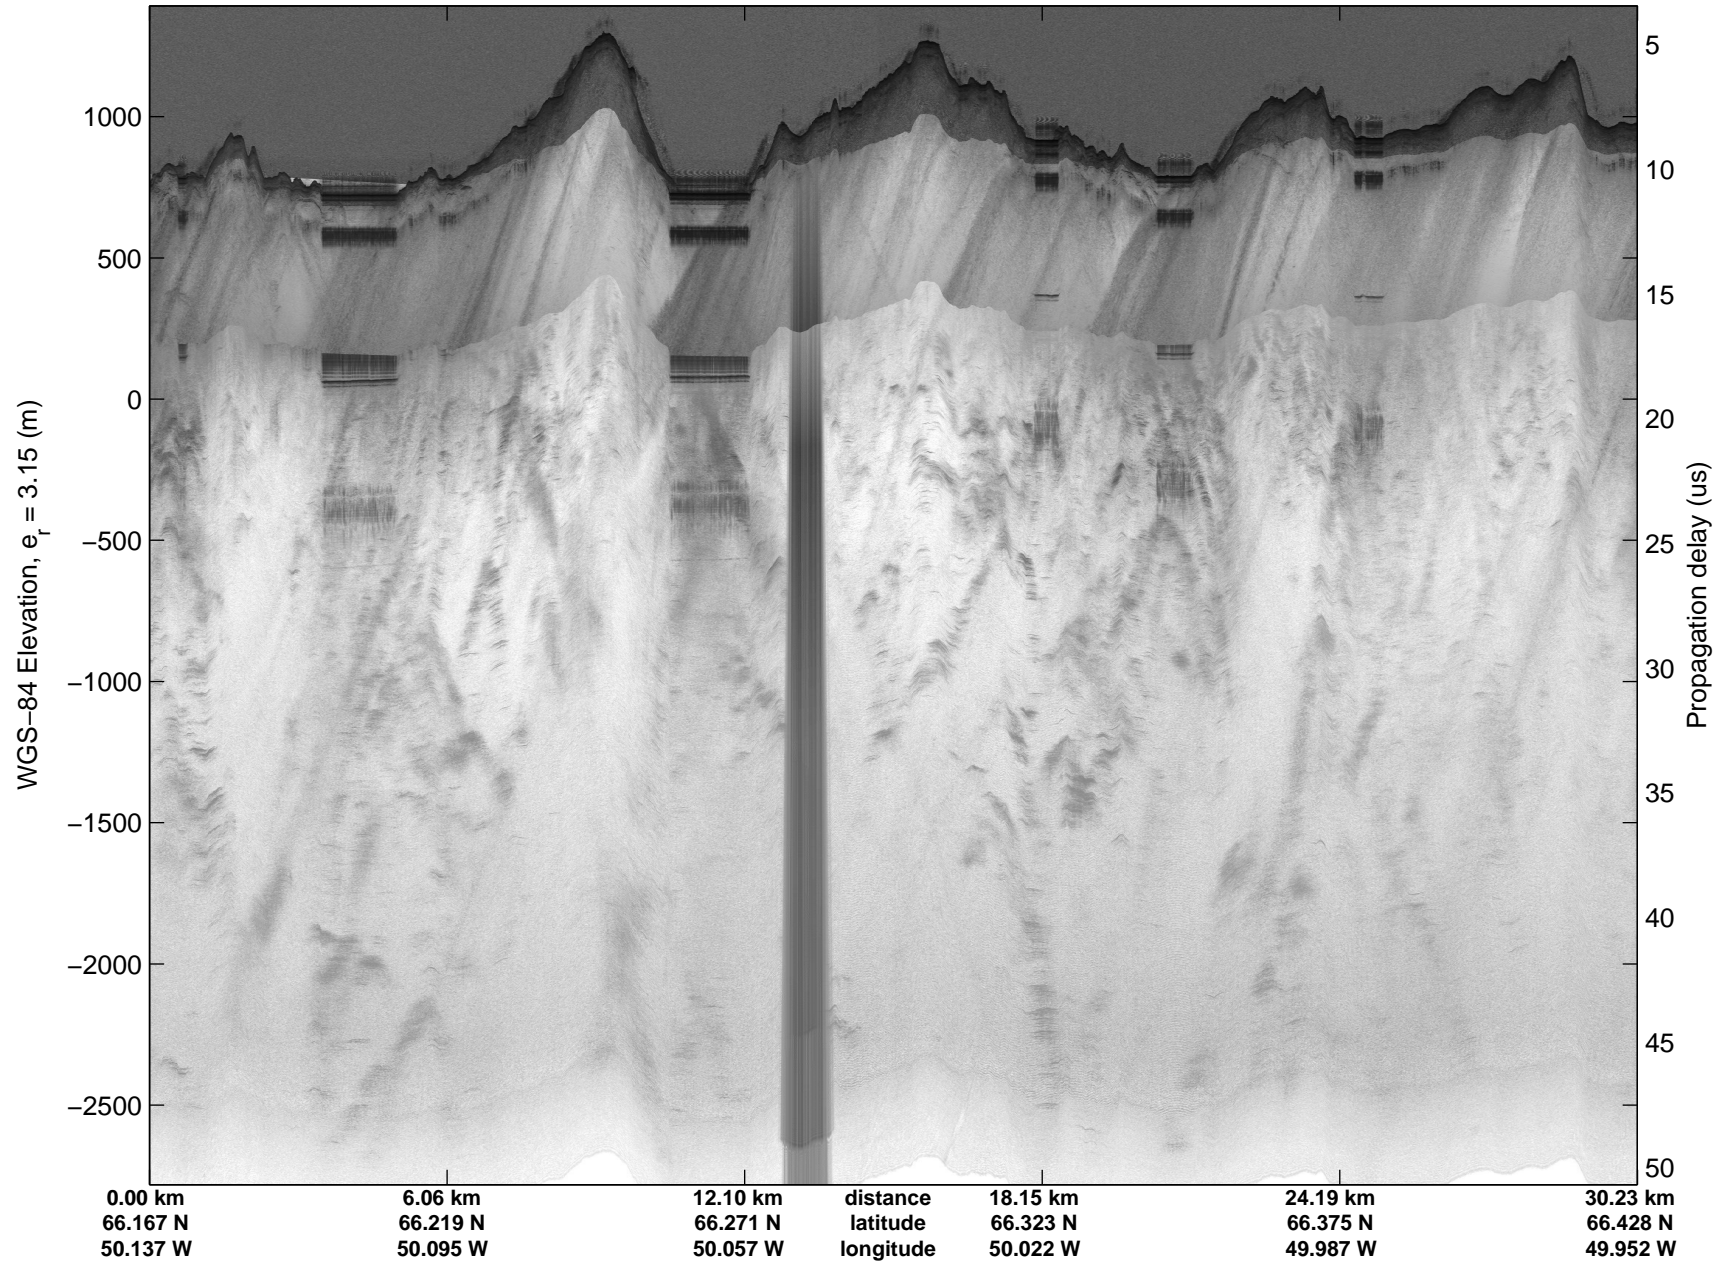

Land Ice:Southeast Flank 01
20150422_08_004
Polar Stereograph 70N/-45E

mcords5 2015_Greenland_C130: "Land Ice:Southeast Flank 01" 20150422_08_004: 17:18:29.6 to 17:24:21.2 GPS

mcords5 2015_Greenland_C130: "Land Ice:Southeast Flank 01" 20150422_08_004: 17:18:29.6 to 17:24:21.2 GPS

Land Ice:Southeast Flank 01
20150422_08_005
Polar Stereograph 70N/-45E

mcords5 2015_Greenland_C130: "Land Ice:Southeast Flank 01" 20150422_08_005: 17:24:21.4 to 17:29:56.7 GPS

mcords5 2015_Greenland_C130: "Land Ice:Southeast Flank 01" 20150422_08_005: 17:24:21.4 to 17:29:56.7 GPS

Land Ice:Southeast Flank 01
20150422_08_006
Polar Stereograph 70N/-45E

mcords5 2015_Greenland_C130: "Land Ice:Southeast Flank 01" 20150422_08_006: 17:29:56.9 to 17:33:18.1 GPS

mcords5 2015_Greenland_C130: "Land Ice:Southeast Flank 01" 20150422_08_006: 17:29:56.9 to 17:33:18.1 GPS