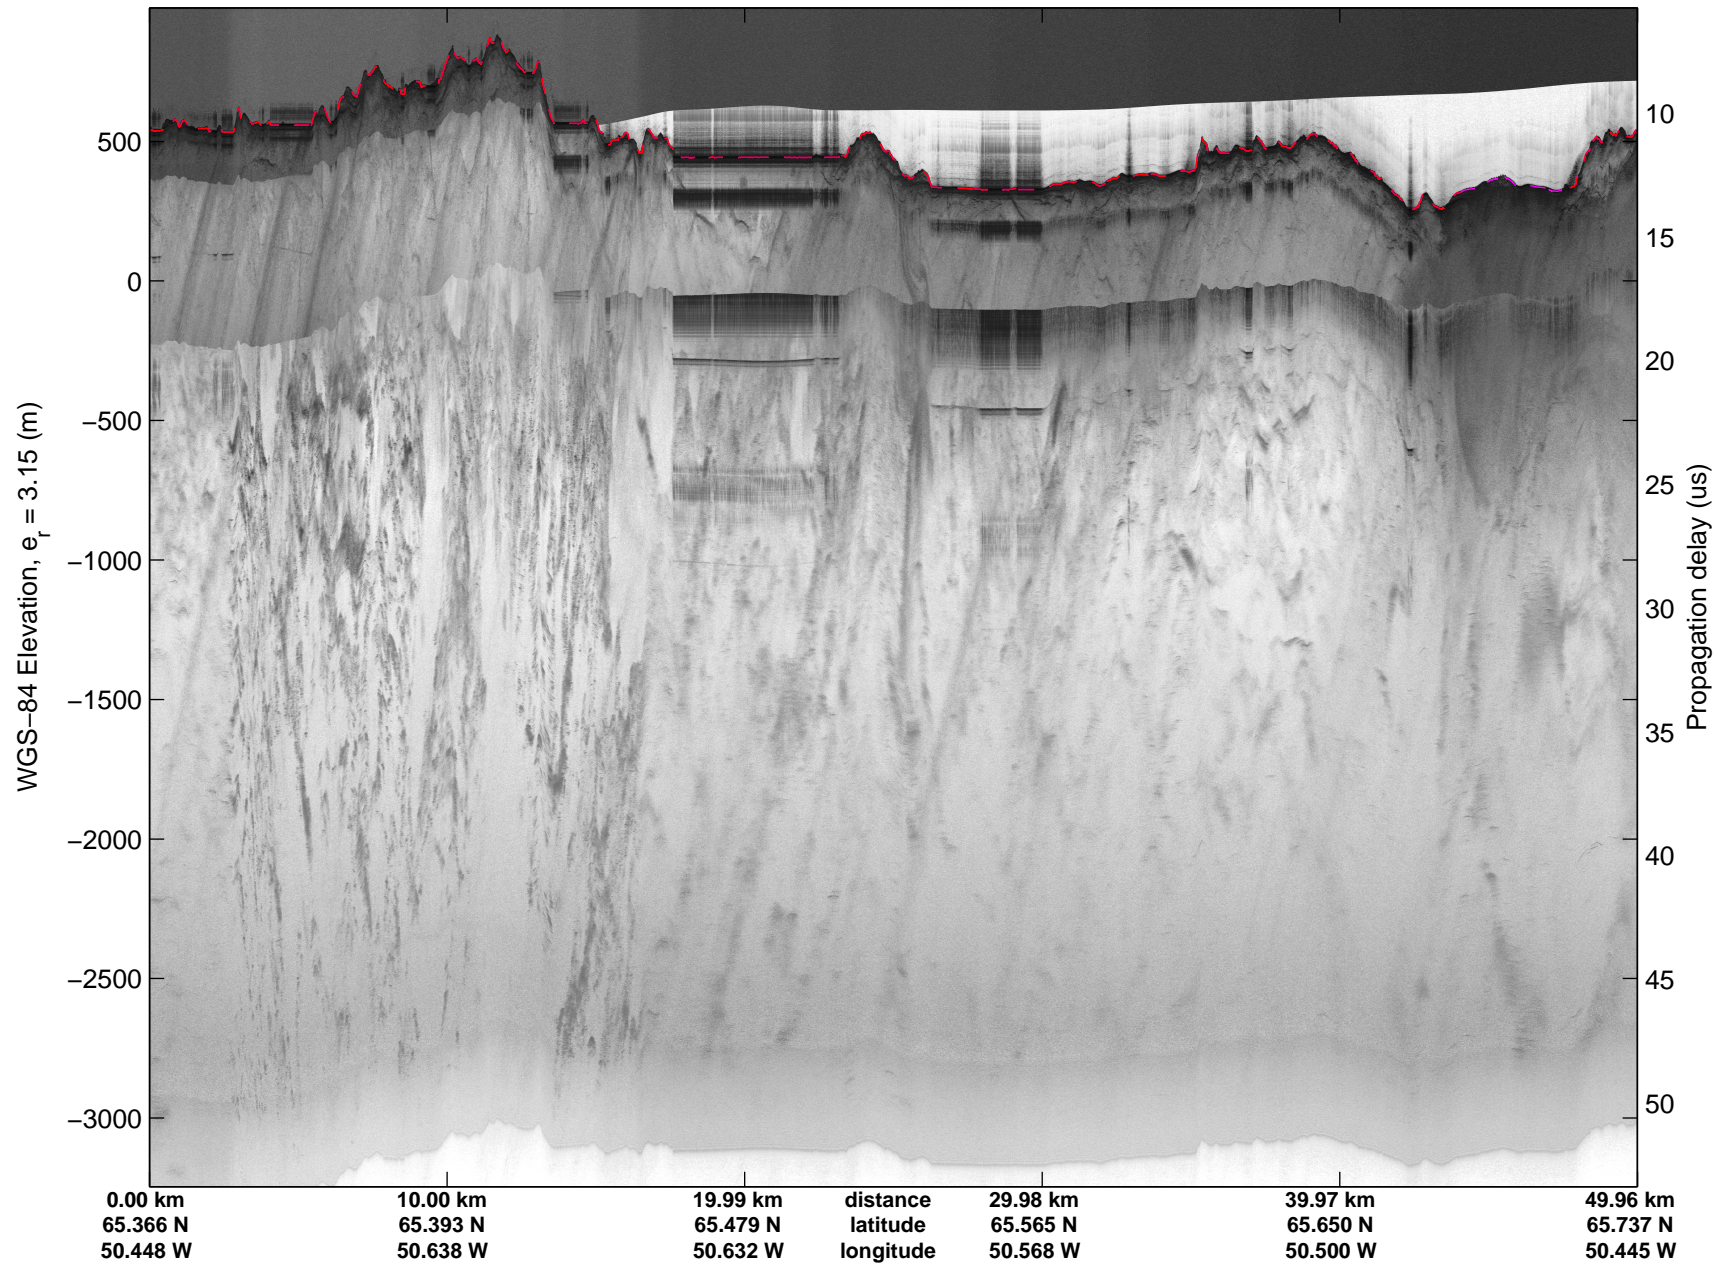

Land Ice:Southeast Flank 01
20150422_08_002
Polar Stereograph 70N/-45E

mcords5 2015_Greenland_C130: "Land Ice:Southeast Flank 01" 20150422_08_002: 17:05:45.0 to 17:12:08.3 GPS

mcords5 2015_Greenland_C130: "Land Ice:Southeast Flank 01" 20150422_08_002: 17:05:45.0 to 17:12:08.3 GPS

Land Ice:Southeast Flank 01
20150422_08_003
Polar Stereograph 70N/-45E

mcords5 2015_Greenland_C130: "Land Ice:Southeast Flank 01" 20150422_08_003: 17:12:08.5 to 17:18:29.3 GPS

mcords5 2015_Greenland_C130: "Land Ice:Southeast Flank 01" 20150422_08_003: 17:12:08.5 to 17:18:29.3 GPS

Land Ice:Southeast Flank 01
20150422_08_004
Polar Stereograph 70N/-45E

mcords5 2015_Greenland_C130: "Land Ice:Southeast Flank 01" 20150422_08_004: 17:18:29.6 to 17:24:21.2 GPS

mcords5 2015_Greenland_C130: "Land Ice:Southeast Flank 01" 20150422_08_004: 17:18:29.6 to 17:24:21.2 GPS

Land Ice:Southeast Flank 01
20150422_08_005
Polar Stereograph 70N/-45E

mcords5 2015_Greenland_C130: "Land Ice:Southeast Flank 01" 20150422_08_005: 17:24:21.4 to 17:29:56.7 GPS

mcords5 2015_Greenland_C130: "Land Ice:Southeast Flank 01" 20150422_08_005: 17:24:21.4 to 17:29:56.7 GPS