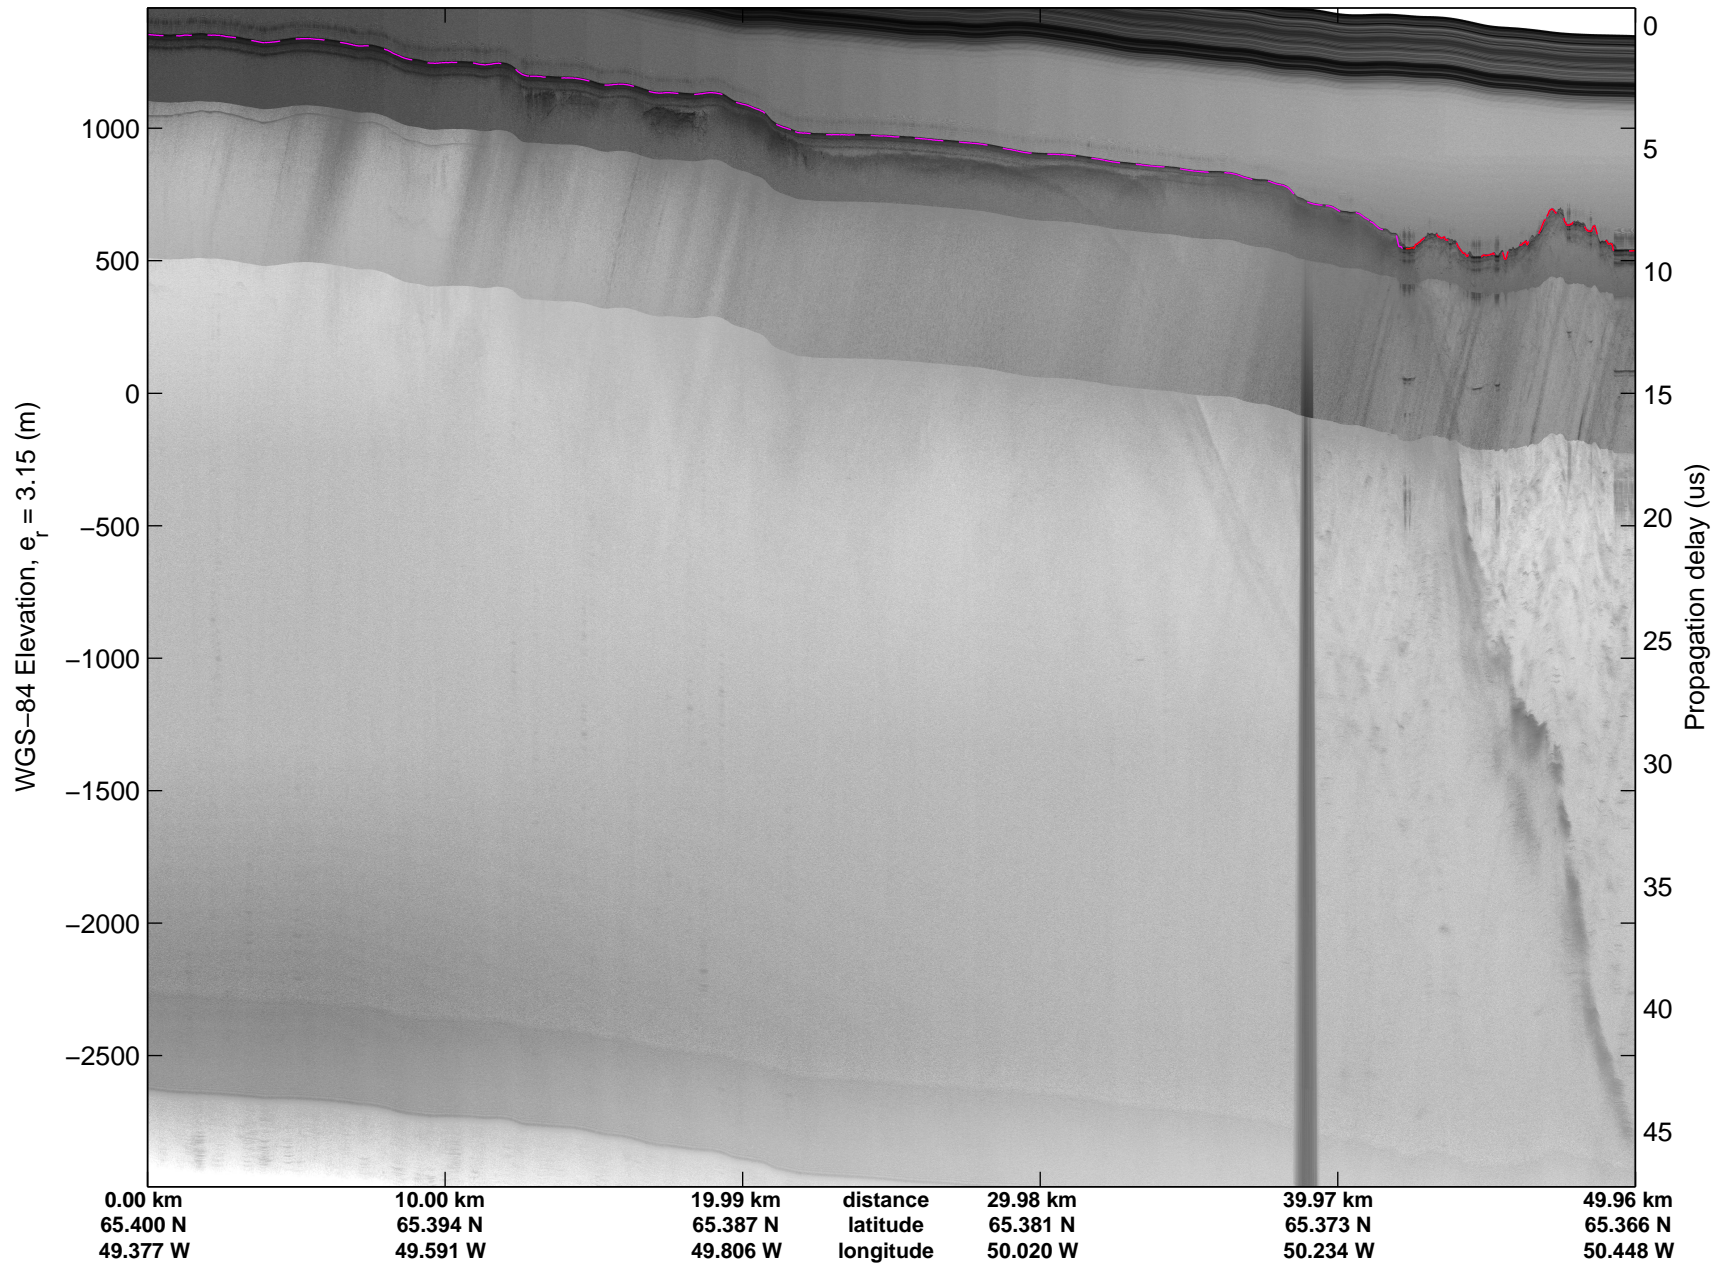

Land Ice:Southeast Flank 01
20150422_08_001
Polar Stereograph 70N/-45E

mcords5 2015_Greenland_C130: "Land Ice:Southeast Flank 01" 20150422_08_001: 16:59:37.2 to 17:05:44.7 GPS

mcords5 2015_Greenland_C130: "Land Ice:Southeast Flank 01" 20150422_08_001: 16:59:37.2 to 17:05:44.7 GPS

Land Ice:Southeast Flank 01
20150422_08_002
Polar Stereograph 70N/-45E

mcords5 2015_Greenland_C130: "Land Ice:Southeast Flank 01" 20150422_08_002: 17:05:45.0 to 17:12:08.3 GPS

mcords5 2015_Greenland_C130: "Land Ice:Southeast Flank 01" 20150422_08_002: 17:05:45.0 to 17:12:08.3 GPS

Land Ice:Southeast Flank 01
20150422_08_003
Polar Stereograph 70N/-45E

mcords5 2015_Greenland_C130: "Land Ice:Southeast Flank 01" 20150422_08_003: 17:12:08.5 to 17:18:29.3 GPS

mcords5 2015_Greenland_C130: "Land Ice:Southeast Flank 01" 20150422_08_003: 17:12:08.5 to 17:18:29.3 GPS

Land Ice:Southeast Flank 01
20150422_08_004
Polar Stereograph 70N/-45E

mcords5 2015_Greenland_C130: "Land Ice:Southeast Flank 01" 20150422_08_004: 17:18:29.6 to 17:24:21.2 GPS

mcords5 2015_Greenland_C130: "Land Ice:Southeast Flank 01" 20150422_08_004: 17:18:29.6 to 17:24:21.2 GPS