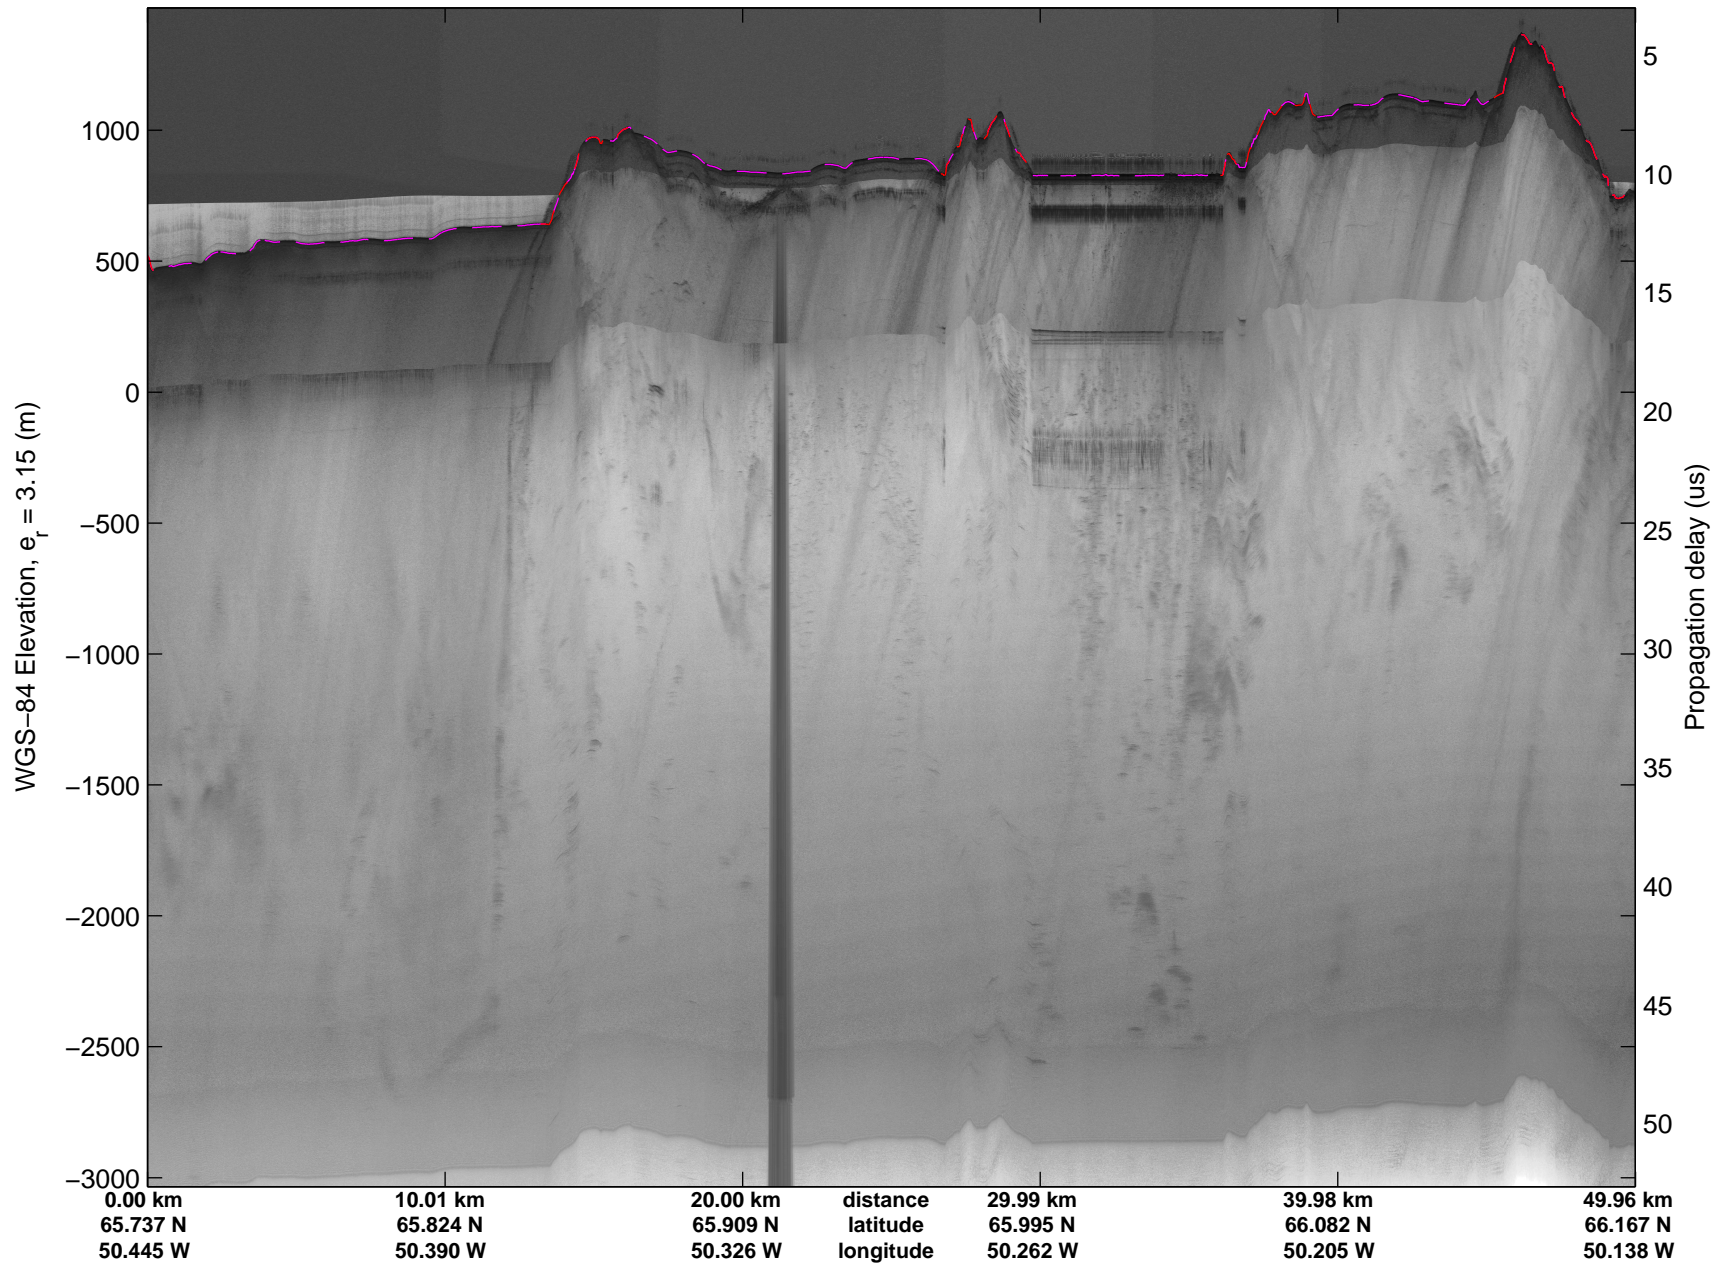

Land Ice:Southeast Flank 01
20150422_08_003
Polar Stereograph 70N/-45E

mcords5 2015_Greenland_C130: "Land Ice:Southeast Flank 01" 20150422_08_003: 17:12:08.5 to 17:18:29.3 GPS

mcords5 2015_Greenland_C130: "Land Ice:Southeast Flank 01" 20150422_08_003: 17:12:08.5 to 17:18:29.3 GPS

Land Ice:Southeast Flank 01
20150422_08_004
Polar Stereograph 70N/-45E

mcords5 2015_Greenland_C130: "Land Ice:Southeast Flank 01" 20150422_08_004: 17:18:29.6 to 17:24:21.2 GPS

mcords5 2015_Greenland_C130: "Land Ice:Southeast Flank 01" 20150422_08_004: 17:18:29.6 to 17:24:21.2 GPS

Land Ice:Southeast Flank 01
20150422_08_005
Polar Stereograph 70N/-45E

mcords5 2015_Greenland_C130: "Land Ice:Southeast Flank 01" 20150422_08_005: 17:24:21.4 to 17:29:56.7 GPS

mcords5 2015_Greenland_C130: "Land Ice:Southeast Flank 01" 20150422_08_005: 17:24:21.4 to 17:29:56.7 GPS

Land Ice:Southeast Flank 01
20150422_08_006
Polar Stereograph 70N/-45E

mcords5 2015_Greenland_C130: "Land Ice:Southeast Flank 01" 20150422_08_006: 17:29:56.9 to 17:33:18.1 GPS

mcords5 2015_Greenland_C130: "Land Ice:Southeast Flank 01" 20150422_08_006: 17:29:56.9 to 17:33:18.1 GPS