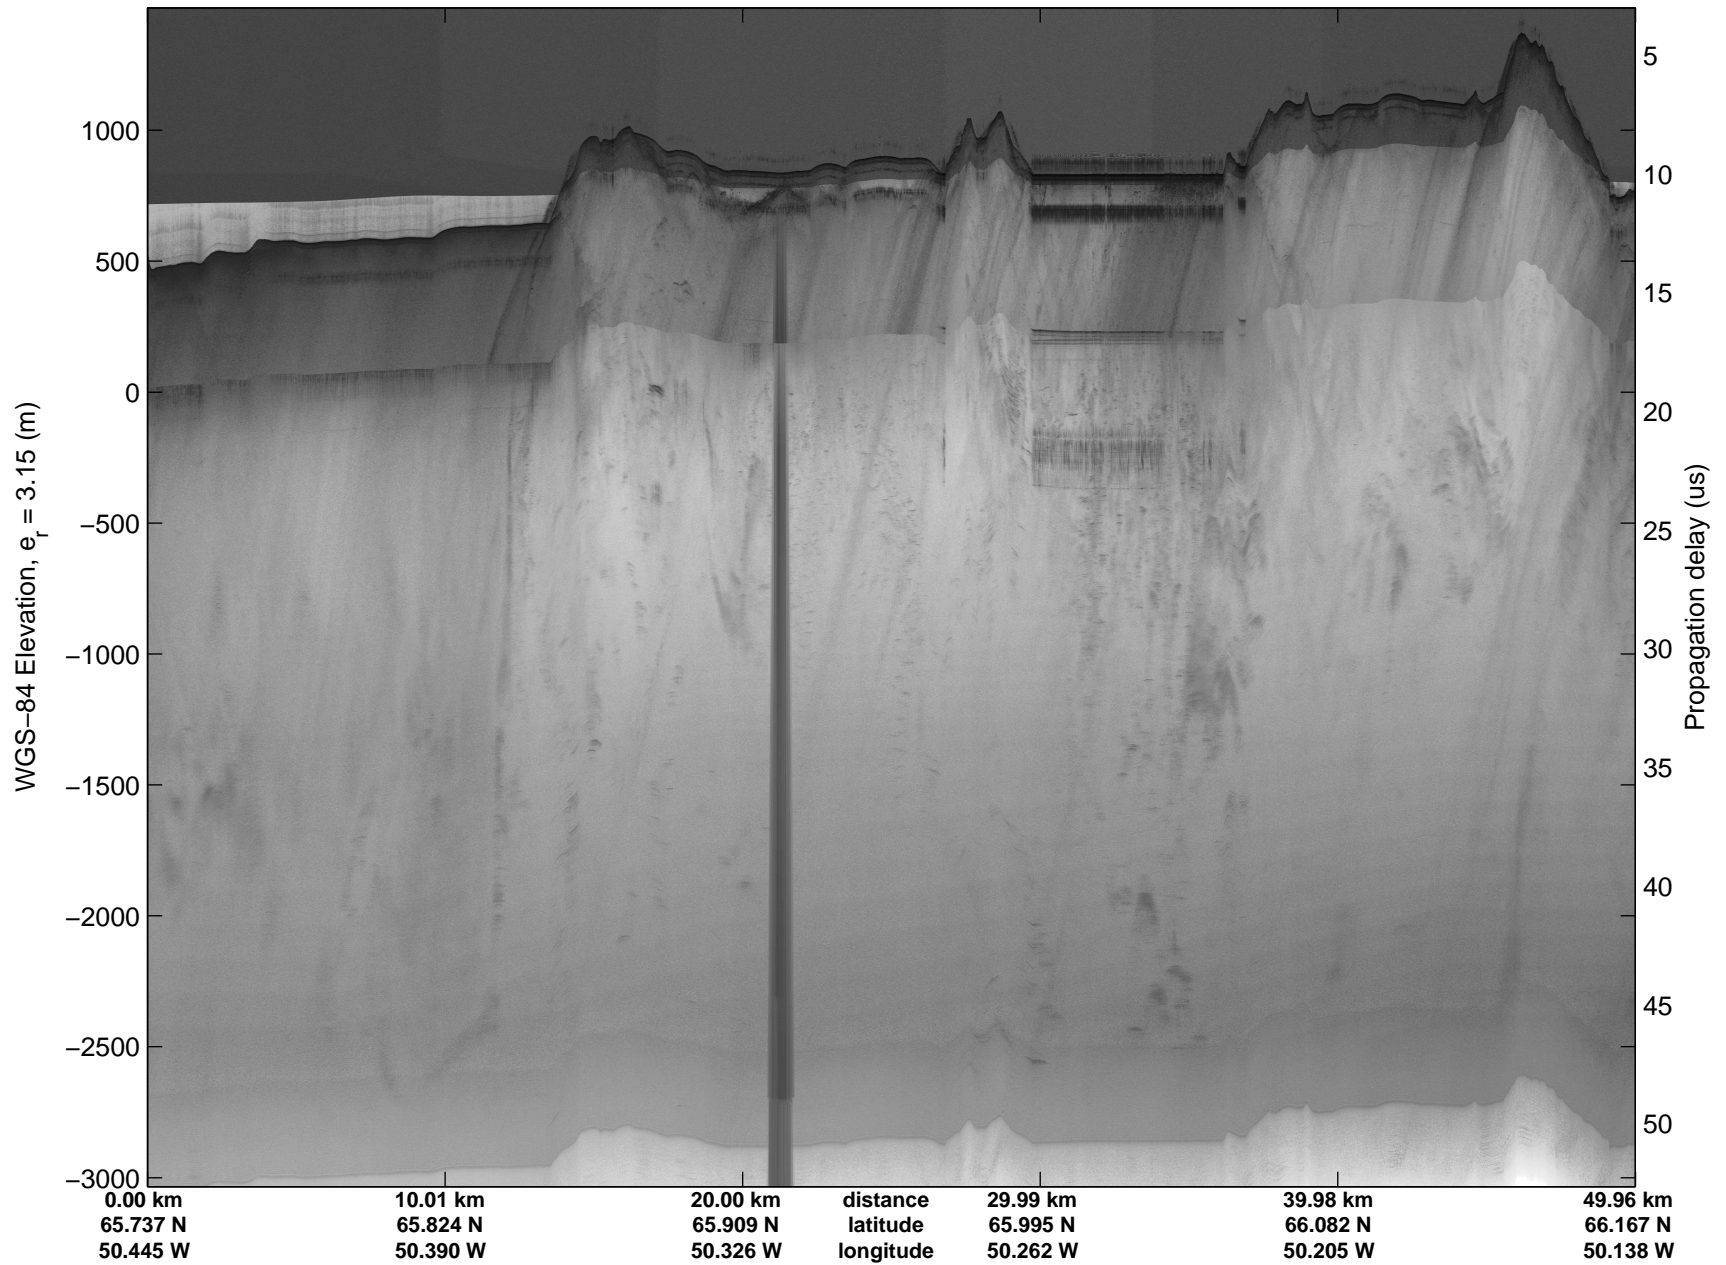

Land Ice:Southeast Flank 01
20150422_08_004
Polar Stereograph 70N/-45E

mcords5 2015_Greenland_C130: "Land Ice:Southeast Flank 01" 20150422_08_004: 17:18:29.6 to 17:24:21.2 GPS

mcords5 2015_Greenland_C130: "Land Ice:Southeast Flank 01" 20150422_08_004: 17:18:29.6 to 17:24:21.2 GPS

Land Ice:Southeast Flank 01
20150422_08_005
Polar Stereograph 70N/-45E

mcords5 2015_Greenland_C130: "Land Ice:Southeast Flank 01" 20150422_08_005: 17:24:21.4 to 17:29:56.7 GPS

mcords5 2015_Greenland_C130: "Land Ice:Southeast Flank 01" 20150422_08_005: 17:24:21.4 to 17:29:56.7 GPS

Land Ice:Southeast Flank 01
20150422_08_006
Polar Stereograph 70N/-45E

mcords5 2015_Greenland_C130: "Land Ice:Southeast Flank 01" 20150422_08_006: 17:29:56.9 to 17:33:18.1 GPS

mcords5 2015_Greenland_C130: "Land Ice:Southeast Flank 01" 20150422_08_006: 17:29:56.9 to 17:33:18.1 GPS