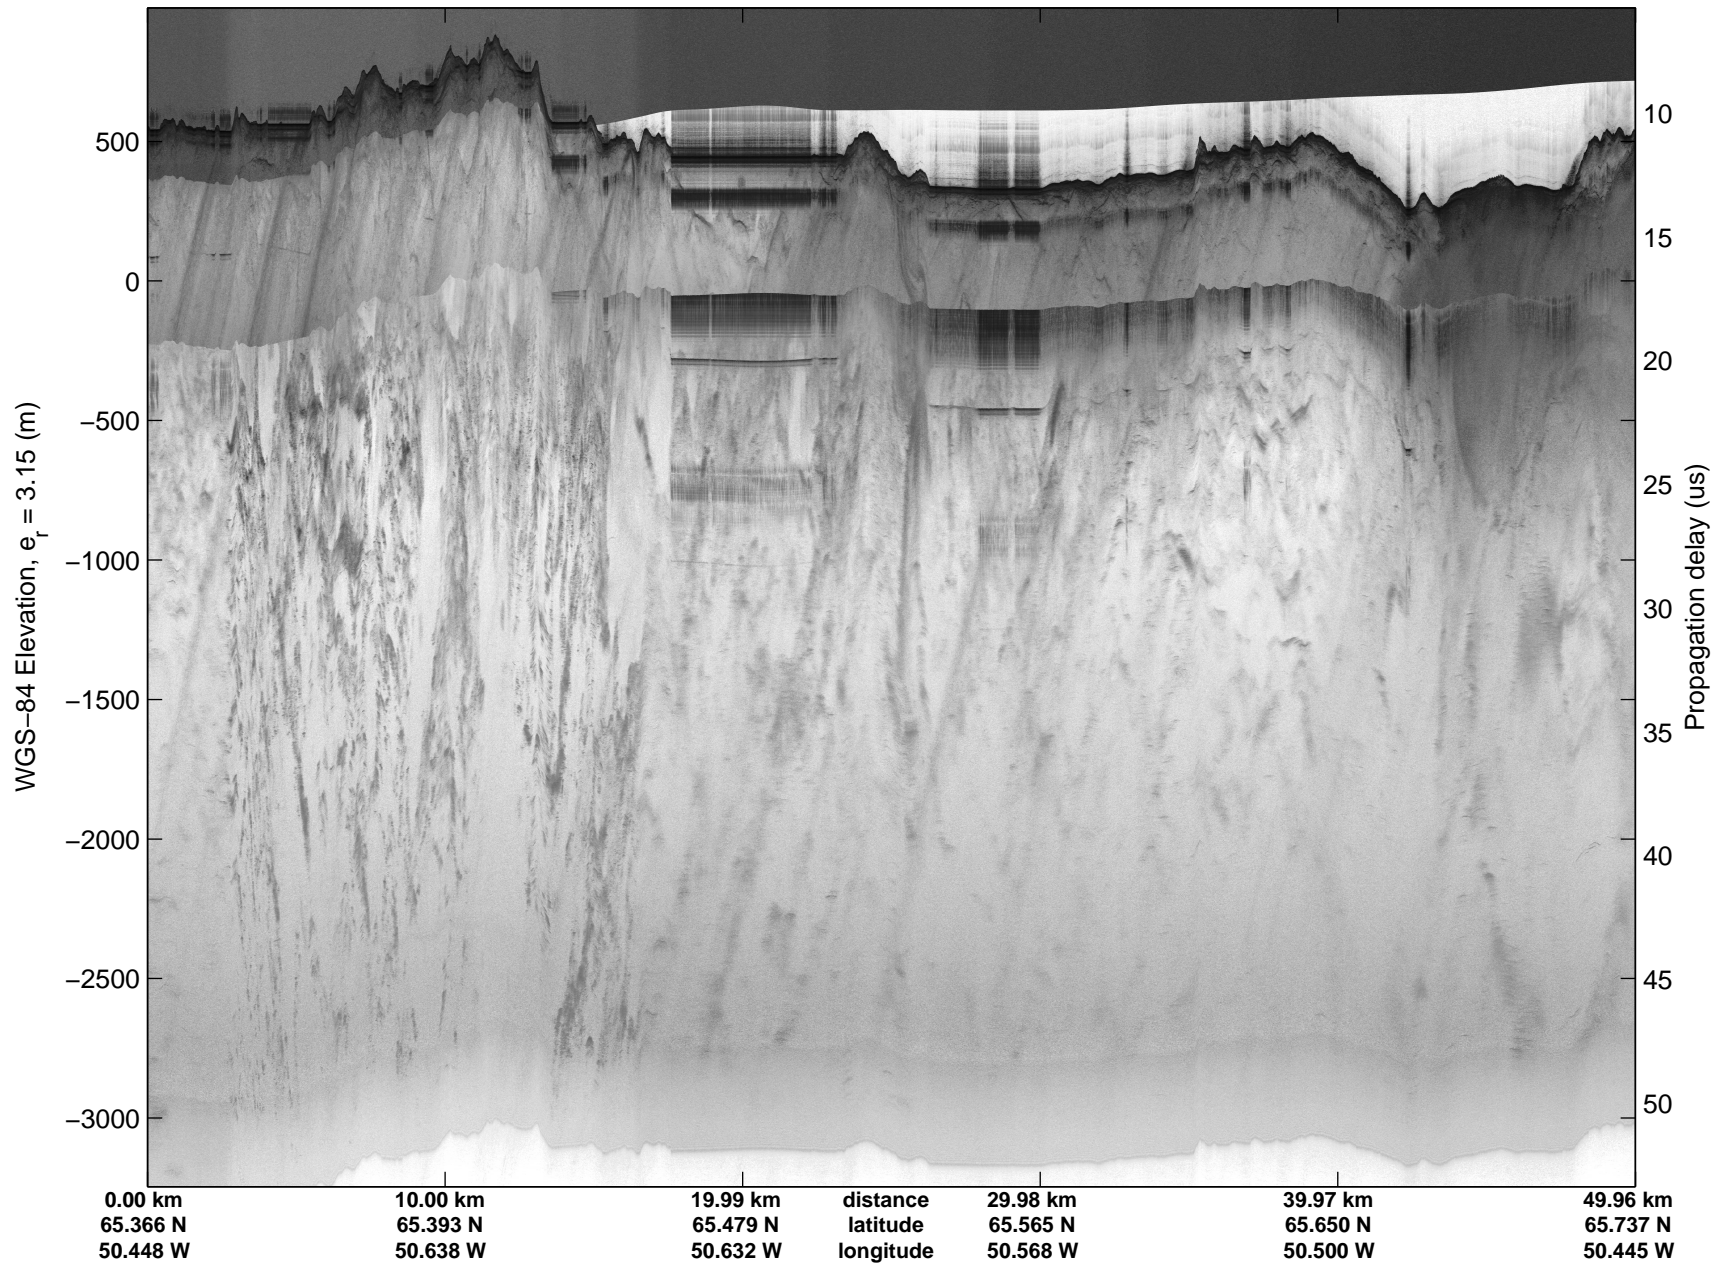

Land Ice:Southeast Flank 01
20150422_08_002
Polar Stereograph 70N/-45E

mcords5 2015_Greenland_C130: "Land Ice:Southeast Flank 01" 20150422_08_002: 17:05:45.0 to 17:12:08.3 GPS

mcords5 2015_Greenland_C130: "Land Ice:Southeast Flank 01" 20150422_08_002: 17:05:45.0 to 17:12:08.3 GPS

Land Ice:Southeast Flank 01
20150422_08_003
Polar Stereograph 70N/-45E

mcords5 2015_Greenland_C130: "Land Ice:Southeast Flank 01" 20150422_08_003: 17:12:08.5 to 17:18:29.3 GPS

mcords5 2015_Greenland_C130: "Land Ice:Southeast Flank 01" 20150422_08_003: 17:12:08.5 to 17:18:29.3 GPS

Land Ice:Southeast Flank 01
20150422_08_004
Polar Stereograph 70N/-45E

mcords5 2015_Greenland_C130: "Land Ice:Southeast Flank 01" 20150422_08_004: 17:18:29.6 to 17:24:21.2 GPS

mcords5 2015_Greenland_C130: "Land Ice:Southeast Flank 01" 20150422_08_004: 17:18:29.6 to 17:24:21.2 GPS

Land Ice:Southeast Flank 01
20150422_08_005
Polar Stereograph 70N/-45E

mcords5 2015_Greenland_C130: "Land Ice:Southeast Flank 01" 20150422_08_005: 17:24:21.4 to 17:29:56.7 GPS

mcords5 2015_Greenland_C130: "Land Ice:Southeast Flank 01" 20150422_08_005: 17:24:21.4 to 17:29:56.7 GPS