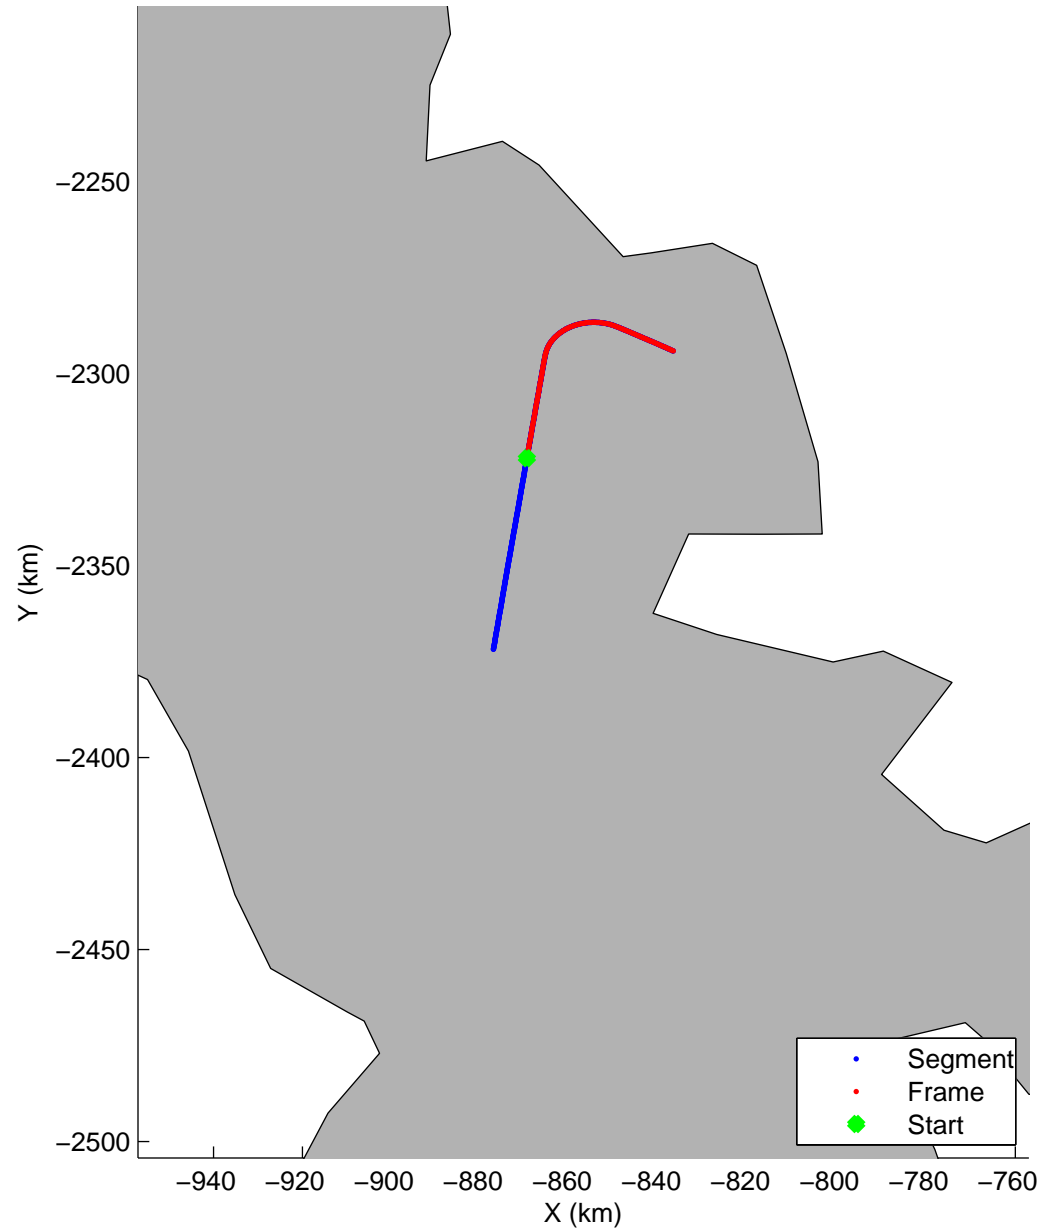

Land Ice:Penny 01
20150420_11_001
Polar Stereograph 70N/-45E

mcords5 2015_Greenland_C130: "Land Ice:Penny 01" 20150420_11_001: 15:23:58.0 to 15:30:18.2 GPS

mcords5 2015_Greenland_C130: "Land Ice:Penny 01" 20150420_11_001: 15:23:58.0 to 15:30:18.2 GPS

Land Ice:Penny 01
20150420_11_002
Polar Stereograph 70N/-45E

mcords5 2015_Greenland_C130: "Land Ice:Penny 01" 20150420_11_002: 15:30:18.5 to 15:37:04.8 GPS

mcords5 2015_Greenland_C130: "Land Ice:Penny 01" 20150420_11_002: 15:30:18.5 to 15:37:04.8 GPS