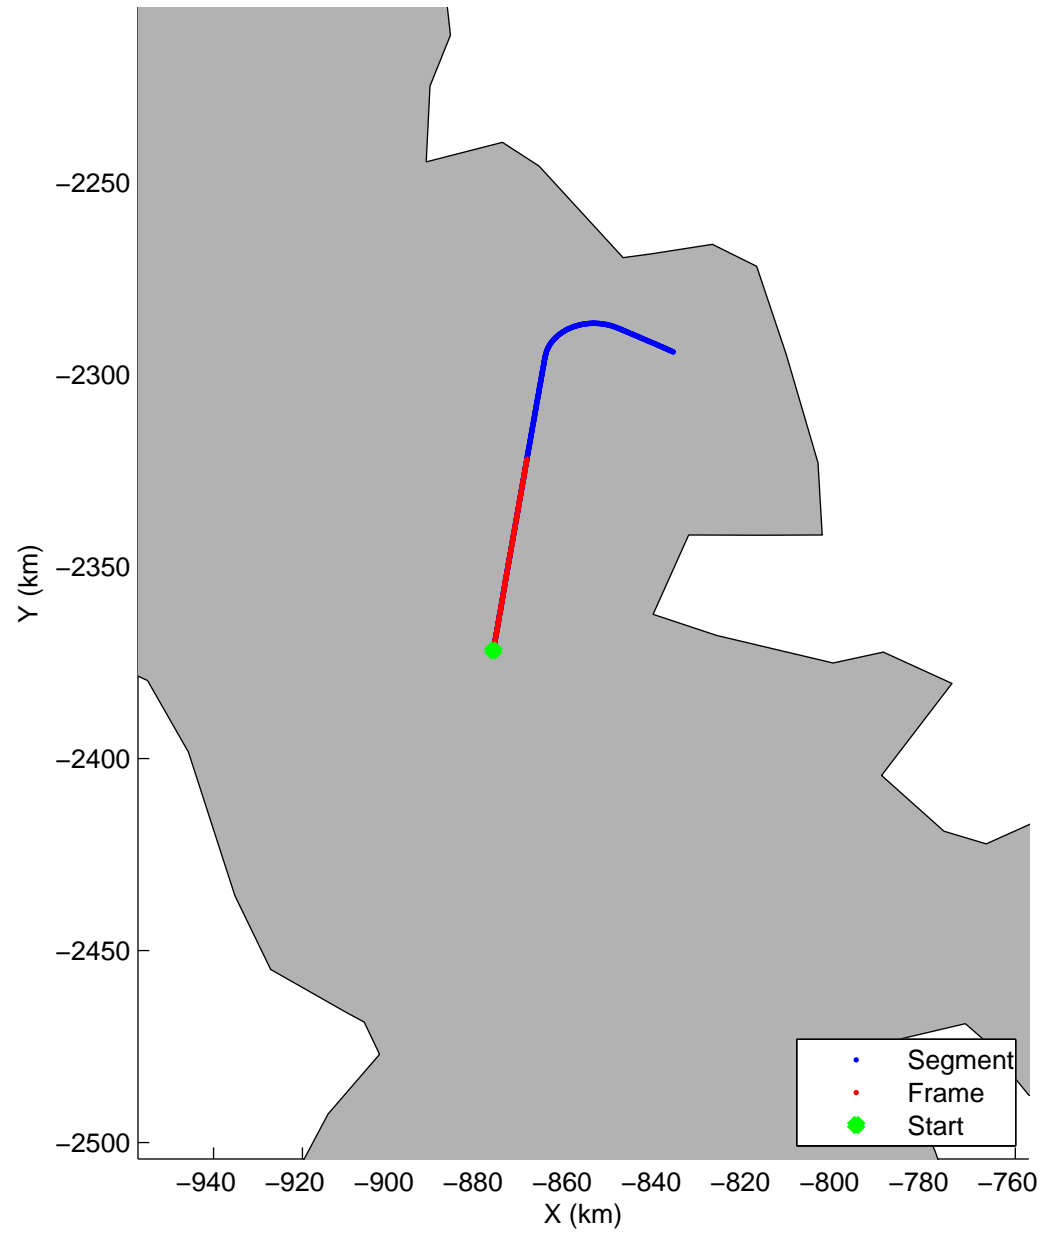

Land Ice:Penny 01
20150420_11_001
Polar Stereograph 70N/-45E

mcords5 2015_Greenland_C130: "Land Ice:Penny 01" 20150420_11_001: 15:23:58.0 to 15:30:18.2 GPS

mcords5 2015_Greenland_C130: "Land Ice:Penny 01" 20150420_11_001: 15:23:58.0 to 15:30:18.2 GPS

Land Ice:Penny 01
20150420_11_002
Polar Stereograph 70N/-45E

mcords5 2015_Greenland_C130: "Land Ice:Penny 01" 20150420_11_002: 15:30:18.5 to 15:37:04.8 GPS

mcords5 2015_Greenland_C130: "Land Ice:Penny 01" 20150420_11_002: 15:30:18.5 to 15:37:04.8 GPS