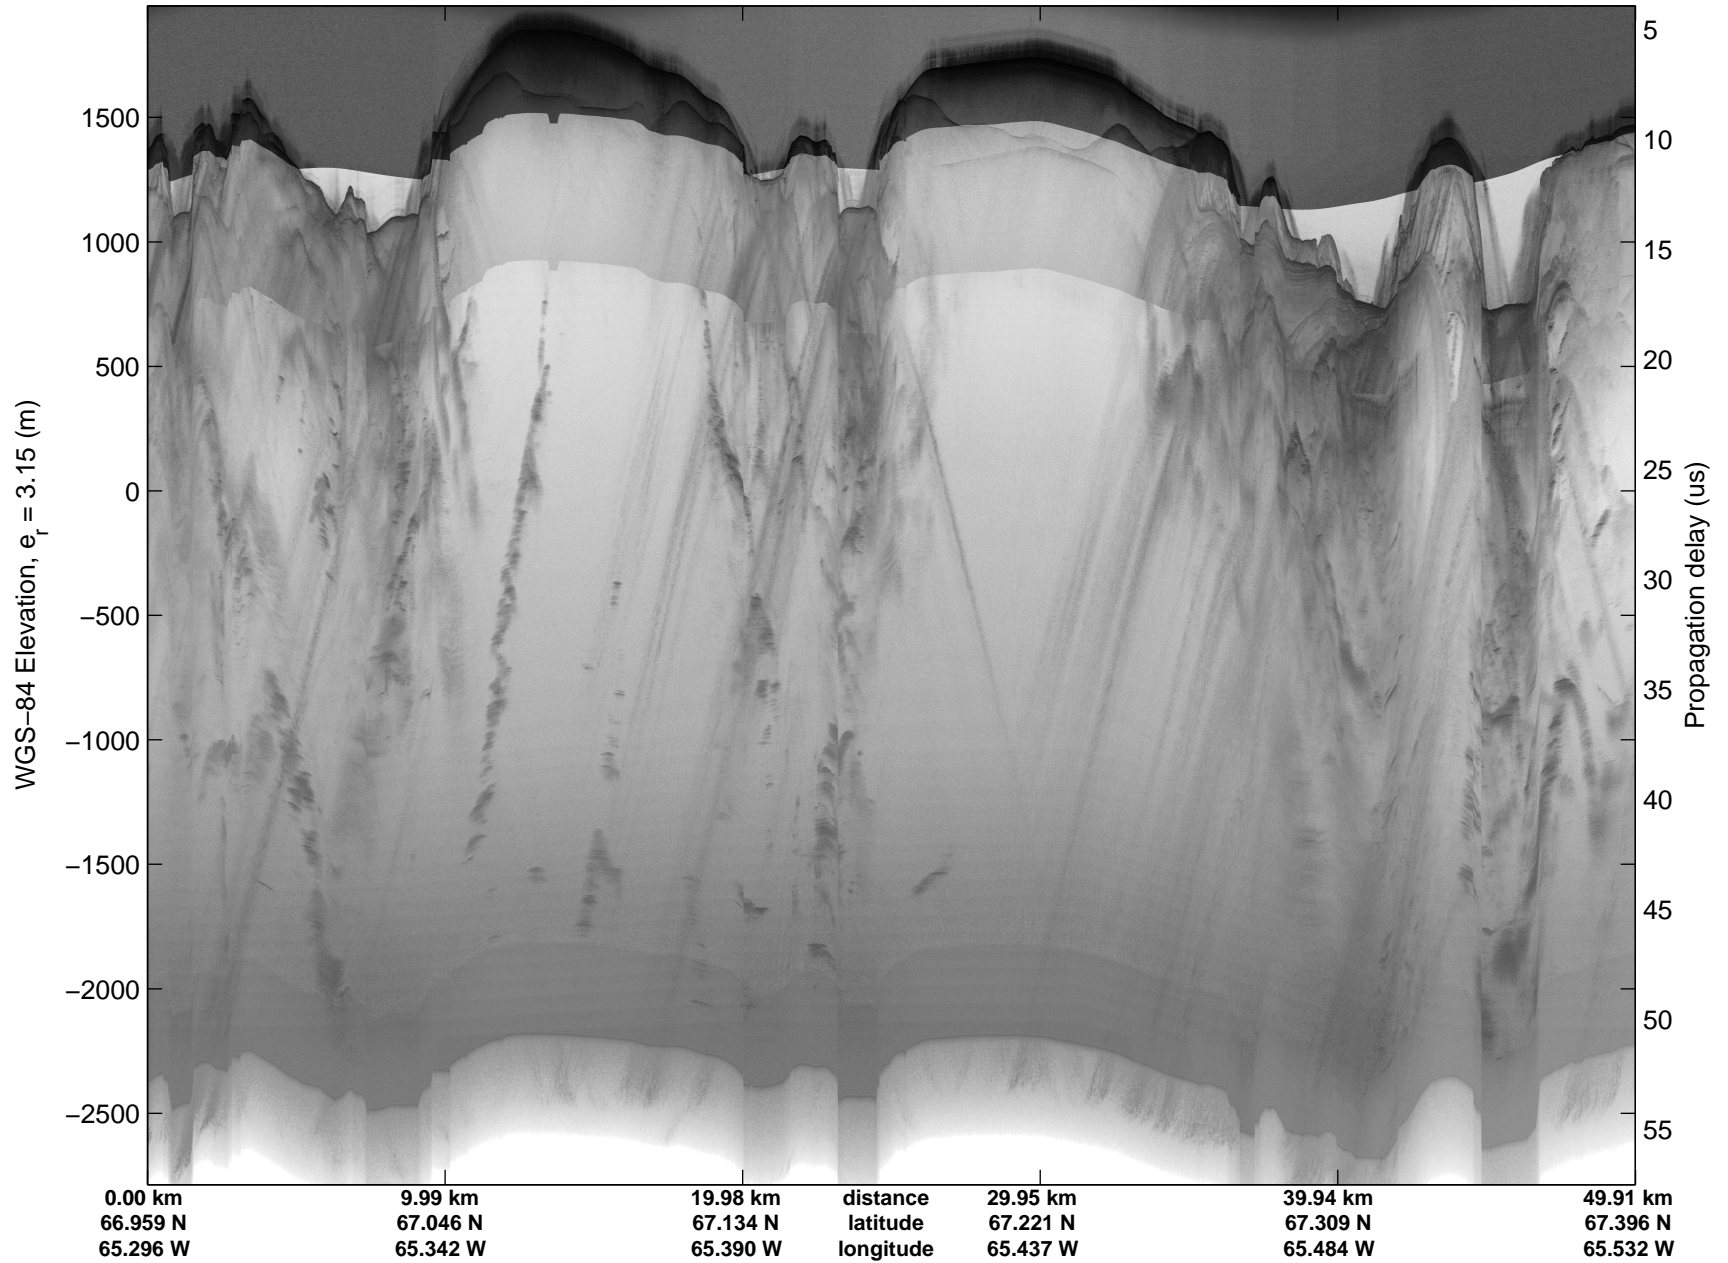

Land Ice:Penny 01
20150420_11_001
Polar Stereograph 70N/-45E

mcords5 2015_Greenland_C130: "Land Ice:Penny 01" 20150420_11_001: 15:23:58.0 to 15:30:18.2 GPS

mcords5 2015_Greenland_C130: "Land Ice:Penny 01" 20150420_11_001: 15:23:58.0 to 15:30:18.2 GPS

Land Ice:Penny 01
20150420_11_002
Polar Stereograph 70N/-45E

mcords5 2015_Greenland_C130: "Land Ice:Penny 01" 20150420_11_002: 15:30:18.5 to 15:37:04.8 GPS

mcords5 2015_Greenland_C130: "Land Ice:Penny 01" 20150420_11_002: 15:30:18.5 to 15:37:04.8 GPS