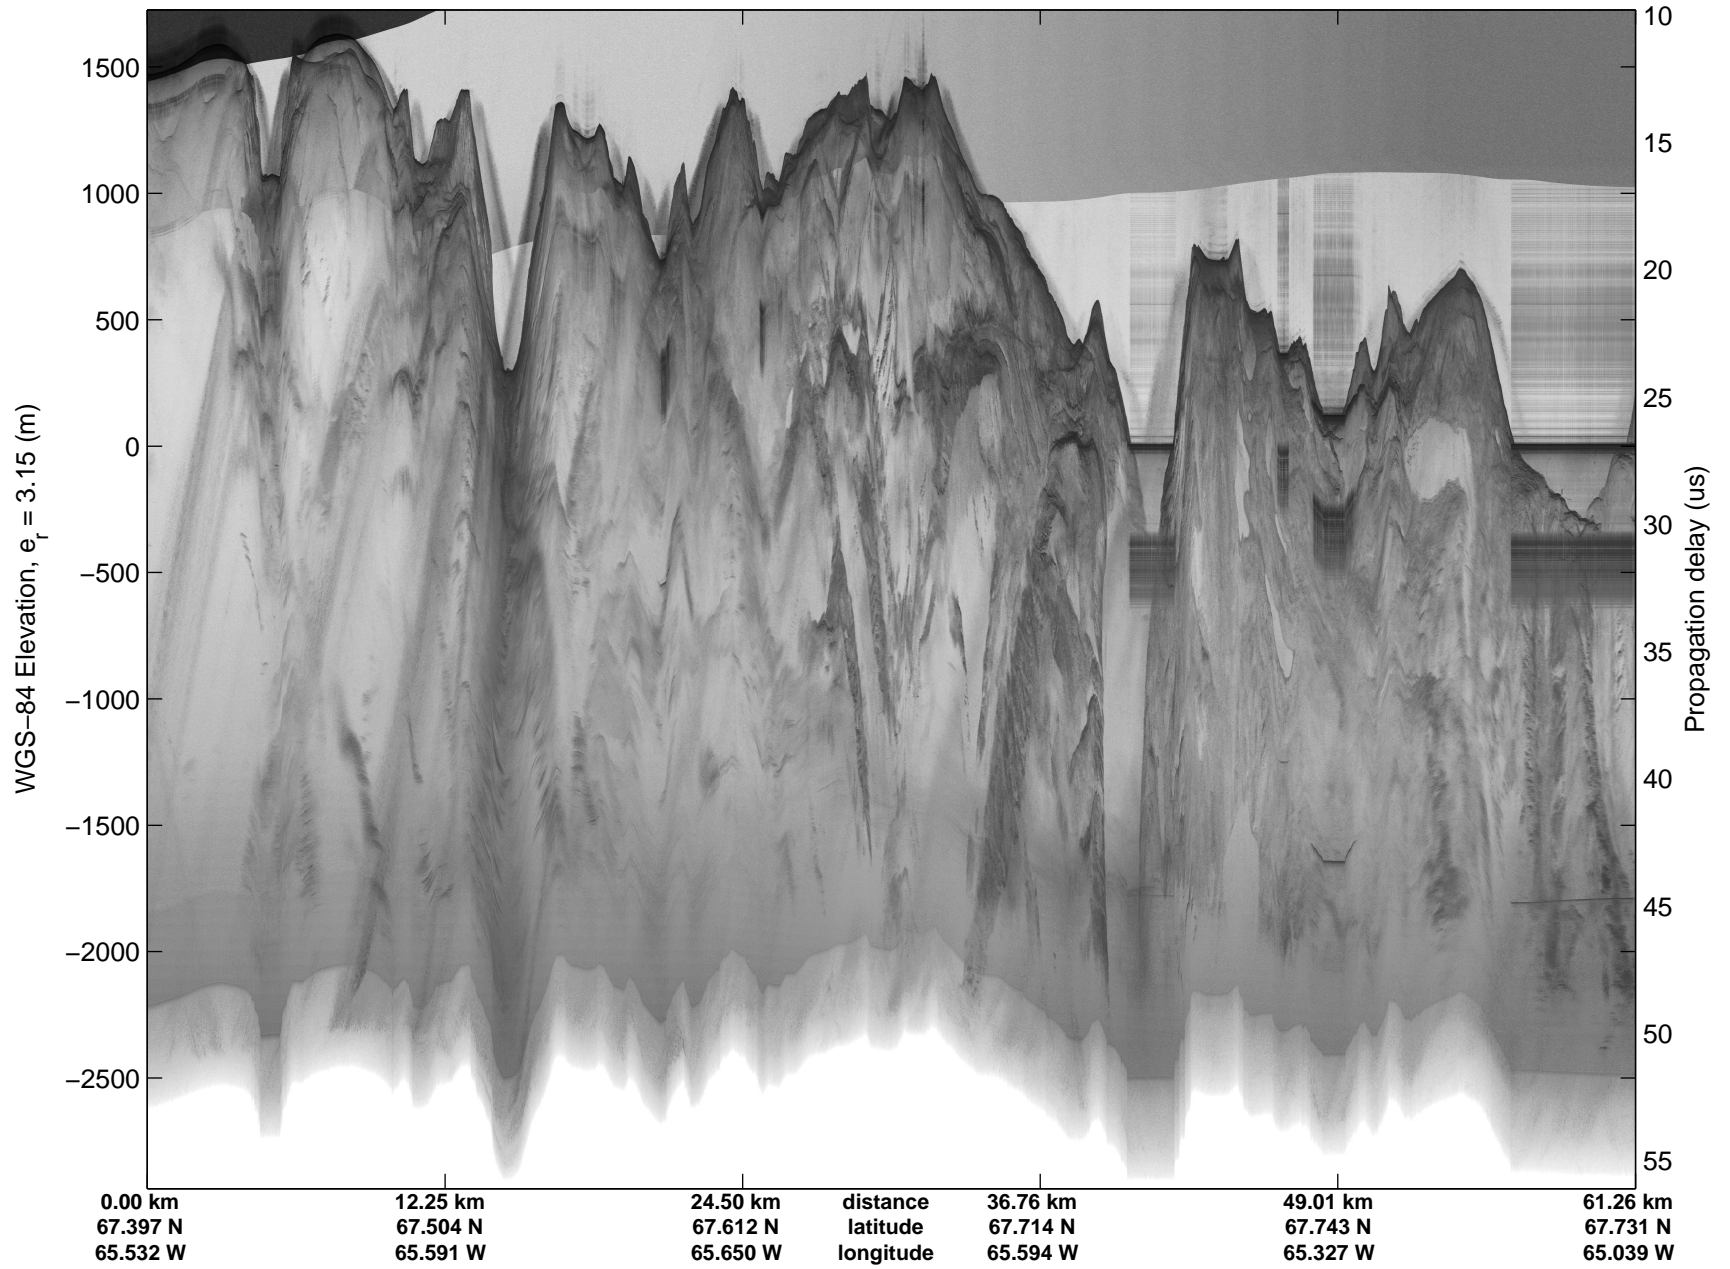

Land Ice:Penny 01
20150420_11_001
Polar Stereograph 70N/-45E

mcords5 2015_Greenland_C130: "Land Ice:Penny 01" 20150420_11_001: 15:23:58.0 to 15:30:18.2 GPS

mcords5 2015_Greenland_C130: "Land Ice:Penny 01" 20150420_11_001: 15:23:58.0 to 15:30:18.2 GPS

Land Ice:Penny 01
20150420_11_002
Polar Stereograph 70N/-45E

mcords5 2015_Greenland_C130: "Land Ice:Penny 01" 20150420_11_002: 15:30:18.5 to 15:37:04.8 GPS

mcords5 2015_Greenland_C130: "Land Ice:Penny 01" 20150420_11_002: 15:30:18.5 to 15:37:04.8 GPS