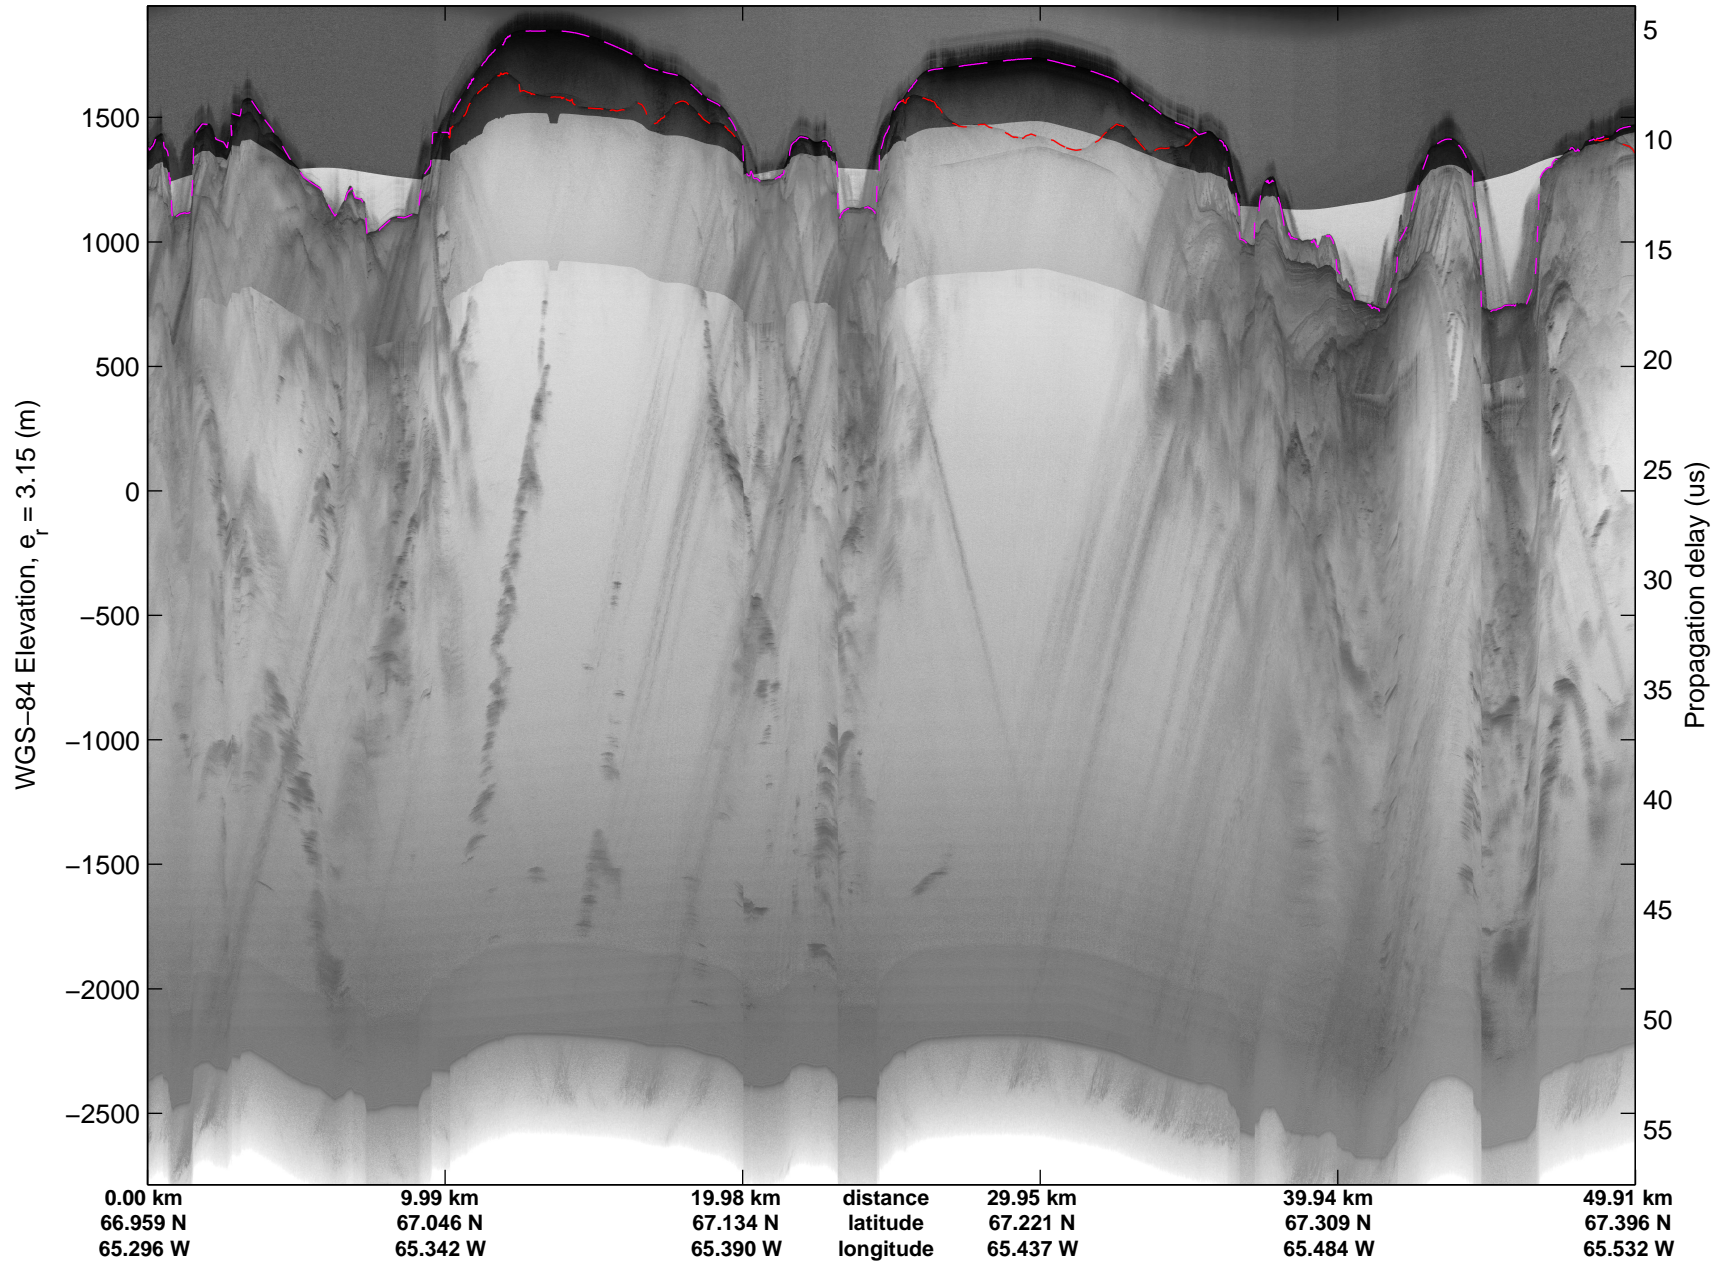

Land Ice:Penny 01
20150420_11_001
Polar Stereograph 70N/-45E

mcords5 2015_Greenland_C130: "Land Ice:Penny 01" 20150420_11_001: 15:23:58.0 to 15:30:18.2 GPS

mcords5 2015_Greenland_C130: "Land Ice:Penny 01" 20150420_11_001: 15:23:58.0 to 15:30:18.2 GPS

Land Ice:Penny 01
20150420_11_002
Polar Stereograph 70N/-45E

mcords5 2015_Greenland_C130: "Land Ice:Penny 01" 20150420_11_002: 15:30:18.5 to 15:37:04.8 GPS

mcords5 2015_Greenland_C130: "Land Ice:Penny 01" 20150420_11_002: 15:30:18.5 to 15:37:04.8 GPS