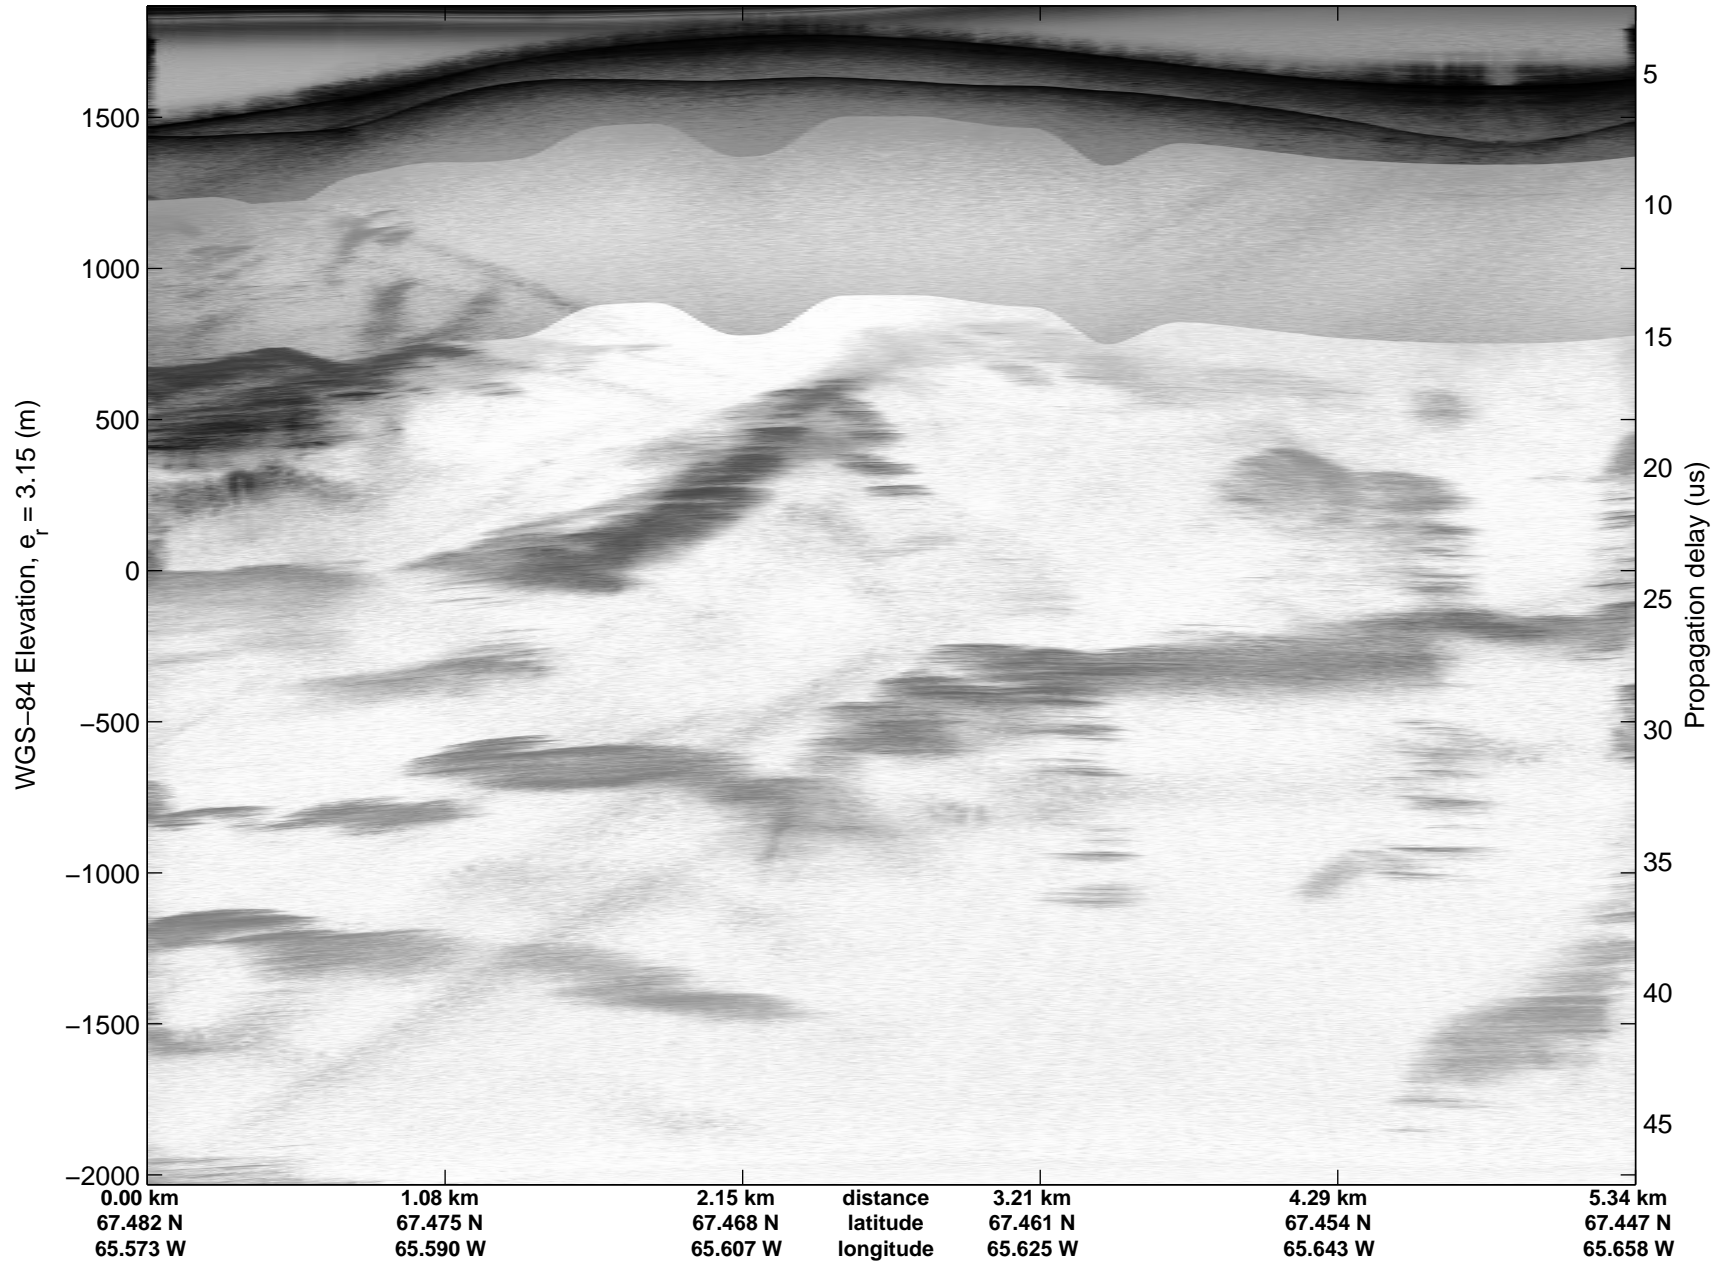

Land Ice:Penny 01  
20150420\_09\_001  
Polar Stereograph 70N/-45E

mcords5 2015\_Greenland\_C130: "Land Ice:Penny 01" 20150420\_09\_001: 12:57:49.3 to 12:58:30.9 GPS

mcords5 2015\_Greenland\_C130: "Land Ice:Penny 01" 20150420\_09\_001: 12:57:49.3 to 12:58:30.9 GPS