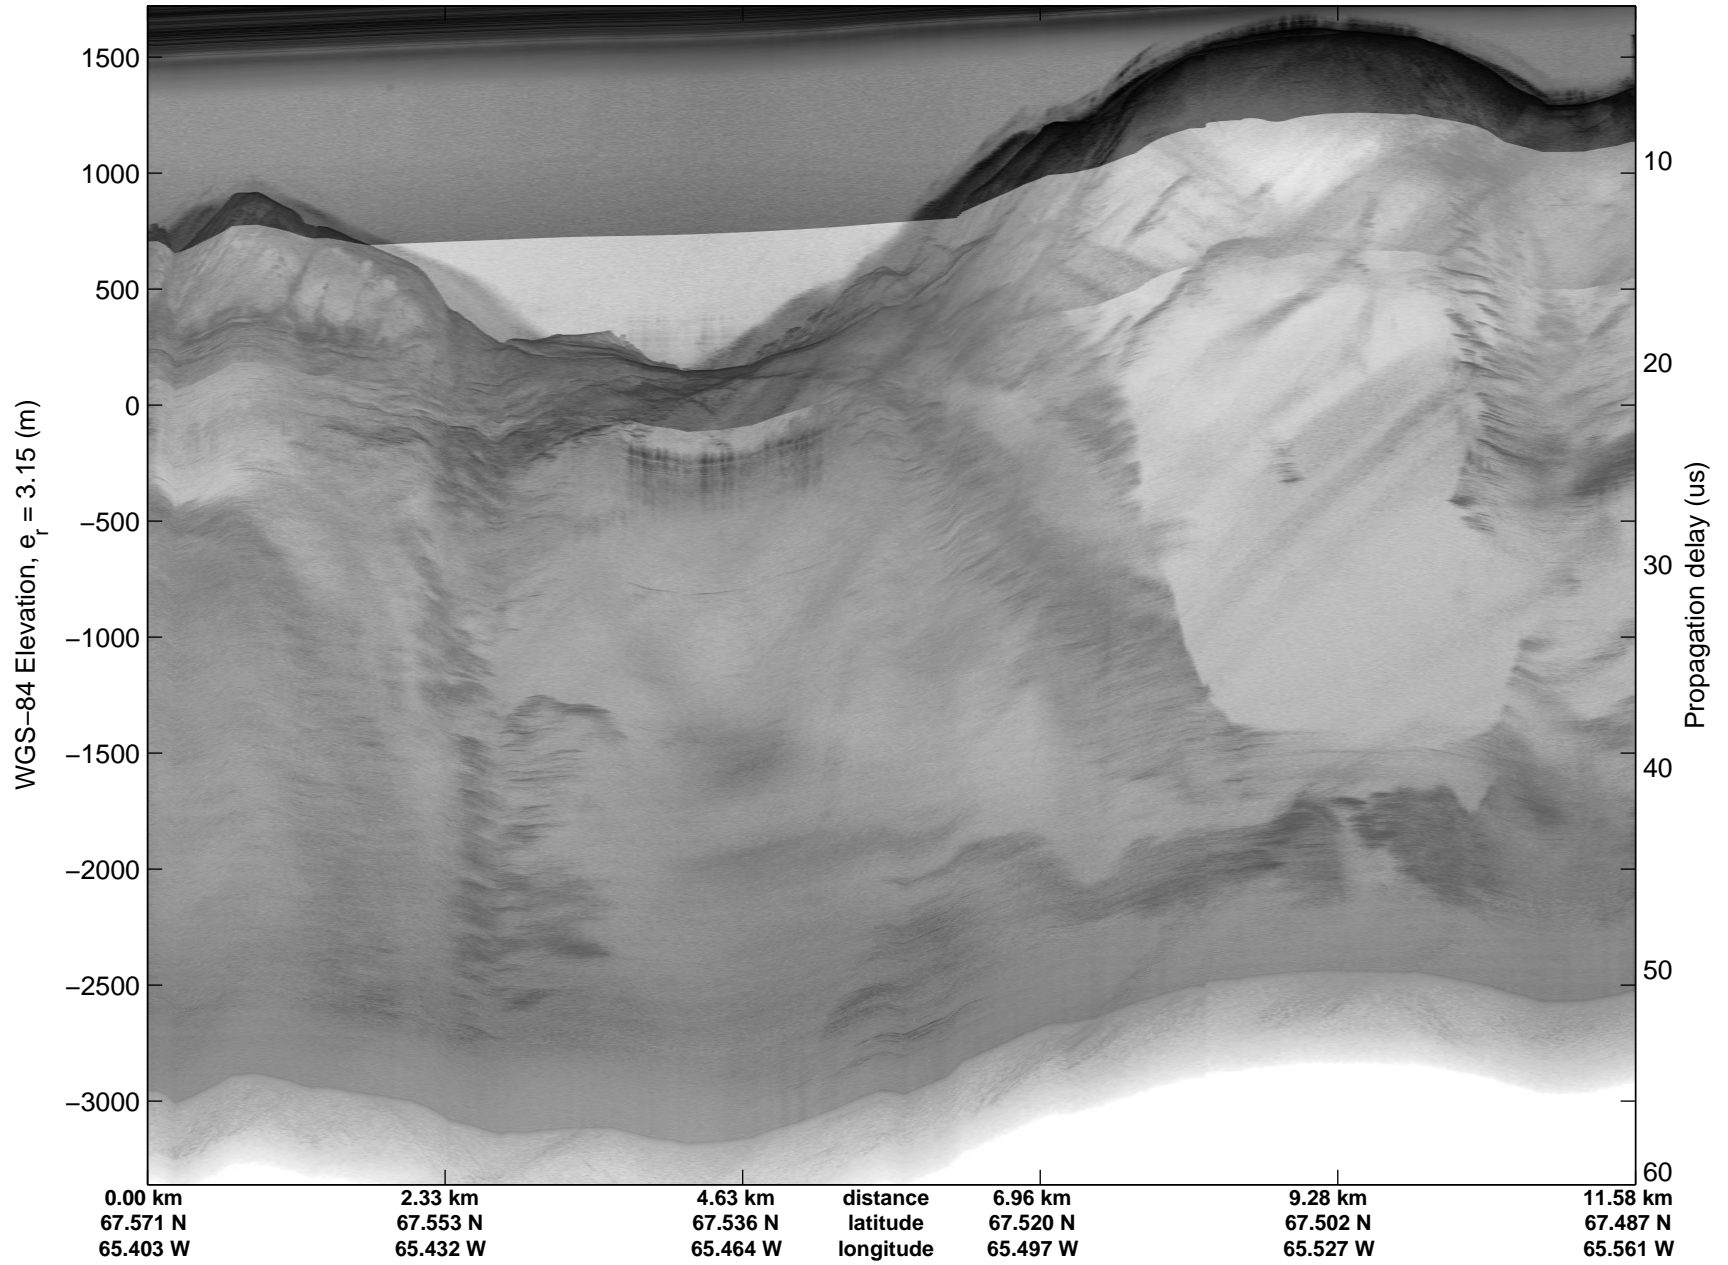

Land Ice:Penny 01
20150420_08_001
Polar Stereograph 70N/-45E

mcords5 2015_Greenland_C130: "Land Ice:Penny 01" 20150420_08_001: 12:56:20.8 to 12:57:44.3 GPS

mcords5 2015_Greenland_C130: "Land Ice:Penny 01" 20150420_08_001: 12:56:20.8 to 12:57:44.3 GPS