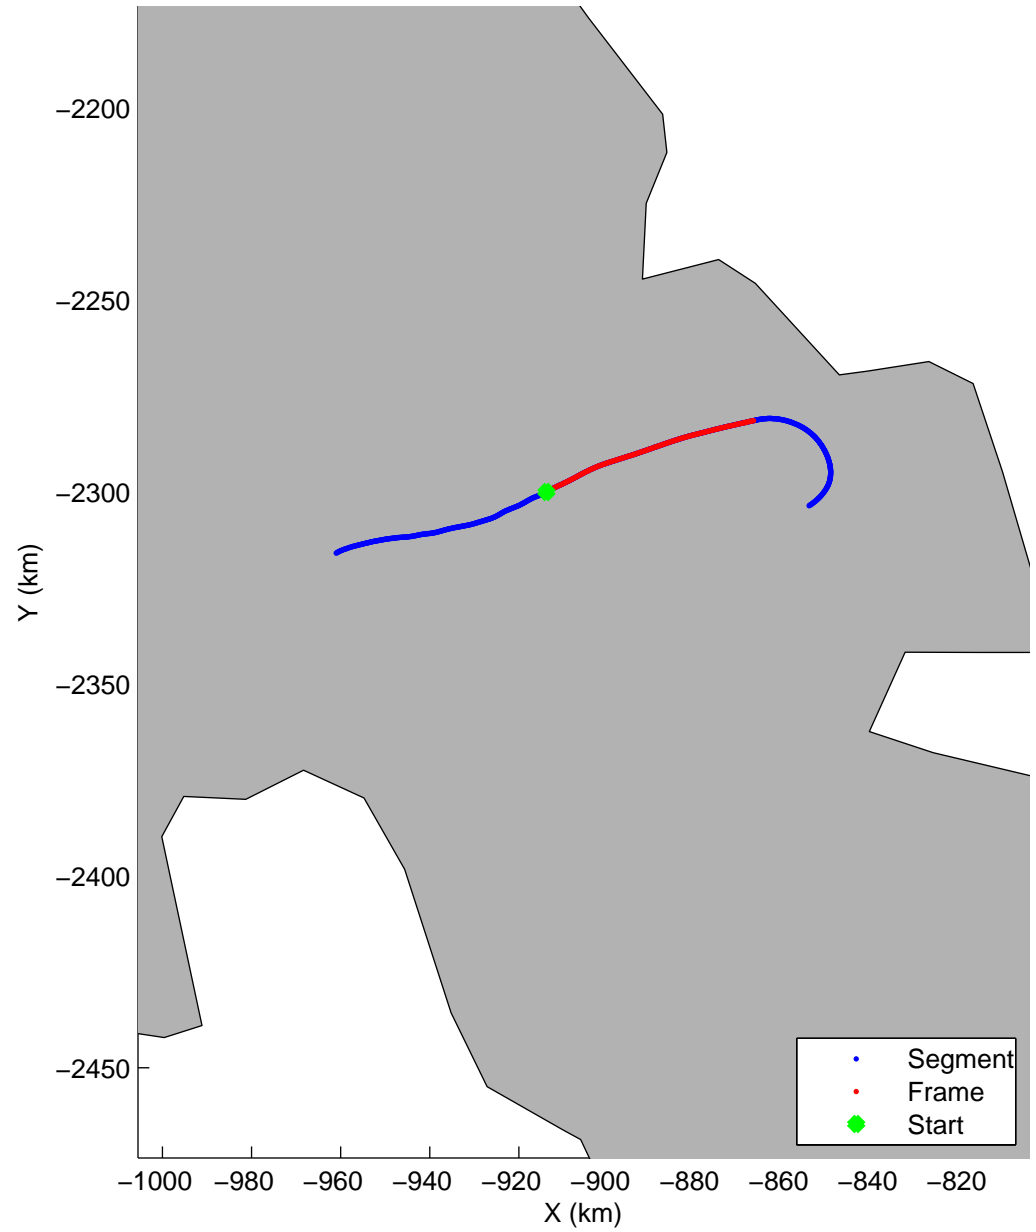

Land Ice:Penny 01  
20150420\_07\_001  
Polar Stereograph 70N/-45E

mcords5 2015\_Greenland\_C130: "Land Ice:Penny 01" 20150420\_07\_001: 12:40:02.9 to 12:46:08.9 GPS

mcords5 2015\_Greenland\_C130: "Land Ice:Penny 01" 20150420\_07\_001: 12:40:02.9 to 12:46:08.9 GPS

Land Ice:Penny 01  
20150420\_07\_002  
Polar Stereograph 70N/-45E

mcords5 2015\_Greenland\_C130: "Land Ice:Penny 01" 20150420\_07\_002: 12:46:09.2 to 12:51:52.7 GPS

mcords5 2015\_Greenland\_C130: "Land Ice:Penny 01" 20150420\_07\_002: 12:46:09.2 to 12:51:52.7 GPS

Land Ice:Penny 01  
20150420\_07\_003  
Polar Stereograph 70N/-45E

mcords5 2015\_Greenland\_C130: "Land Ice:Penny 01" 20150420\_07\_003: 12:51:52.9 to 12:55:57.2 GPS

mcords5 2015\_Greenland\_C130: "Land Ice:Penny 01" 20150420\_07\_003: 12:51:52.9 to 12:55:57.2 GPS