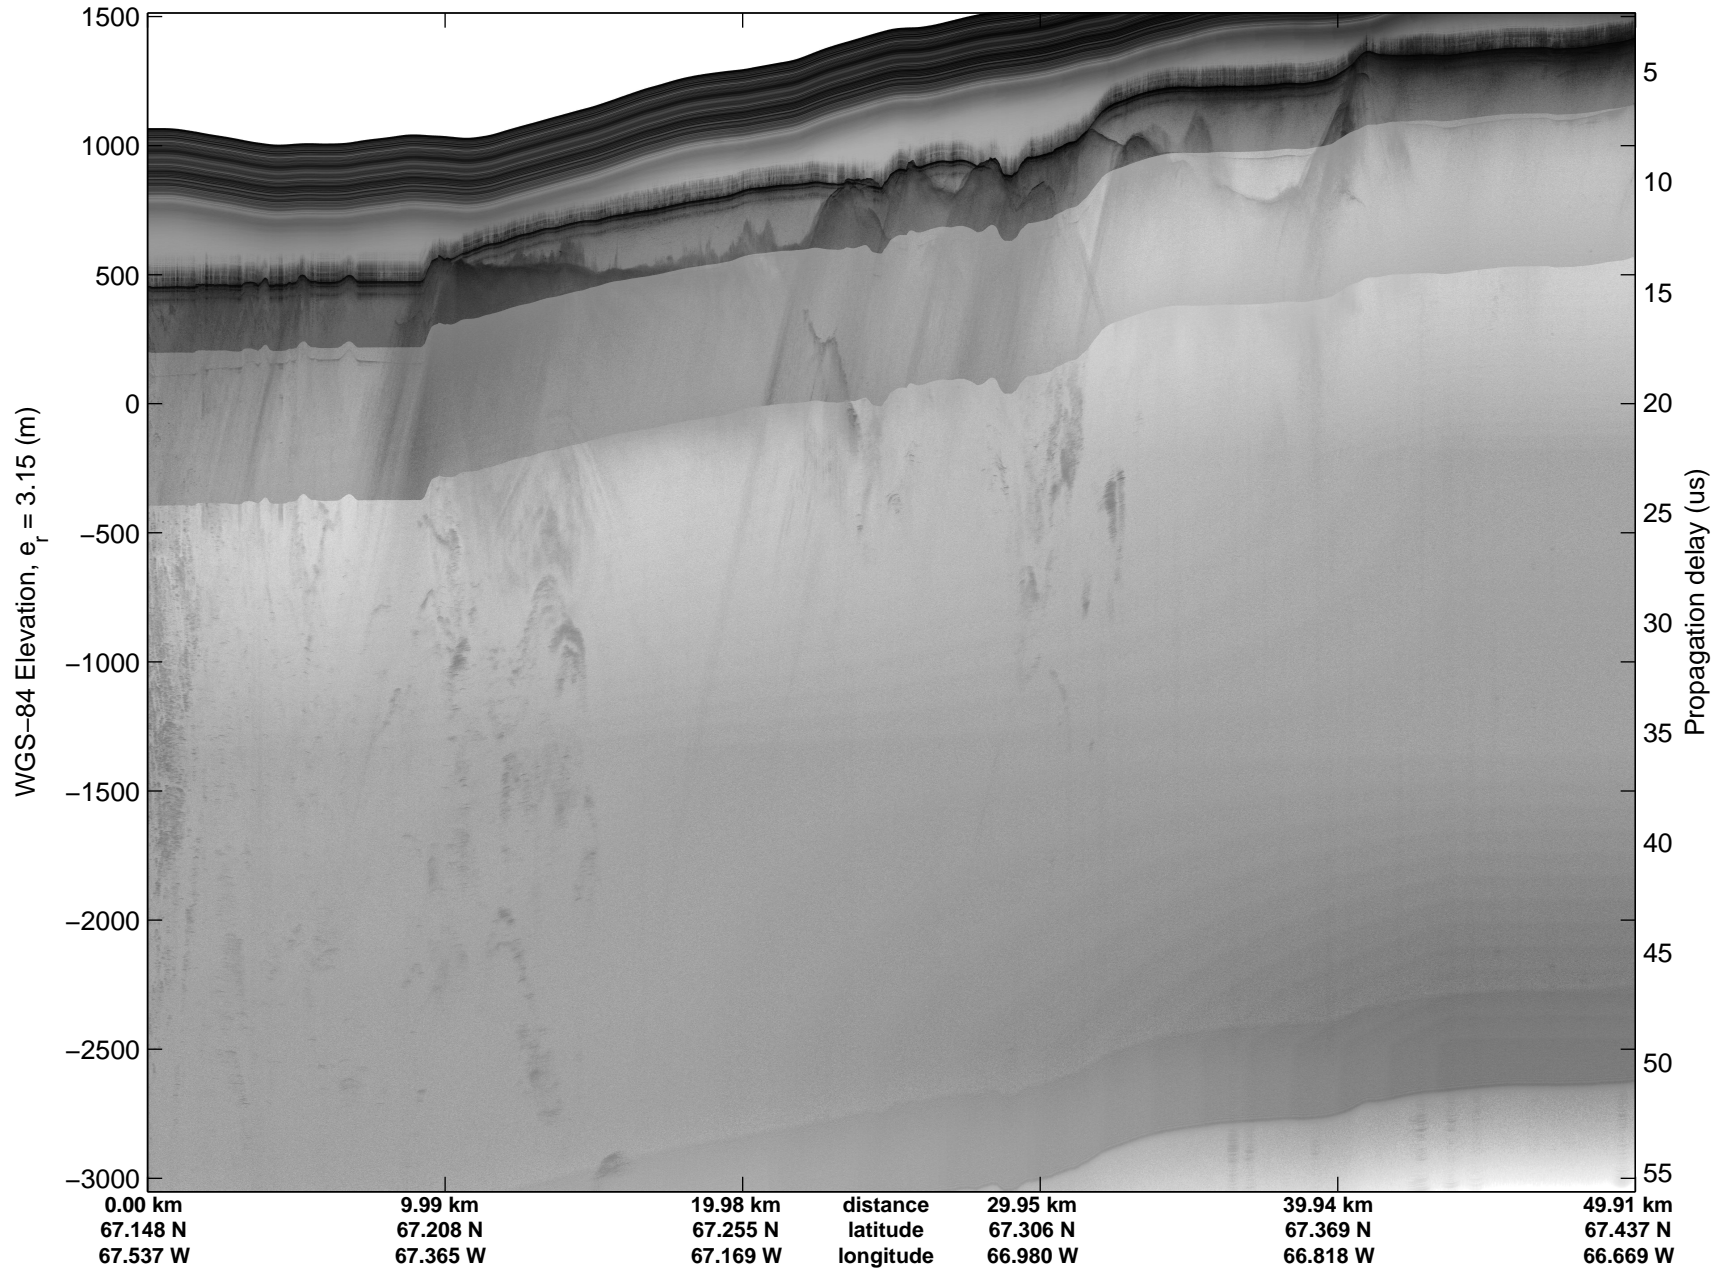

Land Ice:Penny 01  
20150420\_07\_001  
Polar Stereograph 70N/-45E

mcords5 2015\_Greenland\_C130: "Land Ice:Penny 01" 20150420\_07\_001: 12:40:02.9 to 12:46:08.9 GPS

mcords5 2015\_Greenland\_C130: "Land Ice:Penny 01" 20150420\_07\_001: 12:40:02.9 to 12:46:08.9 GPS

Land Ice:Penny 01  
20150420\_07\_002  
Polar Stereograph 70N/-45E

mcords5 2015\_Greenland\_C130: "Land Ice:Penny 01" 20150420\_07\_002: 12:46:09.2 to 12:51:52.7 GPS

mcords5 2015\_Greenland\_C130: "Land Ice:Penny 01" 20150420\_07\_002: 12:46:09.2 to 12:51:52.7 GPS

Land Ice:Penny 01  
20150420\_07\_003  
Polar Stereograph 70N/-45E

mcords5 2015\_Greenland\_C130: "Land Ice:Penny 01" 20150420\_07\_003: 12:51:52.9 to 12:55:57.2 GPS

mcords5 2015\_Greenland\_C130: "Land Ice:Penny 01" 20150420\_07\_003: 12:51:52.9 to 12:55:57.2 GPS