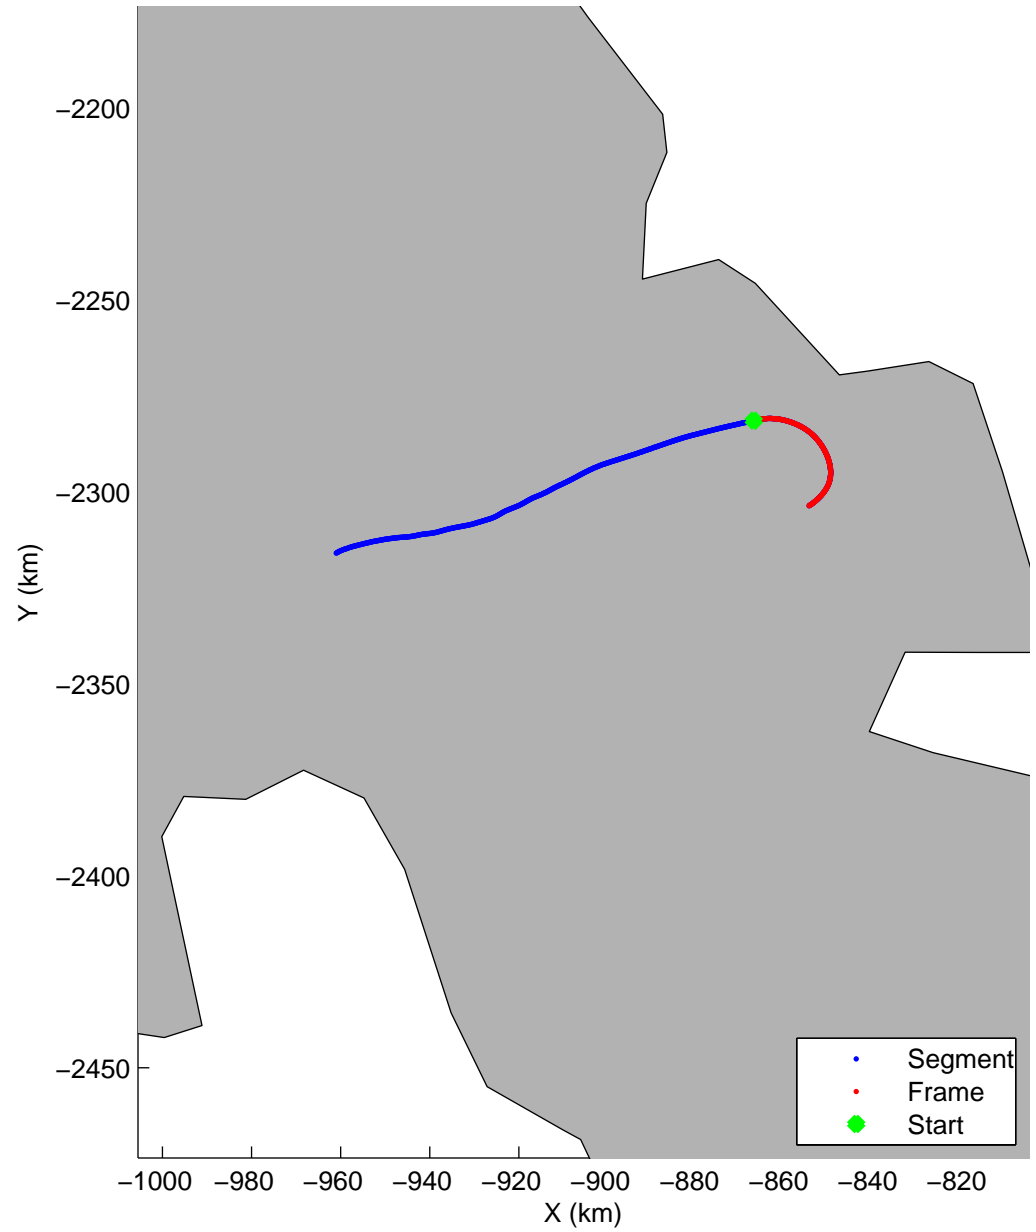

Land Ice:Penny 01  
20150420\_07\_001  
Polar Stereograph 70N/-45E

mcords5 2015\_Greenland\_C130: "Land Ice:Penny 01" 20150420\_07\_001: 12:40:02.9 to 12:46:08.9 GPS

mcords5 2015\_Greenland\_C130: "Land Ice:Penny 01" 20150420\_07\_001: 12:40:02.9 to 12:46:08.9 GPS

Land Ice:Penny 01  
20150420\_07\_002  
Polar Stereograph 70N/-45E

mcords5 2015\_Greenland\_C130: "Land Ice:Penny 01" 20150420\_07\_002: 12:46:09.2 to 12:51:52.7 GPS

mcords5 2015\_Greenland\_C130: "Land Ice:Penny 01" 20150420\_07\_002: 12:46:09.2 to 12:51:52.7 GPS

Land Ice:Penny 01  
20150420\_07\_003  
Polar Stereograph 70N/-45E

mcords5 2015\_Greenland\_C130: "Land Ice:Penny 01" 20150420\_07\_003: 12:51:52.9 to 12:55:57.2 GPS

mcords5 2015\_Greenland\_C130: "Land Ice:Penny 01" 20150420\_07\_003: 12:51:52.9 to 12:55:57.2 GPS