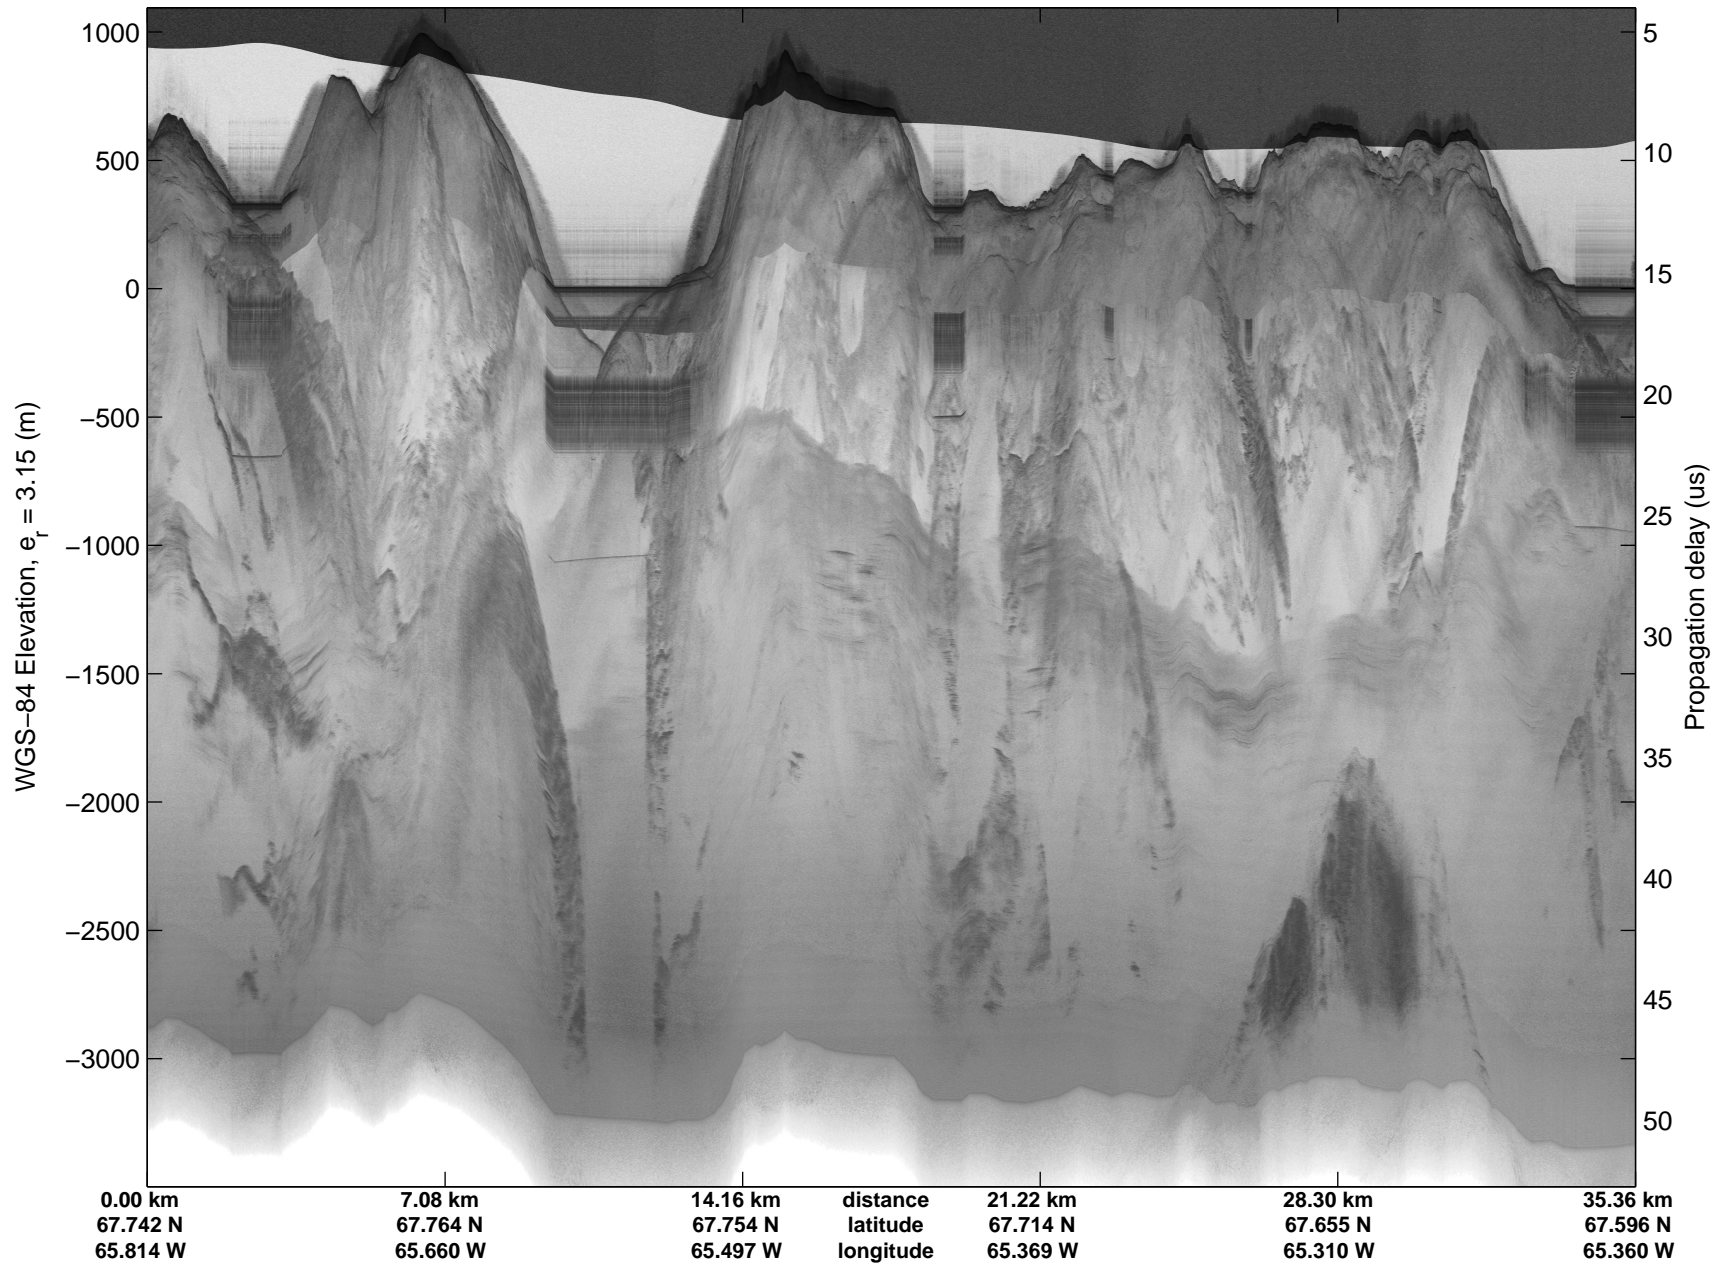

Land Ice:Penny 01  
20150420\_07\_001  
Polar Stereograph 70N/-45E

mcords5 2015\_Greenland\_C130: "Land Ice:Penny 01" 20150420\_07\_001: 12:40:02.9 to 12:46:08.9 GPS

mcords5 2015\_Greenland\_C130: "Land Ice:Penny 01" 20150420\_07\_001: 12:40:02.9 to 12:46:08.9 GPS

Land Ice:Penny 01  
20150420\_07\_002  
Polar Stereograph 70N/-45E

mcords5 2015\_Greenland\_C130: "Land Ice:Penny 01" 20150420\_07\_002: 12:46:09.2 to 12:51:52.7 GPS

mcords5 2015\_Greenland\_C130: "Land Ice:Penny 01" 20150420\_07\_002: 12:46:09.2 to 12:51:52.7 GPS

Land Ice:Penny 01  
20150420\_07\_003  
Polar Stereograph 70N/-45E

mcords5 2015\_Greenland\_C130: "Land Ice:Penny 01" 20150420\_07\_003: 12:51:52.9 to 12:55:57.2 GPS

mcords5 2015\_Greenland\_C130: "Land Ice:Penny 01" 20150420\_07\_003: 12:51:52.9 to 12:55:57.2 GPS