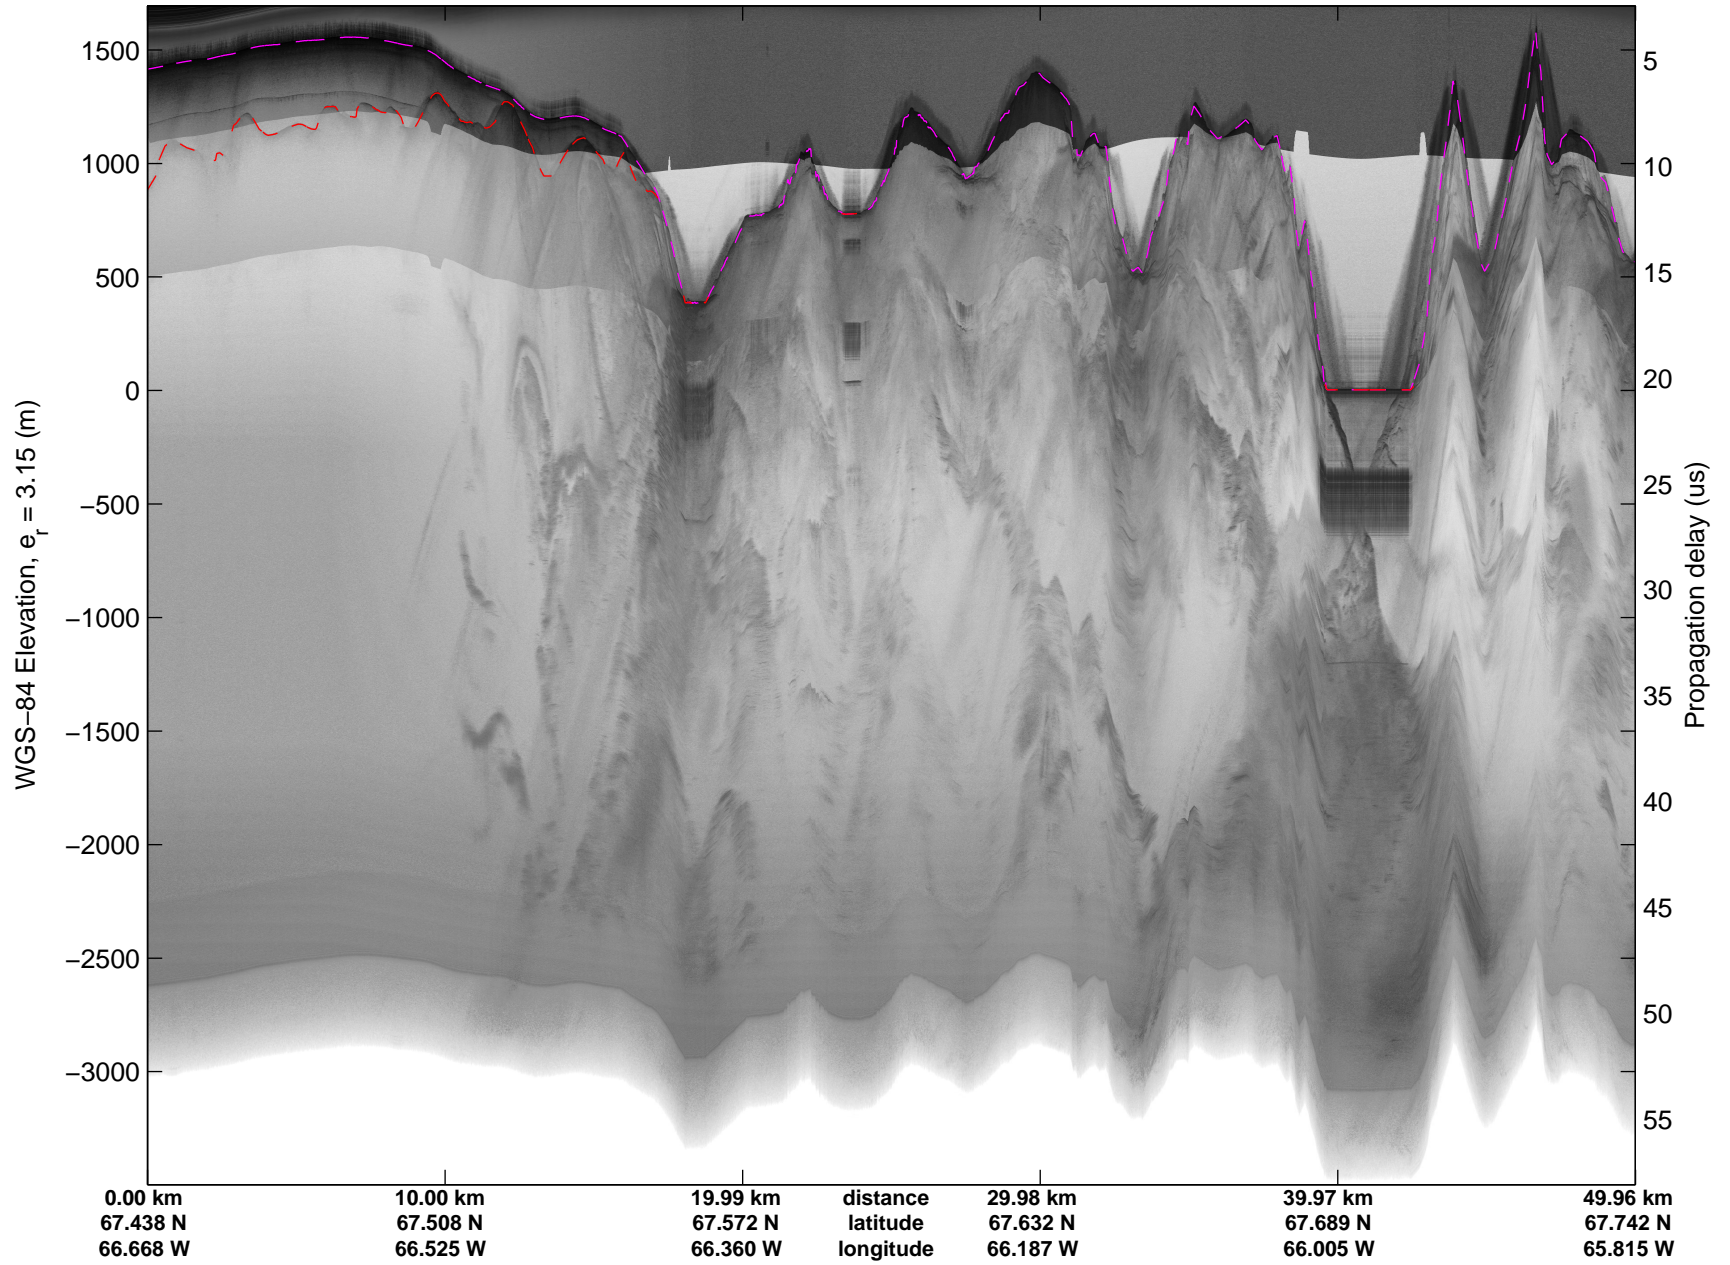

Land Ice:Penny 01  
20150420\_07\_001  
Polar Stereograph 70N/-45E

mcords5 2015\_Greenland\_C130: "Land Ice:Penny 01" 20150420\_07\_001: 12:40:02.9 to 12:46:08.9 GPS

mcords5 2015\_Greenland\_C130: "Land Ice:Penny 01" 20150420\_07\_001: 12:40:02.9 to 12:46:08.9 GPS

Land Ice:Penny 01  
20150420\_07\_002  
Polar Stereograph 70N/-45E

mcords5 2015\_Greenland\_C130: "Land Ice:Penny 01" 20150420\_07\_002: 12:46:09.2 to 12:51:52.7 GPS

mcords5 2015\_Greenland\_C130: "Land Ice:Penny 01" 20150420\_07\_002: 12:46:09.2 to 12:51:52.7 GPS

Land Ice:Penny 01  
20150420\_07\_003  
Polar Stereograph 70N/-45E

mcords5 2015\_Greenland\_C130: "Land Ice:Penny 01" 20150420\_07\_003: 12:51:52.9 to 12:55:57.2 GPS

mcords5 2015\_Greenland\_C130: "Land Ice:Penny 01" 20150420\_07\_003: 12:51:52.9 to 12:55:57.2 GPS