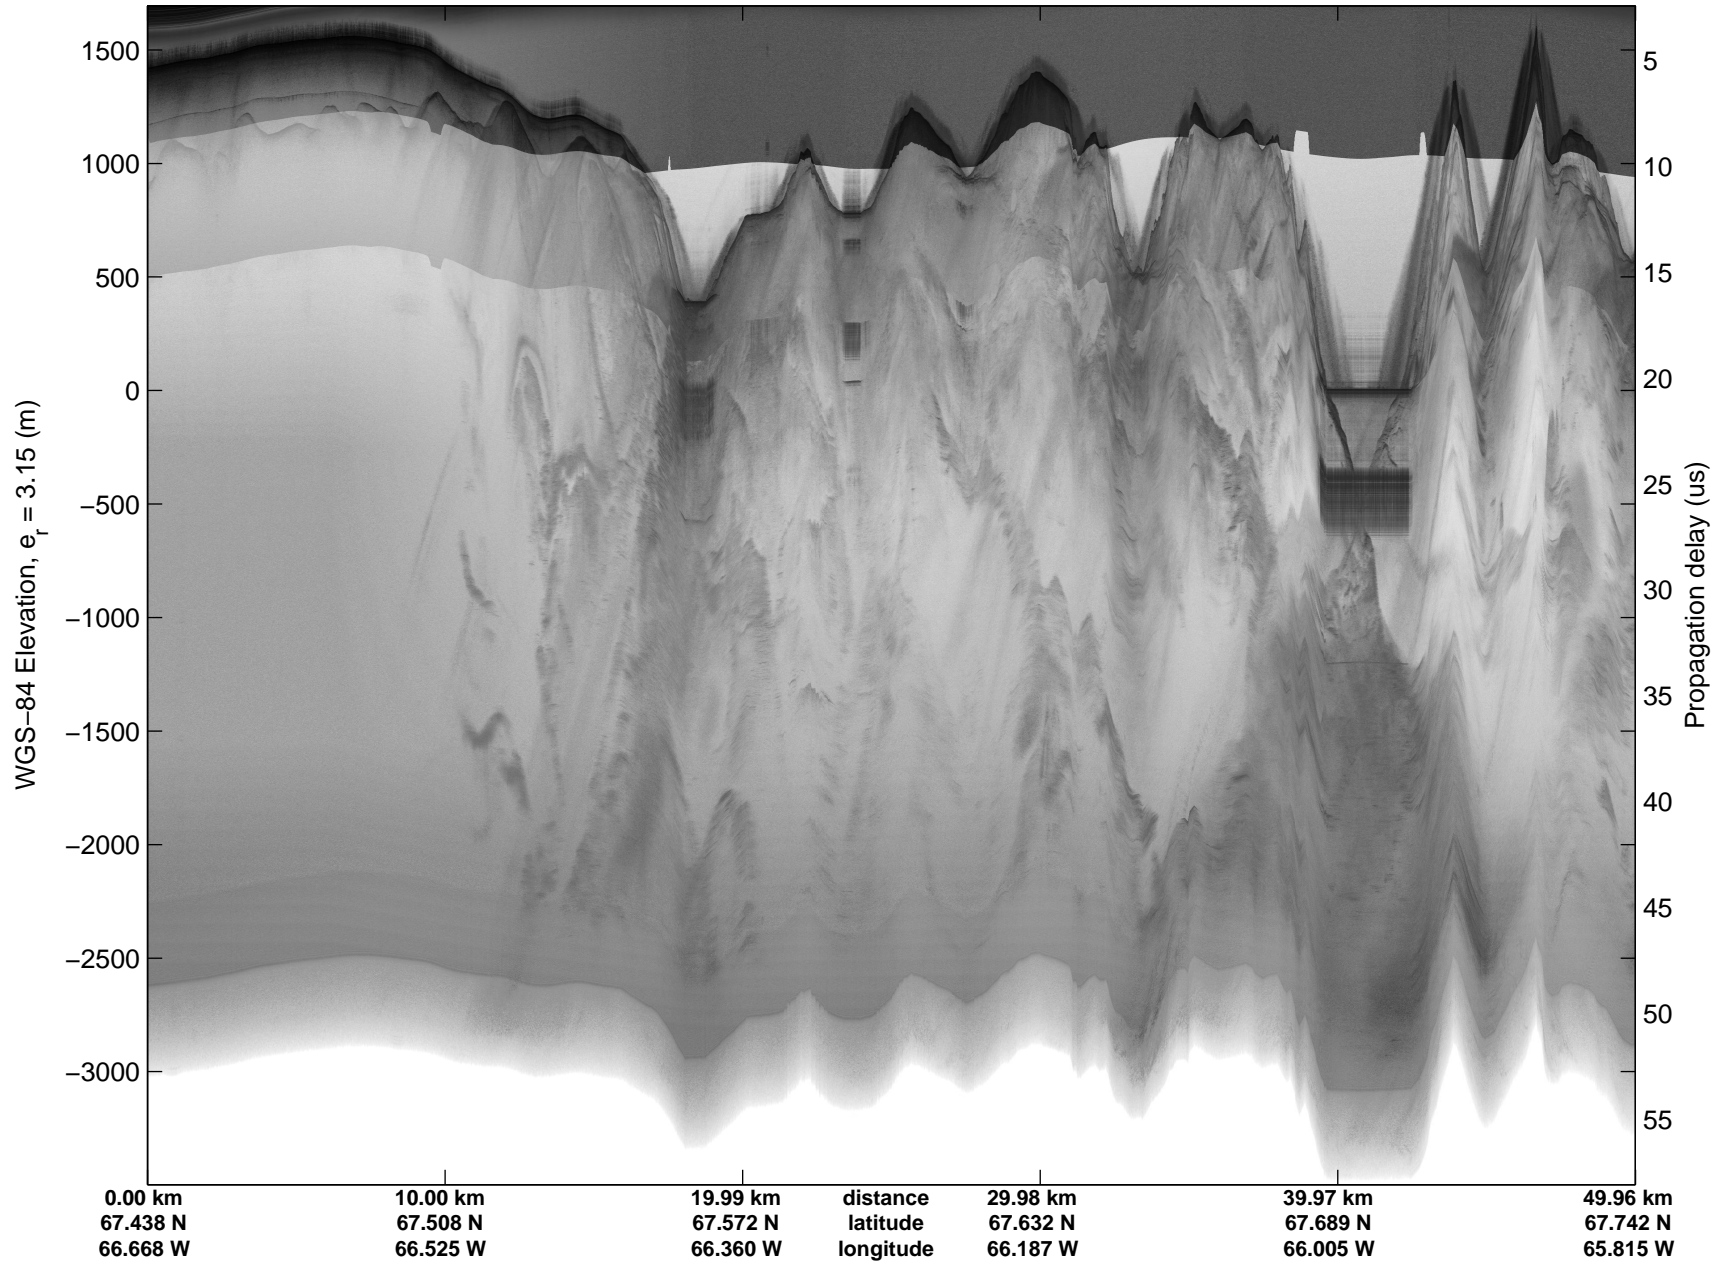

Land Ice:Penny 01  
20150420\_07\_001  
Polar Stereograph 70N/-45E

mcords5 2015\_Greenland\_C130: "Land Ice:Penny 01" 20150420\_07\_001: 12:40:02.9 to 12:46:08.9 GPS

mcords5 2015\_Greenland\_C130: "Land Ice:Penny 01" 20150420\_07\_001: 12:40:02.9 to 12:46:08.9 GPS

Land Ice:Penny 01  
20150420\_07\_002  
Polar Stereograph 70N/-45E

mcords5 2015\_Greenland\_C130: "Land Ice:Penny 01" 20150420\_07\_002: 12:46:09.2 to 12:51:52.7 GPS

mcords5 2015\_Greenland\_C130: "Land Ice:Penny 01" 20150420\_07\_002: 12:46:09.2 to 12:51:52.7 GPS

Land Ice:Penny 01  
20150420\_07\_003  
Polar Stereograph 70N/-45E

mcords5 2015\_Greenland\_C130: "Land Ice:Penny 01" 20150420\_07\_003: 12:51:52.9 to 12:55:57.2 GPS

mcords5 2015\_Greenland\_C130: "Land Ice:Penny 01" 20150420\_07\_003: 12:51:52.9 to 12:55:57.2 GPS