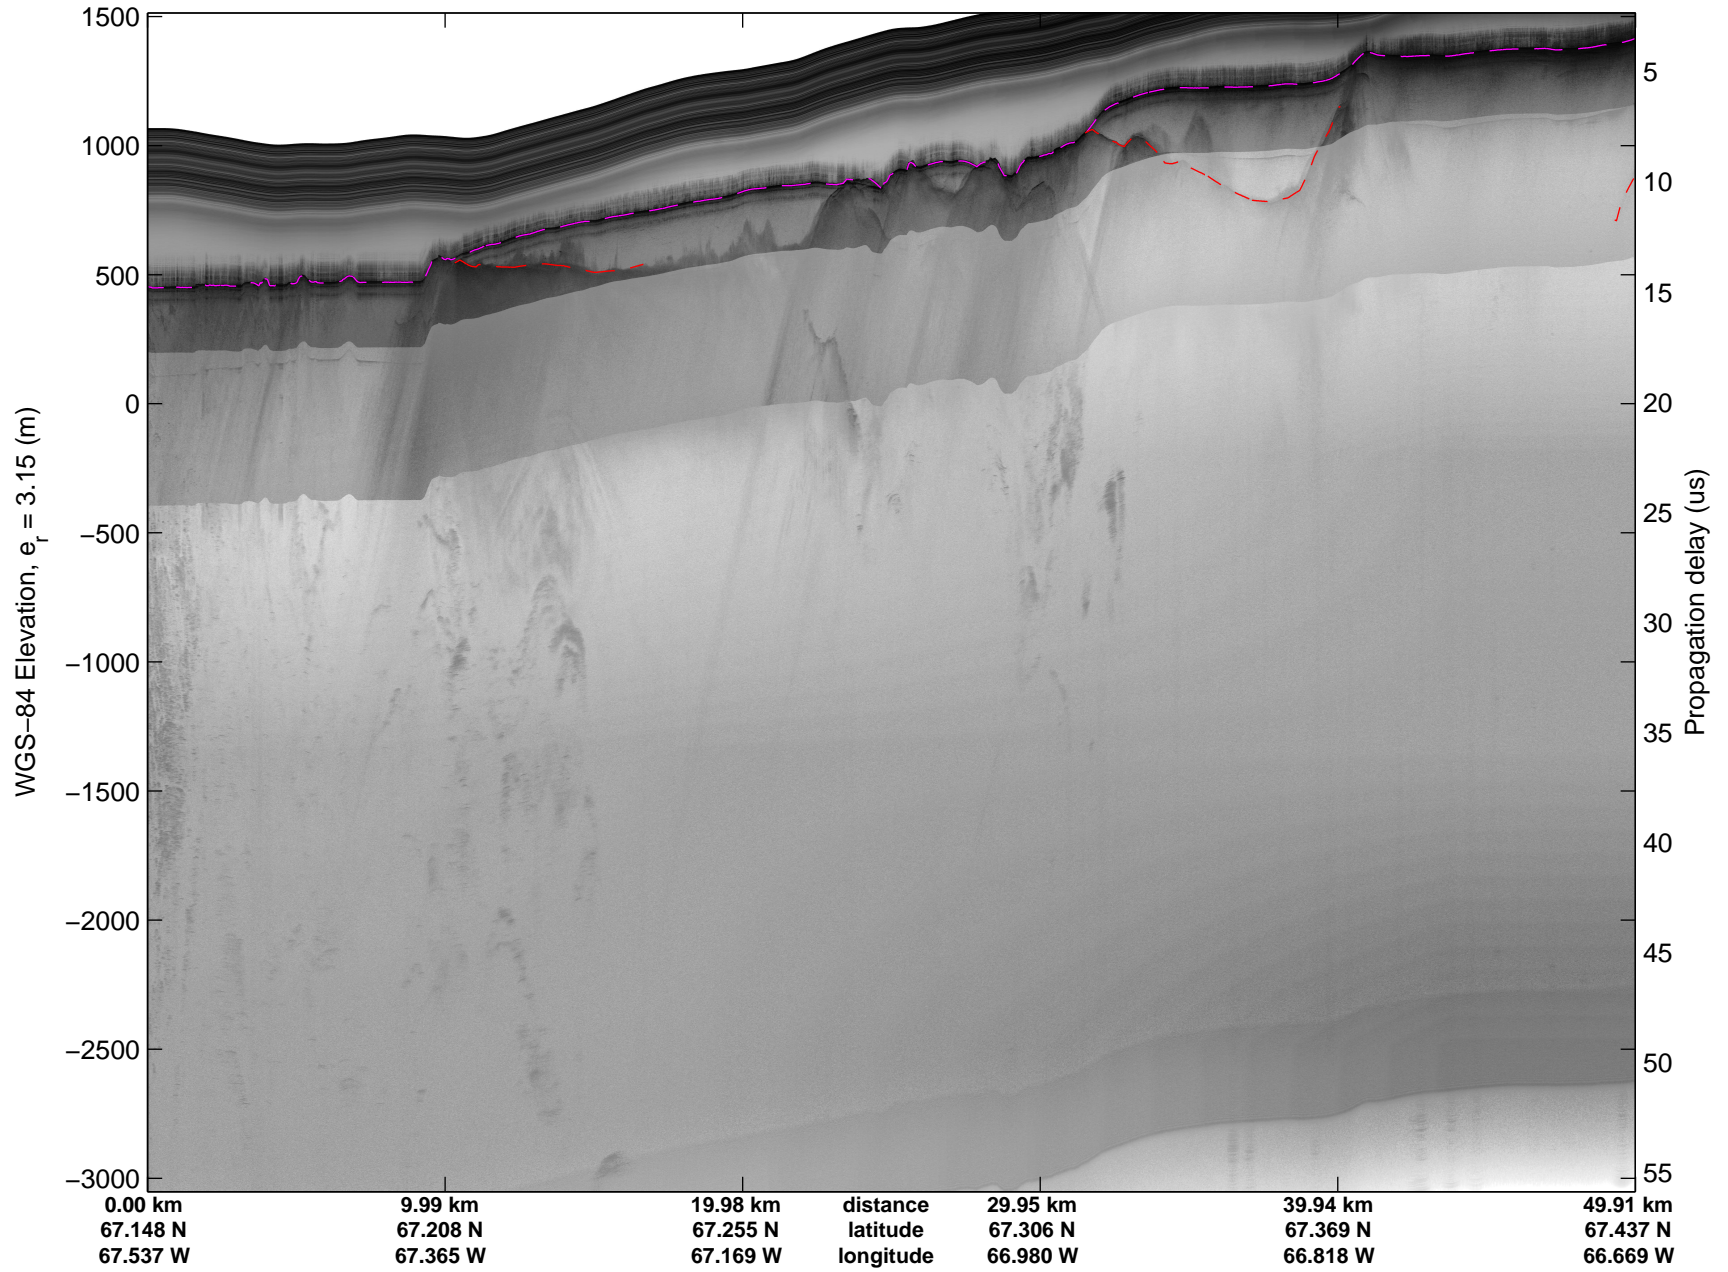

Land Ice:Penny 01  
20150420\_07\_001  
Polar Stereograph 70N/-45E

mcords5 2015\_Greenland\_C130: "Land Ice:Penny 01" 20150420\_07\_001: 12:40:02.9 to 12:46:08.9 GPS

mcords5 2015\_Greenland\_C130: "Land Ice:Penny 01" 20150420\_07\_001: 12:40:02.9 to 12:46:08.9 GPS

Land Ice:Penny 01  
20150420\_07\_002  
Polar Stereograph 70N/-45E

mcords5 2015\_Greenland\_C130: "Land Ice:Penny 01" 20150420\_07\_002: 12:46:09.2 to 12:51:52.7 GPS

mcords5 2015\_Greenland\_C130: "Land Ice:Penny 01" 20150420\_07\_002: 12:46:09.2 to 12:51:52.7 GPS

Land Ice:Penny 01  
20150420\_07\_003  
Polar Stereograph 70N/-45E

mcords5 2015\_Greenland\_C130: "Land Ice:Penny 01" 20150420\_07\_003: 12:51:52.9 to 12:55:57.2 GPS

mcords5 2015\_Greenland\_C130: "Land Ice:Penny 01" 20150420\_07\_003: 12:51:52.9 to 12:55:57.2 GPS