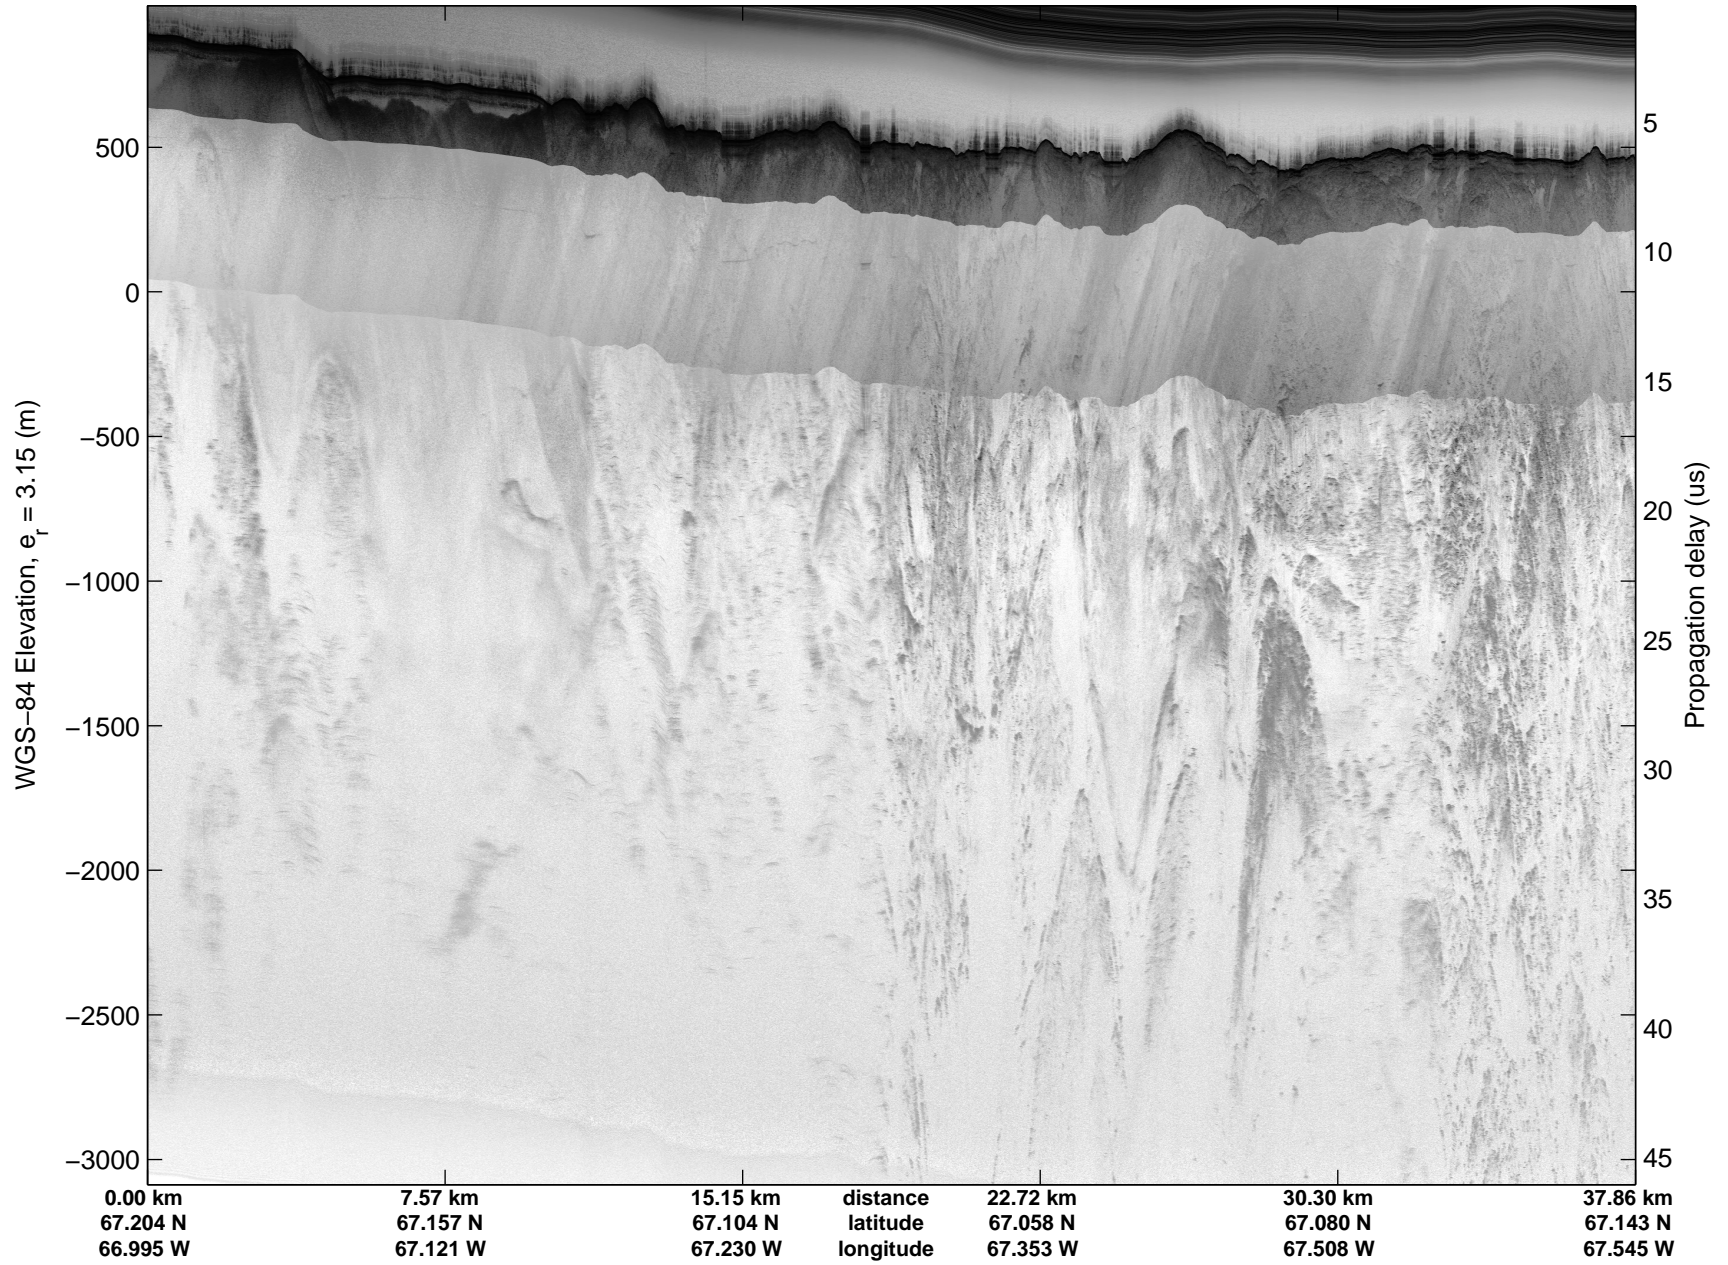

Land Ice:Penny 01  
20150420\_06\_001  
Polar Stereograph 70N/-45E

mcords5 2015\_Greenland\_C130: "Land Ice:Penny 01" 20150420\_06\_001: 12:29:20.2 to 12:35:20.5 GPS

mcords5 2015\_Greenland\_C130: "Land Ice:Penny 01" 20150420\_06\_001: 12:29:20.2 to 12:35:20.5 GPS

Land Ice:Penny 01  
20150420\_06\_002  
Polar Stereograph 70N/-45E

mcords5 2015\_Greenland\_C130: "Land Ice:Penny 01" 20150420\_06\_002: 12:35:20.8 to 12:39:58.0 GPS

mcords5 2015\_Greenland\_C130: "Land Ice:Penny 01" 20150420\_06\_002: 12:35:20.8 to 12:39:58.0 GPS