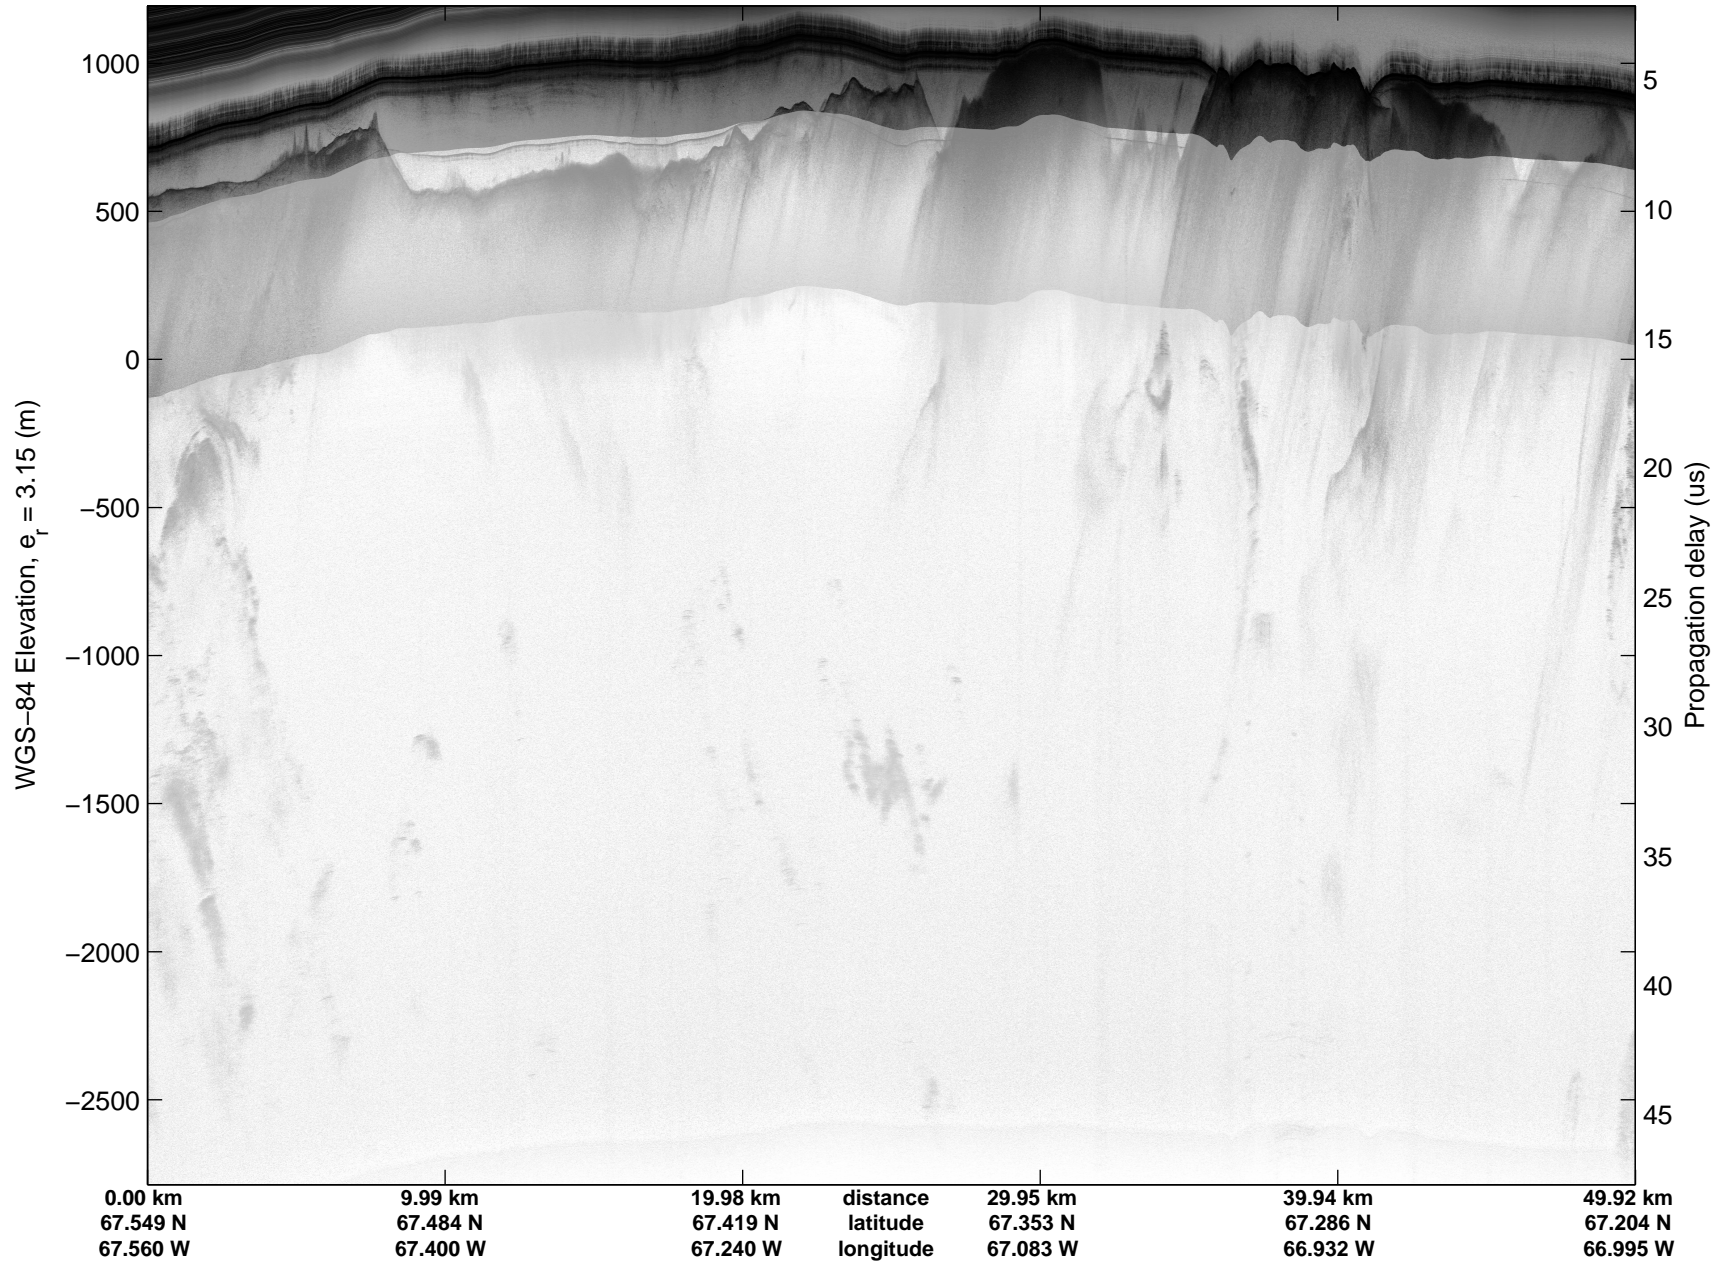

Land Ice:Penny 01  
20150420\_06\_001  
Polar Stereograph 70N/-45E

mcords5 2015\_Greenland\_C130: "Land Ice:Penny 01" 20150420\_06\_001: 12:29:20.2 to 12:35:20.5 GPS

mcords5 2015\_Greenland\_C130: "Land Ice:Penny 01" 20150420\_06\_001: 12:29:20.2 to 12:35:20.5 GPS

Land Ice:Penny 01  
20150420\_06\_002  
Polar Stereograph 70N/-45E

mcords5 2015\_Greenland\_C130: "Land Ice:Penny 01" 20150420\_06\_002: 12:35:20.8 to 12:39:58.0 GPS

mcords5 2015\_Greenland\_C130: "Land Ice:Penny 01" 20150420\_06\_002: 12:35:20.8 to 12:39:58.0 GPS