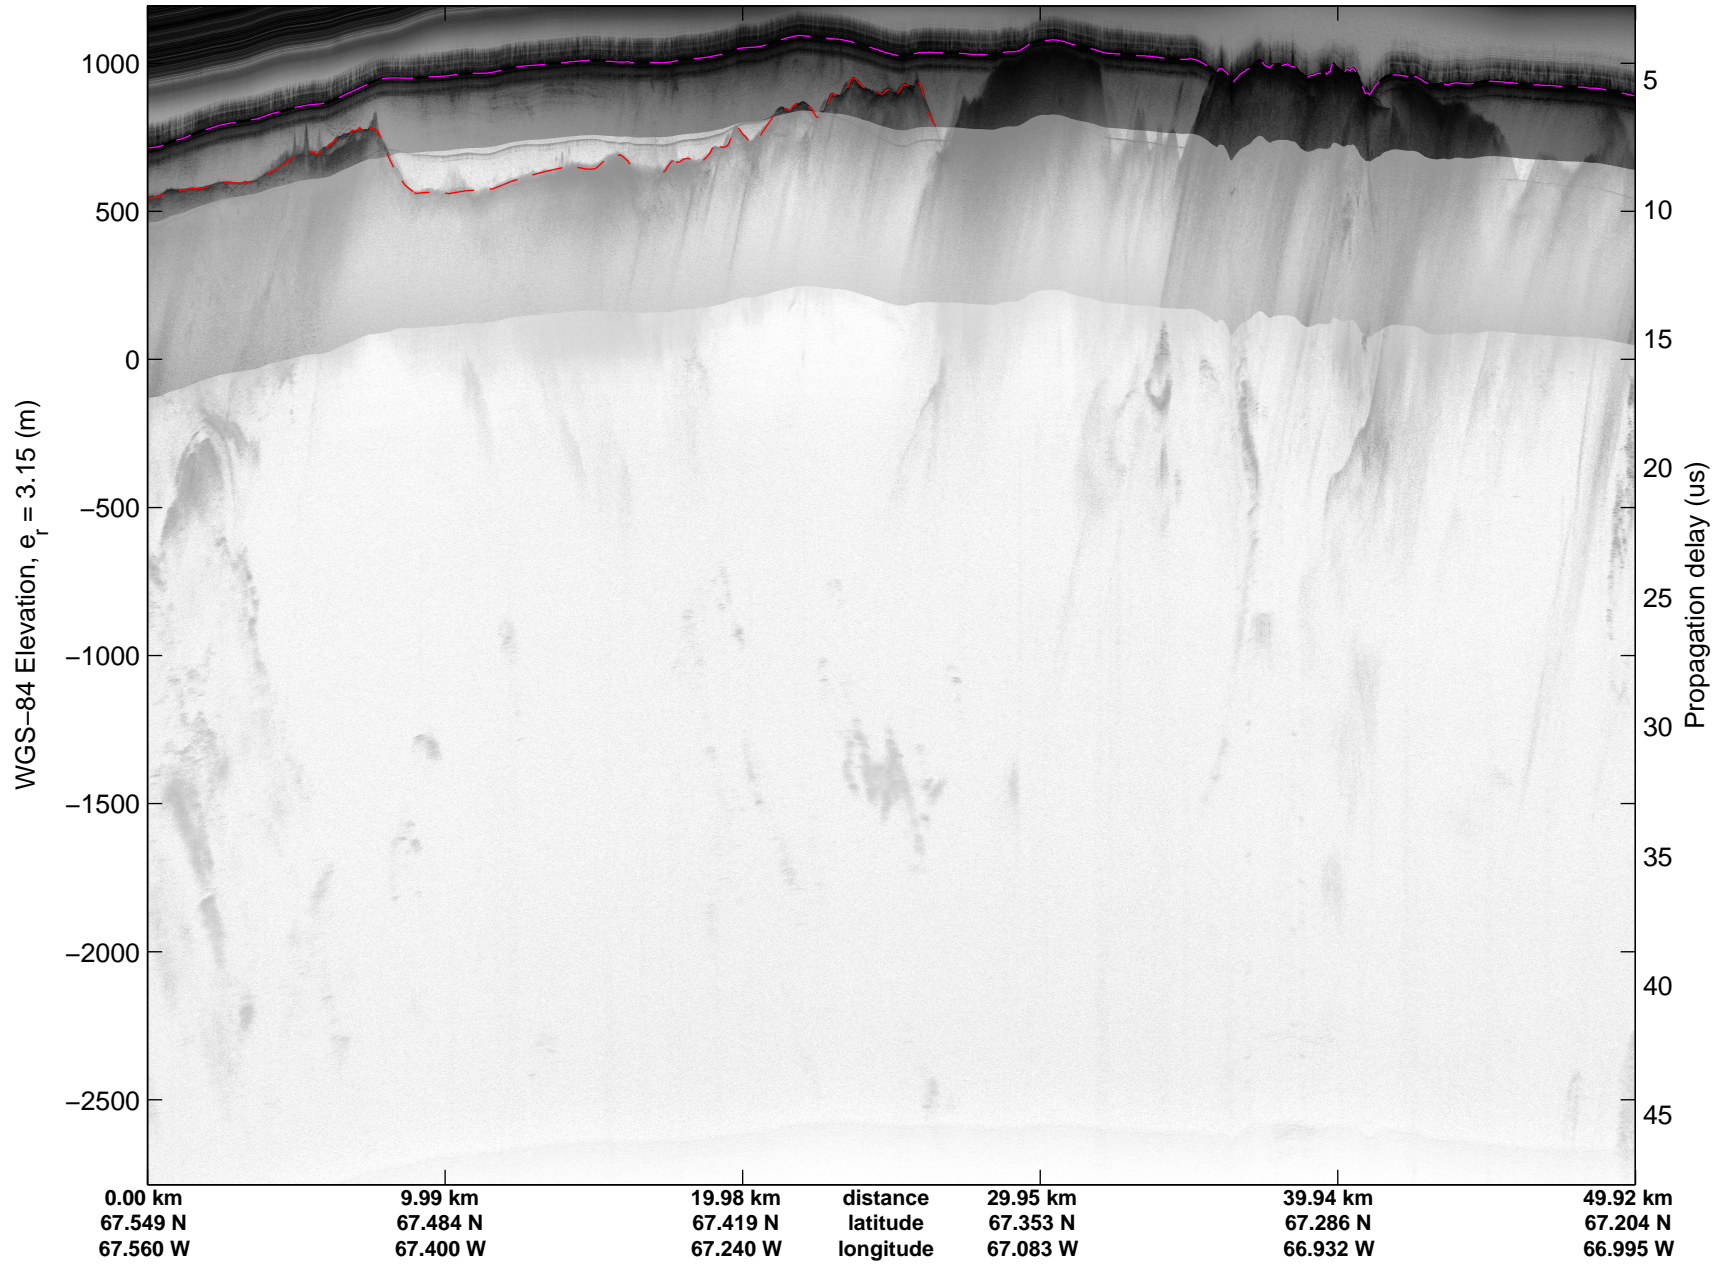

Land Ice:Penny 01  
20150420\_06\_001  
Polar Stereograph 70N/-45E

mcords5 2015\_Greenland\_C130: "Land Ice:Penny 01" 20150420\_06\_001: 12:29:20.2 to 12:35:20.5 GPS

mcords5 2015\_Greenland\_C130: "Land Ice:Penny 01" 20150420\_06\_001: 12:29:20.2 to 12:35:20.5 GPS

Land Ice:Penny 01  
20150420\_06\_002  
Polar Stereograph 70N/-45E

mcords5 2015\_Greenland\_C130: "Land Ice:Penny 01" 20150420\_06\_002: 12:35:20.8 to 12:39:58.0 GPS

mcords5 2015\_Greenland\_C130: "Land Ice:Penny 01" 20150420\_06\_002: 12:35:20.8 to 12:39:58.0 GPS