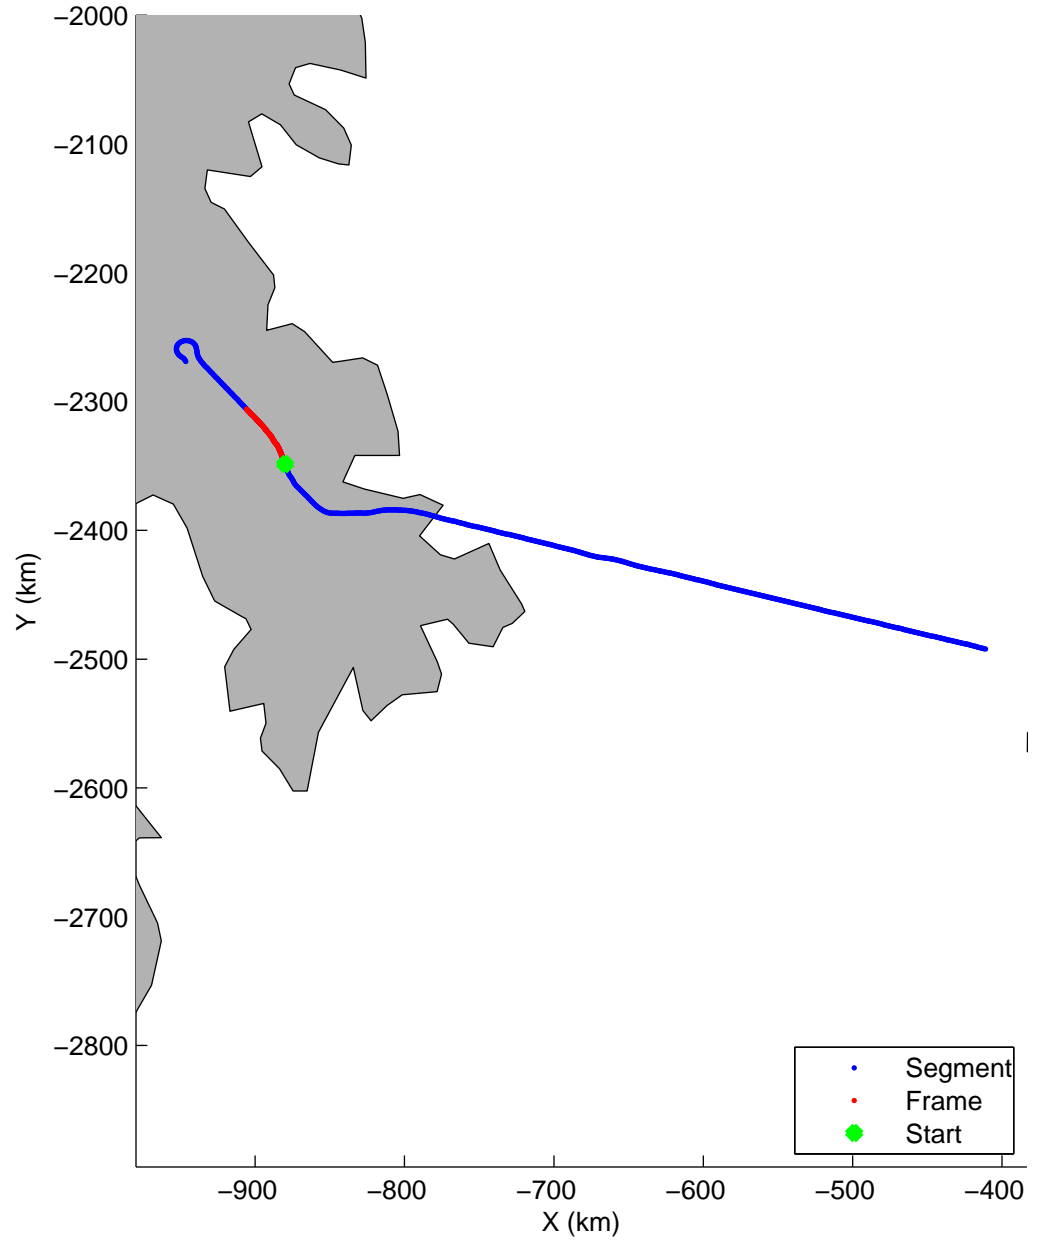

Land Ice:Penny 01
20150420_04_011
Polar Stereograph 70N/-45E