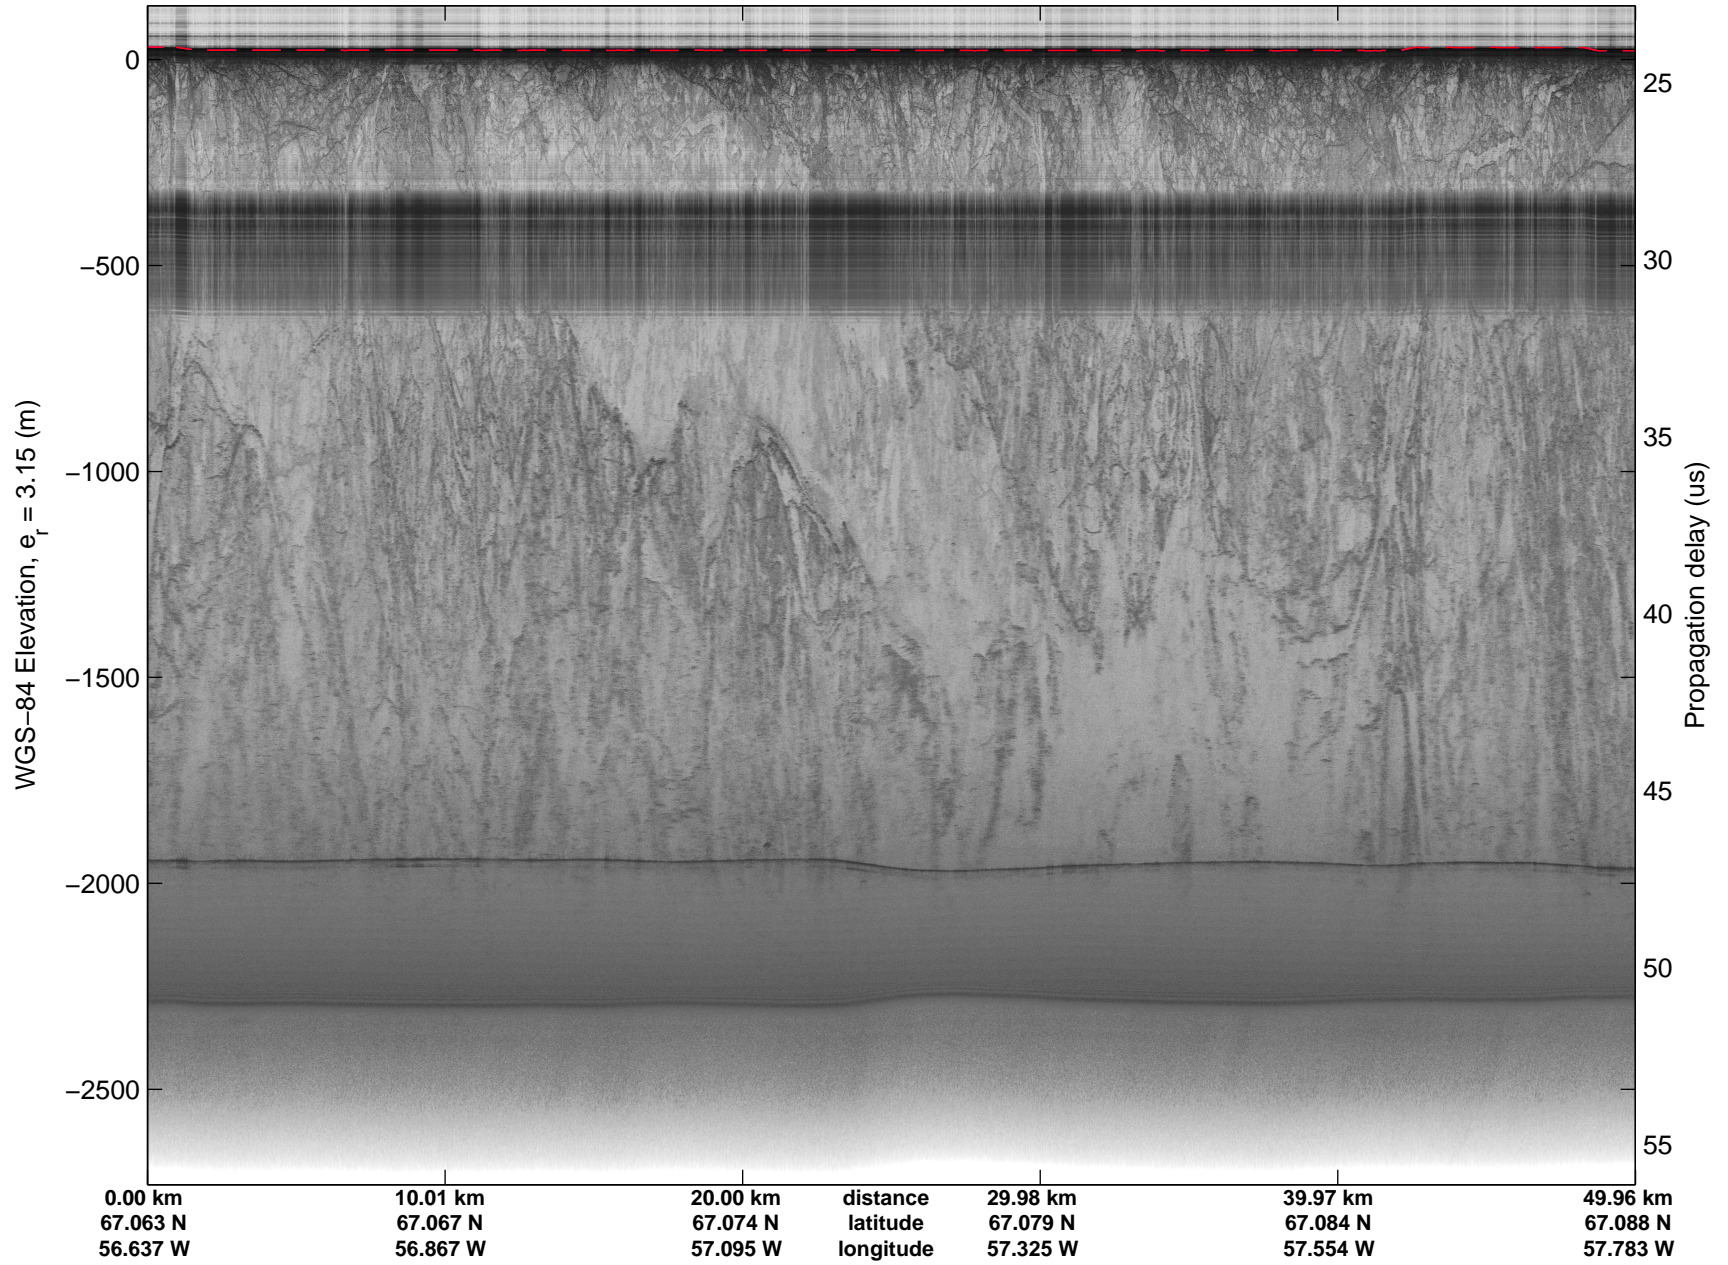

Land Ice:Penny 01
20150420_04_001
Polar Stereograph 70N/-45E

mcords5 2015_Greenland_C130: "Land Ice:Penny 01" 20150420_04_001: 11:14:03.2 to 11:19:31.1 GPS

mcords5 2015_Greenland_C130: "Land Ice:Penny 01" 20150420_04_001: 11:14:03.2 to 11:19:31.1 GPS

Land Ice:Penny 01
20150420_04_002
Polar Stereograph 70N/-45E

mcords5 2015_Greenland_C130: "Land Ice:Penny 01" 20150420_04_002: 11:19:31.3 to 11:25:06.1 GPS

mcords5 2015_Greenland_C130: "Land Ice:Penny 01" 20150420_04_002: 11:19:31.3 to 11:25:06.1 GPS

Land Ice:Penny 01
20150420_04_003
Polar Stereograph 70N/-45E

mcords5 2015_Greenland_C130: "Land Ice:Penny 01" 20150420_04_003: 11:25:06.4 to 11:30:44.0 GPS

mcords5 2015_Greenland_C130: "Land Ice:Penny 01" 20150420_04_003: 11:25:06.4 to 11:30:44.0 GPS

Land Ice:Penny 01
20150420_04_004
Polar Stereograph 70N/-45E

mcords5 2015_Greenland_C130: "Land Ice:Penny 01" 20150420_04_004: 11:30:44.2 to 11:36:24.6 GPS

mcords5 2015_Greenland_C130: "Land Ice:Penny 01" 20150420_04_004: 11:30:44.2 to 11:36:24.6 GPS