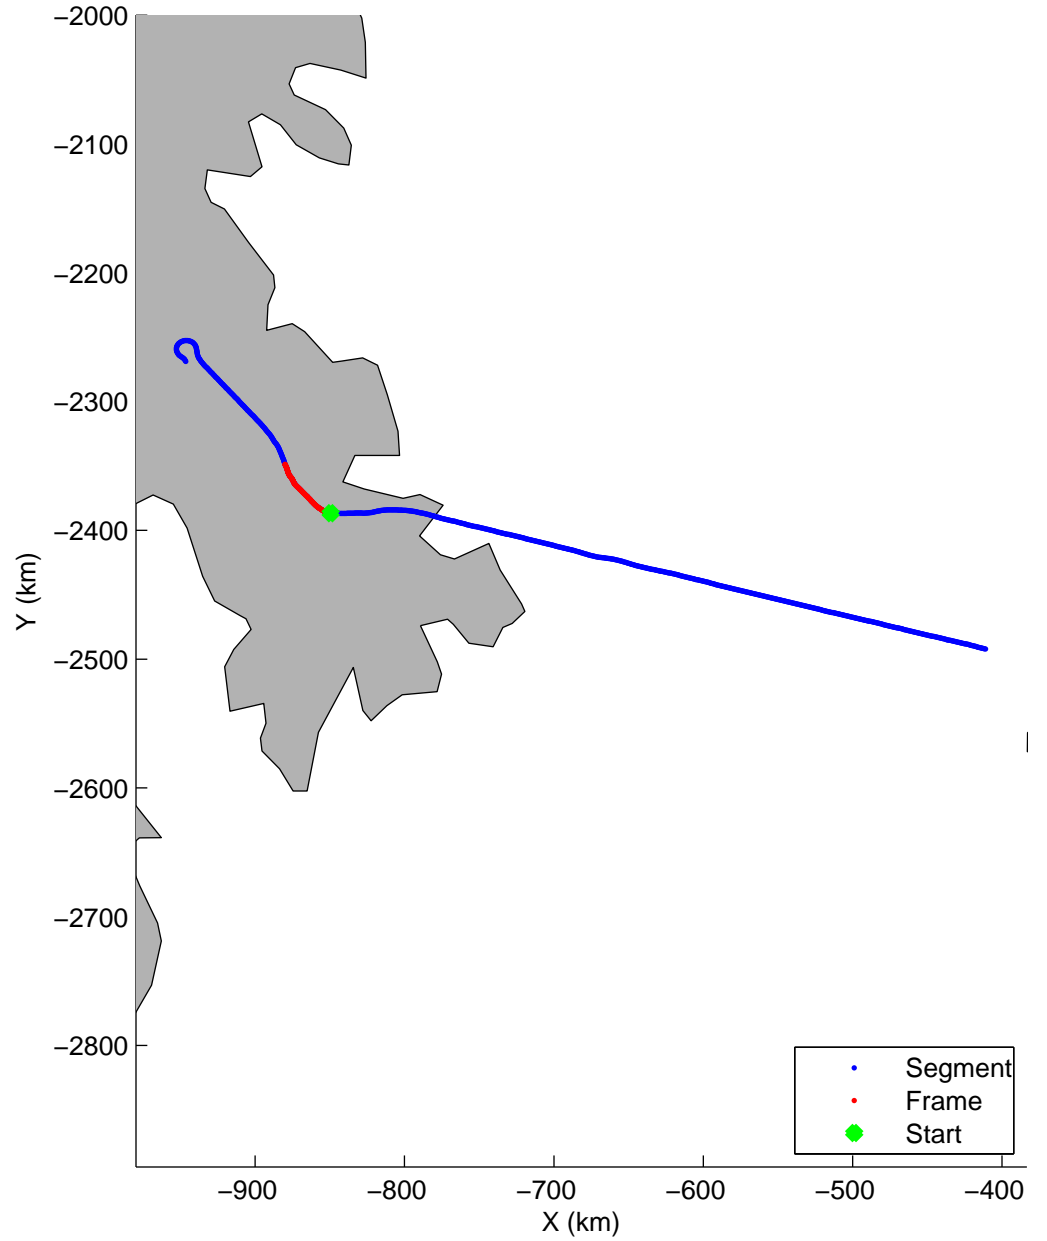

Land Ice:Penny 01
20150420_04_010
Polar Stereograph 70N/-45E