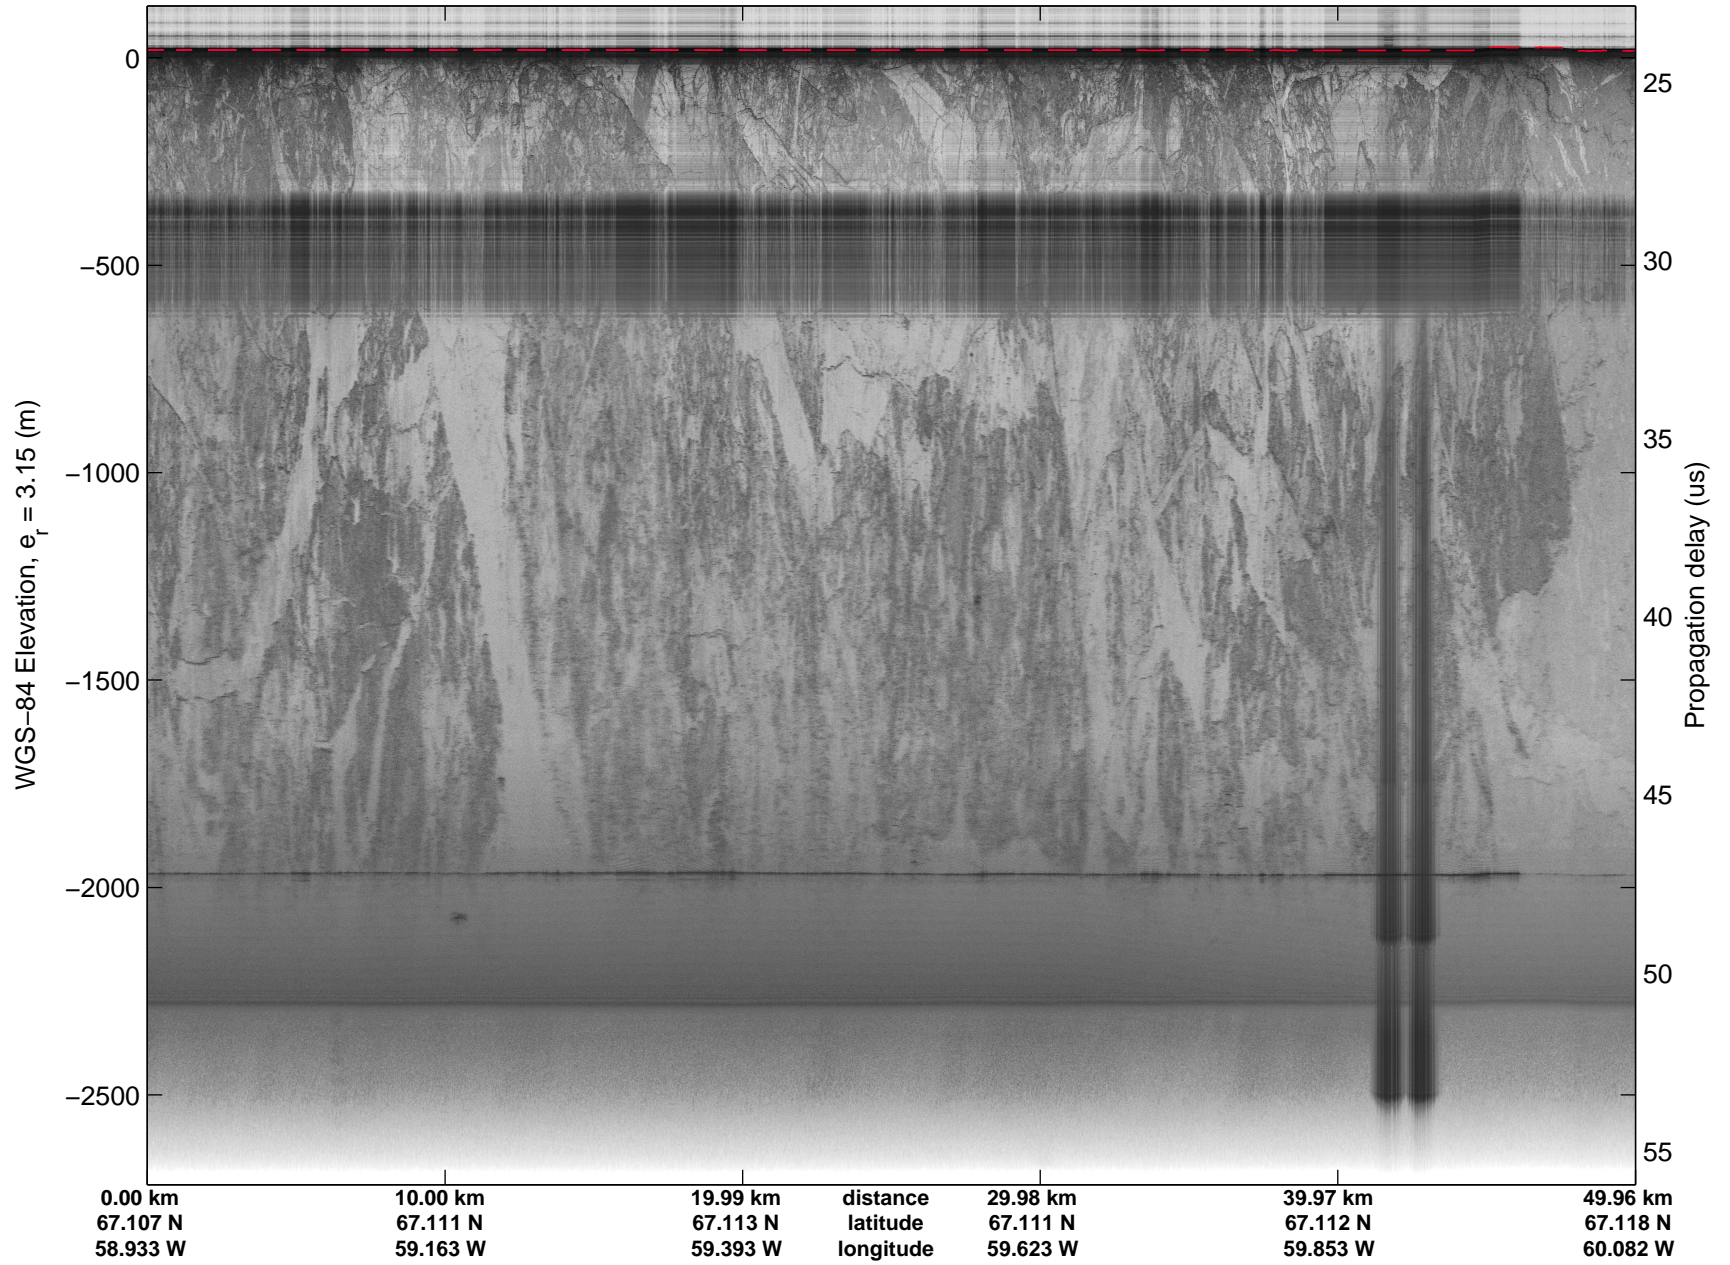

Land Ice:Penny 01
20150420_04_002
Polar Stereograph 70N/-45E

mcords5 2015_Greenland_C130: "Land Ice:Penny 01" 20150420_04_002: 11:19:31.3 to 11:25:06.1 GPS

mcords5 2015_Greenland_C130: "Land Ice:Penny 01" 20150420_04_002: 11:19:31.3 to 11:25:06.1 GPS

Land Ice:Penny 01
20150420_04_003
Polar Stereograph 70N/-45E

mcords5 2015_Greenland_C130: "Land Ice:Penny 01" 20150420_04_003: 11:25:06.4 to 11:30:44.0 GPS

mcords5 2015_Greenland_C130: "Land Ice:Penny 01" 20150420_04_003: 11:25:06.4 to 11:30:44.0 GPS

Land Ice:Penny 01
20150420_04_004
Polar Stereograph 70N/-45E

mcords5 2015_Greenland_C130: "Land Ice:Penny 01" 20150420_04_004: 11:30:44.2 to 11:36:24.6 GPS

mcords5 2015_Greenland_C130: "Land Ice:Penny 01" 20150420_04_004: 11:30:44.2 to 11:36:24.6 GPS

Land Ice:Penny 01
20150420_04_005
Polar Stereograph 70N/-45E

mcords5 2015_Greenland_C130: "Land Ice:Penny 01" 20150420_04_005: 11:36:24.9 to 11:42:08.0 GPS

mcords5 2015_Greenland_C130: "Land Ice:Penny 01" 20150420_04_005: 11:36:24.9 to 11:42:08.0 GPS