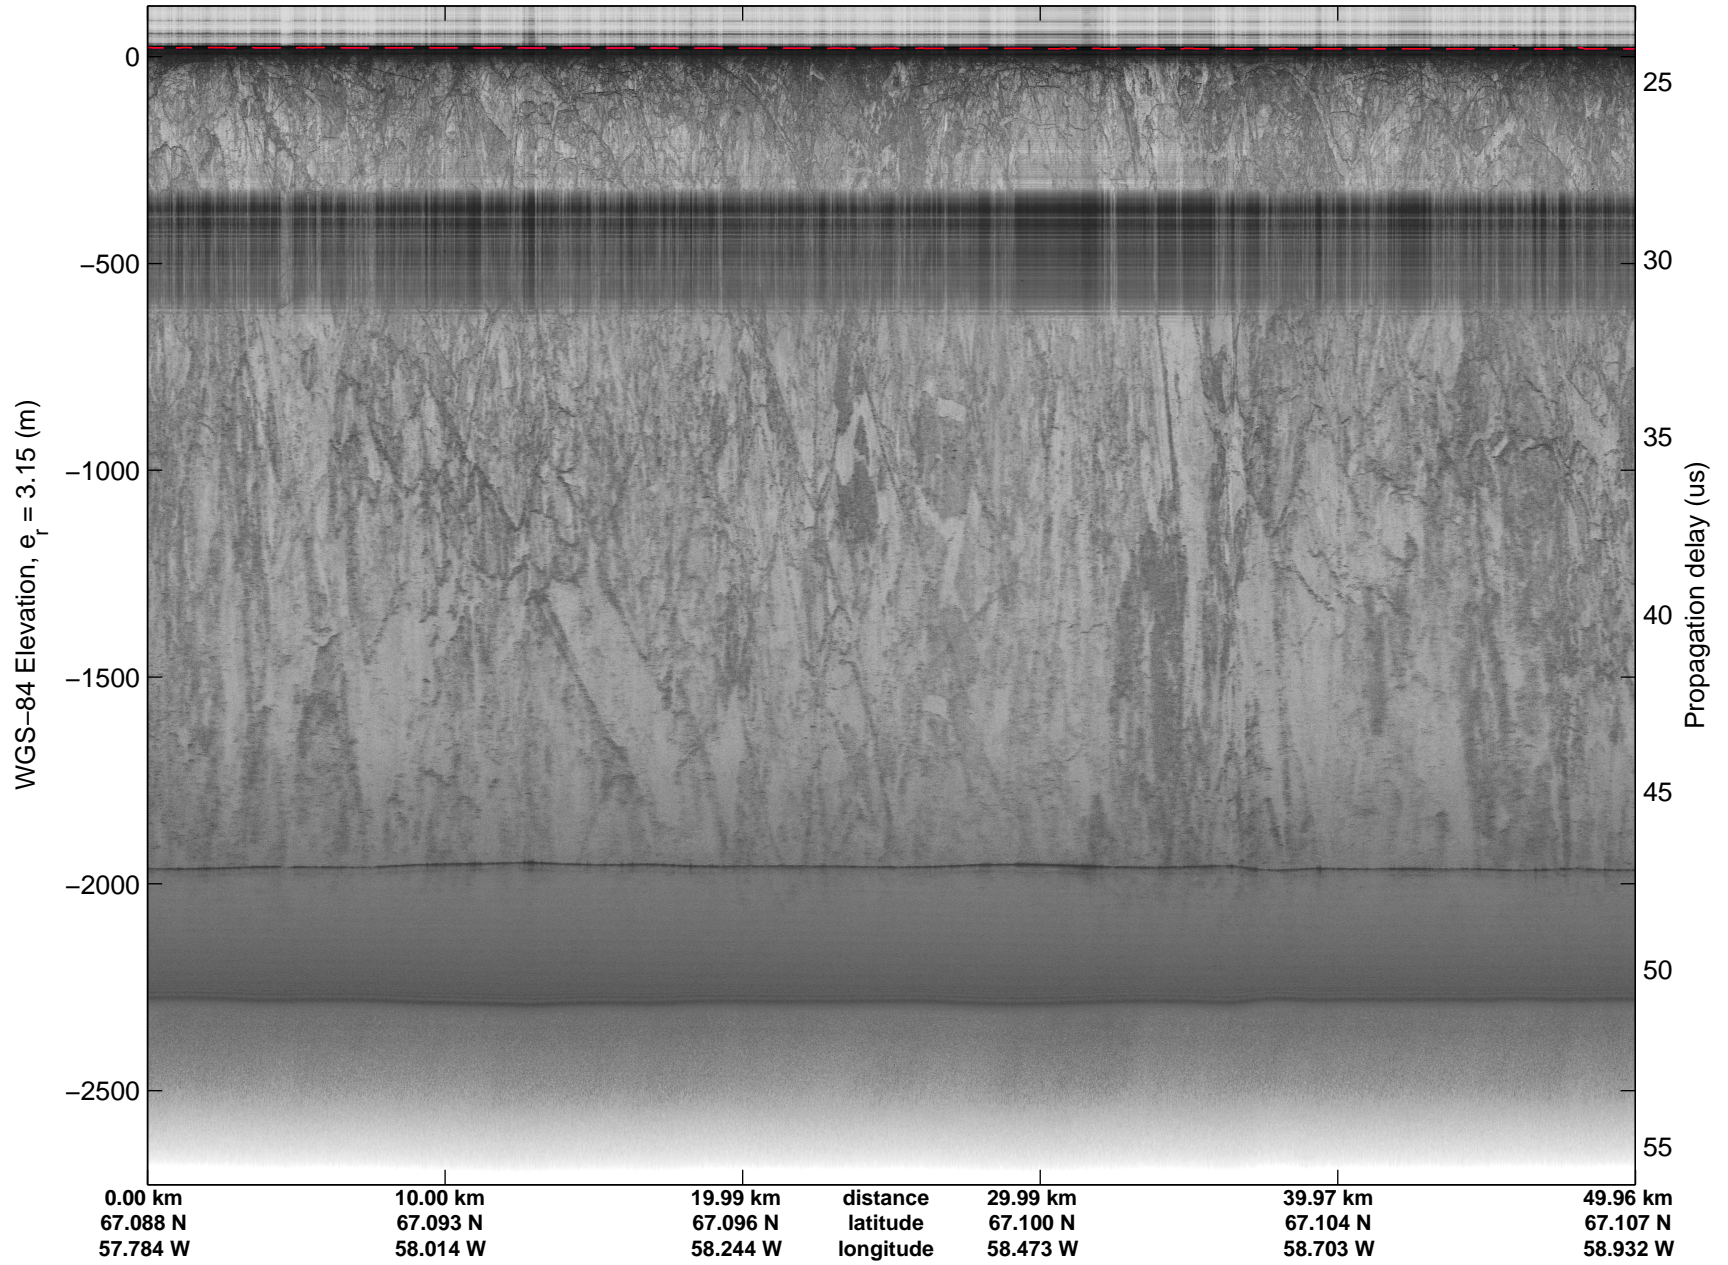

Land Ice:Penny 01
20150420_04_001
Polar Stereograph 70N/-45E

mcords5 2015_Greenland_C130: "Land Ice:Penny 01" 20150420_04_001: 11:14:03.2 to 11:19:31.1 GPS

mcords5 2015_Greenland_C130: "Land Ice:Penny 01" 20150420_04_001: 11:14:03.2 to 11:19:31.1 GPS

Land Ice:Penny 01
20150420_04_002
Polar Stereograph 70N/-45E

mcords5 2015_Greenland_C130: "Land Ice:Penny 01" 20150420_04_002: 11:19:31.3 to 11:25:06.1 GPS

mcords5 2015_Greenland_C130: "Land Ice:Penny 01" 20150420_04_002: 11:19:31.3 to 11:25:06.1 GPS

Land Ice:Penny 01
20150420_04_003
Polar Stereograph 70N/-45E

mcords5 2015_Greenland_C130: "Land Ice:Penny 01" 20150420_04_003: 11:25:06.4 to 11:30:44.0 GPS

mcords5 2015_Greenland_C130: "Land Ice:Penny 01" 20150420_04_003: 11:25:06.4 to 11:30:44.0 GPS

Land Ice:Penny 01
20150420_04_004
Polar Stereograph 70N/-45E

mcords5 2015_Greenland_C130: "Land Ice:Penny 01" 20150420_04_004: 11:30:44.2 to 11:36:24.6 GPS

mcords5 2015_Greenland_C130: "Land Ice:Penny 01" 20150420_04_004: 11:30:44.2 to 11:36:24.6 GPS