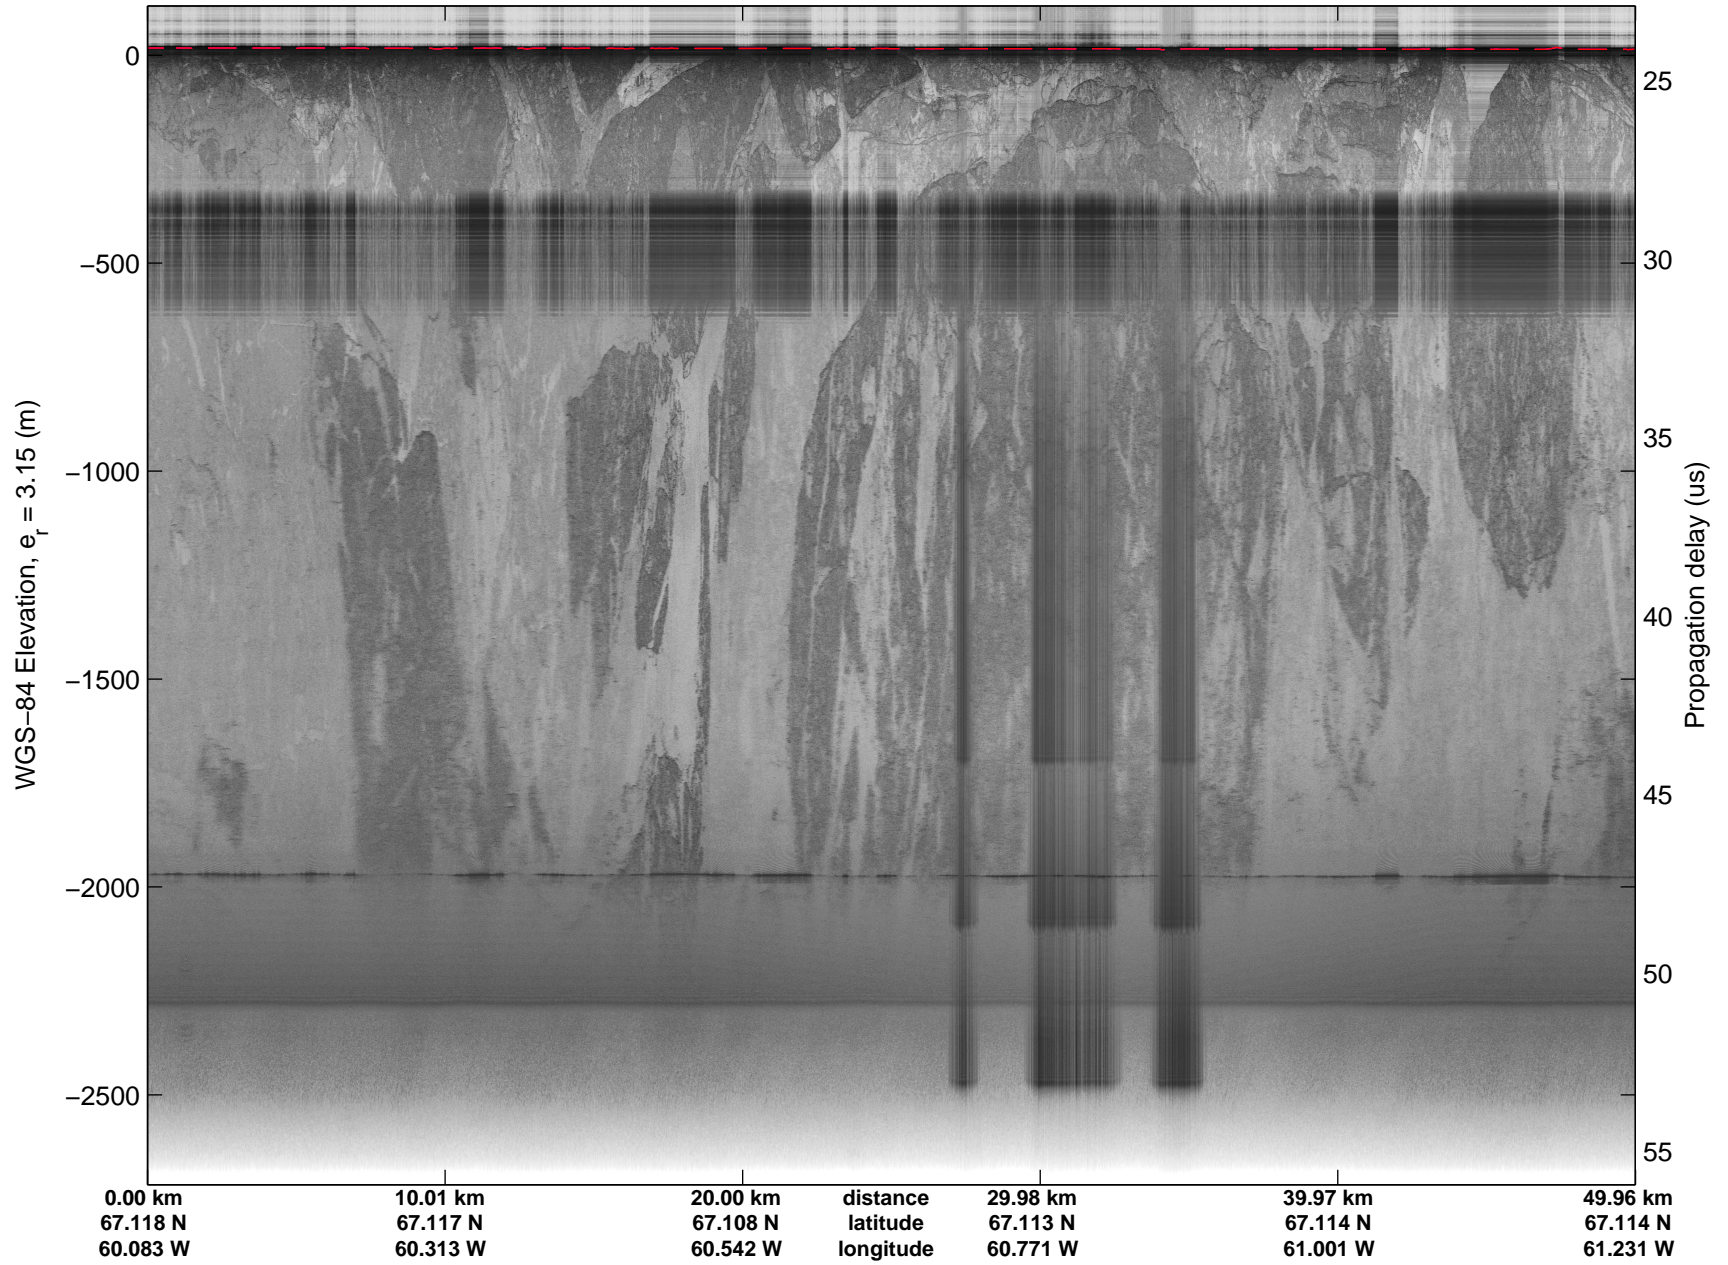

Land Ice:Penny 01
20150420_04_004
Polar Stereograph 70N/-45E

mcords5 2015_Greenland_C130: "Land Ice:Penny 01" 20150420_04_004: 11:30:44.2 to 11:36:24.6 GPS

mcords5 2015_Greenland_C130: "Land Ice:Penny 01" 20150420_04_004: 11:30:44.2 to 11:36:24.6 GPS

Land Ice:Penny 01
20150420_04_005
Polar Stereograph 70N/-45E

mcords5 2015_Greenland_C130: "Land Ice:Penny 01" 20150420_04_005: 11:36:24.9 to 11:42:08.0 GPS

mcords5 2015_Greenland_C130: "Land Ice:Penny 01" 20150420_04_005: 11:36:24.9 to 11:42:08.0 GPS

Land Ice:Penny 01
20150420_04_006
Polar Stereograph 70N/-45E

mcords5 2015_Greenland_C130: "Land Ice:Penny 01" 20150420_04_006: 11:42:08.2 to 11:47:53.5 GPS

mcords5 2015_Greenland_C130: "Land Ice:Penny 01" 20150420_04_006: 11:42:08.2 to 11:47:53.5 GPS

Land Ice:Penny 01
20150420_04_007
Polar Stereograph 70N/-45E

mcords5 2015_Greenland_C130: "Land Ice:Penny 01" 20150420_04_007: 11:47:53.8 to 11:53:39.9 GPS

mcords5 2015_Greenland_C130: "Land Ice:Penny 01" 20150420_04_007: 11:47:53.8 to 11:53:39.9 GPS