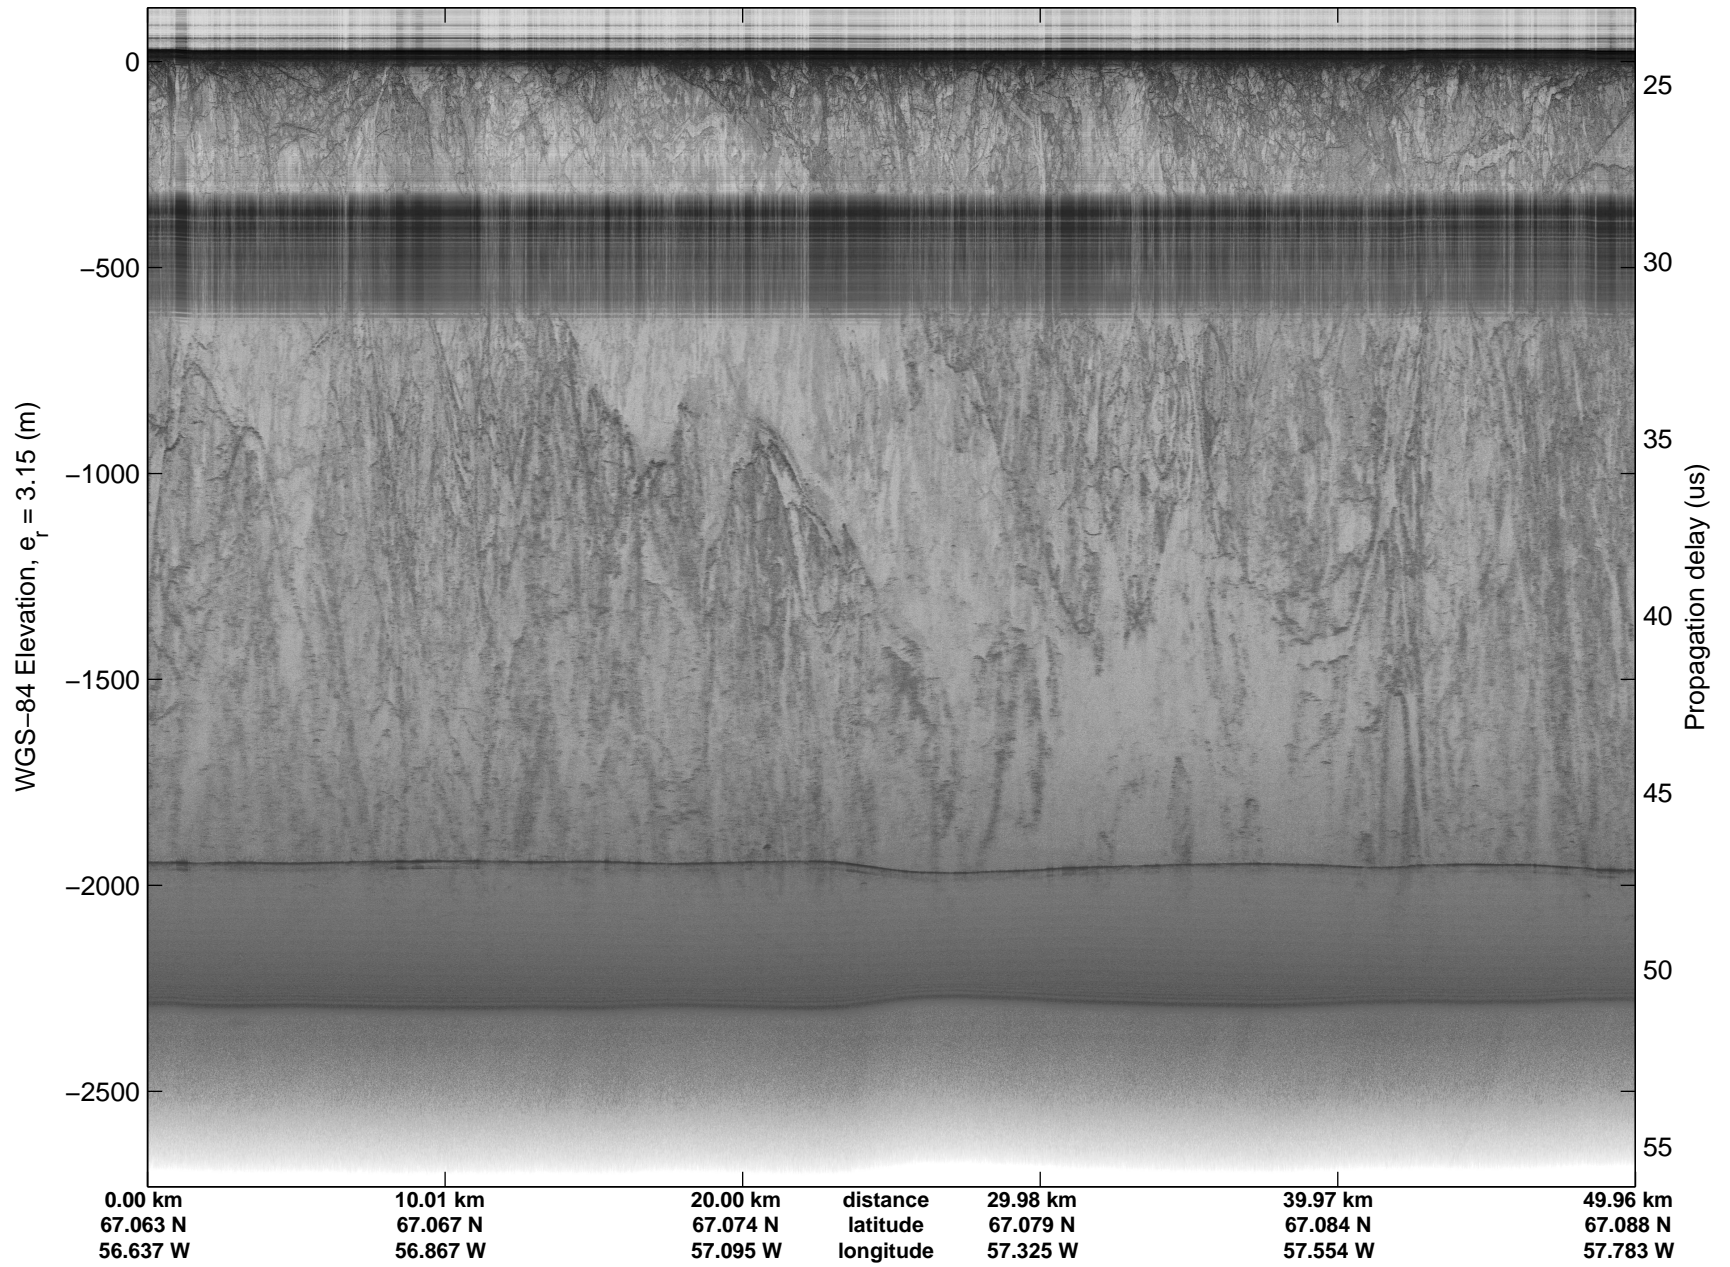

Land Ice:Penny 01
20150420_04_001
Polar Stereograph 70N/-45E

mcords5 2015_Greenland_C130: "Land Ice:Penny 01" 20150420_04_001: 11:14:03.2 to 11:19:31.1 GPS

mcords5 2015_Greenland_C130: "Land Ice:Penny 01" 20150420_04_001: 11:14:03.2 to 11:19:31.1 GPS

Land Ice:Penny 01
20150420_04_002
Polar Stereograph 70N/-45E

mcords5 2015_Greenland_C130: "Land Ice:Penny 01" 20150420_04_002: 11:19:31.3 to 11:25:06.1 GPS

mcords5 2015_Greenland_C130: "Land Ice:Penny 01" 20150420_04_002: 11:19:31.3 to 11:25:06.1 GPS

Land Ice:Penny 01
20150420_04_003
Polar Stereograph 70N/-45E

mcords5 2015_Greenland_C130: "Land Ice:Penny 01" 20150420_04_003: 11:25:06.4 to 11:30:44.0 GPS

mcords5 2015_Greenland_C130: "Land Ice:Penny 01" 20150420_04_003: 11:25:06.4 to 11:30:44.0 GPS

Land Ice:Penny 01
20150420_04_004
Polar Stereograph 70N/-45E

mcords5 2015_Greenland_C130: "Land Ice:Penny 01" 20150420_04_004: 11:30:44.2 to 11:36:24.6 GPS

mcords5 2015_Greenland_C130: "Land Ice:Penny 01" 20150420_04_004: 11:30:44.2 to 11:36:24.6 GPS