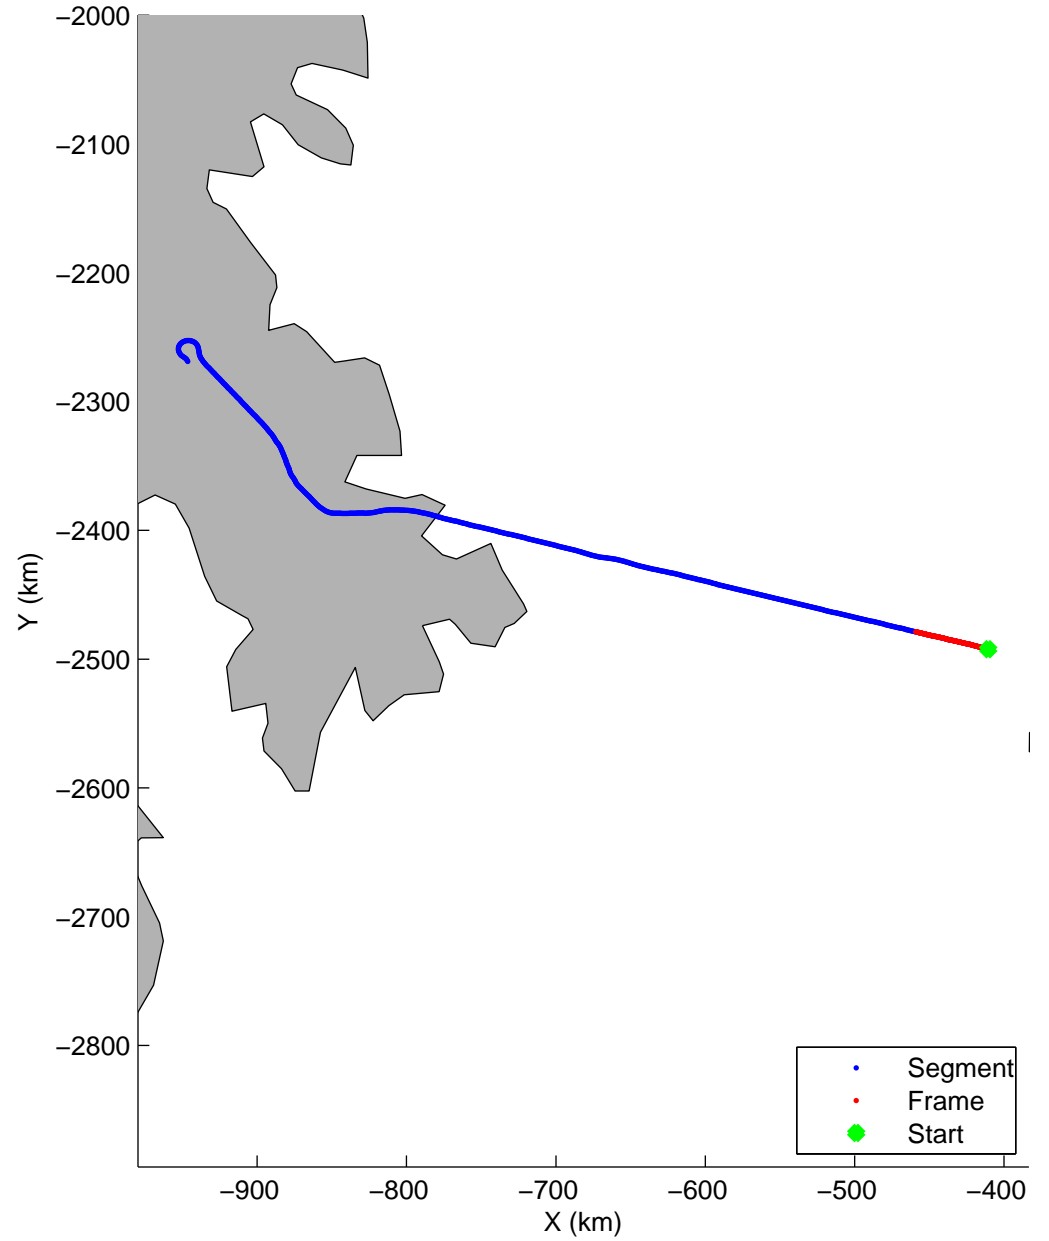

Land Ice:Penny 01
20150420_04_001
Polar Stereograph 70N/-45E

mcords5 2015_Greenland_C130: "Land Ice:Penny 01" 20150420_04_001: 11:14:03.2 to 11:19:31.1 GPS

mcords5 2015_Greenland_C130: "Land Ice:Penny 01" 20150420_04_001: 11:14:03.2 to 11:19:31.1 GPS

Land Ice:Penny 01
20150420_04_002
Polar Stereograph 70N/-45E

mcords5 2015_Greenland_C130: "Land Ice:Penny 01" 20150420_04_002: 11:19:31.3 to 11:25:06.1 GPS

mcords5 2015_Greenland_C130: "Land Ice:Penny 01" 20150420_04_002: 11:19:31.3 to 11:25:06.1 GPS

Land Ice:Penny 01
20150420_04_003
Polar Stereograph 70N/-45E

mcords5 2015_Greenland_C130: "Land Ice:Penny 01" 20150420_04_003: 11:25:06.4 to 11:30:44.0 GPS

mcords5 2015_Greenland_C130: "Land Ice:Penny 01" 20150420_04_003: 11:25:06.4 to 11:30:44.0 GPS

Land Ice:Penny 01
20150420_04_004
Polar Stereograph 70N/-45E

mcords5 2015_Greenland_C130: "Land Ice:Penny 01" 20150420_04_004: 11:30:44.2 to 11:36:24.6 GPS

mcords5 2015_Greenland_C130: "Land Ice:Penny 01" 20150420_04_004: 11:30:44.2 to 11:36:24.6 GPS