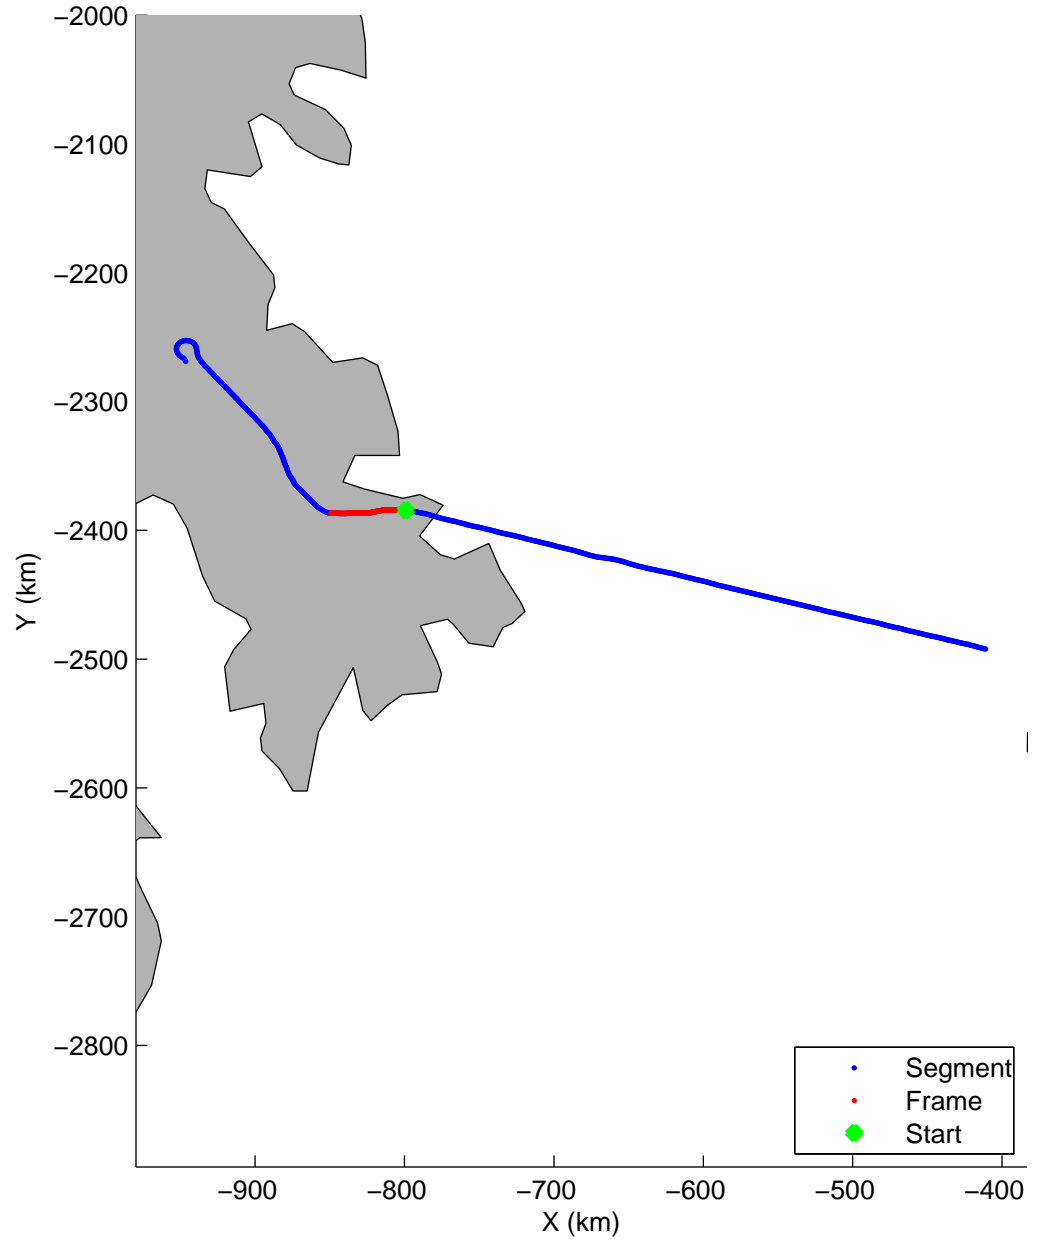

Land Ice:Penny 01
20150420_04_009
Polar Stereograph 70N/-45E