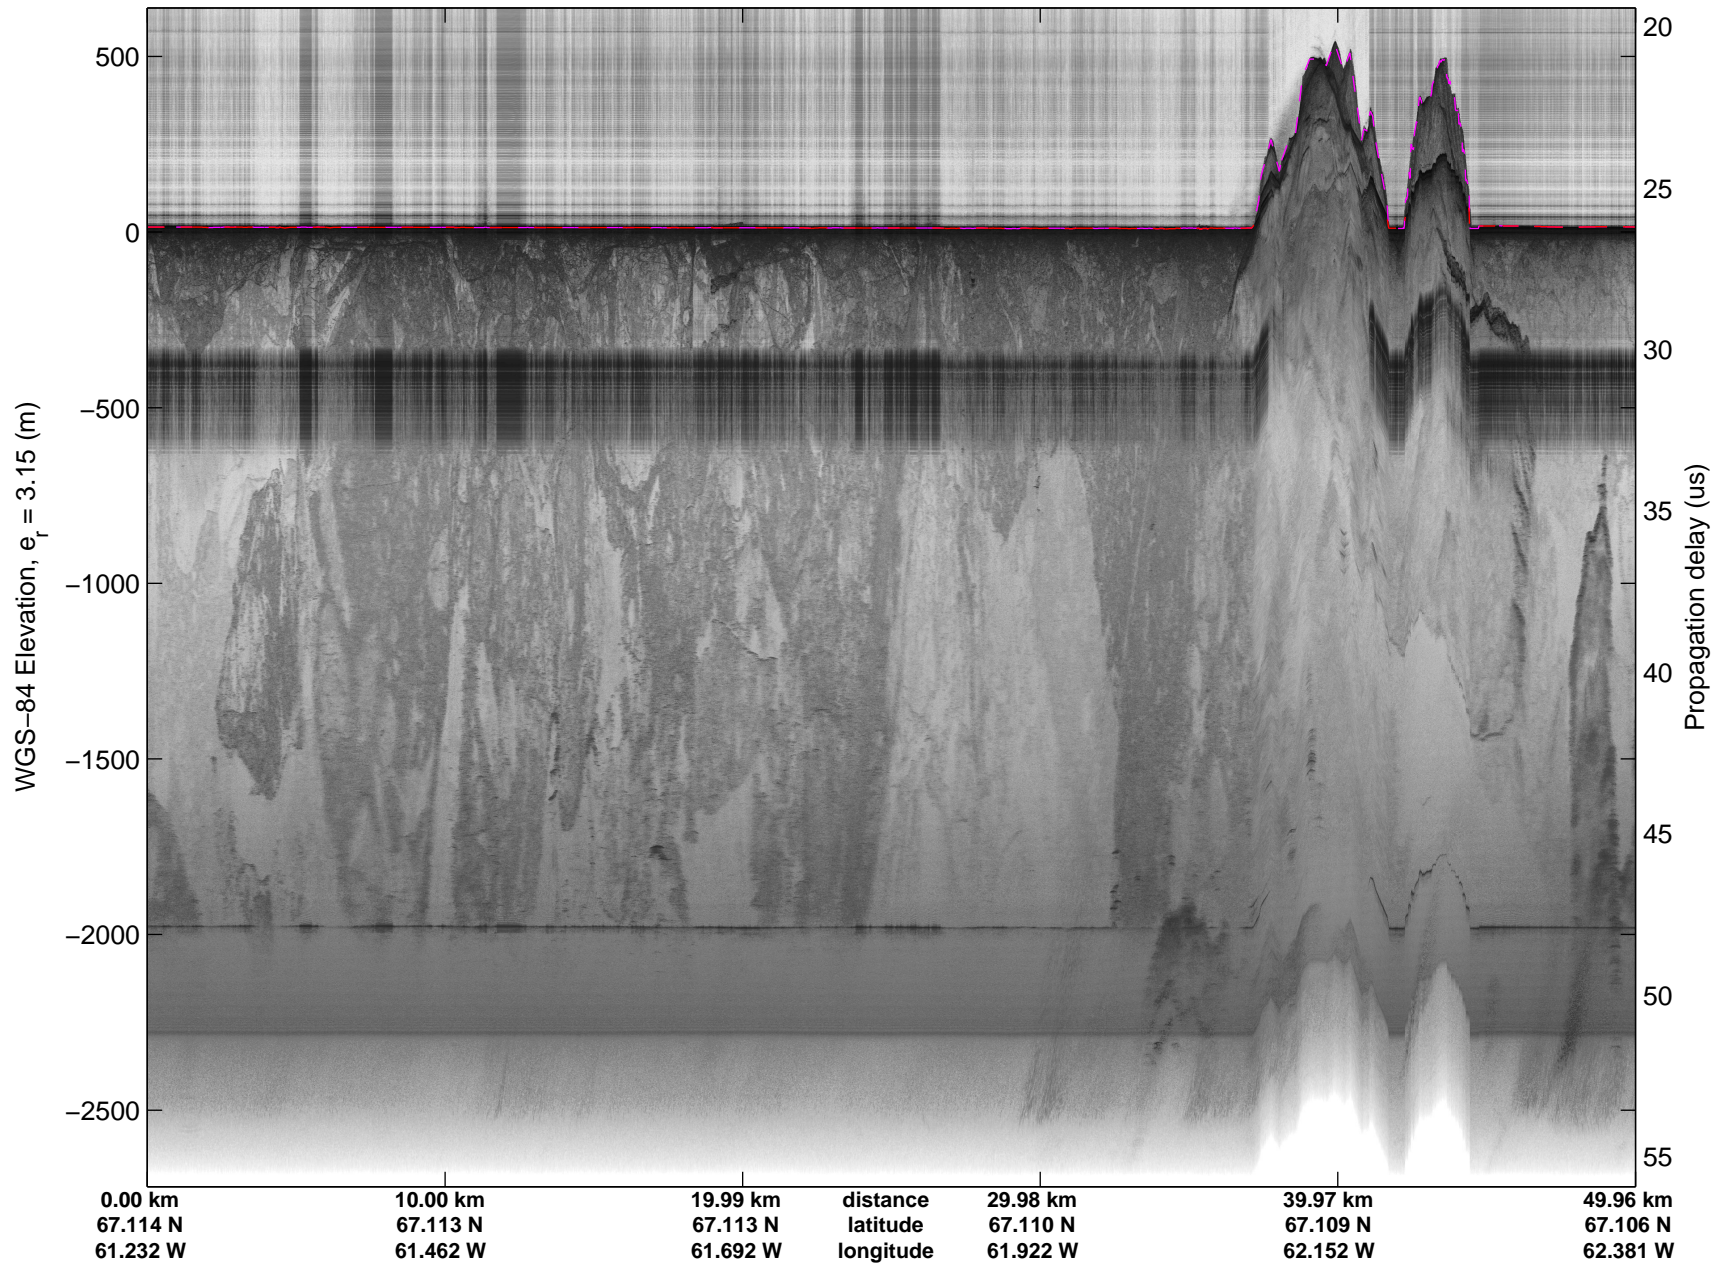

Land Ice:Penny 01
20150420_04_005
Polar Stereograph 70N/-45E

mcords5 2015_Greenland_C130: "Land Ice:Penny 01" 20150420_04_005: 11:36:24.9 to 11:42:08.0 GPS

mcords5 2015_Greenland_C130: "Land Ice:Penny 01" 20150420_04_005: 11:36:24.9 to 11:42:08.0 GPS

Land Ice:Penny 01
20150420_04_006
Polar Stereograph 70N/-45E

mcords5 2015_Greenland_C130: "Land Ice:Penny 01" 20150420_04_006: 11:42:08.2 to 11:47:53.5 GPS

mcords5 2015_Greenland_C130: "Land Ice:Penny 01" 20150420_04_006: 11:42:08.2 to 11:47:53.5 GPS

Land Ice:Penny 01
20150420_04_007
Polar Stereograph 70N/-45E

mcords5 2015_Greenland_C130: "Land Ice:Penny 01" 20150420_04_007: 11:47:53.8 to 11:53:39.9 GPS

mcords5 2015_Greenland_C130: "Land Ice:Penny 01" 20150420_04_007: 11:47:53.8 to 11:53:39.9 GPS

Land Ice:Penny 01
20150420_04_008
Polar Stereograph 70N/-45E

mcords5 2015_Greenland_C130: "Land Ice:Penny 01" 20150420_04_008: 11:53:40.1 to 11:59:24.9 GPS

mcords5 2015_Greenland_C130: "Land Ice:Penny 01" 20150420_04_008: 11:53:40.1 to 11:59:24.9 GPS