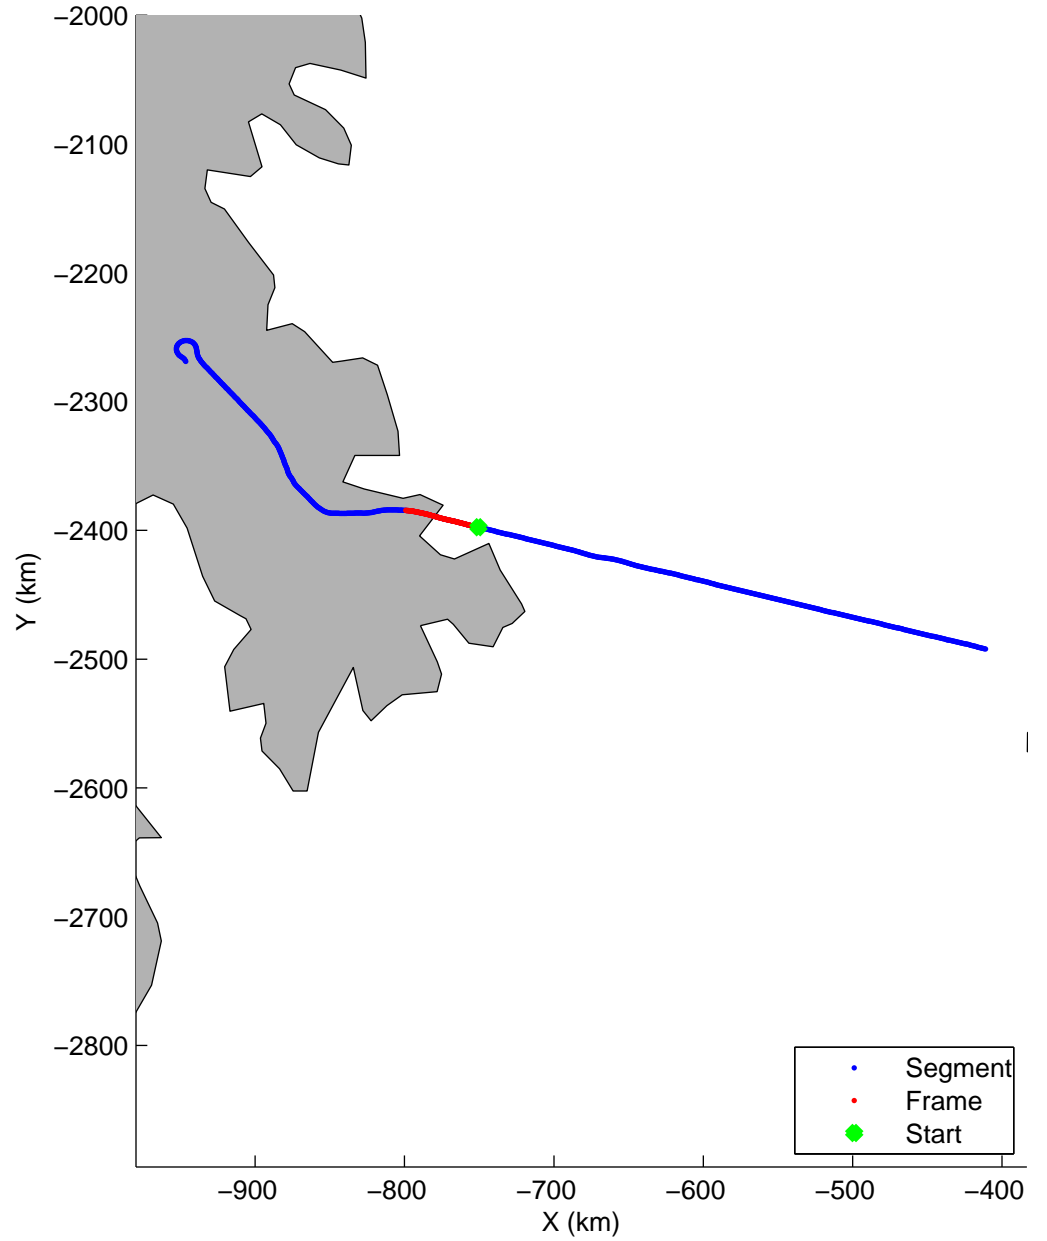

Land Ice:Penny 01
20150420_04_008
Polar Stereograph 70N/-45E