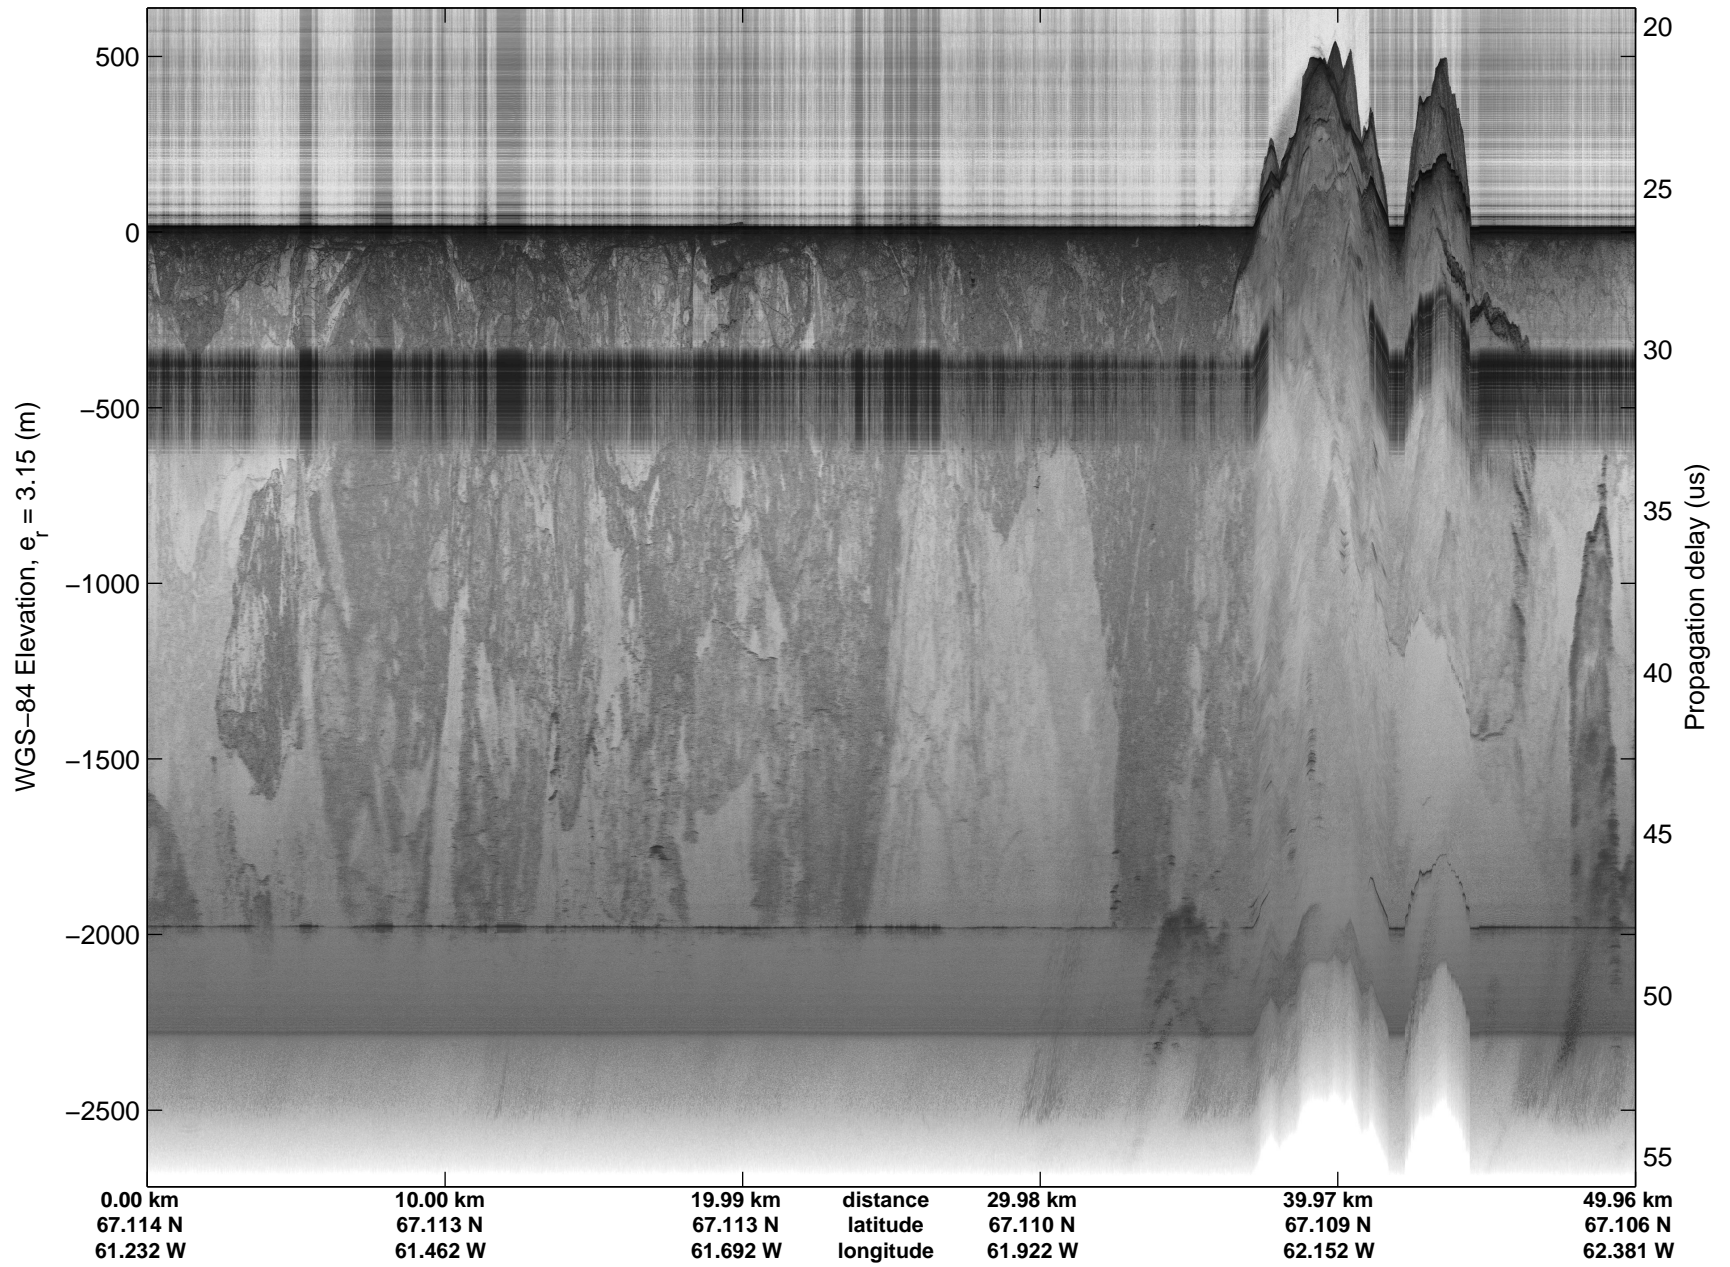

Land Ice:Penny 01
20150420_04_001
Polar Stereograph 70N/-45E

mcords5 2015_Greenland_C130: "Land Ice:Penny 01" 20150420_04_001: 11:14:03.2 to 11:19:31.1 GPS

mcords5 2015_Greenland_C130: "Land Ice:Penny 01" 20150420_04_001: 11:14:03.2 to 11:19:31.1 GPS

Land Ice:Penny 01
20150420_04_005
Polar Stereograph 70N/-45E

mcords5 2015_Greenland_C130: "Land Ice:Penny 01" 20150420_04_005: 11:36:24.9 to 11:42:08.0 GPS

mcords5 2015_Greenland_C130: "Land Ice:Penny 01" 20150420_04_005: 11:36:24.9 to 11:42:08.0 GPS

Land Ice:Penny 01
20150420_04_006
Polar Stereograph 70N/-45E

mcords5 2015_Greenland_C130: "Land Ice:Penny 01" 20150420_04_006: 11:42:08.2 to 11:47:53.5 GPS

mcords5 2015_Greenland_C130: "Land Ice:Penny 01" 20150420_04_006: 11:42:08.2 to 11:47:53.5 GPS

Land Ice:Penny 01
20150420_04_007
Polar Stereograph 70N/-45E

mcords5 2015_Greenland_C130: "Land Ice:Penny 01" 20150420_04_007: 11:47:53.8 to 11:53:39.9 GPS

mcords5 2015_Greenland_C130: "Land Ice:Penny 01" 20150420_04_007: 11:47:53.8 to 11:53:39.9 GPS