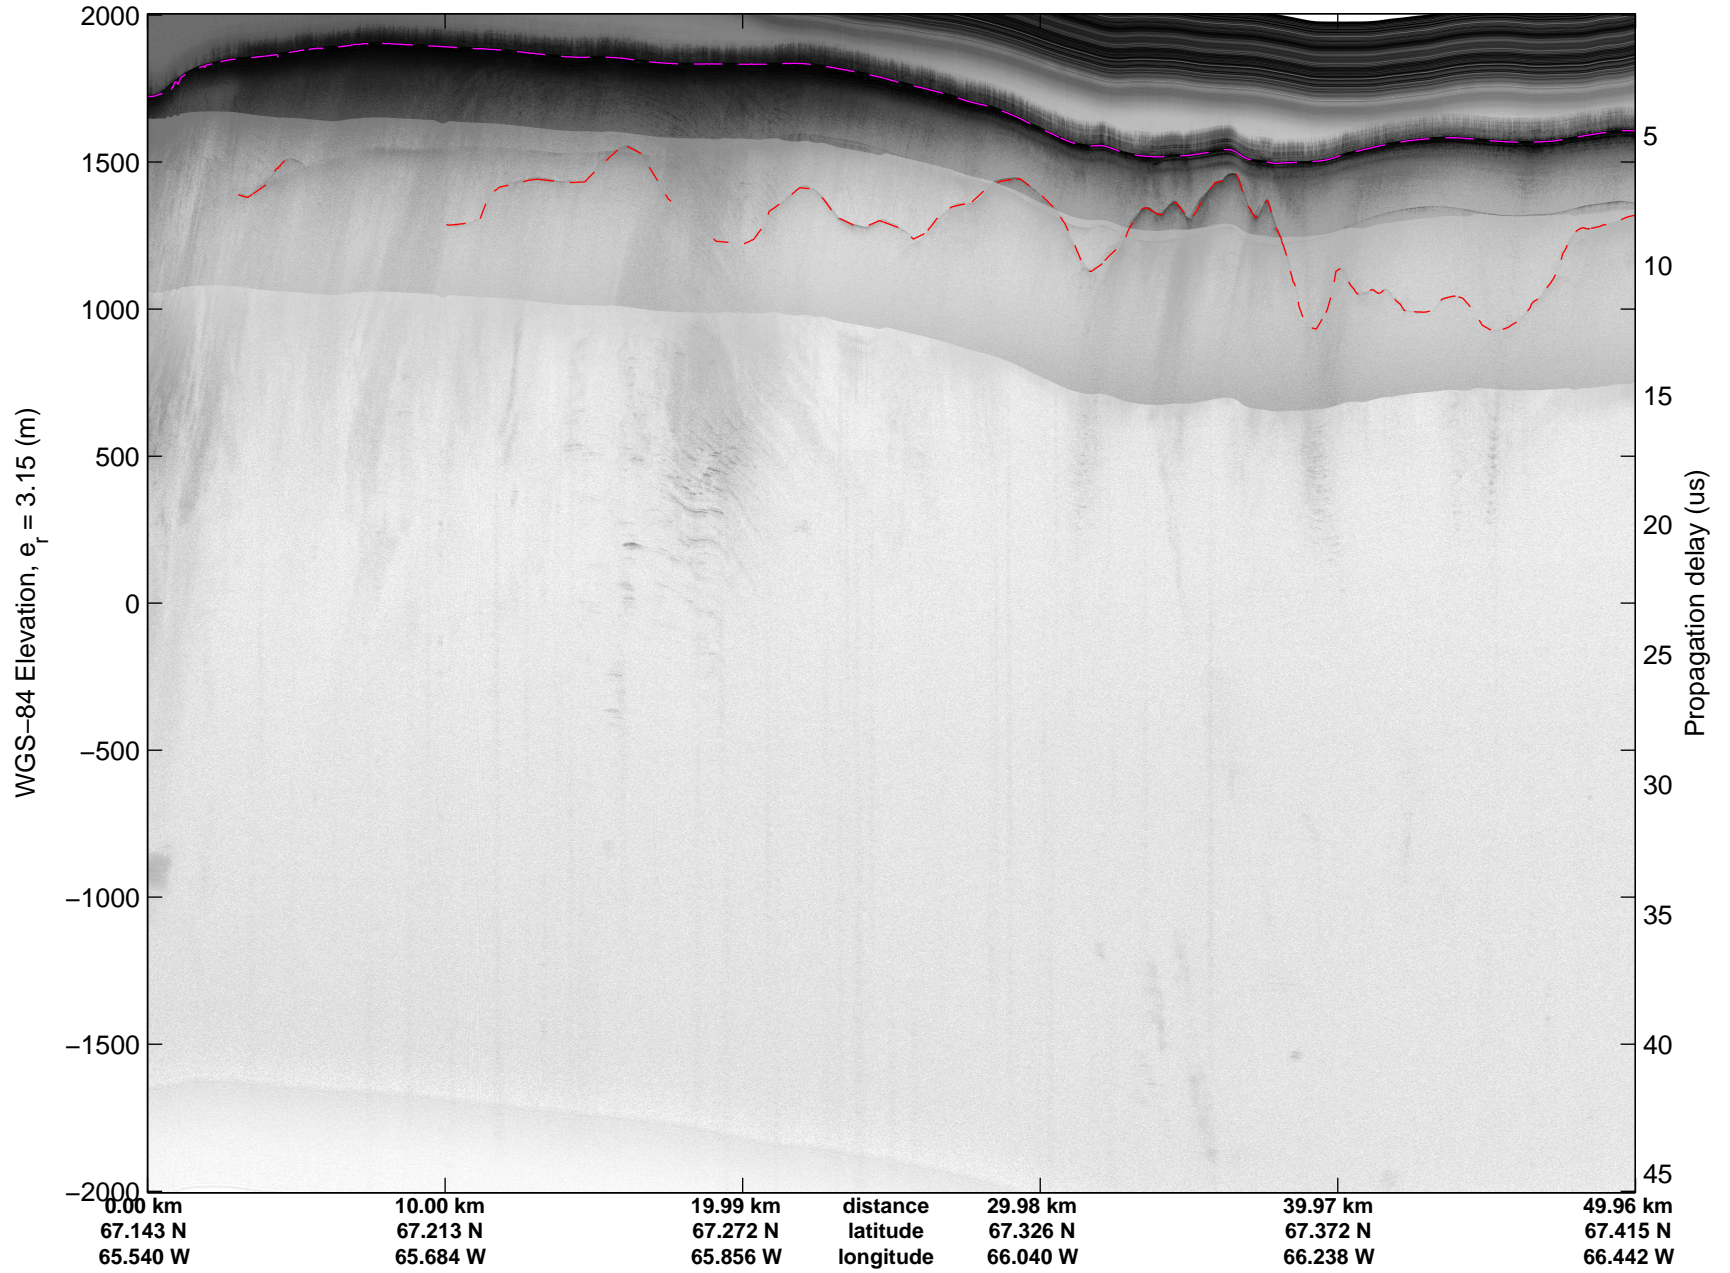

Land Ice:Penny 01
20150420_04_009
Polar Stereograph 70N/-45E

mcords5 2015_Greenland_C130: "Land Ice:Penny 01" 20150420_04_009: 11:59:25.2 to 12:05:30.7 GPS

mcords5 2015_Greenland_C130: "Land Ice:Penny 01" 20150420_04_009: 11:59:25.2 to 12:05:30.7 GPS

Land Ice:Penny 01
20150420_04_010
Polar Stereograph 70N/-45E

mcords5 2015_Greenland_C130: "Land Ice:Penny 01" 20150420_04_010: 12:05:31.0 to 12:11:37.5 GPS

mcords5 2015_Greenland_C130: "Land Ice:Penny 01" 20150420_04_010: 12:05:31.0 to 12:11:37.5 GPS

Land Ice:Penny 01
20150420_04_011
Polar Stereograph 70N/-45E

mcords5 2015_Greenland_C130: "Land Ice:Penny 01" 20150420_04_011: 12:11:37.7 to 12:17:39.3 GPS

mcords5 2015_Greenland_C130: "Land Ice:Penny 01" 20150420_04_011: 12:11:37.7 to 12:17:39.3 GPS

Land Ice:Penny 01
20150420_04_012
Polar Stereograph 70N/-45E

mcords5 2015_Greenland_C130: "Land Ice:Penny 01" 20150420_04_012: 12:17:39.5 to 12:23:48.8 GPS

mcords5 2015_Greenland_C130: "Land Ice:Penny 01" 20150420_04_012: 12:17:39.5 to 12:23:48.8 GPS