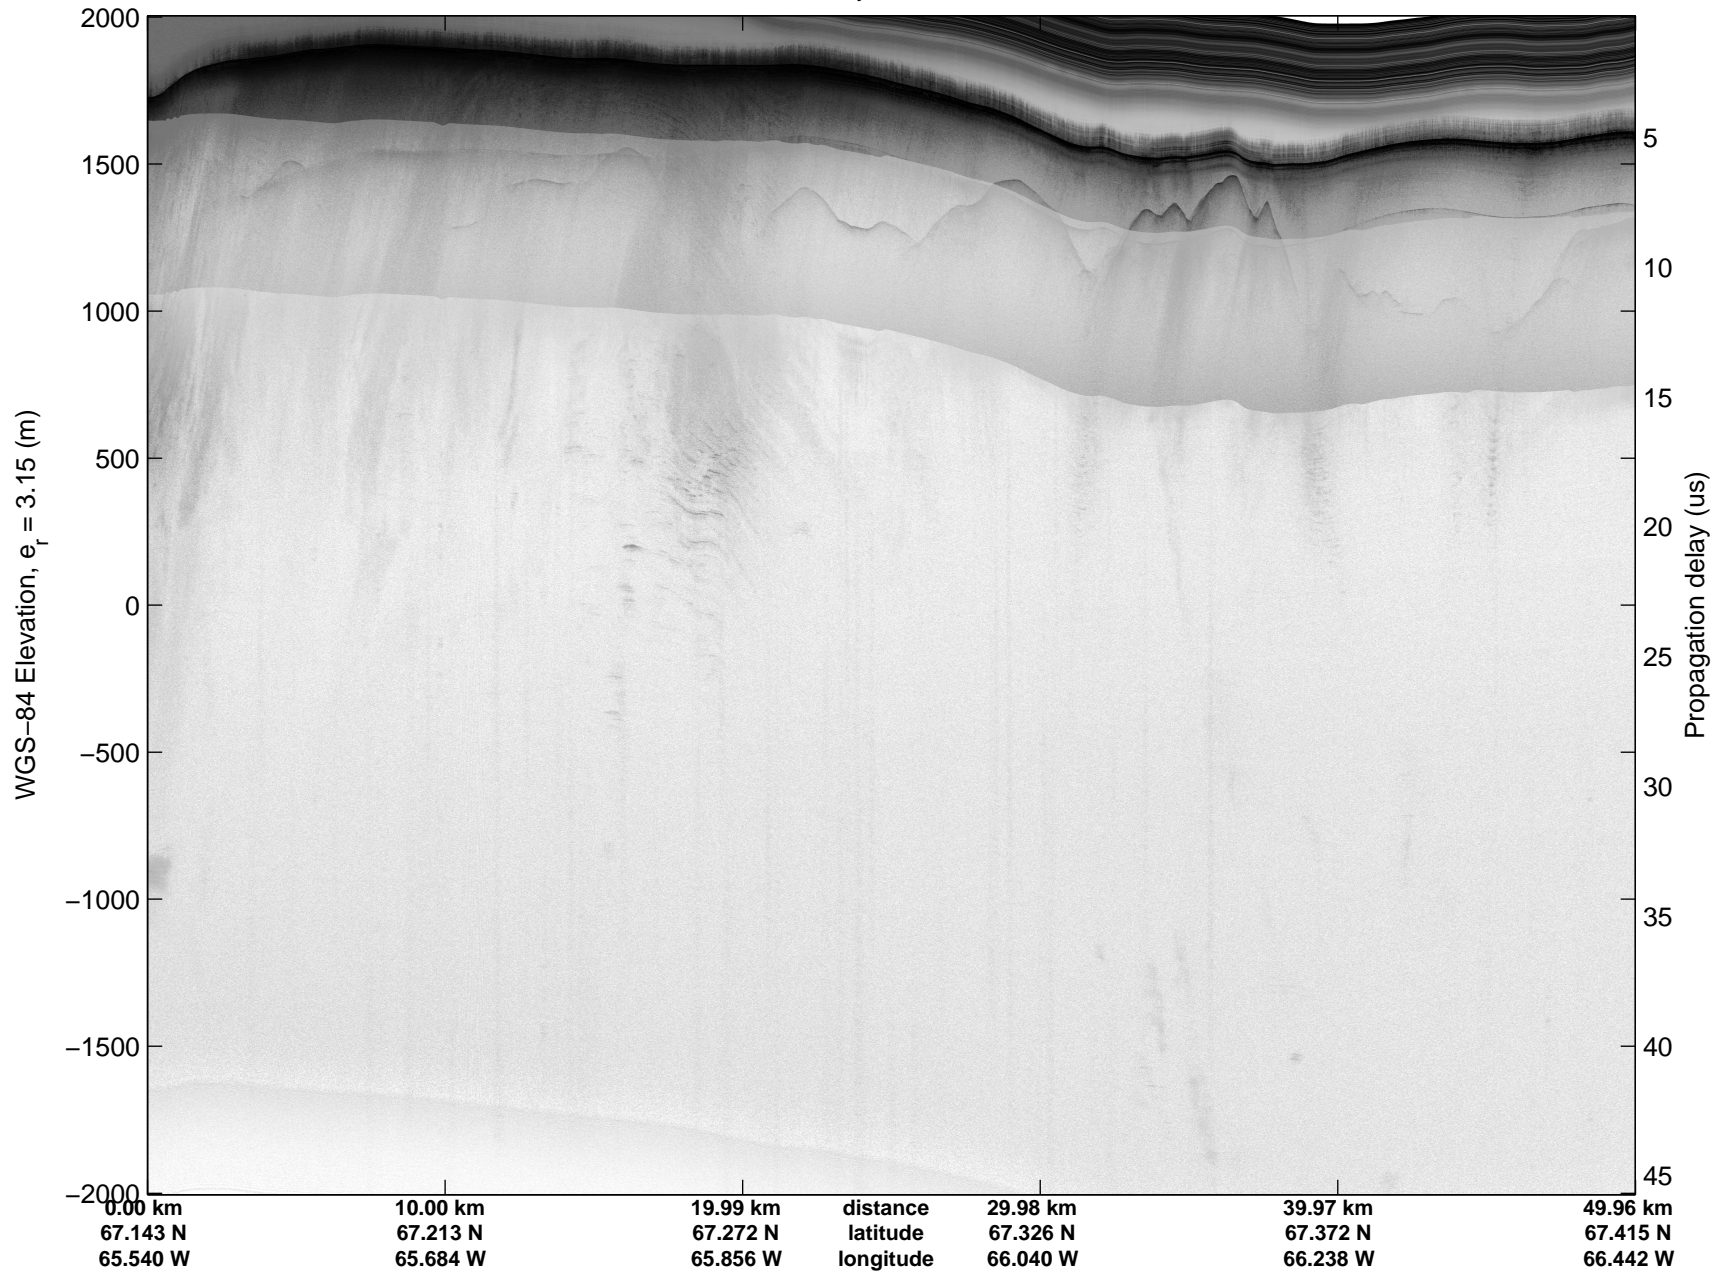

Land Ice:Penny 01
20150420_04_010
Polar Stereograph 70N/-45E

mcords5 2015_Greenland_C130: "Land Ice:Penny 01" 20150420_04_010: 12:05:31.0 to 12:11:37.5 GPS

mcords5 2015_Greenland_C130: "Land Ice:Penny 01" 20150420_04_010: 12:05:31.0 to 12:11:37.5 GPS

Land Ice:Penny 01
20150420_04_011
Polar Stereograph 70N/-45E

mcords5 2015_Greenland_C130: "Land Ice:Penny 01" 20150420_04_011: 12:11:37.7 to 12:17:39.3 GPS

mcords5 2015_Greenland_C130: "Land Ice:Penny 01" 20150420_04_011: 12:11:37.7 to 12:17:39.3 GPS

Land Ice:Penny 01
20150420_04_012
Polar Stereograph 70N/-45E

mcords5 2015_Greenland_C130: "Land Ice:Penny 01" 20150420_04_012: 12:17:39.5 to 12:23:48.8 GPS

mcords5 2015_Greenland_C130: "Land Ice:Penny 01" 20150420_04_012: 12:17:39.5 to 12:23:48.8 GPS