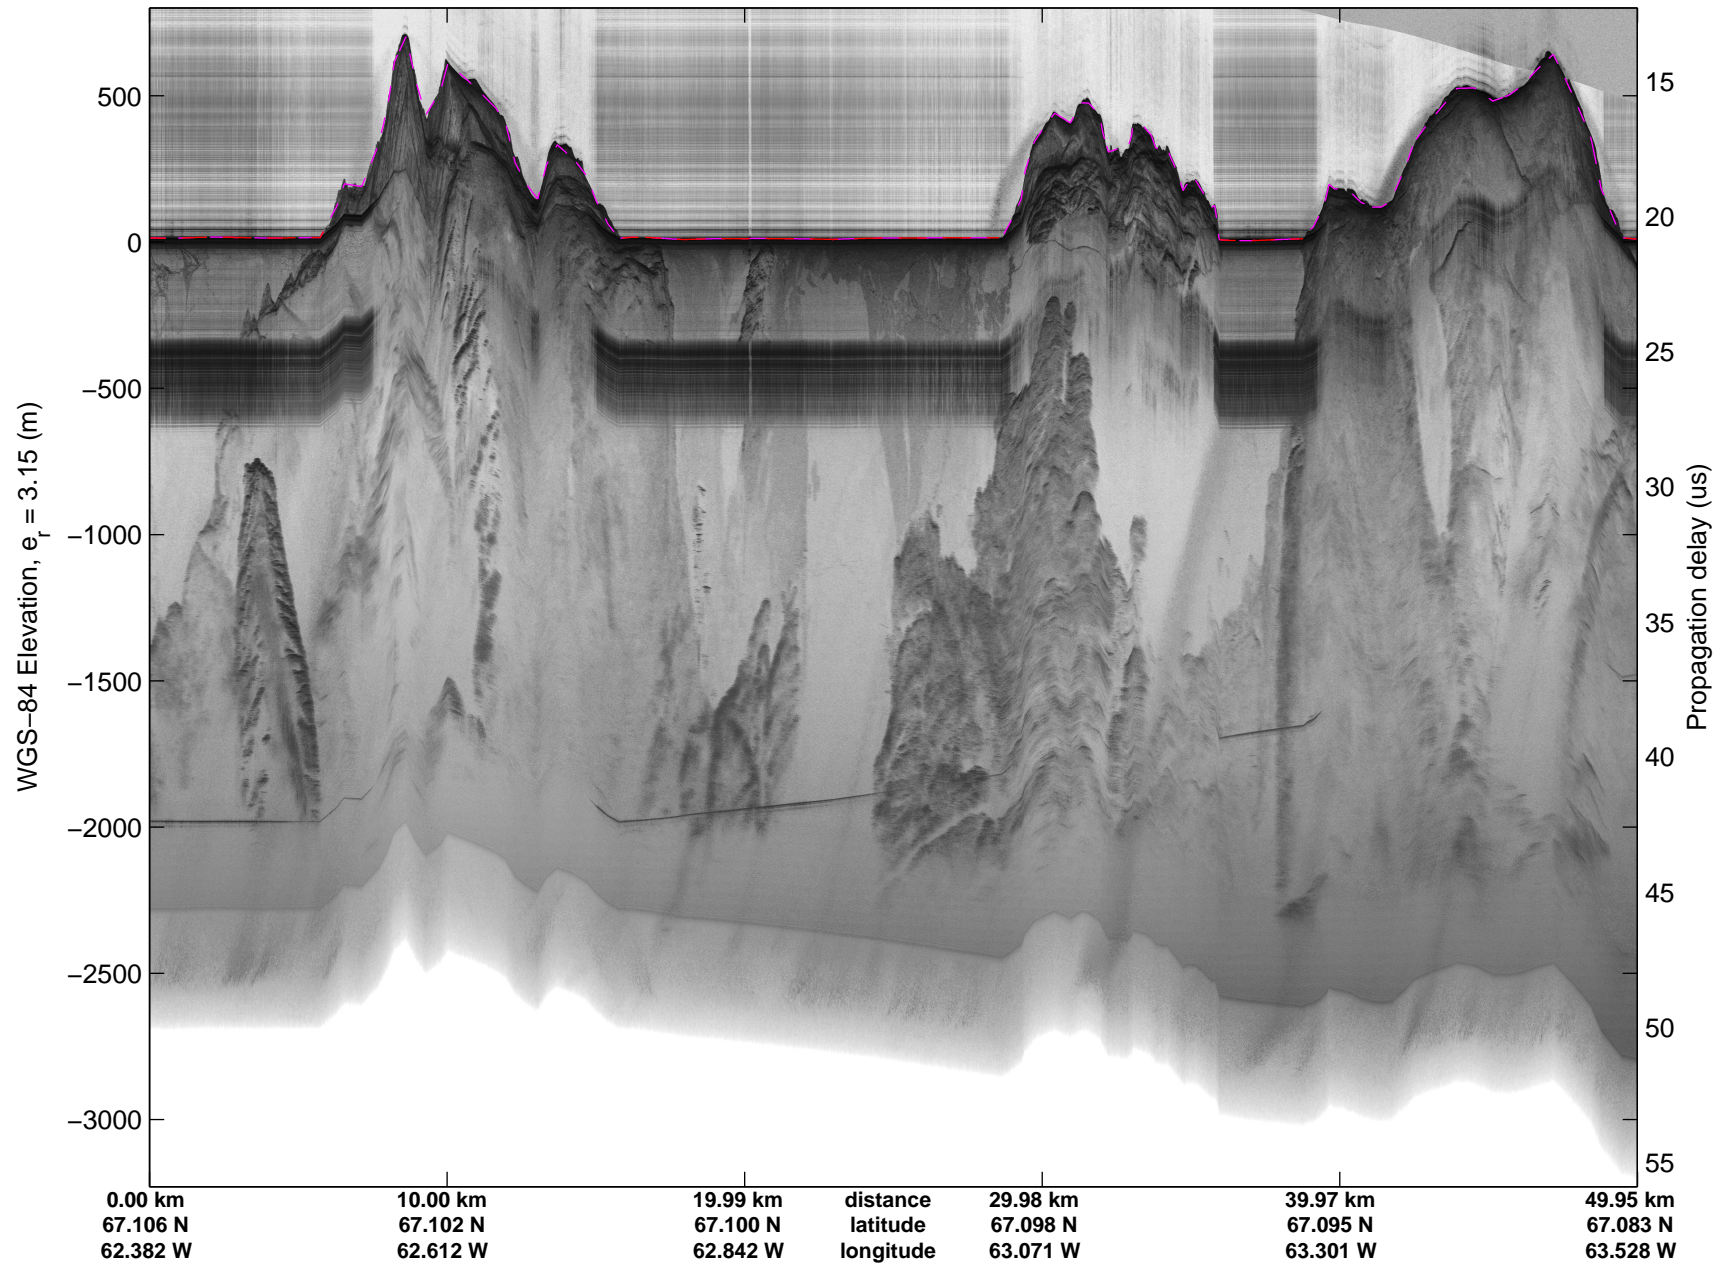

Land Ice:Penny 01
20150420_04_007
Polar Stereograph 70N/-45E

mcords5 2015_Greenland_C130: "Land Ice:Penny 01" 20150420_04_007: 11:47:53.8 to 11:53:39.9 GPS

mcords5 2015_Greenland_C130: "Land Ice:Penny 01" 20150420_04_007: 11:47:53.8 to 11:53:39.9 GPS

Land Ice:Penny 01
20150420_04_008
Polar Stereograph 70N/-45E

mcords5 2015_Greenland_C130: "Land Ice:Penny 01" 20150420_04_008: 11:53:40.1 to 11:59:24.9 GPS

mcords5 2015_Greenland_C130: "Land Ice:Penny 01" 20150420_04_008: 11:53:40.1 to 11:59:24.9 GPS

Land Ice:Penny 01
20150420_04_009
Polar Stereograph 70N/-45E

mcords5 2015_Greenland_C130: "Land Ice:Penny 01" 20150420_04_009: 11:59:25.2 to 12:05:30.7 GPS

mcords5 2015_Greenland_C130: "Land Ice:Penny 01" 20150420_04_009: 11:59:25.2 to 12:05:30.7 GPS

Land Ice:Penny 01
20150420_04_010
Polar Stereograph 70N/-45E

mcords5 2015_Greenland_C130: "Land Ice:Penny 01" 20150420_04_010: 12:05:31.0 to 12:11:37.5 GPS

mcords5 2015_Greenland_C130: "Land Ice:Penny 01" 20150420_04_010: 12:05:31.0 to 12:11:37.5 GPS