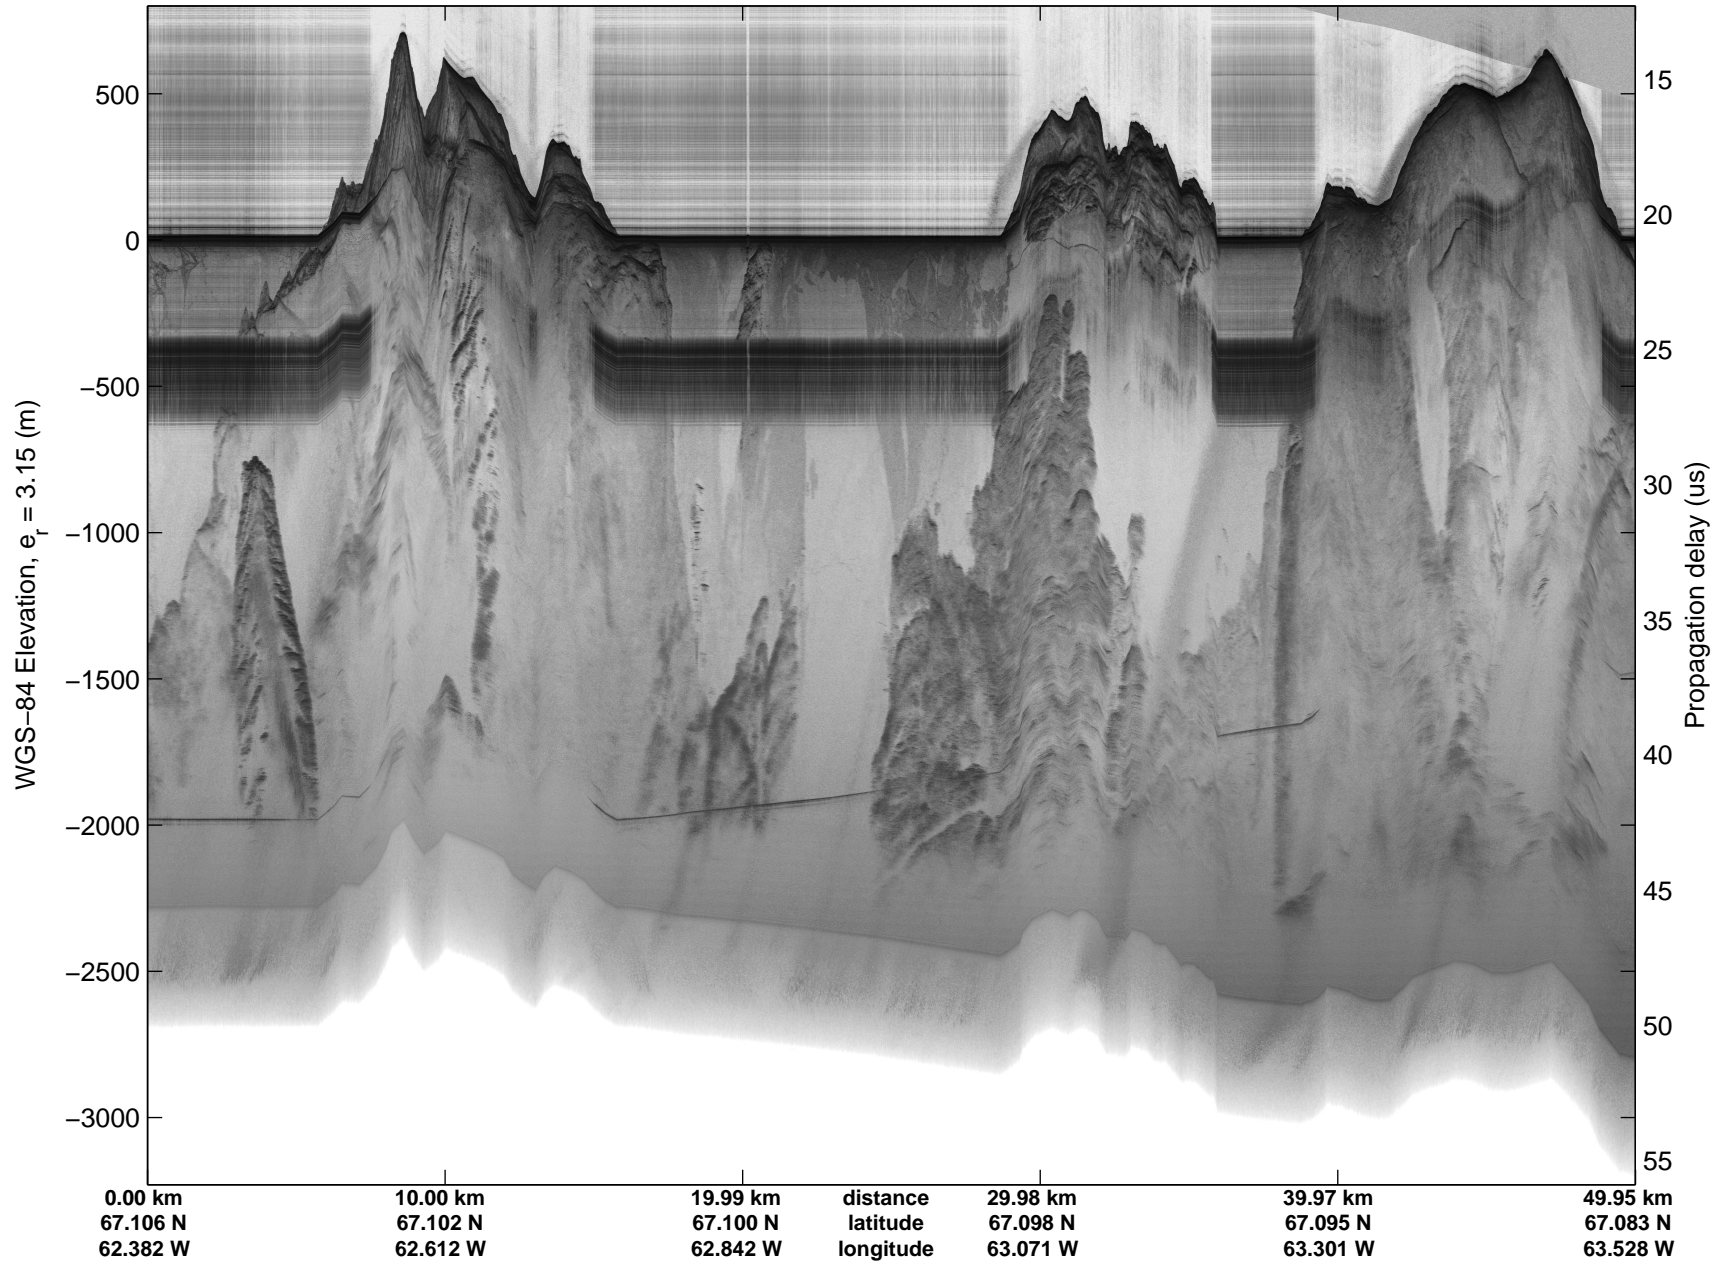

Land Ice:Penny 01
20150420_04_006
Polar Stereograph 70N/-45E

mcords5 2015_Greenland_C130: "Land Ice:Penny 01" 20150420_04_006: 11:42:08.2 to 11:47:53.5 GPS

mcords5 2015_Greenland_C130: "Land Ice:Penny 01" 20150420_04_006: 11:42:08.2 to 11:47:53.5 GPS

Land Ice:Penny 01
20150420_04_007
Polar Stereograph 70N/-45E

mcords5 2015_Greenland_C130: "Land Ice:Penny 01" 20150420_04_007: 11:47:53.8 to 11:53:39.9 GPS

mcords5 2015_Greenland_C130: "Land Ice:Penny 01" 20150420_04_007: 11:47:53.8 to 11:53:39.9 GPS

Land Ice:Penny 01
20150420_04_008
Polar Stereograph 70N/-45E

mcords5 2015_Greenland_C130: "Land Ice:Penny 01" 20150420_04_008: 11:53:40.1 to 11:59:24.9 GPS

mcords5 2015_Greenland_C130: "Land Ice:Penny 01" 20150420_04_008: 11:53:40.1 to 11:59:24.9 GPS

Land Ice:Penny 01
20150420_04_009
Polar Stereograph 70N/-45E

mcords5 2015_Greenland_C130: "Land Ice:Penny 01" 20150420_04_009: 11:59:25.2 to 12:05:30.7 GPS

mcords5 2015_Greenland_C130: "Land Ice:Penny 01" 20150420_04_009: 11:59:25.2 to 12:05:30.7 GPS