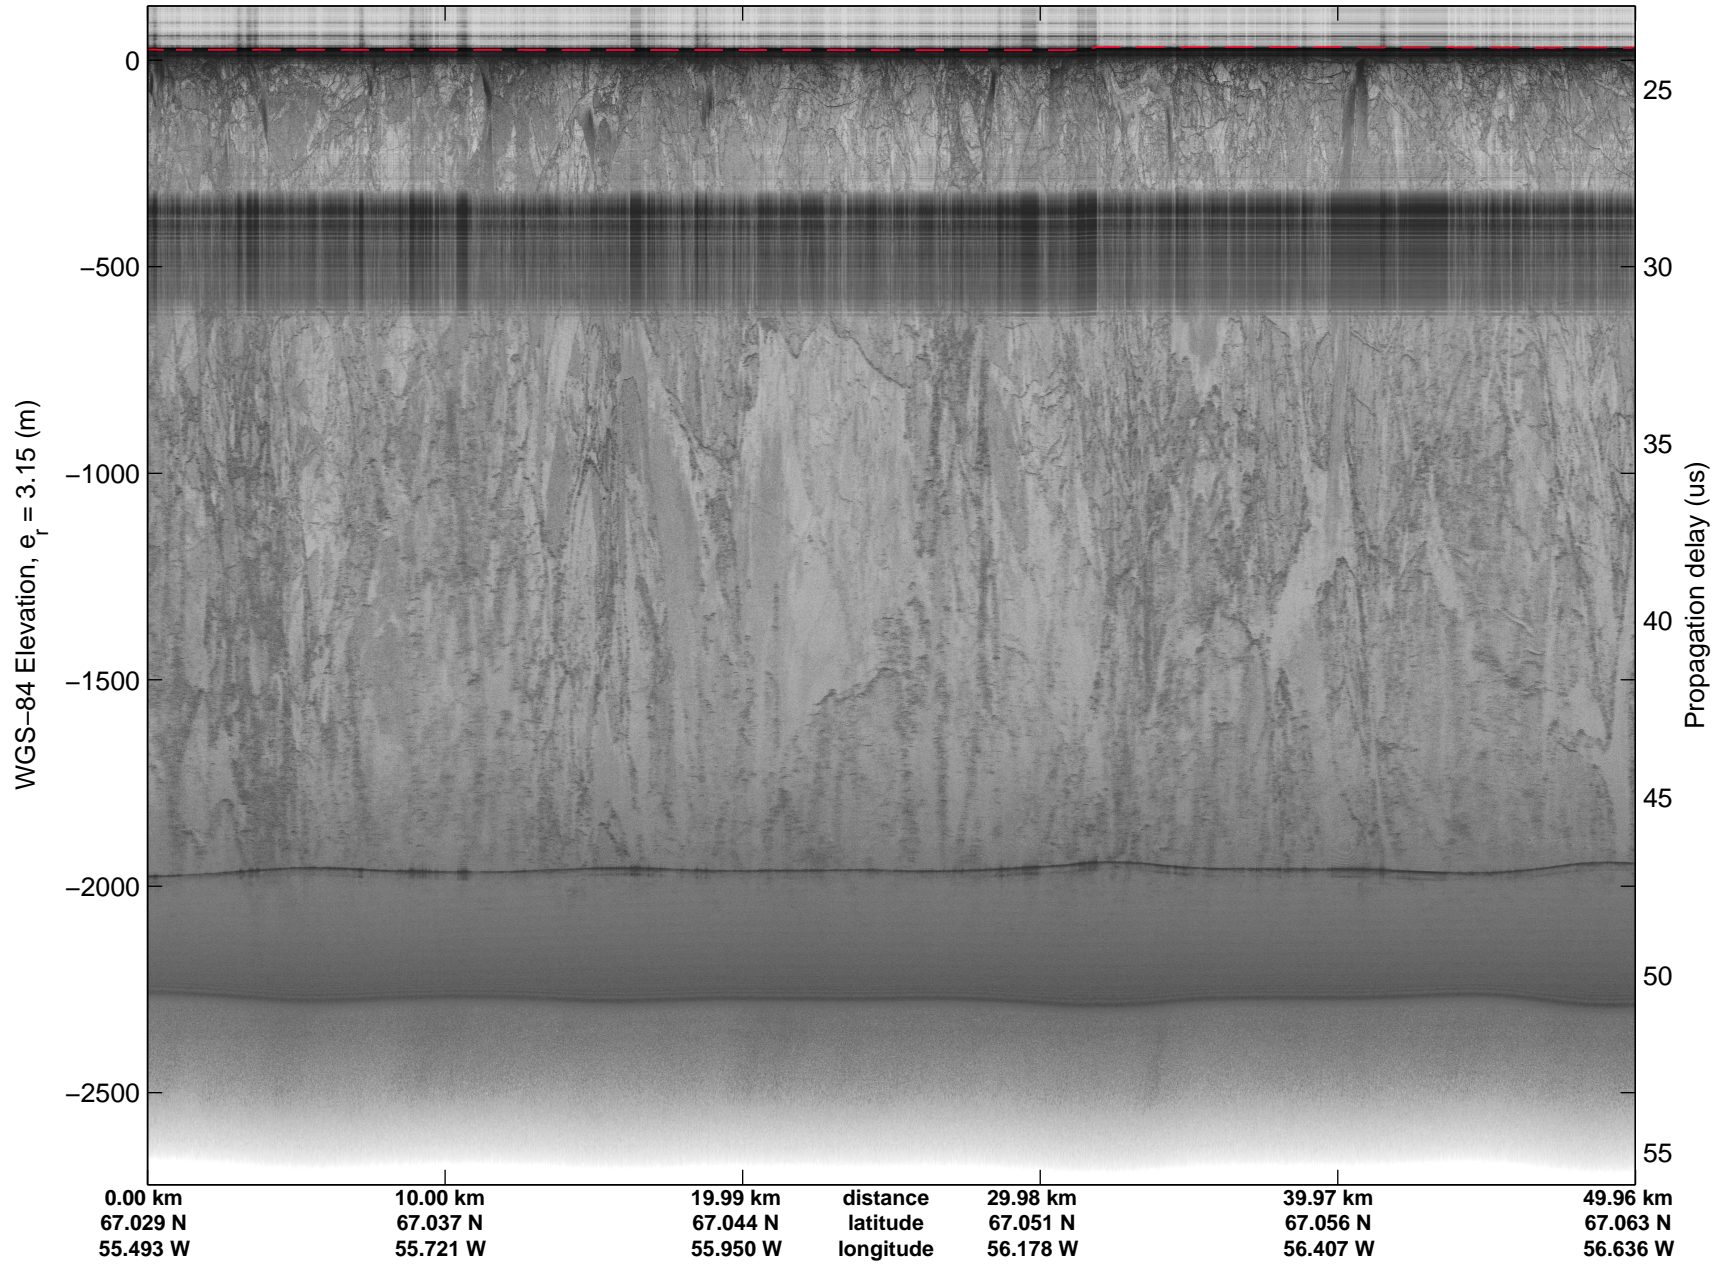

Land Ice:Penny 01
20150420_04_001
Polar Stereograph 70N/-45E

mcords5 2015_Greenland_C130: "Land Ice:Penny 01" 20150420_04_001: 11:14:03.2 to 11:19:31.1 GPS

mcords5 2015_Greenland_C130: "Land Ice:Penny 01" 20150420_04_001: 11:14:03.2 to 11:19:31.1 GPS

Land Ice:Penny 01
20150420_04_002
Polar Stereograph 70N/-45E

mcords5 2015_Greenland_C130: "Land Ice:Penny 01" 20150420_04_002: 11:19:31.3 to 11:25:06.1 GPS

mcords5 2015_Greenland_C130: "Land Ice:Penny 01" 20150420_04_002: 11:19:31.3 to 11:25:06.1 GPS

Land Ice:Penny 01
20150420_04_003
Polar Stereograph 70N/-45E

mcords5 2015_Greenland_C130: "Land Ice:Penny 01" 20150420_04_003: 11:25:06.4 to 11:30:44.0 GPS

mcords5 2015_Greenland_C130: "Land Ice:Penny 01" 20150420_04_003: 11:25:06.4 to 11:30:44.0 GPS

Land Ice:Penny 01
20150420_04_004
Polar Stereograph 70N/-45E

mcords5 2015_Greenland_C130: "Land Ice:Penny 01" 20150420_04_004: 11:30:44.2 to 11:36:24.6 GPS

mcords5 2015_Greenland_C130: "Land Ice:Penny 01" 20150420_04_004: 11:30:44.2 to 11:36:24.6 GPS