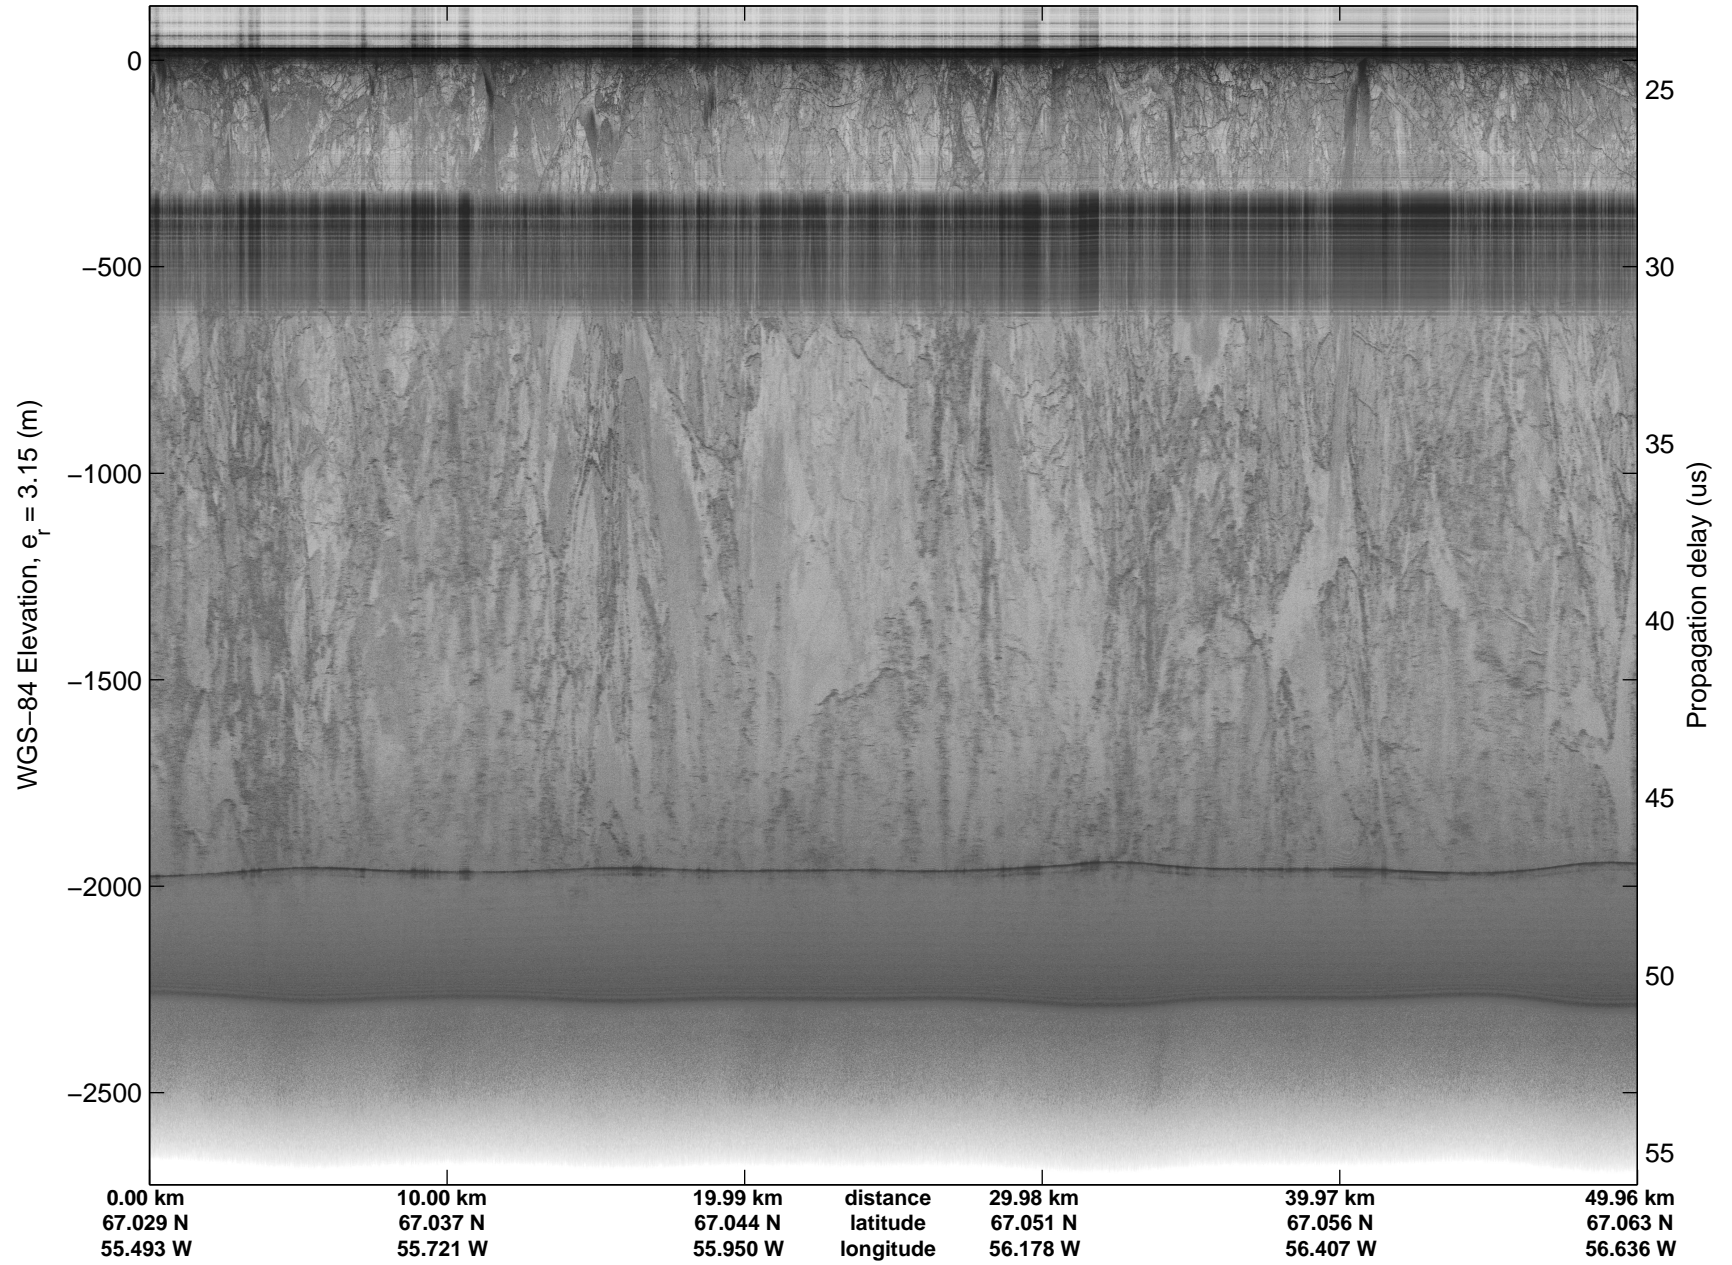

Land Ice:Penny 01
20150420_04_001
Polar Stereograph 70N/-45E

mcords5 2015_Greenland_C130: "Land Ice:Penny 01" 20150420_04_001: 11:14:03.2 to 11:19:31.1 GPS

mcords5 2015_Greenland_C130: "Land Ice:Penny 01" 20150420_04_001: 11:14:03.2 to 11:19:31.1 GPS

Land Ice:Penny 01
20150420_04_002
Polar Stereograph 70N/-45E

mcords5 2015_Greenland_C130: "Land Ice:Penny 01" 20150420_04_002: 11:19:31.3 to 11:25:06.1 GPS

mcords5 2015_Greenland_C130: "Land Ice:Penny 01" 20150420_04_002: 11:19:31.3 to 11:25:06.1 GPS

Land Ice:Penny 01
20150420_04_003
Polar Stereograph 70N/-45E

mcords5 2015_Greenland_C130: "Land Ice:Penny 01" 20150420_04_003: 11:25:06.4 to 11:30:44.0 GPS

mcords5 2015_Greenland_C130: "Land Ice:Penny 01" 20150420_04_003: 11:25:06.4 to 11:30:44.0 GPS

Land Ice:Penny 01
20150420_04_004
Polar Stereograph 70N/-45E

mcords5 2015_Greenland_C130: "Land Ice:Penny 01" 20150420_04_004: 11:30:44.2 to 11:36:24.6 GPS

mcords5 2015_Greenland_C130: "Land Ice:Penny 01" 20150420_04_004: 11:30:44.2 to 11:36:24.6 GPS