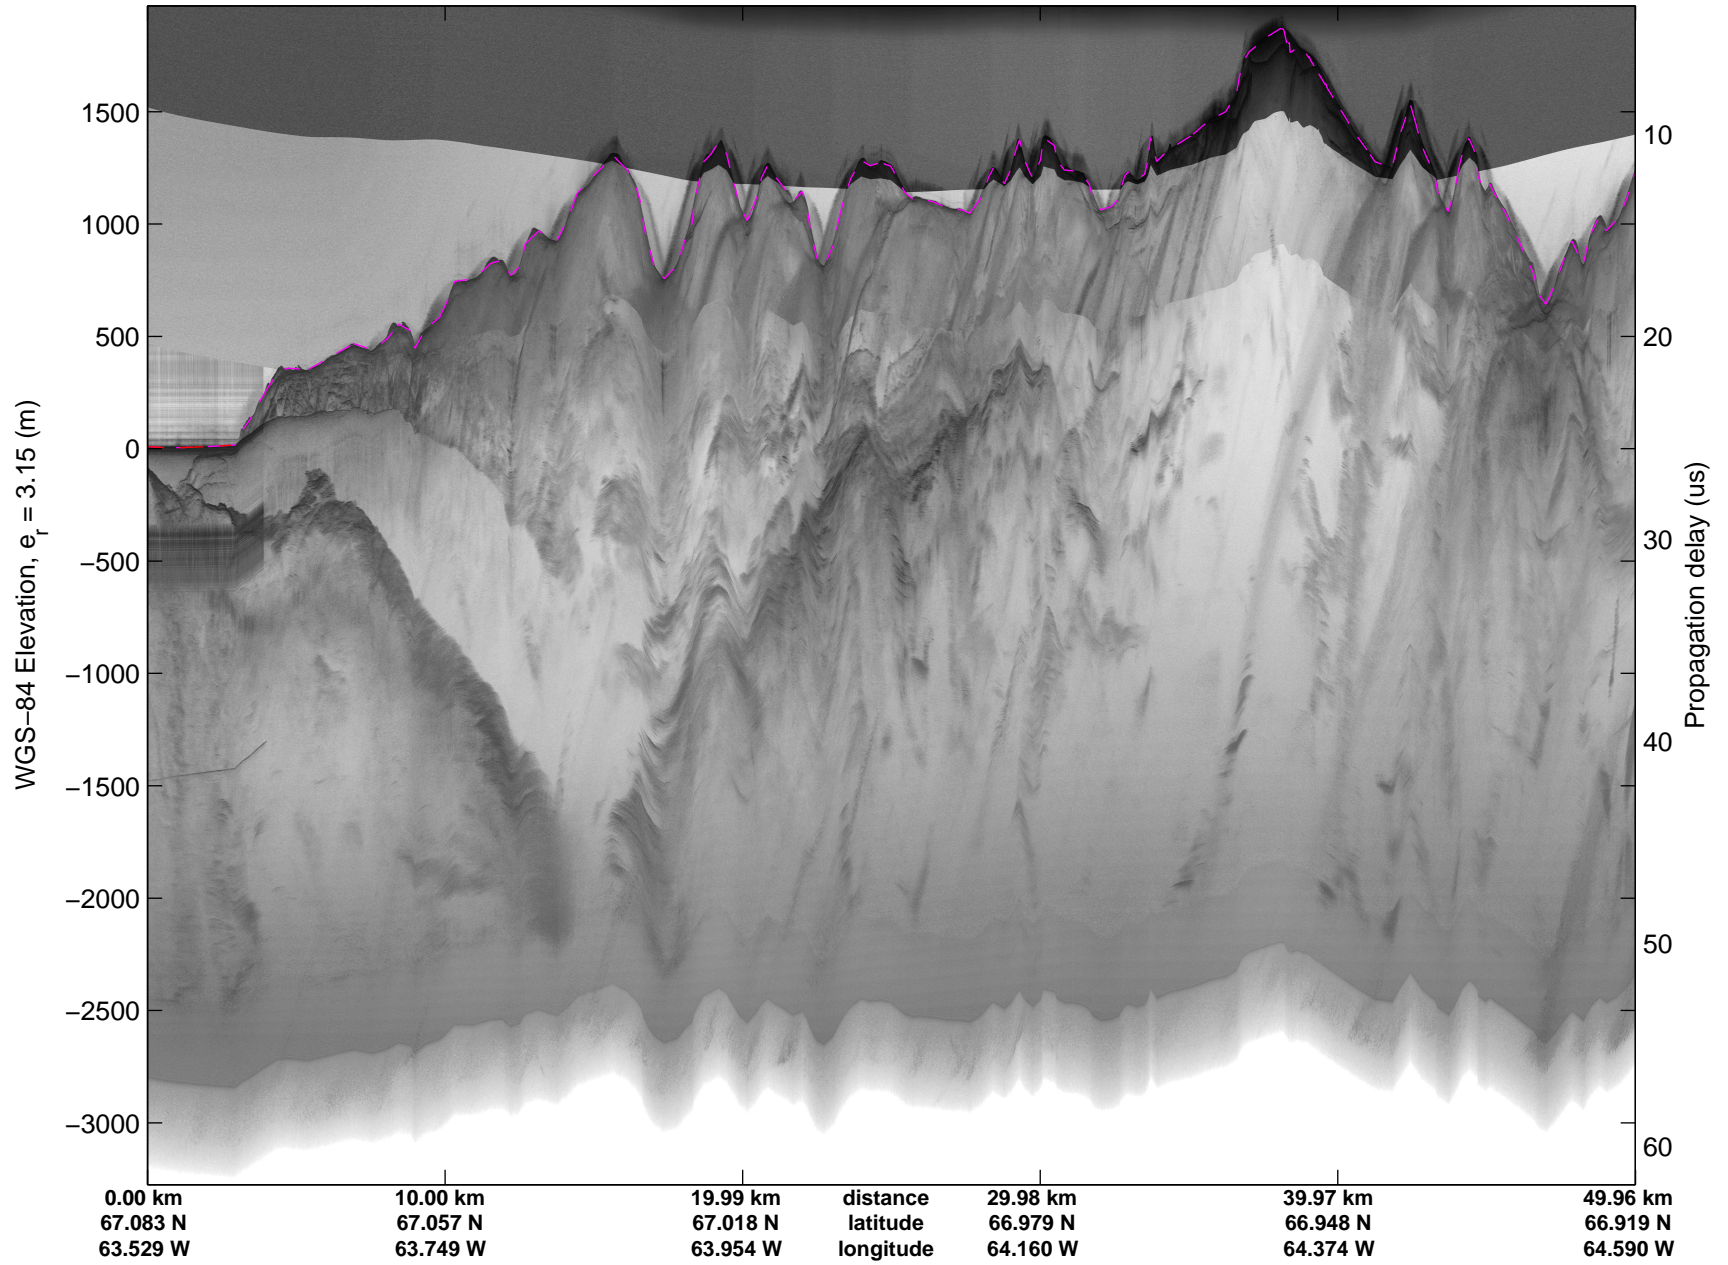

Land Ice:Penny 01
20150420_04_007
Polar Stereograph 70N/-45E

mcords5 2015_Greenland_C130: "Land Ice:Penny 01" 20150420_04_007: 11:47:53.8 to 11:53:39.9 GPS

mcords5 2015_Greenland_C130: "Land Ice:Penny 01" 20150420_04_007: 11:47:53.8 to 11:53:39.9 GPS

Land Ice:Penny 01
20150420_04_008
Polar Stereograph 70N/-45E

mcords5 2015_Greenland_C130: "Land Ice:Penny 01" 20150420_04_008: 11:53:40.1 to 11:59:24.9 GPS

mcords5 2015_Greenland_C130: "Land Ice:Penny 01" 20150420_04_008: 11:53:40.1 to 11:59:24.9 GPS

Land Ice:Penny 01
20150420_04_009
Polar Stereograph 70N/-45E

mcords5 2015_Greenland_C130: "Land Ice:Penny 01" 20150420_04_009: 11:59:25.2 to 12:05:30.7 GPS

mcords5 2015_Greenland_C130: "Land Ice:Penny 01" 20150420_04_009: 11:59:25.2 to 12:05:30.7 GPS

Land Ice:Penny 01
20150420_04_010
Polar Stereograph 70N/-45E

mcords5 2015_Greenland_C130: "Land Ice:Penny 01" 20150420_04_010: 12:05:31.0 to 12:11:37.5 GPS

mcords5 2015_Greenland_C130: "Land Ice:Penny 01" 20150420_04_010: 12:05:31.0 to 12:11:37.5 GPS