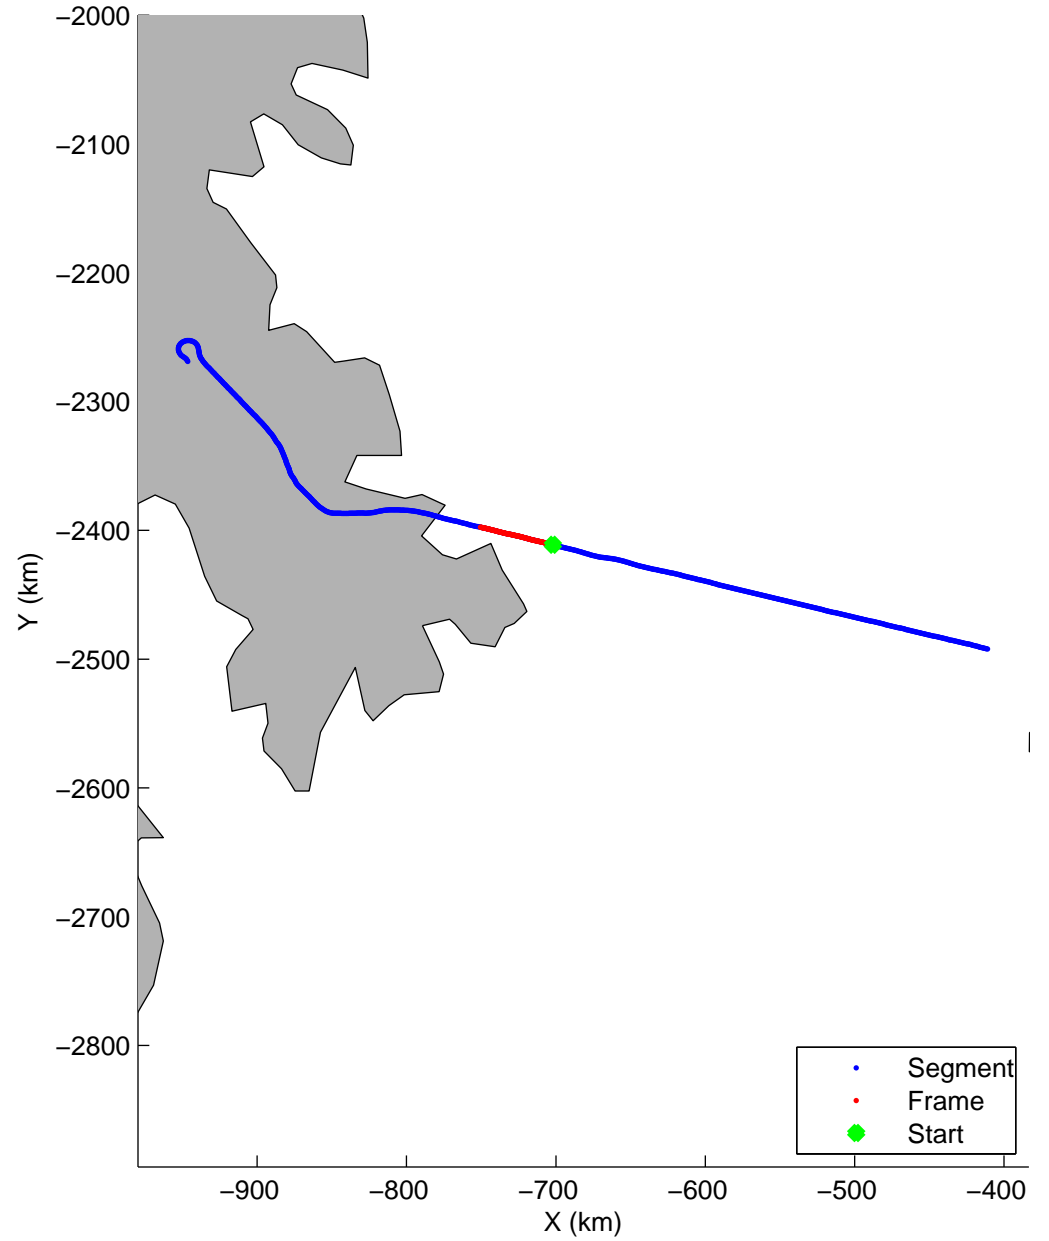

Land Ice:Penny 01
20150420_04_007
Polar Stereograph 70N/-45E