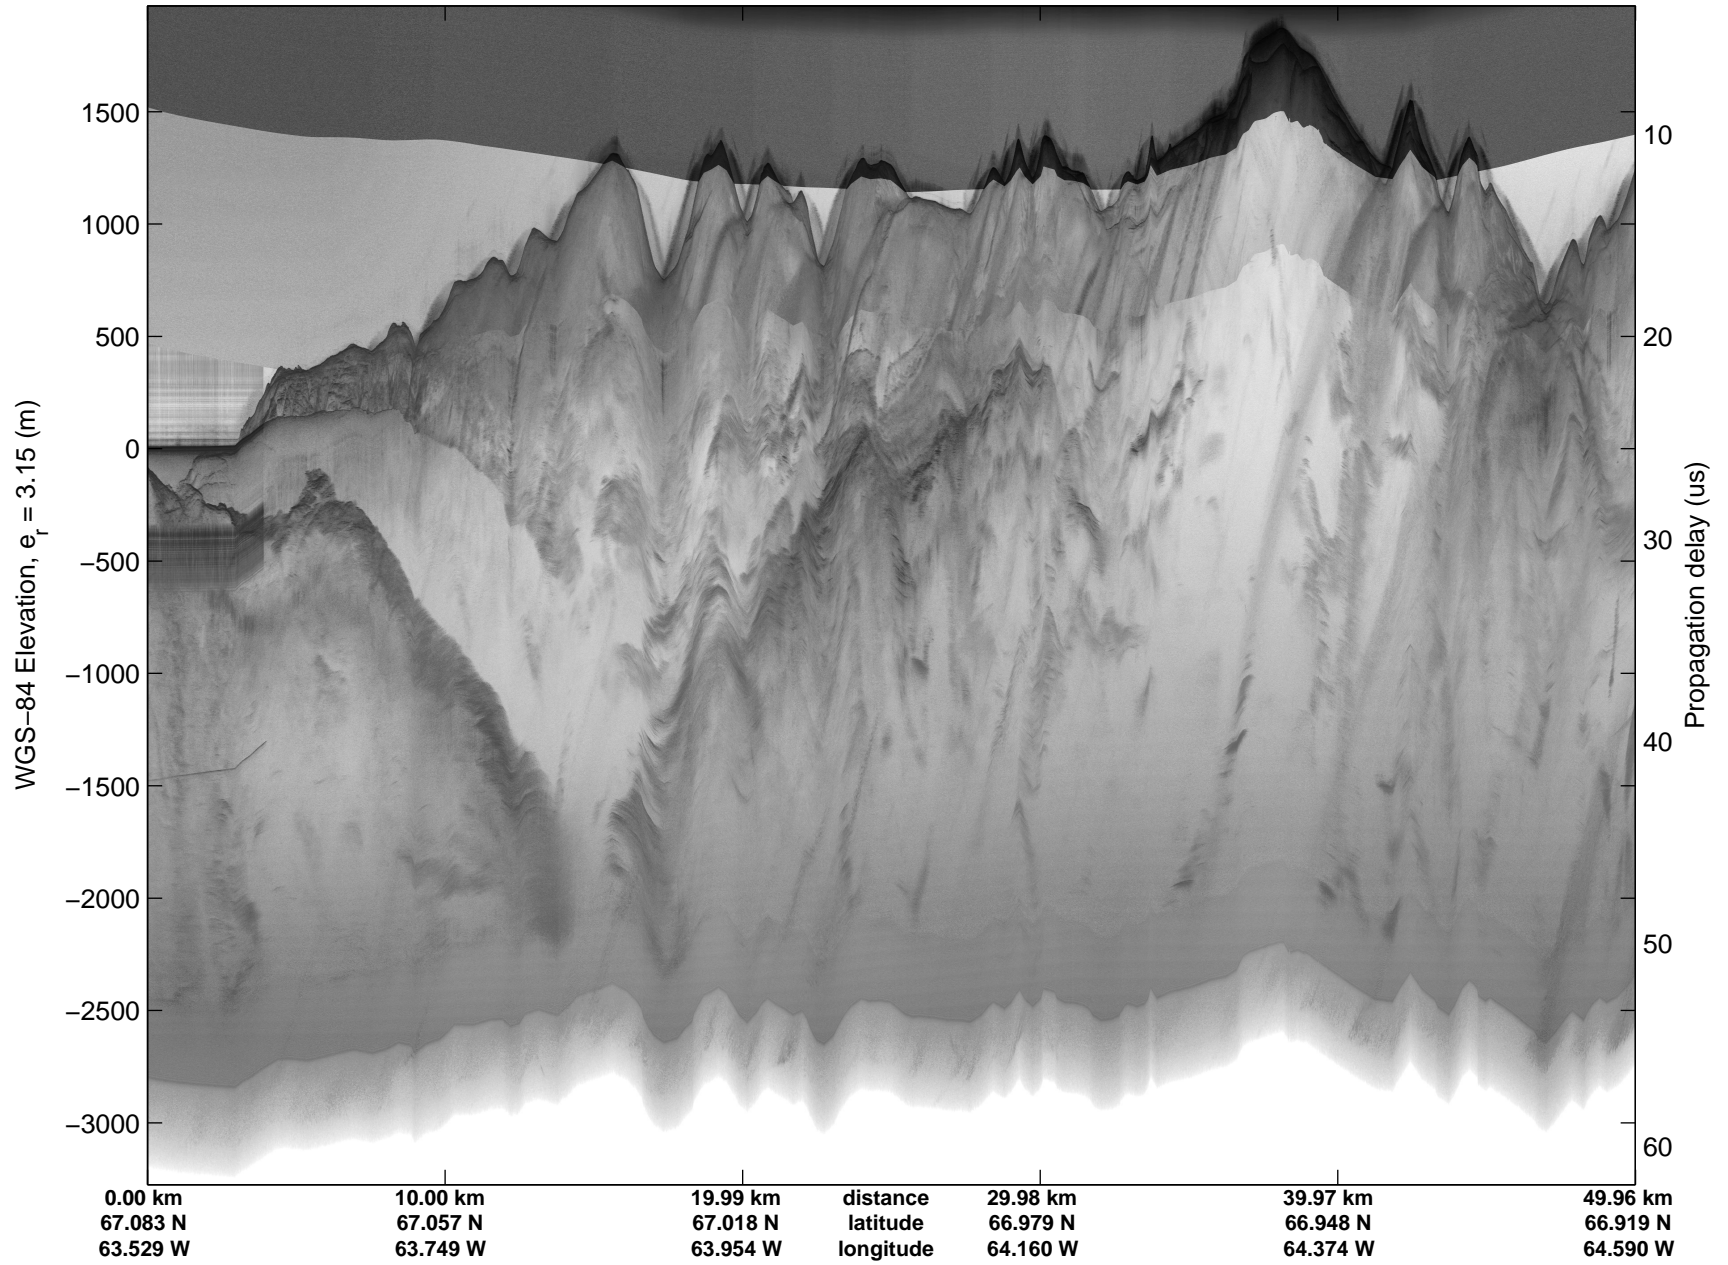

Land Ice:Penny 01
20150420_04_008
Polar Stereograph 70N/-45E

mcords5 2015_Greenland_C130: "Land Ice:Penny 01" 20150420_04_008: 11:53:40.1 to 11:59:24.9 GPS

mcords5 2015_Greenland_C130: "Land Ice:Penny 01" 20150420_04_008: 11:53:40.1 to 11:59:24.9 GPS

Land Ice:Penny 01
20150420_04_009
Polar Stereograph 70N/-45E

mcords5 2015_Greenland_C130: "Land Ice:Penny 01" 20150420_04_009: 11:59:25.2 to 12:05:30.7 GPS

mcords5 2015_Greenland_C130: "Land Ice:Penny 01" 20150420_04_009: 11:59:25.2 to 12:05:30.7 GPS