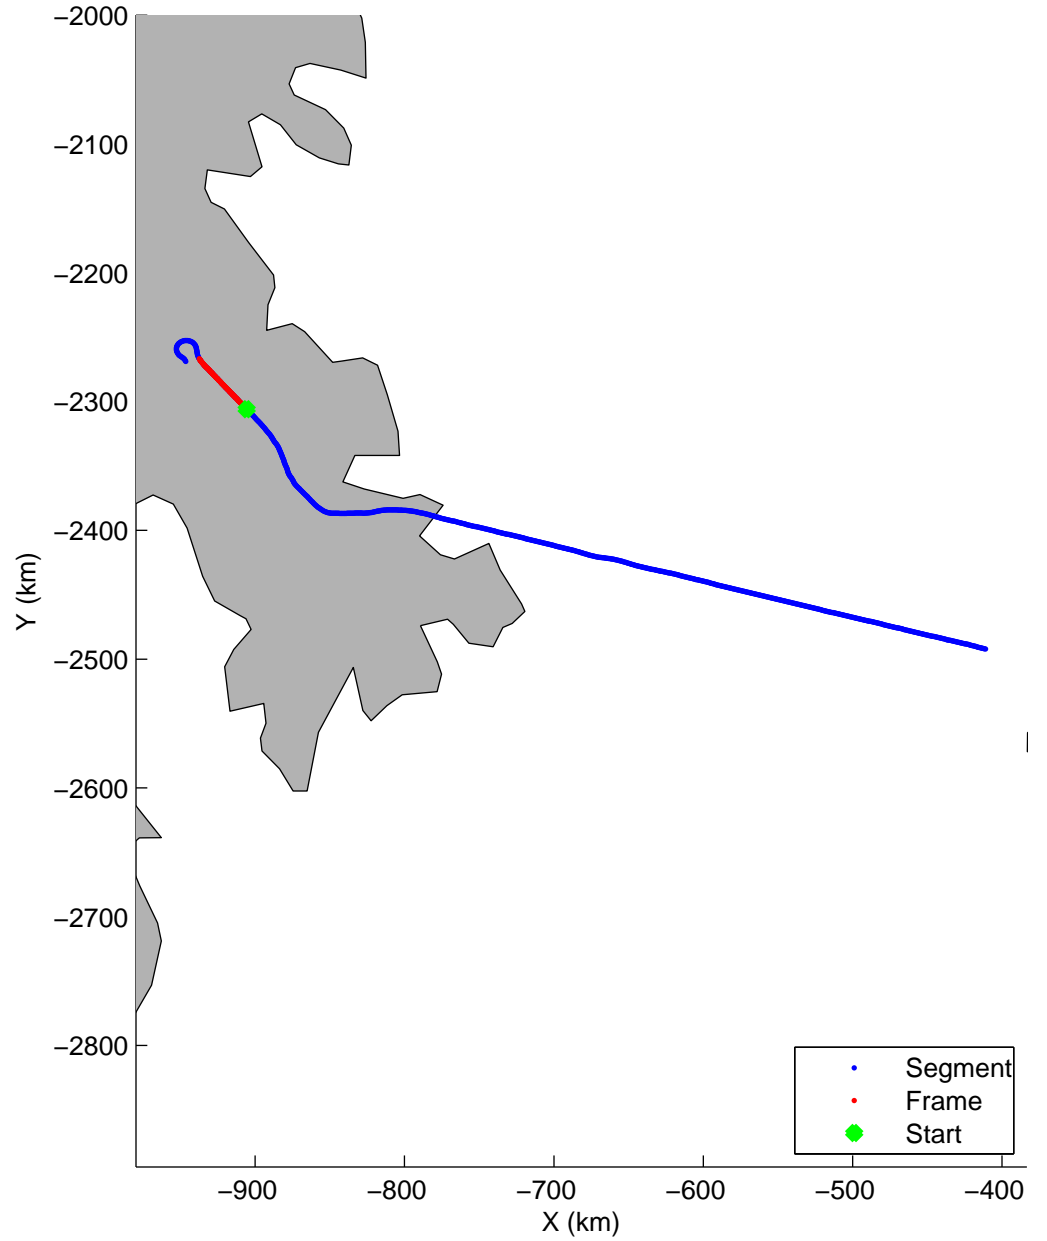

Land Ice:Penny 01
20150420_04_012
Polar Stereograph 70N/-45E