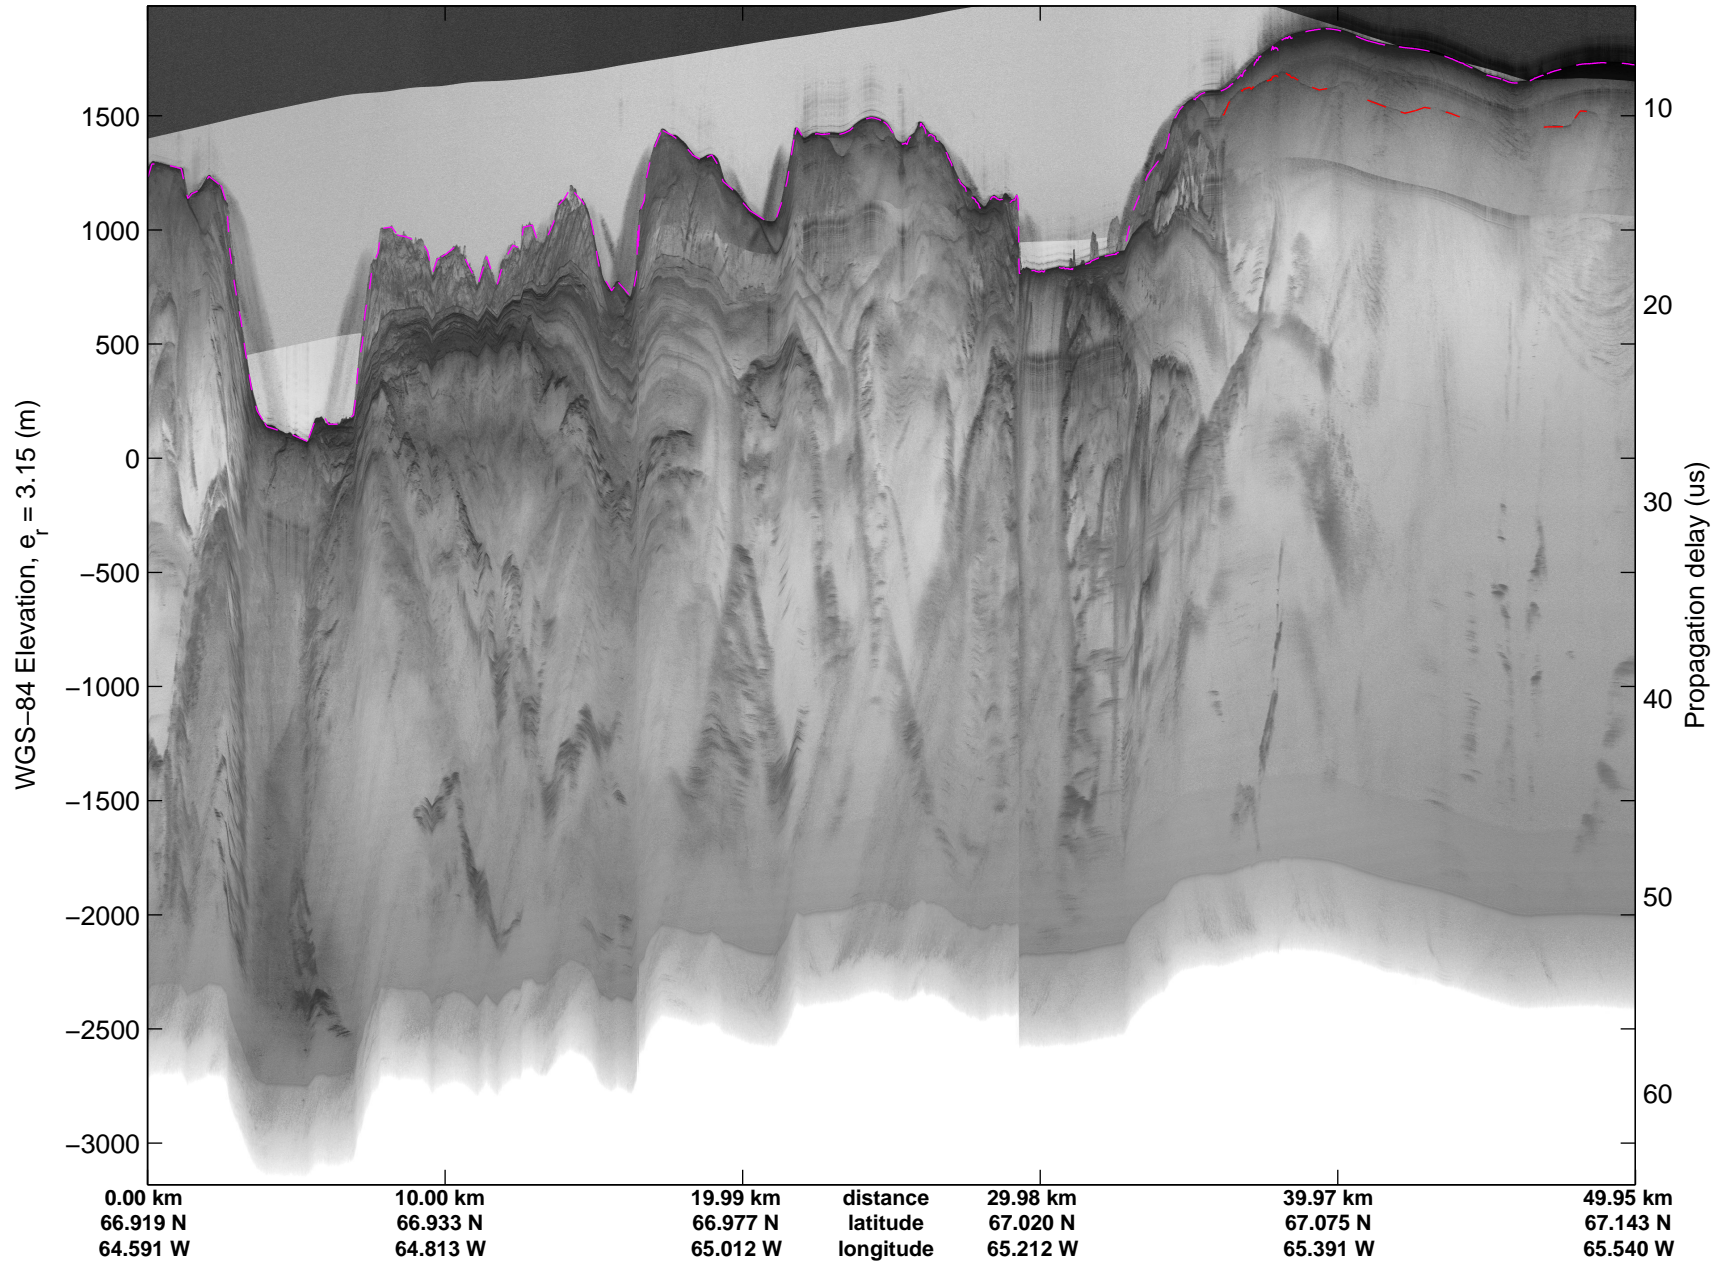

Land Ice:Penny 01
20150420_04_009
Polar Stereograph 70N/-45E

mcords5 2015_Greenland_C130: "Land Ice:Penny 01" 20150420_04_009: 11:59:25.2 to 12:05:30.7 GPS

mcords5 2015_Greenland_C130: "Land Ice:Penny 01" 20150420_04_009: 11:59:25.2 to 12:05:30.7 GPS

Land Ice:Penny 01
20150420_04_010
Polar Stereograph 70N/-45E

mcords5 2015_Greenland_C130: "Land Ice:Penny 01" 20150420_04_010: 12:05:31.0 to 12:11:37.5 GPS

mcords5 2015_Greenland_C130: "Land Ice:Penny 01" 20150420_04_010: 12:05:31.0 to 12:11:37.5 GPS