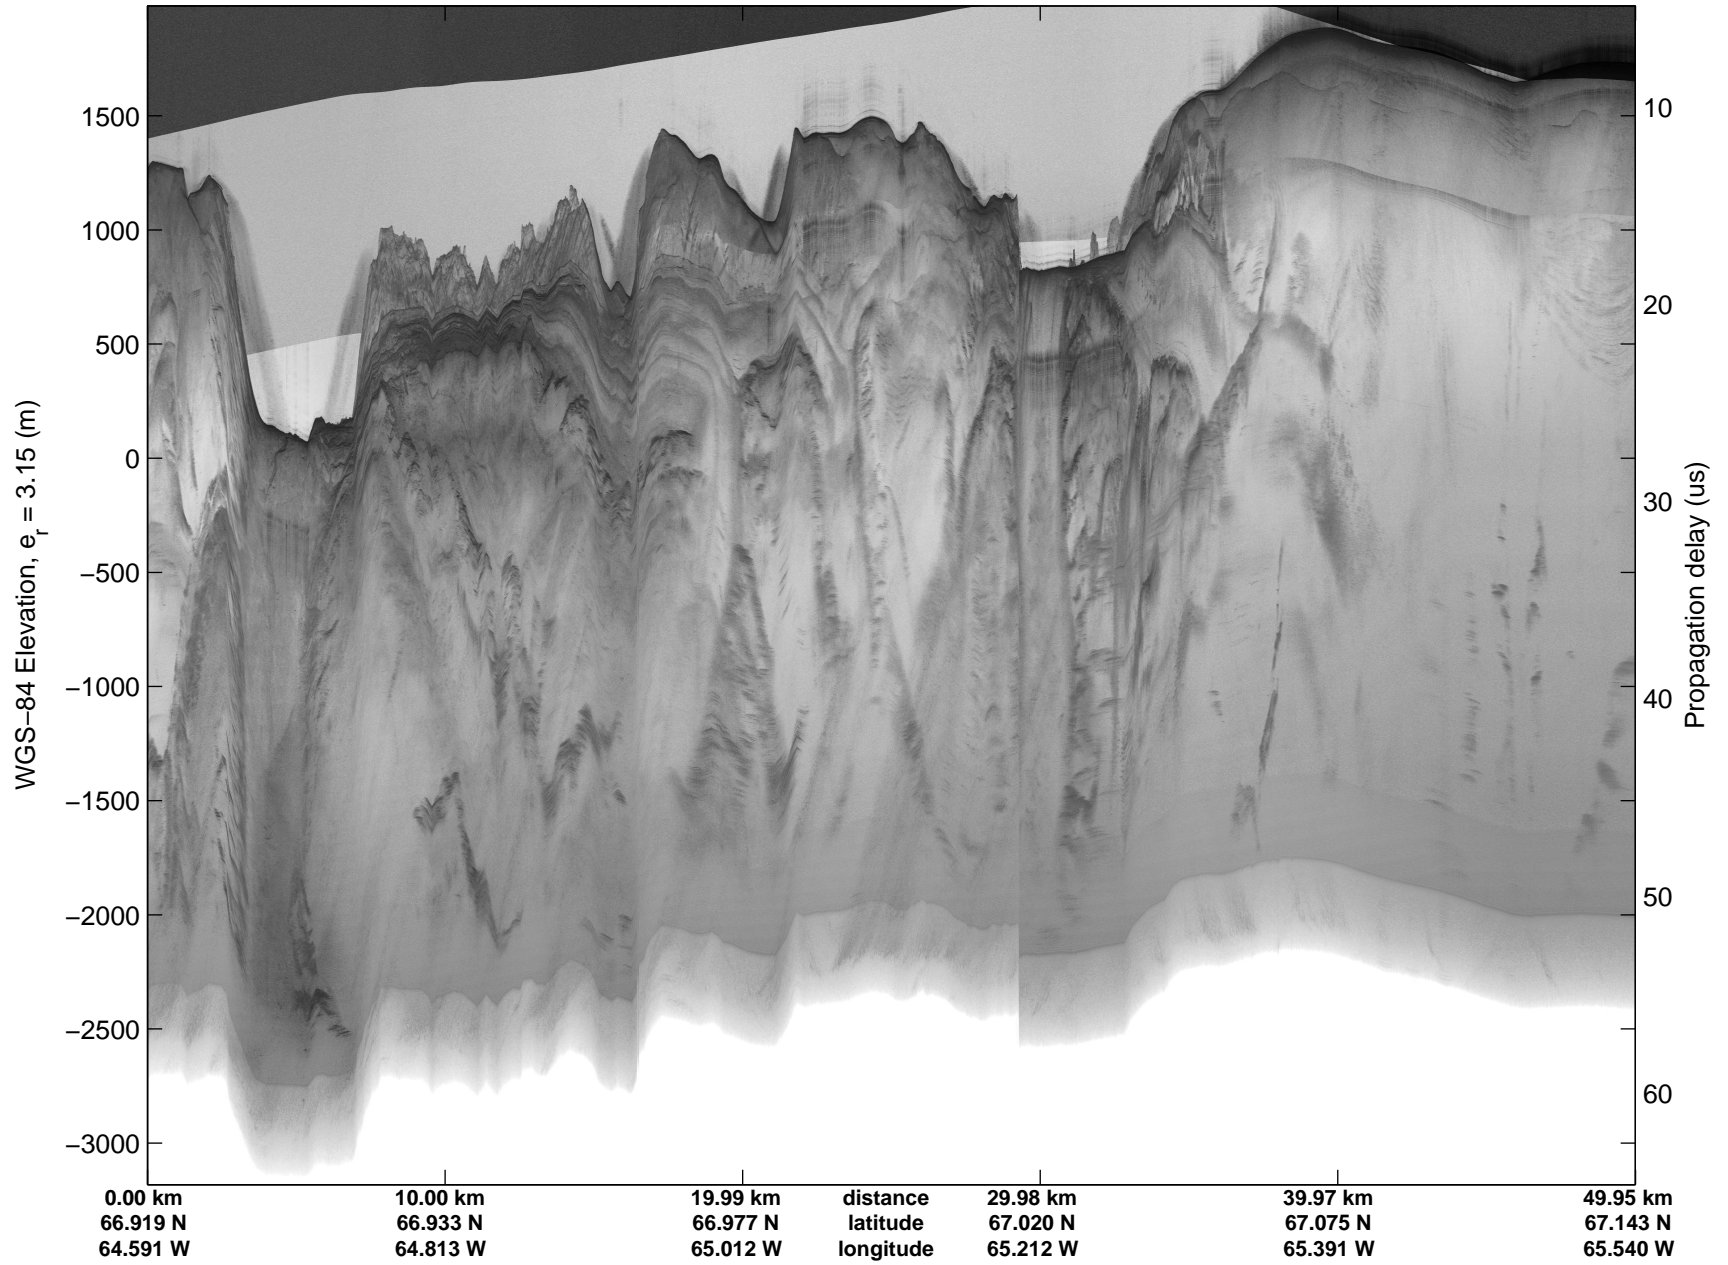

mcords5 2015_Greenland_C130: "Land Ice:Penny 01" 20150420_04_010: 12:05:31.0 to 12:11:37.5 GPS