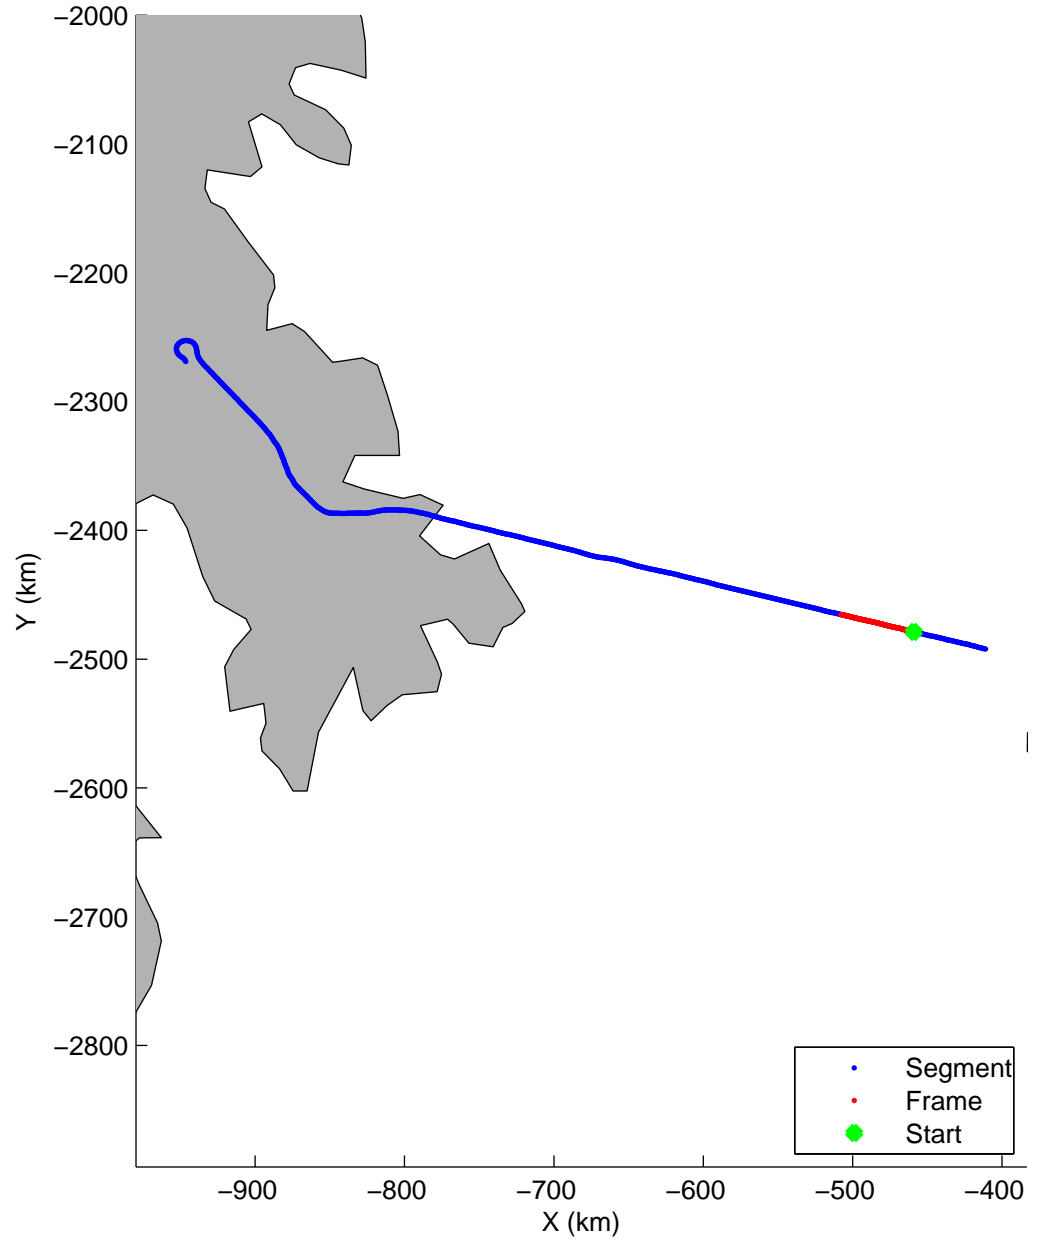

Land Ice:Penny 01
20150420_04_001
Polar Stereograph 70N/-45E

mcords5 2015_Greenland_C130: "Land Ice:Penny 01" 20150420_04_001: 11:14:03.2 to 11:19:31.1 GPS

mcords5 2015_Greenland_C130: "Land Ice:Penny 01" 20150420_04_001: 11:14:03.2 to 11:19:31.1 GPS

Land Ice:Penny 01
20150420_04_002
Polar Stereograph 70N/-45E

mcords5 2015_Greenland_C130: "Land Ice:Penny 01" 20150420_04_002: 11:19:31.3 to 11:25:06.1 GPS

mcords5 2015_Greenland_C130: "Land Ice:Penny 01" 20150420_04_002: 11:19:31.3 to 11:25:06.1 GPS

Land Ice:Penny 01
20150420_04_003
Polar Stereograph 70N/-45E

mcords5 2015_Greenland_C130: "Land Ice:Penny 01" 20150420_04_003: 11:25:06.4 to 11:30:44.0 GPS

mcords5 2015_Greenland_C130: "Land Ice:Penny 01" 20150420_04_003: 11:25:06.4 to 11:30:44.0 GPS

Land Ice:Penny 01
20150420_04_004
Polar Stereograph 70N/-45E

mcords5 2015_Greenland_C130: "Land Ice:Penny 01" 20150420_04_004: 11:30:44.2 to 11:36:24.6 GPS

mcords5 2015_Greenland_C130: "Land Ice:Penny 01" 20150420_04_004: 11:30:44.2 to 11:36:24.6 GPS