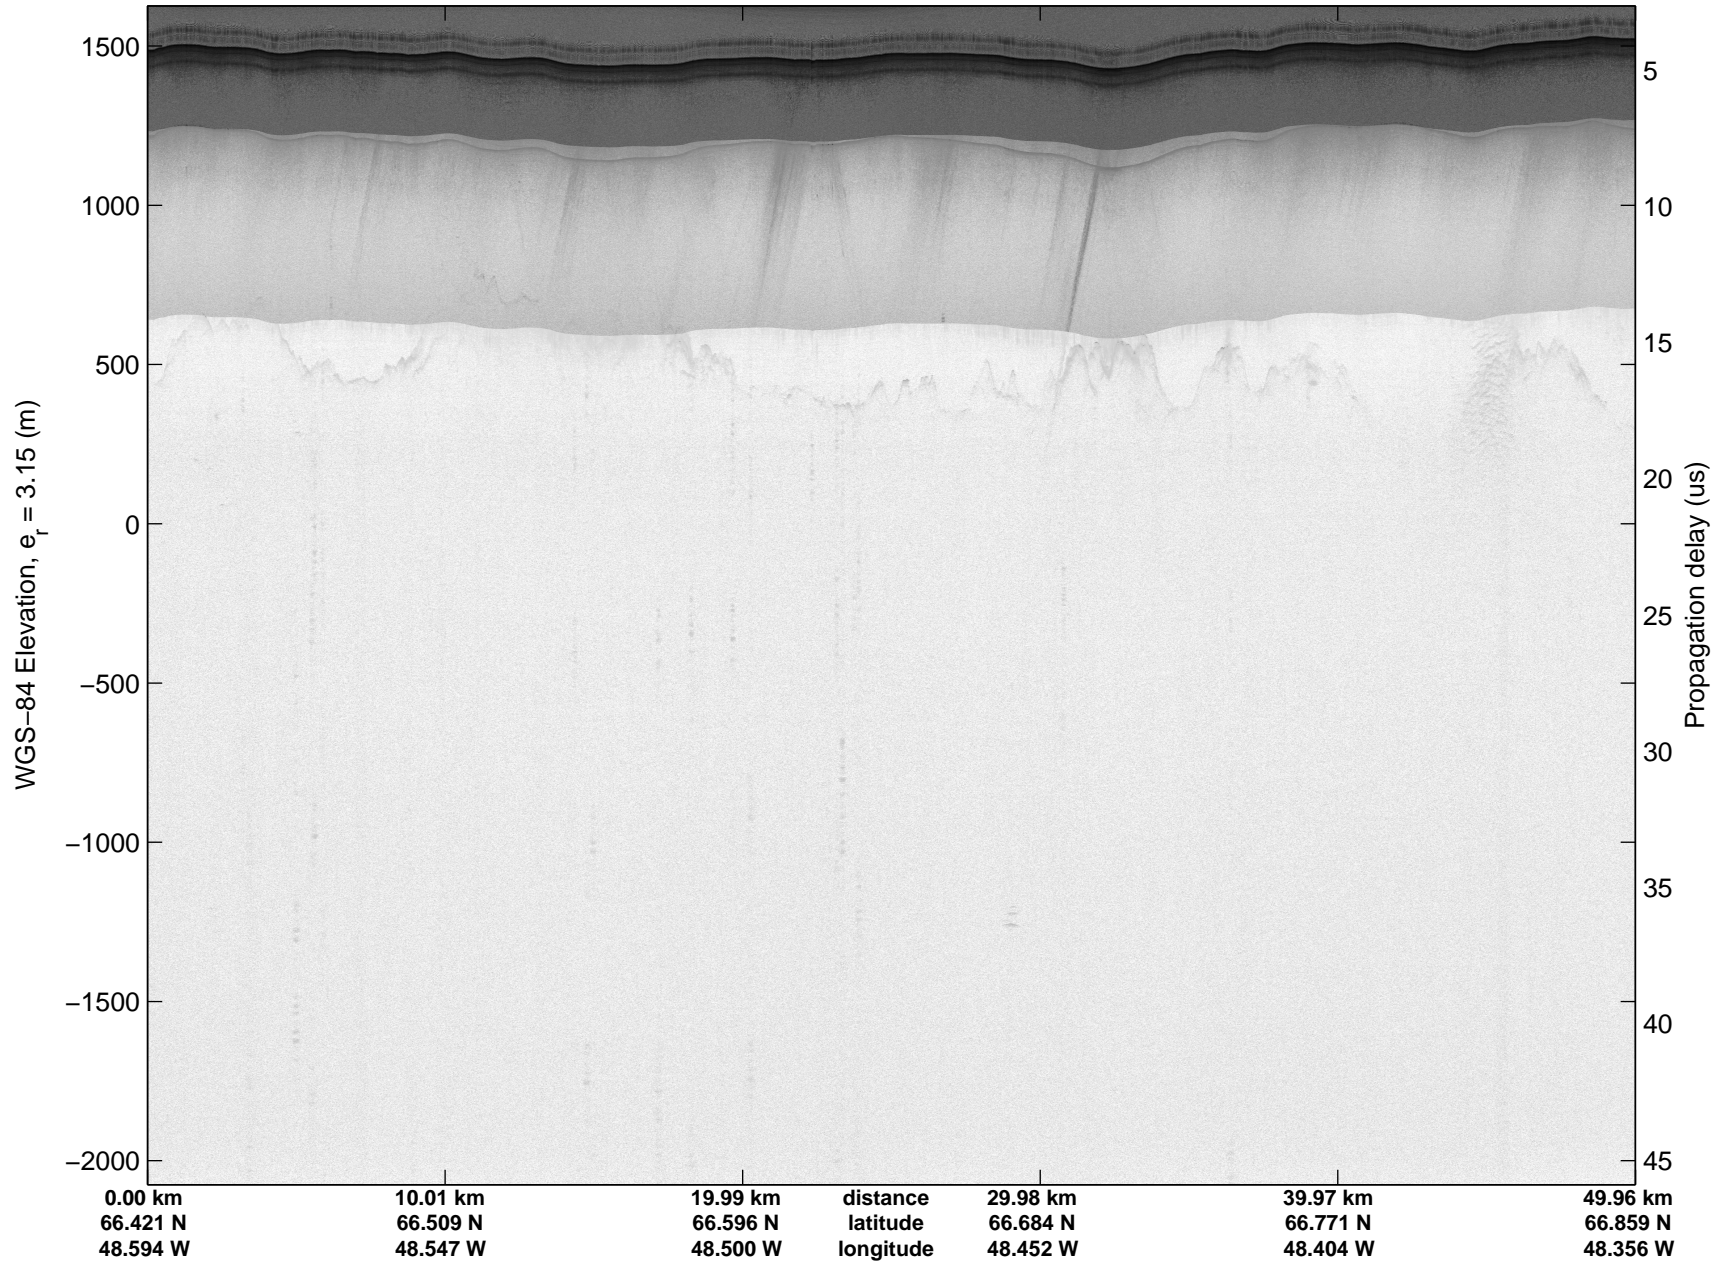

Land Ice: Southwest Coastal A
20150418_03_001
Polar Stereograph 70N/-45E

mcords5 2015_Greenland_C130: "Land Ice:Southwest Coastal A" 20150418_03_001: 17:58:16.8 to 18:04:15.0 GPS

mcords5 2015_Greenland_C130: "Land Ice:Southwest Coastal A" 20150418_03_001: 17:58:16.8 to 18:04:15.0 GPS

Land Ice: Southwest Coastal A
20150418_03_002
Polar Stereograph 70N/-45E

mcords5 2015_Greenland_C130: "Land Ice:Southwest Coastal A" 20150418_03_002: 18:04:15.3 to 18:10:09.6 GPS

mcords5 2015_Greenland_C130: "Land Ice:Southwest Coastal A" 20150418_03_002: 18:04:15.3 to 18:10:09.6 GPS

Land Ice: Southwest Coastal A
20150418_03_003
Polar Stereograph 70N/-45E

mcords5 2015_Greenland_C130: "Land Ice:Southwest Coastal A" 20150418_03_003: 18:10:09.9 to 18:16:55.3 GPS

mcords5 2015_Greenland_C130: "Land Ice:Southwest Coastal A" 20150418_03_003: 18:10:09.9 to 18:16:55.3 GPS