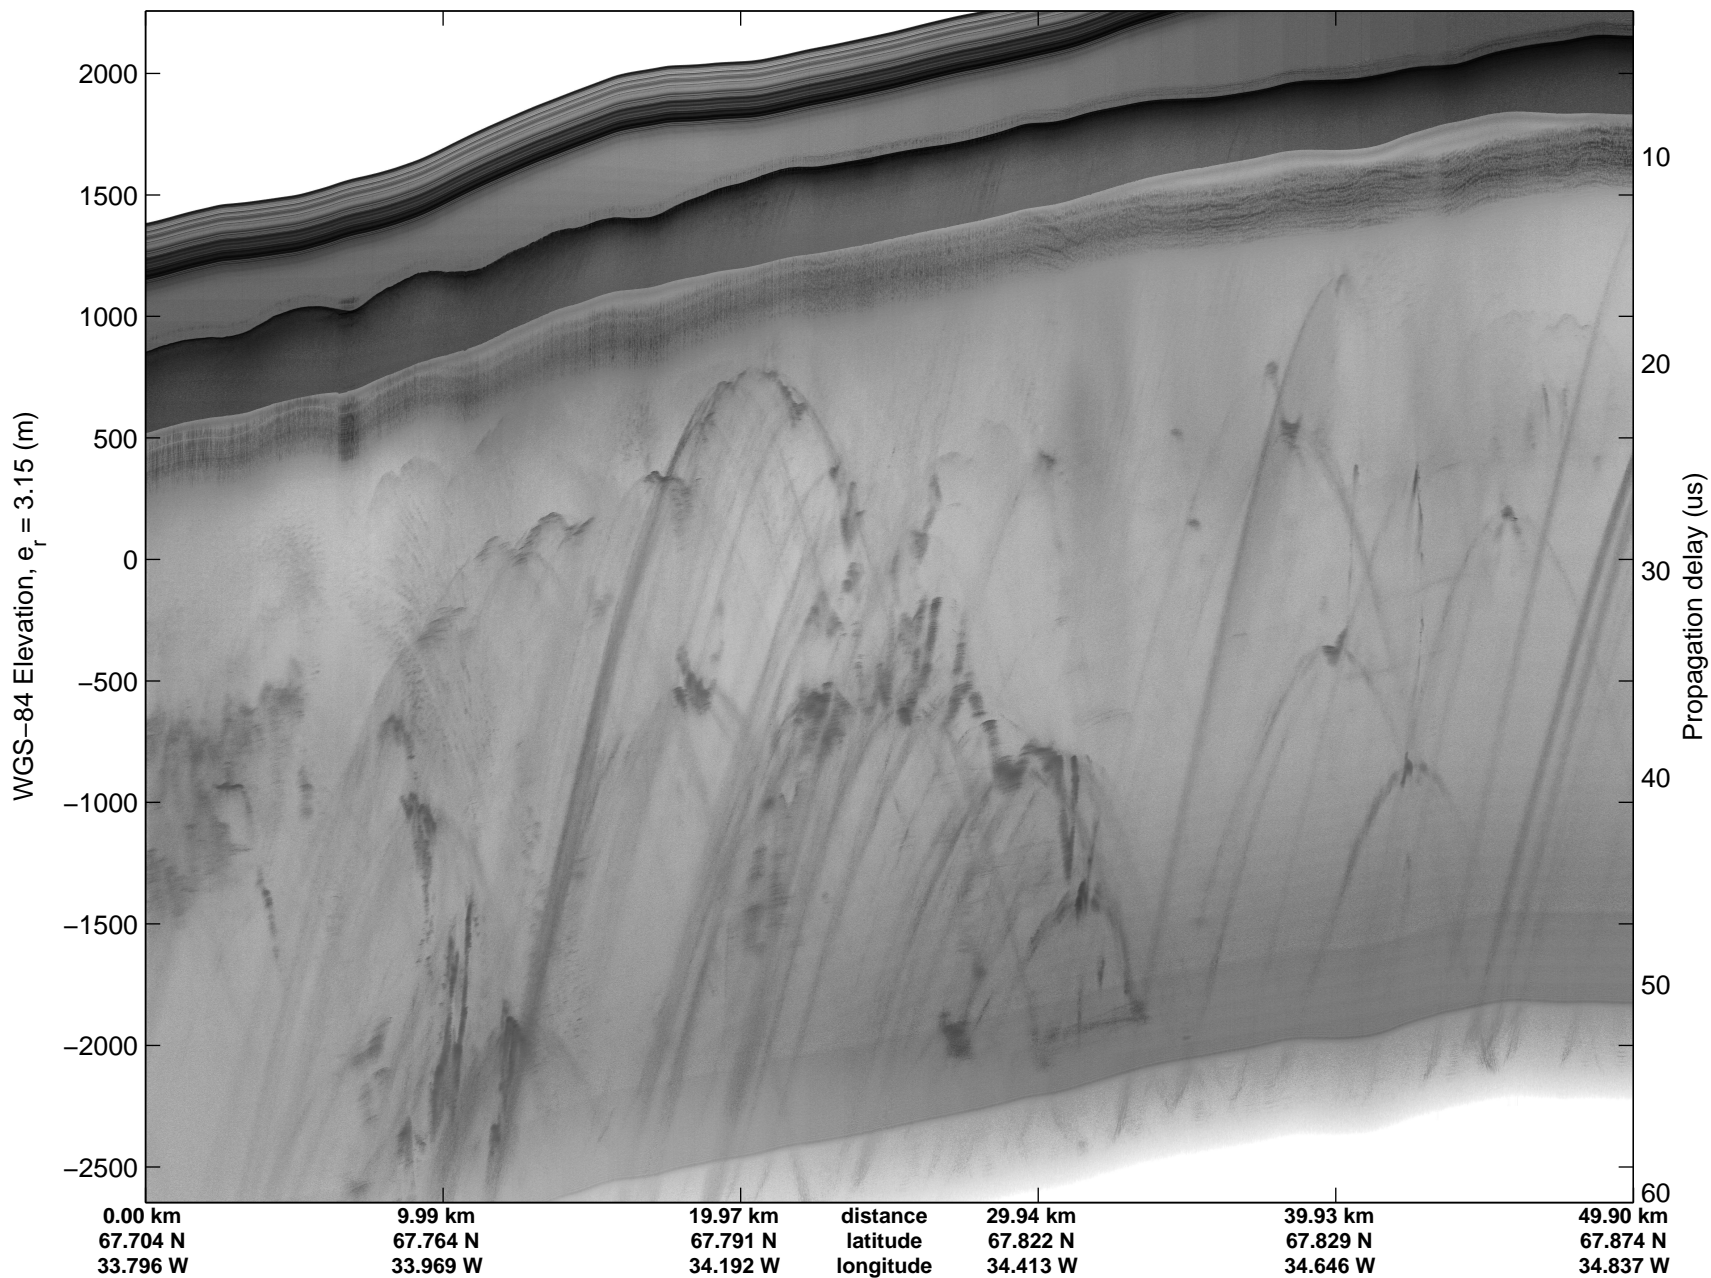

mcords5 2015_Greenland_C130: "Land Ice:Helheim-Kangerdlugssuaq Gap B" 20150414_04_001: 16:02:28.9 to 16:08:33.1 GPS

mcords5 2015_Greenland_C130: "Land Ice:Helheim-Kangerdlugssuaq Gap B" 20150414_04_001: 16:02:28.9 to 16:08:33.1 GPS

mcords5 2015_Greenland_C130: "Land Ice:Helheim-Kangerdlugssuaq Gap B" 20150414_04_002: 16:08:33.4 to 16:14:37.8 GPS

mcords5 2015_Greenland_C130: "Land Ice:Helheim-Kangerdlugssuaq Gap B" 20150414_04_002: 16:08:33.4 to 16:14:37.8 GPS