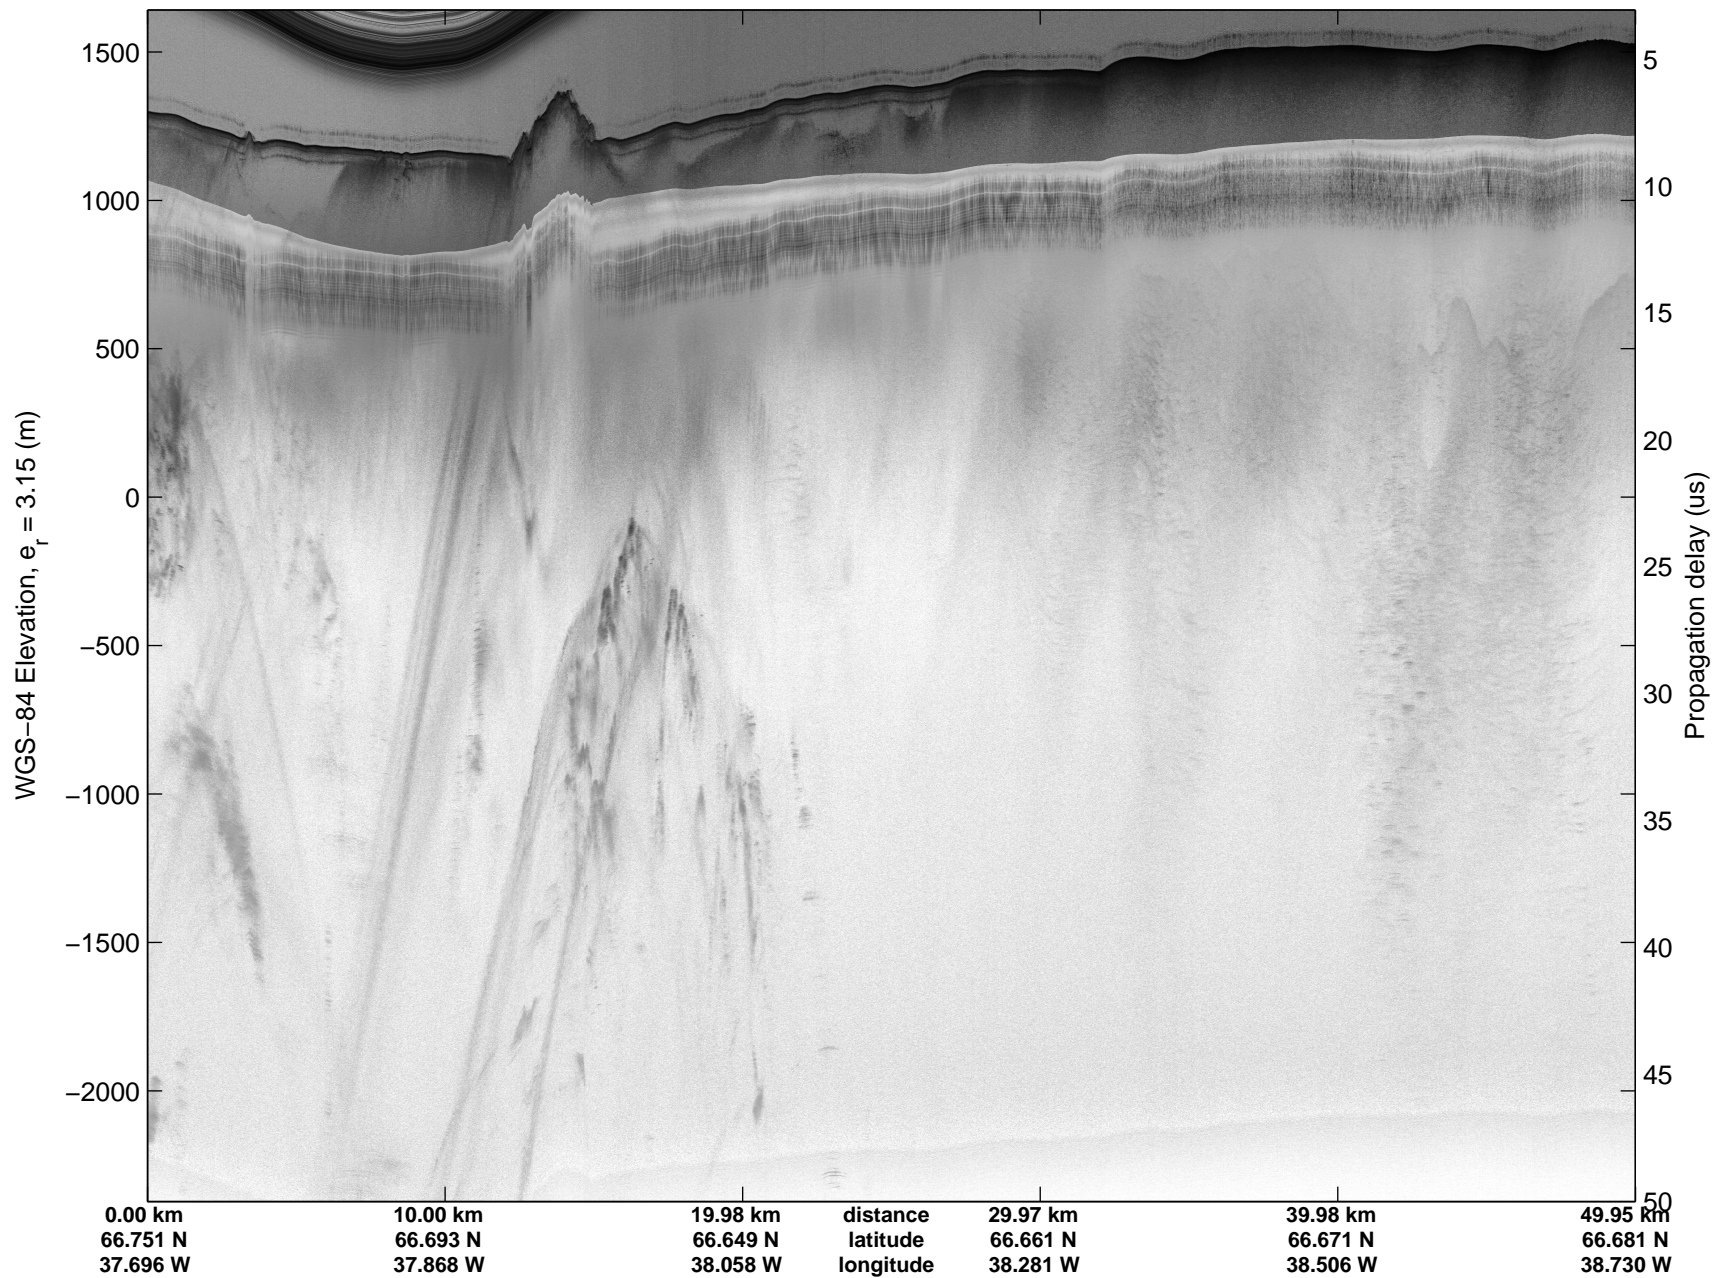

mcords5 2015_Greenland_C130: "Land Ice:Helheim-Kangerdlugssuaq Gap B" 20150414_04_006: 16:32:27.7 to 16:38:29.3 GPS