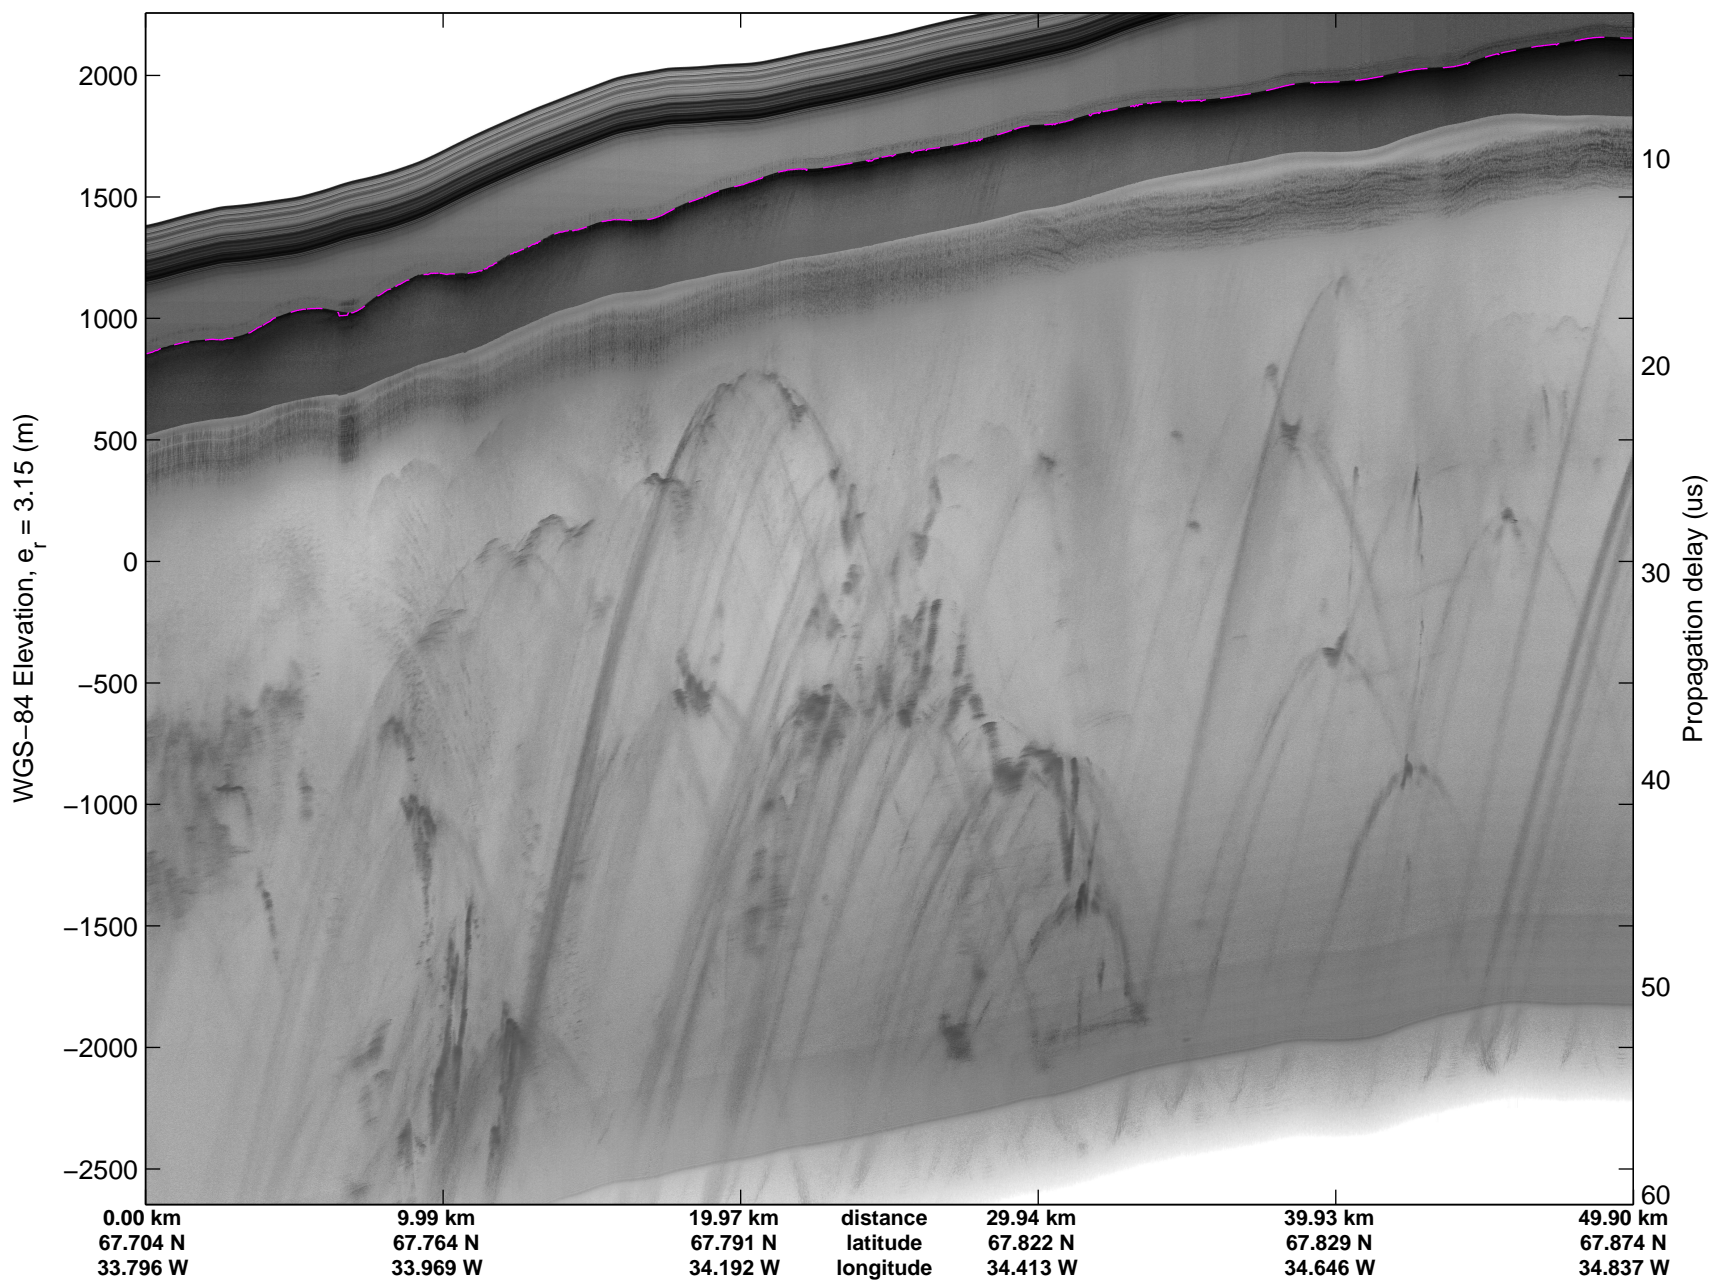

mcords5 2015_Greenland_C130: "Land Ice:Helheim-Kangerdlugssuaq Gap B" 20150414_04_001: 16:02:28.9 to 16:08:33.1 GPS

mcords5 2015_Greenland_C130: "Land Ice:Helheim-Kangerdlugssuaq Gap B" 20150414_04_001: 16:02:28.9 to 16:08:33.1 GPS

mcords5 2015_Greenland_C130: "Land Ice:Helheim-Kangerdlugssuaq Gap B" 20150414_04_002: 16:08:33.4 to 16:14:37.8 GPS

mcords5 2015_Greenland_C130: "Land Ice:Helheim-Kangerdlugssuaq Gap B" 20150414_04_002: 16:08:33.4 to 16:14:37.8 GPS

mcoords5 2015_Greenland_C130: "Land Ice:Helheim-Kangerdlugssuaq Gap B" 20150414_04_003: 16:14:38.0 to 16:20:43.3 GPS

mcoords5 2015_Greenland_C130: "Land Ice:Helheim-Kangerdlugssuaq Gap B" 20150414_04_003: 16:14:38.0 to 16:20:43.3 GPS