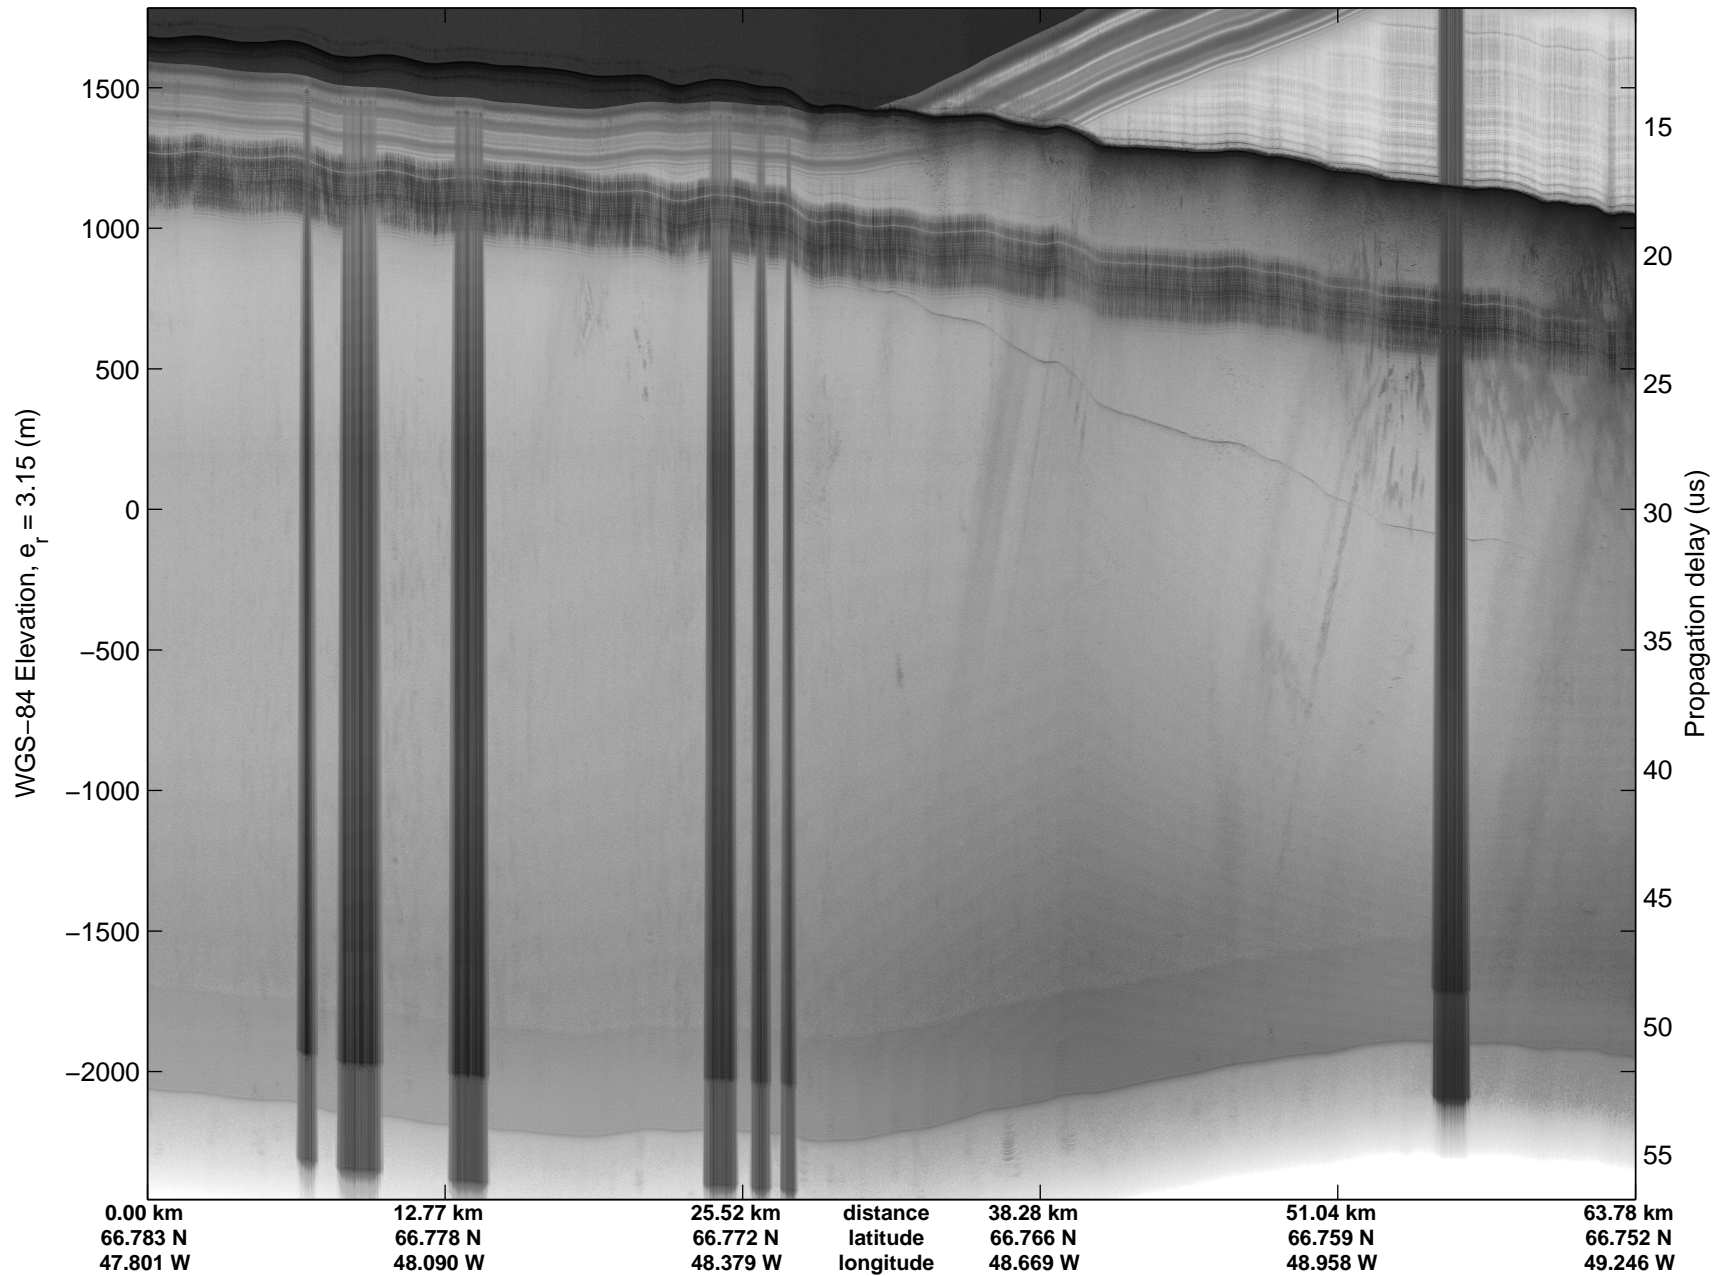

mcords5 2015_Greenland_C130: "Land Ice:Helheim-Kangerdlugssuaq Gap B" 20150414_04_015: 17:28:43.5 to 17:36:44.6 GPS