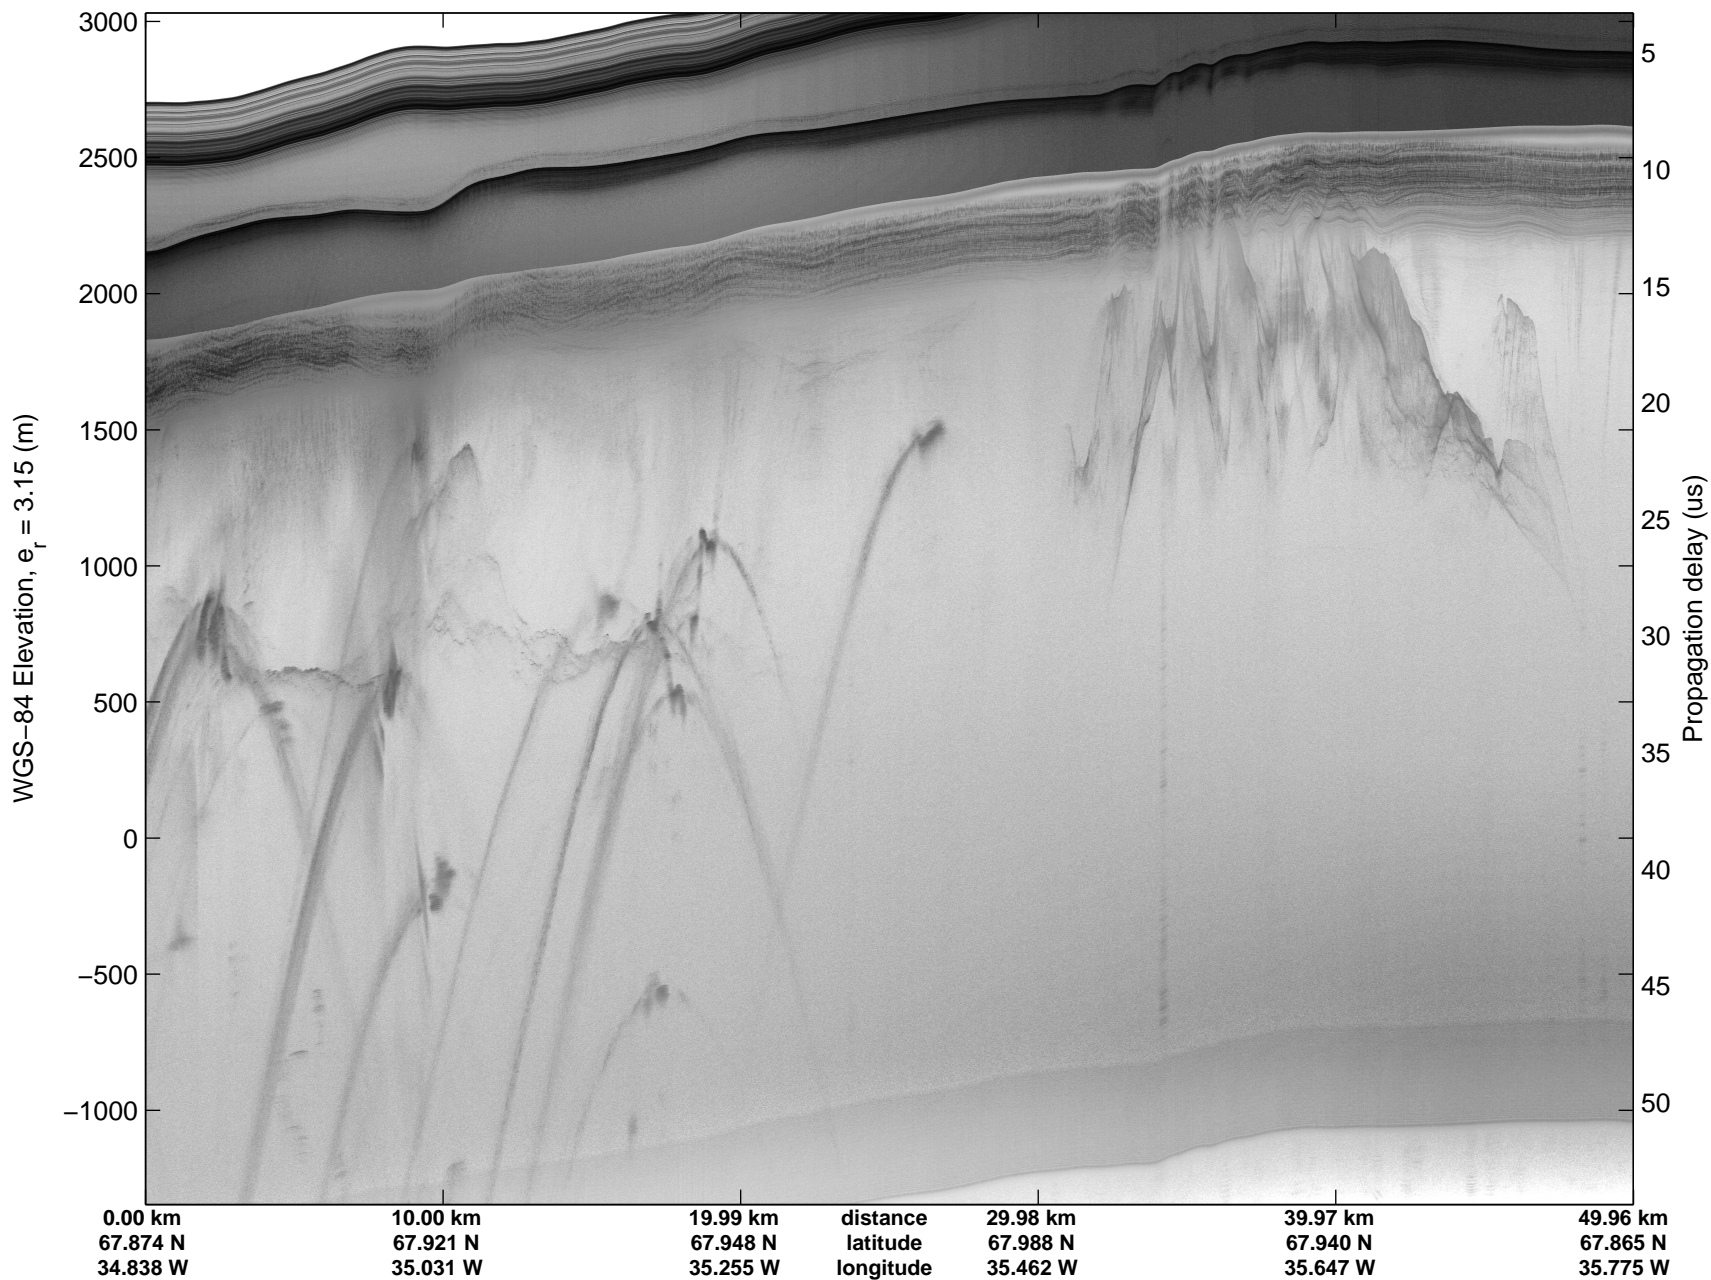

mcords5 2015_Greenland_C130: "Land Ice:Helheim-Kangerdlugssuaq Gap B" 20150414_04_001: 16:02:28.9 to 16:08:33.1 GPS

mcords5 2015_Greenland_C130: "Land Ice:Helheim-Kangerdlugssuaq Gap B" 20150414_04_001: 16:02:28.9 to 16:08:33.1 GPS

mcords5 2015_Greenland_C130: "Land Ice:Helheim-Kangerdlugssuaq Gap B" 20150414_04_002: 16:08:33.4 to 16:14:37.8 GPS

mcords5 2015_Greenland_C130: "Land Ice:Helheim-Kangerdlugssuaq Gap B" 20150414_04_002: 16:08:33.4 to 16:14:37.8 GPS