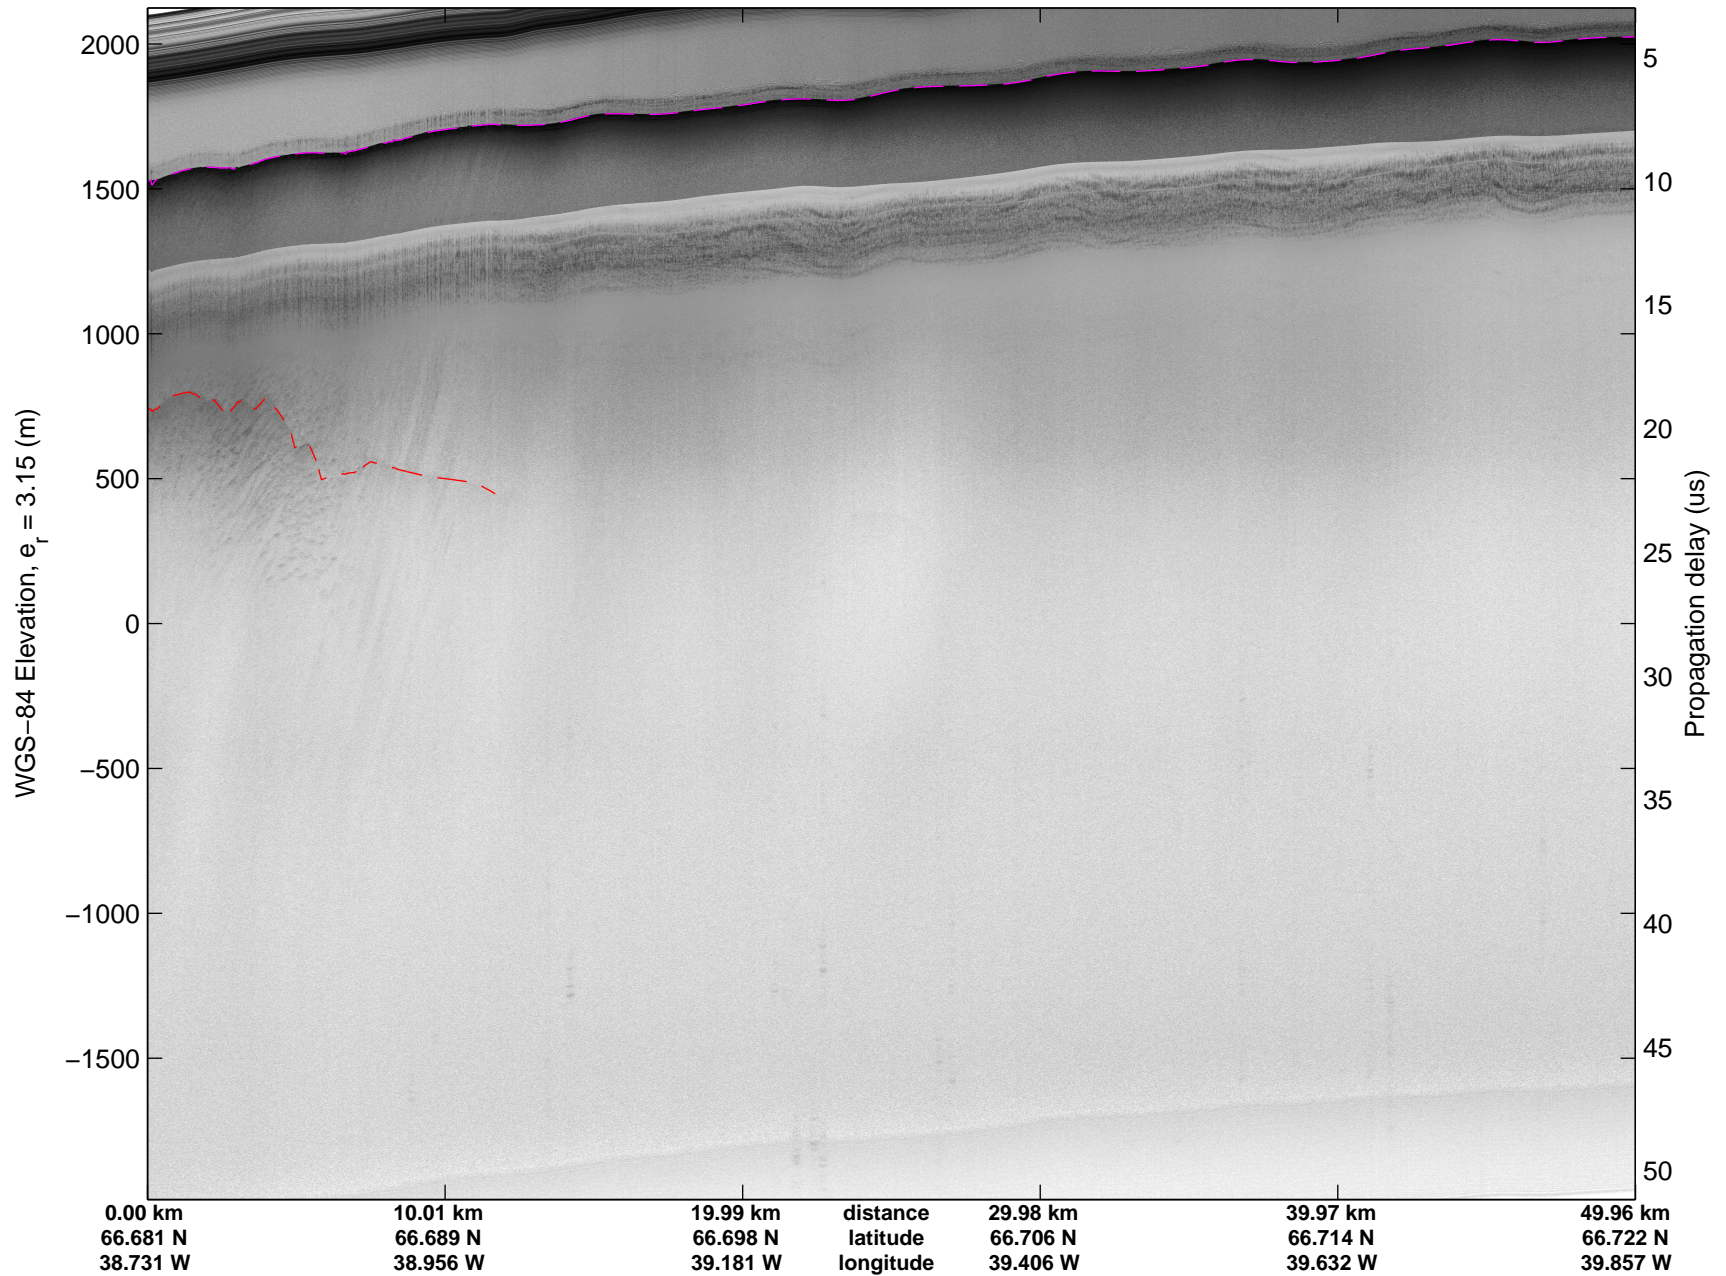

mcords5 2015_Greenland_C130: "Land Ice:Helheim-Kangerdlugssuaq Gap B" 20150414_04_007: 16:38:29.5 to 16:44:42.0 GPS