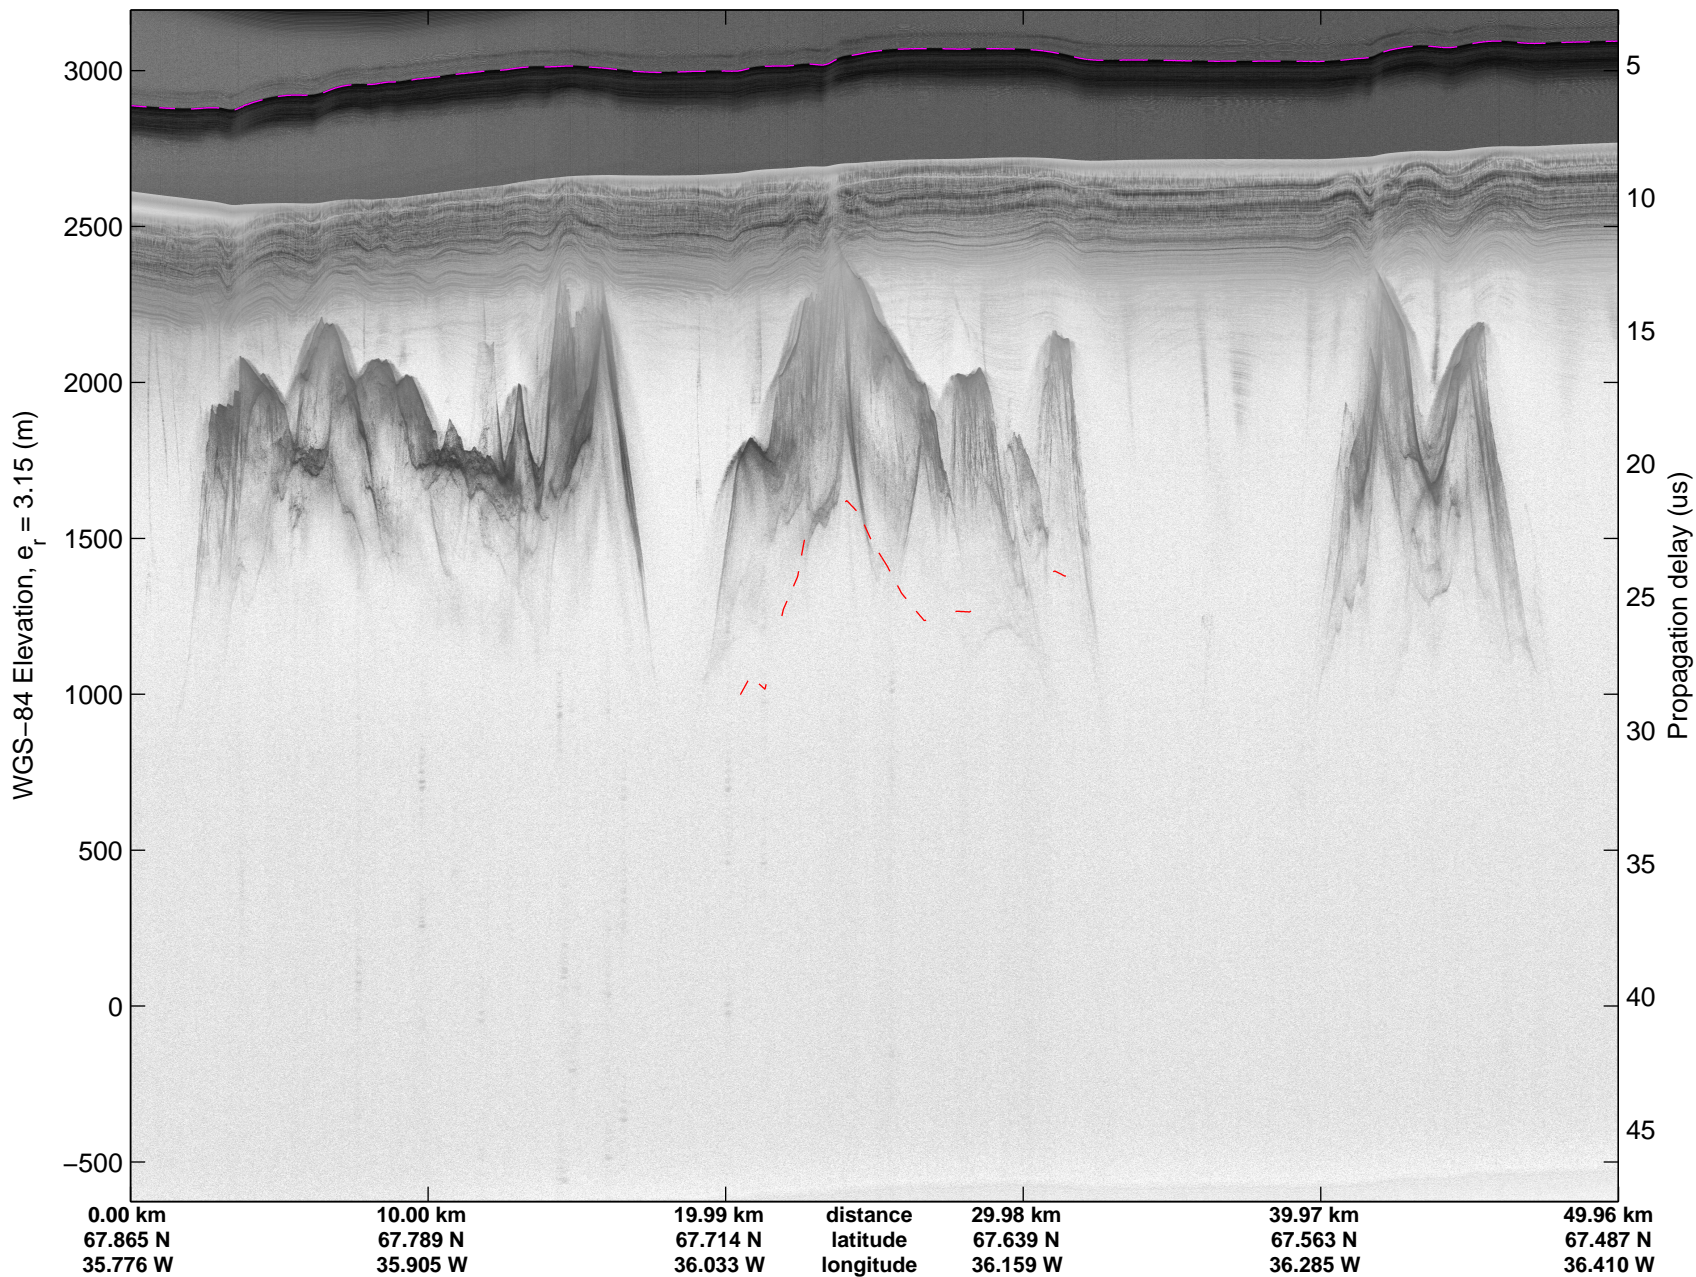

mcords5 2015_Greenland_C130: "Land Ice:Helheim-Kangerdlugssuaq Gap B" 20150414_04_001: 16:02:28.9 to 16:08:33.1 GPS

mcords5 2015_Greenland_C130: "Land Ice:Helheim-Kangerdlugssuaq Gap B" 20150414_04_001: 16:02:28.9 to 16:08:33.1 GPS

mcords5 2015_Greenland_C130: "Land Ice:Helheim-Kangerdlugssuaq Gap B" 20150414_04_002: 16:08:33.4 to 16:14:37.8 GPS

mcords5 2015_Greenland_C130: "Land Ice:Helheim-Kangerdlugssuaq Gap B" 20150414_04_002: 16:08:33.4 to 16:14:37.8 GPS

mcoords5 2015_Greenland_C130: "Land Ice:Helheim-Kangerdlugssuaq Gap B" 20150414_04_003: 16:14:38.0 to 16:20:43.3 GPS

mcoords5 2015_Greenland_C130: "Land Ice:Helheim-Kangerdlugssuaq Gap B" 20150414_04_003: 16:14:38.0 to 16:20:43.3 GPS

mcords5 2015_Greenland_C130: "Land Ice:Helheim-Kangerdlugssuaq Gap B" 20150414_04_004: 16:20:43.6 to 16:26:41.1 GPS

mcords5 2015_Greenland_C130: "Land Ice:Helheim-Kangerdlugssuaq Gap B" 20150414_04_004: 16:20:43.6 to 16:26:41.1 GPS