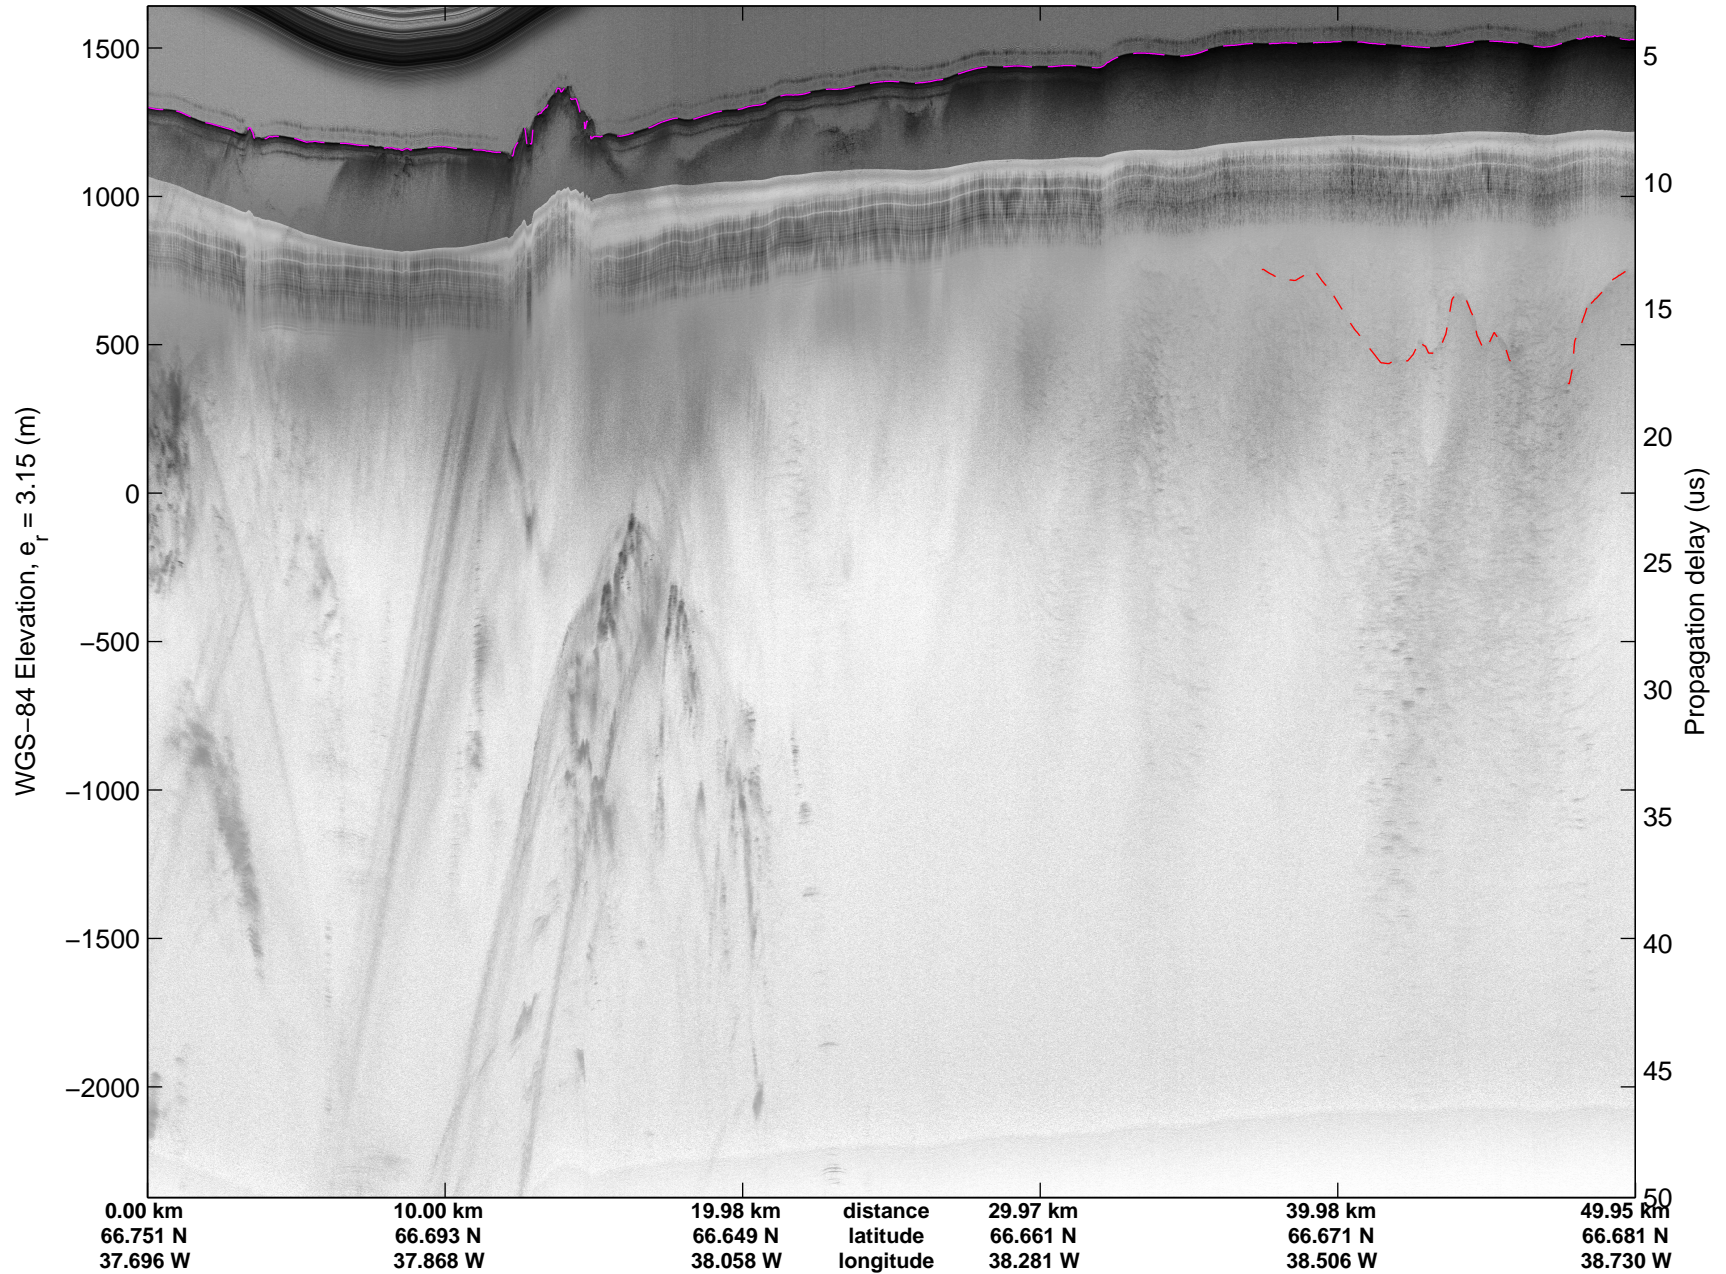

mcords5 2015_Greenland_C130: "Land Ice:Helheim-Kangerdlugssuaq Gap B" 20150414_04_004: 16:20:43.6 to 16:26:41.1 GPS

mcords5 2015_Greenland_C130: "Land Ice:Helheim-Kangerdlugssuaq Gap B" 20150414_04_004: 16:20:43.6 to 16:26:41.1 GPS

mcords5 2015_Greenland_C130: "Land Ice:Helheim-Kangerdlugssuaq Gap B" 20150414_04_005: 16:26:41.3 to 16:32:27.4 GPS

mcords5 2015_Greenland_C130: "Land Ice:Helheim-Kangerdlugssuaq Gap B" 20150414_04_005: 16:26:41.3 to 16:32:27.4 GPS

mcords5 2015_Greenland_C130: "Land Ice:Helheim-Kangerdlugssuaq Gap B" 20150414_04_006: 16:32:27.7 to 16:38:29.3 GPS

mcords5 2015_Greenland_C130: "Land Ice:Helheim-Kangerdlugssuaq Gap B" 20150414_04_006: 16:32:27.7 to 16:38:29.3 GPS