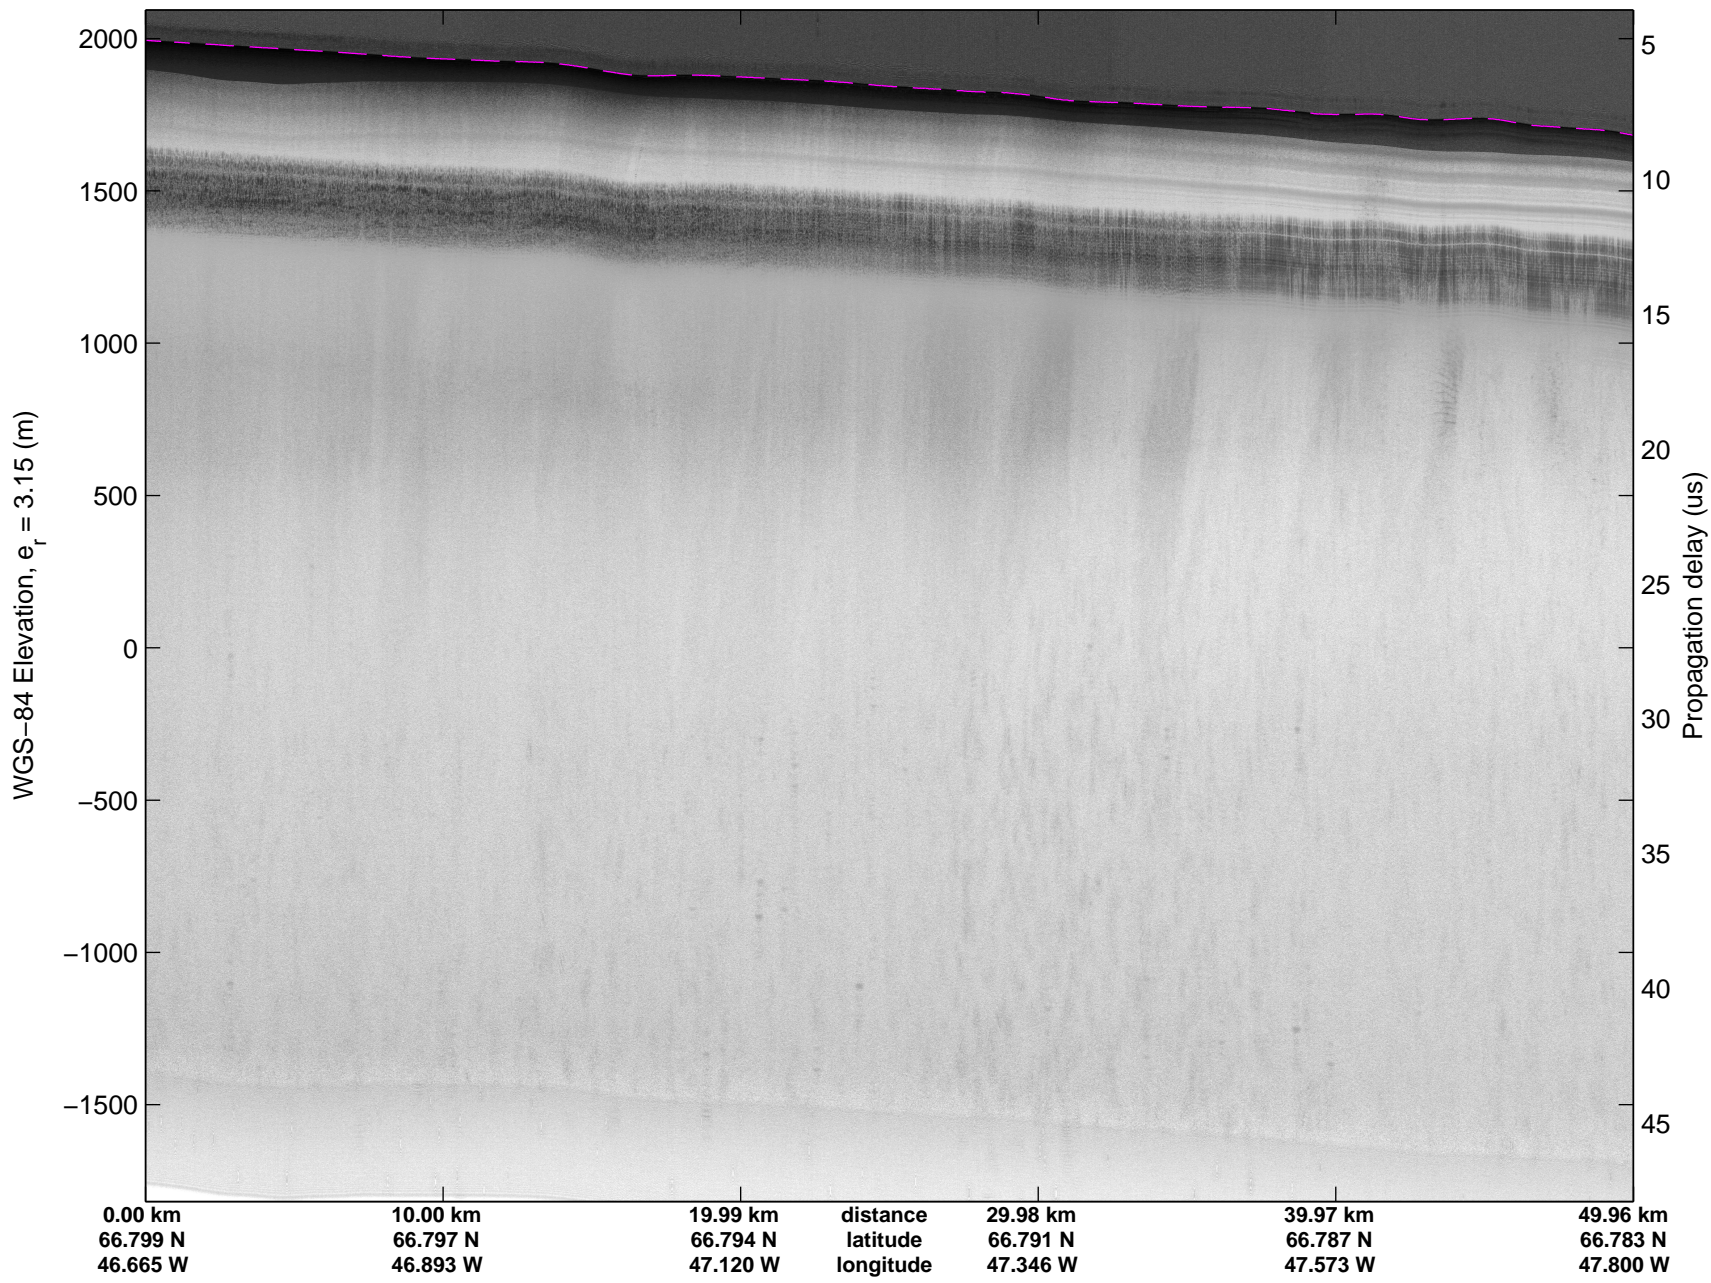

mcords5 2015_Greenland_C130: "Land Ice:Helheim-Kangerdlugssuaq Gap B" 20150414_04_012: 17:10:28.3 to 17:16:53.1 GPS

mcords5 2015_Greenland_C130: "Land Ice:Helheim-Kangerdlugssuaq Gap B" 20150414_04_012: 17:10:28.3 to 17:16:53.1 GPS

mcords5 2015_Greenland_C130: "Land Ice:Helheim-Kangerdlugssuaq Gap B" 20150414_04_013: 17:16:53.3 to 17:22:48.7 GPS

mcords5 2015_Greenland_C130: "Land Ice:Helheim-Kangerdlugssuaq Gap B" 20150414_04_013: 17:16:53.3 to 17:22:48.7 GPS

mcords5 2015_Greenland_C130: "Land Ice:Helheim-Kangerdlugssuaq Gap B" 20150414_04_014: 17:22:49.0 to 17:28:43.2 GPS

mcords5 2015_Greenland_C130: "Land Ice:Helheim-Kangerdlugssuaq Gap B" 20150414_04_014: 17:22:49.0 to 17:28:43.2 GPS