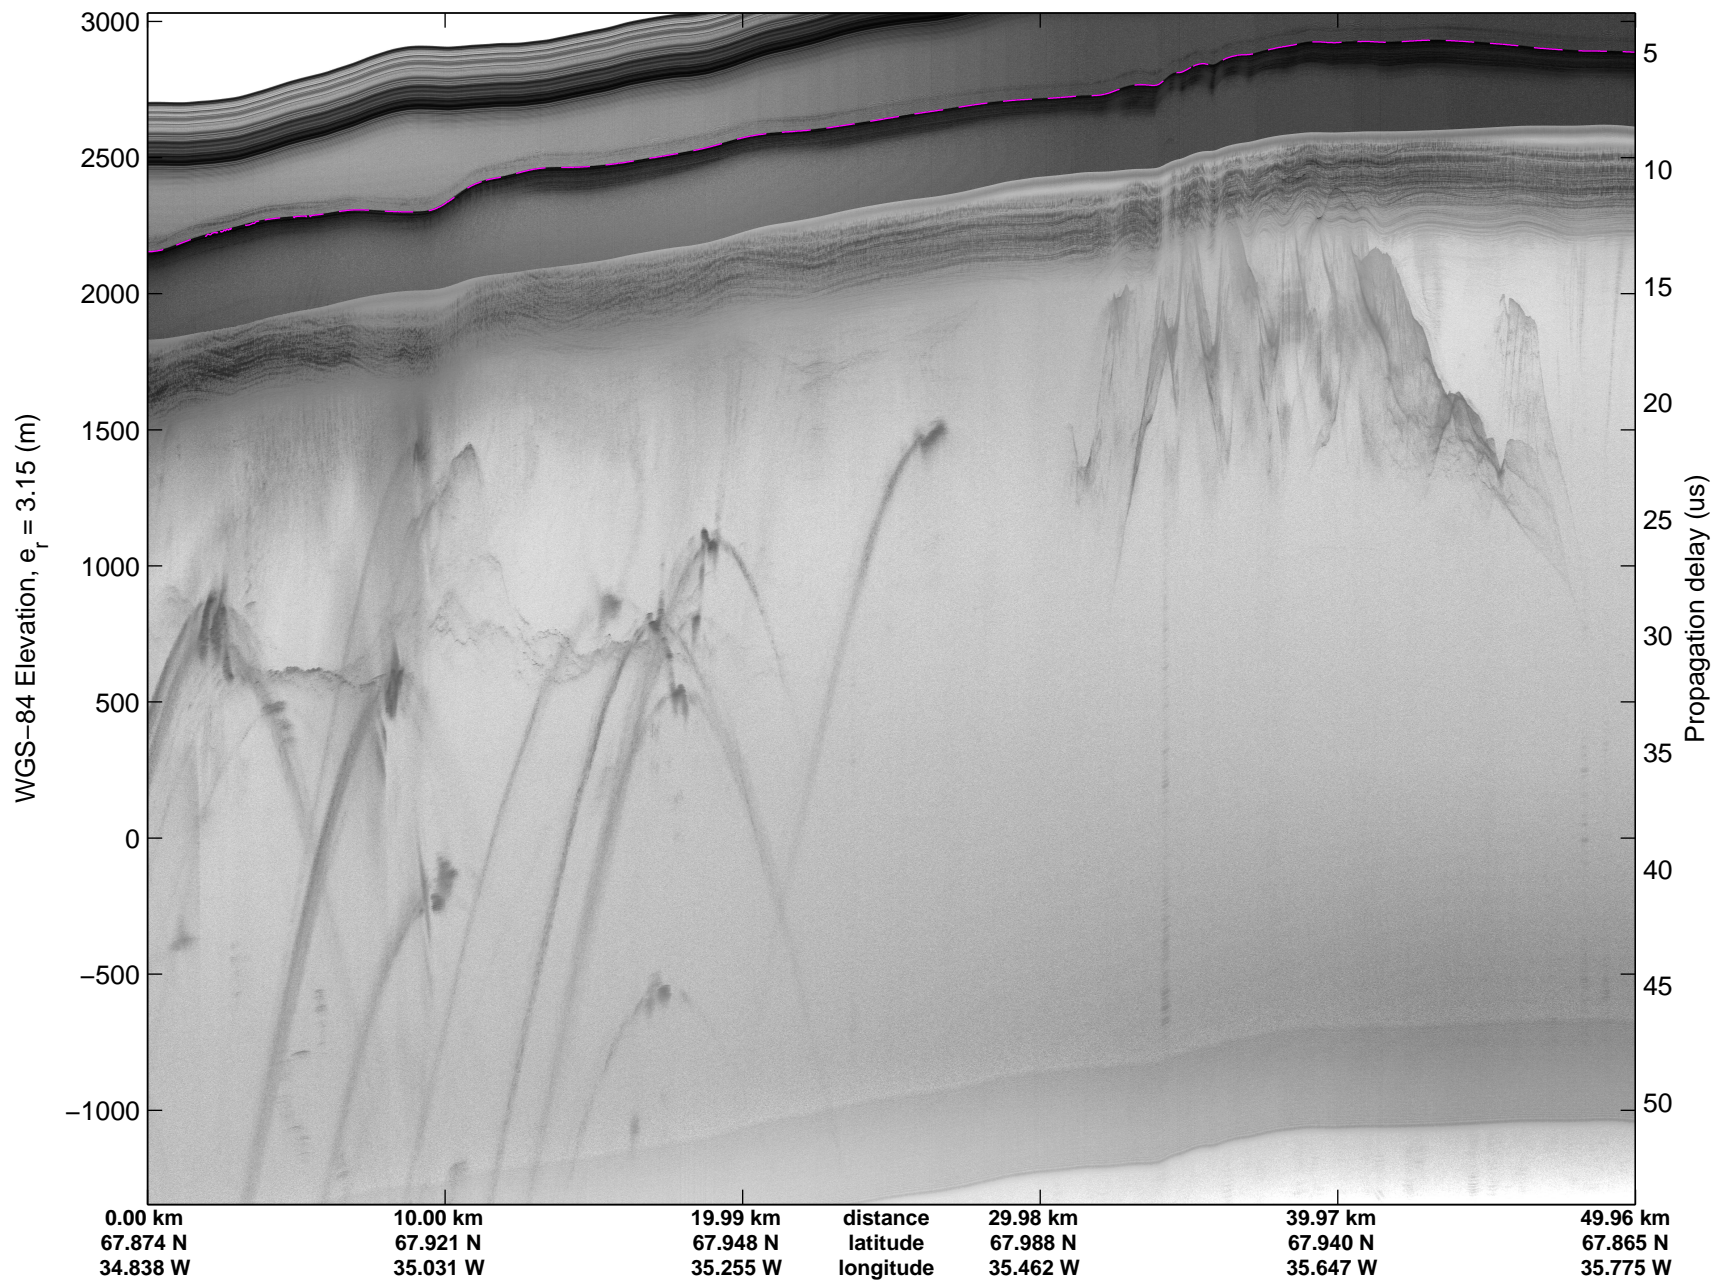

mcords5 2015_Greenland_C130: "Land Ice:Helheim-Kangerdlugssuaq Gap B" 20150414_04_001: 16:02:28.9 to 16:08:33.1 GPS

mcords5 2015_Greenland_C130: "Land Ice:Helheim-Kangerdlugssuaq Gap B" 20150414_04_001: 16:02:28.9 to 16:08:33.1 GPS

mcords5 2015_Greenland_C130: "Land Ice:Helheim-Kangerdlugssuaq Gap B" 20150414_04_002: 16:08:33.4 to 16:14:37.8 GPS

mcords5 2015_Greenland_C130: "Land Ice:Helheim-Kangerdlugssuaq Gap B" 20150414_04_002: 16:08:33.4 to 16:14:37.8 GPS

mcoords5 2015_Greenland_C130: "Land Ice:Helheim-Kangerdlugssuaq Gap B" 20150414_04_003: 16:14:38.0 to 16:20:43.3 GPS

mcoords5 2015_Greenland_C130: "Land Ice:Helheim-Kangerdlugssuaq Gap B" 20150414_04_003: 16:14:38.0 to 16:20:43.3 GPS