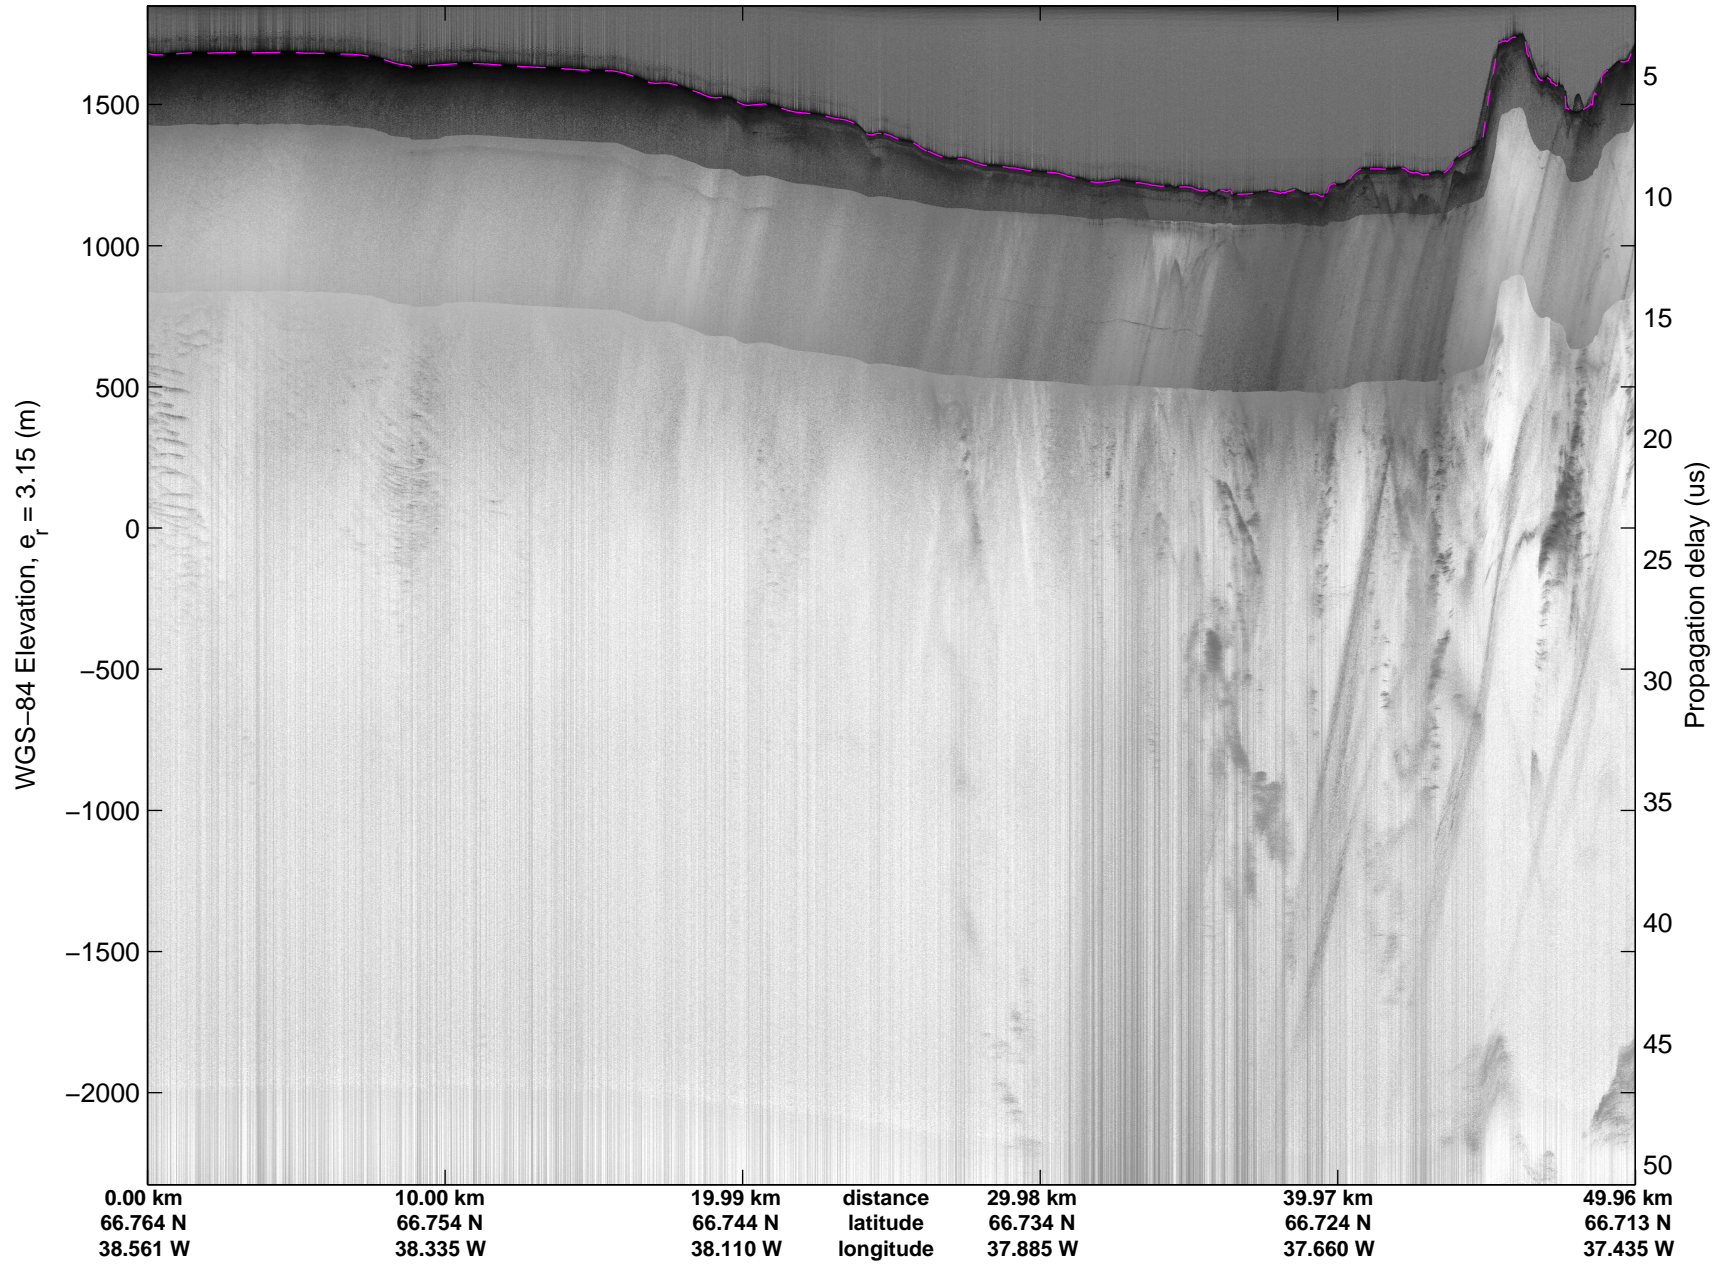

Land Ice: Helheim-Kangerdlugssuaq Gap B
20150414_01_010
Polar Stereograph 70N/-45E

mcords5 2015_Greenland_C130: "Land Ice:Helheim-Kangerdlugssuaq Gap B" 20150414_01_010: 11:20:06.5 to 11:26:07.1 GPS

mcords5 2015_Greenland_C130: "Land Ice:Helheim-Kangerdlugssuaq Gap B" 20150414_01_010: 11:20:06.5 to 11:26:07.1 GPS

Land Ice: Helheim-Kangerdlugssuaq Gap B
20150414_01_011
Polar Stereograph 70N/-45E

mcords5 2015_Greenland_C130: "Land Ice:Helheim-Kangerdlugssuaq Gap B" 20150414_01_011: 11:26:07.4 to 11:31:59.8 GPS

mcords5 2015_Greenland_C130: "Land Ice:Helheim-Kangerdlugssuaq Gap B" 20150414_01_011: 11:26:07.4 to 11:31:59.8 GPS