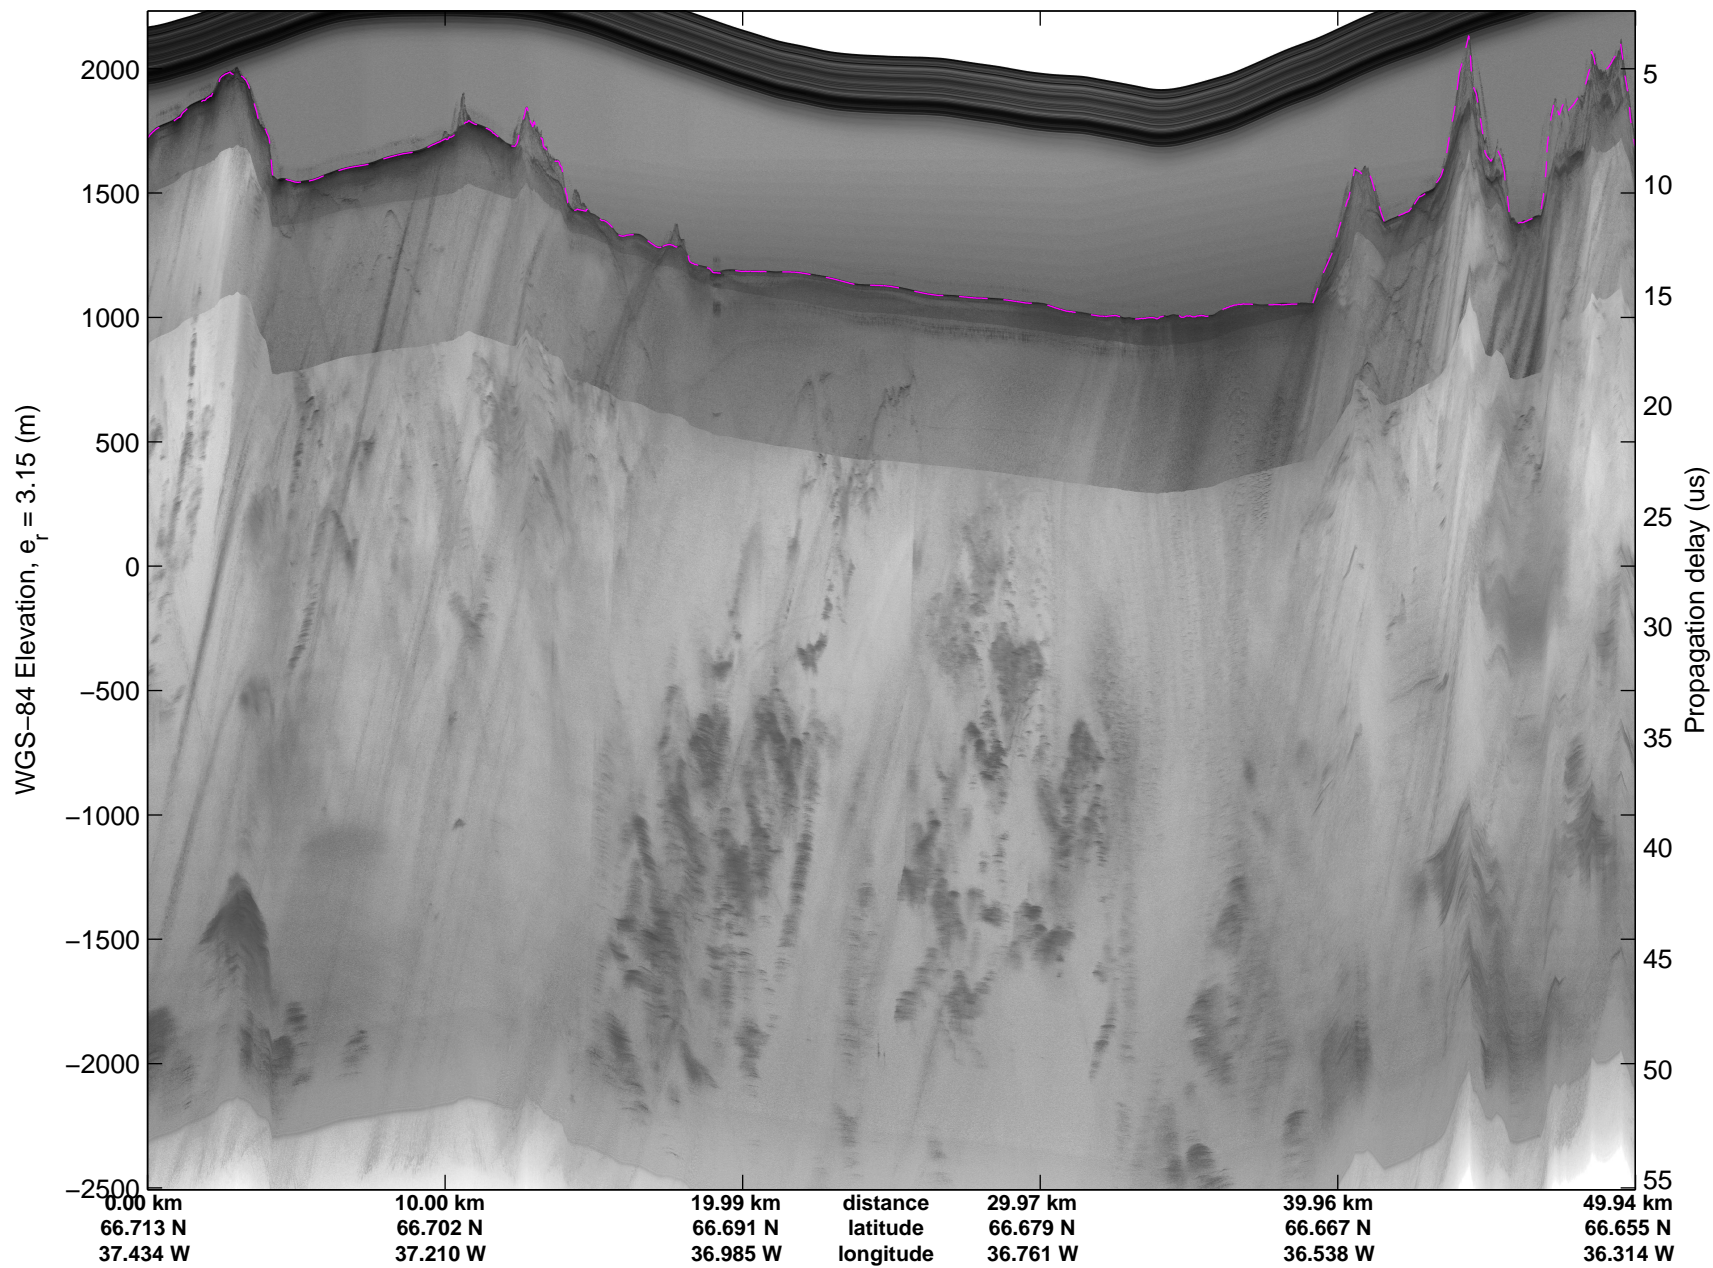

Land Ice: Helheim-Kangerdlugssuaq Gap B
20150414_01_010
Polar Stereograph 70N/-45E

mcords5 2015_Greenland_C130: "Land Ice:Helheim-Kangerdlugssuaq Gap B" 20150414_01_010: 11:20:06.5 to 11:26:07.1 GPS

mcords5 2015_Greenland_C130: "Land Ice:Helheim-Kangerdlugssuaq Gap B" 20150414_01_010: 11:20:06.5 to 11:26:07.1 GPS

Land Ice: Helheim-Kangerdlugssuaq Gap B
20150414_01_011
Polar Stereograph 70N/-45E

mcords5 2015_Greenland_C130: "Land Ice:Helheim-Kangerdlugssuaq Gap B" 20150414_01_011: 11:26:07.4 to 11:31:59.8 GPS

mcords5 2015_Greenland_C130: "Land Ice:Helheim-Kangerdlugssuaq Gap B" 20150414_01_011: 11:26:07.4 to 11:31:59.8 GPS

Land Ice: Helheim-Kangerdlugssuaq Gap B
20150414_01_012
Polar Stereograph 70N/-45E

mcords5 2015_Greenland_C130: "Land Ice:Helheim-Kangerdlugssuaq Gap B" 20150414_01_012: 11:32:00.0 to 11:37:57.4 GPS

mcords5 2015_Greenland_C130: "Land Ice:Helheim-Kangerdlugssuaq Gap B" 20150414_01_012: 11:32:00.0 to 11:37:57.4 GPS