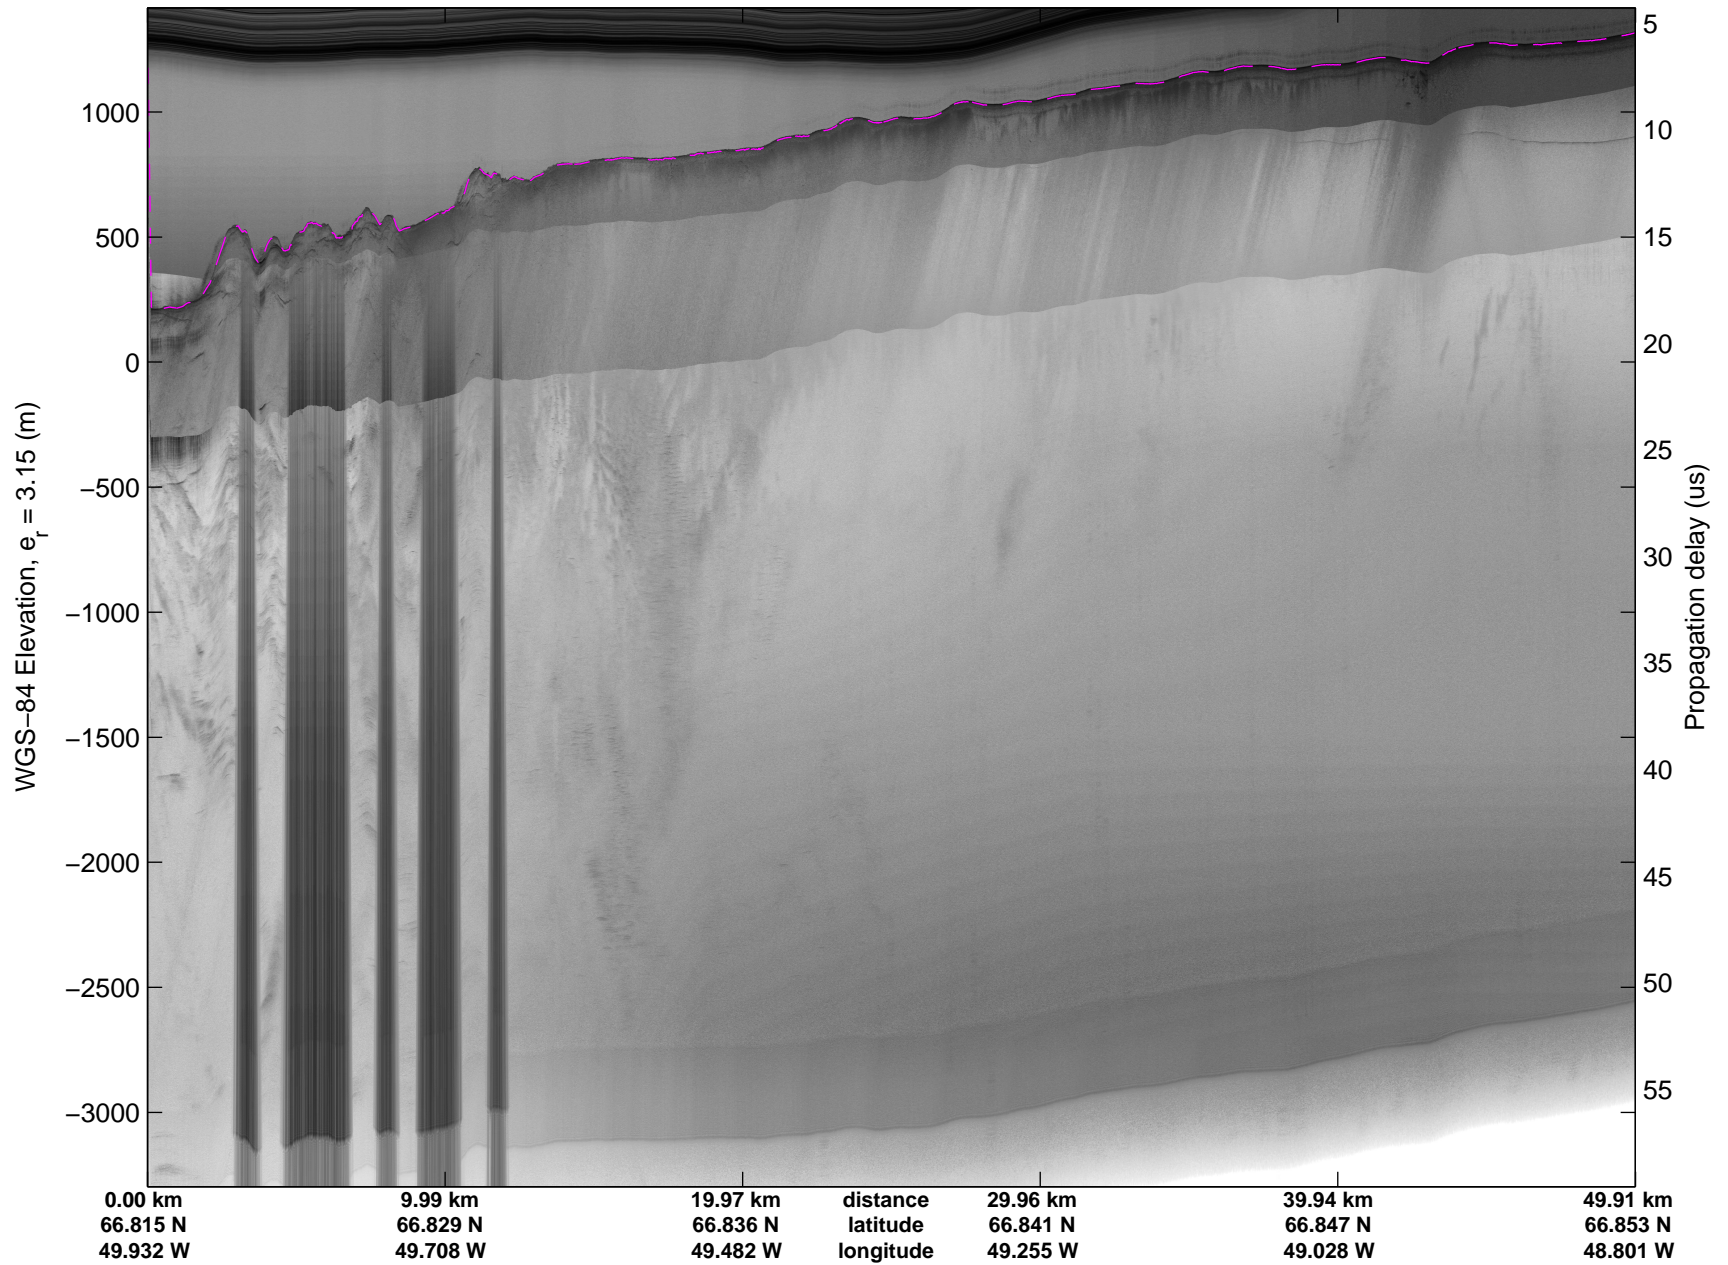

Land Ice: Helheim-Kangerdlugssuaq Gap B
20150414_01_001
Polar Stereograph 70N/-45E

mcords5 2015_Greenland_C130: "Land Ice:Helheim-Kangerdlugssuaq Gap B" 20150414_01_001: 10:27:48.6 to 10:33:47.7 GPS

mcords5 2015_Greenland_C130: "Land Ice:Helheim-Kangerdlugssuaq Gap B" 20150414_01_001: 10:27:48.6 to 10:33:47.7 GPS

Land Ice: Helheim-Kangerdlugssuaq Gap B
20150414_01_002
Polar Stereograph 70N/-45E

mcords5 2015_Greenland_C130: "Land Ice:Helheim-Kangerdlugssuaq Gap B" 20150414_01_002: 10:33:48.0 to 10:39:21.5 GPS

mcords5 2015_Greenland_C130: "Land Ice:Helheim-Kangerdlugssuaq Gap B" 20150414_01_002: 10:33:48.0 to 10:39:21.5 GPS

Land Ice: Helheim-Kangerdlugssuaq Gap B
20150414_01_003
Polar Stereograph 70N/-45E

mcords5 2015_Greenland_C130: "Land Ice:Helheim-Kangerdlugssuaq Gap B" 20150414_01_003: 10:39:21.7 to 10:44:47.4 GPS

mcords5 2015_Greenland_C130: "Land Ice:Helheim-Kangerdlugssuaq Gap B" 20150414_01_003: 10:39:21.7 to 10:44:47.4 GPS

Land Ice: Helheim-Kangerdlugssuaq Gap B
20150414_01_004
Polar Stereograph 70N/-45E

mcords5 2015_Greenland_C130: "Land Ice:Helheim-Kangerdlugssuaq Gap B" 20150414_01_004: 10:44:47.7 to 10:50:36.8 GPS

mcords5 2015_Greenland_C130: "Land Ice:Helheim-Kangerdlugssuaq Gap B" 20150414_01_004: 10:44:47.7 to 10:50:36.8 GPS