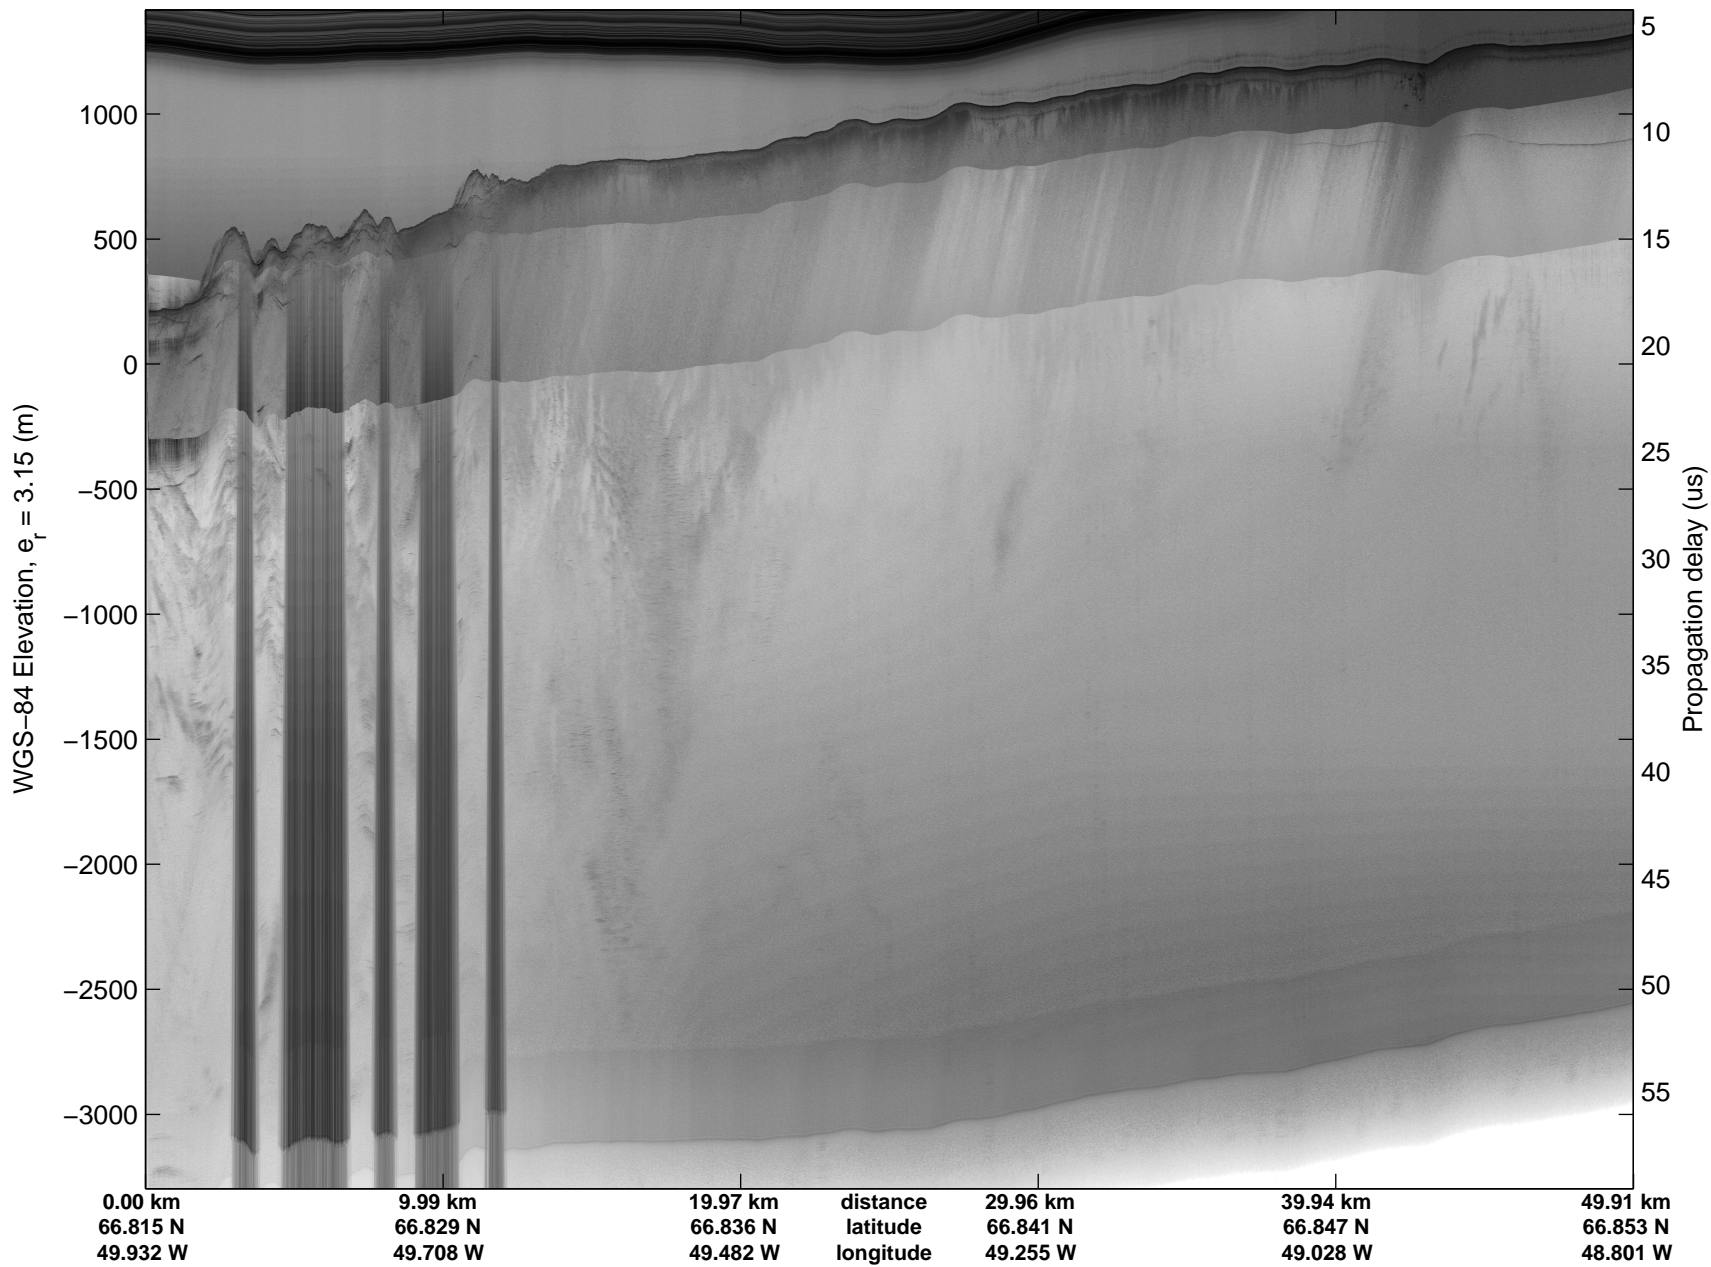

Land Ice: Helheim-Kangerdlugssuaq Gap B
20150414_01_001
Polar Stereograph 70N/-45E

mcords5 2015_Greenland_C130: "Land Ice:Helheim-Kangerdlugssuaq Gap B" 20150414_01_001: 10:27:48.6 to 10:33:47.7 GPS

mcords5 2015_Greenland_C130: "Land Ice:Helheim-Kangerdlugssuaq Gap B" 20150414_01_001: 10:27:48.6 to 10:33:47.7 GPS

Land Ice: Helheim-Kangerdlugssuaq Gap B
20150414_01_002
Polar Stereograph 70N/-45E

mcords5 2015_Greenland_C130: "Land Ice:Helheim-Kangerdlugssuaq Gap B" 20150414_01_002: 10:33:48.0 to 10:39:21.5 GPS

mcords5 2015_Greenland_C130: "Land Ice:Helheim-Kangerdlugssuaq Gap B" 20150414_01_002: 10:33:48.0 to 10:39:21.5 GPS

Land Ice: Helheim-Kangerdlugssuaq Gap B
20150414_01_003
Polar Stereograph 70N/-45E

mcords5 2015_Greenland_C130: "Land Ice:Helheim-Kangerdlugssuaq Gap B" 20150414_01_003: 10:39:21.7 to 10:44:47.4 GPS

mcords5 2015_Greenland_C130: "Land Ice:Helheim-Kangerdlugssuaq Gap B" 20150414_01_003: 10:39:21.7 to 10:44:47.4 GPS

Land Ice: Helheim-Kangerdlugssuaq Gap B
20150414_01_004
Polar Stereograph 70N/-45E

mcords5 2015_Greenland_C130: "Land Ice:Helheim-Kangerdlugssuaq Gap B" 20150414_01_004: 10:44:47.7 to 10:50:36.8 GPS

mcords5 2015_Greenland_C130: "Land Ice:Helheim-Kangerdlugssuaq Gap B" 20150414_01_004: 10:44:47.7 to 10:50:36.8 GPS