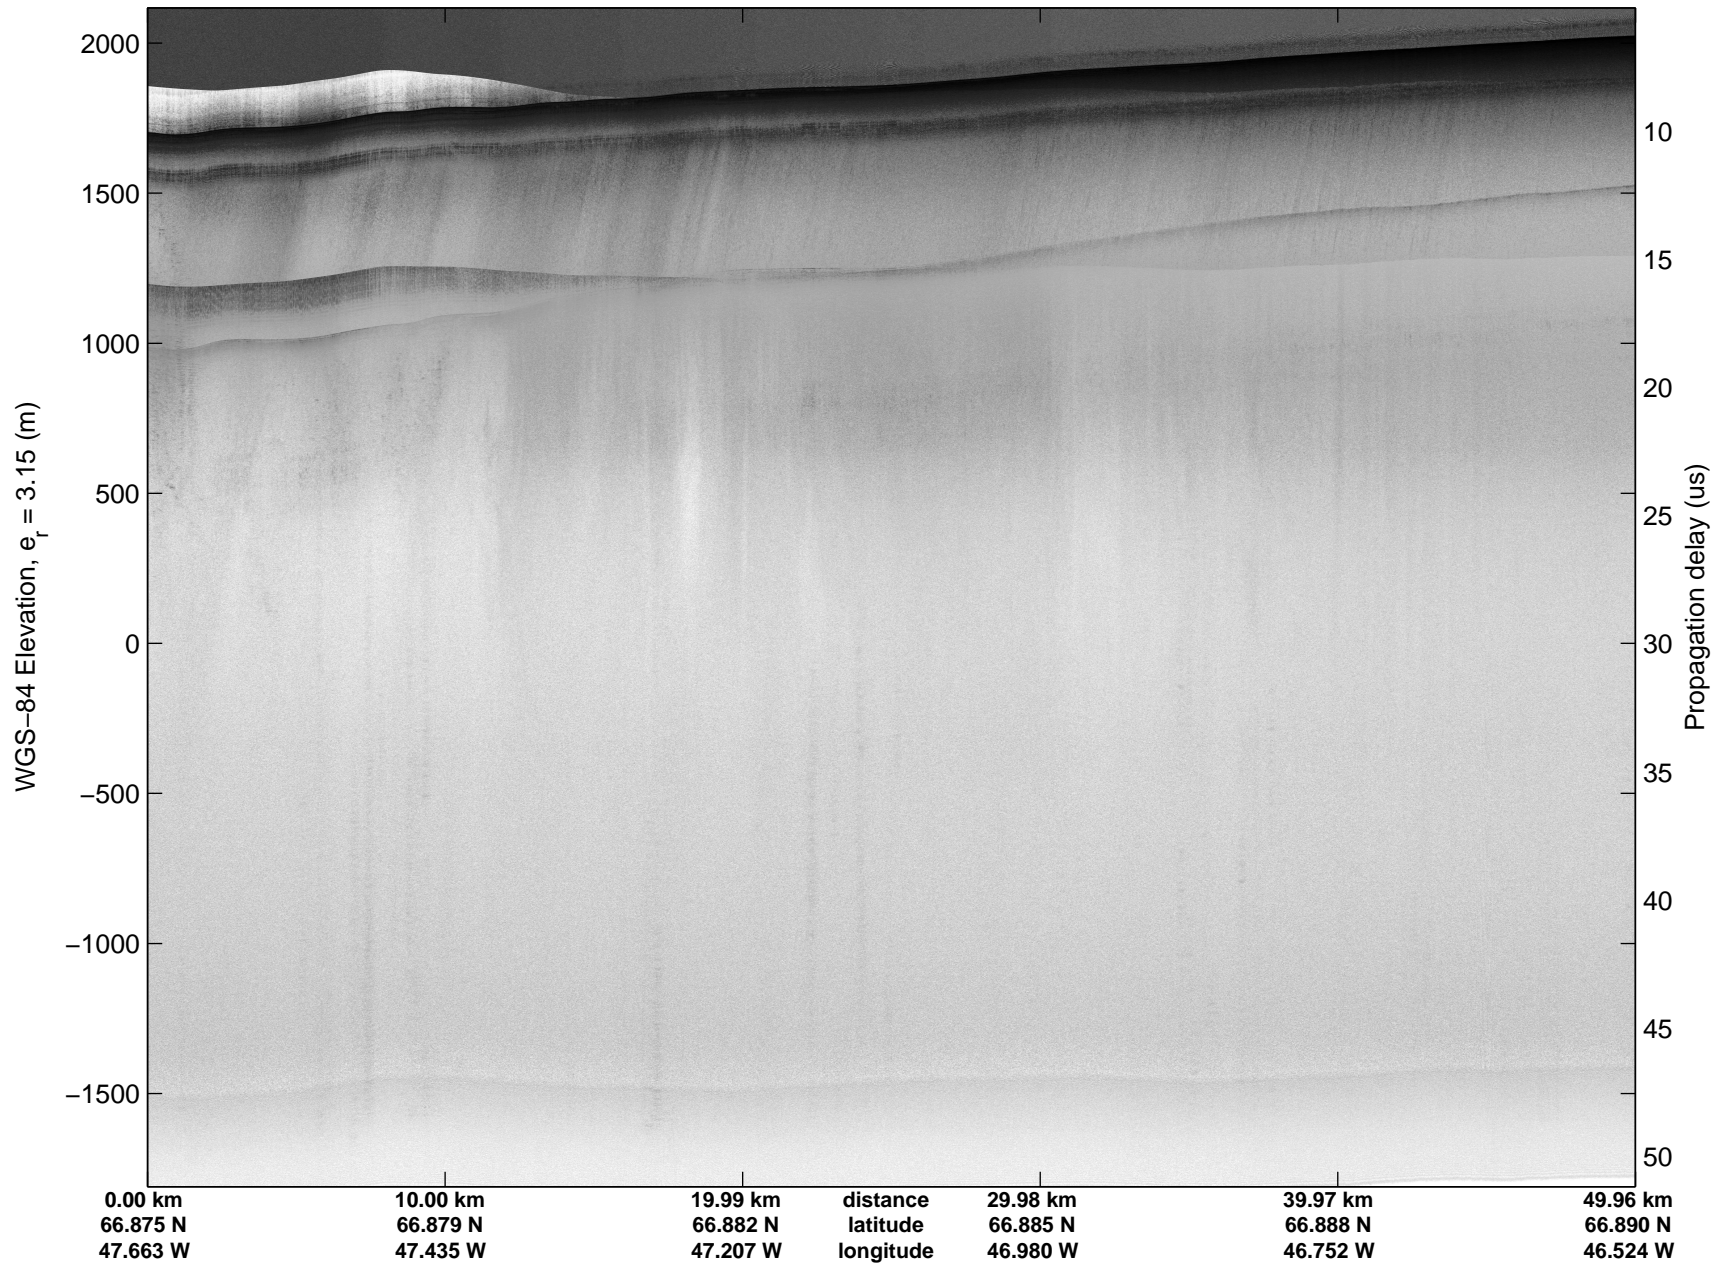

Land Ice: Helheim-Kangerdlugssuaq Gap B
20150414_01_001
Polar Stereograph 70N/-45E

mcords5 2015_Greenland_C130: "Land Ice:Helheim-Kangerdlugssuaq Gap B" 20150414_01_001: 10:27:48.6 to 10:33:47.7 GPS

mcords5 2015_Greenland_C130: "Land Ice:Helheim-Kangerdlugssuaq Gap B" 20150414_01_001: 10:27:48.6 to 10:33:47.7 GPS

Land Ice: Helheim-Kangerdlugssuaq Gap B
20150414_01_002
Polar Stereograph 70N/-45E

mcords5 2015_Greenland_C130: "Land Ice:Helheim-Kangerdlugssuaq Gap B" 20150414_01_002: 10:33:48.0 to 10:39:21.5 GPS

mcords5 2015_Greenland_C130: "Land Ice:Helheim-Kangerdlugssuaq Gap B" 20150414_01_002: 10:33:48.0 to 10:39:21.5 GPS

Land Ice: Helheim-Kangerdlugssuaq Gap B
20150414_01_003
Polar Stereograph 70N/-45E

mcords5 2015_Greenland_C130: "Land Ice:Helheim-Kangerdlugssuaq Gap B" 20150414_01_003: 10:39:21.7 to 10:44:47.4 GPS

mcords5 2015_Greenland_C130: "Land Ice:Helheim-Kangerdlugssuaq Gap B" 20150414_01_003: 10:39:21.7 to 10:44:47.4 GPS