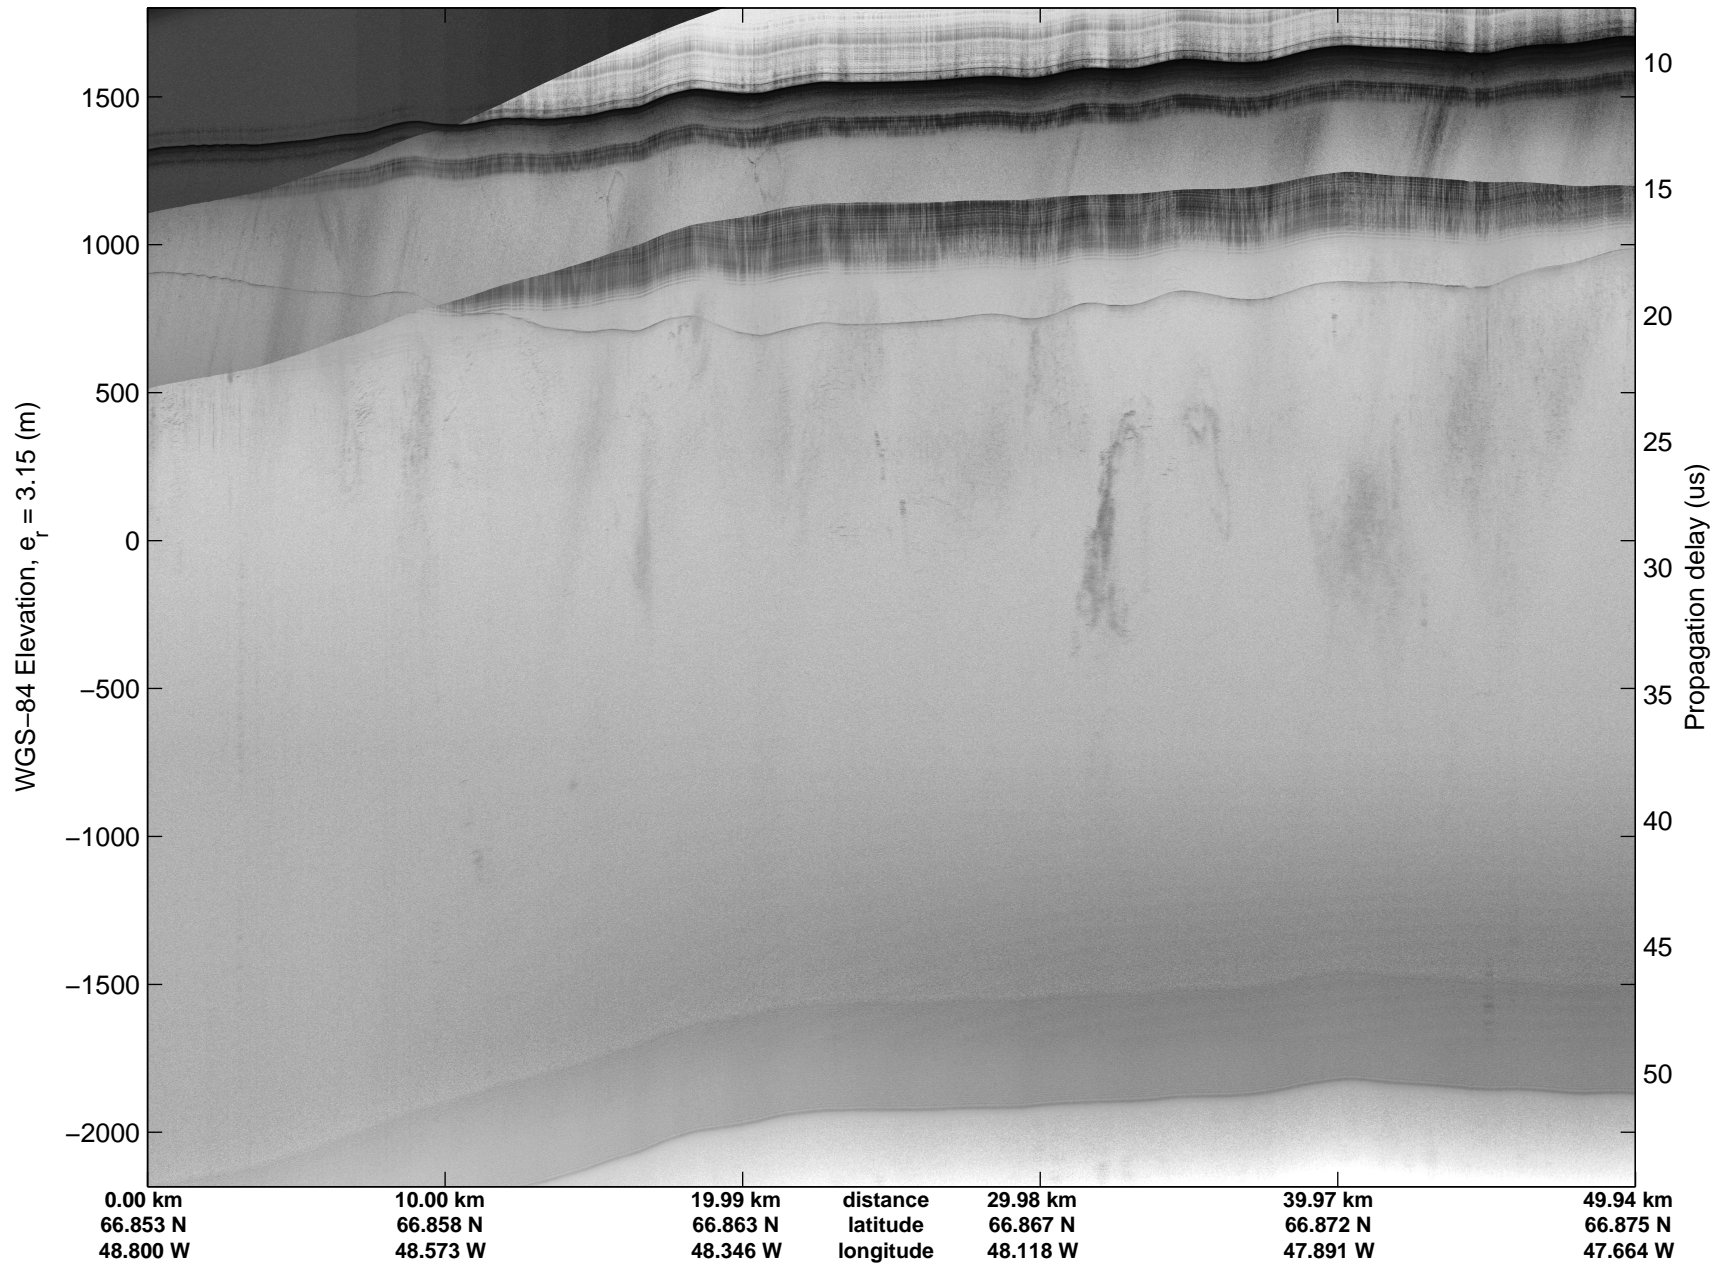

Land Ice: Helheim-Kangerdlugssuaq Gap B
20150414_01_001
Polar Stereograph 70N/-45E

mcords5 2015_Greenland_C130: "Land Ice:Helheim-Kangerdlugssuaq Gap B" 20150414_01_001: 10:27:48.6 to 10:33:47.7 GPS

mcords5 2015_Greenland_C130: "Land Ice:Helheim-Kangerdlugssuaq Gap B" 20150414_01_001: 10:27:48.6 to 10:33:47.7 GPS

Land Ice: Helheim-Kangerdlugssuaq Gap B
20150414_01_002
Polar Stereograph 70N/-45E

mcords5 2015_Greenland_C130: "Land Ice:Helheim-Kangerdlugssuaq Gap B" 20150414_01_002: 10:33:48.0 to 10:39:21.5 GPS

mcords5 2015_Greenland_C130: "Land Ice:Helheim-Kangerdlugssuaq Gap B" 20150414_01_002: 10:33:48.0 to 10:39:21.5 GPS

Land Ice: Helheim-Kangerdlugssuaq Gap B
20150414_01_003
Polar Stereograph 70N/-45E

mcords5 2015_Greenland_C130: "Land Ice:Helheim-Kangerdlugssuaq Gap B" 20150414_01_003: 10:39:21.7 to 10:44:47.4 GPS

mcords5 2015_Greenland_C130: "Land Ice:Helheim-Kangerdlugssuaq Gap B" 20150414_01_003: 10:39:21.7 to 10:44:47.4 GPS

Land Ice: Helheim-Kangerdlugssuaq Gap B
20150414_01_004
Polar Stereograph 70N/-45E

mcords5 2015_Greenland_C130: "Land Ice:Helheim-Kangerdlugssuaq Gap B" 20150414_01_004: 10:44:47.7 to 10:50:36.8 GPS

mcords5 2015_Greenland_C130: "Land Ice:Helheim-Kangerdlugssuaq Gap B" 20150414_01_004: 10:44:47.7 to 10:50:36.8 GPS