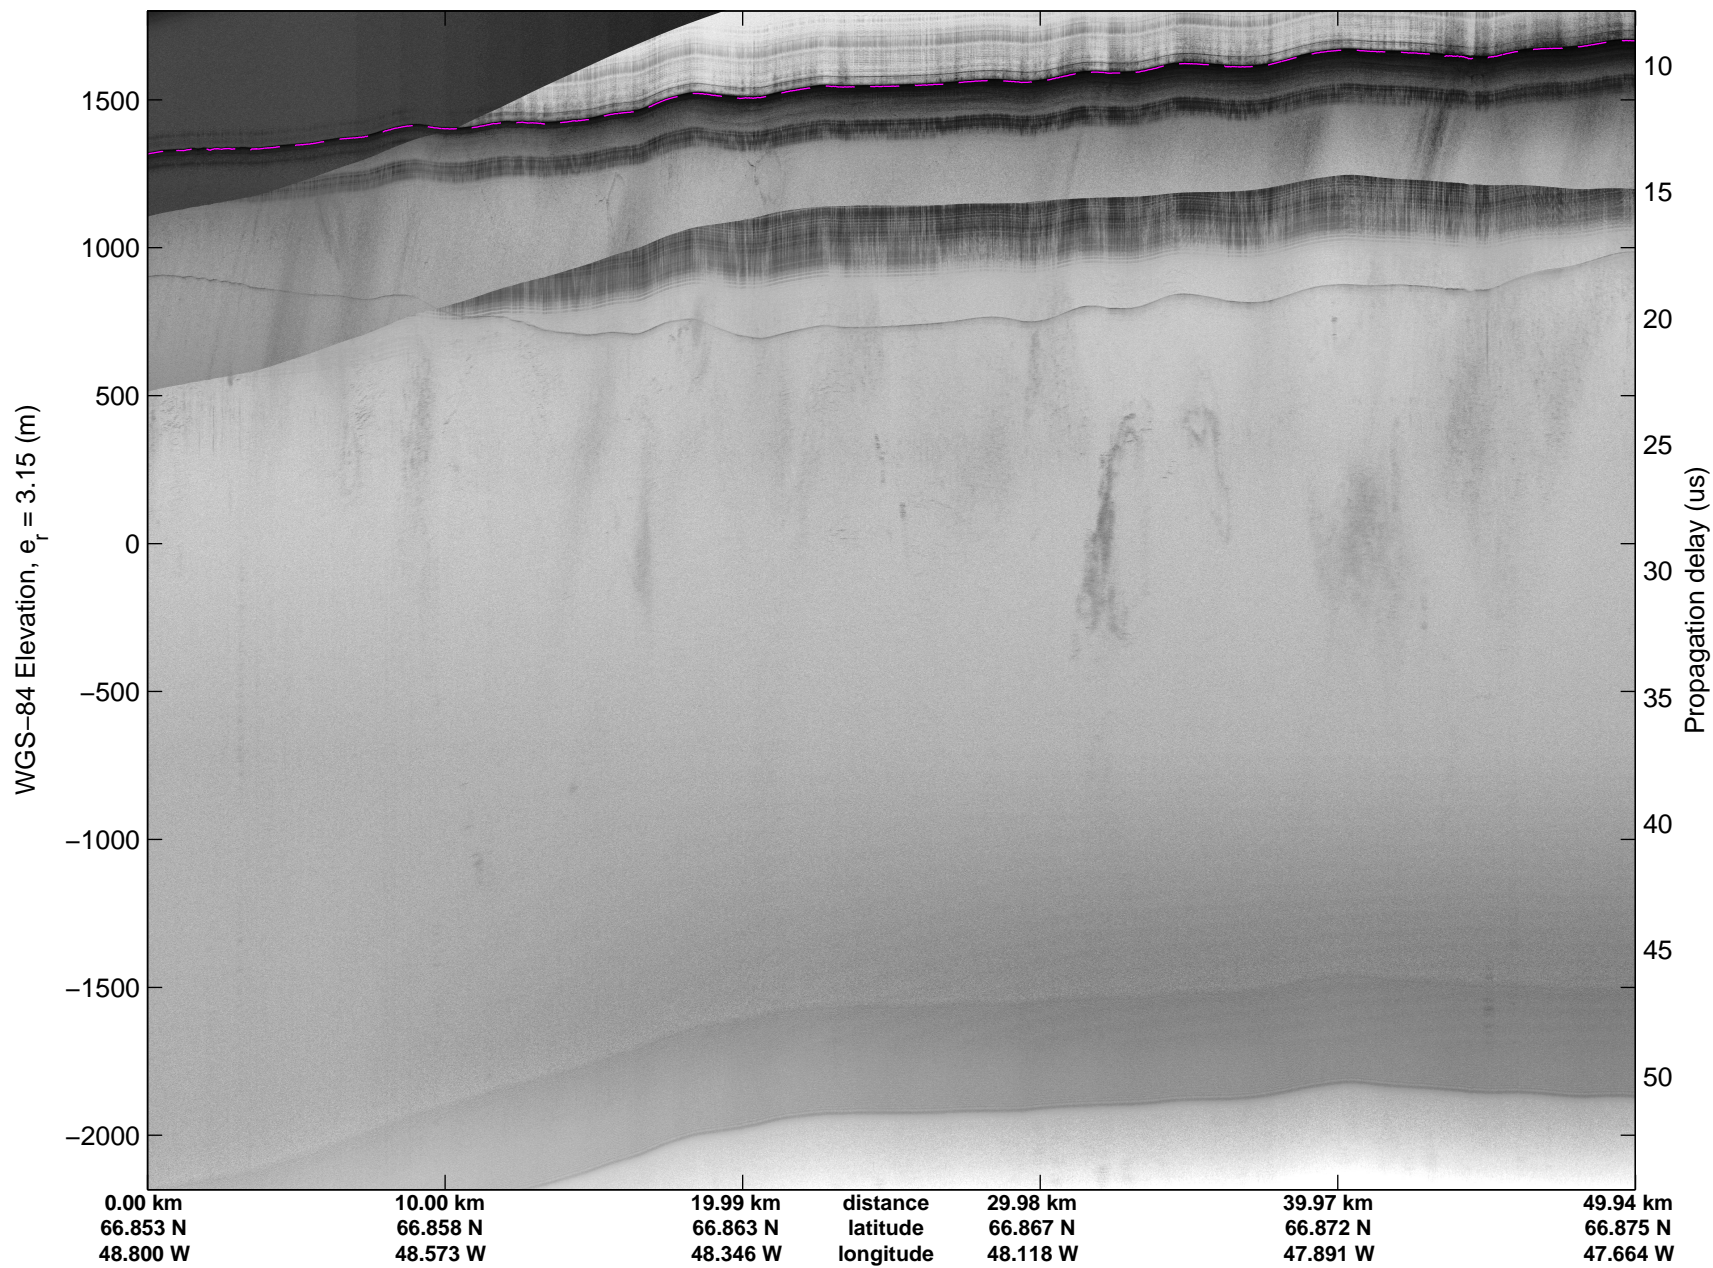

Land Ice: Helheim-Kangerdlugssuaq Gap B
20150414_01_001
Polar Stereograph 70N/-45E

mcords5 2015_Greenland_C130: "Land Ice:Helheim-Kangerdlugssuaq Gap B" 20150414_01_001: 10:27:48.6 to 10:33:47.7 GPS

mcords5 2015_Greenland_C130: "Land Ice:Helheim-Kangerdlugssuaq Gap B" 20150414_01_001: 10:27:48.6 to 10:33:47.7 GPS

Land Ice: Helheim-Kangerdlugssuaq Gap B
20150414_01_002
Polar Stereograph 70N/-45E

mcords5 2015_Greenland_C130: "Land Ice:Helheim-Kangerdlugssuaq Gap B" 20150414_01_002: 10:33:48.0 to 10:39:21.5 GPS

mcords5 2015_Greenland_C130: "Land Ice:Helheim-Kangerdlugssuaq Gap B" 20150414_01_002: 10:33:48.0 to 10:39:21.5 GPS

Land Ice: Helheim-Kangerdlugssuaq Gap B
20150414_01_003
Polar Stereograph 70N/-45E

mcords5 2015_Greenland_C130: "Land Ice:Helheim-Kangerdlugssuaq Gap B" 20150414_01_003: 10:39:21.7 to 10:44:47.4 GPS

mcords5 2015_Greenland_C130: "Land Ice:Helheim-Kangerdlugssuaq Gap B" 20150414_01_003: 10:39:21.7 to 10:44:47.4 GPS

Land Ice: Helheim-Kangerdlugssuaq Gap B
20150414_01_004
Polar Stereograph 70N/-45E

mcords5 2015_Greenland_C130: "Land Ice:Helheim-Kangerdlugssuaq Gap B" 20150414_01_004: 10:44:47.7 to 10:50:36.8 GPS

mcords5 2015_Greenland_C130: "Land Ice:Helheim-Kangerdlugssuaq Gap B" 20150414_01_004: 10:44:47.7 to 10:50:36.8 GPS