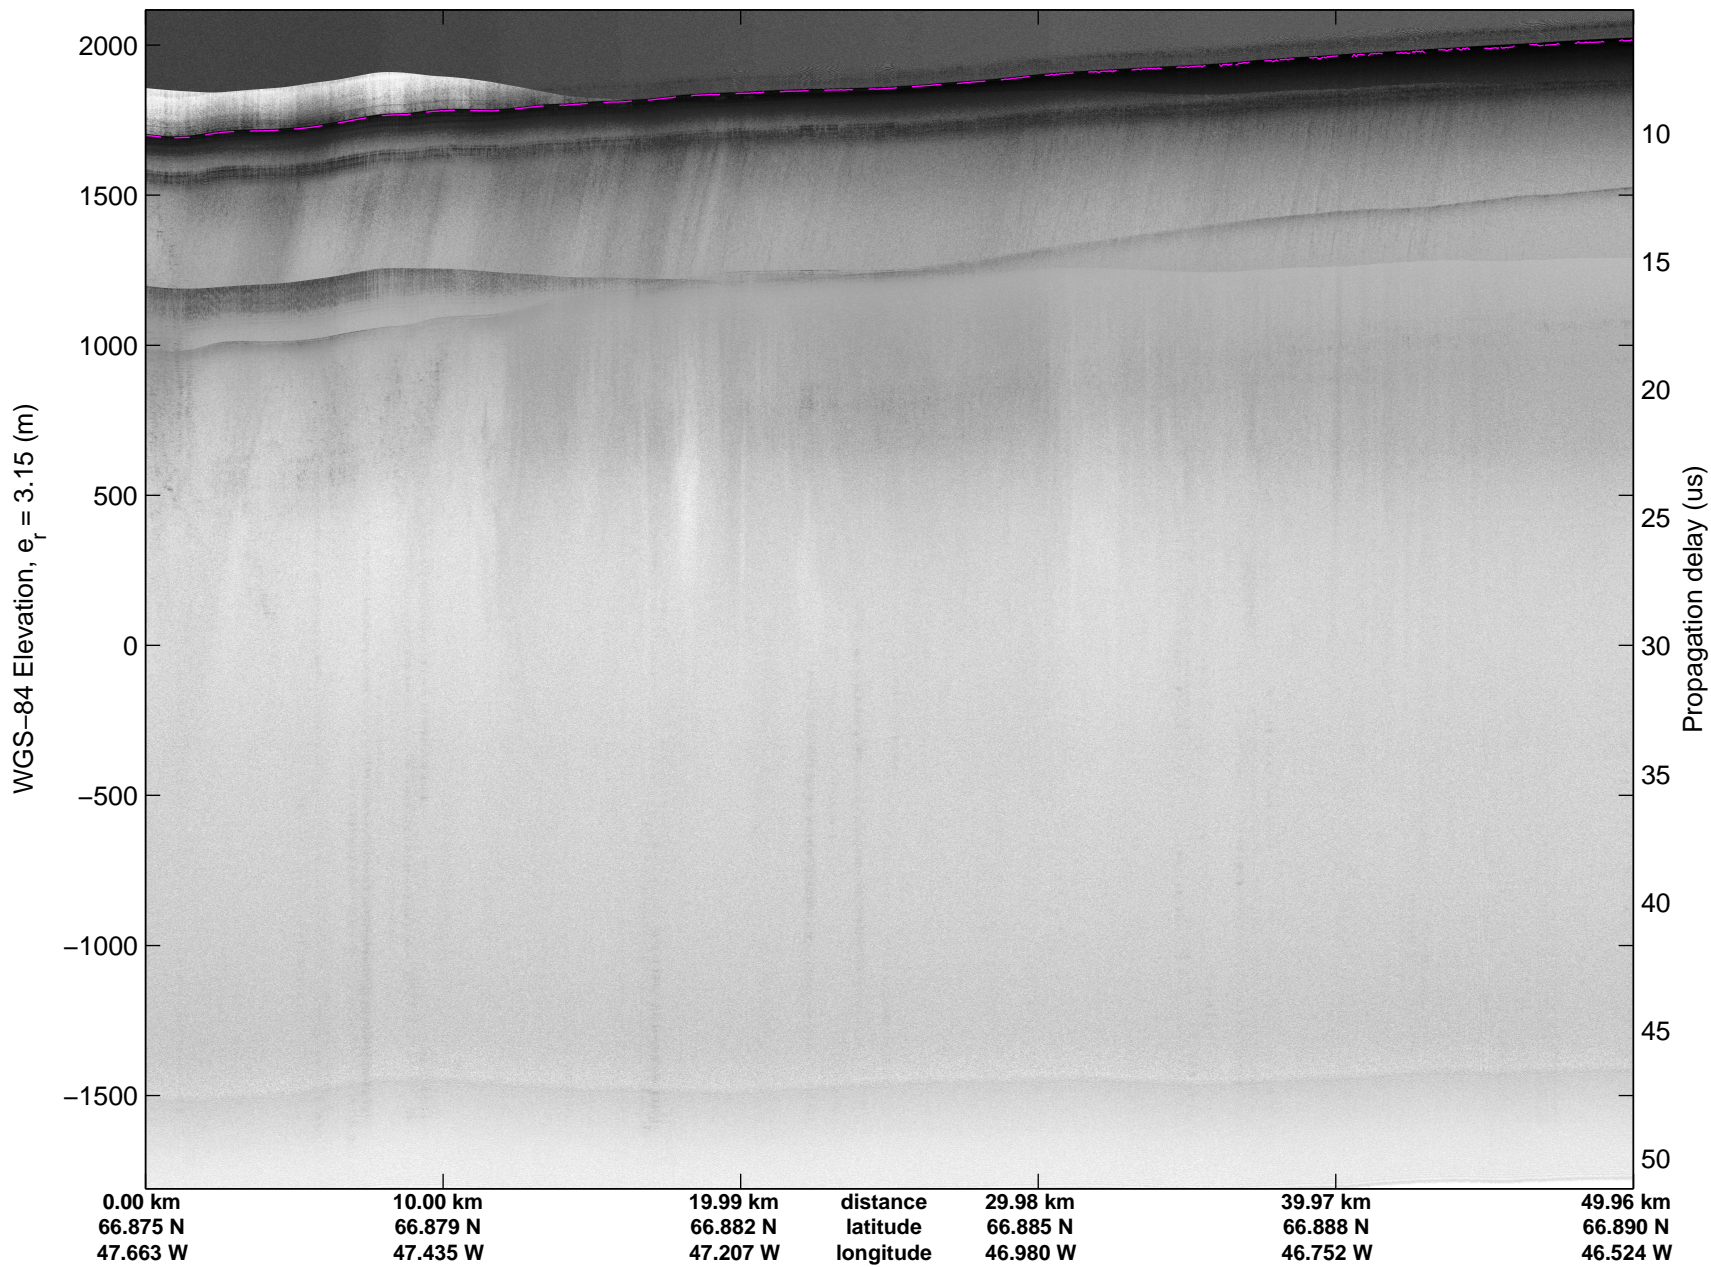

Land Ice: Helheim-Kangerdlugssuaq Gap B
20150414_01_001
Polar Stereograph 70N/-45E

mcords5 2015_Greenland_C130: "Land Ice:Helheim-Kangerdlugssuaq Gap B" 20150414_01_001: 10:27:48.6 to 10:33:47.7 GPS

mcords5 2015_Greenland_C130: "Land Ice:Helheim-Kangerdlugssuaq Gap B" 20150414_01_001: 10:27:48.6 to 10:33:47.7 GPS

Land Ice: Helheim-Kangerdlugssuaq Gap B
20150414_01_002
Polar Stereograph 70N/-45E

mcords5 2015_Greenland_C130: "Land Ice:Helheim-Kangerdlugssuaq Gap B" 20150414_01_002: 10:33:48.0 to 10:39:21.5 GPS

mcords5 2015_Greenland_C130: "Land Ice:Helheim-Kangerdlugssuaq Gap B" 20150414_01_002: 10:33:48.0 to 10:39:21.5 GPS

Land Ice: Helheim-Kangerdlugssuaq Gap B
20150414_01_003
Polar Stereograph 70N/-45E

mcords5 2015_Greenland_C130: "Land Ice:Helheim-Kangerdlugssuaq Gap B" 20150414_01_003: 10:39:21.7 to 10:44:47.4 GPS

mcords5 2015_Greenland_C130: "Land Ice:Helheim-Kangerdlugssuaq Gap B" 20150414_01_003: 10:39:21.7 to 10:44:47.4 GPS

Land Ice: Helheim-Kangerdlugssuaq Gap B
20150414_01_004
Polar Stereograph 70N/-45E

mcords5 2015_Greenland_C130: "Land Ice:Helheim-Kangerdlugssuaq Gap B" 20150414_01_004: 10:44:47.7 to 10:50:36.8 GPS

mcords5 2015_Greenland_C130: "Land Ice:Helheim-Kangerdlugssuaq Gap B" 20150414_01_004: 10:44:47.7 to 10:50:36.8 GPS