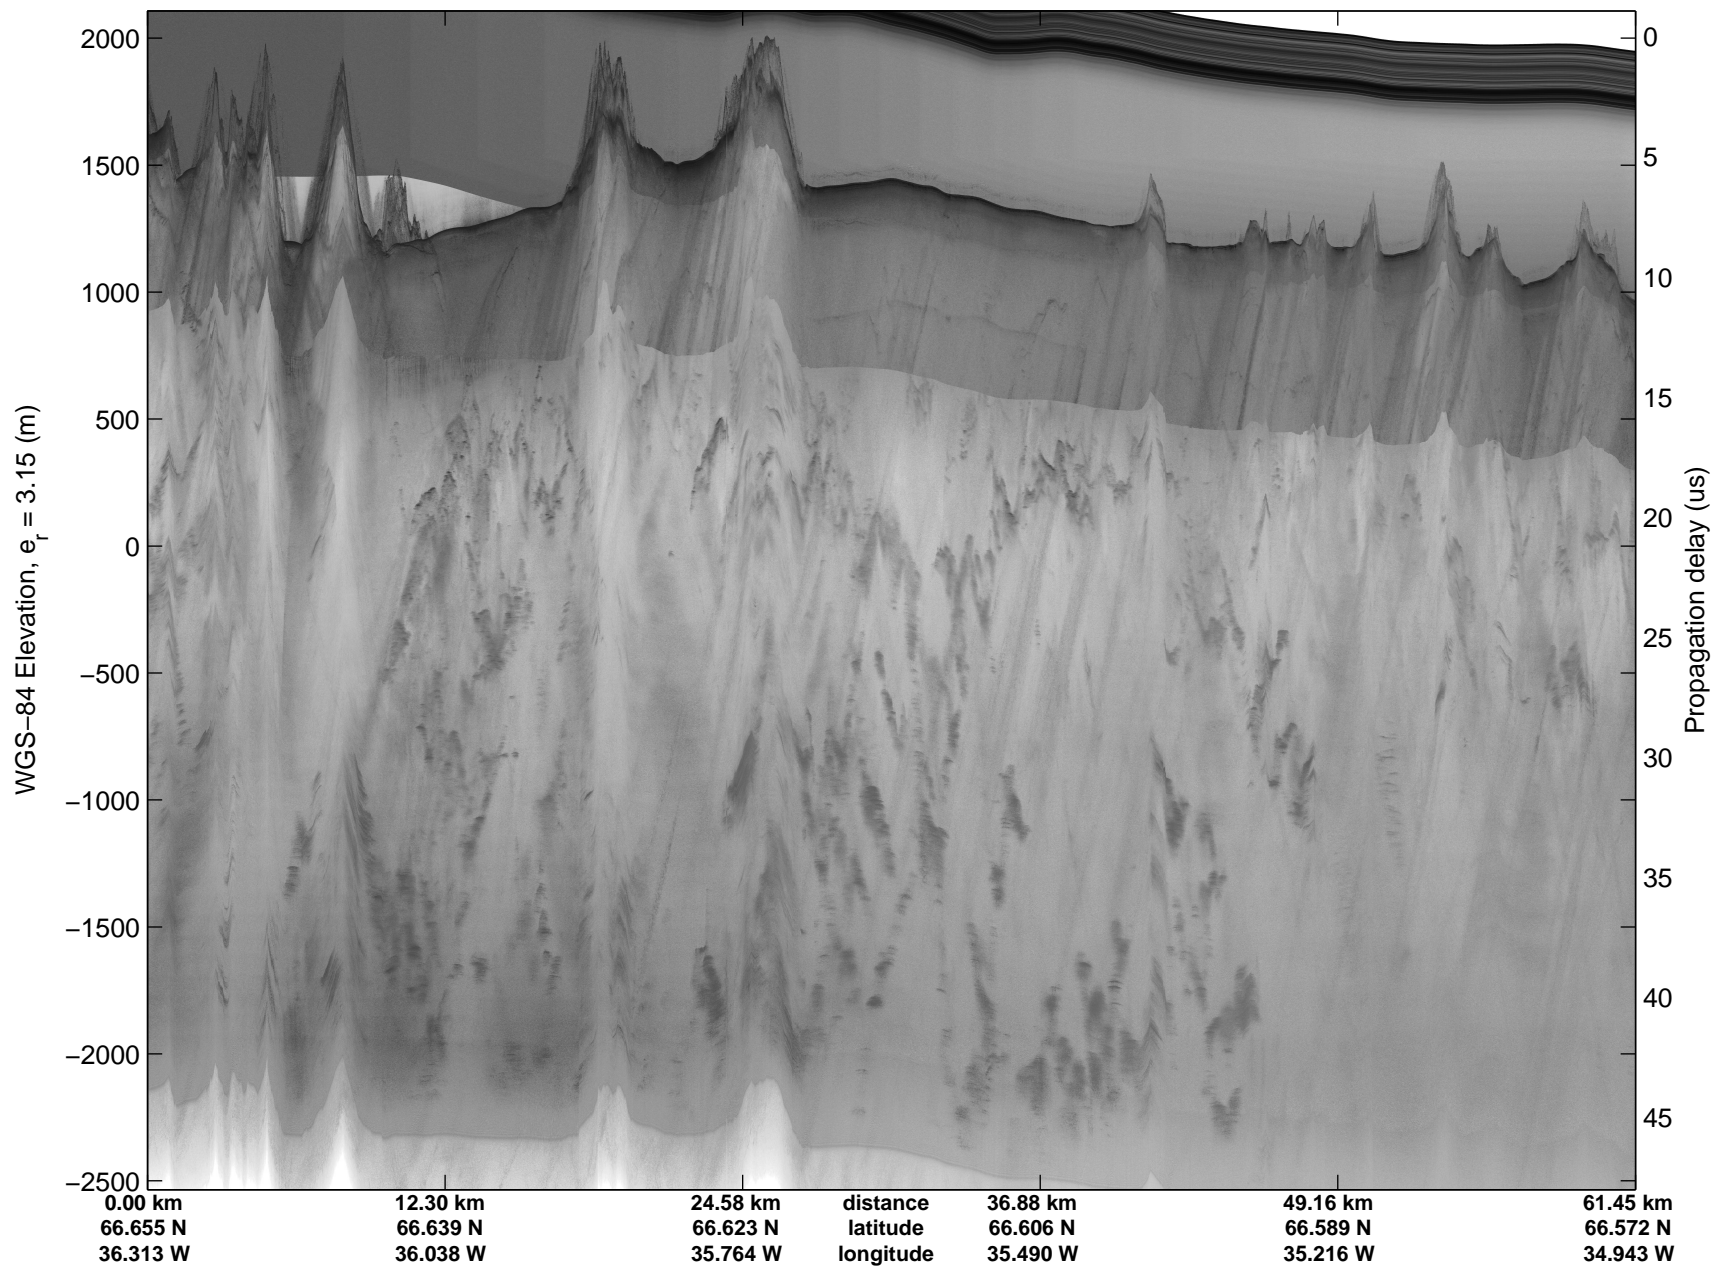

mcords5 2015_Greenland_C130: "Land Ice:Helheim-Kangerdlugssuaq Gap B" 20150414_01_013: 11:37:57.6 to 11:45:06.6 GPS