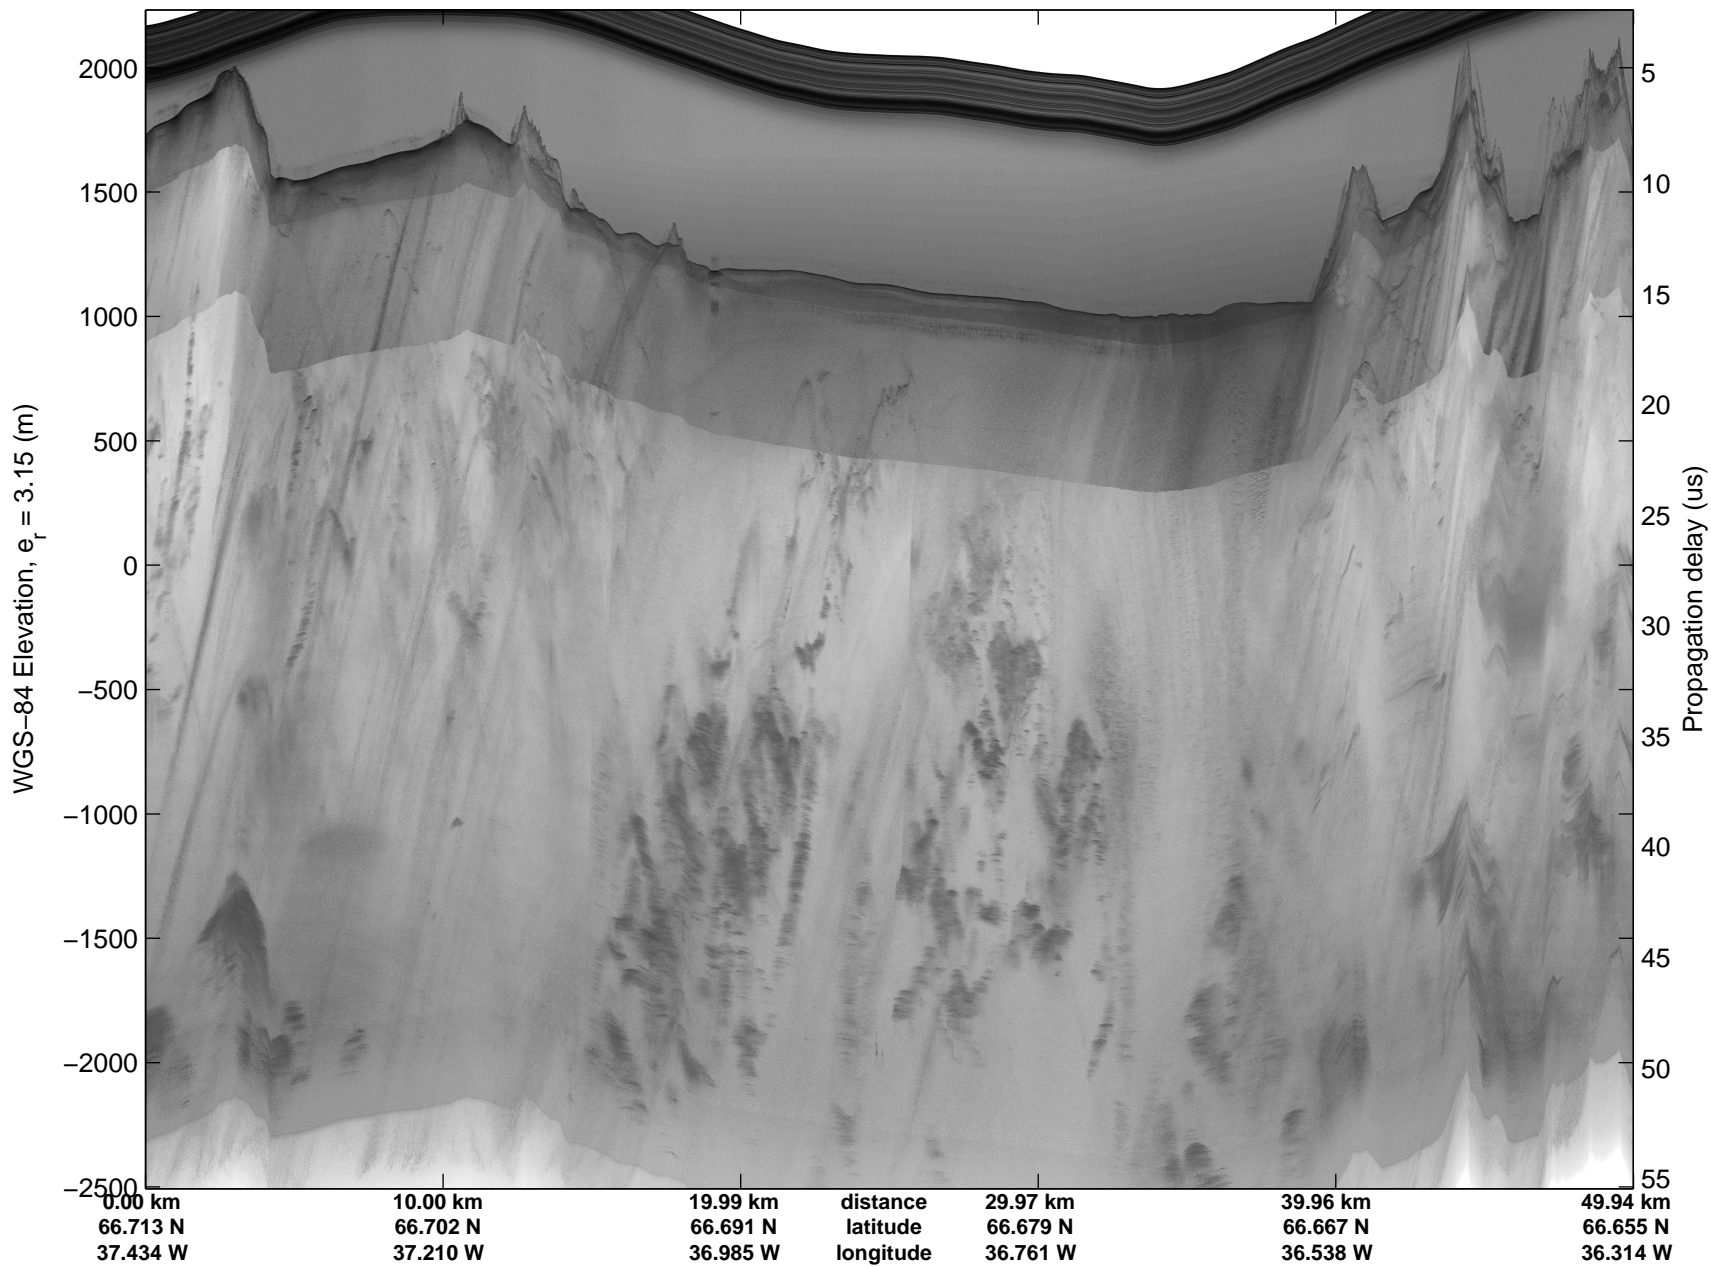

Land Ice: Helheim-Kangerdlugssuaq Gap B
20150414_01_011
Polar Stereograph 70N/-45E

mcords5 2015_Greenland_C130: "Land Ice:Helheim-Kangerdlugssuaq Gap B" 20150414_01_011: 11:26:07.4 to 11:31:59.8 GPS

mcords5 2015_Greenland_C130: "Land Ice:Helheim-Kangerdlugssuaq Gap B" 20150414_01_011: 11:26:07.4 to 11:31:59.8 GPS

Land Ice: Helheim-Kangerdlugssuaq Gap B
20150414_01_012
Polar Stereograph 70N/-45E

mcords5 2015_Greenland_C130: "Land Ice:Helheim-Kangerdlugssuaq Gap B" 20150414_01_012: 11:32:00.0 to 11:37:57.4 GPS

mcords5 2015_Greenland_C130: "Land Ice:Helheim-Kangerdlugssuaq Gap B" 20150414_01_012: 11:32:00.0 to 11:37:57.4 GPS