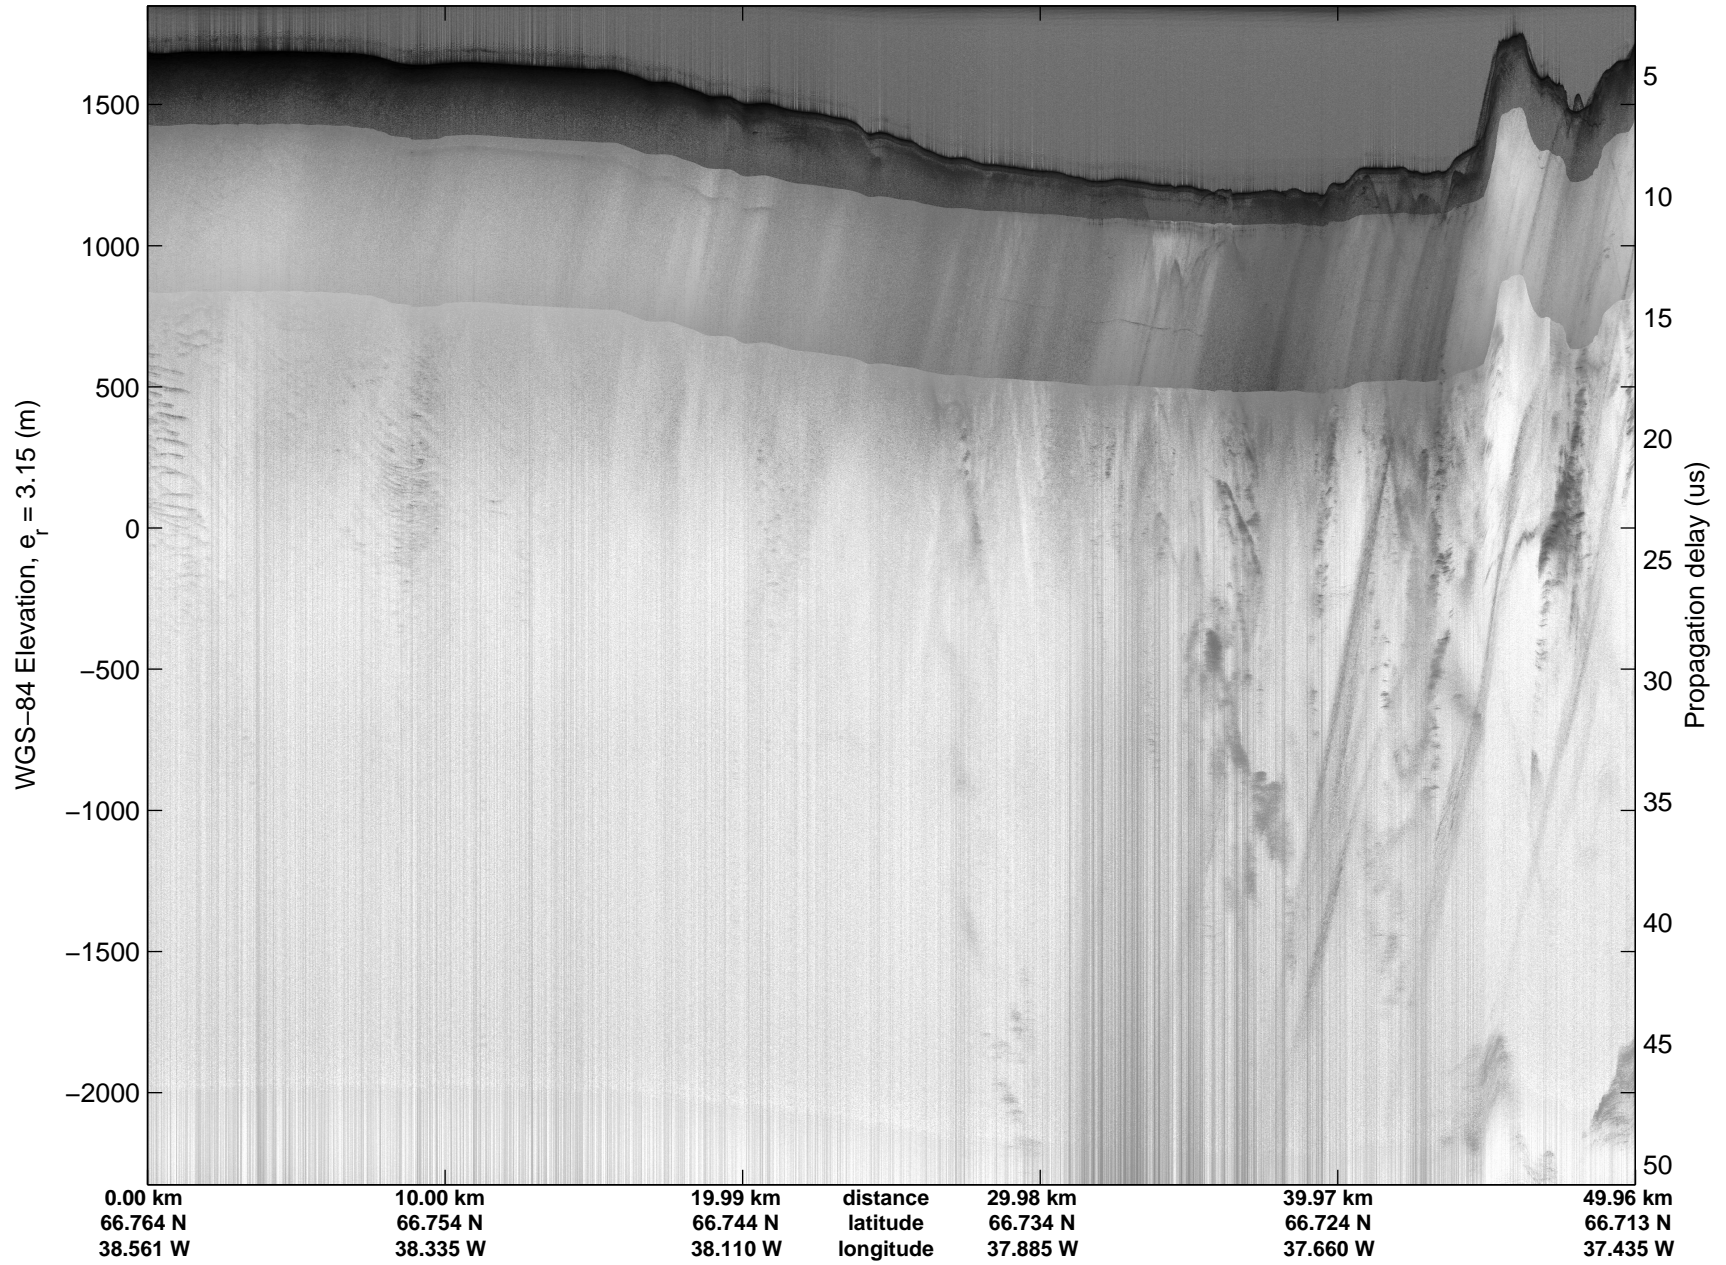

mcords5 2015_Greenland_C130: "Land Ice:Helheim-Kangerdlugssuaq Gap B" 20150414_01_011: 11:26:07.4 to 11:31:59.8 GPS