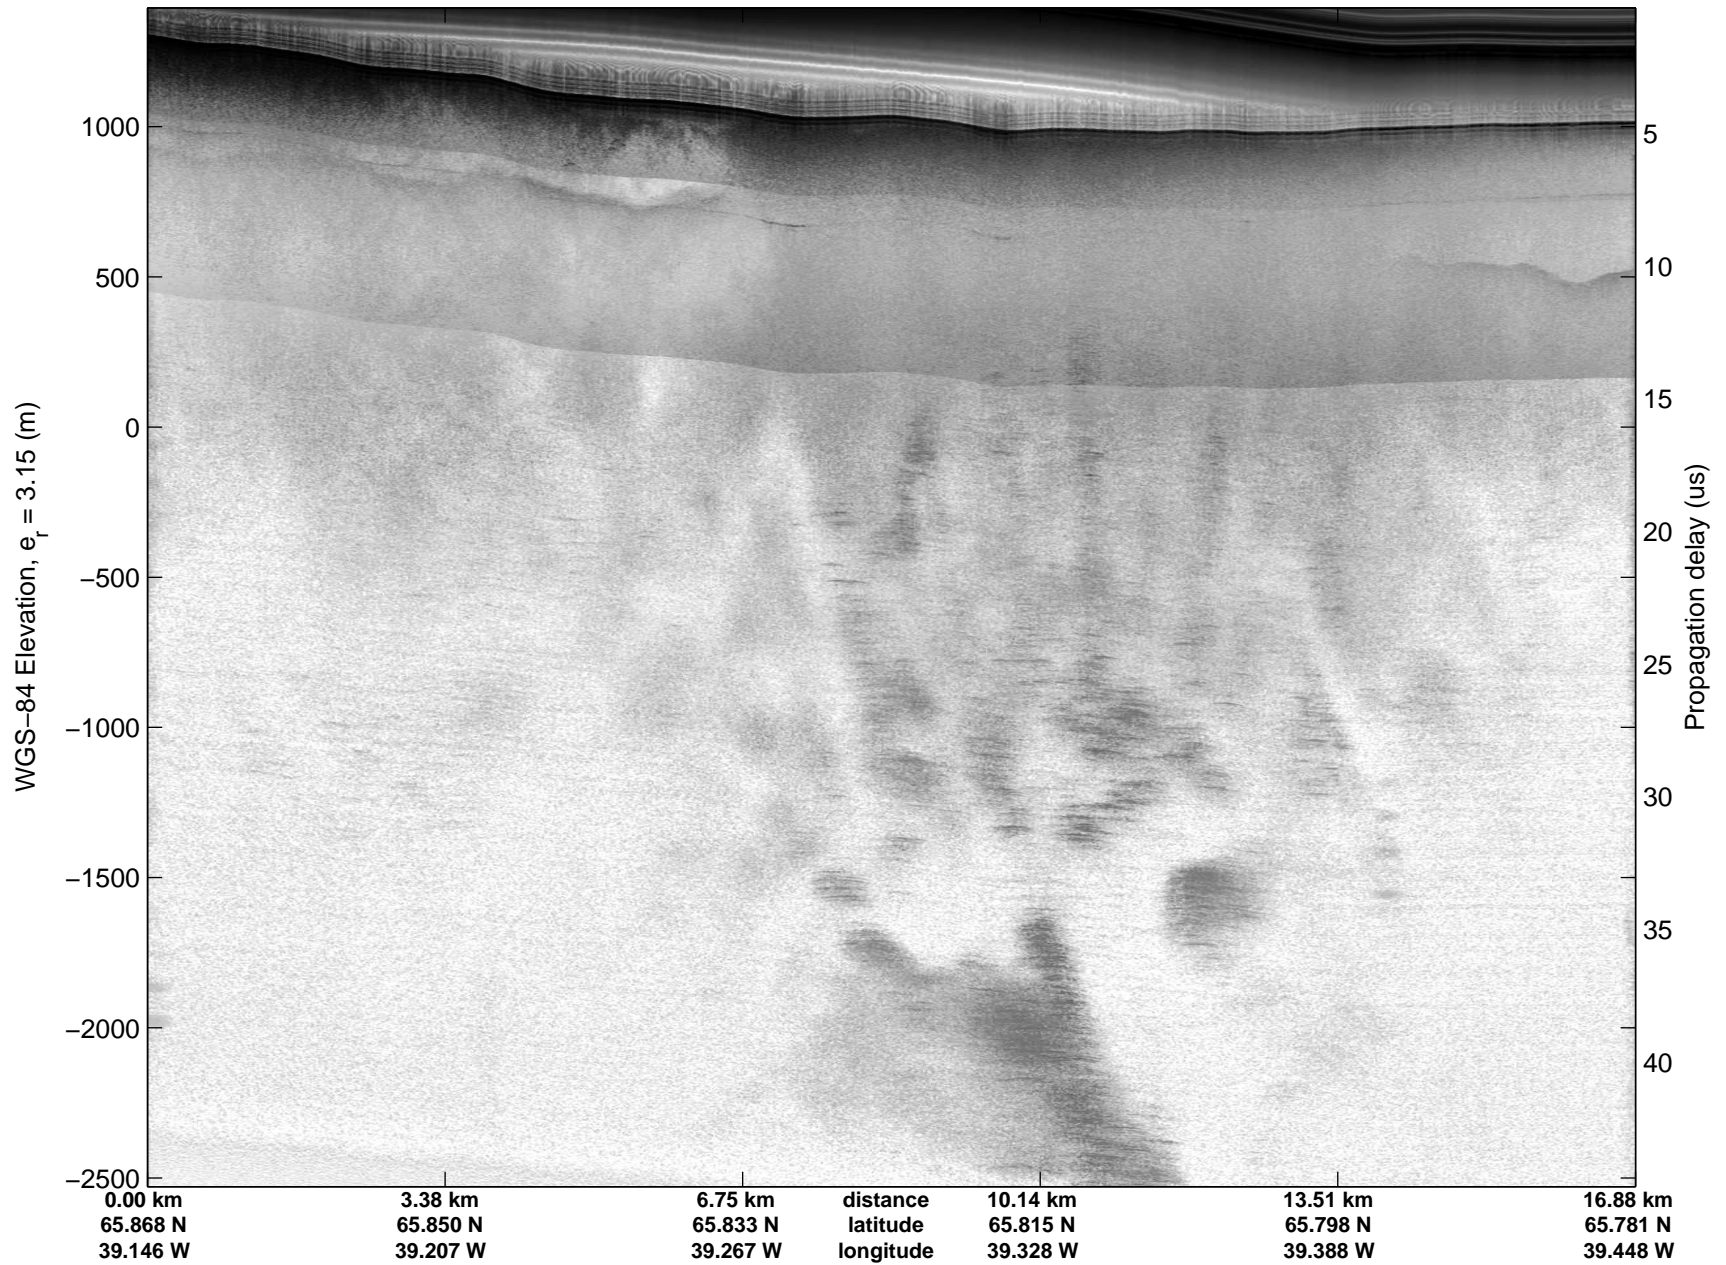

Land Ice:Southeast Coastal
20150413_02_001
Polar Stereograph 70N/-45E

mcords5 2015_Greenland_C130: "Land Ice:Southeast Coastal" 20150413_02_001: 12:00:15.0 to 12:02:10.6 GPS

mcords5 2015_Greenland_C130: "Land Ice:Southeast Coastal" 20150413_02_001: 12:00:15.0 to 12:02:10.6 GPS