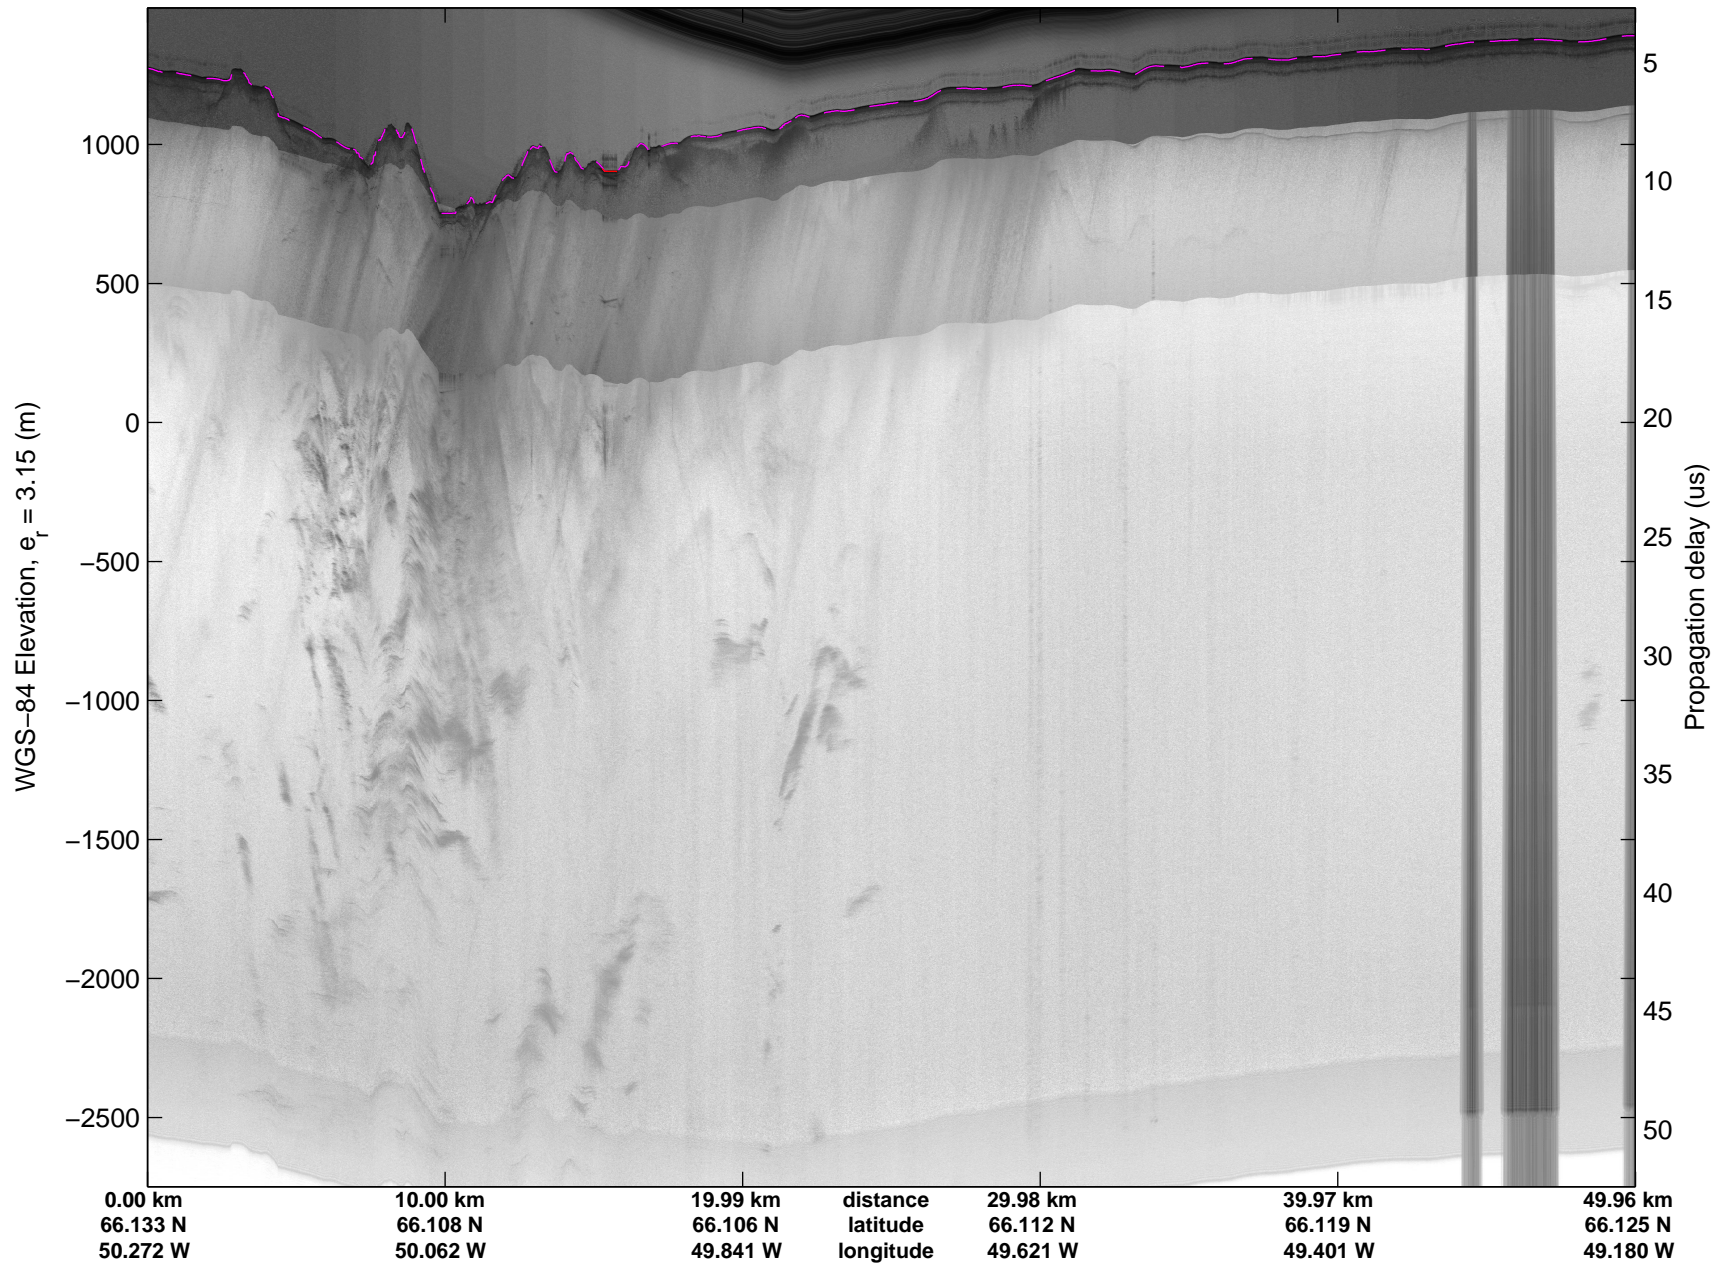

Land Ice:Southeast Coastal
20150413_01_001
Polar Stereograph 70N/-45E

mcords5 2015_Greenland_C130: "Land Ice:Southeast Coastal" 20150413_01_001: 10:47:13.9 to 10:53:14.3 GPS

mcords5 2015_Greenland_C130: "Land Ice:Southeast Coastal" 20150413_01_001: 10:47:13.9 to 10:53:14.3 GPS

Land Ice:Southeast Coastal
20150413_01_002
Polar Stereograph 70N/-45E

mcords5 2015_Greenland_C130: "Land Ice:Southeast Coastal" 20150413_01_002: 10:53:14.6 to 10:59:09.1 GPS

mcords5 2015_Greenland_C130: "Land Ice:Southeast Coastal" 20150413_01_002: 10:53:14.6 to 10:59:09.1 GPS

Land Ice:Southeast Coastal
20150413_01_003
Polar Stereograph 70N/-45E

mcords5 2015_Greenland_C130: "Land Ice:Southeast Coastal" 20150413_01_003: 10:59:09.4 to 11:05:08.8 GPS

mcords5 2015_Greenland_C130: "Land Ice:Southeast Coastal" 20150413_01_003: 10:59:09.4 to 11:05:08.8 GPS

Land Ice:Southeast Coastal
20150413_01_004
Polar Stereograph 70N/-45E

mcords5 2015_Greenland_C130: "Land Ice:Southeast Coastal" 20150413_01_004: 11:05:09.1 to 11:11:24.5 GPS

mcords5 2015_Greenland_C130: "Land Ice:Southeast Coastal" 20150413_01_004: 11:05:09.1 to 11:11:24.5 GPS