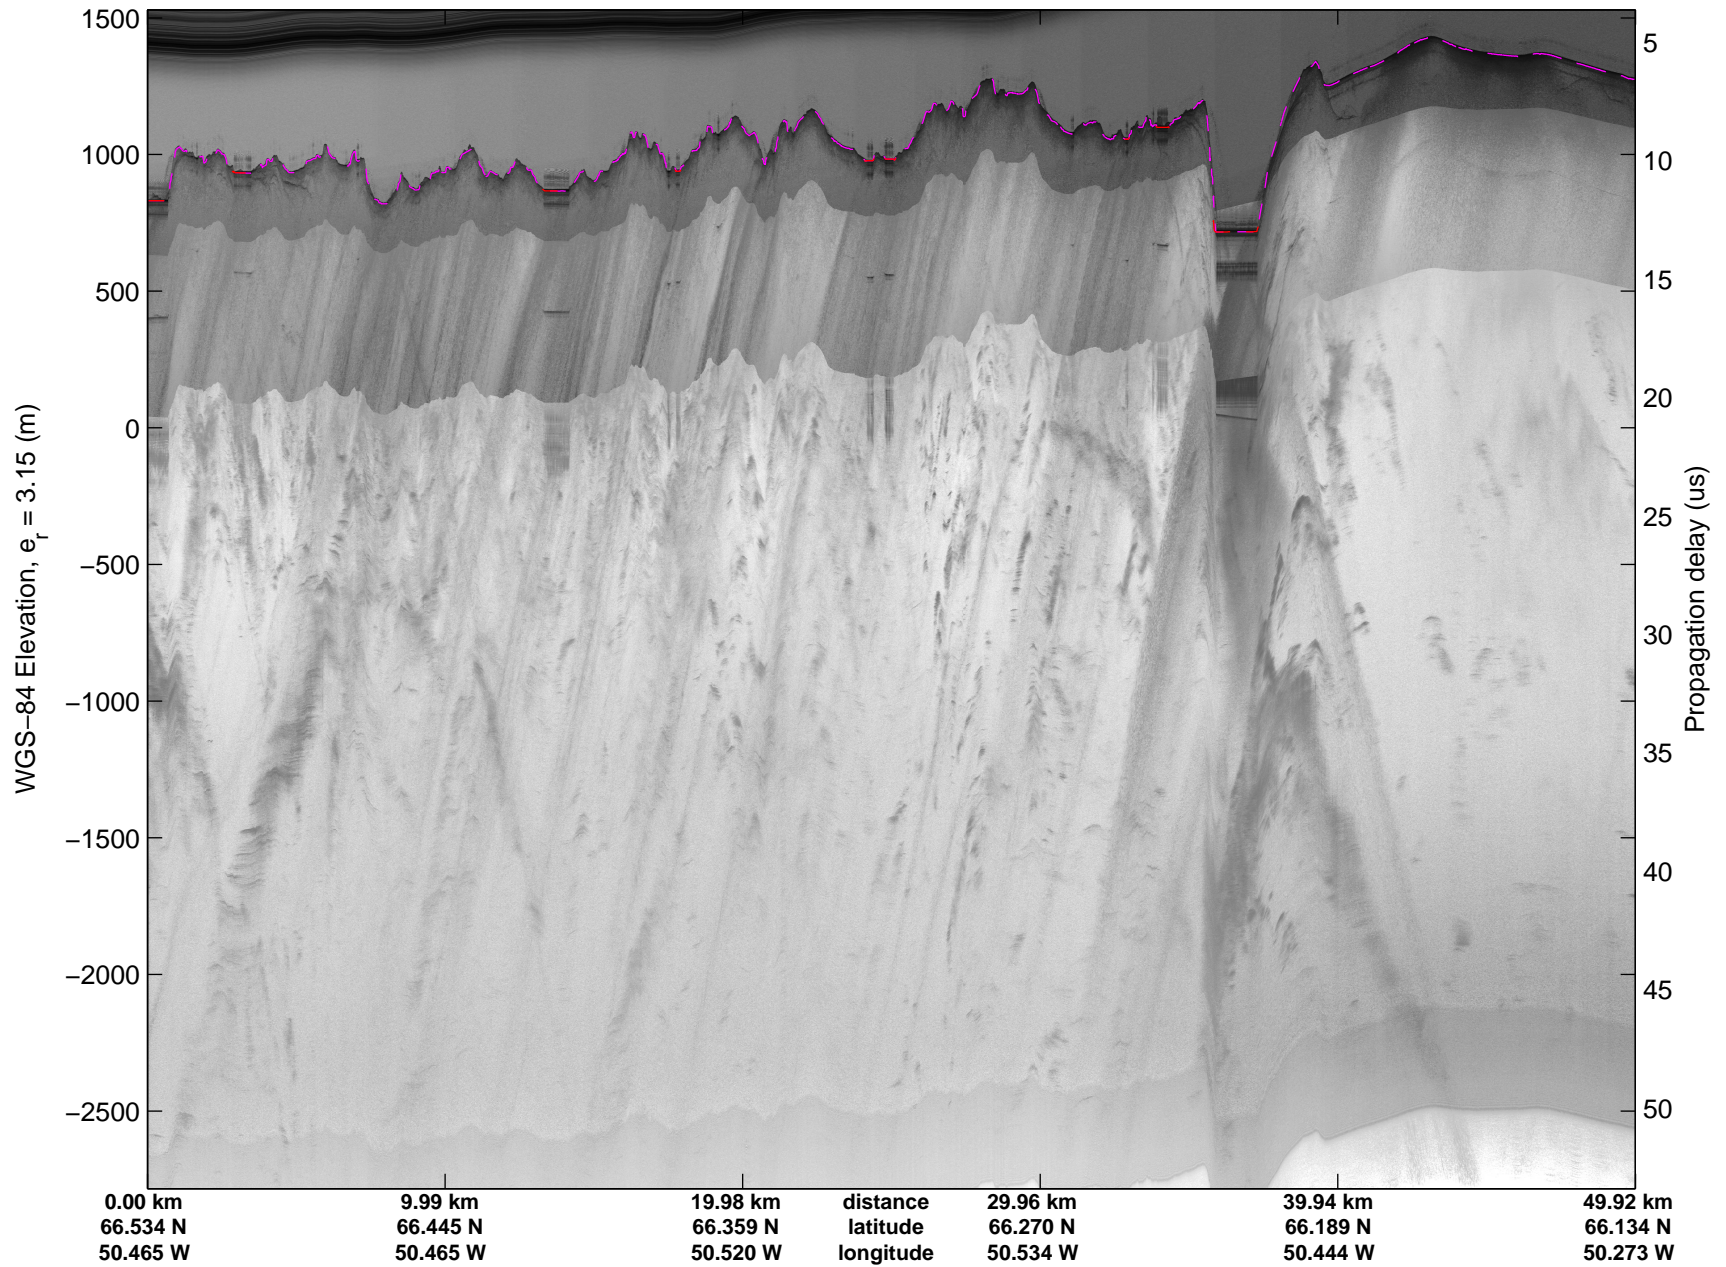

Land Ice:Southeast Coastal
20150413_01_001
Polar Stereograph 70N/-45E

mcords5 2015_Greenland_C130: "Land Ice:Southeast Coastal" 20150413_01_001: 10:47:13.9 to 10:53:14.3 GPS

mcords5 2015_Greenland_C130: "Land Ice:Southeast Coastal" 20150413_01_001: 10:47:13.9 to 10:53:14.3 GPS

Land Ice:Southeast Coastal
20150413_01_002
Polar Stereograph 70N/-45E

mcords5 2015_Greenland_C130: "Land Ice:Southeast Coastal" 20150413_01_002: 10:53:14.6 to 10:59:09.1 GPS

mcords5 2015_Greenland_C130: "Land Ice:Southeast Coastal" 20150413_01_002: 10:53:14.6 to 10:59:09.1 GPS

Land Ice:Southeast Coastal
20150413_01_003
Polar Stereograph 70N/-45E

mcords5 2015_Greenland_C130: "Land Ice:Southeast Coastal" 20150413_01_003: 10:59:09.4 to 11:05:08.8 GPS

mcords5 2015_Greenland_C130: "Land Ice:Southeast Coastal" 20150413_01_003: 10:59:09.4 to 11:05:08.8 GPS

Land Ice:Southeast Coastal
20150413_01_004
Polar Stereograph 70N/-45E

mcords5 2015_Greenland_C130: "Land Ice:Southeast Coastal" 20150413_01_004: 11:05:09.1 to 11:11:24.5 GPS

mcords5 2015_Greenland_C130: "Land Ice:Southeast Coastal" 20150413_01_004: 11:05:09.1 to 11:11:24.5 GPS