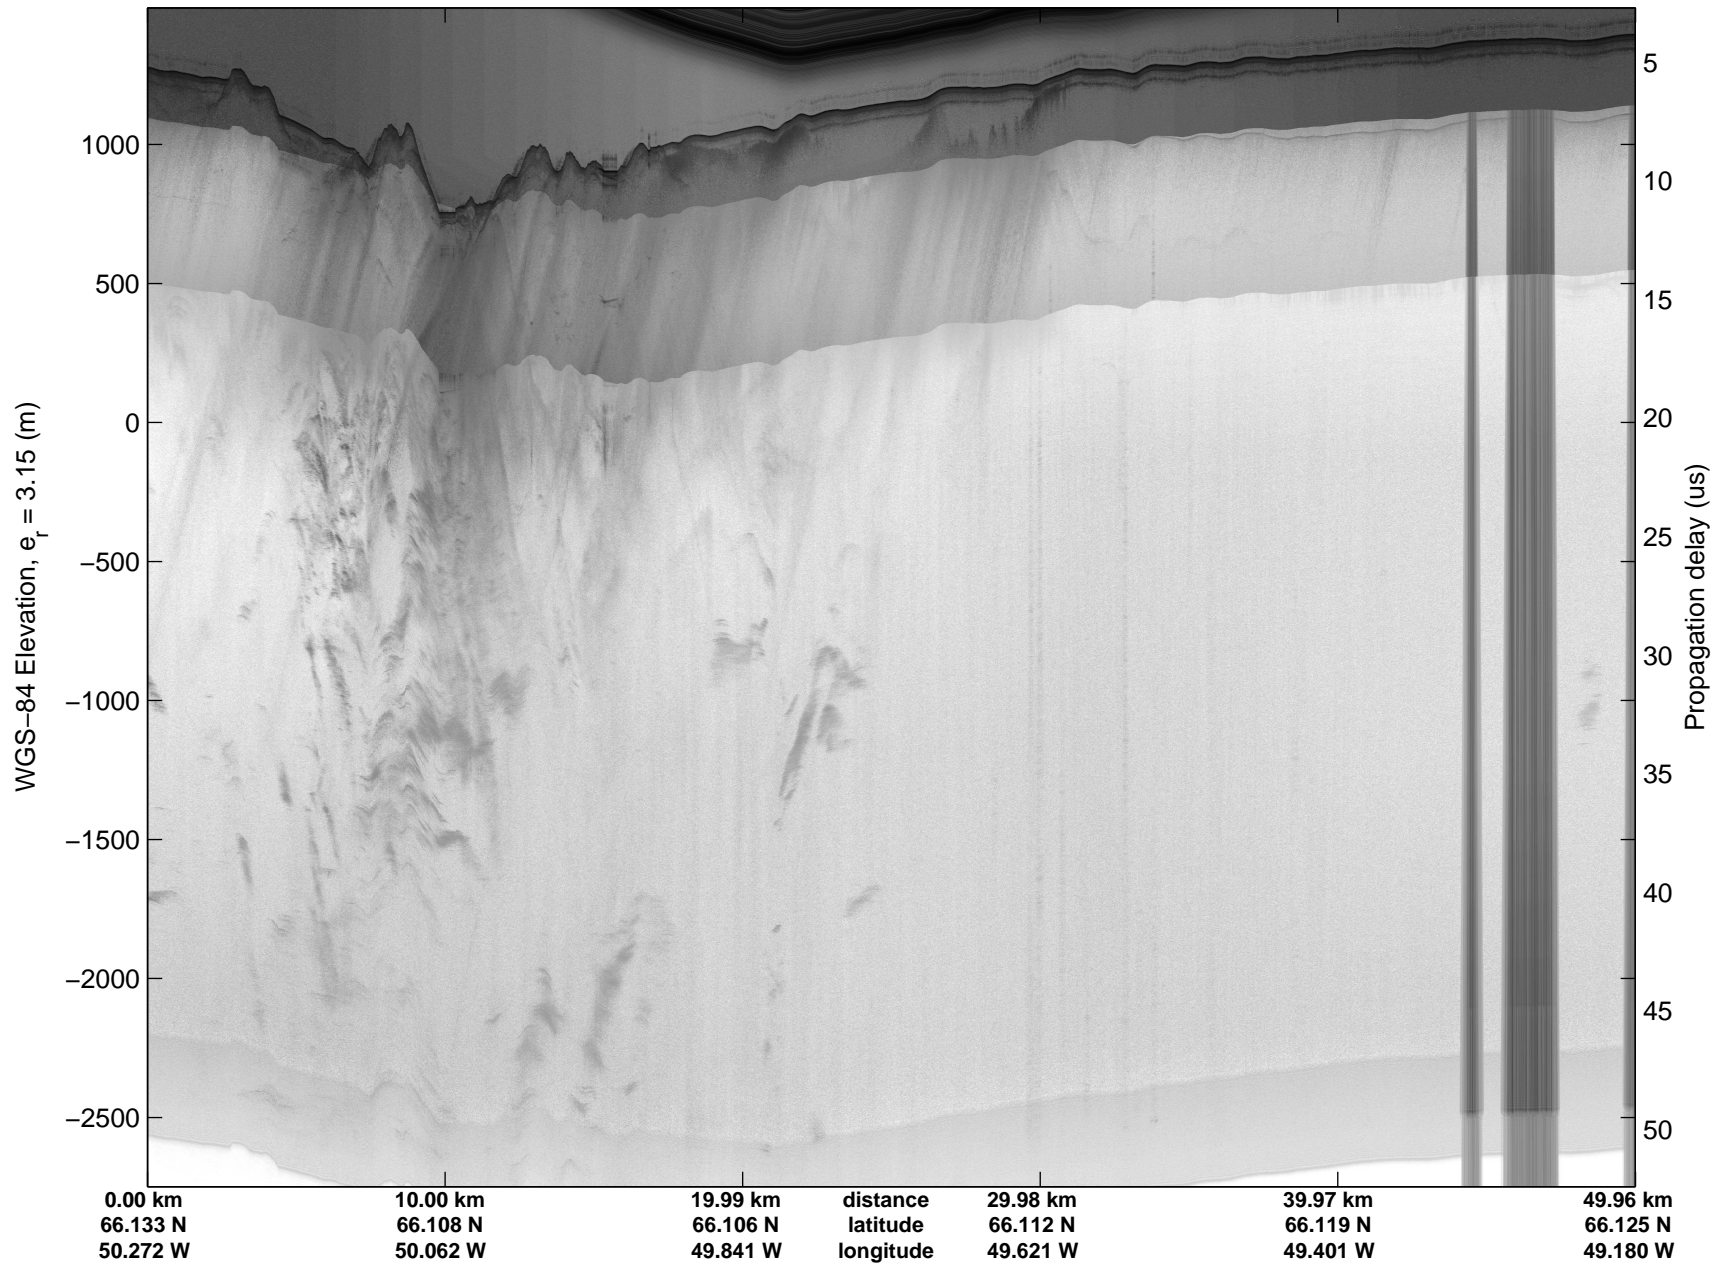

Land Ice:Southeast Coastal
20150413_01_001
Polar Stereograph 70N/-45E

mcords5 2015_Greenland_C130: "Land Ice:Southeast Coastal" 20150413_01_001: 10:47:13.9 to 10:53:14.3 GPS

mcords5 2015_Greenland_C130: "Land Ice:Southeast Coastal" 20150413_01_001: 10:47:13.9 to 10:53:14.3 GPS

Land Ice:Southeast Coastal
20150413_01_002
Polar Stereograph 70N/-45E

mcords5 2015_Greenland_C130: "Land Ice:Southeast Coastal" 20150413_01_002: 10:53:14.6 to 10:59:09.1 GPS

mcords5 2015_Greenland_C130: "Land Ice:Southeast Coastal" 20150413_01_002: 10:53:14.6 to 10:59:09.1 GPS

Land Ice:Southeast Coastal
20150413_01_003
Polar Stereograph 70N/-45E

mcords5 2015_Greenland_C130: "Land Ice:Southeast Coastal" 20150413_01_003: 10:59:09.4 to 11:05:08.8 GPS

mcords5 2015_Greenland_C130: "Land Ice:Southeast Coastal" 20150413_01_003: 10:59:09.4 to 11:05:08.8 GPS

Land Ice:Southeast Coastal
20150413_01_004
Polar Stereograph 70N/-45E

mcords5 2015_Greenland_C130: "Land Ice:Southeast Coastal" 20150413_01_004: 11:05:09.1 to 11:11:24.5 GPS

mcords5 2015_Greenland_C130: "Land Ice:Southeast Coastal" 20150413_01_004: 11:05:09.1 to 11:11:24.5 GPS