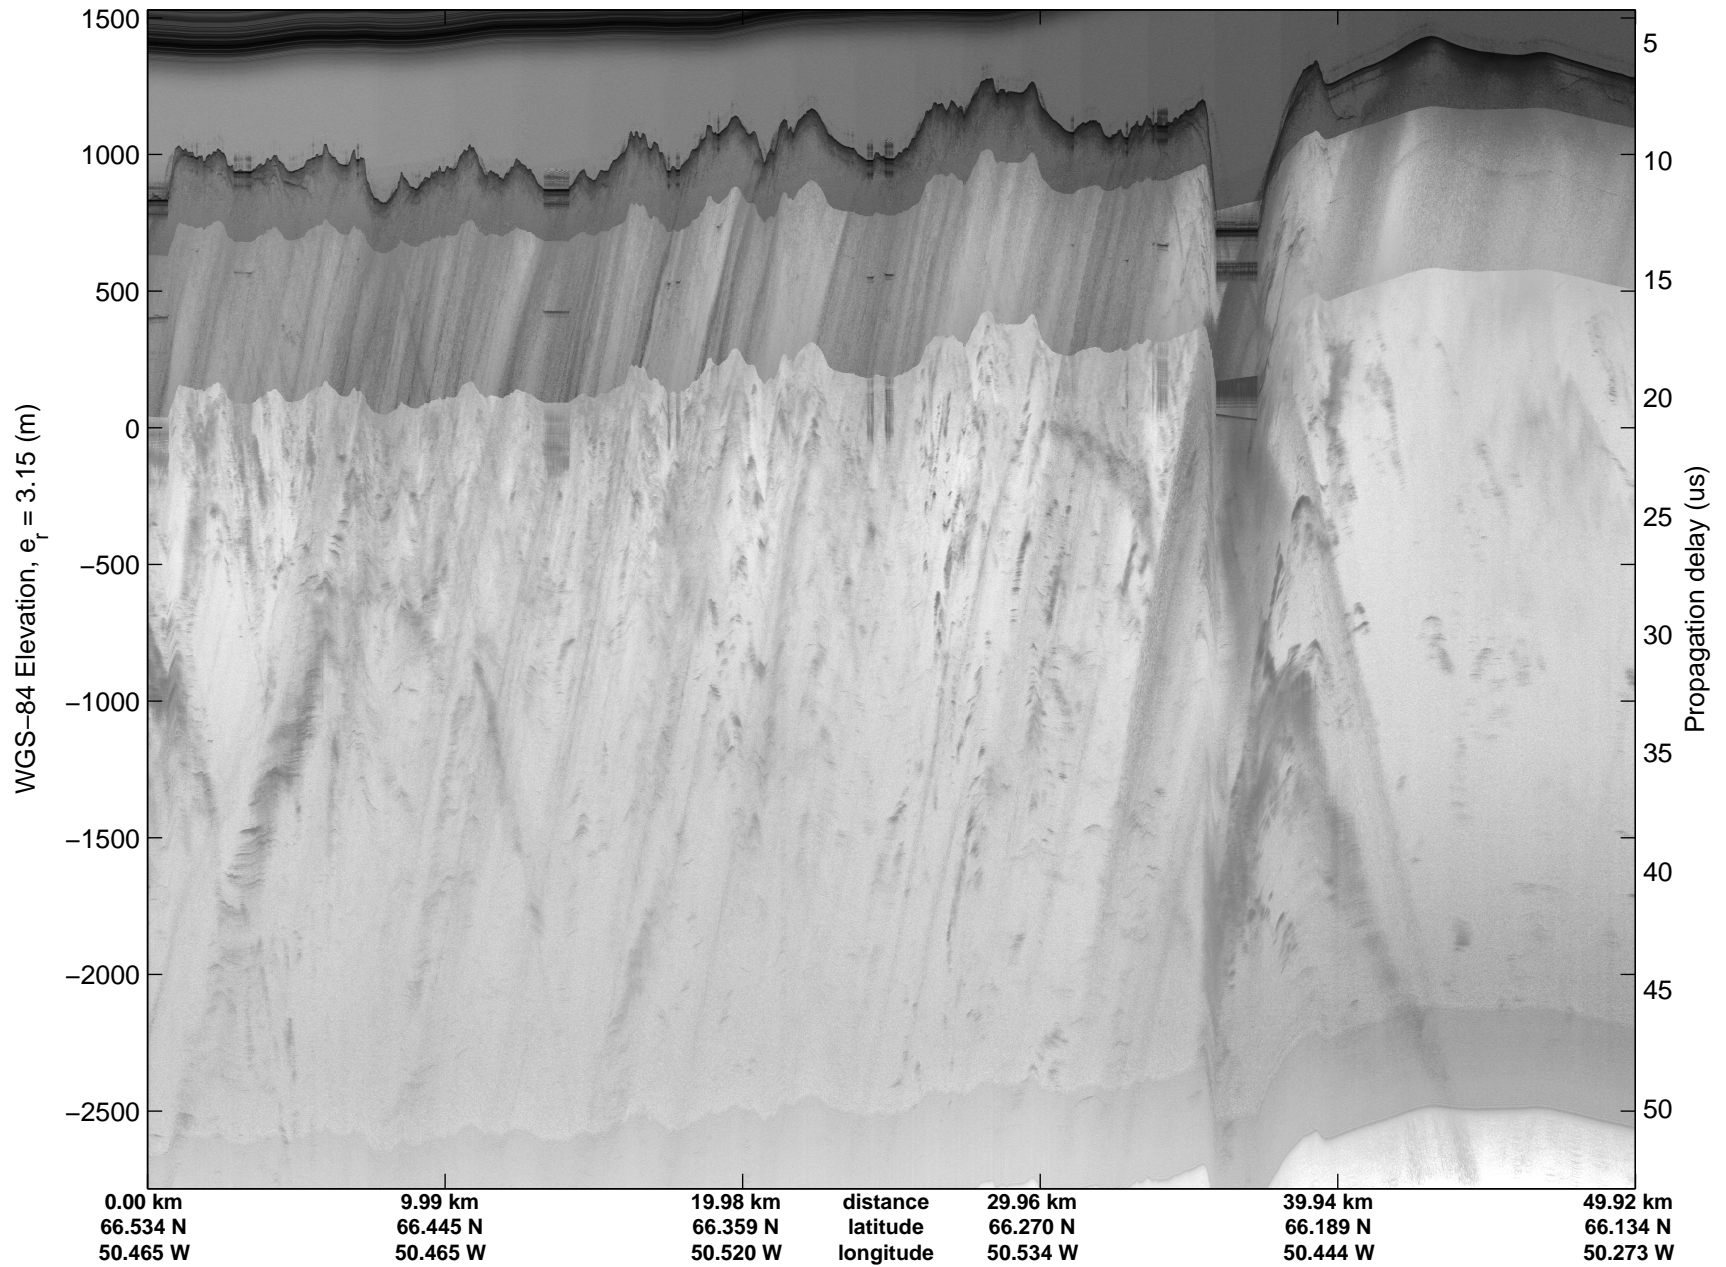

Land Ice:Southeast Coastal
20150413_01_001
Polar Stereograph 70N/-45E

mcords5 2015_Greenland_C130: "Land Ice:Southeast Coastal" 20150413_01_001: 10:47:13.9 to 10:53:14.3 GPS

mcords5 2015_Greenland_C130: "Land Ice:Southeast Coastal" 20150413_01_001: 10:47:13.9 to 10:53:14.3 GPS

Land Ice:Southeast Coastal
20150413_01_002
Polar Stereograph 70N/-45E

mcords5 2015_Greenland_C130: "Land Ice:Southeast Coastal" 20150413_01_002: 10:53:14.6 to 10:59:09.1 GPS

mcords5 2015_Greenland_C130: "Land Ice:Southeast Coastal" 20150413_01_002: 10:53:14.6 to 10:59:09.1 GPS

Land Ice:Southeast Coastal
20150413_01_003
Polar Stereograph 70N/-45E

mcords5 2015_Greenland_C130: "Land Ice:Southeast Coastal" 20150413_01_003: 10:59:09.4 to 11:05:08.8 GPS

mcords5 2015_Greenland_C130: "Land Ice:Southeast Coastal" 20150413_01_003: 10:59:09.4 to 11:05:08.8 GPS

Land Ice:Southeast Coastal
20150413_01_004
Polar Stereograph 70N/-45E

mcords5 2015_Greenland_C130: "Land Ice:Southeast Coastal" 20150413_01_004: 11:05:09.1 to 11:11:24.5 GPS

mcords5 2015_Greenland_C130: "Land Ice:Southeast Coastal" 20150413_01_004: 11:05:09.1 to 11:11:24.5 GPS