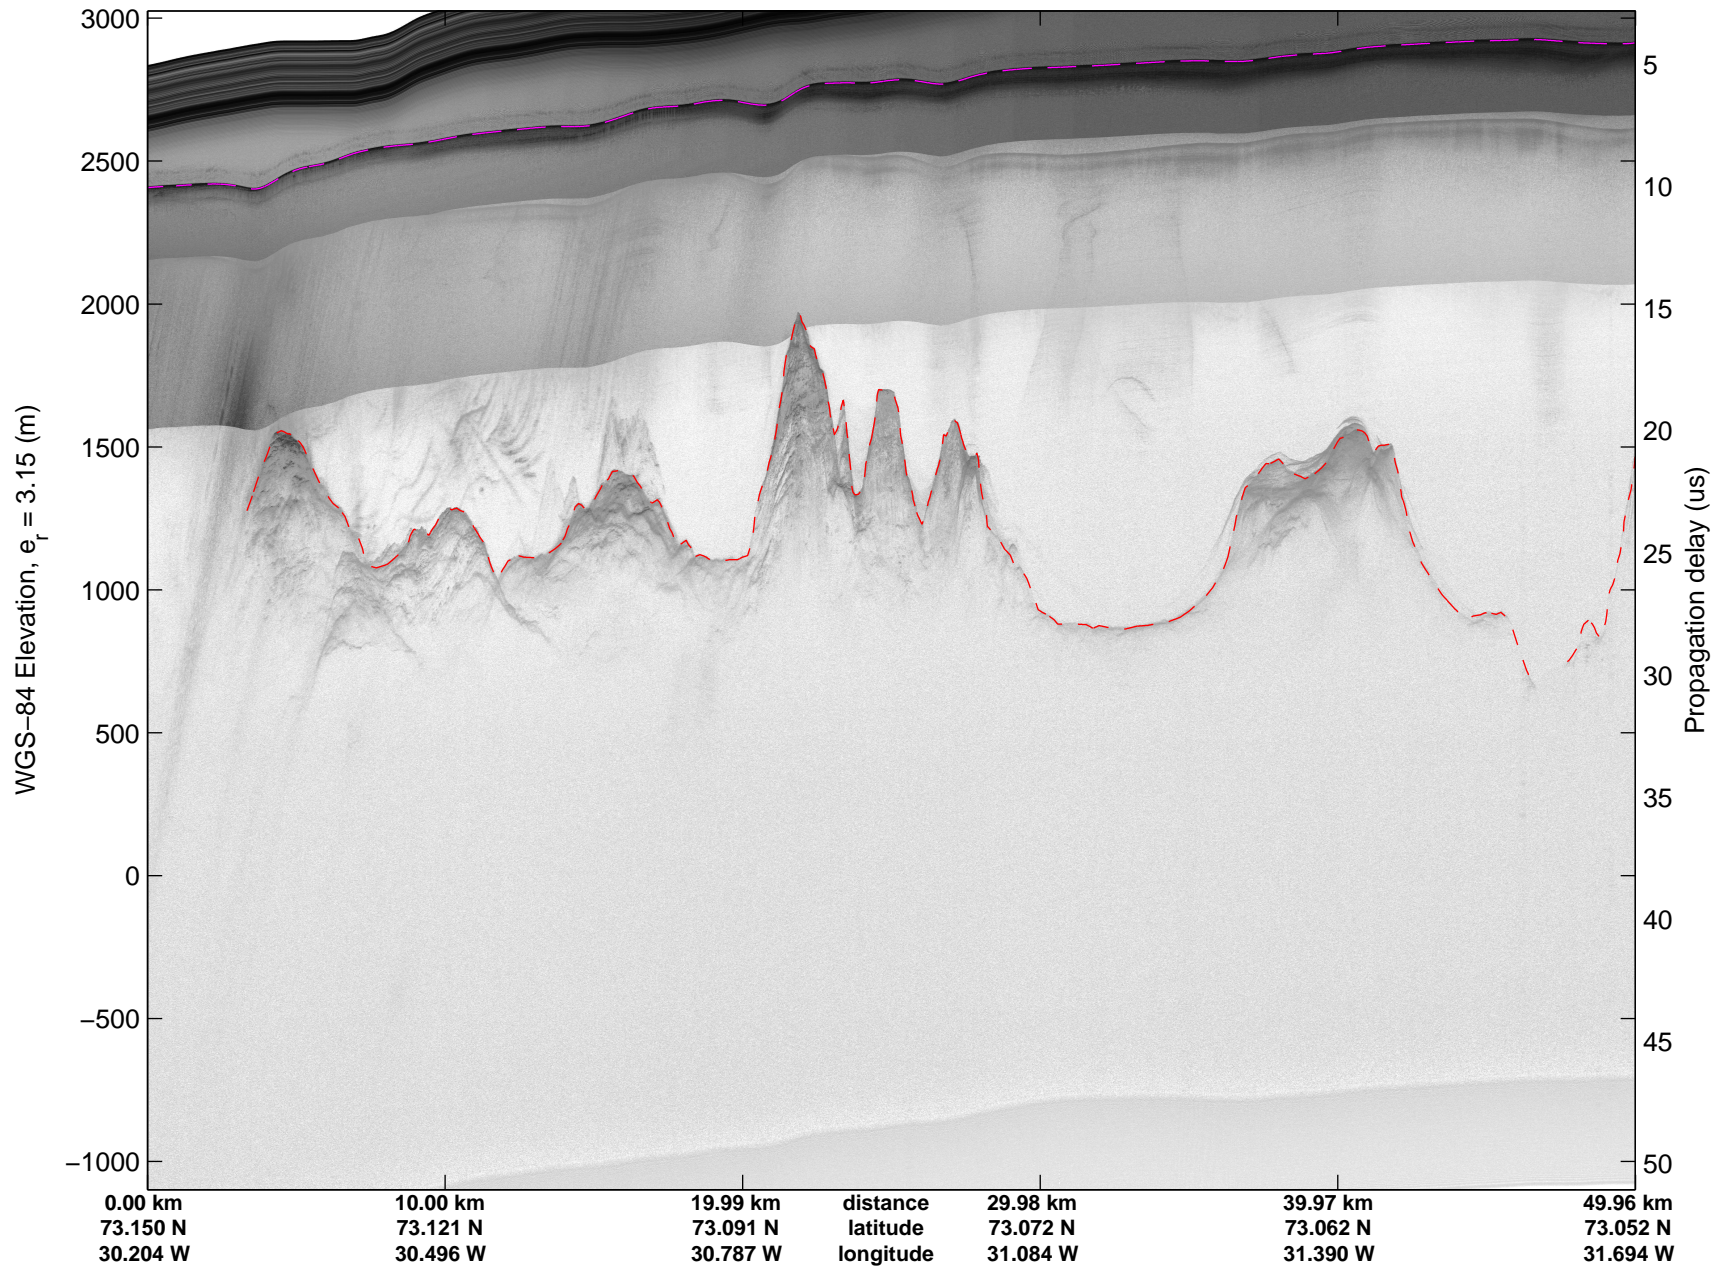

Land Ice:East Glaciers 01  
20150411\_07\_001  
Polar Stereograph 70N/-45E

mcords5 2015\_Greenland\_C130: "Land Ice:East Glaciers 01" 20150411\_07\_001: 15:38:04.5 to 15:44:23.0 GPS

mcords5 2015\_Greenland\_C130: "Land Ice:East Glaciers 01" 20150411\_07\_001: 15:38:04.5 to 15:44:23.0 GPS

Land Ice:East Glaciers 01  
20150411\_07\_002  
Polar Stereograph 70N/-45E

mcords5 2015\_Greenland\_C130: "Land Ice:East Glaciers 01" 20150411\_07\_002: 15:44:23.3 to 15:50:52.1 GPS

mcords5 2015\_Greenland\_C130: "Land Ice:East Glaciers 01" 20150411\_07\_002: 15:44:23.3 to 15:50:52.1 GPS

Land Ice:East Glaciers 01  
20150411\_07\_003  
Polar Stereograph 70N/-45E

mcords5 2015\_Greenland\_C130: "Land Ice:East Glaciers 01" 20150411\_07\_003: 15:50:52.4 to 15:56:55.9 GPS

mcords5 2015\_Greenland\_C130: "Land Ice:East Glaciers 01" 20150411\_07\_003: 15:50:52.4 to 15:56:55.9 GPS

Land Ice:East Glaciers 01  
20150411\_07\_004  
Polar Stereograph 70N/-45E

mcords5 2015\_Greenland\_C130: "Land Ice:East Glaciers 01" 20150411\_07\_004: 15:56:56.2 to 16:02:58.4 GPS

mcords5 2015\_Greenland\_C130: "Land Ice:East Glaciers 01" 20150411\_07\_004: 15:56:56.2 to 16:02:58.4 GPS