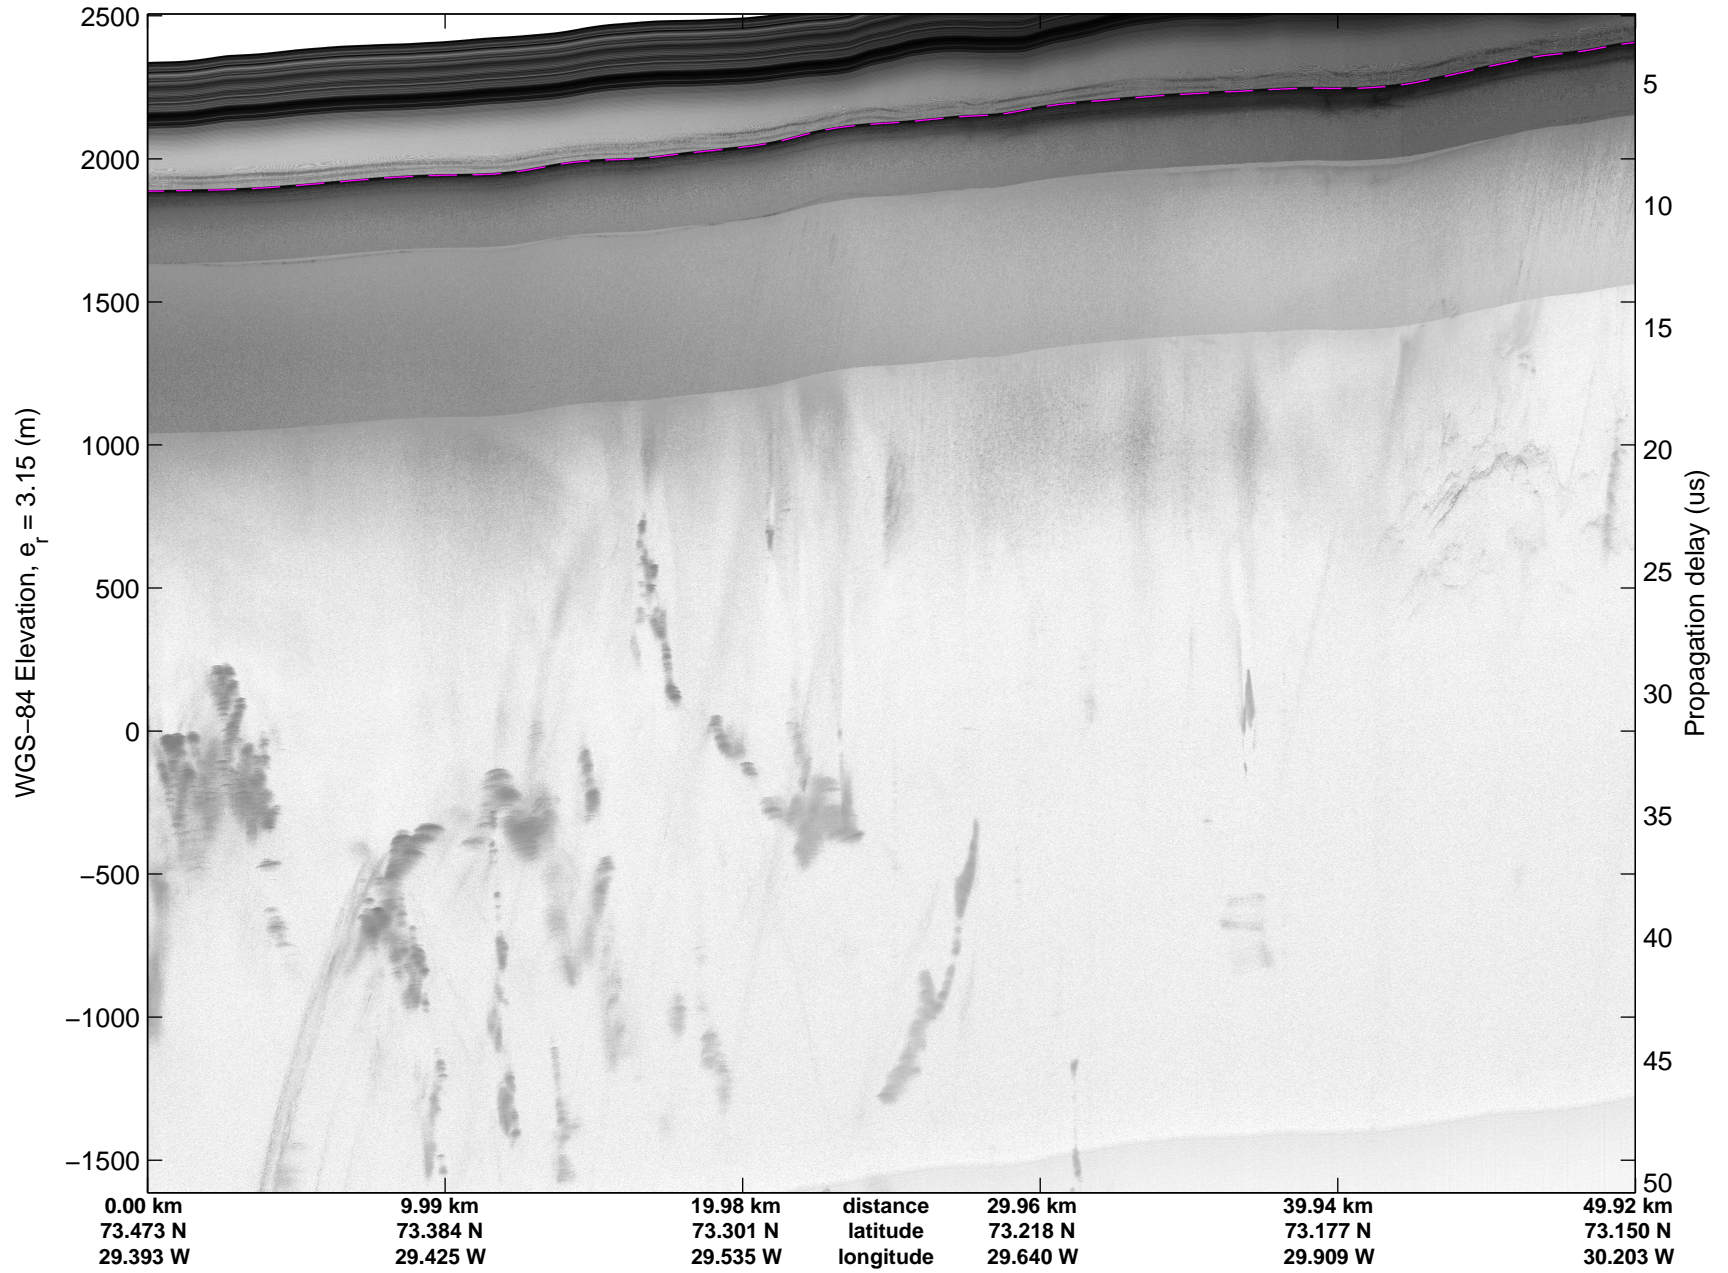

Land Ice:East Glaciers 01  
20150411\_07\_001  
Polar Stereograph 70N/-45E

mcords5 2015\_Greenland\_C130: "Land Ice:East Glaciers 01" 20150411\_07\_001: 15:38:04.5 to 15:44:23.0 GPS

mcords5 2015\_Greenland\_C130: "Land Ice:East Glaciers 01" 20150411\_07\_001: 15:38:04.5 to 15:44:23.0 GPS

Land Ice:East Glaciers 01  
20150411\_07\_002  
Polar Stereograph 70N/-45E

mcords5 2015\_Greenland\_C130: "Land Ice:East Glaciers 01" 20150411\_07\_002: 15:44:23.3 to 15:50:52.1 GPS

mcords5 2015\_Greenland\_C130: "Land Ice:East Glaciers 01" 20150411\_07\_002: 15:44:23.3 to 15:50:52.1 GPS

Land Ice:East Glaciers 01  
20150411\_07\_003  
Polar Stereograph 70N/-45E

mcords5 2015\_Greenland\_C130: "Land Ice:East Glaciers 01" 20150411\_07\_003: 15:50:52.4 to 15:56:55.9 GPS

mcords5 2015\_Greenland\_C130: "Land Ice:East Glaciers 01" 20150411\_07\_003: 15:50:52.4 to 15:56:55.9 GPS