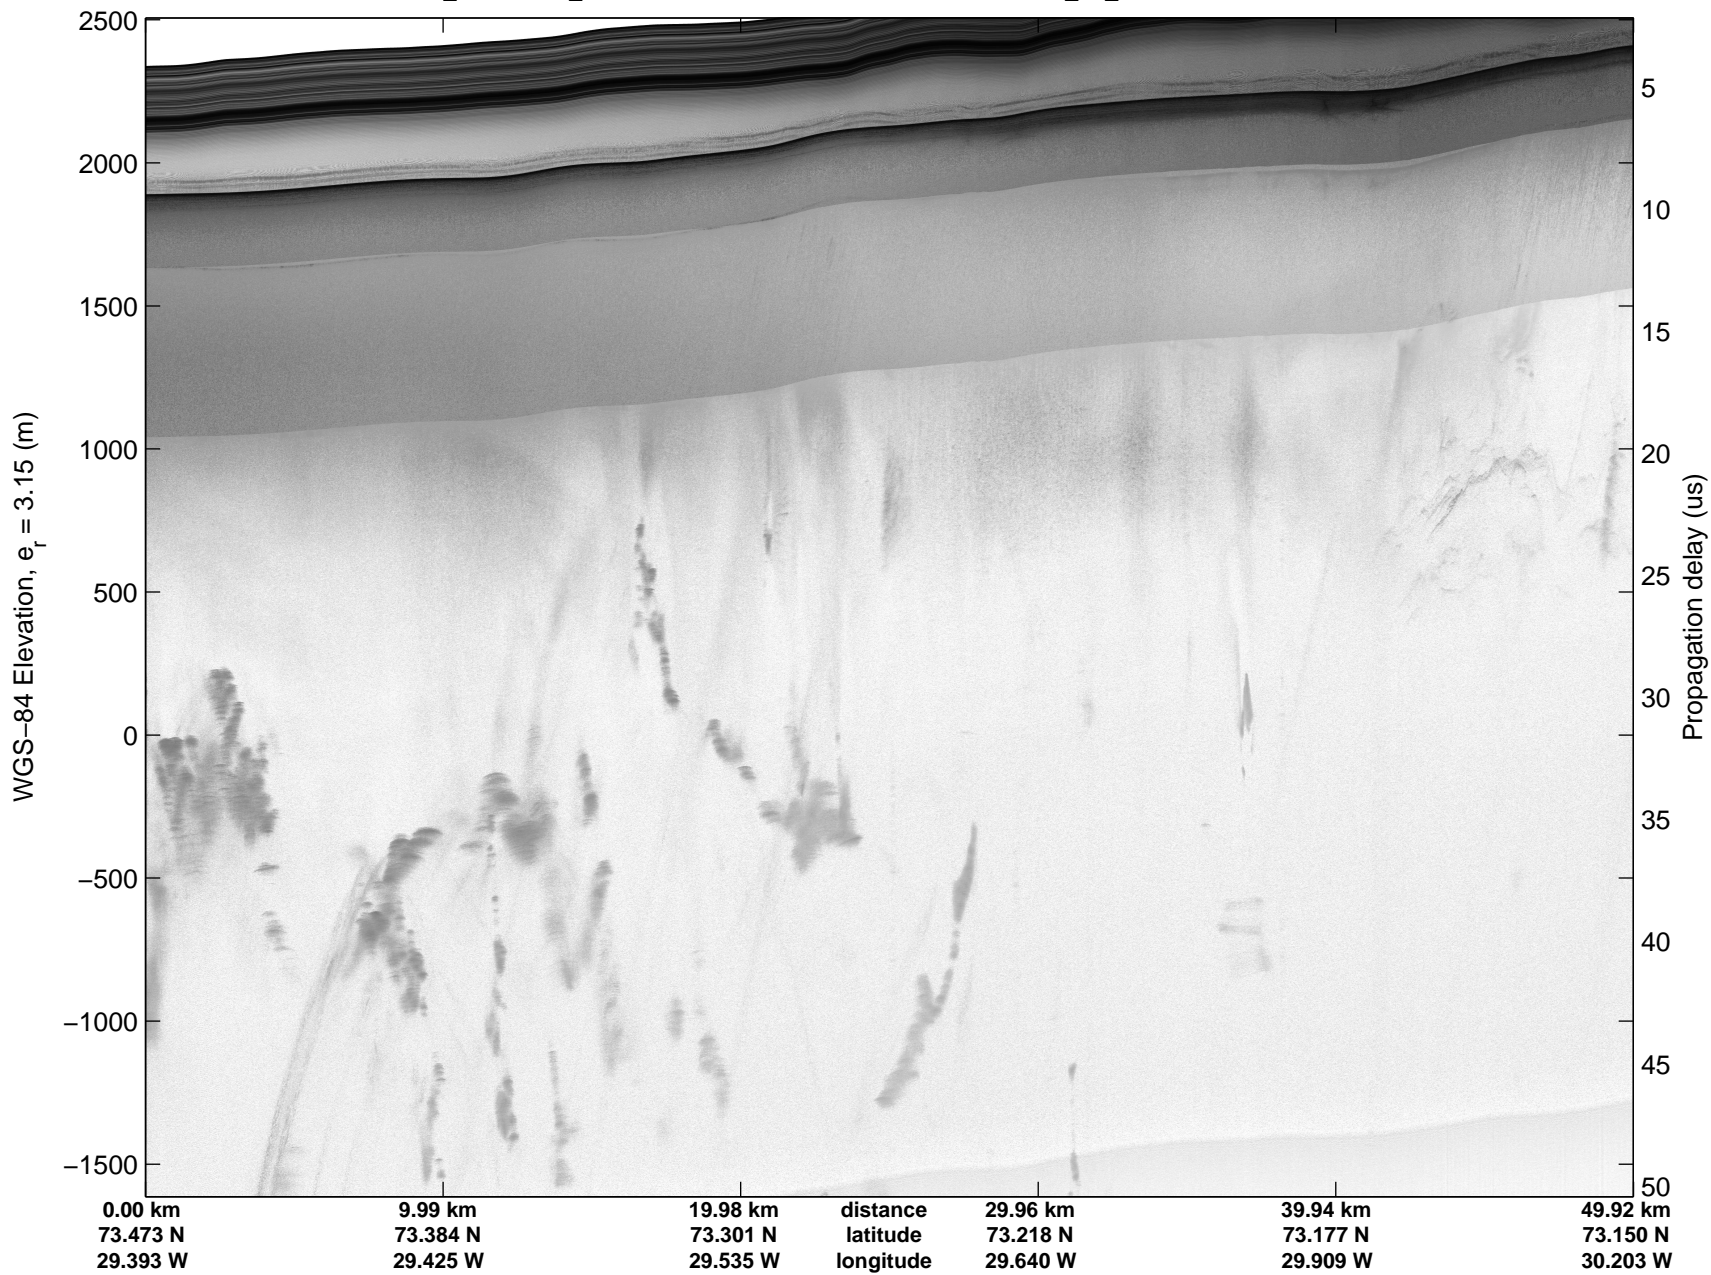

Land Ice:East Glaciers 01  
20150411\_07\_001  
Polar Stereograph 70N/-45E

mcords5 2015\_Greenland\_C130: "Land Ice:East Glaciers 01" 20150411\_07\_001: 15:38:04.5 to 15:44:23.0 GPS

mcords5 2015\_Greenland\_C130: "Land Ice:East Glaciers 01" 20150411\_07\_001: 15:38:04.5 to 15:44:23.0 GPS

Land Ice:East Glaciers 01  
20150411\_07\_002  
Polar Stereograph 70N/-45E

mcords5 2015\_Greenland\_C130: "Land Ice:East Glaciers 01" 20150411\_07\_002: 15:44:23.3 to 15:50:52.1 GPS

mcords5 2015\_Greenland\_C130: "Land Ice:East Glaciers 01" 20150411\_07\_002: 15:44:23.3 to 15:50:52.1 GPS