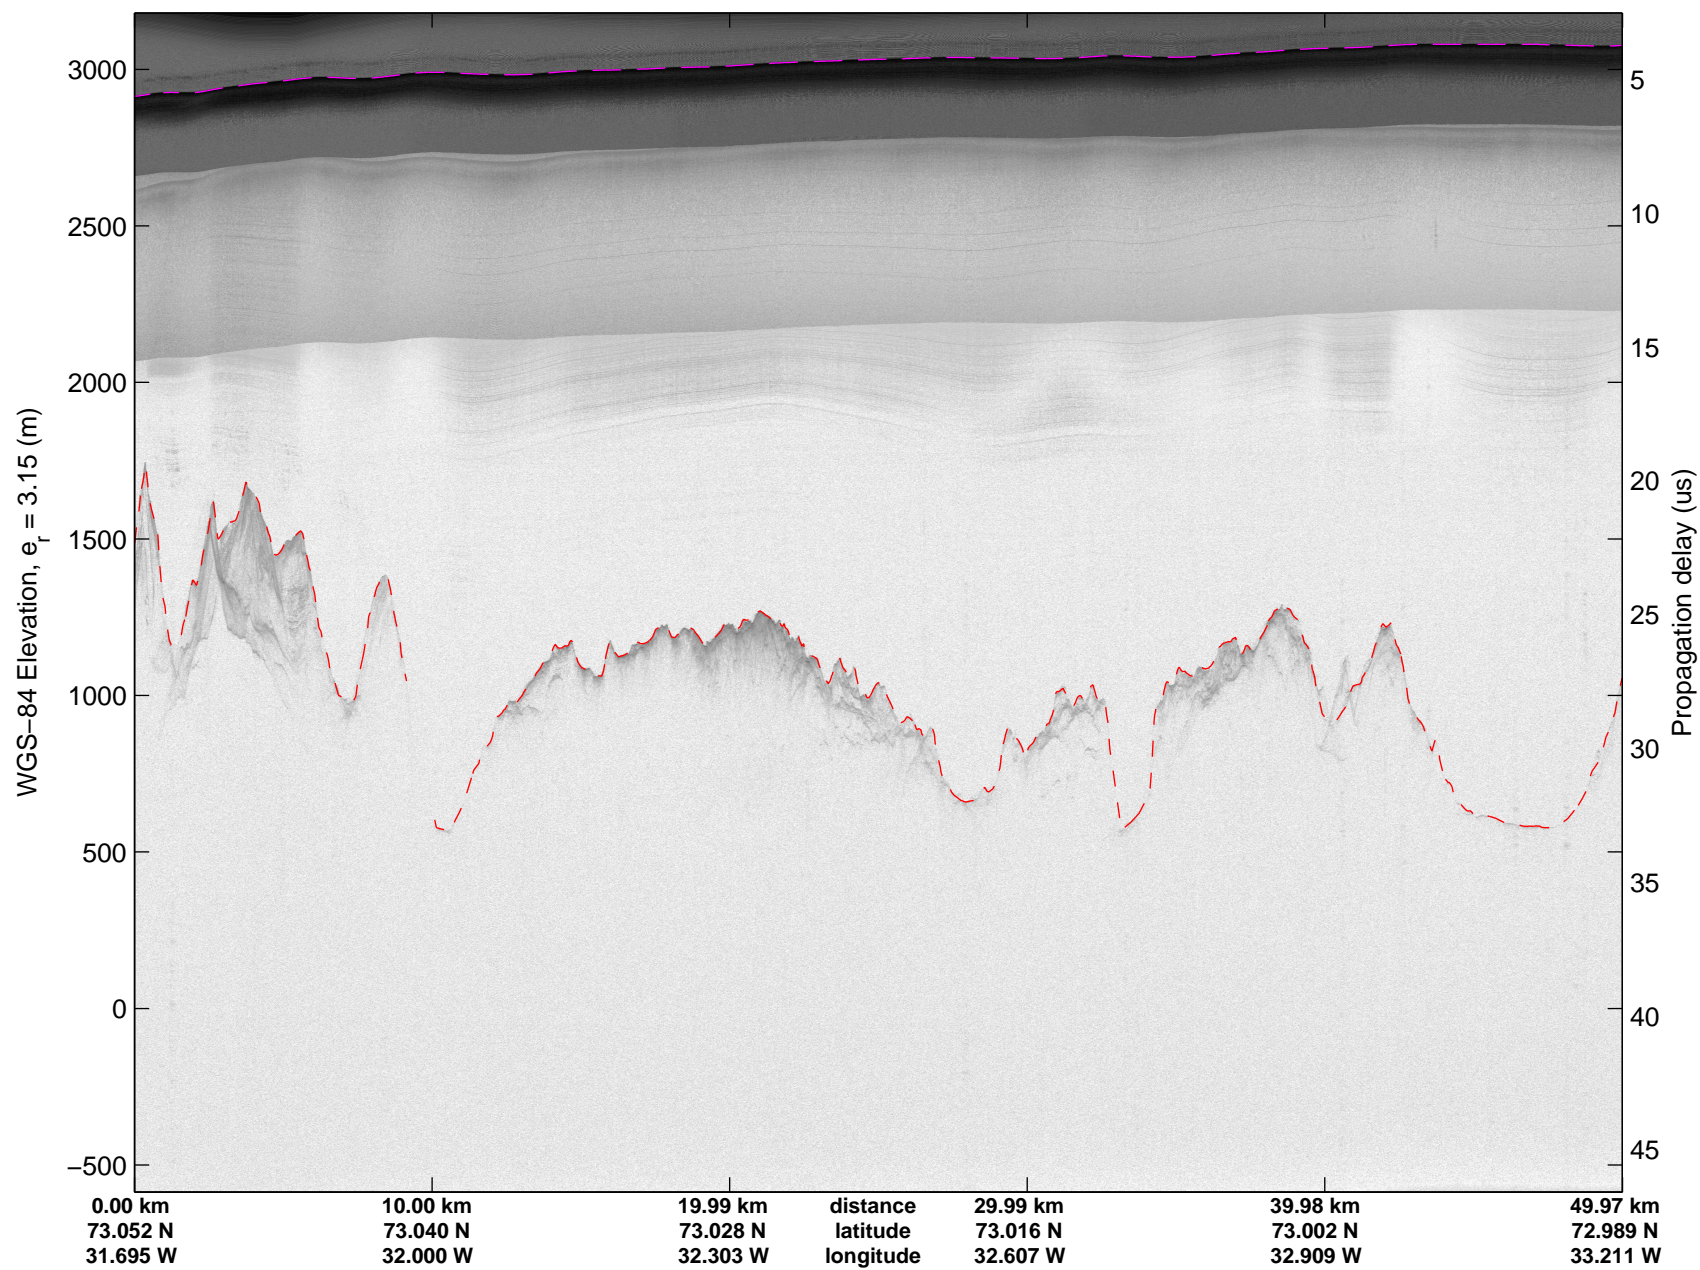

Land Ice:East Glaciers 01  
20150411\_07\_001  
Polar Stereograph 70N/-45E

mcords5 2015\_Greenland\_C130: "Land Ice:East Glaciers 01" 20150411\_07\_001: 15:38:04.5 to 15:44:23.0 GPS

mcords5 2015\_Greenland\_C130: "Land Ice:East Glaciers 01" 20150411\_07\_001: 15:38:04.5 to 15:44:23.0 GPS

Land Ice:East Glaciers 01  
20150411\_07\_002  
Polar Stereograph 70N/-45E

mcords5 2015\_Greenland\_C130: "Land Ice:East Glaciers 01" 20150411\_07\_002: 15:44:23.3 to 15:50:52.1 GPS

mcords5 2015\_Greenland\_C130: "Land Ice:East Glaciers 01" 20150411\_07\_002: 15:44:23.3 to 15:50:52.1 GPS

Land Ice:East Glaciers 01  
20150411\_07\_003  
Polar Stereograph 70N/-45E

mcords5 2015\_Greenland\_C130: "Land Ice:East Glaciers 01" 20150411\_07\_003: 15:50:52.4 to 15:56:55.9 GPS

mcords5 2015\_Greenland\_C130: "Land Ice:East Glaciers 01" 20150411\_07\_003: 15:50:52.4 to 15:56:55.9 GPS

Land Ice:East Glaciers 01  
20150411\_07\_004  
Polar Stereograph 70N/-45E

mcords5 2015\_Greenland\_C130: "Land Ice:East Glaciers 01" 20150411\_07\_004: 15:56:56.2 to 16:02:58.4 GPS

mcords5 2015\_Greenland\_C130: "Land Ice:East Glaciers 01" 20150411\_07\_004: 15:56:56.2 to 16:02:58.4 GPS