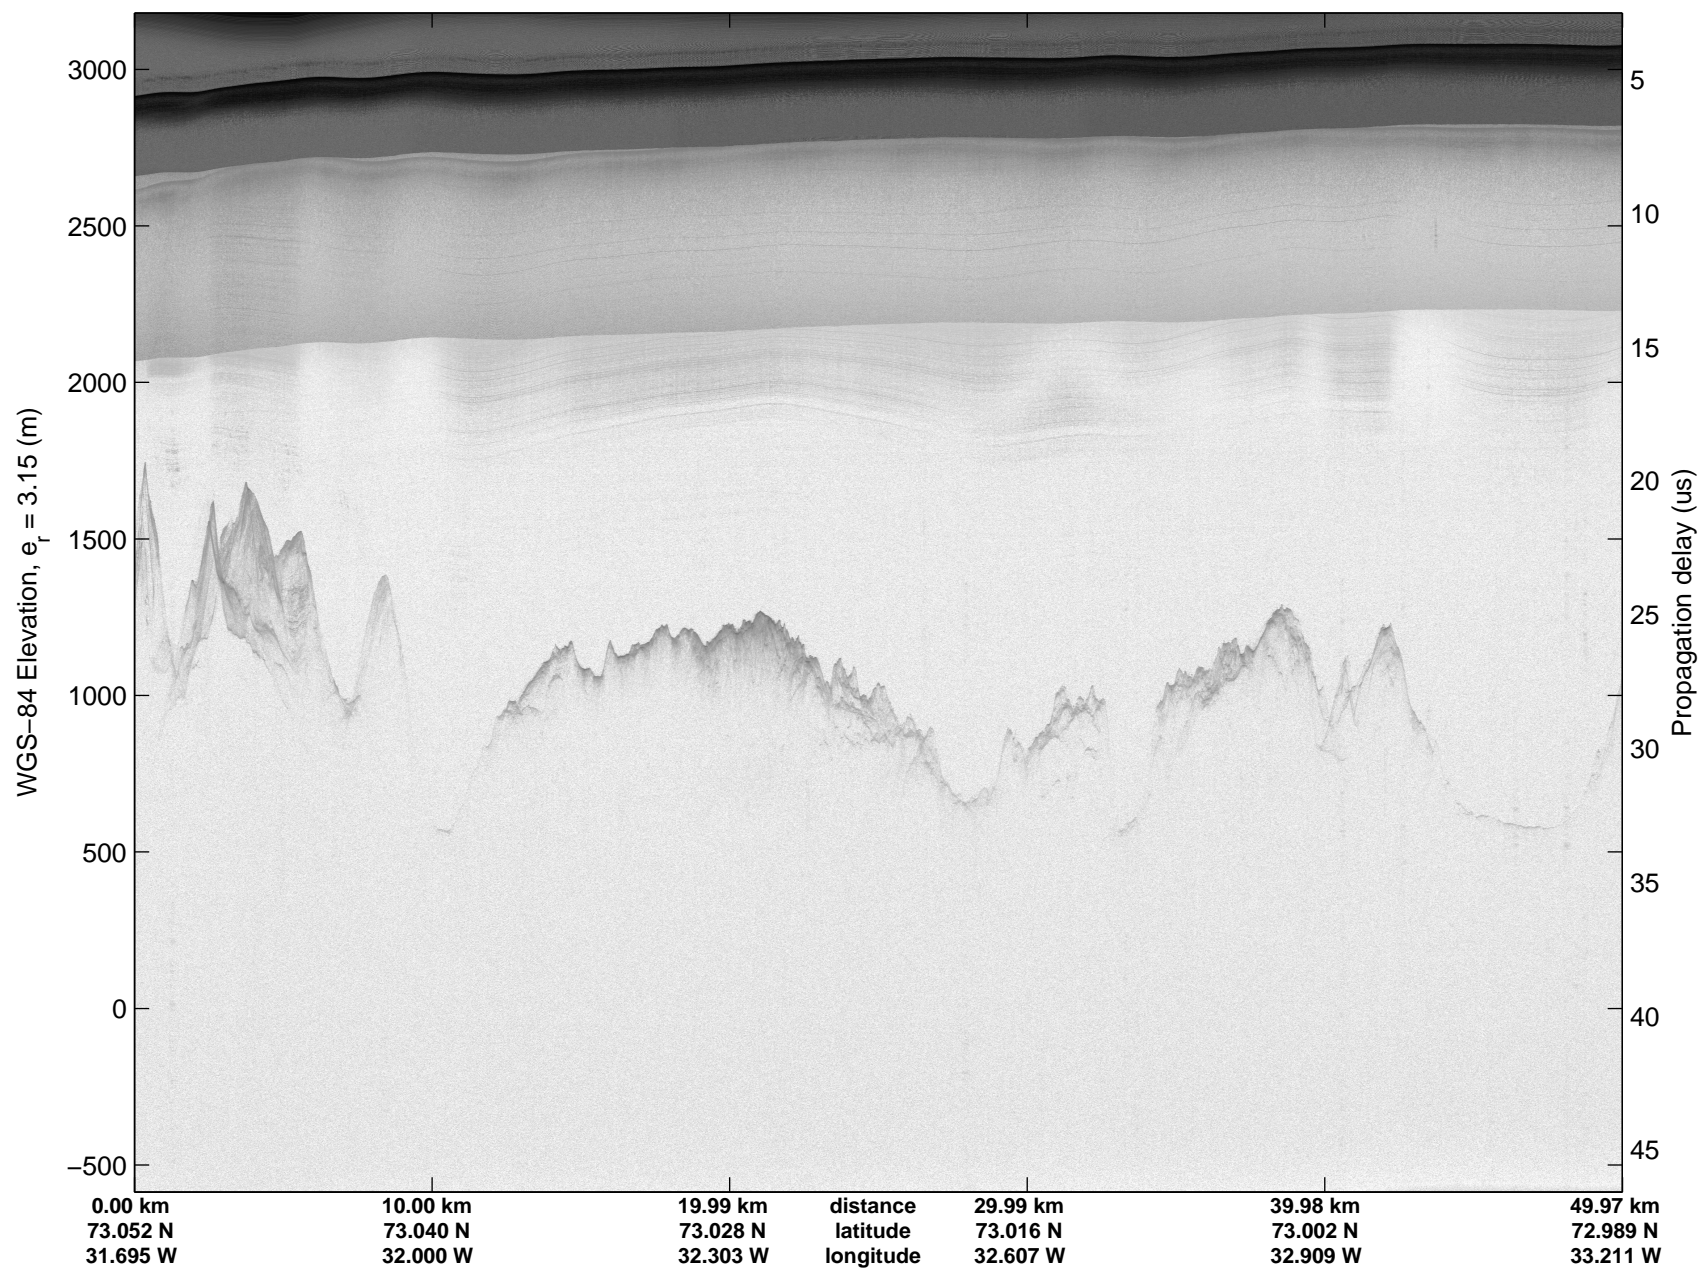

Land Ice:East Glaciers 01  
20150411\_07\_001  
Polar Stereograph 70N/-45E

mcords5 2015\_Greenland\_C130: "Land Ice:East Glaciers 01" 20150411\_07\_001: 15:38:04.5 to 15:44:23.0 GPS

mcords5 2015\_Greenland\_C130: "Land Ice:East Glaciers 01" 20150411\_07\_001: 15:38:04.5 to 15:44:23.0 GPS

Land Ice:East Glaciers 01  
20150411\_07\_002  
Polar Stereograph 70N/-45E

mcords5 2015\_Greenland\_C130: "Land Ice:East Glaciers 01" 20150411\_07\_002: 15:44:23.3 to 15:50:52.1 GPS

mcords5 2015\_Greenland\_C130: "Land Ice:East Glaciers 01" 20150411\_07\_002: 15:44:23.3 to 15:50:52.1 GPS

Land Ice:East Glaciers 01  
20150411\_07\_003  
Polar Stereograph 70N/-45E

mcords5 2015\_Greenland\_C130: "Land Ice:East Glaciers 01" 20150411\_07\_003: 15:50:52.4 to 15:56:55.9 GPS

mcords5 2015\_Greenland\_C130: "Land Ice:East Glaciers 01" 20150411\_07\_003: 15:50:52.4 to 15:56:55.9 GPS

Land Ice:East Glaciers 01  
20150411\_07\_004  
Polar Stereograph 70N/-45E

mcords5 2015\_Greenland\_C130: "Land Ice:East Glaciers 01" 20150411\_07\_004: 15:56:56.2 to 16:02:58.4 GPS

mcords5 2015\_Greenland\_C130: "Land Ice:East Glaciers 01" 20150411\_07\_004: 15:56:56.2 to 16:02:58.4 GPS