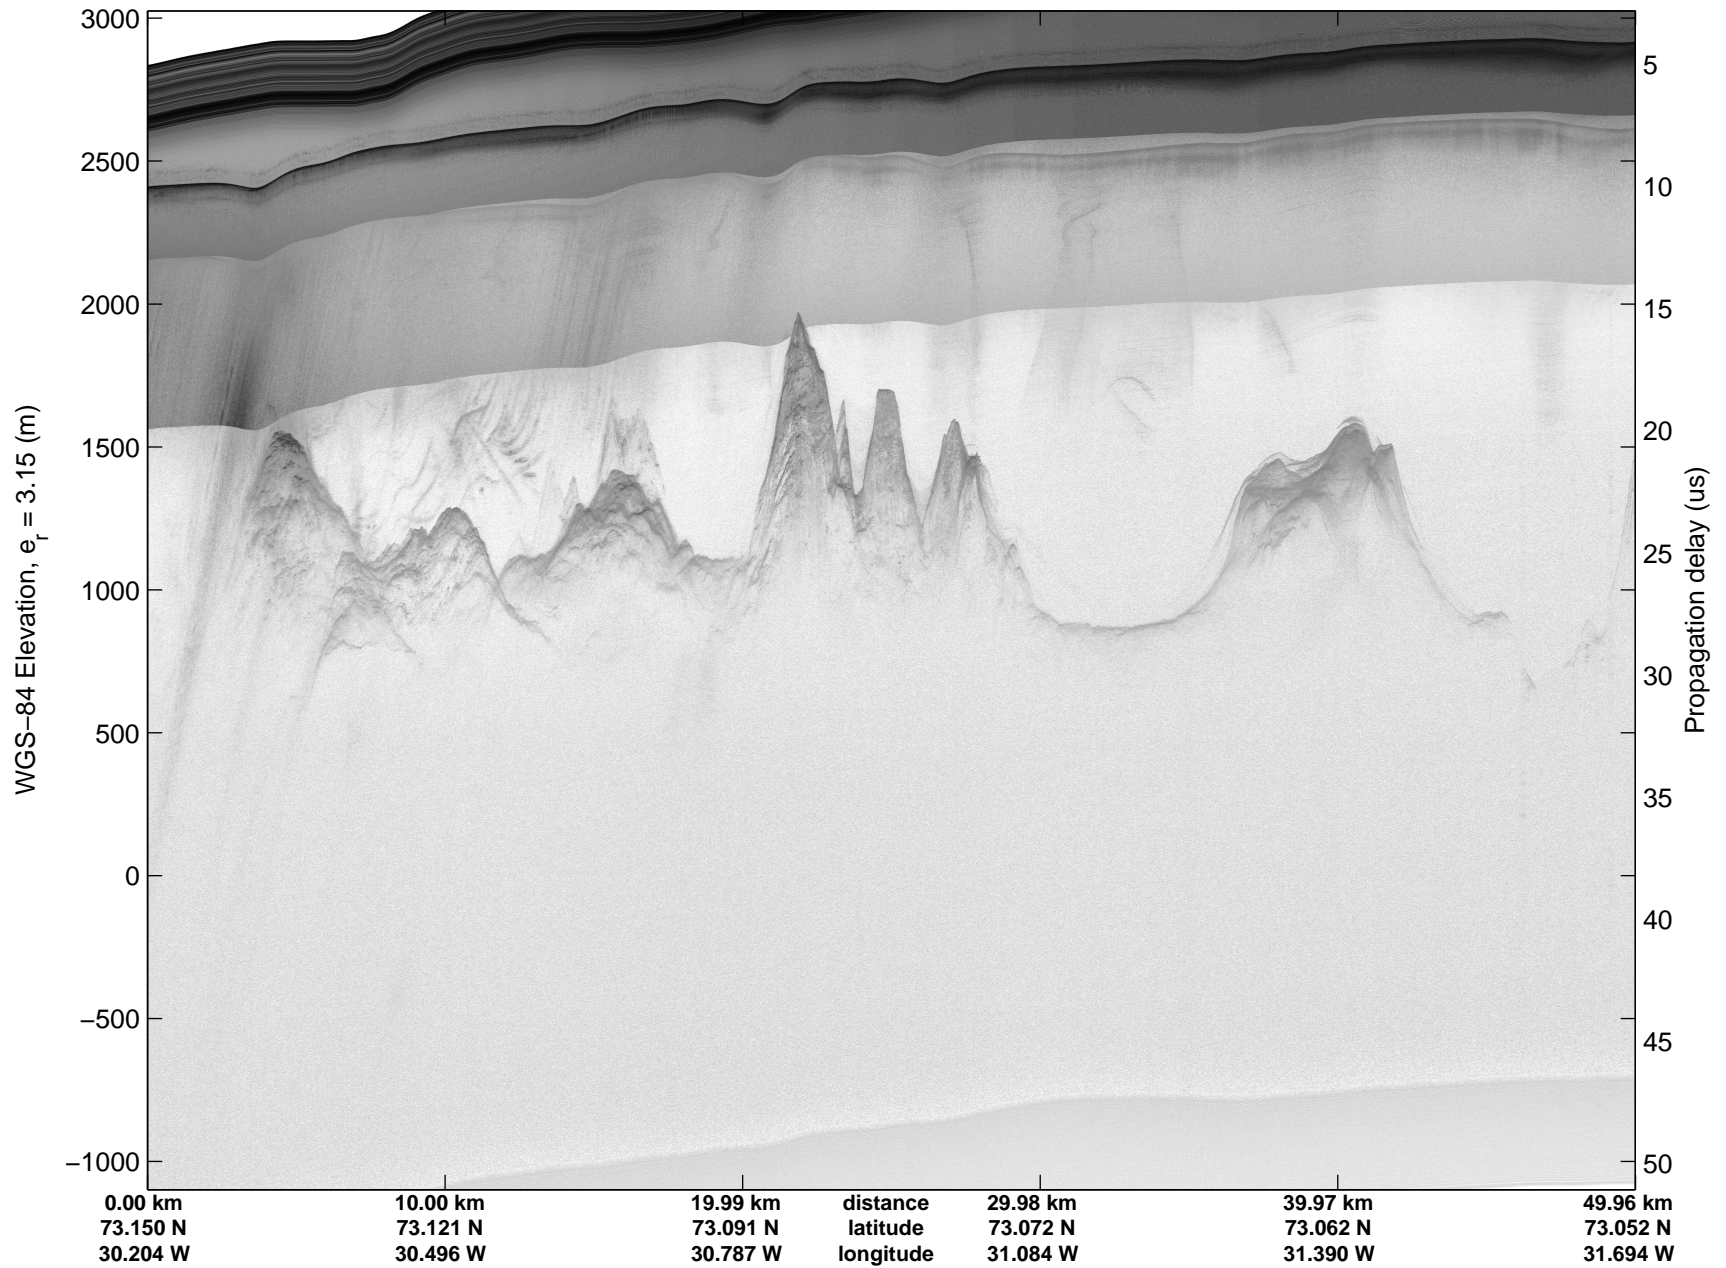

Land Ice:East Glaciers 01  
20150411\_07\_001  
Polar Stereograph 70N/-45E

mcords5 2015\_Greenland\_C130: "Land Ice:East Glaciers 01" 20150411\_07\_001: 15:38:04.5 to 15:44:23.0 GPS

mcords5 2015\_Greenland\_C130: "Land Ice:East Glaciers 01" 20150411\_07\_001: 15:38:04.5 to 15:44:23.0 GPS

Land Ice:East Glaciers 01  
20150411\_07\_002  
Polar Stereograph 70N/-45E

mcords5 2015\_Greenland\_C130: "Land Ice:East Glaciers 01" 20150411\_07\_002: 15:44:23.3 to 15:50:52.1 GPS

mcords5 2015\_Greenland\_C130: "Land Ice:East Glaciers 01" 20150411\_07\_002: 15:44:23.3 to 15:50:52.1 GPS

Land Ice:East Glaciers 01  
20150411\_07\_003  
Polar Stereograph 70N/-45E

mcords5 2015\_Greenland\_C130: "Land Ice:East Glaciers 01" 20150411\_07\_003: 15:50:52.4 to 15:56:55.9 GPS

mcords5 2015\_Greenland\_C130: "Land Ice:East Glaciers 01" 20150411\_07\_003: 15:50:52.4 to 15:56:55.9 GPS

Land Ice:East Glaciers 01  
20150411\_07\_007  
Polar Stereograph 70N/-45E

- Segment
- Frame
- ◆ Start

mcords5 2015\_Greenland\_C130: "Land Ice:East Glaciers 01" 20150411\_07\_007: 16:15:00.5 to 16:20:58.0 GPS