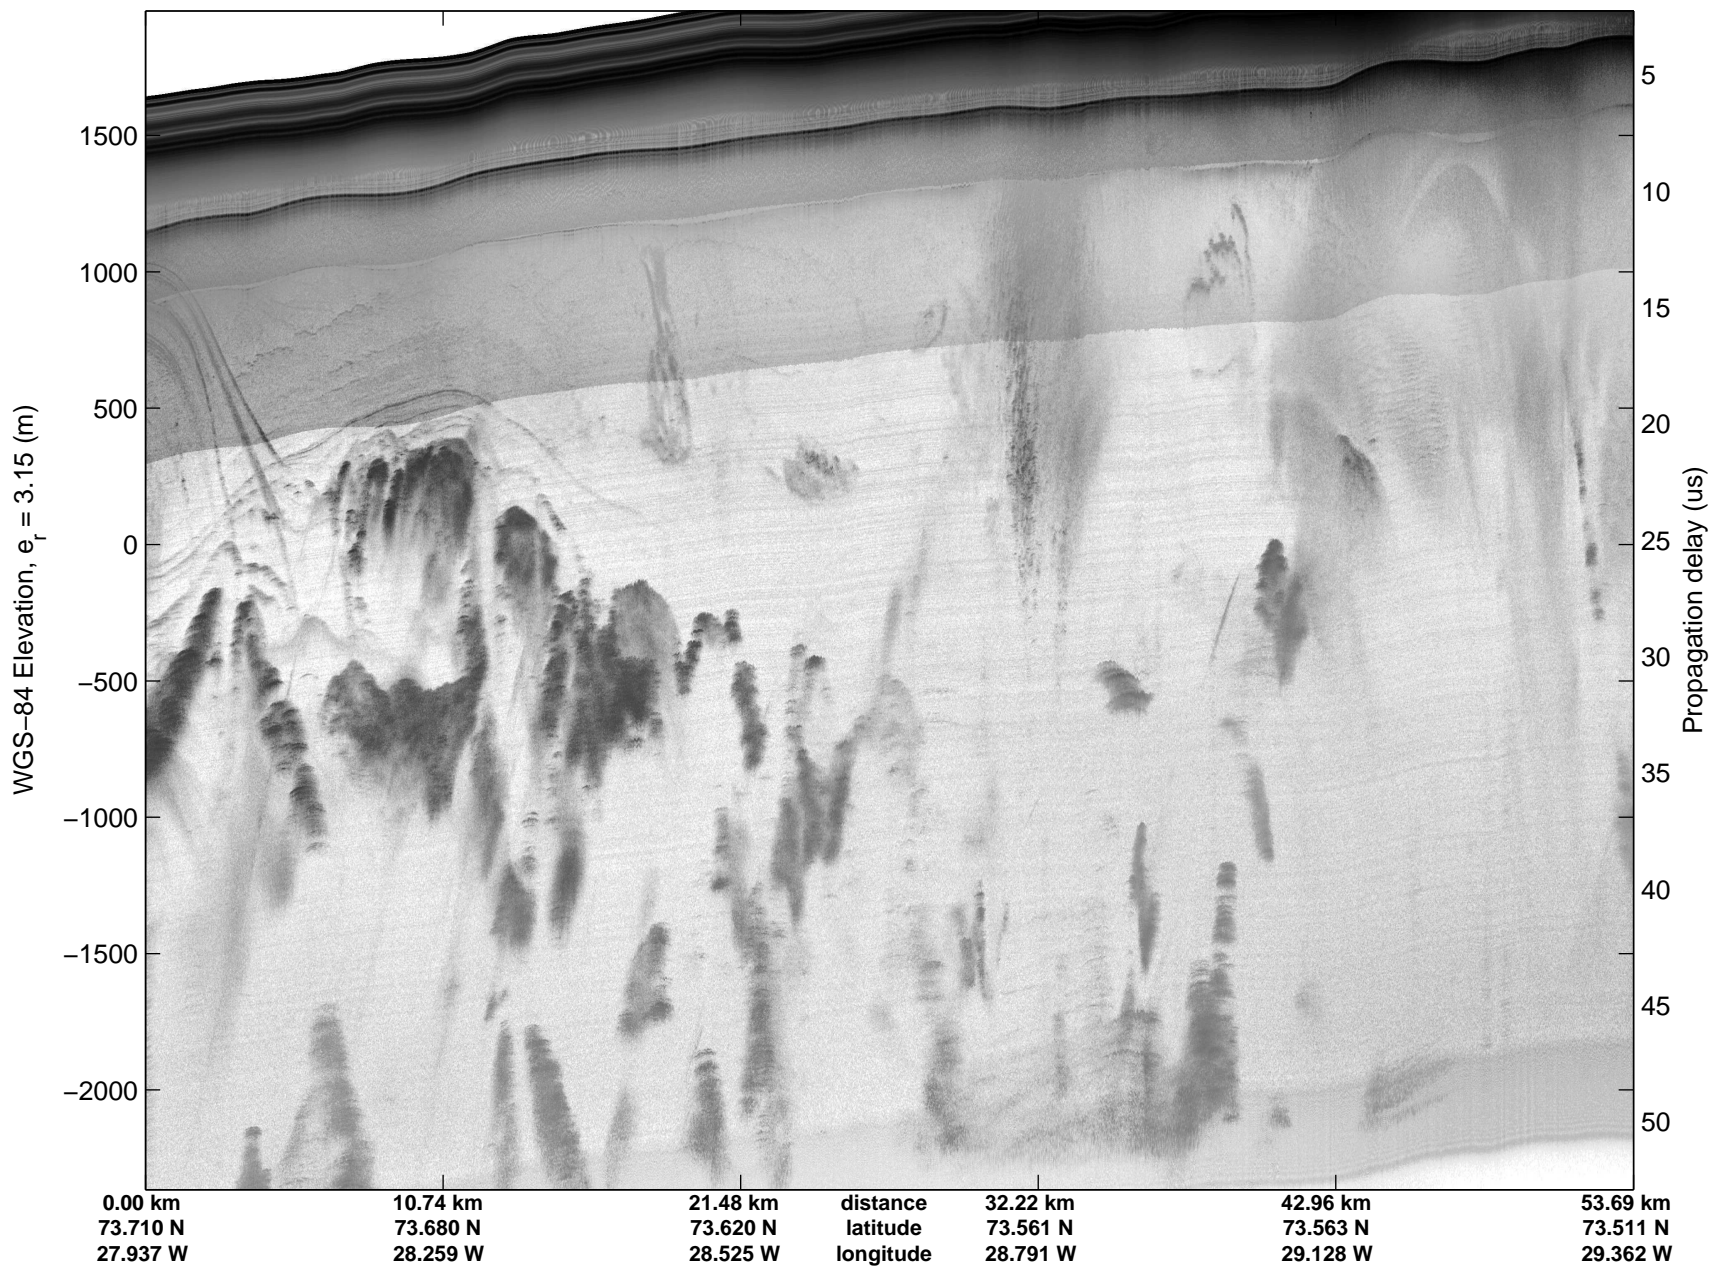

Land Ice:East Glaciers 01  
20150411\_06\_004  
Polar Stereograph 70N/-45E

mcords5 2015\_Greenland\_C130: "Land Ice:East Glaciers 01" 20150411\_06\_004: 15:24:22.0 to 15:30:39.2 GPS

mcords5 2015\_Greenland\_C130: "Land Ice:East Glaciers 01" 20150411\_06\_004: 15:24:22.0 to 15:30:39.2 GPS

Land Ice:East Glaciers 01  
20150411\_06\_005  
Polar Stereograph 70N/-45E

mcords5 2015\_Greenland\_C130: "Land Ice:East Glaciers 01" 20150411\_06\_005: 15:30:39.4 to 15:37:33.5 GPS

mcords5 2015\_Greenland\_C130: "Land Ice:East Glaciers 01" 20150411\_06\_005: 15:30:39.4 to 15:37:33.5 GPS