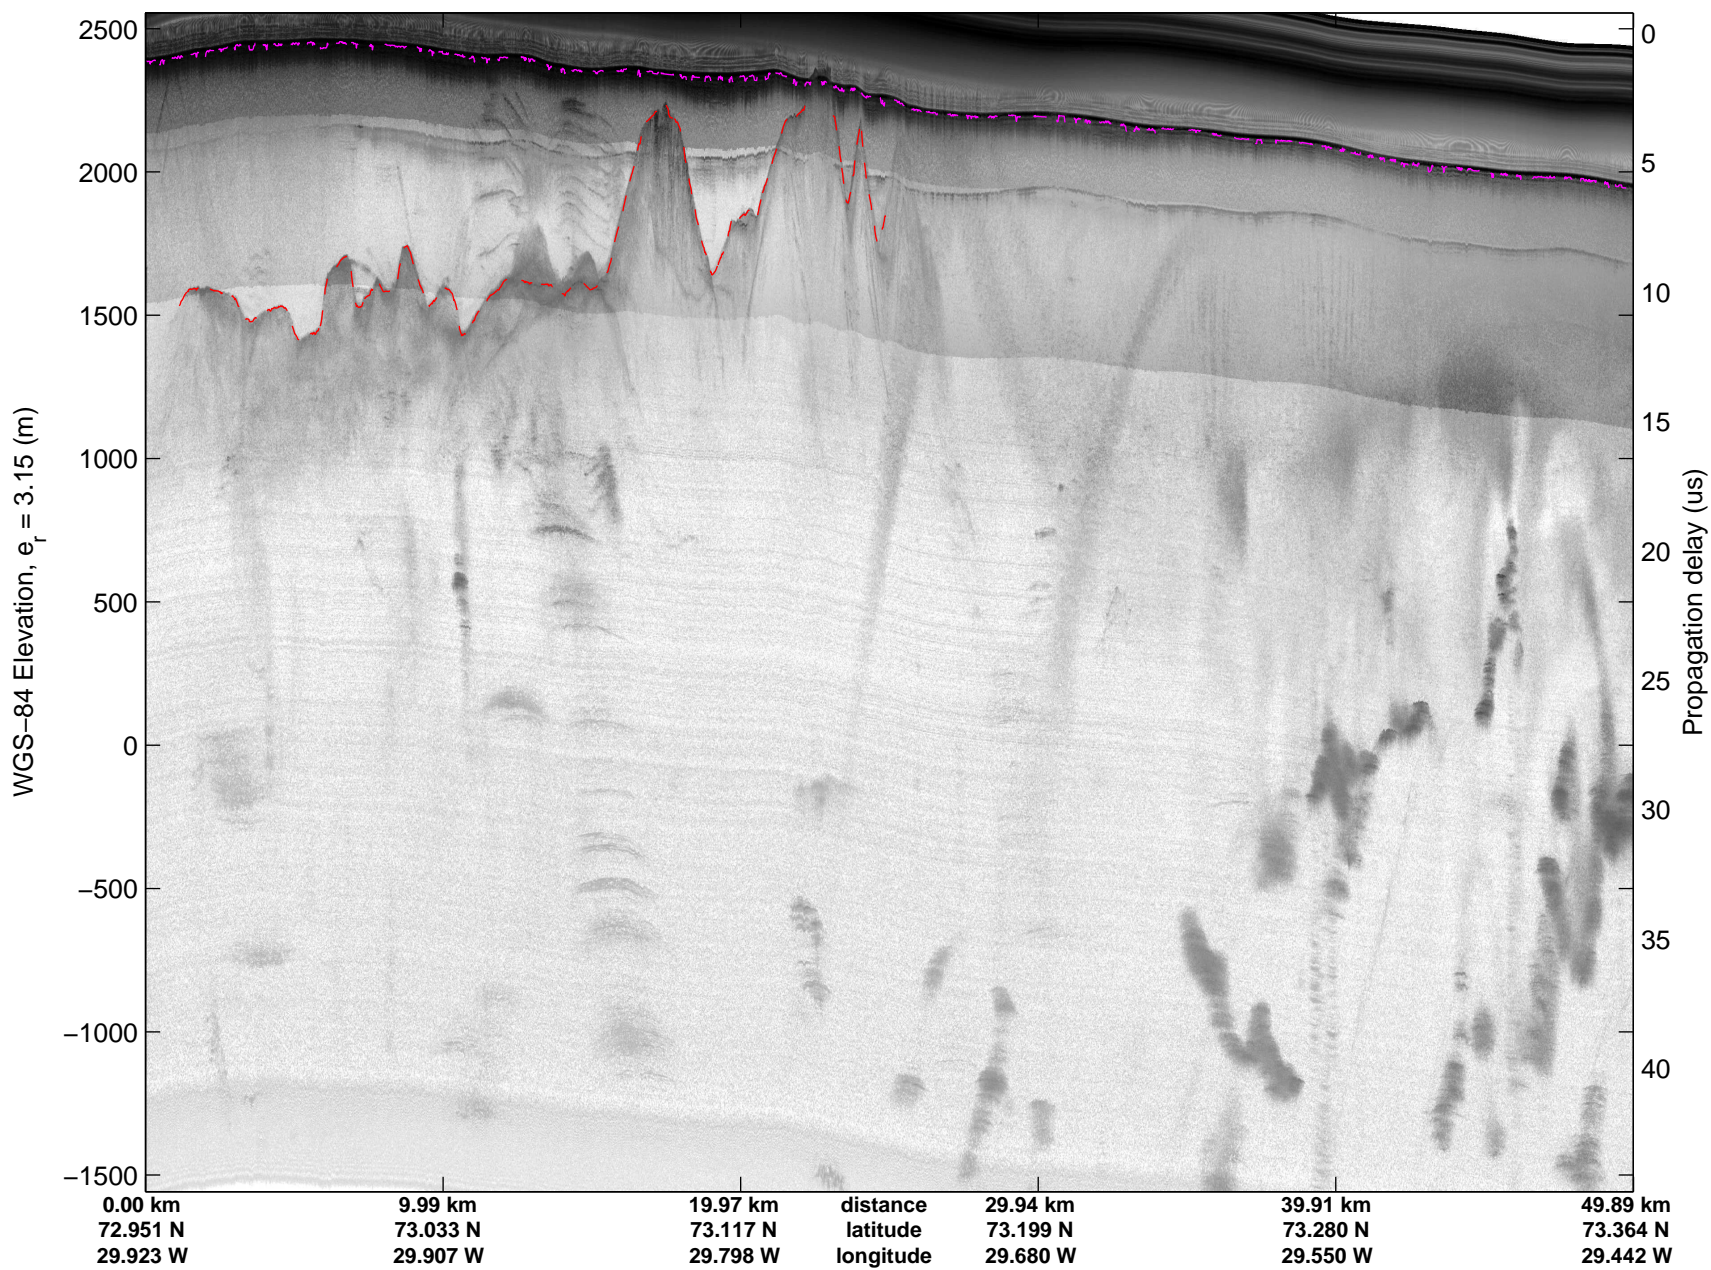

Land Ice:East Glaciers 01  
20150411\_06\_001  
Polar Stereograph 70N/-45E

mcords5 2015\_Greenland\_C130: "Land Ice:East Glaciers 01" 20150411\_06\_001: 15:05:47.2 to 15:12:01.6 GPS

mcords5 2015\_Greenland\_C130: "Land Ice:East Glaciers 01" 20150411\_06\_001: 15:05:47.2 to 15:12:01.6 GPS

Land Ice:East Glaciers 01  
20150411\_06\_002  
Polar Stereograph 70N/-45E

mcords5 2015\_Greenland\_C130: "Land Ice:East Glaciers 01" 20150411\_06\_002: 15:12:01.9 to 15:18:11.1 GPS

mcords5 2015\_Greenland\_C130: "Land Ice:East Glaciers 01" 20150411\_06\_002: 15:12:01.9 to 15:18:11.1 GPS

Land Ice:East Glaciers 01  
20150411\_06\_003  
Polar Stereograph 70N/-45E

mcords5 2015\_Greenland\_C130: "Land Ice:East Glaciers 01" 20150411\_06\_003: 15:18:11.3 to 15:24:21.8 GPS

mcords5 2015\_Greenland\_C130: "Land Ice:East Glaciers 01" 20150411\_06\_003: 15:18:11.3 to 15:24:21.8 GPS

Land Ice:East Glaciers 01  
20150411\_06\_004  
Polar Stereograph 70N/-45E

mcords5 2015\_Greenland\_C130: "Land Ice:East Glaciers 01" 20150411\_06\_004: 15:24:22.0 to 15:30:39.2 GPS

mcords5 2015\_Greenland\_C130: "Land Ice:East Glaciers 01" 20150411\_06\_004: 15:24:22.0 to 15:30:39.2 GPS