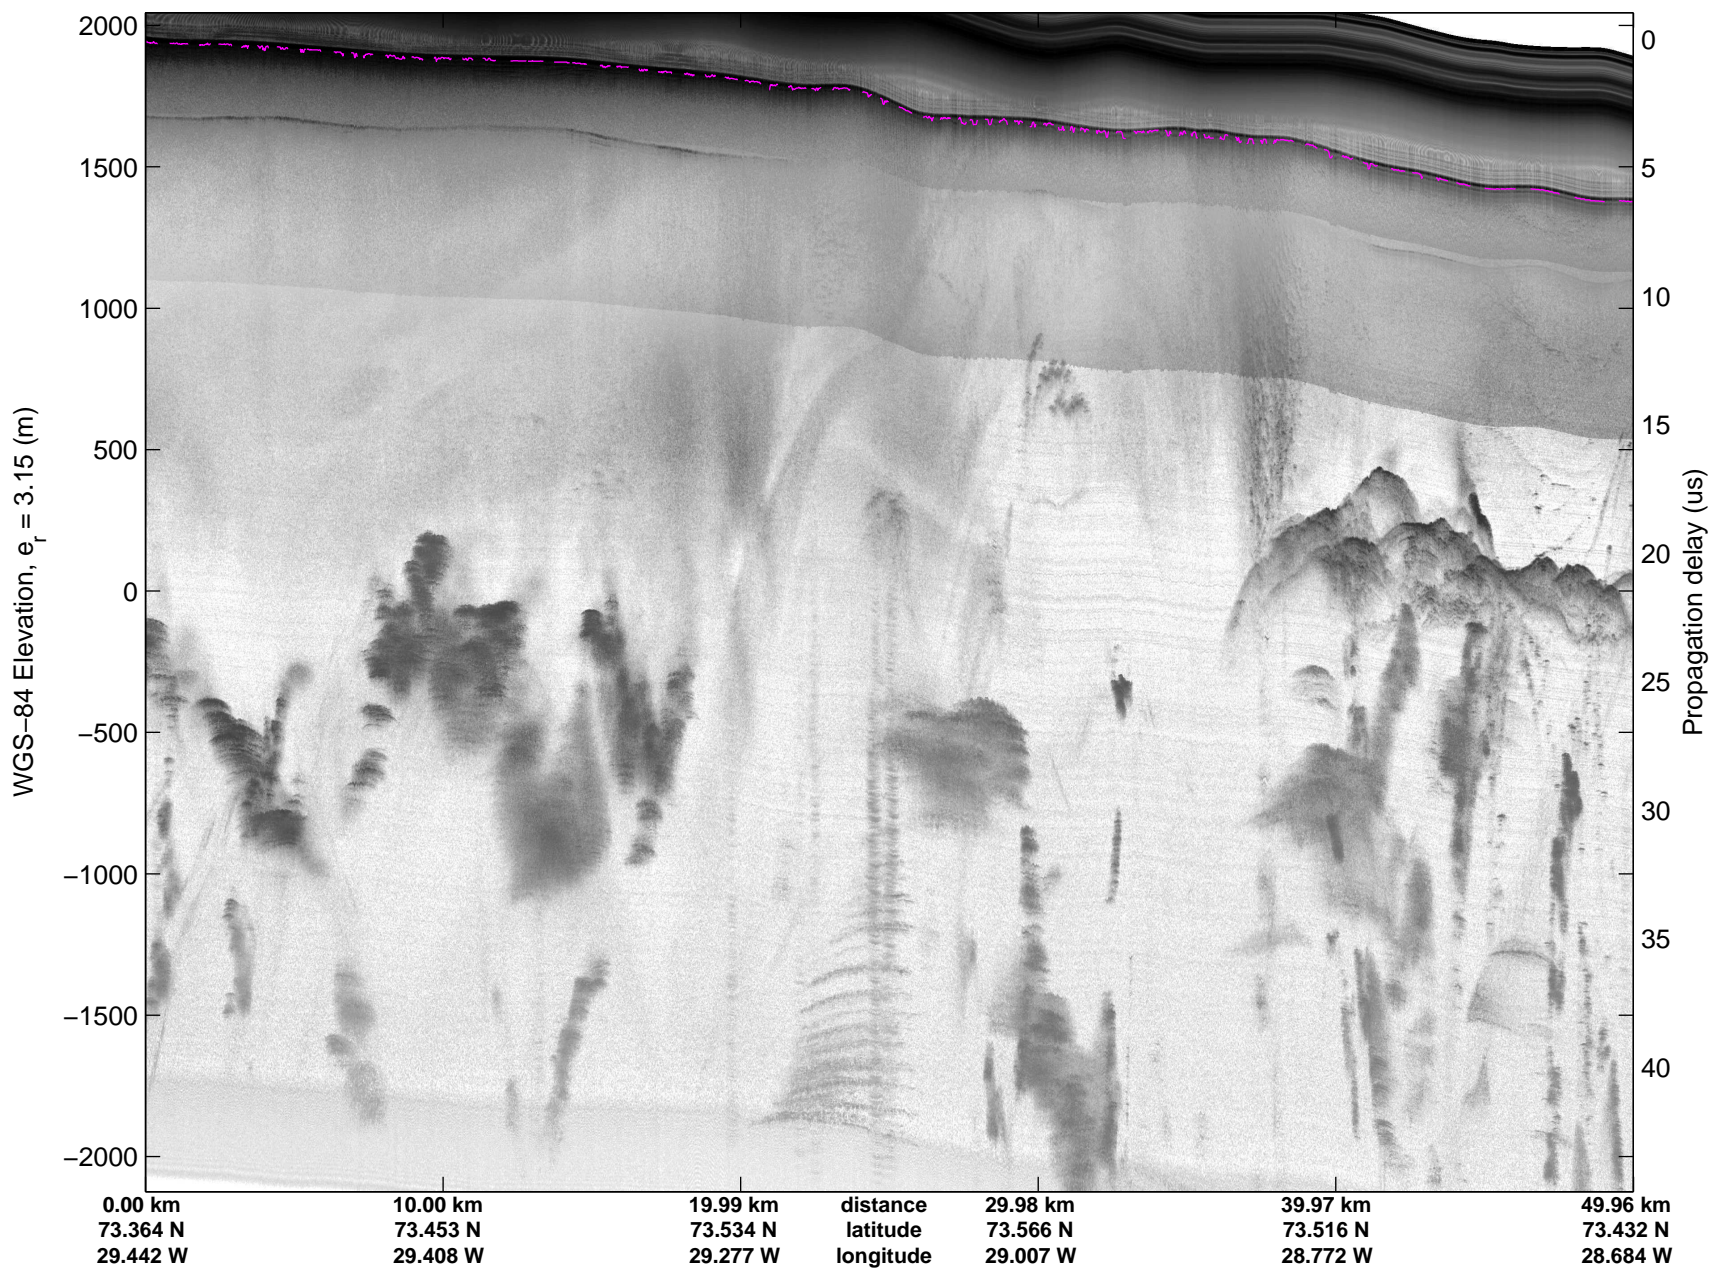

Land Ice:East Glaciers 01  
20150411\_06\_001  
Polar Stereograph 70N/-45E

mcords5 2015\_Greenland\_C130: "Land Ice:East Glaciers 01" 20150411\_06\_001: 15:05:47.2 to 15:12:01.6 GPS

mcords5 2015\_Greenland\_C130: "Land Ice:East Glaciers 01" 20150411\_06\_001: 15:05:47.2 to 15:12:01.6 GPS

Land Ice:East Glaciers 01  
20150411\_06\_002  
Polar Stereograph 70N/-45E

mcords5 2015\_Greenland\_C130: "Land Ice:East Glaciers 01" 20150411\_06\_002: 15:12:01.9 to 15:18:11.1 GPS

mcords5 2015\_Greenland\_C130: "Land Ice:East Glaciers 01" 20150411\_06\_002: 15:12:01.9 to 15:18:11.1 GPS

Land Ice:East Glaciers 01  
20150411\_06\_003  
Polar Stereograph 70N/-45E

mcords5 2015\_Greenland\_C130: "Land Ice:East Glaciers 01" 20150411\_06\_003: 15:18:11.3 to 15:24:21.8 GPS

mcords5 2015\_Greenland\_C130: "Land Ice:East Glaciers 01" 20150411\_06\_003: 15:18:11.3 to 15:24:21.8 GPS

Land Ice:East Glaciers 01  
20150411\_06\_004  
Polar Stereograph 70N/-45E

mcords5 2015\_Greenland\_C130: "Land Ice:East Glaciers 01" 20150411\_06\_004: 15:24:22.0 to 15:30:39.2 GPS

mcords5 2015\_Greenland\_C130: "Land Ice:East Glaciers 01" 20150411\_06\_004: 15:24:22.0 to 15:30:39.2 GPS