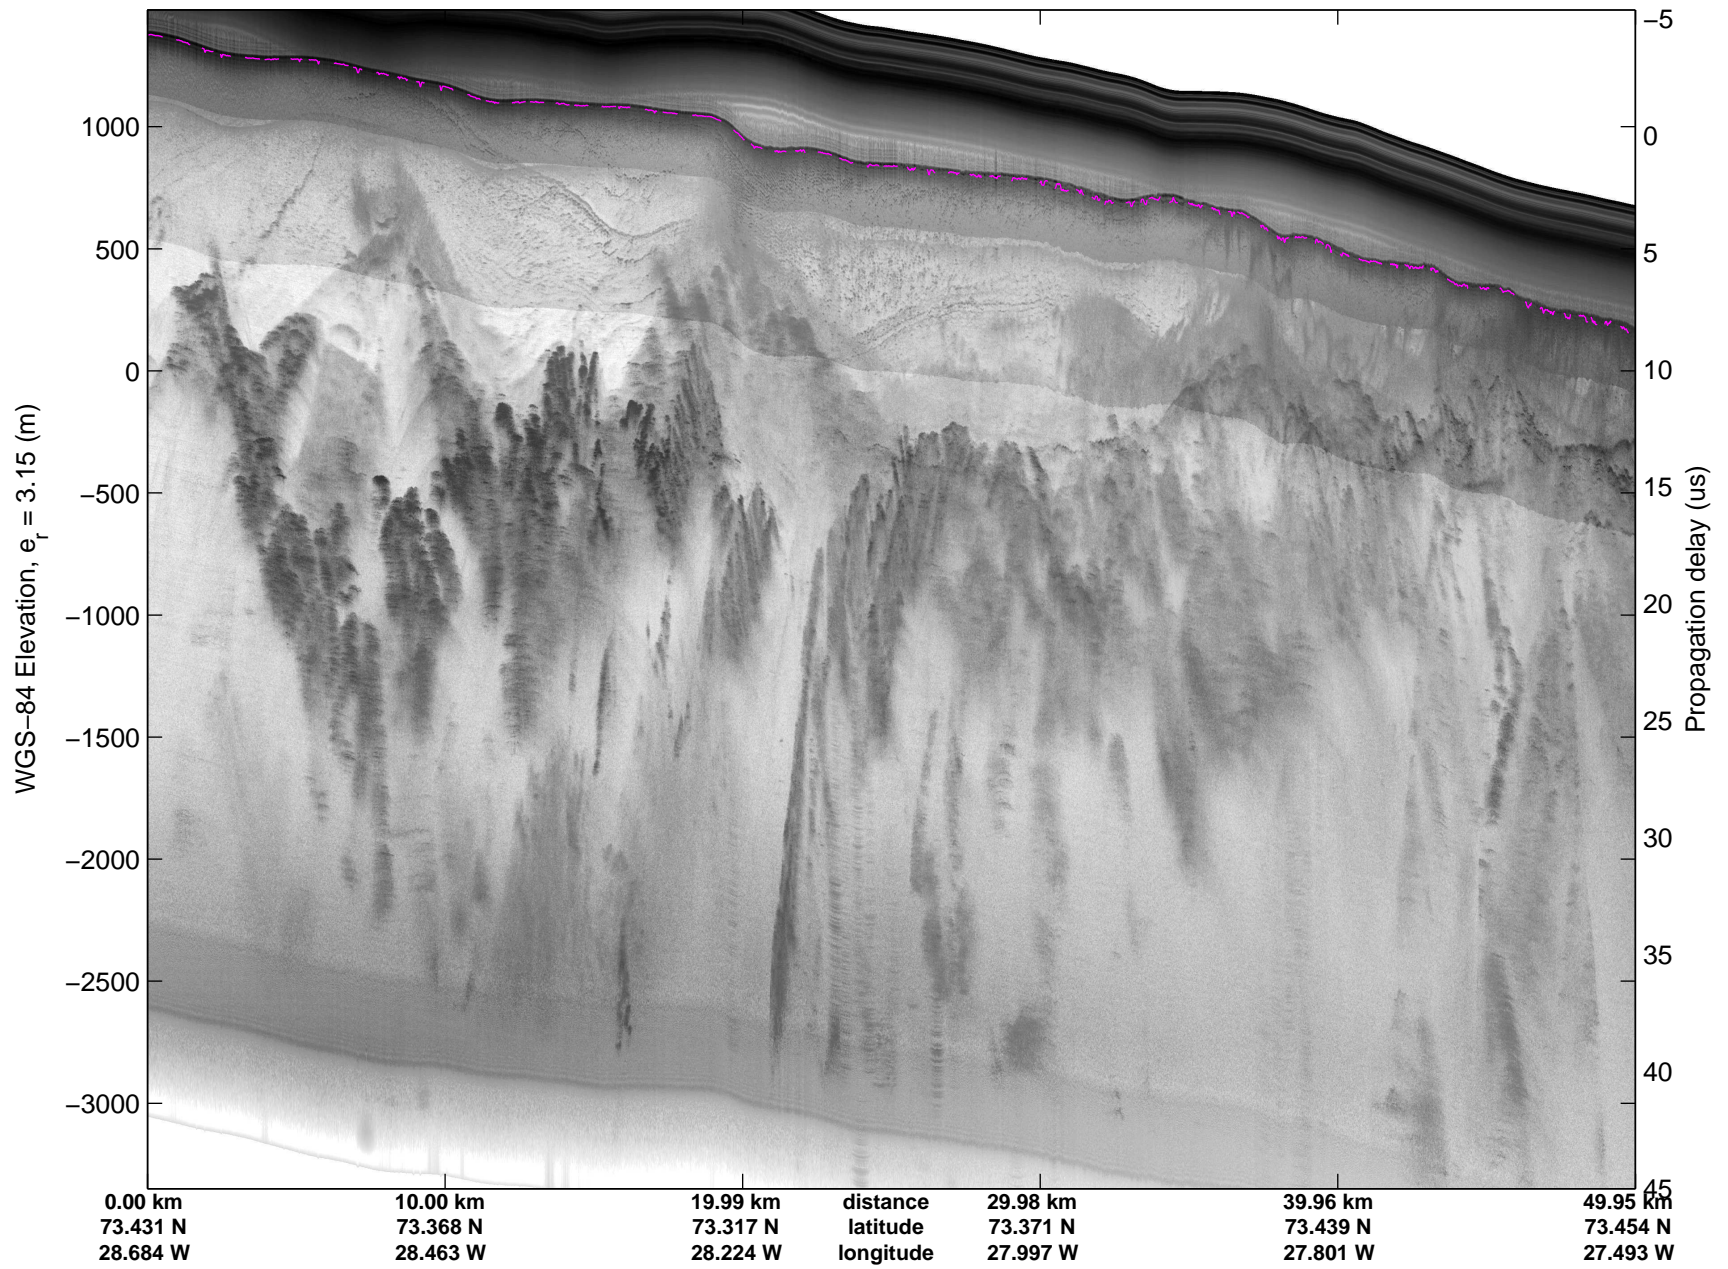

Land Ice:East Glaciers 01  
20150411\_06\_002  
Polar Stereograph 70N/-45E

mcords5 2015\_Greenland\_C130: "Land Ice:East Glaciers 01" 20150411\_06\_002: 15:12:01.9 to 15:18:11.1 GPS

mcords5 2015\_Greenland\_C130: "Land Ice:East Glaciers 01" 20150411\_06\_002: 15:12:01.9 to 15:18:11.1 GPS

Land Ice:East Glaciers 01  
20150411\_06\_003  
Polar Stereograph 70N/-45E

mcords5 2015\_Greenland\_C130: "Land Ice:East Glaciers 01" 20150411\_06\_003: 15:18:11.3 to 15:24:21.8 GPS

mcords5 2015\_Greenland\_C130: "Land Ice:East Glaciers 01" 20150411\_06\_003: 15:18:11.3 to 15:24:21.8 GPS

Land Ice:East Glaciers 01  
20150411\_06\_004  
Polar Stereograph 70N/-45E

mcords5 2015\_Greenland\_C130: "Land Ice:East Glaciers 01" 20150411\_06\_004: 15:24:22.0 to 15:30:39.2 GPS

mcords5 2015\_Greenland\_C130: "Land Ice:East Glaciers 01" 20150411\_06\_004: 15:24:22.0 to 15:30:39.2 GPS

Land Ice:East Glaciers 01  
20150411\_06\_005  
Polar Stereograph 70N/-45E

mcords5 2015\_Greenland\_C130: "Land Ice:East Glaciers 01" 20150411\_06\_005: 15:30:39.4 to 15:37:33.5 GPS

mcords5 2015\_Greenland\_C130: "Land Ice:East Glaciers 01" 20150411\_06\_005: 15:30:39.4 to 15:37:33.5 GPS