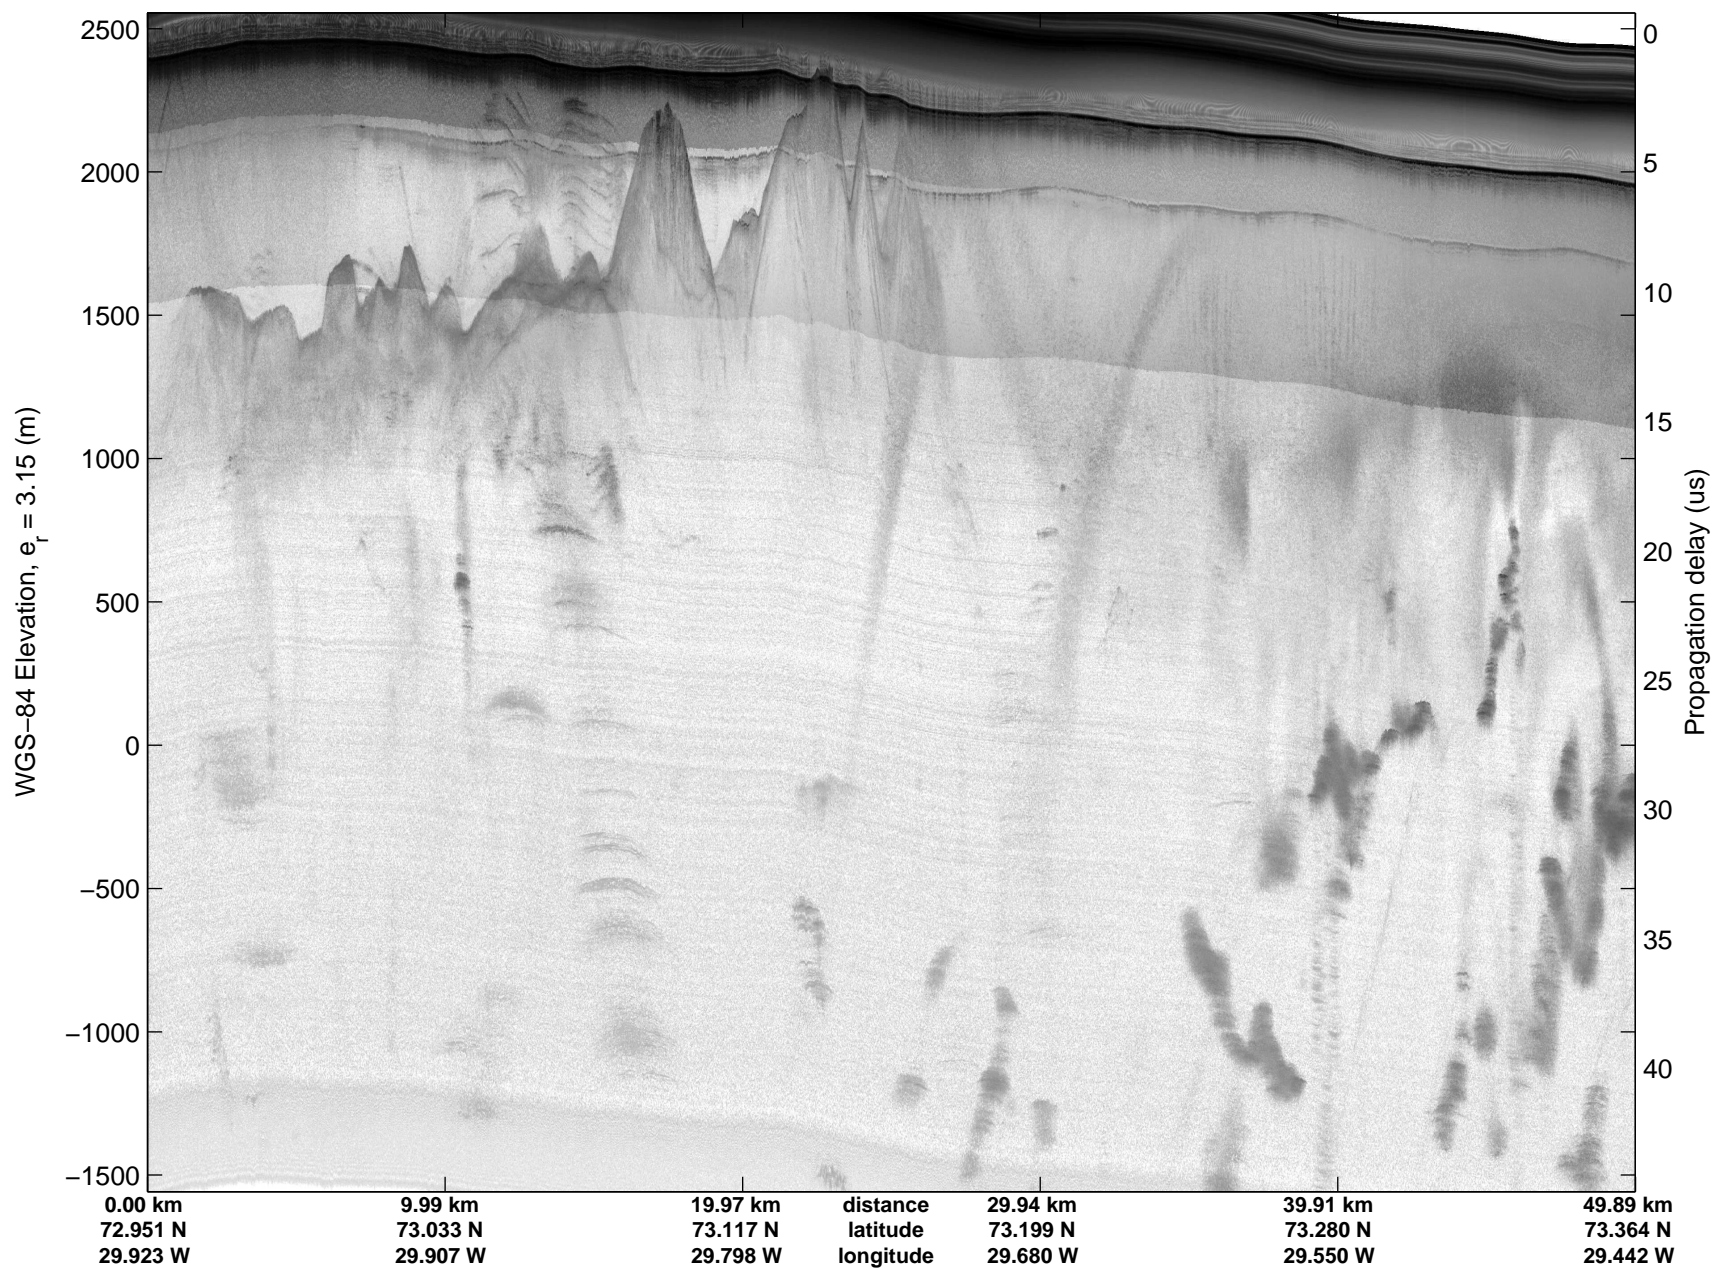

Land Ice:East Glaciers 01  
20150411\_06\_001  
Polar Stereograph 70N/-45E

mcords5 2015\_Greenland\_C130: "Land Ice:East Glaciers 01" 20150411\_06\_001: 15:05:47.2 to 15:12:01.6 GPS

mcords5 2015\_Greenland\_C130: "Land Ice:East Glaciers 01" 20150411\_06\_001: 15:05:47.2 to 15:12:01.6 GPS

Land Ice:East Glaciers 01  
20150411\_06\_002  
Polar Stereograph 70N/-45E

mcords5 2015\_Greenland\_C130: "Land Ice:East Glaciers 01" 20150411\_06\_002: 15:12:01.9 to 15:18:11.1 GPS

mcords5 2015\_Greenland\_C130: "Land Ice:East Glaciers 01" 20150411\_06\_002: 15:12:01.9 to 15:18:11.1 GPS

Land Ice:East Glaciers 01  
20150411\_06\_003  
Polar Stereograph 70N/-45E

mcords5 2015\_Greenland\_C130: "Land Ice:East Glaciers 01" 20150411\_06\_003: 15:18:11.3 to 15:24:21.8 GPS

mcords5 2015\_Greenland\_C130: "Land Ice:East Glaciers 01" 20150411\_06\_003: 15:18:11.3 to 15:24:21.8 GPS

Land Ice:East Glaciers 01  
20150411\_06\_004  
Polar Stereograph 70N/-45E

mcords5 2015\_Greenland\_C130: "Land Ice:East Glaciers 01" 20150411\_06\_004: 15:24:22.0 to 15:30:39.2 GPS

mcords5 2015\_Greenland\_C130: "Land Ice:East Glaciers 01" 20150411\_06\_004: 15:24:22.0 to 15:30:39.2 GPS