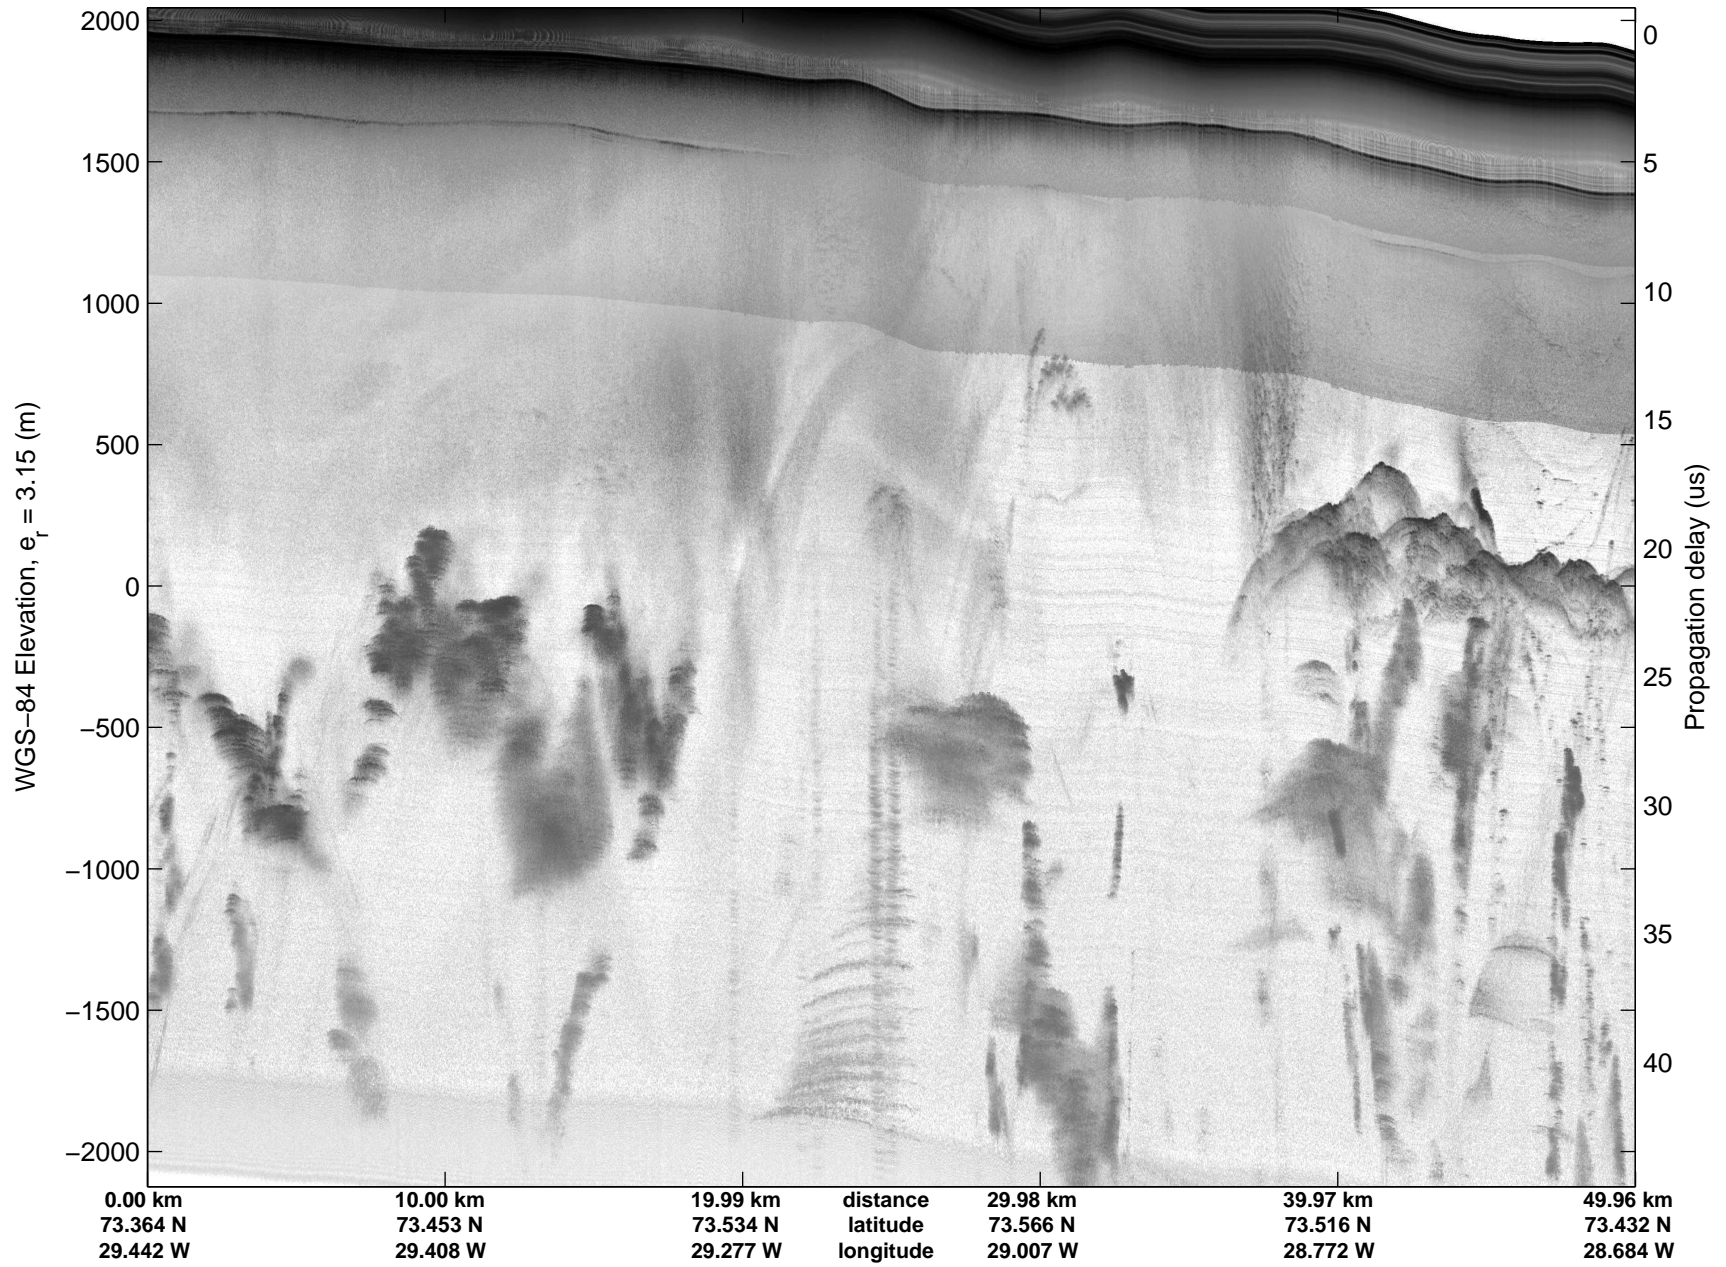

Land Ice:East Glaciers 01  
20150411\_06\_001  
Polar Stereograph 70N/-45E

mcords5 2015\_Greenland\_C130: "Land Ice:East Glaciers 01" 20150411\_06\_001: 15:05:47.2 to 15:12:01.6 GPS

mcords5 2015\_Greenland\_C130: "Land Ice:East Glaciers 01" 20150411\_06\_001: 15:05:47.2 to 15:12:01.6 GPS

Land Ice:East Glaciers 01  
20150411\_06\_002  
Polar Stereograph 70N/-45E

mcords5 2015\_Greenland\_C130: "Land Ice:East Glaciers 01" 20150411\_06\_002: 15:12:01.9 to 15:18:11.1 GPS

mcords5 2015\_Greenland\_C130: "Land Ice:East Glaciers 01" 20150411\_06\_002: 15:12:01.9 to 15:18:11.1 GPS

Land Ice:East Glaciers 01  
20150411\_06\_003  
Polar Stereograph 70N/-45E

mcords5 2015\_Greenland\_C130: "Land Ice:East Glaciers 01" 20150411\_06\_003: 15:18:11.3 to 15:24:21.8 GPS

mcords5 2015\_Greenland\_C130: "Land Ice:East Glaciers 01" 20150411\_06\_003: 15:18:11.3 to 15:24:21.8 GPS

Land Ice:East Glaciers 01  
20150411\_06\_004  
Polar Stereograph 70N/-45E

mcords5 2015\_Greenland\_C130: "Land Ice:East Glaciers 01" 20150411\_06\_004: 15:24:22.0 to 15:30:39.2 GPS

mcords5 2015\_Greenland\_C130: "Land Ice:East Glaciers 01" 20150411\_06\_004: 15:24:22.0 to 15:30:39.2 GPS