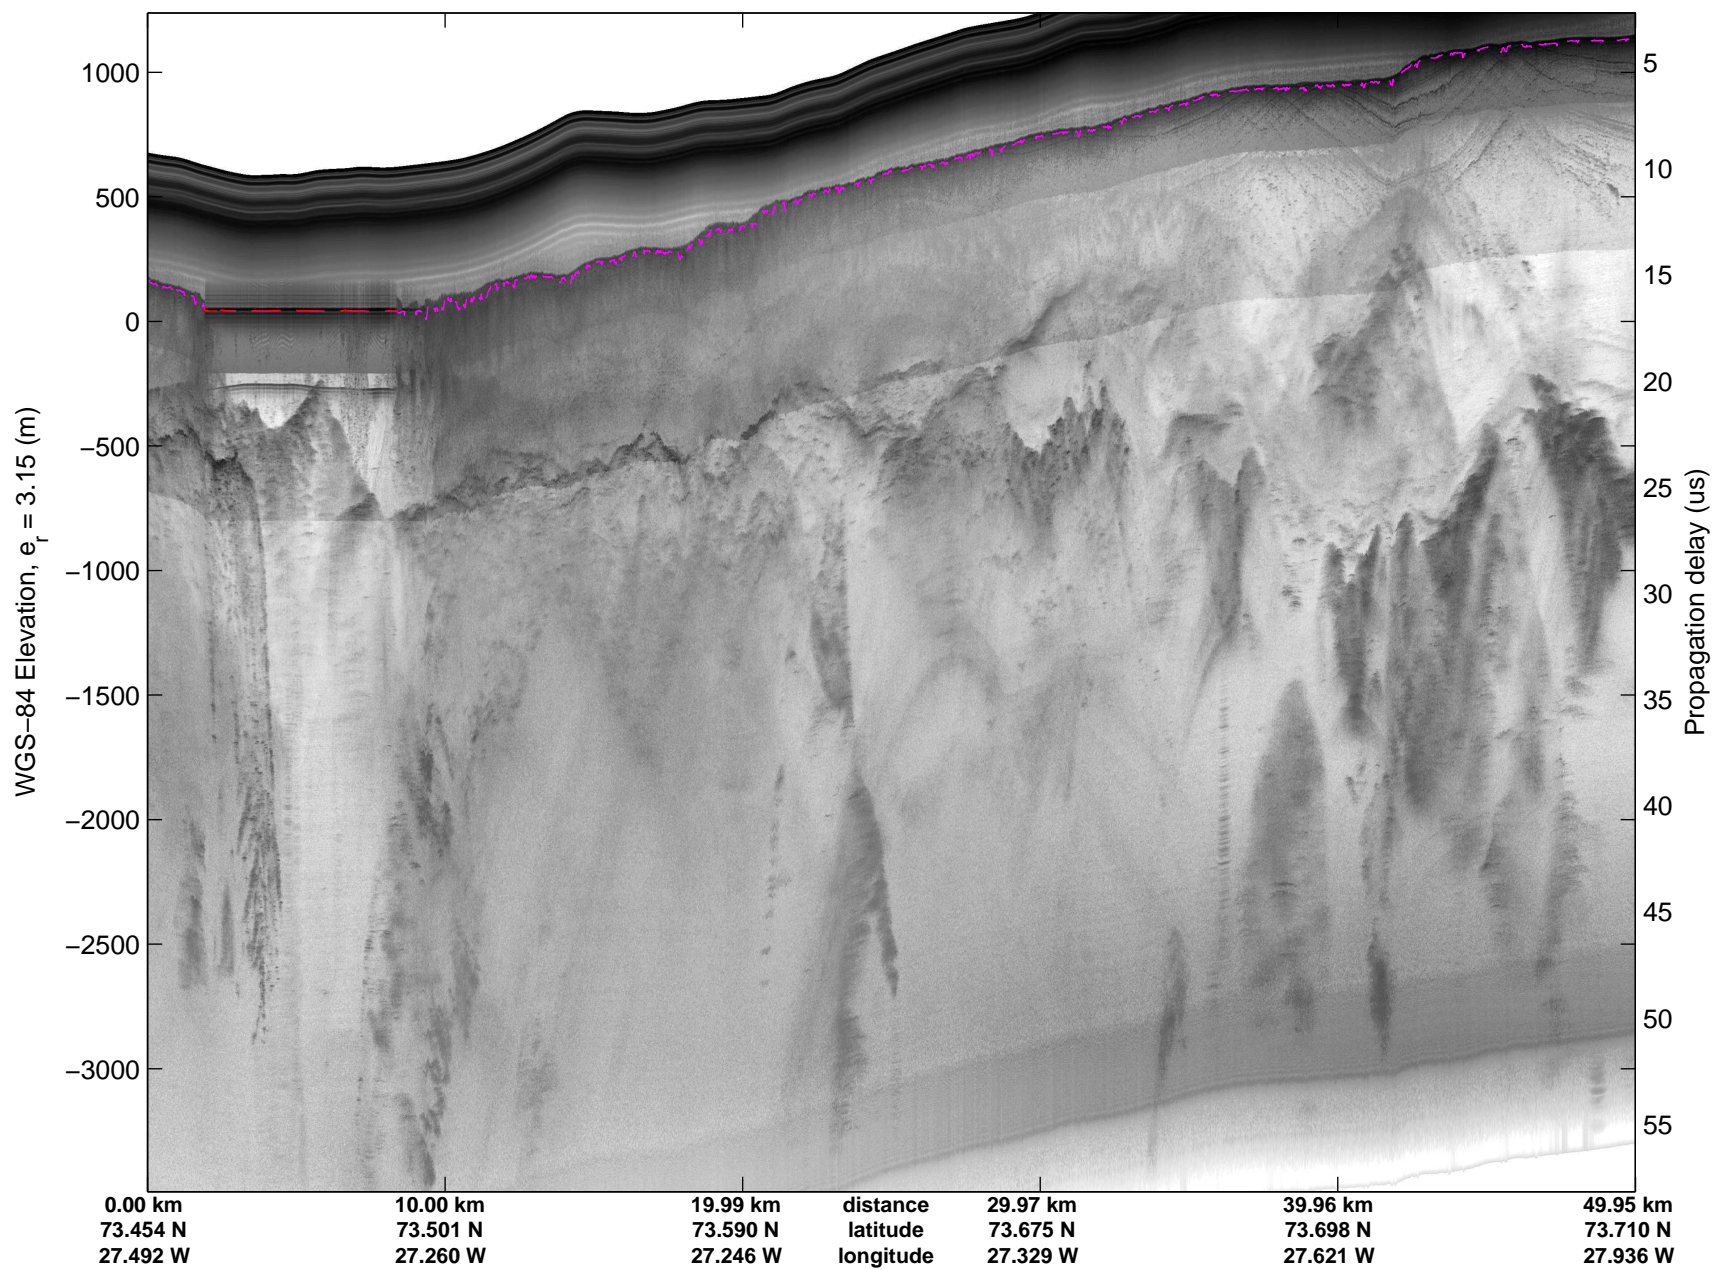

Land Ice:East Glaciers 01  
20150411\_06\_002  
Polar Stereograph 70N/-45E

mcords5 2015\_Greenland\_C130: "Land Ice:East Glaciers 01" 20150411\_06\_002: 15:12:01.9 to 15:18:11.1 GPS

mcords5 2015\_Greenland\_C130: "Land Ice:East Glaciers 01" 20150411\_06\_002: 15:12:01.9 to 15:18:11.1 GPS

Land Ice:East Glaciers 01  
20150411\_06\_003  
Polar Stereograph 70N/-45E

mcords5 2015\_Greenland\_C130: "Land Ice:East Glaciers 01" 20150411\_06\_003: 15:18:11.3 to 15:24:21.8 GPS

mcords5 2015\_Greenland\_C130: "Land Ice:East Glaciers 01" 20150411\_06\_003: 15:18:11.3 to 15:24:21.8 GPS

Land Ice:East Glaciers 01  
20150411\_06\_004  
Polar Stereograph 70N/-45E

mcords5 2015\_Greenland\_C130: "Land Ice:East Glaciers 01" 20150411\_06\_004: 15:24:22.0 to 15:30:39.2 GPS

mcords5 2015\_Greenland\_C130: "Land Ice:East Glaciers 01" 20150411\_06\_004: 15:24:22.0 to 15:30:39.2 GPS

Land Ice:East Glaciers 01  
20150411\_06\_005  
Polar Stereograph 70N/-45E

mcords5 2015\_Greenland\_C130: "Land Ice:East Glaciers 01" 20150411\_06\_005: 15:30:39.4 to 15:37:33.5 GPS

mcords5 2015\_Greenland\_C130: "Land Ice:East Glaciers 01" 20150411\_06\_005: 15:30:39.4 to 15:37:33.5 GPS