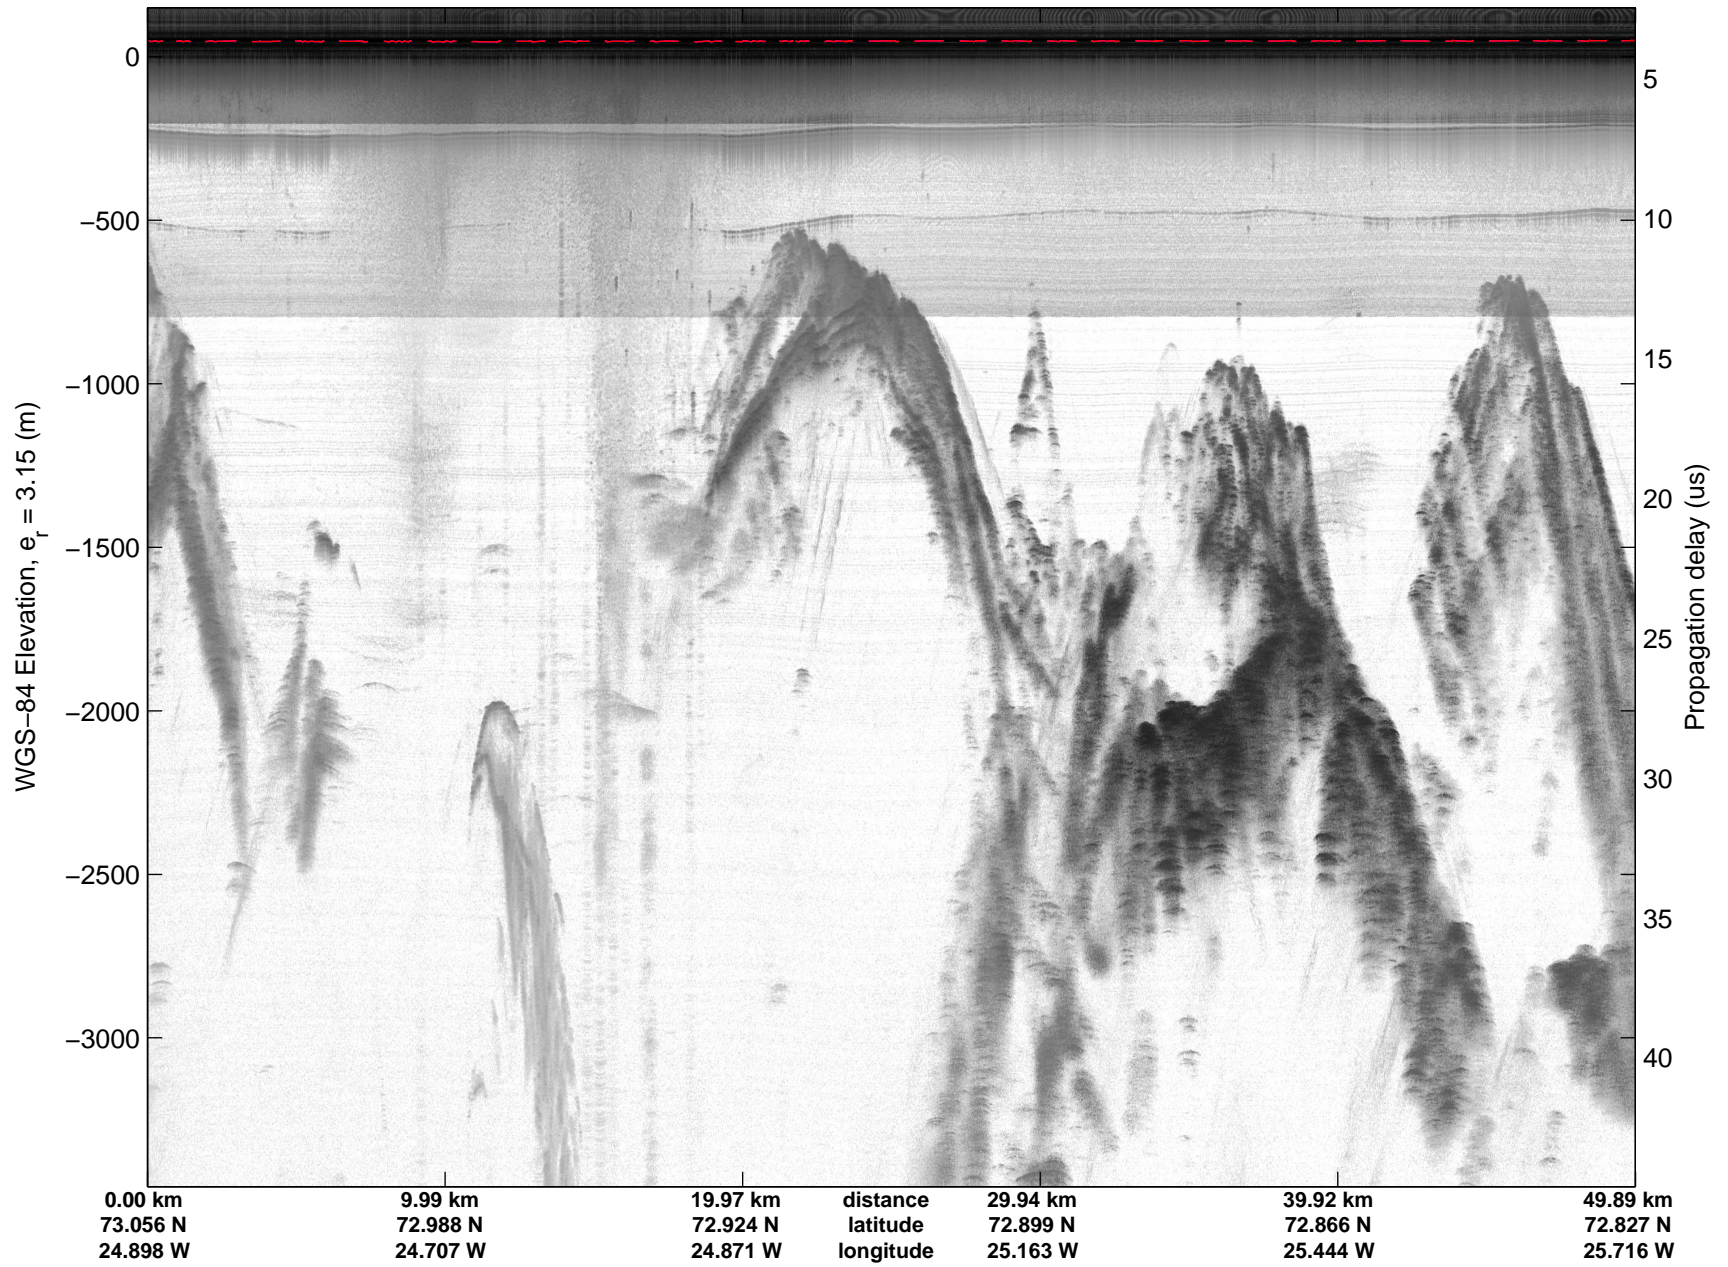

Land Ice:East Glaciers 01
20150411_05_001
Polar Stereograph 70N/-45E

mcords5 2015_Greenland_C130: "Land Ice:East Glaciers 01" 20150411_05_001: 14:29:05.9 to 14:35:29.7 GPS

mcords5 2015_Greenland_C130: "Land Ice:East Glaciers 01" 20150411_05_001: 14:29:05.9 to 14:35:29.7 GPS

Land Ice:East Glaciers 01
20150411_05_002
Polar Stereograph 70N/-45E

mcords5 2015_Greenland_C130: "Land Ice:East Glaciers 01" 20150411_05_002: 14:35:30.0 to 14:41:53.8 GPS

mcords5 2015_Greenland_C130: "Land Ice:East Glaciers 01" 20150411_05_002: 14:35:30.0 to 14:41:53.8 GPS

Land Ice:East Glaciers 01
20150411_05_003
Polar Stereograph 70N/-45E

mcords5 2015_Greenland_C130: "Land Ice:East Glaciers 01" 20150411_05_003: 14:41:54.1 to 14:48:08.8 GPS

mconds5 2015_Greenland_C130: "Land Ice:East Glaciers 01" 20150411_05_003: 14:41:54.1 to 14:48:08.8 GPS

Land Ice:East Glaciers 01
20150411_05_004
Polar Stereograph 70N/-45E

mcords5 2015_Greenland_C130: "Land Ice:East Glaciers 01" 20150411_05_004: 14:48:09.0 to 14:56:54.5 GPS

mcords5 2015_Greenland_C130: "Land Ice:East Glaciers 01" 20150411_05_004: 14:48:09.0 to 14:56:54.5 GPS