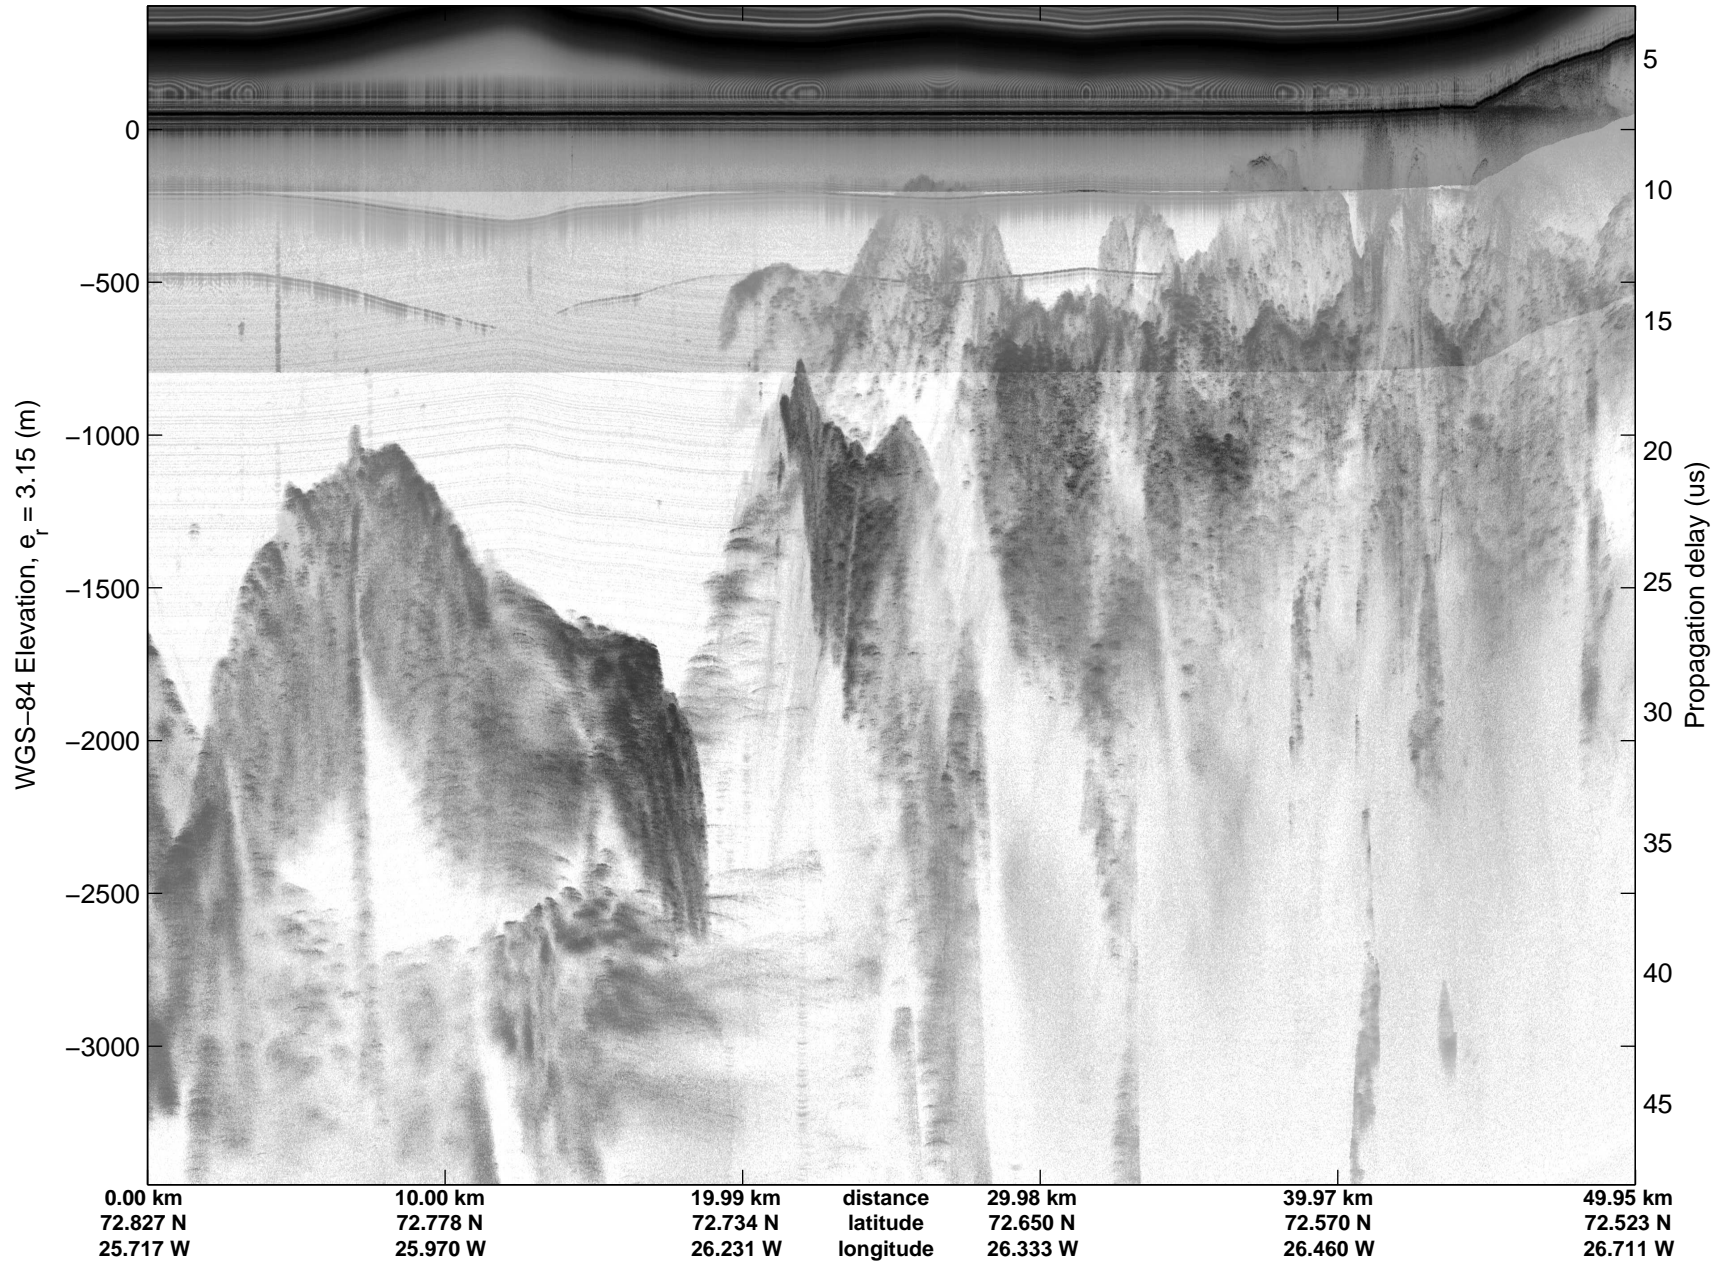

Land Ice:East Glaciers 01
20150411_05_001
Polar Stereograph 70N/-45E

mcords5 2015_Greenland_C130: "Land Ice:East Glaciers 01" 20150411_05_001: 14:29:05.9 to 14:35:29.7 GPS

mcords5 2015_Greenland_C130: "Land Ice:East Glaciers 01" 20150411_05_001: 14:29:05.9 to 14:35:29.7 GPS

Land Ice:East Glaciers 01
20150411_05_002
Polar Stereograph 70N/-45E

mcords5 2015_Greenland_C130: "Land Ice:East Glaciers 01" 20150411_05_002: 14:35:30.0 to 14:41:53.8 GPS

mcords5 2015_Greenland_C130: "Land Ice:East Glaciers 01" 20150411_05_002: 14:35:30.0 to 14:41:53.8 GPS

Land Ice:East Glaciers 01
20150411_05_003
Polar Stereograph 70N/-45E

mcords5 2015_Greenland_C130: "Land Ice:East Glaciers 01" 20150411_05_003: 14:41:54.1 to 14:48:08.8 GPS

mconds5 2015_Greenland_C130: "Land Ice:East Glaciers 01" 20150411_05_003: 14:41:54.1 to 14:48:08.8 GPS

Land Ice:East Glaciers 01
20150411_05_004
Polar Stereograph 70N/-45E

mcords5 2015_Greenland_C130: "Land Ice:East Glaciers 01" 20150411_05_004: 14:48:09.0 to 14:56:54.5 GPS

mcords5 2015_Greenland_C130: "Land Ice:East Glaciers 01" 20150411_05_004: 14:48:09.0 to 14:56:54.5 GPS