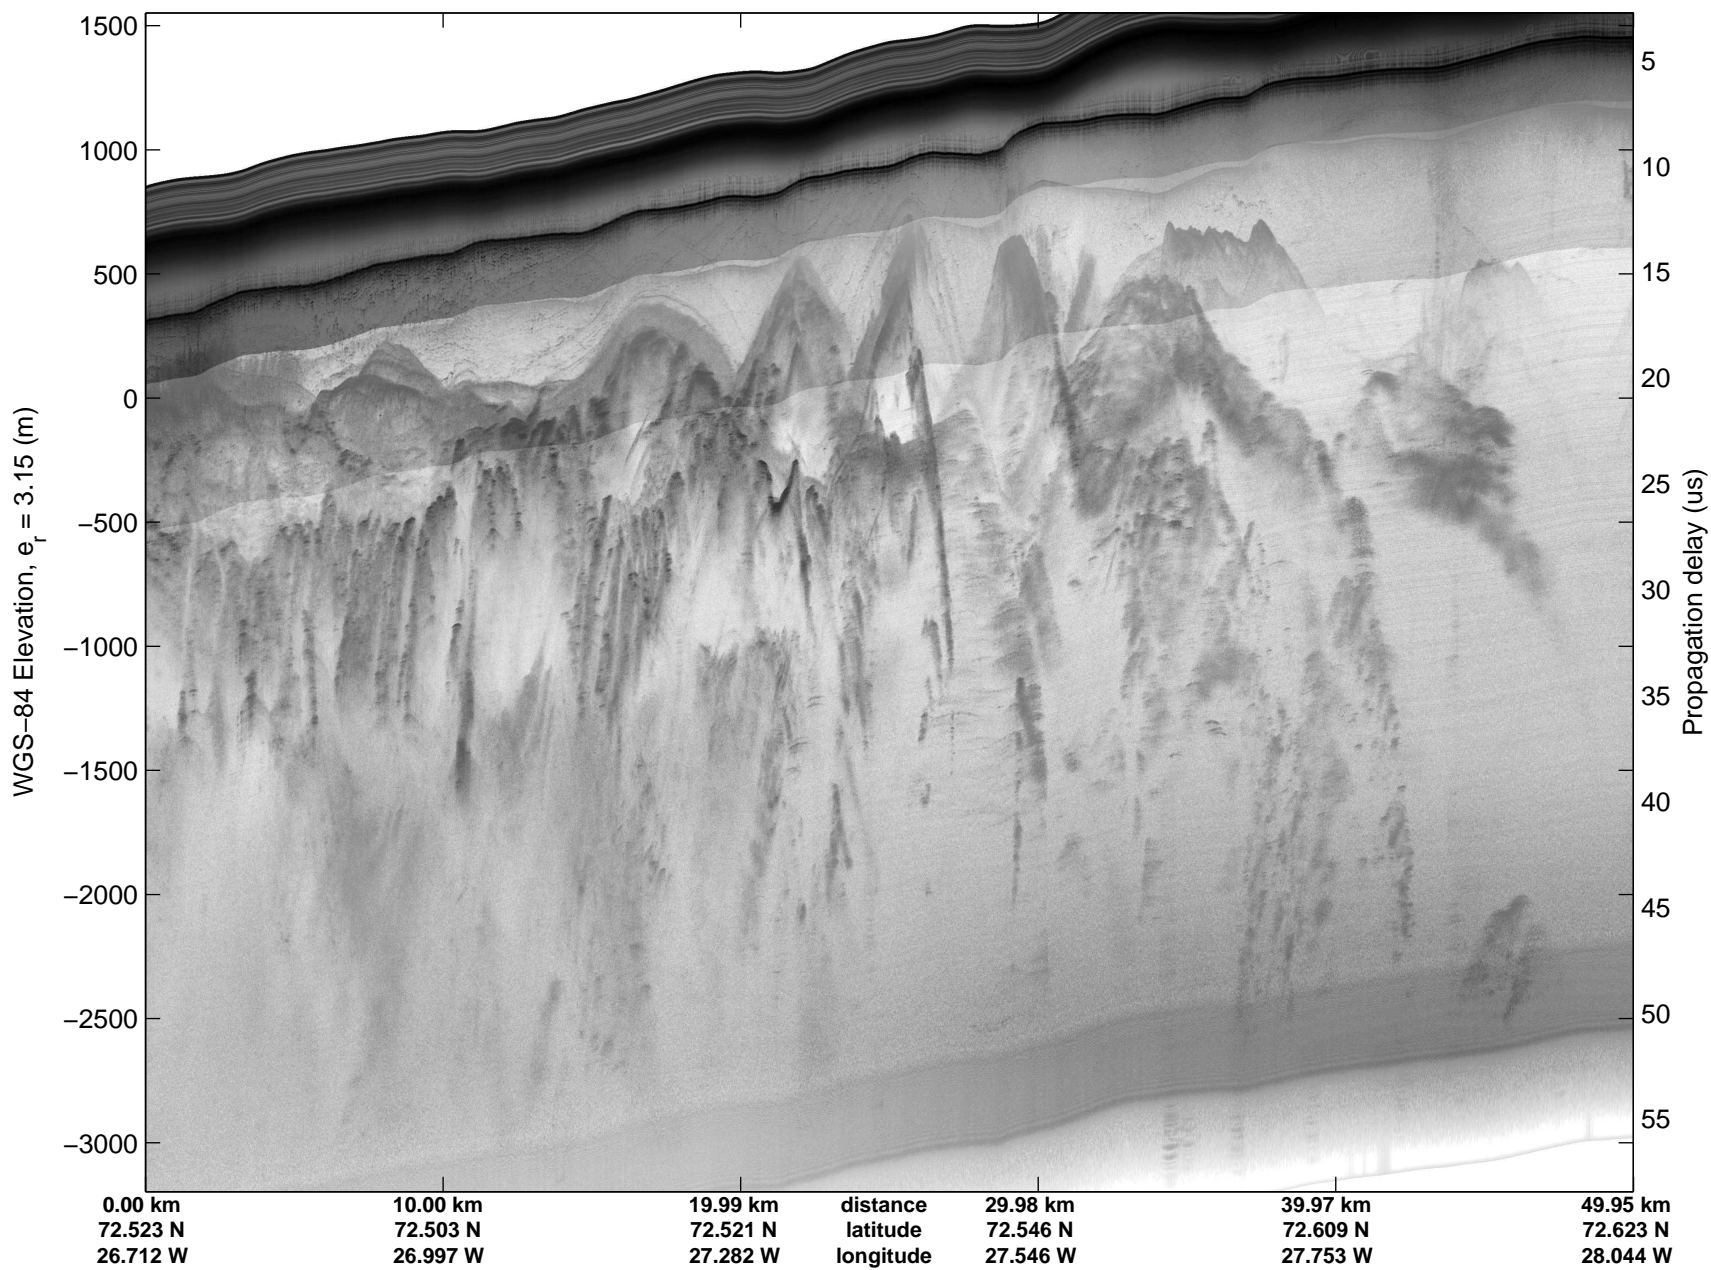

Land Ice:East Glaciers 01
20150411_05_001
Polar Stereograph 70N/-45E

mcords5 2015_Greenland_C130: "Land Ice:East Glaciers 01" 20150411_05_001: 14:29:05.9 to 14:35:29.7 GPS

mcords5 2015_Greenland_C130: "Land Ice:East Glaciers 01" 20150411_05_001: 14:29:05.9 to 14:35:29.7 GPS

Land Ice:East Glaciers 01
20150411_05_002
Polar Stereograph 70N/-45E

mcords5 2015_Greenland_C130: "Land Ice:East Glaciers 01" 20150411_05_002: 14:35:30.0 to 14:41:53.8 GPS

mcords5 2015_Greenland_C130: "Land Ice:East Glaciers 01" 20150411_05_002: 14:35:30.0 to 14:41:53.8 GPS

Land Ice:East Glaciers 01
20150411_05_003
Polar Stereograph 70N/-45E

mcords5 2015_Greenland_C130: "Land Ice:East Glaciers 01" 20150411_05_003: 14:41:54.1 to 14:48:08.8 GPS

mconds5 2015_Greenland_C130: "Land Ice:East Glaciers 01" 20150411_05_003: 14:41:54.1 to 14:48:08.8 GPS

Land Ice:East Glaciers 01
20150411_05_004
Polar Stereograph 70N/-45E

mcords5 2015_Greenland_C130: "Land Ice:East Glaciers 01" 20150411_05_004: 14:48:09.0 to 14:56:54.5 GPS

mcords5 2015_Greenland_C130: "Land Ice:East Glaciers 01" 20150411_05_004: 14:48:09.0 to 14:56:54.5 GPS