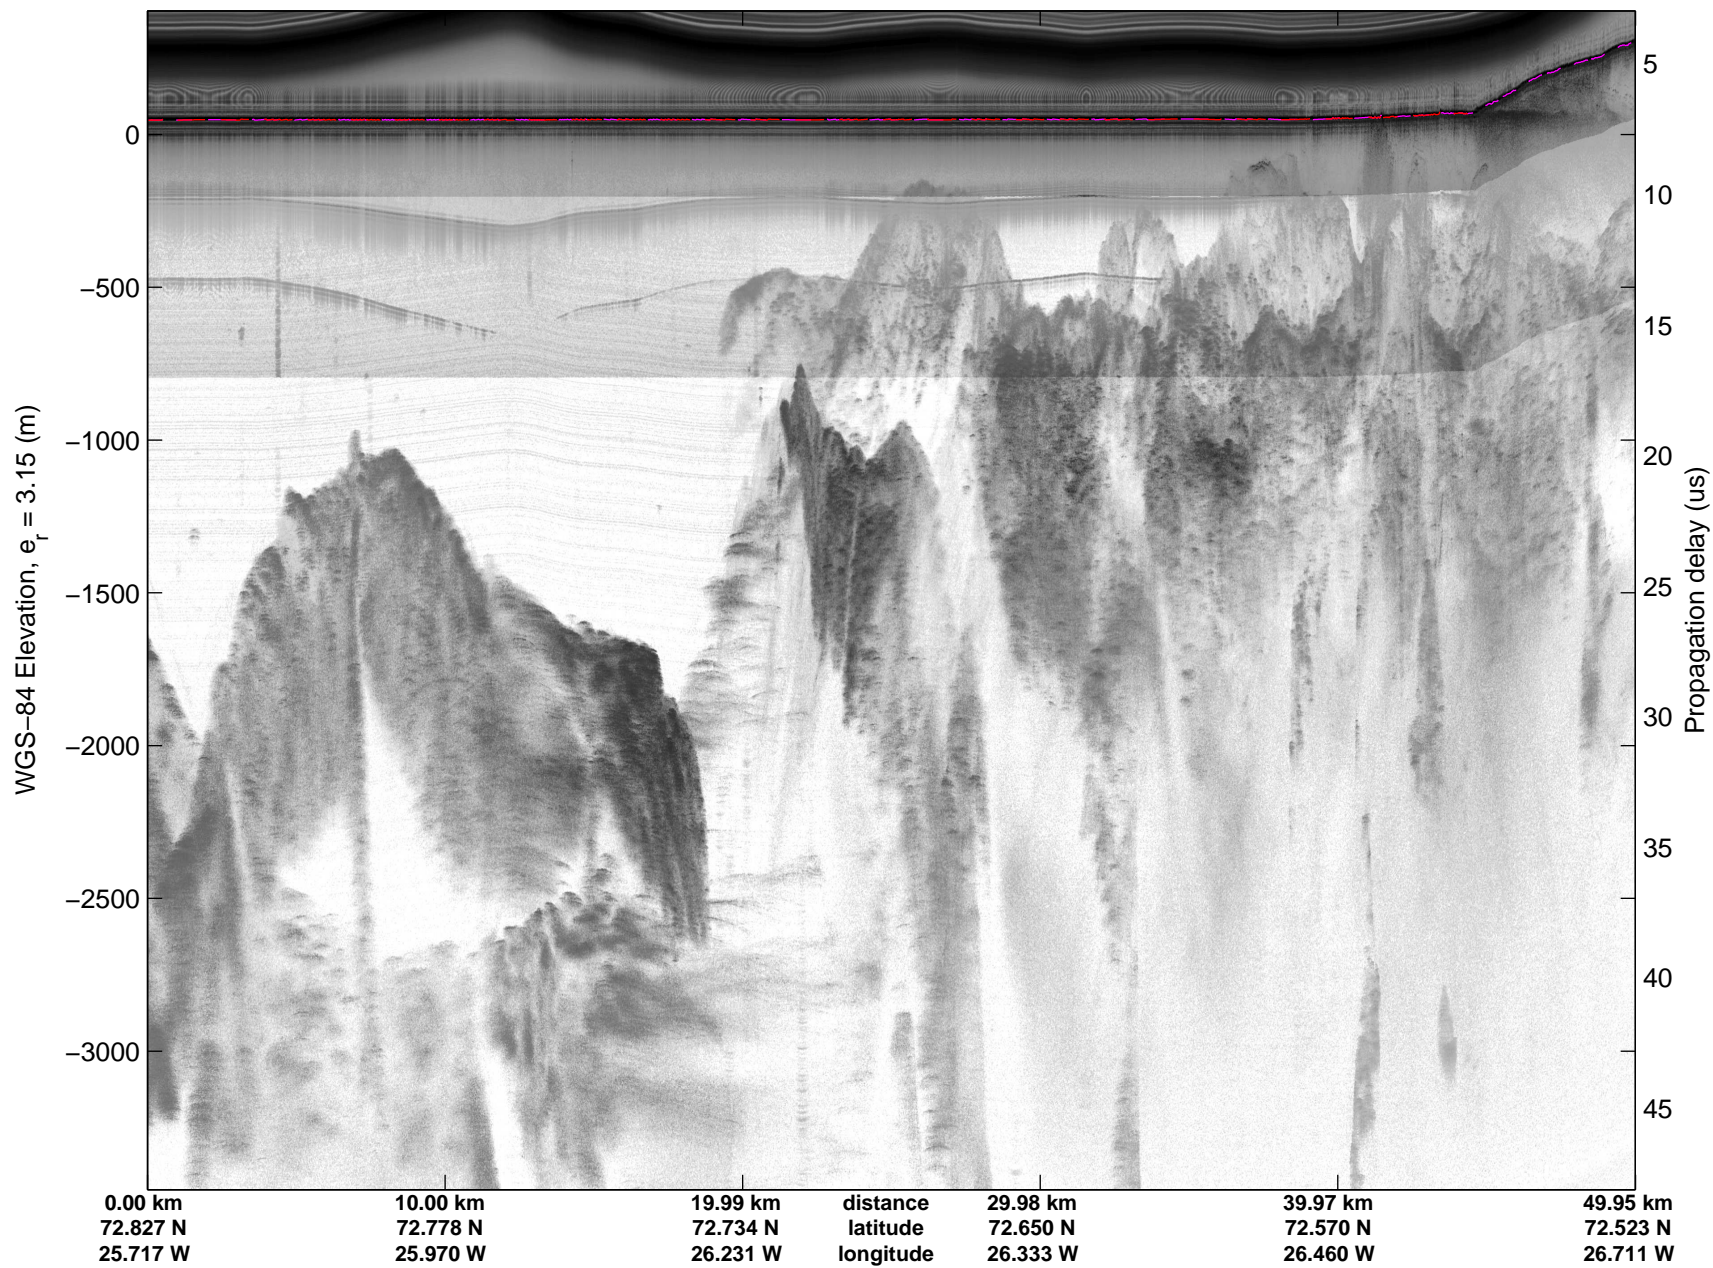

Land Ice:East Glaciers 01
20150411_05_001
Polar Stereograph 70N/-45E

mcords5 2015_Greenland_C130: "Land Ice:East Glaciers 01" 20150411_05_001: 14:29:05.9 to 14:35:29.7 GPS

mcords5 2015_Greenland_C130: "Land Ice:East Glaciers 01" 20150411_05_001: 14:29:05.9 to 14:35:29.7 GPS

Land Ice:East Glaciers 01
20150411_05_002
Polar Stereograph 70N/-45E

mcords5 2015_Greenland_C130: "Land Ice:East Glaciers 01" 20150411_05_002: 14:35:30.0 to 14:41:53.8 GPS

mcords5 2015_Greenland_C130: "Land Ice:East Glaciers 01" 20150411_05_002: 14:35:30.0 to 14:41:53.8 GPS

Land Ice:East Glaciers 01
20150411_05_003
Polar Stereograph 70N/-45E

mcords5 2015_Greenland_C130: "Land Ice:East Glaciers 01" 20150411_05_003: 14:41:54.1 to 14:48:08.8 GPS

mconds5 2015_Greenland_C130: "Land Ice:East Glaciers 01" 20150411_05_003: 14:41:54.1 to 14:48:08.8 GPS

Land Ice:East Glaciers 01
20150411_05_004
Polar Stereograph 70N/-45E

mcords5 2015_Greenland_C130: "Land Ice:East Glaciers 01" 20150411_05_004: 14:48:09.0 to 14:56:54.5 GPS

mcords5 2015_Greenland_C130: "Land Ice:East Glaciers 01" 20150411_05_004: 14:48:09.0 to 14:56:54.5 GPS