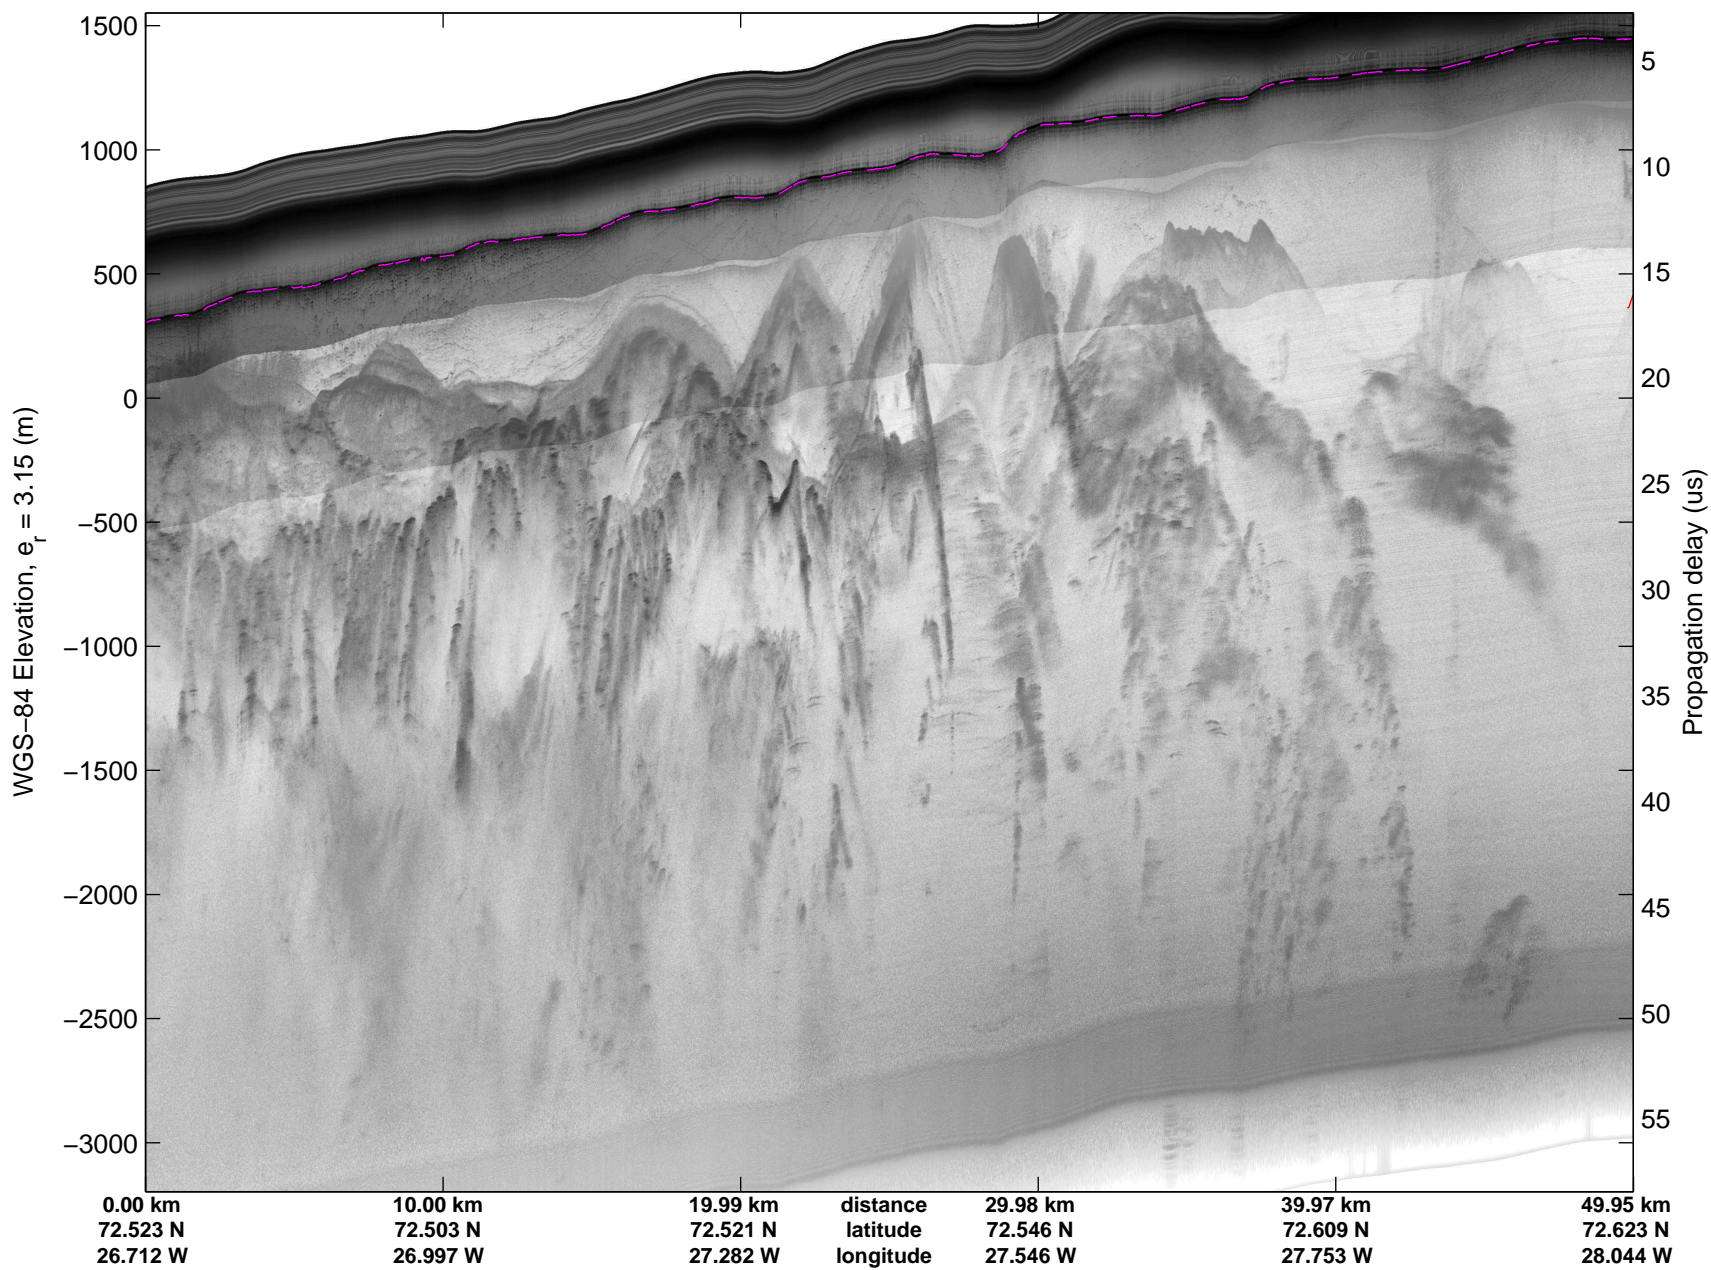

Land Ice:East Glaciers 01
20150411_05_001
Polar Stereograph 70N/-45E

mcords5 2015_Greenland_C130: "Land Ice:East Glaciers 01" 20150411_05_001: 14:29:05.9 to 14:35:29.7 GPS

mcords5 2015_Greenland_C130: "Land Ice:East Glaciers 01" 20150411_05_001: 14:29:05.9 to 14:35:29.7 GPS

Land Ice:East Glaciers 01
20150411_05_002
Polar Stereograph 70N/-45E

mcords5 2015_Greenland_C130: "Land Ice:East Glaciers 01" 20150411_05_002: 14:35:30.0 to 14:41:53.8 GPS

mcords5 2015_Greenland_C130: "Land Ice:East Glaciers 01" 20150411_05_002: 14:35:30.0 to 14:41:53.8 GPS

Land Ice:East Glaciers 01
20150411_05_003
Polar Stereograph 70N/-45E

mcords5 2015_Greenland_C130: "Land Ice:East Glaciers 01" 20150411_05_003: 14:41:54.1 to 14:48:08.8 GPS

mconds5 2015_Greenland_C130: "Land Ice:East Glaciers 01" 20150411_05_003: 14:41:54.1 to 14:48:08.8 GPS

Land Ice:East Glaciers 01
20150411_05_004
Polar Stereograph 70N/-45E

mcords5 2015_Greenland_C130: "Land Ice:East Glaciers 01" 20150411_05_004: 14:48:09.0 to 14:56:54.5 GPS

mcords5 2015_Greenland_C130: "Land Ice:East Glaciers 01" 20150411_05_004: 14:48:09.0 to 14:56:54.5 GPS