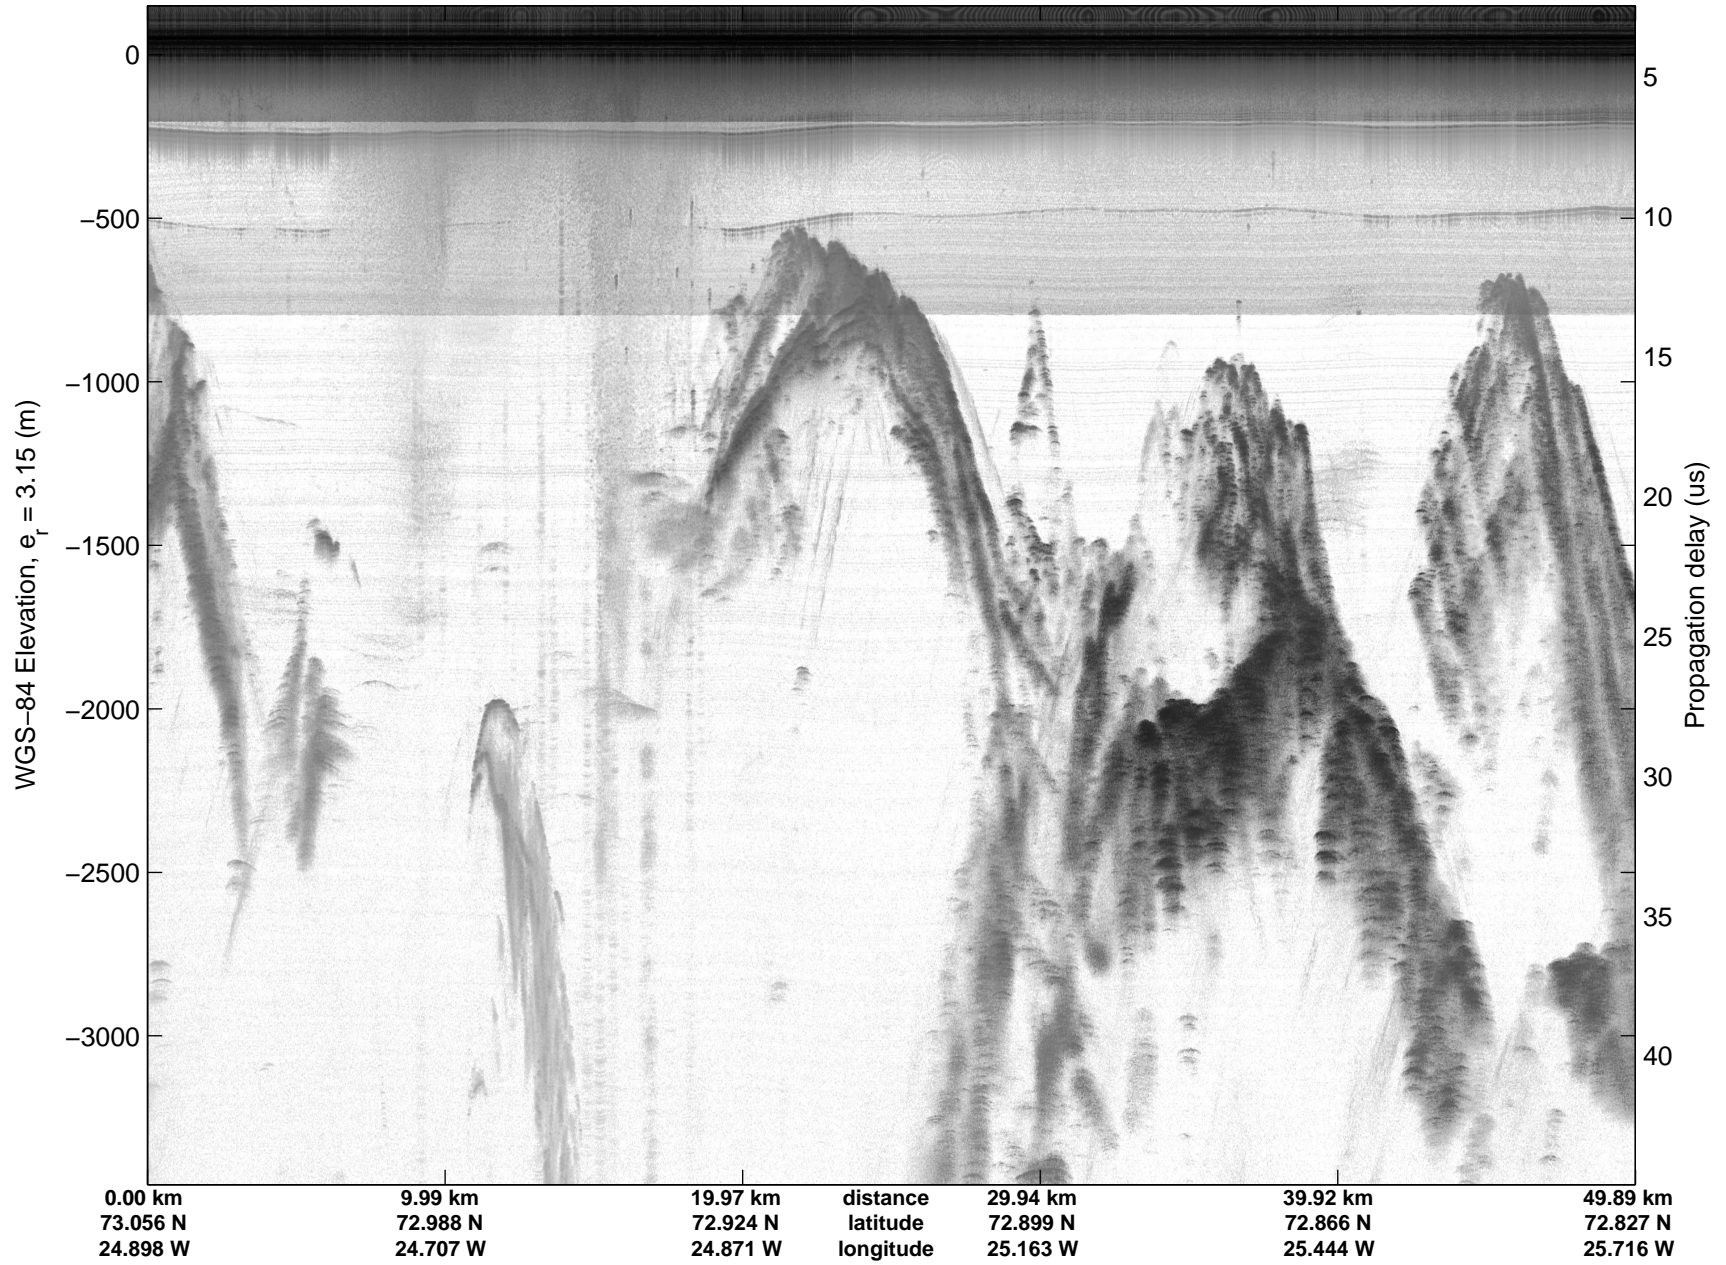

Land Ice:East Glaciers 01
20150411_05_001
Polar Stereograph 70N/-45E

mcords5 2015_Greenland_C130: "Land Ice:East Glaciers 01" 20150411_05_001: 14:29:05.9 to 14:35:29.7 GPS

mcords5 2015_Greenland_C130: "Land Ice:East Glaciers 01" 20150411_05_001: 14:29:05.9 to 14:35:29.7 GPS

Land Ice:East Glaciers 01
20150411_05_002
Polar Stereograph 70N/-45E

mcords5 2015_Greenland_C130: "Land Ice:East Glaciers 01" 20150411_05_002: 14:35:30.0 to 14:41:53.8 GPS

mcords5 2015_Greenland_C130: "Land Ice:East Glaciers 01" 20150411_05_002: 14:35:30.0 to 14:41:53.8 GPS

Land Ice:East Glaciers 01
20150411_05_003
Polar Stereograph 70N/-45E

mcords5 2015_Greenland_C130: "Land Ice:East Glaciers 01" 20150411_05_003: 14:41:54.1 to 14:48:08.8 GPS

mconds5 2015_Greenland_C130: "Land Ice:East Glaciers 01" 20150411_05_003: 14:41:54.1 to 14:48:08.8 GPS

Land Ice:East Glaciers 01
20150411_05_004
Polar Stereograph 70N/-45E

mcords5 2015_Greenland_C130: "Land Ice:East Glaciers 01" 20150411_05_004: 14:48:09.0 to 14:56:54.5 GPS

mcords5 2015_Greenland_C130: "Land Ice:East Glaciers 01" 20150411_05_004: 14:48:09.0 to 14:56:54.5 GPS