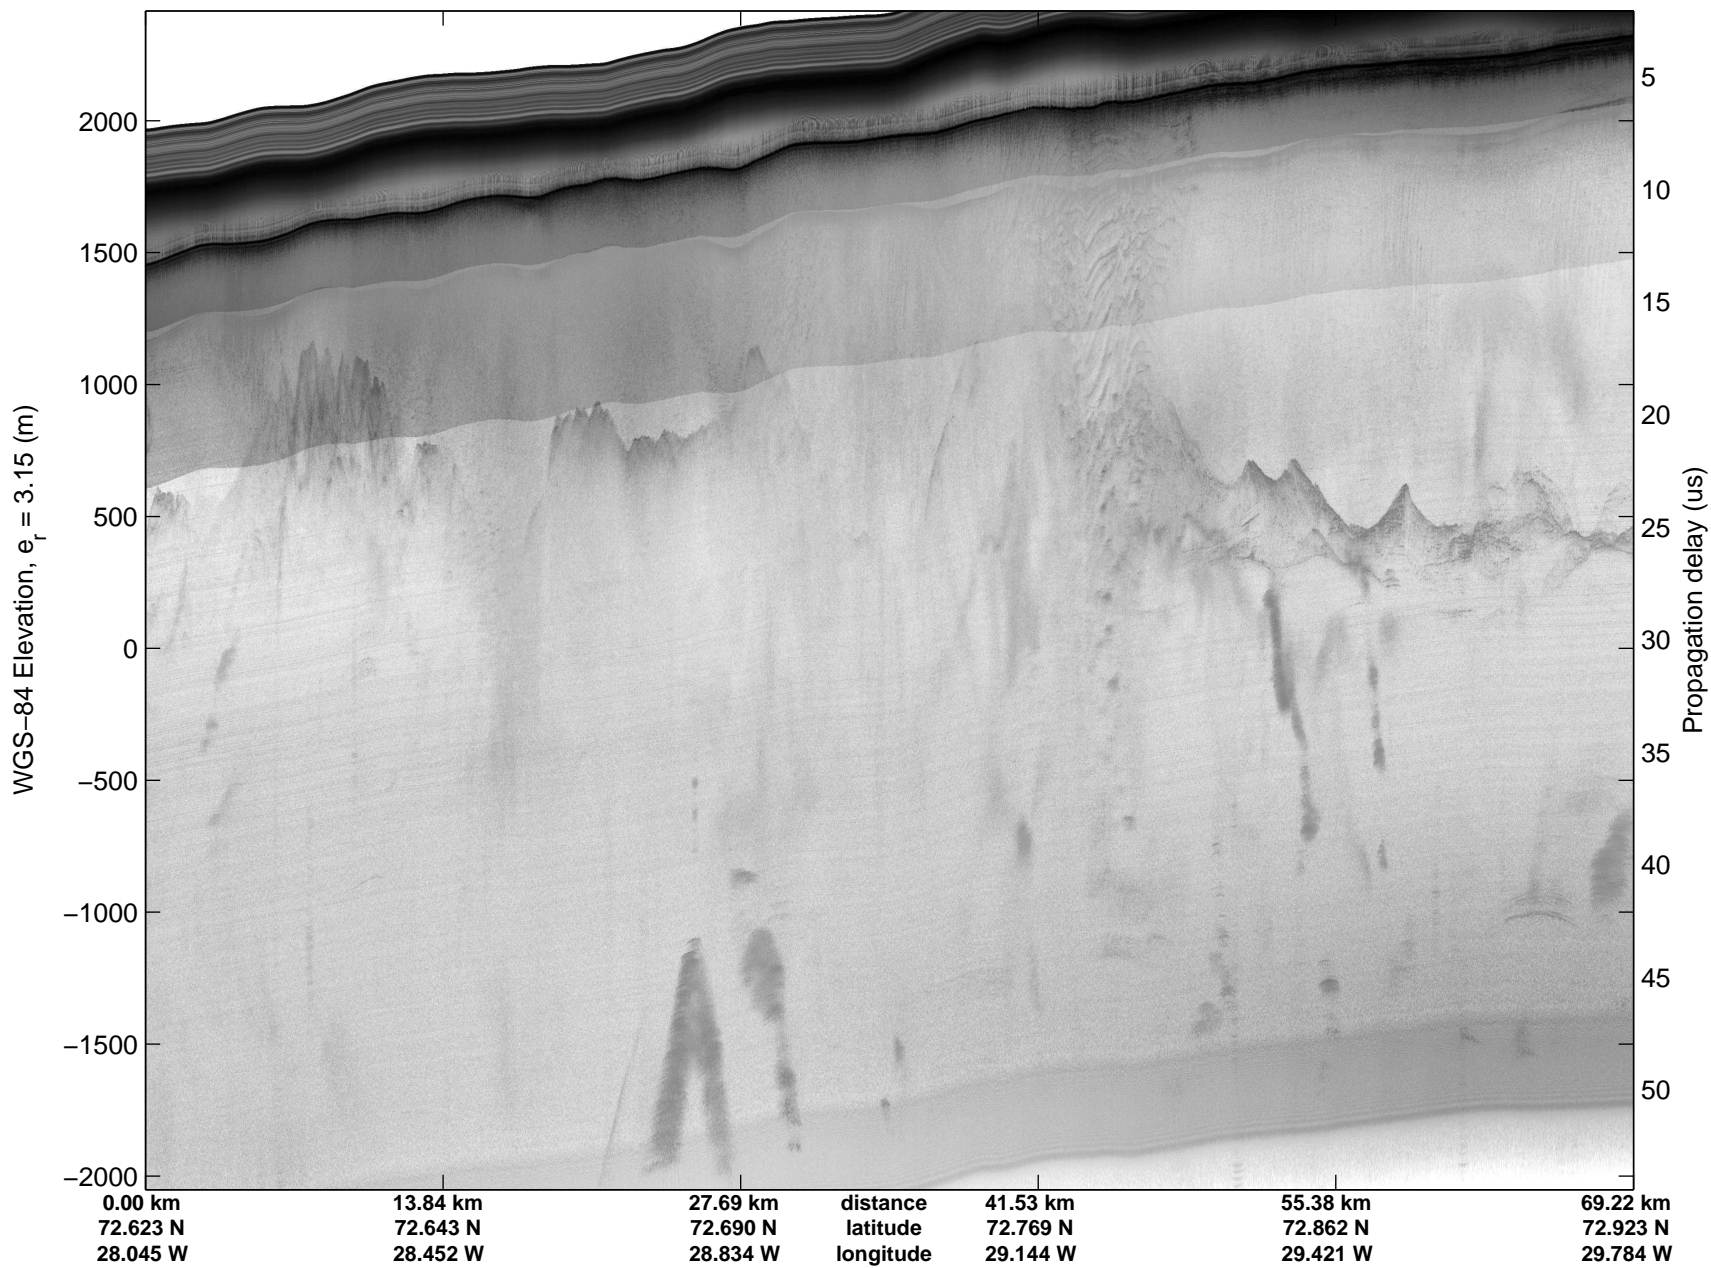

Land Ice:East Glaciers 01
20150411_05_001
Polar Stereograph 70N/-45E

mcords5 2015_Greenland_C130: "Land Ice:East Glaciers 01" 20150411_05_001: 14:29:05.9 to 14:35:29.7 GPS

mcords5 2015_Greenland_C130: "Land Ice:East Glaciers 01" 20150411_05_001: 14:29:05.9 to 14:35:29.7 GPS

Land Ice:East Glaciers 01
20150411_05_002
Polar Stereograph 70N/-45E

mcords5 2015_Greenland_C130: "Land Ice:East Glaciers 01" 20150411_05_002: 14:35:30.0 to 14:41:53.8 GPS

mcords5 2015_Greenland_C130: "Land Ice:East Glaciers 01" 20150411_05_002: 14:35:30.0 to 14:41:53.8 GPS

Land Ice:East Glaciers 01
20150411_05_003
Polar Stereograph 70N/-45E

mcords5 2015_Greenland_C130: "Land Ice:East Glaciers 01" 20150411_05_003: 14:41:54.1 to 14:48:08.8 GPS

mconds5 2015_Greenland_C130: "Land Ice:East Glaciers 01" 20150411_05_003: 14:41:54.1 to 14:48:08.8 GPS

Land Ice:East Glaciers 01
20150411_05_004
Polar Stereograph 70N/-45E

mcords5 2015_Greenland_C130: "Land Ice:East Glaciers 01" 20150411_05_004: 14:48:09.0 to 14:56:54.5 GPS

mcords5 2015_Greenland_C130: "Land Ice:East Glaciers 01" 20150411_05_004: 14:48:09.0 to 14:56:54.5 GPS