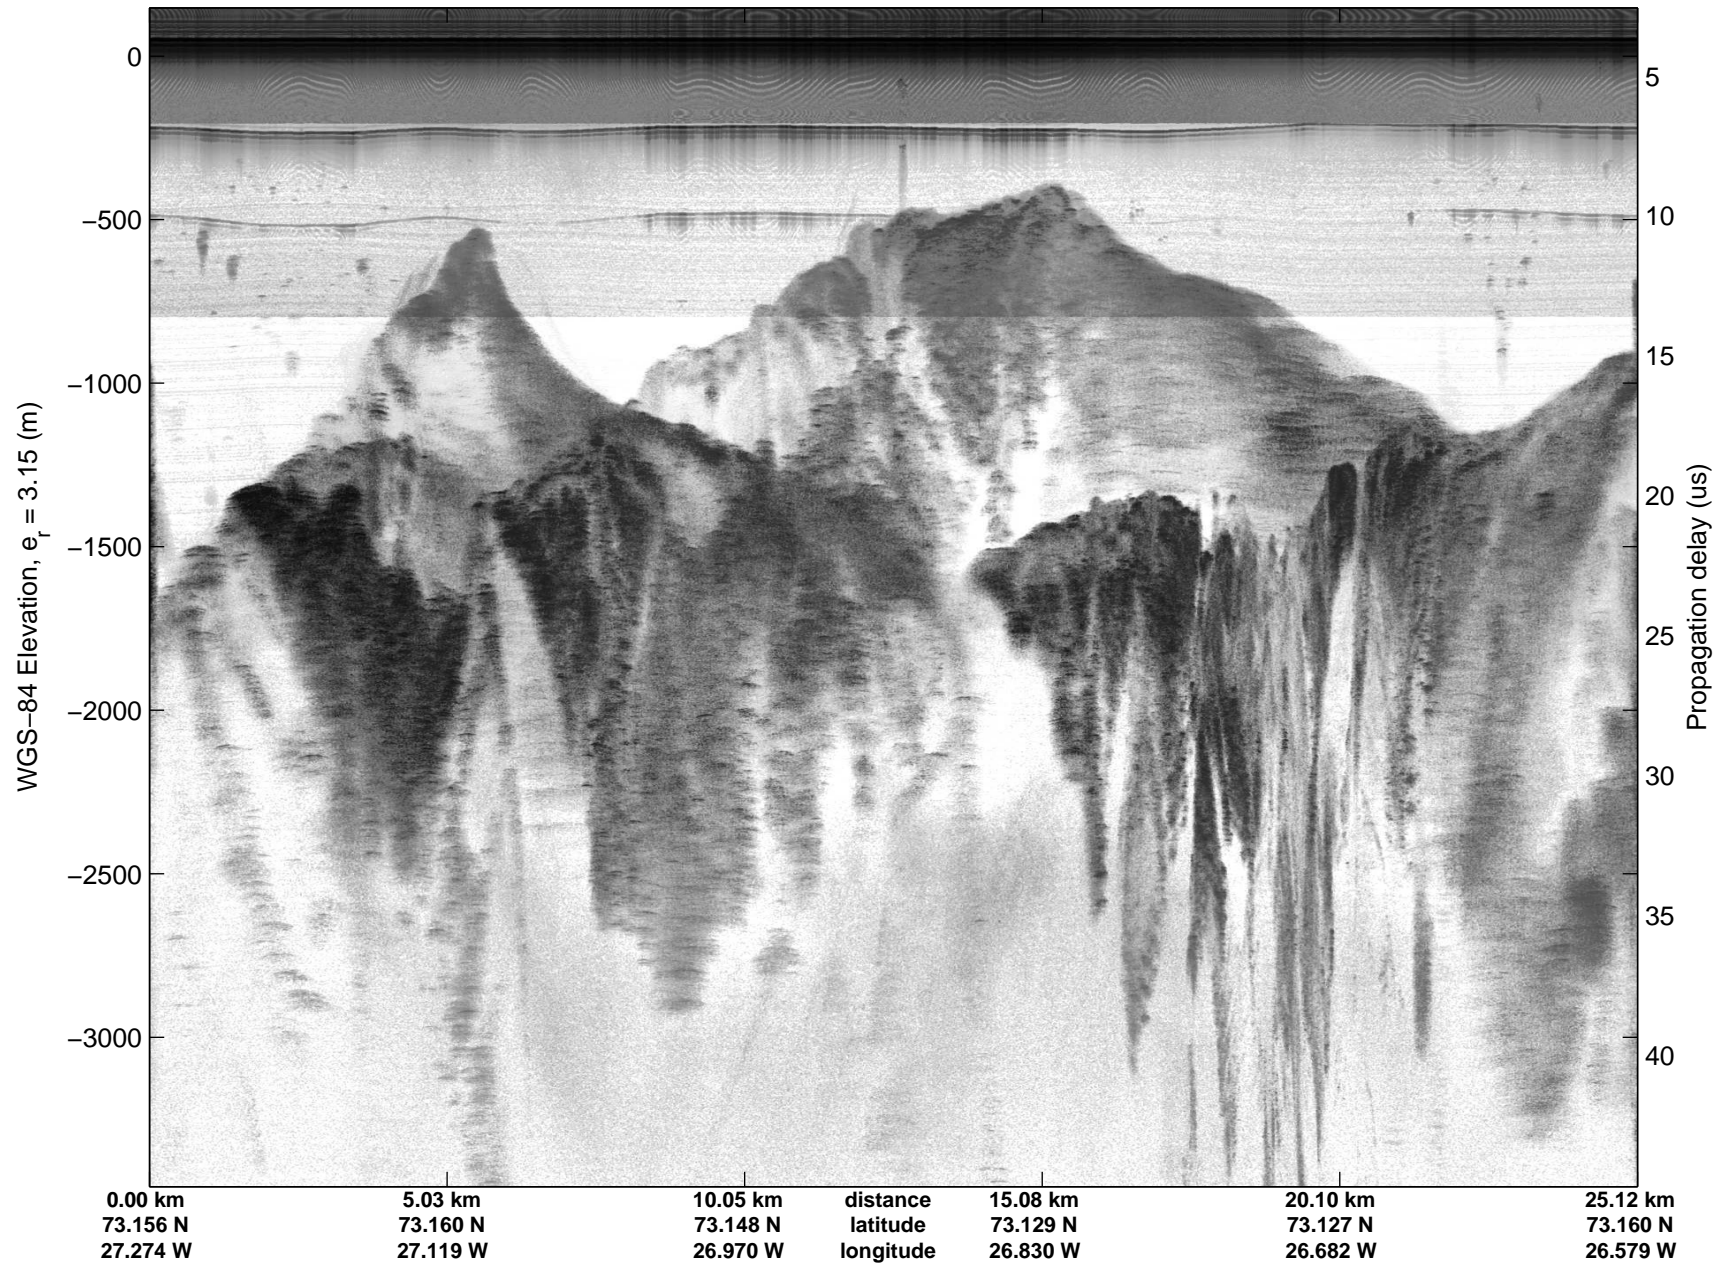

Land Ice:East Glaciers 01
20150411_04_001
Polar Stereograph 70N/-45E

mcords5 2015_Greenland_C130: "Land Ice:East Glaciers 01" 20150411_04_001: 14:18:00.9 to 14:21:19.6 GPS

mcords5 2015_Greenland_C130: "Land Ice:East Glaciers 01" 20150411_04_001: 14:18:00.9 to 14:21:19.6 GPS