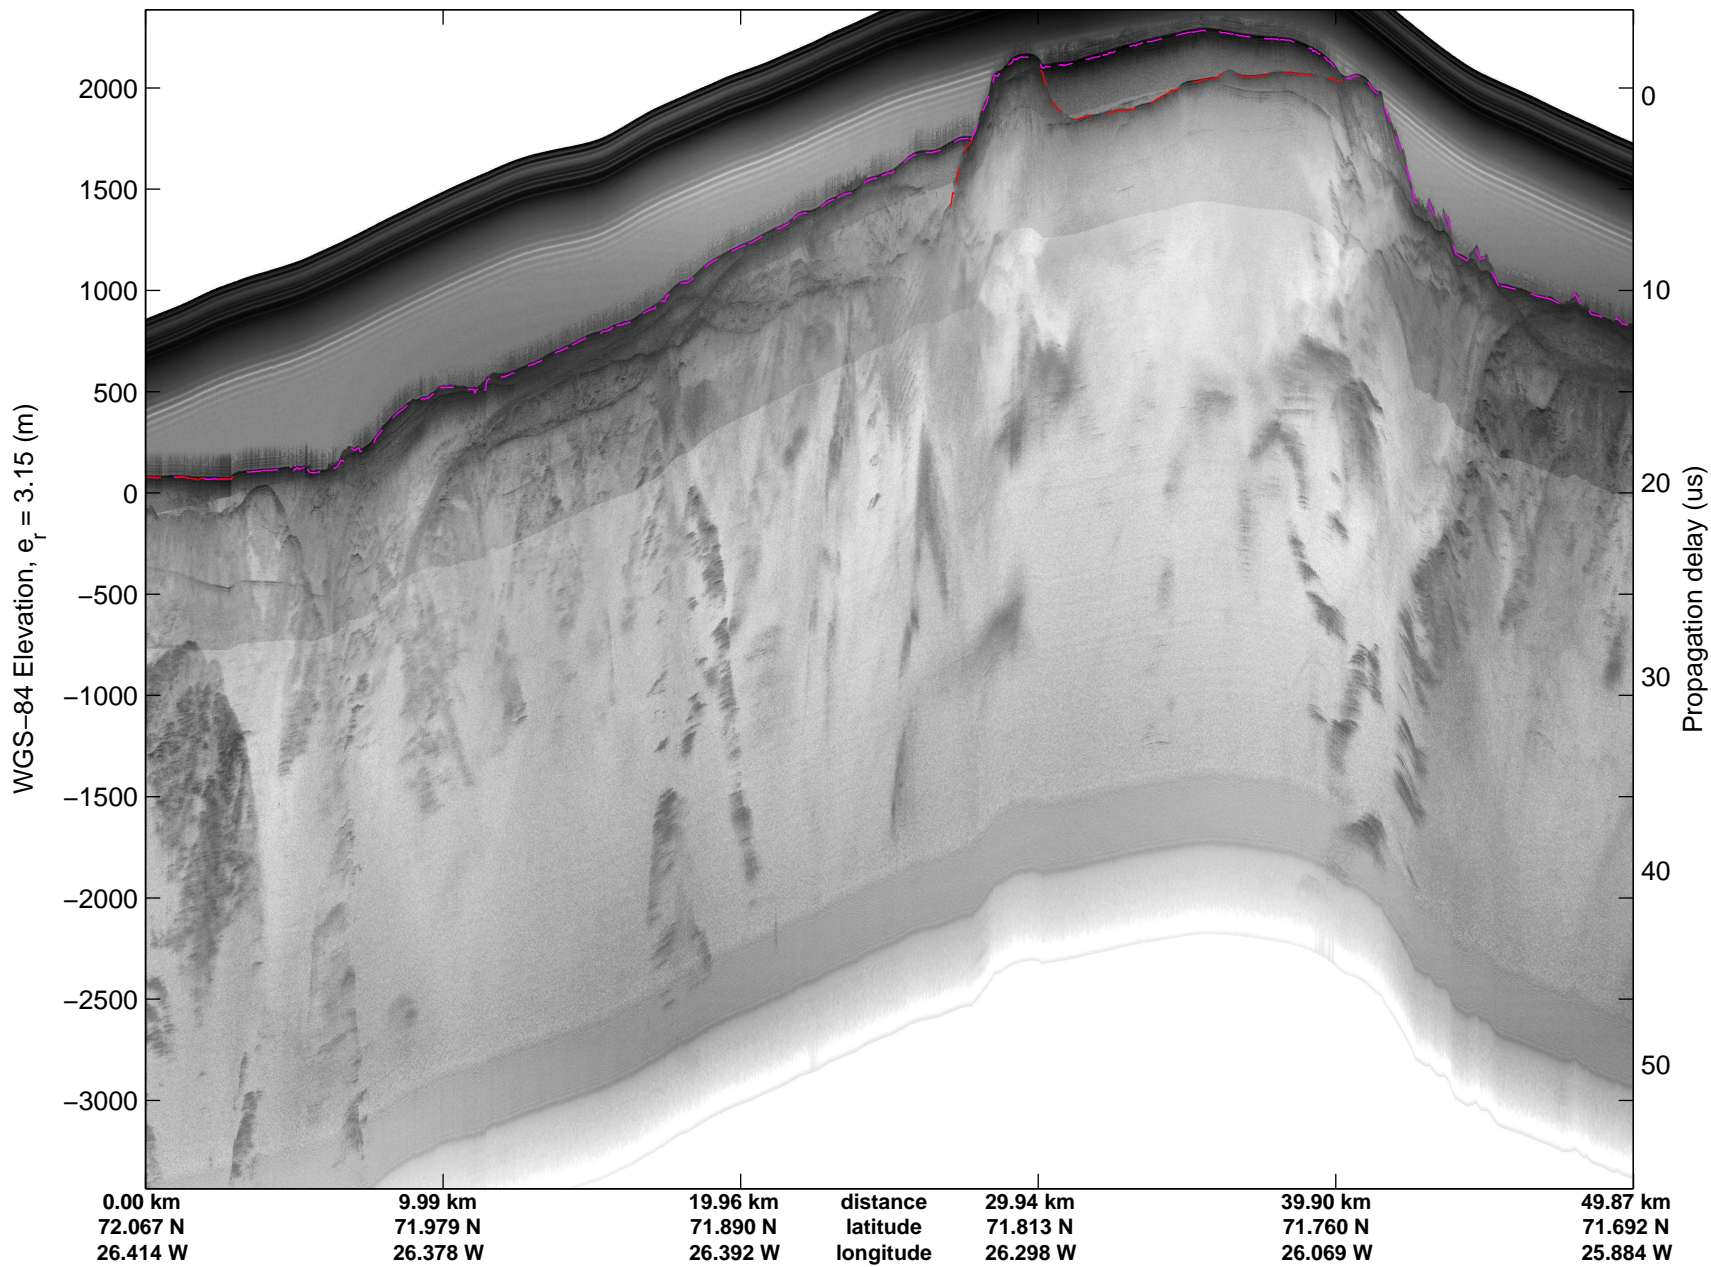

Land Ice:East Glaciers 01
20150411_03_001
Polar Stereograph 70N/-45E

mcords5 2015_Greenland_C130: "Land Ice:East Glaciers 01" 20150411_03_001: 13:13:47.0 to 13:20:05.3 GPS

mcords5 2015_Greenland_C130: "Land Ice:East Glaciers 01" 20150411_03_001: 13:13:47.0 to 13:20:05.3 GPS

Land Ice:East Glaciers 01
20150411_03_002
Polar Stereograph 70N/-45E

mcords5 2015_Greenland_C130: "Land Ice:East Glaciers 01" 20150411_03_002: 13:20:05.5 to 13:26:25.2 GPS

mcords5 2015_Greenland_C130: "Land Ice:East Glaciers 01" 20150411_03_002: 13:20:05.5 to 13:26:25.2 GPS

Land Ice:East Glaciers 01
20150411_03_003
Polar Stereograph 70N/-45E

mcords5 2015_Greenland_C130: "Land Ice:East Glaciers 01" 20150411_03_003: 13:26:25.5 to 13:32:51.6 GPS

mcords5 2015_Greenland_C130: "Land Ice:East Glaciers 01" 20150411_03_003: 13:26:25.5 to 13:32:51.6 GPS

Land Ice:East Glaciers 01
20150411_03_004
Polar Stereograph 70N/-45E

mcords5 2015_Greenland_C130: "Land Ice:East Glaciers 01" 20150411_03_004: 13:32:51.9 to 13:39:22.2 GPS

mcords5 2015_Greenland_C130: "Land Ice:East Glaciers 01" 20150411_03_004: 13:32:51.9 to 13:39:22.2 GPS