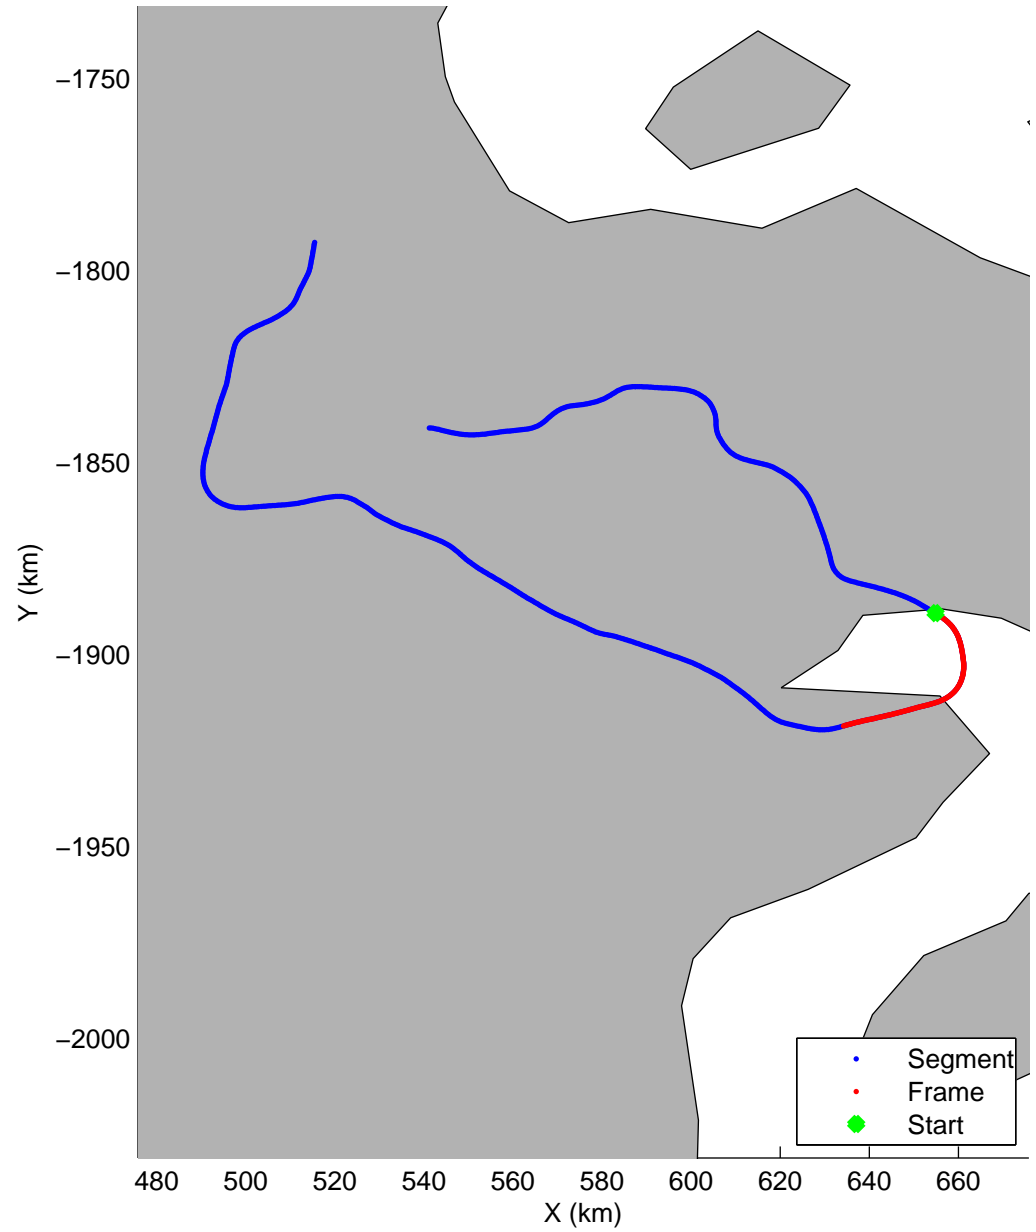

Land Ice:East Glaciers 01
20150411_03_001
Polar Stereograph 70N/-45E

mcords5 2015_Greenland_C130: "Land Ice:East Glaciers 01" 20150411_03_001: 13:13:47.0 to 13:20:05.3 GPS

mcords5 2015_Greenland_C130: "Land Ice:East Glaciers 01" 20150411_03_001: 13:13:47.0 to 13:20:05.3 GPS

Land Ice:East Glaciers 01
20150411_03_002
Polar Stereograph 70N/-45E

mcords5 2015_Greenland_C130: "Land Ice:East Glaciers 01" 20150411_03_002: 13:20:05.5 to 13:26:25.2 GPS

mcords5 2015_Greenland_C130: "Land Ice:East Glaciers 01" 20150411_03_002: 13:20:05.5 to 13:26:25.2 GPS

Land Ice:East Glaciers 01
20150411_03_003
Polar Stereograph 70N/-45E

mcords5 2015_Greenland_C130: "Land Ice:East Glaciers 01" 20150411_03_003: 13:26:25.5 to 13:32:51.6 GPS

mcords5 2015_Greenland_C130: "Land Ice:East Glaciers 01" 20150411_03_003: 13:26:25.5 to 13:32:51.6 GPS

Land Ice:East Glaciers 01
20150411_03_004
Polar Stereograph 70N/-45E

mcords5 2015_Greenland_C130: "Land Ice:East Glaciers 01" 20150411_03_004: 13:32:51.9 to 13:39:22.2 GPS

mcords5 2015_Greenland_C130: "Land Ice:East Glaciers 01" 20150411_03_004: 13:32:51.9 to 13:39:22.2 GPS