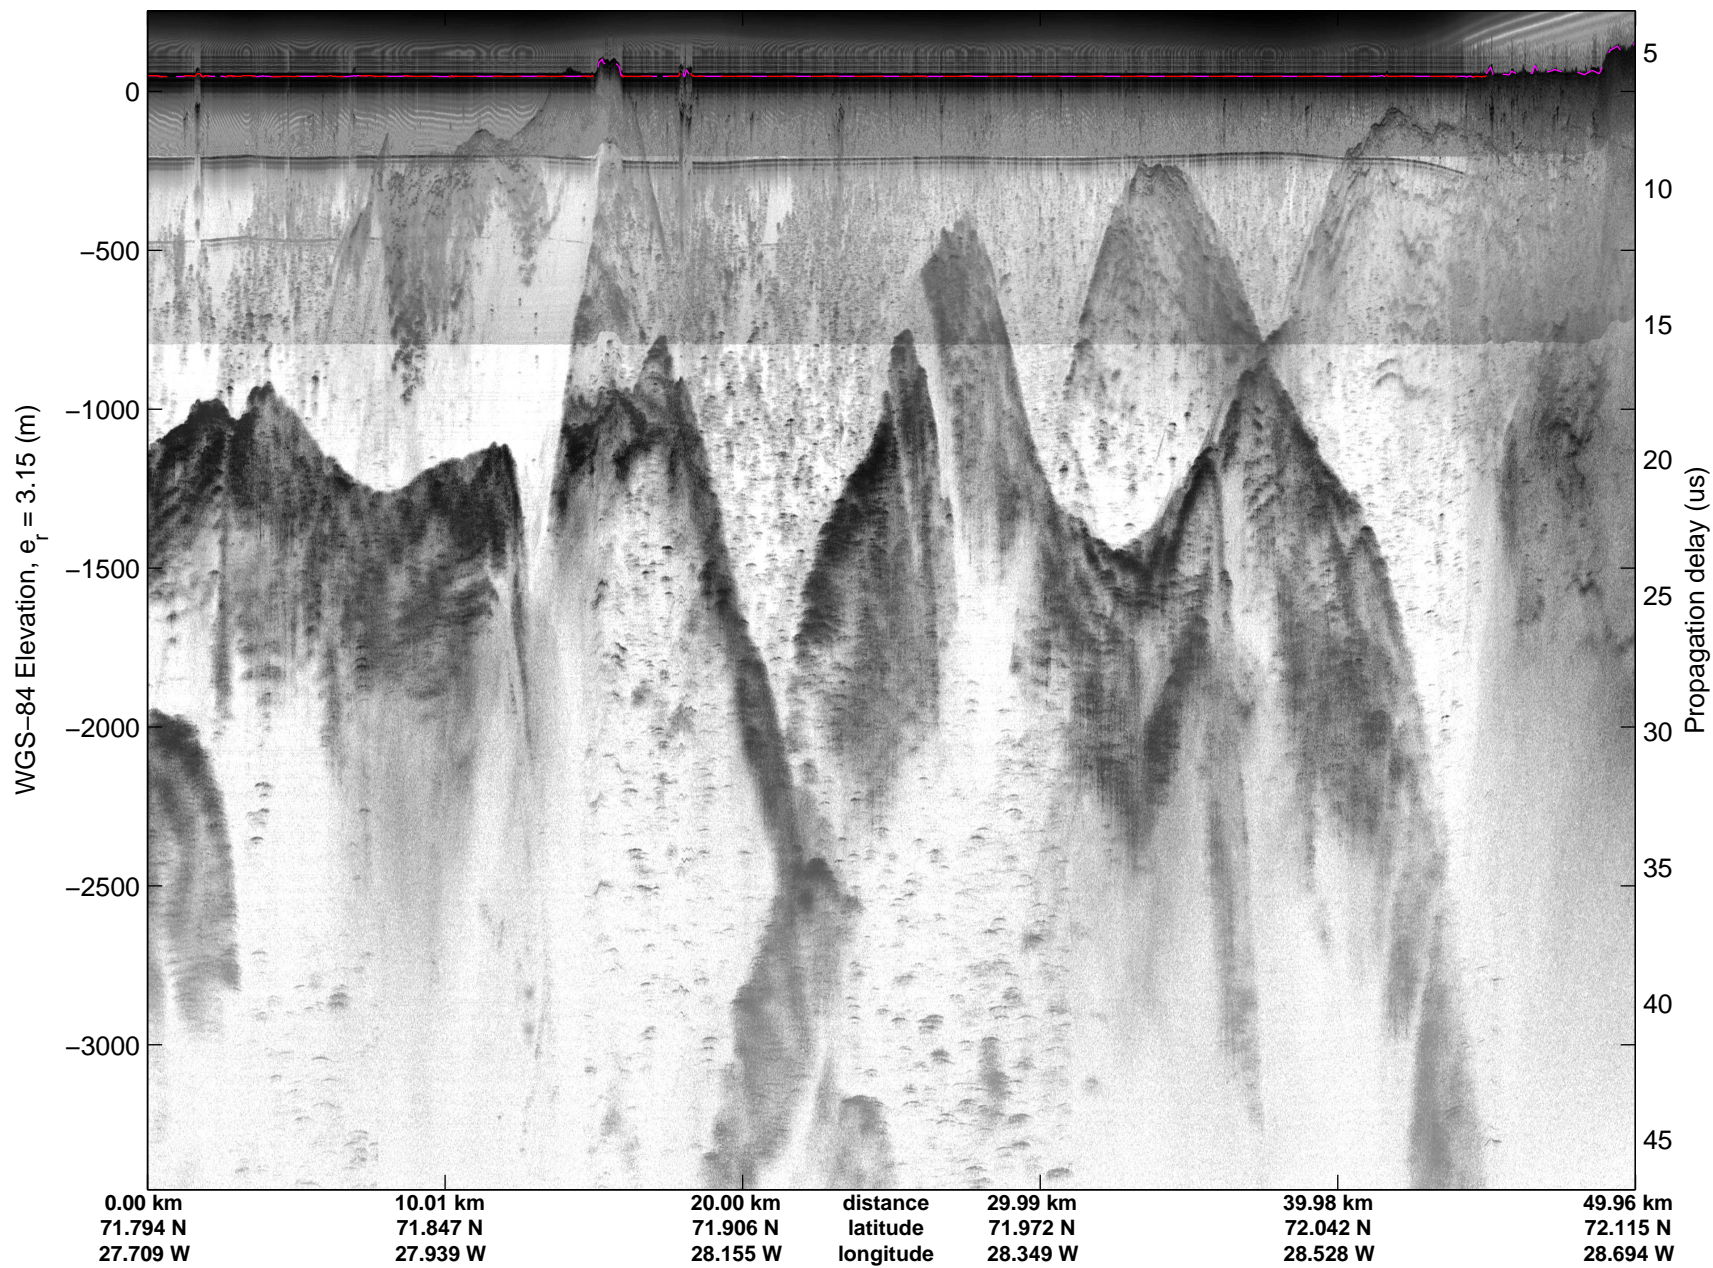

Land Ice:East Glaciers 01
20150411_03_005
Polar Stereograph 70N/-45E

mcords5 2015_Greenland_C130: "Land Ice:East Glaciers 01" 20150411_03_005: 13:39:22.4 to 13:45:42.5 GPS

mcords5 2015_Greenland_C130: "Land Ice:East Glaciers 01" 20150411_03_005: 13:39:22.4 to 13:45:42.5 GPS

Land Ice:East Glaciers 01
20150411_03_006
Polar Stereograph 70N/-45E

mcords5 2015_Greenland_C130: "Land Ice:East Glaciers 01" 20150411_03_006: 13:45:42.8 to 13:51:47.6 GPS

mcords5 2015_Greenland_C130: "Land Ice:East Glaciers 01" 20150411_03_006: 13:45:42.8 to 13:51:47.6 GPS

Land Ice:East Glaciers 01
20150411_03_007
Polar Stereograph 70N/-45E

mcords5 2015_Greenland_C130: "Land Ice:East Glaciers 01" 20150411_03_007: 13:51:47.9 to 13:58:19.4 GPS

mcords5 2015_Greenland_C130: "Land Ice:East Glaciers 01" 20150411_03_007: 13:51:47.9 to 13:58:19.4 GPS

Land Ice:East Glaciers 01
20150411_03_008
Polar Stereograph 70N/-45E

mcords5 2015_Greenland_C130: "Land Ice:East Glaciers 01" 20150411_03_008: 13:58:19.7 to 14:04:38.8 GPS

mcords5 2015_Greenland_C130: "Land Ice:East Glaciers 01" 20150411_03_008: 13:58:19.7 to 14:04:38.8 GPS