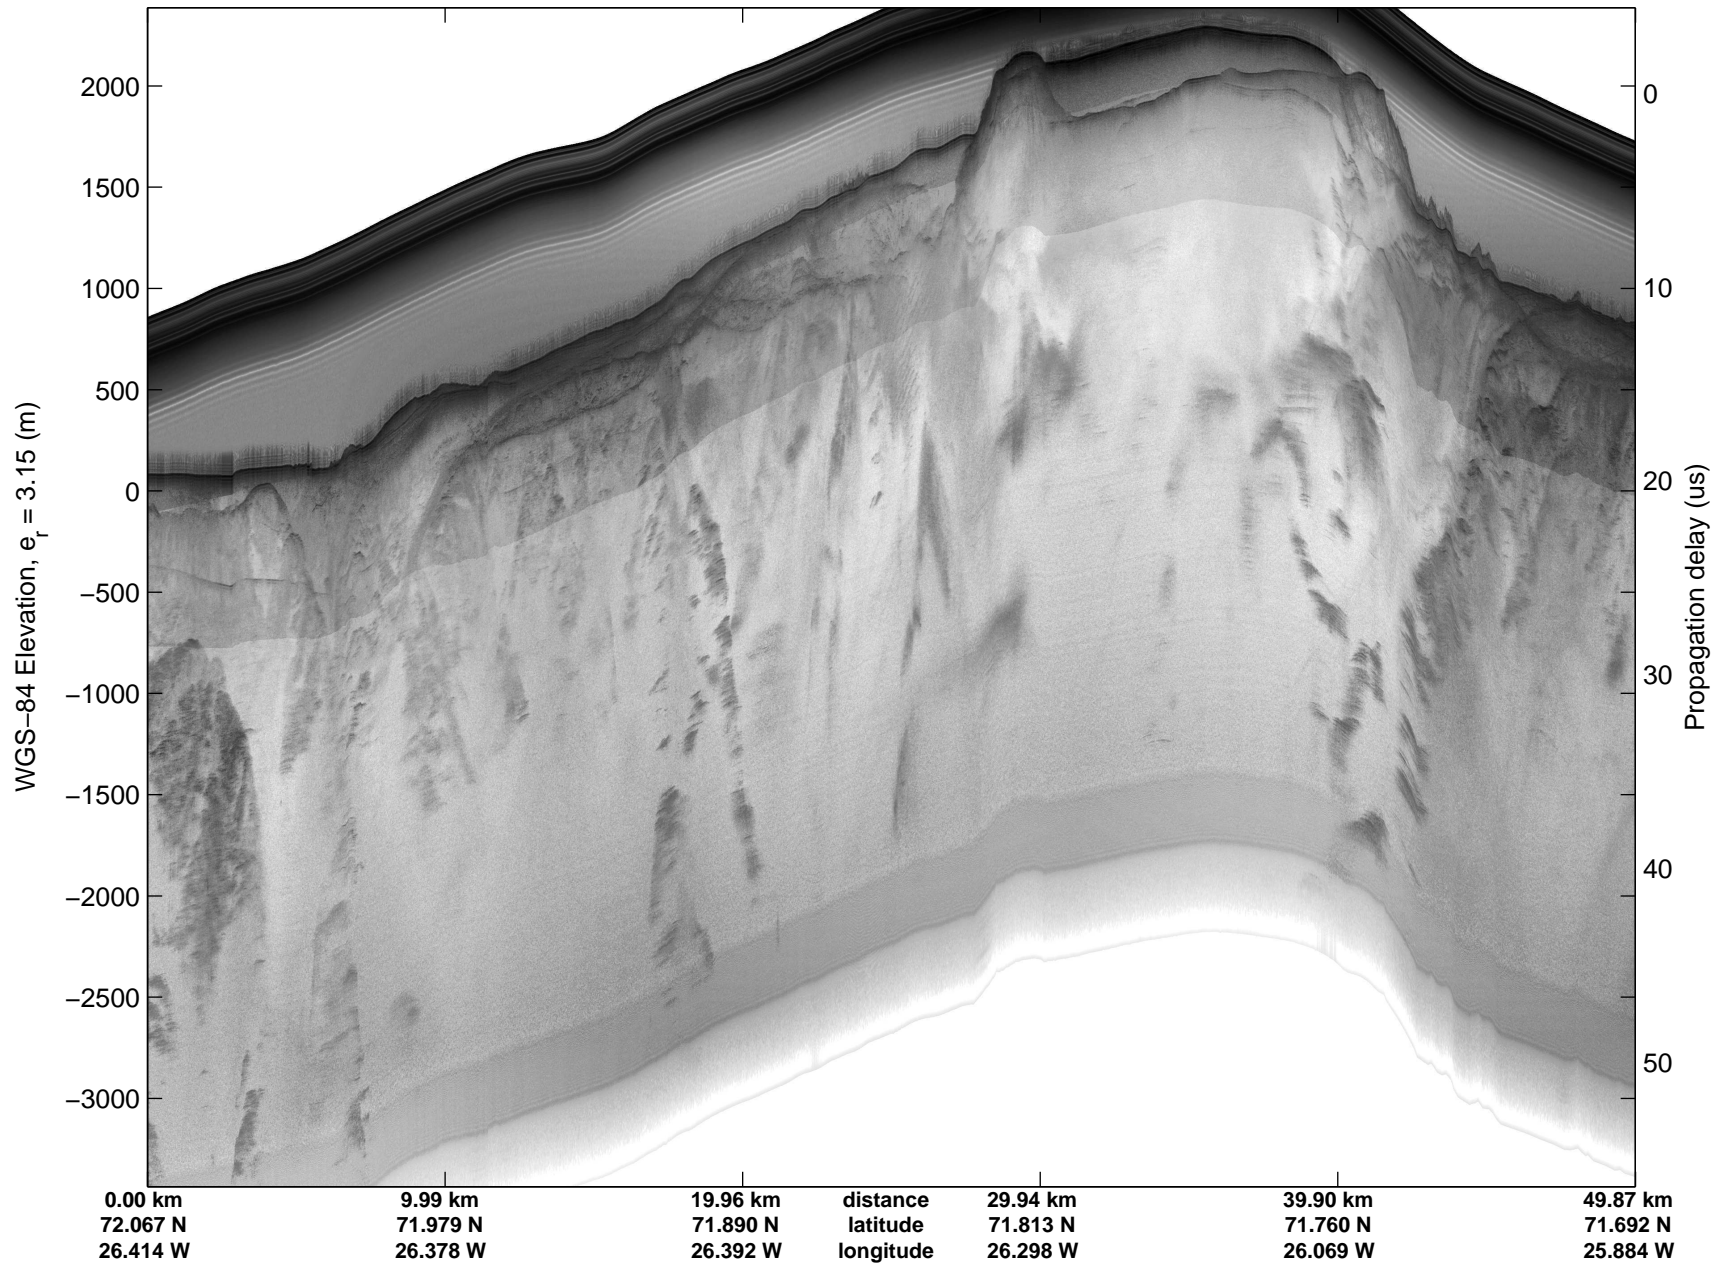

Land Ice:East Glaciers 01
20150411_03_001
Polar Stereograph 70N/-45E

mcords5 2015_Greenland_C130: "Land Ice:East Glaciers 01" 20150411_03_001: 13:13:47.0 to 13:20:05.3 GPS

mcords5 2015_Greenland_C130: "Land Ice:East Glaciers 01" 20150411_03_001: 13:13:47.0 to 13:20:05.3 GPS

Land Ice:East Glaciers 01
20150411_03_002
Polar Stereograph 70N/-45E

mcords5 2015_Greenland_C130: "Land Ice:East Glaciers 01" 20150411_03_002: 13:20:05.5 to 13:26:25.2 GPS

mcords5 2015_Greenland_C130: "Land Ice:East Glaciers 01" 20150411_03_002: 13:20:05.5 to 13:26:25.2 GPS

Land Ice:East Glaciers 01
20150411_03_003
Polar Stereograph 70N/-45E

mcords5 2015_Greenland_C130: "Land Ice:East Glaciers 01" 20150411_03_003: 13:26:25.5 to 13:32:51.6 GPS

mcords5 2015_Greenland_C130: "Land Ice:East Glaciers 01" 20150411_03_003: 13:26:25.5 to 13:32:51.6 GPS

Land Ice:East Glaciers 01
20150411_03_004
Polar Stereograph 70N/-45E

mcords5 2015_Greenland_C130: "Land Ice:East Glaciers 01" 20150411_03_004: 13:32:51.9 to 13:39:22.2 GPS

mcords5 2015_Greenland_C130: "Land Ice:East Glaciers 01" 20150411_03_004: 13:32:51.9 to 13:39:22.2 GPS