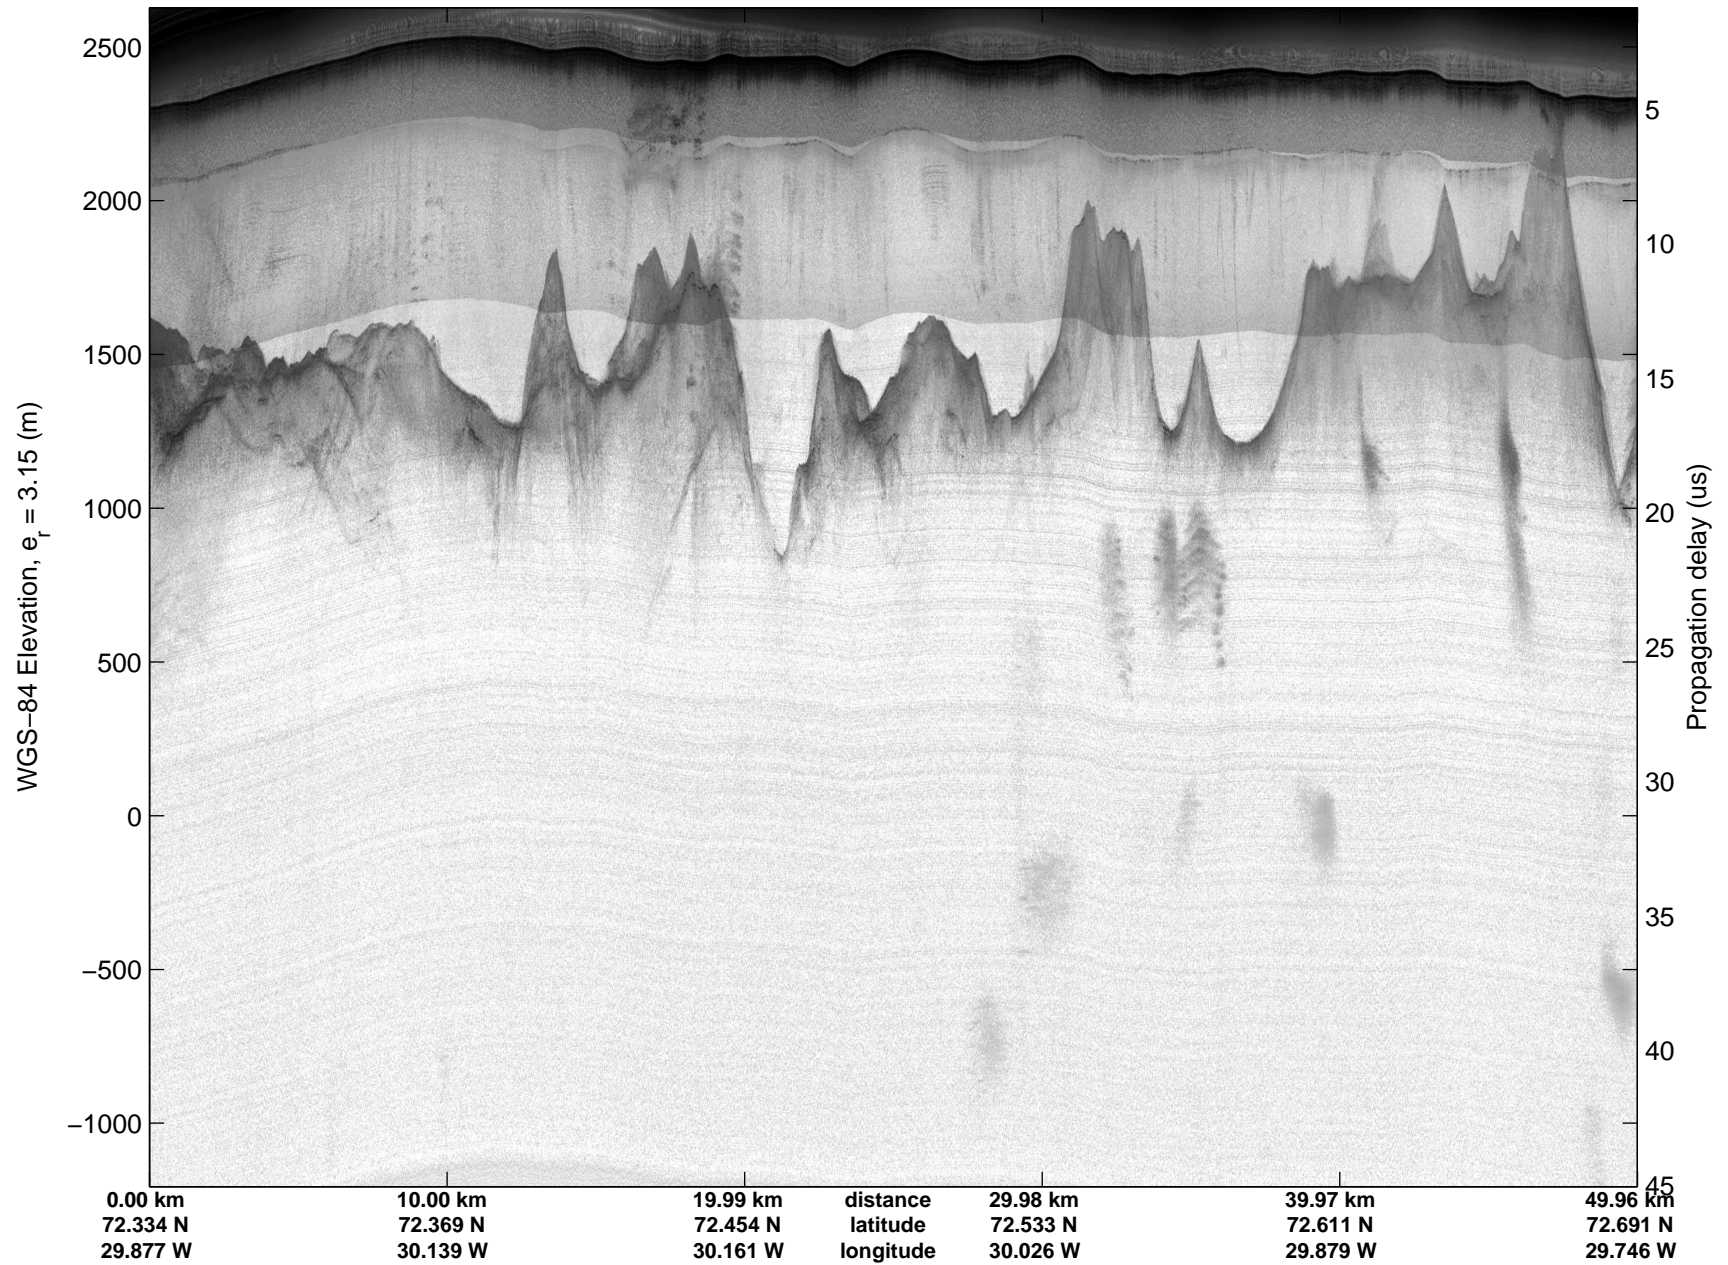

Land Ice:East Glaciers 01
20150411_03_006
Polar Stereograph 70N/-45E

mcords5 2015_Greenland_C130: "Land Ice:East Glaciers 01" 20150411_03_006: 13:45:42.8 to 13:51:47.6 GPS

mcords5 2015_Greenland_C130: "Land Ice:East Glaciers 01" 20150411_03_006: 13:45:42.8 to 13:51:47.6 GPS

Land Ice:East Glaciers 01
20150411_03_007
Polar Stereograph 70N/-45E

mcords5 2015_Greenland_C130: "Land Ice:East Glaciers 01" 20150411_03_007: 13:51:47.9 to 13:58:19.4 GPS

mcords5 2015_Greenland_C130: "Land Ice:East Glaciers 01" 20150411_03_007: 13:51:47.9 to 13:58:19.4 GPS

Land Ice:East Glaciers 01
20150411_03_008
Polar Stereograph 70N/-45E

mcords5 2015_Greenland_C130: "Land Ice:East Glaciers 01" 20150411_03_008: 13:58:19.7 to 14:04:38.8 GPS

mcords5 2015_Greenland_C130: "Land Ice:East Glaciers 01" 20150411_03_008: 13:58:19.7 to 14:04:38.8 GPS

Land Ice:East Glaciers 01
20150411_03_009
Polar Stereograph 70N/-45E

mcords5 2015_Greenland_C130: "Land Ice:East Glaciers 01" 20150411_03_009: 14:04:39.0 to 14:09:23.6 GPS

mcords5 2015_Greenland_C130: "Land Ice:East Glaciers 01" 20150411_03_009: 14:04:39.0 to 14:09:23.6 GPS