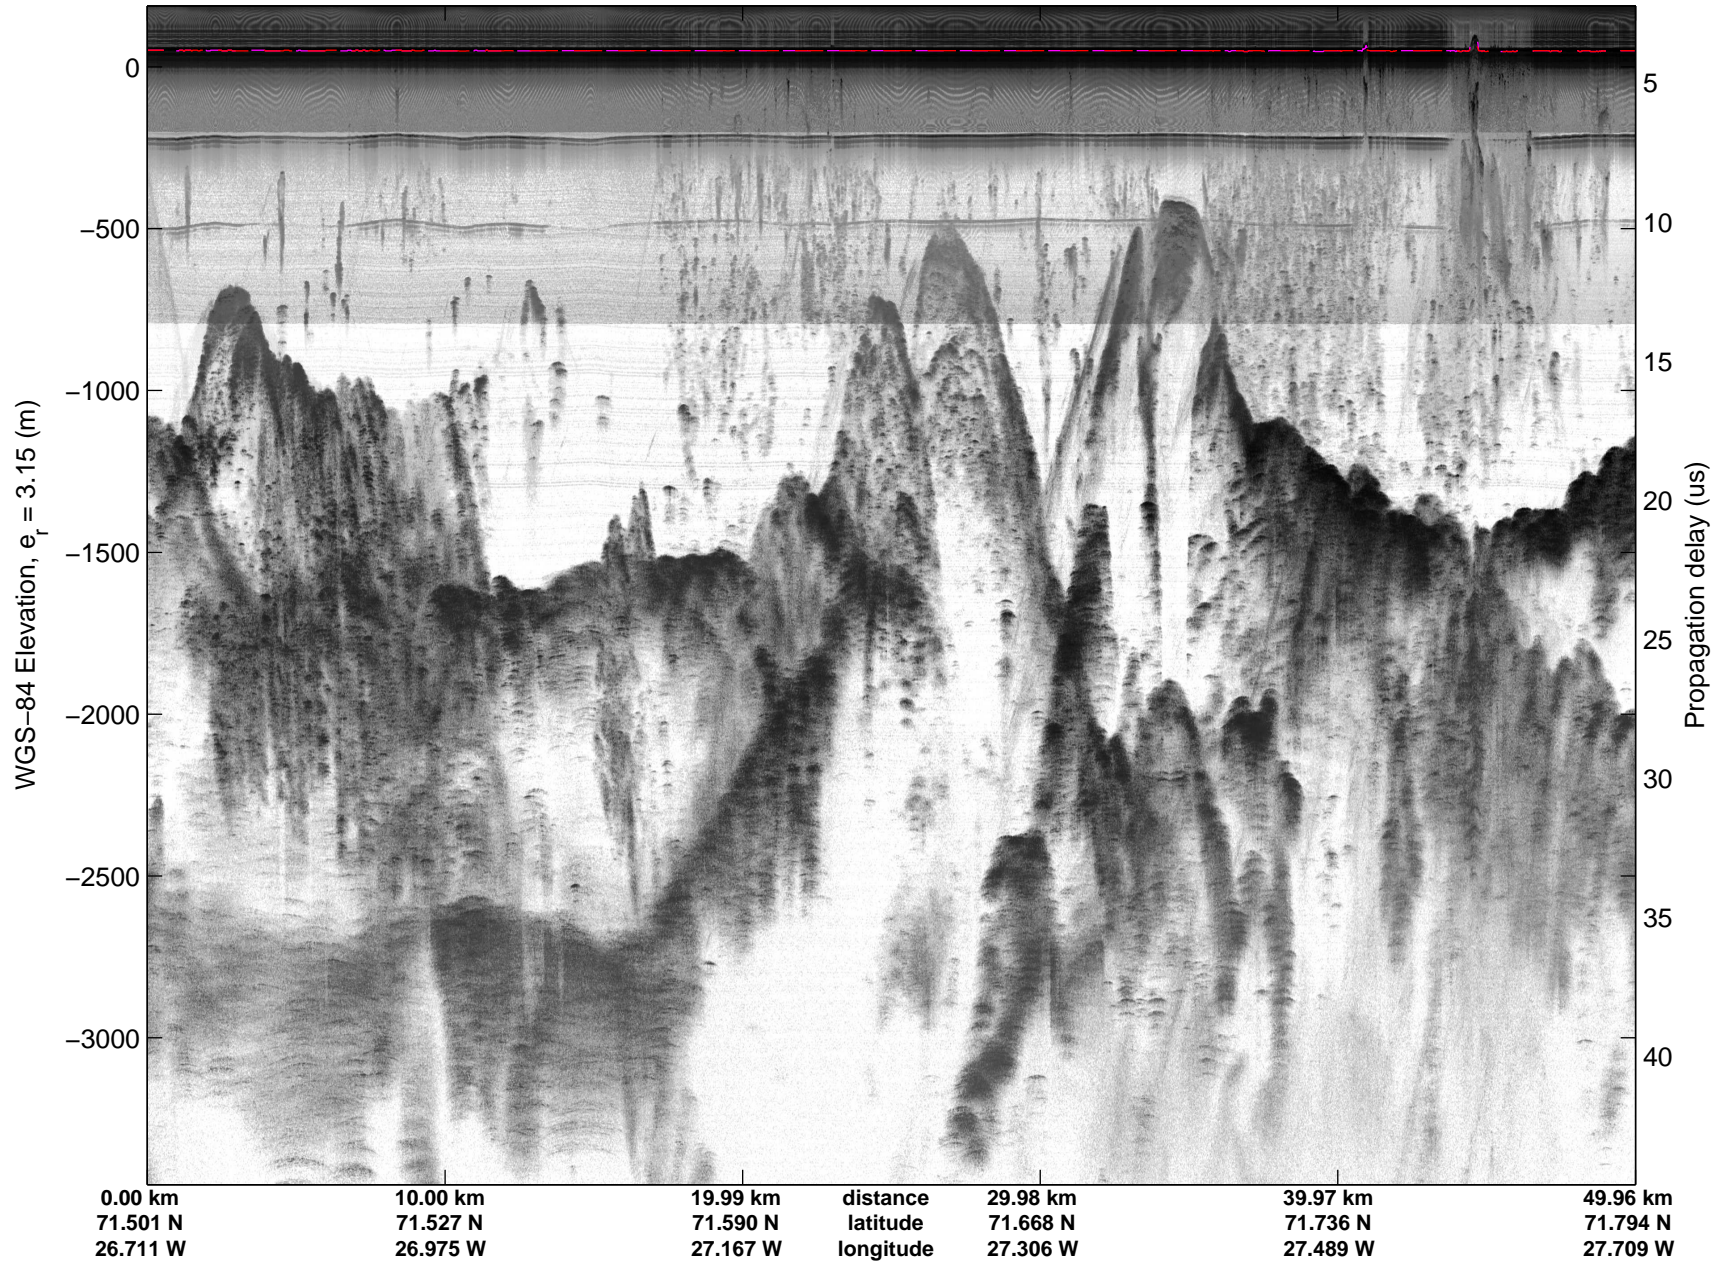

Land Ice:East Glaciers 01
20150411_03_003
Polar Stereograph 70N/-45E

mcords5 2015_Greenland_C130: "Land Ice:East Glaciers 01" 20150411_03_003: 13:26:25.5 to 13:32:51.6 GPS

mcords5 2015_Greenland_C130: "Land Ice:East Glaciers 01" 20150411_03_003: 13:26:25.5 to 13:32:51.6 GPS

Land Ice:East Glaciers 01
20150411_03_004
Polar Stereograph 70N/-45E

mcords5 2015_Greenland_C130: "Land Ice:East Glaciers 01" 20150411_03_004: 13:32:51.9 to 13:39:22.2 GPS

mcords5 2015_Greenland_C130: "Land Ice:East Glaciers 01" 20150411_03_004: 13:32:51.9 to 13:39:22.2 GPS

Land Ice:East Glaciers 01
20150411_03_005
Polar Stereograph 70N/-45E

mcords5 2015_Greenland_C130: "Land Ice:East Glaciers 01" 20150411_03_005: 13:39:22.4 to 13:45:42.5 GPS

mcords5 2015_Greenland_C130: "Land Ice:East Glaciers 01" 20150411_03_005: 13:39:22.4 to 13:45:42.5 GPS

Land Ice:East Glaciers 01
20150411_03_006
Polar Stereograph 70N/-45E

mcords5 2015_Greenland_C130: "Land Ice:East Glaciers 01" 20150411_03_006: 13:45:42.8 to 13:51:47.6 GPS

mcords5 2015_Greenland_C130: "Land Ice:East Glaciers 01" 20150411_03_006: 13:45:42.8 to 13:51:47.6 GPS