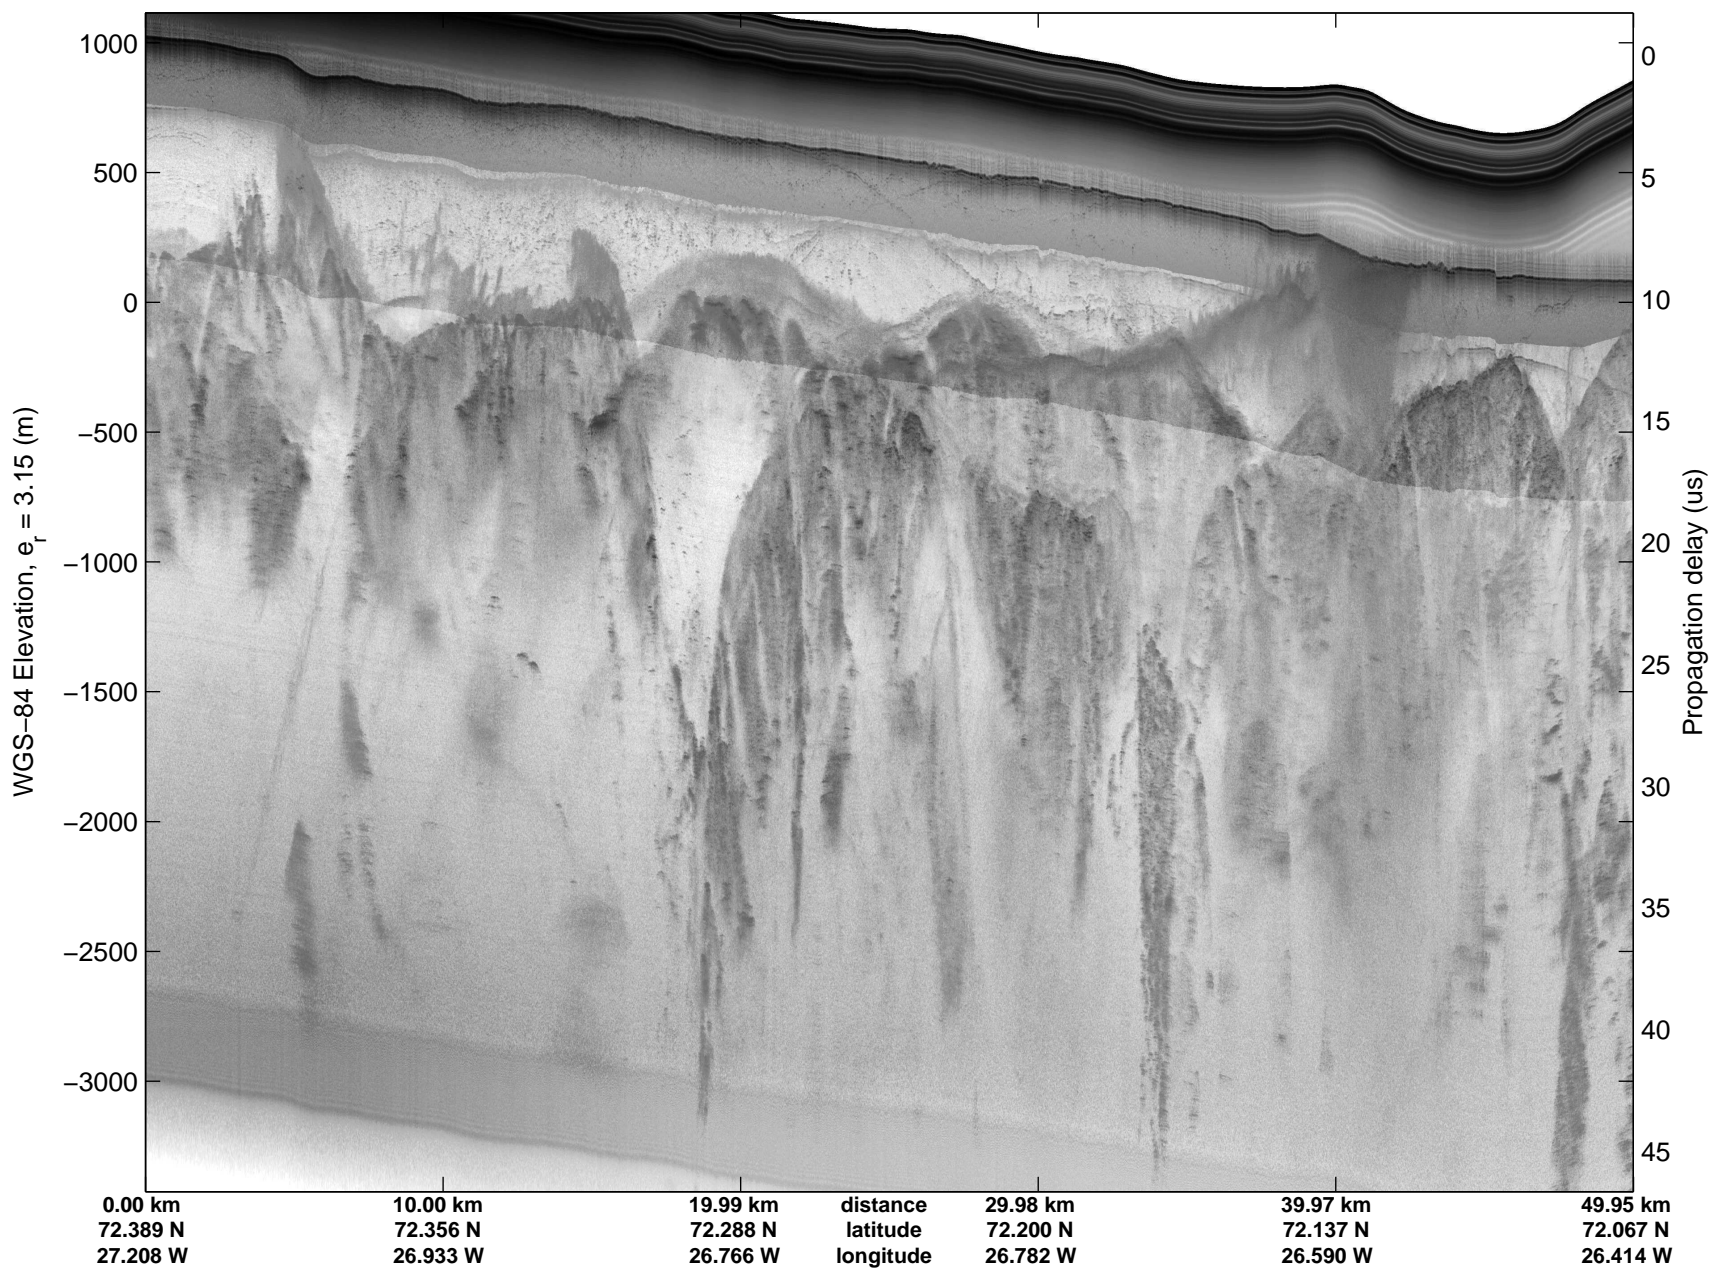

Land Ice:East Glaciers 01
20150411_03_001
Polar Stereograph 70N/-45E

mcords5 2015_Greenland_C130: "Land Ice:East Glaciers 01" 20150411_03_001: 13:13:47.0 to 13:20:05.3 GPS

mcords5 2015_Greenland_C130: "Land Ice:East Glaciers 01" 20150411_03_001: 13:13:47.0 to 13:20:05.3 GPS

Land Ice:East Glaciers 01
20150411_03_002
Polar Stereograph 70N/-45E

mcords5 2015_Greenland_C130: "Land Ice:East Glaciers 01" 20150411_03_002: 13:20:05.5 to 13:26:25.2 GPS

mcords5 2015_Greenland_C130: "Land Ice:East Glaciers 01" 20150411_03_002: 13:20:05.5 to 13:26:25.2 GPS

Land Ice:East Glaciers 01
20150411_03_003
Polar Stereograph 70N/-45E

mcords5 2015_Greenland_C130: "Land Ice:East Glaciers 01" 20150411_03_003: 13:26:25.5 to 13:32:51.6 GPS

mcords5 2015_Greenland_C130: "Land Ice:East Glaciers 01" 20150411_03_003: 13:26:25.5 to 13:32:51.6 GPS

Land Ice:East Glaciers 01
20150411_03_004
Polar Stereograph 70N/-45E

mcords5 2015_Greenland_C130: "Land Ice:East Glaciers 01" 20150411_03_004: 13:32:51.9 to 13:39:22.2 GPS

mcords5 2015_Greenland_C130: "Land Ice:East Glaciers 01" 20150411_03_004: 13:32:51.9 to 13:39:22.2 GPS