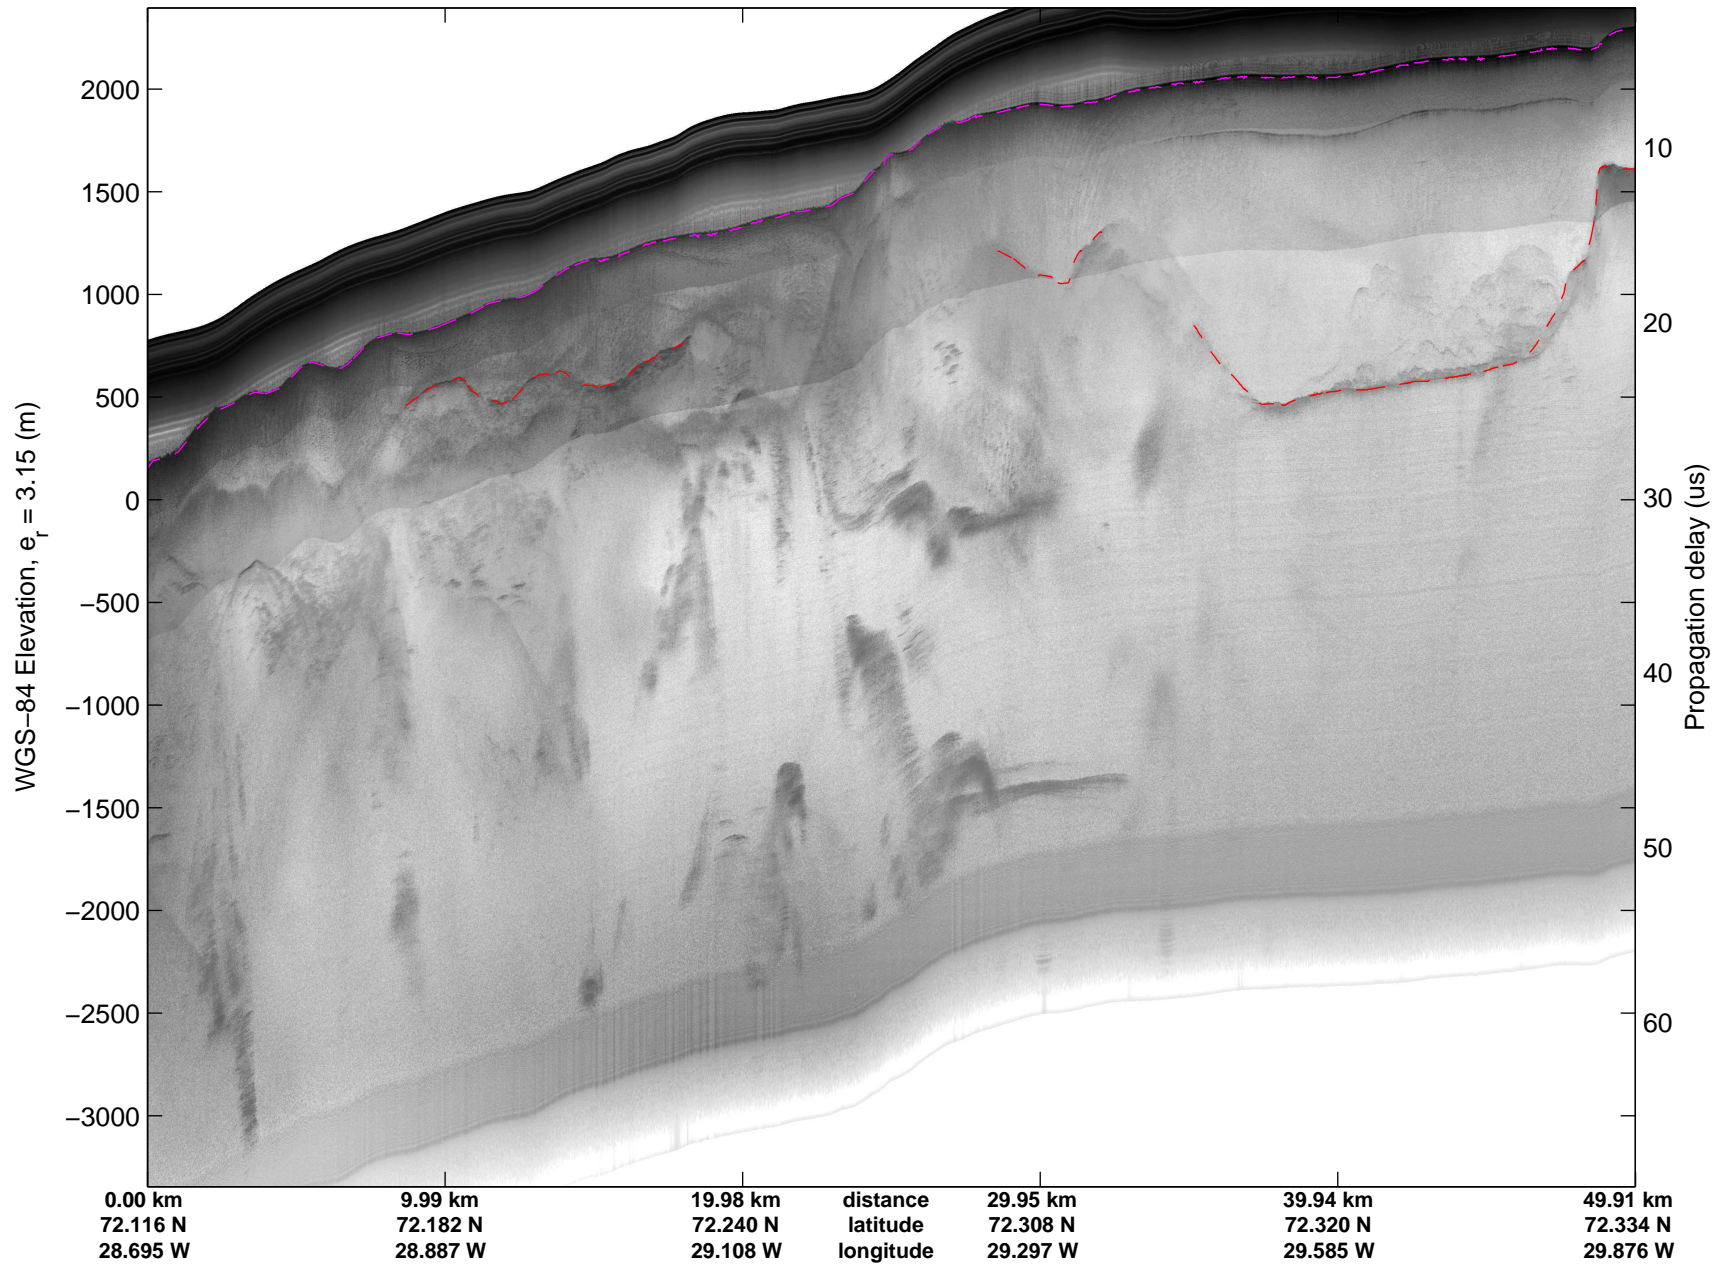

Land Ice:East Glaciers 01
20150411_03_005
Polar Stereograph 70N/-45E

mcords5 2015_Greenland_C130: "Land Ice:East Glaciers 01" 20150411_03_005: 13:39:22.4 to 13:45:42.5 GPS

mcords5 2015_Greenland_C130: "Land Ice:East Glaciers 01" 20150411_03_005: 13:39:22.4 to 13:45:42.5 GPS

Land Ice:East Glaciers 01
20150411_03_006
Polar Stereograph 70N/-45E

mcords5 2015_Greenland_C130: "Land Ice:East Glaciers 01" 20150411_03_006: 13:45:42.8 to 13:51:47.6 GPS

mcords5 2015_Greenland_C130: "Land Ice:East Glaciers 01" 20150411_03_006: 13:45:42.8 to 13:51:47.6 GPS

Land Ice:East Glaciers 01
20150411_03_007
Polar Stereograph 70N/-45E

mcords5 2015_Greenland_C130: "Land Ice:East Glaciers 01" 20150411_03_007: 13:51:47.9 to 13:58:19.4 GPS

mcords5 2015_Greenland_C130: "Land Ice:East Glaciers 01" 20150411_03_007: 13:51:47.9 to 13:58:19.4 GPS

Land Ice:East Glaciers 01
20150411_03_008
Polar Stereograph 70N/-45E

mcords5 2015_Greenland_C130: "Land Ice:East Glaciers 01" 20150411_03_008: 13:58:19.7 to 14:04:38.8 GPS

mcords5 2015_Greenland_C130: "Land Ice:East Glaciers 01" 20150411_03_008: 13:58:19.7 to 14:04:38.8 GPS