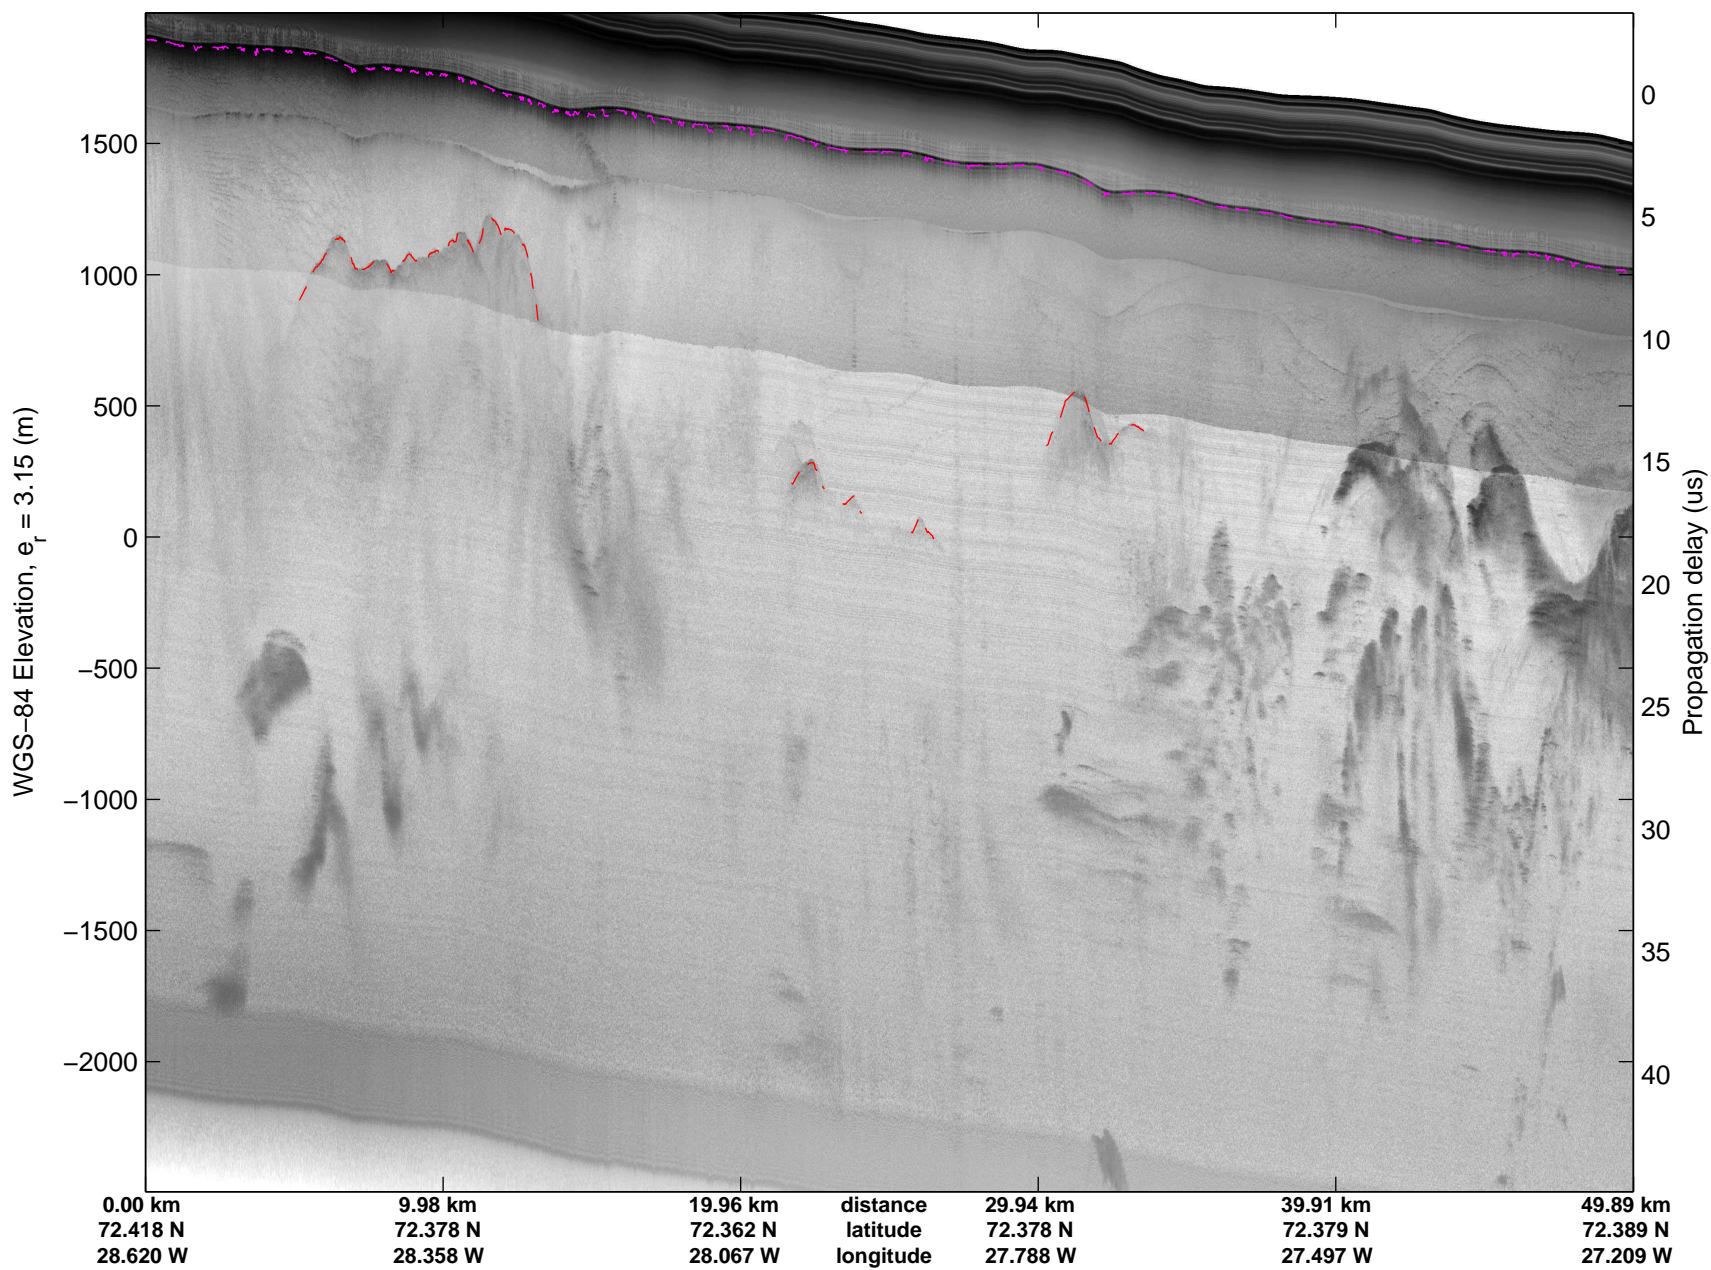

Land Ice:East Glaciers 01
20150411_03_001
Polar Stereograph 70N/-45E

mcords5 2015_Greenland_C130: "Land Ice:East Glaciers 01" 20150411_03_001: 13:13:47.0 to 13:20:05.3 GPS

mcords5 2015_Greenland_C130: "Land Ice:East Glaciers 01" 20150411_03_001: 13:13:47.0 to 13:20:05.3 GPS

Land Ice:East Glaciers 01
20150411_03_002
Polar Stereograph 70N/-45E

mcords5 2015_Greenland_C130: "Land Ice:East Glaciers 01" 20150411_03_002: 13:20:05.5 to 13:26:25.2 GPS

mcords5 2015_Greenland_C130: "Land Ice:East Glaciers 01" 20150411_03_002: 13:20:05.5 to 13:26:25.2 GPS

Land Ice:East Glaciers 01
20150411_03_003
Polar Stereograph 70N/-45E

mcords5 2015_Greenland_C130: "Land Ice:East Glaciers 01" 20150411_03_003: 13:26:25.5 to 13:32:51.6 GPS

mcords5 2015_Greenland_C130: "Land Ice:East Glaciers 01" 20150411_03_003: 13:26:25.5 to 13:32:51.6 GPS

Land Ice:East Glaciers 01
20150411_03_004
Polar Stereograph 70N/-45E

mcords5 2015_Greenland_C130: "Land Ice:East Glaciers 01" 20150411_03_004: 13:32:51.9 to 13:39:22.2 GPS

mcords5 2015_Greenland_C130: "Land Ice:East Glaciers 01" 20150411_03_004: 13:32:51.9 to 13:39:22.2 GPS