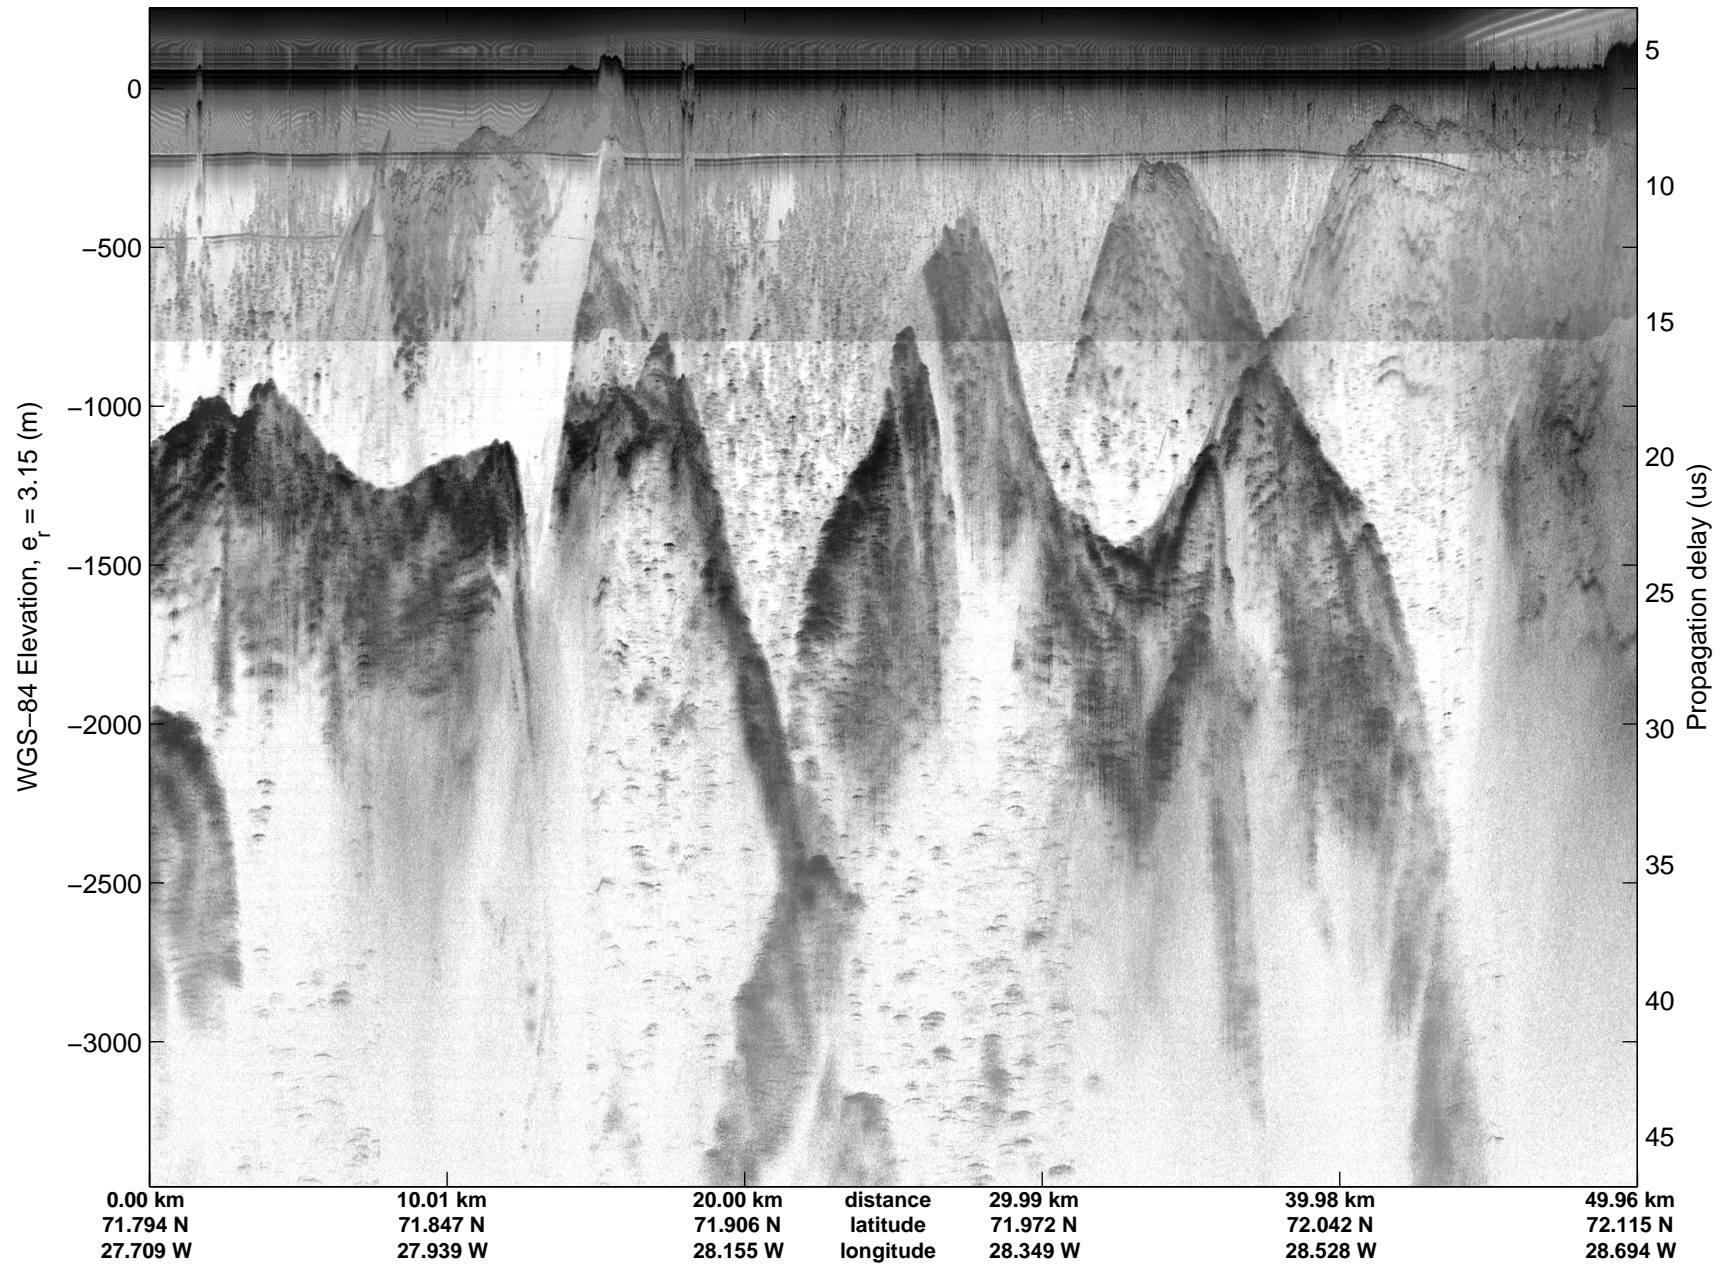

Land Ice:East Glaciers 01
20150411_03_005
Polar Stereograph 70N/-45E

mcords5 2015_Greenland_C130: "Land Ice:East Glaciers 01" 20150411_03_005: 13:39:22.4 to 13:45:42.5 GPS

mcords5 2015_Greenland_C130: "Land Ice:East Glaciers 01" 20150411_03_005: 13:39:22.4 to 13:45:42.5 GPS

Land Ice:East Glaciers 01
20150411_03_006
Polar Stereograph 70N/-45E

mcords5 2015_Greenland_C130: "Land Ice:East Glaciers 01" 20150411_03_006: 13:45:42.8 to 13:51:47.6 GPS

mcords5 2015_Greenland_C130: "Land Ice:East Glaciers 01" 20150411_03_006: 13:45:42.8 to 13:51:47.6 GPS