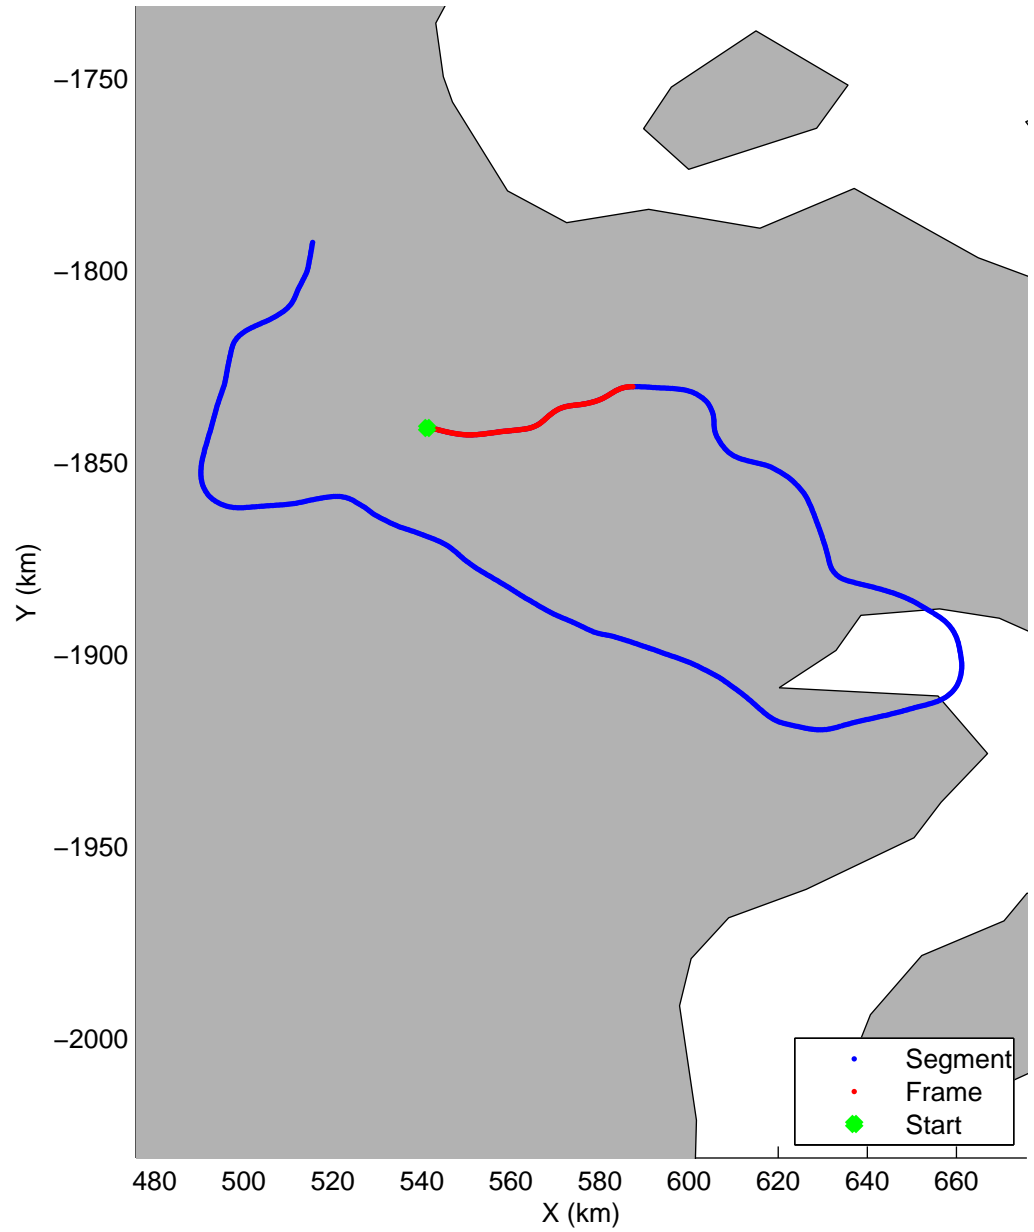

Land Ice:East Glaciers 01
20150411_03_001
Polar Stereograph 70N/-45E

mcords5 2015_Greenland_C130: "Land Ice:East Glaciers 01" 20150411_03_001: 13:13:47.0 to 13:20:05.3 GPS

mcords5 2015_Greenland_C130: "Land Ice:East Glaciers 01" 20150411_03_001: 13:13:47.0 to 13:20:05.3 GPS

Land Ice:East Glaciers 01
20150411_03_002
Polar Stereograph 70N/-45E

mcords5 2015_Greenland_C130: "Land Ice:East Glaciers 01" 20150411_03_002: 13:20:05.5 to 13:26:25.2 GPS

mcords5 2015_Greenland_C130: "Land Ice:East Glaciers 01" 20150411_03_002: 13:20:05.5 to 13:26:25.2 GPS

Land Ice:East Glaciers 01
20150411_03_003
Polar Stereograph 70N/-45E

mcords5 2015_Greenland_C130: "Land Ice:East Glaciers 01" 20150411_03_003: 13:26:25.5 to 13:32:51.6 GPS

mcords5 2015_Greenland_C130: "Land Ice:East Glaciers 01" 20150411_03_003: 13:26:25.5 to 13:32:51.6 GPS

Land Ice:East Glaciers 01
20150411_03_004
Polar Stereograph 70N/-45E

mcords5 2015_Greenland_C130: "Land Ice:East Glaciers 01" 20150411_03_004: 13:32:51.9 to 13:39:22.2 GPS

mcords5 2015_Greenland_C130: "Land Ice:East Glaciers 01" 20150411_03_004: 13:32:51.9 to 13:39:22.2 GPS