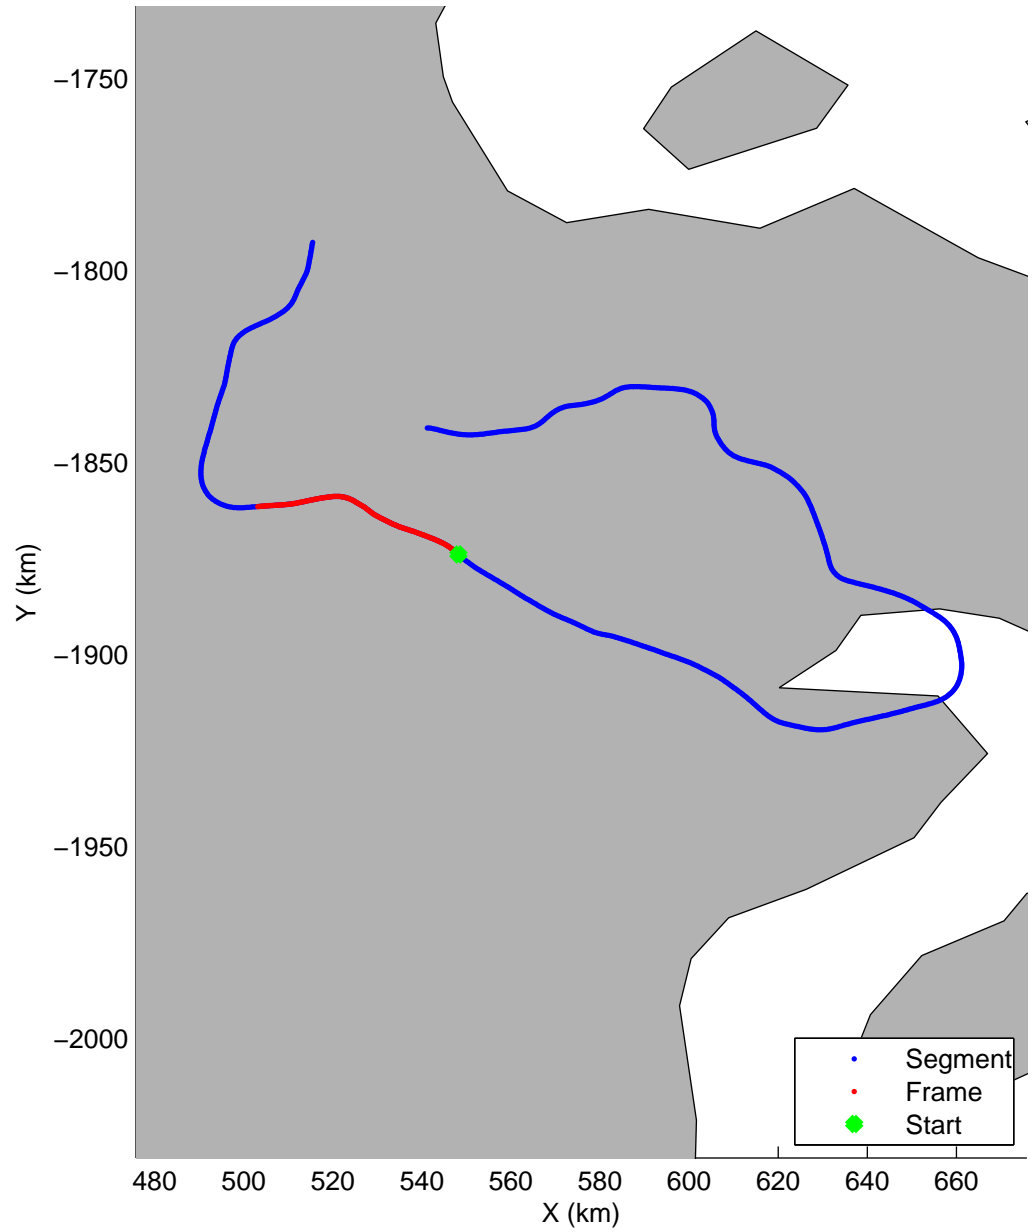

Land Ice:East Glaciers 01
20150411_03_005
Polar Stereograph 70N/-45E

mcords5 2015_Greenland_C130: "Land Ice:East Glaciers 01" 20150411_03_005: 13:39:22.4 to 13:45:42.5 GPS

mcords5 2015_Greenland_C130: "Land Ice:East Glaciers 01" 20150411_03_005: 13:39:22.4 to 13:45:42.5 GPS

Land Ice:East Glaciers 01
20150411_03_006
Polar Stereograph 70N/-45E

mcords5 2015_Greenland_C130: "Land Ice:East Glaciers 01" 20150411_03_006: 13:45:42.8 to 13:51:47.6 GPS

mcords5 2015_Greenland_C130: "Land Ice:East Glaciers 01" 20150411_03_006: 13:45:42.8 to 13:51:47.6 GPS

Land Ice:East Glaciers 01
20150411_03_007
Polar Stereograph 70N/-45E

mcords5 2015_Greenland_C130: "Land Ice:East Glaciers 01" 20150411_03_007: 13:51:47.9 to 13:58:19.4 GPS

mcords5 2015_Greenland_C130: "Land Ice:East Glaciers 01" 20150411_03_007: 13:51:47.9 to 13:58:19.4 GPS

Land Ice:East Glaciers 01
20150411_03_008
Polar Stereograph 70N/-45E

mcords5 2015_Greenland_C130: "Land Ice:East Glaciers 01" 20150411_03_008: 13:58:19.7 to 14:04:38.8 GPS

mcords5 2015_Greenland_C130: "Land Ice:East Glaciers 01" 20150411_03_008: 13:58:19.7 to 14:04:38.8 GPS