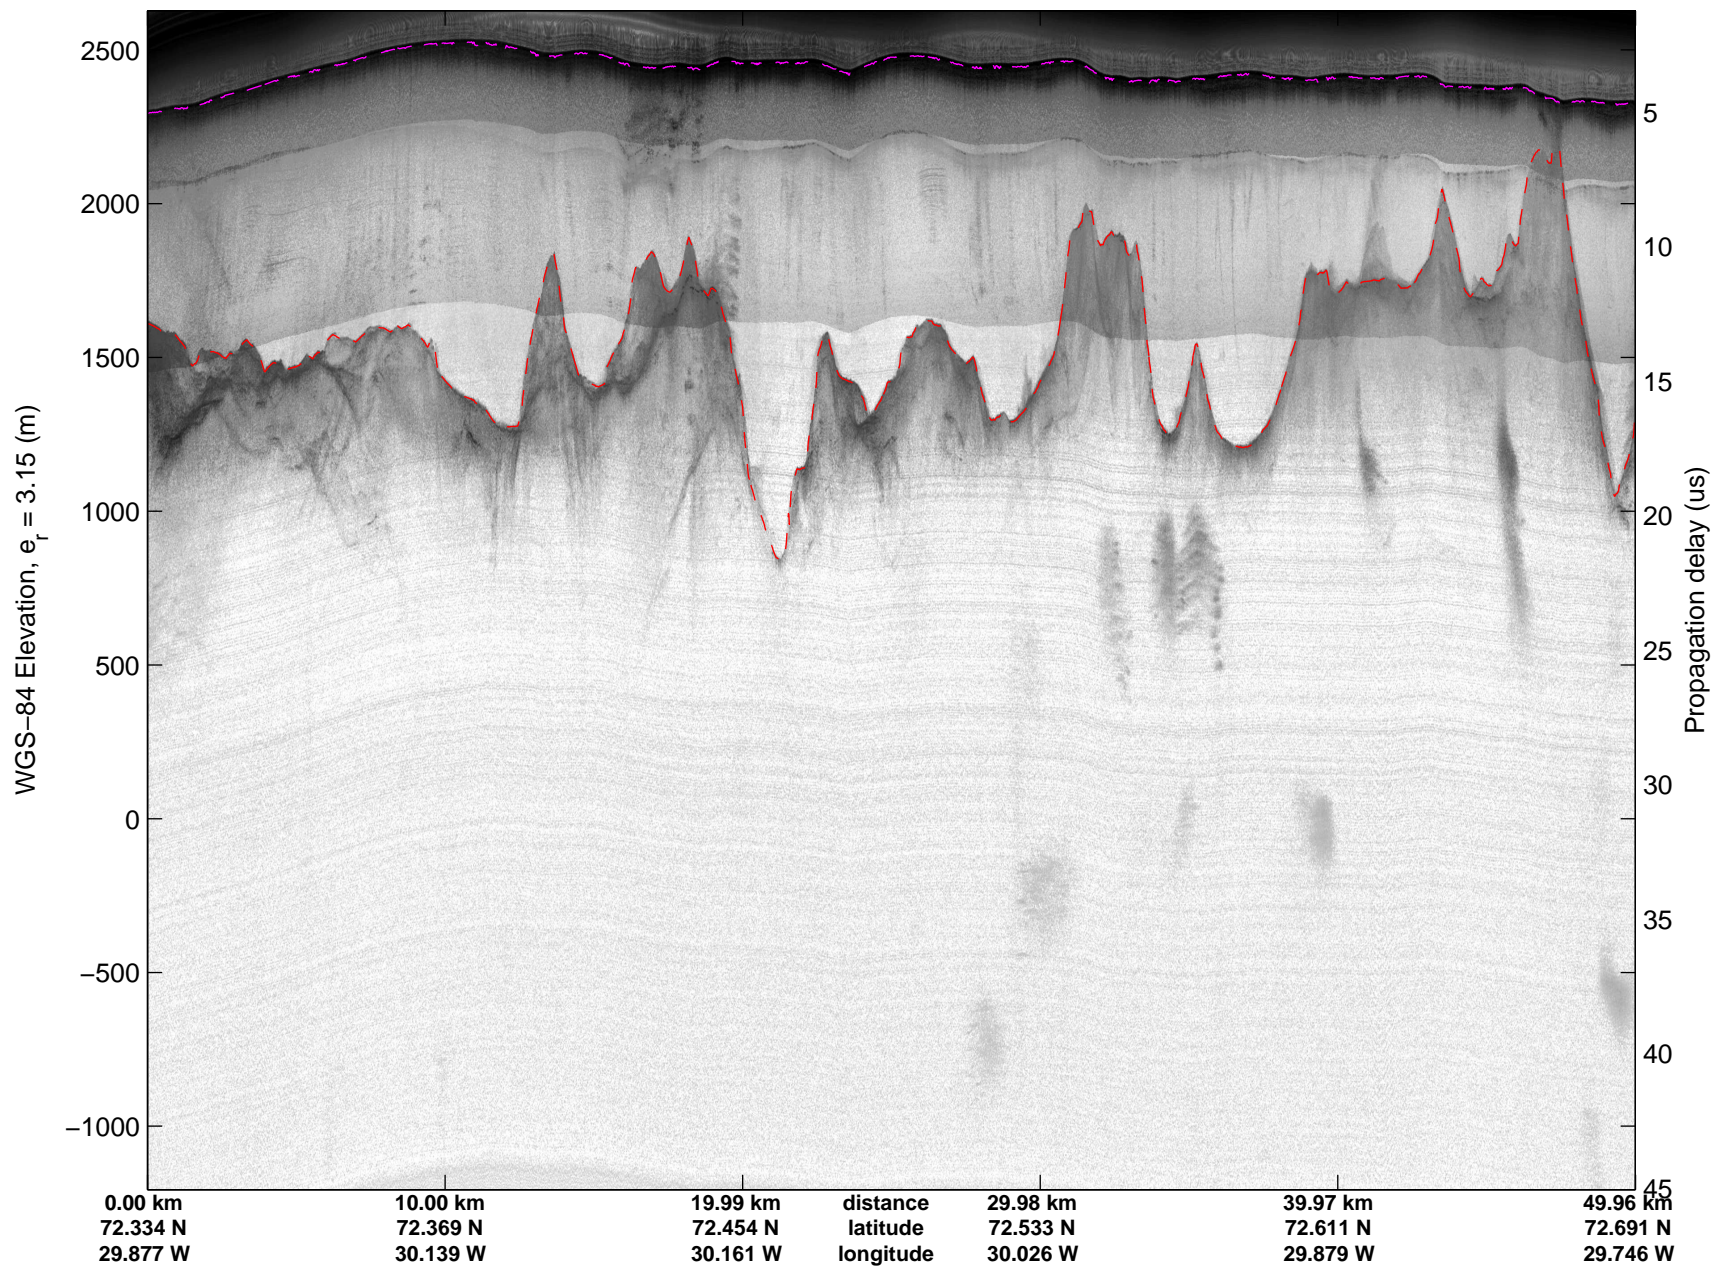

Land Ice:East Glaciers 01
20150411_03_006
Polar Stereograph 70N/-45E

mcords5 2015_Greenland_C130: "Land Ice:East Glaciers 01" 20150411_03_006: 13:45:42.8 to 13:51:47.6 GPS

mcords5 2015_Greenland_C130: "Land Ice:East Glaciers 01" 20150411_03_006: 13:45:42.8 to 13:51:47.6 GPS

Land Ice:East Glaciers 01
20150411_03_007
Polar Stereograph 70N/-45E

mcords5 2015_Greenland_C130: "Land Ice:East Glaciers 01" 20150411_03_007: 13:51:47.9 to 13:58:19.4 GPS

mcords5 2015_Greenland_C130: "Land Ice:East Glaciers 01" 20150411_03_007: 13:51:47.9 to 13:58:19.4 GPS

Land Ice:East Glaciers 01
20150411_03_008
Polar Stereograph 70N/-45E

mcords5 2015_Greenland_C130: "Land Ice:East Glaciers 01" 20150411_03_008: 13:58:19.7 to 14:04:38.8 GPS

mcords5 2015_Greenland_C130: "Land Ice:East Glaciers 01" 20150411_03_008: 13:58:19.7 to 14:04:38.8 GPS

Land Ice:East Glaciers 01
20150411_03_009
Polar Stereograph 70N/-45E

mcords5 2015_Greenland_C130: "Land Ice:East Glaciers 01" 20150411_03_009: 14:04:39.0 to 14:09:23.6 GPS

mcords5 2015_Greenland_C130: "Land Ice:East Glaciers 01" 20150411_03_009: 14:04:39.0 to 14:09:23.6 GPS