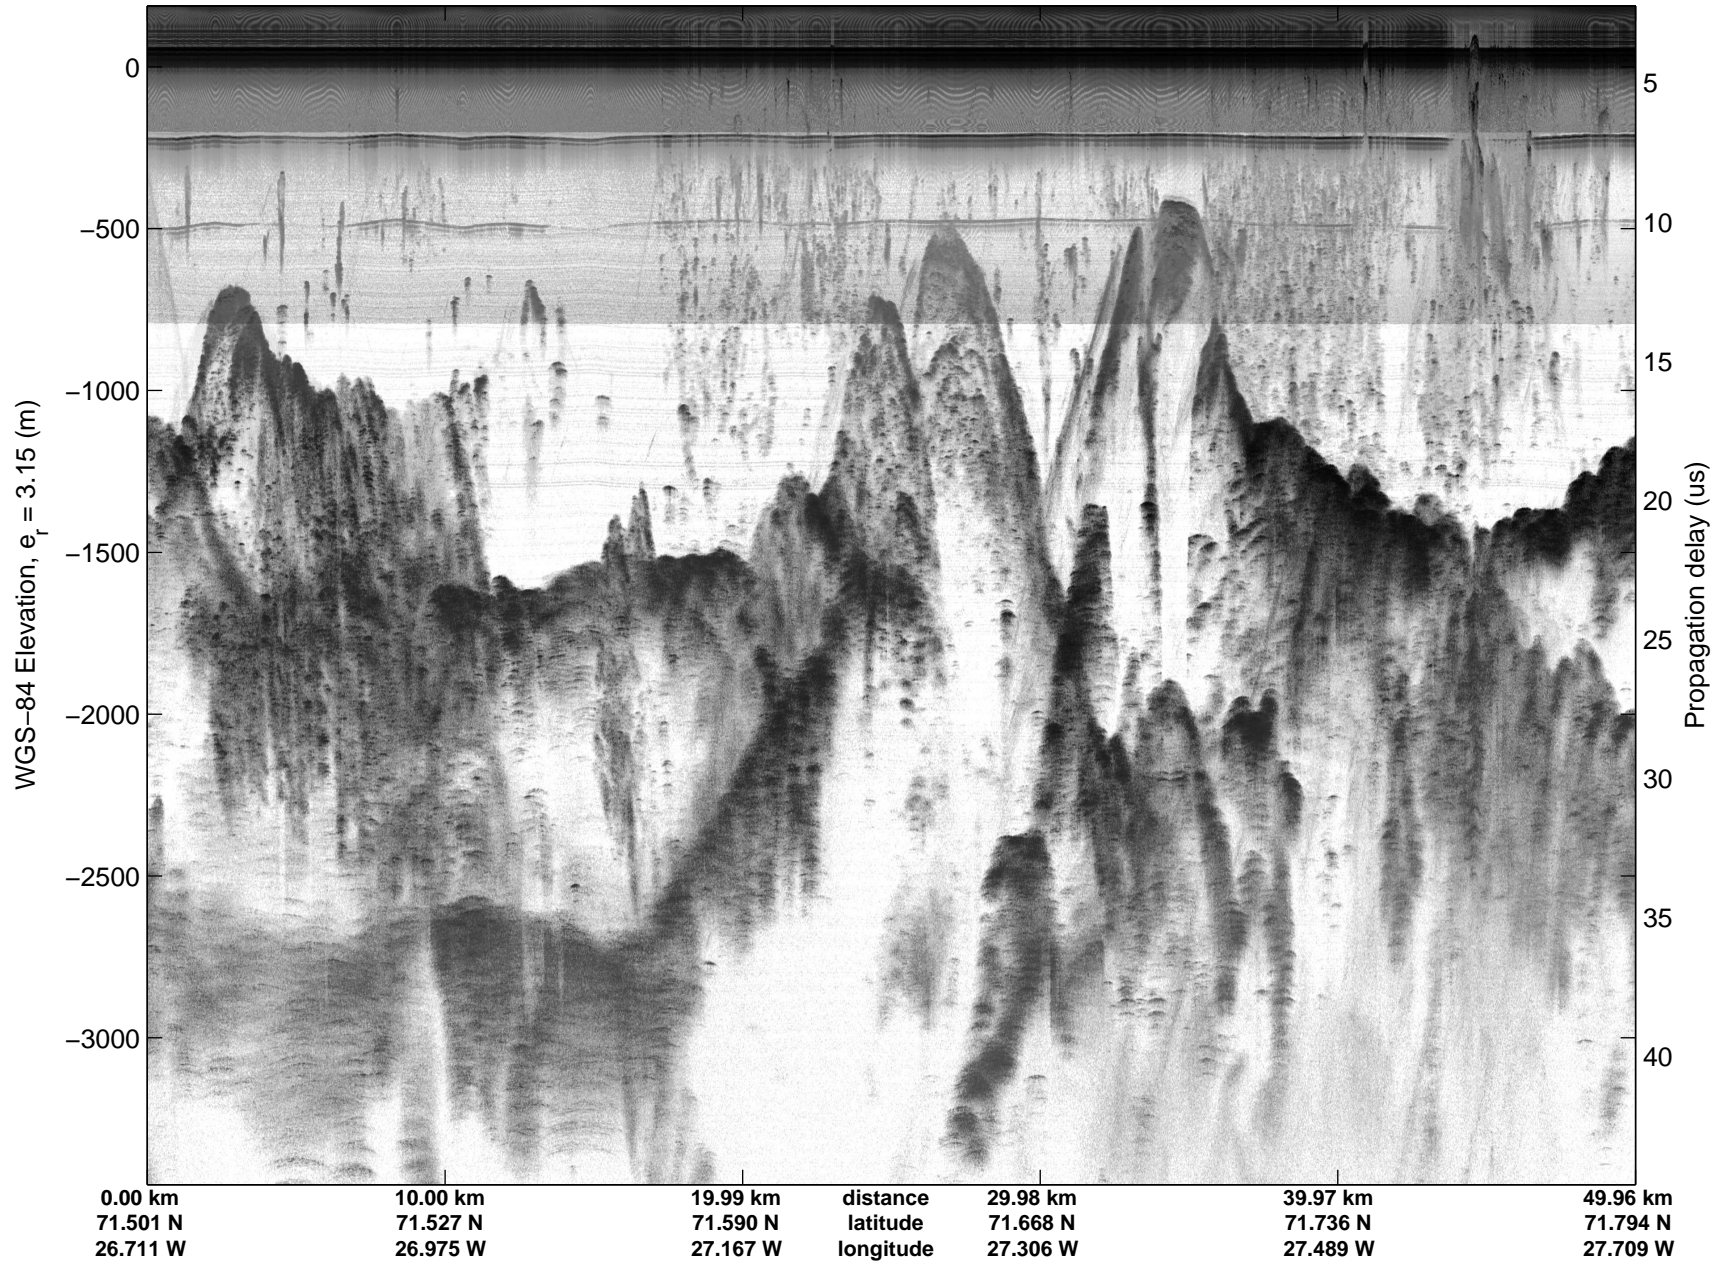

Land Ice:East Glaciers 01
20150411_03_003
Polar Stereograph 70N/-45E

mcords5 2015_Greenland_C130: "Land Ice:East Glaciers 01" 20150411_03_003: 13:26:25.5 to 13:32:51.6 GPS

mcords5 2015_Greenland_C130: "Land Ice:East Glaciers 01" 20150411_03_003: 13:26:25.5 to 13:32:51.6 GPS

Land Ice:East Glaciers 01
20150411_03_004
Polar Stereograph 70N/-45E

mcords5 2015_Greenland_C130: "Land Ice:East Glaciers 01" 20150411_03_004: 13:32:51.9 to 13:39:22.2 GPS

mcords5 2015_Greenland_C130: "Land Ice:East Glaciers 01" 20150411_03_004: 13:32:51.9 to 13:39:22.2 GPS

Land Ice:East Glaciers 01
20150411_03_005
Polar Stereograph 70N/-45E

mcords5 2015_Greenland_C130: "Land Ice:East Glaciers 01" 20150411_03_005: 13:39:22.4 to 13:45:42.5 GPS

mcords5 2015_Greenland_C130: "Land Ice:East Glaciers 01" 20150411_03_005: 13:39:22.4 to 13:45:42.5 GPS

Land Ice:East Glaciers 01
20150411_03_006
Polar Stereograph 70N/-45E

mcords5 2015_Greenland_C130: "Land Ice:East Glaciers 01" 20150411_03_006: 13:45:42.8 to 13:51:47.6 GPS

mcords5 2015_Greenland_C130: "Land Ice:East Glaciers 01" 20150411_03_006: 13:45:42.8 to 13:51:47.6 GPS