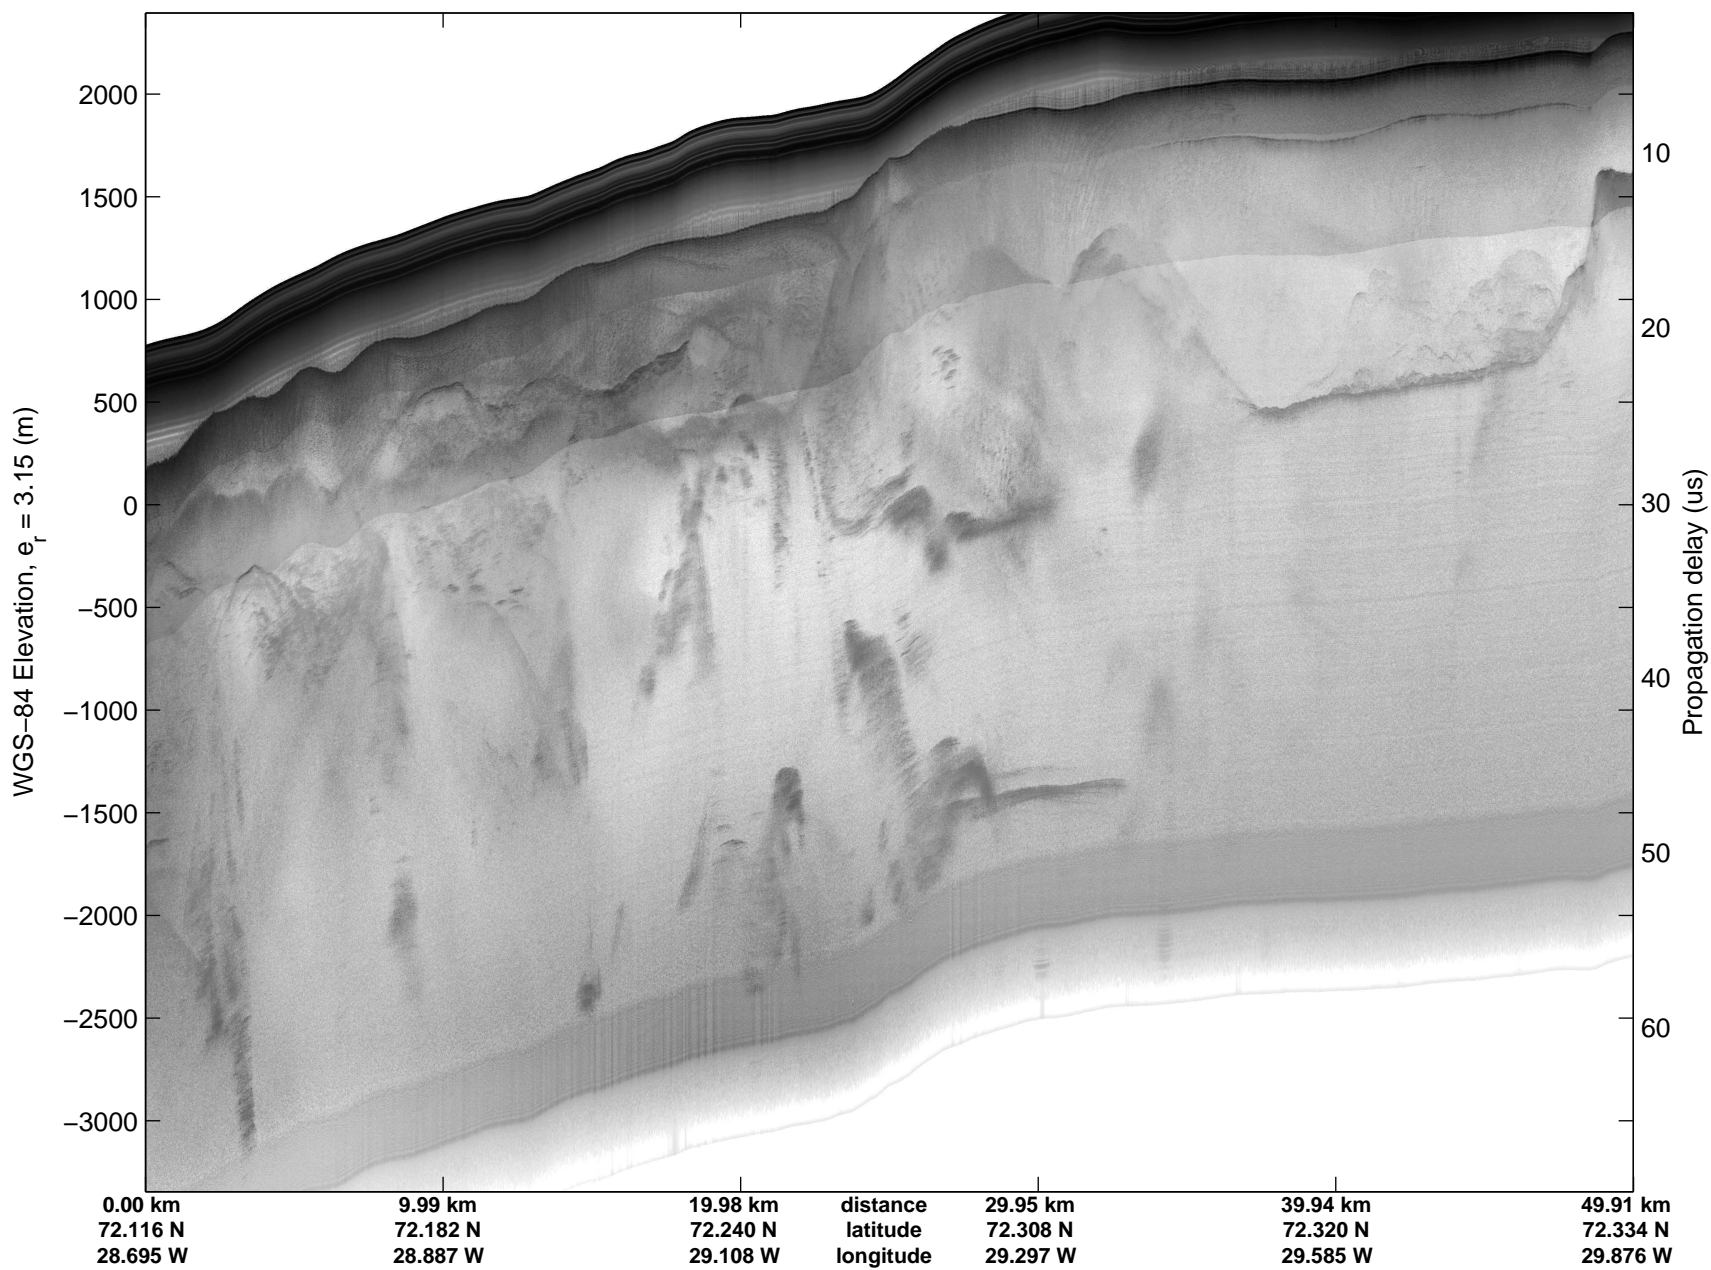

Land Ice:East Glaciers 01
20150411_03_006
Polar Stereograph 70N/-45E

mcords5 2015_Greenland_C130: "Land Ice:East Glaciers 01" 20150411_03_006: 13:45:42.8 to 13:51:47.6 GPS

mcords5 2015_Greenland_C130: "Land Ice:East Glaciers 01" 20150411_03_006: 13:45:42.8 to 13:51:47.6 GPS

Land Ice:East Glaciers 01
20150411_03_007
Polar Stereograph 70N/-45E

mcords5 2015_Greenland_C130: "Land Ice:East Glaciers 01" 20150411_03_007: 13:51:47.9 to 13:58:19.4 GPS

mcords5 2015_Greenland_C130: "Land Ice:East Glaciers 01" 20150411_03_007: 13:51:47.9 to 13:58:19.4 GPS

Land Ice:East Glaciers 01
20150411_03_008
Polar Stereograph 70N/-45E

mcords5 2015_Greenland_C130: "Land Ice:East Glaciers 01" 20150411_03_008: 13:58:19.7 to 14:04:38.8 GPS

mcords5 2015_Greenland_C130: "Land Ice:East Glaciers 01" 20150411_03_008: 13:58:19.7 to 14:04:38.8 GPS

Land Ice:East Glaciers 01
20150411_03_009
Polar Stereograph 70N/-45E

mcords5 2015_Greenland_C130: "Land Ice:East Glaciers 01" 20150411_03_009: 14:04:39.0 to 14:09:23.6 GPS

mcords5 2015_Greenland_C130: "Land Ice:East Glaciers 01" 20150411_03_009: 14:04:39.0 to 14:09:23.6 GPS