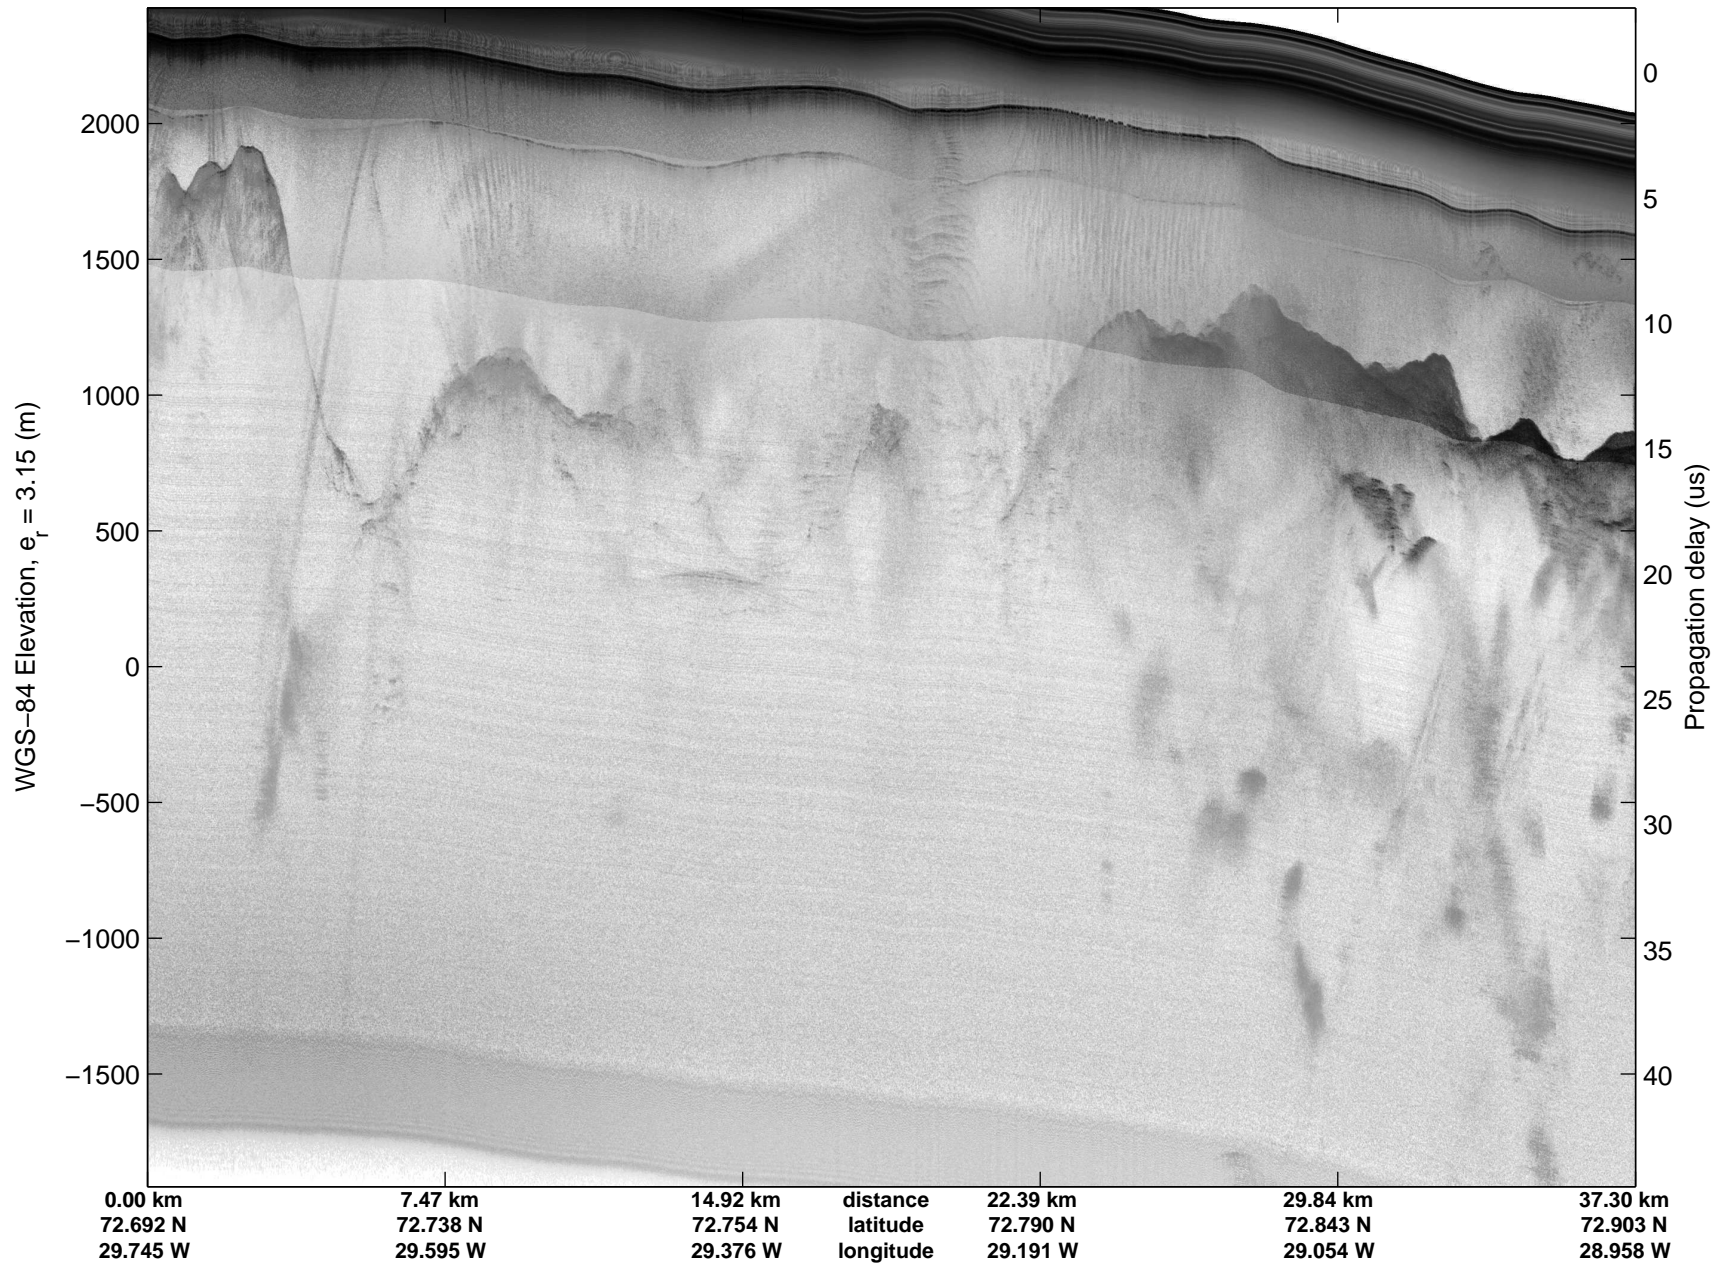

Land Ice:East Glaciers 01
20150411_03_007
Polar Stereograph 70N/-45E

mcords5 2015_Greenland_C130: "Land Ice:East Glaciers 01" 20150411_03_007: 13:51:47.9 to 13:58:19.4 GPS

mcords5 2015_Greenland_C130: "Land Ice:East Glaciers 01" 20150411_03_007: 13:51:47.9 to 13:58:19.4 GPS

Land Ice:East Glaciers 01
20150411_03_008
Polar Stereograph 70N/-45E

mcords5 2015_Greenland_C130: "Land Ice:East Glaciers 01" 20150411_03_008: 13:58:19.7 to 14:04:38.8 GPS

mcords5 2015_Greenland_C130: "Land Ice:East Glaciers 01" 20150411_03_008: 13:58:19.7 to 14:04:38.8 GPS

Land Ice:East Glaciers 01
20150411_03_009
Polar Stereograph 70N/-45E

mcords5 2015_Greenland_C130: "Land Ice:East Glaciers 01" 20150411_03_009: 14:04:39.0 to 14:09:23.6 GPS

mcords5 2015_Greenland_C130: "Land Ice:East Glaciers 01" 20150411_03_009: 14:04:39.0 to 14:09:23.6 GPS