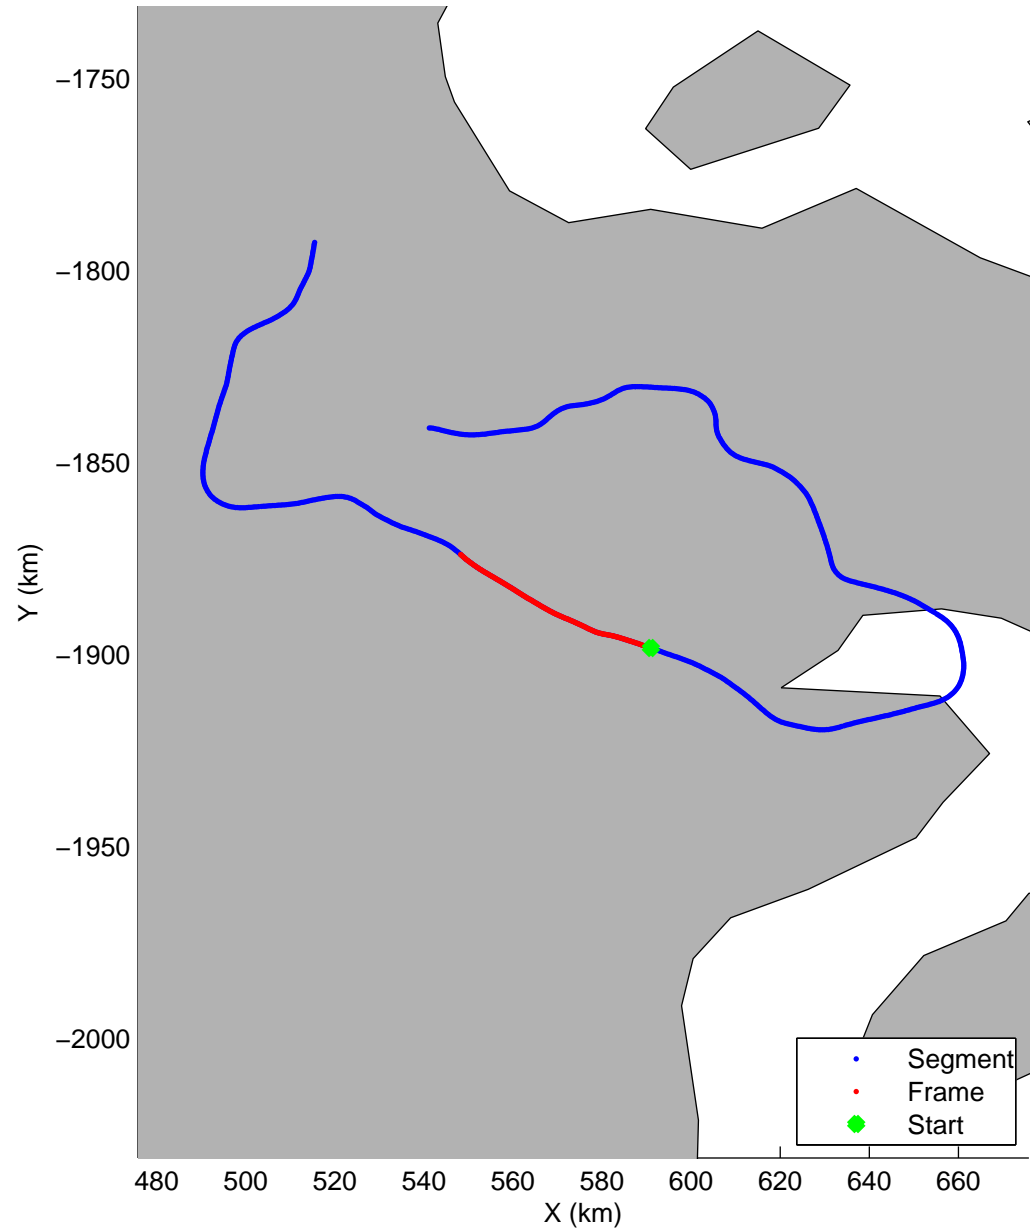

Land Ice:East Glaciers 01
20150411_03_006
Polar Stereograph 70N/-45E