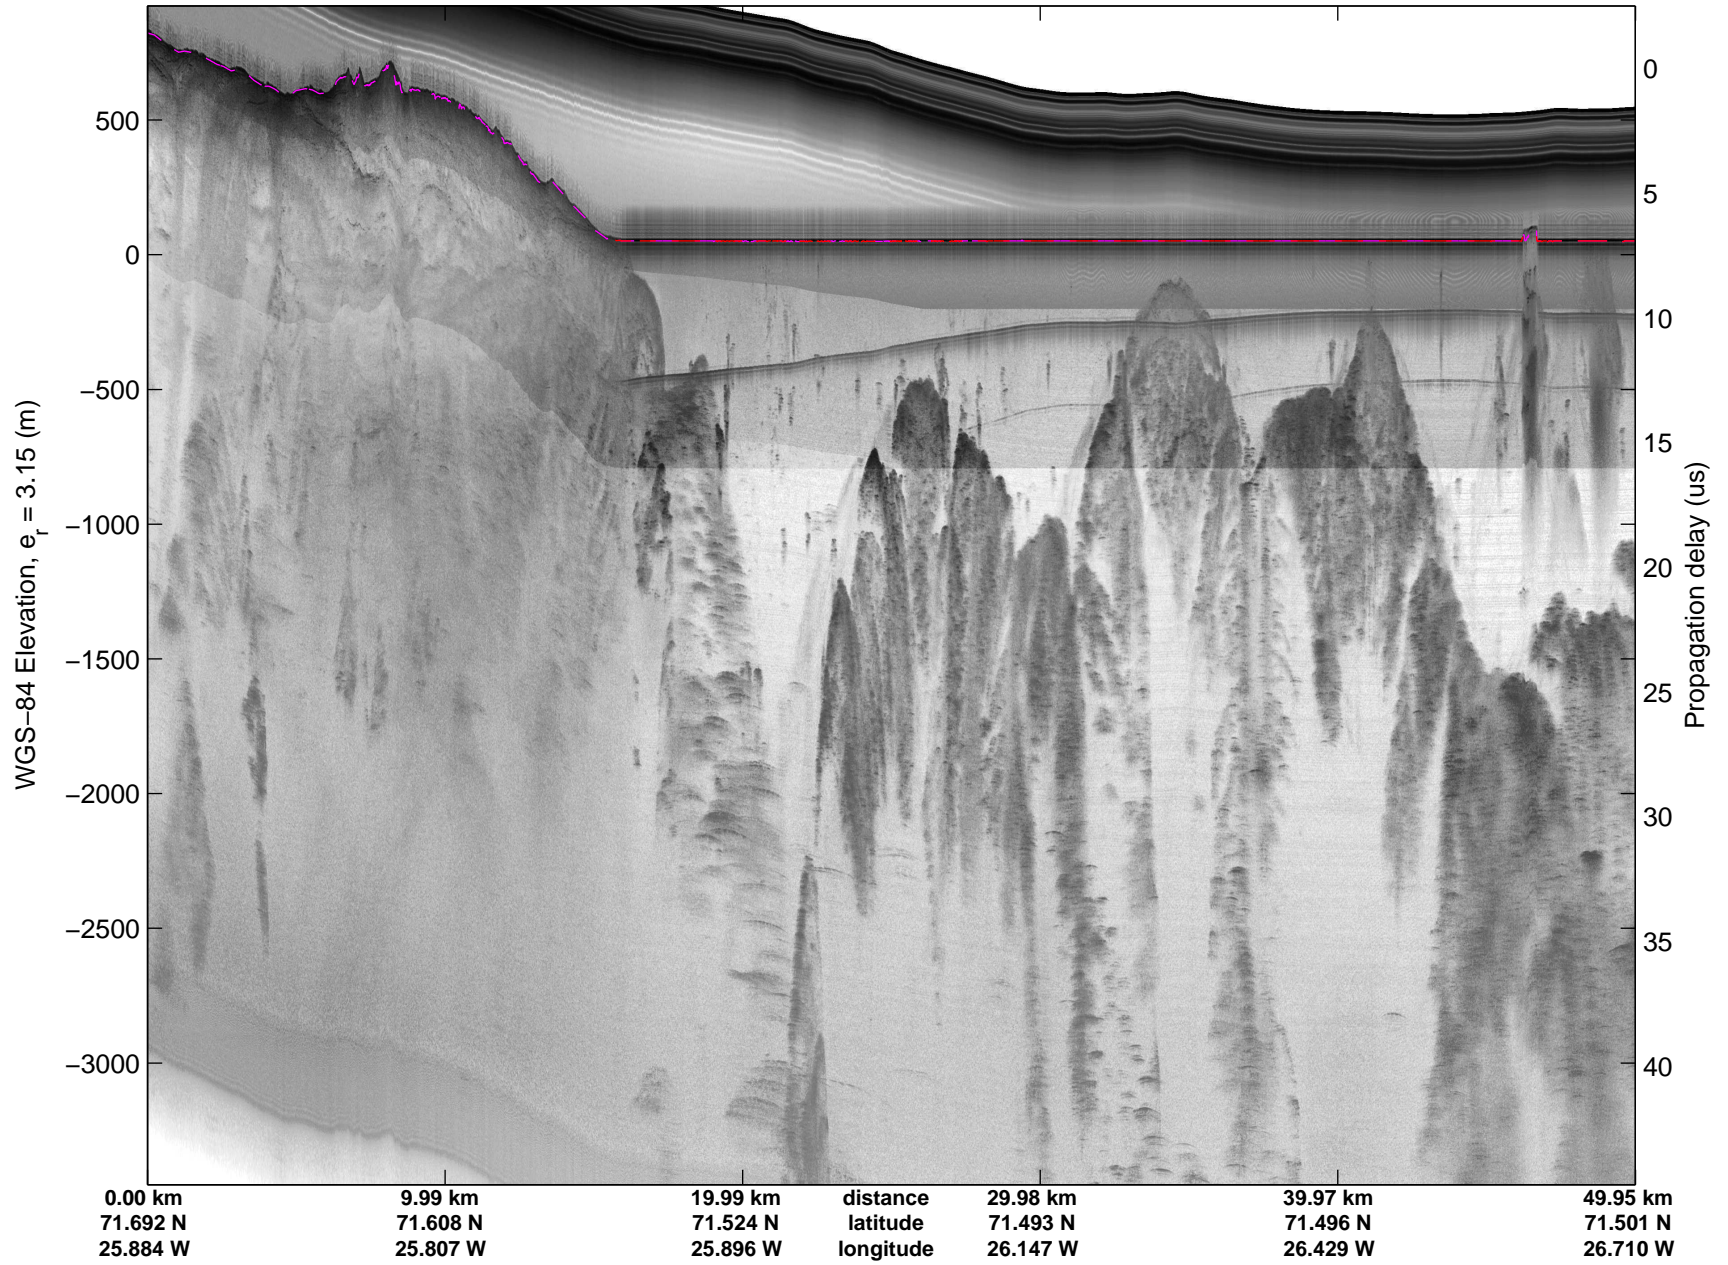

Land Ice:East Glaciers 01
20150411_03_002
Polar Stereograph 70N/-45E

mcords5 2015_Greenland_C130: "Land Ice:East Glaciers 01" 20150411_03_002: 13:20:05.5 to 13:26:25.2 GPS

mcords5 2015_Greenland_C130: "Land Ice:East Glaciers 01" 20150411_03_002: 13:20:05.5 to 13:26:25.2 GPS

Land Ice:East Glaciers 01
20150411_03_003
Polar Stereograph 70N/-45E

mcords5 2015_Greenland_C130: "Land Ice:East Glaciers 01" 20150411_03_003: 13:26:25.5 to 13:32:51.6 GPS

mcords5 2015_Greenland_C130: "Land Ice:East Glaciers 01" 20150411_03_003: 13:26:25.5 to 13:32:51.6 GPS

Land Ice:East Glaciers 01
20150411_03_004
Polar Stereograph 70N/-45E

mcords5 2015_Greenland_C130: "Land Ice:East Glaciers 01" 20150411_03_004: 13:32:51.9 to 13:39:22.2 GPS

mcords5 2015_Greenland_C130: "Land Ice:East Glaciers 01" 20150411_03_004: 13:32:51.9 to 13:39:22.2 GPS

Land Ice:East Glaciers 01
20150411_03_005
Polar Stereograph 70N/-45E

mcords5 2015_Greenland_C130: "Land Ice:East Glaciers 01" 20150411_03_005: 13:39:22.4 to 13:45:42.5 GPS

mcords5 2015_Greenland_C130: "Land Ice:East Glaciers 01" 20150411_03_005: 13:39:22.4 to 13:45:42.5 GPS