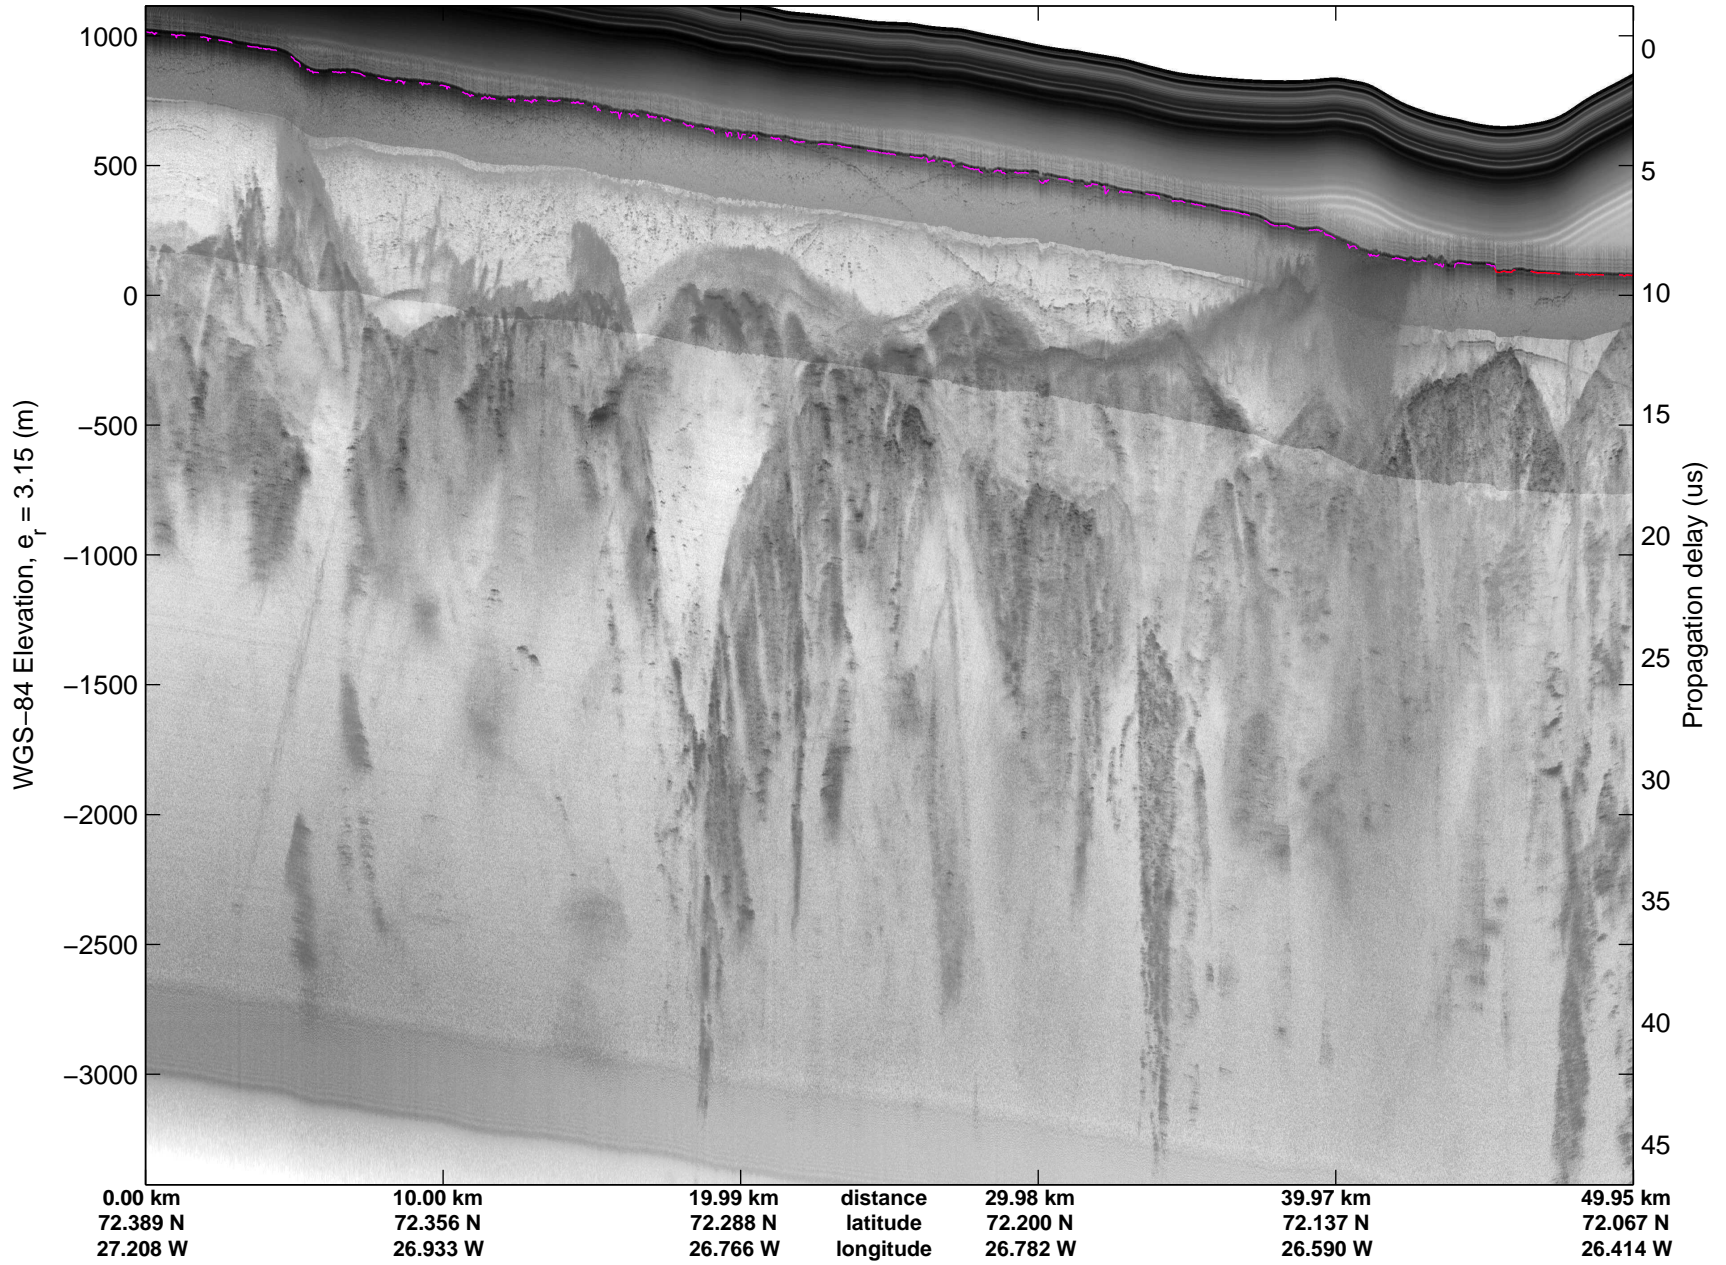

Land Ice:East Glaciers 01
20150411_03_001
Polar Stereograph 70N/-45E

mcords5 2015_Greenland_C130: "Land Ice:East Glaciers 01" 20150411_03_001: 13:13:47.0 to 13:20:05.3 GPS

mcords5 2015_Greenland_C130: "Land Ice:East Glaciers 01" 20150411_03_001: 13:13:47.0 to 13:20:05.3 GPS

Land Ice:East Glaciers 01
20150411_03_002
Polar Stereograph 70N/-45E

mcords5 2015_Greenland_C130: "Land Ice:East Glaciers 01" 20150411_03_002: 13:20:05.5 to 13:26:25.2 GPS

mcords5 2015_Greenland_C130: "Land Ice:East Glaciers 01" 20150411_03_002: 13:20:05.5 to 13:26:25.2 GPS

Land Ice:East Glaciers 01
20150411_03_003
Polar Stereograph 70N/-45E

mcords5 2015_Greenland_C130: "Land Ice:East Glaciers 01" 20150411_03_003: 13:26:25.5 to 13:32:51.6 GPS

mcords5 2015_Greenland_C130: "Land Ice:East Glaciers 01" 20150411_03_003: 13:26:25.5 to 13:32:51.6 GPS

Land Ice:East Glaciers 01
20150411_03_004
Polar Stereograph 70N/-45E

mcords5 2015_Greenland_C130: "Land Ice:East Glaciers 01" 20150411_03_004: 13:32:51.9 to 13:39:22.2 GPS

mcords5 2015_Greenland_C130: "Land Ice:East Glaciers 01" 20150411_03_004: 13:32:51.9 to 13:39:22.2 GPS