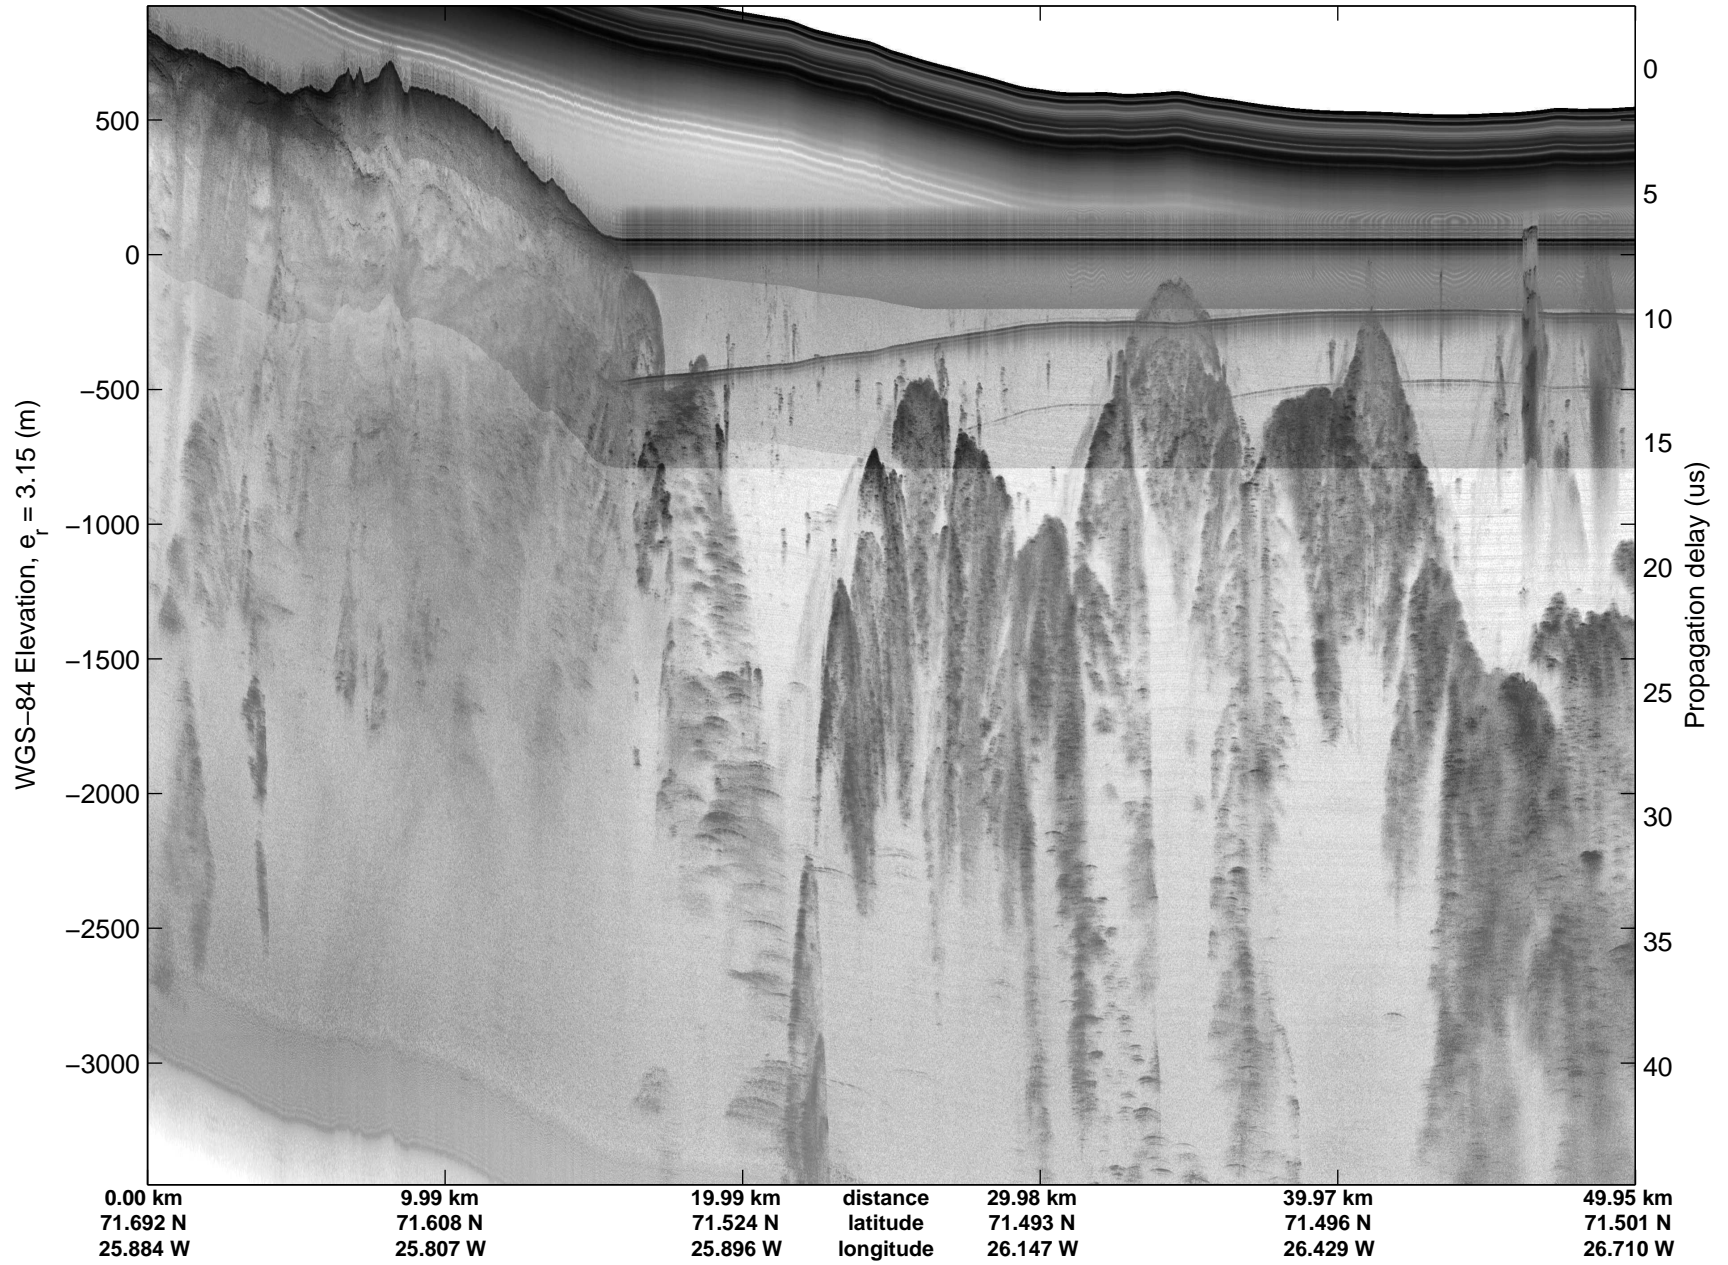

Land Ice:East Glaciers 01
20150411_03_002
Polar Stereograph 70N/-45E

mcords5 2015_Greenland_C130: "Land Ice:East Glaciers 01" 20150411_03_002: 13:20:05.5 to 13:26:25.2 GPS

mcords5 2015_Greenland_C130: "Land Ice:East Glaciers 01" 20150411_03_002: 13:20:05.5 to 13:26:25.2 GPS

Land Ice:East Glaciers 01
20150411_03_003
Polar Stereograph 70N/-45E

mcords5 2015_Greenland_C130: "Land Ice:East Glaciers 01" 20150411_03_003: 13:26:25.5 to 13:32:51.6 GPS

mcords5 2015_Greenland_C130: "Land Ice:East Glaciers 01" 20150411_03_003: 13:26:25.5 to 13:32:51.6 GPS

Land Ice:East Glaciers 01
20150411_03_004
Polar Stereograph 70N/-45E

mcords5 2015_Greenland_C130: "Land Ice:East Glaciers 01" 20150411_03_004: 13:32:51.9 to 13:39:22.2 GPS

mcords5 2015_Greenland_C130: "Land Ice:East Glaciers 01" 20150411_03_004: 13:32:51.9 to 13:39:22.2 GPS

Land Ice:East Glaciers 01
20150411_03_005
Polar Stereograph 70N/-45E

mcords5 2015_Greenland_C130: "Land Ice:East Glaciers 01" 20150411_03_005: 13:39:22.4 to 13:45:42.5 GPS

mcords5 2015_Greenland_C130: "Land Ice:East Glaciers 01" 20150411_03_005: 13:39:22.4 to 13:45:42.5 GPS