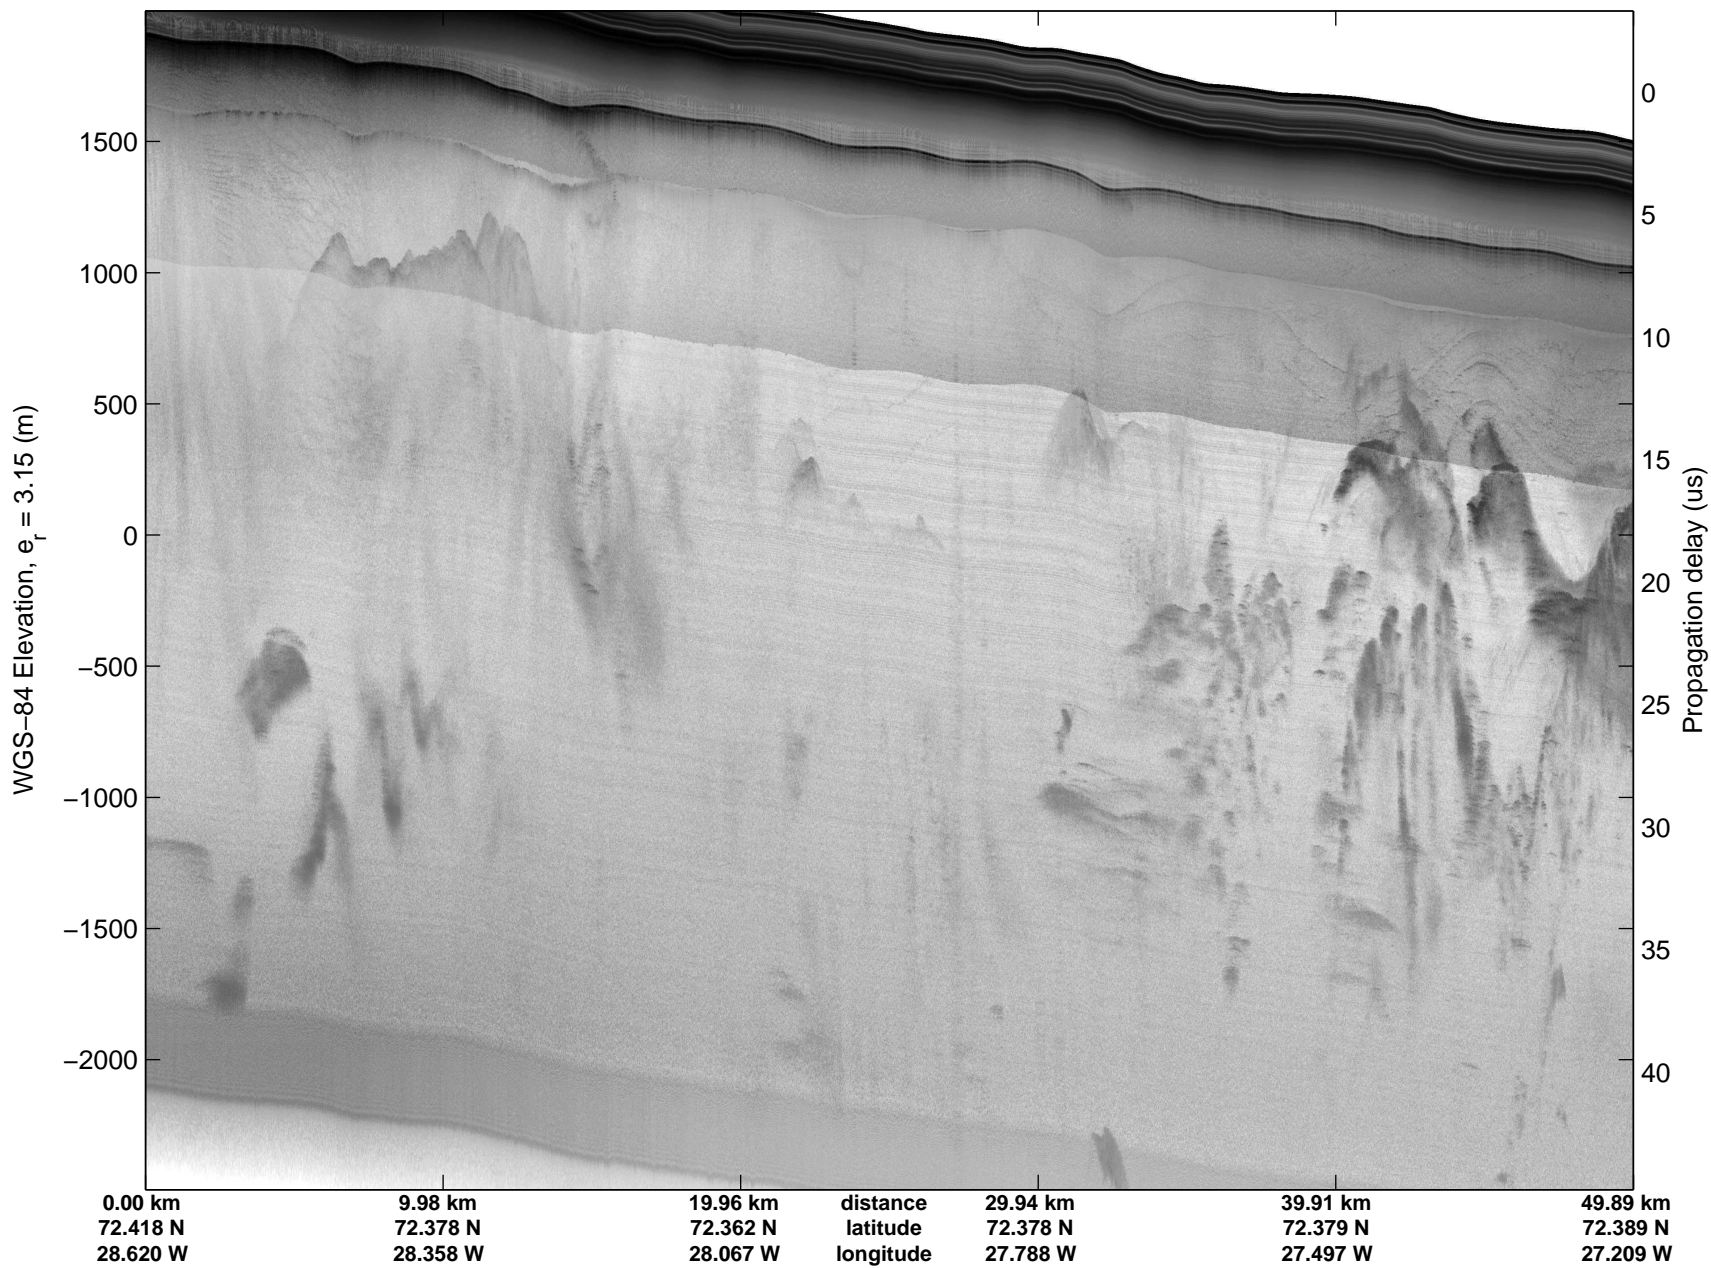

Land Ice:East Glaciers 01
20150411_03_001
Polar Stereograph 70N/-45E

mcords5 2015_Greenland_C130: "Land Ice:East Glaciers 01" 20150411_03_001: 13:13:47.0 to 13:20:05.3 GPS

mcords5 2015_Greenland_C130: "Land Ice:East Glaciers 01" 20150411_03_001: 13:13:47.0 to 13:20:05.3 GPS

Land Ice:East Glaciers 01
20150411_03_002
Polar Stereograph 70N/-45E

mcords5 2015_Greenland_C130: "Land Ice:East Glaciers 01" 20150411_03_002: 13:20:05.5 to 13:26:25.2 GPS

mcords5 2015_Greenland_C130: "Land Ice:East Glaciers 01" 20150411_03_002: 13:20:05.5 to 13:26:25.2 GPS

Land Ice:East Glaciers 01
20150411_03_003
Polar Stereograph 70N/-45E

mcords5 2015_Greenland_C130: "Land Ice:East Glaciers 01" 20150411_03_003: 13:26:25.5 to 13:32:51.6 GPS

mcords5 2015_Greenland_C130: "Land Ice:East Glaciers 01" 20150411_03_003: 13:26:25.5 to 13:32:51.6 GPS

Land Ice:East Glaciers 01
20150411_03_004
Polar Stereograph 70N/-45E

mcords5 2015_Greenland_C130: "Land Ice:East Glaciers 01" 20150411_03_004: 13:32:51.9 to 13:39:22.2 GPS

mcords5 2015_Greenland_C130: "Land Ice:East Glaciers 01" 20150411_03_004: 13:32:51.9 to 13:39:22.2 GPS