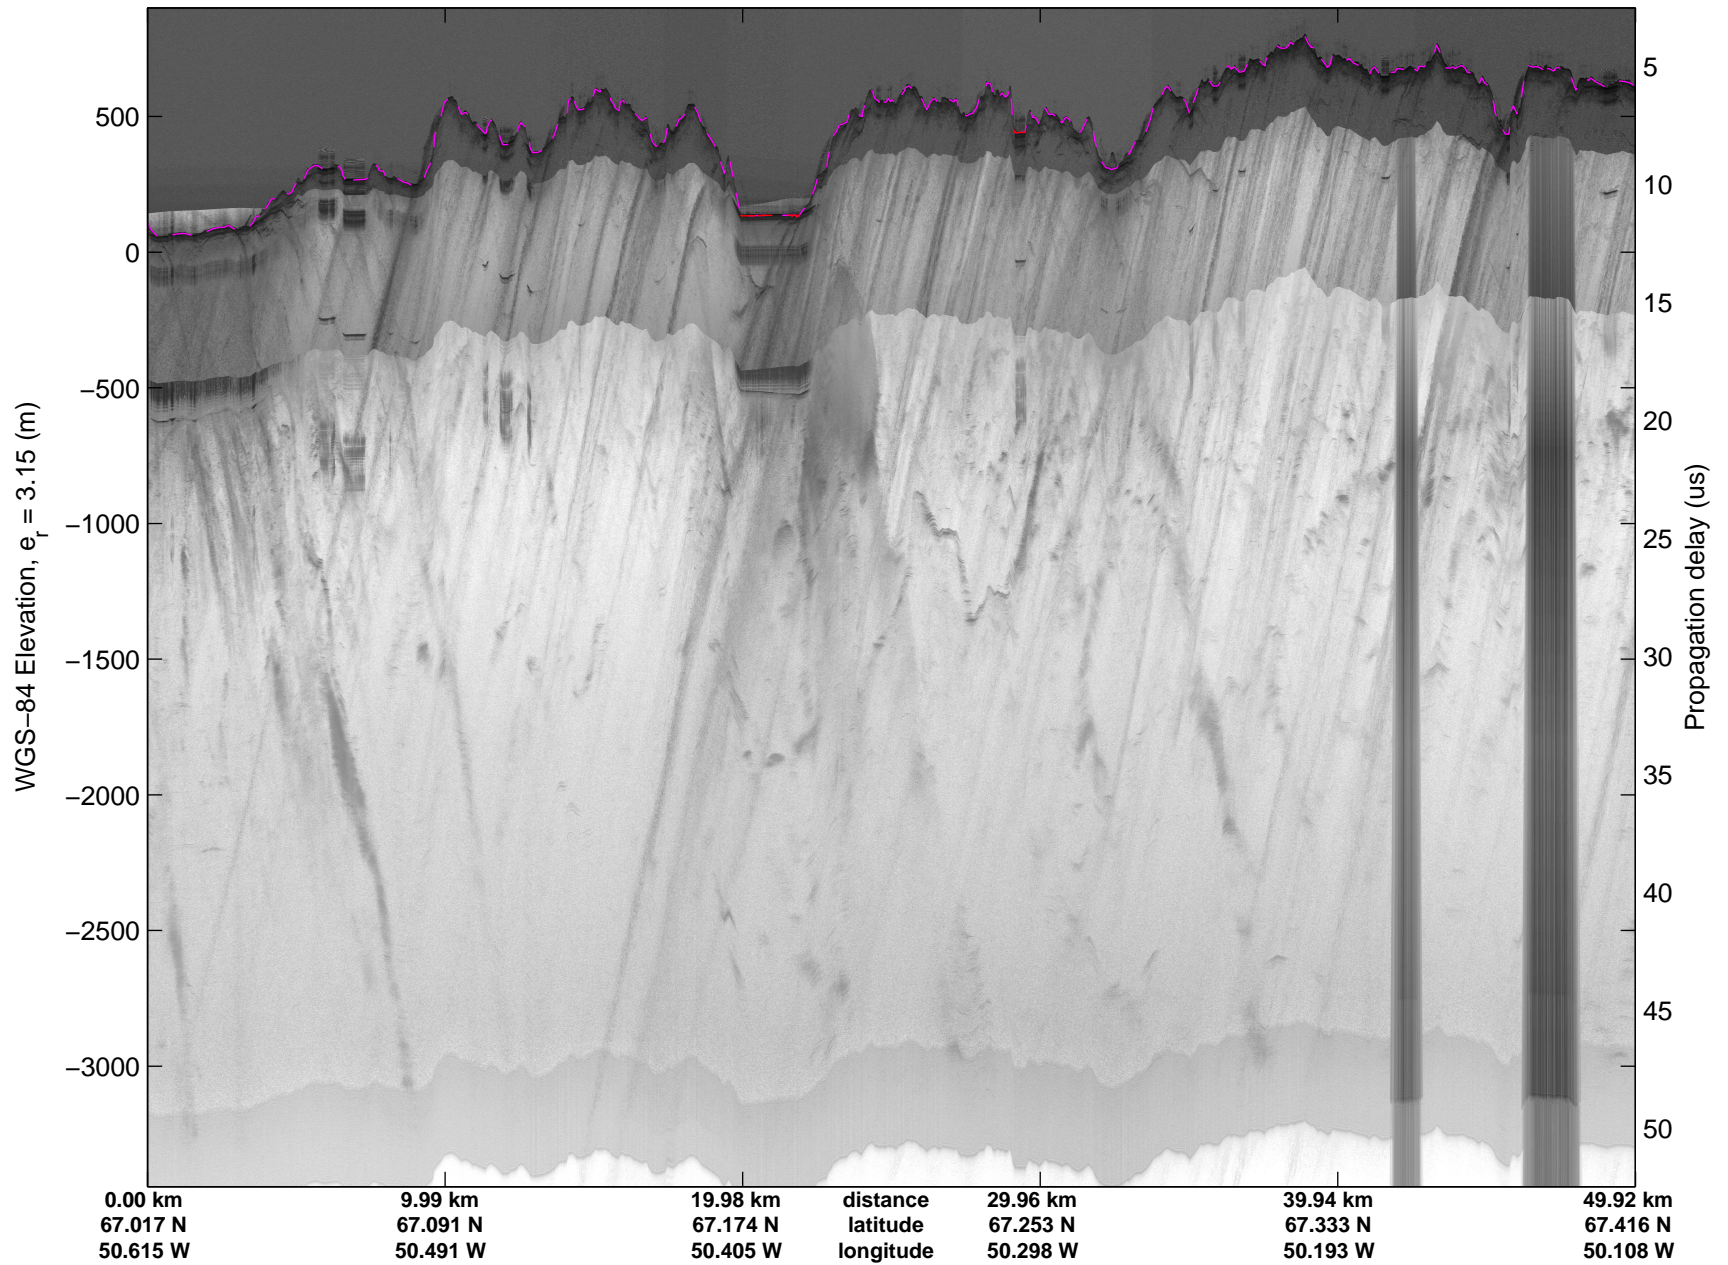

Land Ice:East Glaciers 01  
20150411\_01\_001  
Polar Stereograph 70N/-45E

mcords5 2015\_Greenland\_C130: "Land Ice:East Glaciers 01" 20150411\_01\_001: 10:52:06.9 to 10:58:16.2 GPS

mcords5 2015\_Greenland\_C130: "Land Ice:East Glaciers 01" 20150411\_01\_001: 10:52:06.9 to 10:58:16.2 GPS

Land Ice:East Glaciers 01  
20150411\_01\_002  
Polar Stereograph 70N/-45E

mcords5 2015\_Greenland\_C130: "Land Ice:East Glaciers 01" 20150411\_01\_002: 10:58:16.5 to 11:04:31.1 GPS

mcords5 2015\_Greenland\_C130: "Land Ice:East Glaciers 01" 20150411\_01\_002: 10:58:16.5 to 11:04:31.1 GPS

Land Ice:East Glaciers 01  
20150411\_01\_003  
Polar Stereograph 70N/-45E

mcords5 2015\_Greenland\_C130: "Land Ice:East Glaciers 01" 20150411\_01\_003: 11:04:31.4 to 11:10:45.1 GPS

mcords5 2015\_Greenland\_C130: "Land Ice:East Glaciers 01" 20150411\_01\_003: 11:04:31.4 to 11:10:45.1 GPS

Land Ice:East Glaciers 01  
20150411\_01\_004  
Polar Stereograph 70N/-45E

mcords5 2015\_Greenland\_C130: "Land Ice:East Glaciers 01" 20150411\_01\_004: 11:10:45.4 to 11:17:05.3 GPS

mcords5 2015\_Greenland\_C130: "Land Ice:East Glaciers 01" 20150411\_01\_004: 11:10:45.4 to 11:17:05.3 GPS