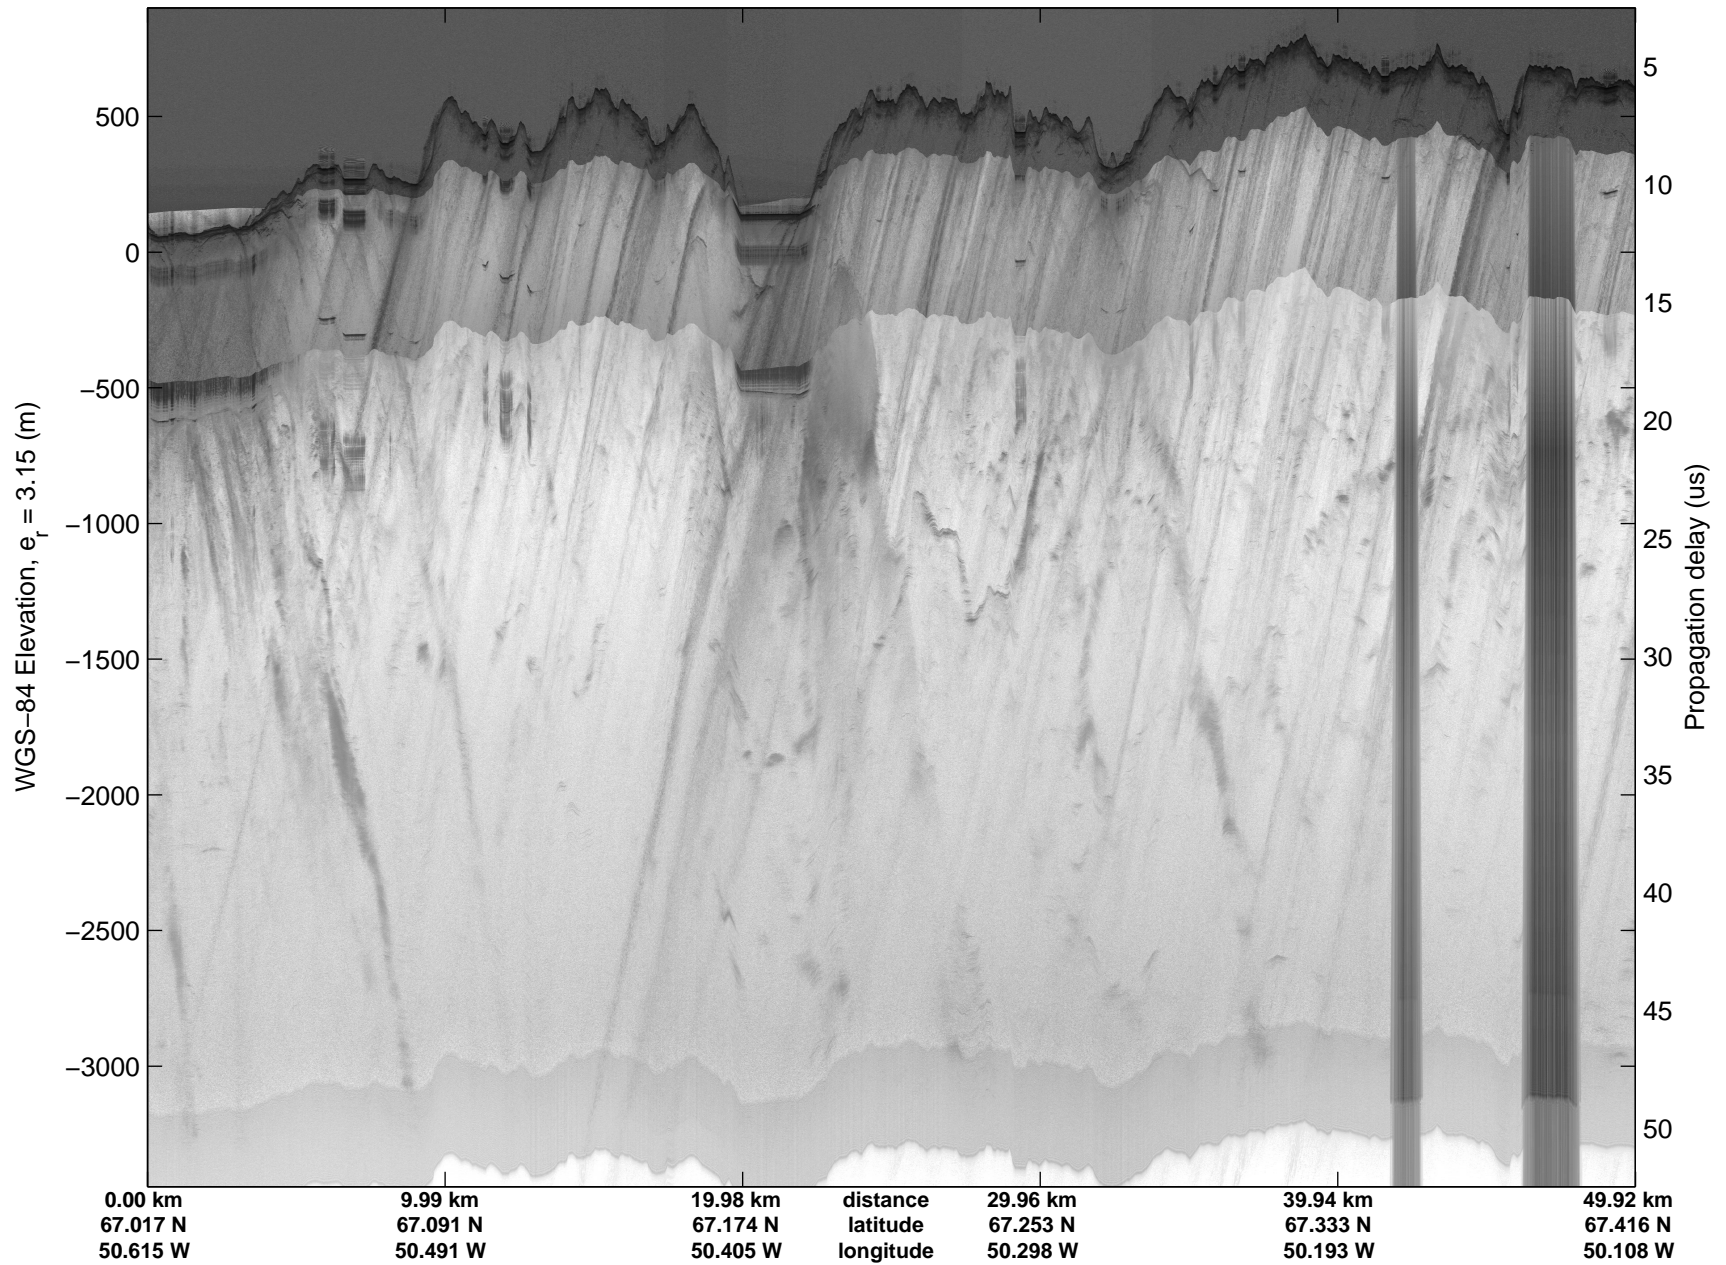

Land Ice:East Glaciers 01  
20150411\_01\_001  
Polar Stereograph 70N/-45E

mcords5 2015\_Greenland\_C130: "Land Ice:East Glaciers 01" 20150411\_01\_001: 10:52:06.9 to 10:58:16.2 GPS

mcords5 2015\_Greenland\_C130: "Land Ice:East Glaciers 01" 20150411\_01\_001: 10:52:06.9 to 10:58:16.2 GPS