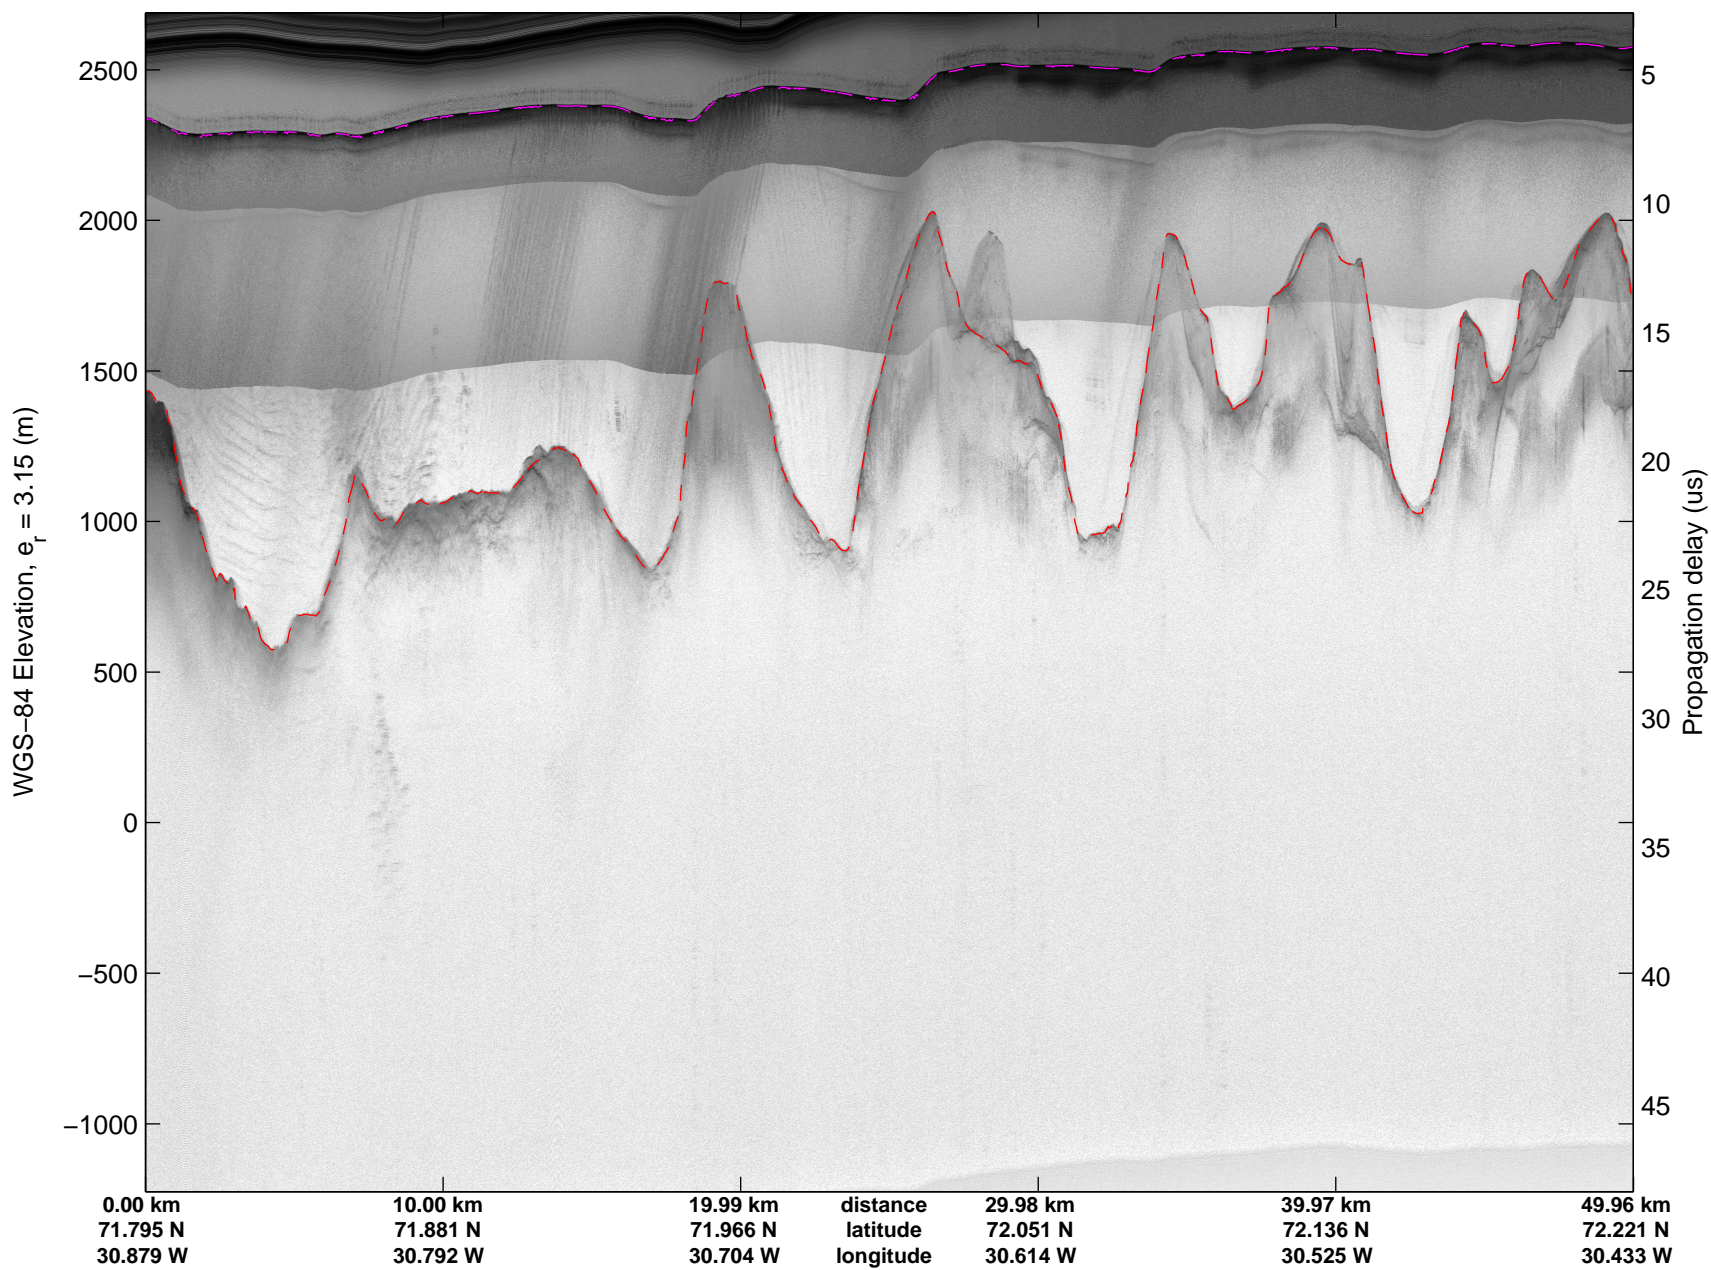

Land Ice:East Glaciers 01  
20150411\_01\_020  
Polar Stereograph 70N/-45E

mcords5 2015\_Greenland\_C130: "Land Ice:East Glaciers 01" 20150411\_01\_020: 12:51:25.1 to 12:57:34.4 GPS

mcords5 2015\_Greenland\_C130: "Land Ice:East Glaciers 01" 20150411\_01\_020: 12:51:25.1 to 12:57:34.4 GPS

Land Ice:East Glaciers 01  
20150411\_01\_021  
Polar Stereograph 70N/-45E

mcords5 2015\_Greenland\_C130: "Land Ice:East Glaciers 01" 20150411\_01\_021: 12:57:34.7 to 13:03:59.3 GPS

mcords5 2015\_Greenland\_C130: "Land Ice:East Glaciers 01" 20150411\_01\_021: 12:57:34.7 to 13:03:59.3 GPS