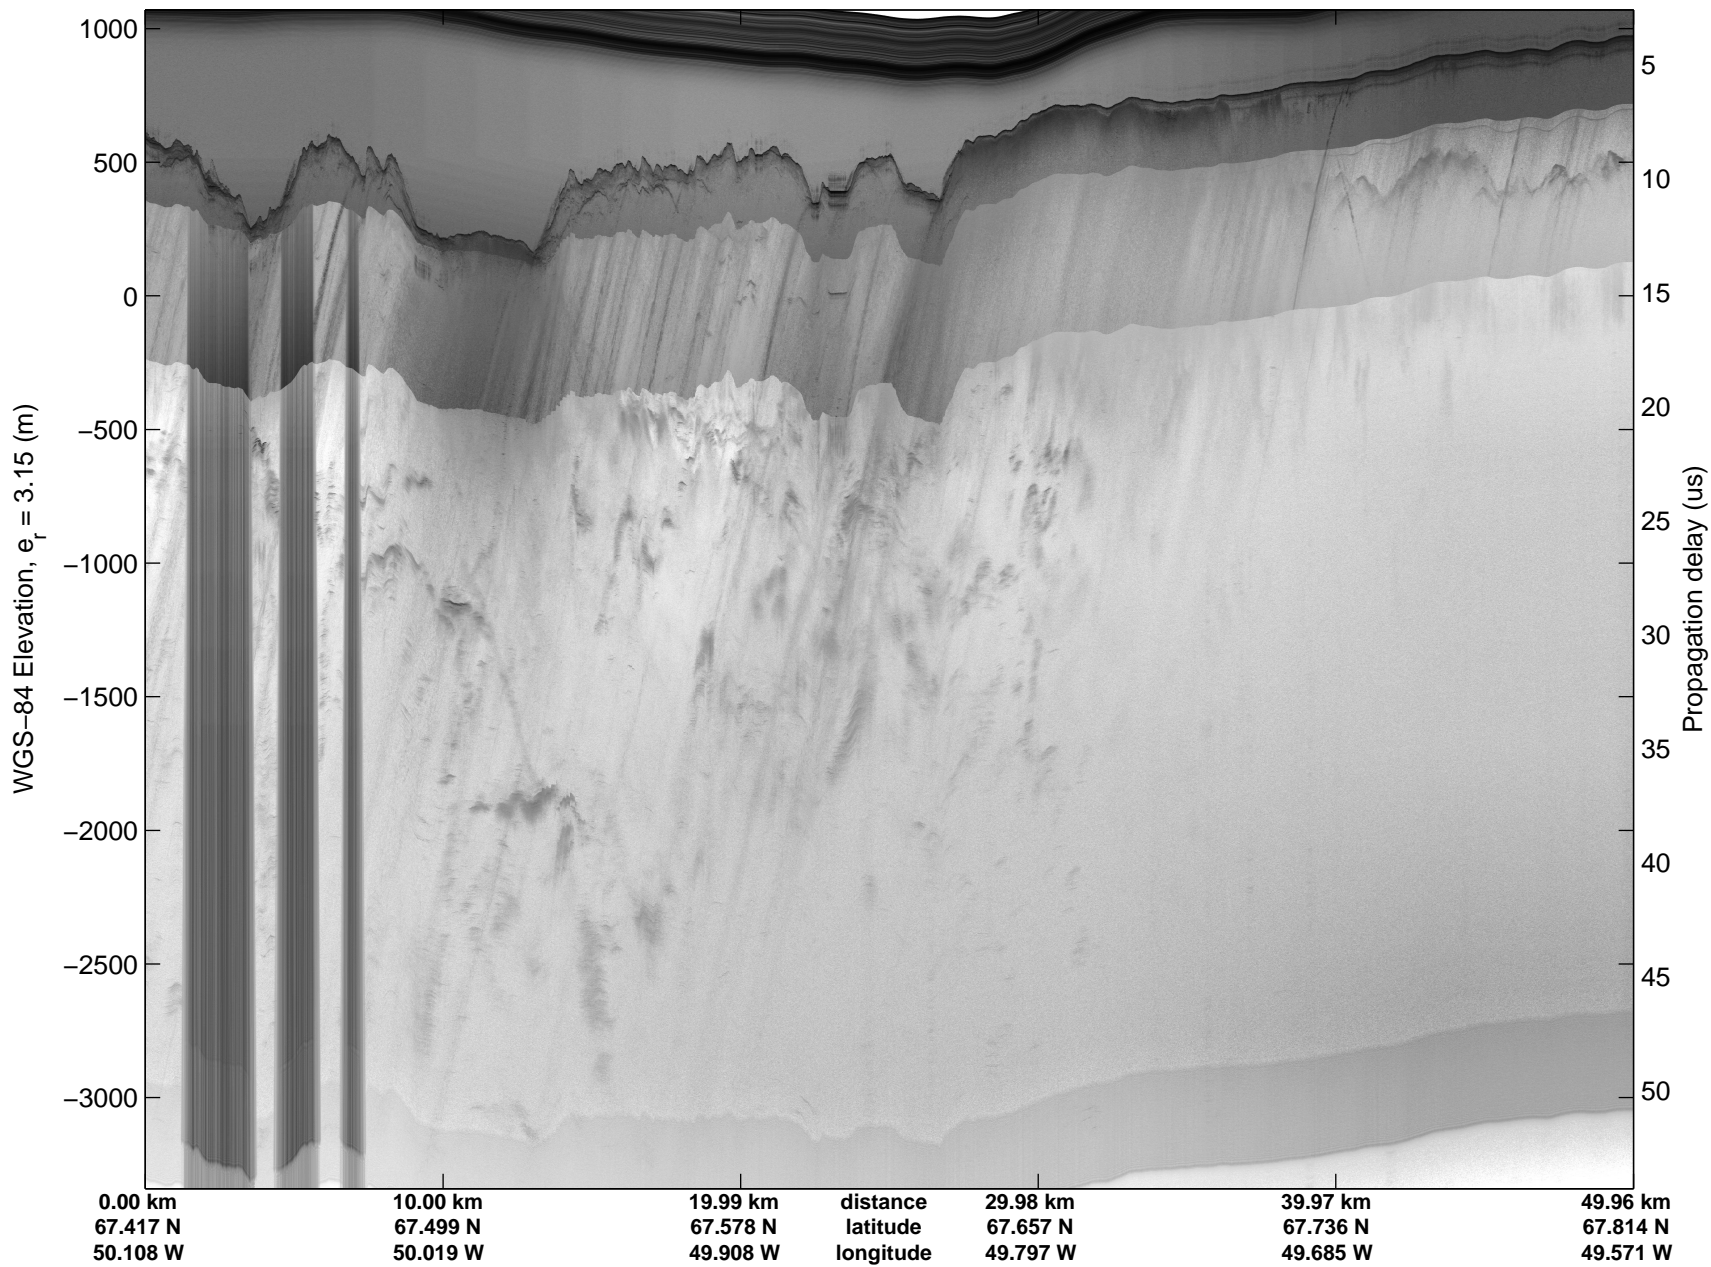

Land Ice:East Glaciers 01  
20150411\_01\_001  
Polar Stereograph 70N/-45E

mcords5 2015\_Greenland\_C130: "Land Ice:East Glaciers 01" 20150411\_01\_001: 10:52:06.9 to 10:58:16.2 GPS

mcords5 2015\_Greenland\_C130: "Land Ice:East Glaciers 01" 20150411\_01\_001: 10:52:06.9 to 10:58:16.2 GPS

Land Ice:East Glaciers 01  
20150411\_01\_002  
Polar Stereograph 70N/-45E

mcords5 2015\_Greenland\_C130: "Land Ice:East Glaciers 01" 20150411\_01\_002: 10:58:16.5 to 11:04:31.1 GPS

mcords5 2015\_Greenland\_C130: "Land Ice:East Glaciers 01" 20150411\_01\_002: 10:58:16.5 to 11:04:31.1 GPS

Land Ice:East Glaciers 01  
20150411\_01\_003  
Polar Stereograph 70N/-45E

mcords5 2015\_Greenland\_C130: "Land Ice:East Glaciers 01" 20150411\_01\_003: 11:04:31.4 to 11:10:45.1 GPS

mcords5 2015\_Greenland\_C130: "Land Ice:East Glaciers 01" 20150411\_01\_003: 11:04:31.4 to 11:10:45.1 GPS