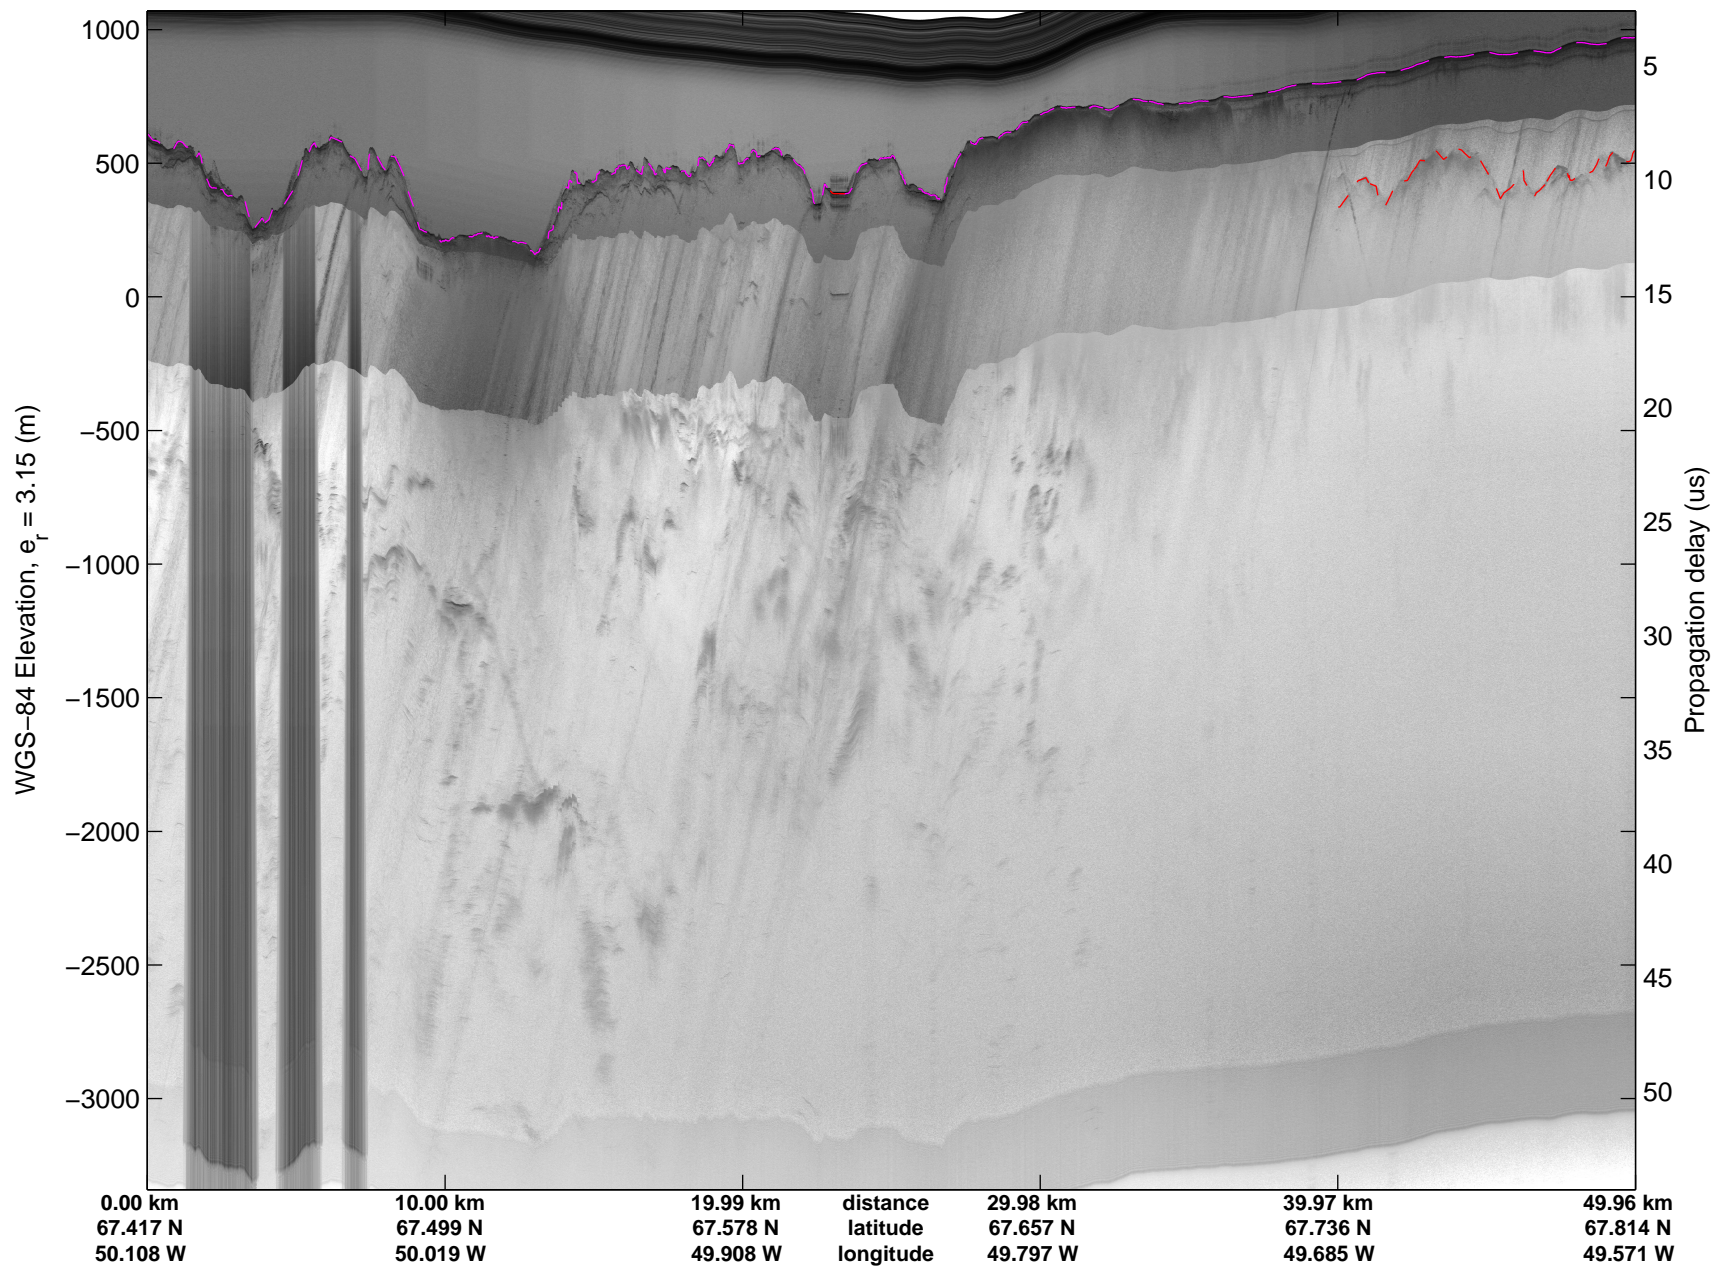

Land Ice:East Glaciers 01  
20150411\_01\_001  
Polar Stereograph 70N/-45E

mcords5 2015\_Greenland\_C130: "Land Ice:East Glaciers 01" 20150411\_01\_001: 10:52:06.9 to 10:58:16.2 GPS

mcords5 2015\_Greenland\_C130: "Land Ice:East Glaciers 01" 20150411\_01\_001: 10:52:06.9 to 10:58:16.2 GPS

Land Ice:East Glaciers 01  
20150411\_01\_002  
Polar Stereograph 70N/-45E

mcords5 2015\_Greenland\_C130: "Land Ice:East Glaciers 01" 20150411\_01\_002: 10:58:16.5 to 11:04:31.1 GPS

mcords5 2015\_Greenland\_C130: "Land Ice:East Glaciers 01" 20150411\_01\_002: 10:58:16.5 to 11:04:31.1 GPS

Land Ice:East Glaciers 01  
20150411\_01\_003  
Polar Stereograph 70N/-45E

mcords5 2015\_Greenland\_C130: "Land Ice:East Glaciers 01" 20150411\_01\_003: 11:04:31.4 to 11:10:45.1 GPS

mcords5 2015\_Greenland\_C130: "Land Ice:East Glaciers 01" 20150411\_01\_003: 11:04:31.4 to 11:10:45.1 GPS

Land Ice:East Glaciers 01  
20150411\_01\_004  
Polar Stereograph 70N/-45E

mcords5 2015\_Greenland\_C130: "Land Ice:East Glaciers 01" 20150411\_01\_004: 11:10:45.4 to 11:17:05.3 GPS

mcords5 2015\_Greenland\_C130: "Land Ice:East Glaciers 01" 20150411\_01\_004: 11:10:45.4 to 11:17:05.3 GPS