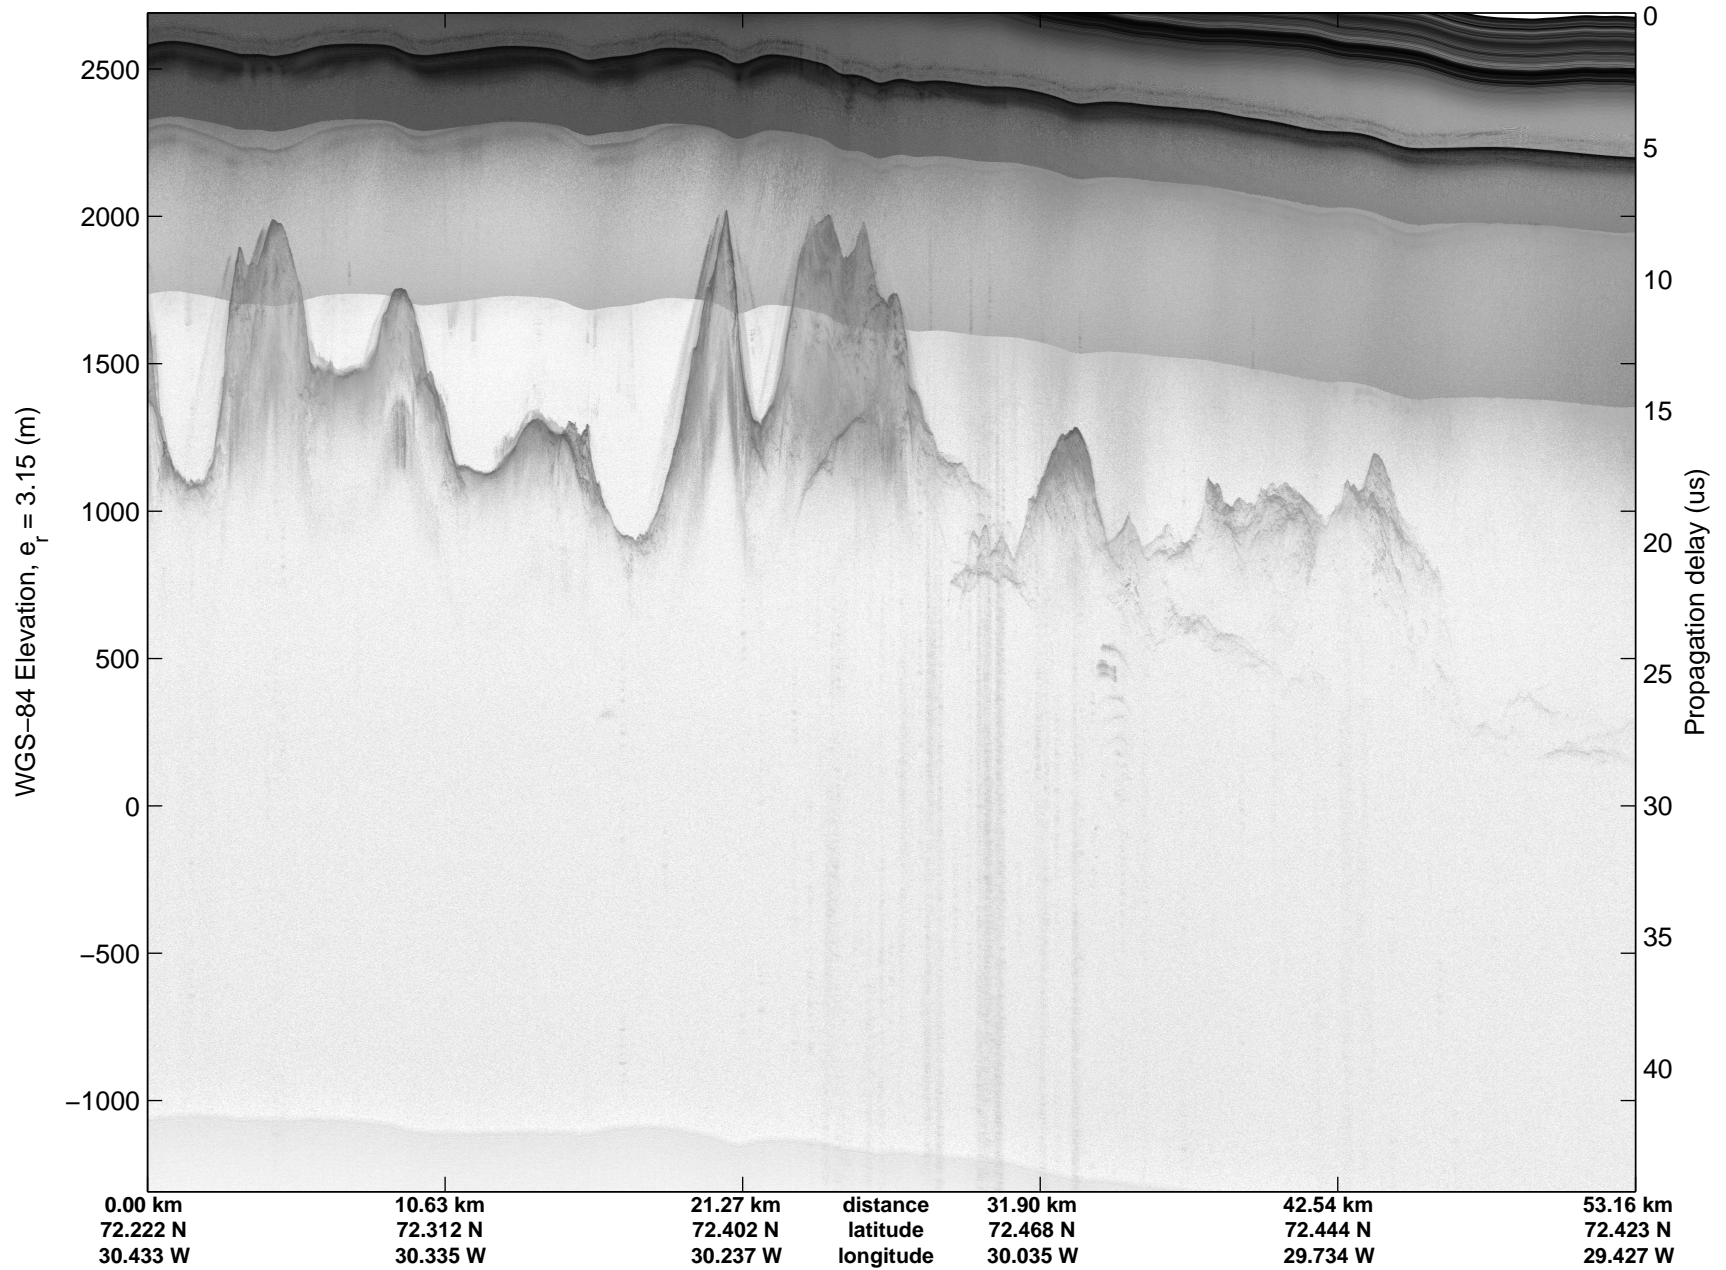

Land Ice:East Glaciers 01  
20150411\_01\_020  
Polar Stereograph 70N/-45E

mcords5 2015\_Greenland\_C130: "Land Ice:East Glaciers 01" 20150411\_01\_020: 12:51:25.1 to 12:57:34.4 GPS

mcords5 2015\_Greenland\_C130: "Land Ice:East Glaciers 01" 20150411\_01\_020: 12:51:25.1 to 12:57:34.4 GPS

Land Ice:East Glaciers 01  
20150411\_01\_021  
Polar Stereograph 70N/-45E

mcords5 2015\_Greenland\_C130: "Land Ice:East Glaciers 01" 20150411\_01\_021: 12:57:34.7 to 13:03:59.3 GPS

mcords5 2015\_Greenland\_C130: "Land Ice:East Glaciers 01" 20150411\_01\_021: 12:57:34.7 to 13:03:59.3 GPS

Land Ice:East Glaciers 01  
20150411\_01\_022  
Polar Stereograph 70N/-45E

mcords5 2015\_Greenland\_C130: "Land Ice:East Glaciers 01" 20150411\_01\_022: 13:03:59.5 to 13:10:20.4 GPS

mcords5 2015\_Greenland\_C130: "Land Ice:East Glaciers 01" 20150411\_01\_022: 13:03:59.5 to 13:10:20.4 GPS