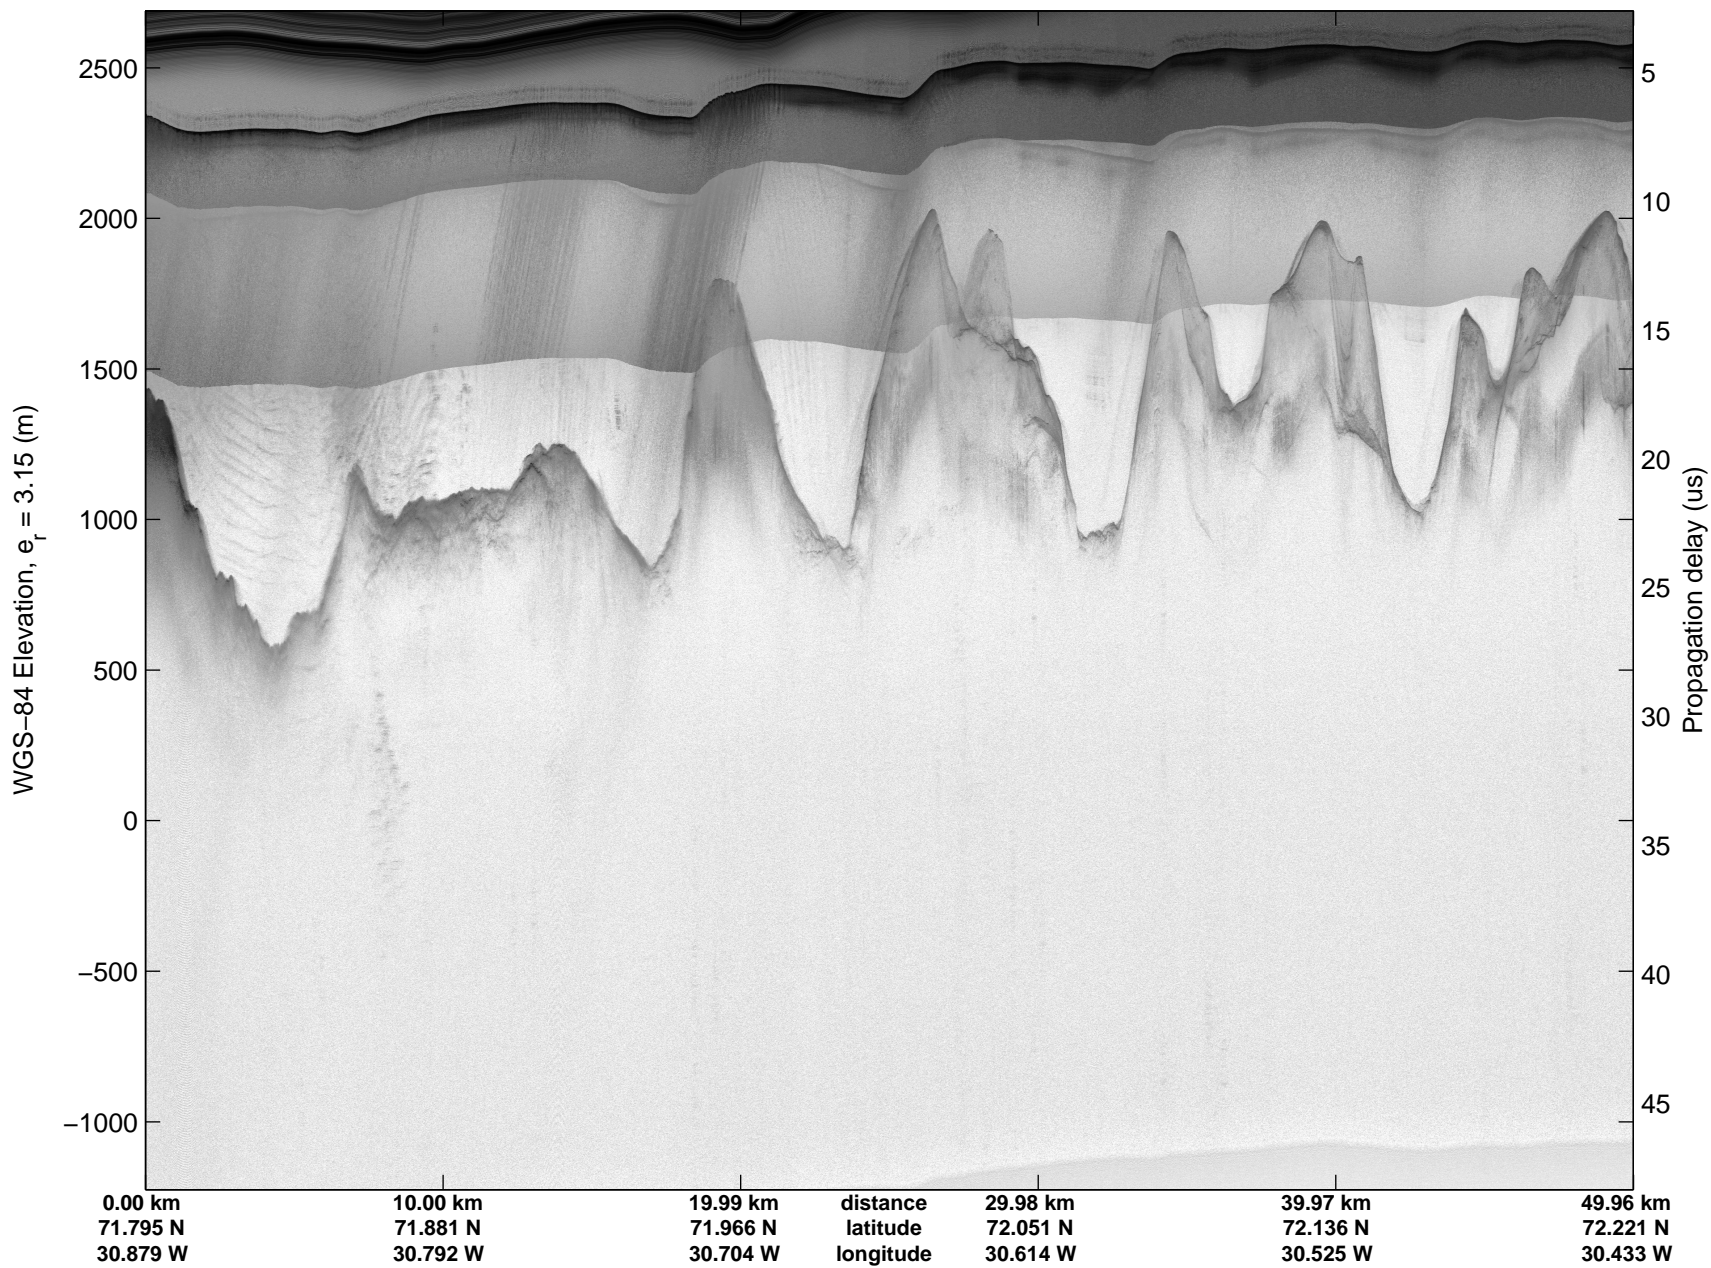

Land Ice:East Glaciers 01  
20150411\_01\_019  
Polar Stereograph 70N/-45E

mcords5 2015\_Greenland\_C130: "Land Ice:East Glaciers 01" 20150411\_01\_019: 12:45:12.0 to 12:51:24.9 GPS

mcords5 2015\_Greenland\_C130: "Land Ice:East Glaciers 01" 20150411\_01\_019: 12:45:12.0 to 12:51:24.9 GPS

Land Ice:East Glaciers 01  
20150411\_01\_020  
Polar Stereograph 70N/-45E

mcords5 2015\_Greenland\_C130: "Land Ice:East Glaciers 01" 20150411\_01\_020: 12:51:25.1 to 12:57:34.4 GPS

mcords5 2015\_Greenland\_C130: "Land Ice:East Glaciers 01" 20150411\_01\_020: 12:51:25.1 to 12:57:34.4 GPS

Land Ice:East Glaciers 01  
20150411\_01\_021  
Polar Stereograph 70N/-45E

mcords5 2015\_Greenland\_C130: "Land Ice:East Glaciers 01" 20150411\_01\_021: 12:57:34.7 to 13:03:59.3 GPS

mcords5 2015\_Greenland\_C130: "Land Ice:East Glaciers 01" 20150411\_01\_021: 12:57:34.7 to 13:03:59.3 GPS