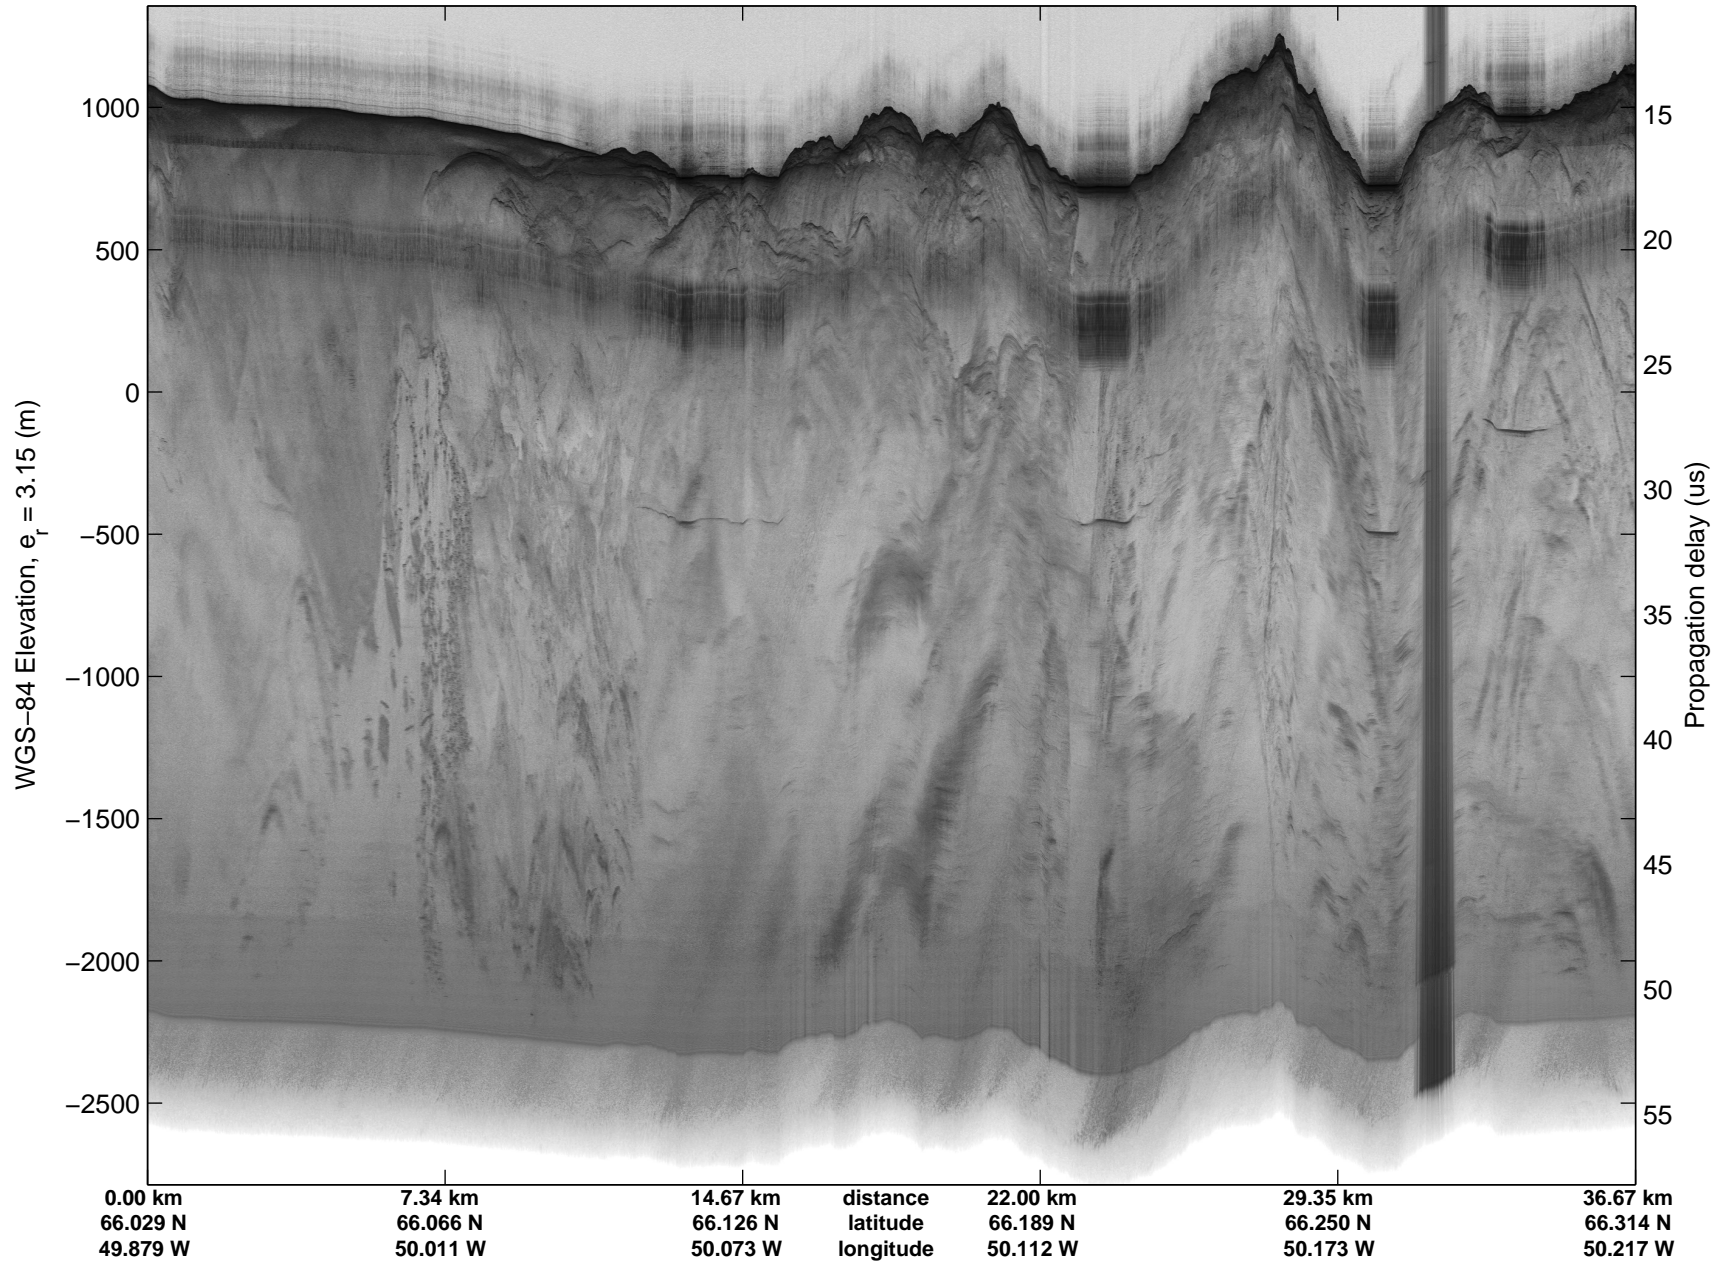

Land Ice: Southeast Glaciers 01
20150410_10_006
Polar Stereograph 70N/-45E

mcords5 2015_Greenland_C130: "Land Ice: Southeast Glaciers 01" 20150410_10_006: 17:28:38.9 to 17:34:47.4 GPS

mcords5 2015_Greenland_C130: "Land Ice: Southeast Glaciers 01" 20150410_10_006: 17:28:38.9 to 17:34:47.4 GPS

Land Ice: Southeast Glaciers 01
20150410_10_007
Polar Stereograph 70N/-45E

mcords5 2015_Greenland_C130: "Land Ice: Southeast Glaciers 01" 20150410_10_007: 17:34:47.6 to 17:41:03.3 GPS

mcords5 2015_Greenland_C130: "Land Ice: Southeast Glaciers 01" 20150410_10_007: 17:34:47.6 to 17:41:03.3 GPS

Land Ice: Southeast Glaciers 01
20150410_10_008
Polar Stereograph 70N/-45E

mcords5 2015_Greenland_C130: "Land Ice: Southeast Glaciers 01" 20150410_10_008: 17:41:03.6 to 17:47:13.7 GPS

mcords5 2015_Greenland_C130: "Land Ice: Southeast Glaciers 01" 20150410_10_008: 17:41:03.6 to 17:47:13.7 GPS

Land Ice: Southeast Glaciers 01
20150410_10_009
Polar Stereograph 70N/-45E

mcords5 2015_Greenland_C130: "Land Ice: Southeast Glaciers 01" 20150410_10_009: 17:47:14.0 to 17:51:43.9 GPS

mcords5 2015_Greenland_C130: "Land Ice: Southeast Glaciers 01" 20150410_10_009: 17:47:14.0 to 17:51:43.9 GPS