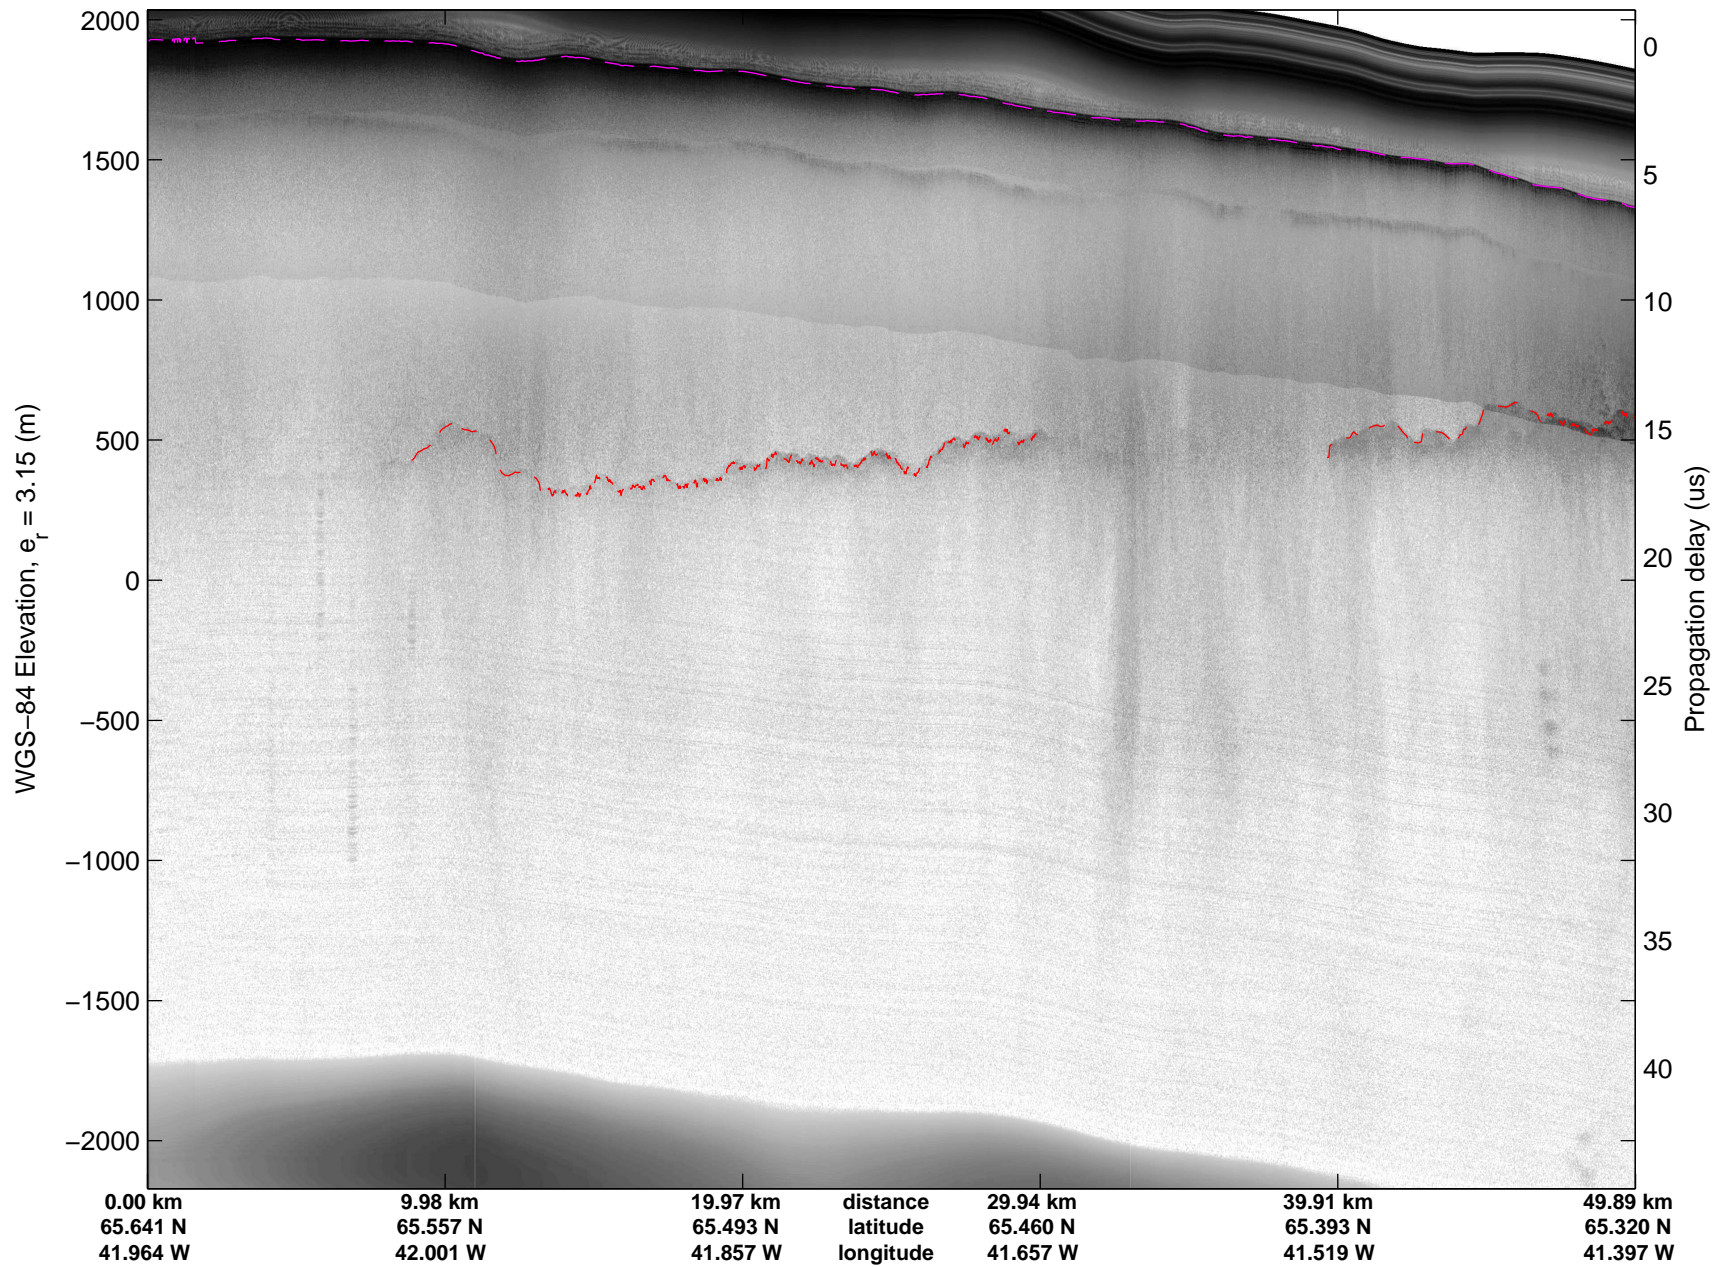

Land Ice: Southeast Glaciers 01
20150410_09_001
Polar Stereograph 70N/-45E

mcords5 2015_Greenland_C130: "Land Ice: Southeast Glaciers 01" 20150410_09_001: 15:50:56.2 to 15:56:45.5 GPS

mcords5 2015_Greenland_C130: "Land Ice: Southeast Glaciers 01" 20150410_09_001: 15:50:56.2 to 15:56:45.5 GPS

Land Ice: Southeast Glaciers 01
20150410_09_002
Polar Stereograph 70N/-45E

mcords5 2015_Greenland_C130: "Land Ice: Southeast Glaciers 01" 20150410_09_002: 15:56:45.7 to 16:02:58.9 GPS

mcords5 2015_Greenland_C130: "Land Ice: Southeast Glaciers 01" 20150410_09_002: 15:56:45.7 to 16:02:58.9 GPS

Land Ice: Southeast Glaciers 01
20150410_09_003
Polar Stereograph 70N/-45E

mcords5 2015_Greenland_C130: "Land Ice: Southeast Glaciers 01" 20150410_09_003: 16:02:59.2 to 16:09:39.0 GPS

mcords5 2015_Greenland_C130: "Land Ice: Southeast Glaciers 01" 20150410_09_003: 16:02:59.2 to 16:09:39.0 GPS

Land Ice: Southeast Glaciers 01
20150410_09_004
Polar Stereograph 70N/-45E

mcords5 2015_Greenland_C130: "Land Ice: Southeast Glaciers 01" 20150410_09_004: 16:09:39.3 to 16:16:07.7 GPS

mcords5 2015_Greenland_C130: "Land Ice: Southeast Glaciers 01" 20150410_09_004: 16:09:39.3 to 16:16:07.7 GPS