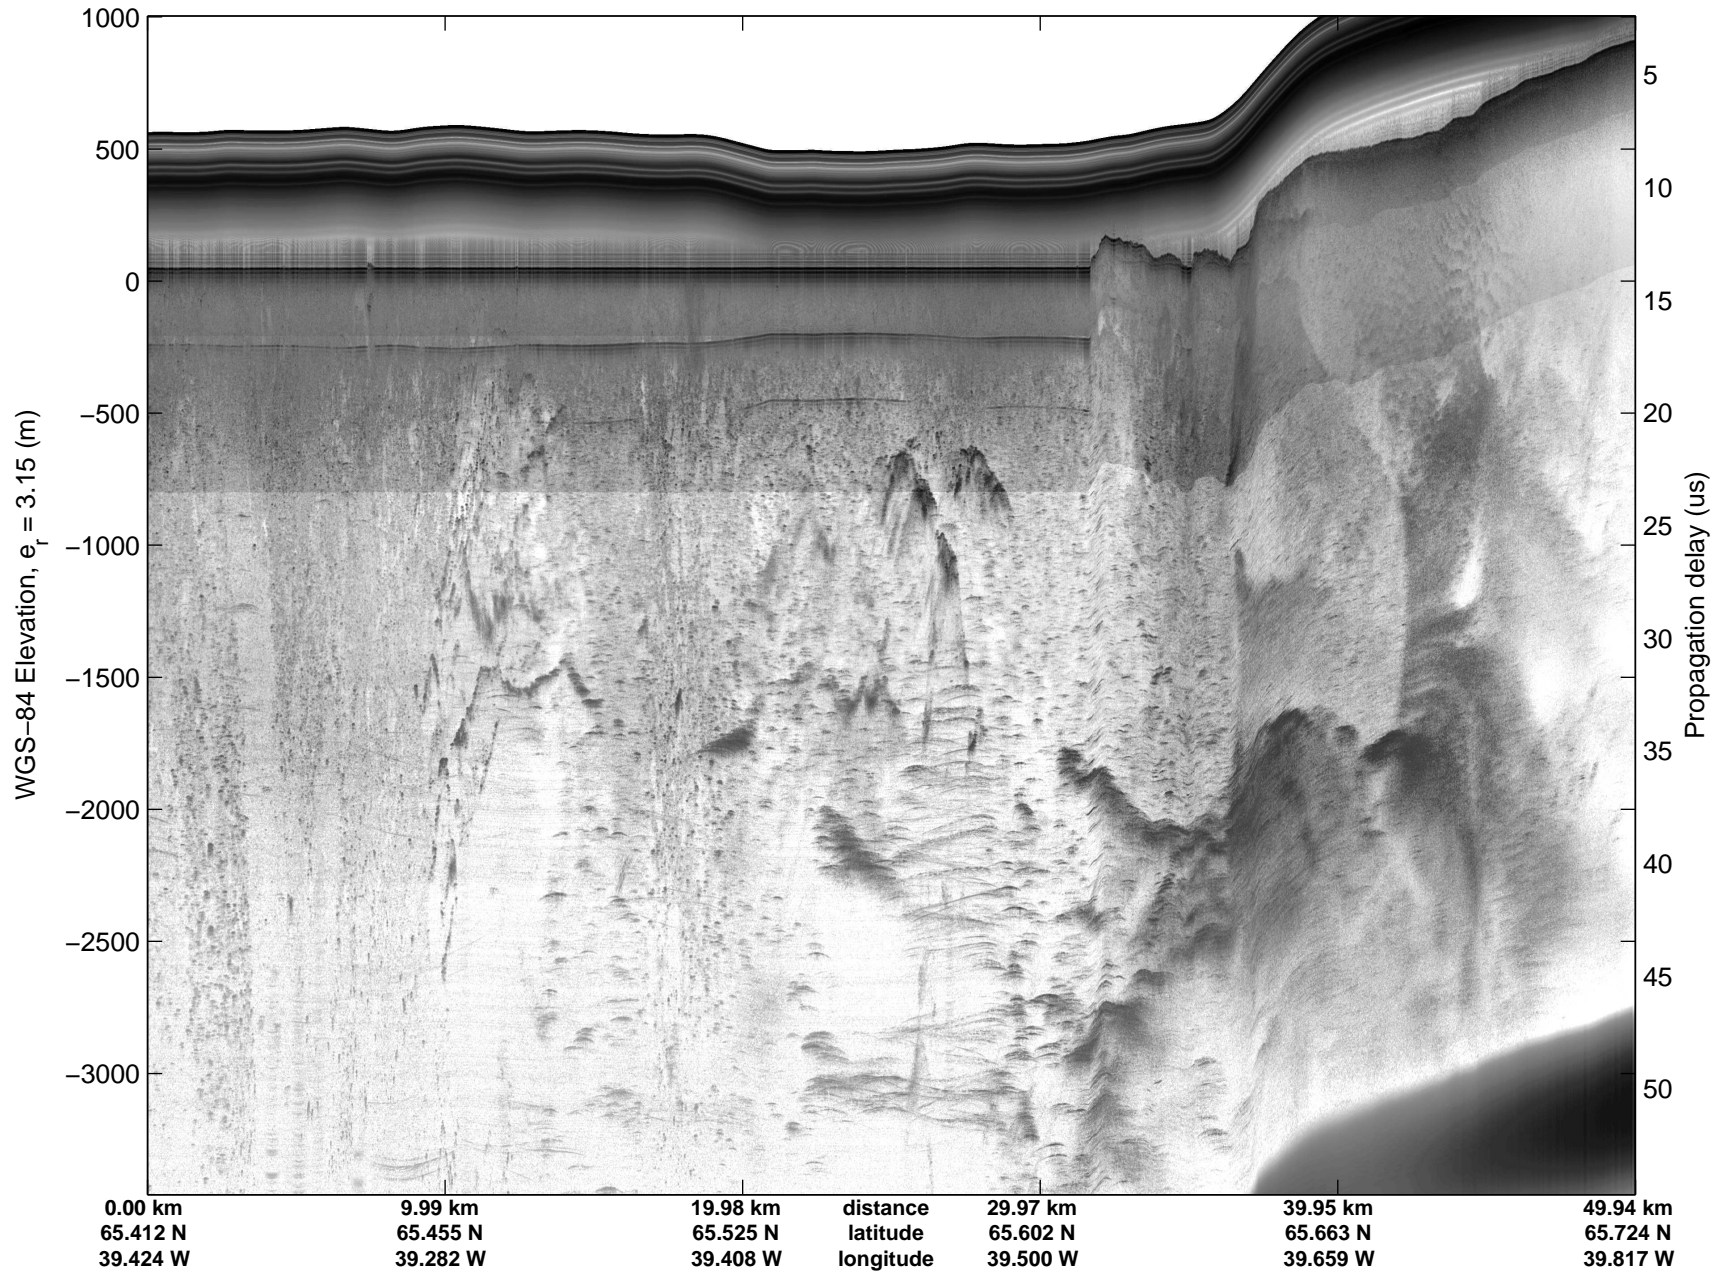

Land Ice: Southeast Glaciers 01
20150410_09_007
Polar Stereograph 70N/-45E

mcords5 2015_Greenland_C130: "Land Ice: Southeast Glaciers 01" 20150410_09_007: 16:28:55.8 to 16:35:11.0 GPS

mcords5 2015_Greenland_C130: "Land Ice: Southeast Glaciers 01" 20150410_09_007: 16:28:55.8 to 16:35:11.0 GPS

Land Ice: Southeast Glaciers 01
20150410_09_008
Polar Stereograph 70N/-45E

mcords5 2015_Greenland_C130: "Land Ice: Southeast Glaciers 01" 20150410_09_008: 16:35:11.3 to 16:41:40.1 GPS

mcords5 2015_Greenland_C130: "Land Ice: Southeast Glaciers 01" 20150410_09_008: 16:35:11.3 to 16:41:40.1 GPS

Land Ice: Southeast Glaciers 01
20150410_09_009
Polar Stereograph 70N/-45E

mcords5 2015_Greenland_C130: "Land Ice: Southeast Glaciers 01" 20150410_09_009: 16:41:40.4 to 16:48:15.2 GPS

mcords5 2015_Greenland_C130: "Land Ice: Southeast Glaciers 01" 20150410_09_009: 16:41:40.4 to 16:48:15.2 GPS

Land Ice: Southeast Glaciers 01
20150410_09_010
Polar Stereograph 70N/-45E

mcords5 2015_Greenland_C130: "Land Ice: Southeast Glaciers 01" 20150410_09_010: 16:48:15.4 to 16:55:30.8 GPS

mcords5 2015_Greenland_C130: "Land Ice: Southeast Glaciers 01" 20150410_09_010: 16:48:15.4 to 16:55:30.8 GPS