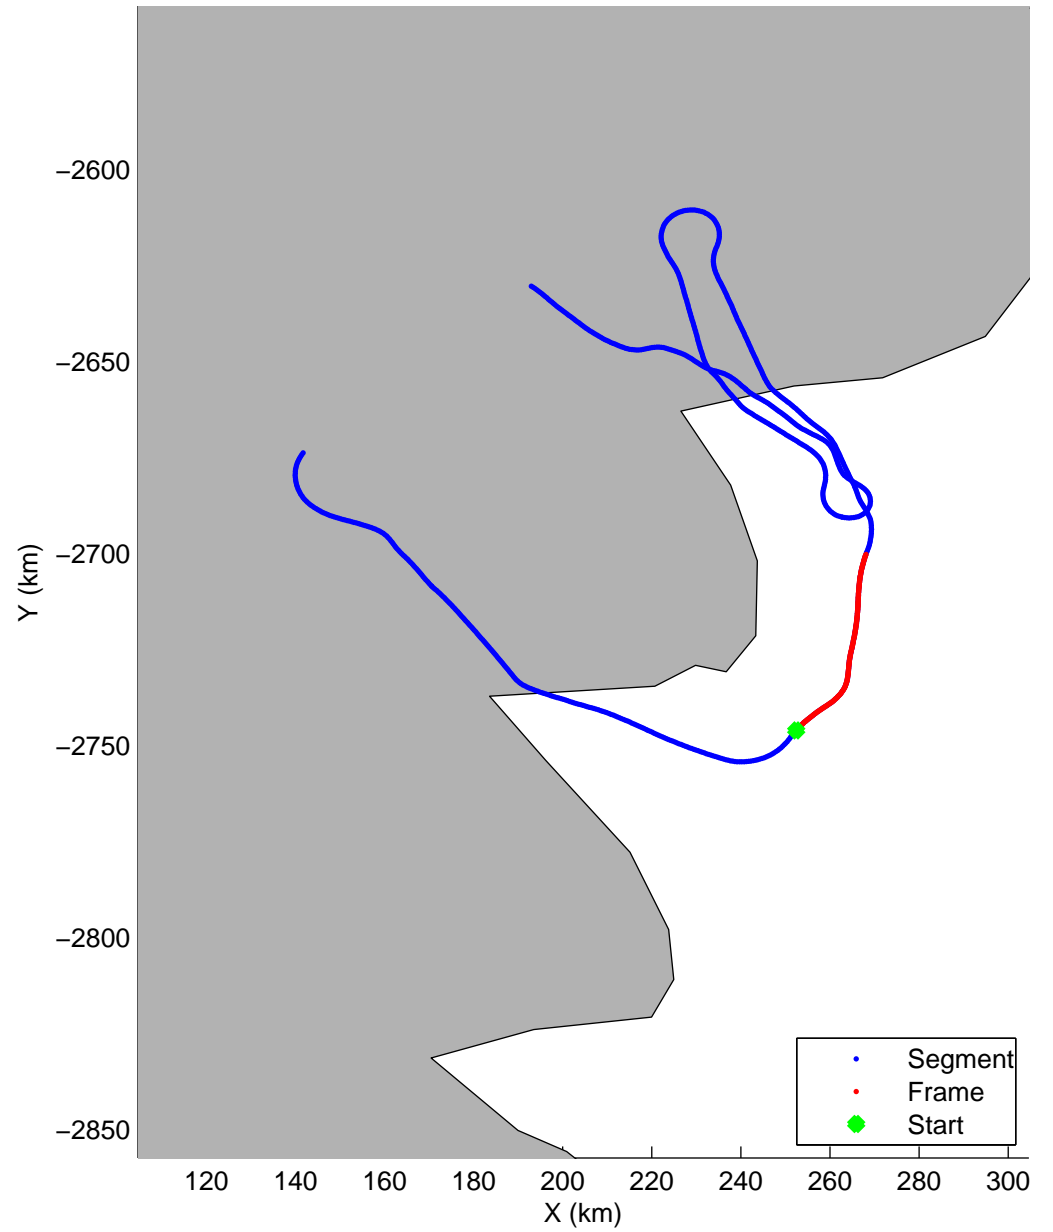

Land Ice: Southeast Glaciers 01
20150410_09_001
Polar Stereograph 70N/-45E

mcords5 2015_Greenland_C130: "Land Ice: Southeast Glaciers 01" 20150410_09_001: 15:50:56.2 to 15:56:45.5 GPS

mcords5 2015_Greenland_C130: "Land Ice: Southeast Glaciers 01" 20150410_09_001: 15:50:56.2 to 15:56:45.5 GPS

Land Ice: Southeast Glaciers 01
20150410_09_002
Polar Stereograph 70N/-45E

mcords5 2015_Greenland_C130: "Land Ice: Southeast Glaciers 01" 20150410_09_002: 15:56:45.7 to 16:02:58.9 GPS

mcords5 2015_Greenland_C130: "Land Ice: Southeast Glaciers 01" 20150410_09_002: 15:56:45.7 to 16:02:58.9 GPS

Land Ice: Southeast Glaciers 01
20150410_09_003
Polar Stereograph 70N/-45E

mcords5 2015_Greenland_C130: "Land Ice: Southeast Glaciers 01" 20150410_09_003: 16:02:59.2 to 16:09:39.0 GPS

mcords5 2015_Greenland_C130: "Land Ice: Southeast Glaciers 01" 20150410_09_003: 16:02:59.2 to 16:09:39.0 GPS

Land Ice: Southeast Glaciers 01
20150410_09_004
Polar Stereograph 70N/-45E

mcords5 2015_Greenland_C130: "Land Ice: Southeast Glaciers 01" 20150410_09_004: 16:09:39.3 to 16:16:07.7 GPS

mcords5 2015_Greenland_C130: "Land Ice: Southeast Glaciers 01" 20150410_09_004: 16:09:39.3 to 16:16:07.7 GPS