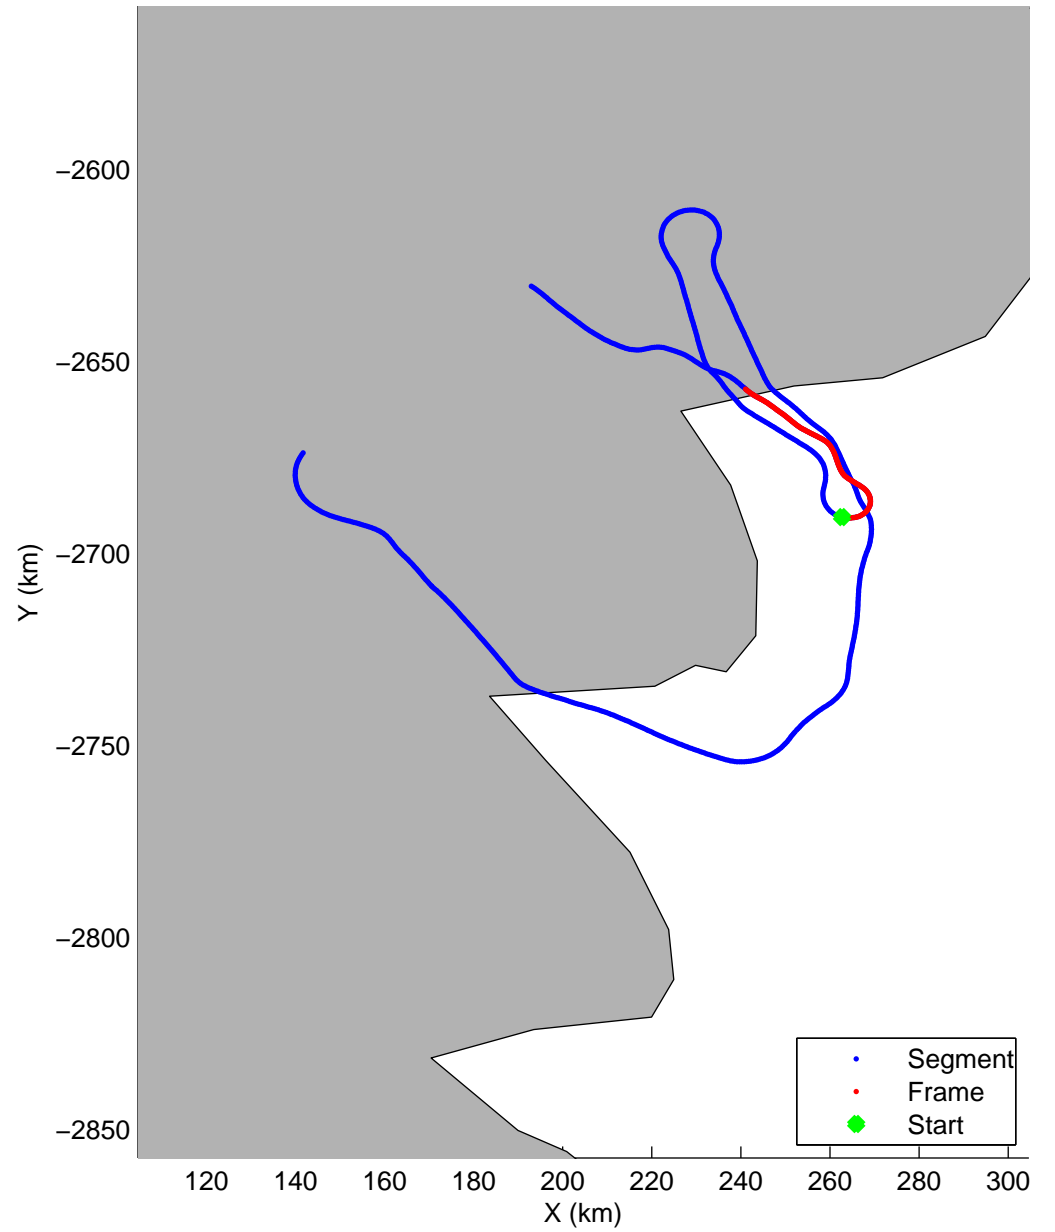

Land Ice: Southeast Glaciers 01
20150410_09_008
Polar Stereograph 70N/-45E

mcords5 2015_Greenland_C130: "Land Ice: Southeast Glaciers 01" 20150410_09_008: 16:35:11.3 to 16:41:40.1 GPS

mcords5 2015_Greenland_C130: "Land Ice: Southeast Glaciers 01" 20150410_09_008: 16:35:11.3 to 16:41:40.1 GPS

Land Ice: Southeast Glaciers 01
20150410_09_009
Polar Stereograph 70N/-45E

mcords5 2015_Greenland_C130: "Land Ice: Southeast Glaciers 01" 20150410_09_009: 16:41:40.4 to 16:48:15.2 GPS

mcords5 2015_Greenland_C130: "Land Ice: Southeast Glaciers 01" 20150410_09_009: 16:41:40.4 to 16:48:15.2 GPS