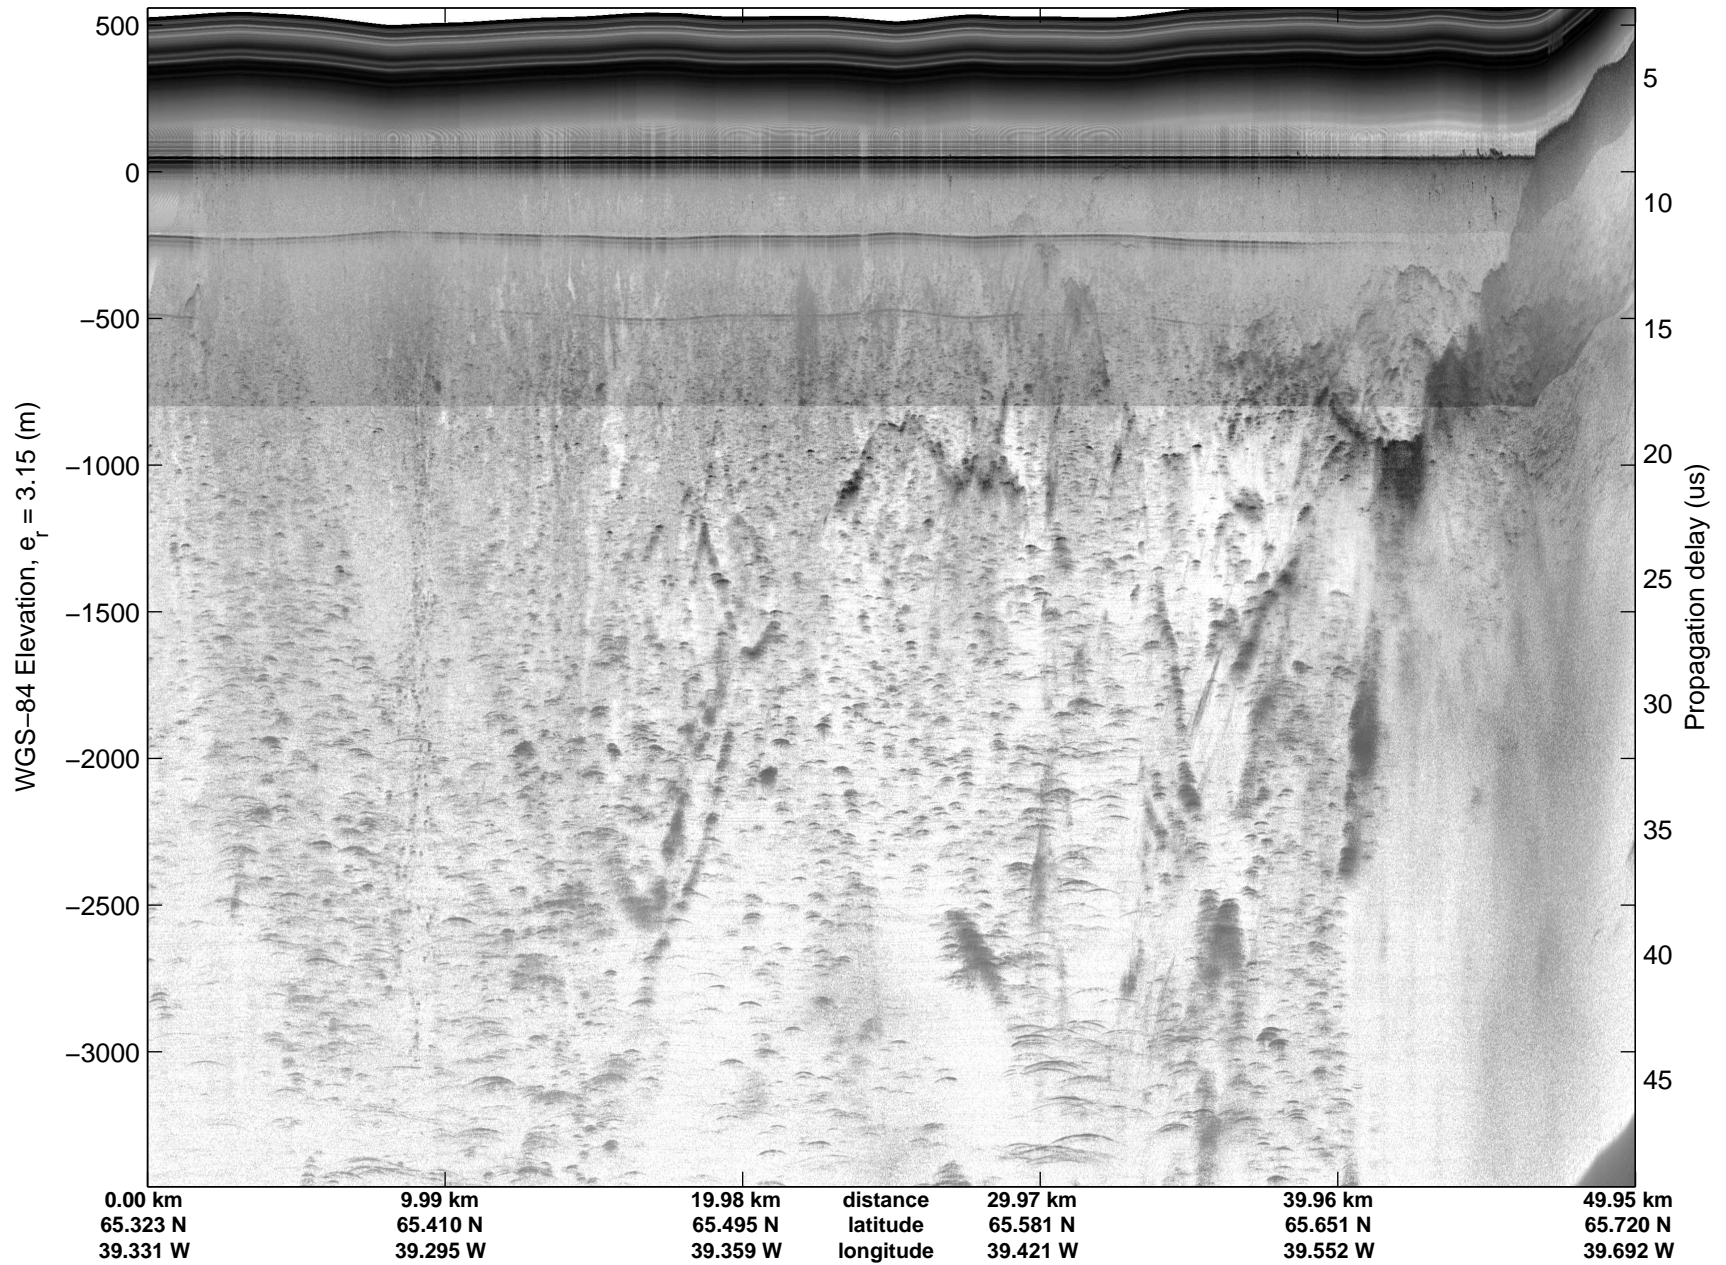

Land Ice: Southeast Glaciers 01
20150410_09_002
Polar Stereograph 70N/-45E

mcords5 2015_Greenland_C130: "Land Ice: Southeast Glaciers 01" 20150410_09_002: 15:56:45.7 to 16:02:58.9 GPS

mcords5 2015_Greenland_C130: "Land Ice: Southeast Glaciers 01" 20150410_09_002: 15:56:45.7 to 16:02:58.9 GPS

Land Ice: Southeast Glaciers 01
20150410_09_003
Polar Stereograph 70N/-45E

mcords5 2015_Greenland_C130: "Land Ice: Southeast Glaciers 01" 20150410_09_003: 16:02:59.2 to 16:09:39.0 GPS

mcords5 2015_Greenland_C130: "Land Ice: Southeast Glaciers 01" 20150410_09_003: 16:02:59.2 to 16:09:39.0 GPS

Land Ice: Southeast Glaciers 01
20150410_09_004
Polar Stereograph 70N/-45E

mcords5 2015_Greenland_C130: "Land Ice: Southeast Glaciers 01" 20150410_09_004: 16:09:39.3 to 16:16:07.7 GPS

mcords5 2015_Greenland_C130: "Land Ice: Southeast Glaciers 01" 20150410_09_004: 16:09:39.3 to 16:16:07.7 GPS

Land Ice: Southeast Glaciers 01
20150410_09_005
Polar Stereograph 70N/-45E

mcords5 2015_Greenland_C130: "Land Ice: Southeast Glaciers 01" 20150410_09_005: 16:16:08.0 to 16:22:28.7 GPS

mcords5 2015_Greenland_C130: "Land Ice: Southeast Glaciers 01" 20150410_09_005: 16:16:08.0 to 16:22:28.7 GPS