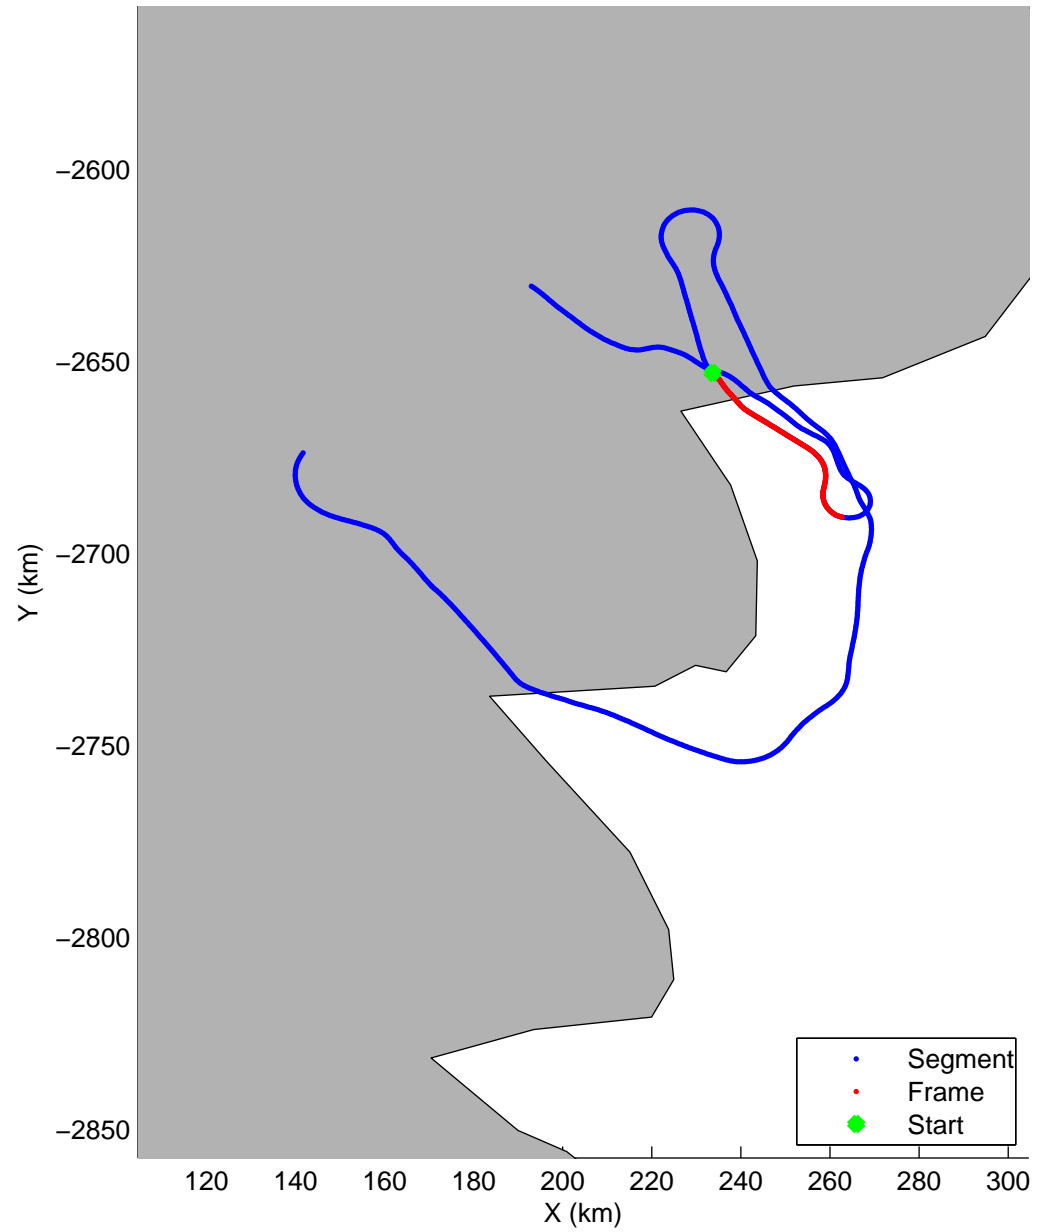

Land Ice: Southeast Glaciers 01
20150410_09_006
Polar Stereograph 70N/-45E

mcords5 2015_Greenland_C130: "Land Ice: Southeast Glaciers 01" 20150410_09_006: 16:22:29.0 to 16:28:55.6 GPS

mcords5 2015_Greenland_C130: "Land Ice: Southeast Glaciers 01" 20150410_09_006: 16:22:29.0 to 16:28:55.6 GPS

Land Ice: Southeast Glaciers 01
20150410_09_007
Polar Stereograph 70N/-45E

mcords5 2015_Greenland_C130: "Land Ice: Southeast Glaciers 01" 20150410_09_007: 16:28:55.8 to 16:35:11.0 GPS

mcords5 2015_Greenland_C130: "Land Ice: Southeast Glaciers 01" 20150410_09_007: 16:28:55.8 to 16:35:11.0 GPS

Land Ice: Southeast Glaciers 01
20150410_09_008
Polar Stereograph 70N/-45E

mcords5 2015_Greenland_C130: "Land Ice: Southeast Glaciers 01" 20150410_09_008: 16:35:11.3 to 16:41:40.1 GPS

mcords5 2015_Greenland_C130: "Land Ice: Southeast Glaciers 01" 20150410_09_008: 16:35:11.3 to 16:41:40.1 GPS