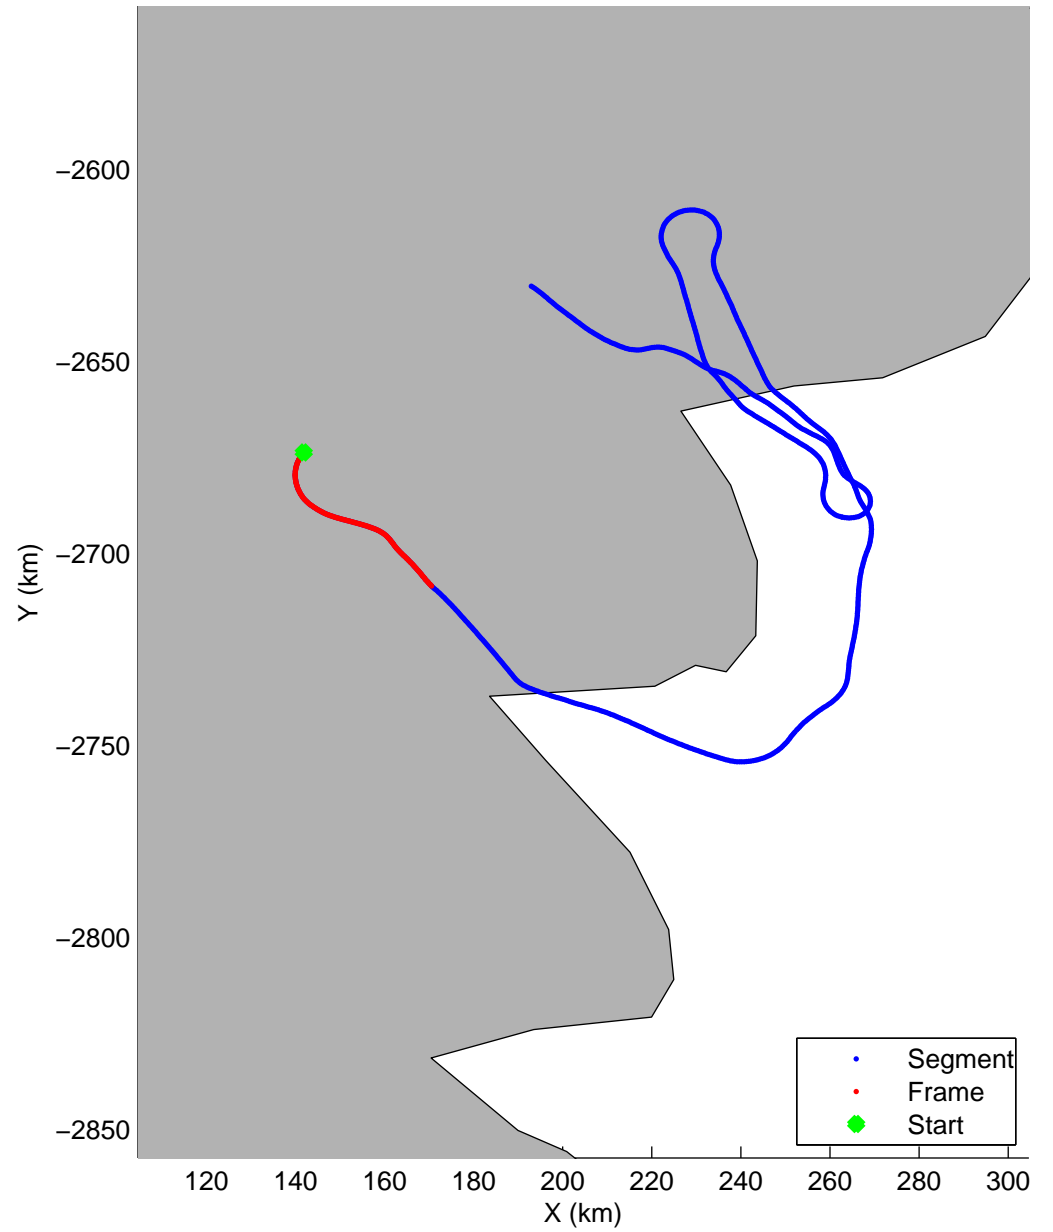

Land Ice: Southeast Glaciers 01
20150410_09_001
Polar Stereograph 70N/-45E

mcords5 2015_Greenland_C130: "Land Ice: Southeast Glaciers 01" 20150410_09_001: 15:50:56.2 to 15:56:45.5 GPS

mcords5 2015_Greenland_C130: "Land Ice: Southeast Glaciers 01" 20150410_09_001: 15:50:56.2 to 15:56:45.5 GPS

Land Ice: Southeast Glaciers 01
20150410_09_002
Polar Stereograph 70N/-45E

mcords5 2015_Greenland_C130: "Land Ice: Southeast Glaciers 01" 20150410_09_002: 15:56:45.7 to 16:02:58.9 GPS

mcords5 2015_Greenland_C130: "Land Ice: Southeast Glaciers 01" 20150410_09_002: 15:56:45.7 to 16:02:58.9 GPS

Land Ice: Southeast Glaciers 01
20150410_09_003
Polar Stereograph 70N/-45E

mcords5 2015_Greenland_C130: "Land Ice: Southeast Glaciers 01" 20150410_09_003: 16:02:59.2 to 16:09:39.0 GPS

mcords5 2015_Greenland_C130: "Land Ice: Southeast Glaciers 01" 20150410_09_003: 16:02:59.2 to 16:09:39.0 GPS

Land Ice: Southeast Glaciers 01
20150410_09_004
Polar Stereograph 70N/-45E

mcords5 2015_Greenland_C130: "Land Ice: Southeast Glaciers 01" 20150410_09_004: 16:09:39.3 to 16:16:07.7 GPS

mcords5 2015_Greenland_C130: "Land Ice: Southeast Glaciers 01" 20150410_09_004: 16:09:39.3 to 16:16:07.7 GPS