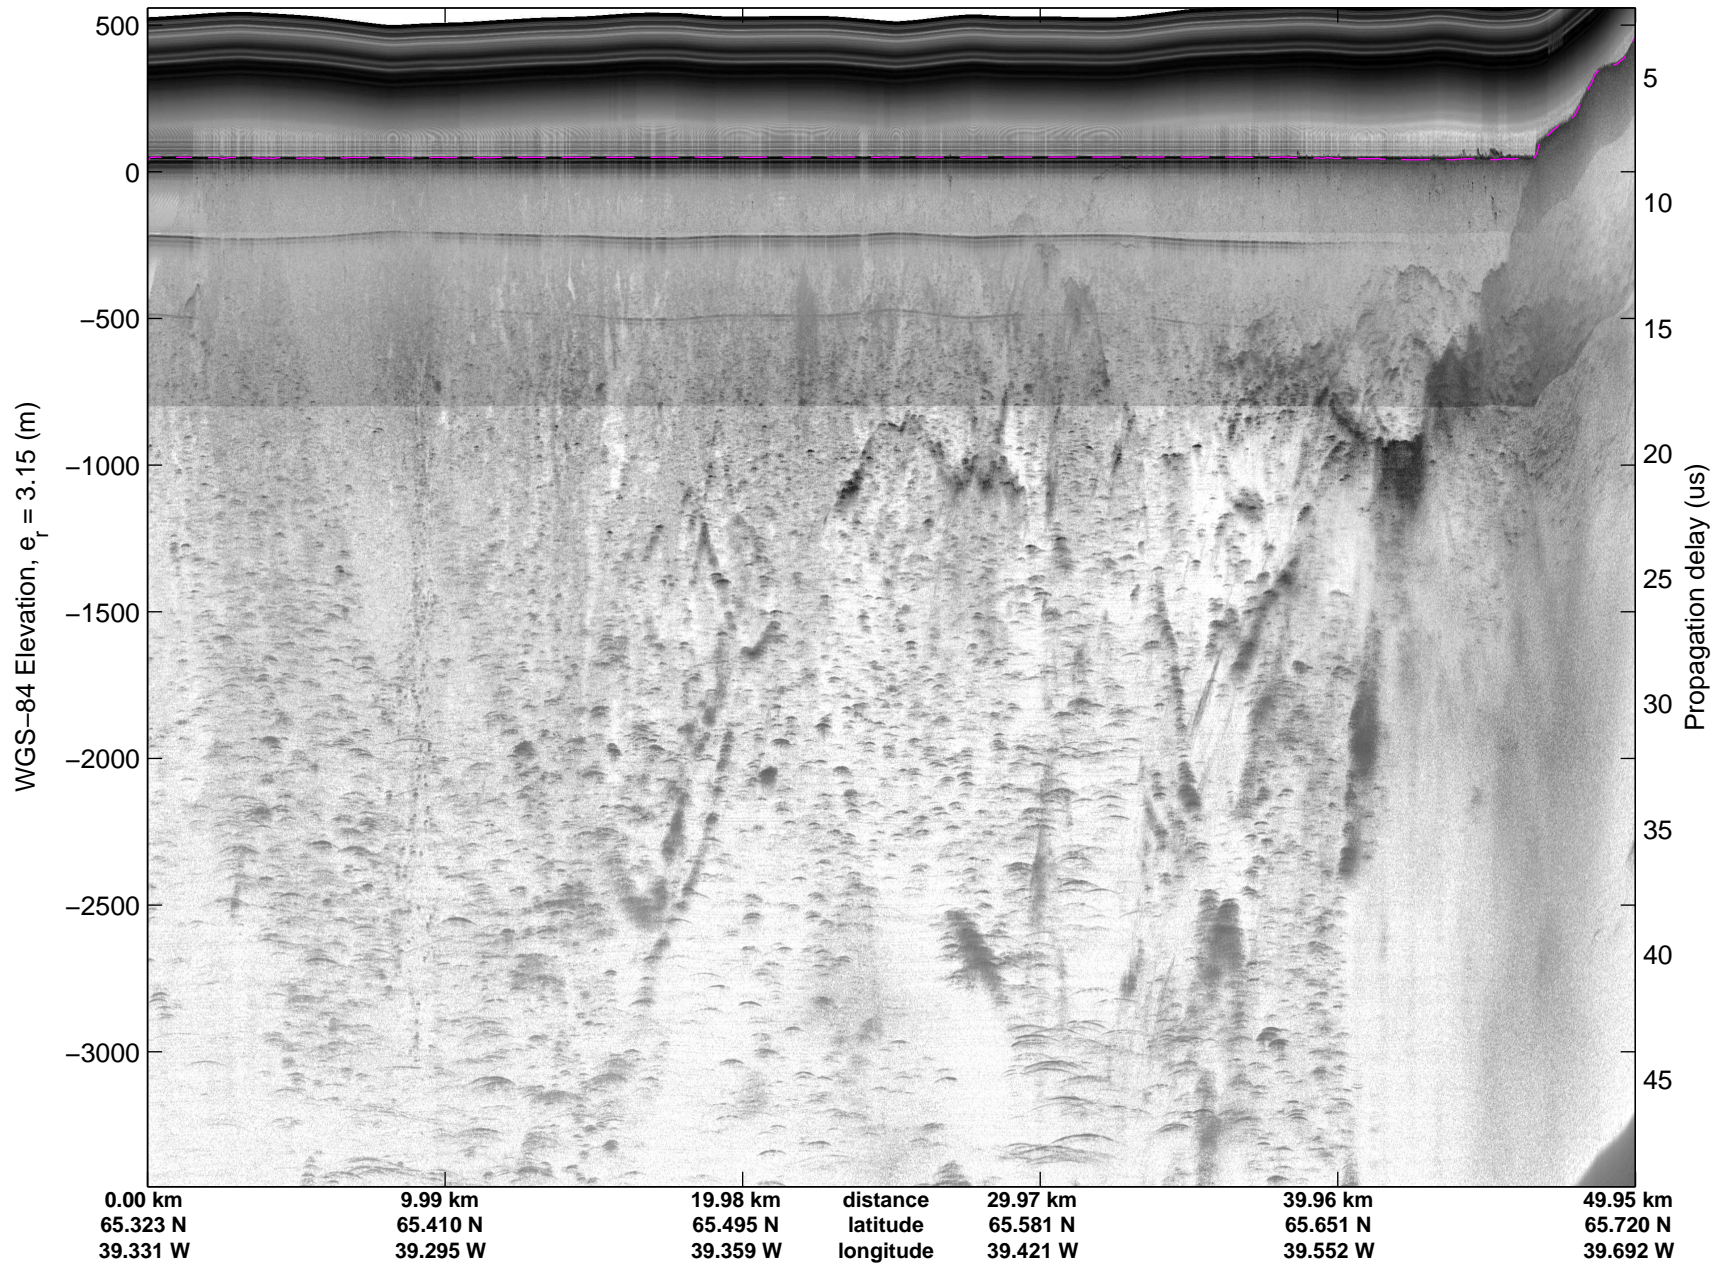

Land Ice: Southeast Glaciers 01
20150410_09_003
Polar Stereograph 70N/-45E

mcords5 2015_Greenland_C130: "Land Ice: Southeast Glaciers 01" 20150410_09_003: 16:02:59.2 to 16:09:39.0 GPS

mcords5 2015_Greenland_C130: "Land Ice: Southeast Glaciers 01" 20150410_09_003: 16:02:59.2 to 16:09:39.0 GPS

Land Ice: Southeast Glaciers 01
20150410_09_004
Polar Stereograph 70N/-45E

mcords5 2015_Greenland_C130: "Land Ice: Southeast Glaciers 01" 20150410_09_004: 16:09:39.3 to 16:16:07.7 GPS

mcords5 2015_Greenland_C130: "Land Ice: Southeast Glaciers 01" 20150410_09_004: 16:09:39.3 to 16:16:07.7 GPS

Land Ice: Southeast Glaciers 01
20150410_09_005
Polar Stereograph 70N/-45E

mcords5 2015_Greenland_C130: "Land Ice: Southeast Glaciers 01" 20150410_09_005: 16:16:08.0 to 16:22:28.7 GPS

mcords5 2015_Greenland_C130: "Land Ice: Southeast Glaciers 01" 20150410_09_005: 16:16:08.0 to 16:22:28.7 GPS

Land Ice: Southeast Glaciers 01
20150410_09_006
Polar Stereograph 70N/-45E

mcords5 2015_Greenland_C130: "Land Ice: Southeast Glaciers 01" 20150410_09_006: 16:22:29.0 to 16:28:55.6 GPS

mcords5 2015_Greenland_C130: "Land Ice: Southeast Glaciers 01" 20150410_09_006: 16:22:29.0 to 16:28:55.6 GPS