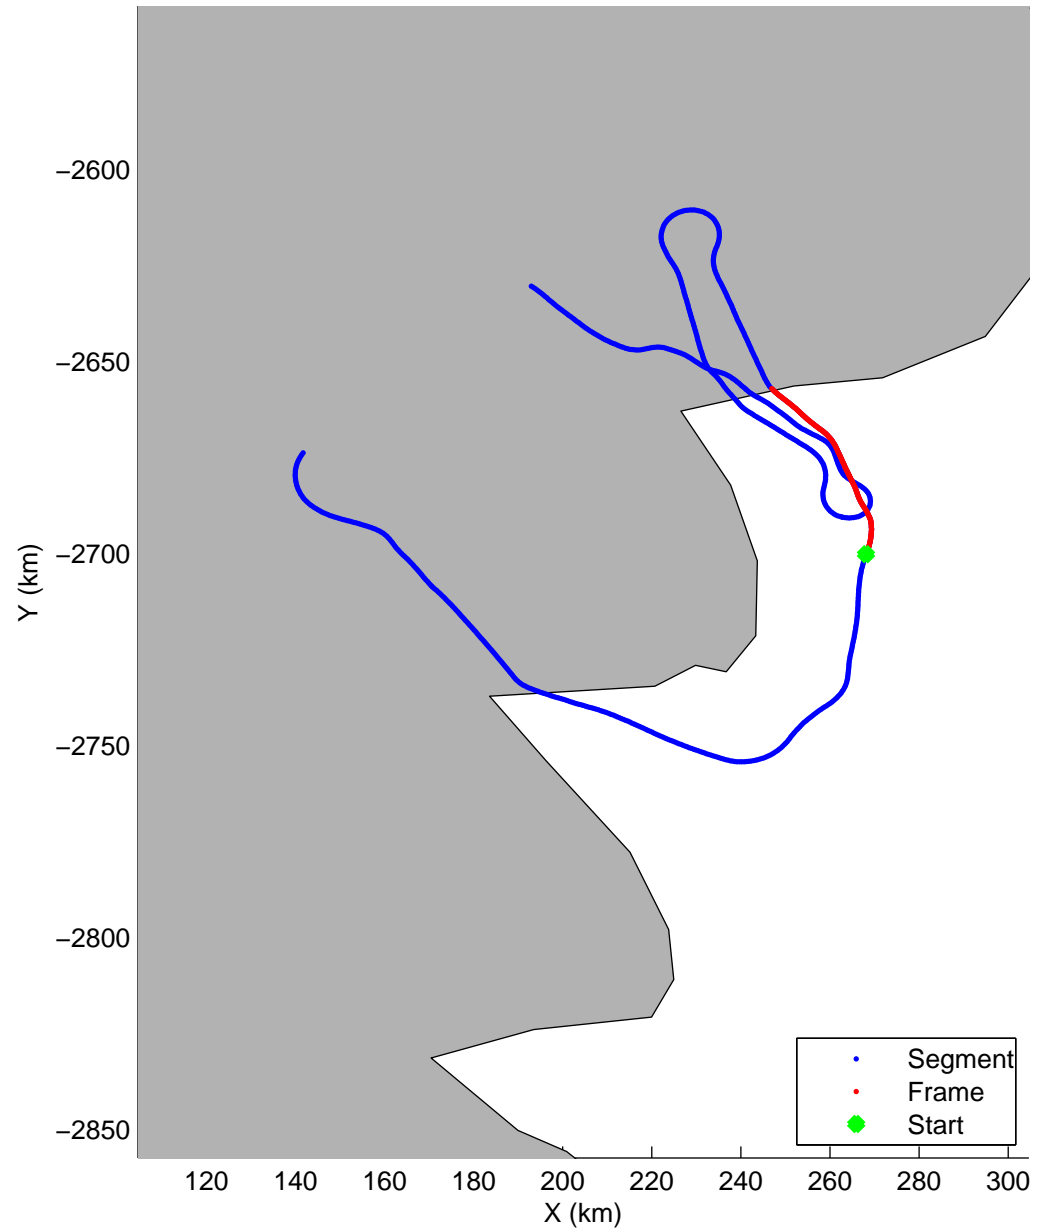

Land Ice: Southeast Glaciers 01
20150410_09_002
Polar Stereograph 70N/-45E

mcords5 2015_Greenland_C130: "Land Ice: Southeast Glaciers 01" 20150410_09_002: 15:56:45.7 to 16:02:58.9 GPS

mcords5 2015_Greenland_C130: "Land Ice: Southeast Glaciers 01" 20150410_09_002: 15:56:45.7 to 16:02:58.9 GPS

Land Ice: Southeast Glaciers 01
20150410_09_003
Polar Stereograph 70N/-45E

mcords5 2015_Greenland_C130: "Land Ice: Southeast Glaciers 01" 20150410_09_003: 16:02:59.2 to 16:09:39.0 GPS

mcords5 2015_Greenland_C130: "Land Ice: Southeast Glaciers 01" 20150410_09_003: 16:02:59.2 to 16:09:39.0 GPS

Land Ice: Southeast Glaciers 01
20150410_09_004
Polar Stereograph 70N/-45E

mcords5 2015_Greenland_C130: "Land Ice: Southeast Glaciers 01" 20150410_09_004: 16:09:39.3 to 16:16:07.7 GPS

mcords5 2015_Greenland_C130: "Land Ice: Southeast Glaciers 01" 20150410_09_004: 16:09:39.3 to 16:16:07.7 GPS

Land Ice: Southeast Glaciers 01
20150410_09_005
Polar Stereograph 70N/-45E

mcords5 2015_Greenland_C130: "Land Ice: Southeast Glaciers 01" 20150410_09_005: 16:16:08.0 to 16:22:28.7 GPS

mcords5 2015_Greenland_C130: "Land Ice: Southeast Glaciers 01" 20150410_09_005: 16:16:08.0 to 16:22:28.7 GPS