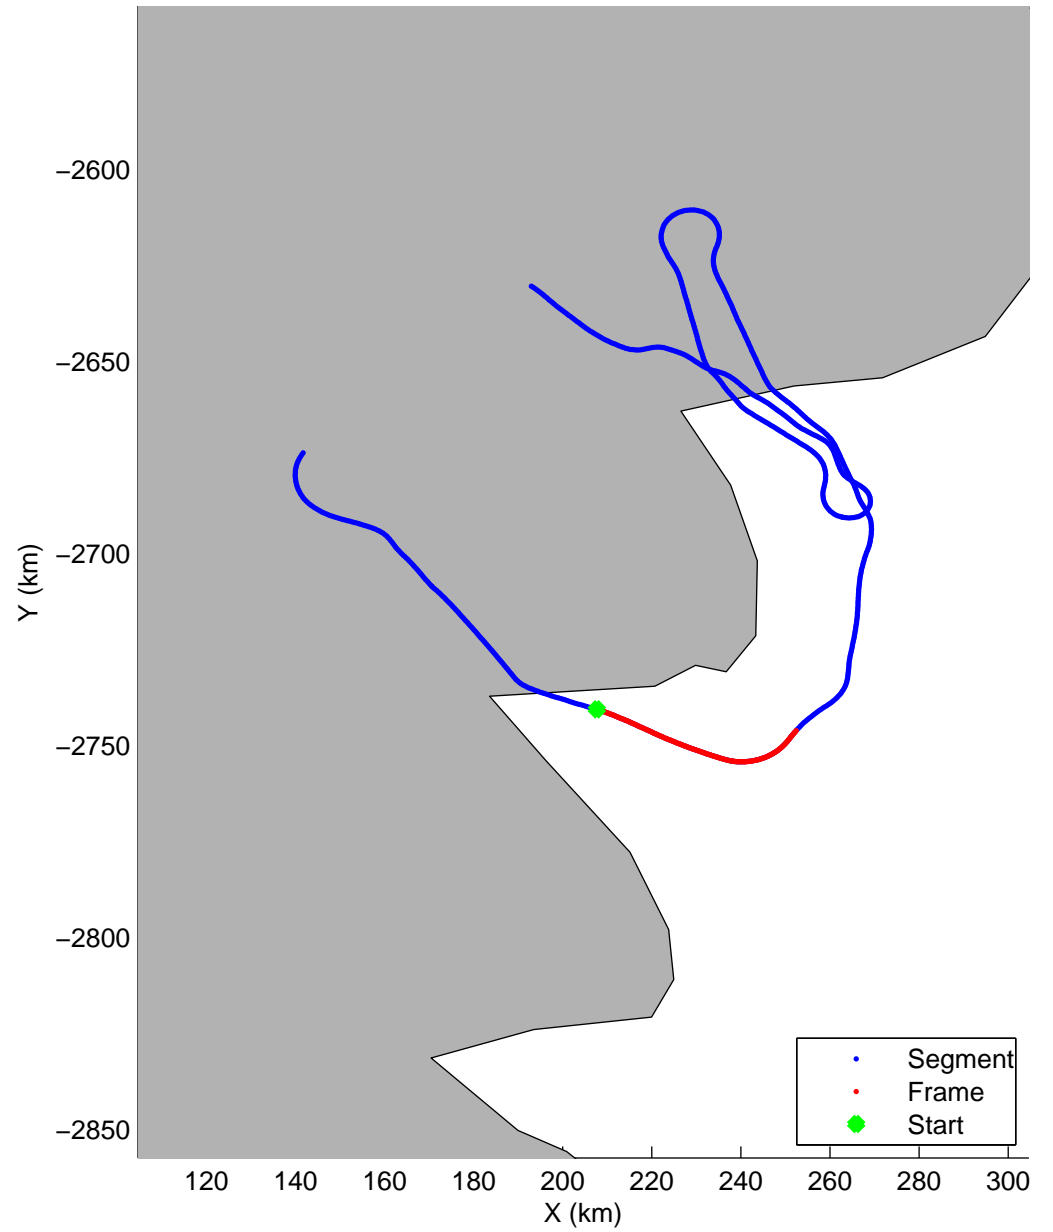

Land Ice: Southeast Glaciers 01
20150410_09_001
Polar Stereograph 70N/-45E

mcords5 2015_Greenland_C130: "Land Ice: Southeast Glaciers 01" 20150410_09_001: 15:50:56.2 to 15:56:45.5 GPS

mcords5 2015_Greenland_C130: "Land Ice: Southeast Glaciers 01" 20150410_09_001: 15:50:56.2 to 15:56:45.5 GPS

Land Ice: Southeast Glaciers 01
20150410_09_002
Polar Stereograph 70N/-45E

mcords5 2015_Greenland_C130: "Land Ice: Southeast Glaciers 01" 20150410_09_002: 15:56:45.7 to 16:02:58.9 GPS

mcords5 2015_Greenland_C130: "Land Ice: Southeast Glaciers 01" 20150410_09_002: 15:56:45.7 to 16:02:58.9 GPS

Land Ice: Southeast Glaciers 01
20150410_09_003
Polar Stereograph 70N/-45E

mcords5 2015_Greenland_C130: "Land Ice: Southeast Glaciers 01" 20150410_09_003: 16:02:59.2 to 16:09:39.0 GPS

mcords5 2015_Greenland_C130: "Land Ice: Southeast Glaciers 01" 20150410_09_003: 16:02:59.2 to 16:09:39.0 GPS

Land Ice: Southeast Glaciers 01
20150410_09_004
Polar Stereograph 70N/-45E

mcords5 2015_Greenland_C130: "Land Ice: Southeast Glaciers 01" 20150410_09_004: 16:09:39.3 to 16:16:07.7 GPS

mcords5 2015_Greenland_C130: "Land Ice: Southeast Glaciers 01" 20150410_09_004: 16:09:39.3 to 16:16:07.7 GPS