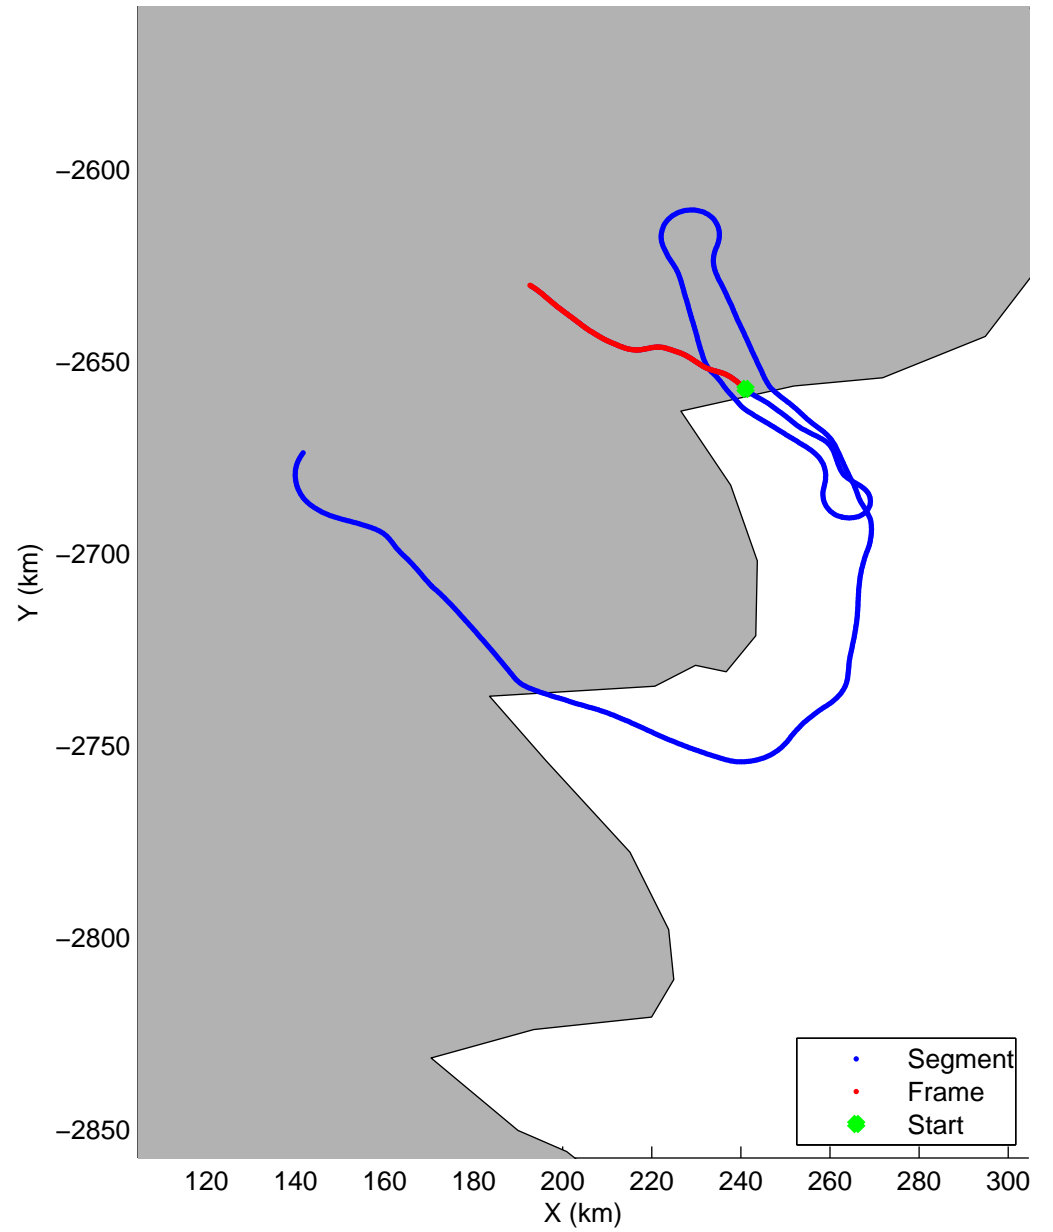

Land Ice: Southeast Glaciers 01
20150410_09_008
Polar Stereograph 70N/-45E

mcords5 2015_Greenland_C130: "Land Ice: Southeast Glaciers 01" 20150410_09_008: 16:35:11.3 to 16:41:40.1 GPS

mcords5 2015_Greenland_C130: "Land Ice: Southeast Glaciers 01" 20150410_09_008: 16:35:11.3 to 16:41:40.1 GPS

Land Ice: Southeast Glaciers 01
20150410_09_009
Polar Stereograph 70N/-45E

mcords5 2015_Greenland_C130: "Land Ice: Southeast Glaciers 01" 20150410_09_009: 16:41:40.4 to 16:48:15.2 GPS

mcords5 2015_Greenland_C130: "Land Ice: Southeast Glaciers 01" 20150410_09_009: 16:41:40.4 to 16:48:15.2 GPS

Land Ice: Southeast Glaciers 01
20150410_09_010
Polar Stereograph 70N/-45E

mcords5 2015_Greenland_C130: "Land Ice: Southeast Glaciers 01" 20150410_09_010: 16:48:15.4 to 16:55:30.8 GPS

mcords5 2015_Greenland_C130: "Land Ice: Southeast Glaciers 01" 20150410_09_010: 16:48:15.4 to 16:55:30.8 GPS