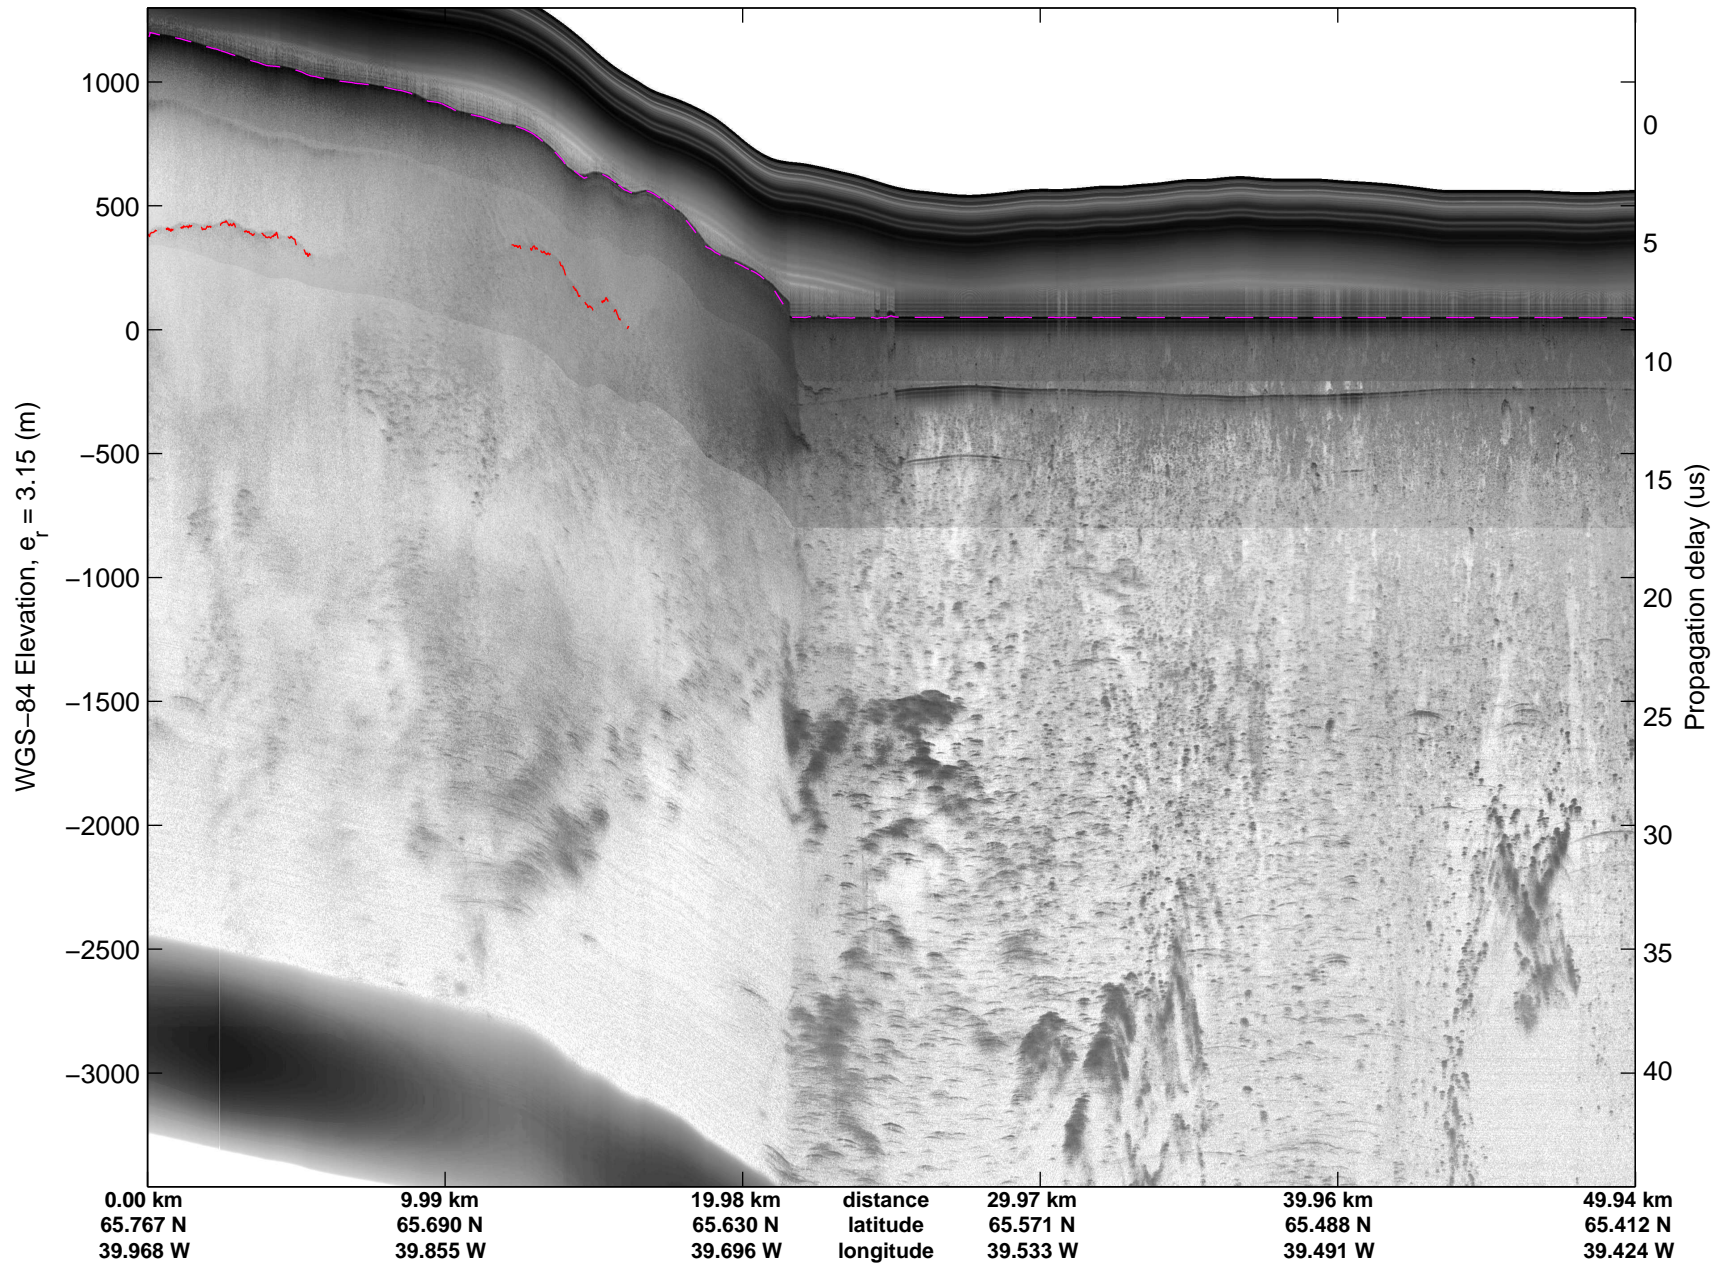

Land Ice: Southeast Glaciers 01
20150410_09_006
Polar Stereograph 70N/-45E

mcords5 2015_Greenland_C130: "Land Ice: Southeast Glaciers 01" 20150410_09_006: 16:22:29.0 to 16:28:55.6 GPS

mcords5 2015_Greenland_C130: "Land Ice: Southeast Glaciers 01" 20150410_09_006: 16:22:29.0 to 16:28:55.6 GPS

Land Ice: Southeast Glaciers 01
20150410_09_007
Polar Stereograph 70N/-45E

mcords5 2015_Greenland_C130: "Land Ice: Southeast Glaciers 01" 20150410_09_007: 16:28:55.8 to 16:35:11.0 GPS

mcords5 2015_Greenland_C130: "Land Ice: Southeast Glaciers 01" 20150410_09_007: 16:28:55.8 to 16:35:11.0 GPS

Land Ice: Southeast Glaciers 01
20150410_09_008
Polar Stereograph 70N/-45E

mcords5 2015_Greenland_C130: "Land Ice: Southeast Glaciers 01" 20150410_09_008: 16:35:11.3 to 16:41:40.1 GPS

mcords5 2015_Greenland_C130: "Land Ice: Southeast Glaciers 01" 20150410_09_008: 16:35:11.3 to 16:41:40.1 GPS

Land Ice: Southeast Glaciers 01
20150410_09_009
Polar Stereograph 70N/-45E

mcords5 2015_Greenland_C130: "Land Ice: Southeast Glaciers 01" 20150410_09_009: 16:41:40.4 to 16:48:15.2 GPS

mcords5 2015_Greenland_C130: "Land Ice: Southeast Glaciers 01" 20150410_09_009: 16:41:40.4 to 16:48:15.2 GPS