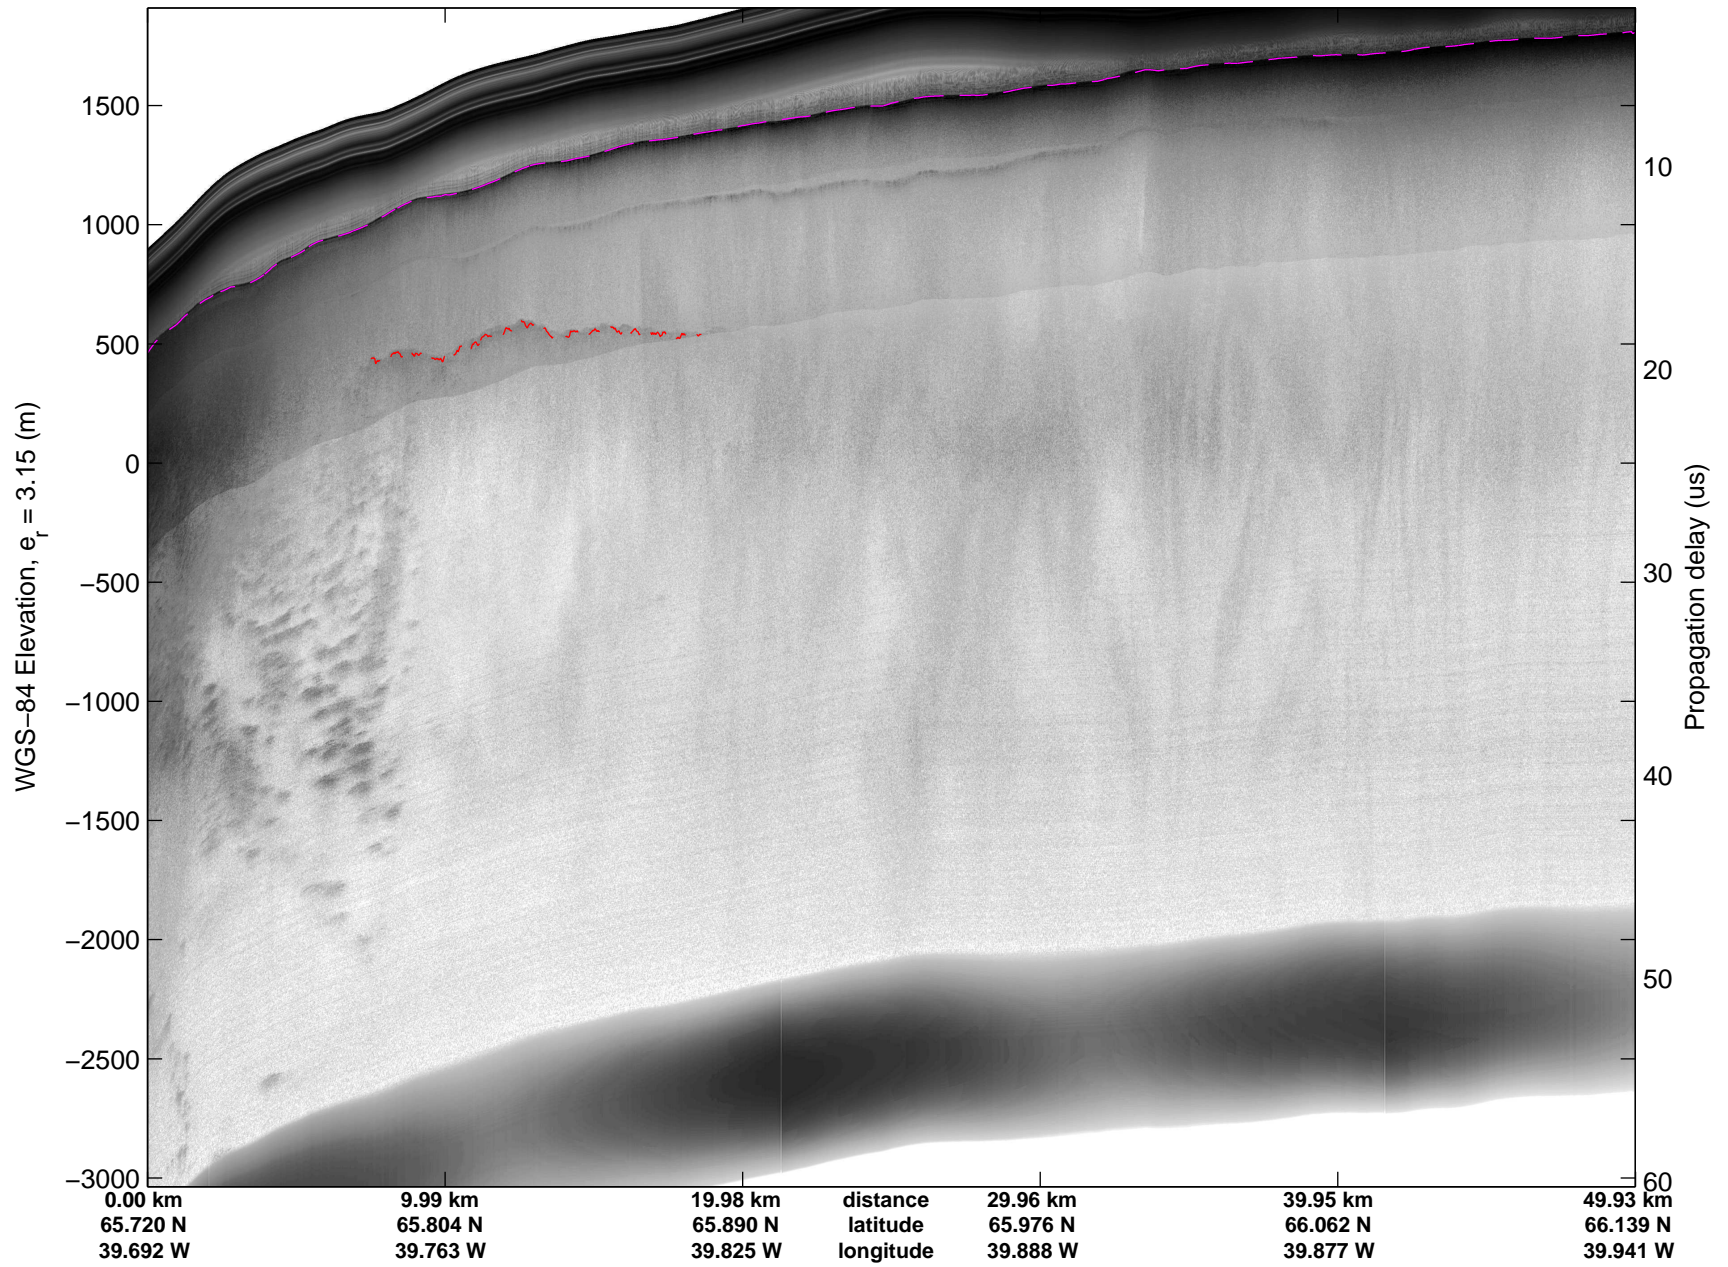

Land Ice: Southeast Glaciers 01
20150410_09_004
Polar Stereograph 70N/-45E

mcords5 2015_Greenland_C130: "Land Ice: Southeast Glaciers 01" 20150410_09_004: 16:09:39.3 to 16:16:07.7 GPS

mcords5 2015_Greenland_C130: "Land Ice: Southeast Glaciers 01" 20150410_09_004: 16:09:39.3 to 16:16:07.7 GPS

Land Ice: Southeast Glaciers 01
20150410_09_005
Polar Stereograph 70N/-45E

mcords5 2015_Greenland_C130: "Land Ice: Southeast Glaciers 01" 20150410_09_005: 16:16:08.0 to 16:22:28.7 GPS

mcords5 2015_Greenland_C130: "Land Ice: Southeast Glaciers 01" 20150410_09_005: 16:16:08.0 to 16:22:28.7 GPS

Land Ice: Southeast Glaciers 01
20150410_09_006
Polar Stereograph 70N/-45E

mcords5 2015_Greenland_C130: "Land Ice: Southeast Glaciers 01" 20150410_09_006: 16:22:29.0 to 16:28:55.6 GPS

mcords5 2015_Greenland_C130: "Land Ice: Southeast Glaciers 01" 20150410_09_006: 16:22:29.0 to 16:28:55.6 GPS

Land Ice: Southeast Glaciers 01
20150410_09_007
Polar Stereograph 70N/-45E

mcords5 2015_Greenland_C130: "Land Ice: Southeast Glaciers 01" 20150410_09_007: 16:28:55.8 to 16:35:11.0 GPS

mcords5 2015_Greenland_C130: "Land Ice: Southeast Glaciers 01" 20150410_09_007: 16:28:55.8 to 16:35:11.0 GPS