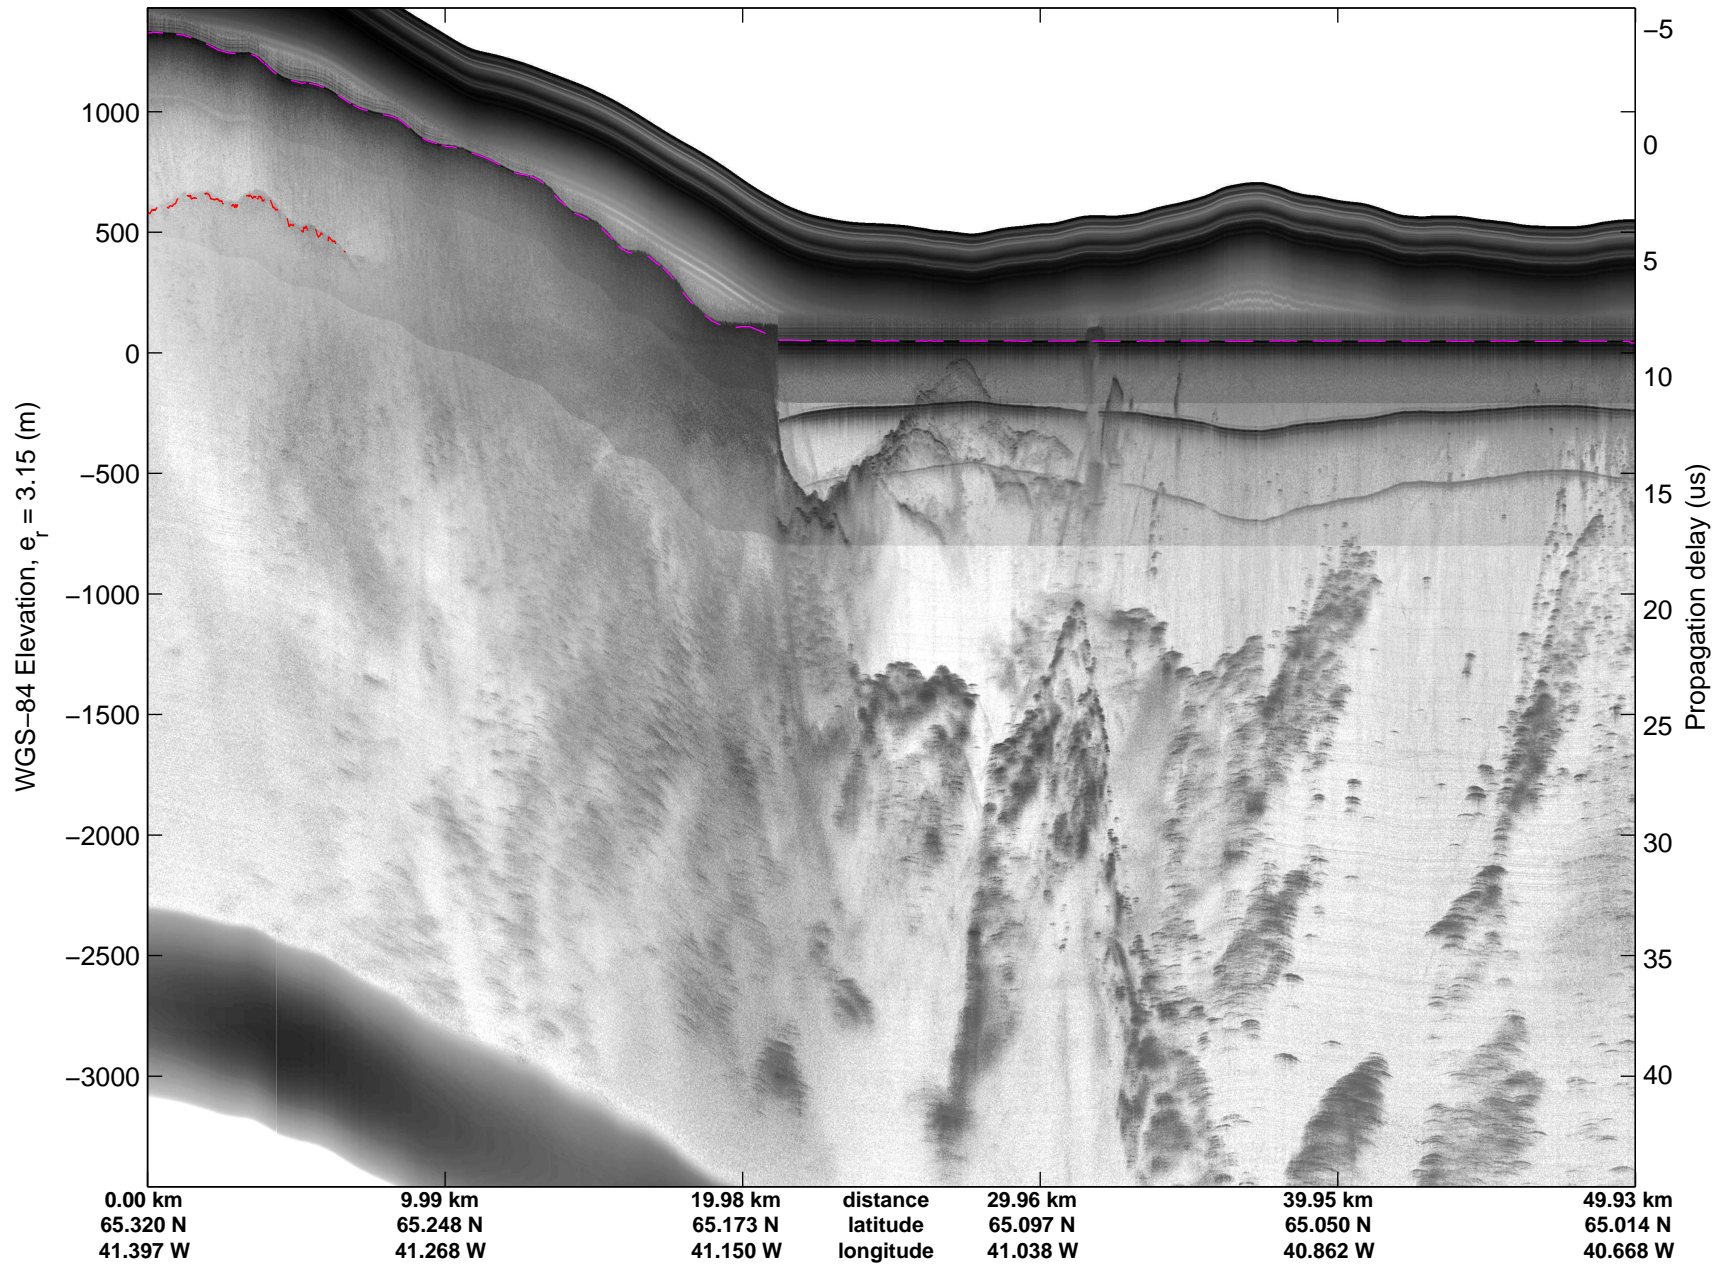

Land Ice: Southeast Glaciers 01
20150410_09_001
Polar Stereograph 70N/-45E

mcords5 2015_Greenland_C130: "Land Ice: Southeast Glaciers 01" 20150410_09_001: 15:50:56.2 to 15:56:45.5 GPS

mcords5 2015_Greenland_C130: "Land Ice: Southeast Glaciers 01" 20150410_09_001: 15:50:56.2 to 15:56:45.5 GPS

Land Ice: Southeast Glaciers 01
20150410_09_002
Polar Stereograph 70N/-45E

mcords5 2015_Greenland_C130: "Land Ice: Southeast Glaciers 01" 20150410_09_002: 15:56:45.7 to 16:02:58.9 GPS

mcords5 2015_Greenland_C130: "Land Ice: Southeast Glaciers 01" 20150410_09_002: 15:56:45.7 to 16:02:58.9 GPS

Land Ice: Southeast Glaciers 01
20150410_09_003
Polar Stereograph 70N/-45E

mcords5 2015_Greenland_C130: "Land Ice: Southeast Glaciers 01" 20150410_09_003: 16:02:59.2 to 16:09:39.0 GPS

mcords5 2015_Greenland_C130: "Land Ice: Southeast Glaciers 01" 20150410_09_003: 16:02:59.2 to 16:09:39.0 GPS

Land Ice: Southeast Glaciers 01
20150410_09_004
Polar Stereograph 70N/-45E

mcords5 2015_Greenland_C130: "Land Ice: Southeast Glaciers 01" 20150410_09_004: 16:09:39.3 to 16:16:07.7 GPS

mcords5 2015_Greenland_C130: "Land Ice: Southeast Glaciers 01" 20150410_09_004: 16:09:39.3 to 16:16:07.7 GPS