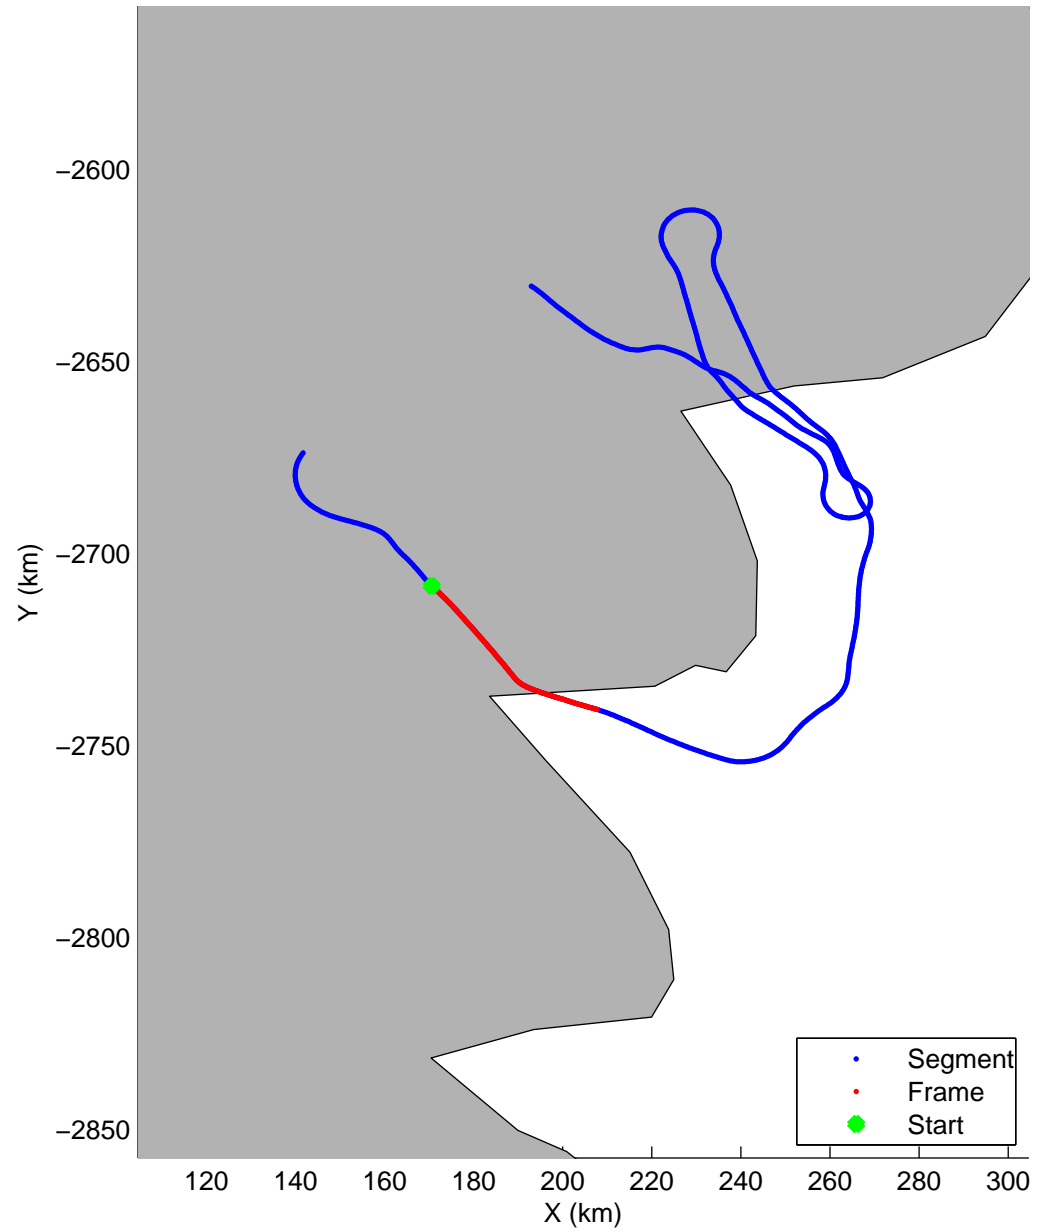

Land Ice: Southeast Glaciers 01
20150410_09_001
Polar Stereograph 70N/-45E

mcords5 2015_Greenland_C130: "Land Ice: Southeast Glaciers 01" 20150410_09_001: 15:50:56.2 to 15:56:45.5 GPS

mcords5 2015_Greenland_C130: "Land Ice: Southeast Glaciers 01" 20150410_09_001: 15:50:56.2 to 15:56:45.5 GPS

Land Ice: Southeast Glaciers 01
20150410_09_002
Polar Stereograph 70N/-45E

mcords5 2015_Greenland_C130: "Land Ice: Southeast Glaciers 01" 20150410_09_002: 15:56:45.7 to 16:02:58.9 GPS

mcords5 2015_Greenland_C130: "Land Ice: Southeast Glaciers 01" 20150410_09_002: 15:56:45.7 to 16:02:58.9 GPS

Land Ice: Southeast Glaciers 01
20150410_09_003
Polar Stereograph 70N/-45E

mcords5 2015_Greenland_C130: "Land Ice: Southeast Glaciers 01" 20150410_09_003: 16:02:59.2 to 16:09:39.0 GPS

mcords5 2015_Greenland_C130: "Land Ice: Southeast Glaciers 01" 20150410_09_003: 16:02:59.2 to 16:09:39.0 GPS

Land Ice: Southeast Glaciers 01
20150410_09_004
Polar Stereograph 70N/-45E

mcords5 2015_Greenland_C130: "Land Ice: Southeast Glaciers 01" 20150410_09_004: 16:09:39.3 to 16:16:07.7 GPS

mcords5 2015_Greenland_C130: "Land Ice: Southeast Glaciers 01" 20150410_09_004: 16:09:39.3 to 16:16:07.7 GPS