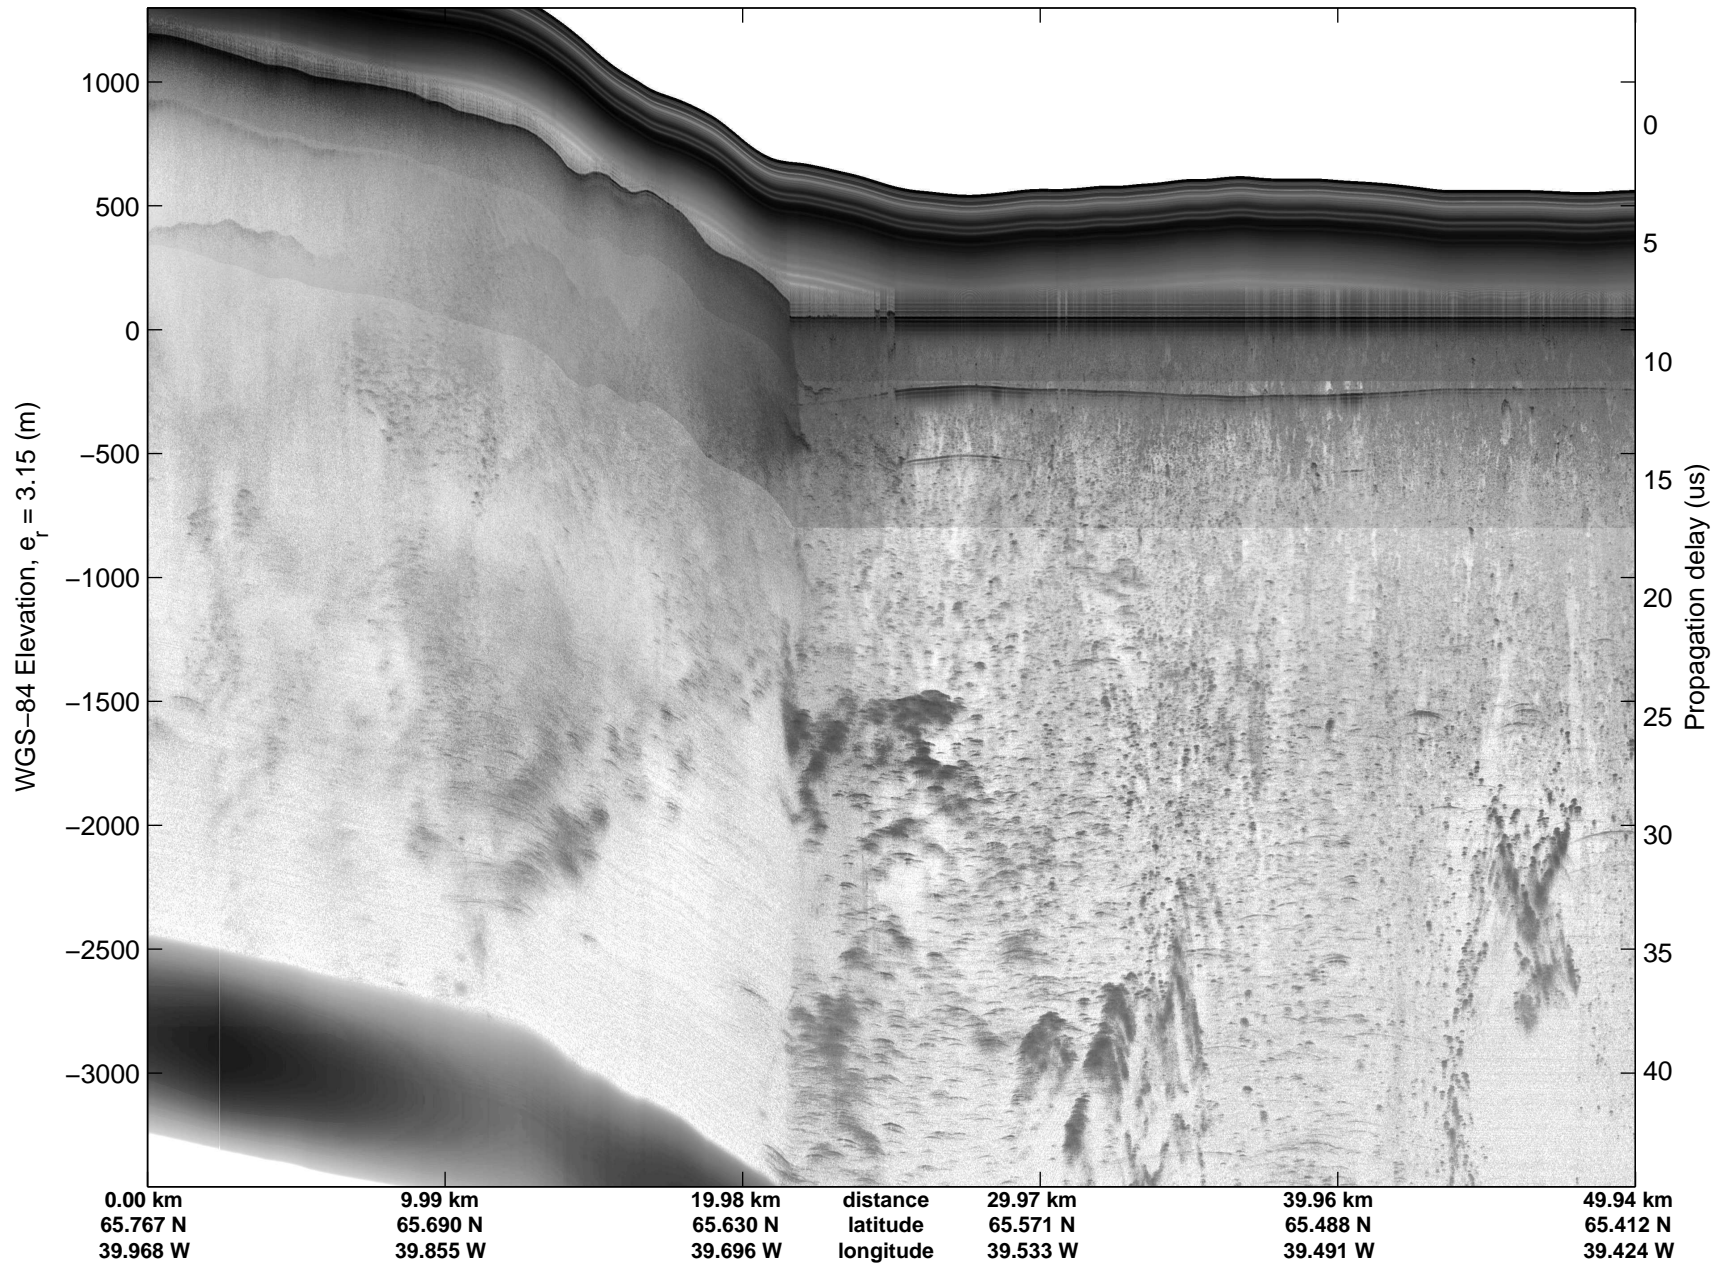

Land Ice: Southeast Glaciers 01
20150410_09_006
Polar Stereograph 70N/-45E

mcords5 2015_Greenland_C130: "Land Ice: Southeast Glaciers 01" 20150410_09_006: 16:22:29.0 to 16:28:55.6 GPS

mcords5 2015_Greenland_C130: "Land Ice: Southeast Glaciers 01" 20150410_09_006: 16:22:29.0 to 16:28:55.6 GPS

Land Ice: Southeast Glaciers 01
20150410_09_007
Polar Stereograph 70N/-45E

mcords5 2015_Greenland_C130: "Land Ice: Southeast Glaciers 01" 20150410_09_007: 16:28:55.8 to 16:35:11.0 GPS

mcords5 2015_Greenland_C130: "Land Ice: Southeast Glaciers 01" 20150410_09_007: 16:28:55.8 to 16:35:11.0 GPS

Land Ice: Southeast Glaciers 01
20150410_09_008
Polar Stereograph 70N/-45E

mcords5 2015_Greenland_C130: "Land Ice: Southeast Glaciers 01" 20150410_09_008: 16:35:11.3 to 16:41:40.1 GPS

mcords5 2015_Greenland_C130: "Land Ice: Southeast Glaciers 01" 20150410_09_008: 16:35:11.3 to 16:41:40.1 GPS

Land Ice: Southeast Glaciers 01
20150410_09_009
Polar Stereograph 70N/-45E

mcords5 2015_Greenland_C130: "Land Ice: Southeast Glaciers 01" 20150410_09_009: 16:41:40.4 to 16:48:15.2 GPS

mcords5 2015_Greenland_C130: "Land Ice: Southeast Glaciers 01" 20150410_09_009: 16:41:40.4 to 16:48:15.2 GPS