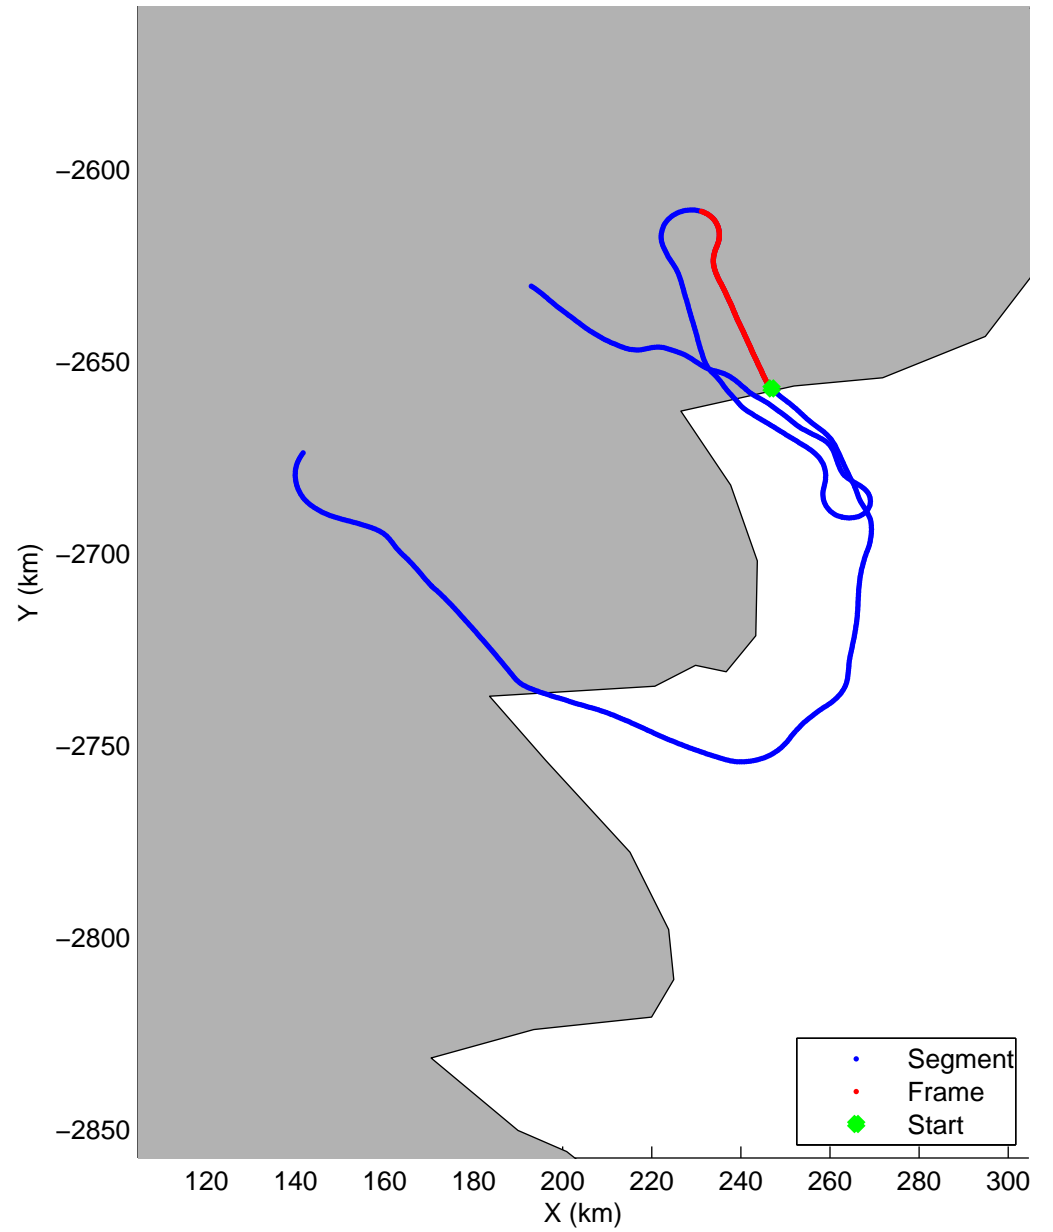

Land Ice: Southeast Glaciers 01
20150410_09_003
Polar Stereograph 70N/-45E

mcords5 2015_Greenland_C130: "Land Ice: Southeast Glaciers 01" 20150410_09_003: 16:02:59.2 to 16:09:39.0 GPS

mcords5 2015_Greenland_C130: "Land Ice: Southeast Glaciers 01" 20150410_09_003: 16:02:59.2 to 16:09:39.0 GPS

Land Ice: Southeast Glaciers 01
20150410_09_004
Polar Stereograph 70N/-45E

mcords5 2015_Greenland_C130: "Land Ice: Southeast Glaciers 01" 20150410_09_004: 16:09:39.3 to 16:16:07.7 GPS

mcords5 2015_Greenland_C130: "Land Ice: Southeast Glaciers 01" 20150410_09_004: 16:09:39.3 to 16:16:07.7 GPS

Land Ice: Southeast Glaciers 01
20150410_09_005
Polar Stereograph 70N/-45E

mcords5 2015_Greenland_C130: "Land Ice: Southeast Glaciers 01" 20150410_09_005: 16:16:08.0 to 16:22:28.7 GPS

mcords5 2015_Greenland_C130: "Land Ice: Southeast Glaciers 01" 20150410_09_005: 16:16:08.0 to 16:22:28.7 GPS

Land Ice: Southeast Glaciers 01
20150410_09_006
Polar Stereograph 70N/-45E

mcords5 2015_Greenland_C130: "Land Ice: Southeast Glaciers 01" 20150410_09_006: 16:22:29.0 to 16:28:55.6 GPS

mcords5 2015_Greenland_C130: "Land Ice: Southeast Glaciers 01" 20150410_09_006: 16:22:29.0 to 16:28:55.6 GPS