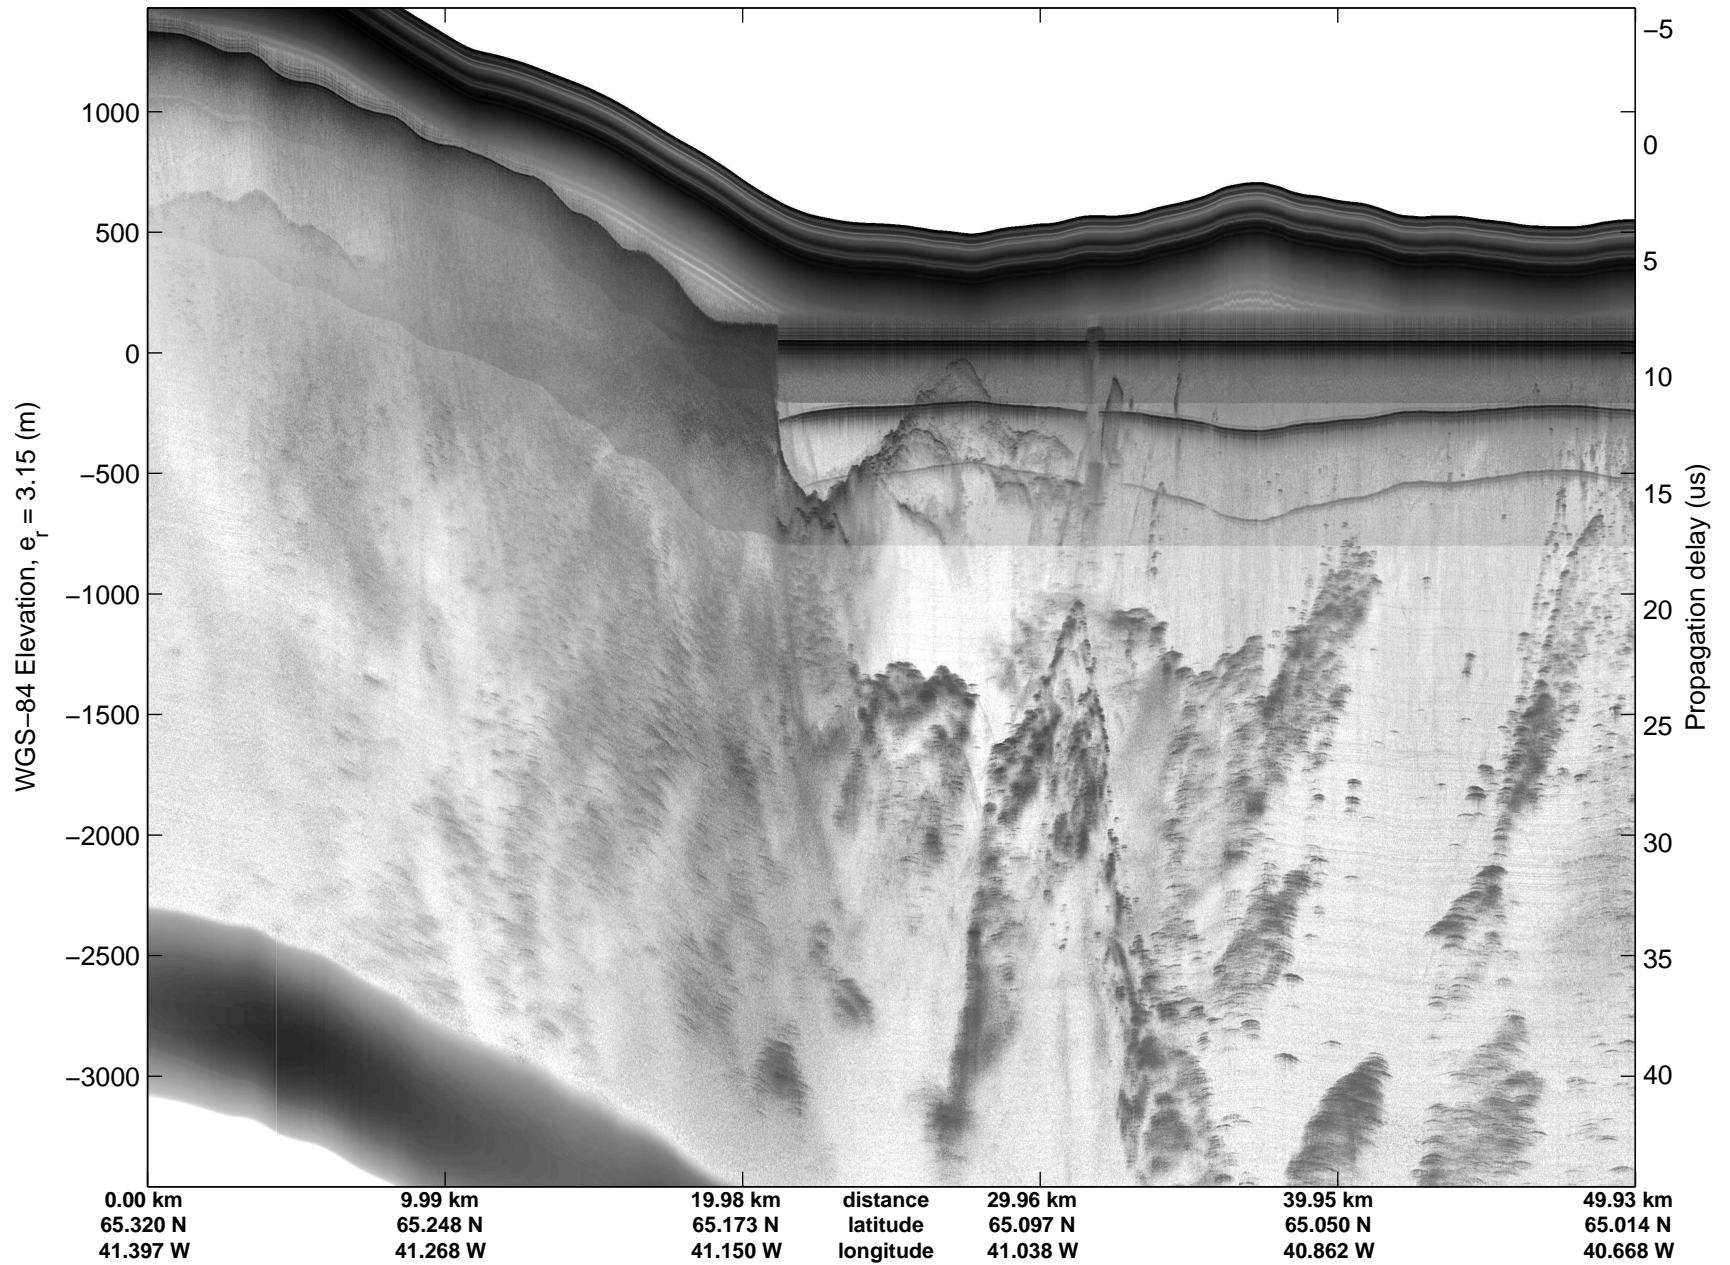

Land Ice: Southeast Glaciers 01
20150410_09_001
Polar Stereograph 70N/-45E

mcords5 2015_Greenland_C130: "Land Ice: Southeast Glaciers 01" 20150410_09_001: 15:50:56.2 to 15:56:45.5 GPS

mcords5 2015_Greenland_C130: "Land Ice: Southeast Glaciers 01" 20150410_09_001: 15:50:56.2 to 15:56:45.5 GPS

Land Ice: Southeast Glaciers 01
20150410_09_002
Polar Stereograph 70N/-45E

mcords5 2015_Greenland_C130: "Land Ice: Southeast Glaciers 01" 20150410_09_002: 15:56:45.7 to 16:02:58.9 GPS

mcords5 2015_Greenland_C130: "Land Ice: Southeast Glaciers 01" 20150410_09_002: 15:56:45.7 to 16:02:58.9 GPS

Land Ice: Southeast Glaciers 01
20150410_09_003
Polar Stereograph 70N/-45E

mcords5 2015_Greenland_C130: "Land Ice: Southeast Glaciers 01" 20150410_09_003: 16:02:59.2 to 16:09:39.0 GPS

mcords5 2015_Greenland_C130: "Land Ice: Southeast Glaciers 01" 20150410_09_003: 16:02:59.2 to 16:09:39.0 GPS

Land Ice: Southeast Glaciers 01
20150410_09_004
Polar Stereograph 70N/-45E

mcords5 2015_Greenland_C130: "Land Ice: Southeast Glaciers 01" 20150410_09_004: 16:09:39.3 to 16:16:07.7 GPS

mcords5 2015_Greenland_C130: "Land Ice: Southeast Glaciers 01" 20150410_09_004: 16:09:39.3 to 16:16:07.7 GPS