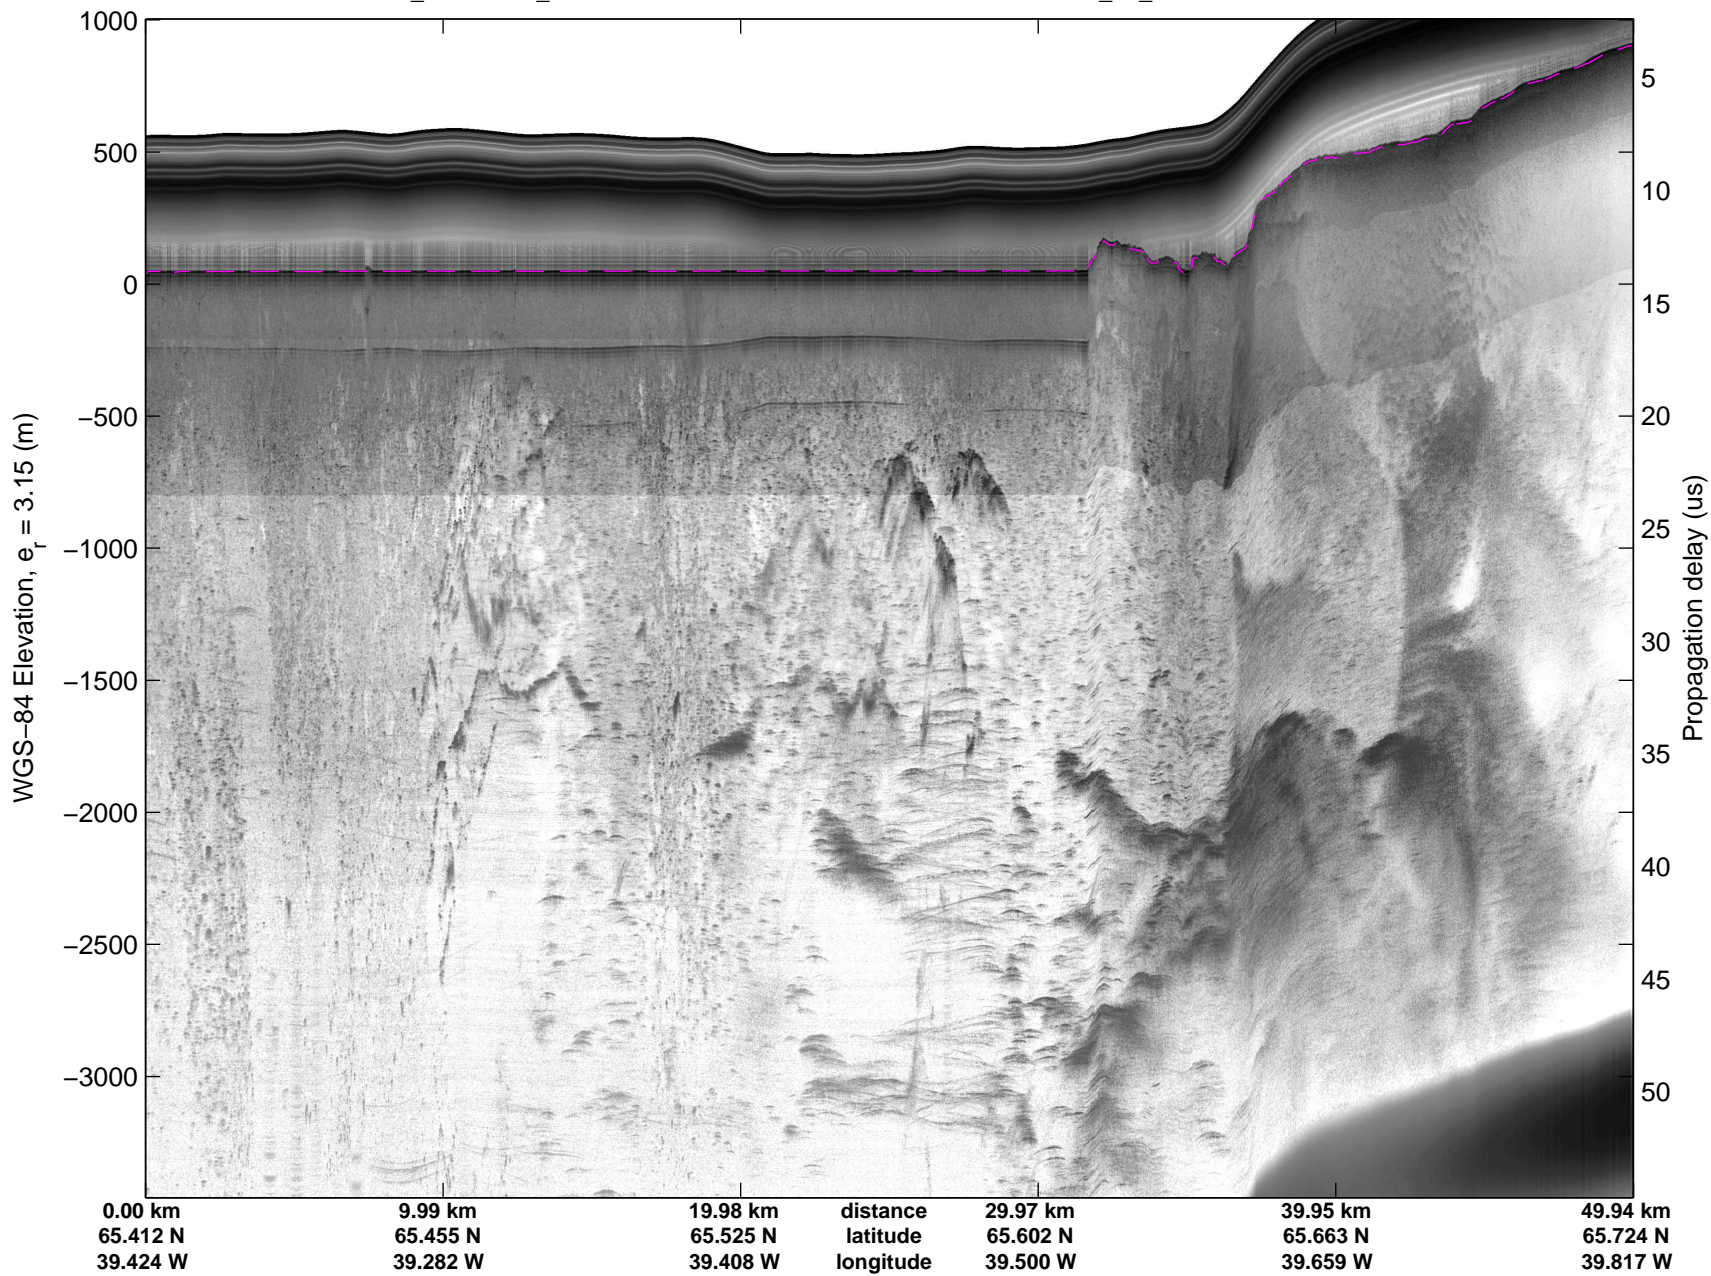

Land Ice: Southeast Glaciers 01
20150410_09_007
Polar Stereograph 70N/-45E

mcords5 2015_Greenland_C130: "Land Ice: Southeast Glaciers 01" 20150410_09_007: 16:28:55.8 to 16:35:11.0 GPS

mcords5 2015_Greenland_C130: "Land Ice: Southeast Glaciers 01" 20150410_09_007: 16:28:55.8 to 16:35:11.0 GPS

Land Ice: Southeast Glaciers 01
20150410_09_008
Polar Stereograph 70N/-45E

mcords5 2015_Greenland_C130: "Land Ice: Southeast Glaciers 01" 20150410_09_008: 16:35:11.3 to 16:41:40.1 GPS

mcords5 2015_Greenland_C130: "Land Ice: Southeast Glaciers 01" 20150410_09_008: 16:35:11.3 to 16:41:40.1 GPS

Land Ice: Southeast Glaciers 01
20150410_09_009
Polar Stereograph 70N/-45E

mcords5 2015_Greenland_C130: "Land Ice: Southeast Glaciers 01" 20150410_09_009: 16:41:40.4 to 16:48:15.2 GPS

mcords5 2015_Greenland_C130: "Land Ice: Southeast Glaciers 01" 20150410_09_009: 16:41:40.4 to 16:48:15.2 GPS

Land Ice: Southeast Glaciers 01
20150410_09_010
Polar Stereograph 70N/-45E

mcords5 2015_Greenland_C130: "Land Ice: Southeast Glaciers 01" 20150410_09_010: 16:48:15.4 to 16:55:30.8 GPS

mcords5 2015_Greenland_C130: "Land Ice: Southeast Glaciers 01" 20150410_09_010: 16:48:15.4 to 16:55:30.8 GPS