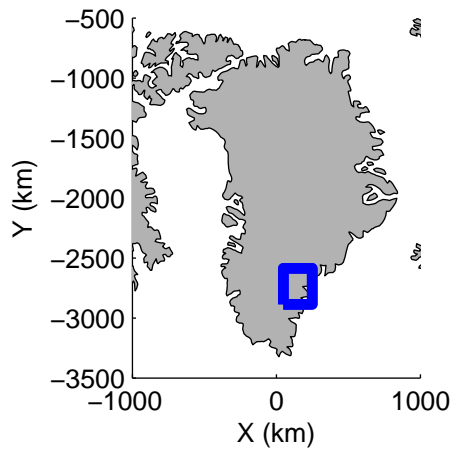

Land Ice: Southeast Glaciers 01
20150410_08_001
Polar Stereograph 70N/-45E

mcords5 2015_Greenland_C130: "Land Ice: Southeast Glaciers 01" 20150410_08_001: 15:39:06.2 to 15:45:37.5 GPS

mcords5 2015_Greenland_C130: "Land Ice: Southeast Glaciers 01" 20150410_08_001: 15:39:06.2 to 15:45:37.5 GPS

Land Ice: Southeast Glaciers 01
20150410_08_002
Polar Stereograph 70N/-45E

mcords5 2015_Greenland_C130: "Land Ice: Southeast Glaciers 01" 20150410_08_002: 15:45:37.8 to 15:50:25.9 GPS

mcords5 2015_Greenland_C130: "Land Ice: Southeast Glaciers 01" 20150410_08_002: 15:45:37.8 to 15:50:25.9 GPS