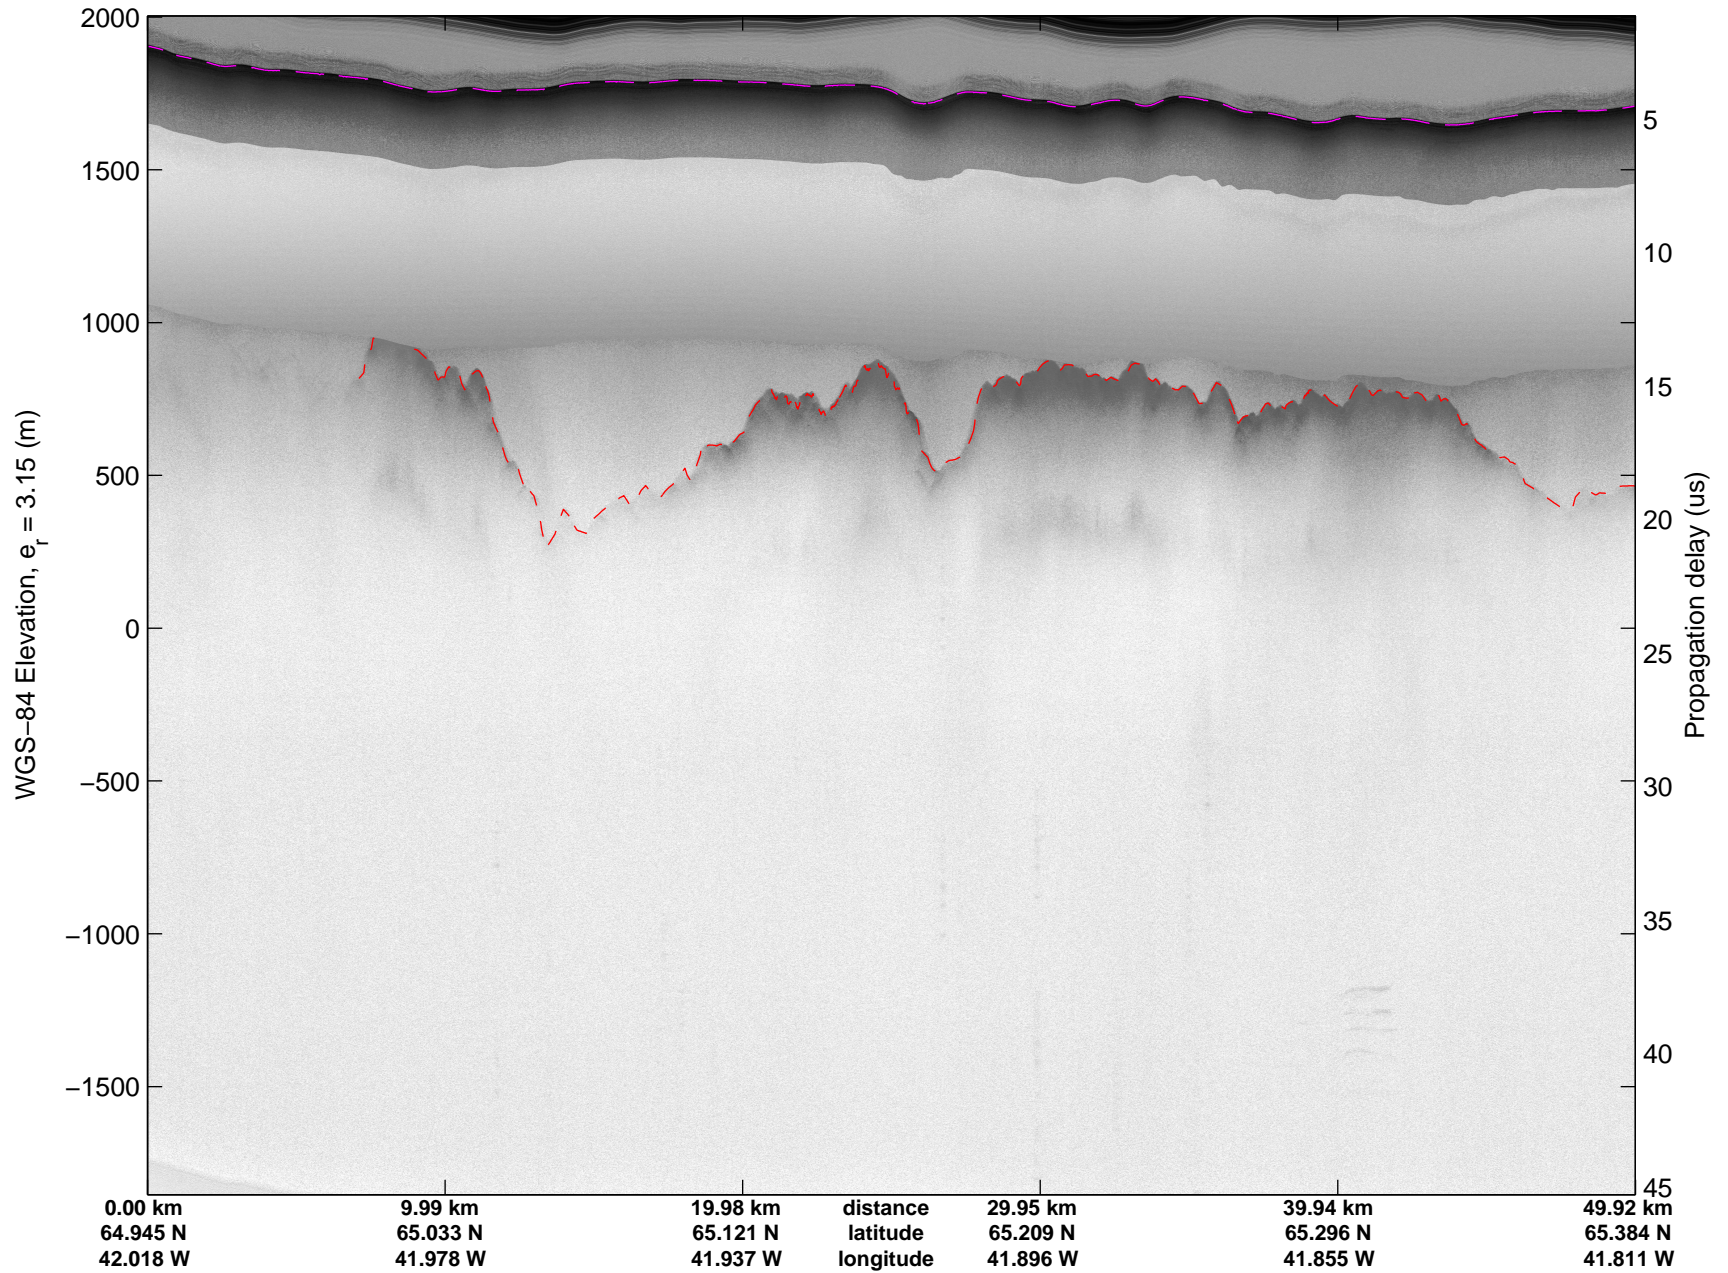

Land Ice: Southeast Glaciers 01
20150410_08_001
Polar Stereograph 70N/-45E

mcords5 2015_Greenland_C130: "Land Ice: Southeast Glaciers 01" 20150410_08_001: 15:39:06.2 to 15:45:37.5 GPS

mcords5 2015_Greenland_C130: "Land Ice: Southeast Glaciers 01" 20150410_08_001: 15:39:06.2 to 15:45:37.5 GPS

Land Ice: Southeast Glaciers 01
20150410_08_002
Polar Stereograph 70N/-45E

mcords5 2015_Greenland_C130: "Land Ice: Southeast Glaciers 01" 20150410_08_002: 15:45:37.8 to 15:50:25.9 GPS

mcords5 2015_Greenland_C130: "Land Ice: Southeast Glaciers 01" 20150410_08_002: 15:45:37.8 to 15:50:25.9 GPS