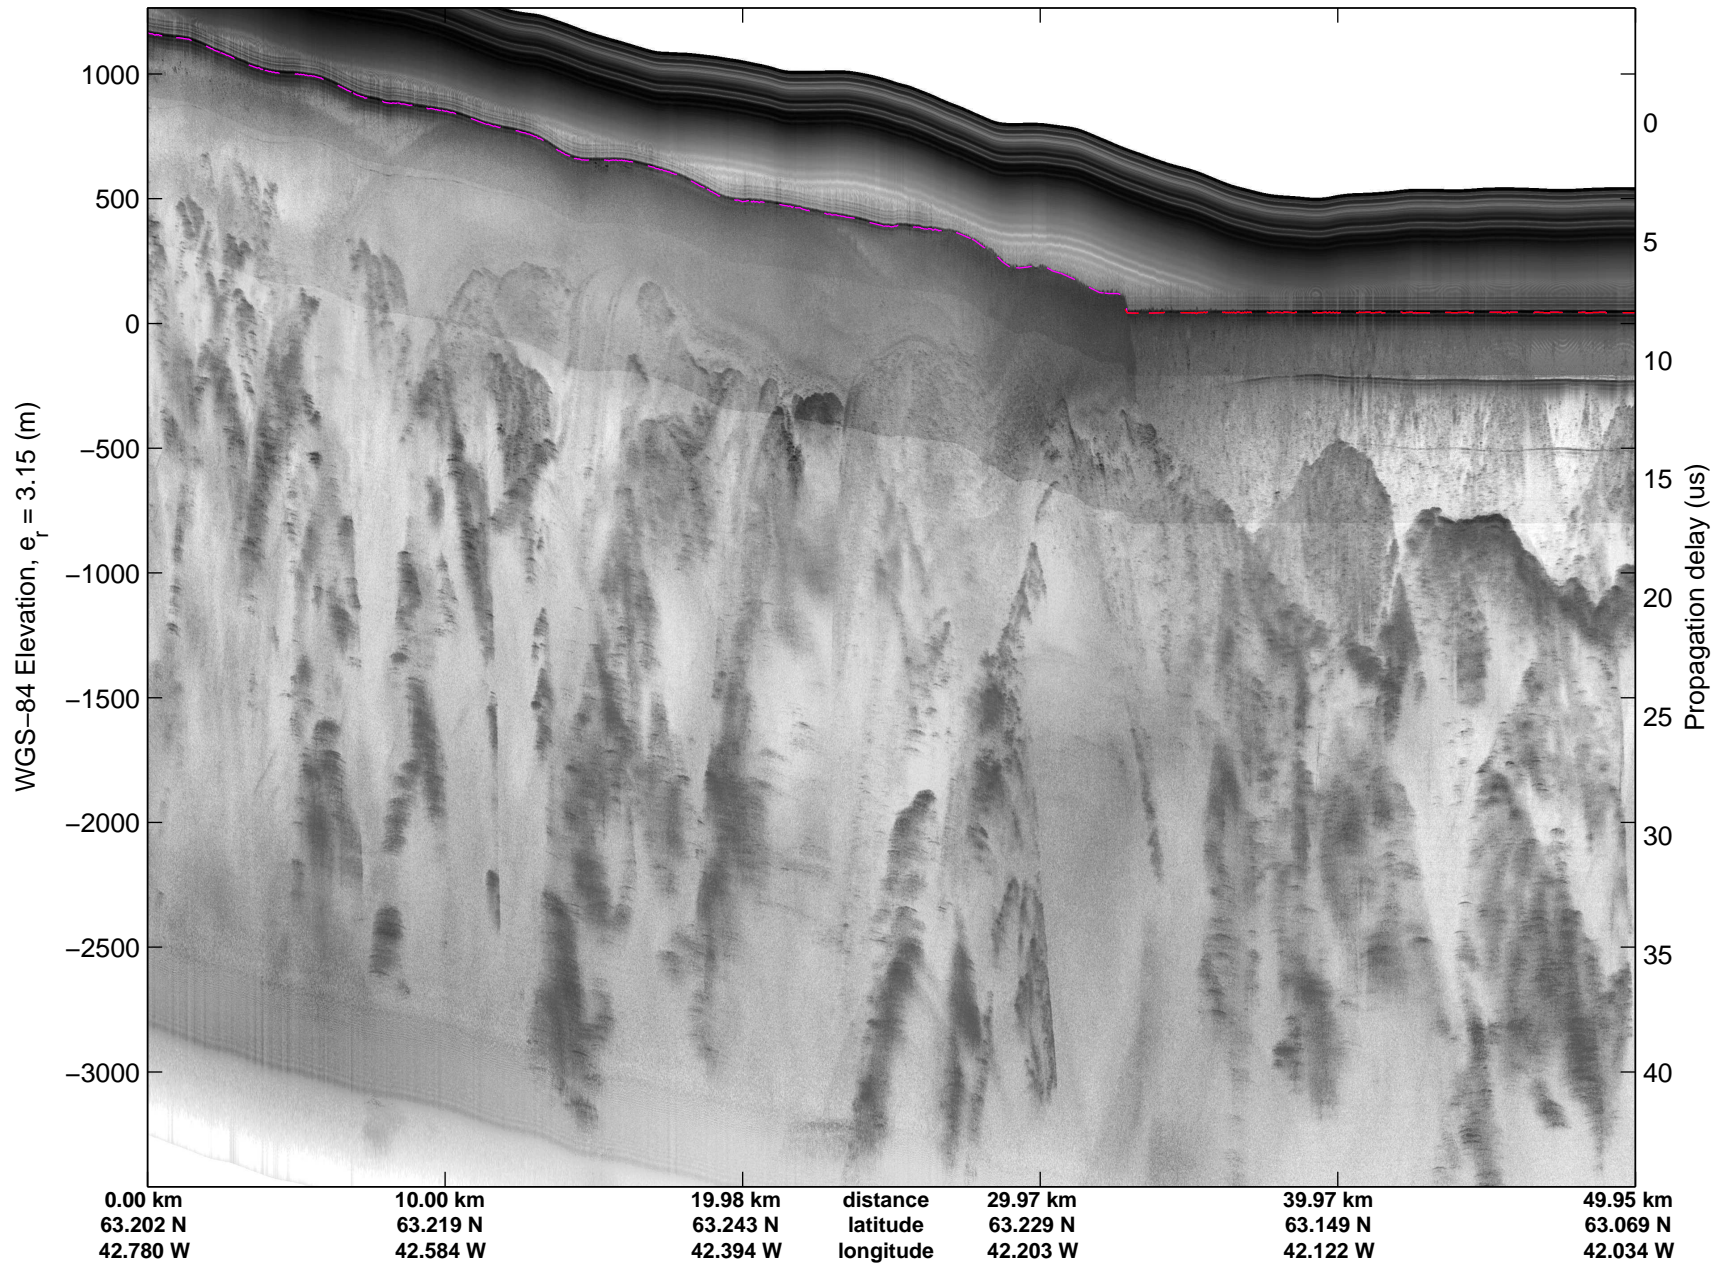

Land Ice: Southeast Glaciers 01
20150410_07_007
Polar Stereograph 70N/-45E

mcords5 2015_Greenland_C130: "Land Ice: Southeast Glaciers 01" 20150410_07_007: 13:25:07.5 to 13:31:59.1 GPS

mcords5 2015_Greenland_C130: "Land Ice: Southeast Glaciers 01" 20150410_07_007: 13:25:07.5 to 13:31:59.1 GPS

mcords5 2015_Greenland_C130: "Land Ice: Southeast Glaciers 01" 20150410_07_008: 13:31:59.4 to 13:38:15.0 GPS

mcords5 2015_Greenland_C130: "Land Ice: Southeast Glaciers 01" 20150410_07_008: 13:31:59.4 to 13:38:15.0 GPS

mcords5 2015_Greenland_C130: "Land Ice: Southeast Glaciers 01" 20150410_07_009: 13:38:15.3 to 13:44:11.6 GPS

mcords5 2015_Greenland_C130: "Land Ice: Southeast Glaciers 01" 20150410_07_009: 13:38:15.3 to 13:44:11.6 GPS