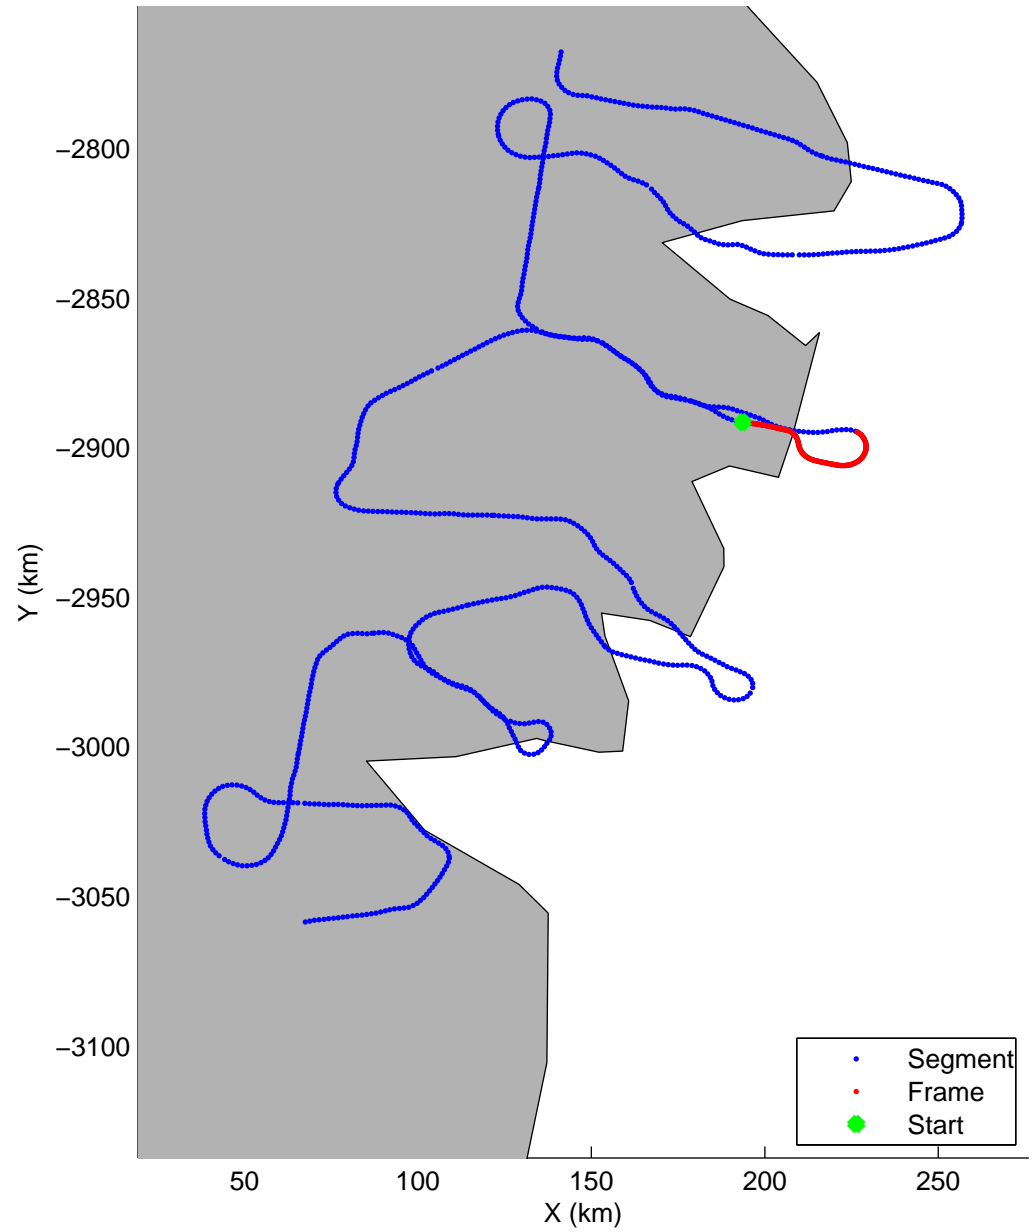

Land Ice: Southeast Glaciers 01
20150410_07_017
Polar Stereograph 70N/-45E