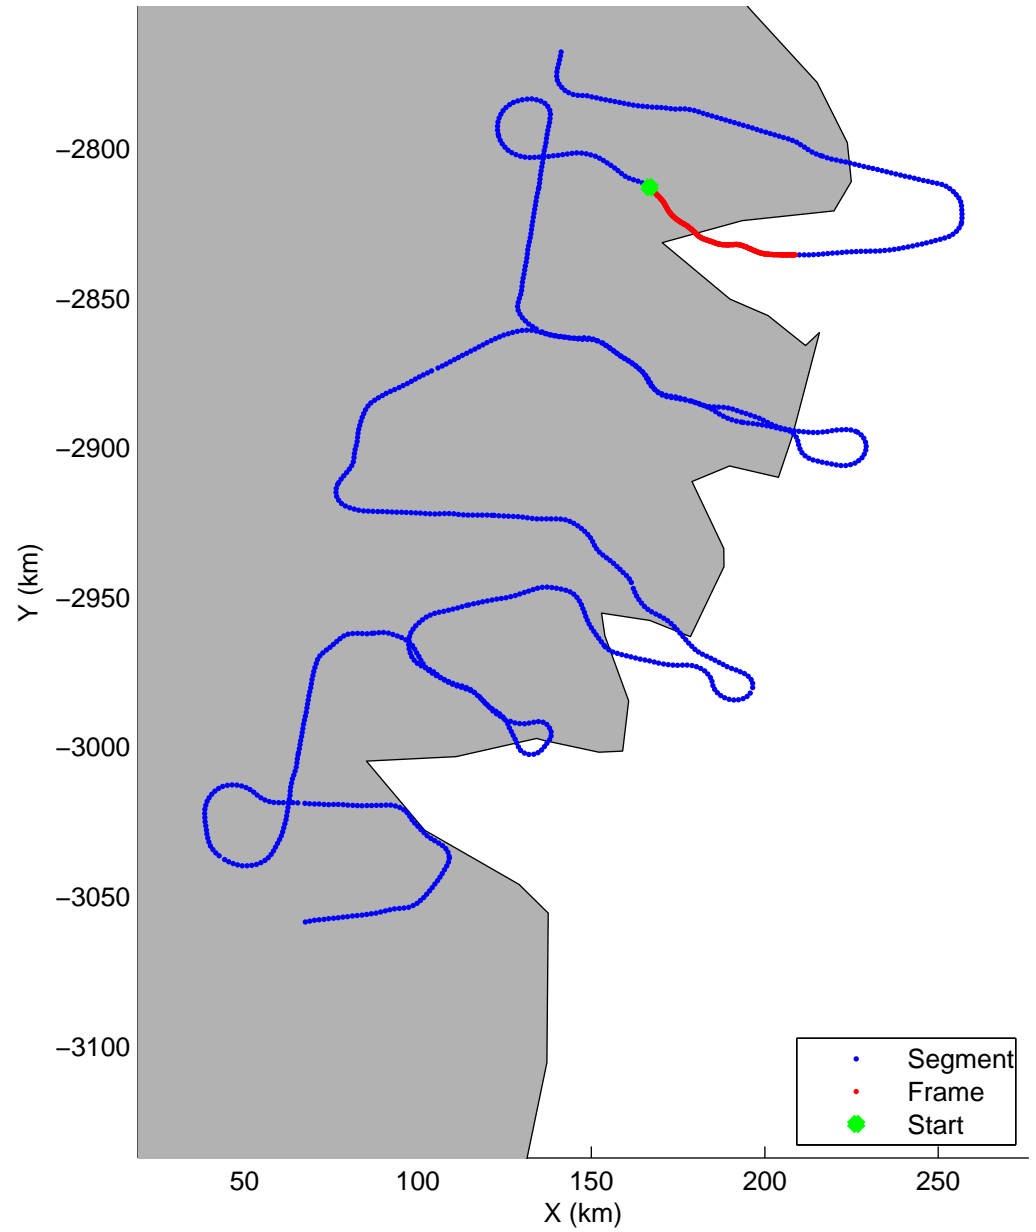

Land Ice: Southeast Glaciers 01
20150410_07_023
Polar Stereograph 70N/-45E