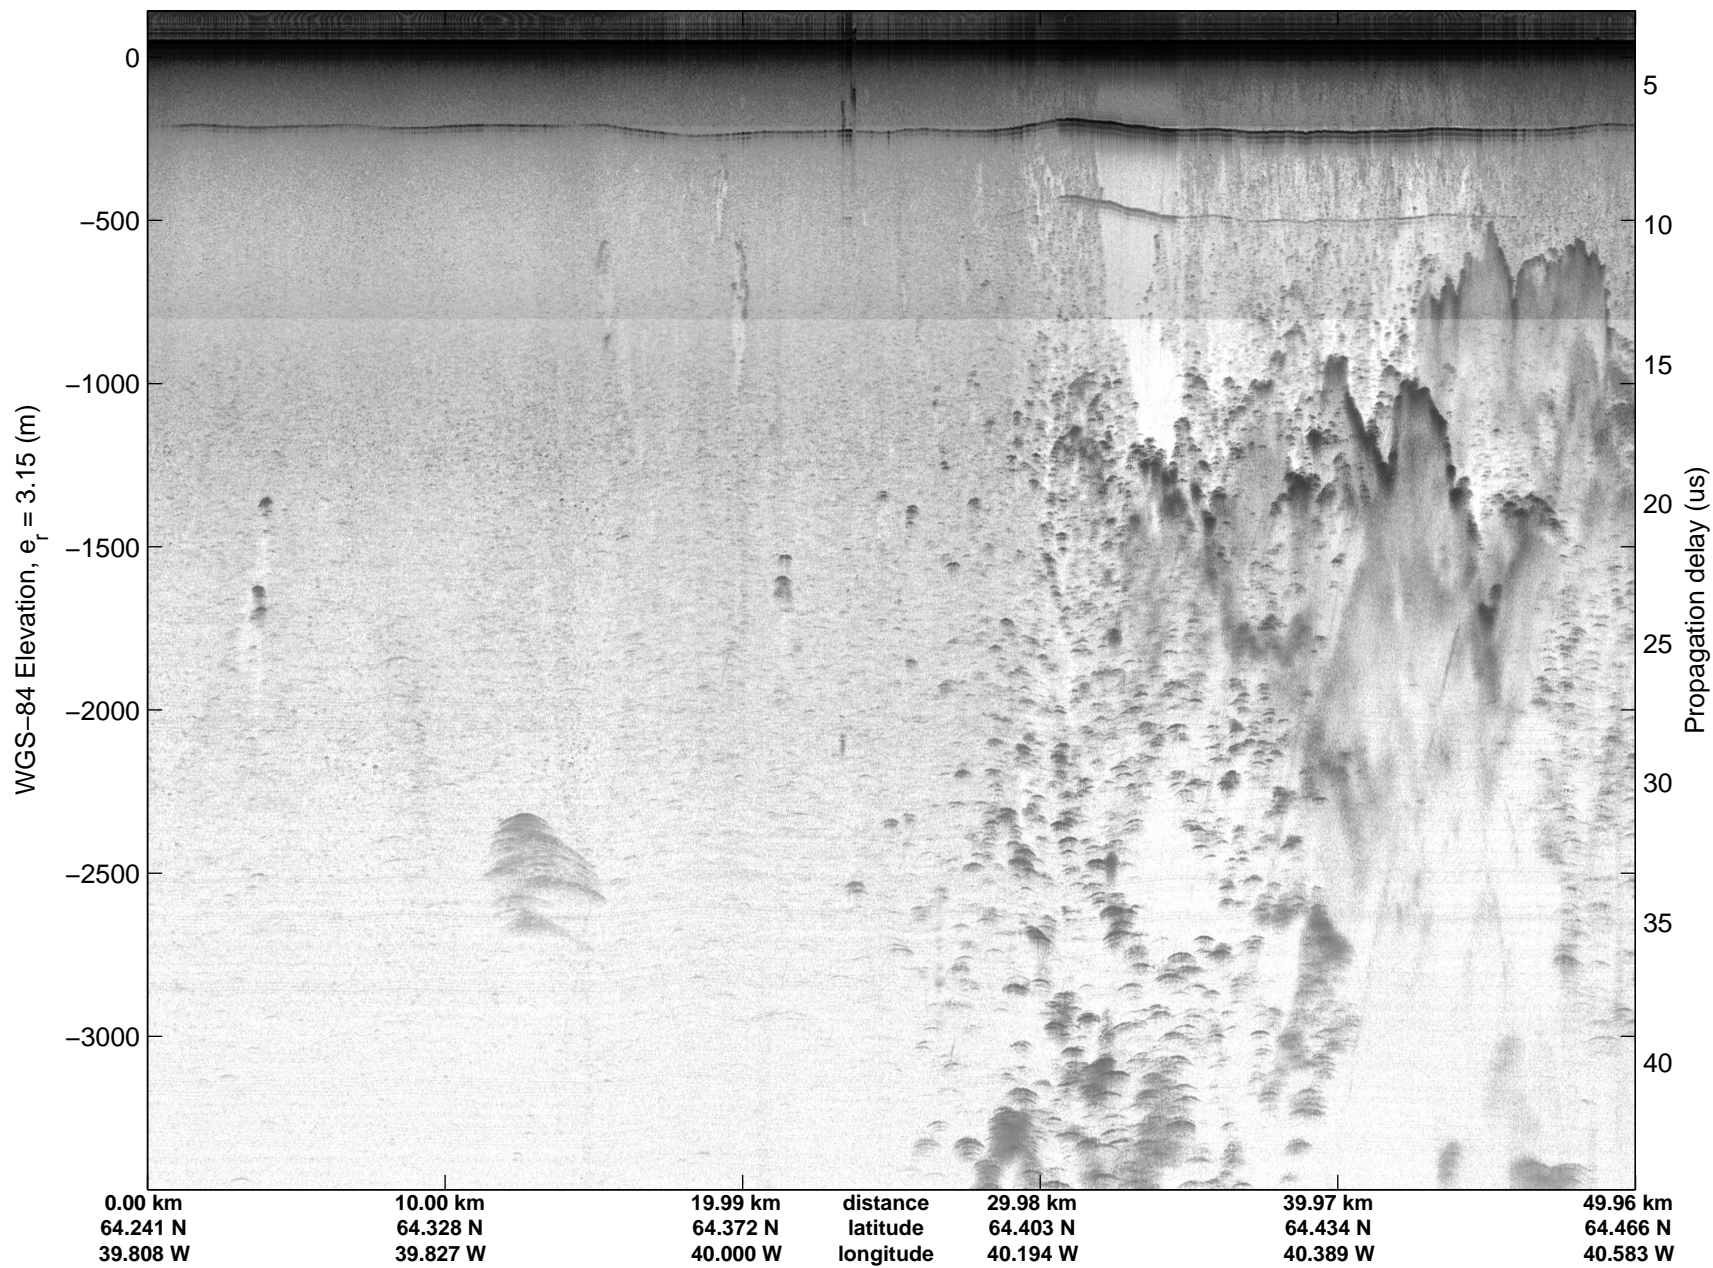

Land Ice: Southeast Glaciers 01
20150410_07_023
Polar Stereograph 70N/-45E

mcords5 2015_Greenland_C130: "Land Ice: Southeast Glaciers 01" 20150410_07_023: 15:05:30.5 to 15:12:07.4 GPS

mcords5 2015_Greenland_C130: "Land Ice: Southeast Glaciers 01" 20150410_07_023: 15:05:30.5 to 15:12:07.4 GPS

mcords5 2015_Greenland_C130: "Land Ice: Southeast Glaciers 01" 20150410_07_024: 15:12:07.6 to 15:18:40.0 GPS

mcords5 2015_Greenland_C130: "Land Ice: Southeast Glaciers 01" 20150410_07_024: 15:12:07.6 to 15:18:40.0 GPS

mcords5 2015_Greenland_C130: "Land Ice: Southeast Glaciers 01" 20150410_07_025: 15:18:40.3 to 15:25:30.2 GPS

mcords5 2015_Greenland_C130: "Land Ice: Southeast Glaciers 01" 20150410_07_025: 15:18:40.3 to 15:25:30.2 GPS