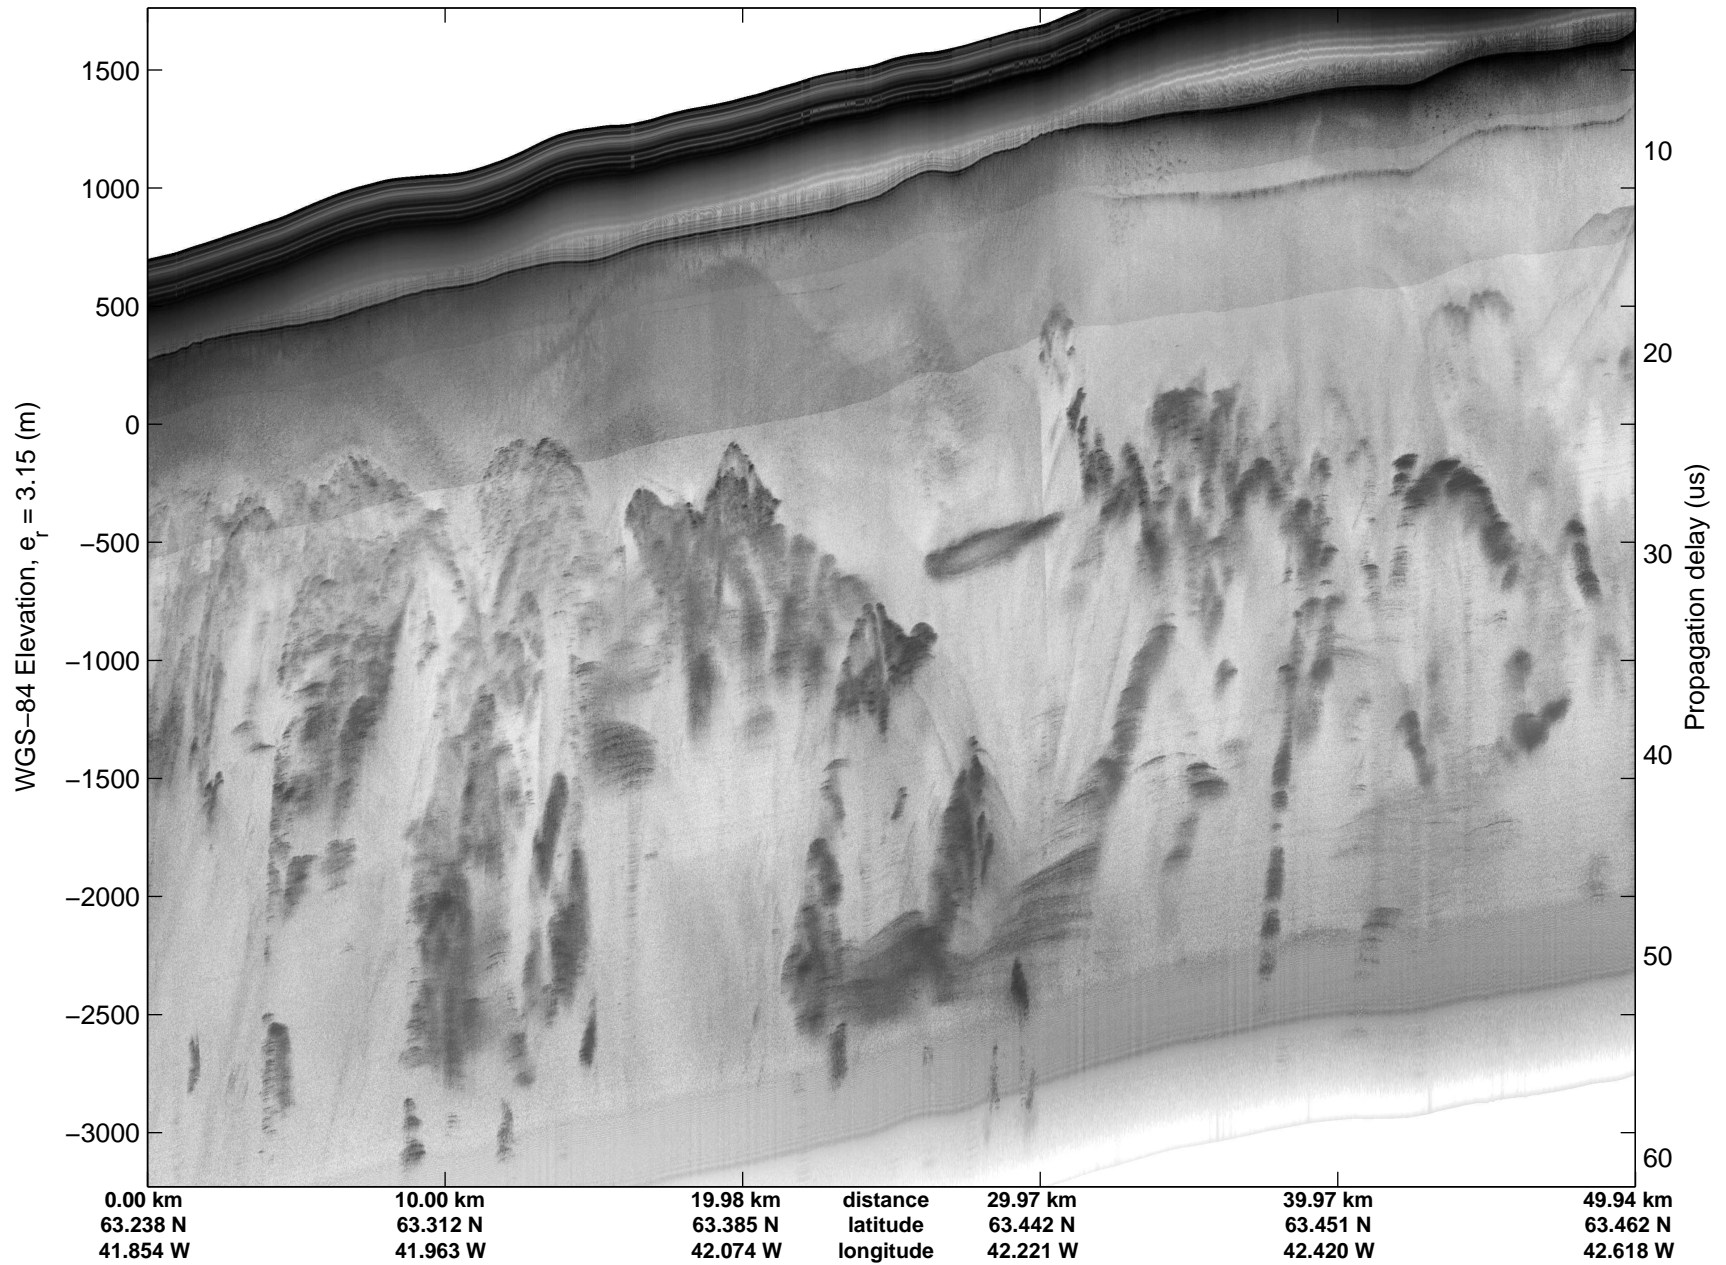

mcords5 2015_Greenland_C130: "Land Ice: Southeast Glaciers 01" 20150410_07_012: 13:57:05.8 to 14:03:09.0 GPS