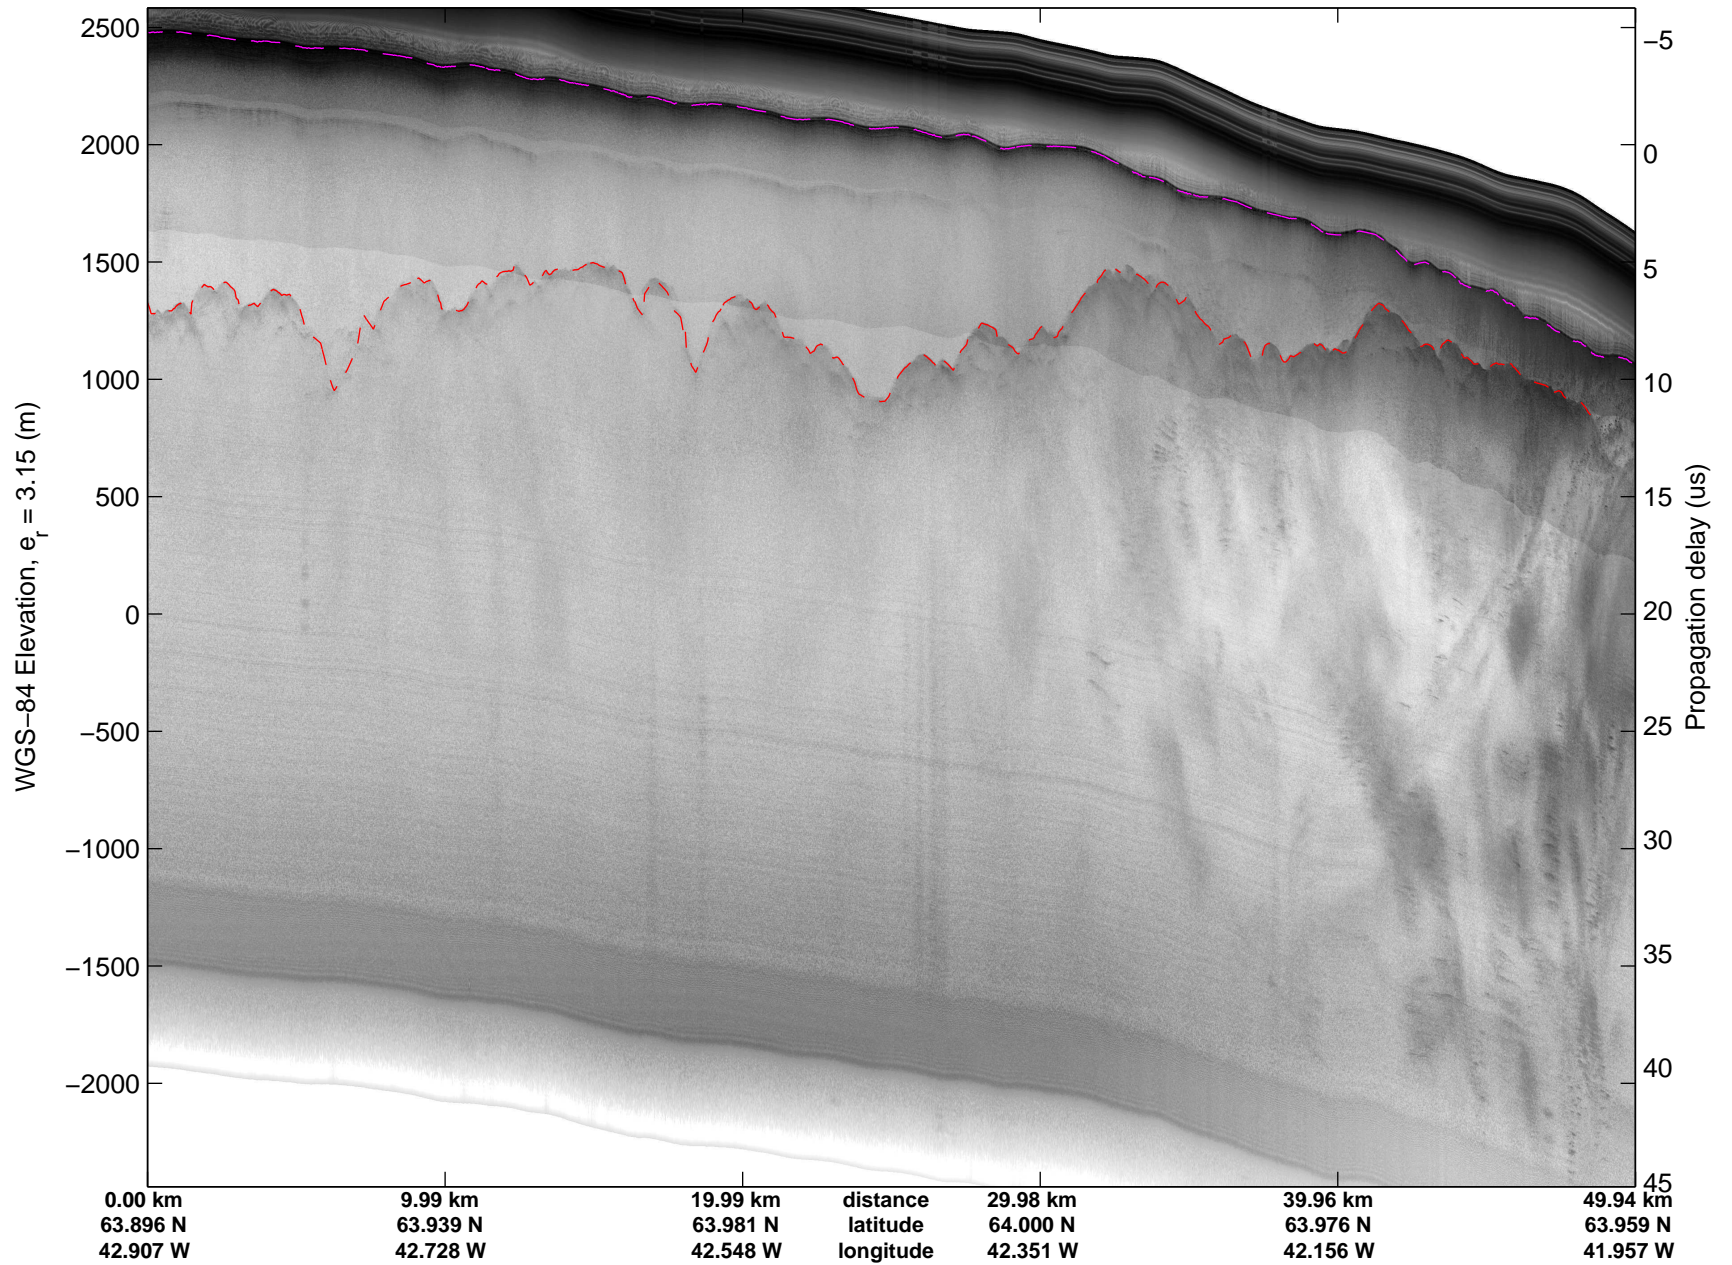

mcords5 2015_Greenland_C130: "Land Ice: Southeast Glaciers 01" 20150410_07_015: 14:15:33.2 to 14:21:19.3 GPS