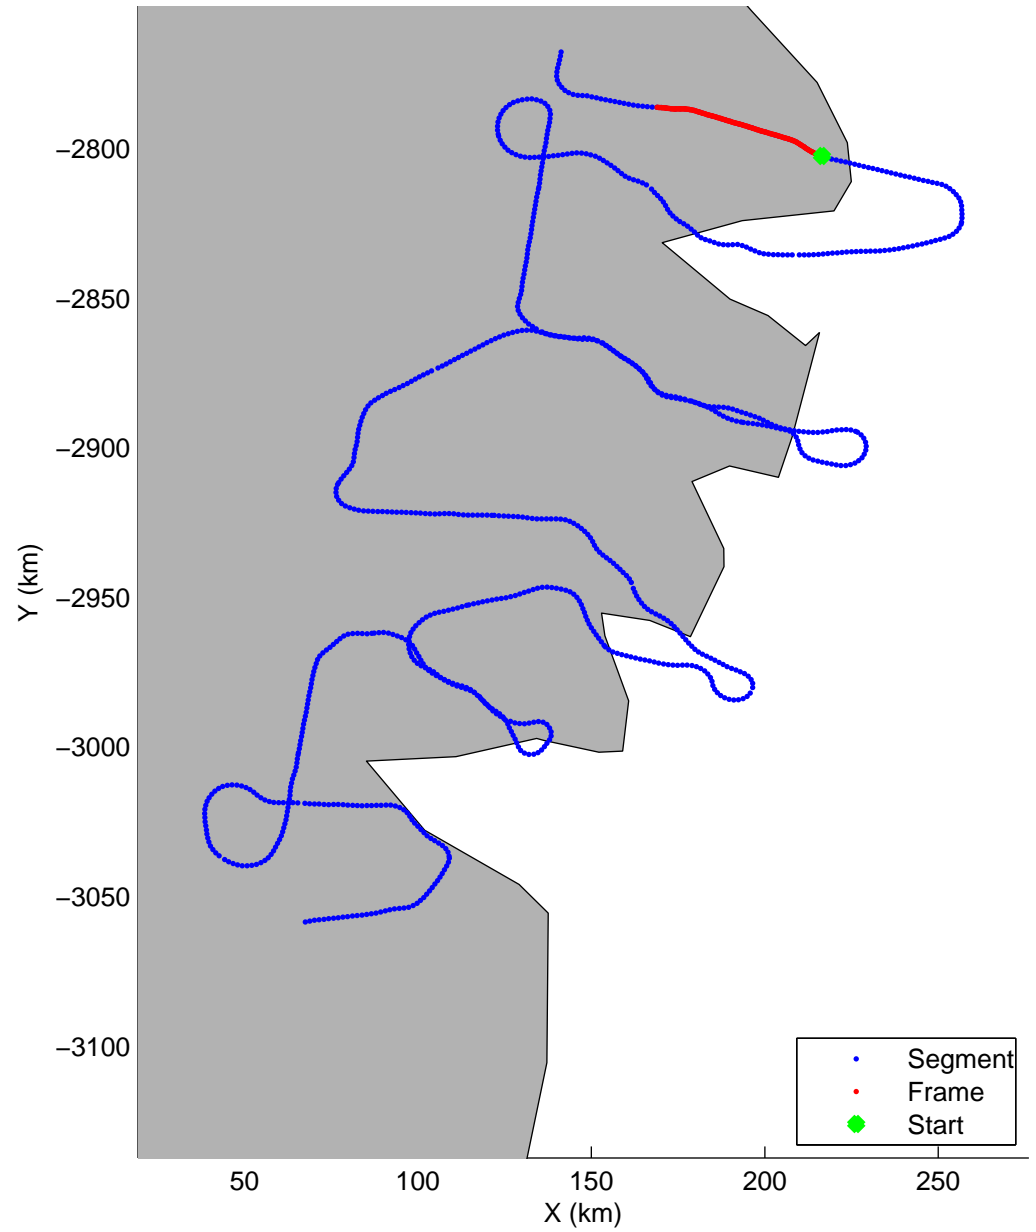

Land Ice: Southeast Glaciers 01
20150410_07_026
Polar Stereograph 70N/-45E