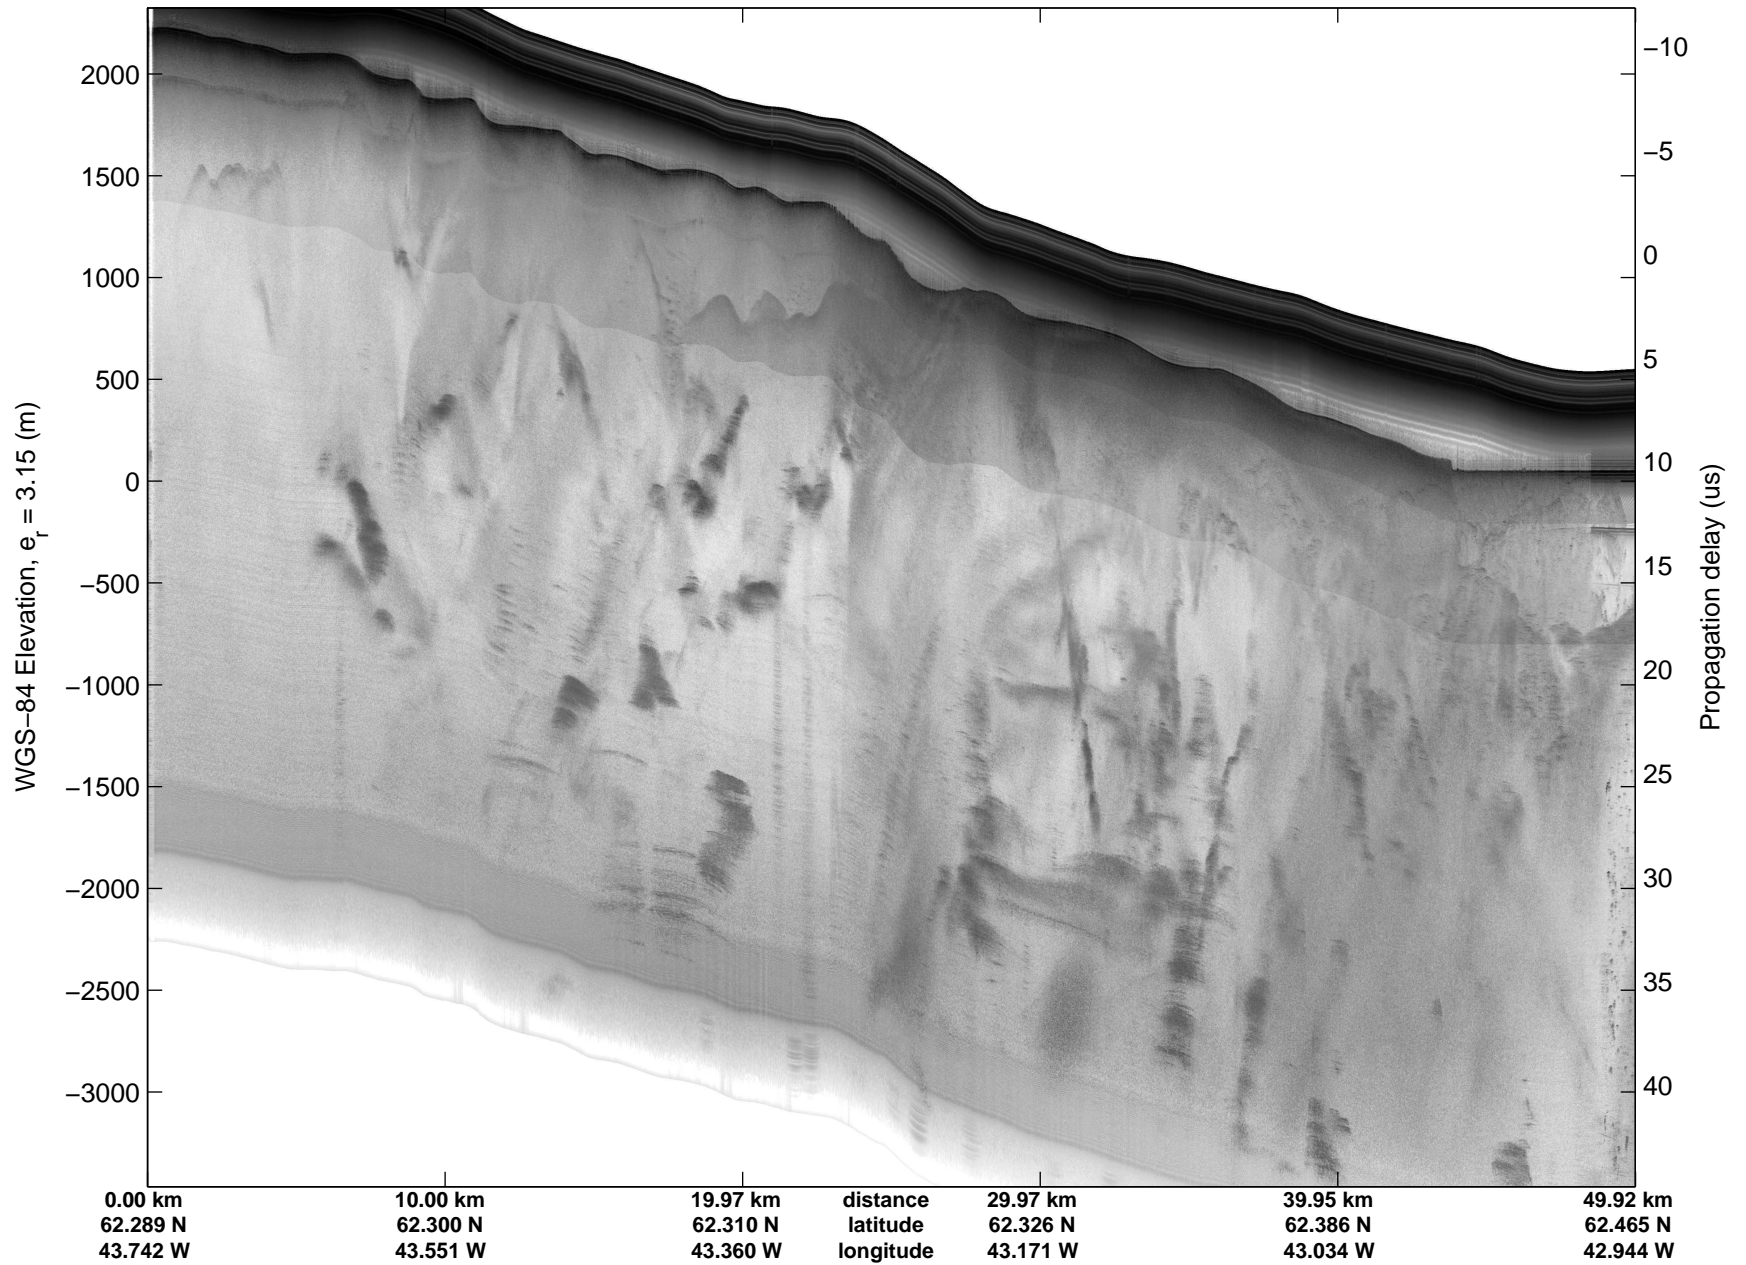

mcords5 2015_Greenland_C130: "Land Ice: Southeast Glaciers 01" 20150410_07_001: 12:48:05.6 to 12:54:16.1 GPS

mcords5 2015_Greenland_C130: "Land Ice: Southeast Glaciers 01" 20150410_07_001: 12:48:05.6 to 12:54:16.1 GPS

mcords5 2015_Greenland_C130: "Land Ice: Southeast Glaciers 01" 20150410_07_002: 12:54:16.4 to 13:00:45.6 GPS

mcords5 2015_Greenland_C130: "Land Ice: Southeast Glaciers 01" 20150410_07_002: 12:54:16.4 to 13:00:45.6 GPS

Land Ice: Southeast Glaciers 01
20150410_07_004
Polar Stereograph 70N/-45E

mcords5 2015_Greenland_C130: "Land Ice: Southeast Glaciers 01" 20150410_07_004: 13:06:34.8 to 13:12:54.0 GPS

mcords5 2015_Greenland_C130: "Land Ice: Southeast Glaciers 01" 20150410_07_004: 13:06:34.8 to 13:12:54.0 GPS