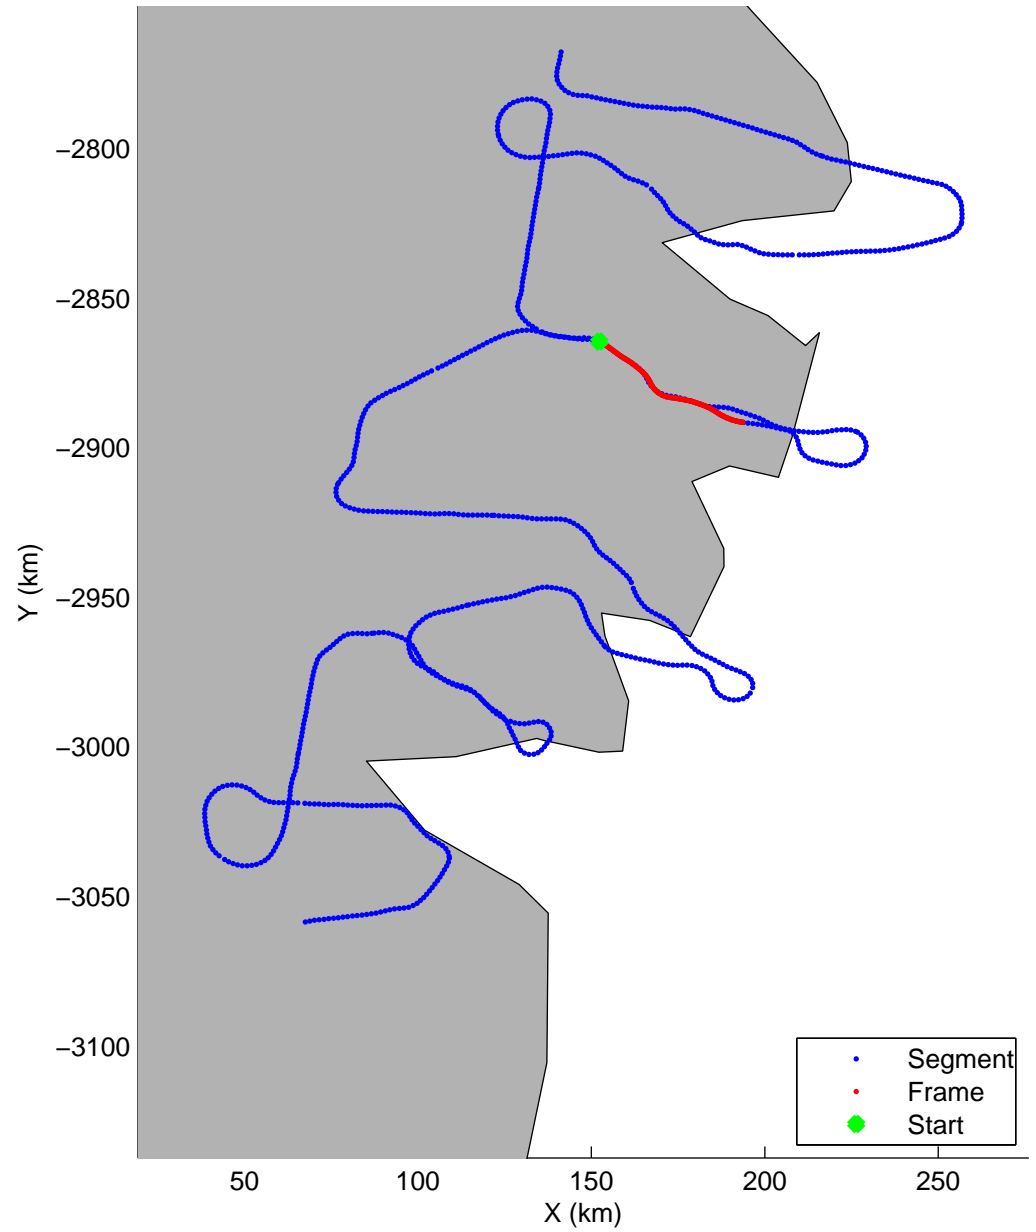

Land Ice: Southeast Glaciers 01
20150410_07_016
Polar Stereograph 70N/-45E