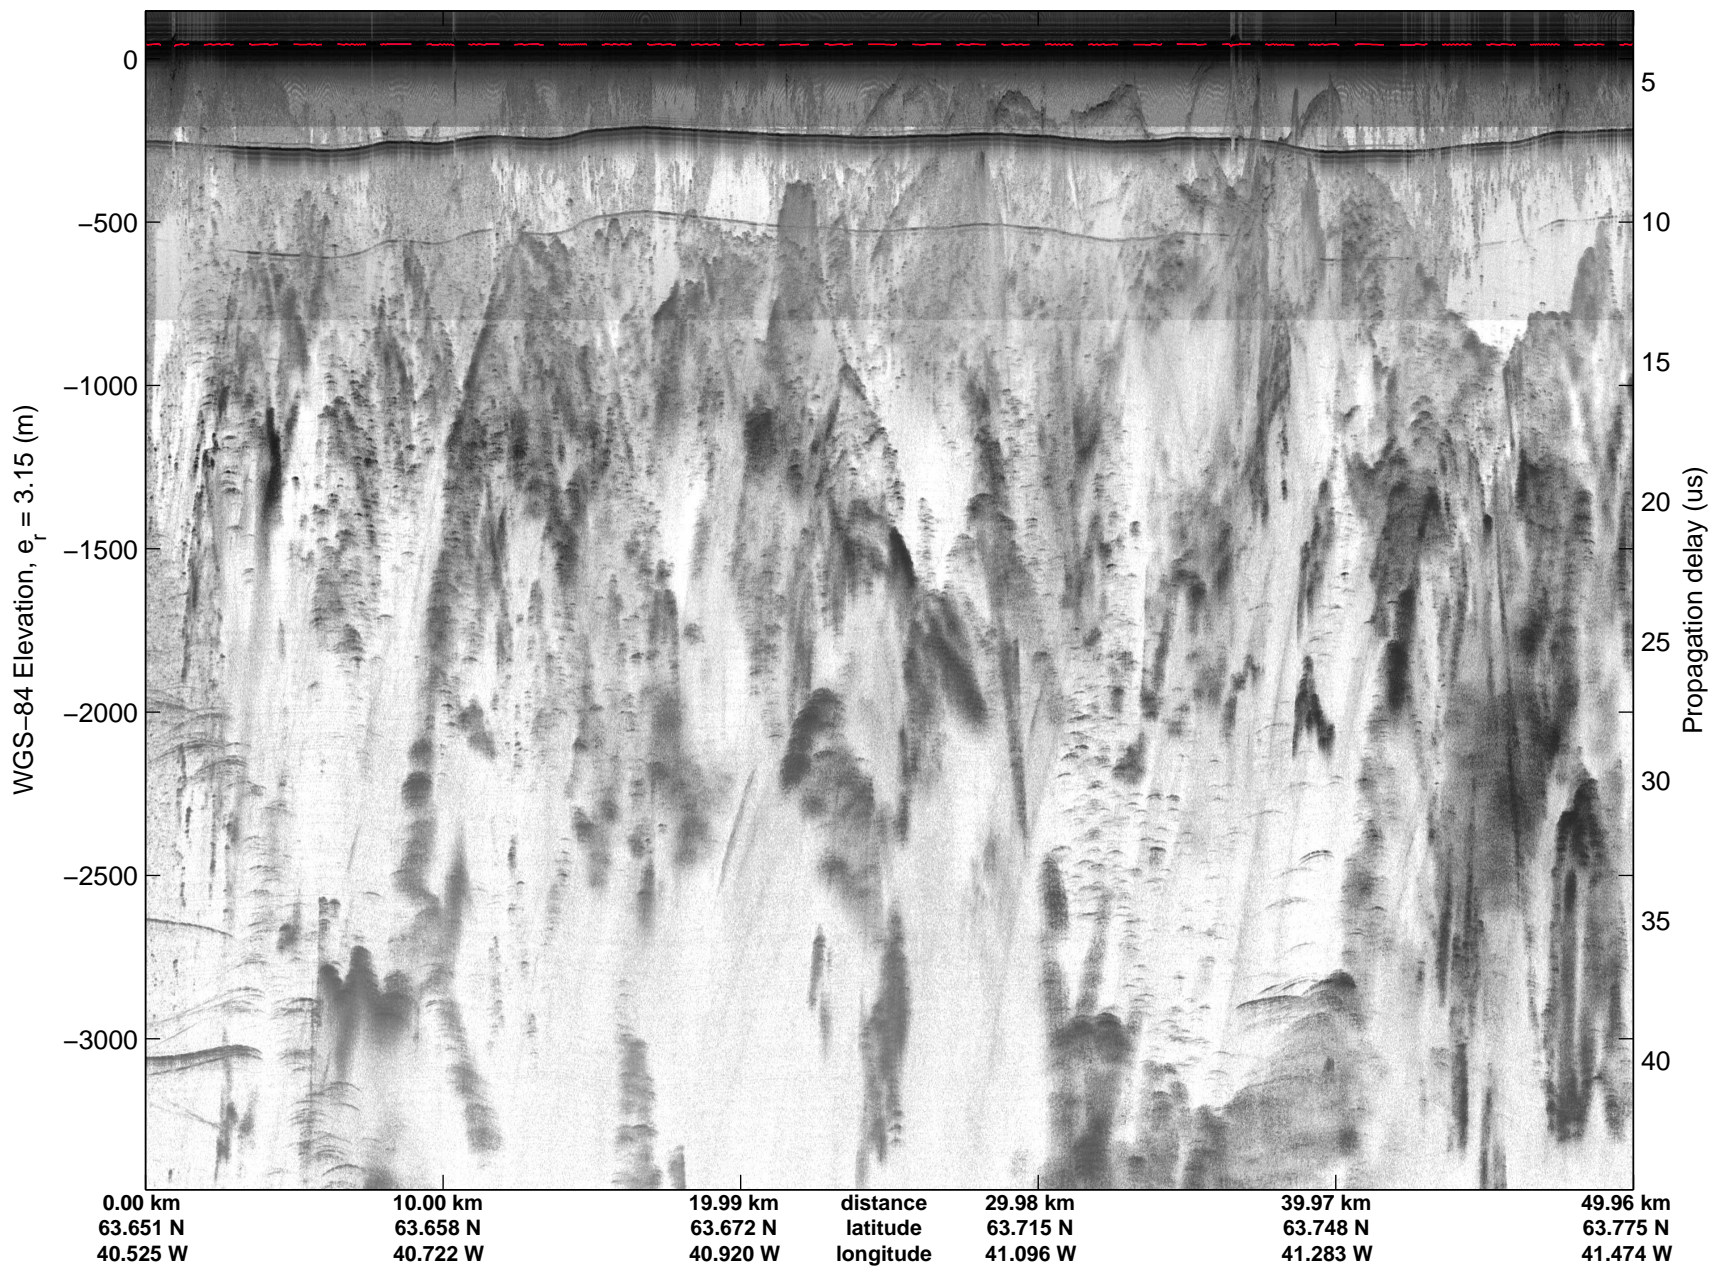

Land Ice: Southeast Glaciers 01
20150410_07_017
Polar Stereograph 70N/-45E

mcords5 2015_Greenland_C130: "Land Ice: Southeast Glaciers 01" 20150410_07_017: 14:27:28.2 to 14:33:54.7 GPS

mcords5 2015_Greenland_C130: "Land Ice: Southeast Glaciers 01" 20150410_07_017: 14:27:28.2 to 14:33:54.7 GPS

Land Ice: Southeast Glaciers 01
20150410_07_018
Polar Stereograph 70N/-45E

mcords5 2015_Greenland_C130: "Land Ice: Southeast Glaciers 01" 20150410_07_018: 14:33:55.0 to 14:40:36.5 GPS

mcords5 2015_Greenland_C130: "Land Ice: Southeast Glaciers 01" 20150410_07_018: 14:33:55.0 to 14:40:36.5 GPS