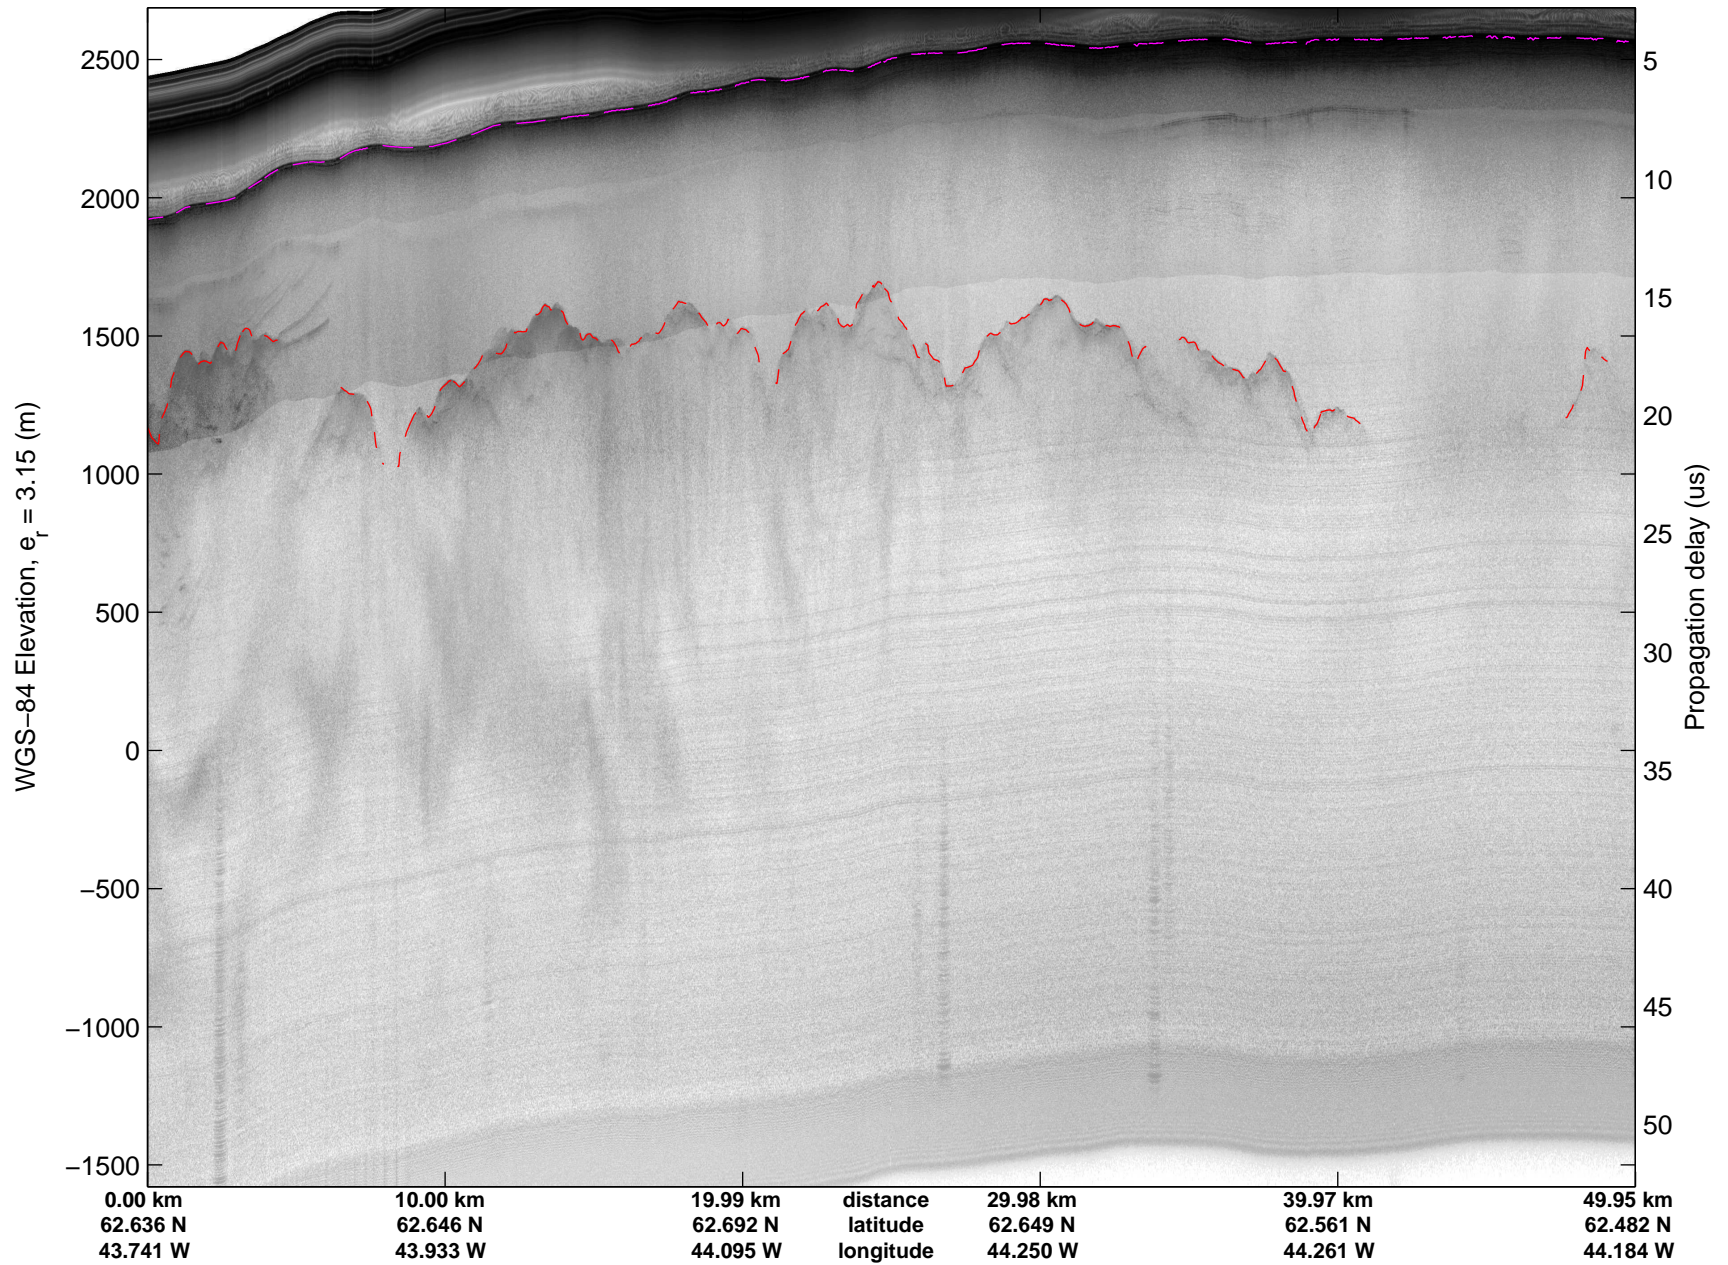

mcords5 2015_Greenland_C130: "Land Ice: Southeast Glaciers 01" 20150410_07_001: 12:48:05.6 to 12:54:16.1 GPS

mcords5 2015_Greenland_C130: "Land Ice: Southeast Glaciers 01" 20150410_07_001: 12:48:05.6 to 12:54:16.1 GPS

mcords5 2015_Greenland_C130: "Land Ice: Southeast Glaciers 01" 20150410_07_002: 12:54:16.4 to 13:00:45.6 GPS

mcords5 2015_Greenland_C130: "Land Ice: Southeast Glaciers 01" 20150410_07_002: 12:54:16.4 to 13:00:45.6 GPS

mcords5 2015_Greenland_C130: "Land Ice: Southeast Glaciers 01" 20150410_07_003: 13:00:45.9 to 13:06:34.6 GPS

mcords5 2015_Greenland_C130: "Land Ice: Southeast Glaciers 01" 20150410_07_003: 13:00:45.9 to 13:06:34.6 GPS

Land Ice: Southeast Glaciers 01
20150410_07_004
Polar Stereograph 70N/-45E

mcords5 2015_Greenland_C130: "Land Ice: Southeast Glaciers 01" 20150410_07_004: 13:06:34.8 to 13:12:54.0 GPS

mcords5 2015_Greenland_C130: "Land Ice: Southeast Glaciers 01" 20150410_07_004: 13:06:34.8 to 13:12:54.0 GPS