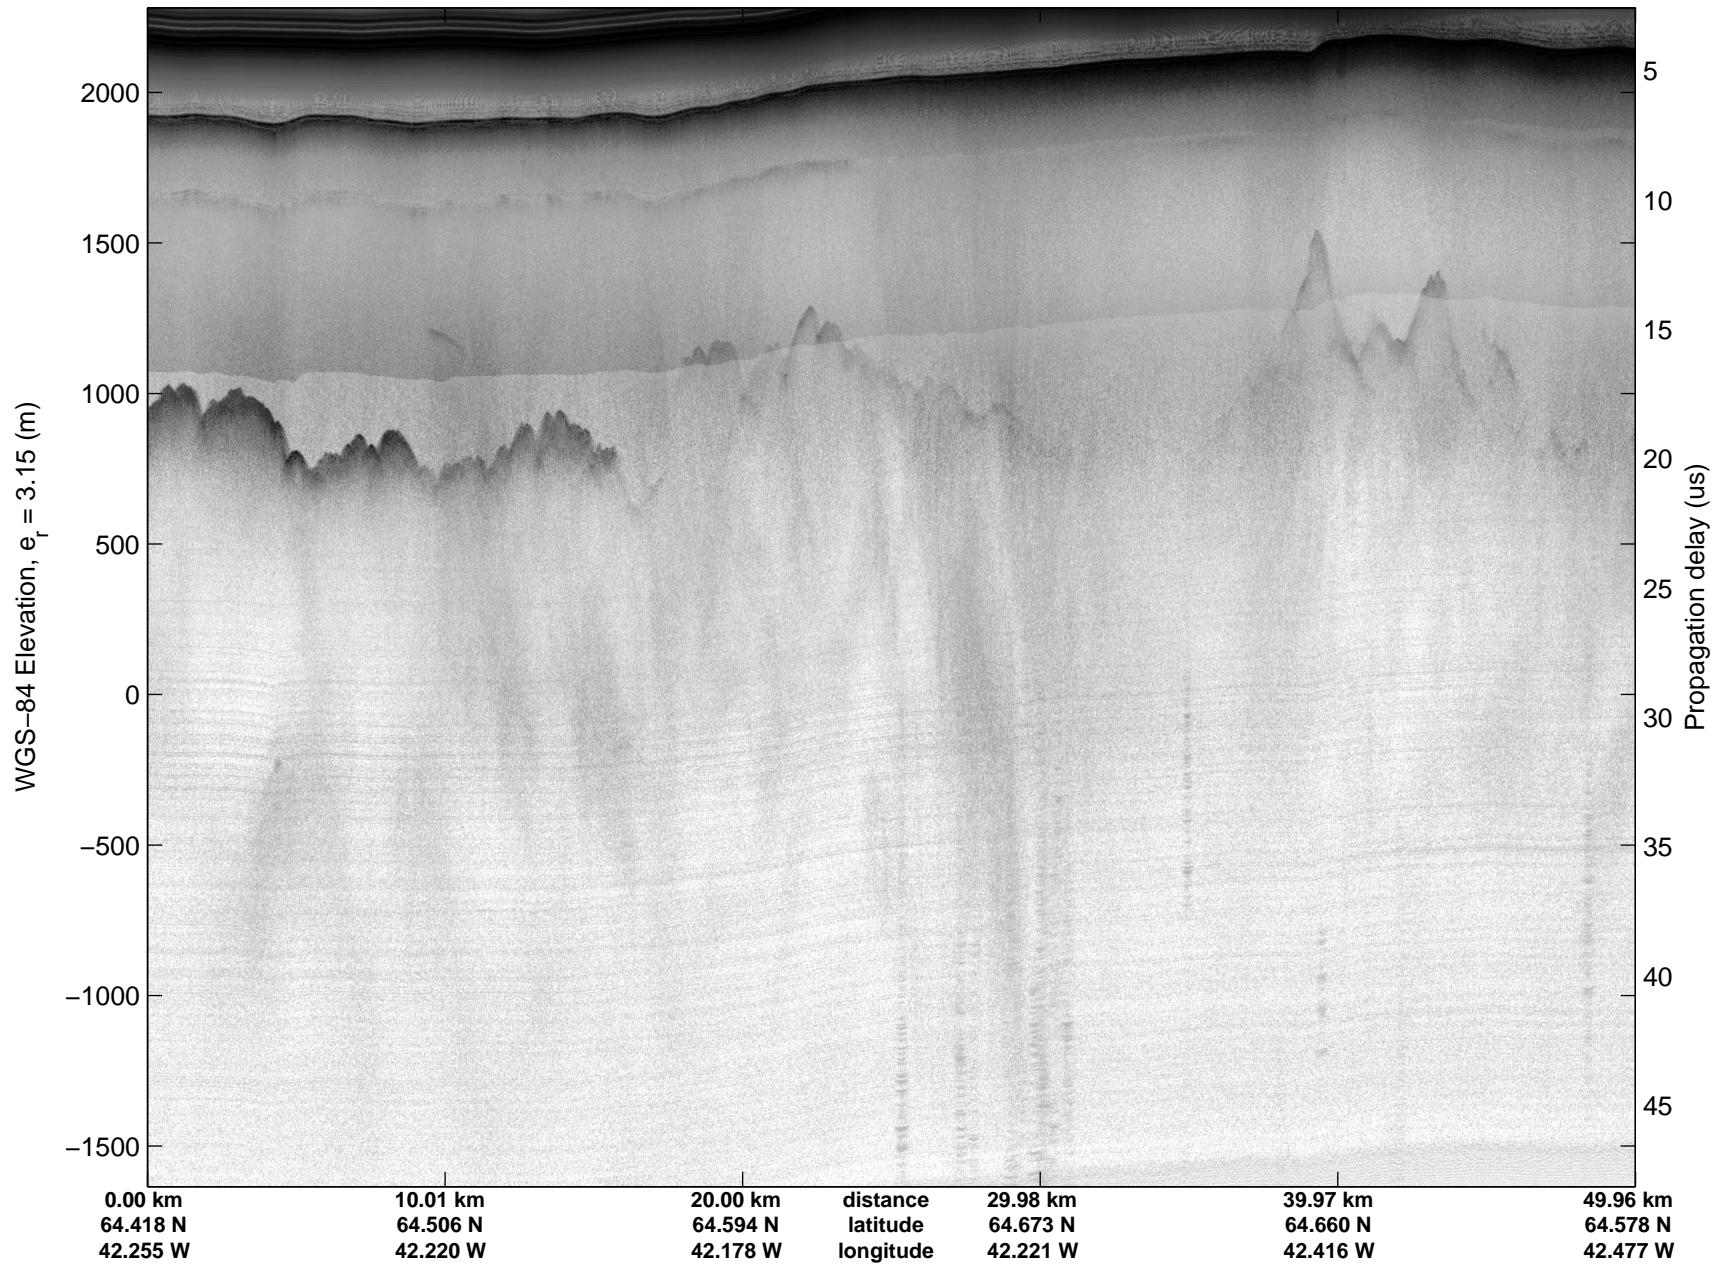

Land Ice: Southeast Glaciers 01
20150410_07_020
Polar Stereograph 70N/-45E

mcords5 2015_Greenland_C130: "Land Ice: Southeast Glaciers 01" 20150410_07_020: 14:47:04.0 to 14:53:32.5 GPS

mcords5 2015_Greenland_C130: "Land Ice: Southeast Glaciers 01" 20150410_07_020: 14:47:04.0 to 14:53:32.5 GPS

Land Ice: Southeast Glaciers 01
20150410_07_021
Polar Stereograph 70N/-45E

mcords5 2015_Greenland_C130: "Land Ice: Southeast Glaciers 01" 20150410_07_021: 14:53:32.7 to 14:59:53.8 GPS

mcords5 2015_Greenland_C130: "Land Ice: Southeast Glaciers 01" 20150410_07_021: 14:53:32.7 to 14:59:53.8 GPS