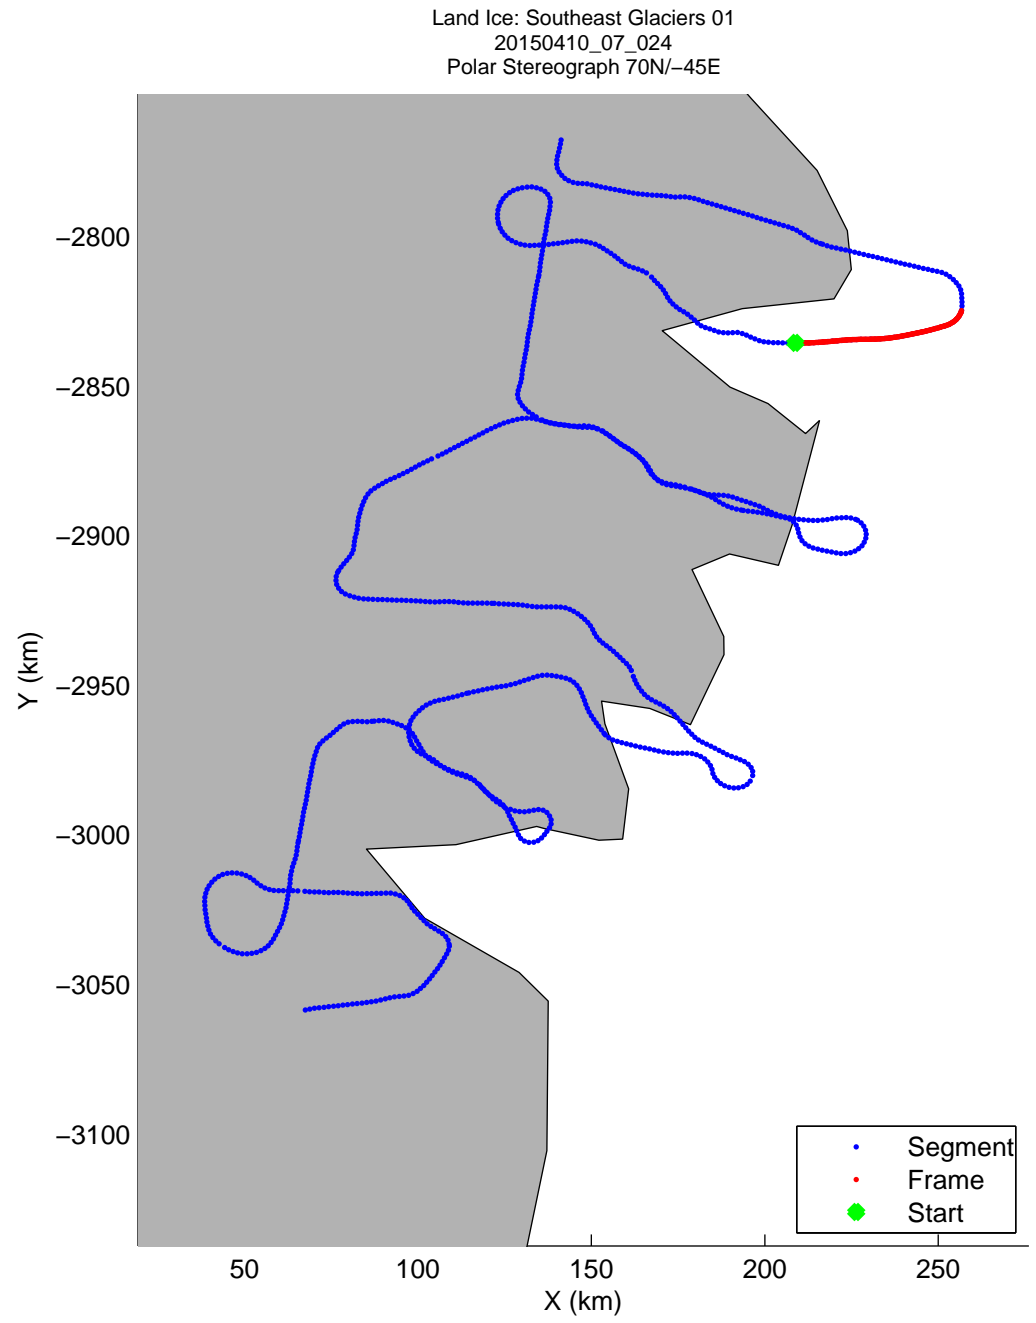

Land Ice: Southeast Glaciers 01
20150410_07_023
Polar Stereograph 70N/-45E

mcords5 2015_Greenland_C130: "Land Ice: Southeast Glaciers 01" 20150410_07_023: 15:05:30.5 to 15:12:07.4 GPS

mcords5 2015_Greenland_C130: "Land Ice: Southeast Glaciers 01" 20150410_07_023: 15:05:30.5 to 15:12:07.4 GPS