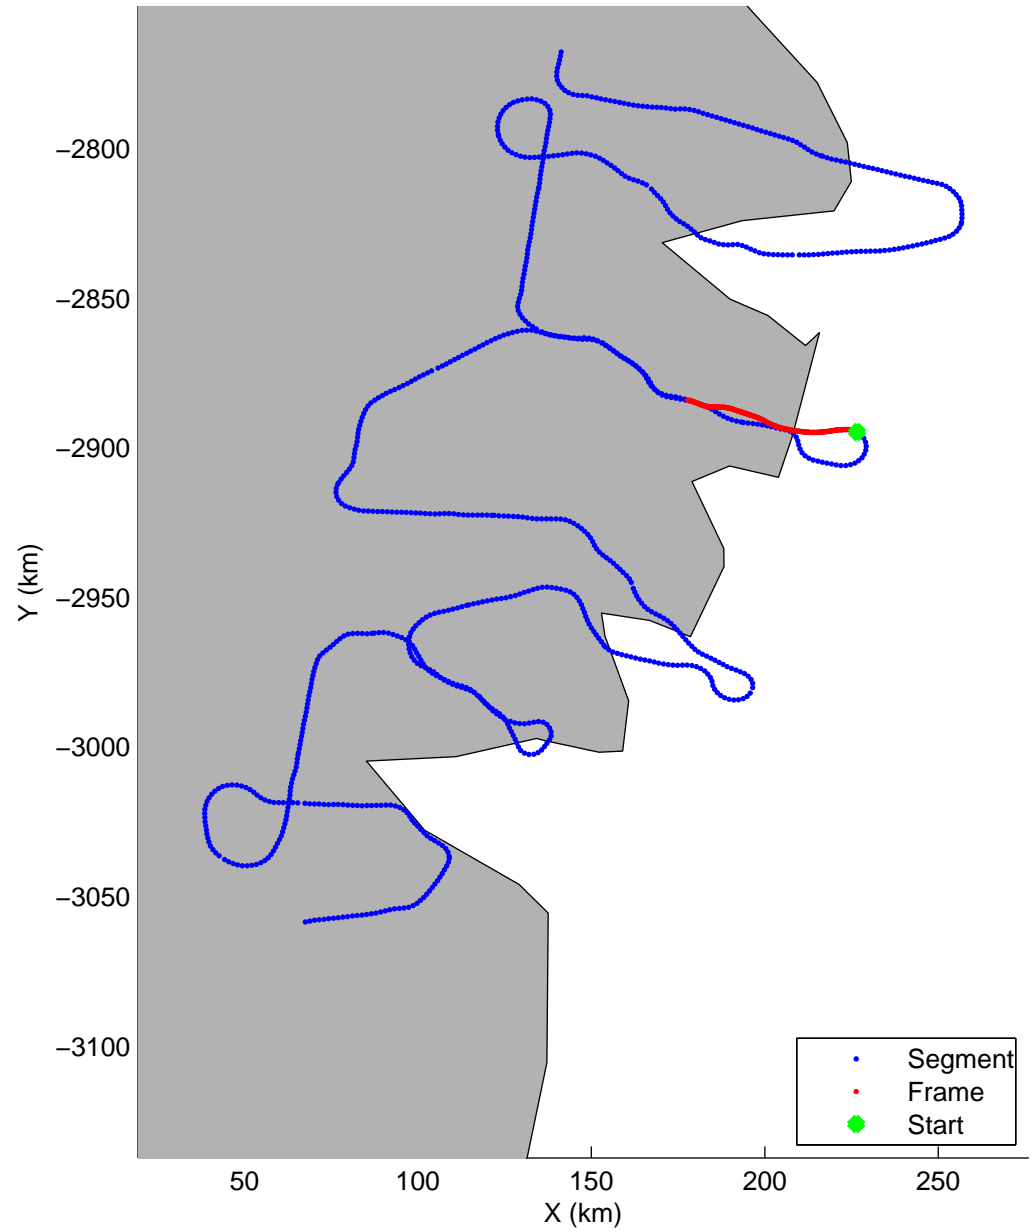

Land Ice: Southeast Glaciers 01
20150410_07_018
Polar Stereograph 70N/-45E