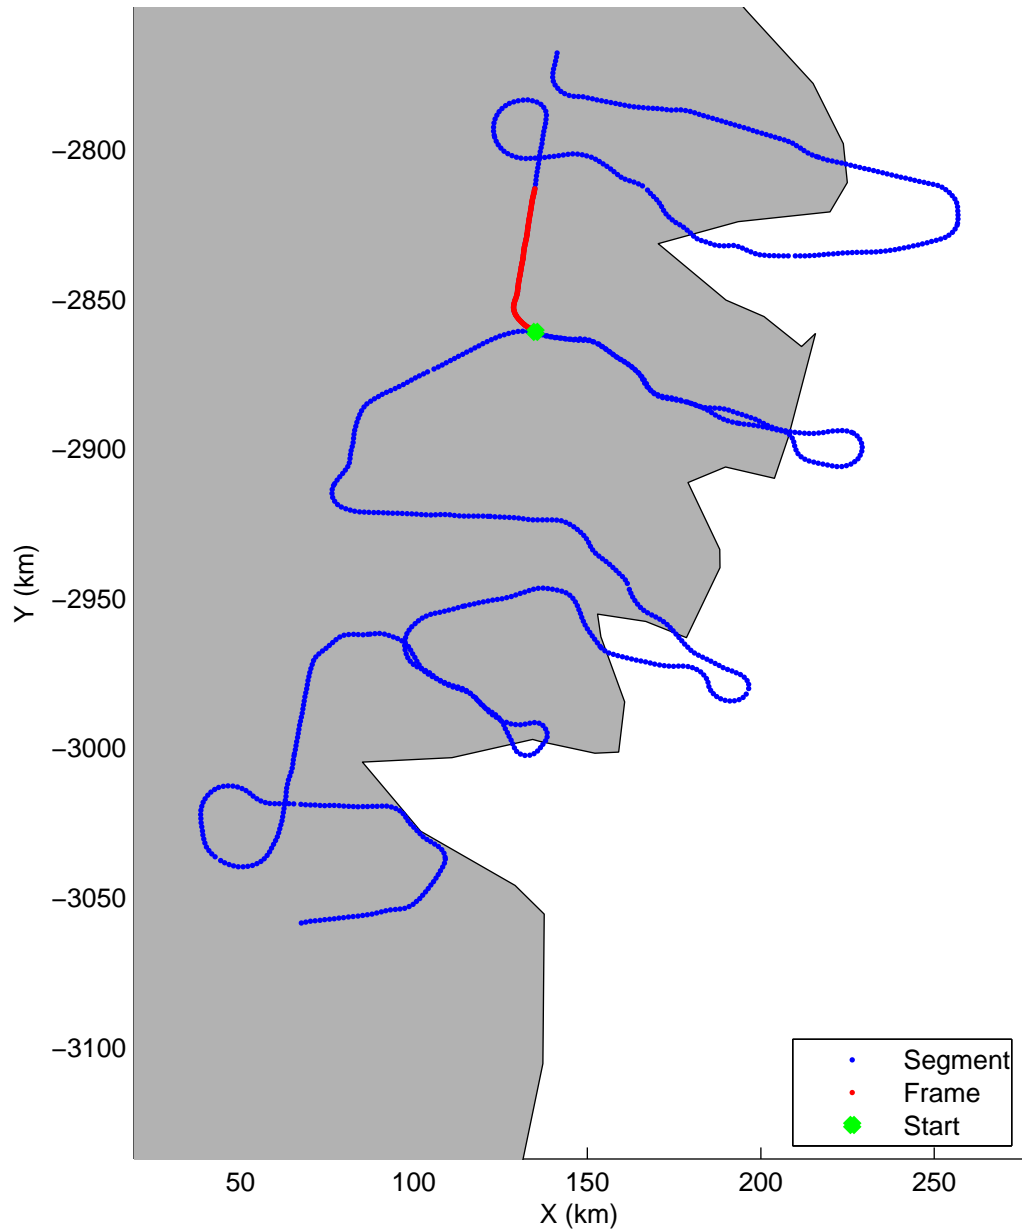

Land Ice: Southeast Glaciers 01
20150410_07_020
Polar Stereograph 70N/-45E