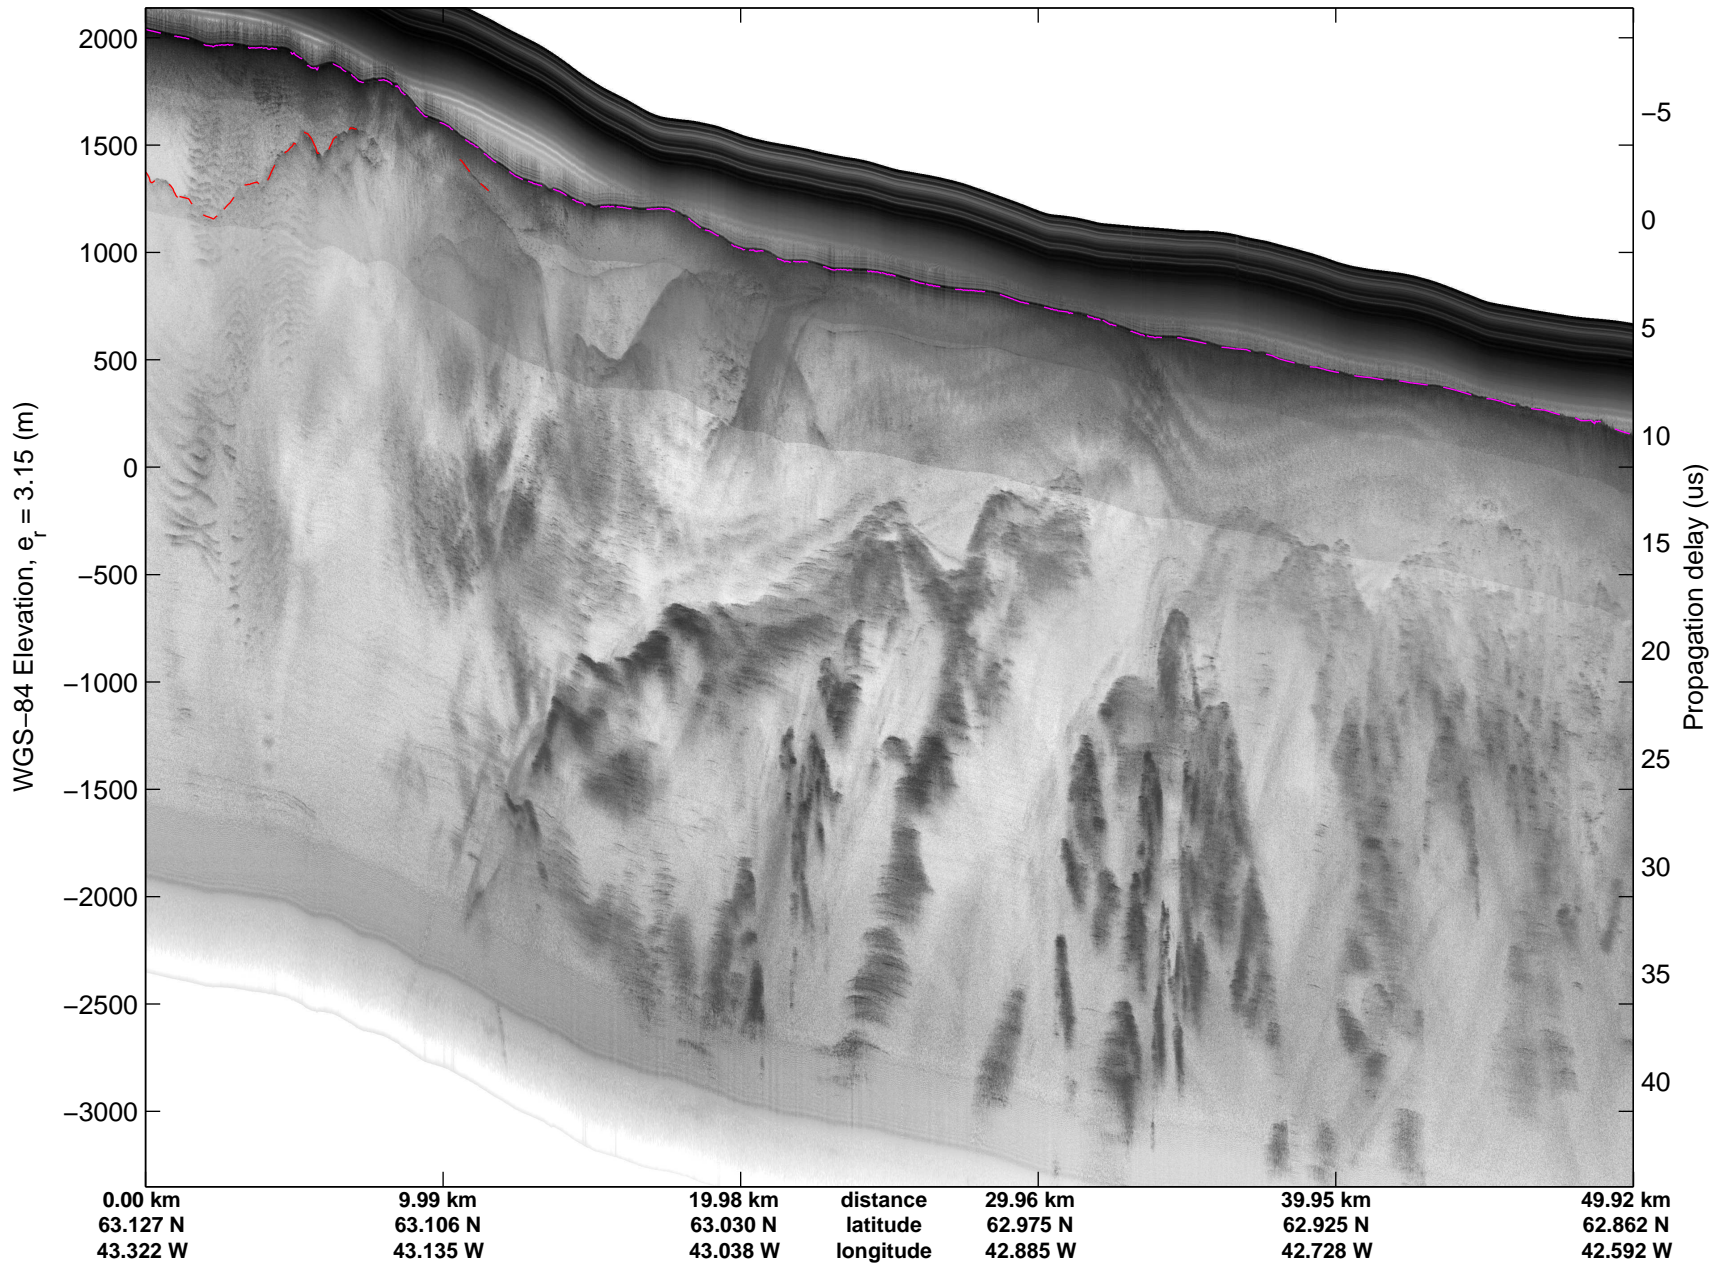

Land Ice: Southeast Glaciers 01
20150410_07_004
Polar Stereograph 70N/-45E

mcords5 2015_Greenland_C130: "Land Ice: Southeast Glaciers 01" 20150410_07_004: 13:06:34.8 to 13:12:54.0 GPS

mcords5 2015_Greenland_C130: "Land Ice: Southeast Glaciers 01" 20150410_07_004: 13:06:34.8 to 13:12:54.0 GPS

mcords5 2015_Greenland_C130: "Land Ice: Southeast Glaciers 01" 20150410_07_005: 13:12:54.3 to 13:19:16.0 GPS

mcords5 2015_Greenland_C130: "Land Ice: Southeast Glaciers 01" 20150410_07_005: 13:12:54.3 to 13:19:16.0 GPS

mcords5 2015_Greenland_C130: "Land Ice: Southeast Glaciers 01" 20150410_07_006: 13:19:16.3 to 13:25:07.3 GPS

mcords5 2015_Greenland_C130: "Land Ice: Southeast Glaciers 01" 20150410_07_006: 13:19:16.3 to 13:25:07.3 GPS

Land Ice: Southeast Glaciers 01
20150410_07_007
Polar Stereograph 70N/-45E

mcords5 2015_Greenland_C130: "Land Ice: Southeast Glaciers 01" 20150410_07_007: 13:25:07.5 to 13:31:59.1 GPS

mcords5 2015_Greenland_C130: "Land Ice: Southeast Glaciers 01" 20150410_07_007: 13:25:07.5 to 13:31:59.1 GPS