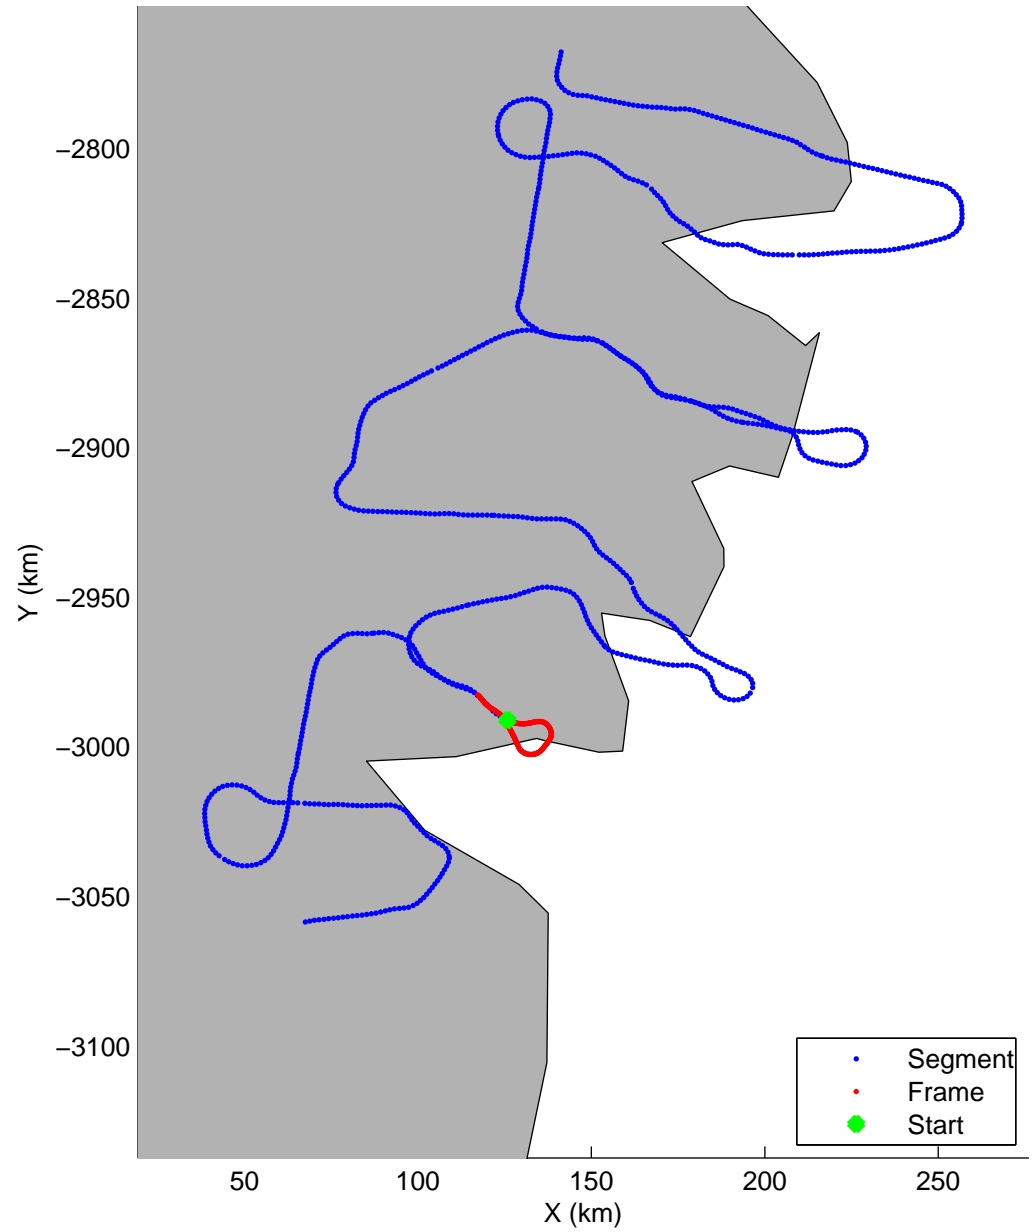

Land Ice: Southeast Glaciers 01
20150410_07_007
Polar Stereograph 70N/-45E