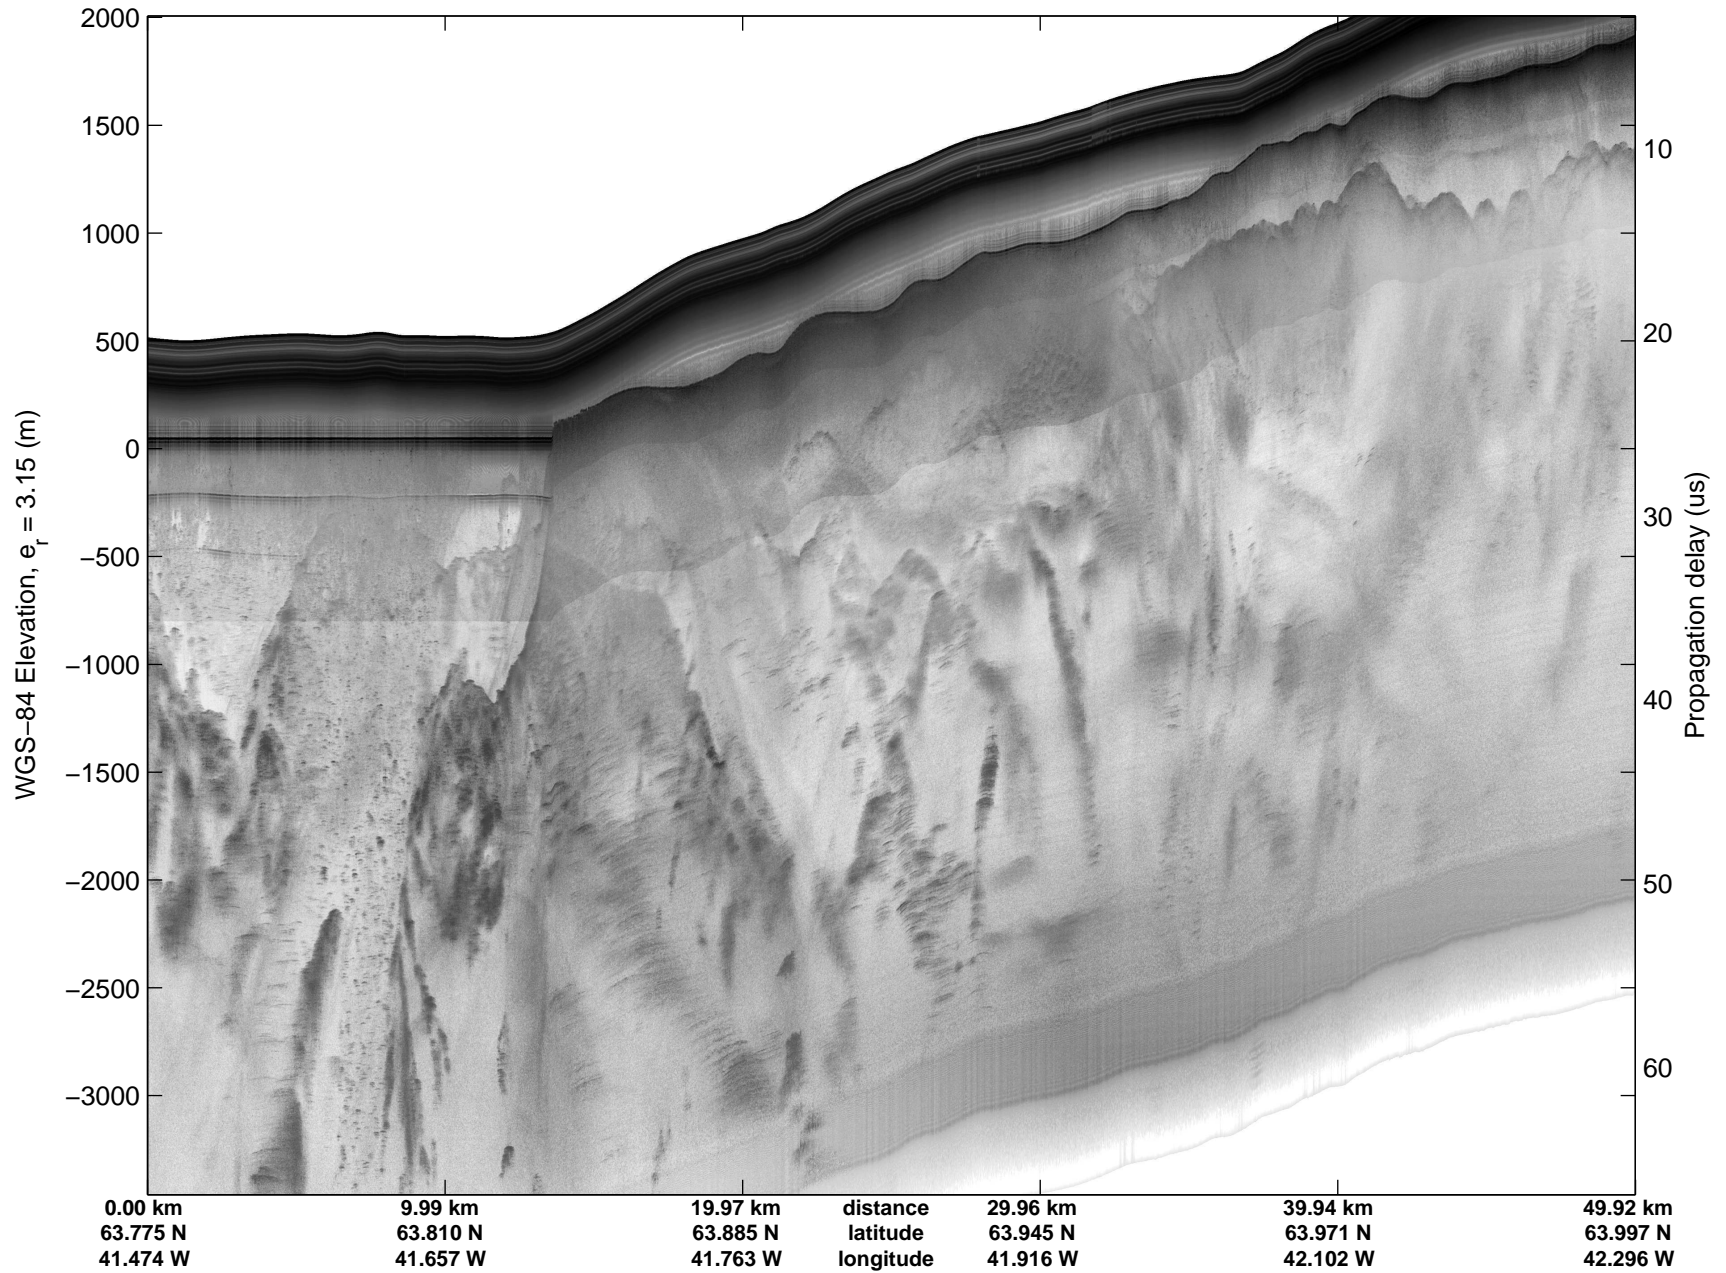

Land Ice: Southeast Glaciers 01
20150410_07_018
Polar Stereograph 70N/-45E

mcords5 2015_Greenland_C130: "Land Ice: Southeast Glaciers 01" 20150410_07_018: 14:33:55.0 to 14:40:36.5 GPS

mcords5 2015_Greenland_C130: "Land Ice: Southeast Glaciers 01" 20150410_07_018: 14:33:55.0 to 14:40:36.5 GPS

Land Ice: Southeast Glaciers 01
20150410_07_019
Polar Stereograph 70N/-45E

mcords5 2015_Greenland_C130: "Land Ice: Southeast Glaciers 01" 20150410_07_019: 14:40:36.8 to 14:47:03.8 GPS

mcords5 2015_Greenland_C130: "Land Ice: Southeast Glaciers 01" 20150410_07_019: 14:40:36.8 to 14:47:03.8 GPS