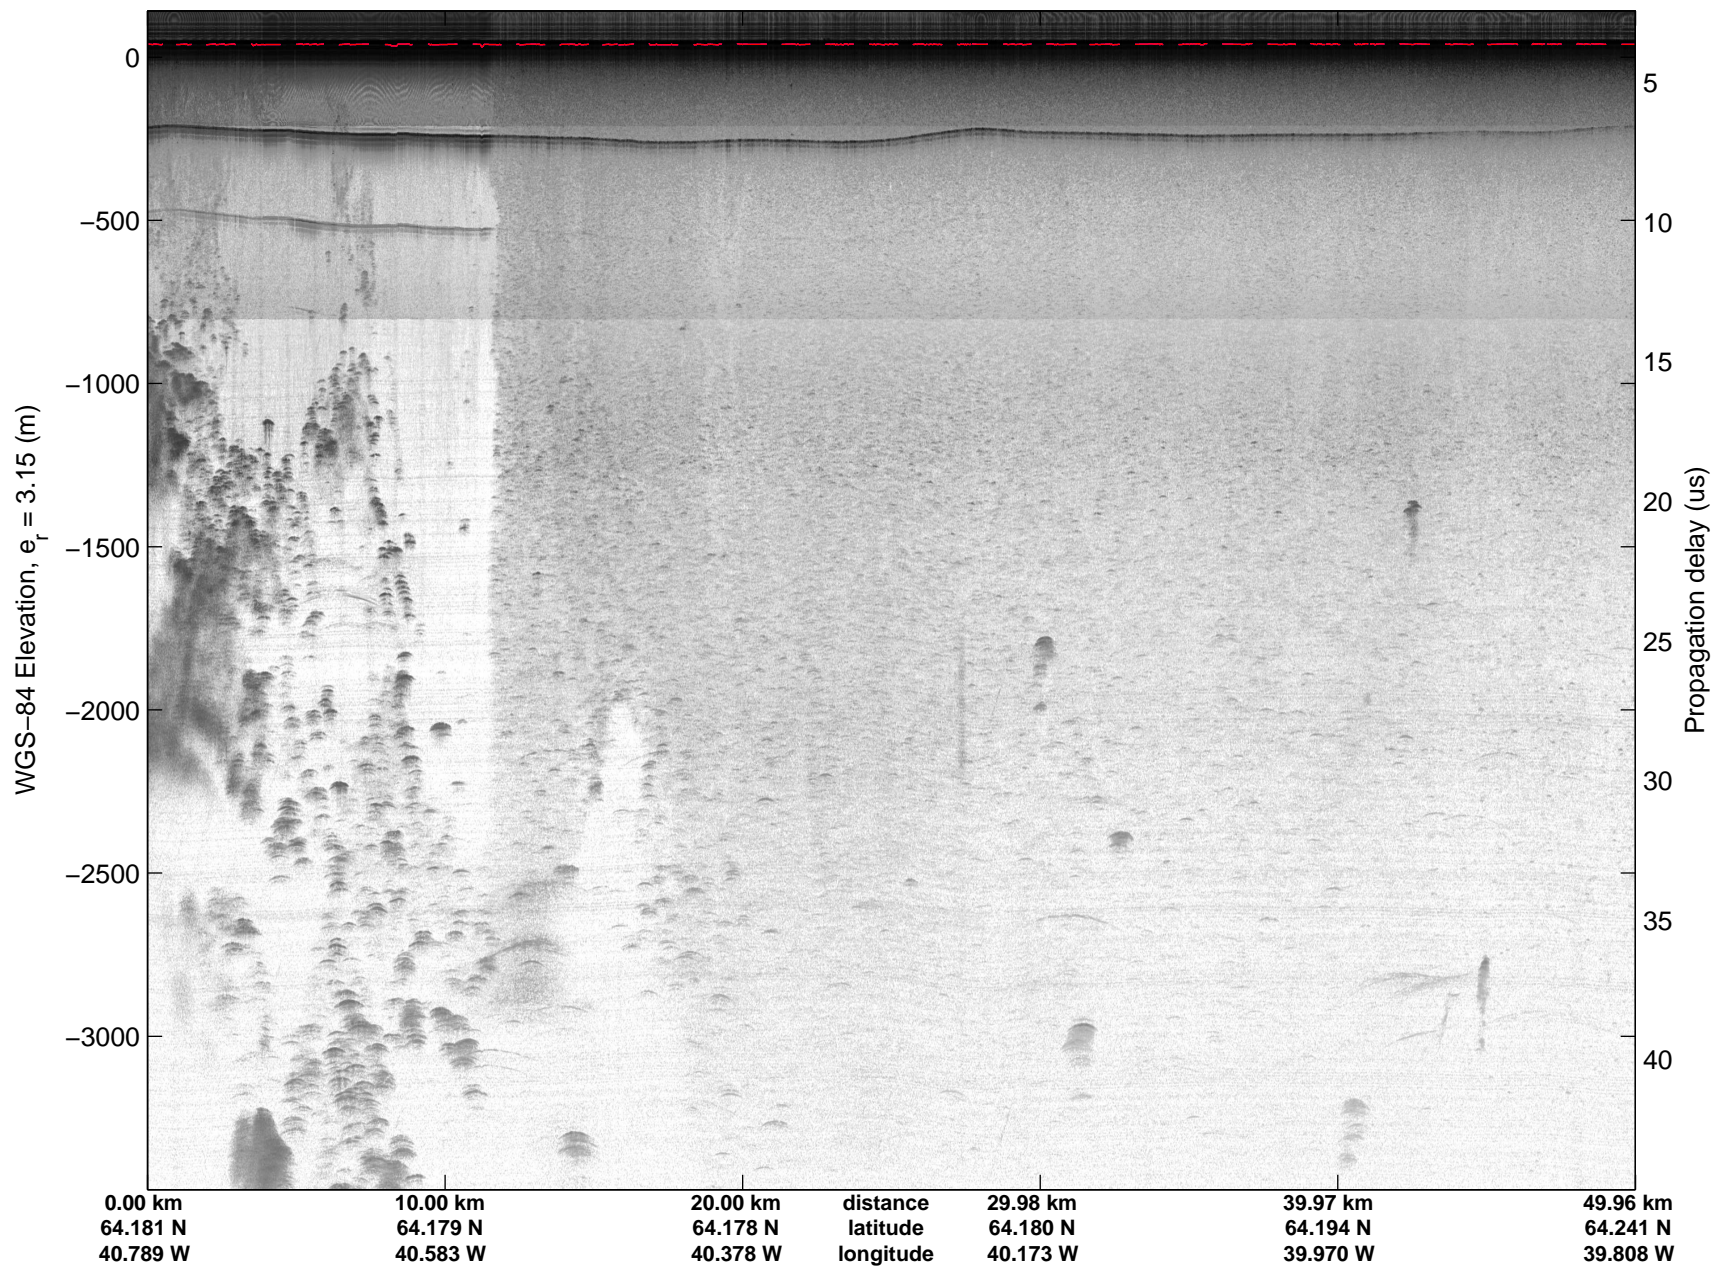

Land Ice: Southeast Glaciers 01
20150410_07_022
Polar Stereograph 70N/-45E

mcords5 2015_Greenland_C130: "Land Ice: Southeast Glaciers 01" 20150410_07_022: 14:59:54.0 to 15:05:30.3 GPS

mcords5 2015_Greenland_C130: "Land Ice: Southeast Glaciers 01" 20150410_07_022: 14:59:54.0 to 15:05:30.3 GPS

Land Ice: Southeast Glaciers 01
20150410_07_023
Polar Stereograph 70N/-45E

mcords5 2015_Greenland_C130: "Land Ice: Southeast Glaciers 01" 20150410_07_023: 15:05:30.5 to 15:12:07.4 GPS

mcords5 2015_Greenland_C130: "Land Ice: Southeast Glaciers 01" 20150410_07_023: 15:05:30.5 to 15:12:07.4 GPS

mcords5 2015_Greenland_C130: "Land Ice: Southeast Glaciers 01" 20150410_07_024: 15:12:07.6 to 15:18:40.0 GPS

mcords5 2015_Greenland_C130: "Land Ice: Southeast Glaciers 01" 20150410_07_024: 15:12:07.6 to 15:18:40.0 GPS