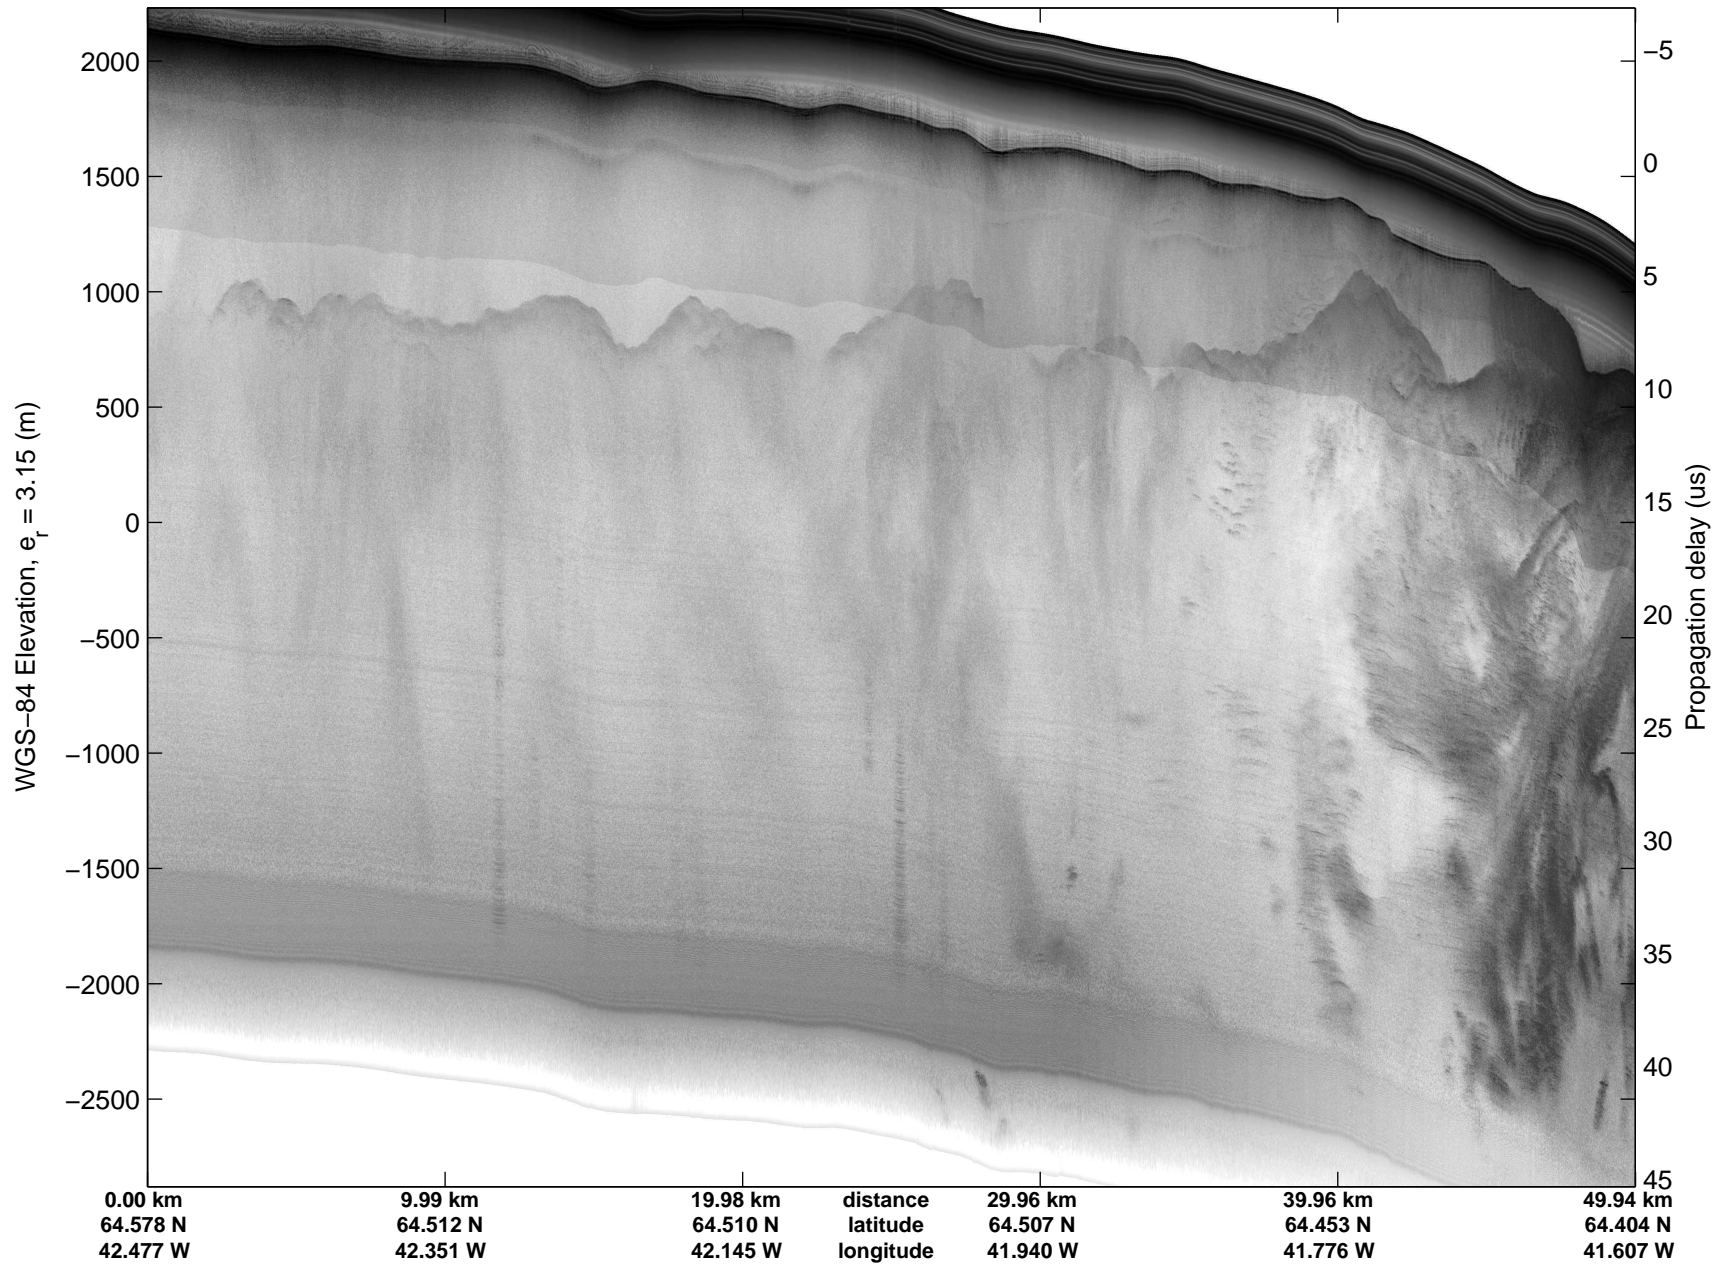

Land Ice: Southeast Glaciers 01
20150410_07_020
Polar Stereograph 70N/-45E

mcords5 2015_Greenland_C130: "Land Ice: Southeast Glaciers 01" 20150410_07_020: 14:47:04.0 to 14:53:32.5 GPS

mcords5 2015_Greenland_C130: "Land Ice: Southeast Glaciers 01" 20150410_07_020: 14:47:04.0 to 14:53:32.5 GPS

Land Ice: Southeast Glaciers 01
20150410_07_021
Polar Stereograph 70N/-45E

mcords5 2015_Greenland_C130: "Land Ice: Southeast Glaciers 01" 20150410_07_021: 14:53:32.7 to 14:59:53.8 GPS

mcords5 2015_Greenland_C130: "Land Ice: Southeast Glaciers 01" 20150410_07_021: 14:53:32.7 to 14:59:53.8 GPS

Land Ice: Southeast Glaciers 01
20150410_07_022
Polar Stereograph 70N/-45E

mcords5 2015_Greenland_C130: "Land Ice: Southeast Glaciers 01" 20150410_07_022: 14:59:54.0 to 15:05:30.3 GPS

mcords5 2015_Greenland_C130: "Land Ice: Southeast Glaciers 01" 20150410_07_022: 14:59:54.0 to 15:05:30.3 GPS