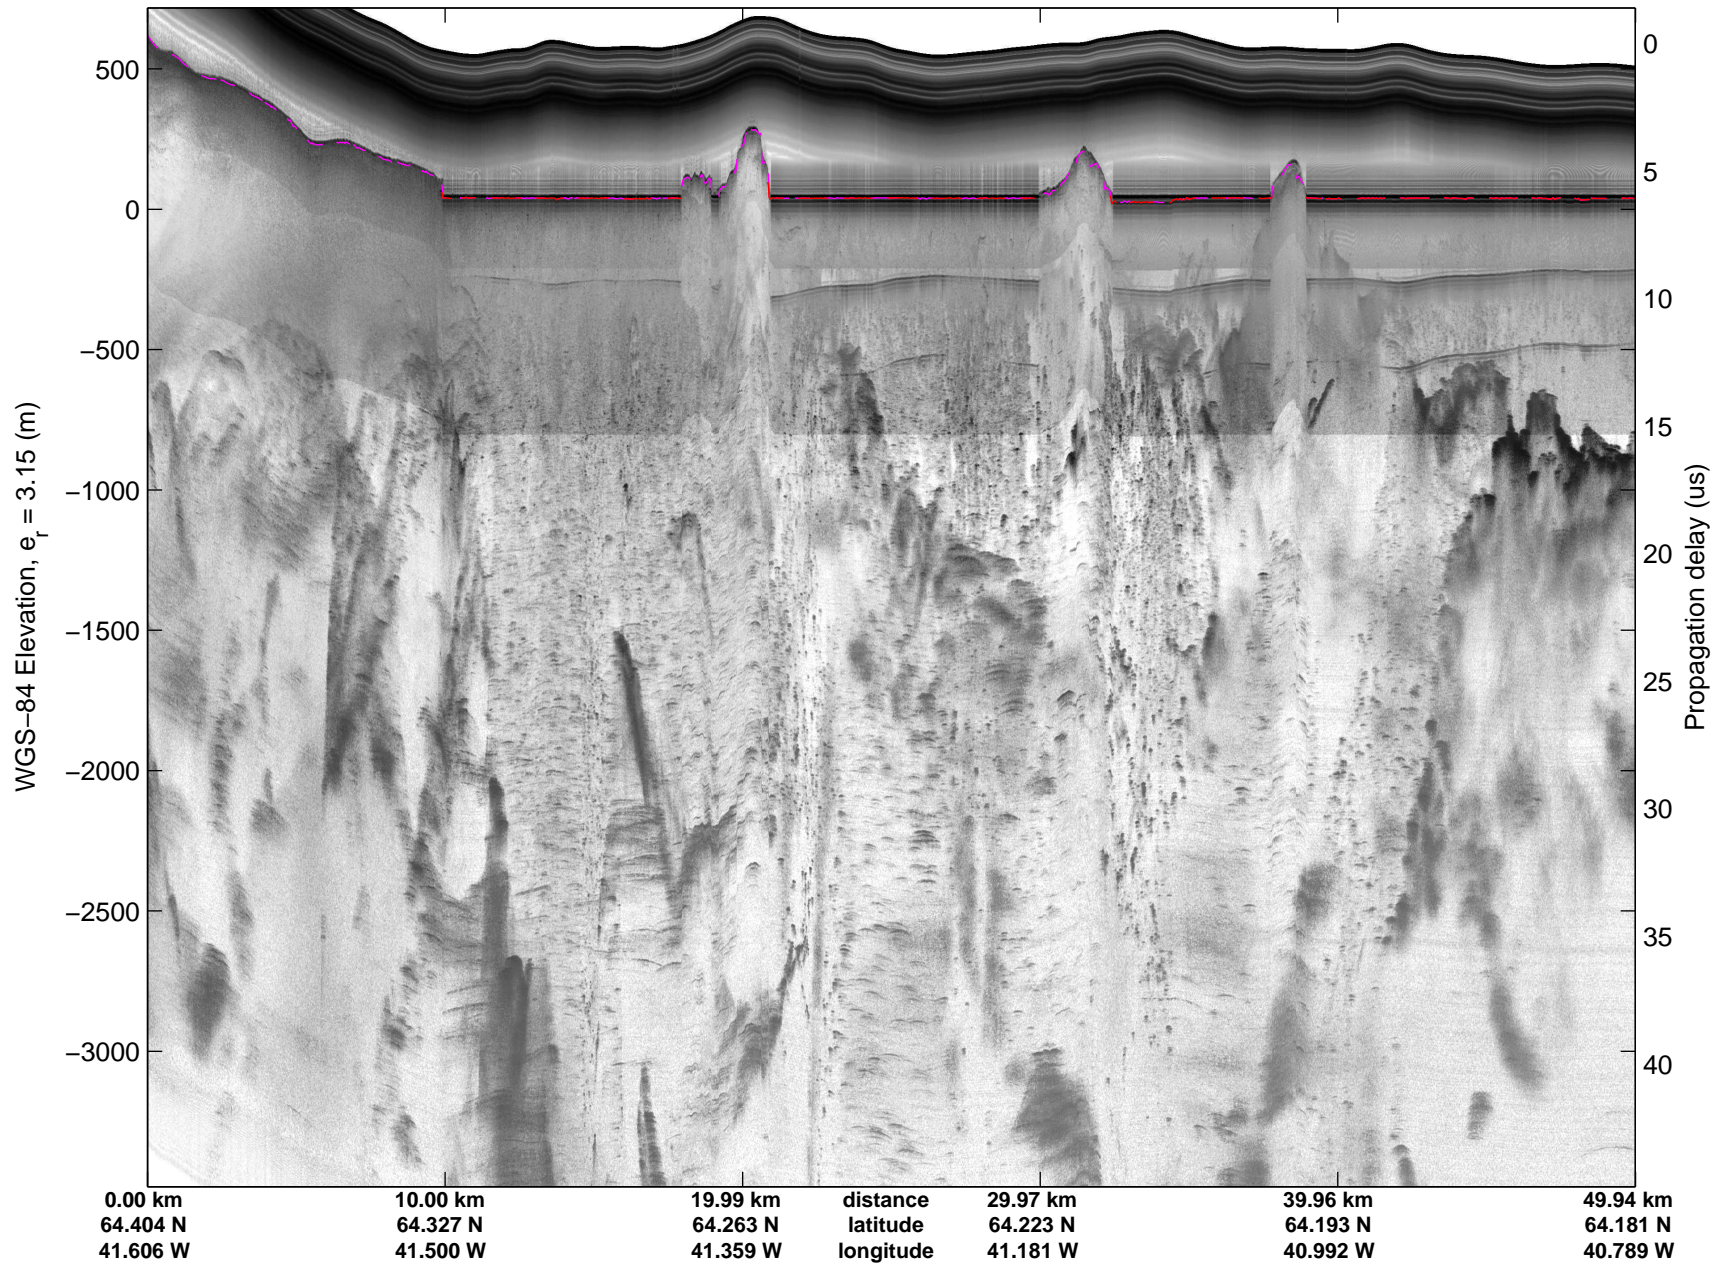

Land Ice: Southeast Glaciers 01
20150410_07_021
Polar Stereograph 70N/-45E

mcords5 2015_Greenland_C130: "Land Ice: Southeast Glaciers 01" 20150410_07_021: 14:53:32.7 to 14:59:53.8 GPS

mcords5 2015_Greenland_C130: "Land Ice: Southeast Glaciers 01" 20150410_07_021: 14:53:32.7 to 14:59:53.8 GPS

Land Ice: Southeast Glaciers 01
20150410_07_022
Polar Stereograph 70N/-45E

mcords5 2015_Greenland_C130: "Land Ice: Southeast Glaciers 01" 20150410_07_022: 14:59:54.0 to 15:05:30.3 GPS

mcords5 2015_Greenland_C130: "Land Ice: Southeast Glaciers 01" 20150410_07_022: 14:59:54.0 to 15:05:30.3 GPS

Land Ice: Southeast Glaciers 01
20150410_07_023
Polar Stereograph 70N/-45E

mcords5 2015_Greenland_C130: "Land Ice: Southeast Glaciers 01" 20150410_07_023: 15:05:30.5 to 15:12:07.4 GPS

mcords5 2015_Greenland_C130: "Land Ice: Southeast Glaciers 01" 20150410_07_023: 15:05:30.5 to 15:12:07.4 GPS