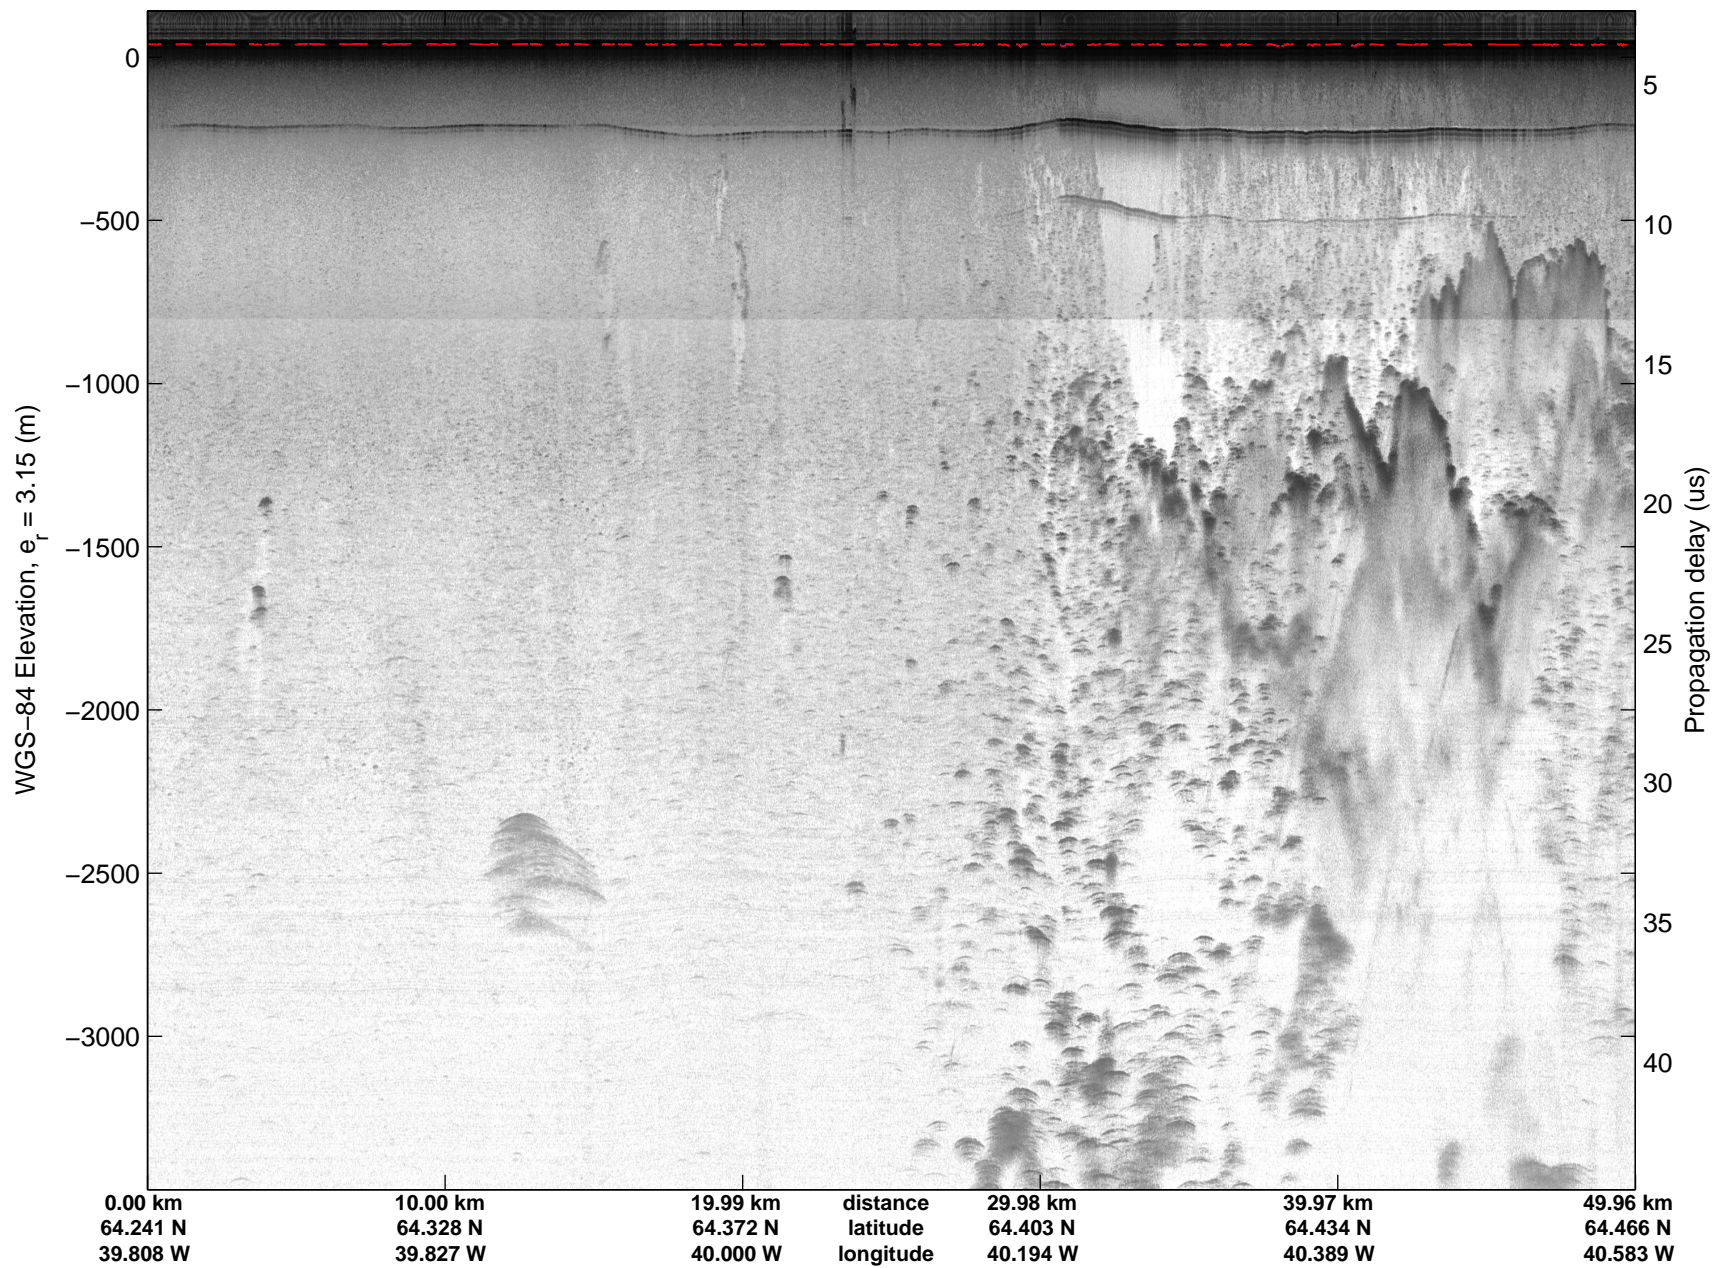

Land Ice: Southeast Glaciers 01
20150410_07_023
Polar Stereograph 70N/-45E

mcords5 2015_Greenland_C130: "Land Ice: Southeast Glaciers 01" 20150410_07_023: 15:05:30.5 to 15:12:07.4 GPS

mcords5 2015_Greenland_C130: "Land Ice: Southeast Glaciers 01" 20150410_07_023: 15:05:30.5 to 15:12:07.4 GPS

mcords5 2015_Greenland_C130: "Land Ice: Southeast Glaciers 01" 20150410_07_024: 15:12:07.6 to 15:18:40.0 GPS

mcords5 2015_Greenland_C130: "Land Ice: Southeast Glaciers 01" 20150410_07_024: 15:12:07.6 to 15:18:40.0 GPS

mcords5 2015_Greenland_C130: "Land Ice: Southeast Glaciers 01" 20150410_07_025: 15:18:40.3 to 15:25:30.2 GPS

mcords5 2015_Greenland_C130: "Land Ice: Southeast Glaciers 01" 20150410_07_025: 15:18:40.3 to 15:25:30.2 GPS