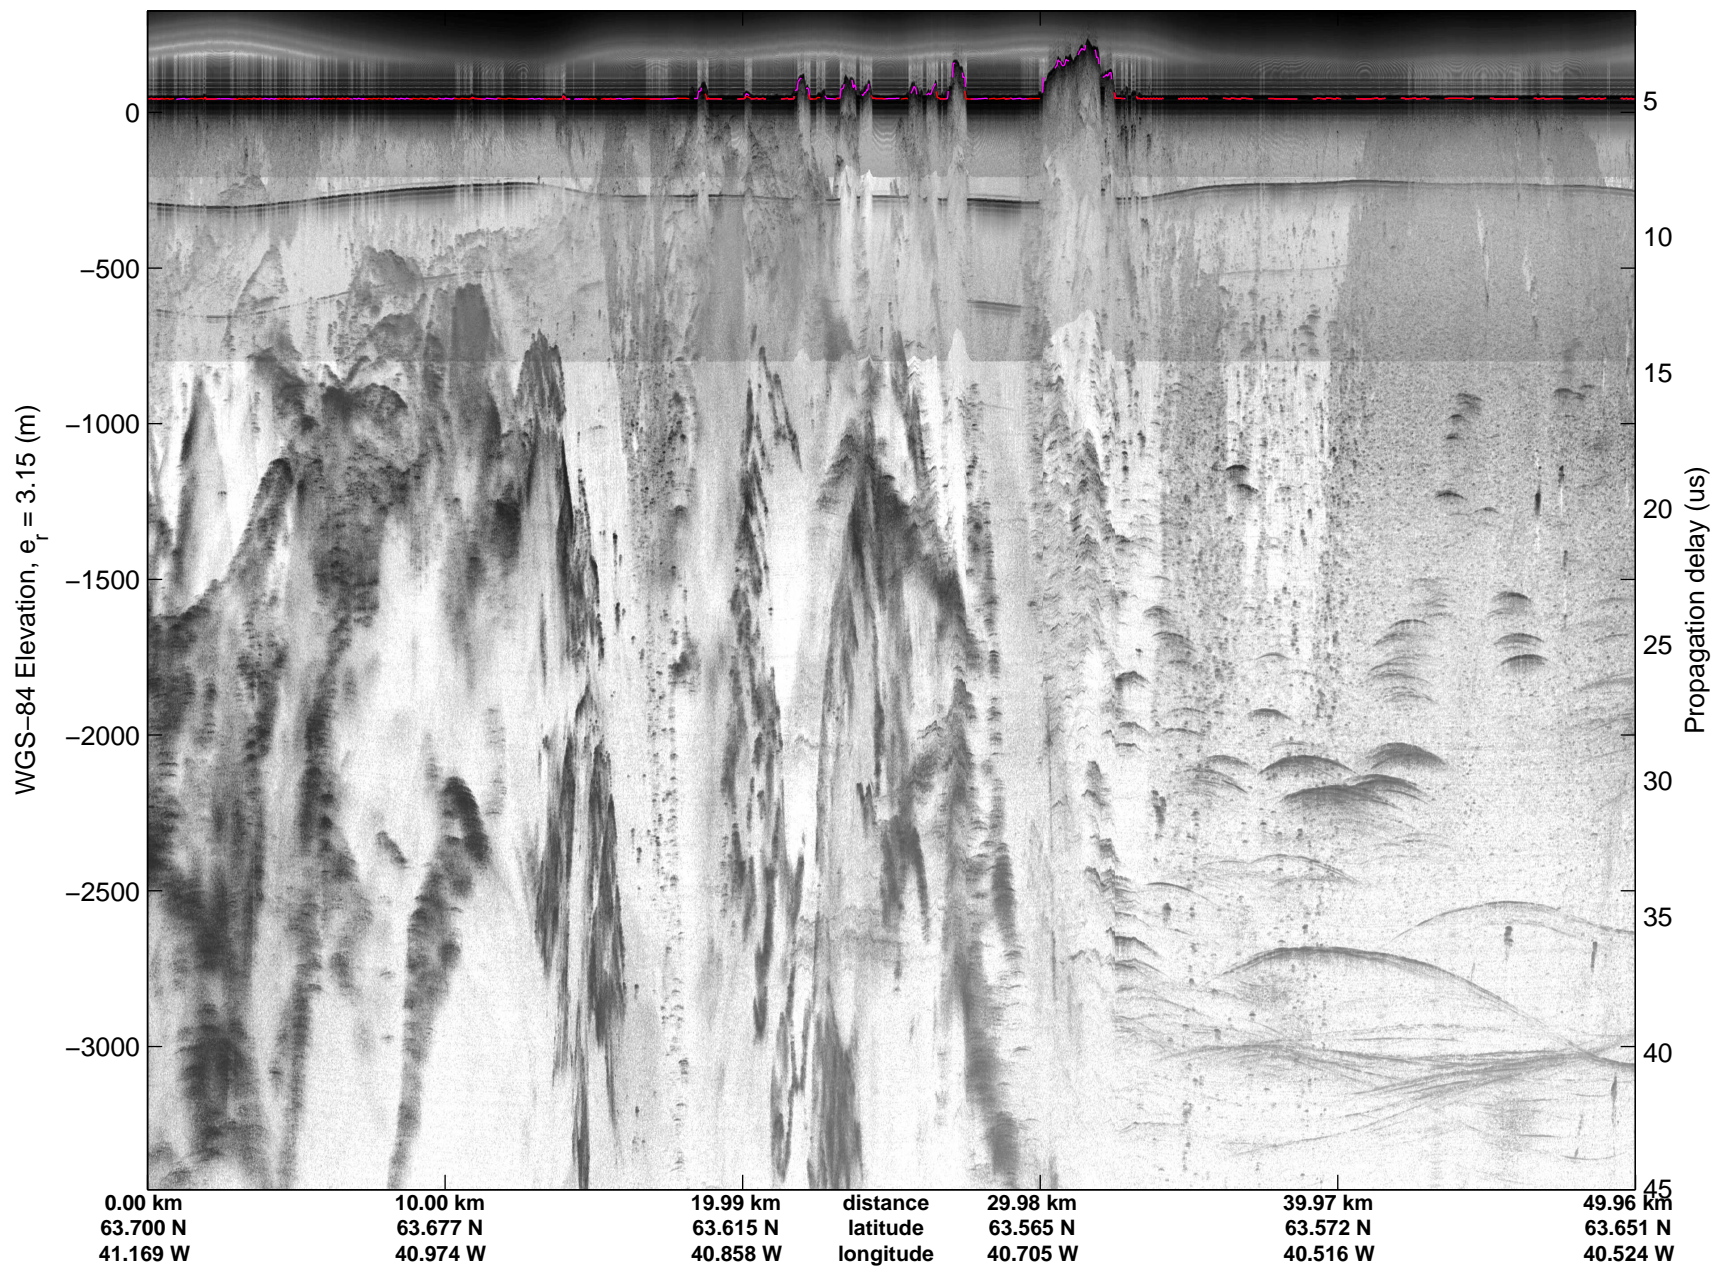

Land Ice: Southeast Glaciers 01
20150410_07_016
Polar Stereograph 70N/-45E

mcords5 2015_Greenland_C130: "Land Ice: Southeast Glaciers 01" 20150410_07_016: 14:21:19.5 to 14:27:28.0 GPS

mcords5 2015_Greenland_C130: "Land Ice: Southeast Glaciers 01" 20150410_07_016: 14:21:19.5 to 14:27:28.0 GPS

Land Ice: Southeast Glaciers 01
20150410_07_017
Polar Stereograph 70N/-45E

mcords5 2015_Greenland_C130: "Land Ice: Southeast Glaciers 01" 20150410_07_017: 14:27:28.2 to 14:33:54.7 GPS

mcords5 2015_Greenland_C130: "Land Ice: Southeast Glaciers 01" 20150410_07_017: 14:27:28.2 to 14:33:54.7 GPS