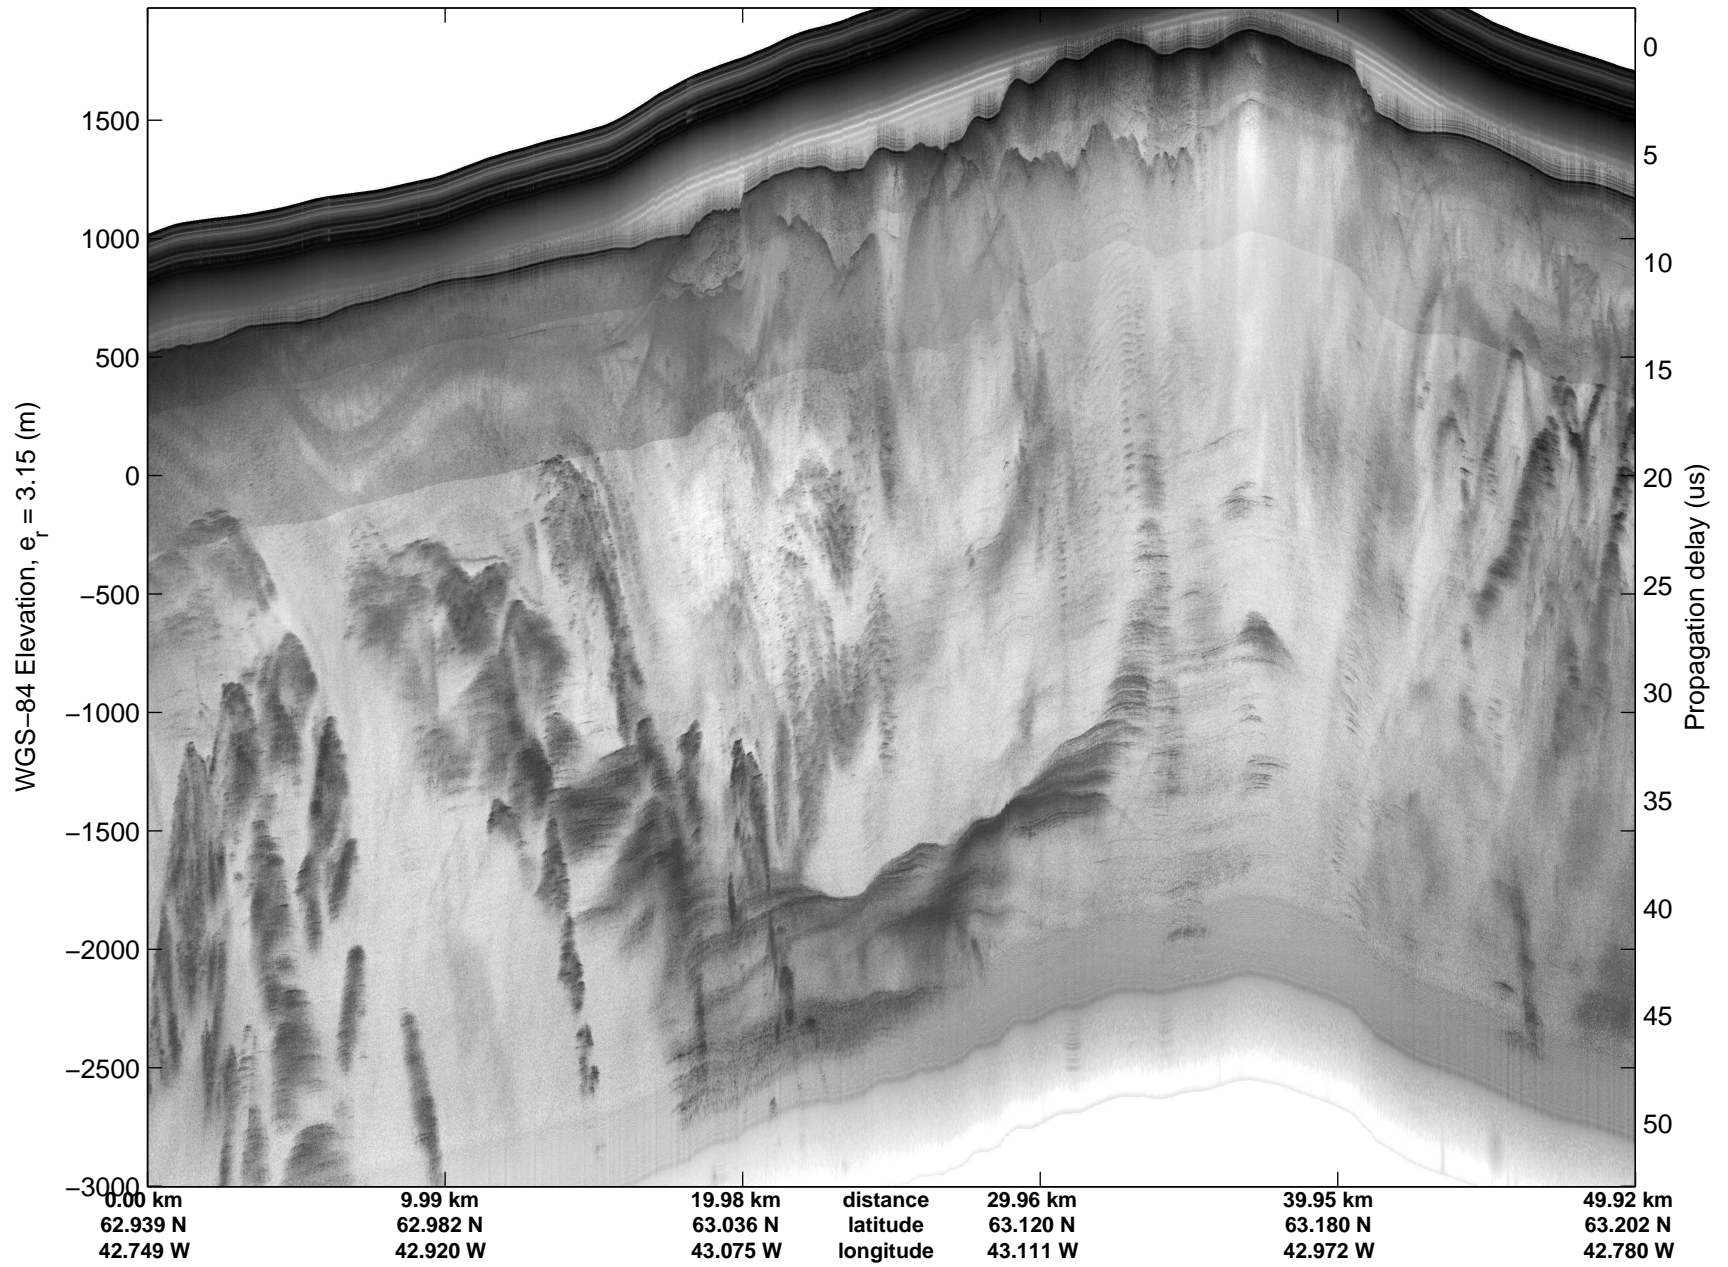

mcords5 2015_Greenland_C130: "Land Ice: Southeast Glaciers 01" 20150410_07_008: 13:31:59.4 to 13:38:15.0 GPS