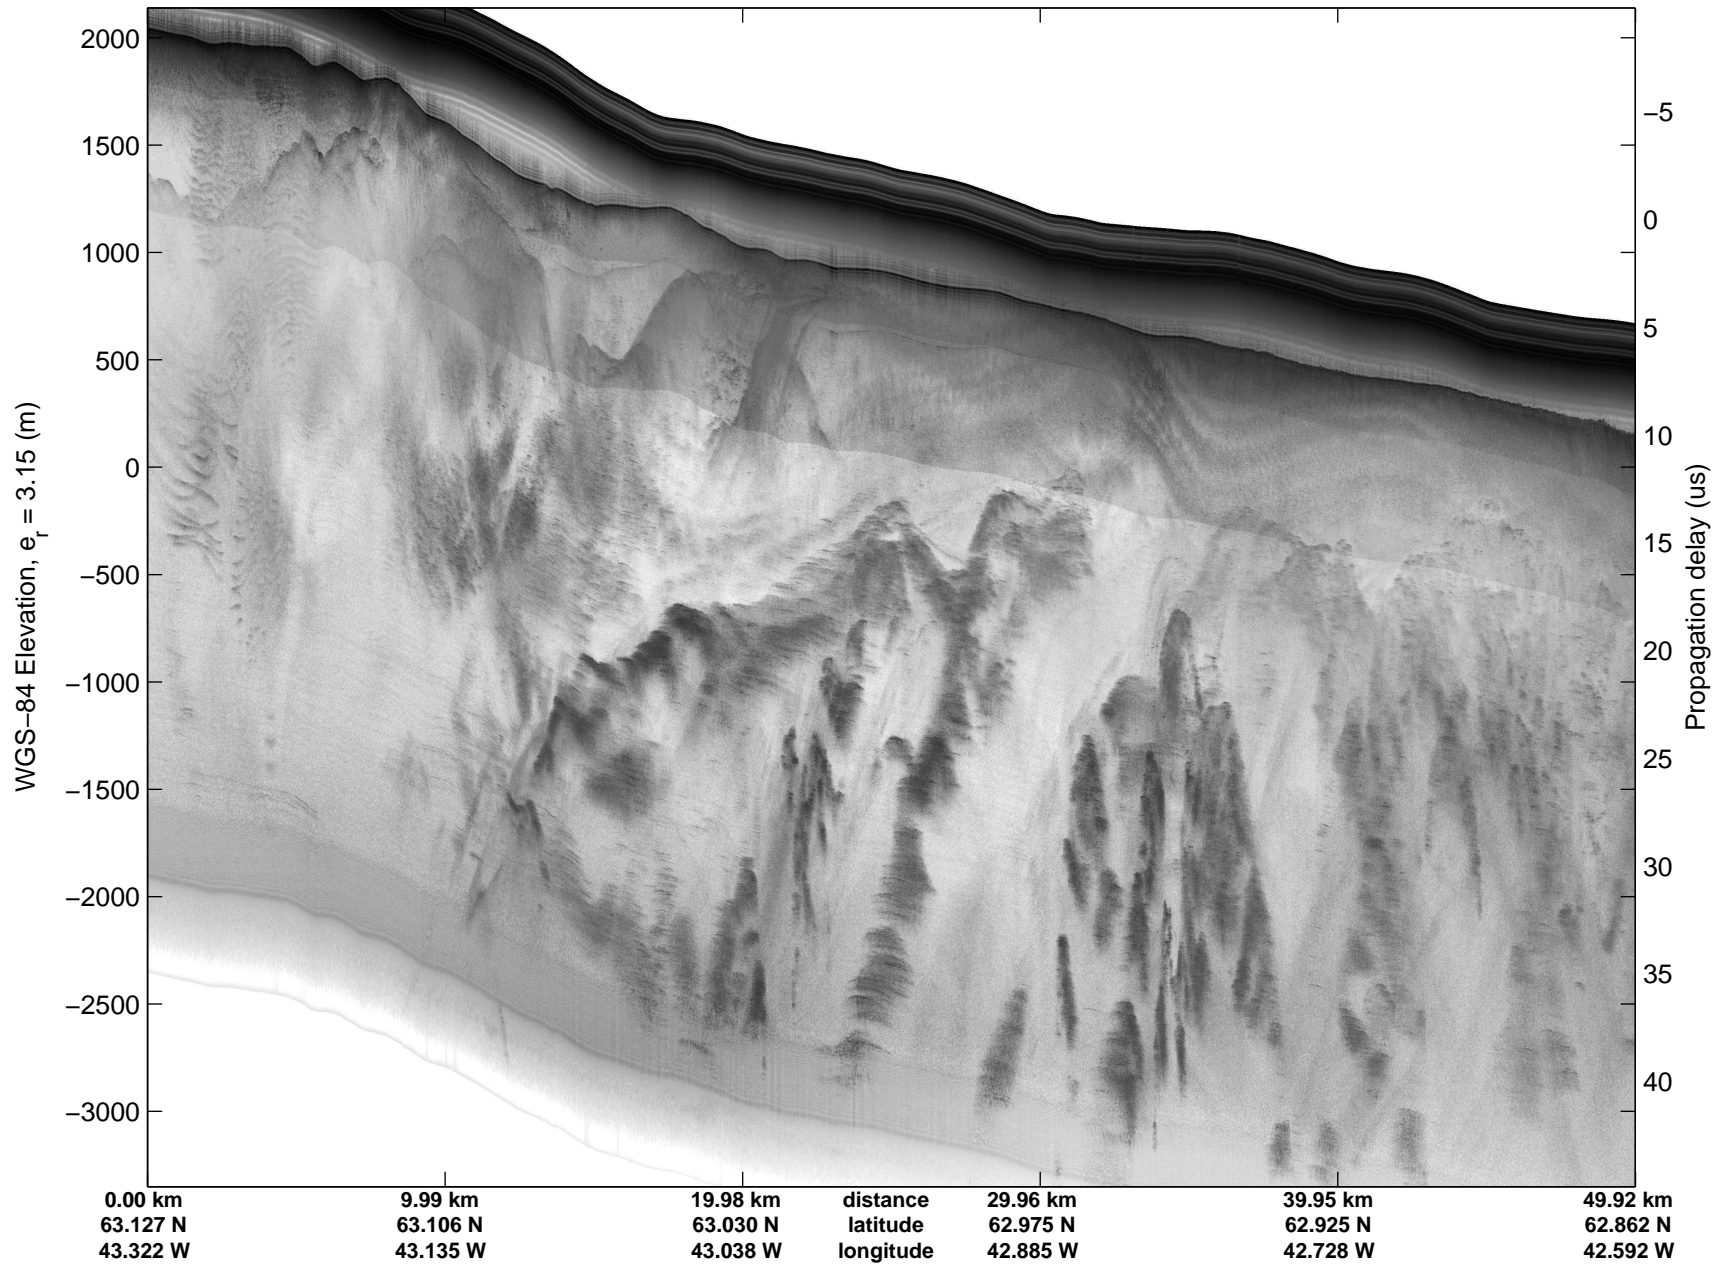

mcords5 2015_Greenland_C130: "Land Ice: Southeast Glaciers 01" 20150410_07_006: 13:19:16.3 to 13:25:07.3 GPS