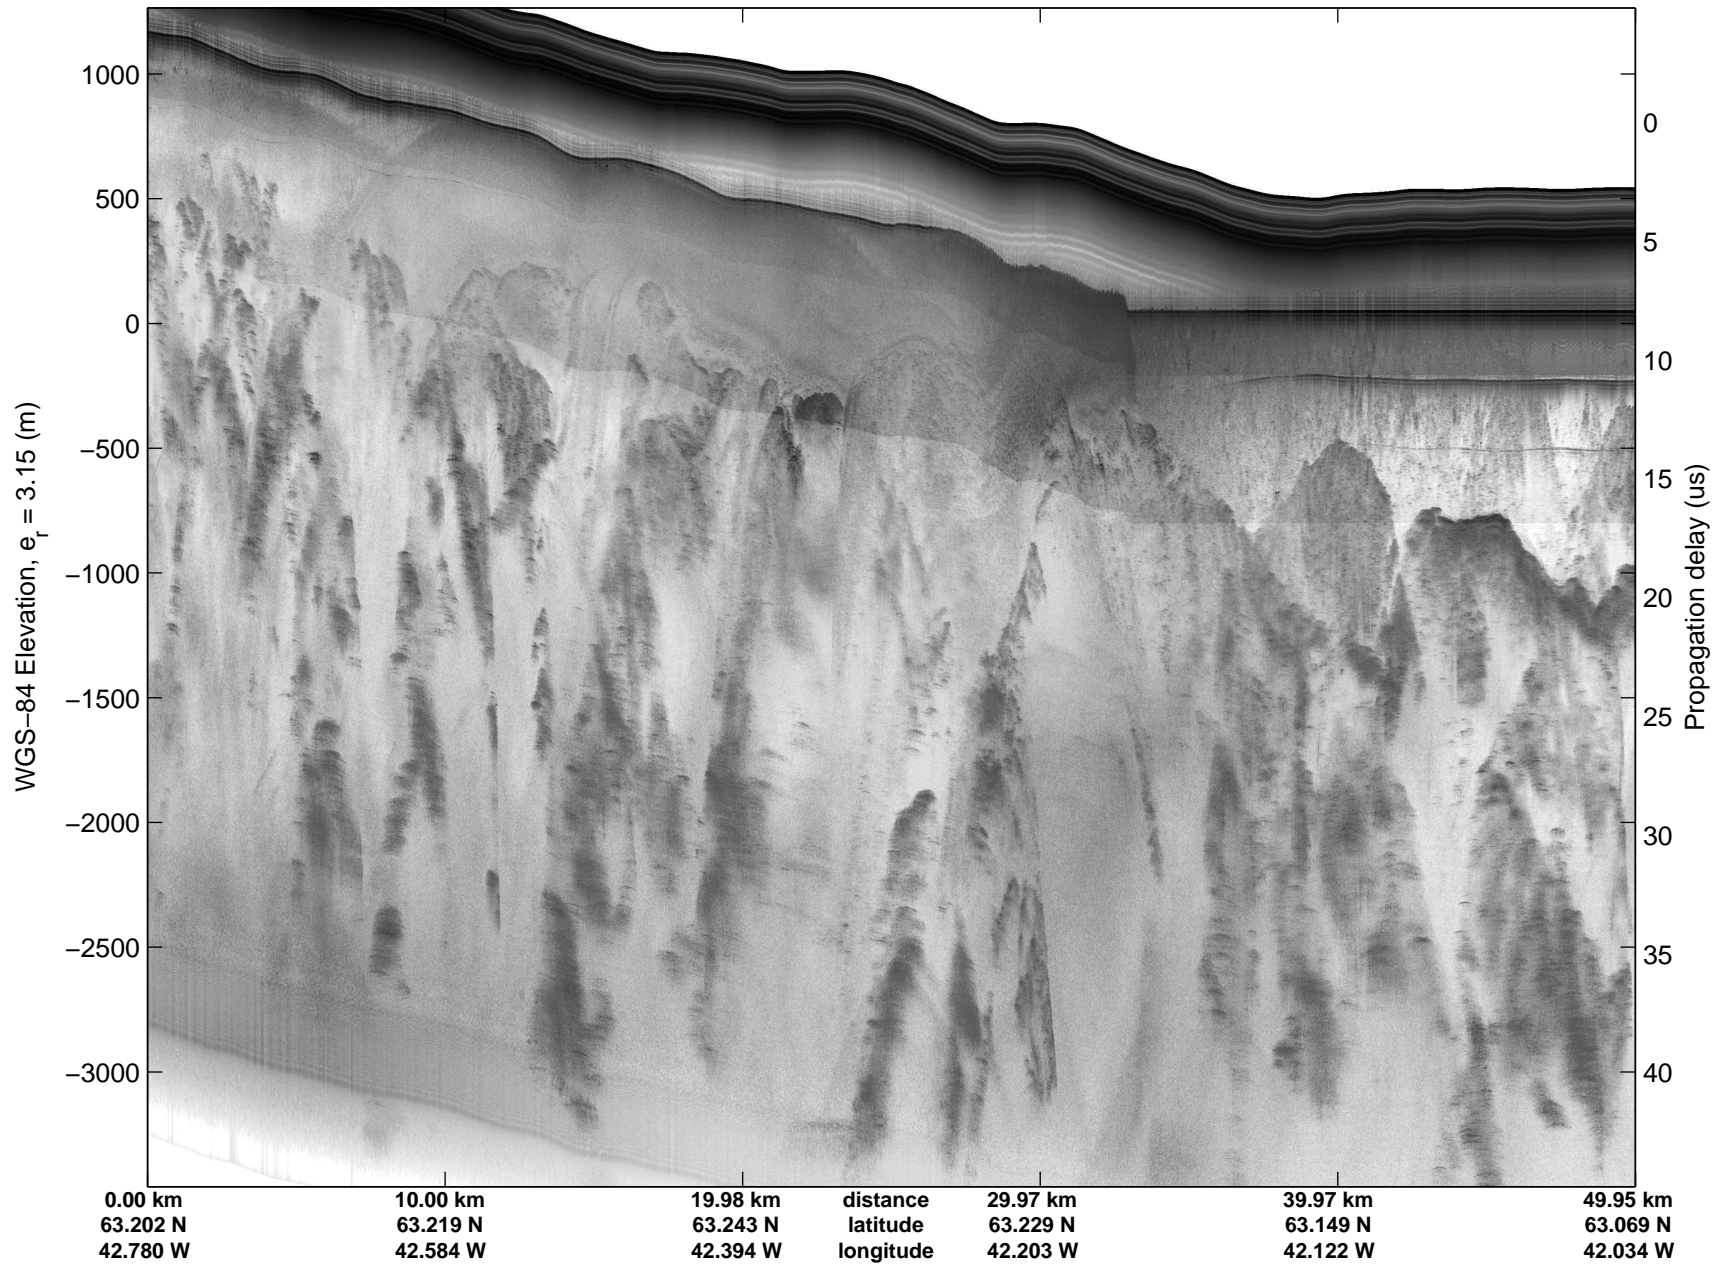

mcords5 2015_Greenland_C130: "Land Ice: Southeast Glaciers 01" 20150410_07_009: 13:38:15.3 to 13:44:11.6 GPS