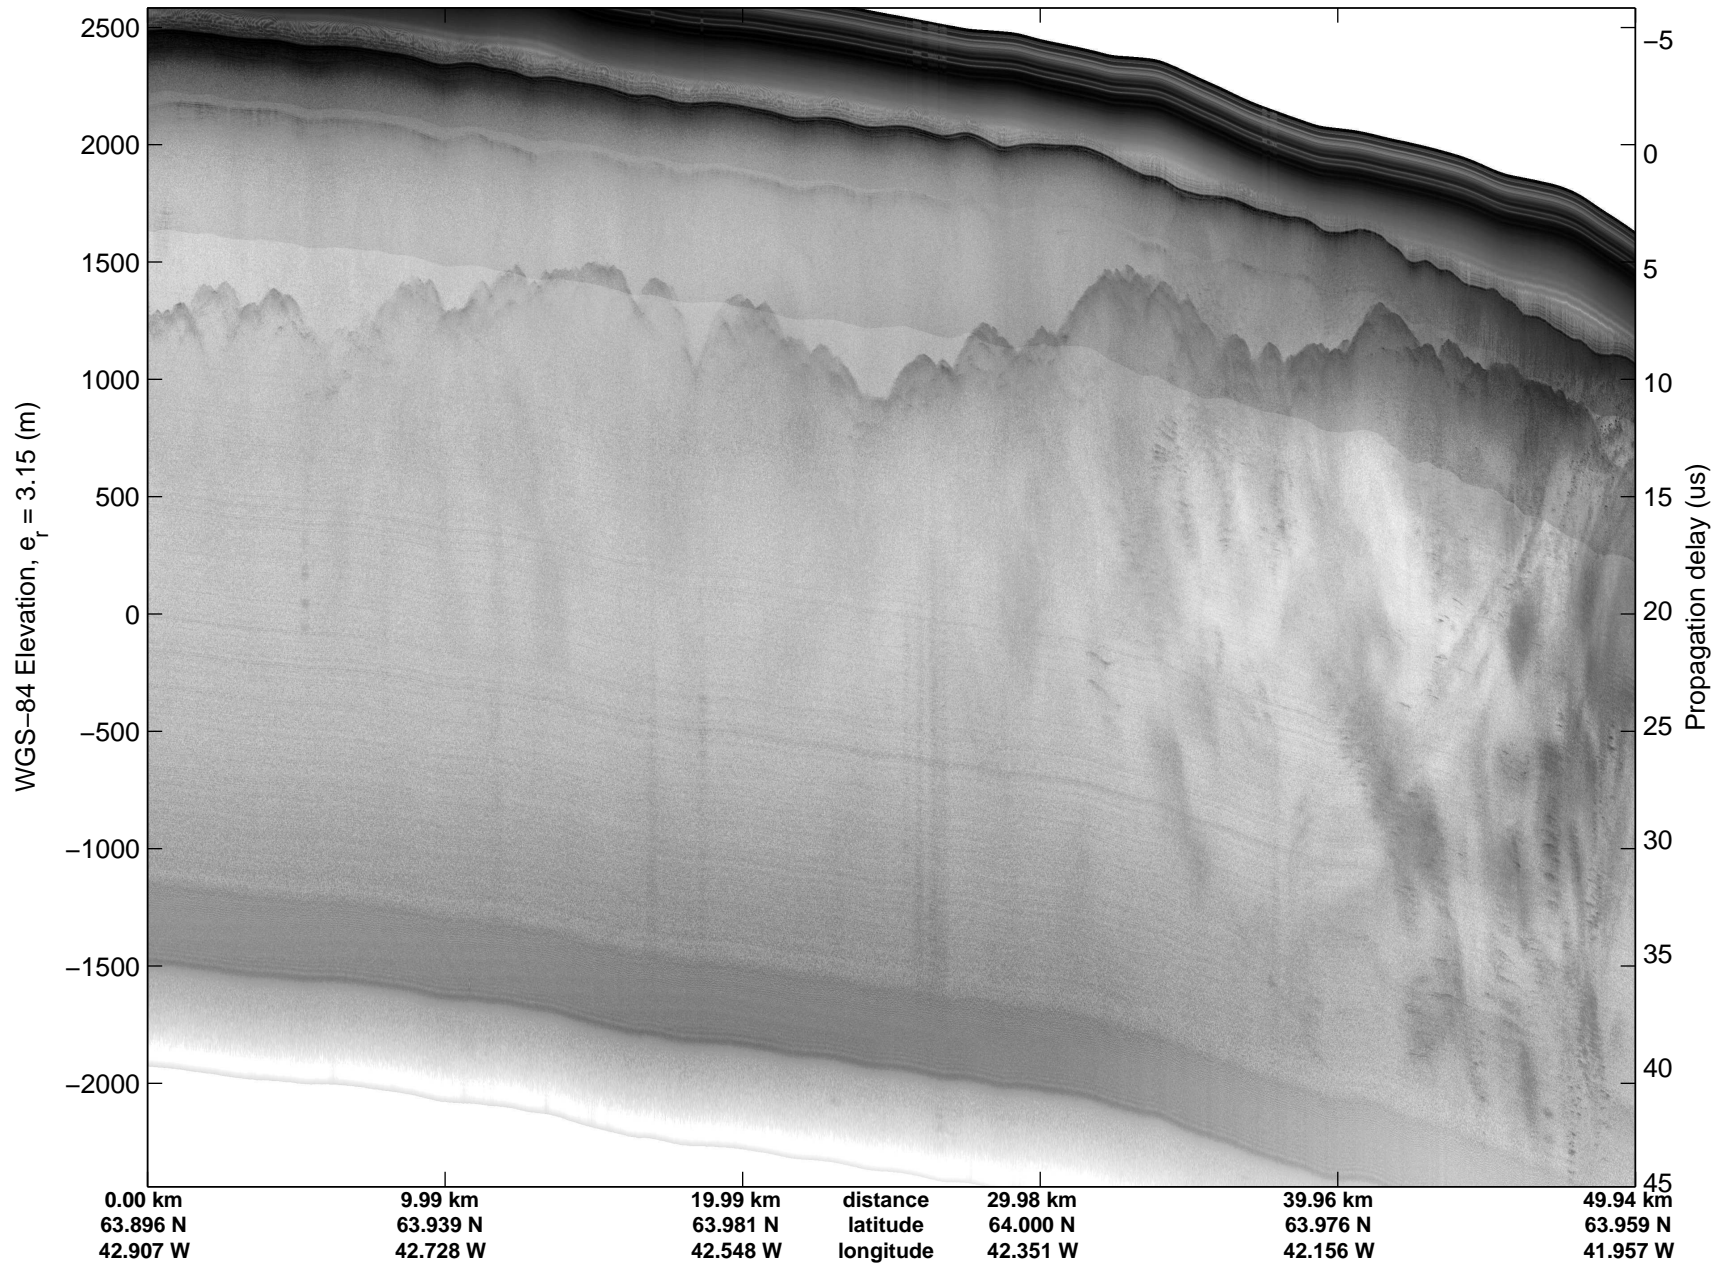

mcords5 2015_Greenland_C130: "Land Ice: Southeast Glaciers 01" 20150410_07_015: 14:15:33.2 to 14:21:19.3 GPS