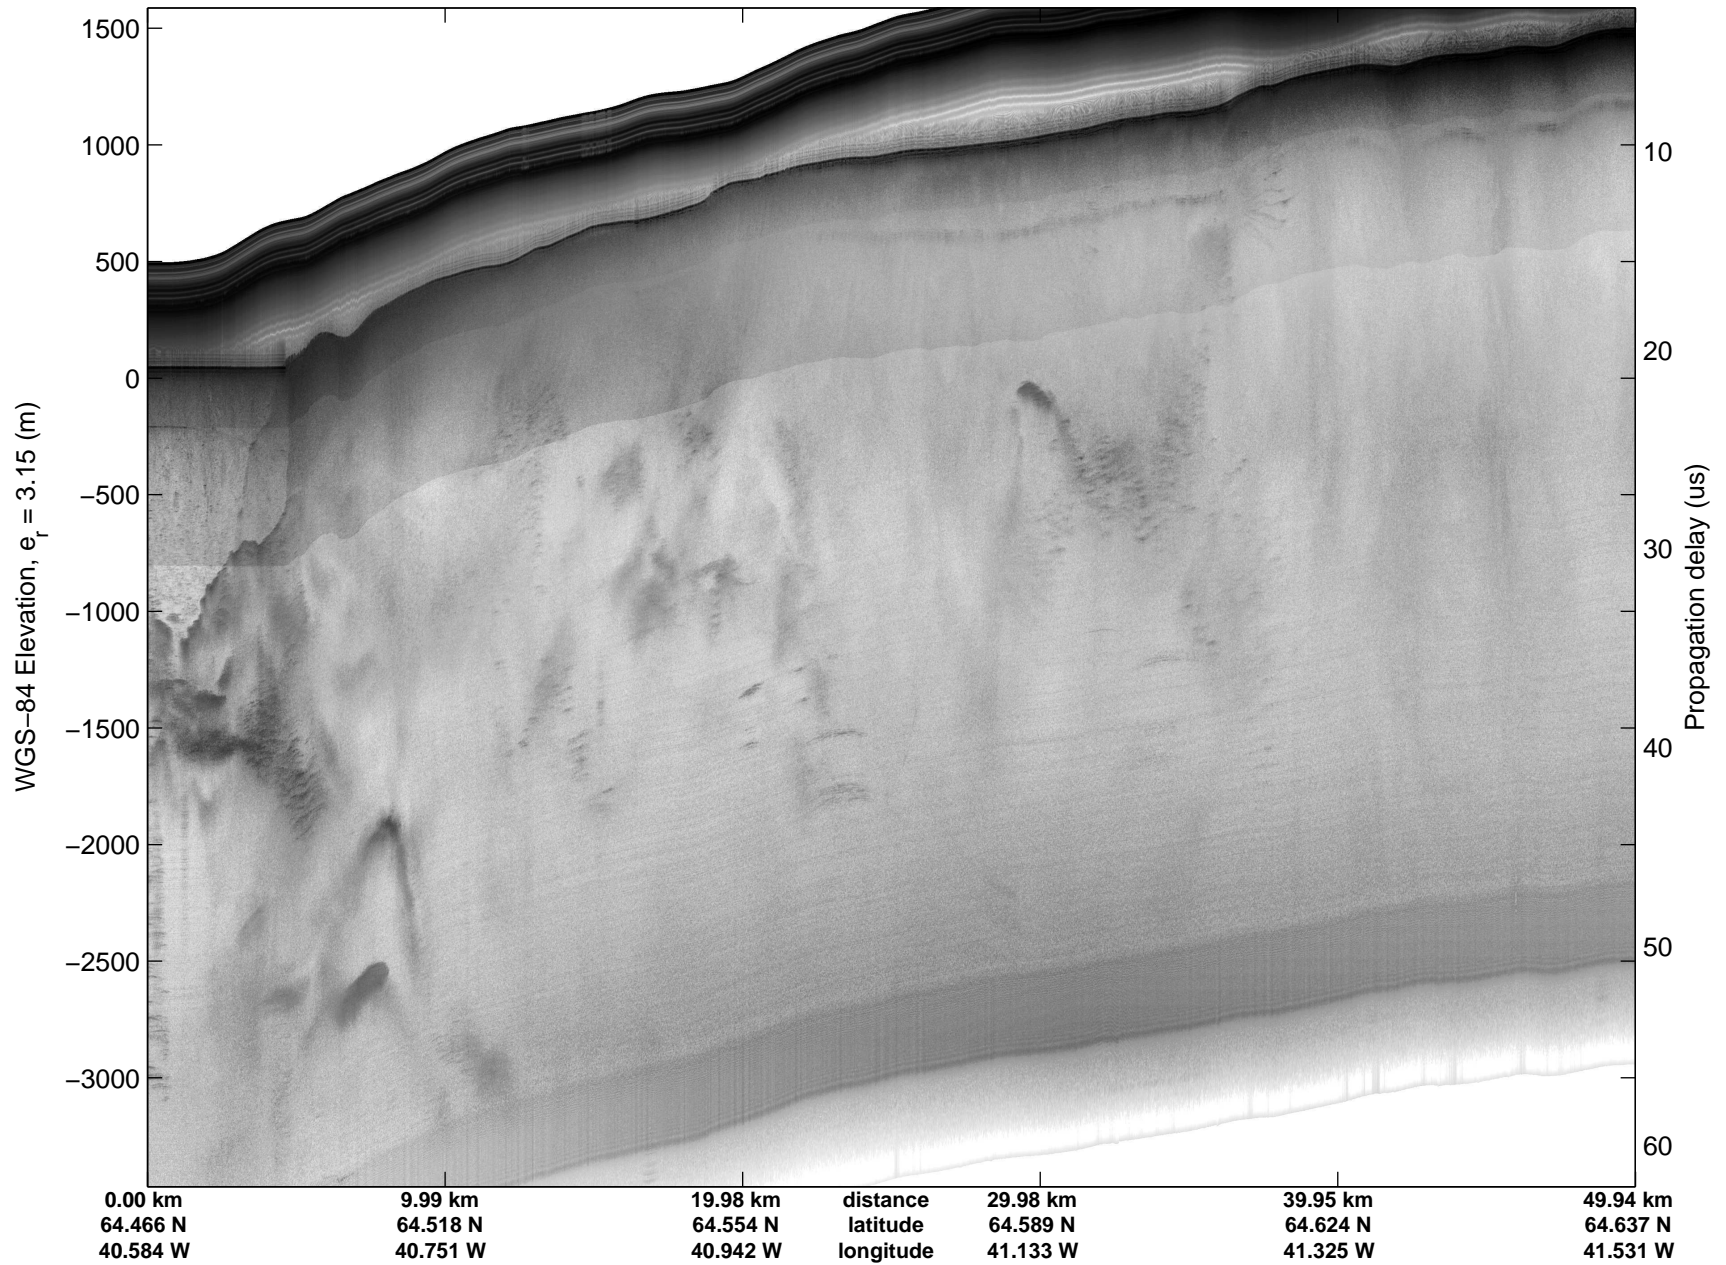

mcords5 2015_Greenland_C130: "Land Ice: Southeast Glaciers 01" 20150410_07_024: 15:12:07.6 to 15:18:40.0 GPS

mcords5 2015_Greenland_C130: "Land Ice: Southeast Glaciers 01" 20150410_07_024: 15:12:07.6 to 15:18:40.0 GPS

mcords5 2015_Greenland_C130: "Land Ice: Southeast Glaciers 01" 20150410_07_025: 15:18:40.3 to 15:25:30.2 GPS

mcords5 2015_Greenland_C130: "Land Ice: Southeast Glaciers 01" 20150410_07_025: 15:18:40.3 to 15:25:30.2 GPS

Land Ice: Southeast Glaciers 01
20150410_07_026
Polar Stereograph 70N/-45E

mcords5 2015_Greenland_C130: "Land Ice: Southeast Glaciers 01" 20150410_07_026: 15:25:30.4 to 15:31:53.2 GPS

mcords5 2015_Greenland_C130: "Land Ice: Southeast Glaciers 01" 20150410_07_026: 15:25:30.4 to 15:31:53.2 GPS