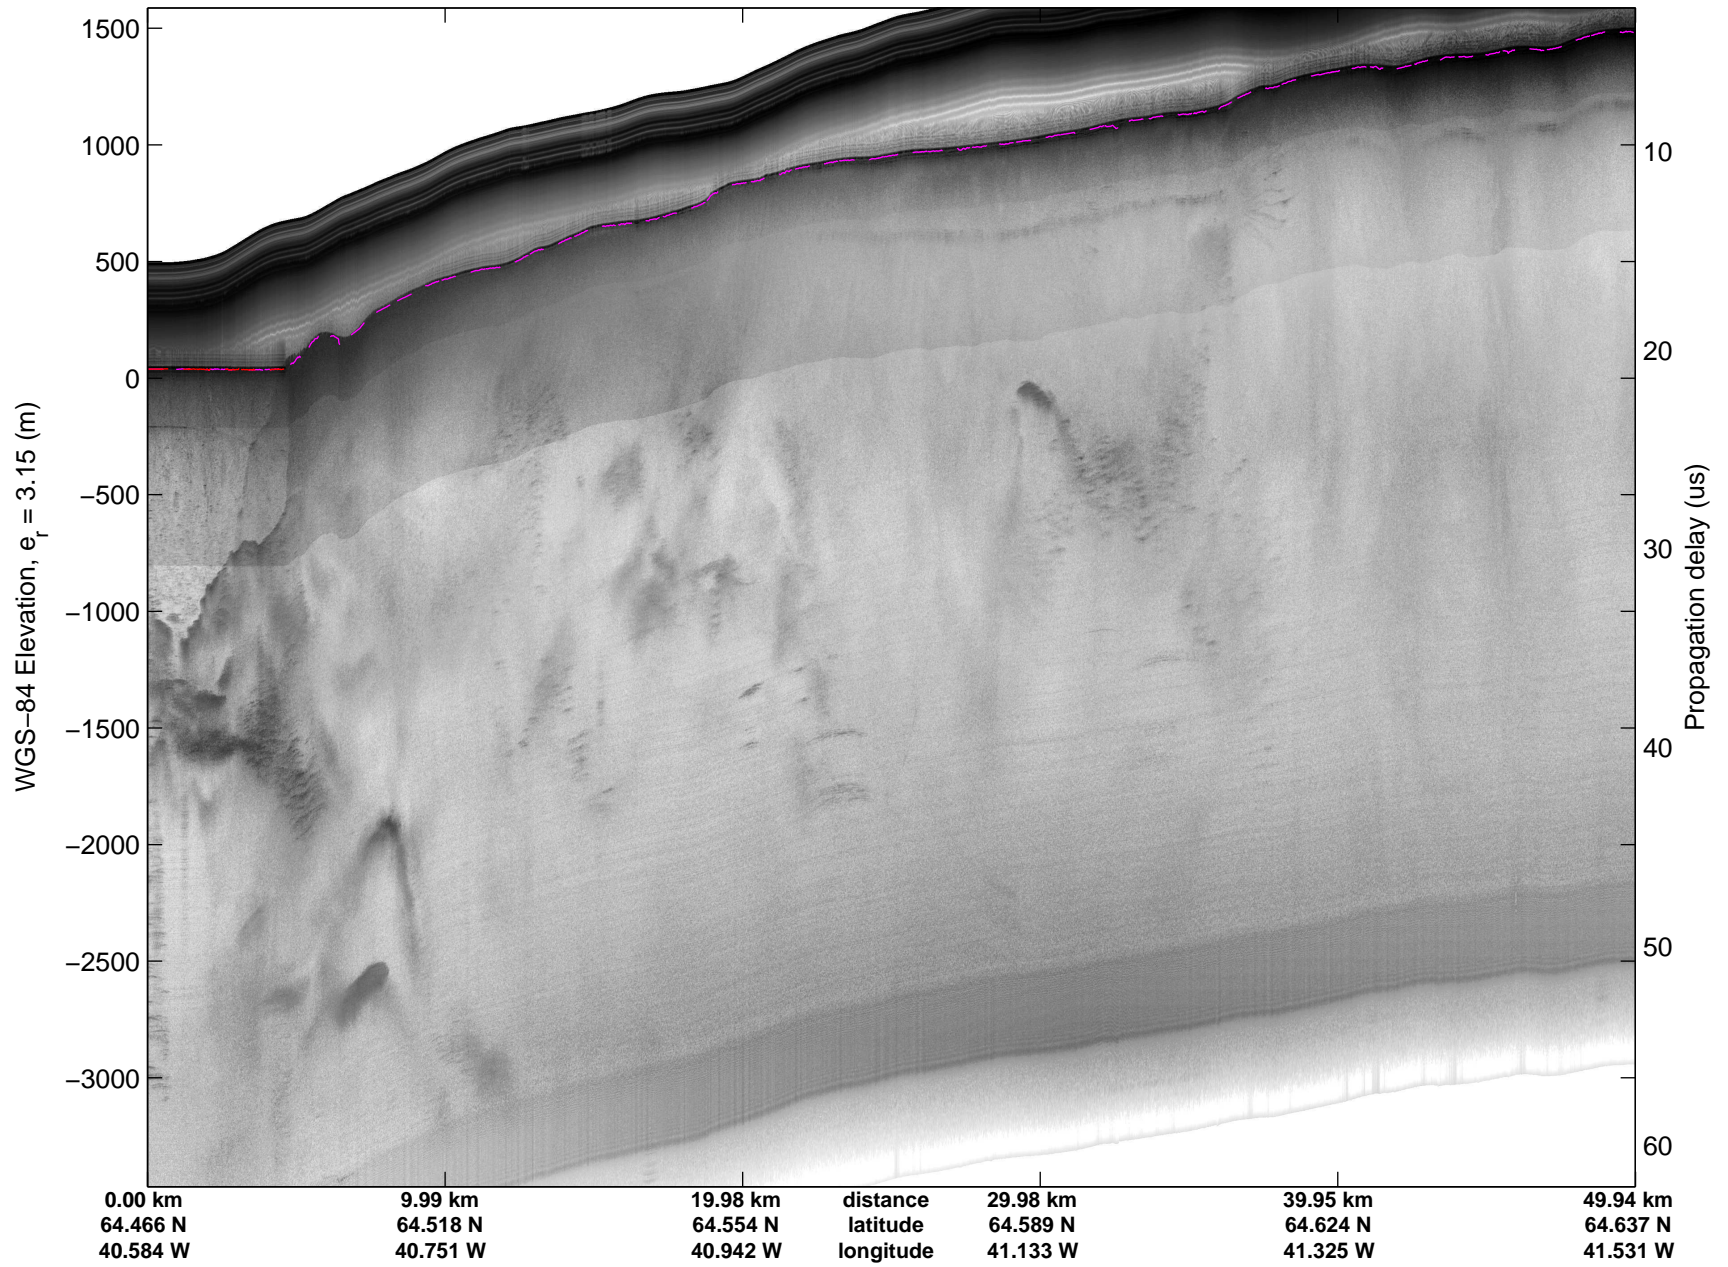

mcords5 2015_Greenland_C130: "Land Ice: Southeast Glaciers 01" 20150410_07_024: 15:12:07.6 to 15:18:40.0 GPS

mcords5 2015_Greenland_C130: "Land Ice: Southeast Glaciers 01" 20150410_07_024: 15:12:07.6 to 15:18:40.0 GPS

mcords5 2015_Greenland_C130: "Land Ice: Southeast Glaciers 01" 20150410_07_025: 15:18:40.3 to 15:25:30.2 GPS

mcords5 2015_Greenland_C130: "Land Ice: Southeast Glaciers 01" 20150410_07_025: 15:18:40.3 to 15:25:30.2 GPS

Land Ice: Southeast Glaciers 01
20150410_07_026
Polar Stereograph 70N/-45E

mcords5 2015_Greenland_C130: "Land Ice: Southeast Glaciers 01" 20150410_07_026: 15:25:30.4 to 15:31:53.2 GPS

mcords5 2015_Greenland_C130: "Land Ice: Southeast Glaciers 01" 20150410_07_026: 15:25:30.4 to 15:31:53.2 GPS