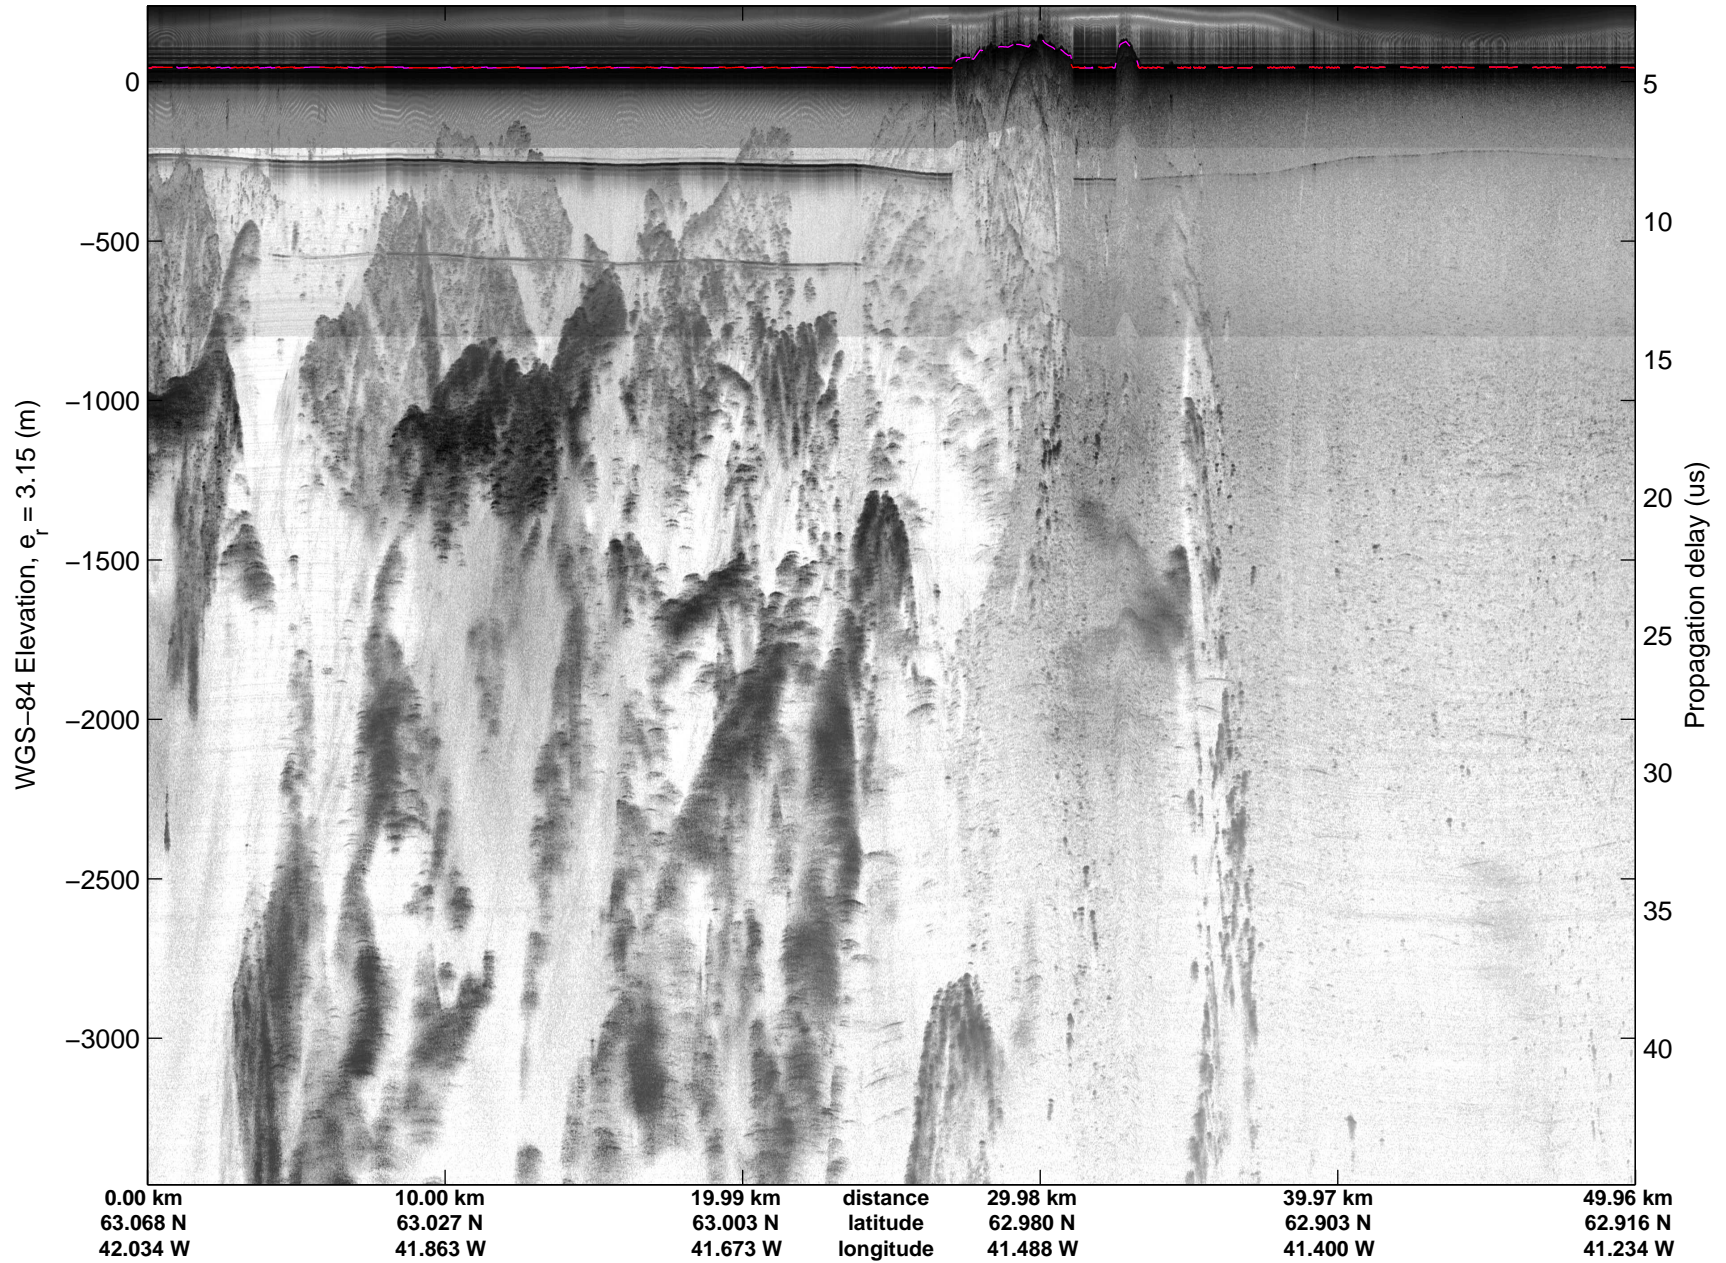

mcords5 2015_Greenland_C130: "Land Ice: Southeast Glaciers 01" 20150410_07_010: 13:44:11.9 to 13:50:29.2 GPS