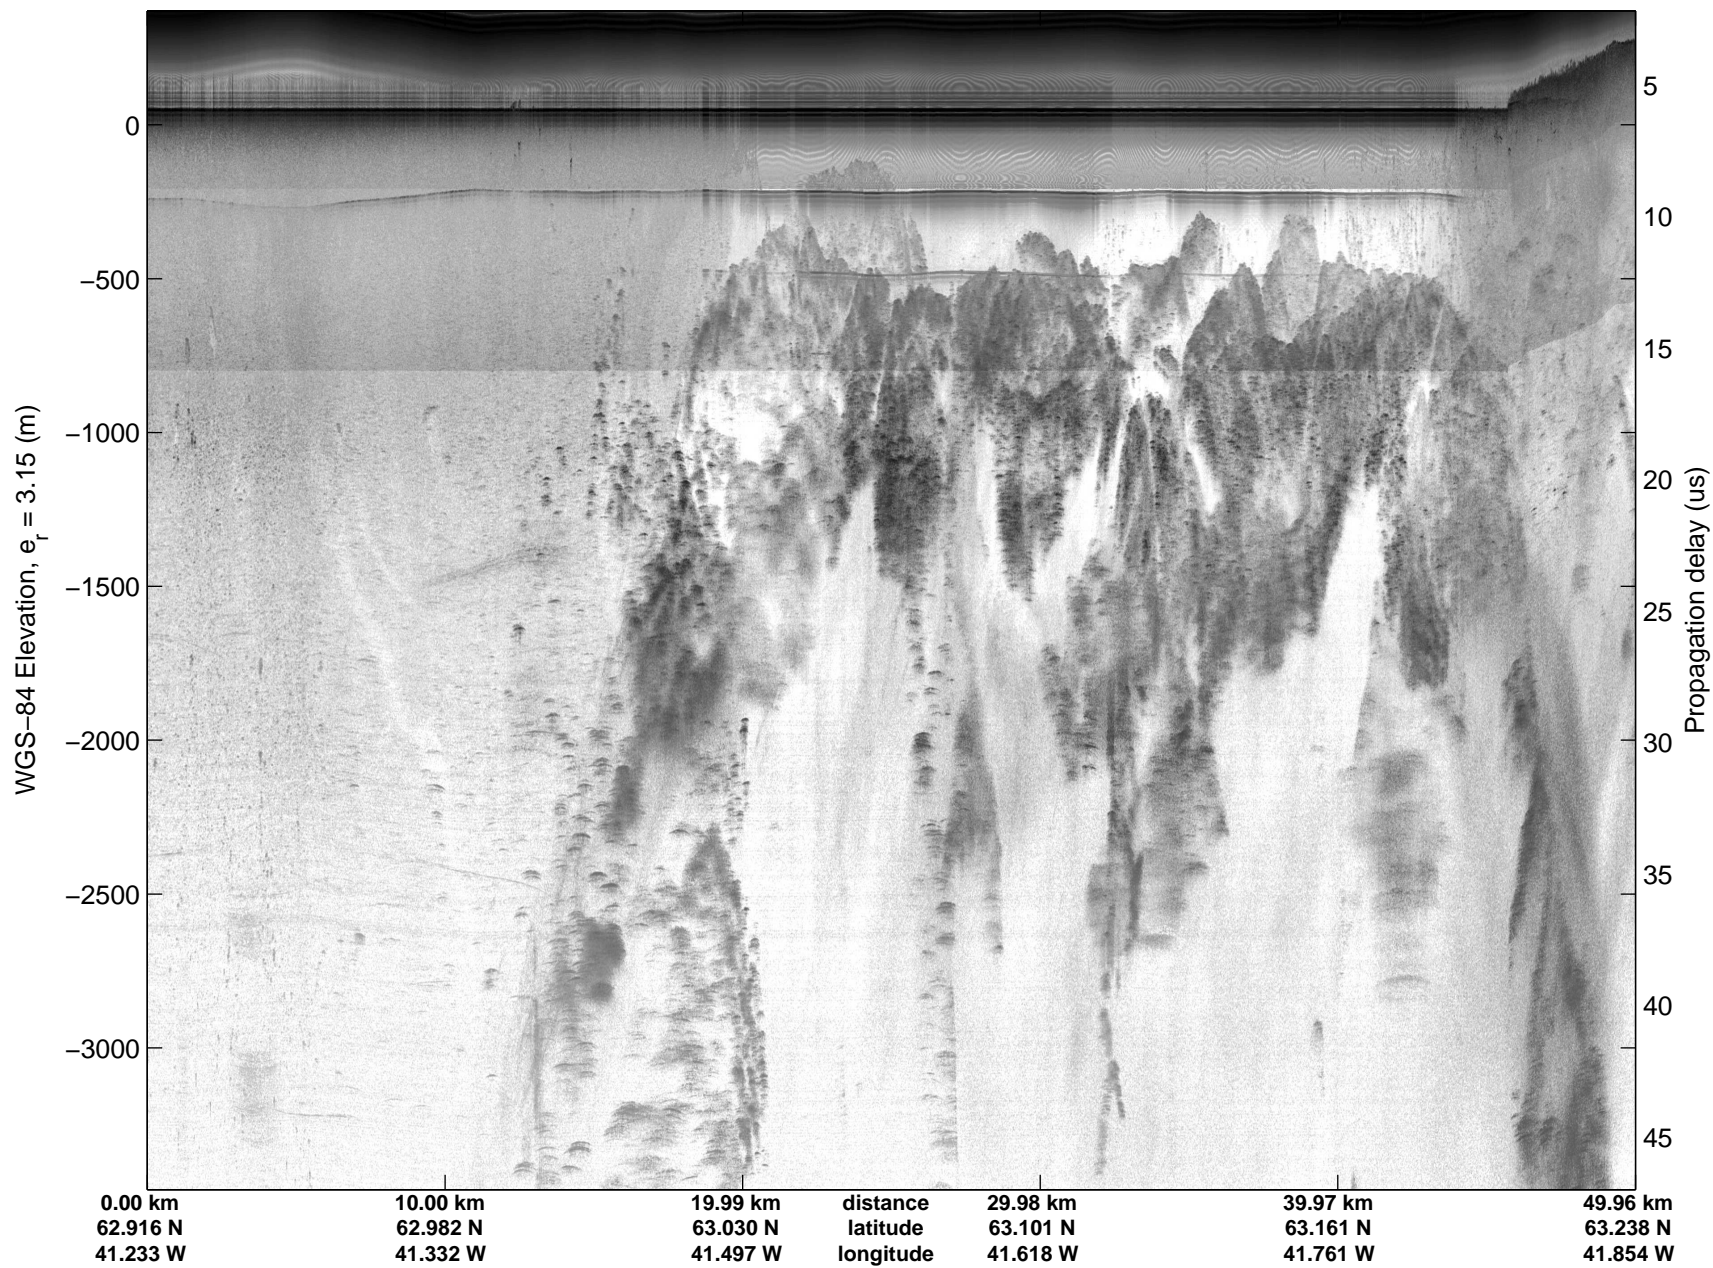

mcords5 2015_Greenland_C130: "Land Ice: Southeast Glaciers 01" 20150410_07_011: 13:50:29.5 to 13:57:05.6 GPS