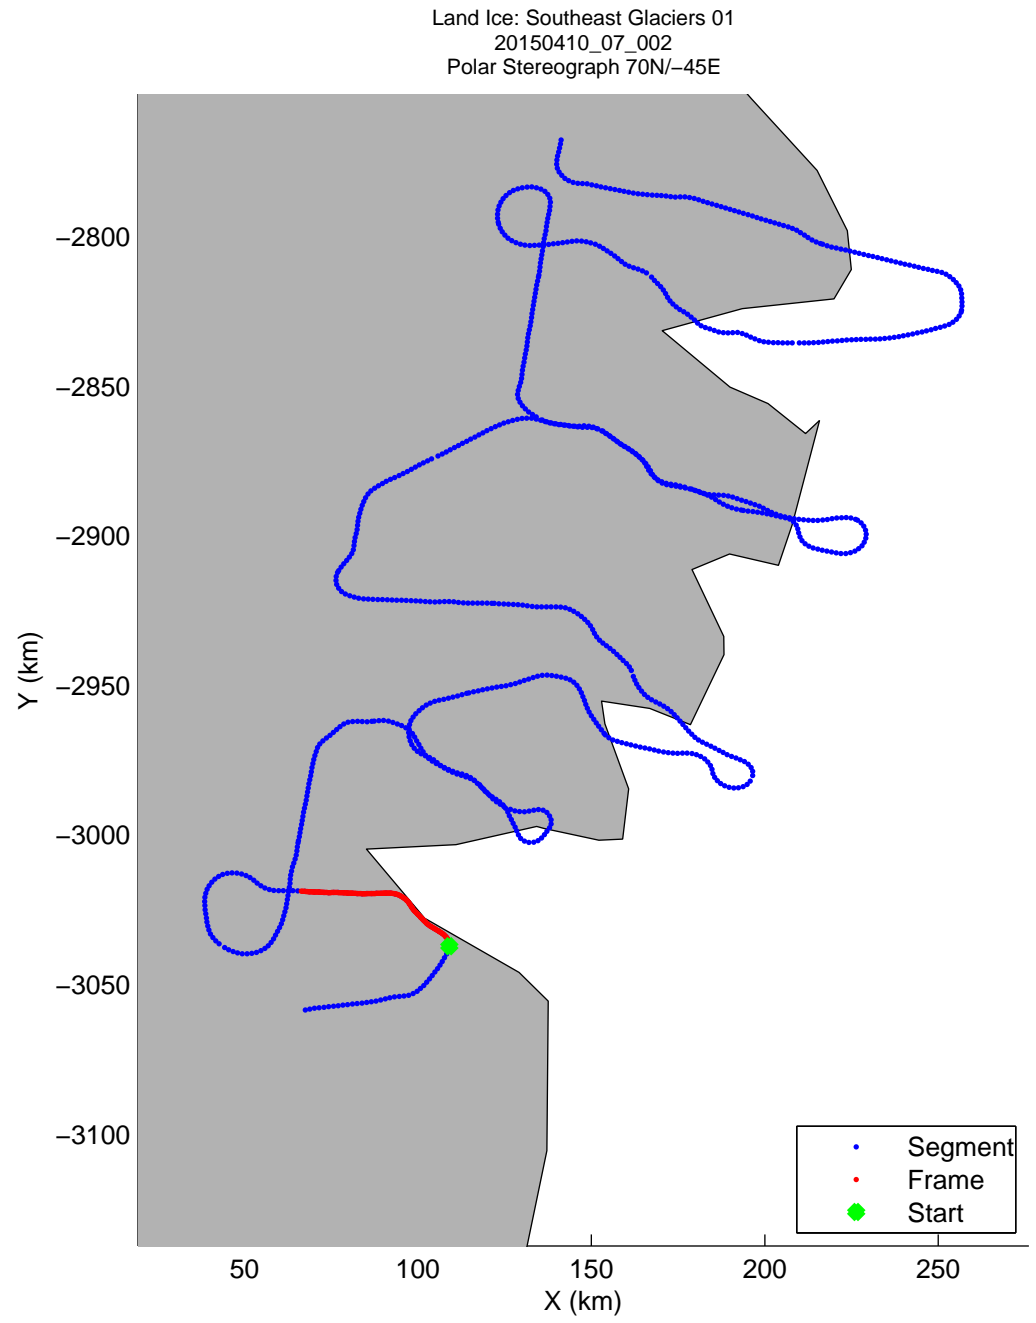

mcords5 2015_Greenland_C130: "Land Ice: Southeast Glaciers 01" 20150410_07_001: 12:48:05.6 to 12:54:16.1 GPS

mcords5 2015_Greenland_C130: "Land Ice: Southeast Glaciers 01" 20150410_07_001: 12:48:05.6 to 12:54:16.1 GPS

mcords5 2015_Greenland_C130: "Land Ice: Southeast Glaciers 01" 20150410_07_002: 12:54:16.4 to 13:00:45.6 GPS

mcords5 2015_Greenland_C130: "Land Ice: Southeast Glaciers 01" 20150410_07_002: 12:54:16.4 to 13:00:45.6 GPS