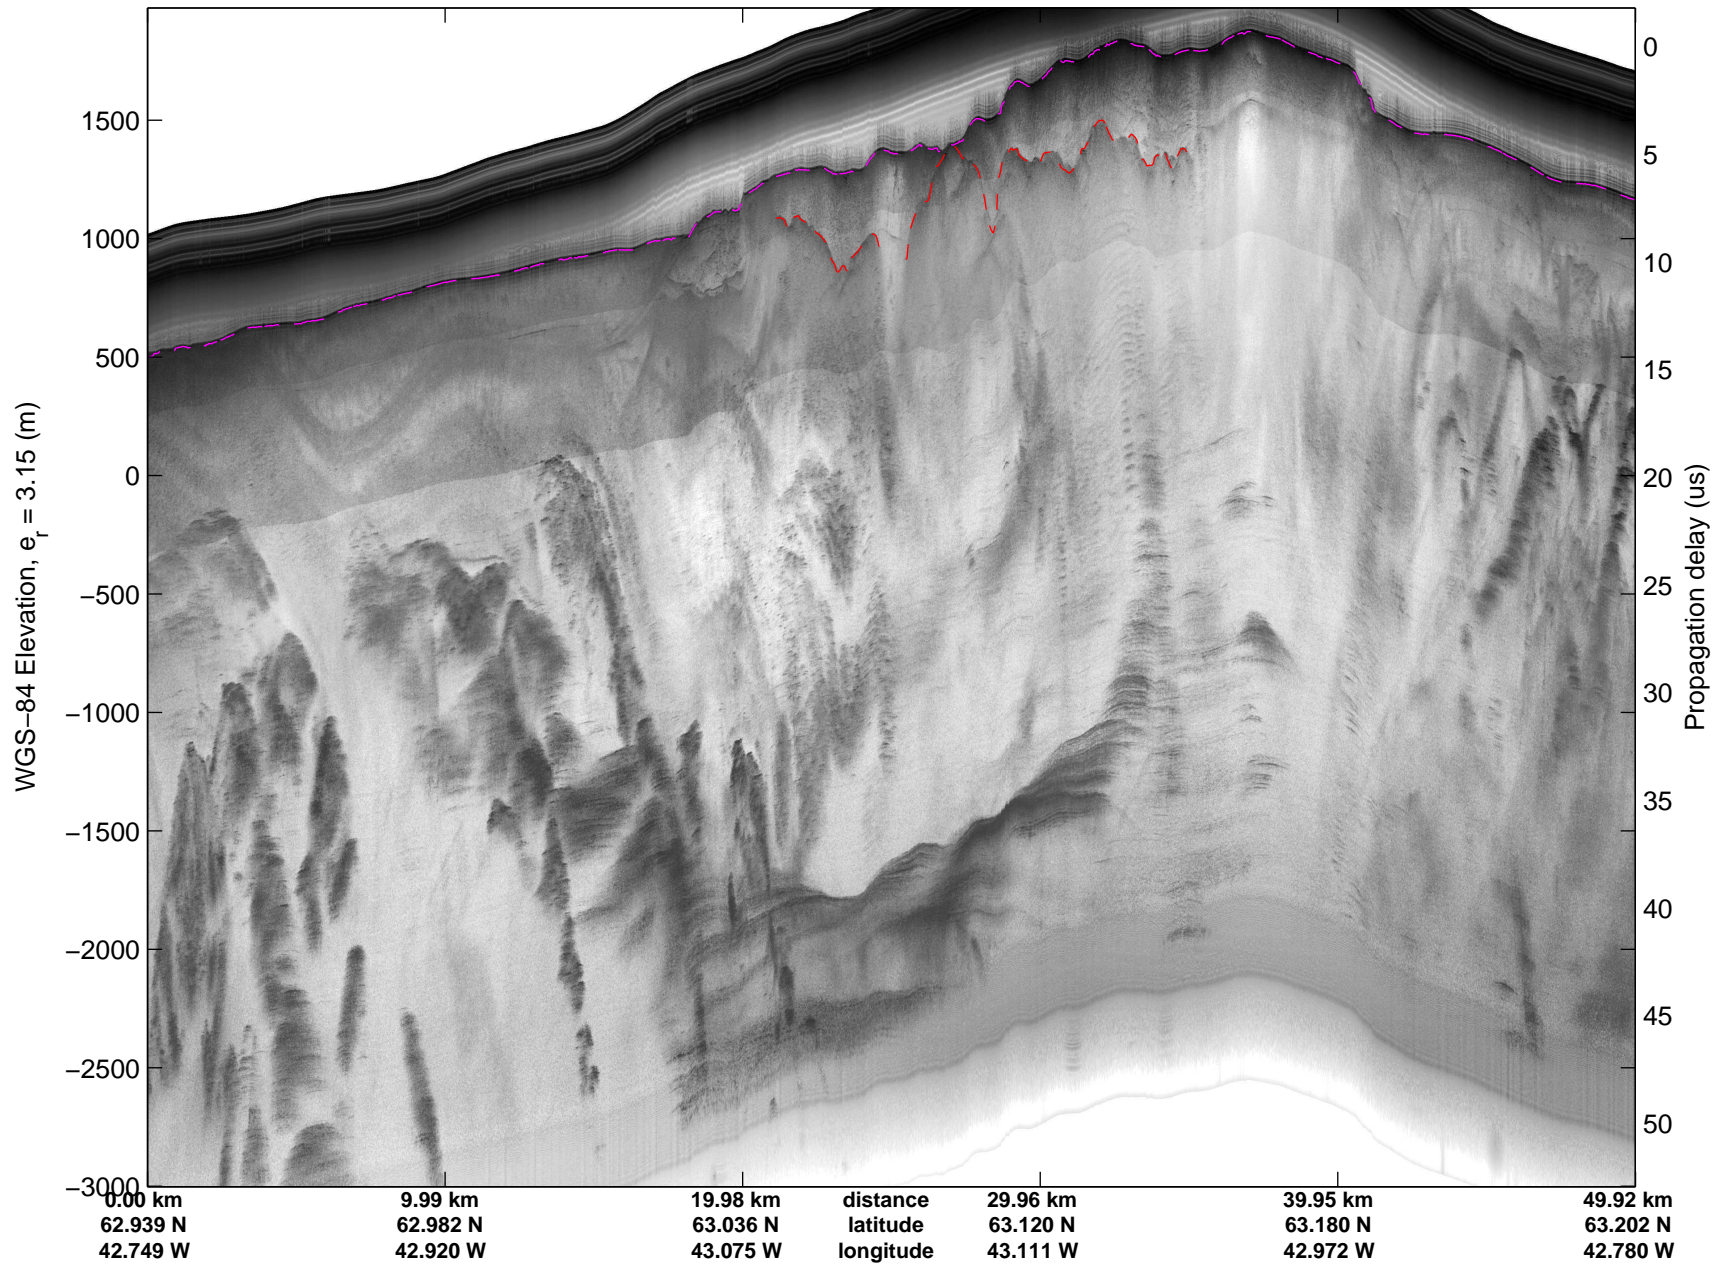

Land Ice: Southeast Glaciers 01
20150410_07_004
Polar Stereograph 70N/-45E

mcords5 2015_Greenland_C130: "Land Ice: Southeast Glaciers 01" 20150410_07_004: 13:06:34.8 to 13:12:54.0 GPS

mcords5 2015_Greenland_C130: "Land Ice: Southeast Glaciers 01" 20150410_07_004: 13:06:34.8 to 13:12:54.0 GPS

mcords5 2015_Greenland_C130: "Land Ice: Southeast Glaciers 01" 20150410_07_006: 13:19:16.3 to 13:25:07.3 GPS

mcords5 2015_Greenland_C130: "Land Ice: Southeast Glaciers 01" 20150410_07_006: 13:19:16.3 to 13:25:07.3 GPS

Land Ice: Southeast Glaciers 01
20150410_07_007
Polar Stereograph 70N/-45E

mcords5 2015_Greenland_C130: "Land Ice: Southeast Glaciers 01" 20150410_07_007: 13:25:07.5 to 13:31:59.1 GPS

mcords5 2015_Greenland_C130: "Land Ice: Southeast Glaciers 01" 20150410_07_007: 13:25:07.5 to 13:31:59.1 GPS

mcords5 2015_Greenland_C130: "Land Ice: Southeast Glaciers 01" 20150410_07_008: 13:31:59.4 to 13:38:15.0 GPS

mcords5 2015_Greenland_C130: "Land Ice: Southeast Glaciers 01" 20150410_07_008: 13:31:59.4 to 13:38:15.0 GPS