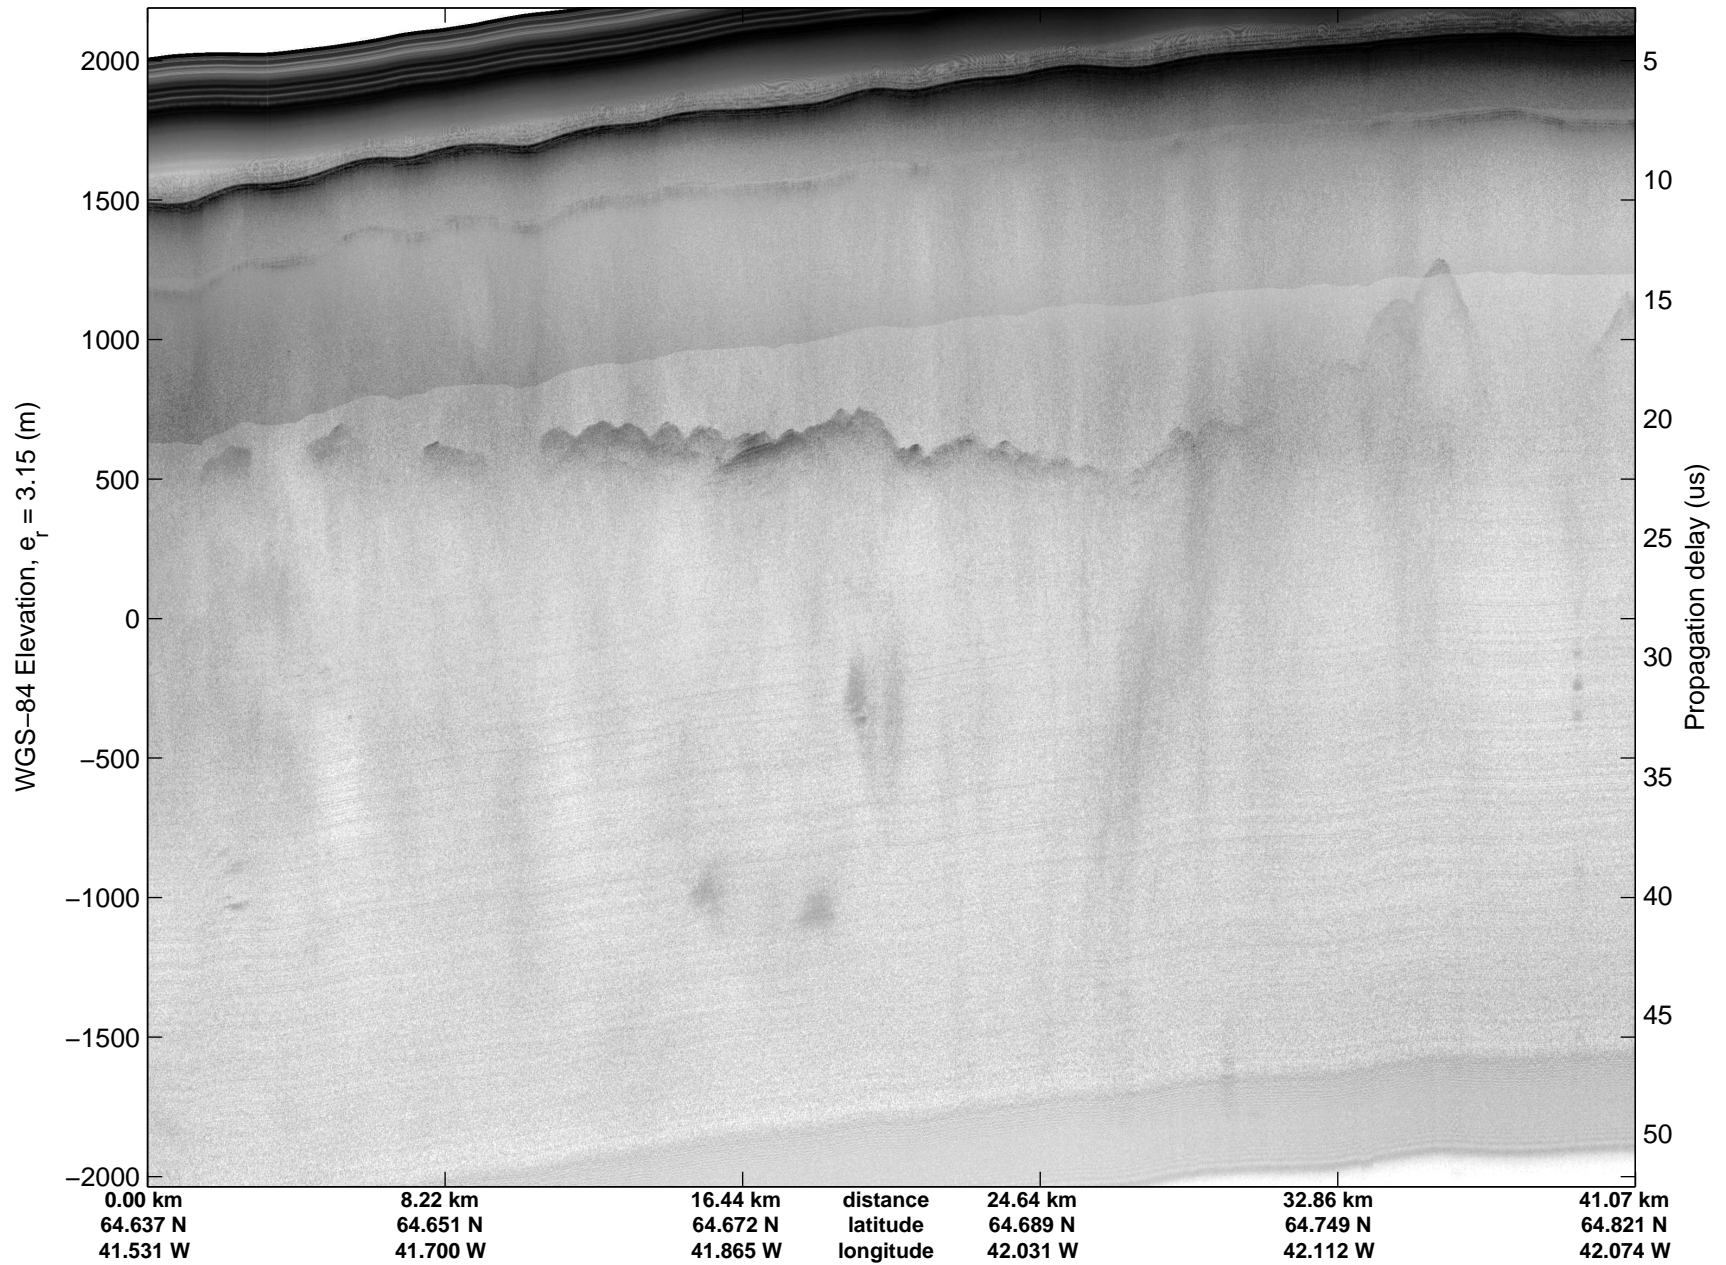

mcords5 2015_Greenland_C130: "Land Ice: Southeast Glaciers 01" 20150410_07_027: 15:31:53.5 to 15:37:21.0 GPS