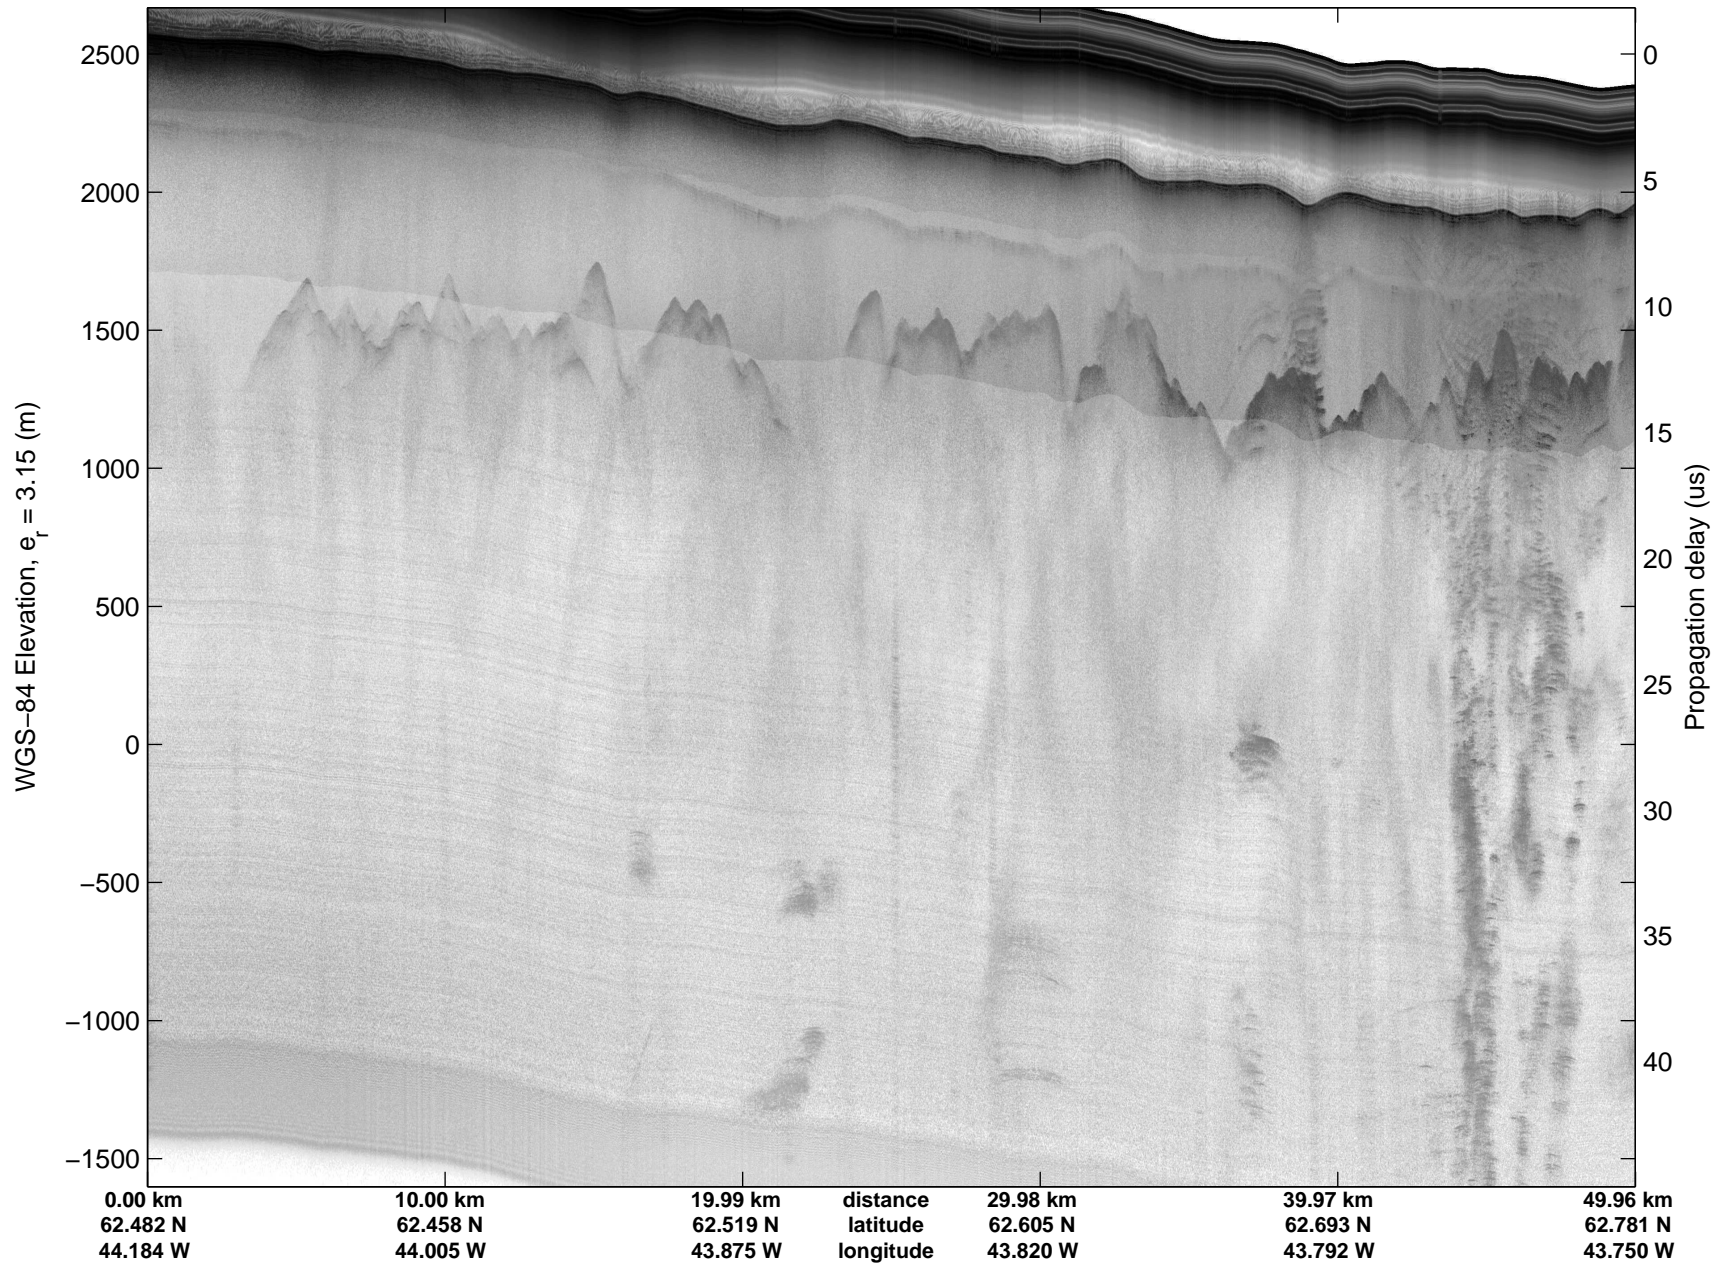

mcords5 2015_Greenland_C130: "Land Ice: Southeast Glaciers 01" 20150410_07_002: 12:54:16.4 to 13:00:45.6 GPS

mcords5 2015_Greenland_C130: "Land Ice: Southeast Glaciers 01" 20150410_07_002: 12:54:16.4 to 13:00:45.6 GPS

mcords5 2015_Greenland_C130: "Land Ice: Southeast Glaciers 01" 20150410_07_003: 13:00:45.9 to 13:06:34.6 GPS

mcords5 2015_Greenland_C130: "Land Ice: Southeast Glaciers 01" 20150410_07_003: 13:00:45.9 to 13:06:34.6 GPS

Land Ice: Southeast Glaciers 01
20150410_07_004
Polar Stereograph 70N/-45E

mcords5 2015_Greenland_C130: "Land Ice: Southeast Glaciers 01" 20150410_07_004: 13:06:34.8 to 13:12:54.0 GPS

mcords5 2015_Greenland_C130: "Land Ice: Southeast Glaciers 01" 20150410_07_004: 13:06:34.8 to 13:12:54.0 GPS