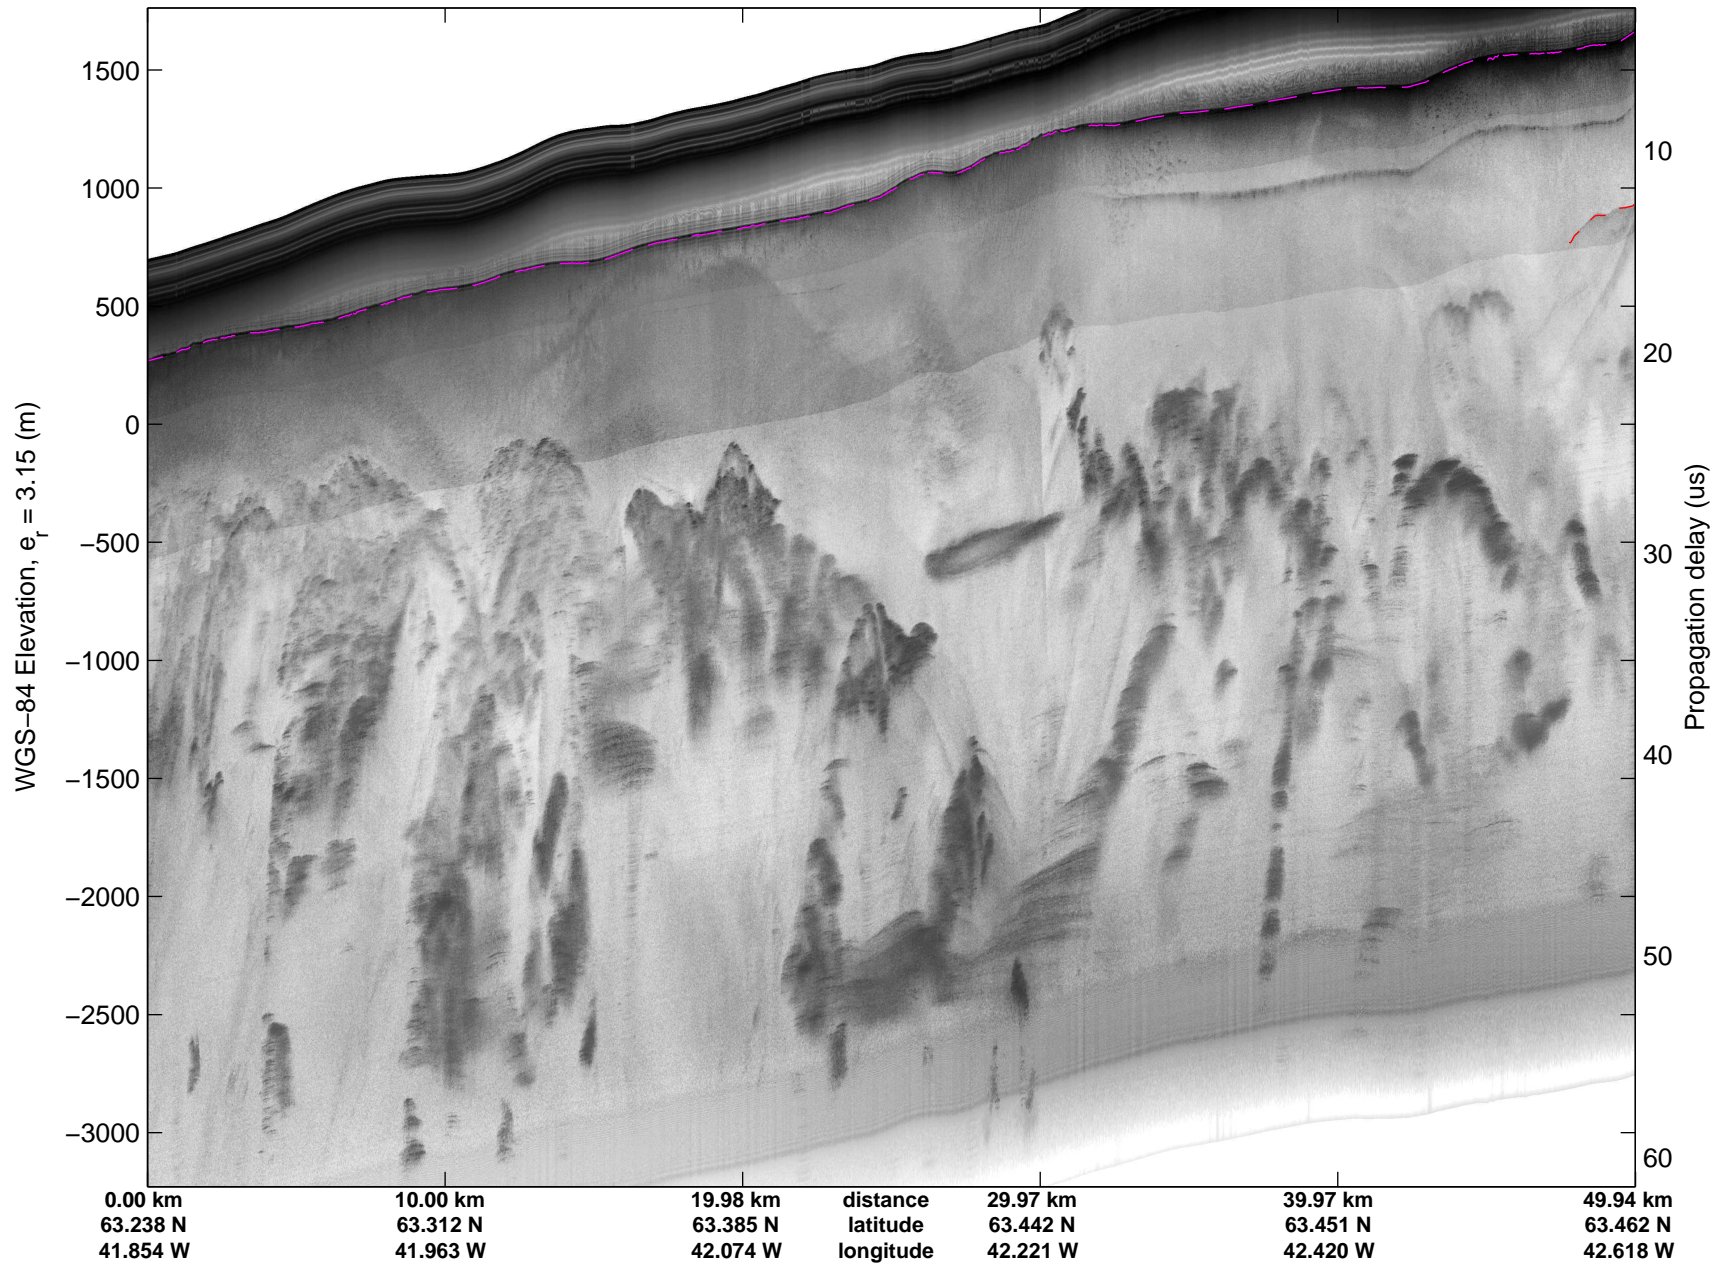

mcords5 2015_Greenland_C130: "Land Ice: Southeast Glaciers 01" 20150410_07_011: 13:50:29.5 to 13:57:05.6 GPS

mcords5 2015_Greenland_C130: "Land Ice: Southeast Glaciers 01" 20150410_07_011: 13:50:29.5 to 13:57:05.6 GPS

mcords5 2015_Greenland_C130: "Land Ice: Southeast Glaciers 01" 20150410_07_012: 13:57:05.8 to 14:03:09.0 GPS

mcords5 2015_Greenland_C130: "Land Ice: Southeast Glaciers 01" 20150410_07_012: 13:57:05.8 to 14:03:09.0 GPS