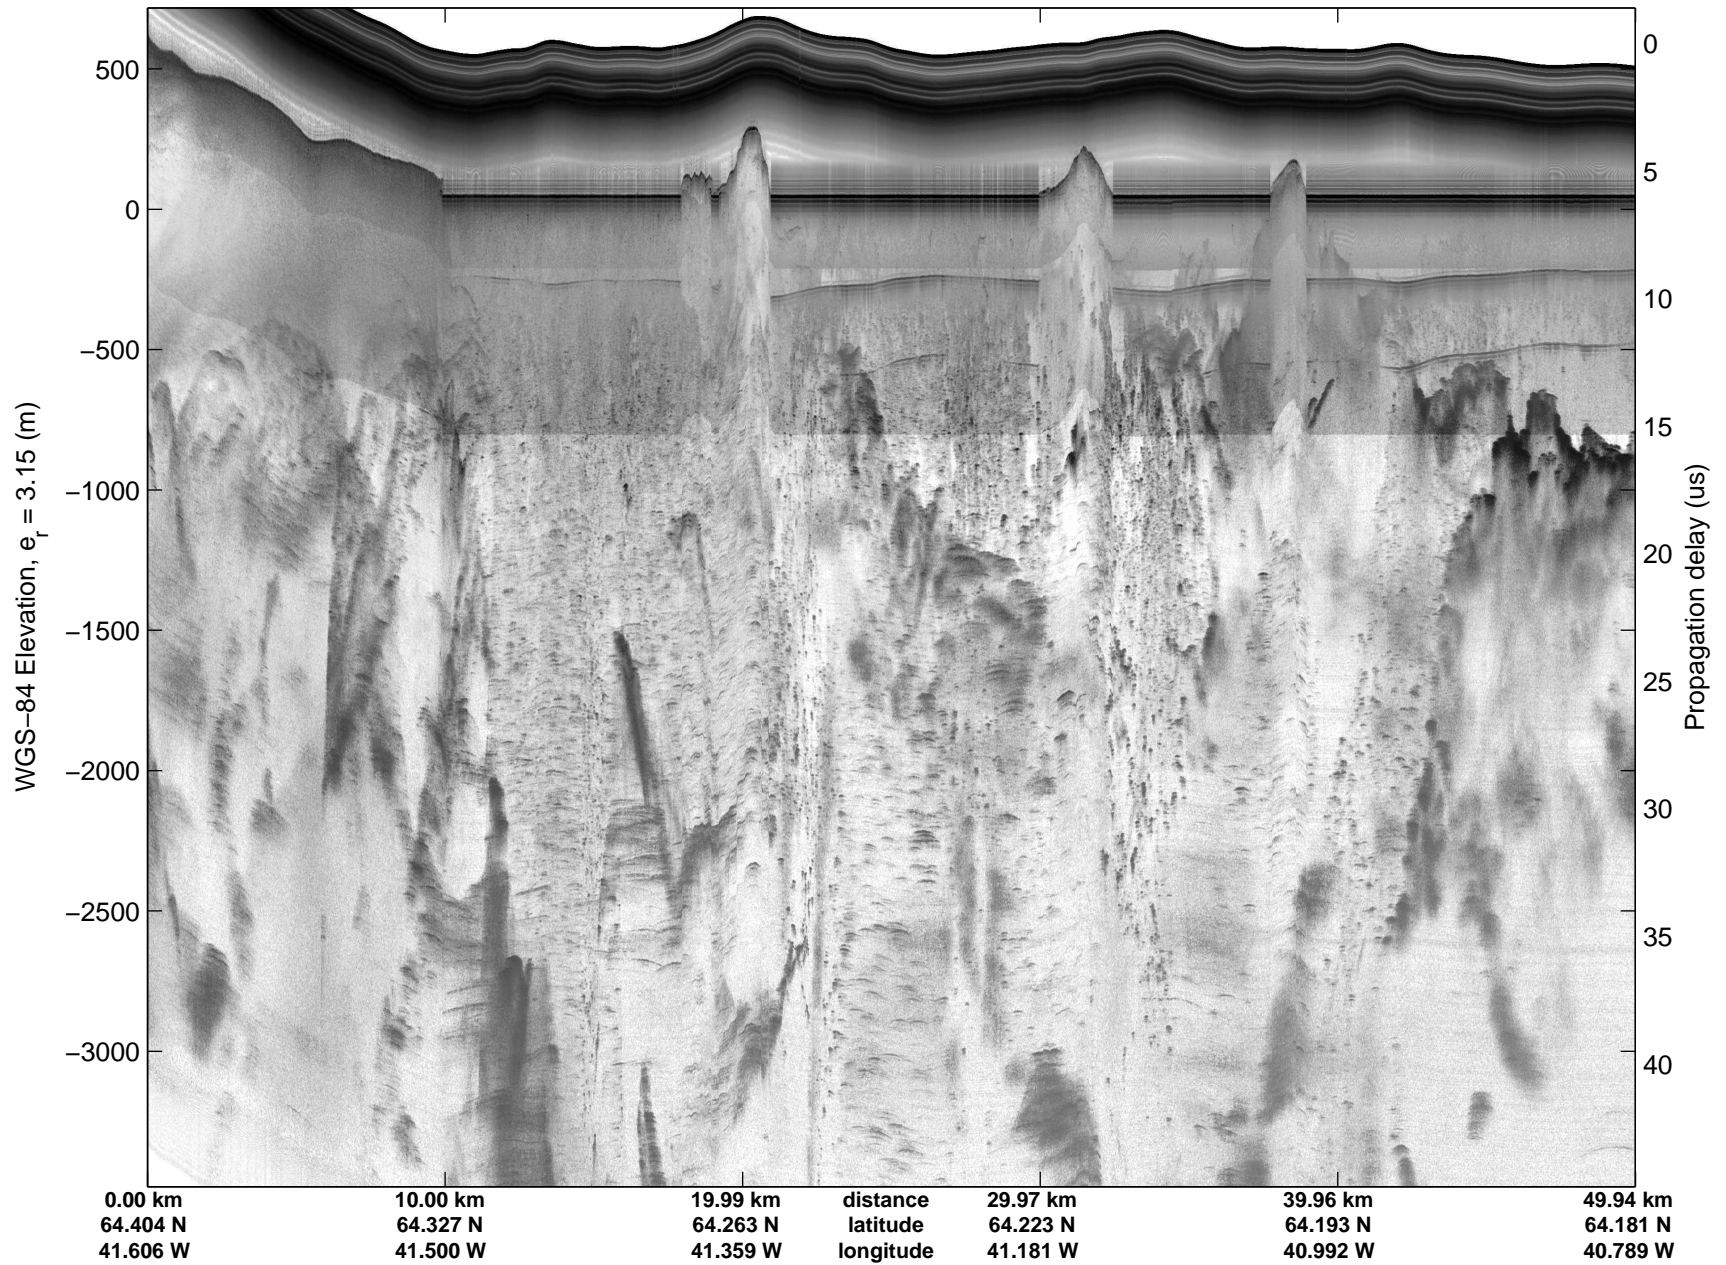

Land Ice: Southeast Glaciers 01
20150410_07_022
Polar Stereograph 70N/-45E

mcords5 2015_Greenland_C130: "Land Ice: Southeast Glaciers 01" 20150410_07_022: 14:59:54.0 to 15:05:30.3 GPS

mcords5 2015_Greenland_C130: "Land Ice: Southeast Glaciers 01" 20150410_07_022: 14:59:54.0 to 15:05:30.3 GPS

Land Ice: Southeast Glaciers 01
20150410_07_023
Polar Stereograph 70N/-45E

mcords5 2015_Greenland_C130: "Land Ice: Southeast Glaciers 01" 20150410_07_023: 15:05:30.5 to 15:12:07.4 GPS

mcords5 2015_Greenland_C130: "Land Ice: Southeast Glaciers 01" 20150410_07_023: 15:05:30.5 to 15:12:07.4 GPS