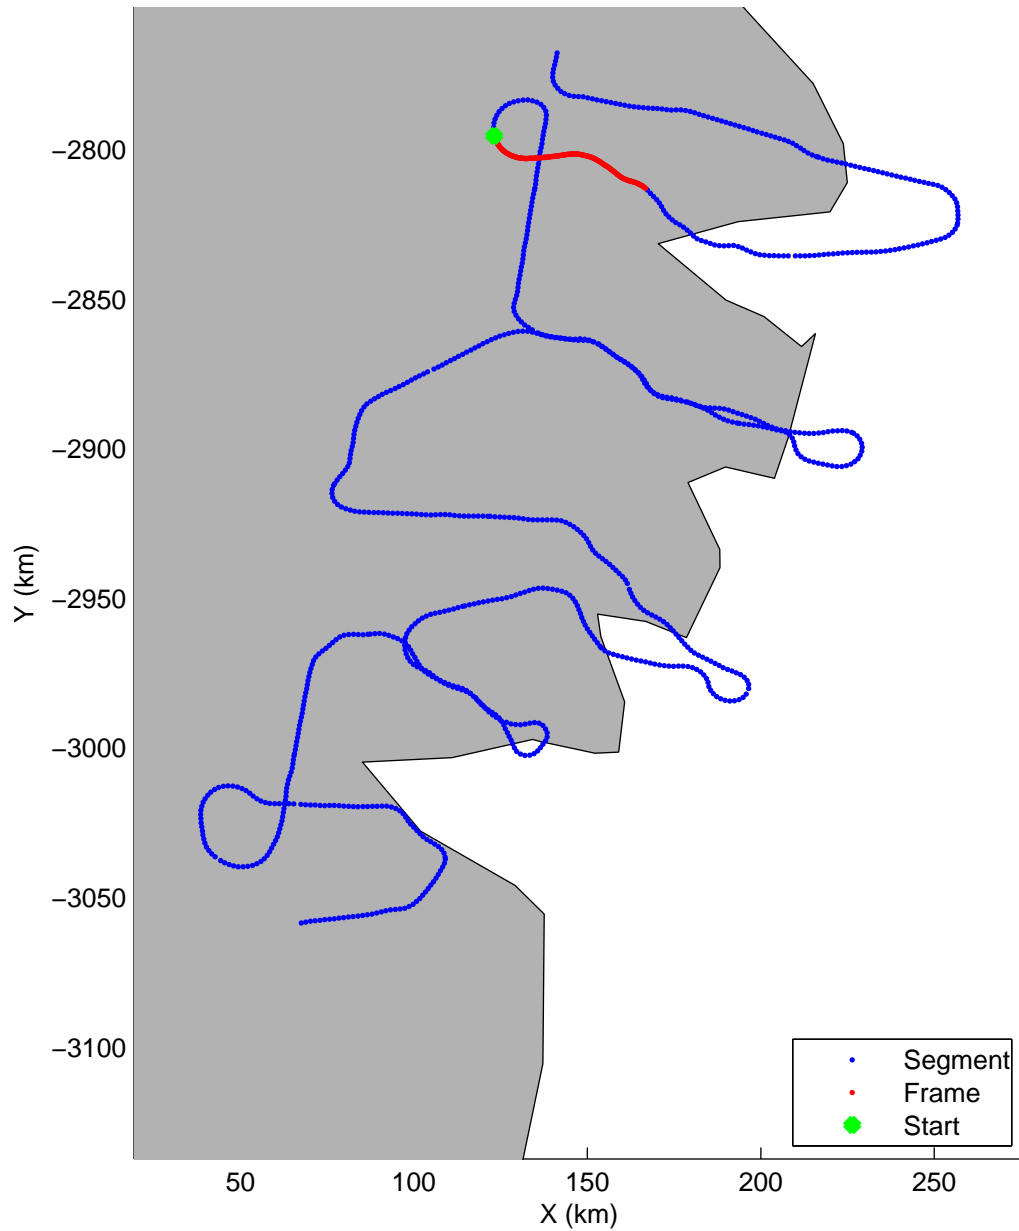

Land Ice: Southeast Glaciers 01
20150410_07_022
Polar Stereograph 70N/-45E