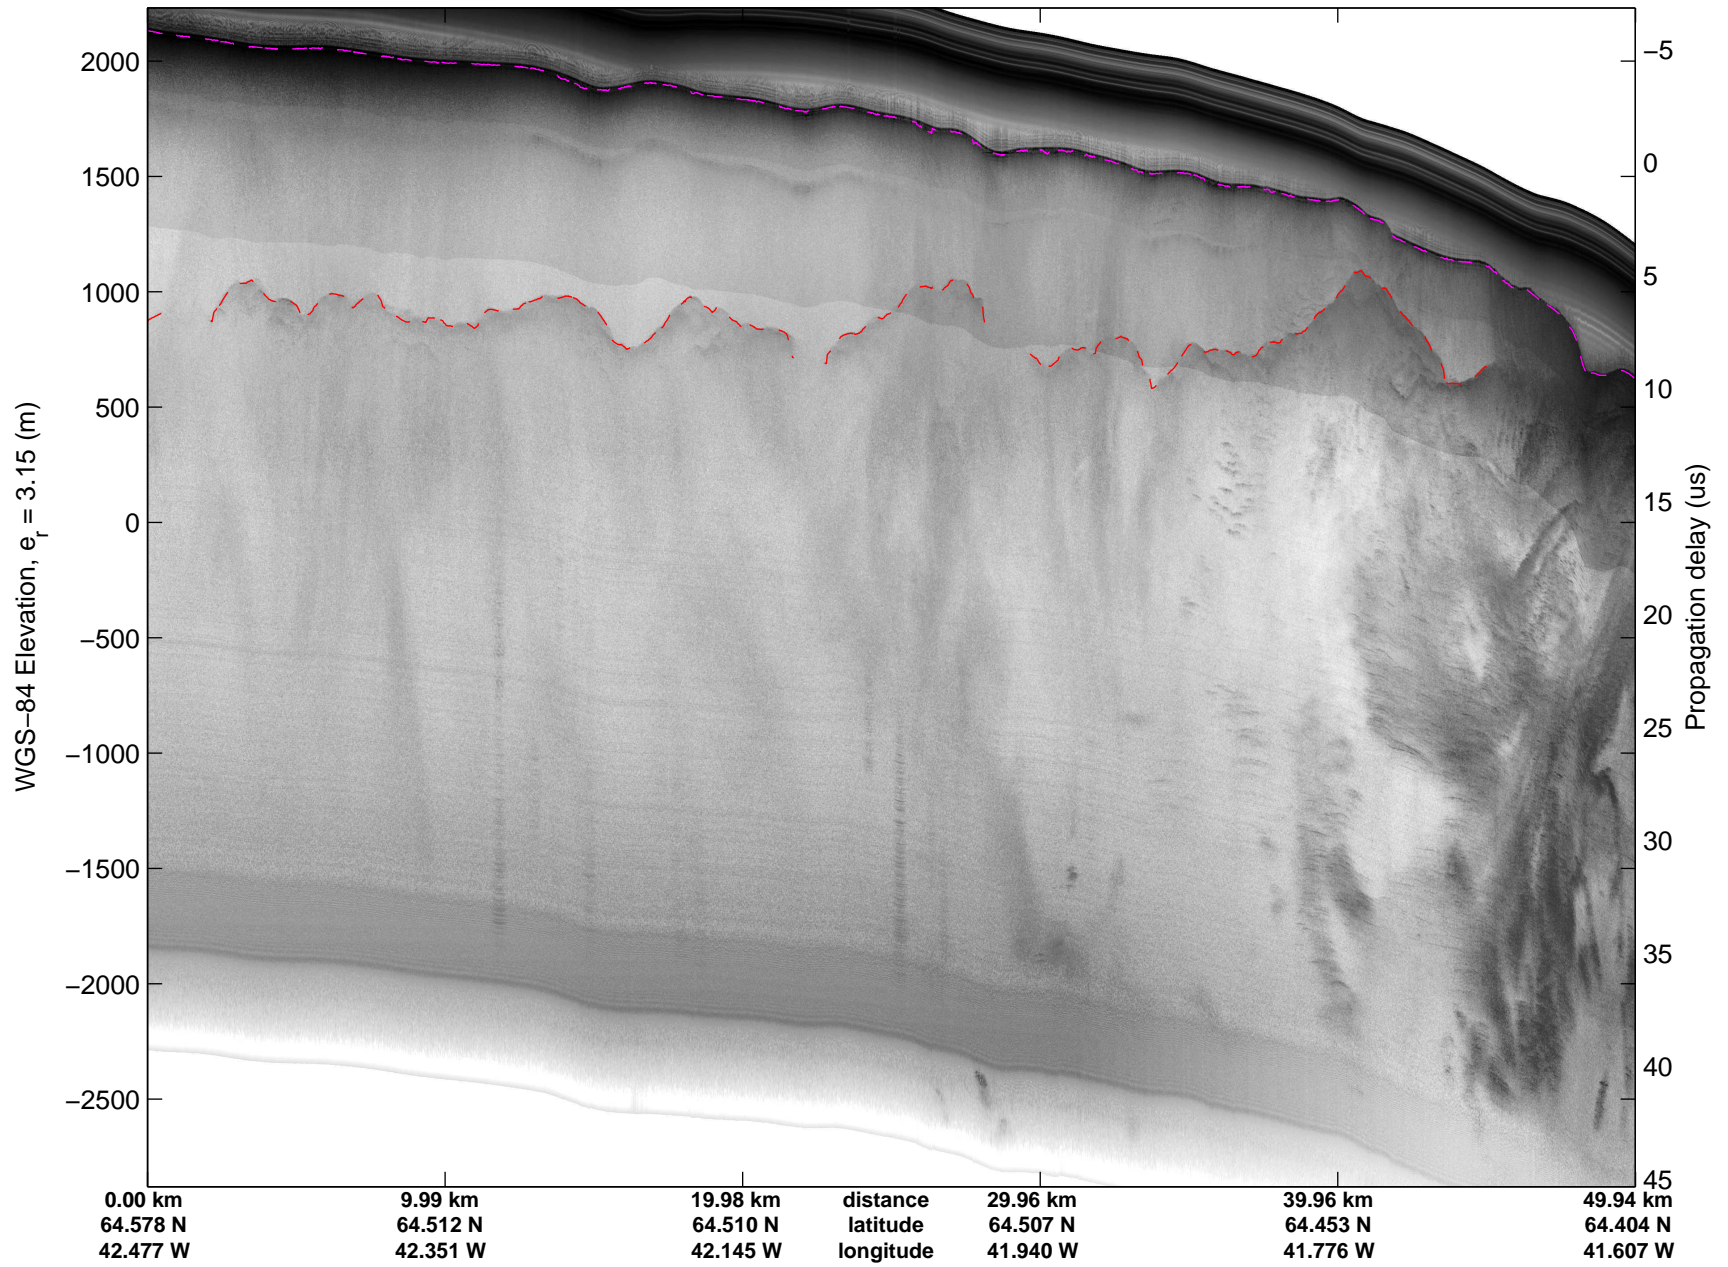

Land Ice: Southeast Glaciers 01
20150410_07_020
Polar Stereograph 70N/-45E

mcords5 2015_Greenland_C130: "Land Ice: Southeast Glaciers 01" 20150410_07_020: 14:47:04.0 to 14:53:32.5 GPS

mcords5 2015_Greenland_C130: "Land Ice: Southeast Glaciers 01" 20150410_07_020: 14:47:04.0 to 14:53:32.5 GPS

Land Ice: Southeast Glaciers 01
20150410_07_021
Polar Stereograph 70N/-45E

mcords5 2015_Greenland_C130: "Land Ice: Southeast Glaciers 01" 20150410_07_021: 14:53:32.7 to 14:59:53.8 GPS

mcords5 2015_Greenland_C130: "Land Ice: Southeast Glaciers 01" 20150410_07_021: 14:53:32.7 to 14:59:53.8 GPS

Land Ice: Southeast Glaciers 01
20150410_07_022
Polar Stereograph 70N/-45E

mcords5 2015_Greenland_C130: "Land Ice: Southeast Glaciers 01" 20150410_07_022: 14:59:54.0 to 15:05:30.3 GPS

mcords5 2015_Greenland_C130: "Land Ice: Southeast Glaciers 01" 20150410_07_022: 14:59:54.0 to 15:05:30.3 GPS