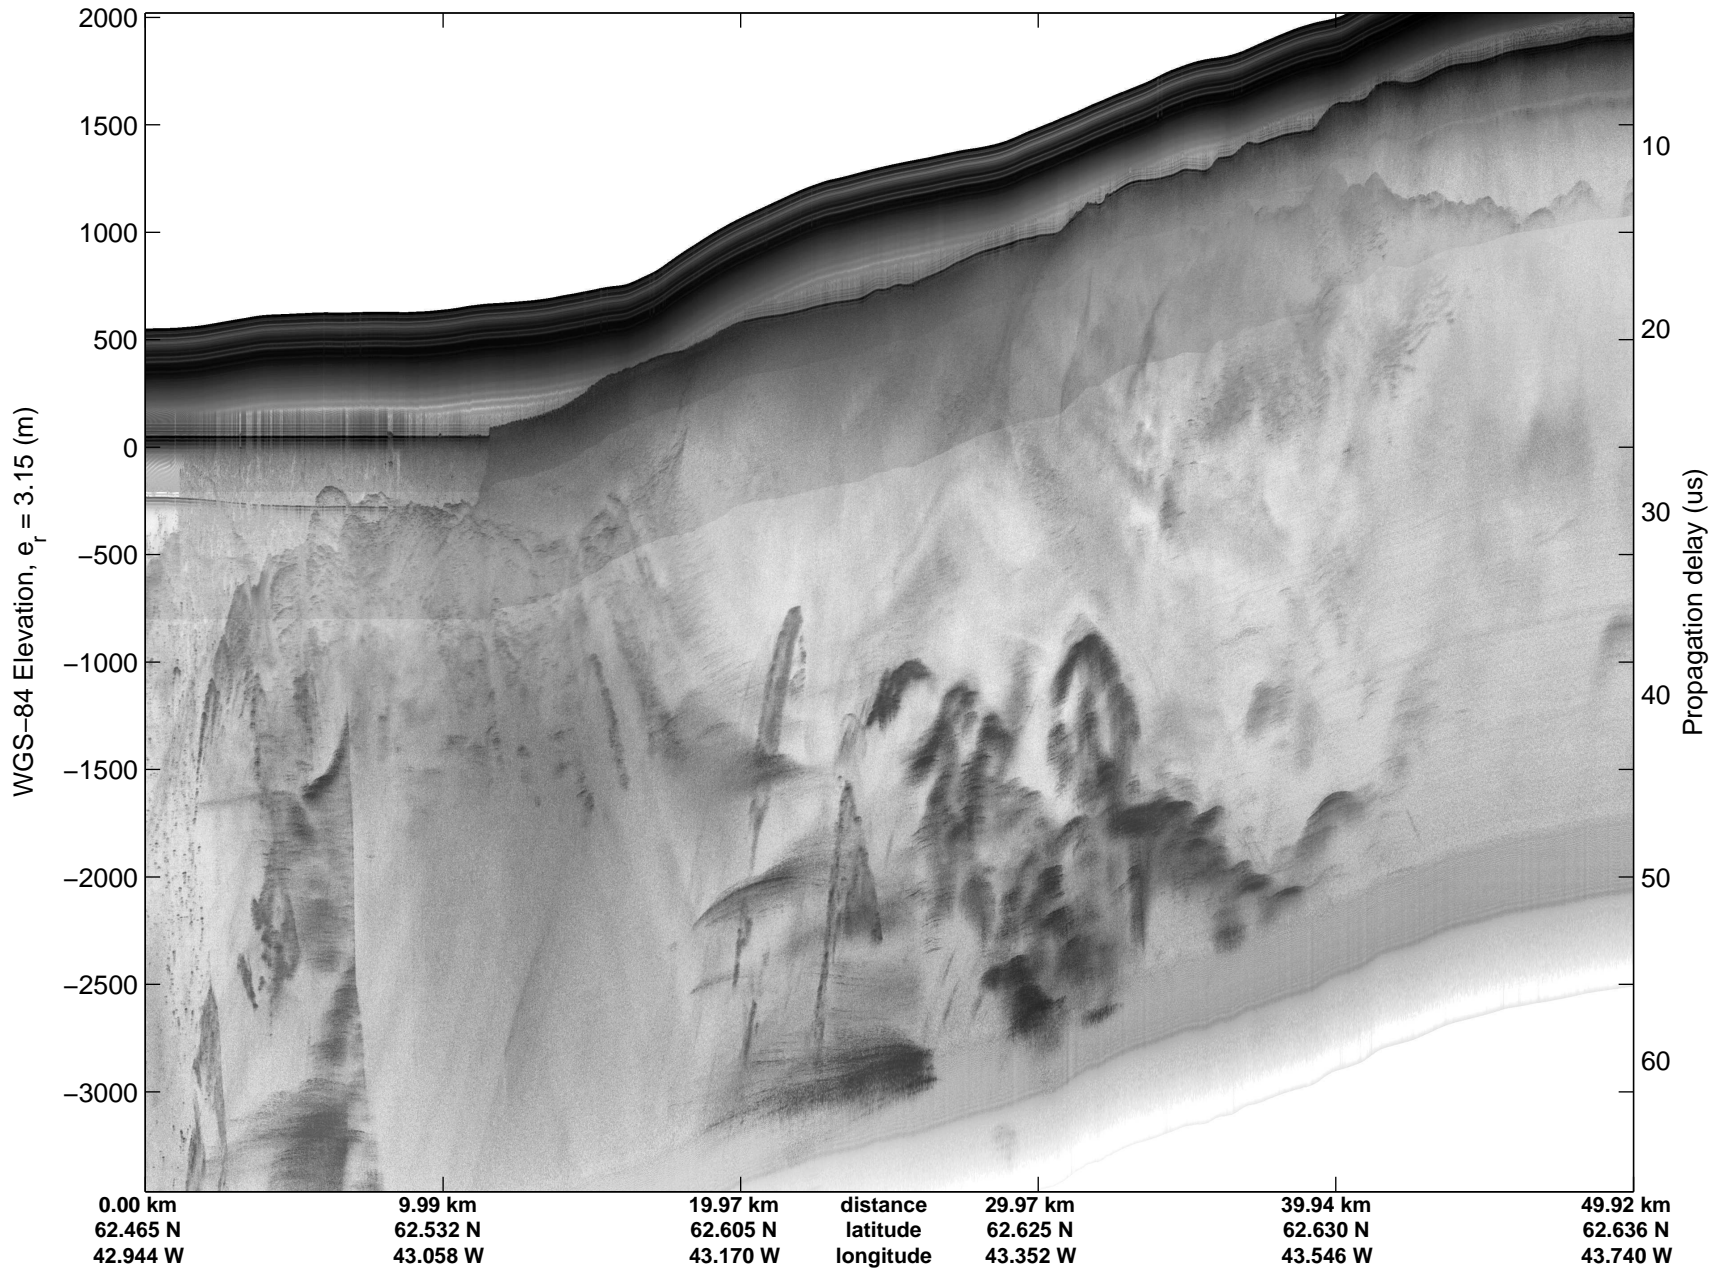

mcords5 2015_Greenland_C130: "Land Ice: Southeast Glaciers 01" 20150410_07_001: 12:48:05.6 to 12:54:16.1 GPS

mcords5 2015_Greenland_C130: "Land Ice: Southeast Glaciers 01" 20150410_07_001: 12:48:05.6 to 12:54:16.1 GPS

mcords5 2015_Greenland_C130: "Land Ice: Southeast Glaciers 01" 20150410_07_002: 12:54:16.4 to 13:00:45.6 GPS

mcords5 2015_Greenland_C130: "Land Ice: Southeast Glaciers 01" 20150410_07_002: 12:54:16.4 to 13:00:45.6 GPS

mcords5 2015_Greenland_C130: "Land Ice: Southeast Glaciers 01" 20150410_07_003: 13:00:45.9 to 13:06:34.6 GPS

mcords5 2015_Greenland_C130: "Land Ice: Southeast Glaciers 01" 20150410_07_003: 13:00:45.9 to 13:06:34.6 GPS

Land Ice: Southeast Glaciers 01
20150410_07_004
Polar Stereograph 70N/-45E

mcords5 2015_Greenland_C130: "Land Ice: Southeast Glaciers 01" 20150410_07_004: 13:06:34.8 to 13:12:54.0 GPS

mcords5 2015_Greenland_C130: "Land Ice: Southeast Glaciers 01" 20150410_07_004: 13:06:34.8 to 13:12:54.0 GPS