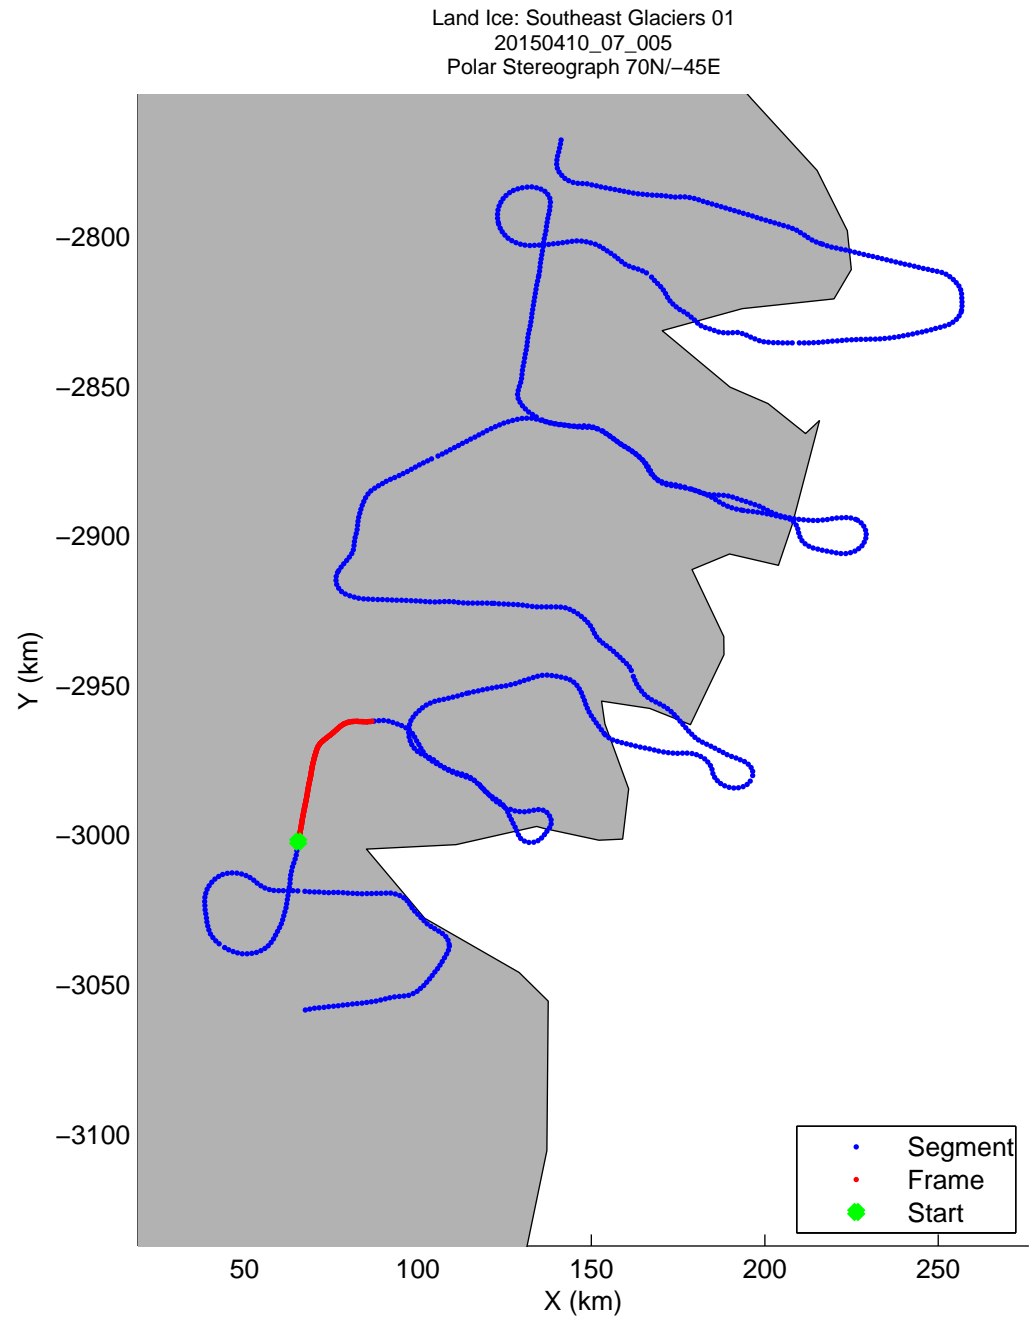

Land Ice: Southeast Glaciers 01
20150410_07_004
Polar Stereograph 70N/-45E

mcords5 2015_Greenland_C130: "Land Ice: Southeast Glaciers 01" 20150410_07_004: 13:06:34.8 to 13:12:54.0 GPS

mcords5 2015_Greenland_C130: "Land Ice: Southeast Glaciers 01" 20150410_07_004: 13:06:34.8 to 13:12:54.0 GPS