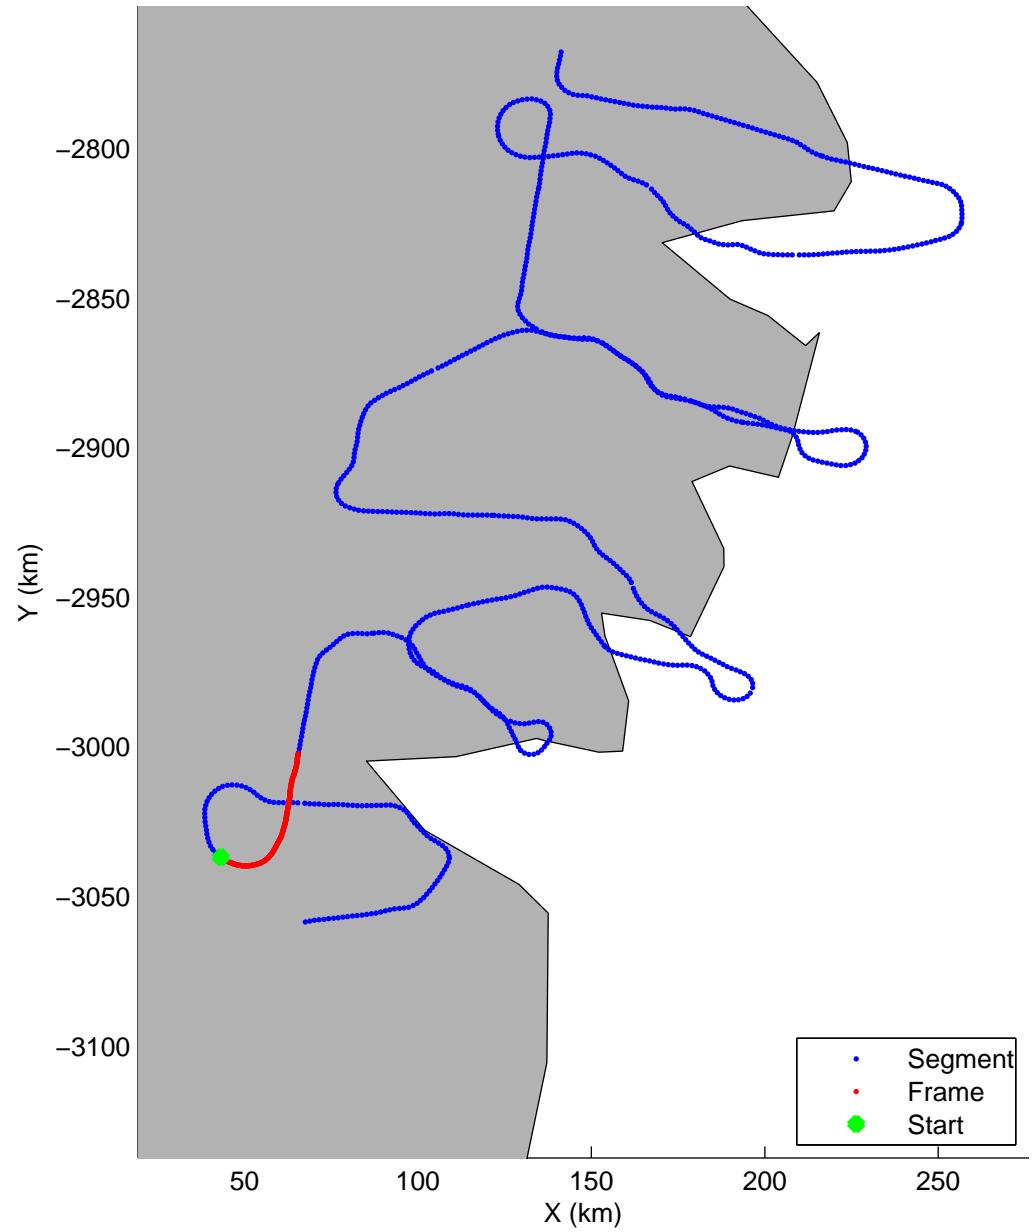

mcords5 2015_Greenland_C130: "Land Ice: Southeast Glaciers 01" 20150410_07_003: 13:00:45.9 to 13:06:34.6 GPS

mcords5 2015_Greenland_C130: "Land Ice: Southeast Glaciers 01" 20150410_07_003: 13:00:45.9 to 13:06:34.6 GPS

Land Ice: Southeast Glaciers 01
20150410_07_004
Polar Stereograph 70N/-45E

mcords5 2015_Greenland_C130: "Land Ice: Southeast Glaciers 01" 20150410_07_004: 13:06:34.8 to 13:12:54.0 GPS

mcords5 2015_Greenland_C130: "Land Ice: Southeast Glaciers 01" 20150410_07_004: 13:06:34.8 to 13:12:54.0 GPS