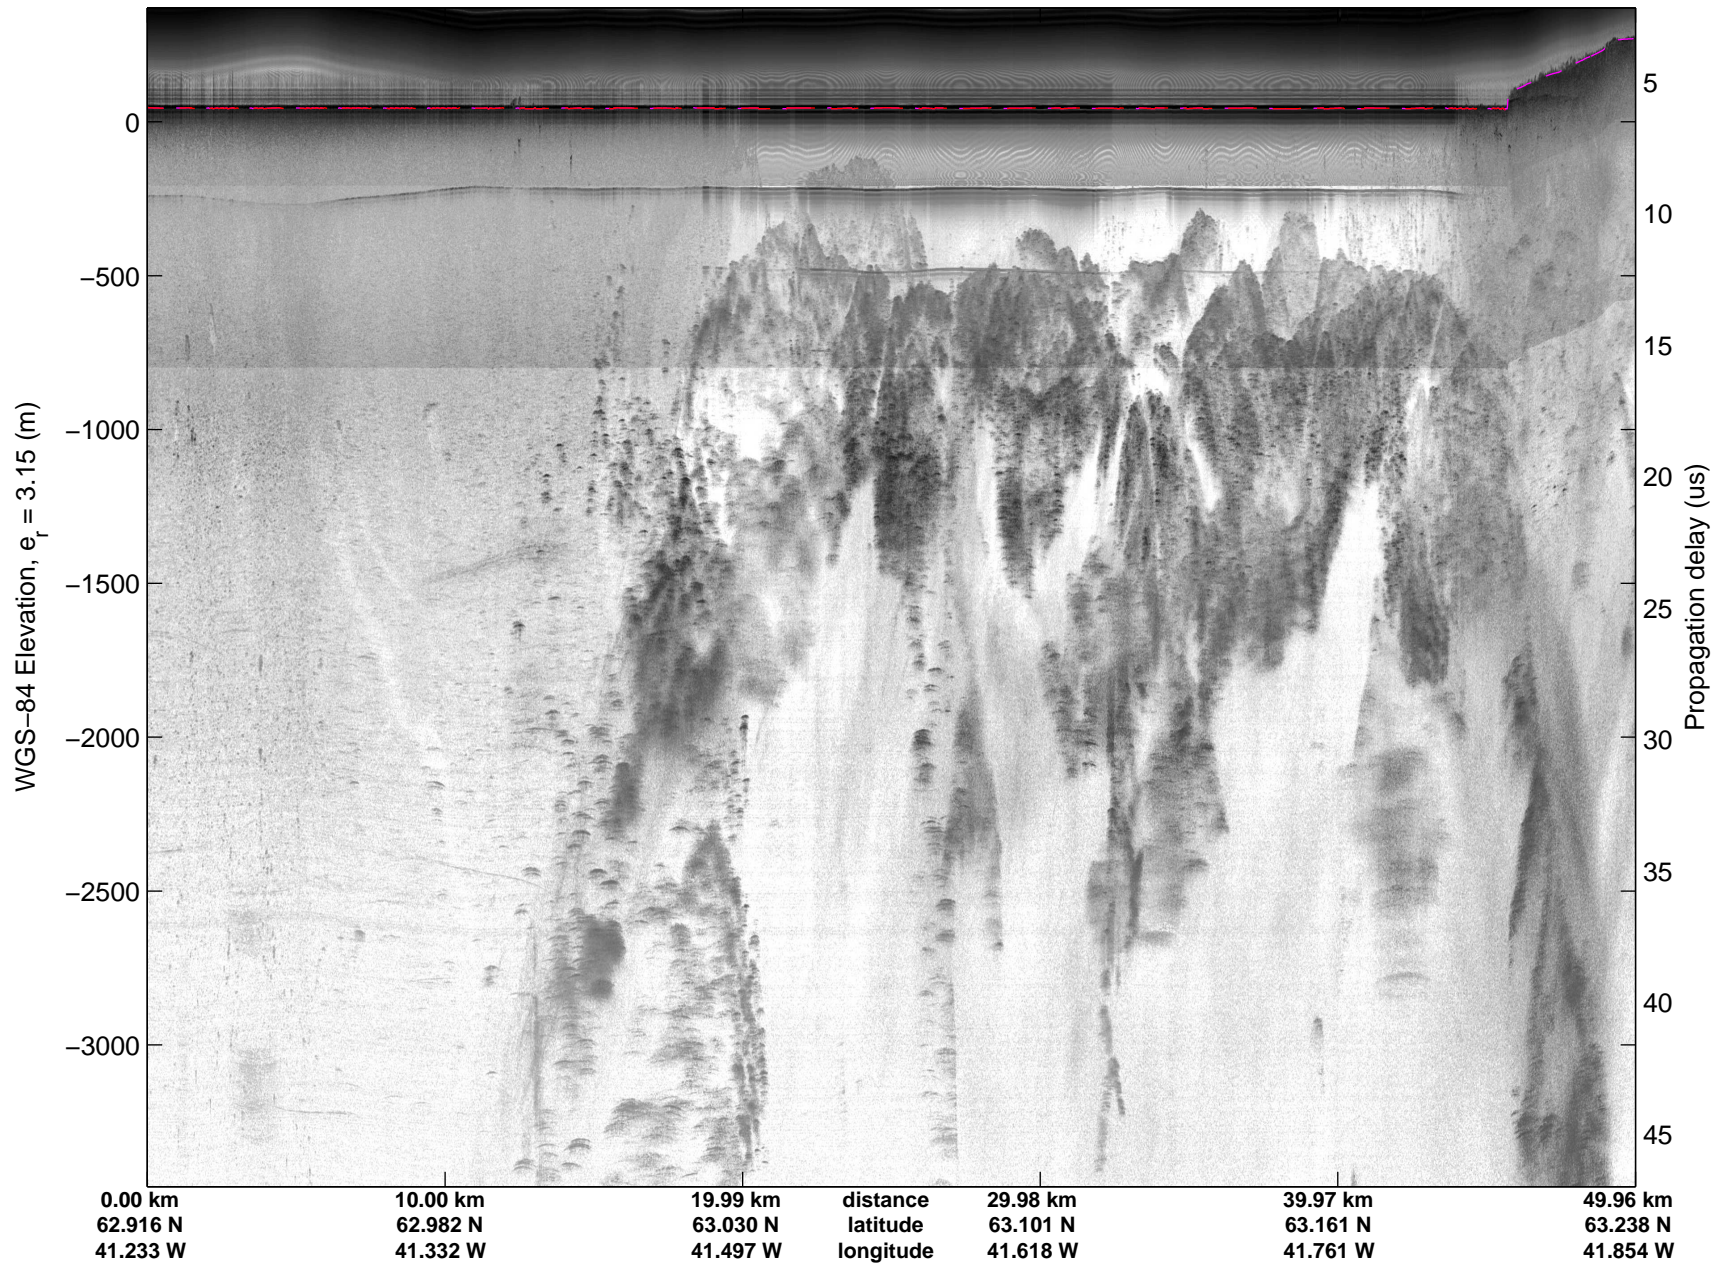

mcords5 2015_Greenland_C130: "Land Ice: Southeast Glaciers 01" 20150410_07_011: 13:50:29.5 to 13:57:05.6 GPS