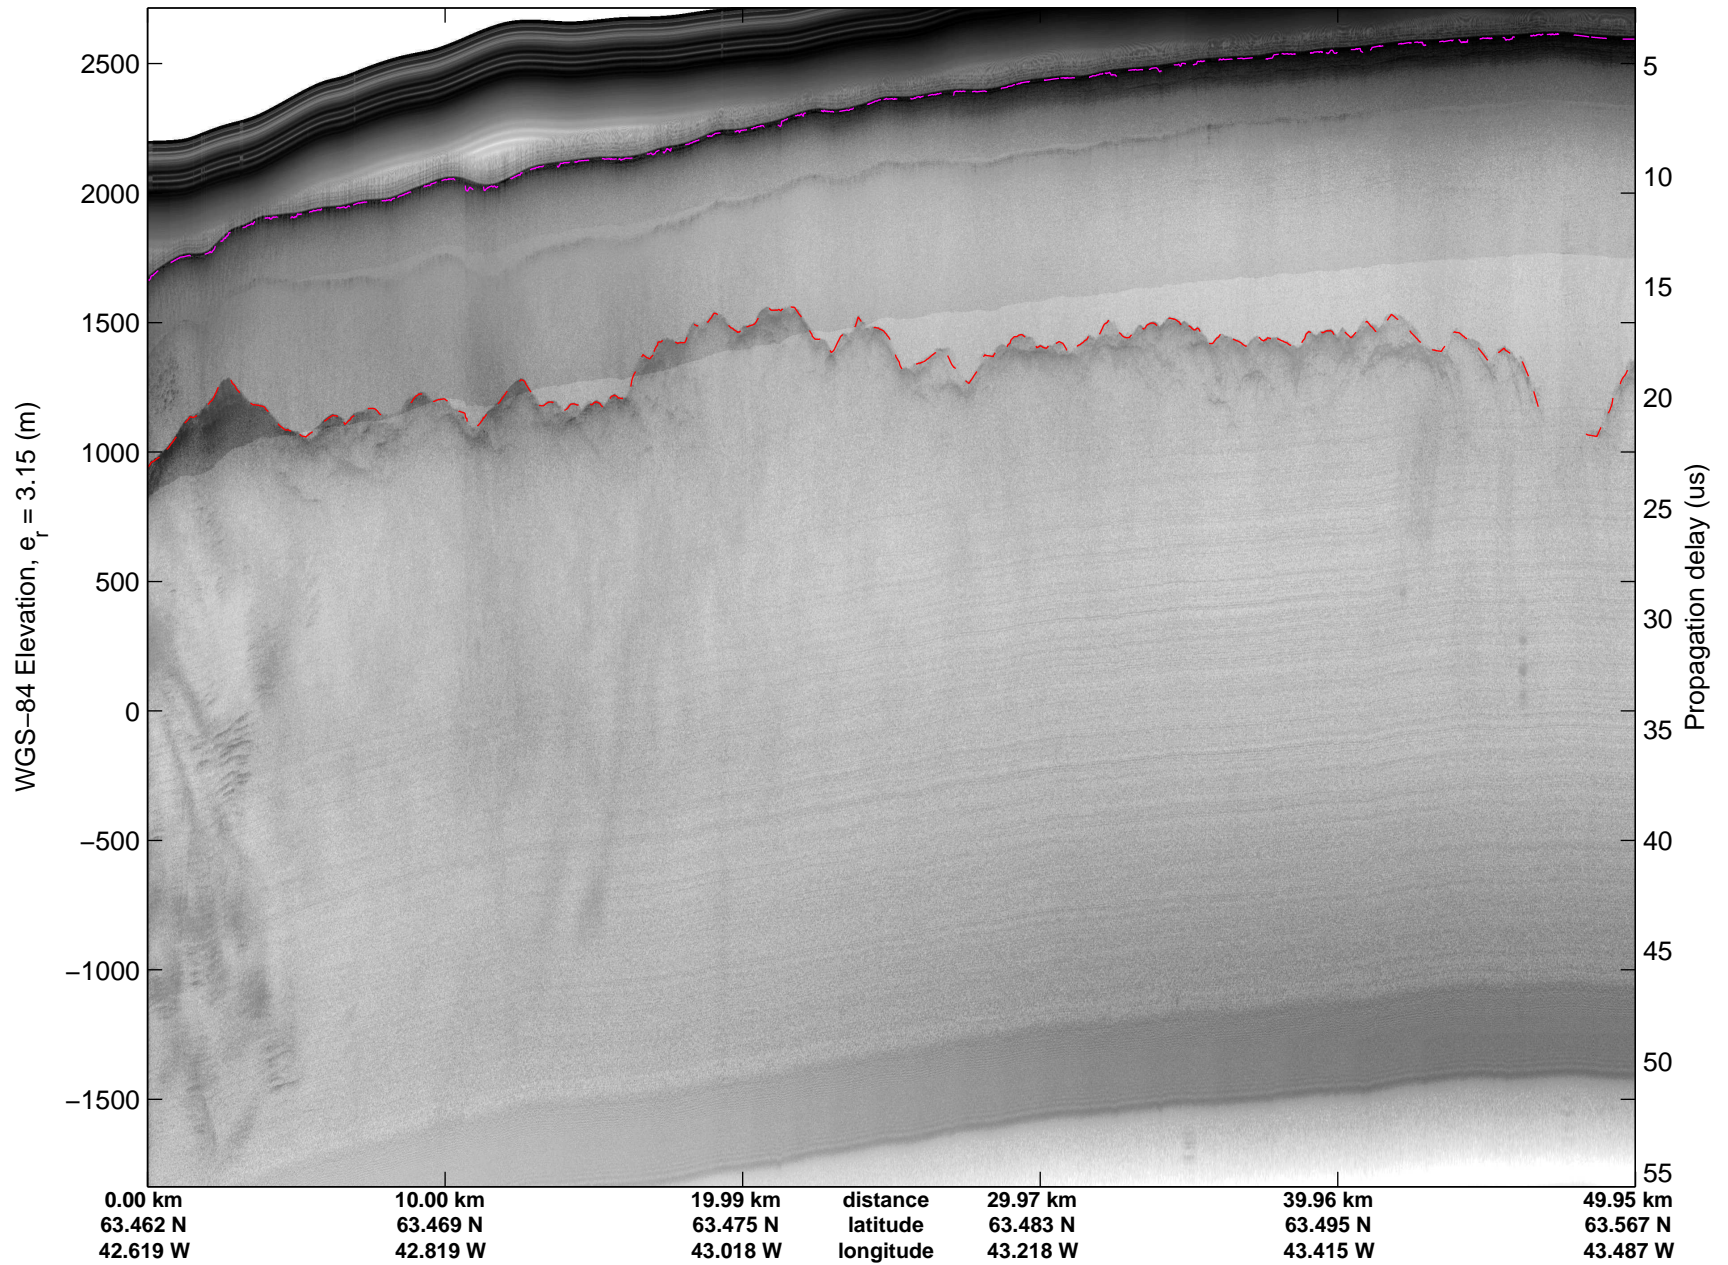

mcords5 2015_Greenland_C130: "Land Ice: Southeast Glaciers 01" 20150410_07_013: 14:03:09.2 to 14:09:30.5 GPS