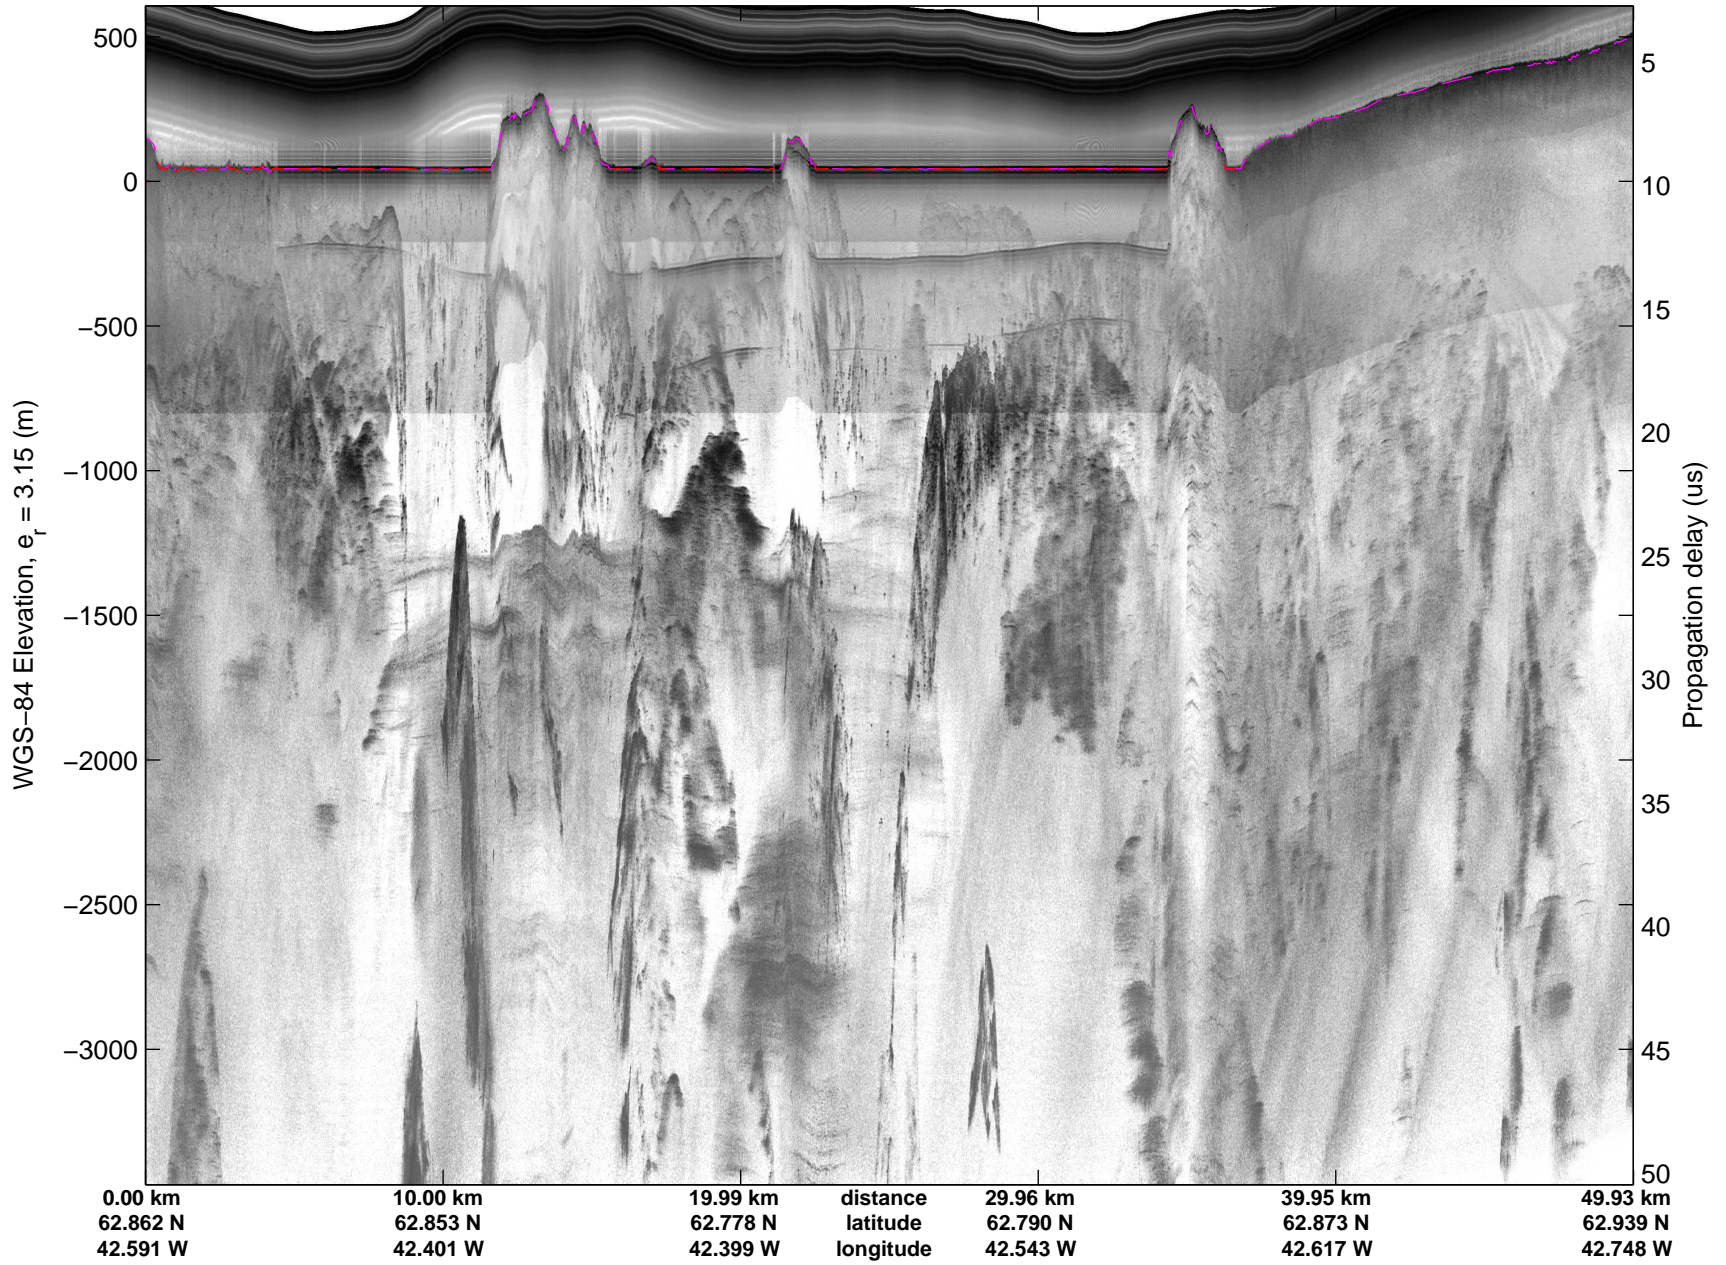

mcords5 2015_Greenland_C130: "Land Ice: Southeast Glaciers 01" 20150410_07_006: 13:19:16.3 to 13:25:07.3 GPS

mcords5 2015_Greenland_C130: "Land Ice: Southeast Glaciers 01" 20150410_07_006: 13:19:16.3 to 13:25:07.3 GPS

Land Ice: Southeast Glaciers 01
20150410_07_007
Polar Stereograph 70N/-45E

mcords5 2015_Greenland_C130: "Land Ice: Southeast Glaciers 01" 20150410_07_007: 13:25:07.5 to 13:31:59.1 GPS

mcords5 2015_Greenland_C130: "Land Ice: Southeast Glaciers 01" 20150410_07_007: 13:25:07.5 to 13:31:59.1 GPS