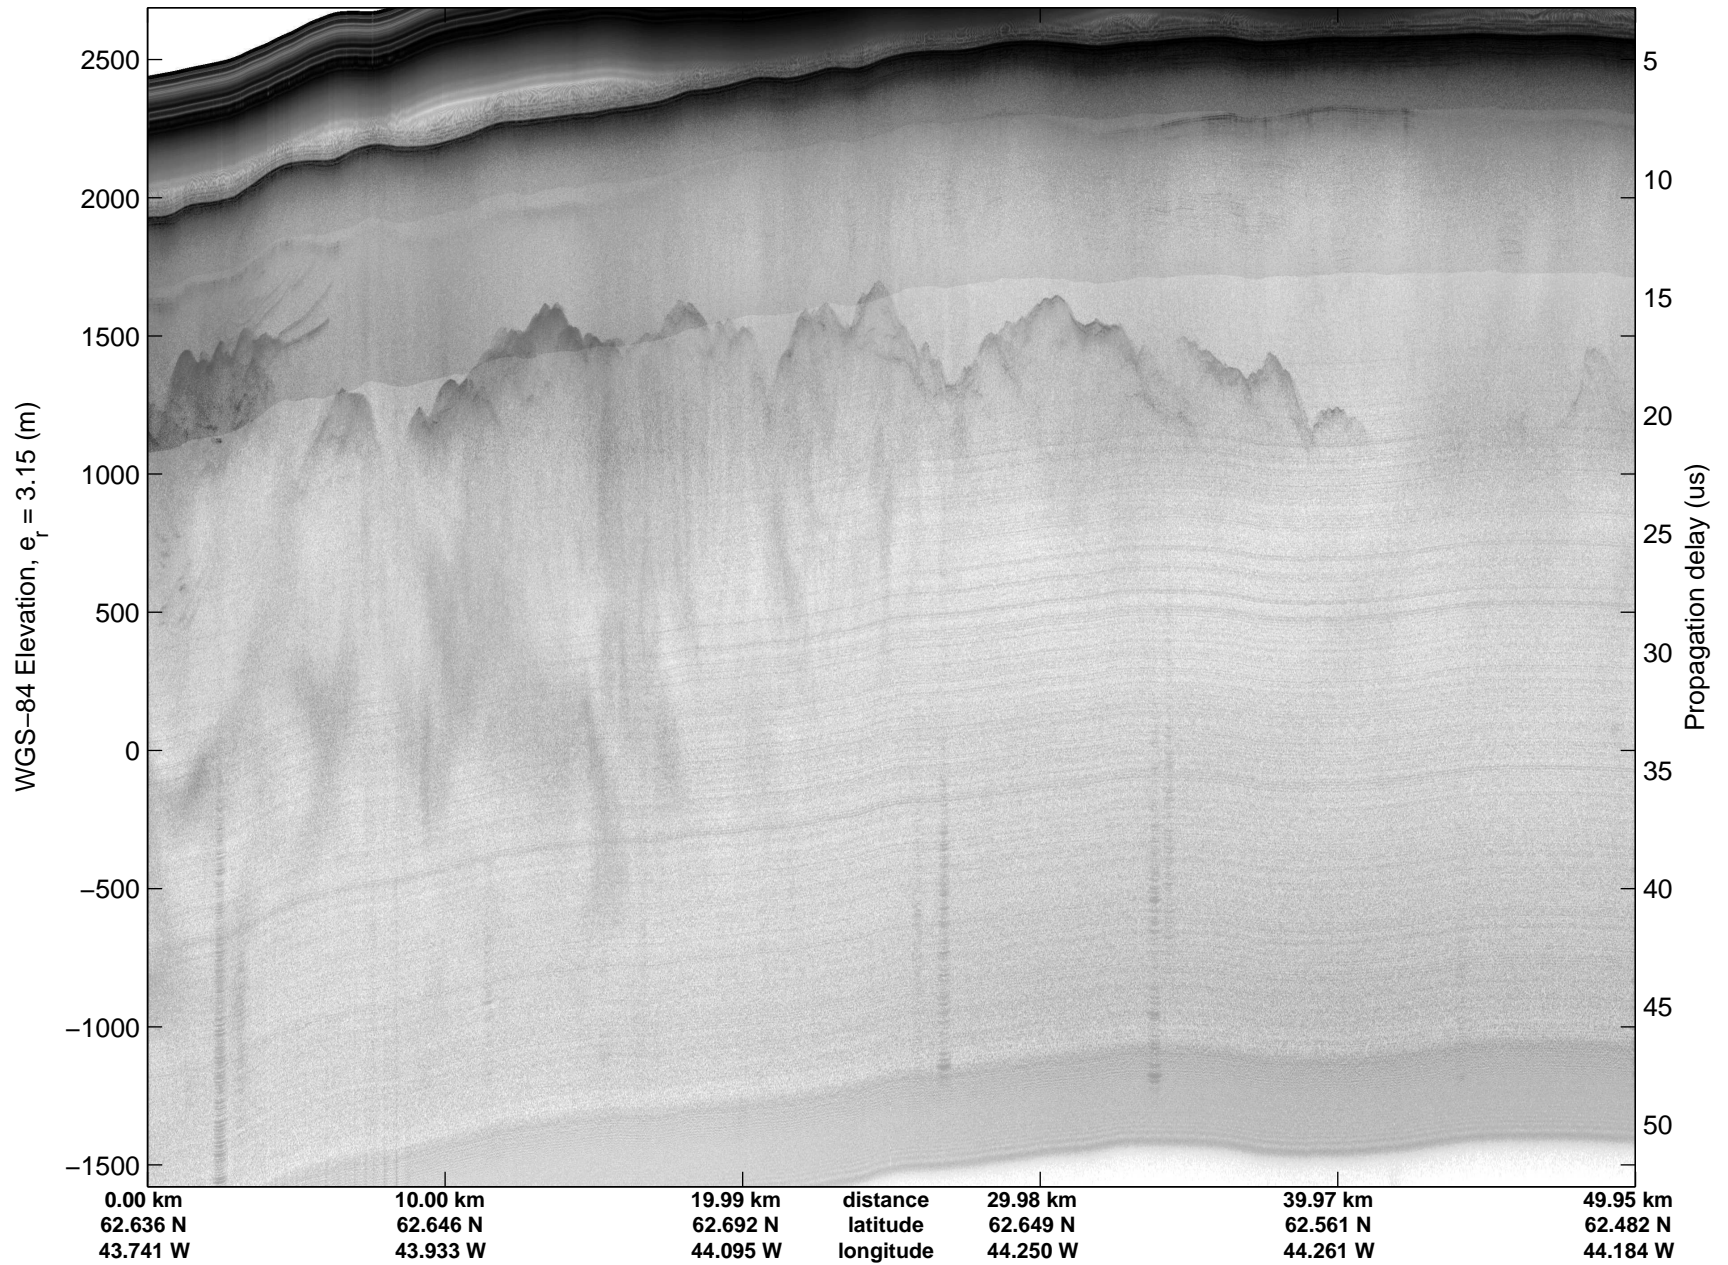

mcords5 2015_Greenland_C130: "Land Ice: Southeast Glaciers 01" 20150410_07_001: 12:48:05.6 to 12:54:16.1 GPS

mcords5 2015_Greenland_C130: "Land Ice: Southeast Glaciers 01" 20150410_07_001: 12:48:05.6 to 12:54:16.1 GPS

mcords5 2015_Greenland_C130: "Land Ice: Southeast Glaciers 01" 20150410_07_002: 12:54:16.4 to 13:00:45.6 GPS

mcords5 2015_Greenland_C130: "Land Ice: Southeast Glaciers 01" 20150410_07_002: 12:54:16.4 to 13:00:45.6 GPS

mcords5 2015_Greenland_C130: "Land Ice: Southeast Glaciers 01" 20150410_07_003: 13:00:45.9 to 13:06:34.6 GPS

mcords5 2015_Greenland_C130: "Land Ice: Southeast Glaciers 01" 20150410_07_003: 13:00:45.9 to 13:06:34.6 GPS

Land Ice: Southeast Glaciers 01
20150410_07_004
Polar Stereograph 70N/-45E

mcords5 2015_Greenland_C130: "Land Ice: Southeast Glaciers 01" 20150410_07_004: 13:06:34.8 to 13:12:54.0 GPS

mcords5 2015_Greenland_C130: "Land Ice: Southeast Glaciers 01" 20150410_07_004: 13:06:34.8 to 13:12:54.0 GPS