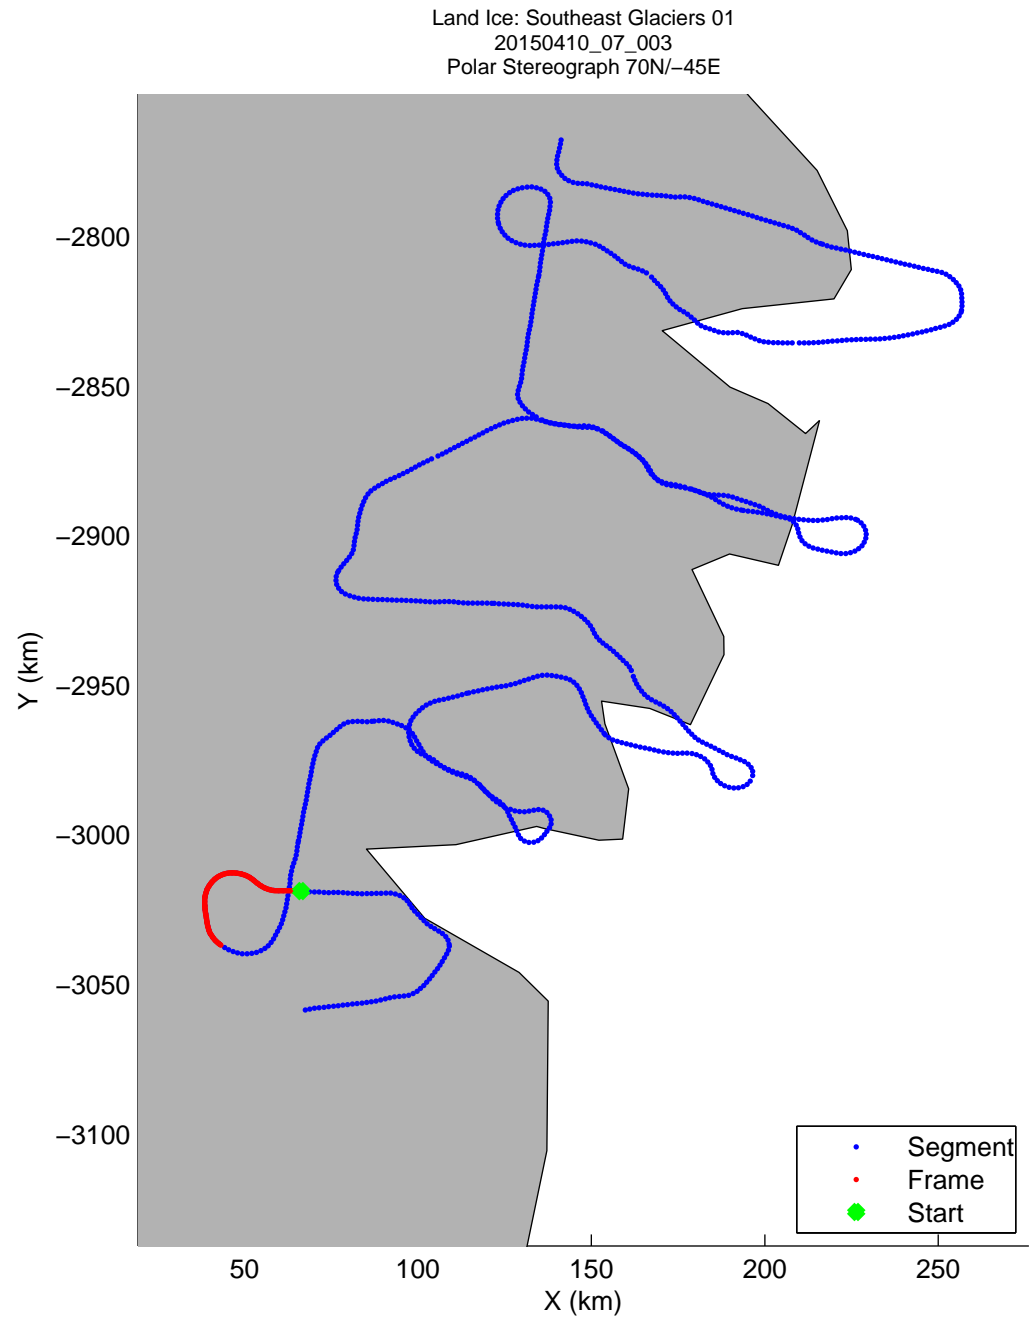

mcords5 2015_Greenland_C130: "Land Ice: Southeast Glaciers 01" 20150410_07_001: 12:48:05.6 to 12:54:16.1 GPS

mcords5 2015_Greenland_C130: "Land Ice: Southeast Glaciers 01" 20150410_07_001: 12:48:05.6 to 12:54:16.1 GPS

mcords5 2015_Greenland_C130: "Land Ice: Southeast Glaciers 01" 20150410_07_002: 12:54:16.4 to 13:00:45.6 GPS

mcords5 2015_Greenland_C130: "Land Ice: Southeast Glaciers 01" 20150410_07_002: 12:54:16.4 to 13:00:45.6 GPS