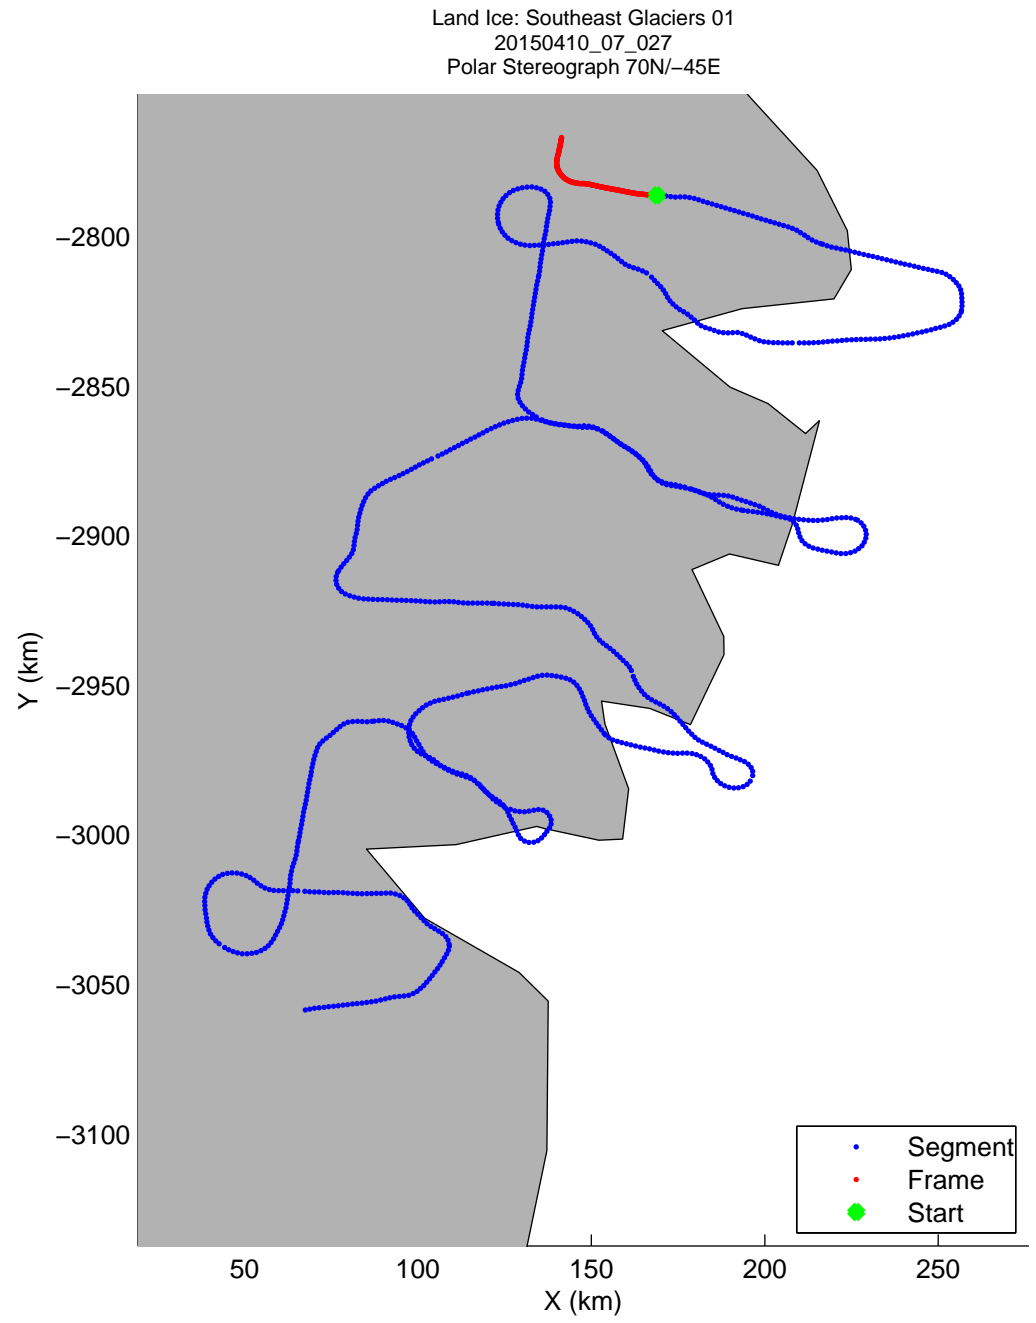

Land Ice: Southeast Glaciers 01
20150410_07_026
Polar Stereograph 70N/-45E

mcords5 2015_Greenland_C130: "Land Ice: Southeast Glaciers 01" 20150410_07_026: 15:25:30.4 to 15:31:53.2 GPS

mcords5 2015_Greenland_C130: "Land Ice: Southeast Glaciers 01" 20150410_07_026: 15:25:30.4 to 15:31:53.2 GPS