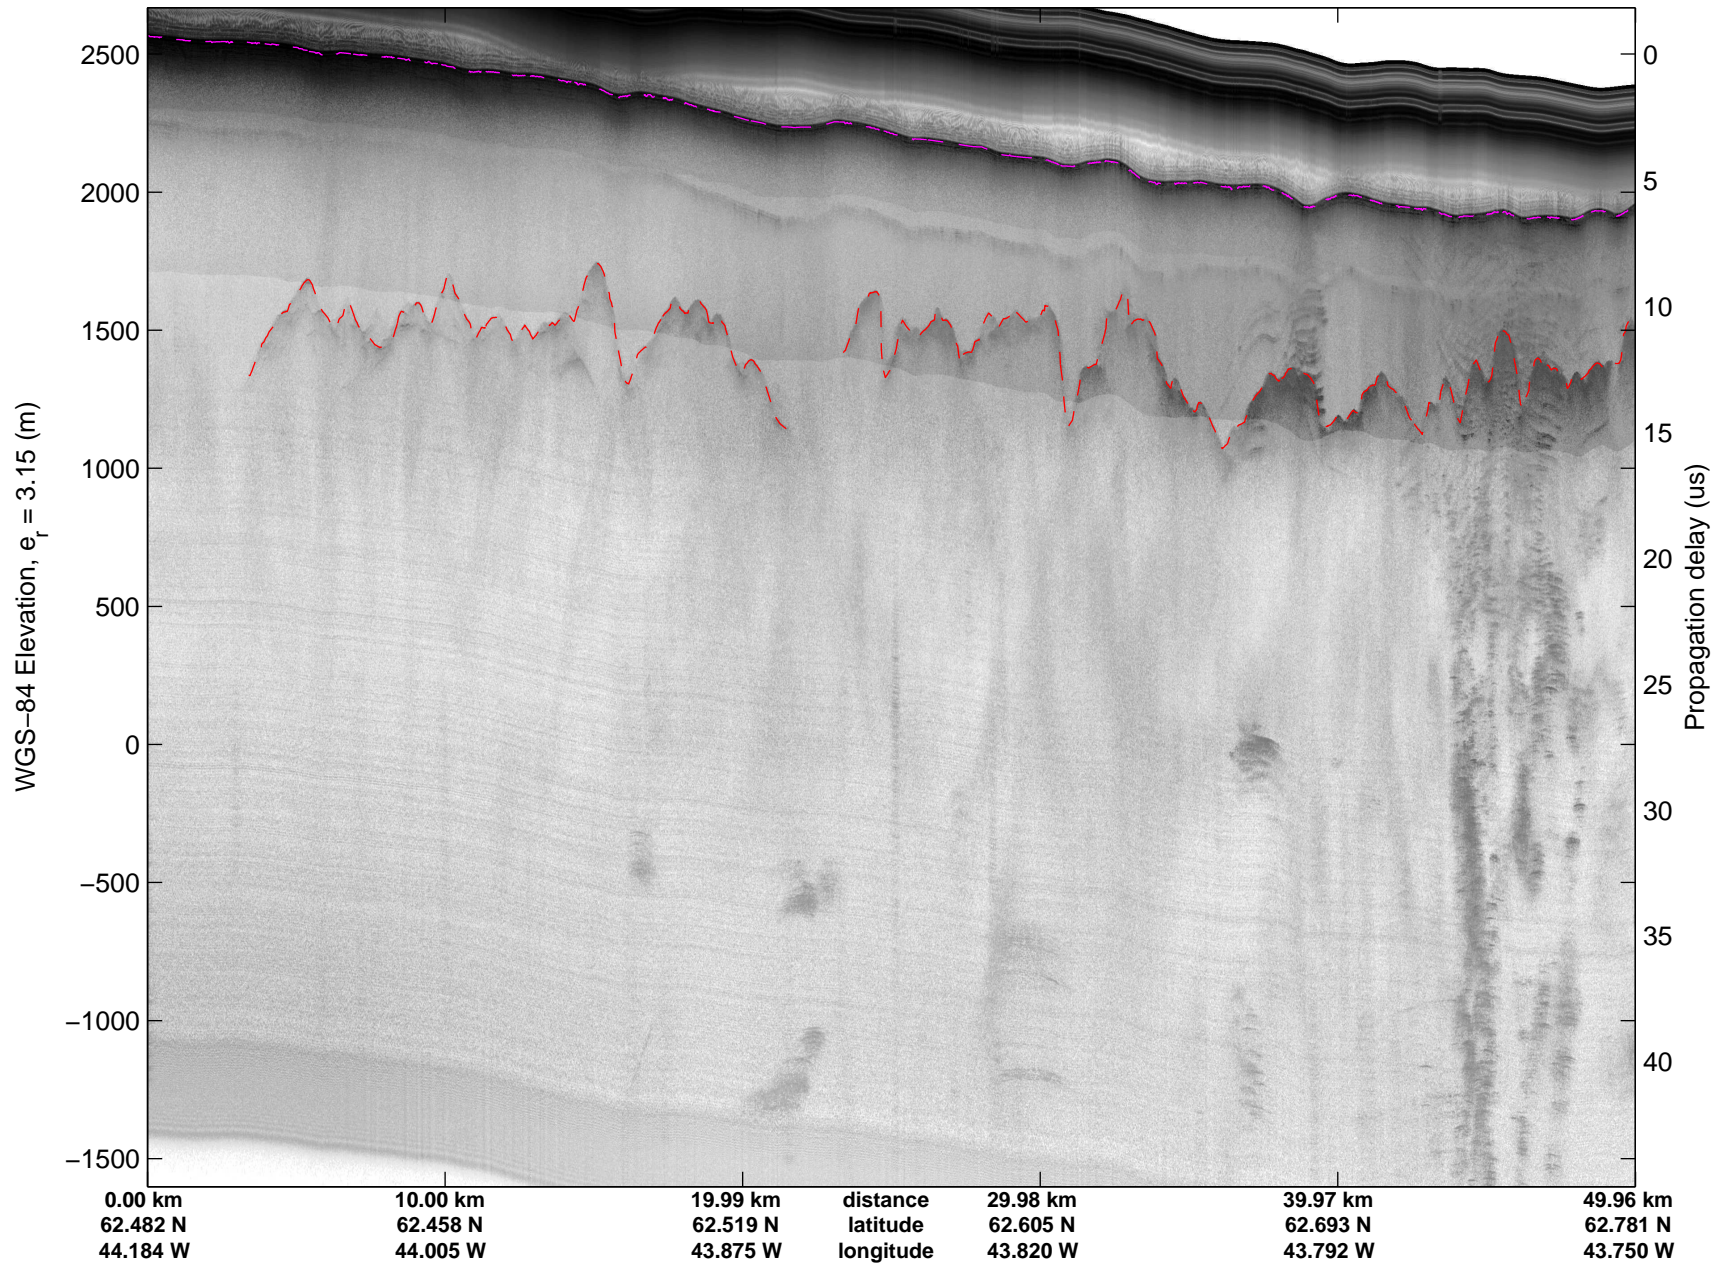

mcords5 2015_Greenland_C130: "Land Ice: Southeast Glaciers 01" 20150410_07_002: 12:54:16.4 to 13:00:45.6 GPS

mcords5 2015_Greenland_C130: "Land Ice: Southeast Glaciers 01" 20150410_07_002: 12:54:16.4 to 13:00:45.6 GPS

mcords5 2015_Greenland_C130: "Land Ice: Southeast Glaciers 01" 20150410_07_003: 13:00:45.9 to 13:06:34.6 GPS

mcords5 2015_Greenland_C130: "Land Ice: Southeast Glaciers 01" 20150410_07_003: 13:00:45.9 to 13:06:34.6 GPS

Land Ice: Southeast Glaciers 01
20150410_07_004
Polar Stereograph 70N/-45E

mcords5 2015_Greenland_C130: "Land Ice: Southeast Glaciers 01" 20150410_07_004: 13:06:34.8 to 13:12:54.0 GPS

mcords5 2015_Greenland_C130: "Land Ice: Southeast Glaciers 01" 20150410_07_004: 13:06:34.8 to 13:12:54.0 GPS