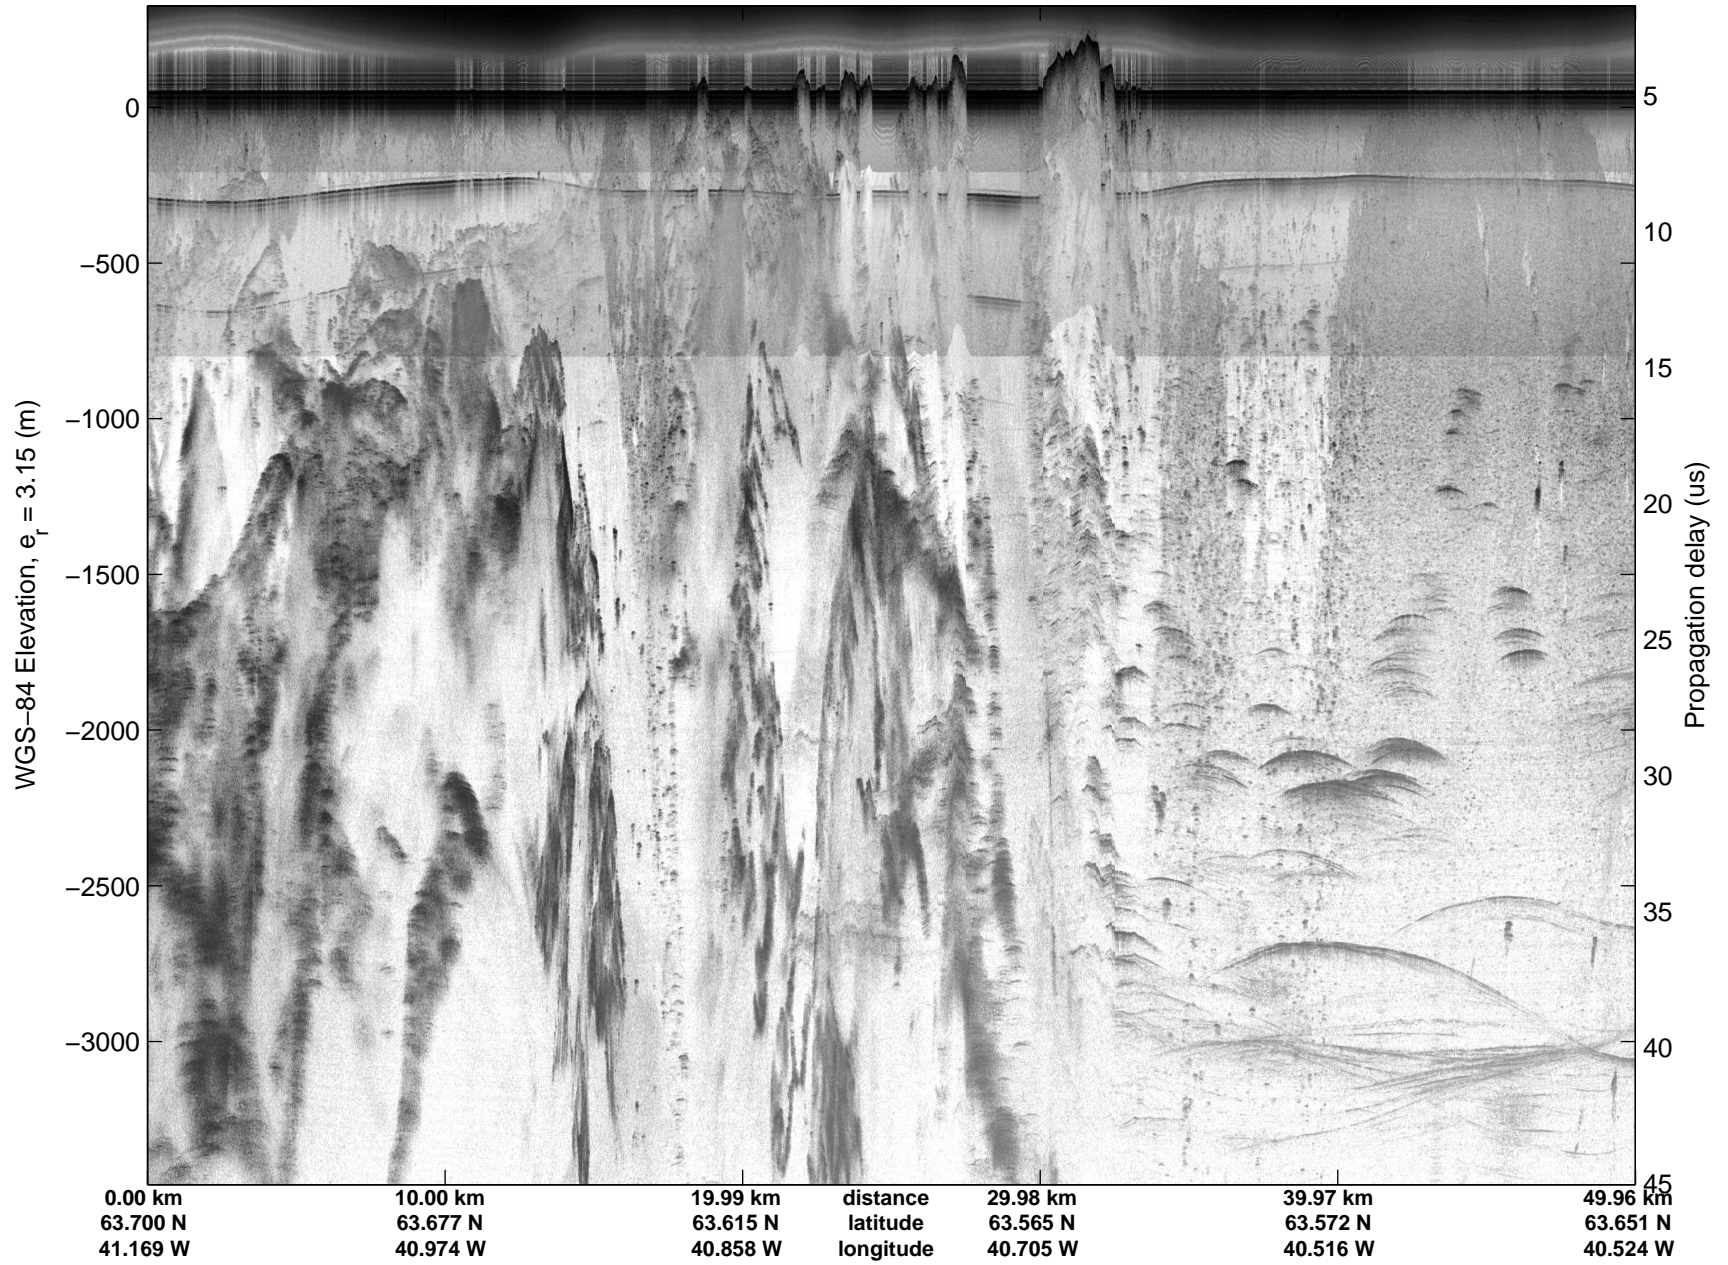

mcords5 2015_Greenland_C130: "Land Ice: Southeast Glaciers 01" 20150410_07_017: 14:27:28.2 to 14:33:54.7 GPS