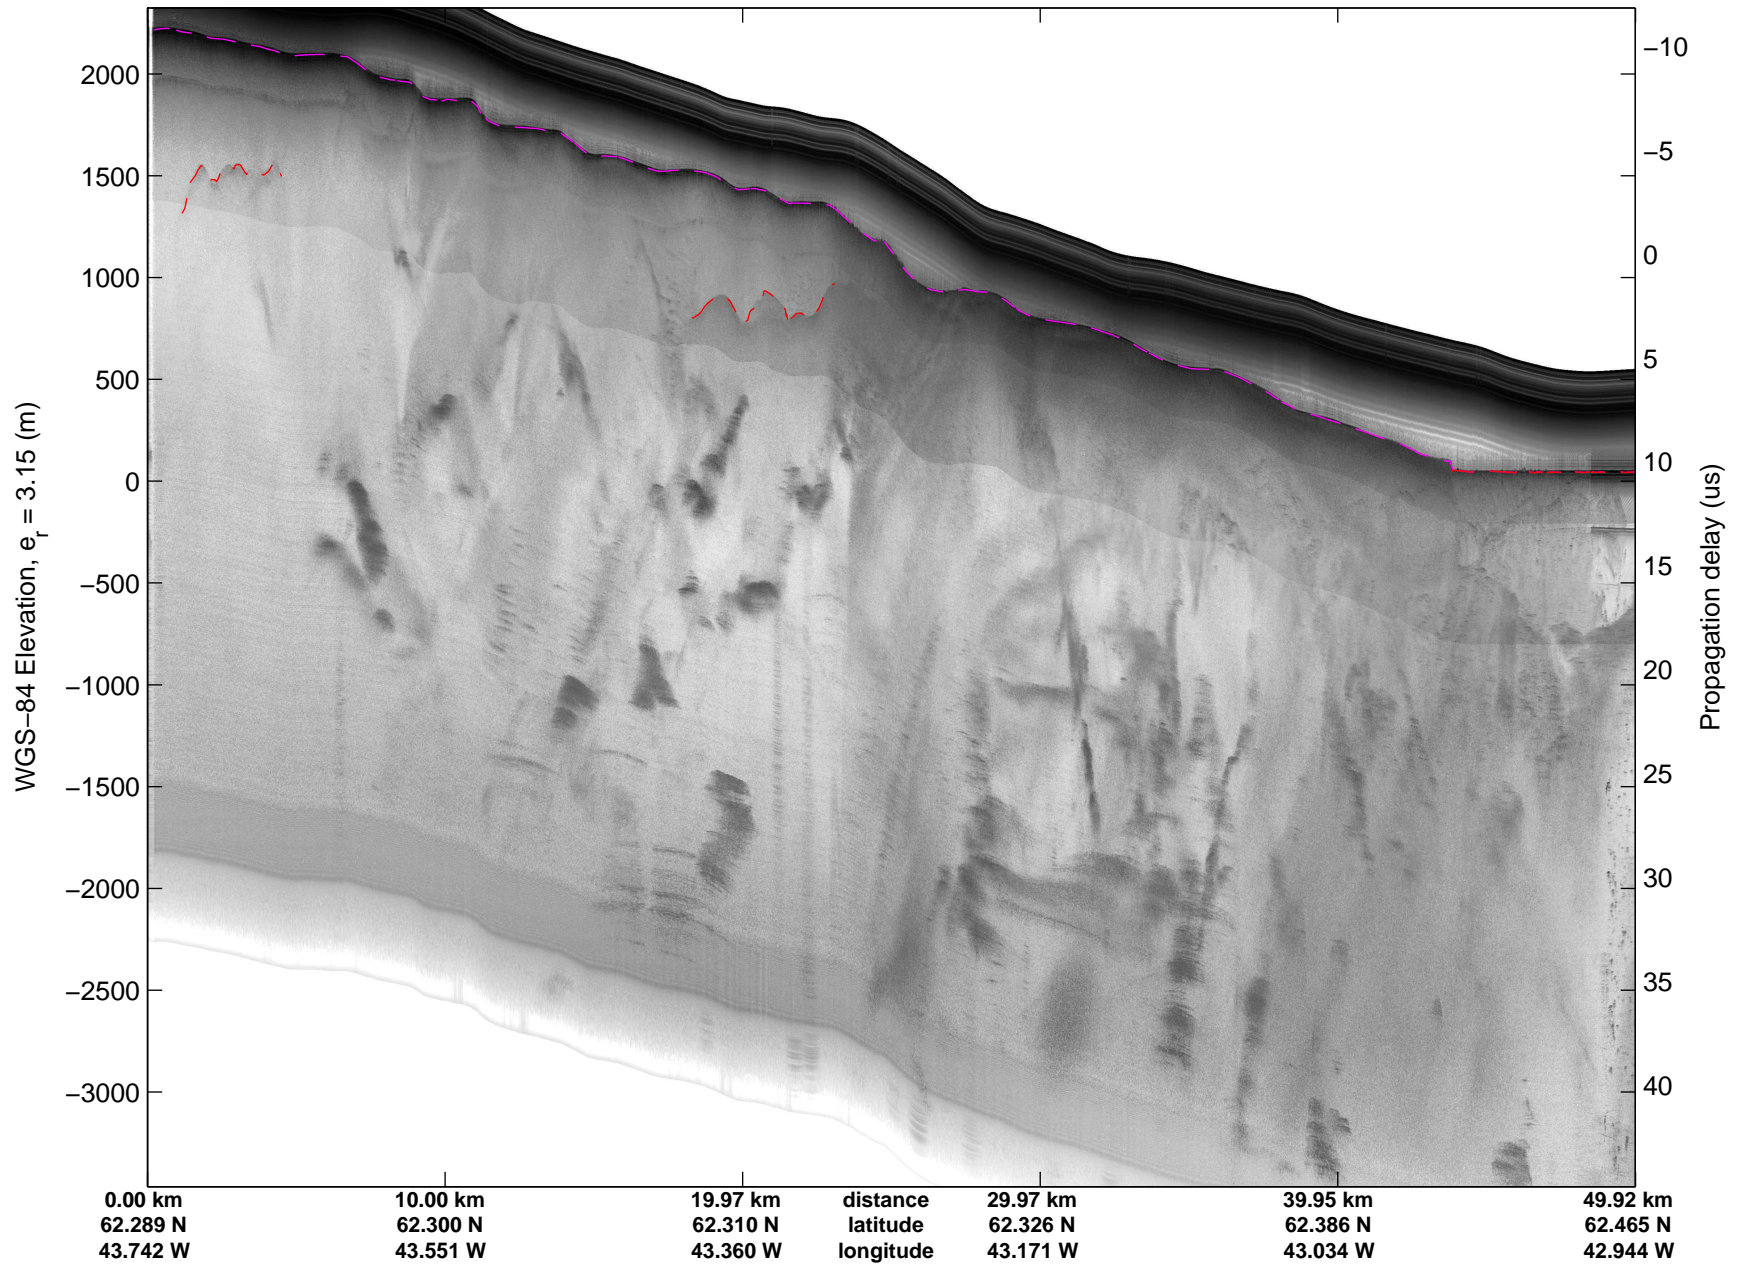

mcords5 2015_Greenland_C130: "Land Ice: Southeast Glaciers 01" 20150410_07_001: 12:48:05.6 to 12:54:16.1 GPS

mcords5 2015_Greenland_C130: "Land Ice: Southeast Glaciers 01" 20150410_07_001: 12:48:05.6 to 12:54:16.1 GPS

mcords5 2015_Greenland_C130: "Land Ice: Southeast Glaciers 01" 20150410_07_002: 12:54:16.4 to 13:00:45.6 GPS

mcords5 2015_Greenland_C130: "Land Ice: Southeast Glaciers 01" 20150410_07_002: 12:54:16.4 to 13:00:45.6 GPS

Land Ice: Southeast Glaciers 01
20150410_07_004
Polar Stereograph 70N/-45E

mcords5 2015_Greenland_C130: "Land Ice: Southeast Glaciers 01" 20150410_07_004: 13:06:34.8 to 13:12:54.0 GPS

mcords5 2015_Greenland_C130: "Land Ice: Southeast Glaciers 01" 20150410_07_004: 13:06:34.8 to 13:12:54.0 GPS