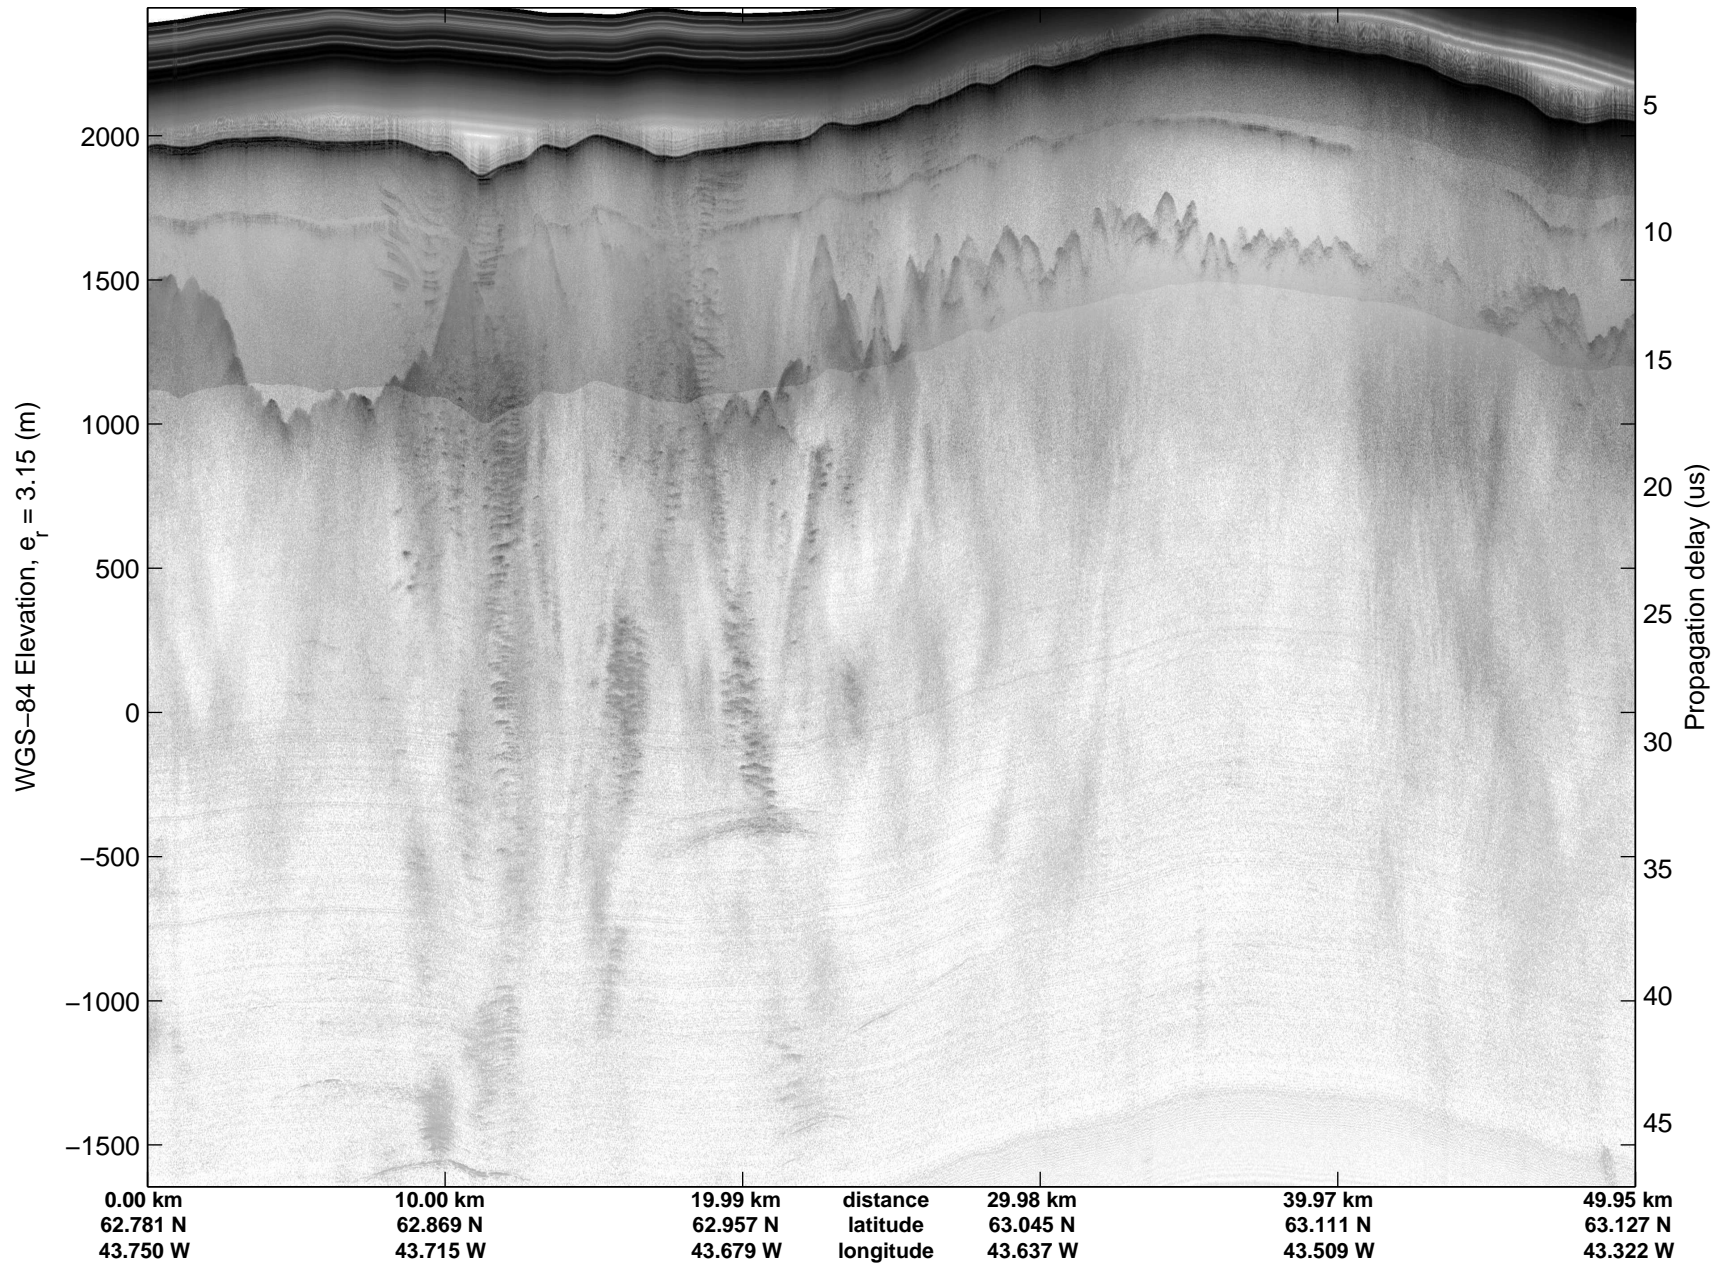

mcords5 2015_Greenland_C130: "Land Ice: Southeast Glaciers 01" 20150410_07_005: 13:12:54.3 to 13:19:16.0 GPS