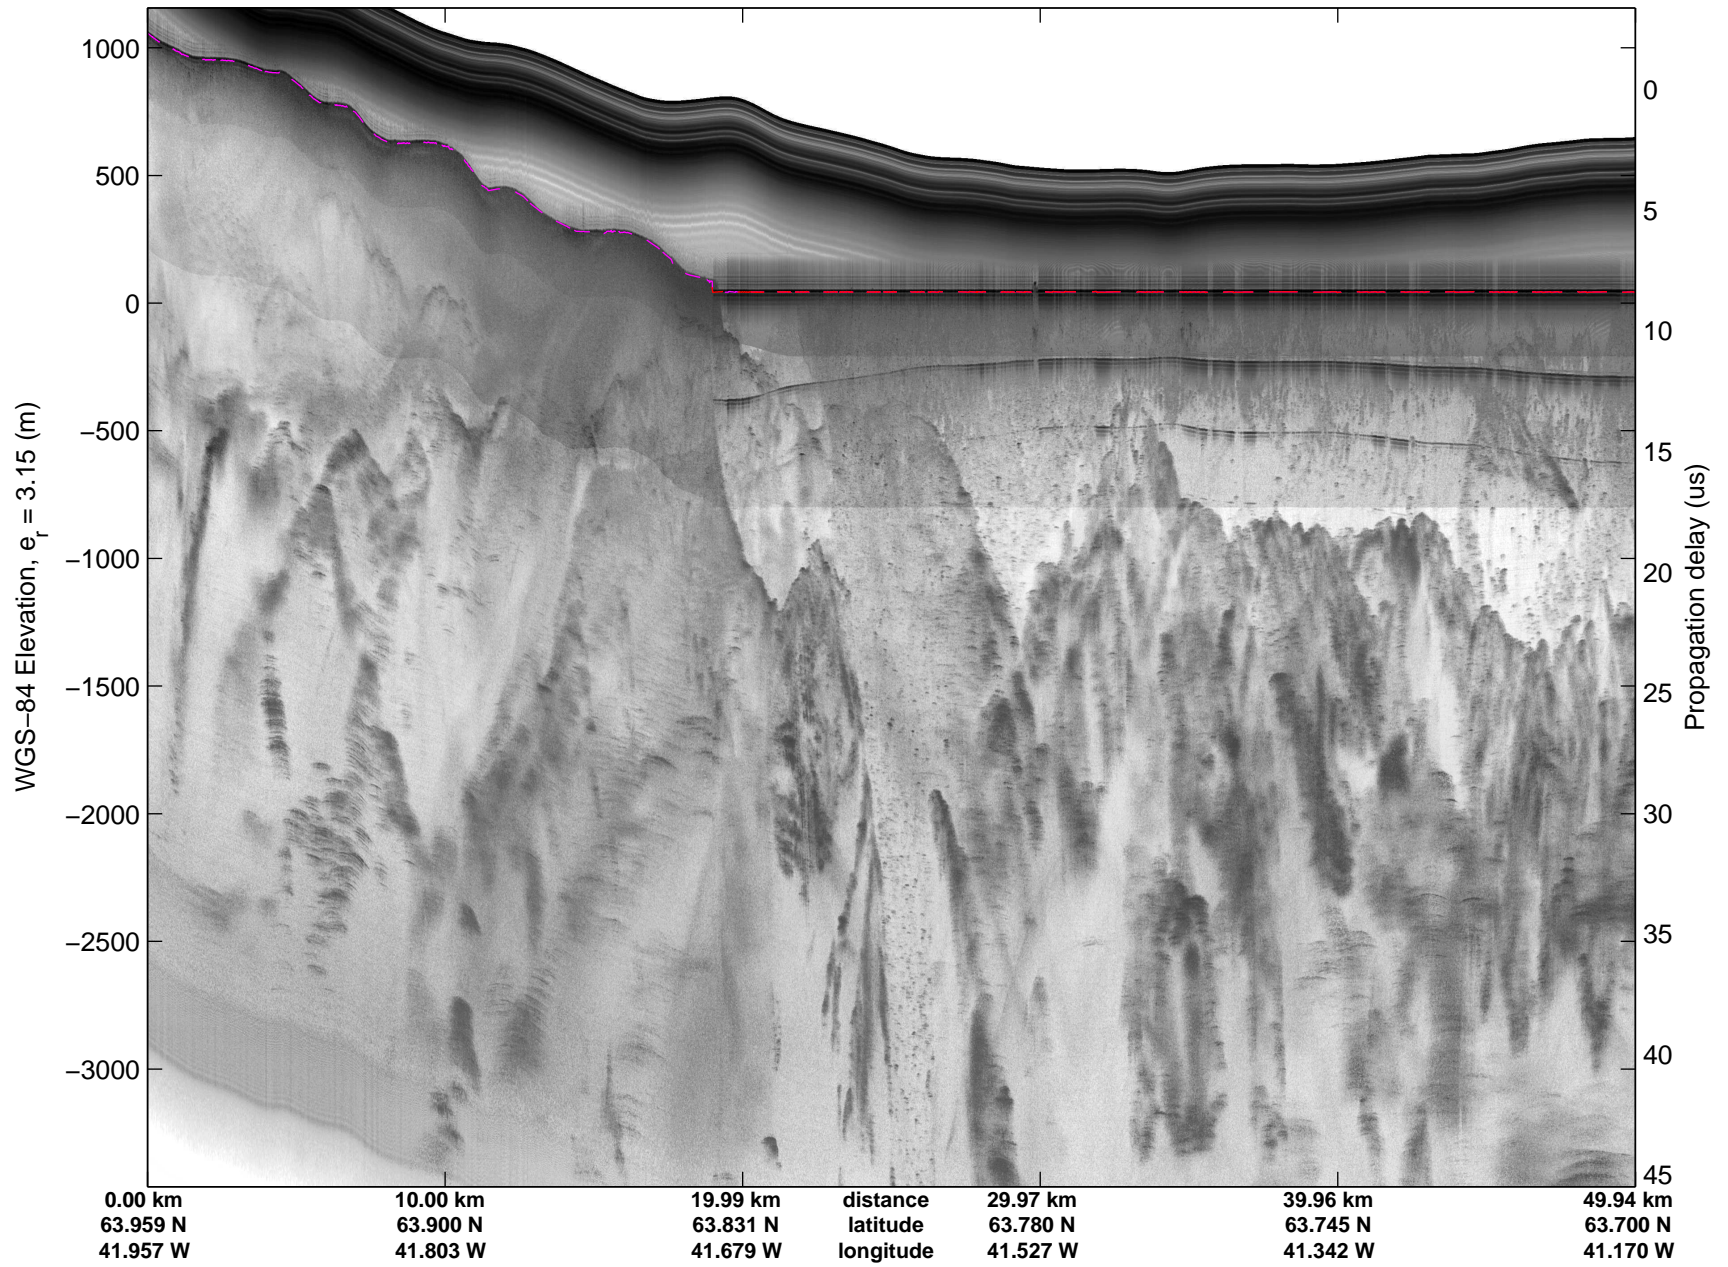

mcords5 2015_Greenland_C130: "Land Ice: Southeast Glaciers 01" 20150410_07_014: 14:09:30.7 to 14:15:33.0 GPS

mcords5 2015_Greenland_C130: "Land Ice: Southeast Glaciers 01" 20150410_07_014: 14:09:30.7 to 14:15:33.0 GPS

mcords5 2015_Greenland_C130: "Land Ice: Southeast Glaciers 01" 20150410_07_015: 14:15:33.2 to 14:21:19.3 GPS

mcords5 2015_Greenland_C130: "Land Ice: Southeast Glaciers 01" 20150410_07_015: 14:15:33.2 to 14:21:19.3 GPS

Land Ice: Southeast Glaciers 01
20150410_07_016
Polar Stereograph 70N/-45E

mcords5 2015_Greenland_C130: "Land Ice: Southeast Glaciers 01" 20150410_07_016: 14:21:19.5 to 14:27:28.0 GPS

mcords5 2015_Greenland_C130: "Land Ice: Southeast Glaciers 01" 20150410_07_016: 14:21:19.5 to 14:27:28.0 GPS

Land Ice: Southeast Glaciers 01
20150410_07_017
Polar Stereograph 70N/-45E

mcords5 2015_Greenland_C130: "Land Ice: Southeast Glaciers 01" 20150410_07_017: 14:27:28.2 to 14:33:54.7 GPS

mcords5 2015_Greenland_C130: "Land Ice: Southeast Glaciers 01" 20150410_07_017: 14:27:28.2 to 14:33:54.7 GPS