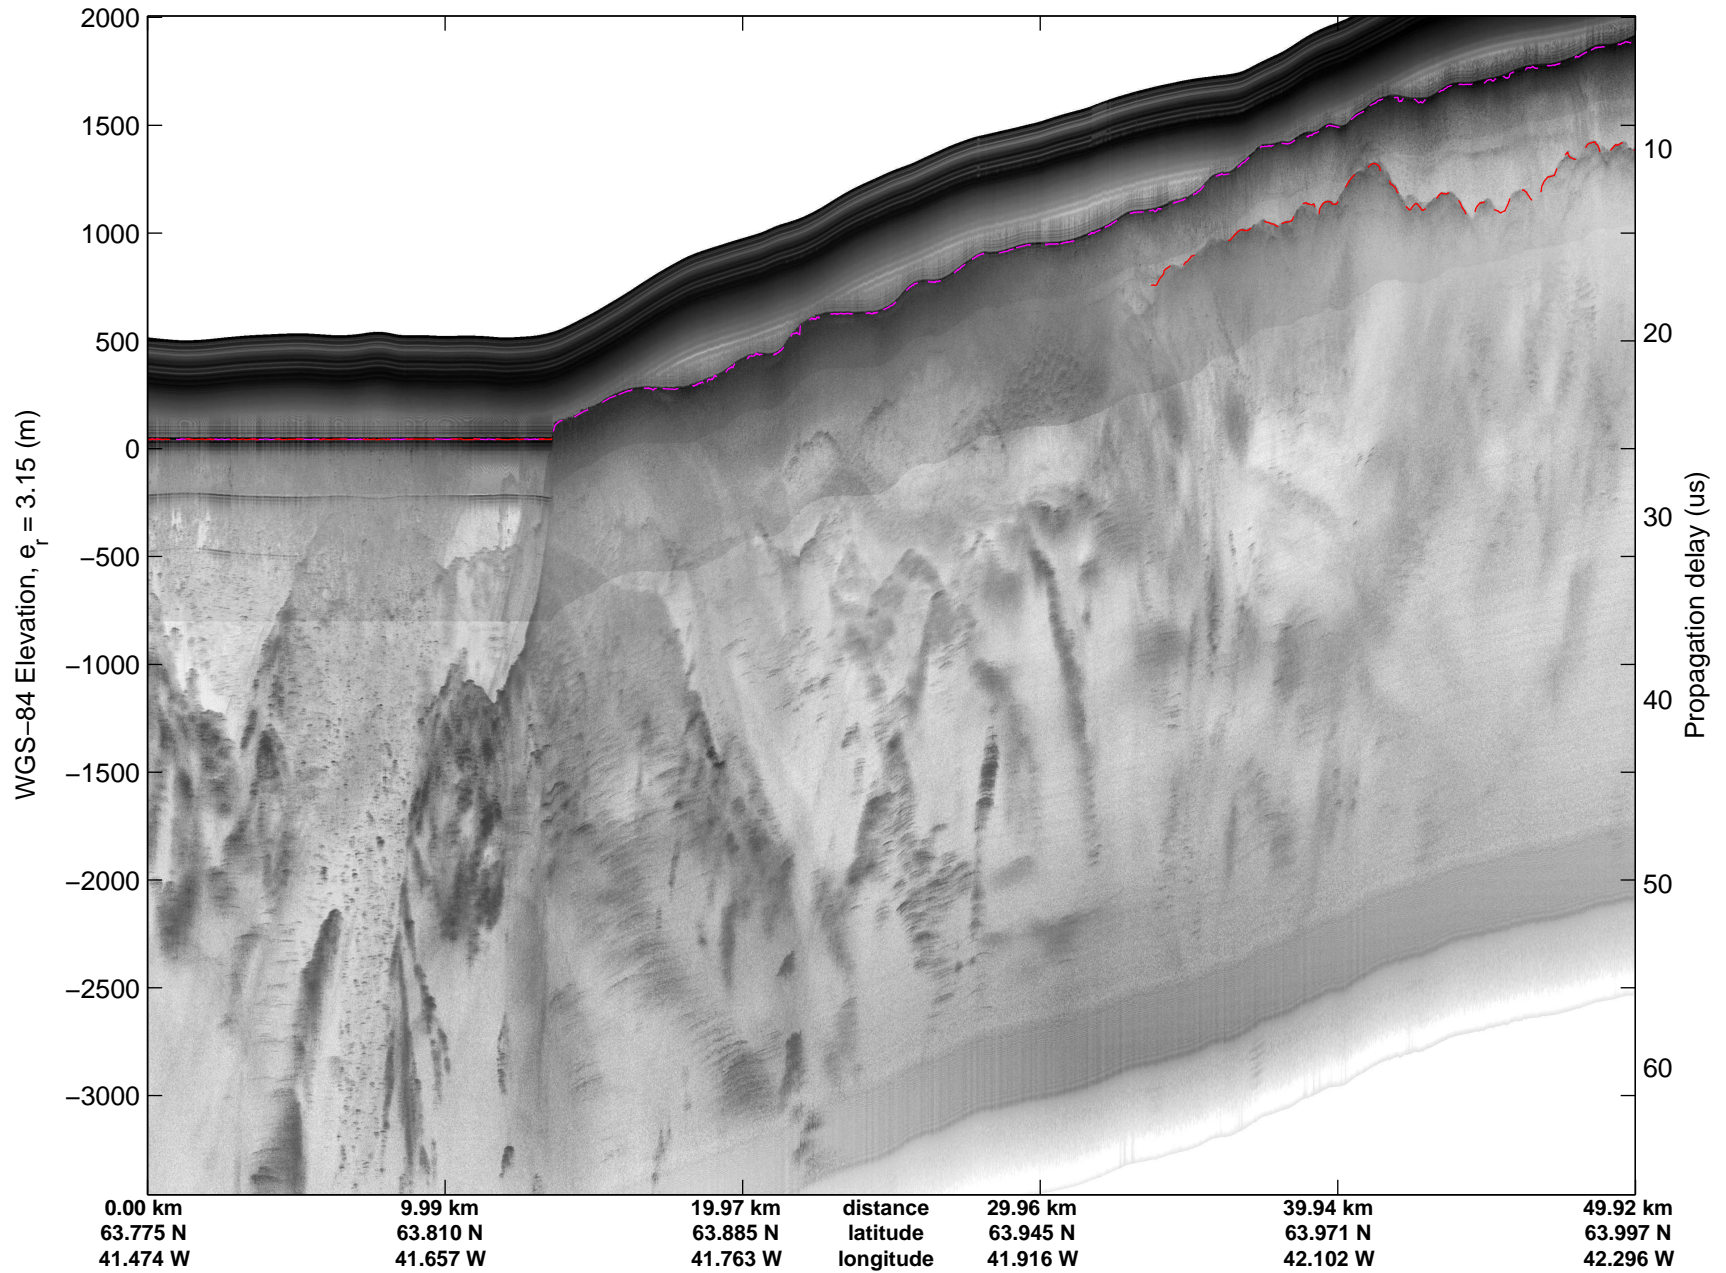

Land Ice: Southeast Glaciers 01
20150410_07_017
Polar Stereograph 70N/-45E

mcords5 2015_Greenland_C130: "Land Ice: Southeast Glaciers 01" 20150410_07_017: 14:27:28.2 to 14:33:54.7 GPS

mcords5 2015_Greenland_C130: "Land Ice: Southeast Glaciers 01" 20150410_07_017: 14:27:28.2 to 14:33:54.7 GPS

Land Ice: Southeast Glaciers 01
20150410_07_018
Polar Stereograph 70N/-45E

mcords5 2015_Greenland_C130: "Land Ice: Southeast Glaciers 01" 20150410_07_018: 14:33:55.0 to 14:40:36.5 GPS

mcords5 2015_Greenland_C130: "Land Ice: Southeast Glaciers 01" 20150410_07_018: 14:33:55.0 to 14:40:36.5 GPS

Land Ice: Southeast Glaciers 01
20150410_07_019
Polar Stereograph 70N/-45E

mcords5 2015_Greenland_C130: "Land Ice: Southeast Glaciers 01" 20150410_07_019: 14:40:36.8 to 14:47:03.8 GPS

mcords5 2015_Greenland_C130: "Land Ice: Southeast Glaciers 01" 20150410_07_019: 14:40:36.8 to 14:47:03.8 GPS

Land Ice: Southeast Glaciers 01
20150410_07_020
Polar Stereograph 70N/-45E

mcords5 2015_Greenland_C130: "Land Ice: Southeast Glaciers 01" 20150410_07_020: 14:47:04.0 to 14:53:32.5 GPS

mcords5 2015_Greenland_C130: "Land Ice: Southeast Glaciers 01" 20150410_07_020: 14:47:04.0 to 14:53:32.5 GPS