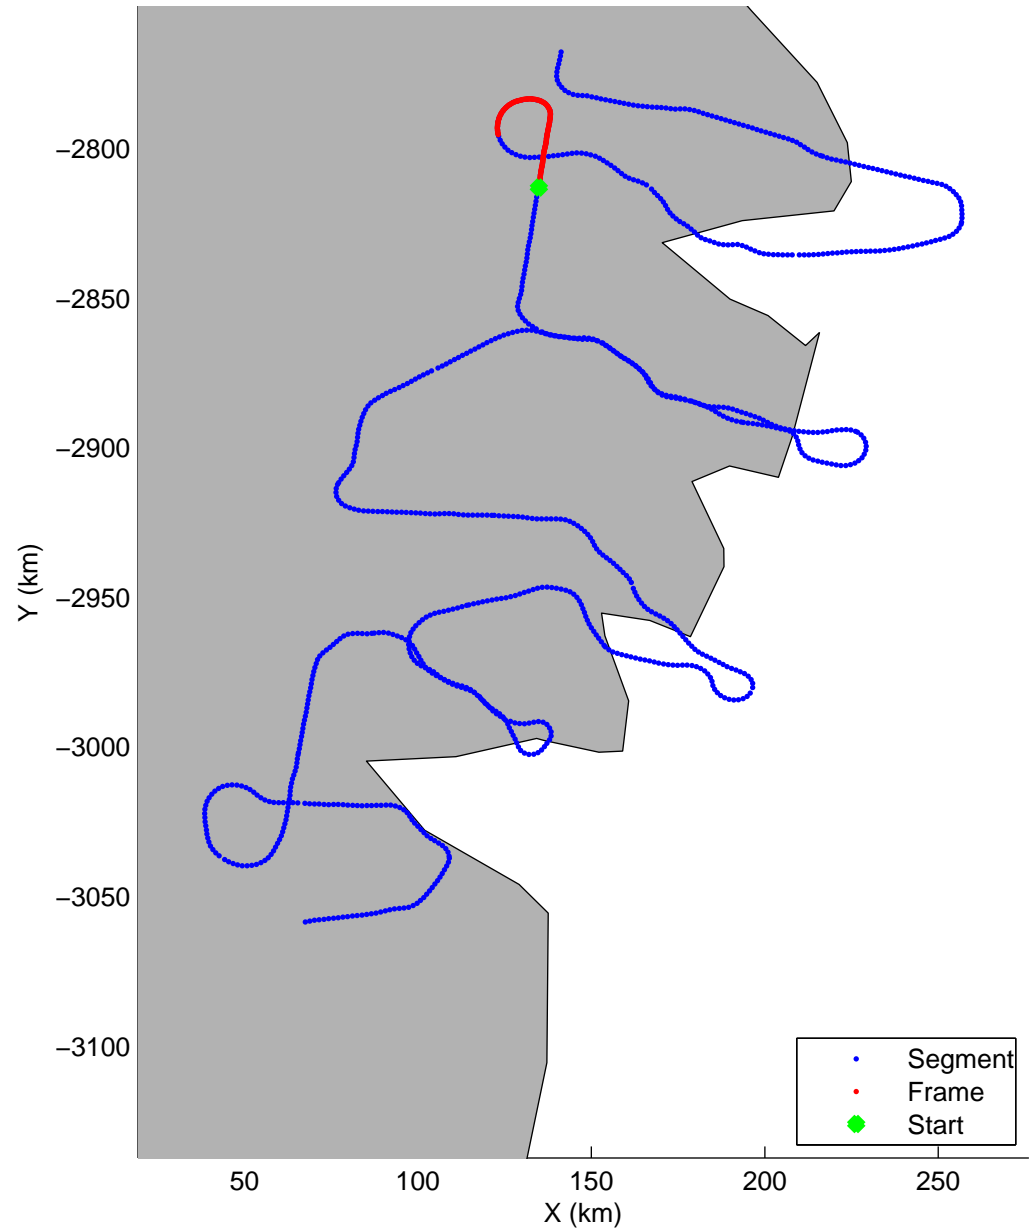

Land Ice: Southeast Glaciers 01
20150410_07_021
Polar Stereograph 70N/-45E