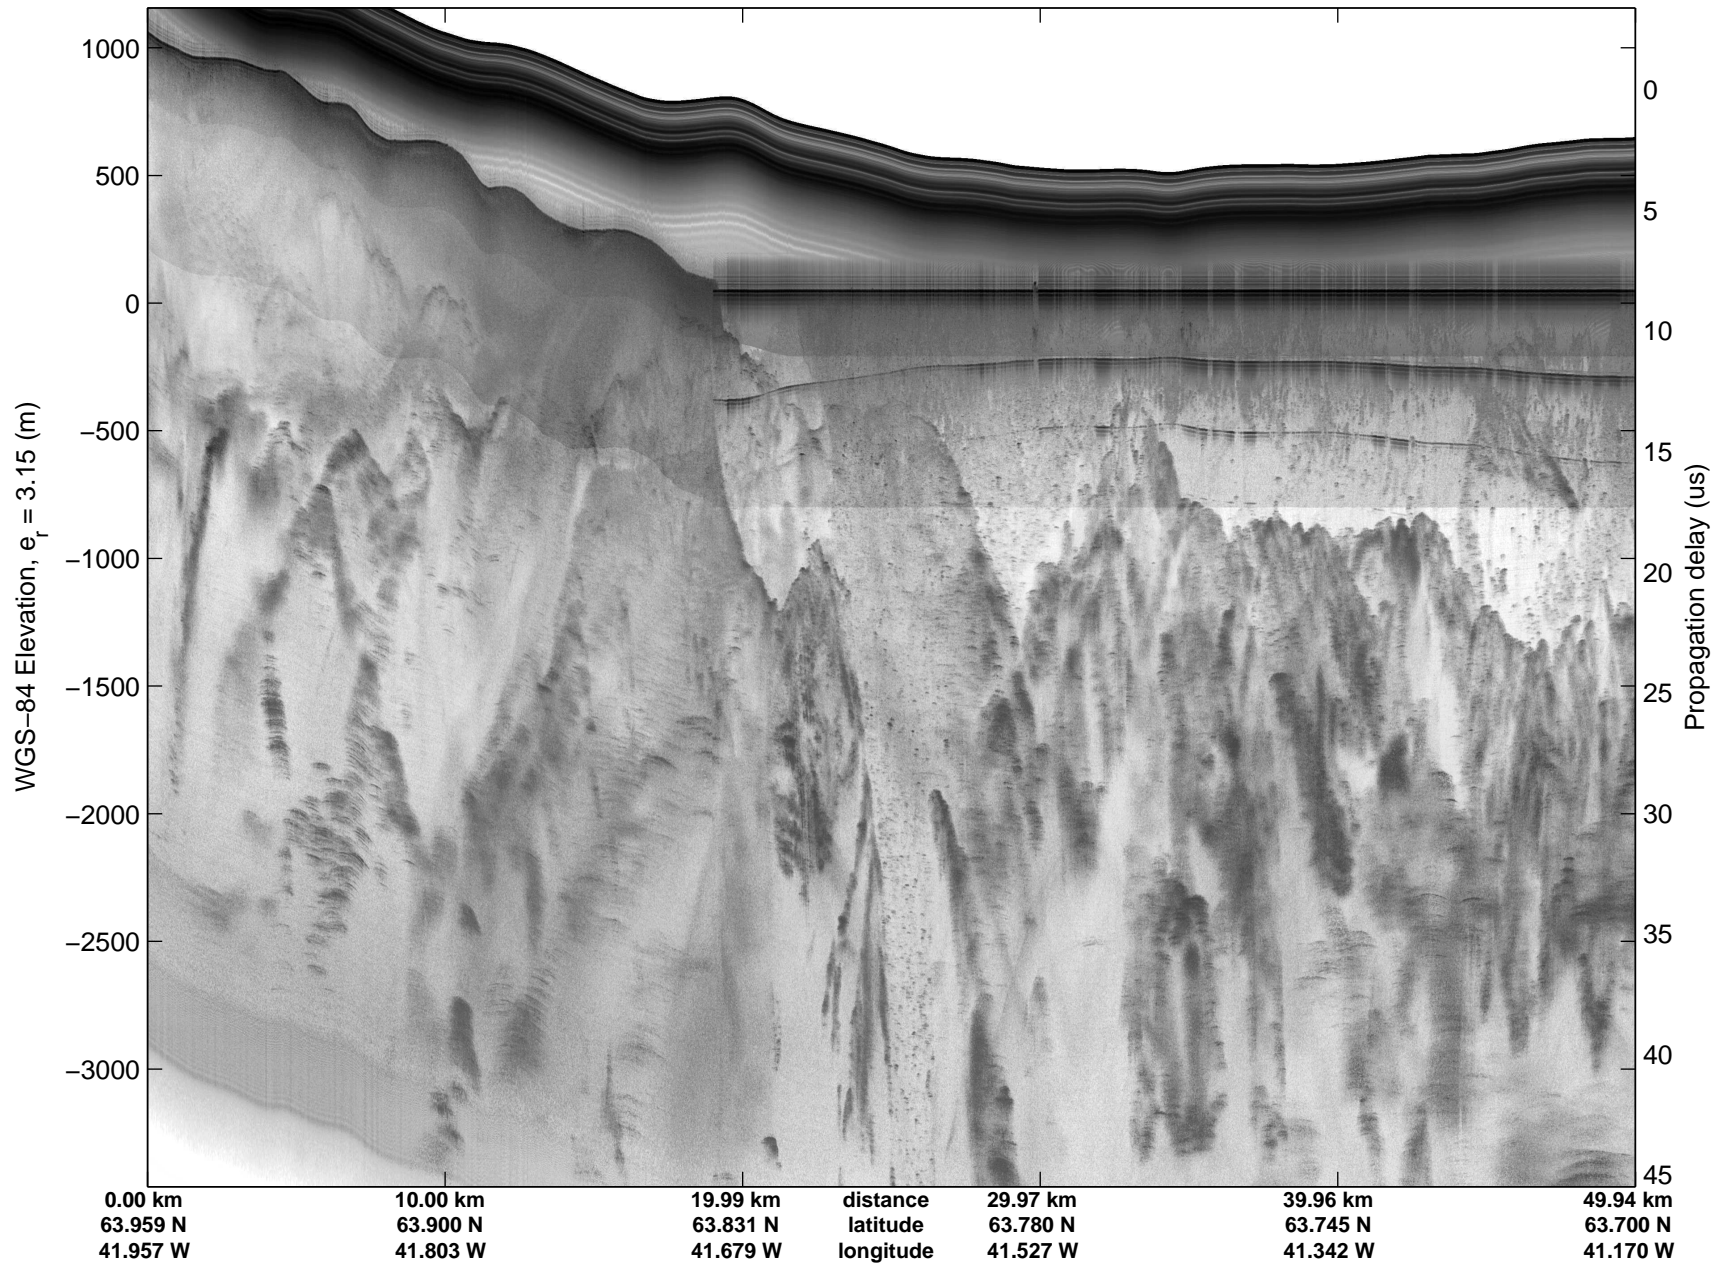

mcords5 2015_Greenland_C130: "Land Ice: Southeast Glaciers 01" 20150410_07_015: 14:15:33.2 to 14:21:19.3 GPS

mcords5 2015_Greenland_C130: "Land Ice: Southeast Glaciers 01" 20150410_07_015: 14:15:33.2 to 14:21:19.3 GPS

Land Ice: Southeast Glaciers 01
20150410_07_016
Polar Stereograph 70N/-45E

mcords5 2015_Greenland_C130: "Land Ice: Southeast Glaciers 01" 20150410_07_016: 14:21:19.5 to 14:27:28.0 GPS

mcords5 2015_Greenland_C130: "Land Ice: Southeast Glaciers 01" 20150410_07_016: 14:21:19.5 to 14:27:28.0 GPS