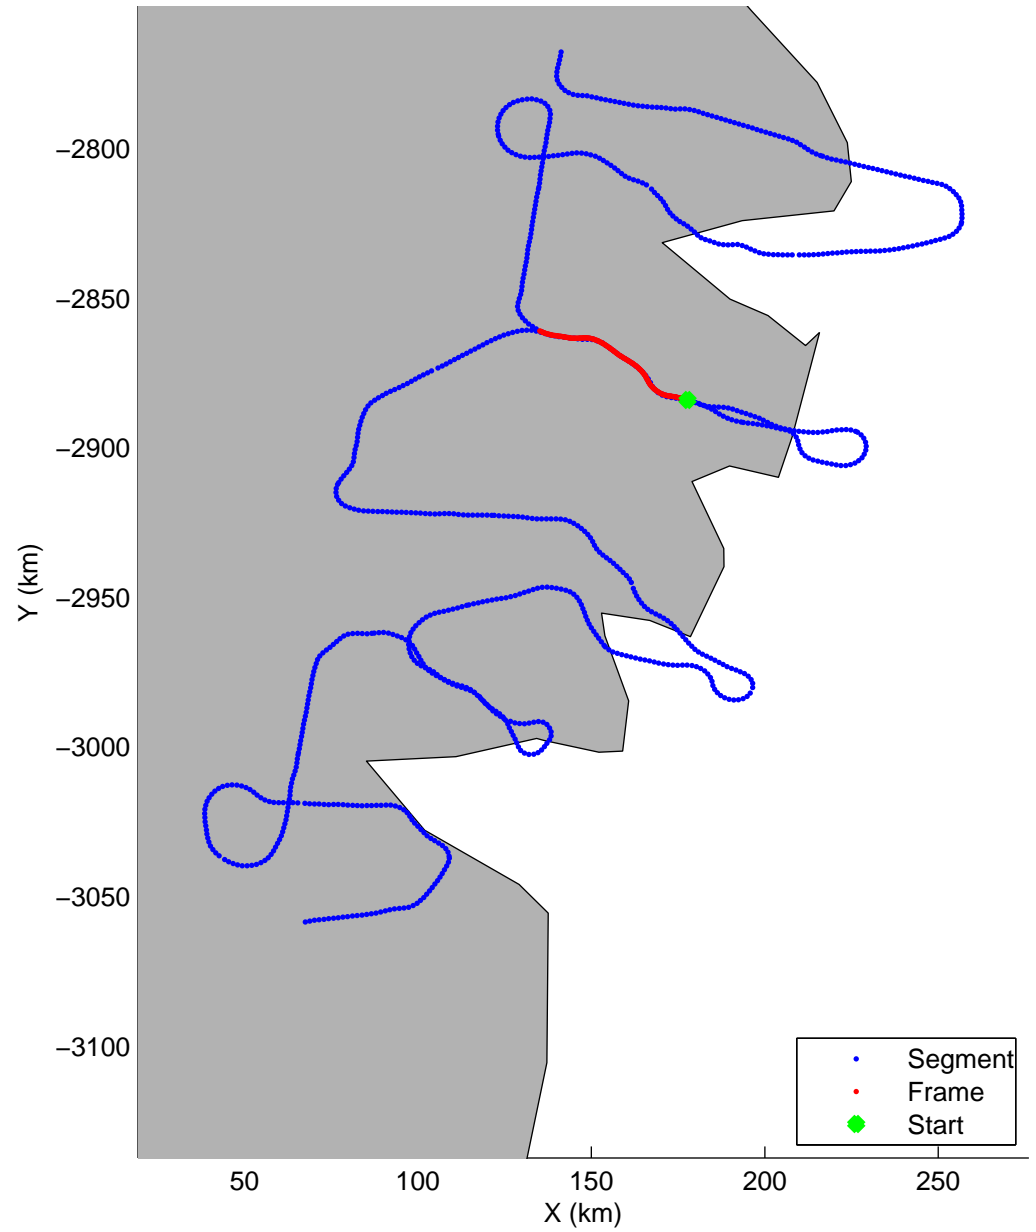

Land Ice: Southeast Glaciers 01
20150410_07_019
Polar Stereograph 70N/-45E