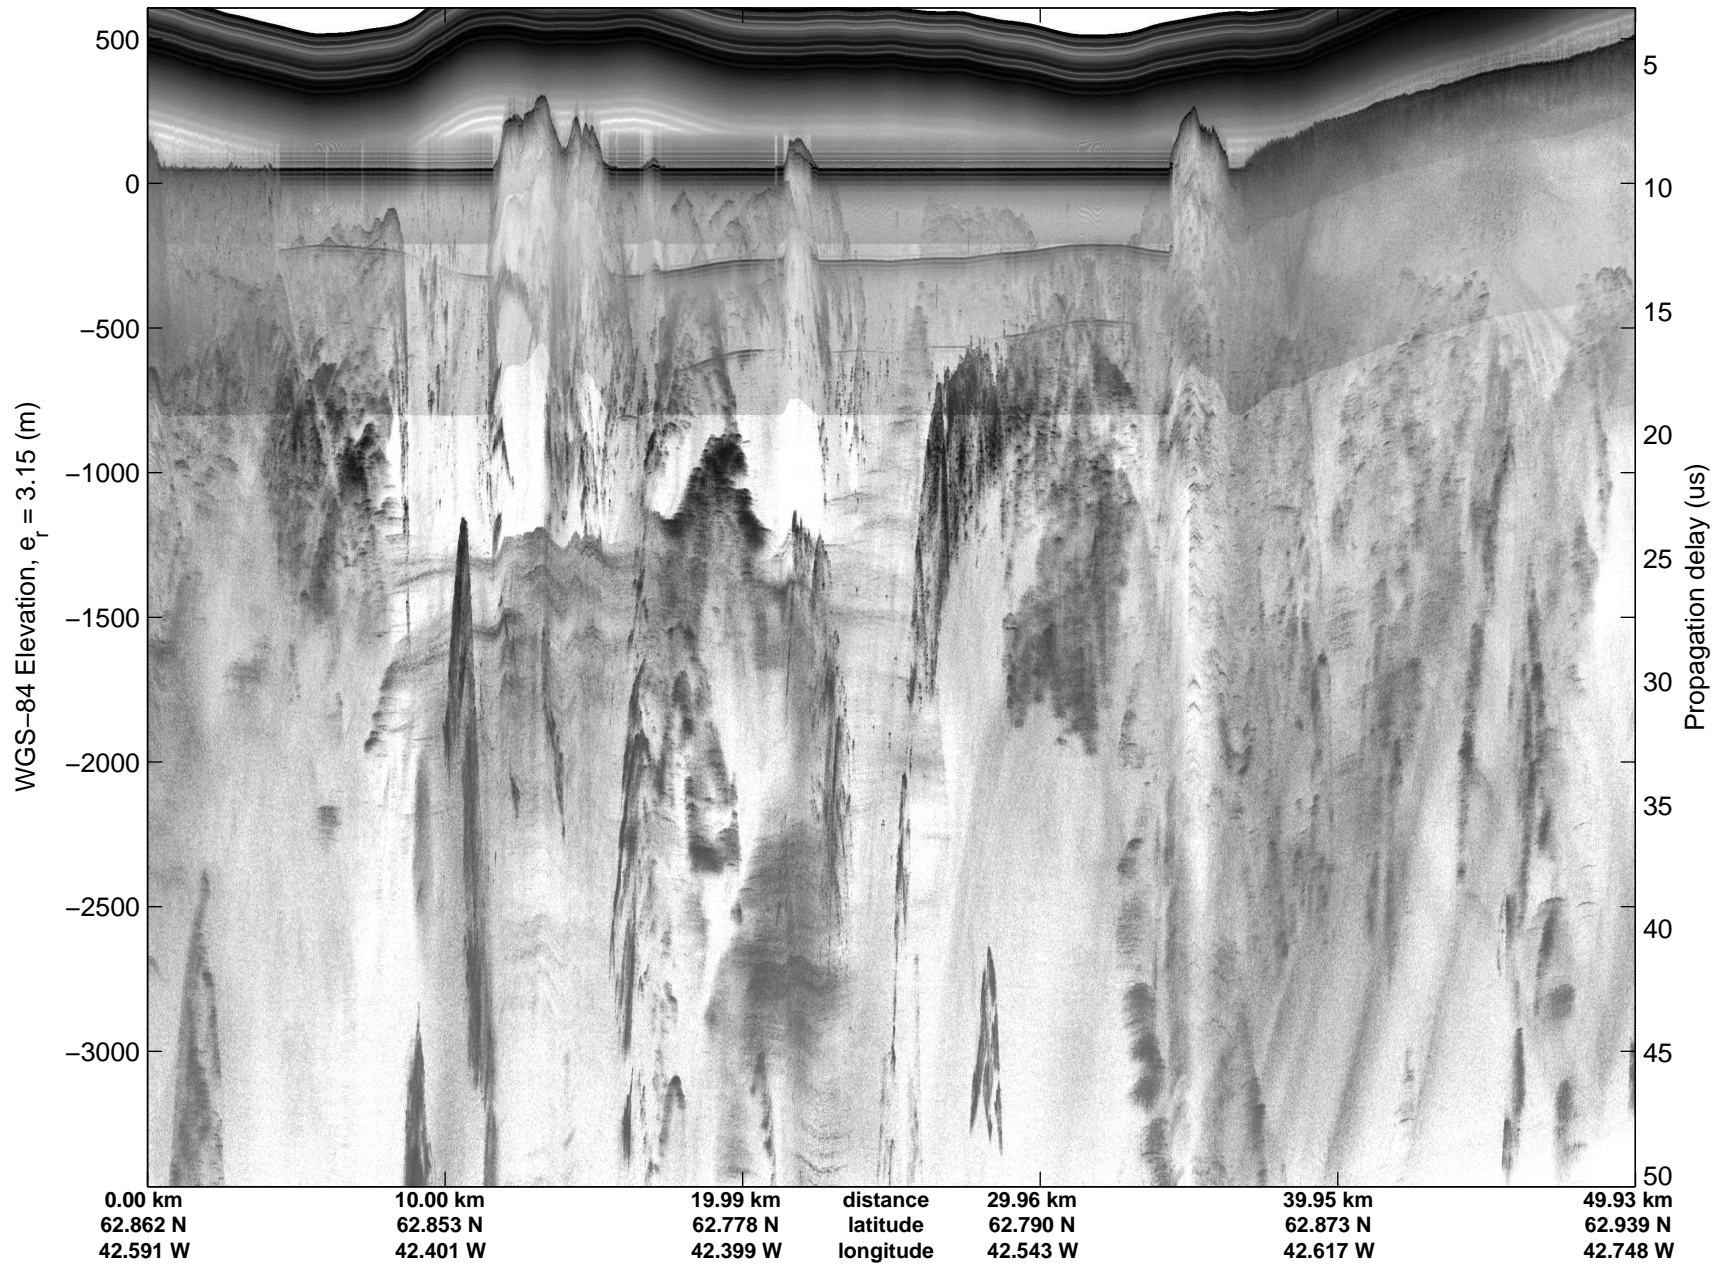

mcords5 2015_Greenland_C130: "Land Ice: Southeast Glaciers 01" 20150410_07_006: 13:19:16.3 to 13:25:07.3 GPS

mcords5 2015_Greenland_C130: "Land Ice: Southeast Glaciers 01" 20150410_07_006: 13:19:16.3 to 13:25:07.3 GPS

Land Ice: Southeast Glaciers 01
20150410_07_007
Polar Stereograph 70N/-45E

mcords5 2015_Greenland_C130: "Land Ice: Southeast Glaciers 01" 20150410_07_007: 13:25:07.5 to 13:31:59.1 GPS

mcords5 2015_Greenland_C130: "Land Ice: Southeast Glaciers 01" 20150410_07_007: 13:25:07.5 to 13:31:59.1 GPS