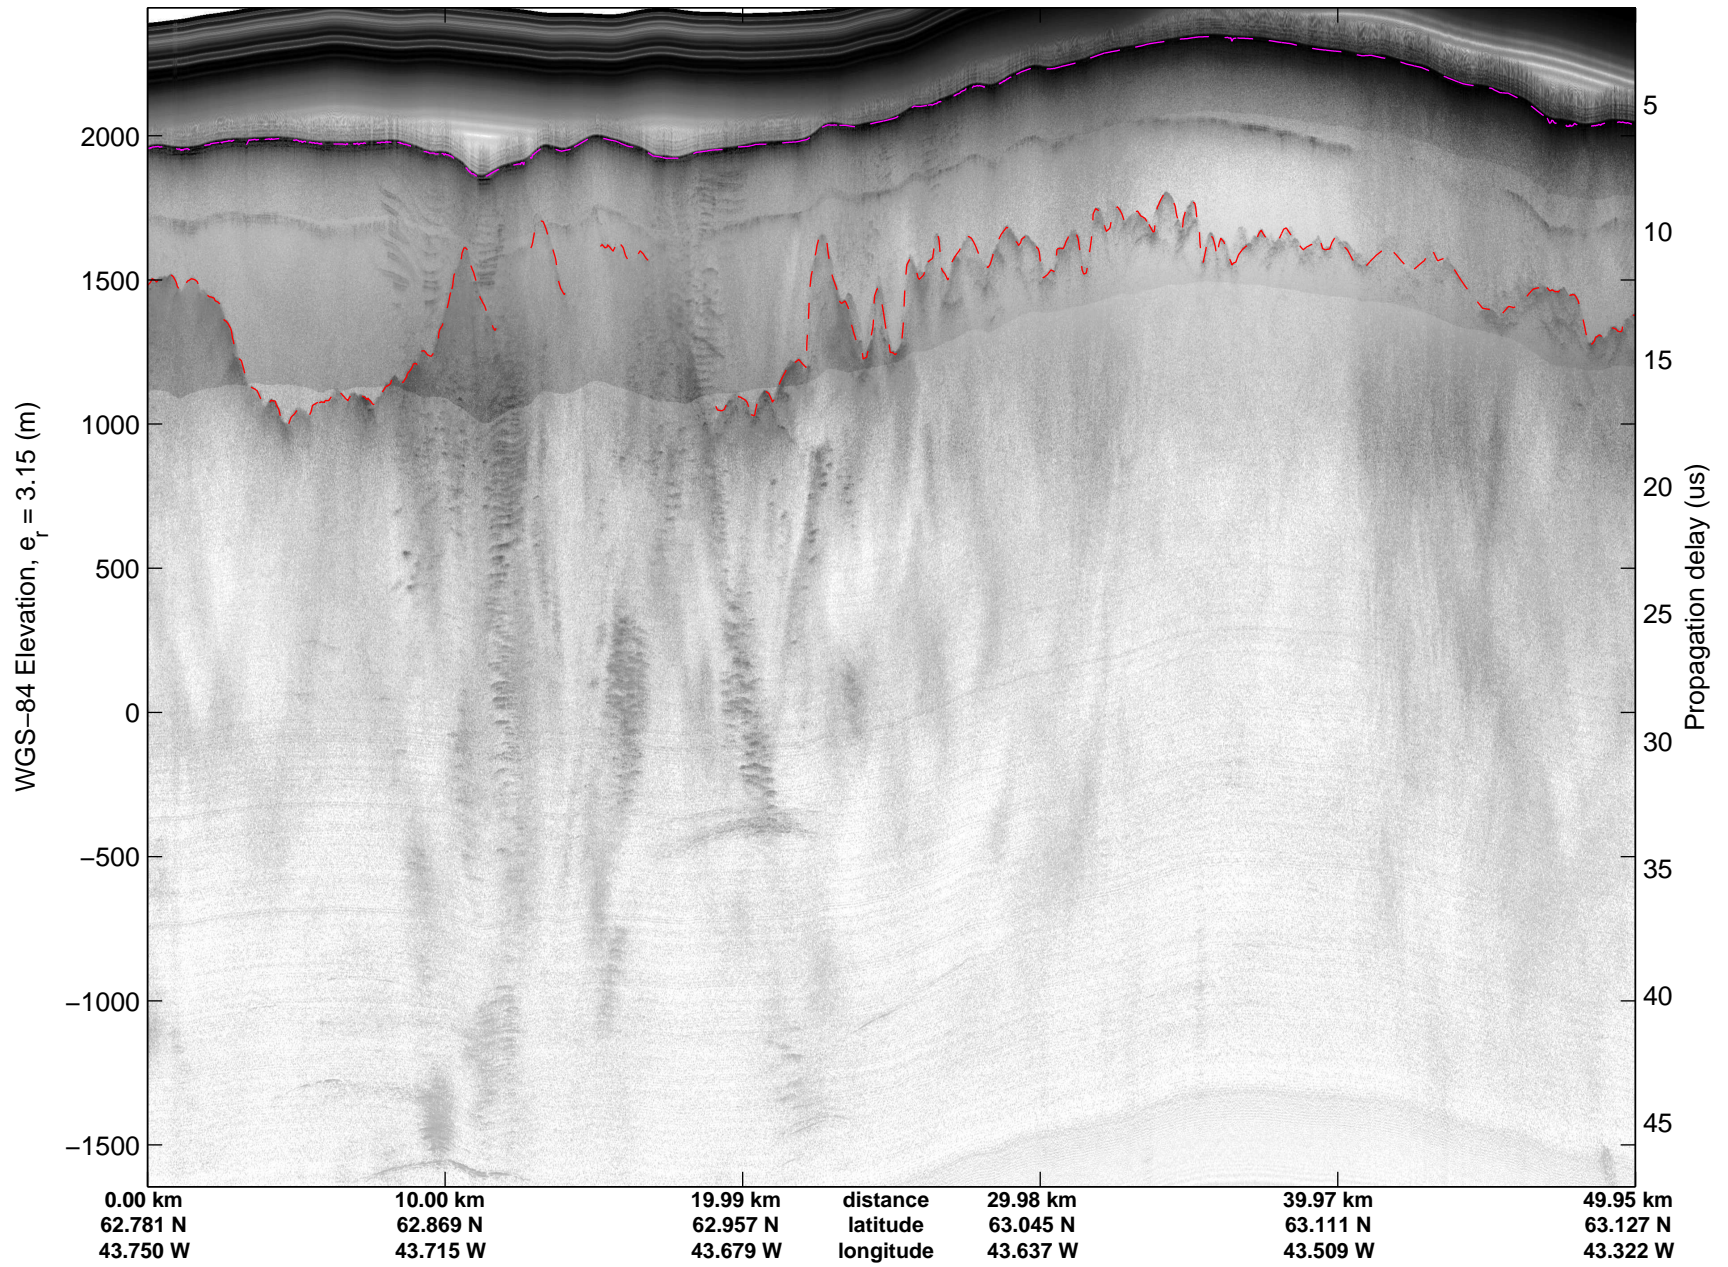

mcords5 2015_Greenland_C130: "Land Ice: Southeast Glaciers 01" 20150410_07_003: 13:00:45.9 to 13:06:34.6 GPS

mcords5 2015_Greenland_C130: "Land Ice: Southeast Glaciers 01" 20150410_07_003: 13:00:45.9 to 13:06:34.6 GPS

Land Ice: Southeast Glaciers 01
20150410_07_004
Polar Stereograph 70N/-45E

mcords5 2015_Greenland_C130: "Land Ice: Southeast Glaciers 01" 20150410_07_004: 13:06:34.8 to 13:12:54.0 GPS

mcords5 2015_Greenland_C130: "Land Ice: Southeast Glaciers 01" 20150410_07_004: 13:06:34.8 to 13:12:54.0 GPS

mcords5 2015_Greenland_C130: "Land Ice: Southeast Glaciers 01" 20150410_07_005: 13:12:54.3 to 13:19:16.0 GPS

mcords5 2015_Greenland_C130: "Land Ice: Southeast Glaciers 01" 20150410_07_005: 13:12:54.3 to 13:19:16.0 GPS

Land Ice: Southeast Glaciers 01
20150410_07_007
Polar Stereograph 70N/-45E

mcords5 2015_Greenland_C130: "Land Ice: Southeast Glaciers 01" 20150410_07_007: 13:25:07.5 to 13:31:59.1 GPS

mcords5 2015_Greenland_C130: "Land Ice: Southeast Glaciers 01" 20150410_07_007: 13:25:07.5 to 13:31:59.1 GPS