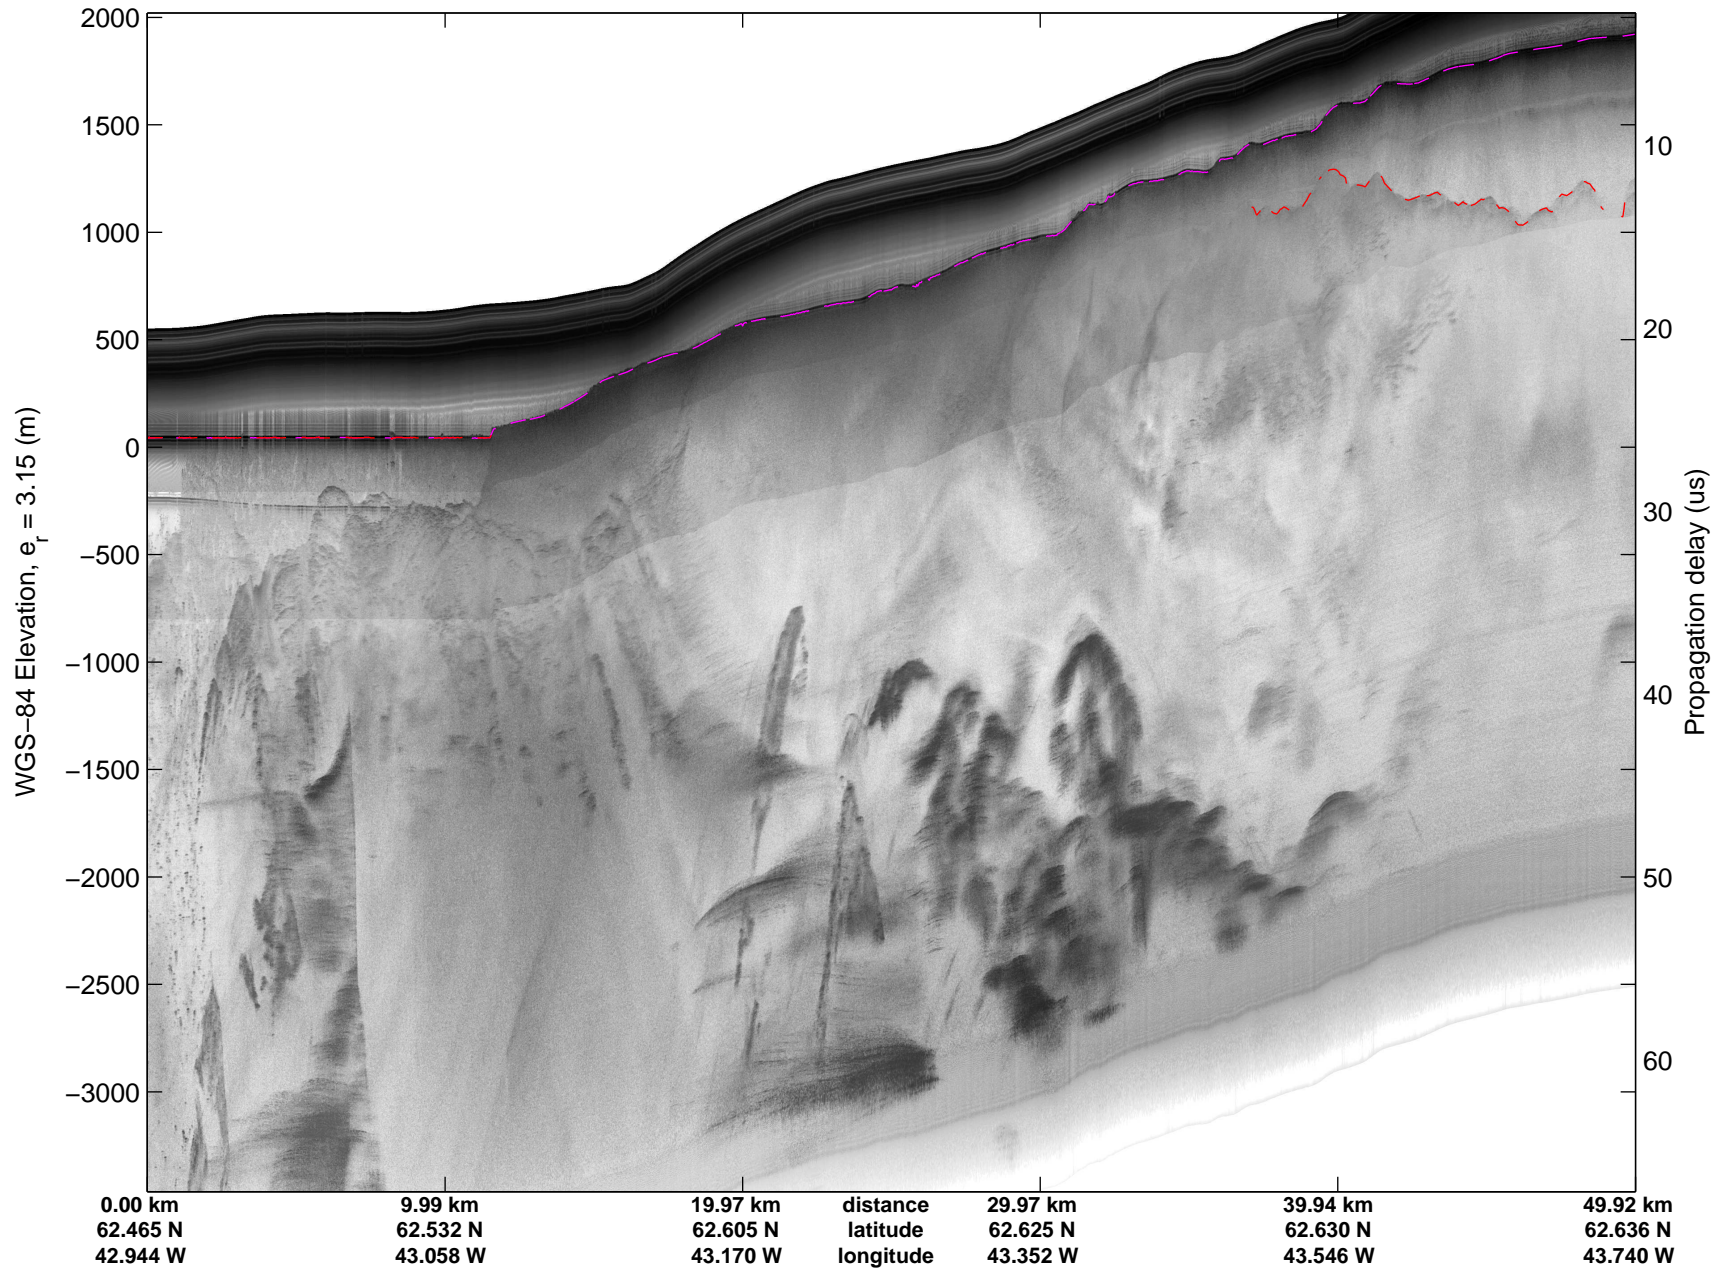

mcords5 2015_Greenland_C130: "Land Ice: Southeast Glaciers 01" 20150410_07_001: 12:48:05.6 to 12:54:16.1 GPS

mcords5 2015_Greenland_C130: "Land Ice: Southeast Glaciers 01" 20150410_07_001: 12:48:05.6 to 12:54:16.1 GPS

mcords5 2015_Greenland_C130: "Land Ice: Southeast Glaciers 01" 20150410_07_002: 12:54:16.4 to 13:00:45.6 GPS

mcords5 2015_Greenland_C130: "Land Ice: Southeast Glaciers 01" 20150410_07_002: 12:54:16.4 to 13:00:45.6 GPS

mcords5 2015_Greenland_C130: "Land Ice: Southeast Glaciers 01" 20150410_07_003: 13:00:45.9 to 13:06:34.6 GPS

mcords5 2015_Greenland_C130: "Land Ice: Southeast Glaciers 01" 20150410_07_003: 13:00:45.9 to 13:06:34.6 GPS

Land Ice: Southeast Glaciers 01
20150410_07_004
Polar Stereograph 70N/-45E

mcords5 2015_Greenland_C130: "Land Ice: Southeast Glaciers 01" 20150410_07_004: 13:06:34.8 to 13:12:54.0 GPS

mcords5 2015_Greenland_C130: "Land Ice: Southeast Glaciers 01" 20150410_07_004: 13:06:34.8 to 13:12:54.0 GPS