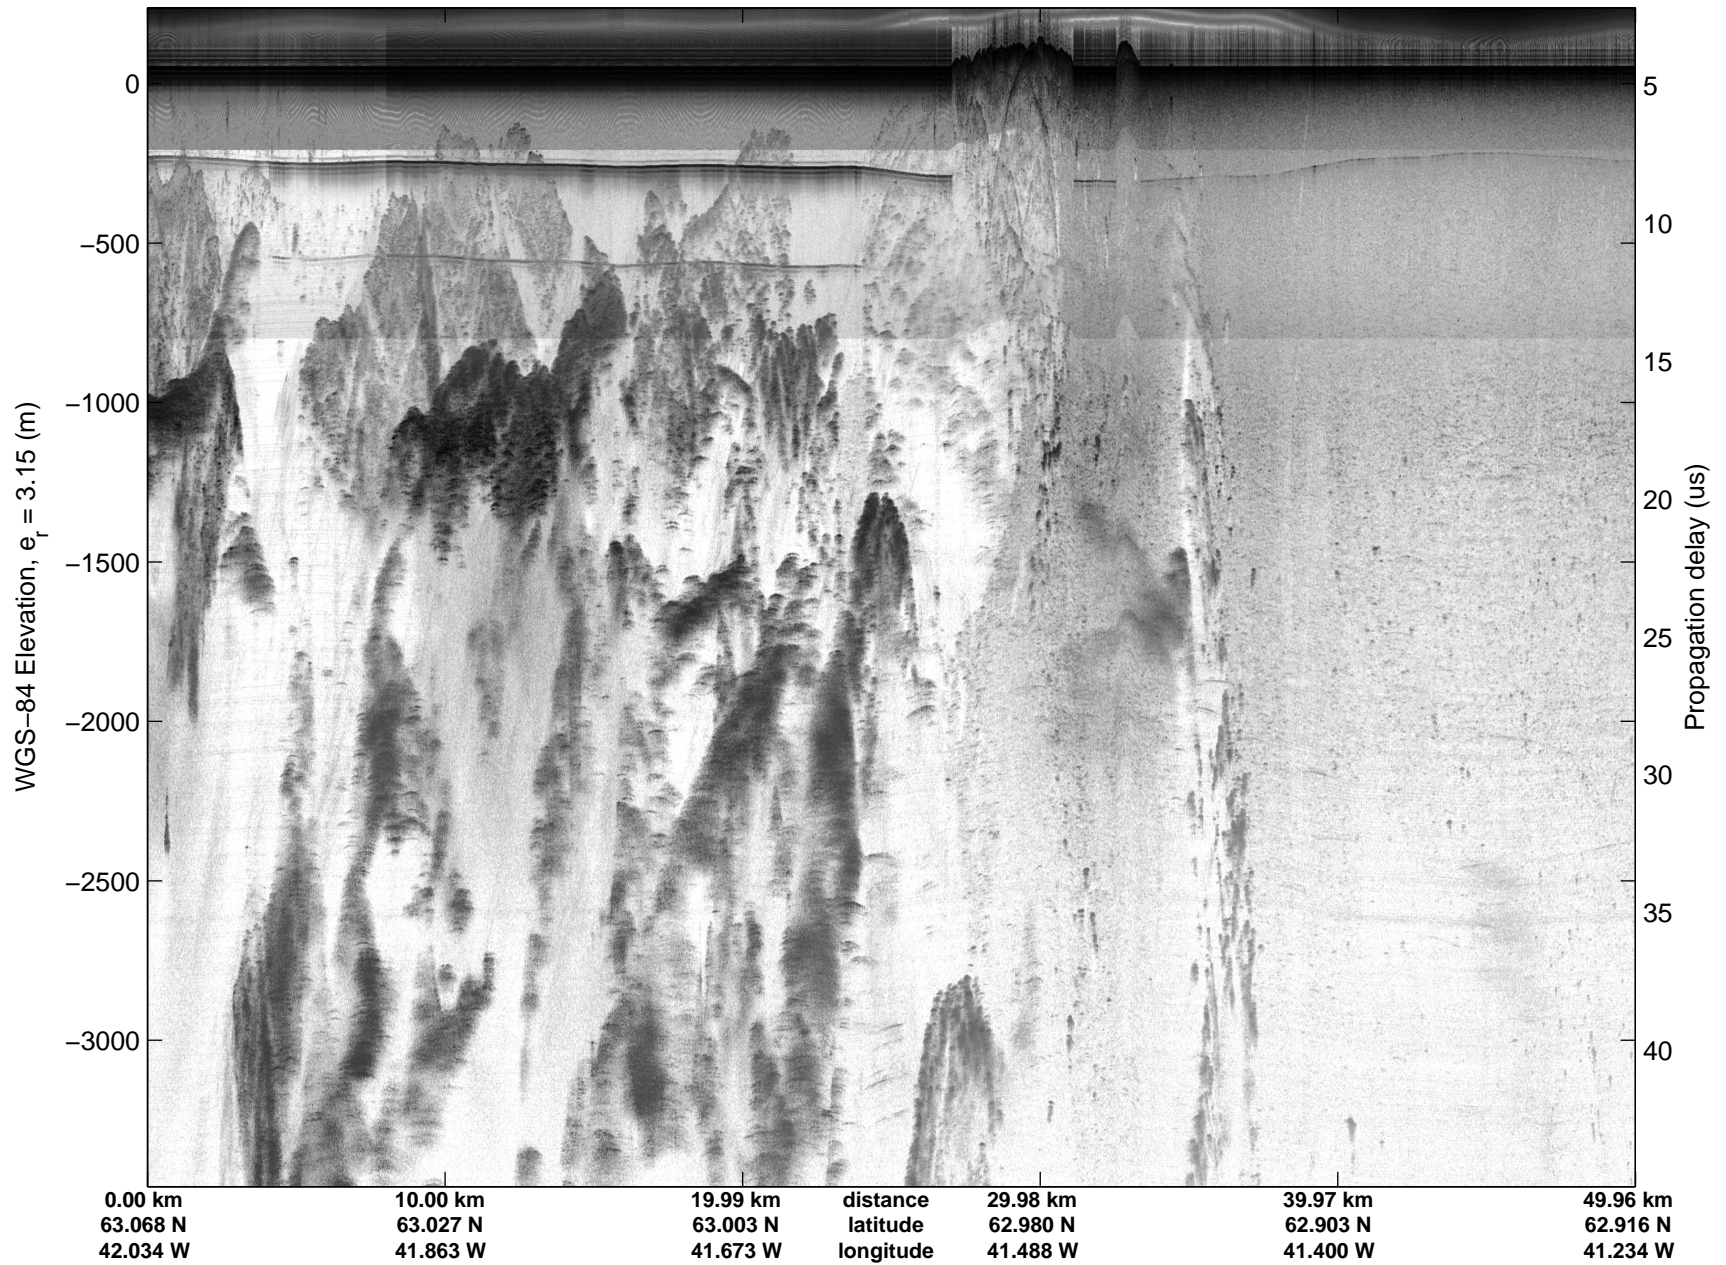

mcords5 2015_Greenland_C130: "Land Ice: Southeast Glaciers 01" 20150410_07_010: 13:44:11.9 to 13:50:29.2 GPS