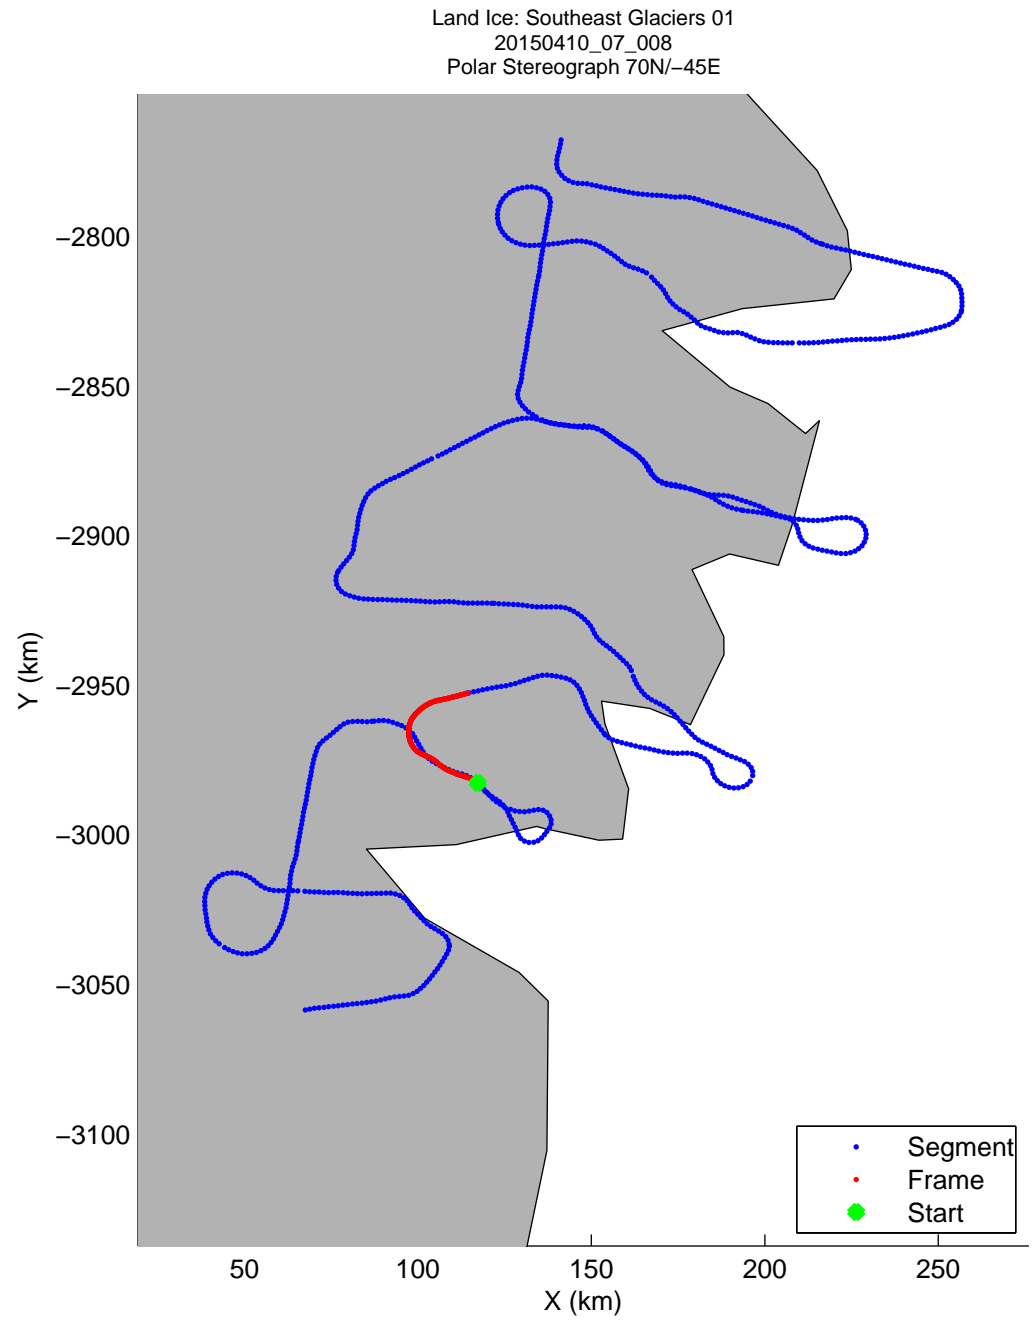

Land Ice: Southeast Glaciers 01
20150410_07_007
Polar Stereograph 70N/-45E

mcords5 2015_Greenland_C130: "Land Ice: Southeast Glaciers 01" 20150410_07_007: 13:25:07.5 to 13:31:59.1 GPS

mcords5 2015_Greenland_C130: "Land Ice: Southeast Glaciers 01" 20150410_07_007: 13:25:07.5 to 13:31:59.1 GPS