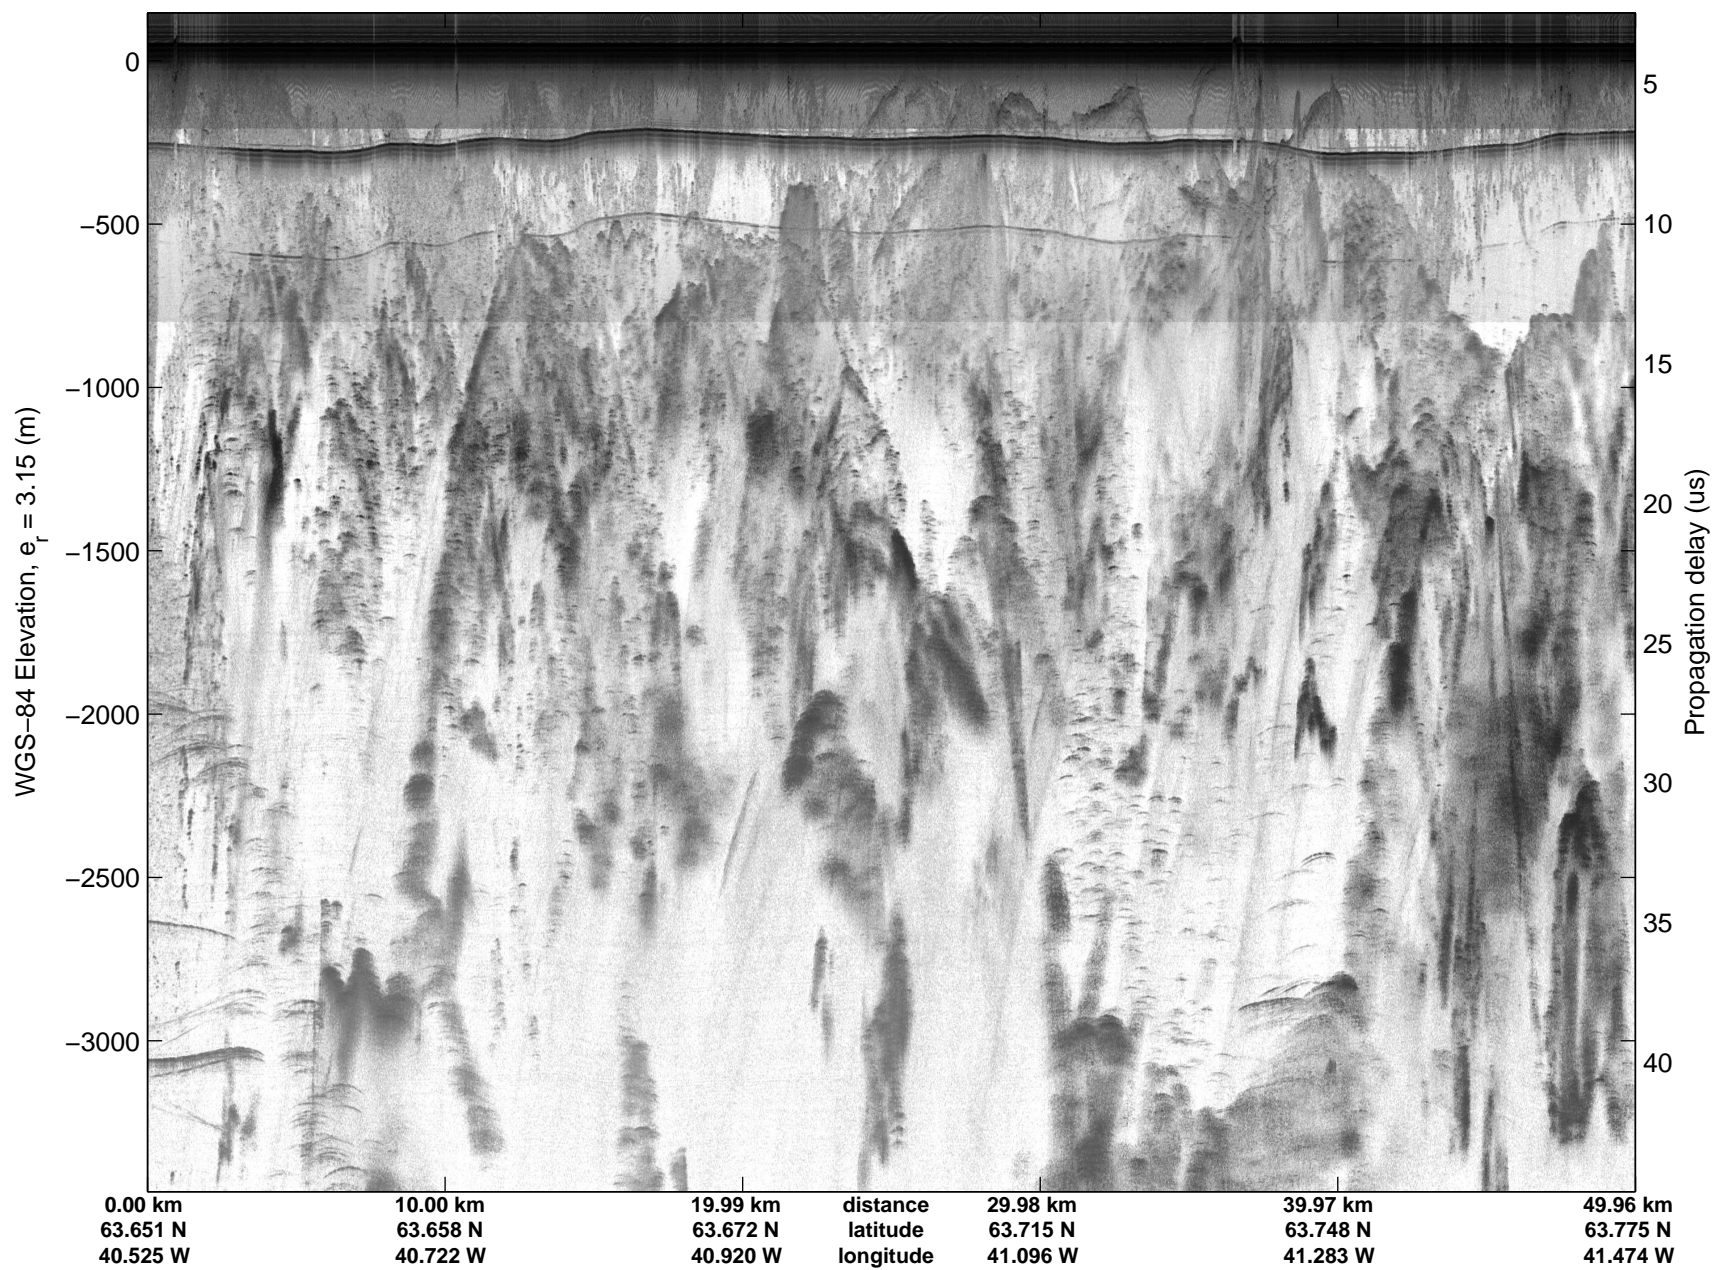

Land Ice: Southeast Glaciers 01
20150410_07_017
Polar Stereograph 70N/-45E

mcords5 2015_Greenland_C130: "Land Ice: Southeast Glaciers 01" 20150410_07_017: 14:27:28.2 to 14:33:54.7 GPS

mcords5 2015_Greenland_C130: "Land Ice: Southeast Glaciers 01" 20150410_07_017: 14:27:28.2 to 14:33:54.7 GPS

Land Ice: Southeast Glaciers 01
20150410_07_018
Polar Stereograph 70N/-45E

mcords5 2015_Greenland_C130: "Land Ice: Southeast Glaciers 01" 20150410_07_018: 14:33:55.0 to 14:40:36.5 GPS

mcords5 2015_Greenland_C130: "Land Ice: Southeast Glaciers 01" 20150410_07_018: 14:33:55.0 to 14:40:36.5 GPS