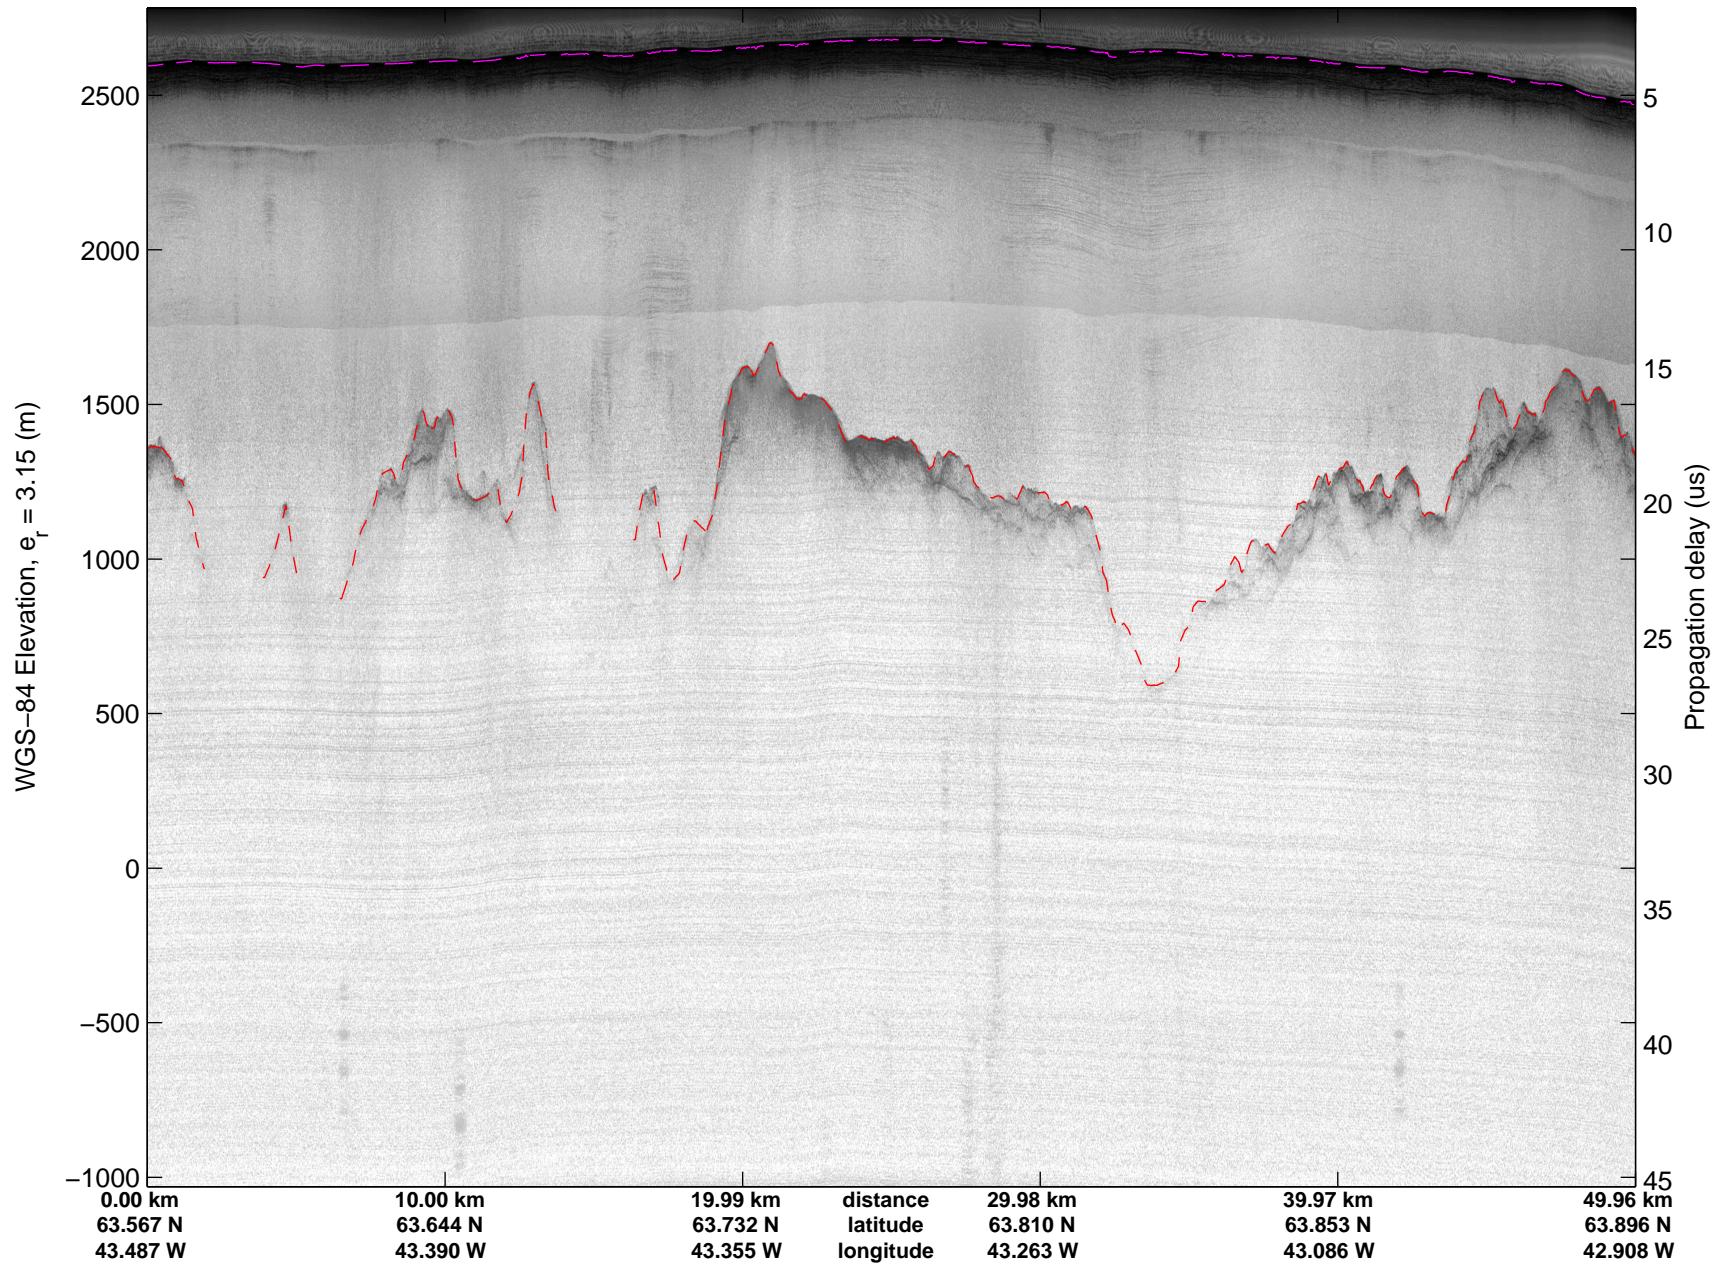

mcords5 2015_Greenland_C130: "Land Ice: Southeast Glaciers 01" 20150410_07_014: 14:09:30.7 to 14:15:33.0 GPS