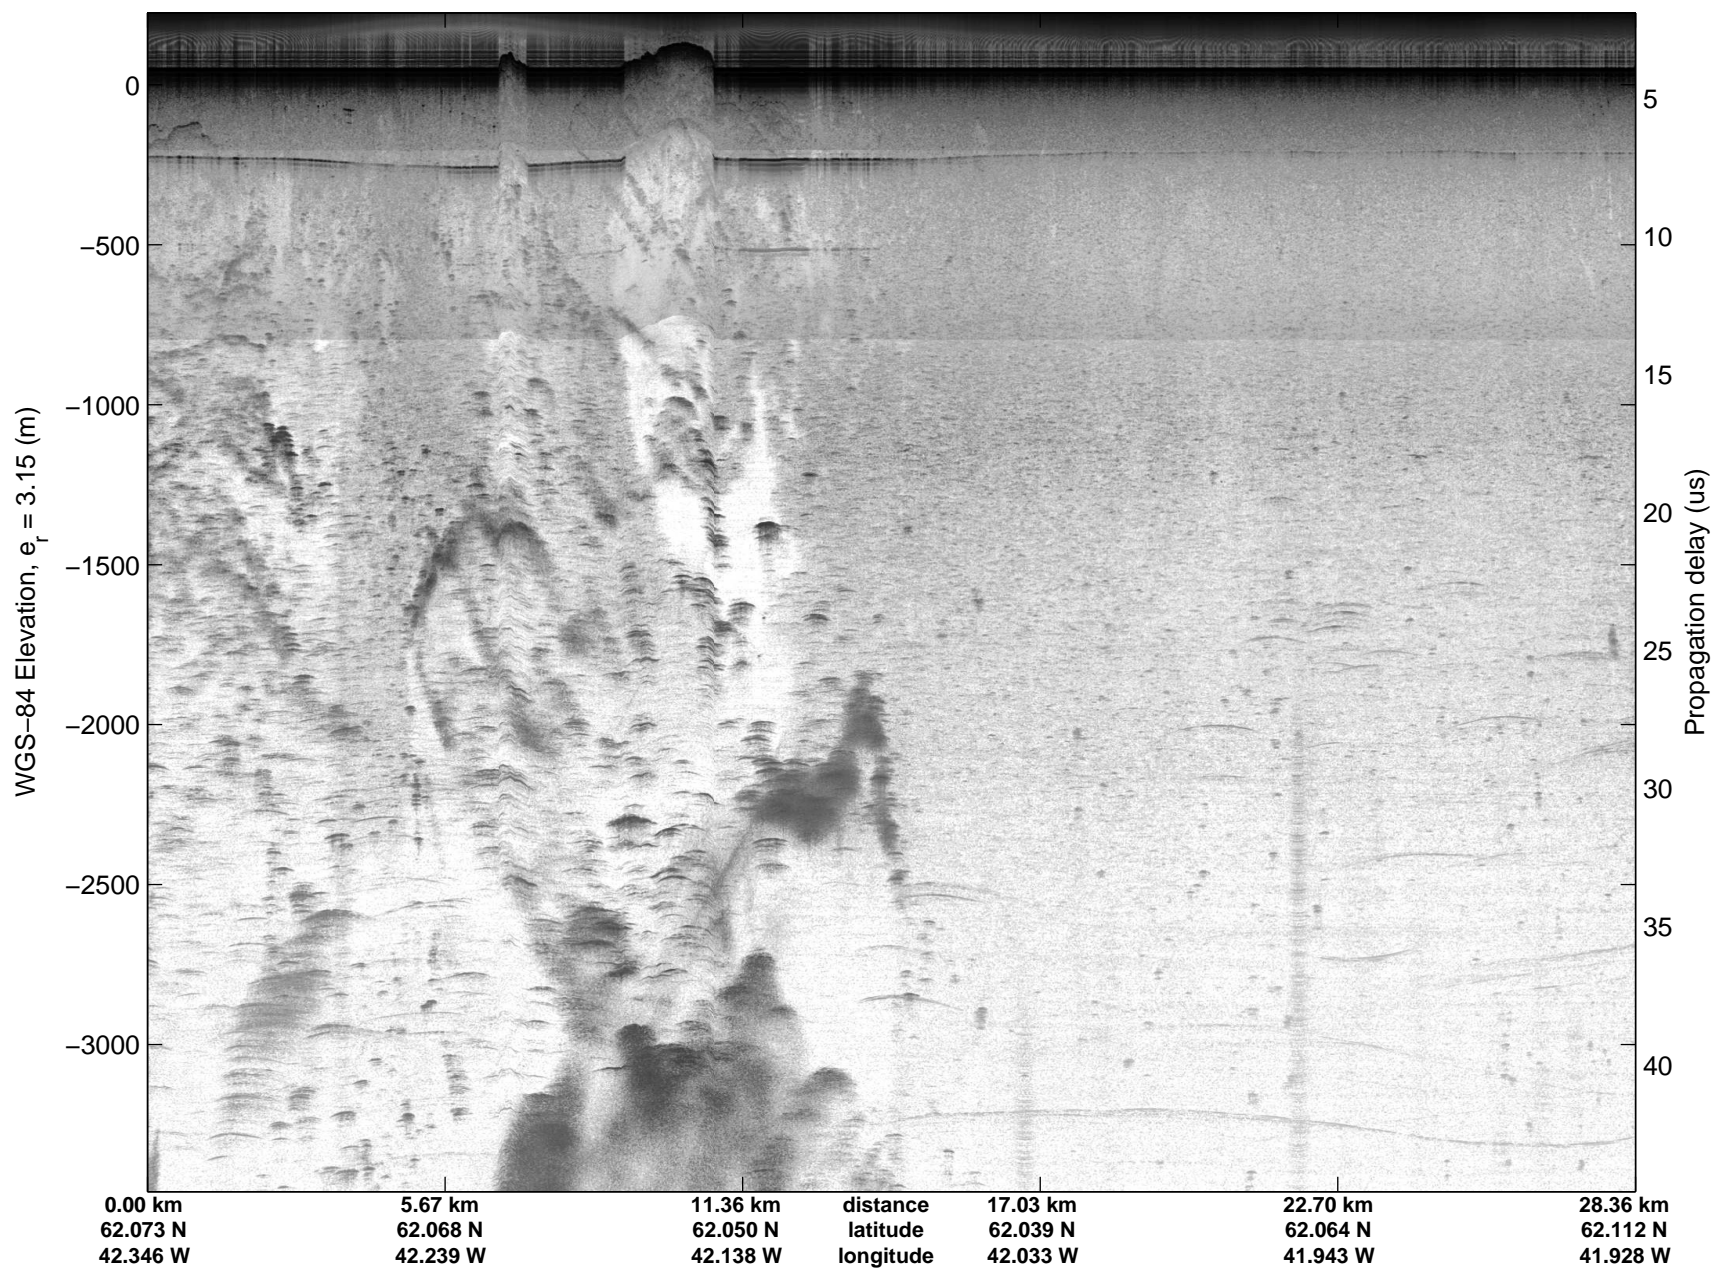

Land Ice: Southeast Glaciers 01
20150410_04_001
Polar Stereograph 70N/-45E

mcords5 2015_Greenland_C130: "Land Ice: Southeast Glaciers 01" 20150410_04_001: 12:25:41.4 to 12:29:19.1 GPS

mcords5 2015_Greenland_C130: "Land Ice: Southeast Glaciers 01" 20150410_04_001: 12:25:41.4 to 12:29:19.1 GPS