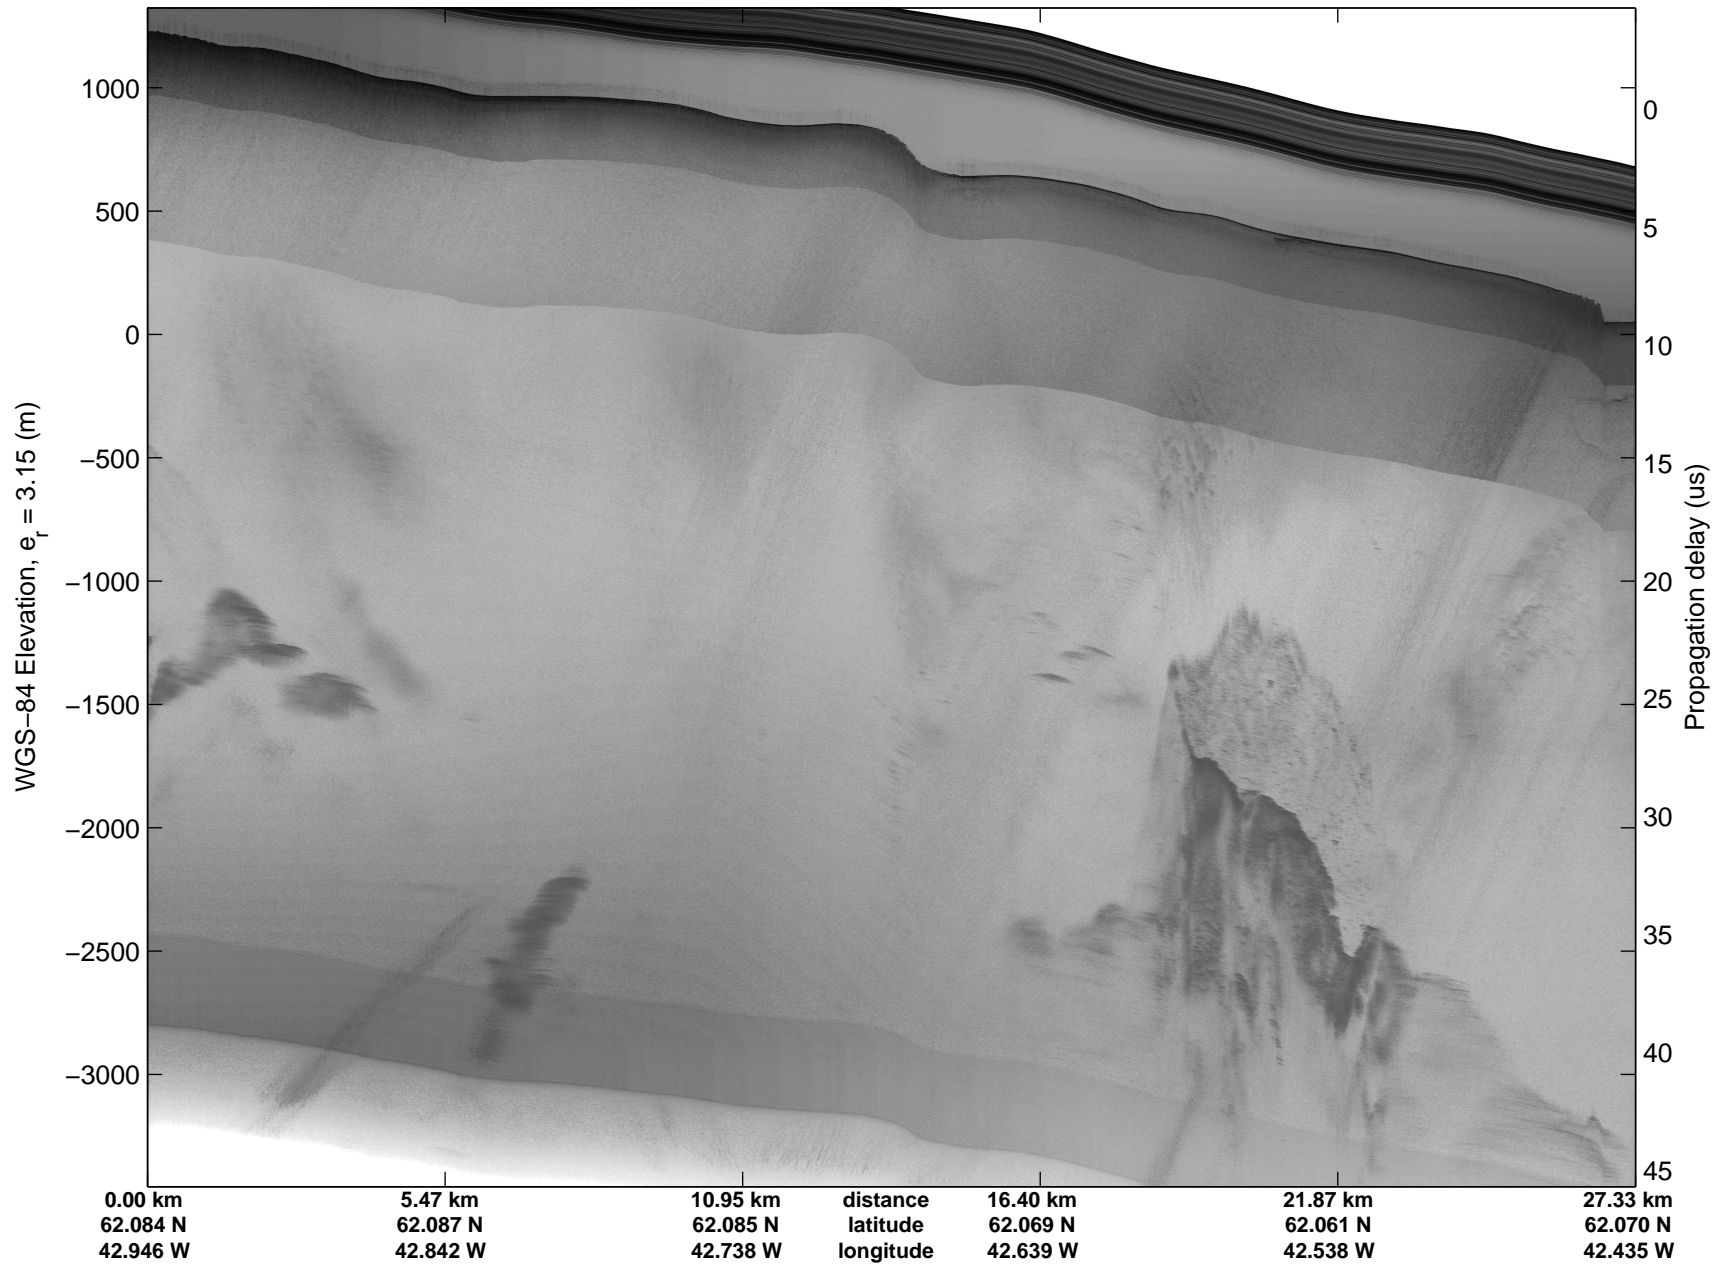

mcords5 2015_Greenland_C130: "Land Ice: Southeast Glaciers 01" 20150410_03_001: 12:21:31.7 to 12:25:05.6 GPS

mcords5 2015_Greenland_C130: "Land Ice: Southeast Glaciers 01" 20150410_03_001: 12:21:31.7 to 12:25:05.6 GPS