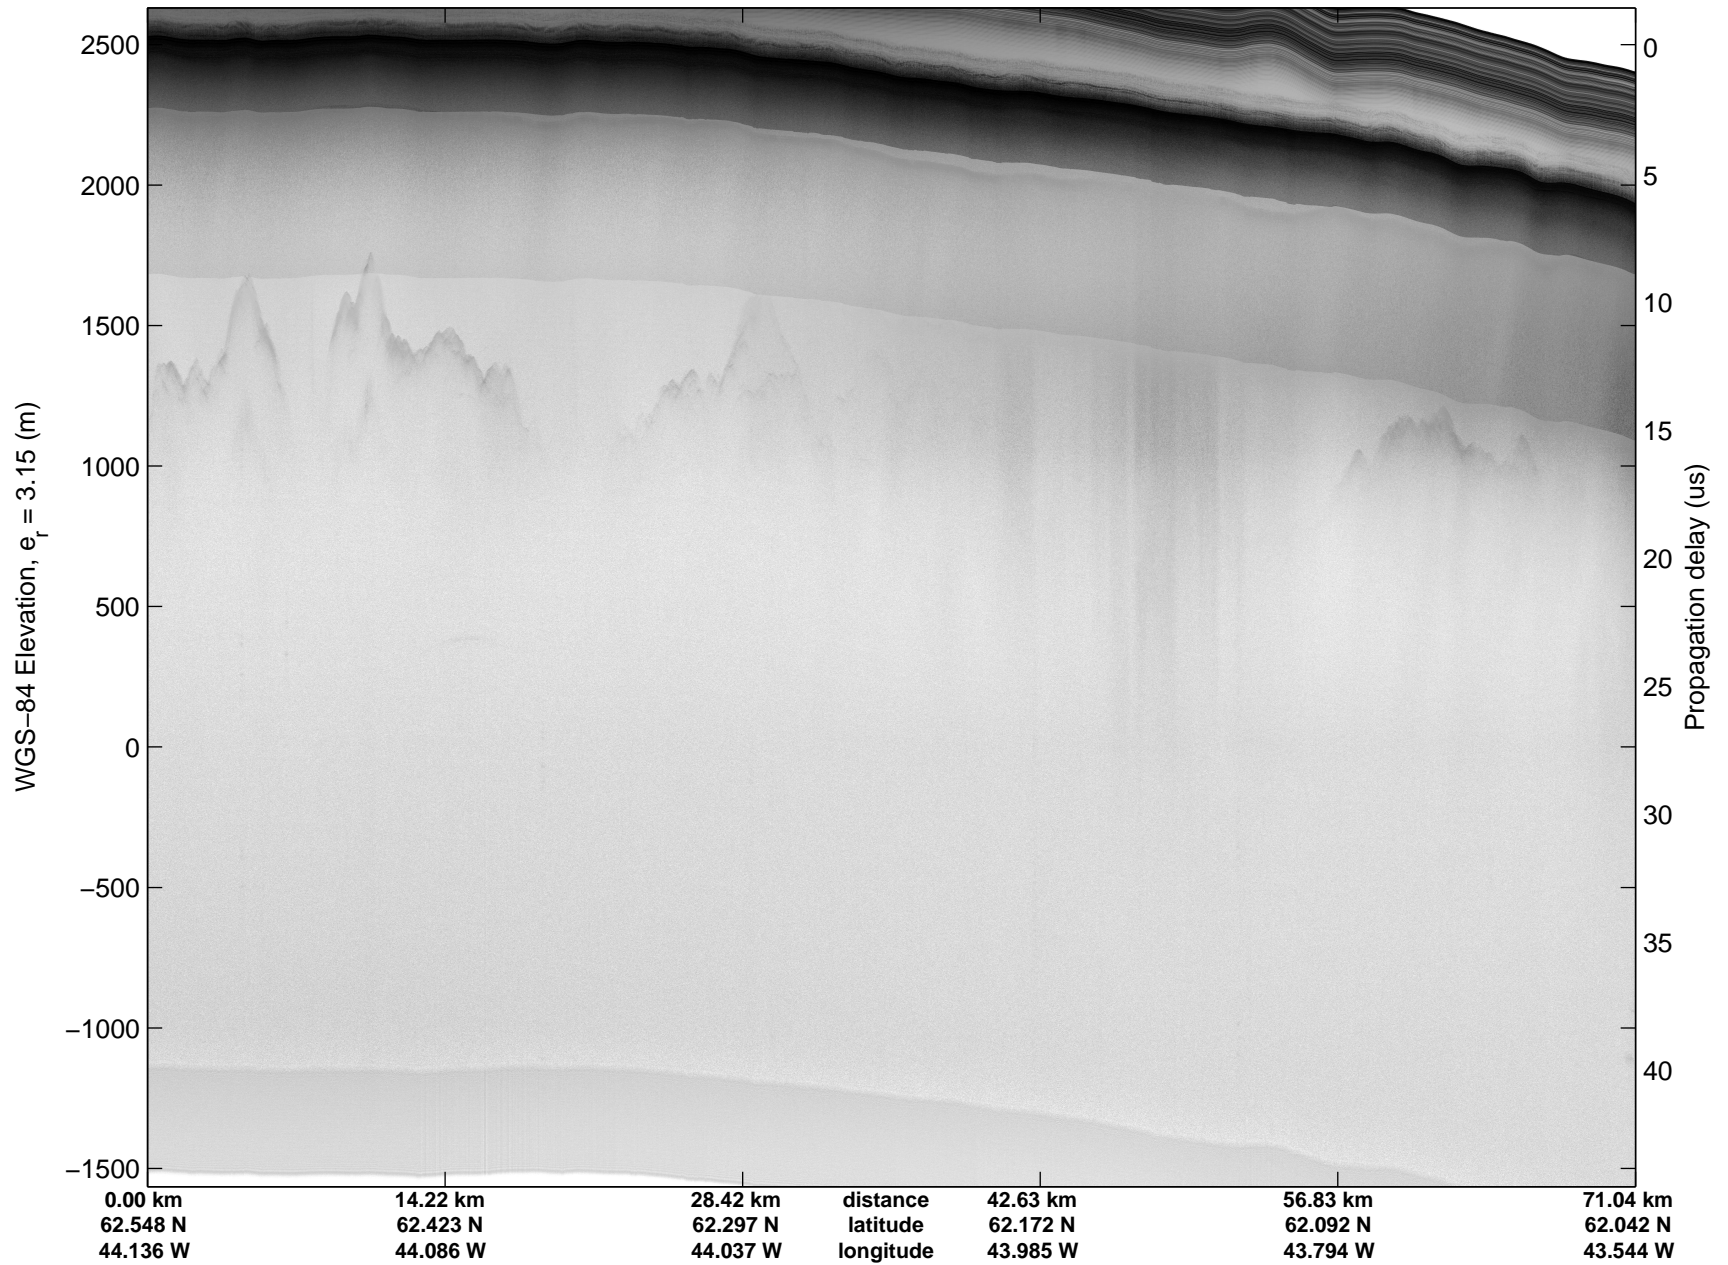

Land Ice: Southeast Glaciers 01
20150410_01_012
Polar Stereograph 70N/-45E

mcords5 2015_Greenland_C130: "Land Ice: Southeast Glaciers 01" 20150410_01_012: 11:51:26.3 to 11:57:17.7 GPS

mcords5 2015_Greenland_C130: "Land Ice: Southeast Glaciers 01" 20150410_01_012: 11:51:26.3 to 11:57:17.7 GPS

Land Ice: Southeast Glaciers 01
20150410_01_013
Polar Stereograph 70N/-45E

mcords5 2015_Greenland_C130: "Land Ice: Southeast Glaciers 01" 20150410_01_013: 11:57:17.9 to 12:03:02.6 GPS

mcords5 2015_Greenland_C130: "Land Ice: Southeast Glaciers 01" 20150410_01_013: 11:57:17.9 to 12:03:02.6 GPS

Land Ice: Southeast Glaciers 01
20150410_01_014
Polar Stereograph 70N/-45E

mcords5 2015_Greenland_C130: "Land Ice: Southeast Glaciers 01" 20150410_01_014: 12:03:02.8 to 12:08:44.9 GPS

mcords5 2015_Greenland_C130: "Land Ice: Southeast Glaciers 01" 20150410_01_014: 12:03:02.8 to 12:08:44.9 GPS

Land Ice: Southeast Glaciers 01
20150410_01_015
Polar Stereograph 70N/-45E

mcords5 2015_Greenland_C130: "Land Ice: Southeast Glaciers 01" 20150410_01_015: 12:08:45.1 to 12:17:23.2 GPS

mcords5 2015_Greenland_C130: "Land Ice: Southeast Glaciers 01" 20150410_01_015: 12:08:45.1 to 12:17:23.2 GPS