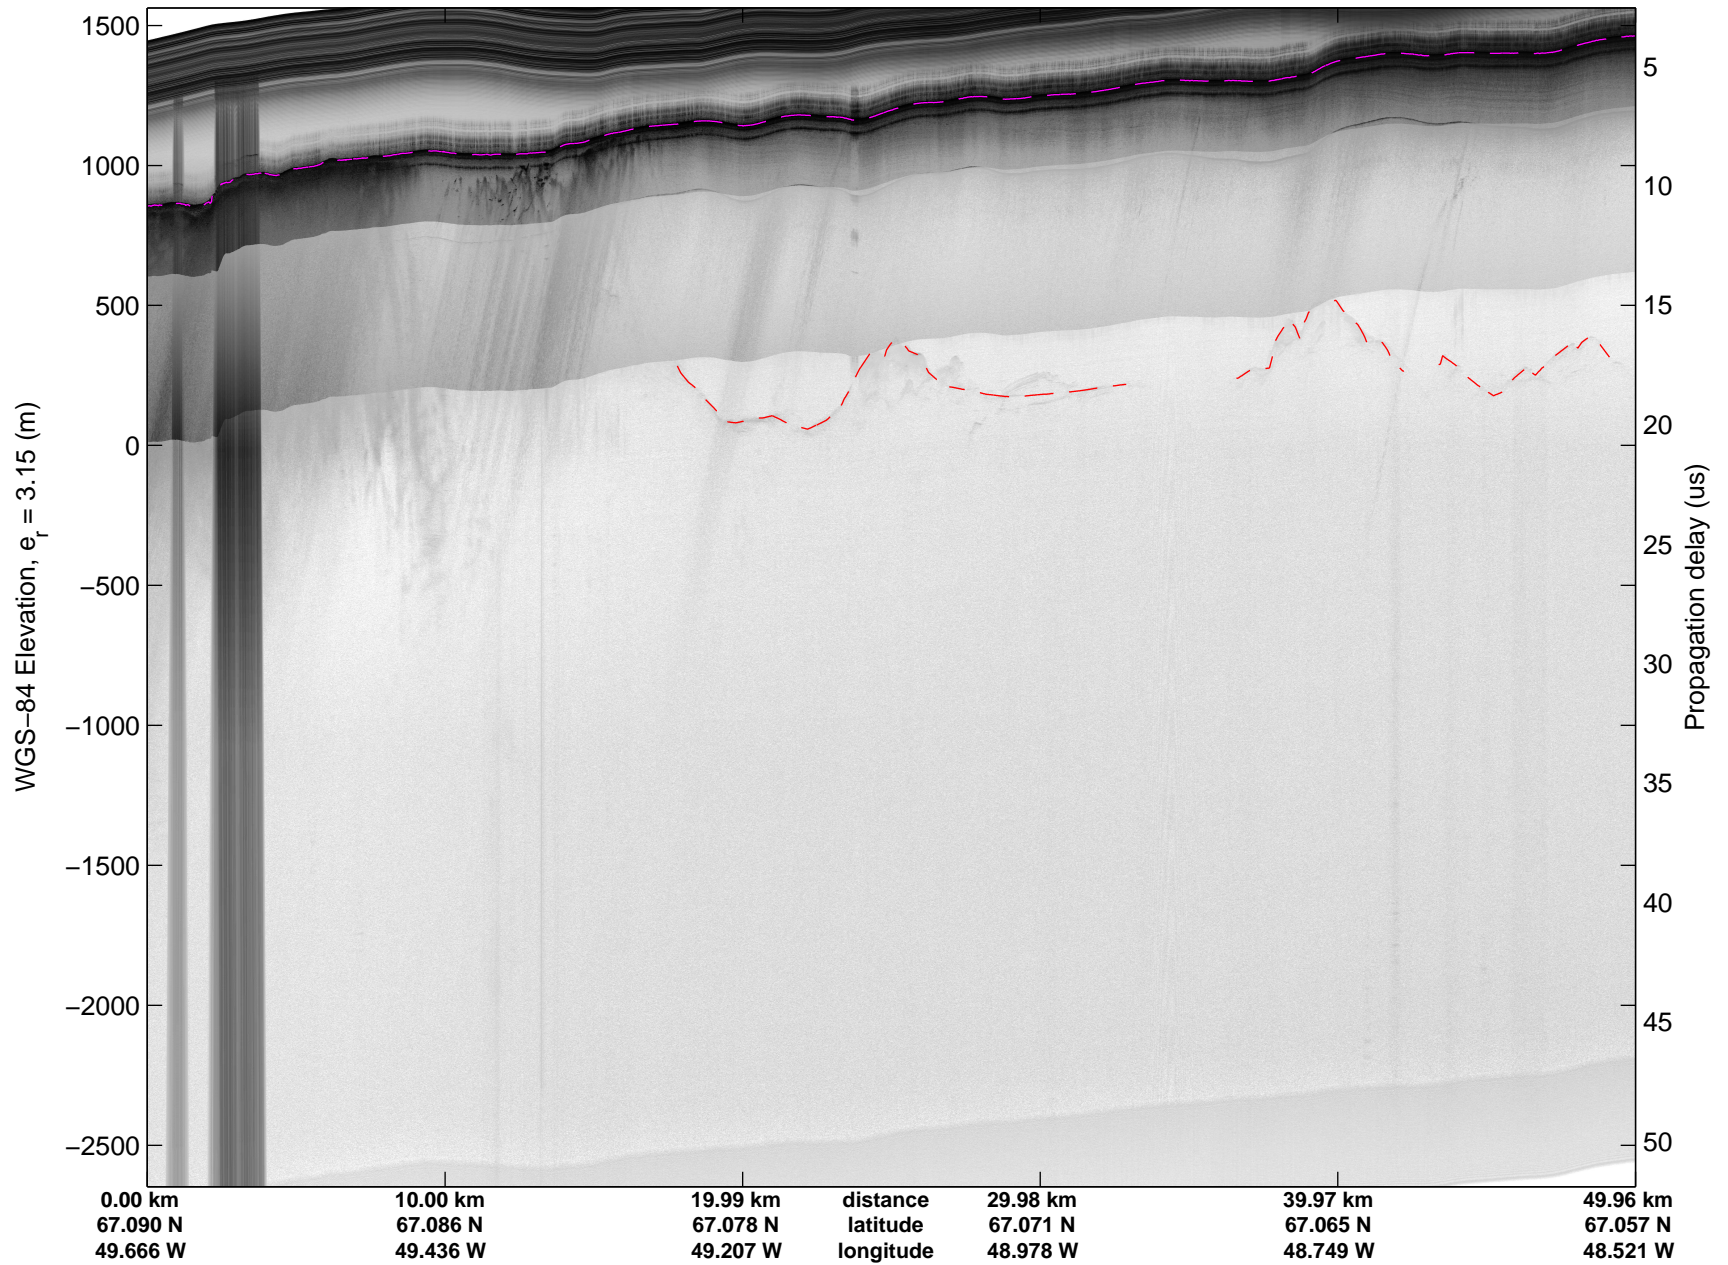

Land Ice: Southeast Glaciers 01
20150410_01_001
Polar Stereograph 70N/-45E

mcords5 2015_Greenland_C130: "Land Ice: Southeast Glaciers 01" 20150410_01_001: 10:41:51.0 to 10:48:40.1 GPS

mcords5 2015_Greenland_C130: "Land Ice: Southeast Glaciers 01" 20150410_01_001: 10:41:51.0 to 10:48:40.1 GPS

Land Ice: Southeast Glaciers 01
20150410_01_002
Polar Stereograph 70N/-45E

mcords5 2015_Greenland_C130: "Land Ice: Southeast Glaciers 01" 20150410_01_002: 10:48:40.4 to 10:55:10.9 GPS

mcords5 2015_Greenland_C130: "Land Ice: Southeast Glaciers 01" 20150410_01_002: 10:48:40.4 to 10:55:10.9 GPS

Land Ice: Southeast Glaciers 01
20150410_01_003
Polar Stereograph 70N/-45E

mcords5 2015_Greenland_C130: "Land Ice: Southeast Glaciers 01" 20150410_01_003: 10:55:11.1 to 11:01:23.9 GPS

mcords5 2015_Greenland_C130: "Land Ice: Southeast Glaciers 01" 20150410_01_003: 10:55:11.1 to 11:01:23.9 GPS

Land Ice: Southeast Glaciers 01
20150410_01_004
Polar Stereograph 70N/-45E

mcords5 2015_Greenland_C130: "Land Ice: Southeast Glaciers 01" 20150410_01_004: 11:01:24.1 to 11:07:38.2 GPS

mcords5 2015_Greenland_C130: "Land Ice: Southeast Glaciers 01" 20150410_01_004: 11:01:24.1 to 11:07:38.2 GPS