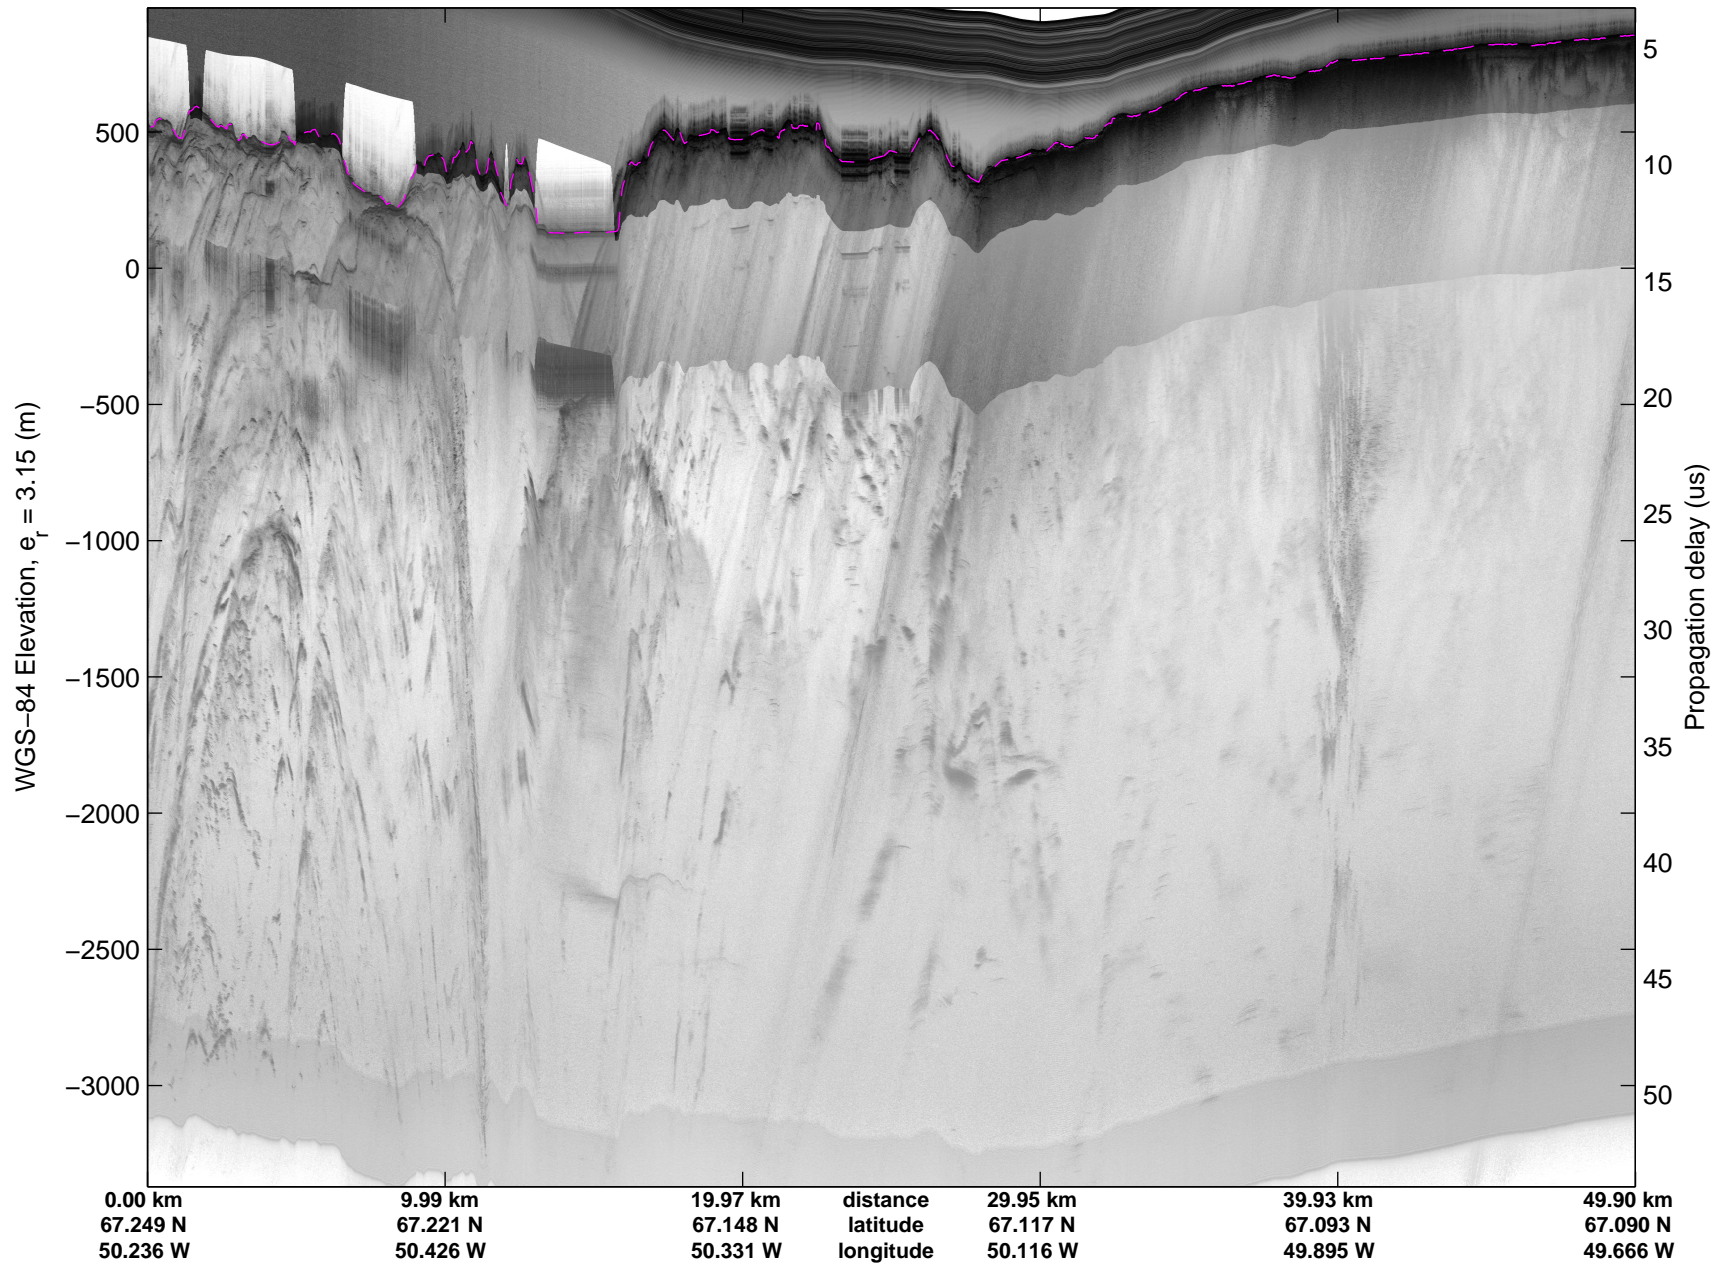

Land Ice: Southeast Glaciers 01
20150410_01_001
Polar Stereograph 70N/-45E

mcords5 2015_Greenland_C130: "Land Ice: Southeast Glaciers 01" 20150410_01_001: 10:41:51.0 to 10:48:40.1 GPS

mcords5 2015_Greenland_C130: "Land Ice: Southeast Glaciers 01" 20150410_01_001: 10:41:51.0 to 10:48:40.1 GPS

Land Ice: Southeast Glaciers 01
20150410_01_002
Polar Stereograph 70N/-45E

mcords5 2015_Greenland_C130: "Land Ice: Southeast Glaciers 01" 20150410_01_002: 10:48:40.4 to 10:55:10.9 GPS

mcords5 2015_Greenland_C130: "Land Ice: Southeast Glaciers 01" 20150410_01_002: 10:48:40.4 to 10:55:10.9 GPS

Land Ice: Southeast Glaciers 01
20150410_01_003
Polar Stereograph 70N/-45E

mcords5 2015_Greenland_C130: "Land Ice: Southeast Glaciers 01" 20150410_01_003: 10:55:11.1 to 11:01:23.9 GPS

mcords5 2015_Greenland_C130: "Land Ice: Southeast Glaciers 01" 20150410_01_003: 10:55:11.1 to 11:01:23.9 GPS

Land Ice: Southeast Glaciers 01
20150410_01_004
Polar Stereograph 70N/-45E

mcords5 2015_Greenland_C130: "Land Ice: Southeast Glaciers 01" 20150410_01_004: 11:01:24.1 to 11:07:38.2 GPS

mcords5 2015_Greenland_C130: "Land Ice: Southeast Glaciers 01" 20150410_01_004: 11:01:24.1 to 11:07:38.2 GPS