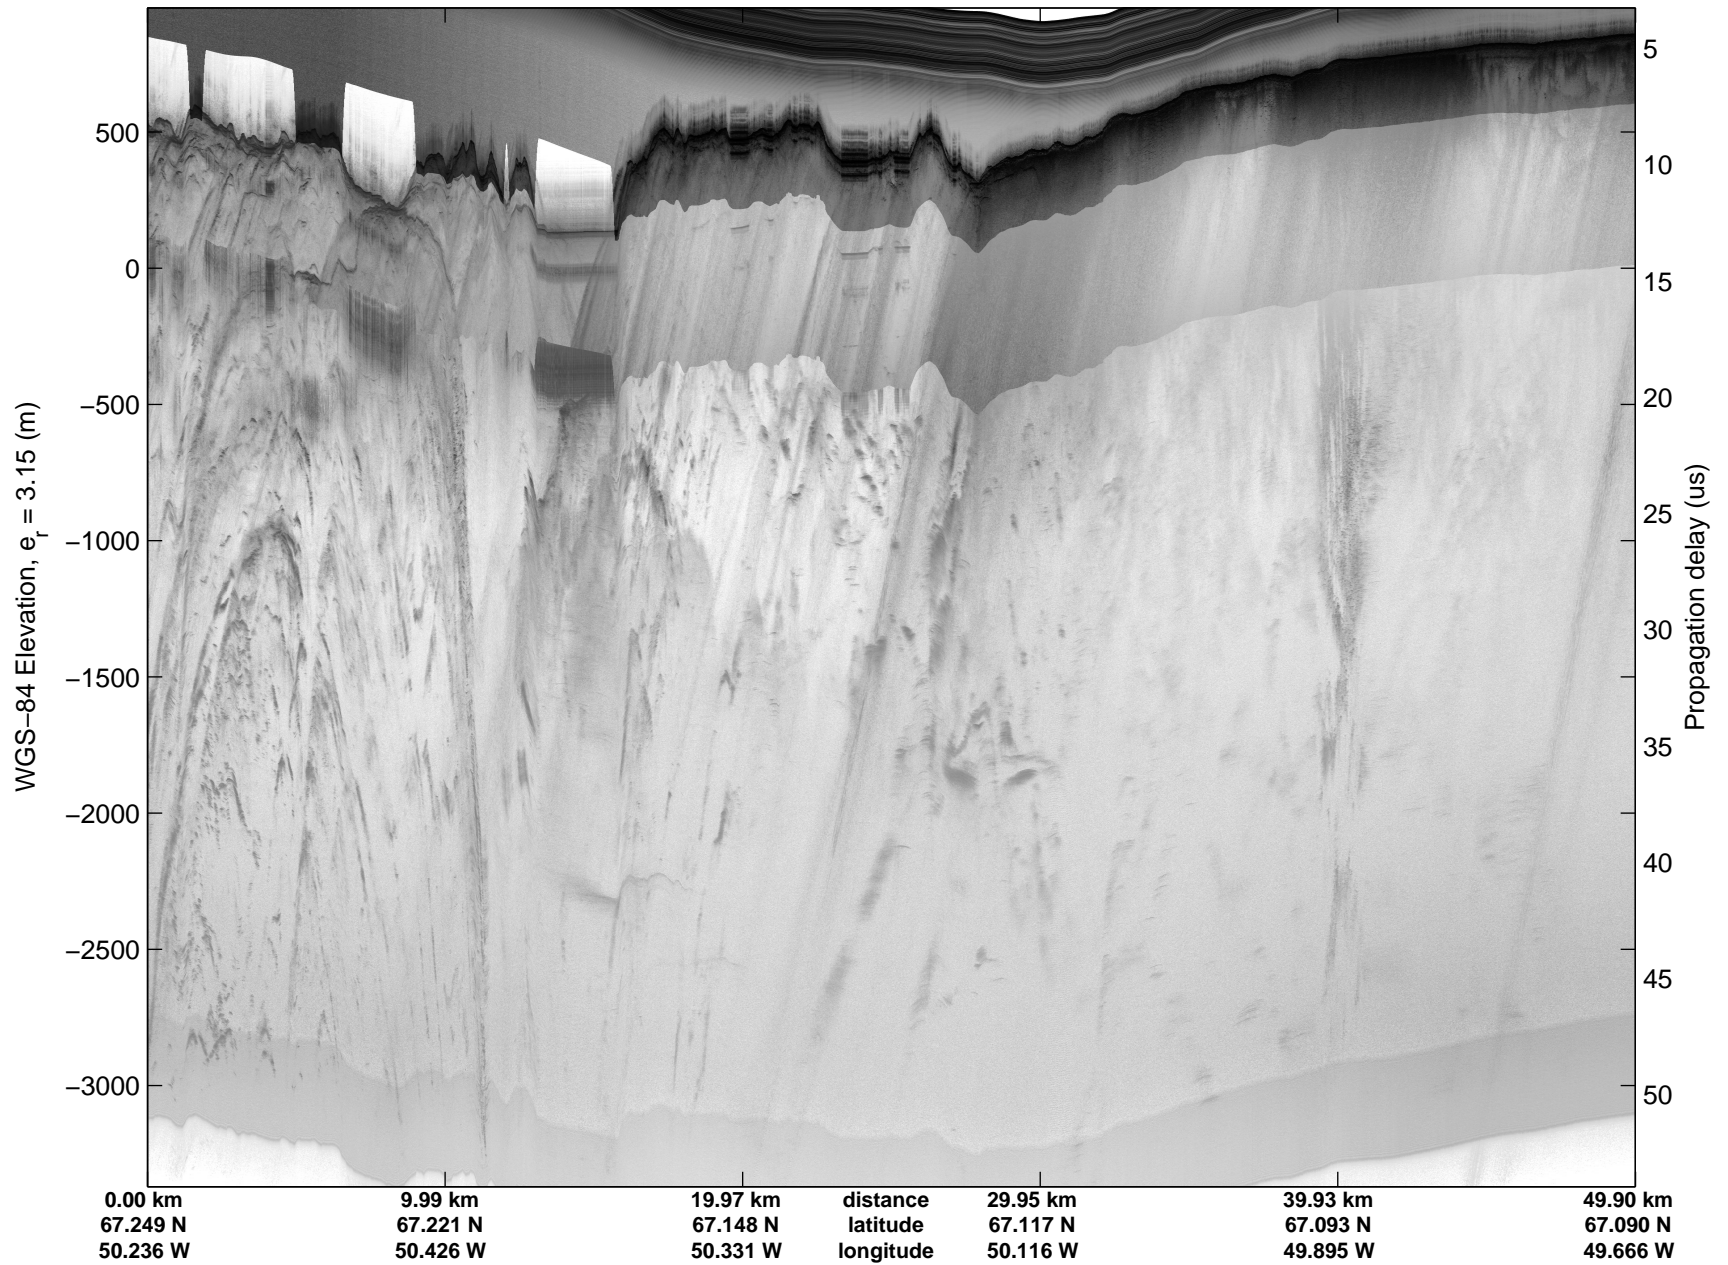

Land Ice: Southeast Glaciers 01
20150410_01_001
Polar Stereograph 70N/-45E

mcords5 2015_Greenland_C130: "Land Ice: Southeast Glaciers 01" 20150410_01_001: 10:41:51.0 to 10:48:40.1 GPS

mcords5 2015_Greenland_C130: "Land Ice: Southeast Glaciers 01" 20150410_01_001: 10:41:51.0 to 10:48:40.1 GPS

Land Ice: Southeast Glaciers 01
20150410_01_002
Polar Stereograph 70N/-45E

mcords5 2015_Greenland_C130: "Land Ice: Southeast Glaciers 01" 20150410_01_002: 10:48:40.4 to 10:55:10.9 GPS

mcords5 2015_Greenland_C130: "Land Ice: Southeast Glaciers 01" 20150410_01_002: 10:48:40.4 to 10:55:10.9 GPS

Land Ice: Southeast Glaciers 01
20150410_01_003
Polar Stereograph 70N/-45E

mcords5 2015_Greenland_C130: "Land Ice: Southeast Glaciers 01" 20150410_01_003: 10:55:11.1 to 11:01:23.9 GPS

mcords5 2015_Greenland_C130: "Land Ice: Southeast Glaciers 01" 20150410_01_003: 10:55:11.1 to 11:01:23.9 GPS

Land Ice: Southeast Glaciers 01
20150410_01_004
Polar Stereograph 70N/-45E

mcords5 2015_Greenland_C130: "Land Ice: Southeast Glaciers 01" 20150410_01_004: 11:01:24.1 to 11:07:38.2 GPS

mcords5 2015_Greenland_C130: "Land Ice: Southeast Glaciers 01" 20150410_01_004: 11:01:24.1 to 11:07:38.2 GPS