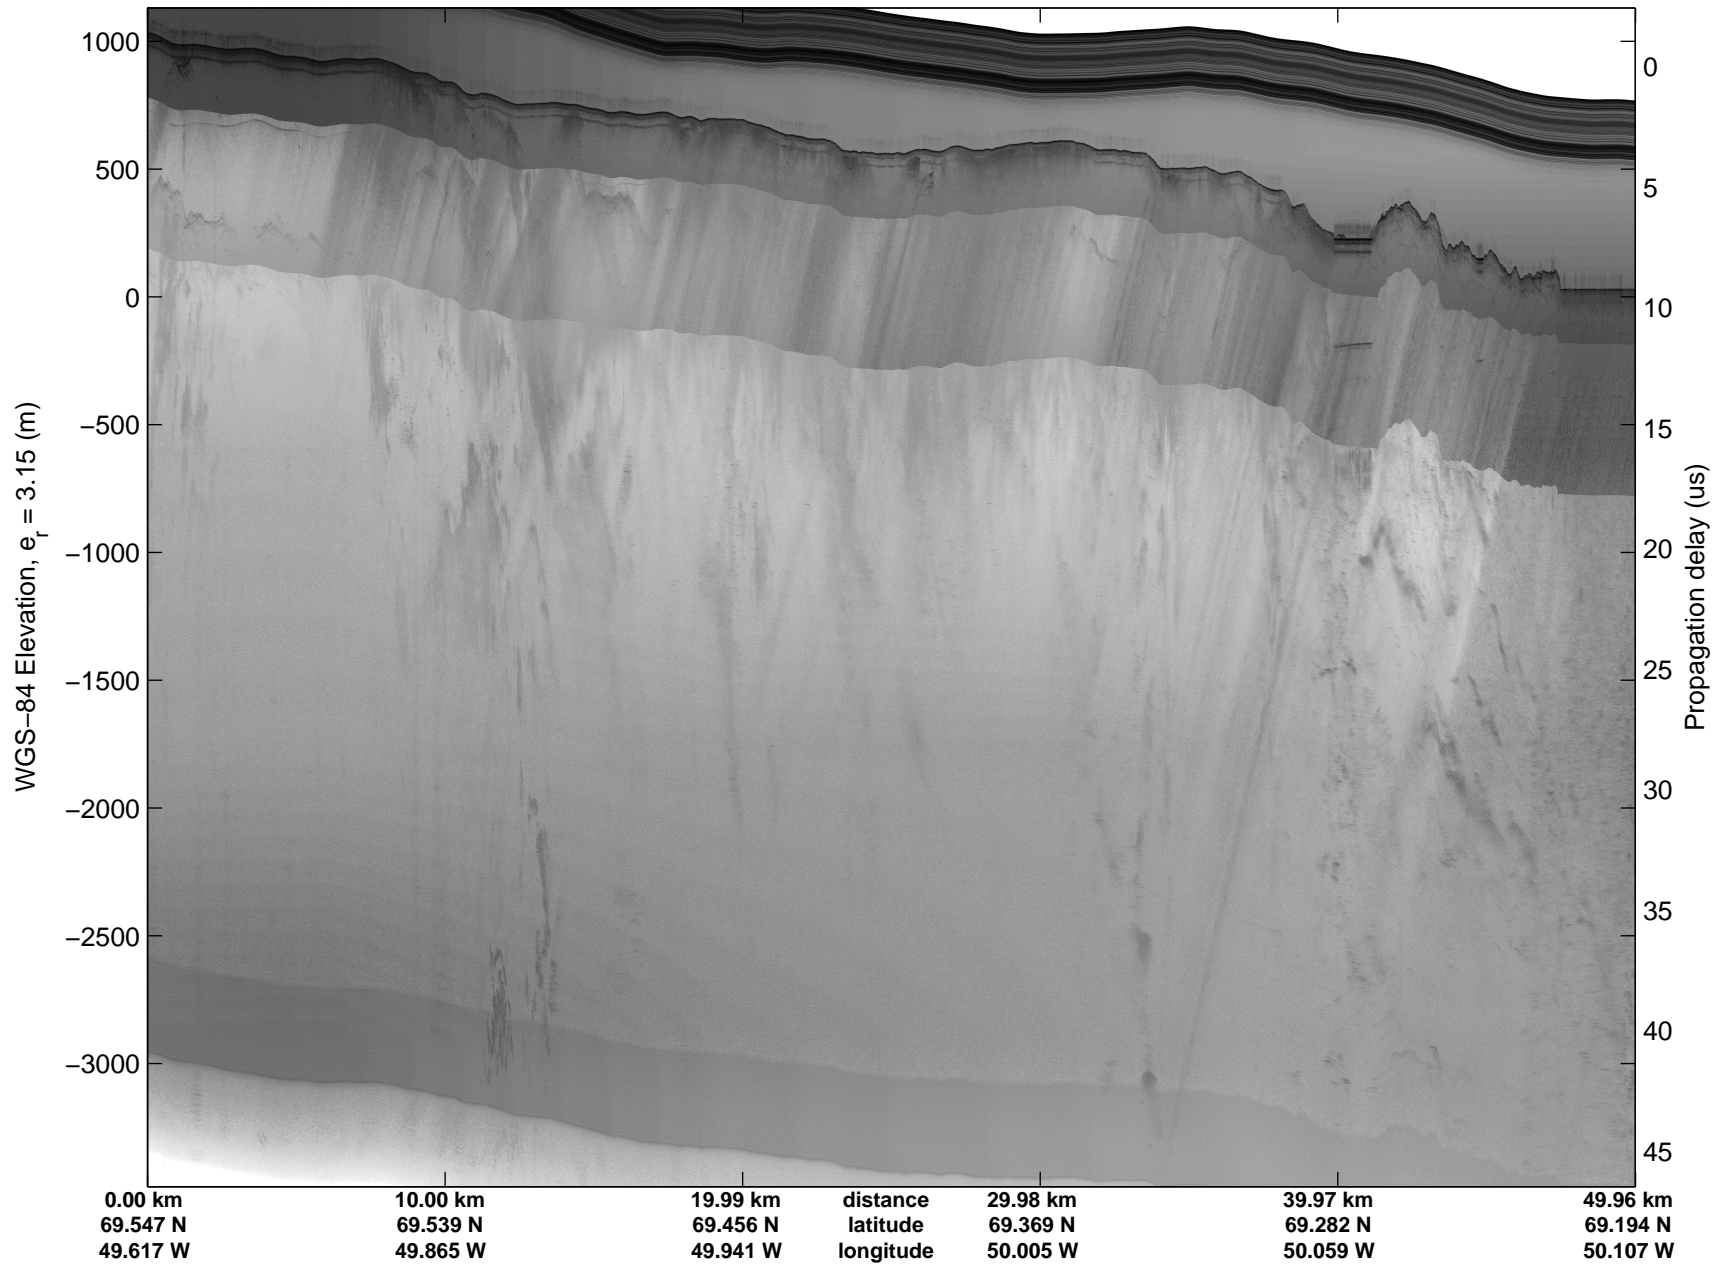

Land Ice:K-EGIG Summit
20150409_08_024
Polar Stereograph 70N/-45E

mcords5 2015_Greenland_C130: "Land Ice:K-EGIG Summit" 20150409_08_024: 17:29:30.2 to 17:35:20.0 GPS

mcords5 2015_Greenland_C130: "Land Ice:K-EGIG Summit" 20150409_08_024: 17:29:30.2 to 17:35:20.0 GPS

Land Ice:K-EGIG Summit
20150409_08_025
Polar Stereograph 70N/-45E

mcords5 2015_Greenland_C130: "Land Ice:K-EGIG Summit" 20150409_08_025: 17:35:20.2 to 17:41:02.7 GPS

mcords5 2015_Greenland_C130: "Land Ice:K-EGIG Summit" 20150409_08_025: 17:35:20.2 to 17:41:02.7 GPS

Land Ice:K-EGIG Summit
20150409_08_026
Polar Stereograph 70N/-45E

mcords5 2015_Greenland_C130: "Land Ice:K-EGIG Summit" 20150409_08_026: 17:41:03.0 to 17:47:06.2 GPS

mcords5 2015_Greenland_C130: "Land Ice:K-EGIG Summit" 20150409_08_026: 17:41:03.0 to 17:47:06.2 GPS