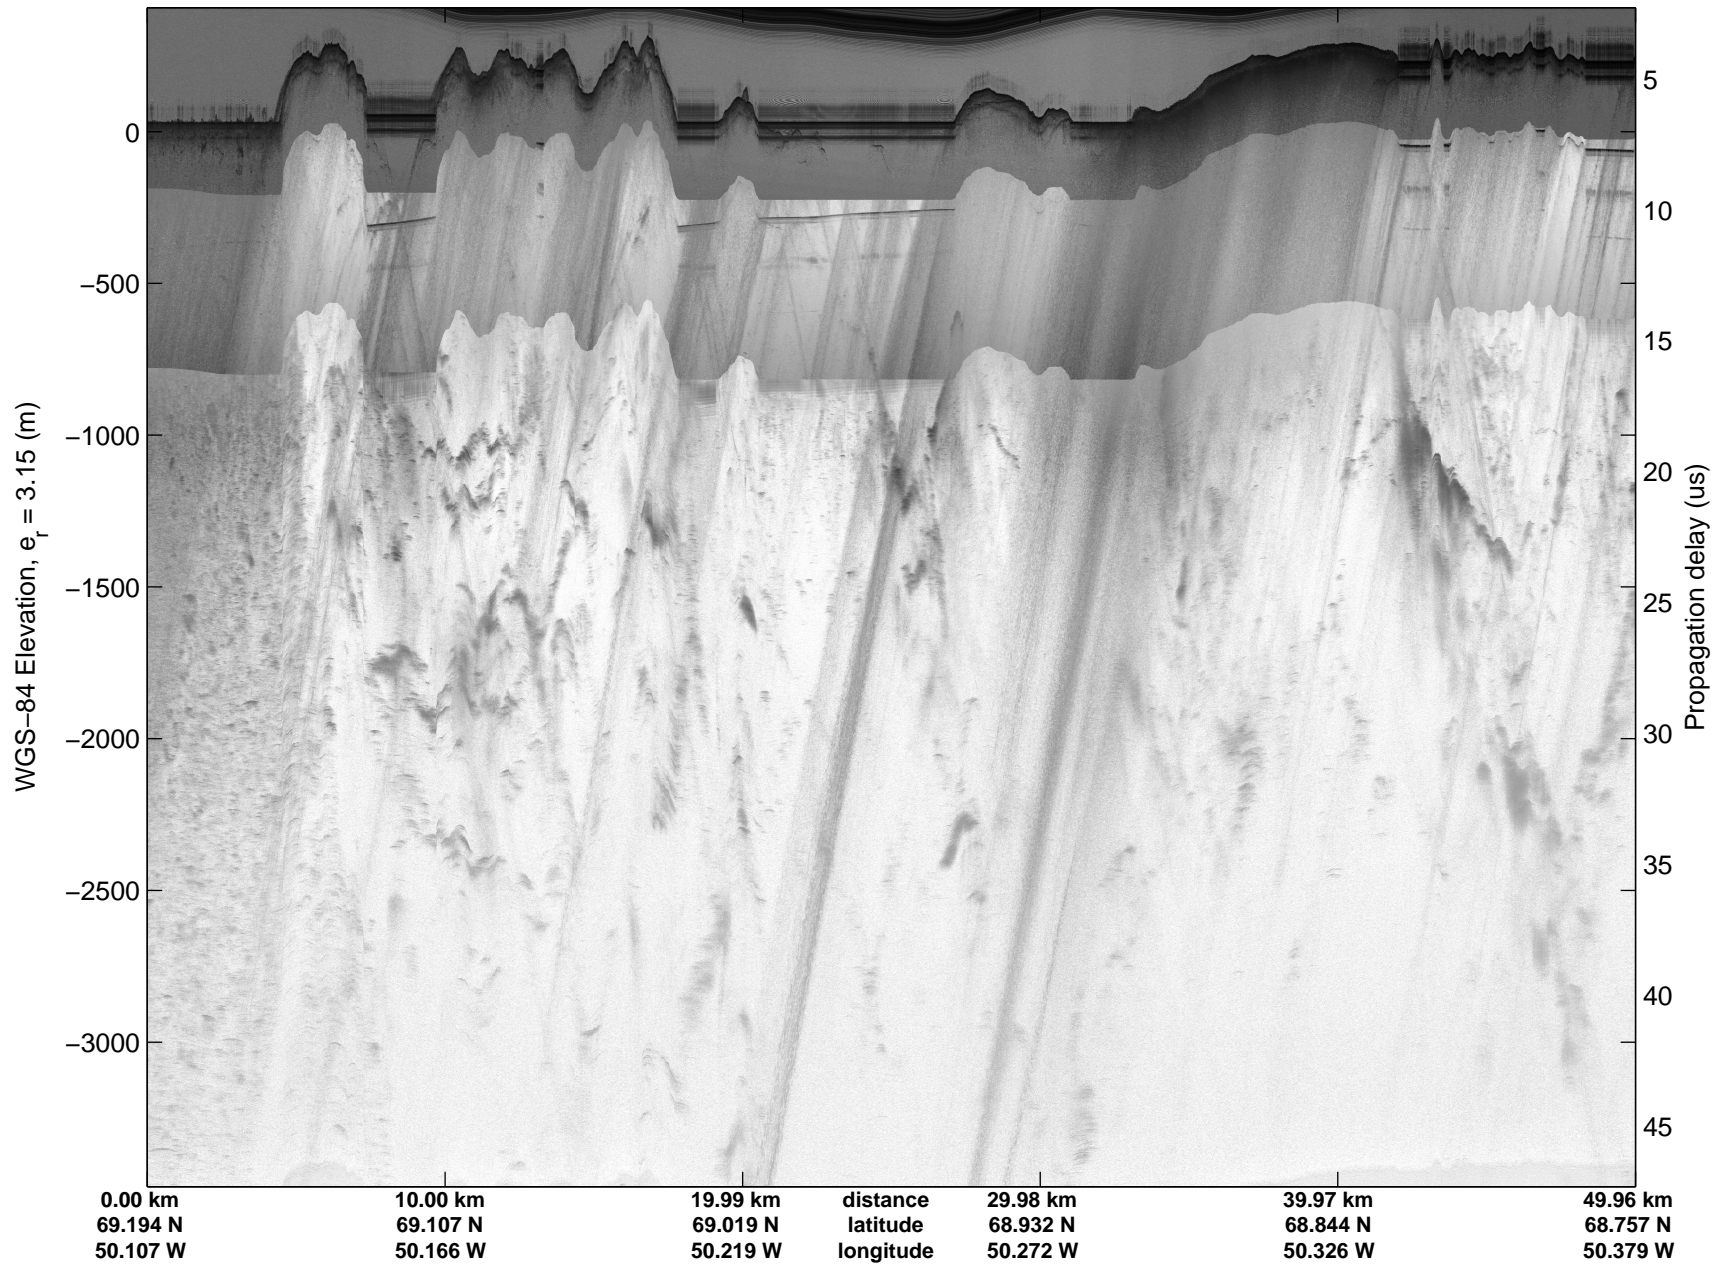

Land Ice:K-EGIG Summit
20150409_08_025
Polar Stereograph 70N/-45E

mcords5 2015_Greenland_C130: "Land Ice:K-EGIG Summit" 20150409_08_025: 17:35:20.2 to 17:41:02.7 GPS

mcords5 2015_Greenland_C130: "Land Ice:K-EGIG Summit" 20150409_08_025: 17:35:20.2 to 17:41:02.7 GPS

Land Ice:K-EGIG Summit
20150409_08_026
Polar Stereograph 70N/-45E

mcords5 2015_Greenland_C130: "Land Ice:K-EGIG Summit" 20150409_08_026: 17:41:03.0 to 17:47:06.2 GPS

mcords5 2015_Greenland_C130: "Land Ice:K-EGIG Summit" 20150409_08_026: 17:41:03.0 to 17:47:06.2 GPS

Land Ice:K-EGIG Summit
20150409_08_027
Polar Stereograph 70N/-45E

mcords5 2015_Greenland_C130: "Land Ice:K-EGIG Summit" 20150409_08_027: 17:47:06.4 to 17:53:35.9 GPS

mcords5 2015_Greenland_C130: "Land Ice:K-EGIG Summit" 20150409_08_027: 17:47:06.4 to 17:53:35.9 GPS