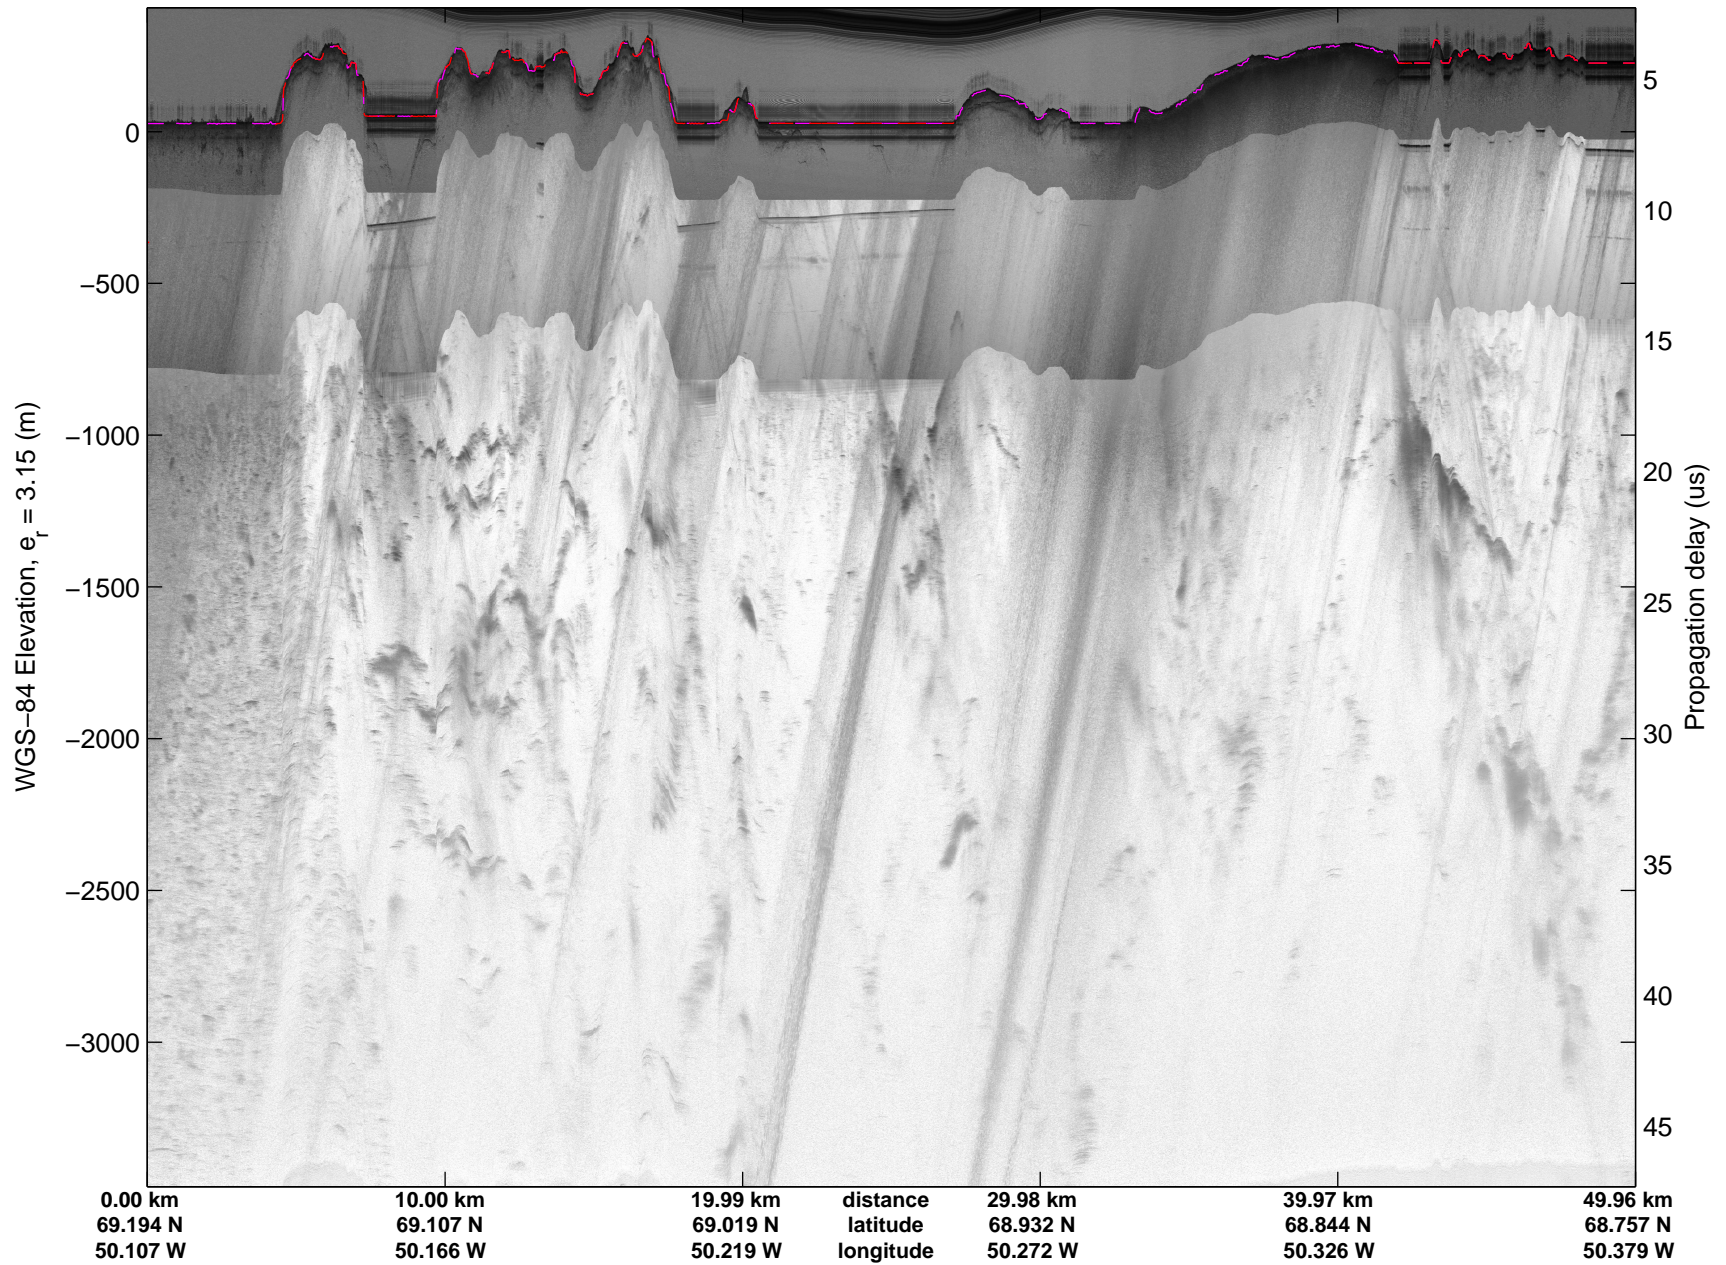

Land Ice:K-EGIG Summit
20150409_08_025
Polar Stereograph 70N/-45E

mcords5 2015_Greenland_C130: "Land Ice:K-EGIG Summit" 20150409_08_025: 17:35:20.2 to 17:41:02.7 GPS

mcords5 2015_Greenland_C130: "Land Ice:K-EGIG Summit" 20150409_08_025: 17:35:20.2 to 17:41:02.7 GPS

Land Ice:K-EGIG Summit
20150409_08_026
Polar Stereograph 70N/-45E

mcords5 2015_Greenland_C130: "Land Ice:K-EGIG Summit" 20150409_08_026: 17:41:03.0 to 17:47:06.2 GPS

mcords5 2015_Greenland_C130: "Land Ice:K-EGIG Summit" 20150409_08_026: 17:41:03.0 to 17:47:06.2 GPS

Land Ice:K-EGIG Summit
20150409_08_027
Polar Stereograph 70N/-45E

mcords5 2015_Greenland_C130: "Land Ice:K-EGIG Summit" 20150409_08_027: 17:47:06.4 to 17:53:35.9 GPS

mcords5 2015_Greenland_C130: "Land Ice:K-EGIG Summit" 20150409_08_027: 17:47:06.4 to 17:53:35.9 GPS

Land Ice:K-EGIG Summit
20150409_08_028
Polar Stereograph 70N/-45E

mcords5 2015_Greenland_C130: "Land Ice:K-EGIG Summit" 20150409_08_028: 17:53:36.2 to 17:59:44.8 GPS

mcords5 2015_Greenland_C130: "Land Ice:K-EGIG Summit" 20150409_08_028: 17:53:36.2 to 17:59:44.8 GPS