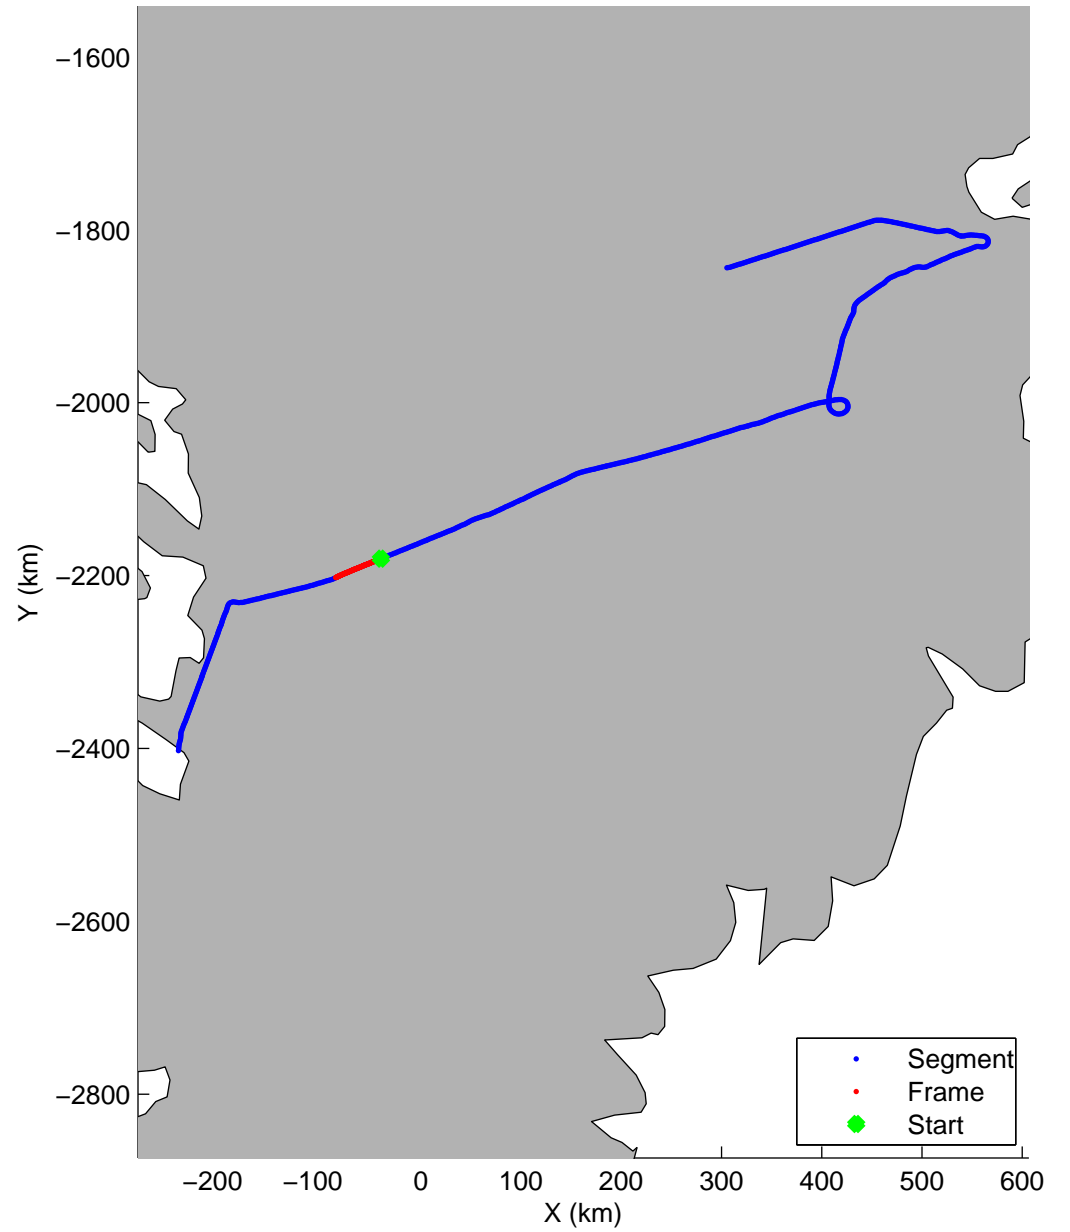

Land Ice:K-EGIG Summit
20150409_08_023
Polar Stereograph 70N/-45E