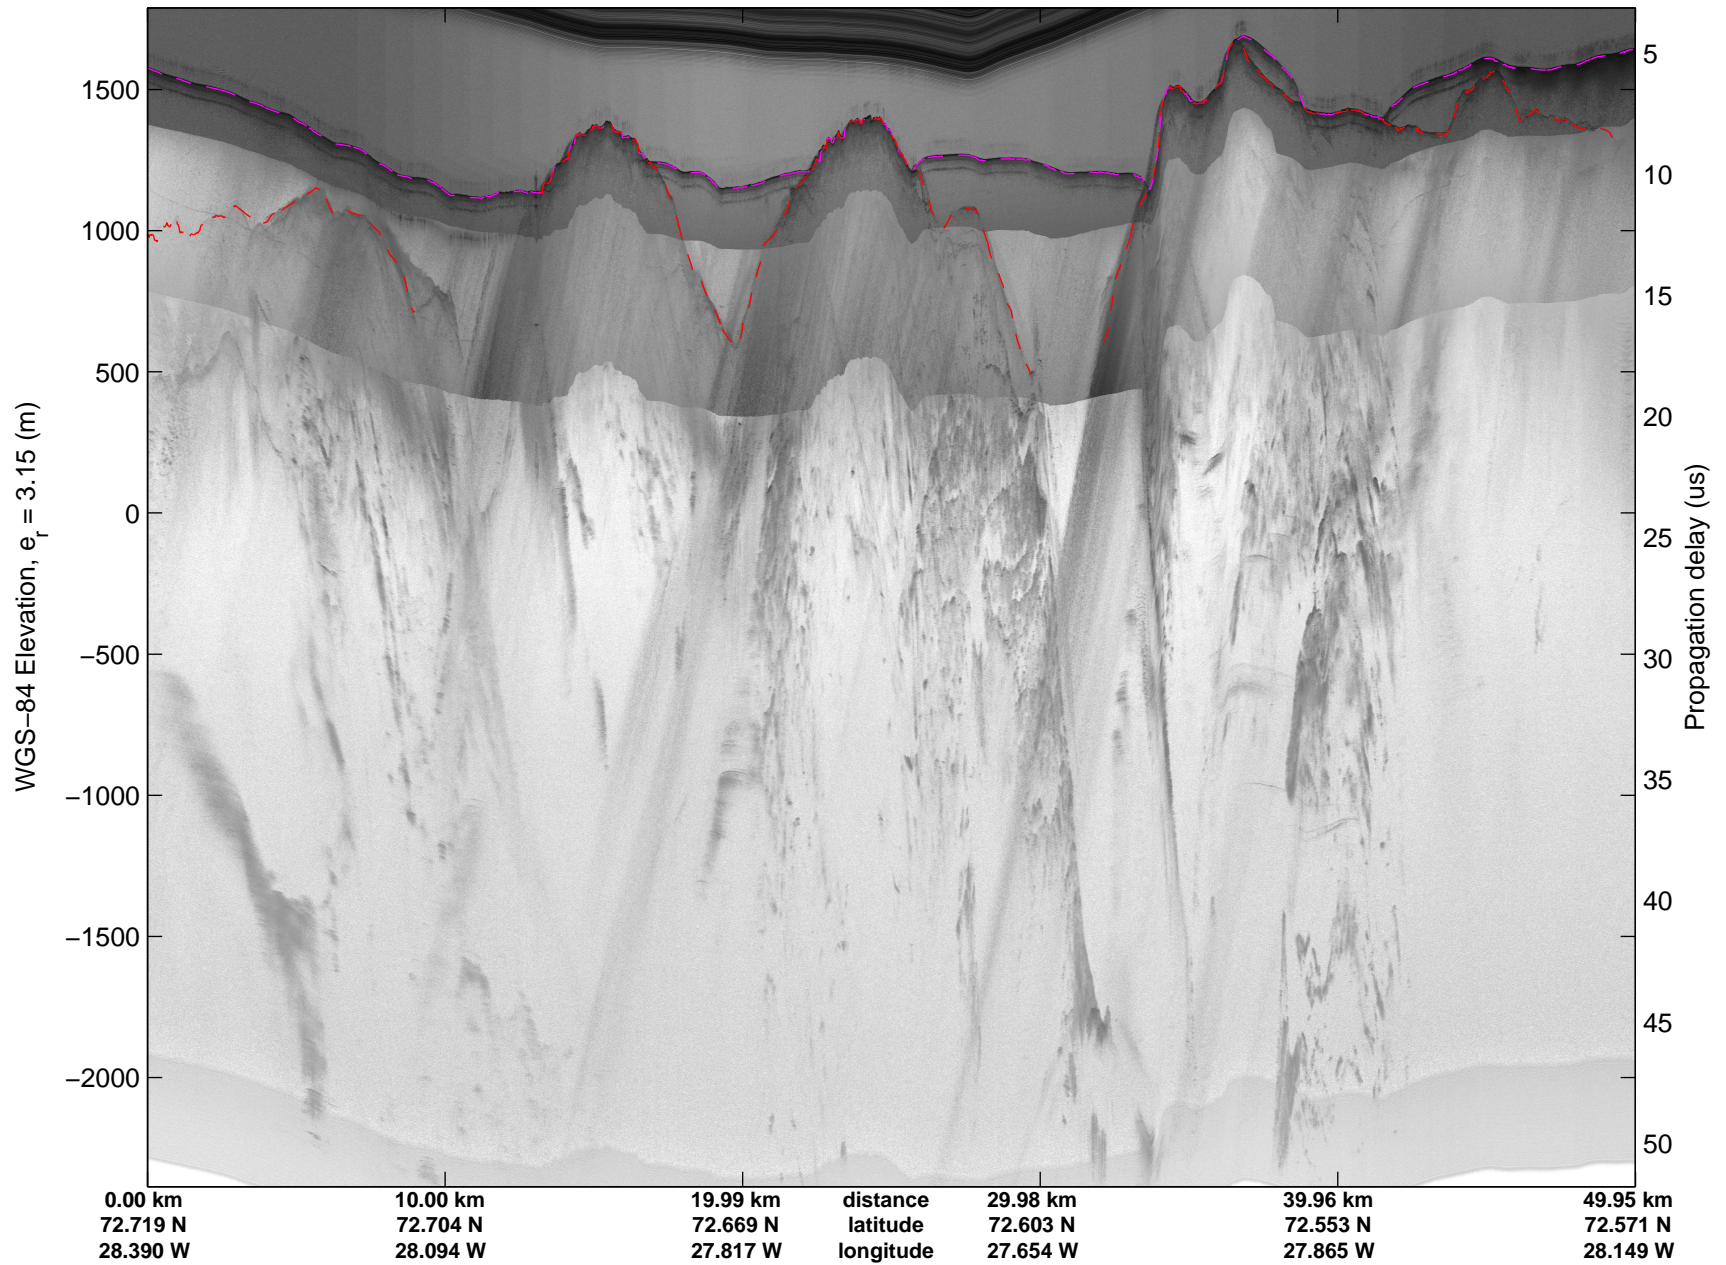

Land Ice:K-EGIG Summit
20150409_08_002
Polar Stereograph 70N/-45E

mcords5 2015_Greenland_C130: "Land Ice:K-EGIG Summit" 20150409_08_002: 15:14:20.5 to 15:20:39.8 GPS

mcords5 2015_Greenland_C130: "Land Ice:K-EGIG Summit" 20150409_08_002: 15:14:20.5 to 15:20:39.8 GPS

Land Ice:K-EGIG Summit
20150409_08_004
Polar Stereograph 70N/-45E

mcords5 2015_Greenland_C130: "Land Ice:K-EGIG Summit" 20150409_08_004: 15:26:59.0 to 15:33:01.4 GPS

mcords5 2015_Greenland_C130: "Land Ice:K-EGIG Summit" 20150409_08_004: 15:26:59.0 to 15:33:01.4 GPS

Land Ice:K-EGIG Summit
20150409_08_005
Polar Stereograph 70N/-45E

mcords5 2015_Greenland_C130: "Land Ice:K-EGIG Summit" 20150409_08_005: 15:33:01.7 to 15:39:05.8 GPS

mcords5 2015_Greenland_C130: "Land Ice:K-EGIG Summit" 20150409_08_005: 15:33:01.7 to 15:39:05.8 GPS

Land Ice:K-EGIG Summit
20150409_08_006
Polar Stereograph 70N/-45E

mcords5 2015_Greenland_C130: "Land Ice:K-EGIG Summit" 20150409_08_006: 15:39:06.1 to 15:45:04.2 GPS

mcords5 2015_Greenland_C130: "Land Ice:K-EGIG Summit" 20150409_08_006: 15:39:06.1 to 15:45:04.2 GPS