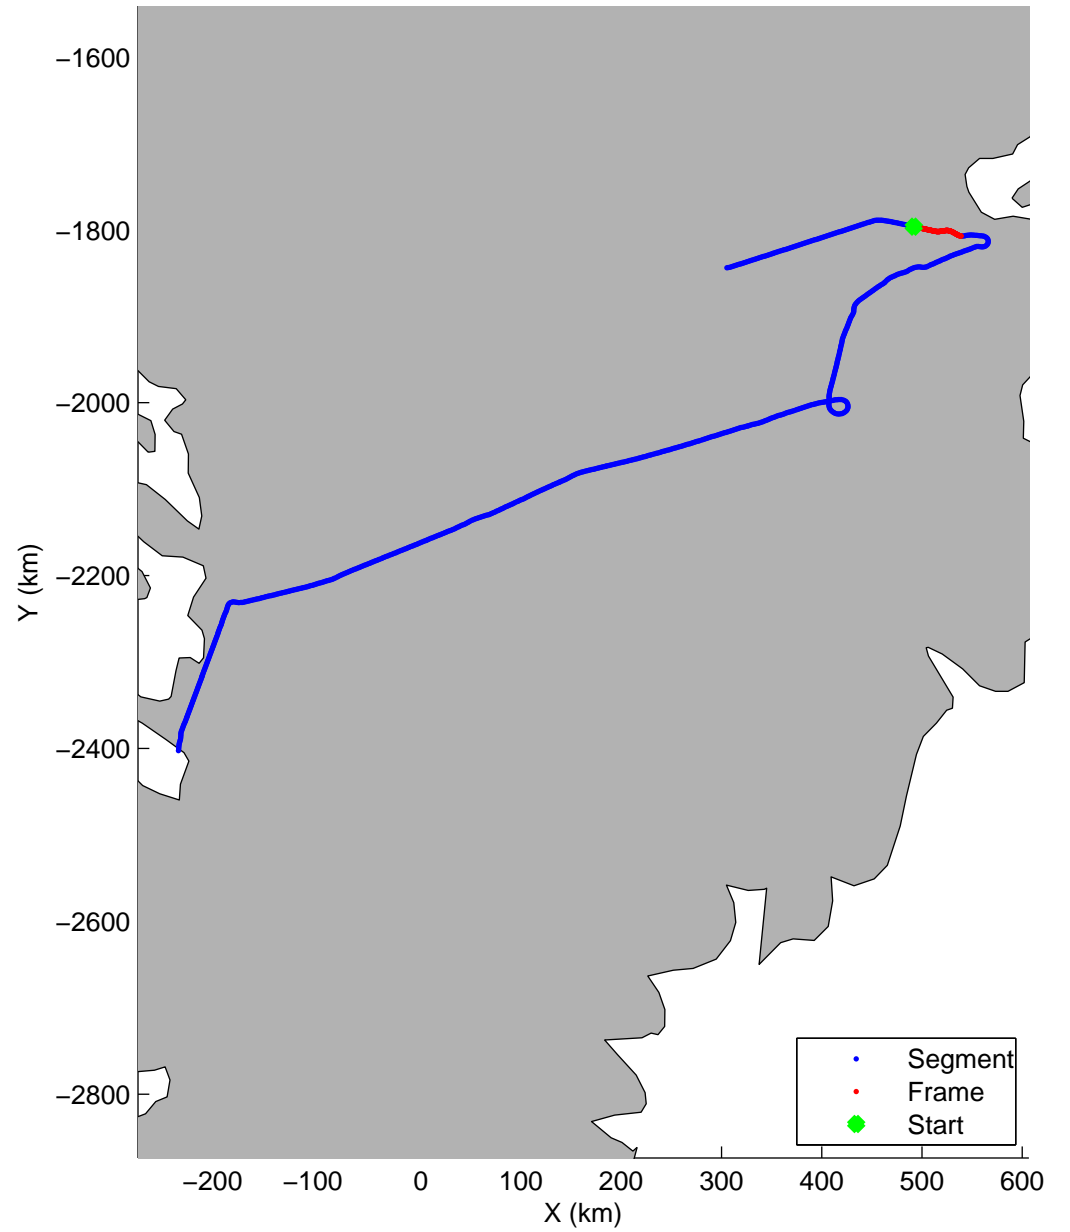

Land Ice:K-EGIG Summit
20150409_08_005
Polar Stereograph 70N/-45E