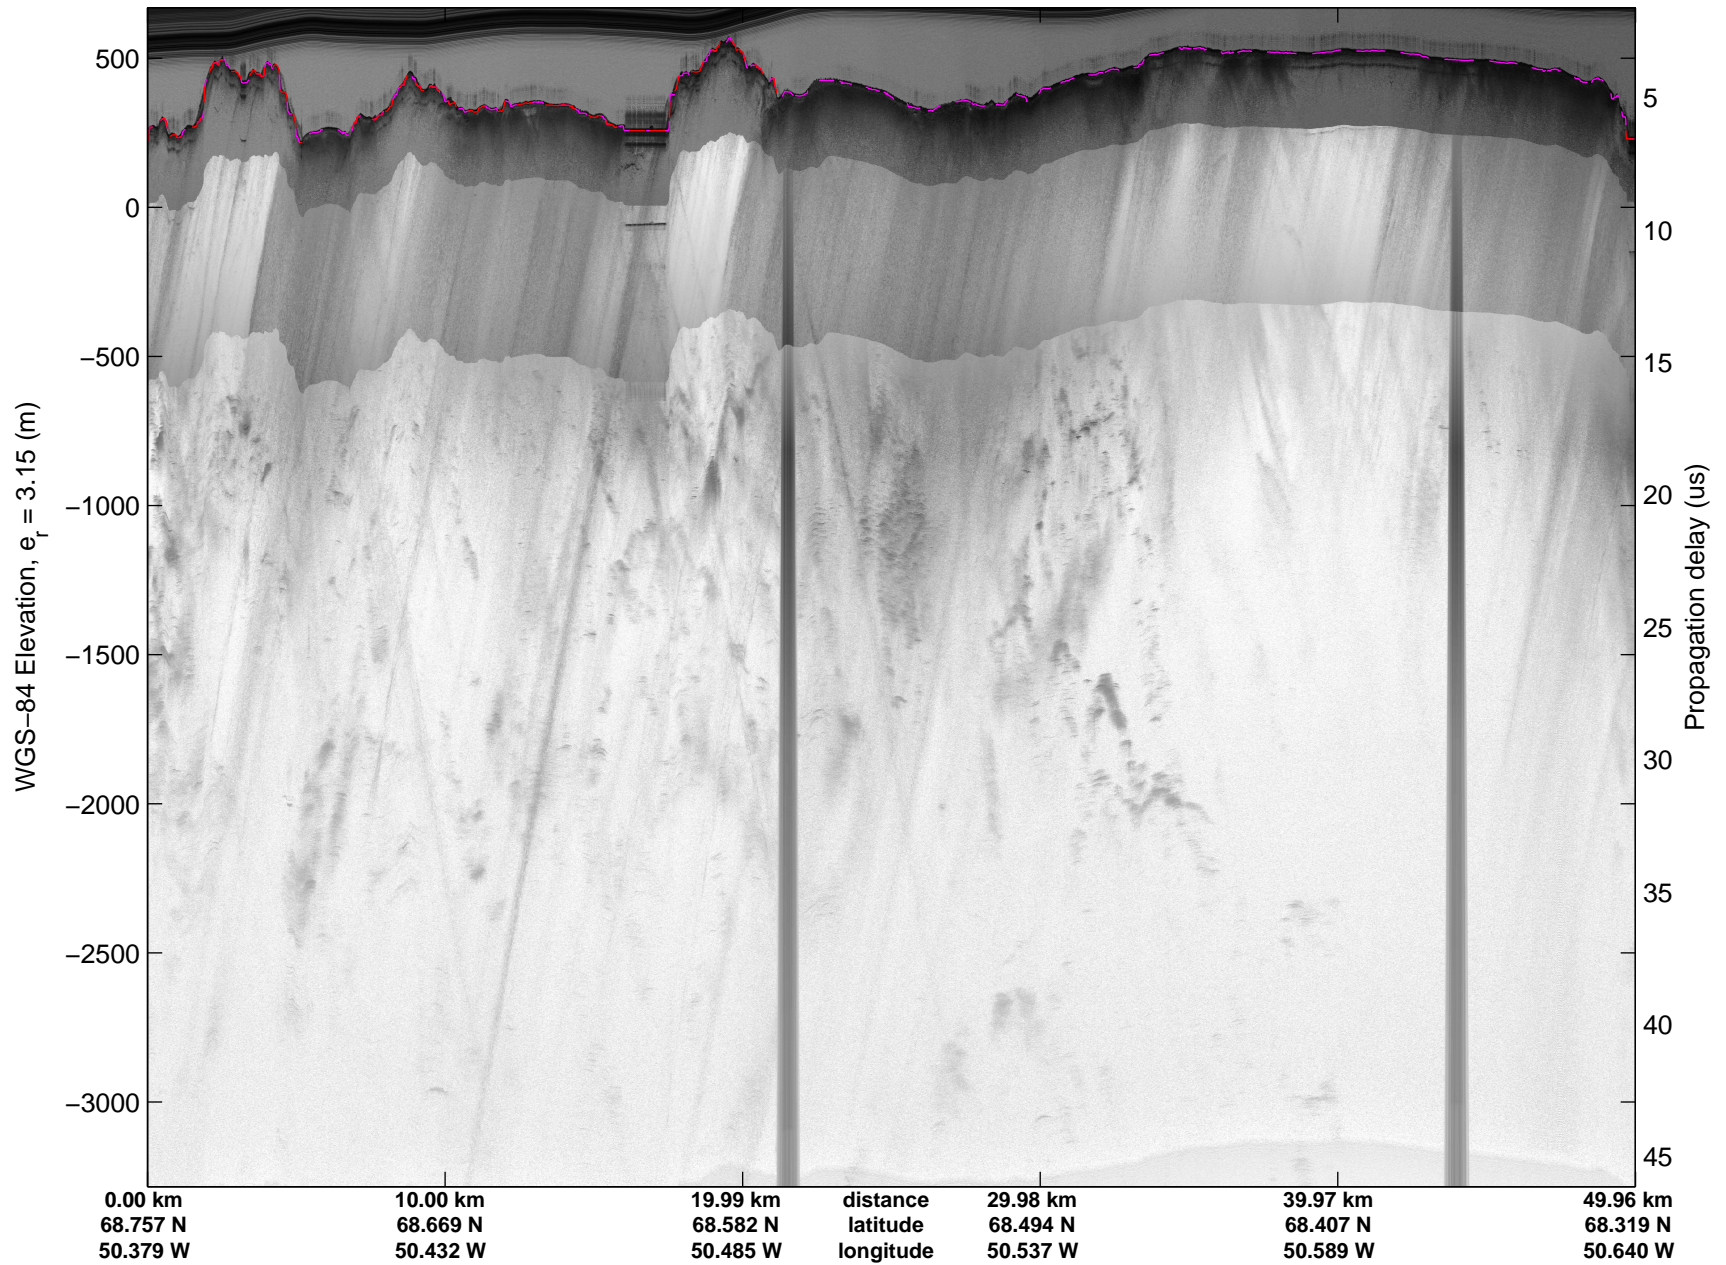

Land Ice:K-EGIG Summit
20150409_08_026
Polar Stereograph 70N/-45E

mcords5 2015_Greenland_C130: "Land Ice:K-EGIG Summit" 20150409_08_026: 17:41:03.0 to 17:47:06.2 GPS

mcords5 2015_Greenland_C130: "Land Ice:K-EGIG Summit" 20150409_08_026: 17:41:03.0 to 17:47:06.2 GPS

Land Ice:K-EGIG Summit
20150409_08_027
Polar Stereograph 70N/-45E

mcords5 2015_Greenland_C130: "Land Ice:K-EGIG Summit" 20150409_08_027: 17:47:06.4 to 17:53:35.9 GPS

mcords5 2015_Greenland_C130: "Land Ice:K-EGIG Summit" 20150409_08_027: 17:47:06.4 to 17:53:35.9 GPS

Land Ice:K-EGIG Summit
20150409_08_028
Polar Stereograph 70N/-45E

mcords5 2015_Greenland_C130: "Land Ice:K-EGIG Summit" 20150409_08_028: 17:53:36.2 to 17:59:44.8 GPS

mcords5 2015_Greenland_C130: "Land Ice:K-EGIG Summit" 20150409_08_028: 17:53:36.2 to 17:59:44.8 GPS

Land Ice:K-EGIG Summit
20150409_08_029
Polar Stereograph 70N/-45E

mcords5 2015_Greenland_C130: "Land Ice:K-EGIG Summit" 20150409_08_029: 17:59:45.0 to 18:04:48.6 GPS

mcords5 2015_Greenland_C130: "Land Ice:K-EGIG Summit" 20150409_08_029: 17:59:45.0 to 18:04:48.6 GPS