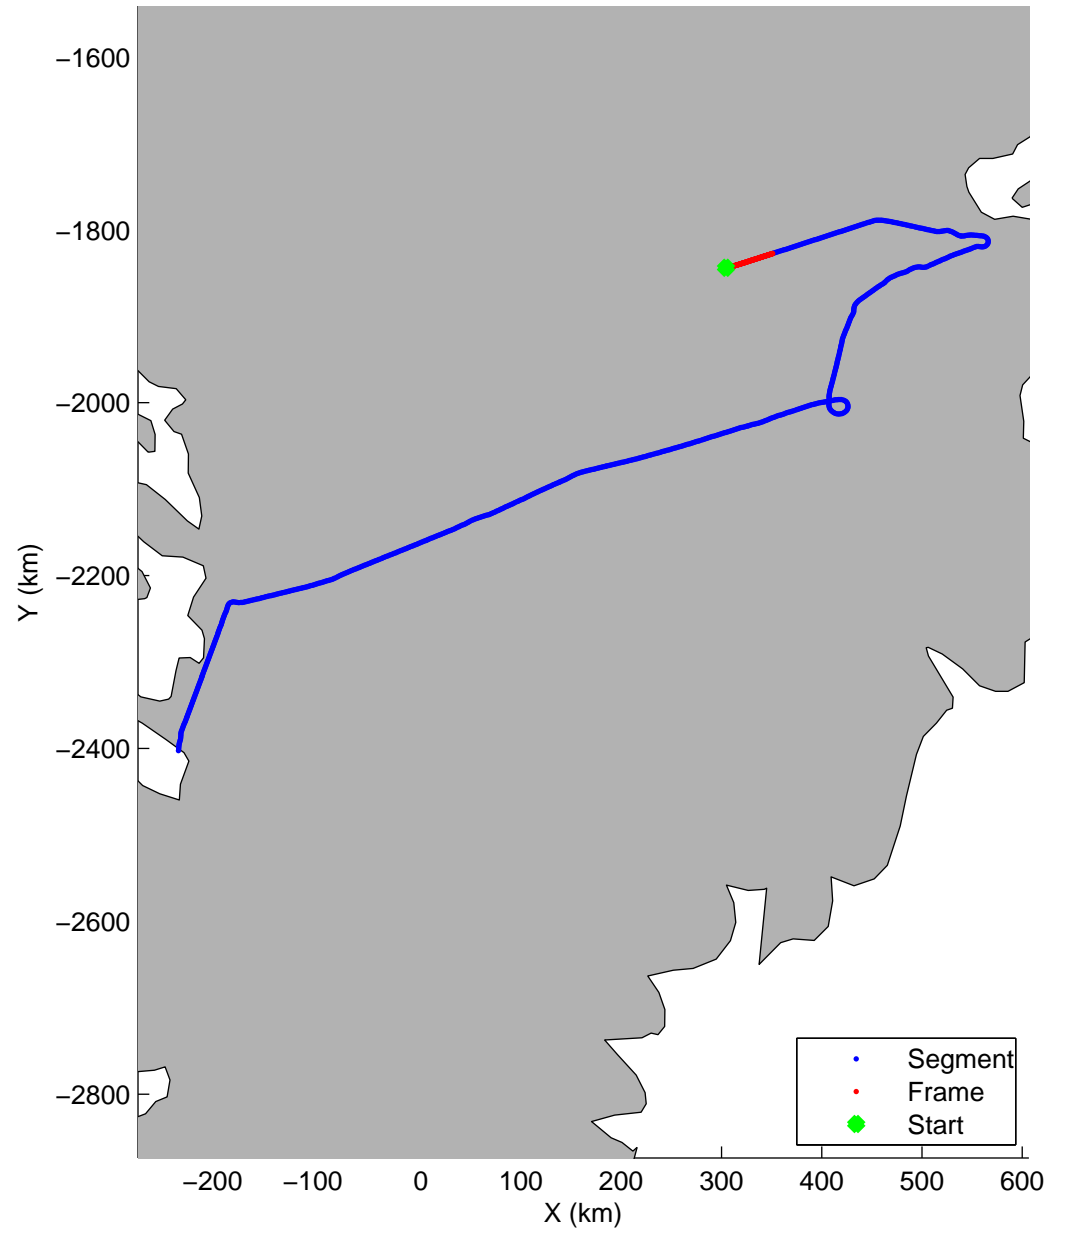

Land Ice:K-EGIG Summit
20150409_08_001
Polar Stereograph 70N/-45E

mcords5 2015_Greenland_C130: "Land Ice:K-EGIG Summit" 20150409_08_001: 15:08:10.0 to 15:14:20.2 GPS

mcords5 2015_Greenland_C130: "Land Ice:K-EGIG Summit" 20150409_08_001: 15:08:10.0 to 15:14:20.2 GPS

Land Ice:K-EGIG Summit
20150409_08_002
Polar Stereograph 70N/-45E

mcords5 2015_Greenland_C130: "Land Ice:K-EGIG Summit" 20150409_08_002: 15:14:20.5 to 15:20:39.8 GPS

mcords5 2015_Greenland_C130: "Land Ice:K-EGIG Summit" 20150409_08_002: 15:14:20.5 to 15:20:39.8 GPS

Land Ice:K-EGIG Summit
20150409_08_003
Polar Stereograph 70N/-45E

mcords5 2015_Greenland_C130: "Land Ice:K-EGIG Summit" 20150409_08_003: 15:20:40.0 to 15:26:58.8 GPS

mcords5 2015_Greenland_C130: "Land Ice:K-EGIG Summit" 20150409_08_003: 15:20:40.0 to 15:26:58.8 GPS

Land Ice:K-EGIG Summit
20150409_08_004
Polar Stereograph 70N/-45E

mcords5 2015_Greenland_C130: "Land Ice:K-EGIG Summit" 20150409_08_004: 15:26:59.0 to 15:33:01.4 GPS

mcords5 2015_Greenland_C130: "Land Ice:K-EGIG Summit" 20150409_08_004: 15:26:59.0 to 15:33:01.4 GPS