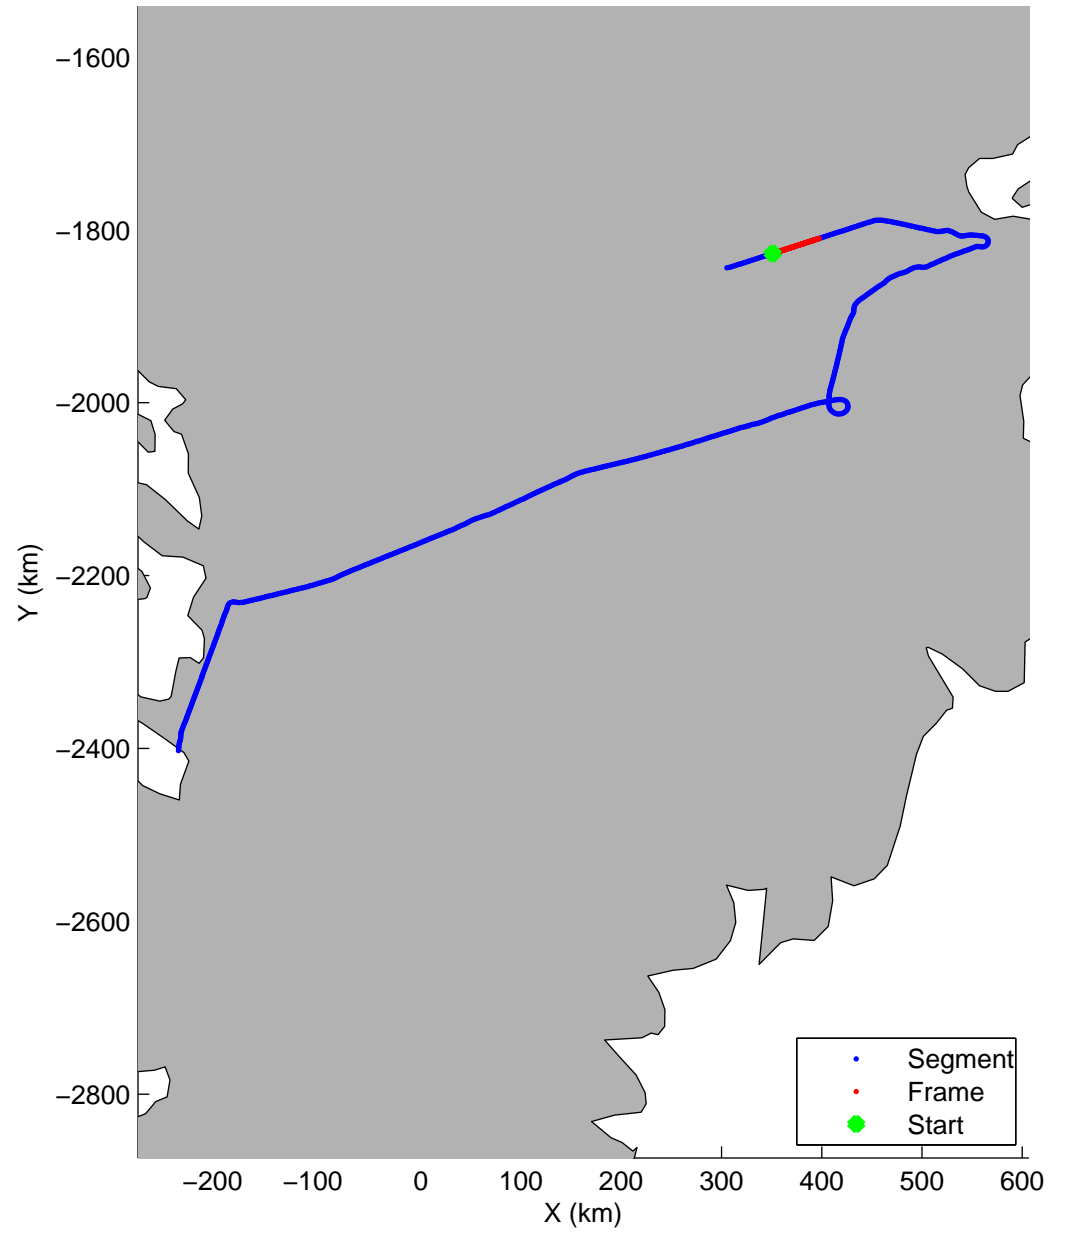

Land Ice:K-EGIG Summit
20150409_08_001
Polar Stereograph 70N/-45E

mcords5 2015_Greenland_C130: "Land Ice:K-EGIG Summit" 20150409_08_001: 15:08:10.0 to 15:14:20.2 GPS

mcords5 2015_Greenland_C130: "Land Ice:K-EGIG Summit" 20150409_08_001: 15:08:10.0 to 15:14:20.2 GPS

Land Ice:K-EGIG Summit
20150409_08_002
Polar Stereograph 70N/-45E

mcords5 2015_Greenland_C130: "Land Ice:K-EGIG Summit" 20150409_08_002: 15:14:20.5 to 15:20:39.8 GPS

mcords5 2015_Greenland_C130: "Land Ice:K-EGIG Summit" 20150409_08_002: 15:14:20.5 to 15:20:39.8 GPS

Land Ice:K-EGIG Summit
20150409_08_003
Polar Stereograph 70N/-45E

mcords5 2015_Greenland_C130: "Land Ice:K-EGIG Summit" 20150409_08_003: 15:20:40.0 to 15:26:58.8 GPS

mcords5 2015_Greenland_C130: "Land Ice:K-EGIG Summit" 20150409_08_003: 15:20:40.0 to 15:26:58.8 GPS

Land Ice:K-EGIG Summit
20150409_08_004
Polar Stereograph 70N/-45E

mcords5 2015_Greenland_C130: "Land Ice:K-EGIG Summit" 20150409_08_004: 15:26:59.0 to 15:33:01.4 GPS

mcords5 2015_Greenland_C130: "Land Ice:K-EGIG Summit" 20150409_08_004: 15:26:59.0 to 15:33:01.4 GPS