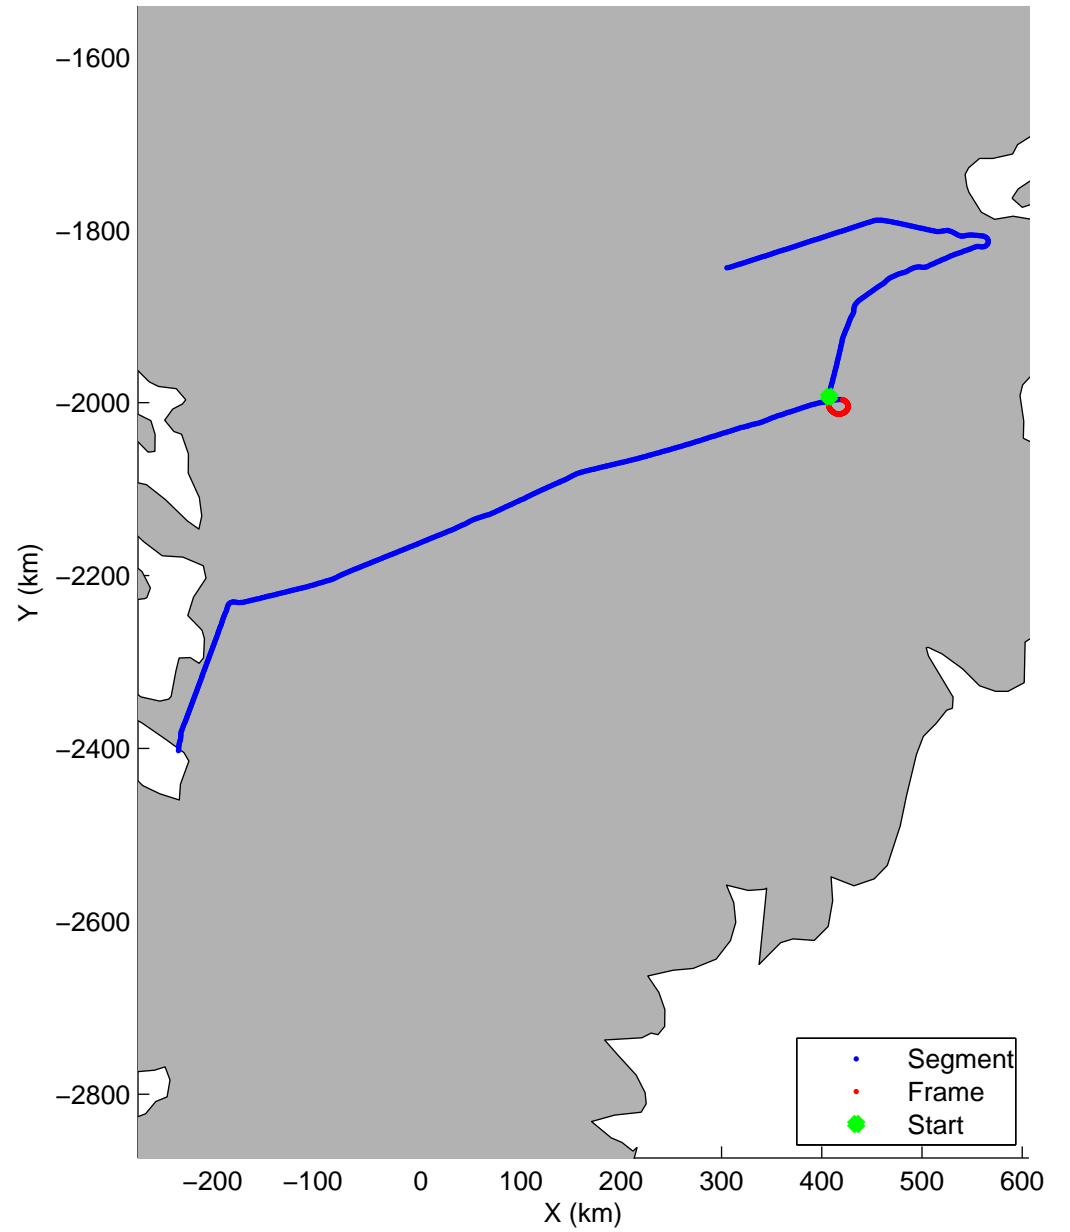

Land Ice:K-EGIG Summit
20150409_08_012
Polar Stereograph 70N/-45E