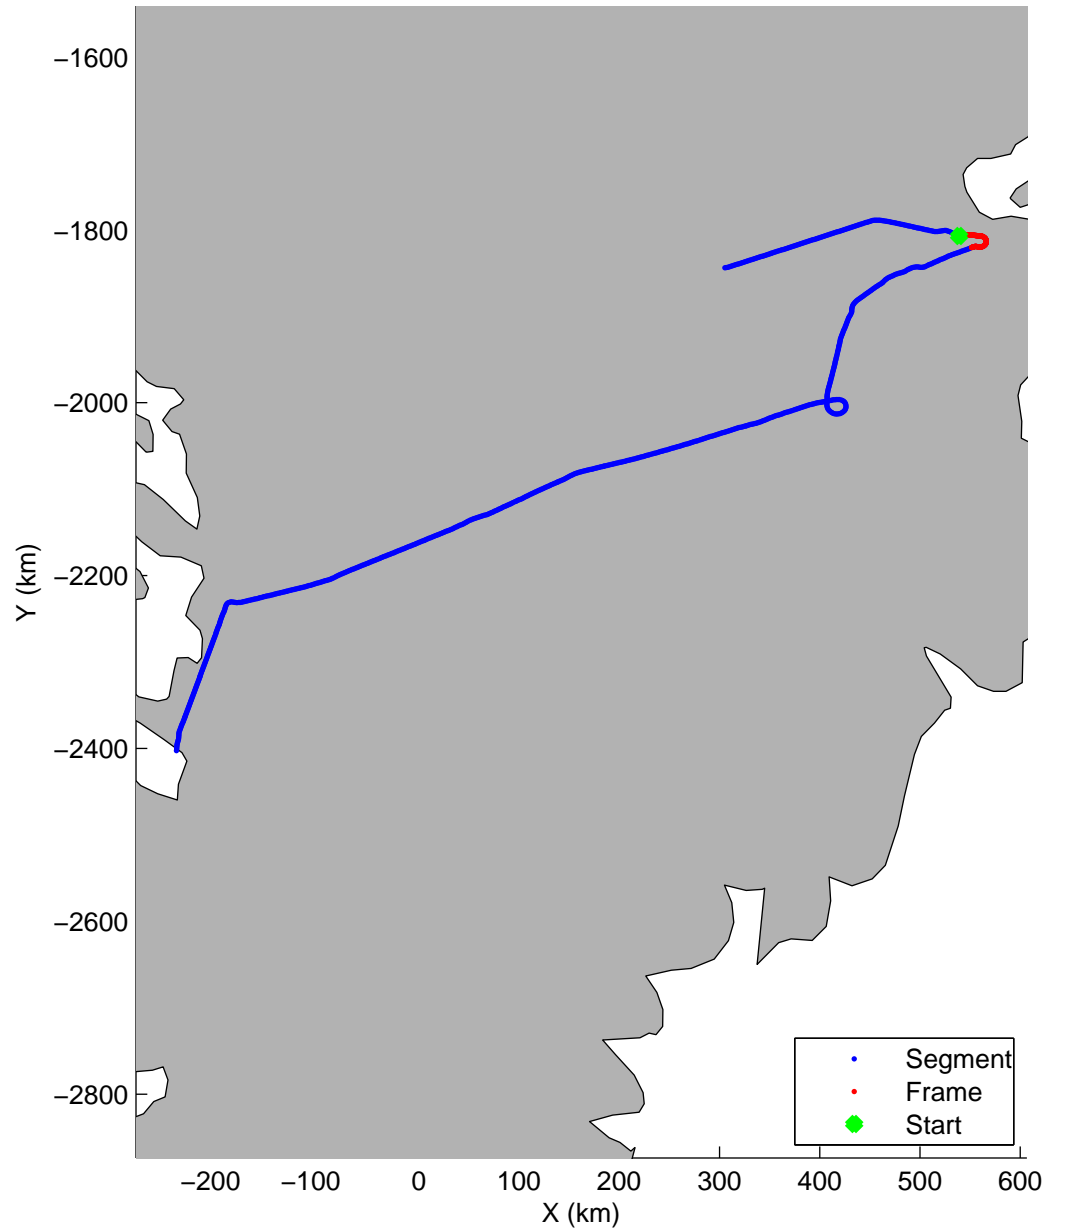

Land Ice:K-EGIG Summit
20150409_08_004
Polar Stereograph 70N/-45E

mcords5 2015_Greenland_C130: "Land Ice:K-EGIG Summit" 20150409_08_004: 15:26:59.0 to 15:33:01.4 GPS

mcords5 2015_Greenland_C130: "Land Ice:K-EGIG Summit" 20150409_08_004: 15:26:59.0 to 15:33:01.4 GPS

Land Ice:K-EGIG Summit
20150409_08_005
Polar Stereograph 70N/-45E

mcords5 2015_Greenland_C130: "Land Ice:K-EGIG Summit" 20150409_08_005: 15:33:01.7 to 15:39:05.8 GPS

mcords5 2015_Greenland_C130: "Land Ice:K-EGIG Summit" 20150409_08_005: 15:33:01.7 to 15:39:05.8 GPS

Land Ice:K-EGIG Summit
20150409_08_006
Polar Stereograph 70N/-45E

mcords5 2015_Greenland_C130: "Land Ice:K-EGIG Summit" 20150409_08_006: 15:39:06.1 to 15:45:04.2 GPS

mcords5 2015_Greenland_C130: "Land Ice:K-EGIG Summit" 20150409_08_006: 15:39:06.1 to 15:45:04.2 GPS