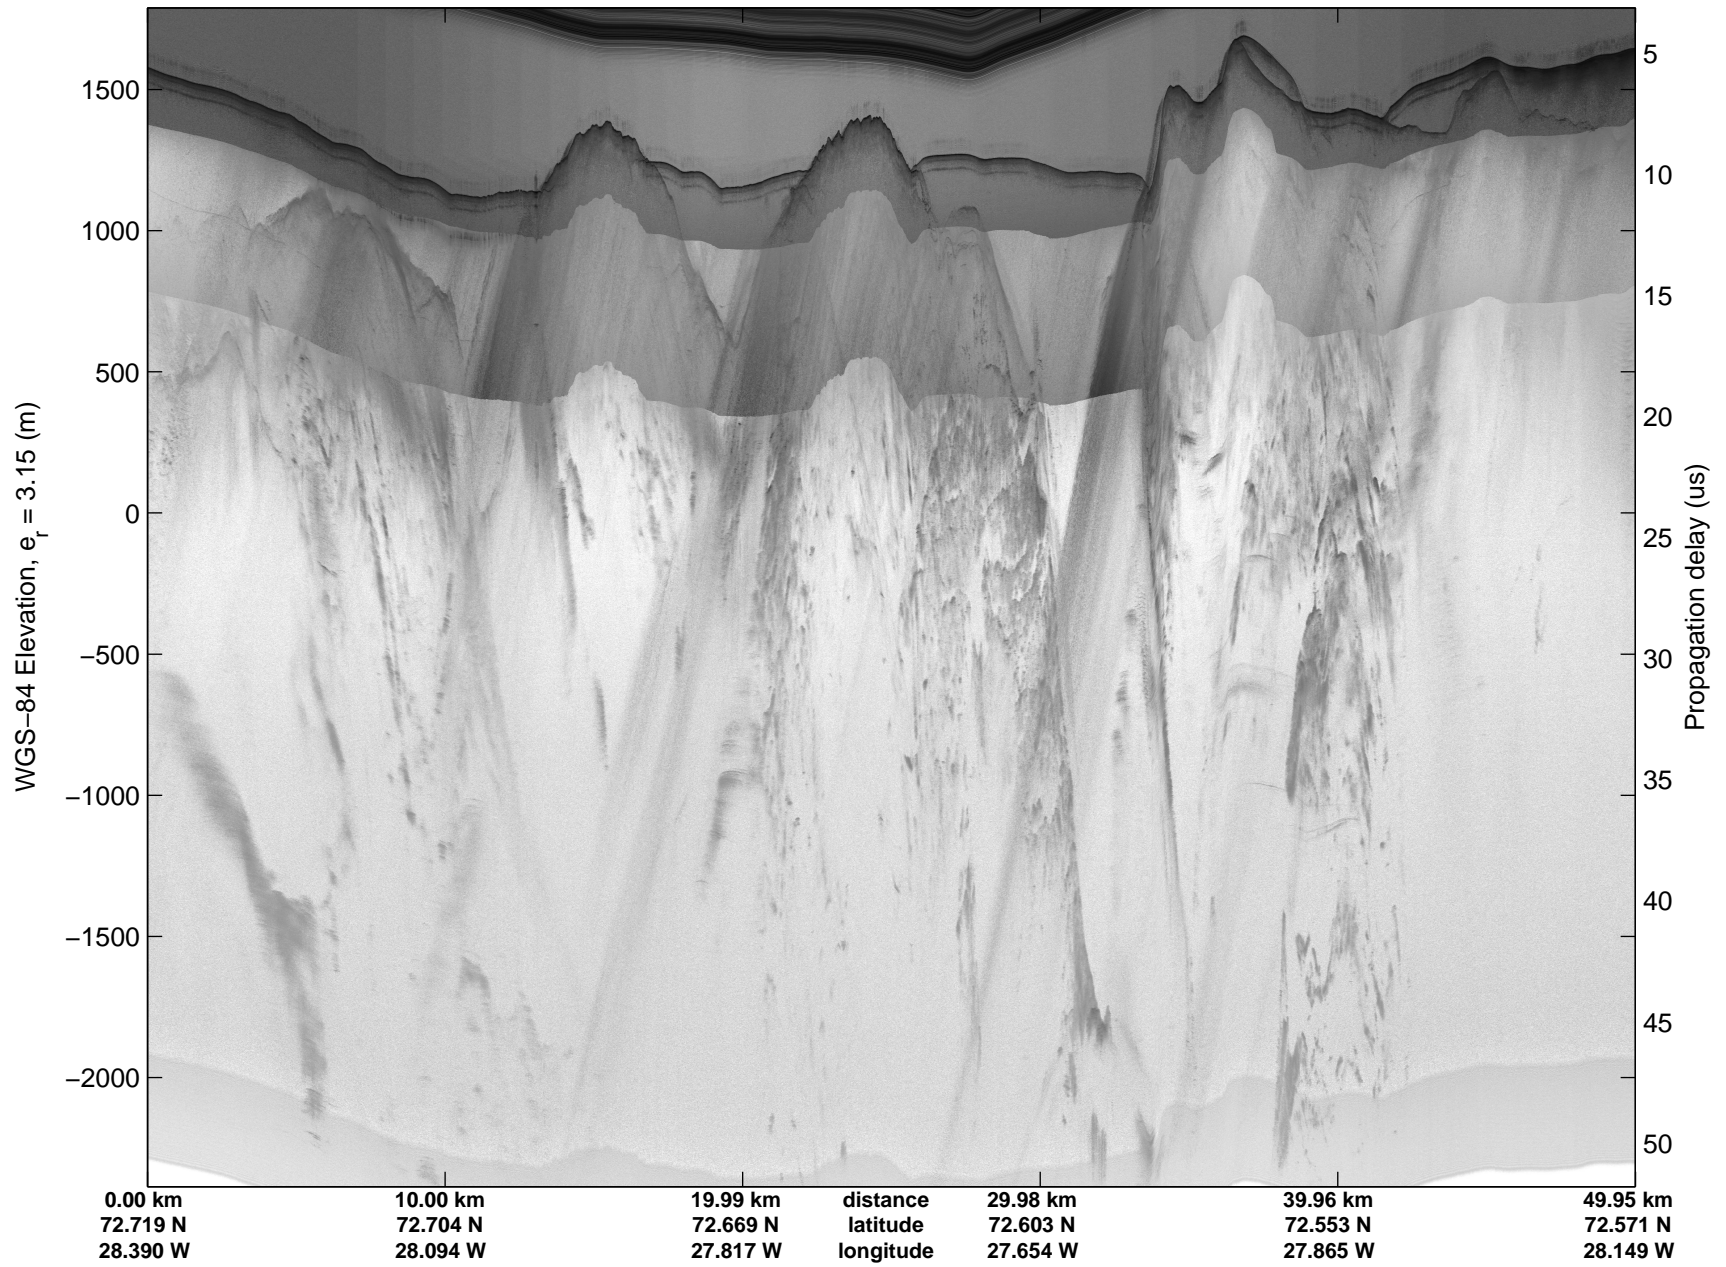

Land Ice:K-EGIG Summit
20150409_08_002
Polar Stereograph 70N/-45E

mcords5 2015_Greenland_C130: "Land Ice:K-EGIG Summit" 20150409_08_002: 15:14:20.5 to 15:20:39.8 GPS

mcords5 2015_Greenland_C130: "Land Ice:K-EGIG Summit" 20150409_08_002: 15:14:20.5 to 15:20:39.8 GPS

Land Ice:K-EGIG Summit
20150409_08_004
Polar Stereograph 70N/-45E

mcords5 2015_Greenland_C130: "Land Ice:K-EGIG Summit" 20150409_08_004: 15:26:59.0 to 15:33:01.4 GPS

mcords5 2015_Greenland_C130: "Land Ice:K-EGIG Summit" 20150409_08_004: 15:26:59.0 to 15:33:01.4 GPS

Land Ice:K-EGIG Summit
20150409_08_005
Polar Stereograph 70N/-45E

mcords5 2015_Greenland_C130: "Land Ice:K-EGIG Summit" 20150409_08_005: 15:33:01.7 to 15:39:05.8 GPS

mcords5 2015_Greenland_C130: "Land Ice:K-EGIG Summit" 20150409_08_005: 15:33:01.7 to 15:39:05.8 GPS

Land Ice:K-EGIG Summit
20150409_08_006
Polar Stereograph 70N/-45E

mcords5 2015_Greenland_C130: "Land Ice:K-EGIG Summit" 20150409_08_006: 15:39:06.1 to 15:45:04.2 GPS

mcords5 2015_Greenland_C130: "Land Ice:K-EGIG Summit" 20150409_08_006: 15:39:06.1 to 15:45:04.2 GPS