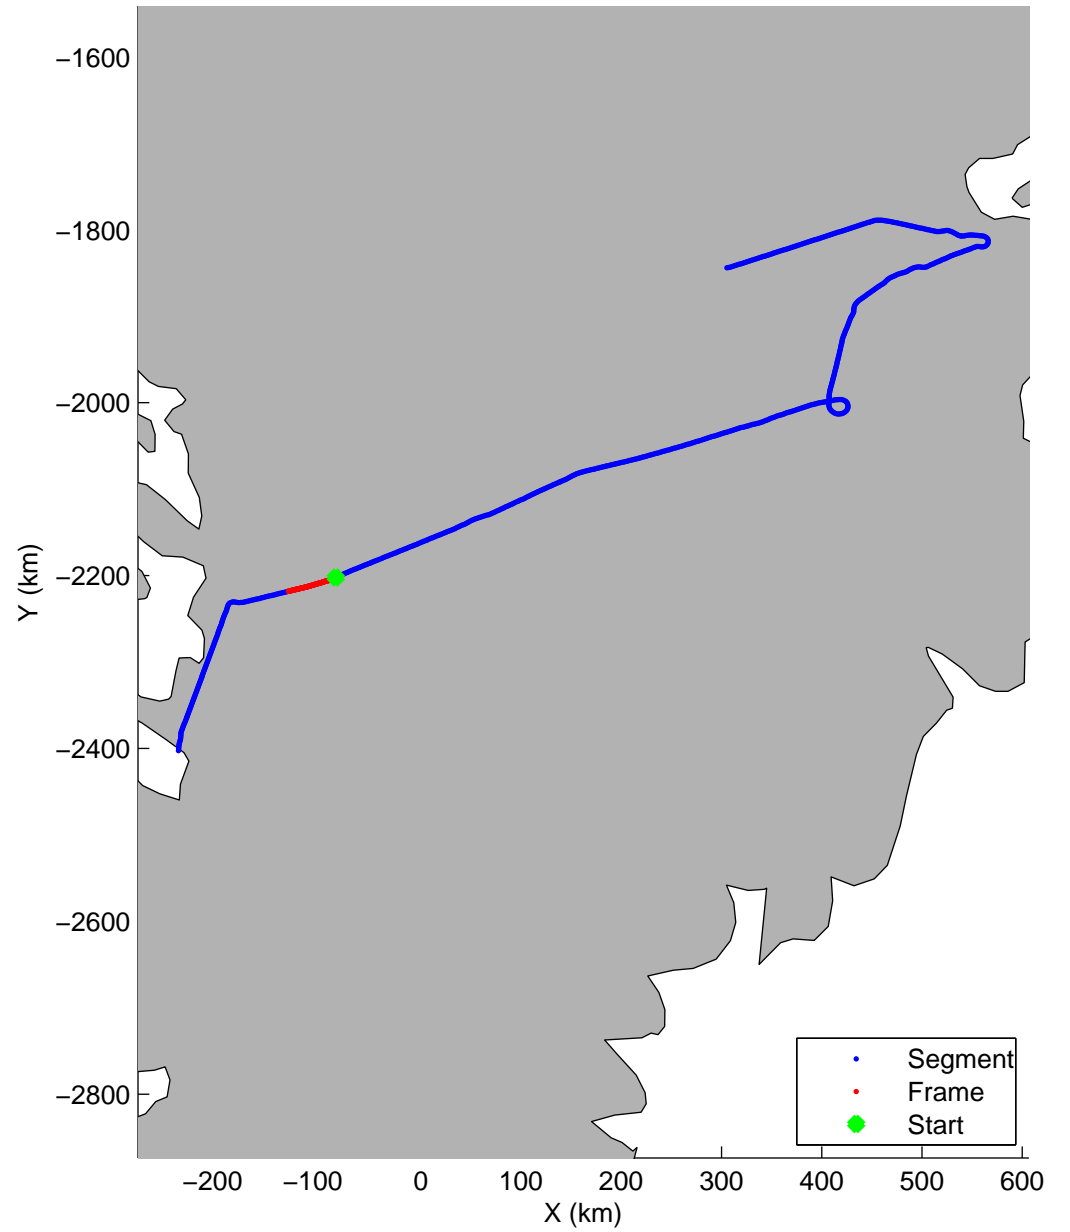

Land Ice:K-EGIG Summit
20150409_08_024
Polar Stereograph 70N/-45E