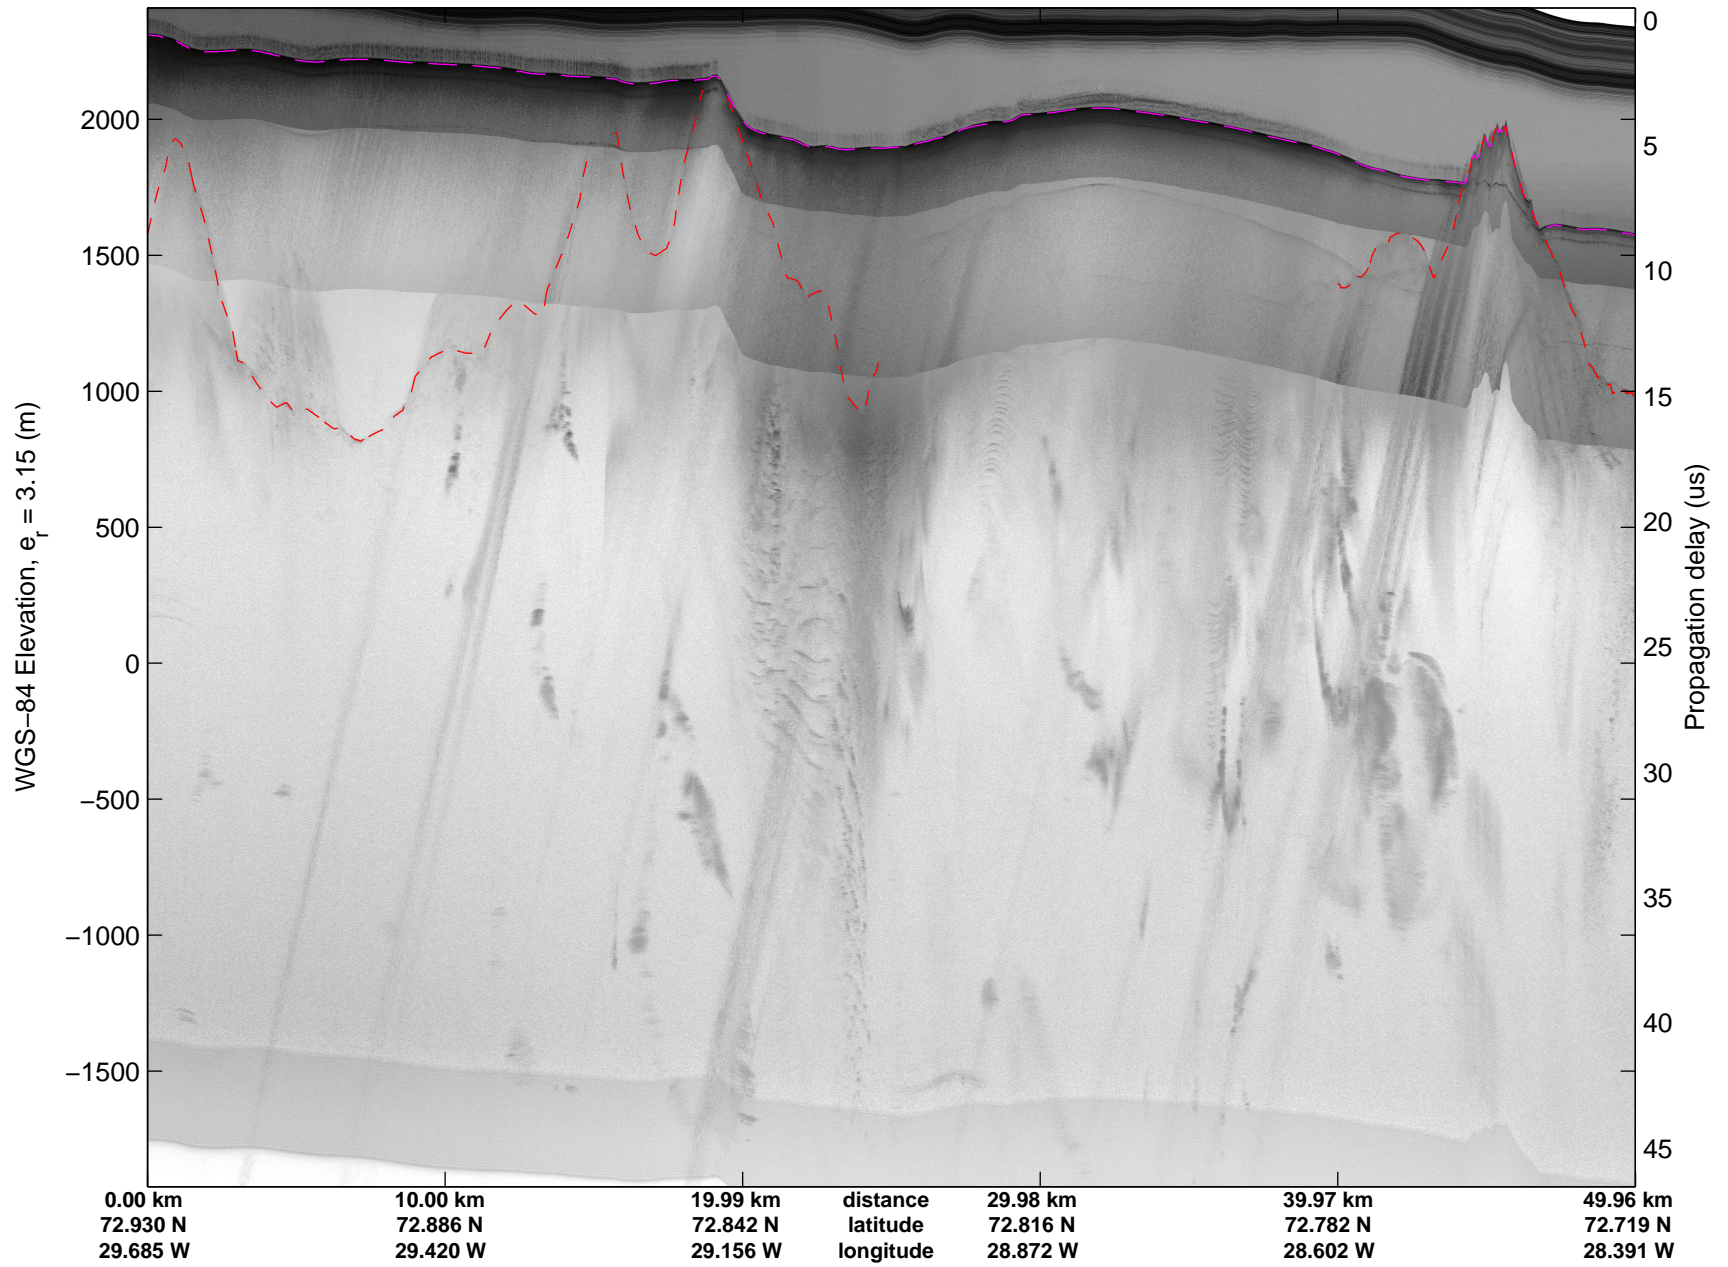

Land Ice:K-EGIG Summit
20150409_08_002
Polar Stereograph 70N/-45E

mcords5 2015_Greenland_C130: "Land Ice:K-EGIG Summit" 20150409_08_002: 15:14:20.5 to 15:20:39.8 GPS

mcords5 2015_Greenland_C130: "Land Ice:K-EGIG Summit" 20150409_08_002: 15:14:20.5 to 15:20:39.8 GPS

Land Ice:K-EGIG Summit
20150409_08_003
Polar Stereograph 70N/-45E

mcords5 2015_Greenland_C130: "Land Ice:K-EGIG Summit" 20150409_08_003: 15:20:40.0 to 15:26:58.8 GPS

mcords5 2015_Greenland_C130: "Land Ice:K-EGIG Summit" 20150409_08_003: 15:20:40.0 to 15:26:58.8 GPS

Land Ice:K-EGIG Summit
20150409_08_004
Polar Stereograph 70N/-45E

mcords5 2015_Greenland_C130: "Land Ice:K-EGIG Summit" 20150409_08_004: 15:26:59.0 to 15:33:01.4 GPS

mcords5 2015_Greenland_C130: "Land Ice:K-EGIG Summit" 20150409_08_004: 15:26:59.0 to 15:33:01.4 GPS

Land Ice:K-EGIG Summit
20150409_08_005
Polar Stereograph 70N/-45E

mcords5 2015_Greenland_C130: "Land Ice:K-EGIG Summit" 20150409_08_005: 15:33:01.7 to 15:39:05.8 GPS

mcords5 2015_Greenland_C130: "Land Ice:K-EGIG Summit" 20150409_08_005: 15:33:01.7 to 15:39:05.8 GPS