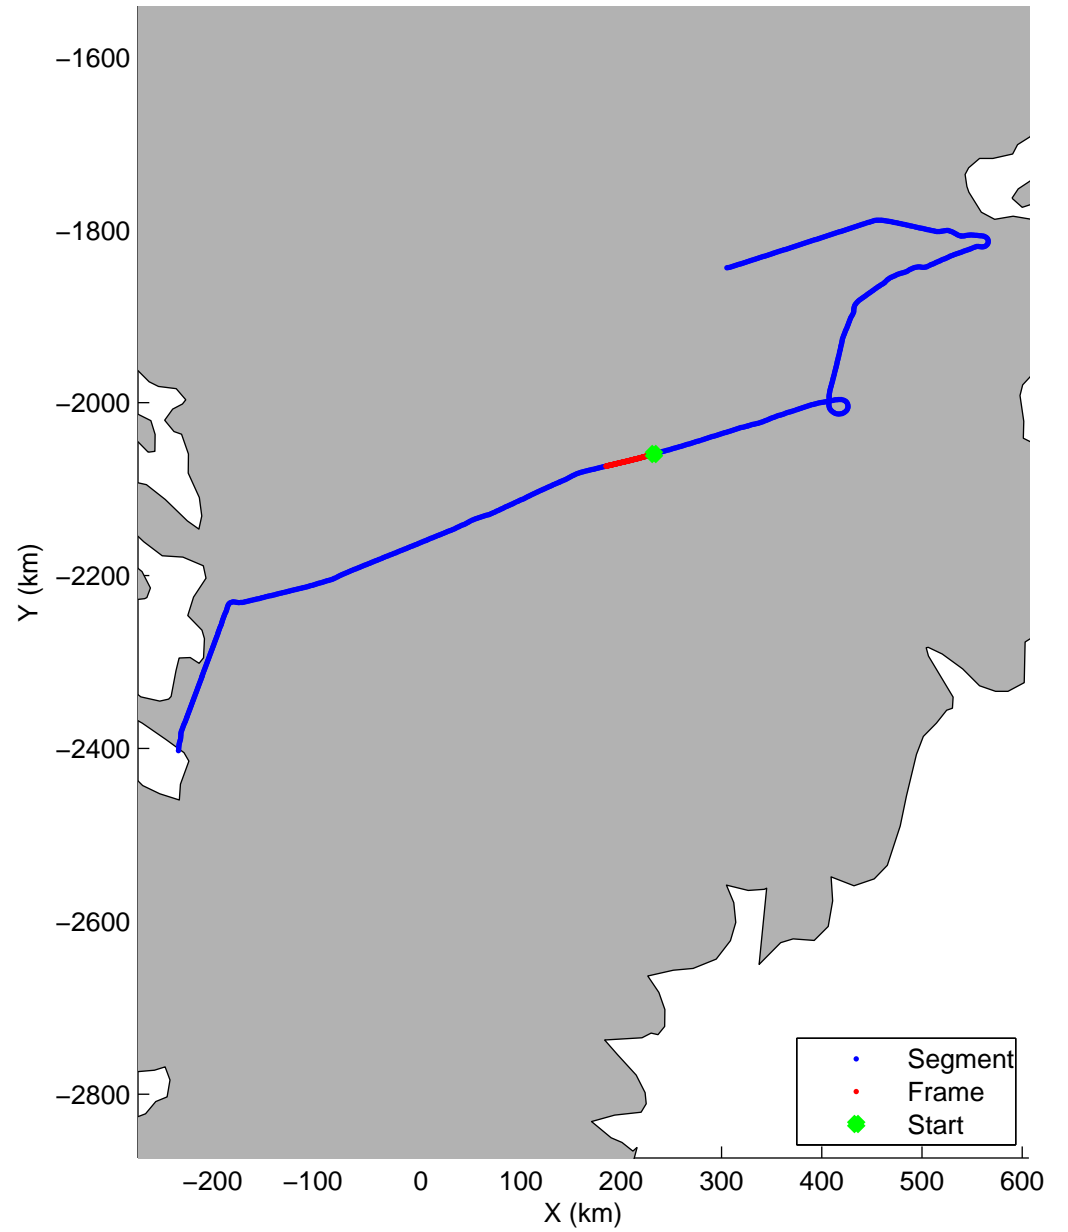

Land Ice:K-EGIG Summit
20150409_08_017
Polar Stereograph 70N/-45E