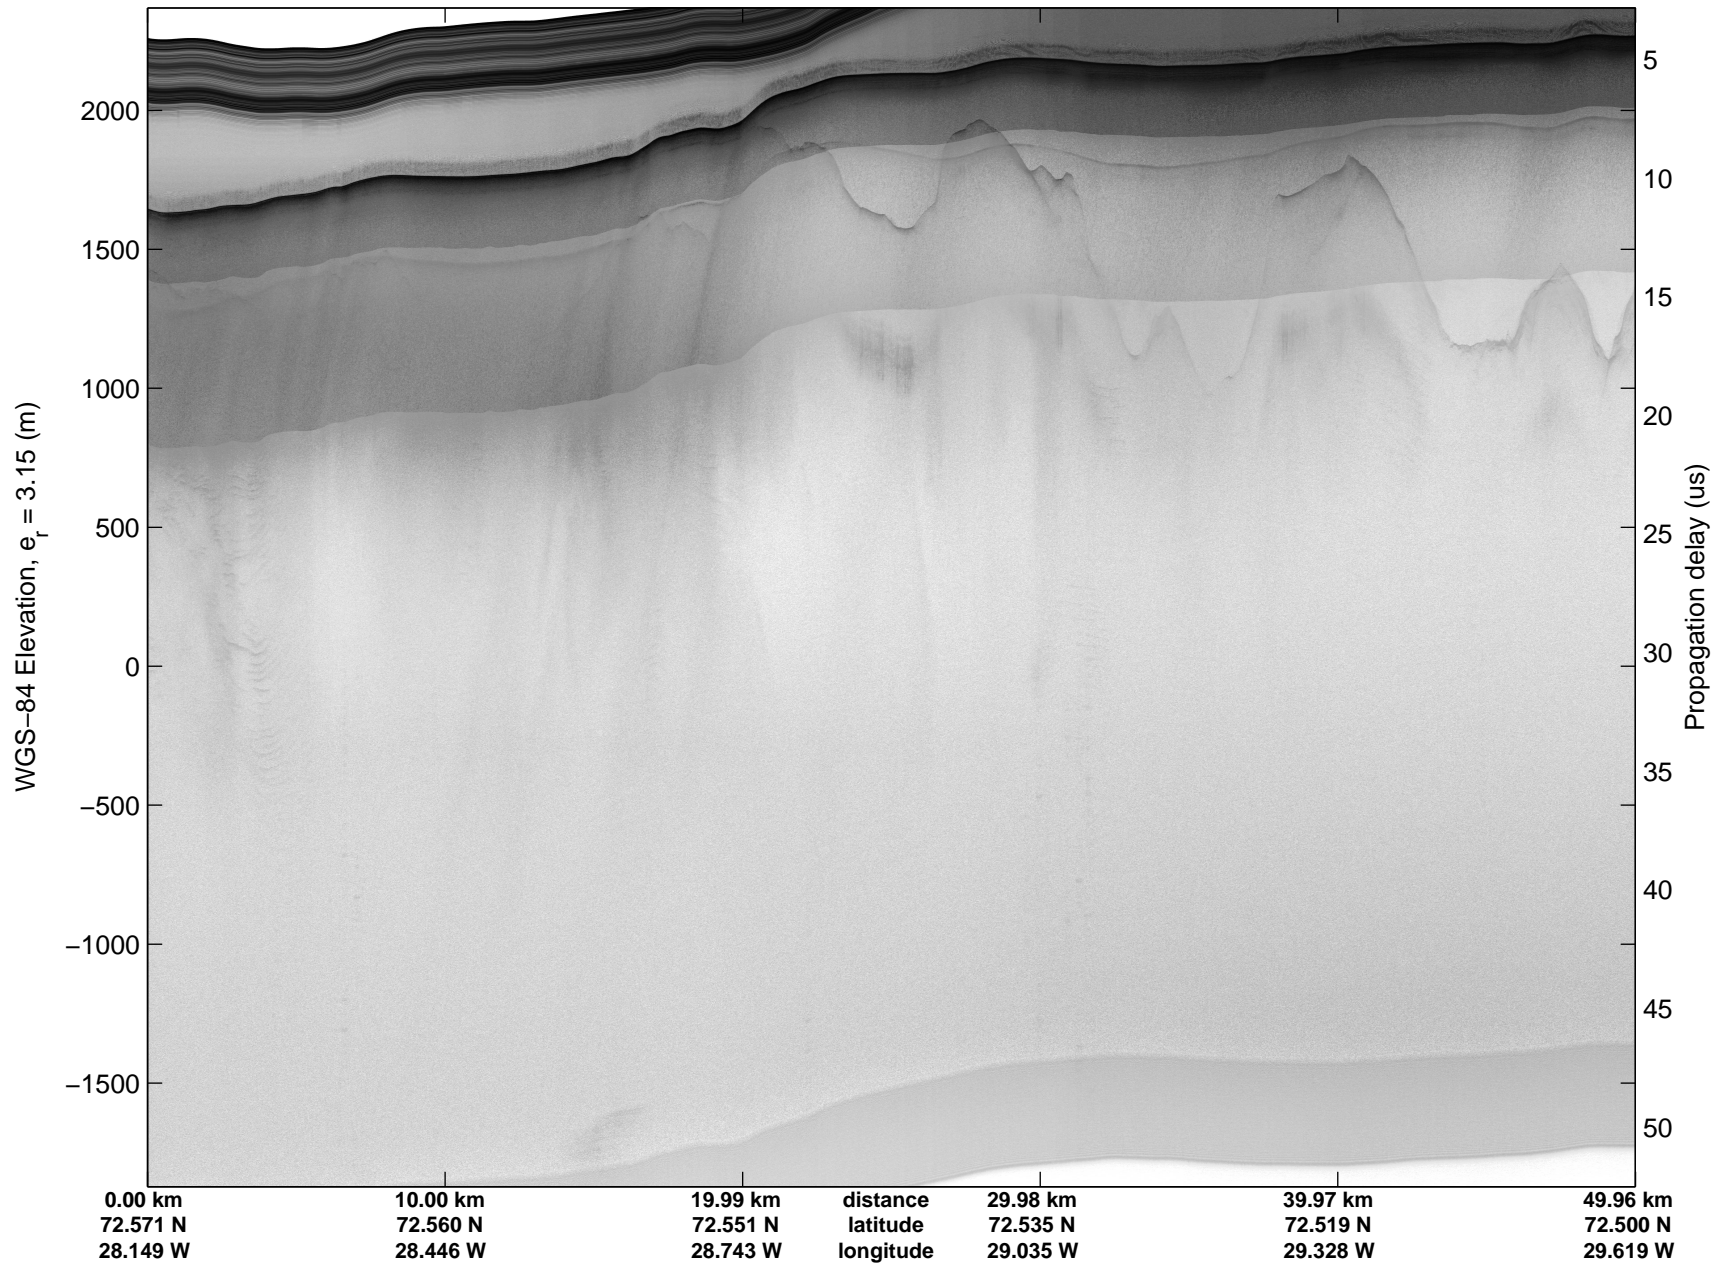

Land Ice:K-EGIG Summit
20150409_08_004
Polar Stereograph 70N/-45E

mcords5 2015_Greenland_C130: "Land Ice:K-EGIG Summit" 20150409_08_004: 15:26:59.0 to 15:33:01.4 GPS

mcords5 2015_Greenland_C130: "Land Ice:K-EGIG Summit" 20150409_08_004: 15:26:59.0 to 15:33:01.4 GPS

Land Ice:K-EGIG Summit
20150409_08_005
Polar Stereograph 70N/-45E

mcords5 2015_Greenland_C130: "Land Ice:K-EGIG Summit" 20150409_08_005: 15:33:01.7 to 15:39:05.8 GPS

mcords5 2015_Greenland_C130: "Land Ice:K-EGIG Summit" 20150409_08_005: 15:33:01.7 to 15:39:05.8 GPS

Land Ice:K-EGIG Summit
20150409_08_006
Polar Stereograph 70N/-45E

mcords5 2015_Greenland_C130: "Land Ice:K-EGIG Summit" 20150409_08_006: 15:39:06.1 to 15:45:04.2 GPS

mcords5 2015_Greenland_C130: "Land Ice:K-EGIG Summit" 20150409_08_006: 15:39:06.1 to 15:45:04.2 GPS

Land Ice:K-EGIG Summit
20150409_08_007
Polar Stereograph 70N/-45E

mcords5 2015_Greenland_C130: "Land Ice:K-EGIG Summit" 20150409_08_007: 15:45:04.4 to 15:51:23.2 GPS

mcords5 2015_Greenland_C130: "Land Ice:K-EGIG Summit" 20150409_08_007: 15:45:04.4 to 15:51:23.2 GPS