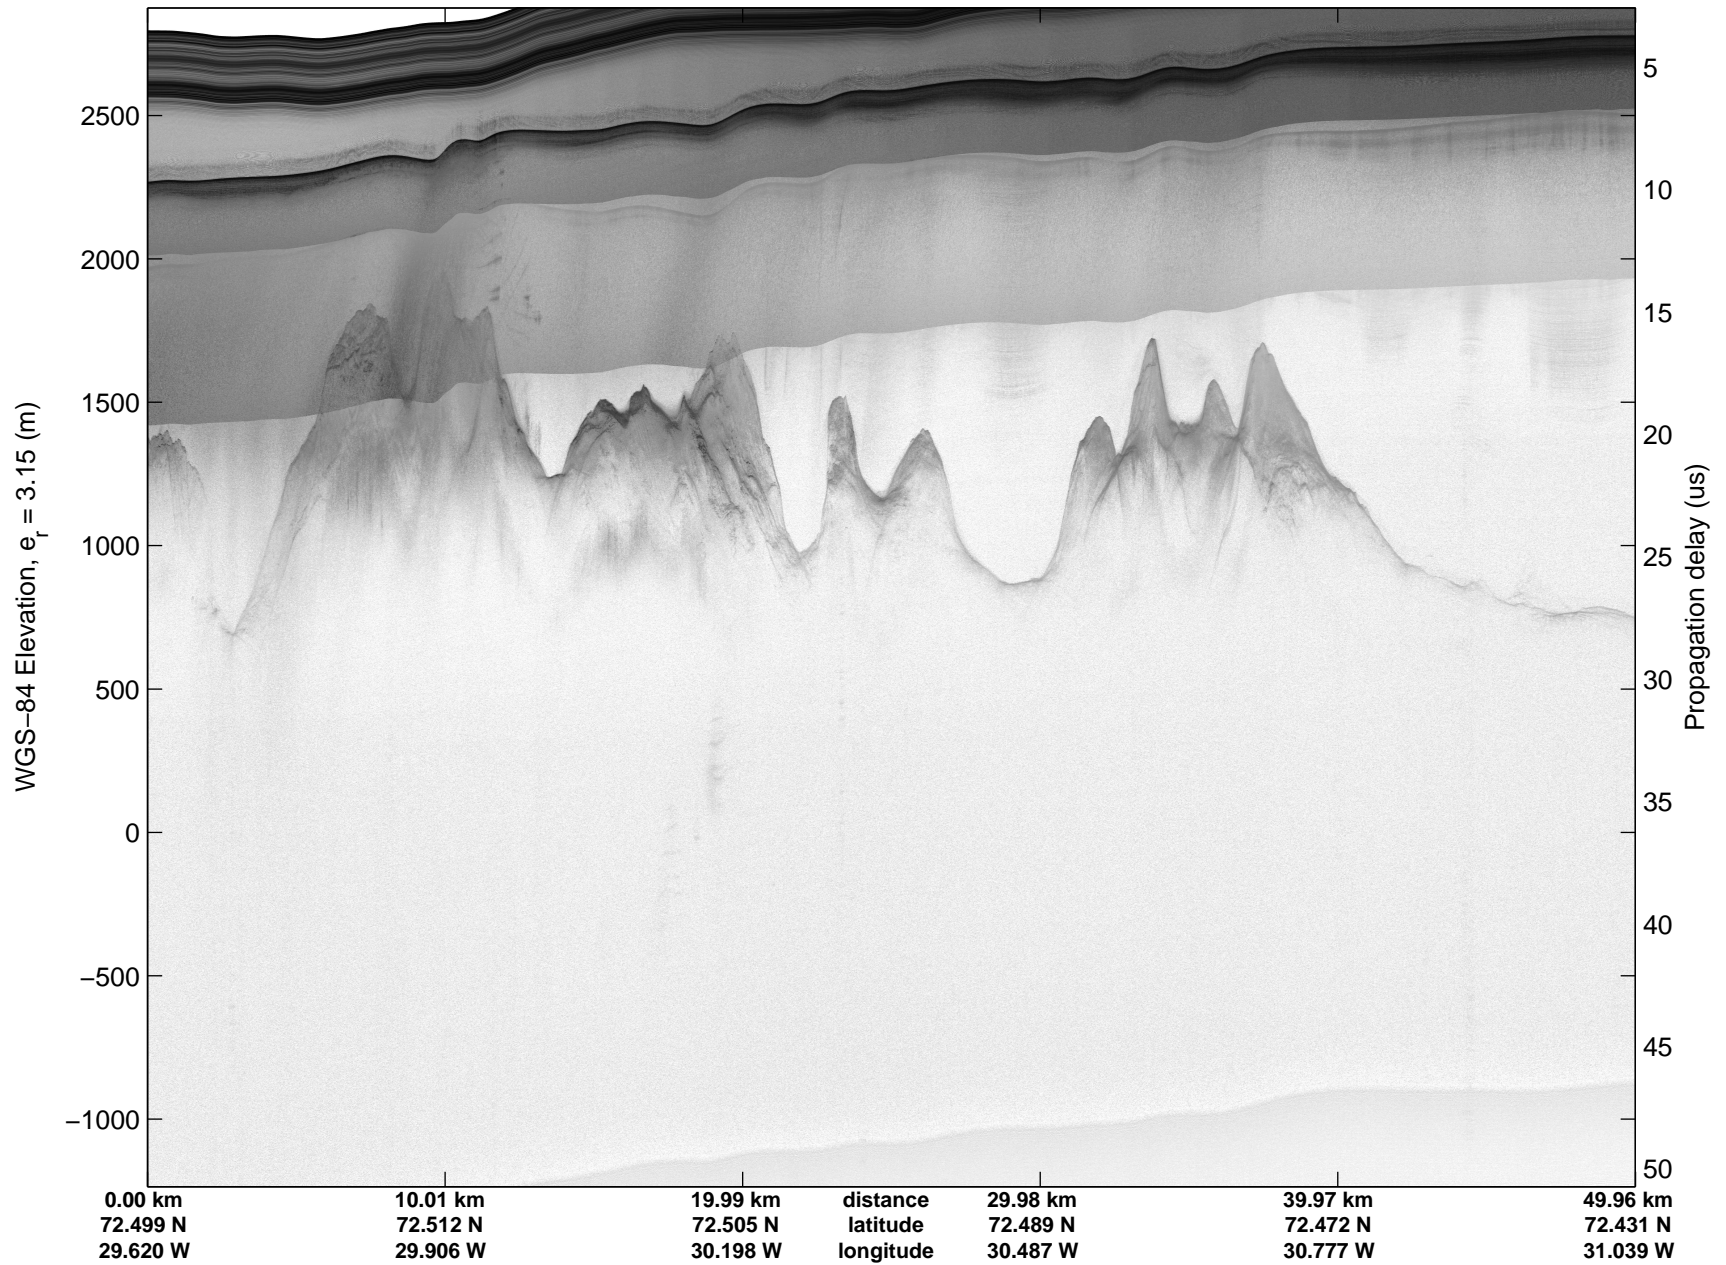

Land Ice:K-EGIG Summit
20150409_08_004
Polar Stereograph 70N/-45E

mcords5 2015_Greenland_C130: "Land Ice:K-EGIG Summit" 20150409_08_004: 15:26:59.0 to 15:33:01.4 GPS

mcords5 2015_Greenland_C130: "Land Ice:K-EGIG Summit" 20150409_08_004: 15:26:59.0 to 15:33:01.4 GPS

Land Ice:K-EGIG Summit
20150409_08_006
Polar Stereograph 70N/-45E

mcords5 2015_Greenland_C130: "Land Ice:K-EGIG Summit" 20150409_08_006: 15:39:06.1 to 15:45:04.2 GPS

mcords5 2015_Greenland_C130: "Land Ice:K-EGIG Summit" 20150409_08_006: 15:39:06.1 to 15:45:04.2 GPS

Land Ice:K-EGIG Summit
20150409_08_007
Polar Stereograph 70N/-45E

mcords5 2015_Greenland_C130: "Land Ice:K-EGIG Summit" 20150409_08_007: 15:45:04.4 to 15:51:23.2 GPS

mcords5 2015_Greenland_C130: "Land Ice:K-EGIG Summit" 20150409_08_007: 15:45:04.4 to 15:51:23.2 GPS

Land Ice:K-EGIG Summit
20150409_08_008
Polar Stereograph 70N/-45E

mcords5 2015_Greenland_C130: "Land Ice:K-EGIG Summit" 20150409_08_008: 15:51:23.5 to 15:57:46.8 GPS

mcords5 2015_Greenland_C130: "Land Ice:K-EGIG Summit" 20150409_08_008: 15:51:23.5 to 15:57:46.8 GPS