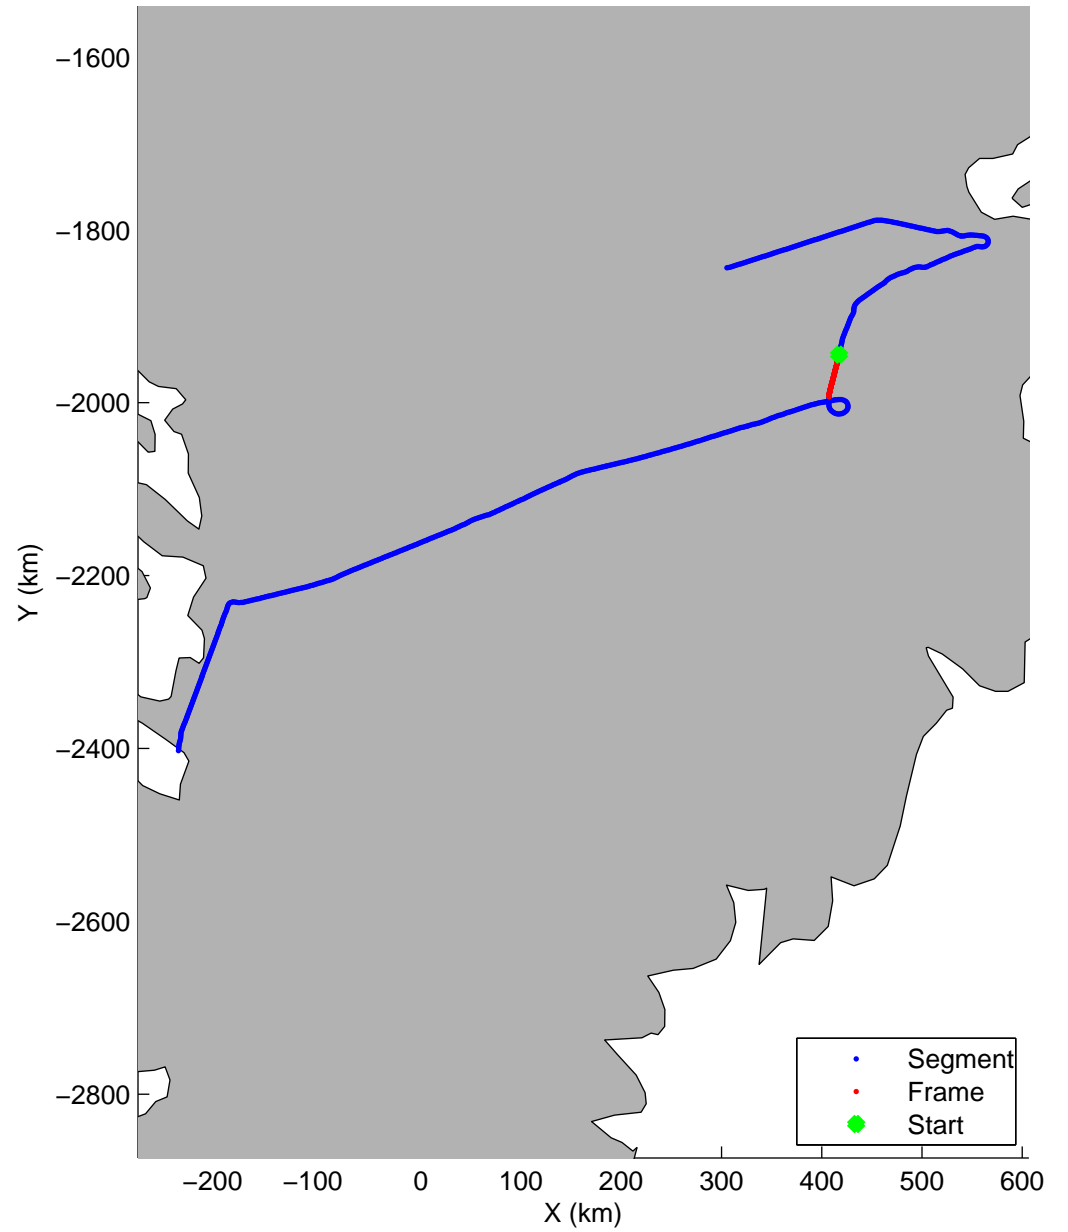

Land Ice:K-EGIG Summit
20150409_08_011
Polar Stereograph 70N/-45E