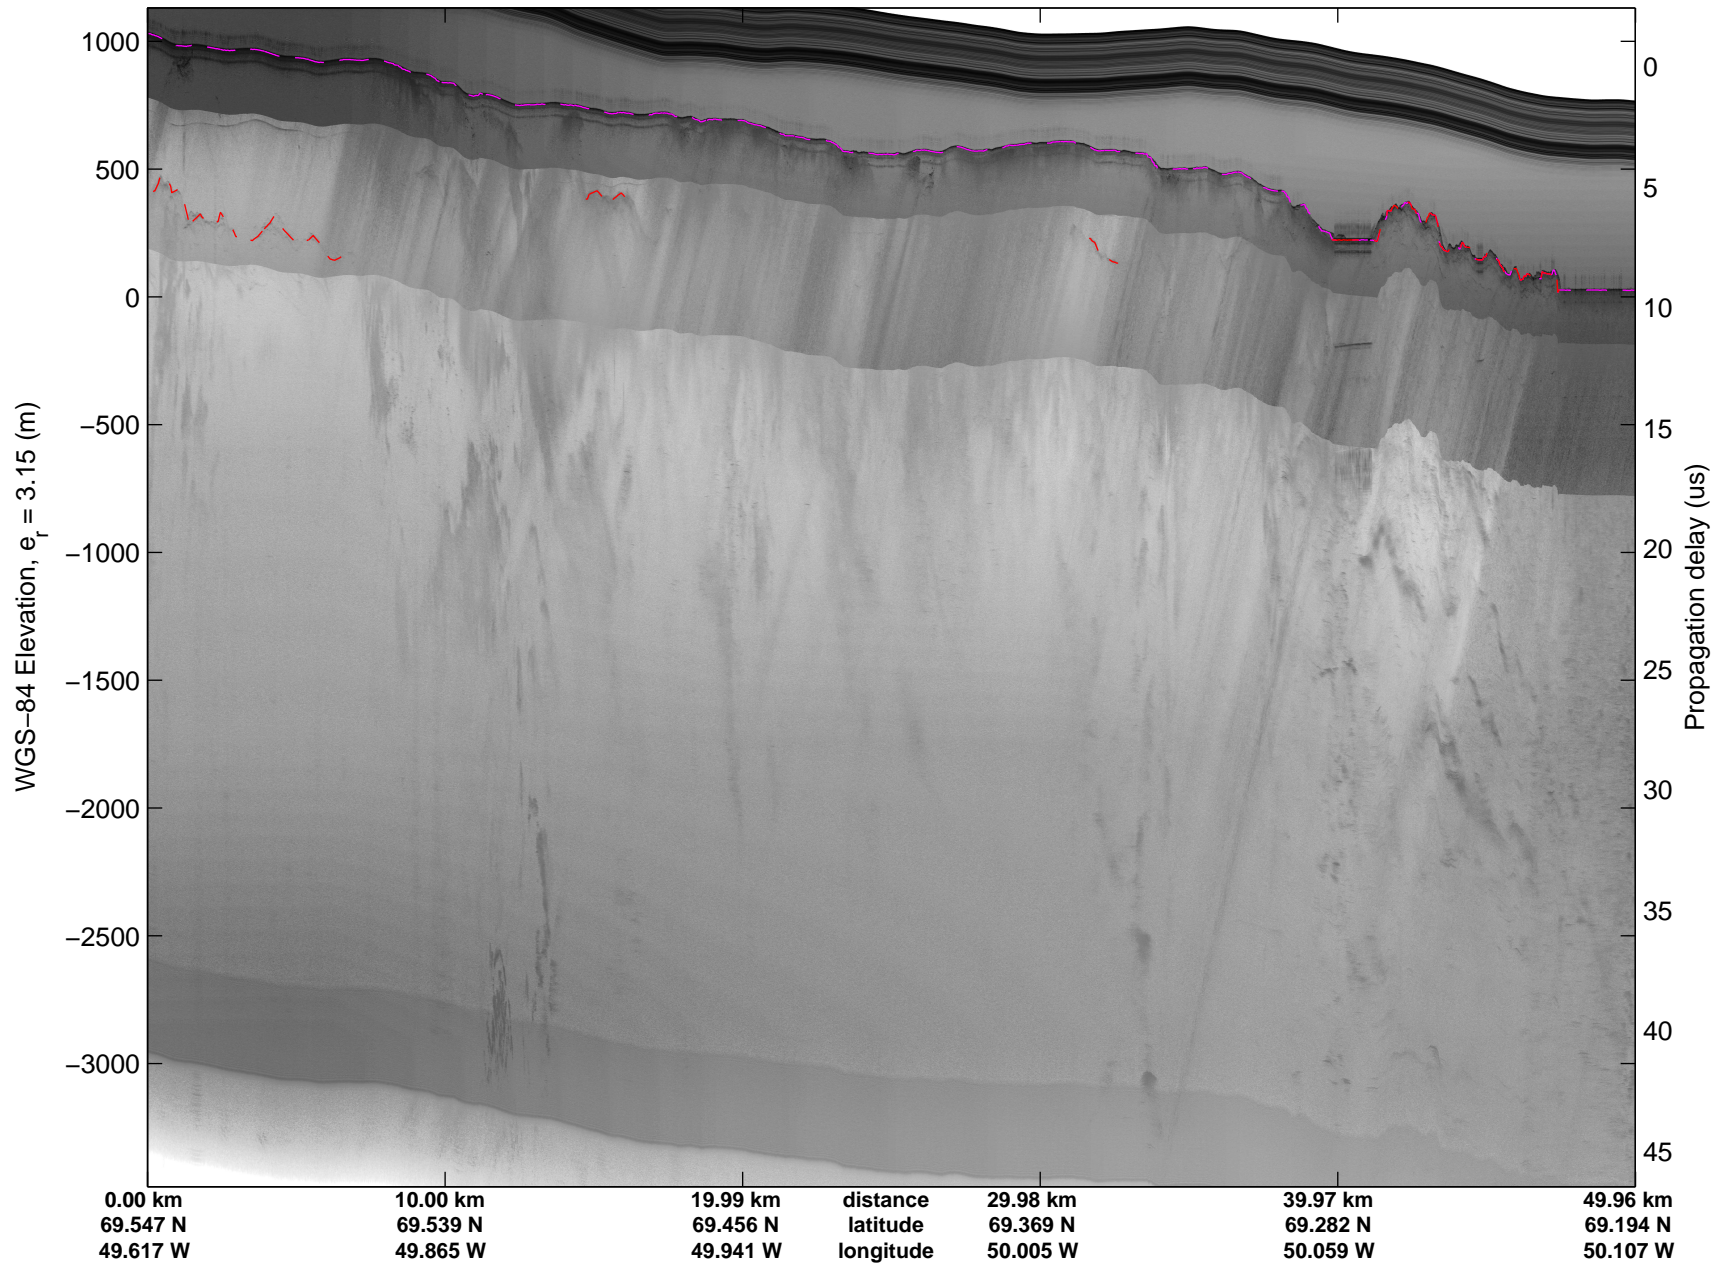

Land Ice:K-EGIG Summit
20150409_08_024
Polar Stereograph 70N/-45E

mcords5 2015_Greenland_C130: "Land Ice:K-EGIG Summit" 20150409_08_024: 17:29:30.2 to 17:35:20.0 GPS

mcords5 2015_Greenland_C130: "Land Ice:K-EGIG Summit" 20150409_08_024: 17:29:30.2 to 17:35:20.0 GPS

Land Ice:K-EGIG Summit
20150409_08_025
Polar Stereograph 70N/-45E

mcords5 2015_Greenland_C130: "Land Ice:K-EGIG Summit" 20150409_08_025: 17:35:20.2 to 17:41:02.7 GPS

mcords5 2015_Greenland_C130: "Land Ice:K-EGIG Summit" 20150409_08_025: 17:35:20.2 to 17:41:02.7 GPS

Land Ice:K-EGIG Summit
20150409_08_026
Polar Stereograph 70N/-45E

mcords5 2015_Greenland_C130: "Land Ice:K-EGIG Summit" 20150409_08_026: 17:41:03.0 to 17:47:06.2 GPS

mcords5 2015_Greenland_C130: "Land Ice:K-EGIG Summit" 20150409_08_026: 17:41:03.0 to 17:47:06.2 GPS

Land Ice:K-EGIG Summit
20150409_08_027
Polar Stereograph 70N/-45E

mcords5 2015_Greenland_C130: "Land Ice:K-EGIG Summit" 20150409_08_027: 17:47:06.4 to 17:53:35.9 GPS

mcords5 2015_Greenland_C130: "Land Ice:K-EGIG Summit" 20150409_08_027: 17:47:06.4 to 17:53:35.9 GPS