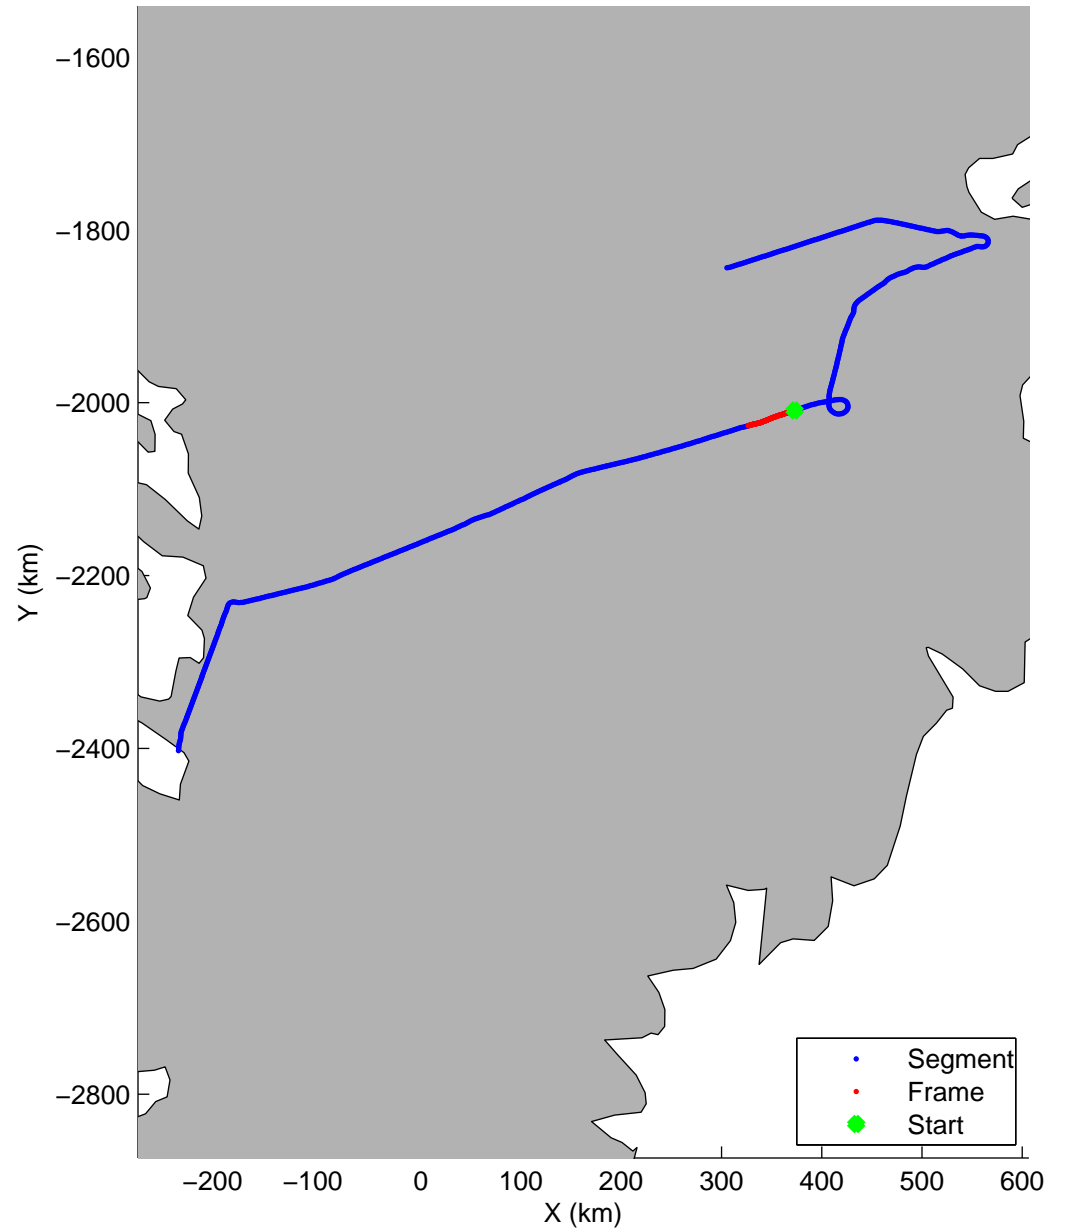

Land Ice:K-EGIG Summit
20150409_08_014
Polar Stereograph 70N/-45E