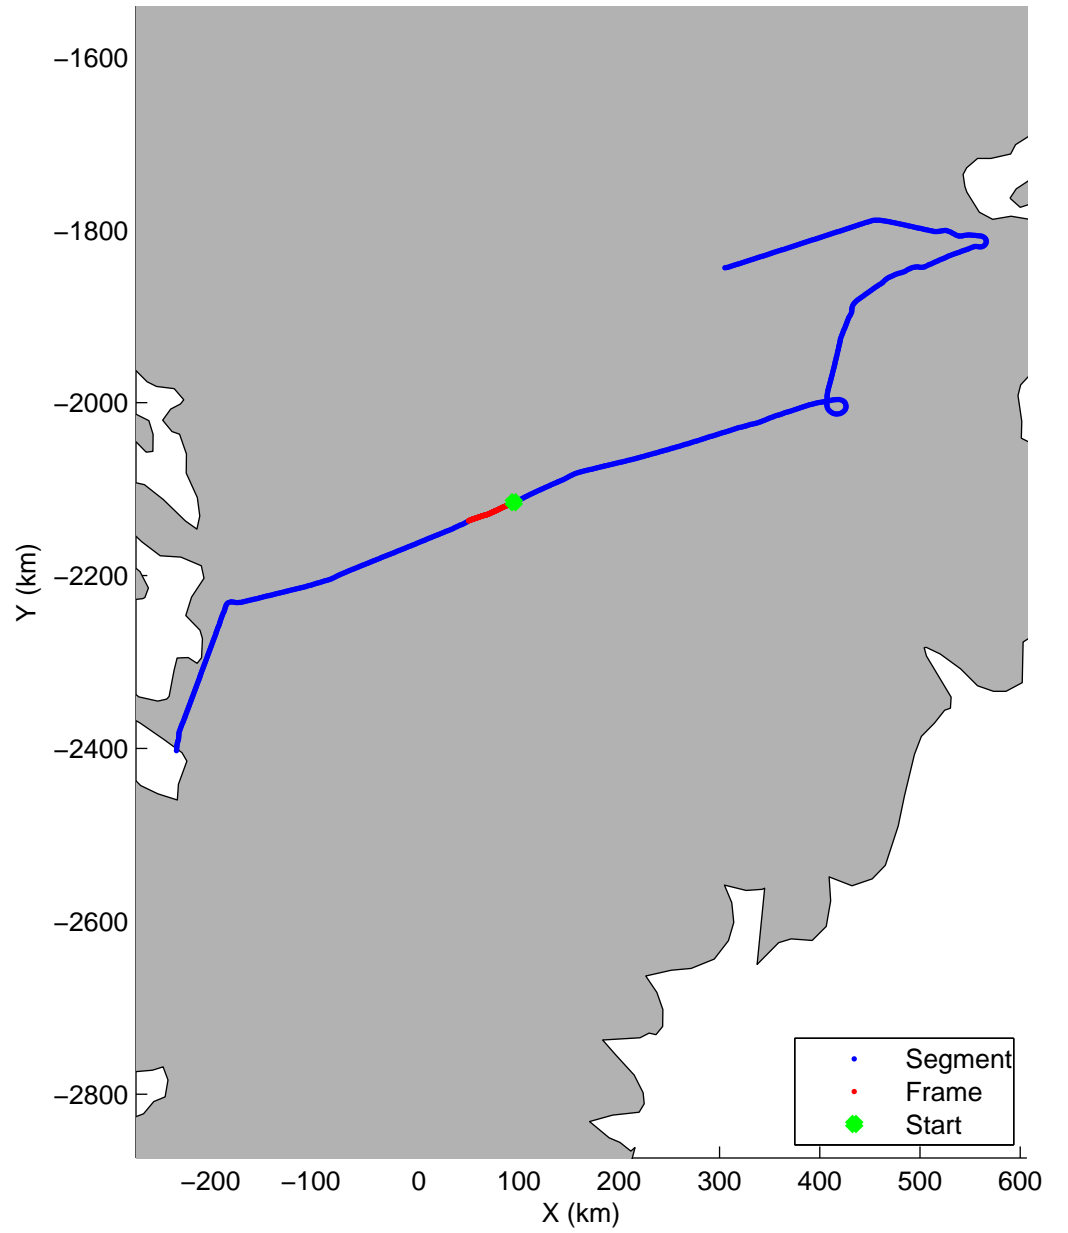

Land Ice:K-EGIG Summit
20150409_08_020
Polar Stereograph 70N/-45E