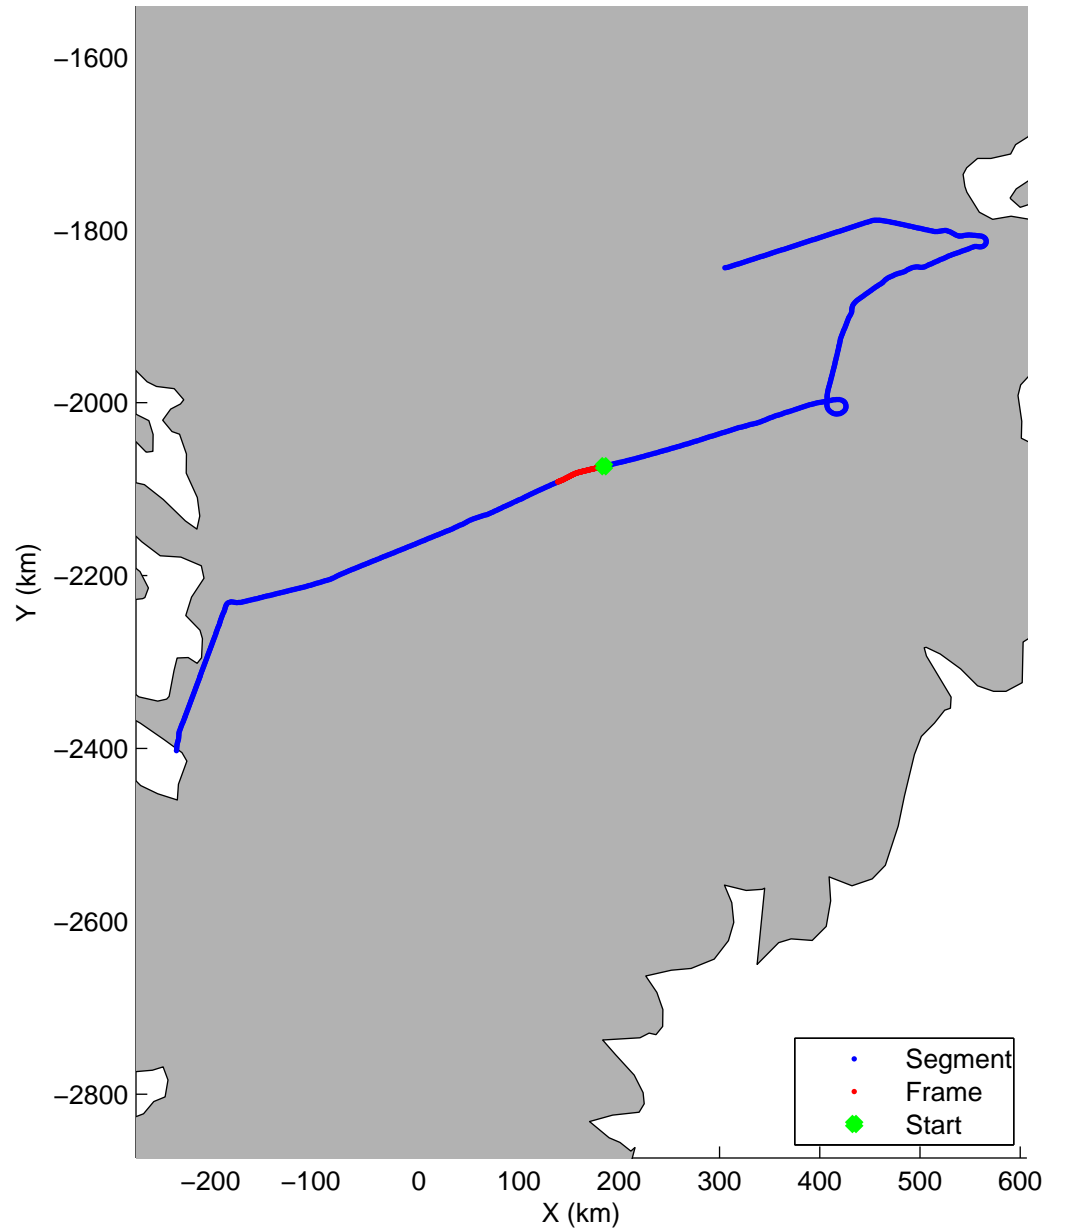

Land Ice:K-EGIG Summit
20150409_08_018
Polar Stereograph 70N/-45E