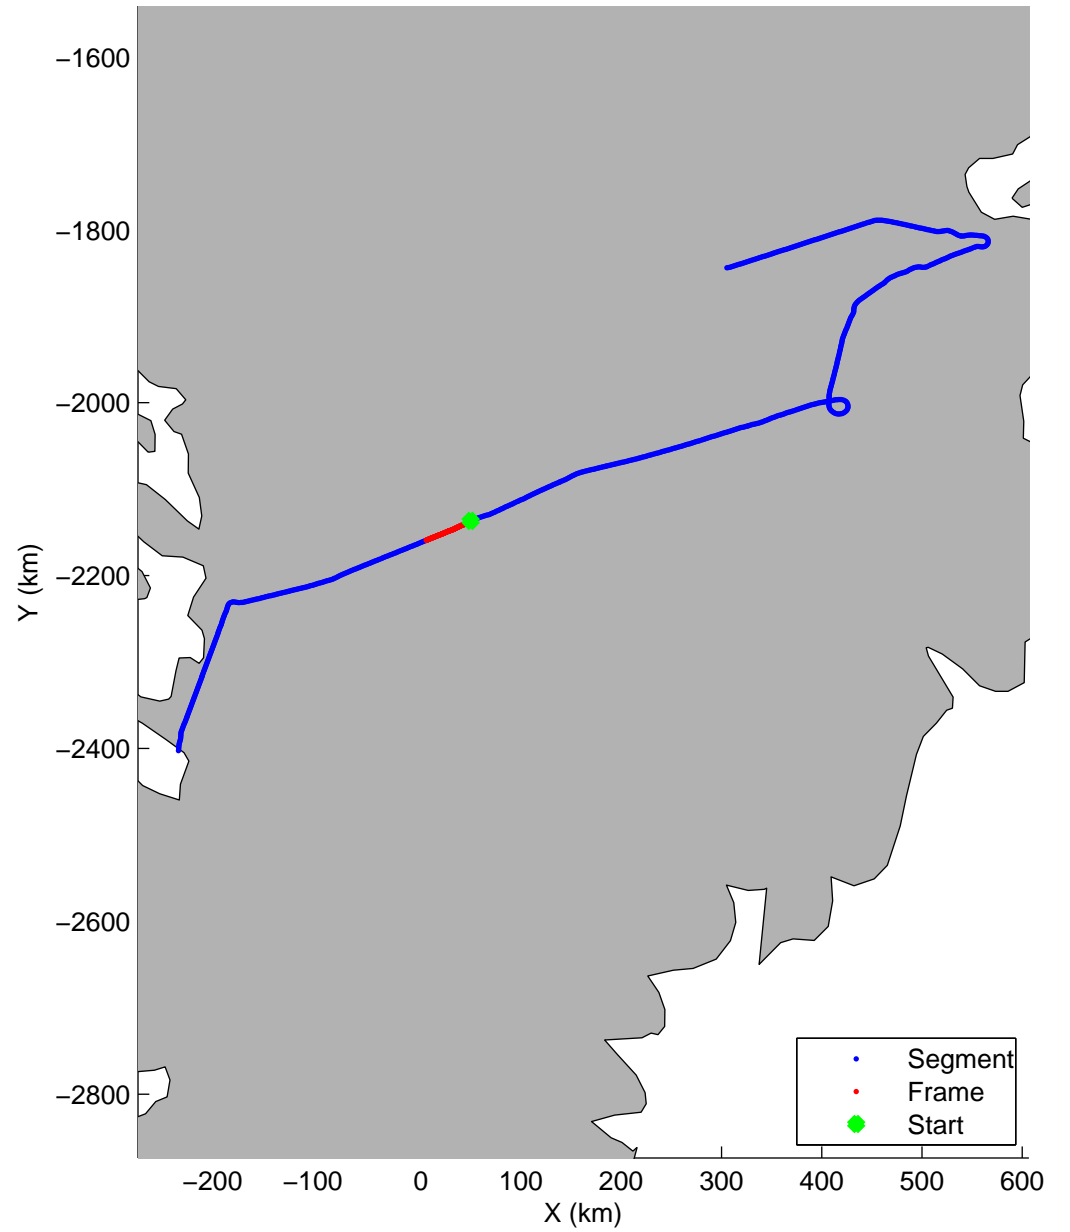

Land Ice:K-EGIG Summit
20150409_08_021
Polar Stereograph 70N/-45E