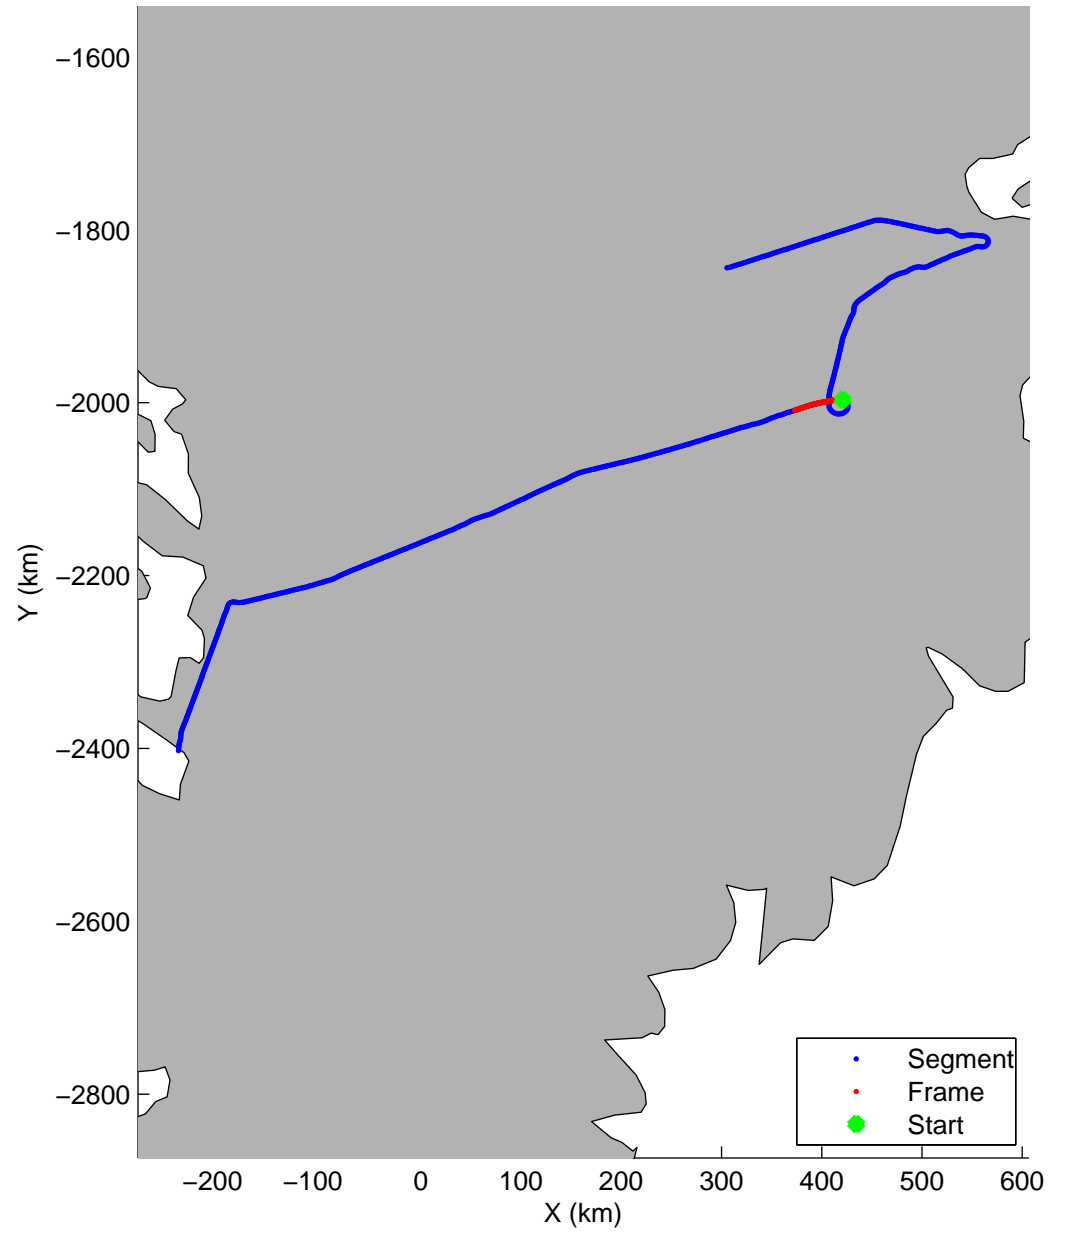

Land Ice:K-EGIG Summit
20150409_08_013
Polar Stereograph 70N/-45E