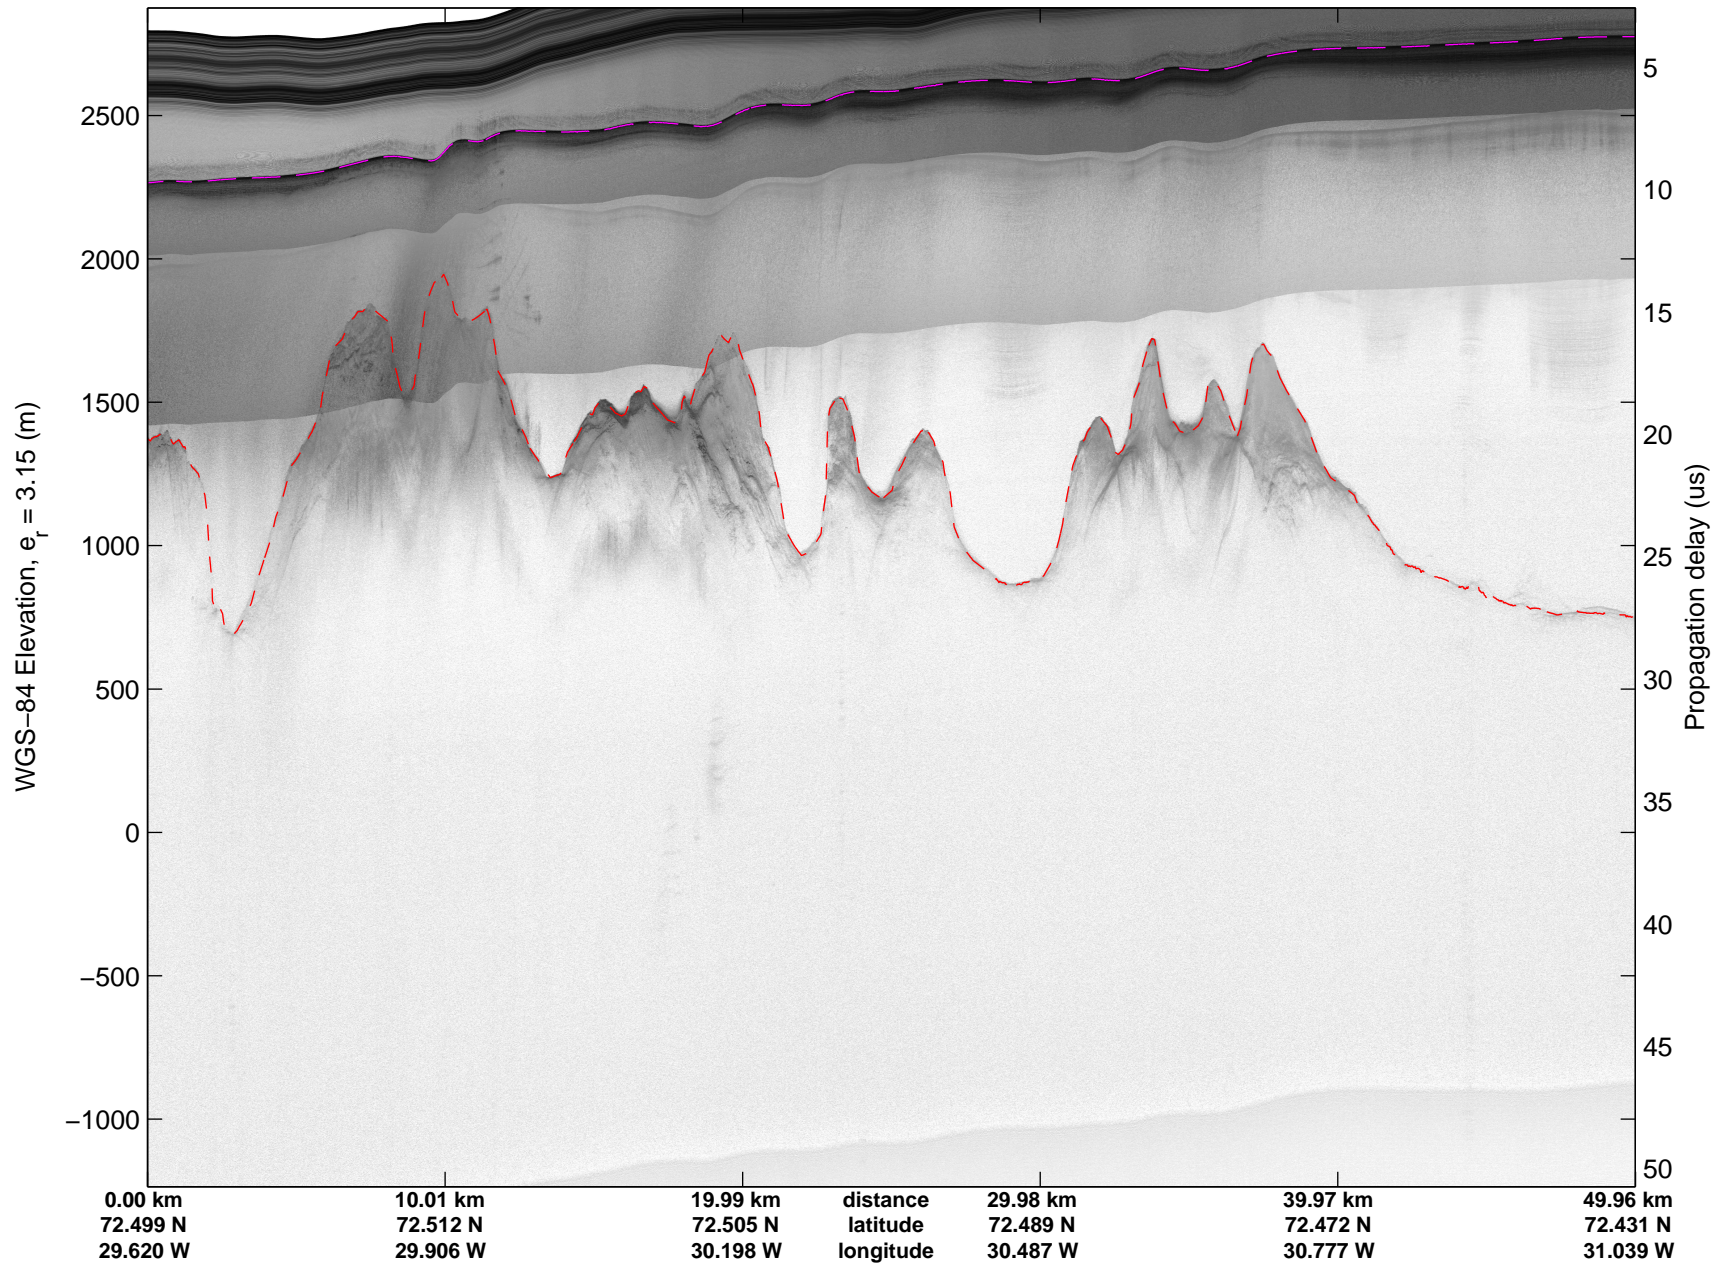

Land Ice:K-EGIG Summit
20150409_08_004
Polar Stereograph 70N/-45E

mcords5 2015_Greenland_C130: "Land Ice:K-EGIG Summit" 20150409_08_004: 15:26:59.0 to 15:33:01.4 GPS

mcords5 2015_Greenland_C130: "Land Ice:K-EGIG Summit" 20150409_08_004: 15:26:59.0 to 15:33:01.4 GPS

Land Ice:K-EGIG Summit
20150409_08_006
Polar Stereograph 70N/-45E

mcords5 2015_Greenland_C130: "Land Ice:K-EGIG Summit" 20150409_08_006: 15:39:06.1 to 15:45:04.2 GPS

mcords5 2015_Greenland_C130: "Land Ice:K-EGIG Summit" 20150409_08_006: 15:39:06.1 to 15:45:04.2 GPS

Land Ice:K-EGIG Summit
20150409_08_007
Polar Stereograph 70N/-45E

mcords5 2015_Greenland_C130: "Land Ice:K-EGIG Summit" 20150409_08_007: 15:45:04.4 to 15:51:23.2 GPS

mcords5 2015_Greenland_C130: "Land Ice:K-EGIG Summit" 20150409_08_007: 15:45:04.4 to 15:51:23.2 GPS

Land Ice:K-EGIG Summit
20150409_08_008
Polar Stereograph 70N/-45E

mcords5 2015_Greenland_C130: "Land Ice:K-EGIG Summit" 20150409_08_008: 15:51:23.5 to 15:57:46.8 GPS

mcords5 2015_Greenland_C130: "Land Ice:K-EGIG Summit" 20150409_08_008: 15:51:23.5 to 15:57:46.8 GPS