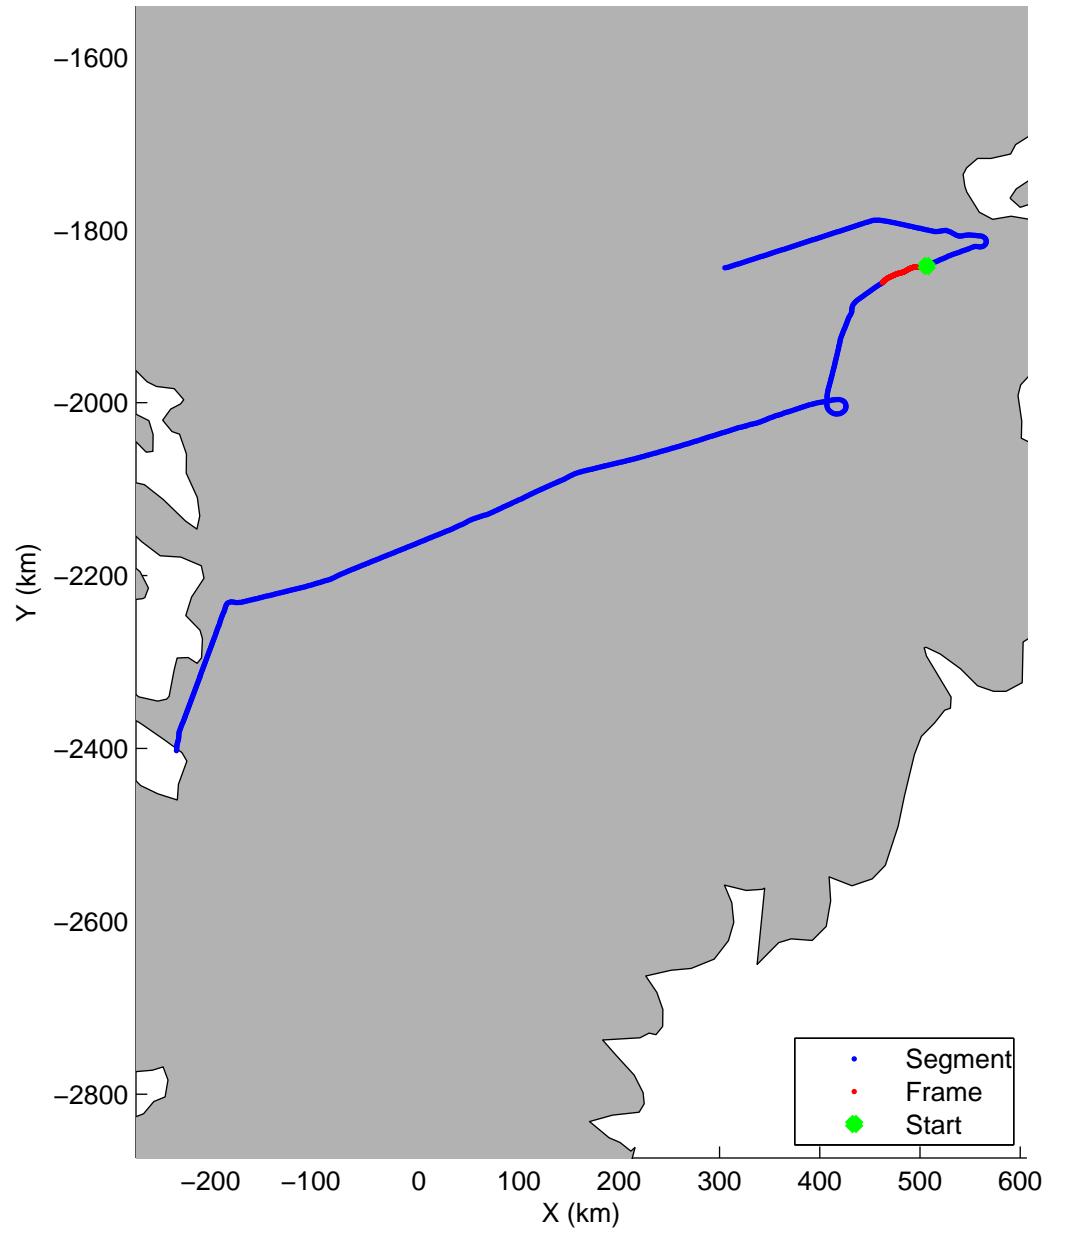

Land Ice:K-EGIG Summit
20150409_08_008
Polar Stereograph 70N/-45E