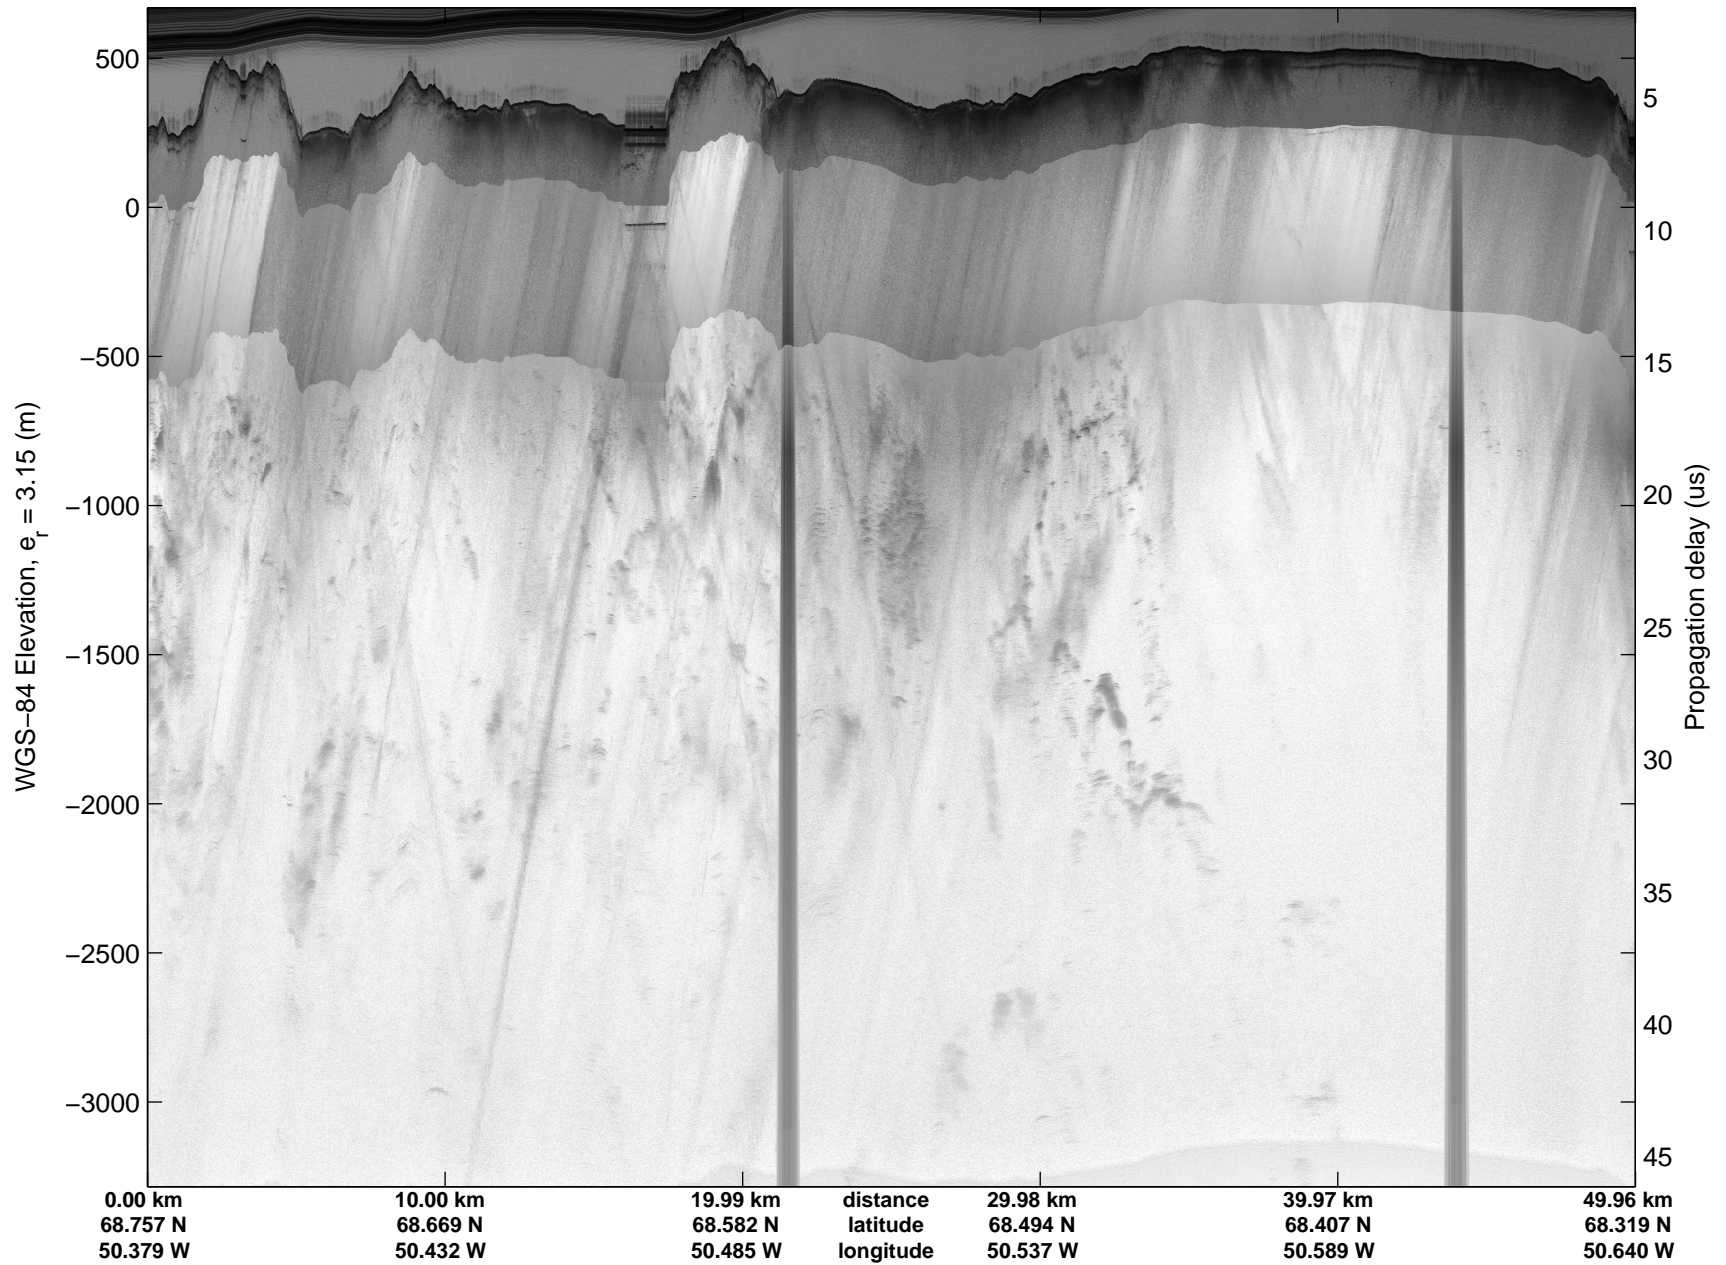

Land Ice:K-EGIG Summit
20150409_08_026
Polar Stereograph 70N/-45E

mcords5 2015_Greenland_C130: "Land Ice:K-EGIG Summit" 20150409_08_026: 17:41:03.0 to 17:47:06.2 GPS

mcords5 2015_Greenland_C130: "Land Ice:K-EGIG Summit" 20150409_08_026: 17:41:03.0 to 17:47:06.2 GPS

Land Ice:K-EGIG Summit
20150409_08_027
Polar Stereograph 70N/-45E

mcords5 2015_Greenland_C130: "Land Ice:K-EGIG Summit" 20150409_08_027: 17:47:06.4 to 17:53:35.9 GPS

mcords5 2015_Greenland_C130: "Land Ice:K-EGIG Summit" 20150409_08_027: 17:47:06.4 to 17:53:35.9 GPS

Land Ice:K-EGIG Summit
20150409_08_028
Polar Stereograph 70N/-45E

mcords5 2015_Greenland_C130: "Land Ice:K-EGIG Summit" 20150409_08_028: 17:53:36.2 to 17:59:44.8 GPS

mcords5 2015_Greenland_C130: "Land Ice:K-EGIG Summit" 20150409_08_028: 17:53:36.2 to 17:59:44.8 GPS

Land Ice:K-EGIG Summit
20150409_08_029
Polar Stereograph 70N/-45E

mcords5 2015_Greenland_C130: "Land Ice:K-EGIG Summit" 20150409_08_029: 17:59:45.0 to 18:04:48.6 GPS

mcords5 2015_Greenland_C130: "Land Ice:K-EGIG Summit" 20150409_08_029: 17:59:45.0 to 18:04:48.6 GPS