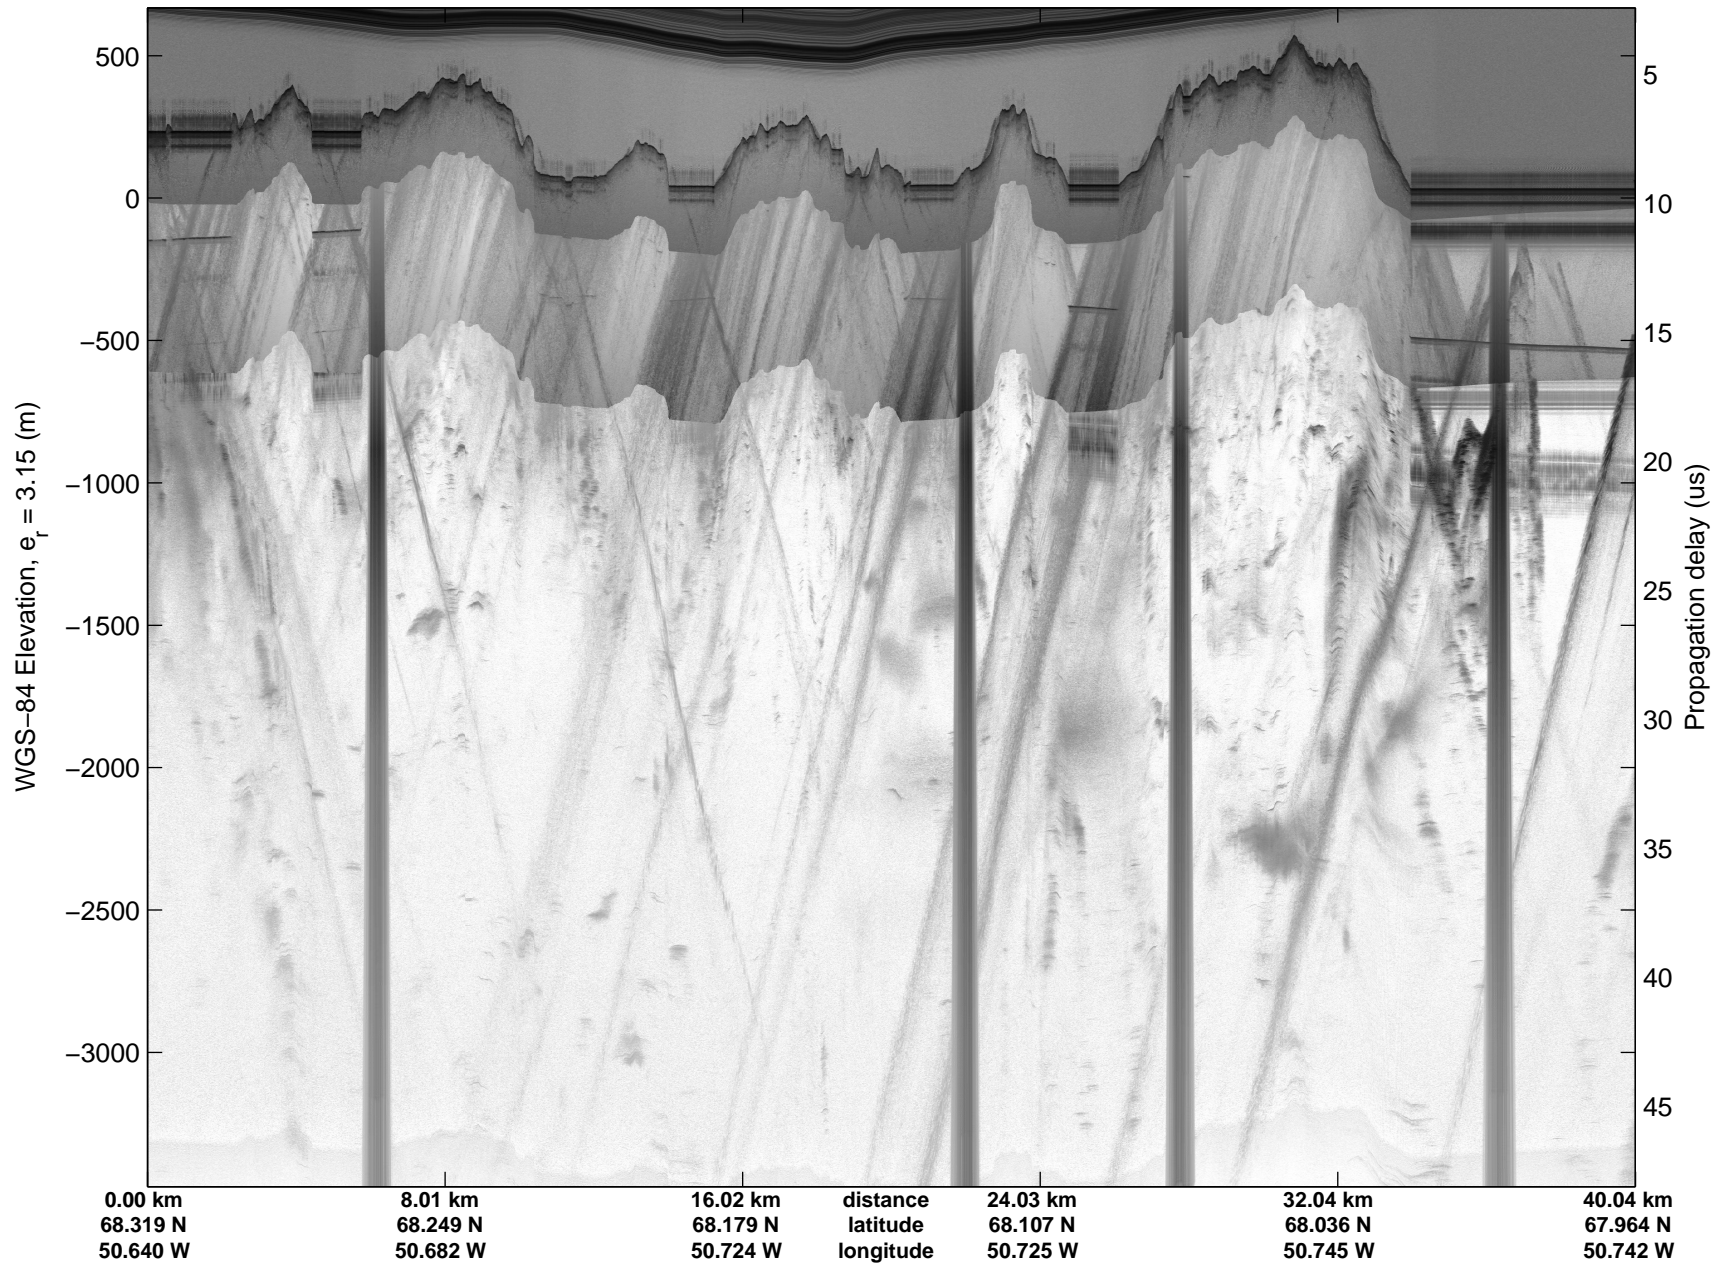

Land Ice:K-EGIG Summit
20150409_08_027
Polar Stereograph 70N/-45E

mcords5 2015_Greenland_C130: "Land Ice:K-EGIG Summit" 20150409_08_027: 17:47:06.4 to 17:53:35.9 GPS

mcords5 2015_Greenland_C130: "Land Ice:K-EGIG Summit" 20150409_08_027: 17:47:06.4 to 17:53:35.9 GPS

Land Ice:K-EGIG Summit
20150409_08_028
Polar Stereograph 70N/-45E

mcords5 2015_Greenland_C130: "Land Ice:K-EGIG Summit" 20150409_08_028: 17:53:36.2 to 17:59:44.8 GPS

mcords5 2015_Greenland_C130: "Land Ice:K-EGIG Summit" 20150409_08_028: 17:53:36.2 to 17:59:44.8 GPS

Land Ice:K-EGIG Summit
20150409_08_029
Polar Stereograph 70N/-45E

mcords5 2015_Greenland_C130: "Land Ice:K-EGIG Summit" 20150409_08_029: 17:59:45.0 to 18:04:48.6 GPS

mcords5 2015_Greenland_C130: "Land Ice:K-EGIG Summit" 20150409_08_029: 17:59:45.0 to 18:04:48.6 GPS