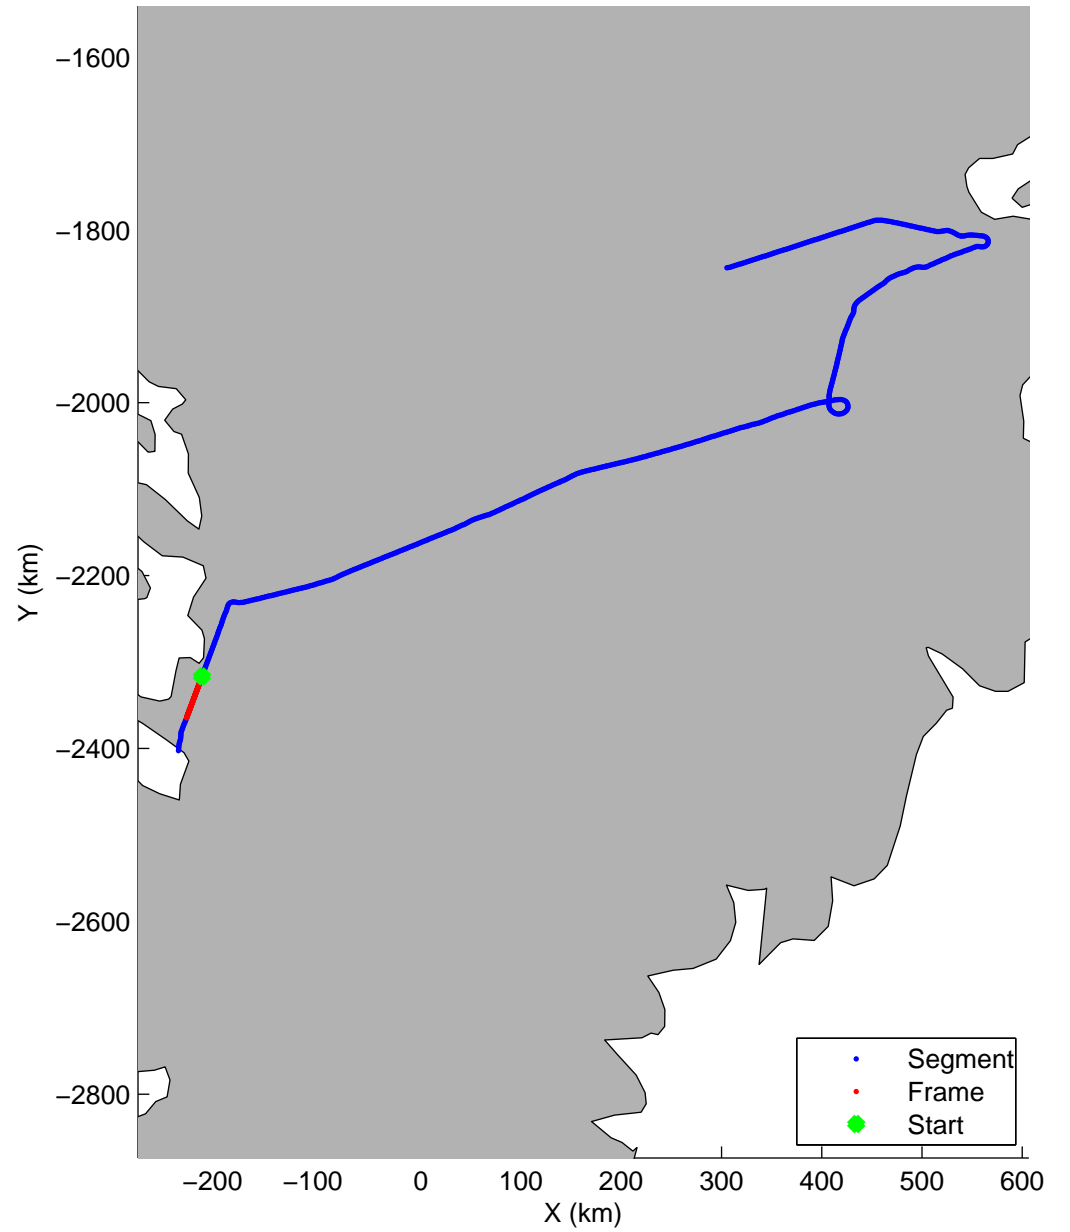

Land Ice:K-EGIG Summit
20150409_08_028
Polar Stereograph 70N/-45E