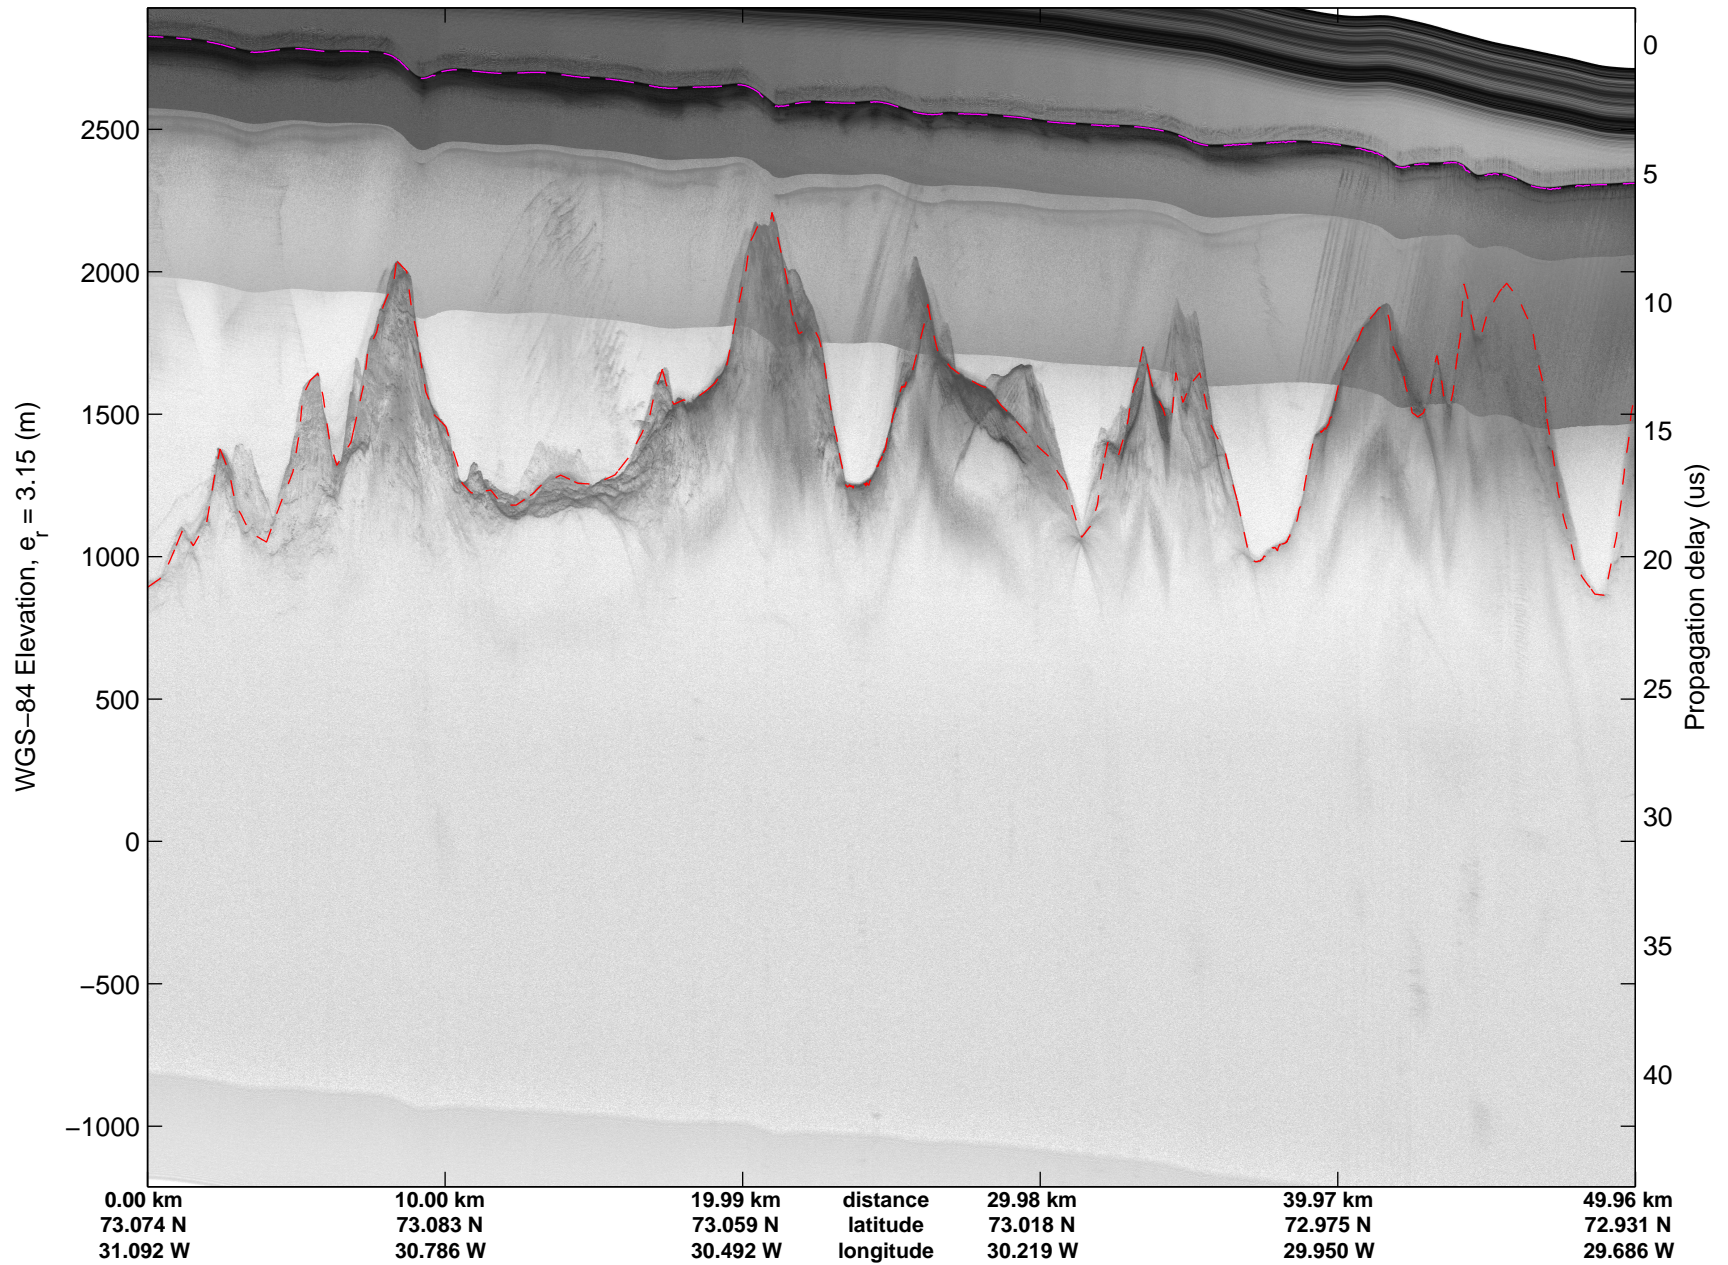

Land Ice:K-EGIG Summit
20150409_08_001
Polar Stereograph 70N/-45E

mcords5 2015_Greenland_C130: "Land Ice:K-EGIG Summit" 20150409_08_001: 15:08:10.0 to 15:14:20.2 GPS

mcords5 2015_Greenland_C130: "Land Ice:K-EGIG Summit" 20150409_08_001: 15:08:10.0 to 15:14:20.2 GPS

Land Ice:K-EGIG Summit
20150409_08_002
Polar Stereograph 70N/-45E

mcords5 2015_Greenland_C130: "Land Ice:K-EGIG Summit" 20150409_08_002: 15:14:20.5 to 15:20:39.8 GPS

mcords5 2015_Greenland_C130: "Land Ice:K-EGIG Summit" 20150409_08_002: 15:14:20.5 to 15:20:39.8 GPS

Land Ice:K-EGIG Summit
20150409_08_003
Polar Stereograph 70N/-45E

mcords5 2015_Greenland_C130: "Land Ice:K-EGIG Summit" 20150409_08_003: 15:20:40.0 to 15:26:58.8 GPS

mcords5 2015_Greenland_C130: "Land Ice:K-EGIG Summit" 20150409_08_003: 15:20:40.0 to 15:26:58.8 GPS

Land Ice:K-EGIG Summit
20150409_08_004
Polar Stereograph 70N/-45E

mcords5 2015_Greenland_C130: "Land Ice:K-EGIG Summit" 20150409_08_004: 15:26:59.0 to 15:33:01.4 GPS

mcords5 2015_Greenland_C130: "Land Ice:K-EGIG Summit" 20150409_08_004: 15:26:59.0 to 15:33:01.4 GPS