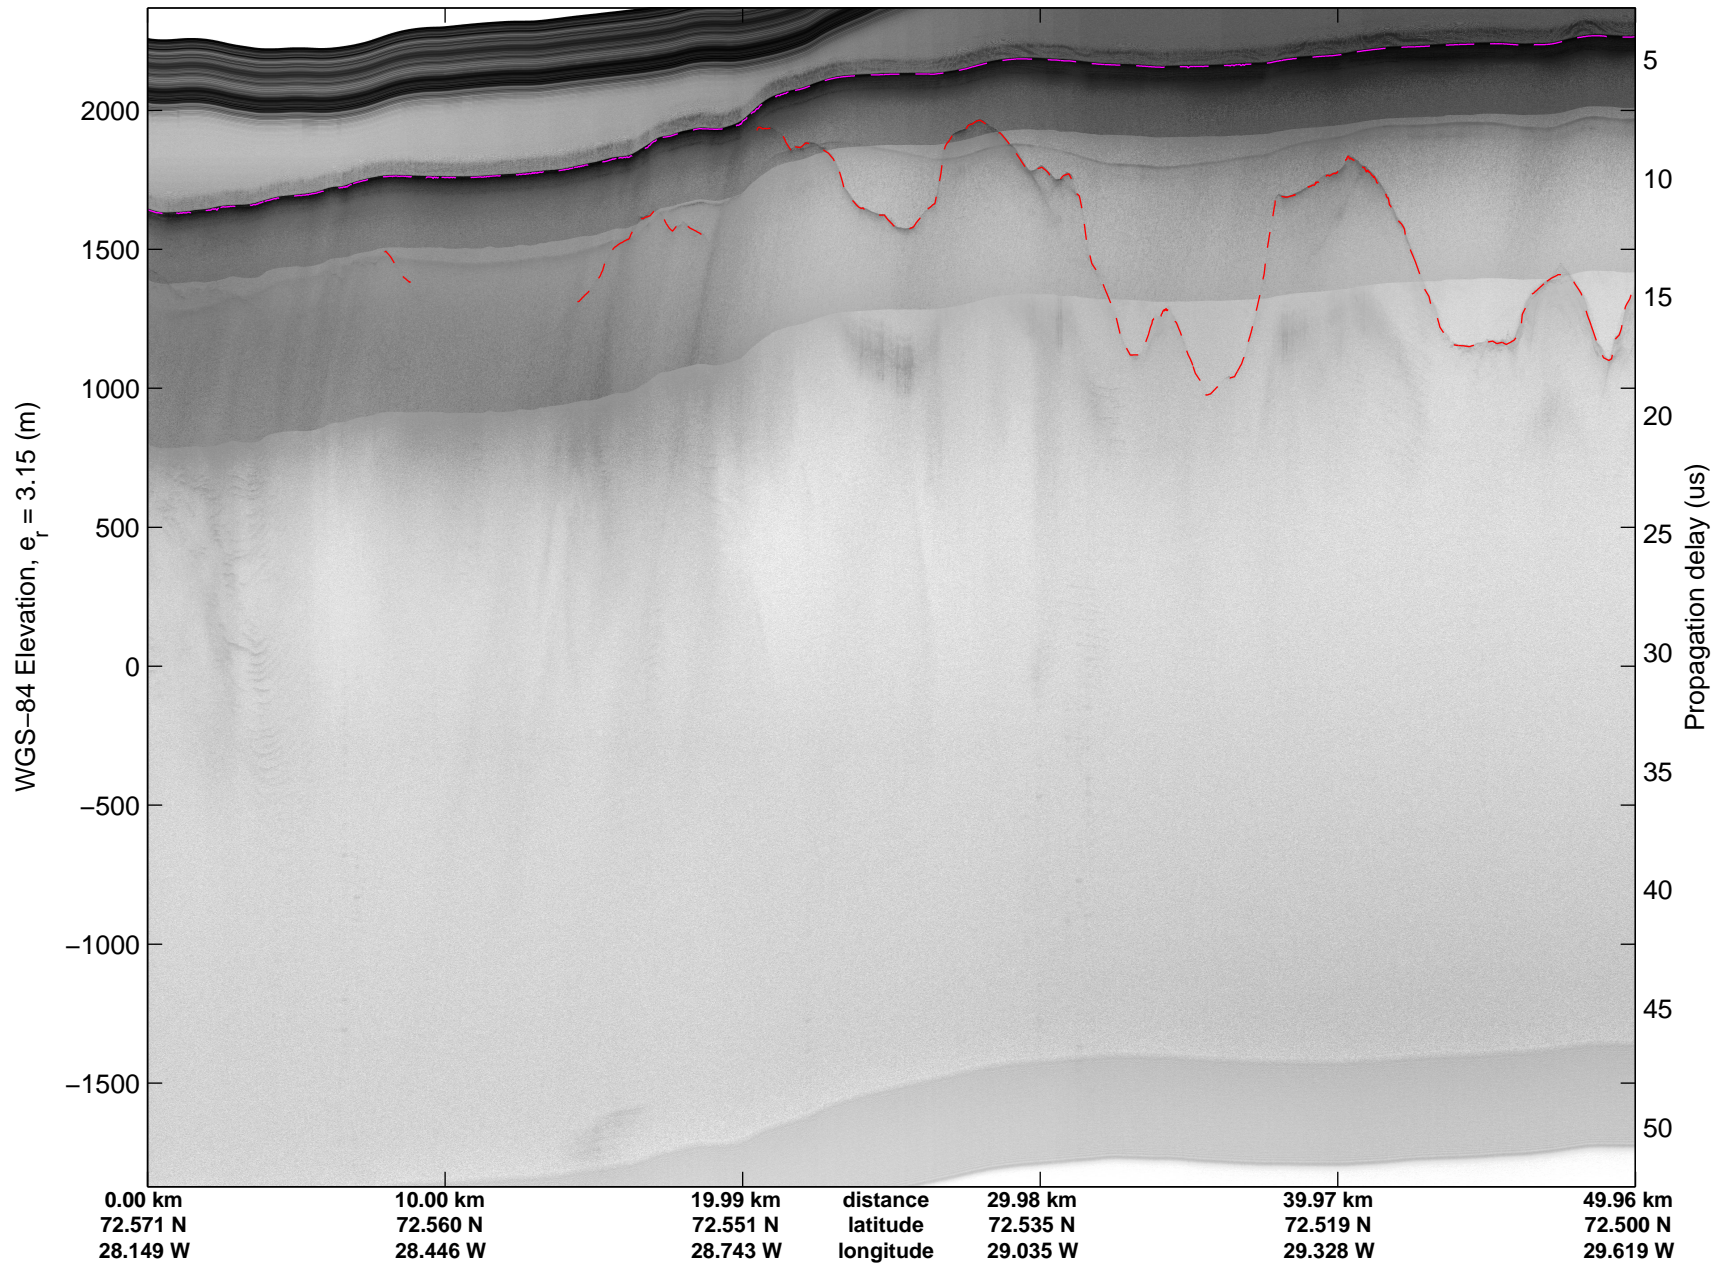

Land Ice:K-EGIG Summit
20150409_08_004
Polar Stereograph 70N/-45E

mcords5 2015_Greenland_C130: "Land Ice:K-EGIG Summit" 20150409_08_004: 15:26:59.0 to 15:33:01.4 GPS

mcords5 2015_Greenland_C130: "Land Ice:K-EGIG Summit" 20150409_08_004: 15:26:59.0 to 15:33:01.4 GPS

Land Ice:K-EGIG Summit
20150409_08_005
Polar Stereograph 70N/-45E

mcords5 2015_Greenland_C130: "Land Ice:K-EGIG Summit" 20150409_08_005: 15:33:01.7 to 15:39:05.8 GPS

mcords5 2015_Greenland_C130: "Land Ice:K-EGIG Summit" 20150409_08_005: 15:33:01.7 to 15:39:05.8 GPS

Land Ice:K-EGIG Summit
20150409_08_006
Polar Stereograph 70N/-45E

mcords5 2015_Greenland_C130: "Land Ice:K-EGIG Summit" 20150409_08_006: 15:39:06.1 to 15:45:04.2 GPS

mcords5 2015_Greenland_C130: "Land Ice:K-EGIG Summit" 20150409_08_006: 15:39:06.1 to 15:45:04.2 GPS

Land Ice:K-EGIG Summit
20150409_08_007
Polar Stereograph 70N/-45E

mcords5 2015_Greenland_C130: "Land Ice:K-EGIG Summit" 20150409_08_007: 15:45:04.4 to 15:51:23.2 GPS

mcords5 2015_Greenland_C130: "Land Ice:K-EGIG Summit" 20150409_08_007: 15:45:04.4 to 15:51:23.2 GPS