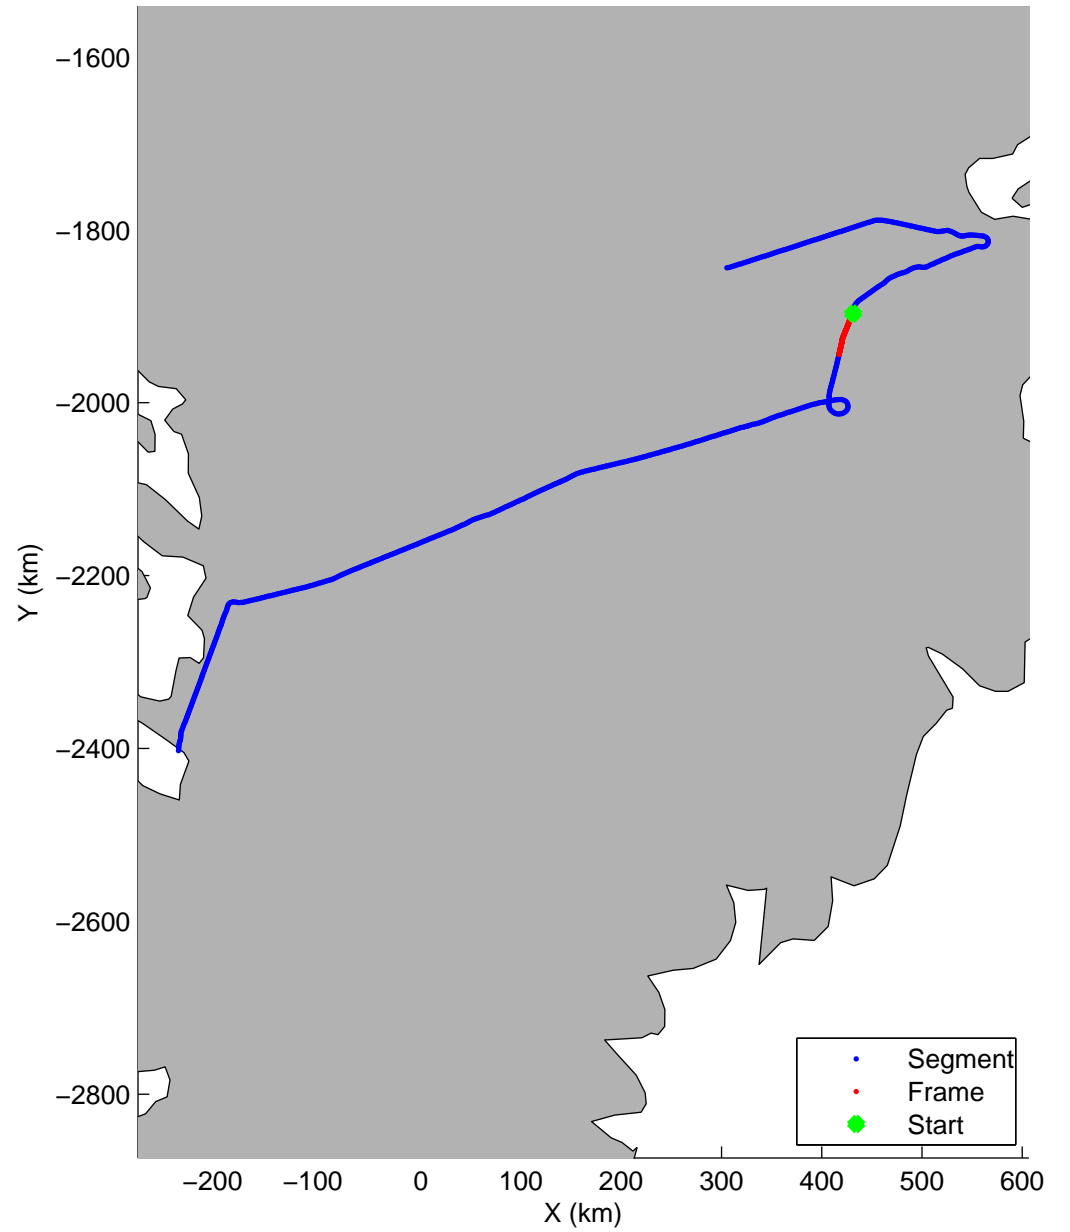

Land Ice:K-EGIG Summit
20150409_08_010
Polar Stereograph 70N/-45E