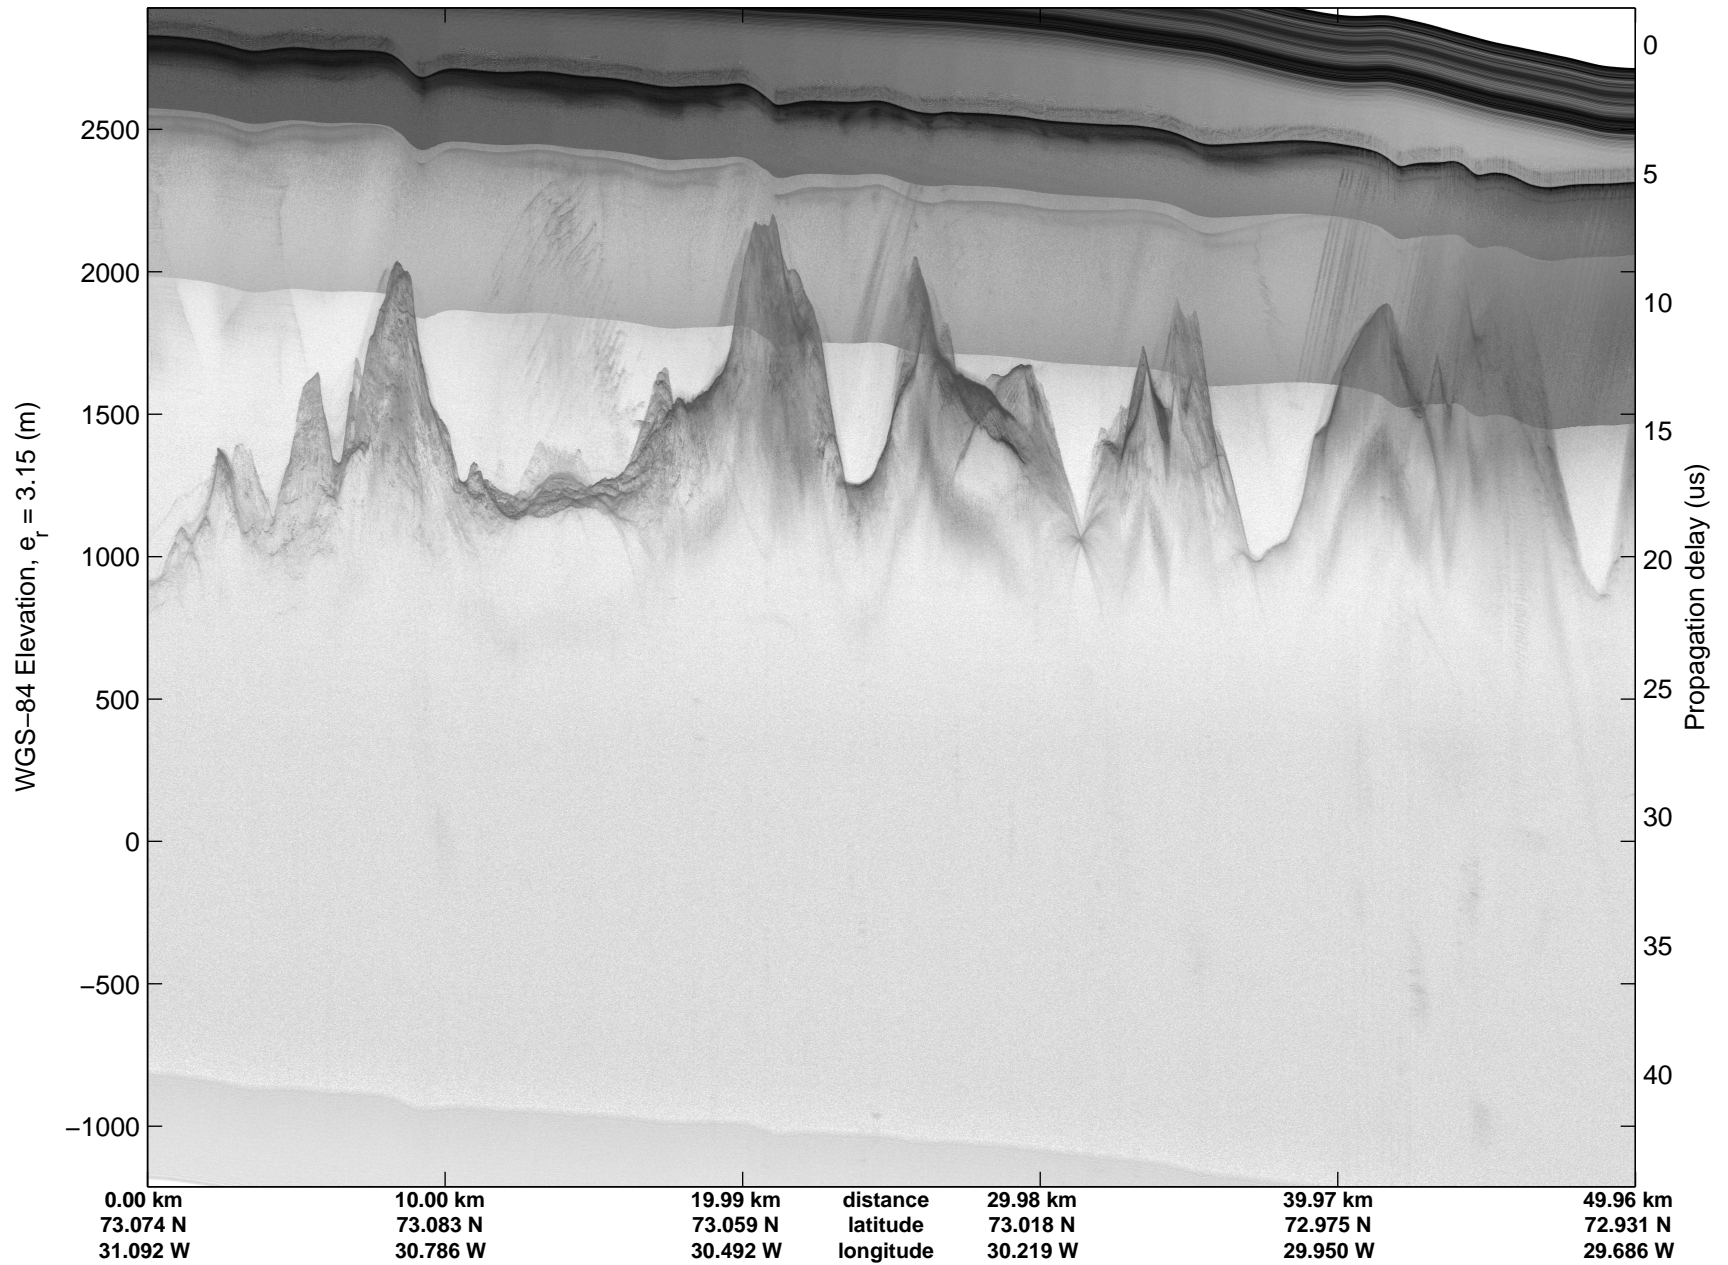

Land Ice:K-EGIG Summit
20150409_08_001
Polar Stereograph 70N/-45E

mcords5 2015_Greenland_C130: "Land Ice:K-EGIG Summit" 20150409_08_001: 15:08:10.0 to 15:14:20.2 GPS

mcords5 2015_Greenland_C130: "Land Ice:K-EGIG Summit" 20150409_08_001: 15:08:10.0 to 15:14:20.2 GPS

Land Ice:K-EGIG Summit
20150409_08_002
Polar Stereograph 70N/-45E

mcords5 2015_Greenland_C130: "Land Ice:K-EGIG Summit" 20150409_08_002: 15:14:20.5 to 15:20:39.8 GPS

mcords5 2015_Greenland_C130: "Land Ice:K-EGIG Summit" 20150409_08_002: 15:14:20.5 to 15:20:39.8 GPS

Land Ice:K-EGIG Summit
20150409_08_003
Polar Stereograph 70N/-45E

mcords5 2015_Greenland_C130: "Land Ice:K-EGIG Summit" 20150409_08_003: 15:20:40.0 to 15:26:58.8 GPS

mcords5 2015_Greenland_C130: "Land Ice:K-EGIG Summit" 20150409_08_003: 15:20:40.0 to 15:26:58.8 GPS

Land Ice:K-EGIG Summit
20150409_08_004
Polar Stereograph 70N/-45E

mcords5 2015_Greenland_C130: "Land Ice:K-EGIG Summit" 20150409_08_004: 15:26:59.0 to 15:33:01.4 GPS

mcords5 2015_Greenland_C130: "Land Ice:K-EGIG Summit" 20150409_08_004: 15:26:59.0 to 15:33:01.4 GPS