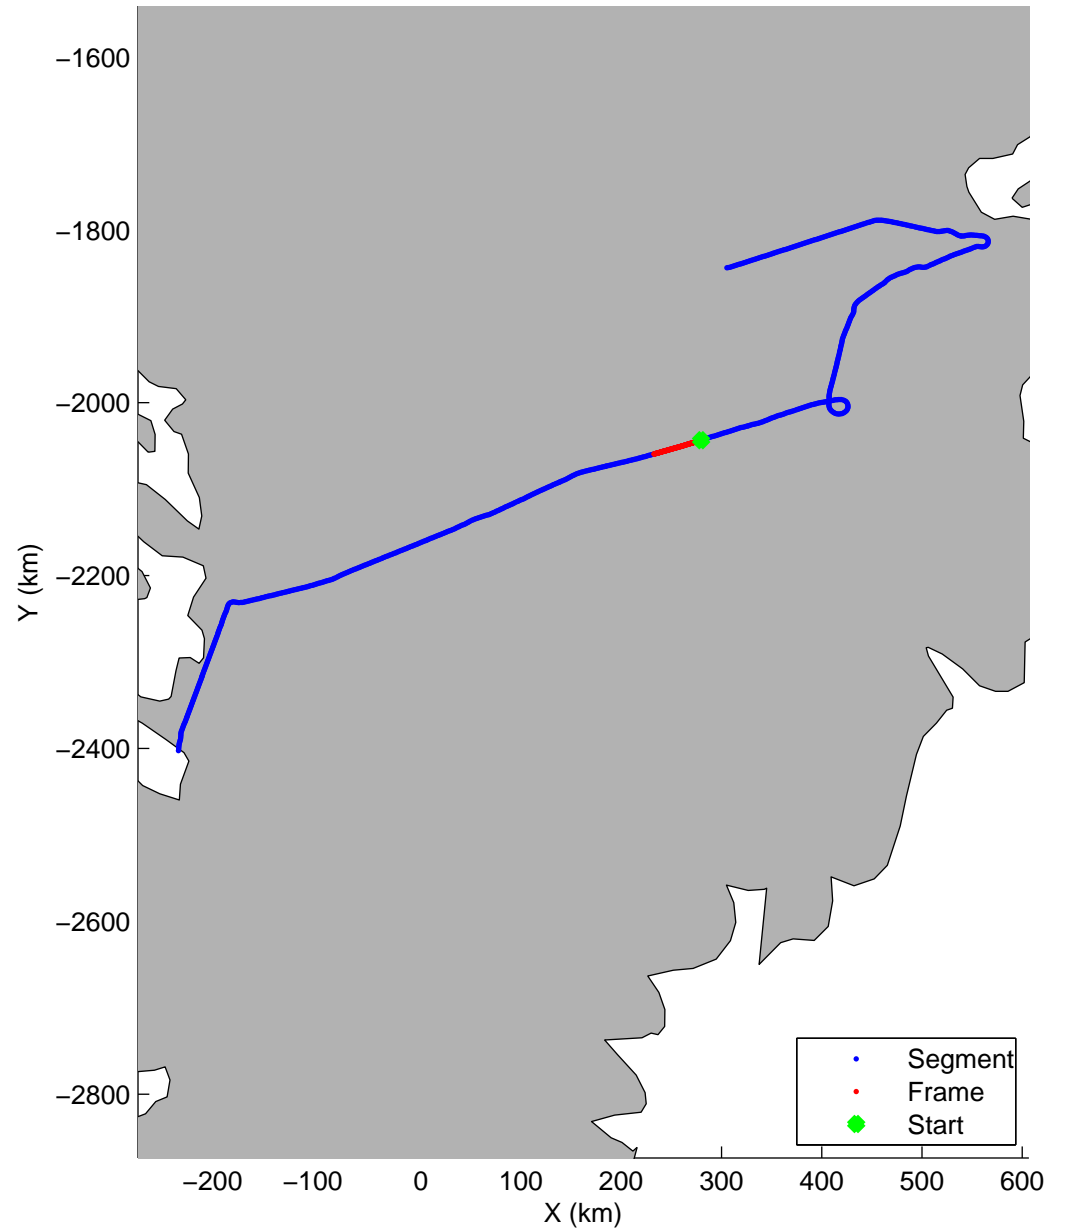

Land Ice:K-EGIG Summit
20150409_08_016
Polar Stereograph 70N/-45E