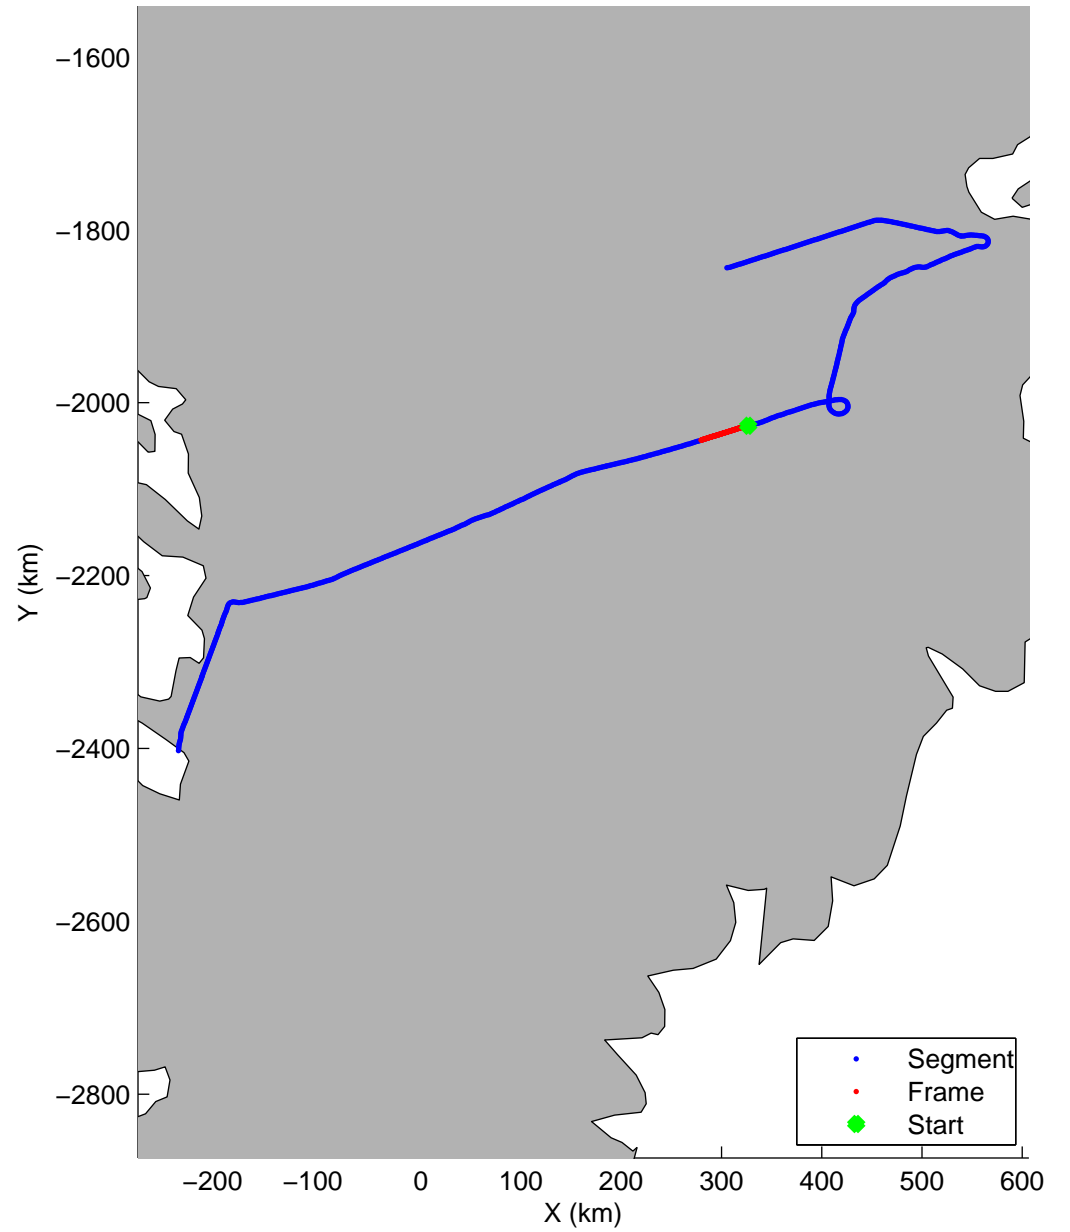

Land Ice:K-EGIG Summit
20150409_08_015
Polar Stereograph 70N/-45E