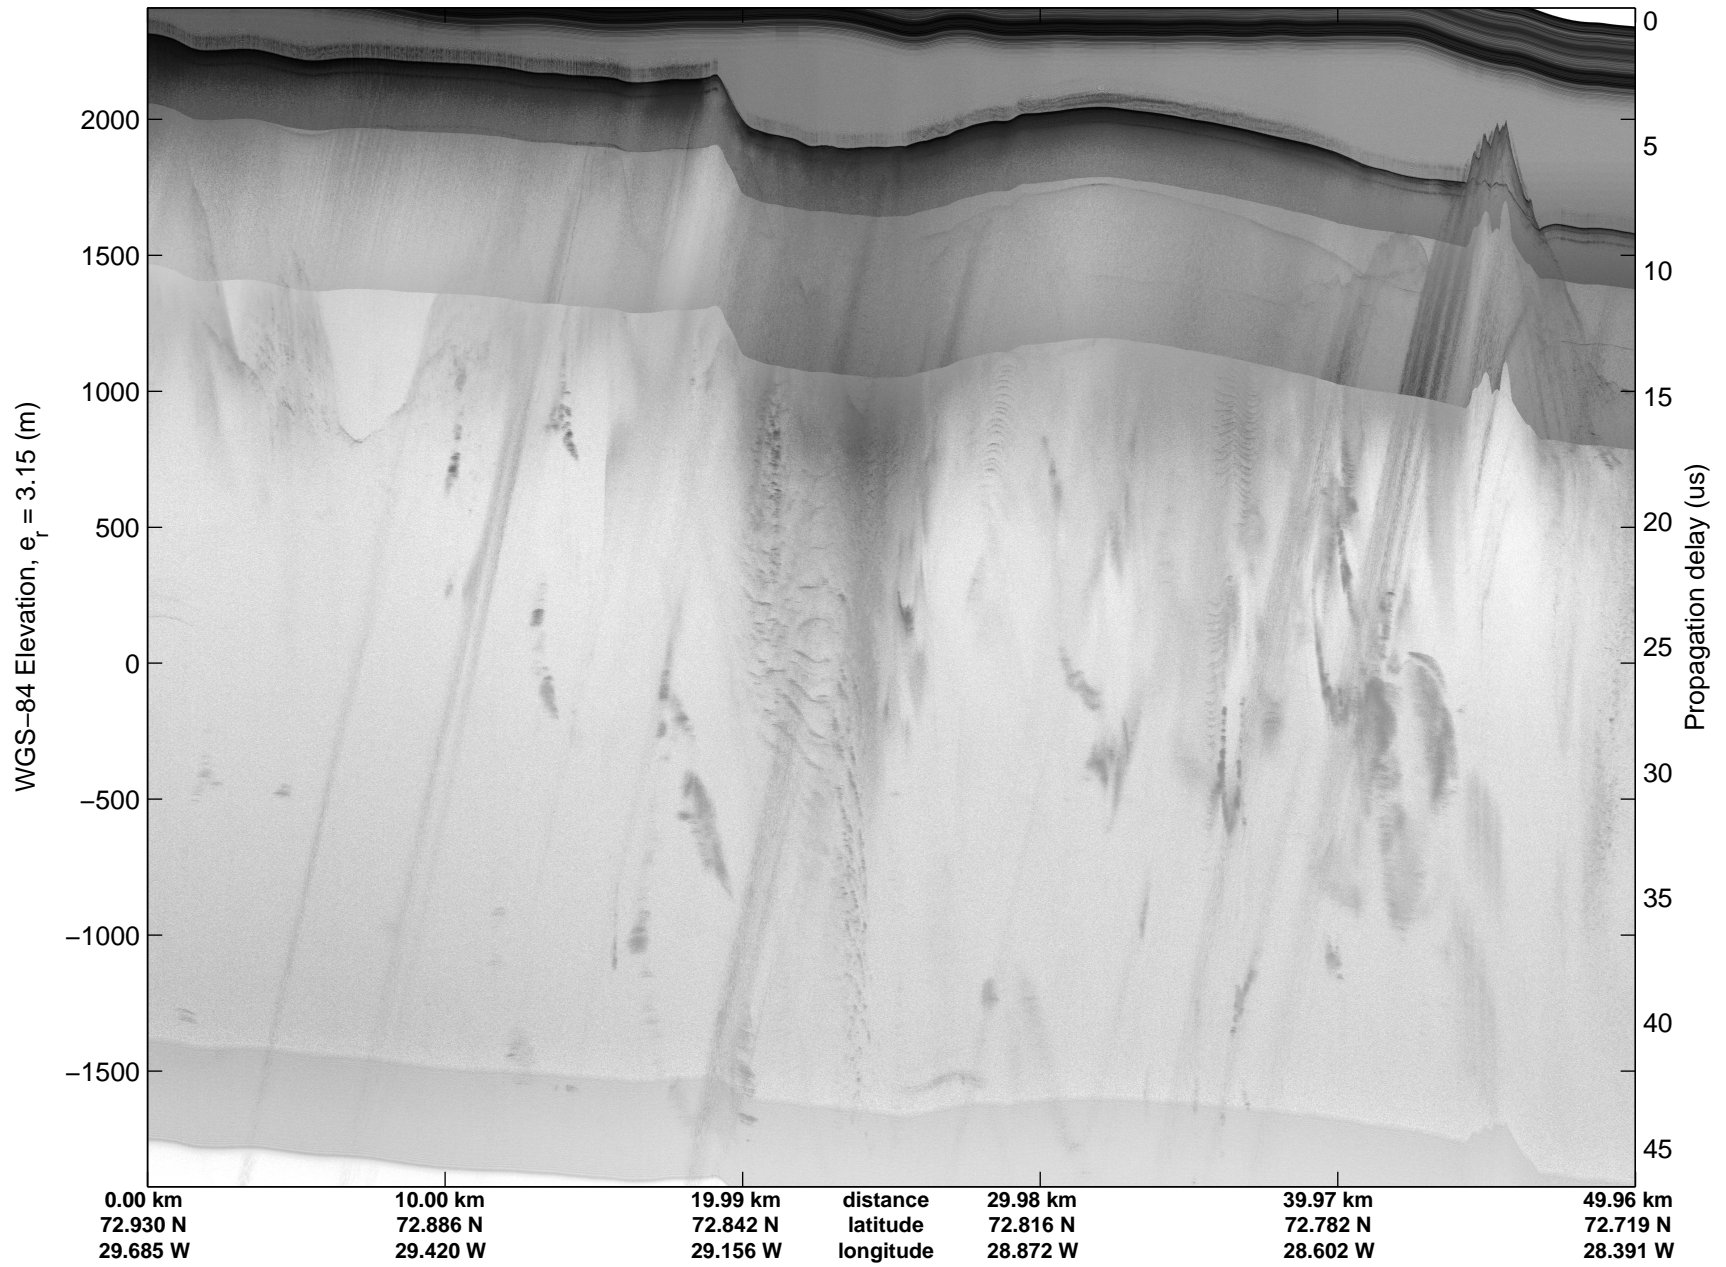

Land Ice:K-EGIG Summit
20150409_08_002
Polar Stereograph 70N/-45E

mcords5 2015_Greenland_C130: "Land Ice:K-EGIG Summit" 20150409_08_002: 15:14:20.5 to 15:20:39.8 GPS

mcords5 2015_Greenland_C130: "Land Ice:K-EGIG Summit" 20150409_08_002: 15:14:20.5 to 15:20:39.8 GPS

Land Ice:K-EGIG Summit
20150409_08_003
Polar Stereograph 70N/-45E

mcords5 2015_Greenland_C130: "Land Ice:K-EGIG Summit" 20150409_08_003: 15:20:40.0 to 15:26:58.8 GPS

mcords5 2015_Greenland_C130: "Land Ice:K-EGIG Summit" 20150409_08_003: 15:20:40.0 to 15:26:58.8 GPS

Land Ice:K-EGIG Summit
20150409_08_004
Polar Stereograph 70N/-45E

mcords5 2015_Greenland_C130: "Land Ice:K-EGIG Summit" 20150409_08_004: 15:26:59.0 to 15:33:01.4 GPS

mcords5 2015_Greenland_C130: "Land Ice:K-EGIG Summit" 20150409_08_004: 15:26:59.0 to 15:33:01.4 GPS

Land Ice:K-EGIG Summit
20150409_08_005
Polar Stereograph 70N/-45E

mcords5 2015_Greenland_C130: "Land Ice:K-EGIG Summit" 20150409_08_005: 15:33:01.7 to 15:39:05.8 GPS

mcords5 2015_Greenland_C130: "Land Ice:K-EGIG Summit" 20150409_08_005: 15:33:01.7 to 15:39:05.8 GPS