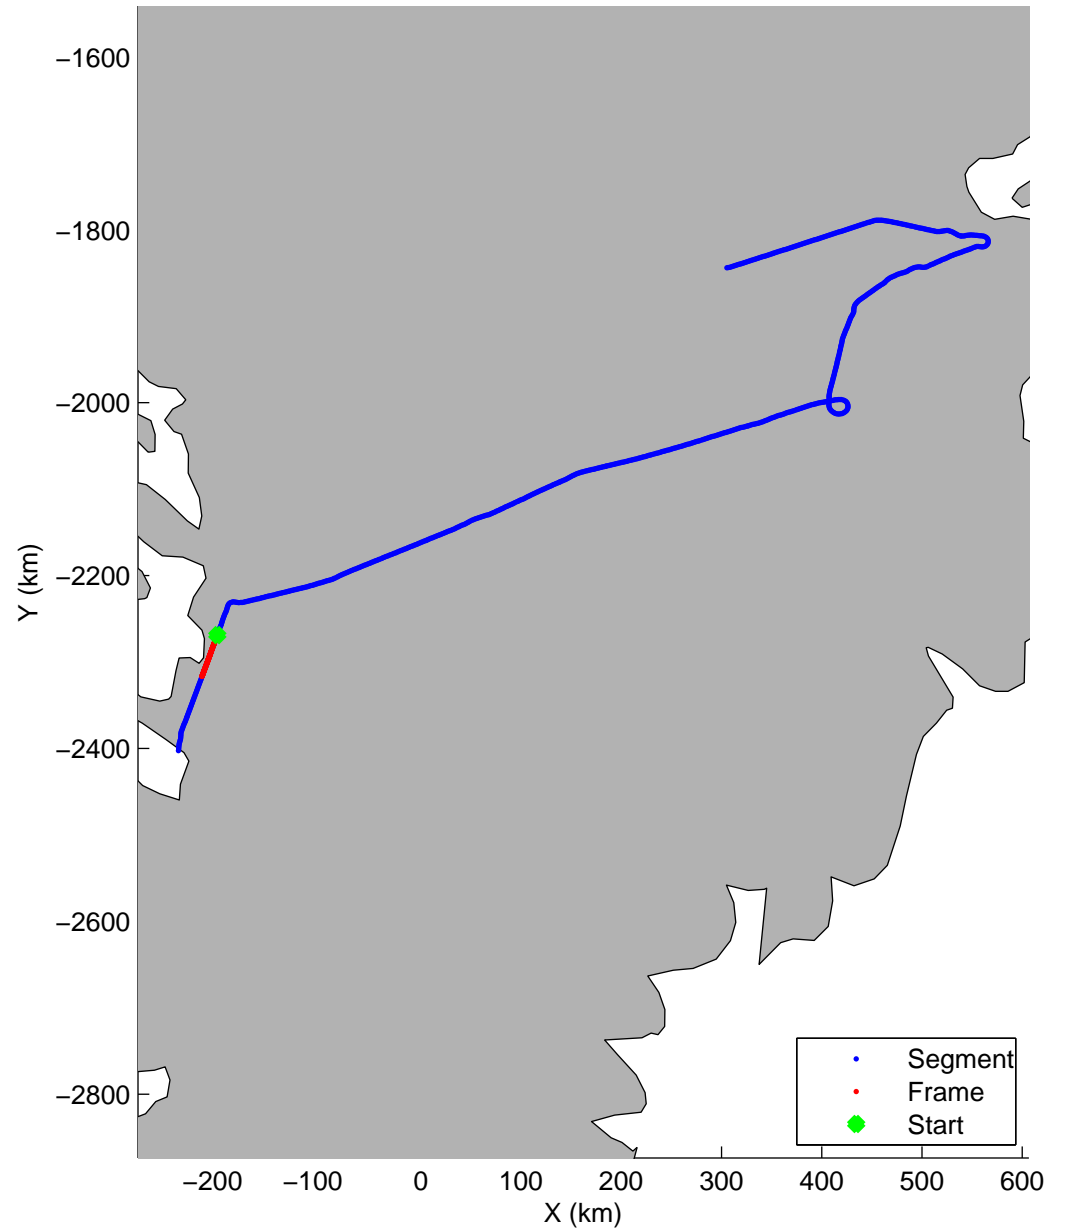

Land Ice:K-EGIG Summit
20150409_08_027
Polar Stereograph 70N/-45E