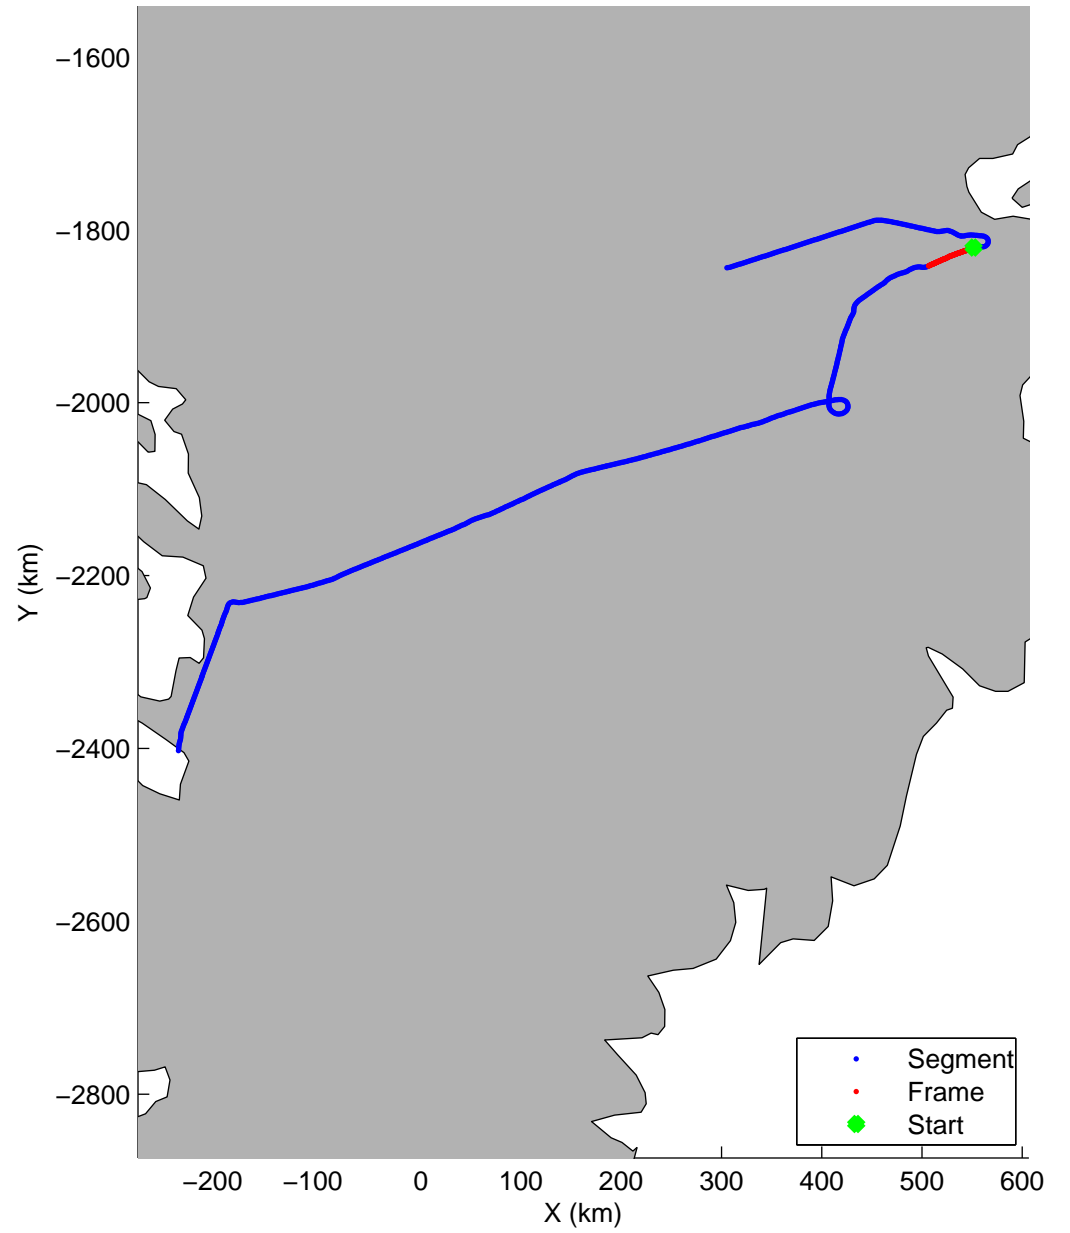

Land Ice:K-EGIG Summit
20150409_08_007
Polar Stereograph 70N/-45E