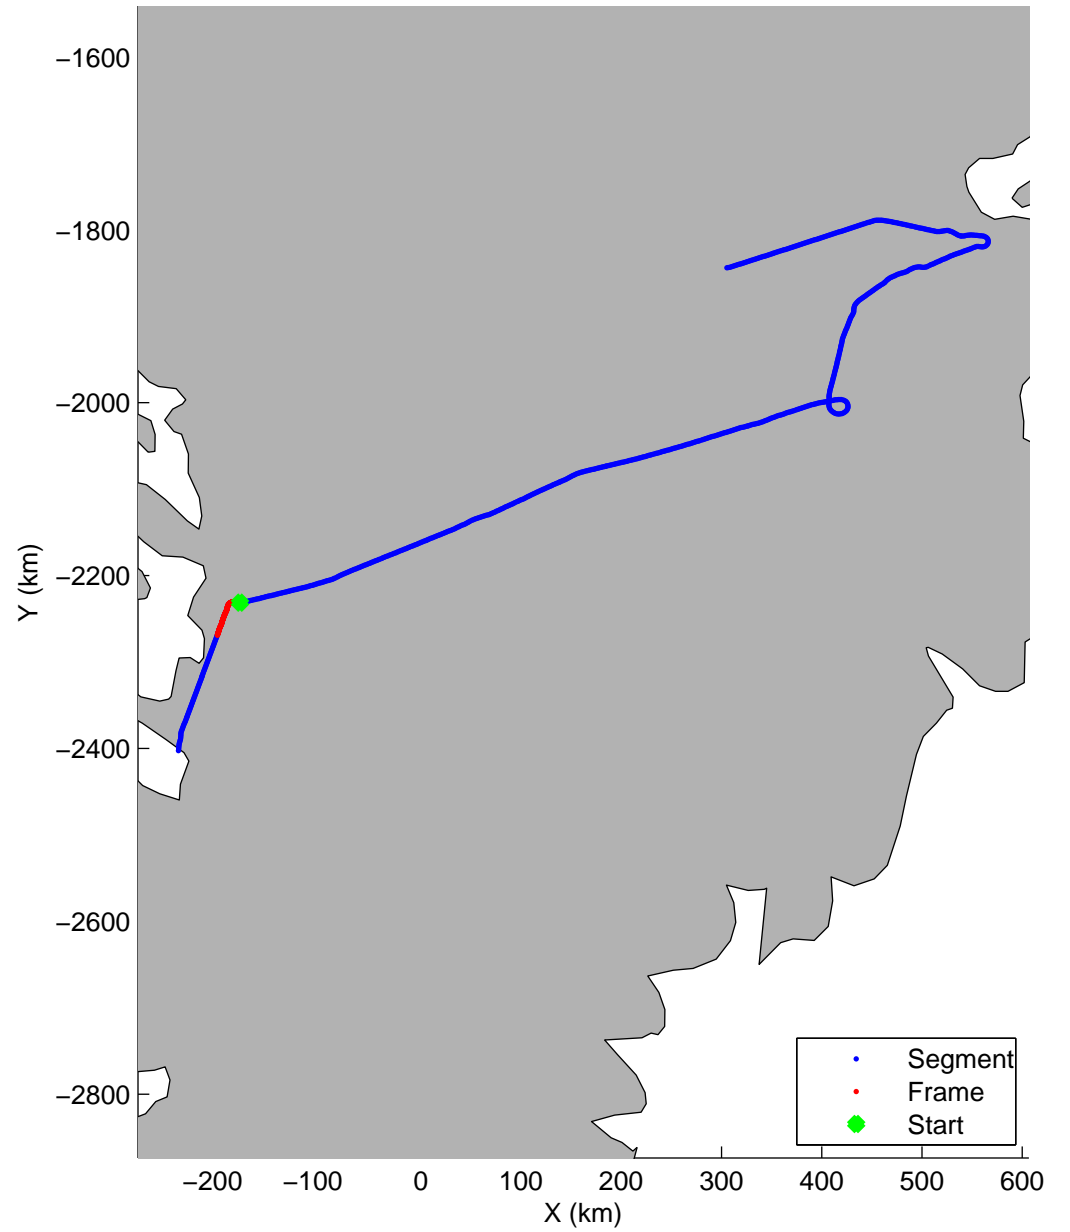

Land Ice:K-EGIG Summit
20150409_08_026
Polar Stereograph 70N/-45E