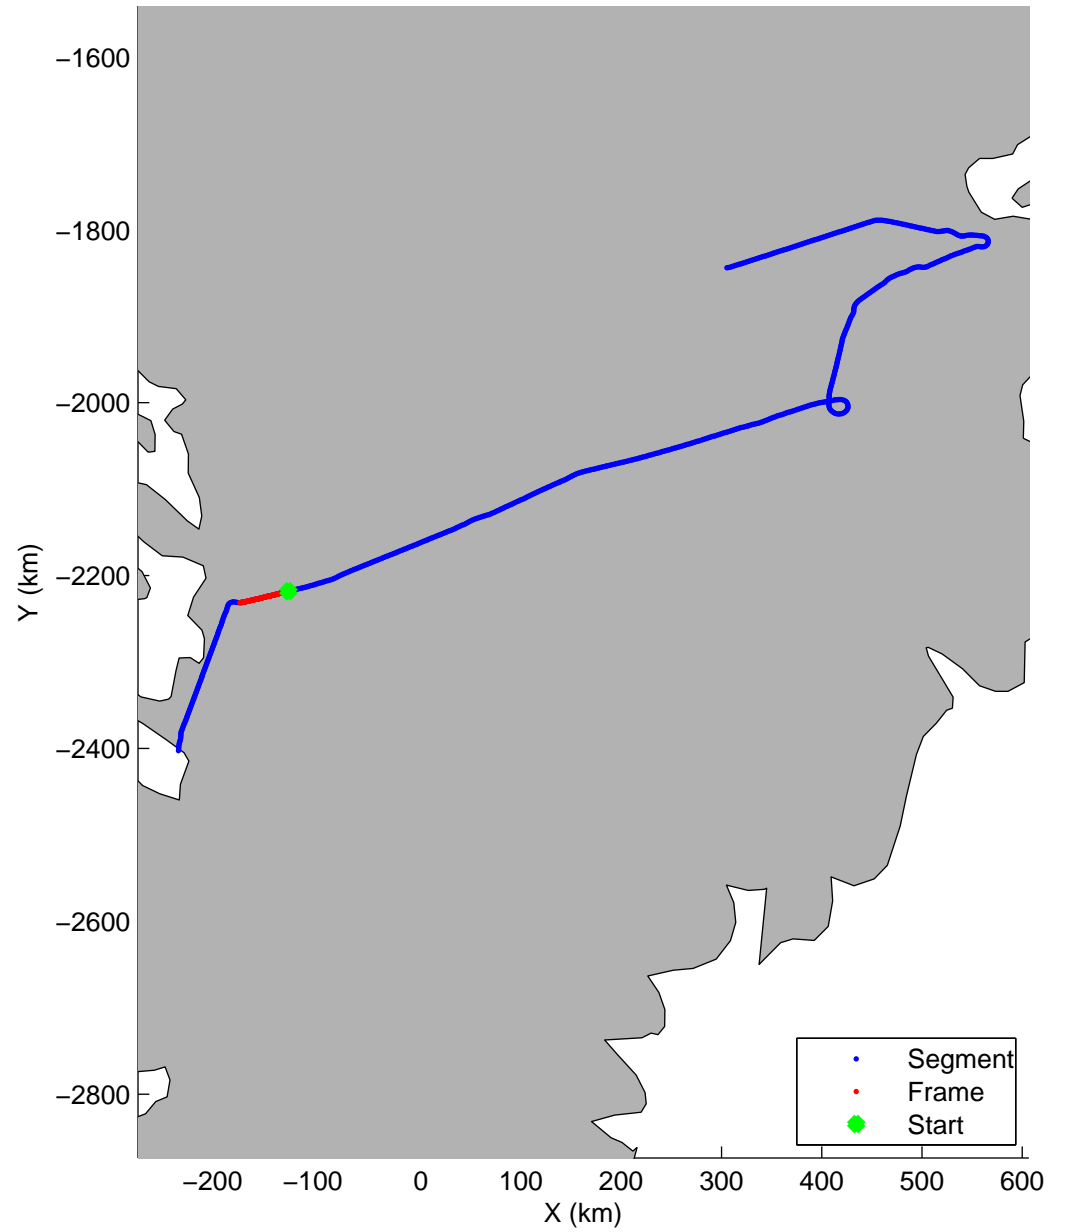

Land Ice:K-EGIG Summit
20150409_08_025
Polar Stereograph 70N/-45E