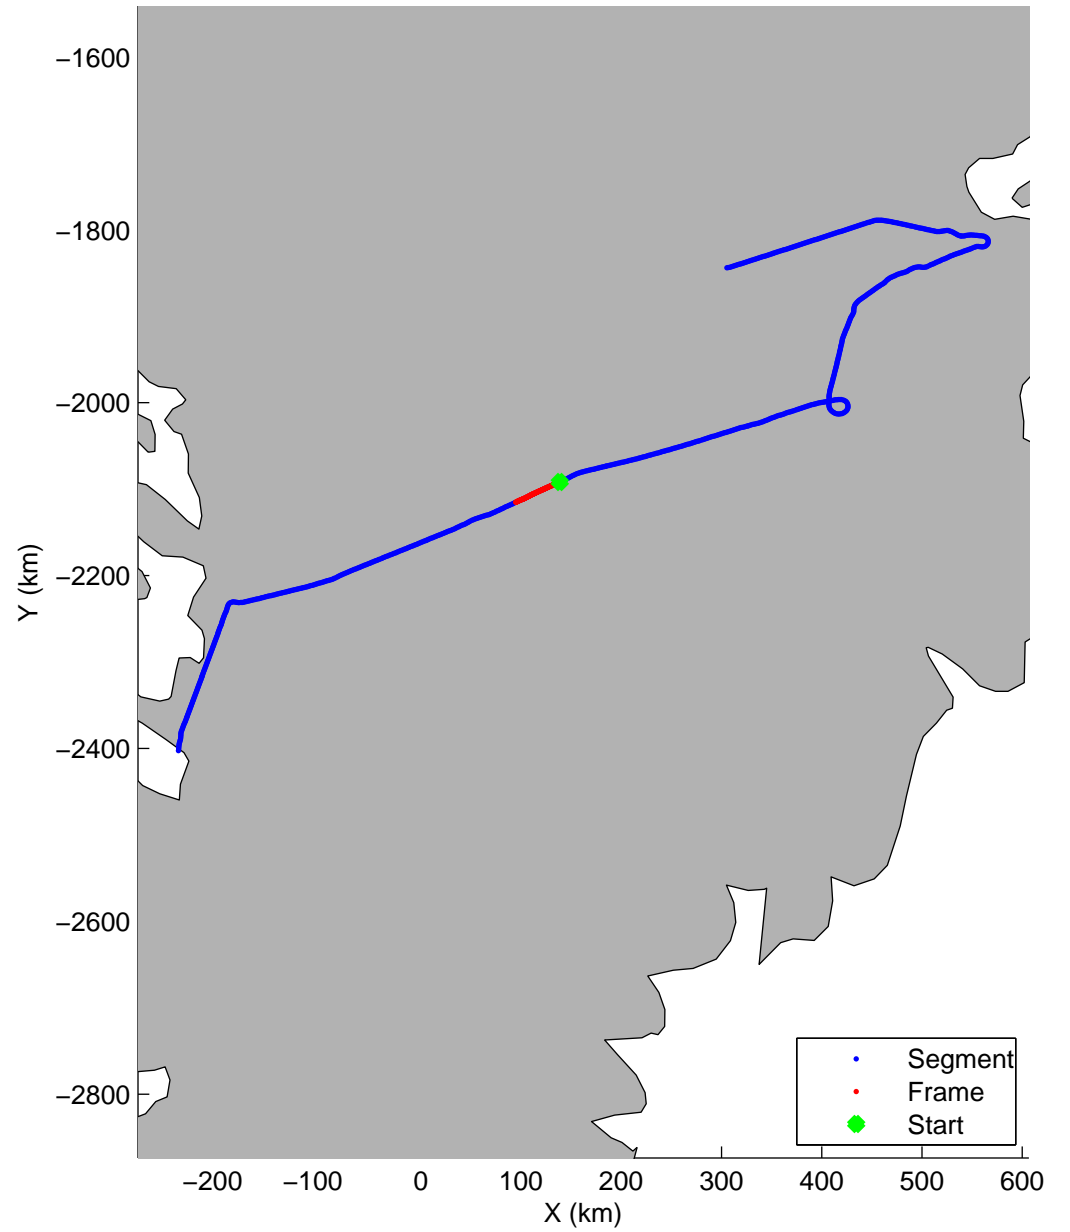

Land Ice:K-EGIG Summit
20150409_08_019
Polar Stereograph 70N/-45E