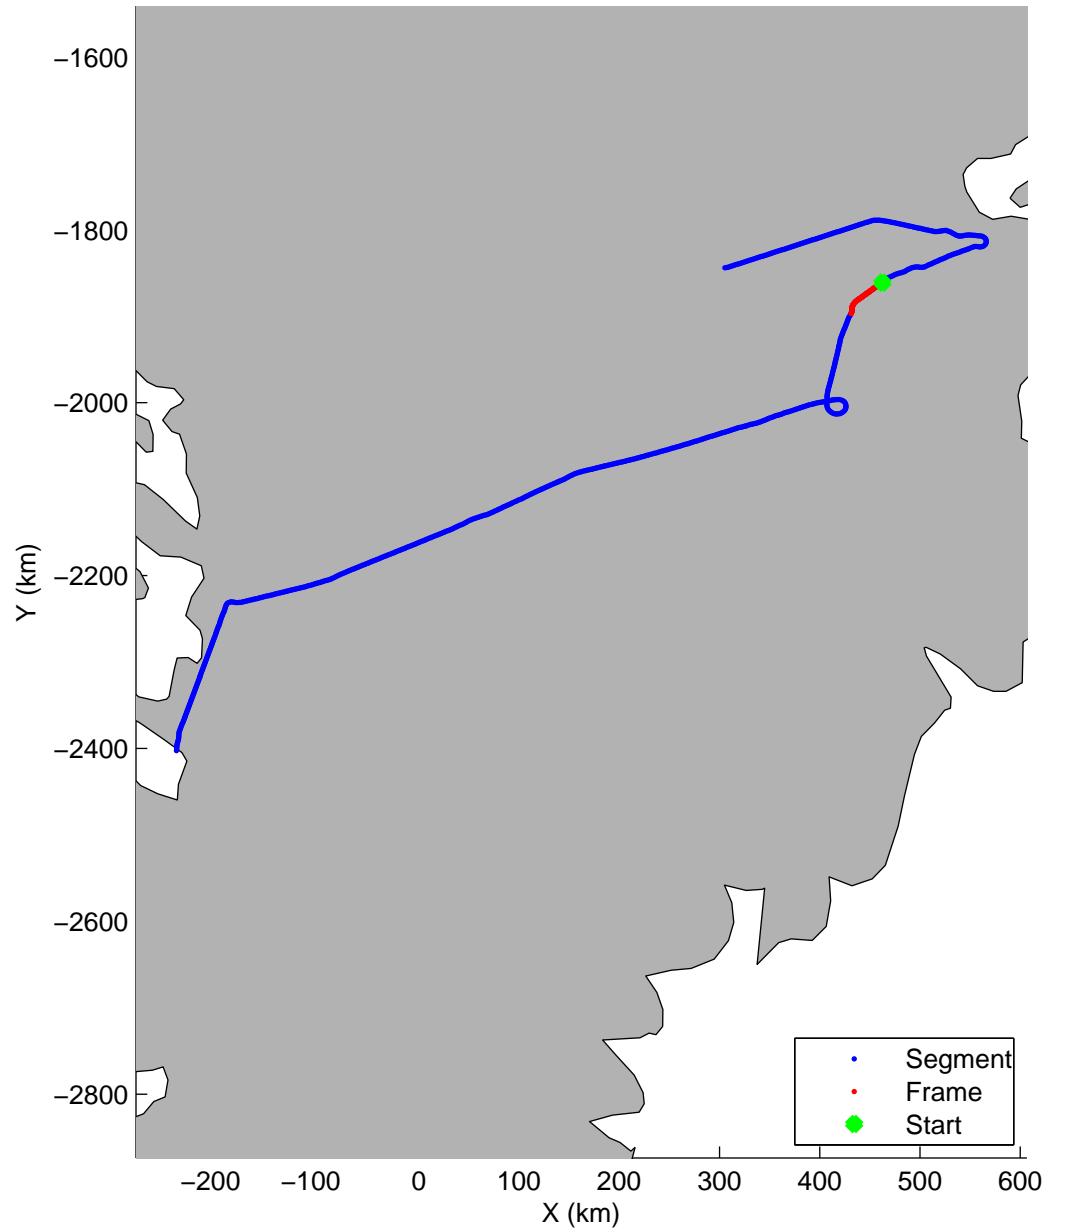

Land Ice:K-EGIG Summit
20150409_08_009
Polar Stereograph 70N/-45E