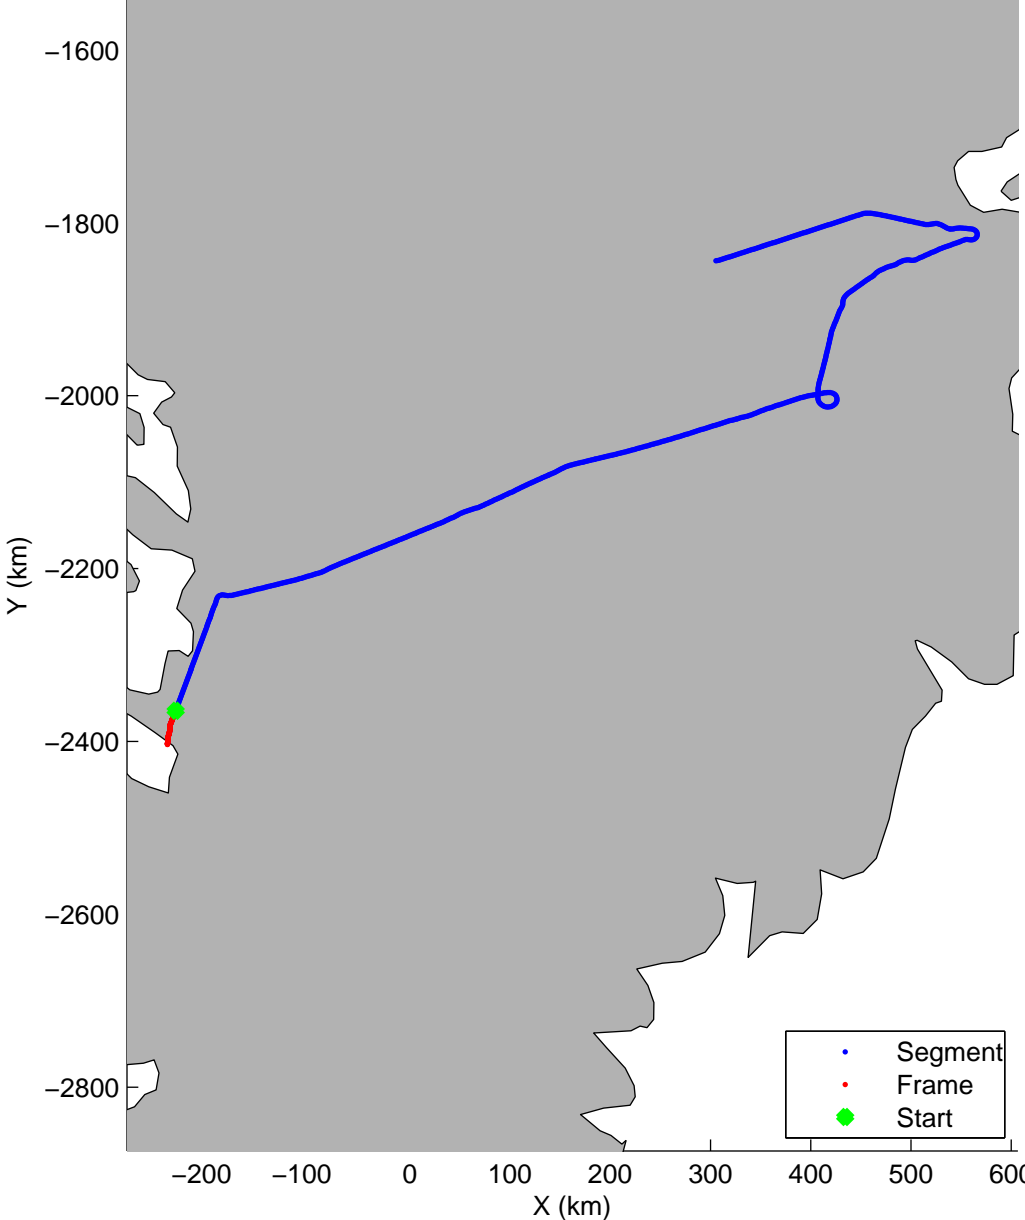

Land Ice:K-EGIG Summit
20150409_08_028
Polar Stereograph 70N/-45E

mcords5 2015_Greenland_C130: "Land Ice:K-EGIG Summit" 20150409_08_028: 17:53:36.2 to 17:59:44.8 GPS

mcords5 2015_Greenland_C130: "Land Ice:K-EGIG Summit" 20150409_08_028: 17:53:36.2 to 17:59:44.8 GPS

Land Ice:K-EGIG Summit
20150409_08_029
Polar Stereograph 70N/-45E

mcords5 2015_Greenland_C130: "Land Ice:K-EGIG Summit" 20150409_08_029: 17:59:45.0 to 18:04:48.6 GPS

mcords5 2015_Greenland_C130: "Land Ice:K-EGIG Summit" 20150409_08_029: 17:59:45.0 to 18:04:48.6 GPS