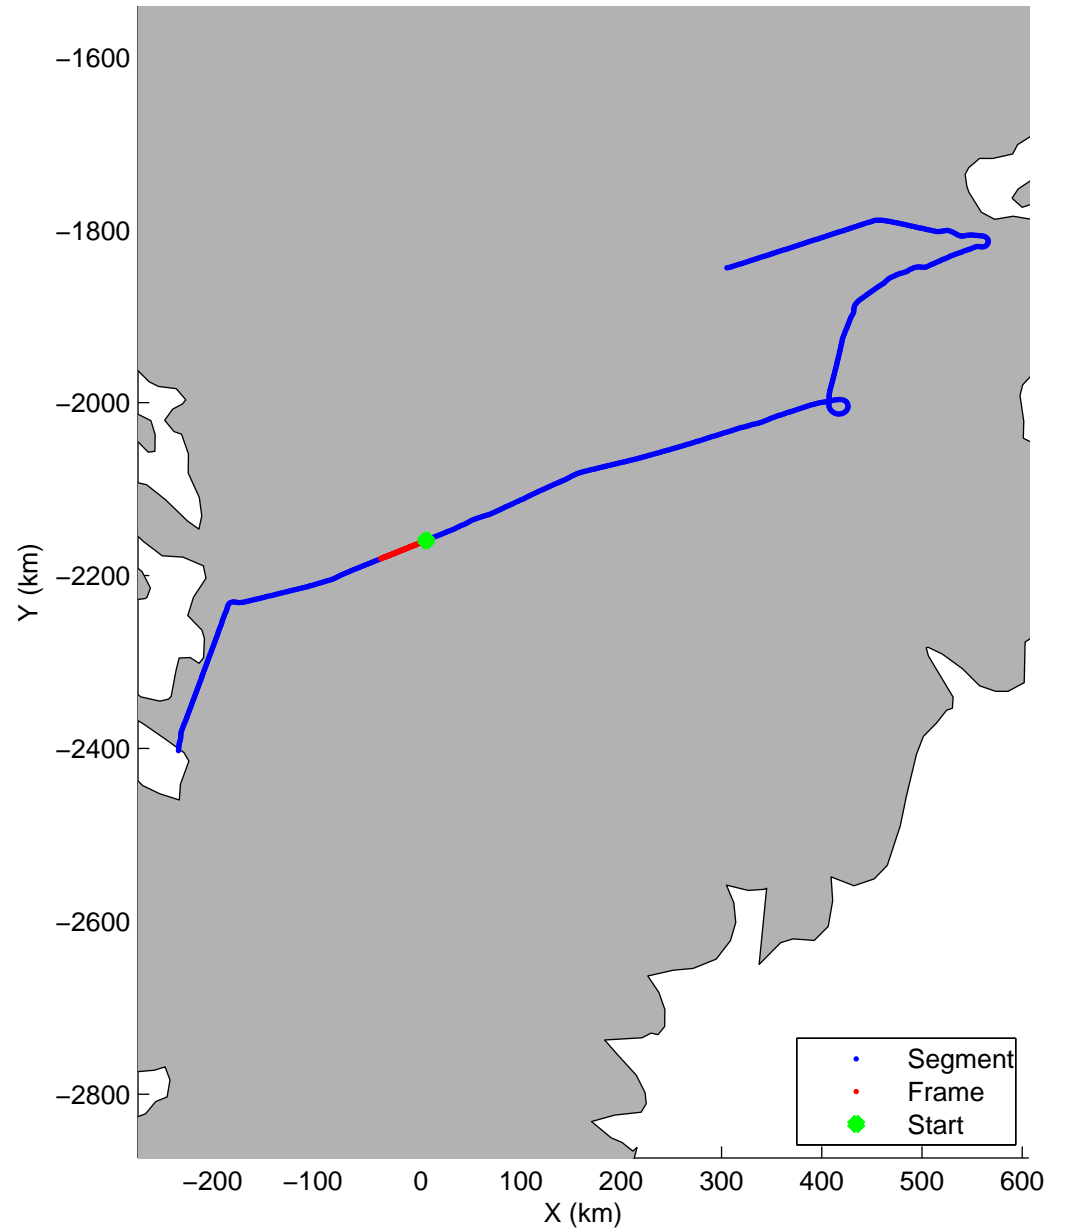

Land Ice:K-EGIG Summit
20150409_08_022
Polar Stereograph 70N/-45E