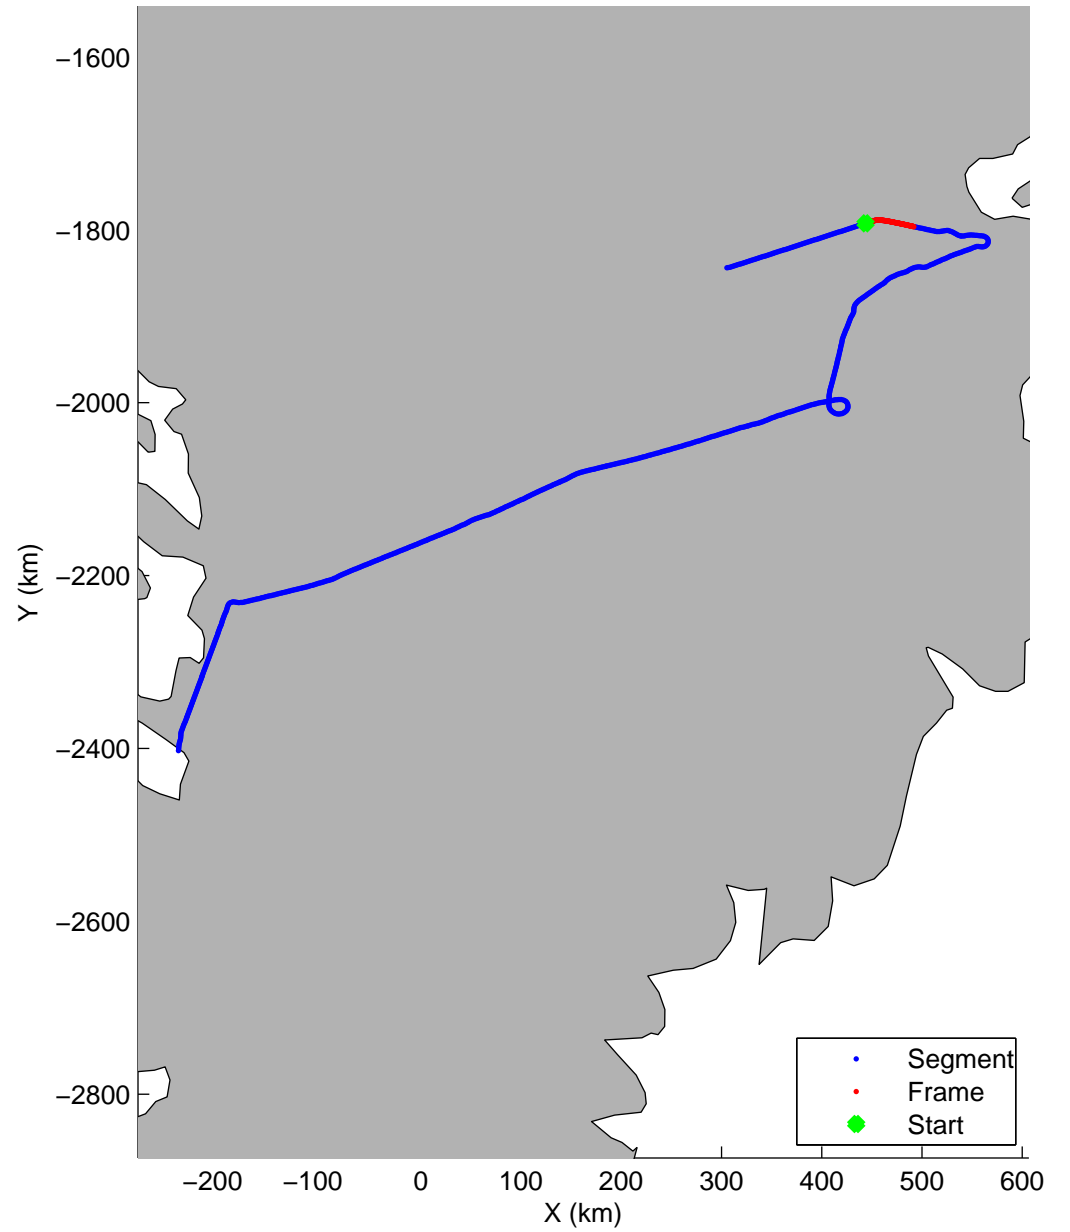

Land Ice:K-EGIG Summit
20150409_08_001
Polar Stereograph 70N/-45E

mcords5 2015_Greenland_C130: "Land Ice:K-EGIG Summit" 20150409_08_001: 15:08:10.0 to 15:14:20.2 GPS

mcords5 2015_Greenland_C130: "Land Ice:K-EGIG Summit" 20150409_08_001: 15:08:10.0 to 15:14:20.2 GPS

Land Ice:K-EGIG Summit
20150409_08_002
Polar Stereograph 70N/-45E

mcords5 2015_Greenland_C130: "Land Ice:K-EGIG Summit" 20150409_08_002: 15:14:20.5 to 15:20:39.8 GPS

mcords5 2015_Greenland_C130: "Land Ice:K-EGIG Summit" 20150409_08_002: 15:14:20.5 to 15:20:39.8 GPS

Land Ice:K-EGIG Summit
20150409_08_003
Polar Stereograph 70N/-45E

mcords5 2015_Greenland_C130: "Land Ice:K-EGIG Summit" 20150409_08_003: 15:20:40.0 to 15:26:58.8 GPS

mcords5 2015_Greenland_C130: "Land Ice:K-EGIG Summit" 20150409_08_003: 15:20:40.0 to 15:26:58.8 GPS

Land Ice:K-EGIG Summit
20150409_08_004
Polar Stereograph 70N/-45E

mcords5 2015_Greenland_C130: "Land Ice:K-EGIG Summit" 20150409_08_004: 15:26:59.0 to 15:33:01.4 GPS

mcords5 2015_Greenland_C130: "Land Ice:K-EGIG Summit" 20150409_08_004: 15:26:59.0 to 15:33:01.4 GPS