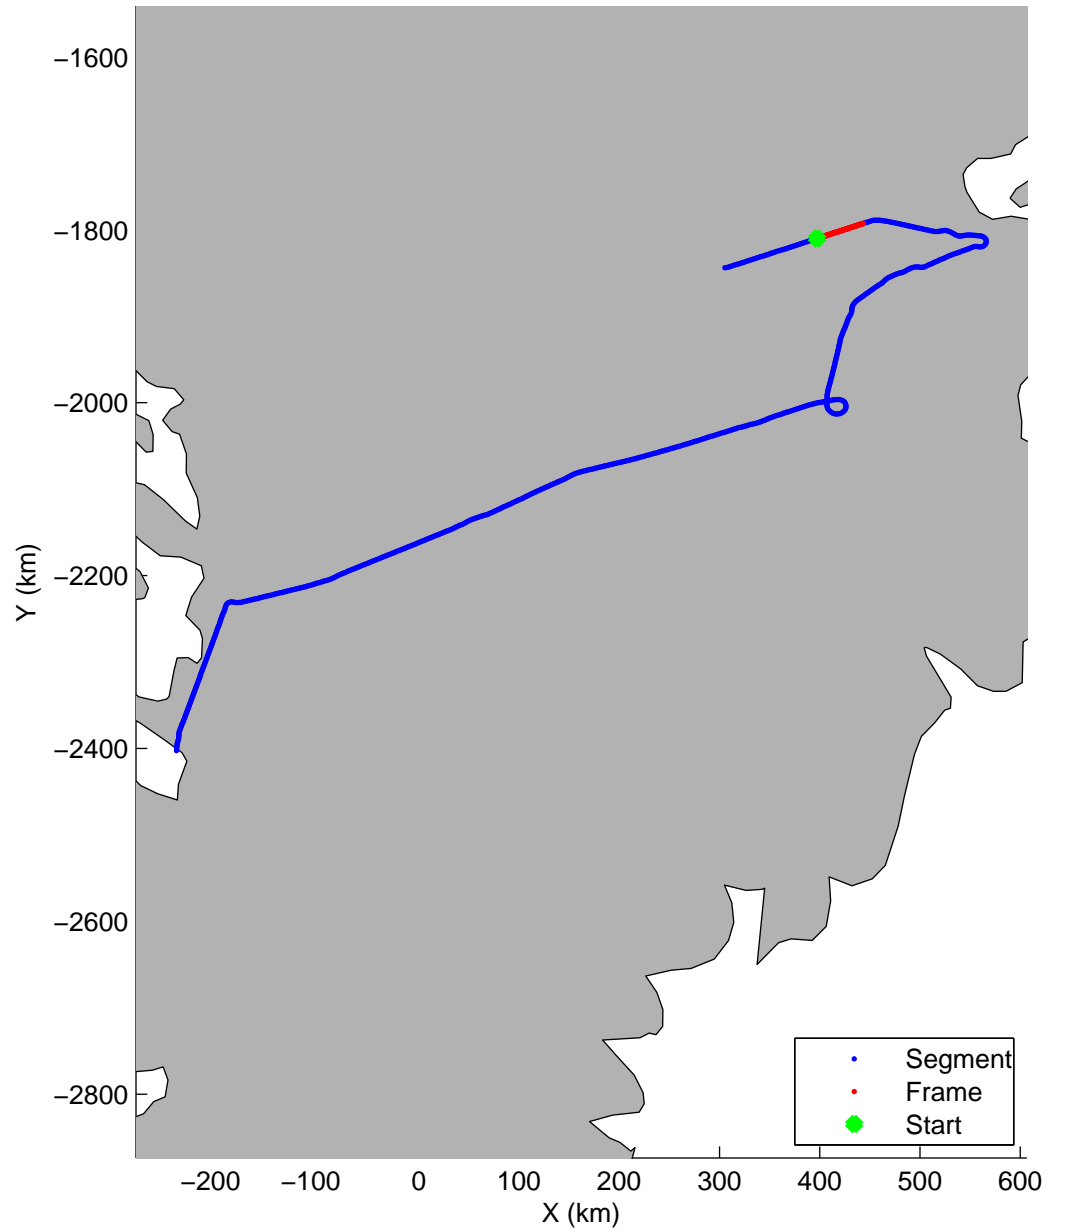

Land Ice:K-EGIG Summit
20150409_08_001
Polar Stereograph 70N/-45E

mcords5 2015_Greenland_C130: "Land Ice:K-EGIG Summit" 20150409_08_001: 15:08:10.0 to 15:14:20.2 GPS

mcords5 2015_Greenland_C130: "Land Ice:K-EGIG Summit" 20150409_08_001: 15:08:10.0 to 15:14:20.2 GPS

Land Ice:K-EGIG Summit
20150409_08_002
Polar Stereograph 70N/-45E

mcords5 2015_Greenland_C130: "Land Ice:K-EGIG Summit" 20150409_08_002: 15:14:20.5 to 15:20:39.8 GPS

mcords5 2015_Greenland_C130: "Land Ice:K-EGIG Summit" 20150409_08_002: 15:14:20.5 to 15:20:39.8 GPS

Land Ice:K-EGIG Summit
20150409_08_003
Polar Stereograph 70N/-45E

mcords5 2015_Greenland_C130: "Land Ice:K-EGIG Summit" 20150409_08_003: 15:20:40.0 to 15:26:58.8 GPS

mcords5 2015_Greenland_C130: "Land Ice:K-EGIG Summit" 20150409_08_003: 15:20:40.0 to 15:26:58.8 GPS

Land Ice:K-EGIG Summit
20150409_08_004
Polar Stereograph 70N/-45E

mcords5 2015_Greenland_C130: "Land Ice:K-EGIG Summit" 20150409_08_004: 15:26:59.0 to 15:33:01.4 GPS

mcords5 2015_Greenland_C130: "Land Ice:K-EGIG Summit" 20150409_08_004: 15:26:59.0 to 15:33:01.4 GPS