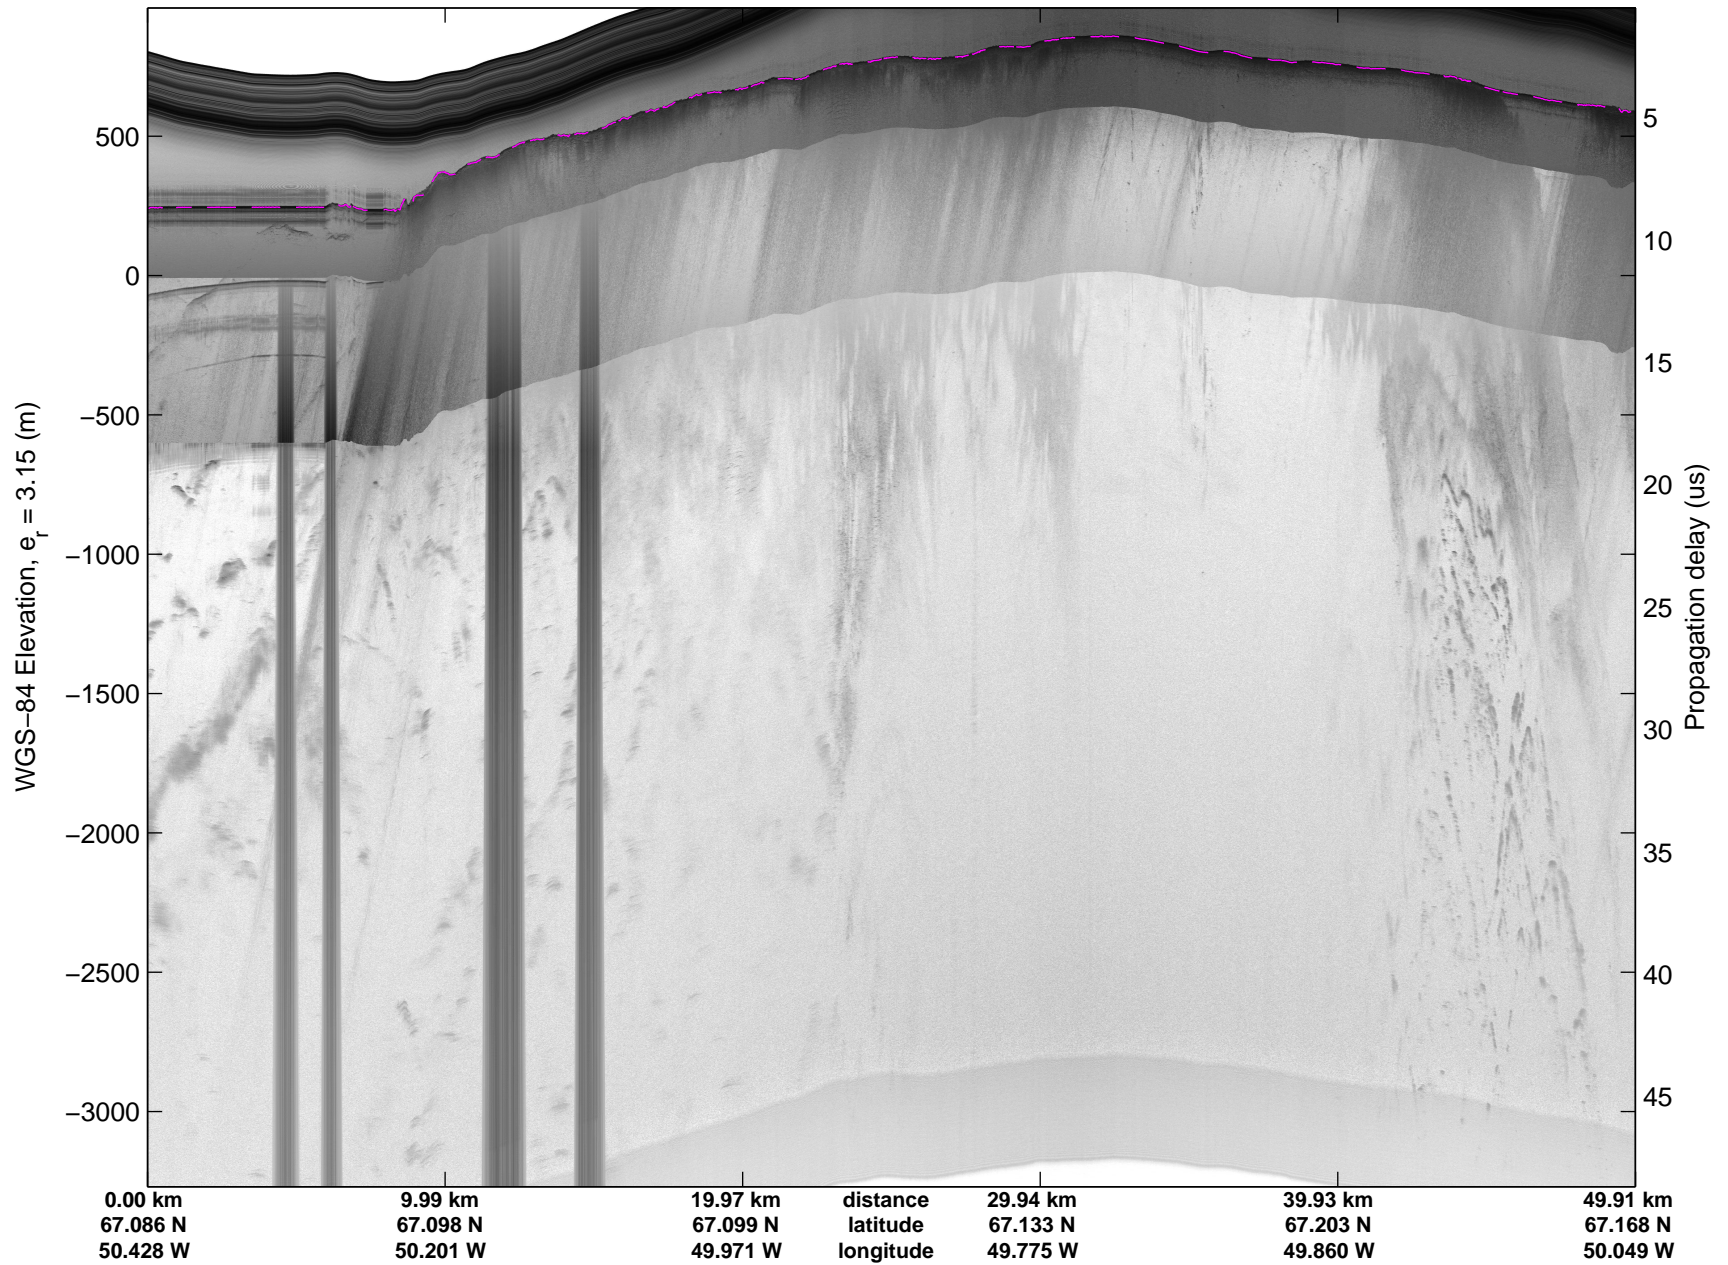

Land Ice:K-EGIG Summit
20150409_01_001
Polar Stereograph 70N/-45E

mcords5 2015_Greenland_C130: "Land Ice:K-EGIG Summit" 20150409_01_001: 10:35:60.0 to 10:42:48.1 GPS

mcords5 2015_Greenland_C130: "Land Ice:K-EGIG Summit" 20150409_01_001: 10:35:60.0 to 10:42:48.1 GPS

Land Ice:K-EGIG Summit
20150409_01_002
Polar Stereograph 70N/-45E

mcords5 2015_Greenland_C130: "Land Ice:K-EGIG Summit" 20150409_01_002: 10:42:48.3 to 10:49:12.5 GPS

mcords5 2015_Greenland_C130: "Land Ice:K-EGIG Summit" 20150409_01_002: 10:42:48.3 to 10:49:12.5 GPS

Land Ice:K-EGIG Summit
20150409_01_003
Polar Stereograph 70N/-45E

mcords5 2015_Greenland_C130: "Land Ice:K-EGIG Summit" 20150409_01_003: 10:49:12.7 to 10:55:37.5 GPS

mcords5 2015_Greenland_C130: "Land Ice:K-EGIG Summit" 20150409_01_003: 10:49:12.7 to 10:55:37.5 GPS

Land Ice:K-EGIG Summit
20150409_01_004
Polar Stereograph 70N/-45E

mcords5 2015_Greenland_C130: "Land Ice:K-EGIG Summit" 20150409_01_004: 10:55:37.7 to 11:01:52.2 GPS

mcords5 2015_Greenland_C130: "Land Ice:K-EGIG Summit" 20150409_01_004: 10:55:37.7 to 11:01:52.2 GPS