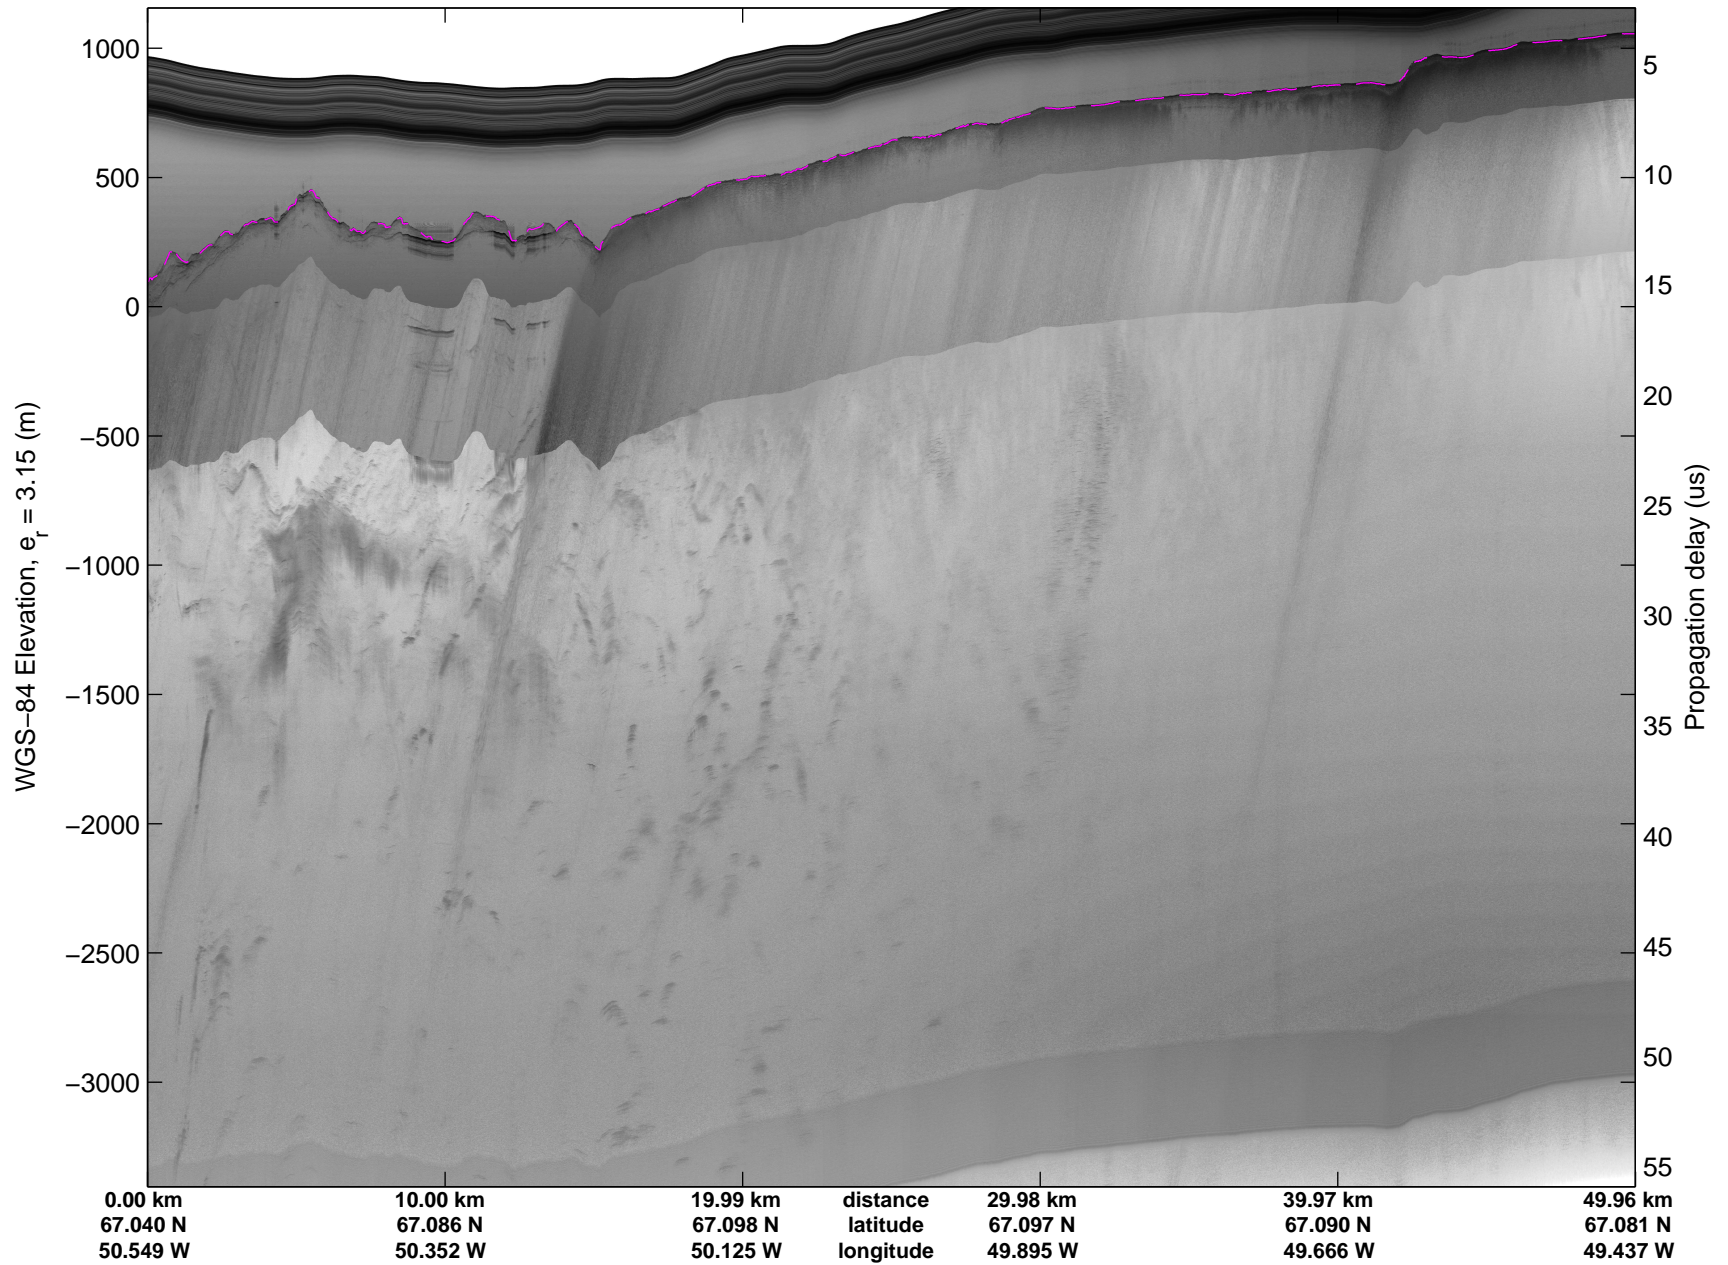

Land Ice:K-EGIG Summit
20150409_01_001
Polar Stereograph 70N/-45E

mcords5 2015_Greenland_C130: "Land Ice:K-EGIG Summit" 20150409_01_001: 10:35:60.0 to 10:42:48.1 GPS

mcords5 2015_Greenland_C130: "Land Ice:K-EGIG Summit" 20150409_01_001: 10:35:60.0 to 10:42:48.1 GPS

Land Ice:K-EGIG Summit
20150409_01_002
Polar Stereograph 70N/-45E

mcords5 2015_Greenland_C130: "Land Ice:K-EGIG Summit" 20150409_01_002: 10:42:48.3 to 10:49:12.5 GPS

mcords5 2015_Greenland_C130: "Land Ice:K-EGIG Summit" 20150409_01_002: 10:42:48.3 to 10:49:12.5 GPS

Land Ice:K-EGIG Summit
20150409_01_003
Polar Stereograph 70N/-45E

mcords5 2015_Greenland_C130: "Land Ice:K-EGIG Summit" 20150409_01_003: 10:49:12.7 to 10:55:37.5 GPS

mcords5 2015_Greenland_C130: "Land Ice:K-EGIG Summit" 20150409_01_003: 10:49:12.7 to 10:55:37.5 GPS

Land Ice:K-EGIG Summit
20150409_01_004
Polar Stereograph 70N/-45E

mcords5 2015_Greenland_C130: "Land Ice:K-EGIG Summit" 20150409_01_004: 10:55:37.7 to 11:01:52.2 GPS

mcords5 2015_Greenland_C130: "Land Ice:K-EGIG Summit" 20150409_01_004: 10:55:37.7 to 11:01:52.2 GPS