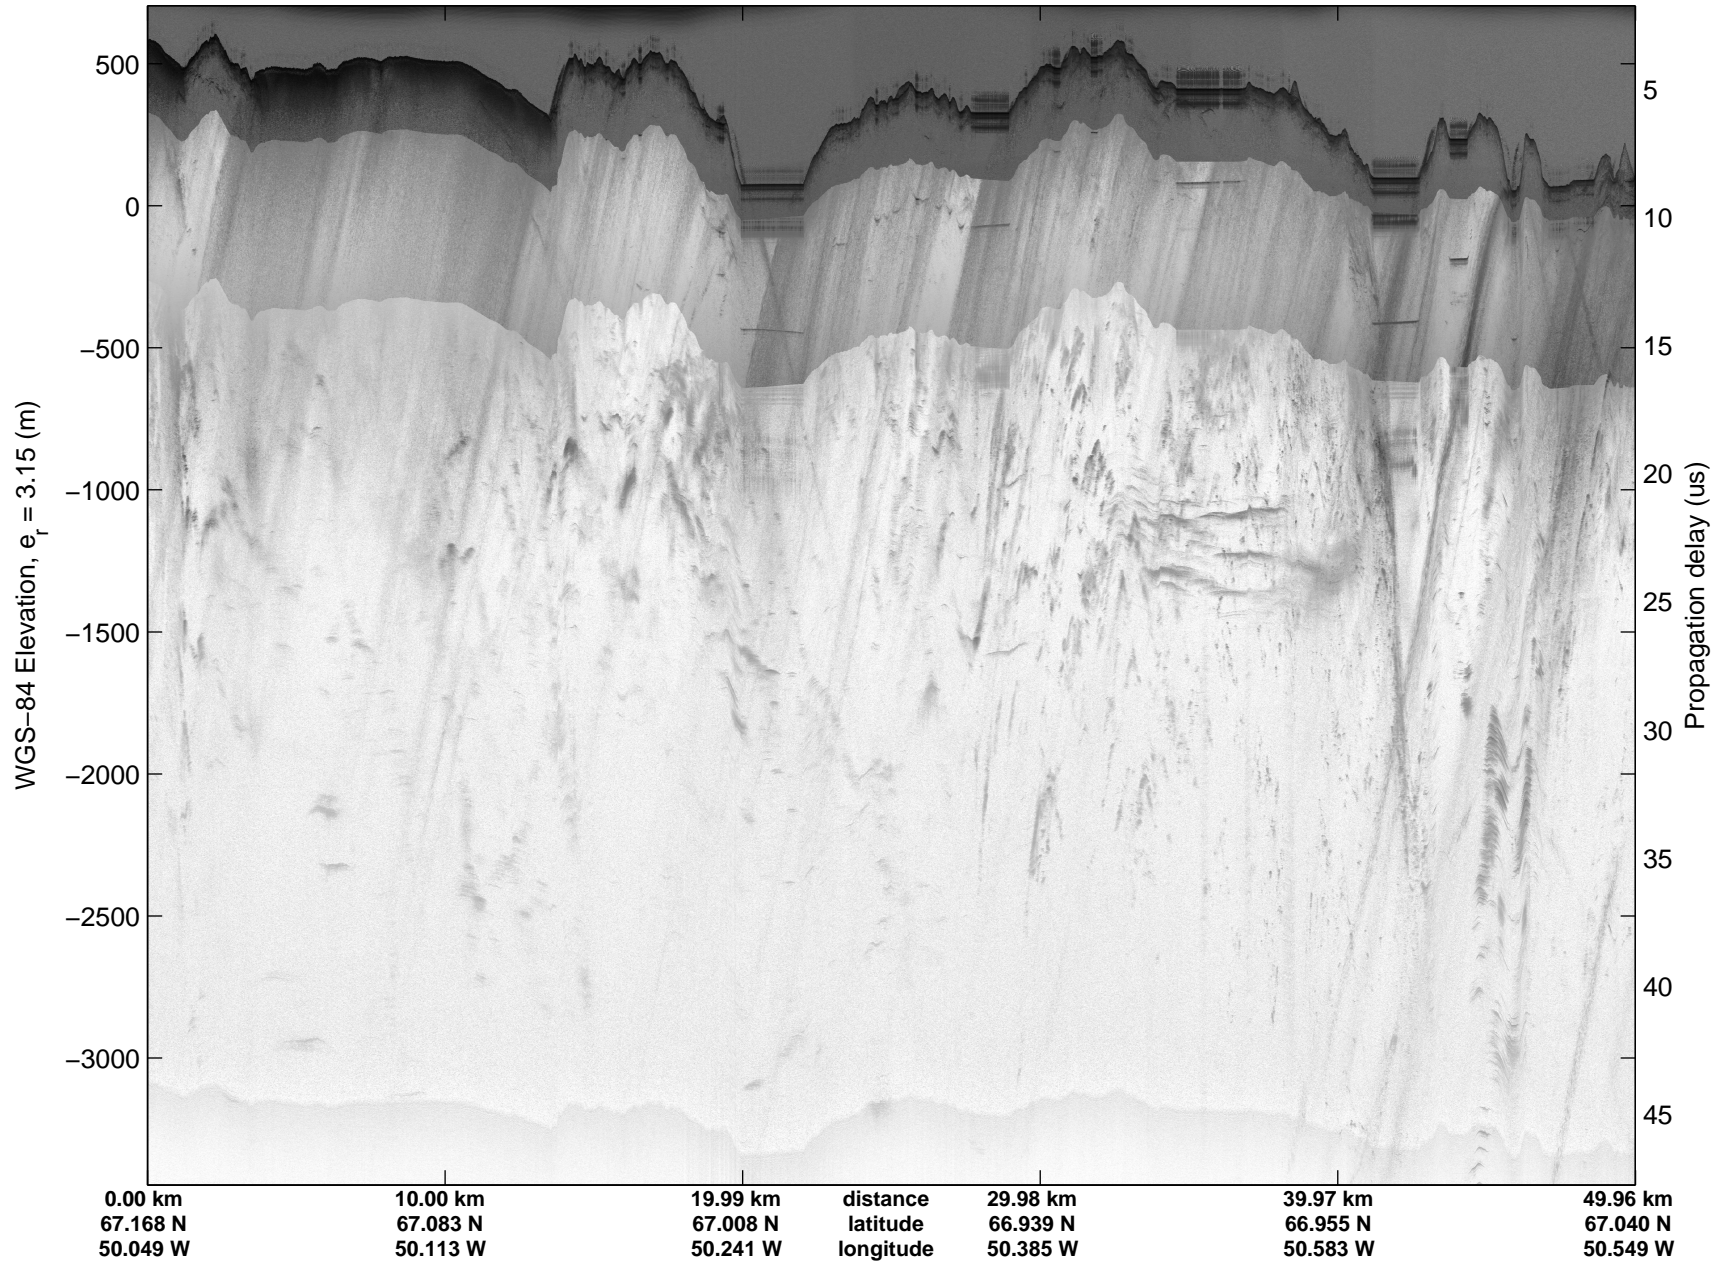

Land Ice:K-EGIG Summit
20150409_01_001
Polar Stereograph 70N/-45E

mcords5 2015_Greenland_C130: "Land Ice:K-EGIG Summit" 20150409_01_001: 10:35:60.0 to 10:42:48.1 GPS

mcords5 2015_Greenland_C130: "Land Ice:K-EGIG Summit" 20150409_01_001: 10:35:60.0 to 10:42:48.1 GPS

Land Ice:K-EGIG Summit
20150409_01_002
Polar Stereograph 70N/-45E

mcords5 2015_Greenland_C130: "Land Ice:K-EGIG Summit" 20150409_01_002: 10:42:48.3 to 10:49:12.5 GPS

mcords5 2015_Greenland_C130: "Land Ice:K-EGIG Summit" 20150409_01_002: 10:42:48.3 to 10:49:12.5 GPS

Land Ice:K-EGIG Summit
20150409_01_003
Polar Stereograph 70N/-45E

mcords5 2015_Greenland_C130: "Land Ice:K-EGIG Summit" 20150409_01_003: 10:49:12.7 to 10:55:37.5 GPS

mcords5 2015_Greenland_C130: "Land Ice:K-EGIG Summit" 20150409_01_003: 10:49:12.7 to 10:55:37.5 GPS

Land Ice:K-EGIG Summit
20150409_01_004
Polar Stereograph 70N/-45E

mcords5 2015_Greenland_C130: "Land Ice:K-EGIG Summit" 20150409_01_004: 10:55:37.7 to 11:01:52.2 GPS

mcords5 2015_Greenland_C130: "Land Ice:K-EGIG Summit" 20150409_01_004: 10:55:37.7 to 11:01:52.2 GPS