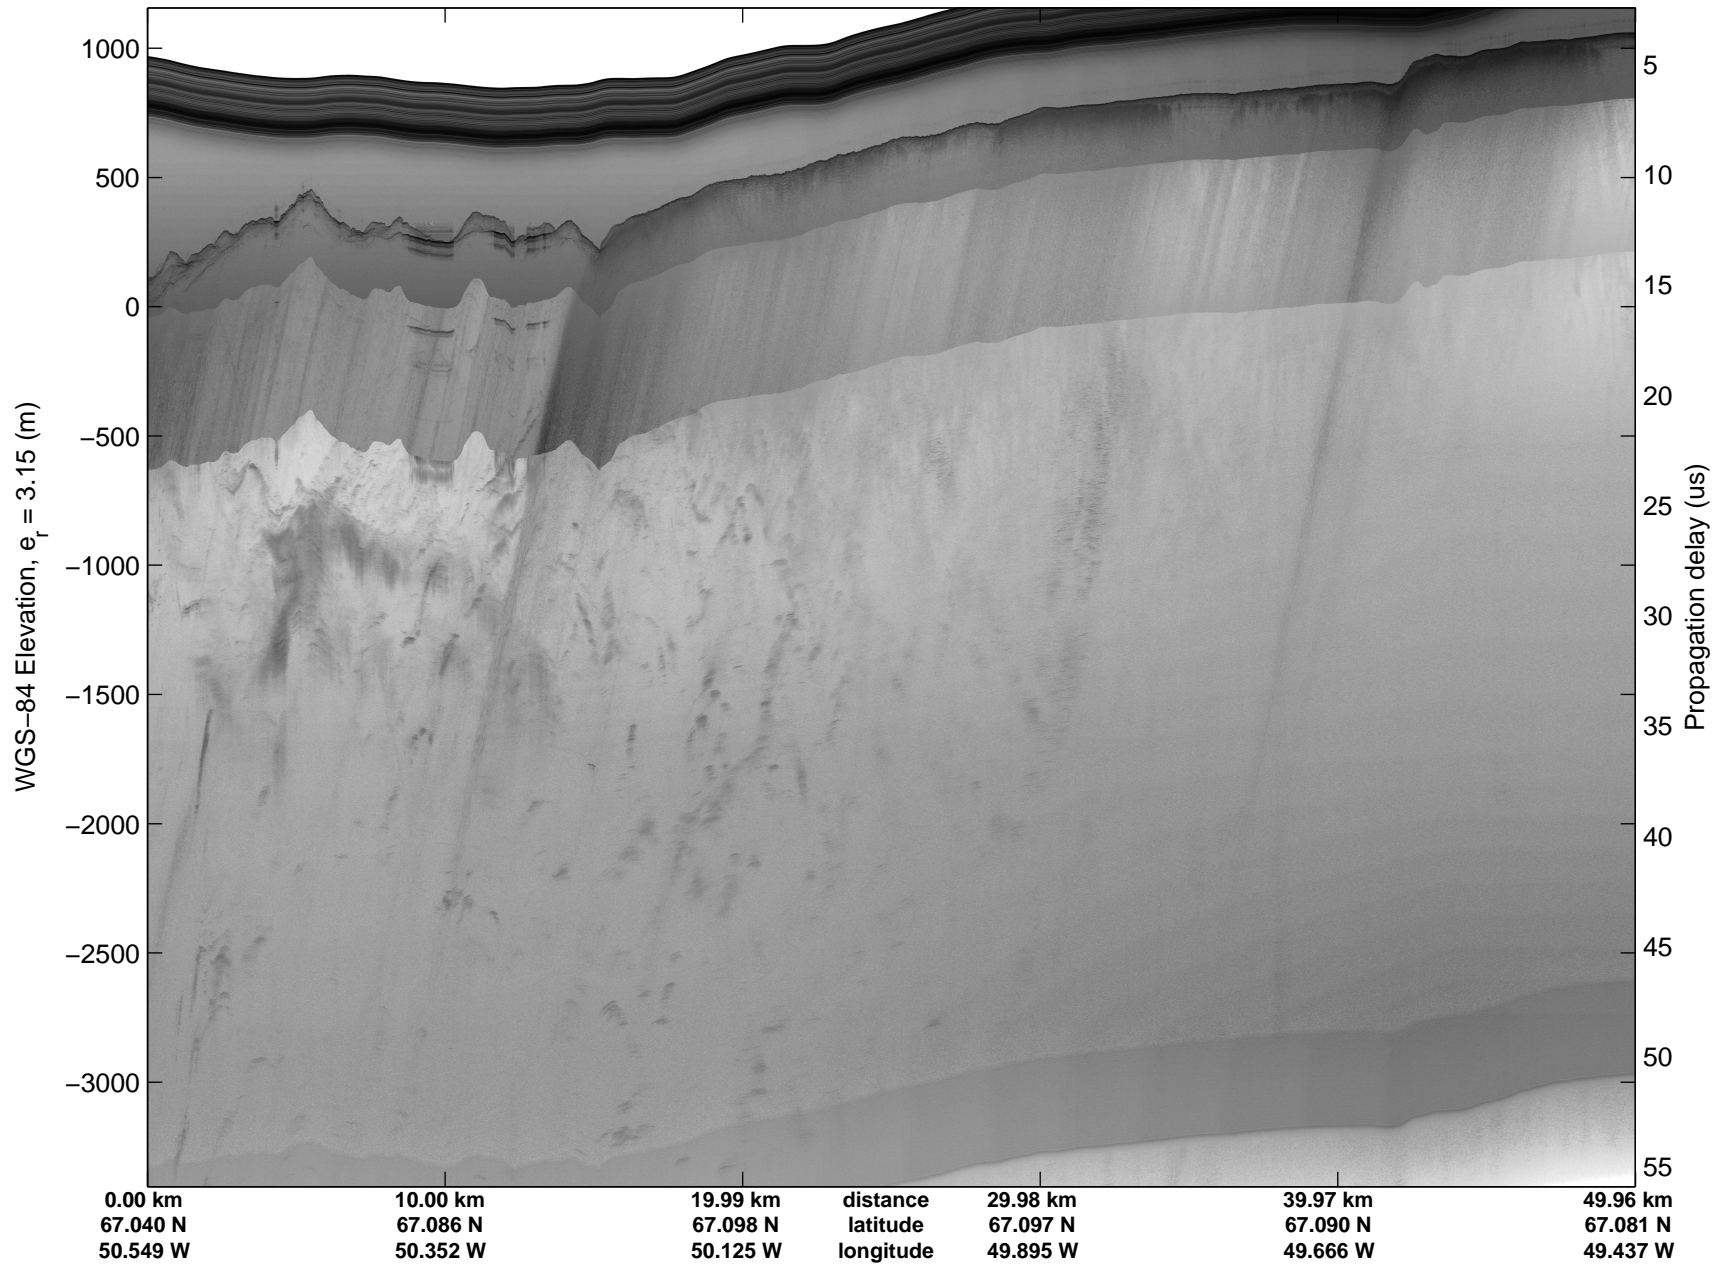

Land Ice:K-EGIG Summit
20150409_01_001
Polar Stereograph 70N/-45E

mcords5 2015_Greenland_C130: "Land Ice:K-EGIG Summit" 20150409_01_001: 10:35:60.0 to 10:42:48.1 GPS

mcords5 2015_Greenland_C130: "Land Ice:K-EGIG Summit" 20150409_01_001: 10:35:60.0 to 10:42:48.1 GPS

Land Ice:K-EGIG Summit
20150409_01_002
Polar Stereograph 70N/-45E

mcords5 2015_Greenland_C130: "Land Ice:K-EGIG Summit" 20150409_01_002: 10:42:48.3 to 10:49:12.5 GPS

mcords5 2015_Greenland_C130: "Land Ice:K-EGIG Summit" 20150409_01_002: 10:42:48.3 to 10:49:12.5 GPS

Land Ice:K-EGIG Summit
20150409_01_003
Polar Stereograph 70N/-45E

mcords5 2015_Greenland_C130: "Land Ice:K-EGIG Summit" 20150409_01_003: 10:49:12.7 to 10:55:37.5 GPS

mcords5 2015_Greenland_C130: "Land Ice:K-EGIG Summit" 20150409_01_003: 10:49:12.7 to 10:55:37.5 GPS

Land Ice:K-EGIG Summit
20150409_01_004
Polar Stereograph 70N/-45E

mcords5 2015_Greenland_C130: "Land Ice:K-EGIG Summit" 20150409_01_004: 10:55:37.7 to 11:01:52.2 GPS

mcords5 2015_Greenland_C130: "Land Ice:K-EGIG Summit" 20150409_01_004: 10:55:37.7 to 11:01:52.2 GPS