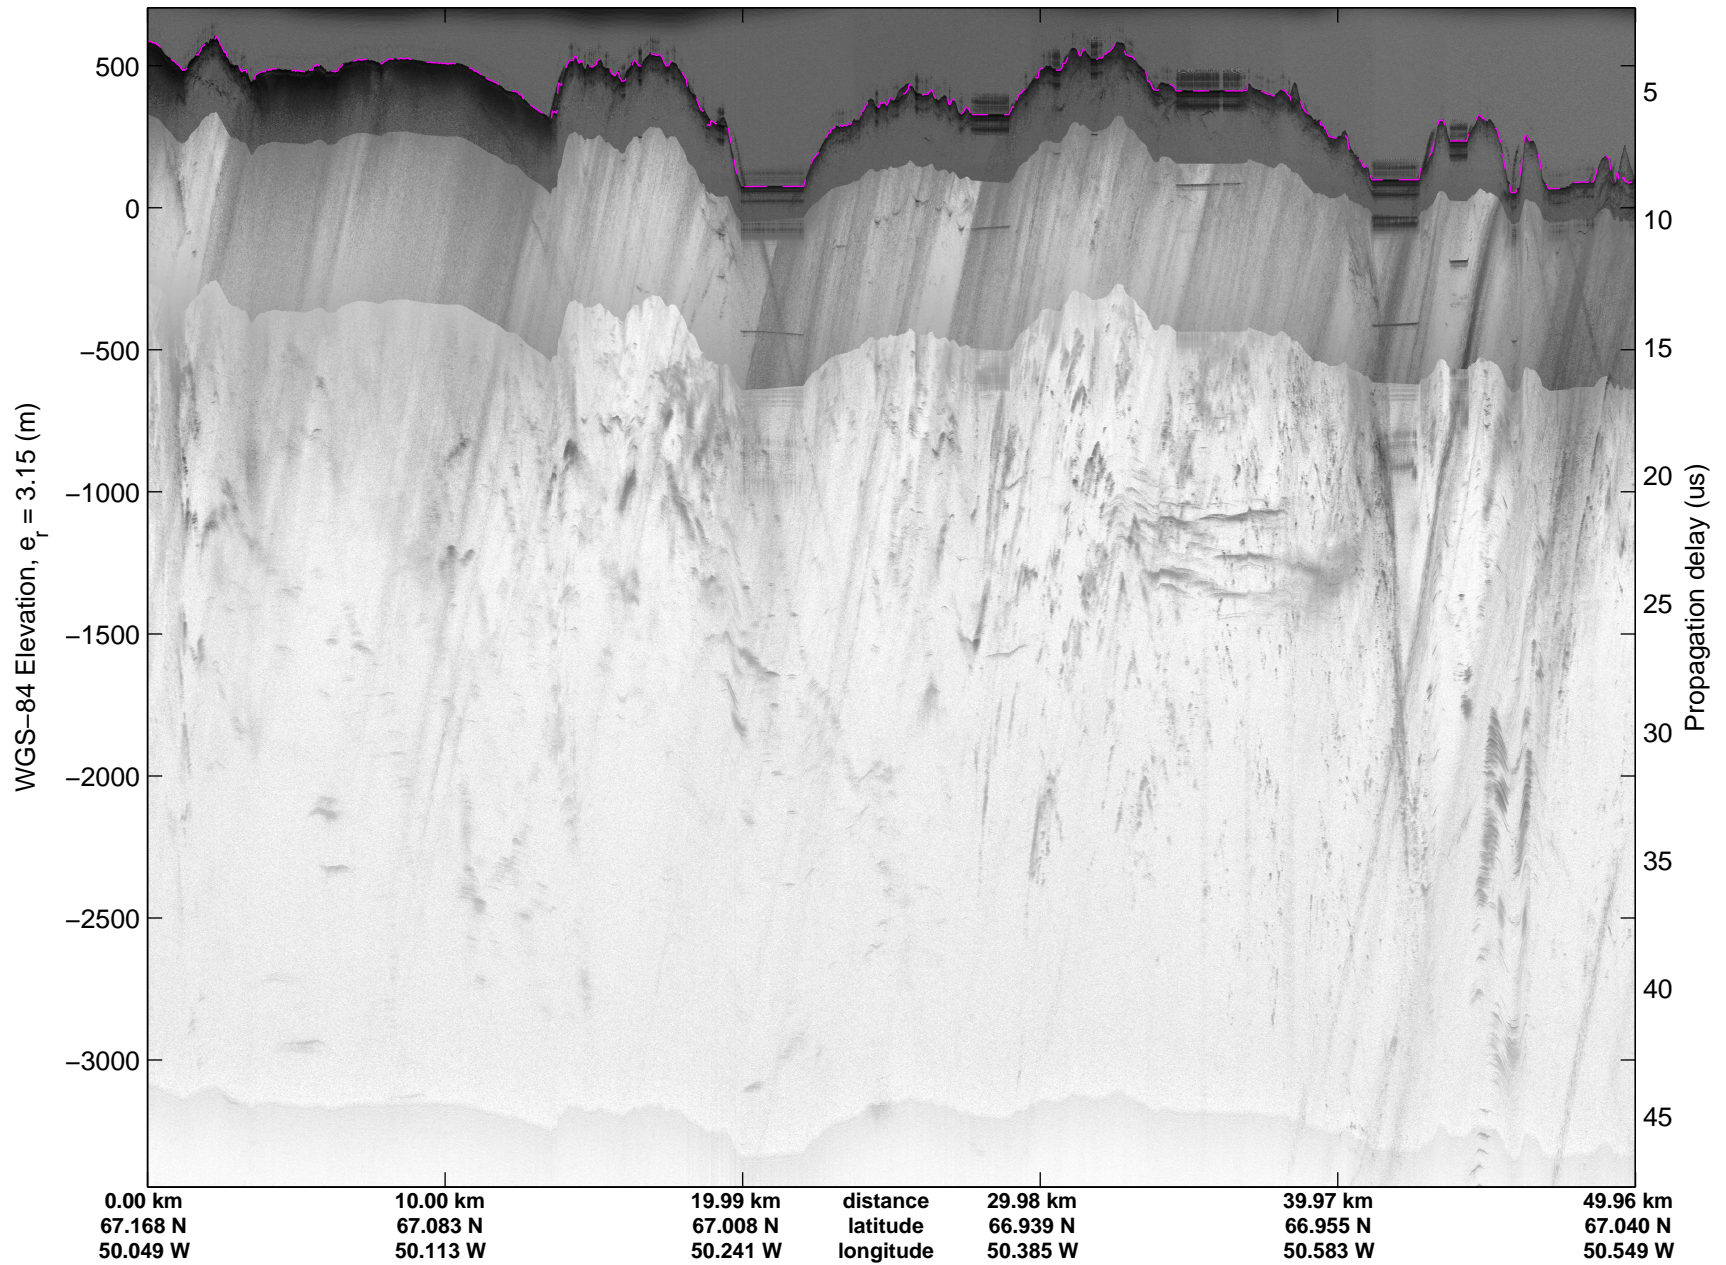

Land Ice:K-EGIG Summit
20150409_01_001
Polar Stereograph 70N/-45E

mcords5 2015_Greenland_C130: "Land Ice:K-EGIG Summit" 20150409_01_001: 10:35:60.0 to 10:42:48.1 GPS

mcords5 2015_Greenland_C130: "Land Ice:K-EGIG Summit" 20150409_01_001: 10:35:60.0 to 10:42:48.1 GPS

Land Ice:K-EGIG Summit
20150409_01_002
Polar Stereograph 70N/-45E

mcords5 2015_Greenland_C130: "Land Ice:K-EGIG Summit" 20150409_01_002: 10:42:48.3 to 10:49:12.5 GPS

mcords5 2015_Greenland_C130: "Land Ice:K-EGIG Summit" 20150409_01_002: 10:42:48.3 to 10:49:12.5 GPS

Land Ice:K-EGIG Summit
20150409_01_003
Polar Stereograph 70N/-45E

mcords5 2015_Greenland_C130: "Land Ice:K-EGIG Summit" 20150409_01_003: 10:49:12.7 to 10:55:37.5 GPS

mcords5 2015_Greenland_C130: "Land Ice:K-EGIG Summit" 20150409_01_003: 10:49:12.7 to 10:55:37.5 GPS

Land Ice:K-EGIG Summit
20150409_01_004
Polar Stereograph 70N/-45E

mcords5 2015_Greenland_C130: "Land Ice:K-EGIG Summit" 20150409_01_004: 10:55:37.7 to 11:01:52.2 GPS

mcords5 2015_Greenland_C130: "Land Ice:K-EGIG Summit" 20150409_01_004: 10:55:37.7 to 11:01:52.2 GPS