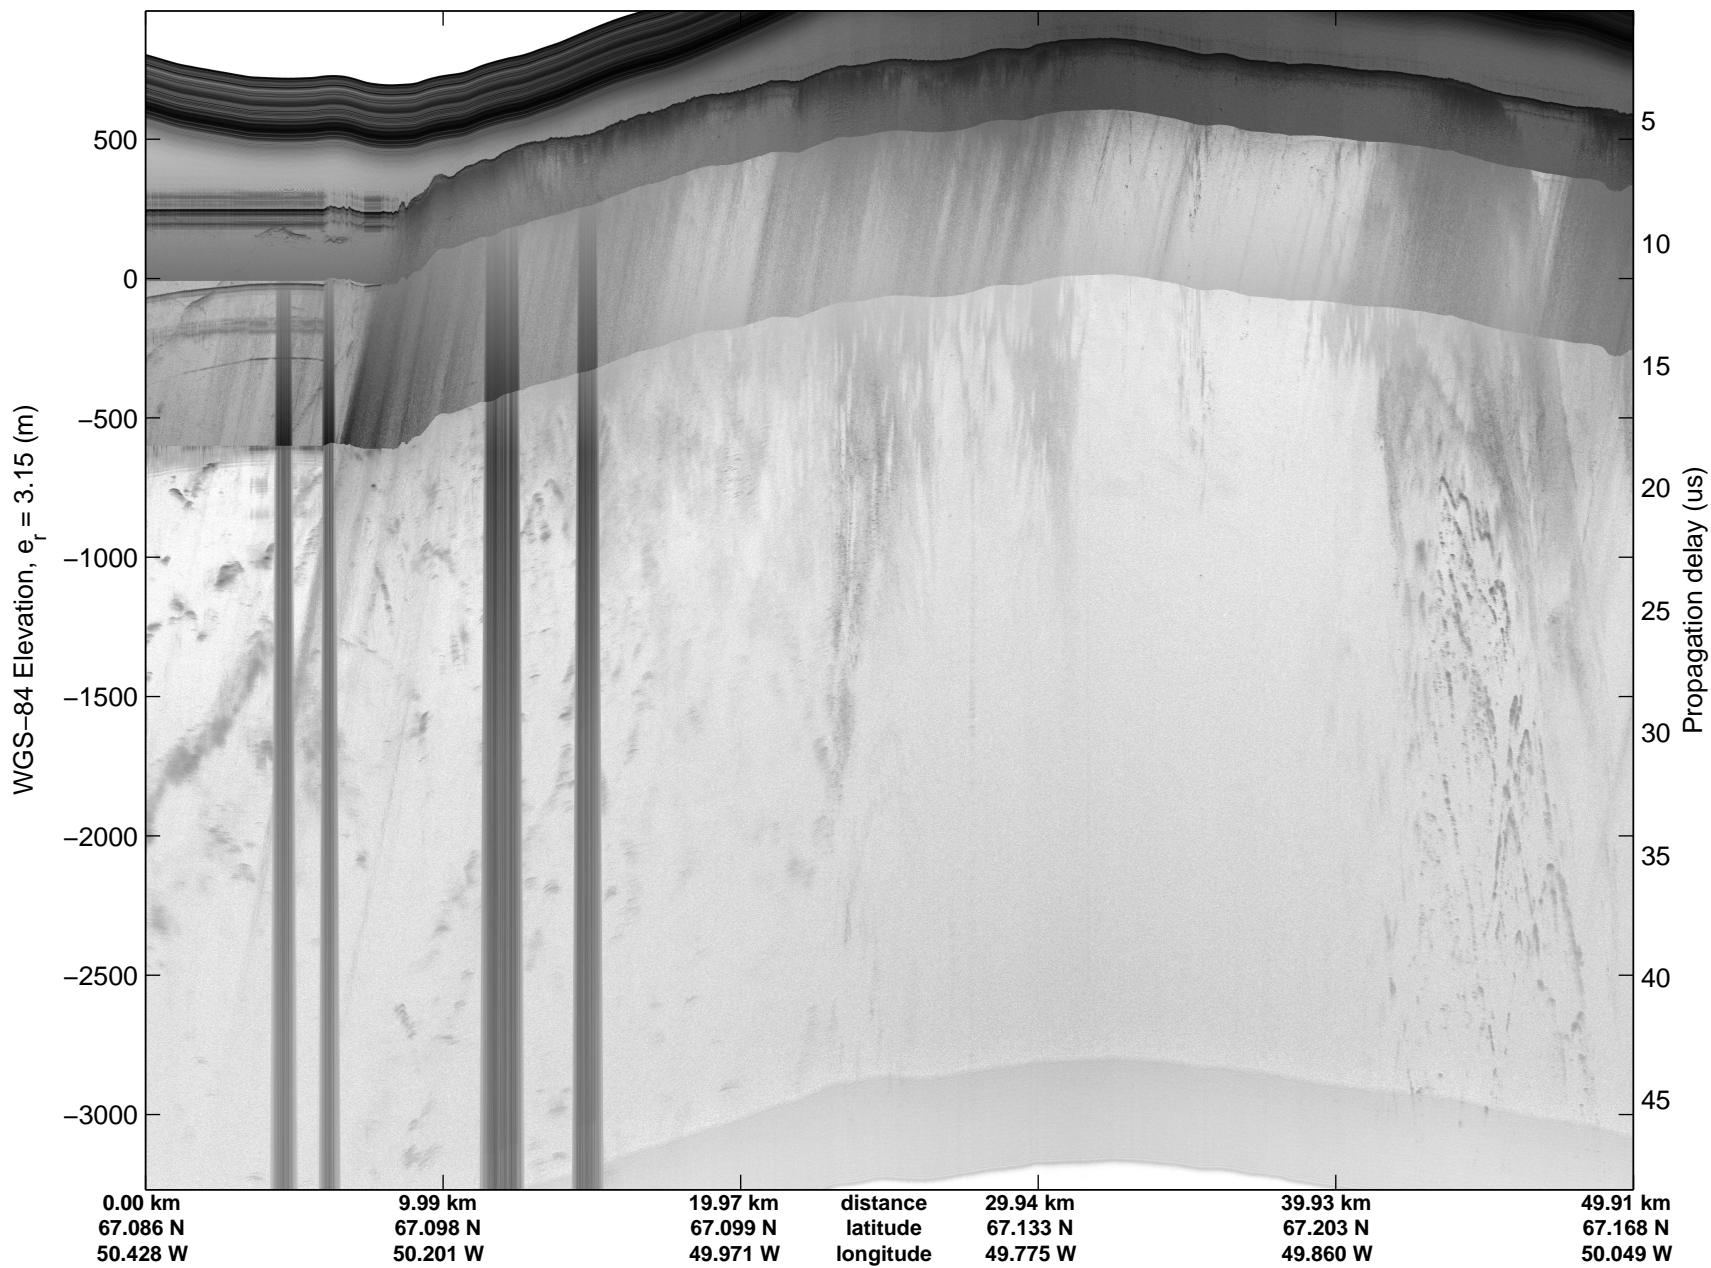

Land Ice:K-EGIG Summit
20150409_01_001
Polar Stereograph 70N/-45E

mcords5 2015_Greenland_C130: "Land Ice:K-EGIG Summit" 20150409_01_001: 10:35:60.0 to 10:42:48.1 GPS

mcords5 2015_Greenland_C130: "Land Ice:K-EGIG Summit" 20150409_01_001: 10:35:60.0 to 10:42:48.1 GPS

Land Ice:K-EGIG Summit
20150409_01_002
Polar Stereograph 70N/-45E

mcords5 2015_Greenland_C130: "Land Ice:K-EGIG Summit" 20150409_01_002: 10:42:48.3 to 10:49:12.5 GPS

mcords5 2015_Greenland_C130: "Land Ice:K-EGIG Summit" 20150409_01_002: 10:42:48.3 to 10:49:12.5 GPS

Land Ice:K-EGIG Summit
20150409_01_003
Polar Stereograph 70N/-45E

mcords5 2015_Greenland_C130: "Land Ice:K-EGIG Summit" 20150409_01_003: 10:49:12.7 to 10:55:37.5 GPS

mcords5 2015_Greenland_C130: "Land Ice:K-EGIG Summit" 20150409_01_003: 10:49:12.7 to 10:55:37.5 GPS

Land Ice:K-EGIG Summit
20150409_01_004
Polar Stereograph 70N/-45E

mcords5 2015_Greenland_C130: "Land Ice:K-EGIG Summit" 20150409_01_004: 10:55:37.7 to 11:01:52.2 GPS

mcords5 2015_Greenland_C130: "Land Ice:K-EGIG Summit" 20150409_01_004: 10:55:37.7 to 11:01:52.2 GPS