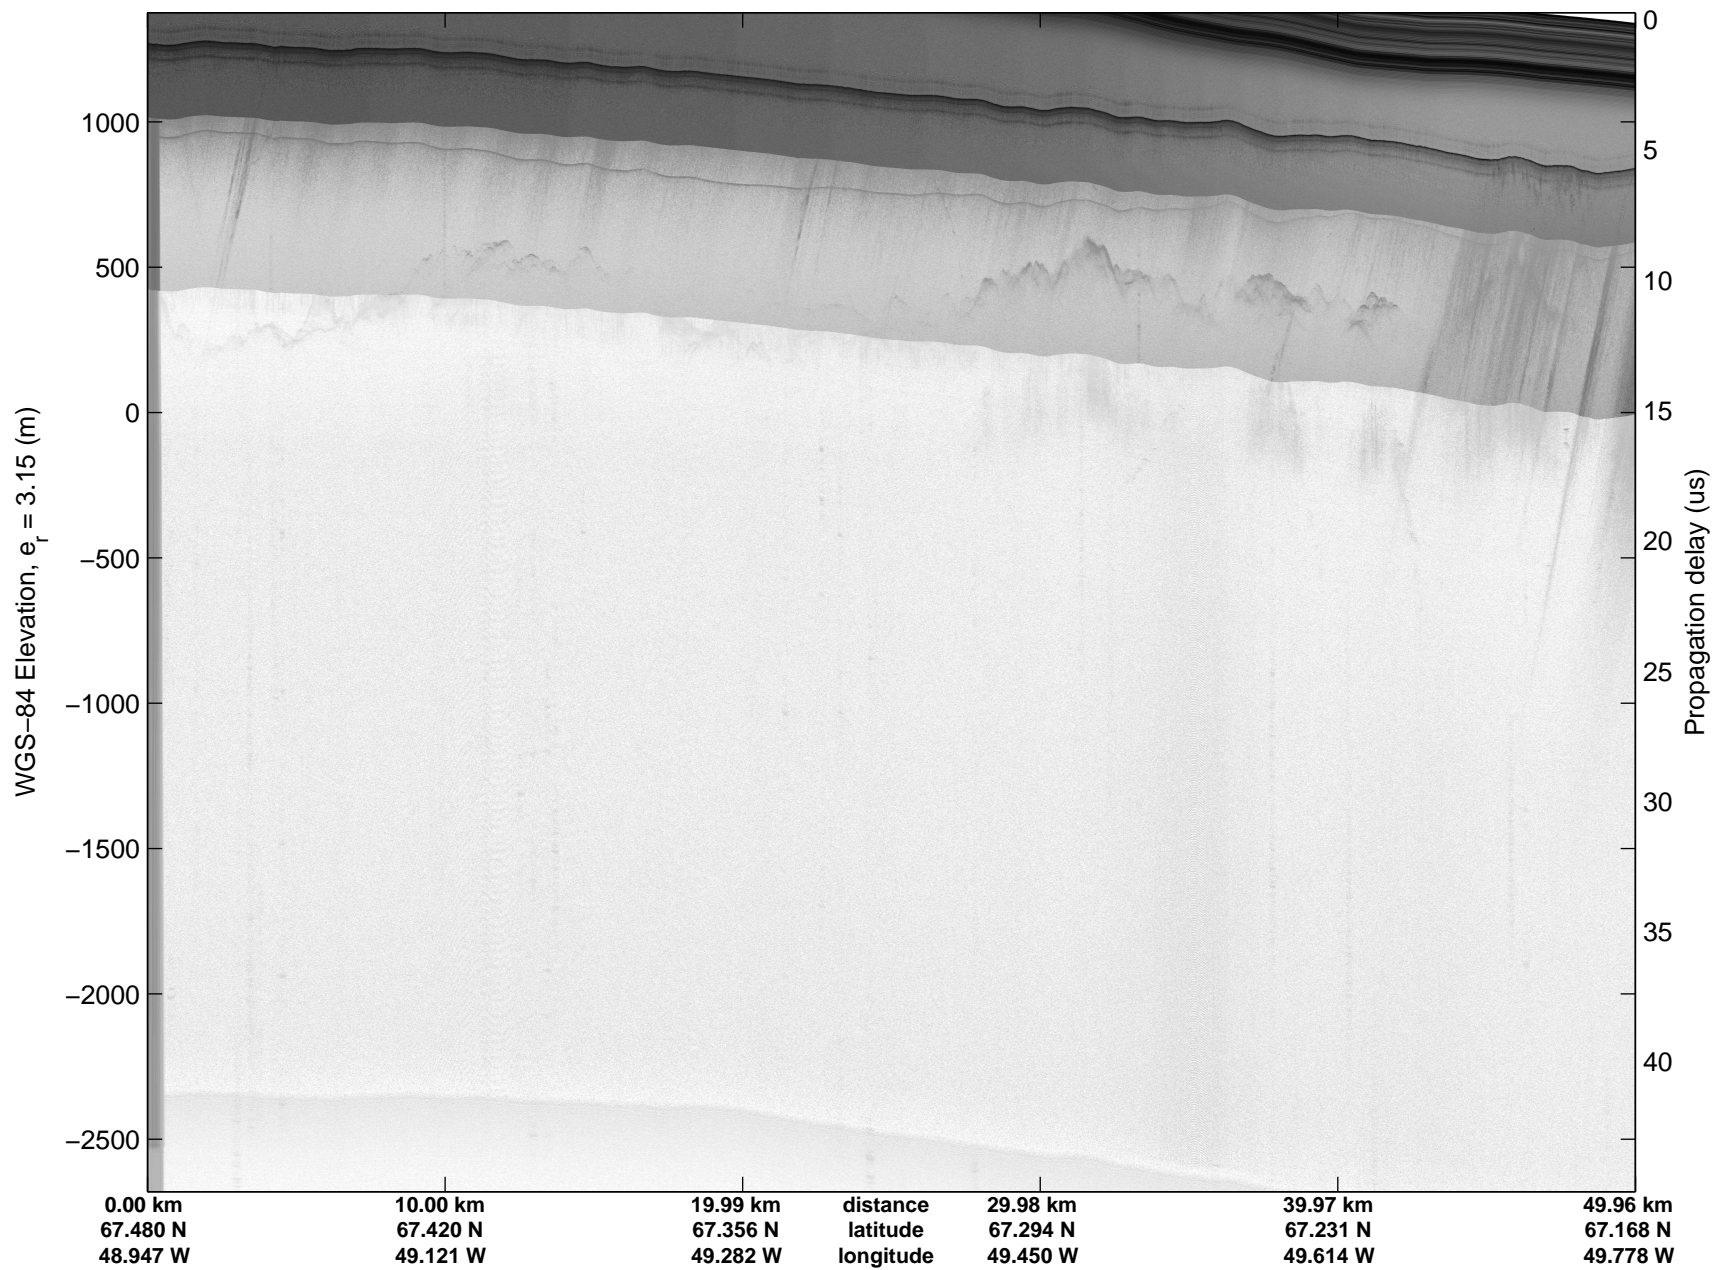

mcords5 2015_Greenland_C130: "Land Ice:Helheim-Kangerd" 20150408_05_017: 17:38:55.8 to 17:44:40.7 GPS