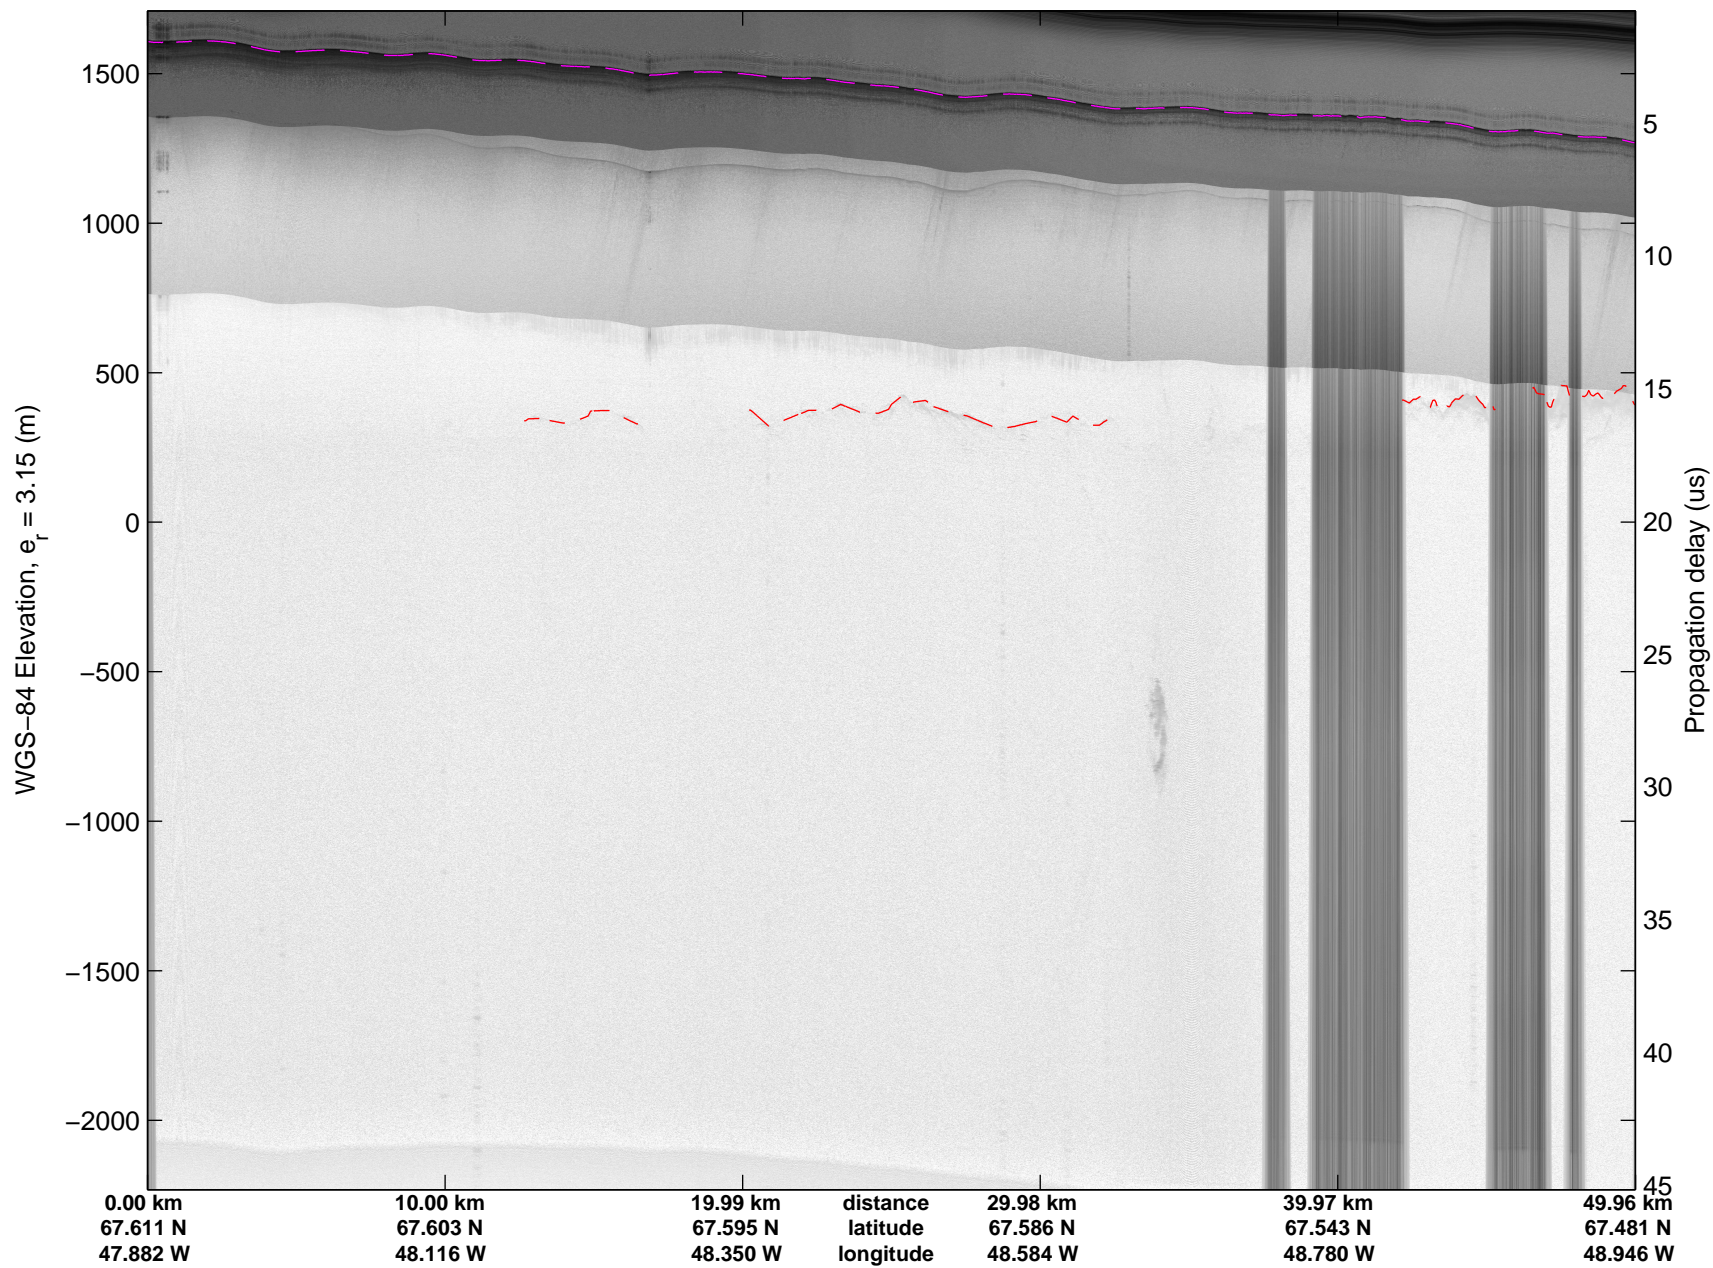

mcords5 2015_Greenland_C130: "Land Ice:Helheim-Kangerd" 20150408_05_016: 17:33:23.1 to 17:38:55.6 GPS