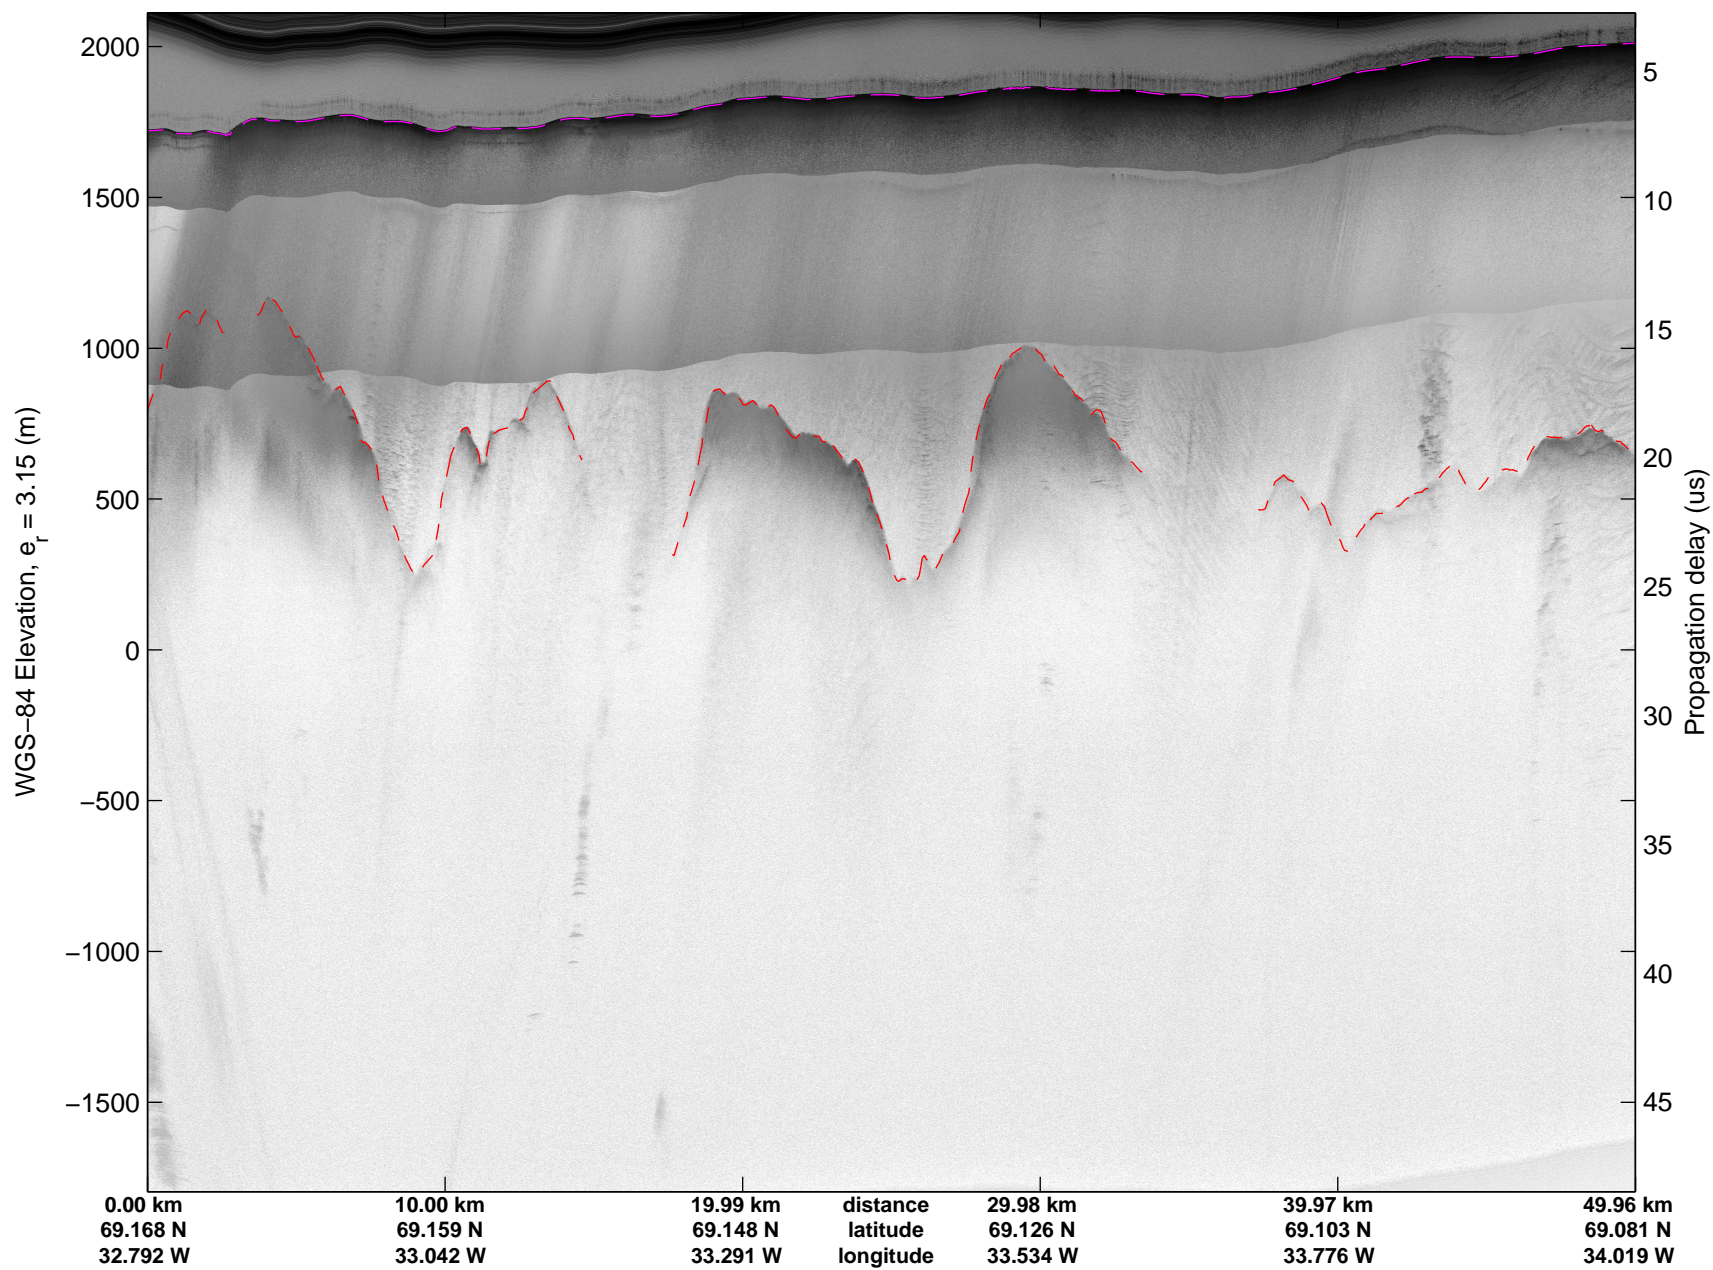

Land Ice:Helheim-Kangerd
20150408_05_001
Polar Stereograph 70N/-45E

mcords5 2015_Greenland_C130: "Land Ice:Helheim-Kangerd" 20150408_05_001: 16:08:55.0 to 16:14:41.4 GPS

mcords5 2015_Greenland_C130: "Land Ice:Helheim-Kangerd" 20150408_05_001: 16:08:55.0 to 16:14:41.4 GPS

Land Ice:Helheim-Kangerd
20150408_05_002
Polar Stereograph 70N/-45E

mcords5 2015_Greenland_C130: "Land Ice:Helheim-Kangerd" 20150408_05_002: 16:14:41.7 to 16:20:55.2 GPS

mcords5 2015_Greenland_C130: "Land Ice:Helheim-Kangerd" 20150408_05_002: 16:14:41.7 to 16:20:55.2 GPS

Land Ice:Helheim-Kangerd
20150408_05_003
Polar Stereograph 70N/-45E

mcords5 2015_Greenland_C130: "Land Ice:Helheim-Kangerd" 20150408_05_003: 16:20:55.4 to 16:26:56.3 GPS

mcords5 2015_Greenland_C130: "Land Ice:Helheim-Kangerd" 20150408_05_003: 16:20:55.4 to 16:26:56.3 GPS

Land Ice:Helheim-Kangerd
20150408_05_004
Polar Stereograph 70N/-45E

mcords5 2015_Greenland_C130: "Land Ice:Helheim-Kangerd" 20150408_05_004: 16:26:56.5 to 16:33:13.2 GPS

mcords5 2015_Greenland_C130: "Land Ice:Helheim-Kangerd" 20150408_05_004: 16:26:56.5 to 16:33:13.2 GPS