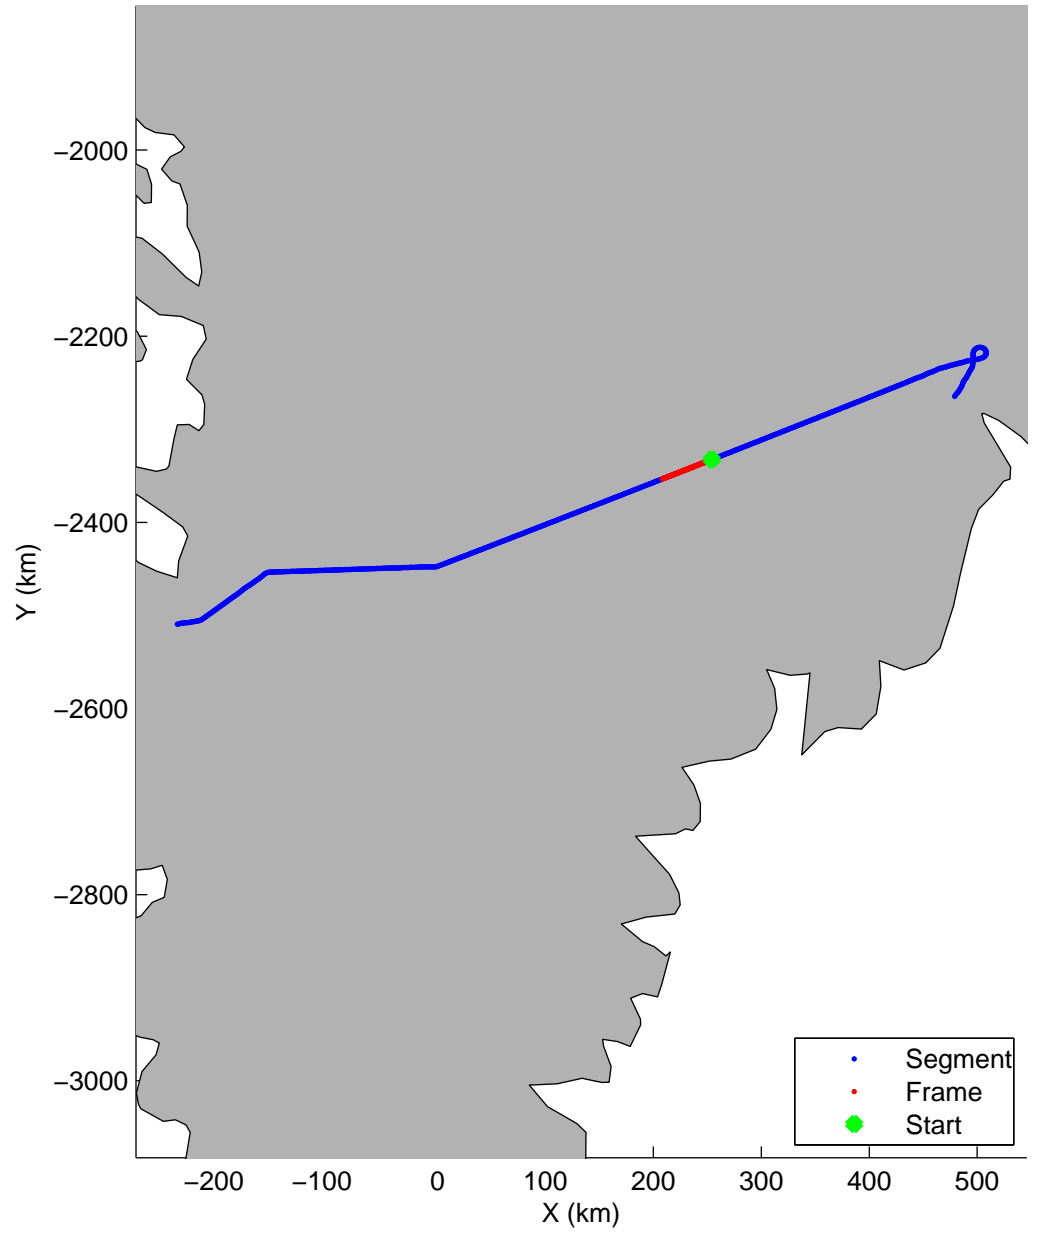

Land Ice:Helheim-Kangerd
20150408_05_008
Polar Stereograph 70N/-45E