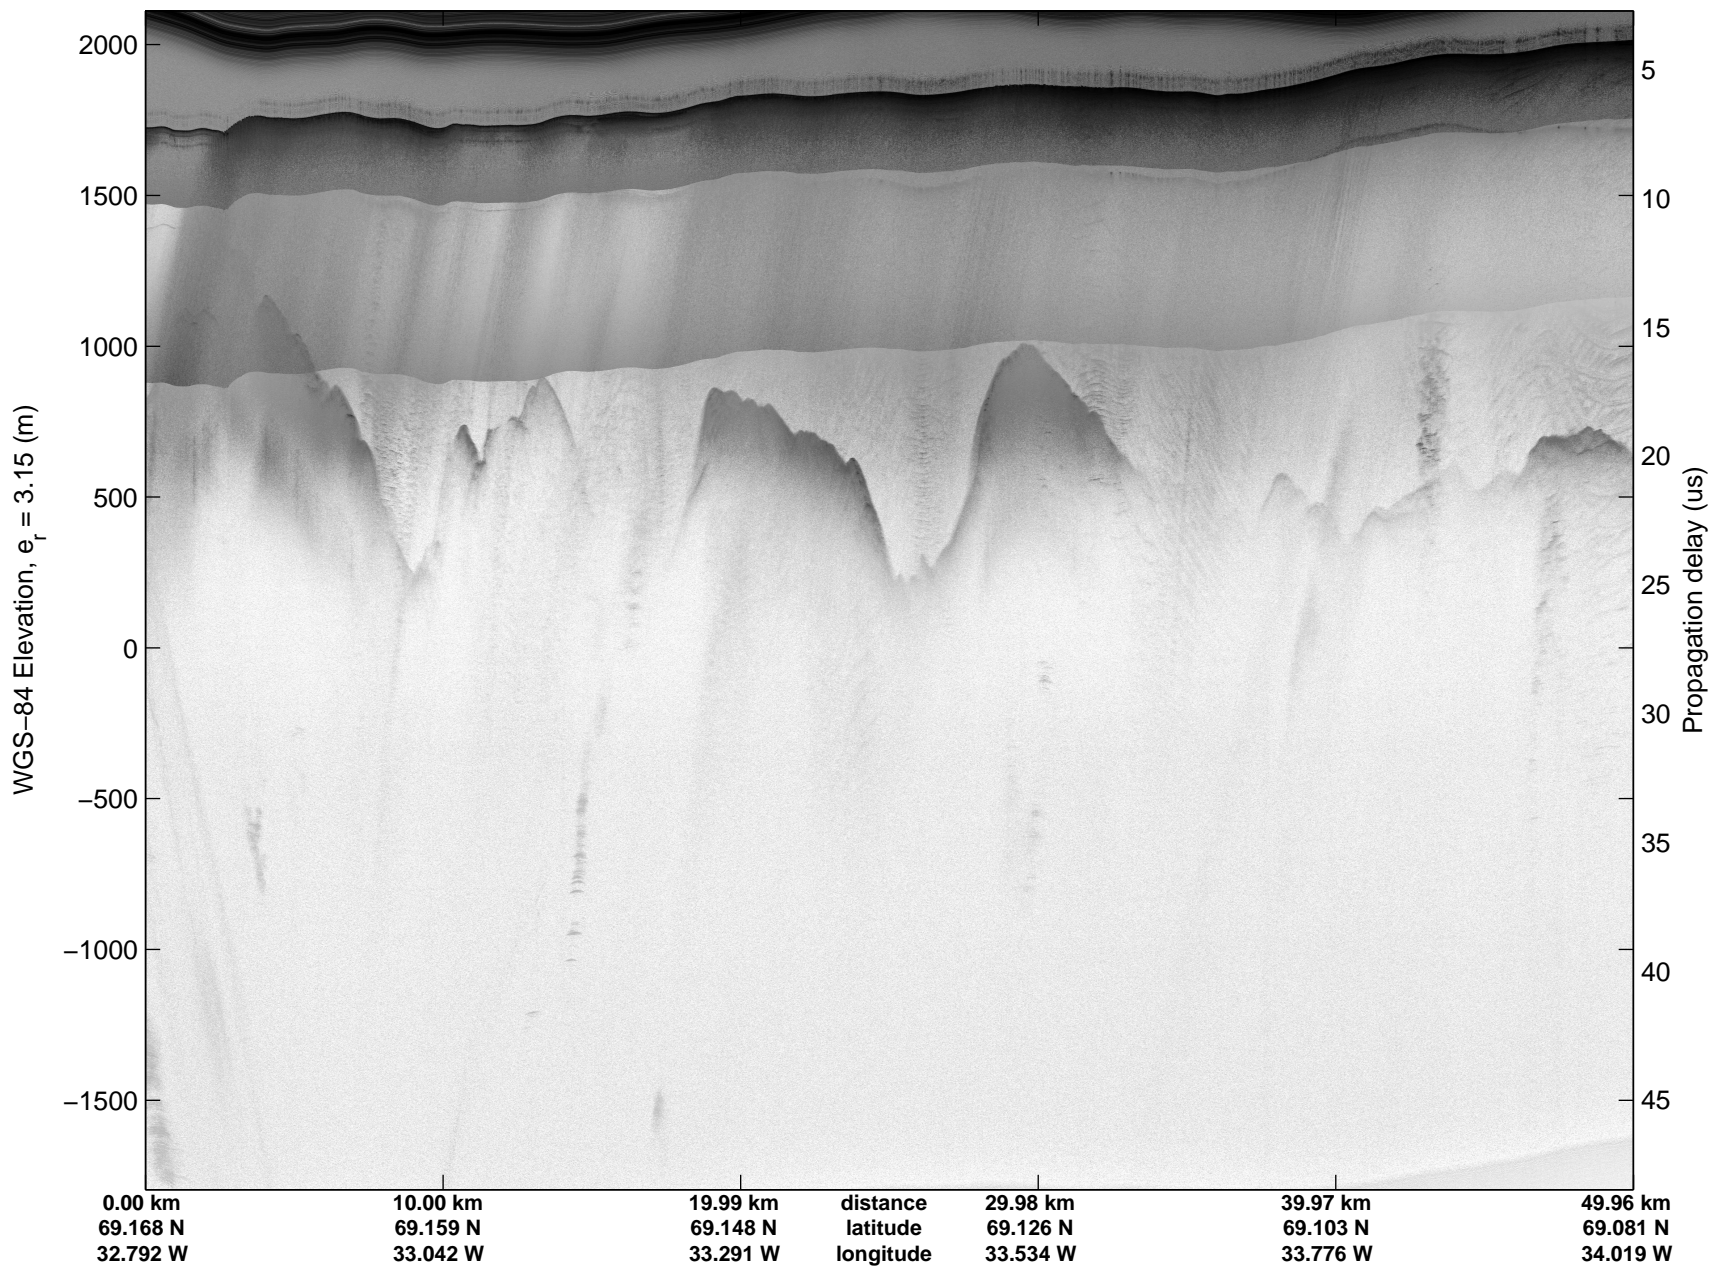

Land Ice:Helheim-Kangerd
20150408_05_001
Polar Stereograph 70N/-45E

mcords5 2015_Greenland_C130: "Land Ice:Helheim-Kangerd" 20150408_05_001: 16:08:55.0 to 16:14:41.4 GPS

mcords5 2015_Greenland_C130: "Land Ice:Helheim-Kangerd" 20150408_05_001: 16:08:55.0 to 16:14:41.4 GPS

Land Ice:Helheim-Kangerd
20150408_05_002
Polar Stereograph 70N/-45E

mcords5 2015_Greenland_C130: "Land Ice:Helheim-Kangerd" 20150408_05_002: 16:14:41.7 to 16:20:55.2 GPS

mcords5 2015_Greenland_C130: "Land Ice:Helheim-Kangerd" 20150408_05_002: 16:14:41.7 to 16:20:55.2 GPS

Land Ice:Helheim-Kangerd
20150408_05_003
Polar Stereograph 70N/-45E

mcords5 2015_Greenland_C130: "Land Ice:Helheim-Kangerd" 20150408_05_003: 16:20:55.4 to 16:26:56.3 GPS

mcords5 2015_Greenland_C130: "Land Ice:Helheim-Kangerd" 20150408_05_003: 16:20:55.4 to 16:26:56.3 GPS

Land Ice:Helheim-Kangerd
20150408_05_004
Polar Stereograph 70N/-45E

mcords5 2015_Greenland_C130: "Land Ice:Helheim-Kangerd" 20150408_05_004: 16:26:56.5 to 16:33:13.2 GPS

mcords5 2015_Greenland_C130: "Land Ice:Helheim-Kangerd" 20150408_05_004: 16:26:56.5 to 16:33:13.2 GPS