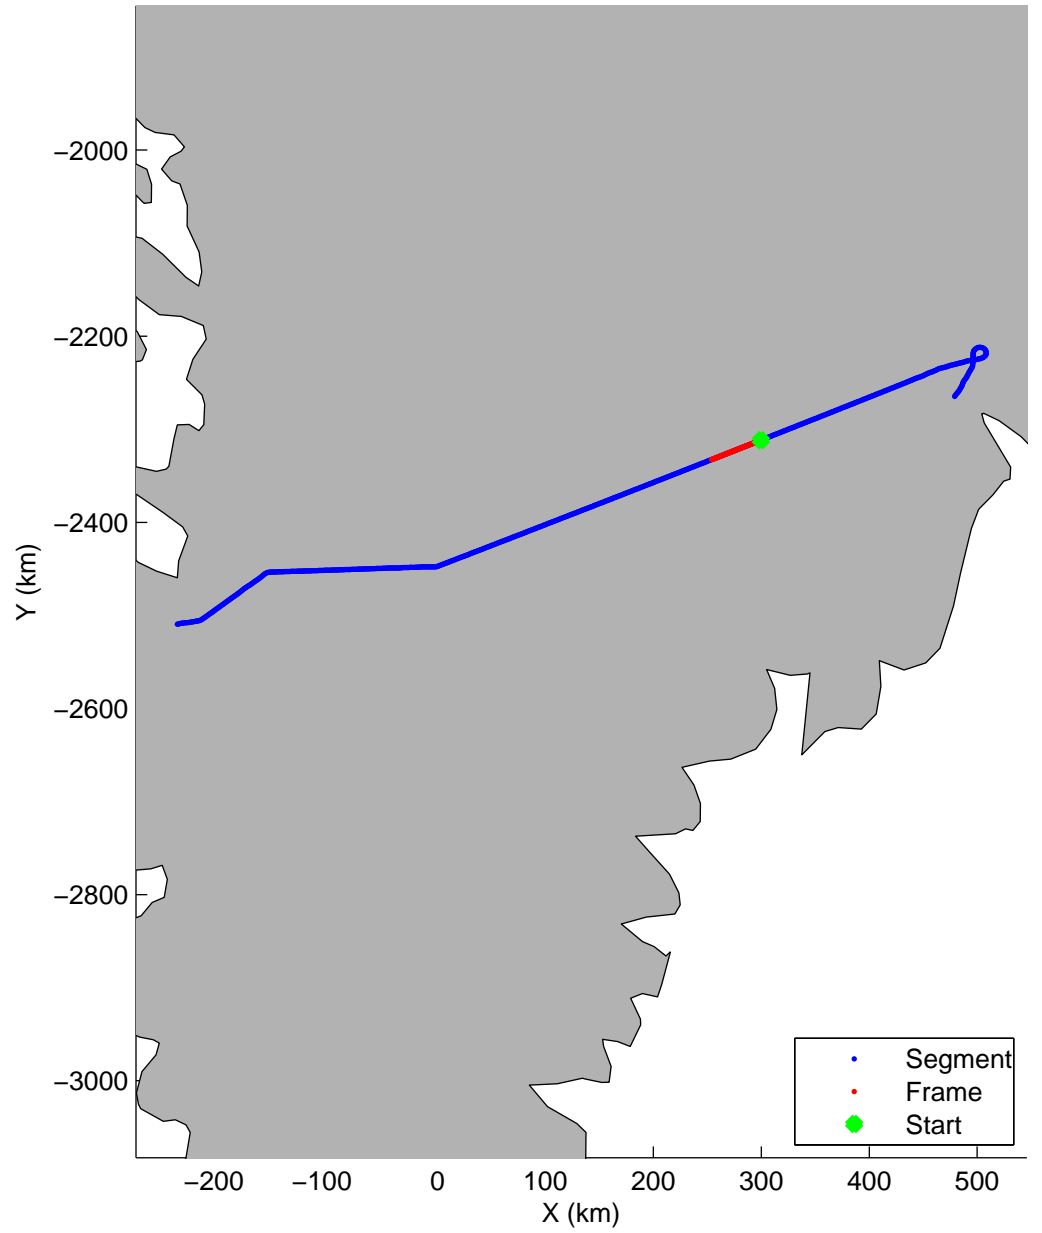

Land Ice:Helheim-Kangerd
20150408_05_007
Polar Stereograph 70N/-45E