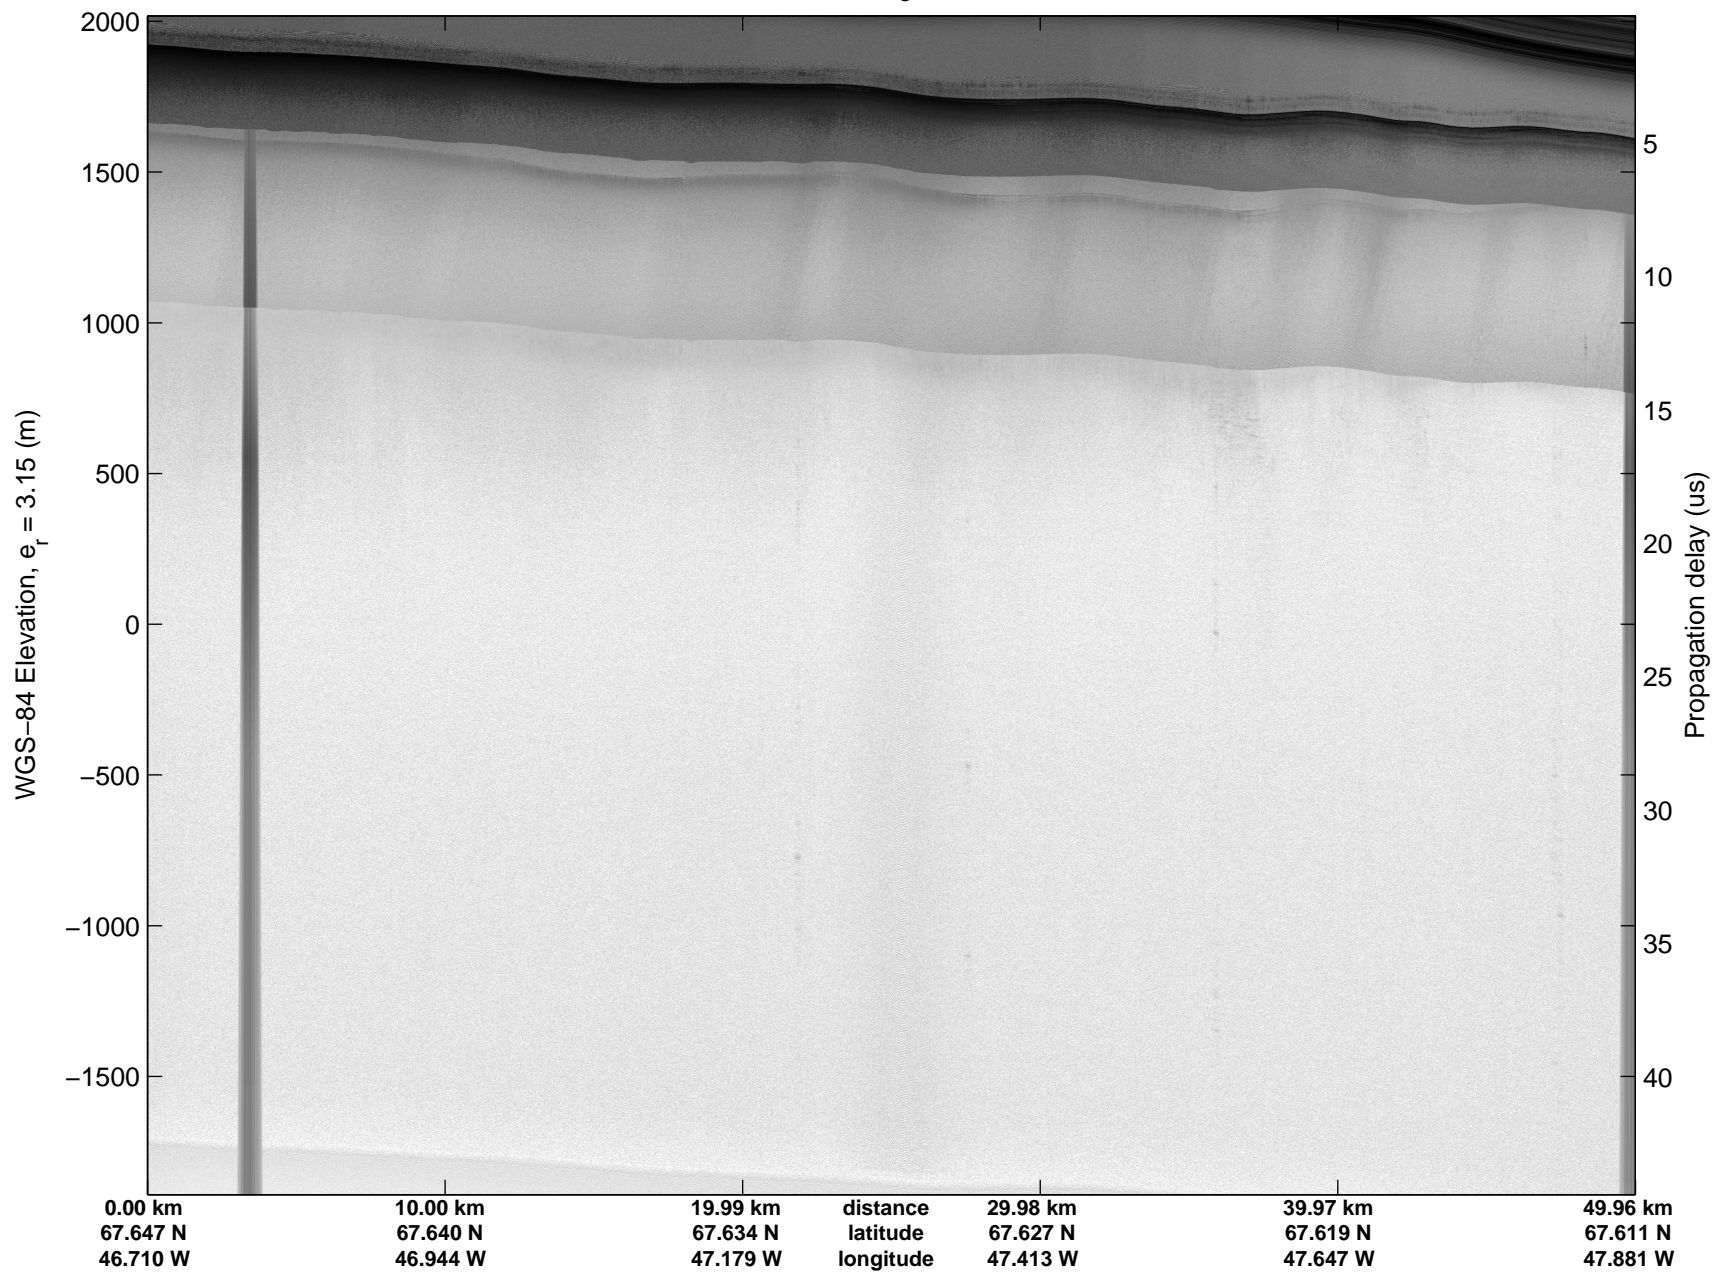

mcords5 2015_Greenland_C130: "Land Ice:Helheim-Kangerd" 20150408_05_015: 17:27:53.4 to 17:33:22.9 GPS