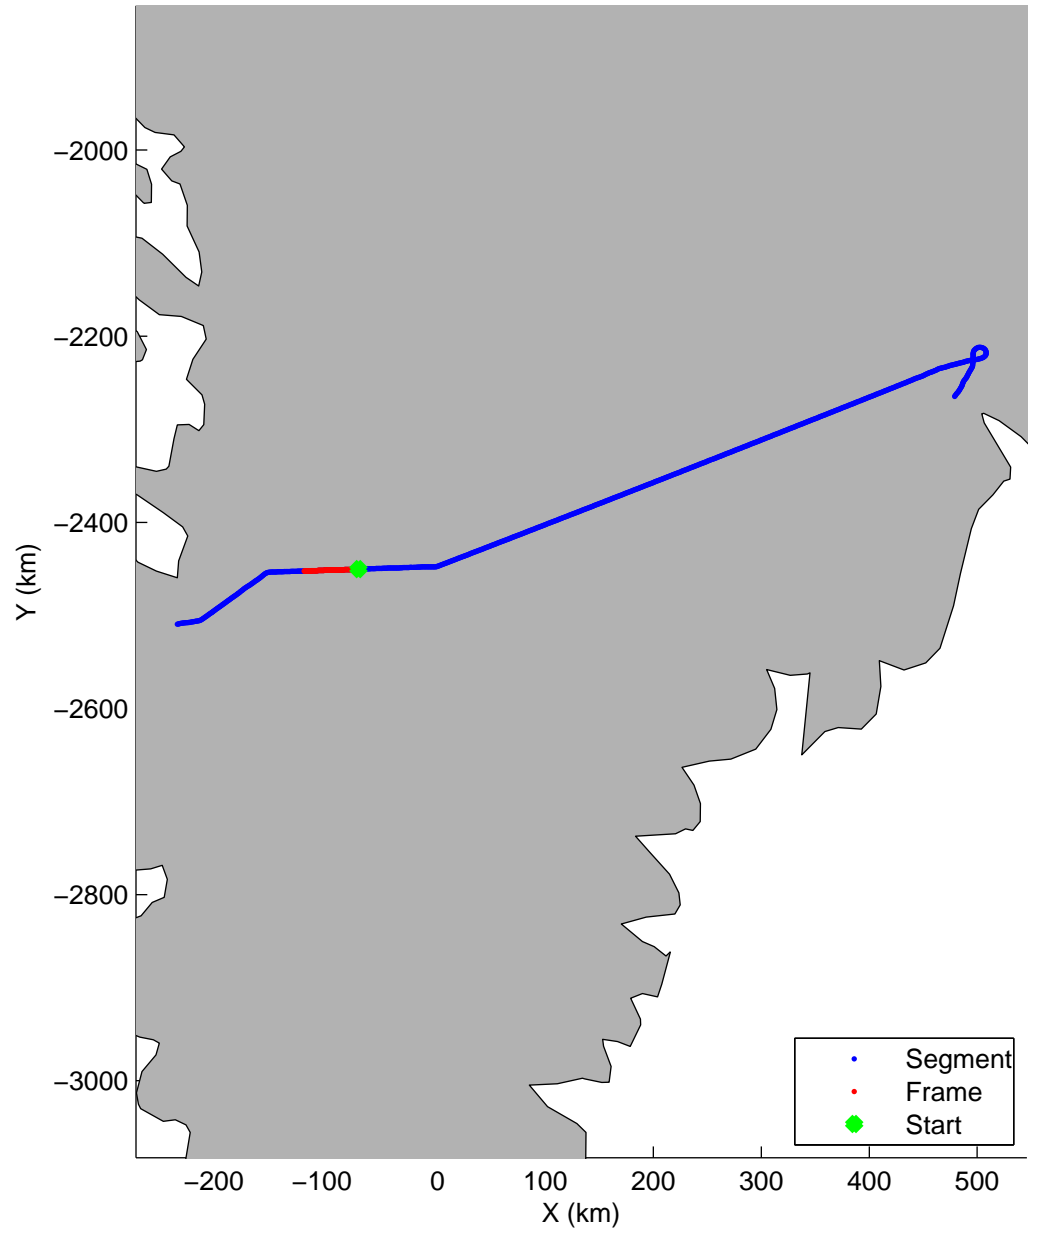

Land Ice:Helheim-Kangerd
20150408_05_015
Polar Stereograph 70N/-45E