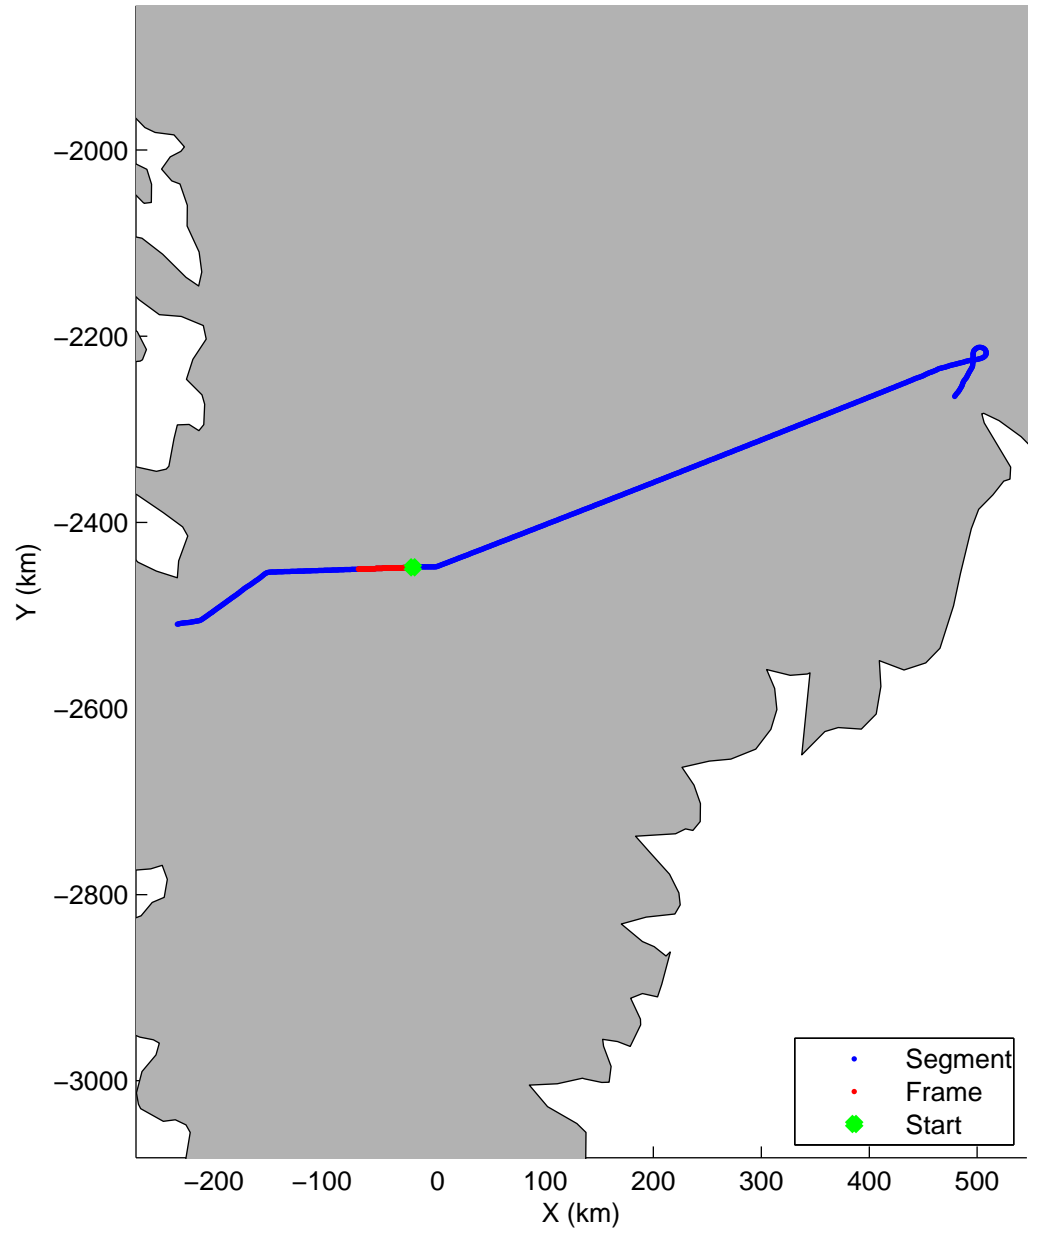

Land Ice:Helheim-Kangerd
20150408_05_014
Polar Stereograph 70N/-45E