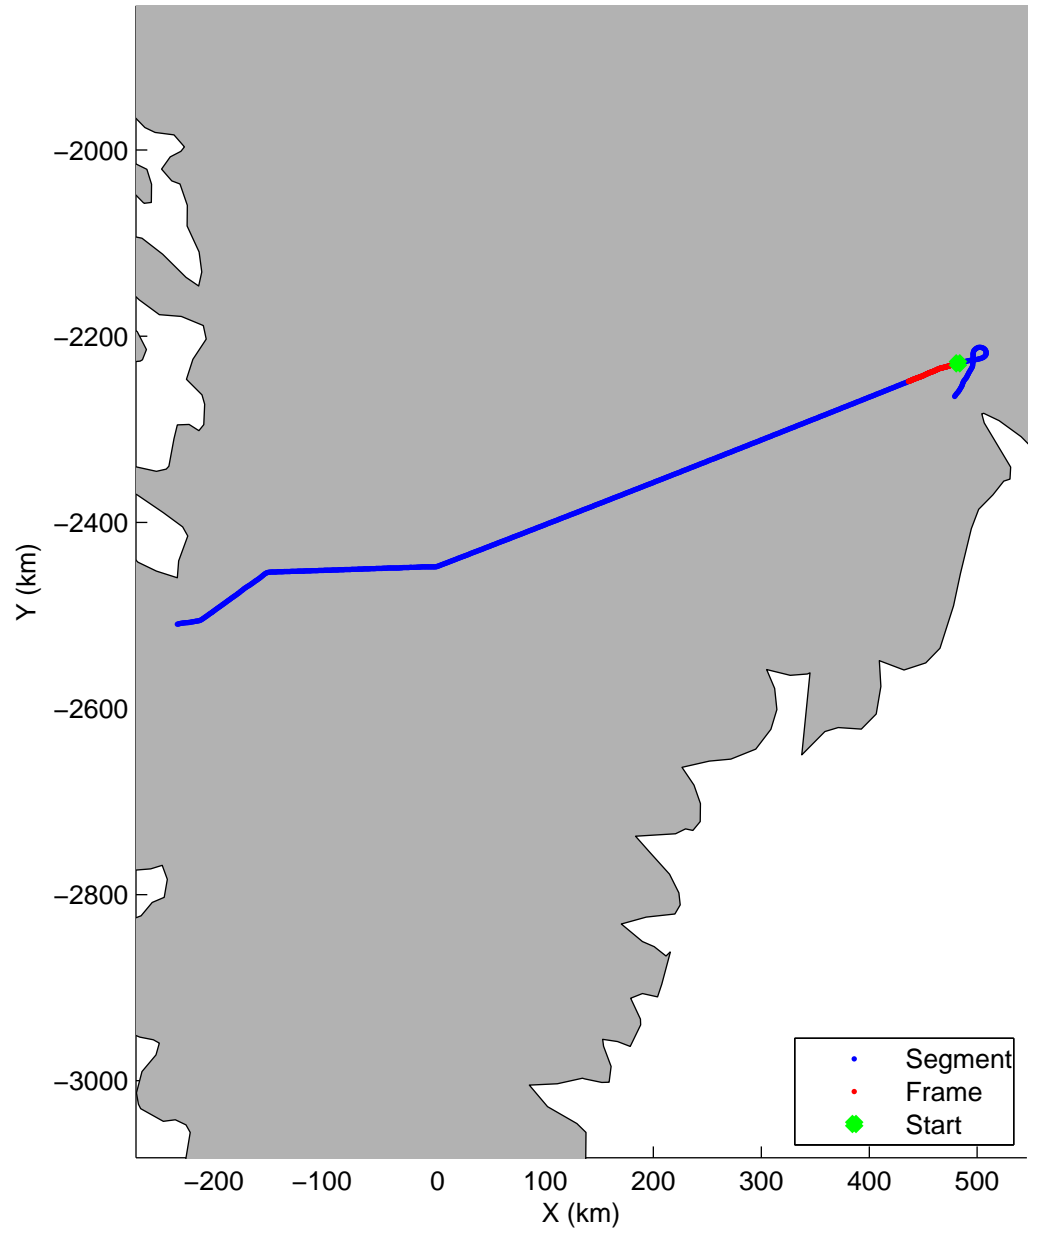

Land Ice:Helheim-Kangerd
20150408_05_001
Polar Stereograph 70N/-45E

mcords5 2015_Greenland_C130: "Land Ice:Helheim-Kangerd" 20150408_05_001: 16:08:55.0 to 16:14:41.4 GPS

mcords5 2015_Greenland_C130: "Land Ice:Helheim-Kangerd" 20150408_05_001: 16:08:55.0 to 16:14:41.4 GPS

Land Ice:Helheim-Kangerd
20150408_05_002
Polar Stereograph 70N/-45E

mcords5 2015_Greenland_C130: "Land Ice:Helheim-Kangerd" 20150408_05_002: 16:14:41.7 to 16:20:55.2 GPS

mcords5 2015_Greenland_C130: "Land Ice:Helheim-Kangerd" 20150408_05_002: 16:14:41.7 to 16:20:55.2 GPS

Land Ice:Helheim-Kangerd
20150408_05_003
Polar Stereograph 70N/-45E

mcords5 2015_Greenland_C130: "Land Ice:Helheim-Kangerd" 20150408_05_003: 16:20:55.4 to 16:26:56.3 GPS

mcords5 2015_Greenland_C130: "Land Ice:Helheim-Kangerd" 20150408_05_003: 16:20:55.4 to 16:26:56.3 GPS