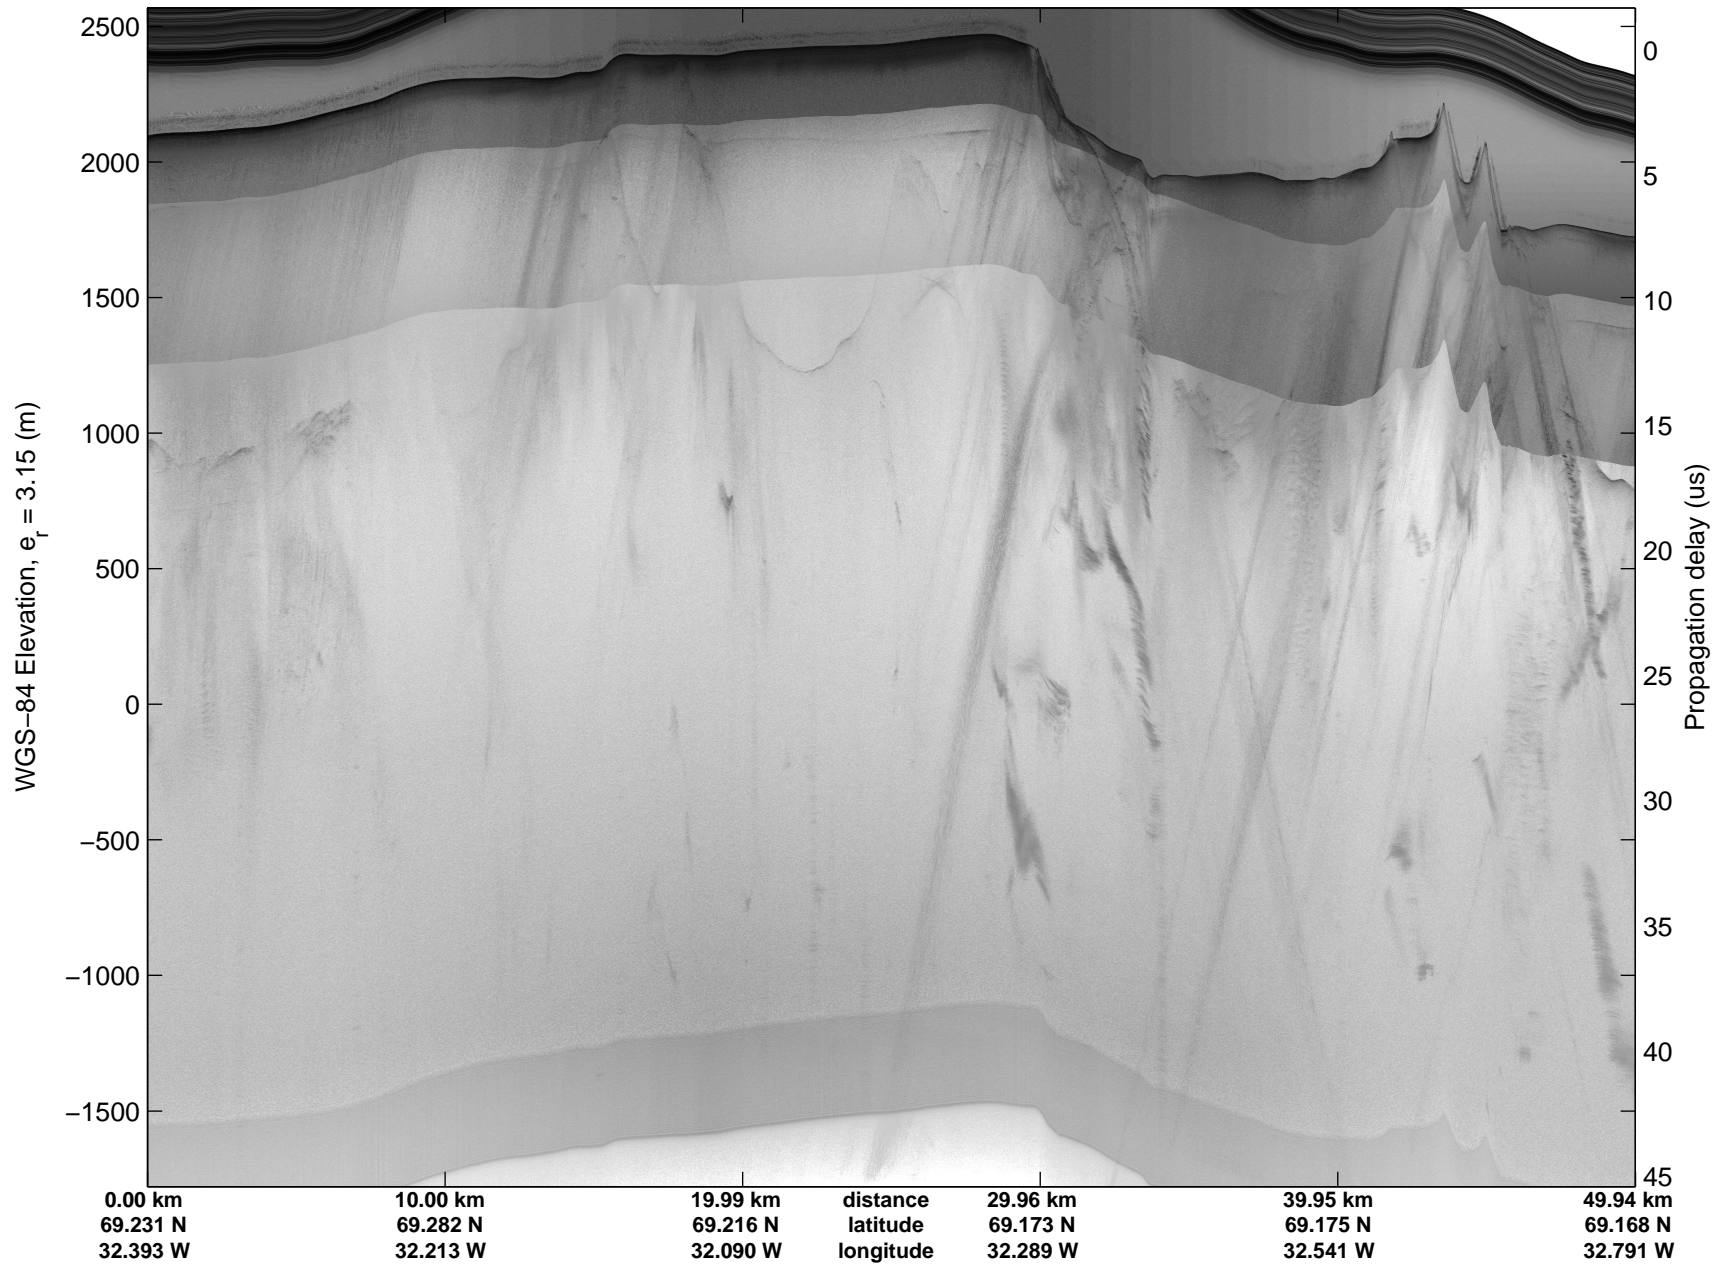

Land Ice:Helheim-Kangerd
20150408_05_001
Polar Stereograph 70N/-45E

mcords5 2015_Greenland_C130: "Land Ice:Helheim-Kangerd" 20150408_05_001: 16:08:55.0 to 16:14:41.4 GPS

mcords5 2015_Greenland_C130: "Land Ice:Helheim-Kangerd" 20150408_05_001: 16:08:55.0 to 16:14:41.4 GPS

Land Ice:Helheim-Kangerd
20150408_05_002
Polar Stereograph 70N/-45E

mcords5 2015_Greenland_C130: "Land Ice:Helheim-Kangerd" 20150408_05_002: 16:14:41.7 to 16:20:55.2 GPS

mcords5 2015_Greenland_C130: "Land Ice:Helheim-Kangerd" 20150408_05_002: 16:14:41.7 to 16:20:55.2 GPS