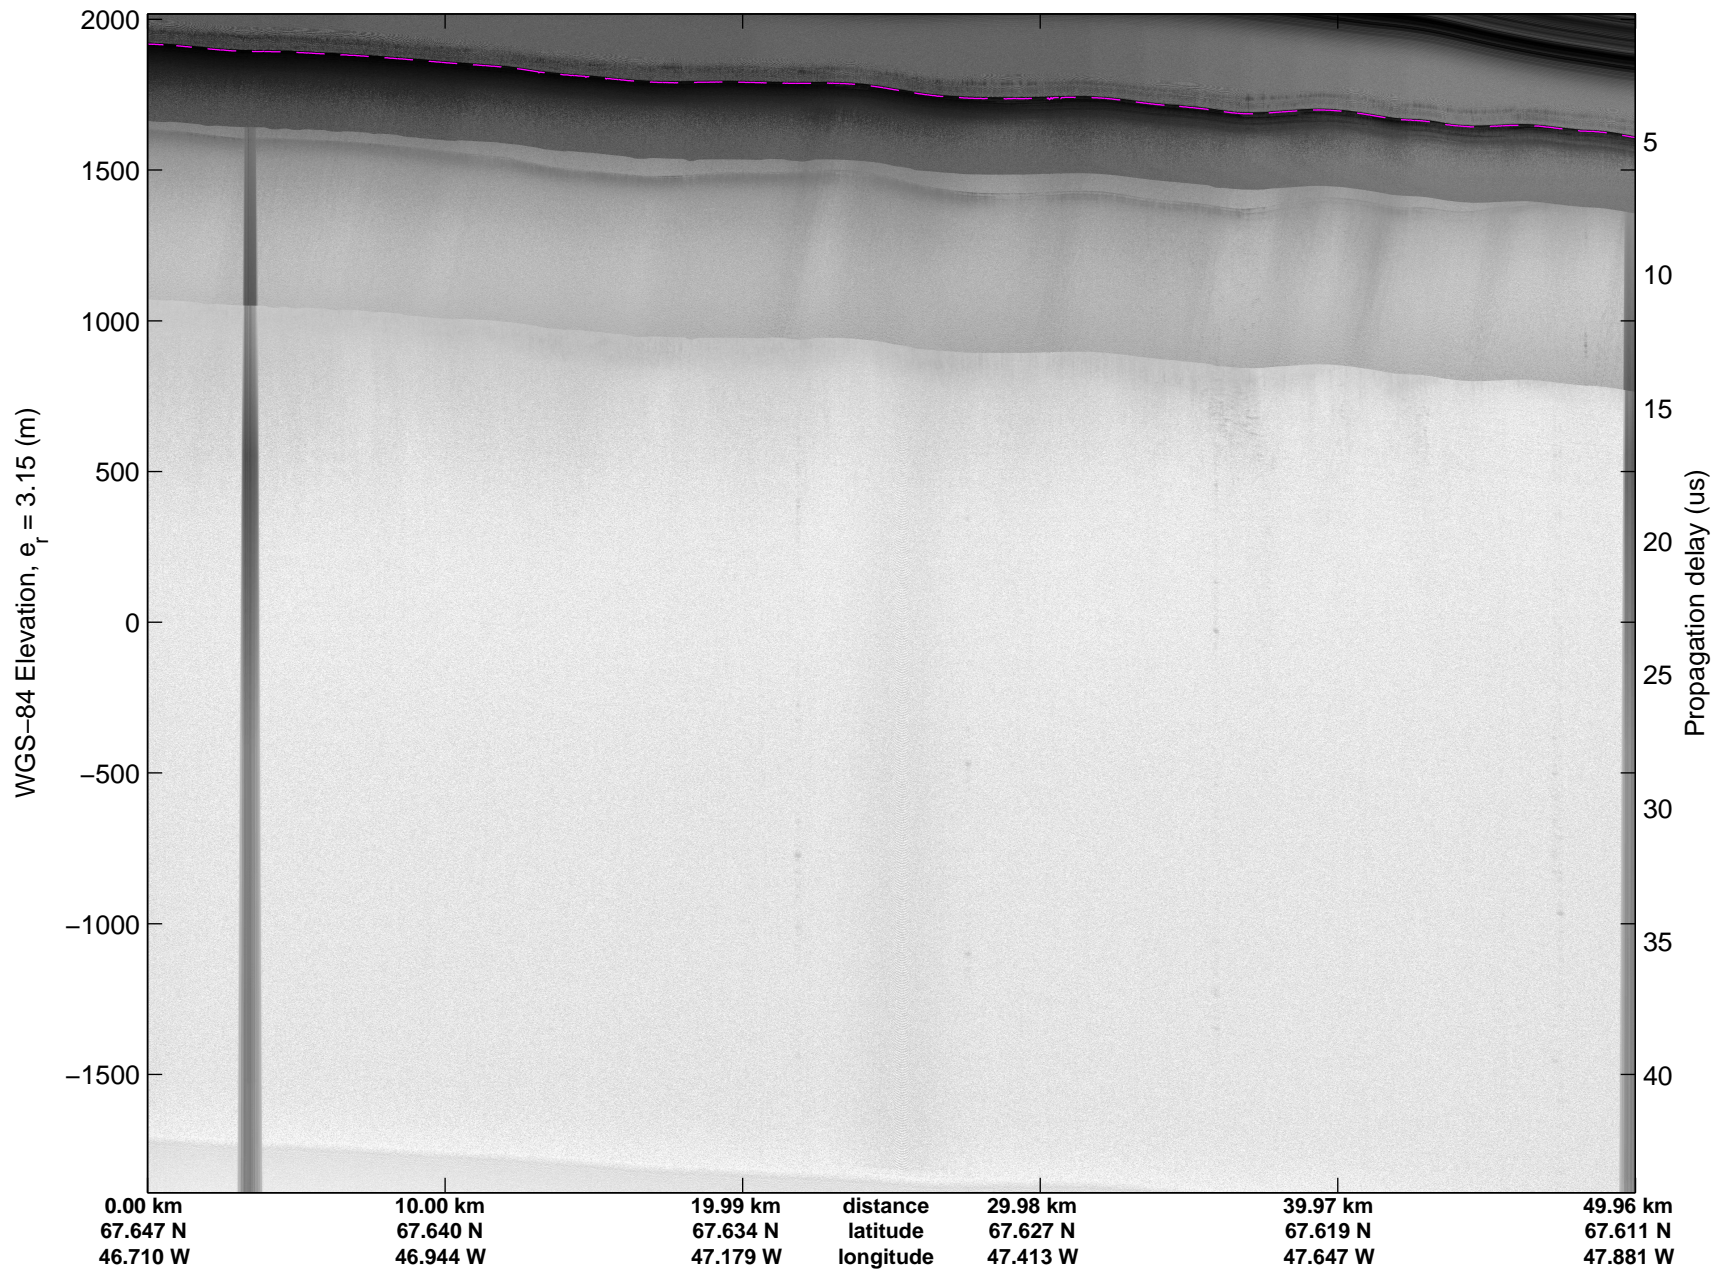

mcords5 2015_Greenland_C130: "Land Ice:Helheim-Kangerd" 20150408_05_015: 17:27:53.4 to 17:33:22.9 GPS