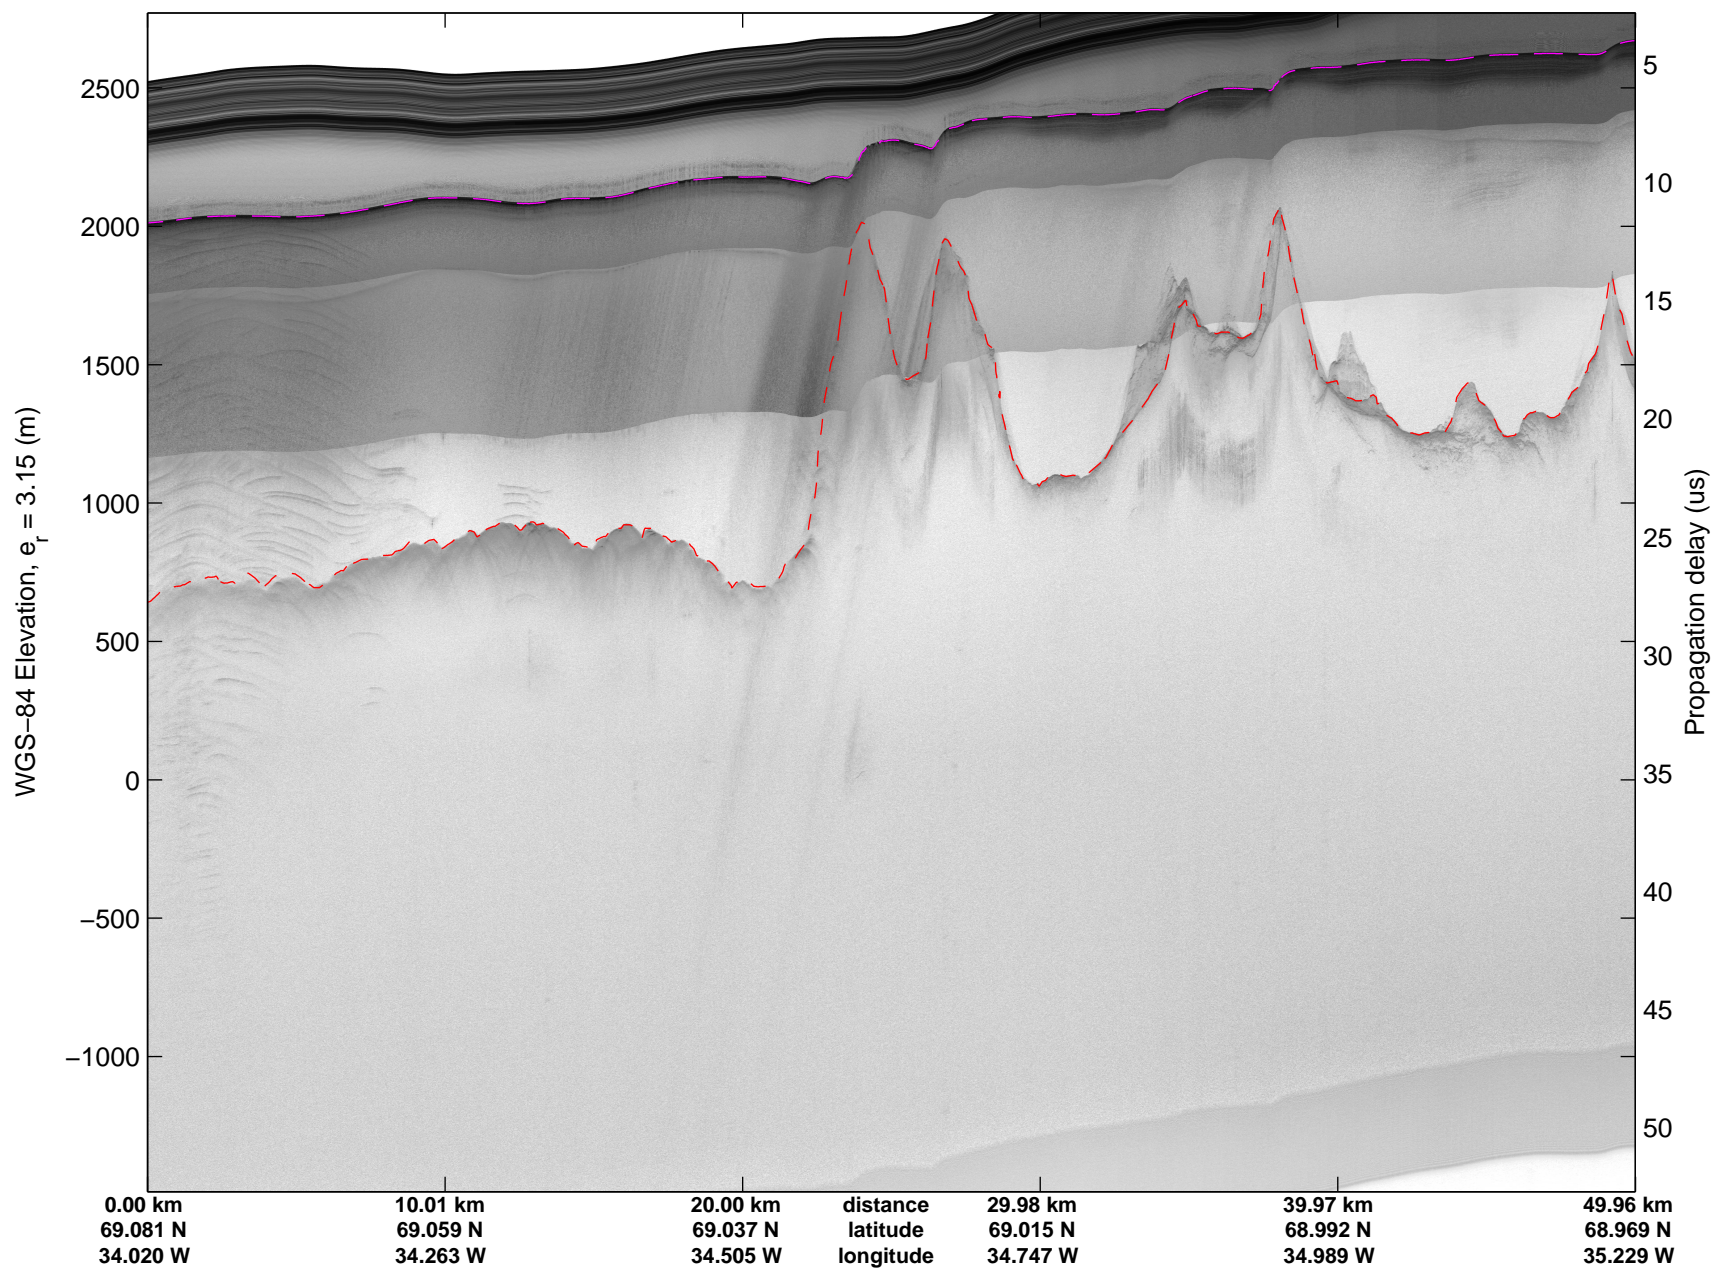

mcords5 2015_Greenland_C130: "Land Ice:Helheim-Kangerd" 20150408_05_004: 16:26:56.5 to 16:33:13.2 GPS