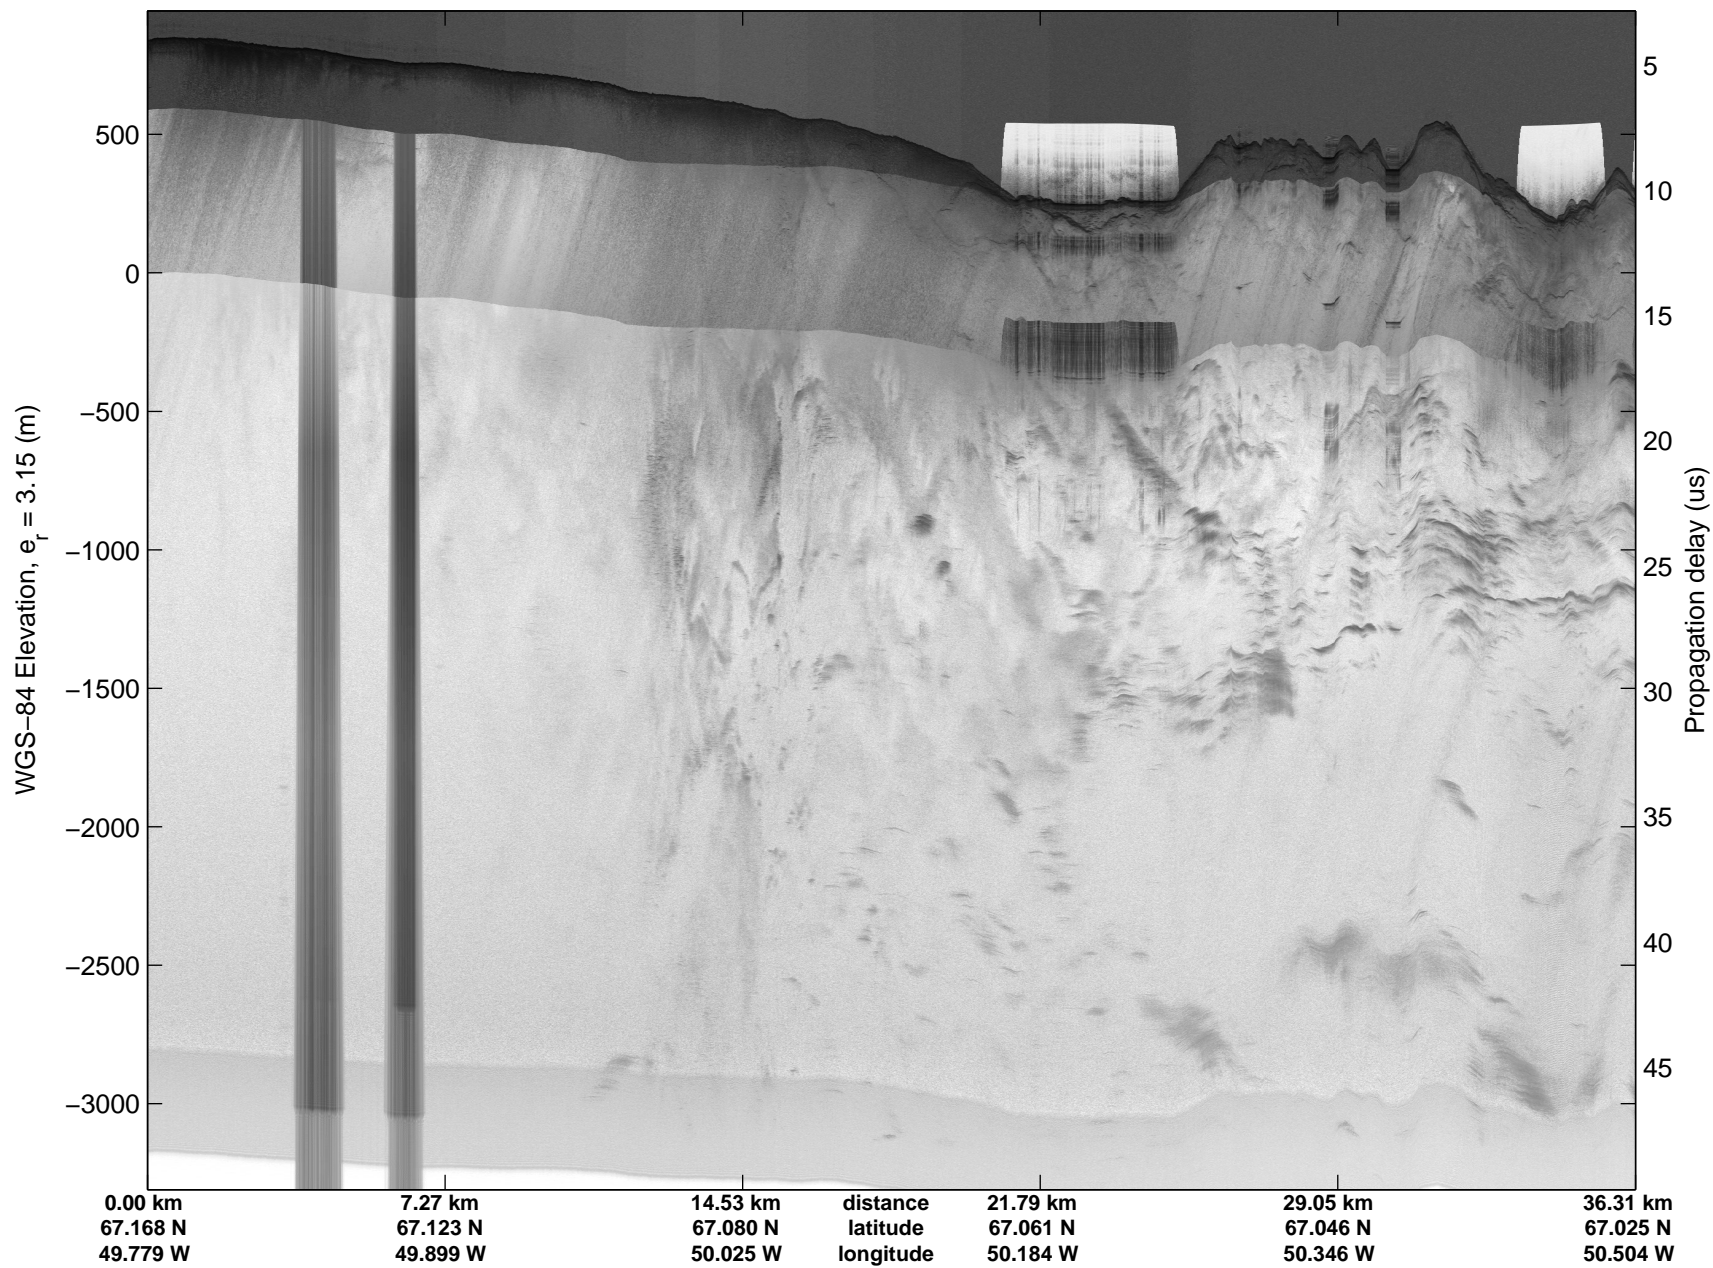

Land Ice:Helheim-Kangerd
20150408_05_017
Polar Stereograph 70N/-45E

mcords5 2015_Greenland_C130: "Land Ice:Helheim-Kangerd" 20150408_05_017: 17:38:55.8 to 17:44:40.7 GPS

mcords5 2015_Greenland_C130: "Land Ice:Helheim-Kangerd" 20150408_05_017: 17:38:55.8 to 17:44:40.7 GPS

Land Ice:Helheim-Kangerd
20150408_05_018
Polar Stereograph 70N/-45E

mcords5 2015_Greenland_C130: "Land Ice:Helheim-Kangerd" 20150408_05_018: 17:44:41.0 to 17:49:25.3 GPS

mcords5 2015_Greenland_C130: "Land Ice:Helheim-Kangerd" 20150408_05_018: 17:44:41.0 to 17:49:25.3 GPS