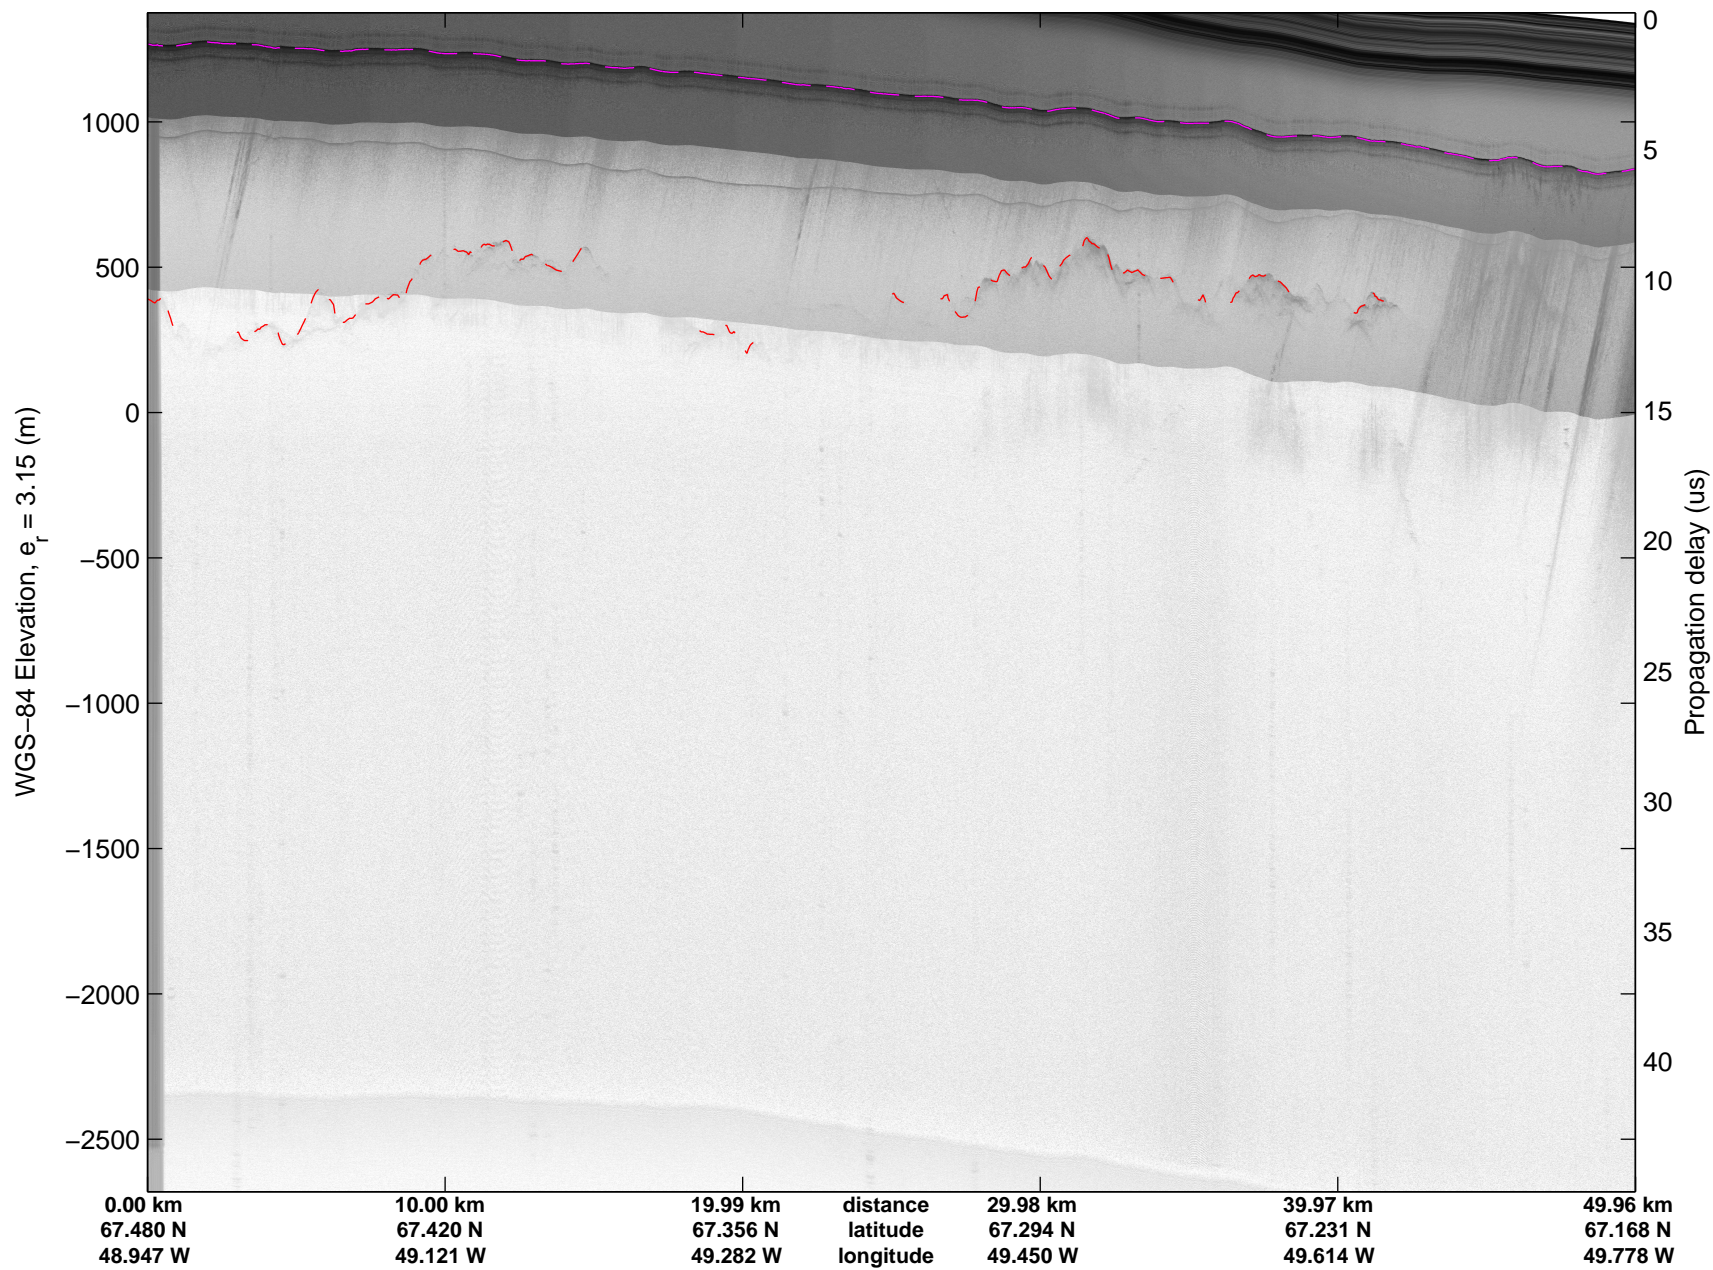

mcords5 2015_Greenland_C130: "Land Ice:Helheim-Kangerd" 20150408_05_017: 17:38:55.8 to 17:44:40.7 GPS