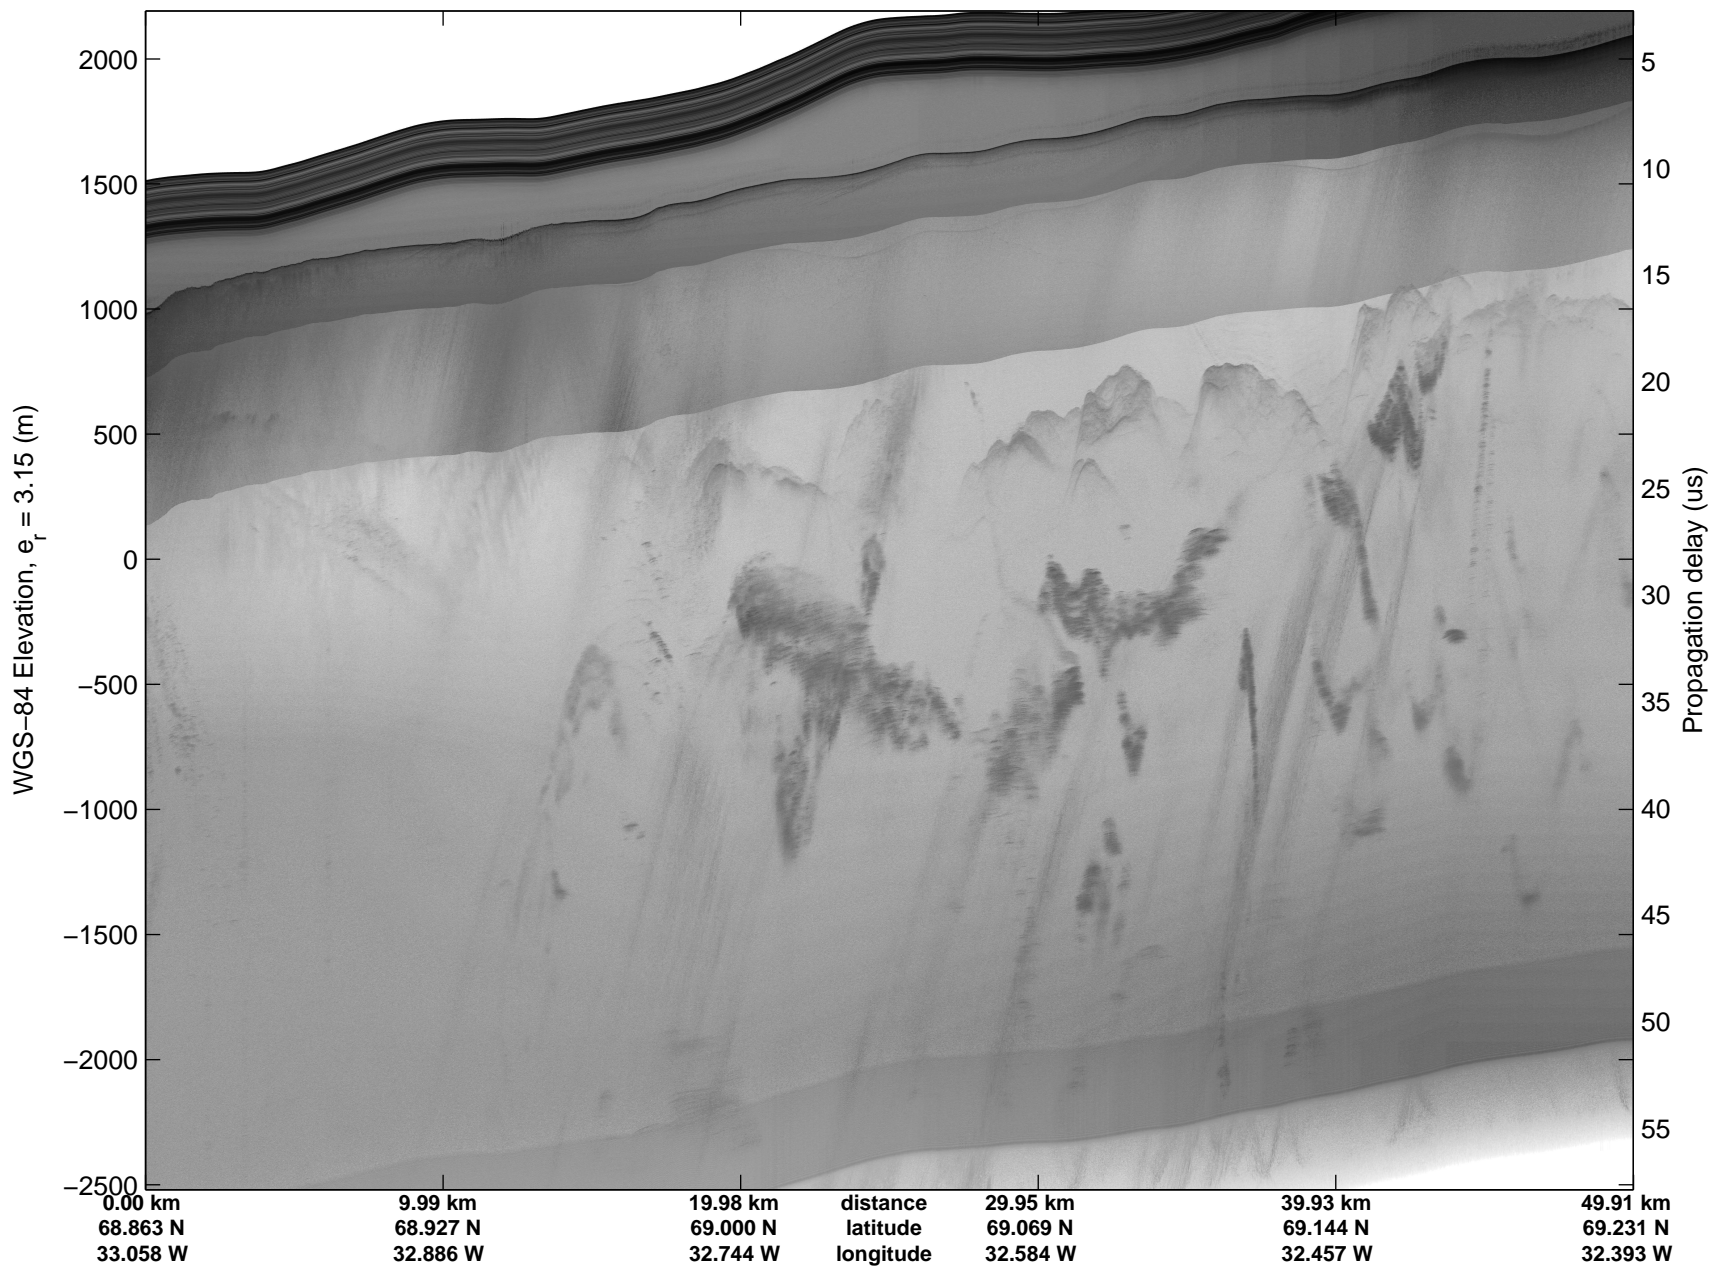

Land Ice:Helheim-Kangerd
20150408_05_001
Polar Stereograph 70N/-45E

mcords5 2015_Greenland_C130: "Land Ice:Helheim-Kangerd" 20150408_05_001: 16:08:55.0 to 16:14:41.4 GPS

mcords5 2015_Greenland_C130: "Land Ice:Helheim-Kangerd" 20150408_05_001: 16:08:55.0 to 16:14:41.4 GPS

Land Ice:Helheim-Kangerd
20150408_05_002
Polar Stereograph 70N/-45E

mcords5 2015_Greenland_C130: "Land Ice:Helheim-Kangerd" 20150408_05_002: 16:14:41.7 to 16:20:55.2 GPS

mcords5 2015_Greenland_C130: "Land Ice:Helheim-Kangerd" 20150408_05_002: 16:14:41.7 to 16:20:55.2 GPS

Land Ice:Helheim-Kangerd
20150408_05_003
Polar Stereograph 70N/-45E

mcords5 2015_Greenland_C130: "Land Ice:Helheim-Kangerd" 20150408_05_003: 16:20:55.4 to 16:26:56.3 GPS

mcords5 2015_Greenland_C130: "Land Ice:Helheim-Kangerd" 20150408_05_003: 16:20:55.4 to 16:26:56.3 GPS