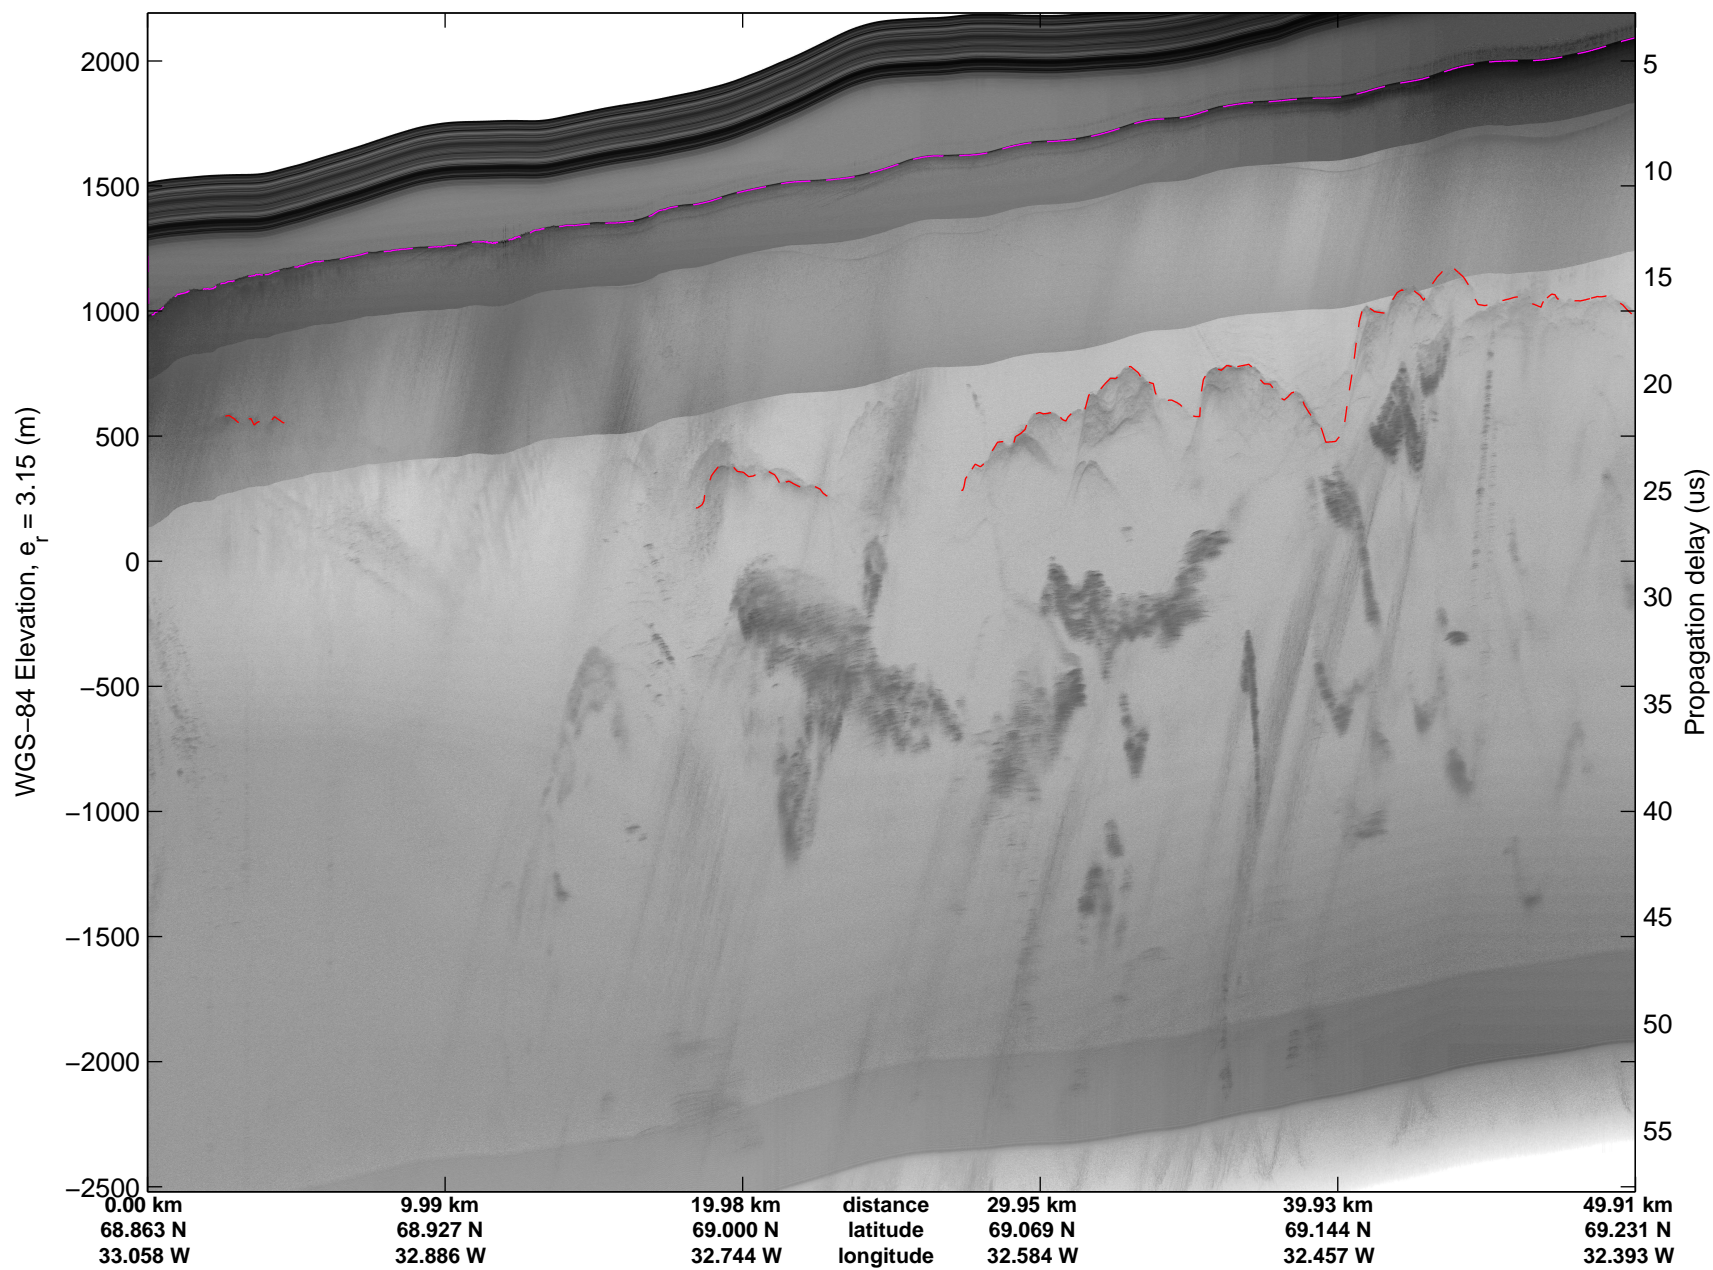

Land Ice:Helheim-Kangerd
20150408_05_001
Polar Stereograph 70N/-45E

mcords5 2015_Greenland_C130: "Land Ice:Helheim-Kangerd" 20150408_05_001: 16:08:55.0 to 16:14:41.4 GPS

mcords5 2015_Greenland_C130: "Land Ice:Helheim-Kangerd" 20150408_05_001: 16:08:55.0 to 16:14:41.4 GPS

Land Ice:Helheim-Kangerd
20150408_05_002
Polar Stereograph 70N/-45E

mcords5 2015_Greenland_C130: "Land Ice:Helheim-Kangerd" 20150408_05_002: 16:14:41.7 to 16:20:55.2 GPS

mcords5 2015_Greenland_C130: "Land Ice:Helheim-Kangerd" 20150408_05_002: 16:14:41.7 to 16:20:55.2 GPS

Land Ice:Helheim-Kangerd
20150408_05_003
Polar Stereograph 70N/-45E

mcords5 2015_Greenland_C130: "Land Ice:Helheim-Kangerd" 20150408_05_003: 16:20:55.4 to 16:26:56.3 GPS

mcords5 2015_Greenland_C130: "Land Ice:Helheim-Kangerd" 20150408_05_003: 16:20:55.4 to 16:26:56.3 GPS

Land Ice:Helheim-Kangerd
20150408_05_004
Polar Stereograph 70N/-45E

mcords5 2015_Greenland_C130: "Land Ice:Helheim-Kangerd" 20150408_05_004: 16:26:56.5 to 16:33:13.2 GPS

mcords5 2015_Greenland_C130: "Land Ice:Helheim-Kangerd" 20150408_05_004: 16:26:56.5 to 16:33:13.2 GPS