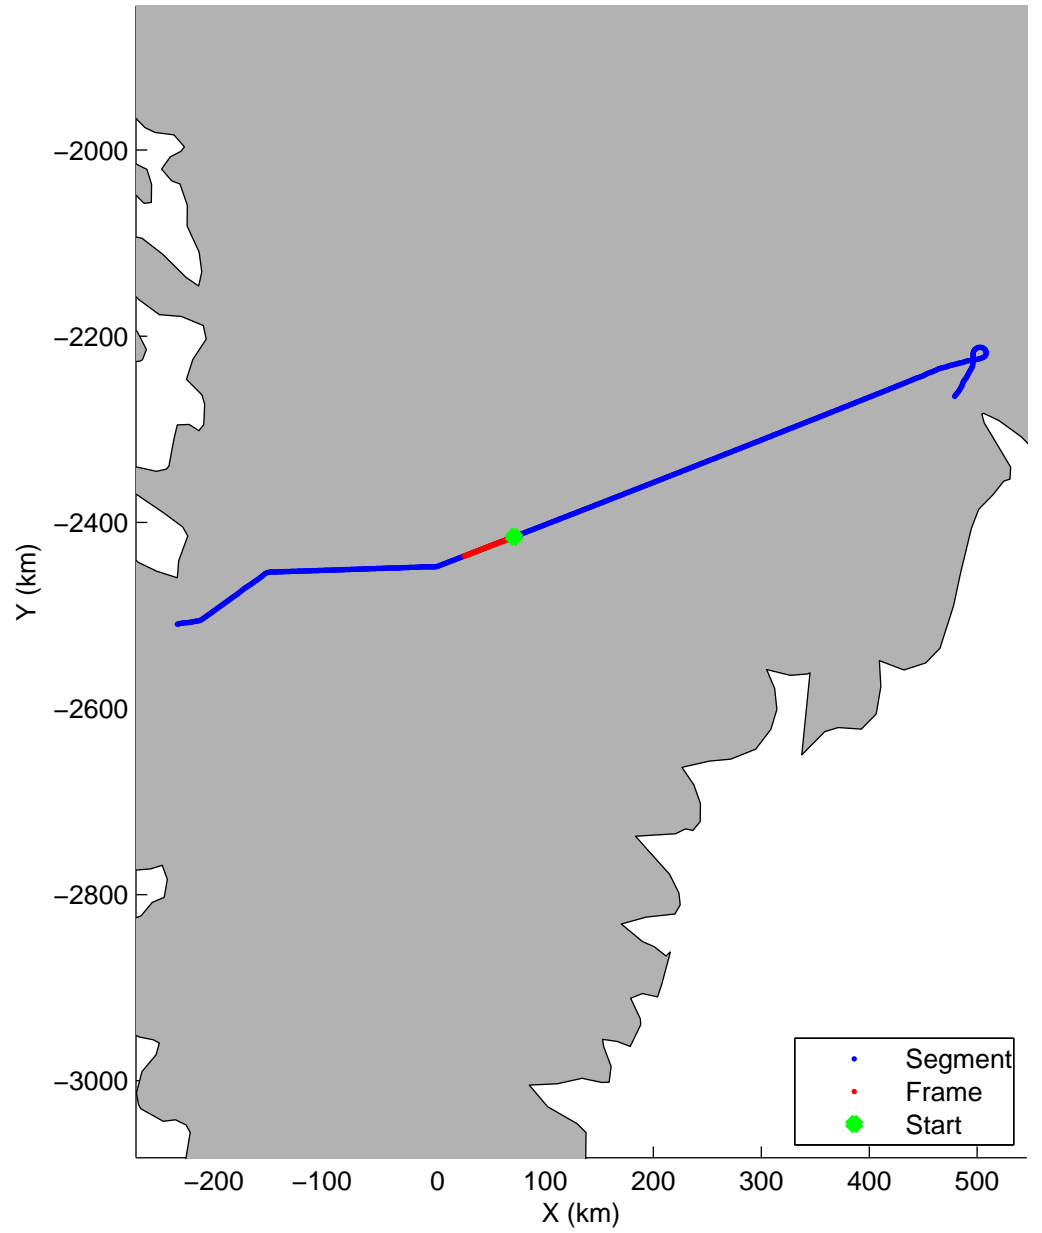

Land Ice:Helheim-Kangerd
20150408_05_012
Polar Stereograph 70N/-45E