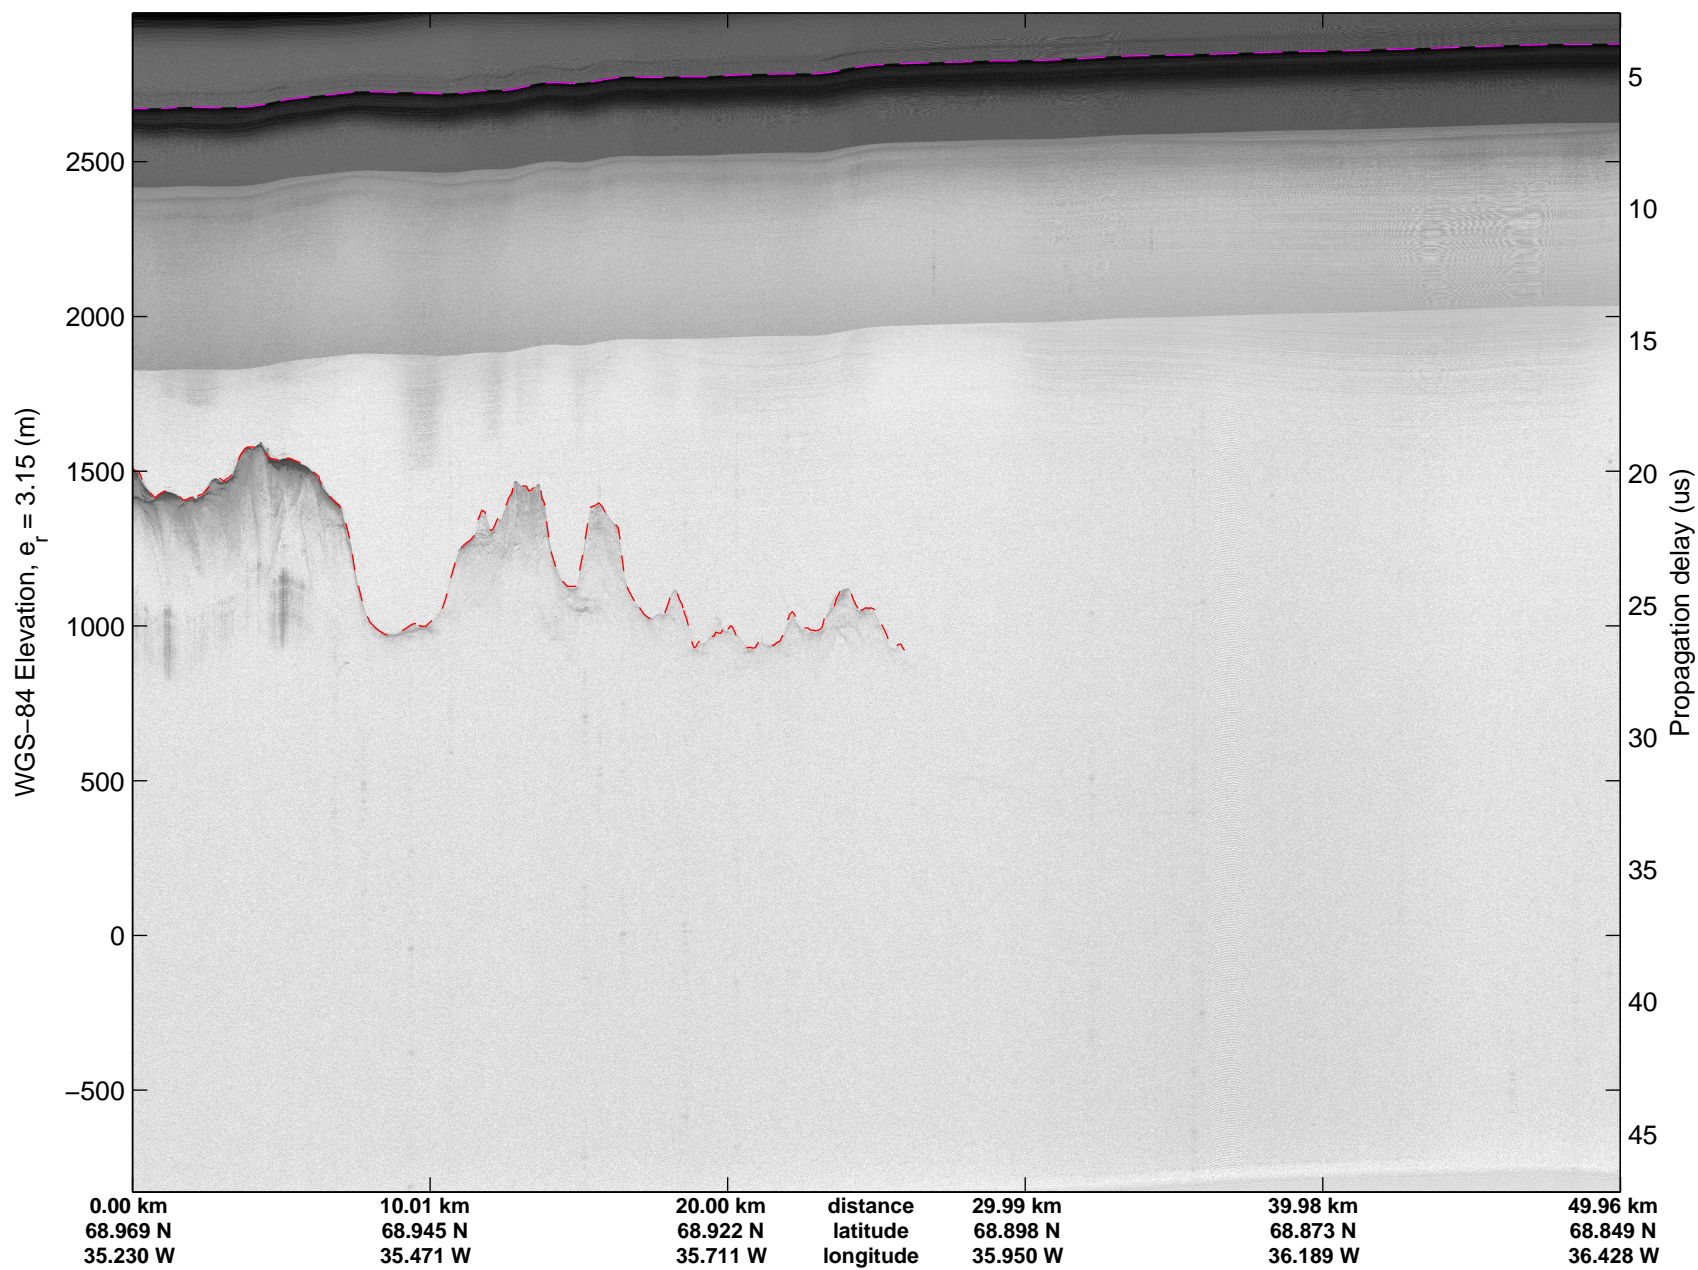

Land Ice:Helheim-Kangerd
20150408_05_002
Polar Stereograph 70N/-45E

mcords5 2015_Greenland_C130: "Land Ice:Helheim-Kangerd" 20150408_05_002: 16:14:41.7 to 16:20:55.2 GPS

mcords5 2015_Greenland_C130: "Land Ice:Helheim-Kangerd" 20150408_05_002: 16:14:41.7 to 16:20:55.2 GPS

Land Ice:Helheim-Kangerd
20150408_05_003
Polar Stereograph 70N/-45E

mcords5 2015_Greenland_C130: "Land Ice:Helheim-Kangerd" 20150408_05_003: 16:20:55.4 to 16:26:56.3 GPS

mcords5 2015_Greenland_C130: "Land Ice:Helheim-Kangerd" 20150408_05_003: 16:20:55.4 to 16:26:56.3 GPS

Land Ice:Helheim-Kangerd
20150408_05_004
Polar Stereograph 70N/-45E

mcords5 2015_Greenland_C130: "Land Ice:Helheim-Kangerd" 20150408_05_004: 16:26:56.5 to 16:33:13.2 GPS

mcords5 2015_Greenland_C130: "Land Ice:Helheim-Kangerd" 20150408_05_004: 16:26:56.5 to 16:33:13.2 GPS

Land Ice:Helheim-Kangerd
20150408_05_005
Polar Stereograph 70N/-45E

mcords5 2015_Greenland_C130: "Land Ice:Helheim-Kangerd" 20150408_05_005: 16:33:13.5 to 16:38:53.9 GPS

mcords5 2015_Greenland_C130: "Land Ice:Helheim-Kangerd" 20150408_05_005: 16:33:13.5 to 16:38:53.9 GPS