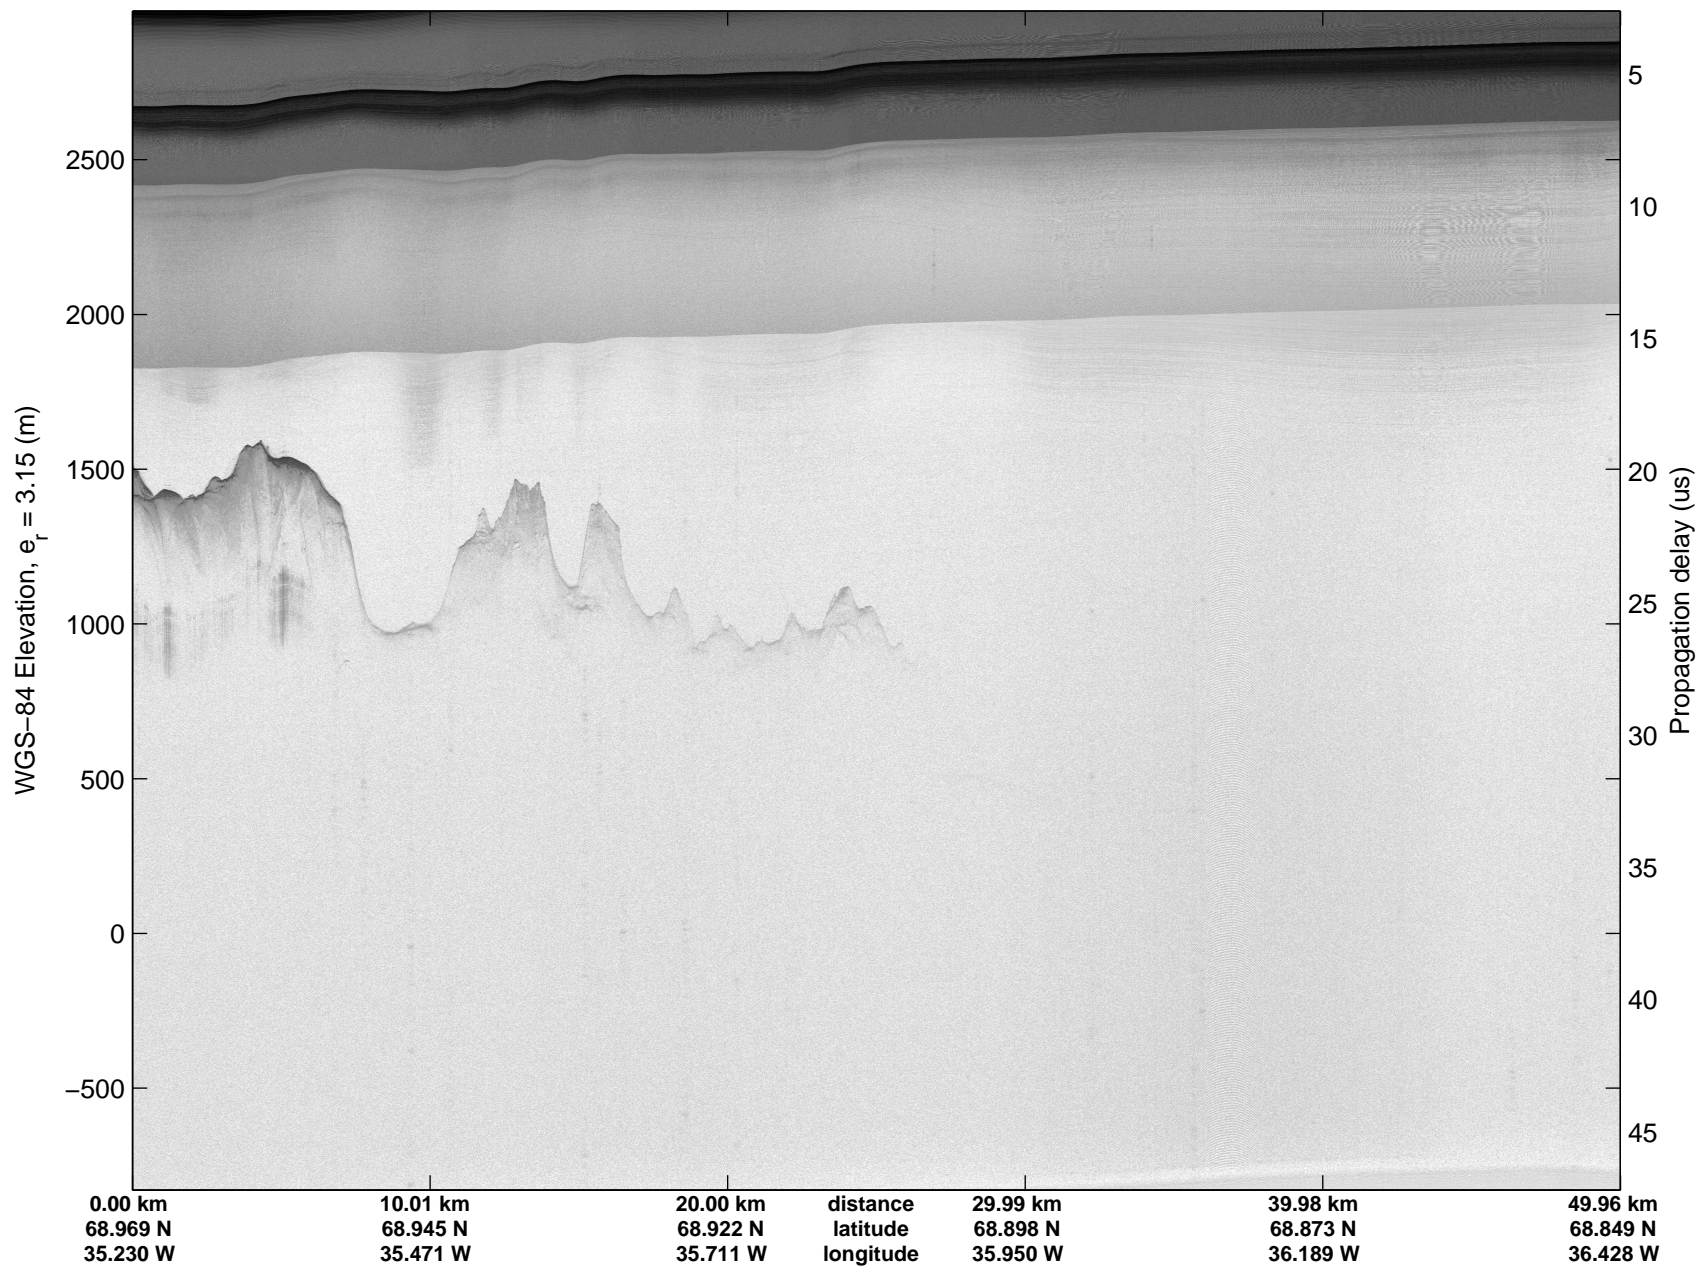

mcords5 2015_Greenland_C130: "Land Ice:Helheim-Kangerd" 20150408_05_005: 16:33:13.5 to 16:38:53.9 GPS