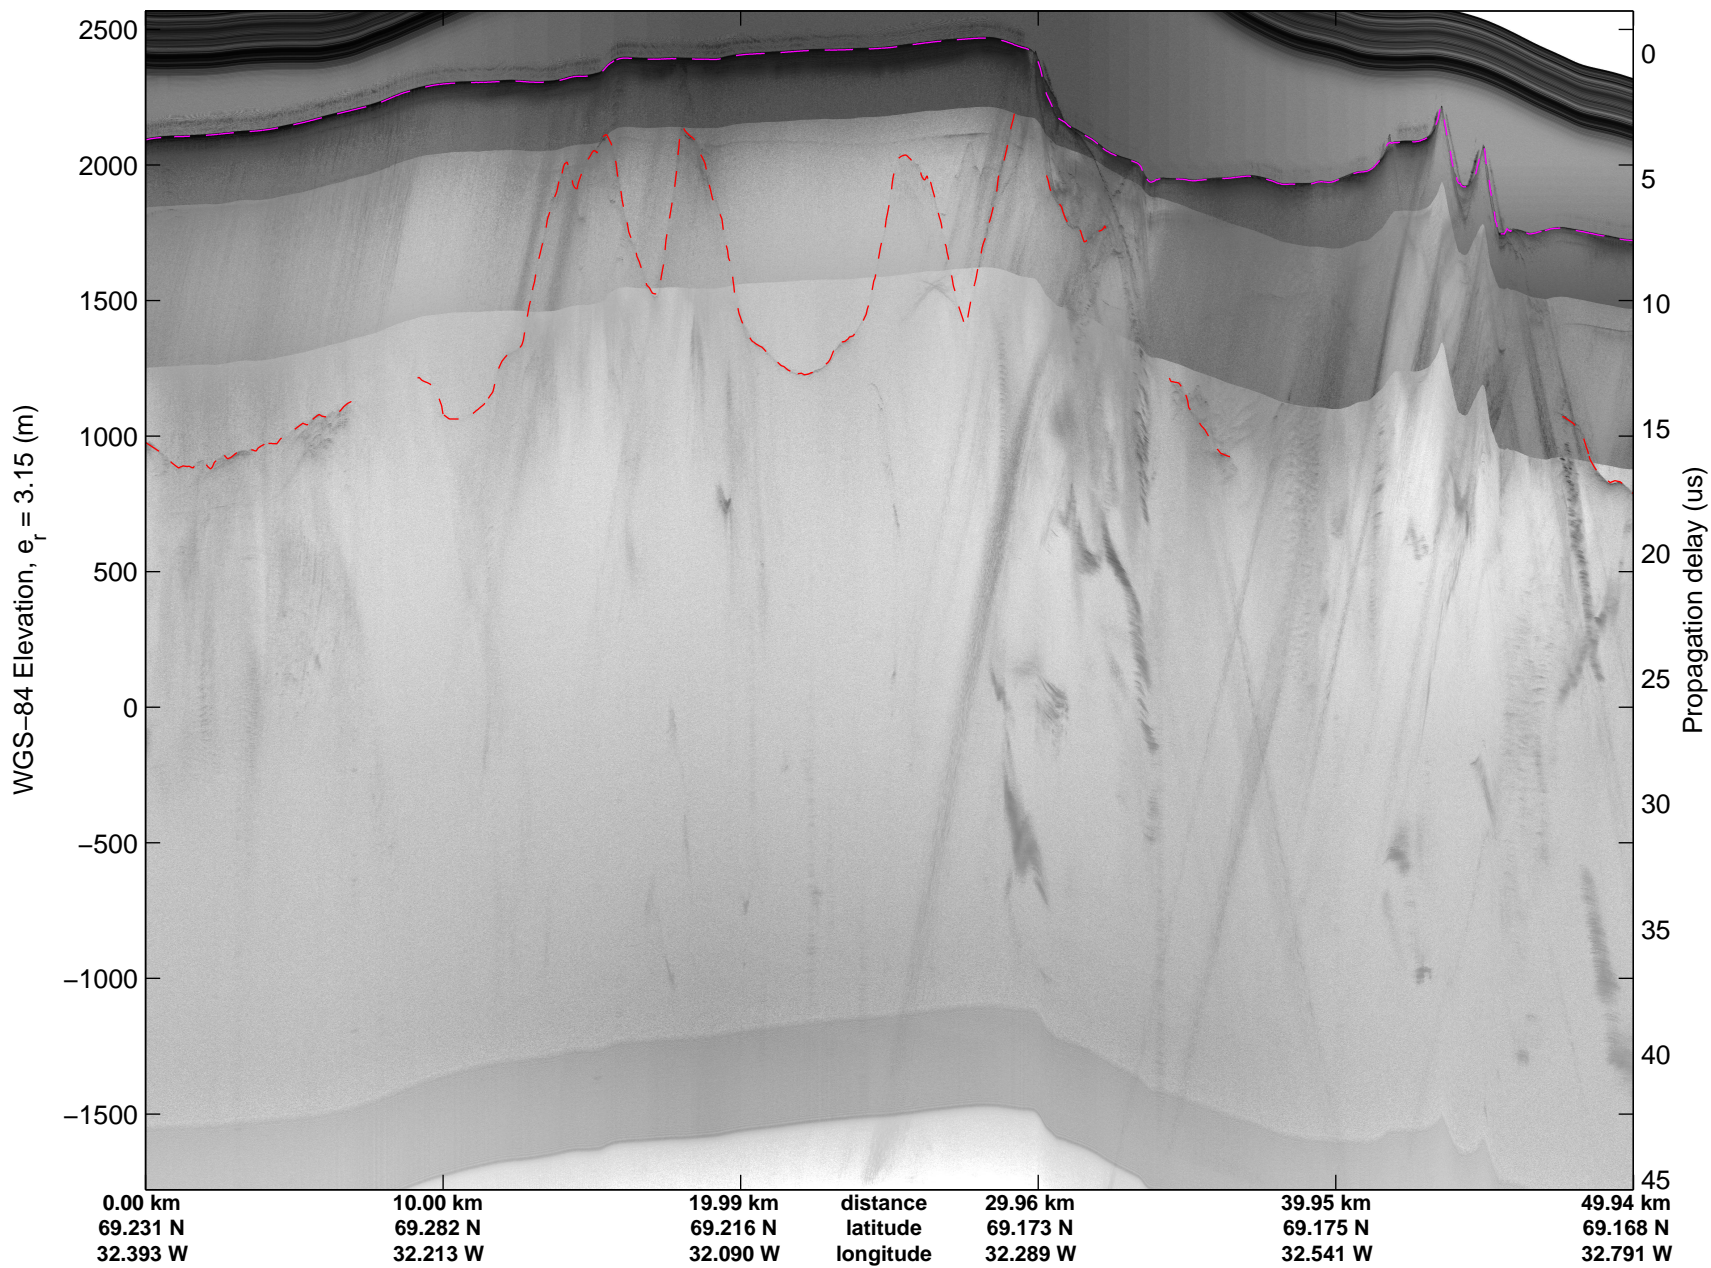

Land Ice:Helheim-Kangerd
20150408_05_001
Polar Stereograph 70N/-45E

mcords5 2015_Greenland_C130: "Land Ice:Helheim-Kangerd" 20150408_05_001: 16:08:55.0 to 16:14:41.4 GPS

mcords5 2015_Greenland_C130: "Land Ice:Helheim-Kangerd" 20150408_05_001: 16:08:55.0 to 16:14:41.4 GPS

Land Ice:Helheim-Kangerd
20150408_05_002
Polar Stereograph 70N/-45E

mcords5 2015_Greenland_C130: "Land Ice:Helheim-Kangerd" 20150408_05_002: 16:14:41.7 to 16:20:55.2 GPS

mcords5 2015_Greenland_C130: "Land Ice:Helheim-Kangerd" 20150408_05_002: 16:14:41.7 to 16:20:55.2 GPS

Land Ice:Helheim-Kangerd
20150408_05_003
Polar Stereograph 70N/-45E

mcords5 2015_Greenland_C130: "Land Ice:Helheim-Kangerd" 20150408_05_003: 16:20:55.4 to 16:26:56.3 GPS

mcords5 2015_Greenland_C130: "Land Ice:Helheim-Kangerd" 20150408_05_003: 16:20:55.4 to 16:26:56.3 GPS

Land Ice:Helheim-Kangerd
20150408_05_004
Polar Stereograph 70N/-45E

mcords5 2015_Greenland_C130: "Land Ice:Helheim-Kangerd" 20150408_05_004: 16:26:56.5 to 16:33:13.2 GPS

mcords5 2015_Greenland_C130: "Land Ice:Helheim-Kangerd" 20150408_05_004: 16:26:56.5 to 16:33:13.2 GPS