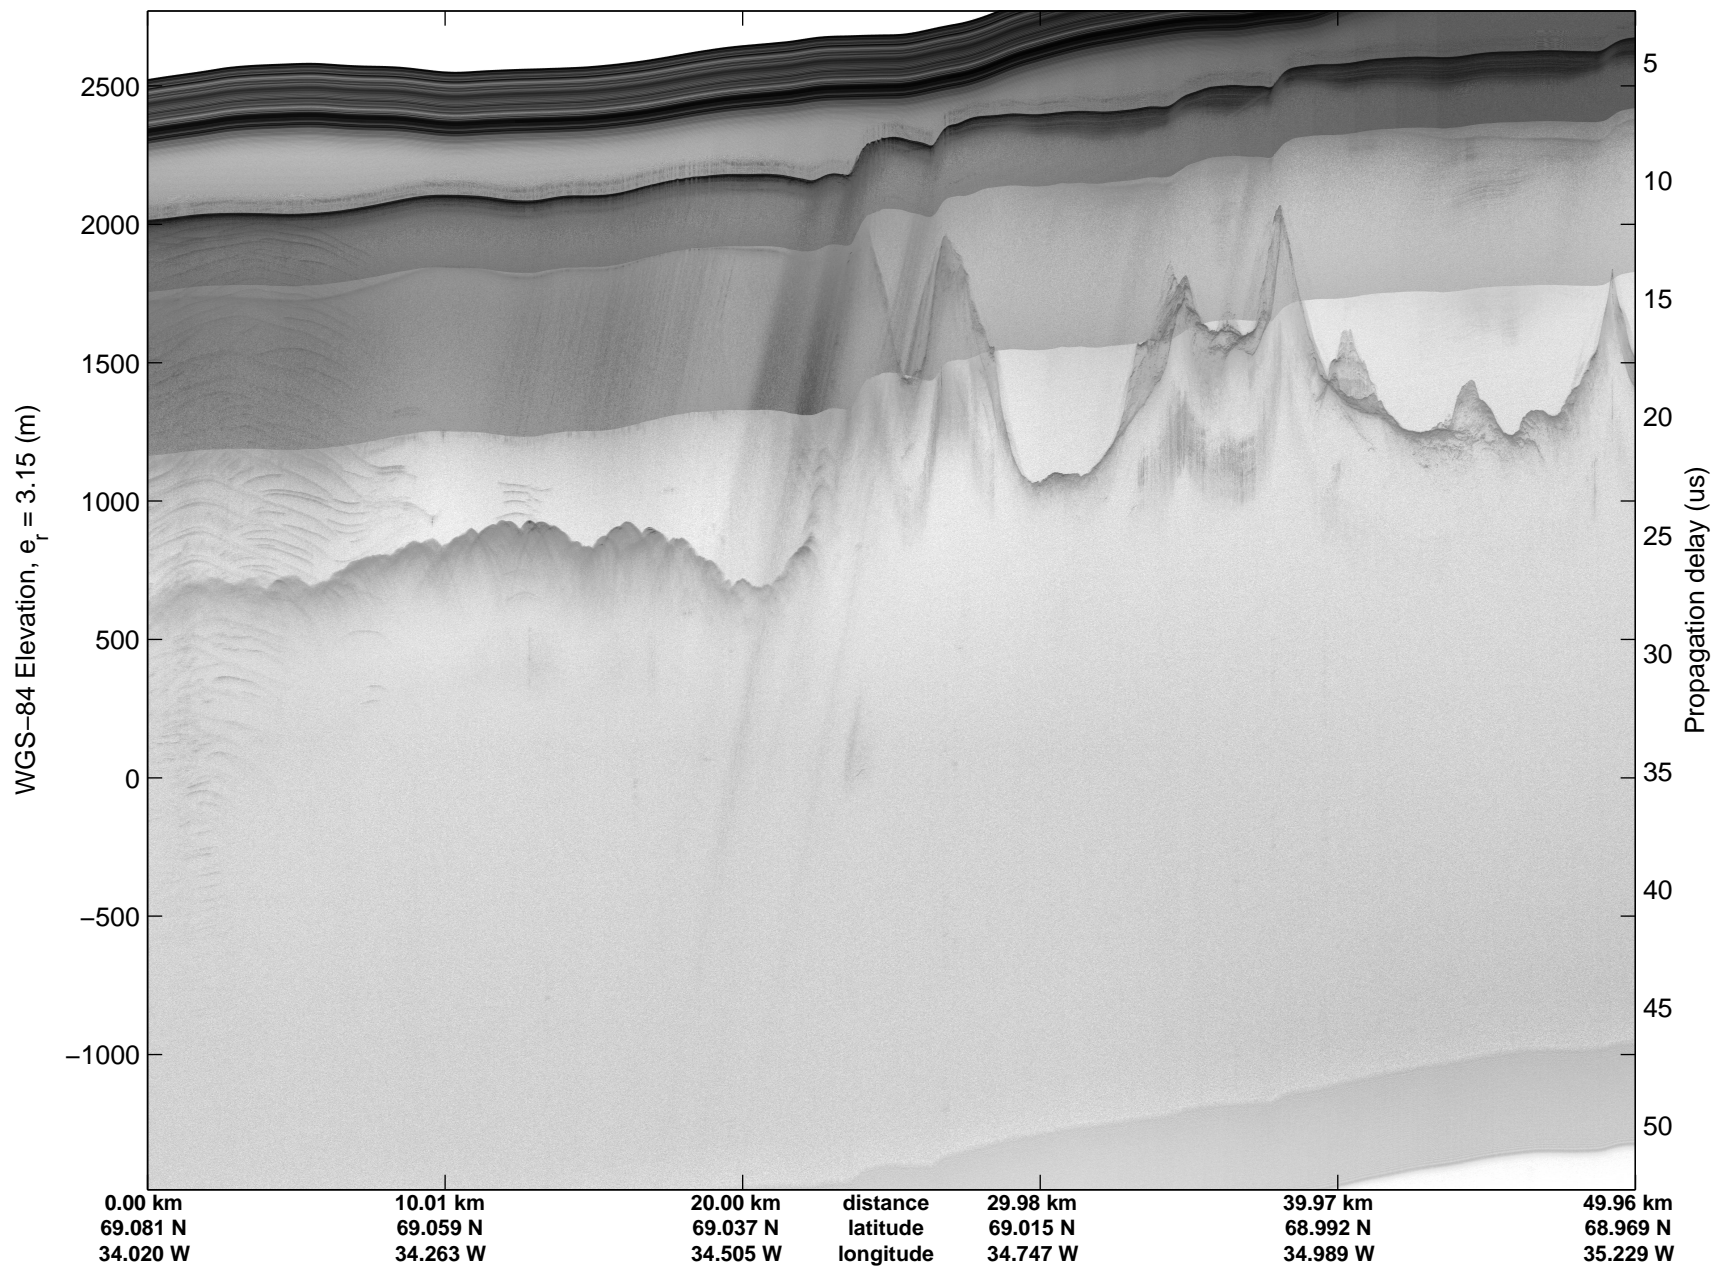

Land Ice:Helheim-Kangerd
20150408_05_001
Polar Stereograph 70N/-45E

mcords5 2015_Greenland_C130: "Land Ice:Helheim-Kangerd" 20150408_05_001: 16:08:55.0 to 16:14:41.4 GPS

mcords5 2015_Greenland_C130: "Land Ice:Helheim-Kangerd" 20150408_05_001: 16:08:55.0 to 16:14:41.4 GPS

Land Ice:Helheim-Kangerd
20150408_05_002
Polar Stereograph 70N/-45E

mcords5 2015_Greenland_C130: "Land Ice:Helheim-Kangerd" 20150408_05_002: 16:14:41.7 to 16:20:55.2 GPS

mcords5 2015_Greenland_C130: "Land Ice:Helheim-Kangerd" 20150408_05_002: 16:14:41.7 to 16:20:55.2 GPS

Land Ice:Helheim-Kangerd
20150408_05_003
Polar Stereograph 70N/-45E

mcords5 2015_Greenland_C130: "Land Ice:Helheim-Kangerd" 20150408_05_003: 16:20:55.4 to 16:26:56.3 GPS

mcords5 2015_Greenland_C130: "Land Ice:Helheim-Kangerd" 20150408_05_003: 16:20:55.4 to 16:26:56.3 GPS

Land Ice:Helheim-Kangerd
20150408_05_004
Polar Stereograph 70N/-45E

mcords5 2015_Greenland_C130: "Land Ice:Helheim-Kangerd" 20150408_05_004: 16:26:56.5 to 16:33:13.2 GPS

mcords5 2015_Greenland_C130: "Land Ice:Helheim-Kangerd" 20150408_05_004: 16:26:56.5 to 16:33:13.2 GPS