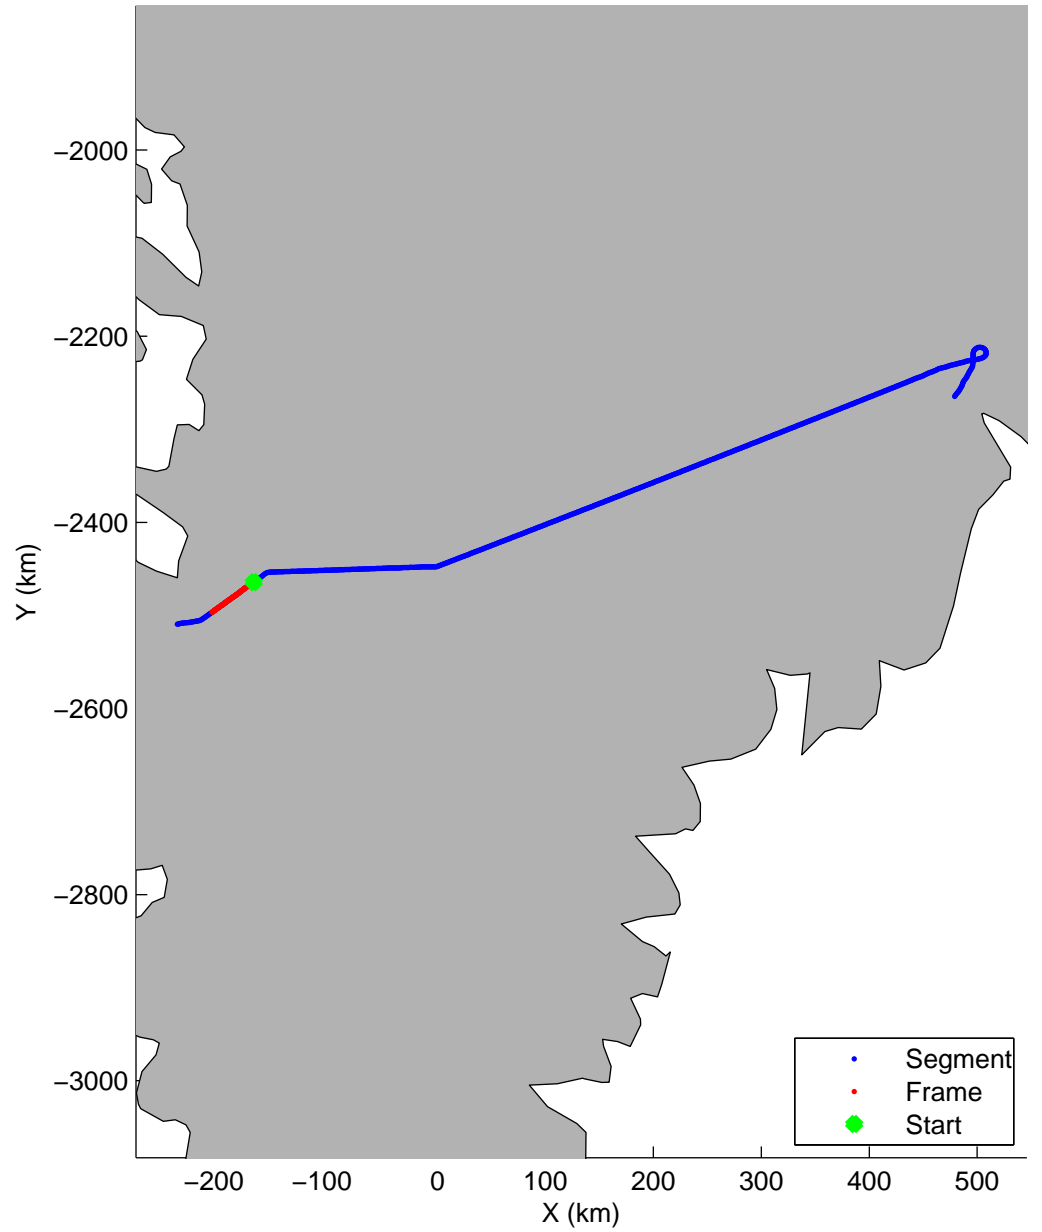

Land Ice:Helheim-Kangerd
20150408_05_017
Polar Stereograph 70N/-45E