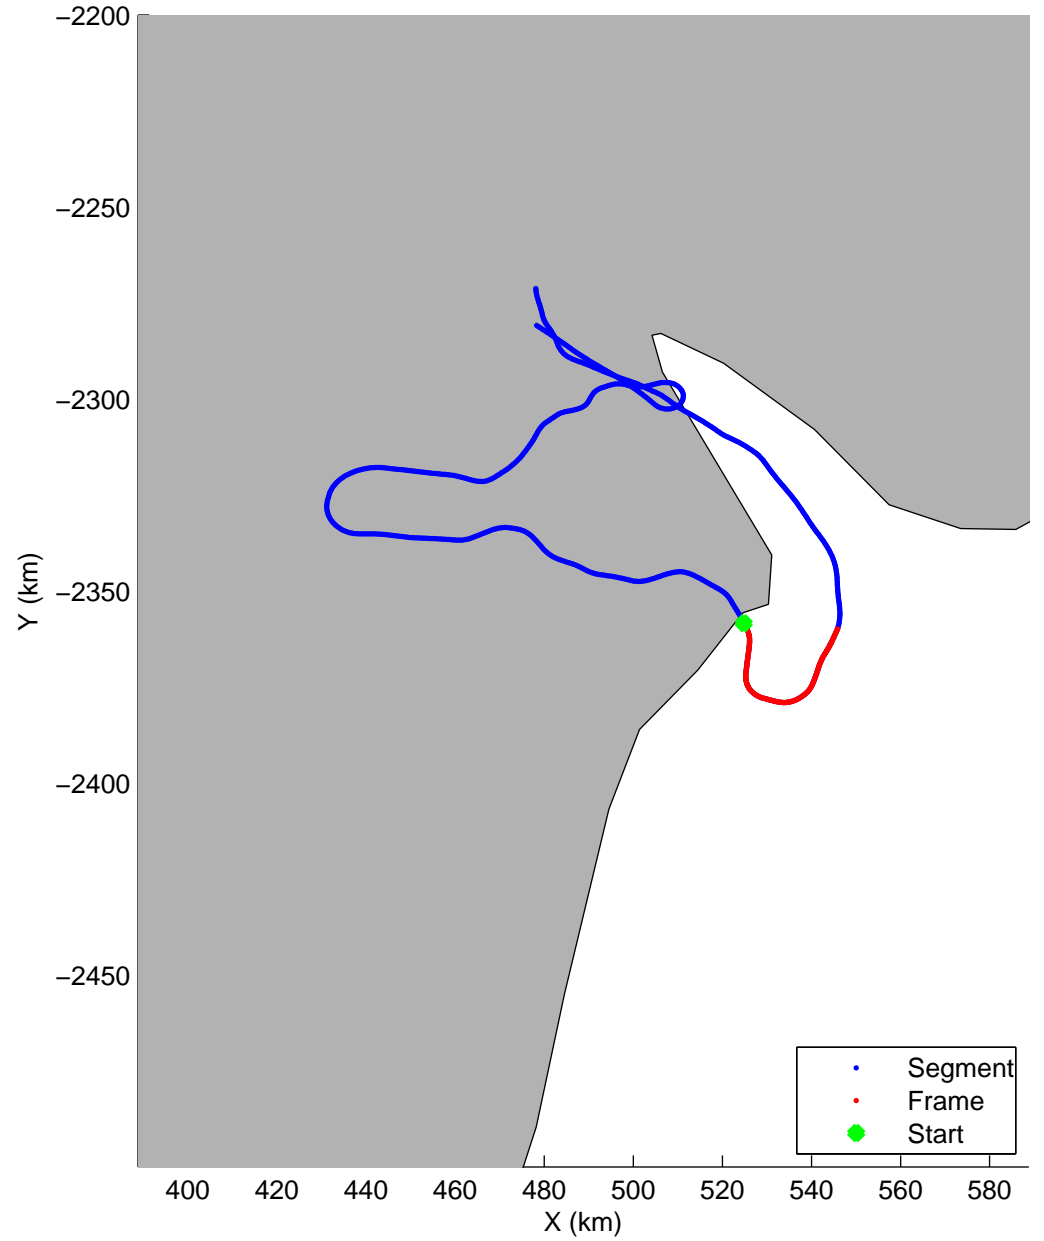

Land Ice:Helheim-Kangerd
20150408_04_006
Polar Stereograph 70N/-45E