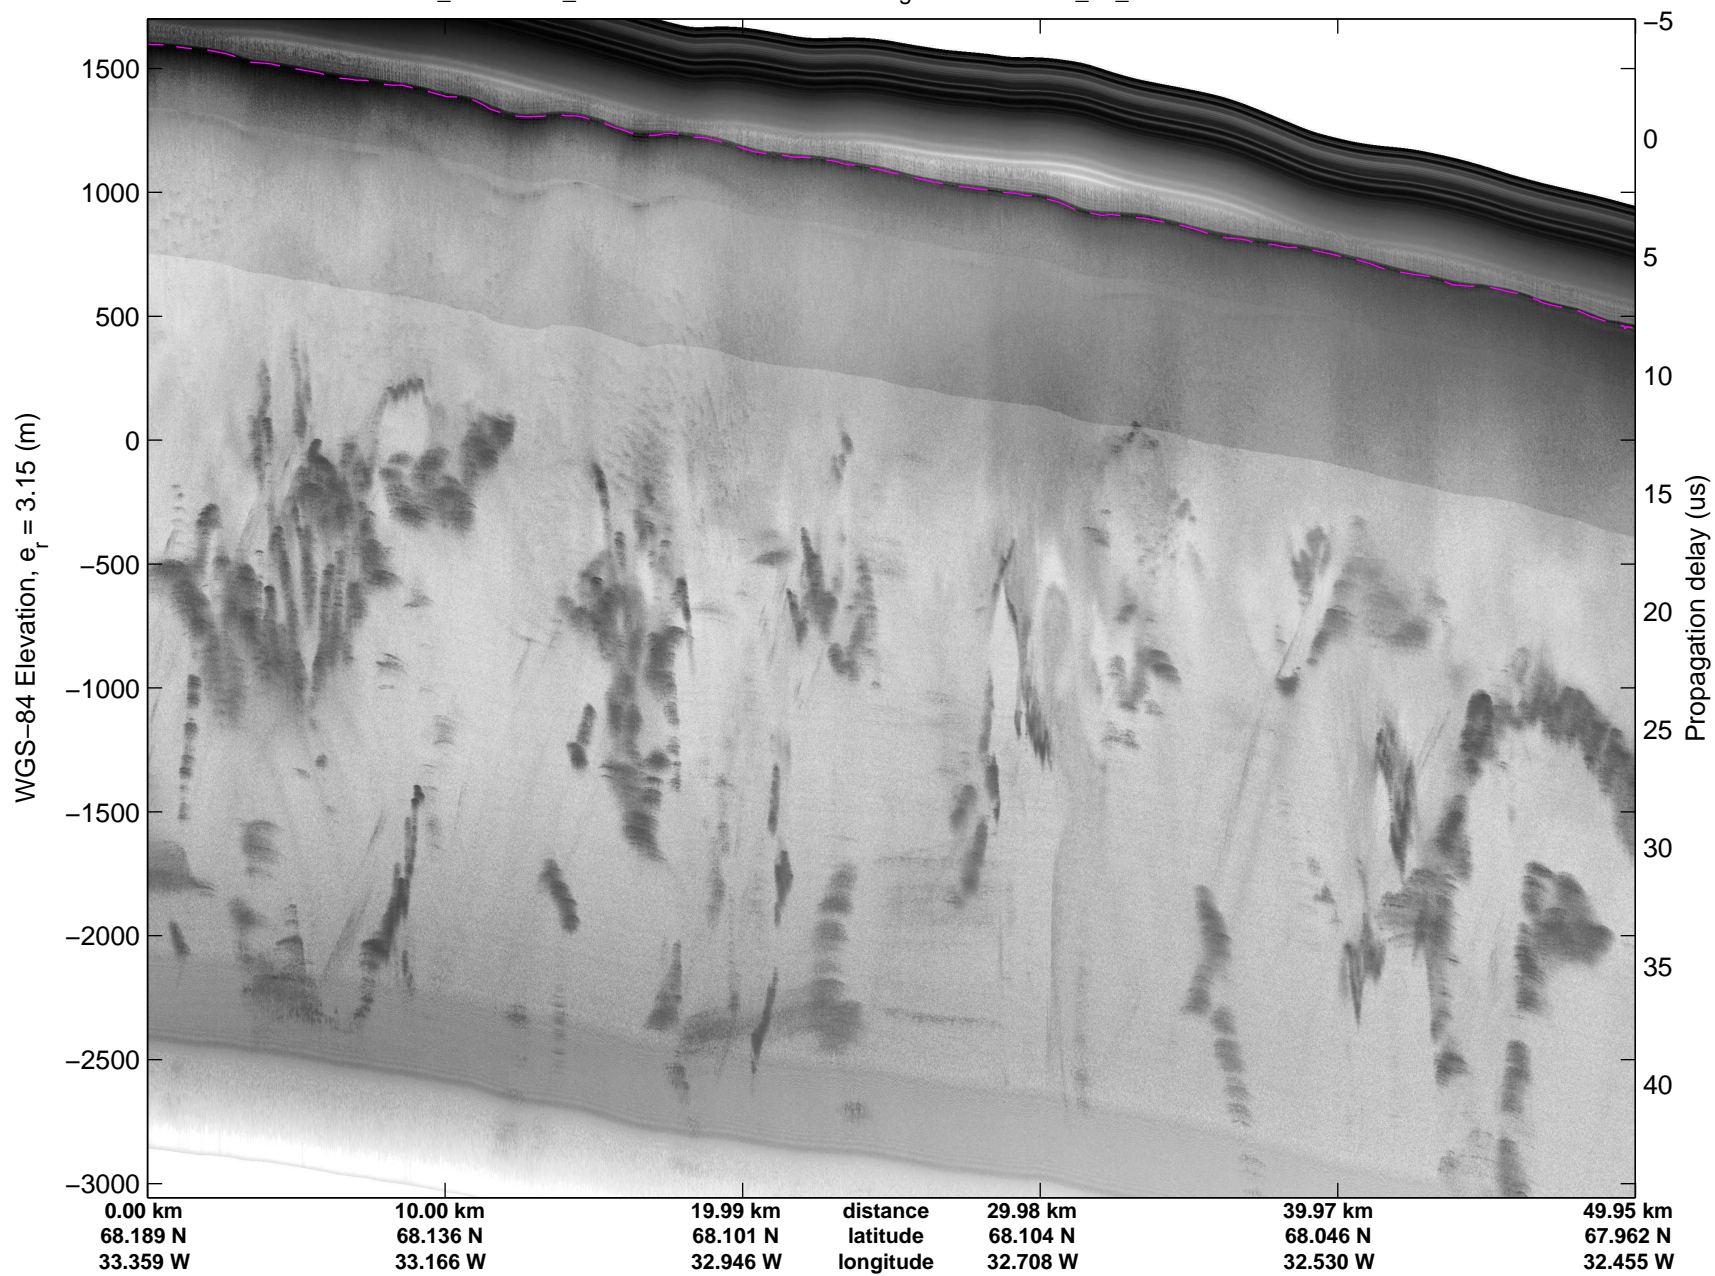

Land Ice:Helheim-Kangerd
20150408_04_003
Polar Stereograph 70N/-45E

mcords5 2015_Greenland_C130: "Land Ice:Helheim-Kangerd" 20150408_04_003: 15:28:20.7 to 15:34:28.2 GPS

mcords5 2015_Greenland_C130: "Land Ice:Helheim-Kangerd" 20150408_04_003: 15:28:20.7 to 15:34:28.2 GPS

Land Ice:Helheim-Kangerd
20150408_04_004
Polar Stereograph 70N/-45E

mcords5 2015_Greenland_C130: "Land Ice:Helheim-Kangerd" 20150408_04_004: 15:34:28.5 to 15:40:16.7 GPS

mcords5 2015_Greenland_C130: "Land Ice:Helheim-Kangerd" 20150408_04_004: 15:34:28.5 to 15:40:16.7 GPS

Land Ice:Helheim-Kangerd
20150408_04_005
Polar Stereograph 70N/-45E

mcords5 2015_Greenland_C130: "Land Ice:Helheim-Kangerd" 20150408_04_005: 15:40:16.9 to 15:46:26.7 GPS

mcords5 2015_Greenland_C130: "Land Ice:Helheim-Kangerd" 20150408_04_005: 15:40:16.9 to 15:46:26.7 GPS

Land Ice:Helheim-Kangerd
20150408_04_006
Polar Stereograph 70N/-45E

mcords5 2015_Greenland_C130: "Land Ice:Helheim-Kangerd" 20150408_04_006: 15:46:27.0 to 15:52:49.0 GPS

mcords5 2015_Greenland_C130: "Land Ice:Helheim-Kangerd" 20150408_04_006: 15:46:27.0 to 15:52:49.0 GPS