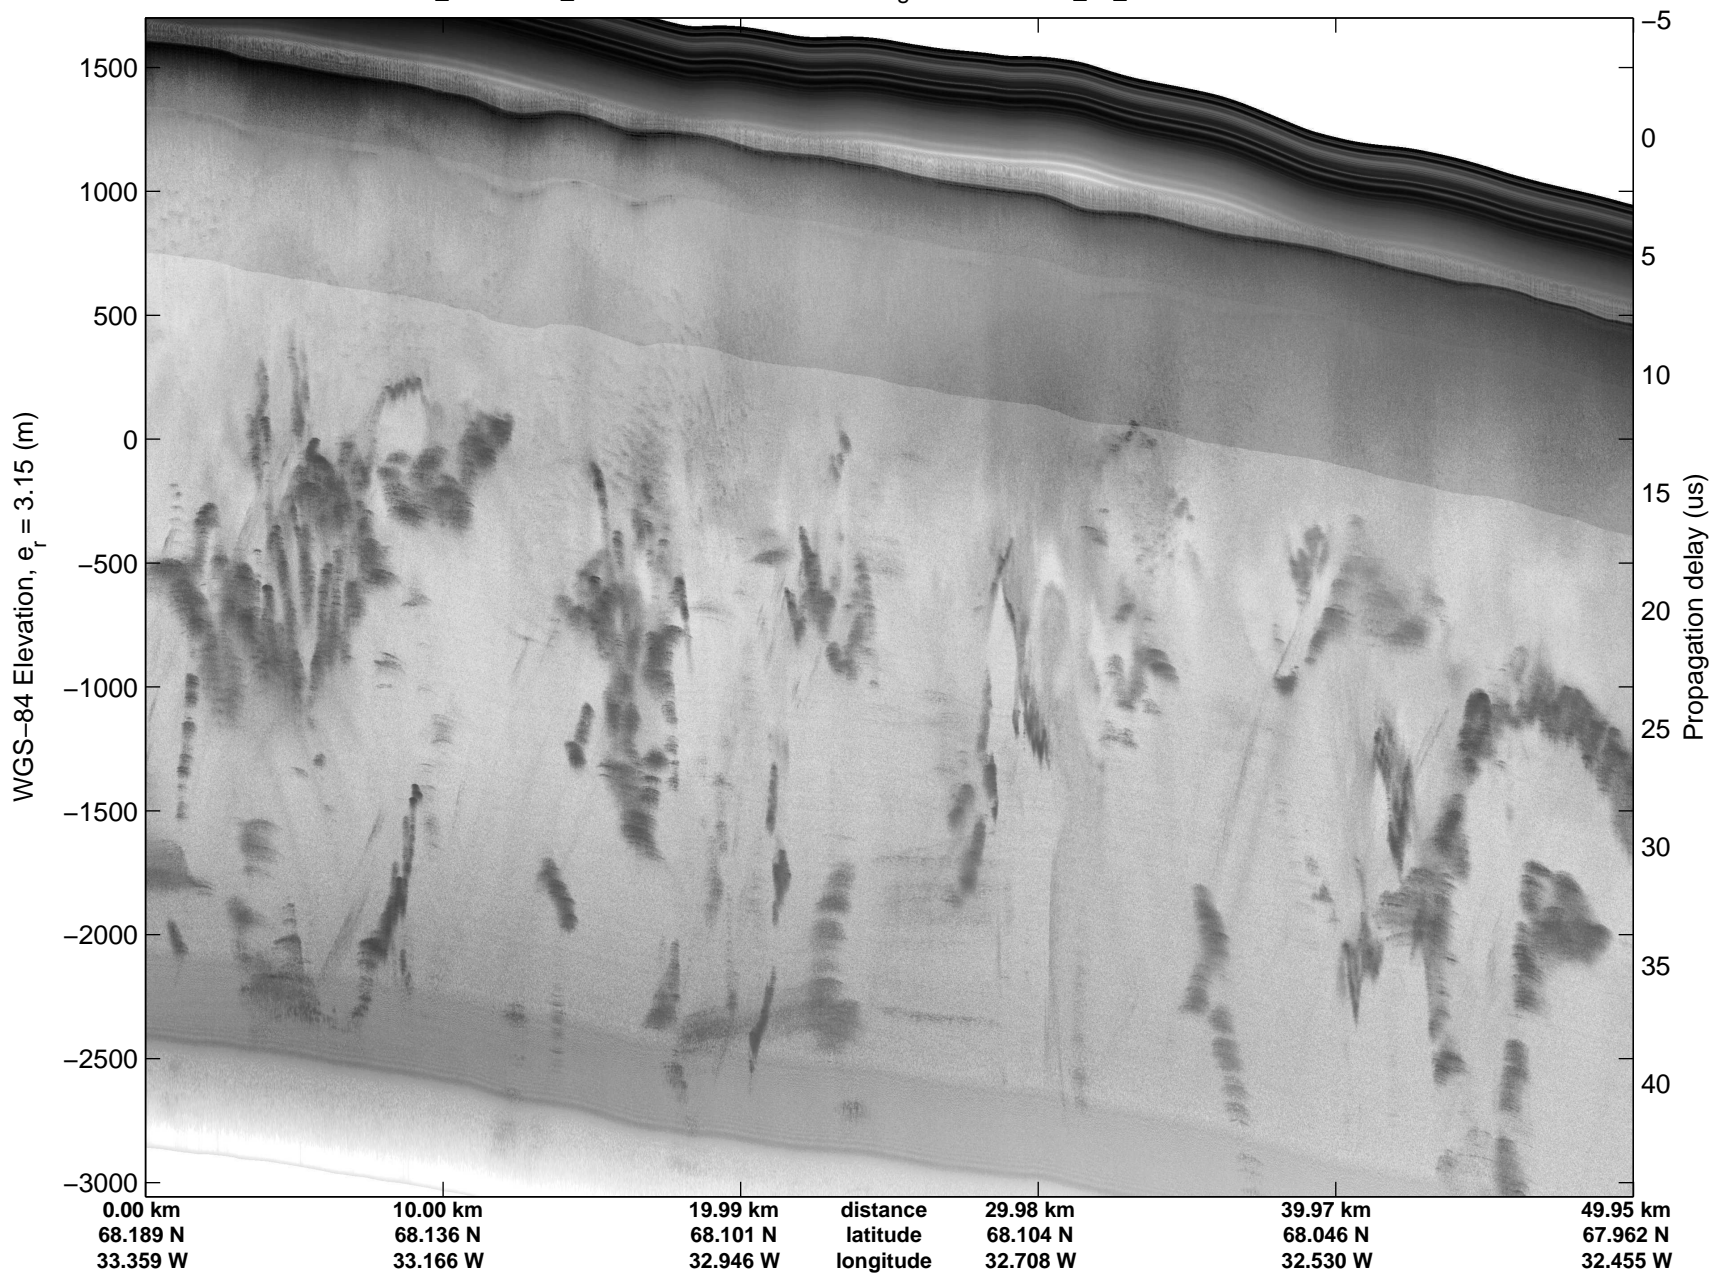

Land Ice:Helheim-Kangerd
20150408_04_003
Polar Stereograph 70N/-45E

mcords5 2015_Greenland_C130: "Land Ice:Helheim-Kangerd" 20150408_04_003: 15:28:20.7 to 15:34:28.2 GPS

mcords5 2015_Greenland_C130: "Land Ice:Helheim-Kangerd" 20150408_04_003: 15:28:20.7 to 15:34:28.2 GPS

Land Ice:Helheim-Kangerd
20150408_04_004
Polar Stereograph 70N/-45E

mcords5 2015_Greenland_C130: "Land Ice:Helheim-Kangerd" 20150408_04_004: 15:34:28.5 to 15:40:16.7 GPS

mcords5 2015_Greenland_C130: "Land Ice:Helheim-Kangerd" 20150408_04_004: 15:34:28.5 to 15:40:16.7 GPS

Land Ice:Helheim-Kangerd
20150408_04_005
Polar Stereograph 70N/-45E

mcords5 2015_Greenland_C130: "Land Ice:Helheim-Kangerd" 20150408_04_005: 15:40:16.9 to 15:46:26.7 GPS

mcords5 2015_Greenland_C130: "Land Ice:Helheim-Kangerd" 20150408_04_005: 15:40:16.9 to 15:46:26.7 GPS