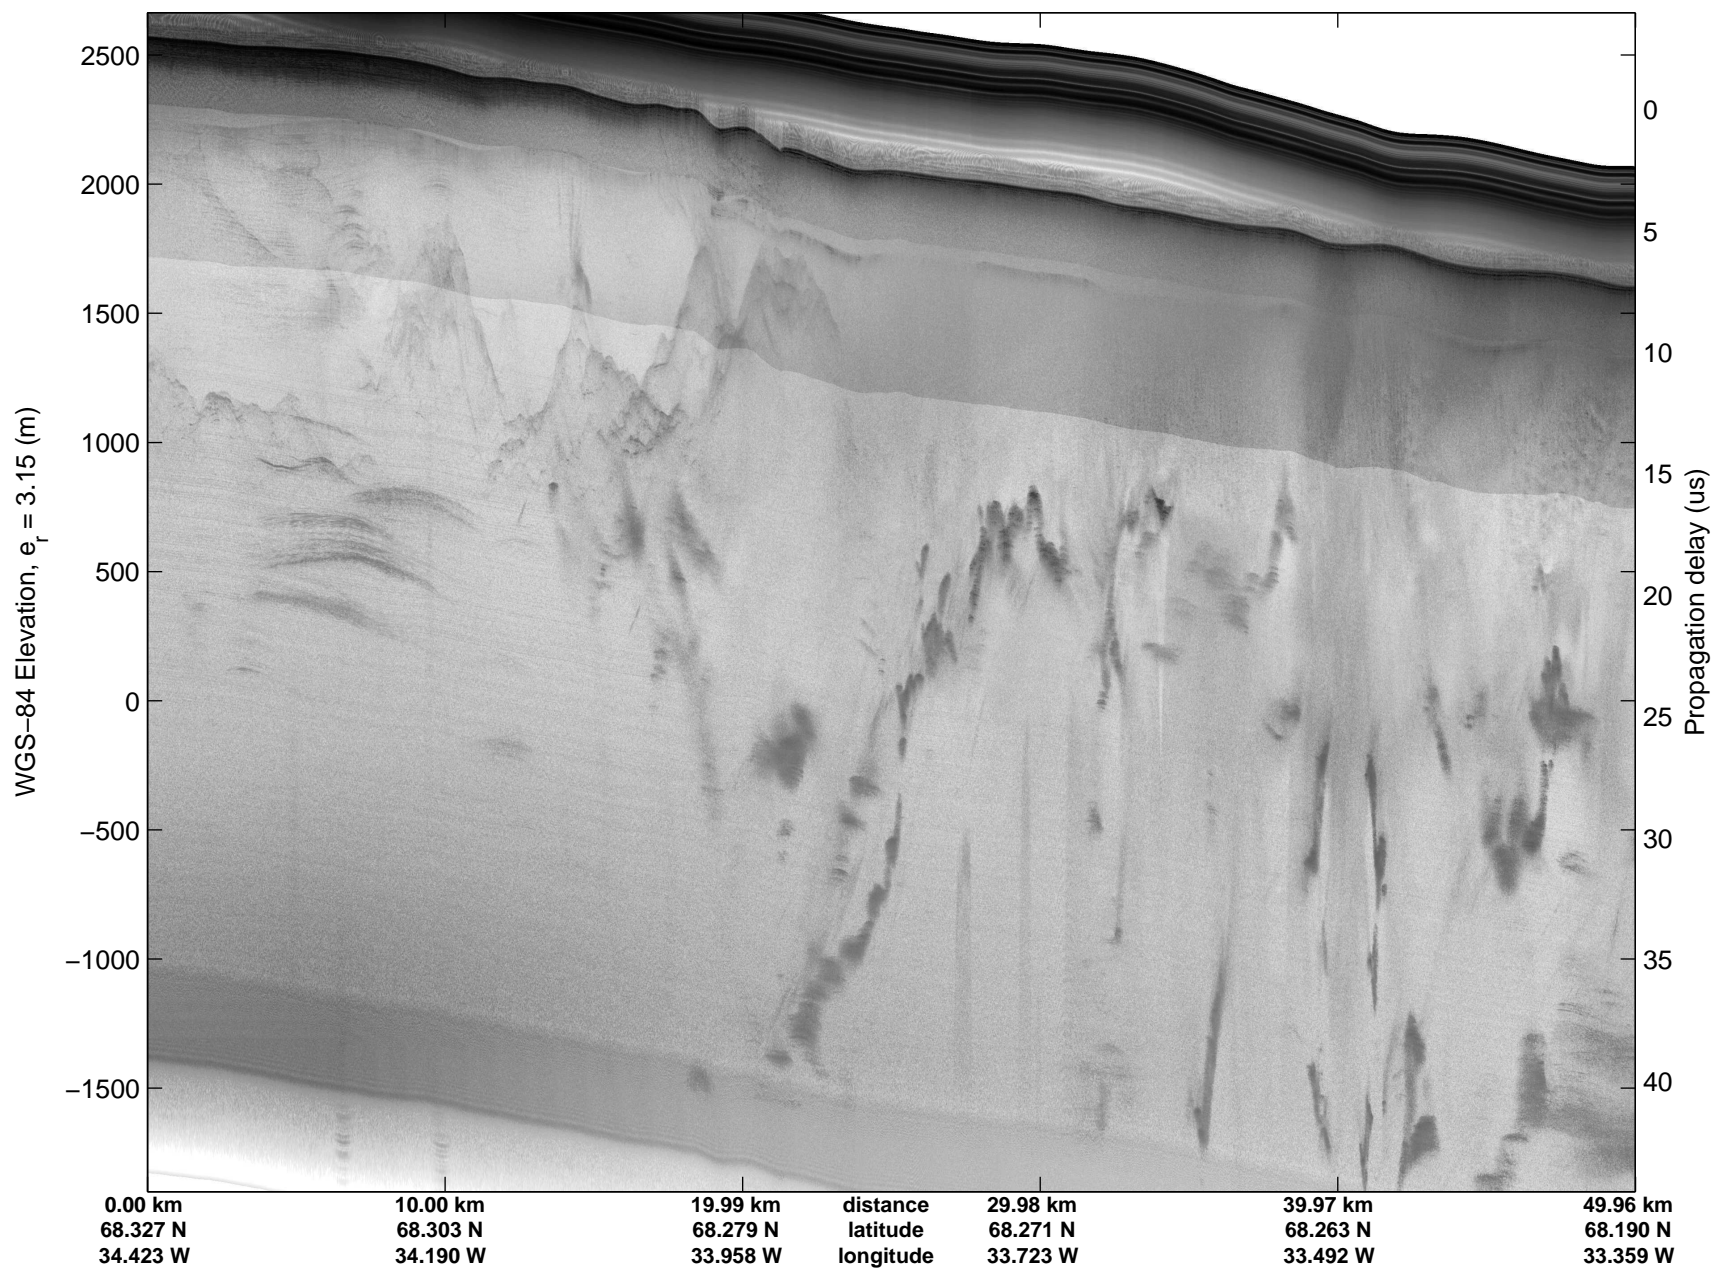

Land Ice:Helheim-Kangerd
20150408_04_002
Polar Stereograph 70N/-45E

mcords5 2015_Greenland_C130: "Land Ice:Helheim-Kangerd" 20150408_04_002: 15:21:38.2 to 15:28:20.5 GPS

mcords5 2015_Greenland_C130: "Land Ice:Helheim-Kangerd" 20150408_04_002: 15:21:38.2 to 15:28:20.5 GPS

Land Ice:Helheim-Kangerd
20150408_04_003
Polar Stereograph 70N/-45E

mcords5 2015_Greenland_C130: "Land Ice:Helheim-Kangerd" 20150408_04_003: 15:28:20.7 to 15:34:28.2 GPS

mcords5 2015_Greenland_C130: "Land Ice:Helheim-Kangerd" 20150408_04_003: 15:28:20.7 to 15:34:28.2 GPS

Land Ice:Helheim-Kangerd
20150408_04_004
Polar Stereograph 70N/-45E

mcords5 2015_Greenland_C130: "Land Ice:Helheim-Kangerd" 20150408_04_004: 15:34:28.5 to 15:40:16.7 GPS

mcords5 2015_Greenland_C130: "Land Ice:Helheim-Kangerd" 20150408_04_004: 15:34:28.5 to 15:40:16.7 GPS