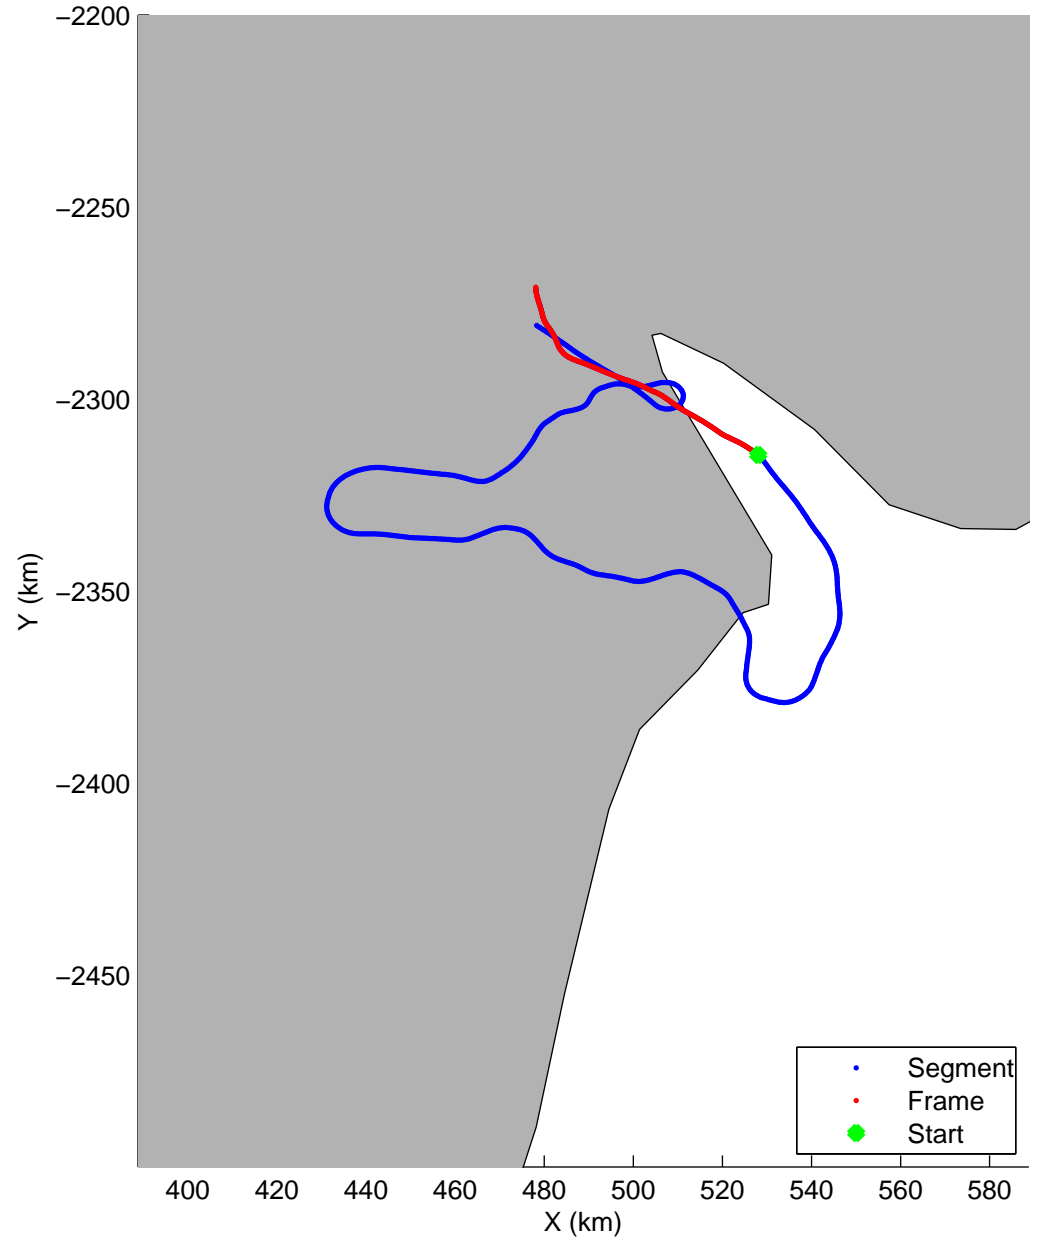

Land Ice:Helheim-Kangerd
20150408_04_008
Polar Stereograph 70N/-45E