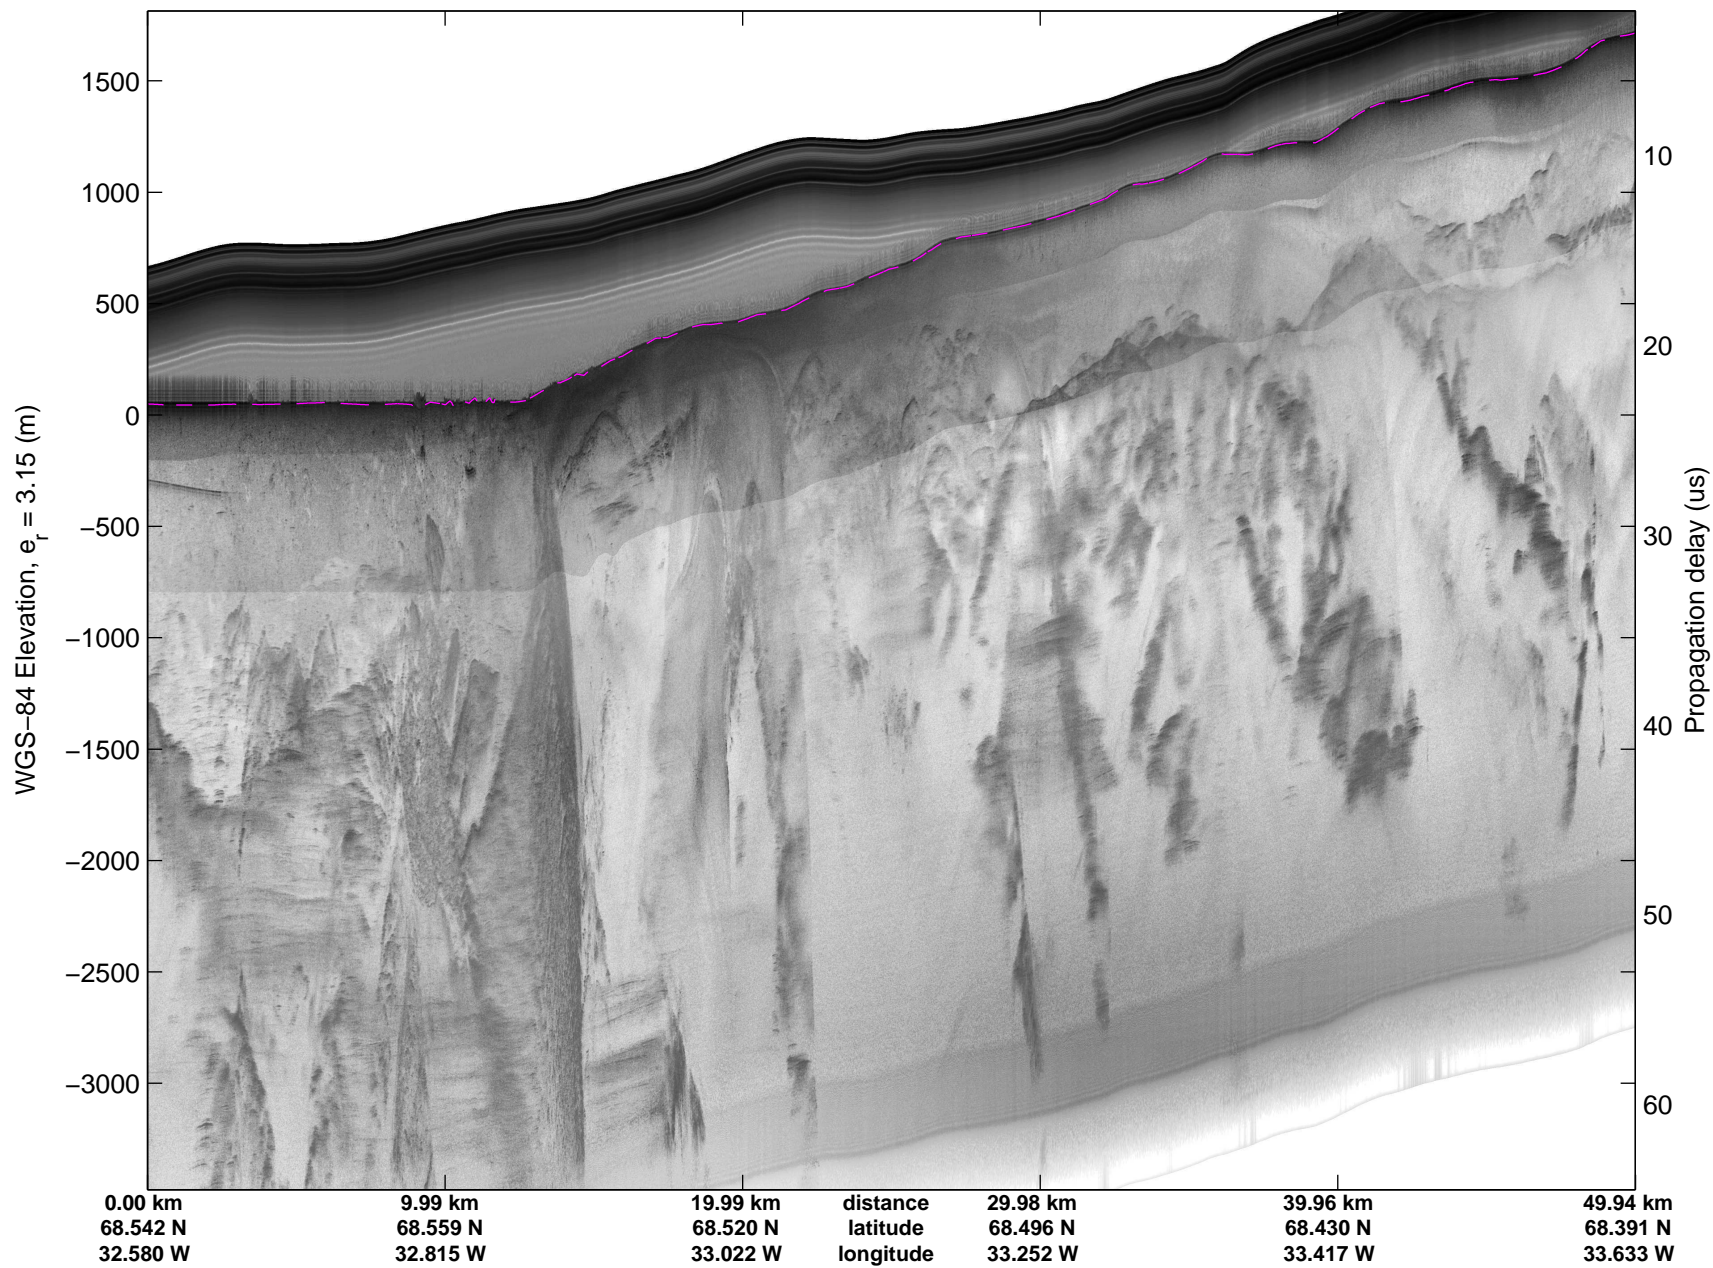

Land Ice:Helheim-Kangerd
20150408_04_001
Polar Stereograph 70N/-45E

mcords5 2015_Greenland_C130: "Land Ice:Helheim-Kangerd" 20150408_04_001: 15:15:13.8 to 15:21:37.9 GPS

mcords5 2015_Greenland_C130: "Land Ice:Helheim-Kangerd" 20150408_04_001: 15:15:13.8 to 15:21:37.9 GPS

Land Ice:Helheim-Kangerd
20150408_04_002
Polar Stereograph 70N/-45E

mcords5 2015_Greenland_C130: "Land Ice:Helheim-Kangerd" 20150408_04_002: 15:21:38.2 to 15:28:20.5 GPS

mcords5 2015_Greenland_C130: "Land Ice:Helheim-Kangerd" 20150408_04_002: 15:21:38.2 to 15:28:20.5 GPS

Land Ice:Helheim-Kangerd
20150408_04_003
Polar Stereograph 70N/-45E

mcords5 2015_Greenland_C130: "Land Ice:Helheim-Kangerd" 20150408_04_003: 15:28:20.7 to 15:34:28.2 GPS

mcords5 2015_Greenland_C130: "Land Ice:Helheim-Kangerd" 20150408_04_003: 15:28:20.7 to 15:34:28.2 GPS

Land Ice:Helheim-Kangerd
20150408_04_004
Polar Stereograph 70N/-45E

mcords5 2015_Greenland_C130: "Land Ice:Helheim-Kangerd" 20150408_04_004: 15:34:28.5 to 15:40:16.7 GPS

mcords5 2015_Greenland_C130: "Land Ice:Helheim-Kangerd" 20150408_04_004: 15:34:28.5 to 15:40:16.7 GPS