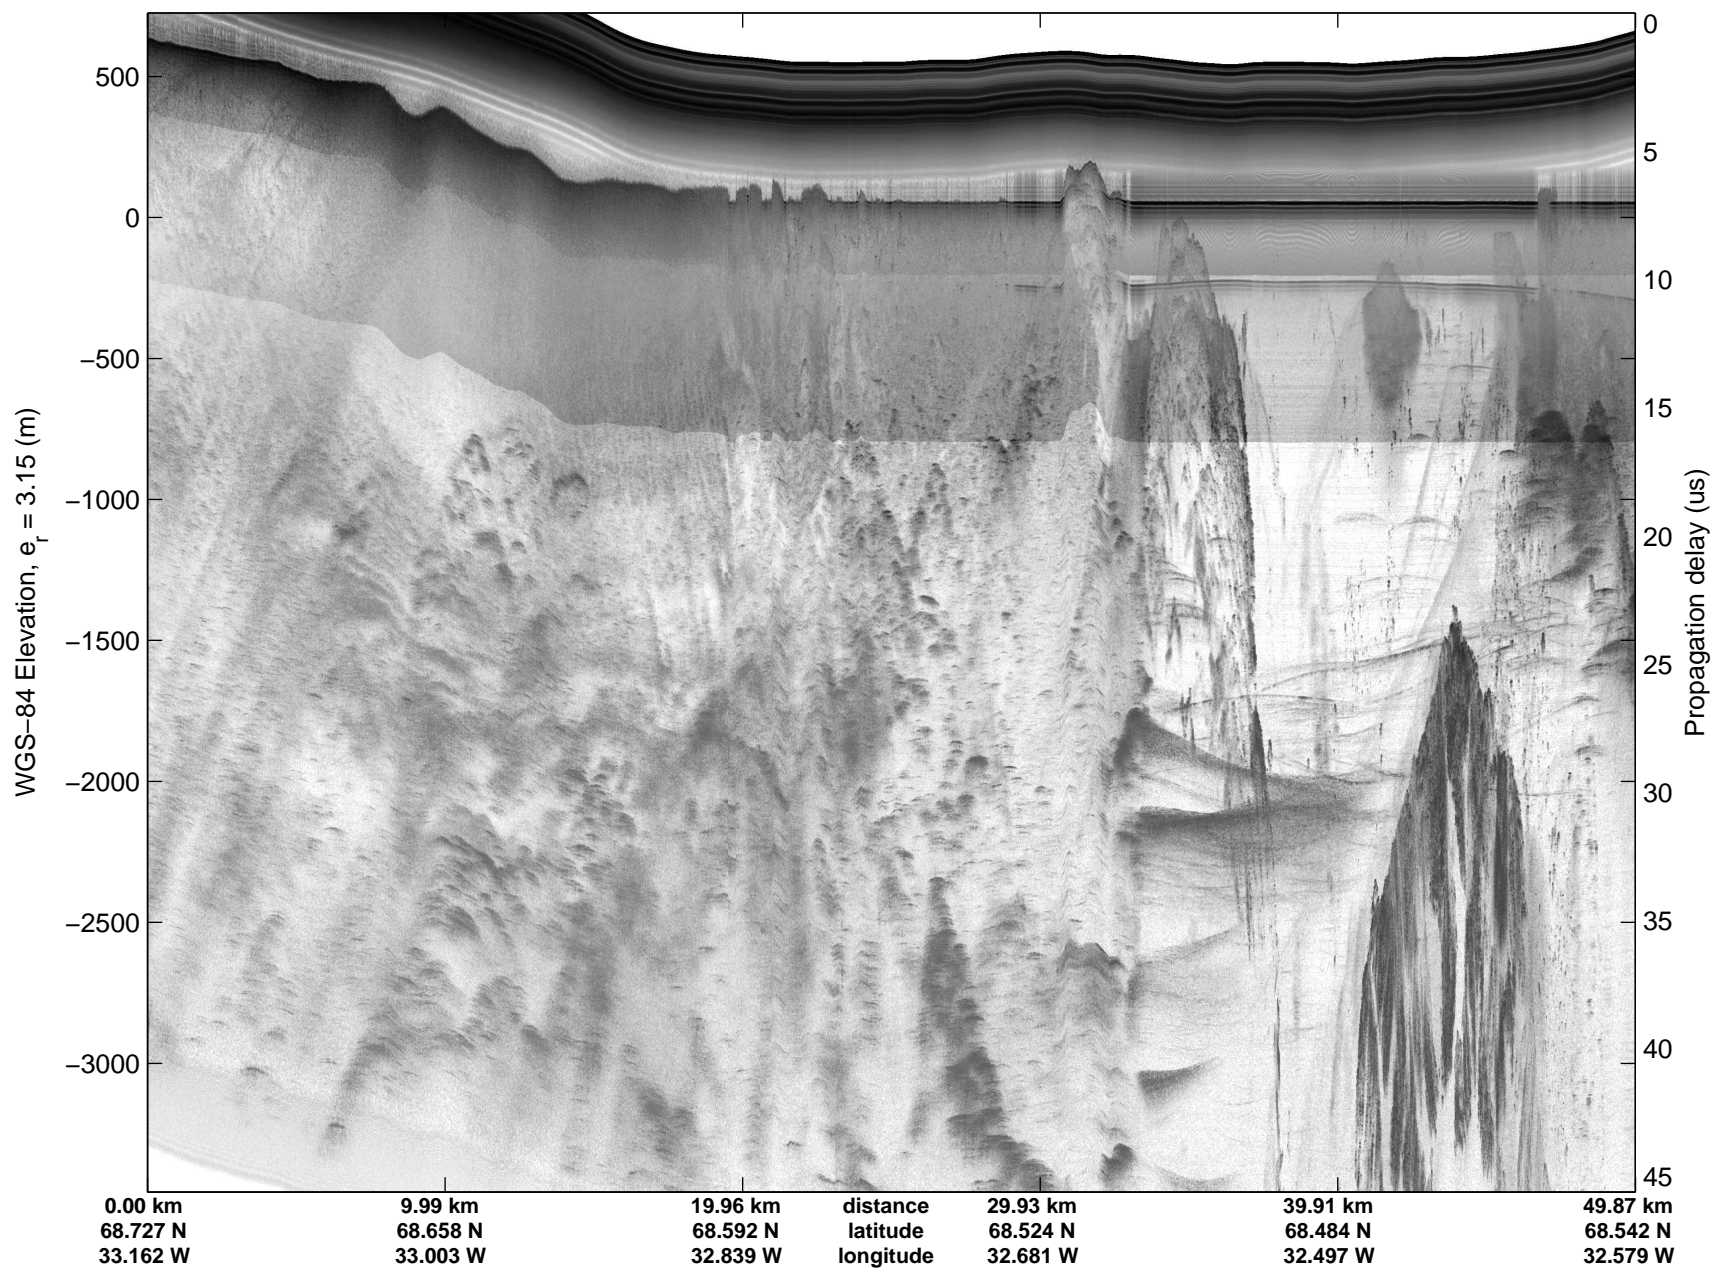

Land Ice:Helheim-Kangerd
20150408_04_001
Polar Stereograph 70N/-45E

mcords5 2015_Greenland_C130: "Land Ice:Helheim-Kangerd" 20150408_04_001: 15:15:13.8 to 15:21:37.9 GPS

mcords5 2015_Greenland_C130: "Land Ice:Helheim-Kangerd" 20150408_04_001: 15:15:13.8 to 15:21:37.9 GPS

Land Ice:Helheim-Kangerd
20150408_04_002
Polar Stereograph 70N/-45E

mcords5 2015_Greenland_C130: "Land Ice:Helheim-Kangerd" 20150408_04_002: 15:21:38.2 to 15:28:20.5 GPS

mcords5 2015_Greenland_C130: "Land Ice:Helheim-Kangerd" 20150408_04_002: 15:21:38.2 to 15:28:20.5 GPS

Land Ice:Helheim-Kangerd
20150408_04_003
Polar Stereograph 70N/-45E

mcords5 2015_Greenland_C130: "Land Ice:Helheim-Kangerd" 20150408_04_003: 15:28:20.7 to 15:34:28.2 GPS

mcords5 2015_Greenland_C130: "Land Ice:Helheim-Kangerd" 20150408_04_003: 15:28:20.7 to 15:34:28.2 GPS

Land Ice:Helheim-Kangerd
20150408_04_004
Polar Stereograph 70N/-45E

mcords5 2015_Greenland_C130: "Land Ice:Helheim-Kangerd" 20150408_04_004: 15:34:28.5 to 15:40:16.7 GPS

mcords5 2015_Greenland_C130: "Land Ice:Helheim-Kangerd" 20150408_04_004: 15:34:28.5 to 15:40:16.7 GPS