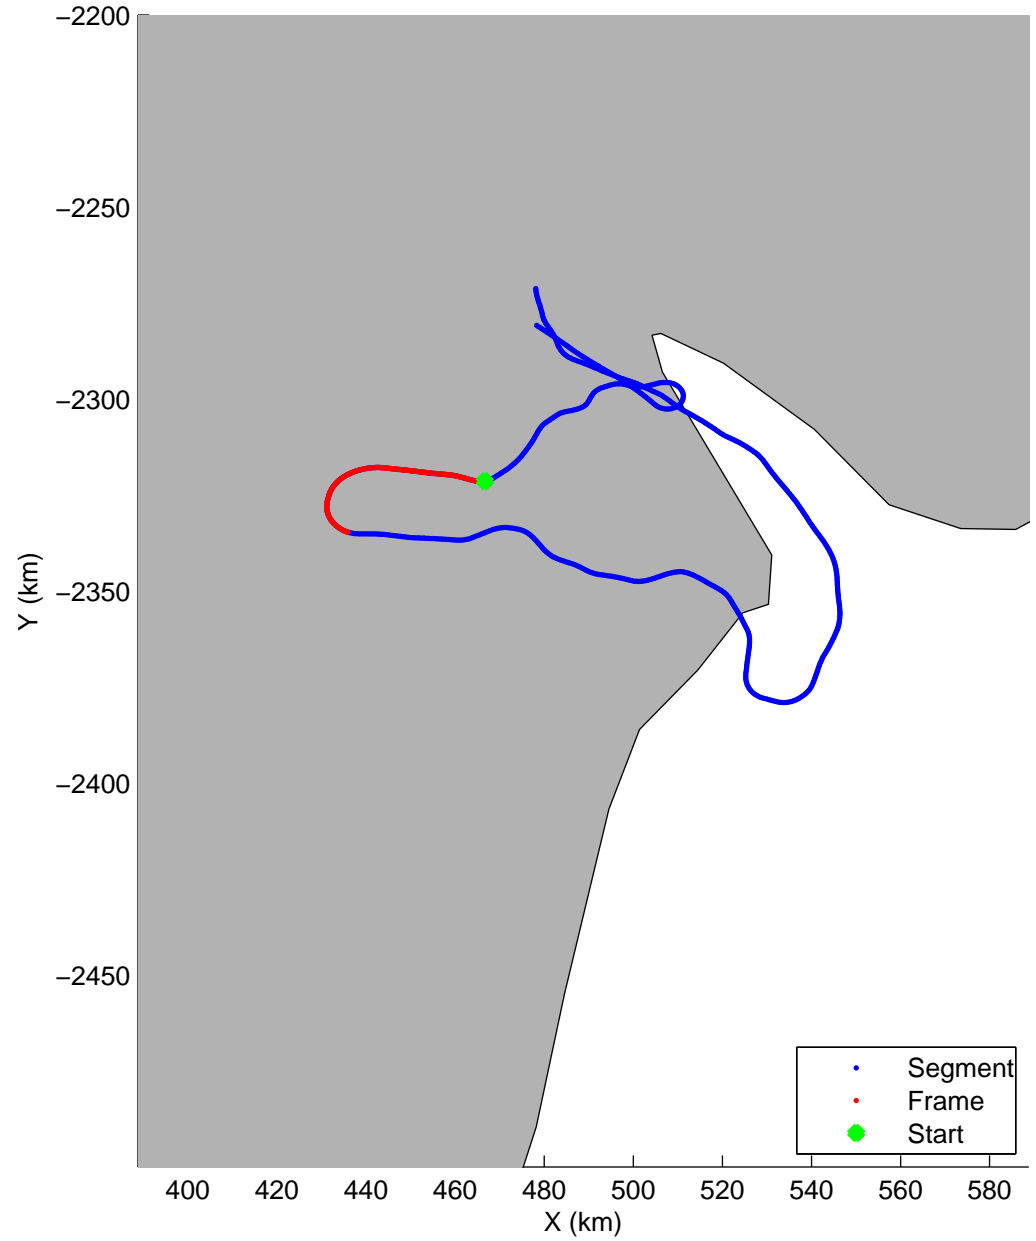

Land Ice:Helheim-Kangerd
20150408_04_001
Polar Stereograph 70N/-45E

mcords5 2015_Greenland_C130: "Land Ice:Helheim-Kangerd" 20150408_04_001: 15:15:13.8 to 15:21:37.9 GPS

mcords5 2015_Greenland_C130: "Land Ice:Helheim-Kangerd" 20150408_04_001: 15:15:13.8 to 15:21:37.9 GPS

Land Ice:Helheim-Kangerd
20150408_04_002
Polar Stereograph 70N/-45E

mcords5 2015_Greenland_C130: "Land Ice:Helheim-Kangerd" 20150408_04_002: 15:21:38.2 to 15:28:20.5 GPS

mcords5 2015_Greenland_C130: "Land Ice:Helheim-Kangerd" 20150408_04_002: 15:21:38.2 to 15:28:20.5 GPS

Land Ice:Helheim-Kangerd
20150408_04_003
Polar Stereograph 70N/-45E

mcords5 2015_Greenland_C130: "Land Ice:Helheim-Kangerd" 20150408_04_003: 15:28:20.7 to 15:34:28.2 GPS

mcords5 2015_Greenland_C130: "Land Ice:Helheim-Kangerd" 20150408_04_003: 15:28:20.7 to 15:34:28.2 GPS

Land Ice:Helheim-Kangerd
20150408_04_004
Polar Stereograph 70N/-45E

mcords5 2015_Greenland_C130: "Land Ice:Helheim-Kangerd" 20150408_04_004: 15:34:28.5 to 15:40:16.7 GPS

mcords5 2015_Greenland_C130: "Land Ice:Helheim-Kangerd" 20150408_04_004: 15:34:28.5 to 15:40:16.7 GPS