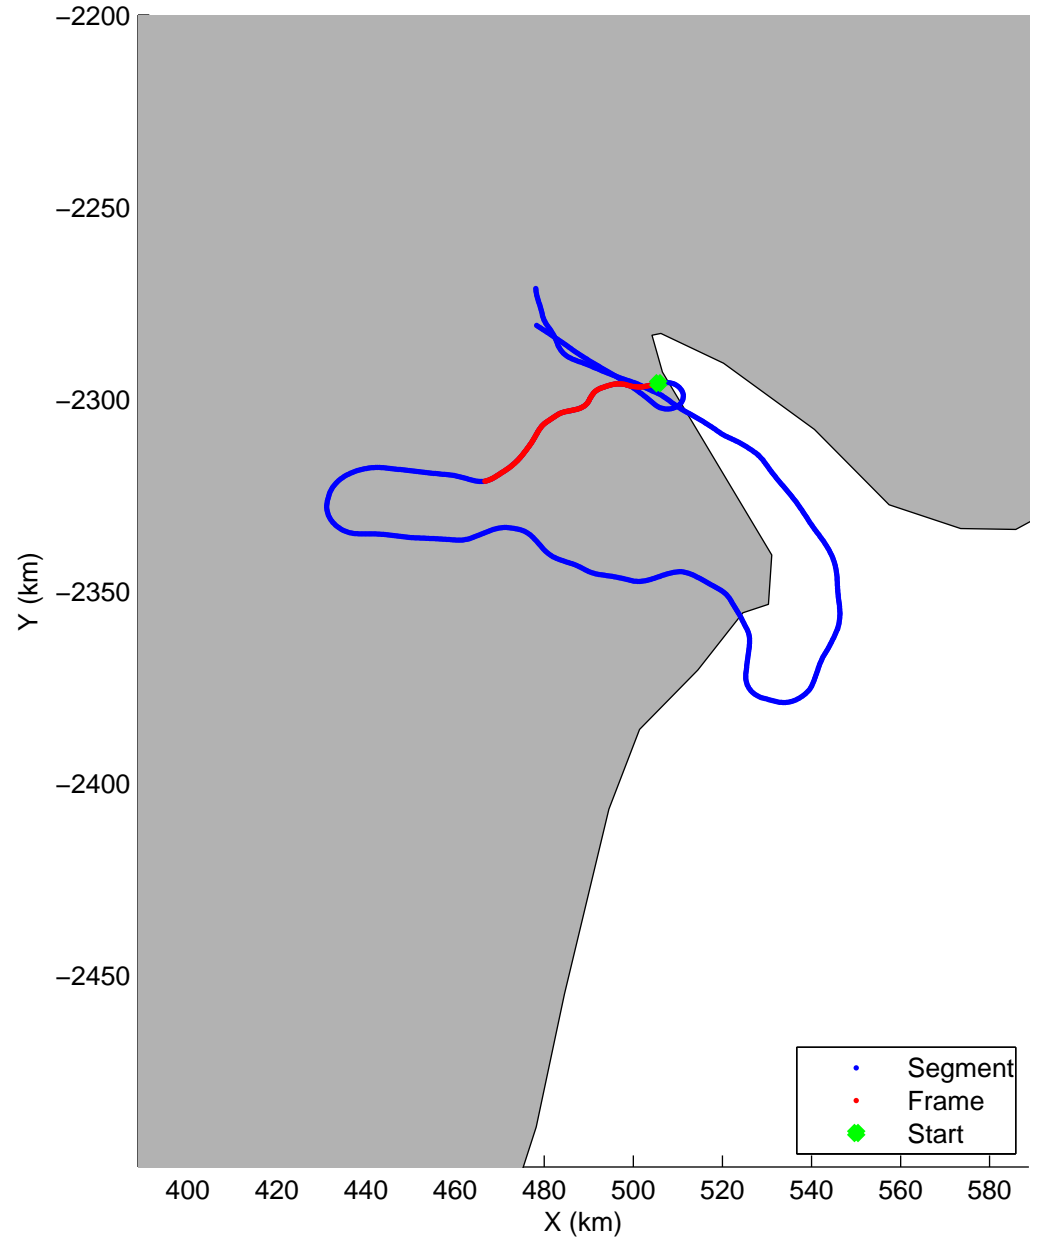

Land Ice:Helheim-Kangerd
20150408_04_001
Polar Stereograph 70N/-45E

mcords5 2015_Greenland_C130: "Land Ice:Helheim-Kangerd" 20150408_04_001: 15:15:13.8 to 15:21:37.9 GPS

mcords5 2015_Greenland_C130: "Land Ice:Helheim-Kangerd" 20150408_04_001: 15:15:13.8 to 15:21:37.9 GPS

Land Ice:Helheim-Kangerd
20150408_04_002
Polar Stereograph 70N/-45E

mcords5 2015_Greenland_C130: "Land Ice:Helheim-Kangerd" 20150408_04_002: 15:21:38.2 to 15:28:20.5 GPS

mcords5 2015_Greenland_C130: "Land Ice:Helheim-Kangerd" 20150408_04_002: 15:21:38.2 to 15:28:20.5 GPS

Land Ice:Helheim-Kangerd
20150408_04_003
Polar Stereograph 70N/-45E

mcords5 2015_Greenland_C130: "Land Ice:Helheim-Kangerd" 20150408_04_003: 15:28:20.7 to 15:34:28.2 GPS

mcords5 2015_Greenland_C130: "Land Ice:Helheim-Kangerd" 20150408_04_003: 15:28:20.7 to 15:34:28.2 GPS

Land Ice:Helheim-Kangerd
20150408_04_004
Polar Stereograph 70N/-45E

mcords5 2015_Greenland_C130: "Land Ice:Helheim-Kangerd" 20150408_04_004: 15:34:28.5 to 15:40:16.7 GPS

mcords5 2015_Greenland_C130: "Land Ice:Helheim-Kangerd" 20150408_04_004: 15:34:28.5 to 15:40:16.7 GPS