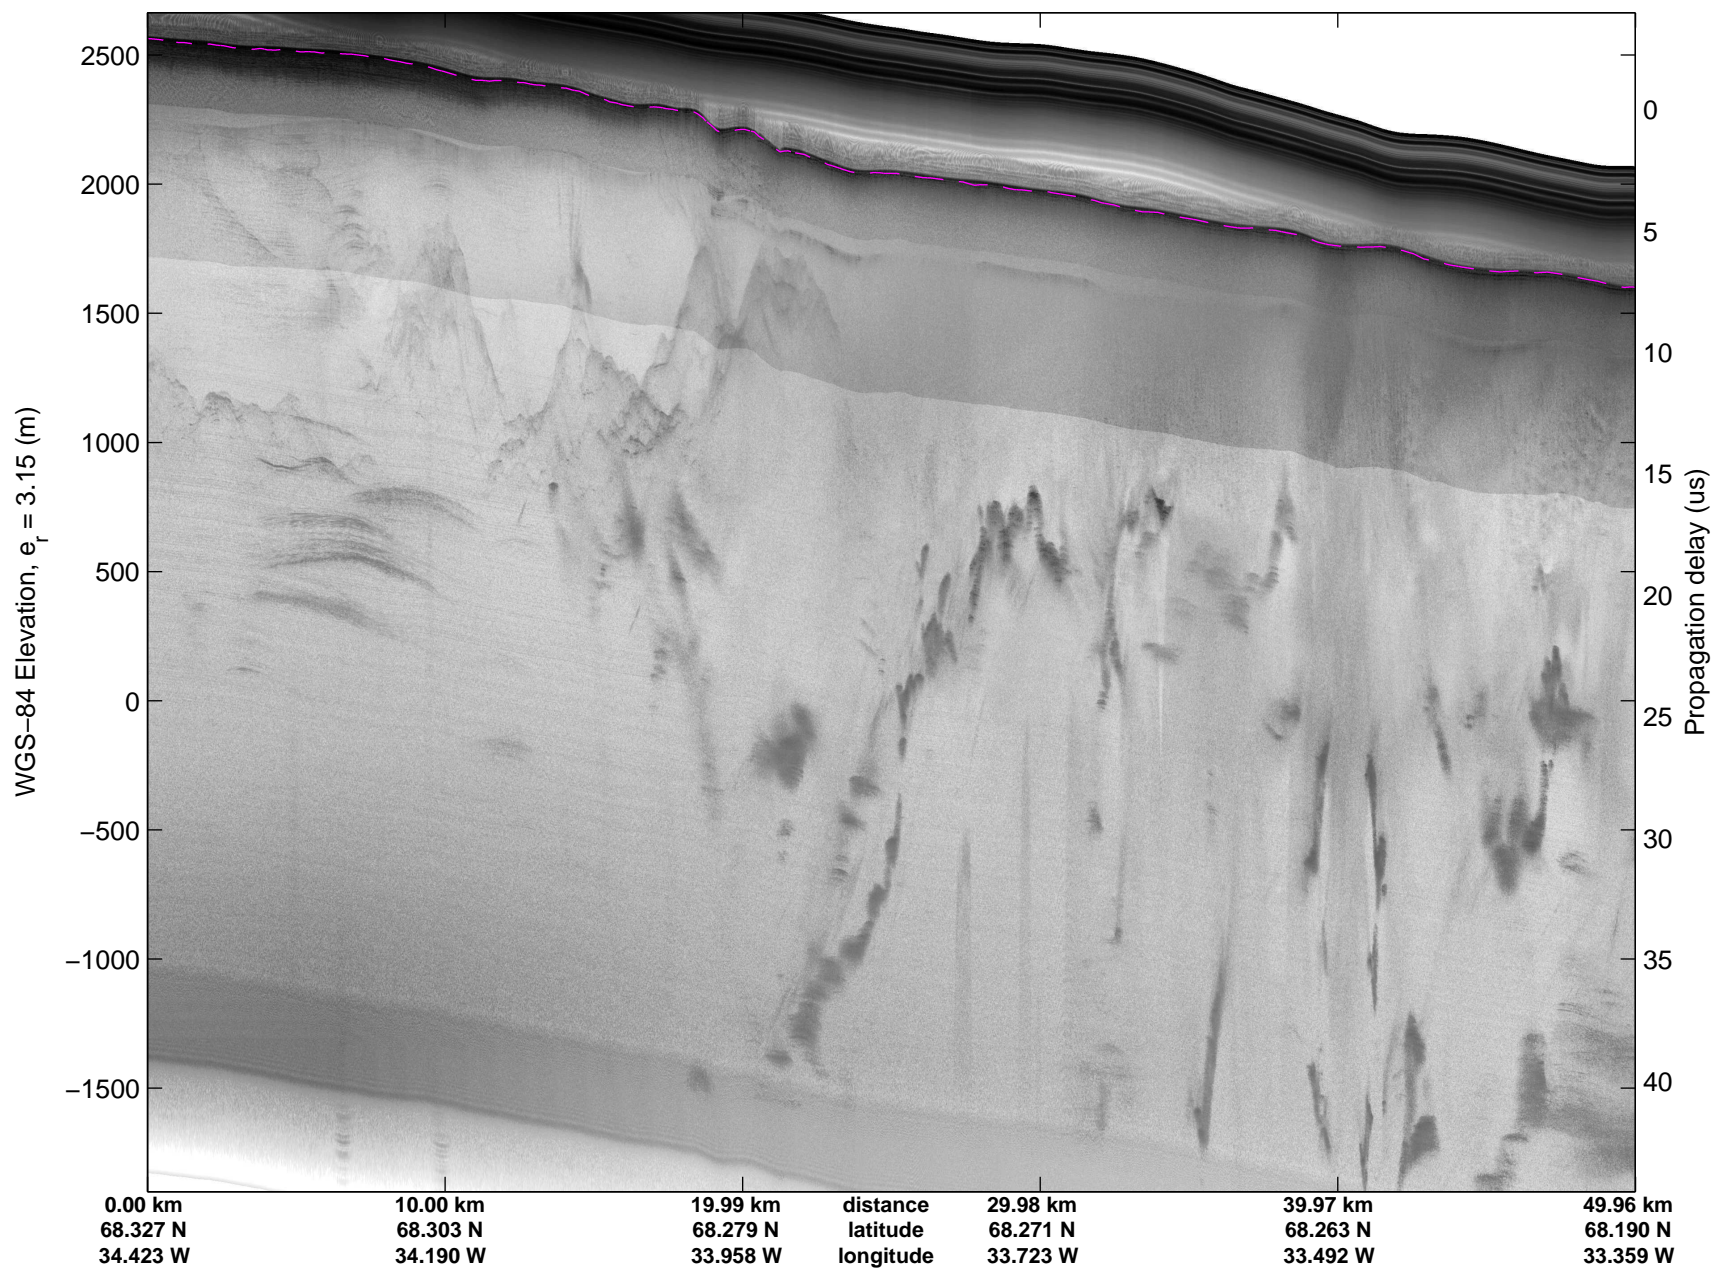

Land Ice:Helheim-Kangerd
20150408_04_002
Polar Stereograph 70N/-45E

mcords5 2015_Greenland_C130: "Land Ice:Helheim-Kangerd" 20150408_04_002: 15:21:38.2 to 15:28:20.5 GPS

mcords5 2015_Greenland_C130: "Land Ice:Helheim-Kangerd" 20150408_04_002: 15:21:38.2 to 15:28:20.5 GPS

Land Ice:Helheim-Kangerd
20150408_04_003
Polar Stereograph 70N/-45E

mcords5 2015_Greenland_C130: "Land Ice:Helheim-Kangerd" 20150408_04_003: 15:28:20.7 to 15:34:28.2 GPS

mcords5 2015_Greenland_C130: "Land Ice:Helheim-Kangerd" 20150408_04_003: 15:28:20.7 to 15:34:28.2 GPS

Land Ice:Helheim-Kangerd
20150408_04_004
Polar Stereograph 70N/-45E

mcords5 2015_Greenland_C130: "Land Ice:Helheim-Kangerd" 20150408_04_004: 15:34:28.5 to 15:40:16.7 GPS

mcords5 2015_Greenland_C130: "Land Ice:Helheim-Kangerd" 20150408_04_004: 15:34:28.5 to 15:40:16.7 GPS

Land Ice:Helheim-Kangerd
20150408_04_005
Polar Stereograph 70N/-45E

mcords5 2015_Greenland_C130: "Land Ice:Helheim-Kangerd" 20150408_04_005: 15:40:16.9 to 15:46:26.7 GPS

mcords5 2015_Greenland_C130: "Land Ice:Helheim-Kangerd" 20150408_04_005: 15:40:16.9 to 15:46:26.7 GPS