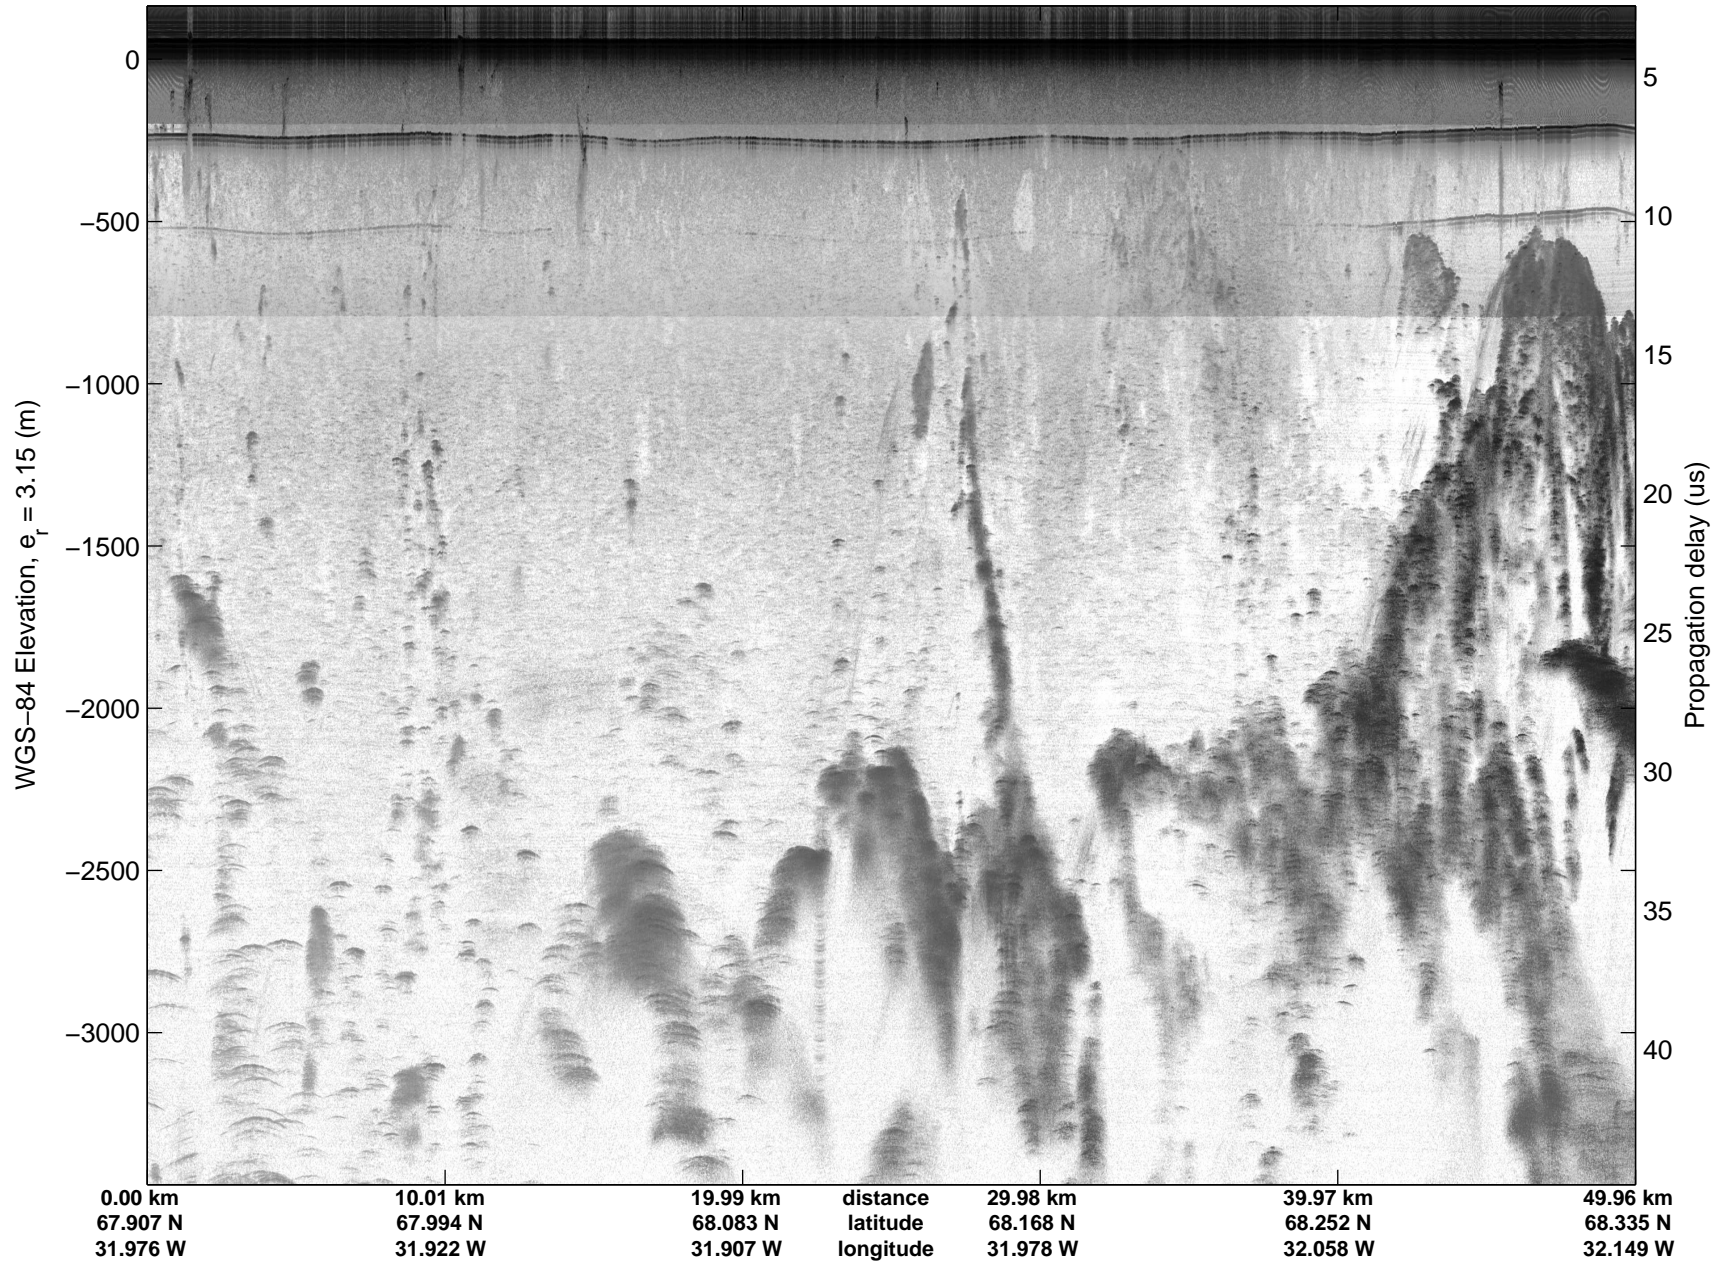

Land Ice:Helheim-Kangerd
20150408_04_006
Polar Stereograph 70N/-45E

mcords5 2015_Greenland_C130: "Land Ice:Helheim-Kangerd" 20150408_04_006: 15:46:27.0 to 15:52:49.0 GPS

mcords5 2015_Greenland_C130: "Land Ice:Helheim-Kangerd" 20150408_04_006: 15:46:27.0 to 15:52:49.0 GPS

Land Ice:Helheim-Kangerd
20150408_04_007
Polar Stereograph 70N/-45E

mcords5 2015_Greenland_C130: "Land Ice:Helheim-Kangerd" 20150408_04_007: 15:52:49.3 to 15:59:35.7 GPS

mcords5 2015_Greenland_C130: "Land Ice:Helheim-Kangerd" 20150408_04_007: 15:52:49.3 to 15:59:35.7 GPS