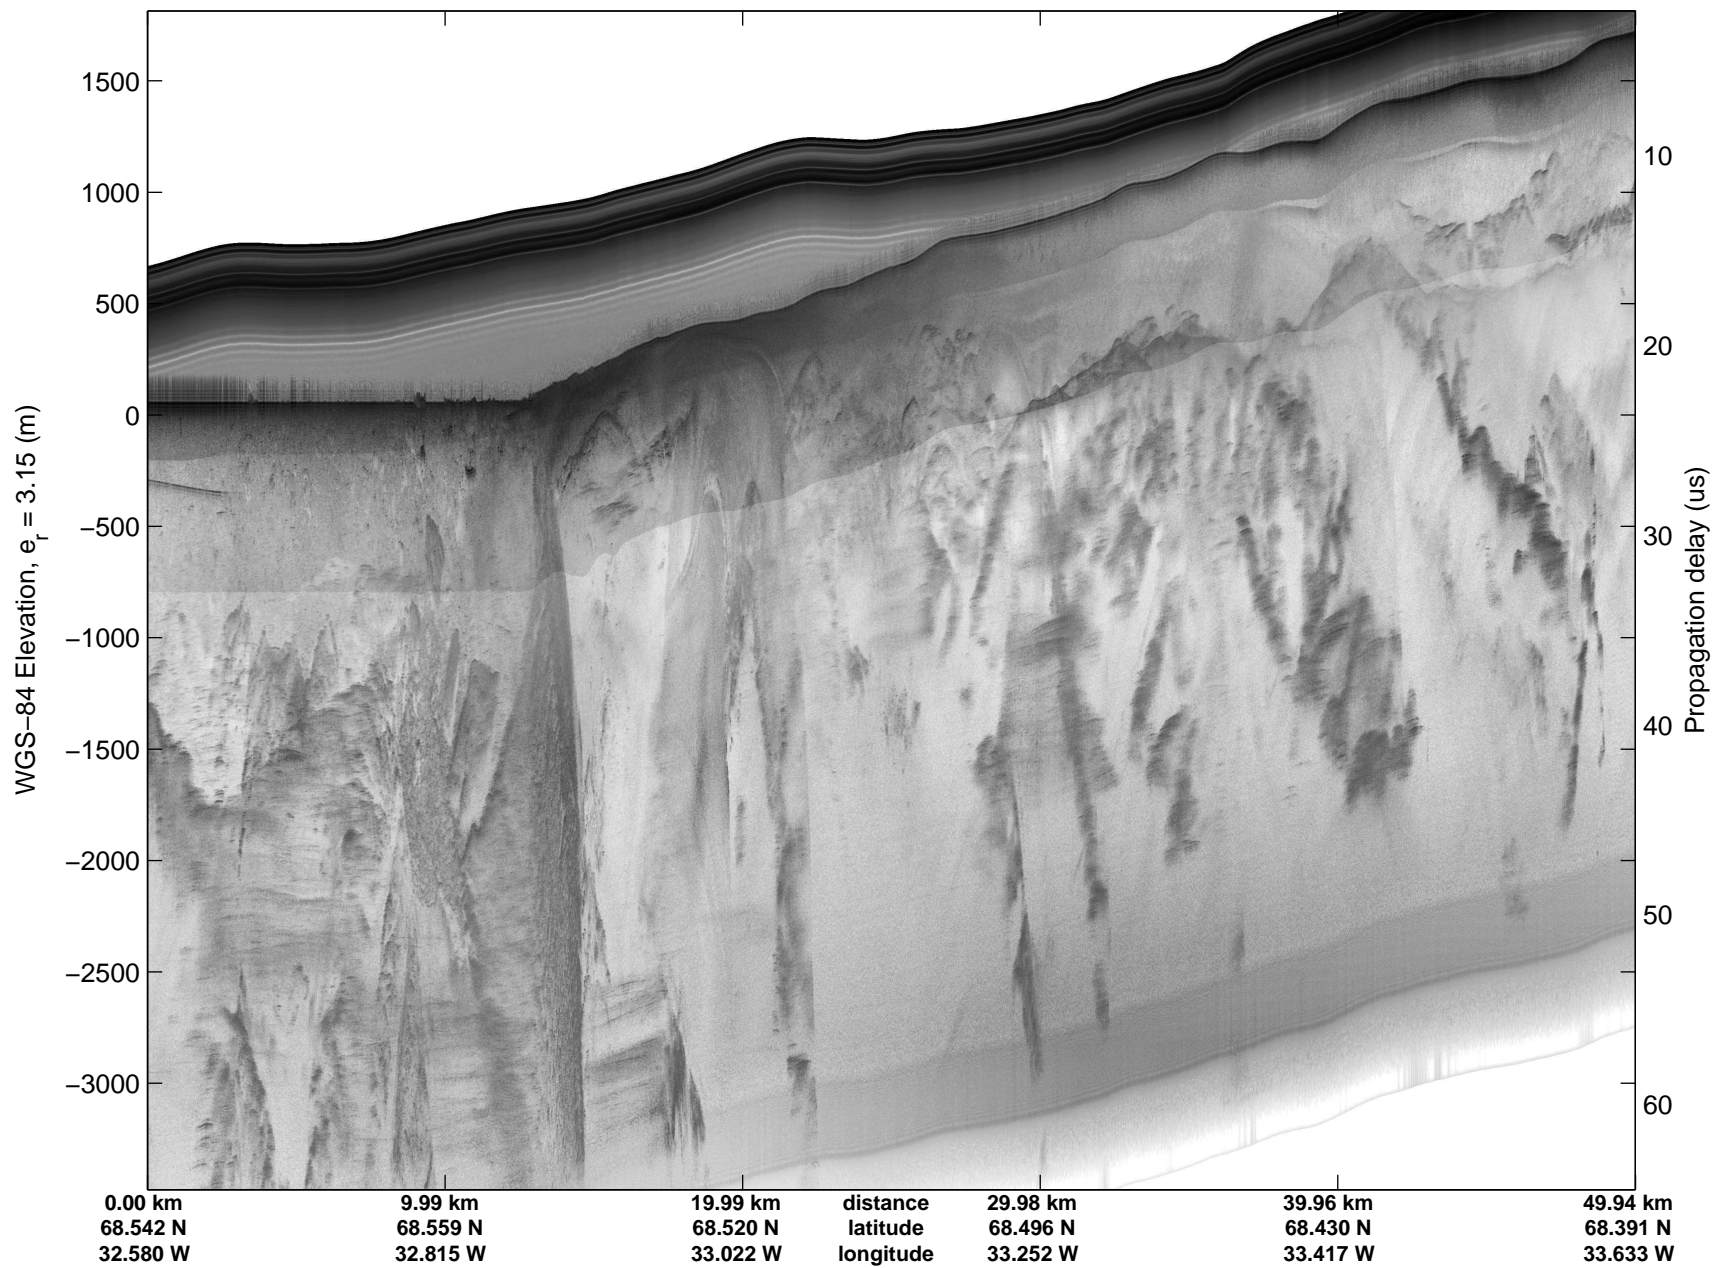

Land Ice:Helheim-Kangerd
20150408_04_001
Polar Stereograph 70N/-45E

mcords5 2015_Greenland_C130: "Land Ice:Helheim-Kangerd" 20150408_04_001: 15:15:13.8 to 15:21:37.9 GPS

mcords5 2015_Greenland_C130: "Land Ice:Helheim-Kangerd" 20150408_04_001: 15:15:13.8 to 15:21:37.9 GPS

Land Ice:Helheim-Kangerd
20150408_04_002
Polar Stereograph 70N/-45E

mcords5 2015_Greenland_C130: "Land Ice:Helheim-Kangerd" 20150408_04_002: 15:21:38.2 to 15:28:20.5 GPS

mcords5 2015_Greenland_C130: "Land Ice:Helheim-Kangerd" 20150408_04_002: 15:21:38.2 to 15:28:20.5 GPS

Land Ice:Helheim-Kangerd
20150408_04_003
Polar Stereograph 70N/-45E

mcords5 2015_Greenland_C130: "Land Ice:Helheim-Kangerd" 20150408_04_003: 15:28:20.7 to 15:34:28.2 GPS

mcords5 2015_Greenland_C130: "Land Ice:Helheim-Kangerd" 20150408_04_003: 15:28:20.7 to 15:34:28.2 GPS

Land Ice:Helheim-Kangerd
20150408_04_004
Polar Stereograph 70N/-45E

mcords5 2015_Greenland_C130: "Land Ice:Helheim-Kangerd" 20150408_04_004: 15:34:28.5 to 15:40:16.7 GPS

mcords5 2015_Greenland_C130: "Land Ice:Helheim-Kangerd" 20150408_04_004: 15:34:28.5 to 15:40:16.7 GPS