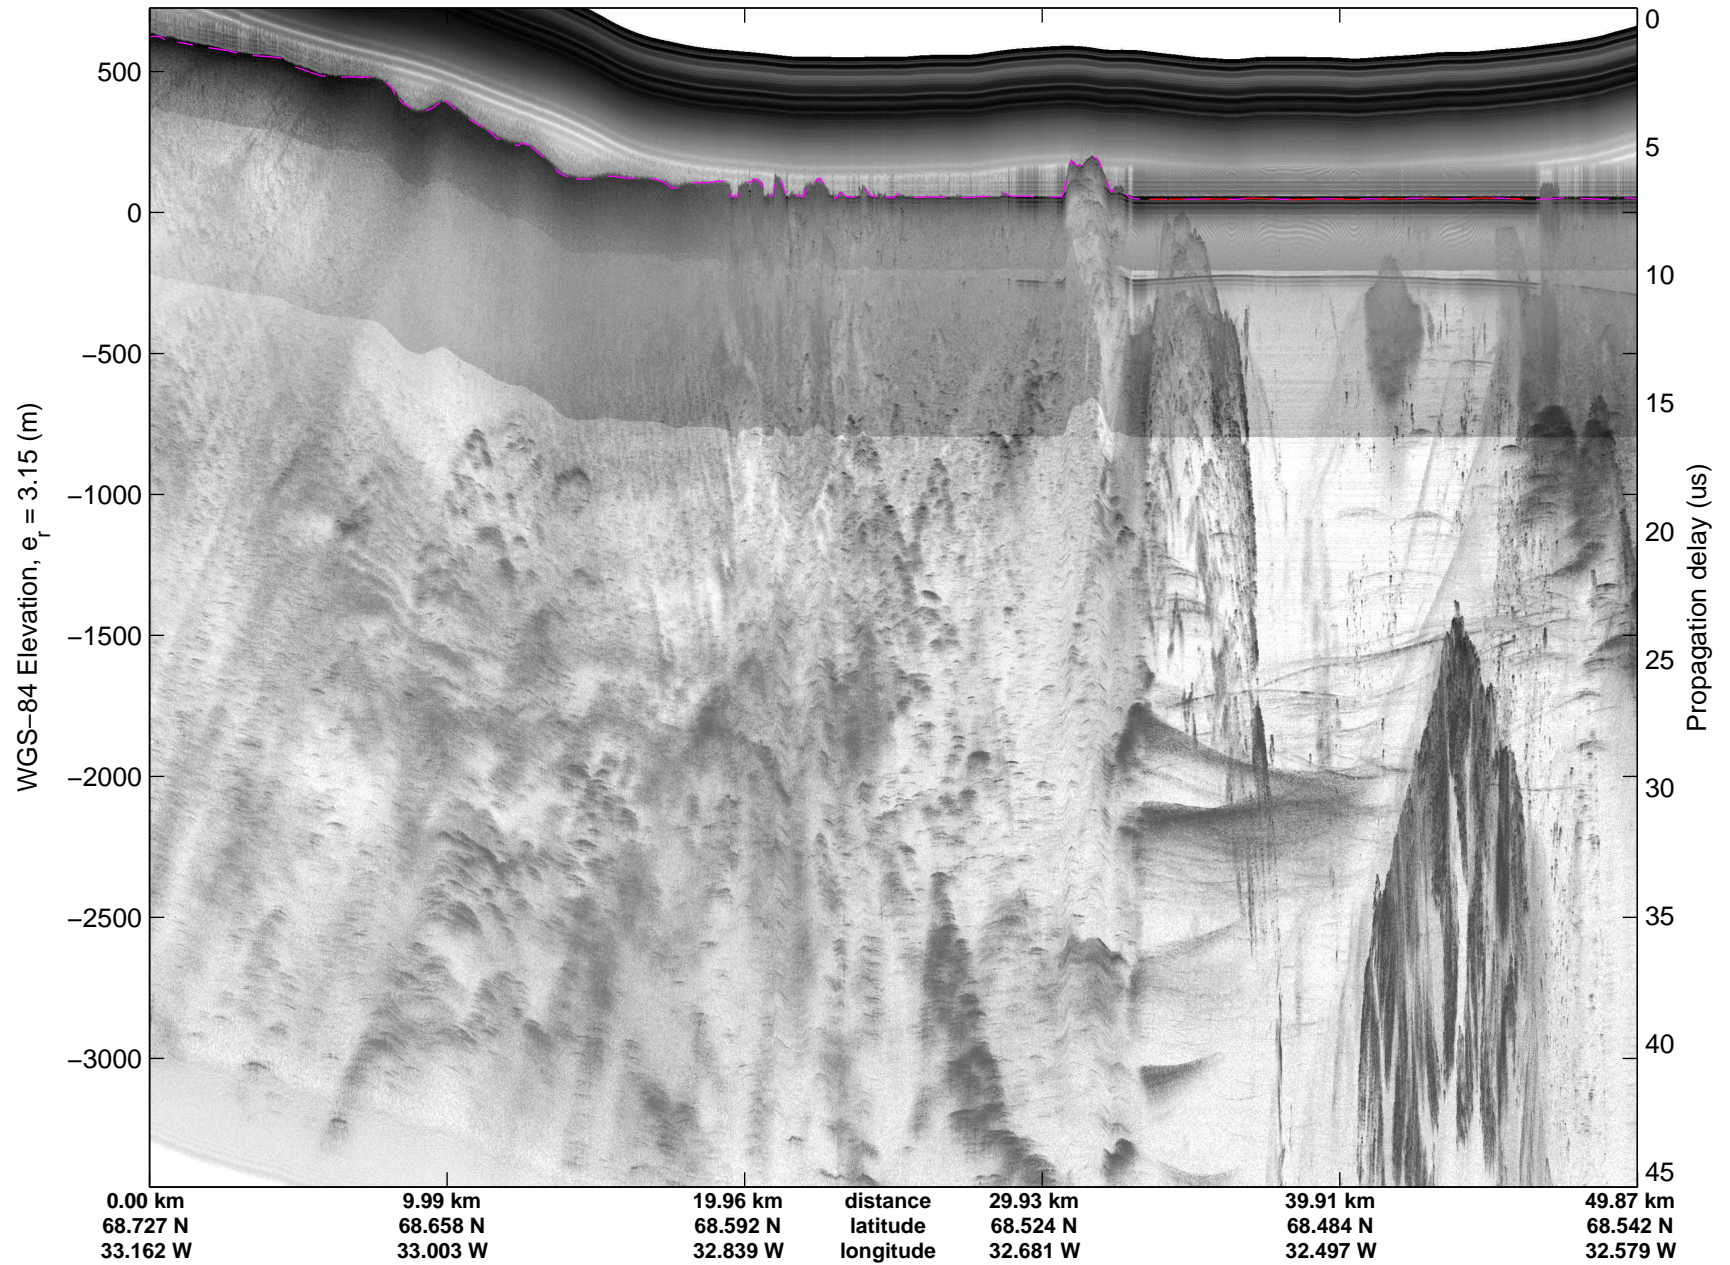

Land Ice:Helheim-Kangerd
20150408_04_001
Polar Stereograph 70N/-45E

mcords5 2015_Greenland_C130: "Land Ice:Helheim-Kangerd" 20150408_04_001: 15:15:13.8 to 15:21:37.9 GPS

mcords5 2015_Greenland_C130: "Land Ice:Helheim-Kangerd" 20150408_04_001: 15:15:13.8 to 15:21:37.9 GPS

Land Ice:Helheim-Kangerd
20150408_04_002
Polar Stereograph 70N/-45E

mcords5 2015_Greenland_C130: "Land Ice:Helheim-Kangerd" 20150408_04_002: 15:21:38.2 to 15:28:20.5 GPS

mcords5 2015_Greenland_C130: "Land Ice:Helheim-Kangerd" 20150408_04_002: 15:21:38.2 to 15:28:20.5 GPS

Land Ice:Helheim-Kangerd
20150408_04_003
Polar Stereograph 70N/-45E

mcords5 2015_Greenland_C130: "Land Ice:Helheim-Kangerd" 20150408_04_003: 15:28:20.7 to 15:34:28.2 GPS

mcords5 2015_Greenland_C130: "Land Ice:Helheim-Kangerd" 20150408_04_003: 15:28:20.7 to 15:34:28.2 GPS

Land Ice:Helheim-Kangerd
20150408_04_004
Polar Stereograph 70N/-45E

mcords5 2015_Greenland_C130: "Land Ice:Helheim-Kangerd" 20150408_04_004: 15:34:28.5 to 15:40:16.7 GPS

mcords5 2015_Greenland_C130: "Land Ice:Helheim-Kangerd" 20150408_04_004: 15:34:28.5 to 15:40:16.7 GPS