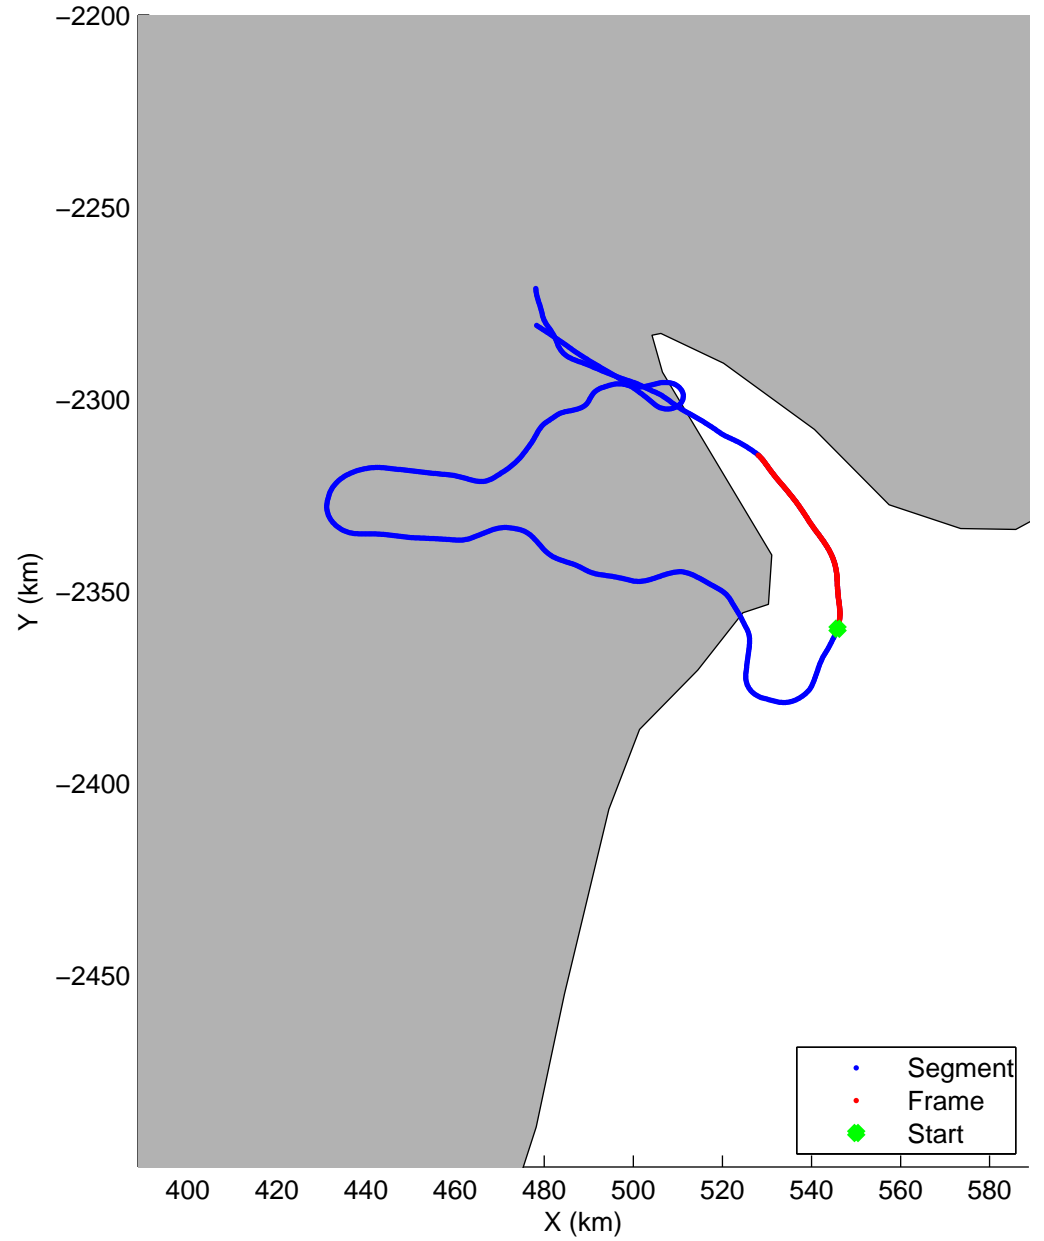

Land Ice:Helheim-Kangerd
20150408_04_007
Polar Stereograph 70N/-45E