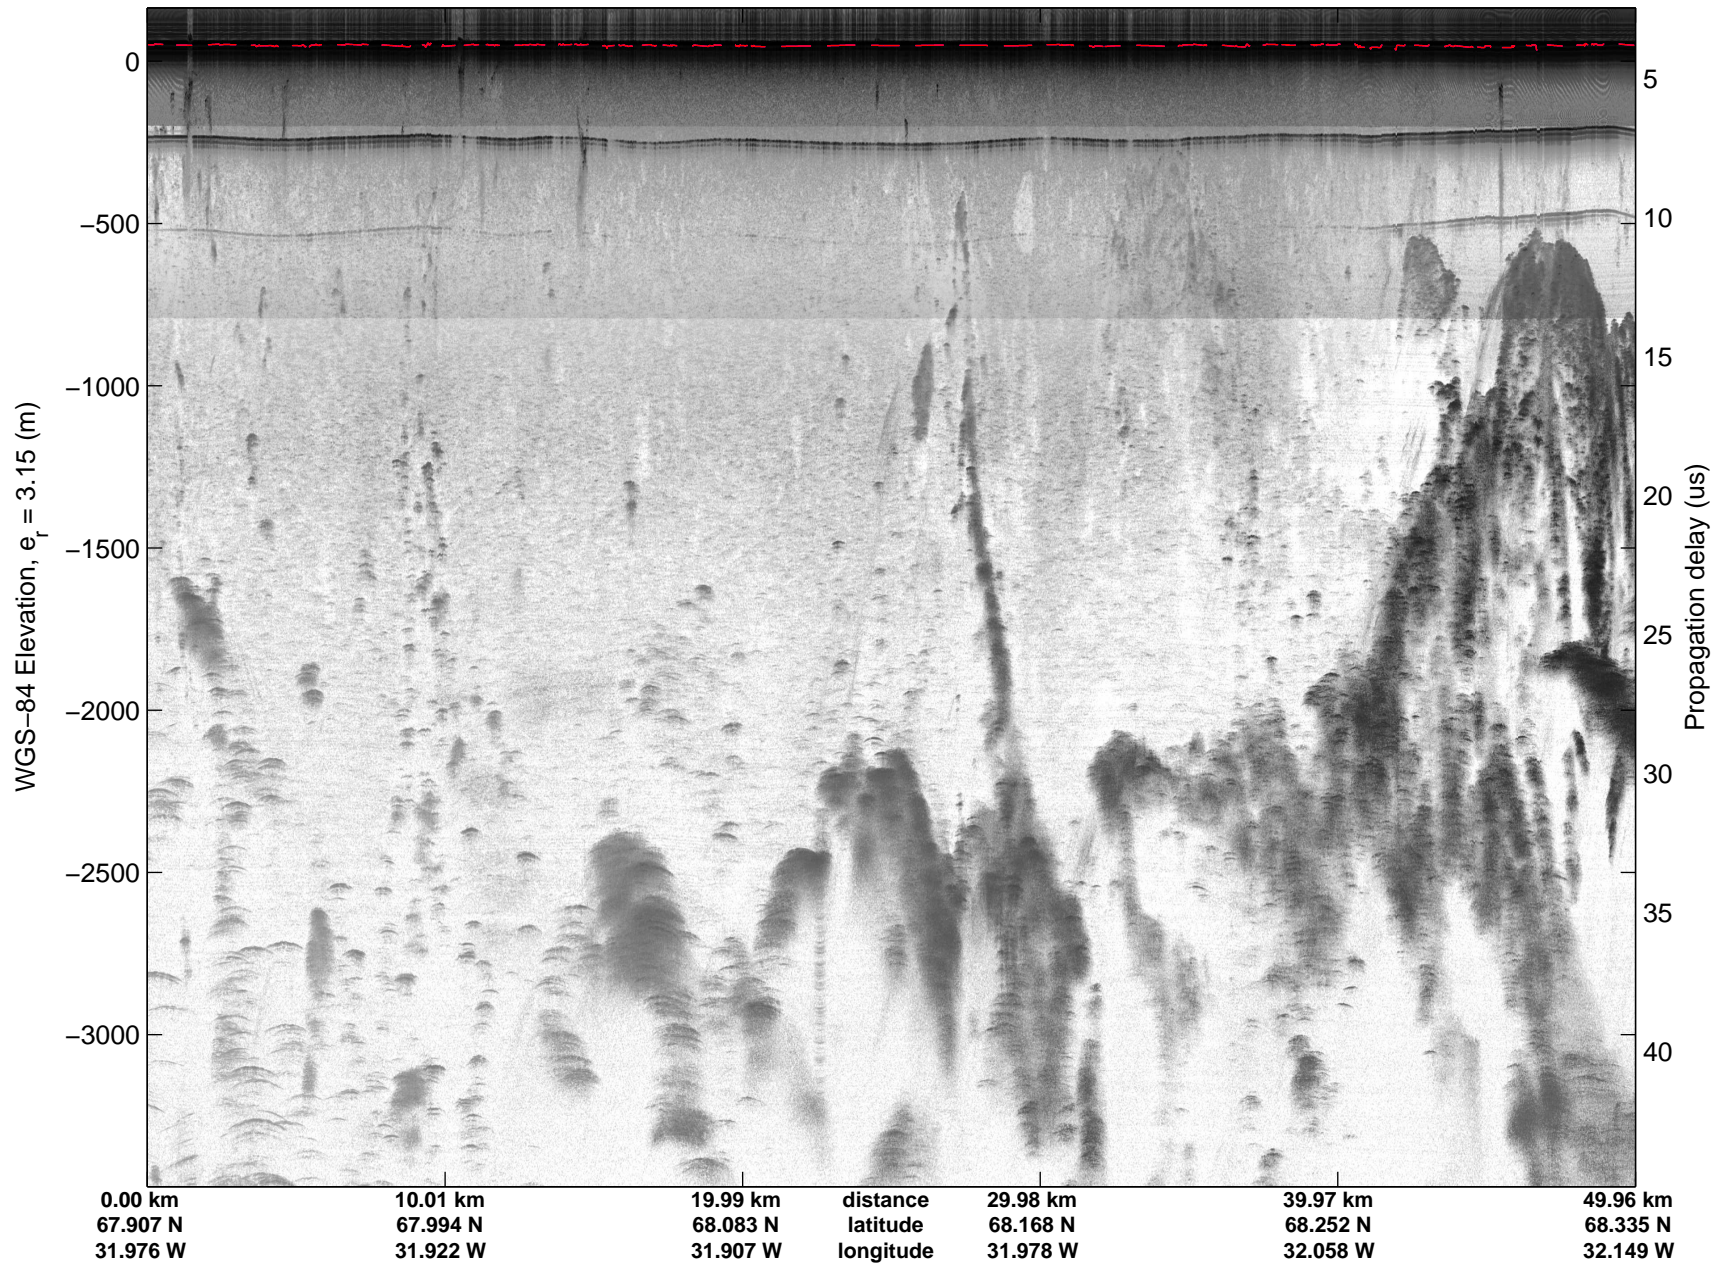

Land Ice:Helheim-Kangerd
20150408_04_006
Polar Stereograph 70N/-45E

mcords5 2015_Greenland_C130: "Land Ice:Helheim-Kangerd" 20150408_04_006: 15:46:27.0 to 15:52:49.0 GPS

mcords5 2015_Greenland_C130: "Land Ice:Helheim-Kangerd" 20150408_04_006: 15:46:27.0 to 15:52:49.0 GPS

Land Ice:Helheim-Kangerd
20150408_04_007
Polar Stereograph 70N/-45E

mcords5 2015_Greenland_C130: "Land Ice:Helheim-Kangerd" 20150408_04_007: 15:52:49.3 to 15:59:35.7 GPS

mcords5 2015_Greenland_C130: "Land Ice:Helheim-Kangerd" 20150408_04_007: 15:52:49.3 to 15:59:35.7 GPS

Land Ice:Helheim-Kangerd
20150408_04_008
Polar Stereograph 70N/-45E

mcords5 2015_Greenland_C130: "Land Ice:Helheim-Kangerd" 20150408_04_008: 15:59:36.0 to 16:08:13.5 GPS

mcords5 2015_Greenland_C130: "Land Ice:Helheim-Kangerd" 20150408_04_008: 15:59:36.0 to 16:08:13.5 GPS