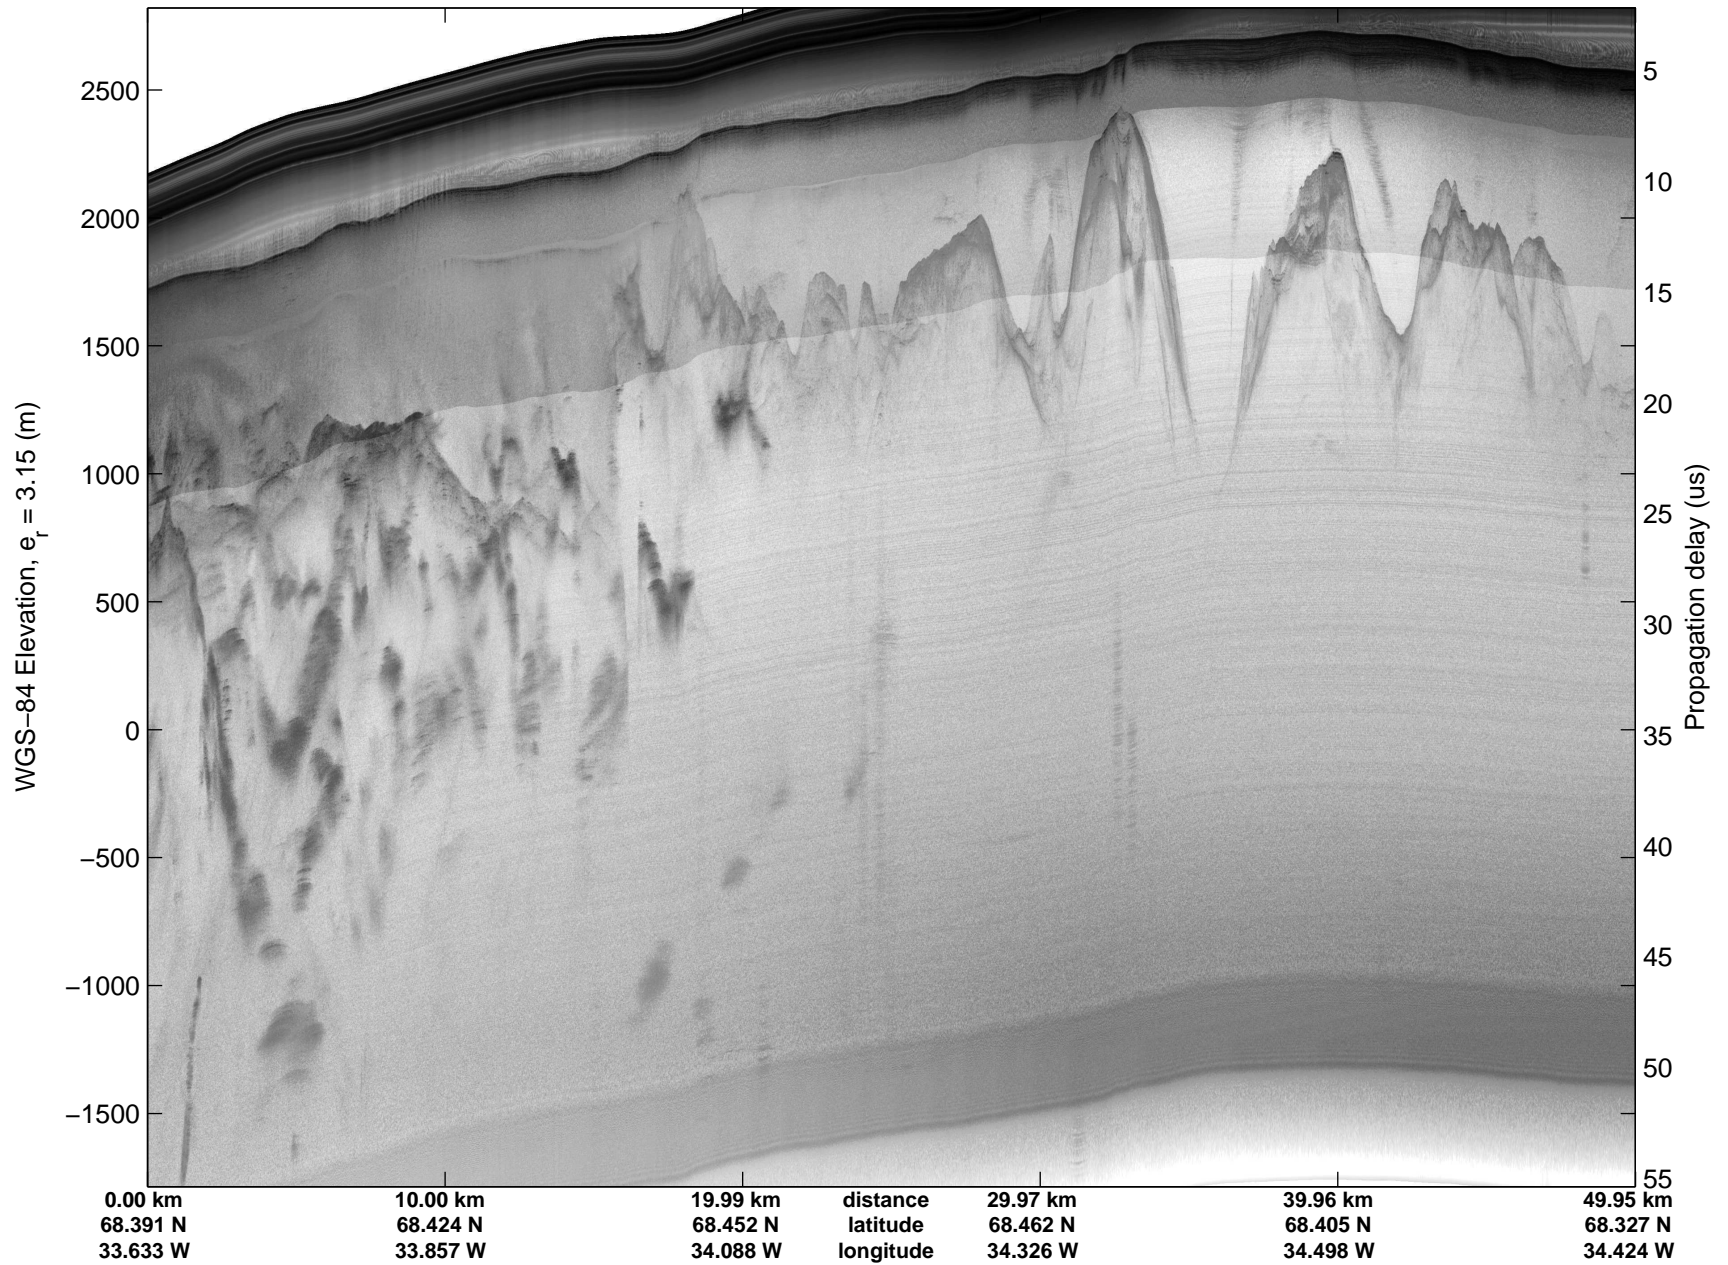

Land Ice:Helheim-Kangerd
20150408_04_001
Polar Stereograph 70N/-45E

mcords5 2015_Greenland_C130: "Land Ice:Helheim-Kangerd" 20150408_04_001: 15:15:13.8 to 15:21:37.9 GPS

mcords5 2015_Greenland_C130: "Land Ice:Helheim-Kangerd" 20150408_04_001: 15:15:13.8 to 15:21:37.9 GPS

Land Ice:Helheim-Kangerd
20150408_04_002
Polar Stereograph 70N/-45E

mcords5 2015_Greenland_C130: "Land Ice:Helheim-Kangerd" 20150408_04_002: 15:21:38.2 to 15:28:20.5 GPS

mcords5 2015_Greenland_C130: "Land Ice:Helheim-Kangerd" 20150408_04_002: 15:21:38.2 to 15:28:20.5 GPS

Land Ice:Helheim-Kangerd
20150408_04_003
Polar Stereograph 70N/-45E

mcords5 2015_Greenland_C130: "Land Ice:Helheim-Kangerd" 20150408_04_003: 15:28:20.7 to 15:34:28.2 GPS

mcords5 2015_Greenland_C130: "Land Ice:Helheim-Kangerd" 20150408_04_003: 15:28:20.7 to 15:34:28.2 GPS

Land Ice:Helheim-Kangerd
20150408_04_004
Polar Stereograph 70N/-45E

mcords5 2015_Greenland_C130: "Land Ice:Helheim-Kangerd" 20150408_04_004: 15:34:28.5 to 15:40:16.7 GPS

mcords5 2015_Greenland_C130: "Land Ice:Helheim-Kangerd" 20150408_04_004: 15:34:28.5 to 15:40:16.7 GPS