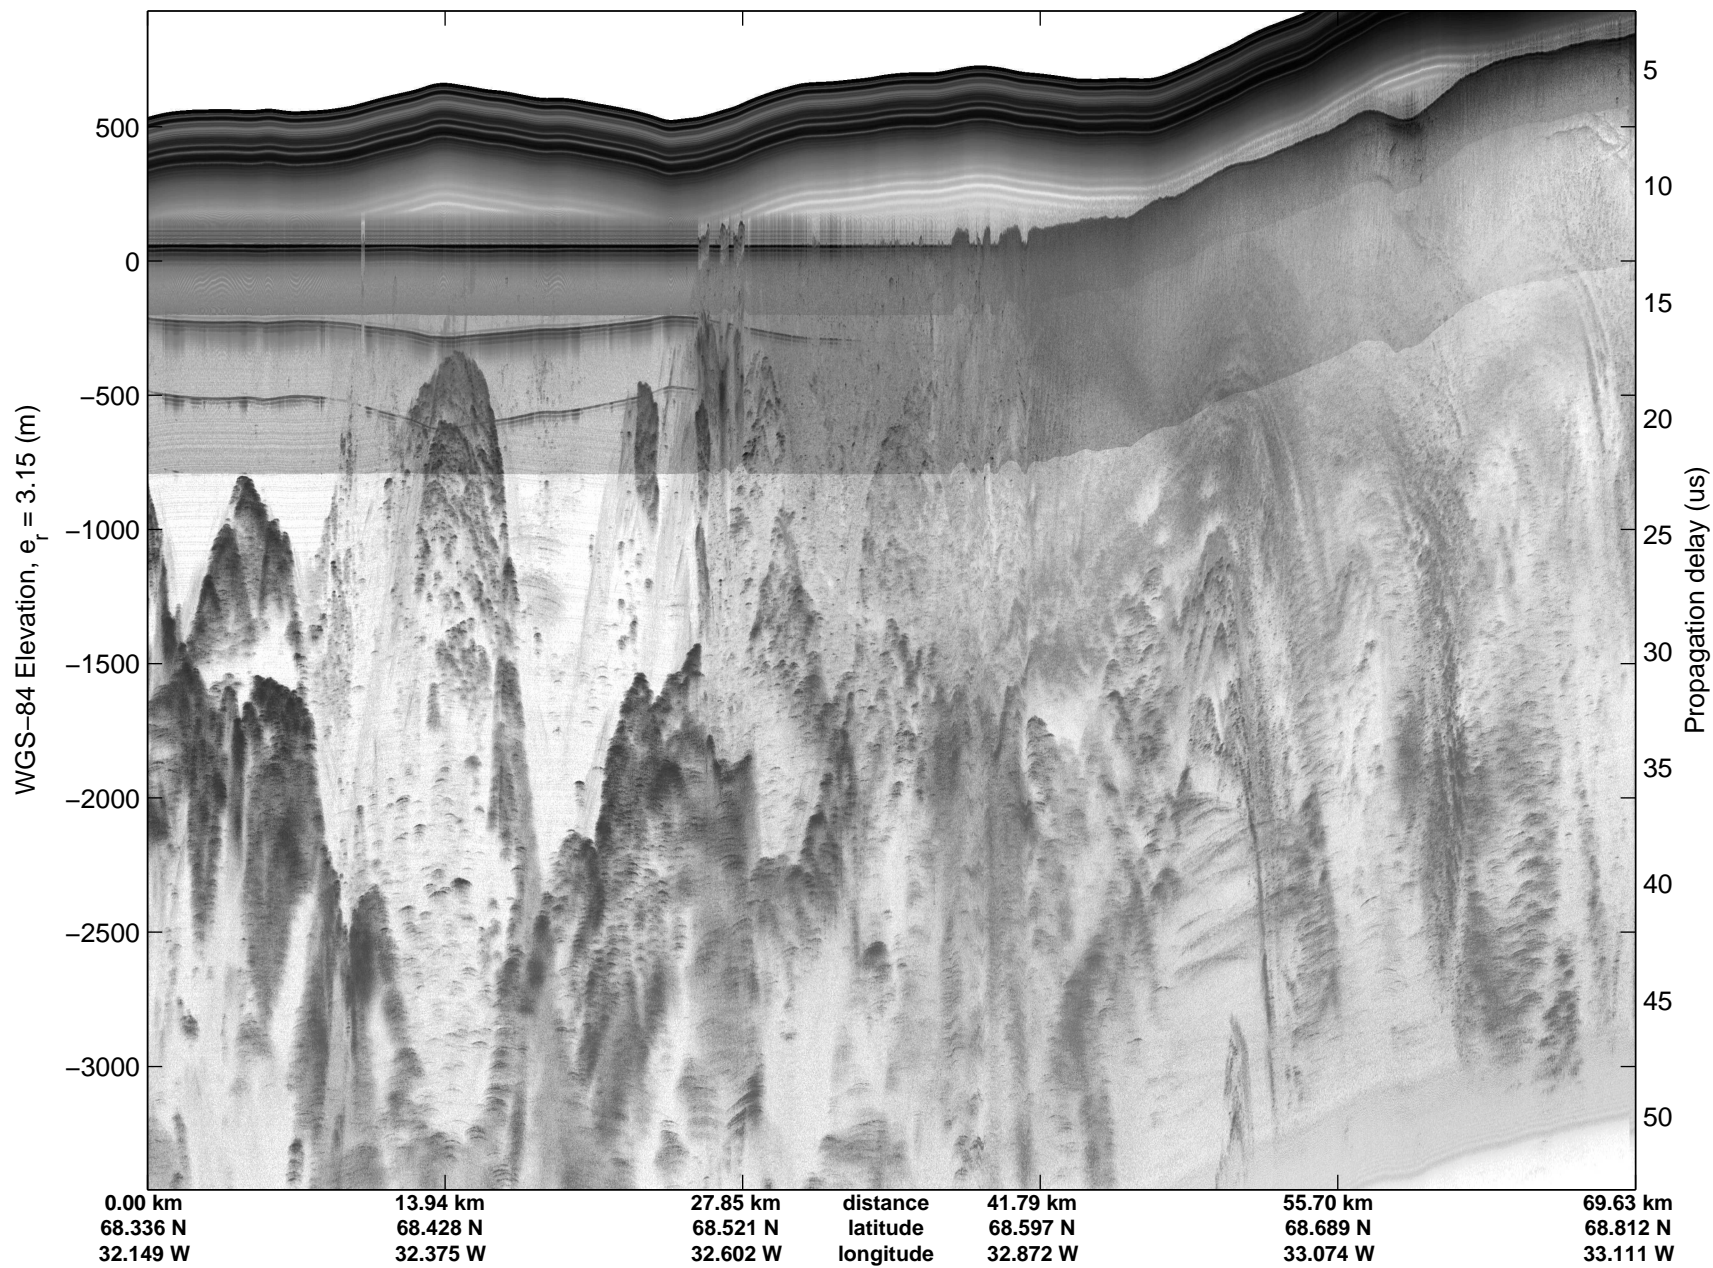

Land Ice:Helheim-Kangerd
20150408_04_006
Polar Stereograph 70N/-45E

mcords5 2015_Greenland_C130: "Land Ice:Helheim-Kangerd" 20150408_04_006: 15:46:27.0 to 15:52:49.0 GPS

mcords5 2015_Greenland_C130: "Land Ice:Helheim-Kangerd" 20150408_04_006: 15:46:27.0 to 15:52:49.0 GPS

Land Ice:Helheim-Kangerd
20150408_04_007
Polar Stereograph 70N/-45E

mcords5 2015_Greenland_C130: "Land Ice:Helheim-Kangerd" 20150408_04_007: 15:52:49.3 to 15:59:35.7 GPS

mcords5 2015_Greenland_C130: "Land Ice:Helheim-Kangerd" 20150408_04_007: 15:52:49.3 to 15:59:35.7 GPS

Land Ice:Helheim-Kangerd
20150408_04_008
Polar Stereograph 70N/-45E

mcords5 2015_Greenland_C130: "Land Ice:Helheim-Kangerd" 20150408_04_008: 15:59:36.0 to 16:08:13.5 GPS

mcords5 2015_Greenland_C130: "Land Ice:Helheim-Kangerd" 20150408_04_008: 15:59:36.0 to 16:08:13.5 GPS