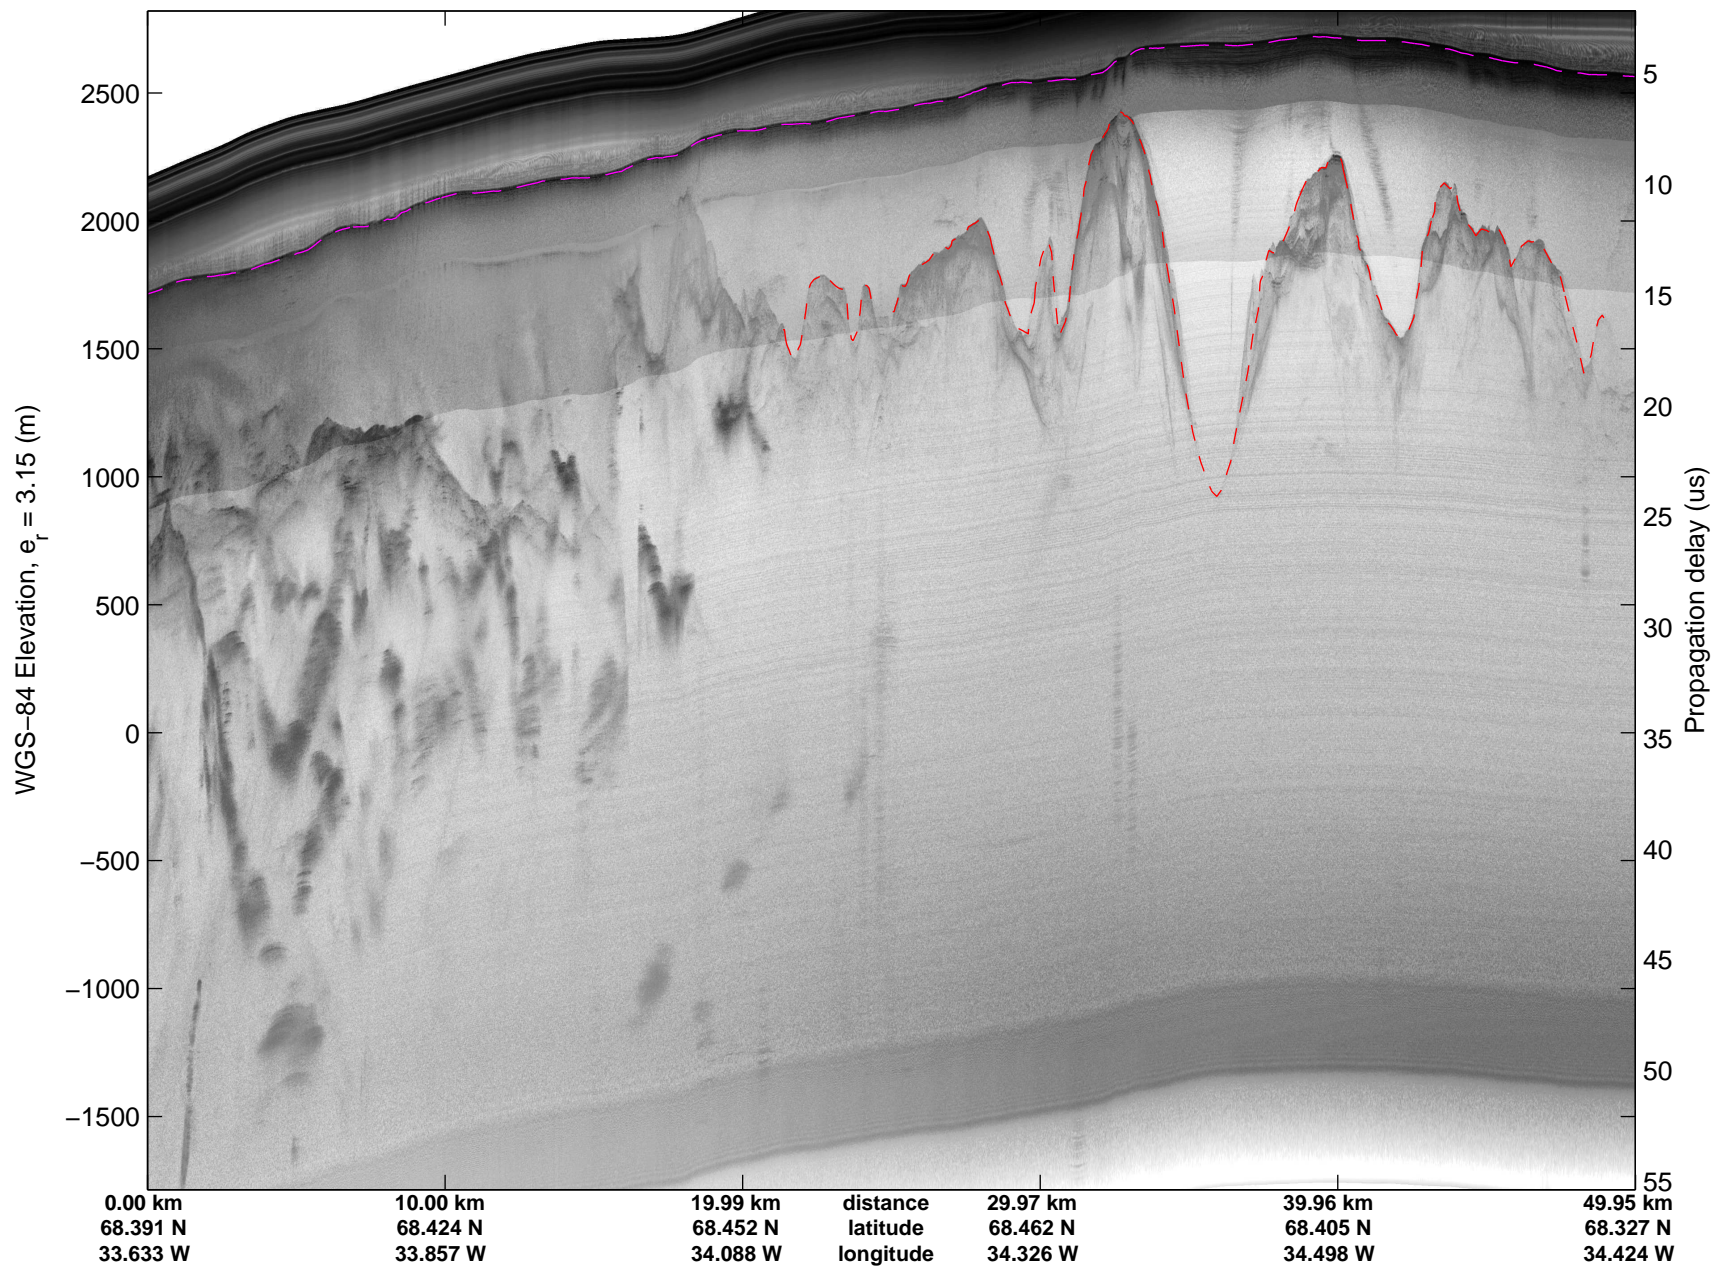

Land Ice:Helheim-Kangerd
20150408_04_001
Polar Stereograph 70N/-45E

mcords5 2015_Greenland_C130: "Land Ice:Helheim-Kangerd" 20150408_04_001: 15:15:13.8 to 15:21:37.9 GPS

mcords5 2015_Greenland_C130: "Land Ice:Helheim-Kangerd" 20150408_04_001: 15:15:13.8 to 15:21:37.9 GPS

Land Ice:Helheim-Kangerd
20150408_04_002
Polar Stereograph 70N/-45E

mcords5 2015_Greenland_C130: "Land Ice:Helheim-Kangerd" 20150408_04_002: 15:21:38.2 to 15:28:20.5 GPS

mcords5 2015_Greenland_C130: "Land Ice:Helheim-Kangerd" 20150408_04_002: 15:21:38.2 to 15:28:20.5 GPS

Land Ice:Helheim-Kangerd
20150408_04_003
Polar Stereograph 70N/-45E

mcords5 2015_Greenland_C130: "Land Ice:Helheim-Kangerd" 20150408_04_003: 15:28:20.7 to 15:34:28.2 GPS

mcords5 2015_Greenland_C130: "Land Ice:Helheim-Kangerd" 20150408_04_003: 15:28:20.7 to 15:34:28.2 GPS

Land Ice:Helheim-Kangerd
20150408_04_004
Polar Stereograph 70N/-45E

mcords5 2015_Greenland_C130: "Land Ice:Helheim-Kangerd" 20150408_04_004: 15:34:28.5 to 15:40:16.7 GPS

mcords5 2015_Greenland_C130: "Land Ice:Helheim-Kangerd" 20150408_04_004: 15:34:28.5 to 15:40:16.7 GPS