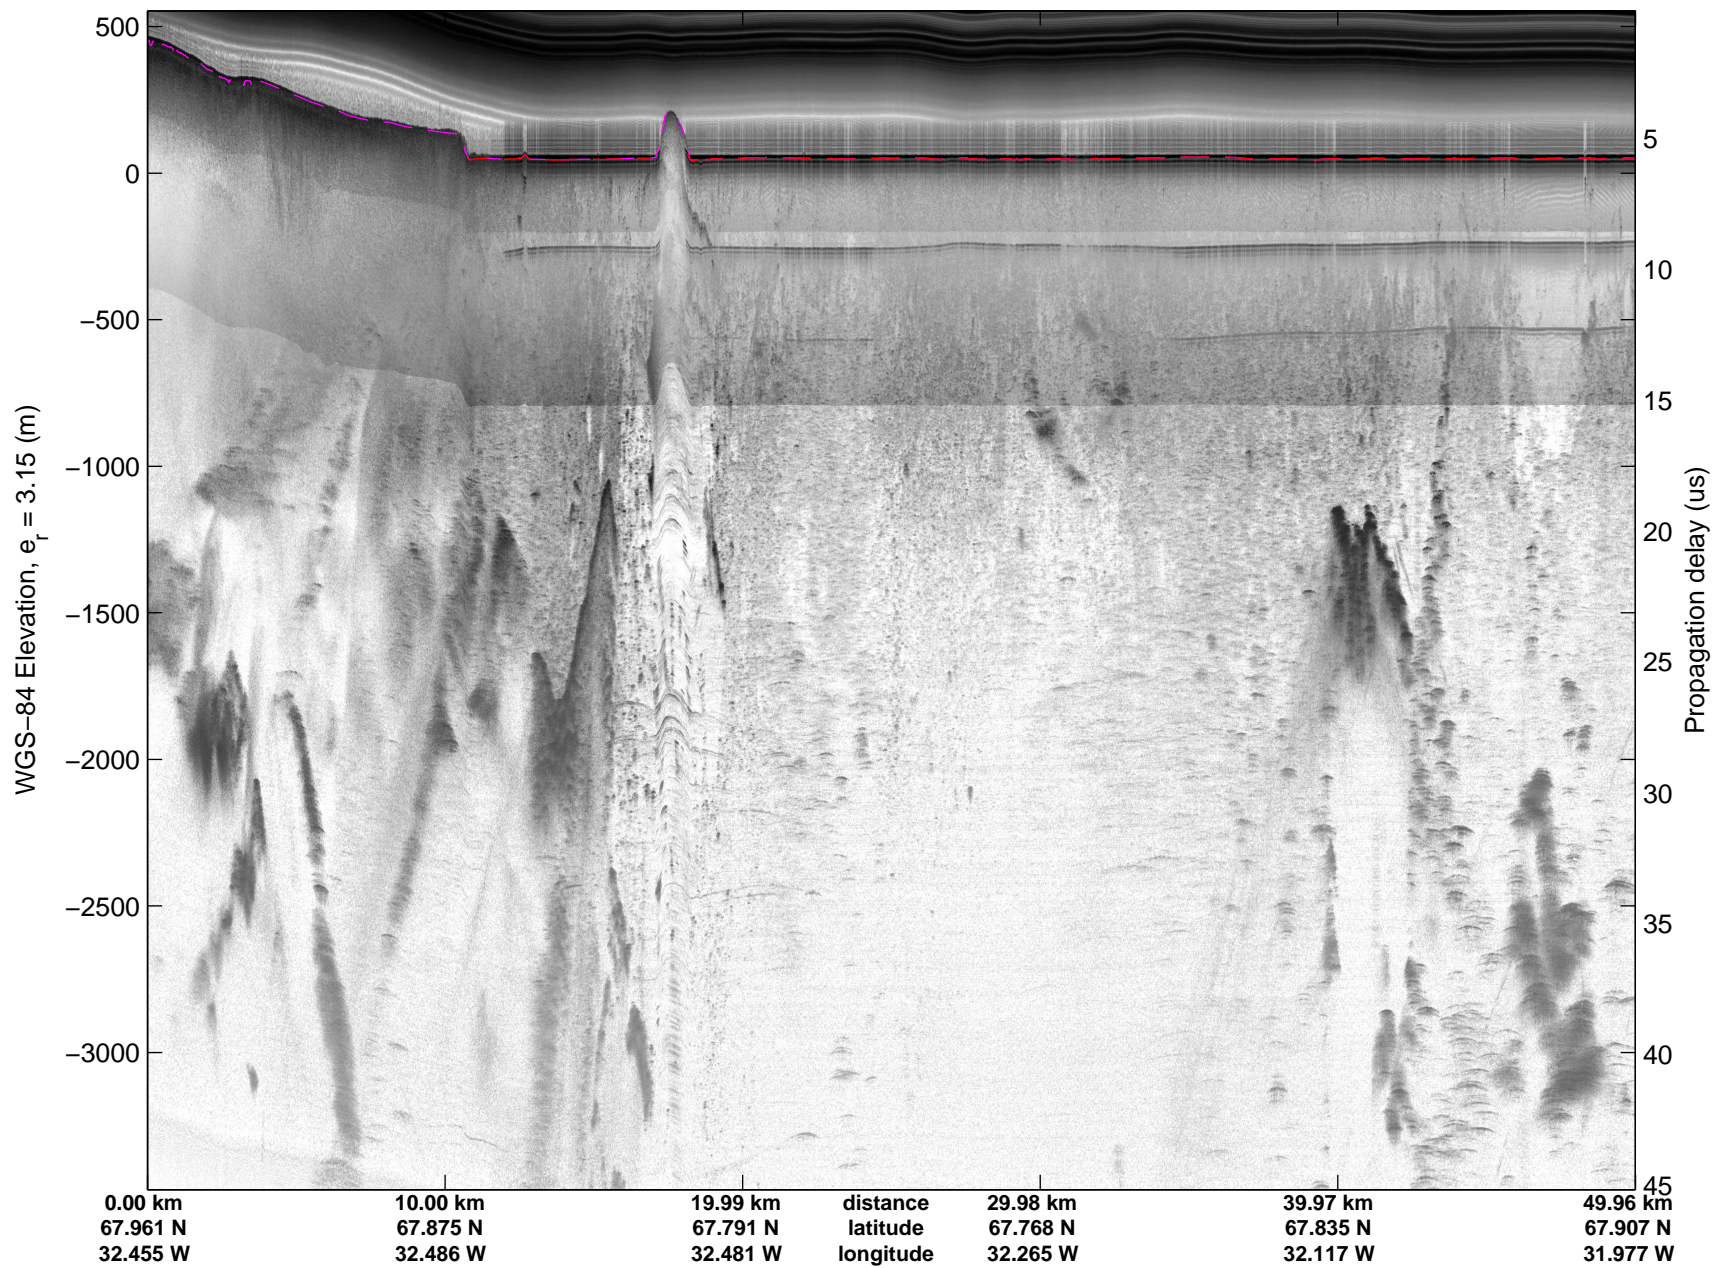

Land Ice:Helheim-Kangerd
20150408_04_004
Polar Stereograph 70N/-45E

mcords5 2015_Greenland_C130: "Land Ice:Helheim-Kangerd" 20150408_04_004: 15:34:28.5 to 15:40:16.7 GPS

mcords5 2015_Greenland_C130: "Land Ice:Helheim-Kangerd" 20150408_04_004: 15:34:28.5 to 15:40:16.7 GPS

Land Ice:Helheim-Kangerd
20150408_04_005
Polar Stereograph 70N/-45E

mcords5 2015_Greenland_C130: "Land Ice:Helheim-Kangerd" 20150408_04_005: 15:40:16.9 to 15:46:26.7 GPS

mcords5 2015_Greenland_C130: "Land Ice:Helheim-Kangerd" 20150408_04_005: 15:40:16.9 to 15:46:26.7 GPS

Land Ice:Helheim-Kangerd
20150408_04_006
Polar Stereograph 70N/-45E

mcords5 2015_Greenland_C130: "Land Ice:Helheim-Kangerd" 20150408_04_006: 15:46:27.0 to 15:52:49.0 GPS

mcords5 2015_Greenland_C130: "Land Ice:Helheim-Kangerd" 20150408_04_006: 15:46:27.0 to 15:52:49.0 GPS

Land Ice:Helheim-Kangerd
20150408_04_007
Polar Stereograph 70N/-45E

mcords5 2015_Greenland_C130: "Land Ice:Helheim-Kangerd" 20150408_04_007: 15:52:49.3 to 15:59:35.7 GPS

mcords5 2015_Greenland_C130: "Land Ice:Helheim-Kangerd" 20150408_04_007: 15:52:49.3 to 15:59:35.7 GPS