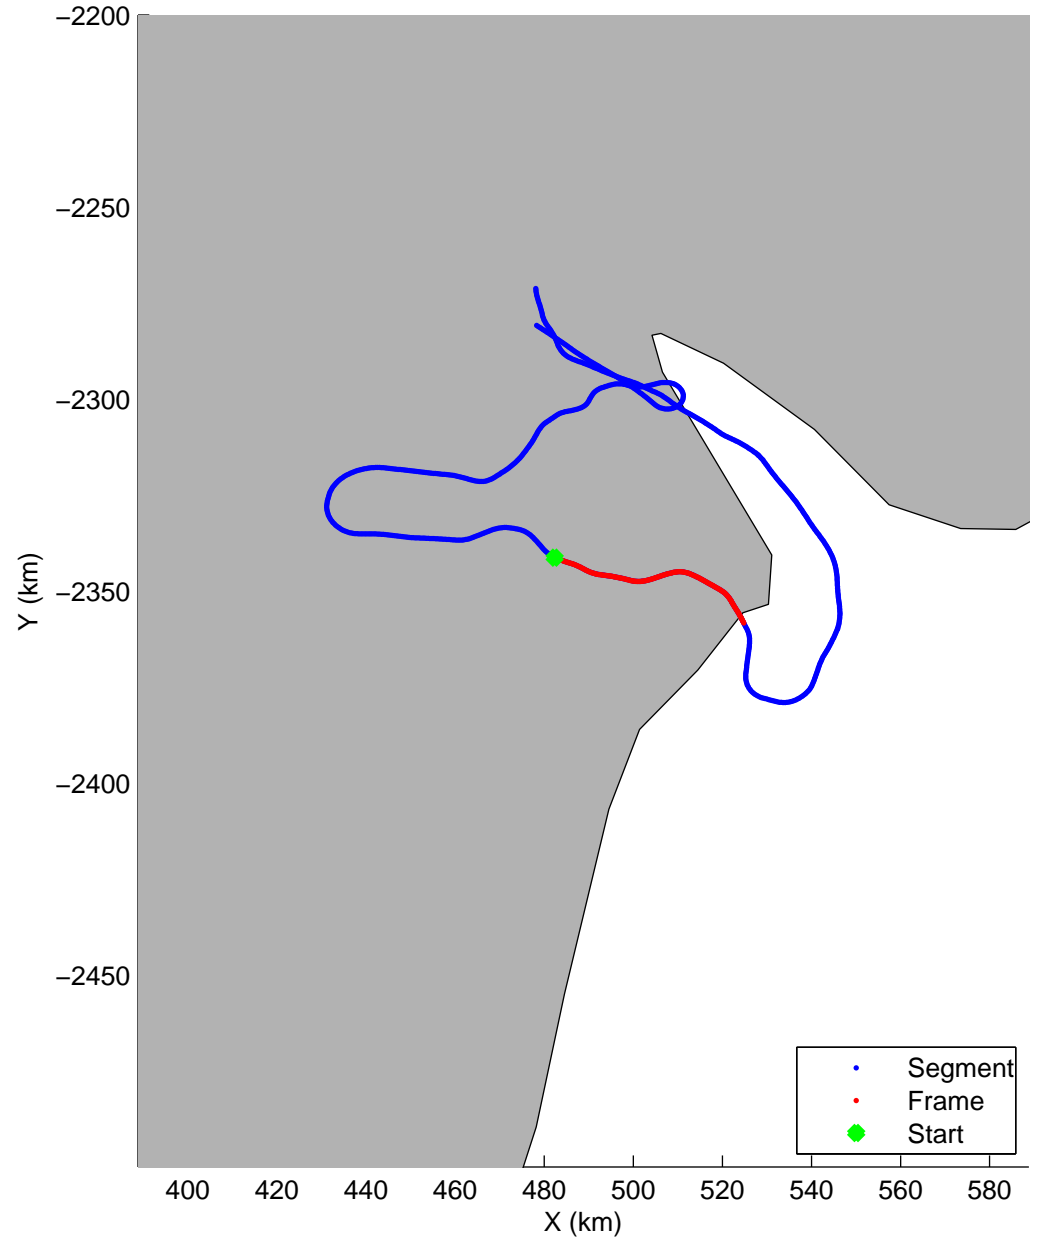

Land Ice:Helheim-Kangerd
20150408_04_005
Polar Stereograph 70N/-45E