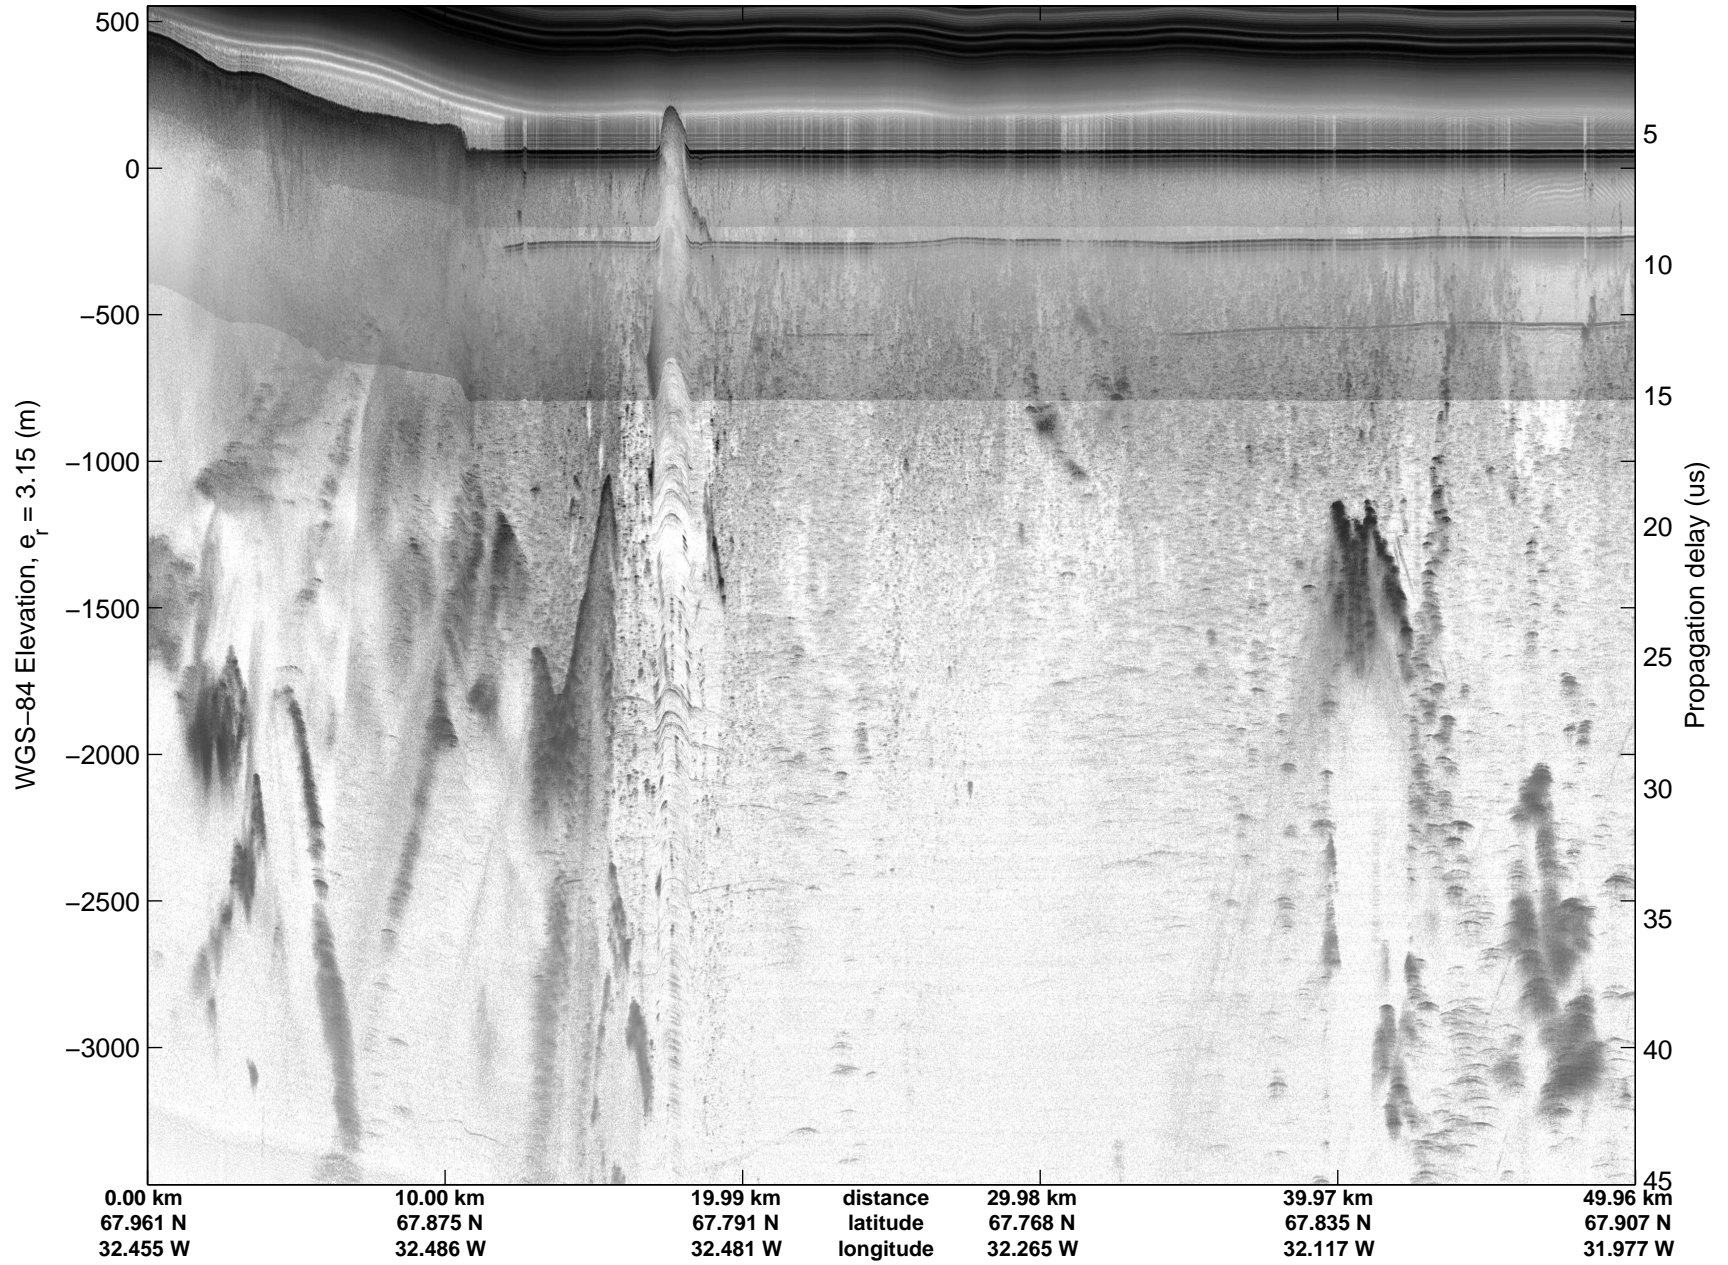

mcords5 2015_Greenland_C130: "Land Ice:Helheim-Kangerd" 20150408_04_006: 15:46:27.0 to 15:52:49.0 GPS