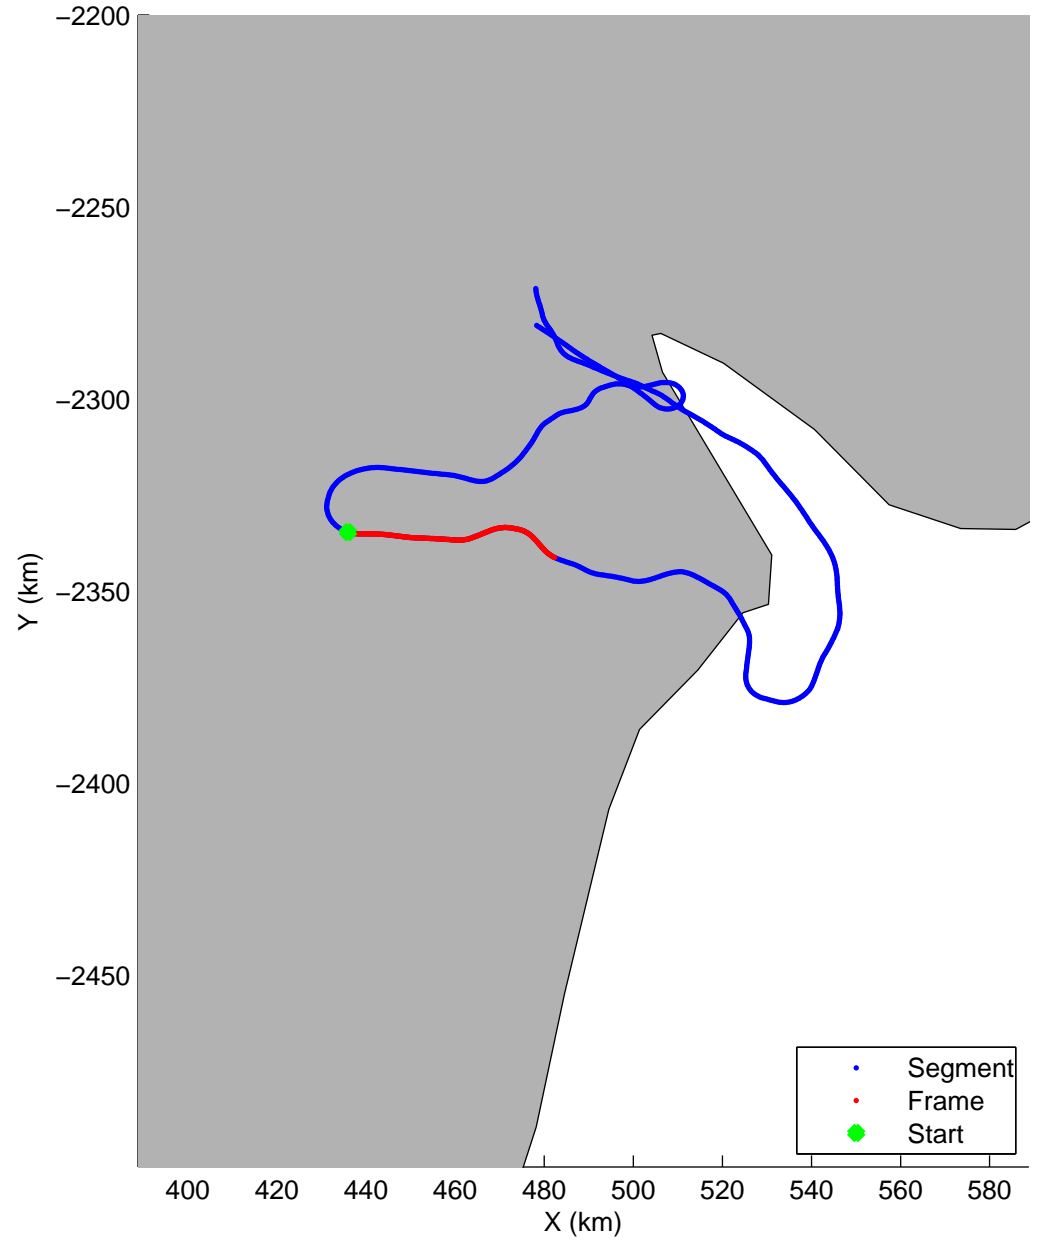

Land Ice:Helheim-Kangerd
20150408_04_001
Polar Stereograph 70N/-45E

mcords5 2015_Greenland_C130: "Land Ice:Helheim-Kangerd" 20150408_04_001: 15:15:13.8 to 15:21:37.9 GPS

mcords5 2015_Greenland_C130: "Land Ice:Helheim-Kangerd" 20150408_04_001: 15:15:13.8 to 15:21:37.9 GPS

Land Ice:Helheim-Kangerd
20150408_04_002
Polar Stereograph 70N/-45E

mcords5 2015_Greenland_C130: "Land Ice:Helheim-Kangerd" 20150408_04_002: 15:21:38.2 to 15:28:20.5 GPS

mcords5 2015_Greenland_C130: "Land Ice:Helheim-Kangerd" 20150408_04_002: 15:21:38.2 to 15:28:20.5 GPS

Land Ice:Helheim-Kangerd
20150408_04_003
Polar Stereograph 70N/-45E

mcords5 2015_Greenland_C130: "Land Ice:Helheim-Kangerd" 20150408_04_003: 15:28:20.7 to 15:34:28.2 GPS

mcords5 2015_Greenland_C130: "Land Ice:Helheim-Kangerd" 20150408_04_003: 15:28:20.7 to 15:34:28.2 GPS

Land Ice:Helheim-Kangerd
20150408_04_004
Polar Stereograph 70N/-45E

mcords5 2015_Greenland_C130: "Land Ice:Helheim-Kangerd" 20150408_04_004: 15:34:28.5 to 15:40:16.7 GPS

mcords5 2015_Greenland_C130: "Land Ice:Helheim-Kangerd" 20150408_04_004: 15:34:28.5 to 15:40:16.7 GPS