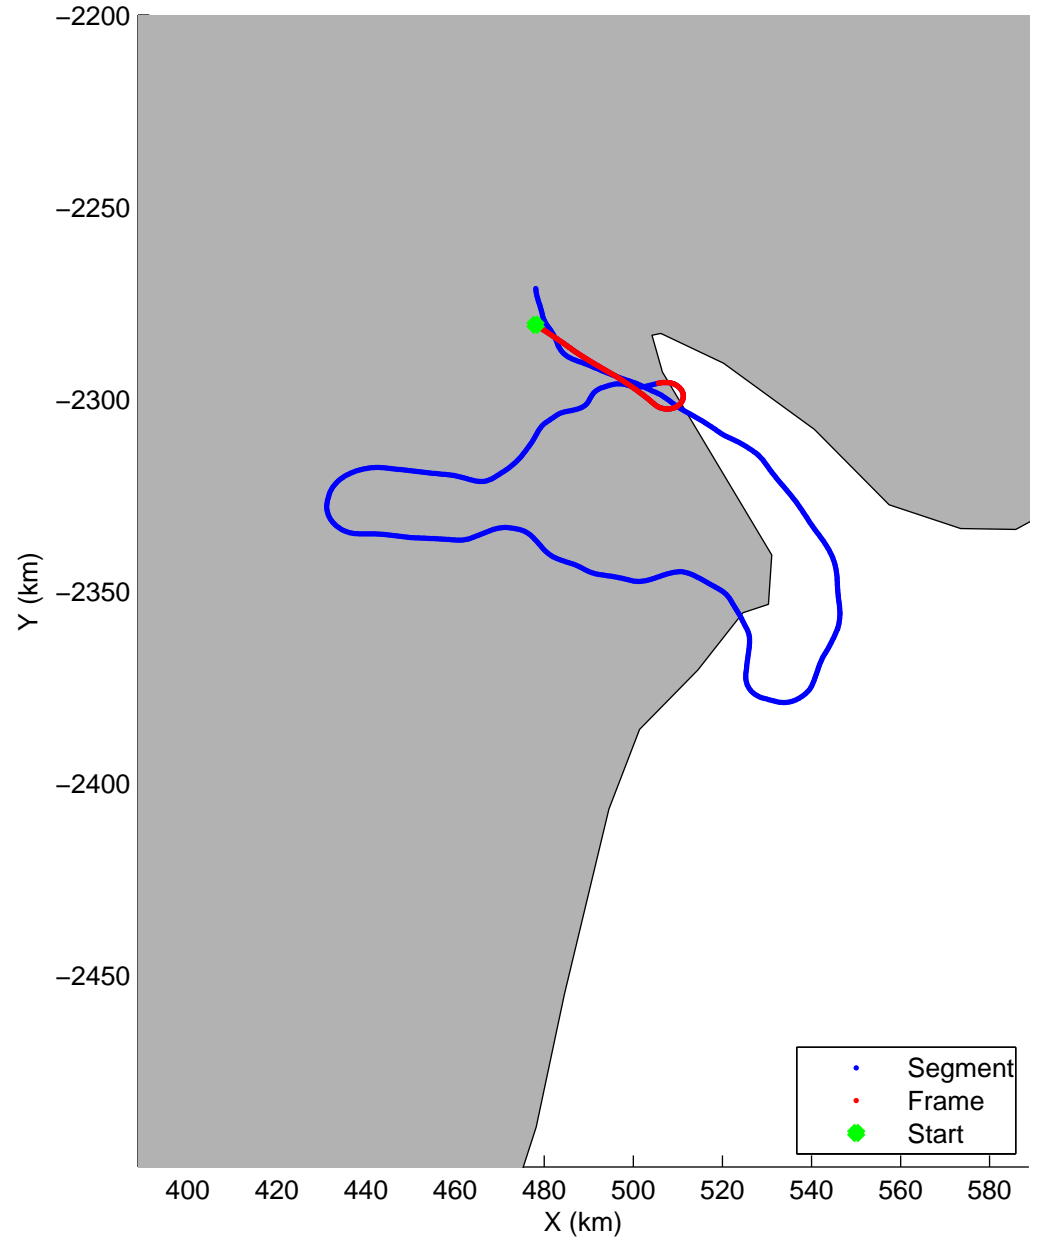

Land Ice:Helheim-Kangerd
20150408_04_001
Polar Stereograph 70N/-45E

mcords5 2015_Greenland_C130: "Land Ice:Helheim-Kangerd" 20150408_04_001: 15:15:13.8 to 15:21:37.9 GPS

mcords5 2015_Greenland_C130: "Land Ice:Helheim-Kangerd" 20150408_04_001: 15:15:13.8 to 15:21:37.9 GPS

Land Ice:Helheim-Kangerd
20150408_04_002
Polar Stereograph 70N/-45E

mcords5 2015_Greenland_C130: "Land Ice:Helheim-Kangerd" 20150408_04_002: 15:21:38.2 to 15:28:20.5 GPS

mcords5 2015_Greenland_C130: "Land Ice:Helheim-Kangerd" 20150408_04_002: 15:21:38.2 to 15:28:20.5 GPS

Land Ice:Helheim-Kangerd
20150408_04_003
Polar Stereograph 70N/-45E

mcords5 2015_Greenland_C130: "Land Ice:Helheim-Kangerd" 20150408_04_003: 15:28:20.7 to 15:34:28.2 GPS

mcords5 2015_Greenland_C130: "Land Ice:Helheim-Kangerd" 20150408_04_003: 15:28:20.7 to 15:34:28.2 GPS

Land Ice:Helheim-Kangerd
20150408_04_004
Polar Stereograph 70N/-45E

mcords5 2015_Greenland_C130: "Land Ice:Helheim-Kangerd" 20150408_04_004: 15:34:28.5 to 15:40:16.7 GPS

mcords5 2015_Greenland_C130: "Land Ice:Helheim-Kangerd" 20150408_04_004: 15:34:28.5 to 15:40:16.7 GPS