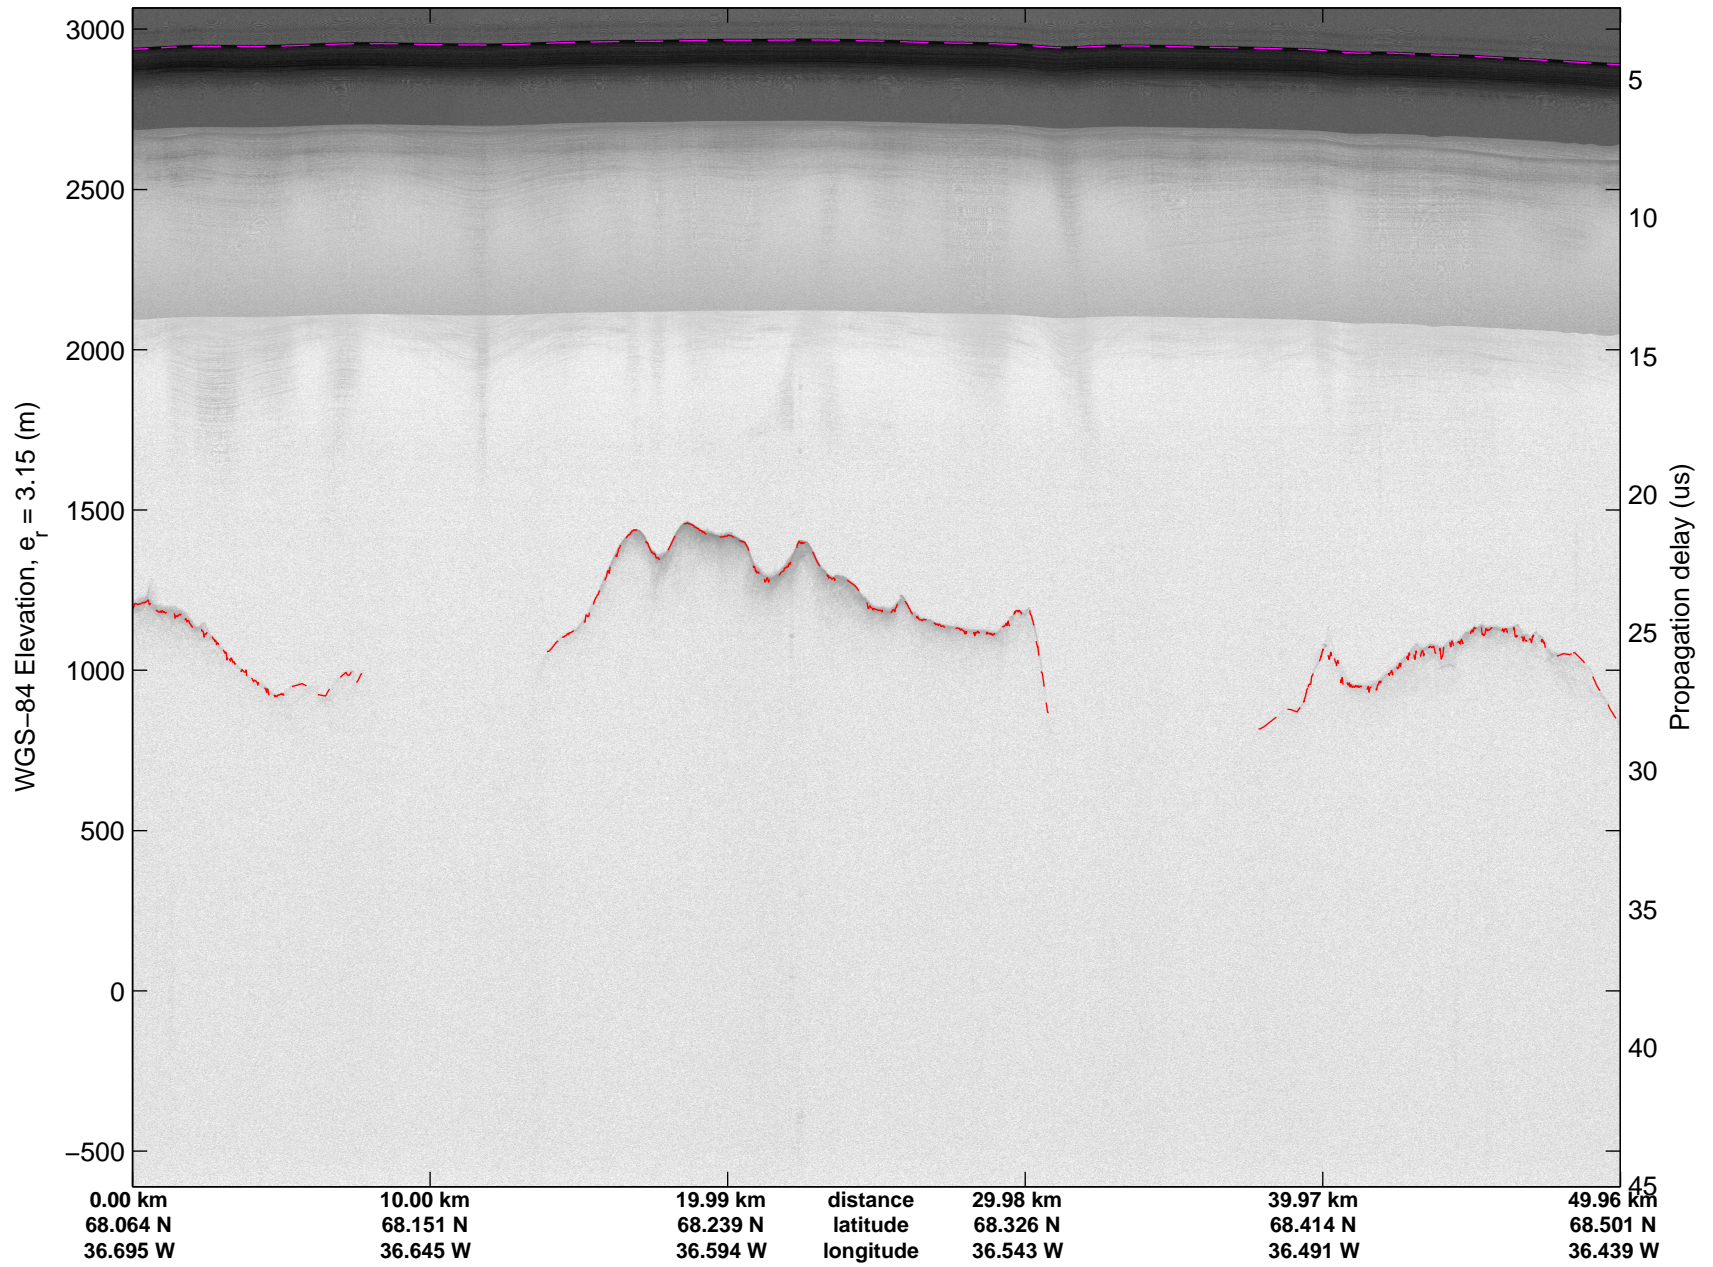

Land Ice:Helheim-Kangerd
20150408_03_002
Polar Stereograph 70N/-45E

mcords5 2015_Greenland_C130: "Land Ice:Helheim-Kangerd" 20150408_03_002: 14:09:37.7 to 14:15:48.3 GPS

mcords5 2015_Greenland_C130: "Land Ice:Helheim-Kangerd" 20150408_03_002: 14:09:37.7 to 14:15:48.3 GPS

Land Ice:Helheim-Kangerd
20150408_03_003
Polar Stereograph 70N/-45E

mcords5 2015_Greenland_C130: "Land Ice:Helheim-Kangerd" 20150408_03_003: 14:15:48.5 to 14:21:16.7 GPS

mcords5 2015_Greenland_C130: "Land Ice:Helheim-Kangerd" 20150408_03_003: 14:15:48.5 to 14:21:16.7 GPS

Land Ice:Helheim-Kangerd
20150408_03_004
Polar Stereograph 70N/-45E

mcords5 2015_Greenland_C130: "Land Ice:Helheim-Kangerd" 20150408_03_004: 14:21:16.9 to 14:26:42.4 GPS

mcords5 2015_Greenland_C130: "Land Ice:Helheim-Kangerd" 20150408_03_004: 14:21:16.9 to 14:26:42.4 GPS

Land Ice:Helheim-Kangerd
20150408_03_005
Polar Stereograph 70N/-45E

mcords5 2015_Greenland_C130: "Land Ice:Helheim-Kangerd" 20150408_03_005: 14:26:42.6 to 14:32:13.7 GPS

mcords5 2015_Greenland_C130: "Land Ice:Helheim-Kangerd" 20150408_03_005: 14:26:42.6 to 14:32:13.7 GPS