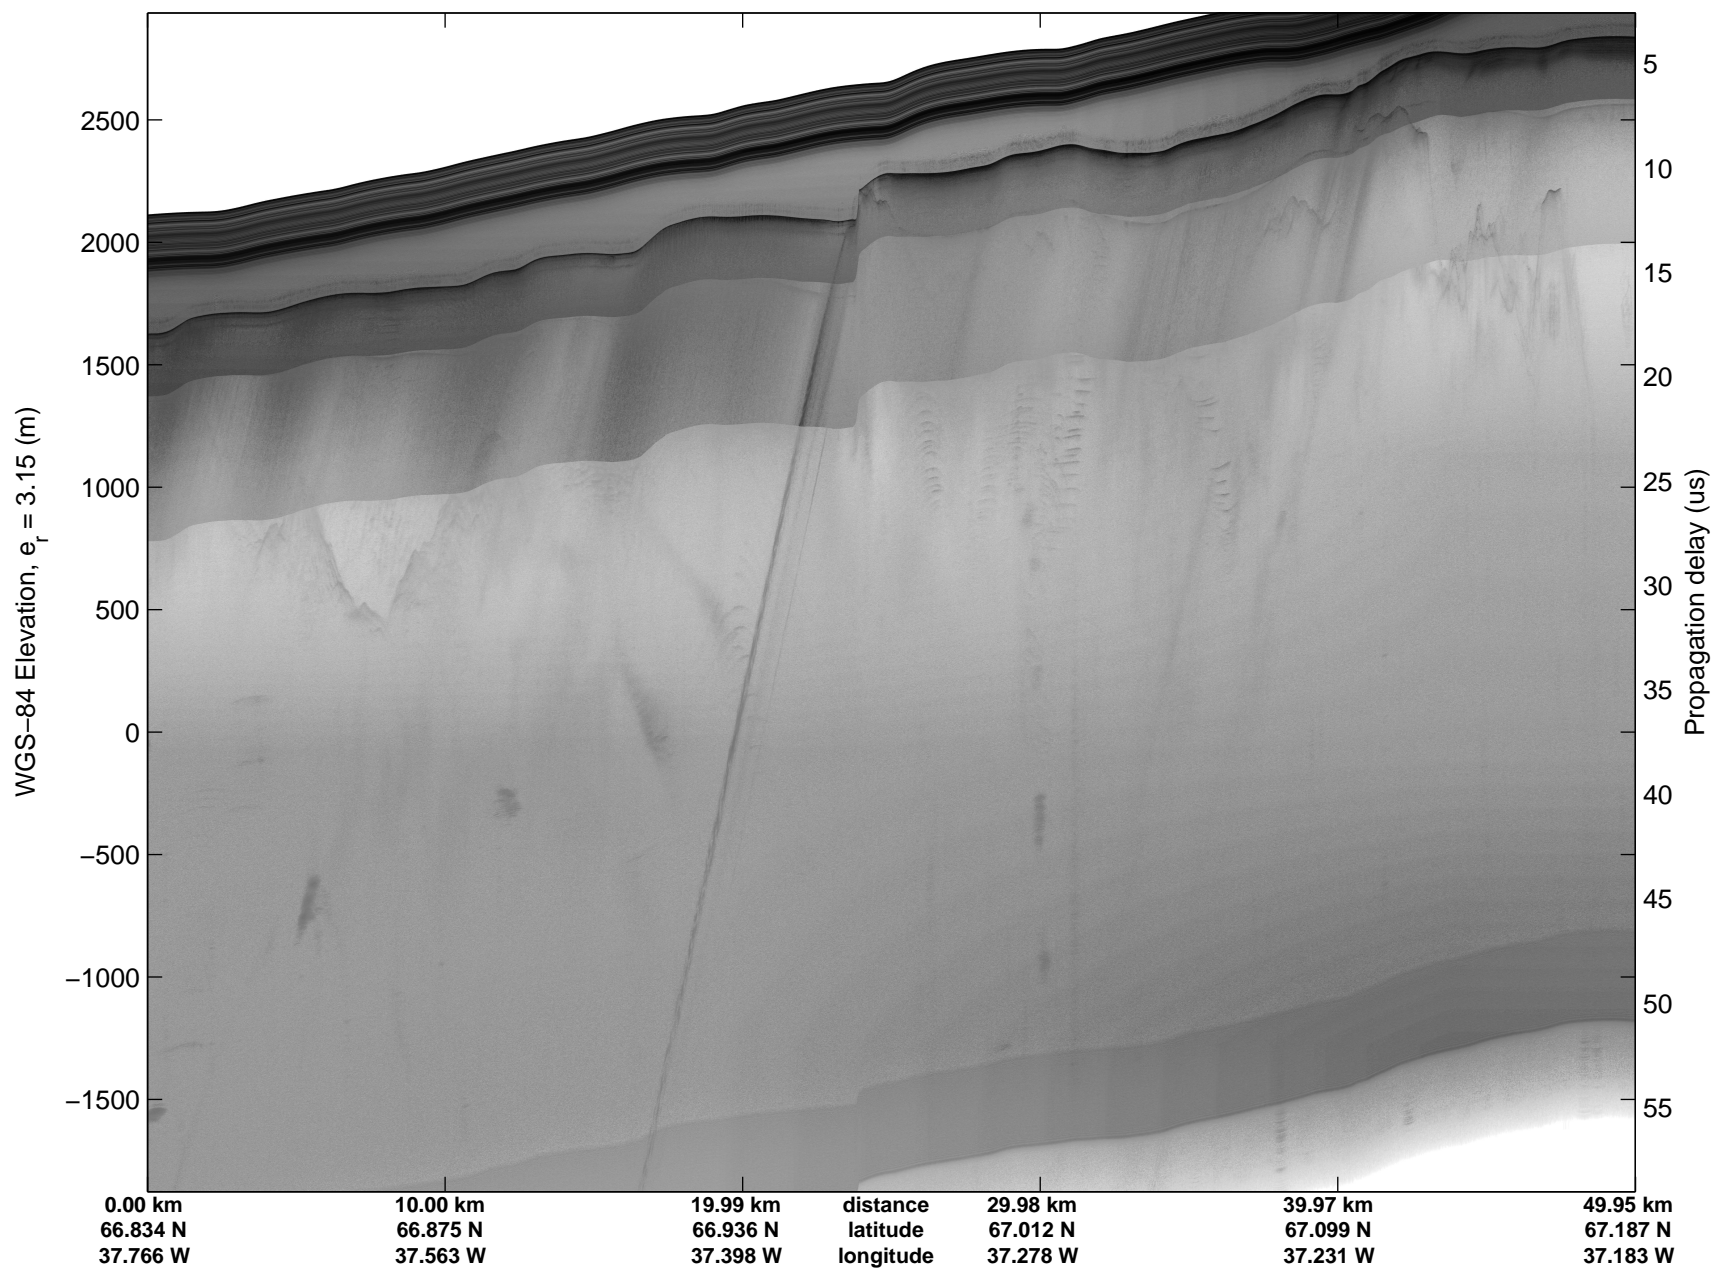

Land Ice:Helheim-Kangerd
20150408_03_001
Polar Stereograph 70N/-45E

mcords5 2015_Greenland_C130: "Land Ice:Helheim-Kangerd" 20150408_03_001: 14:03:44.4 to 14:09:37.4 GPS

mcords5 2015_Greenland_C130: "Land Ice:Helheim-Kangerd" 20150408_03_001: 14:03:44.4 to 14:09:37.4 GPS

Land Ice:Helheim-Kangerd
20150408_03_002
Polar Stereograph 70N/-45E

mcords5 2015_Greenland_C130: "Land Ice:Helheim-Kangerd" 20150408_03_002: 14:09:37.7 to 14:15:48.3 GPS

mcords5 2015_Greenland_C130: "Land Ice:Helheim-Kangerd" 20150408_03_002: 14:09:37.7 to 14:15:48.3 GPS

Land Ice:Helheim-Kangerd
20150408_03_003
Polar Stereograph 70N/-45E

mcords5 2015_Greenland_C130: "Land Ice:Helheim-Kangerd" 20150408_03_003: 14:15:48.5 to 14:21:16.7 GPS

mcords5 2015_Greenland_C130: "Land Ice:Helheim-Kangerd" 20150408_03_003: 14:15:48.5 to 14:21:16.7 GPS