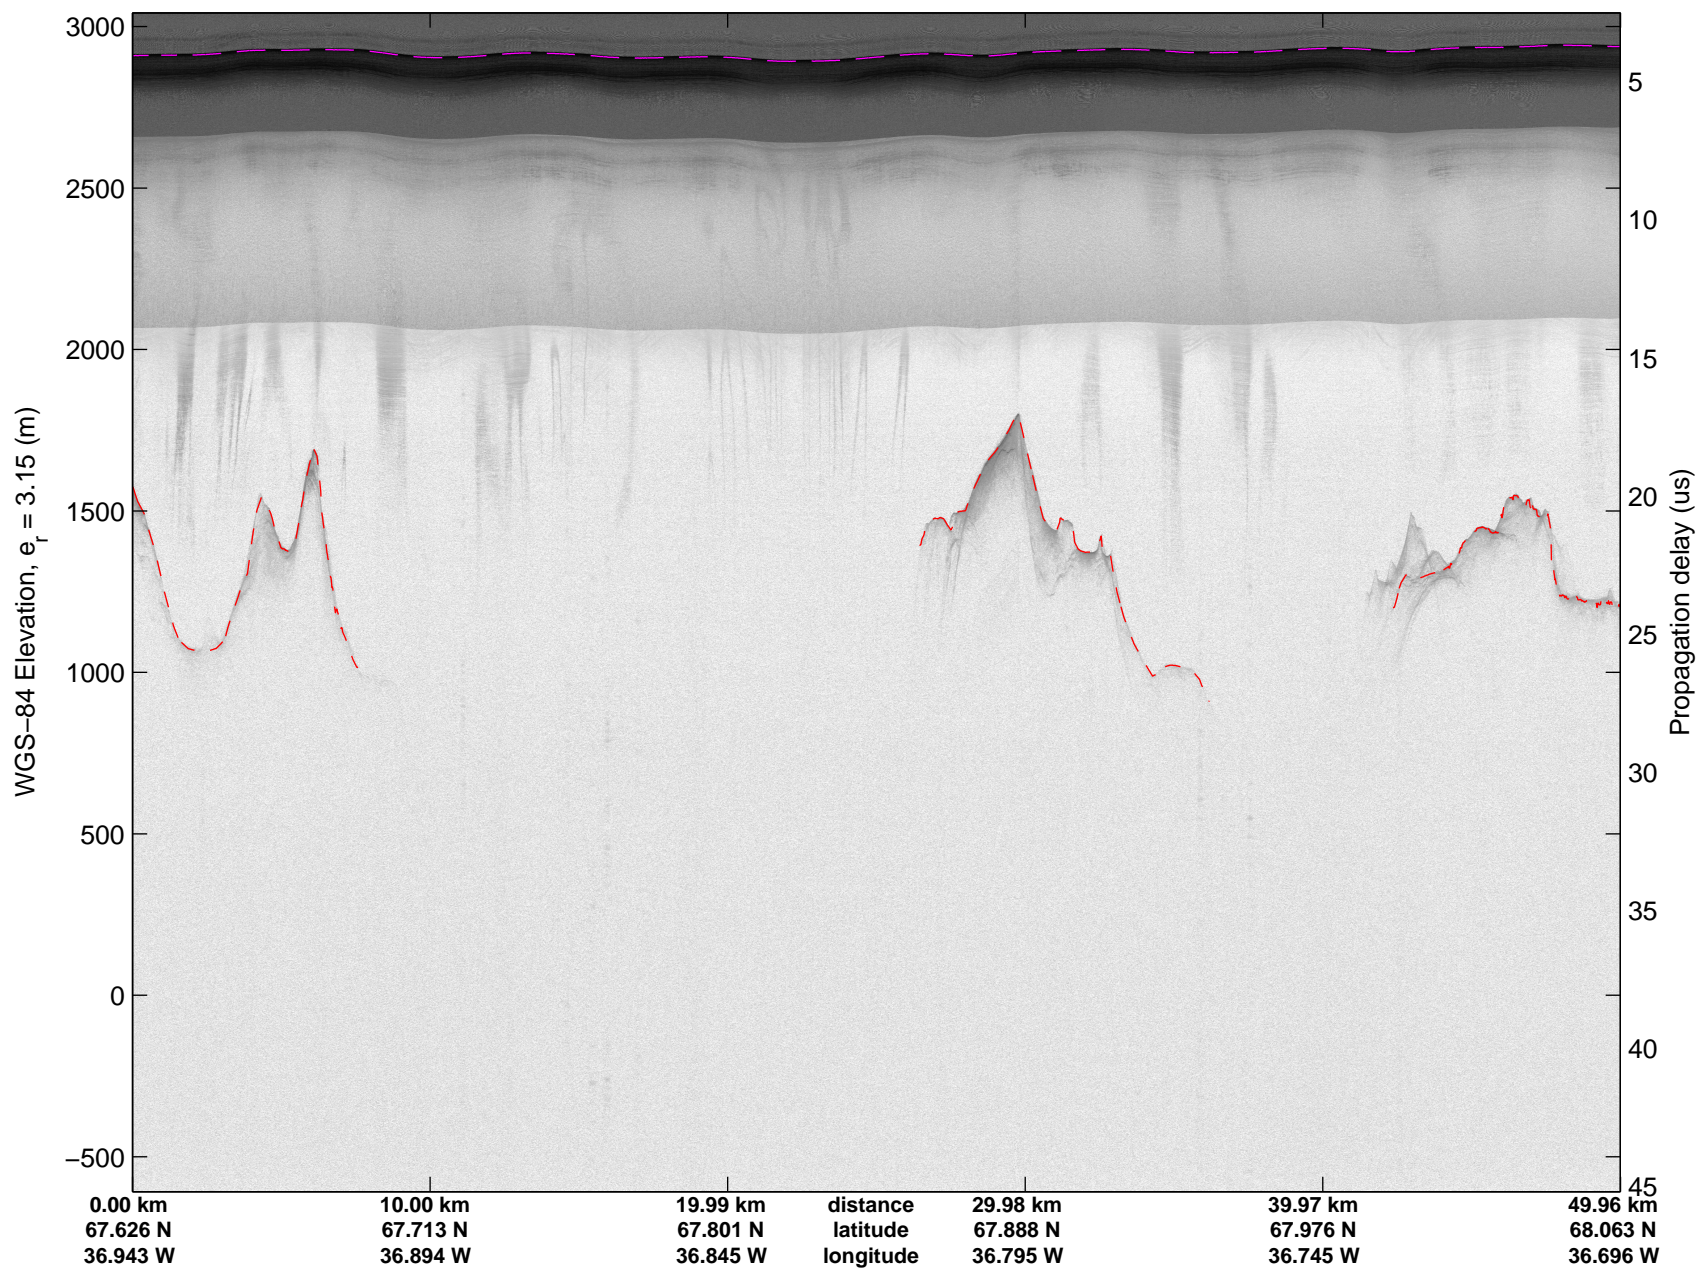

Land Ice:Helheim-Kangerd
20150408_03_002
Polar Stereograph 70N/-45E

mcords5 2015_Greenland_C130: "Land Ice:Helheim-Kangerd" 20150408_03_002: 14:09:37.7 to 14:15:48.3 GPS

mcords5 2015_Greenland_C130: "Land Ice:Helheim-Kangerd" 20150408_03_002: 14:09:37.7 to 14:15:48.3 GPS

Land Ice:Helheim-Kangerd
20150408_03_003
Polar Stereograph 70N/-45E

mcords5 2015_Greenland_C130: "Land Ice:Helheim-Kangerd" 20150408_03_003: 14:15:48.5 to 14:21:16.7 GPS

mcords5 2015_Greenland_C130: "Land Ice:Helheim-Kangerd" 20150408_03_003: 14:15:48.5 to 14:21:16.7 GPS

Land Ice:Helheim-Kangerd
20150408_03_004
Polar Stereograph 70N/-45E

mcords5 2015_Greenland_C130: "Land Ice:Helheim-Kangerd" 20150408_03_004: 14:21:16.9 to 14:26:42.4 GPS

mcords5 2015_Greenland_C130: "Land Ice:Helheim-Kangerd" 20150408_03_004: 14:21:16.9 to 14:26:42.4 GPS

Land Ice:Helheim-Kangerd
20150408_03_005
Polar Stereograph 70N/-45E

mcords5 2015_Greenland_C130: "Land Ice:Helheim-Kangerd" 20150408_03_005: 14:26:42.6 to 14:32:13.7 GPS

mcords5 2015_Greenland_C130: "Land Ice:Helheim-Kangerd" 20150408_03_005: 14:26:42.6 to 14:32:13.7 GPS