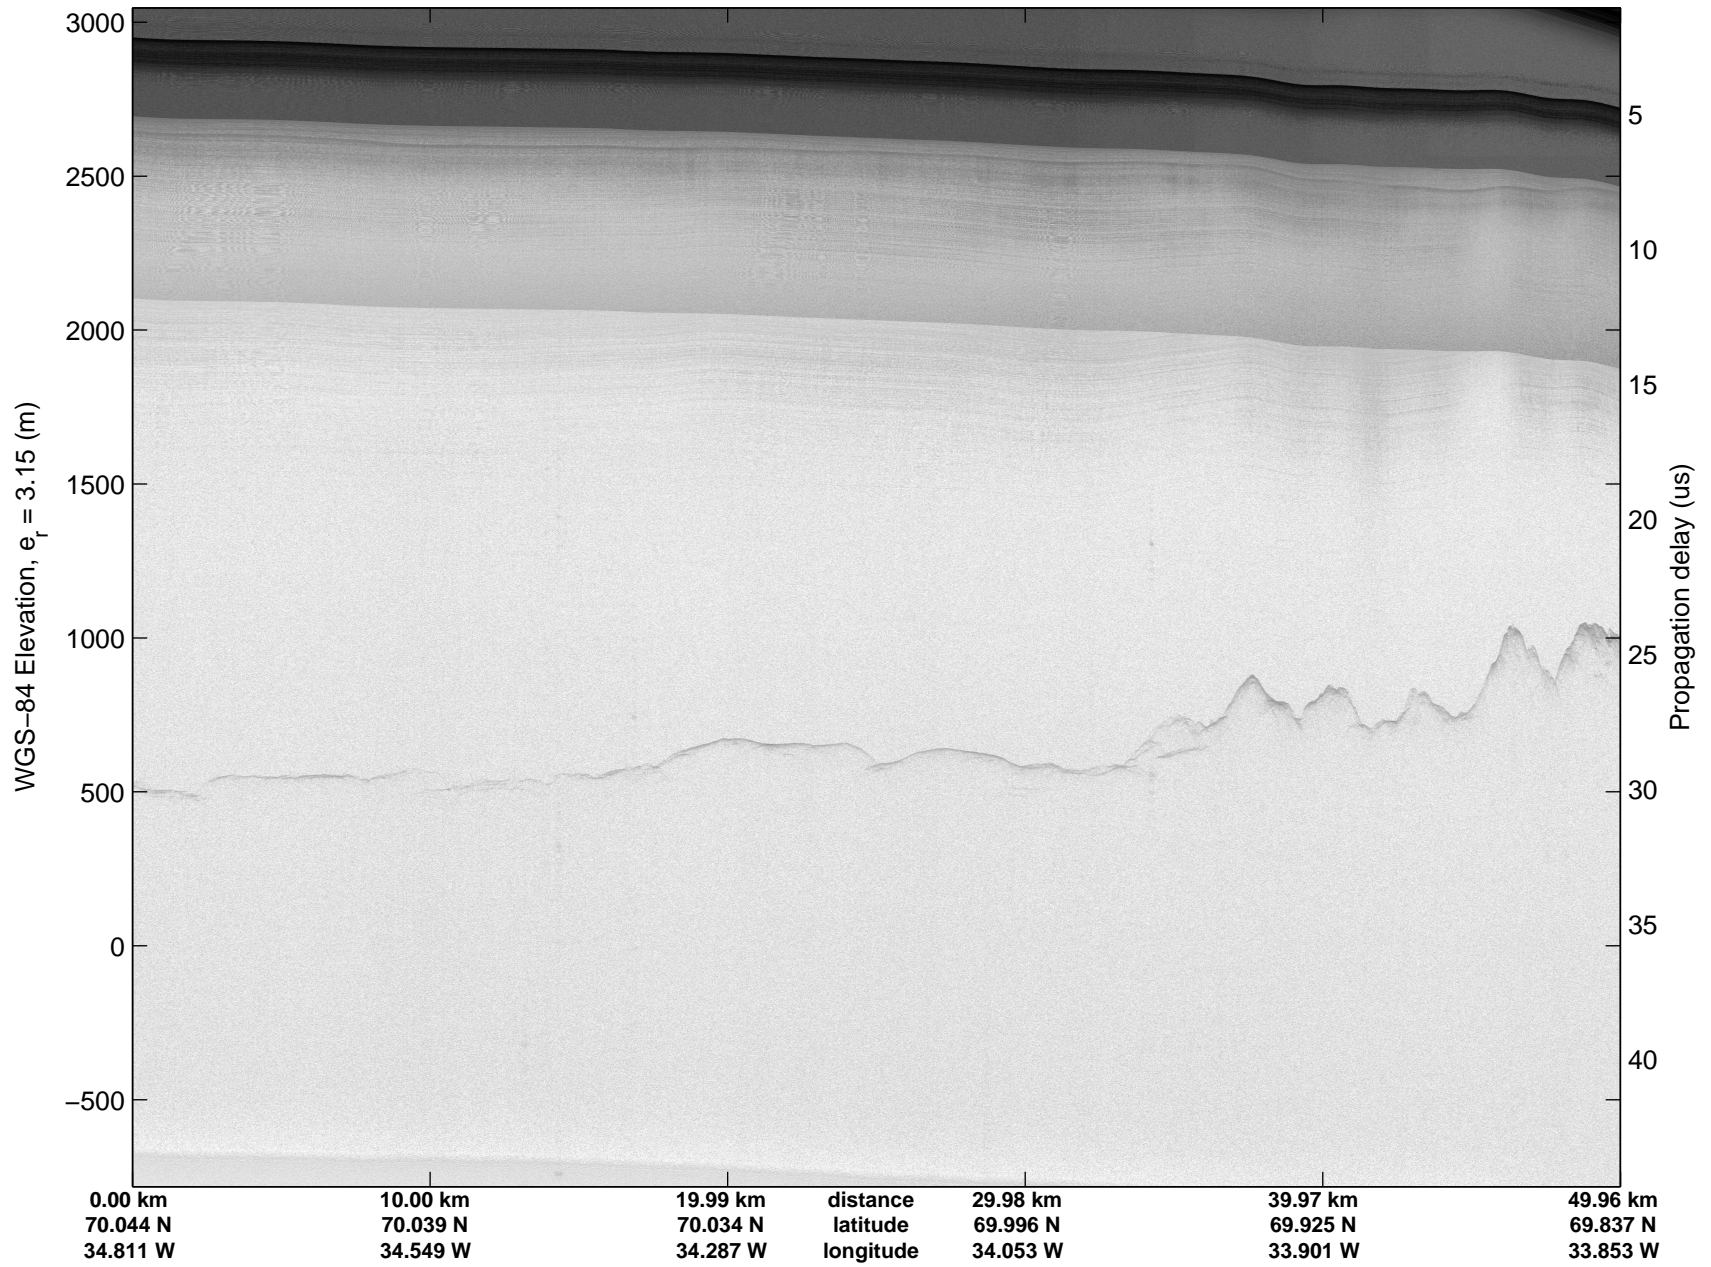

mcords5 2015_Greenland_C130: "Land Ice:Helheim-Kangerd" 20150408_03_010: 14:54:25.6 to 14:59:53.5 GPS