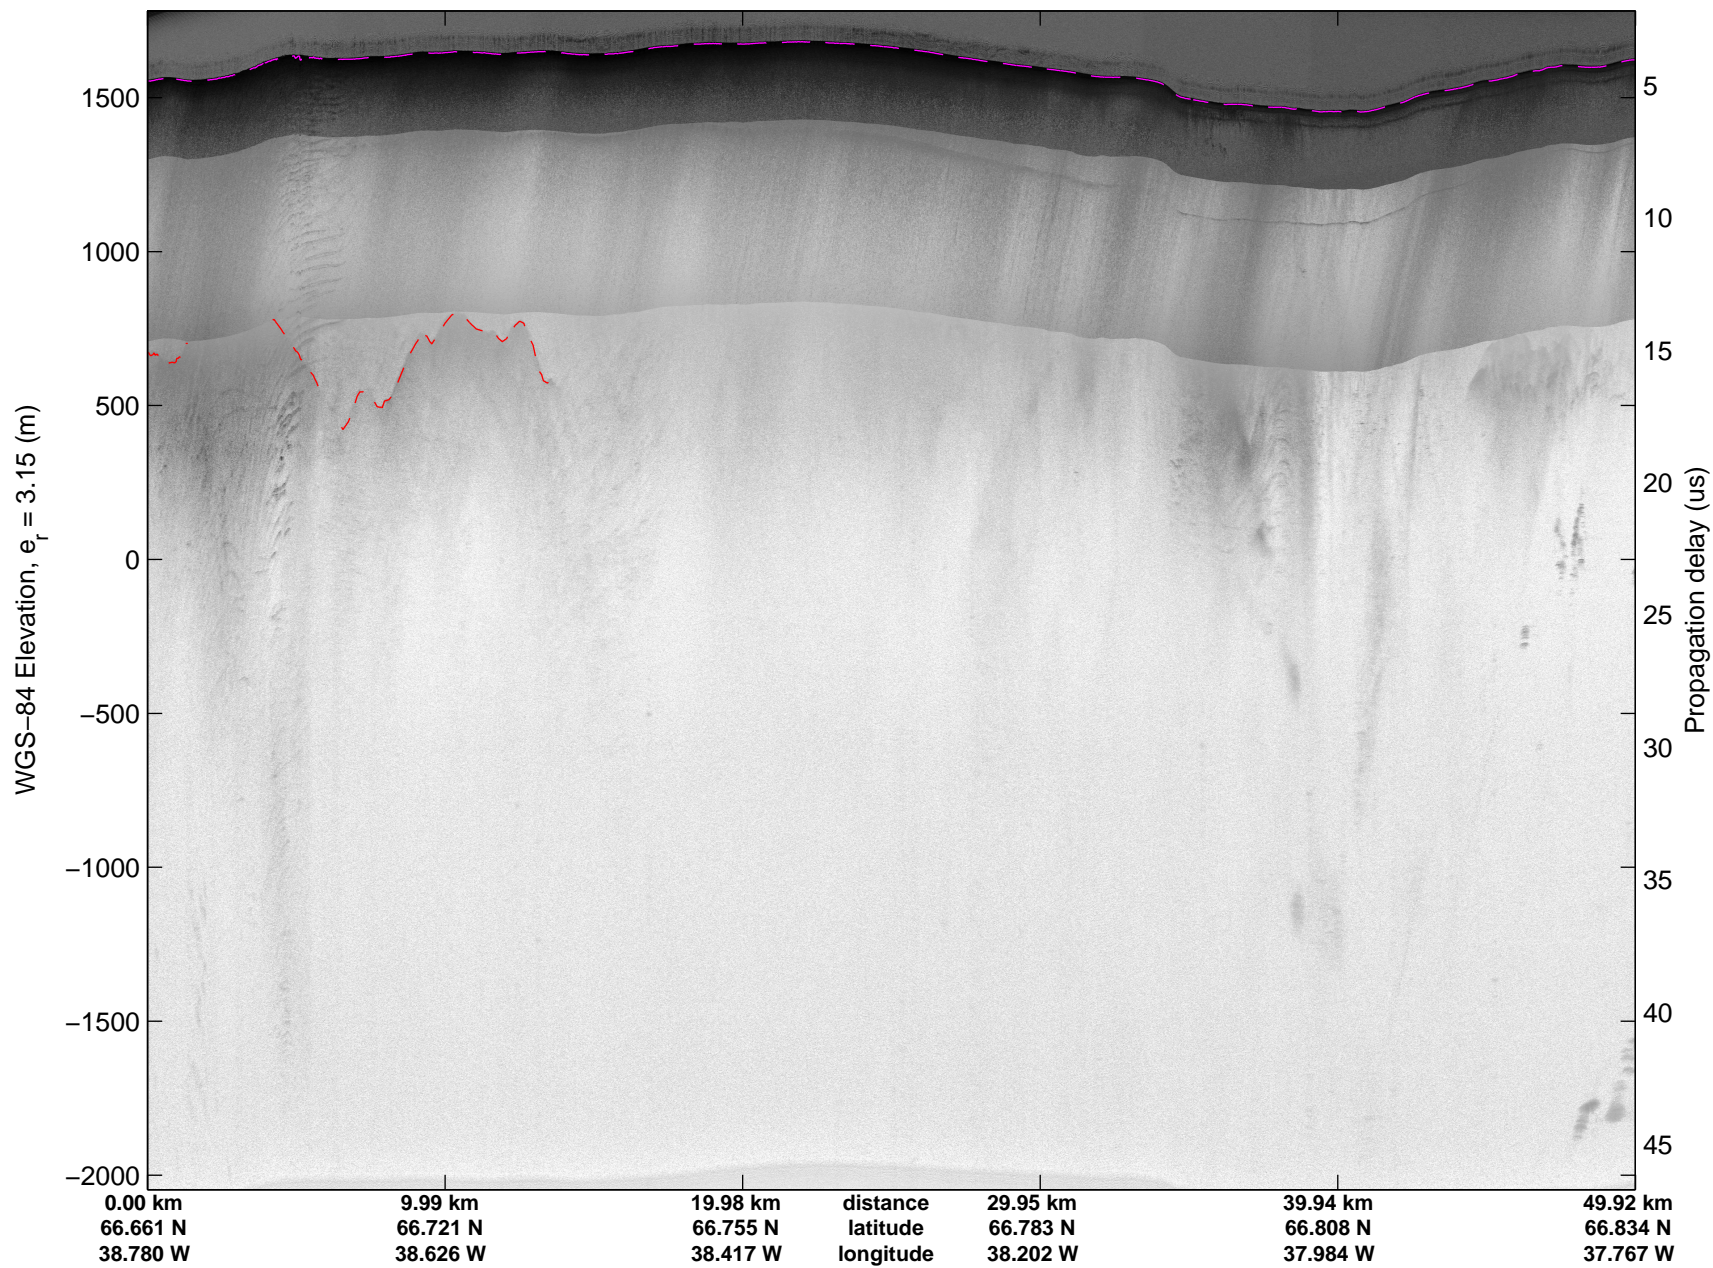

Land Ice:Helheim-Kangerd
20150408_03_001
Polar Stereograph 70N/-45E

mcords5 2015_Greenland_C130: "Land Ice:Helheim-Kangerd" 20150408_03_001: 14:03:44.4 to 14:09:37.4 GPS

mcords5 2015_Greenland_C130: "Land Ice:Helheim-Kangerd" 20150408_03_001: 14:03:44.4 to 14:09:37.4 GPS

Land Ice:Helheim-Kangerd
20150408_03_002
Polar Stereograph 70N/-45E

mcords5 2015_Greenland_C130: "Land Ice:Helheim-Kangerd" 20150408_03_002: 14:09:37.7 to 14:15:48.3 GPS

mcords5 2015_Greenland_C130: "Land Ice:Helheim-Kangerd" 20150408_03_002: 14:09:37.7 to 14:15:48.3 GPS

Land Ice:Helheim-Kangerd
20150408_03_003
Polar Stereograph 70N/-45E

mcords5 2015_Greenland_C130: "Land Ice:Helheim-Kangerd" 20150408_03_003: 14:15:48.5 to 14:21:16.7 GPS

mcords5 2015_Greenland_C130: "Land Ice:Helheim-Kangerd" 20150408_03_003: 14:15:48.5 to 14:21:16.7 GPS

Land Ice:Helheim-Kangerd
20150408_03_004
Polar Stereograph 70N/-45E

mcords5 2015_Greenland_C130: "Land Ice:Helheim-Kangerd" 20150408_03_004: 14:21:16.9 to 14:26:42.4 GPS

mcords5 2015_Greenland_C130: "Land Ice:Helheim-Kangerd" 20150408_03_004: 14:21:16.9 to 14:26:42.4 GPS