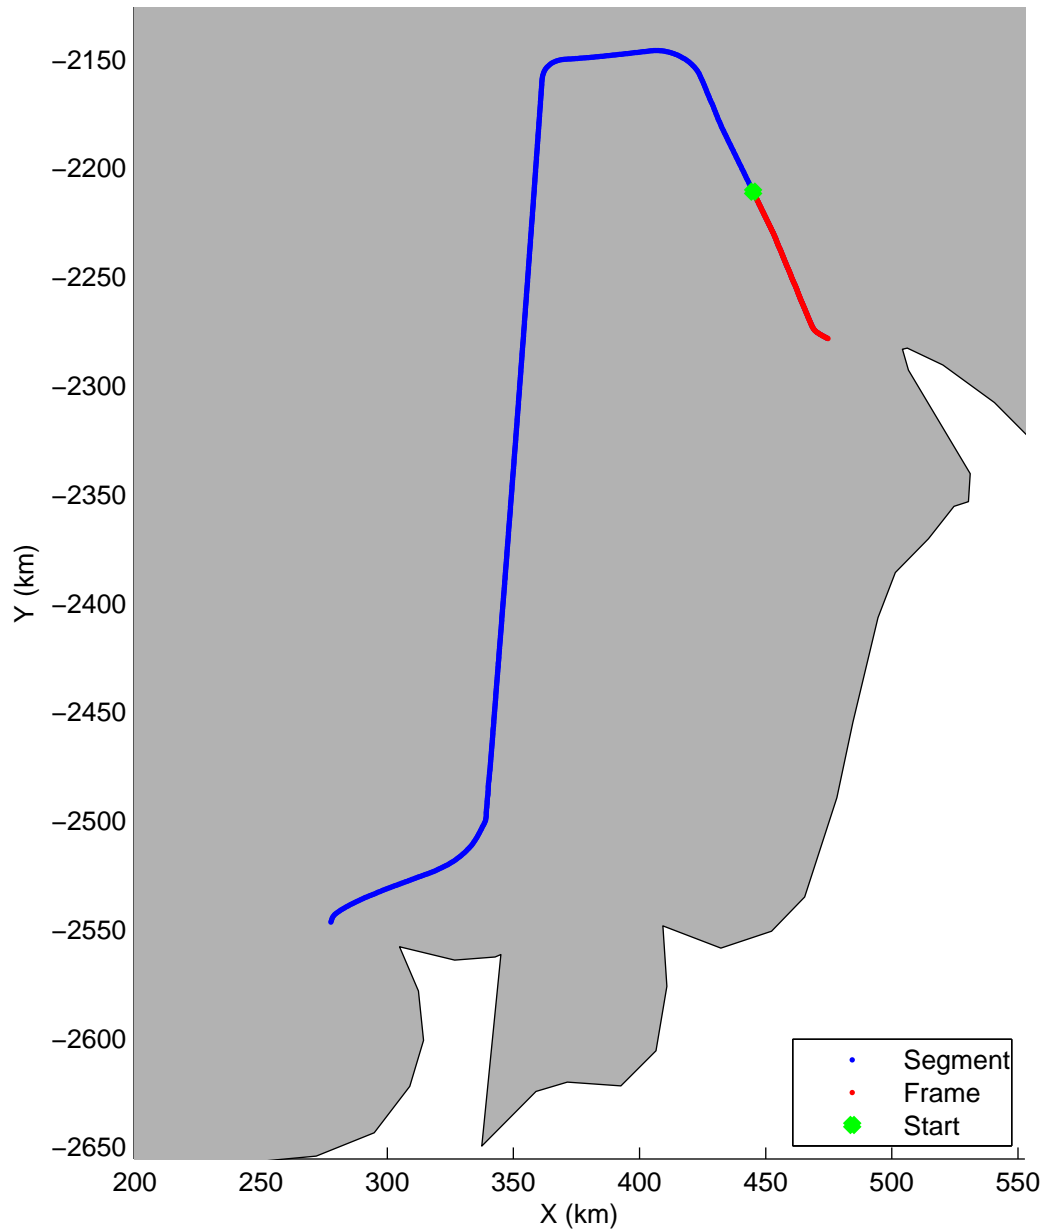

Land Ice:Helheim-Kangerd
20150408_03_012
Polar Stereograph 70N/-45E