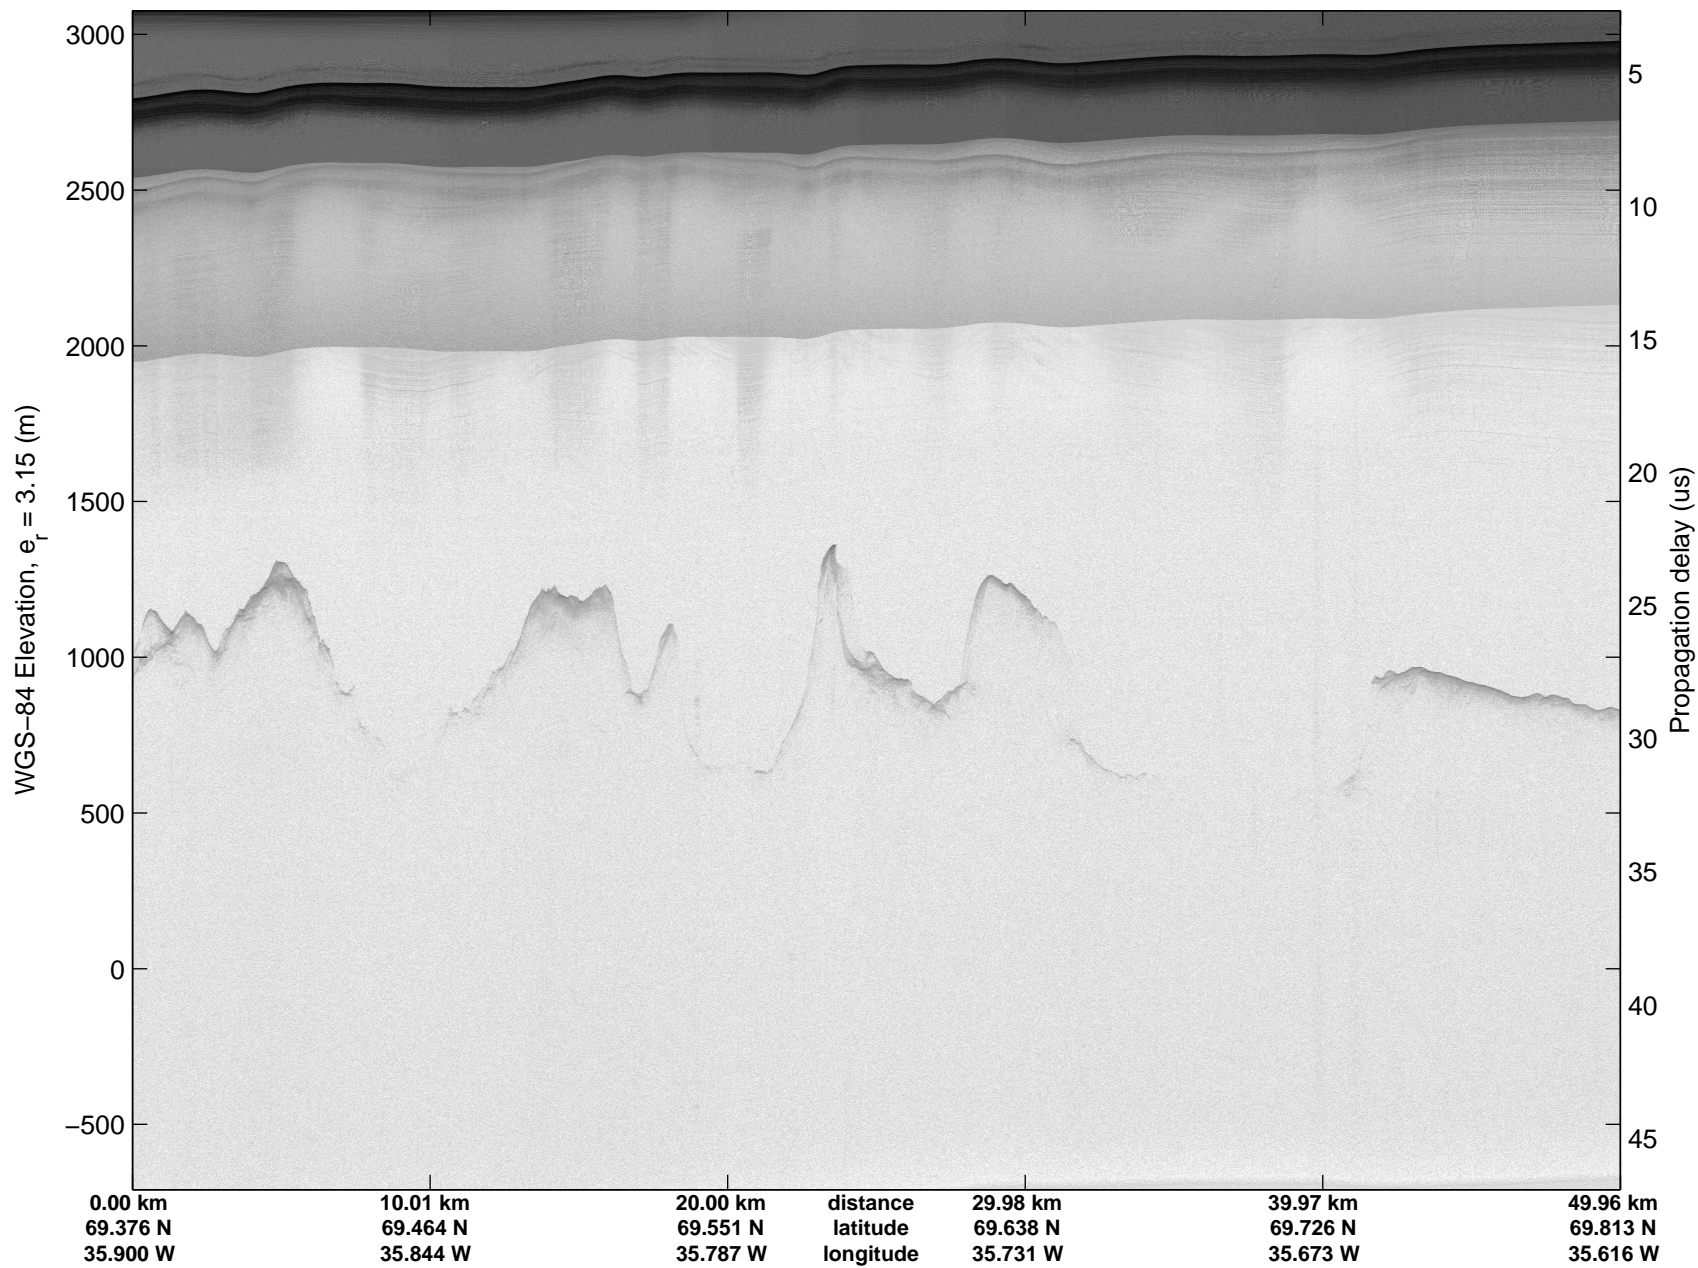

mcords5 2015_Greenland_C130: "Land Ice:Helheim-Kangerd" 20150408_03_008: 14:43:14.8 to 14:48:49.6 GPS