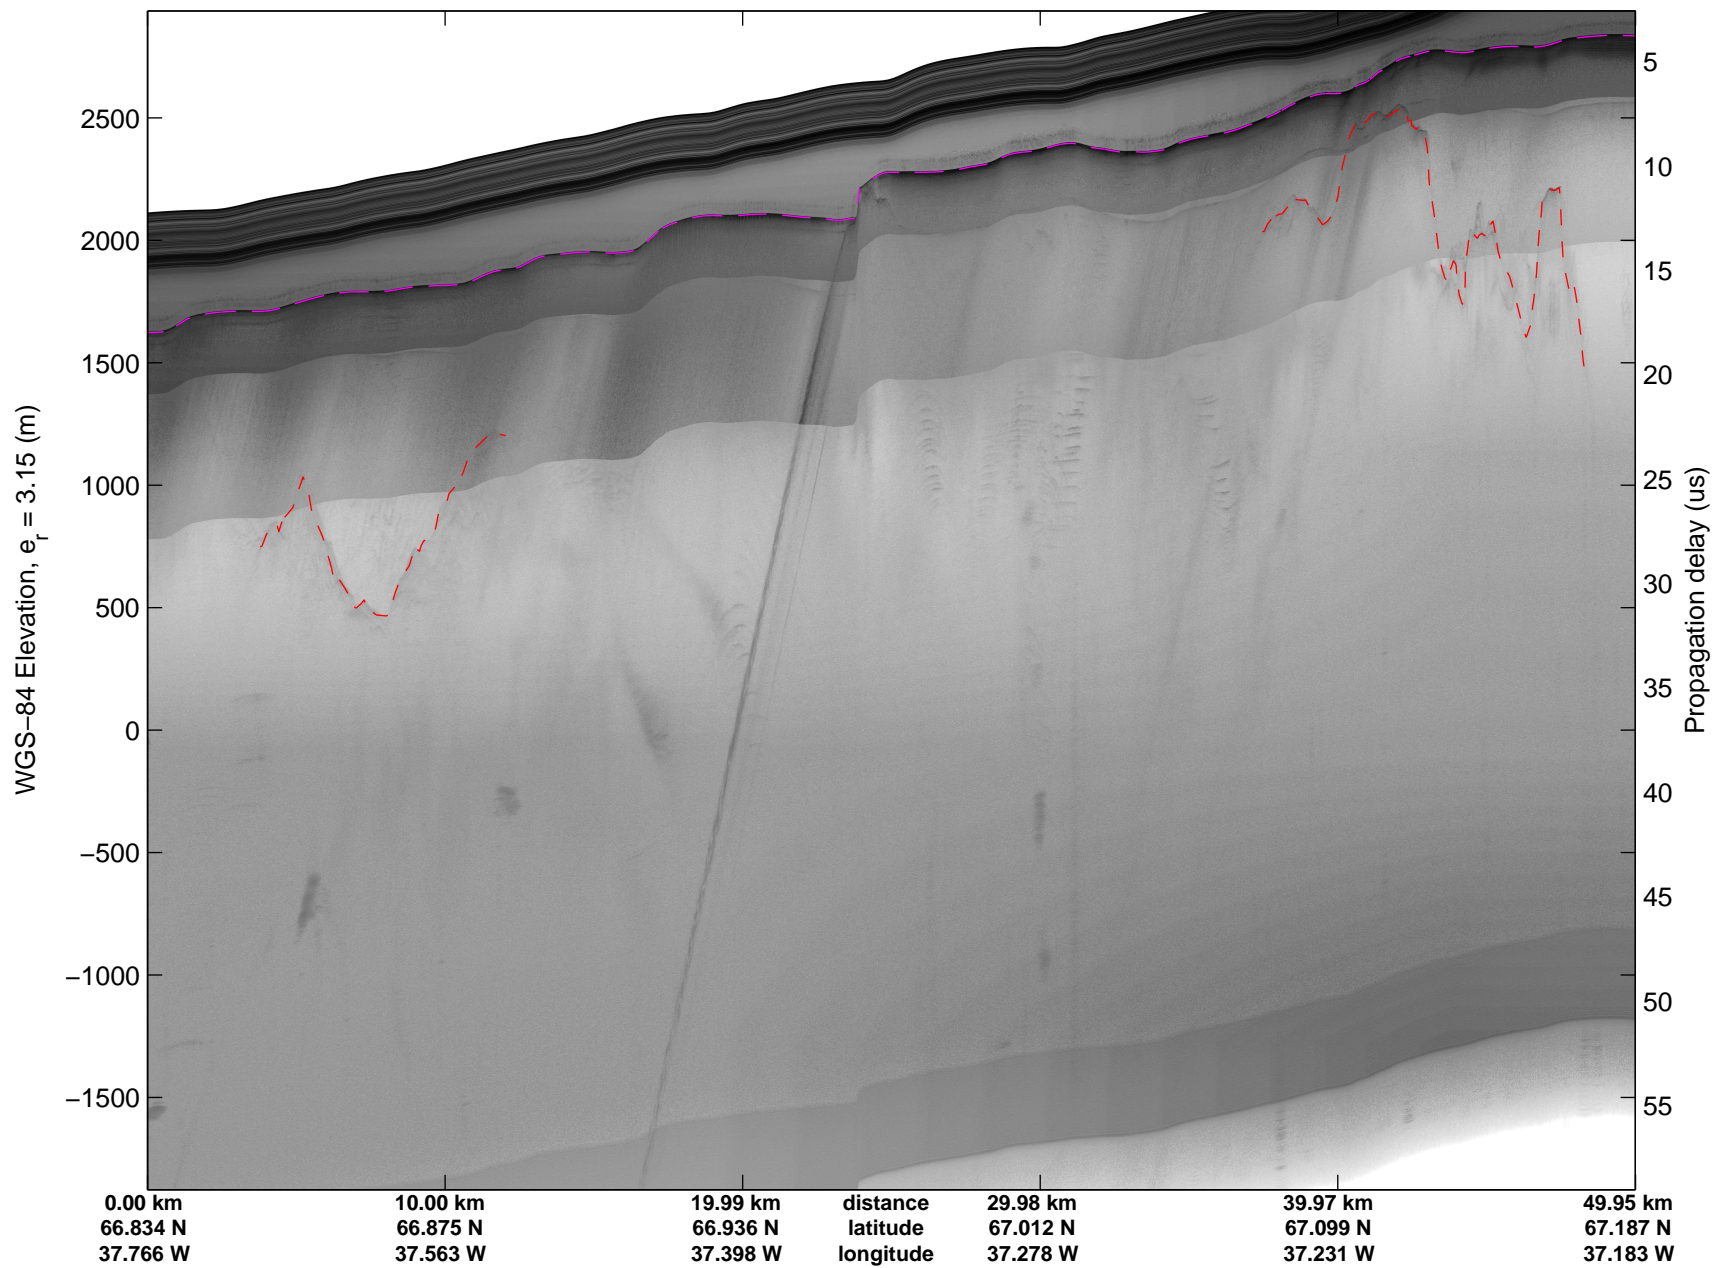

Land Ice:Helheim-Kangerd
20150408_03_001
Polar Stereograph 70N/-45E

mcords5 2015_Greenland_C130: "Land Ice:Helheim-Kangerd" 20150408_03_001: 14:03:44.4 to 14:09:37.4 GPS

mcords5 2015_Greenland_C130: "Land Ice:Helheim-Kangerd" 20150408_03_001: 14:03:44.4 to 14:09:37.4 GPS

Land Ice:Helheim-Kangerd
20150408_03_002
Polar Stereograph 70N/-45E

mcords5 2015_Greenland_C130: "Land Ice:Helheim-Kangerd" 20150408_03_002: 14:09:37.7 to 14:15:48.3 GPS

mcords5 2015_Greenland_C130: "Land Ice:Helheim-Kangerd" 20150408_03_002: 14:09:37.7 to 14:15:48.3 GPS

Land Ice:Helheim-Kangerd
20150408_03_003
Polar Stereograph 70N/-45E

mcords5 2015_Greenland_C130: "Land Ice:Helheim-Kangerd" 20150408_03_003: 14:15:48.5 to 14:21:16.7 GPS

mcords5 2015_Greenland_C130: "Land Ice:Helheim-Kangerd" 20150408_03_003: 14:15:48.5 to 14:21:16.7 GPS

Land Ice:Helheim-Kangerd
20150408_03_004
Polar Stereograph 70N/-45E

mcords5 2015_Greenland_C130: "Land Ice:Helheim-Kangerd" 20150408_03_004: 14:21:16.9 to 14:26:42.4 GPS

mcords5 2015_Greenland_C130: "Land Ice:Helheim-Kangerd" 20150408_03_004: 14:21:16.9 to 14:26:42.4 GPS