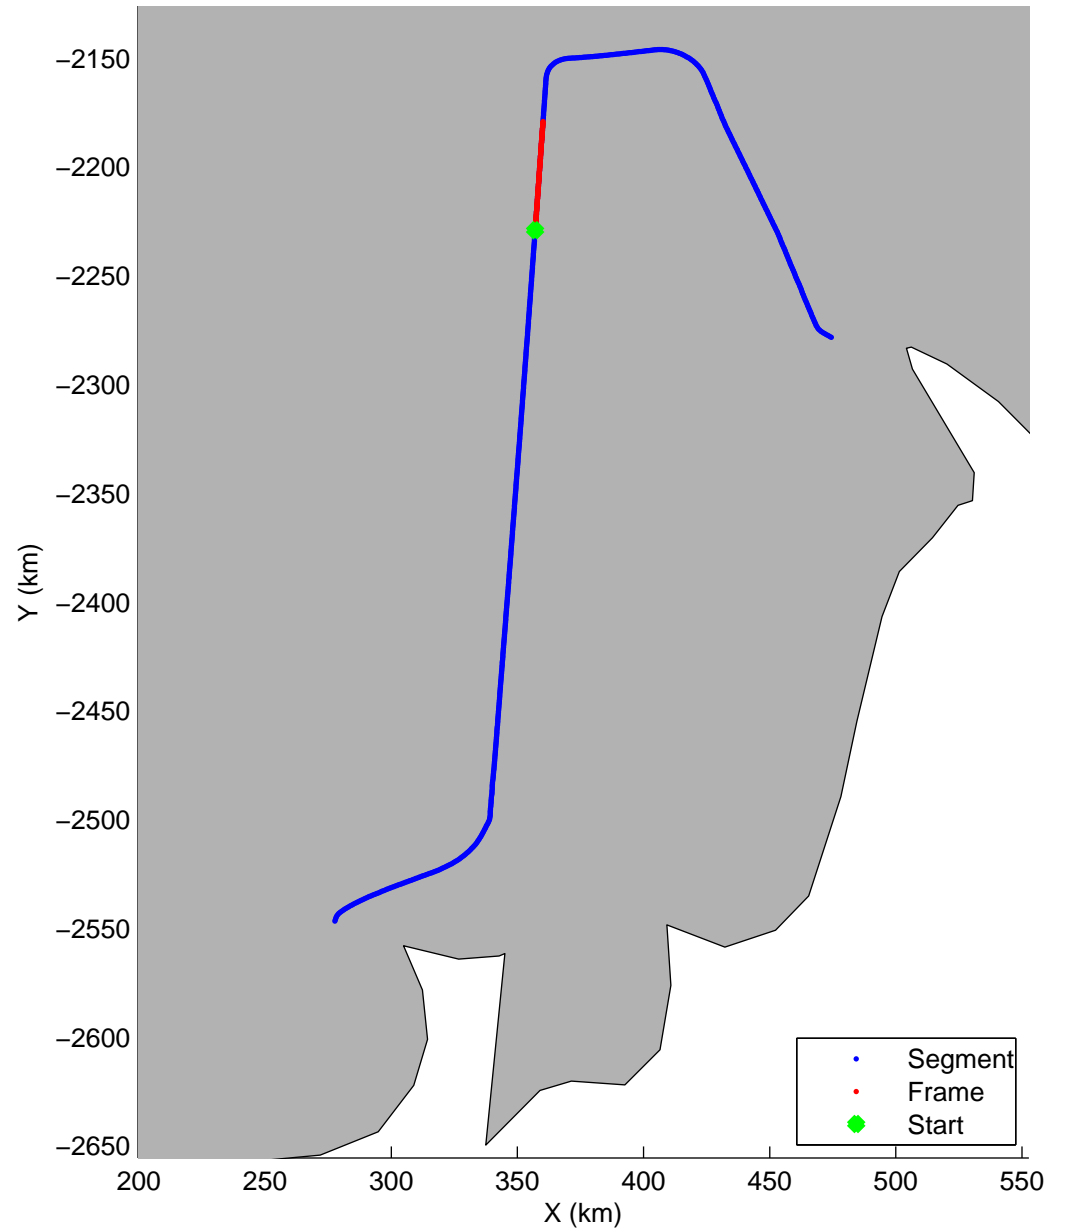

Land Ice:Helheim-Kangerd
20150408_03_008
Polar Stereograph 70N/-45E