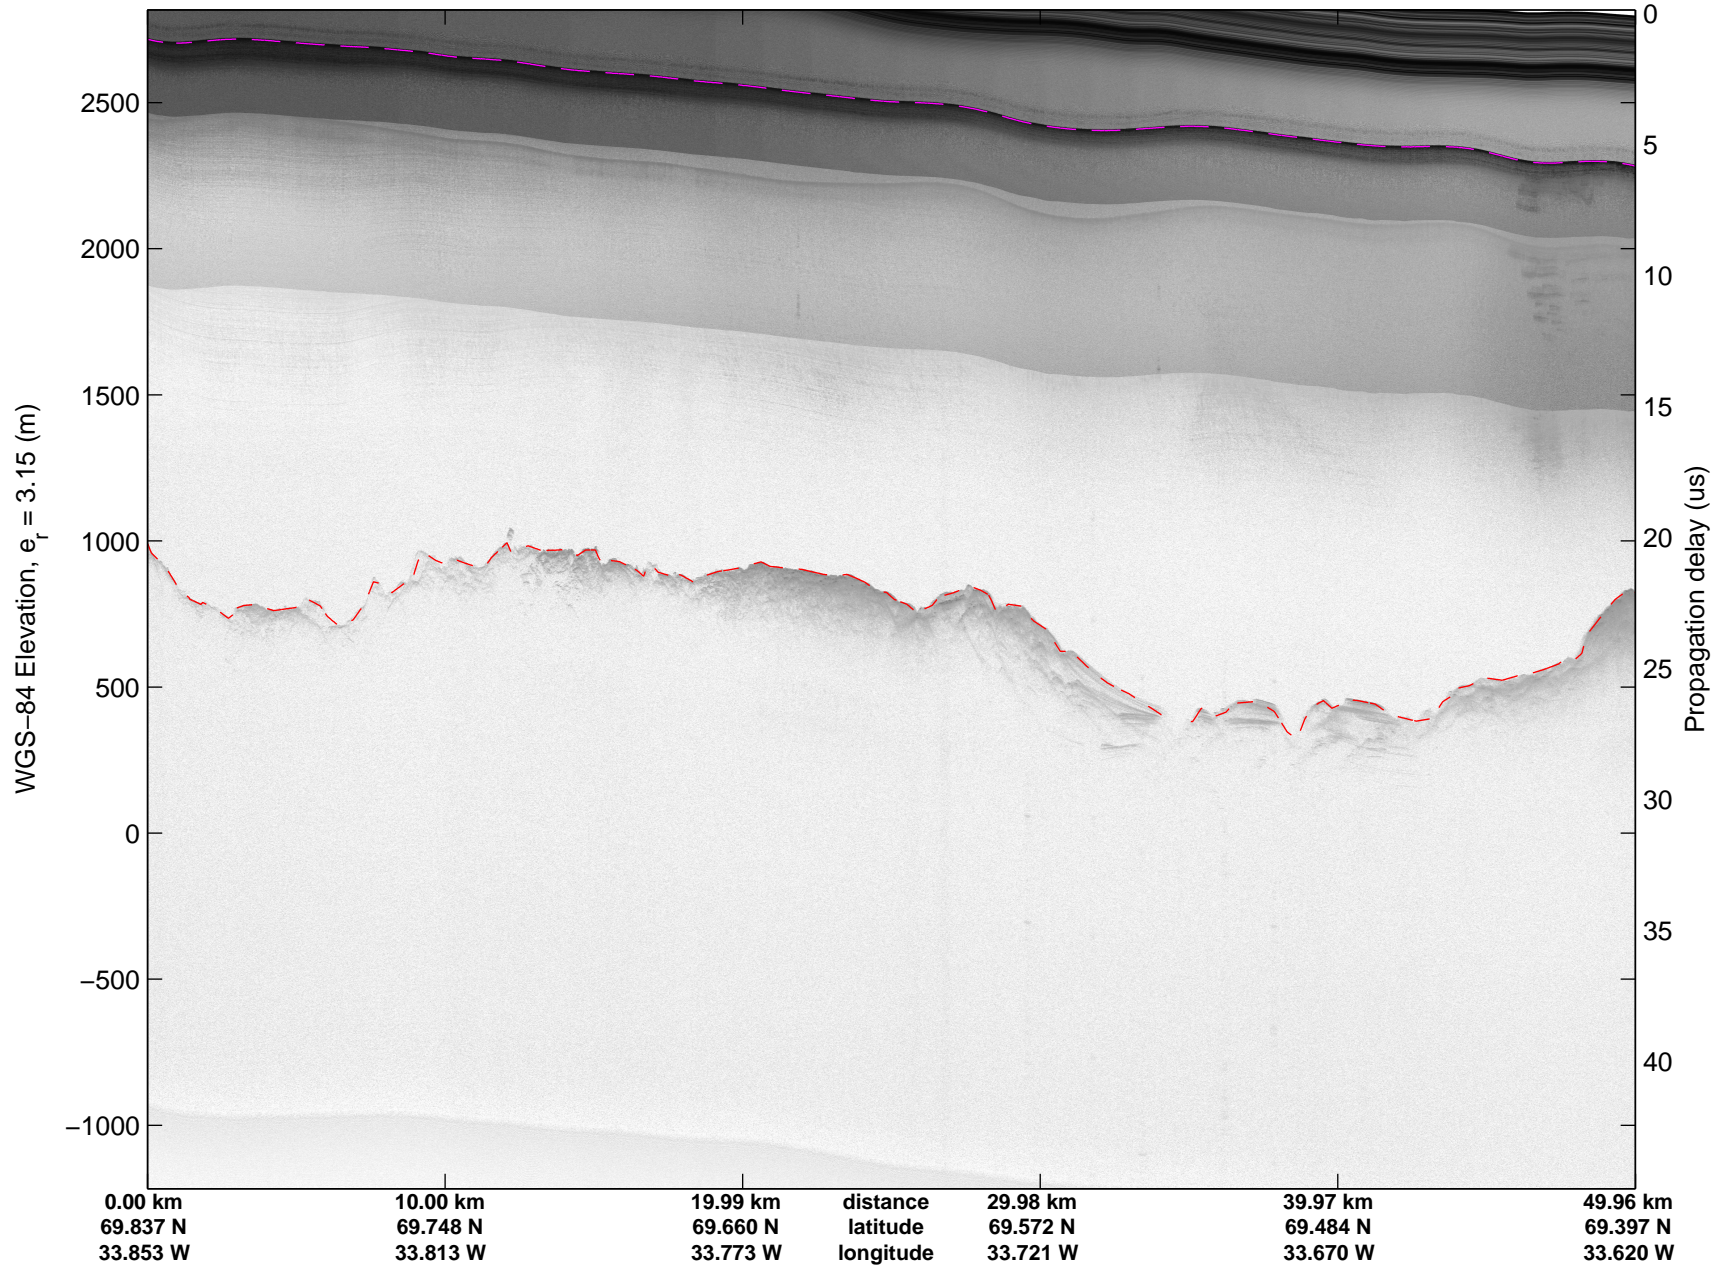

Land Ice:Helheim-Kangerd
20150408_03_009
Polar Stereograph 70N/-45E

mcords5 2015_Greenland_C130: "Land Ice:Helheim-Kangerd" 20150408_03_009: 14:48:49.8 to 14:54:25.4 GPS

mcords5 2015_Greenland_C130: "Land Ice:Helheim-Kangerd" 20150408_03_009: 14:48:49.8 to 14:54:25.4 GPS

Land Ice:Helheim-Kangerd
20150408_03_010
Polar Stereograph 70N/-45E

mcords5 2015_Greenland_C130: "Land Ice:Helheim-Kangerd" 20150408_03_010: 14:54:25.6 to 14:59:53.5 GPS

mcords5 2015_Greenland_C130: "Land Ice:Helheim-Kangerd" 20150408_03_010: 14:54:25.6 to 14:59:53.5 GPS

Land Ice:Helheim-Kangerd
20150408_03_011
Polar Stereograph 70N/-45E

mcords5 2015_Greenland_C130: "Land Ice:Helheim-Kangerd" 20150408_03_011: 14:59:53.7 to 15:05:39.1 GPS

mcords5 2015_Greenland_C130: "Land Ice:Helheim-Kangerd" 20150408_03_011: 14:59:53.7 to 15:05:39.1 GPS