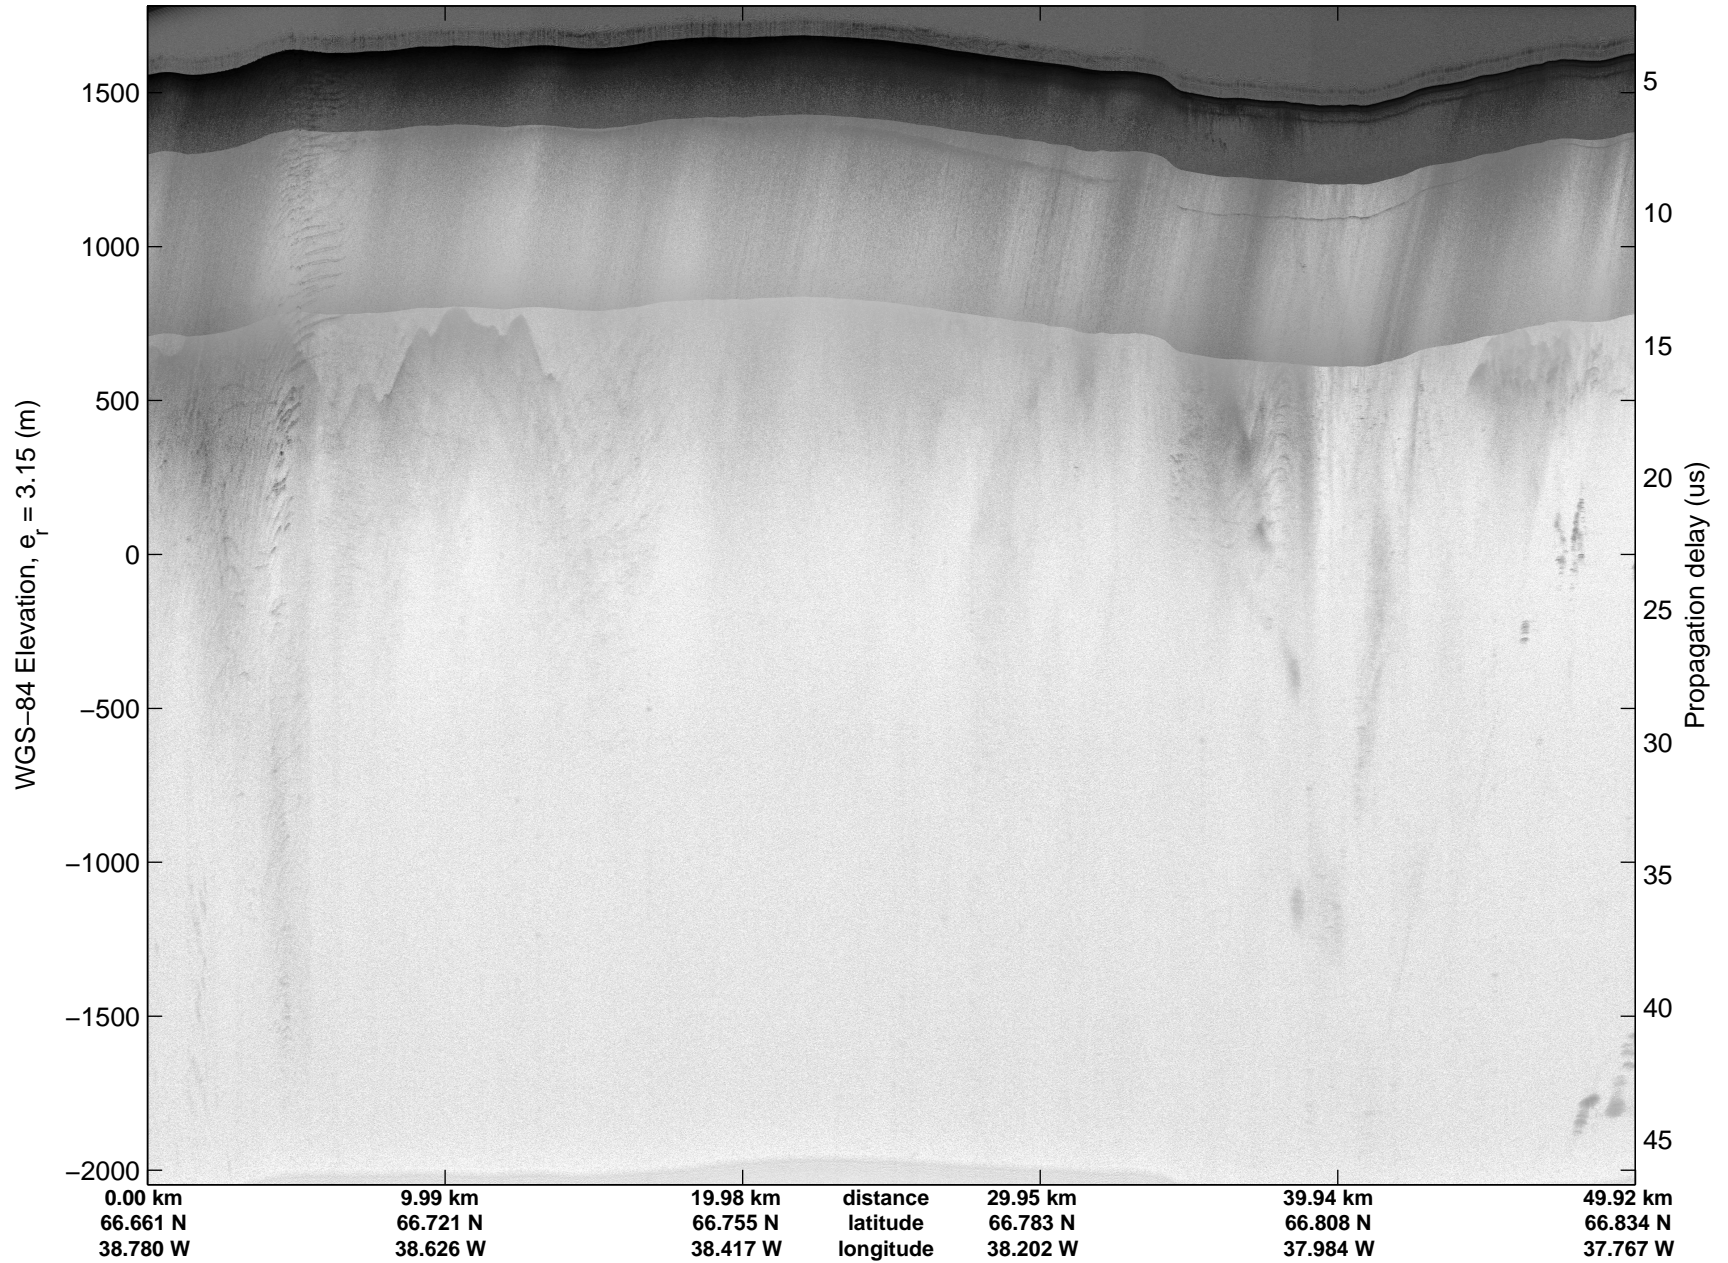

Land Ice:Helheim-Kangerd
20150408_03_001
Polar Stereograph 70N/-45E

mcords5 2015_Greenland_C130: "Land Ice:Helheim-Kangerd" 20150408_03_001: 14:03:44.4 to 14:09:37.4 GPS

mcords5 2015_Greenland_C130: "Land Ice:Helheim-Kangerd" 20150408_03_001: 14:03:44.4 to 14:09:37.4 GPS

Land Ice:Helheim-Kangerd
20150408_03_002
Polar Stereograph 70N/-45E

mcords5 2015_Greenland_C130: "Land Ice:Helheim-Kangerd" 20150408_03_002: 14:09:37.7 to 14:15:48.3 GPS

mcords5 2015_Greenland_C130: "Land Ice:Helheim-Kangerd" 20150408_03_002: 14:09:37.7 to 14:15:48.3 GPS

Land Ice:Helheim-Kangerd
20150408_03_003
Polar Stereograph 70N/-45E

mcords5 2015_Greenland_C130: "Land Ice:Helheim-Kangerd" 20150408_03_003: 14:15:48.5 to 14:21:16.7 GPS

mcords5 2015_Greenland_C130: "Land Ice:Helheim-Kangerd" 20150408_03_003: 14:15:48.5 to 14:21:16.7 GPS

Land Ice:Helheim-Kangerd
20150408_03_004
Polar Stereograph 70N/-45E

mcords5 2015_Greenland_C130: "Land Ice:Helheim-Kangerd" 20150408_03_004: 14:21:16.9 to 14:26:42.4 GPS

mcords5 2015_Greenland_C130: "Land Ice:Helheim-Kangerd" 20150408_03_004: 14:21:16.9 to 14:26:42.4 GPS