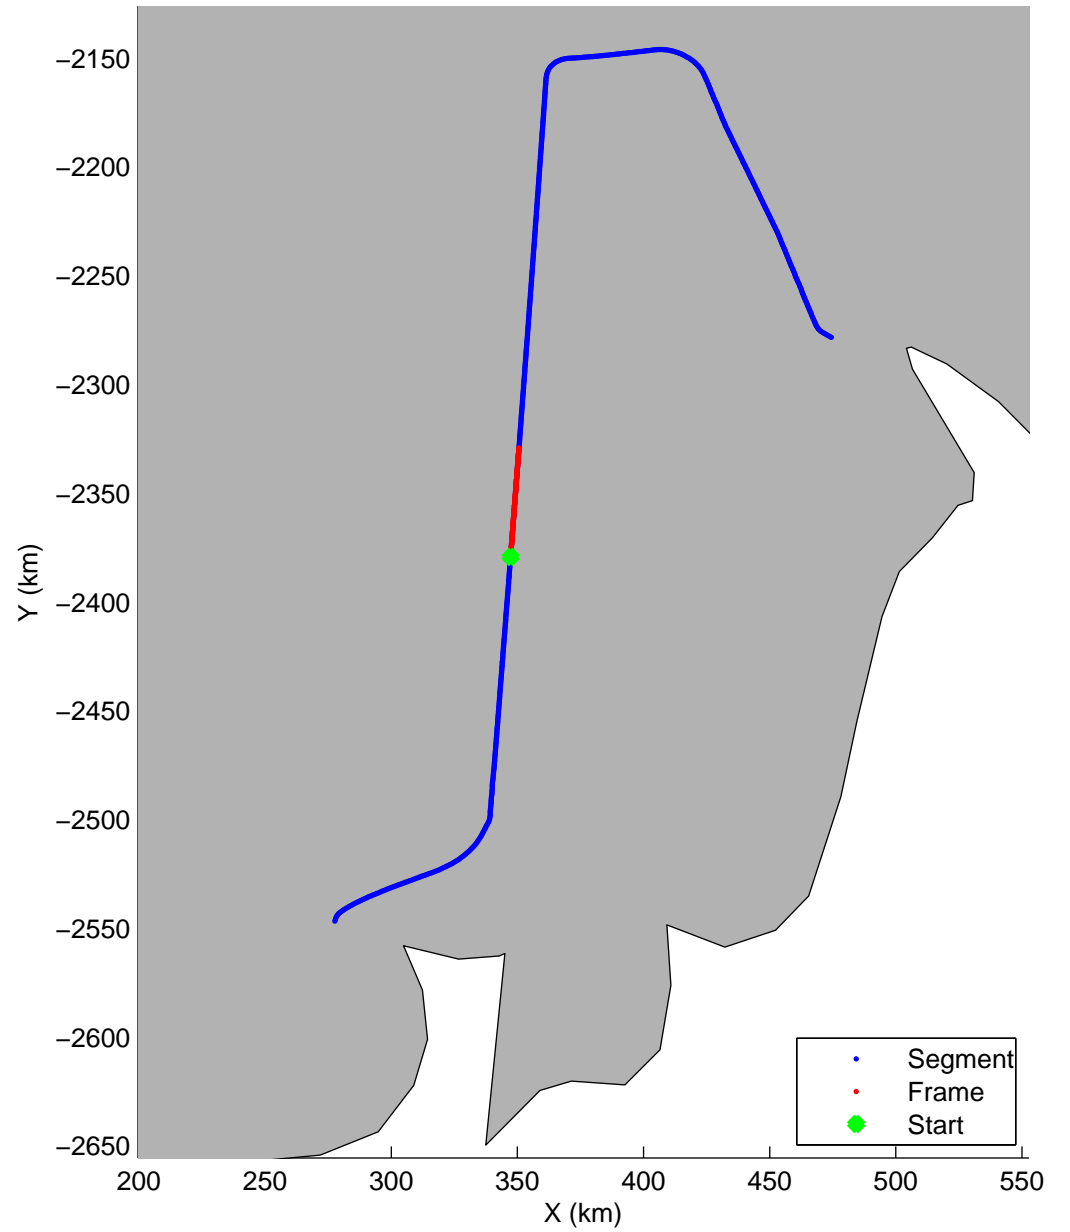

Land Ice:Helheim-Kangerd
20150408_03_005
Polar Stereograph 70N/-45E