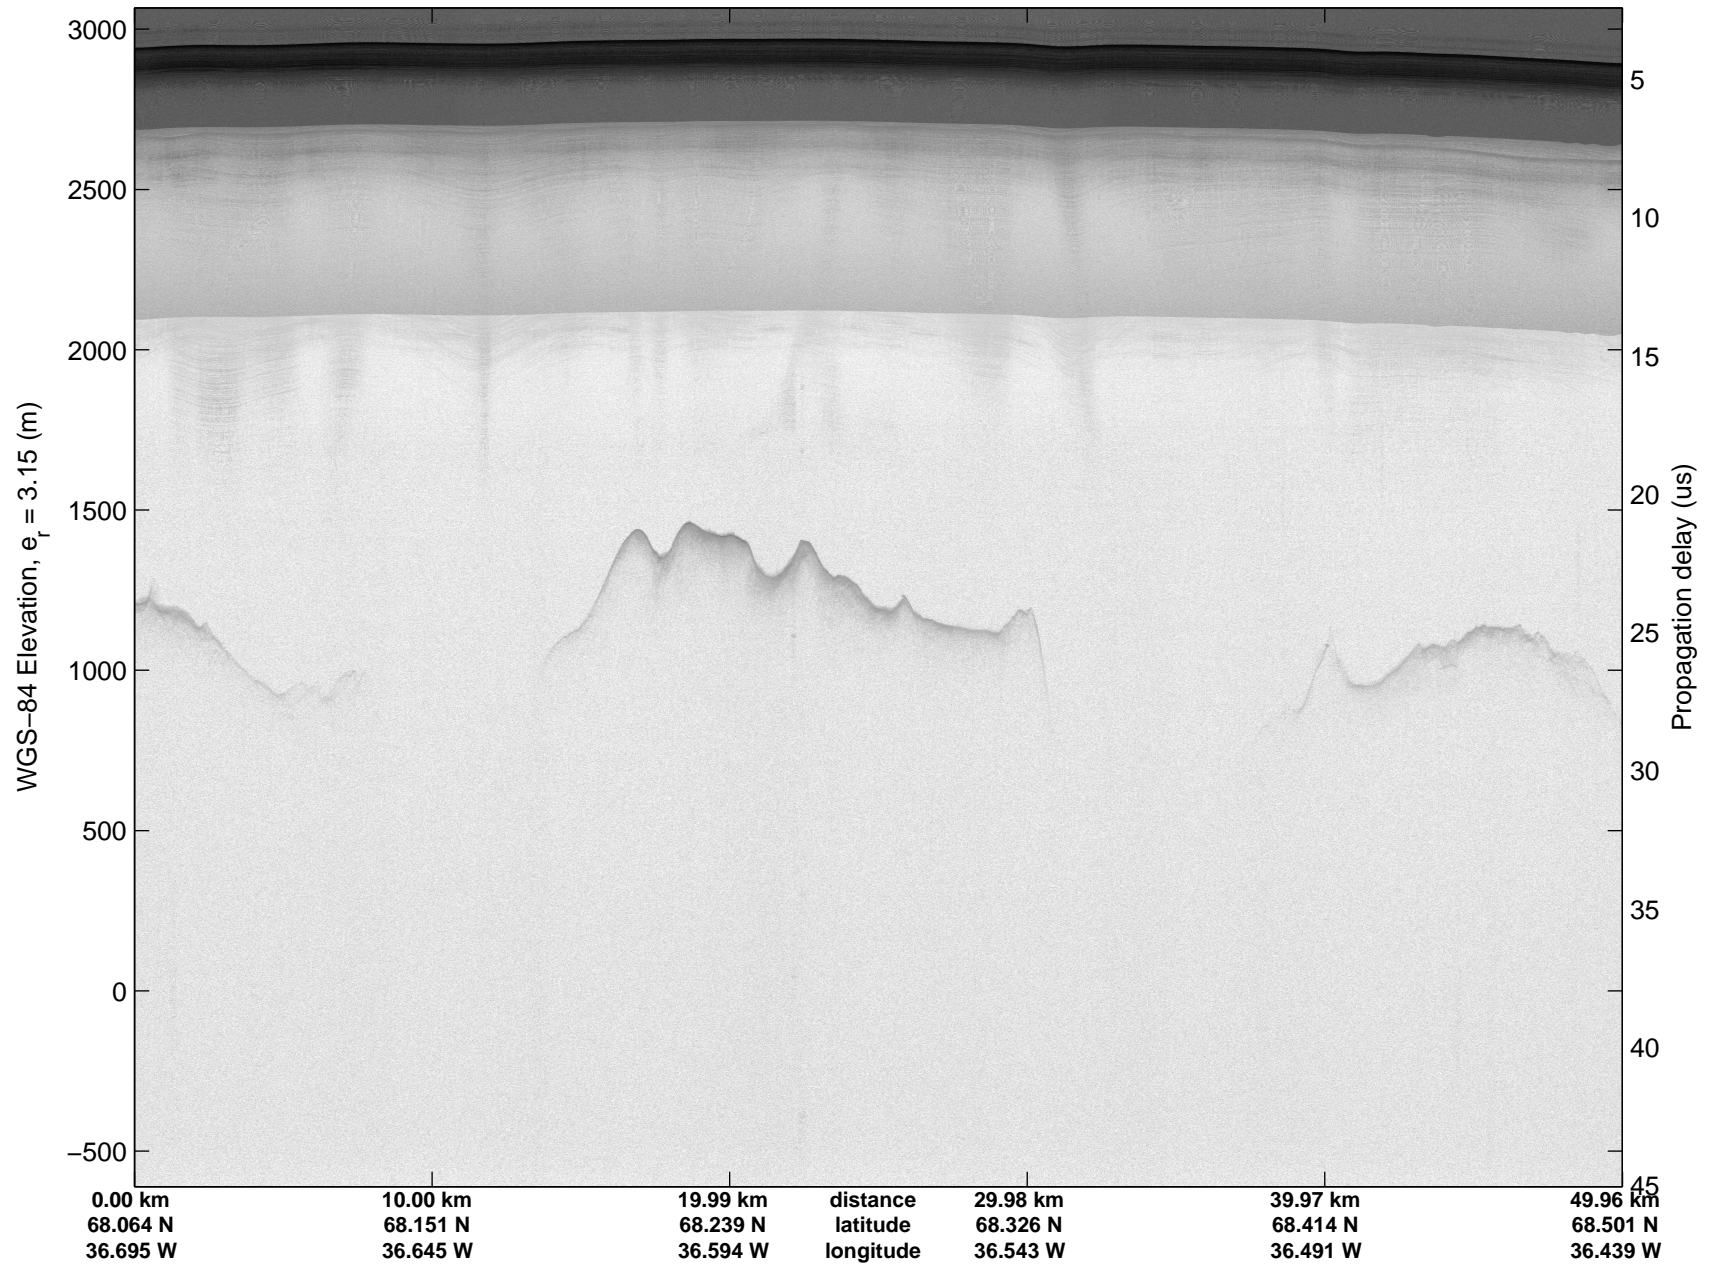

Land Ice:Helheim-Kangerd
20150408_03_004
Polar Stereograph 70N/-45E

mcords5 2015_Greenland_C130: "Land Ice:Helheim-Kangerd" 20150408_03_004: 14:21:16.9 to 14:26:42.4 GPS

mcords5 2015_Greenland_C130: "Land Ice:Helheim-Kangerd" 20150408_03_004: 14:21:16.9 to 14:26:42.4 GPS

Land Ice:Helheim-Kangerd
20150408_03_005
Polar Stereograph 70N/-45E

mcords5 2015_Greenland_C130: "Land Ice:Helheim-Kangerd" 20150408_03_005: 14:26:42.6 to 14:32:13.7 GPS

mcords5 2015_Greenland_C130: "Land Ice:Helheim-Kangerd" 20150408_03_005: 14:26:42.6 to 14:32:13.7 GPS