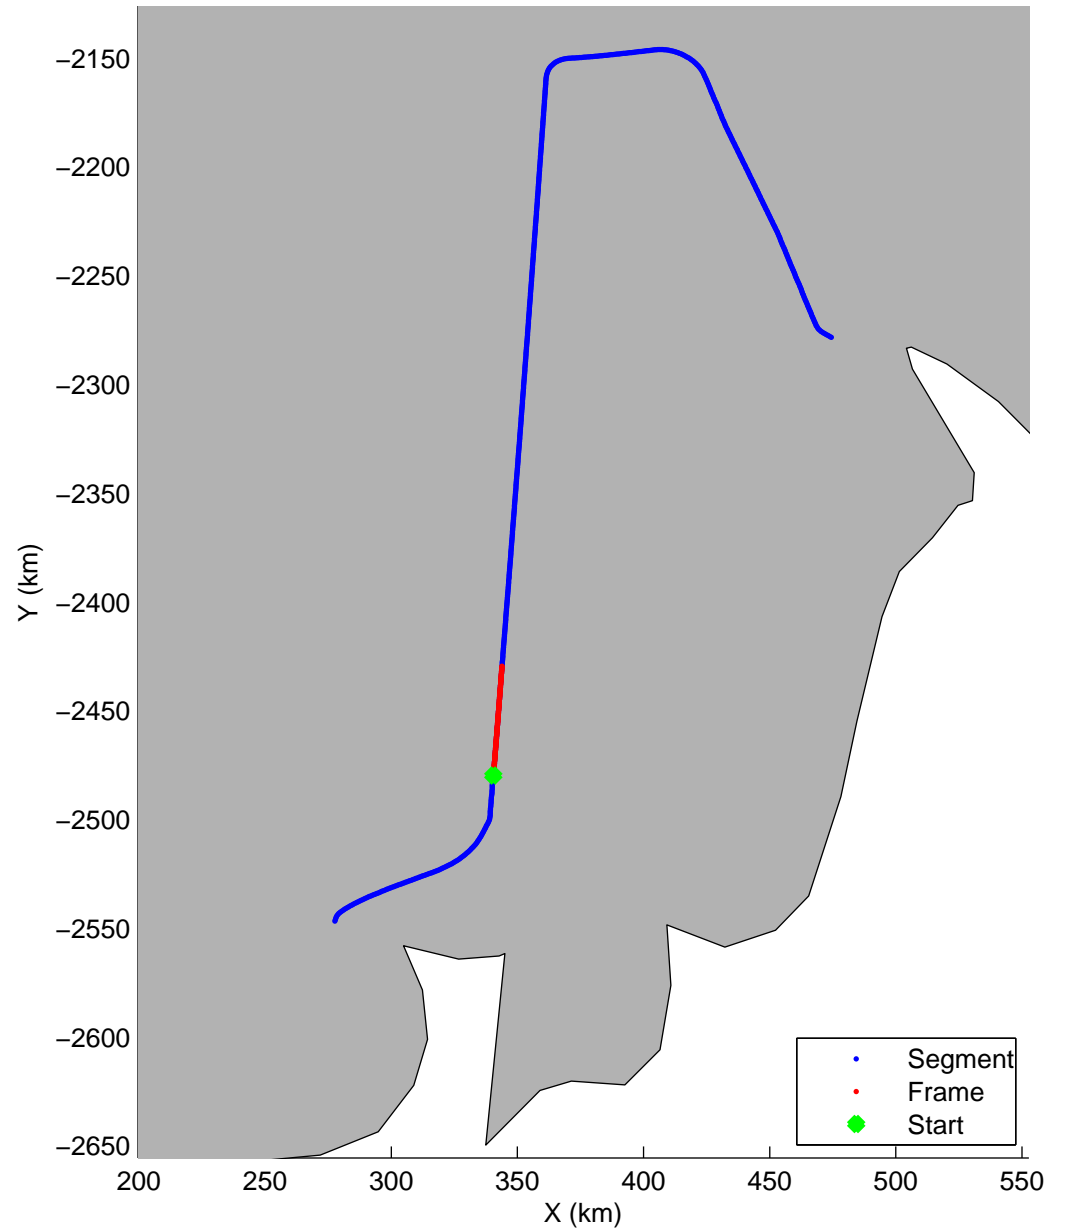

Land Ice:Helheim-Kangerd
20150408_03_001
Polar Stereograph 70N/-45E

mcords5 2015_Greenland_C130: "Land Ice:Helheim-Kangerd" 20150408_03_001: 14:03:44.4 to 14:09:37.4 GPS

mcords5 2015_Greenland_C130: "Land Ice:Helheim-Kangerd" 20150408_03_001: 14:03:44.4 to 14:09:37.4 GPS

Land Ice:Helheim-Kangerd
20150408_03_002
Polar Stereograph 70N/-45E

mcords5 2015_Greenland_C130: "Land Ice:Helheim-Kangerd" 20150408_03_002: 14:09:37.7 to 14:15:48.3 GPS

mcords5 2015_Greenland_C130: "Land Ice:Helheim-Kangerd" 20150408_03_002: 14:09:37.7 to 14:15:48.3 GPS

Land Ice:Helheim-Kangerd
20150408_03_003
Polar Stereograph 70N/-45E

mcords5 2015_Greenland_C130: "Land Ice:Helheim-Kangerd" 20150408_03_003: 14:15:48.5 to 14:21:16.7 GPS

mcords5 2015_Greenland_C130: "Land Ice:Helheim-Kangerd" 20150408_03_003: 14:15:48.5 to 14:21:16.7 GPS