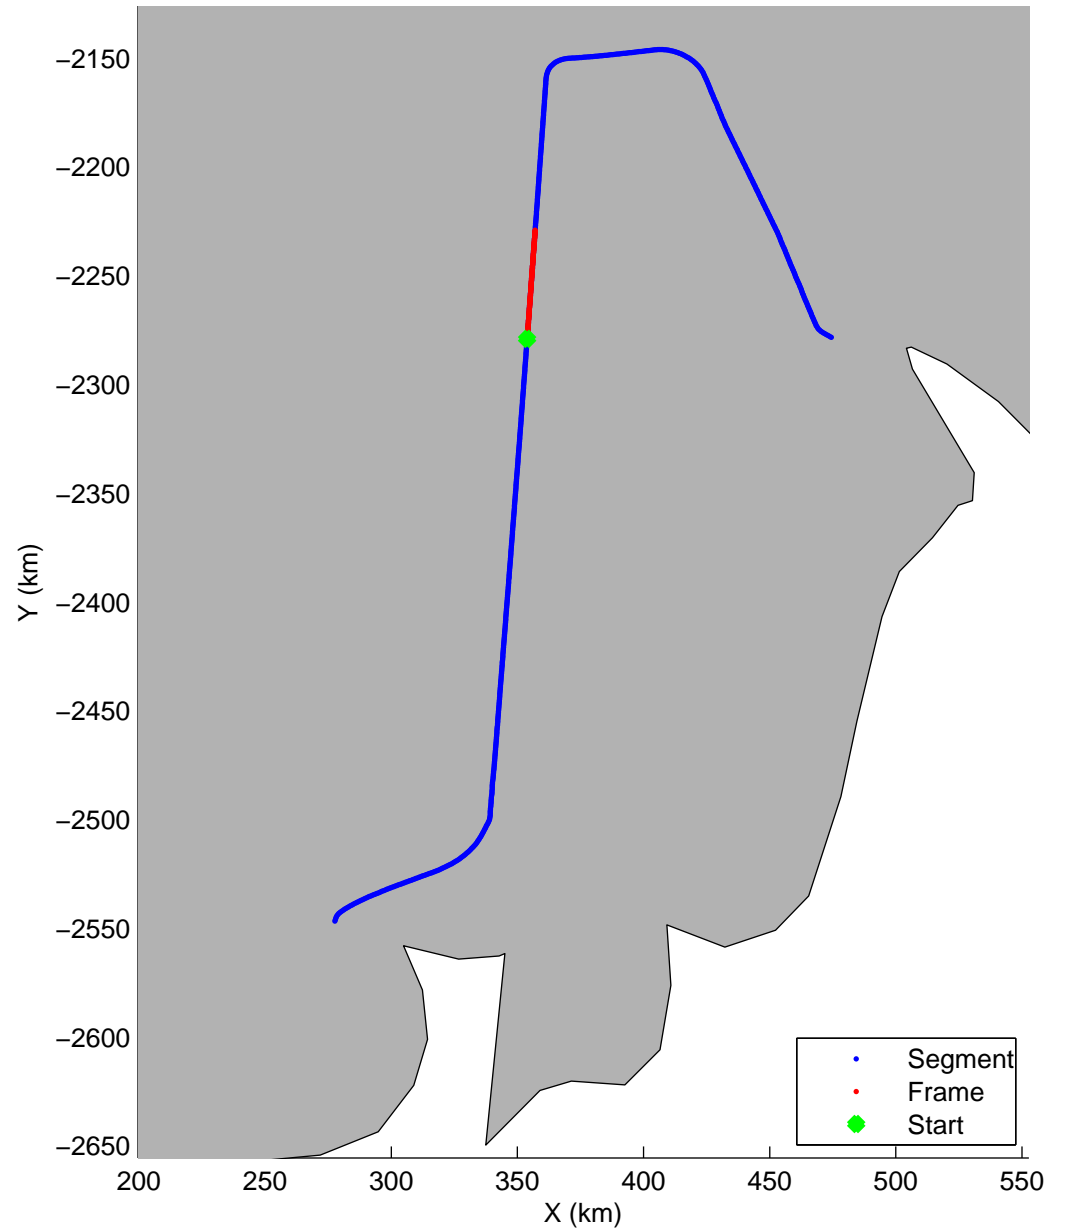

Land Ice:Helheim-Kangerd
20150408_03_007
Polar Stereograph 70N/-45E