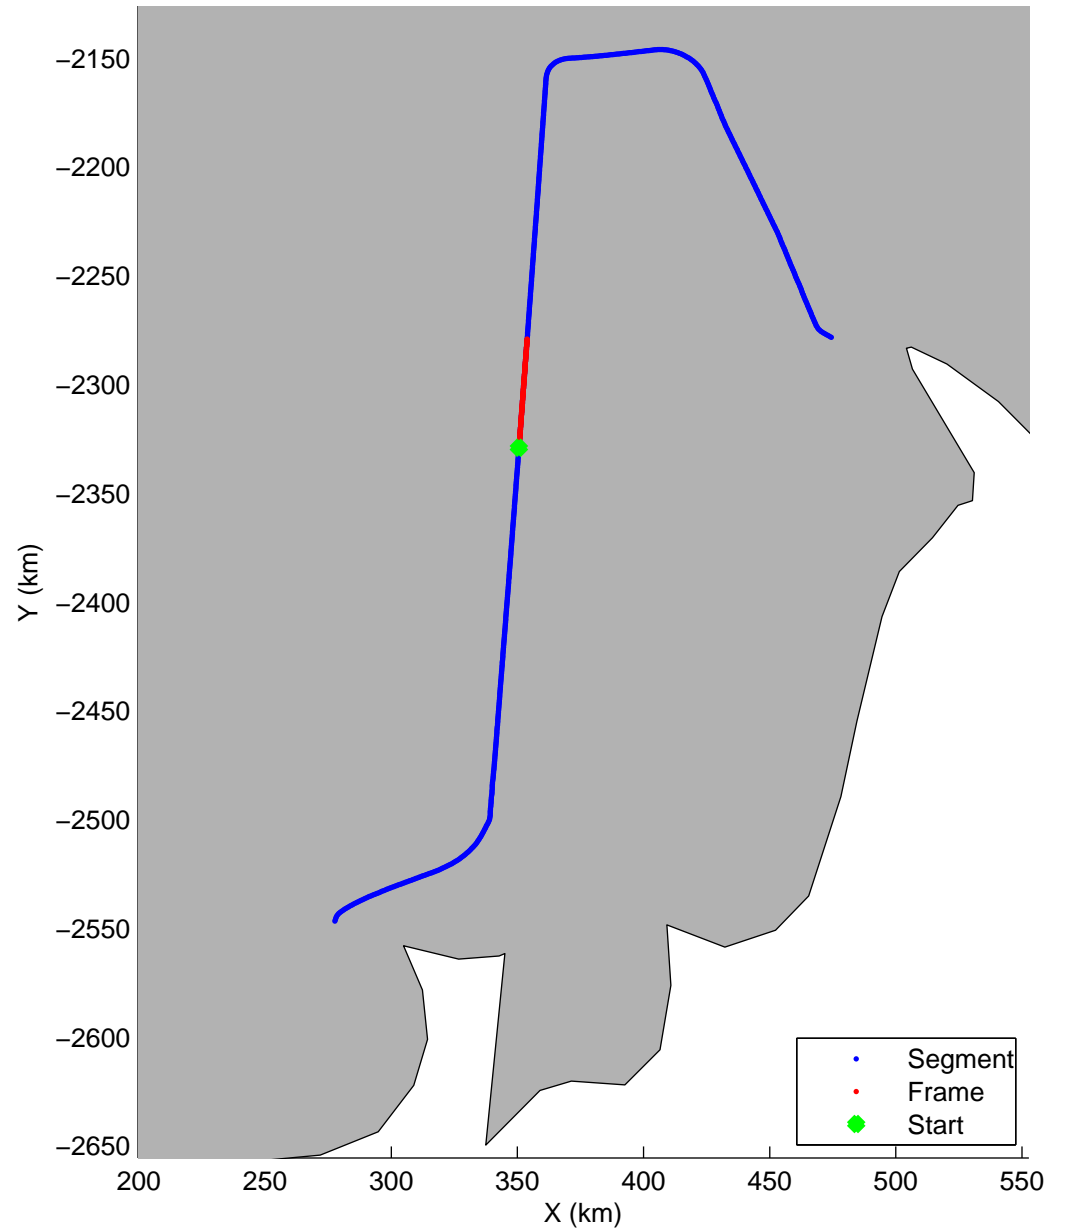

Land Ice:Helheim-Kangerd
20150408_03_006
Polar Stereograph 70N/-45E