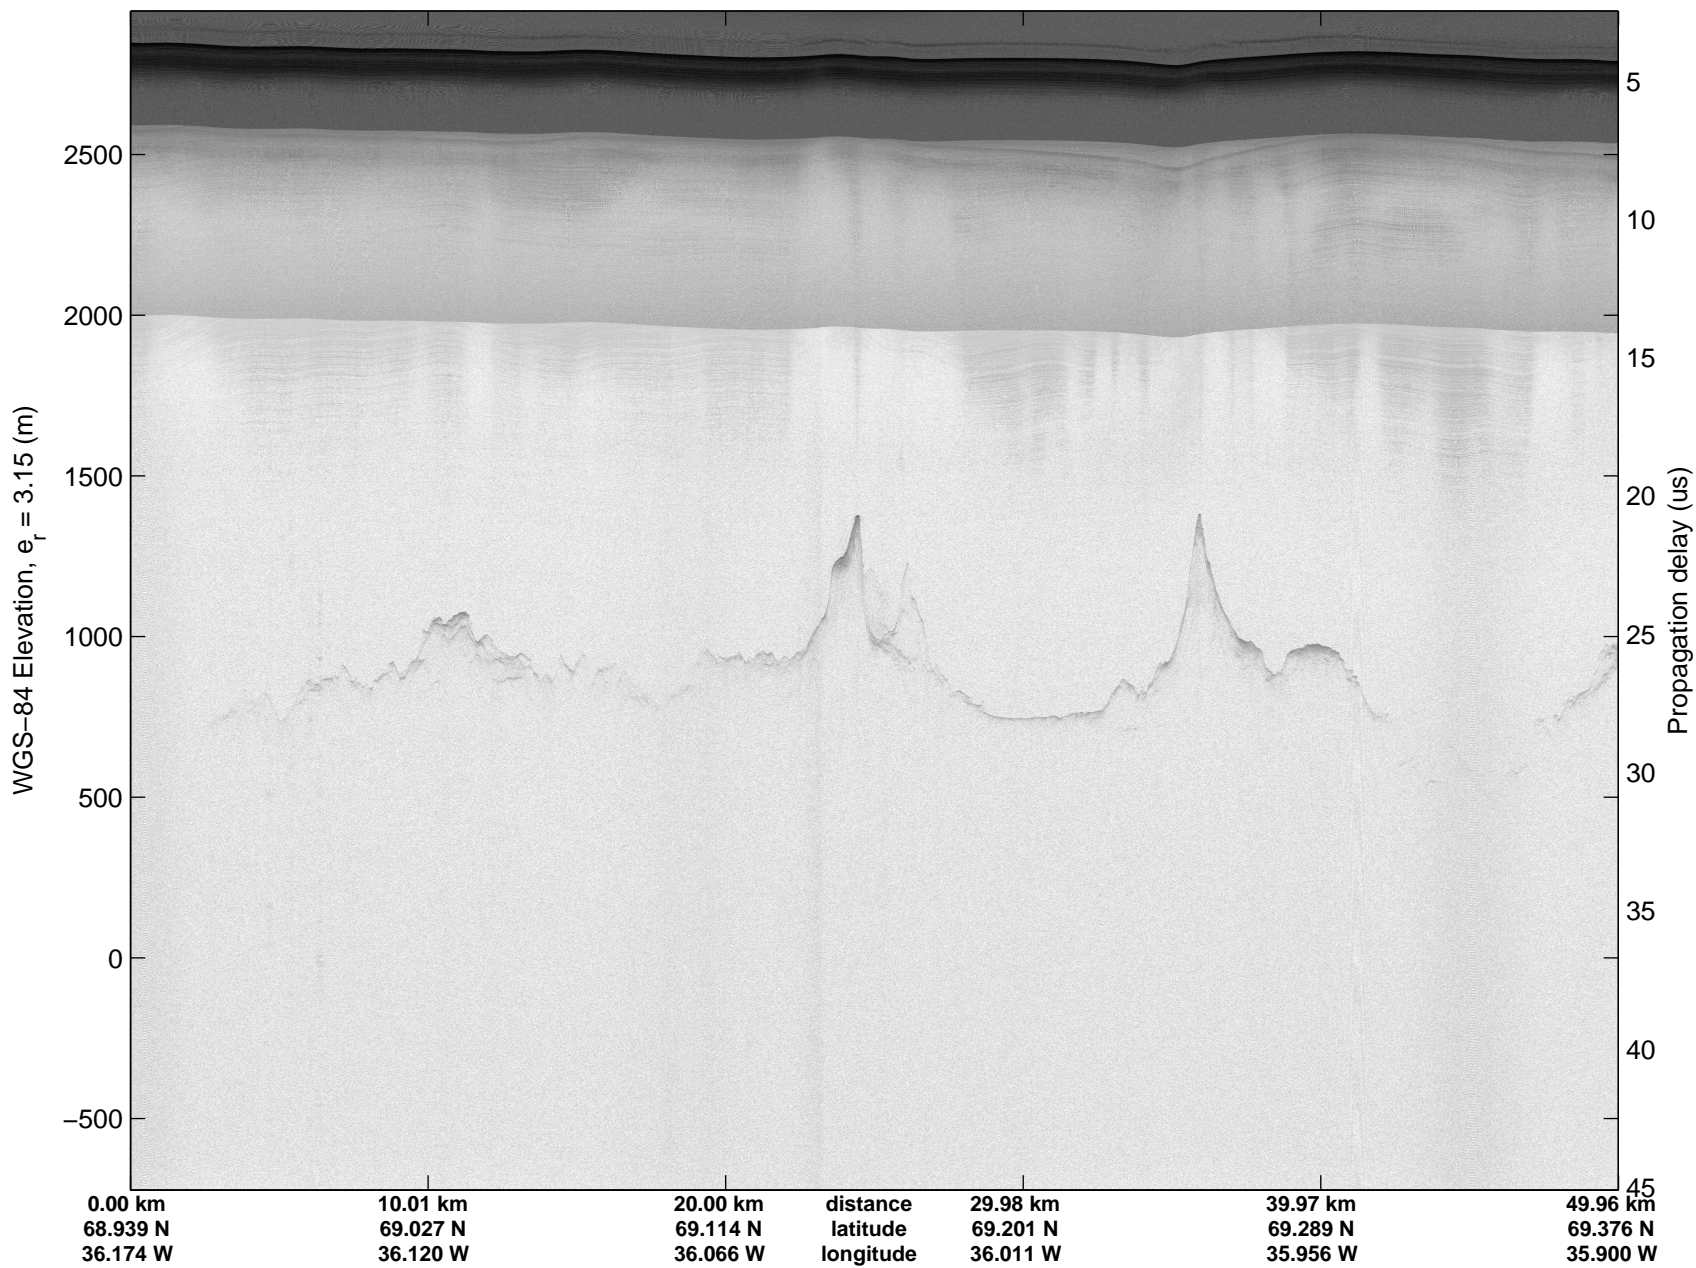

mcords5 2015_Greenland_C130: "Land Ice:Helheim-Kangerd" 20150408_03_007: 14:37:43.6 to 14:43:14.6 GPS