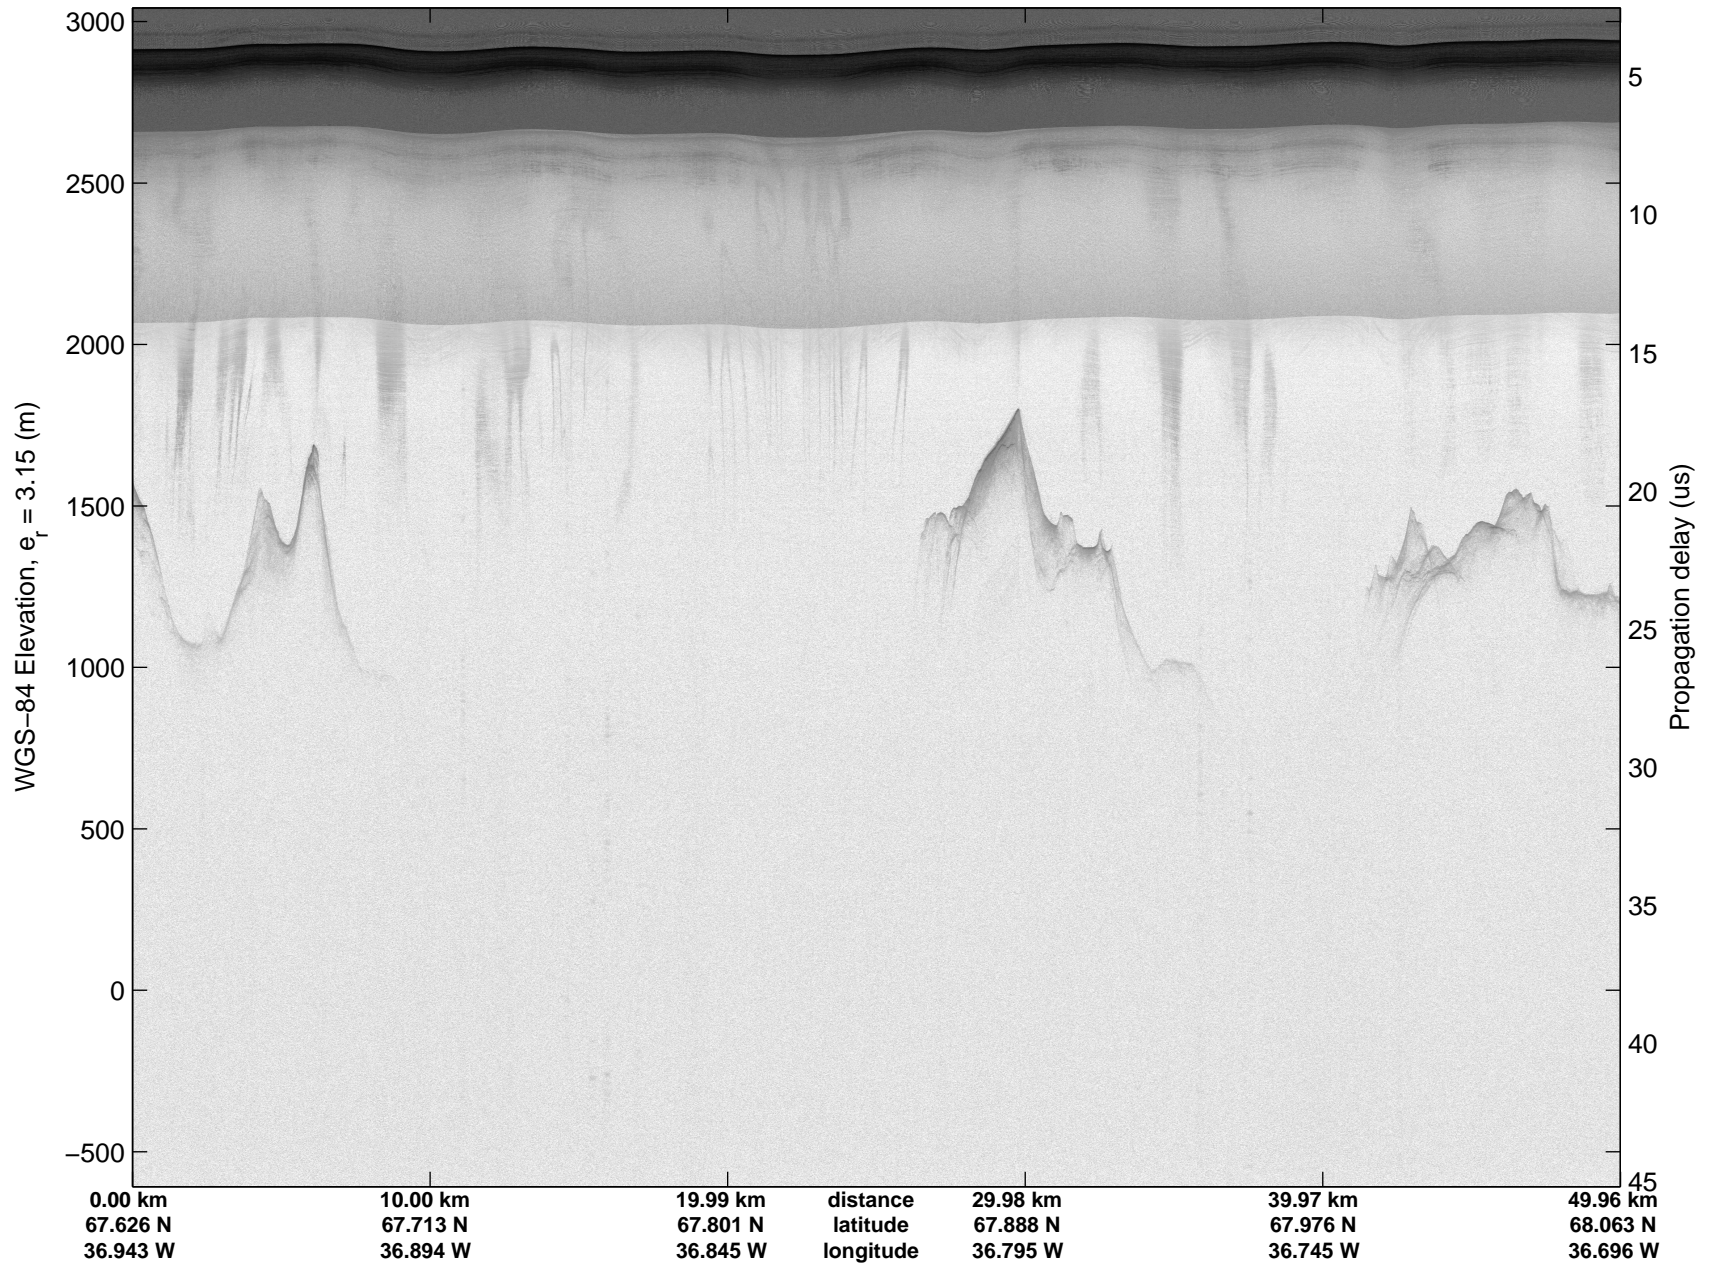

Land Ice:Helheim-Kangerd
20150408_03_001
Polar Stereograph 70N/-45E

mcords5 2015_Greenland_C130: "Land Ice:Helheim-Kangerd" 20150408_03_001: 14:03:44.4 to 14:09:37.4 GPS

mcords5 2015_Greenland_C130: "Land Ice:Helheim-Kangerd" 20150408_03_001: 14:03:44.4 to 14:09:37.4 GPS

Land Ice:Helheim-Kangerd
20150408_03_002
Polar Stereograph 70N/-45E

mcords5 2015_Greenland_C130: "Land Ice:Helheim-Kangerd" 20150408_03_002: 14:09:37.7 to 14:15:48.3 GPS

mcords5 2015_Greenland_C130: "Land Ice:Helheim-Kangerd" 20150408_03_002: 14:09:37.7 to 14:15:48.3 GPS

Land Ice:Helheim-Kangerd
20150408_03_003
Polar Stereograph 70N/-45E

mcords5 2015_Greenland_C130: "Land Ice:Helheim-Kangerd" 20150408_03_003: 14:15:48.5 to 14:21:16.7 GPS

mcords5 2015_Greenland_C130: "Land Ice:Helheim-Kangerd" 20150408_03_003: 14:15:48.5 to 14:21:16.7 GPS

Land Ice:Helheim-Kangerd
20150408_03_004
Polar Stereograph 70N/-45E

mcords5 2015_Greenland_C130: "Land Ice:Helheim-Kangerd" 20150408_03_004: 14:21:16.9 to 14:26:42.4 GPS

mcords5 2015_Greenland_C130: "Land Ice:Helheim-Kangerd" 20150408_03_004: 14:21:16.9 to 14:26:42.4 GPS