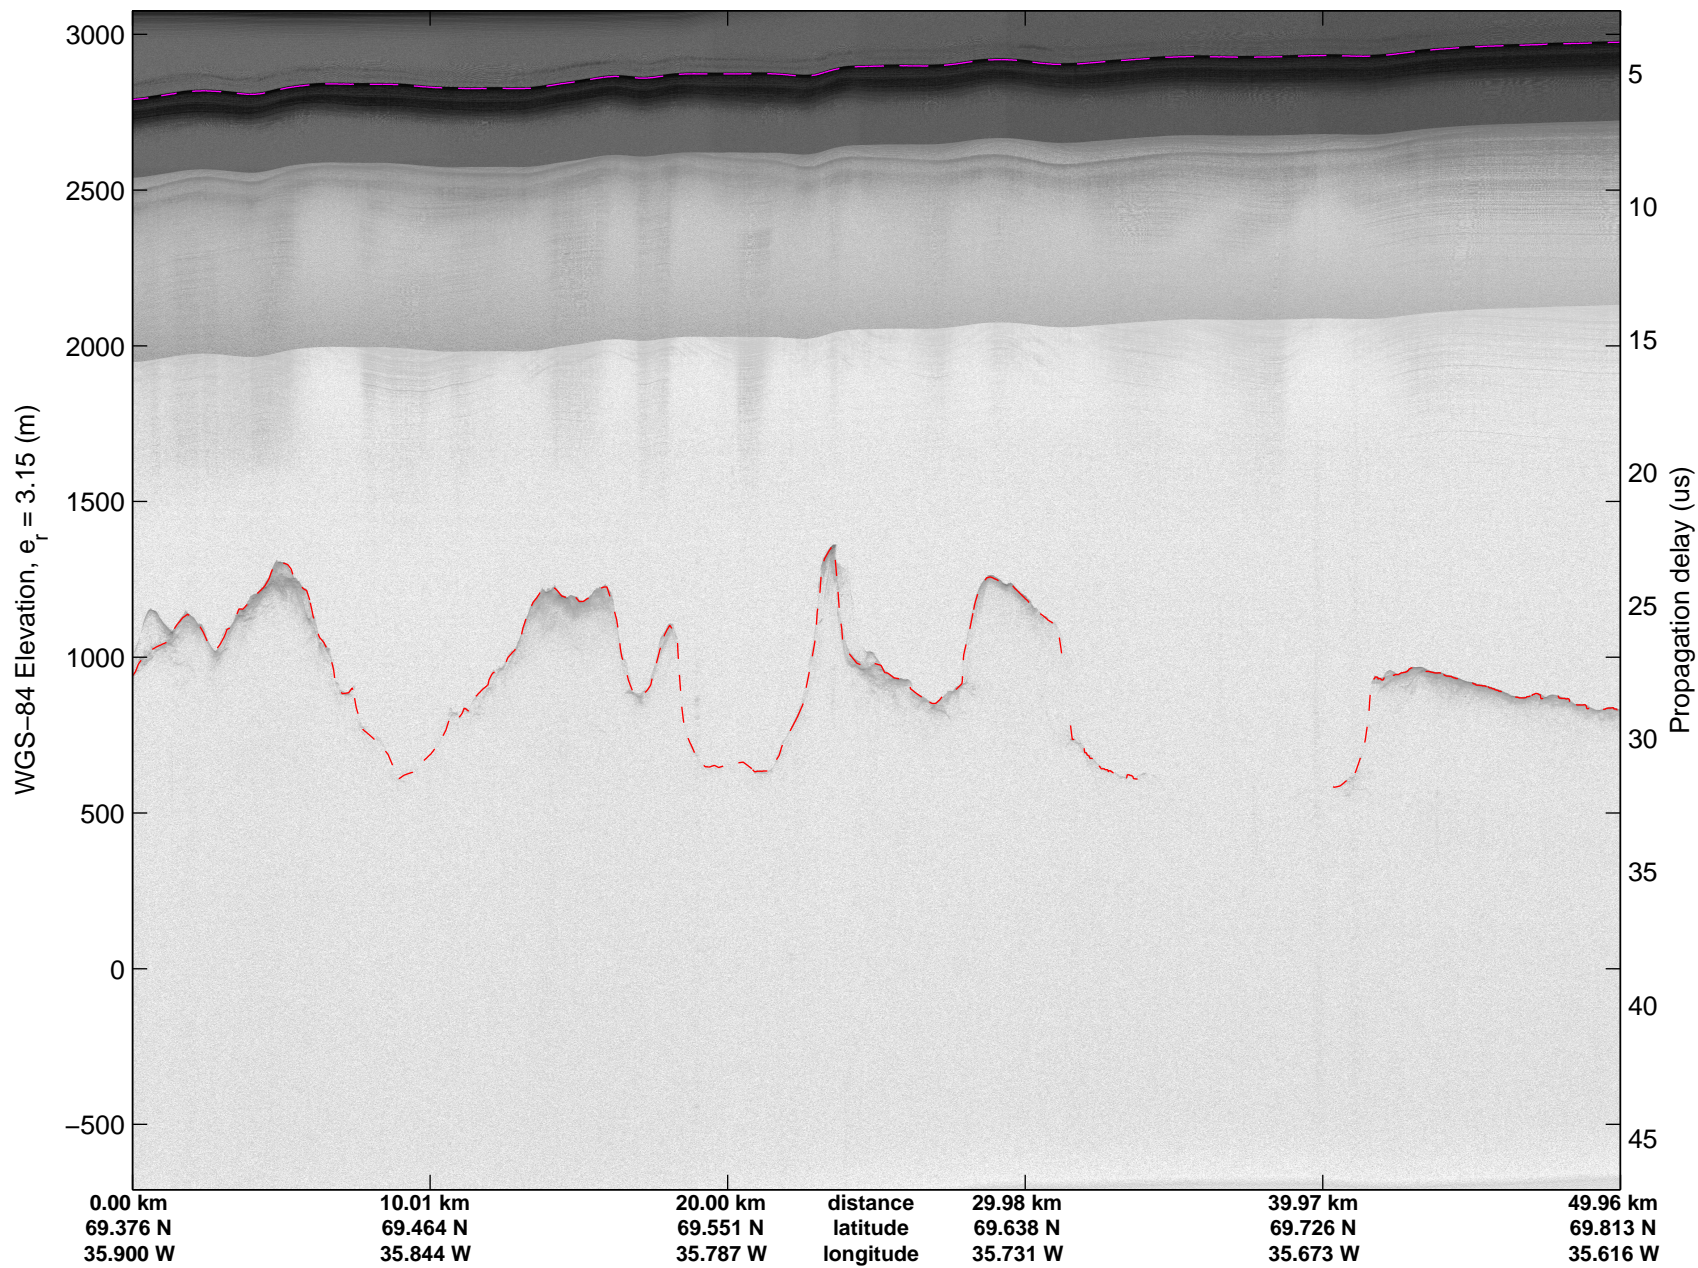

mcords5 2015_Greenland_C130: "Land Ice:Helheim-Kangerd" 20150408_03_008: 14:43:14.8 to 14:48:49.6 GPS