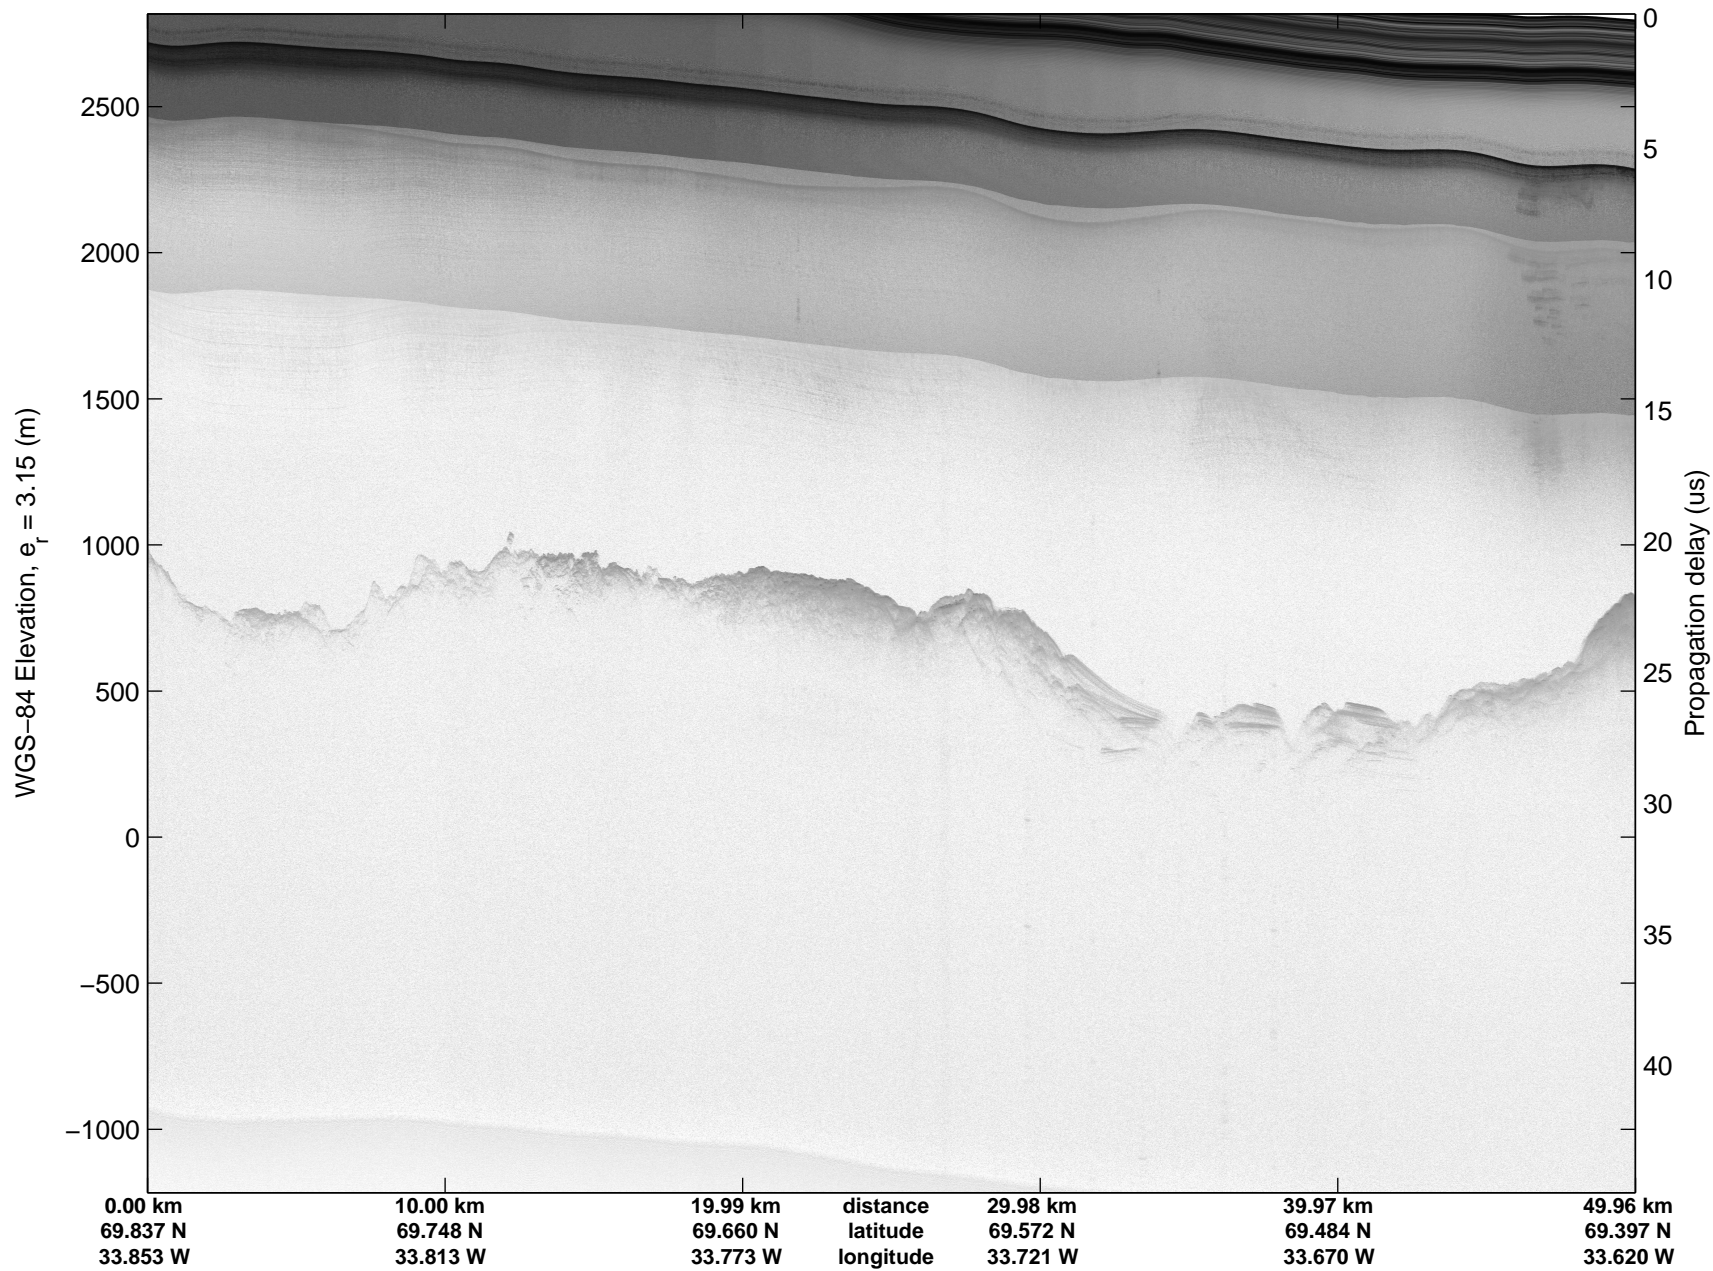

Land Ice:Helheim-Kangerd
20150408_03_009
Polar Stereograph 70N/-45E

mcords5 2015_Greenland_C130: "Land Ice:Helheim-Kangerd" 20150408_03_009: 14:48:49.8 to 14:54:25.4 GPS

mcords5 2015_Greenland_C130: "Land Ice:Helheim-Kangerd" 20150408_03_009: 14:48:49.8 to 14:54:25.4 GPS

Land Ice:Helheim-Kangerd
20150408_03_010
Polar Stereograph 70N/-45E

mcords5 2015_Greenland_C130: "Land Ice:Helheim-Kangerd" 20150408_03_010: 14:54:25.6 to 14:59:53.5 GPS

mcords5 2015_Greenland_C130: "Land Ice:Helheim-Kangerd" 20150408_03_010: 14:54:25.6 to 14:59:53.5 GPS

Land Ice:Helheim-Kangerd
20150408_03_011
Polar Stereograph 70N/-45E

mcords5 2015_Greenland_C130: "Land Ice:Helheim-Kangerd" 20150408_03_011: 14:59:53.7 to 15:05:39.1 GPS

mcords5 2015_Greenland_C130: "Land Ice:Helheim-Kangerd" 20150408_03_011: 14:59:53.7 to 15:05:39.1 GPS

Land Ice:Helheim-Kangerd
20150408_03_012
Polar Stereograph 70N/-45E

mcords5 2015_Greenland_C130: "Land Ice:Helheim-Kangerd" 20150408_03_012: 15:05:39.4 to 15:14:45.2 GPS

mcords5 2015_Greenland_C130: "Land Ice:Helheim-Kangerd" 20150408_03_012: 15:05:39.4 to 15:14:45.2 GPS