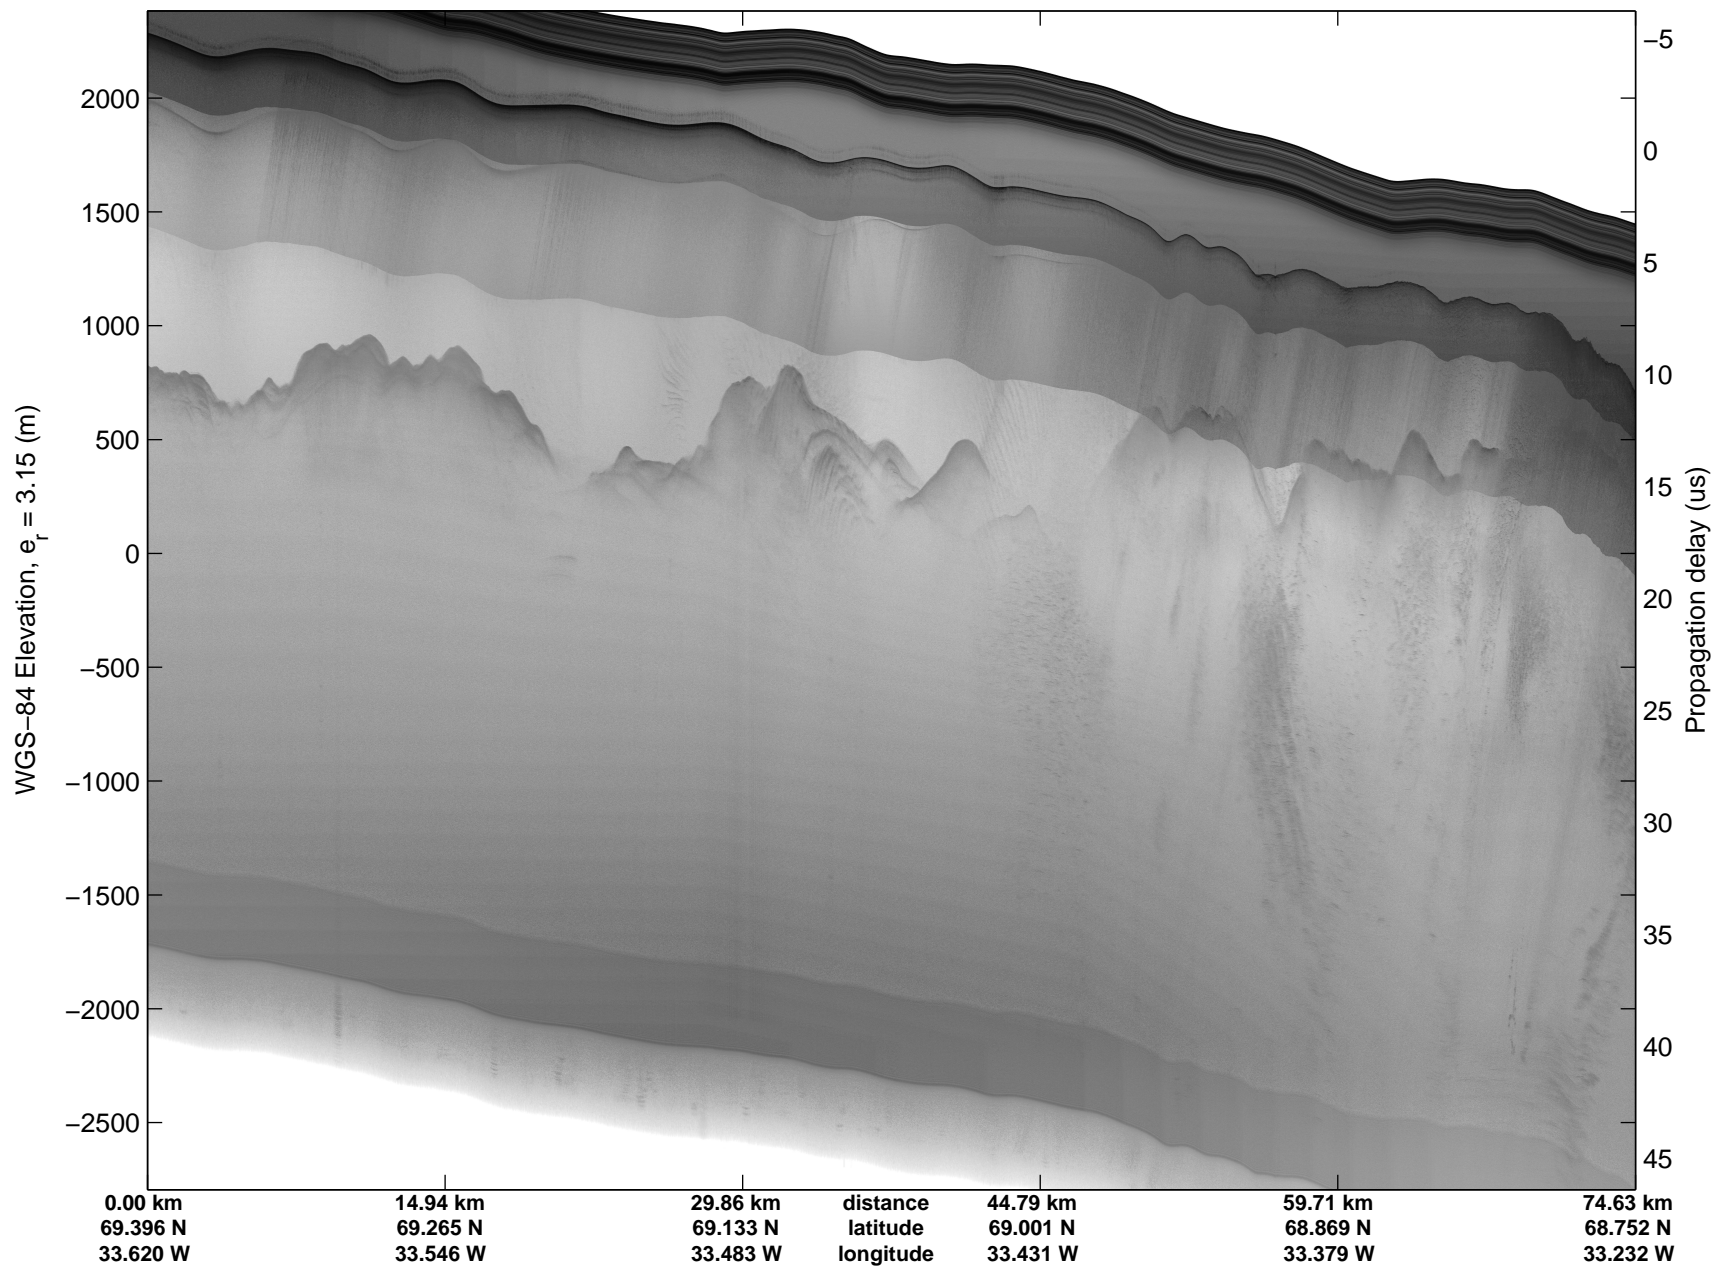

Land Ice:Helheim-Kangerd
20150408_03_010
Polar Stereograph 70N/-45E

mcords5 2015_Greenland_C130: "Land Ice:Helheim-Kangerd" 20150408_03_010: 14:54:25.6 to 14:59:53.5 GPS

mcords5 2015_Greenland_C130: "Land Ice:Helheim-Kangerd" 20150408_03_010: 14:54:25.6 to 14:59:53.5 GPS

Land Ice:Helheim-Kangerd
20150408_03_011
Polar Stereograph 70N/-45E

mcords5 2015_Greenland_C130: "Land Ice:Helheim-Kangerd" 20150408_03_011: 14:59:53.7 to 15:05:39.1 GPS

mcords5 2015_Greenland_C130: "Land Ice:Helheim-Kangerd" 20150408_03_011: 14:59:53.7 to 15:05:39.1 GPS

Land Ice:Helheim-Kangerd
20150408_03_012
Polar Stereograph 70N/-45E

mcords5 2015_Greenland_C130: "Land Ice:Helheim-Kangerd" 20150408_03_012: 15:05:39.4 to 15:14:45.2 GPS

mcords5 2015_Greenland_C130: "Land Ice:Helheim-Kangerd" 20150408_03_012: 15:05:39.4 to 15:14:45.2 GPS