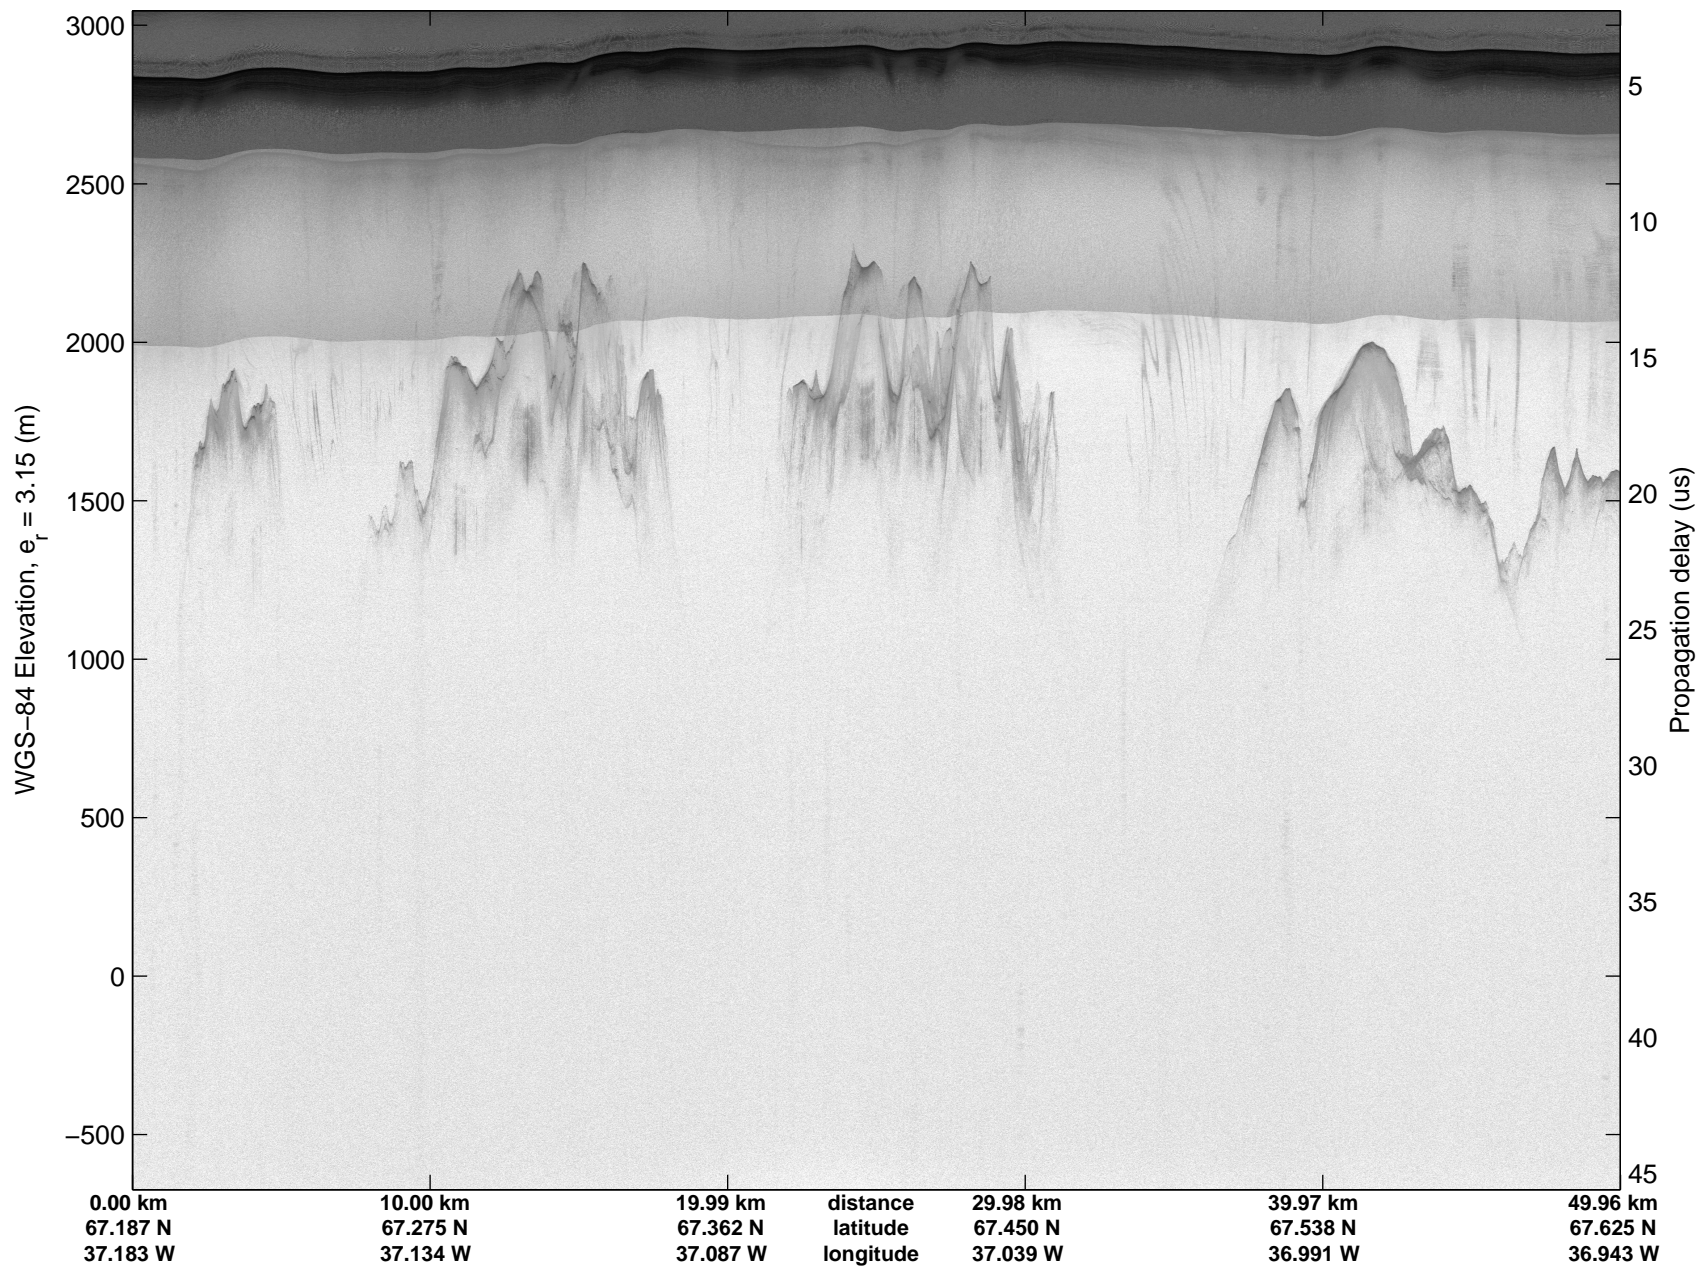

Land Ice:Helheim-Kangerd
20150408_03_001
Polar Stereograph 70N/-45E

mcords5 2015_Greenland_C130: "Land Ice:Helheim-Kangerd" 20150408_03_001: 14:03:44.4 to 14:09:37.4 GPS

mcords5 2015_Greenland_C130: "Land Ice:Helheim-Kangerd" 20150408_03_001: 14:03:44.4 to 14:09:37.4 GPS

Land Ice:Helheim-Kangerd
20150408_03_002
Polar Stereograph 70N/-45E

mcords5 2015_Greenland_C130: "Land Ice:Helheim-Kangerd" 20150408_03_002: 14:09:37.7 to 14:15:48.3 GPS

mcords5 2015_Greenland_C130: "Land Ice:Helheim-Kangerd" 20150408_03_002: 14:09:37.7 to 14:15:48.3 GPS

Land Ice:Helheim-Kangerd
20150408_03_003
Polar Stereograph 70N/-45E

mcords5 2015_Greenland_C130: "Land Ice:Helheim-Kangerd" 20150408_03_003: 14:15:48.5 to 14:21:16.7 GPS

mcords5 2015_Greenland_C130: "Land Ice:Helheim-Kangerd" 20150408_03_003: 14:15:48.5 to 14:21:16.7 GPS

Land Ice:Helheim-Kangerd
20150408_03_004
Polar Stereograph 70N/-45E

mcords5 2015_Greenland_C130: "Land Ice:Helheim-Kangerd" 20150408_03_004: 14:21:16.9 to 14:26:42.4 GPS

mcords5 2015_Greenland_C130: "Land Ice:Helheim-Kangerd" 20150408_03_004: 14:21:16.9 to 14:26:42.4 GPS