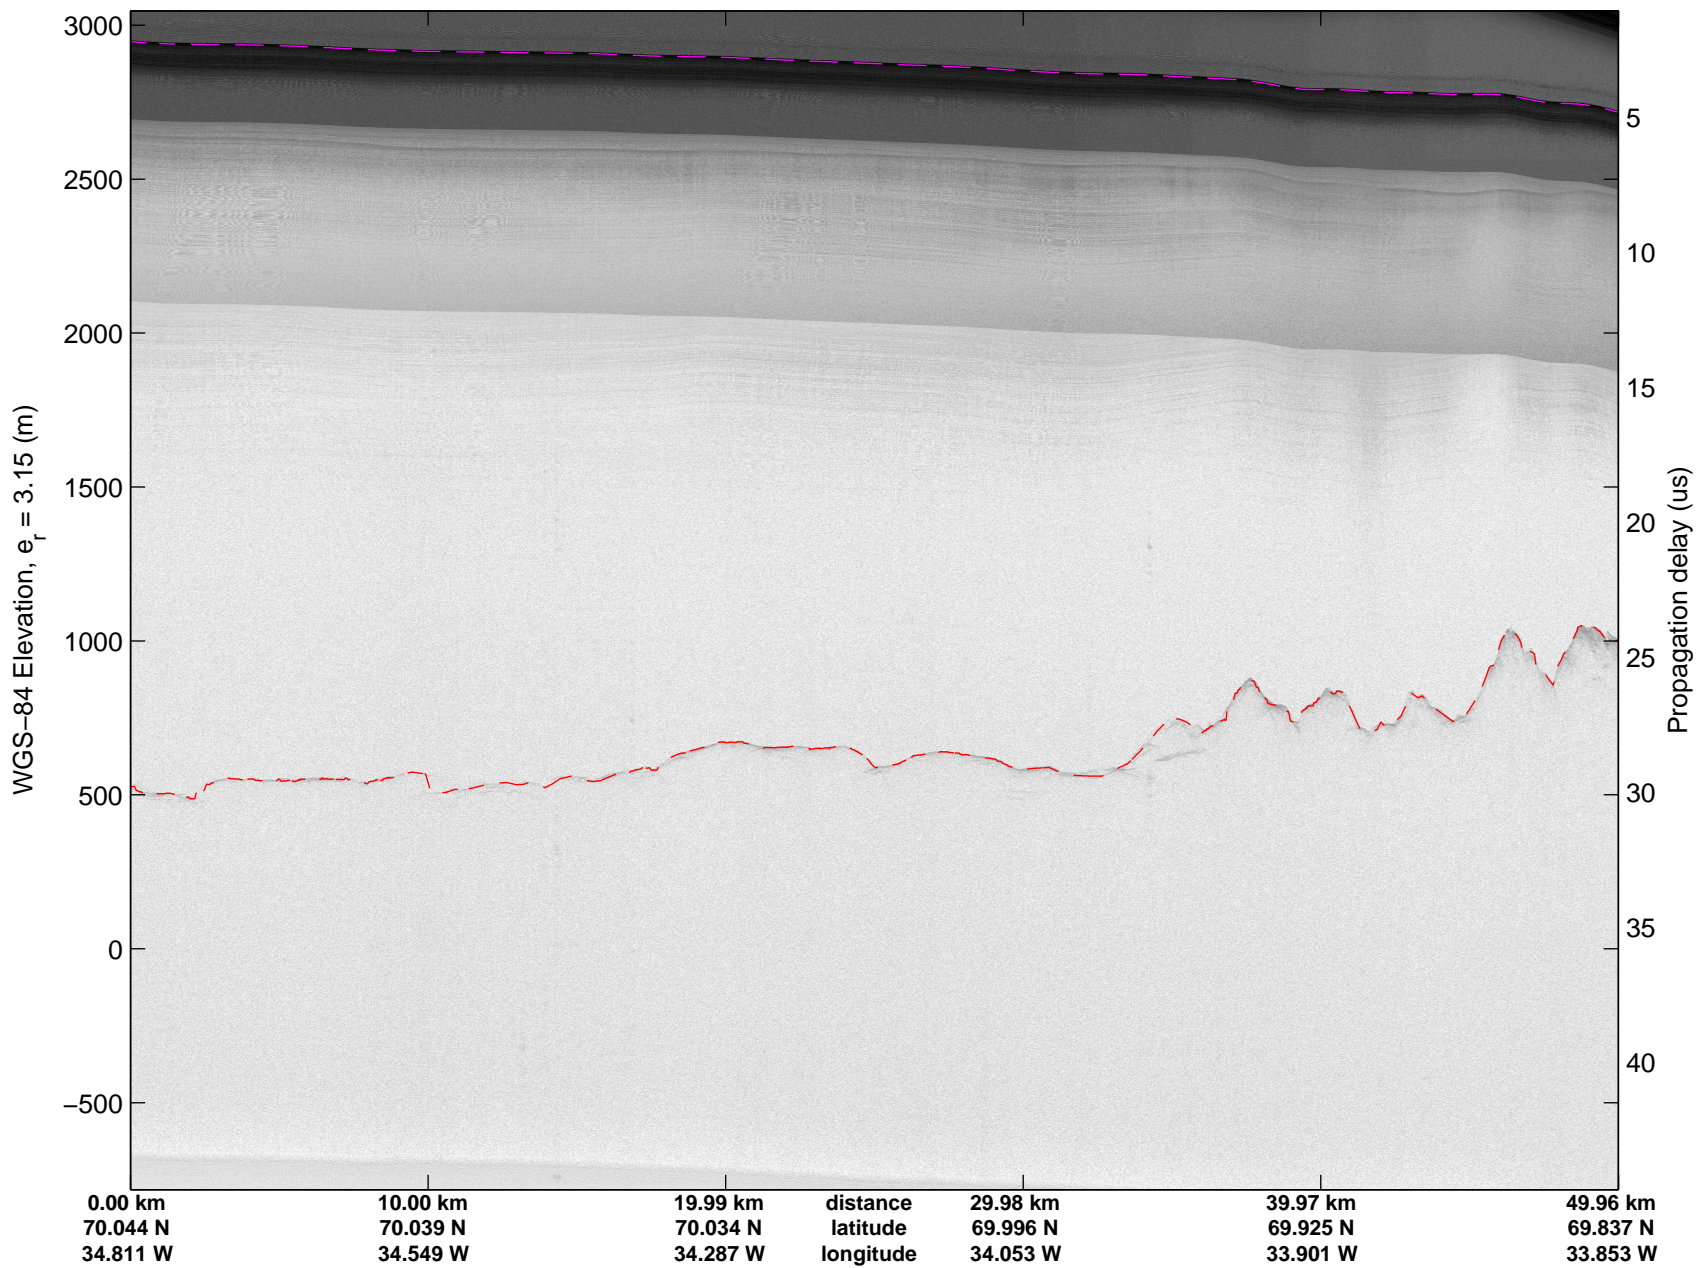

Land Ice:Helheim-Kangerd
20150408_03_009
Polar Stereograph 70N/-45E

mcords5 2015_Greenland_C130: "Land Ice:Helheim-Kangerd" 20150408_03_009: 14:48:49.8 to 14:54:25.4 GPS

mcords5 2015_Greenland_C130: "Land Ice:Helheim-Kangerd" 20150408_03_009: 14:48:49.8 to 14:54:25.4 GPS

Land Ice:Helheim-Kangerd
20150408_03_010
Polar Stereograph 70N/-45E

mcords5 2015_Greenland_C130: "Land Ice:Helheim-Kangerd" 20150408_03_010: 14:54:25.6 to 14:59:53.5 GPS

mcords5 2015_Greenland_C130: "Land Ice:Helheim-Kangerd" 20150408_03_010: 14:54:25.6 to 14:59:53.5 GPS