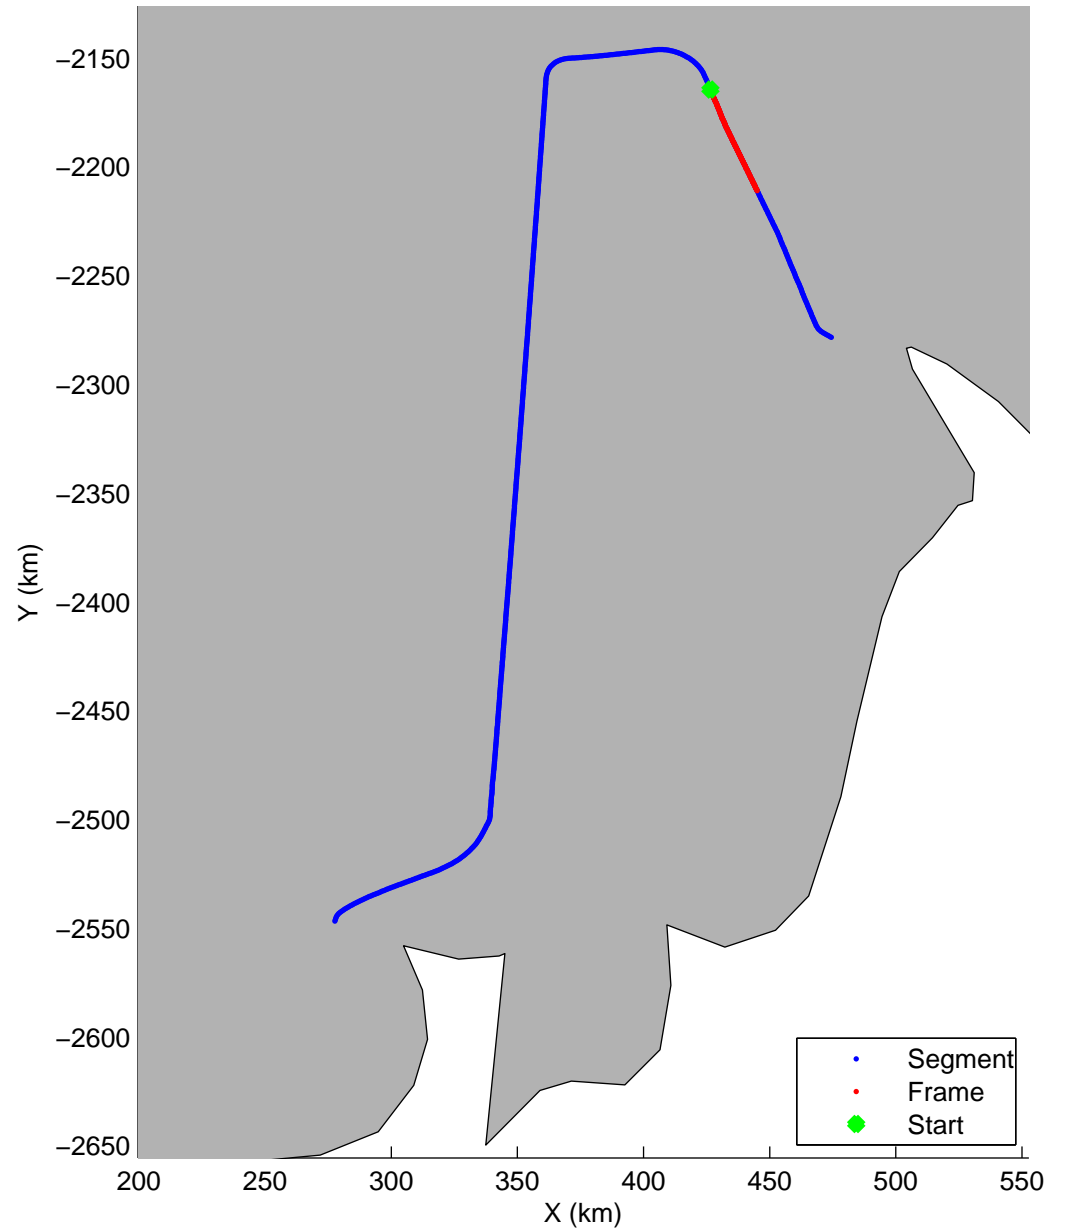

Land Ice:Helheim-Kangerd
20150408_03_011
Polar Stereograph 70N/-45E