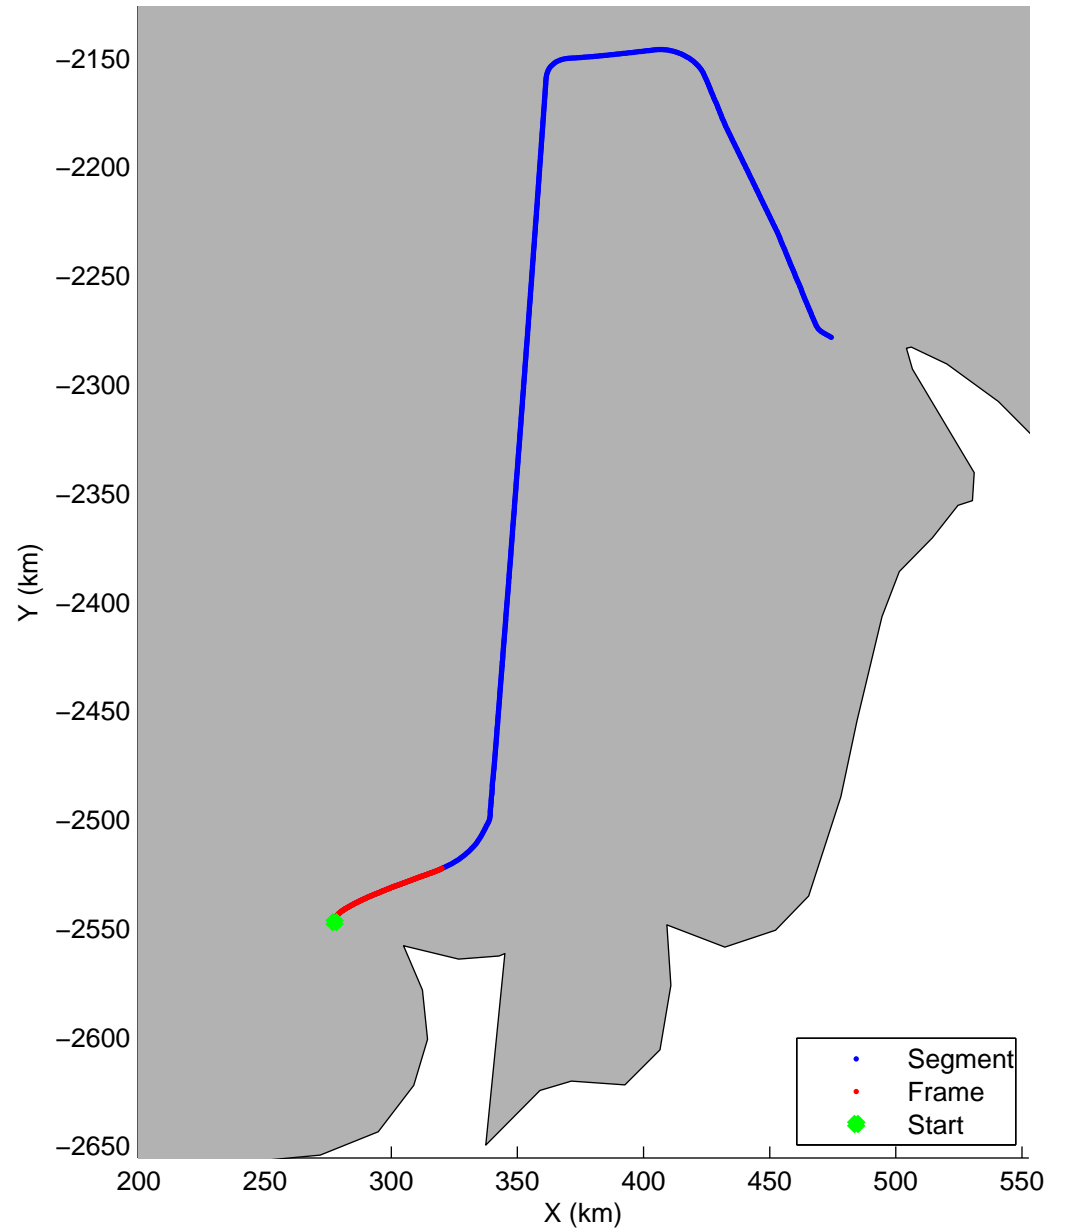

Land Ice:Helheim-Kangerd
20150408_03_001
Polar Stereograph 70N/-45E

mcords5 2015_Greenland_C130: "Land Ice:Helheim-Kangerd" 20150408_03_001: 14:03:44.4 to 14:09:37.4 GPS

mcords5 2015_Greenland_C130: "Land Ice:Helheim-Kangerd" 20150408_03_001: 14:03:44.4 to 14:09:37.4 GPS

Land Ice:Helheim-Kangerd
20150408_03_002
Polar Stereograph 70N/-45E

mcords5 2015_Greenland_C130: "Land Ice:Helheim-Kangerd" 20150408_03_002: 14:09:37.7 to 14:15:48.3 GPS

mcords5 2015_Greenland_C130: "Land Ice:Helheim-Kangerd" 20150408_03_002: 14:09:37.7 to 14:15:48.3 GPS

Land Ice:Helheim-Kangerd
20150408_03_003
Polar Stereograph 70N/-45E

mcords5 2015_Greenland_C130: "Land Ice:Helheim-Kangerd" 20150408_03_003: 14:15:48.5 to 14:21:16.7 GPS

mcords5 2015_Greenland_C130: "Land Ice:Helheim-Kangerd" 20150408_03_003: 14:15:48.5 to 14:21:16.7 GPS