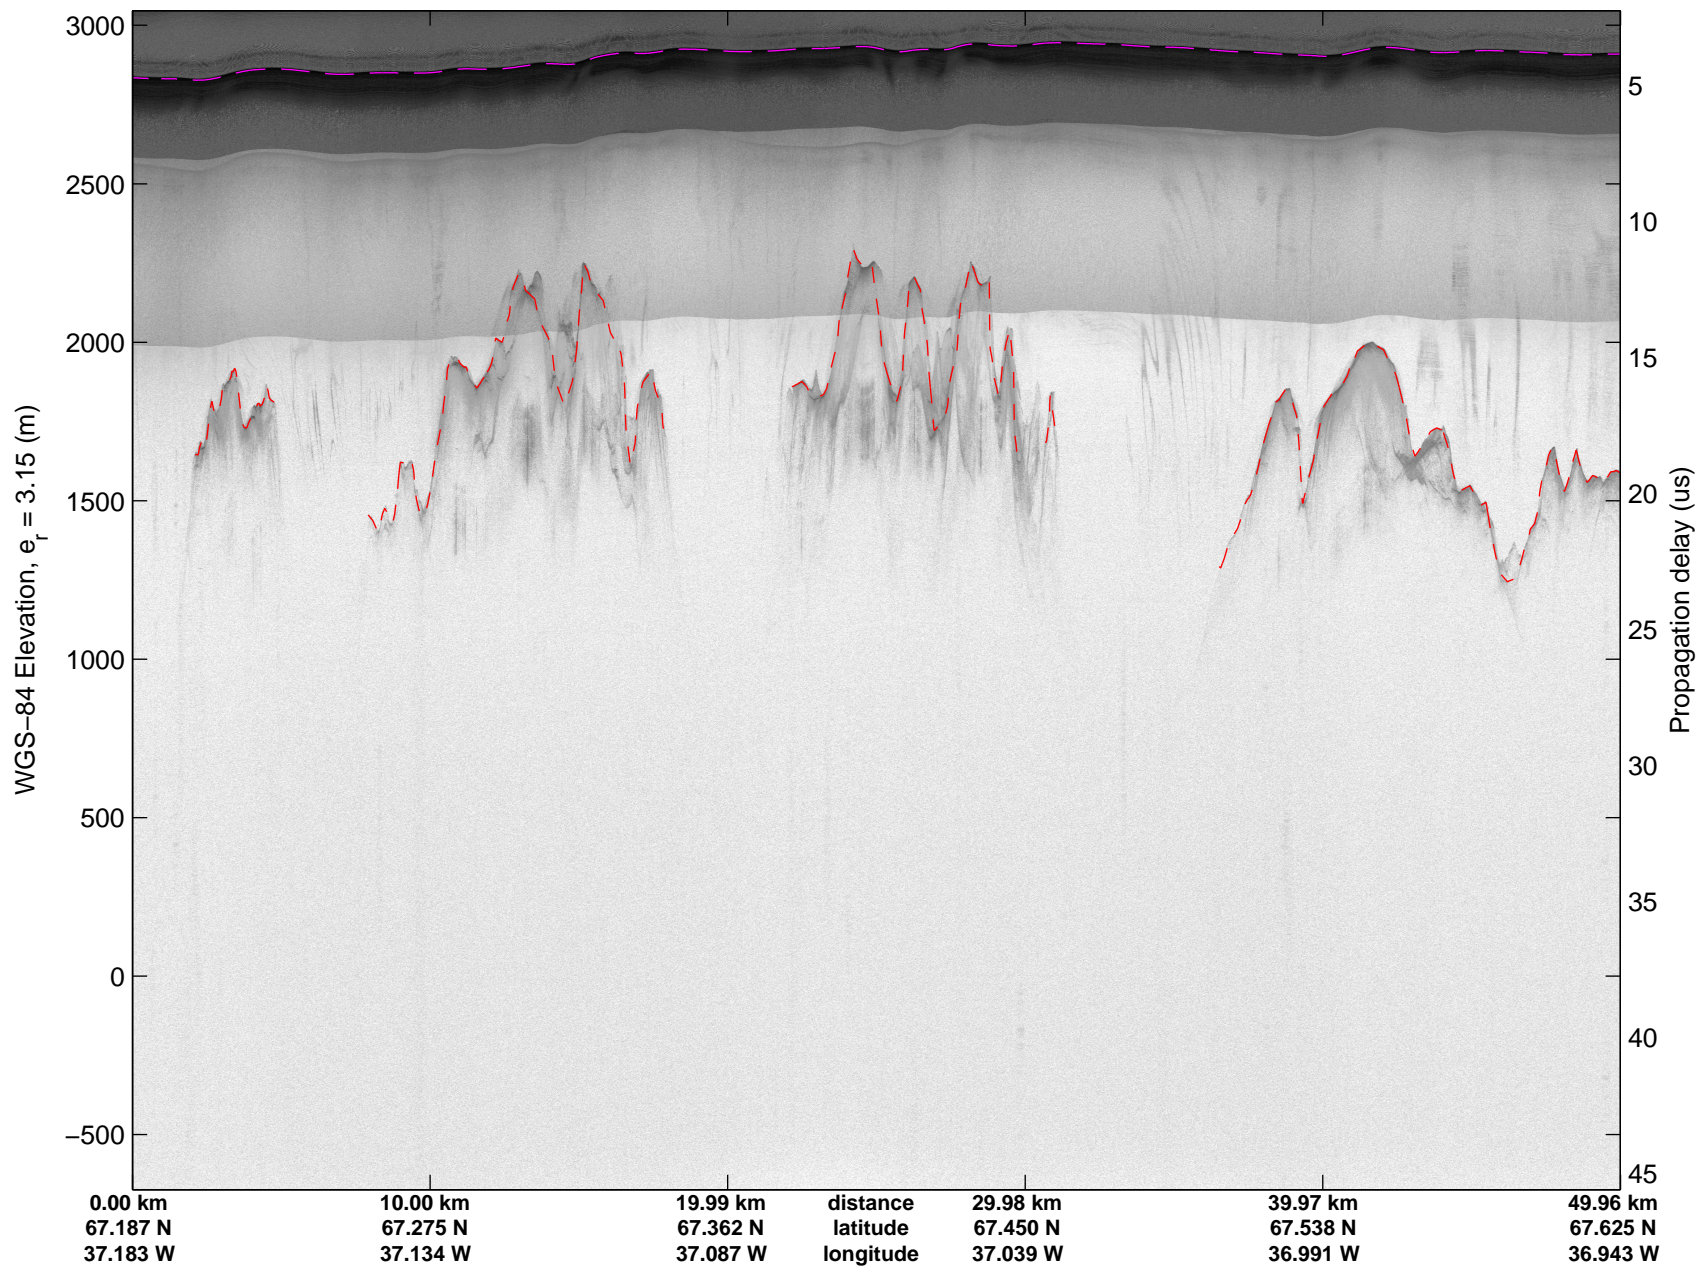

Land Ice:Helheim-Kangerd
20150408_03_001
Polar Stereograph 70N/-45E

mcords5 2015_Greenland_C130: "Land Ice:Helheim-Kangerd" 20150408_03_001: 14:03:44.4 to 14:09:37.4 GPS

mcords5 2015_Greenland_C130: "Land Ice:Helheim-Kangerd" 20150408_03_001: 14:03:44.4 to 14:09:37.4 GPS

Land Ice:Helheim-Kangerd
20150408_03_002
Polar Stereograph 70N/-45E

mcords5 2015_Greenland_C130: "Land Ice:Helheim-Kangerd" 20150408_03_002: 14:09:37.7 to 14:15:48.3 GPS

mcords5 2015_Greenland_C130: "Land Ice:Helheim-Kangerd" 20150408_03_002: 14:09:37.7 to 14:15:48.3 GPS

Land Ice:Helheim-Kangerd
20150408_03_003
Polar Stereograph 70N/-45E

mcords5 2015_Greenland_C130: "Land Ice:Helheim-Kangerd" 20150408_03_003: 14:15:48.5 to 14:21:16.7 GPS

mcords5 2015_Greenland_C130: "Land Ice:Helheim-Kangerd" 20150408_03_003: 14:15:48.5 to 14:21:16.7 GPS

Land Ice:Helheim-Kangerd
20150408_03_004
Polar Stereograph 70N/-45E

mcords5 2015_Greenland_C130: "Land Ice:Helheim-Kangerd" 20150408_03_004: 14:21:16.9 to 14:26:42.4 GPS

mcords5 2015_Greenland_C130: "Land Ice:Helheim-Kangerd" 20150408_03_004: 14:21:16.9 to 14:26:42.4 GPS