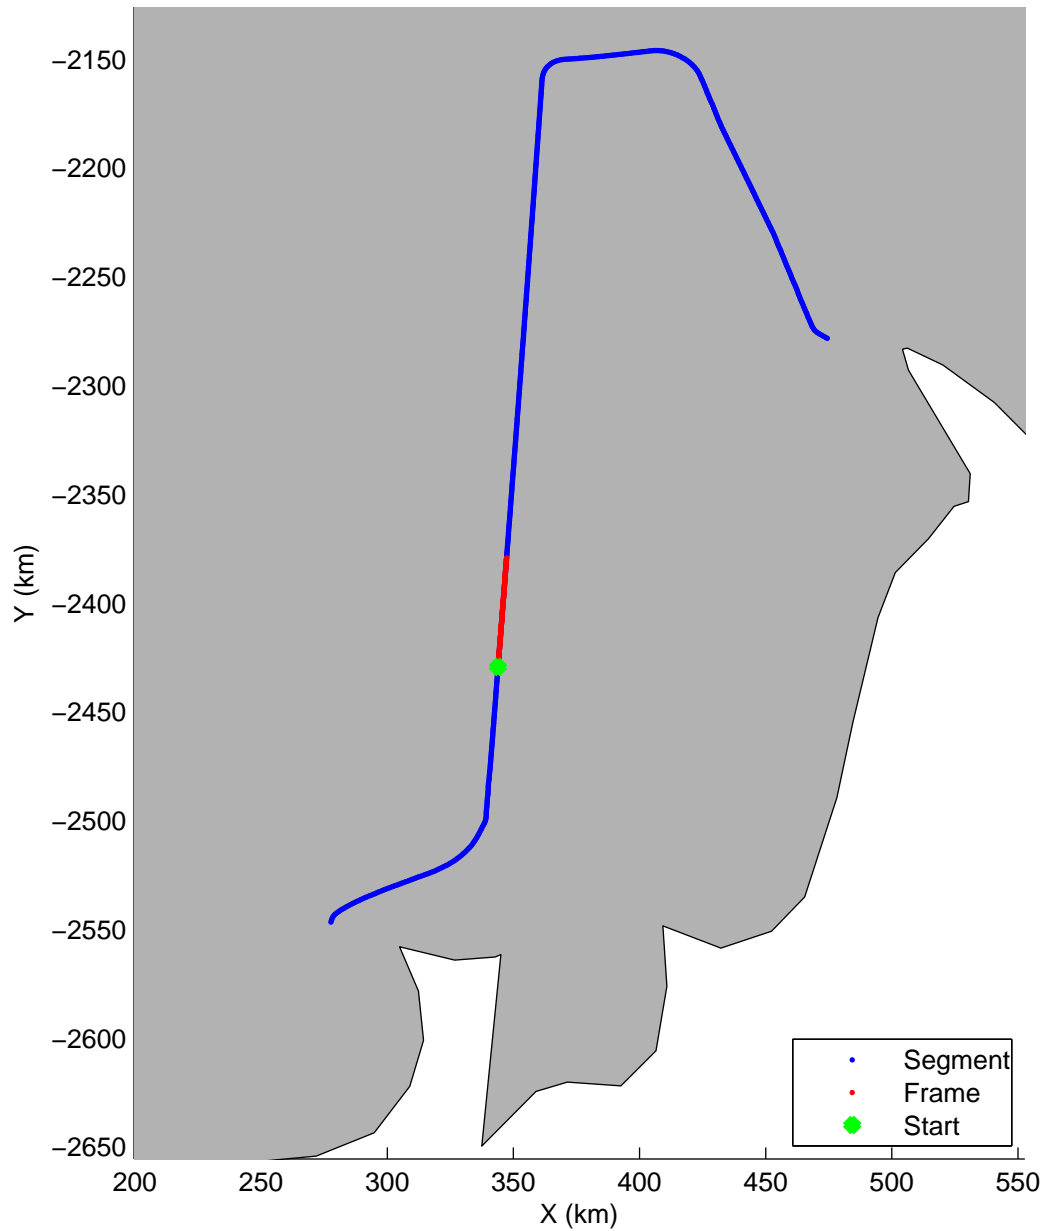

Land Ice:Helheim-Kangerd
20150408_03_004
Polar Stereograph 70N/-45E