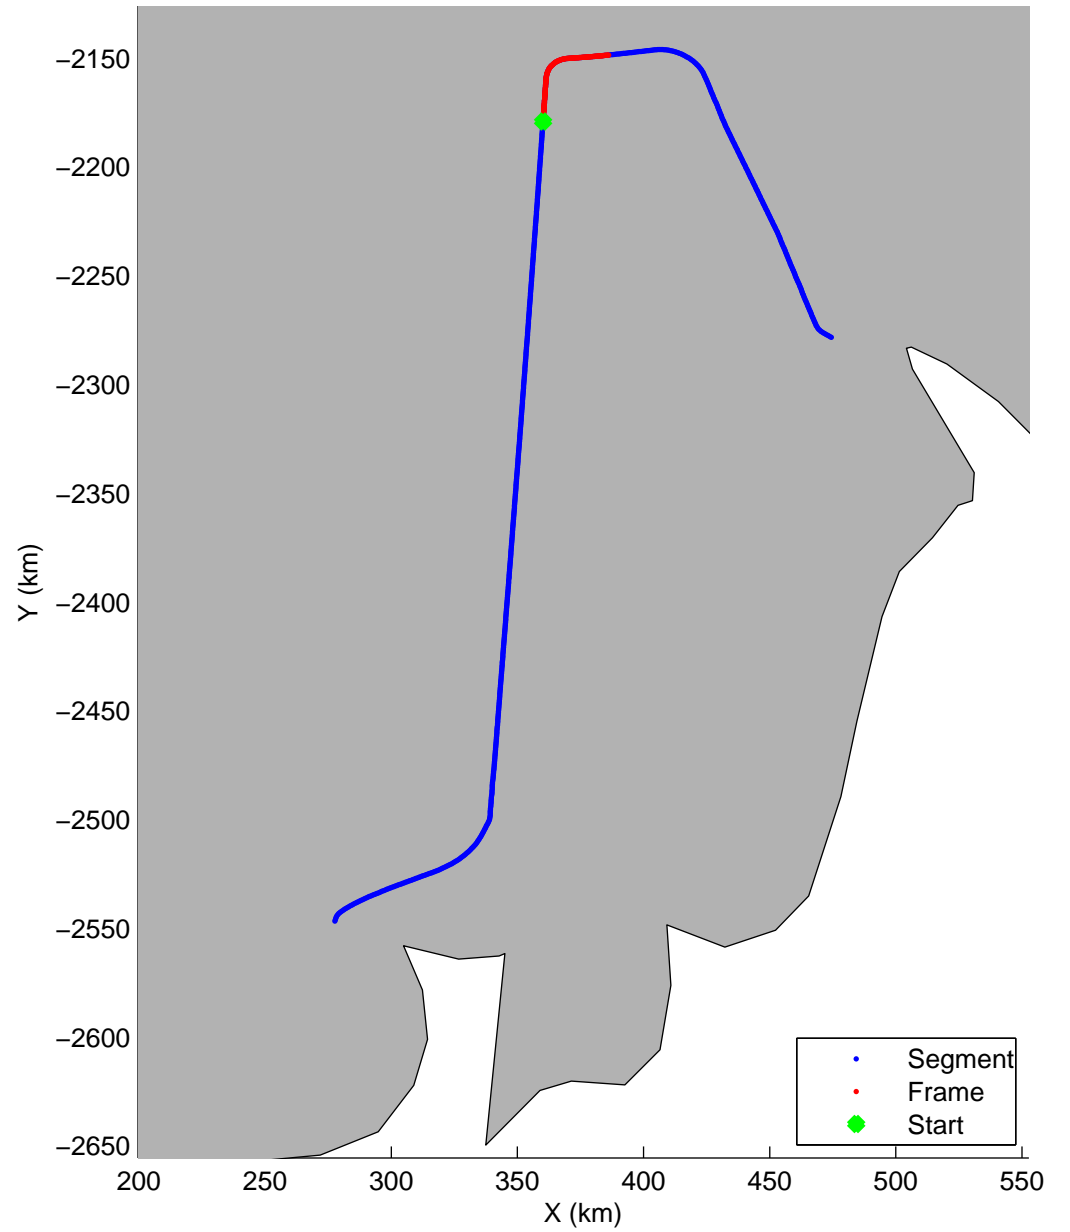

Land Ice:Helheim-Kangerd
20150408_03_009
Polar Stereograph 70N/-45E