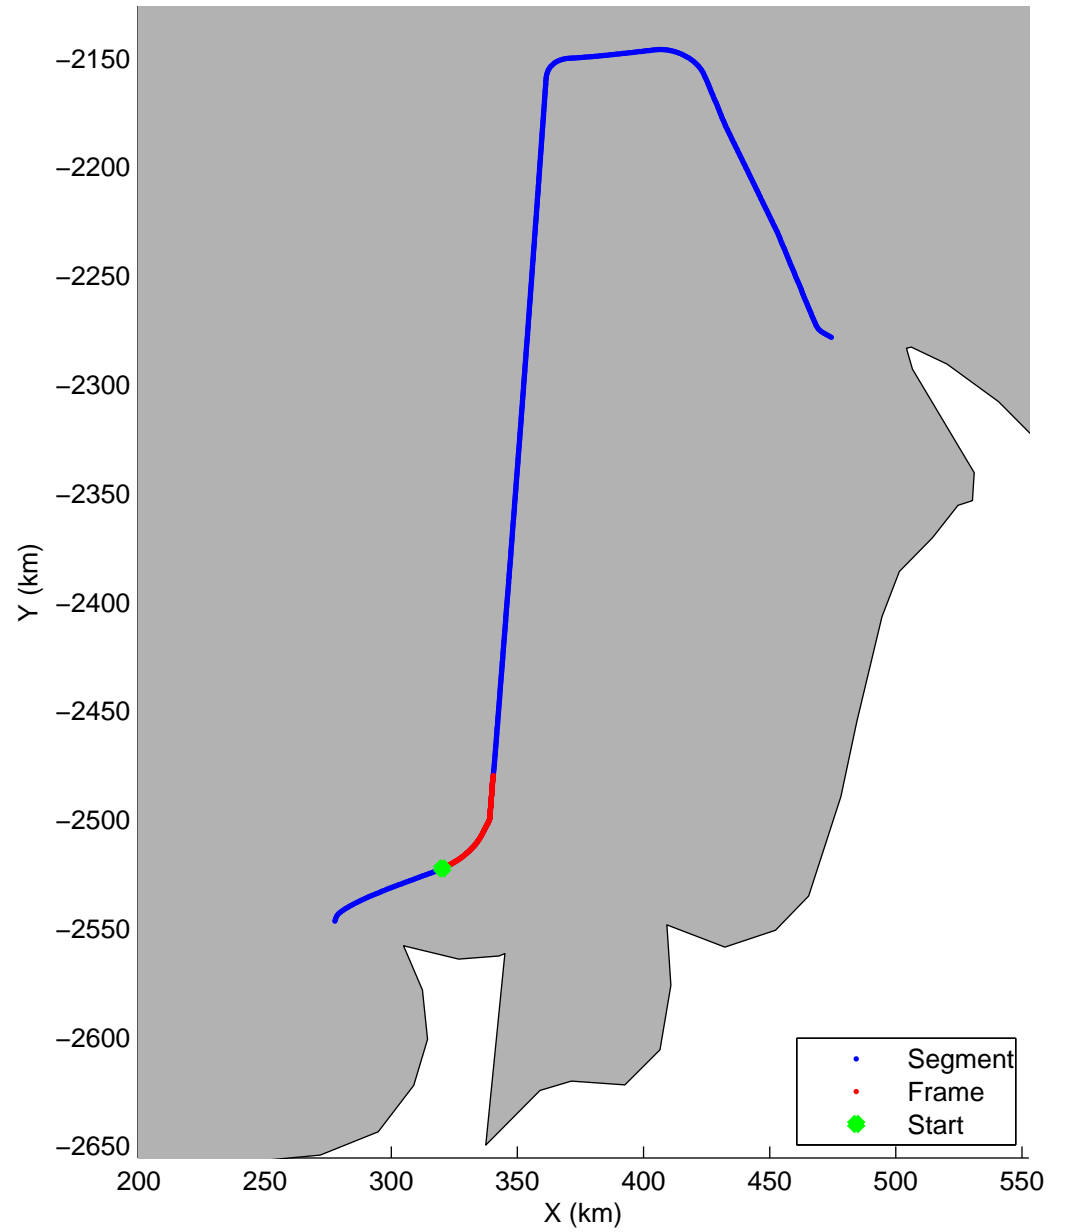

Land Ice:Helheim-Kangerd
20150408_03_001
Polar Stereograph 70N/-45E

mcords5 2015_Greenland_C130: "Land Ice:Helheim-Kangerd" 20150408_03_001: 14:03:44.4 to 14:09:37.4 GPS

mcords5 2015_Greenland_C130: "Land Ice:Helheim-Kangerd" 20150408_03_001: 14:03:44.4 to 14:09:37.4 GPS

Land Ice:Helheim-Kangerd
20150408_03_002
Polar Stereograph 70N/-45E

mcords5 2015_Greenland_C130: "Land Ice:Helheim-Kangerd" 20150408_03_002: 14:09:37.7 to 14:15:48.3 GPS

mcords5 2015_Greenland_C130: "Land Ice:Helheim-Kangerd" 20150408_03_002: 14:09:37.7 to 14:15:48.3 GPS

Land Ice:Helheim-Kangerd
20150408_03_003
Polar Stereograph 70N/-45E

mcords5 2015_Greenland_C130: "Land Ice:Helheim-Kangerd" 20150408_03_003: 14:15:48.5 to 14:21:16.7 GPS

mcords5 2015_Greenland_C130: "Land Ice:Helheim-Kangerd" 20150408_03_003: 14:15:48.5 to 14:21:16.7 GPS