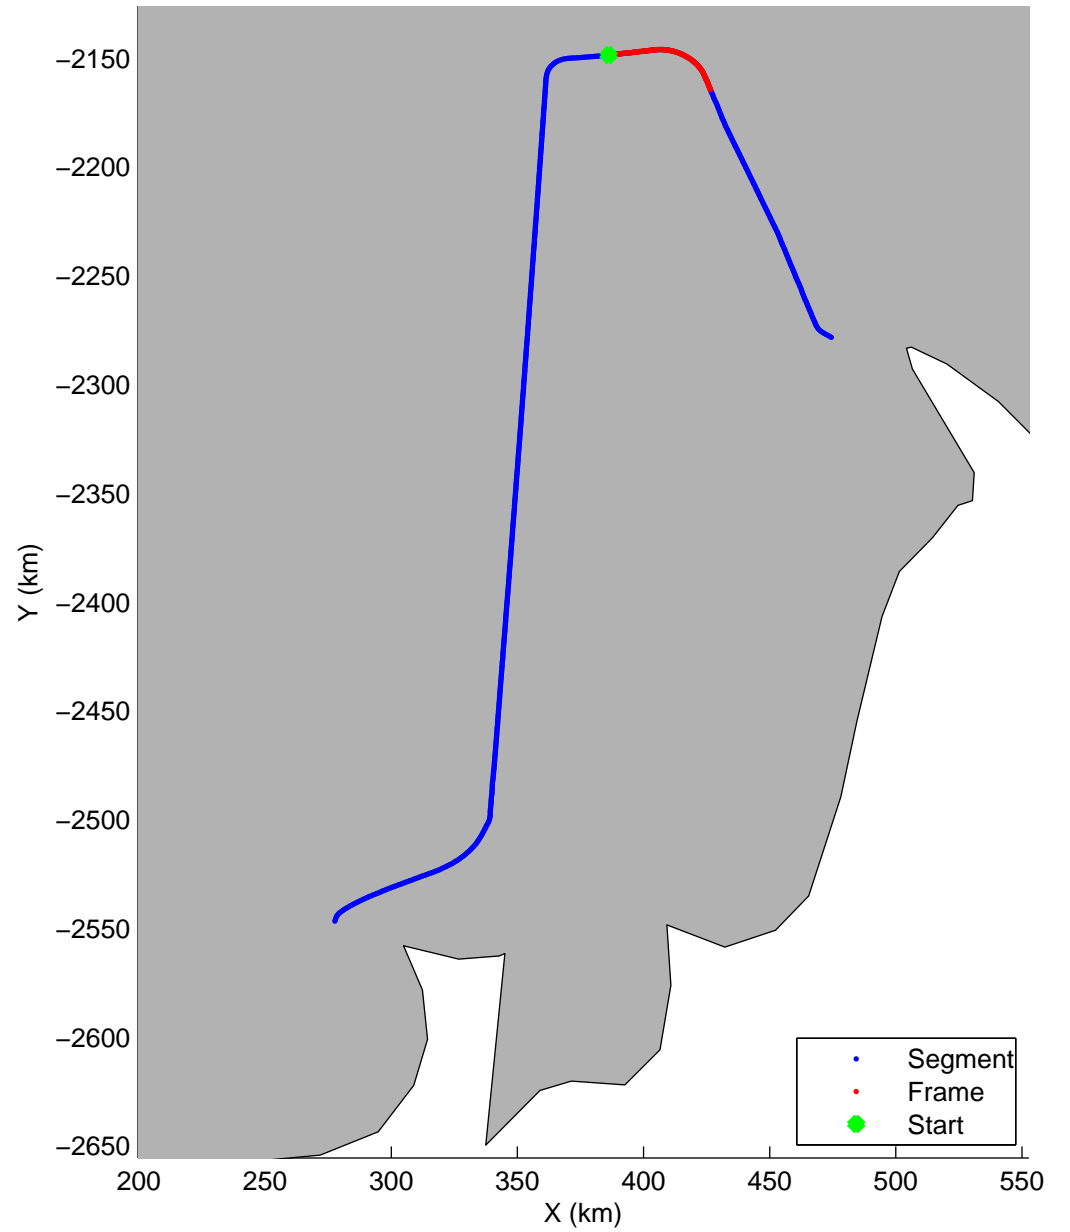

Land Ice:Helheim-Kangerd
20150408_03_010
Polar Stereograph 70N/-45E