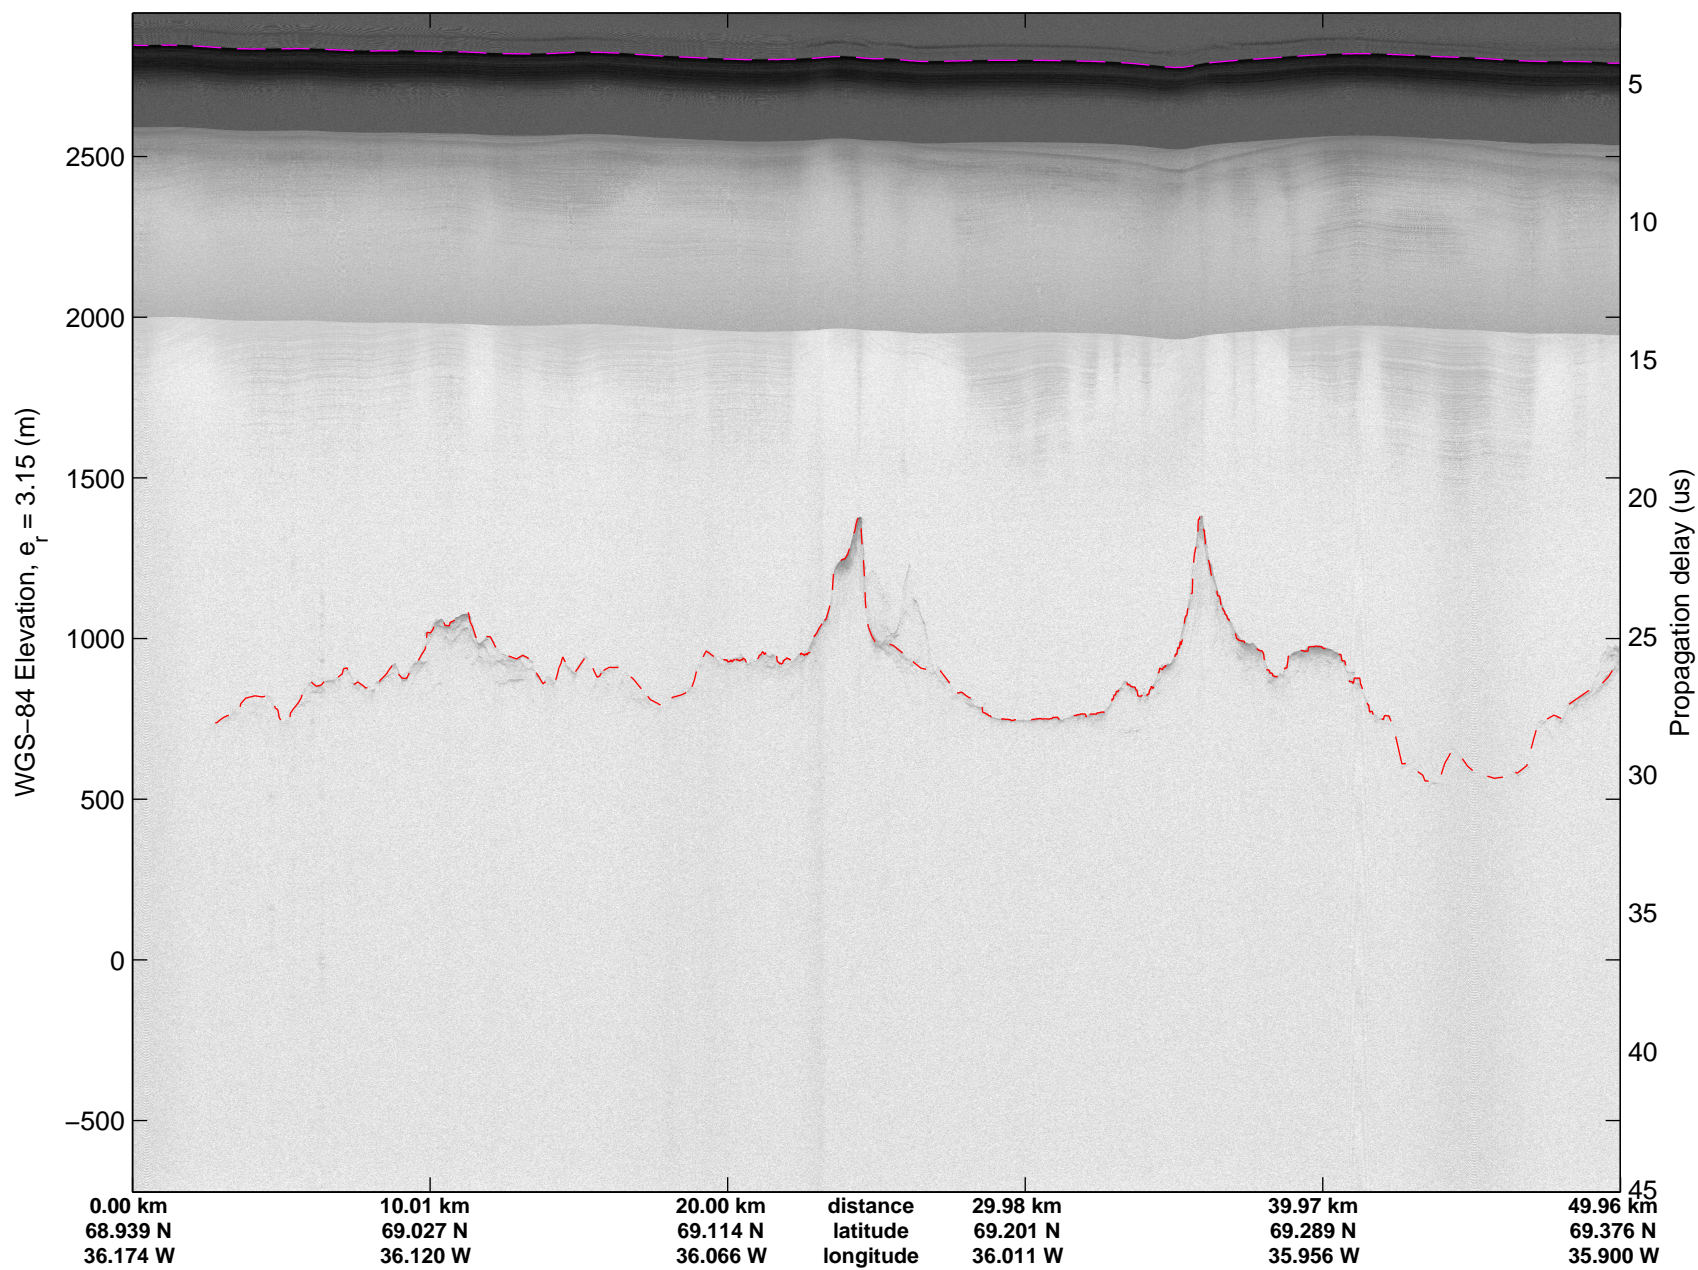

mcords5 2015_Greenland_C130: "Land Ice:Helheim-Kangerd" 20150408_03_007: 14:37:43.6 to 14:43:14.6 GPS