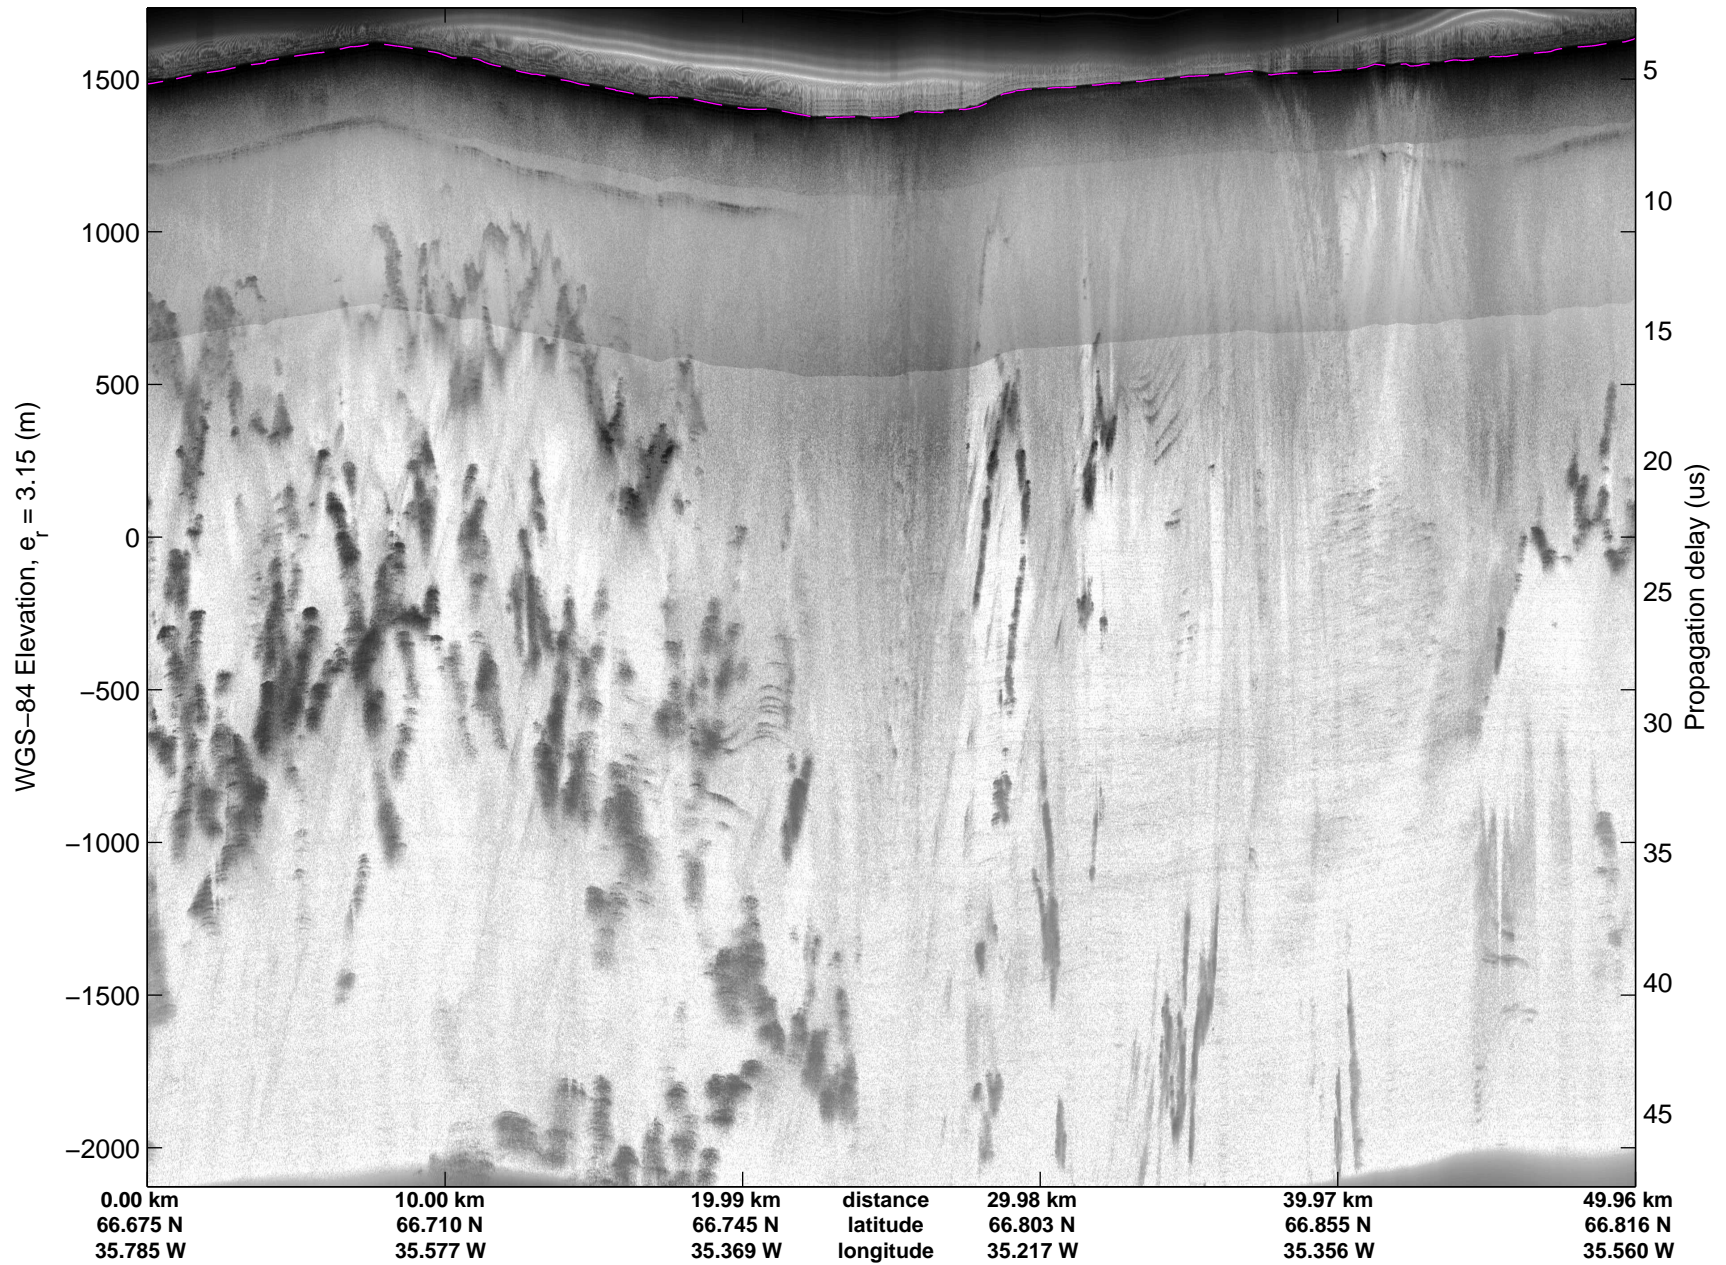

mcords5 2015_Greenland_C130: "Land Ice:Helheim-Kangerd" 20150408_02_006: 12:31:18.4 to 12:37:30.7 GPS