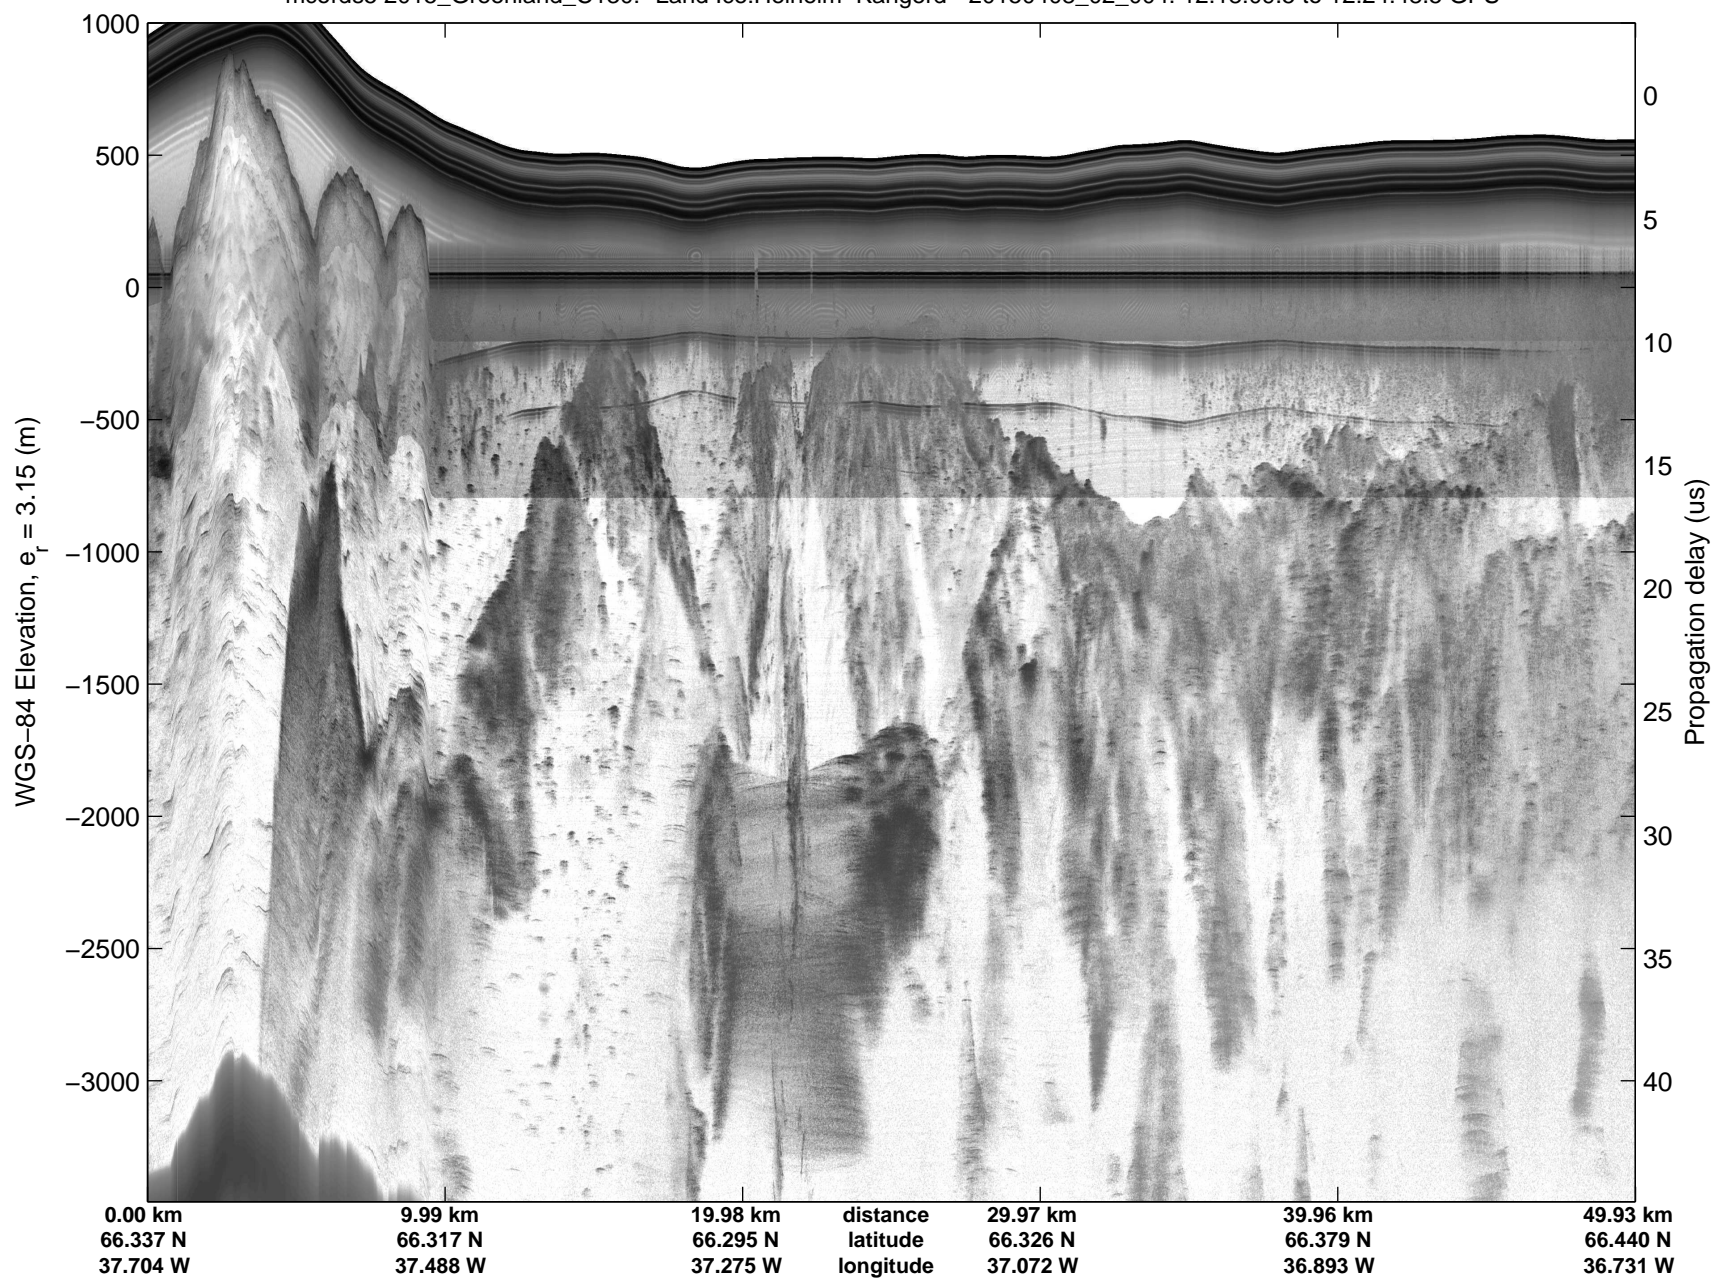

Land Ice:Helheim-Kangerd
20150408_02_001
Polar Stereograph 70N/-45E

mcords5 2015_Greenland_C130: "Land Ice:Helheim-Kangerd" 20150408_02_001: 11:59:36.8 to 12:05:45.6 GPS

mcords5 2015_Greenland_C130: "Land Ice:Helheim-Kangerd" 20150408_02_001: 11:59:36.8 to 12:05:45.6 GPS

Land Ice:Helheim-Kangerd
20150408_02_002
Polar Stereograph 70N/-45E

mcords5 2015_Greenland_C130: "Land Ice:Helheim-Kangerd" 20150408_02_002: 12:05:45.8 to 12:11:56.5 GPS

mcords5 2015_Greenland_C130: "Land Ice:Helheim-Kangerd" 20150408_02_002: 12:05:45.8 to 12:11:56.5 GPS

Land Ice:Helheim-Kangerd
20150408_02_003
Polar Stereograph 70N/-45E

mcords5 2015_Greenland_C130: "Land Ice:Helheim-Kangerd" 20150408_02_003: 12:11:56.7 to 12:18:09.2 GPS

mcords5 2015_Greenland_C130: "Land Ice:Helheim-Kangerd" 20150408_02_003: 12:11:56.7 to 12:18:09.2 GPS

Land Ice:Helheim-Kangerd
20150408_02_004
Polar Stereograph 70N/-45E

mcords5 2015_Greenland_C130: "Land Ice:Helheim-Kangerd" 20150408_02_004: 12:18:09.5 to 12:24:48.5 GPS

mcords5 2015_Greenland_C130: "Land Ice:Helheim-Kangerd" 20150408_02_004: 12:18:09.5 to 12:24:48.5 GPS