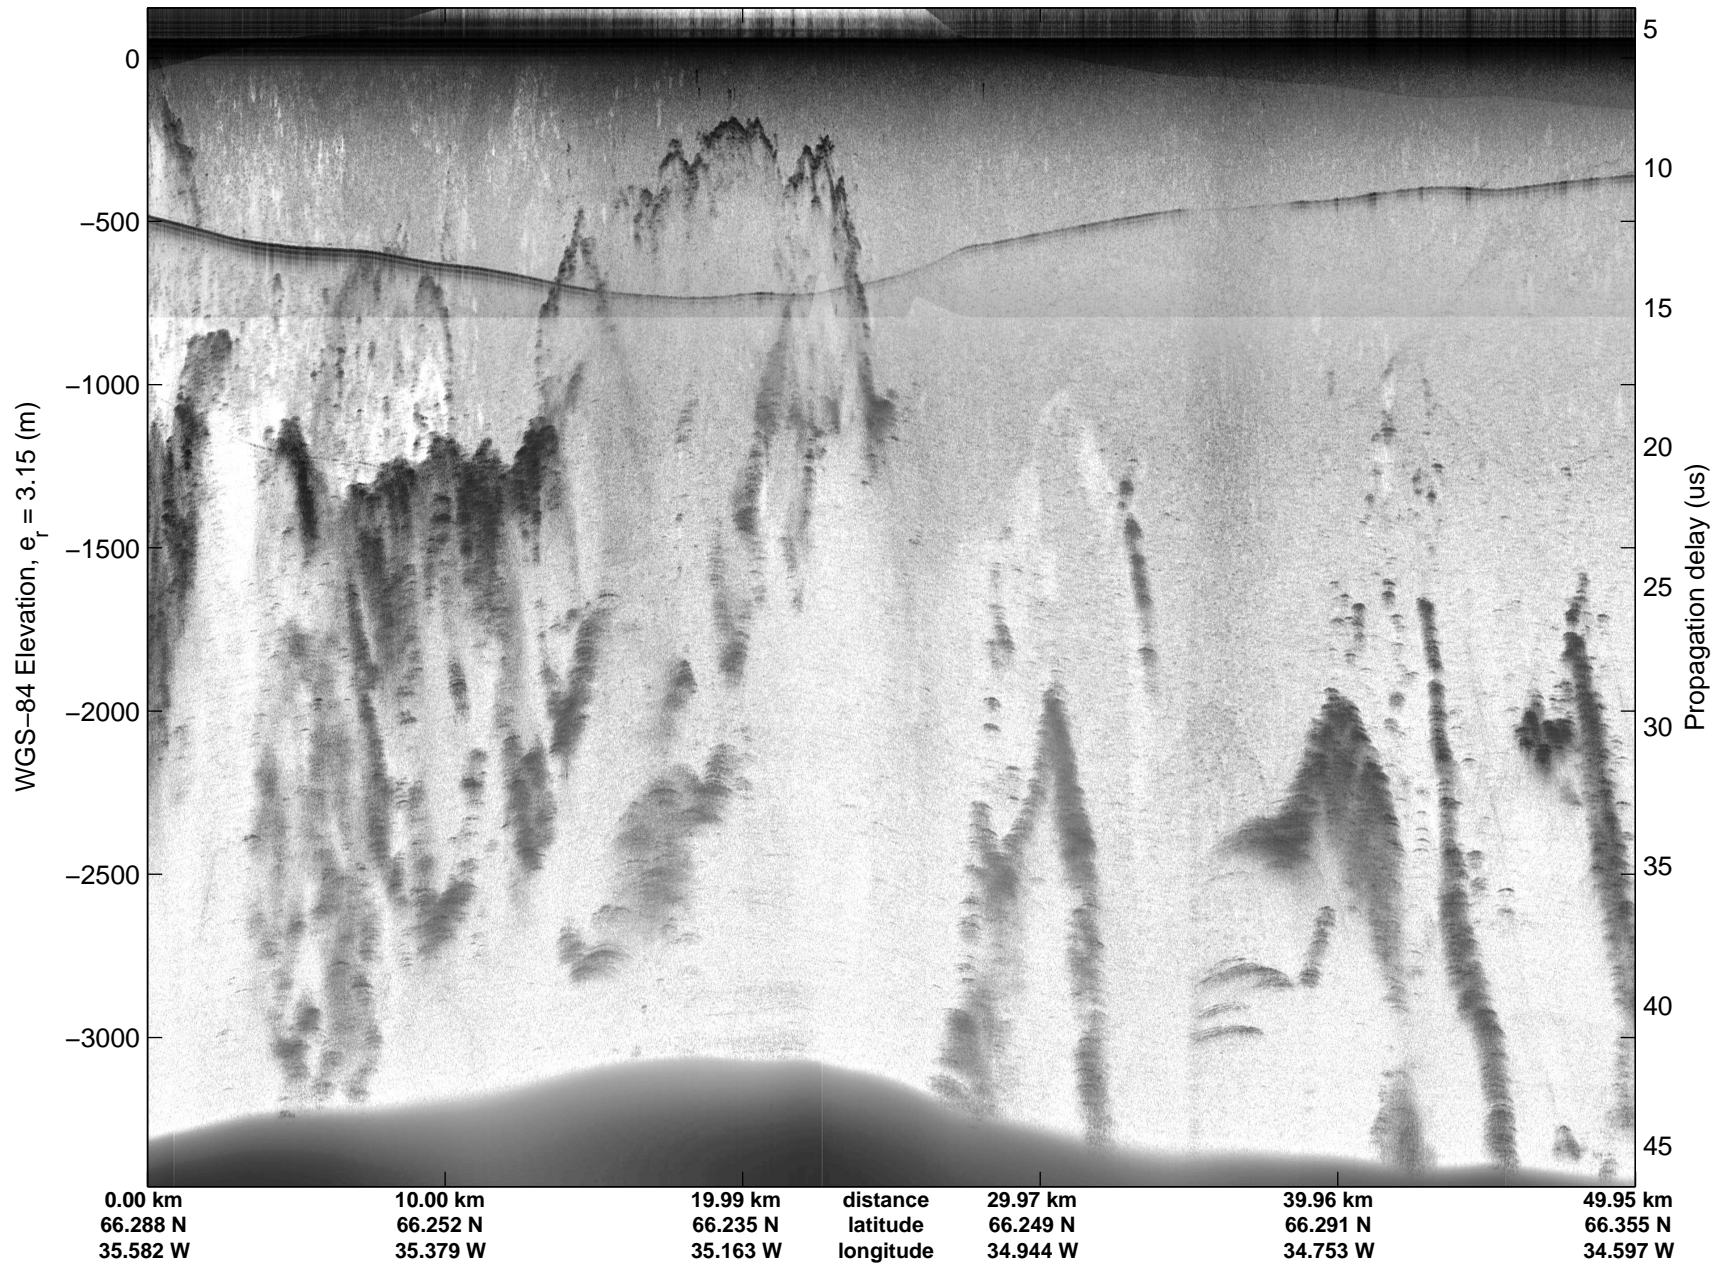

mcords5 2015_Greenland_C130: "Land Ice:Helheim-Kangerd" 20150408_02_014: 13:21:53.9 to 13:27:38.0 GPS