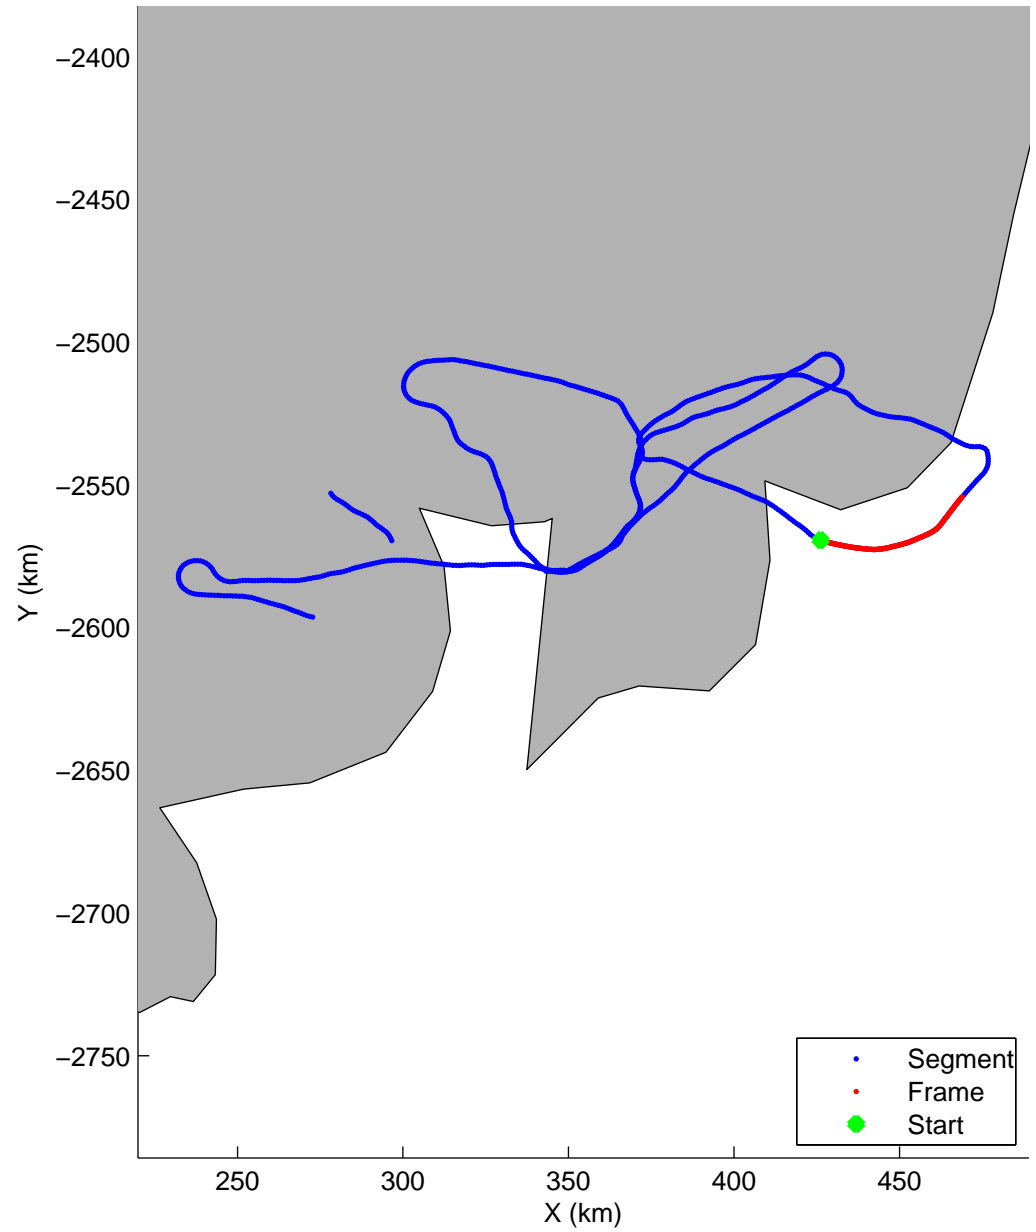

Land Ice:Helheim-Kangerd
20150408_02_014
Polar Stereograph 70N/-45E