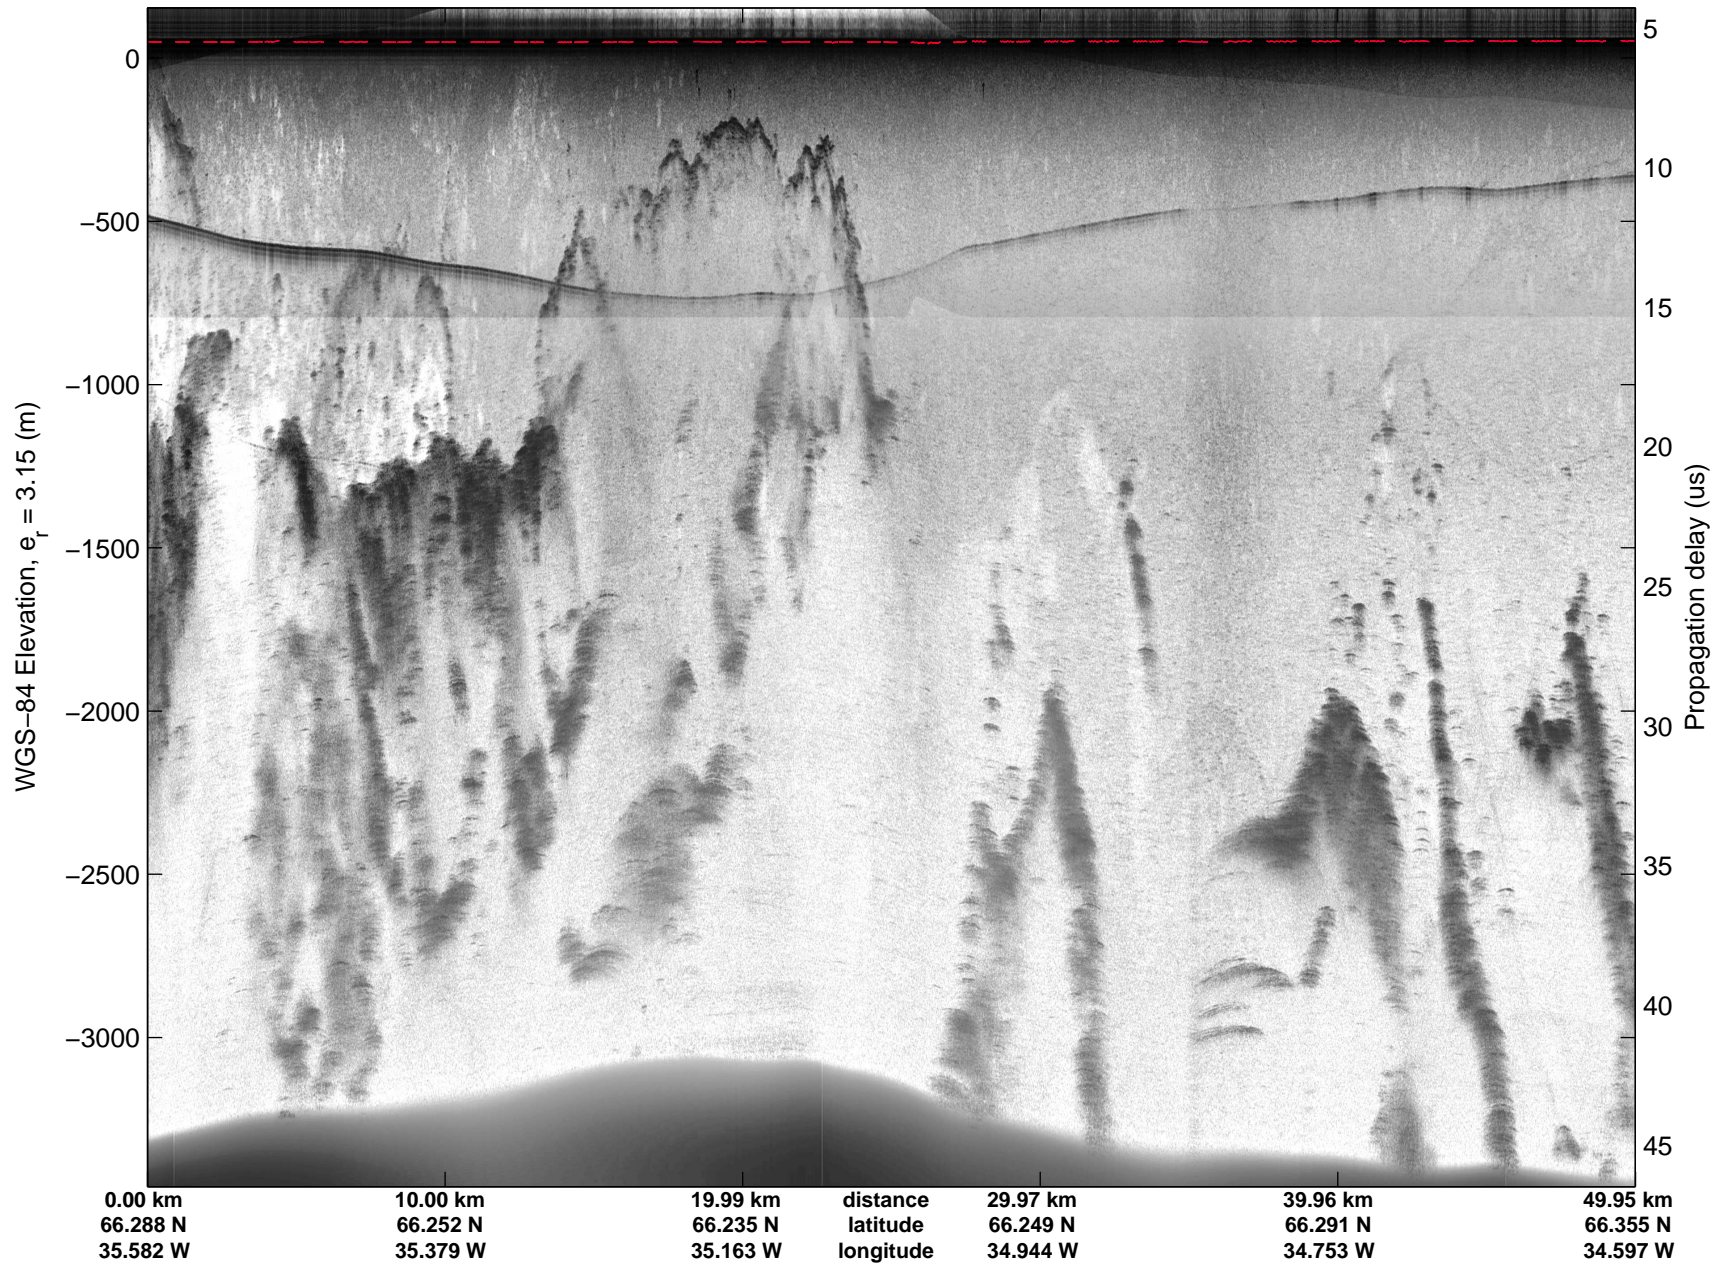

mcords5 2015_Greenland_C130: "Land Ice:Helheim-Kangerd" 20150408_02_014: 13:21:53.9 to 13:27:38.0 GPS