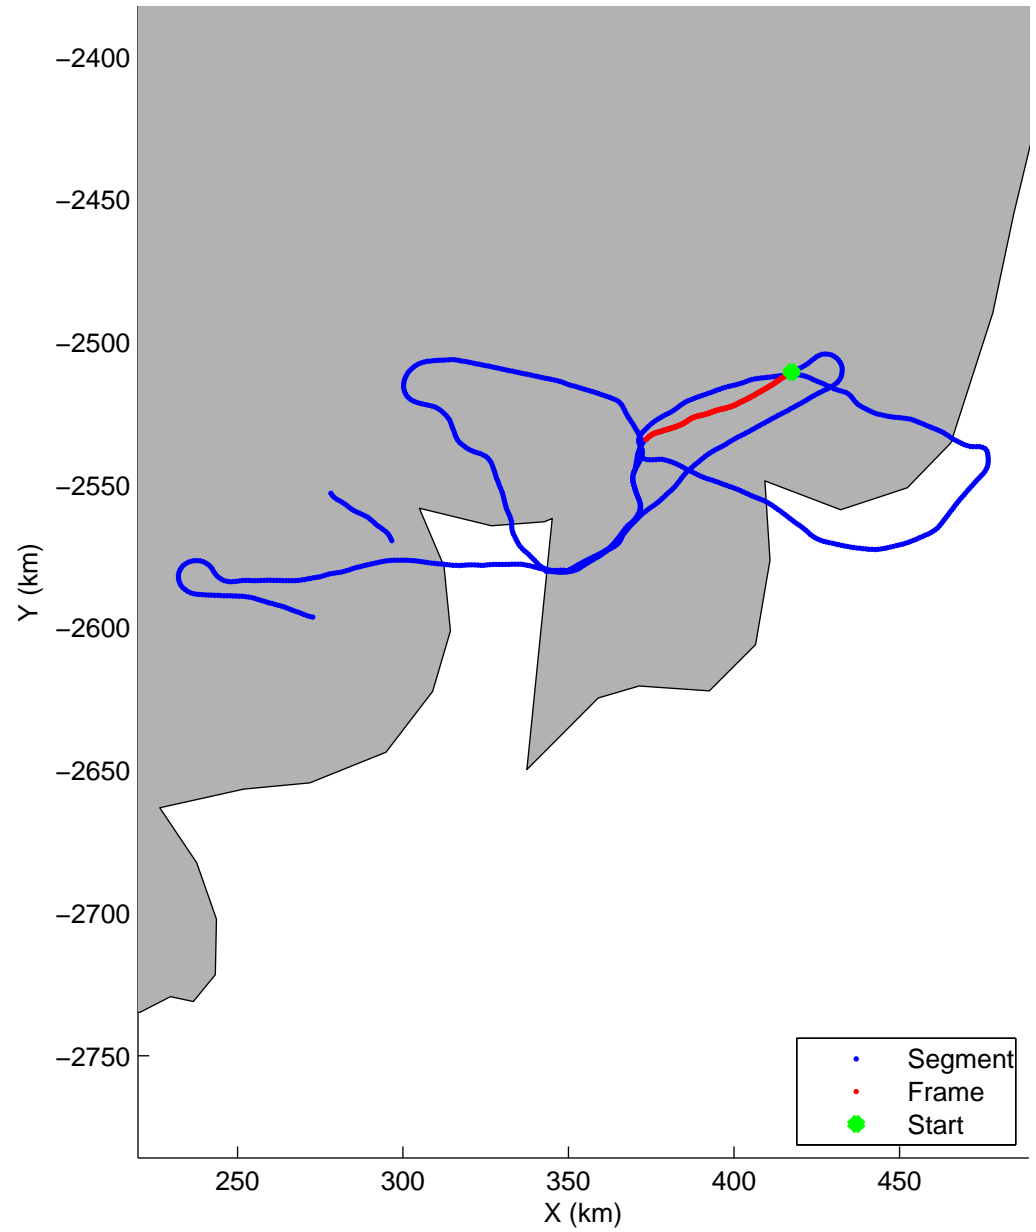

Land Ice:Helheim-Kangerd
20150408_02_007
Polar Stereograph 70N/-45E