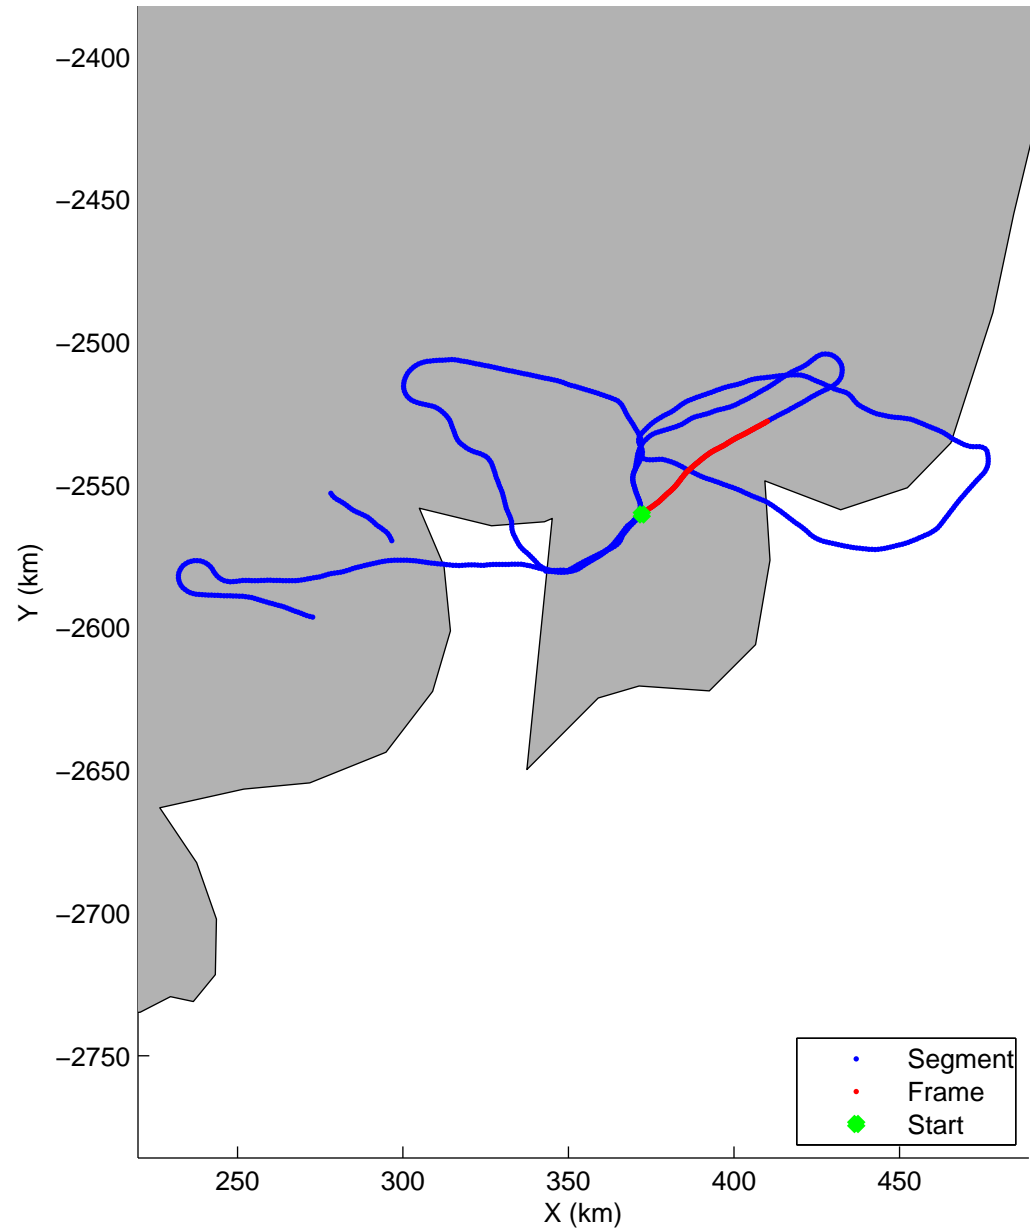

Land Ice:Helheim-Kangerd
20150408_02_005
Polar Stereograph 70N/-45E