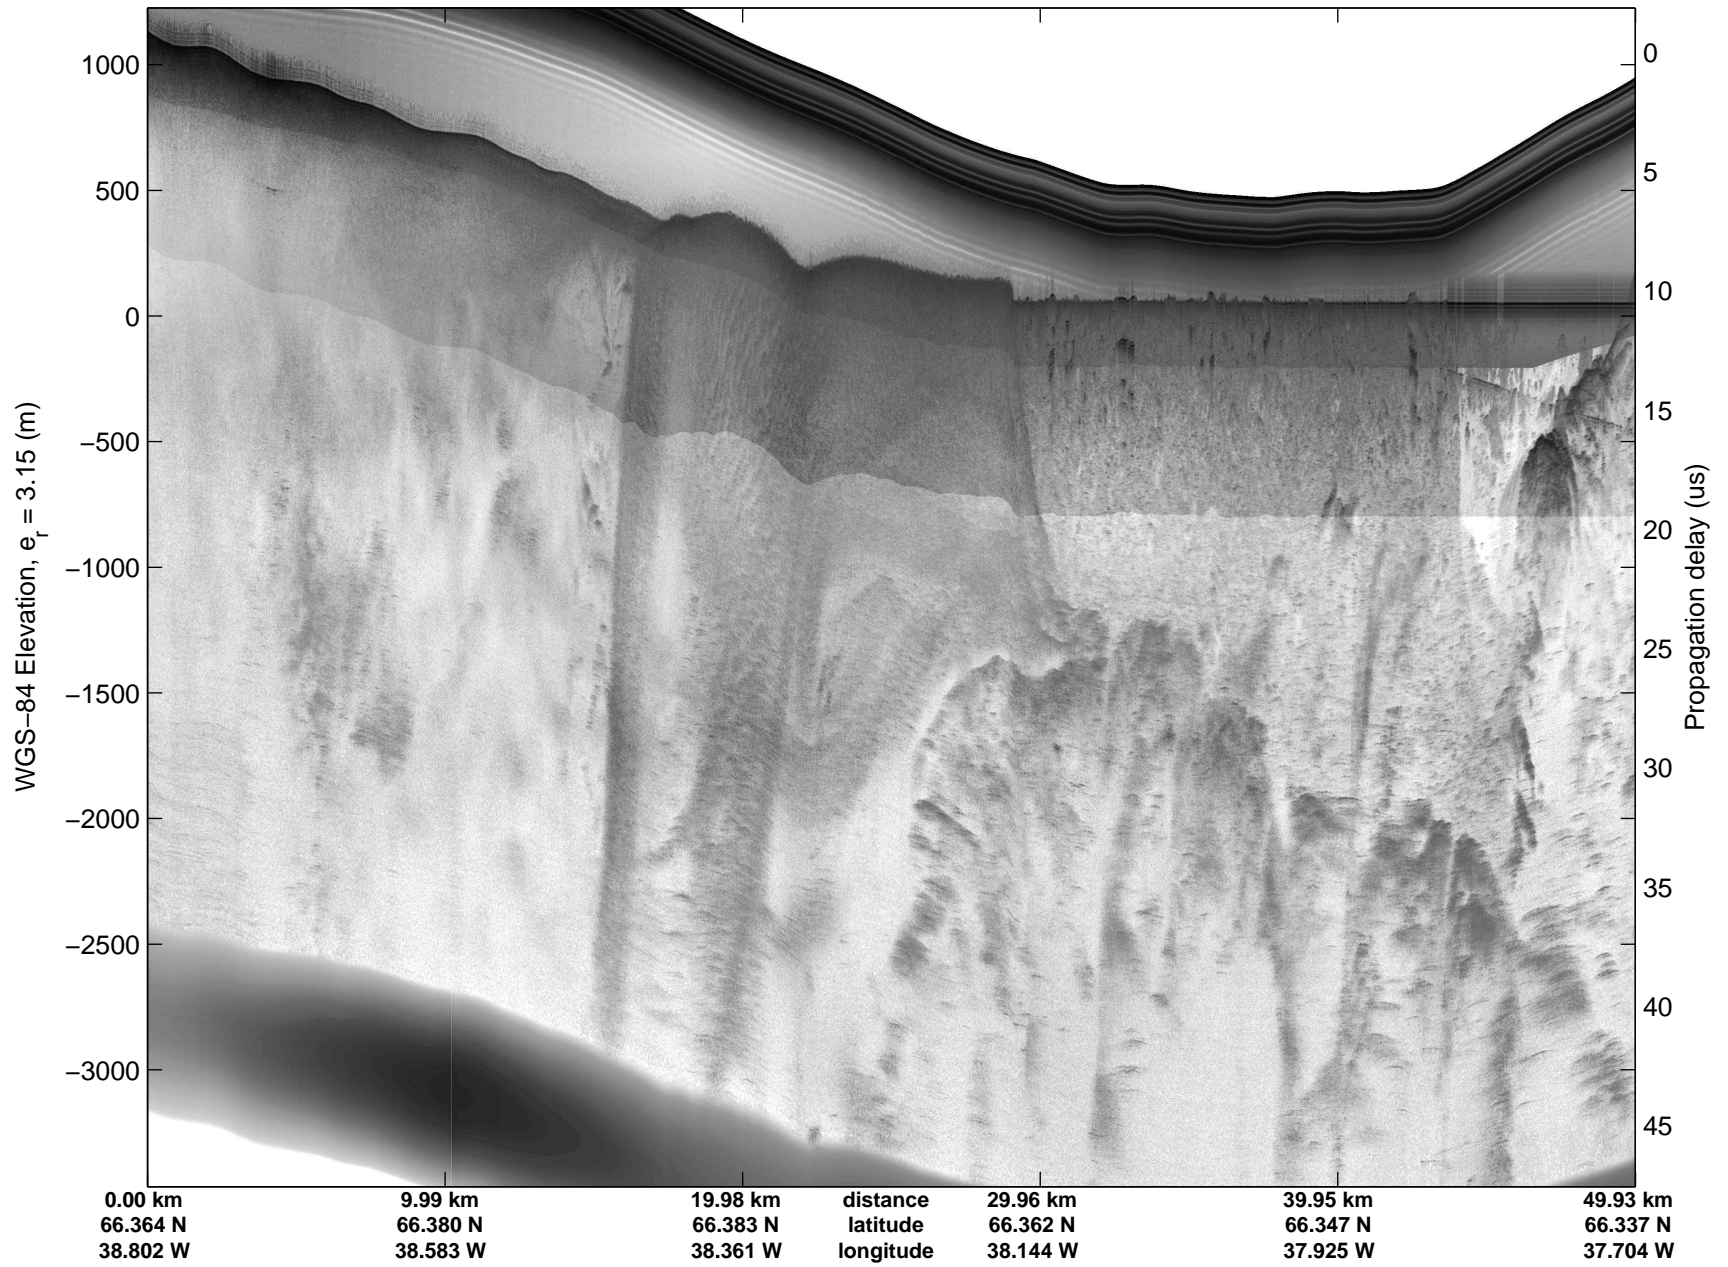

Land Ice:Helheim-Kangerd
20150408_02_001
Polar Stereograph 70N/-45E

mcords5 2015_Greenland_C130: "Land Ice:Helheim-Kangerd" 20150408_02_001: 11:59:36.8 to 12:05:45.6 GPS

mcords5 2015_Greenland_C130: "Land Ice:Helheim-Kangerd" 20150408_02_001: 11:59:36.8 to 12:05:45.6 GPS

Land Ice:Helheim-Kangerd
20150408_02_002
Polar Stereograph 70N/-45E

mcords5 2015_Greenland_C130: "Land Ice:Helheim-Kangerd" 20150408_02_002: 12:05:45.8 to 12:11:56.5 GPS

mcords5 2015_Greenland_C130: "Land Ice:Helheim-Kangerd" 20150408_02_002: 12:05:45.8 to 12:11:56.5 GPS

Land Ice:Helheim-Kangerd
20150408_02_003
Polar Stereograph 70N/-45E

mcords5 2015_Greenland_C130: "Land Ice:Helheim-Kangerd" 20150408_02_003: 12:11:56.7 to 12:18:09.2 GPS

mcords5 2015_Greenland_C130: "Land Ice:Helheim-Kangerd" 20150408_02_003: 12:11:56.7 to 12:18:09.2 GPS