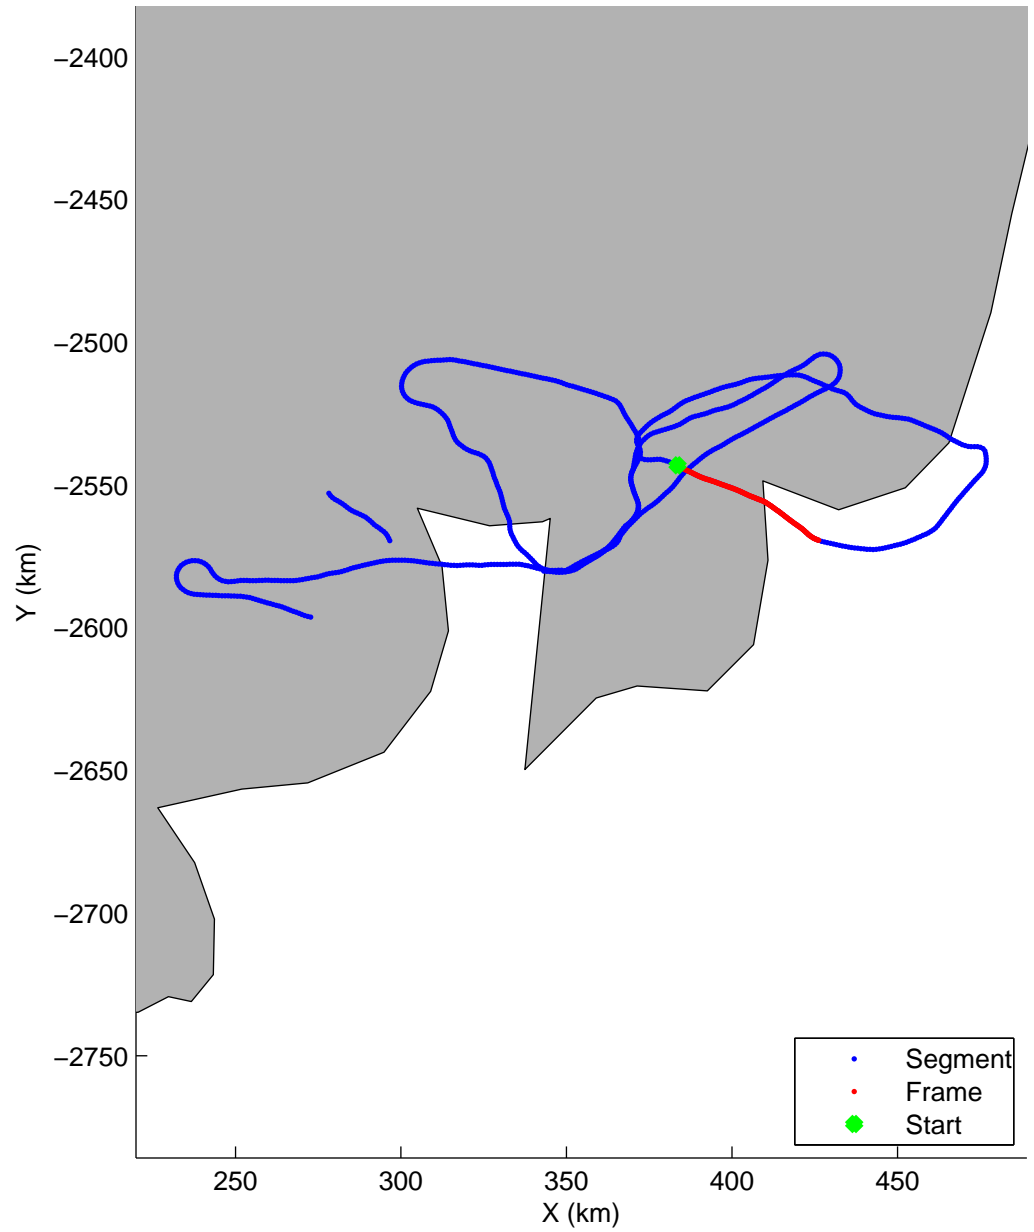

Land Ice:Helheim-Kangerd
20150408_02_013
Polar Stereograph 70N/-45E