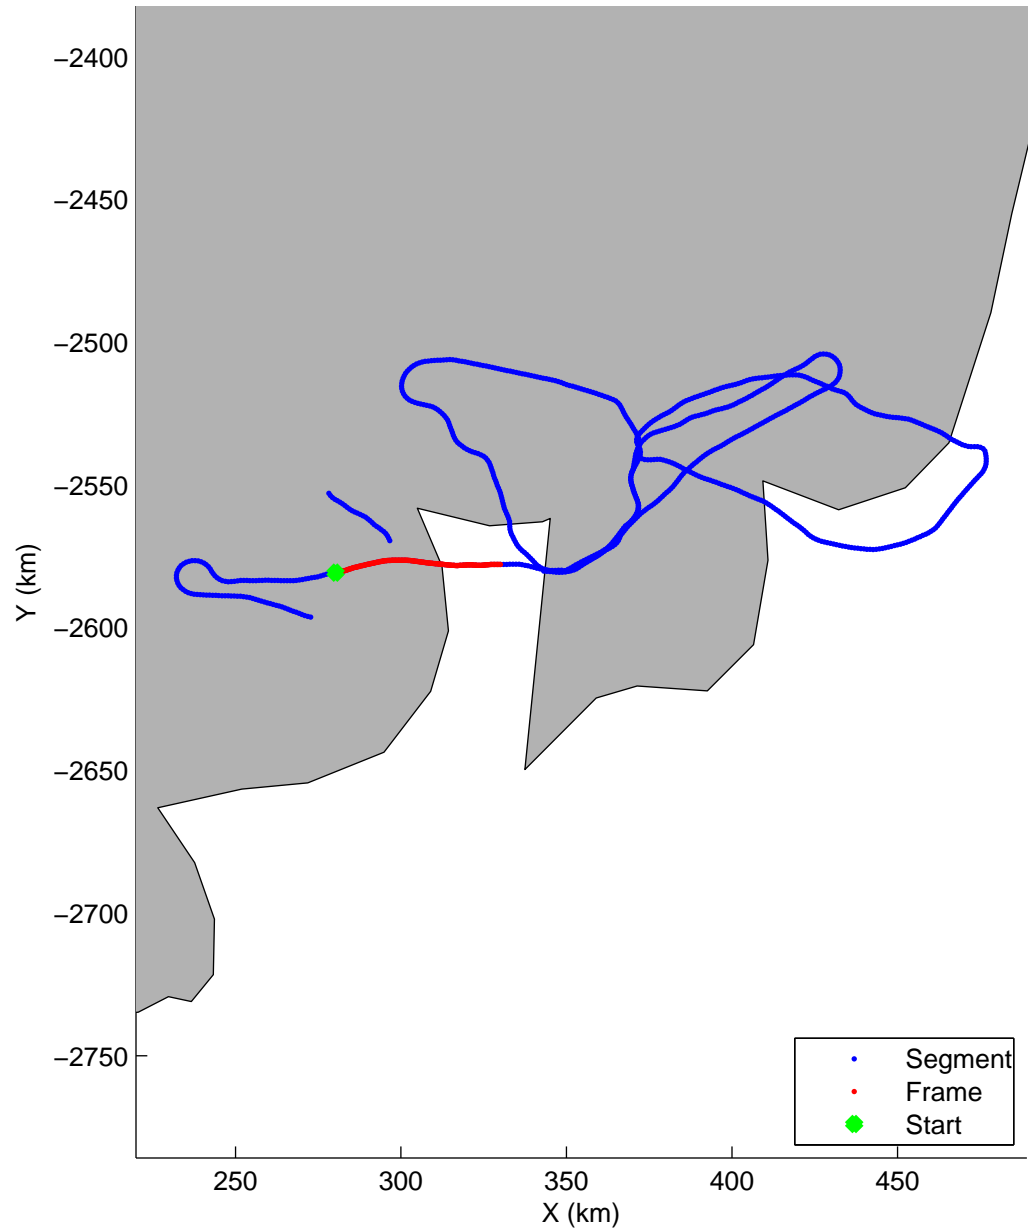

Land Ice:Helheim-Kangerd
20150408_02_001
Polar Stereograph 70N/-45E

mcords5 2015_Greenland_C130: "Land Ice:Helheim-Kangerd" 20150408_02_001: 11:59:36.8 to 12:05:45.6 GPS

mcords5 2015_Greenland_C130: "Land Ice:Helheim-Kangerd" 20150408_02_001: 11:59:36.8 to 12:05:45.6 GPS

Land Ice:Helheim-Kangerd
20150408_02_002
Polar Stereograph 70N/-45E

mcords5 2015_Greenland_C130: "Land Ice:Helheim-Kangerd" 20150408_02_002: 12:05:45.8 to 12:11:56.5 GPS

mcords5 2015_Greenland_C130: "Land Ice:Helheim-Kangerd" 20150408_02_002: 12:05:45.8 to 12:11:56.5 GPS

Land Ice:Helheim-Kangerd
20150408_02_003
Polar Stereograph 70N/-45E

mcords5 2015_Greenland_C130: "Land Ice:Helheim-Kangerd" 20150408_02_003: 12:11:56.7 to 12:18:09.2 GPS

mcords5 2015_Greenland_C130: "Land Ice:Helheim-Kangerd" 20150408_02_003: 12:11:56.7 to 12:18:09.2 GPS