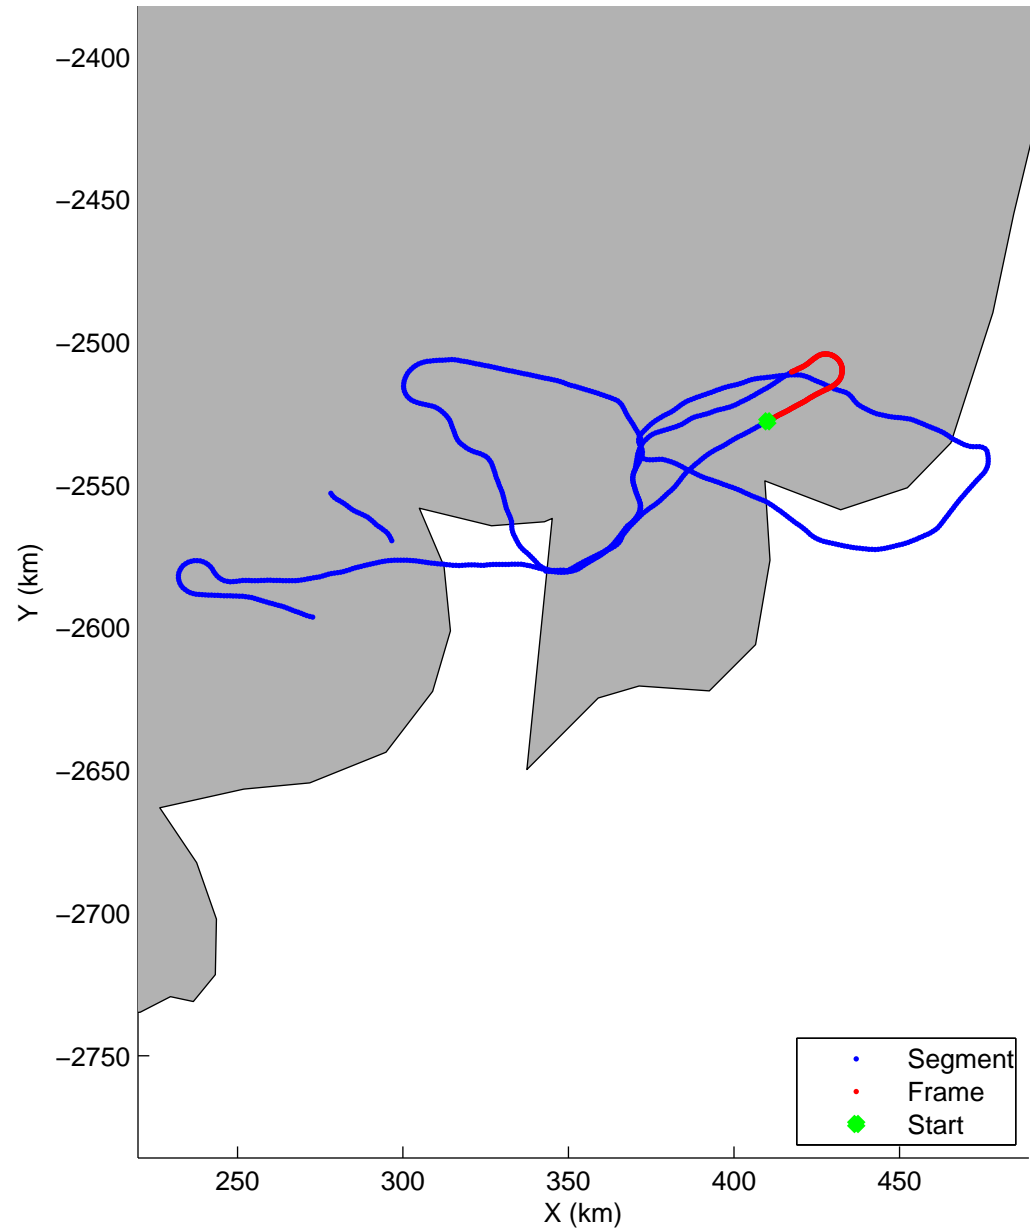

Land Ice:Helheim-Kangerd
20150408_02_006
Polar Stereograph 70N/-45E