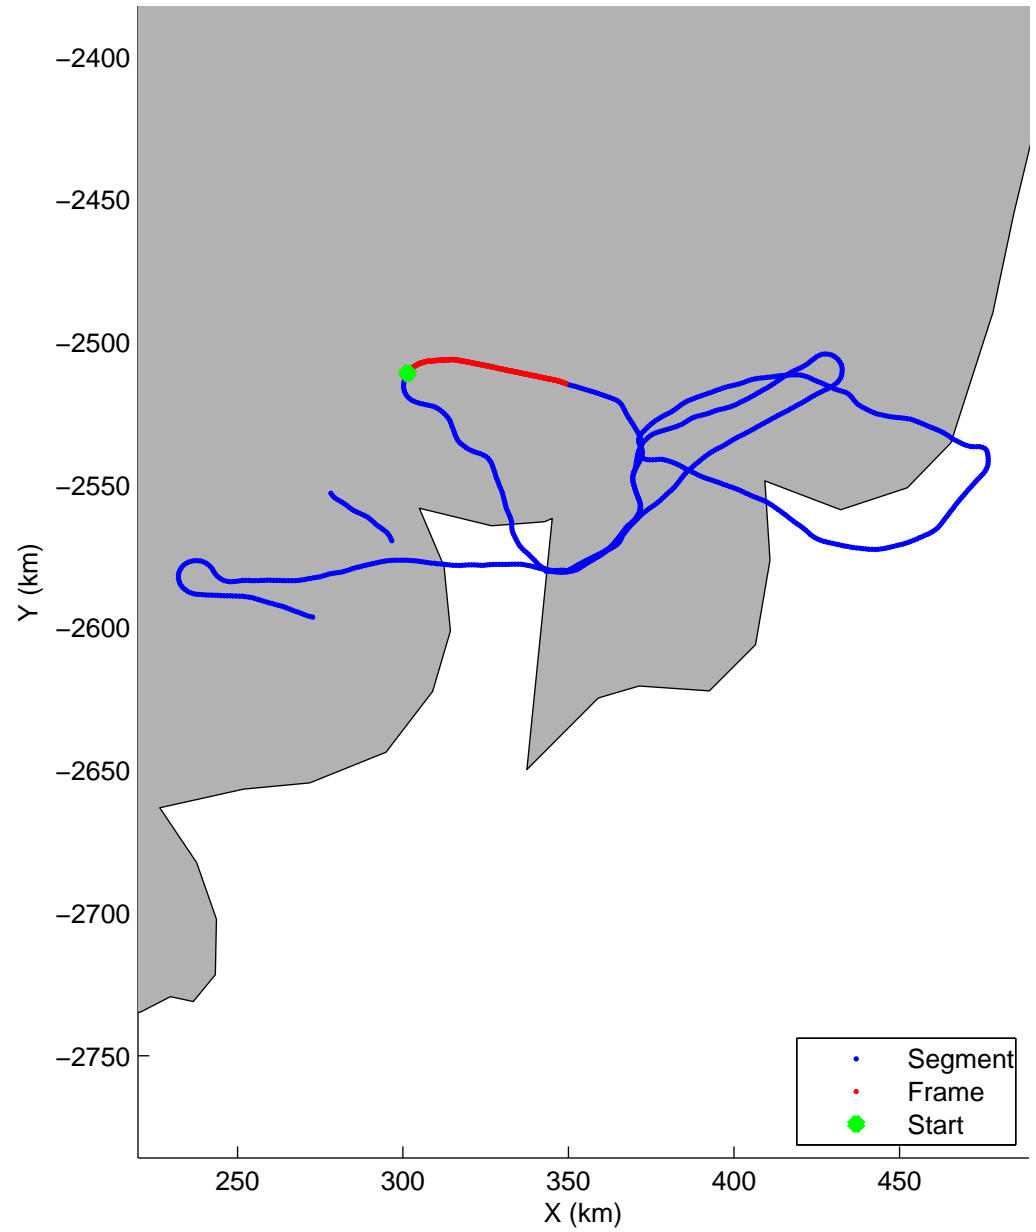

Land Ice:Helheim-Kangerd
20150408_02_011
Polar Stereograph 70N/-45E