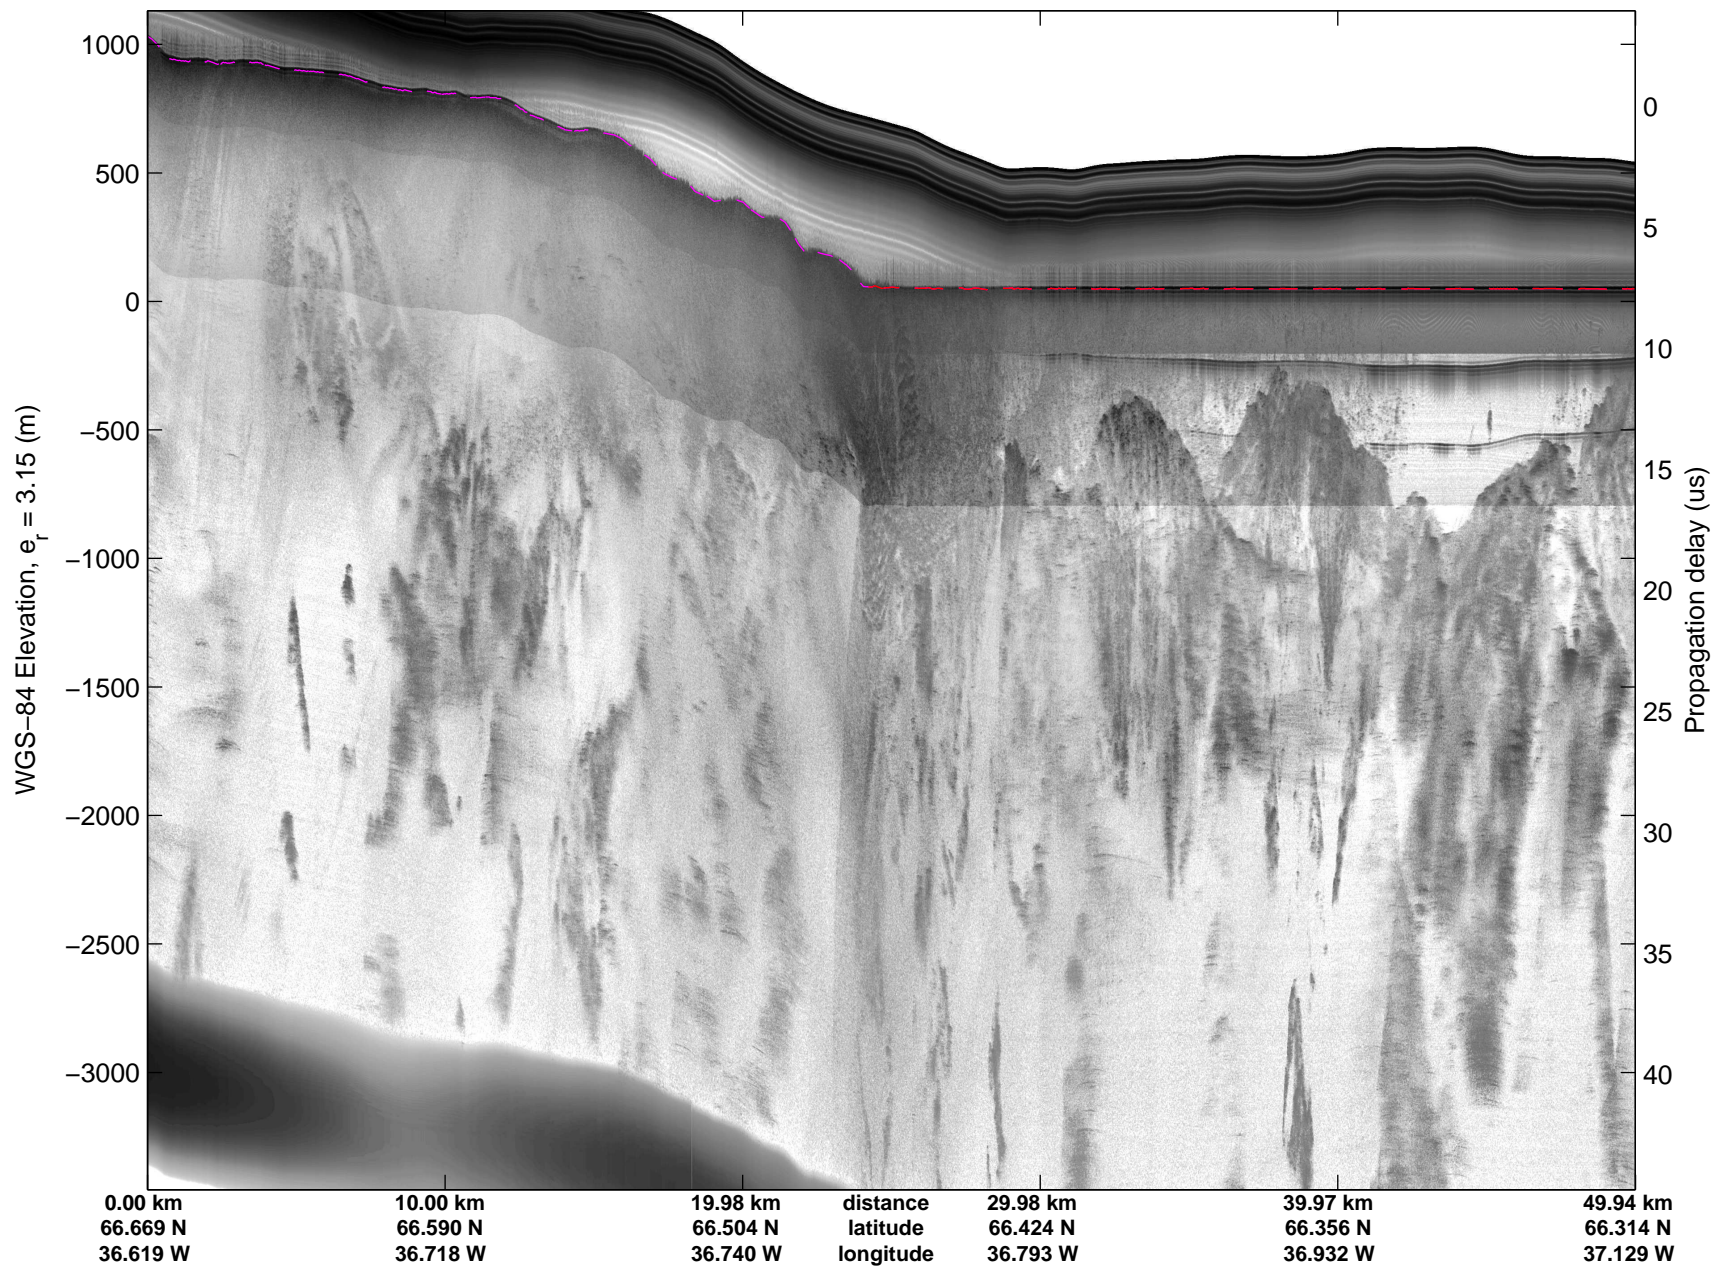

mcords5 2015_Greenland_C130: "Land Ice:Helheim-Kangerd" 20150408_02_008: 12:43:54.8 to 12:50:25.0 GPS