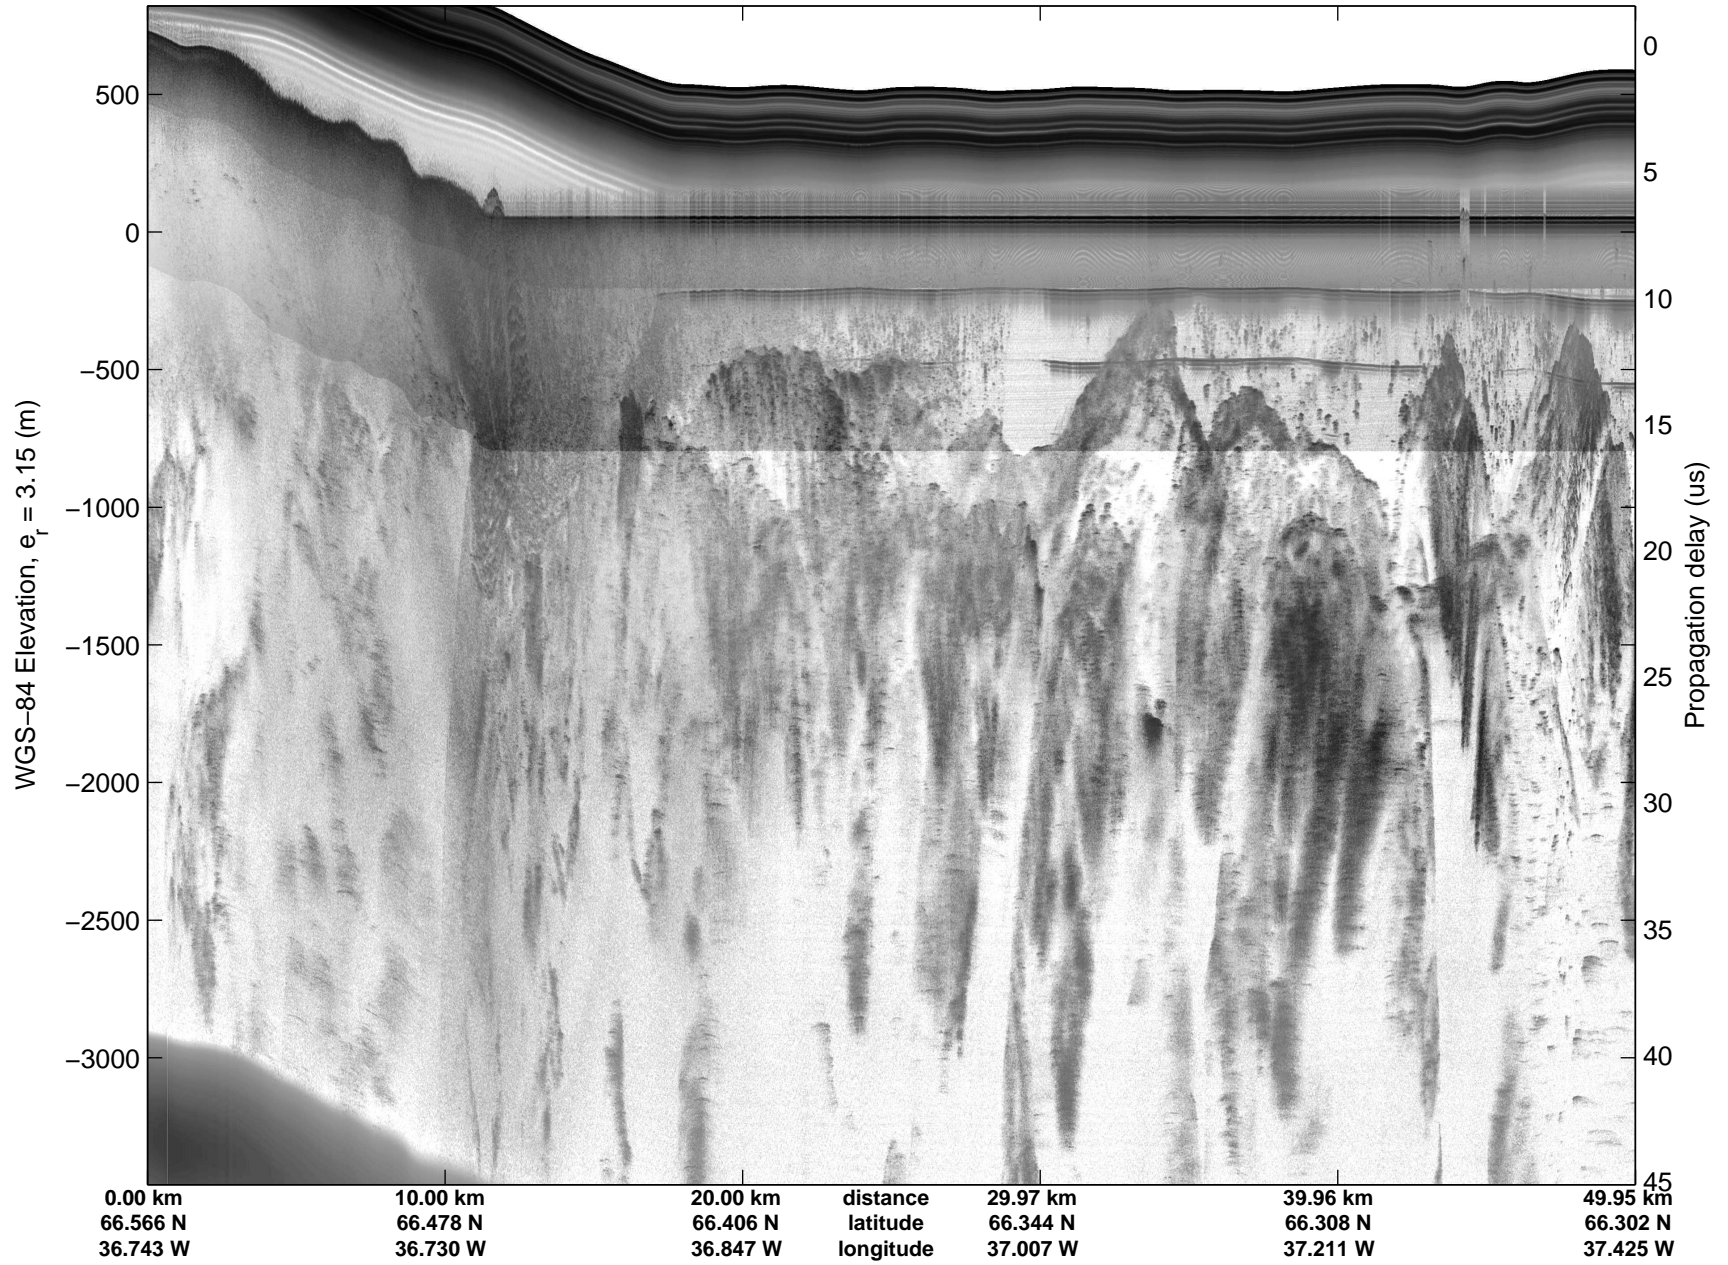

Land Ice:Helheim-Kangerd
20150408_02_017
Polar Stereograph 70N/-45E

mcords5 2015_Greenland_C130: "Land Ice:Helheim-Kangerd" 20150408_02_017: 13:40:49.4 to 13:47:23.9 GPS

mcords5 2015_Greenland_C130: "Land Ice:Helheim-Kangerd" 20150408_02_017: 13:40:49.4 to 13:47:23.9 GPS

Land Ice:Helheim-Kangerd
20150408_02_018
Polar Stereograph 70N/-45E

mcords5 2015_Greenland_C130: "Land Ice:Helheim-Kangerd" 20150408_02_018: 13:47:24.1 to 13:53:49.9 GPS

mcords5 2015_Greenland_C130: "Land Ice:Helheim-Kangerd" 20150408_02_018: 13:47:24.1 to 13:53:49.9 GPS