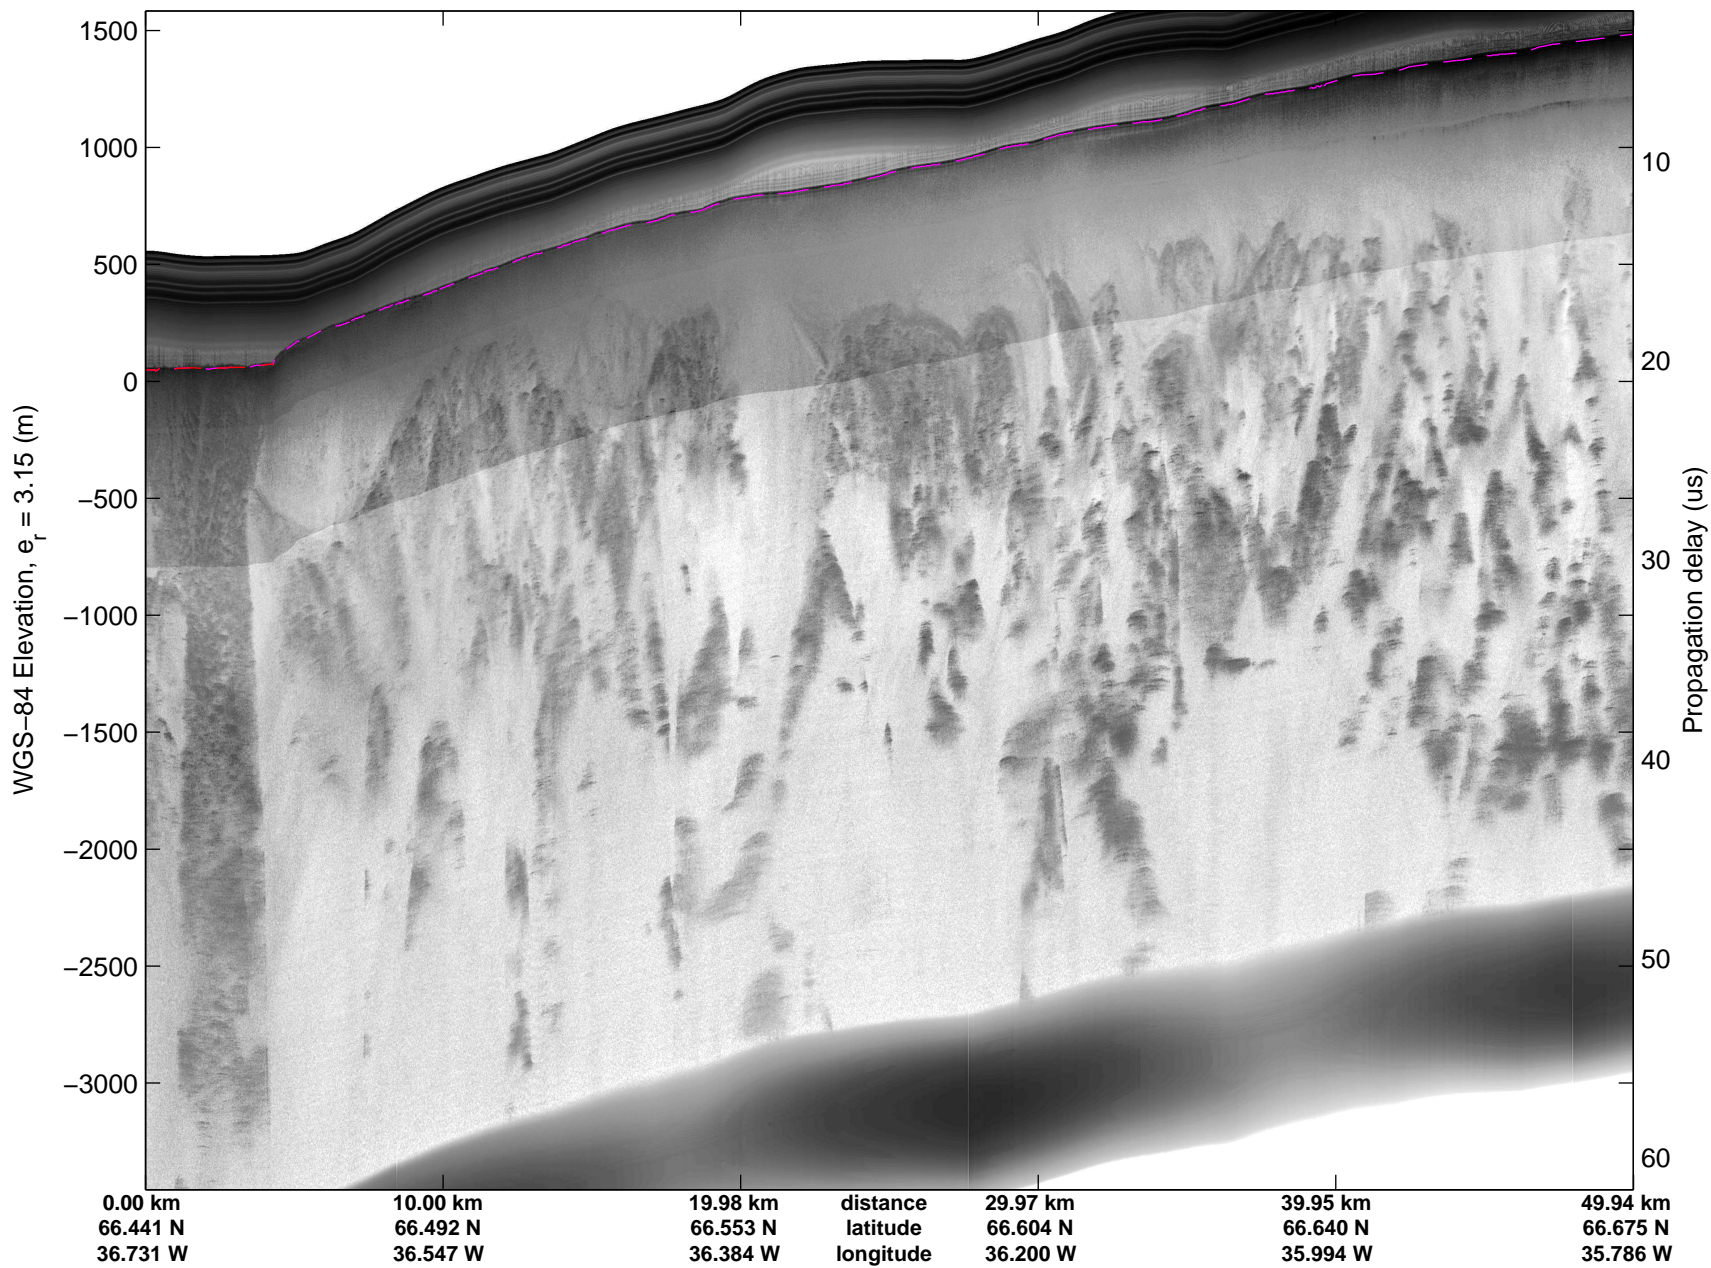

Land Ice:Helheim-Kangerd
20150408_02_003
Polar Stereograph 70N/-45E

mcords5 2015_Greenland_C130: "Land Ice:Helheim-Kangerd" 20150408_02_003: 12:11:56.7 to 12:18:09.2 GPS

mcords5 2015_Greenland_C130: "Land Ice:Helheim-Kangerd" 20150408_02_003: 12:11:56.7 to 12:18:09.2 GPS

Land Ice:Helheim-Kangerd
20150408_02_004
Polar Stereograph 70N/-45E

mcords5 2015_Greenland_C130: "Land Ice:Helheim-Kangerd" 20150408_02_004: 12:18:09.5 to 12:24:48.5 GPS

mcords5 2015_Greenland_C130: "Land Ice:Helheim-Kangerd" 20150408_02_004: 12:18:09.5 to 12:24:48.5 GPS

Land Ice:Helheim-Kangerd
20150408_02_005
Polar Stereograph 70N/-45E

mcords5 2015_Greenland_C130: "Land Ice:Helheim-Kangerd" 20150408_02_005: 12:24:48.8 to 12:31:18.1 GPS

mcords5 2015_Greenland_C130: "Land Ice:Helheim-Kangerd" 20150408_02_005: 12:24:48.8 to 12:31:18.1 GPS