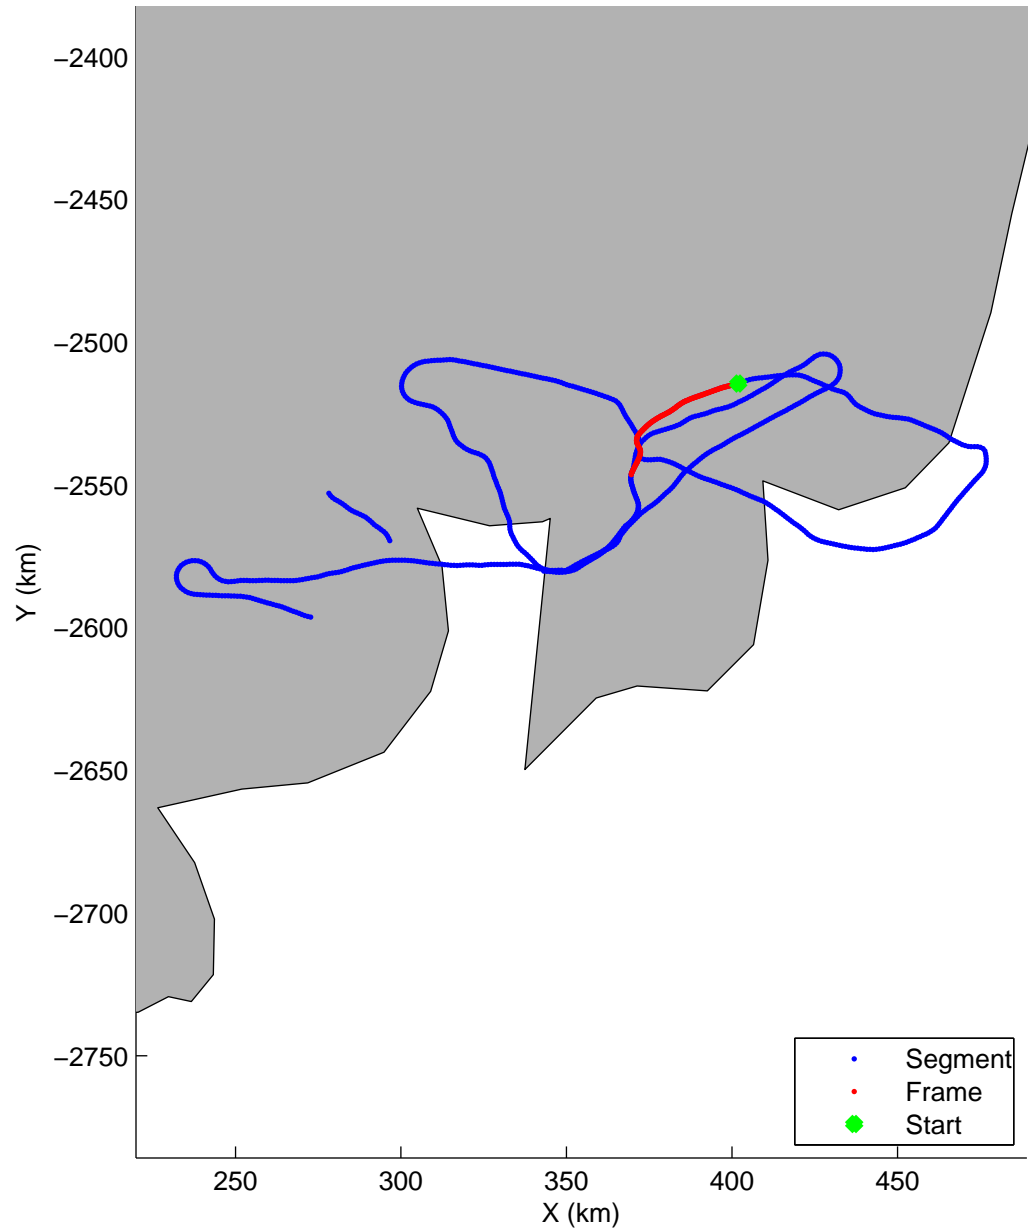

Land Ice:Helheim-Kangerd
20150408_02_017
Polar Stereograph 70N/-45E