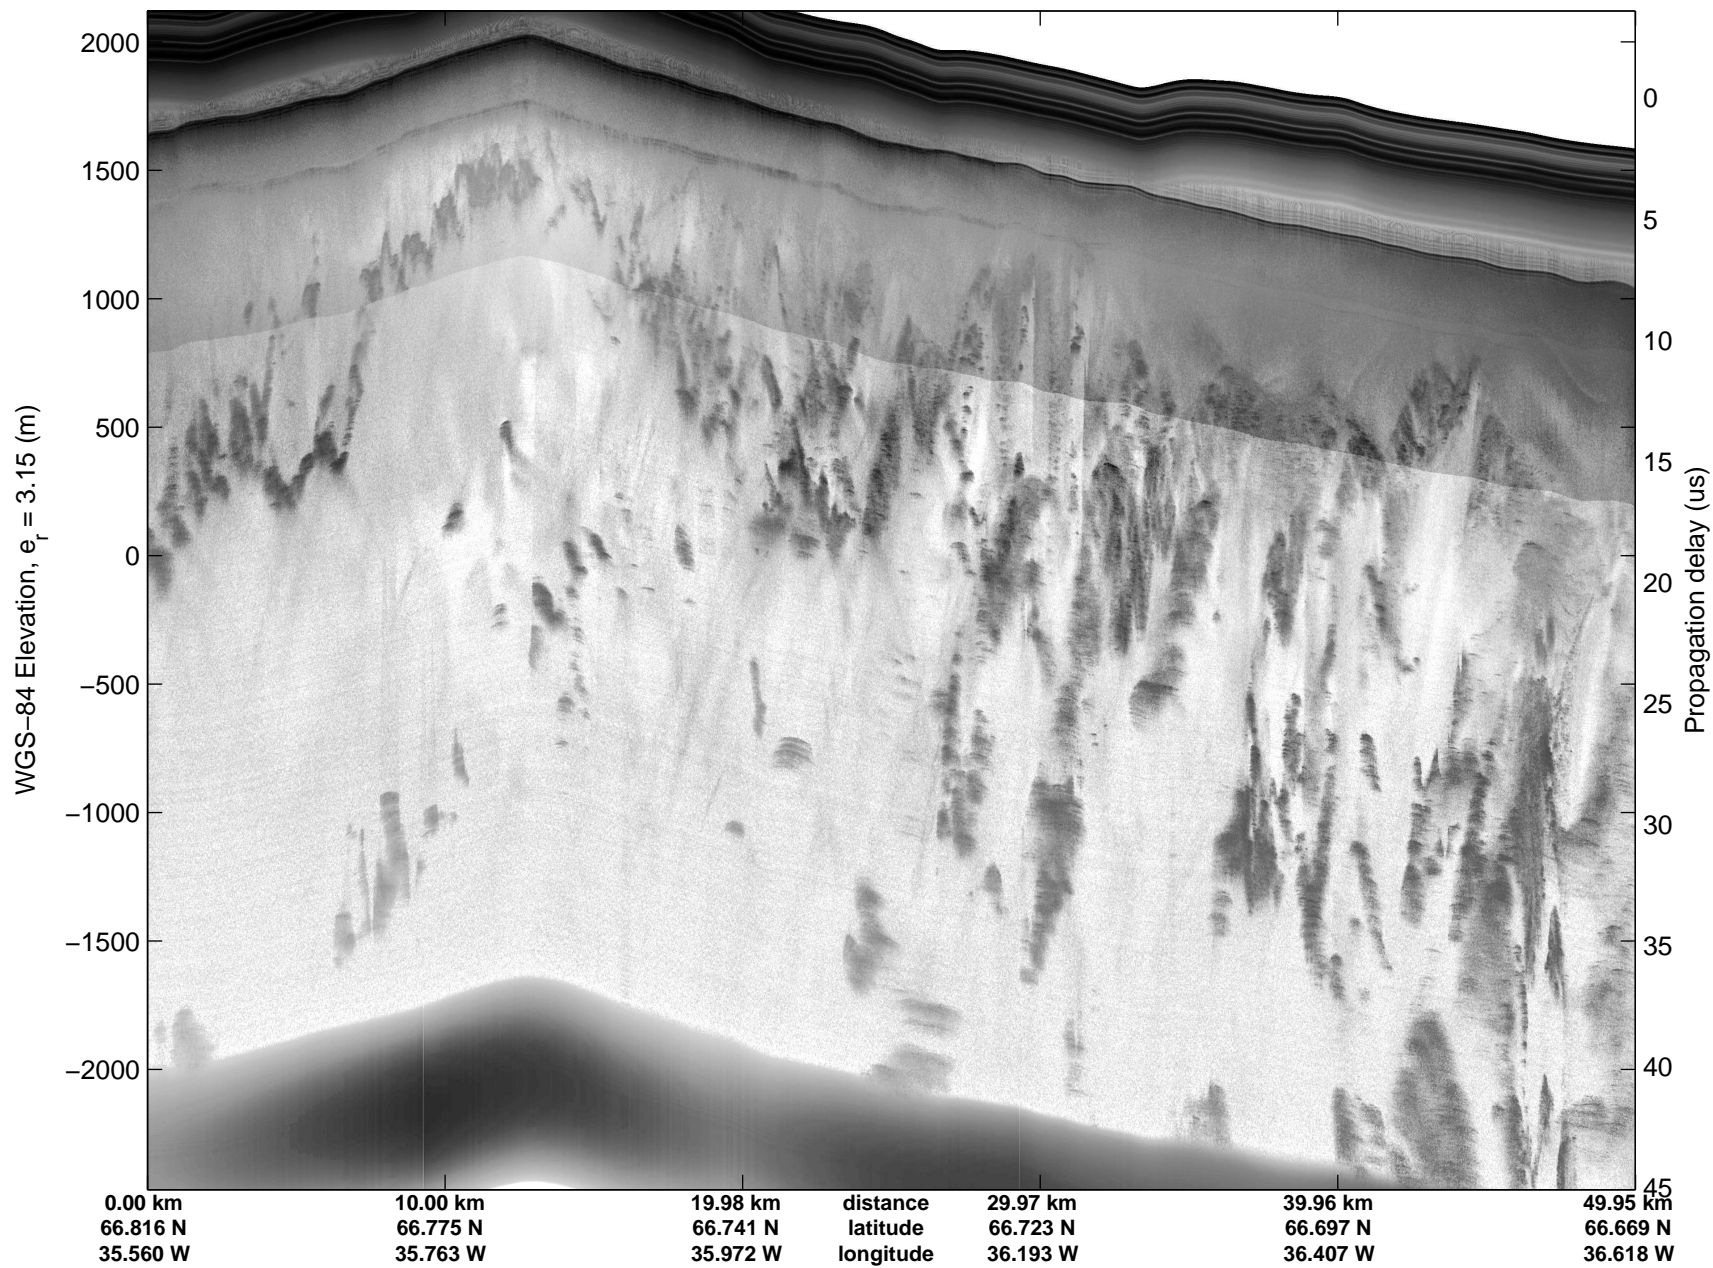

mcords5 2015_Greenland_C130: "Land Ice:Helheim-Kangerd" 20150408_02_007: 12:37:30.9 to 12:43:54.5 GPS