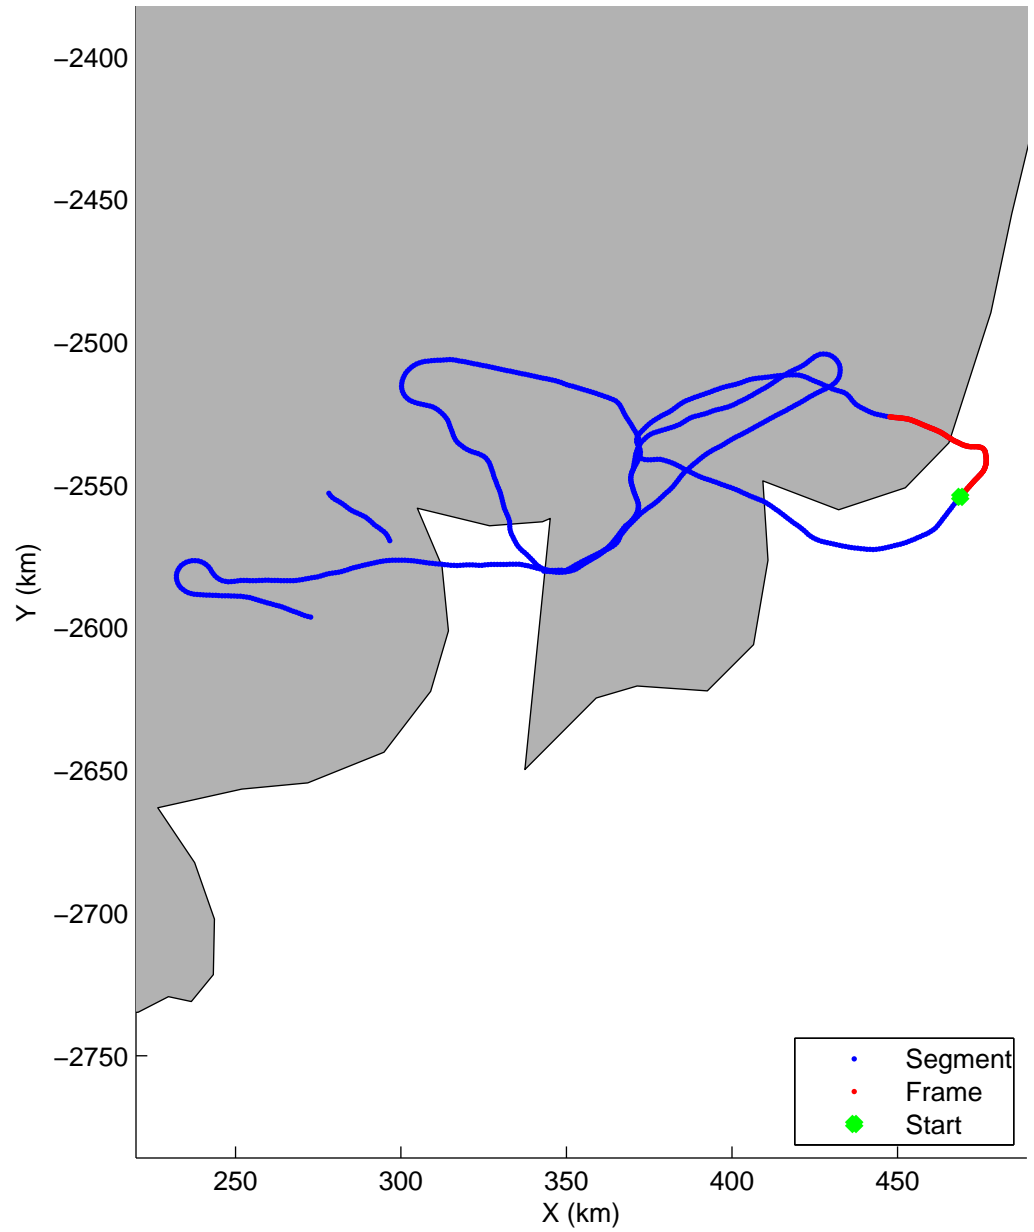

Land Ice:Helheim-Kangerd
20150408_02_015
Polar Stereograph 70N/-45E