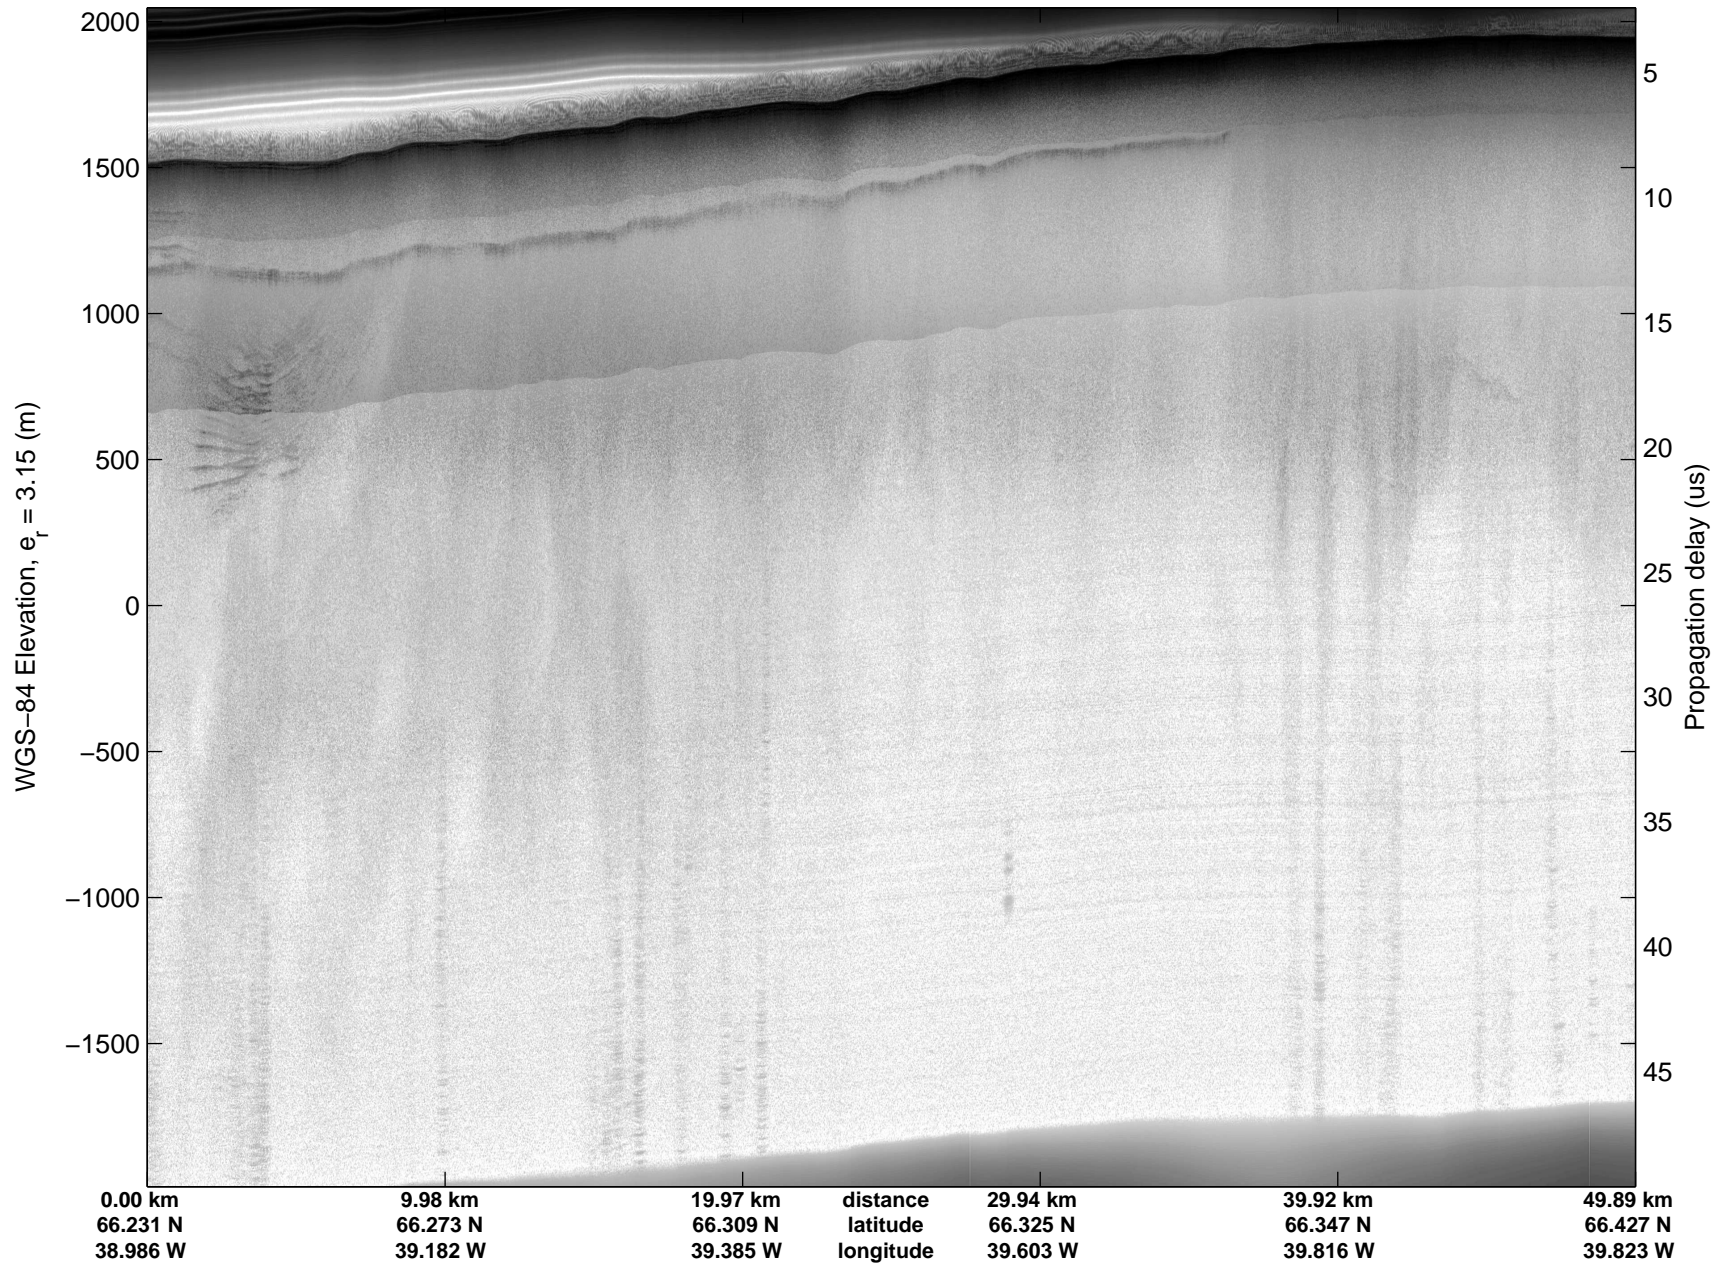

Land Ice:Helheim-Kangerd
20150408_02_001
Polar Stereograph 70N/-45E

mcords5 2015_Greenland_C130: "Land Ice:Helheim-Kangerd" 20150408_02_001: 11:59:36.8 to 12:05:45.6 GPS

mcords5 2015_Greenland_C130: "Land Ice:Helheim-Kangerd" 20150408_02_001: 11:59:36.8 to 12:05:45.6 GPS

Land Ice:Helheim-Kangerd
20150408_02_002
Polar Stereograph 70N/-45E

mcords5 2015_Greenland_C130: "Land Ice:Helheim-Kangerd" 20150408_02_002: 12:05:45.8 to 12:11:56.5 GPS

mcords5 2015_Greenland_C130: "Land Ice:Helheim-Kangerd" 20150408_02_002: 12:05:45.8 to 12:11:56.5 GPS

Land Ice:Helheim-Kangerd
20150408_02_003
Polar Stereograph 70N/-45E

mcords5 2015_Greenland_C130: "Land Ice:Helheim-Kangerd" 20150408_02_003: 12:11:56.7 to 12:18:09.2 GPS

mcords5 2015_Greenland_C130: "Land Ice:Helheim-Kangerd" 20150408_02_003: 12:11:56.7 to 12:18:09.2 GPS

Land Ice:Helheim-Kangerd
20150408_02_004
Polar Stereograph 70N/-45E

mcords5 2015_Greenland_C130: "Land Ice:Helheim-Kangerd" 20150408_02_004: 12:18:09.5 to 12:24:48.5 GPS

mcords5 2015_Greenland_C130: "Land Ice:Helheim-Kangerd" 20150408_02_004: 12:18:09.5 to 12:24:48.5 GPS