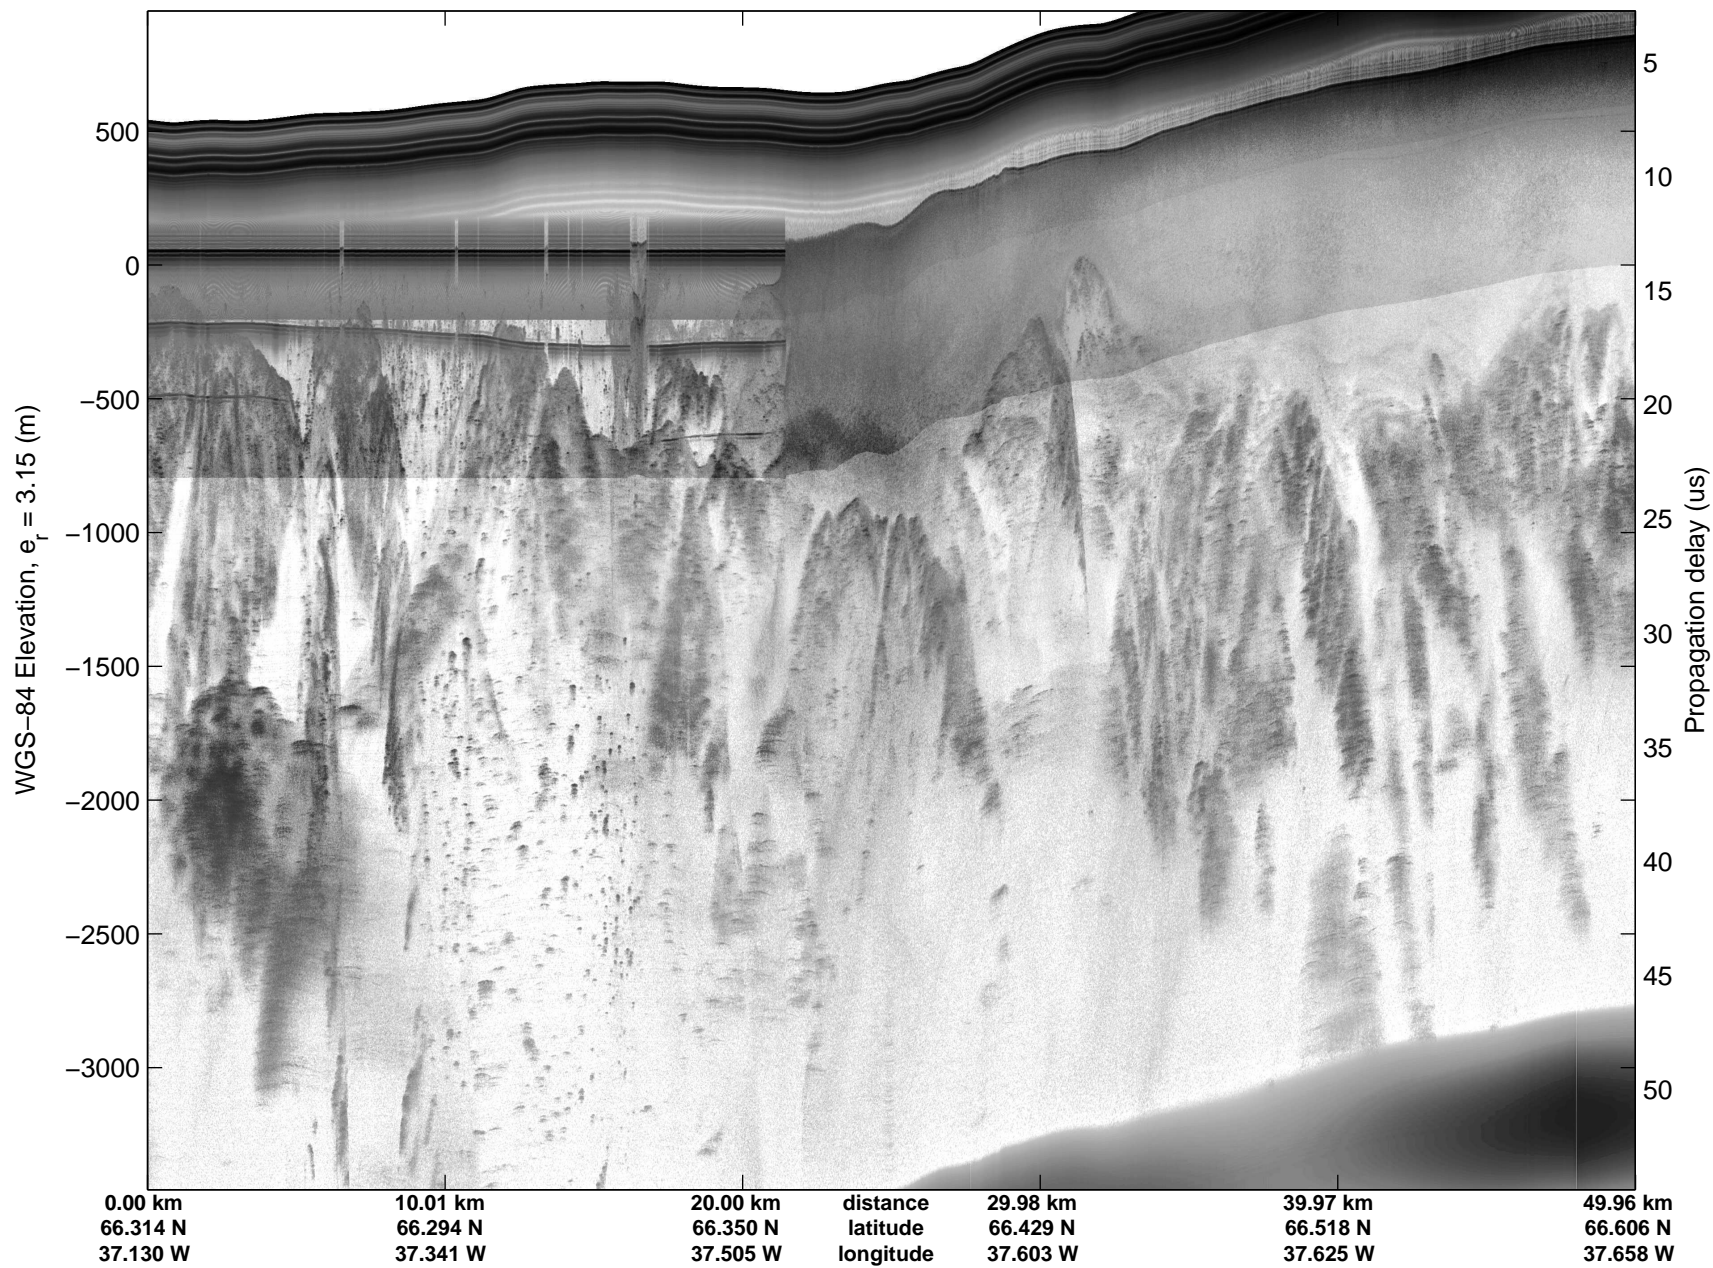

mcords5 2015_Greenland_C130: "Land Ice:Helheim-Kangerd" 20150408_02_009: 12:50:25.3 to 12:56:45.9 GPS