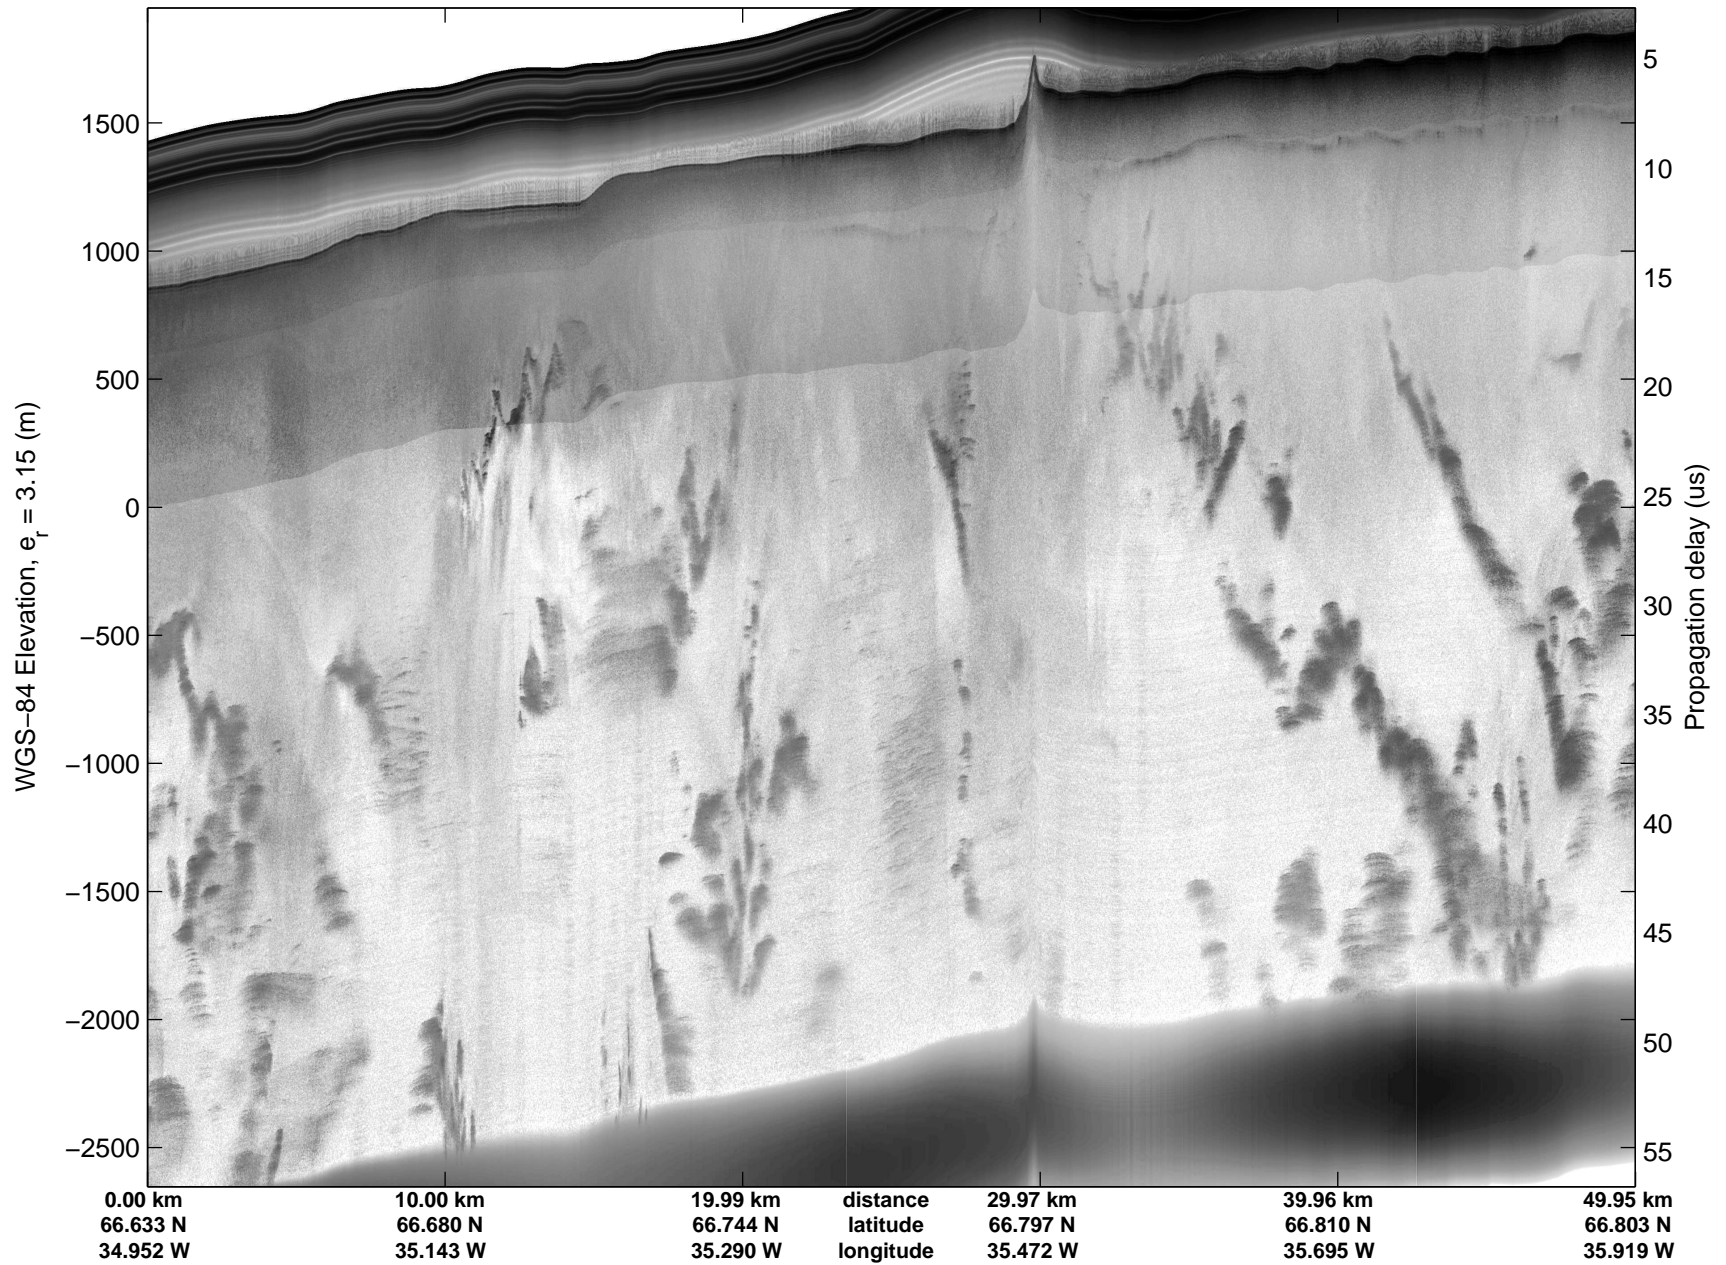

mcords5 2015_Greenland_C130: "Land Ice:Helheim-Kangerd" 20150408_02_016: 13:34:16.6 to 13:40:49.2 GPS