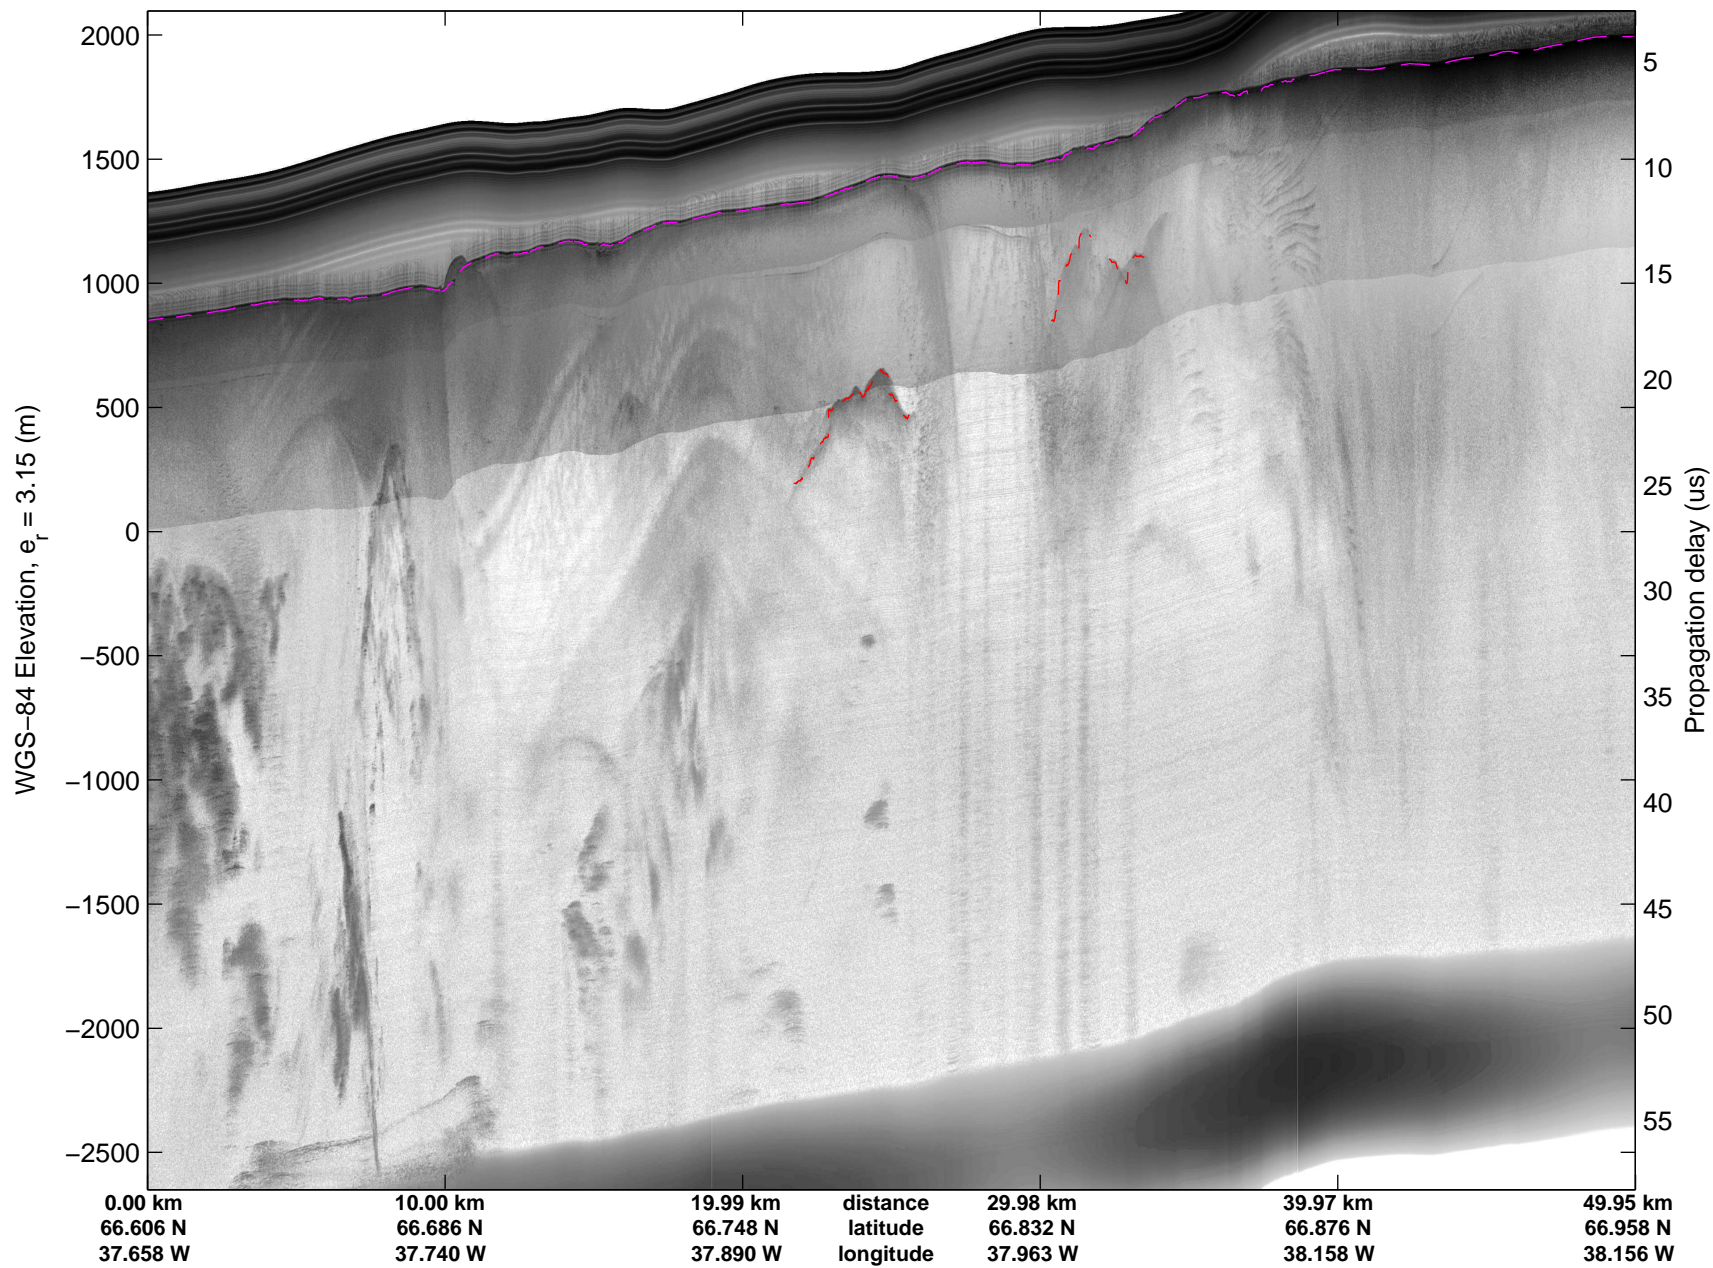

Land Ice:Helheim-Kangerd
20150408_02_009
Polar Stereograph 70N/-45E

mcords5 2015_Greenland_C130: "Land Ice:Helheim-Kangerd" 20150408_02_009: 12:50:25.3 to 12:56:45.9 GPS

mcords5 2015_Greenland_C130: "Land Ice:Helheim-Kangerd" 20150408_02_009: 12:50:25.3 to 12:56:45.9 GPS

Land Ice:Helheim-Kangerd
20150408_02_010
Polar Stereograph 70N/-45E

mcords5 2015_Greenland_C130: "Land Ice:Helheim-Kangerd" 20150408_02_010: 12:56:46.1 to 13:03:03.1 GPS

mcords5 2015_Greenland_C130: "Land Ice:Helheim-Kangerd" 20150408_02_010: 12:56:46.1 to 13:03:03.1 GPS