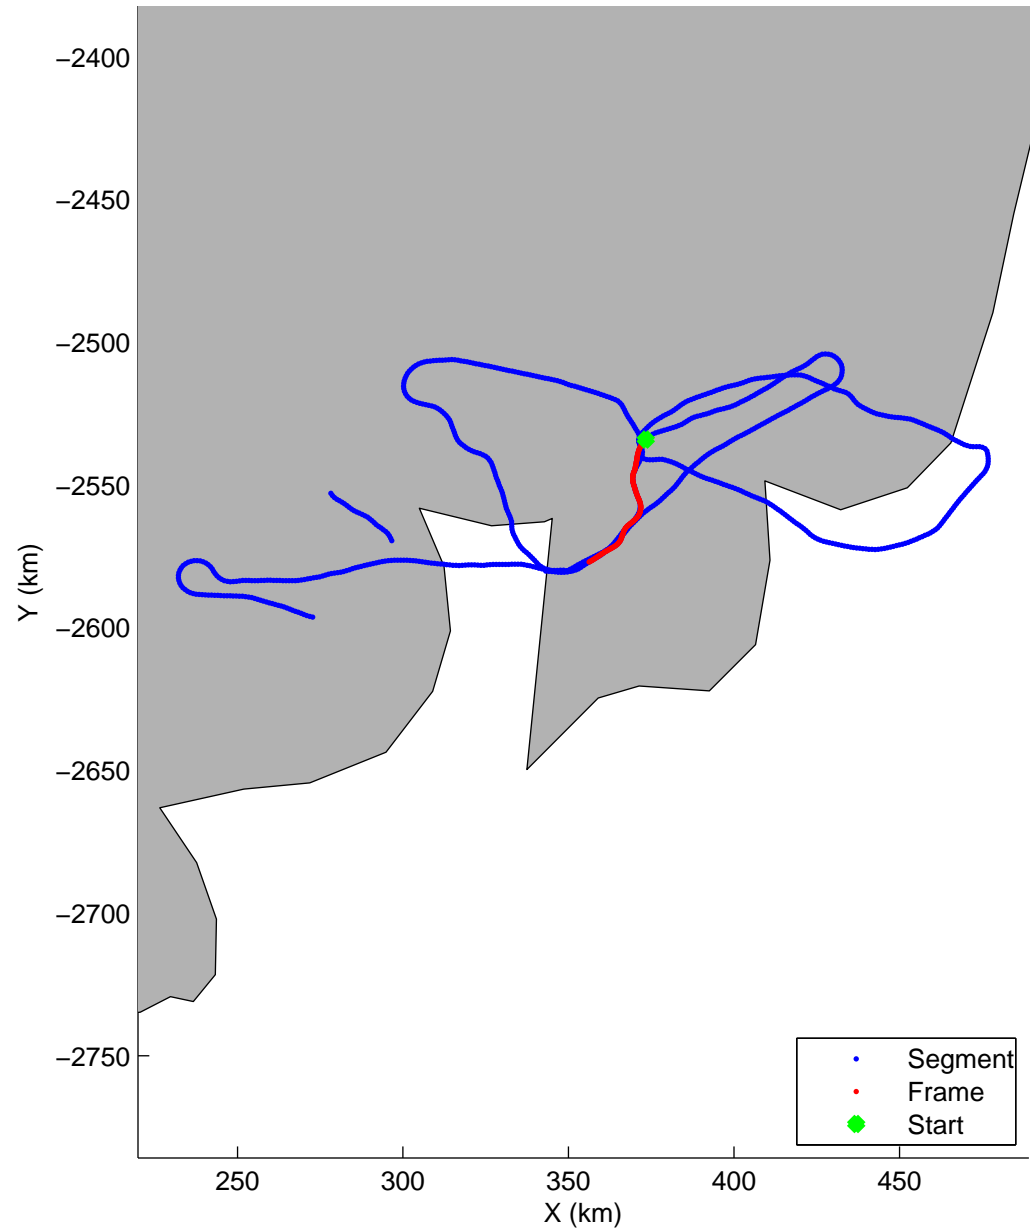

Land Ice:Helheim-Kangerd
20150408_02_008
Polar Stereograph 70N/-45E