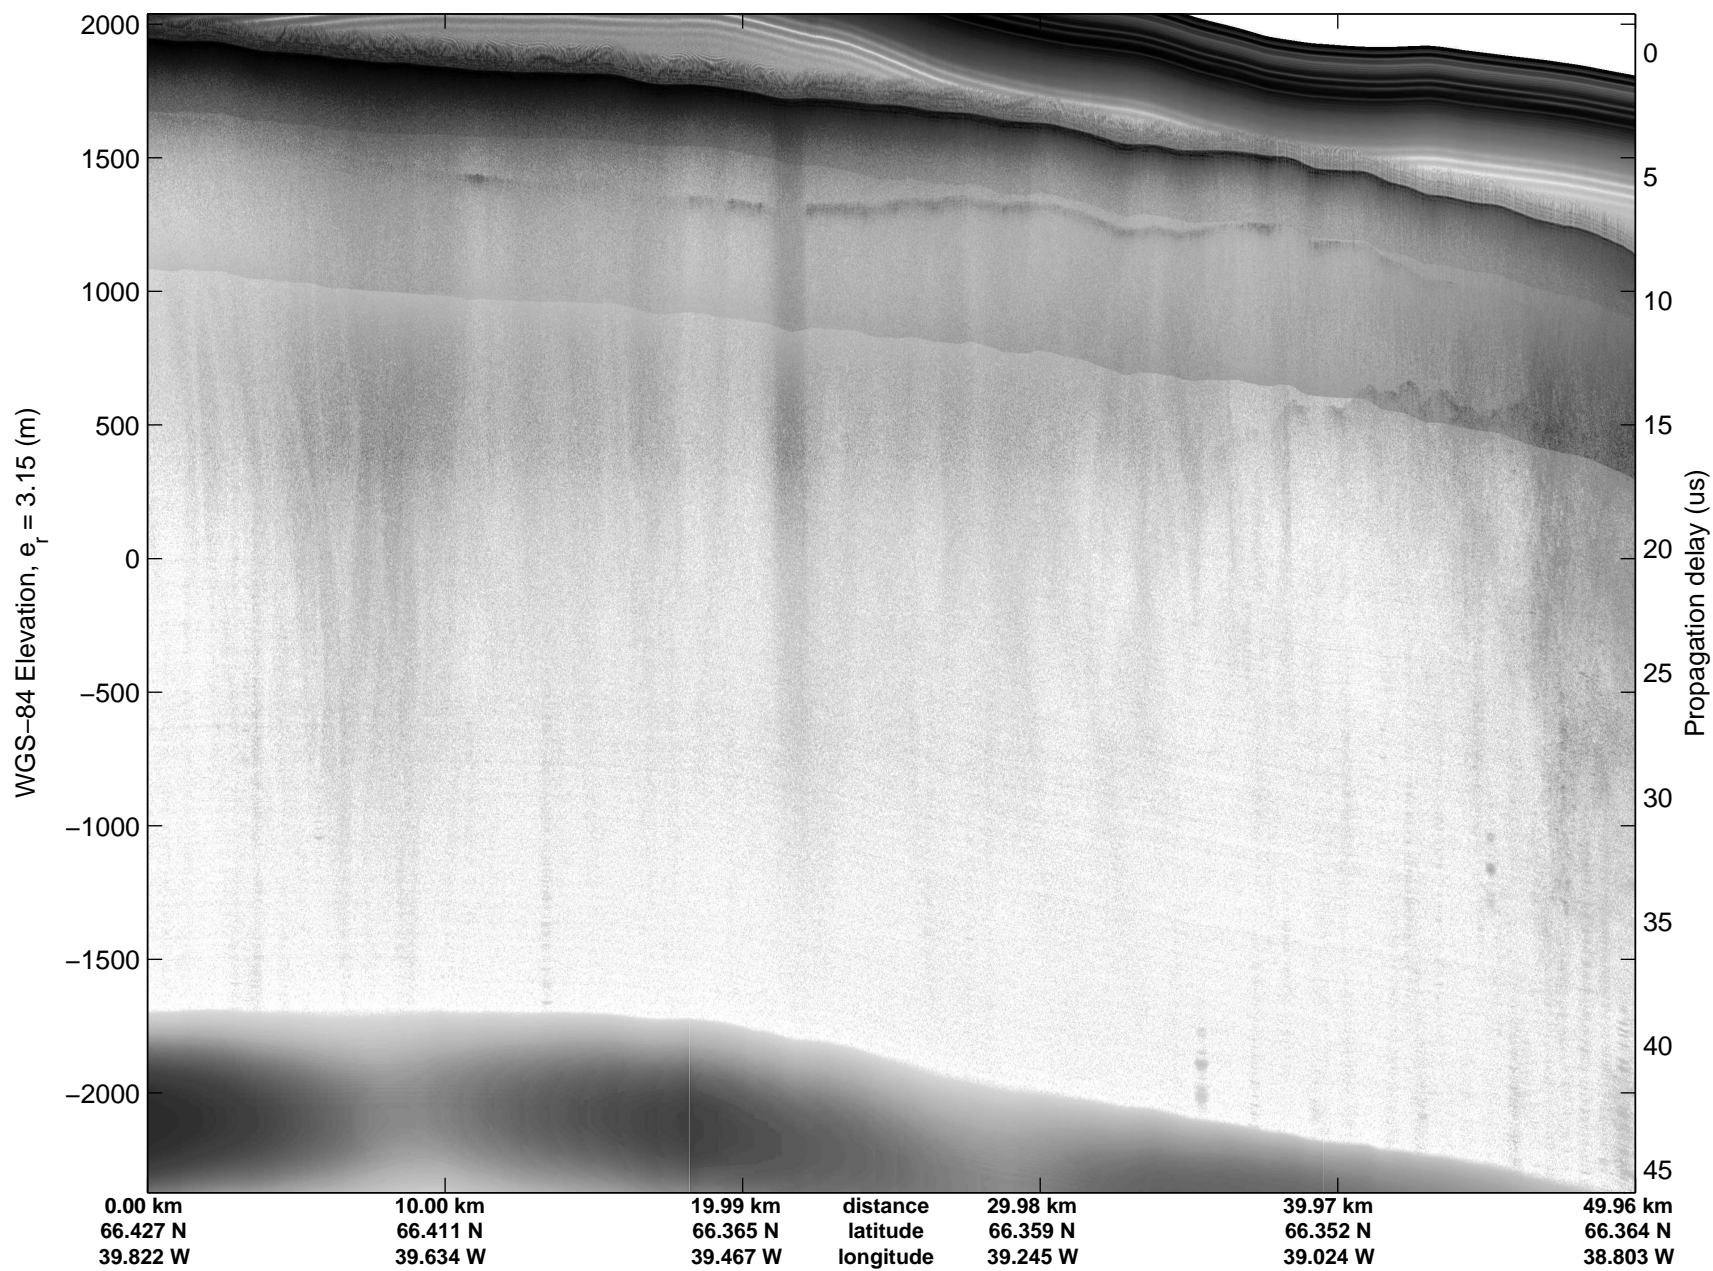

Land Ice:Helheim-Kangerd
20150408_02_001
Polar Stereograph 70N/-45E

mcords5 2015_Greenland_C130: "Land Ice:Helheim-Kangerd" 20150408_02_001: 11:59:36.8 to 12:05:45.6 GPS

mcords5 2015_Greenland_C130: "Land Ice:Helheim-Kangerd" 20150408_02_001: 11:59:36.8 to 12:05:45.6 GPS

Land Ice:Helheim-Kangerd
20150408_02_002
Polar Stereograph 70N/-45E

mcords5 2015_Greenland_C130: "Land Ice:Helheim-Kangerd" 20150408_02_002: 12:05:45.8 to 12:11:56.5 GPS

mcords5 2015_Greenland_C130: "Land Ice:Helheim-Kangerd" 20150408_02_002: 12:05:45.8 to 12:11:56.5 GPS

Land Ice:Helheim-Kangerd
20150408_02_003
Polar Stereograph 70N/-45E

mcords5 2015_Greenland_C130: "Land Ice:Helheim-Kangerd" 20150408_02_003: 12:11:56.7 to 12:18:09.2 GPS

mcords5 2015_Greenland_C130: "Land Ice:Helheim-Kangerd" 20150408_02_003: 12:11:56.7 to 12:18:09.2 GPS

Land Ice:Helheim-Kangerd
20150408_02_004
Polar Stereograph 70N/-45E

mcords5 2015_Greenland_C130: "Land Ice:Helheim-Kangerd" 20150408_02_004: 12:18:09.5 to 12:24:48.5 GPS

mcords5 2015_Greenland_C130: "Land Ice:Helheim-Kangerd" 20150408_02_004: 12:18:09.5 to 12:24:48.5 GPS