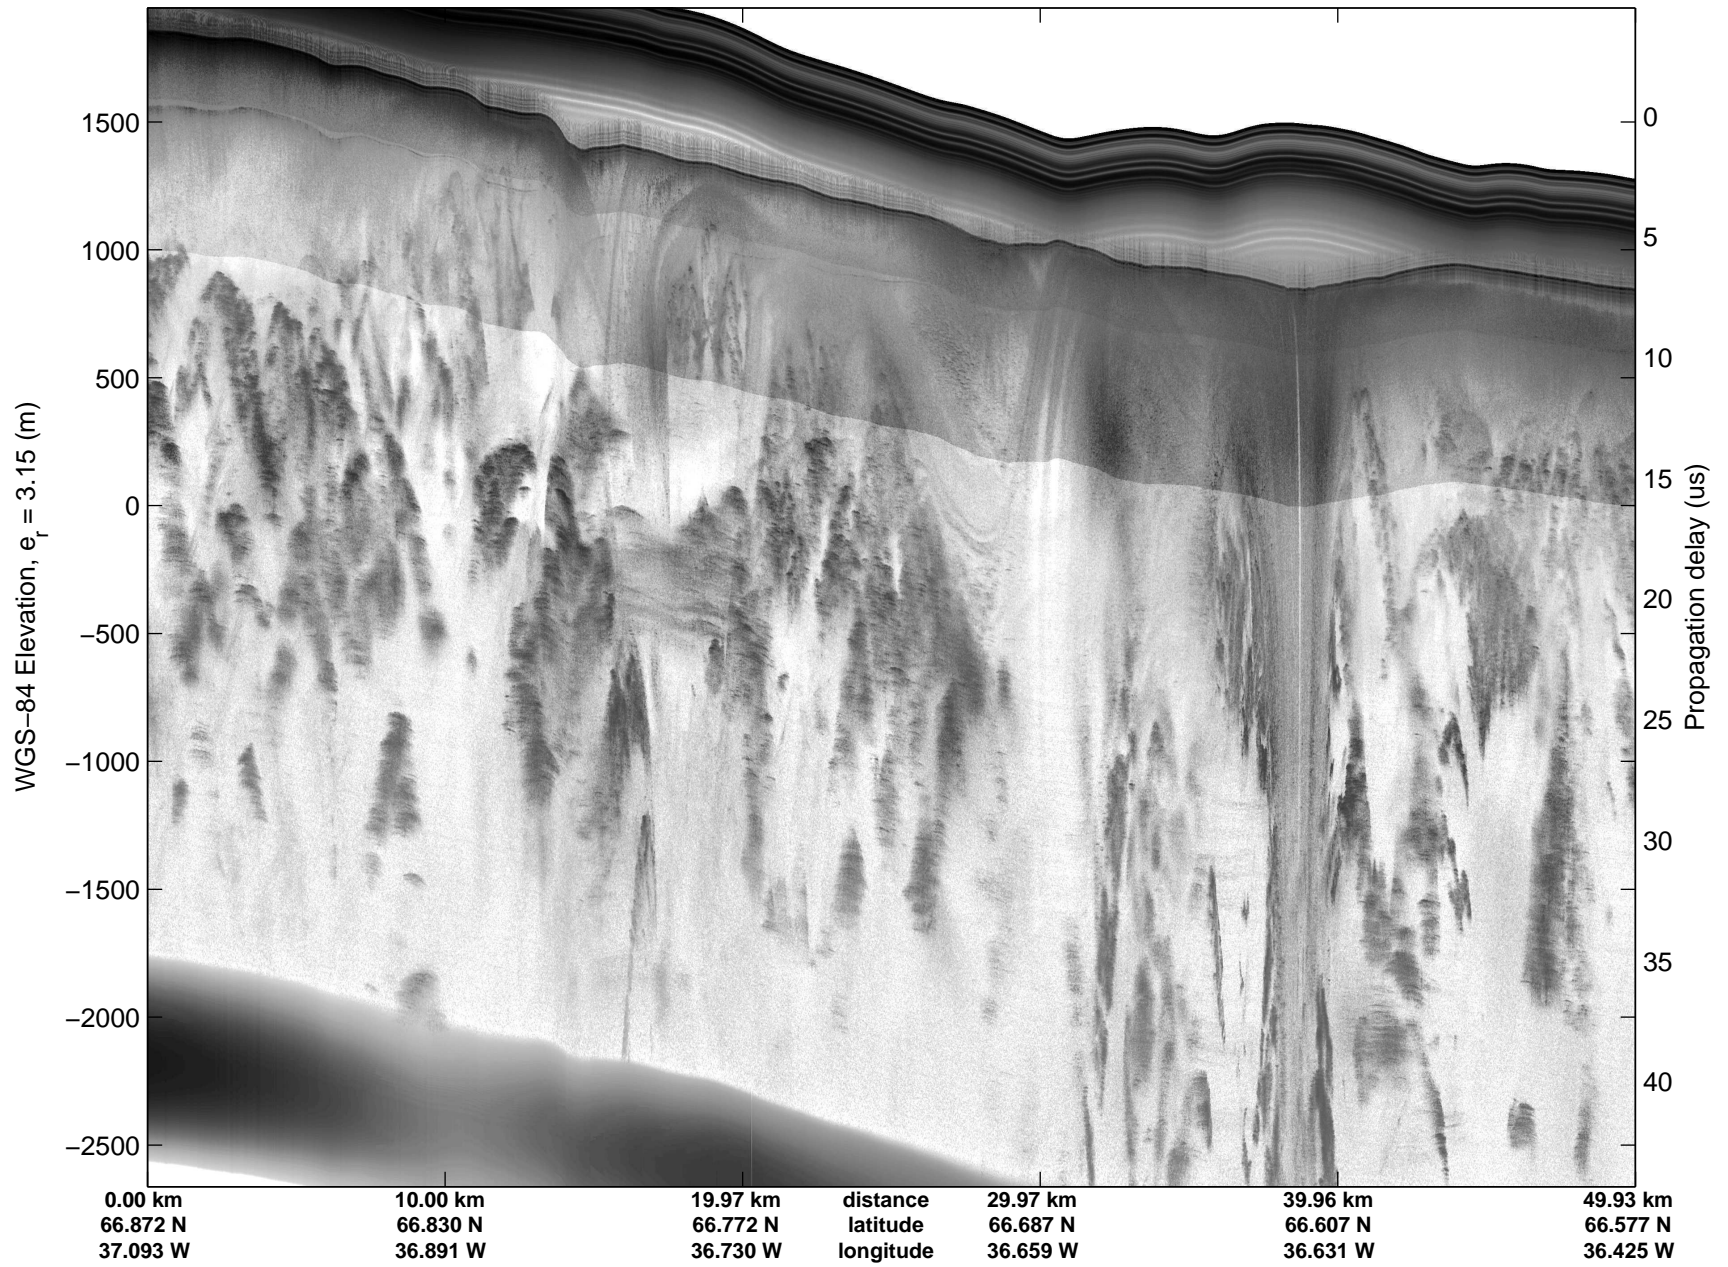

mcords5 2015_Greenland_C130: "Land Ice:Helheim-Kangerd" 20150408_02_012: 13:09:16.8 to 13:15:34.0 GPS