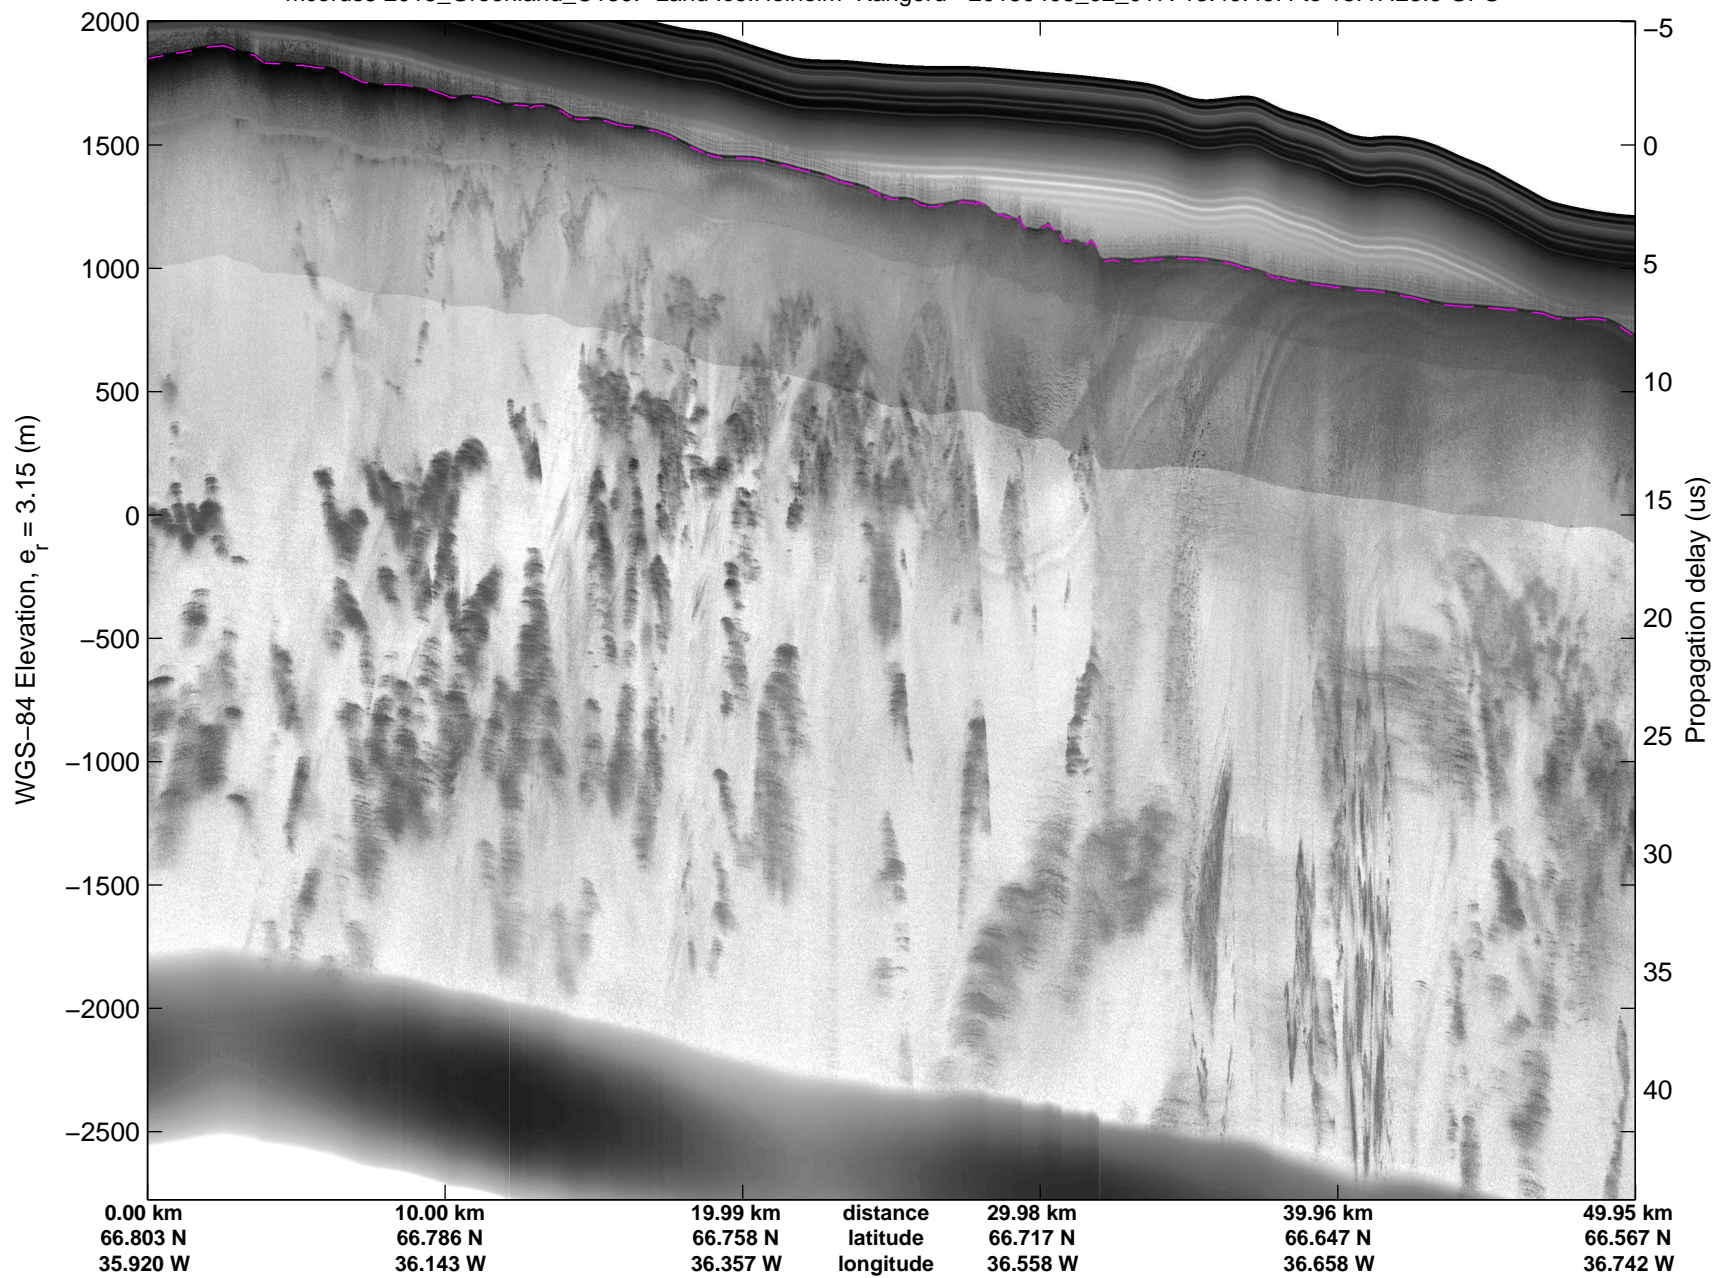

Land Ice:Helheim-Kangerd
20150408_02_016
Polar Stereograph 70N/-45E

mcords5 2015_Greenland_C130: "Land Ice:Helheim-Kangerd" 20150408_02_016: 13:34:16.6 to 13:40:49.2 GPS

mcords5 2015_Greenland_C130: "Land Ice:Helheim-Kangerd" 20150408_02_016: 13:34:16.6 to 13:40:49.2 GPS

Land Ice:Helheim-Kangerd
20150408_02_017
Polar Stereograph 70N/-45E

mcords5 2015_Greenland_C130: "Land Ice:Helheim-Kangerd" 20150408_02_017: 13:40:49.4 to 13:47:23.9 GPS

mcords5 2015_Greenland_C130: "Land Ice:Helheim-Kangerd" 20150408_02_017: 13:40:49.4 to 13:47:23.9 GPS