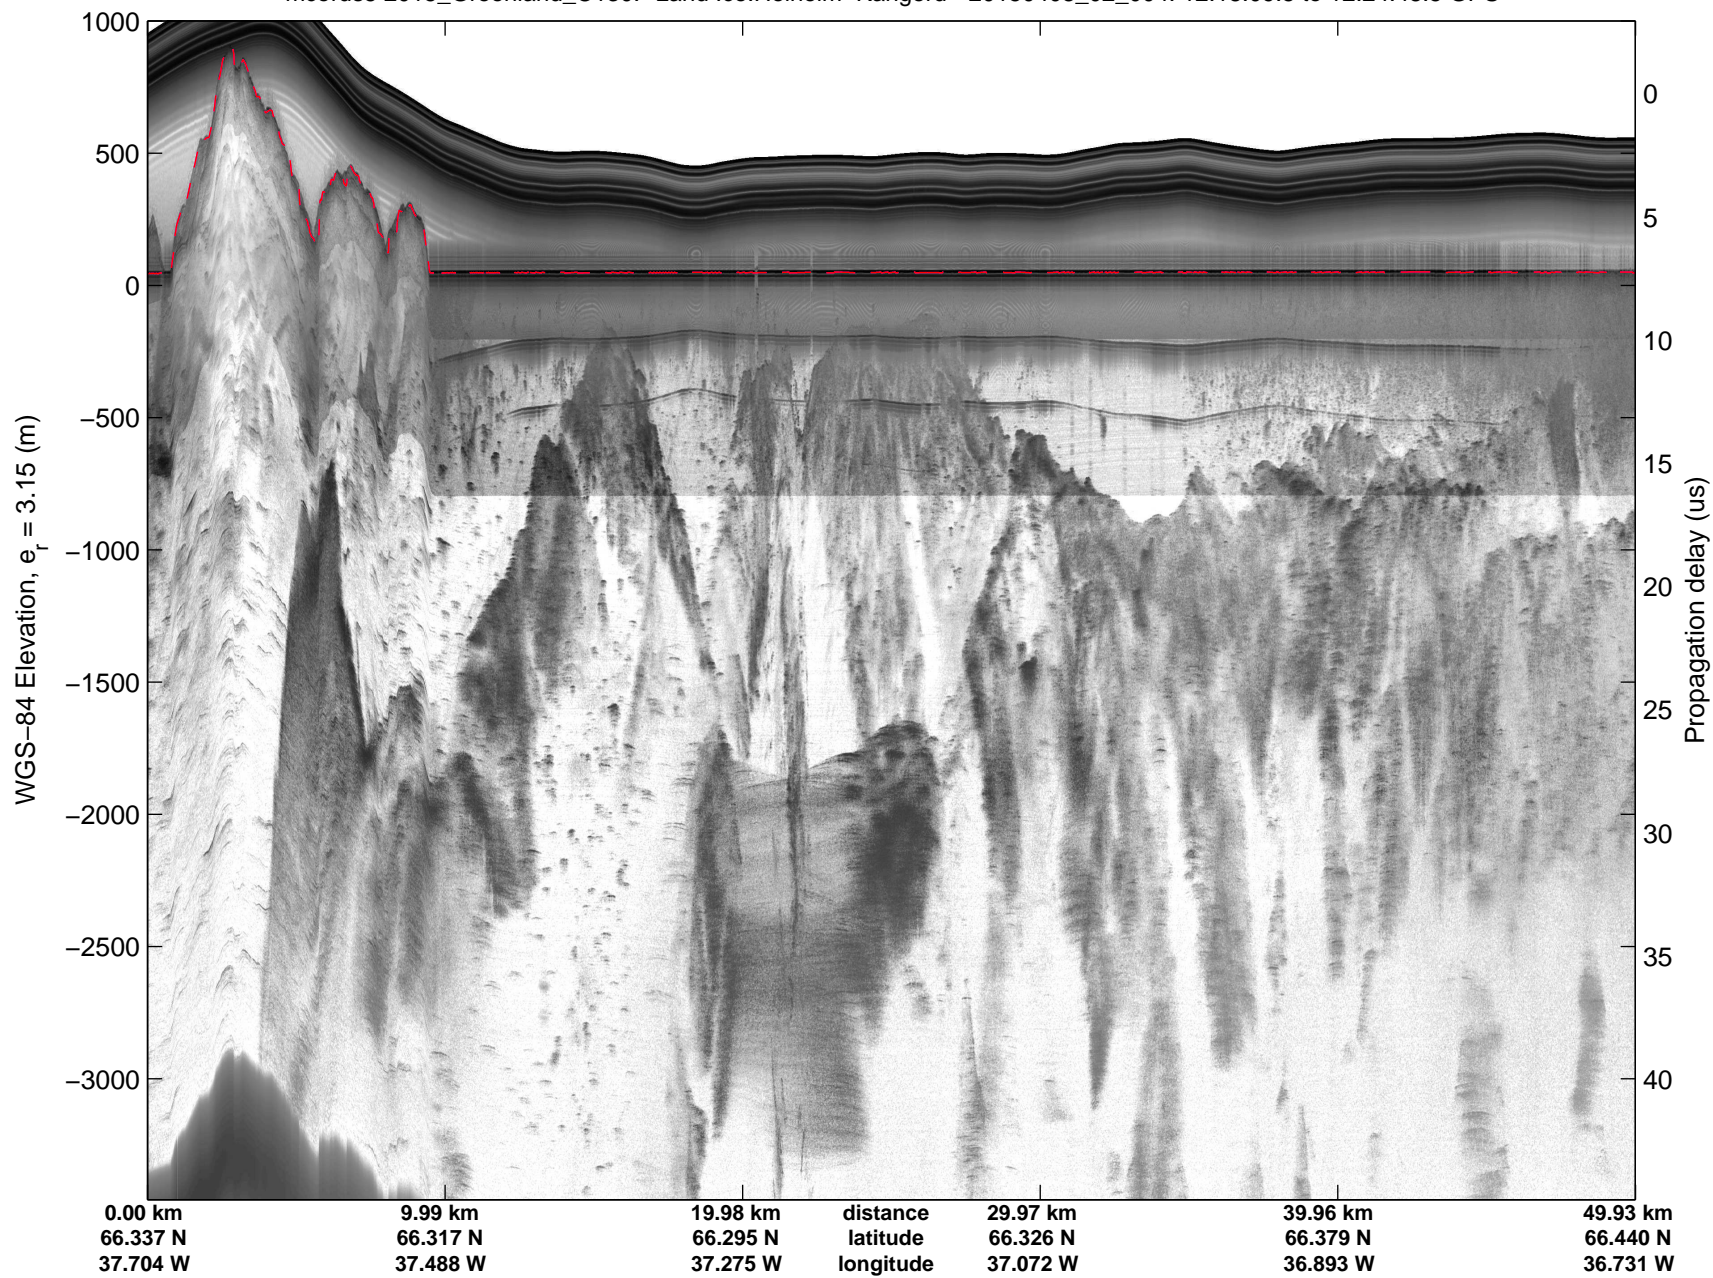

Land Ice:Helheim-Kangerd
20150408_02_001
Polar Stereograph 70N/-45E

mcords5 2015_Greenland_C130: "Land Ice:Helheim-Kangerd" 20150408_02_001: 11:59:36.8 to 12:05:45.6 GPS

mcords5 2015_Greenland_C130: "Land Ice:Helheim-Kangerd" 20150408_02_001: 11:59:36.8 to 12:05:45.6 GPS

Land Ice:Helheim-Kangerd
20150408_02_002
Polar Stereograph 70N/-45E

mcords5 2015_Greenland_C130: "Land Ice:Helheim-Kangerd" 20150408_02_002: 12:05:45.8 to 12:11:56.5 GPS

mcords5 2015_Greenland_C130: "Land Ice:Helheim-Kangerd" 20150408_02_002: 12:05:45.8 to 12:11:56.5 GPS

Land Ice:Helheim-Kangerd
20150408_02_003
Polar Stereograph 70N/-45E

mcords5 2015_Greenland_C130: "Land Ice:Helheim-Kangerd" 20150408_02_003: 12:11:56.7 to 12:18:09.2 GPS

mcords5 2015_Greenland_C130: "Land Ice:Helheim-Kangerd" 20150408_02_003: 12:11:56.7 to 12:18:09.2 GPS

Land Ice:Helheim-Kangerd
20150408_02_004
Polar Stereograph 70N/-45E

mcords5 2015_Greenland_C130: "Land Ice:Helheim-Kangerd" 20150408_02_004: 12:18:09.5 to 12:24:48.5 GPS

mcords5 2015_Greenland_C130: "Land Ice:Helheim-Kangerd" 20150408_02_004: 12:18:09.5 to 12:24:48.5 GPS