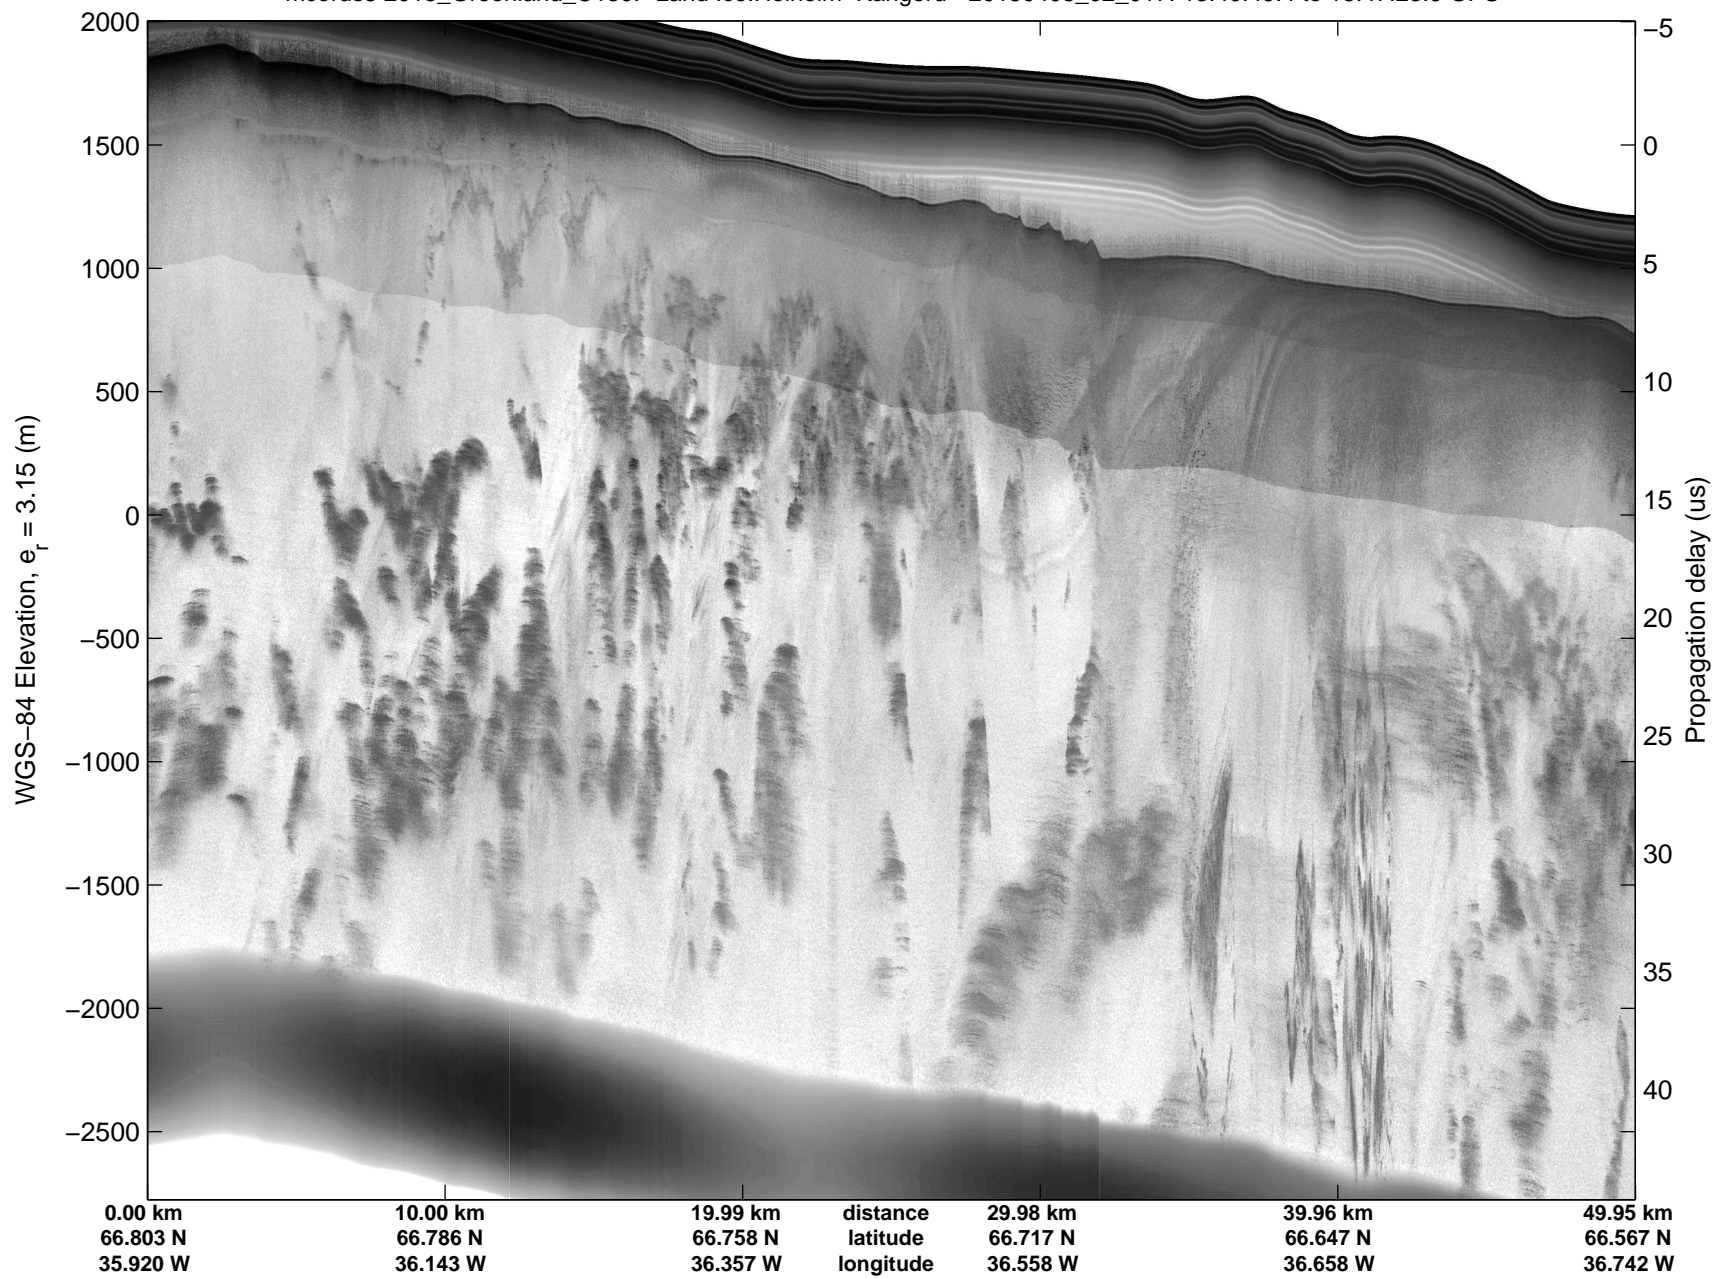

mcords5 2015_Greenland_C130: "Land Ice:Helheim-Kangerd" 20150408_02_017: 13:40:49.4 to 13:47:23.9 GPS