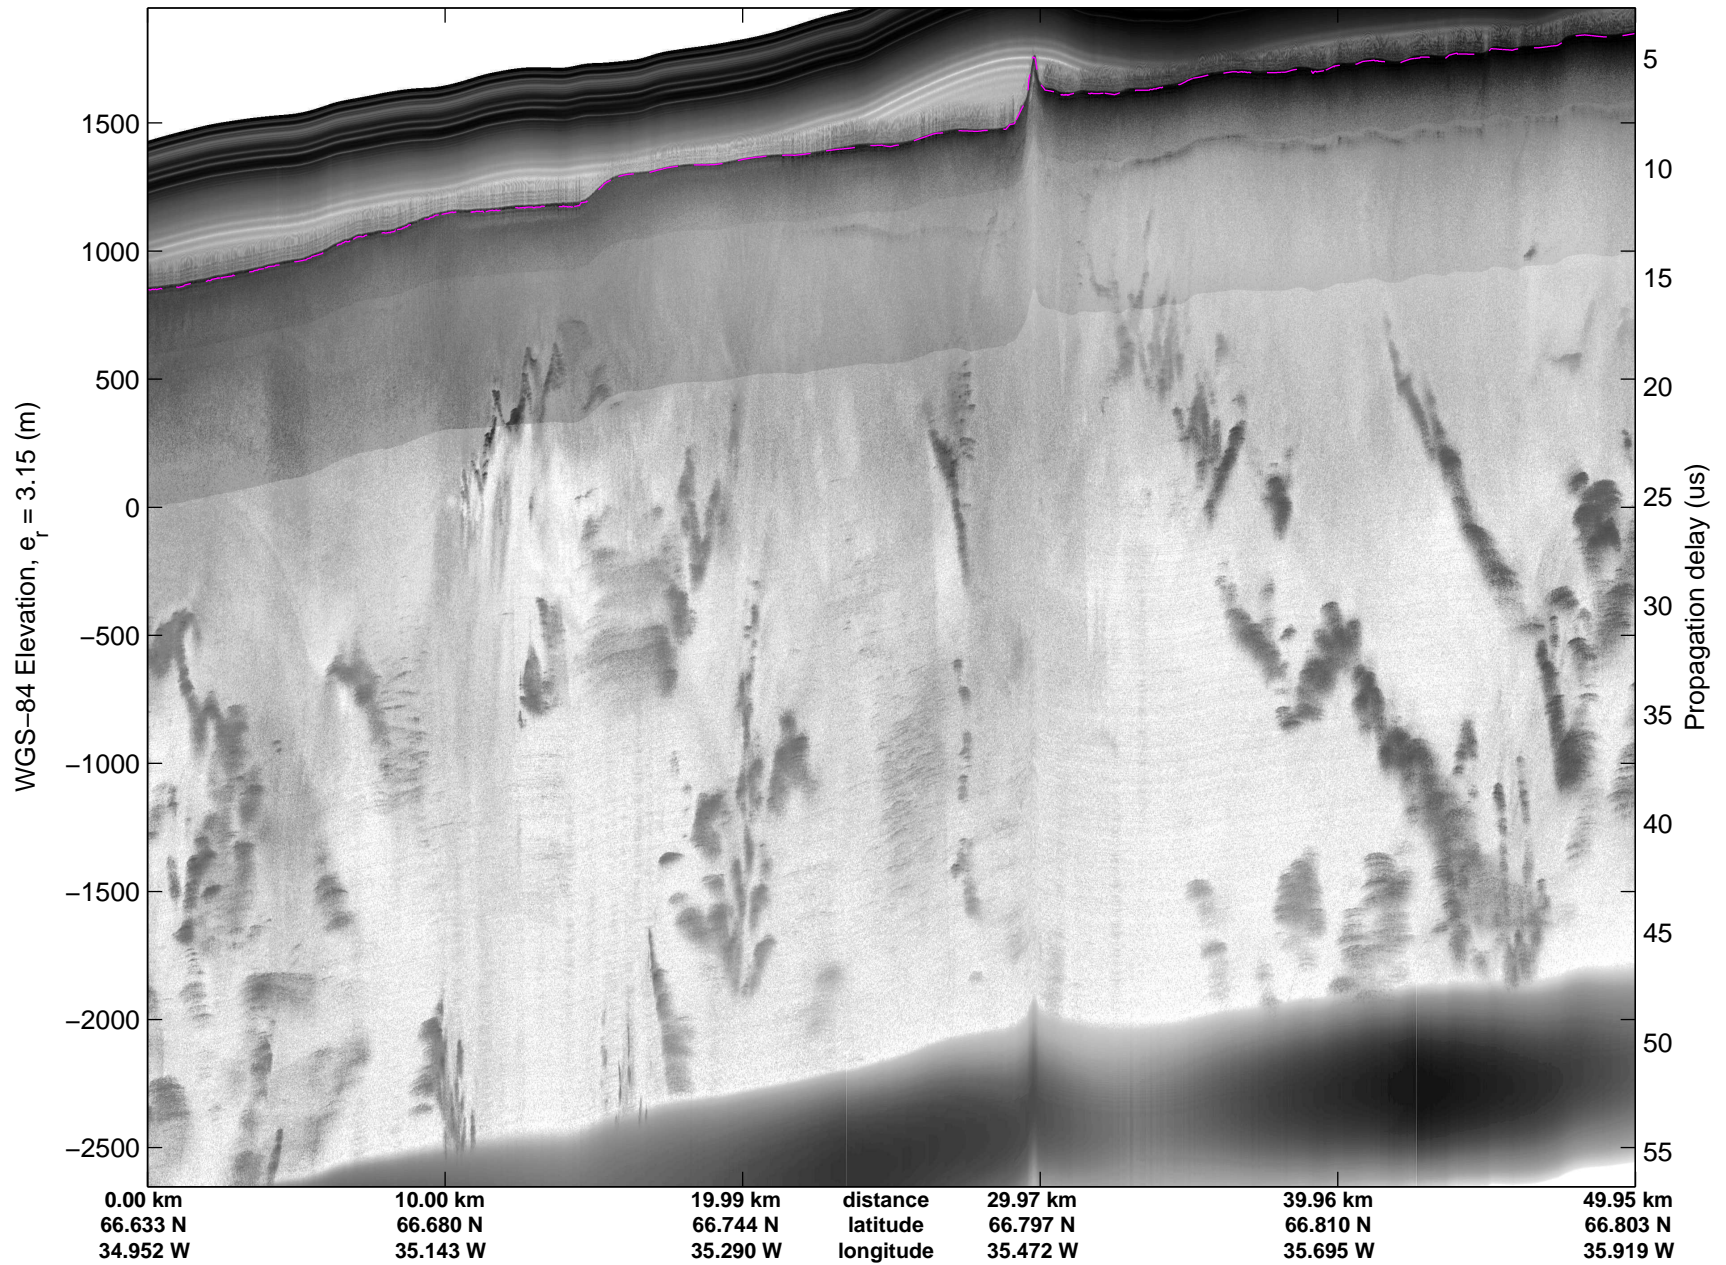

Land Ice:Helheim-Kangerd
20150408_02_015
Polar Stereograph 70N/-45E

mcords5 2015_Greenland_C130: "Land Ice:Helheim-Kangerd" 20150408_02_015: 13:27:38.3 to 13:34:16.4 GPS

mcords5 2015_Greenland_C130: "Land Ice:Helheim-Kangerd" 20150408_02_015: 13:27:38.3 to 13:34:16.4 GPS

Land Ice:Helheim-Kangerd
20150408_02_016
Polar Stereograph 70N/-45E

mcords5 2015_Greenland_C130: "Land Ice:Helheim-Kangerd" 20150408_02_016: 13:34:16.6 to 13:40:49.2 GPS

mcords5 2015_Greenland_C130: "Land Ice:Helheim-Kangerd" 20150408_02_016: 13:34:16.6 to 13:40:49.2 GPS