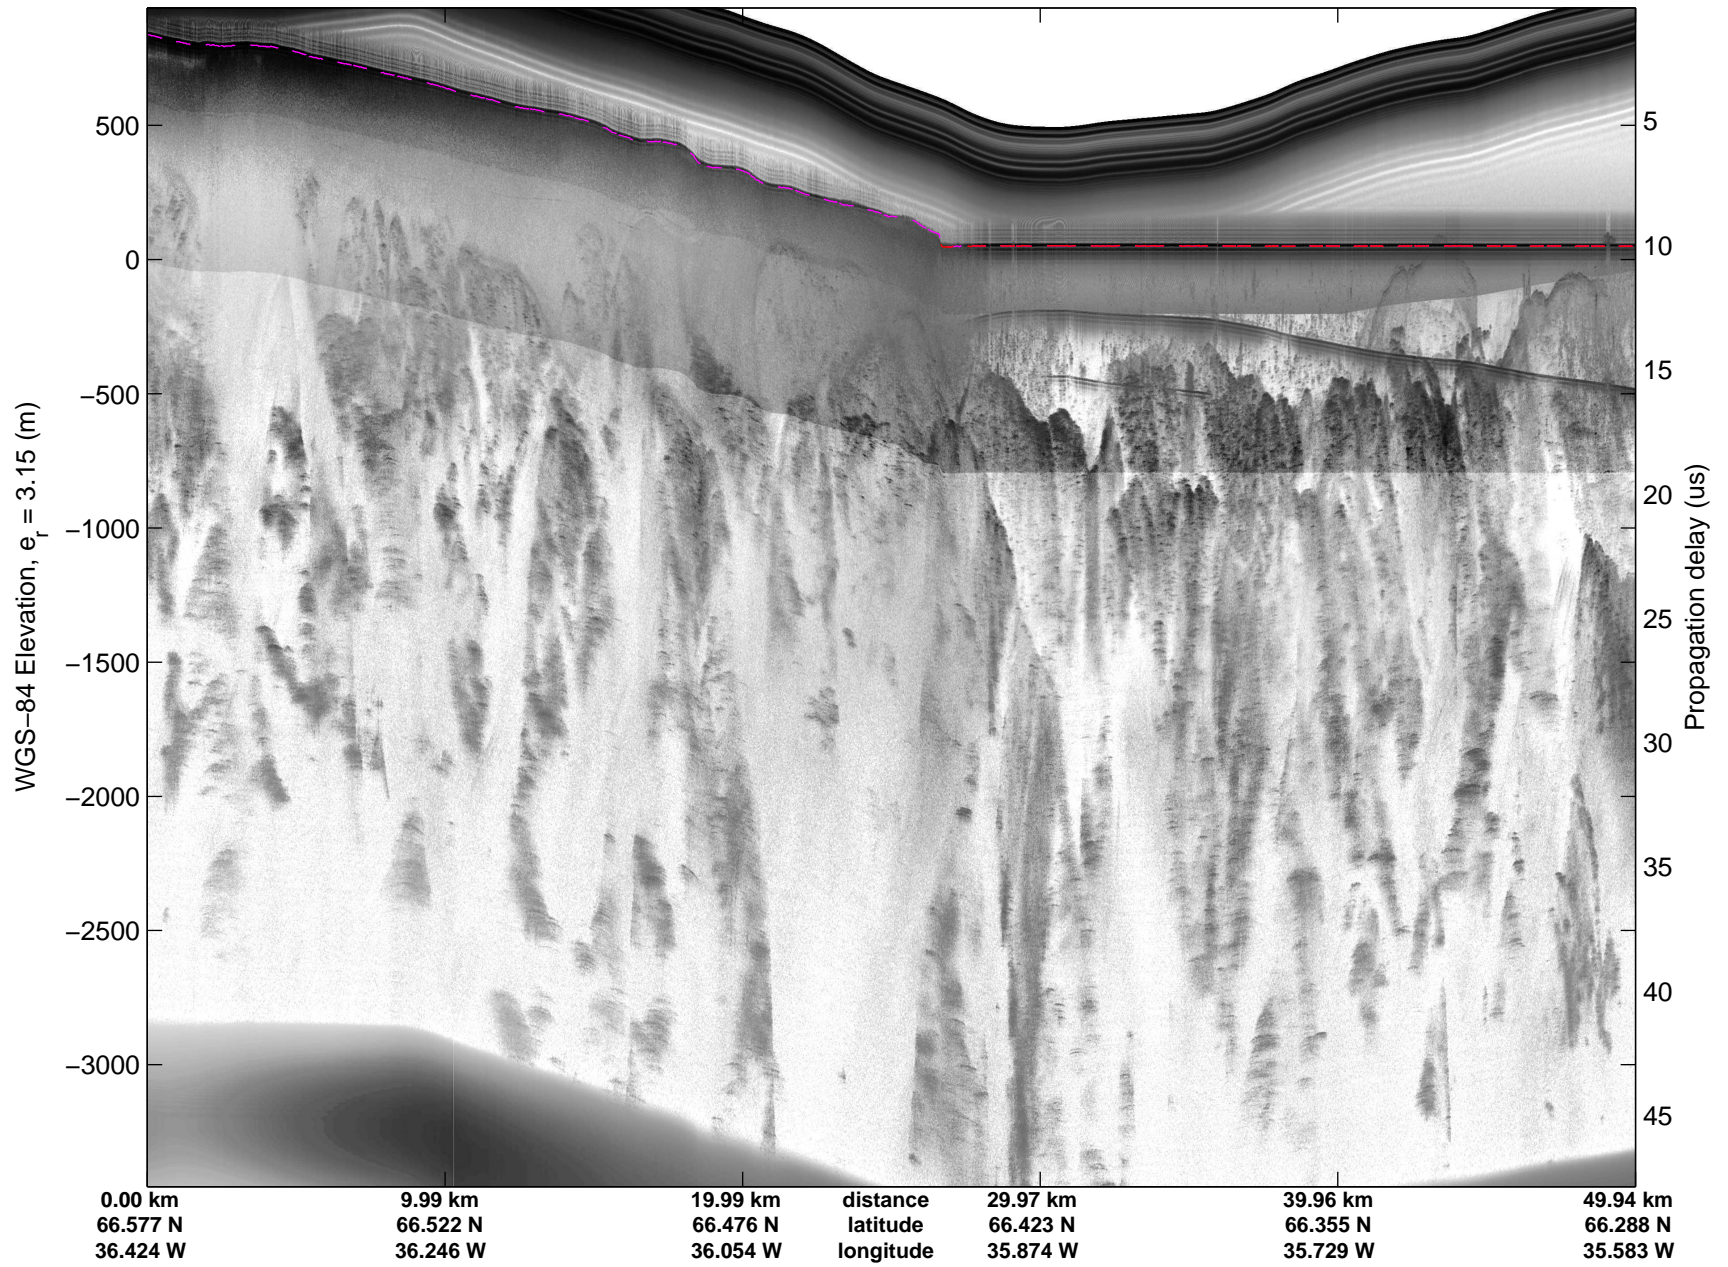

mcords5 2015_Greenland_C130: "Land Ice:Helheim-Kangerd" 20150408_02_013: 13:15:34.3 to 13:21:53.6 GPS