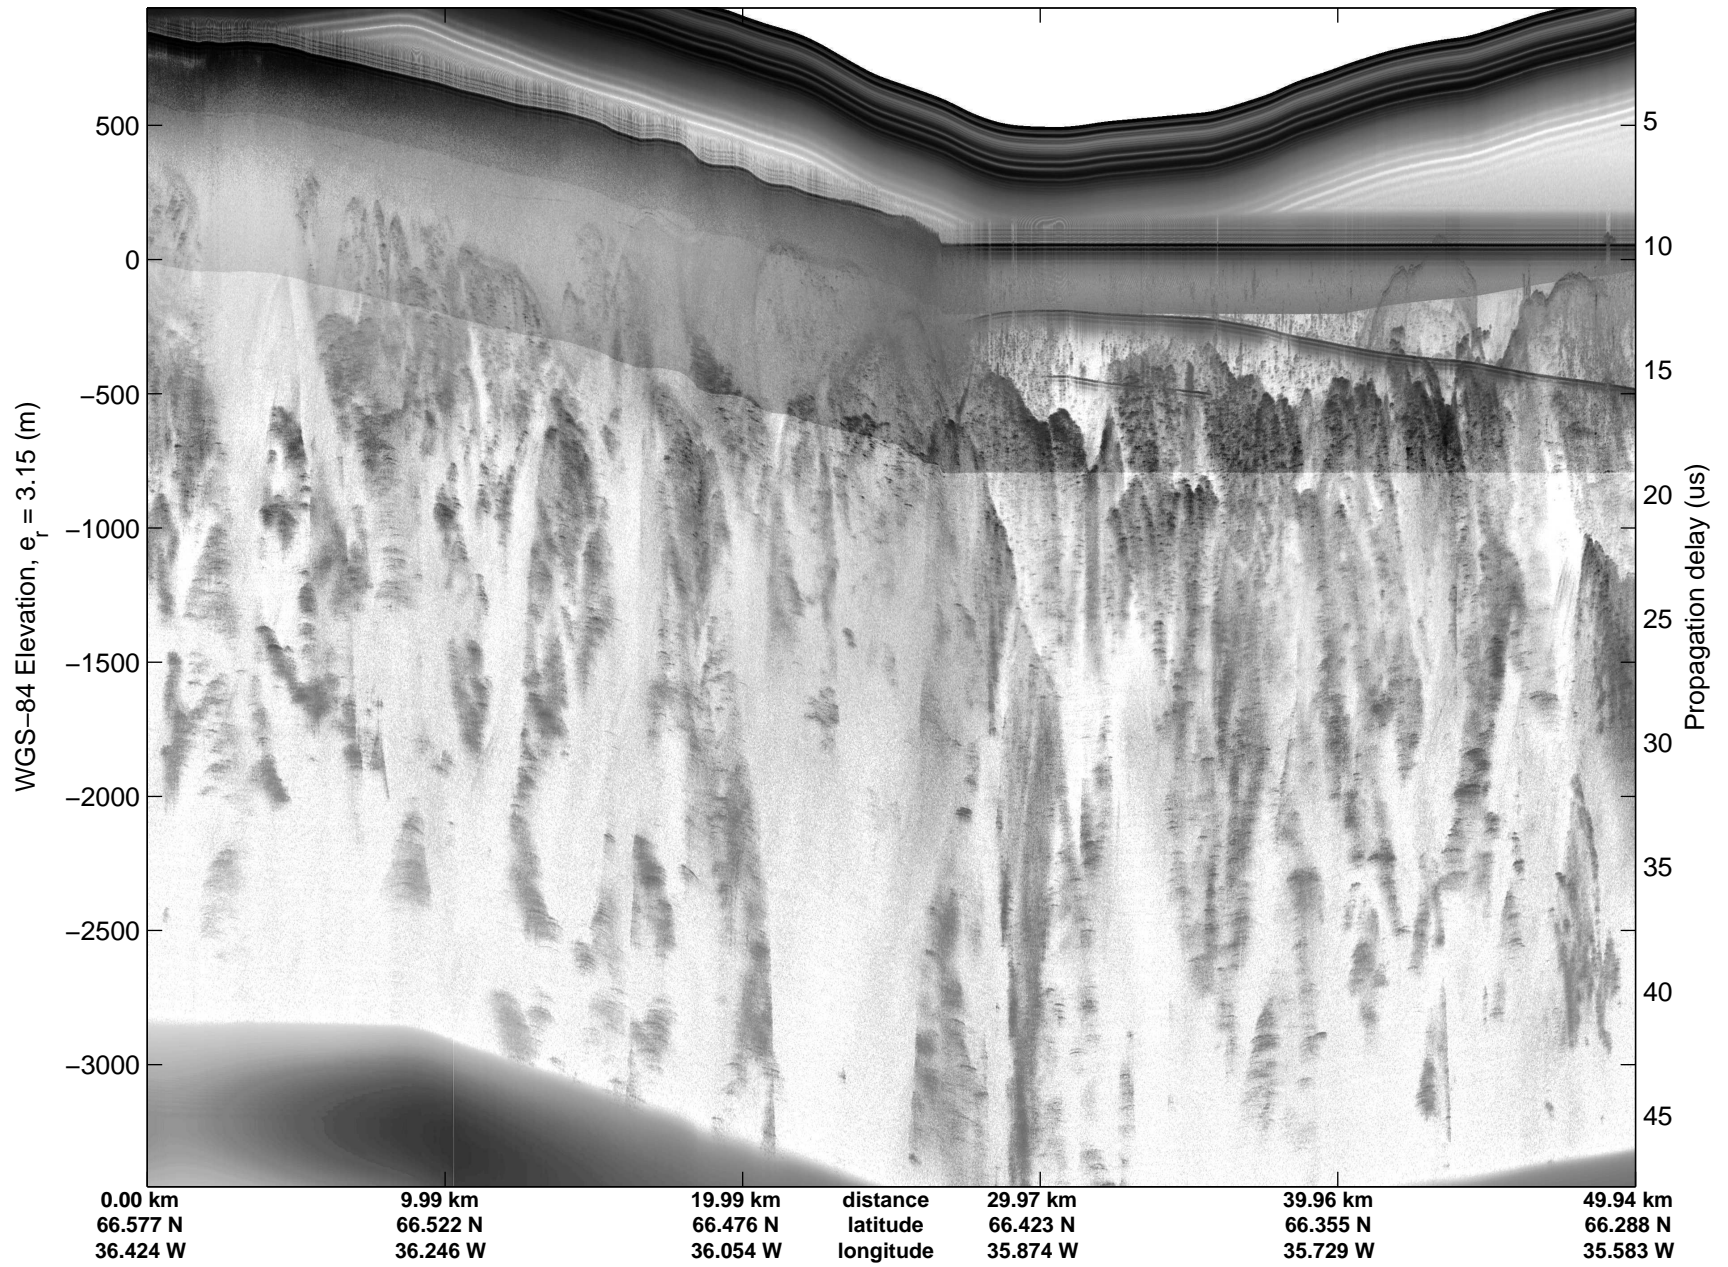

mcords5 2015_Greenland_C130: "Land Ice:Helheim-Kangerd" 20150408_02_013: 13:15:34.3 to 13:21:53.6 GPS