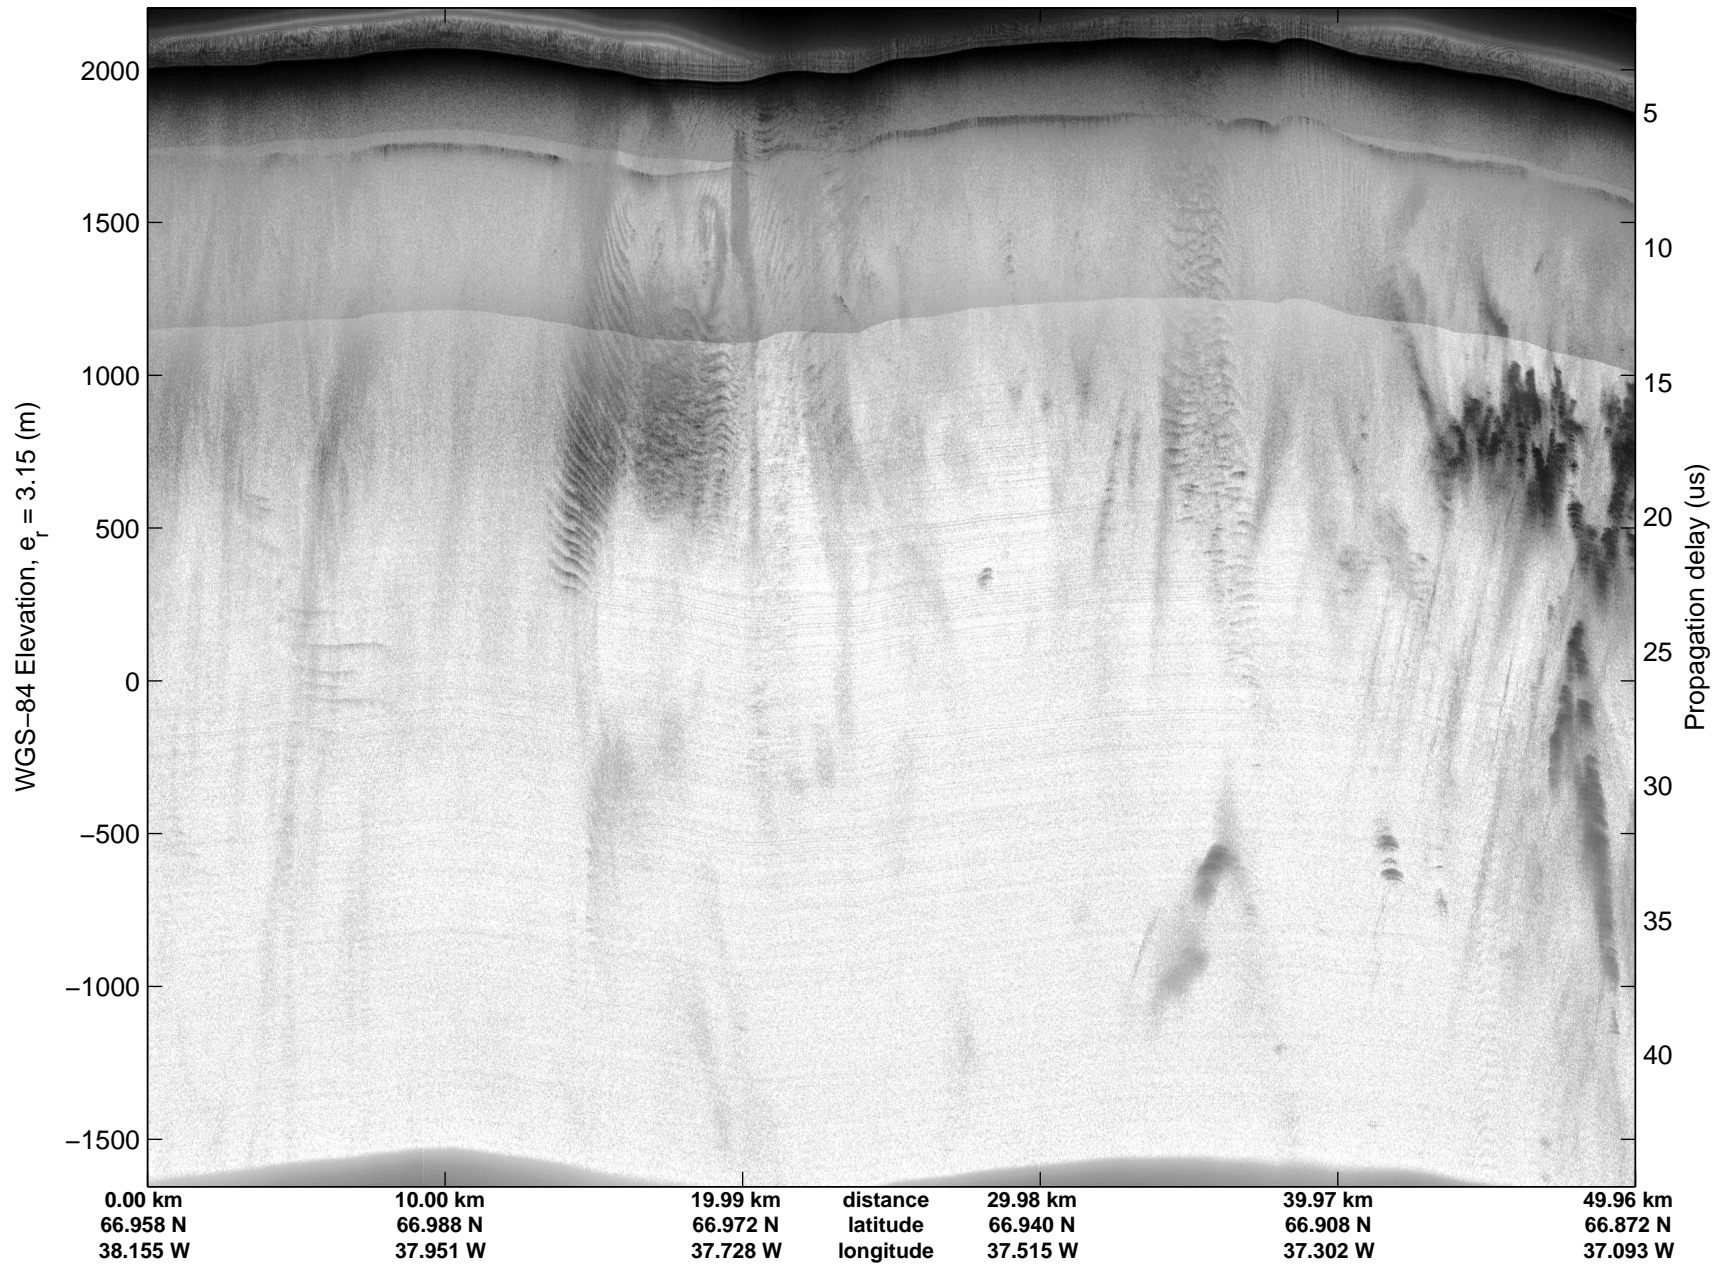

mcords5 2015_Greenland_C130: "Land Ice:Helheim-Kangerd" 20150408_02_011: 13:03:03.3 to 13:09:16.5 GPS