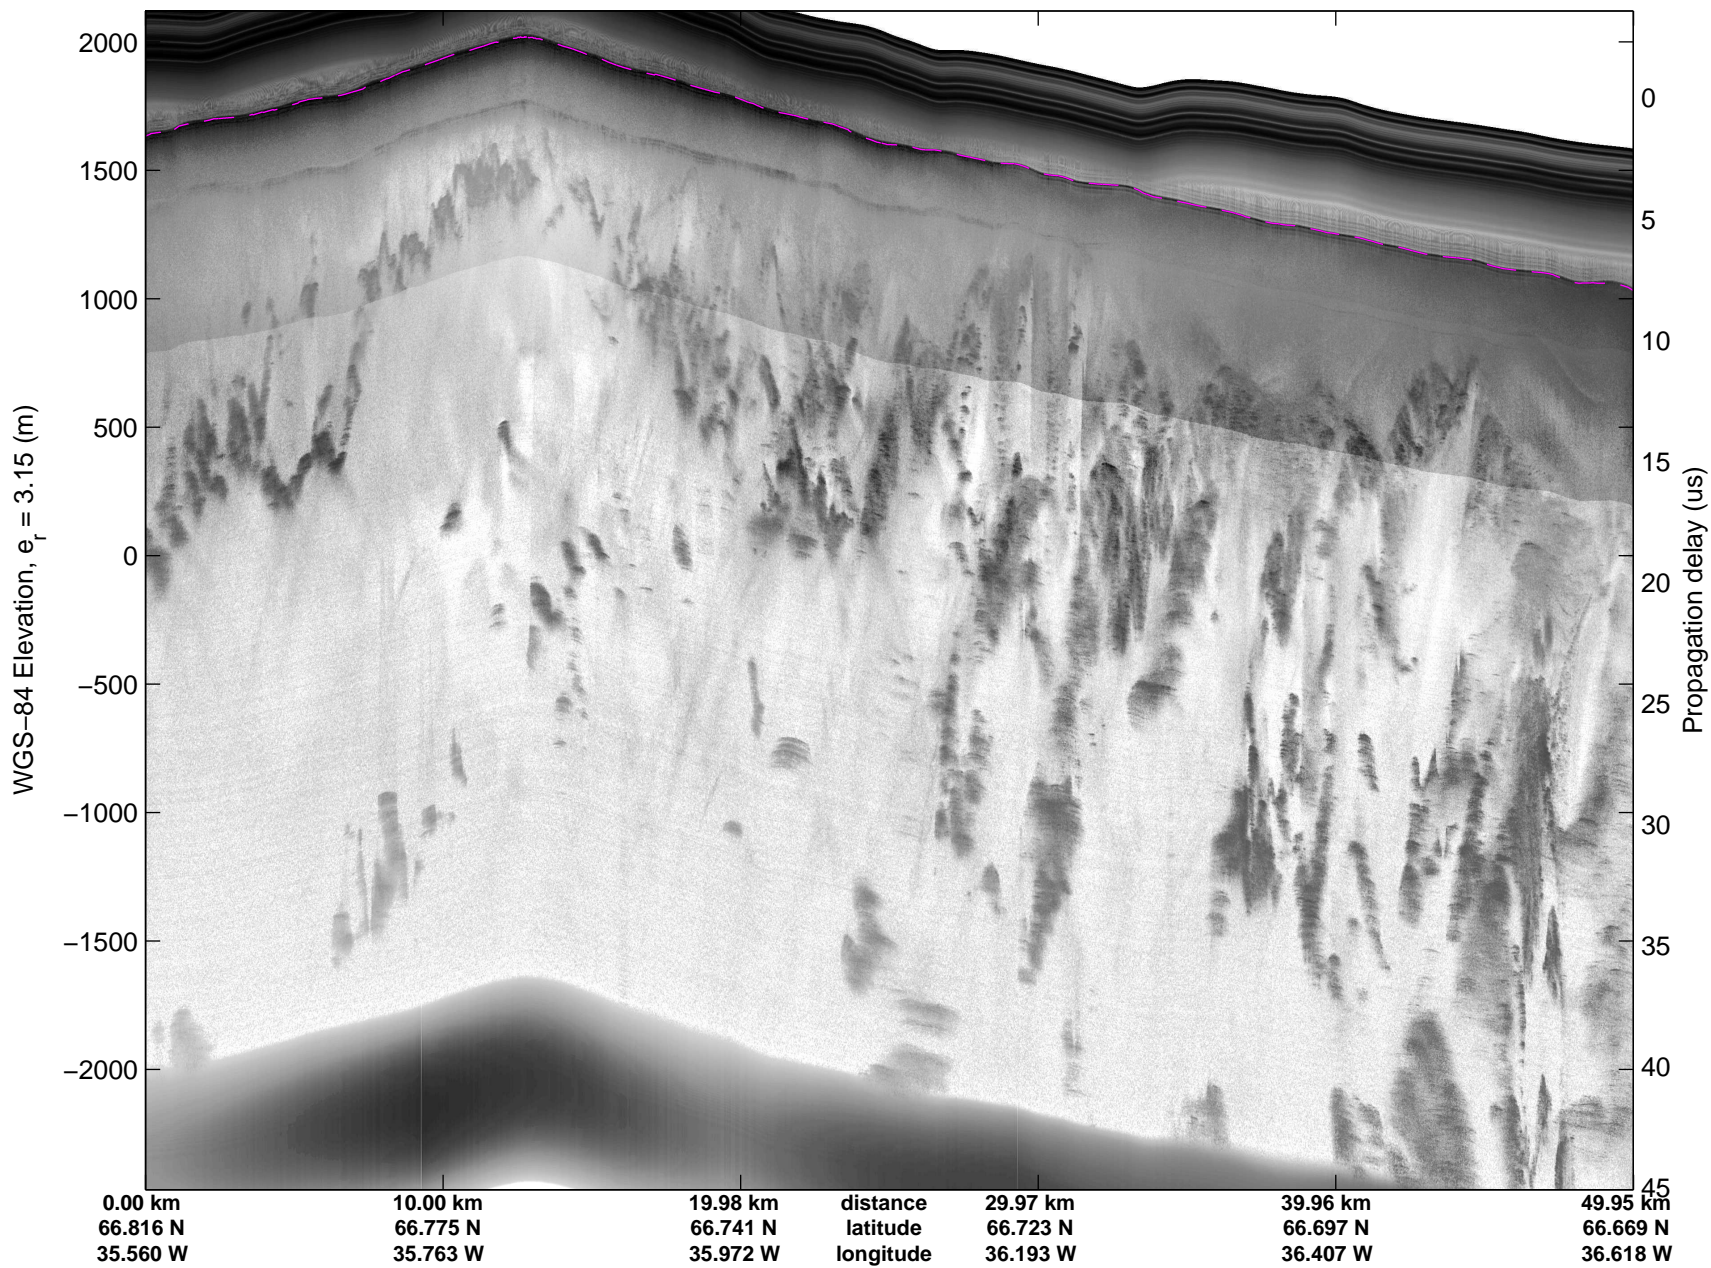

mcords5 2015_Greenland_C130: "Land Ice:Helheim-Kangerd" 20150408_02_007: 12:37:30.9 to 12:43:54.5 GPS