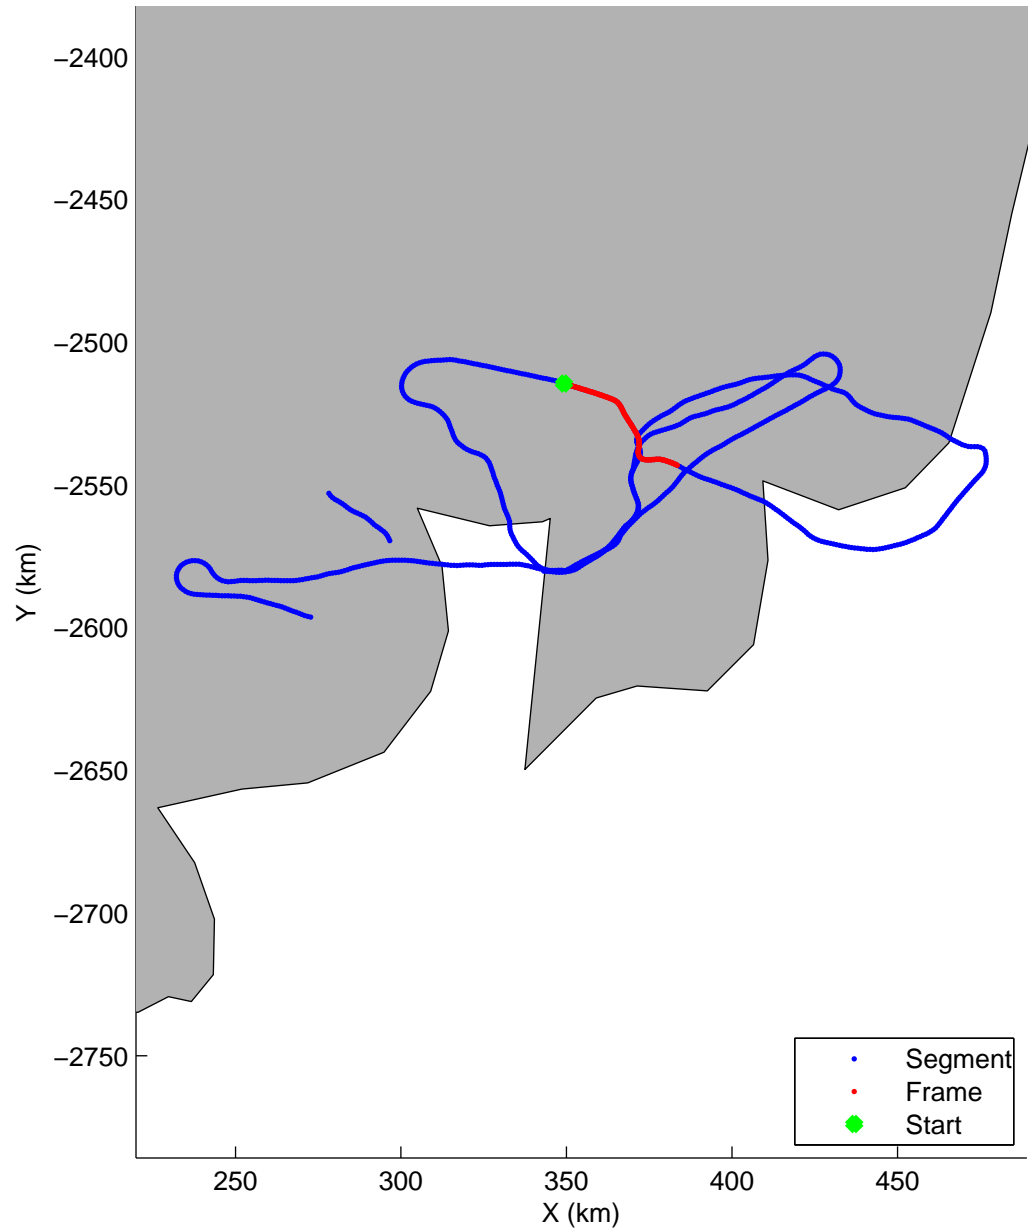

Land Ice:Helheim-Kangerd
20150408_02_012
Polar Stereograph 70N/-45E