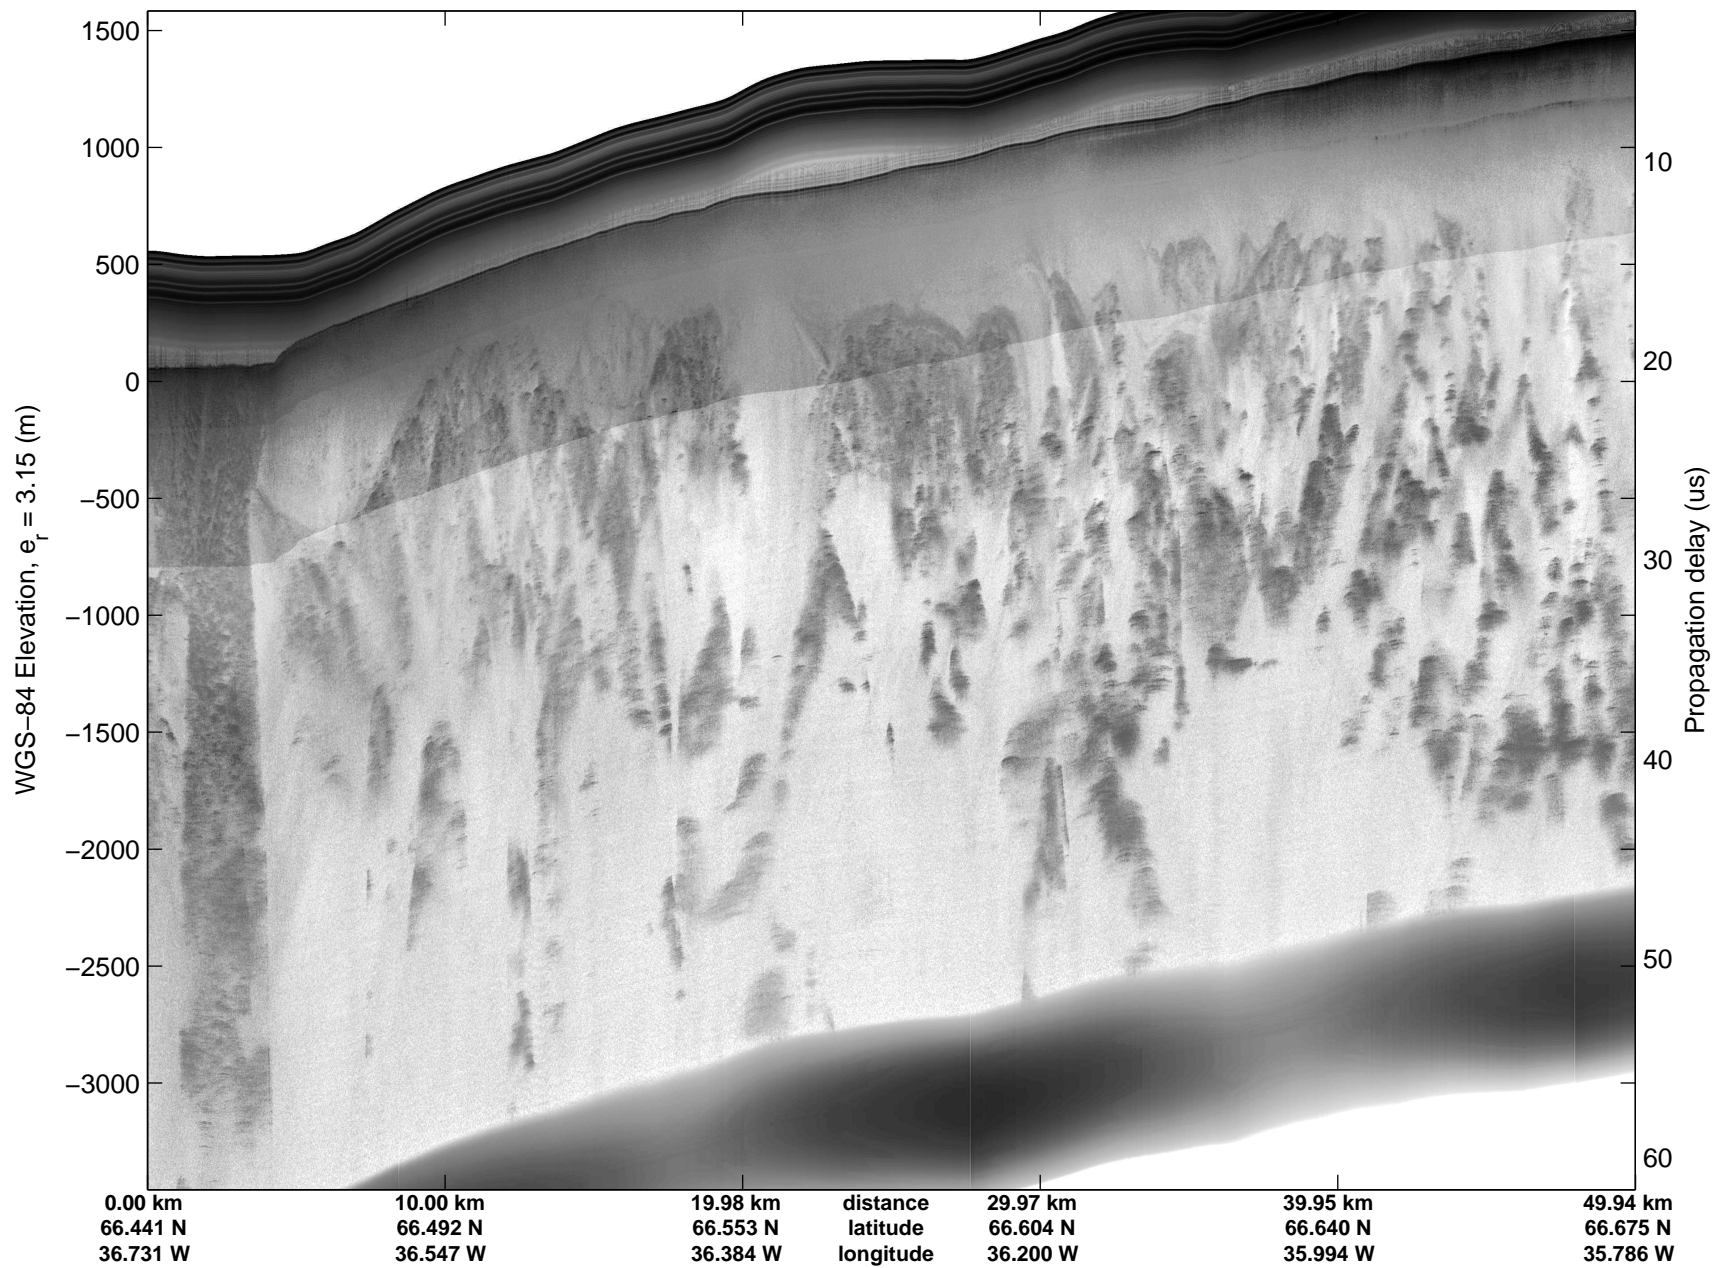

mcords5 2015_Greenland_C130: "Land Ice:Helheim-Kangerd" 20150408_02_005: 12:24:48.8 to 12:31:18.1 GPS