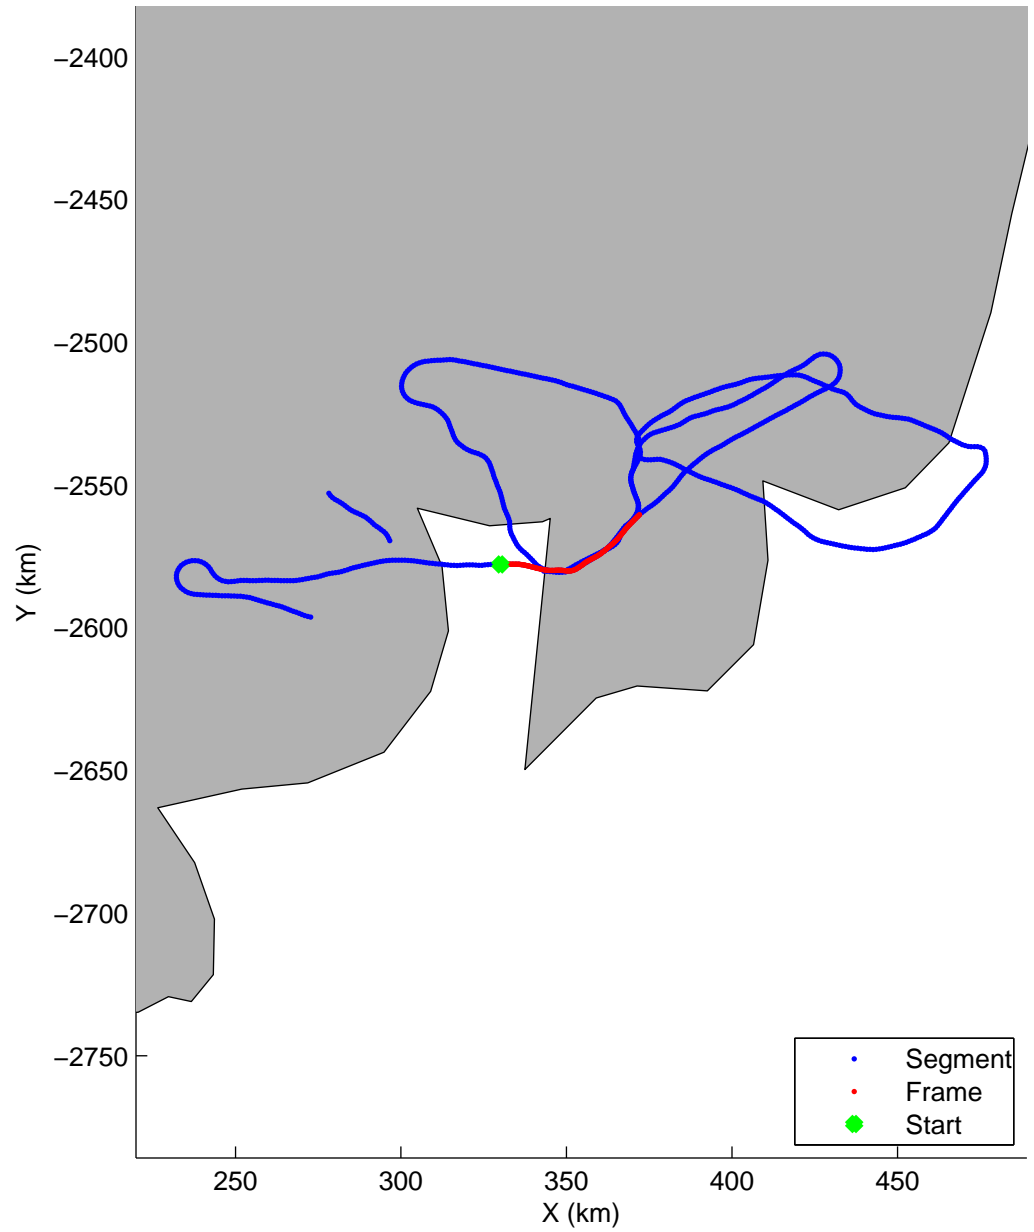

Land Ice:Helheim-Kangerd
20150408_02_002
Polar Stereograph 70N/-45E

mcords5 2015_Greenland_C130: "Land Ice:Helheim-Kangerd" 20150408_02_002: 12:05:45.8 to 12:11:56.5 GPS

mcords5 2015_Greenland_C130: "Land Ice:Helheim-Kangerd" 20150408_02_002: 12:05:45.8 to 12:11:56.5 GPS

Land Ice:Helheim-Kangerd
20150408_02_003
Polar Stereograph 70N/-45E

mcords5 2015_Greenland_C130: "Land Ice:Helheim-Kangerd" 20150408_02_003: 12:11:56.7 to 12:18:09.2 GPS

mcords5 2015_Greenland_C130: "Land Ice:Helheim-Kangerd" 20150408_02_003: 12:11:56.7 to 12:18:09.2 GPS

Land Ice:Helheim-Kangerd
20150408_02_004
Polar Stereograph 70N/-45E

mcords5 2015_Greenland_C130: "Land Ice:Helheim-Kangerd" 20150408_02_004: 12:18:09.5 to 12:24:48.5 GPS

mcords5 2015_Greenland_C130: "Land Ice:Helheim-Kangerd" 20150408_02_004: 12:18:09.5 to 12:24:48.5 GPS