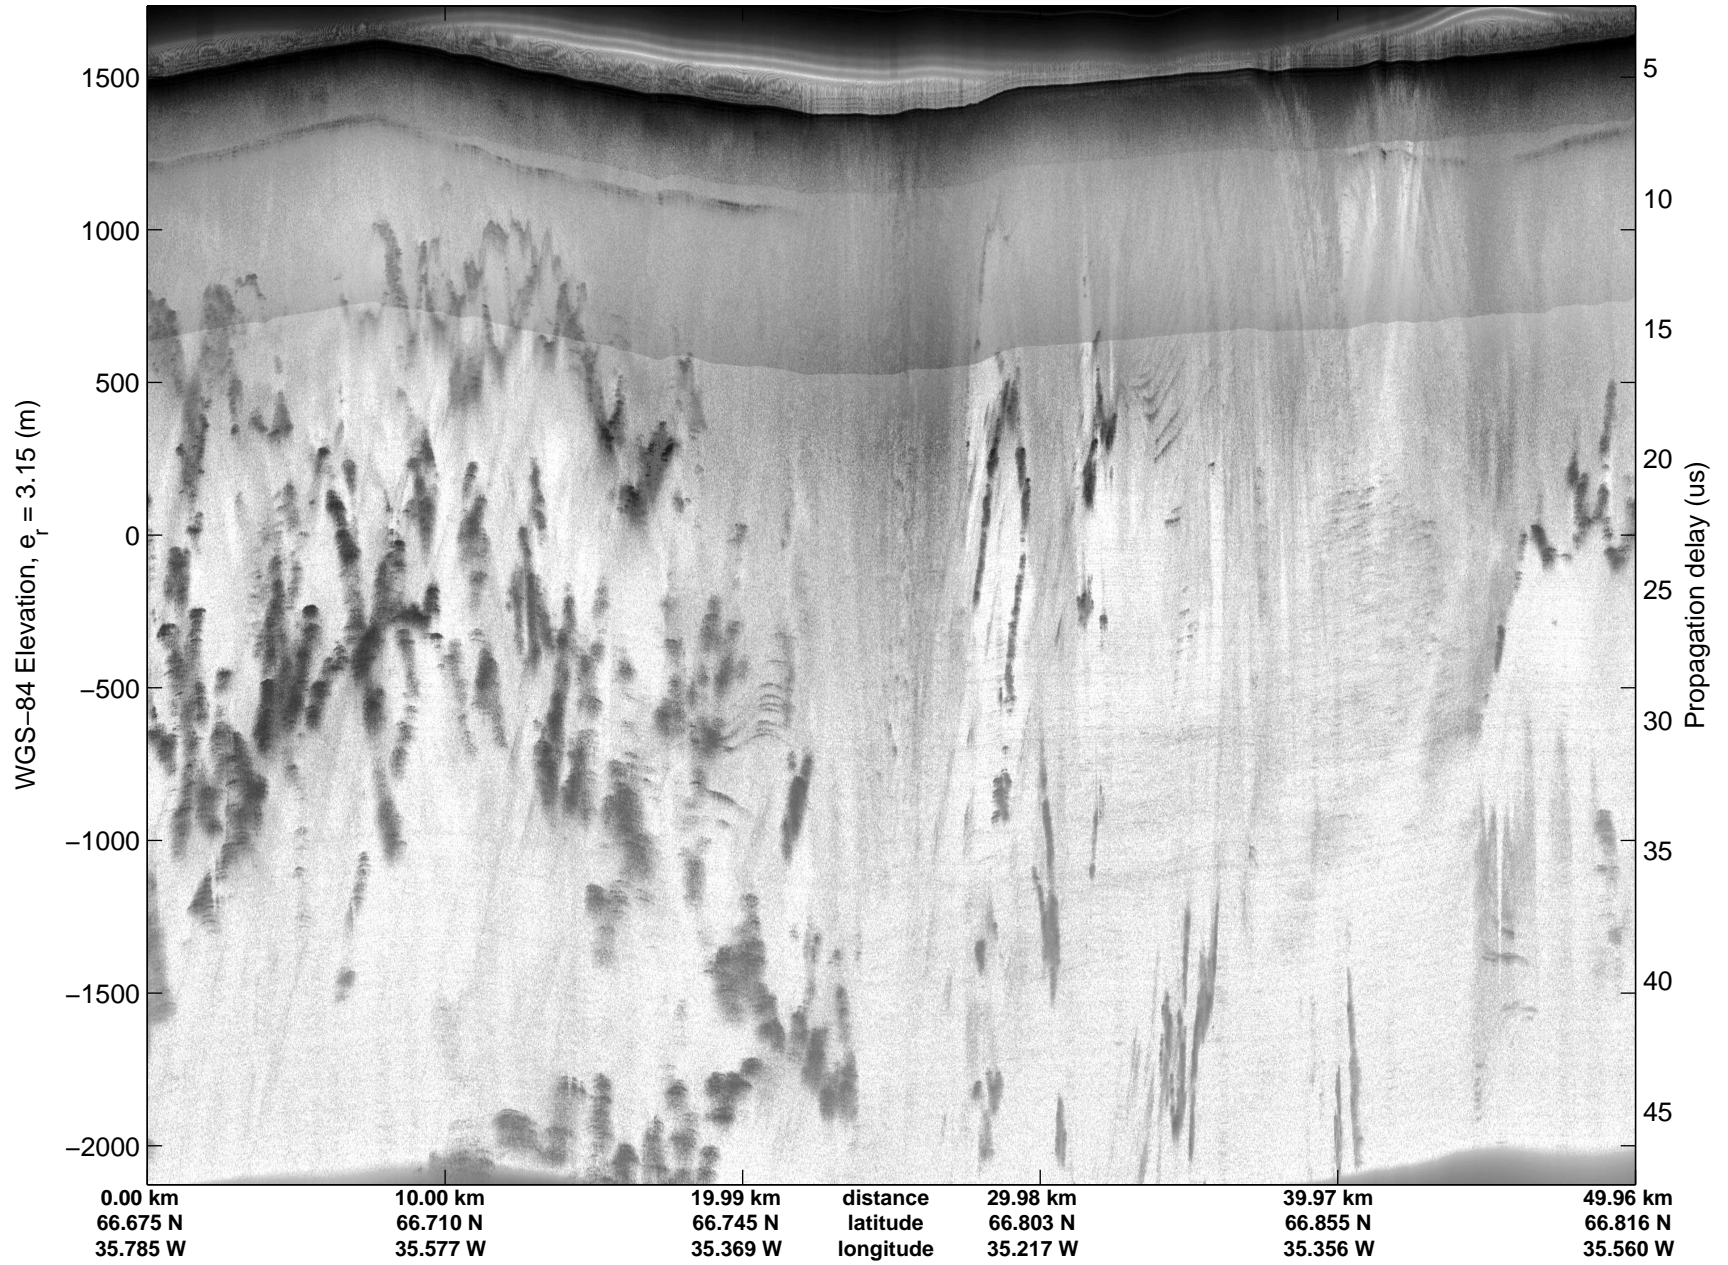

mcords5 2015_Greenland_C130: "Land Ice:Helheim-Kangerd" 20150408_02_006: 12:31:18.4 to 12:37:30.7 GPS