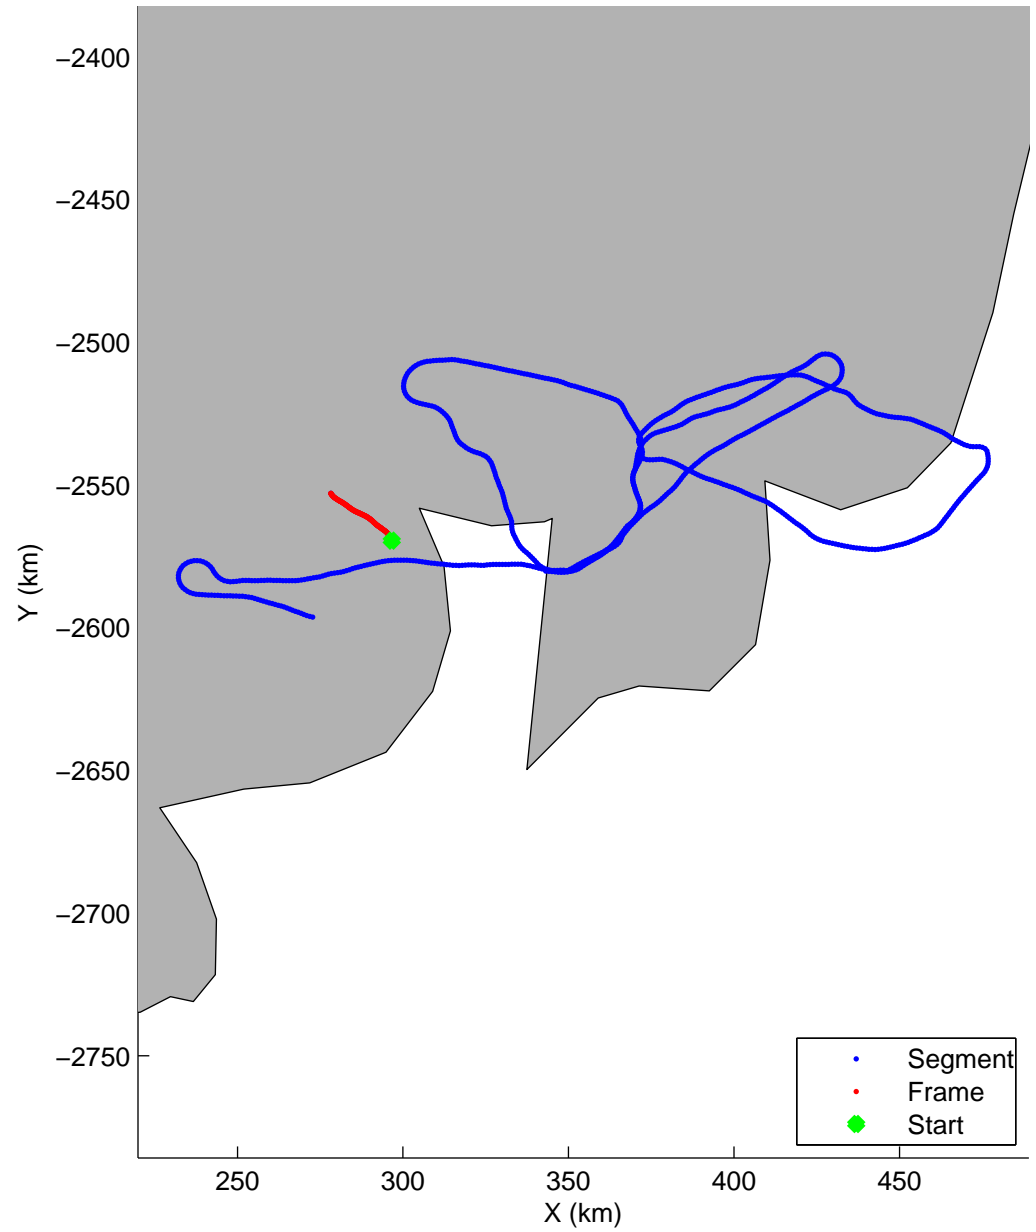

Land Ice:Helheim-Kangerd
20150408_02_020
Polar Stereograph 70N/-45E