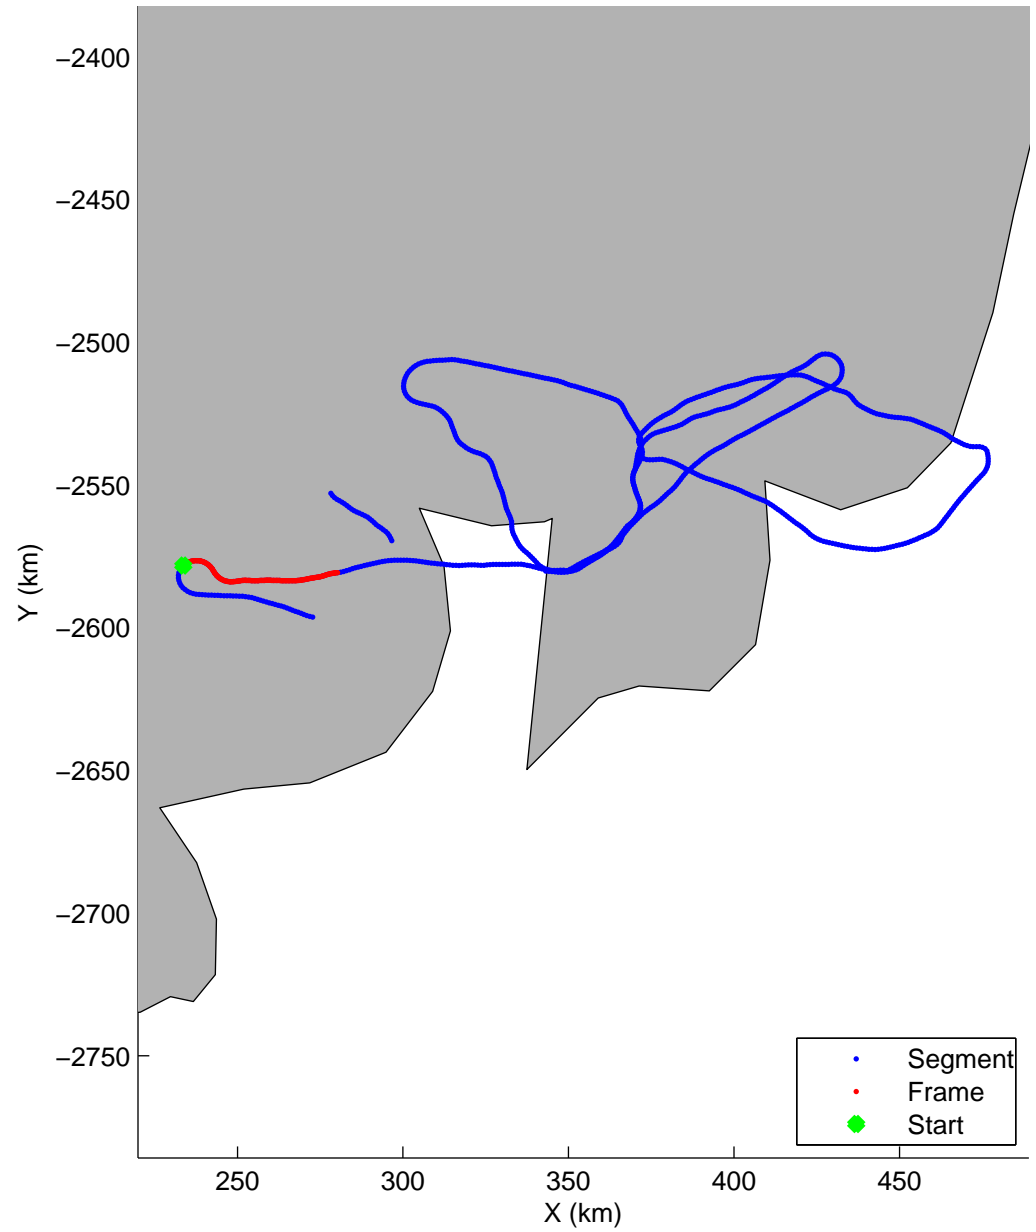

Land Ice:Helheim-Kangerd
20150408_02_001
Polar Stereograph 70N/-45E

mcords5 2015_Greenland_C130: "Land Ice:Helheim-Kangerd" 20150408_02_001: 11:59:36.8 to 12:05:45.6 GPS

mcords5 2015_Greenland_C130: "Land Ice:Helheim-Kangerd" 20150408_02_001: 11:59:36.8 to 12:05:45.6 GPS

Land Ice:Helheim-Kangerd
20150408_02_002
Polar Stereograph 70N/-45E

mcords5 2015_Greenland_C130: "Land Ice:Helheim-Kangerd" 20150408_02_002: 12:05:45.8 to 12:11:56.5 GPS

mcords5 2015_Greenland_C130: "Land Ice:Helheim-Kangerd" 20150408_02_002: 12:05:45.8 to 12:11:56.5 GPS