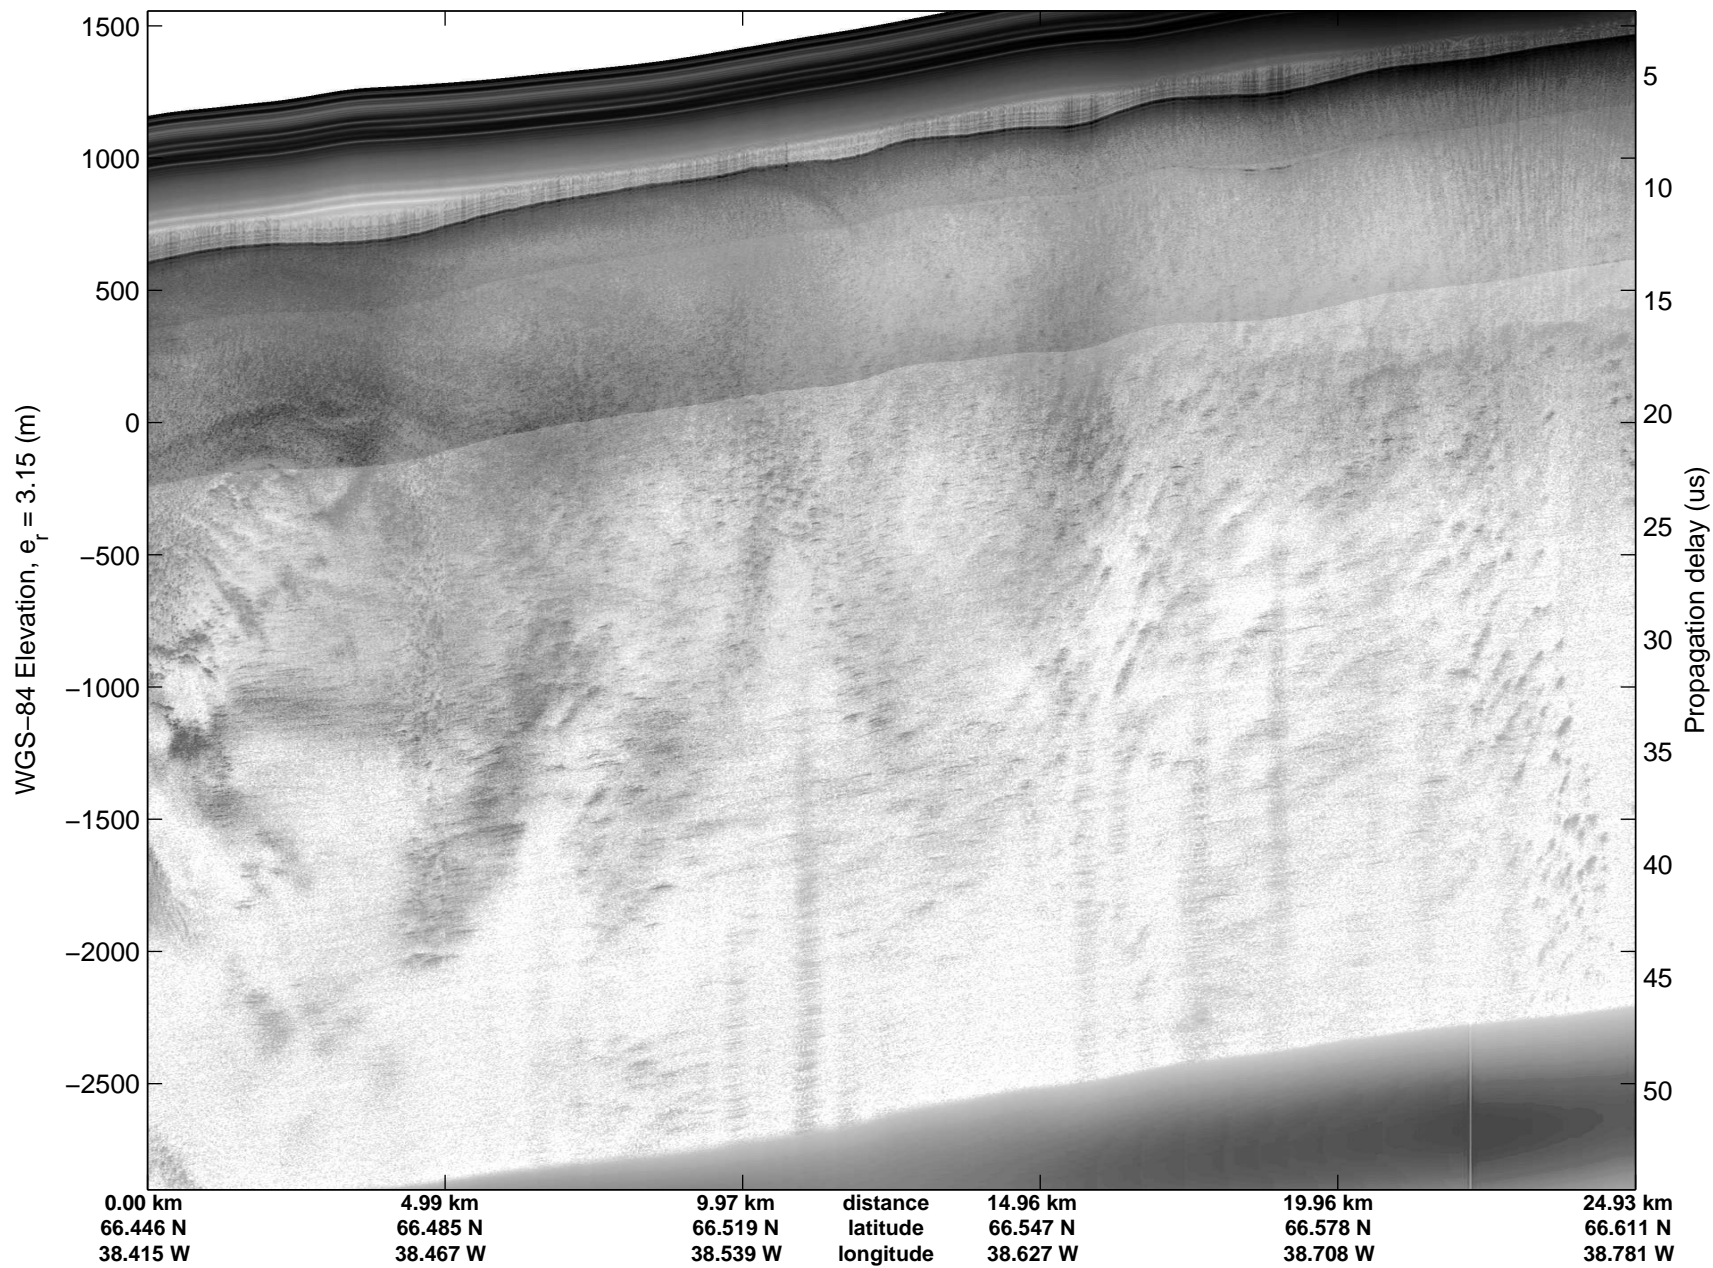

Land Ice:Helheim-Kangerd
20150408_02_018
Polar Stereograph 70N/-45E

mcords5 2015_Greenland_C130: "Land Ice:Helheim-Kangerd" 20150408_02_018: 13:47:24.1 to 13:53:49.9 GPS

mcords5 2015_Greenland_C130: "Land Ice:Helheim-Kangerd" 20150408_02_018: 13:47:24.1 to 13:53:49.9 GPS

Land Ice:Helheim-Kangerd
20150408_02_020
Polar Stereograph 70N/-45E

mcords5 2015_Greenland_C130: "Land Ice:Helheim-Kangerd" 20150408_02_020: 14:00:08.8 to 14:03:05.9 GPS

mcords5 2015_Greenland_C130: "Land Ice:Helheim-Kangerd" 20150408_02_020: 14:00:08.8 to 14:03:05.9 GPS