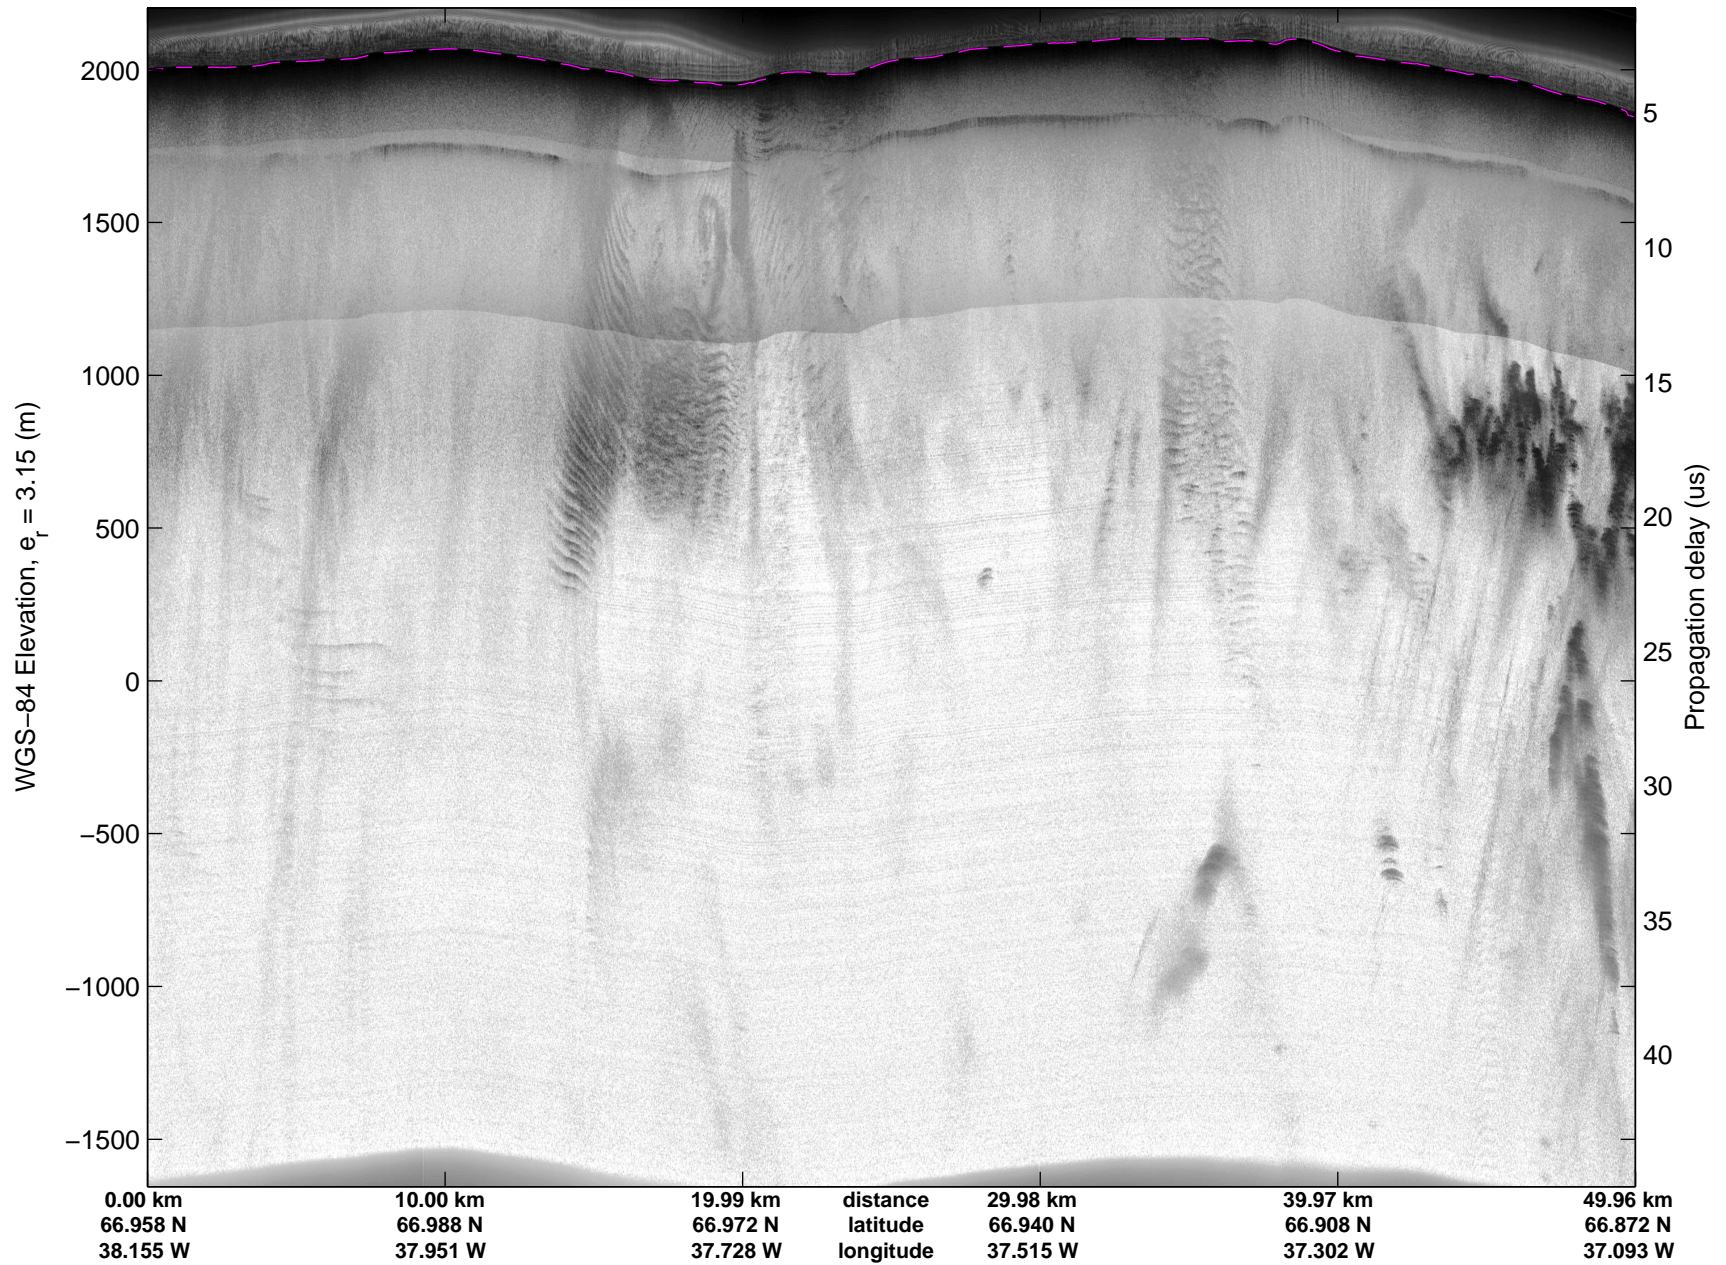

mcords5 2015_Greenland_C130: "Land Ice:Helheim-Kangerd" 20150408_02_011: 13:03:03.3 to 13:09:16.5 GPS