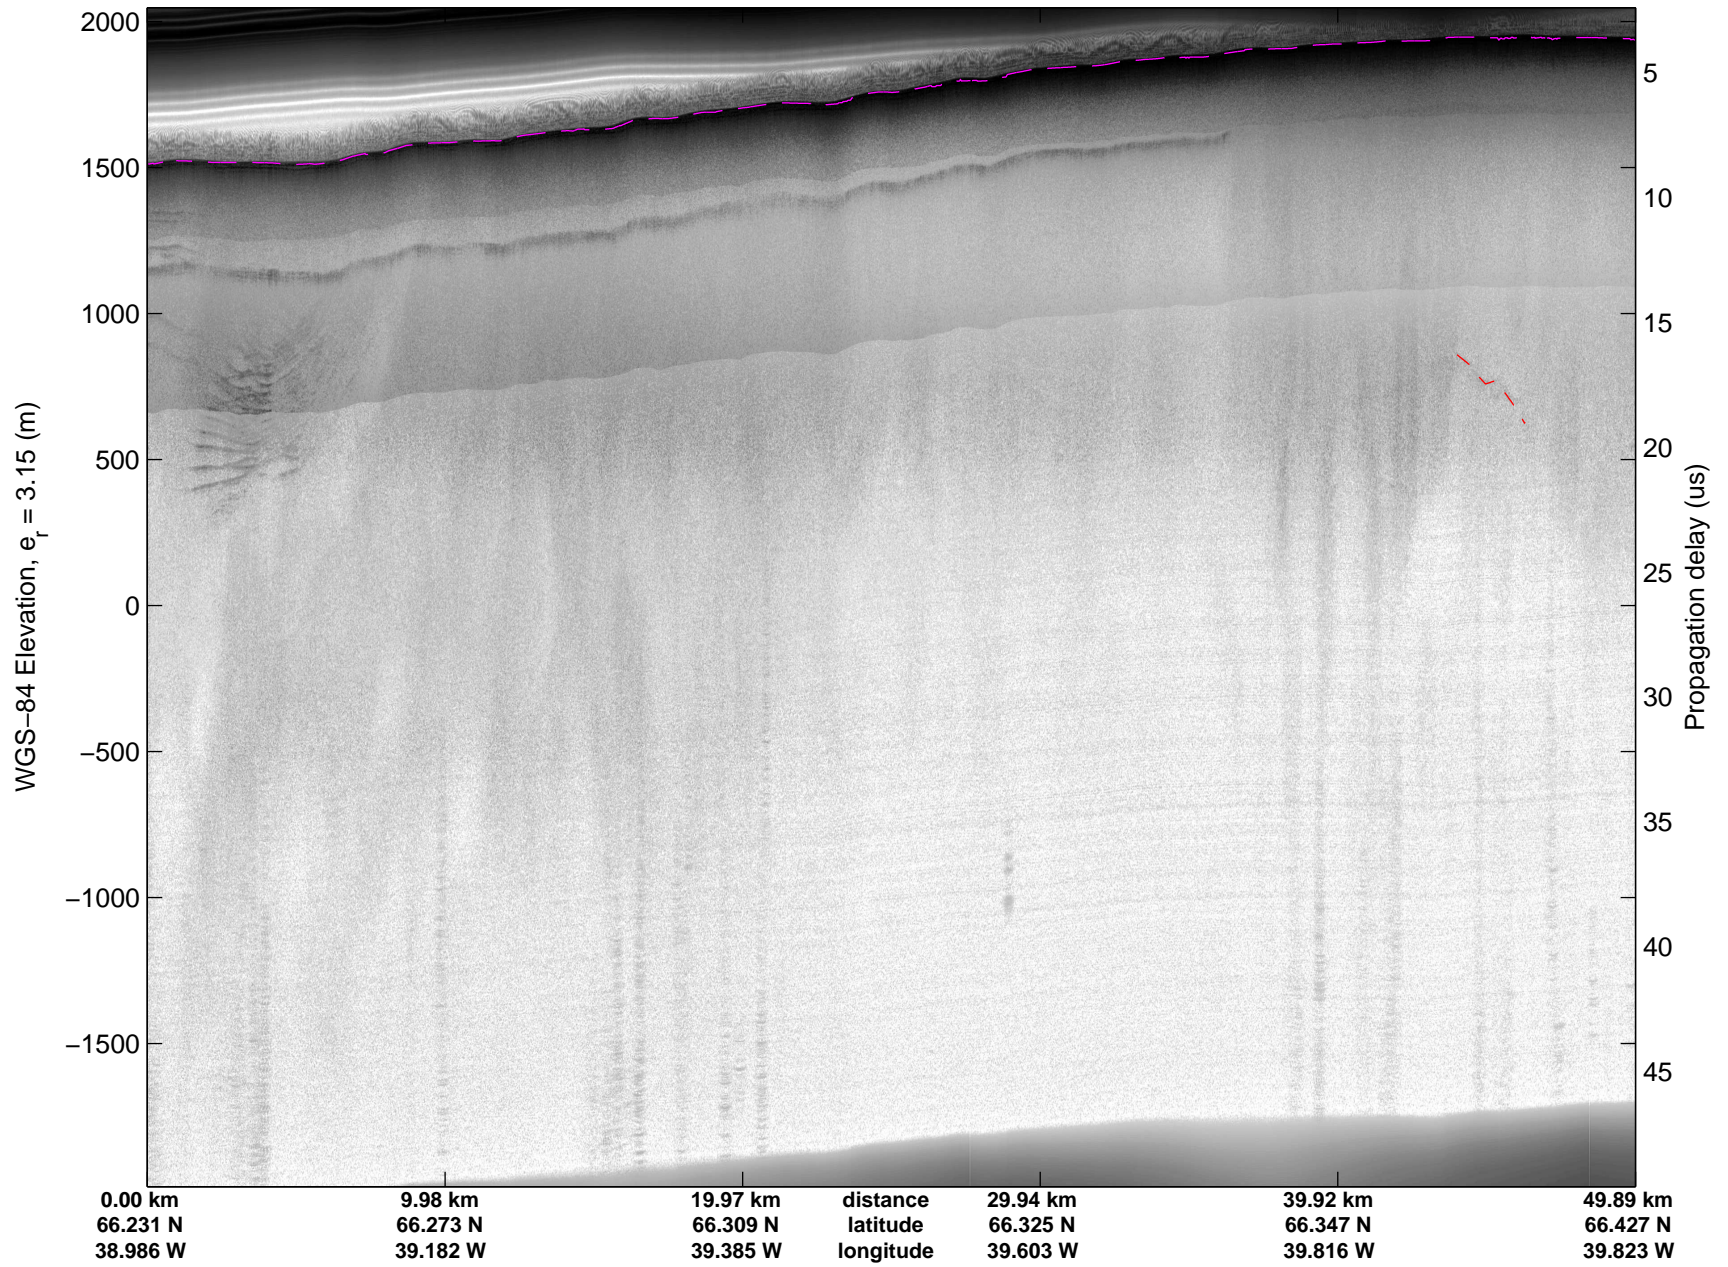

Land Ice:Helheim-Kangerd
20150408_02_001
Polar Stereograph 70N/-45E

mcords5 2015_Greenland_C130: "Land Ice:Helheim-Kangerd" 20150408_02_001: 11:59:36.8 to 12:05:45.6 GPS

mcords5 2015_Greenland_C130: "Land Ice:Helheim-Kangerd" 20150408_02_001: 11:59:36.8 to 12:05:45.6 GPS

Land Ice:Helheim-Kangerd
20150408_02_002
Polar Stereograph 70N/-45E

mcords5 2015_Greenland_C130: "Land Ice:Helheim-Kangerd" 20150408_02_002: 12:05:45.8 to 12:11:56.5 GPS

mcords5 2015_Greenland_C130: "Land Ice:Helheim-Kangerd" 20150408_02_002: 12:05:45.8 to 12:11:56.5 GPS

Land Ice:Helheim-Kangerd
20150408_02_003
Polar Stereograph 70N/-45E

mcords5 2015_Greenland_C130: "Land Ice:Helheim-Kangerd" 20150408_02_003: 12:11:56.7 to 12:18:09.2 GPS

mcords5 2015_Greenland_C130: "Land Ice:Helheim-Kangerd" 20150408_02_003: 12:11:56.7 to 12:18:09.2 GPS

Land Ice:Helheim-Kangerd
20150408_02_004
Polar Stereograph 70N/-45E

mcords5 2015_Greenland_C130: "Land Ice:Helheim-Kangerd" 20150408_02_004: 12:18:09.5 to 12:24:48.5 GPS

mcords5 2015_Greenland_C130: "Land Ice:Helheim-Kangerd" 20150408_02_004: 12:18:09.5 to 12:24:48.5 GPS