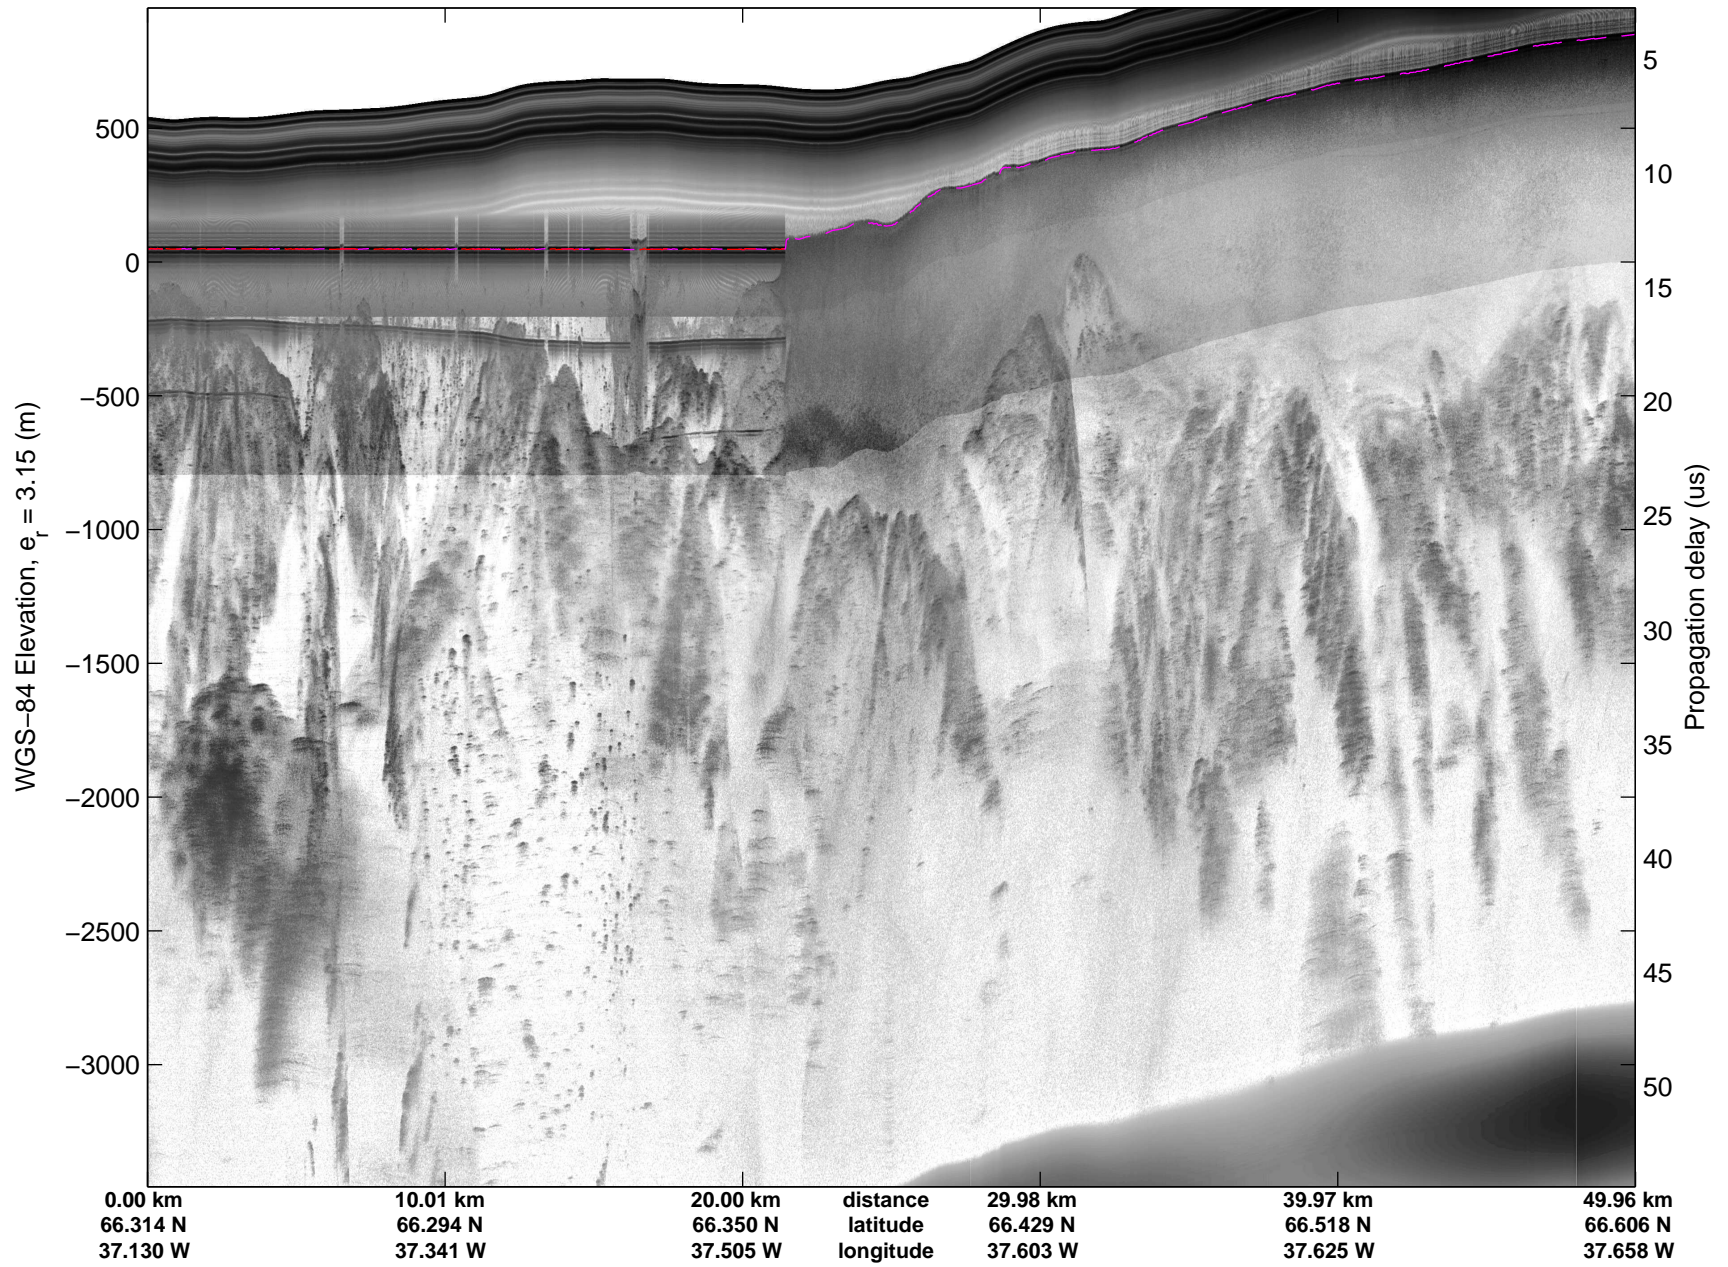

Land Ice:Helheim-Kangerd
20150408_02_008
Polar Stereograph 70N/-45E

mcords5 2015_Greenland_C130: "Land Ice:Helheim-Kangerd" 20150408_02_008: 12:43:54.8 to 12:50:25.0 GPS

mcords5 2015_Greenland_C130: "Land Ice:Helheim-Kangerd" 20150408_02_008: 12:43:54.8 to 12:50:25.0 GPS

Land Ice:Helheim-Kangerd
20150408_02_009
Polar Stereograph 70N/-45E

mcords5 2015_Greenland_C130: "Land Ice:Helheim-Kangerd" 20150408_02_009: 12:50:25.3 to 12:56:45.9 GPS

mcords5 2015_Greenland_C130: "Land Ice:Helheim-Kangerd" 20150408_02_009: 12:50:25.3 to 12:56:45.9 GPS

Land Ice:Helheim-Kangerd
20150408_02_010
Polar Stereograph 70N/-45E

mcords5 2015_Greenland_C130: "Land Ice:Helheim-Kangerd" 20150408_02_010: 12:56:46.1 to 13:03:03.1 GPS

mcords5 2015_Greenland_C130: "Land Ice:Helheim-Kangerd" 20150408_02_010: 12:56:46.1 to 13:03:03.1 GPS