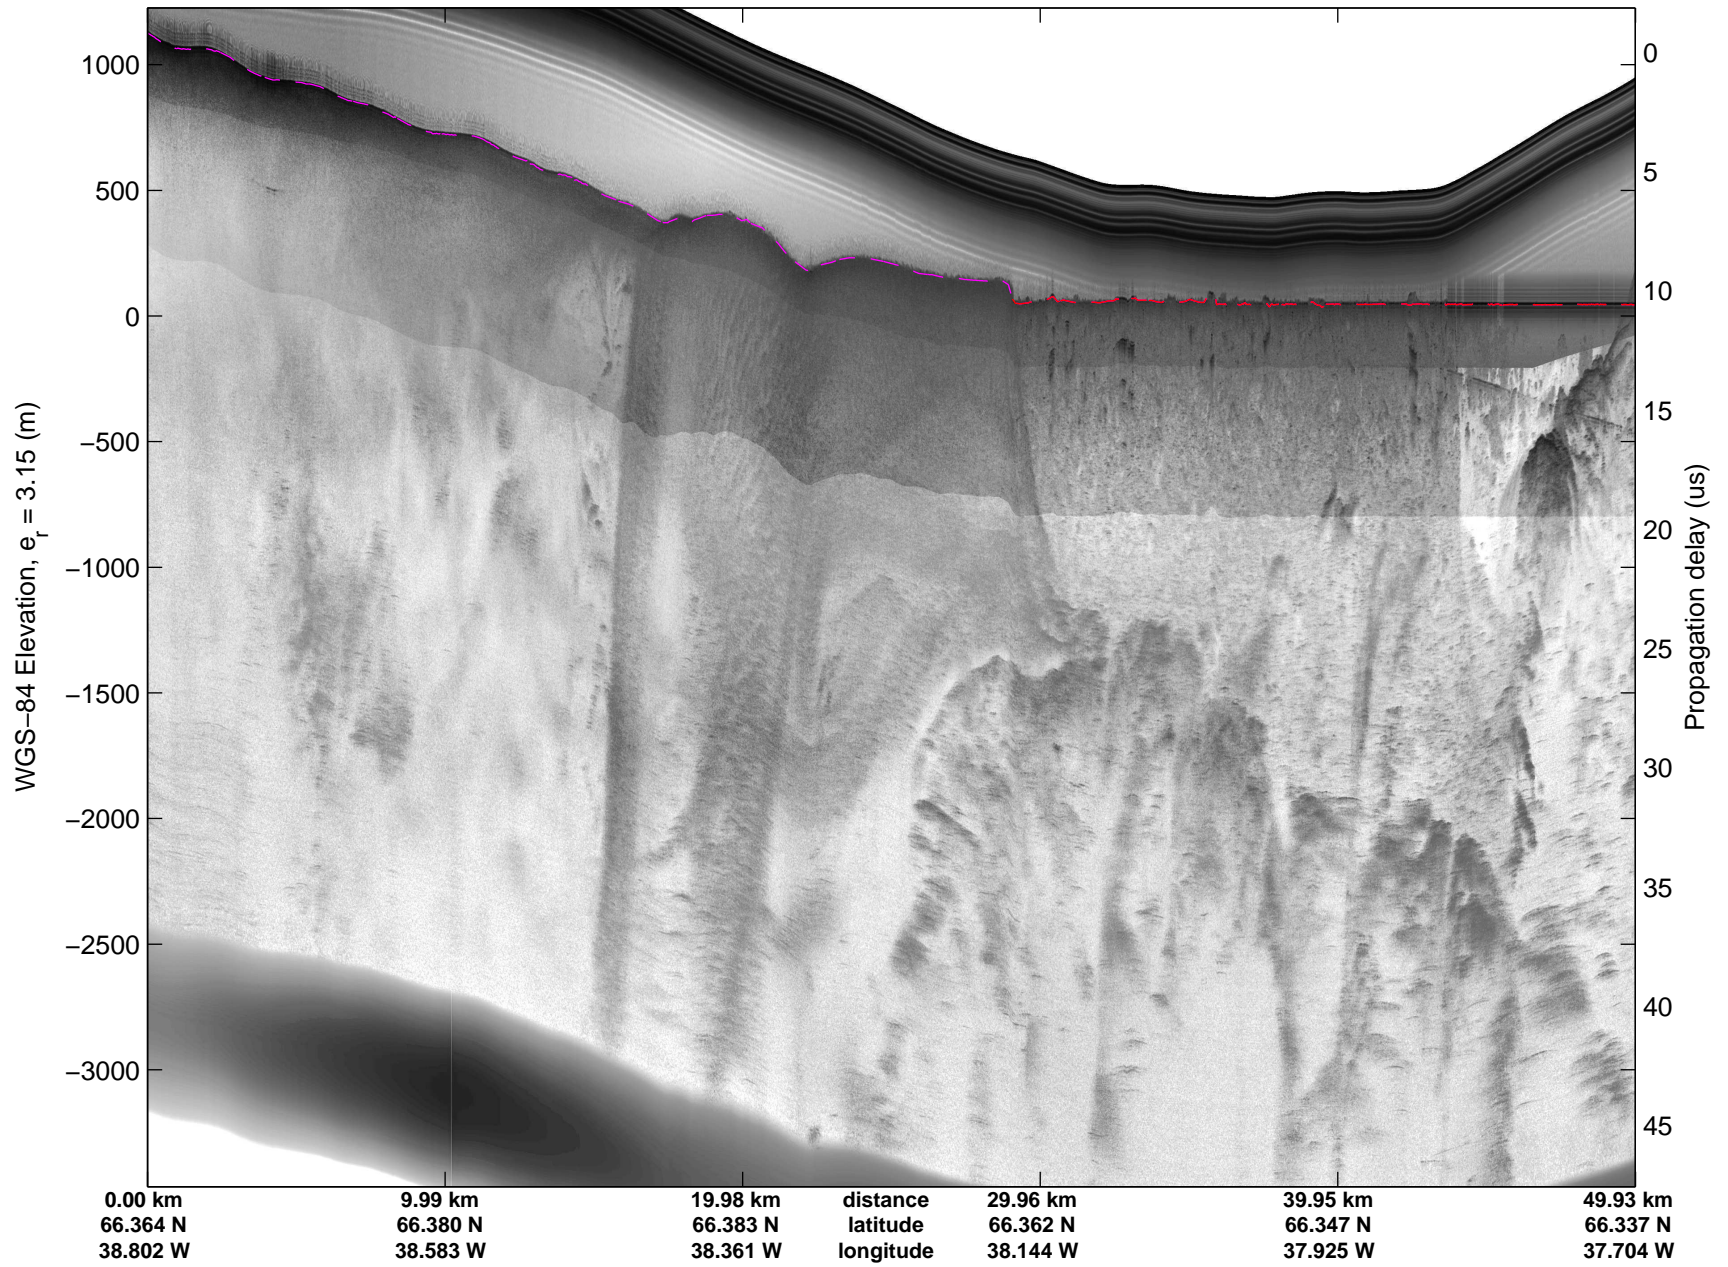

Land Ice:Helheim-Kangerd
20150408_02_001
Polar Stereograph 70N/-45E

mcords5 2015_Greenland_C130: "Land Ice:Helheim-Kangerd" 20150408_02_001: 11:59:36.8 to 12:05:45.6 GPS

mcords5 2015_Greenland_C130: "Land Ice:Helheim-Kangerd" 20150408_02_001: 11:59:36.8 to 12:05:45.6 GPS

Land Ice:Helheim-Kangerd
20150408_02_002
Polar Stereograph 70N/-45E

mcords5 2015_Greenland_C130: "Land Ice:Helheim-Kangerd" 20150408_02_002: 12:05:45.8 to 12:11:56.5 GPS

mcords5 2015_Greenland_C130: "Land Ice:Helheim-Kangerd" 20150408_02_002: 12:05:45.8 to 12:11:56.5 GPS

Land Ice:Helheim-Kangerd
20150408_02_003
Polar Stereograph 70N/-45E

mcords5 2015_Greenland_C130: "Land Ice:Helheim-Kangerd" 20150408_02_003: 12:11:56.7 to 12:18:09.2 GPS

mcords5 2015_Greenland_C130: "Land Ice:Helheim-Kangerd" 20150408_02_003: 12:11:56.7 to 12:18:09.2 GPS

Land Ice:Helheim-Kangerd
20150408_02_004
Polar Stereograph 70N/-45E

mcords5 2015_Greenland_C130: "Land Ice:Helheim-Kangerd" 20150408_02_004: 12:18:09.5 to 12:24:48.5 GPS

mcords5 2015_Greenland_C130: "Land Ice:Helheim-Kangerd" 20150408_02_004: 12:18:09.5 to 12:24:48.5 GPS