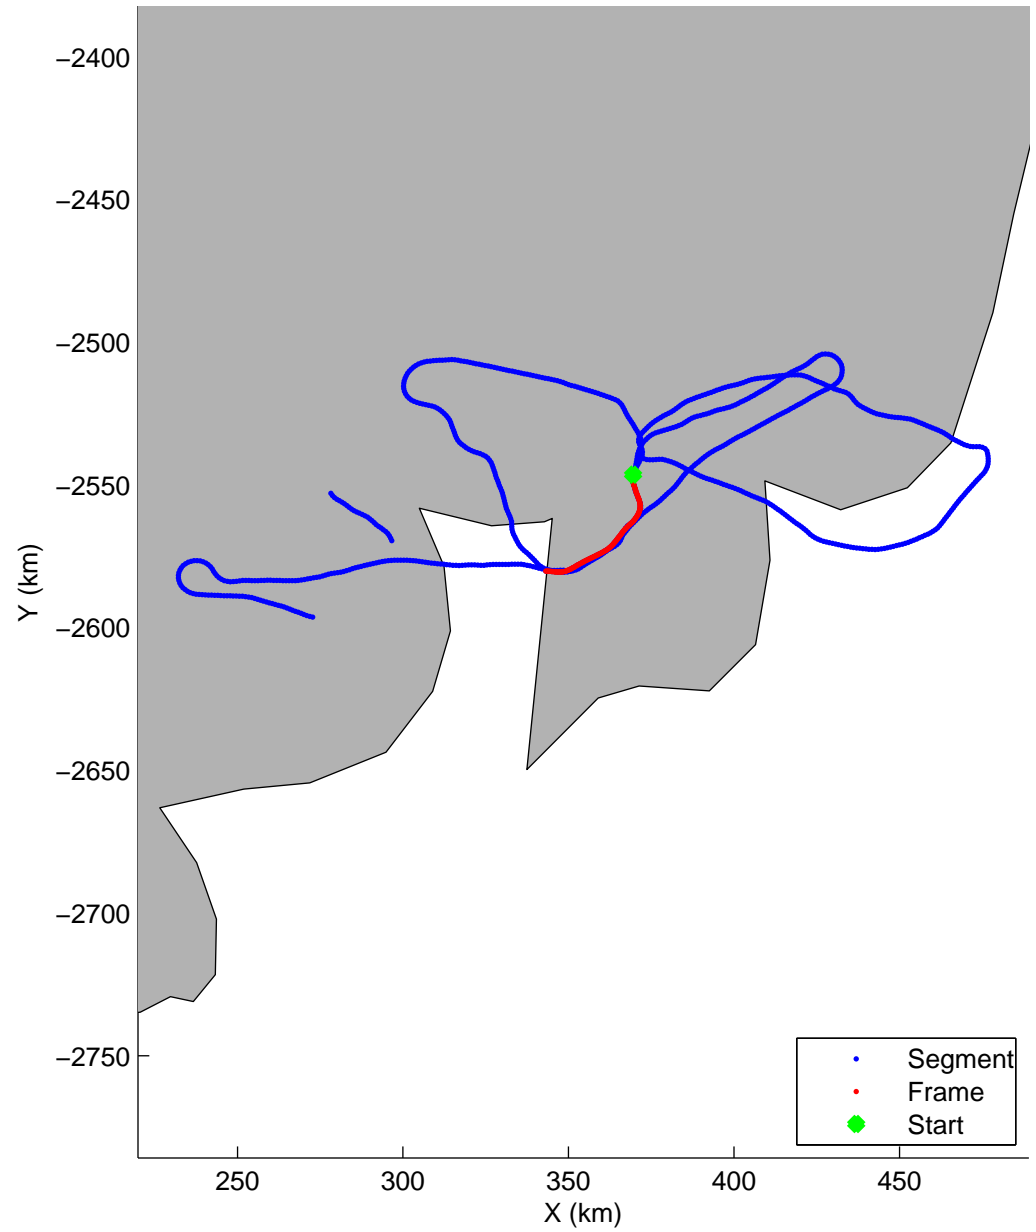

Land Ice:Helheim-Kangerd
20150408_02_018
Polar Stereograph 70N/-45E