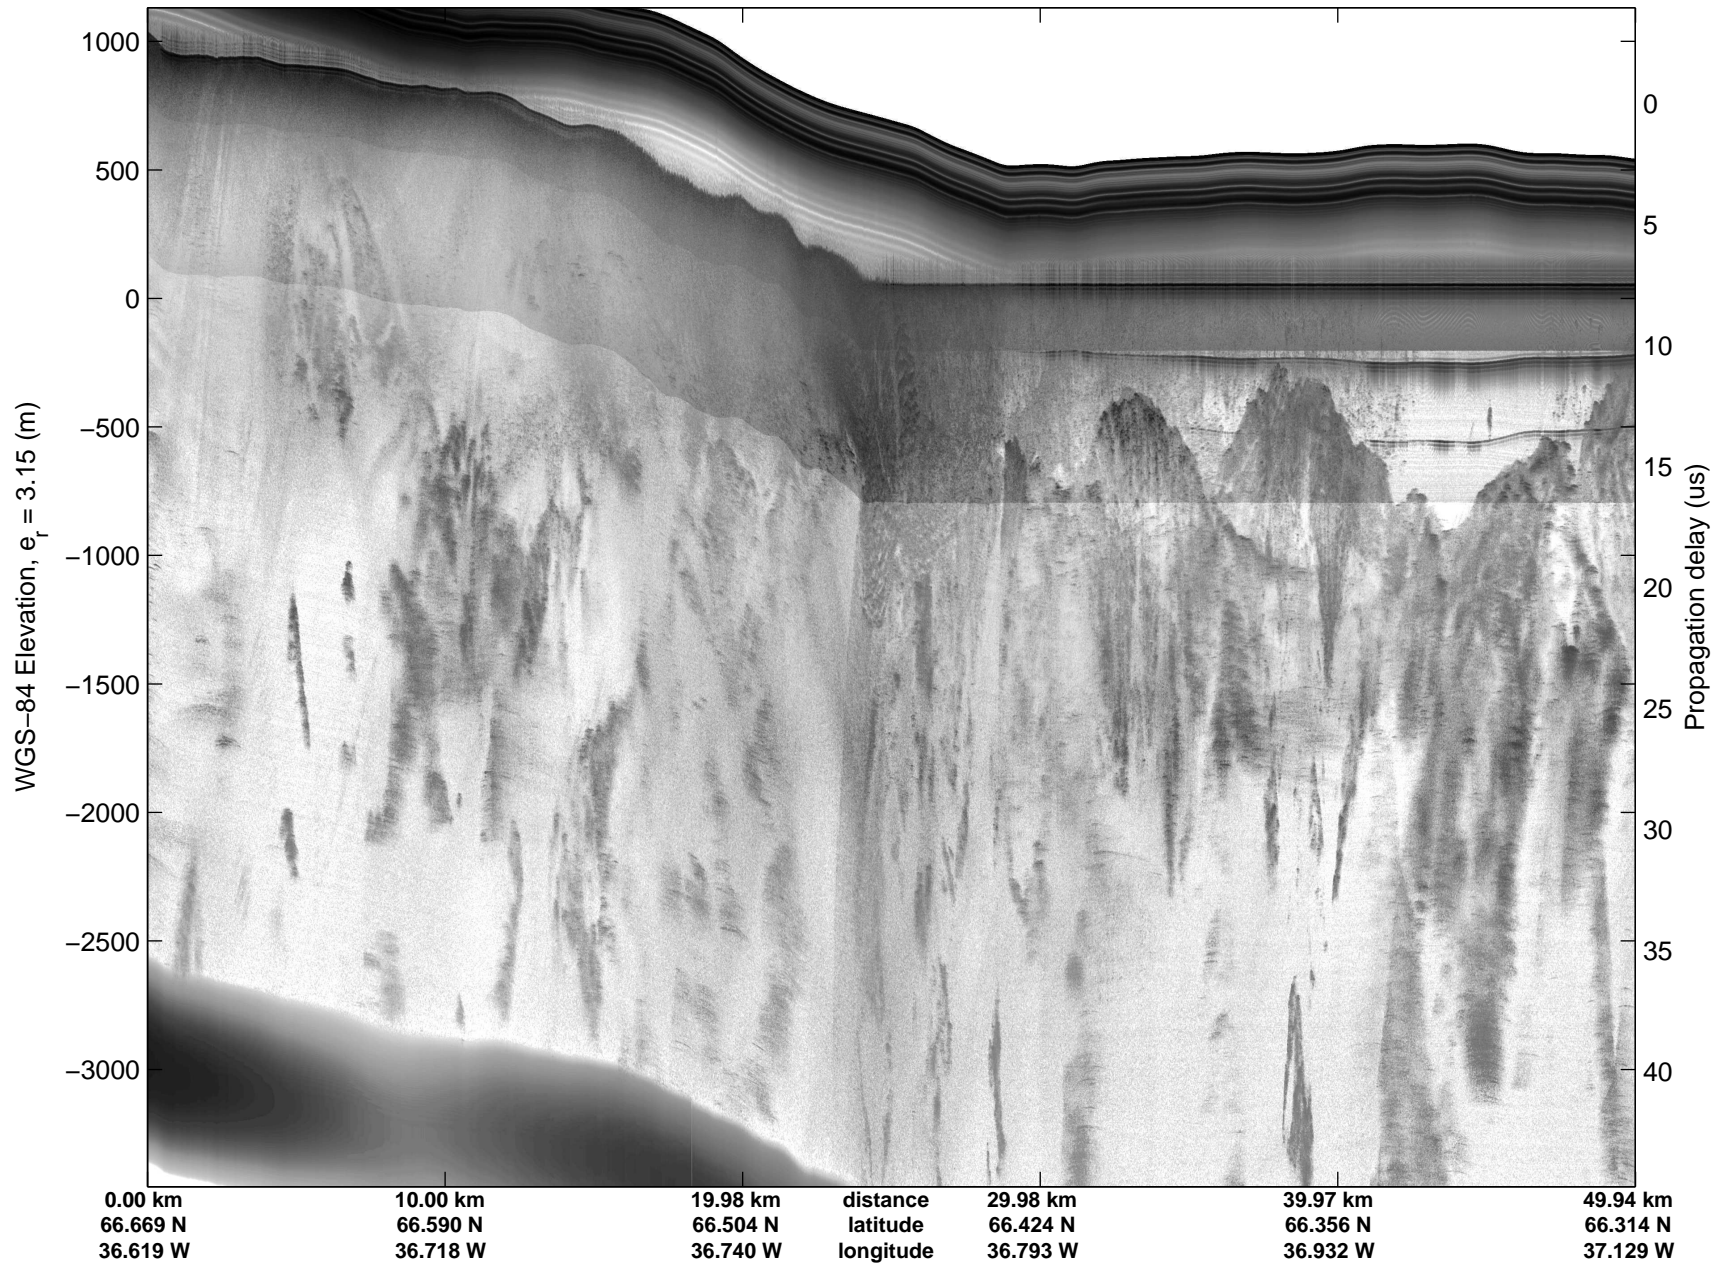

mcords5 2015_Greenland_C130: "Land Ice:Helheim-Kangerd" 20150408_02_008: 12:43:54.8 to 12:50:25.0 GPS