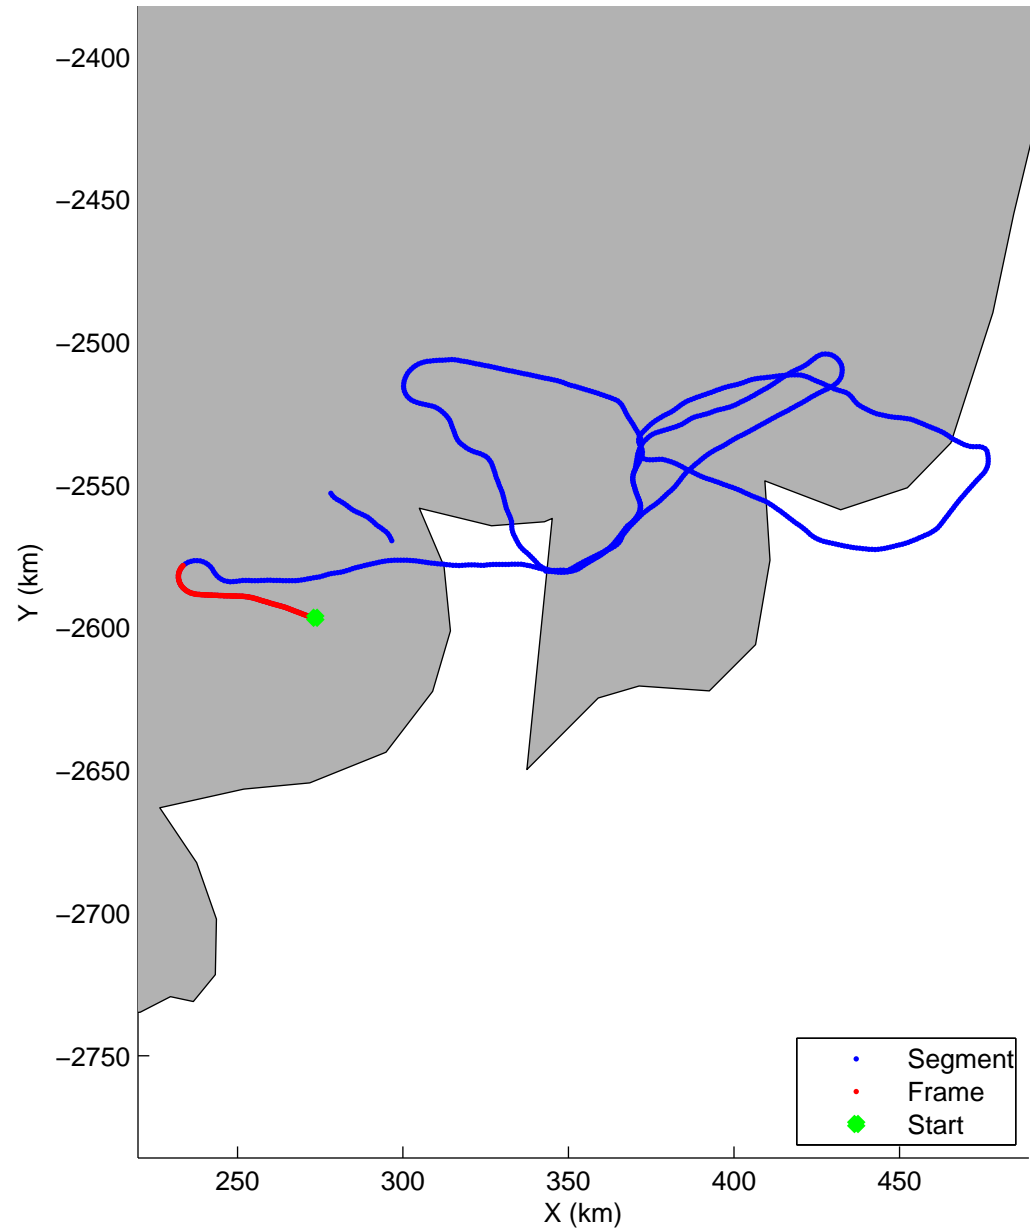

Land Ice:Helheim-Kangerd
20150408_02_001
Polar Stereograph 70N/-45E

mcords5 2015_Greenland_C130: "Land Ice:Helheim-Kangerd" 20150408_02_001: 11:59:36.8 to 12:05:45.6 GPS

mcords5 2015_Greenland_C130: "Land Ice:Helheim-Kangerd" 20150408_02_001: 11:59:36.8 to 12:05:45.6 GPS

Land Ice:Helheim-Kangerd
20150408_02_002
Polar Stereograph 70N/-45E

mcords5 2015_Greenland_C130: "Land Ice:Helheim-Kangerd" 20150408_02_002: 12:05:45.8 to 12:11:56.5 GPS

mcords5 2015_Greenland_C130: "Land Ice:Helheim-Kangerd" 20150408_02_002: 12:05:45.8 to 12:11:56.5 GPS