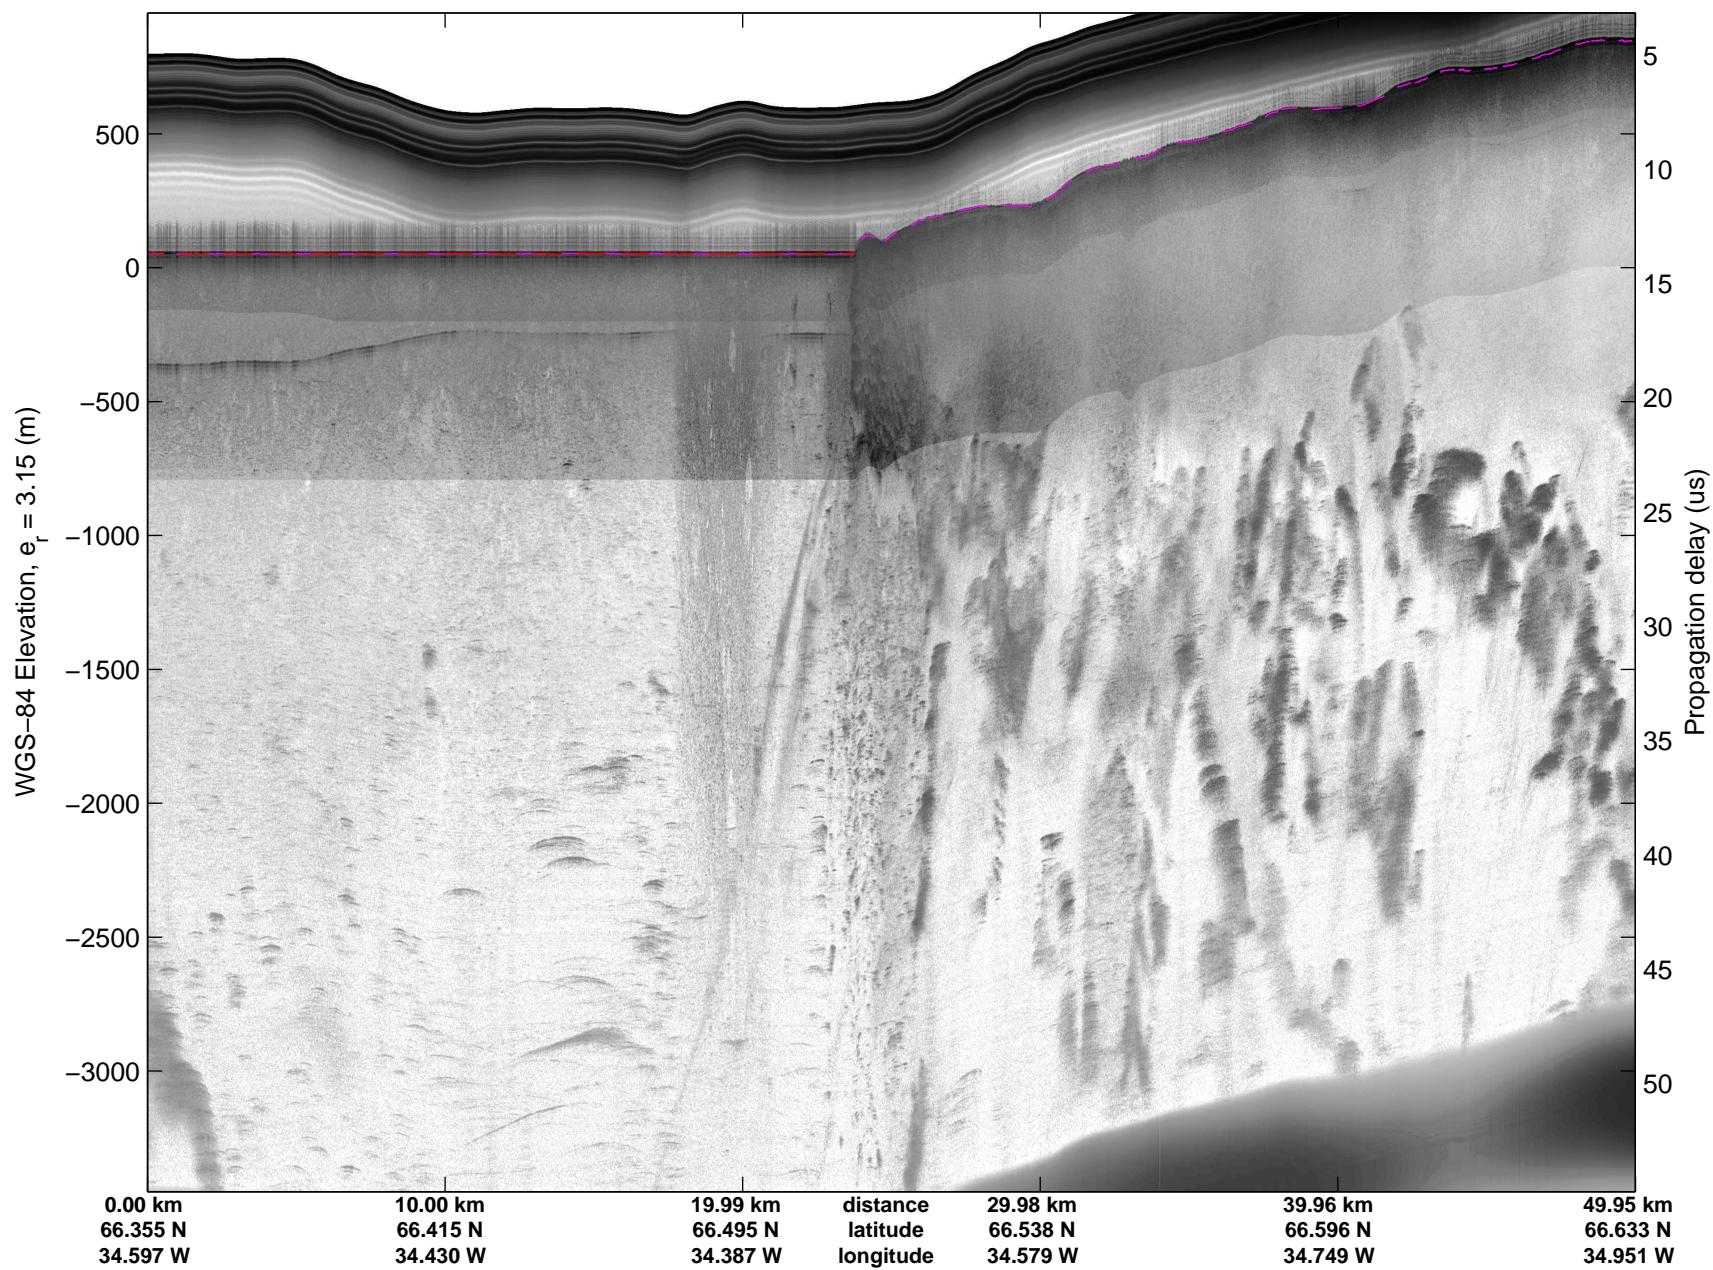

mcords5 2015_Greenland_C130: "Land Ice:Helheim-Kangerd" 20150408_02_015: 13:27:38.3 to 13:34:16.4 GPS