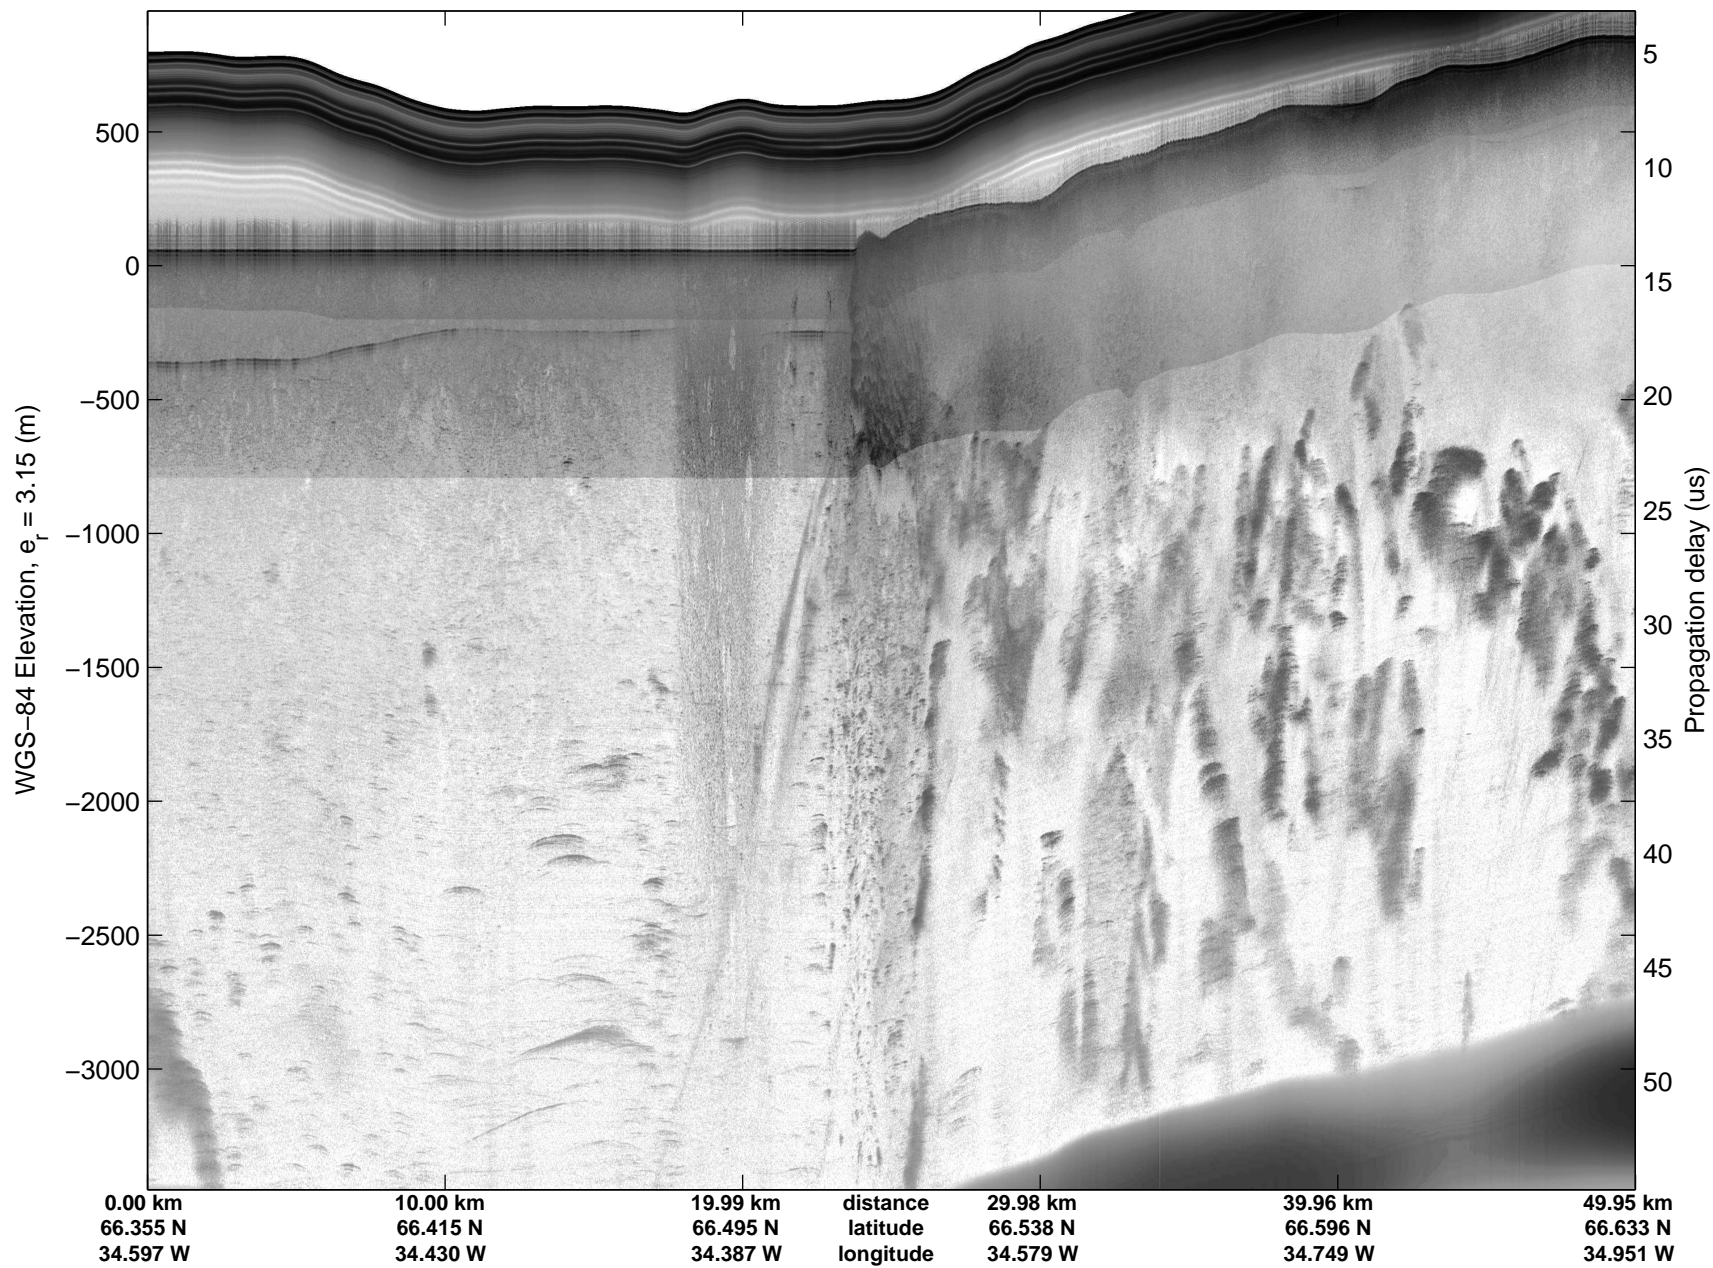

mcords5 2015_Greenland_C130: "Land Ice:Helheim-Kangerd" 20150408_02_015: 13:27:38.3 to 13:34:16.4 GPS