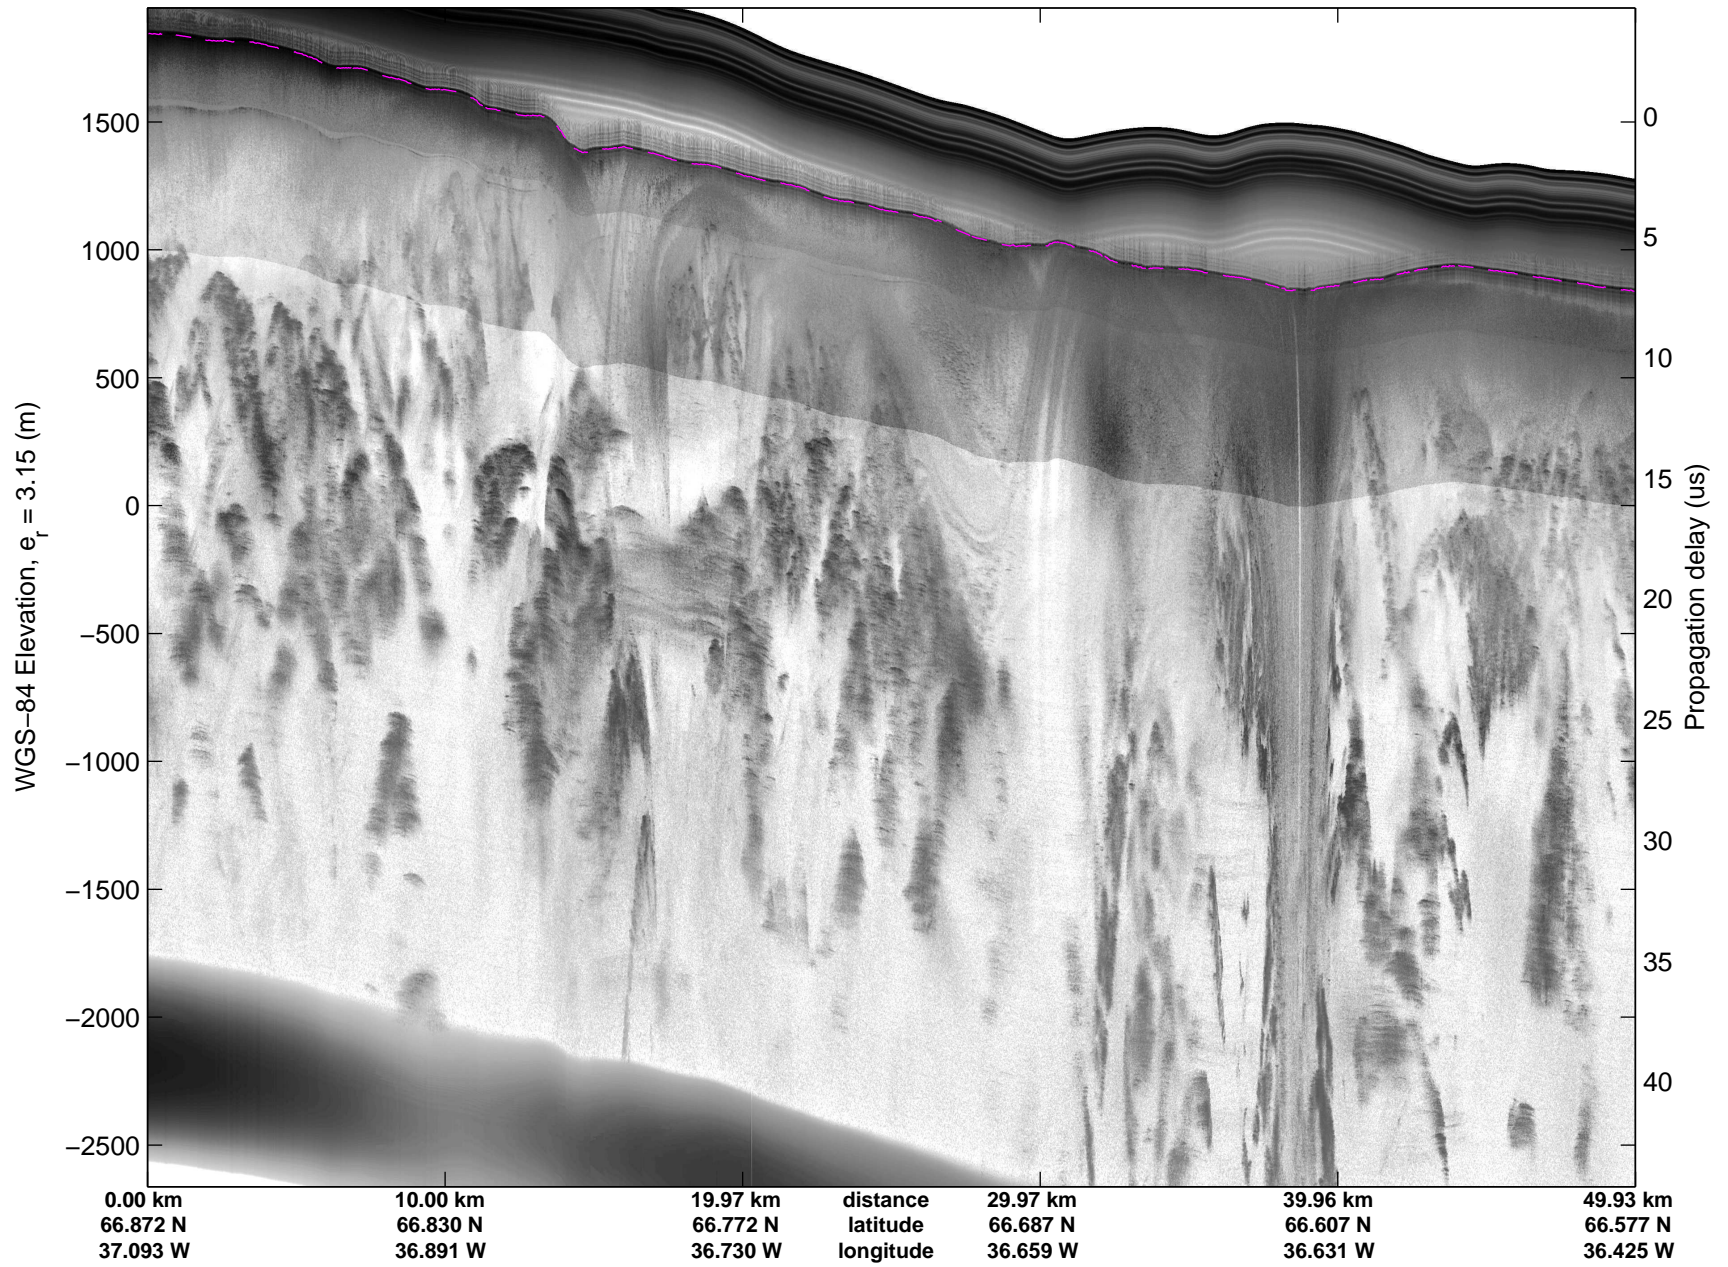

mcords5 2015_Greenland_C130: "Land Ice:Helheim-Kangerd" 20150408_02_012: 13:09:16.8 to 13:15:34.0 GPS