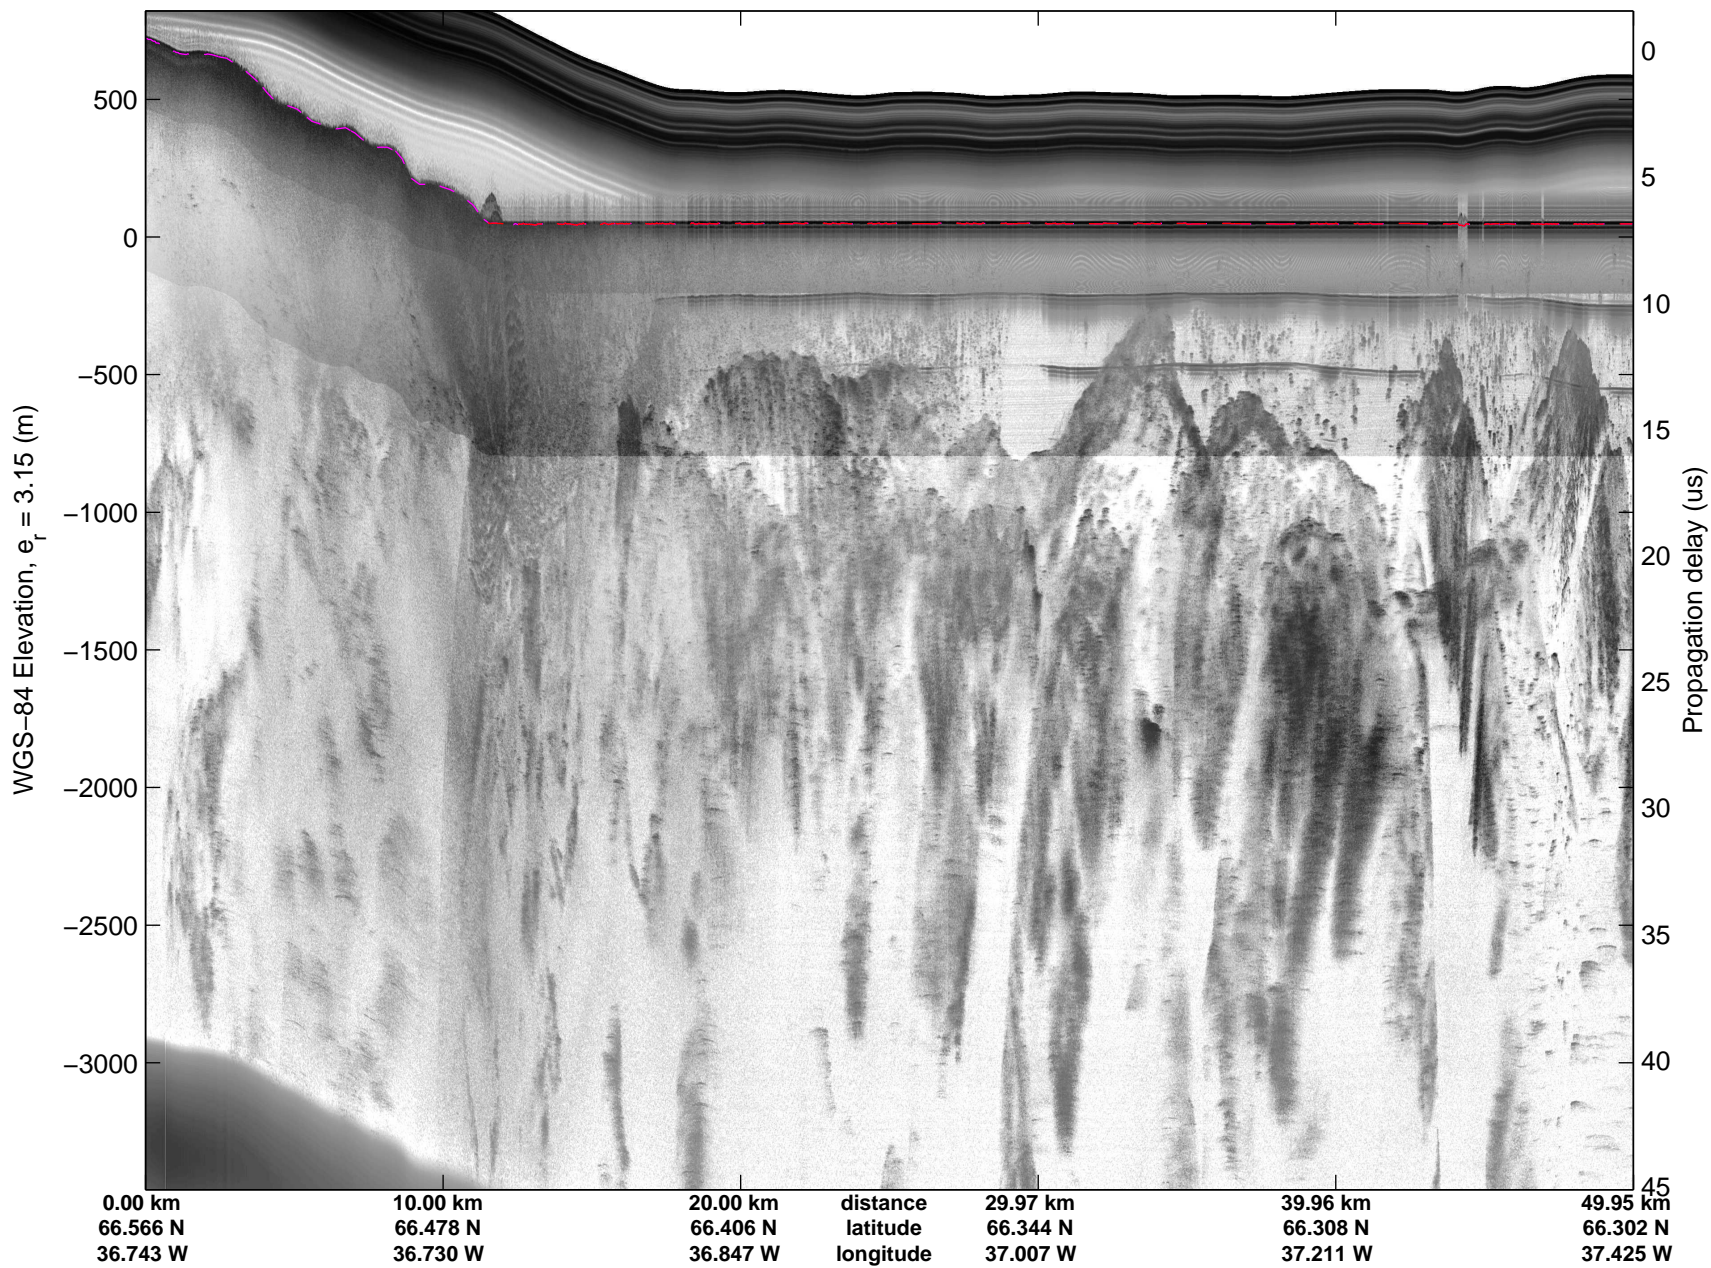

Land Ice:Helheim-Kangerd
20150408_02_016
Polar Stereograph 70N/-45E

mcords5 2015_Greenland_C130: "Land Ice:Helheim-Kangerd" 20150408_02_016: 13:34:16.6 to 13:40:49.2 GPS

mcords5 2015_Greenland_C130: "Land Ice:Helheim-Kangerd" 20150408_02_016: 13:34:16.6 to 13:40:49.2 GPS

Land Ice:Helheim-Kangerd
20150408_02_017
Polar Stereograph 70N/-45E

mcords5 2015_Greenland_C130: "Land Ice:Helheim-Kangerd" 20150408_02_017: 13:40:49.4 to 13:47:23.9 GPS

mcords5 2015_Greenland_C130: "Land Ice:Helheim-Kangerd" 20150408_02_017: 13:40:49.4 to 13:47:23.9 GPS

Land Ice:Helheim-Kangerd
20150408_02_018
Polar Stereograph 70N/-45E

mcords5 2015_Greenland_C130: "Land Ice:Helheim-Kangerd" 20150408_02_018: 13:47:24.1 to 13:53:49.9 GPS

mcords5 2015_Greenland_C130: "Land Ice:Helheim-Kangerd" 20150408_02_018: 13:47:24.1 to 13:53:49.9 GPS

Land Ice:Helheim-Kangerd
20150408_02_020
Polar Stereograph 70N/-45E

mcords5 2015_Greenland_C130: "Land Ice:Helheim-Kangerd" 20150408_02_020: 14:00:08.8 to 14:03:05.9 GPS

mcords5 2015_Greenland_C130: "Land Ice:Helheim-Kangerd" 20150408_02_020: 14:00:08.8 to 14:03:05.9 GPS