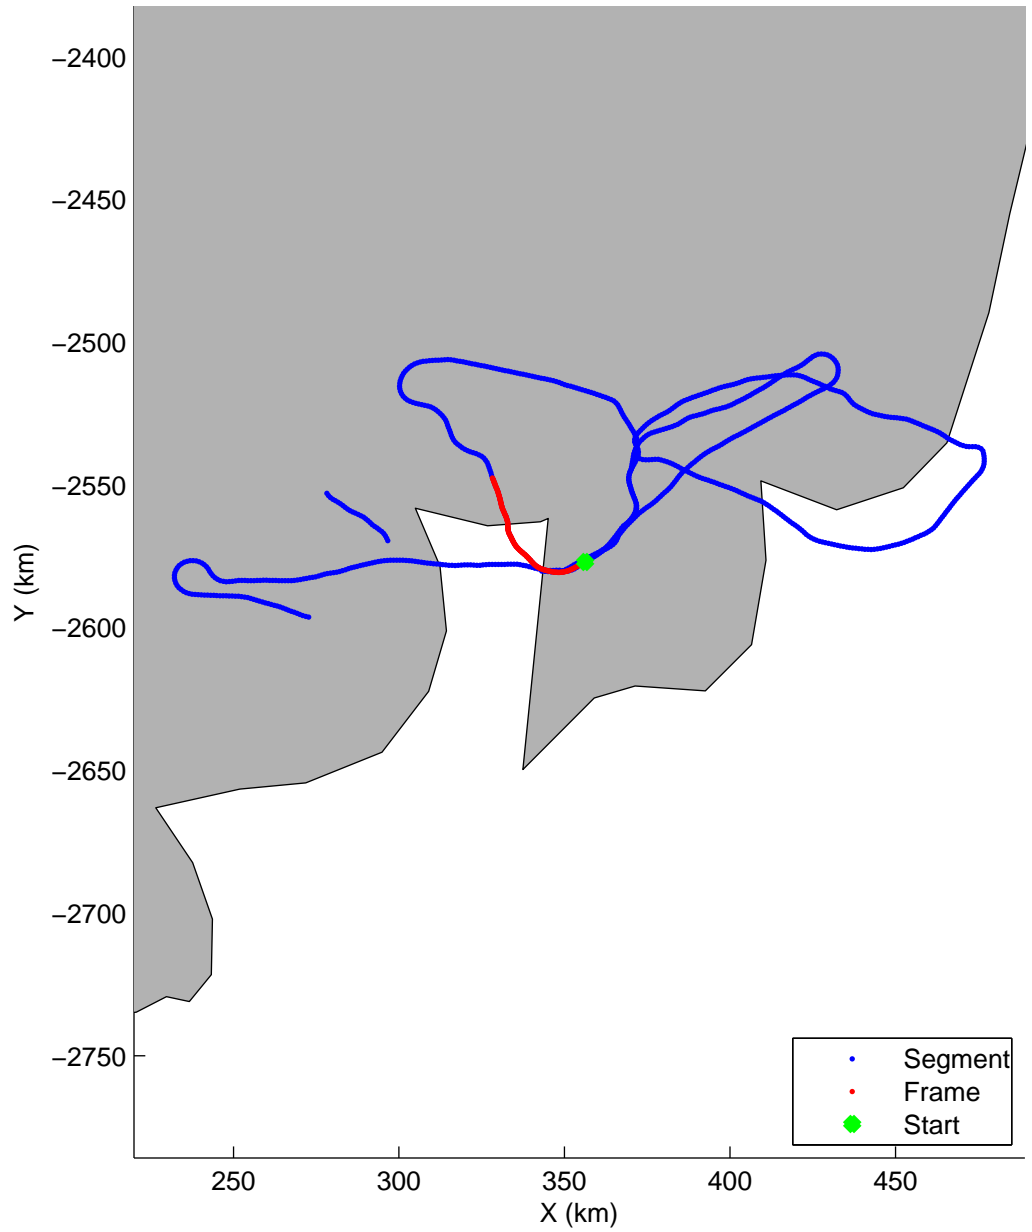

Land Ice:Helheim-Kangerd
20150408_02_009
Polar Stereograph 70N/-45E