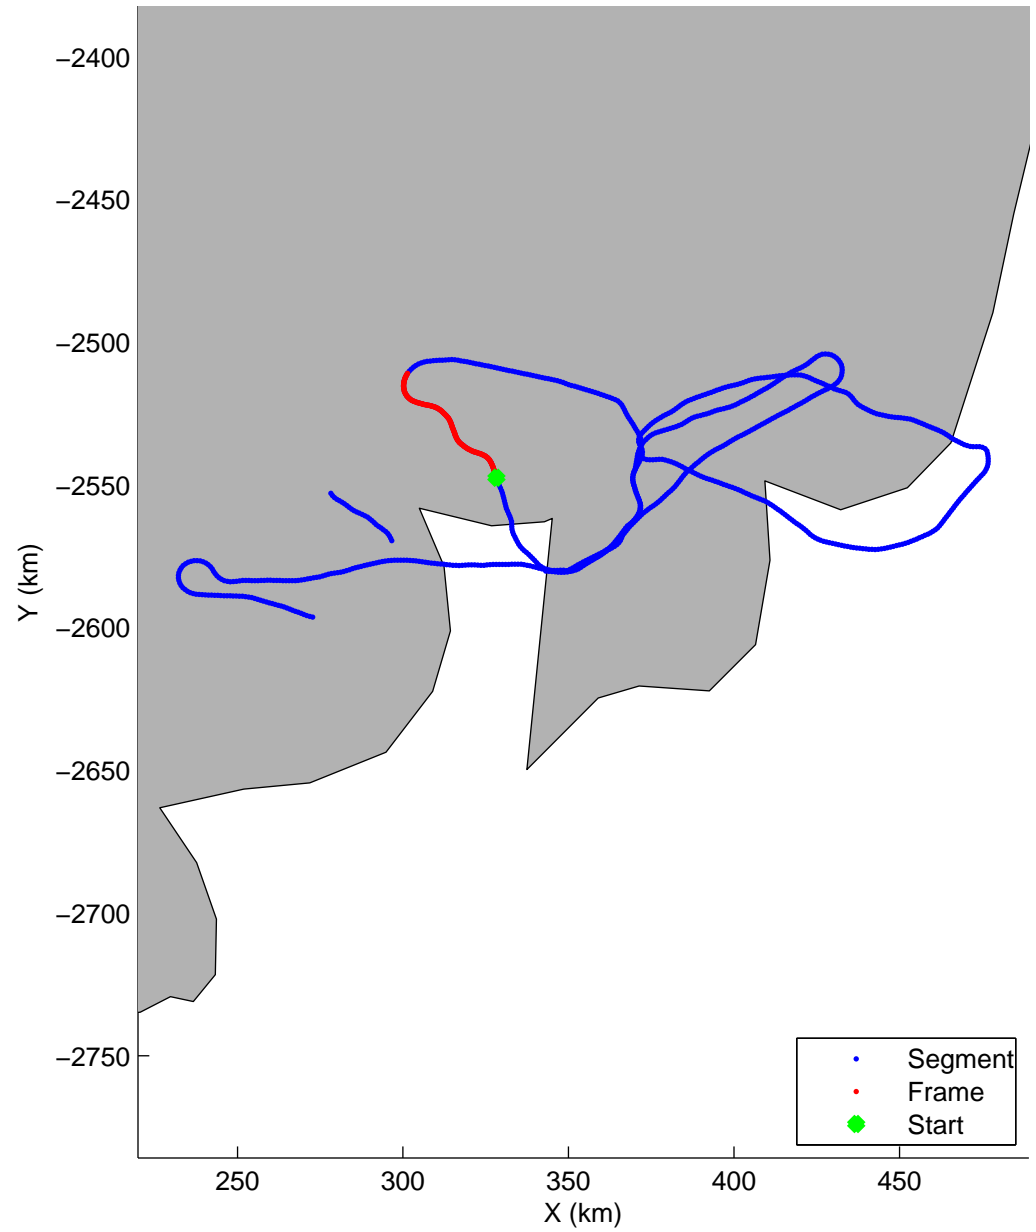

Land Ice:Helheim-Kangerd
20150408_02_010
Polar Stereograph 70N/-45E