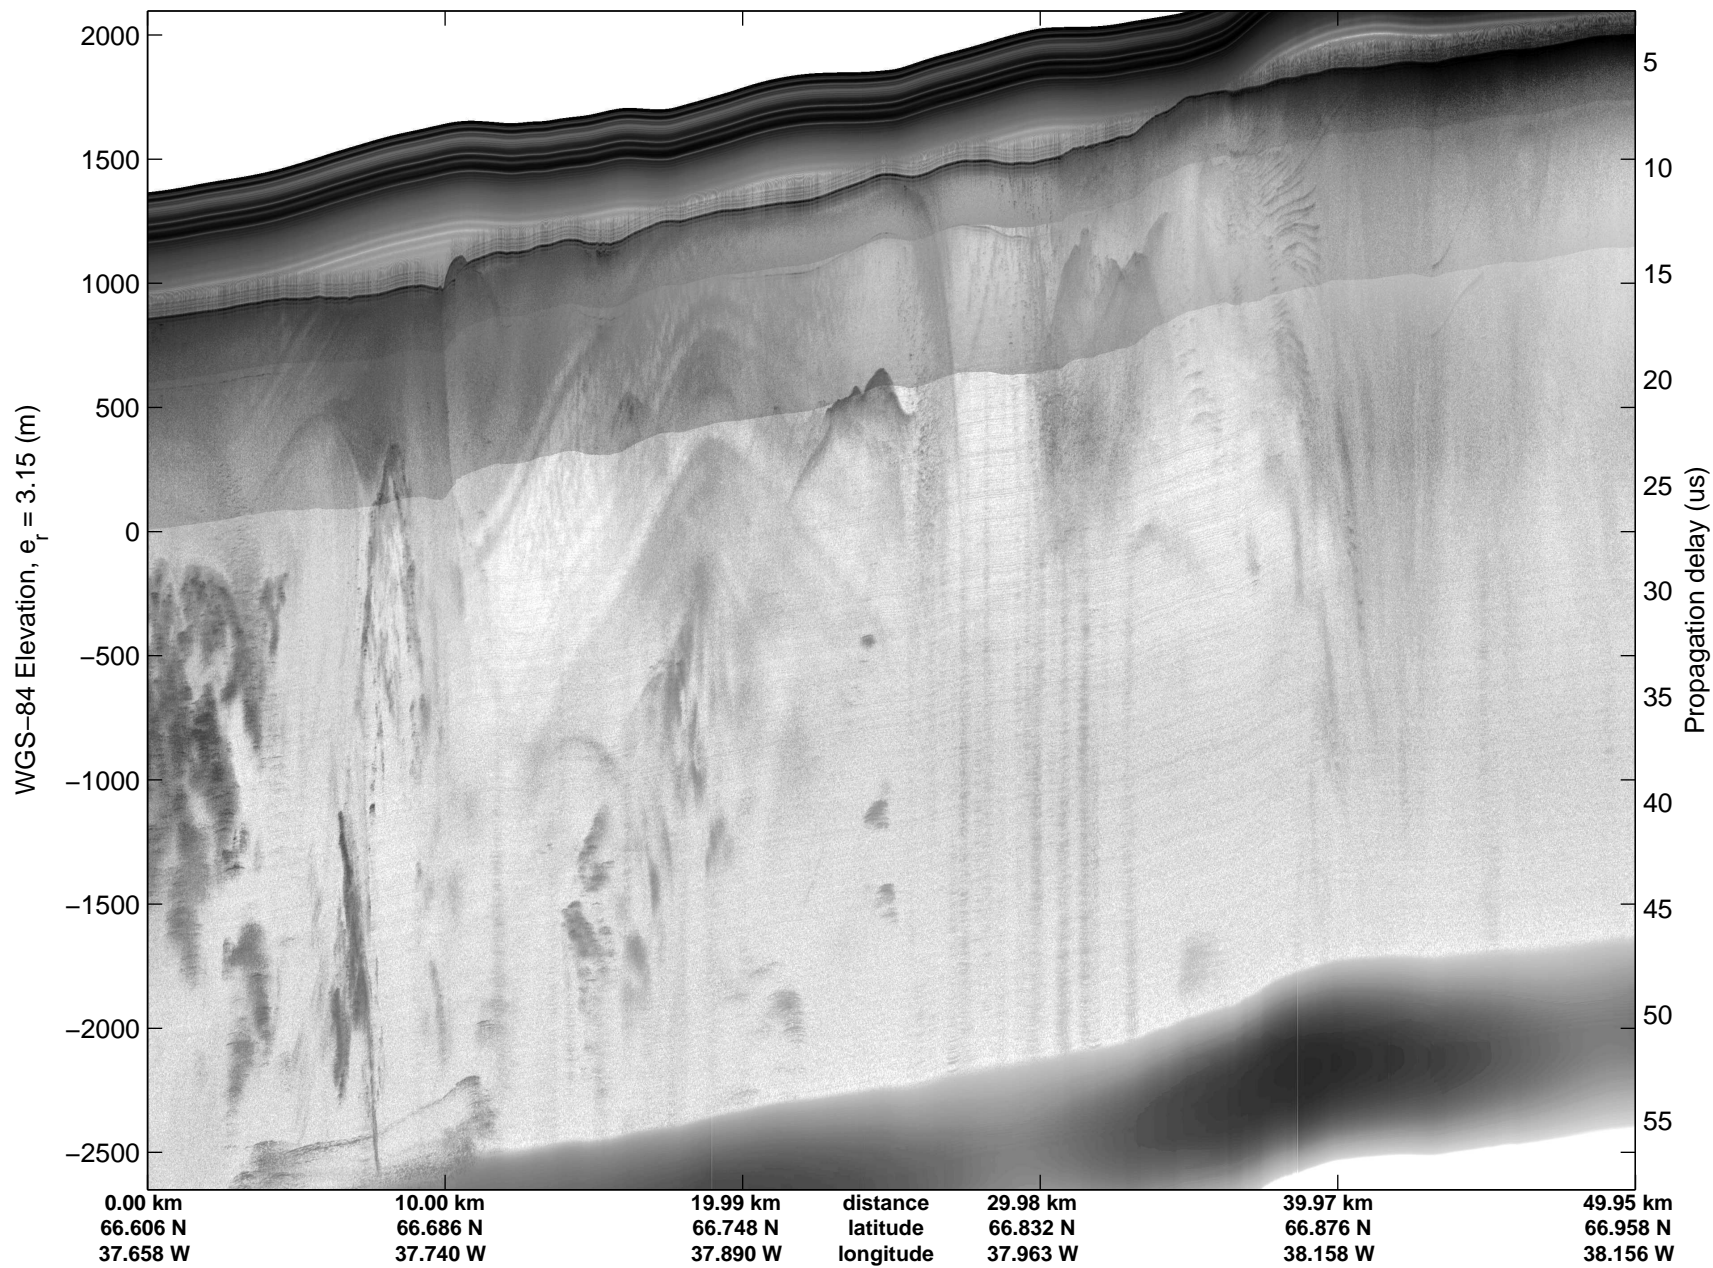

mcords5 2015_Greenland_C130: "Land Ice:Helheim-Kangerd" 20150408_02_010: 12:56:46.1 to 13:03:03.1 GPS