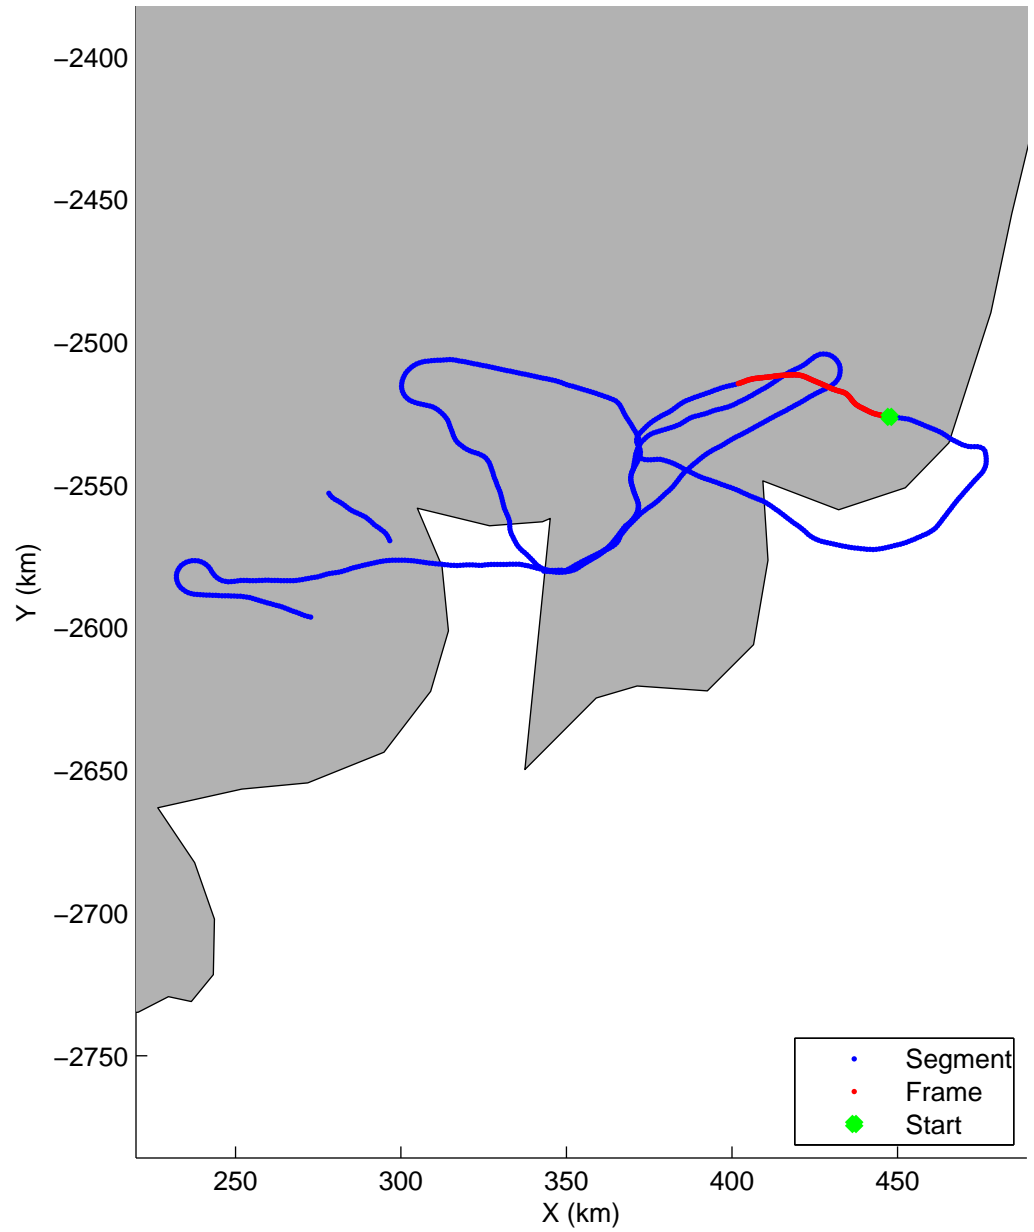

Land Ice:Helheim-Kangerd
20150408_02_016
Polar Stereograph 70N/-45E