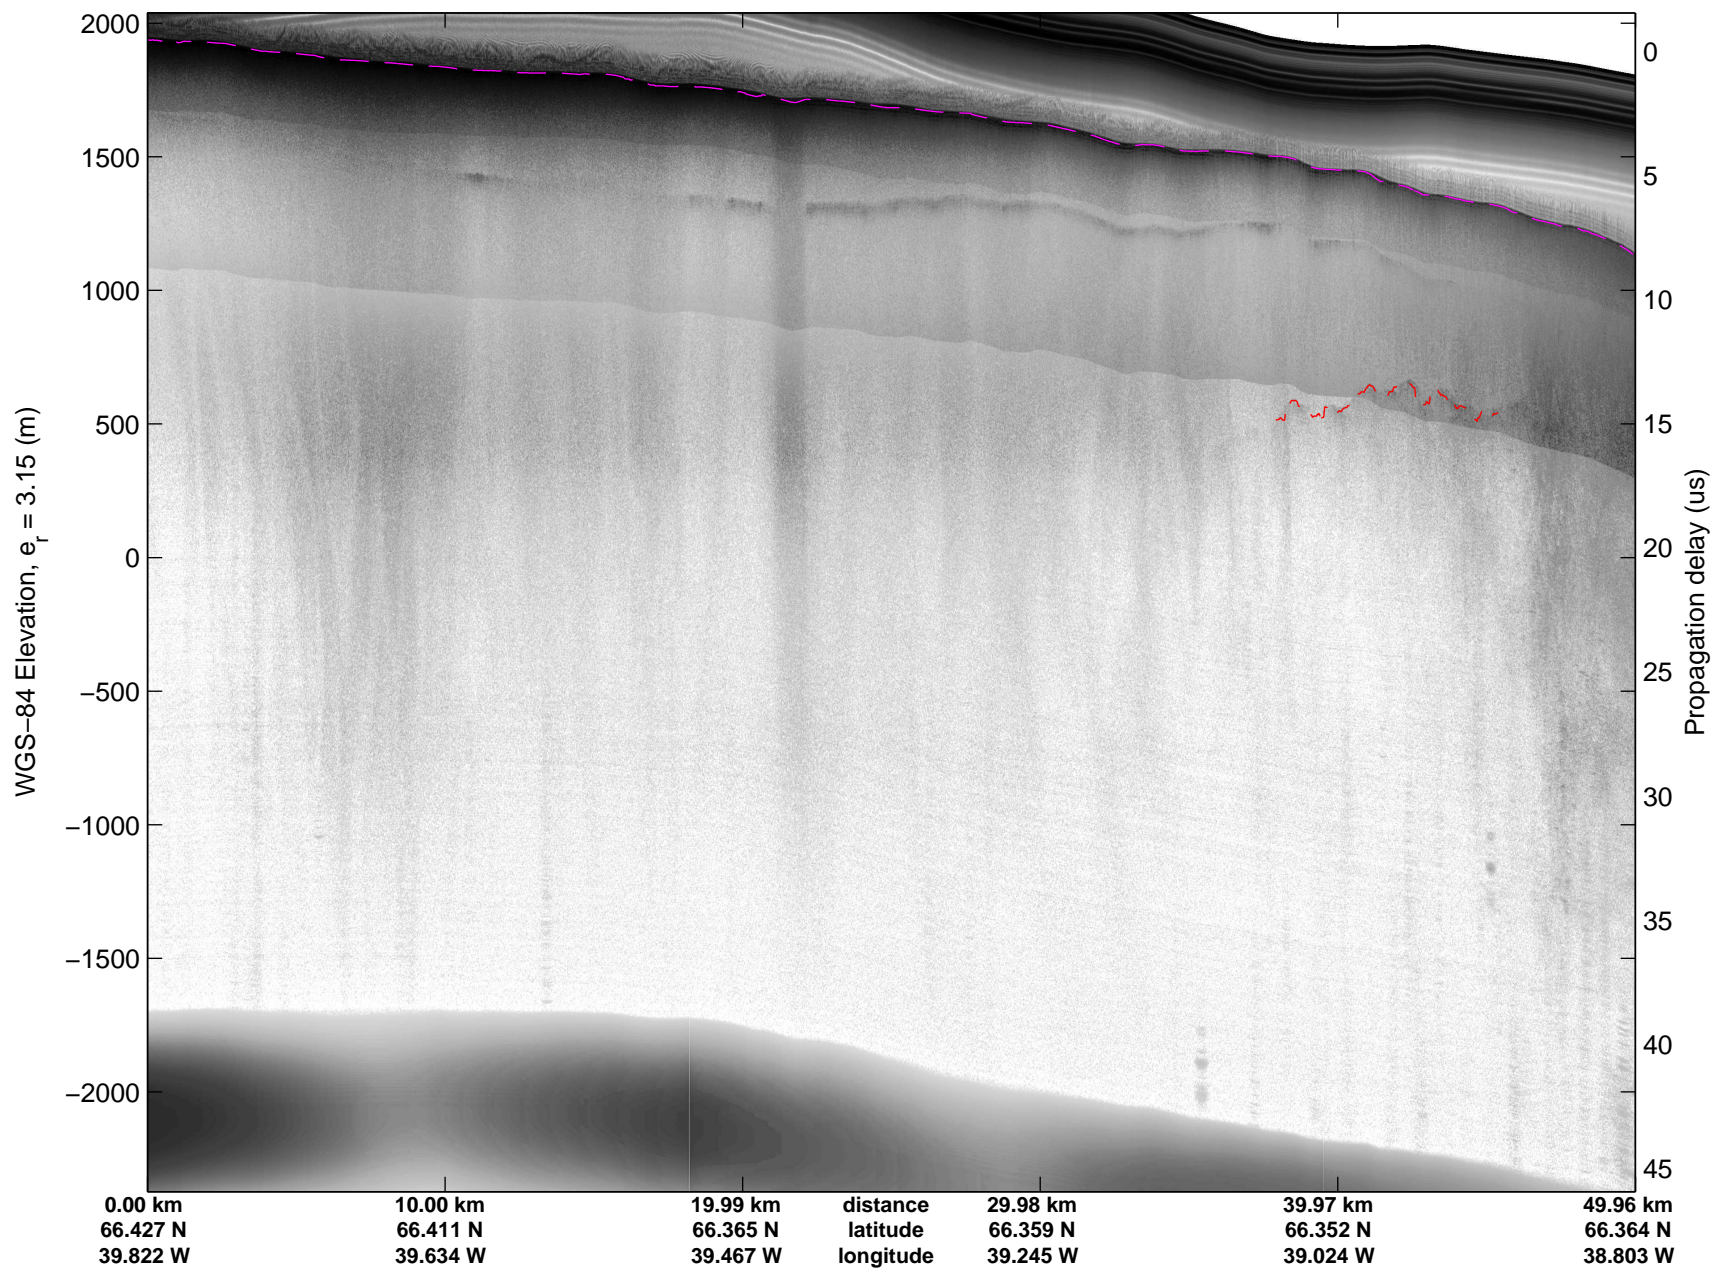

Land Ice:Helheim-Kangerd
20150408_02_001
Polar Stereograph 70N/-45E

mcords5 2015_Greenland_C130: "Land Ice:Helheim-Kangerd" 20150408_02_001: 11:59:36.8 to 12:05:45.6 GPS

mcords5 2015_Greenland_C130: "Land Ice:Helheim-Kangerd" 20150408_02_001: 11:59:36.8 to 12:05:45.6 GPS

Land Ice:Helheim-Kangerd
20150408_02_002
Polar Stereograph 70N/-45E

mcords5 2015_Greenland_C130: "Land Ice:Helheim-Kangerd" 20150408_02_002: 12:05:45.8 to 12:11:56.5 GPS

mcords5 2015_Greenland_C130: "Land Ice:Helheim-Kangerd" 20150408_02_002: 12:05:45.8 to 12:11:56.5 GPS

Land Ice:Helheim-Kangerd
20150408_02_003
Polar Stereograph 70N/-45E

mcords5 2015_Greenland_C130: "Land Ice:Helheim-Kangerd" 20150408_02_003: 12:11:56.7 to 12:18:09.2 GPS

mcords5 2015_Greenland_C130: "Land Ice:Helheim-Kangerd" 20150408_02_003: 12:11:56.7 to 12:18:09.2 GPS

Land Ice:Helheim-Kangerd
20150408_02_004
Polar Stereograph 70N/-45E

mcords5 2015_Greenland_C130: "Land Ice:Helheim-Kangerd" 20150408_02_004: 12:18:09.5 to 12:24:48.5 GPS

mcords5 2015_Greenland_C130: "Land Ice:Helheim-Kangerd" 20150408_02_004: 12:18:09.5 to 12:24:48.5 GPS