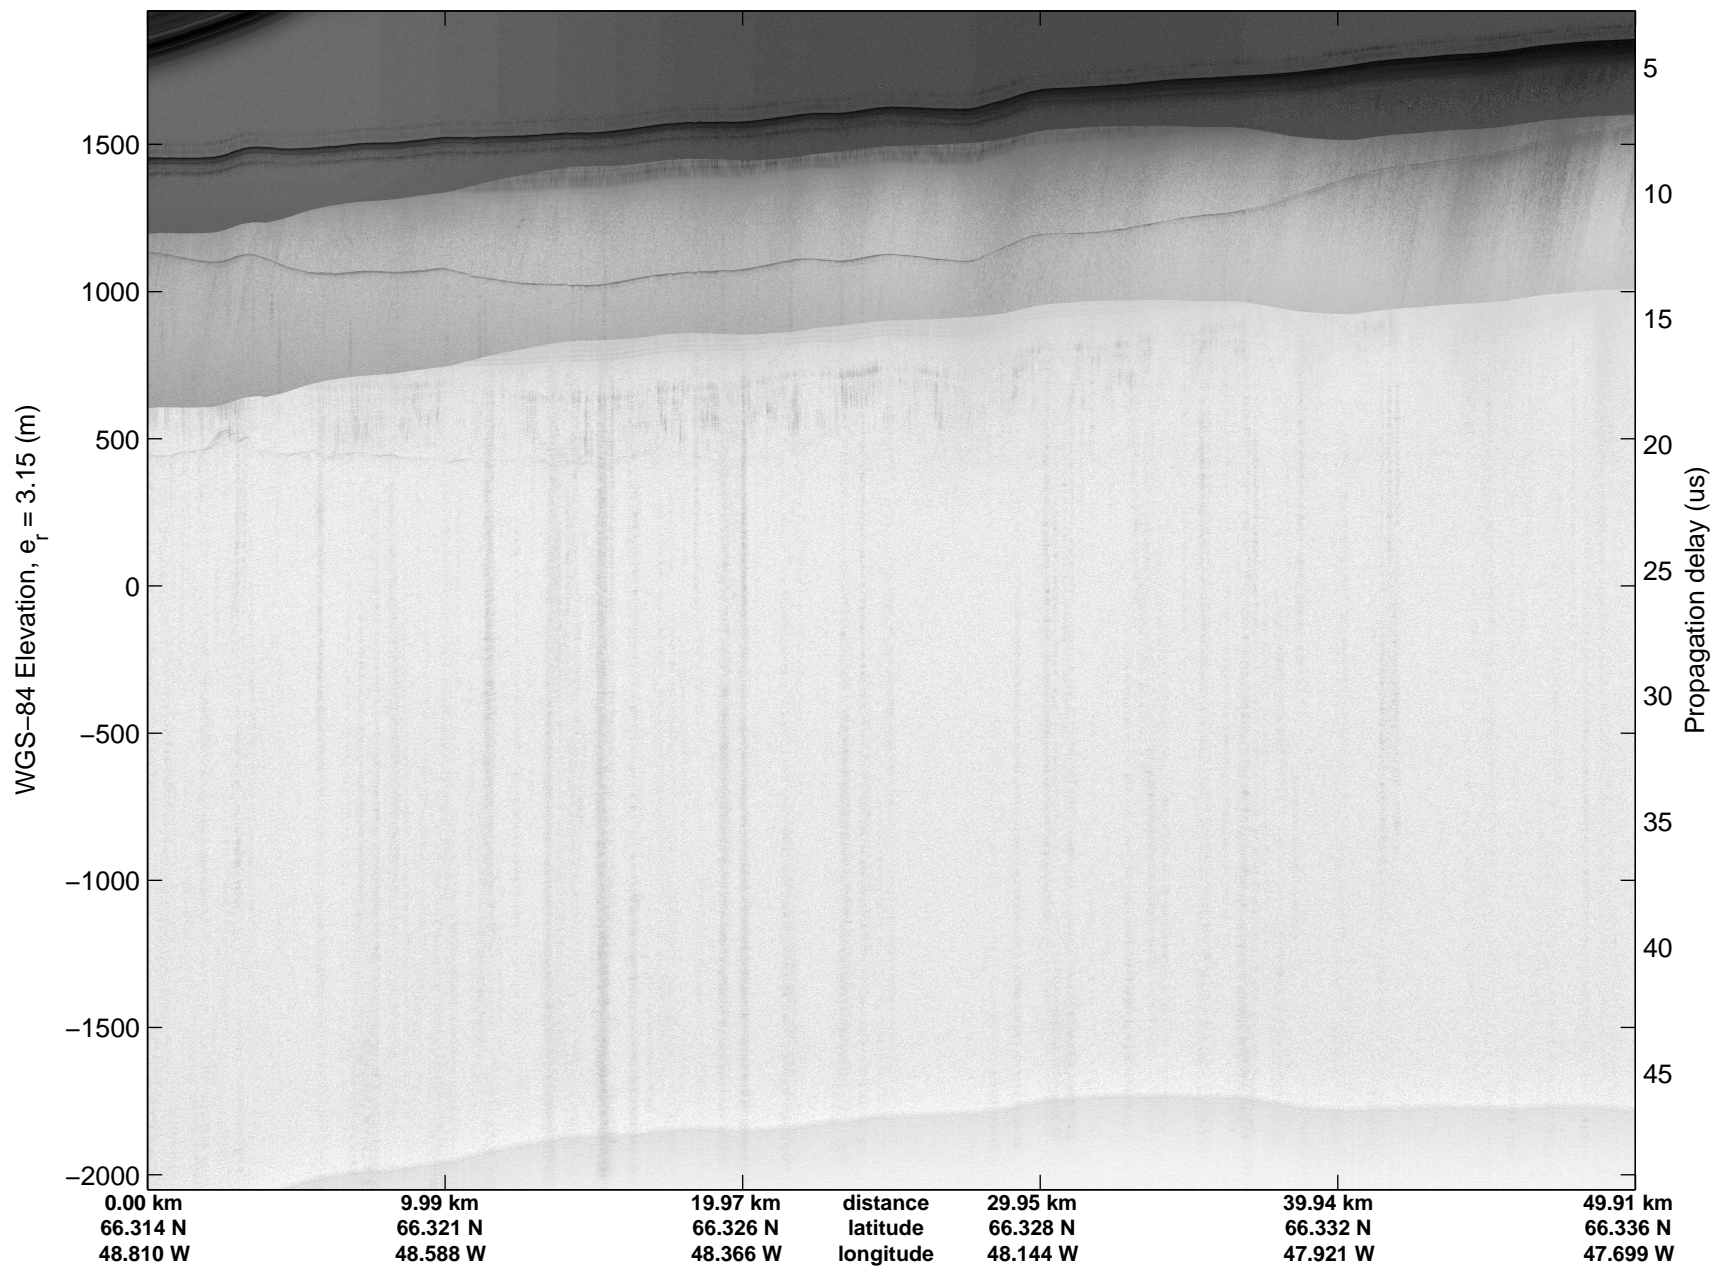

Land Ice:Helheim-Kangerd
20150408_01_001
Polar Stereograph 70N/-45E

mcords5 2015_Greenland_C130: "Land Ice:Helheim-Kangerd" 20150408_01_001: 10:57:10.9 to 11:03:21.9 GPS

mcords5 2015_Greenland_C130: "Land Ice:Helheim-Kangerd" 20150408_01_001: 10:57:10.9 to 11:03:21.9 GPS

Land Ice:Helheim-Kangerd
20150408_01_002
Polar Stereograph 70N/-45E

mcords5 2015_Greenland_C130: "Land Ice:Helheim-Kangerd" 20150408_01_002: 11:03:22.1 to 11:09:43.3 GPS

mcords5 2015_Greenland_C130: "Land Ice:Helheim-Kangerd" 20150408_01_002: 11:03:22.1 to 11:09:43.3 GPS

Land Ice:Helheim-Kangerd
20150408_01_003
Polar Stereograph 70N/-45E

mcords5 2015_Greenland_C130: "Land Ice:Helheim-Kangerd" 20150408_01_003: 11:09:43.5 to 11:15:41.0 GPS

mcords5 2015_Greenland_C130: "Land Ice:Helheim-Kangerd" 20150408_01_003: 11:09:43.5 to 11:15:41.0 GPS

Land Ice:Helheim-Kangerd
20150408_01_004
Polar Stereograph 70N/-45E

mcords5 2015_Greenland_C130: "Land Ice:Helheim-Kangerd" 20150408_01_004: 11:15:41.3 to 11:21:37.9 GPS

mcords5 2015_Greenland_C130: "Land Ice:Helheim-Kangerd" 20150408_01_004: 11:15:41.3 to 11:21:37.9 GPS