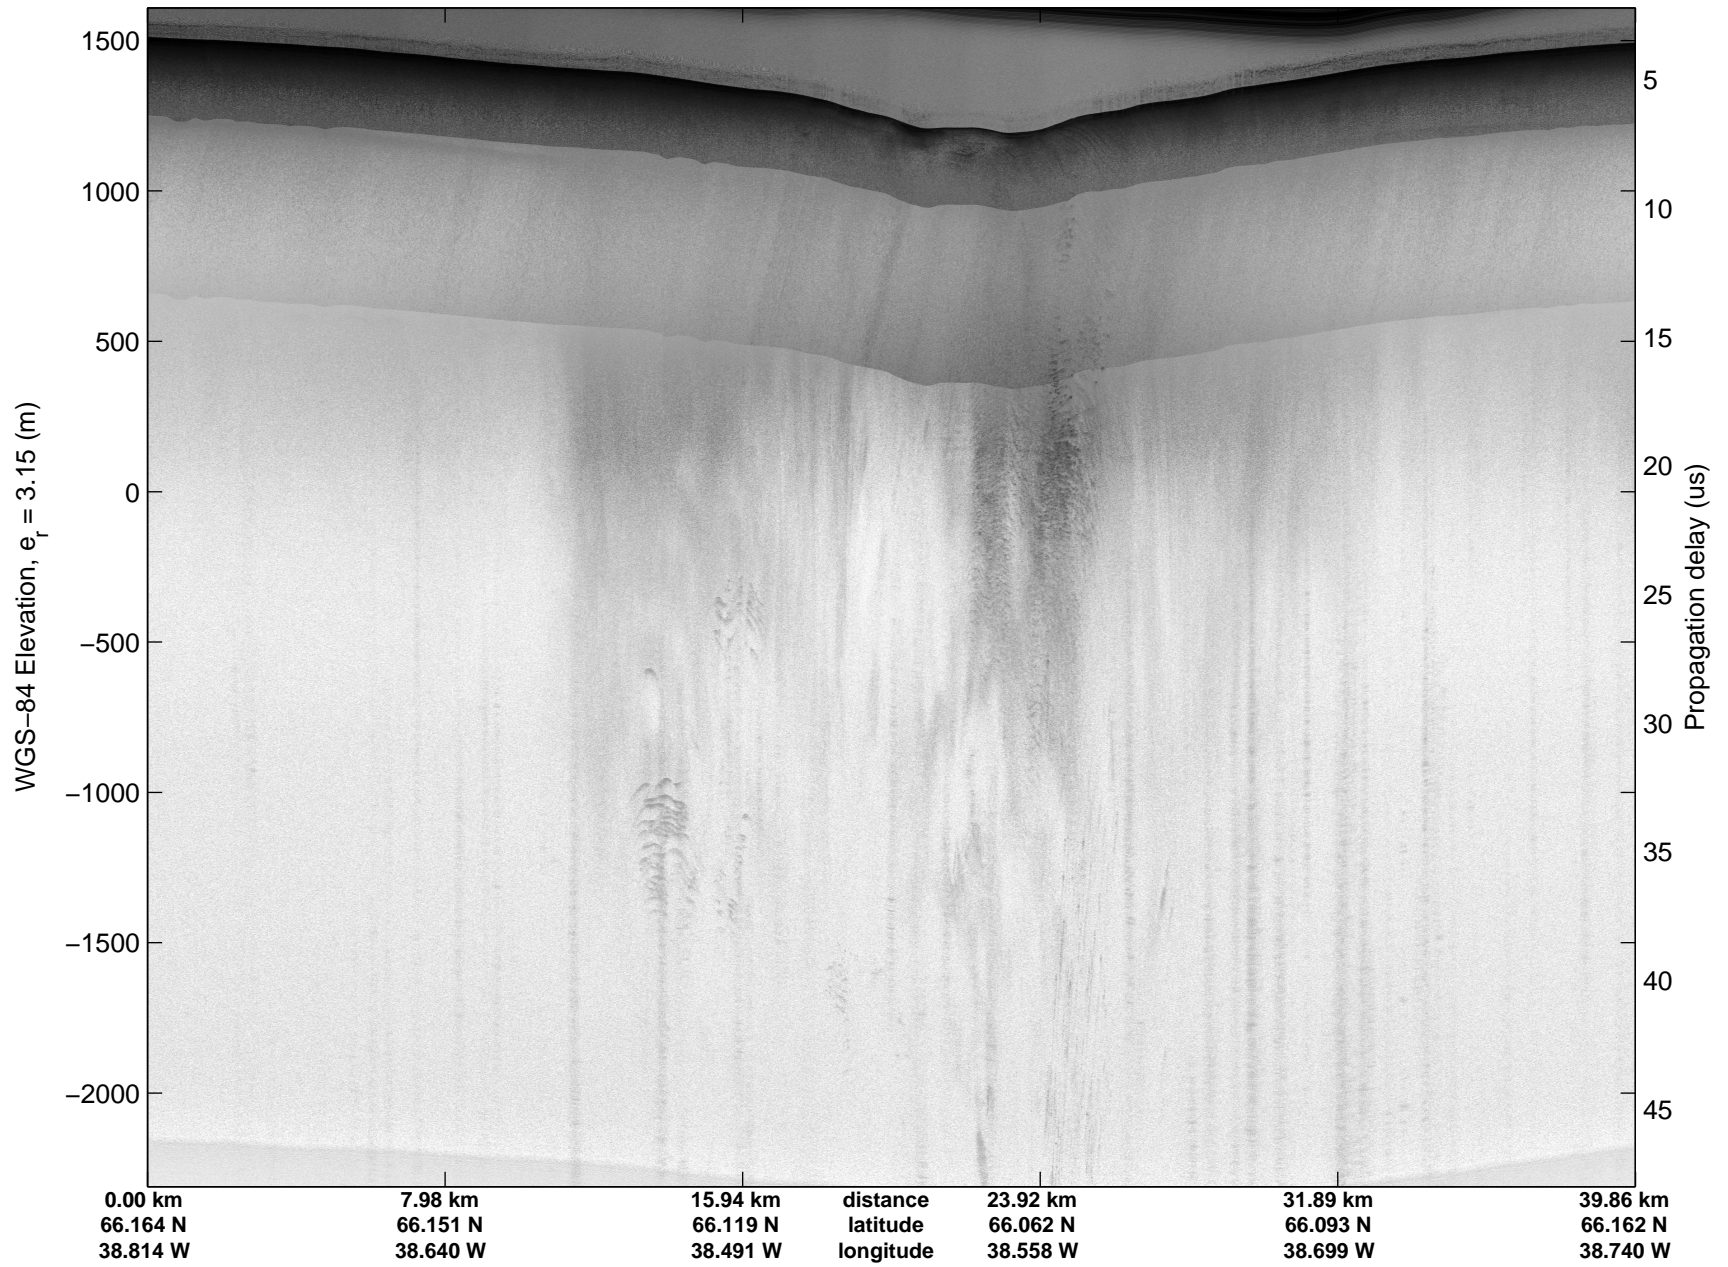

mcords5 2015_Greenland_C130: "Land Ice:Helheim-Kangerd" 20150408_01_010: 11:52:37.1 to 11:57:42.9 GPS