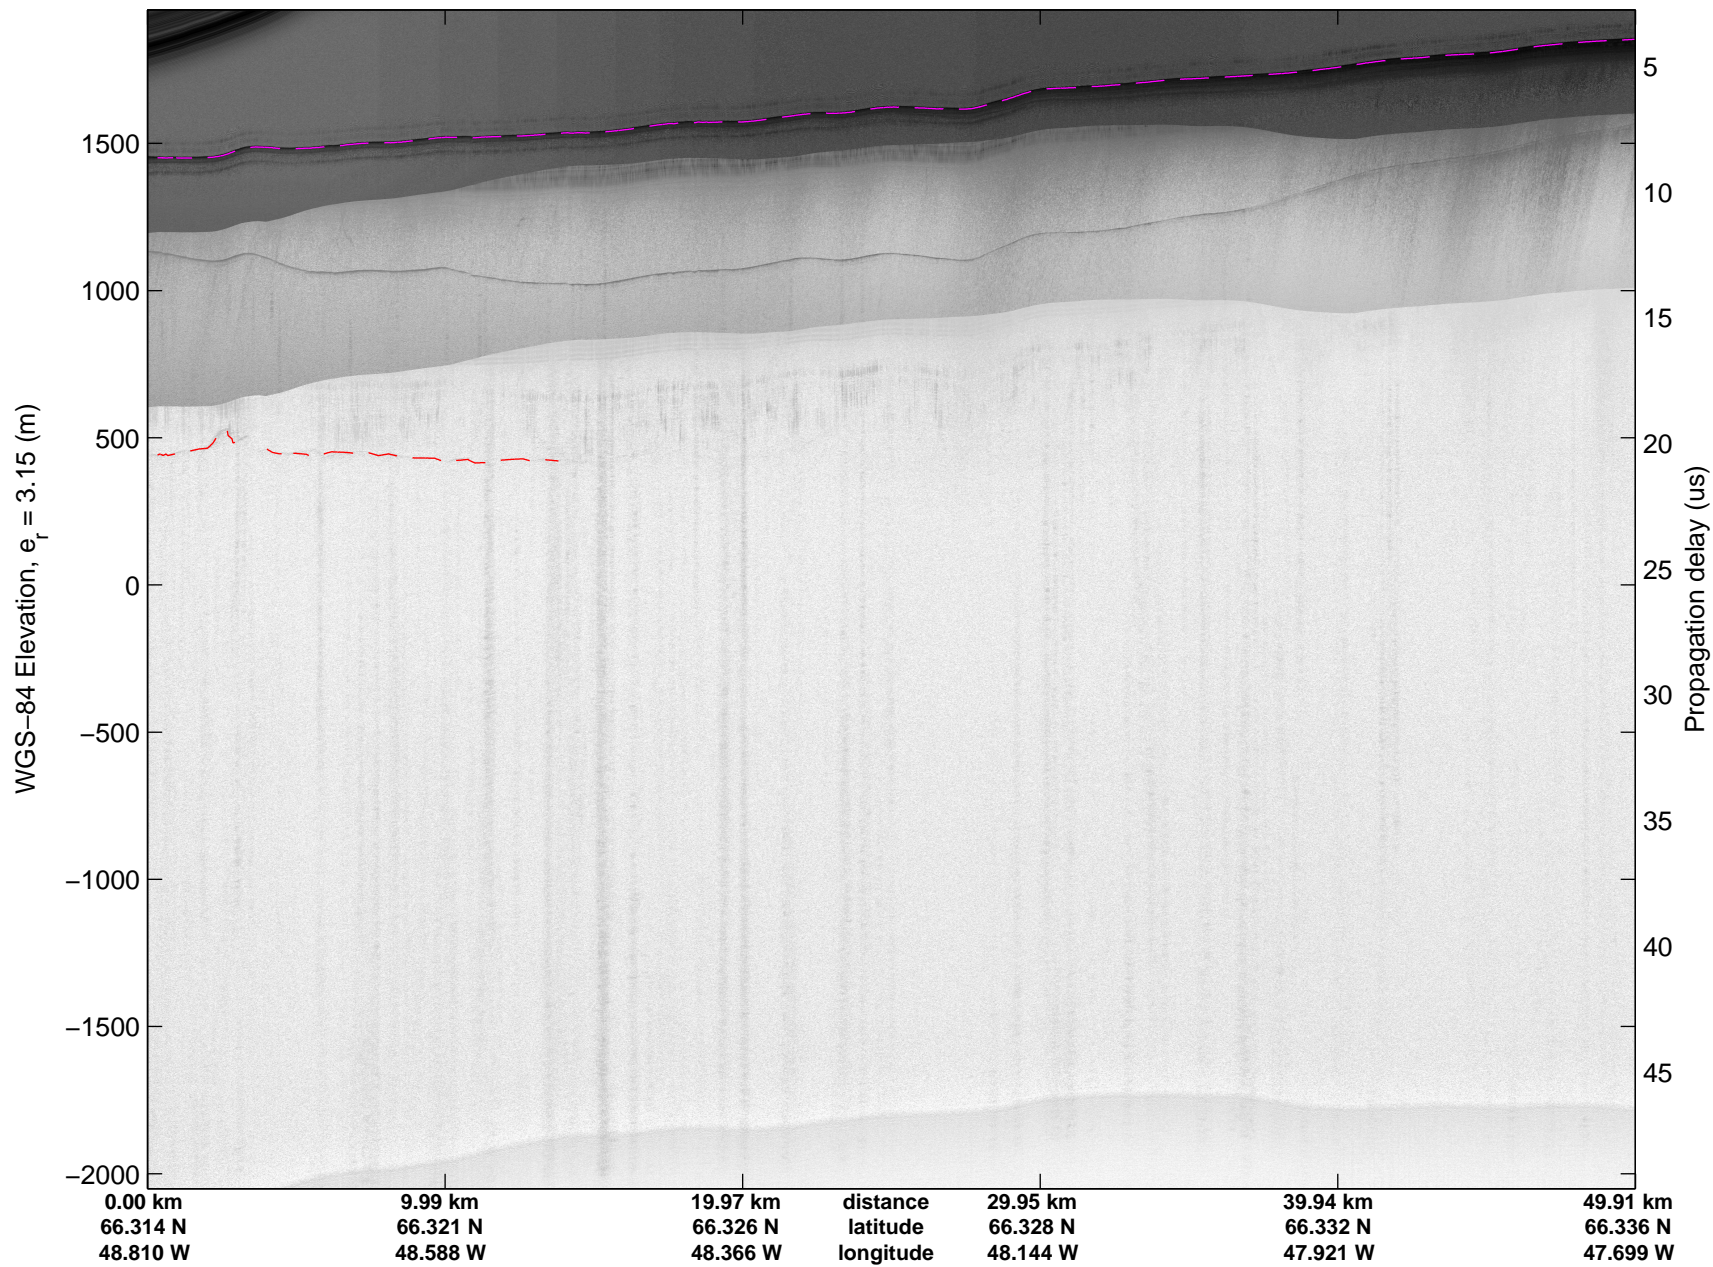

Land Ice:Helheim-Kangerd
20150408_01_001
Polar Stereograph 70N/-45E

mcords5 2015_Greenland_C130: "Land Ice:Helheim-Kangerd" 20150408_01_001: 10:57:10.9 to 11:03:21.9 GPS

mcords5 2015_Greenland_C130: "Land Ice:Helheim-Kangerd" 20150408_01_001: 10:57:10.9 to 11:03:21.9 GPS

Land Ice:Helheim-Kangerd
20150408_01_002
Polar Stereograph 70N/-45E

mcords5 2015_Greenland_C130: "Land Ice:Helheim-Kangerd" 20150408_01_002: 11:03:22.1 to 11:09:43.3 GPS

mcords5 2015_Greenland_C130: "Land Ice:Helheim-Kangerd" 20150408_01_002: 11:03:22.1 to 11:09:43.3 GPS

Land Ice:Helheim-Kangerd
20150408_01_003
Polar Stereograph 70N/-45E

mcords5 2015_Greenland_C130: "Land Ice:Helheim-Kangerd" 20150408_01_003: 11:09:43.5 to 11:15:41.0 GPS

mcords5 2015_Greenland_C130: "Land Ice:Helheim-Kangerd" 20150408_01_003: 11:09:43.5 to 11:15:41.0 GPS

Land Ice:Helheim-Kangerd
20150408_01_004
Polar Stereograph 70N/-45E

mcords5 2015_Greenland_C130: "Land Ice:Helheim-Kangerd" 20150408_01_004: 11:15:41.3 to 11:21:37.9 GPS

mcords5 2015_Greenland_C130: "Land Ice:Helheim-Kangerd" 20150408_01_004: 11:15:41.3 to 11:21:37.9 GPS