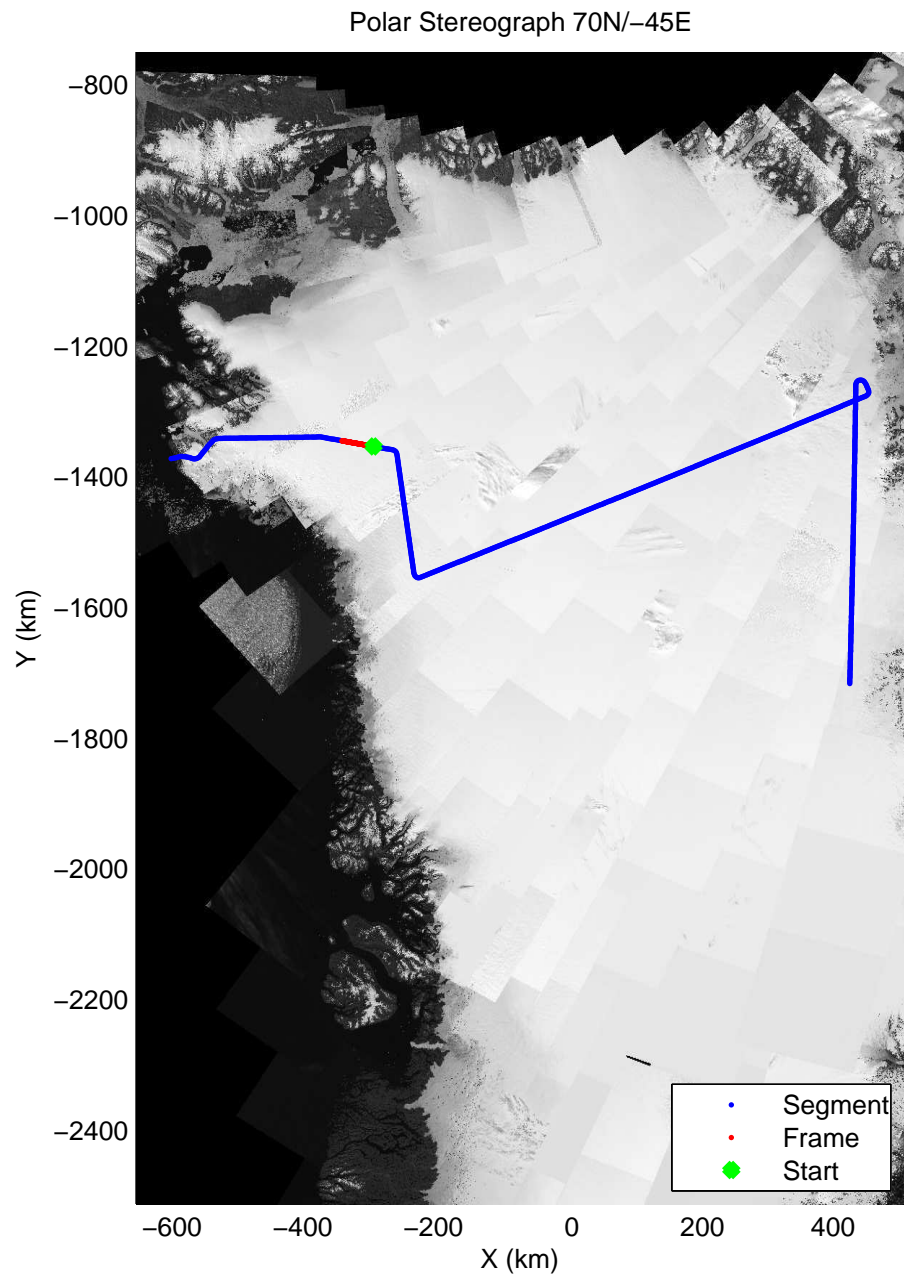

mcords3 2014\_Greenland\_P3: "Northeast Grid 4" 20140521\_02\_029: 17:32:11.8 to 17:37:58.0 GPS

mcords3 2014\_Greenland\_P3: "Northeast Grid 4" 20140521\_02\_030: 17:37:58.2 to 17:44:05.6 GPS

mcords3 2014\_Greenland\_P3: "Northeast Grid 4" 20140521\_02\_030: 17:37:58.2 to 17:44:05.6 GPS