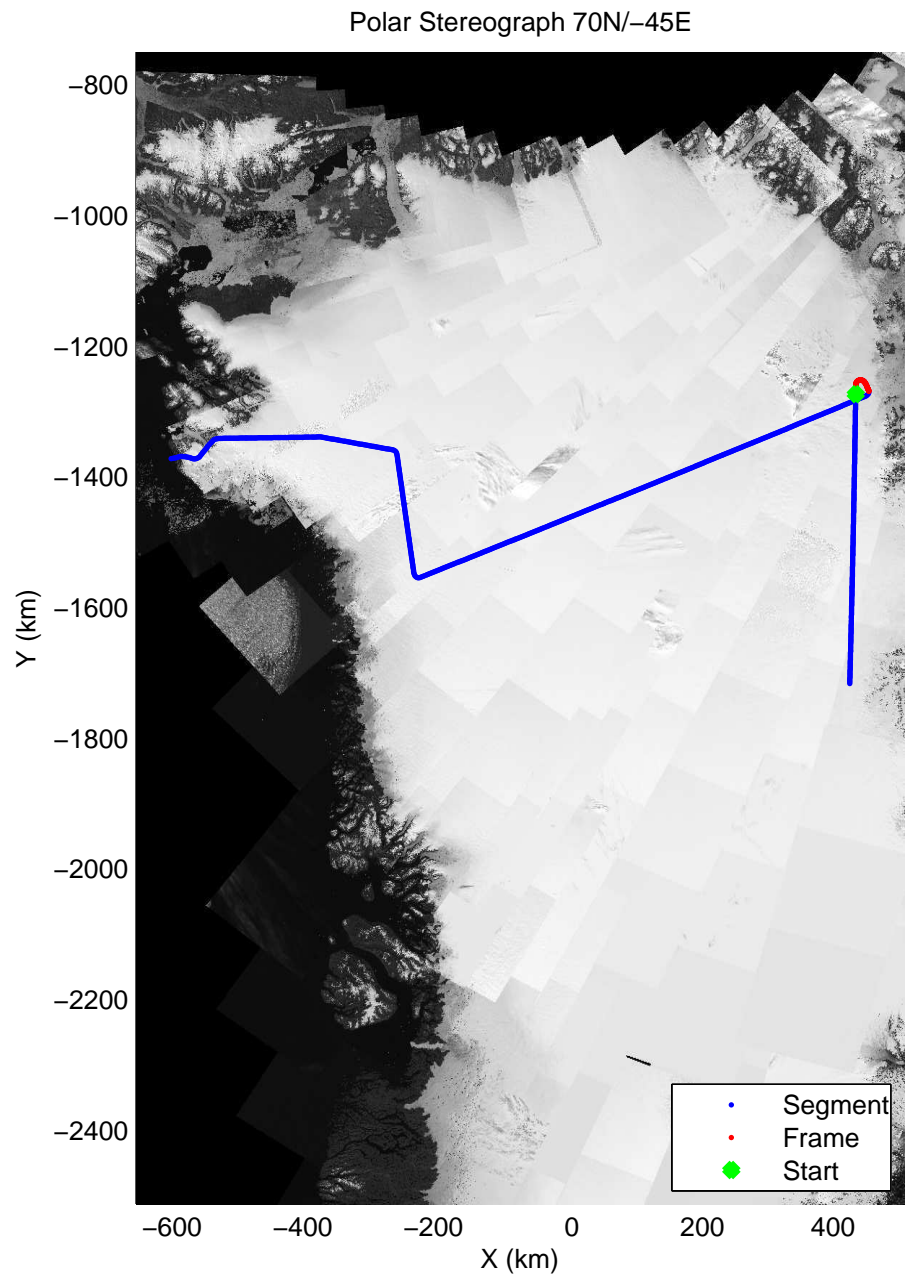

mcords3 2014\_Greenland\_P3: "Northeast Grid 4" 20140521\_02\_008: 15:28:49.7 to 15:34:41.3 GPS

mcords3 2014\_Greenland\_P3: "Northeast Grid 4" 20140521\_02\_009: 15:34:41.6 to 15:40:35.3 GPS

mcords3 2014\_Greenland\_P3: "Northeast Grid 4" 20140521\_02\_009: 15:34:41.6 to 15:40:35.3 GPS