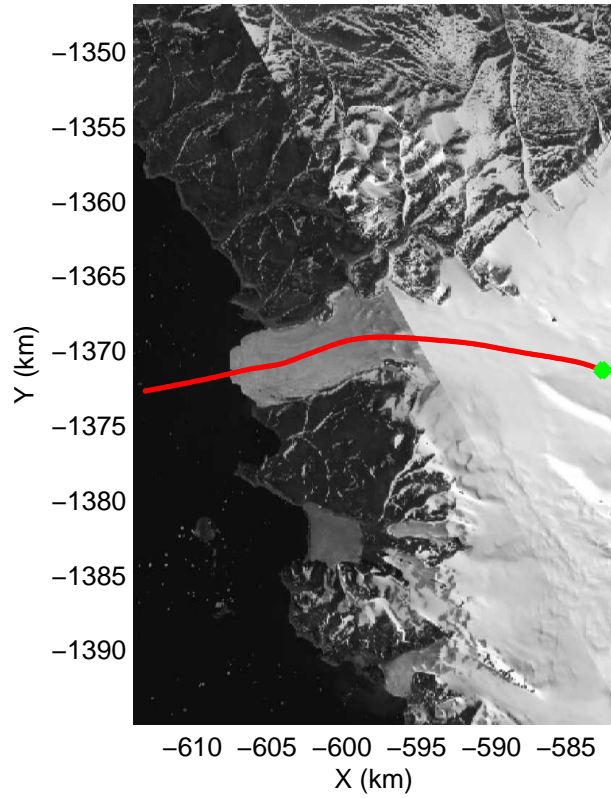

mcords3 2014\_Greenland\_P3: "Northeast Grid 4" 20140521\_02\_035: 18:08:37.8 to 18:14:50.0 GPS

mcords3 2014\_Greenland\_P3: "Northeast Grid 4" 20140521\_02\_036: 18:14:50.3 to 18:21:20.2 GPS

mcords3 2014\_Greenland\_P3: "Northeast Grid 4" 20140521\_02\_036: 18:14:50.3 to 18:21:20.2 GPS