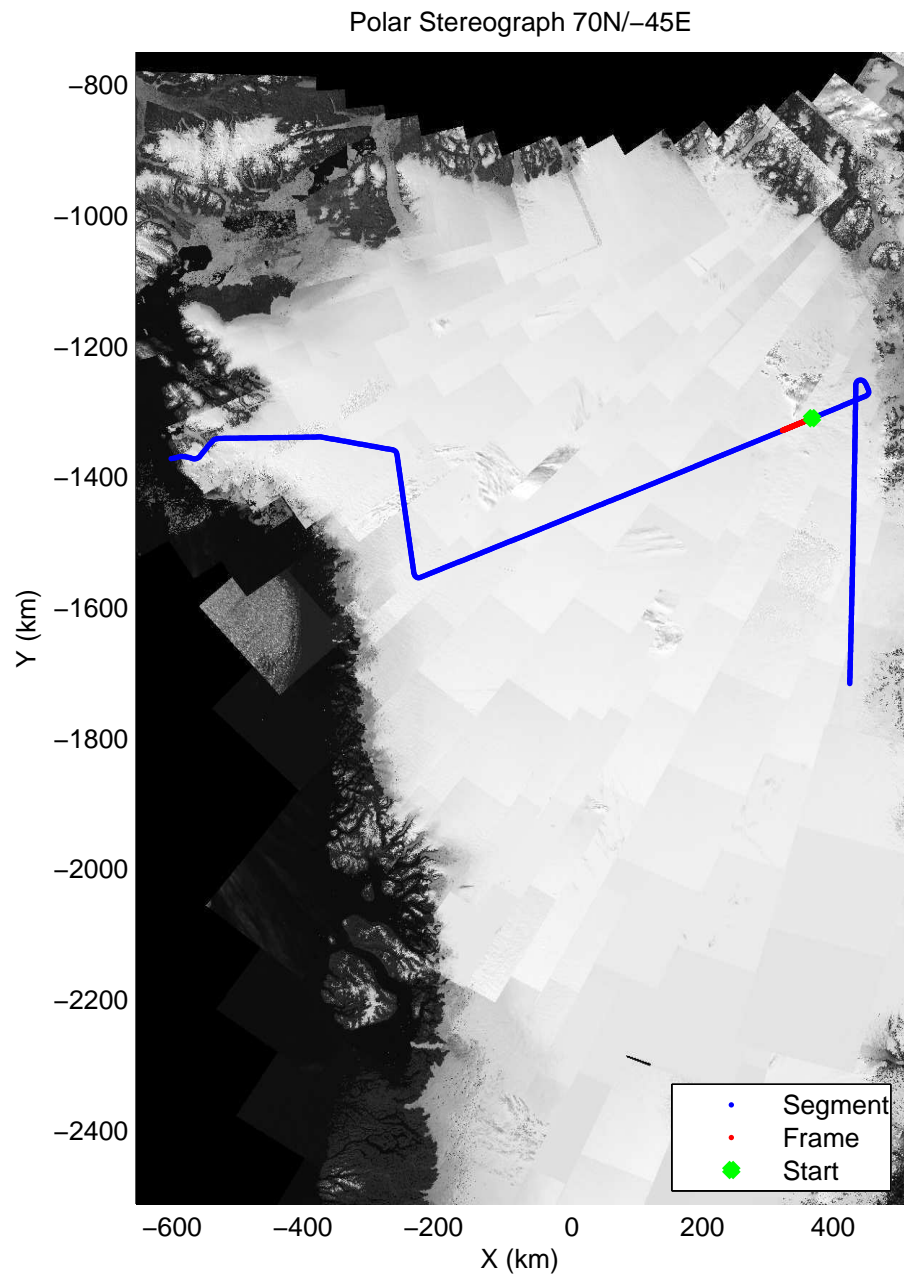

mcords3 2014\_Greenland\_P3: "Northeast Grid 4" 20140521\_02\_011: 15:46:23.2 to 15:52:43.3 GPS

mcords3 2014\_Greenland\_P3: "Northeast Grid 4" 20140521\_02\_012: 15:52:43.6 to 15:58:49.6 GPS

mcords3 2014\_Greenland\_P3: "Northeast Grid 4" 20140521\_02\_012: 15:52:43.6 to 15:58:49.6 GPS