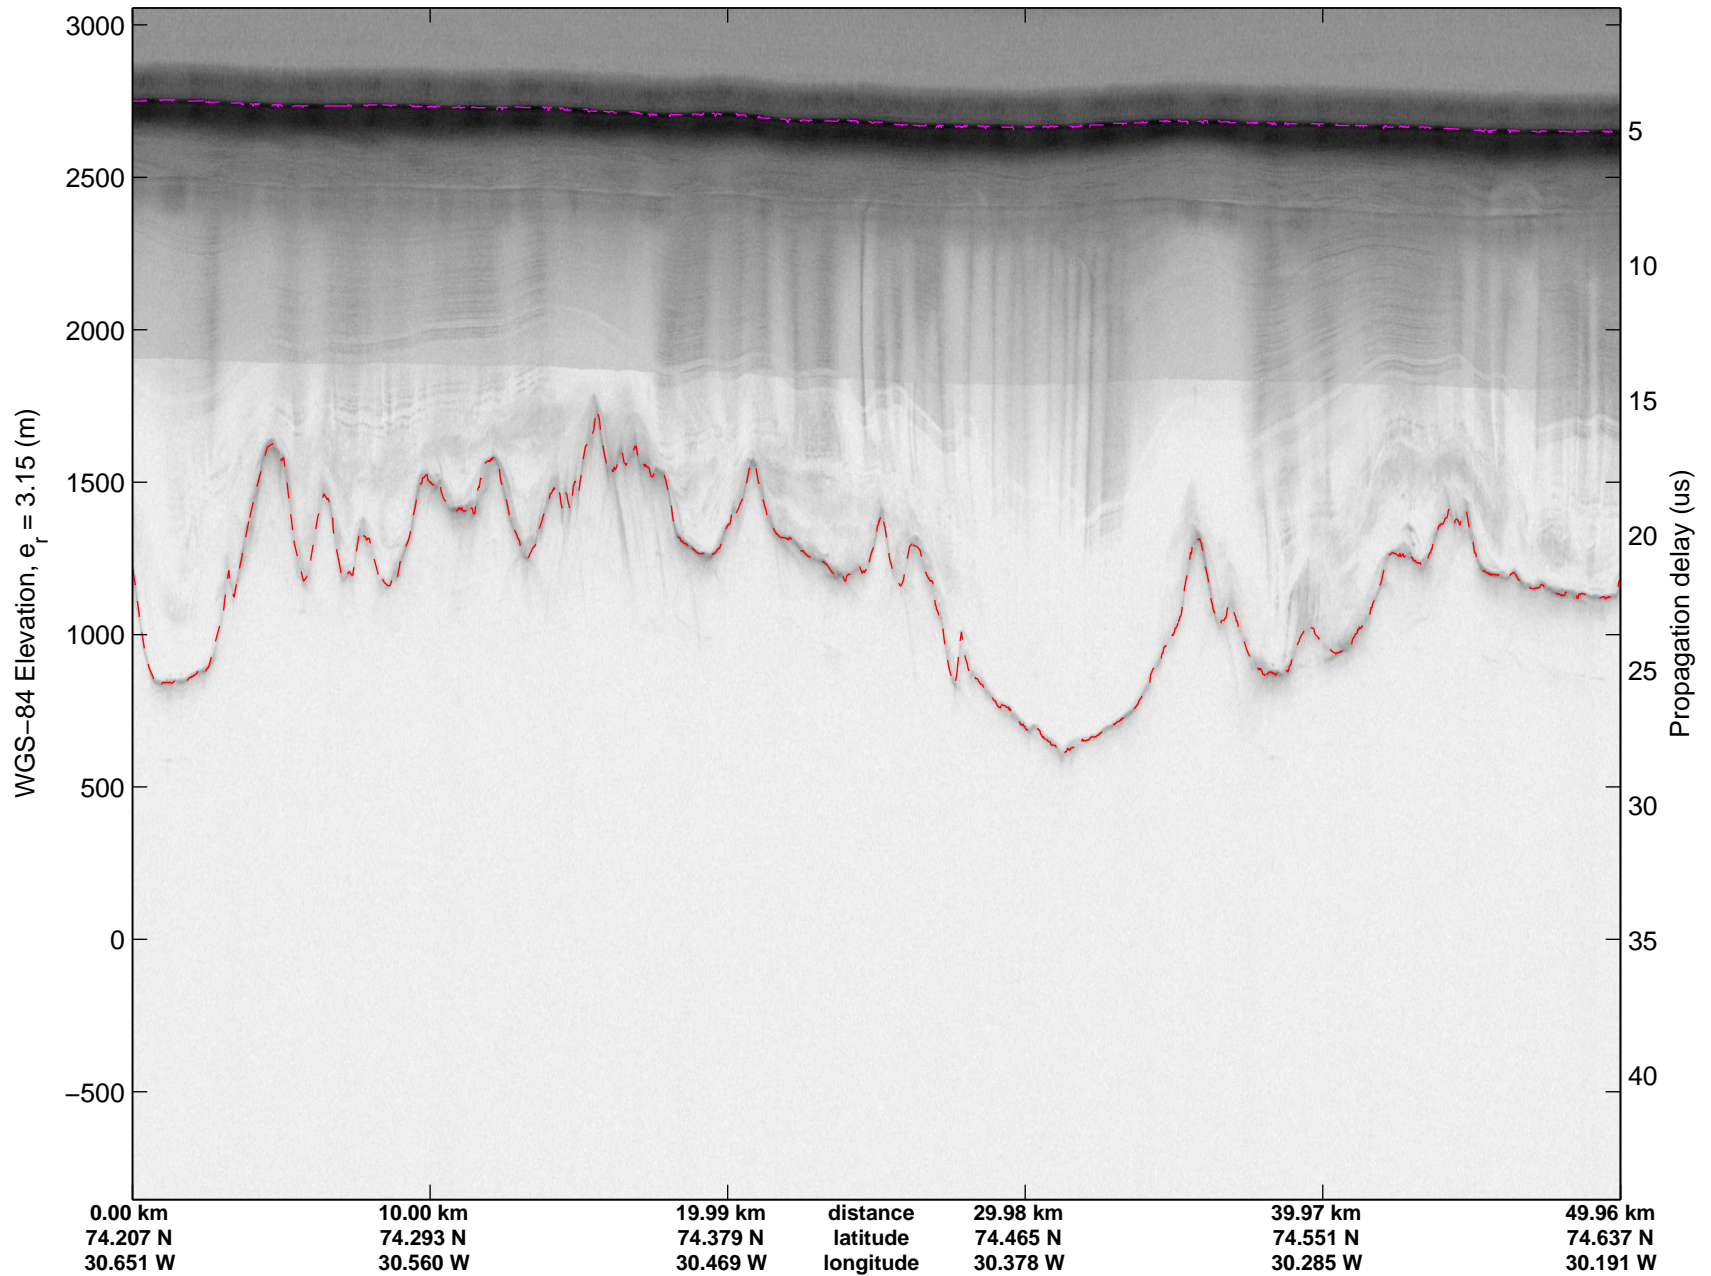

mcords3 2014_Greenland_P3: "Northeast Grid 4" 20140521_02_002: 14:53:15.8 to 14:59:14.0 GPS