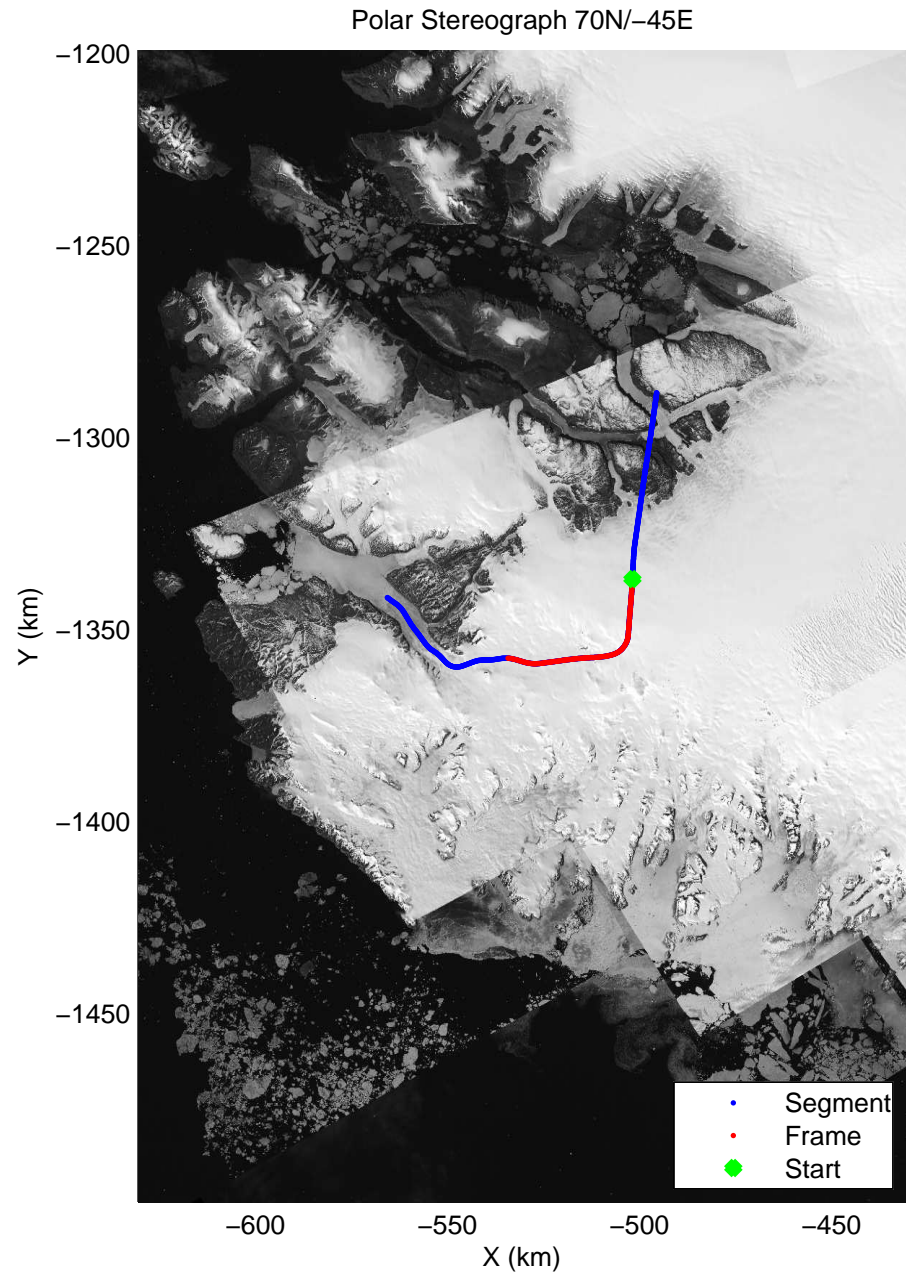

Polar Stereograph 70N/-45E

mcords3 2014\_Greenland\_P3: "NW Mopup" 20140520\_05\_001: 18:22:39.8 to 18:28:46.9 GPS

mcords3 2014\_Greenland\_P3: "NW Mopup" 20140520\_05\_001: 18:22:39.8 to 18:28:46.9 GPS

mcords3 2014\_Greenland\_P3: "NW Mopup" 20140520\_05\_002: 18:28:47.1 to 18:35:11.9 GPS

mcords3 2014\_Greenland\_P3: "NW Mopup" 20140520\_05\_002: 18:28:47.1 to 18:35:11.9 GPS

mcords3 2014\_Greenland\_P3: "NW Mopup" 20140520\_05\_003: 18:35:12.2 to 18:40:34.9 GPS

mcords3 2014\_Greenland\_P3: "NW Mopup" 20140520\_05\_003: 18:35:12.2 to 18:40:34.9 GPS