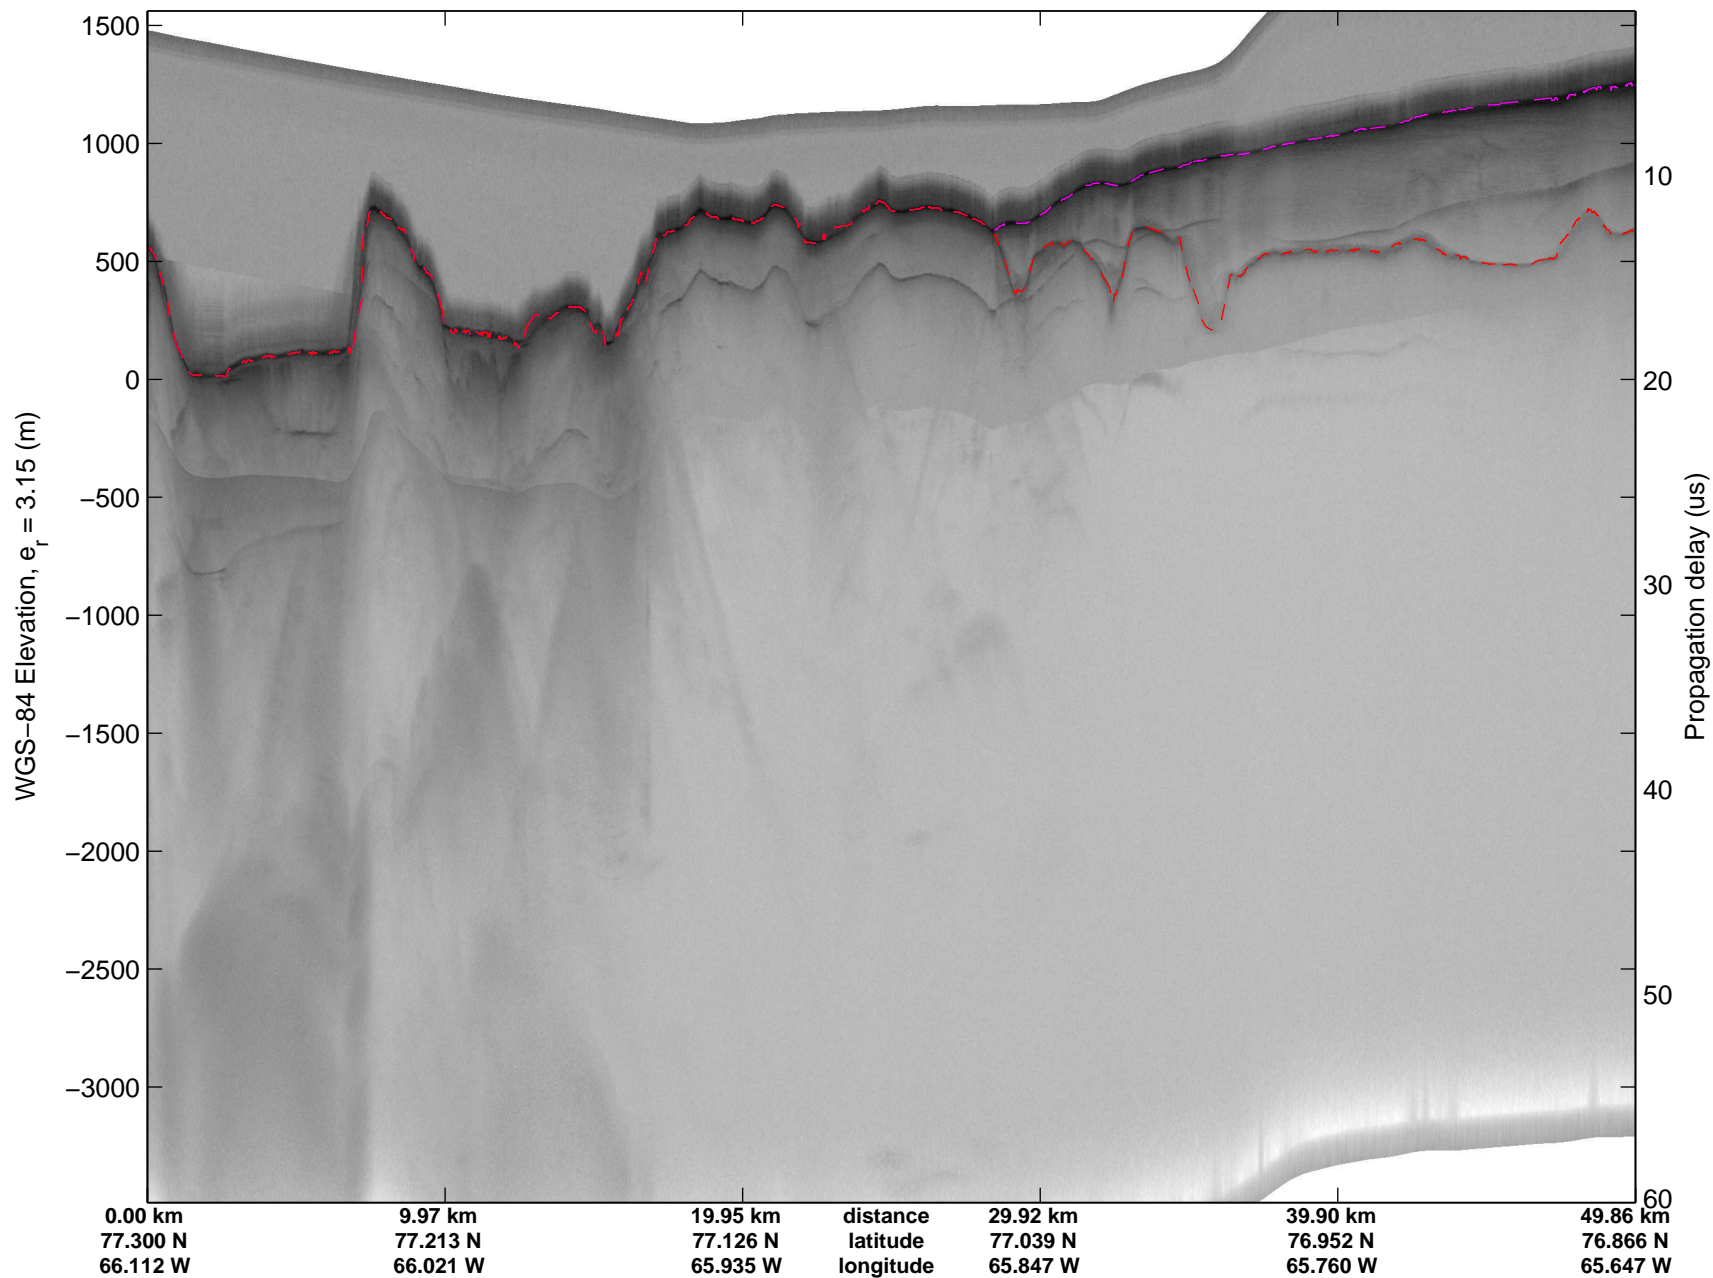

Polar Stereograph 70N/-45E

mcords3 2014\_Greenland\_P3: "NW Mopup" 20140520\_05\_001: 18:22:39.8 to 18:28:46.9 GPS

mcords3 2014\_Greenland\_P3: "NW Mopup" 20140520\_05\_001: 18:22:39.8 to 18:28:46.9 GPS

mcords3 2014\_Greenland\_P3: "NW Mopup" 20140520\_05\_002: 18:28:47.1 to 18:35:11.9 GPS

mcords3 2014\_Greenland\_P3: "NW Mopup" 20140520\_05\_002: 18:28:47.1 to 18:35:11.9 GPS

mcords3 2014\_Greenland\_P3: "NW Mopup" 20140520\_05\_003: 18:35:12.2 to 18:40:34.9 GPS

mcords3 2014\_Greenland\_P3: "NW Mopup" 20140520\_05\_003: 18:35:12.2 to 18:40:34.9 GPS