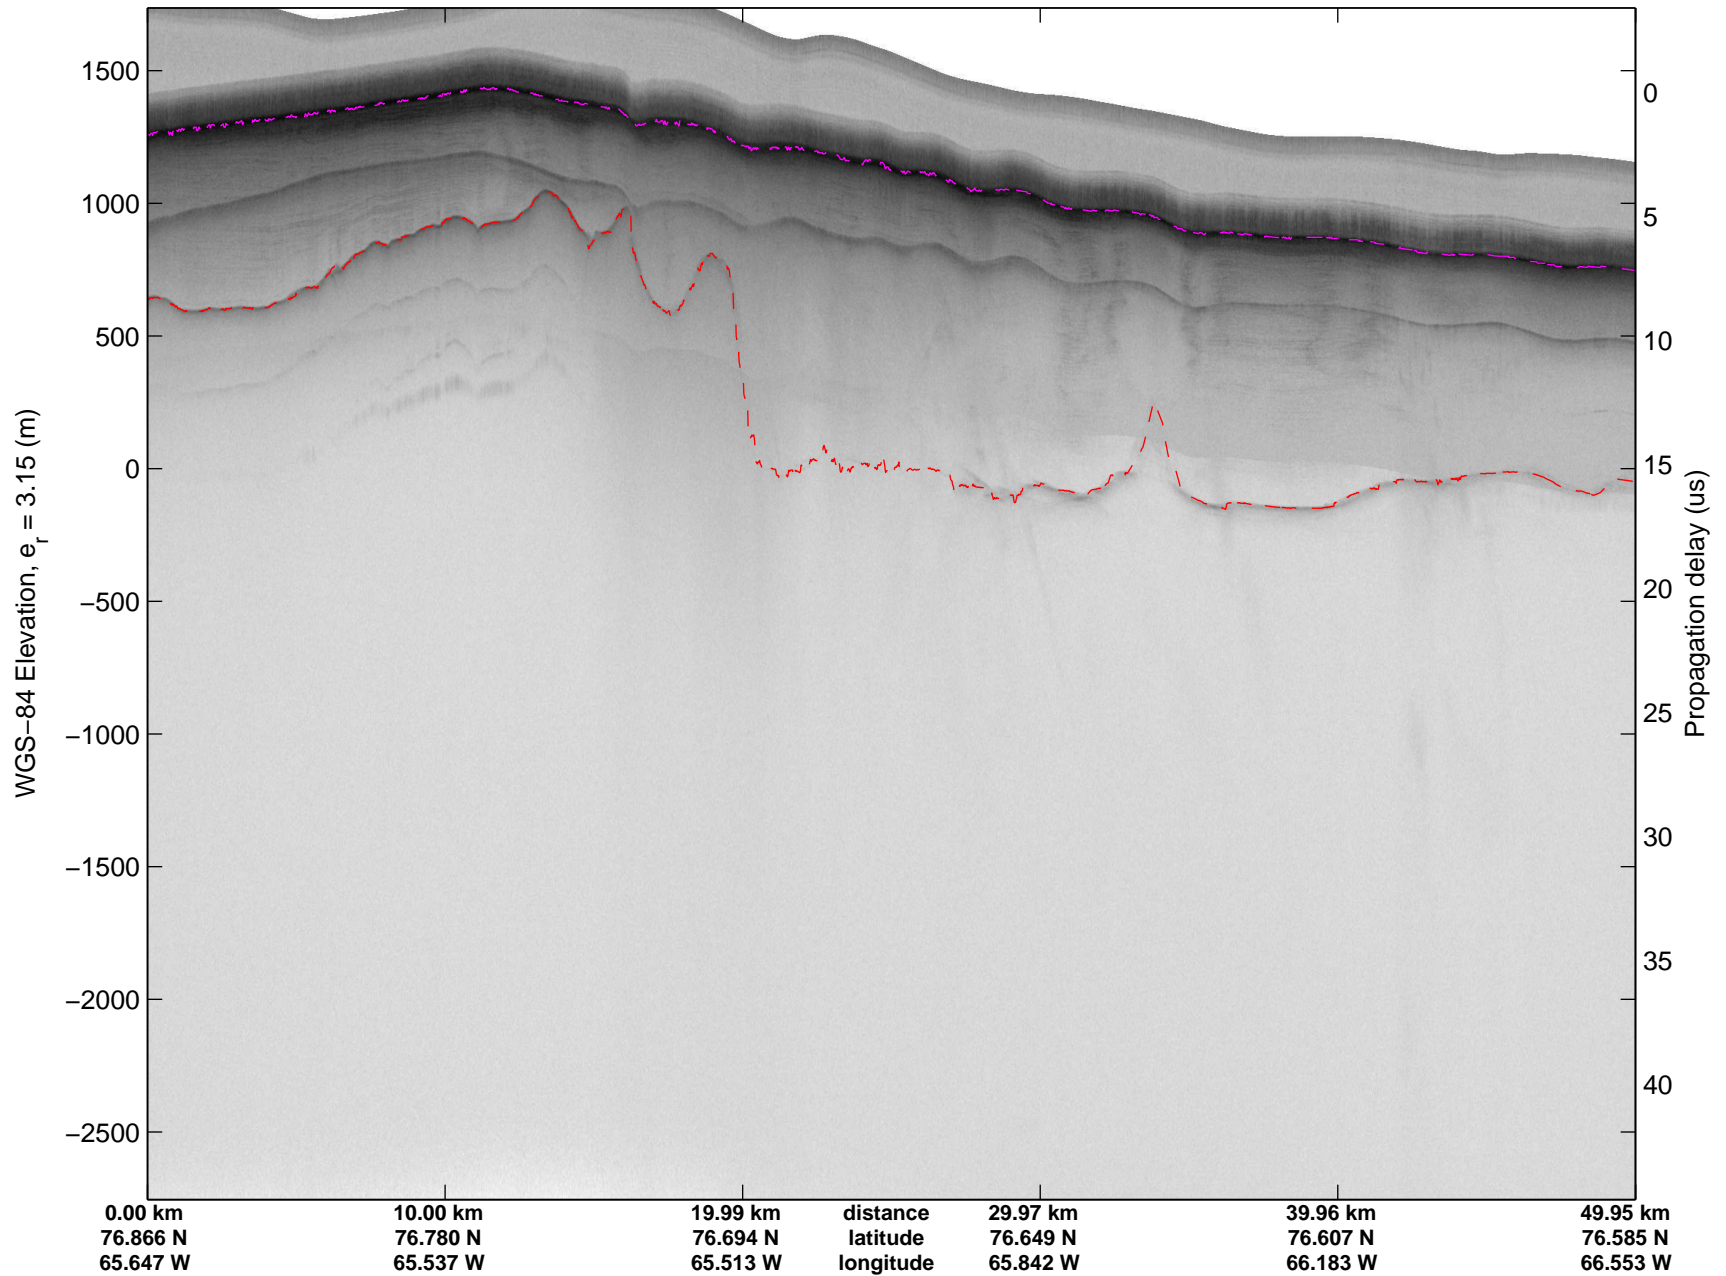

Polar Stereograph 70N/-45E

mcords3 2014\_Greenland\_P3: "NW Mopup" 20140520\_05\_001: 18:22:39.8 to 18:28:46.9 GPS

mcords3 2014\_Greenland\_P3: "NW Mopup" 20140520\_05\_001: 18:22:39.8 to 18:28:46.9 GPS

mcords3 2014\_Greenland\_P3: "NW Mopup" 20140520\_05\_002: 18:28:47.1 to 18:35:11.9 GPS

mcords3 2014\_Greenland\_P3: "NW Mopup" 20140520\_05\_002: 18:28:47.1 to 18:35:11.9 GPS

mcords3 2014\_Greenland\_P3: "NW Mopup" 20140520\_05\_003: 18:35:12.2 to 18:40:34.9 GPS

mcords3 2014\_Greenland\_P3: "NW Mopup" 20140520\_05\_003: 18:35:12.2 to 18:40:34.9 GPS