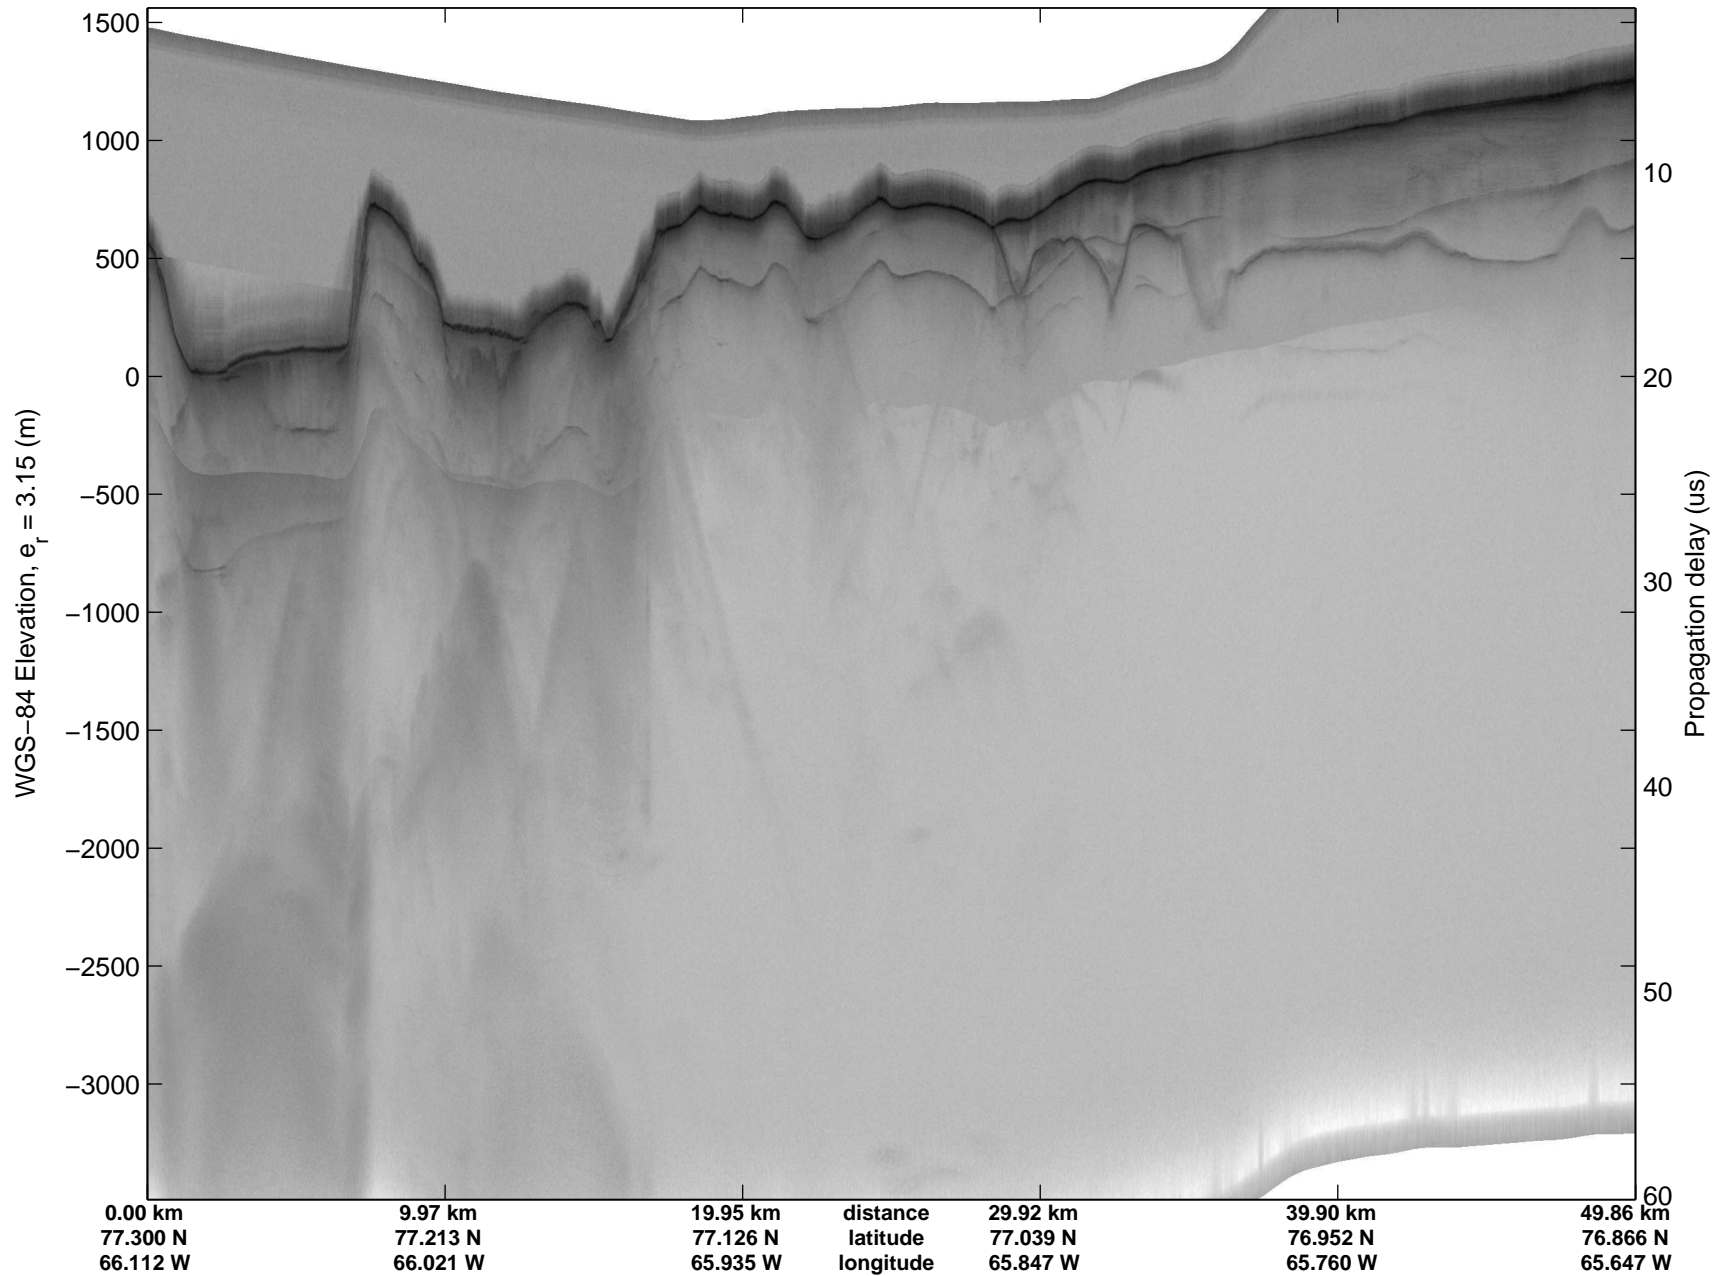

Polar Stereograph 70N/-45E

mcords3 2014\_Greenland\_P3: "NW Mopup" 20140520\_05\_001: 18:22:39.8 to 18:28:46.9 GPS

mcords3 2014\_Greenland\_P3: "NW Mopup" 20140520\_05\_001: 18:22:39.8 to 18:28:46.9 GPS

mcords3 2014\_Greenland\_P3: "NW Mopup" 20140520\_05\_002: 18:28:47.1 to 18:35:11.9 GPS

mcords3 2014\_Greenland\_P3: "NW Mopup" 20140520\_05\_002: 18:28:47.1 to 18:35:11.9 GPS

mcords3 2014\_Greenland\_P3: "NW Mopup" 20140520\_05\_003: 18:35:12.2 to 18:40:34.9 GPS

mcords3 2014\_Greenland\_P3: "NW Mopup" 20140520\_05\_003: 18:35:12.2 to 18:40:34.9 GPS