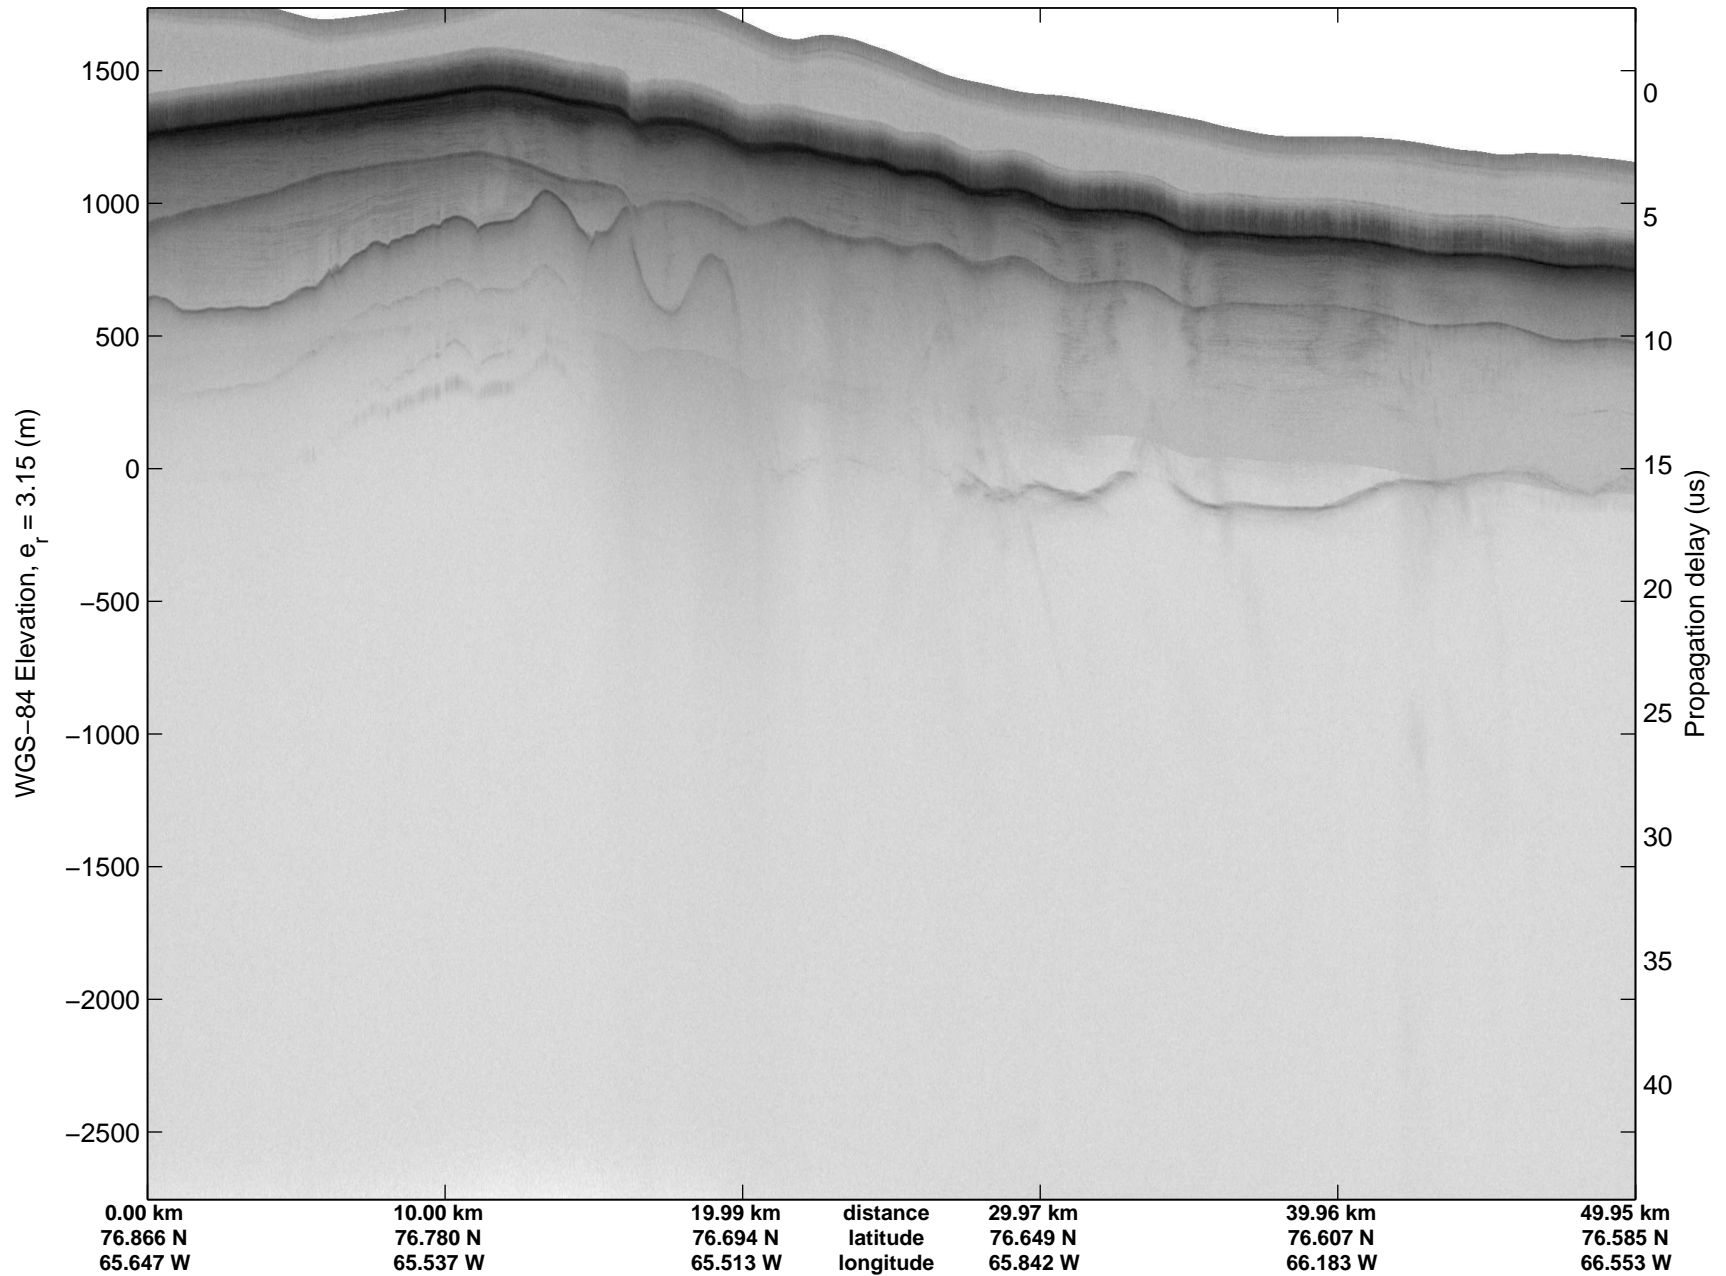

Polar Stereograph 70N/-45E

mcords3 2014\_Greenland\_P3: "NW Mopup" 20140520\_05\_001: 18:22:39.8 to 18:28:46.9 GPS

mcords3 2014\_Greenland\_P3: "NW Mopup" 20140520\_05\_001: 18:22:39.8 to 18:28:46.9 GPS

mcords3 2014\_Greenland\_P3: "NW Mopup" 20140520\_05\_002: 18:28:47.1 to 18:35:11.9 GPS

mcords3 2014\_Greenland\_P3: "NW Mopup" 20140520\_05\_002: 18:28:47.1 to 18:35:11.9 GPS

mcords3 2014\_Greenland\_P3: "NW Mopup" 20140520\_05\_003: 18:35:12.2 to 18:40:34.9 GPS

mcords3 2014\_Greenland\_P3: "NW Mopup" 20140520\_05\_003: 18:35:12.2 to 18:40:34.9 GPS