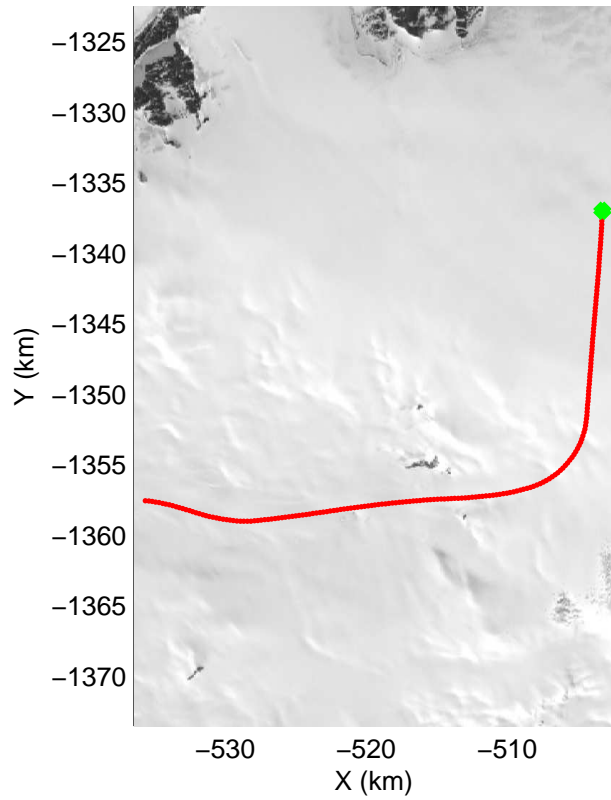

Polar Stereograph 70N/-45E

mcords3 2014\_Greenland\_P3: "NW Mopup" 20140520\_05\_001: 18:22:39.8 to 18:28:46.9 GPS

mcords3 2014\_Greenland\_P3: "NW Mopup" 20140520\_05\_001: 18:22:39.8 to 18:28:46.9 GPS

mcords3 2014\_Greenland\_P3: "NW Mopup" 20140520\_05\_002: 18:28:47.1 to 18:35:11.9 GPS

mcords3 2014\_Greenland\_P3: "NW Mopup" 20140520\_05\_002: 18:28:47.1 to 18:35:11.9 GPS

mcords3 2014\_Greenland\_P3: "NW Mopup" 20140520\_05\_003: 18:35:12.2 to 18:40:34.9 GPS

mcords3 2014\_Greenland\_P3: "NW Mopup" 20140520\_05\_003: 18:35:12.2 to 18:40:34.9 GPS