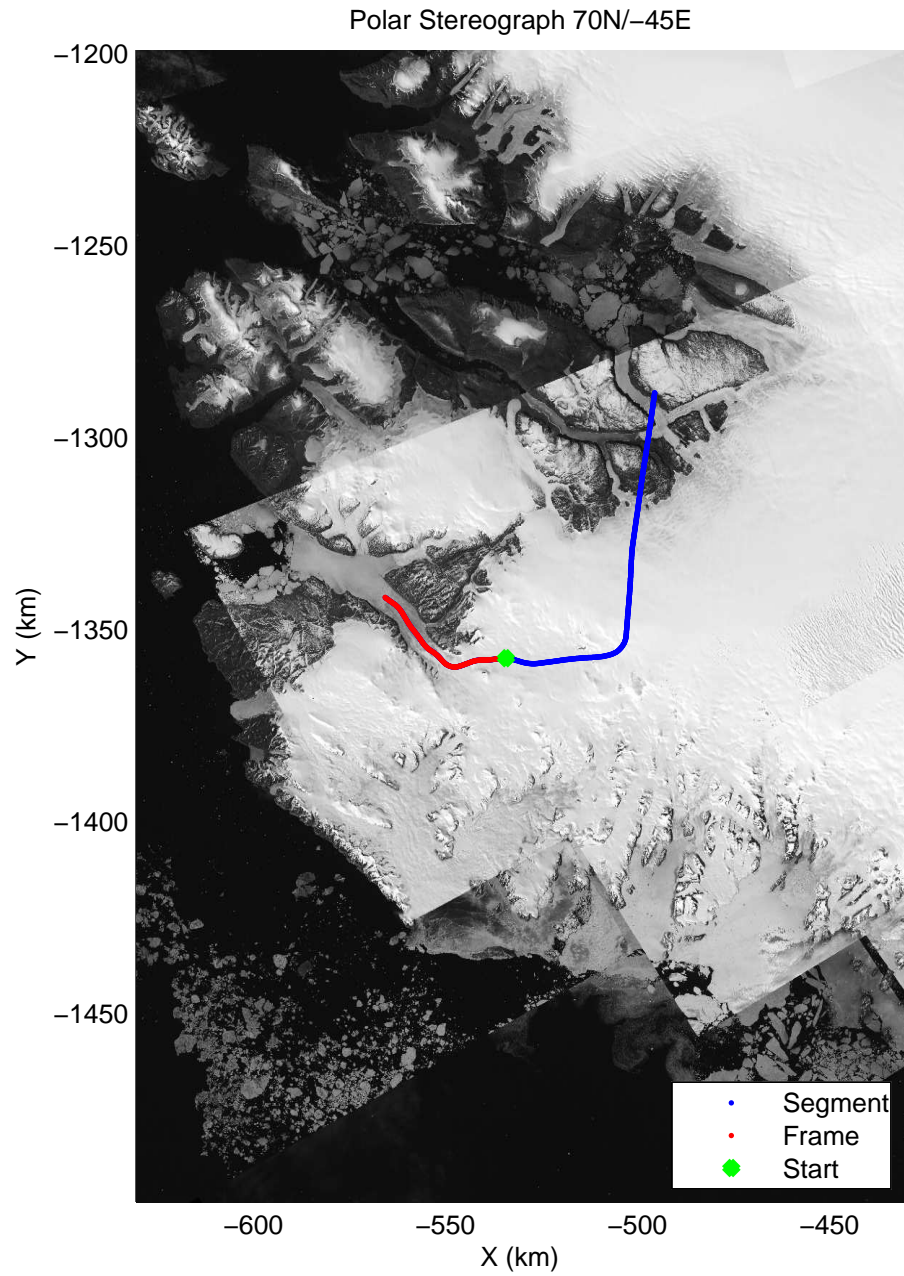

Polar Stereograph 70N/-45E

mcords3 2014\_Greenland\_P3: "NW Mopup" 20140520\_05\_001: 18:22:39.8 to 18:28:46.9 GPS

mcords3 2014\_Greenland\_P3: "NW Mopup" 20140520\_05\_001: 18:22:39.8 to 18:28:46.9 GPS

mcords3 2014\_Greenland\_P3: "NW Mopup" 20140520\_05\_002: 18:28:47.1 to 18:35:11.9 GPS

mcords3 2014\_Greenland\_P3: "NW Mopup" 20140520\_05\_002: 18:28:47.1 to 18:35:11.9 GPS

mcords3 2014\_Greenland\_P3: "NW Mopup" 20140520\_05\_003: 18:35:12.2 to 18:40:34.9 GPS

mcords3 2014\_Greenland\_P3: "NW Mopup" 20140520\_05\_003: 18:35:12.2 to 18:40:34.9 GPS