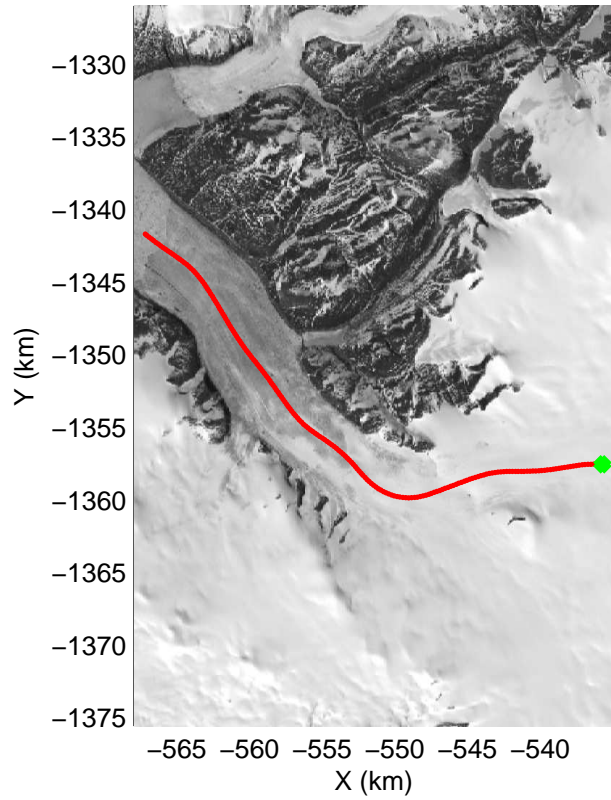

Polar Stereograph 70N/-45E

mcords3 2014\_Greenland\_P3: "NW Mopup" 20140520\_05\_001: 18:22:39.8 to 18:28:46.9 GPS

mcords3 2014\_Greenland\_P3: "NW Mopup" 20140520\_05\_001: 18:22:39.8 to 18:28:46.9 GPS

mcords3 2014\_Greenland\_P3: "NW Mopup" 20140520\_05\_002: 18:28:47.1 to 18:35:11.9 GPS

mcords3 2014\_Greenland\_P3: "NW Mopup" 20140520\_05\_002: 18:28:47.1 to 18:35:11.9 GPS

mcords3 2014\_Greenland\_P3: "NW Mopup" 20140520\_05\_003: 18:35:12.2 to 18:40:34.9 GPS

mcords3 2014\_Greenland\_P3: "NW Mopup" 20140520\_05\_003: 18:35:12.2 to 18:40:34.9 GPS