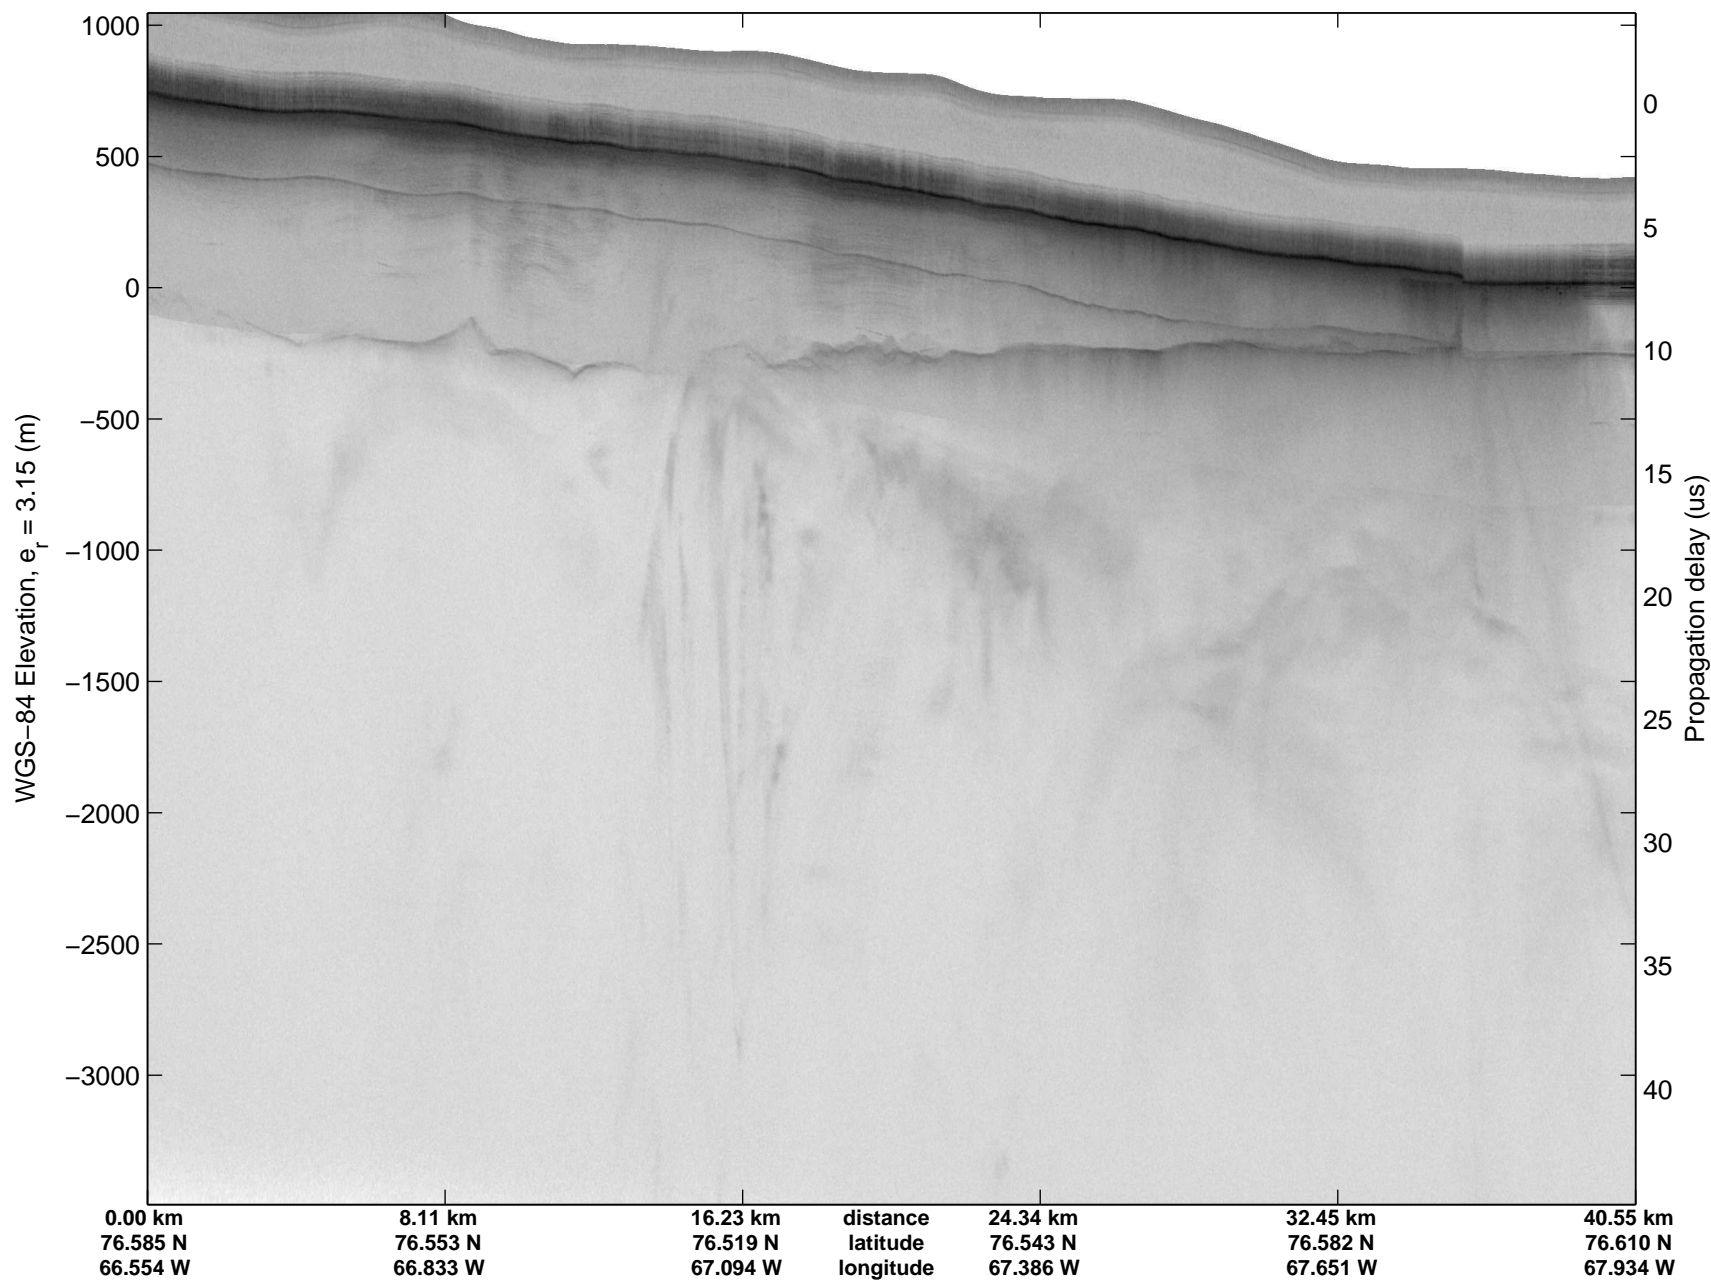

Polar Stereograph 70N/-45E

mcords3 2014\_Greenland\_P3: "NW Mopup" 20140520\_05\_001: 18:22:39.8 to 18:28:46.9 GPS

mcords3 2014\_Greenland\_P3: "NW Mopup" 20140520\_05\_001: 18:22:39.8 to 18:28:46.9 GPS

mcords3 2014\_Greenland\_P3: "NW Mopup" 20140520\_05\_002: 18:28:47.1 to 18:35:11.9 GPS

mcords3 2014\_Greenland\_P3: "NW Mopup" 20140520\_05\_002: 18:28:47.1 to 18:35:11.9 GPS

mcords3 2014\_Greenland\_P3: "NW Mopup" 20140520\_05\_003: 18:35:12.2 to 18:40:34.9 GPS

mcords3 2014\_Greenland\_P3: "NW Mopup" 20140520\_05\_003: 18:35:12.2 to 18:40:34.9 GPS