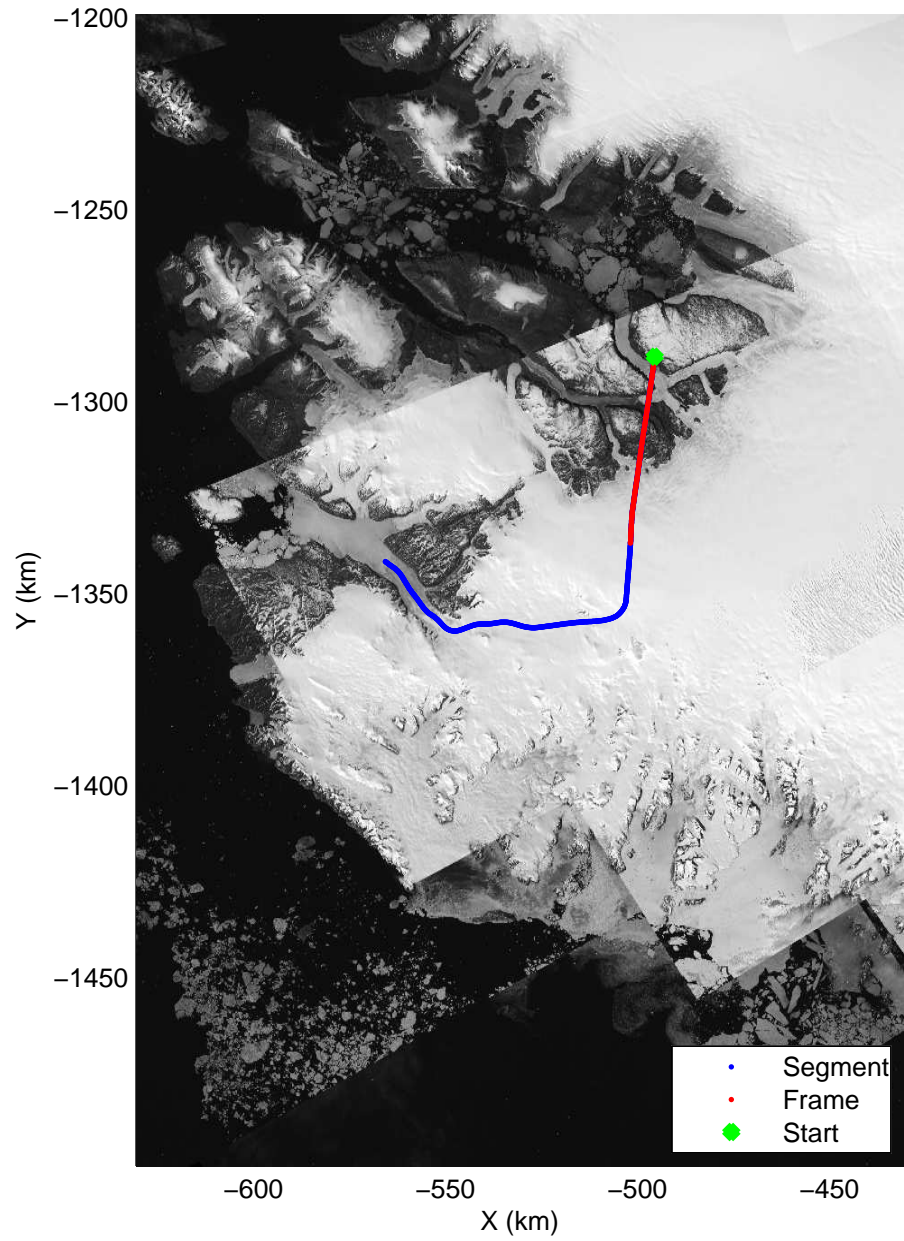

Polar Stereograph 70N/-45E

mcords3 2014\_Greenland\_P3: "NW Mopup" 20140520\_05\_001: 18:22:39.8 to 18:28:46.9 GPS

mcords3 2014\_Greenland\_P3: "NW Mopup" 20140520\_05\_001: 18:22:39.8 to 18:28:46.9 GPS

mcords3 2014\_Greenland\_P3: "NW Mopup" 20140520\_05\_002: 18:28:47.1 to 18:35:11.9 GPS

mcords3 2014\_Greenland\_P3: "NW Mopup" 20140520\_05\_002: 18:28:47.1 to 18:35:11.9 GPS

mcords3 2014\_Greenland\_P3: "NW Mopup" 20140520\_05\_003: 18:35:12.2 to 18:40:34.9 GPS

mcords3 2014\_Greenland\_P3: "NW Mopup" 20140520\_05\_003: 18:35:12.2 to 18:40:34.9 GPS