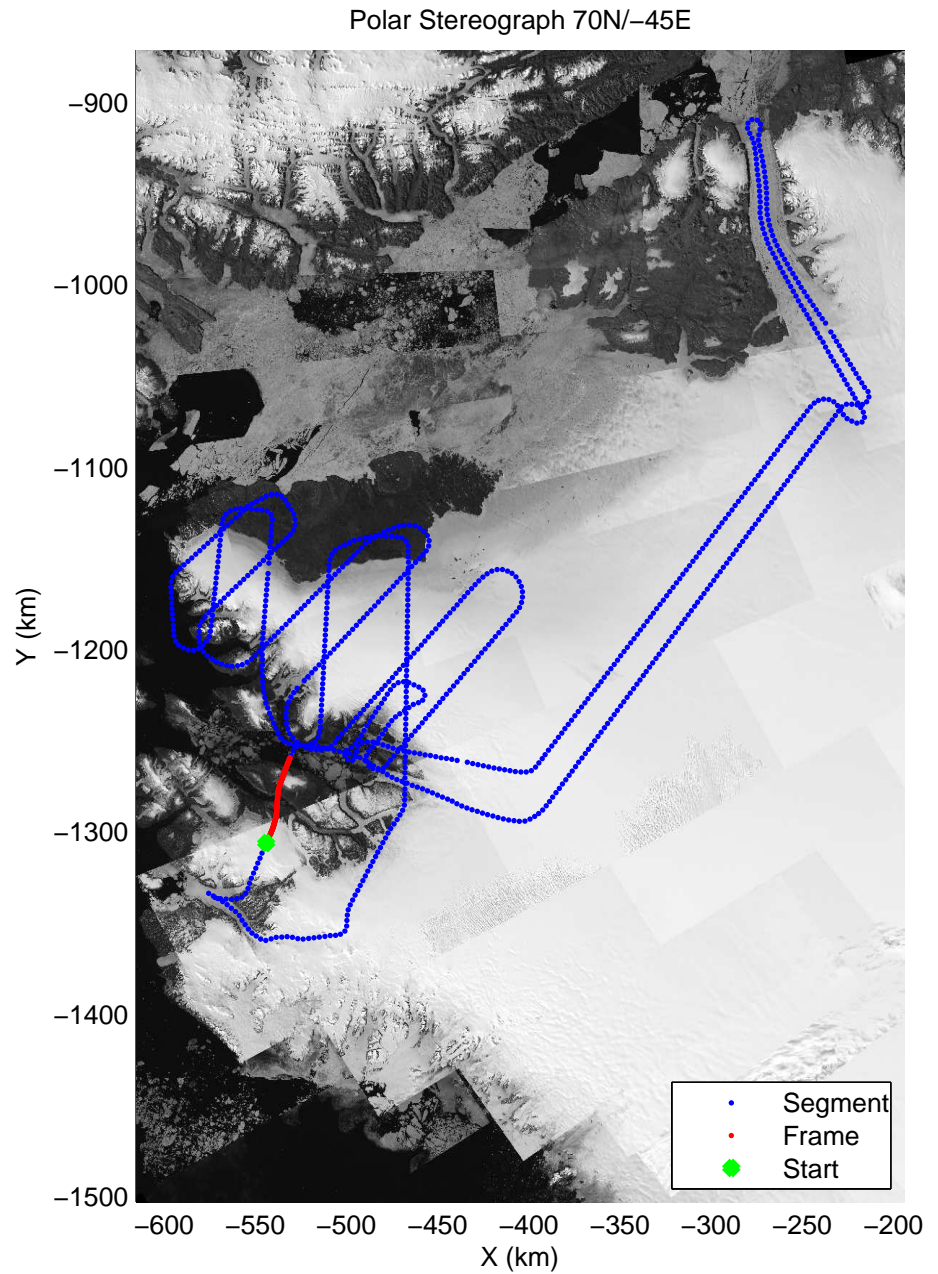

mcords3 2014_Greenland_P3: "Alexander-Petermann 01" 20140512_01_001: 11:02:05.5 to 11:08:35.9 GPS

mcords3 2014_Greenland_P3: "Alexander-Petermann 01" 20140512_01_001: 11:02:05.5 to 11:08:35.9 GPS

mcords3 2014_Greenland_P3: "Alexander-Petermann 01" 20140512_01_002: 11:08:36.1 to 11:14:55.9 GPS