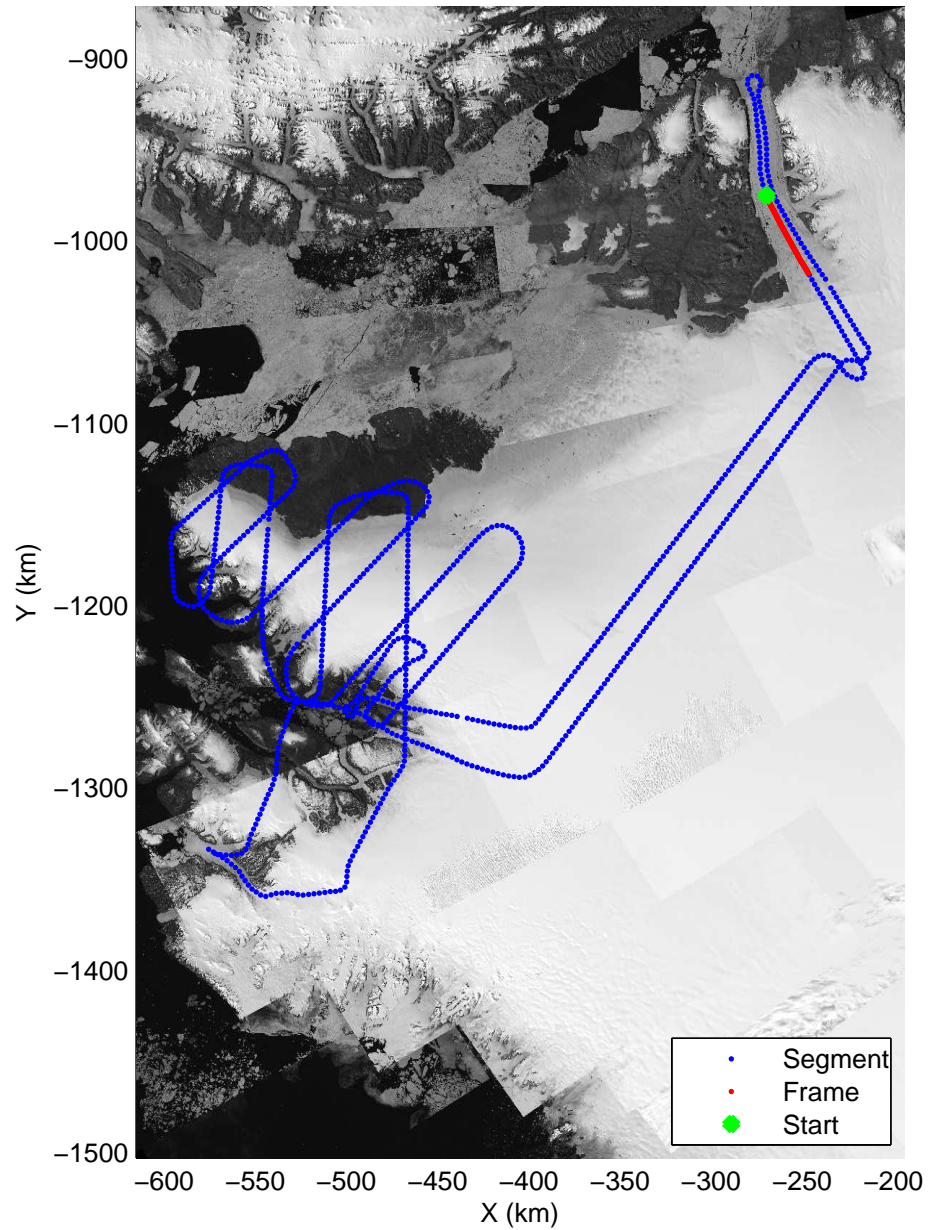

mcords3 2014_Greenland_P3: "Alexander-Petermann 01" 20140512_01_016: 12:37:44.2 to 12:44:06.4 GPS

mcords3 2014_Greenland_P3: "Alexander-Petermann 01" 20140512_01_016: 12:37:44.2 to 12:44:06.4 GPS

Polar Stereograph 70N/-45E