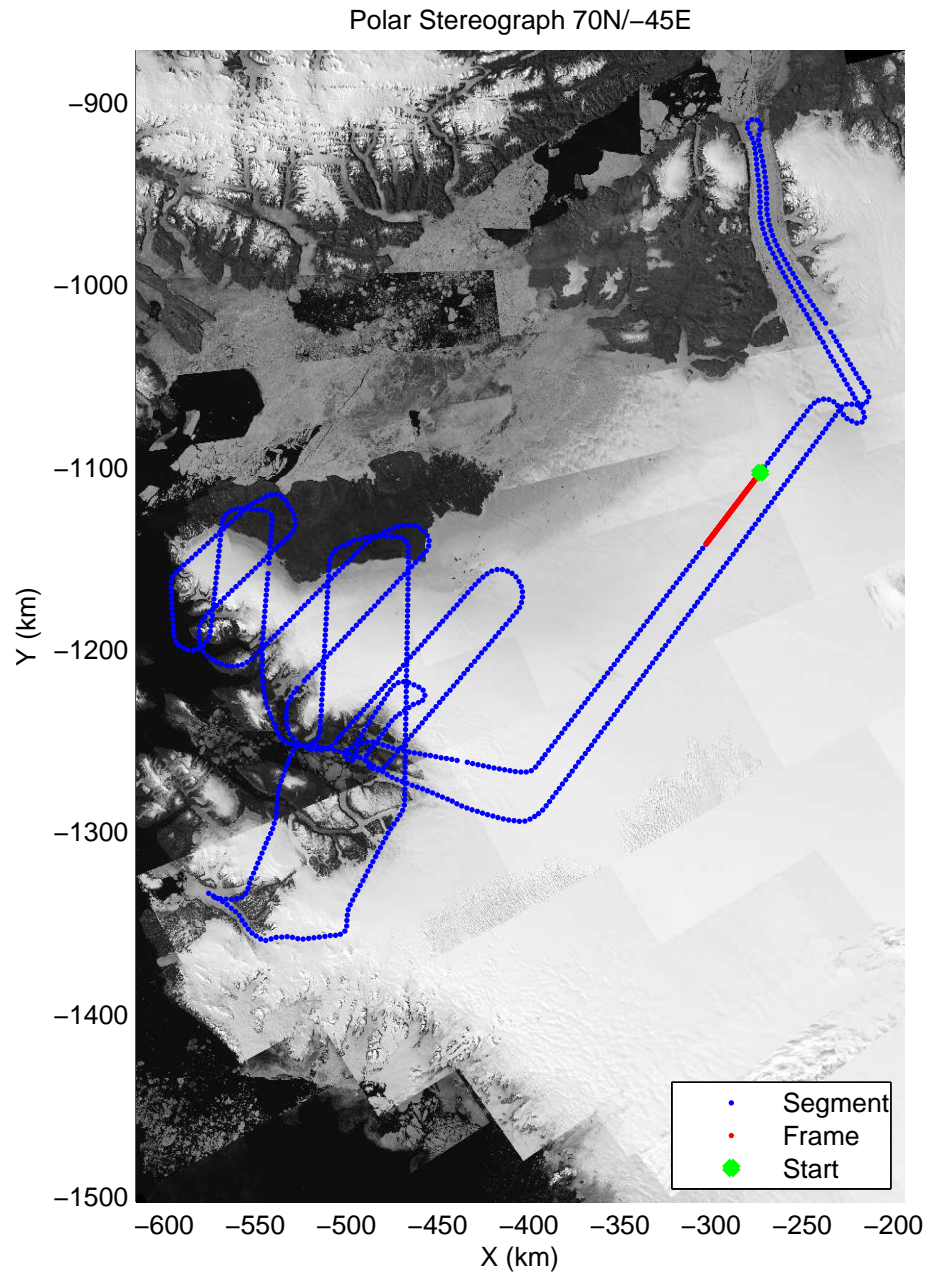

Polar Stereograph 70N/-45E

mcords3 2014_Greenland_P3: "Alexander-Petermann 01" 20140512_01_020: 13:03:54.7 to 13:10:28.2 GPS

mcords3 2014_Greenland_P3: "Alexander-Petermann 01" 20140512_01_020: 13:03:54.7 to 13:10:28.2 GPS