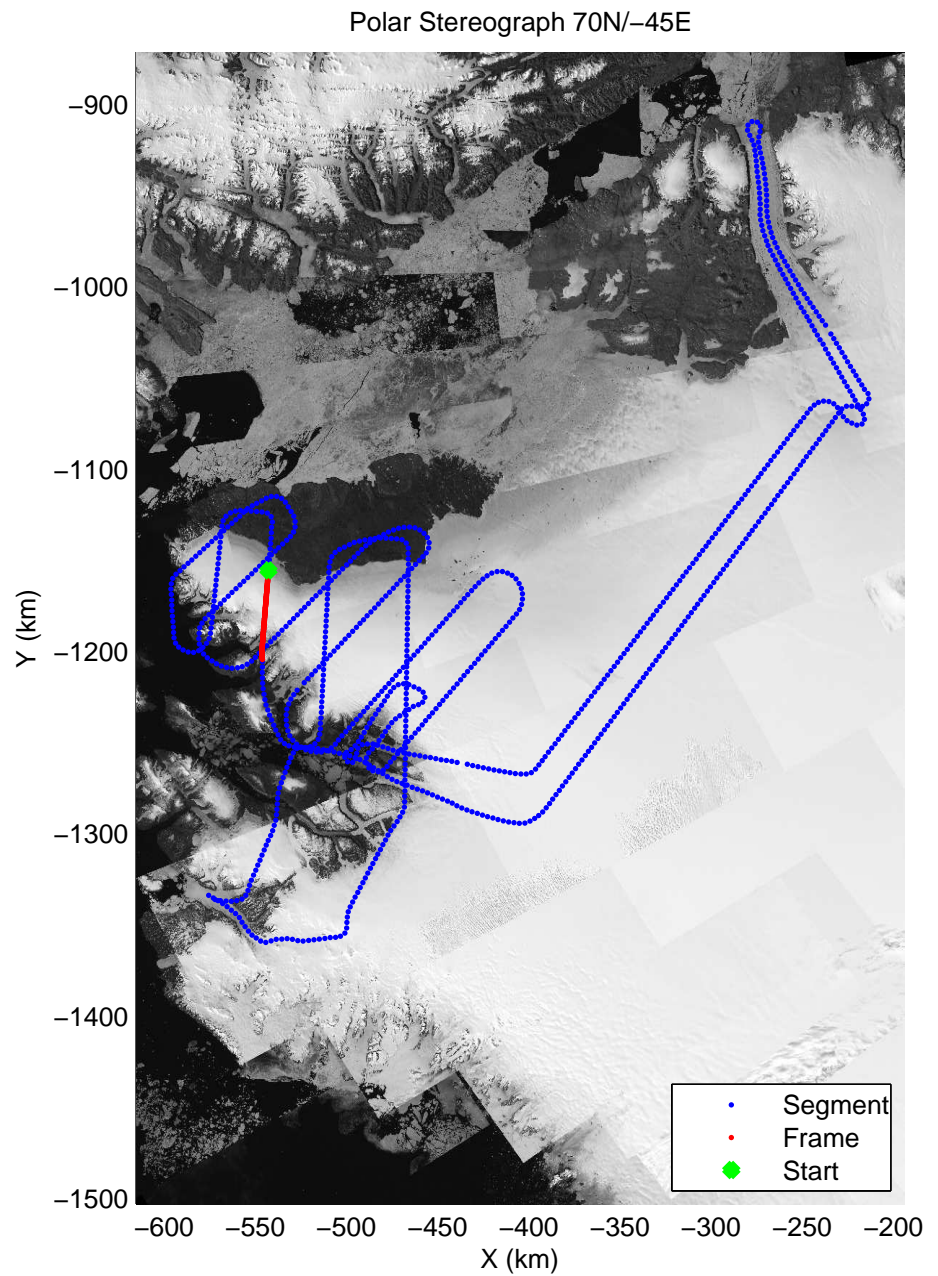

mcords3 2014_Greenland_P3: "Alexander-Petermann 01" 20140512_01_050: 16:19:06.4 to 16:25:30.5 GPS

mcords3 2014_Greenland_P3: "Alexander-Petermann 01" 20140512_01_050: 16:19:06.4 to 16:25:30.5 GPS

Polar Stereograph 70N/-45E