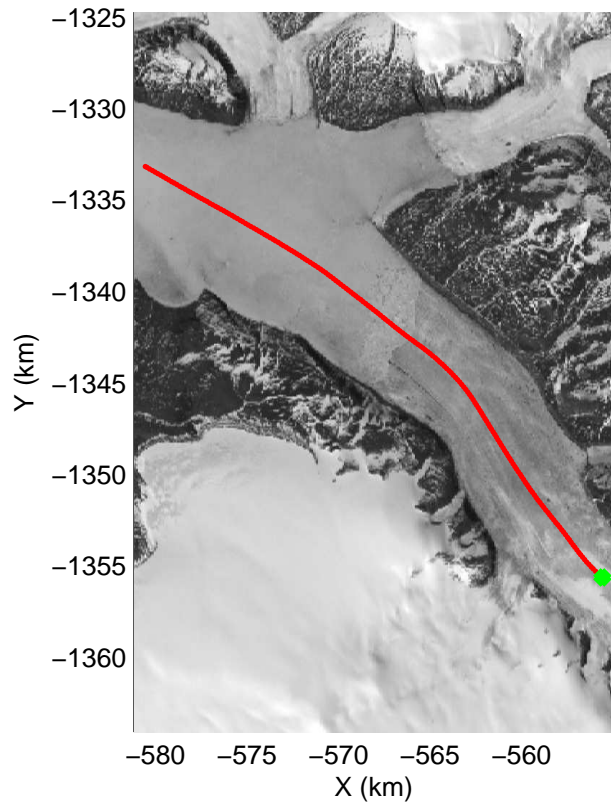

Polar Stereograph 70N/-45E

mcords3 2014_Greenland_P3: "Alexander-Petermann 01" 20140512_01_061: 17:30:32.8 to 17:35:07.2 GPS

mcords3 2014_Greenland_P3: "Alexander-Petermann 01" 20140512_01_061: 17:30:32.8 to 17:35:07.2 GPS