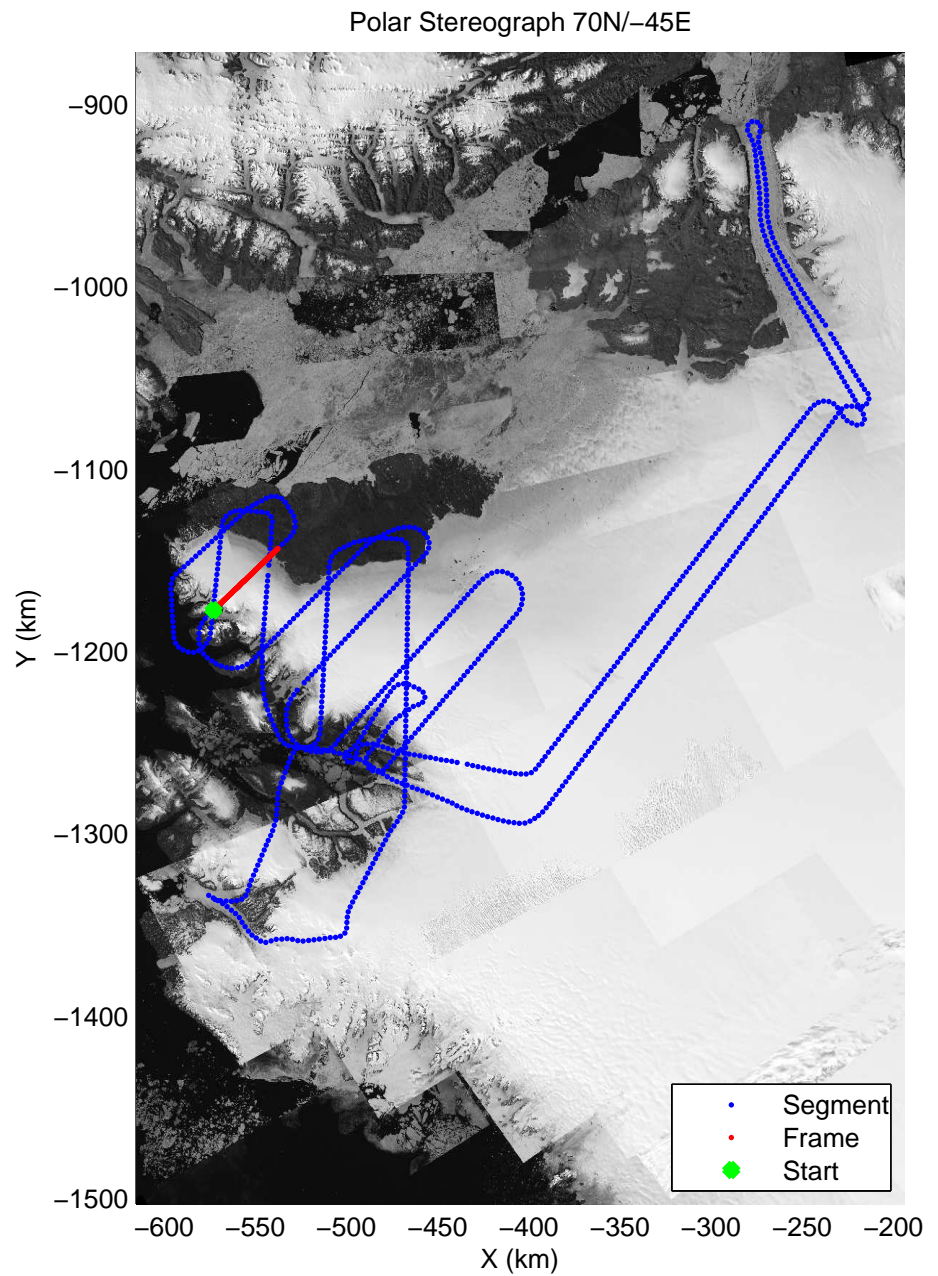

mcords3 2014_Greenland_P3: "Alexander-Petermann 01" 20140512_01_041: 15:20:45.7 to 15:27:17.0 GPS

mcords3 2014_Greenland_P3: "Alexander-Petermann 01" 20140512_01_042: 15:27:17.3 to 15:34:00.5 GPS

mcords3 2014_Greenland_P3: "Alexander-Petermann 01" 20140512_01_042: 15:27:17.3 to 15:34:00.5 GPS