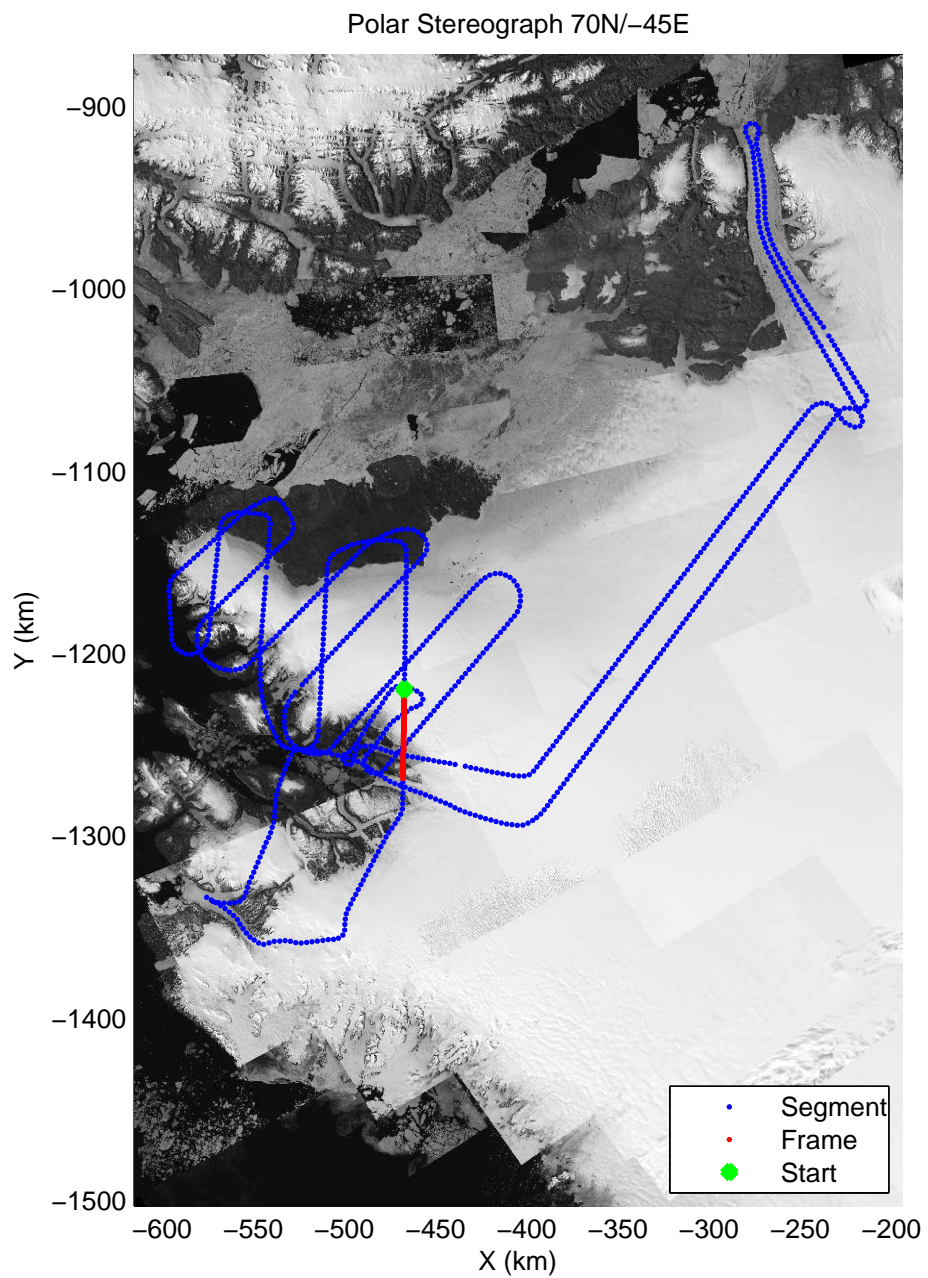

mcords3 2014_Greenland_P3: "Alexander-Petermann 01" 20140512_01_057: 17:04:17.7 to 17:10:30.2 GPS

mcords3 2014_Greenland_P3: "Alexander-Petermann 01" 20140512_01_057: 17:04:17.7 to 17:10:30.2 GPS

Polar Stereograph 70N/-45E