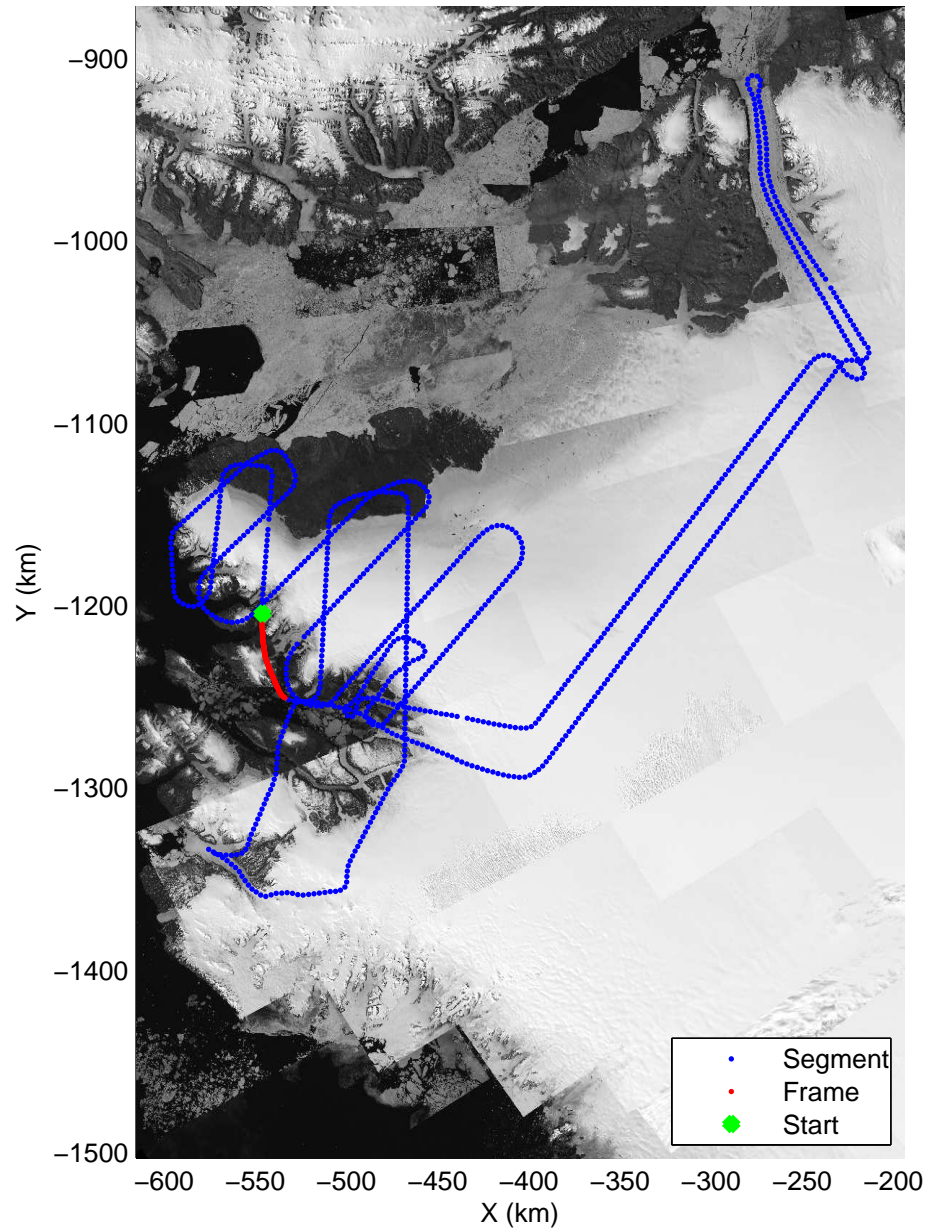

mcords3 2014_Greenland_P3: "Alexander-Petermann 01" 20140512_01_050: 16:19:06.4 to 16:25:30.5 GPS

mcords3 2014_Greenland_P3: "Alexander-Petermann 01" 20140512_01_050: 16:19:06.4 to 16:25:30.5 GPS

Polar Stereograph 70N/-45E