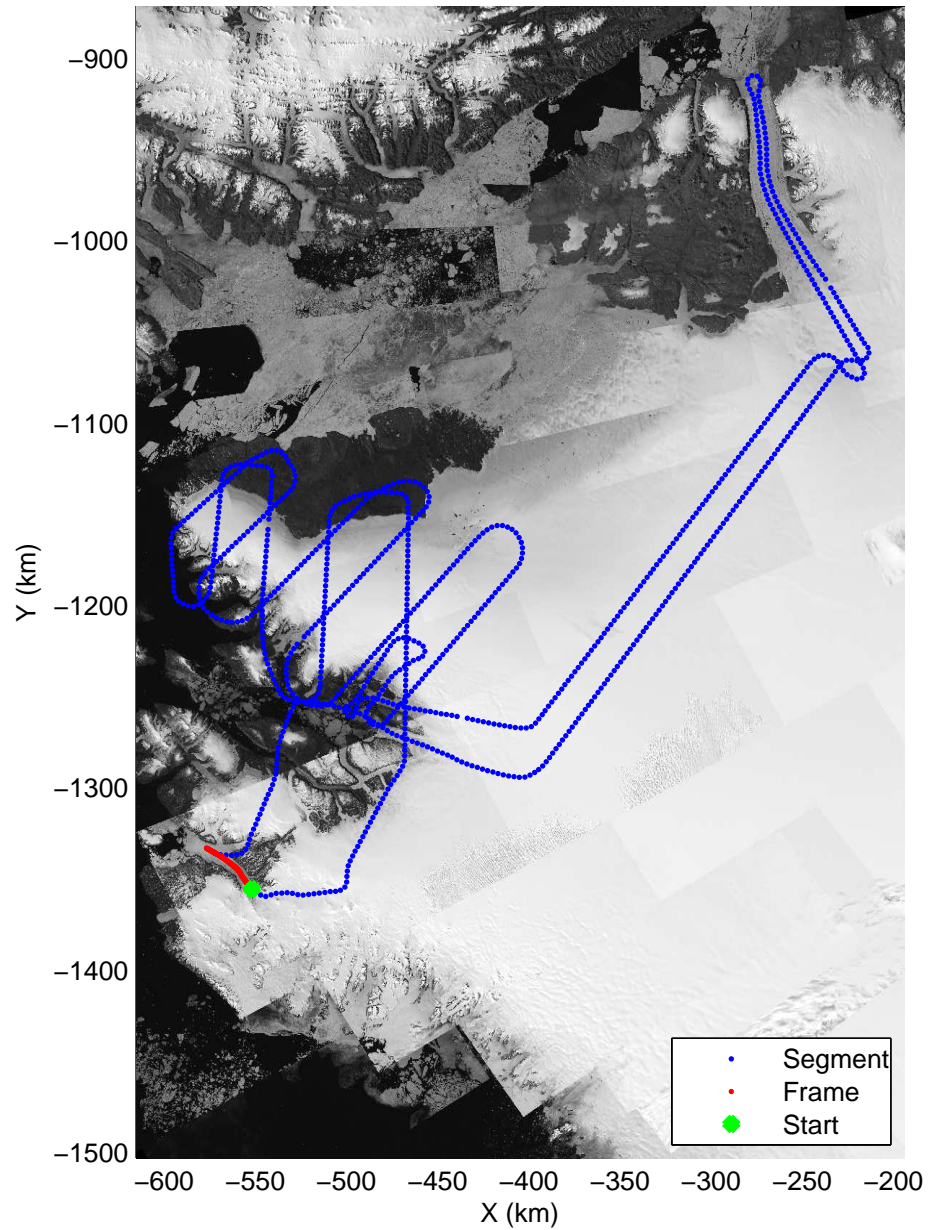

Polar Stereograph 70N/-45E

mcords3 2014_Greenland_P3: "Alexander-Petermann 01" 20140512_01_061: 17:30:32.8 to 17:35:07.2 GPS

mcords3 2014_Greenland_P3: "Alexander-Petermann 01" 20140512_01_061: 17:30:32.8 to 17:35:07.2 GPS