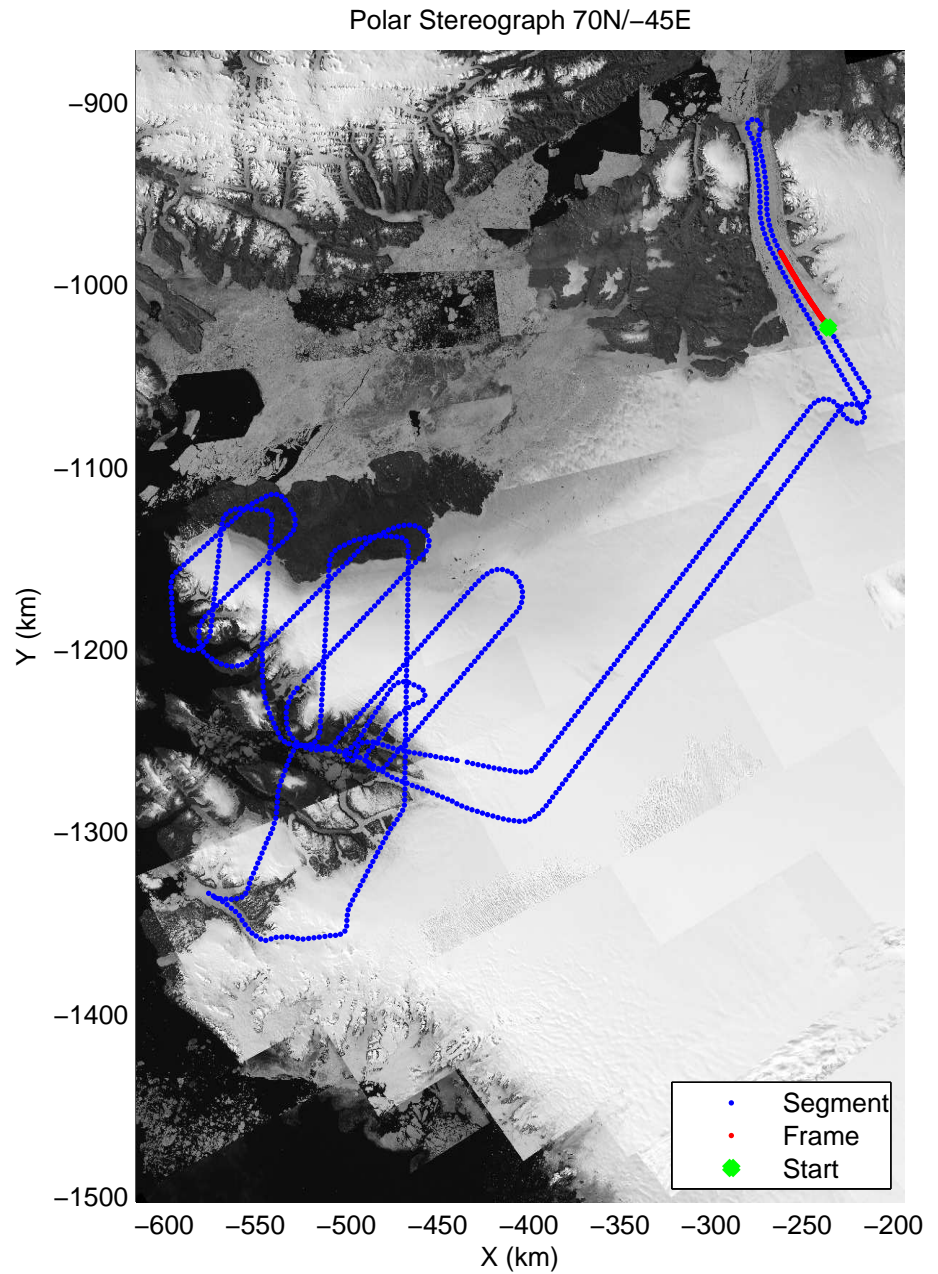

mcords3 2014_Greenland_P3: "Alexander-Petermann 01" 20140512_01_011: 12:05:09.0 to 12:11:30.6 GPS

mcords3 2014_Greenland_P3: "Alexander-Petermann 01" 20140512_01_012: 12:11:30.9 to 12:17:58.0 GPS

mcords3 2014_Greenland_P3: "Alexander-Petermann 01" 20140512_01_012: 12:11:30.9 to 12:17:58.0 GPS