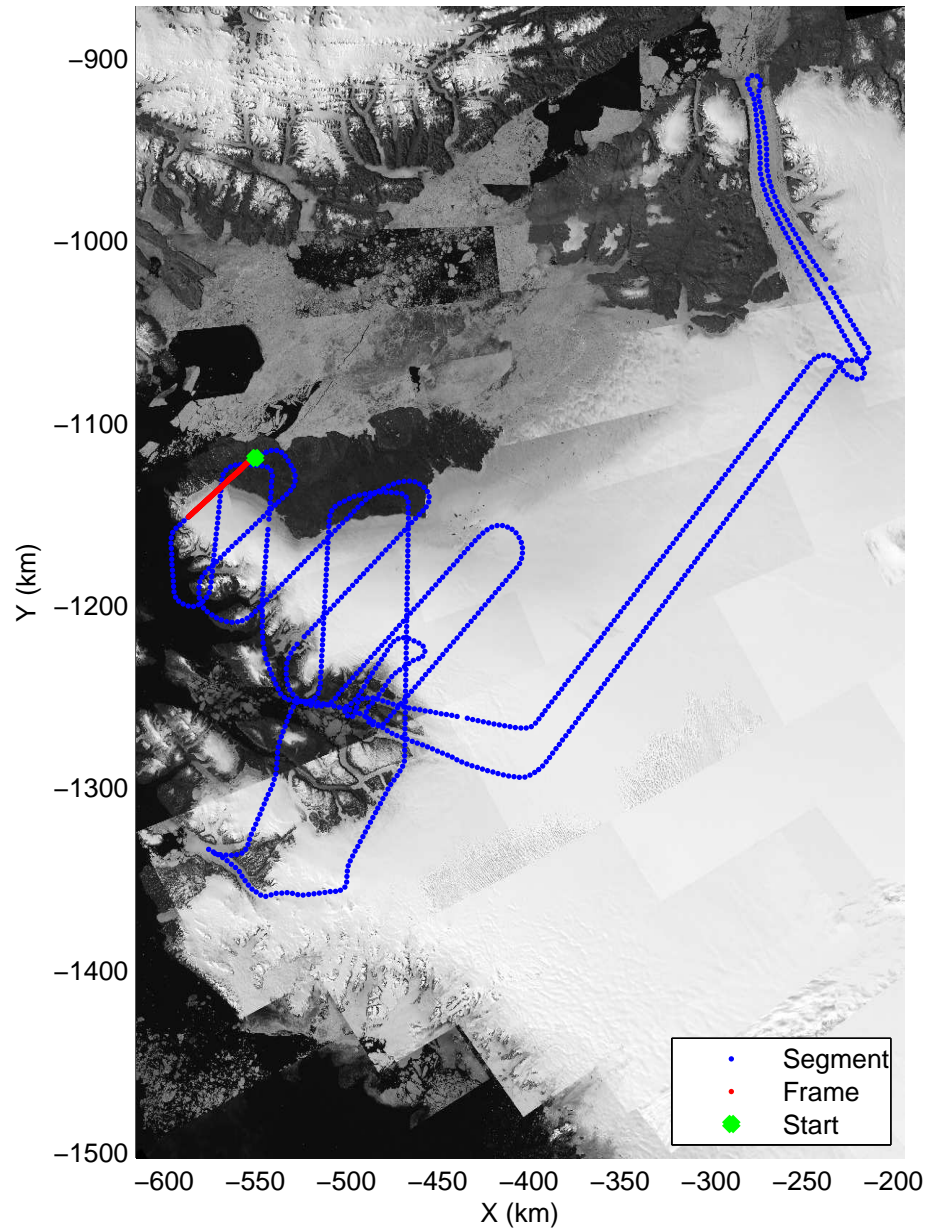

mcords3 2014_Greenland_P3: "Alexander-Petermann 01" 20140512_01_044: 15:40:11.1 to 15:46:48.6 GPS

Polar Stereograph 70N/-45E

mcords3 2014_Greenland_P3: "Alexander-Petermann 01" 20140512_01_045: 15:46:48.9 to 15:53:08.6 GPS