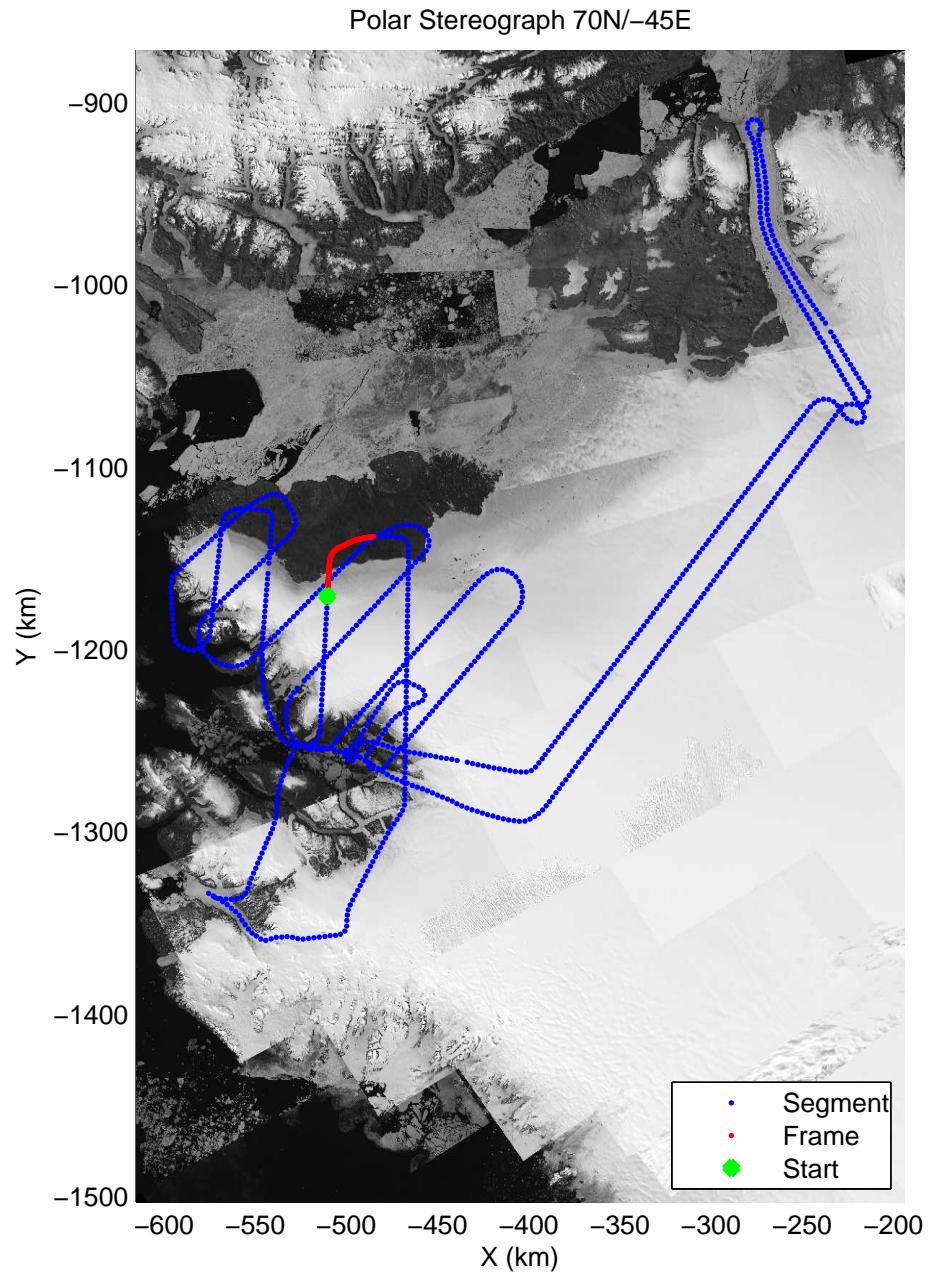

mcords3 2014_Greenland_P3: "Alexander-Petermann 01" 20140512_01_052: 16:31:53.7 to 16:38:27.7 GPS

mcords3 2014_Greenland_P3: "Alexander-Petermann 01" 20140512_01_053: 16:38:27.9 to 16:44:46.8 GPS

mcords3 2014_Greenland_P3: "Alexander-Petermann 01" 20140512_01_053: 16:38:27.9 to 16:44:46.8 GPS