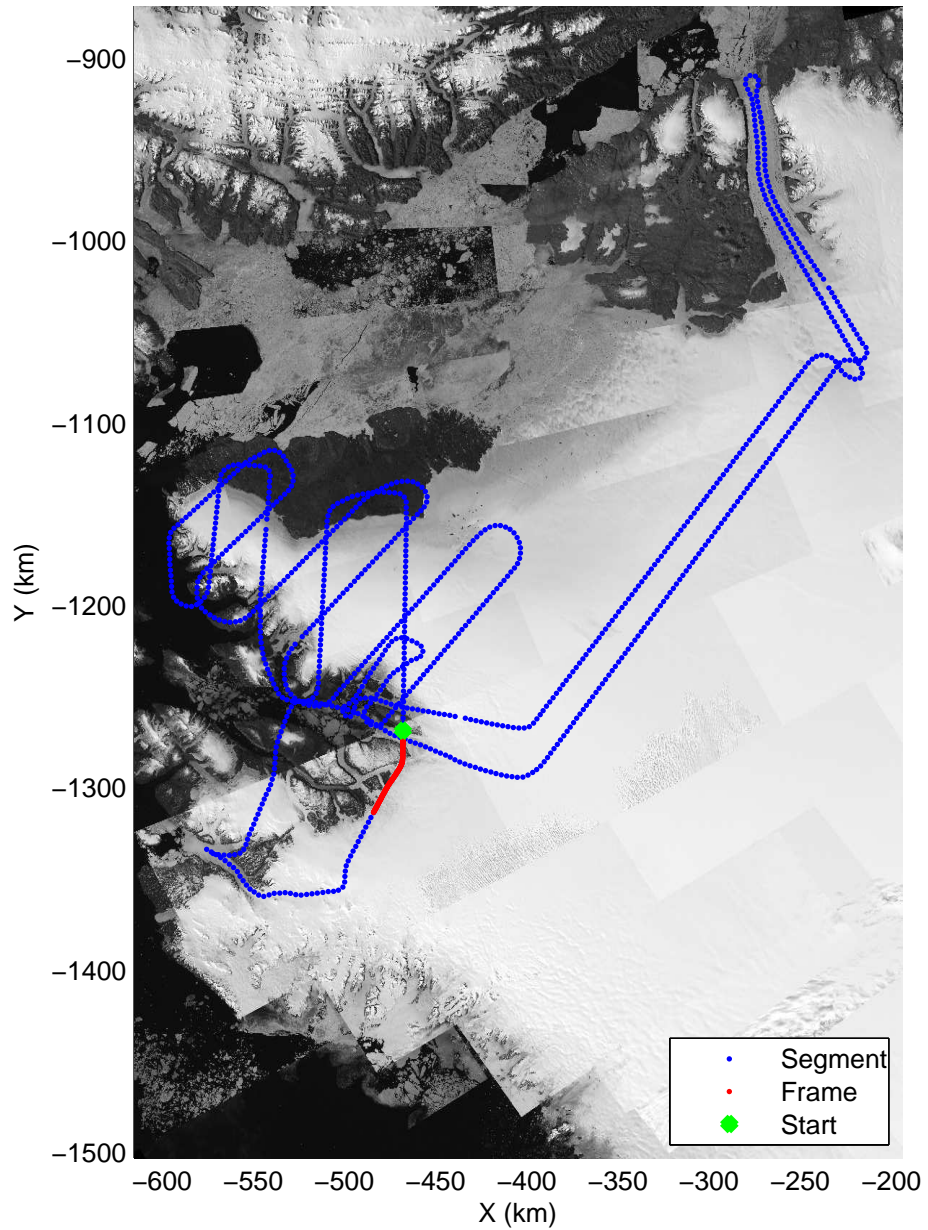

mcords3 2014_Greenland_P3: "Alexander-Petermann 01" 20140512_01_057: 17:04:17.7 to 17:10:30.2 GPS

mcords3 2014_Greenland_P3: "Alexander-Petermann 01" 20140512_01_057: 17:04:17.7 to 17:10:30.2 GPS

Polar Stereograph 70N/-45E