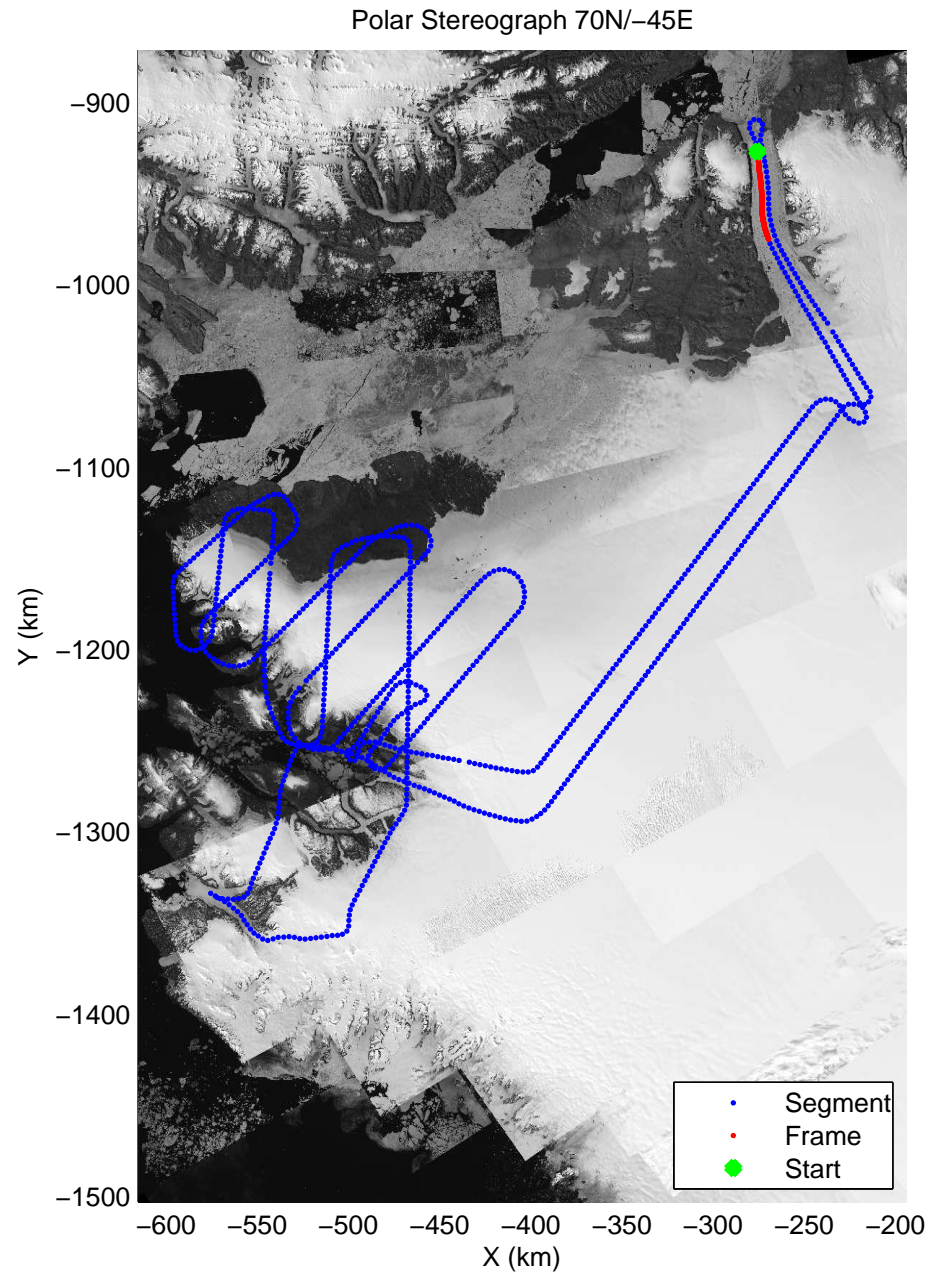

mcords3 2014_Greenland_P3: "Alexander-Petermann 01" 20140512_01_014: 12:24:13.5 to 12:30:51.6 GPS

mcords3 2014_Greenland_P3: "Alexander-Petermann 01" 20140512_01_015: 12:30:51.9 to 12:37:43.9 GPS

mcords3 2014_Greenland_P3: "Alexander-Petermann 01" 20140512_01_015: 12:30:51.9 to 12:37:43.9 GPS