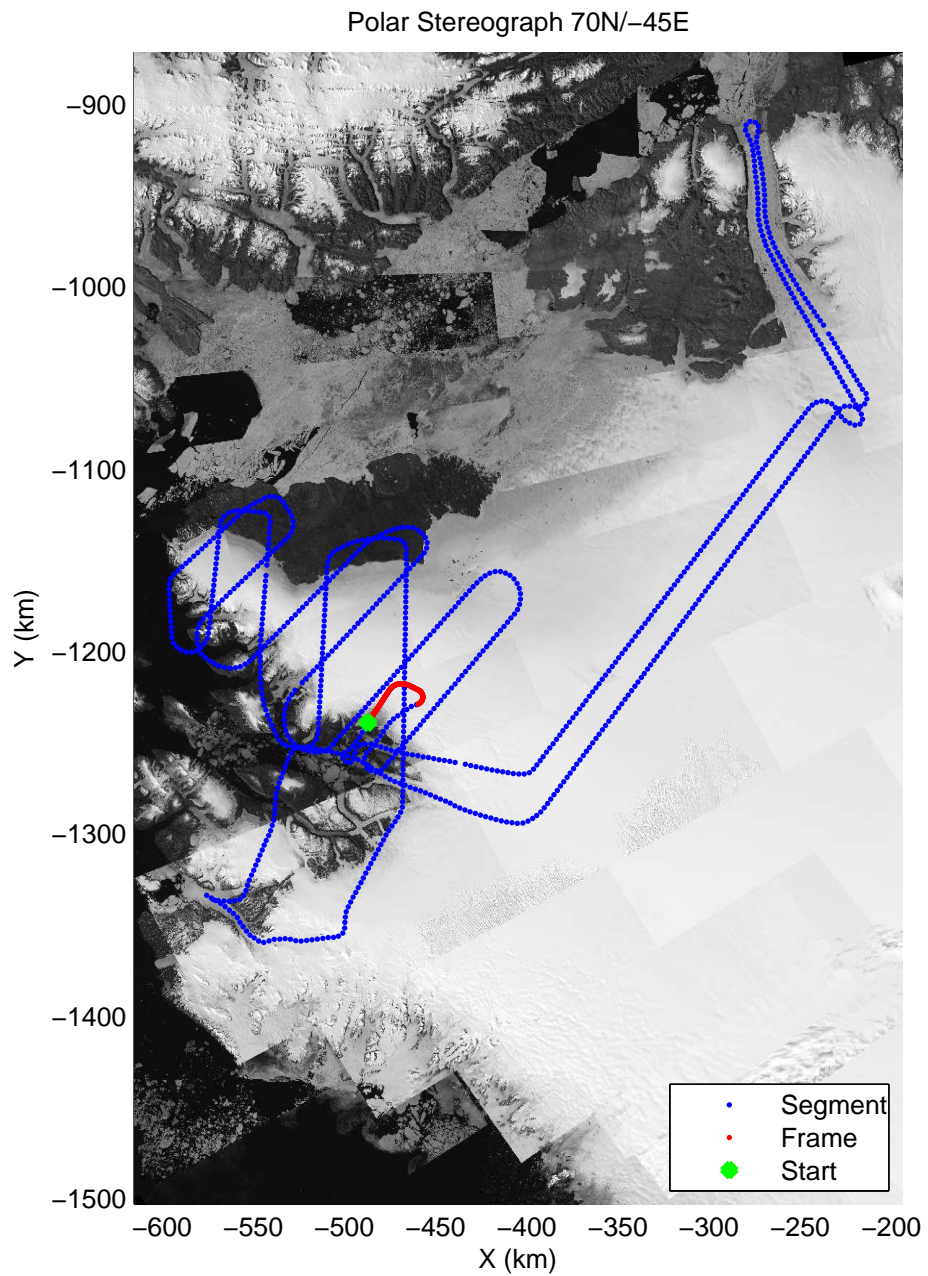

Polar Stereograph 70N/-45E

mcords3 2014_Greenland_P3: "Alexander-Petermann 01" 20140512_01_027: 13:49:26.2 to 13:56:32.8 GPS

mcords3 2014_Greenland_P3: "Alexander-Petermann 01" 20140512_01_027: 13:49:26.2 to 13:56:32.8 GPS