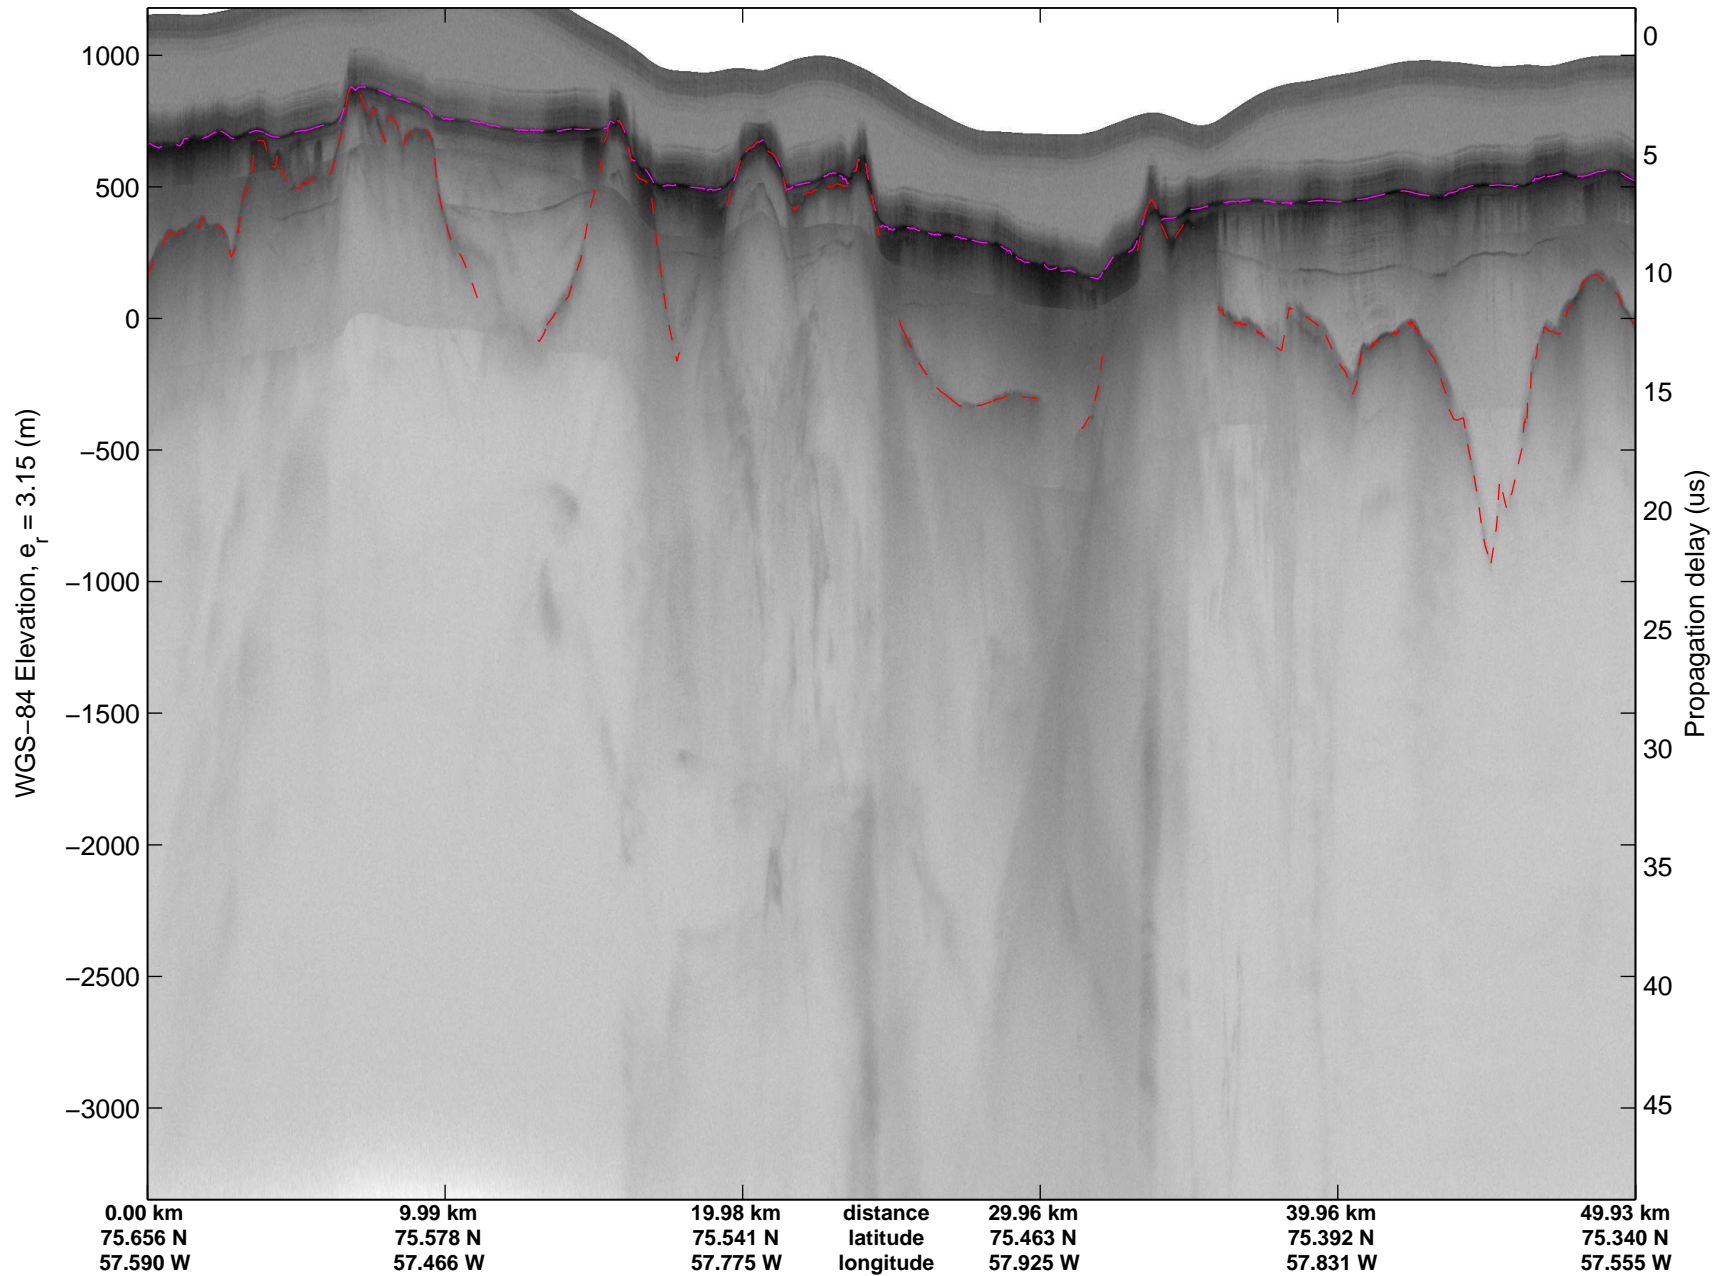

mcords3 2014_Greenland_P3: "Northwest Glaciers 01" 20140507_01_018: 12:57:42.0 to 13:04:46.9 GPS