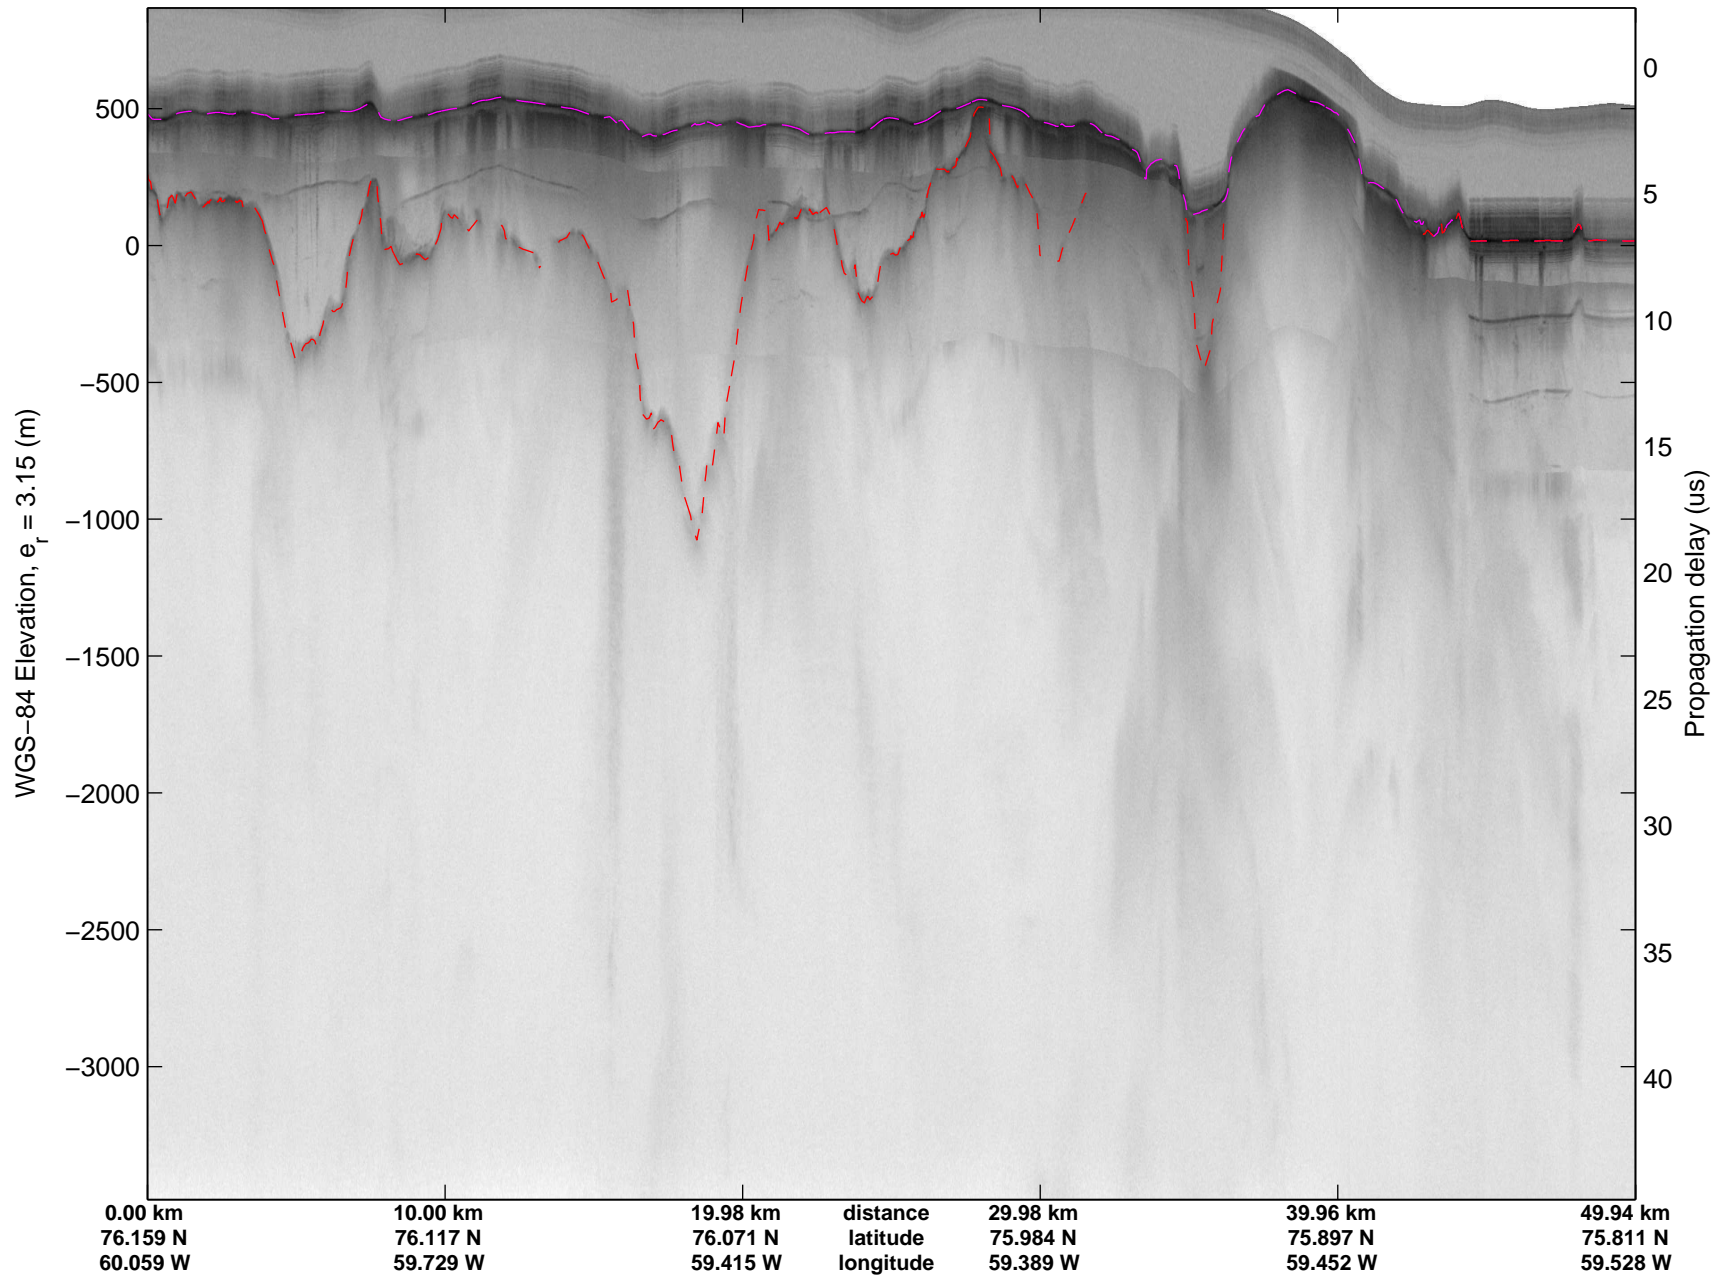

mcords3 2014_Greenland_P3: "Northwest Glaciers 01" 20140507_01_013: 12:24:52.7 to 12:31:48.0 GPS