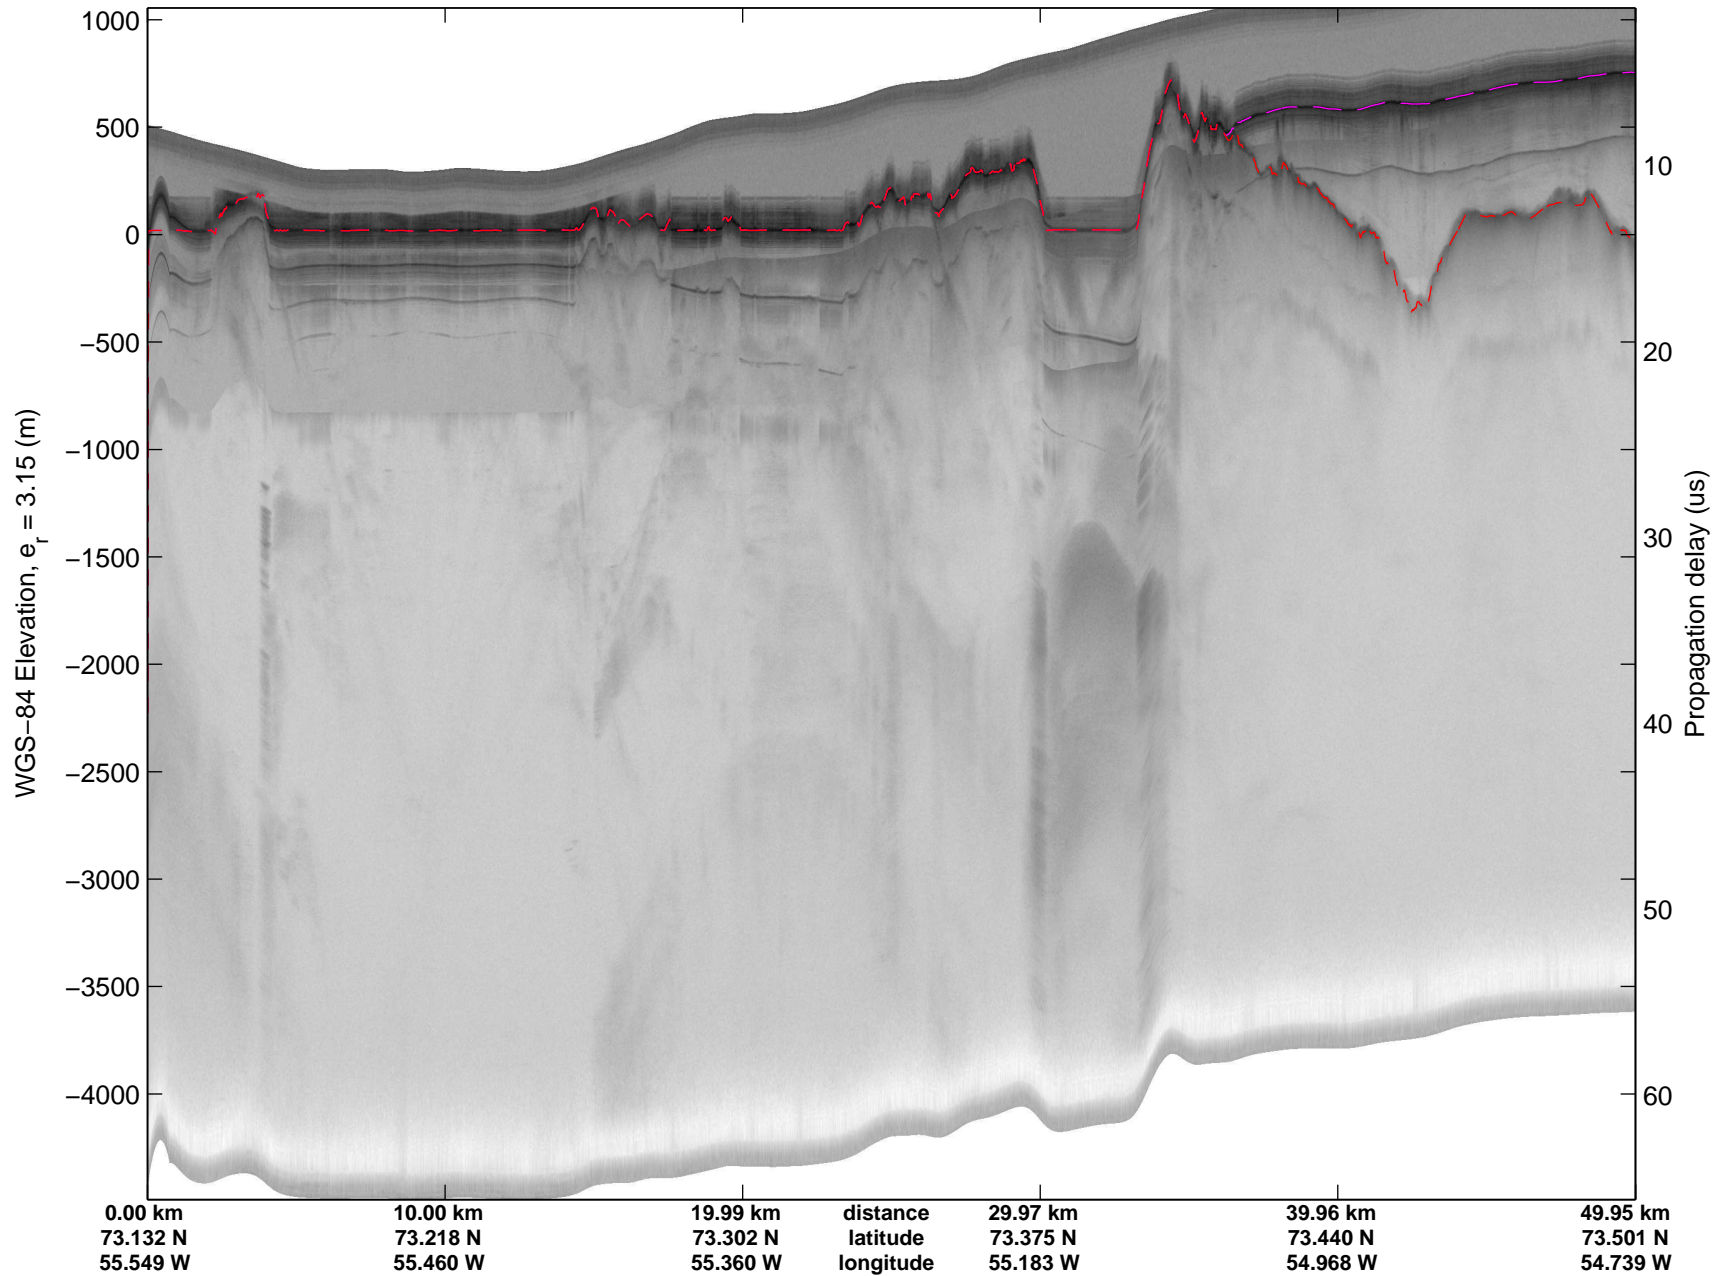

mcords3 2014_Greenland_P3: "Northwest Glaciers 01" 20140507_01_047: 16:03:35.5 to 16:09:56.8 GPS