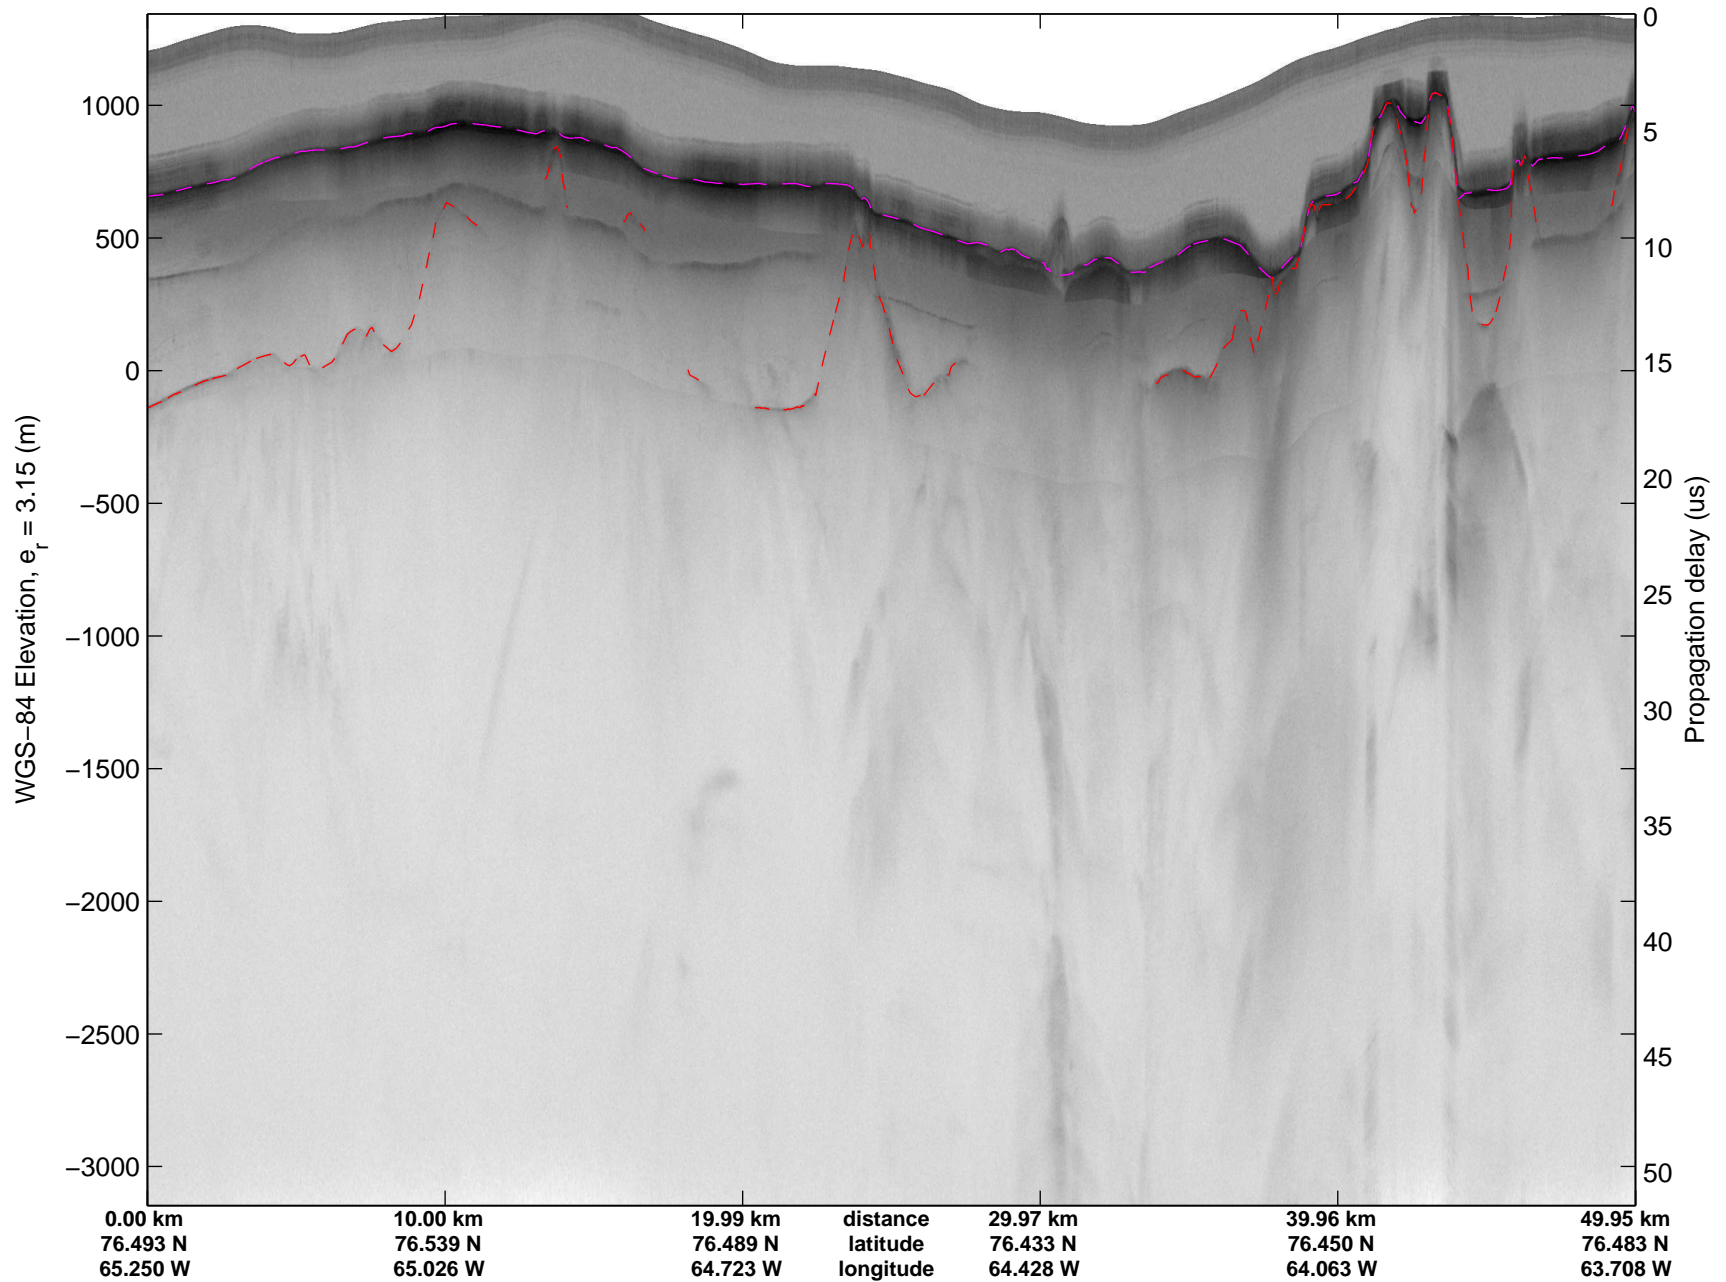

mcords3 2014_Greenland_P3: "Northwest Glaciers 01" 20140507_01_005: 11:31:46.0 to 11:38:50.3 GPS