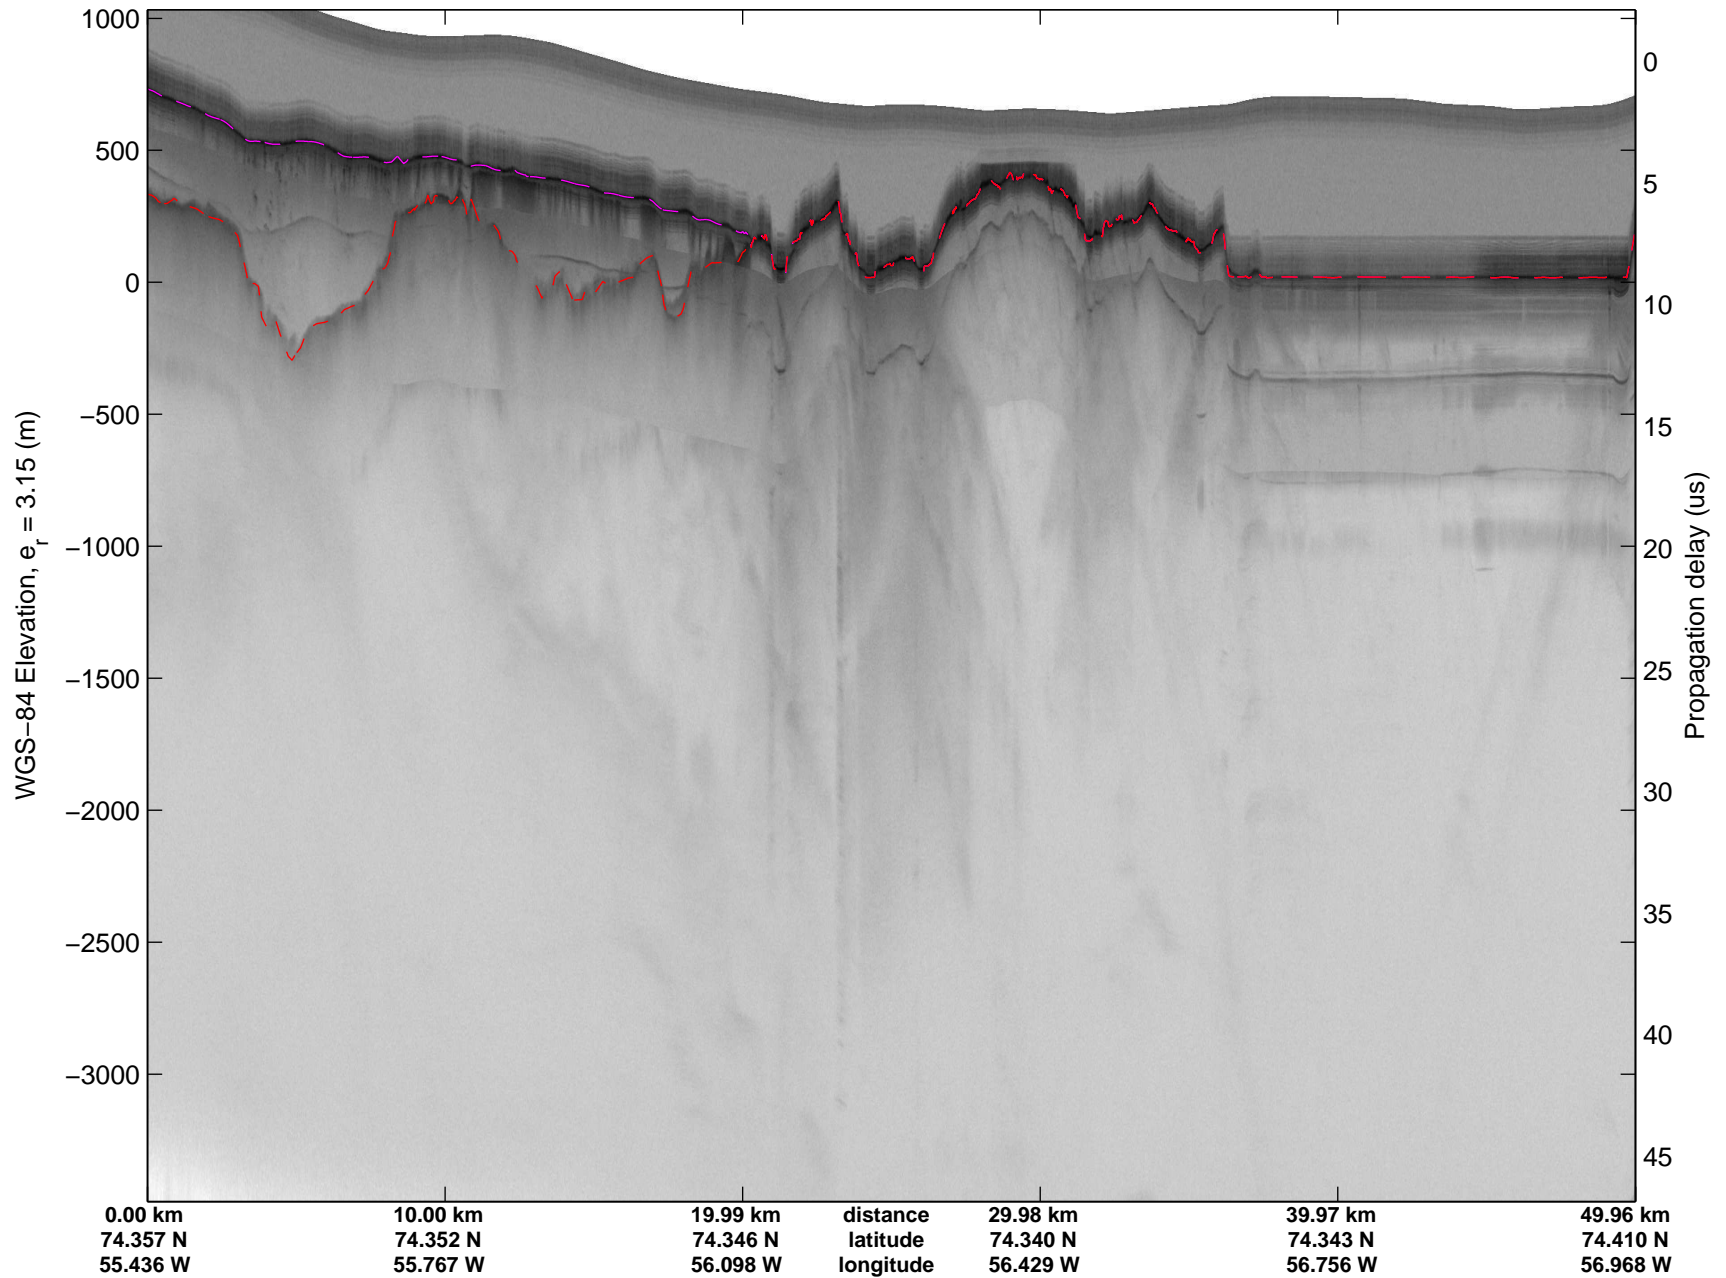

mcords3 2014_Greenland_P3: "Northwest Glaciers 01" 20140507_01_053: 16:41:20.2 to 16:47:39.9 GPS