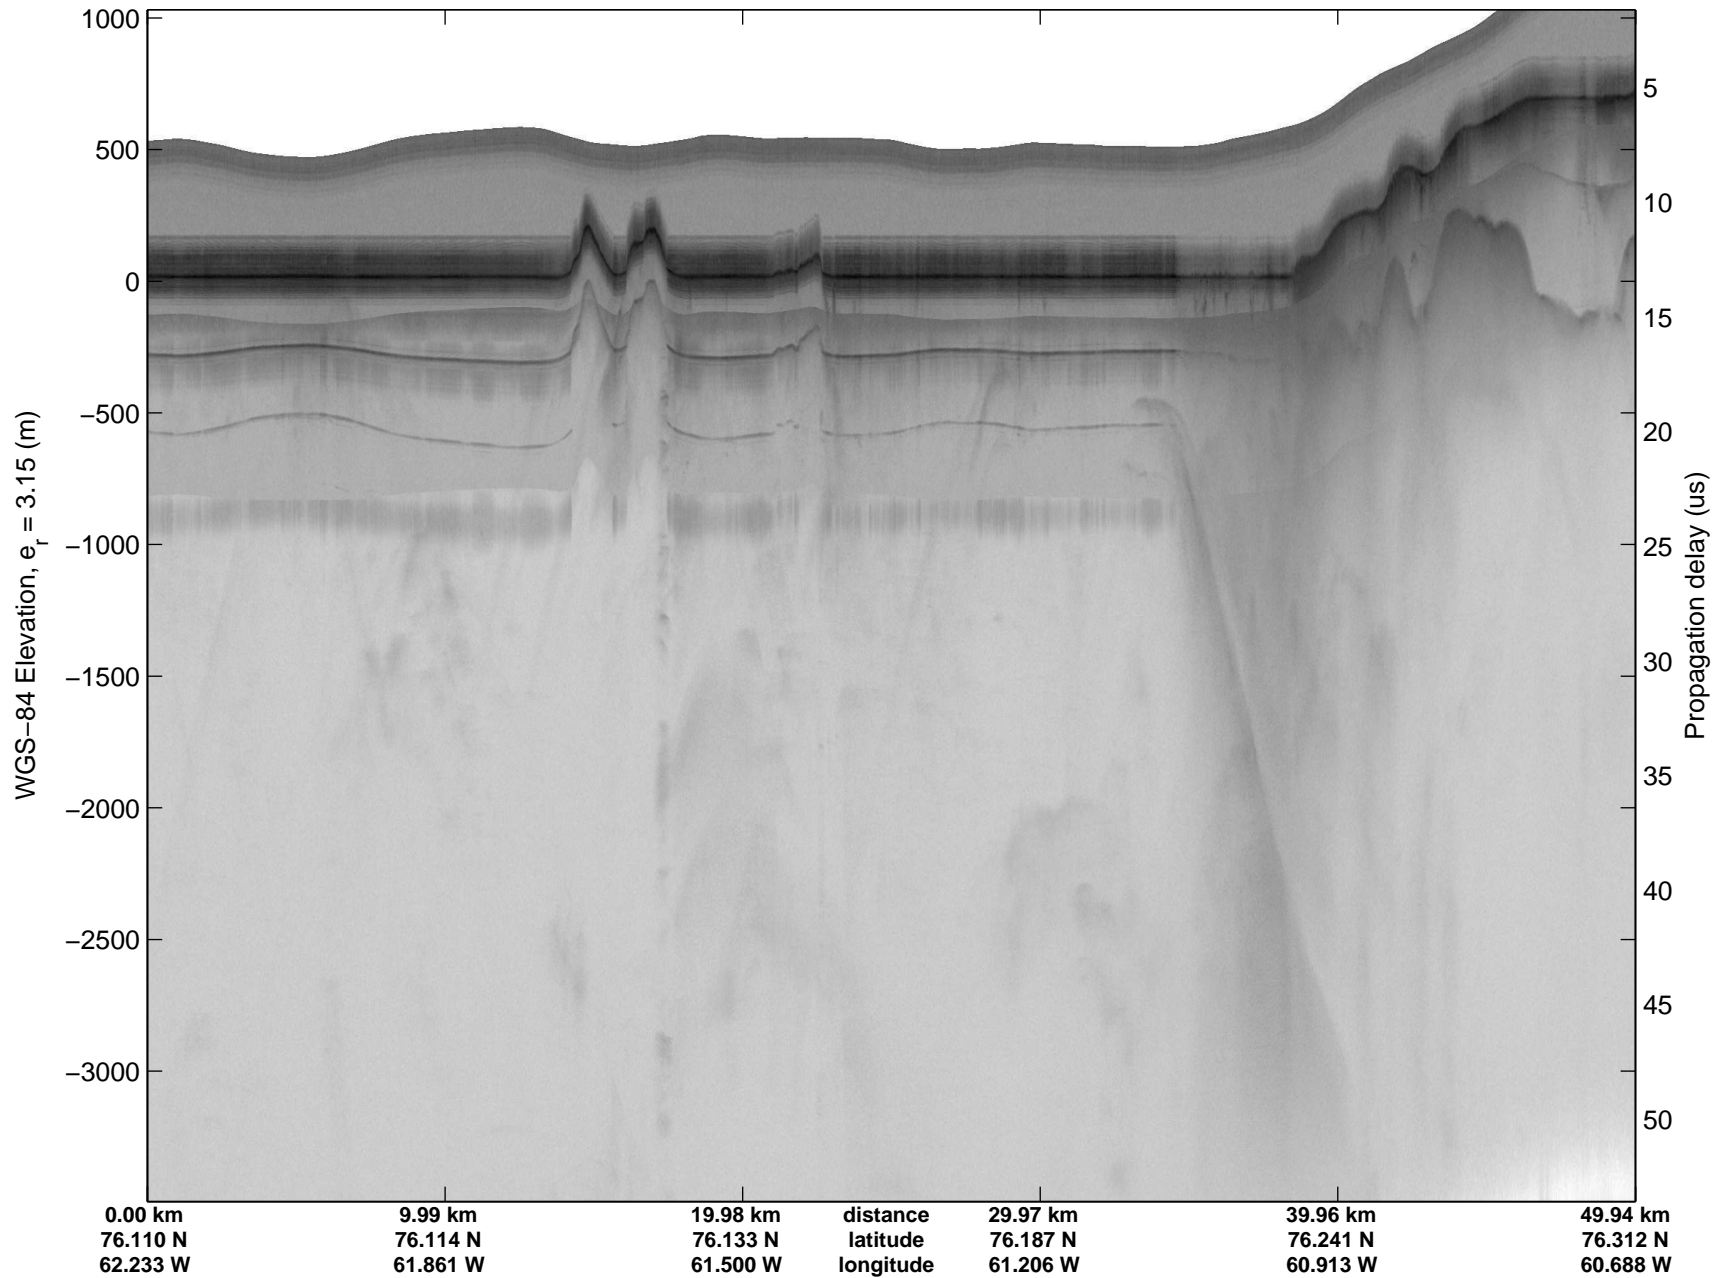

mcords3 2014_Greenland_P3: "Northwest Glaciers 01" 20140507_01_010: 12:05:08.7 to 12:11:41.8 GPS