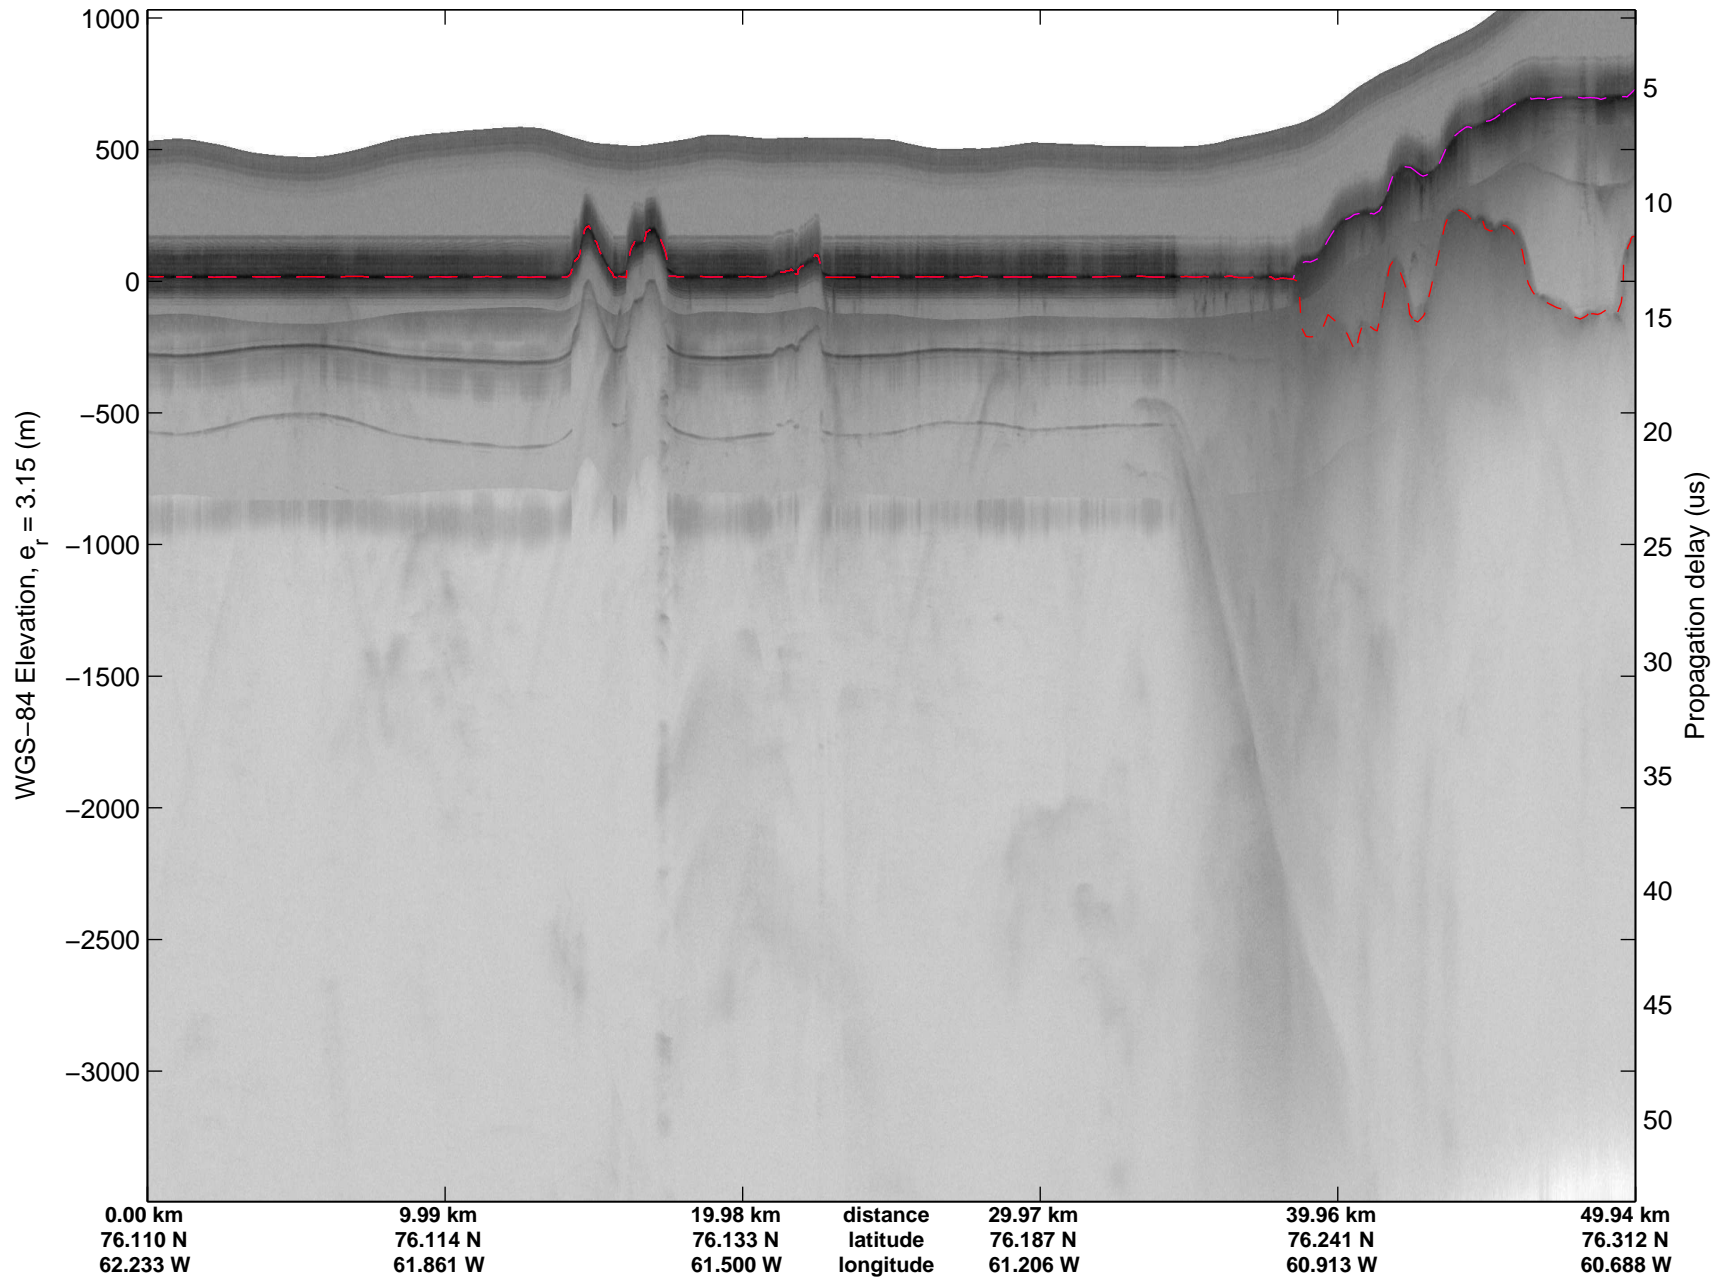

mcords3 2014_Greenland_P3: "Northwest Glaciers 01" 20140507_01_010: 12:05:08.7 to 12:11:41.8 GPS