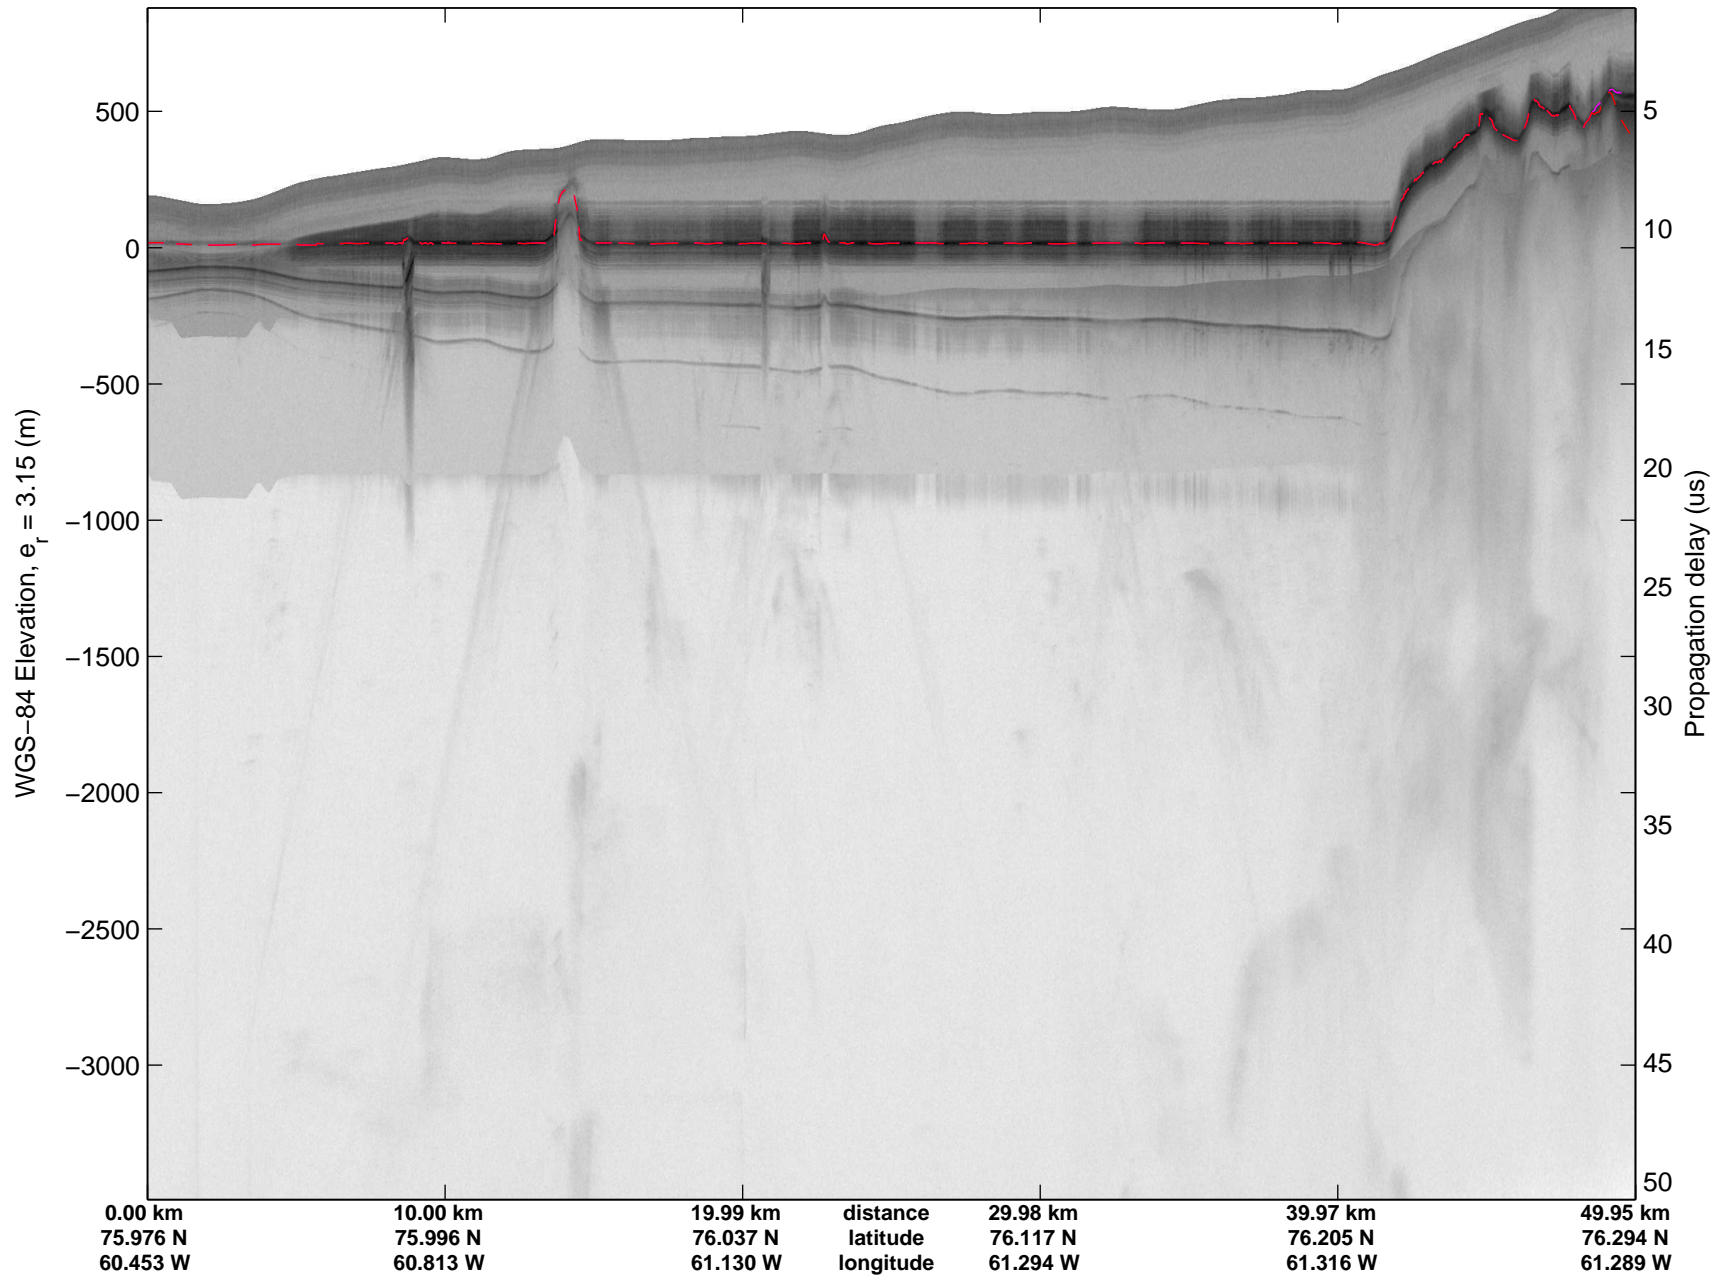

mcords3 2014_Greenland_P3: "Northwest Glaciers 01" 20140507_01_064: 17:51:22.0 to 17:58:08.9 GPS