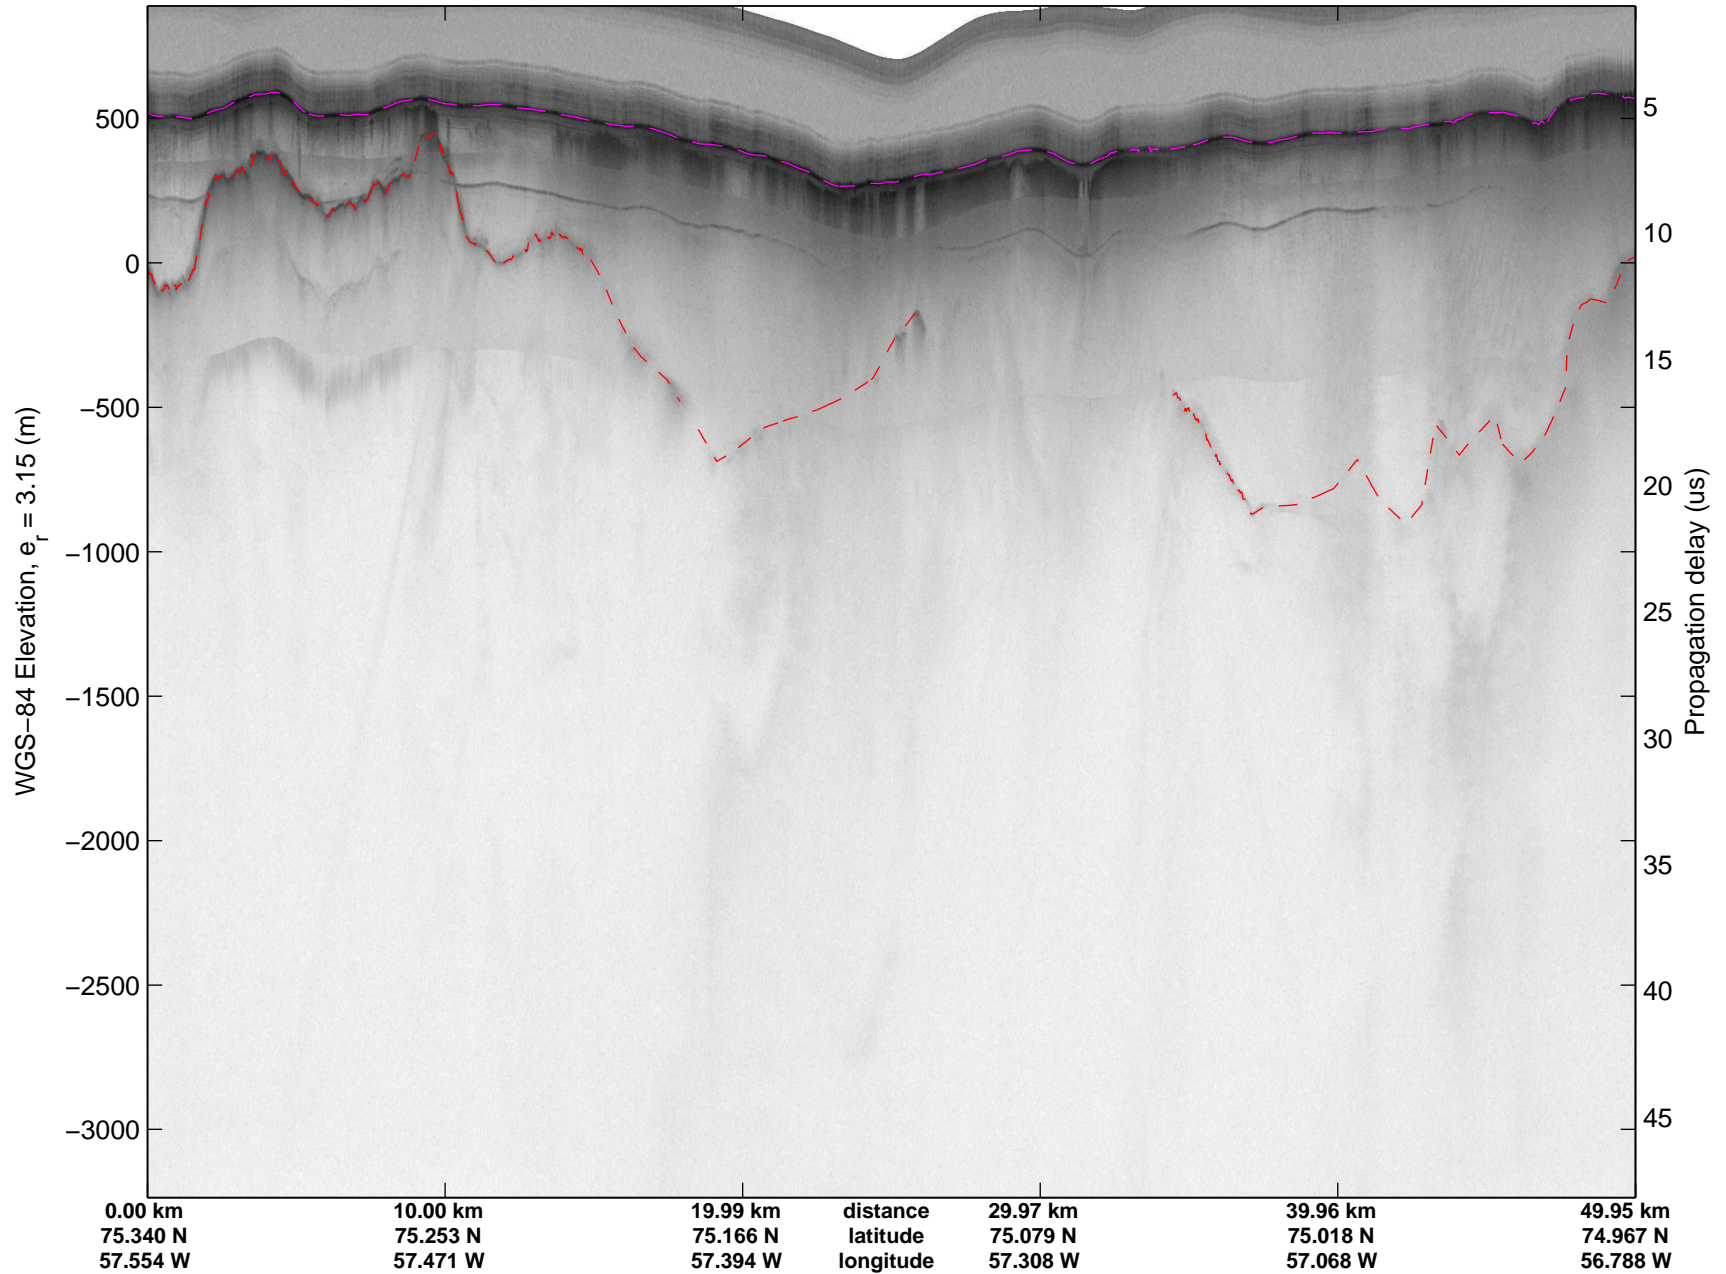

mcords3 2014_Greenland_P3: "Northwest Glaciers 01" 20140507_01_019: 13:04:47.2 to 13:11:11.2 GPS