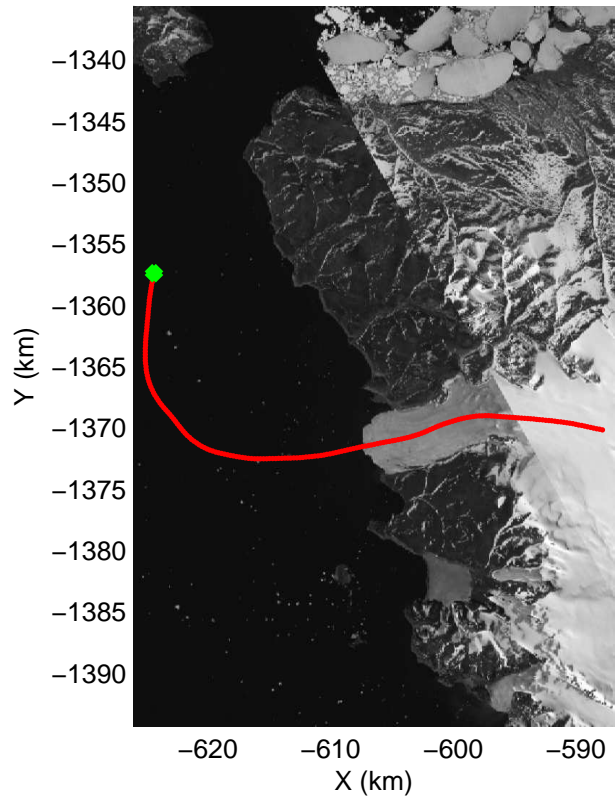

mcords3 2014\_Greenland\_P3: "Northwest Glaciers 01" 20140507\_01\_001: 11:03:34.2 to 11:10:44.2 GPS

mcords3 2014\_Greenland\_P3: "Northwest Glaciers 01" 20140507\_01\_001: 11:03:34.2 to 11:10:44.2 GPS