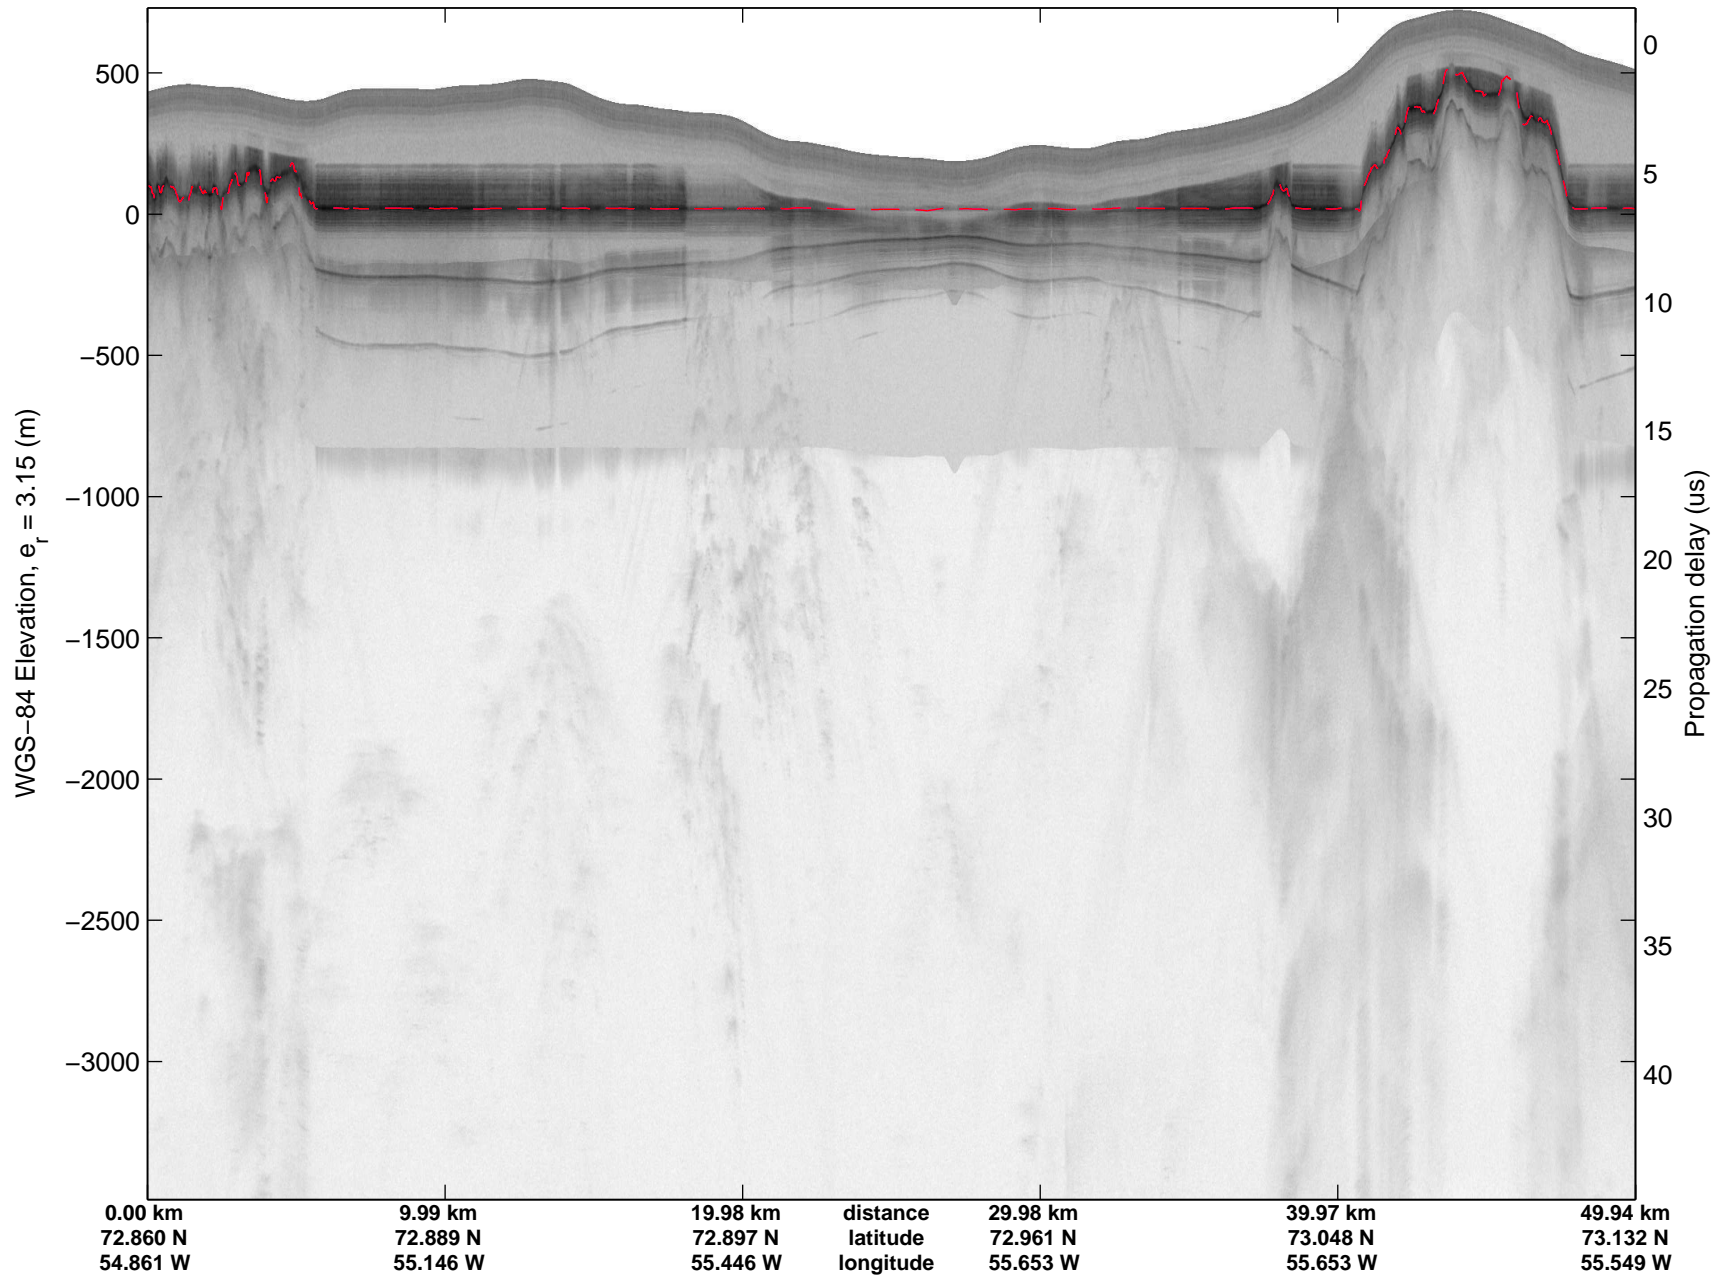

mcords3 2014_Greenland_P3: "Northwest Glaciers 01" 20140507_01_046: 15:57:00.3 to 16:03:35.3 GPS