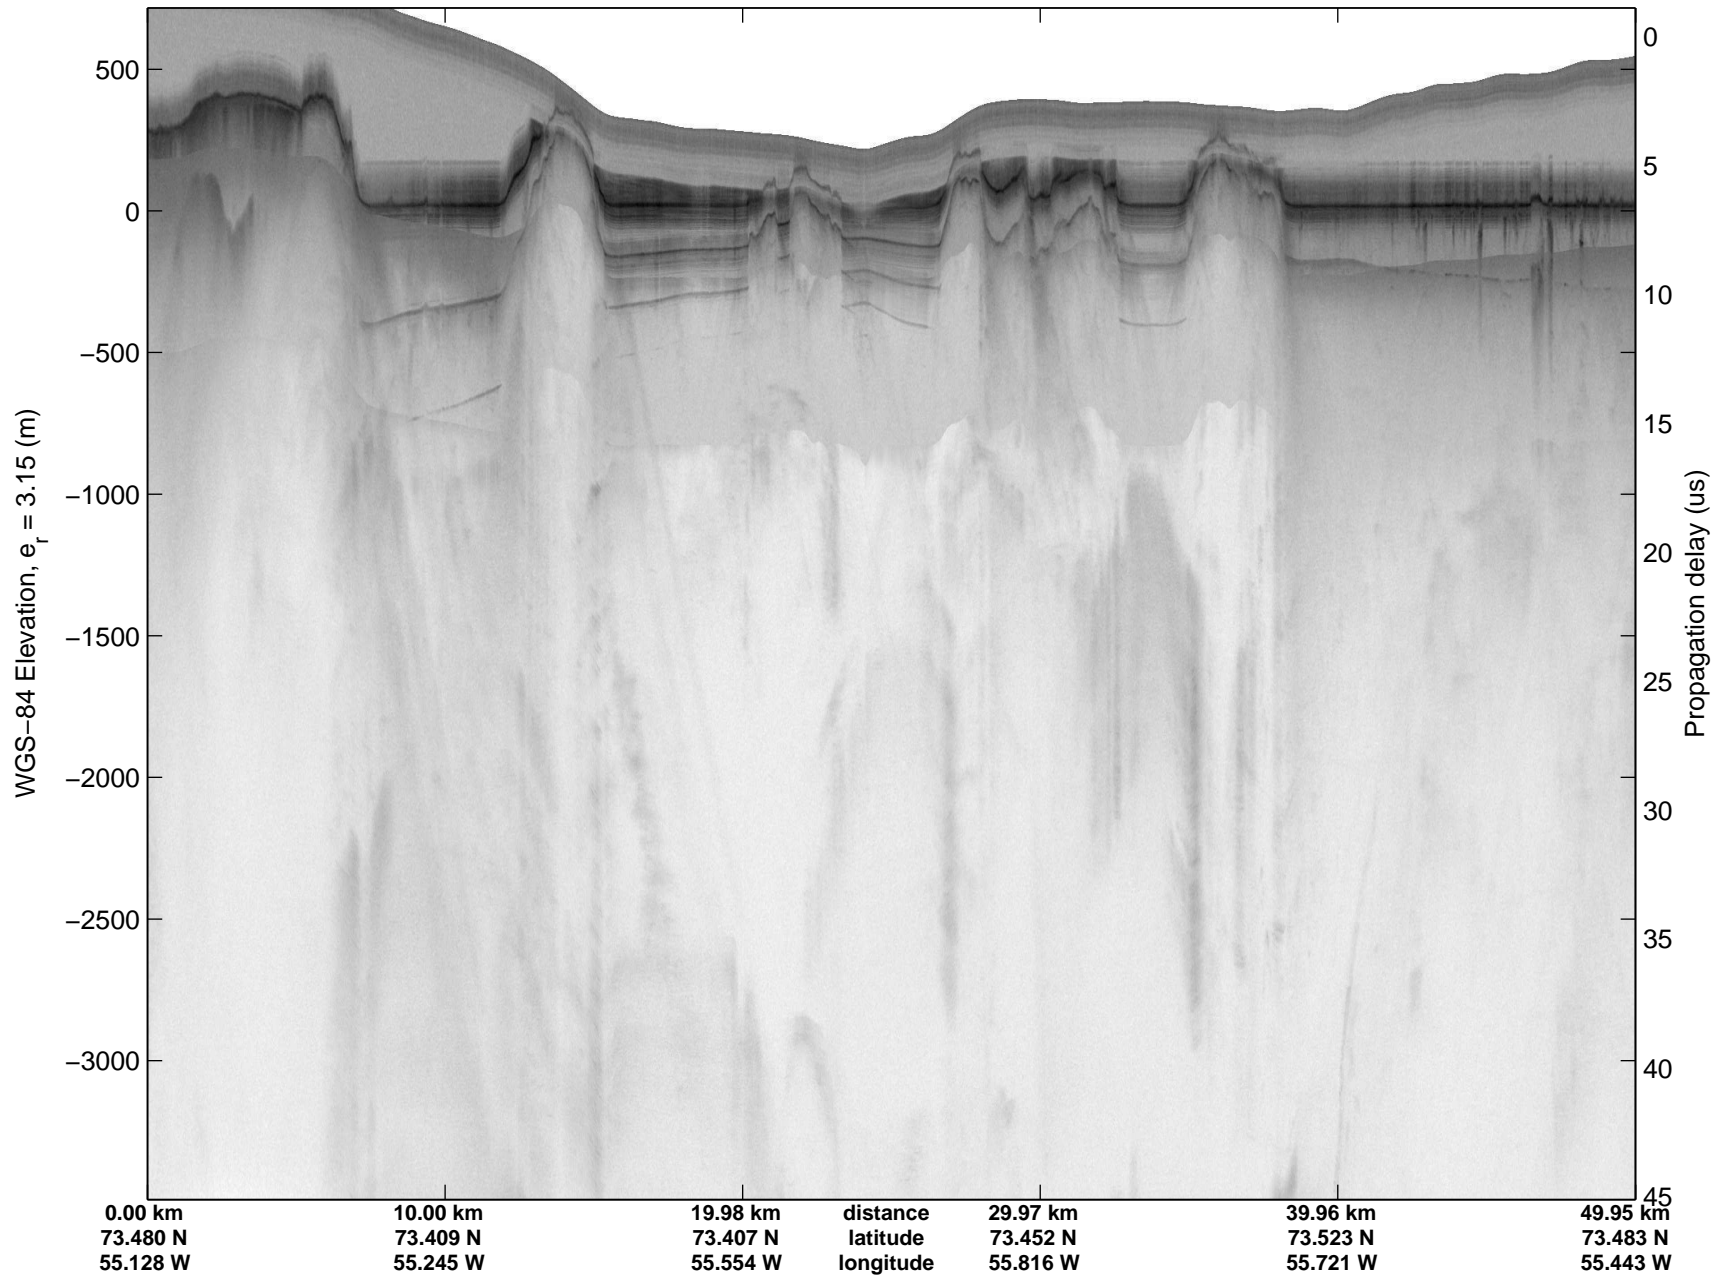

mcords3 2014_Greenland_P3: "Northwest Glaciers 01" 20140507_01_027: 13:55:52.9 to 14:02:33.5 GPS