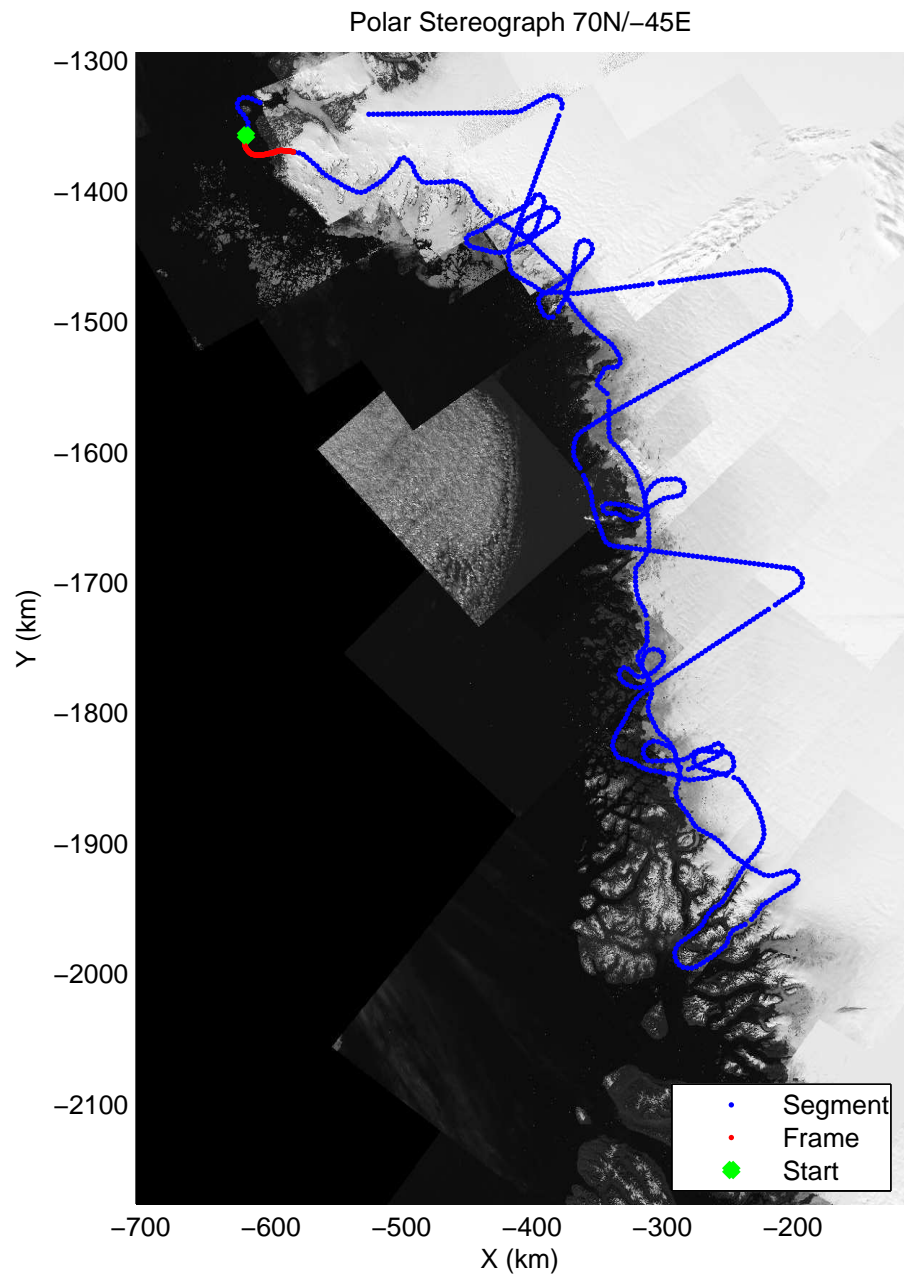

mcords3 2014\_Greenland\_P3: "Northwest Glaciers 01" 20140507\_01\_001: 11:03:34.2 to 11:10:44.2 GPS

mcords3 2014\_Greenland\_P3: "Northwest Glaciers 01" 20140507\_01\_001: 11:03:34.2 to 11:10:44.2 GPS