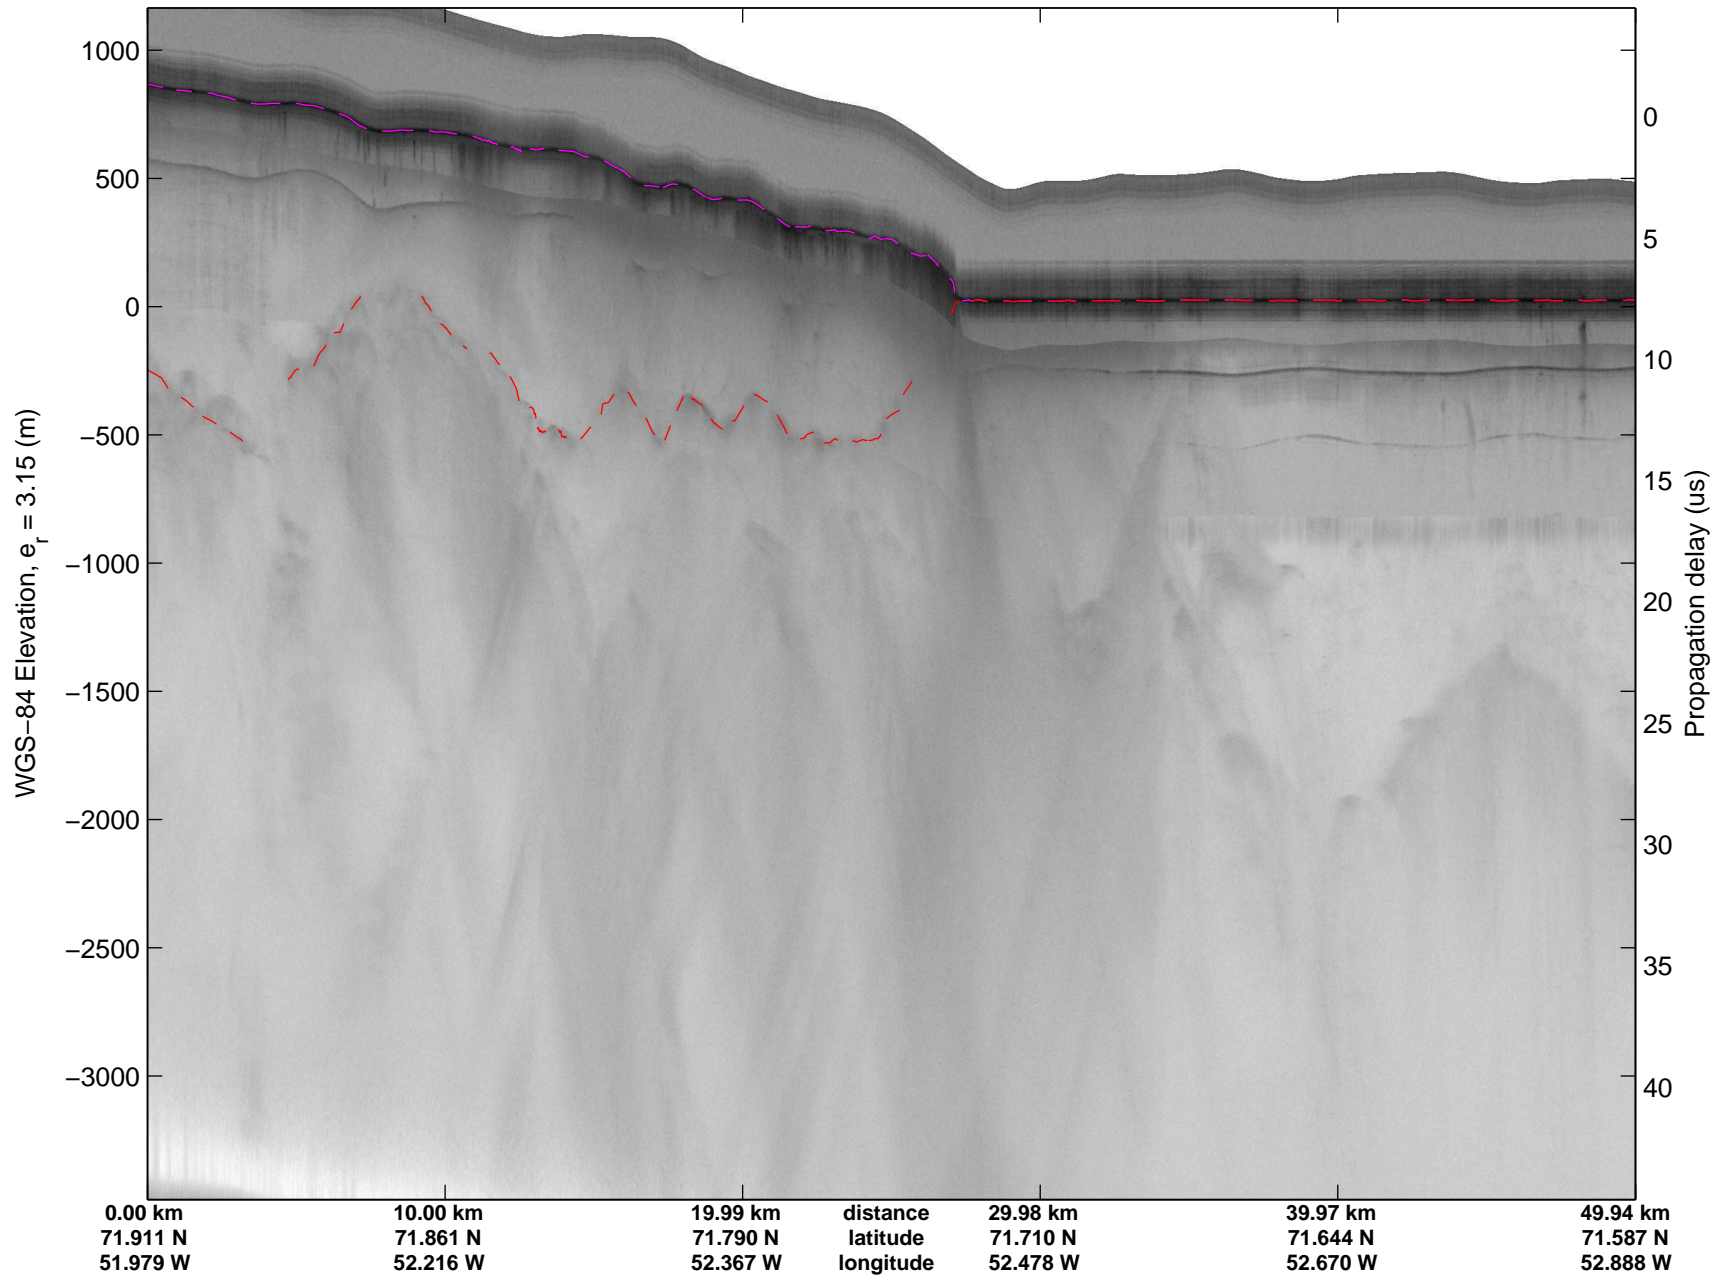

mcords3 2014_Greenland_P3: "Northwest Glaciers 01" 20140507_01_038: 15:07:02.4 to 15:13:35.6 GPS