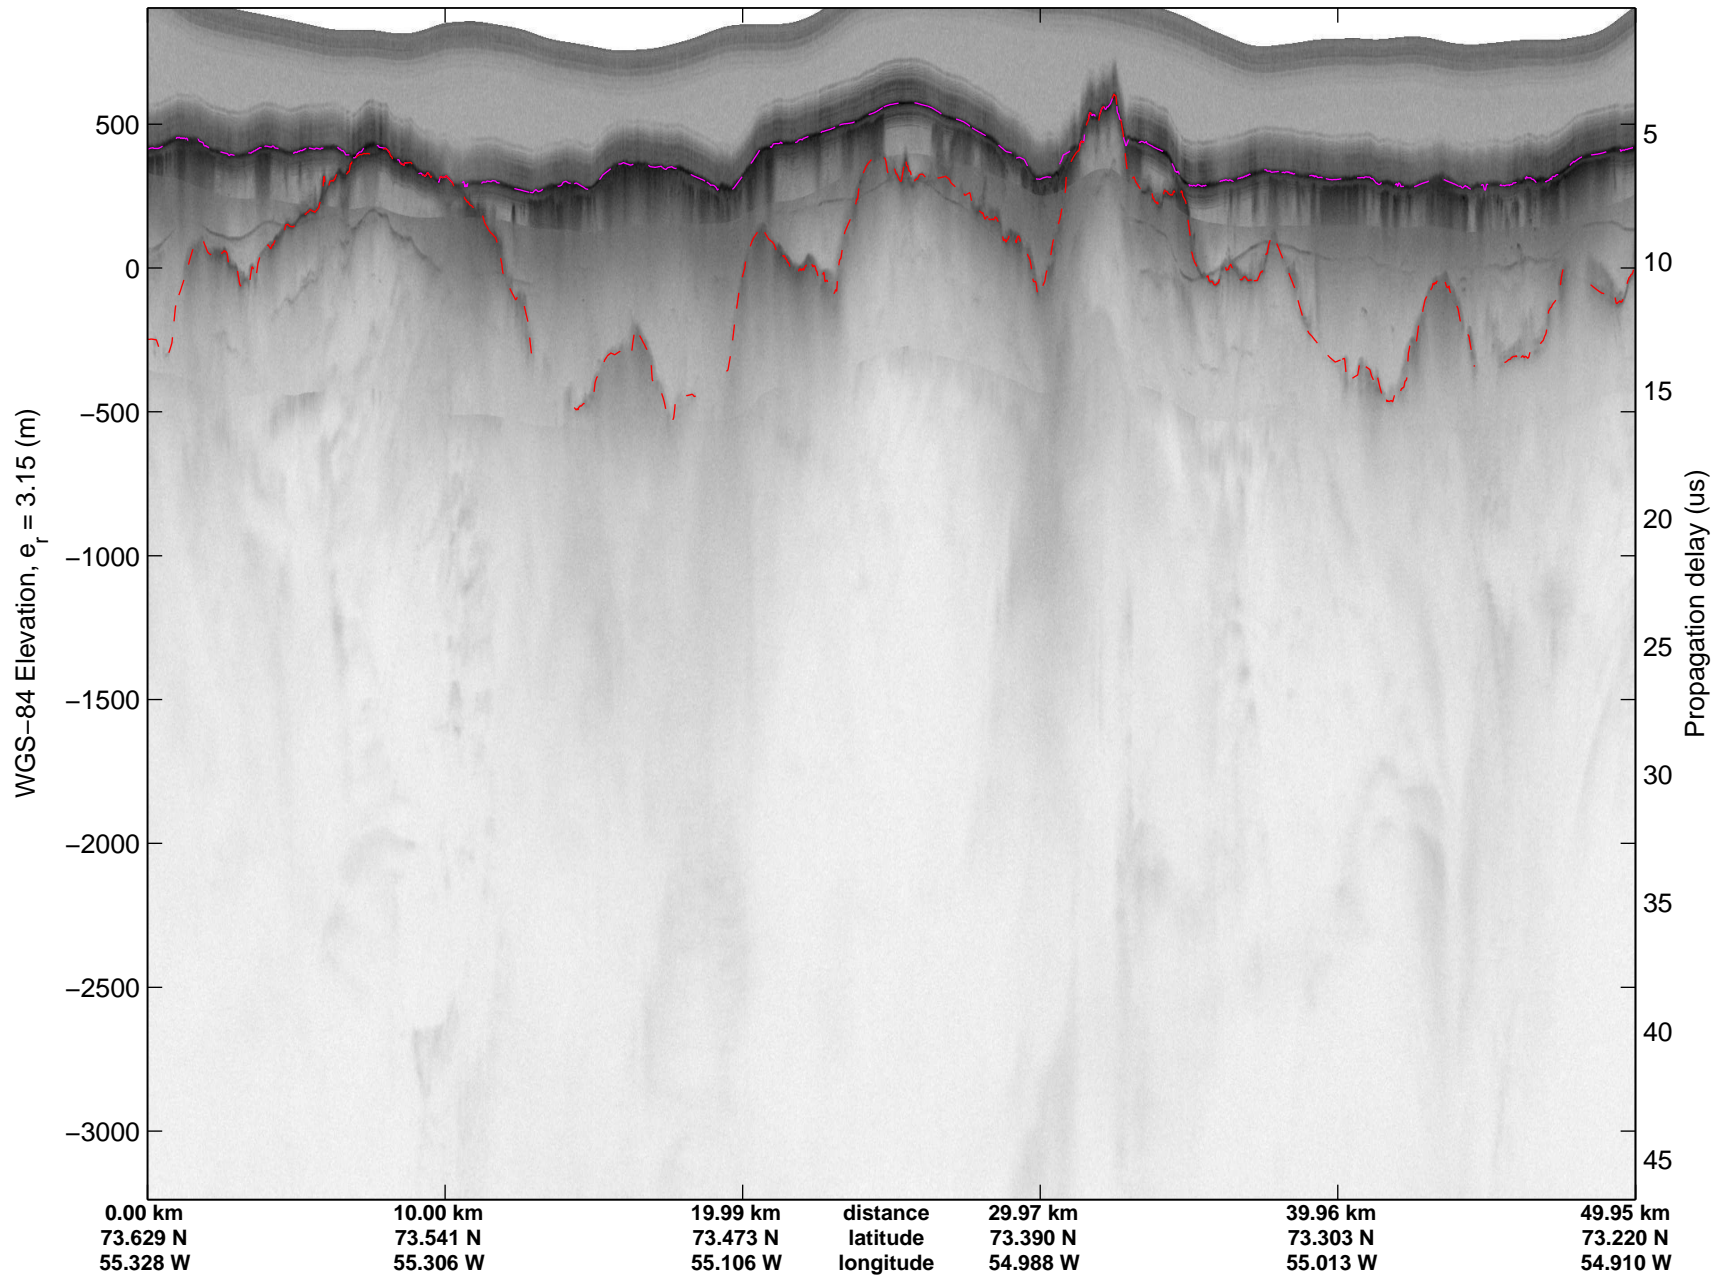

mcords3 2014_Greenland_P3: "Northwest Glaciers 01" 20140507_01_029: 14:08:50.5 to 14:15:24.6 GPS