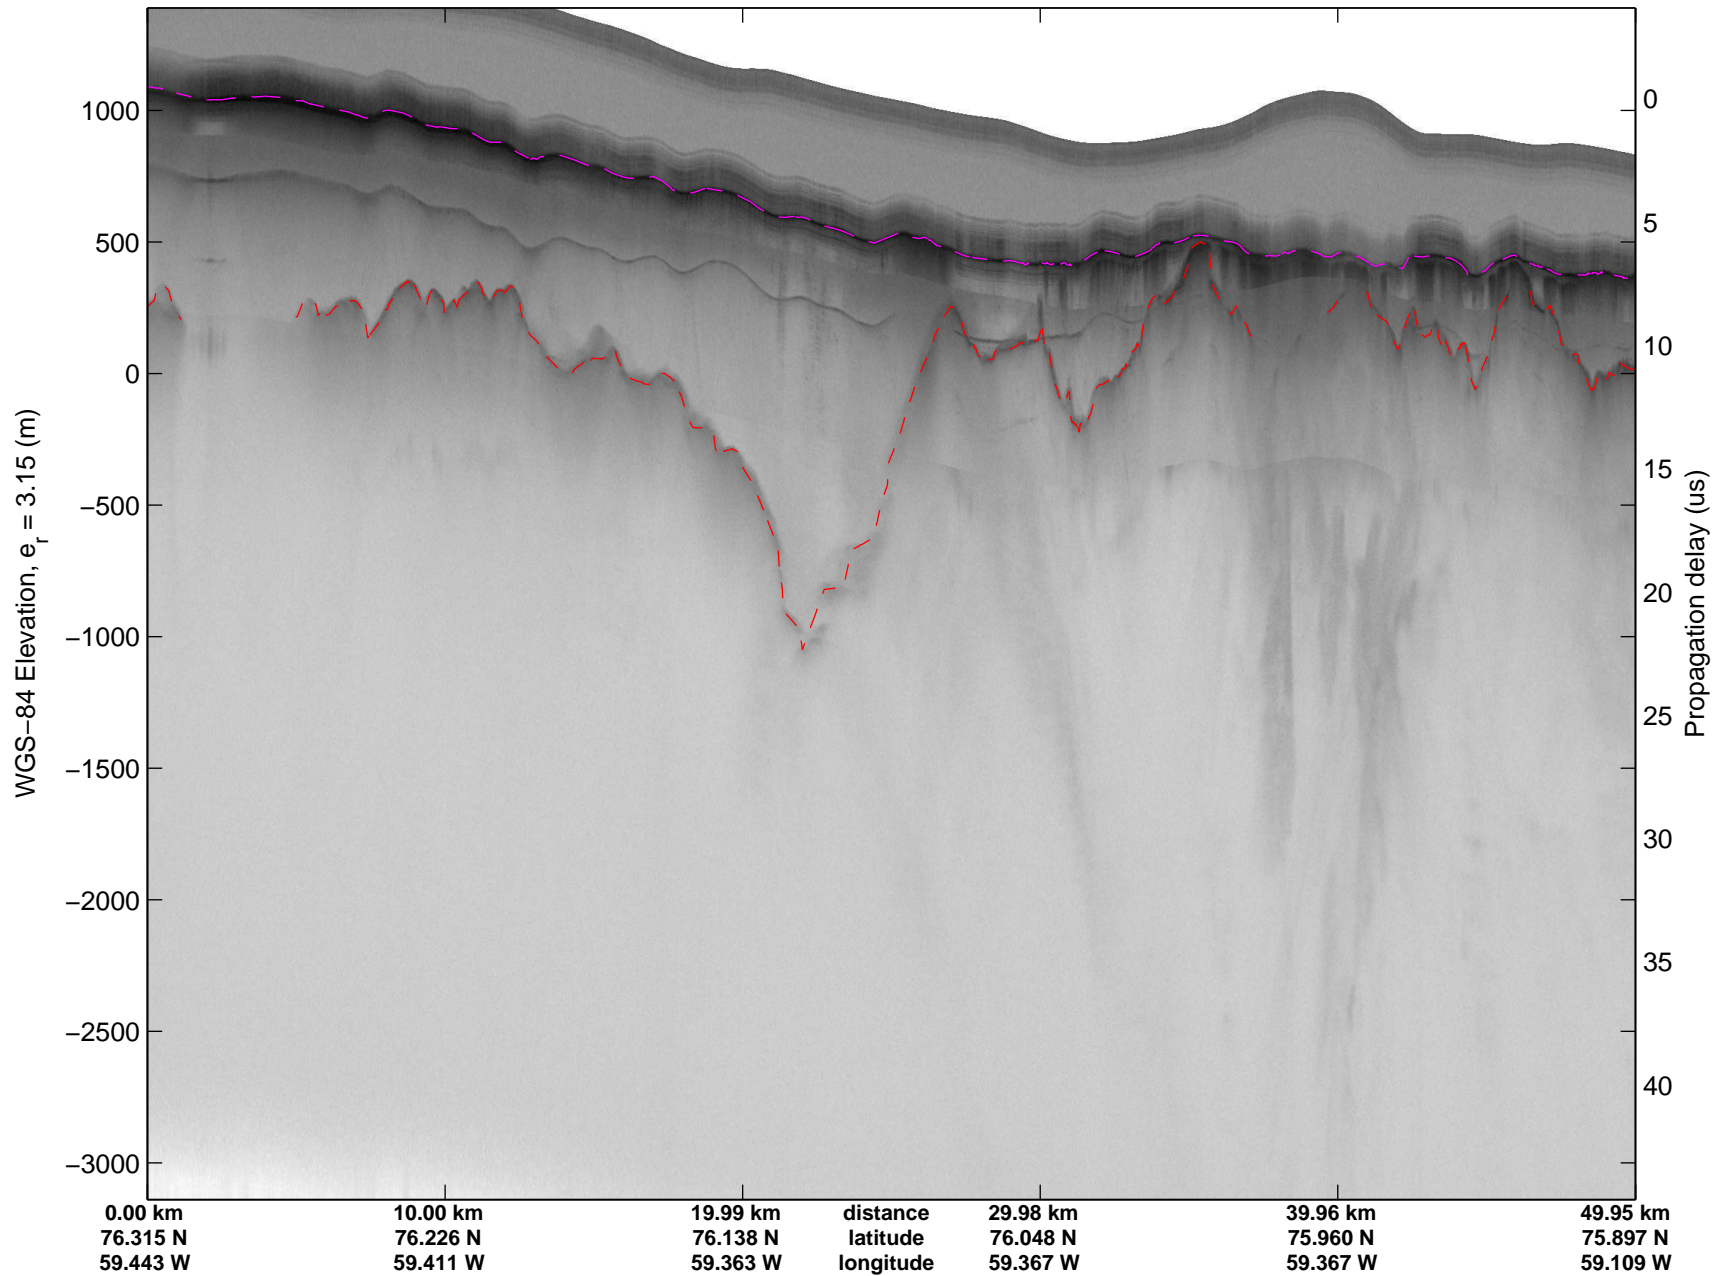

mcords3 2014_Greenland_P3: "Northwest Glaciers 01" 20140507_01_016: 12:44:34.8 to 12:51:06.3 GPS