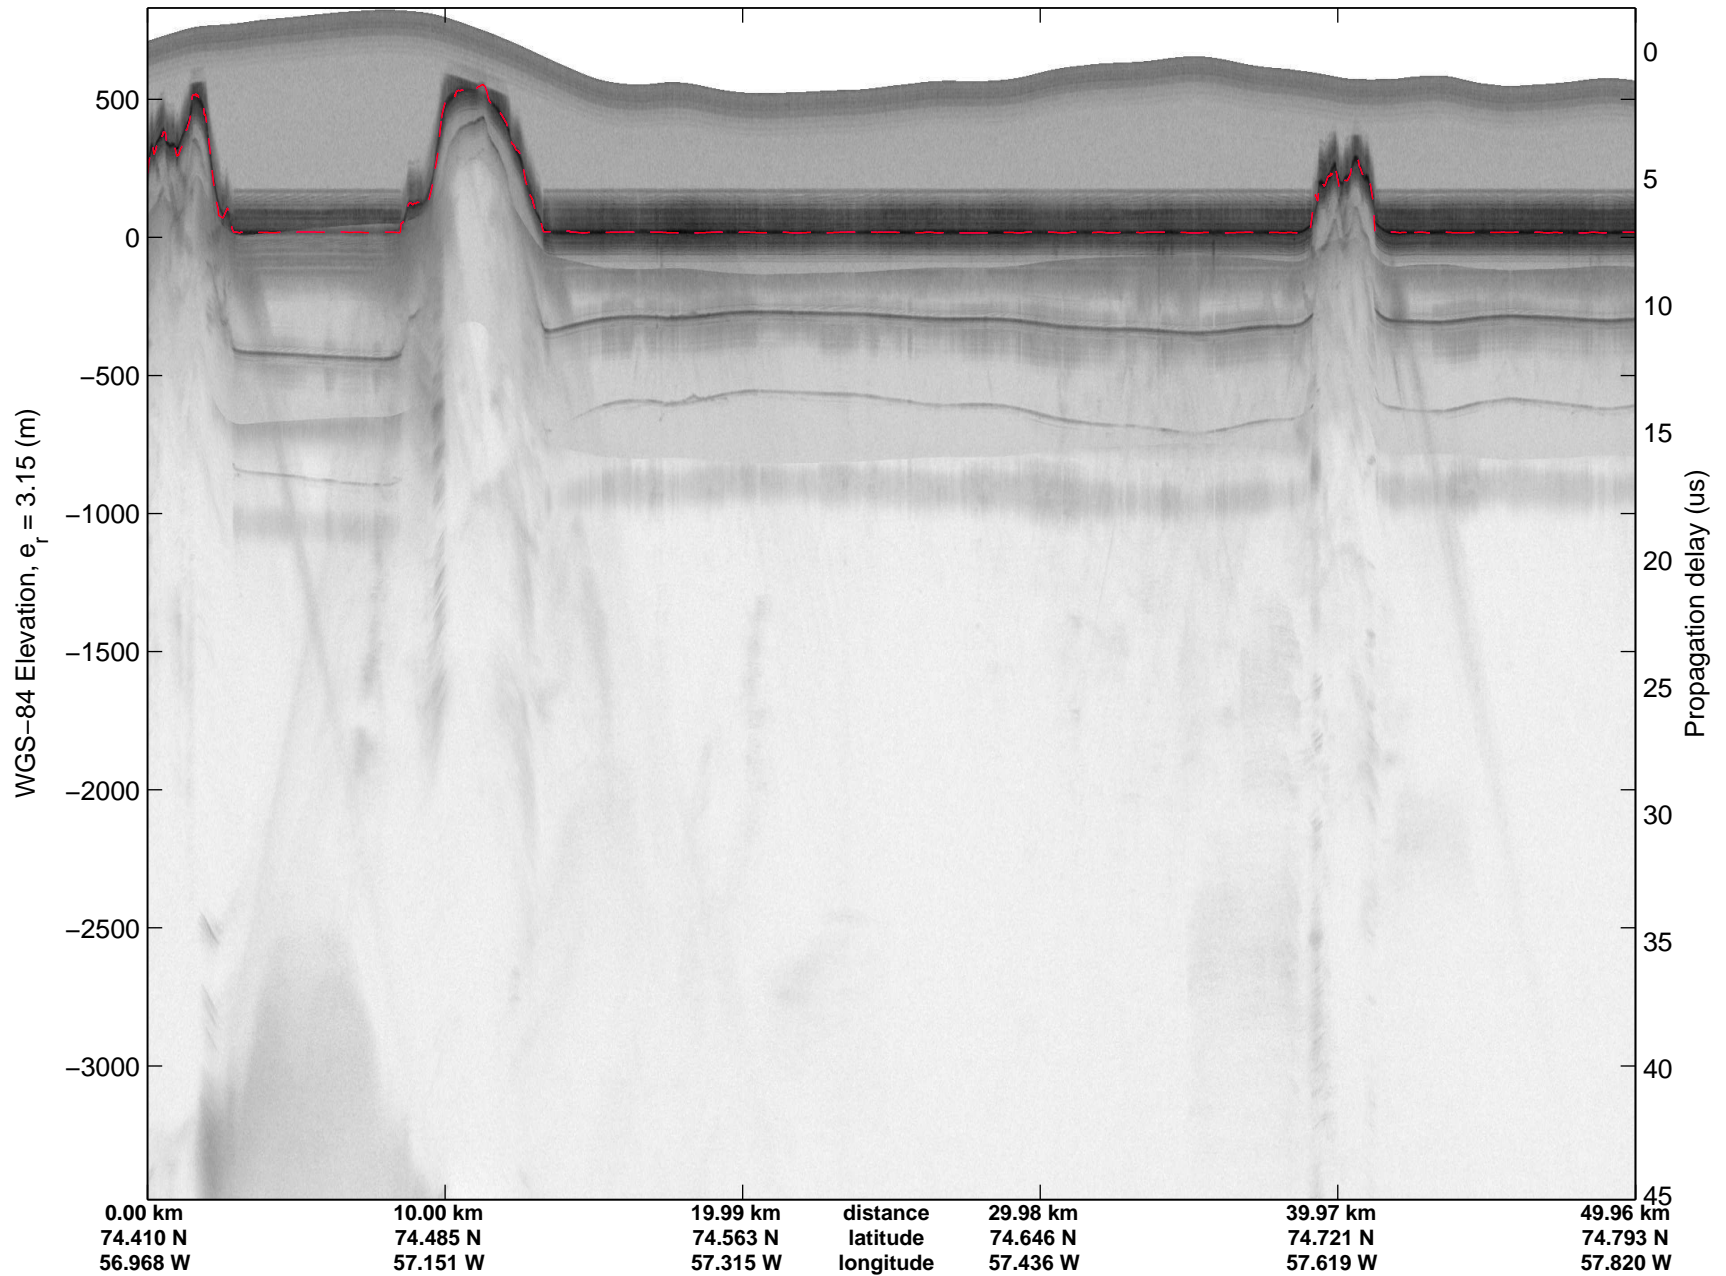

mcords3 2014_Greenland_P3: "Northwest Glaciers 01" 20140507_01_054: 16:47:40.2 to 16:54:08.1 GPS