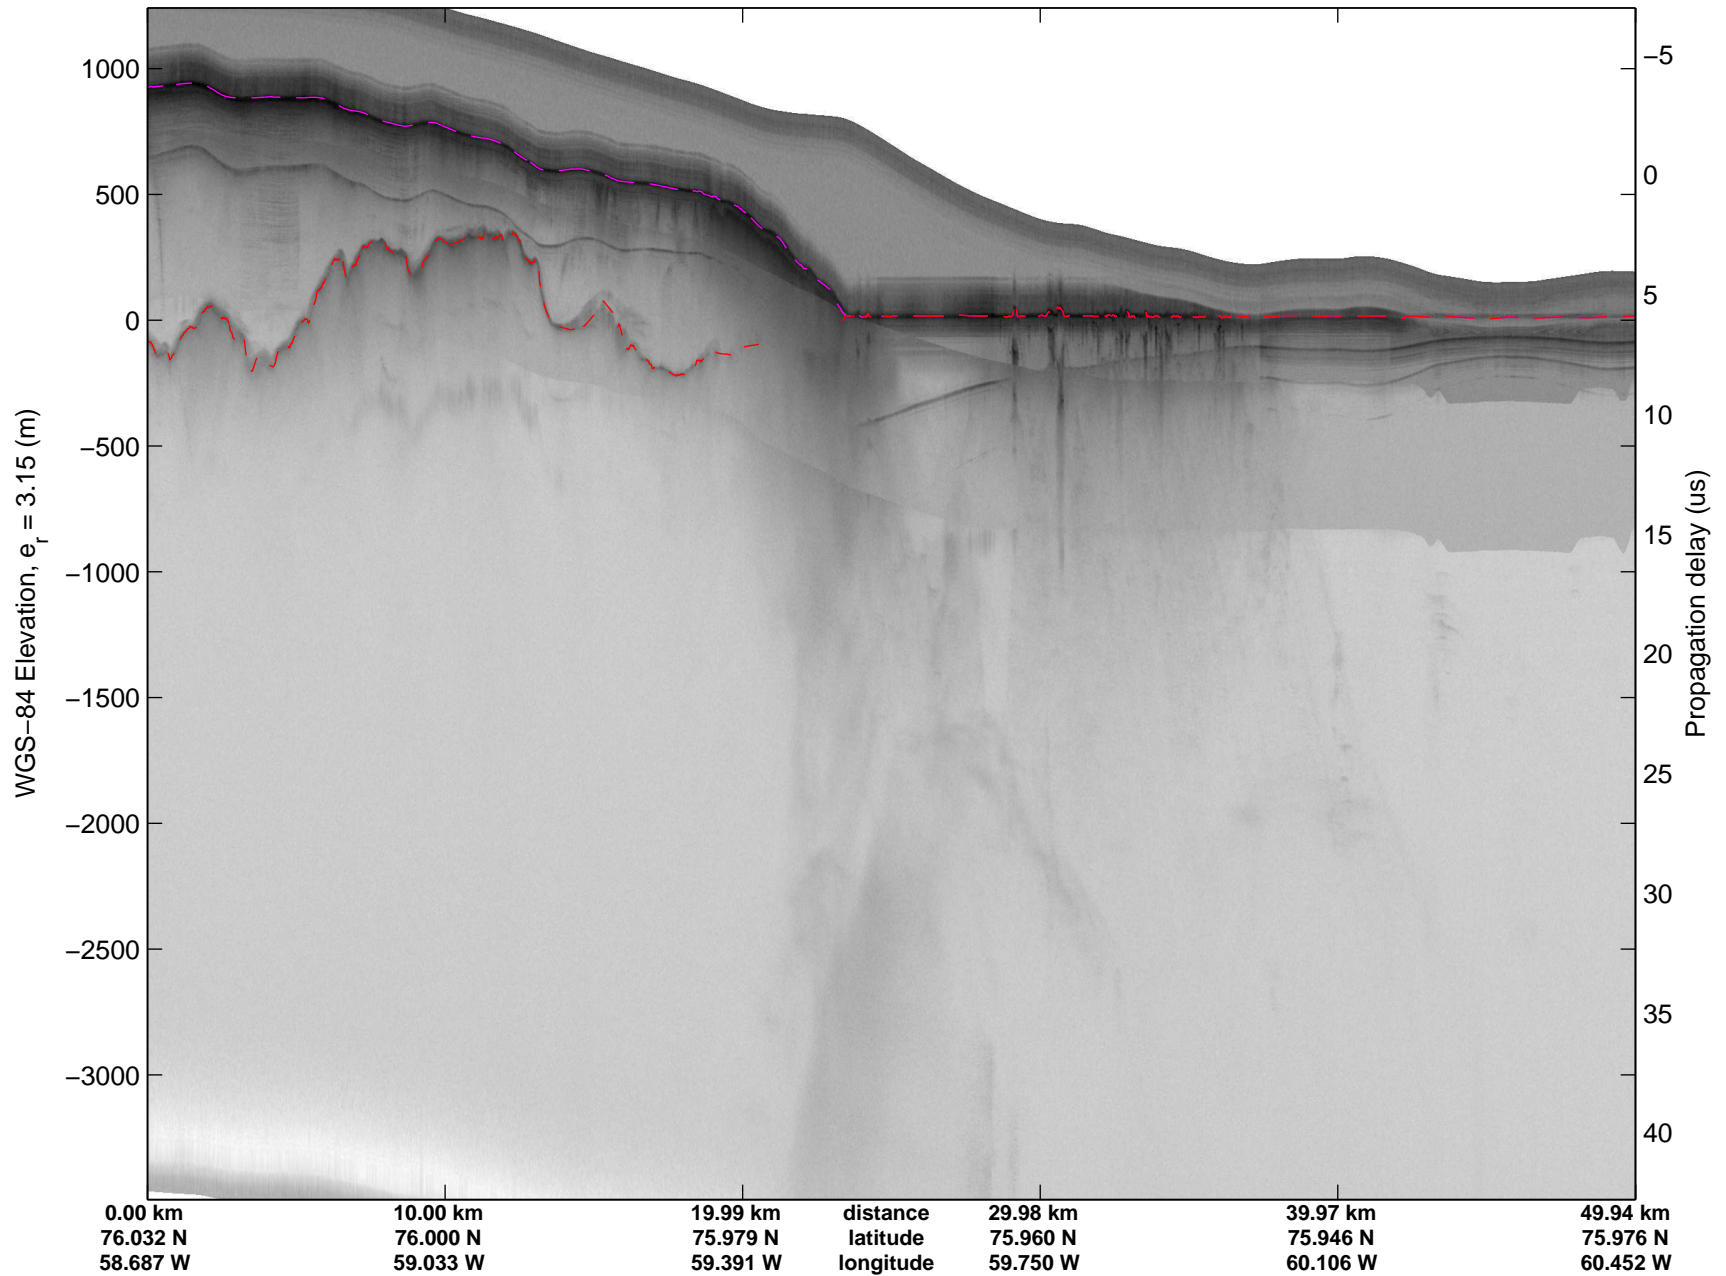

mcords3 2014_Greenland_P3: "Northwest Glaciers 01" 20140507_01_063: 17:44:51.6 to 17:51:21.7 GPS