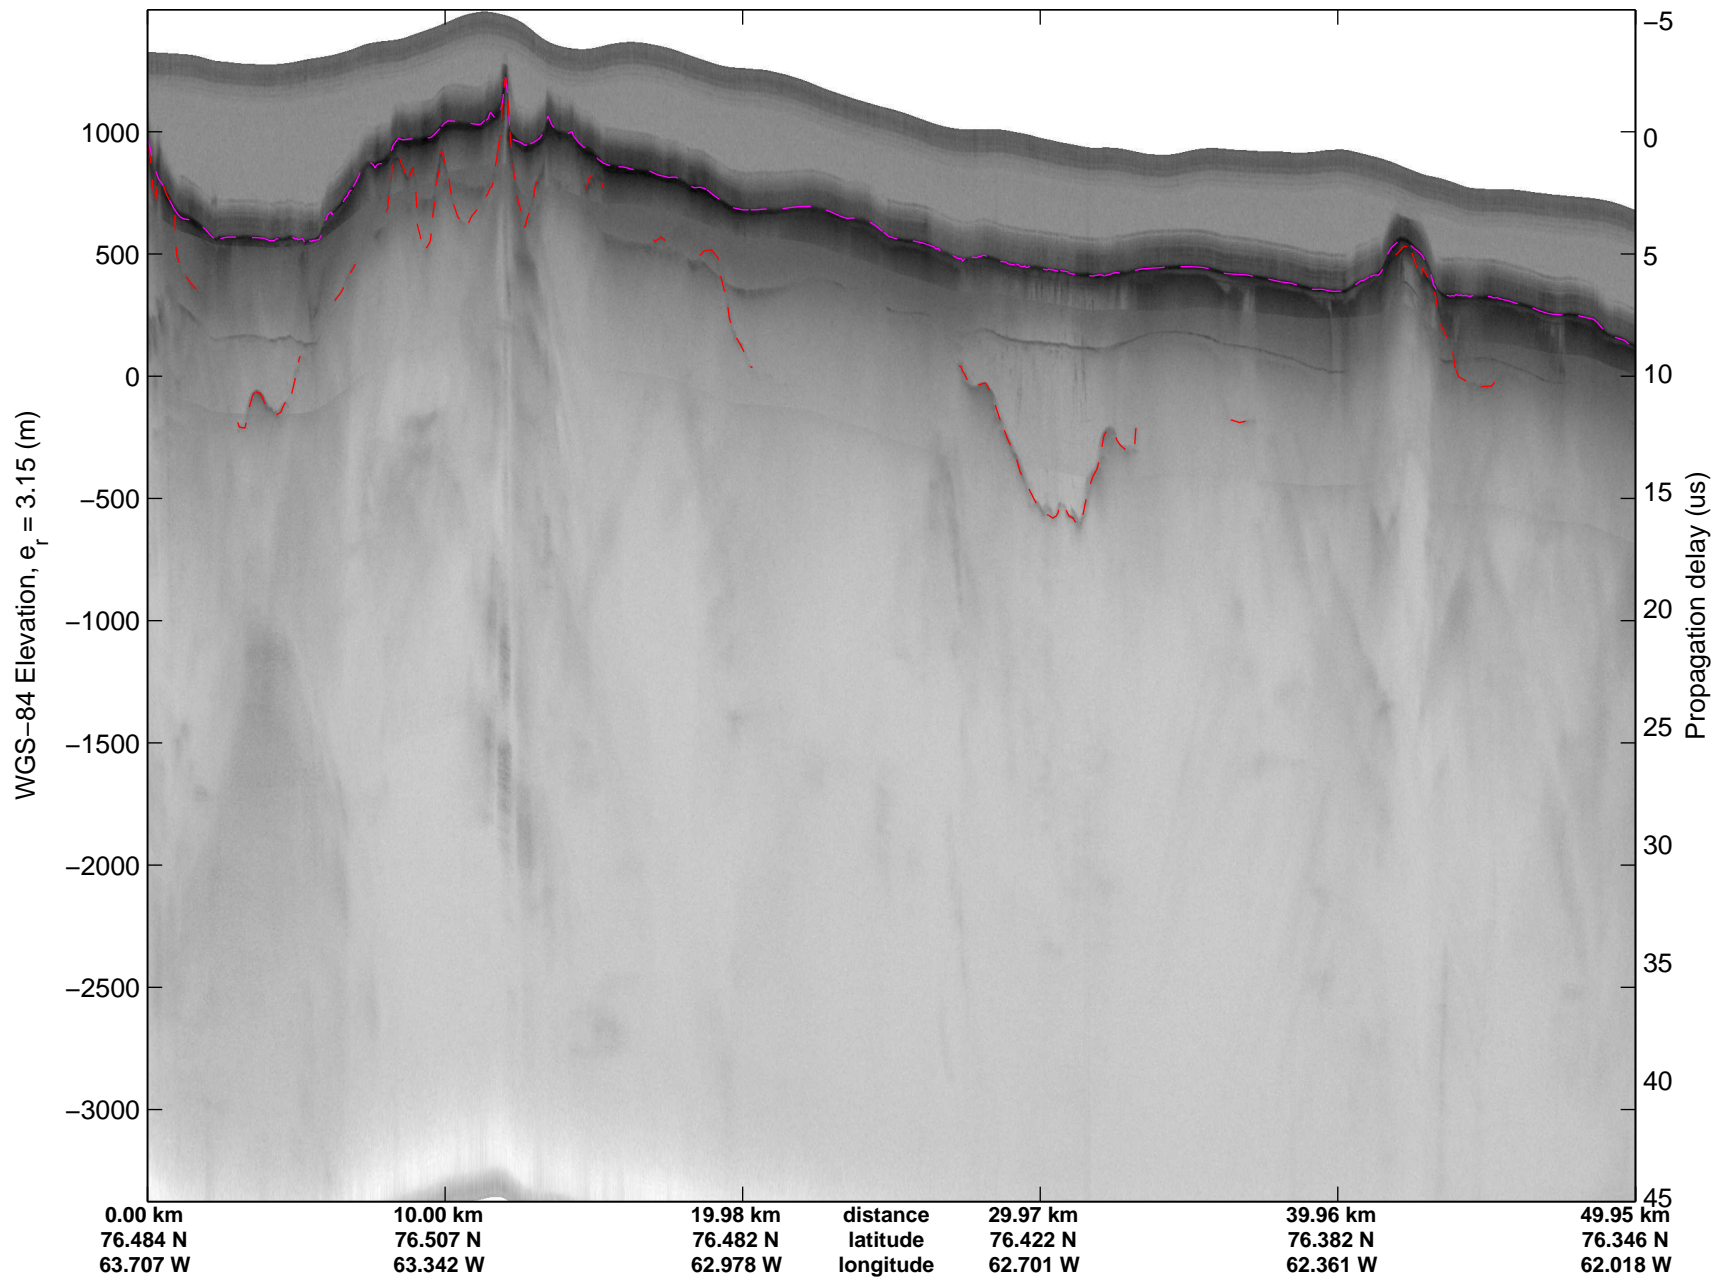

mcords3 2014_Greenland_P3: "Northwest Glaciers 01" 20140507_01_006: 11:38:50.6 to 11:45:27.1 GPS