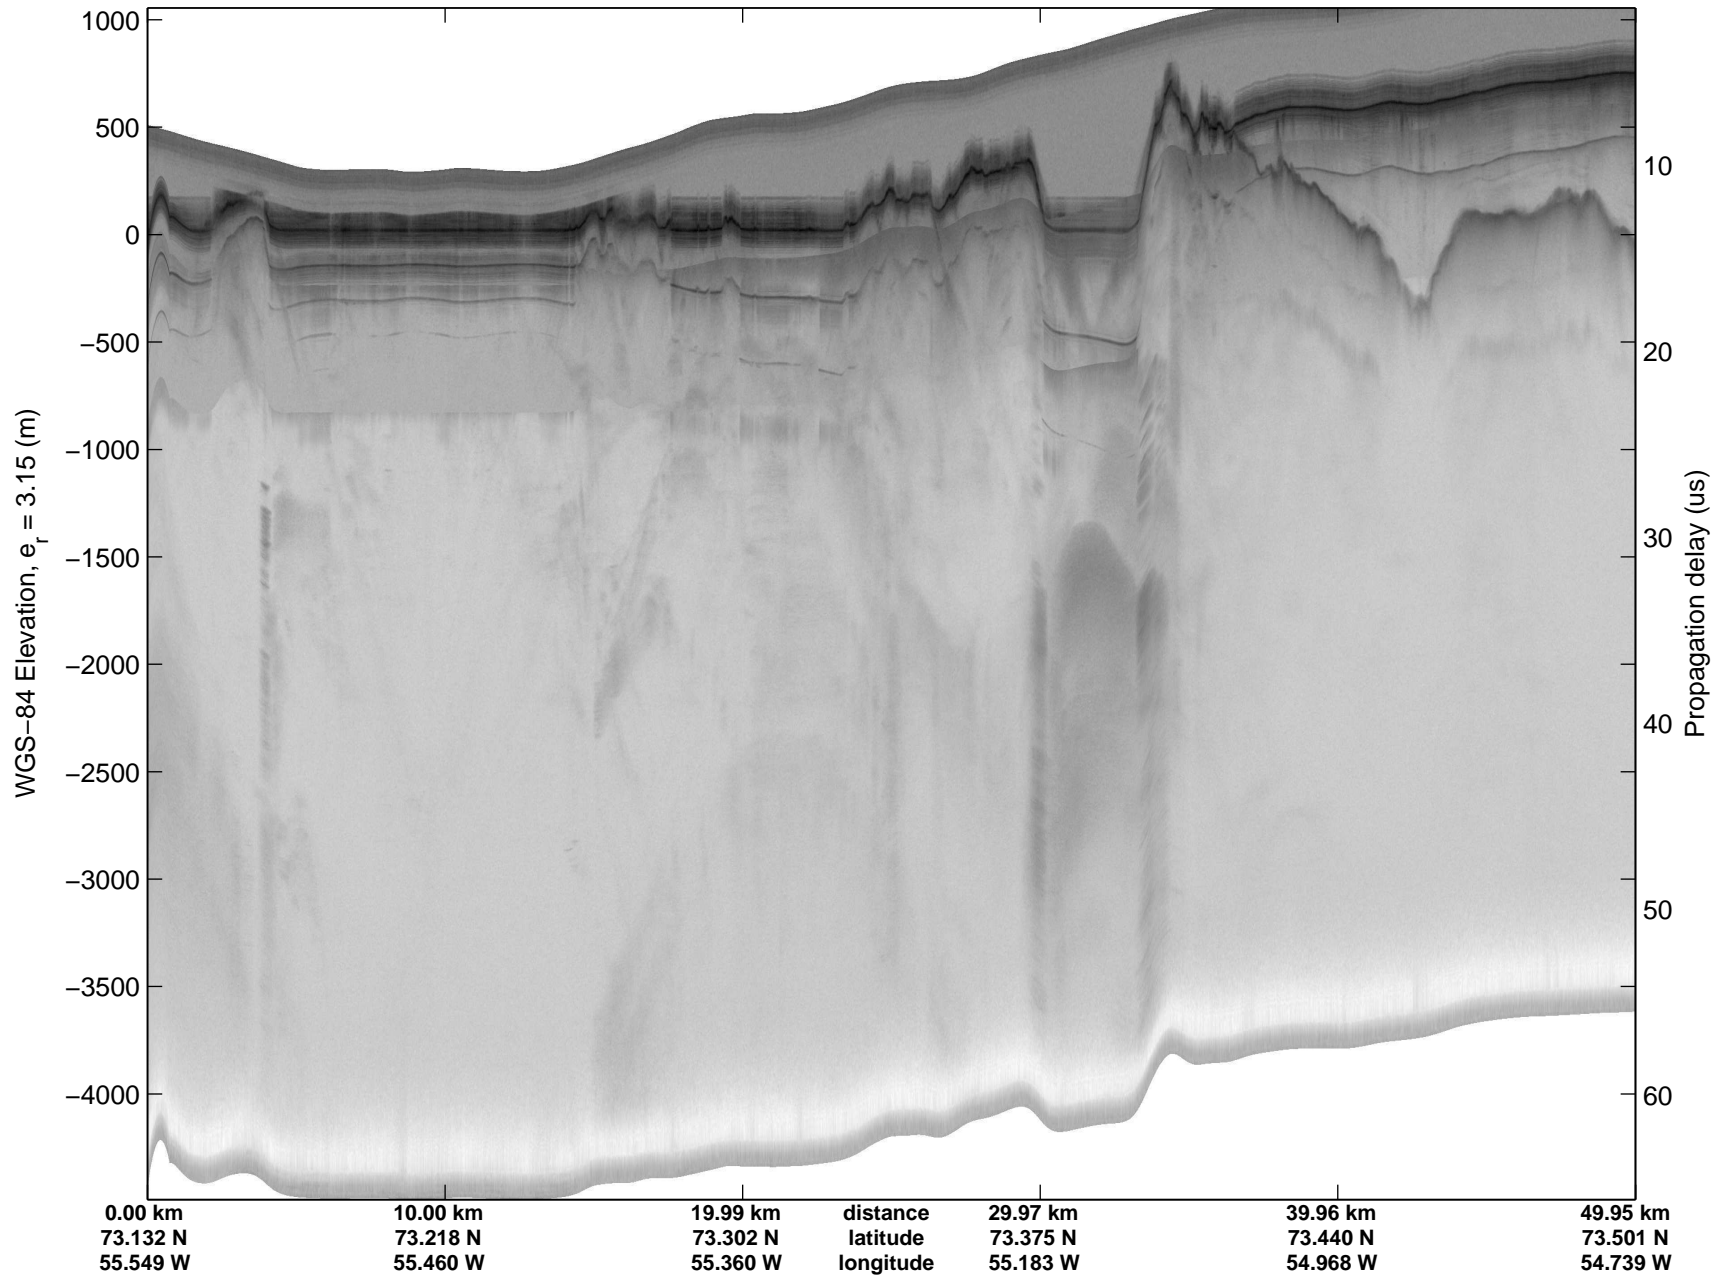

mcords3 2014_Greenland_P3: "Northwest Glaciers 01" 20140507_01_047: 16:03:35.5 to 16:09:56.8 GPS