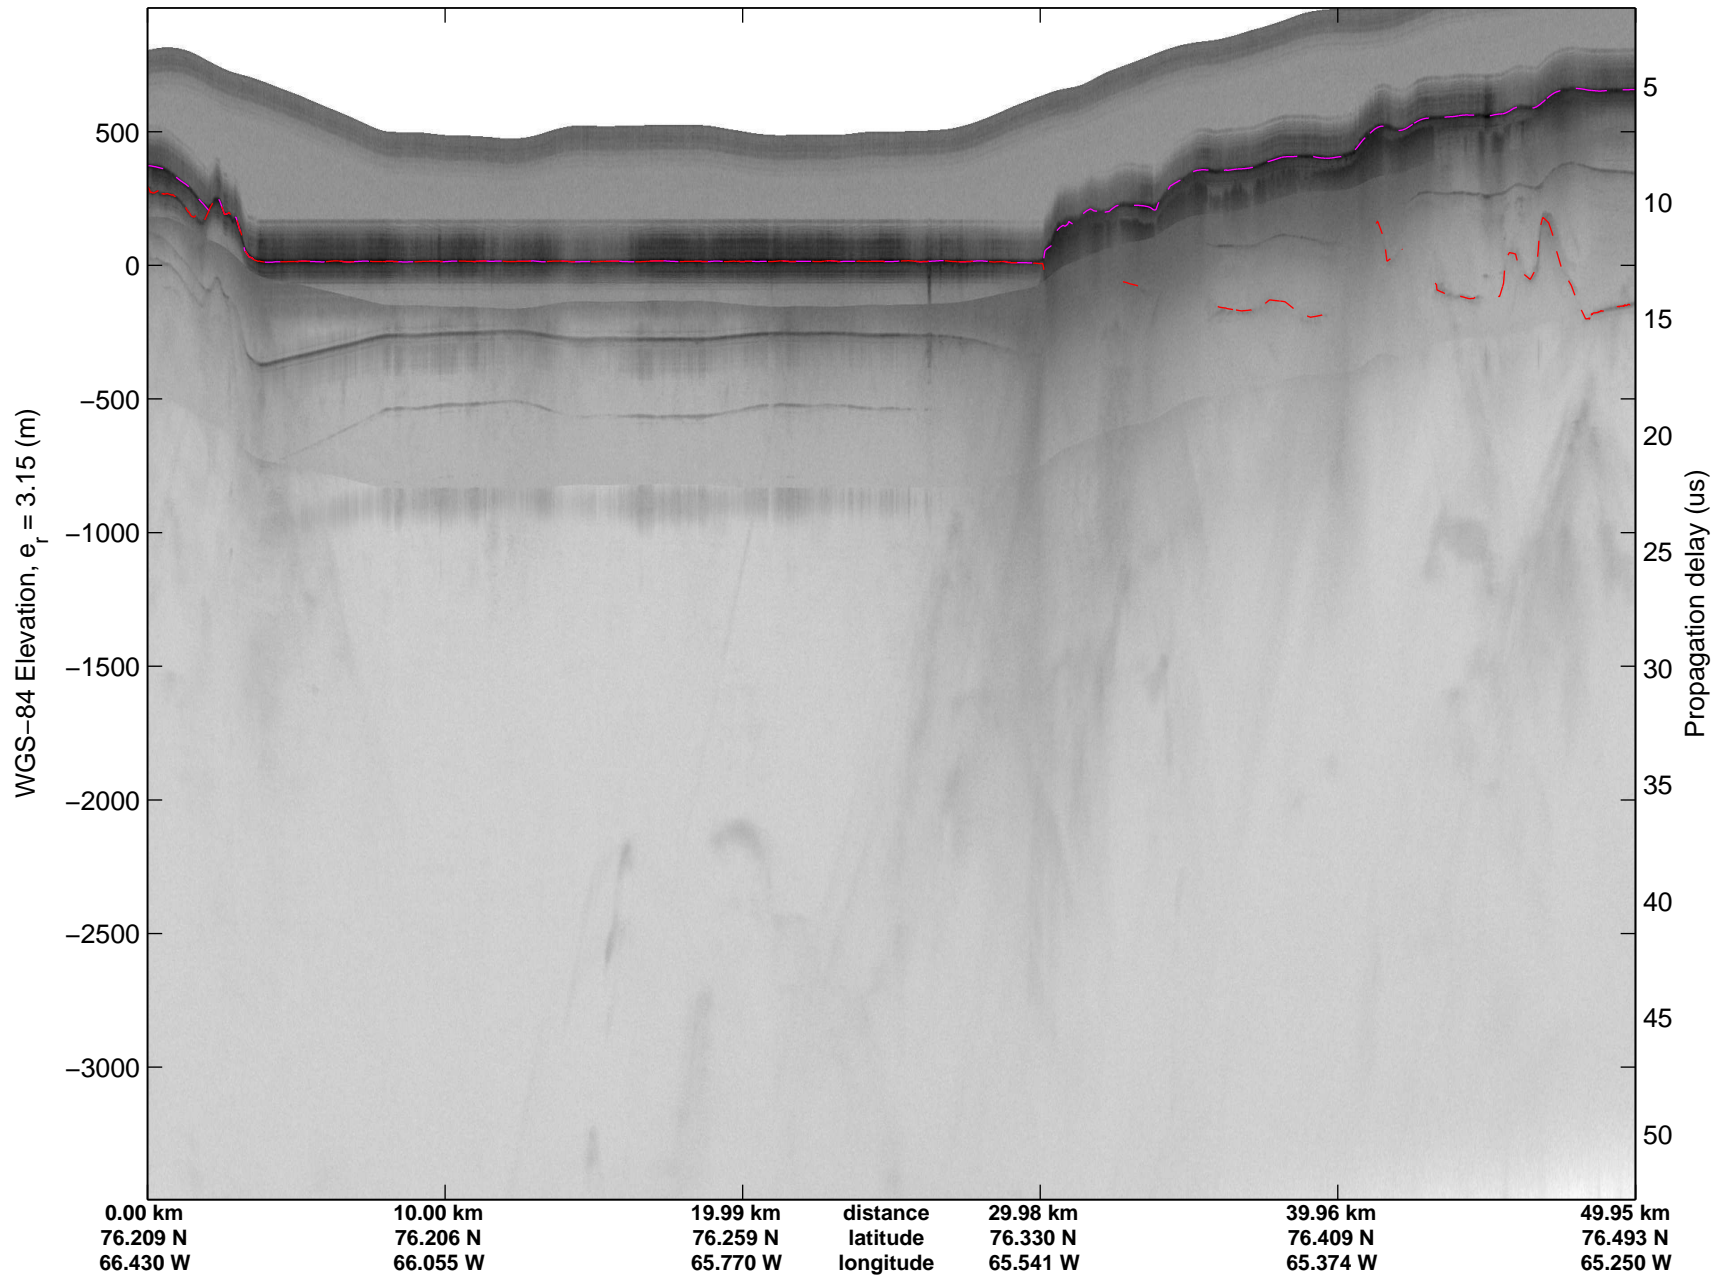

mcords3 2014_Greenland_P3: "Northwest Glaciers 01" 20140507_01_004: 11:24:55.0 to 11:31:45.8 GPS