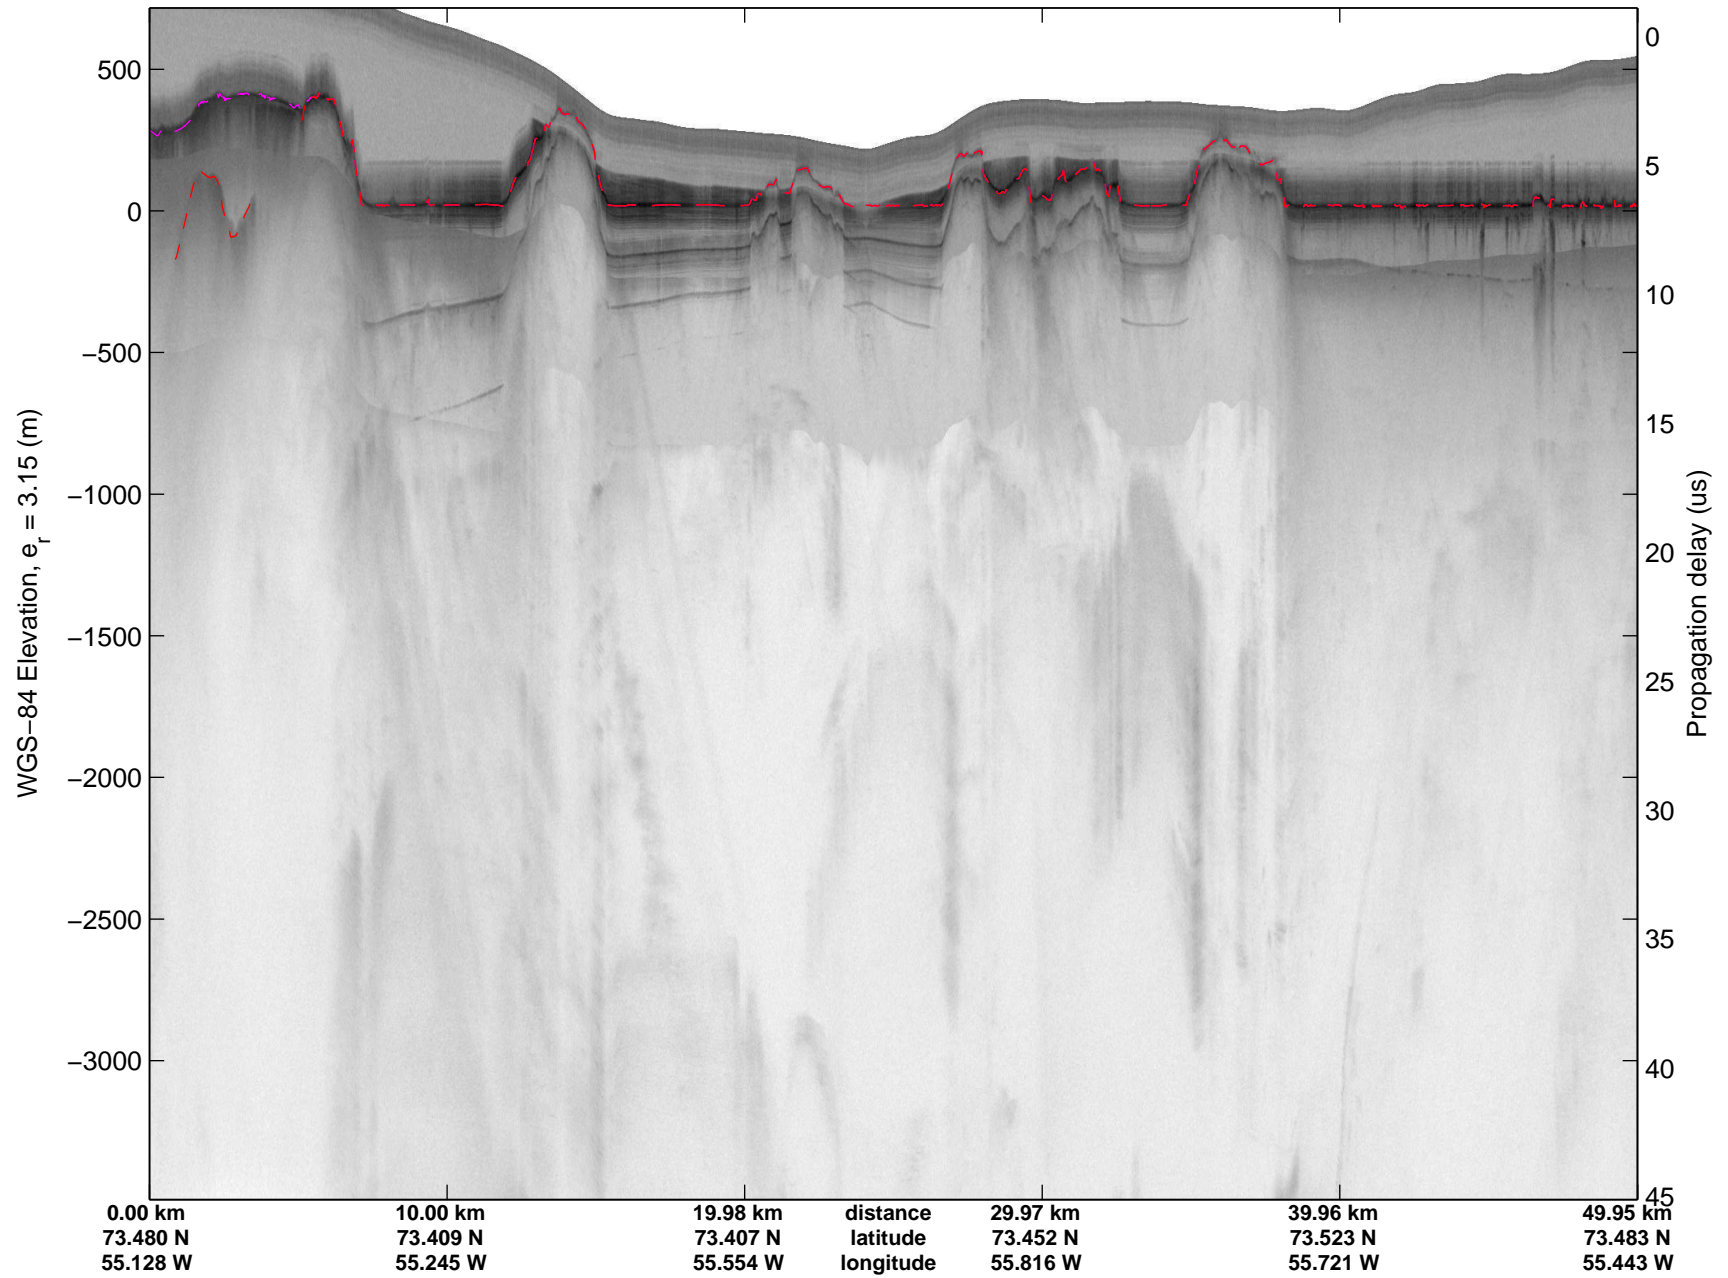

mcords3 2014_Greenland_P3: "Northwest Glaciers 01" 20140507_01_027: 13:55:52.9 to 14:02:33.5 GPS