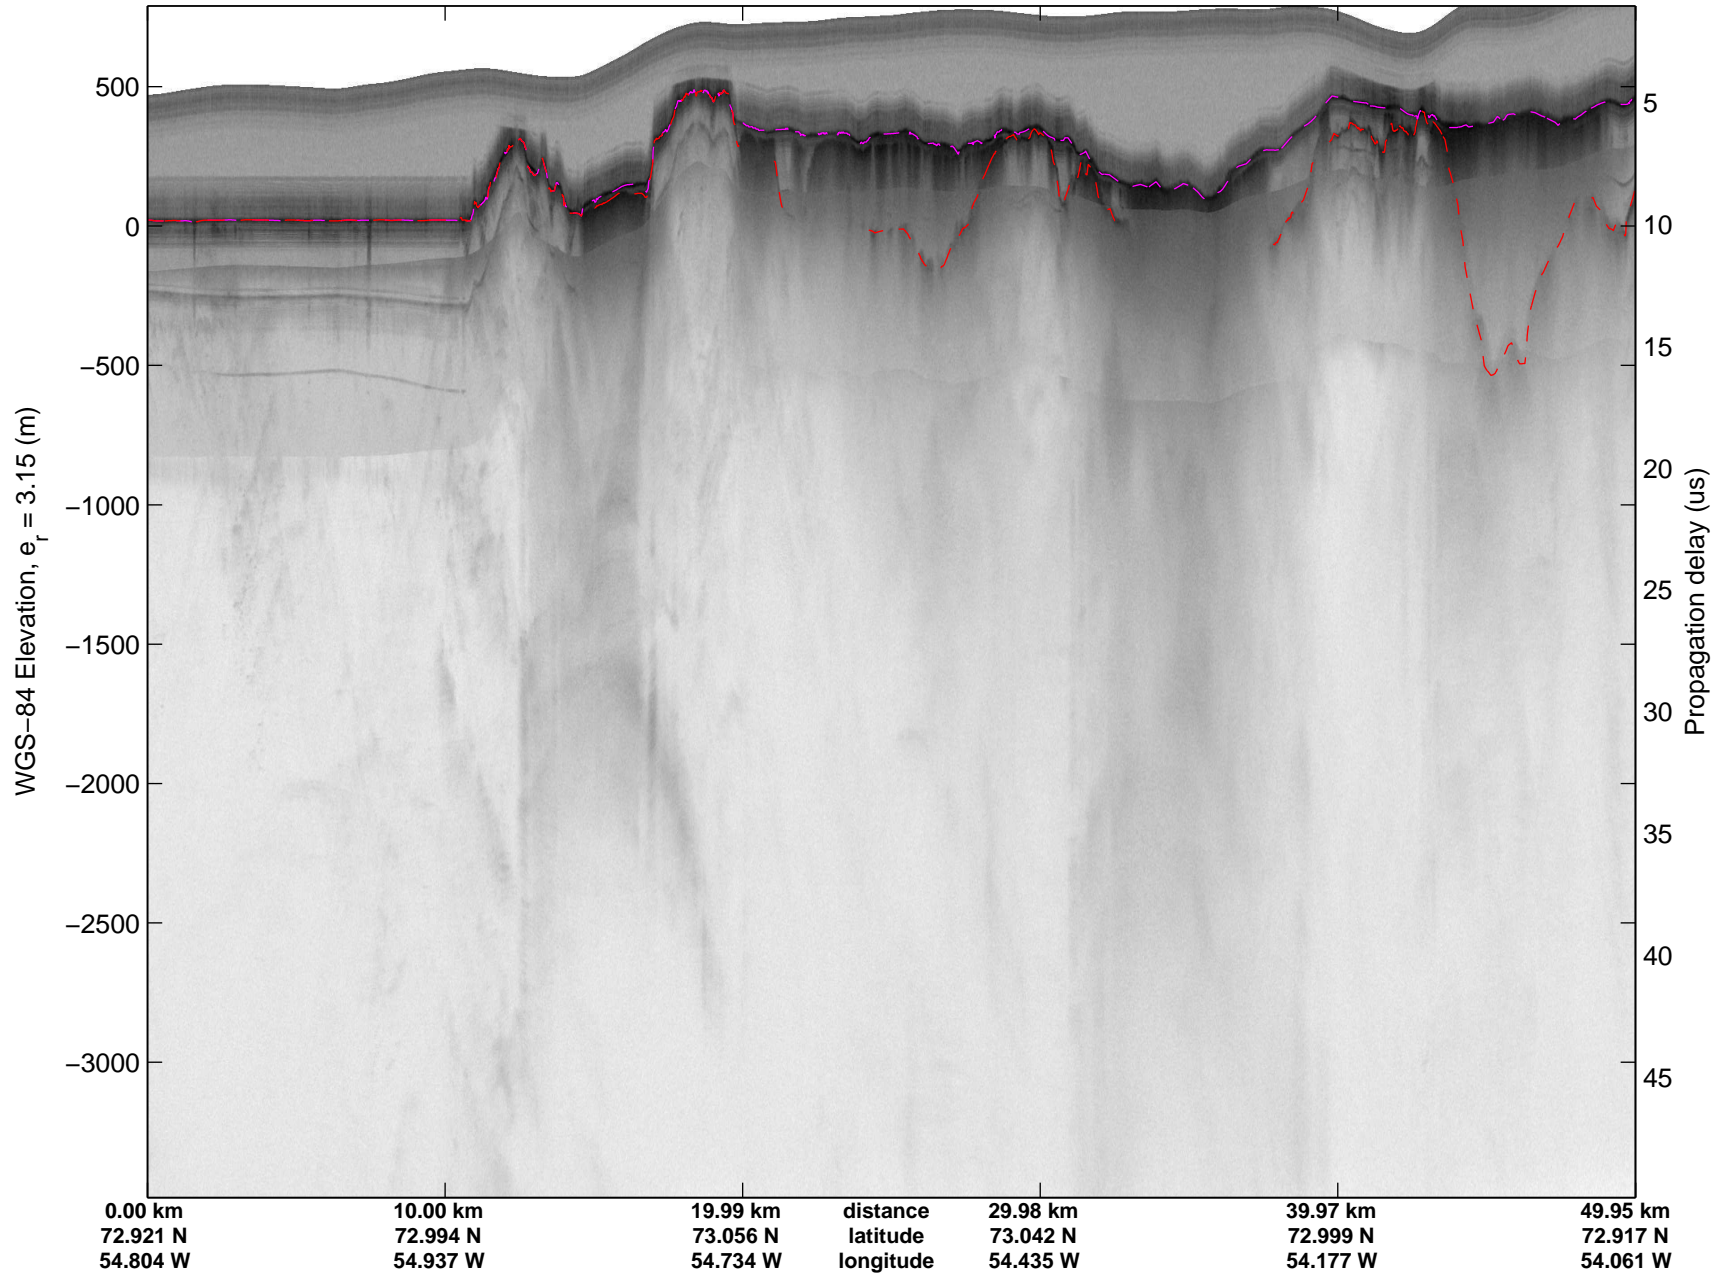

mcords3 2014_Greenland_P3: "Northwest Glaciers 01" 20140507_01_033: 14:34:30.8 to 14:40:49.6 GPS