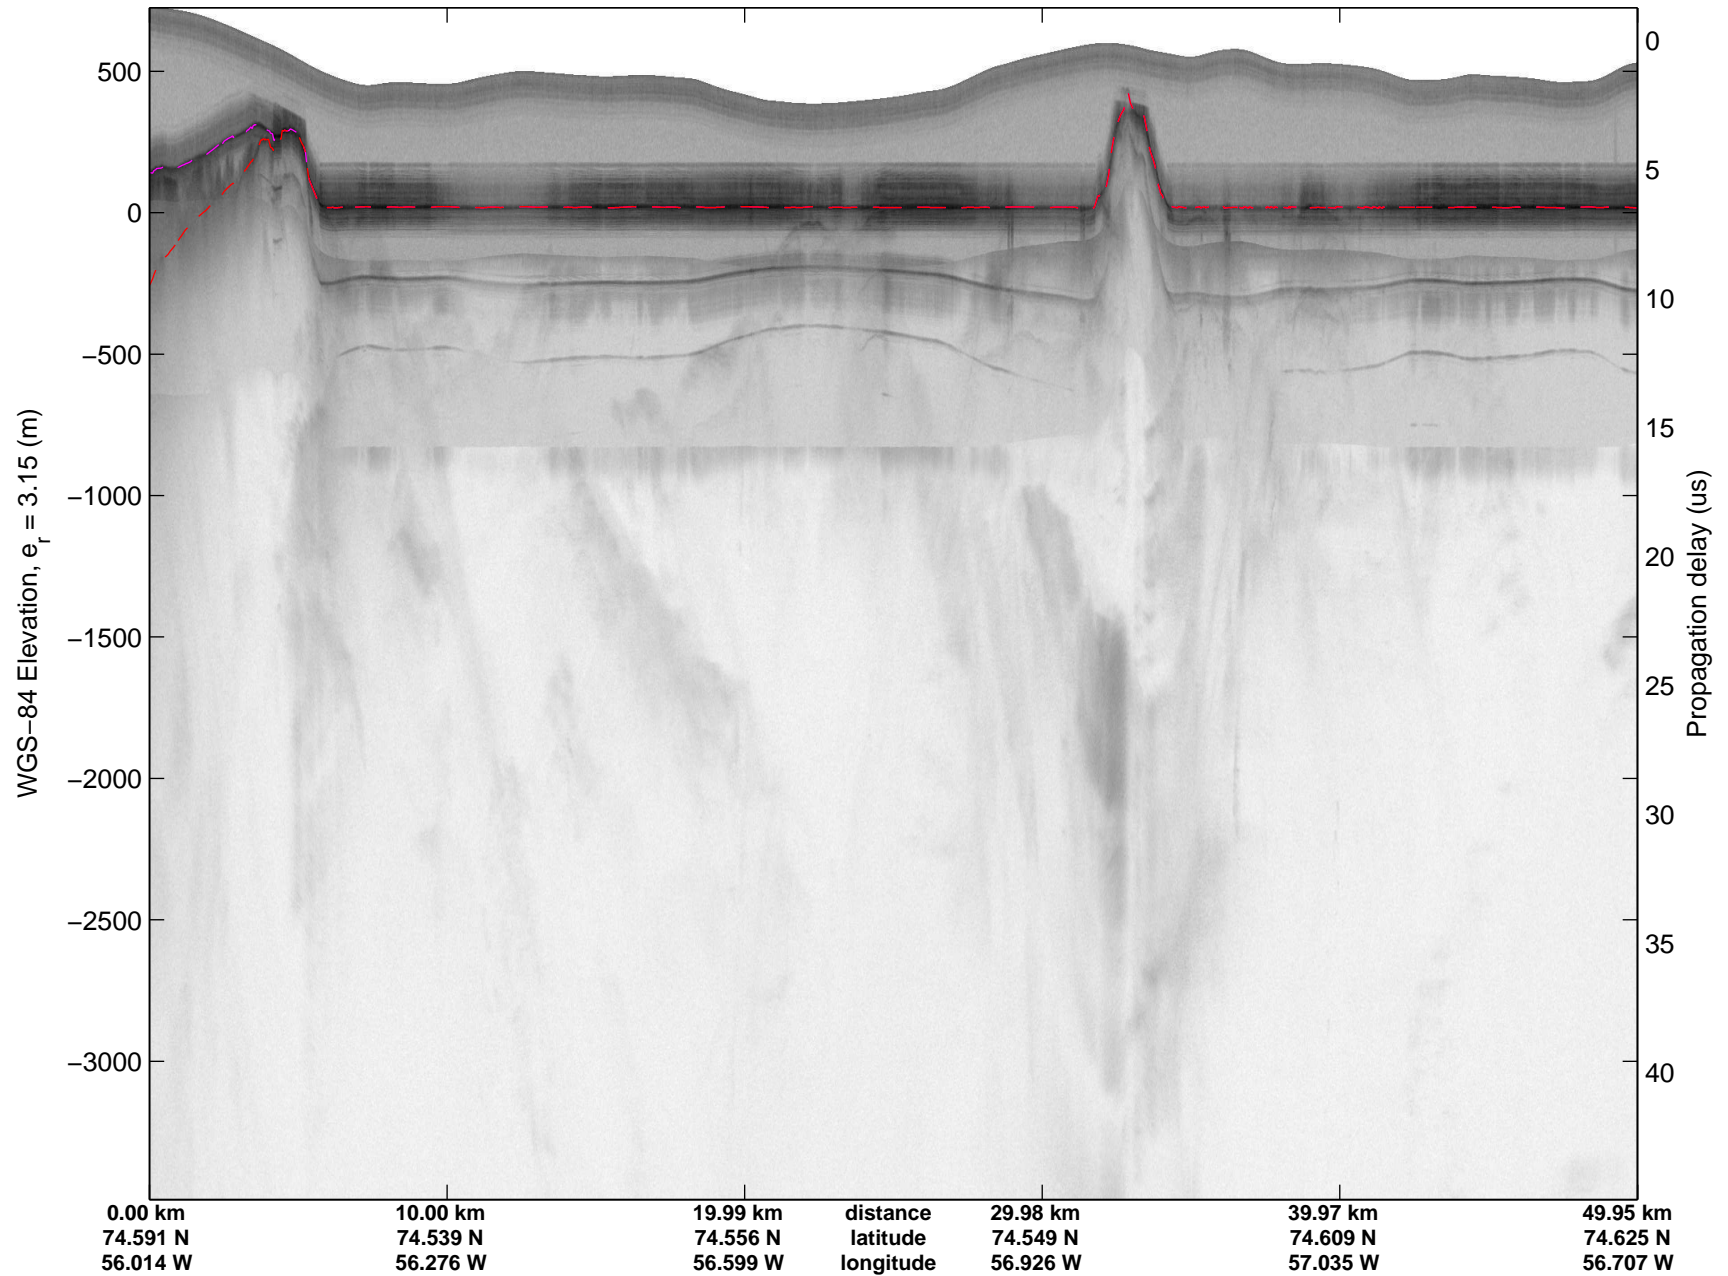

mcords3 2014_Greenland_P3: "Northwest Glaciers 01" 20140507_01_021: 13:17:22.3 to 13:24:15.6 GPS