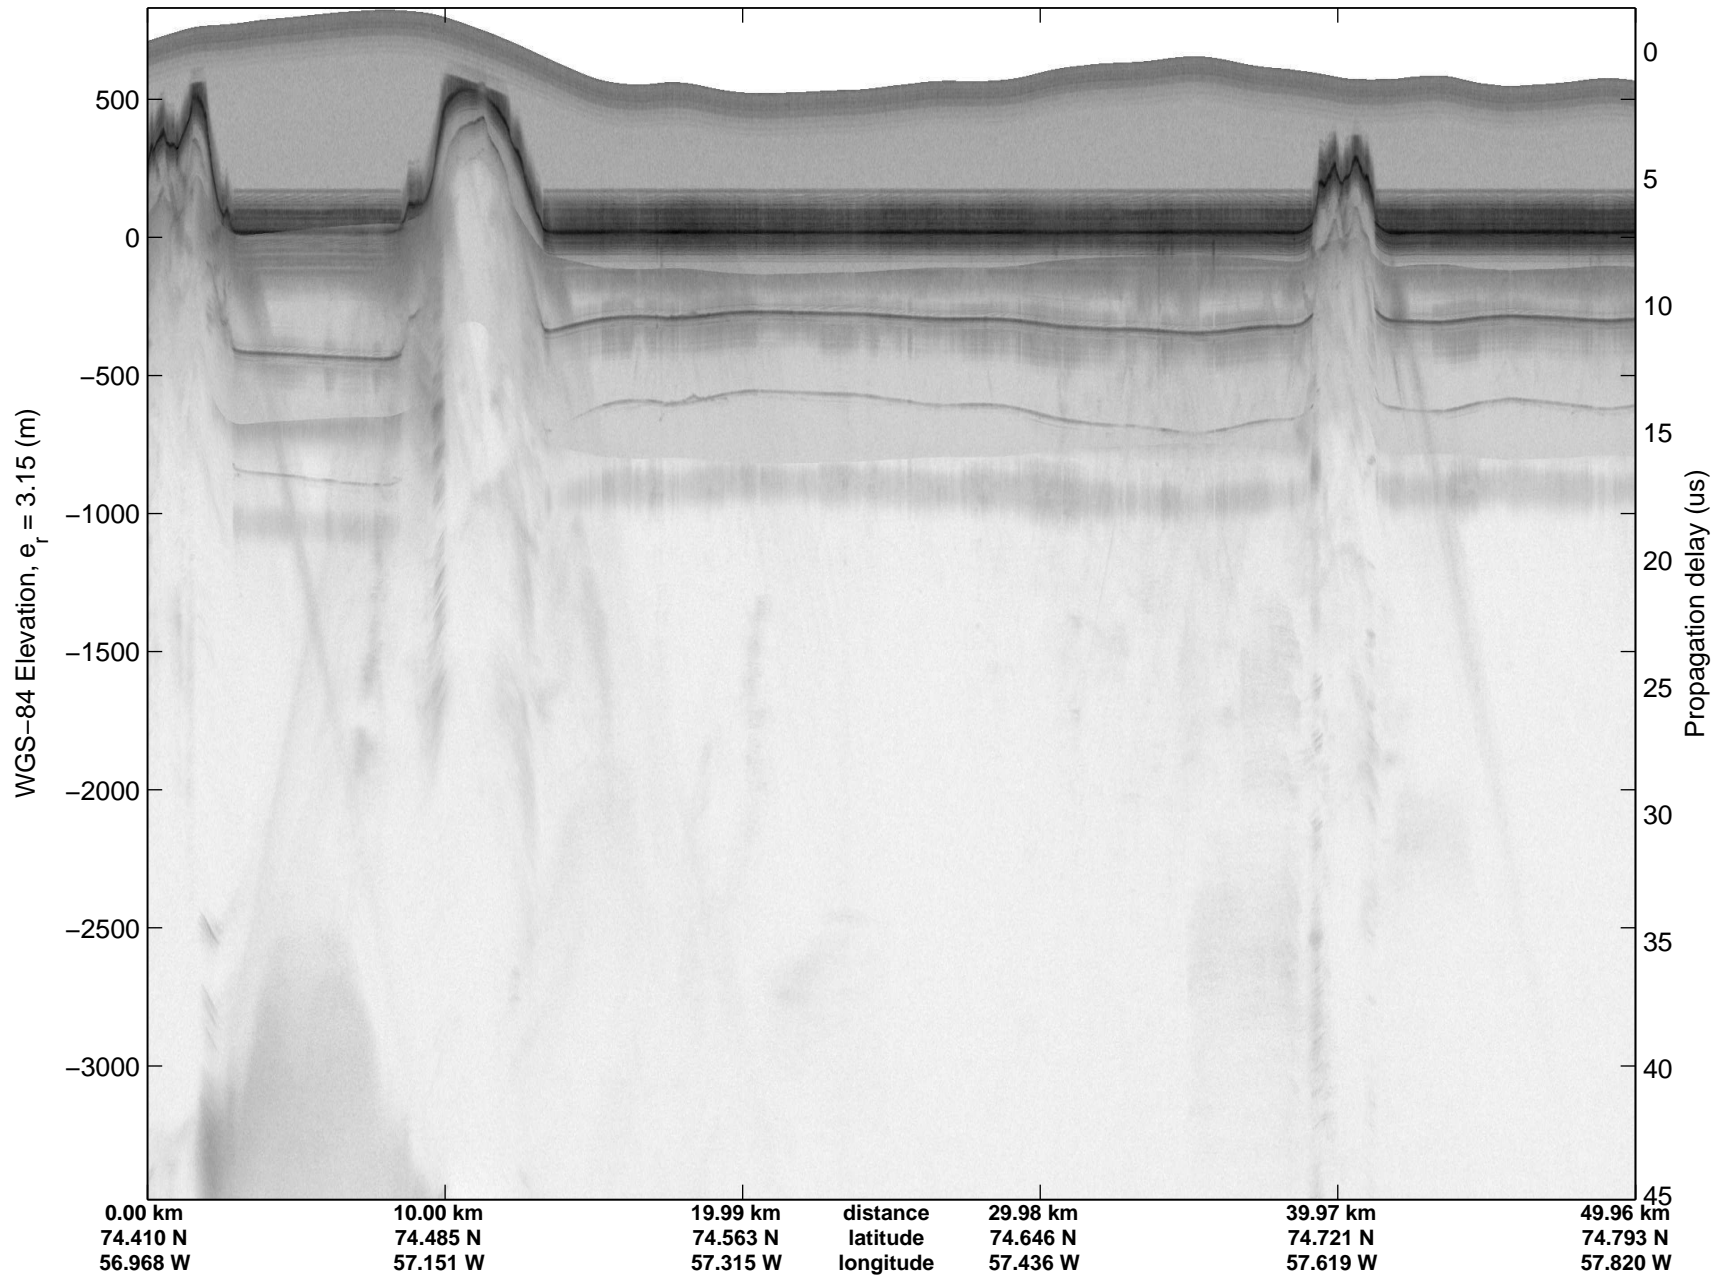

mcords3 2014_Greenland_P3: "Northwest Glaciers 01" 20140507_01_054: 16:47:40.2 to 16:54:08.1 GPS