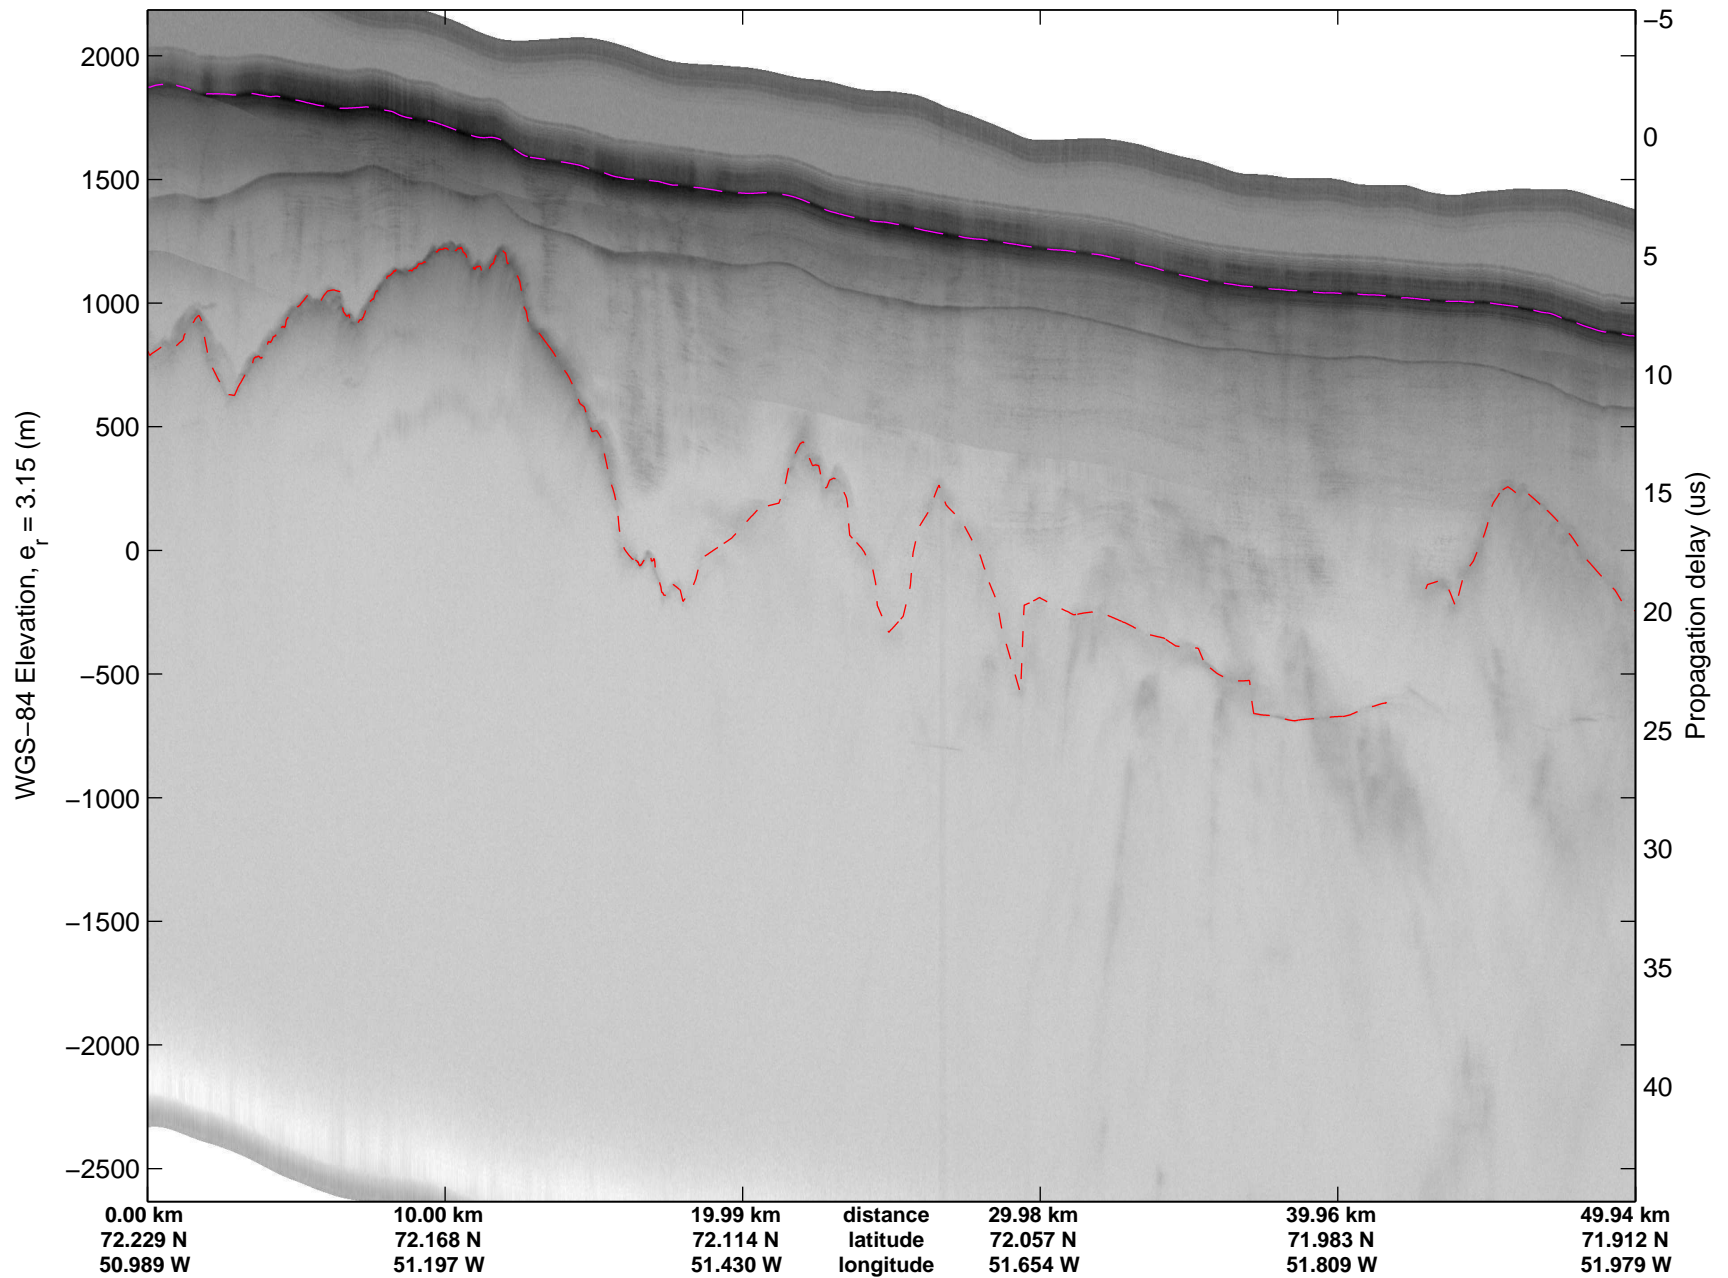

mcords3 2014_Greenland_P3: "Northwest Glaciers 01" 20140507_01_037: 15:00:41.6 to 15:07:02.1 GPS