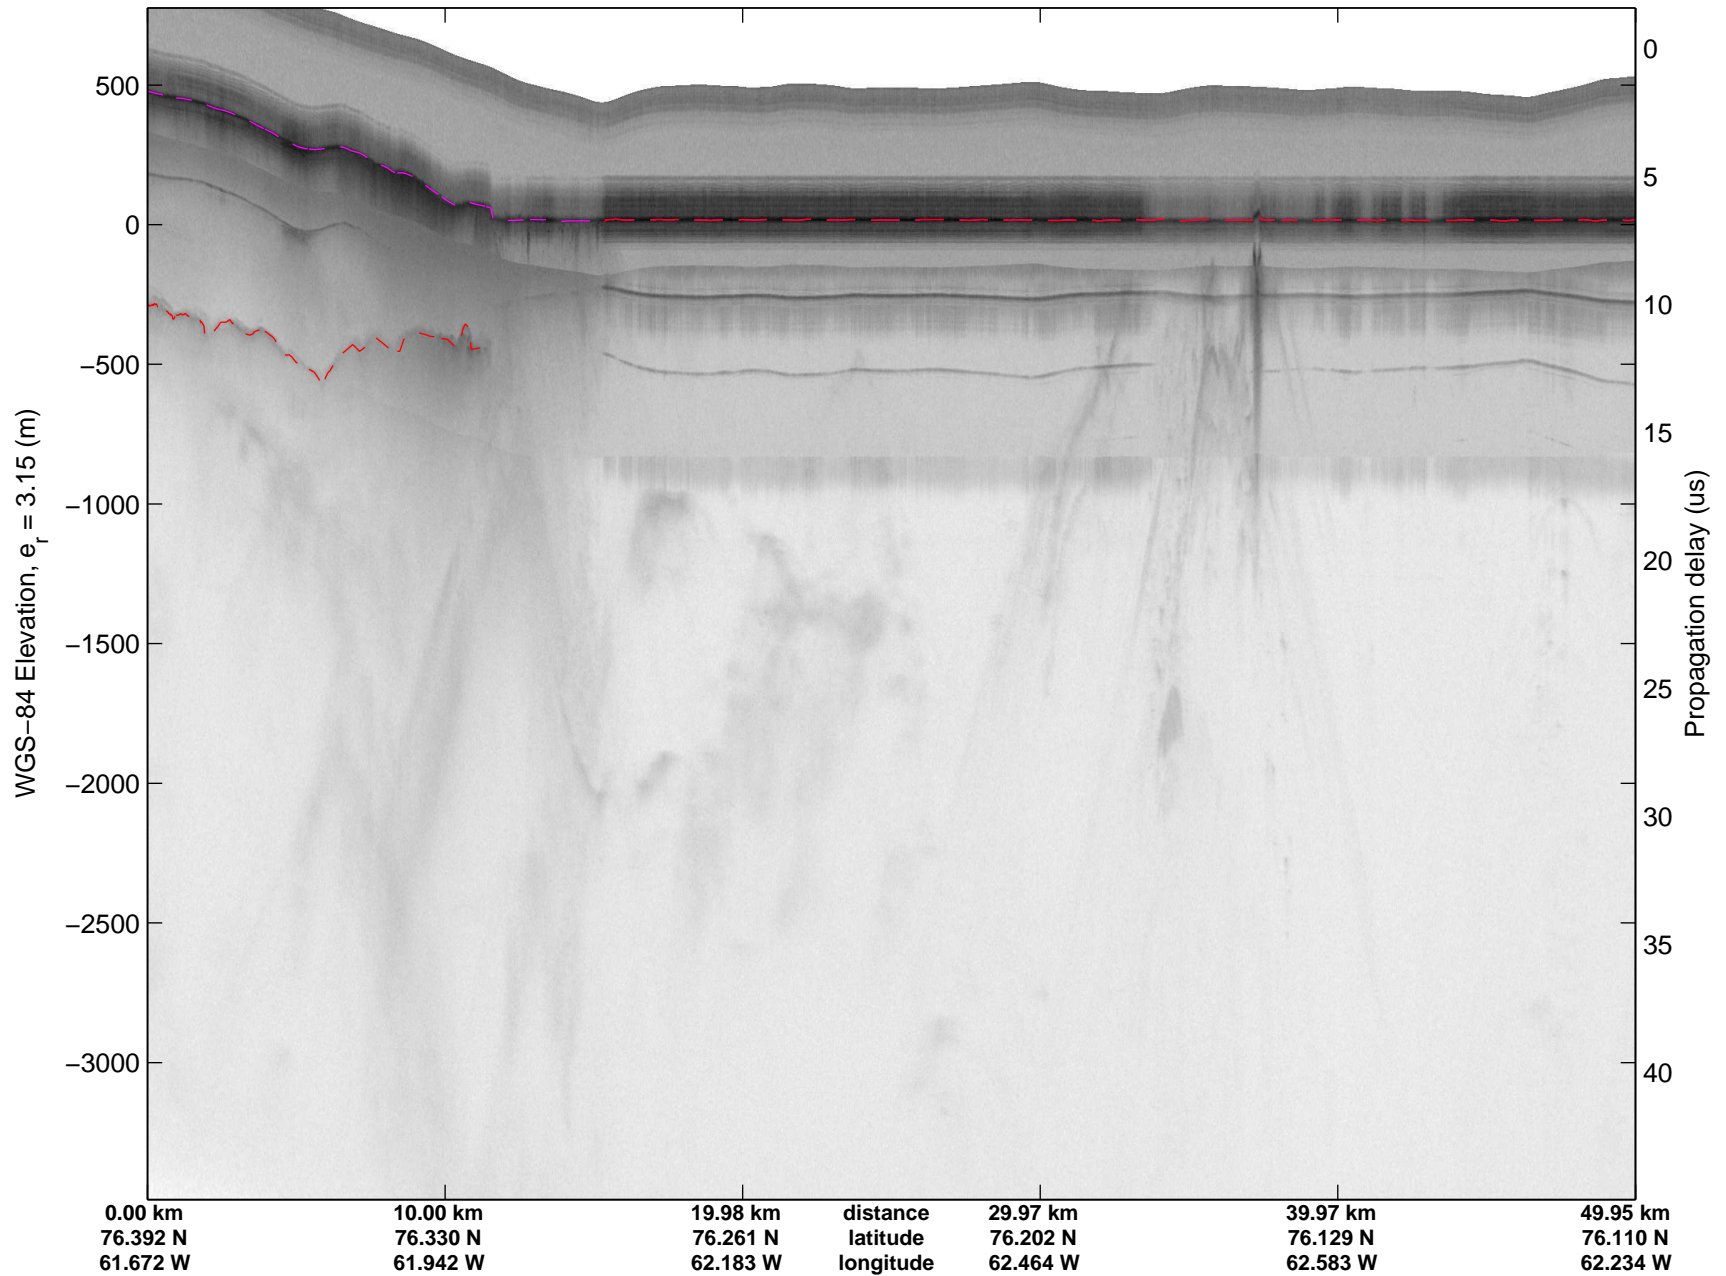

mcords3 2014_Greenland_P3: "Northwest Glaciers 01" 20140507_01_009: 11:58:28.8 to 12:05:08.4 GPS