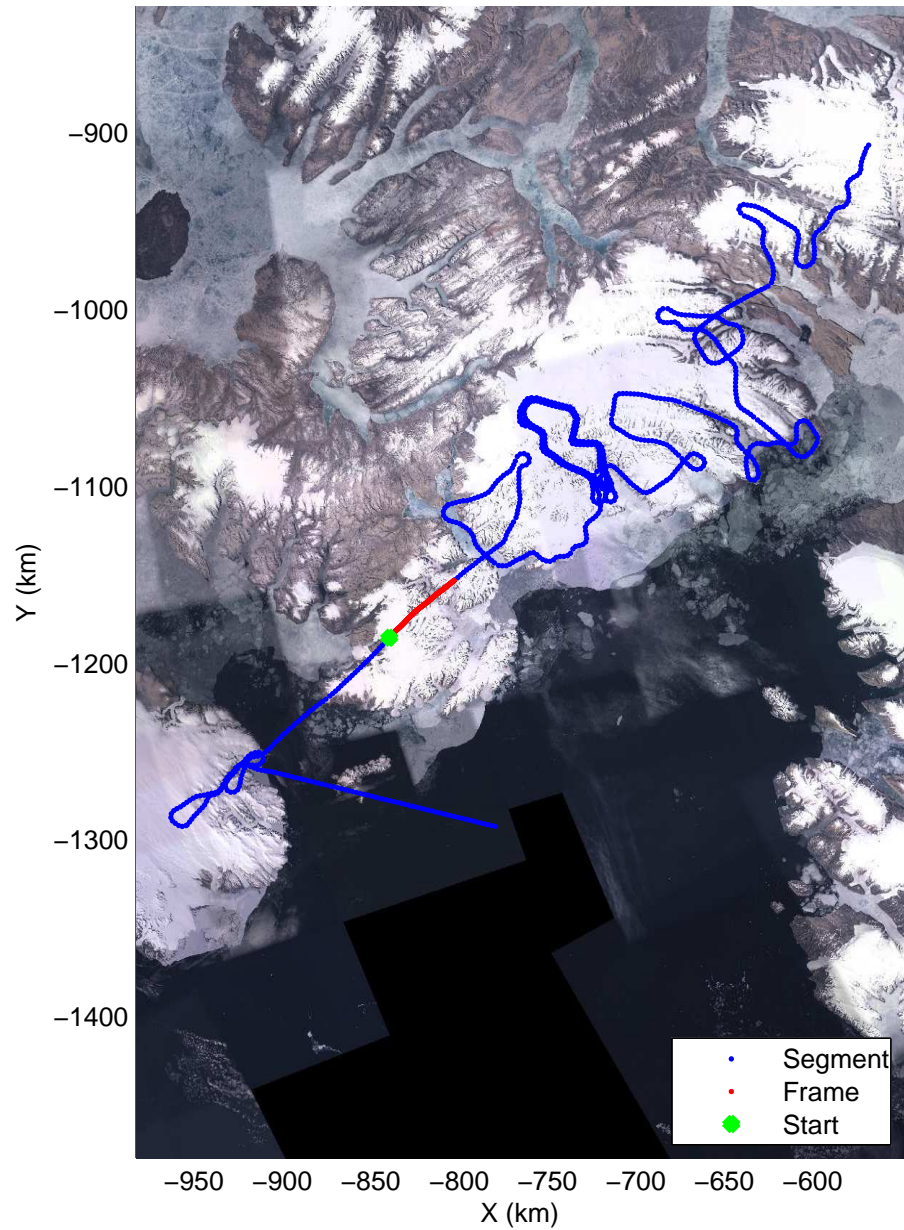

Polar Stereograph 70N/-45E