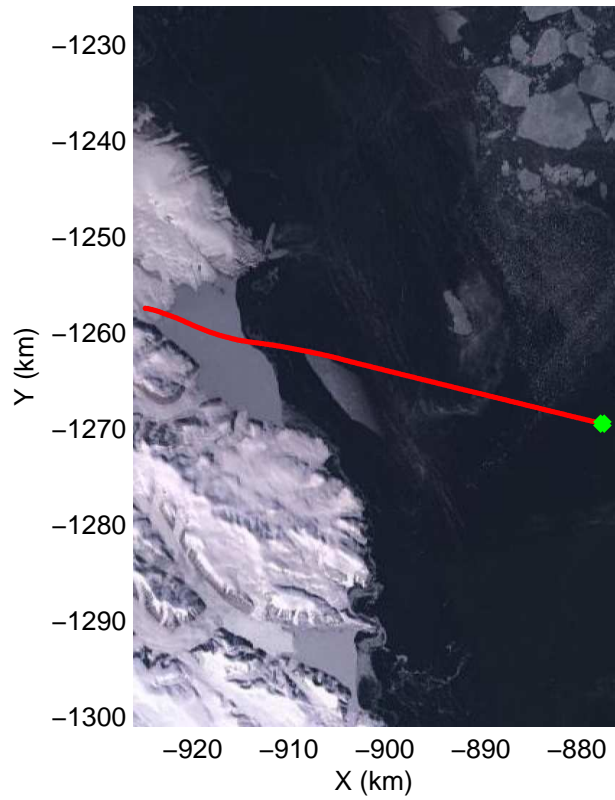

Polar Stereograph 70N/-45E

mcords3 2014_Greenland_P3: "South Canada Glaciers" 20140506_01_003: 11:31:10.0 to 11:37:04.9 GPS

mcords3 2014_Greenland_P3: "South Canada Glaciers" 20140506_01_003: 11:31:10.0 to 11:37:04.9 GPS