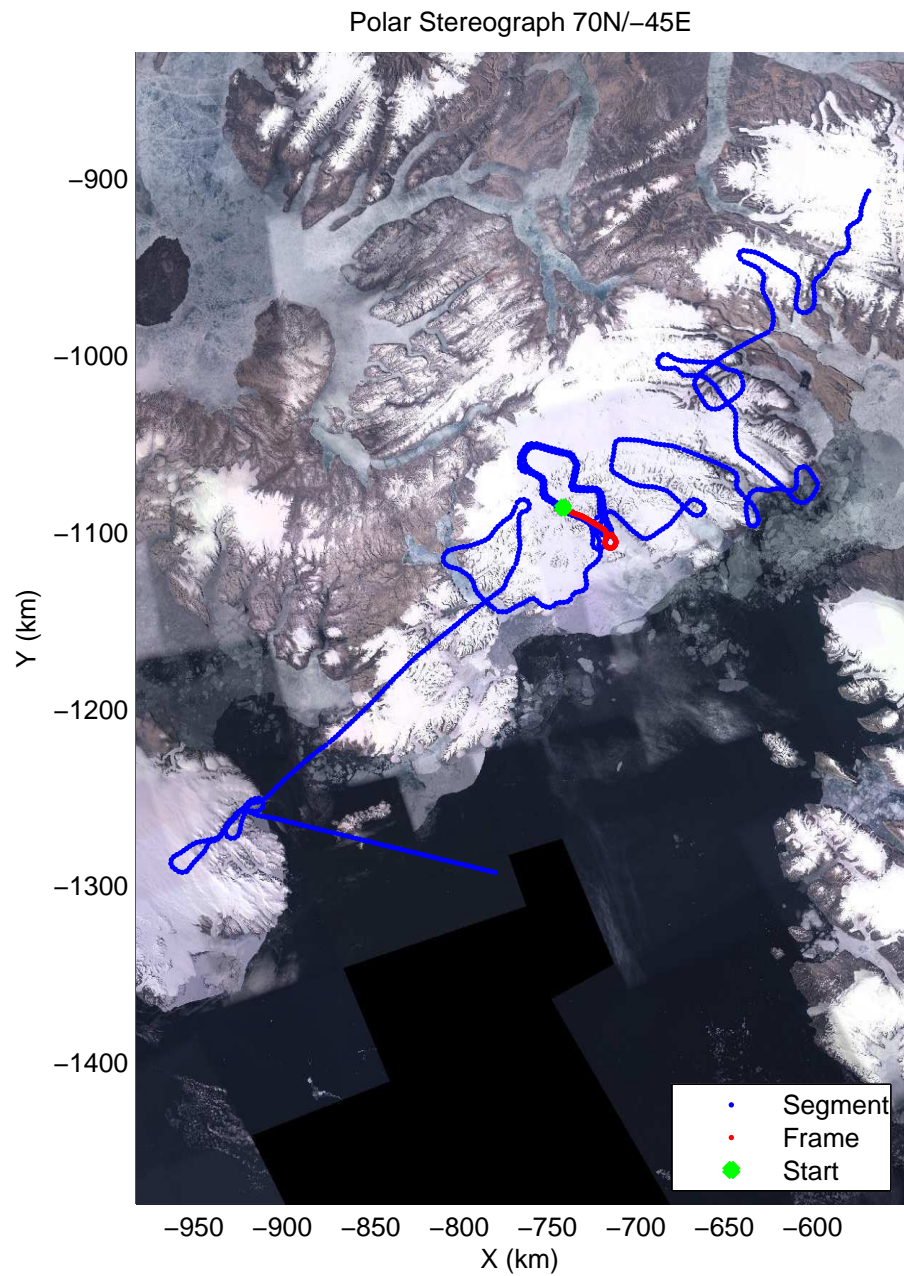

Polar Stereograph 70N/-45E

mcords3 2014_Greenland_P3: "South Canada Glaciers" 20140506_01_023: 13:57:24.4 to 14:05:09.8 GPS

mcords3 2014_Greenland_P3: "South Canada Glaciers" 20140506_01_023: 13:57:24.4 to 14:05:09.8 GPS