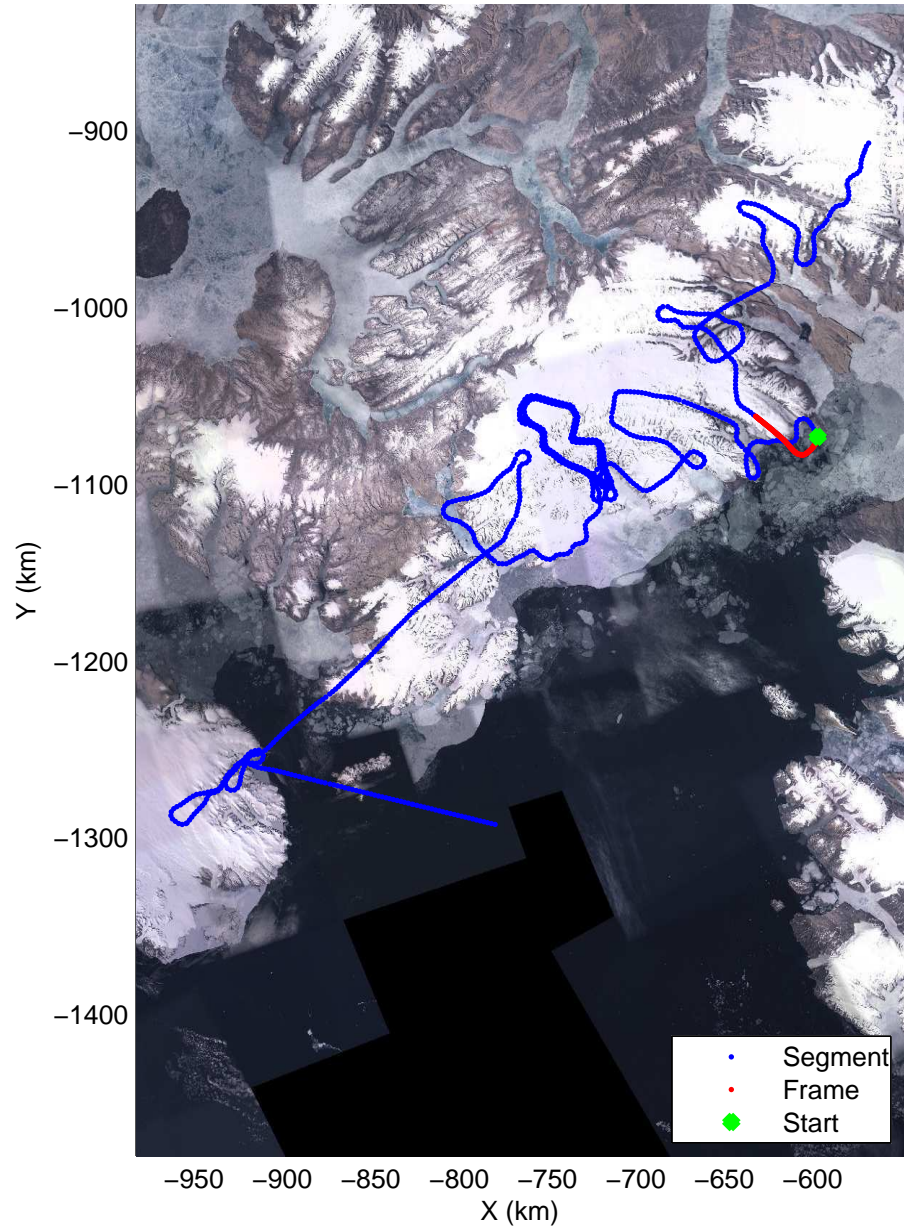

mcords3 2014_Greenland_P3: "South Canada Glaciers" 20140506_01_033: 15:18:36.8 to 15:25:55.5 GPS

Polar Stereograph 70N/-45E

mcords3 2014_Greenland_P3: "South Canada Glaciers" 20140506_01_034: 15:25:55.8 to 15:34:07.4 GPS

mcords3 2014_Greenland_P3: "South Canada Glaciers" 20140506_01_034: 15:25:55.8 to 15:34:07.4 GPS

mcords3 2014_Greenland_P3: "South Canada Glaciers" 20140506_01_035: 15:34:07.8 to 15:42:21.5 GPS

mcords3 2014_Greenland_P3: "South Canada Glaciers" 20140506_01_035: 15:34:07.8 to 15:42:21.5 GPS

Polar Stereograph 70N/-45E

mcords3 2014_Greenland_P3: "South Canada Glaciers" 20140506_01_036: 15:42:21.8 to 15:50:30.6 GPS

mcords3 2014_Greenland_P3: "South Canada Glaciers" 20140506_01_036: 15:42:21.8 to 15:50:30.6 GPS