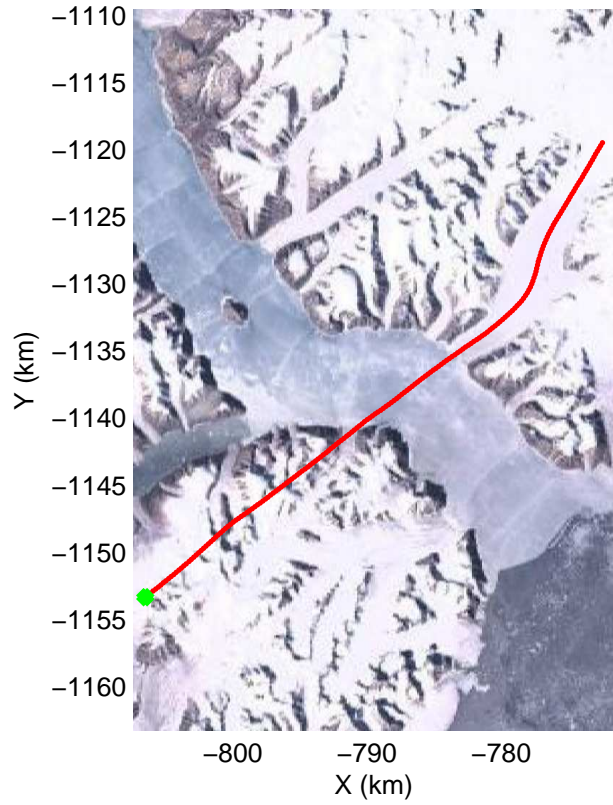

Polar Stereograph 70N/-45E

mcords3 2014_Greenland_P3: "South Canada Glaciers" 20140506_01_011: 12:25:41.0 to 12:31:18.2 GPS

mcords3 2014_Greenland_P3: "South Canada Glaciers" 20140506_01_011: 12:25:41.0 to 12:31:18.2 GPS