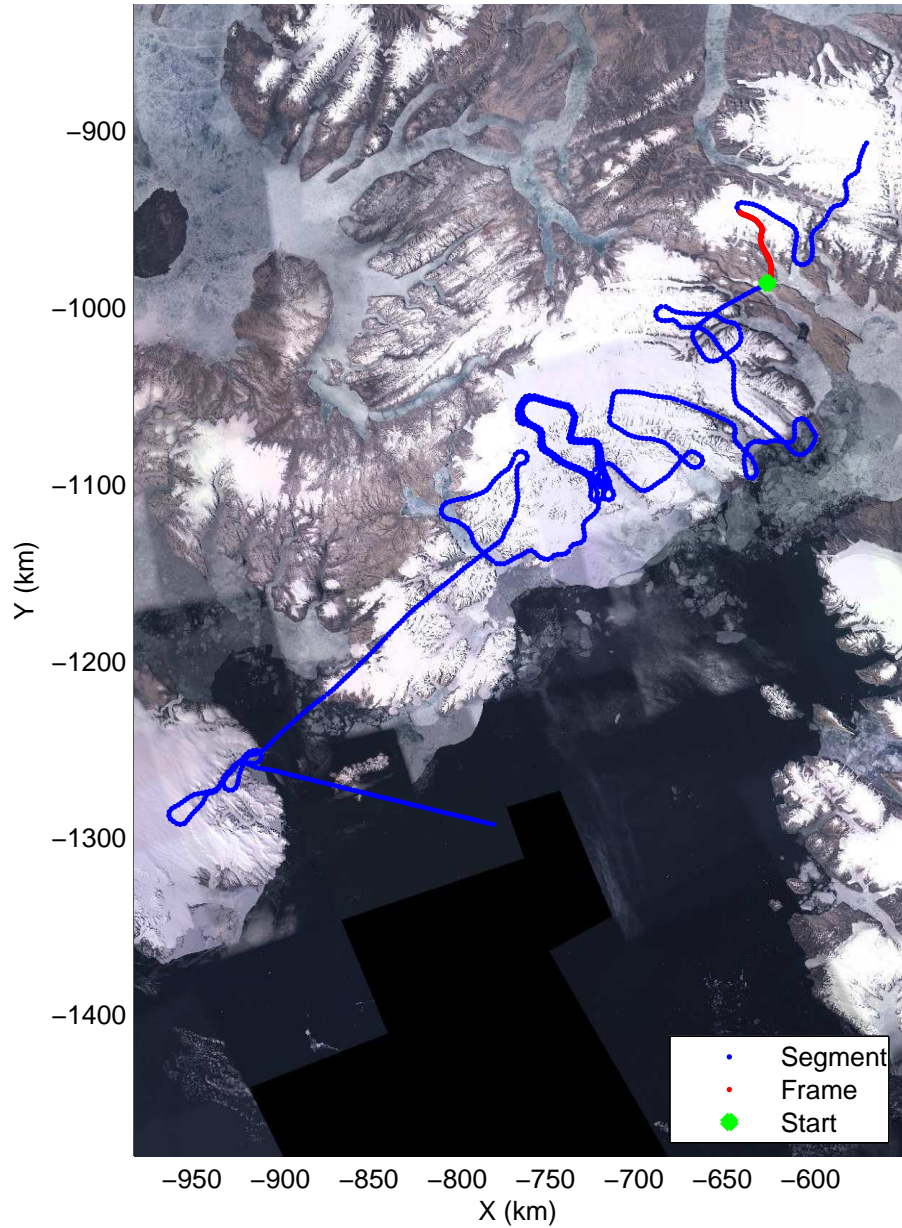

mcords3 2014_Greenland_P3: "South Canada Glaciers" 20140506_01_040: 16:10:50.5 to 16:17:39.6 GPS

Polar Stereograph 70N/-45E

mcords3 2014_Greenland_P3: "South Canada Glaciers" 20140506_01_041: 16:17:39.9 to 16:23:38.9 GPS

mcords3 2014_Greenland_P3: "South Canada Glaciers" 20140506_01_041: 16:17:39.9 to 16:23:38.9 GPS

Polar Stereograph 70N/-45E

mcords3 2014_Greenland_P3: "South Canada Glaciers" 20140506_01_042: 16:23:39.2 to 16:30:45.0 GPS