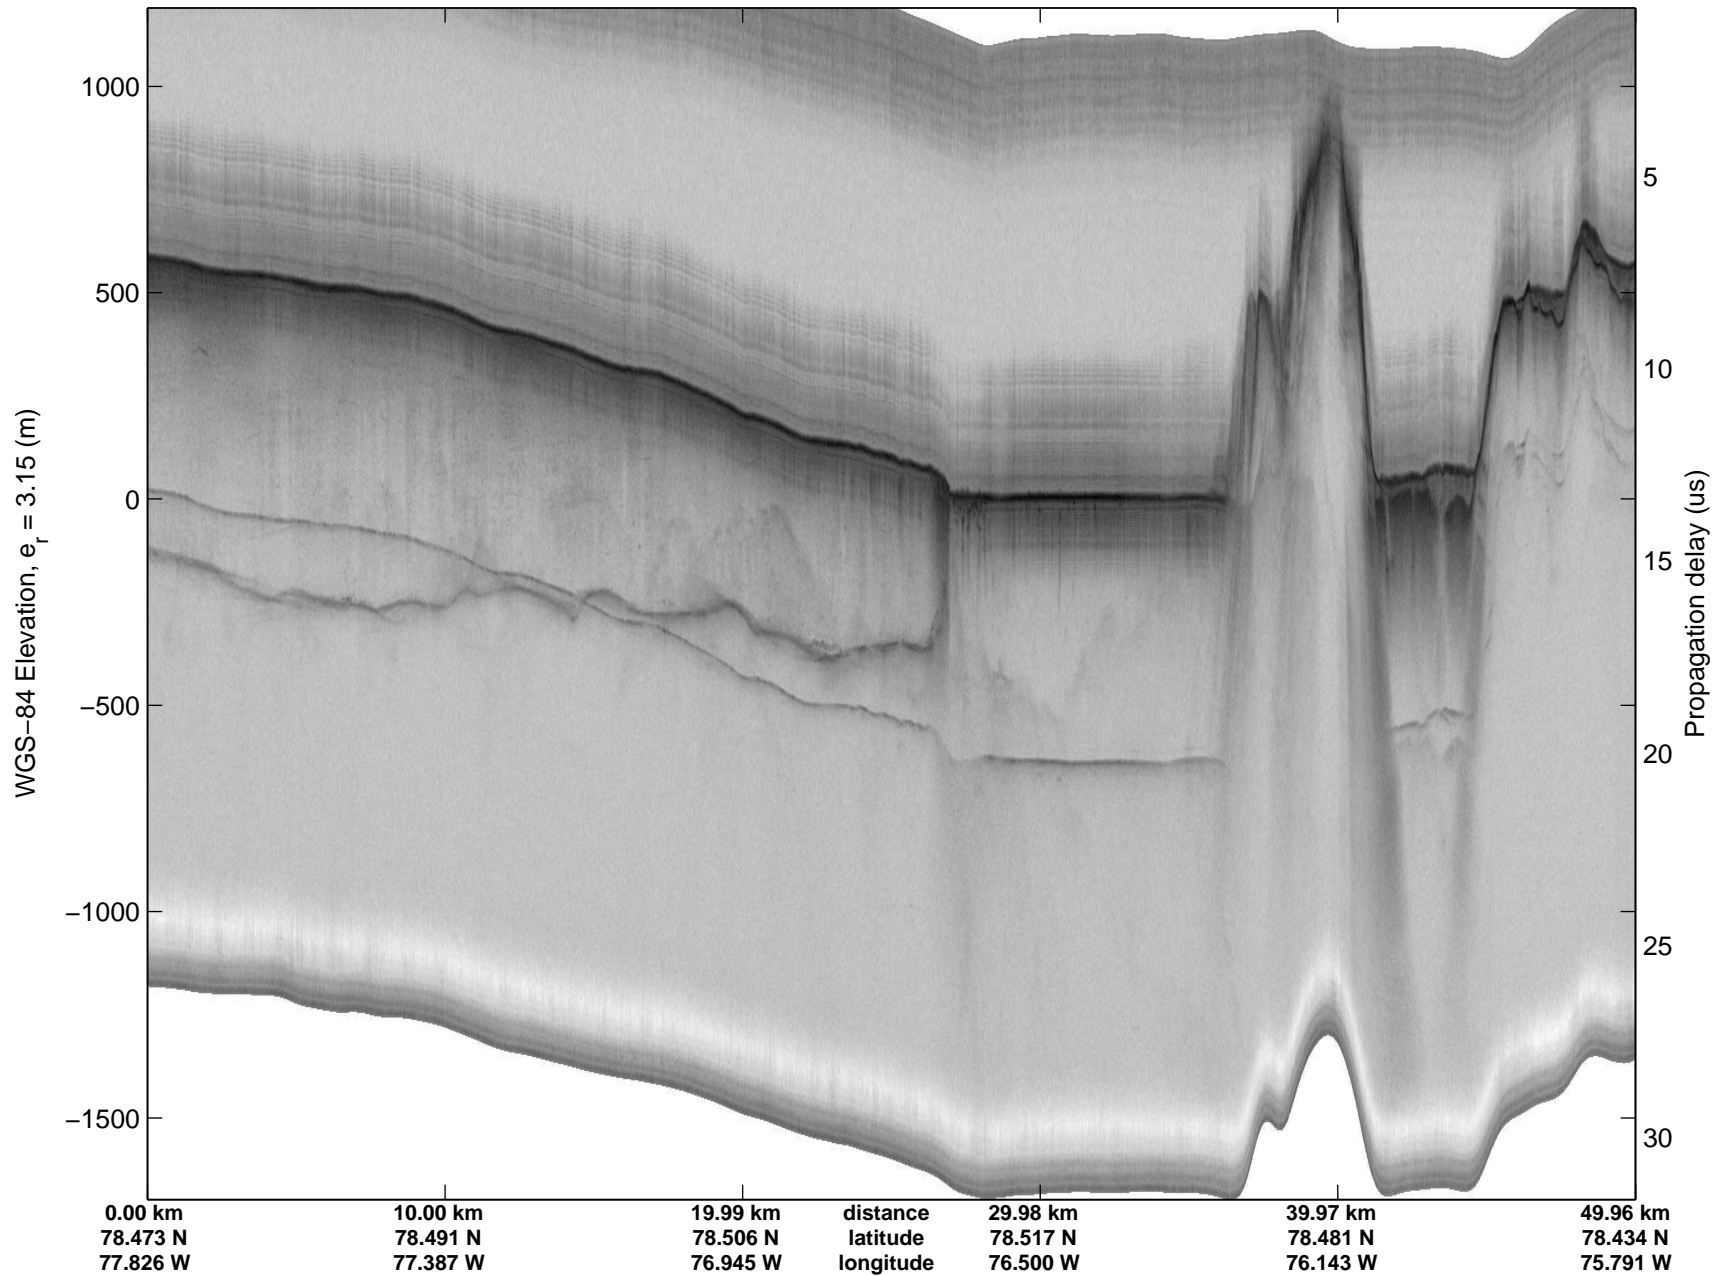

mcords3 2014_Greenland_P3: "South Canada Glaciers" 20140506_01_031: 15:02:22.0 to 15:10:45.2 GPS

mcords3 2014_Greenland_P3: "South Canada Glaciers" 20140506_01_031: 15:02:22.0 to 15:10:45.2 GPS

Polar Stereograph 70N/-45E

mcords3 2014_Greenland_P3: "South Canada Glaciers" 20140506_01_032: 15:10:45.5 to 15:18:36.5 GPS

mcords3 2014_Greenland_P3: "South Canada Glaciers" 20140506_01_032: 15:10:45.5 to 15:18:36.5 GPS

mcords3 2014_Greenland_P3: "South Canada Glaciers" 20140506_01_033: 15:18:36.8 to 15:25:55.5 GPS

mcords3 2014_Greenland_P3: "South Canada Glaciers" 20140506_01_033: 15:18:36.8 to 15:25:55.5 GPS

Polar Stereograph 70N/-45E

mcords3 2014_Greenland_P3: "South Canada Glaciers" 20140506_01_034: 15:25:55.8 to 15:34:07.4 GPS