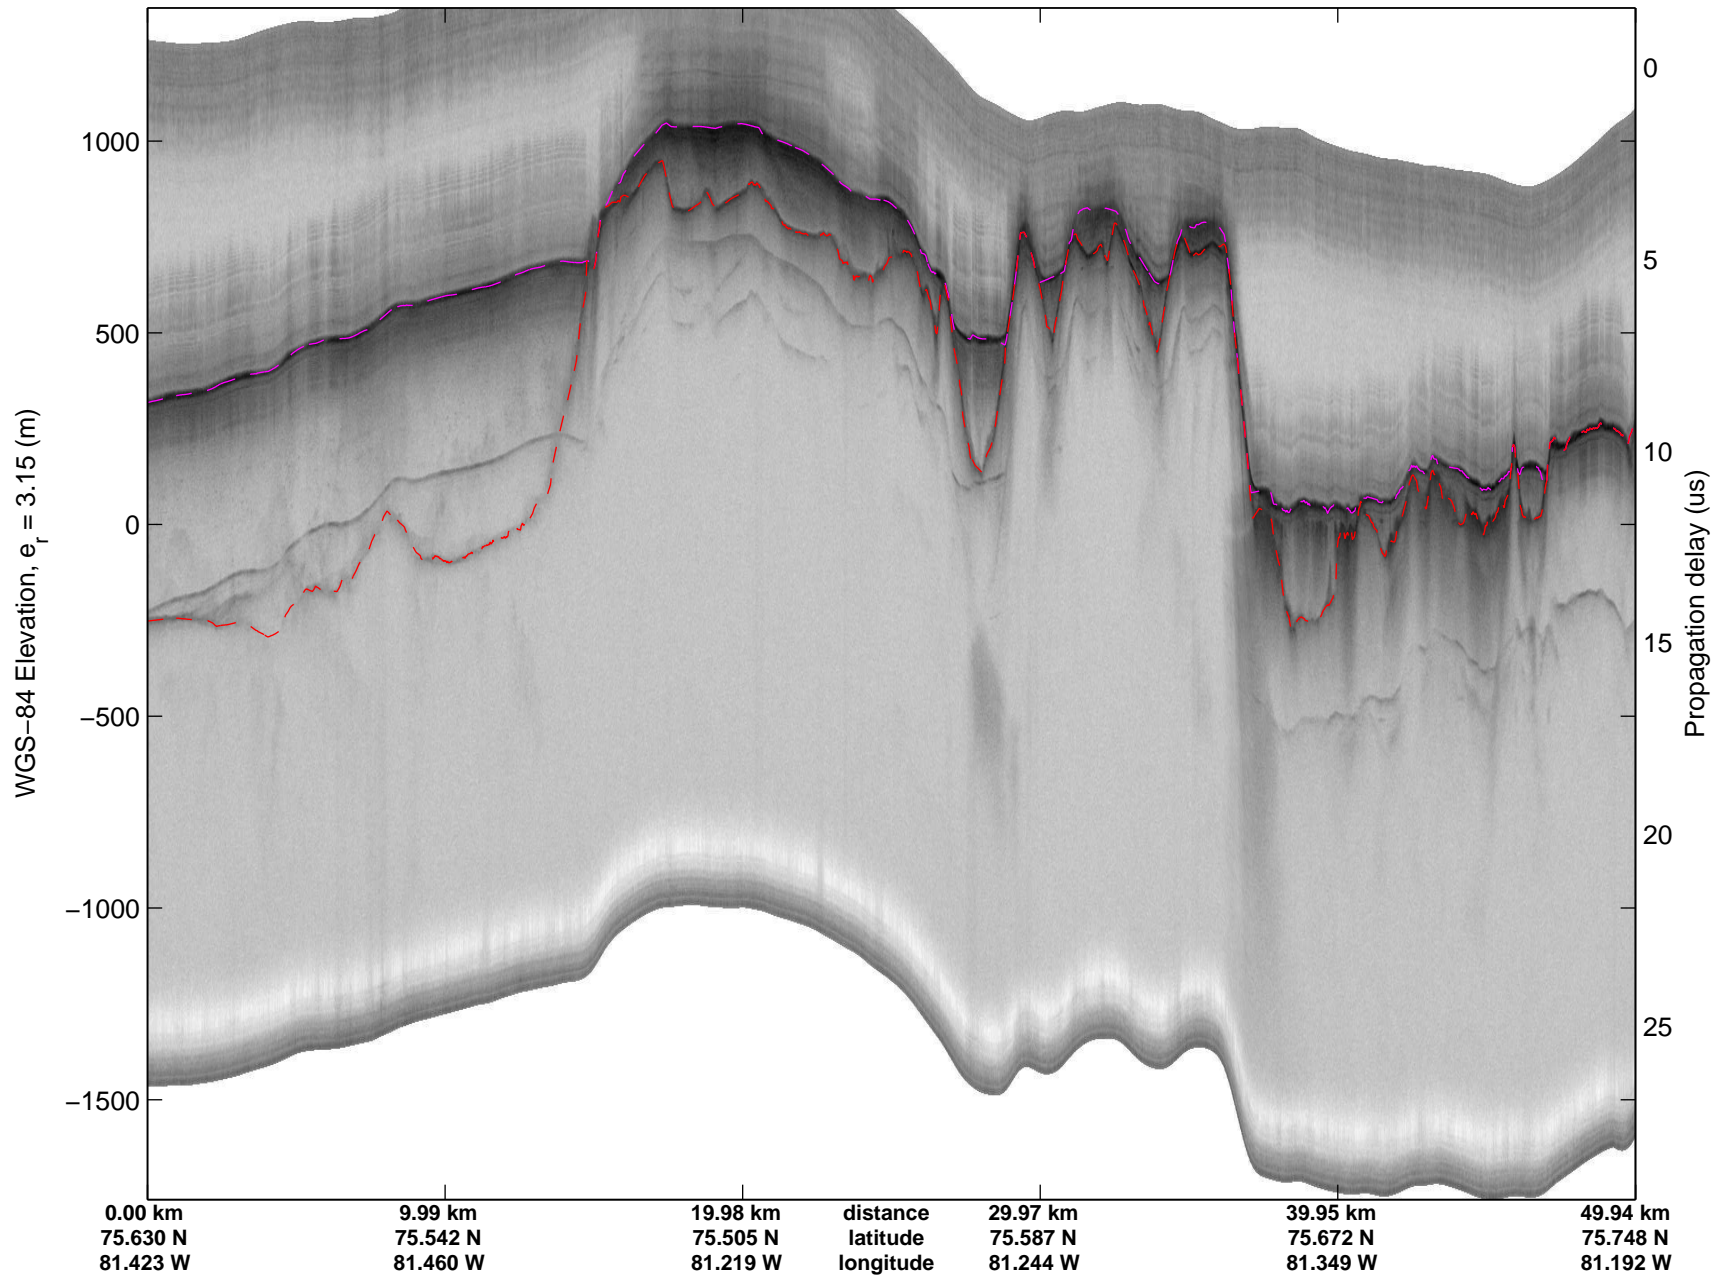

mcords3 2014_Greenland_P3: "South Canada Glaciers" 20140506_01_007: 11:58:11.4 to 12:05:46.0 GPS

mcords3 2014_Greenland_P3: "South Canada Glaciers" 20140506_01_008: 12:05:46.3 to 12:13:36.0 GPS

mcords3 2014_Greenland_P3: "South Canada Glaciers" 20140506_01_008: 12:05:46.3 to 12:13:36.0 GPS