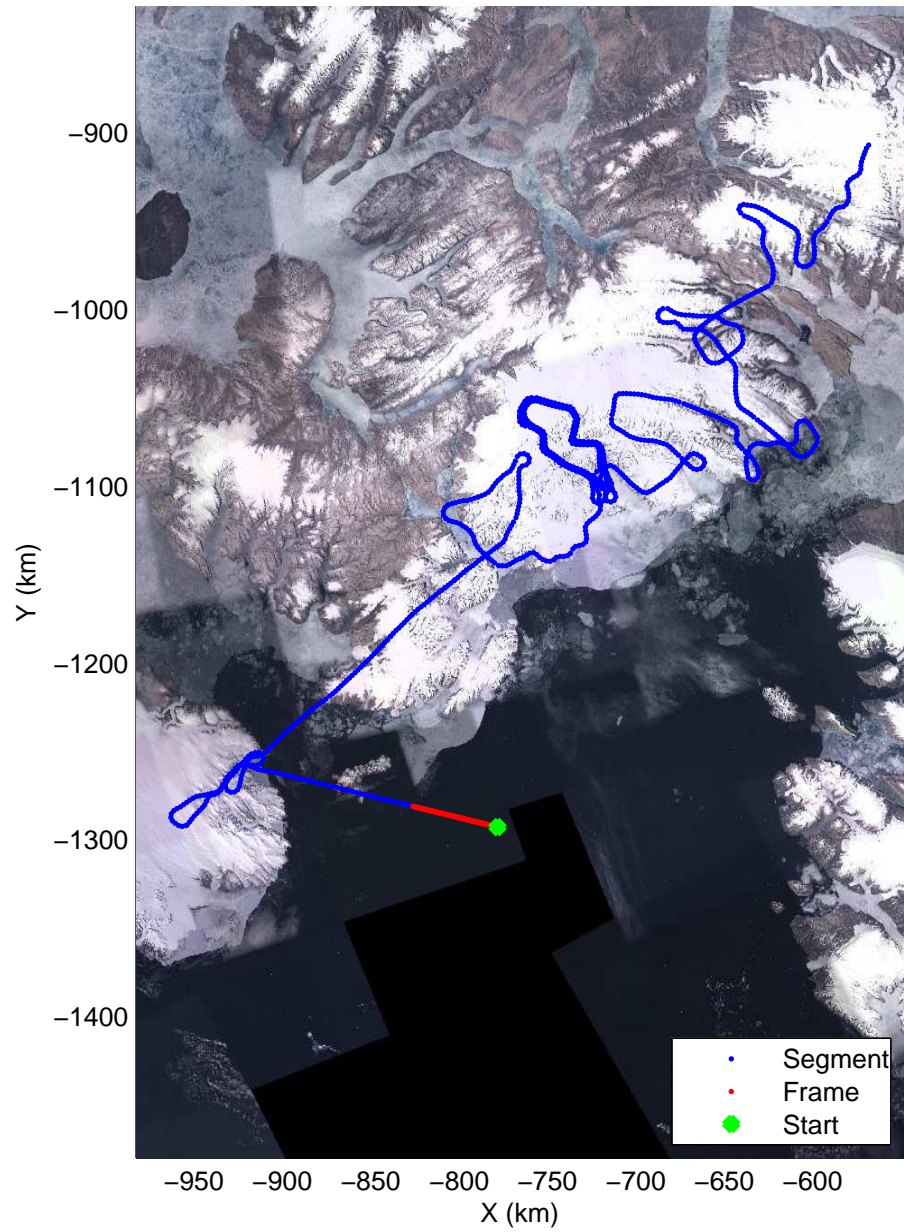

Polar Stereograph 70N/-45E

mcords3 2014_Greenland_P3: "South Canada Glaciers" 20140506_01_002: 11:25:54.4 to 11:31:09.7 GPS

mcords3 2014_Greenland_P3: "South Canada Glaciers" 20140506_01_002: 11:25:54.4 to 11:31:09.7 GPS