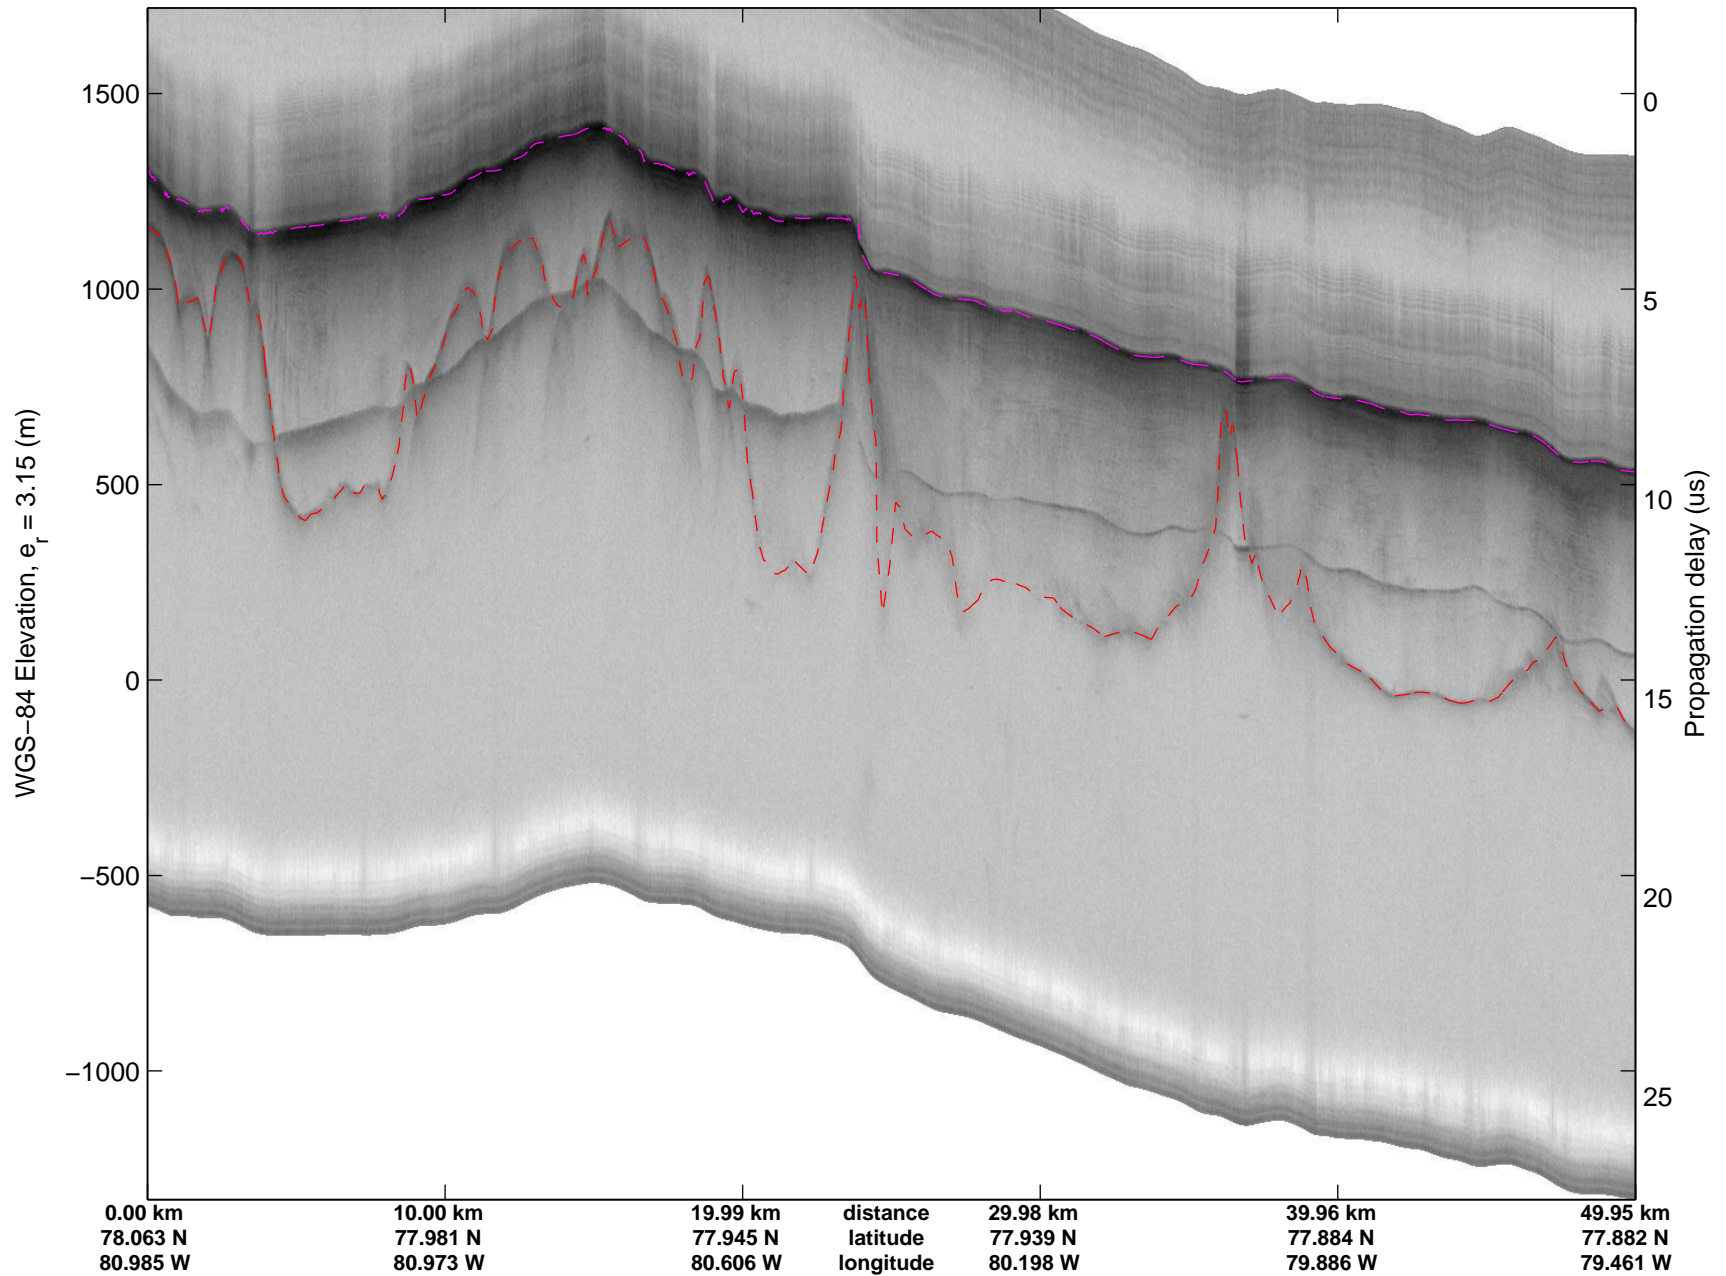

mcords3 2014_Greenland_P3: "South Canada Glaciers" 20140506_01_023: 13:57:24.4 to 14:05:09.8 GPS