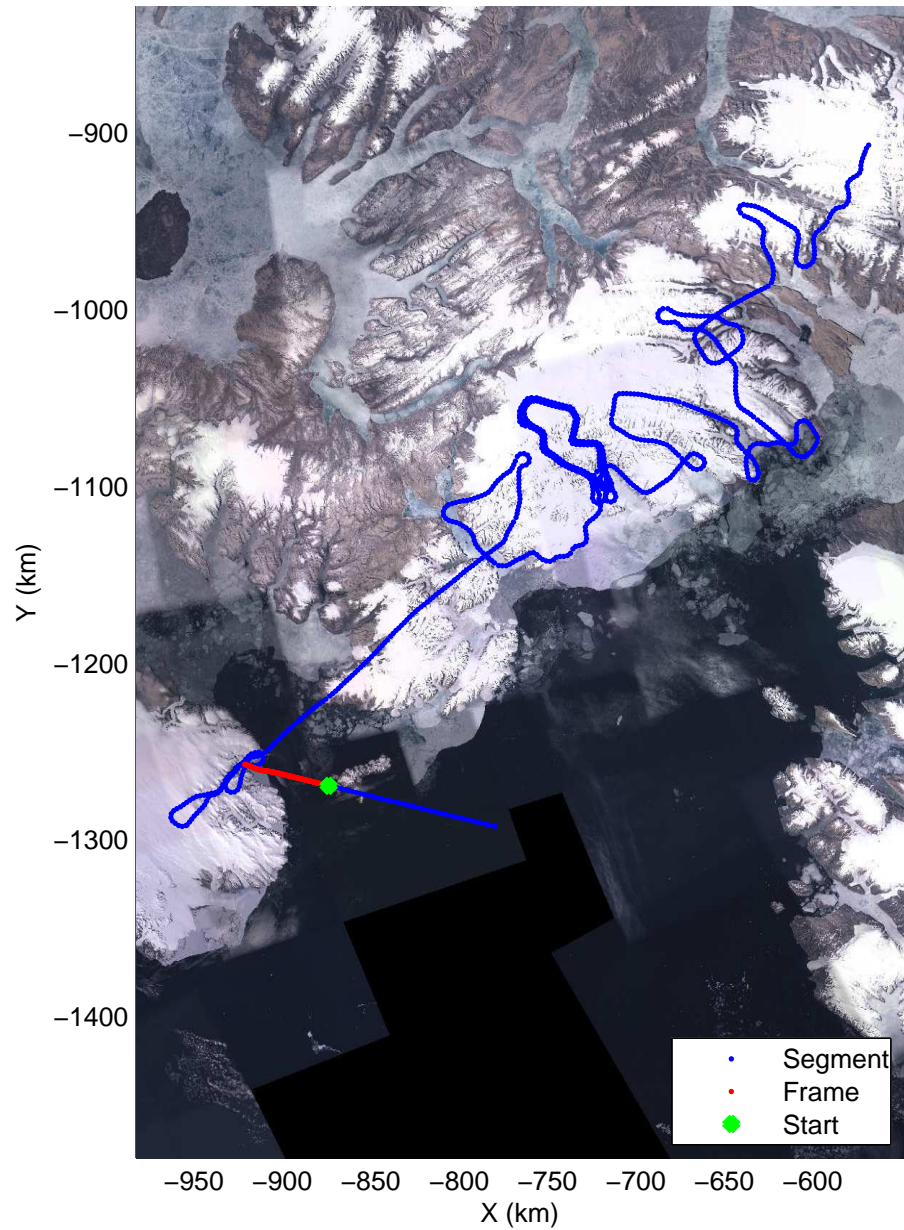

Polar Stereograph 70N/-45E