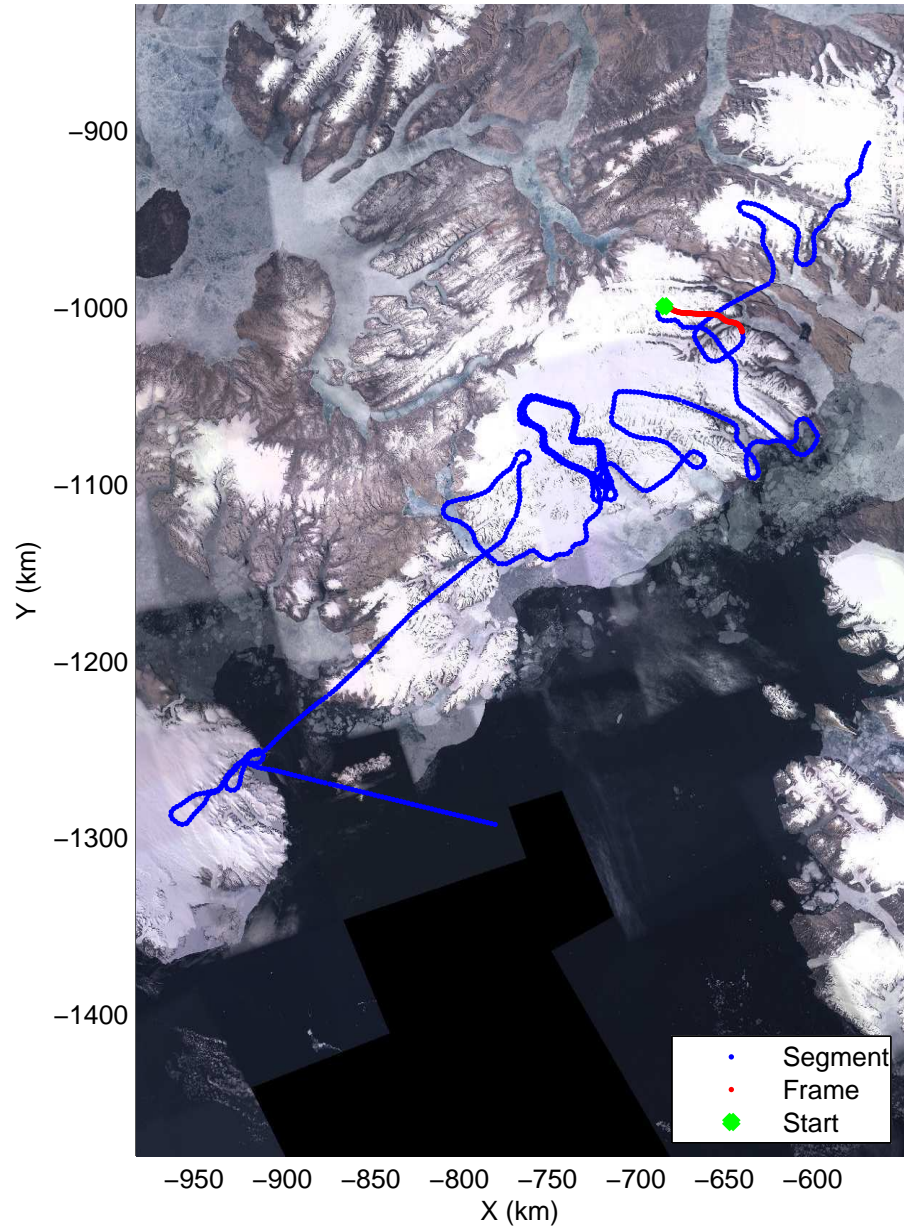

mcords3 2014_Greenland_P3: "South Canada Glaciers" 20140506_01_037: 15:50:30.9 to 15:57:28.9 GPS

mcords3 2014_Greenland_P3: "South Canada Glaciers" 20140506_01_037: 15:50:30.9 to 15:57:28.9 GPS

Polar Stereograph 70N/-45E

mcords3 2014_Greenland_P3: "South Canada Glaciers" 20140506_01_038: 15:57:29.2 to 16:04:19.2 GPS

mcords3 2014_Greenland_P3: "South Canada Glaciers" 20140506_01_038: 15:57:29.2 to 16:04:19.2 GPS

Polar Stereograph 70N/-45E

mcords3 2014_Greenland_P3: "South Canada Glaciers" 20140506_01_039: 16:04:19.5 to 16:10:50.2 GPS

mcords3 2014_Greenland_P3: "South Canada Glaciers" 20140506_01_039: 16:04:19.5 to 16:10:50.2 GPS

mcords3 2014_Greenland_P3: "South Canada Glaciers" 20140506_01_040: 16:10:50.5 to 16:17:39.6 GPS