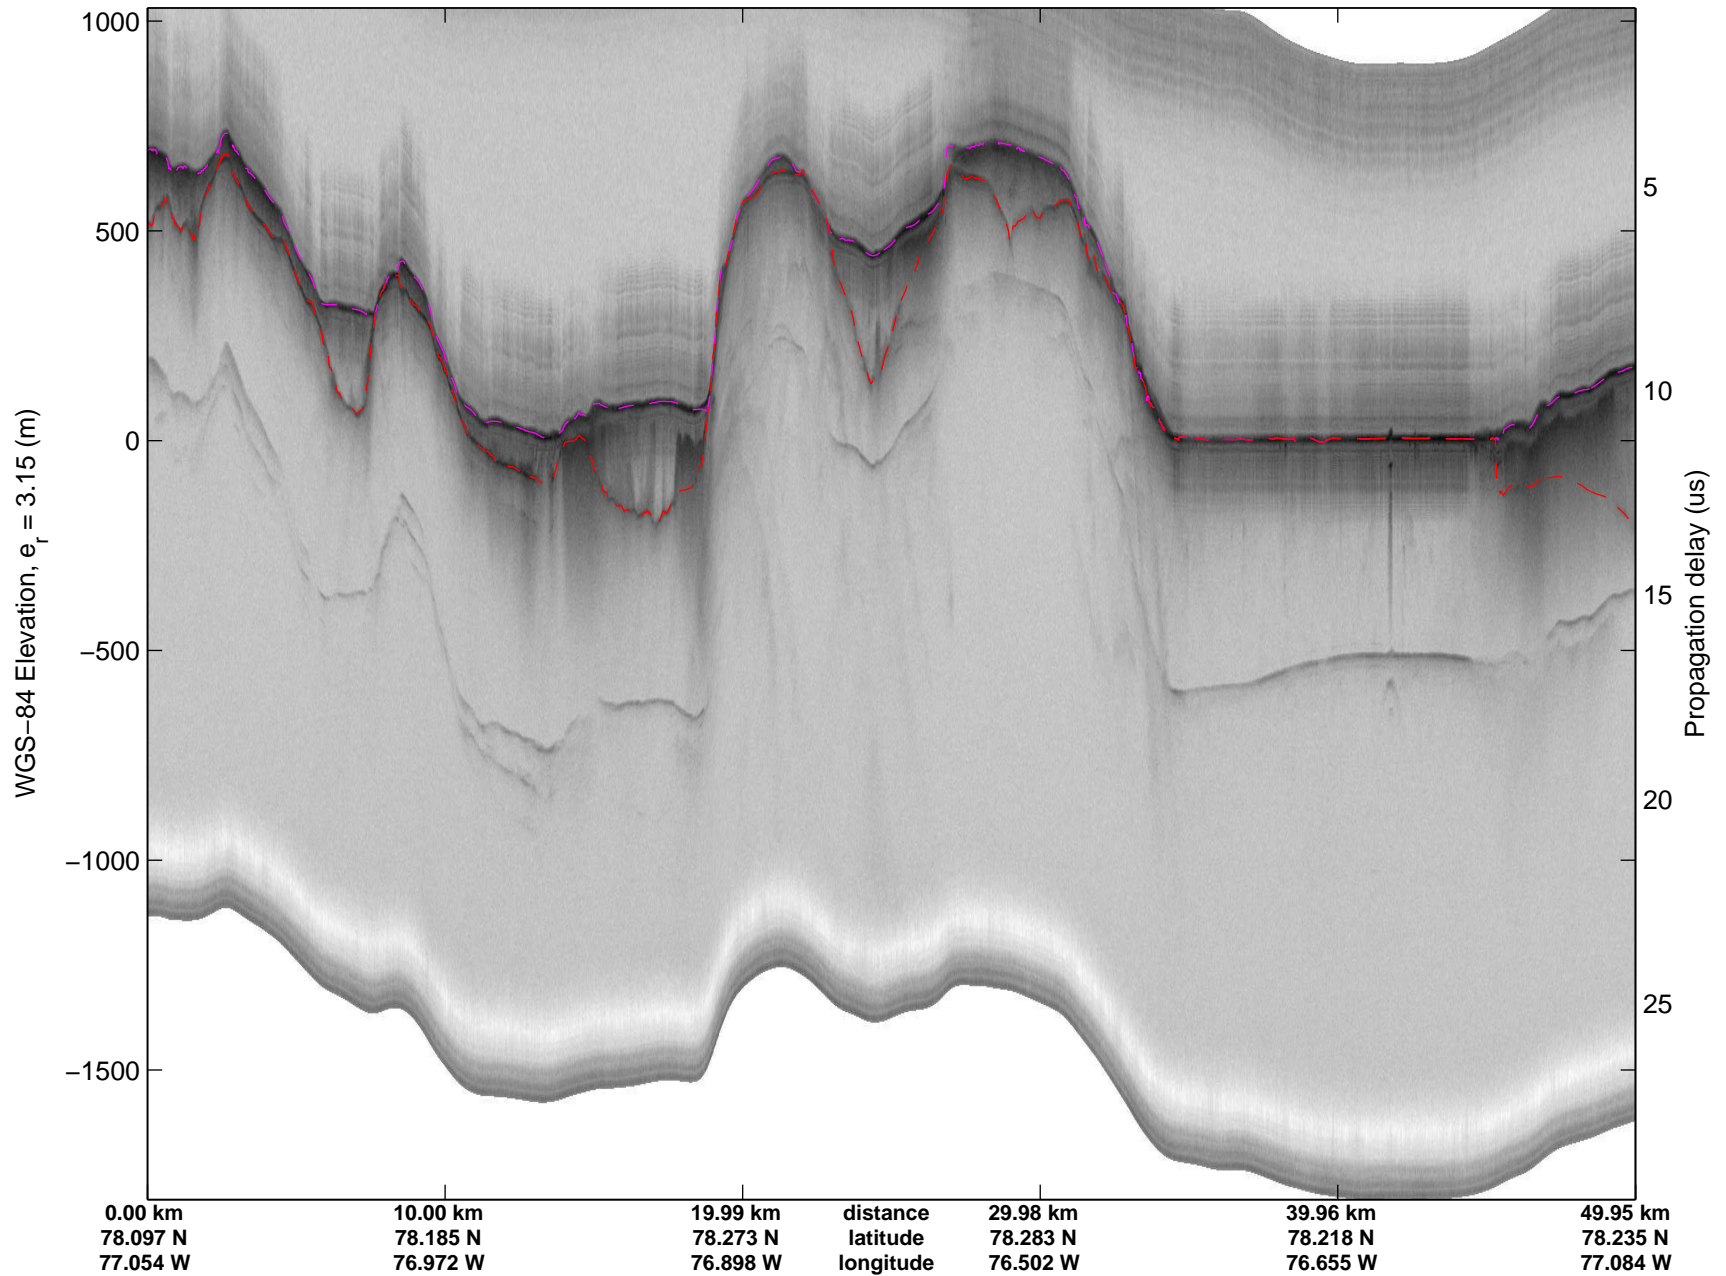

mcords3 2014_Greenland_P3: "South Canada Glaciers" 20140506_01_028: 14:38:40.3 to 14:46:40.2 GPS

Polar Stereograph 70N/-45E

mcords3 2014_Greenland_P3: "South Canada Glaciers" 20140506_01_029: 14:46:40.6 to 14:54:20.7 GPS

mcords3 2014_Greenland_P3: "South Canada Glaciers" 20140506_01_029: 14:46:40.6 to 14:54:20.7 GPS

mcords3 2014_Greenland_P3: "South Canada Glaciers" 20140506_01_030: 14:54:21.0 to 15:02:21.7 GPS

mcords3 2014_Greenland_P3: "South Canada Glaciers" 20140506_01_030: 14:54:21.0 to 15:02:21.7 GPS

mcords3 2014_Greenland_P3: "South Canada Glaciers" 20140506_01_031: 15:02:22.0 to 15:10:45.2 GPS

mcords3 2014_Greenland_P3: "South Canada Glaciers" 20140506_01_031: 15:02:22.0 to 15:10:45.2 GPS

Polar Stereograph 70N/-45E