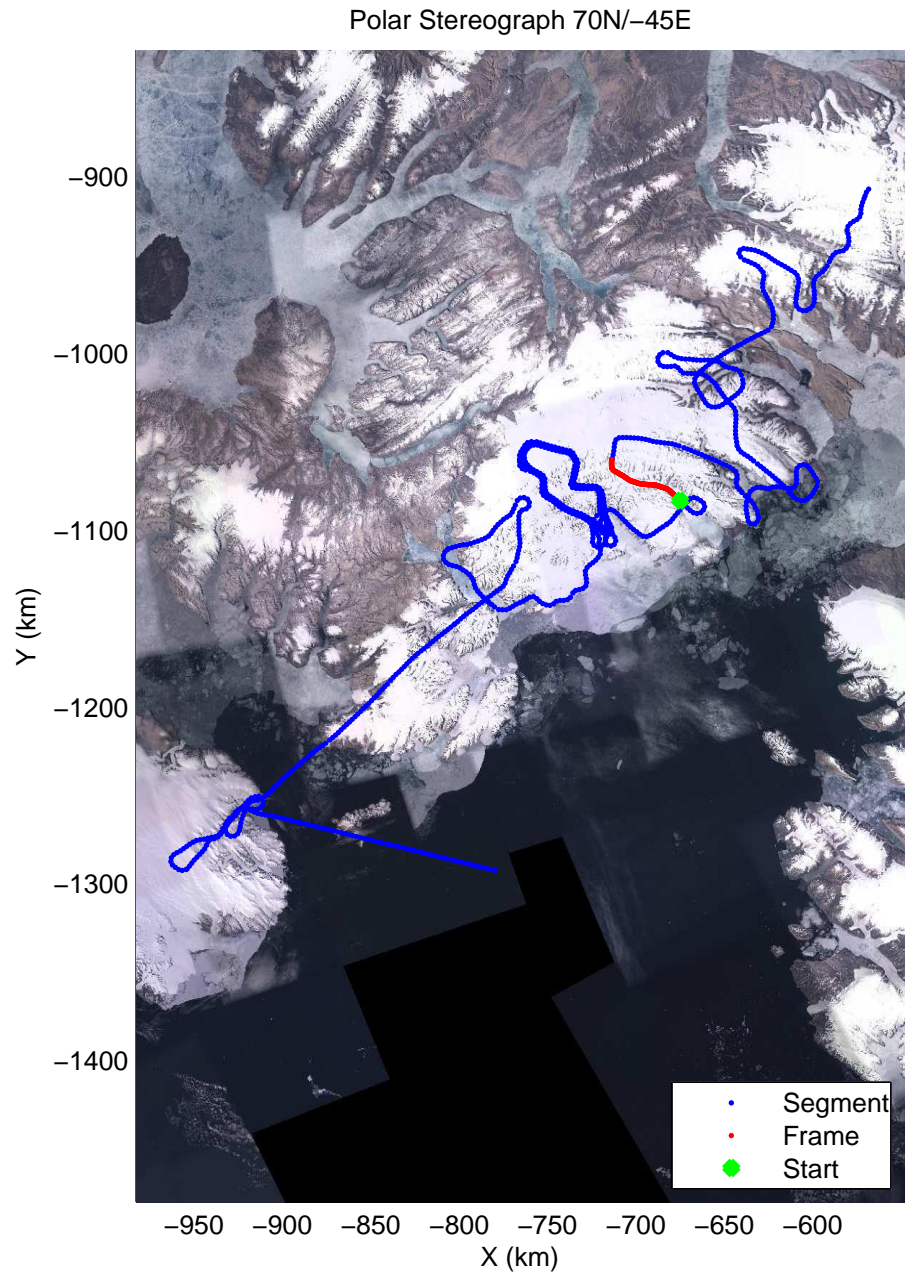

mcords3 2014_Greenland_P3: "South Canada Glaciers" 20140506_01_029: 14:46:40.6 to 14:54:20.7 GPS

mcords3 2014_Greenland_P3: "South Canada Glaciers" 20140506_01_030: 14:54:21.0 to 15:02:21.7 GPS

mcords3 2014_Greenland_P3: "South Canada Glaciers" 20140506_01_030: 14:54:21.0 to 15:02:21.7 GPS