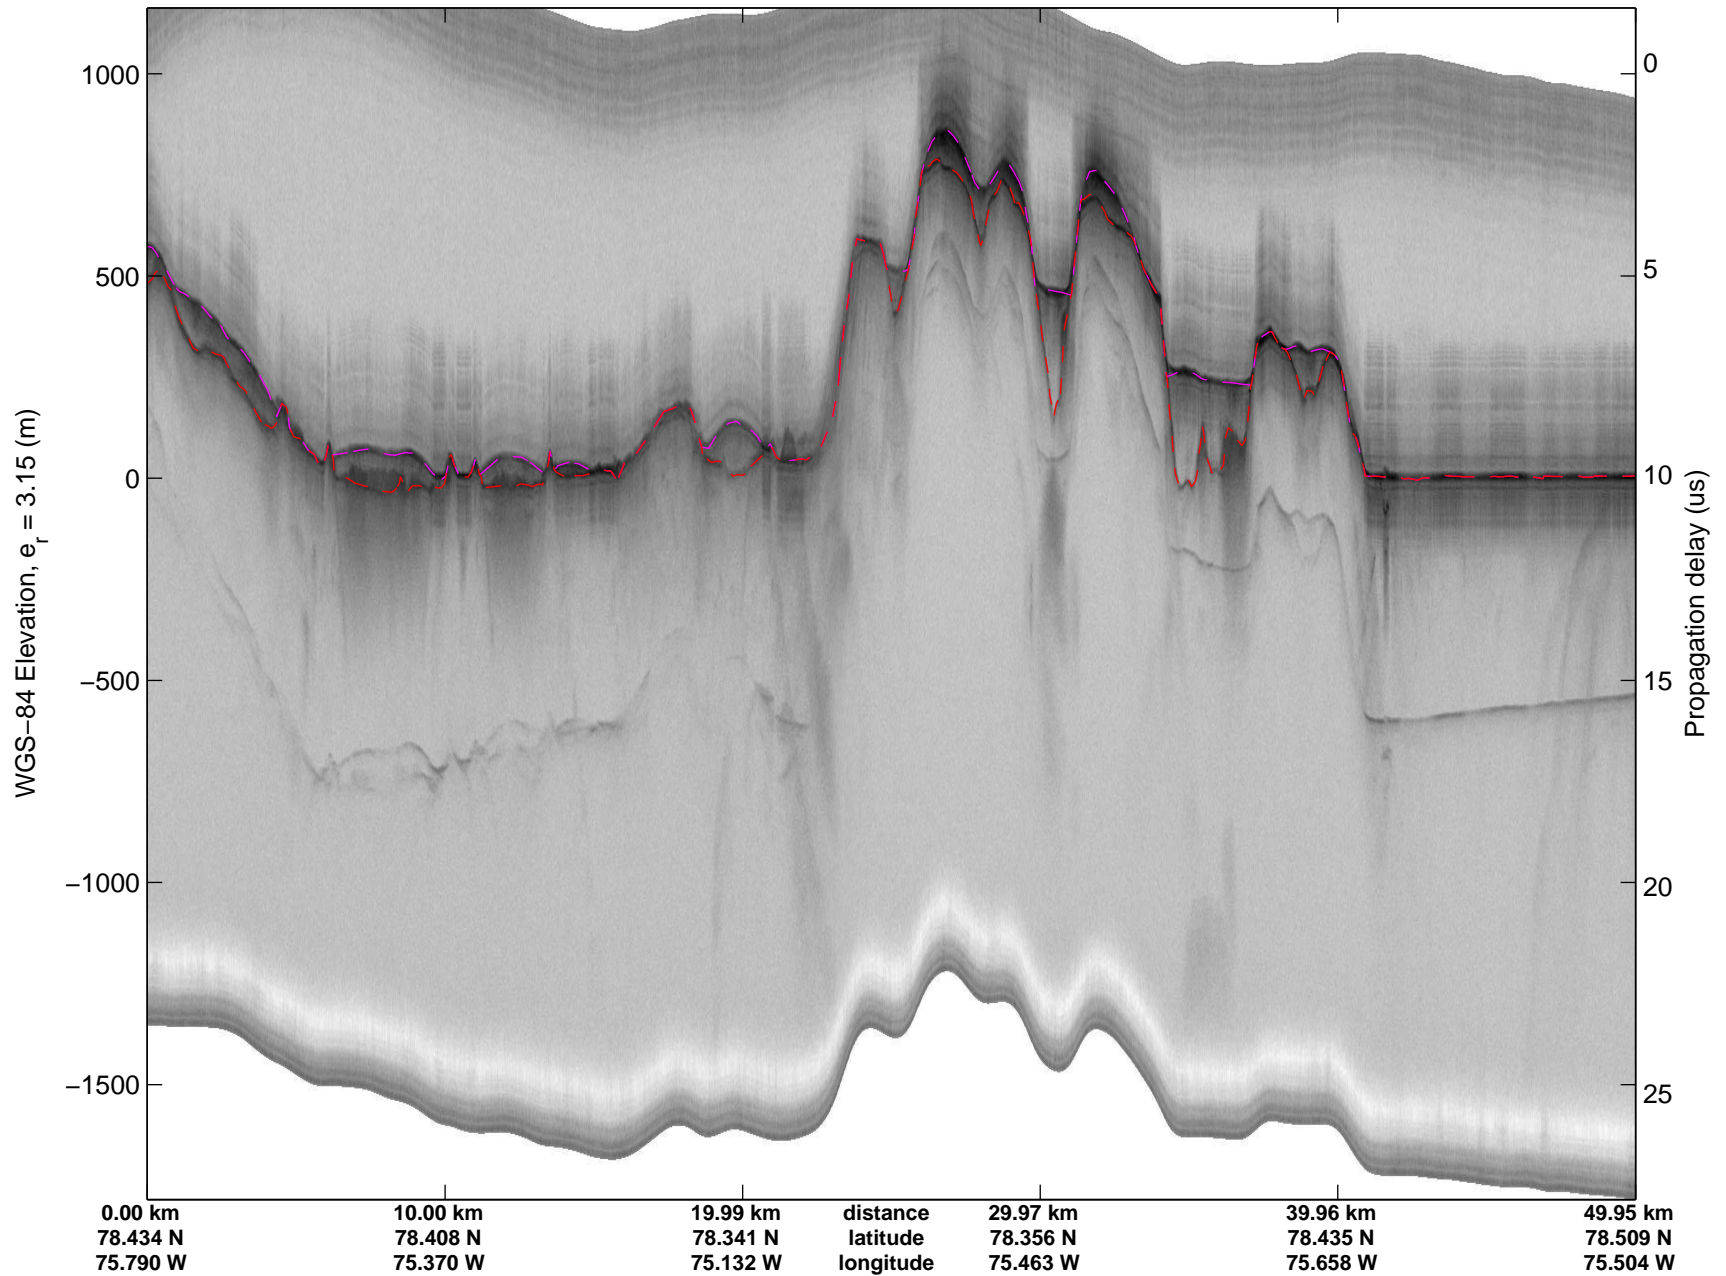

mcords3 2014_Greenland_P3: "South Canada Glaciers" 20140506_01_032: 15:10:45.5 to 15:18:36.5 GPS

mcords3 2014_Greenland_P3: "South Canada Glaciers" 20140506_01_032: 15:10:45.5 to 15:18:36.5 GPS

mcords3 2014_Greenland_P3: "South Canada Glaciers" 20140506_01_033: 15:18:36.8 to 15:25:55.5 GPS

mcords3 2014_Greenland_P3: "South Canada Glaciers" 20140506_01_033: 15:18:36.8 to 15:25:55.5 GPS

Polar Stereograph 70N/-45E

mcords3 2014_Greenland_P3: "South Canada Glaciers" 20140506_01_034: 15:25:55.8 to 15:34:07.4 GPS

mcords3 2014_Greenland_P3: "South Canada Glaciers" 20140506_01_034: 15:25:55.8 to 15:34:07.4 GPS

mcords3 2014_Greenland_P3: "South Canada Glaciers" 20140506_01_035: 15:34:07.8 to 15:42:21.5 GPS

mcords3 2014_Greenland_P3: "South Canada Glaciers" 20140506_01_035: 15:34:07.8 to 15:42:21.5 GPS