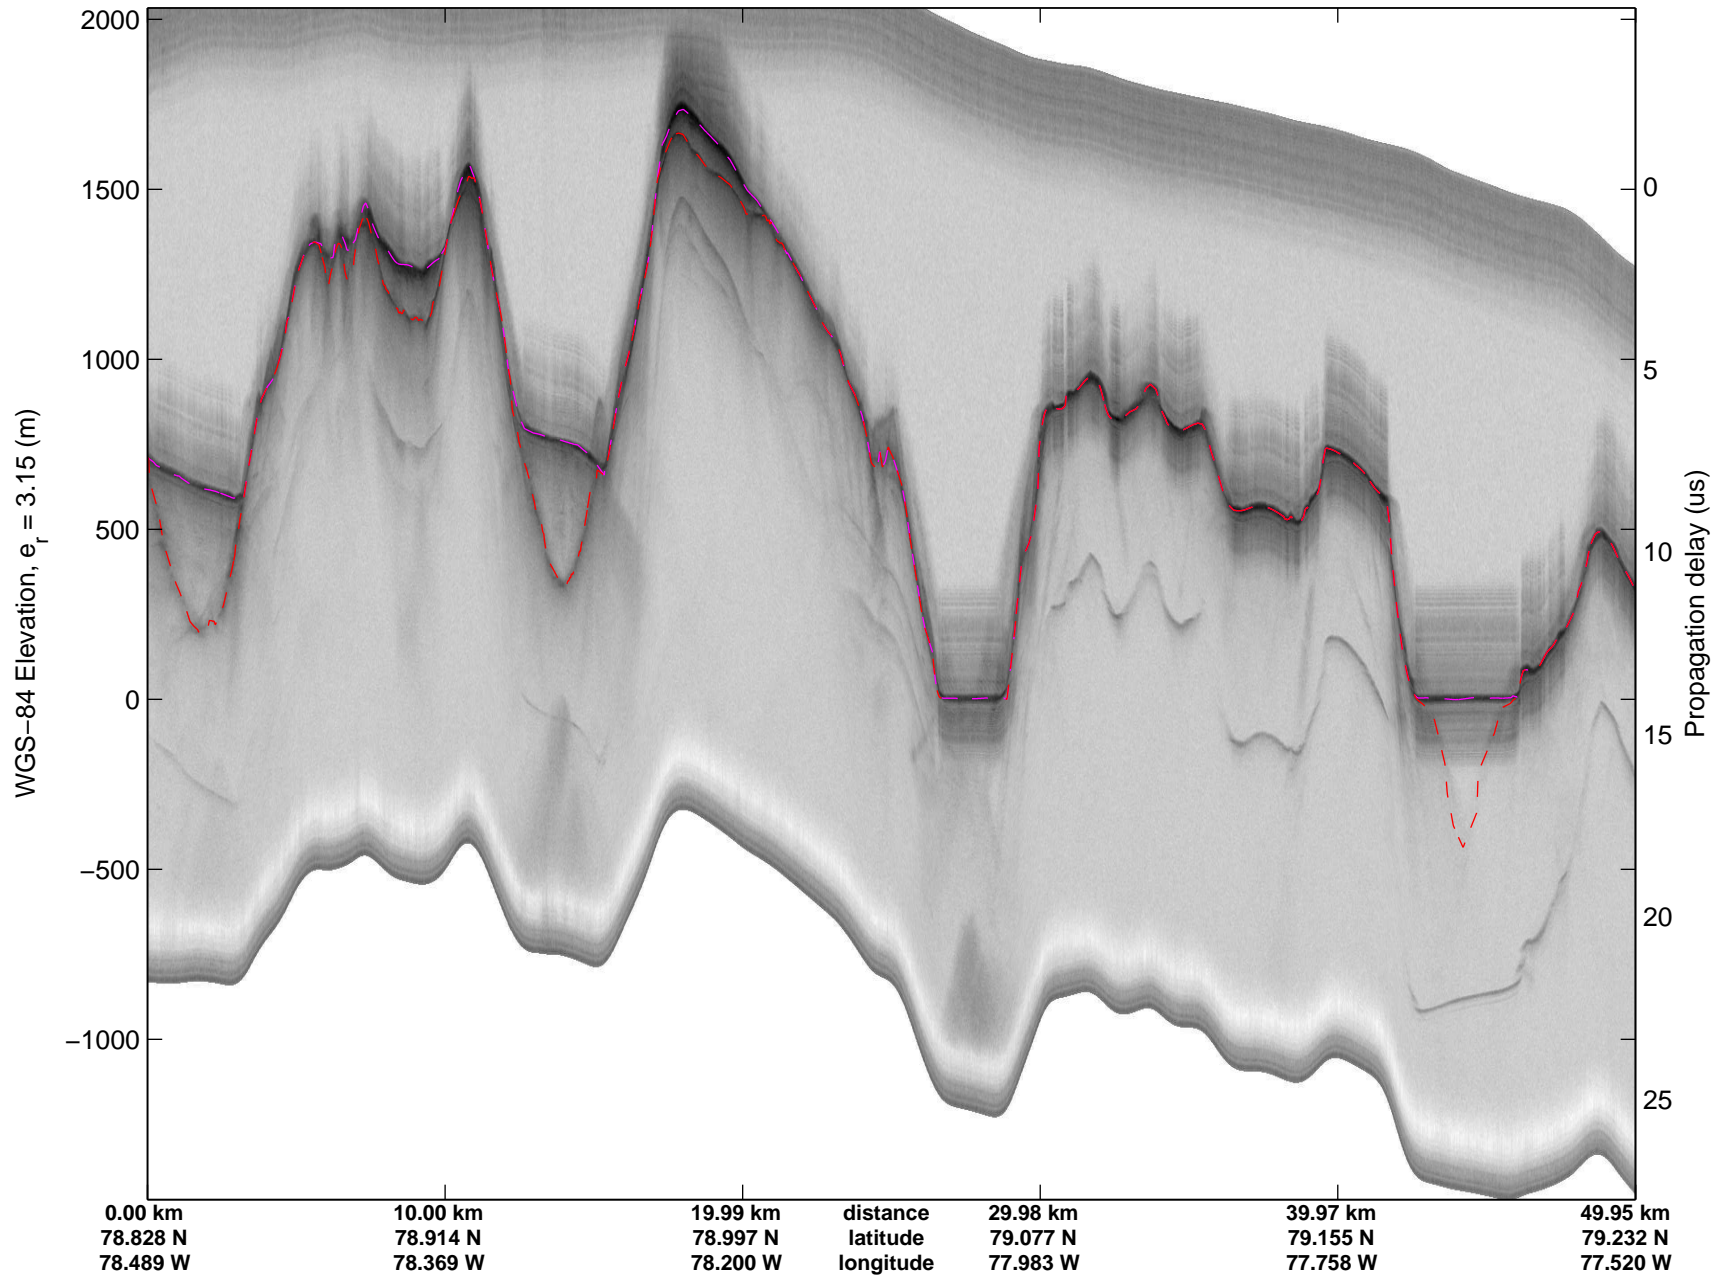

mcords3 2014_Greenland_P3: "South Canada Glaciers" 20140506_01_039: 16:04:19.5 to 16:10:50.2 GPS

mcords3 2014_Greenland_P3: "South Canada Glaciers" 20140506_01_039: 16:04:19.5 to 16:10:50.2 GPS

mcords3 2014_Greenland_P3: "South Canada Glaciers" 20140506_01_040: 16:10:50.5 to 16:17:39.6 GPS

mcords3 2014_Greenland_P3: "South Canada Glaciers" 20140506_01_040: 16:10:50.5 to 16:17:39.6 GPS

Polar Stereograph 70N/-45E

mcords3 2014_Greenland_P3: "South Canada Glaciers" 20140506_01_041: 16:17:39.9 to 16:23:38.9 GPS

mcords3 2014_Greenland_P3: "South Canada Glaciers" 20140506_01_041: 16:17:39.9 to 16:23:38.9 GPS

Polar Stereograph 70N/-45E

mcords3 2014_Greenland_P3: "South Canada Glaciers" 20140506_01_042: 16:23:39.2 to 16:30:45.0 GPS

mcords3 2014_Greenland_P3: "South Canada Glaciers" 20140506_01_042: 16:23:39.2 to 16:30:45.0 GPS

Polar Stereograph 70N/-45E

mcords3 2014_Greenland_P3: "South Canada Glaciers" 20140506_01_043: 16:30:45.3 to 16:37:58.9 GPS