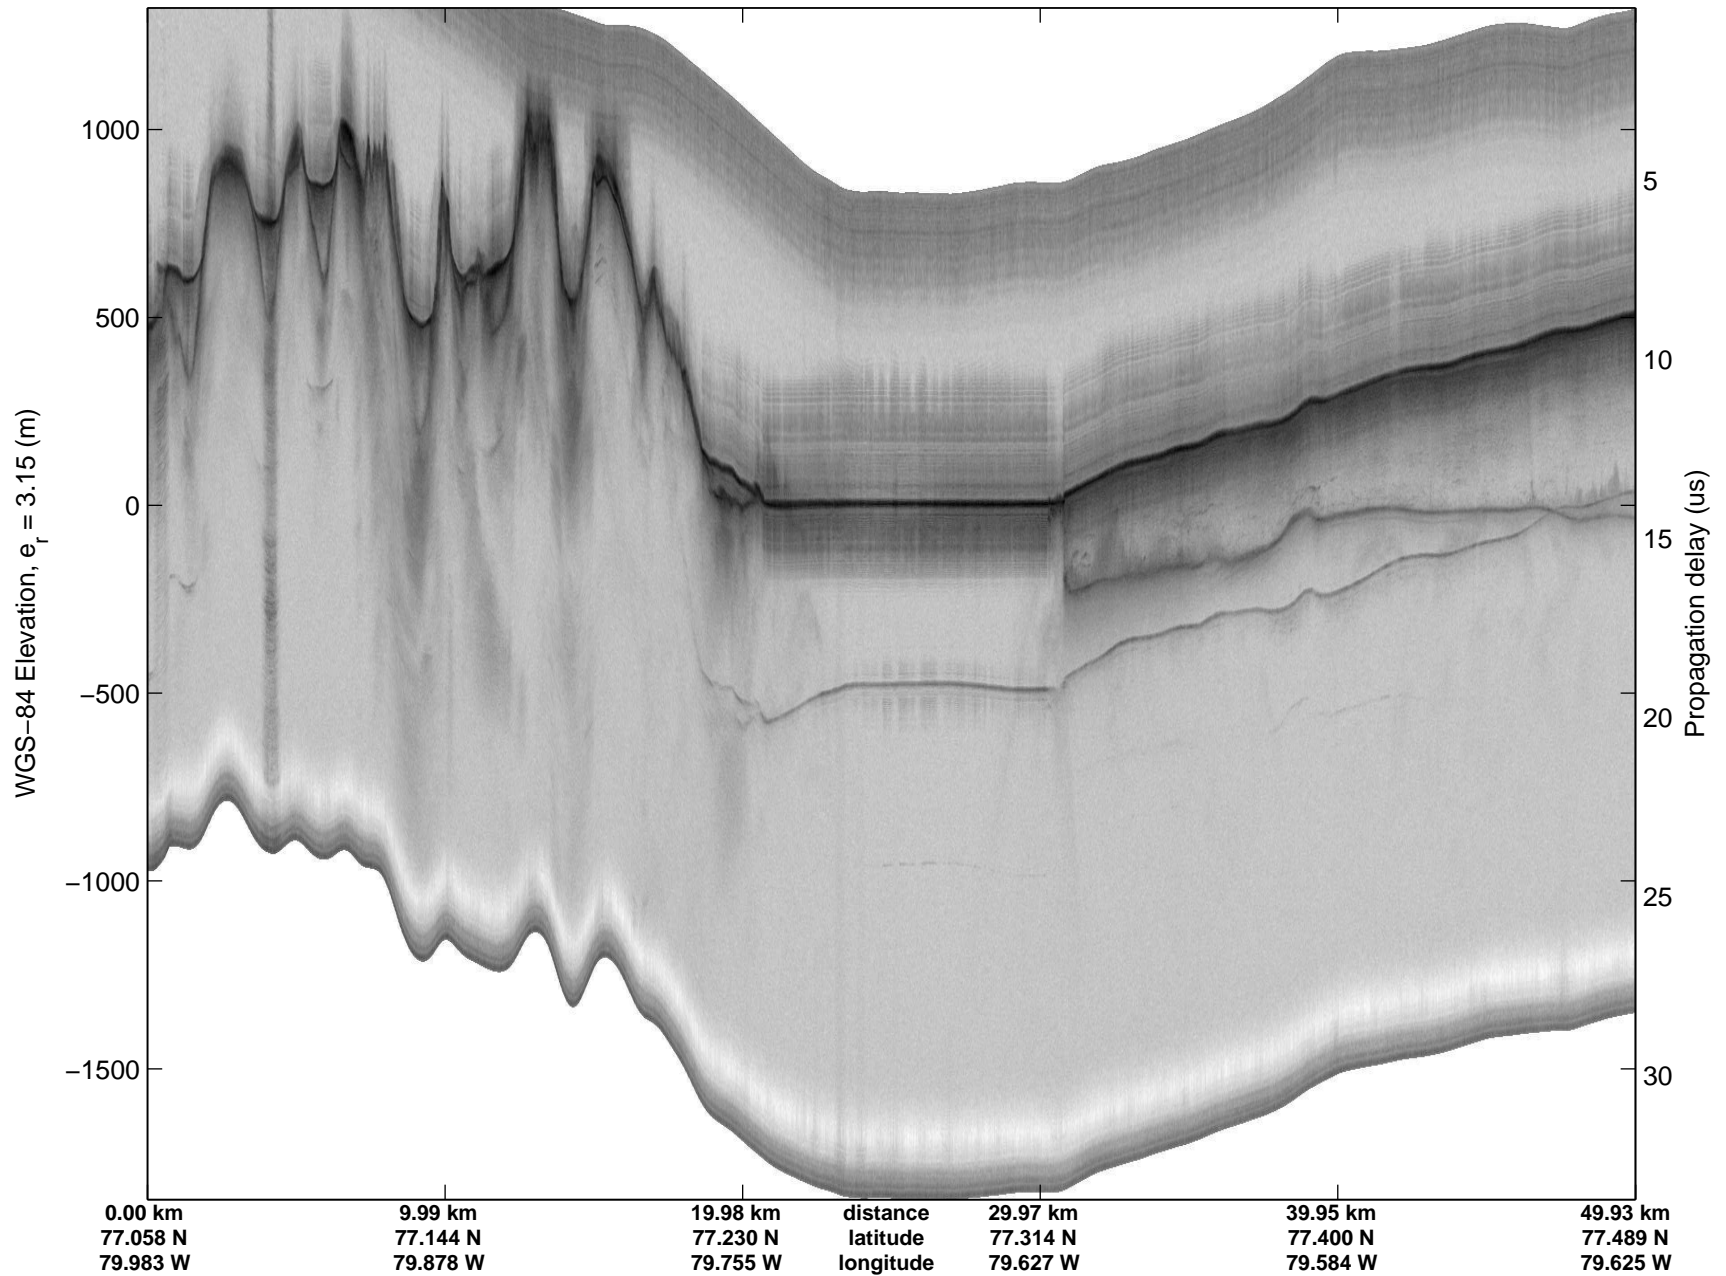

Polar Stereograph 70N/-45E

mcords3 2014_Greenland_P3: "South Canada Glaciers" 20140506_01_011: 12:25:41.0 to 12:31:18.2 GPS

mcords3 2014_Greenland_P3: "South Canada Glaciers" 20140506_01_011: 12:25:41.0 to 12:31:18.2 GPS

mcords3 2014_Greenland_P3: "South Canada Glaciers" 20140506_01_012: 12:31:18.5 to 12:38:19.5 GPS

mcords3 2014_Greenland_P3: "South Canada Glaciers" 20140506_01_012: 12:31:18.5 to 12:38:19.5 GPS

Polar Stereograph 70N/-45E