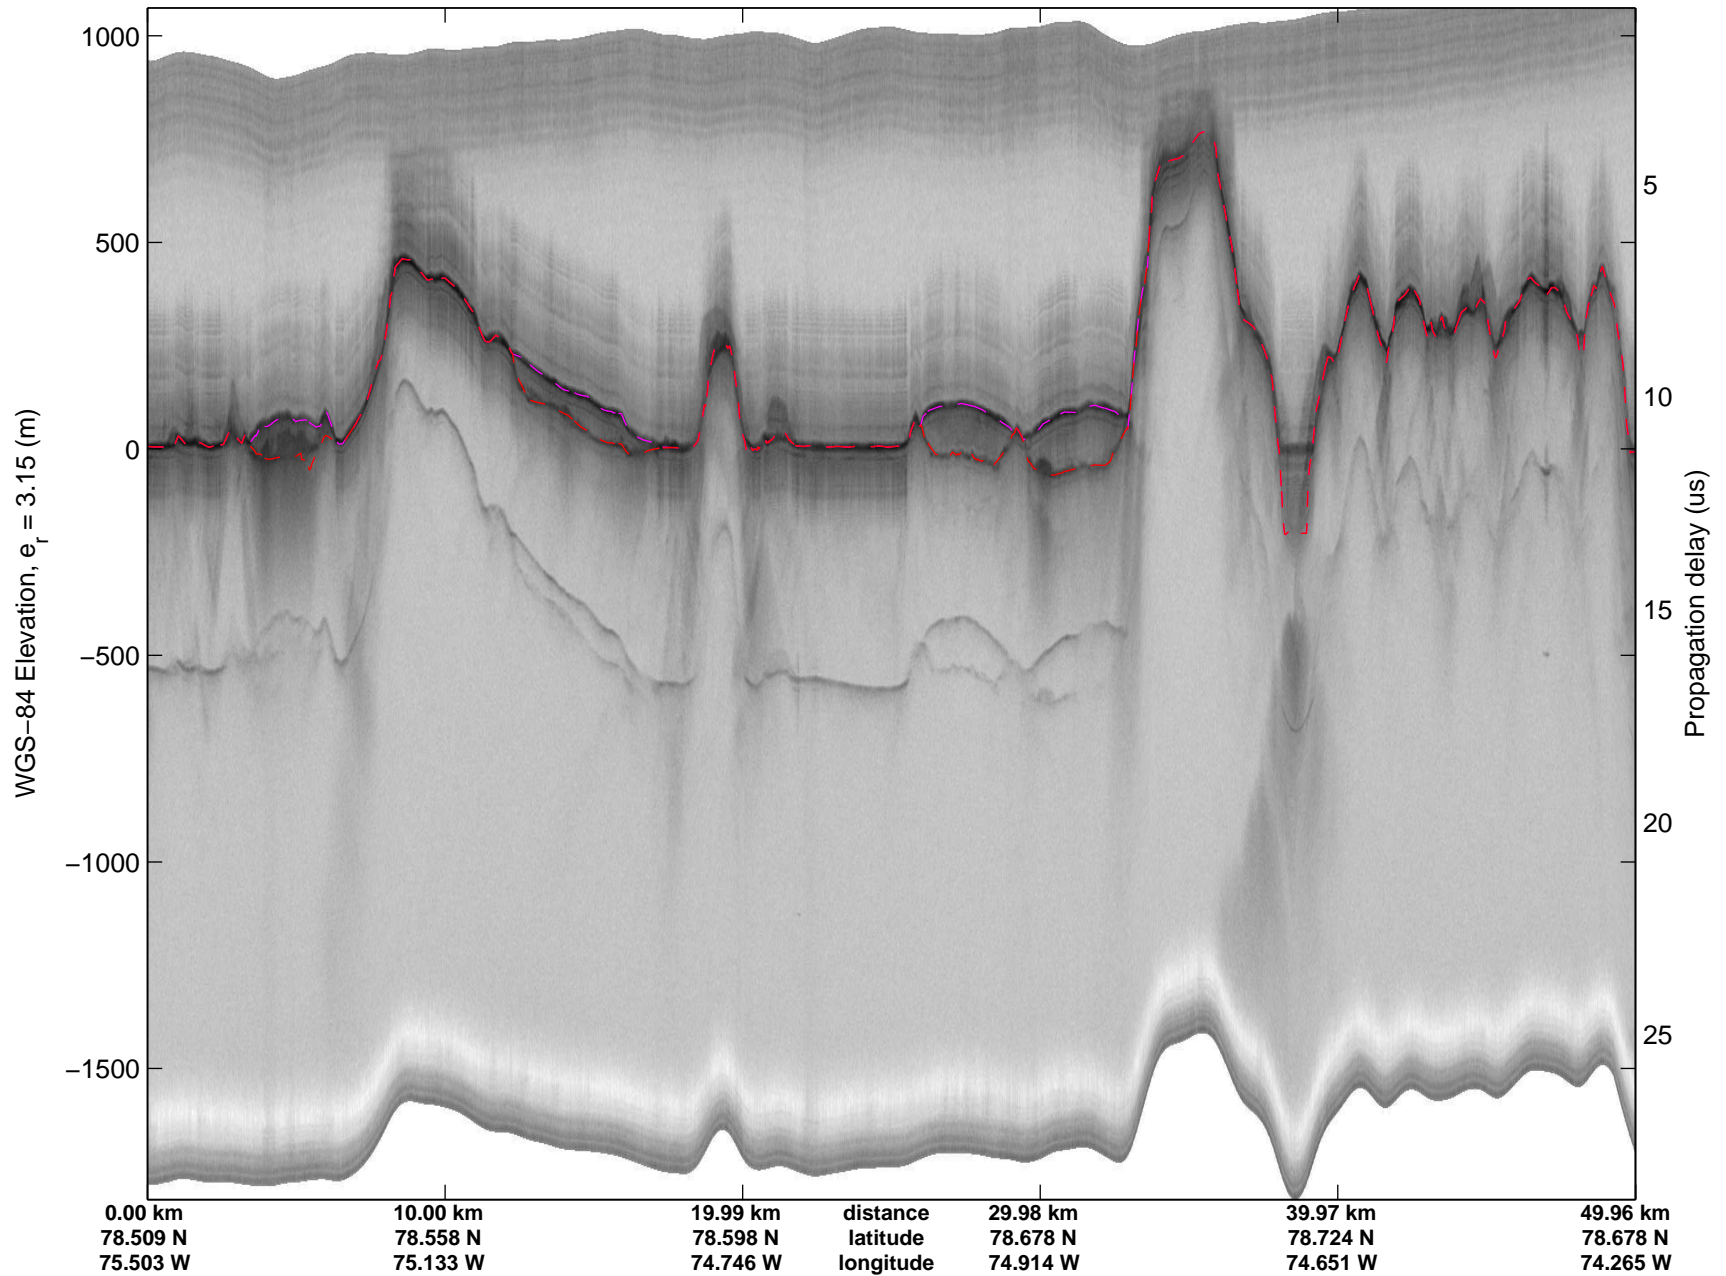

mcords3 2014_Greenland_P3: "South Canada Glaciers" 20140506_01_033: 15:18:36.8 to 15:25:55.5 GPS

Polar Stereograph 70N/-45E

mcords3 2014_Greenland_P3: "South Canada Glaciers" 20140506_01_034: 15:25:55.8 to 15:34:07.4 GPS

mcords3 2014_Greenland_P3: "South Canada Glaciers" 20140506_01_034: 15:25:55.8 to 15:34:07.4 GPS

mcords3 2014_Greenland_P3: "South Canada Glaciers" 20140506_01_035: 15:34:07.8 to 15:42:21.5 GPS

mcords3 2014_Greenland_P3: "South Canada Glaciers" 20140506_01_035: 15:34:07.8 to 15:42:21.5 GPS

Polar Stereograph 70N/-45E

mcords3 2014_Greenland_P3: "South Canada Glaciers" 20140506_01_036: 15:42:21.8 to 15:50:30.6 GPS

mcords3 2014_Greenland_P3: "South Canada Glaciers" 20140506_01_036: 15:42:21.8 to 15:50:30.6 GPS