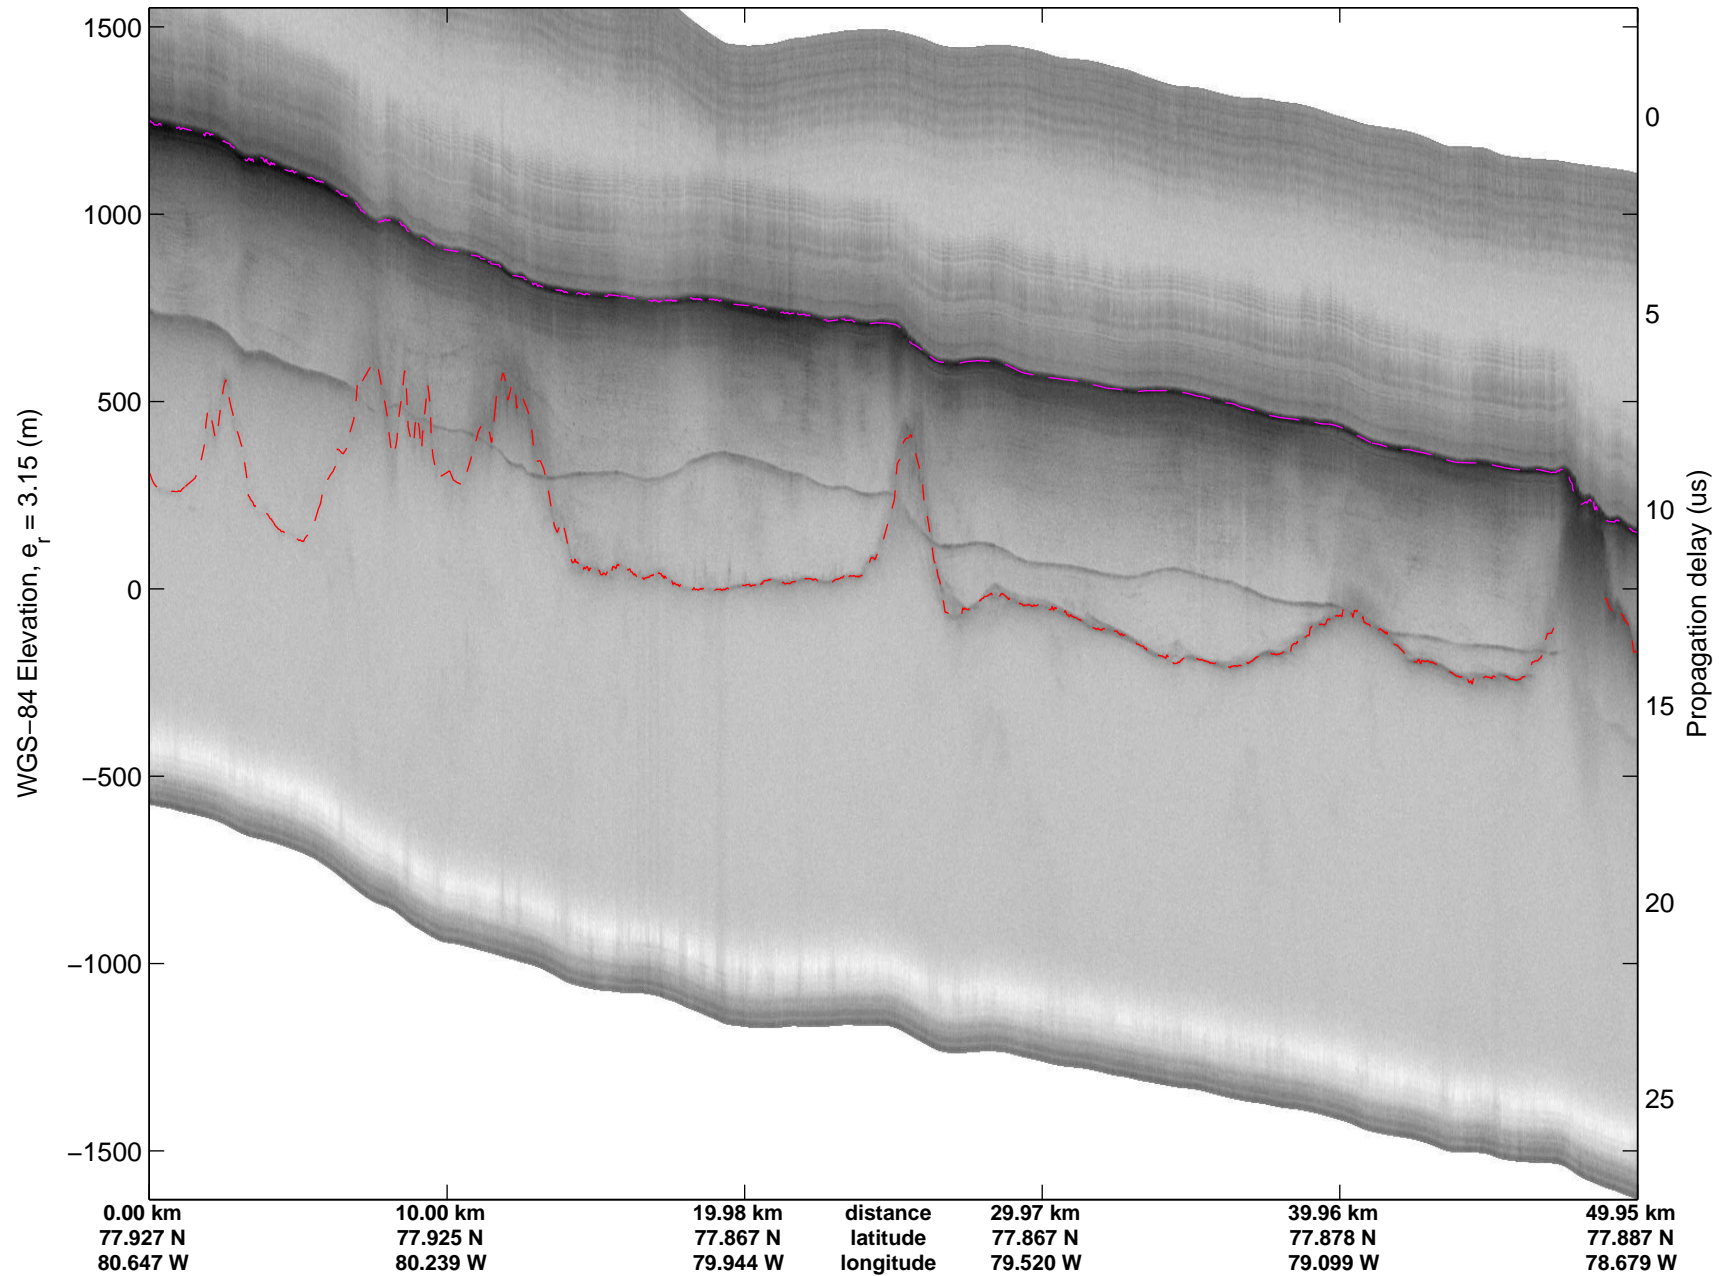

mcords3 2014_Greenland_P3: "South Canada Glaciers" 20140506_01_019: 13:25:00.5 to 13:32:44.4 GPS

Polar Stereograph 70N/-45E

mcords3 2014_Greenland_P3: "South Canada Glaciers" 20140506_01_020: 13:32:44.7 to 13:40:28.7 GPS

mcords3 2014_Greenland_P3: "South Canada Glaciers" 20140506_01_020: 13:32:44.7 to 13:40:28.7 GPS

Polar Stereograph 70N/-45E

mcords3 2014_Greenland_P3: "South Canada Glaciers" 20140506_01_021: 13:40:29.0 to 13:48:50.5 GPS