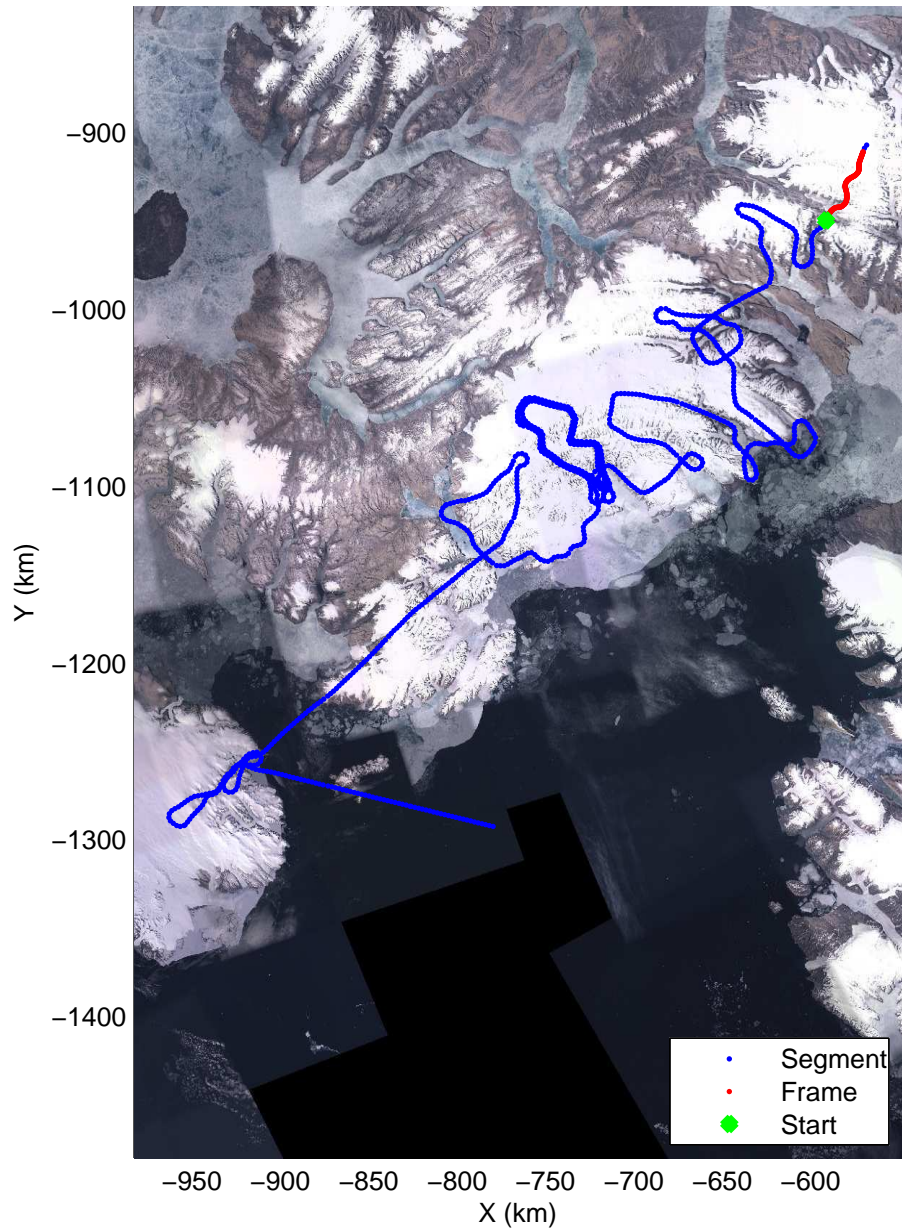

mcords3 2014_Greenland_P3: "South Canada Glaciers" 20140506_01_042: 16:23:39.2 to 16:30:45.0 GPS

Polar Stereograph 70N/-45E

mcords3 2014_Greenland_P3: "South Canada Glaciers" 20140506_01_043: 16:30:45.3 to 16:37:58.9 GPS

mcords3 2014_Greenland_P3: "South Canada Glaciers" 20140506_01_043: 16:30:45.3 to 16:37:58.9 GPS

Polar Stereograph 70N/-45E

mcords3 2014_Greenland_P3: "South Canada Glaciers" 20140506_01_044: 16:37:59.2 to 16:45:24.1 GPS

mcords3 2014_Greenland_P3: "South Canada Glaciers" 20140506_01_044: 16:37:59.2 to 16:45:24.1 GPS

Polar Stereograph 70N/-45E

mcords3 2014_Greenland_P3: "South Canada Glaciers" 20140506_01_045: 16:45:24.4 to 16:53:43.5 GPS