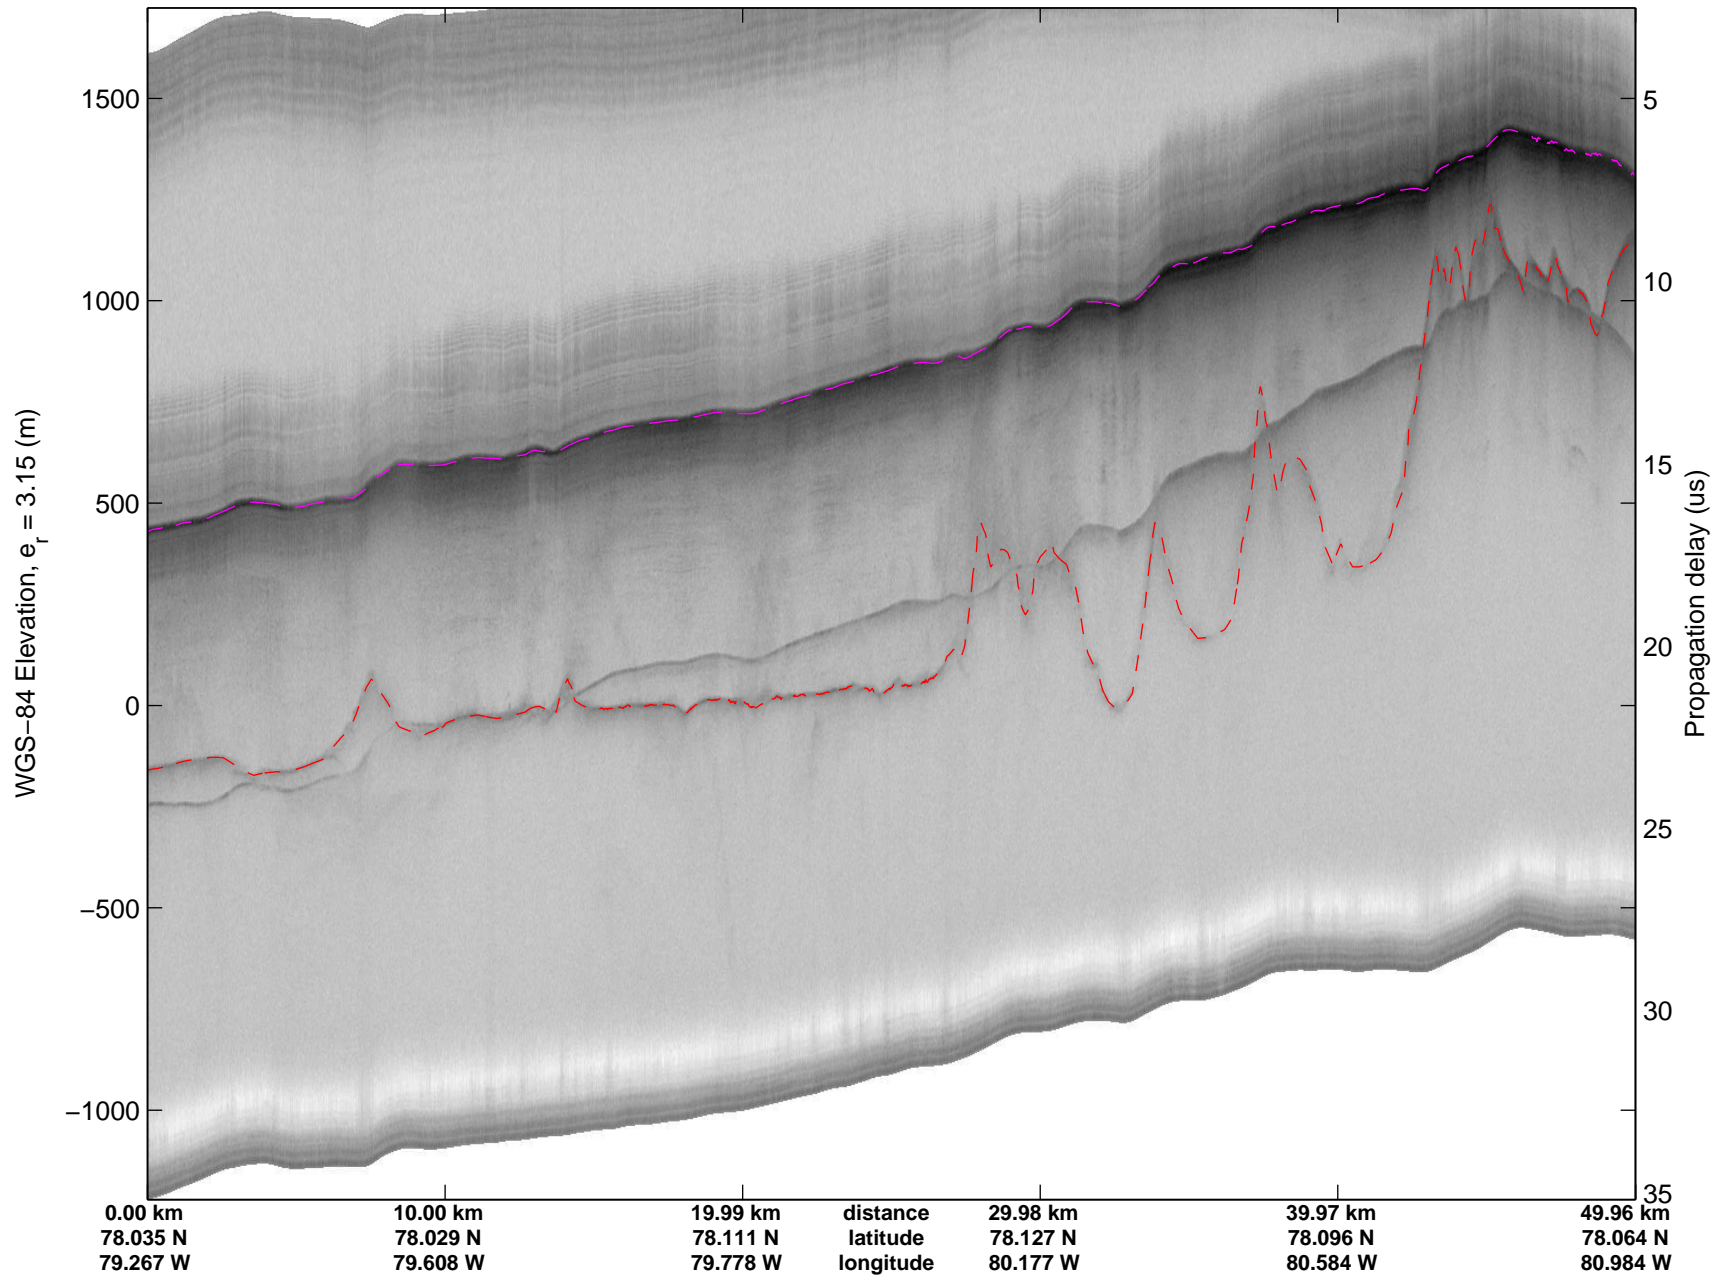

mcords3 2014_Greenland_P3: "South Canada Glaciers" 20140506_01_021: 13:40:29.0 to 13:48:50.5 GPS

mcords3 2014_Greenland_P3: "South Canada Glaciers" 20140506_01_022: 13:48:50.9 to 13:57:24.1 GPS

mcords3 2014_Greenland_P3: "South Canada Glaciers" 20140506_01_022: 13:48:50.9 to 13:57:24.1 GPS

Polar Stereograph 70N/-45E

mcords3 2014_Greenland_P3: "South Canada Glaciers" 20140506_01_023: 13:57:24.4 to 14:05:09.8 GPS

mcords3 2014_Greenland_P3: "South Canada Glaciers" 20140506_01_023: 13:57:24.4 to 14:05:09.8 GPS