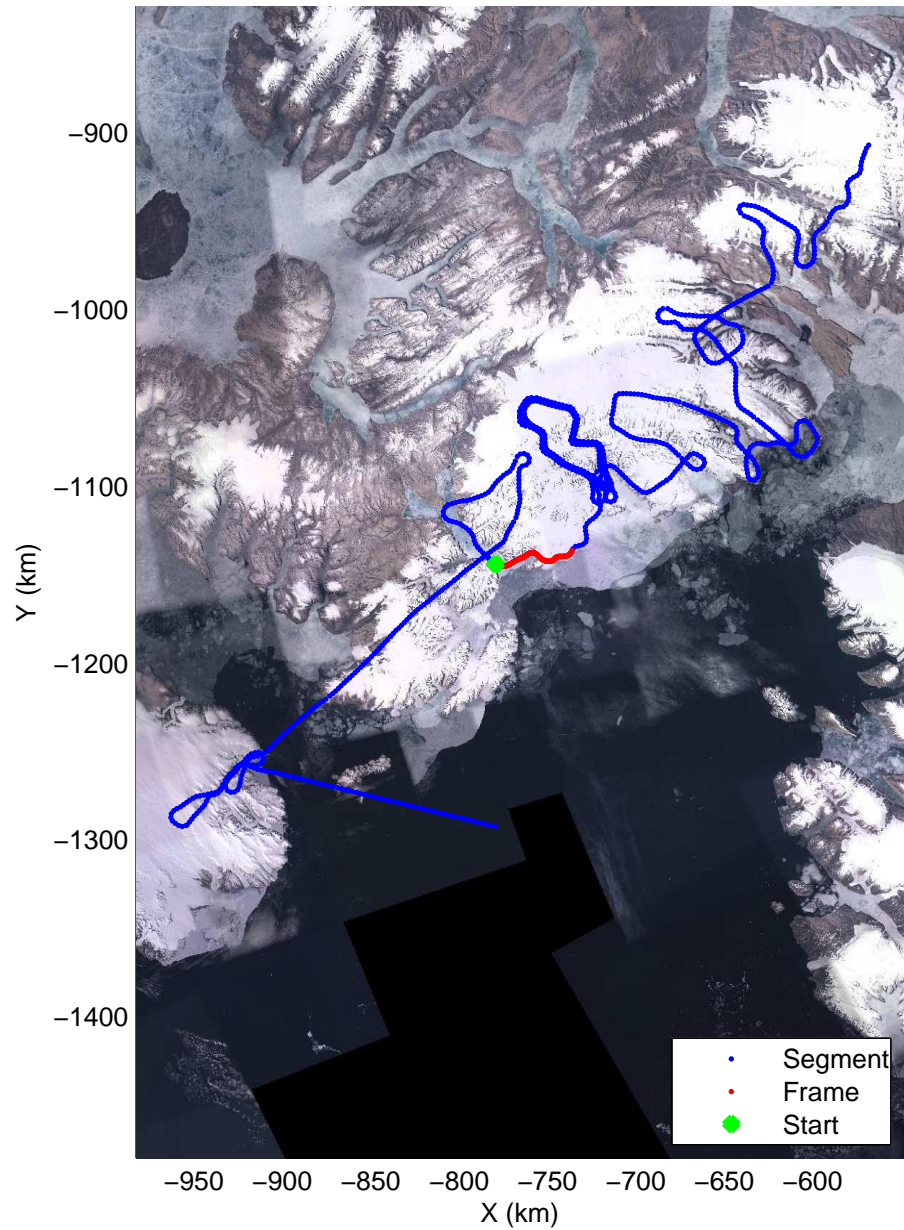

mcords3 2014_Greenland_P3: "South Canada Glaciers" 20140506_01_015: 12:53:27.5 to 13:00:41.9 GPS

mcords3 2014_Greenland_P3: "South Canada Glaciers" 20140506_01_015: 12:53:27.5 to 13:00:41.9 GPS

Polar Stereograph 70N/-45E