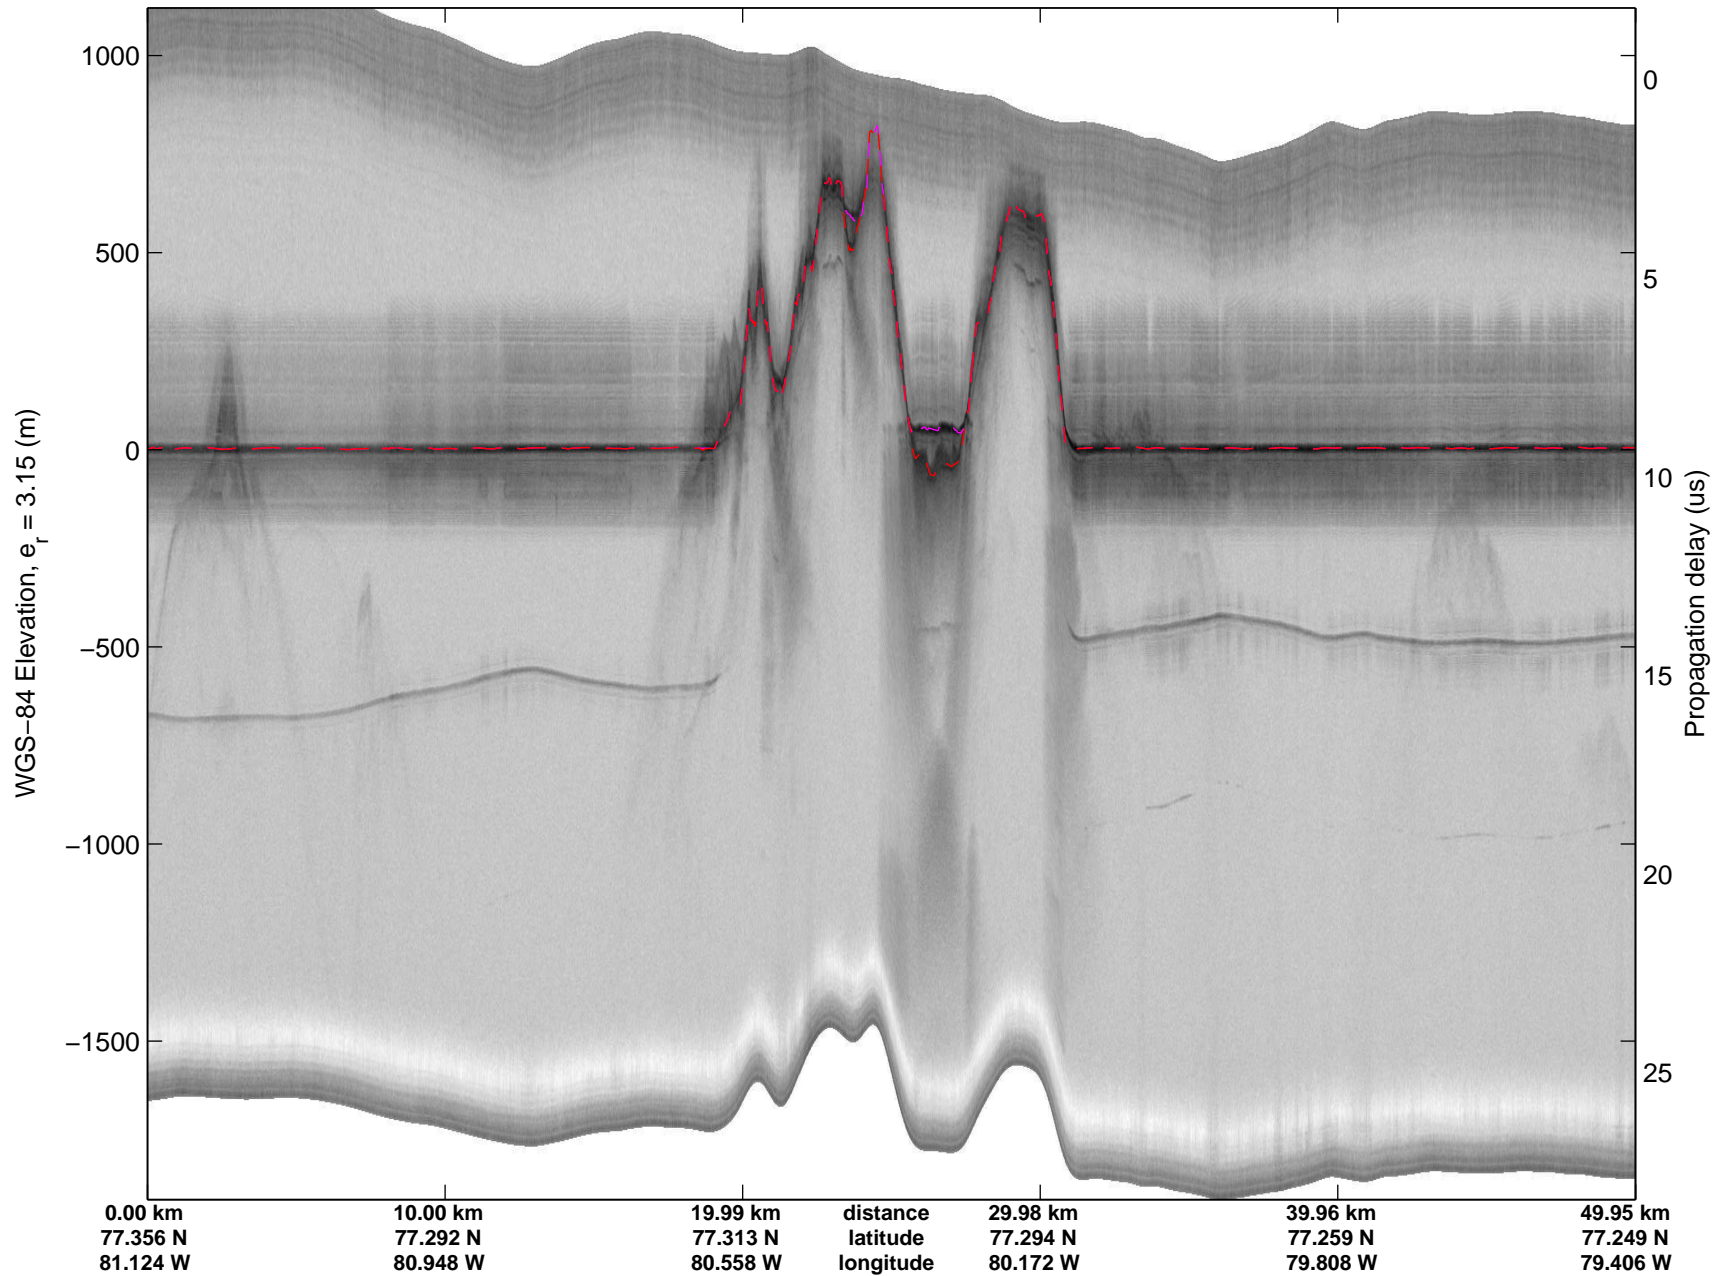

mcords3 2014_Greenland_P3: "South Canada Glaciers" 20140506_01_015: 12:53:27.5 to 13:00:41.9 GPS