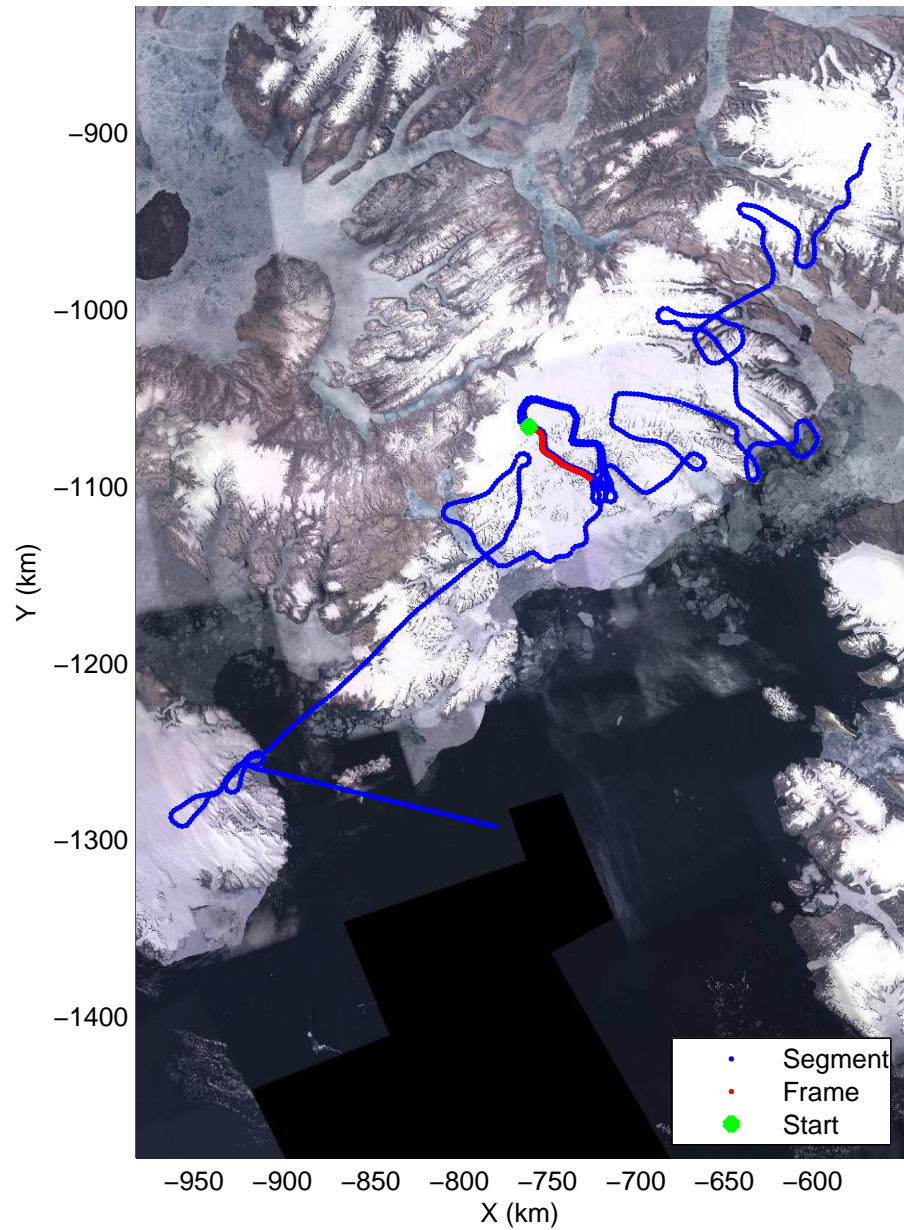

Polar Stereograph 70N/-45E