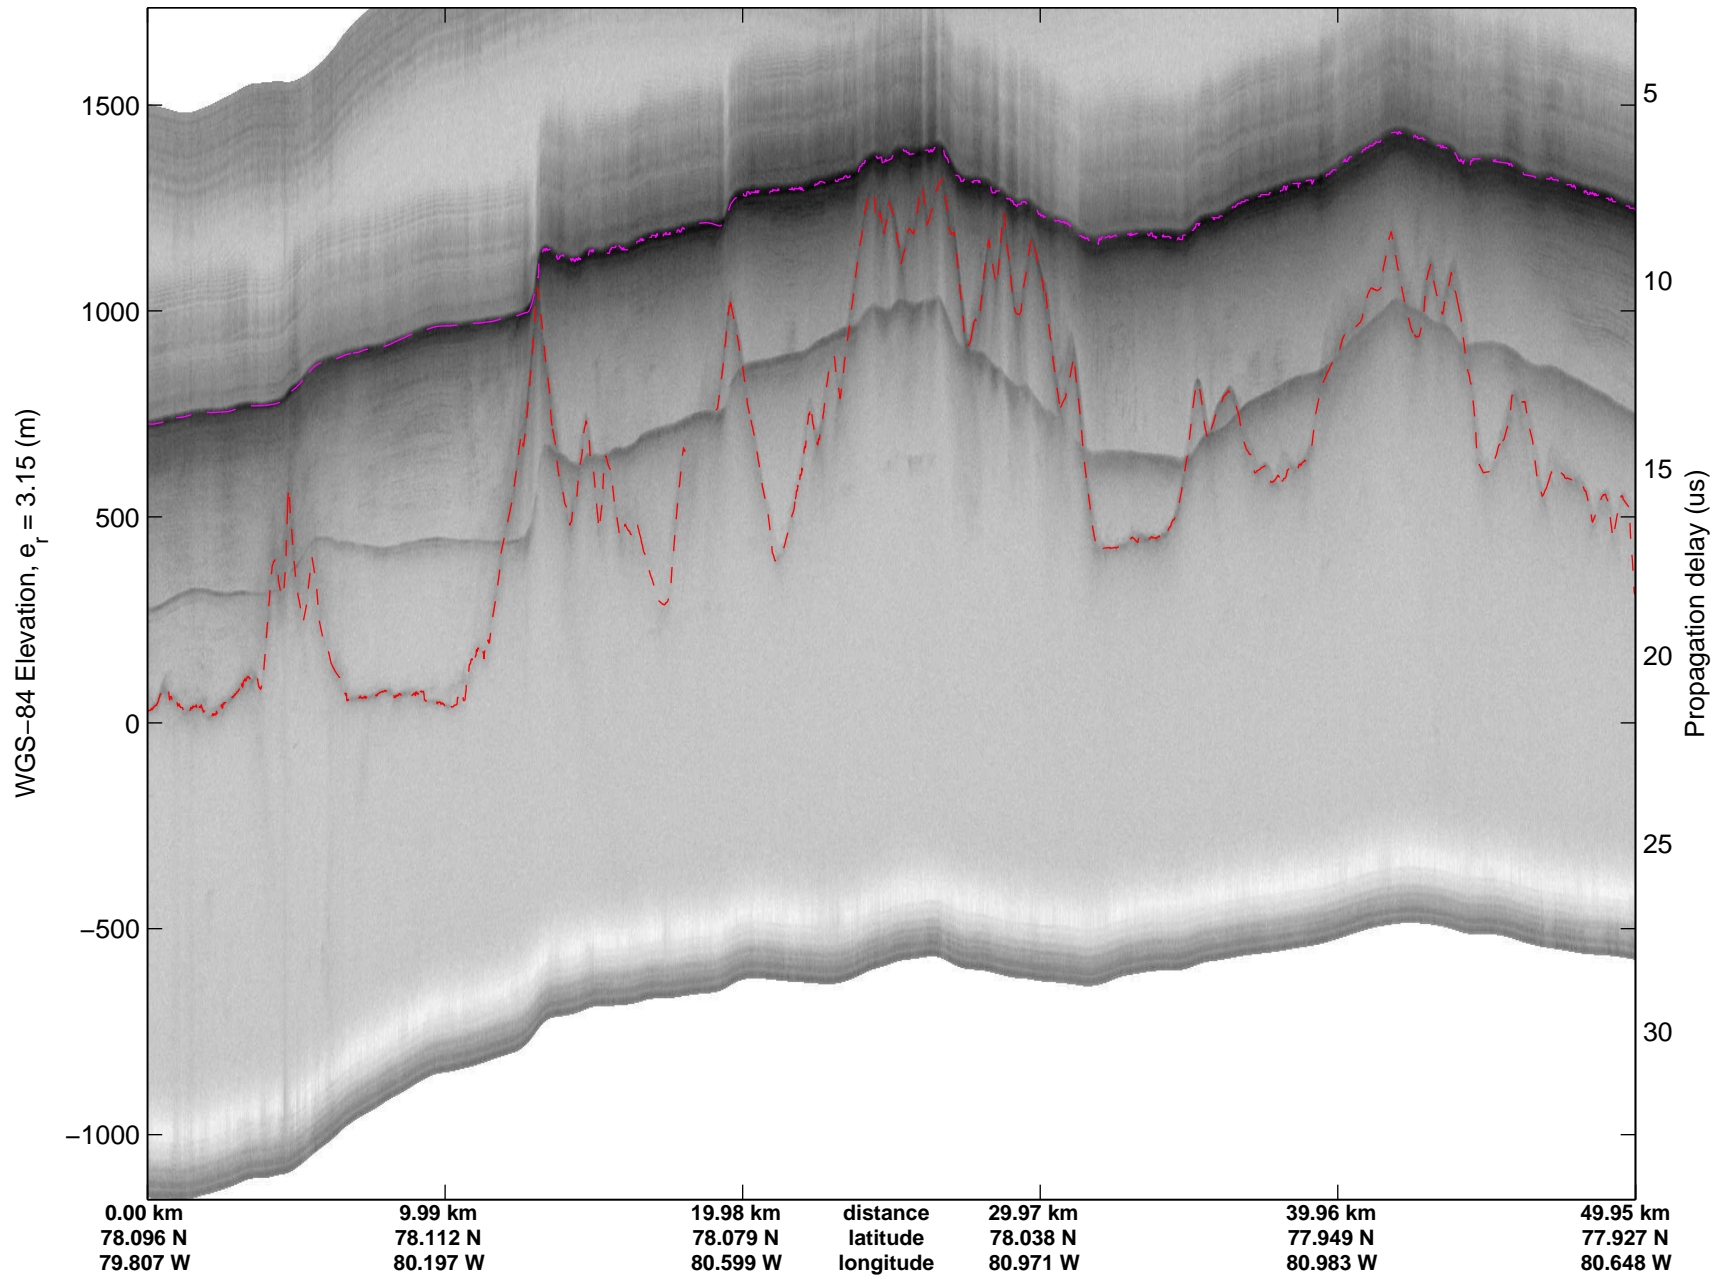

mcords3 2014_Greenland_P3: "South Canada Glaciers" 20140506_01_019: 13:25:00.5 to 13:32:44.4 GPS