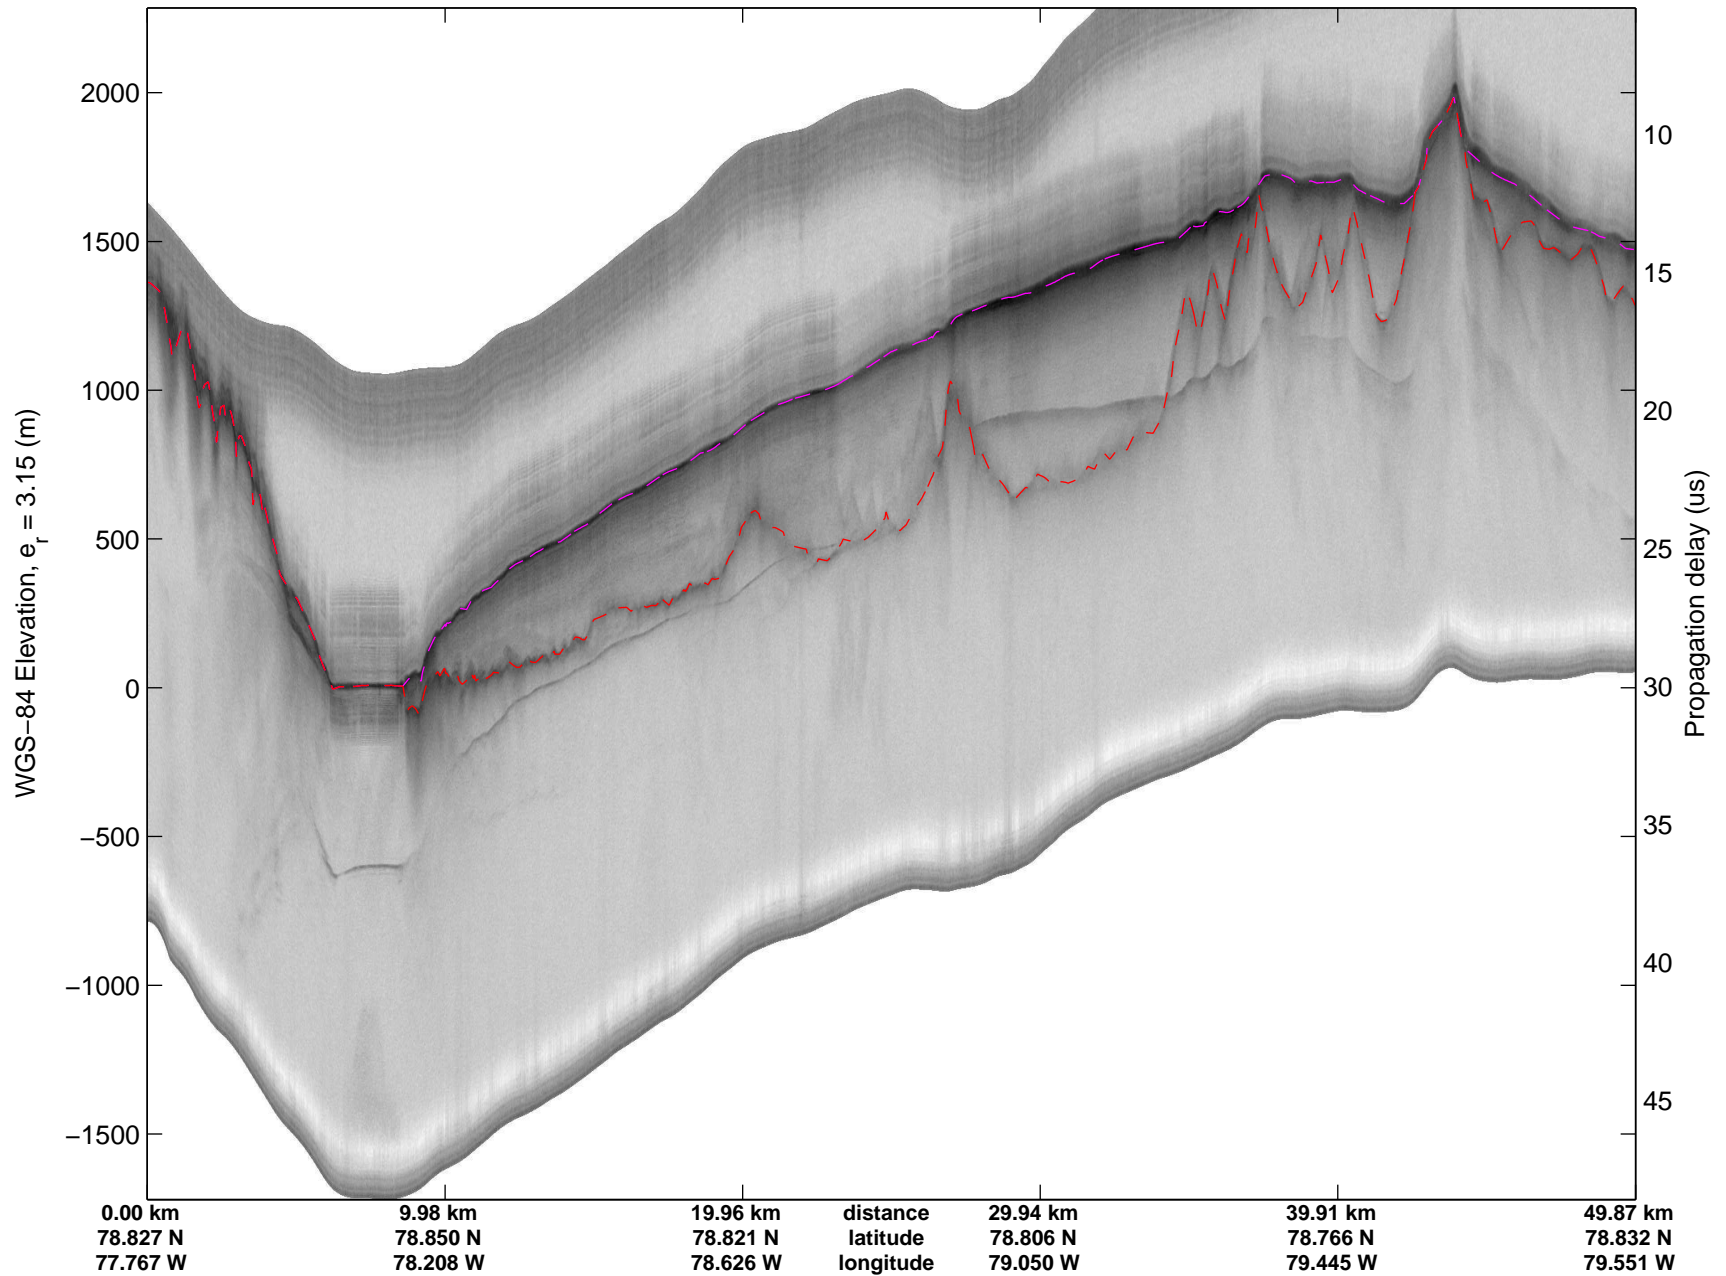

Polar Stereograph 70N/-45E

mcords3 2014_Greenland_P3: "South Canada Glaciers" 20140506_01_036: 15:42:21.8 to 15:50:30.6 GPS

mcords3 2014_Greenland_P3: "South Canada Glaciers" 20140506_01_036: 15:42:21.8 to 15:50:30.6 GPS

mcords3 2014_Greenland_P3: "South Canada Glaciers" 20140506_01_037: 15:50:30.9 to 15:57:28.9 GPS

mcords3 2014_Greenland_P3: "South Canada Glaciers" 20140506_01_037: 15:50:30.9 to 15:57:28.9 GPS

Polar Stereograph 70N/-45E

mcords3 2014_Greenland_P3: "South Canada Glaciers" 20140506_01_038: 15:57:29.2 to 16:04:19.2 GPS

mcords3 2014_Greenland_P3: "South Canada Glaciers" 20140506_01_038: 15:57:29.2 to 16:04:19.2 GPS

Polar Stereograph 70N/-45E