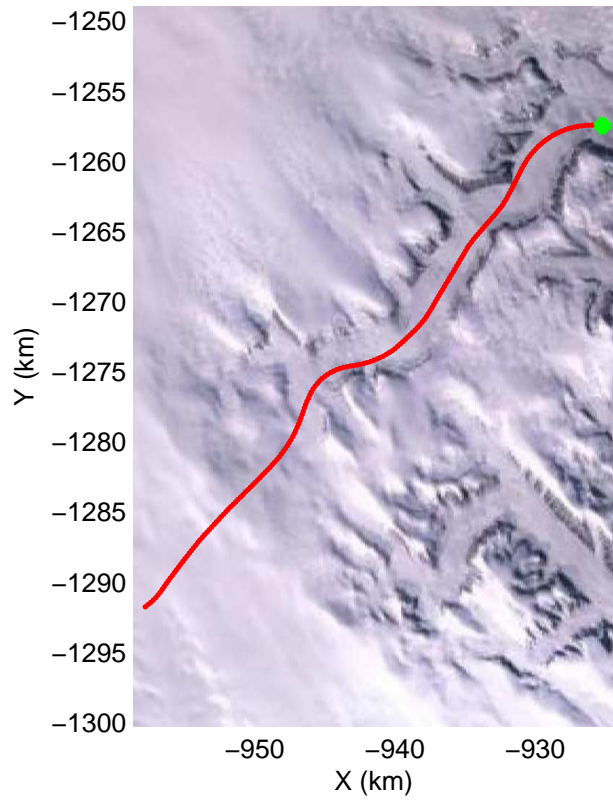

Polar Stereograph 70N/-45E

mcords3 2014_Greenland_P3: "South Canada Glaciers" 20140506_01_004: 11:37:05.2 to 11:43:29.4 GPS

mcords3 2014_Greenland_P3: "South Canada Glaciers" 20140506_01_004: 11:37:05.2 to 11:43:29.4 GPS