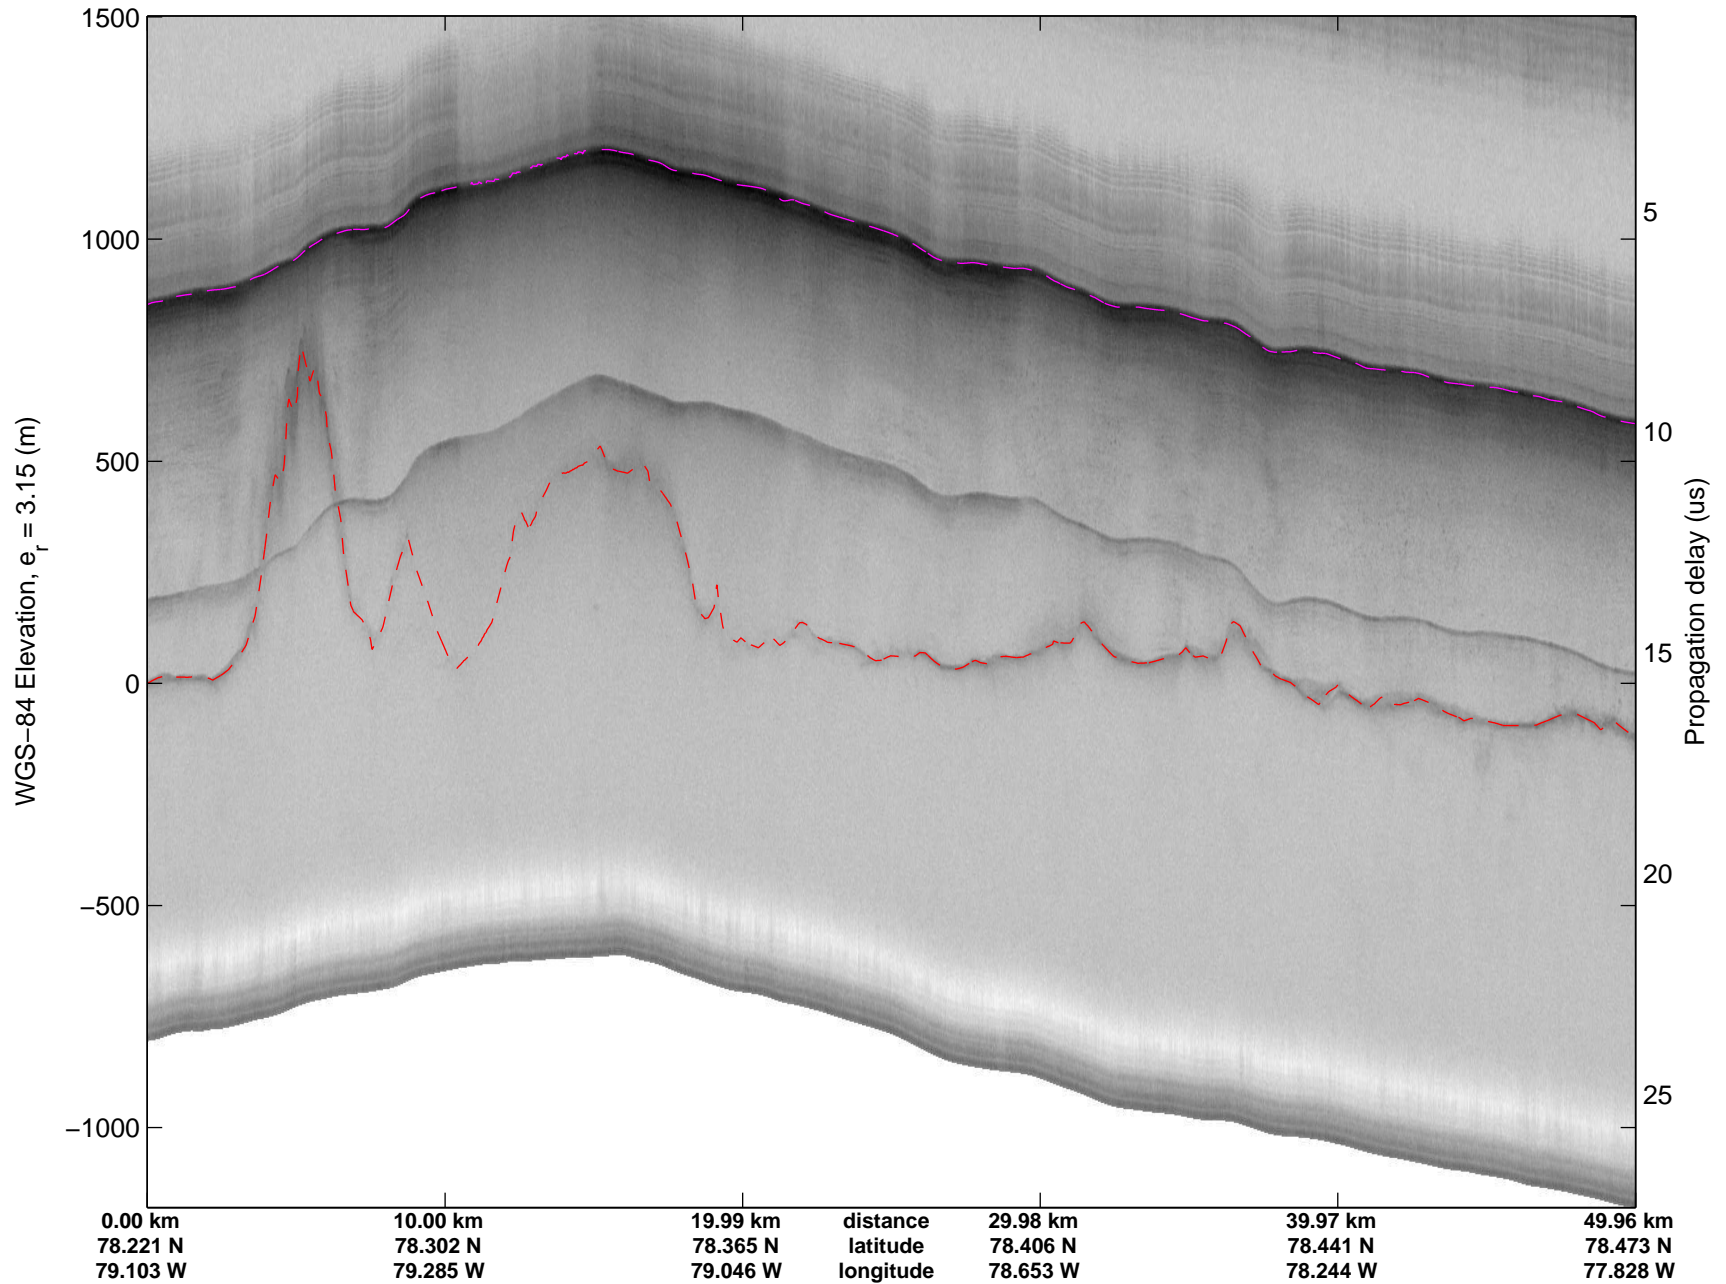

mcords3 2014_Greenland_P3: "South Canada Glaciers" 20140506_01_032: 15:10:45.5 to 15:18:36.5 GPS