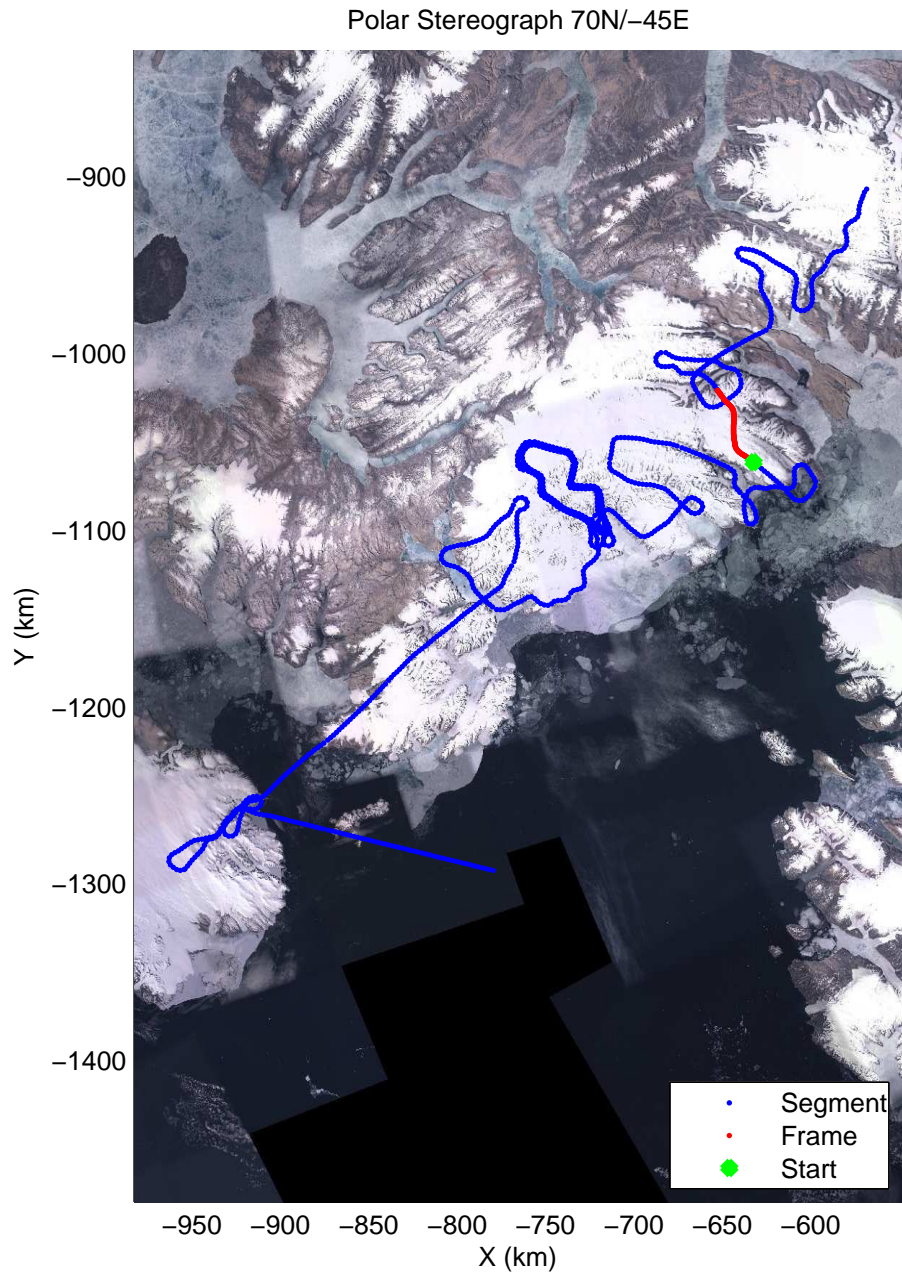

Polar Stereograph 70N/-45E

mcords3 2014_Greenland_P3: "South Canada Glaciers" 20140506_01_036: 15:42:21.8 to 15:50:30.6 GPS

mcords3 2014_Greenland_P3: "South Canada Glaciers" 20140506_01_036: 15:42:21.8 to 15:50:30.6 GPS