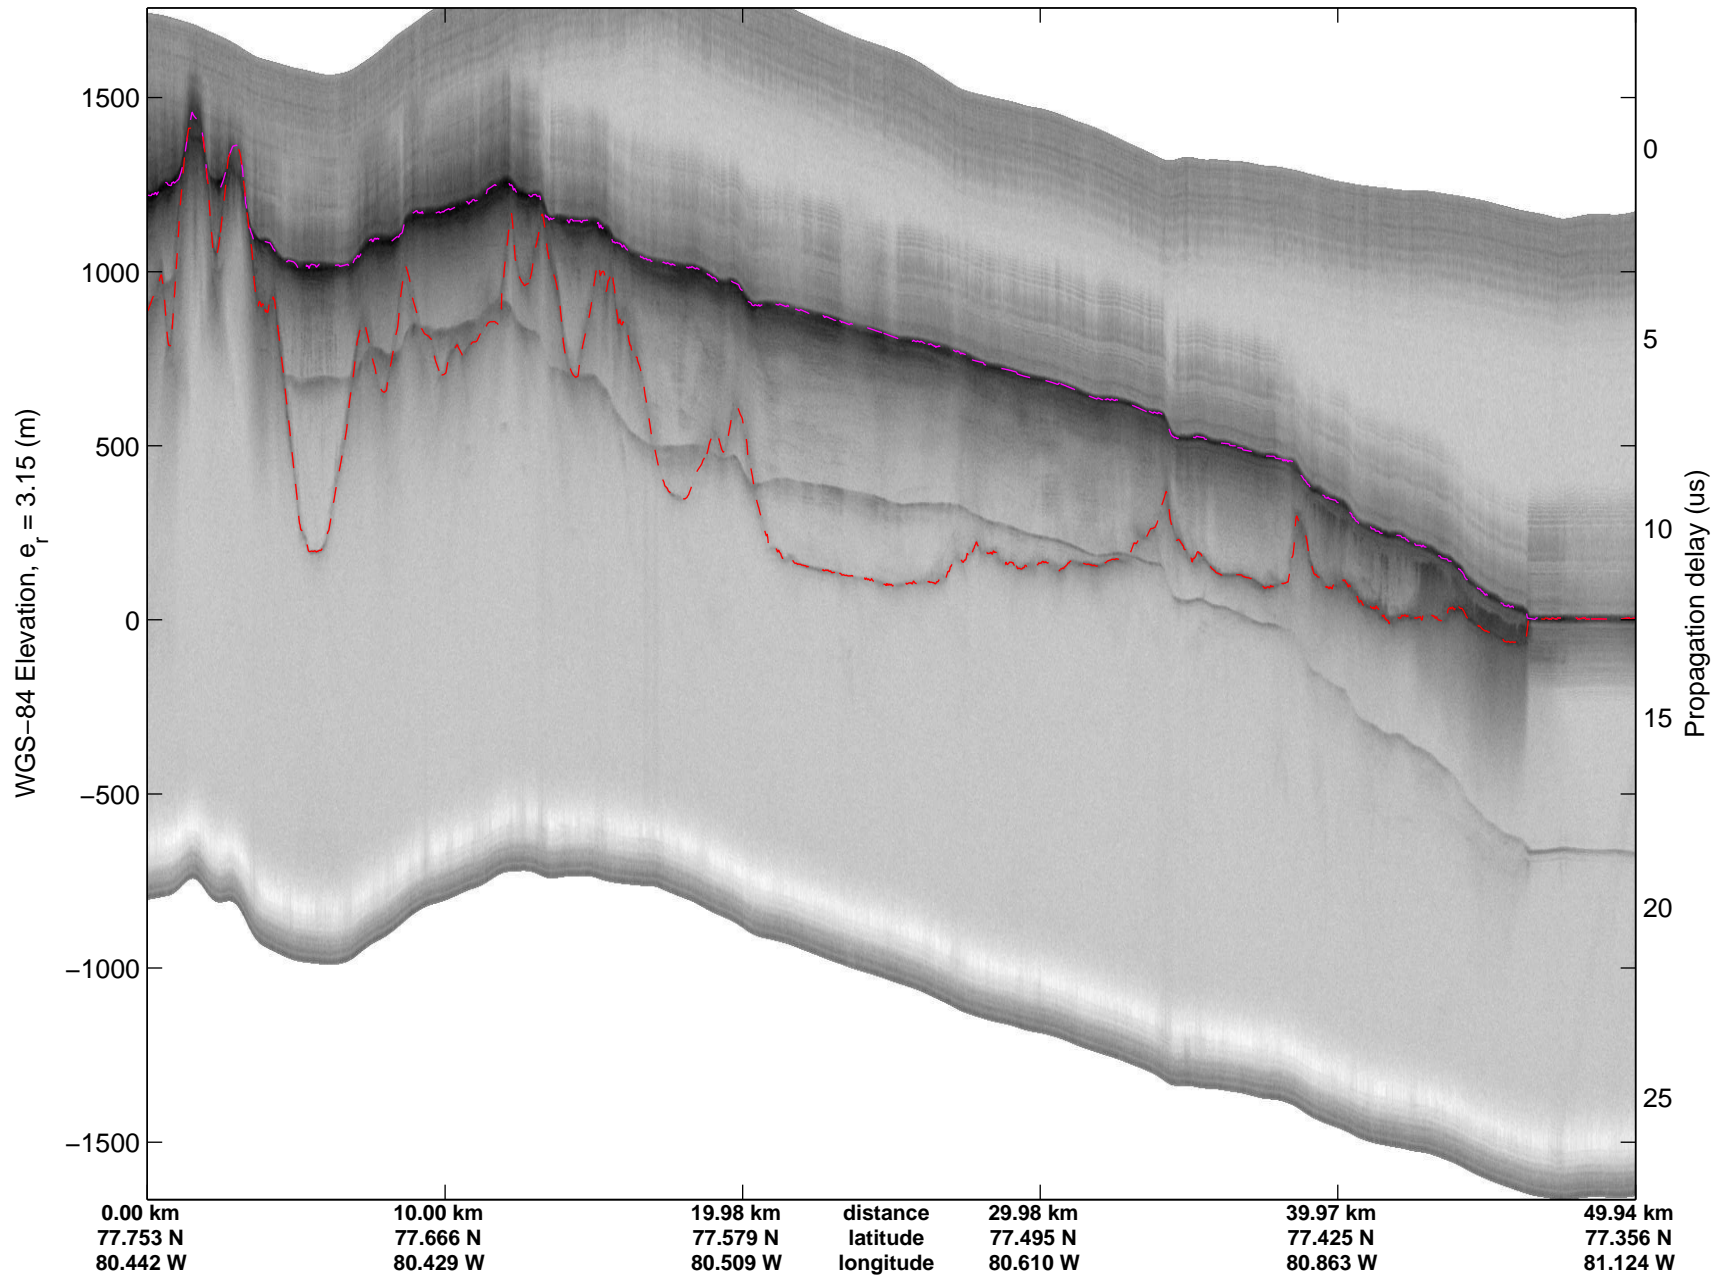

mcords3 2014_Greenland_P3: "South Canada Glaciers" 20140506_01_014: 12:46:06.9 to 12:53:27.2 GPS