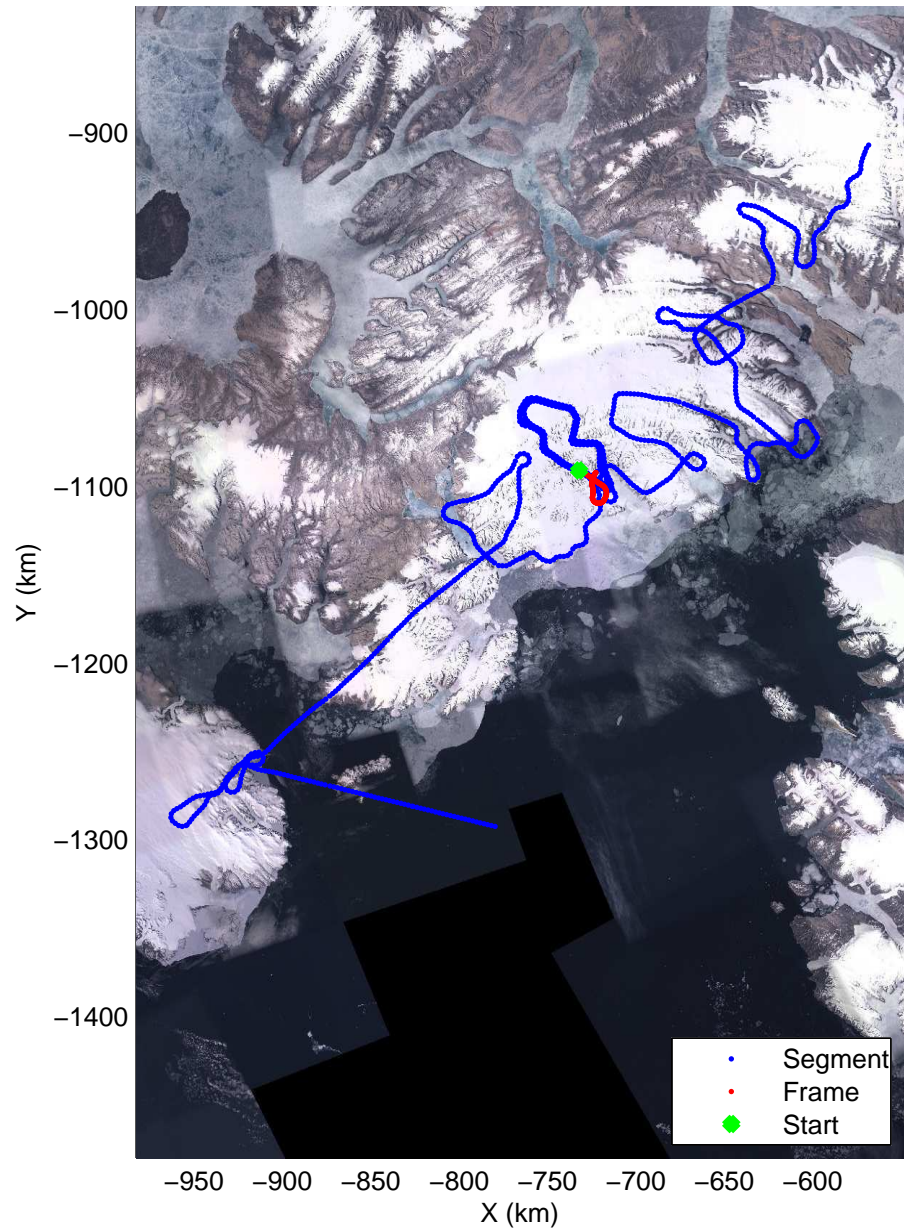

Polar Stereograph 70N/-45E