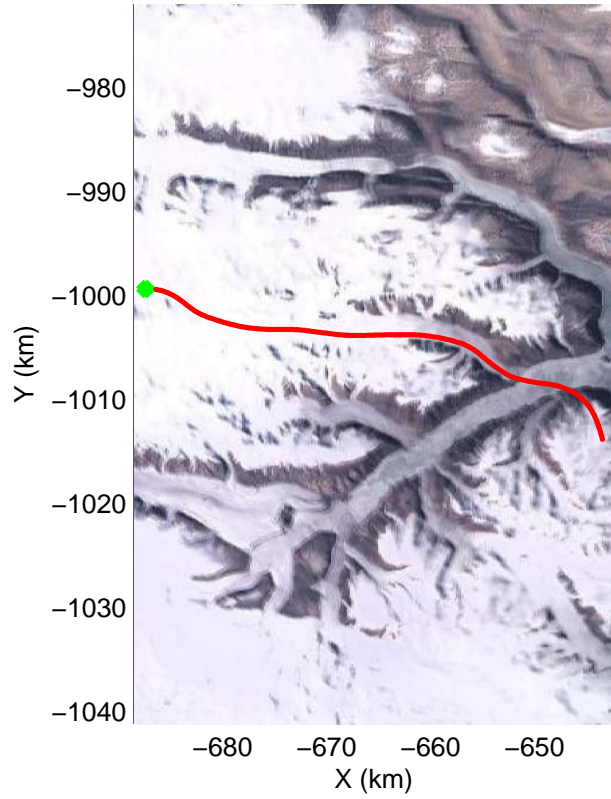

mcords3 2014_Greenland_P3: "South Canada Glaciers" 20140506_01_037: 15:50:30.9 to 15:57:28.9 GPS

mcords3 2014_Greenland_P3: "South Canada Glaciers" 20140506_01_037: 15:50:30.9 to 15:57:28.9 GPS

Polar Stereograph 70N/-45E

mcords3 2014_Greenland_P3: "South Canada Glaciers" 20140506_01_038: 15:57:29.2 to 16:04:19.2 GPS

mcords3 2014_Greenland_P3: "South Canada Glaciers" 20140506_01_038: 15:57:29.2 to 16:04:19.2 GPS

Polar Stereograph 70N/-45E