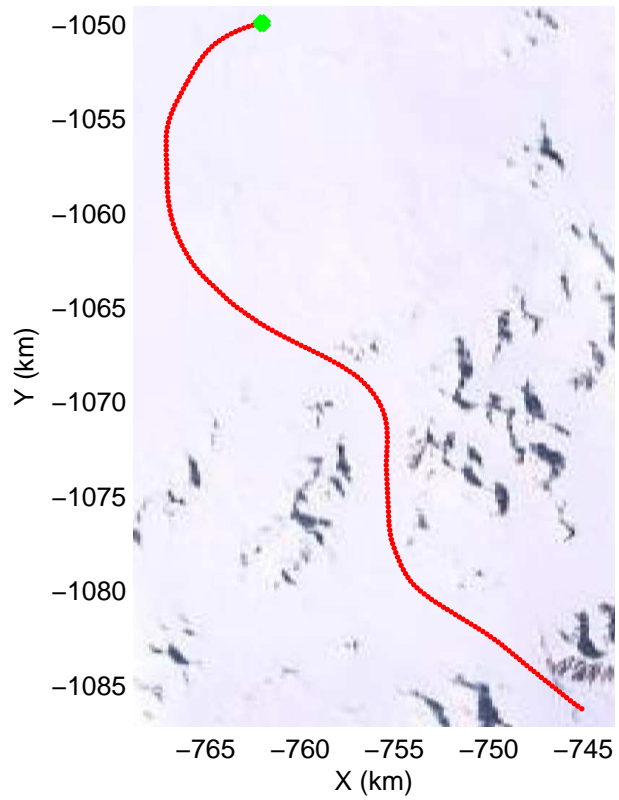

mcords3 2014_Greenland_P3: "South Canada Glaciers" 20140506_01_021: 13:40:29.0 to 13:48:50.5 GPS

mcords3 2014_Greenland_P3: "South Canada Glaciers" 20140506_01_022: 13:48:50.9 to 13:57:24.1 GPS

mcords3 2014_Greenland_P3: "South Canada Glaciers" 20140506_01_022: 13:48:50.9 to 13:57:24.1 GPS