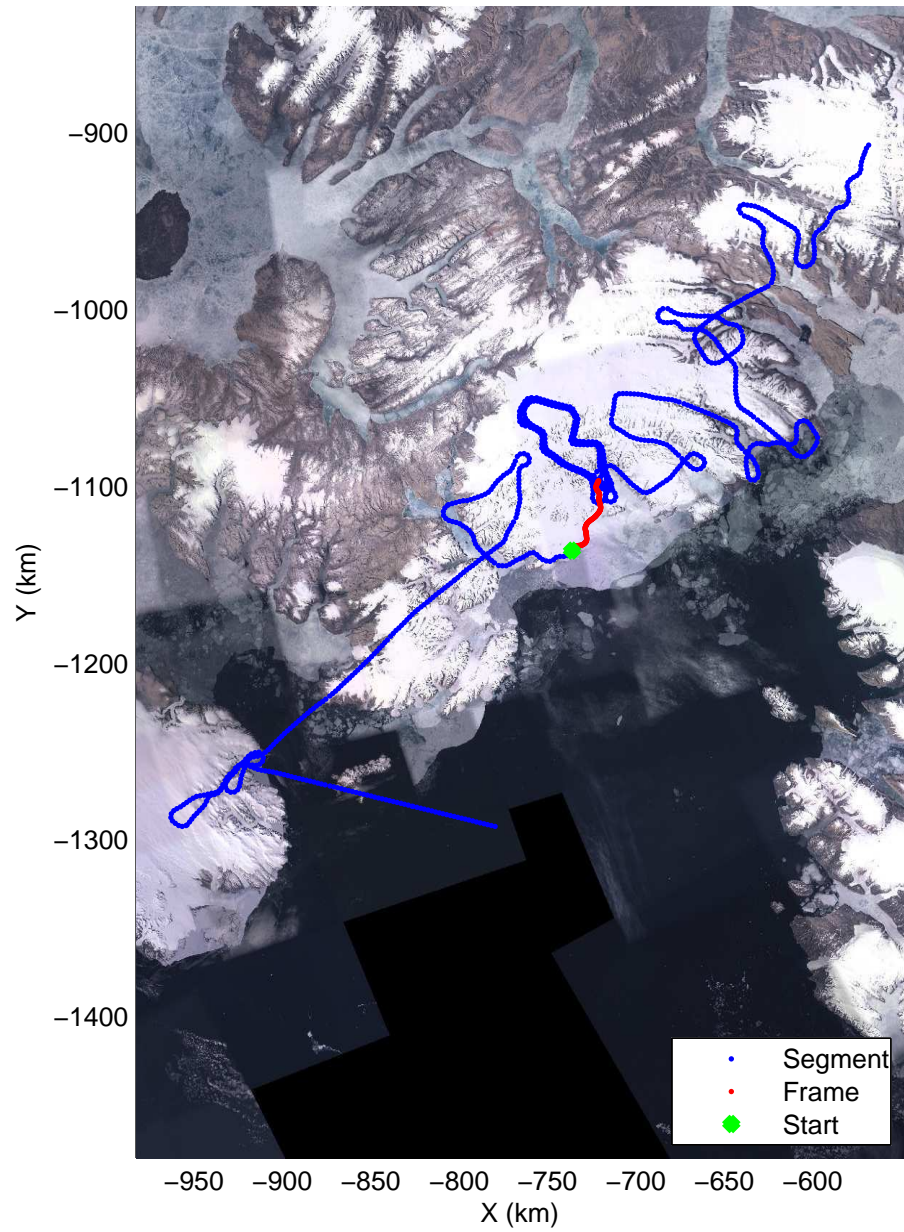

mcords3 2014_Greenland_P3: "South Canada Glaciers" 20140506_01_016: 13:00:42.2 to 13:08:29.4 GPS

mcords3 2014_Greenland_P3: "South Canada Glaciers" 20140506_01_016: 13:00:42.2 to 13:08:29.4 GPS

Polar Stereograph 70N/-45E