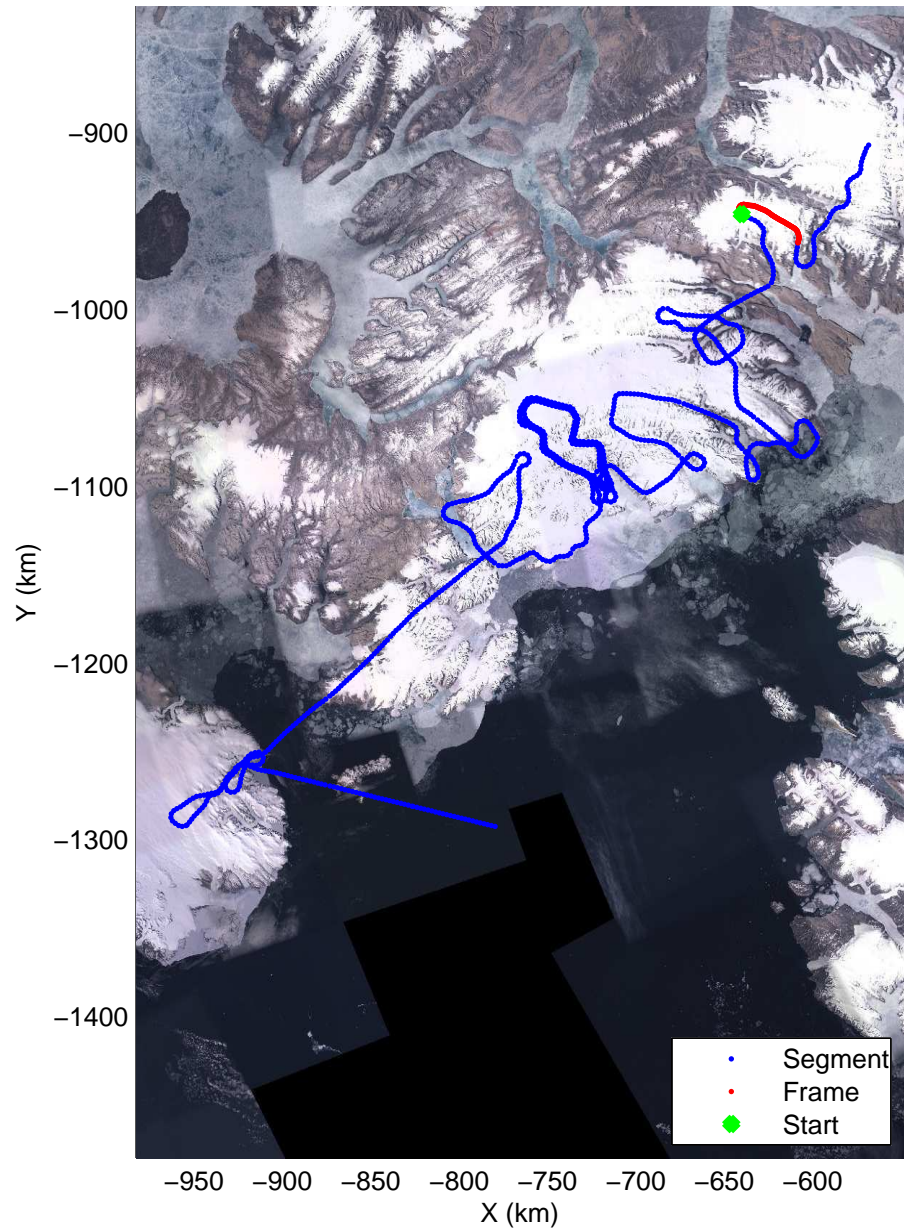

mcords3 2014_Greenland_P3: "South Canada Glaciers" 20140506_01_040: 16:10:50.5 to 16:17:39.6 GPS

Polar Stereograph 70N/-45E

mcords3 2014_Greenland_P3: "South Canada Glaciers" 20140506_01_041: 16:17:39.9 to 16:23:38.9 GPS

mcords3 2014_Greenland_P3: "South Canada Glaciers" 20140506_01_041: 16:17:39.9 to 16:23:38.9 GPS

Polar Stereograph 70N/-45E

mcords3 2014_Greenland_P3: "South Canada Glaciers" 20140506_01_042: 16:23:39.2 to 16:30:45.0 GPS

mcords3 2014_Greenland_P3: "South Canada Glaciers" 20140506_01_042: 16:23:39.2 to 16:30:45.0 GPS

Polar Stereograph 70N/-45E

mcords3 2014_Greenland_P3: "South Canada Glaciers" 20140506_01_043: 16:30:45.3 to 16:37:58.9 GPS