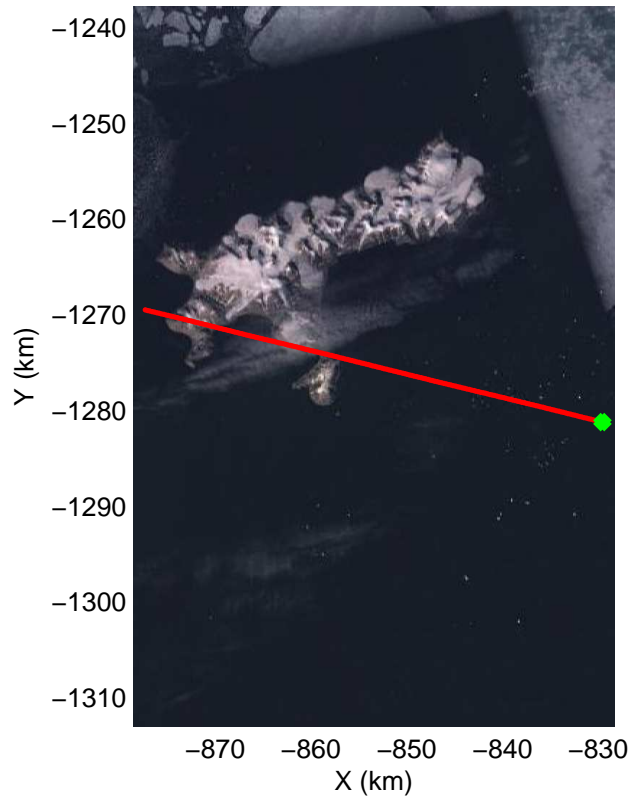

Polar Stereograph 70N/-45E

mcords3 2014_Greenland_P3: "South Canada Glaciers" 20140506_01_002: 11:25:54.4 to 11:31:09.7 GPS

mcords3 2014_Greenland_P3: "South Canada Glaciers" 20140506_01_002: 11:25:54.4 to 11:31:09.7 GPS