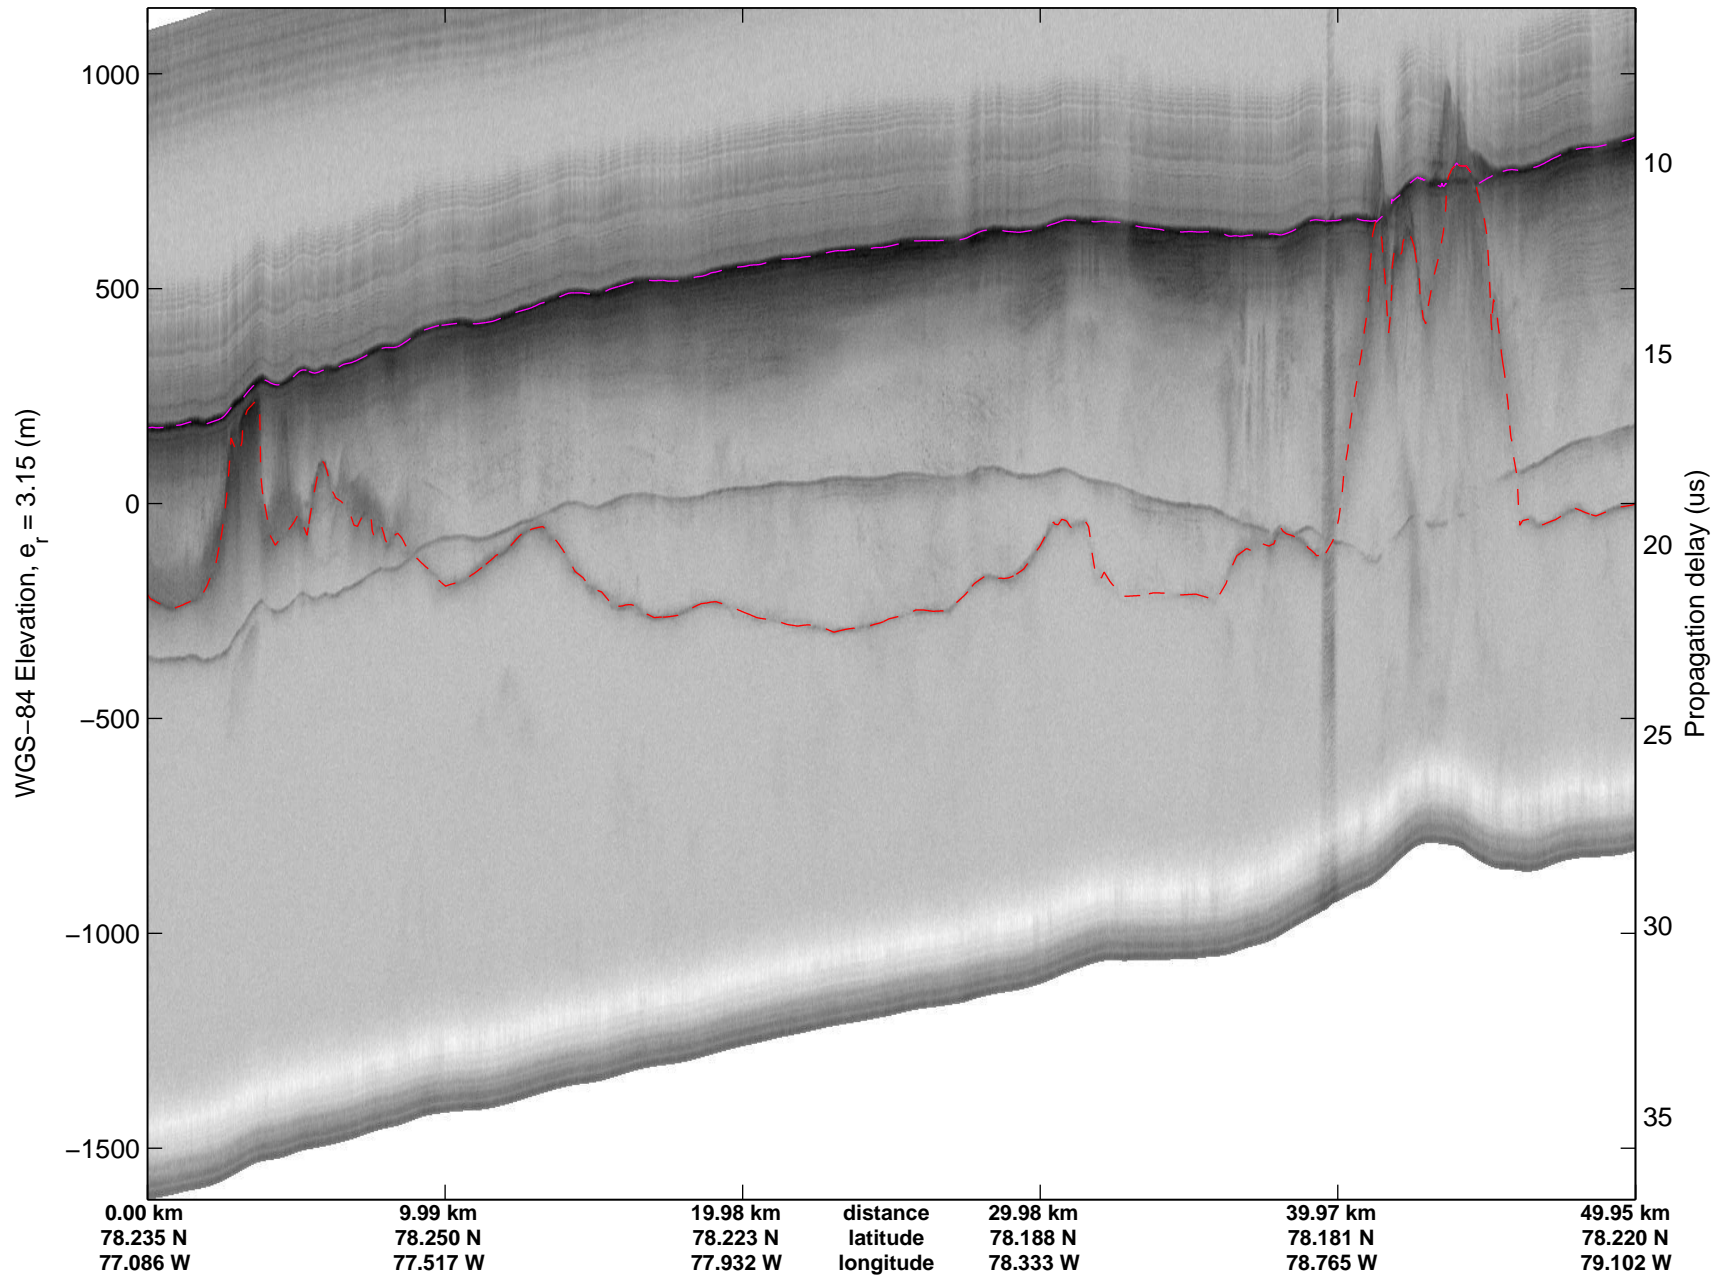

mcords3 2014_Greenland_P3: "South Canada Glaciers" 20140506_01_028: 14:38:40.3 to 14:46:40.2 GPS

Polar Stereograph 70N/-45E

mcords3 2014_Greenland_P3: "South Canada Glaciers" 20140506_01_029: 14:46:40.6 to 14:54:20.7 GPS

mcords3 2014_Greenland_P3: "South Canada Glaciers" 20140506_01_029: 14:46:40.6 to 14:54:20.7 GPS

mcords3 2014_Greenland_P3: "South Canada Glaciers" 20140506_01_030: 14:54:21.0 to 15:02:21.7 GPS

mcords3 2014_Greenland_P3: "South Canada Glaciers" 20140506_01_030: 14:54:21.0 to 15:02:21.7 GPS

mcords3 2014_Greenland_P3: "South Canada Glaciers" 20140506_01_031: 15:02:22.0 to 15:10:45.2 GPS

mcords3 2014_Greenland_P3: "South Canada Glaciers" 20140506_01_031: 15:02:22.0 to 15:10:45.2 GPS

Polar Stereograph 70N/-45E