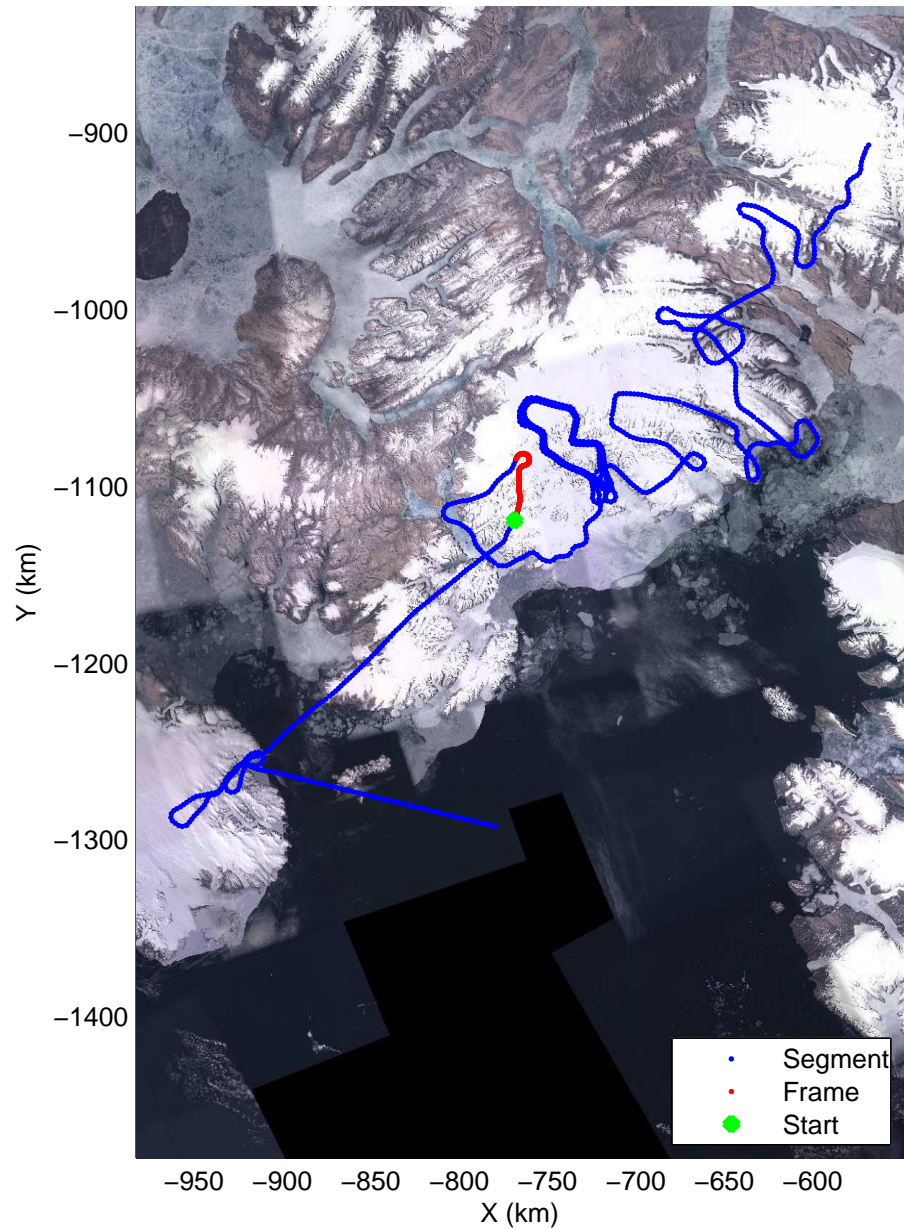

mcords3 2014_Greenland_P3: "South Canada Glaciers" 20140506_01_012: 12:31:18.5 to 12:38:19.5 GPS

mcords3 2014_Greenland_P3: "South Canada Glaciers" 20140506_01_012: 12:31:18.5 to 12:38:19.5 GPS

Polar Stereograph 70N/-45E