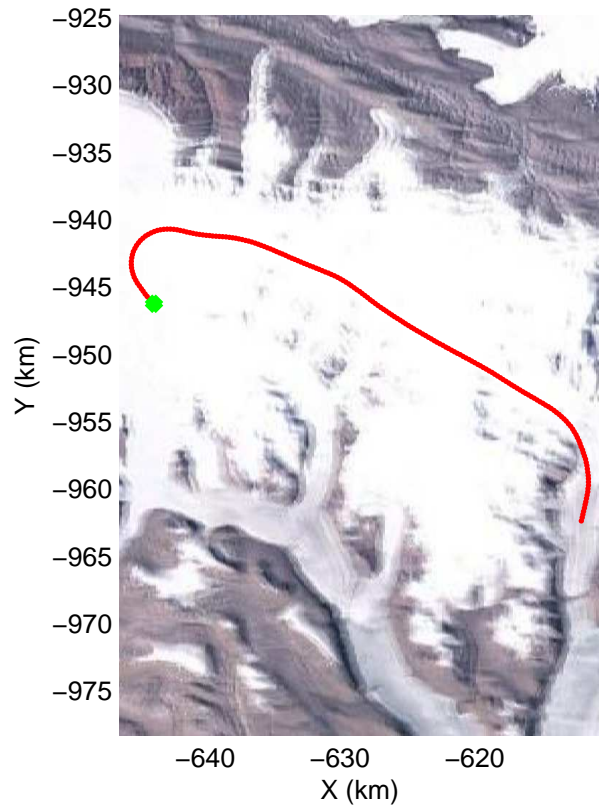

mcords3 2014_Greenland_P3: "South Canada Glaciers" 20140506_01_041: 16:17:39.9 to 16:23:38.9 GPS

Polar Stereograph 70N/-45E

mcords3 2014_Greenland_P3: "South Canada Glaciers" 20140506_01_042: 16:23:39.2 to 16:30:45.0 GPS

mcords3 2014_Greenland_P3: "South Canada Glaciers" 20140506_01_042: 16:23:39.2 to 16:30:45.0 GPS

Polar Stereograph 70N/-45E

mcords3 2014_Greenland_P3: "South Canada Glaciers" 20140506_01_043: 16:30:45.3 to 16:37:58.9 GPS