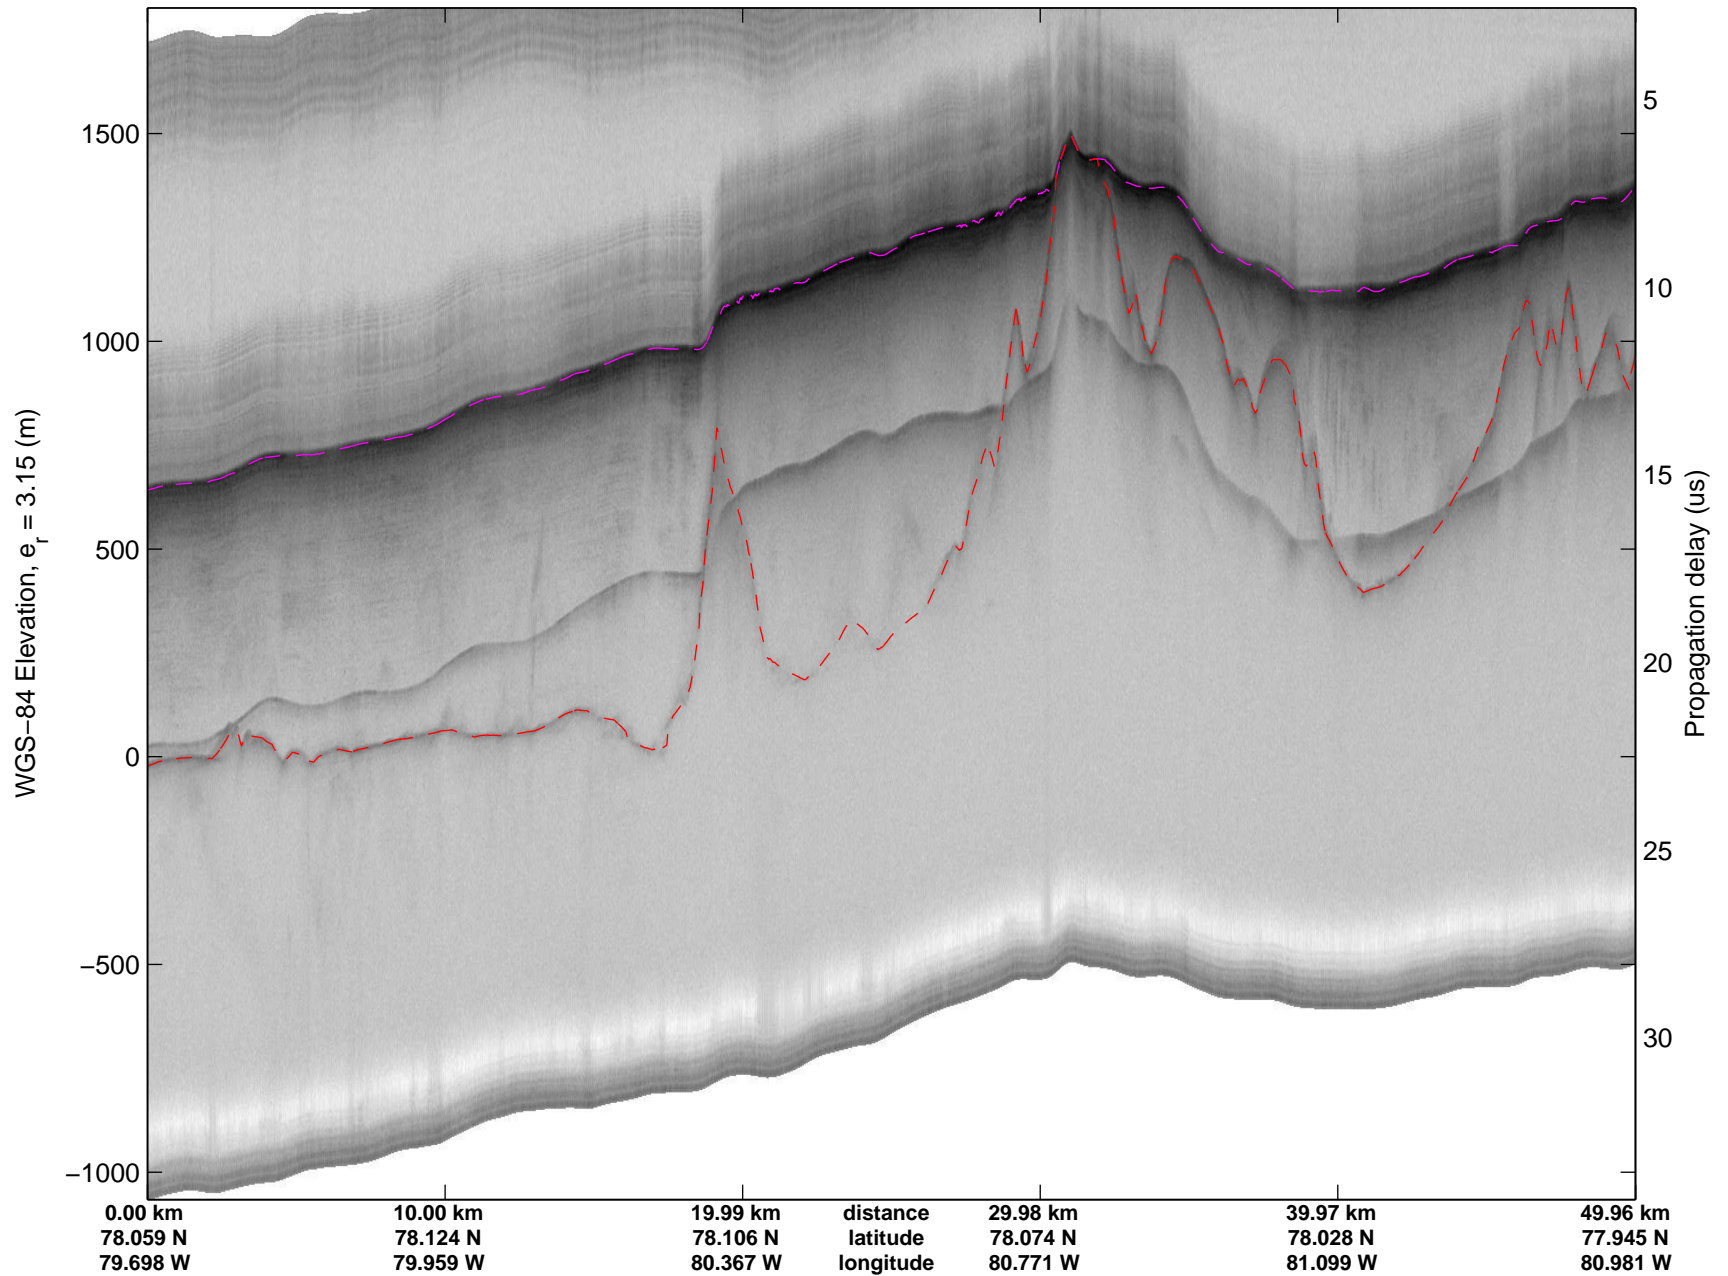

mcords3 2014_Greenland_P3: "South Canada Glaciers" 20140506_01_025: 14:13:23.1 to 14:22:25.9 GPS

Polar Stereograph 70N/-45E

mcords3 2014_Greenland_P3: "South Canada Glaciers" 20140506_01_026: 14:22:26.3 to 14:30:42.7 GPS

mcords3 2014_Greenland_P3: "South Canada Glaciers" 20140506_01_026: 14:22:26.3 to 14:30:42.7 GPS

Polar Stereograph 70N/-45E

mcords3 2014_Greenland_P3: "South Canada Glaciers" 20140506_01_027: 14:30:43.0 to 14:38:40.0 GPS