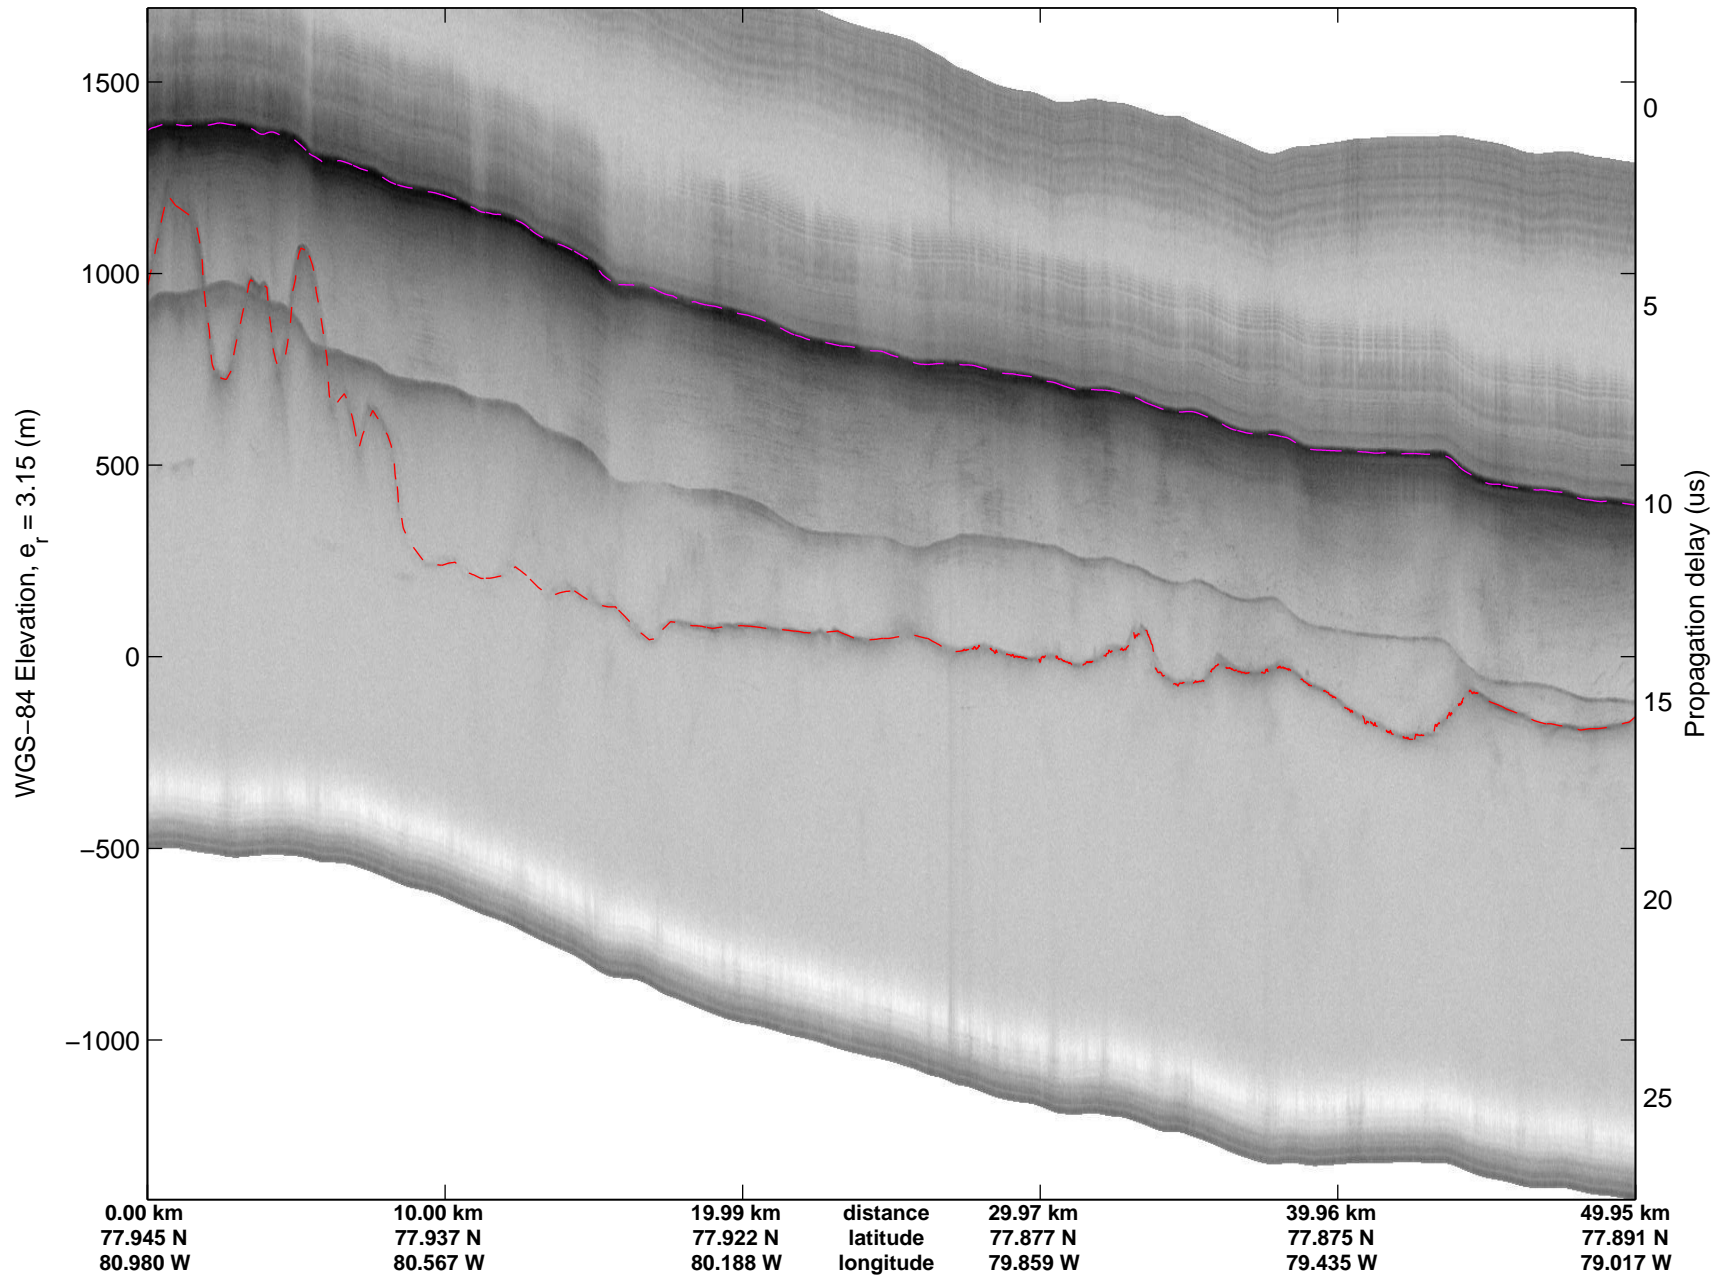

mcords3 2014_Greenland_P3: "South Canada Glaciers" 20140506_01_025: 14:13:23.1 to 14:22:25.9 GPS

Polar Stereograph 70N/-45E

mcords3 2014_Greenland_P3: "South Canada Glaciers" 20140506_01_026: 14:22:26.3 to 14:30:42.7 GPS

mcords3 2014_Greenland_P3: "South Canada Glaciers" 20140506_01_026: 14:22:26.3 to 14:30:42.7 GPS

Polar Stereograph 70N/-45E

mcords3 2014_Greenland_P3: "South Canada Glaciers" 20140506_01_027: 14:30:43.0 to 14:38:40.0 GPS

mcords3 2014_Greenland_P3: "South Canada Glaciers" 20140506_01_027: 14:30:43.0 to 14:38:40.0 GPS

Polar Stereograph 70N/-45E

mcords3 2014_Greenland_P3: "South Canada Glaciers" 20140506_01_028: 14:38:40.3 to 14:46:40.2 GPS