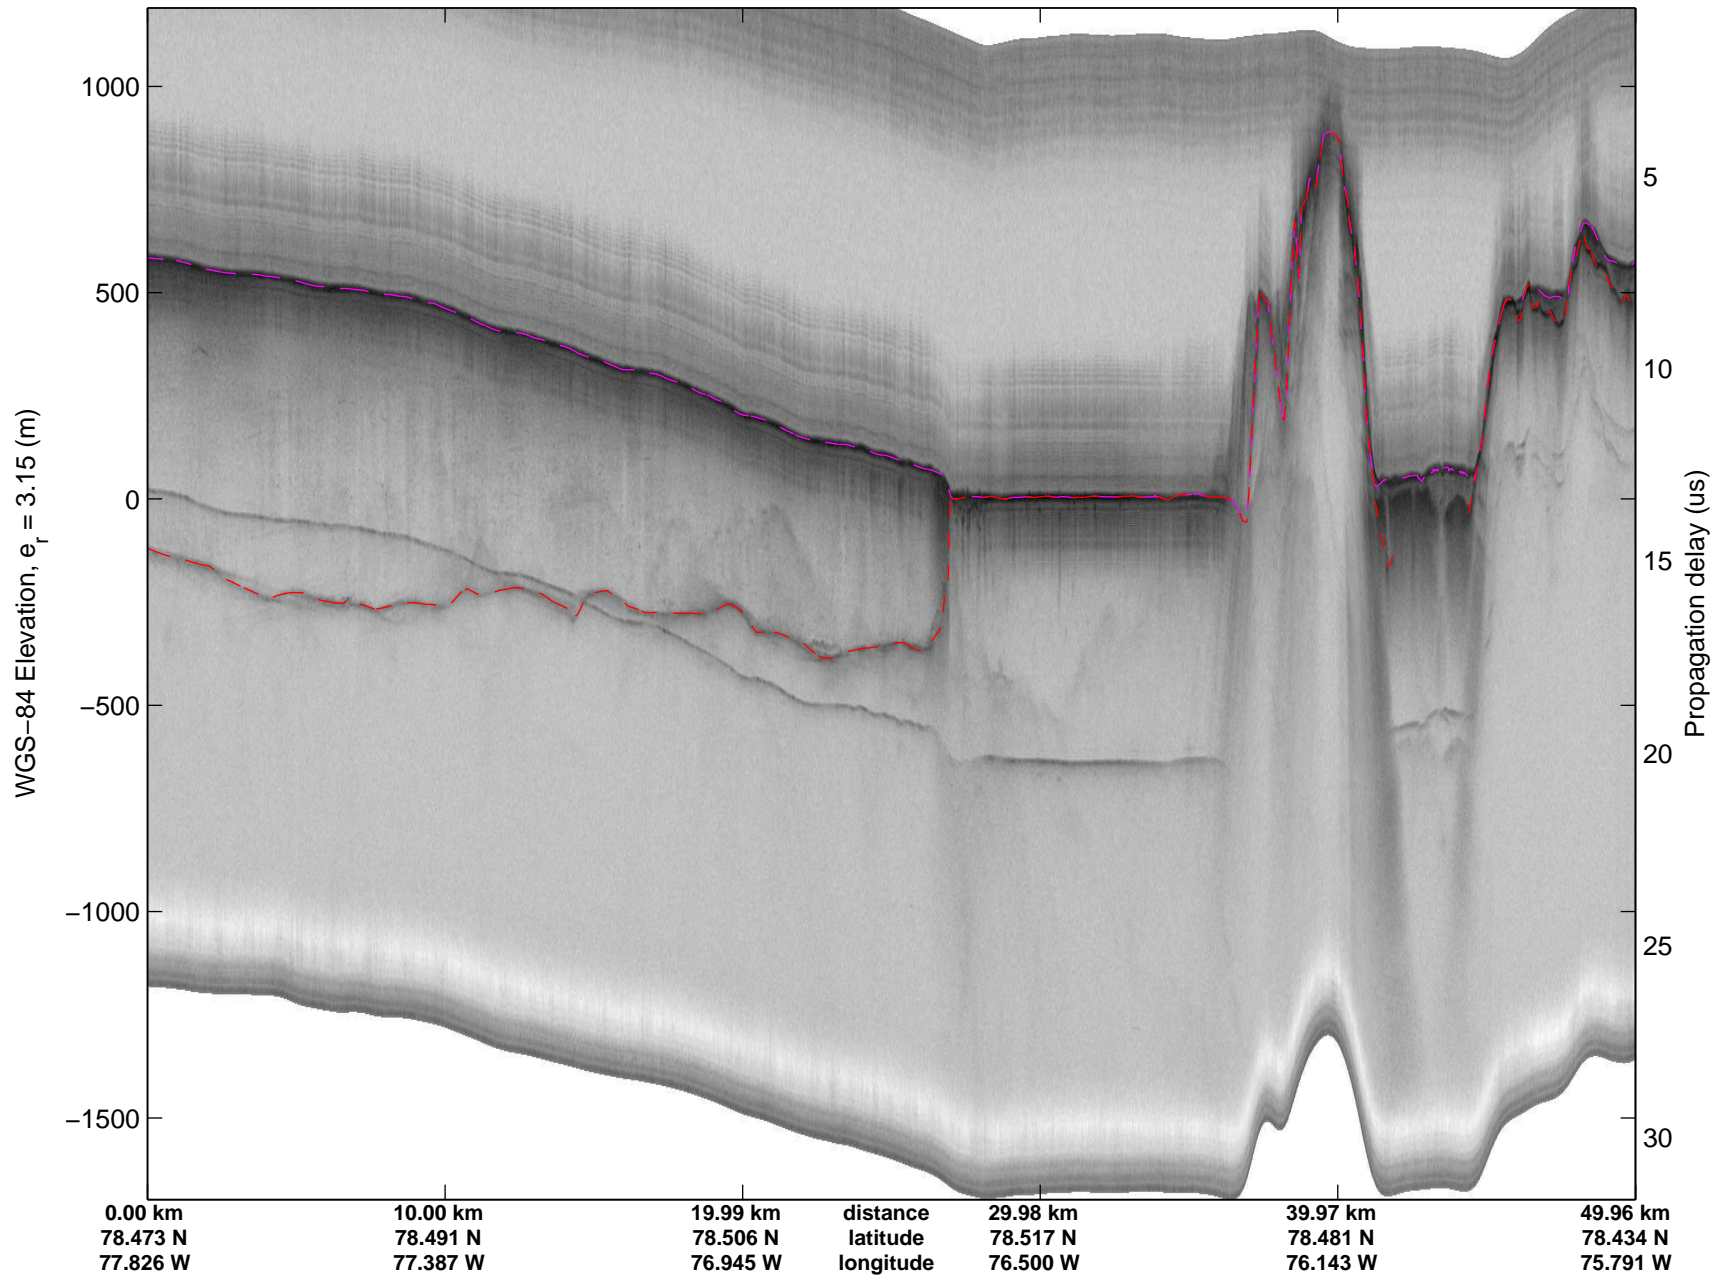

mcords3 2014_Greenland_P3: "South Canada Glaciers" 20140506_01_031: 15:02:22.0 to 15:10:45.2 GPS

mcords3 2014_Greenland_P3: "South Canada Glaciers" 20140506_01_031: 15:02:22.0 to 15:10:45.2 GPS

Polar Stereograph 70N/-45E

mcords3 2014_Greenland_P3: "South Canada Glaciers" 20140506_01_032: 15:10:45.5 to 15:18:36.5 GPS

mcords3 2014_Greenland_P3: "South Canada Glaciers" 20140506_01_032: 15:10:45.5 to 15:18:36.5 GPS

mcords3 2014_Greenland_P3: "South Canada Glaciers" 20140506_01_033: 15:18:36.8 to 15:25:55.5 GPS

mcords3 2014_Greenland_P3: "South Canada Glaciers" 20140506_01_033: 15:18:36.8 to 15:25:55.5 GPS

Polar Stereograph 70N/-45E

mcords3 2014_Greenland_P3: "South Canada Glaciers" 20140506_01_034: 15:25:55.8 to 15:34:07.4 GPS