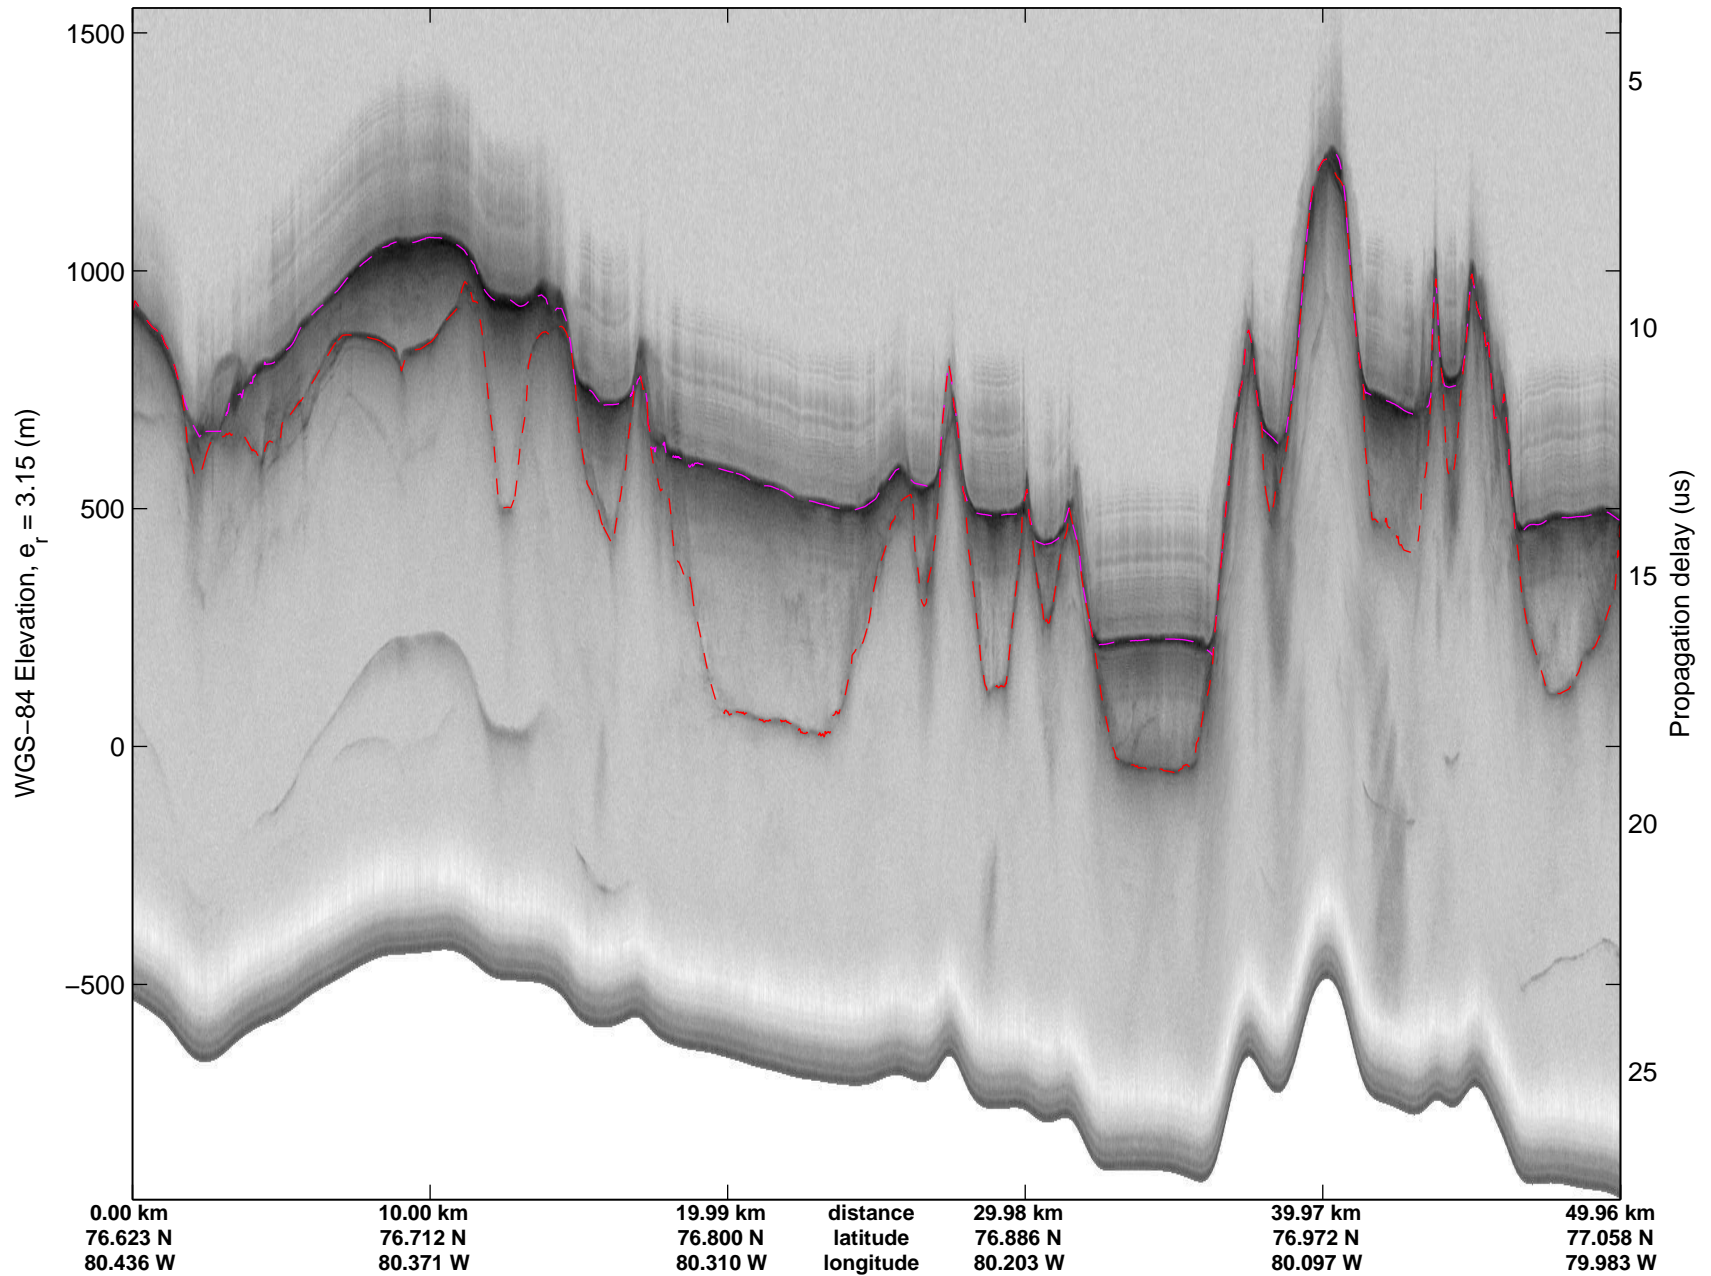

mcords3 2014_Greenland_P3: "South Canada Glaciers" 20140506_01_011: 12:25:41.0 to 12:31:18.2 GPS