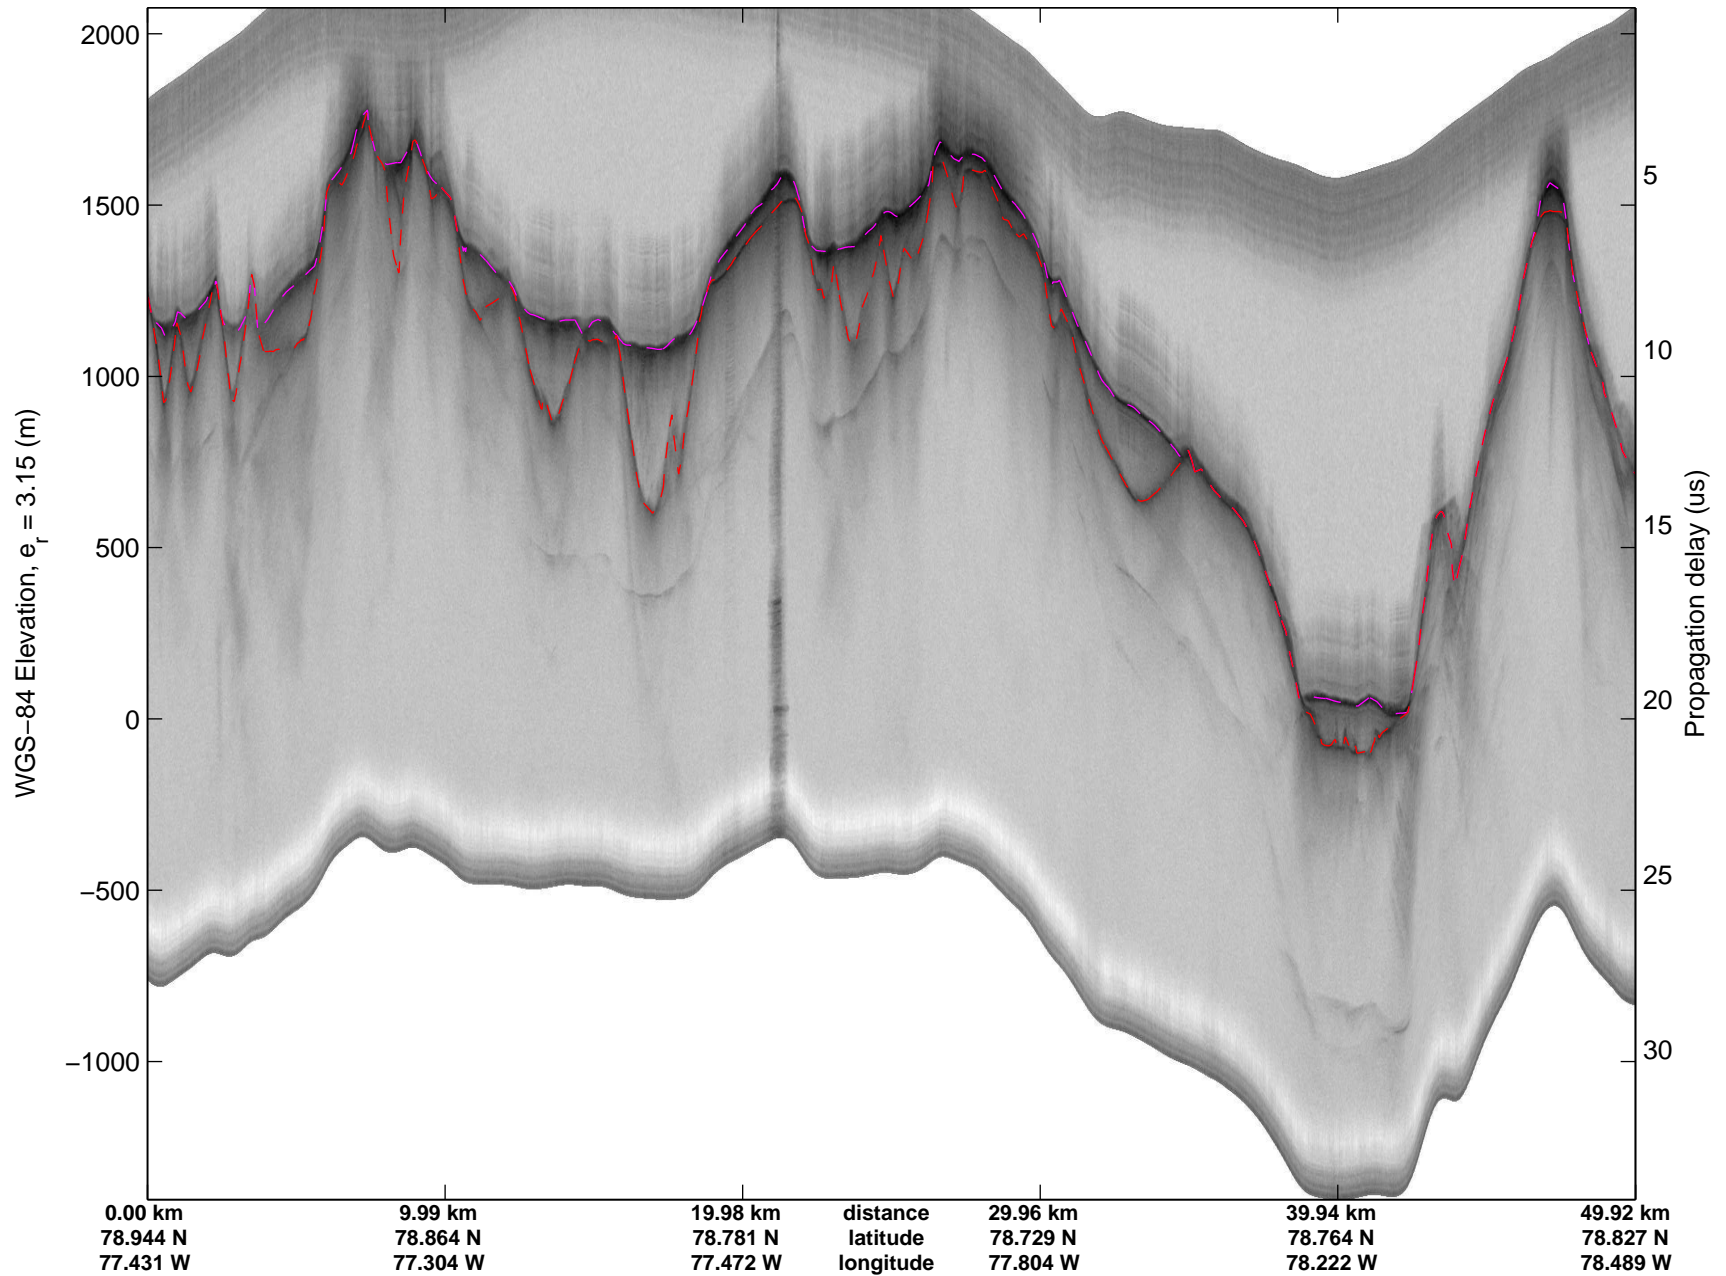

mcords3 2014_Greenland_P3: "South Canada Glaciers" 20140506_01_038: 15:57:29.2 to 16:04:19.2 GPS

mcords3 2014_Greenland_P3: "South Canada Glaciers" 20140506_01_038: 15:57:29.2 to 16:04:19.2 GPS

Polar Stereograph 70N/-45E

mcords3 2014_Greenland_P3: "South Canada Glaciers" 20140506_01_039: 16:04:19.5 to 16:10:50.2 GPS

mcords3 2014_Greenland_P3: "South Canada Glaciers" 20140506_01_039: 16:04:19.5 to 16:10:50.2 GPS

mcords3 2014_Greenland_P3: "South Canada Glaciers" 20140506_01_040: 16:10:50.5 to 16:17:39.6 GPS

mcords3 2014_Greenland_P3: "South Canada Glaciers" 20140506_01_040: 16:10:50.5 to 16:17:39.6 GPS

Polar Stereograph 70N/-45E

mcords3 2014_Greenland_P3: "South Canada Glaciers" 20140506_01_041: 16:17:39.9 to 16:23:38.9 GPS