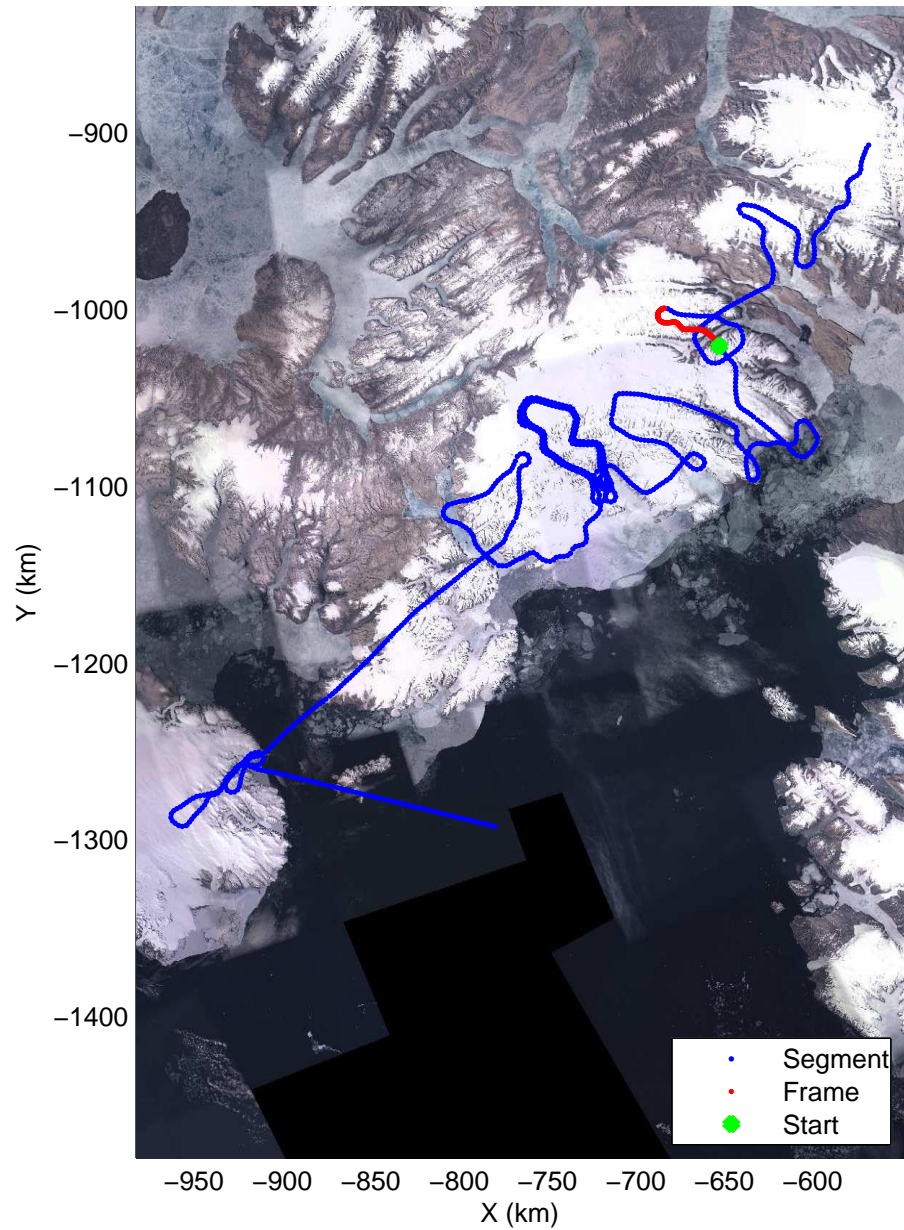

mcords3 2014_Greenland_P3: "South Canada Glaciers" 20140506_01_037: 15:50:30.9 to 15:57:28.9 GPS

mcords3 2014_Greenland_P3: "South Canada Glaciers" 20140506_01_037: 15:50:30.9 to 15:57:28.9 GPS

Polar Stereograph 70N/-45E

mcords3 2014_Greenland_P3: "South Canada Glaciers" 20140506_01_038: 15:57:29.2 to 16:04:19.2 GPS

mcords3 2014_Greenland_P3: "South Canada Glaciers" 20140506_01_038: 15:57:29.2 to 16:04:19.2 GPS

Polar Stereograph 70N/-45E