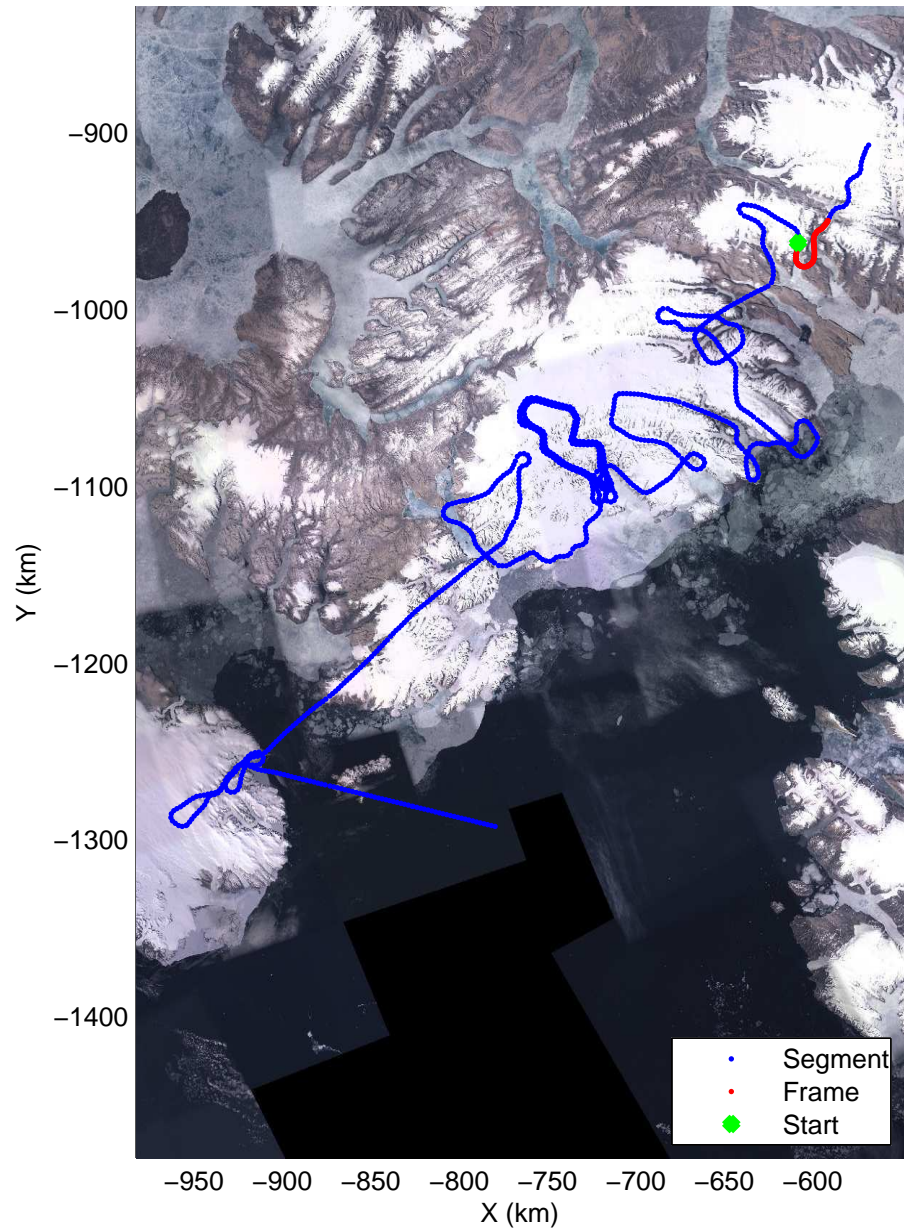

mcords3 2014_Greenland_P3: "South Canada Glaciers" 20140506_01_041: 16:17:39.9 to 16:23:38.9 GPS

Polar Stereograph 70N/-45E

mcords3 2014_Greenland_P3: "South Canada Glaciers" 20140506_01_042: 16:23:39.2 to 16:30:45.0 GPS

mcords3 2014_Greenland_P3: "South Canada Glaciers" 20140506_01_042: 16:23:39.2 to 16:30:45.0 GPS

Polar Stereograph 70N/-45E

mcords3 2014_Greenland_P3: "South Canada Glaciers" 20140506_01_043: 16:30:45.3 to 16:37:58.9 GPS

mcords3 2014_Greenland_P3: "South Canada Glaciers" 20140506_01_043: 16:30:45.3 to 16:37:58.9 GPS

Polar Stereograph 70N/-45E

mcords3 2014_Greenland_P3: "South Canada Glaciers" 20140506_01_044: 16:37:59.2 to 16:45:24.1 GPS