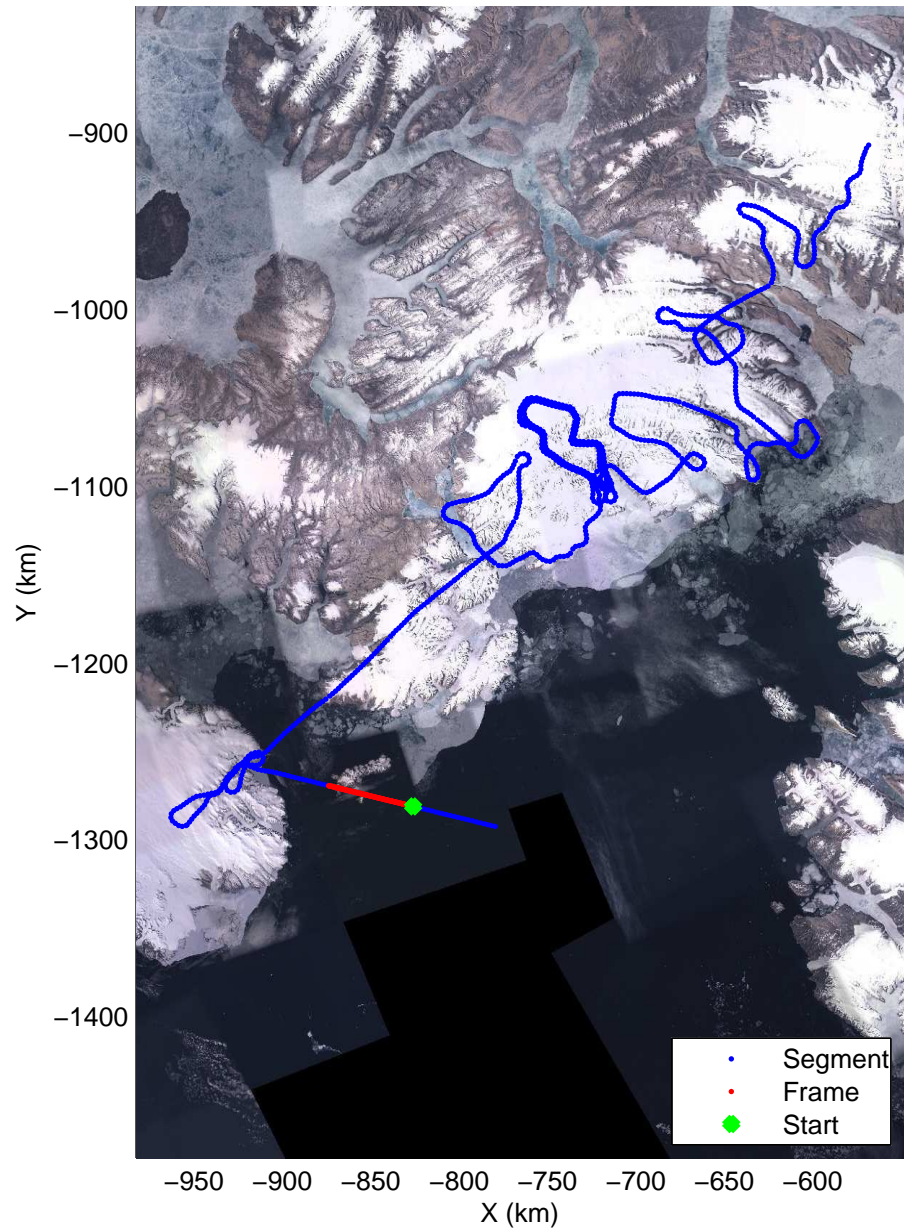

Polar Stereograph 70N/-45E