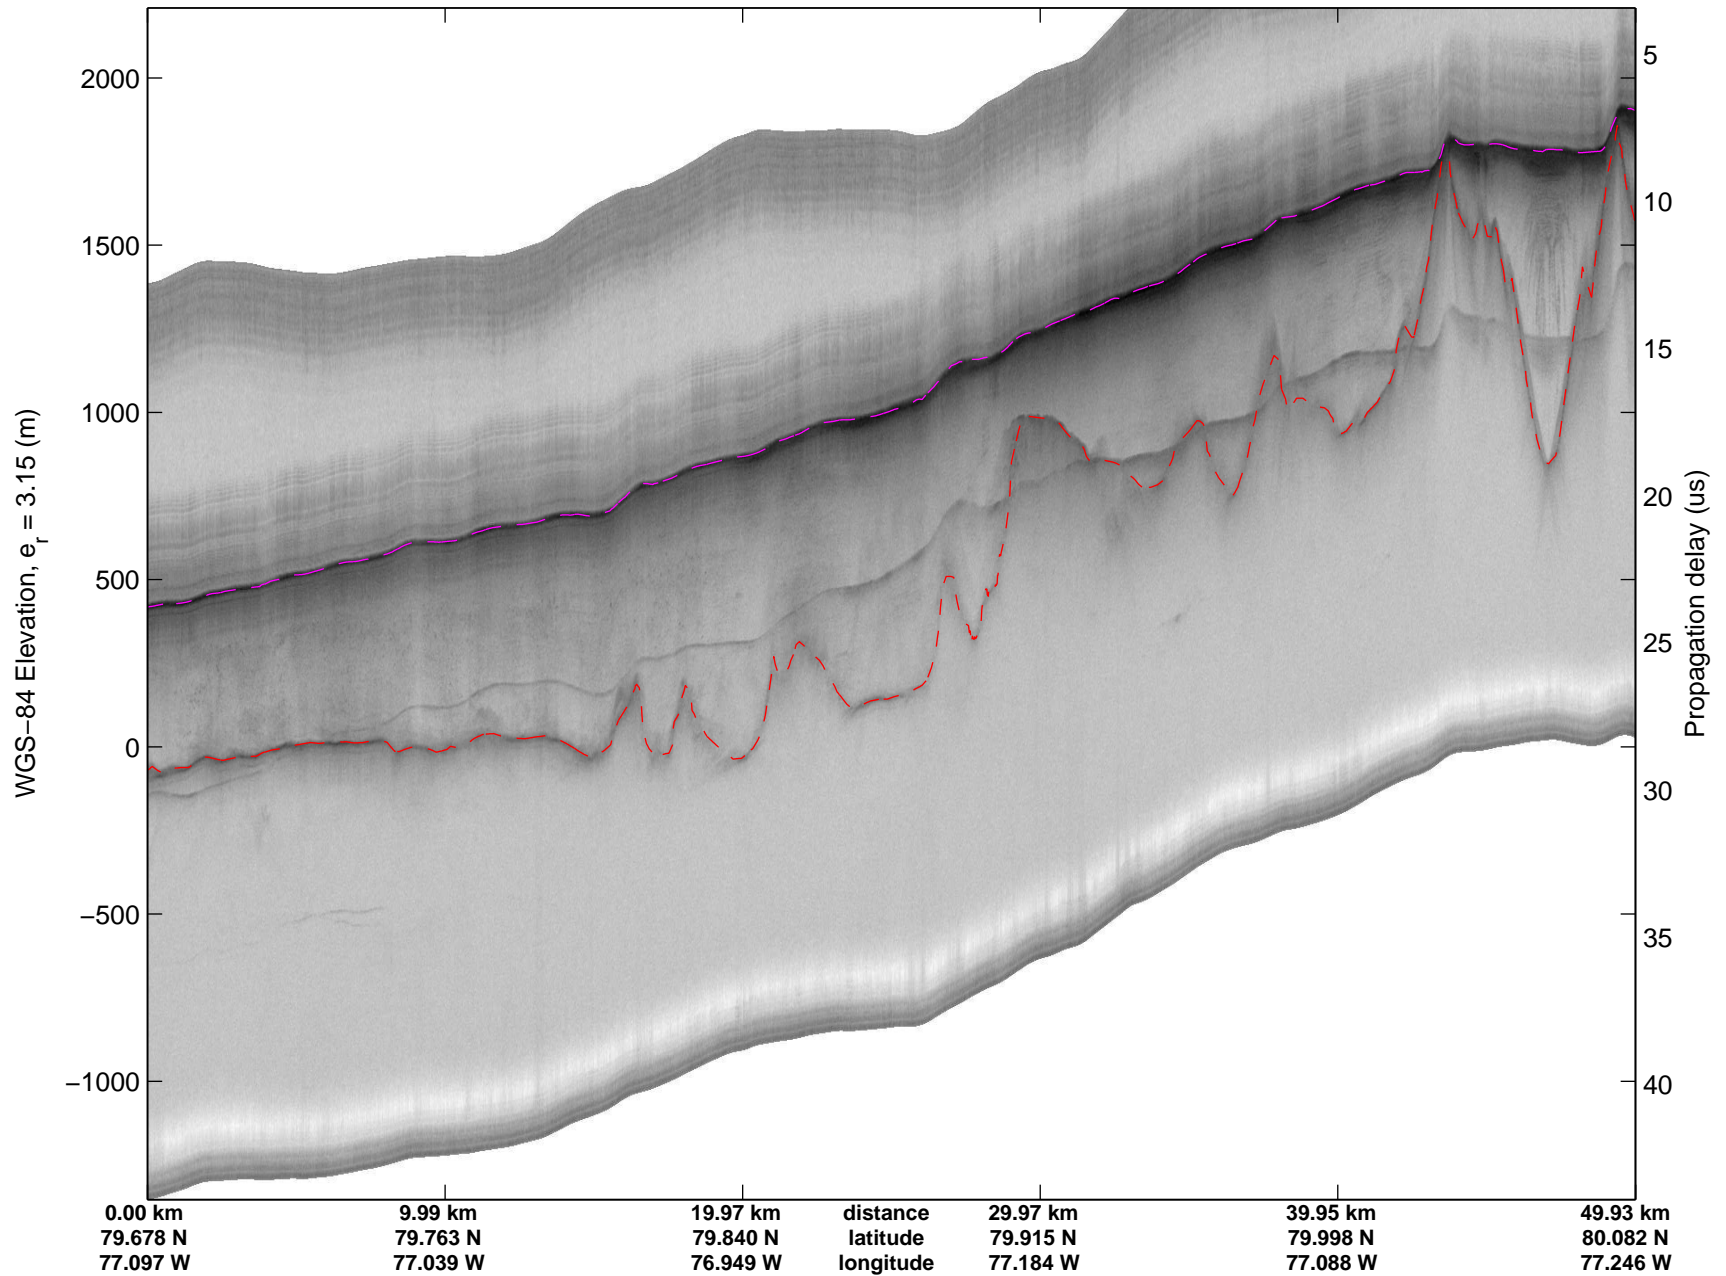

mcords3 2014_Greenland_P3: "South Canada Glaciers" 20140506_01_043: 16:30:45.3 to 16:37:58.9 GPS

Polar Stereograph 70N/-45E

mcords3 2014_Greenland_P3: "South Canada Glaciers" 20140506_01_044: 16:37:59.2 to 16:45:24.1 GPS

mcords3 2014_Greenland_P3: "South Canada Glaciers" 20140506_01_044: 16:37:59.2 to 16:45:24.1 GPS

Polar Stereograph 70N/-45E

mcords3 2014_Greenland_P3: "South Canada Glaciers" 20140506_01_045: 16:45:24.4 to 16:53:43.5 GPS

mcords3 2014_Greenland_P3: "South Canada Glaciers" 20140506_01_045: 16:45:24.4 to 16:53:43.5 GPS

mcords3 2014_Greenland_P3: "South Canada Glaciers" 20140506_01_046: 16:53:43.8 to 16:54:25.6 GPS

mcords3 2014_Greenland_P3: "South Canada Glaciers" 20140506_01_046: 16:53:43.8 to 16:54:25.6 GPS