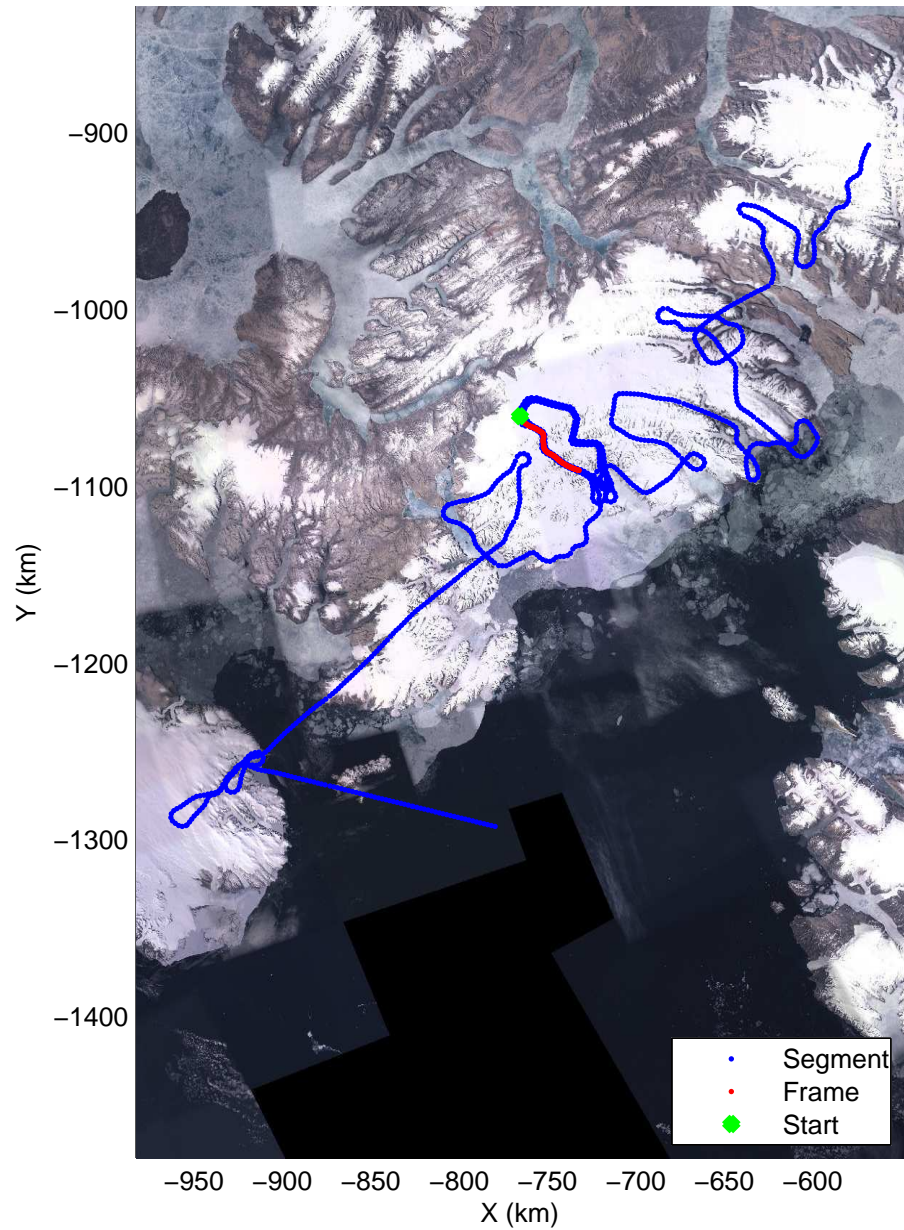

Polar Stereograph 70N/-45E