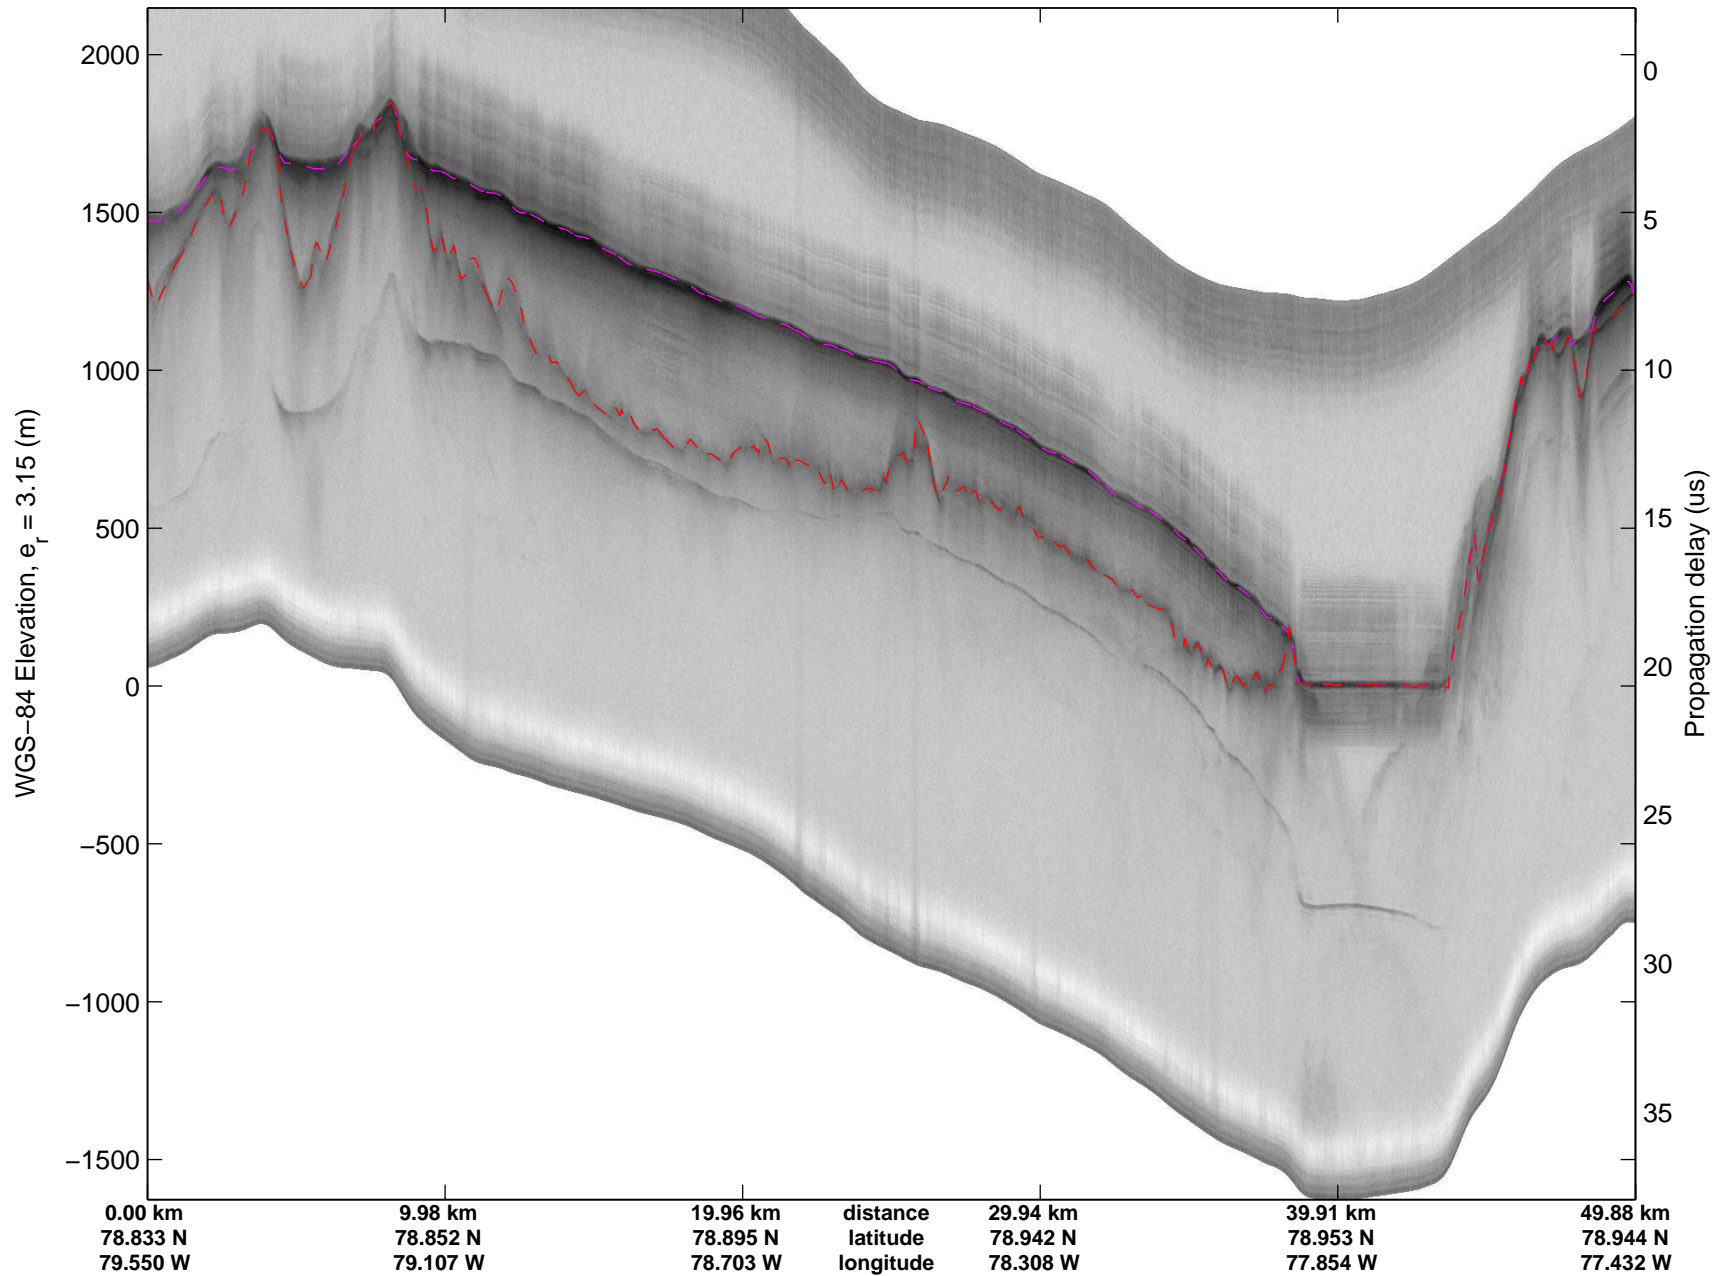

mcords3 2014_Greenland_P3: "South Canada Glaciers" 20140506_01_037: 15:50:30.9 to 15:57:28.9 GPS

mcords3 2014_Greenland_P3: "South Canada Glaciers" 20140506_01_037: 15:50:30.9 to 15:57:28.9 GPS

Polar Stereograph 70N/-45E

mcords3 2014_Greenland_P3: "South Canada Glaciers" 20140506_01_038: 15:57:29.2 to 16:04:19.2 GPS

mcords3 2014_Greenland_P3: "South Canada Glaciers" 20140506_01_038: 15:57:29.2 to 16:04:19.2 GPS

Polar Stereograph 70N/-45E

mcords3 2014_Greenland_P3: "South Canada Glaciers" 20140506_01_039: 16:04:19.5 to 16:10:50.2 GPS

mcords3 2014_Greenland_P3: "South Canada Glaciers" 20140506_01_039: 16:04:19.5 to 16:10:50.2 GPS

mcords3 2014_Greenland_P3: "South Canada Glaciers" 20140506_01_040: 16:10:50.5 to 16:17:39.6 GPS