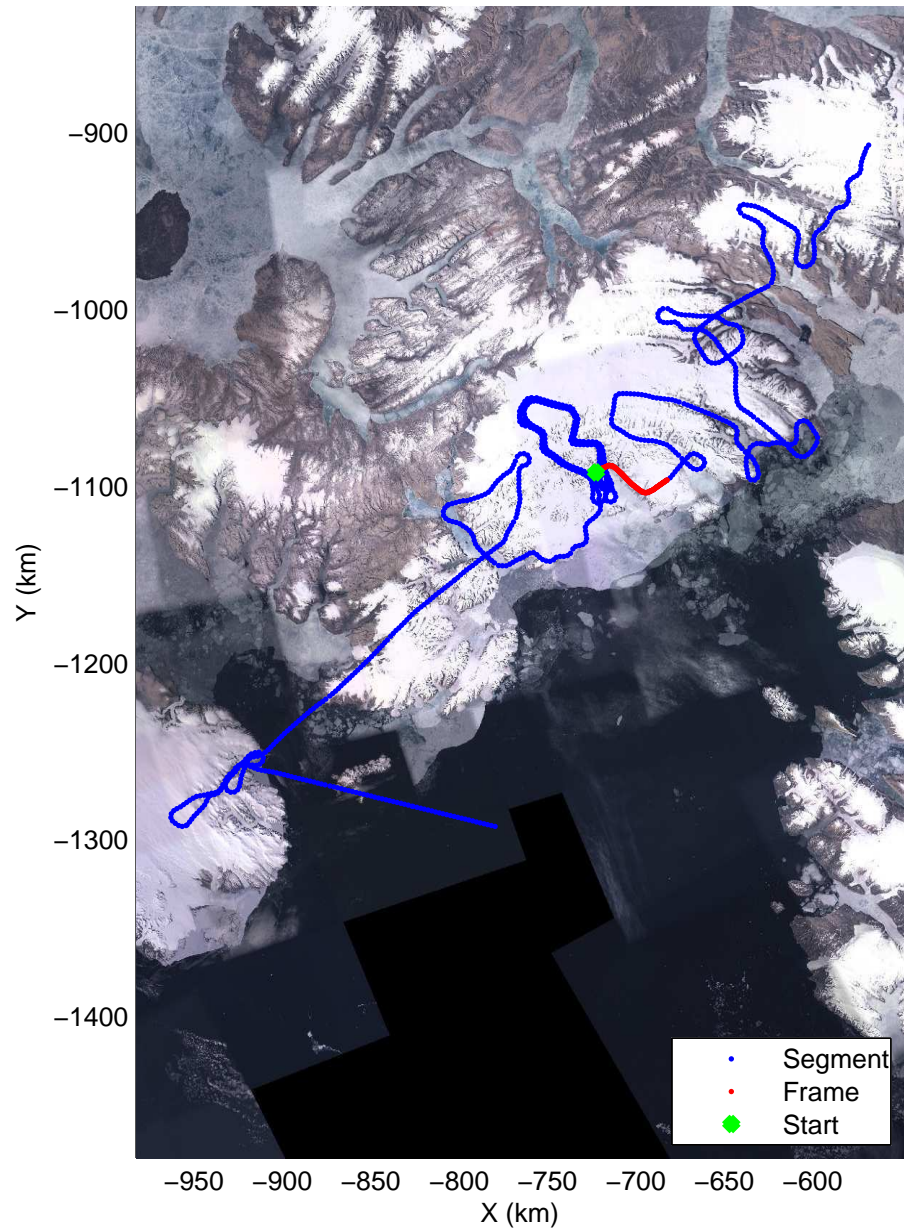

Polar Stereograph 70N/-45E