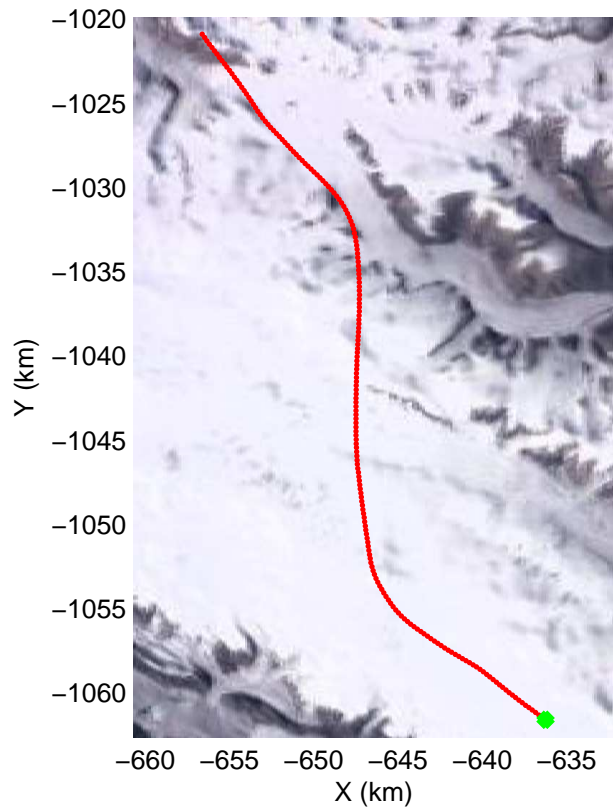

Polar Stereograph 70N/-45E

mcords3 2014_Greenland_P3: "South Canada Glaciers" 20140506_01_036: 15:42:21.8 to 15:50:30.6 GPS

mcords3 2014_Greenland_P3: "South Canada Glaciers" 20140506_01_036: 15:42:21.8 to 15:50:30.6 GPS