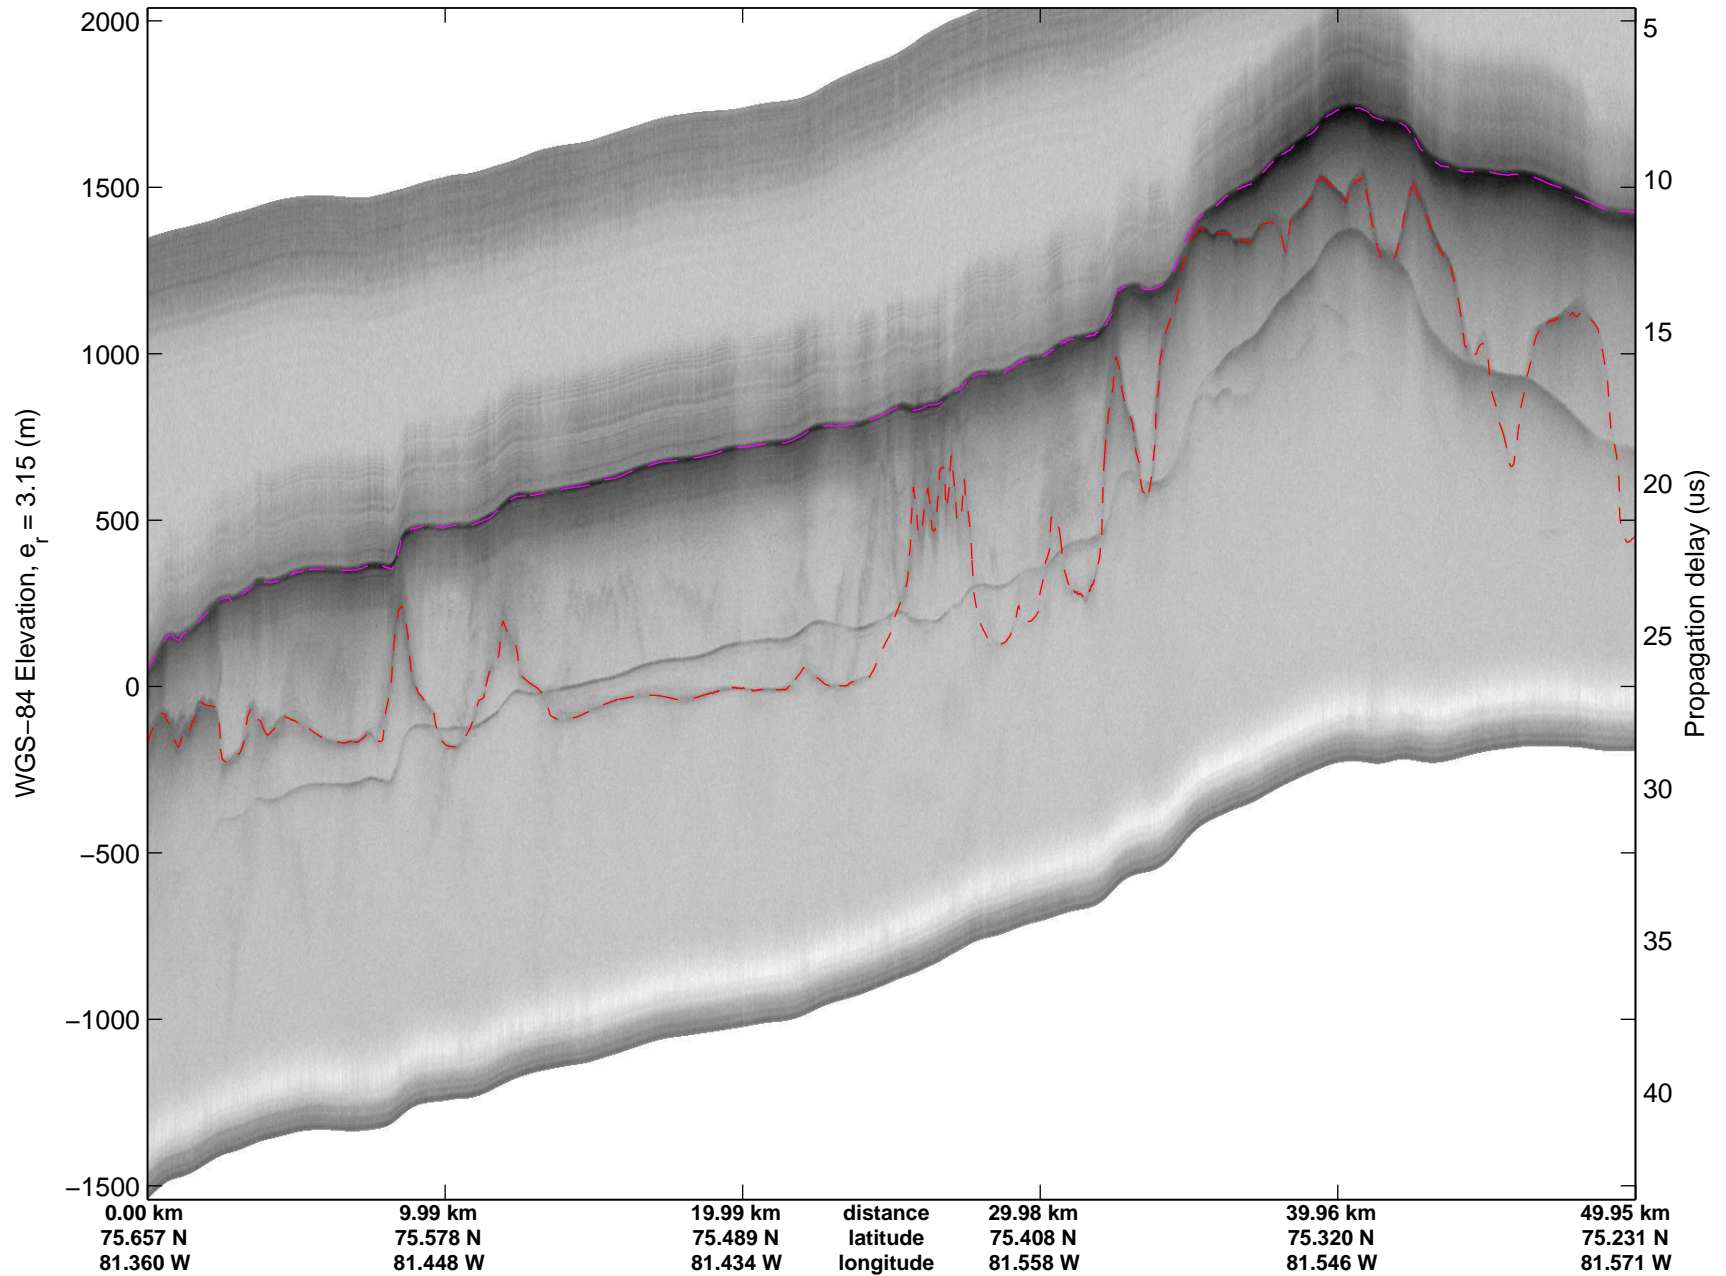

mcords3 2014_Greenland_P3: "South Canada Glaciers" 20140506_01_005: 11:43:29.6 to 11:50:13.0 GPS