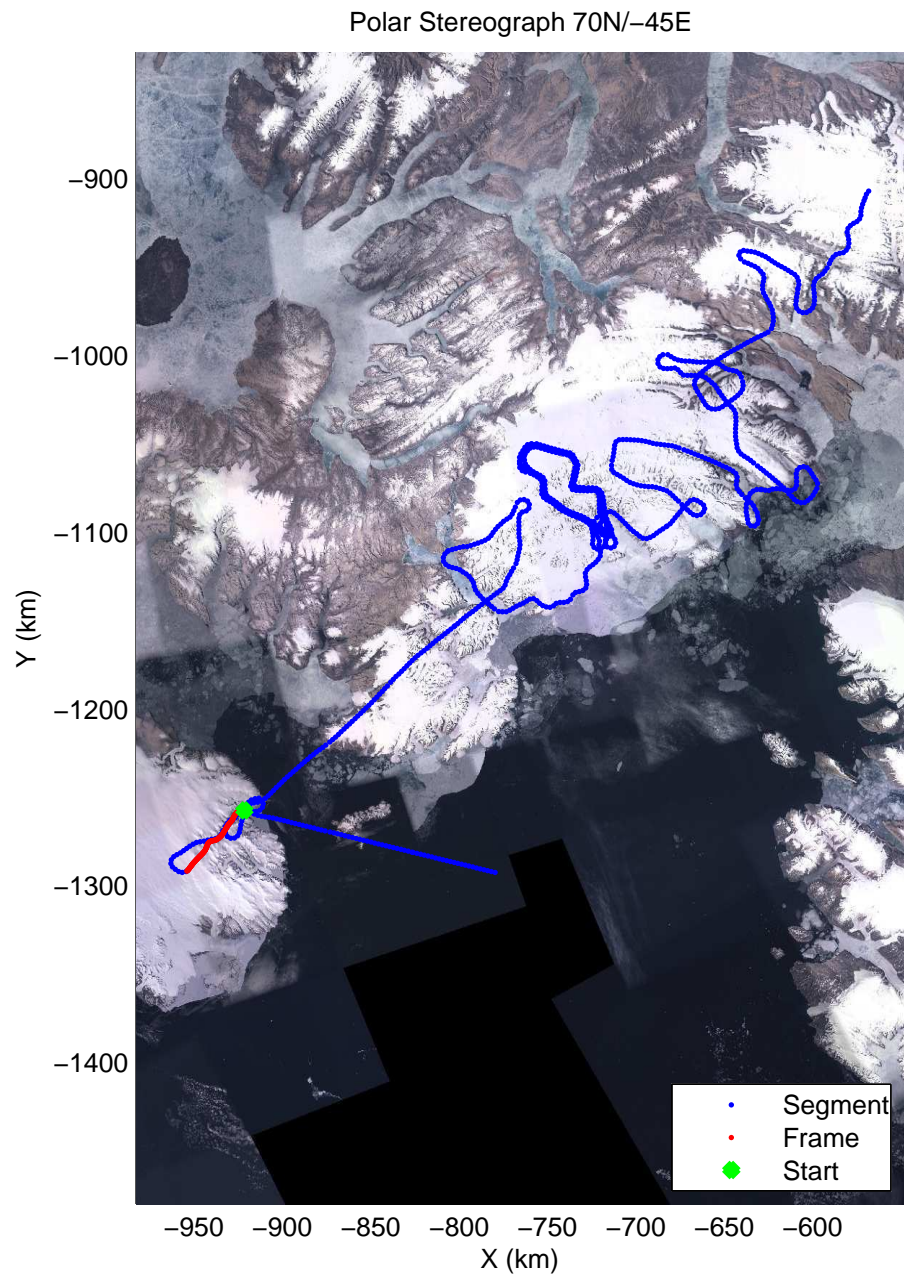

Polar Stereograph 70N/-45E

mcords3 2014_Greenland_P3: "South Canada Glaciers" 20140506_01_004: 11:37:05.2 to 11:43:29.4 GPS

mcords3 2014_Greenland_P3: "South Canada Glaciers" 20140506_01_004: 11:37:05.2 to 11:43:29.4 GPS