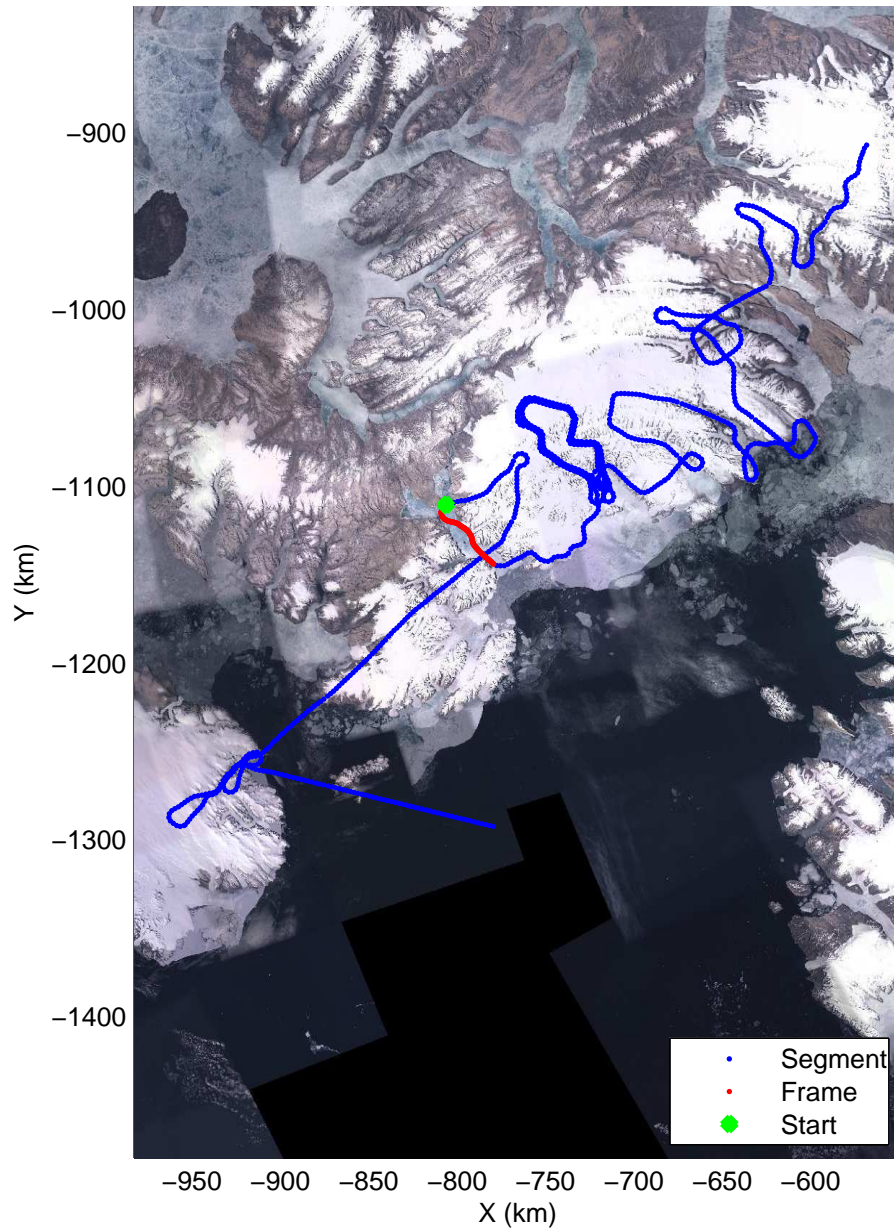

mcords3 2014_Greenland_P3: "South Canada Glaciers" 20140506_01_014: 12:46:06.9 to 12:53:27.2 GPS

mcords3 2014_Greenland_P3: "South Canada Glaciers" 20140506_01_014: 12:46:06.9 to 12:53:27.2 GPS

Polar Stereograph 70N/-45E