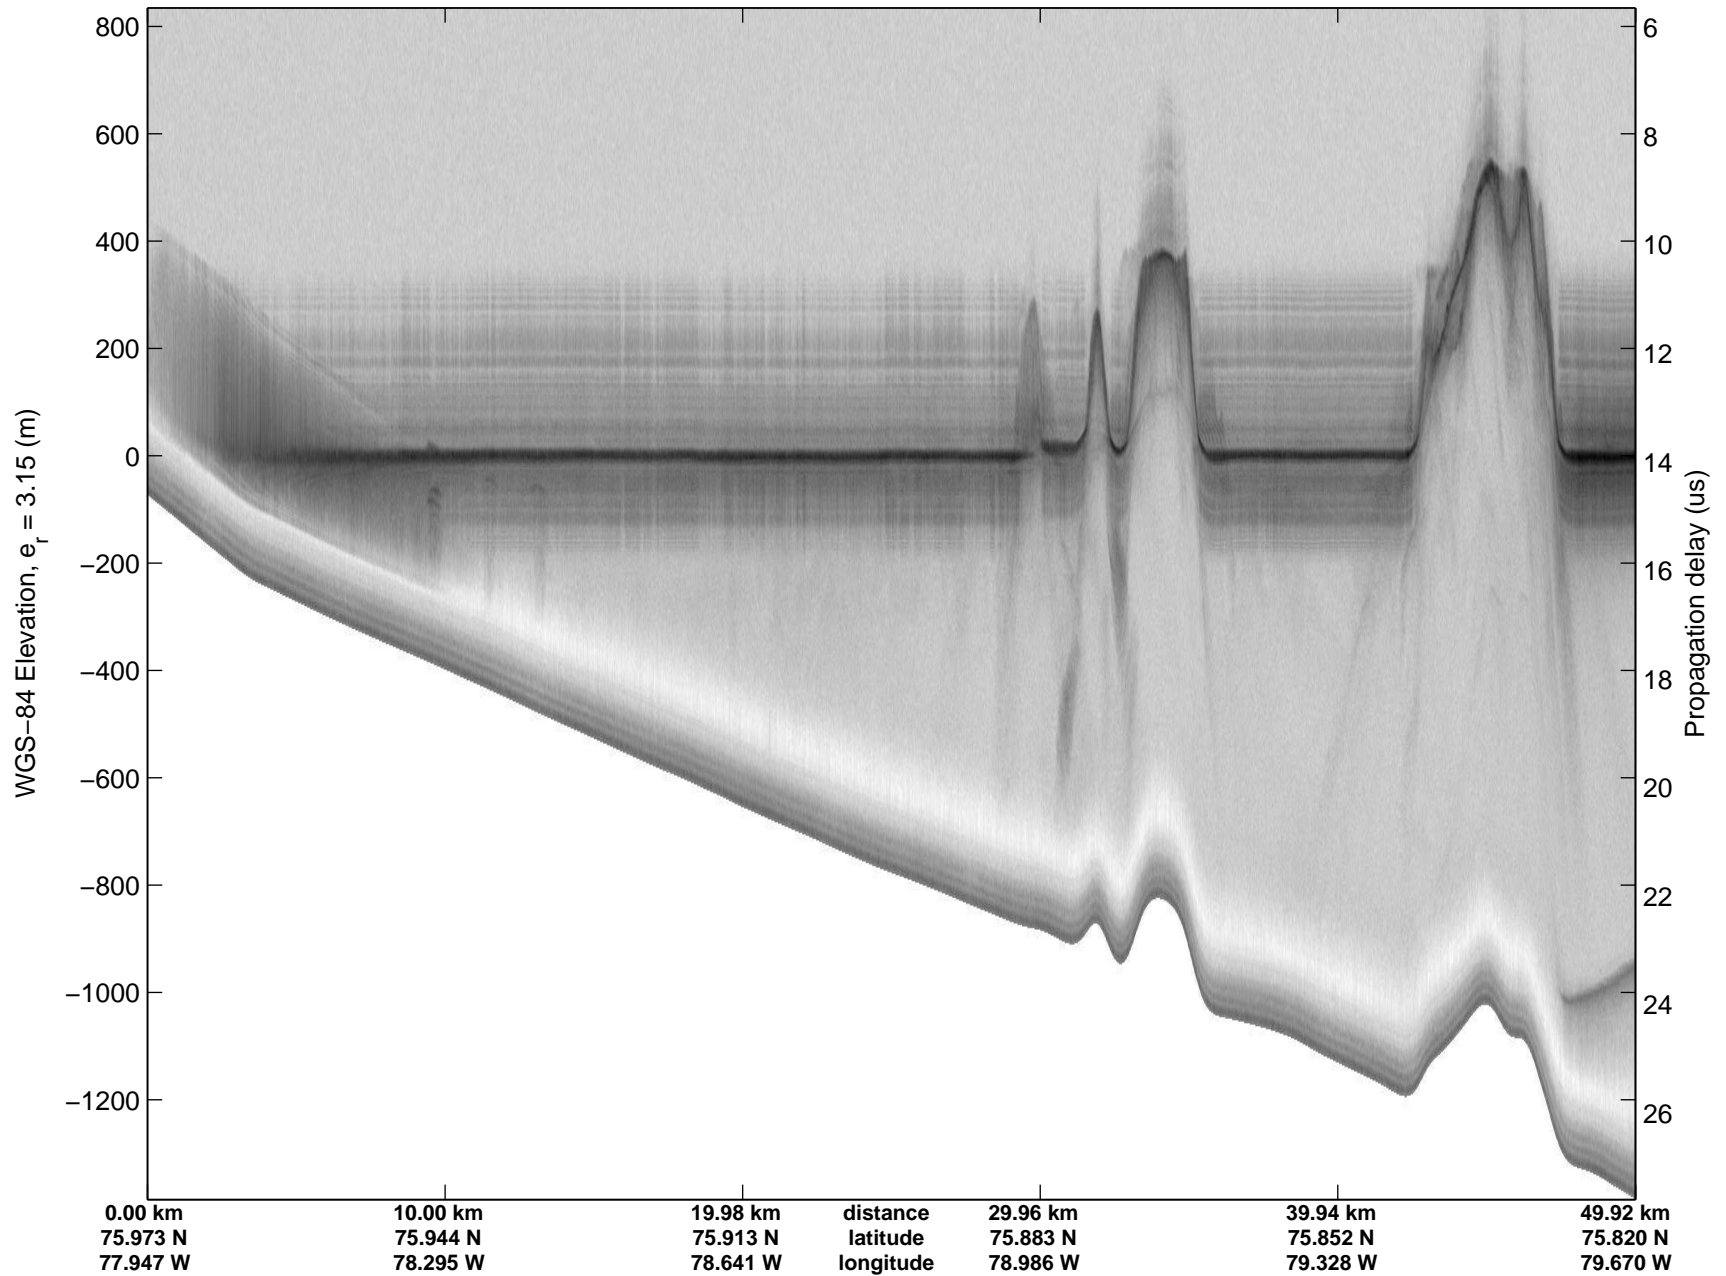

mcords3 2014_Greenland_P3: "South Canada Glaciers" 20140506_01_003: 11:31:10.0 to 11:37:04.9 GPS