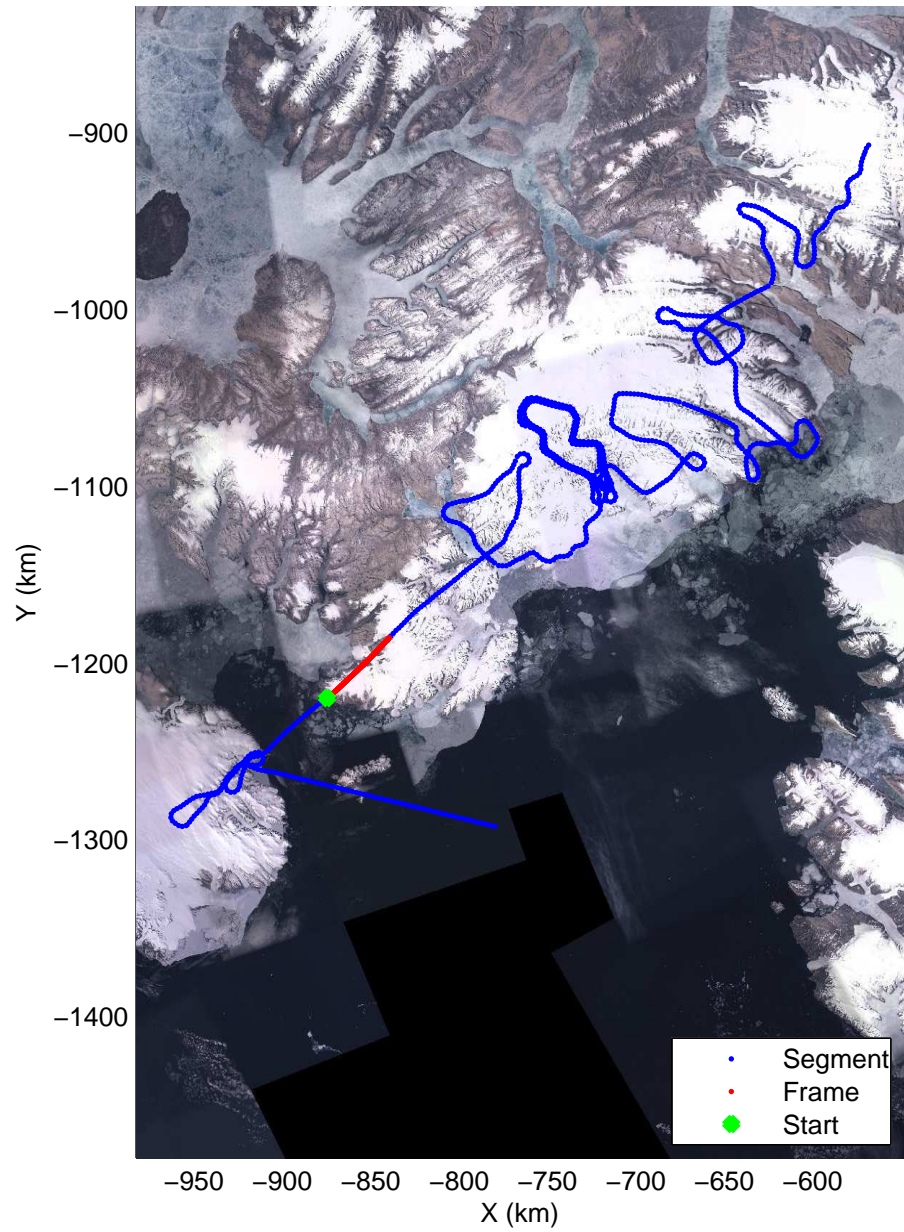

Polar Stereograph 70N/-45E