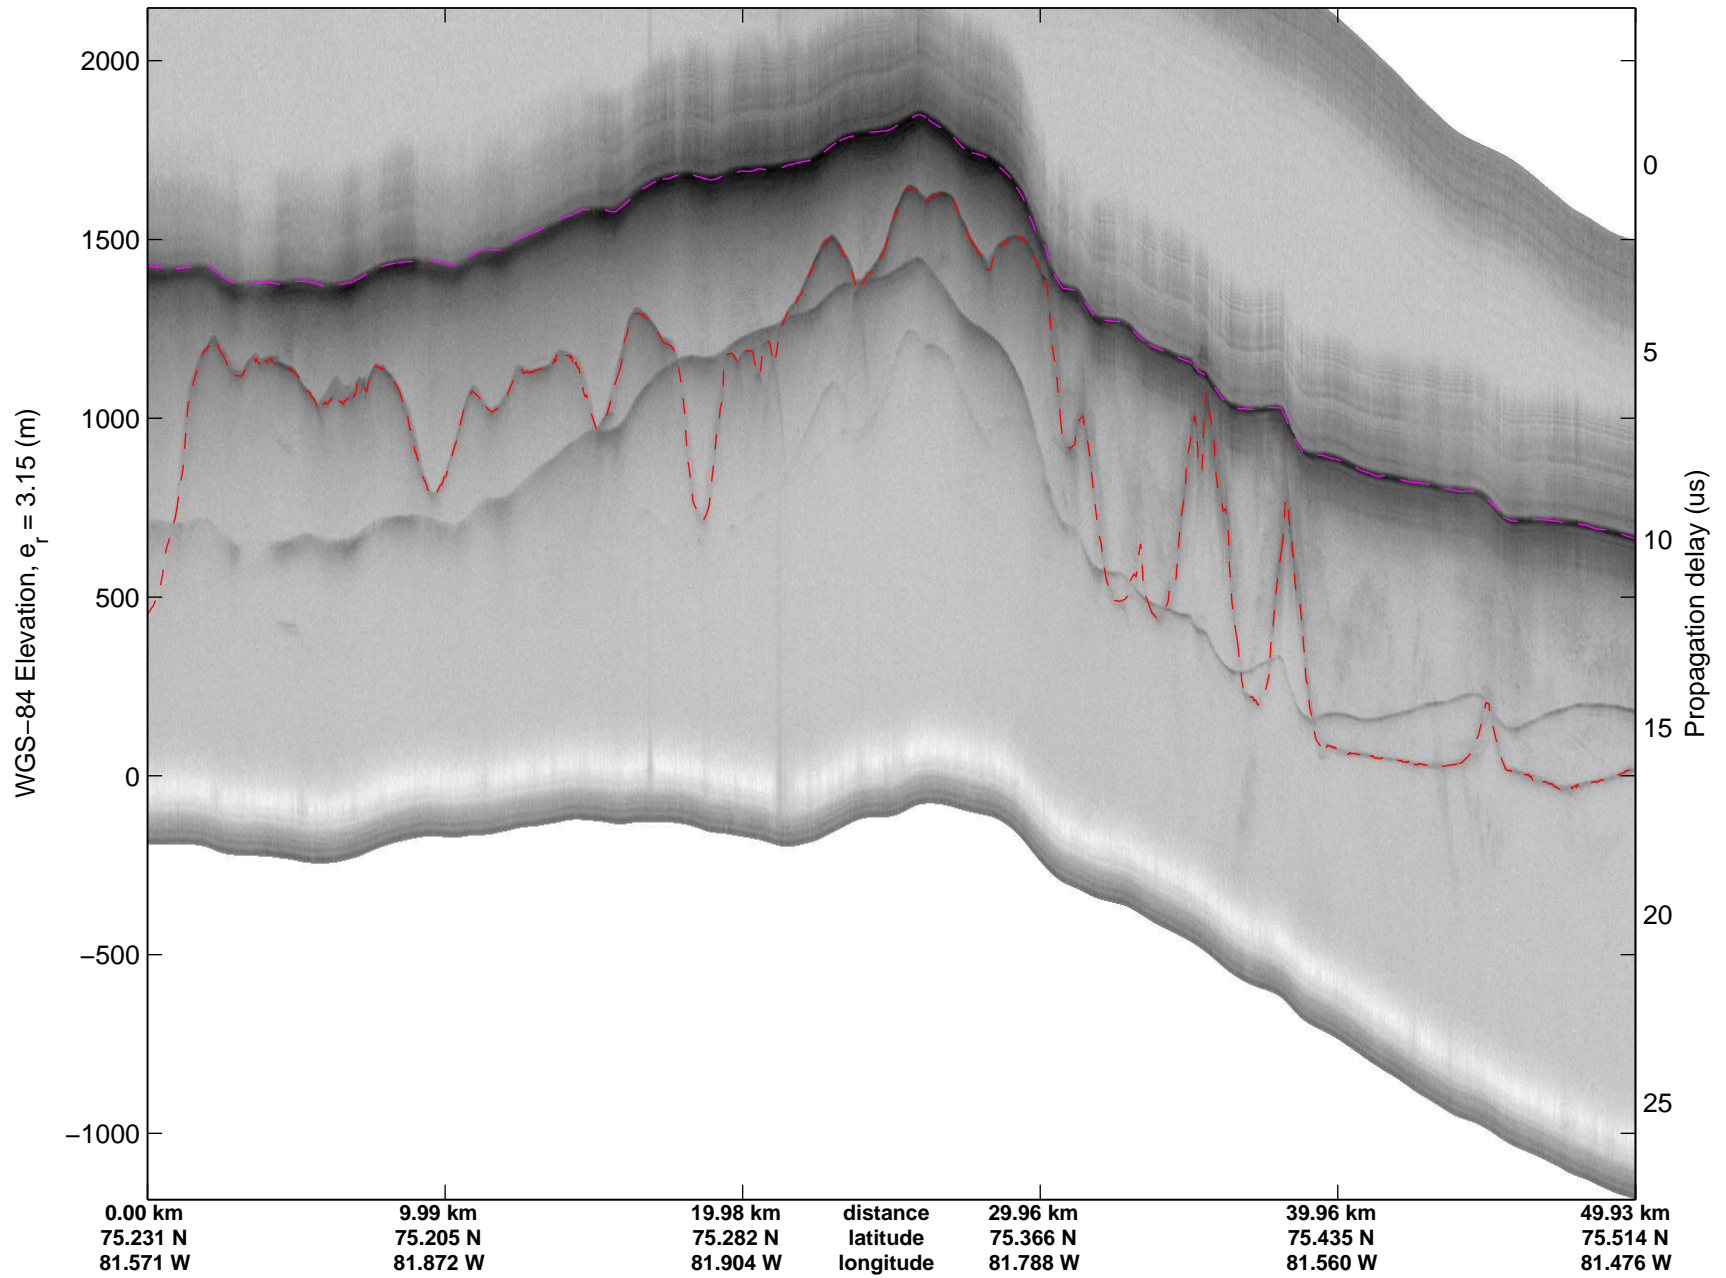

mcords3 2014_Greenland_P3: "South Canada Glaciers" 20140506_01_006: 11:50:13.3 to 11:58:11.0 GPS