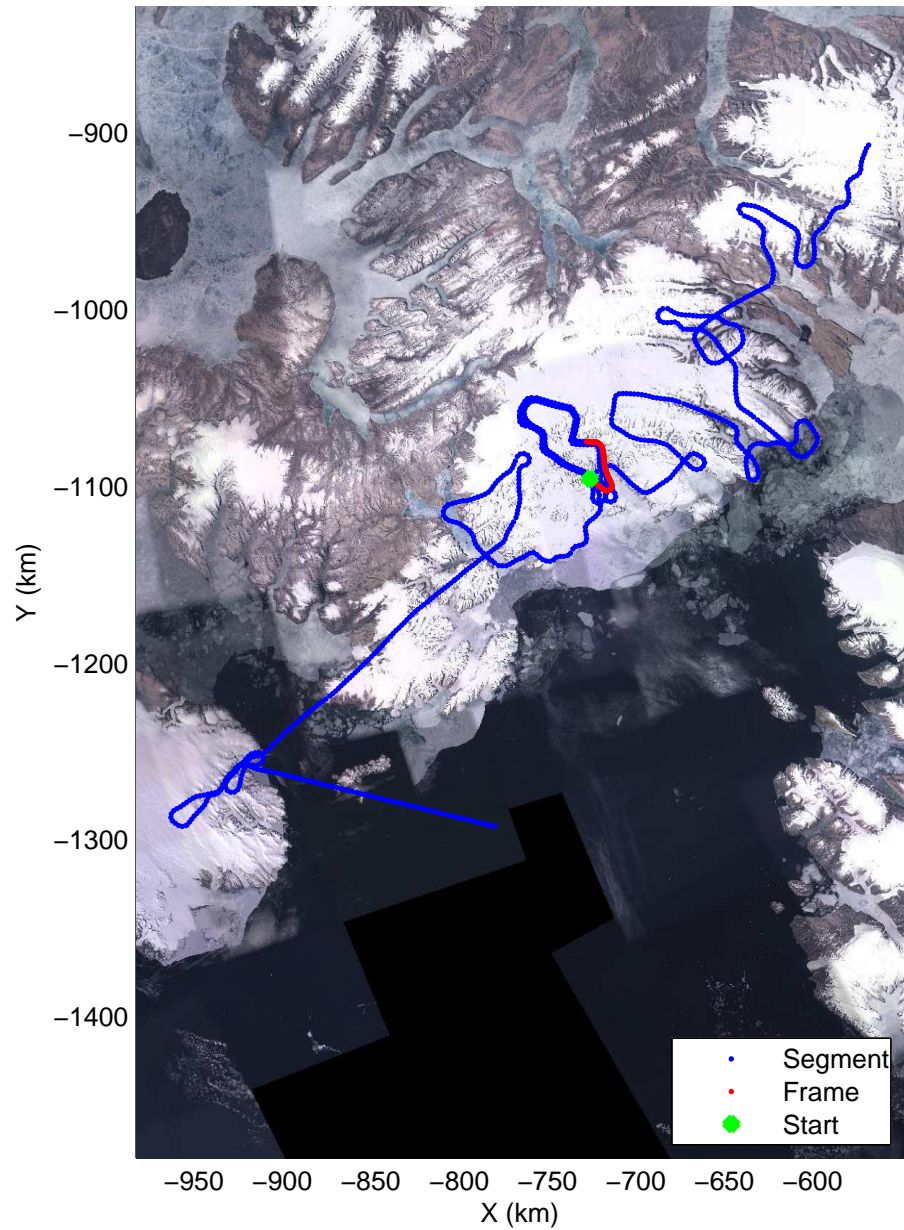

Polar Stereograph 70N/-45E