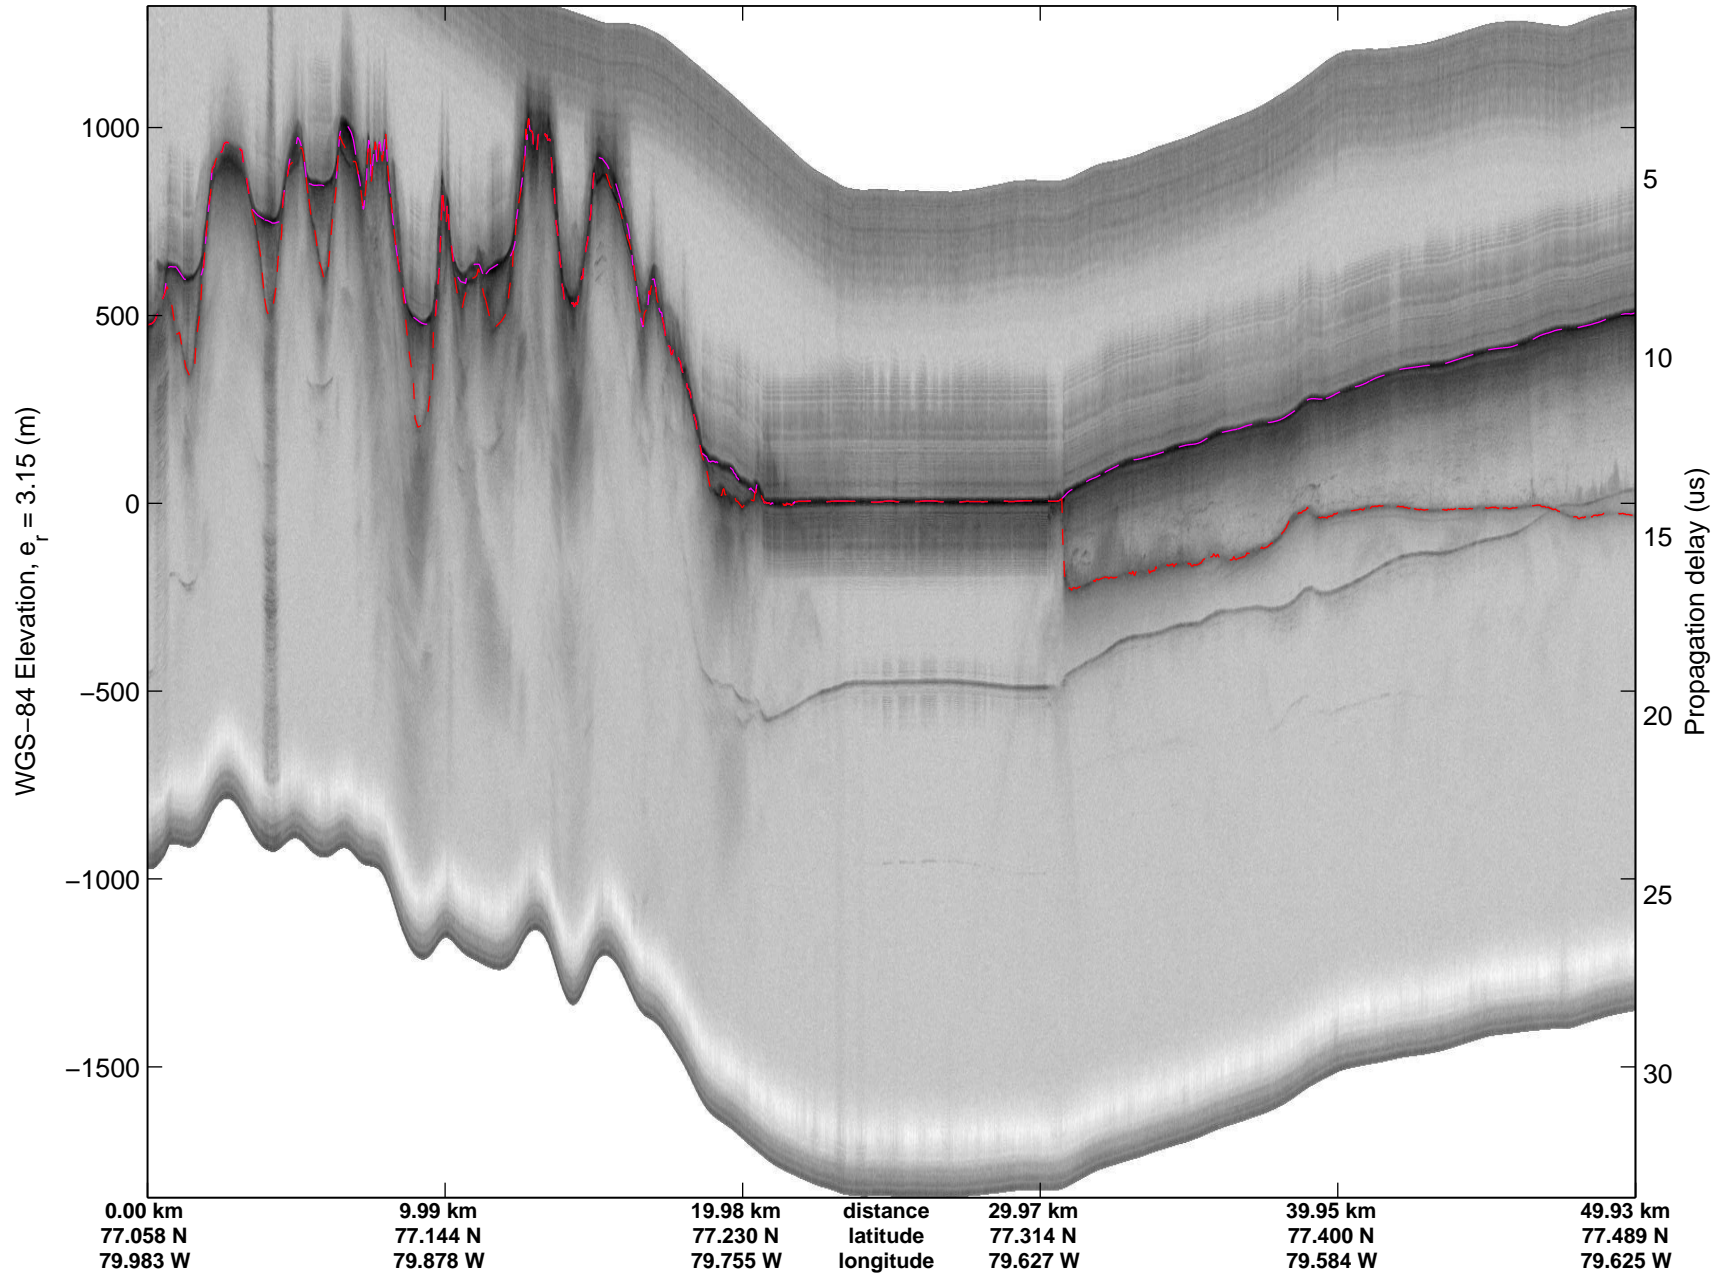

Polar Stereograph 70N/-45E

mcords3 2014_Greenland_P3: "South Canada Glaciers" 20140506_01_011: 12:25:41.0 to 12:31:18.2 GPS

mcords3 2014_Greenland_P3: "South Canada Glaciers" 20140506_01_011: 12:25:41.0 to 12:31:18.2 GPS

mcords3 2014_Greenland_P3: "South Canada Glaciers" 20140506_01_012: 12:31:18.5 to 12:38:19.5 GPS

mcords3 2014_Greenland_P3: "South Canada Glaciers" 20140506_01_012: 12:31:18.5 to 12:38:19.5 GPS

Polar Stereograph 70N/-45E