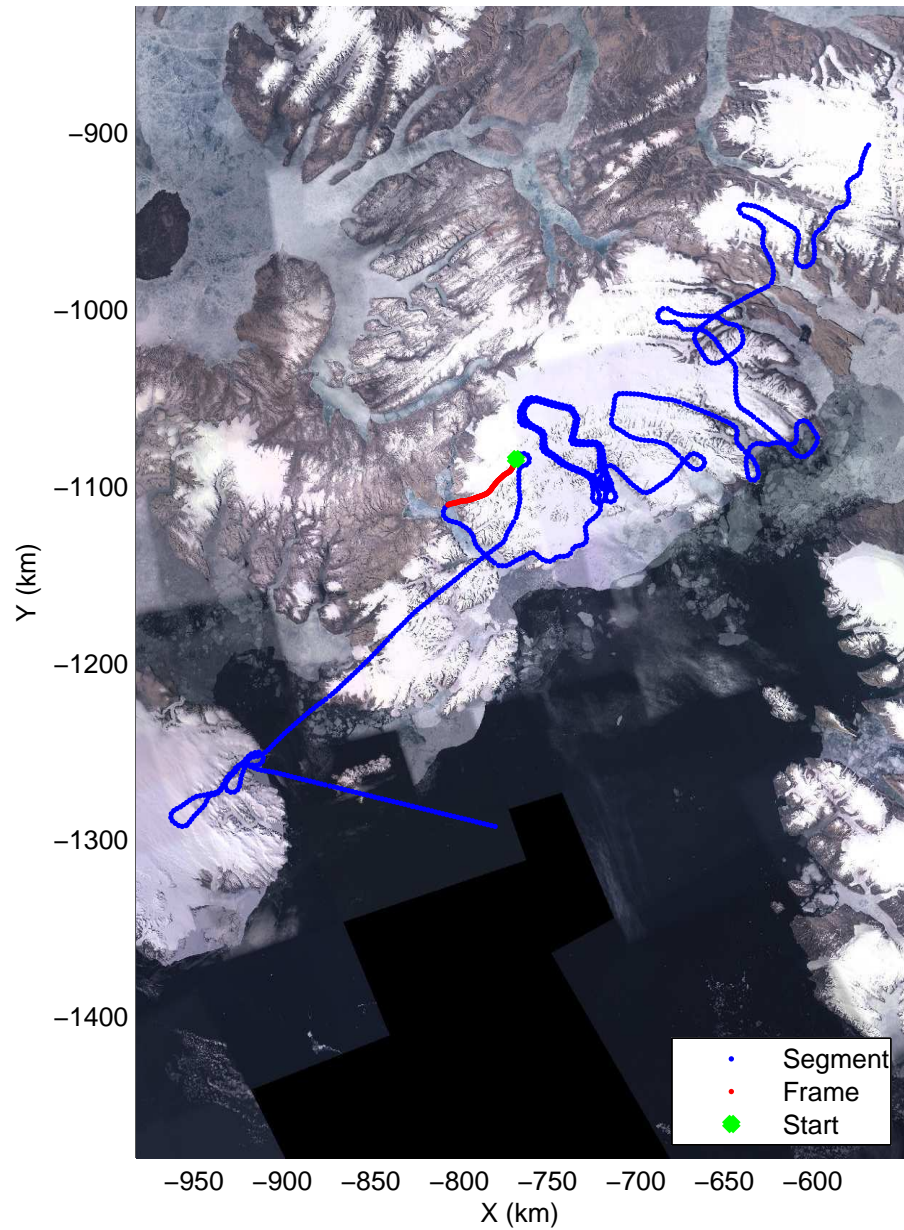

mcords3 2014_Greenland_P3: "South Canada Glaciers" 20140506_01_013: 12:38:19.8 to 12:46:06.6 GPS

mcords3 2014_Greenland_P3: "South Canada Glaciers" 20140506_01_013: 12:38:19.8 to 12:46:06.6 GPS

Polar Stereograph 70N/-45E