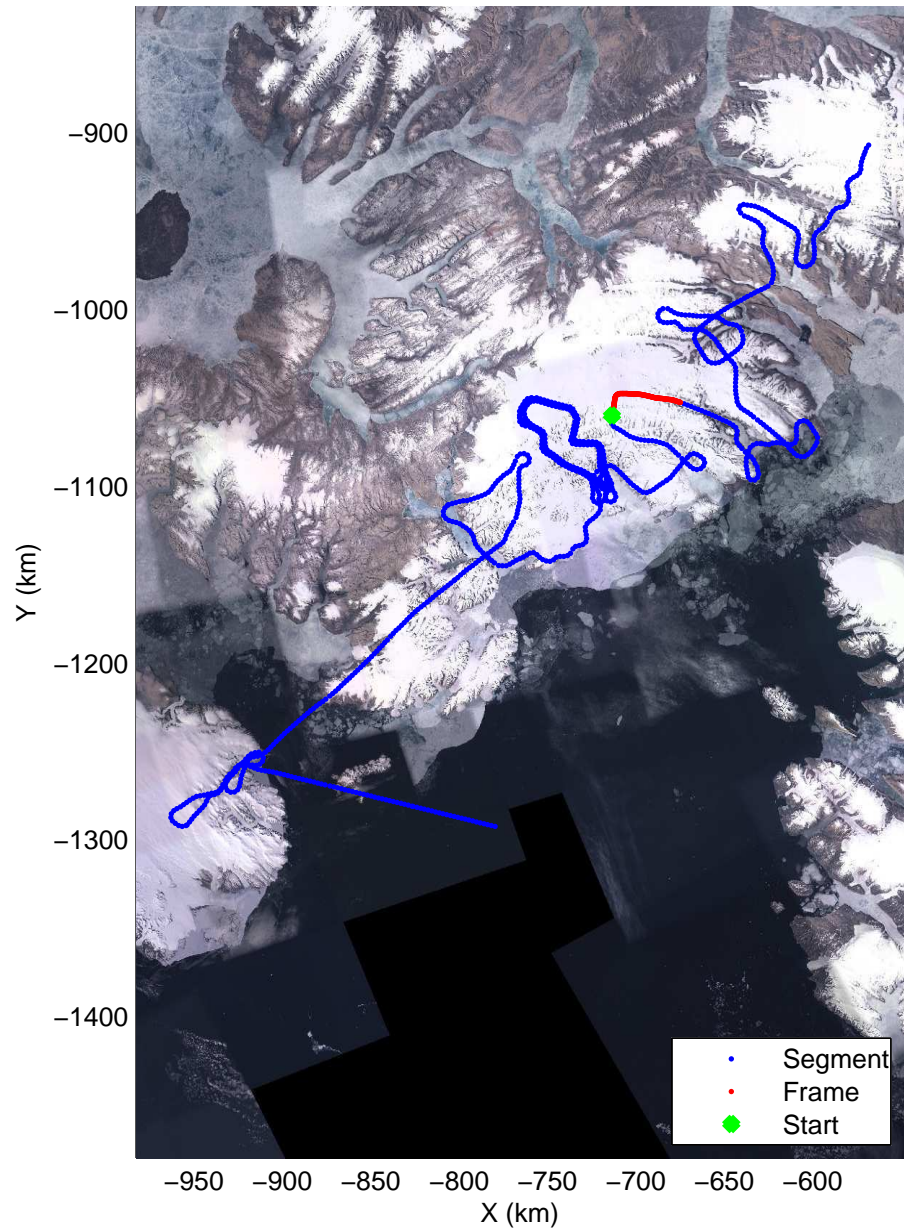

mcords3 2014_Greenland_P3: "South Canada Glaciers" 20140506_01_031: 15:02:22.0 to 15:10:45.2 GPS

mcords3 2014_Greenland_P3: "South Canada Glaciers" 20140506_01_031: 15:02:22.0 to 15:10:45.2 GPS

Polar Stereograph 70N/-45E