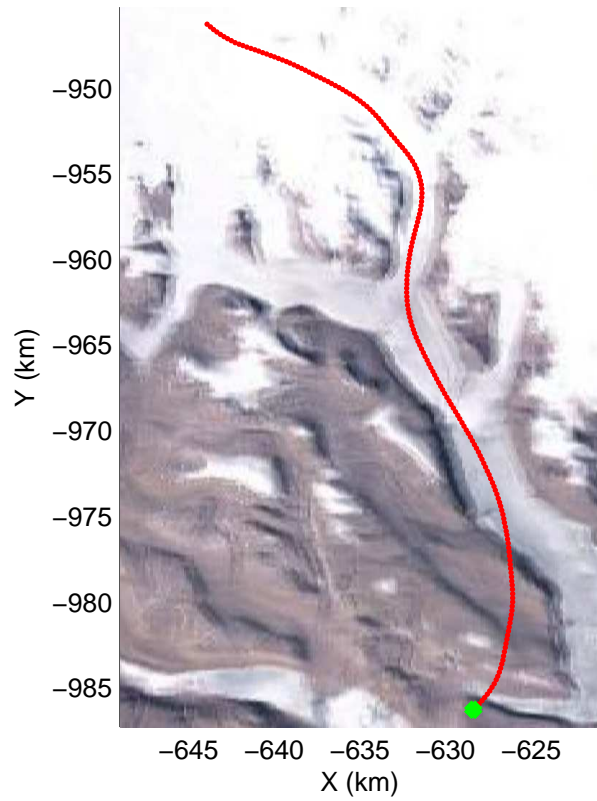

mcords3 2014_Greenland_P3: "South Canada Glaciers" 20140506_01_040: 16:10:50.5 to 16:17:39.6 GPS

Polar Stereograph 70N/-45E

mcords3 2014_Greenland_P3: "South Canada Glaciers" 20140506_01_041: 16:17:39.9 to 16:23:38.9 GPS

mcords3 2014_Greenland_P3: "South Canada Glaciers" 20140506_01_041: 16:17:39.9 to 16:23:38.9 GPS

Polar Stereograph 70N/-45E

mcords3 2014_Greenland_P3: "South Canada Glaciers" 20140506_01_042: 16:23:39.2 to 16:30:45.0 GPS