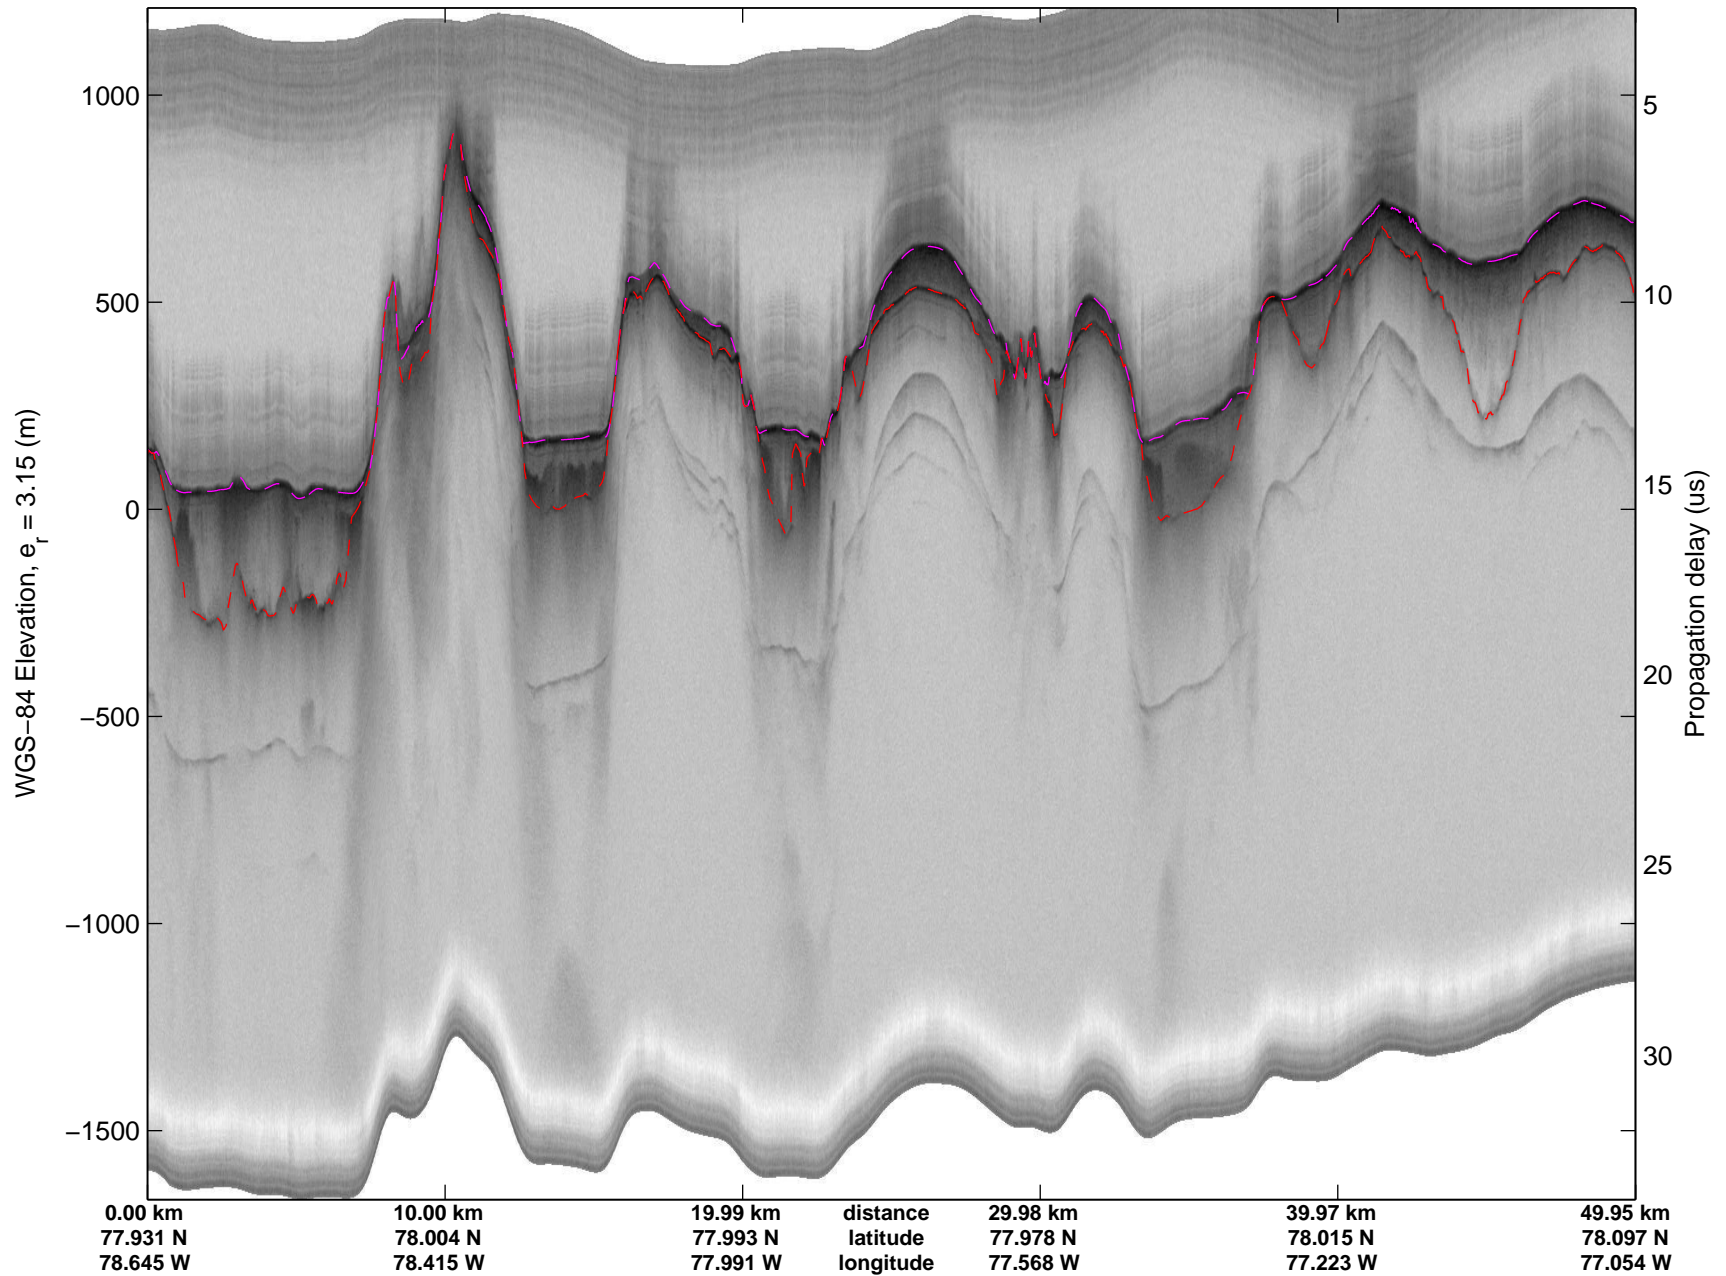

mcords3 2014_Greenland_P3: "South Canada Glaciers" 20140506_01_028: 14:38:40.3 to 14:46:40.2 GPS

Polar Stereograph 70N/-45E

mcords3 2014_Greenland_P3: "South Canada Glaciers" 20140506_01_029: 14:46:40.6 to 14:54:20.7 GPS

mcords3 2014_Greenland_P3: "South Canada Glaciers" 20140506_01_029: 14:46:40.6 to 14:54:20.7 GPS

mcords3 2014_Greenland_P3: "South Canada Glaciers" 20140506_01_030: 14:54:21.0 to 15:02:21.7 GPS

mcords3 2014_Greenland_P3: "South Canada Glaciers" 20140506_01_030: 14:54:21.0 to 15:02:21.7 GPS