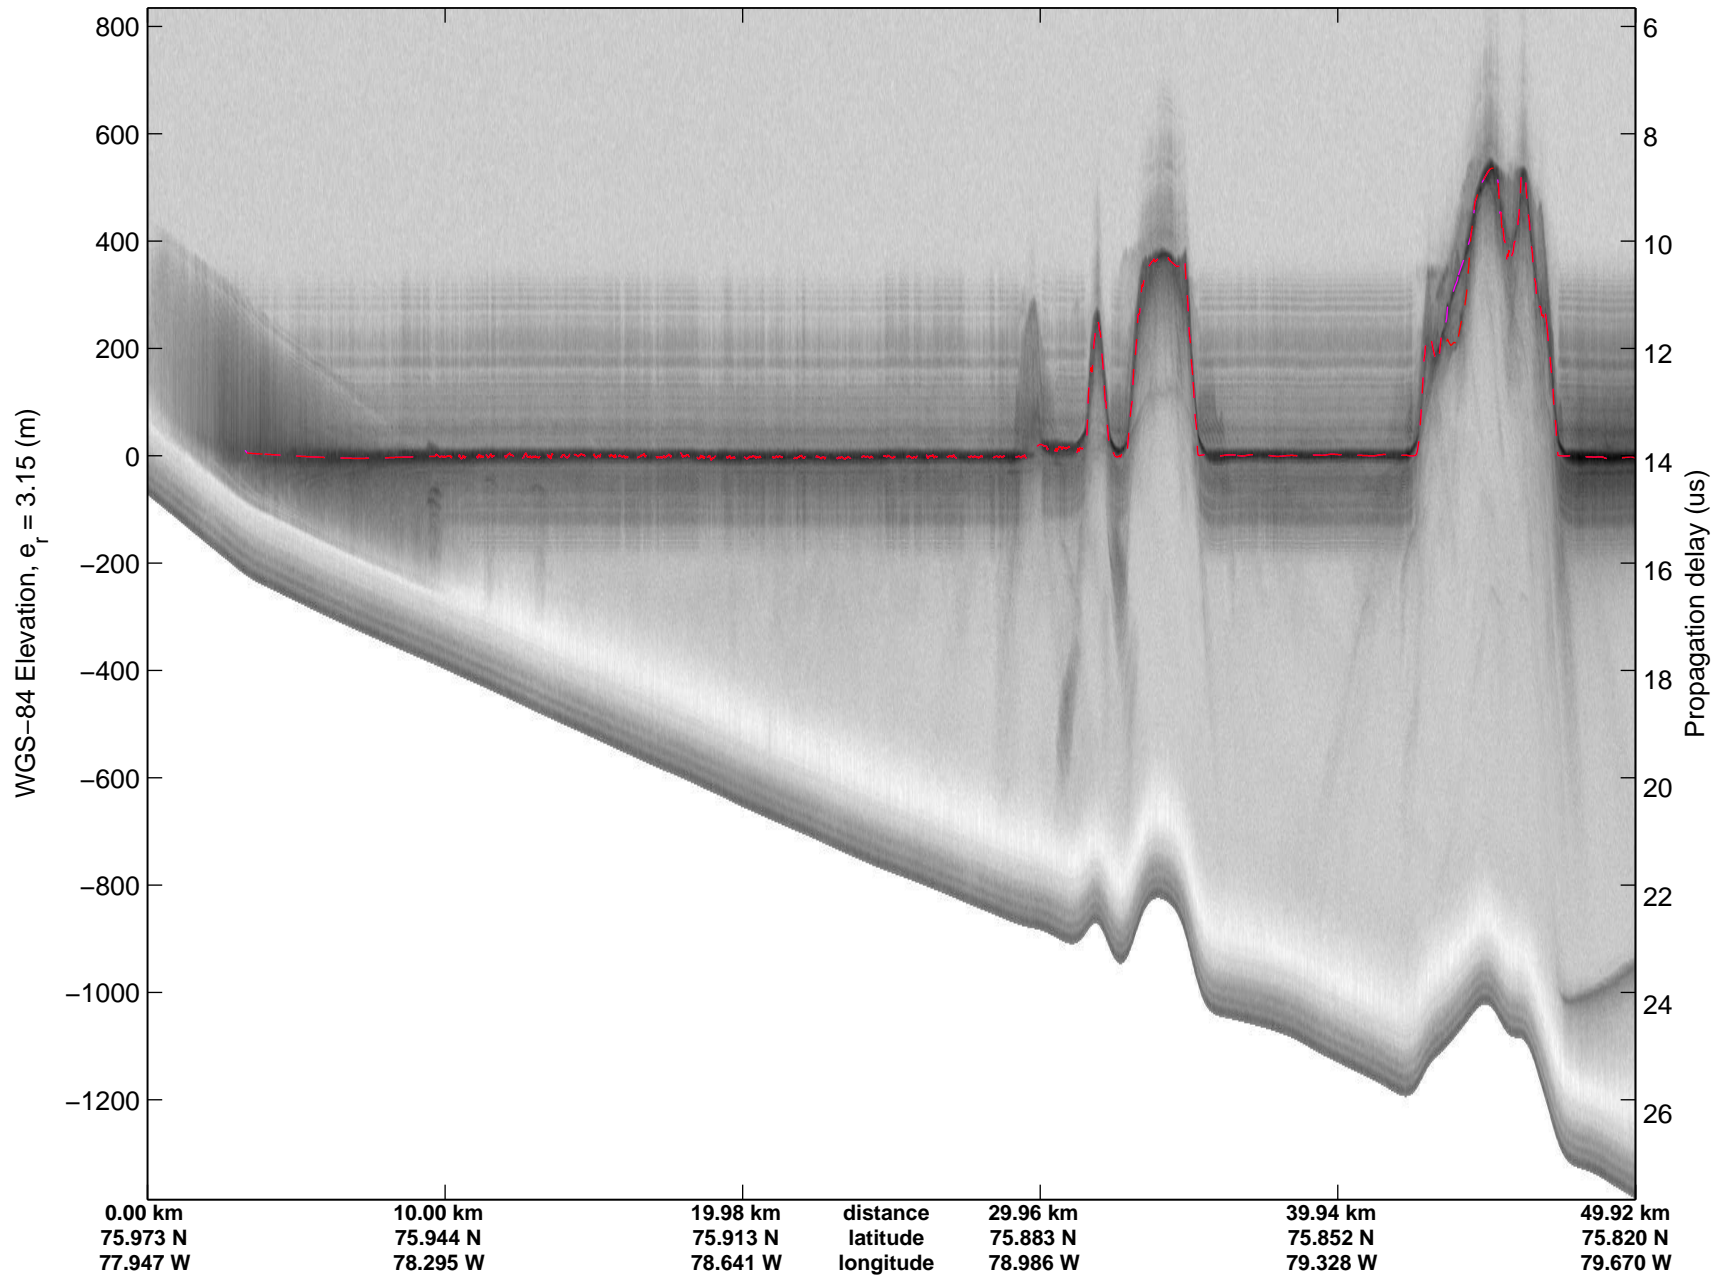

mcords3 2014_Greenland_P3: "South Canada Glaciers" 20140506_01_003: 11:31:10.0 to 11:37:04.9 GPS