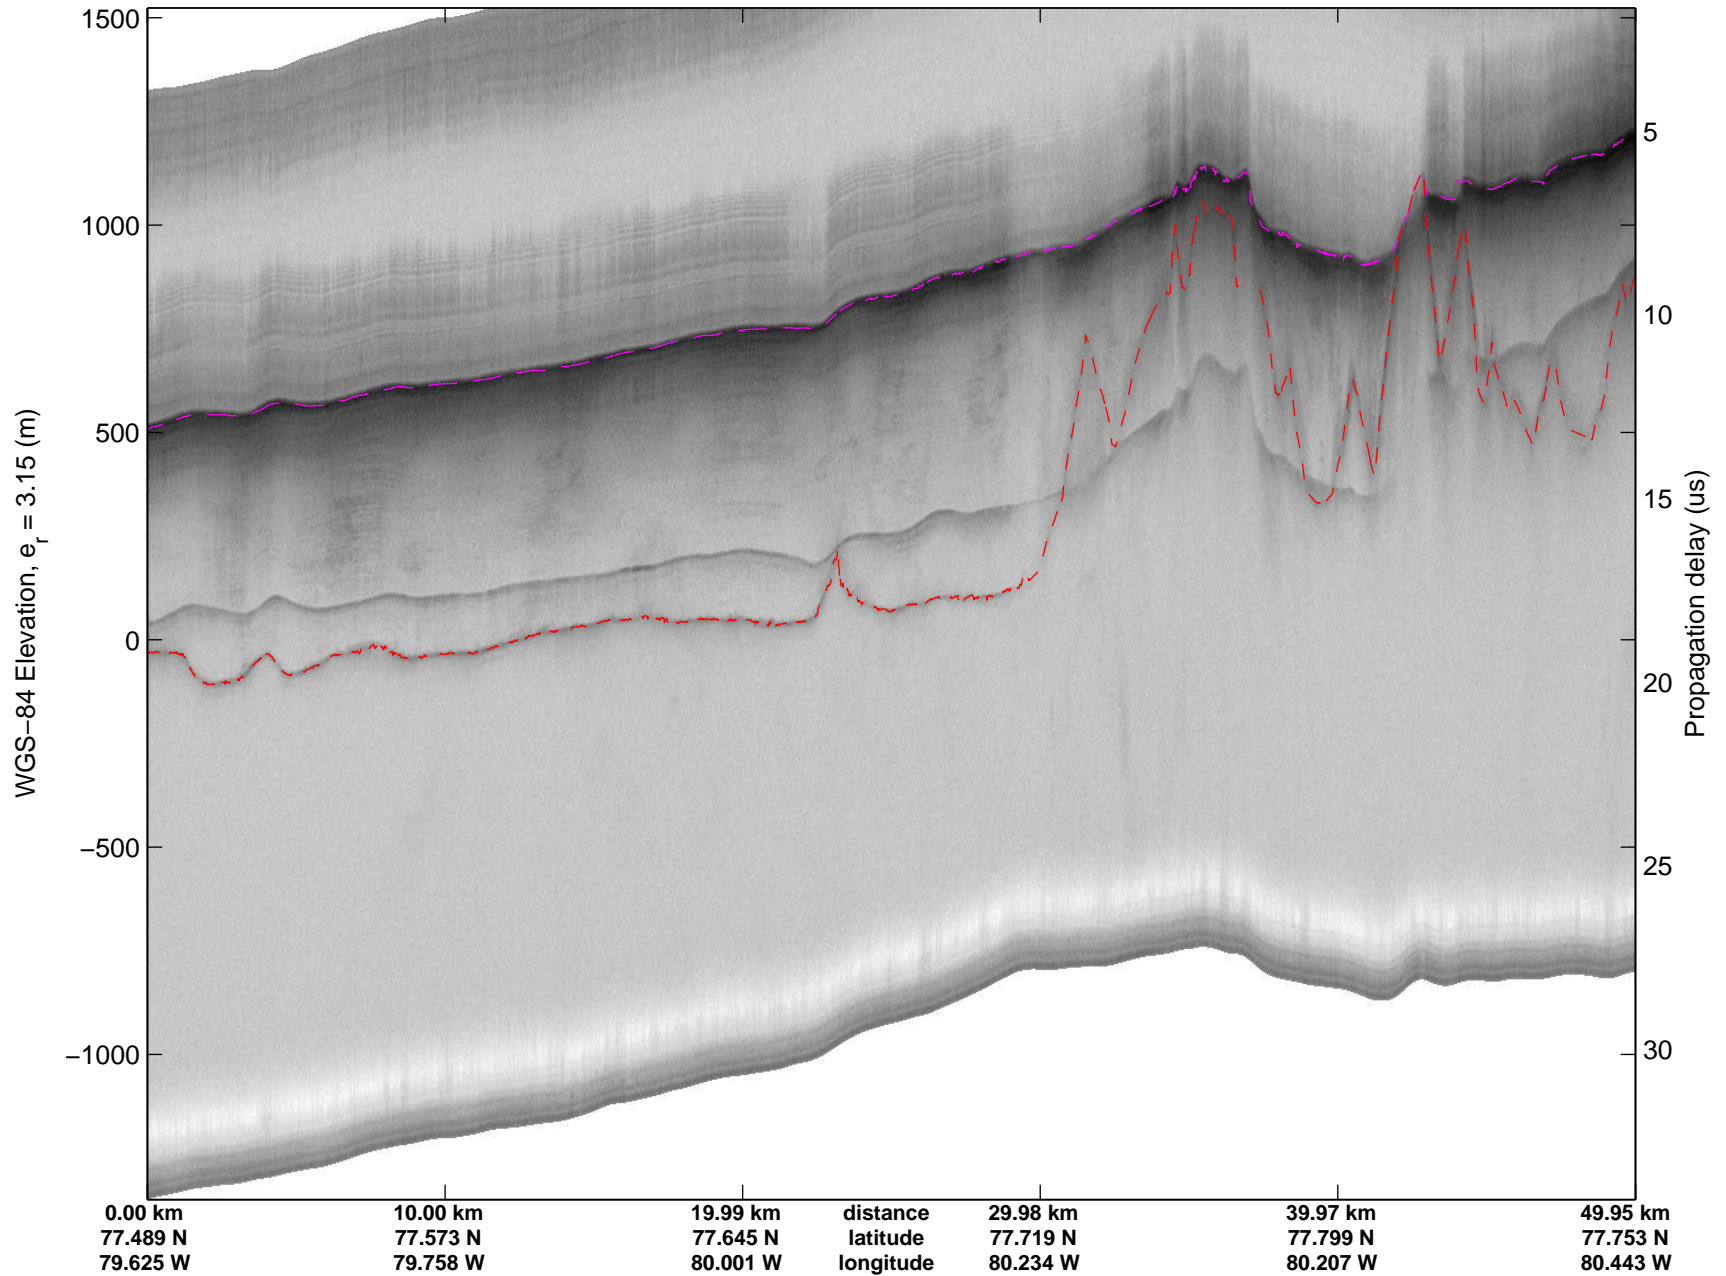

mcords3 2014_Greenland_P3: "South Canada Glaciers" 20140506_01_013: 12:38:19.8 to 12:46:06.6 GPS