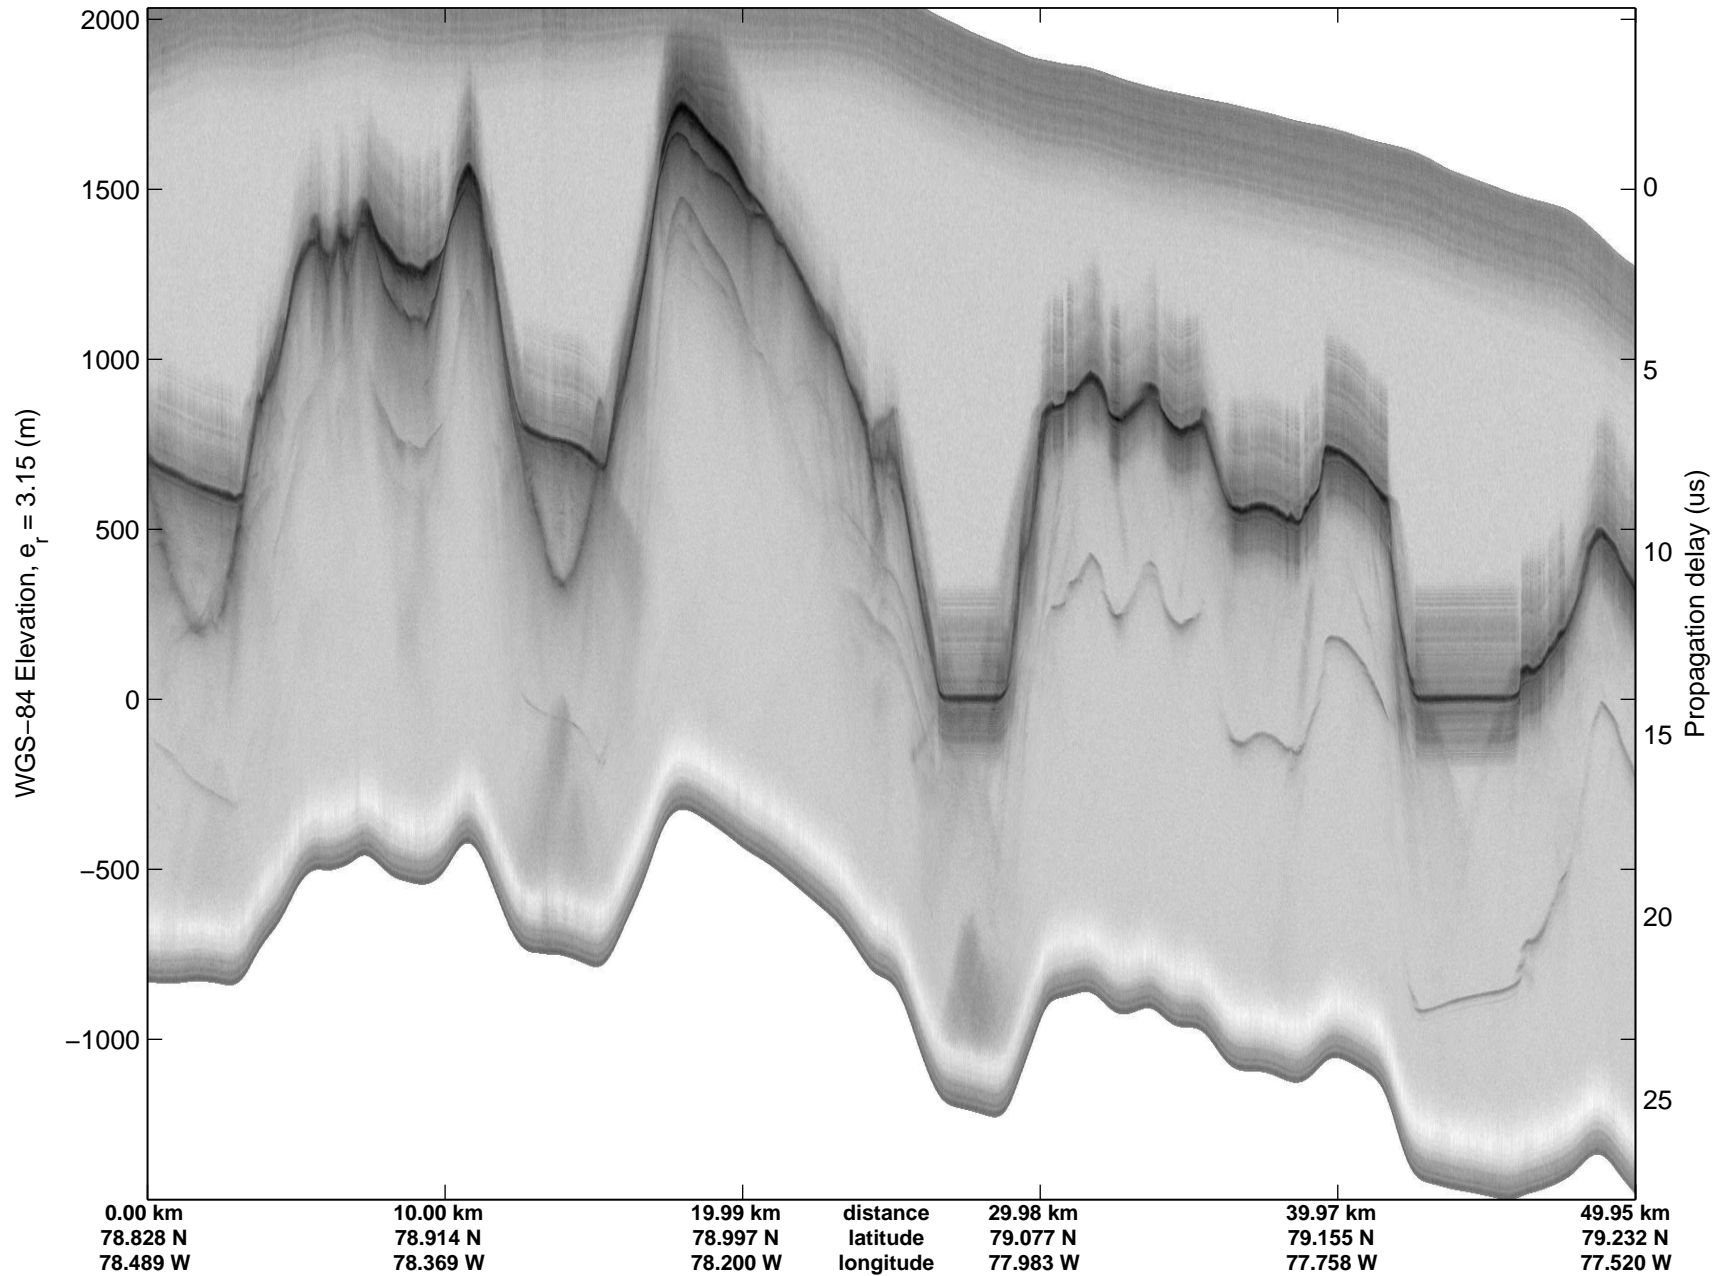

mcords3 2014_Greenland_P3: "South Canada Glaciers" 20140506_01_039: 16:04:19.5 to 16:10:50.2 GPS

mcords3 2014_Greenland_P3: "South Canada Glaciers" 20140506_01_039: 16:04:19.5 to 16:10:50.2 GPS

mcords3 2014_Greenland_P3: "South Canada Glaciers" 20140506_01_040: 16:10:50.5 to 16:17:39.6 GPS

mcords3 2014_Greenland_P3: "South Canada Glaciers" 20140506_01_040: 16:10:50.5 to 16:17:39.6 GPS

Polar Stereograph 70N/-45E

mcords3 2014_Greenland_P3: "South Canada Glaciers" 20140506_01_041: 16:17:39.9 to 16:23:38.9 GPS

mcords3 2014_Greenland_P3: "South Canada Glaciers" 20140506_01_041: 16:17:39.9 to 16:23:38.9 GPS

Polar Stereograph 70N/-45E

mcords3 2014_Greenland_P3: "South Canada Glaciers" 20140506_01_042: 16:23:39.2 to 16:30:45.0 GPS

mcords3 2014_Greenland_P3: "South Canada Glaciers" 20140506_01_042: 16:23:39.2 to 16:30:45.0 GPS

Polar Stereograph 70N/-45E

mcords3 2014_Greenland_P3: "South Canada Glaciers" 20140506_01_043: 16:30:45.3 to 16:37:58.9 GPS