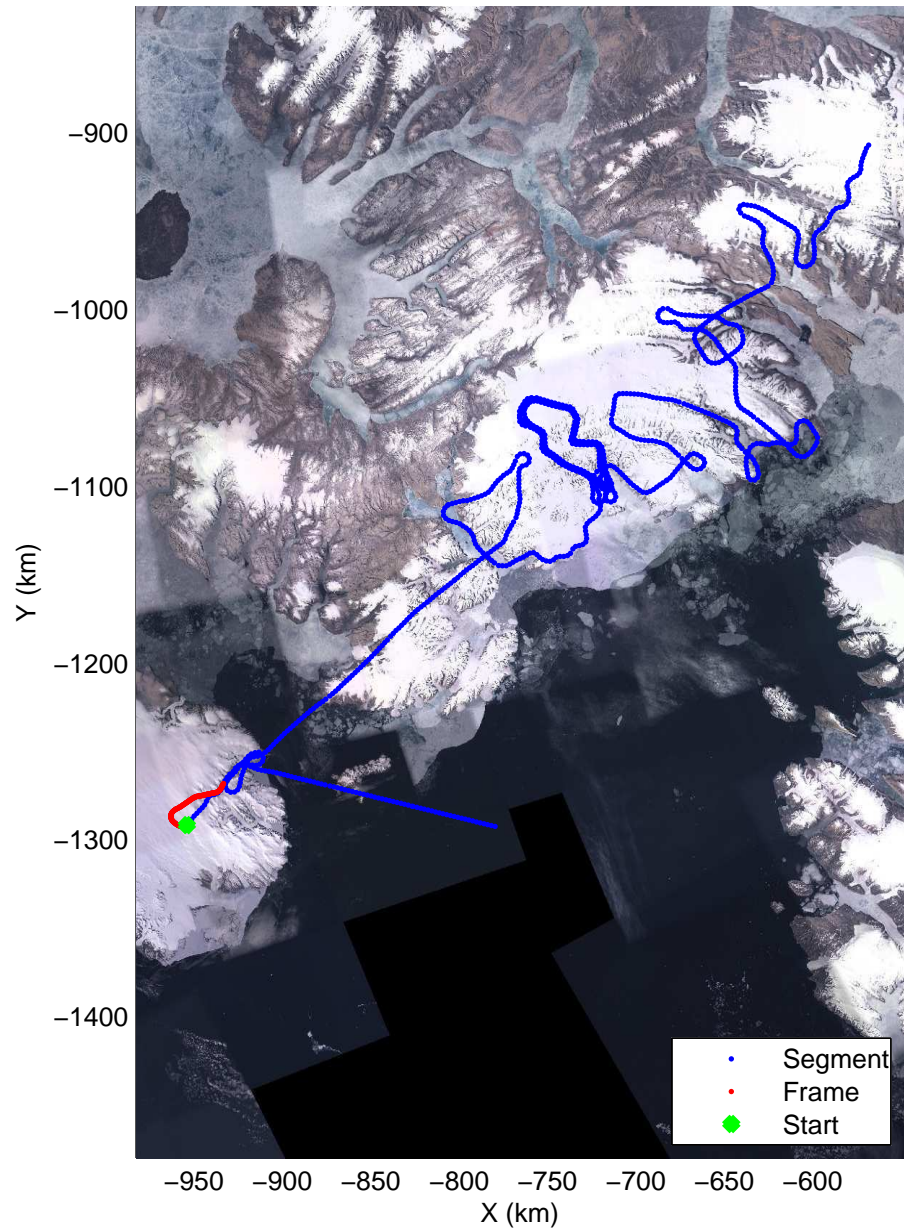

mcords3 2014_Greenland_P3: "South Canada Glaciers" 20140506_01_005: 11:43:29.6 to 11:50:13.0 GPS

mcords3 2014_Greenland_P3: "South Canada Glaciers" 20140506_01_005: 11:43:29.6 to 11:50:13.0 GPS

Polar Stereograph 70N/-45E