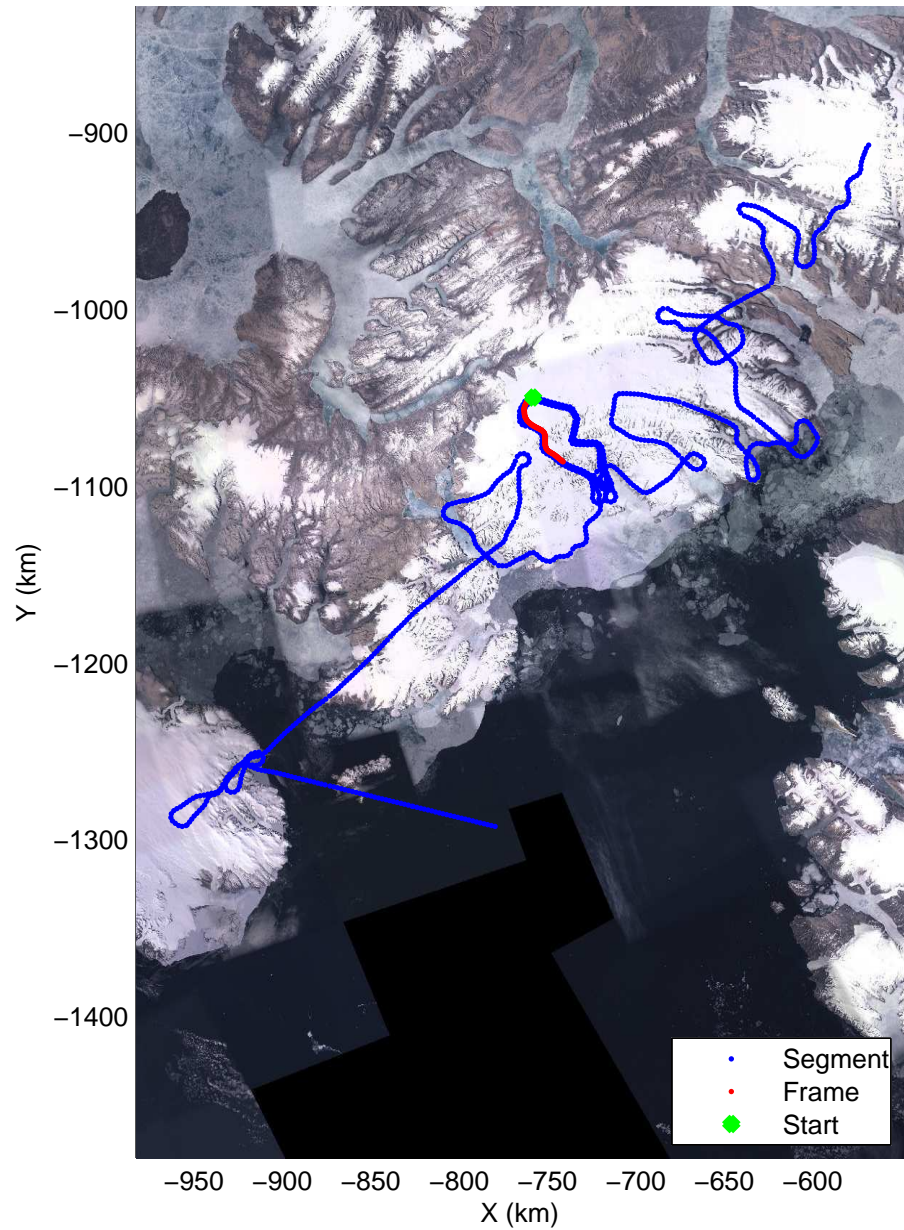

Polar Stereograph 70N/-45E