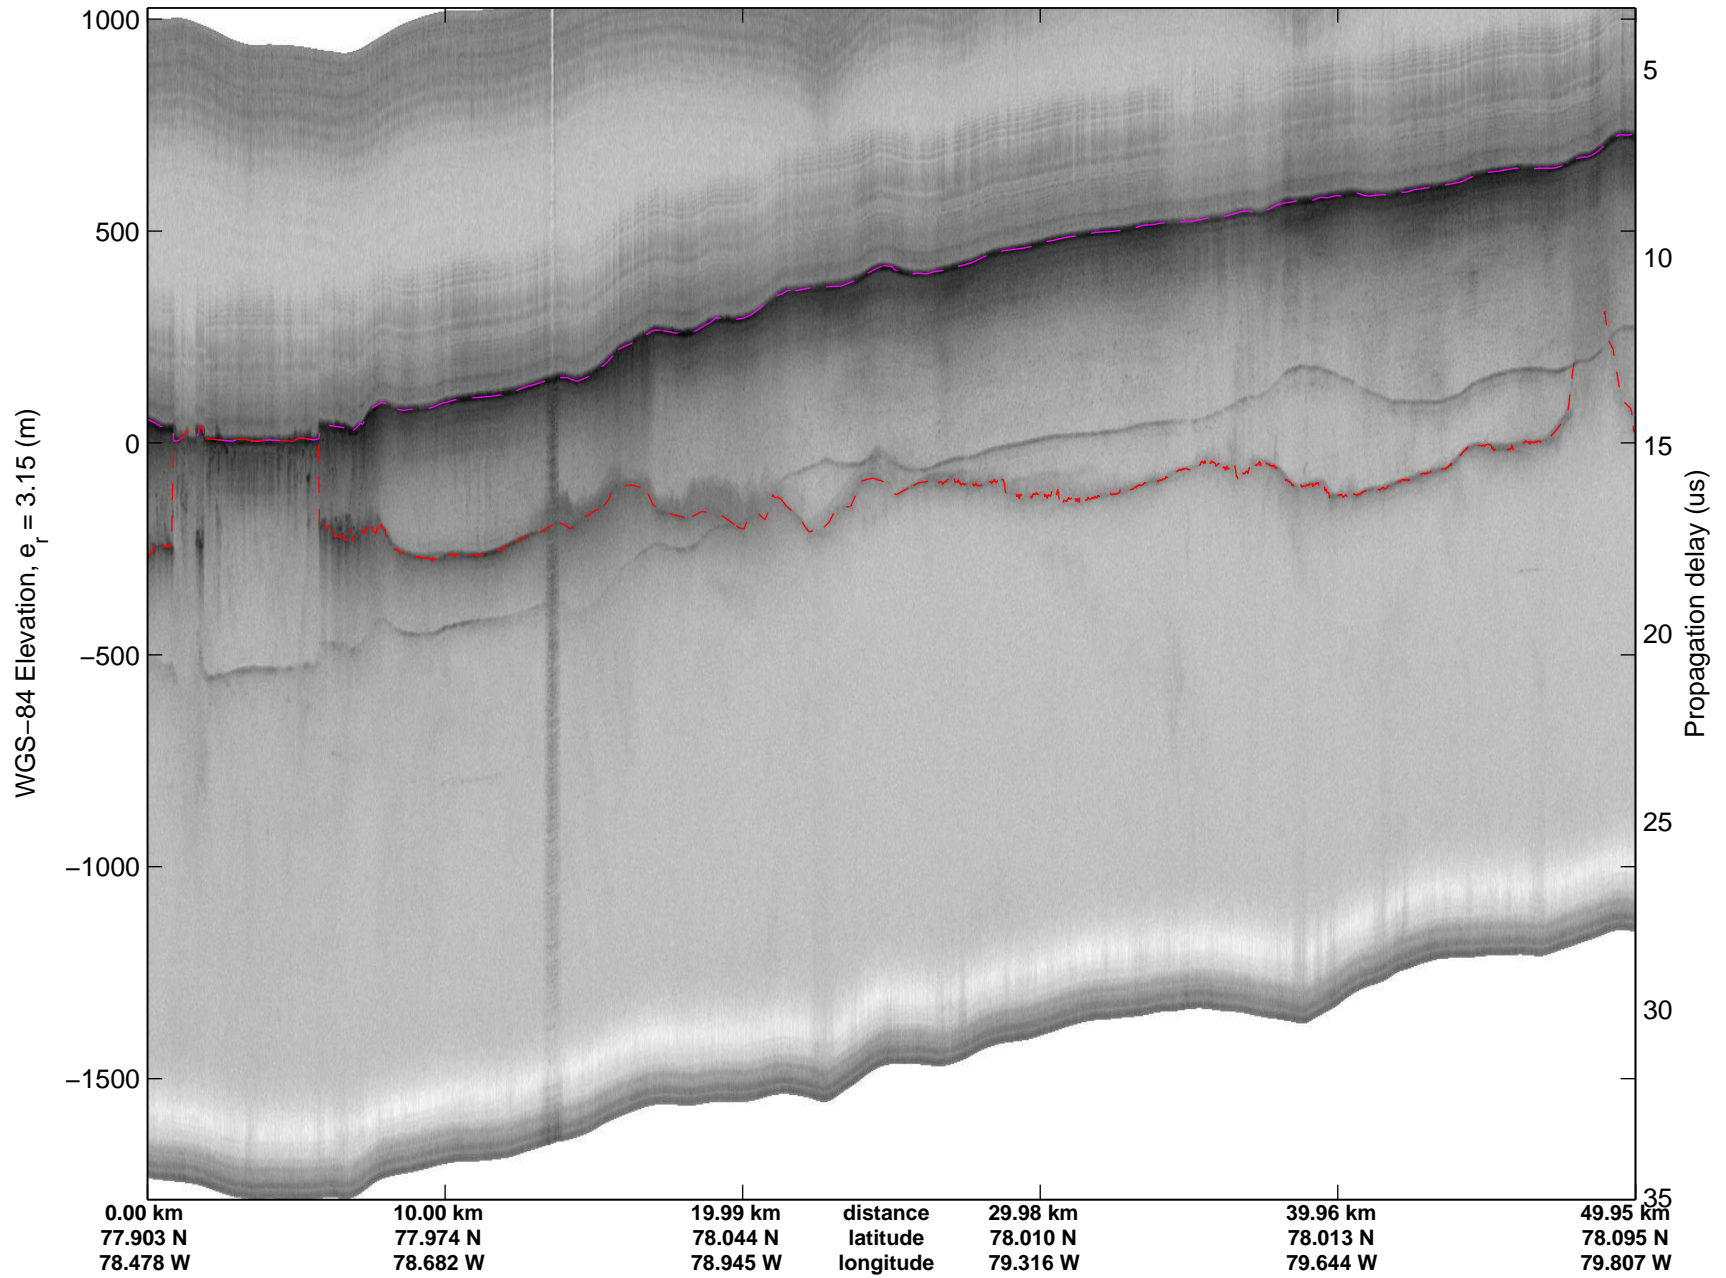

mcords3 2014_Greenland_P3: "South Canada Glaciers" 20140506_01_017: 13:08:29.7 to 13:16:36.6 GPS

mcords3 2014_Greenland_P3: "South Canada Glaciers" 20140506_01_017: 13:08:29.7 to 13:16:36.6 GPS

mcords3 2014_Greenland_P3: "South Canada Glaciers" 20140506_01_018: 13:16:36.9 to 13:25:00.2 GPS

mcords3 2014_Greenland_P3: "South Canada Glaciers" 20140506_01_018: 13:16:36.9 to 13:25:00.2 GPS

Polar Stereograph 70N/-45E

mcords3 2014_Greenland_P3: "South Canada Glaciers" 20140506_01_019: 13:25:00.5 to 13:32:44.4 GPS