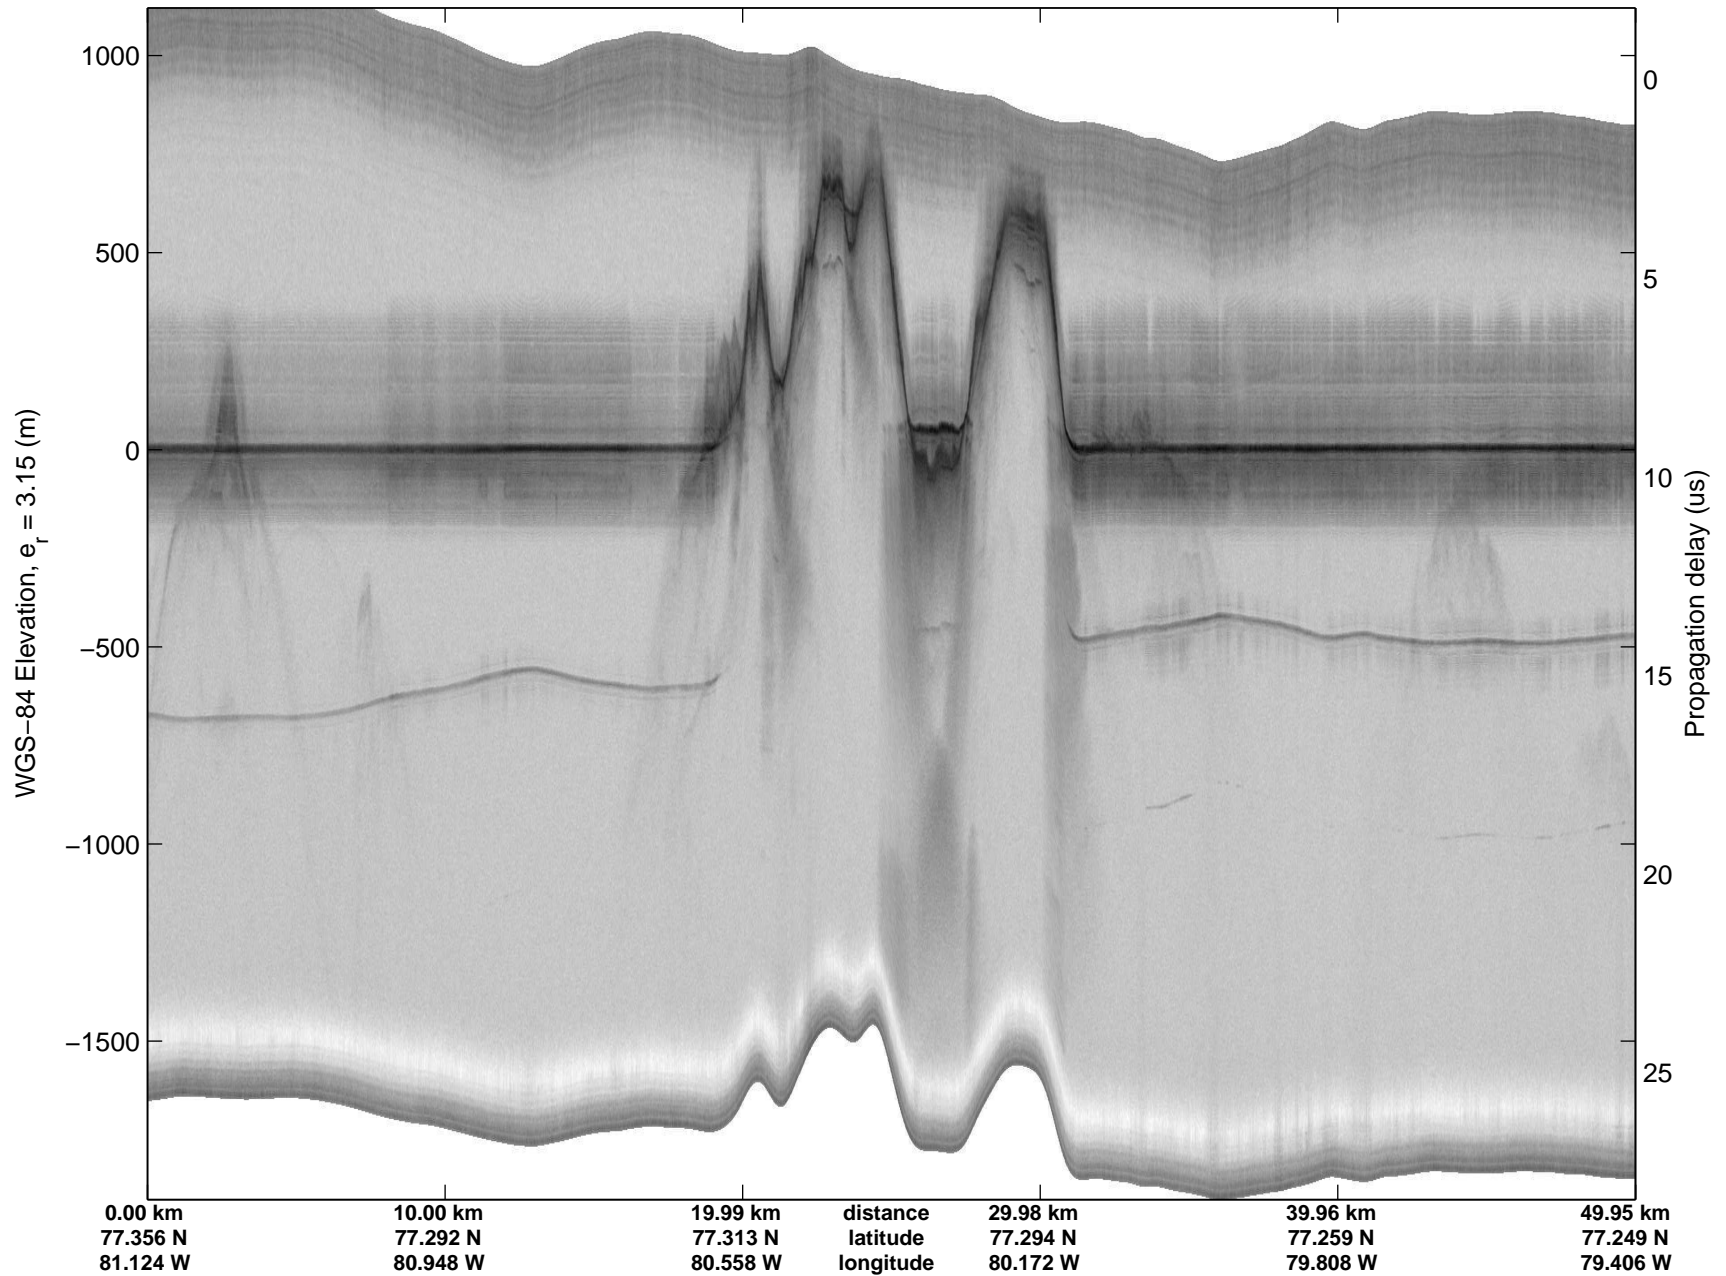

mcords3 2014_Greenland_P3: "South Canada Glaciers" 20140506_01_015: 12:53:27.5 to 13:00:41.9 GPS