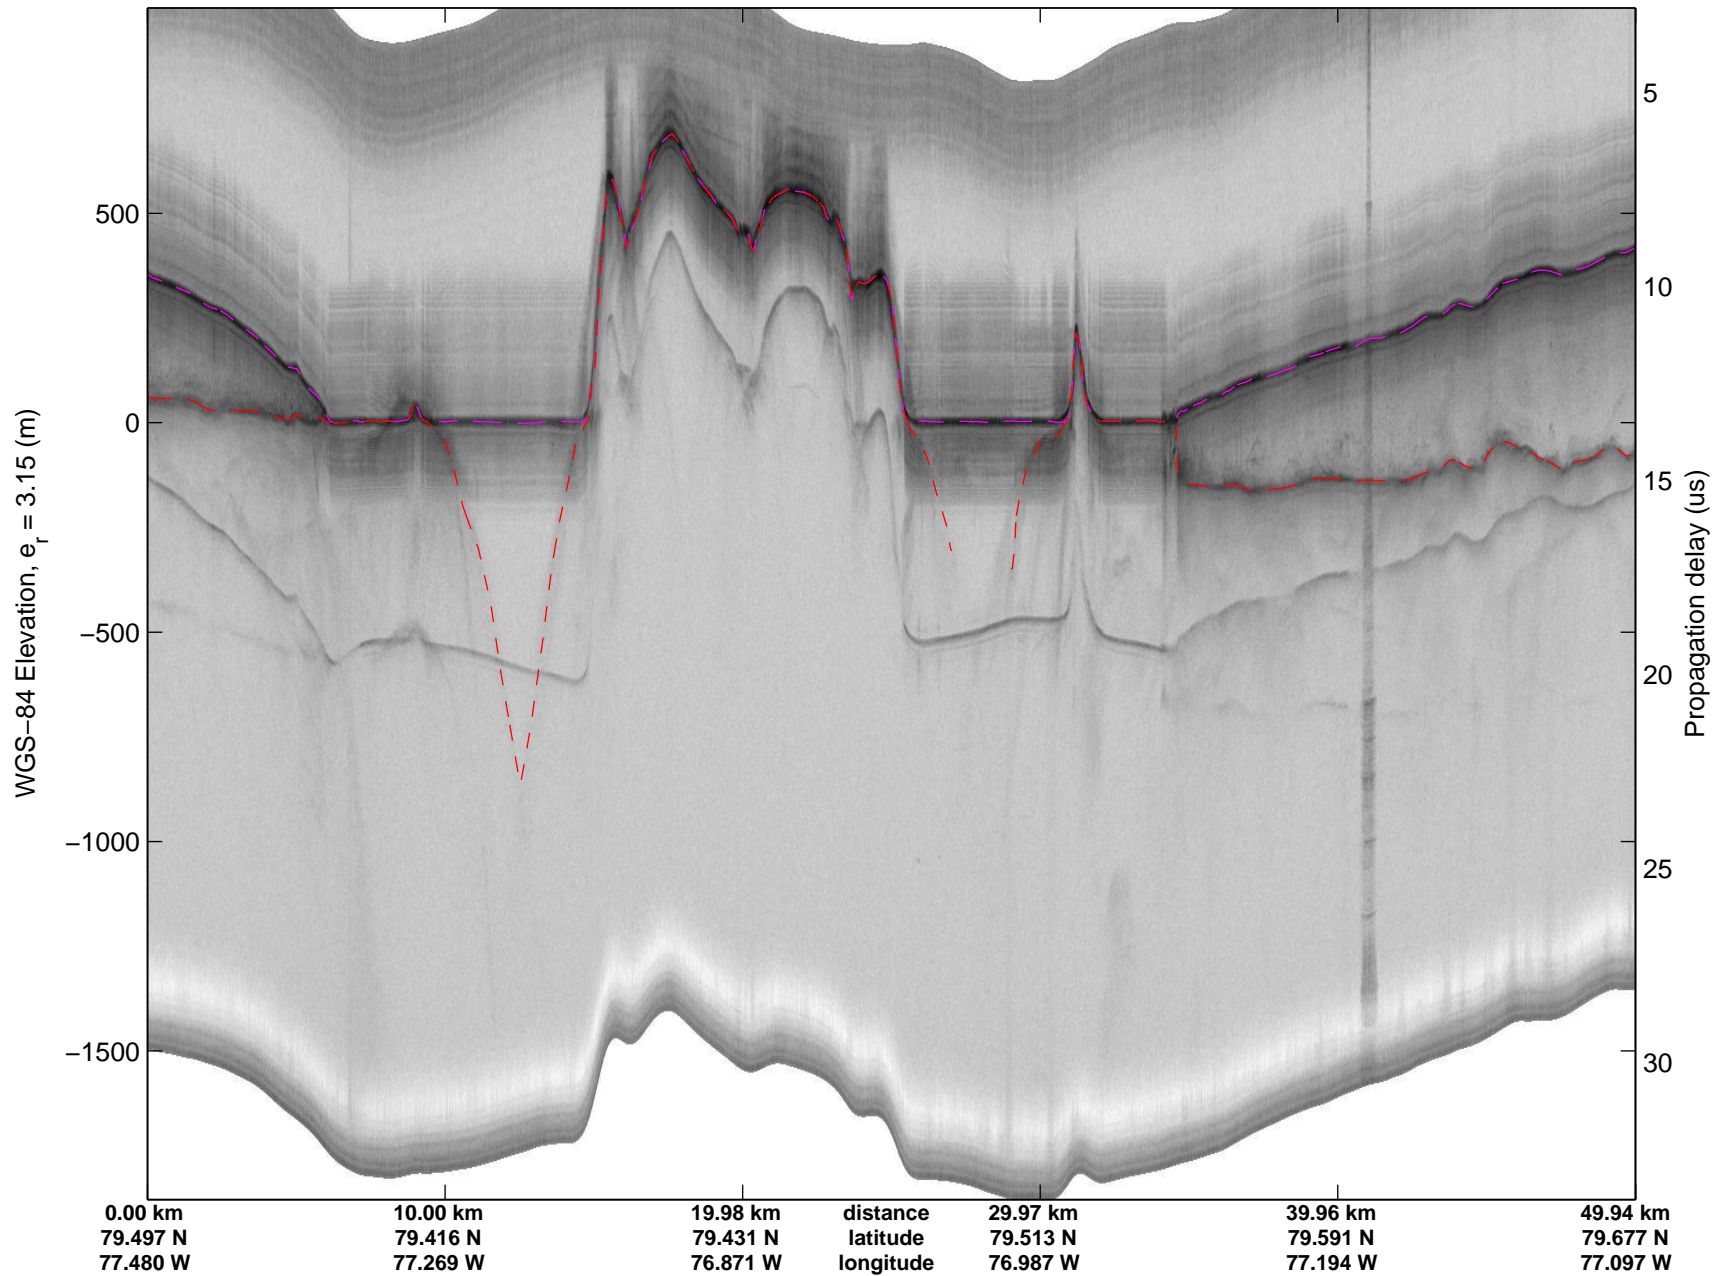

mcords3 2014_Greenland_P3: "South Canada Glaciers" 20140506_01_041: 16:17:39.9 to 16:23:38.9 GPS

Polar Stereograph 70N/-45E

mcords3 2014_Greenland_P3: "South Canada Glaciers" 20140506_01_042: 16:23:39.2 to 16:30:45.0 GPS

mcords3 2014_Greenland_P3: "South Canada Glaciers" 20140506_01_042: 16:23:39.2 to 16:30:45.0 GPS

Polar Stereograph 70N/-45E

mcords3 2014_Greenland_P3: "South Canada Glaciers" 20140506_01_043: 16:30:45.3 to 16:37:58.9 GPS

mcords3 2014_Greenland_P3: "South Canada Glaciers" 20140506_01_043: 16:30:45.3 to 16:37:58.9 GPS

Polar Stereograph 70N/-45E

mcords3 2014_Greenland_P3: "South Canada Glaciers" 20140506_01_044: 16:37:59.2 to 16:45:24.1 GPS

mcords3 2014_Greenland_P3: "South Canada Glaciers" 20140506_01_044: 16:37:59.2 to 16:45:24.1 GPS

Polar Stereograph 70N/-45E

mcords3 2014_Greenland_P3: "South Canada Glaciers" 20140506_01_045: 16:45:24.4 to 16:53:43.5 GPS