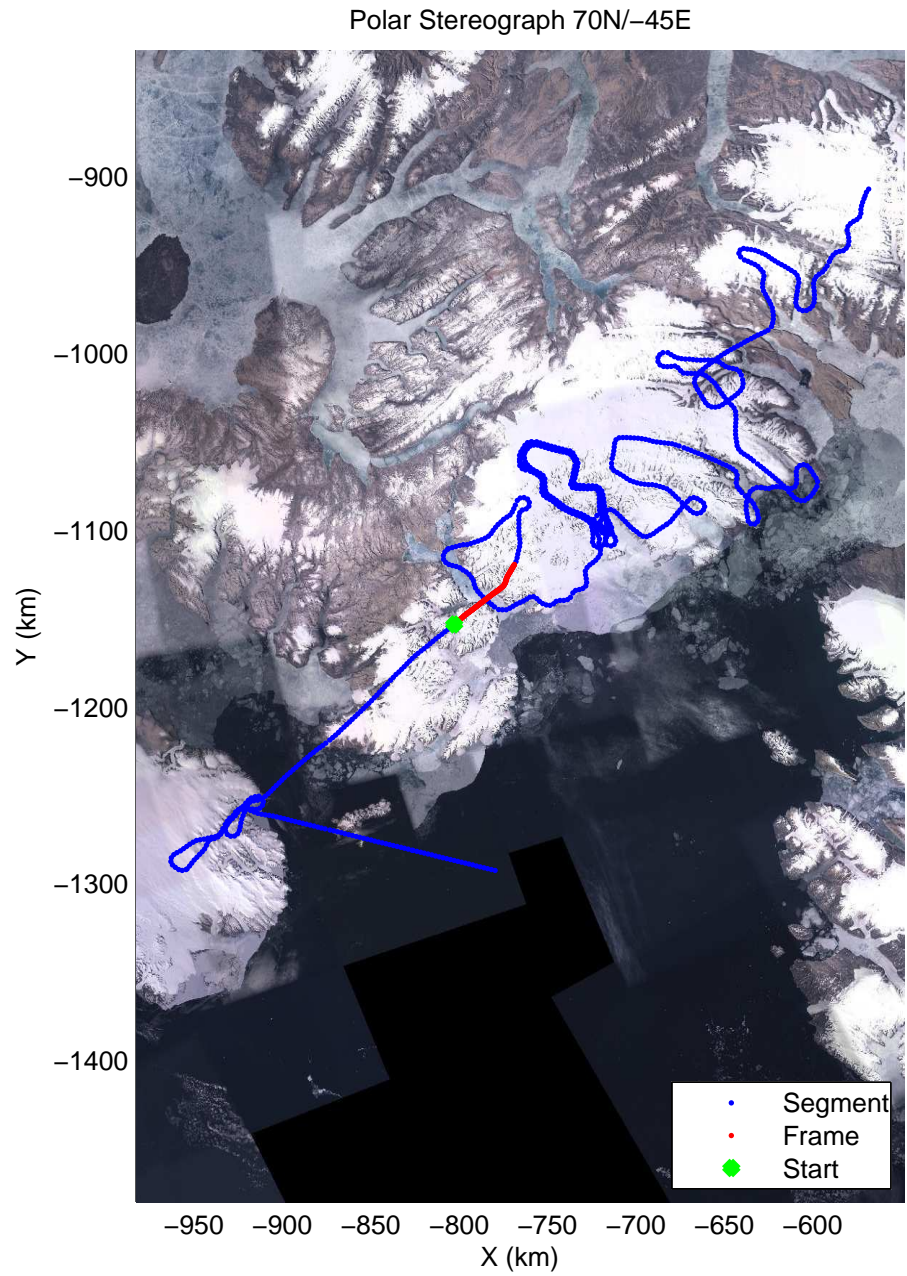

Polar Stereograph 70N/-45E

mcords3 2014_Greenland_P3: "South Canada Glaciers" 20140506_01_011: 12:25:41.0 to 12:31:18.2 GPS

mcords3 2014_Greenland_P3: "South Canada Glaciers" 20140506_01_011: 12:25:41.0 to 12:31:18.2 GPS