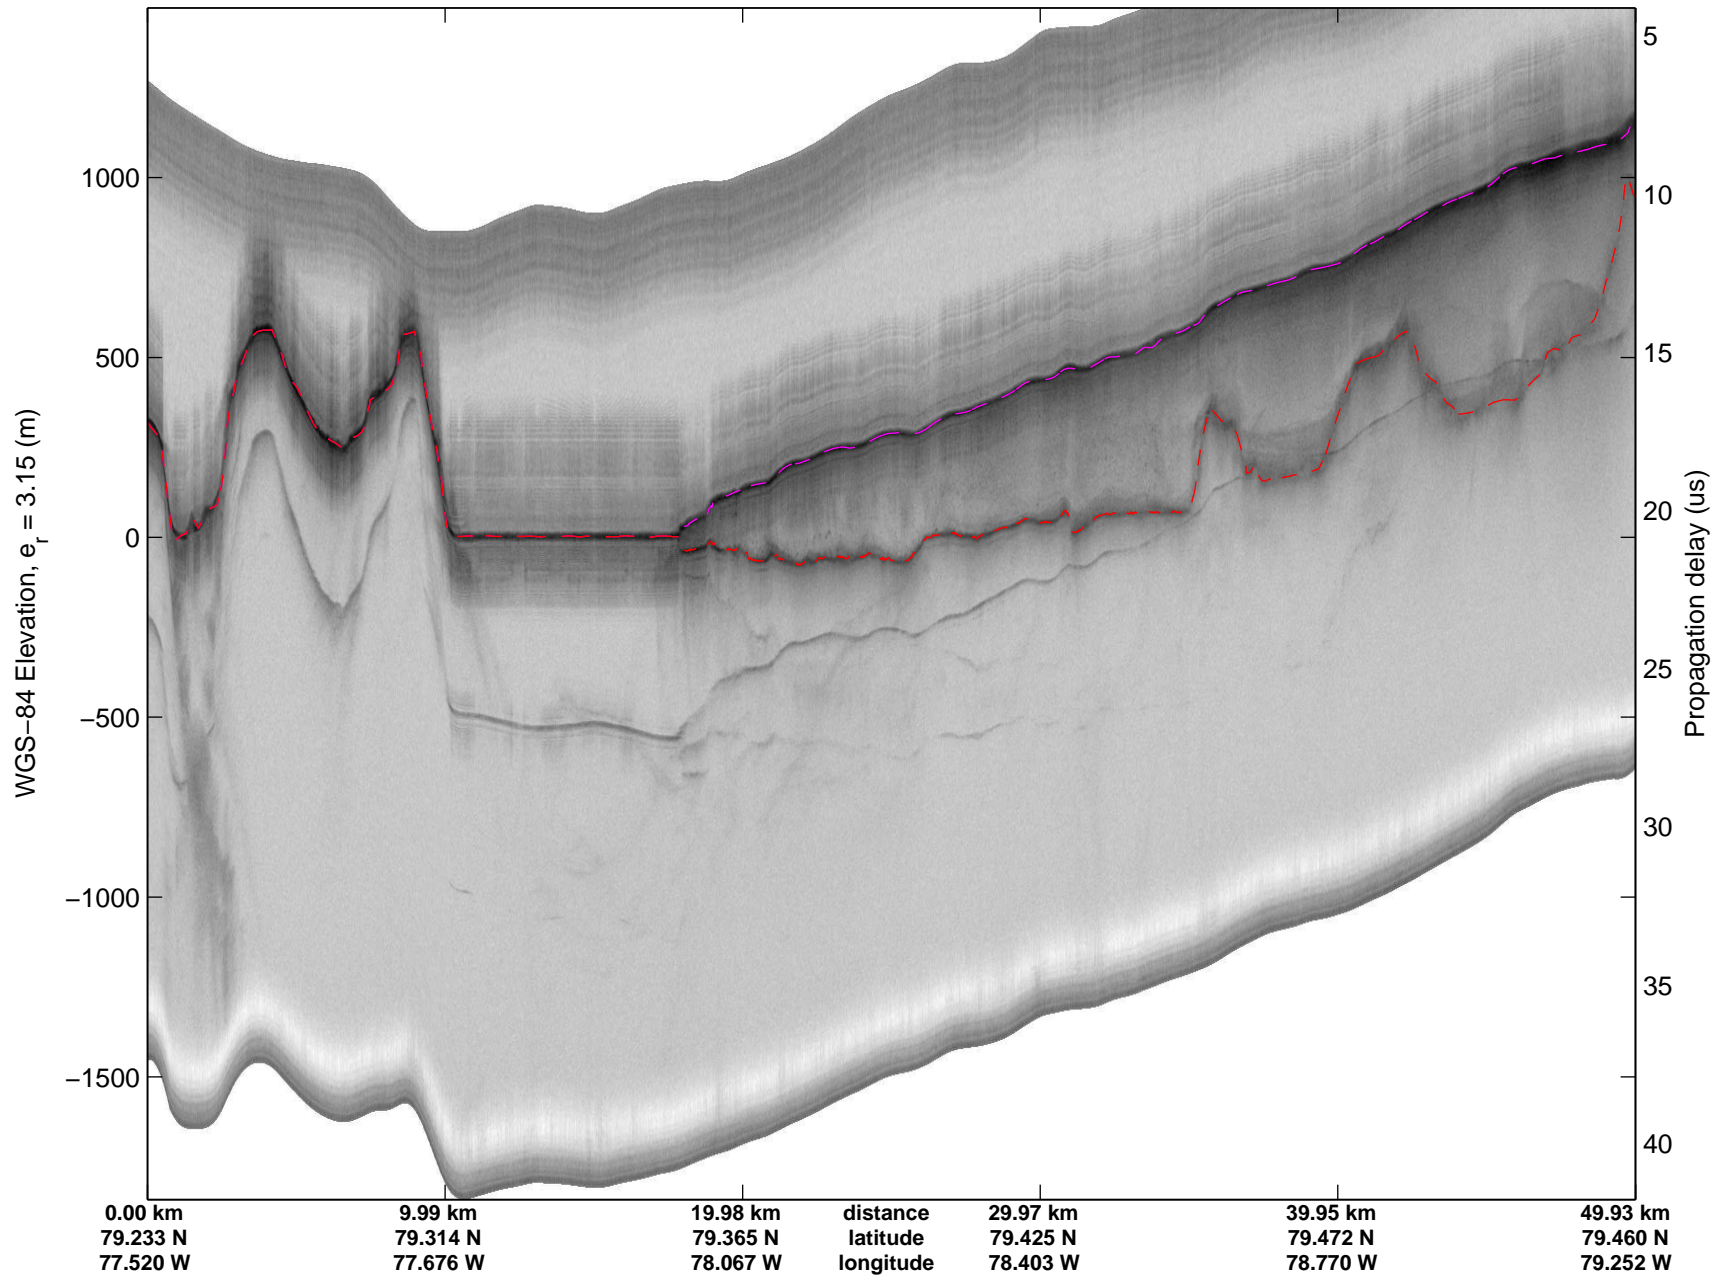

mcords3 2014_Greenland_P3: "South Canada Glaciers" 20140506_01_040: 16:10:50.5 to 16:17:39.6 GPS

Polar Stereograph 70N/-45E

mcords3 2014_Greenland_P3: "South Canada Glaciers" 20140506_01_041: 16:17:39.9 to 16:23:38.9 GPS

mcords3 2014_Greenland_P3: "South Canada Glaciers" 20140506_01_041: 16:17:39.9 to 16:23:38.9 GPS

Polar Stereograph 70N/-45E

mcords3 2014_Greenland_P3: "South Canada Glaciers" 20140506_01_042: 16:23:39.2 to 16:30:45.0 GPS

mcords3 2014_Greenland_P3: "South Canada Glaciers" 20140506_01_042: 16:23:39.2 to 16:30:45.0 GPS

Polar Stereograph 70N/-45E

mcords3 2014_Greenland_P3: "South Canada Glaciers" 20140506_01_043: 16:30:45.3 to 16:37:58.9 GPS

mcords3 2014_Greenland_P3: "South Canada Glaciers" 20140506_01_043: 16:30:45.3 to 16:37:58.9 GPS

Polar Stereograph 70N/-45E

mcords3 2014_Greenland_P3: "South Canada Glaciers" 20140506_01_044: 16:37:59.2 to 16:45:24.1 GPS