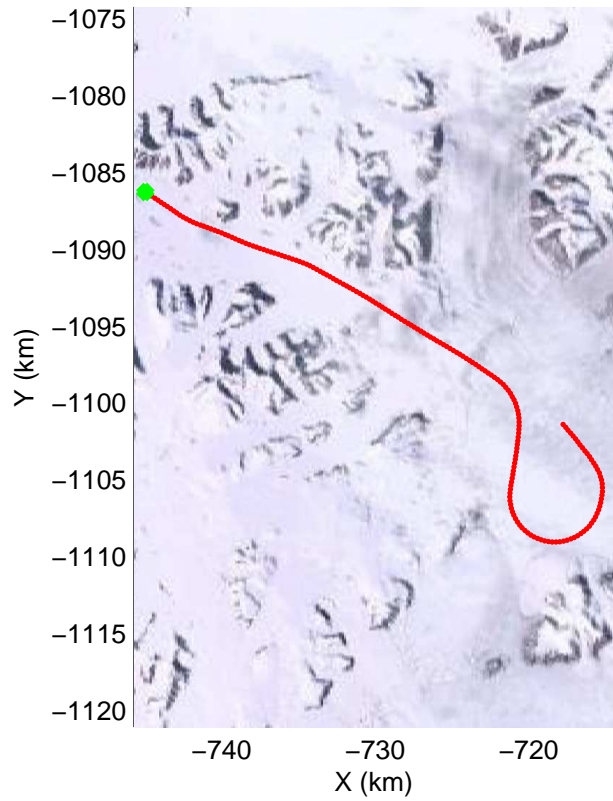

Polar Stereograph 70N/-45E

mcords3 2014_Greenland_P3: "South Canada Glaciers" 20140506_01_023: 13:57:24.4 to 14:05:09.8 GPS

mcords3 2014_Greenland_P3: "South Canada Glaciers" 20140506_01_023: 13:57:24.4 to 14:05:09.8 GPS