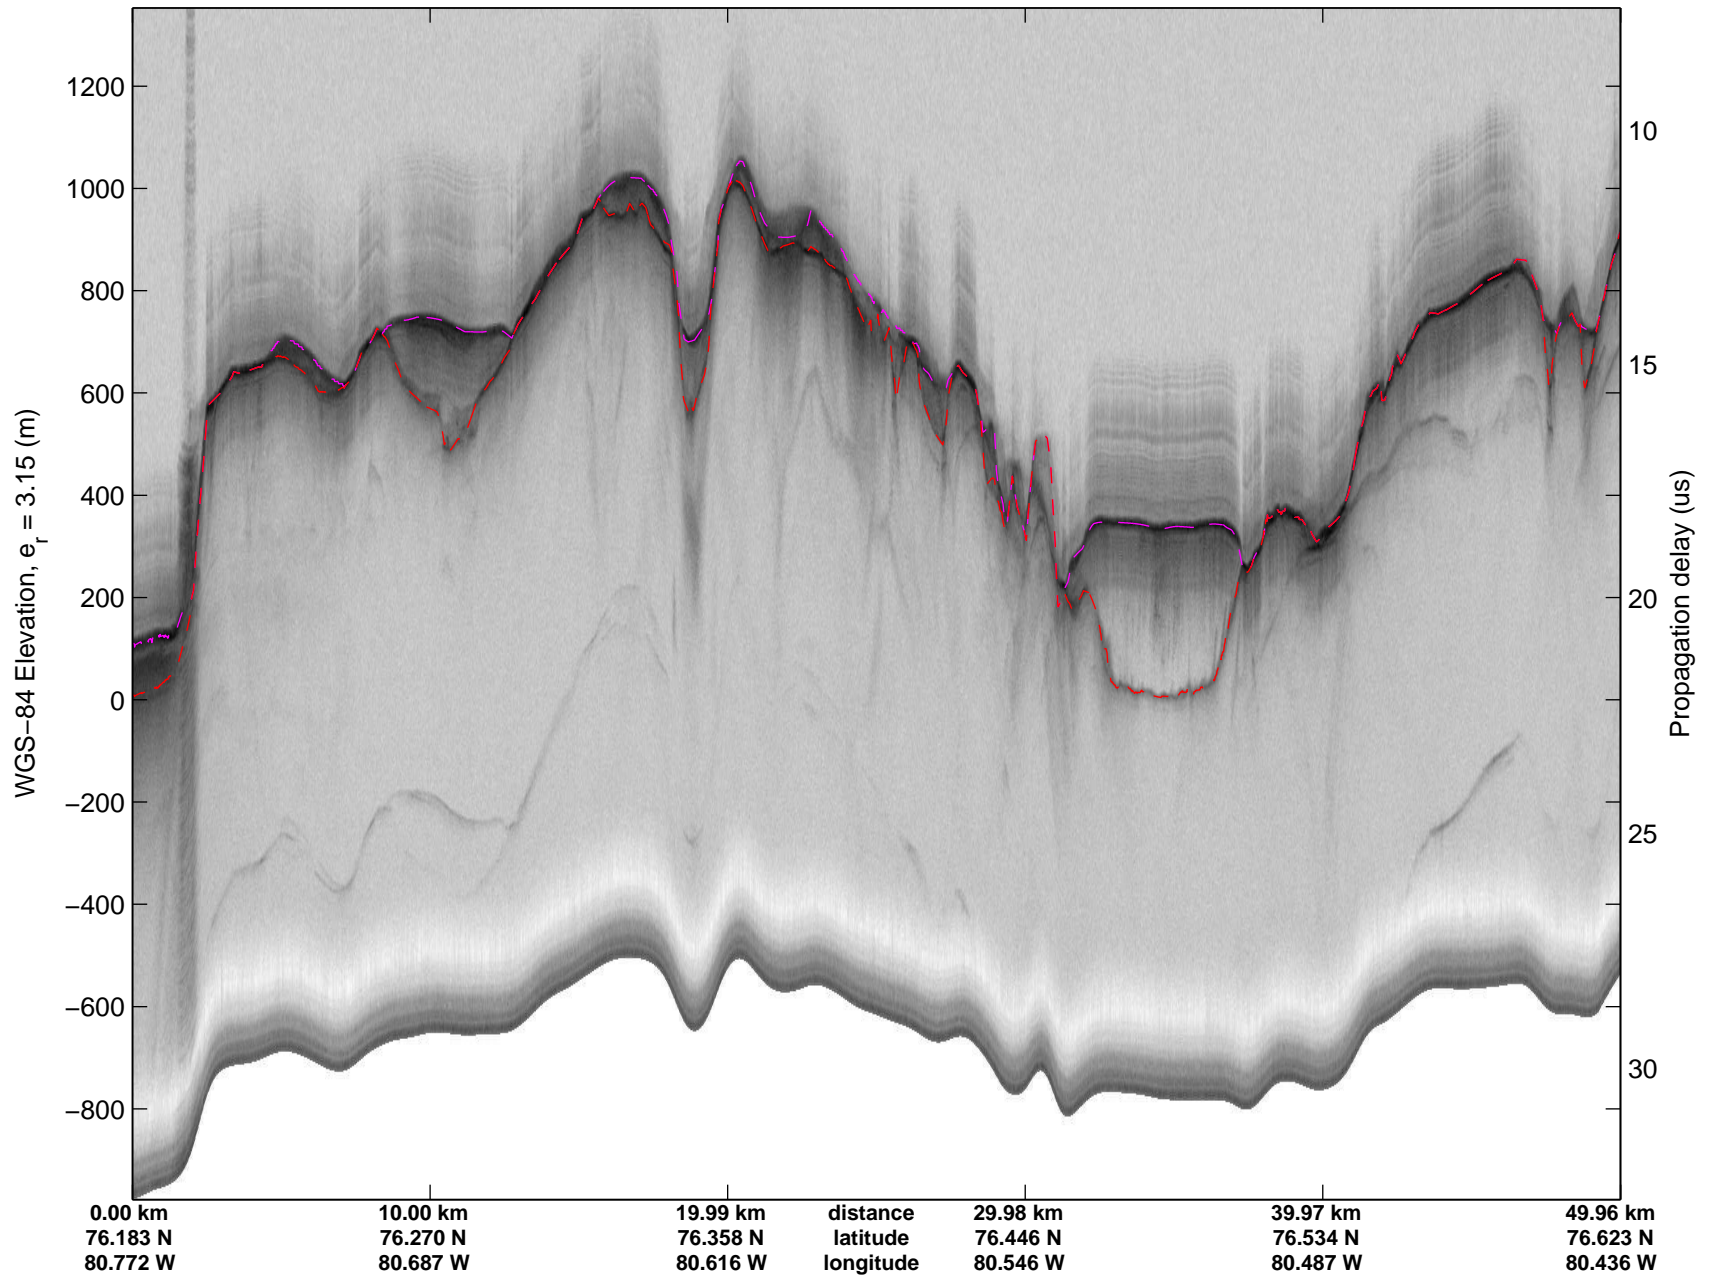

mcords3 2014_Greenland_P3: "South Canada Glaciers" 20140506_01_010: 12:19:54.0 to 12:25:40.7 GPS