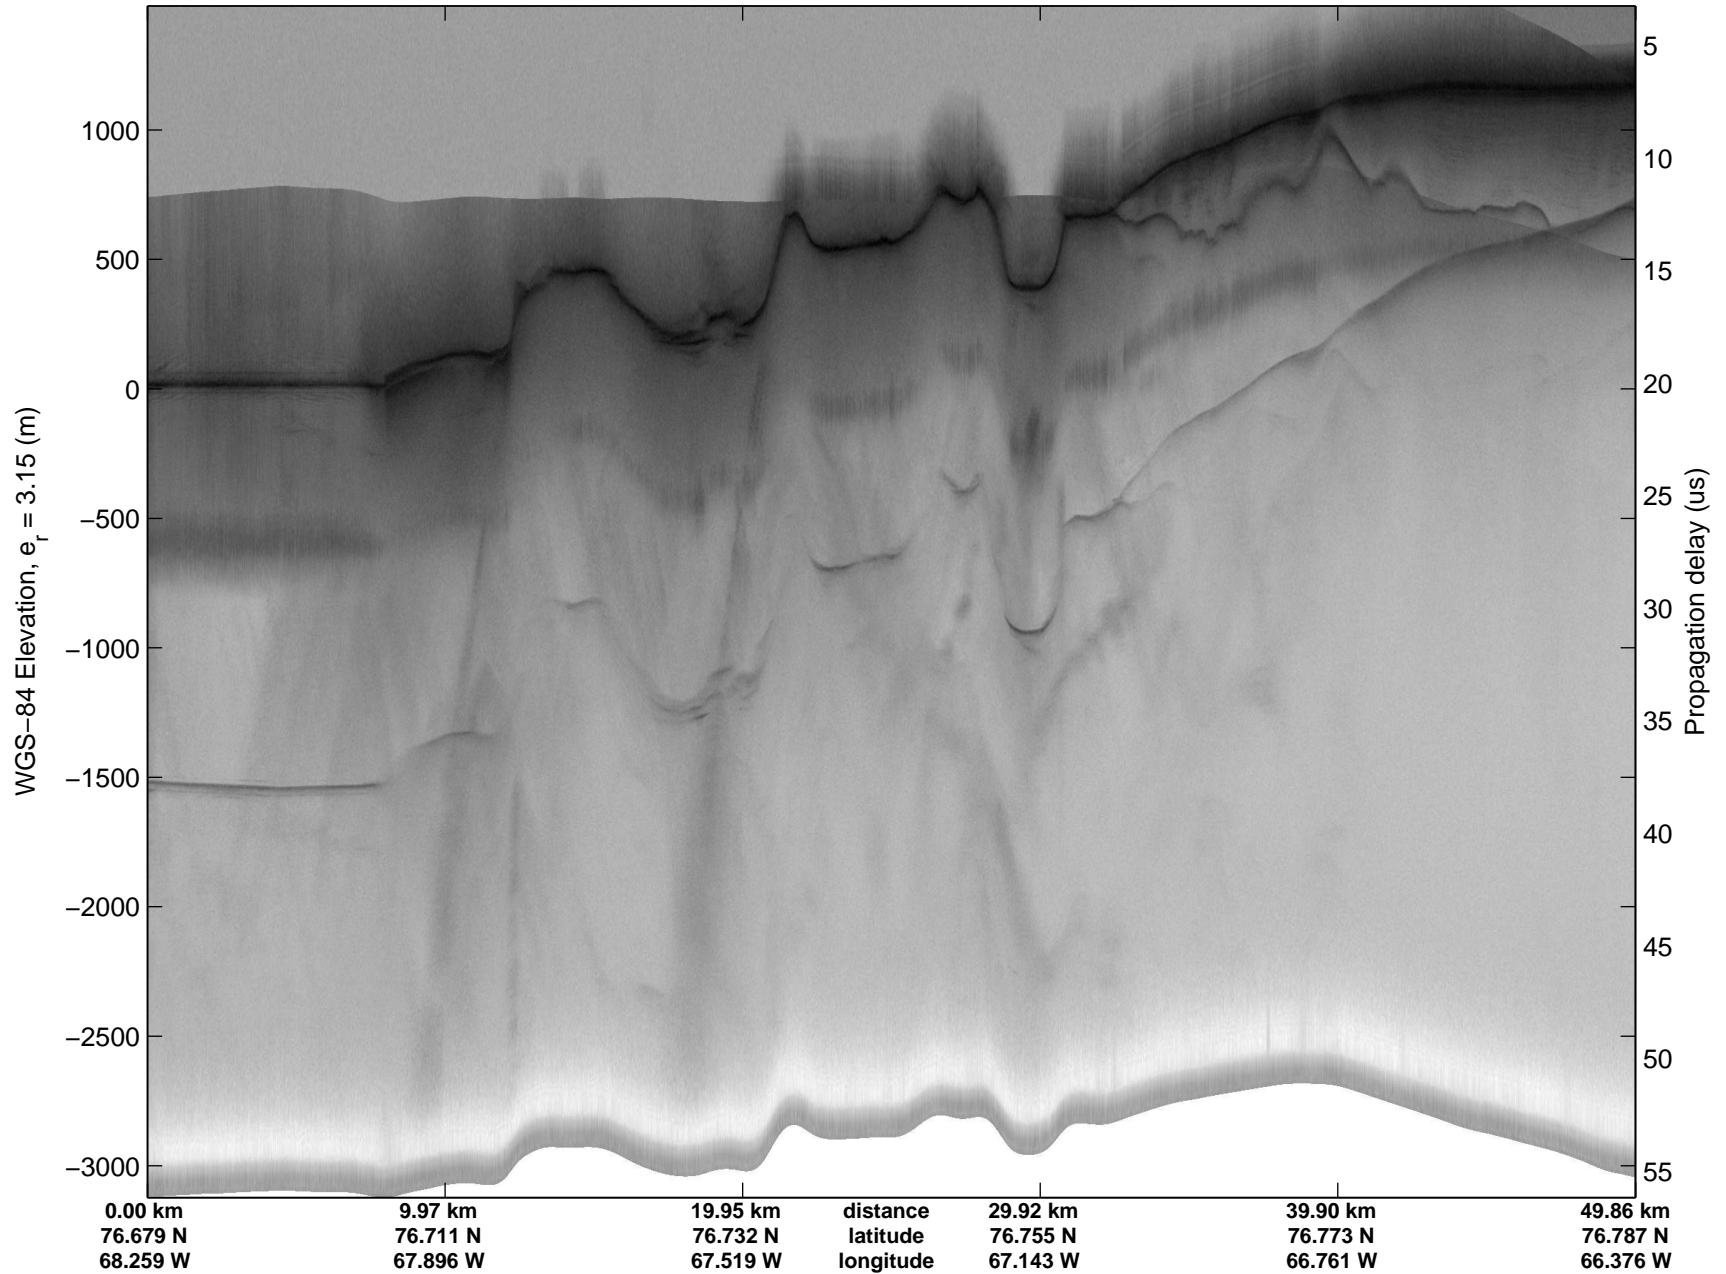

mcords3 2014_Greenland_P3: "Cryosat Land" 20140502_01_001: 11:13:55.8 to 11:20:17.0 GPS

mcords3 2014_Greenland_P3: "Cryosat Land" 20140502_01_001: 11:13:55.8 to 11:20:17.0 GPS

mcords3 2014_Greenland_P3: "Cryosat Land" 20140502_01_002: 11:20:17.2 to 11:26:31.2 GPS