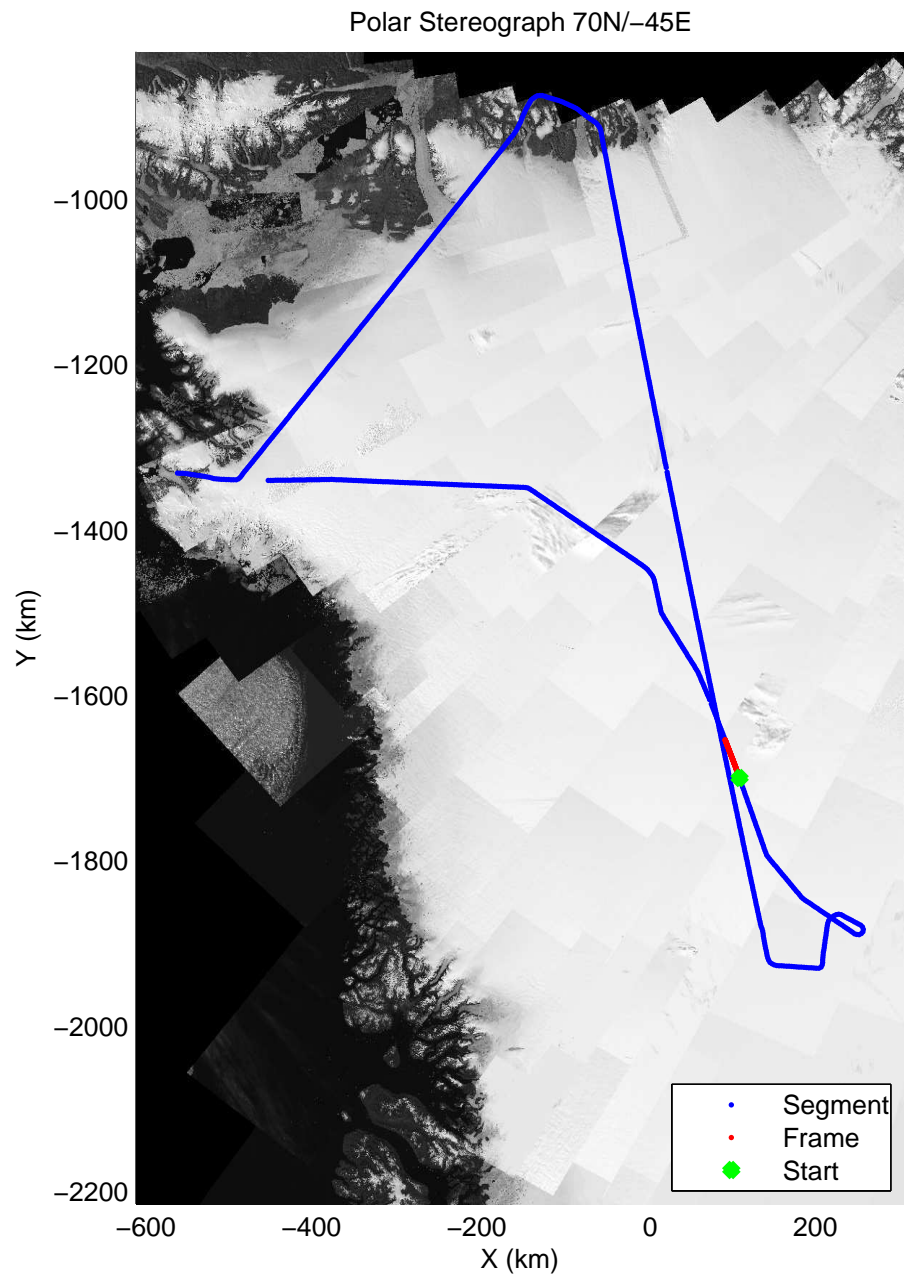

mcords3 2014_Greenland_P3: "Cryosat Land" 20140502_01_044: 15:33:51.1 to 15:39:40.2 GPS

mcords3 2014_Greenland_P3: "Cryosat Land" 20140502_01_045: 15:39:40.5 to 15:45:30.0 GPS

mcords3 2014_Greenland_P3: "Cryosat Land" 20140502_01_045: 15:39:40.5 to 15:45:30.0 GPS