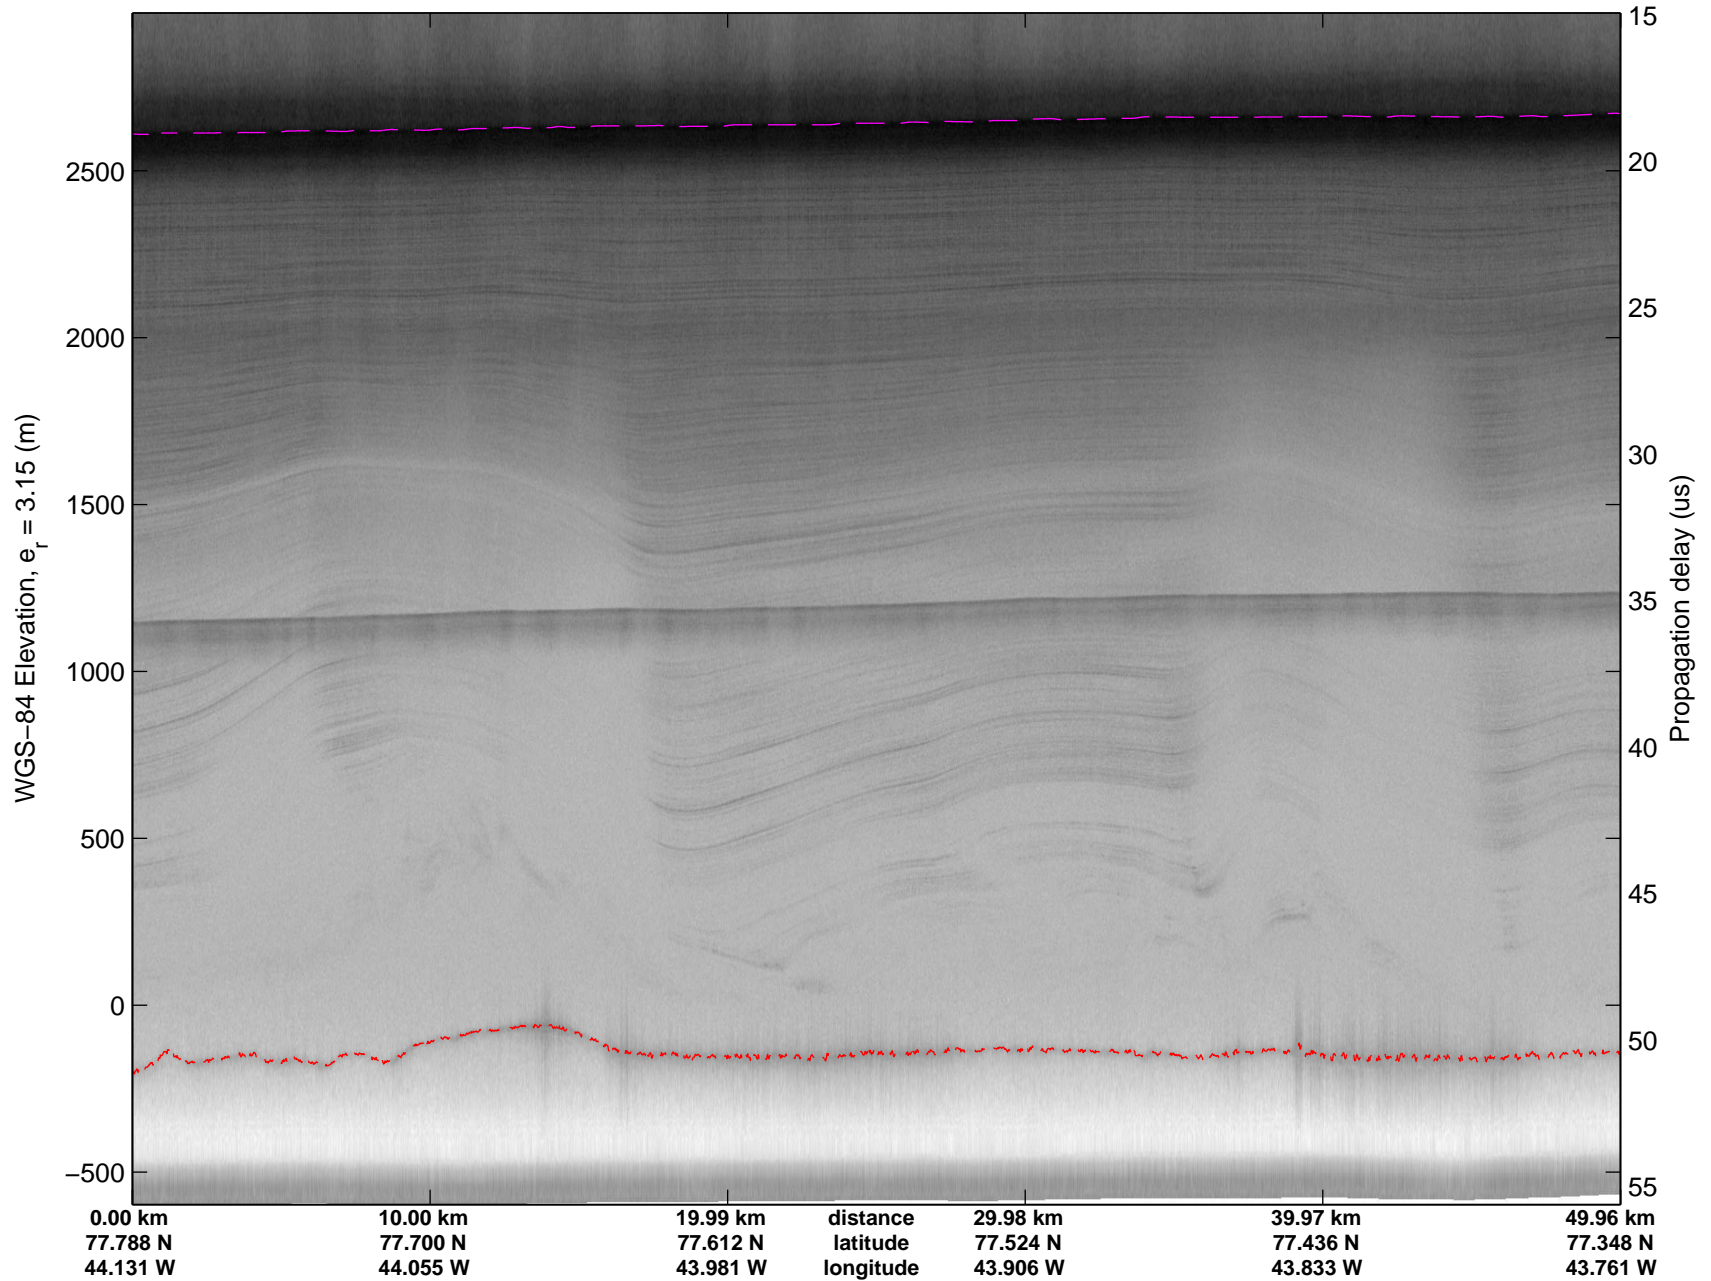

mcords3 2014_Greenland_P3: "Cryosat Land" 20140502_01_025: 13:38:04.4 to 13:43:20.9 GPS