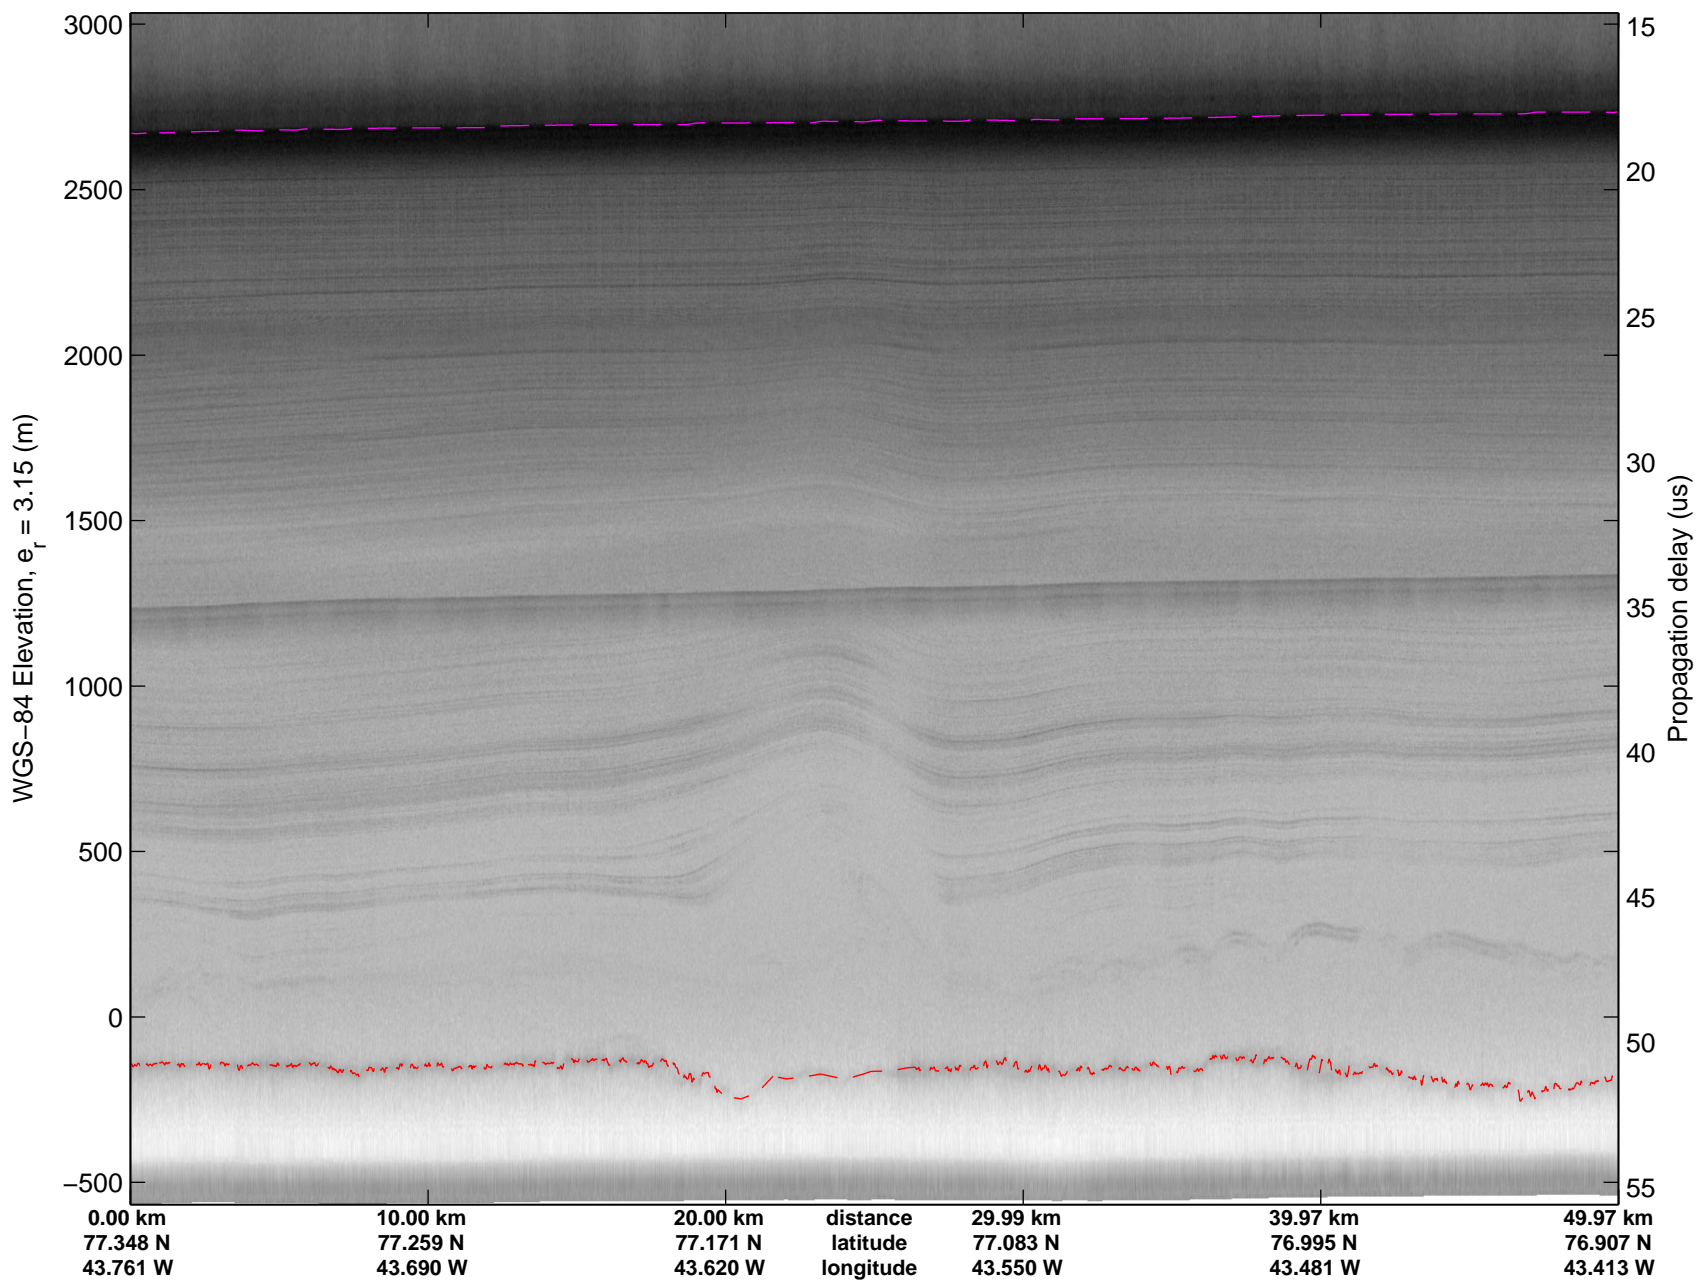

mcords3 2014_Greenland_P3: "Cryosat Land" 20140502_01_026: 13:43:21.2 to 13:48:37.2 GPS