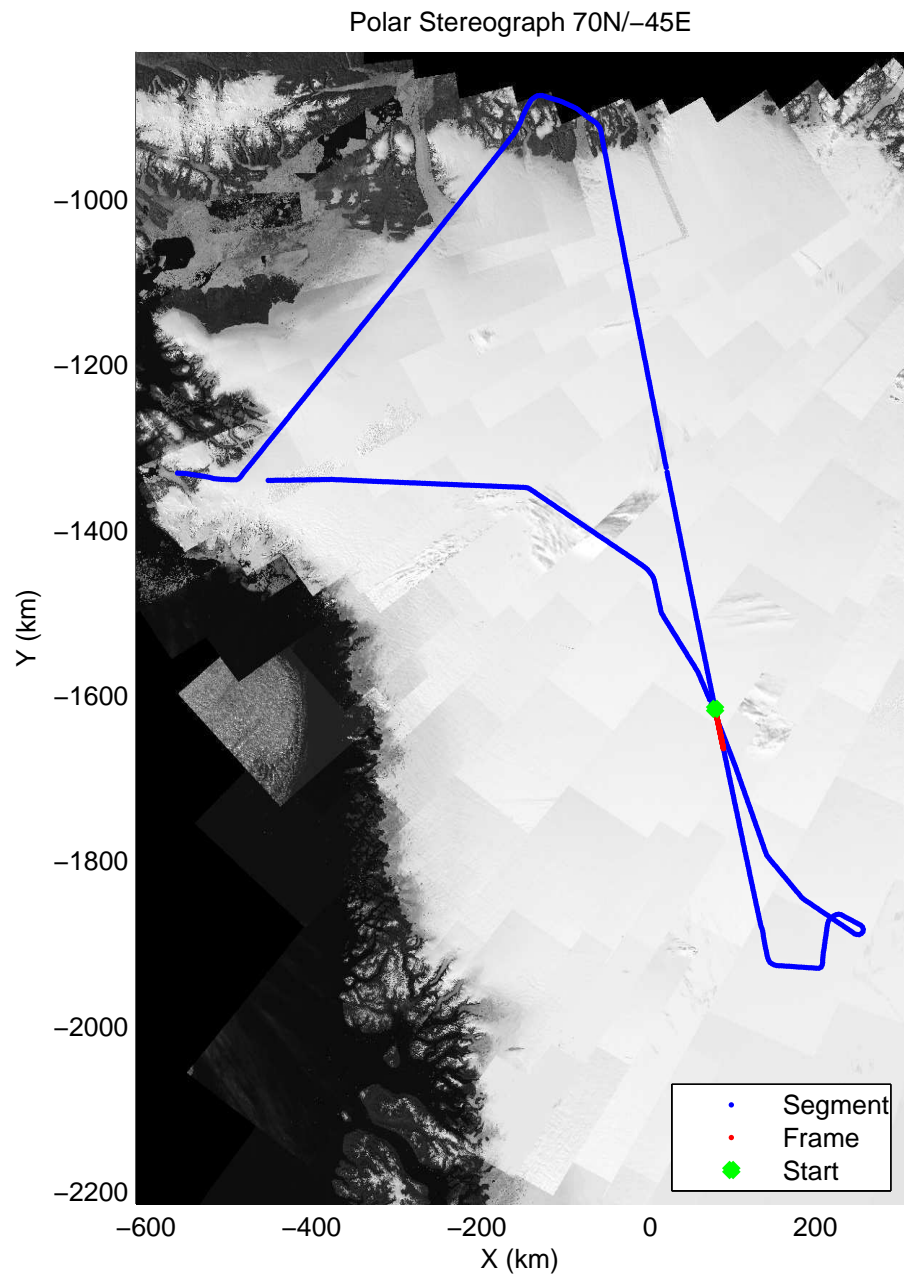

mcords3 2014_Greenland_P3: "Cryosat Land" 20140502_01_029: 13:59:16.6 to 14:04:41.9 GPS

mcords3 2014_Greenland_P3: "Cryosat Land" 20140502_01_030: 14:04:42.1 to 14:10:09.4 GPS

mcords3 2014_Greenland_P3: "Cryosat Land" 20140502_01_030: 14:04:42.1 to 14:10:09.4 GPS