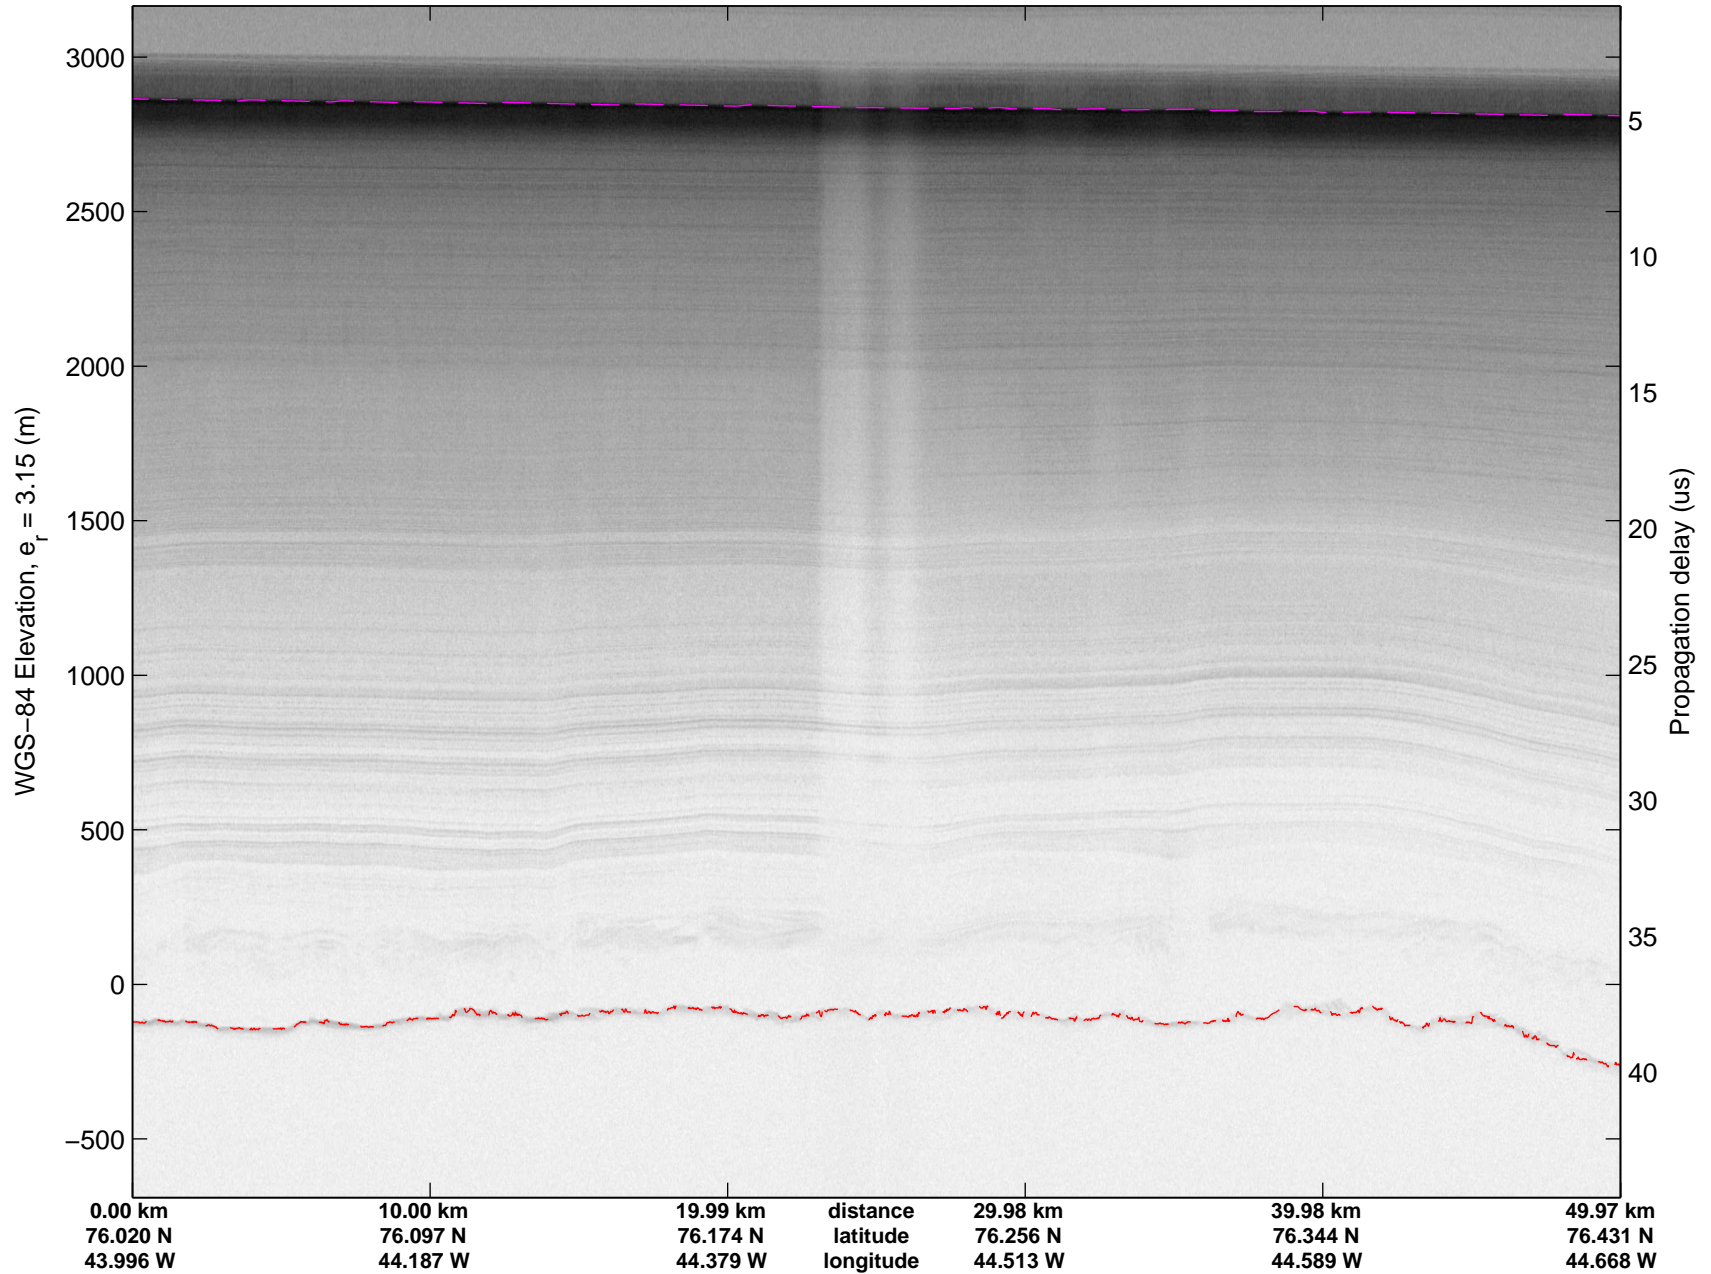

mcords3 2014_Greenland_P3: "Cryosat Land" 20140502_01_049: 16:03:02.6 to 16:08:55.0 GPS

mcords3 2014_Greenland_P3: "Cryosat Land" 20140502_01_049: 16:03:02.6 to 16:08:55.0 GPS

mcords3 2014_Greenland_P3: "Cryosat Land" 20140502_01_050: 16:08:55.2 to 16:14:40.5 GPS

mcords3 2014_Greenland_P3: "Cryosat Land" 20140502_01_050: 16:08:55.2 to 16:14:40.5 GPS

mcords3 2014_Greenland_P3: "Cryosat Land" 20140502_01_051: 16:14:40.7 to 16:20:26.5 GPS

mcords3 2014_Greenland_P3: "Cryosat Land" 20140502_01_051: 16:14:40.7 to 16:20:26.5 GPS