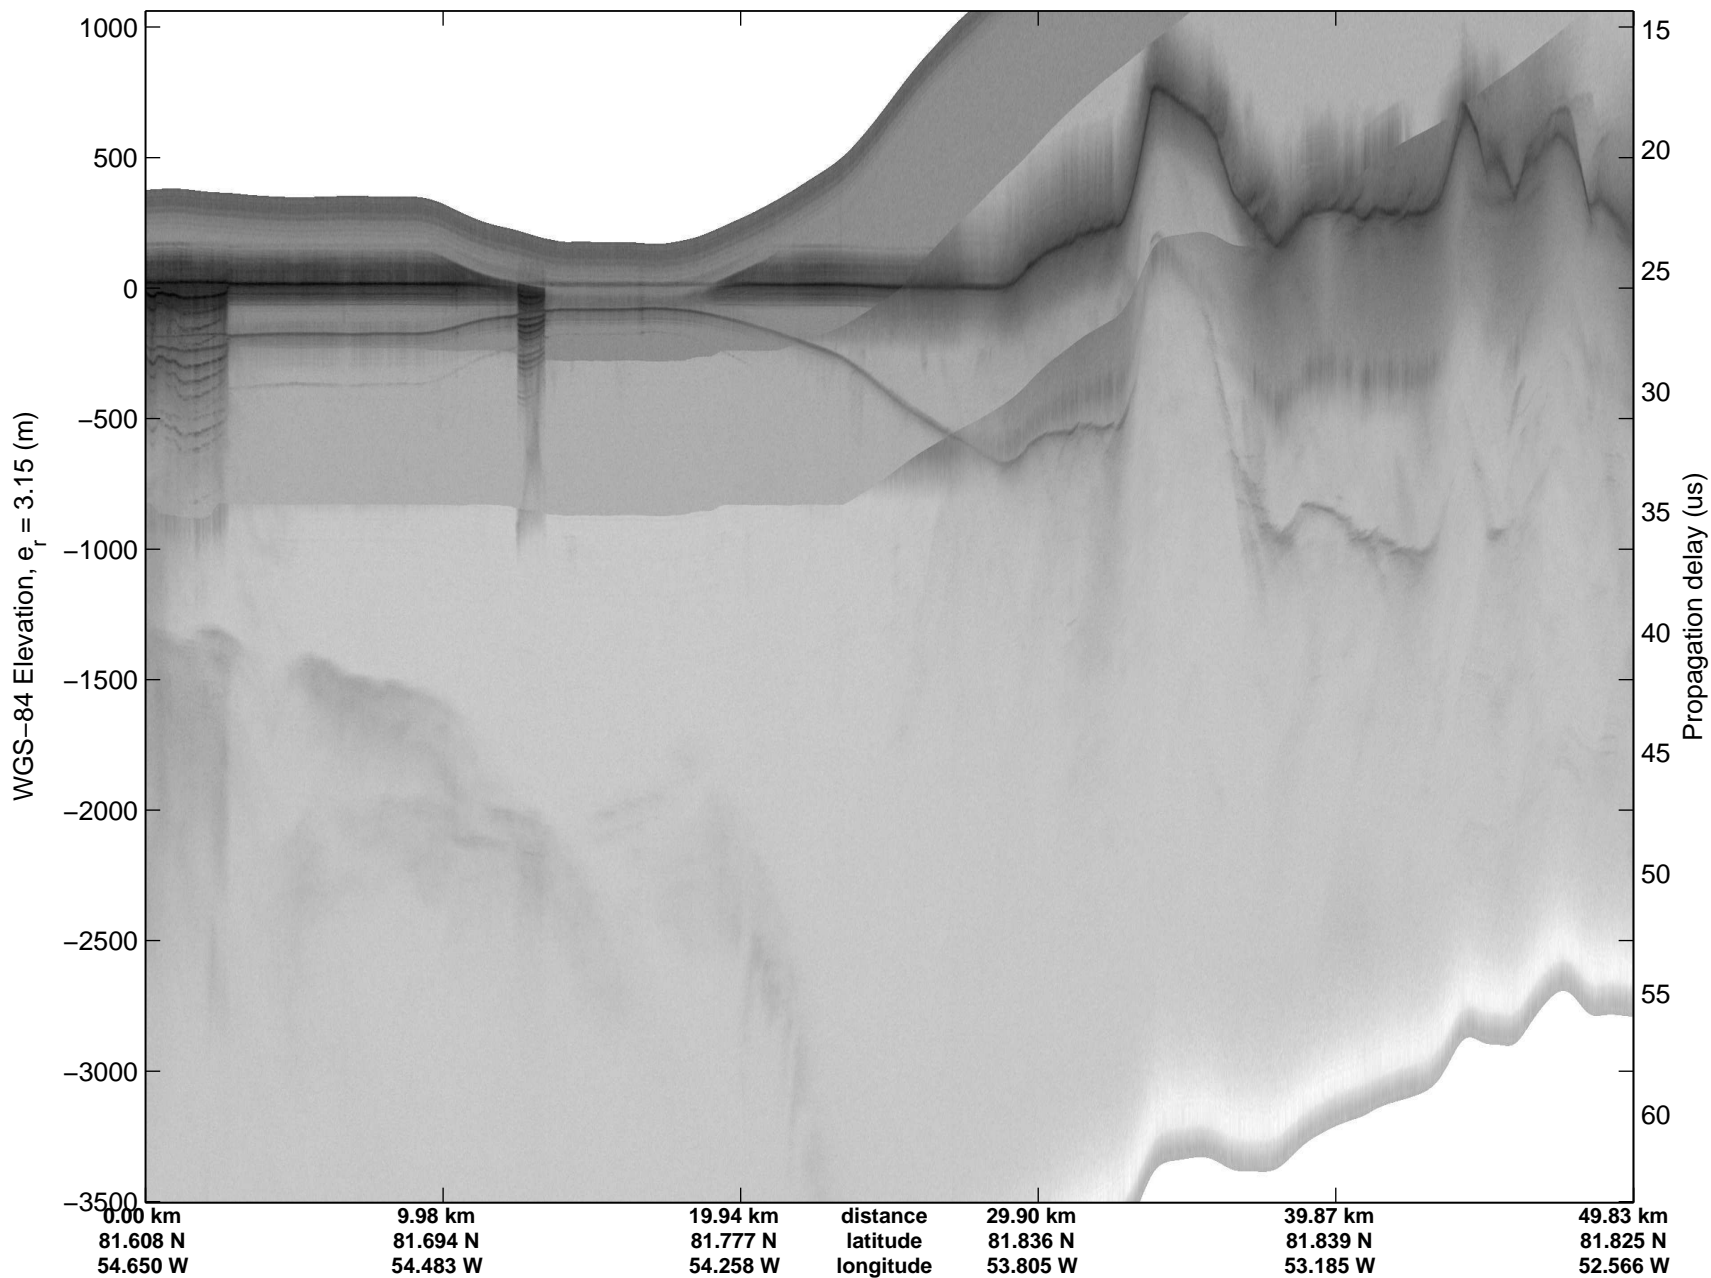

mcords3 2014_Greenland_P3: "Cryosat Land" 20140502_01_013: 12:28:28.0 to 12:34:45.1 GPS

mcords3 2014_Greenland_P3: "Cryosat Land" 20140502_01_013: 12:28:28.0 to 12:34:45.1 GPS

mcords3 2014_Greenland_P3: "Cryosat Land" 20140502_01_014: 12:34:45.4 to 12:41:45.4 GPS