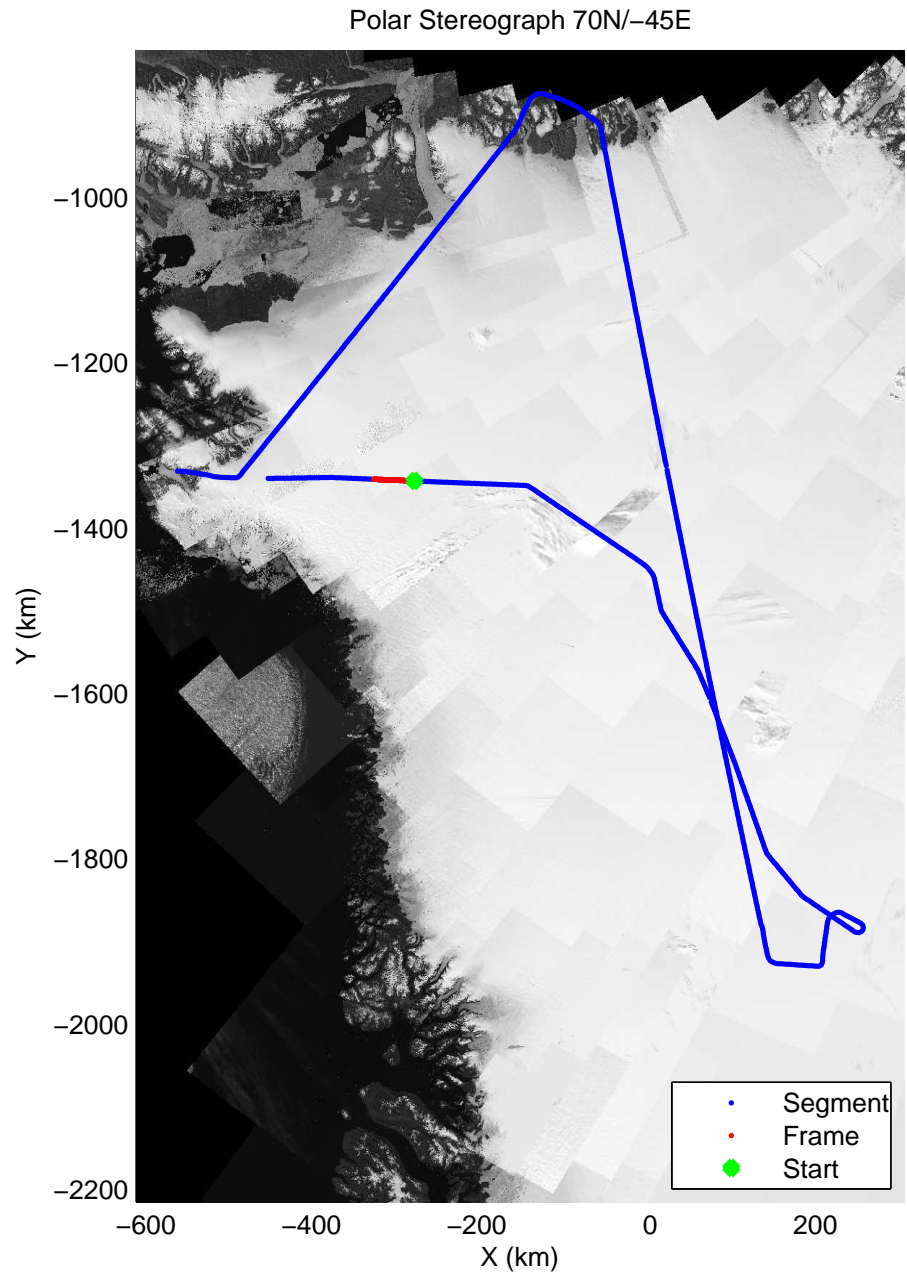

mcords3 2014_Greenland_P3: "Cryosat Land" 20140502_01_056: 16:43:43.7 to 16:49:37.9 GPS

mcords3 2014_Greenland_P3: "Cryosat Land" 20140502_01_057: 16:49:38.2 to 16:55:37.6 GPS

mcords3 2014_Greenland_P3: "Cryosat Land" 20140502_01_057: 16:49:38.2 to 16:55:37.6 GPS