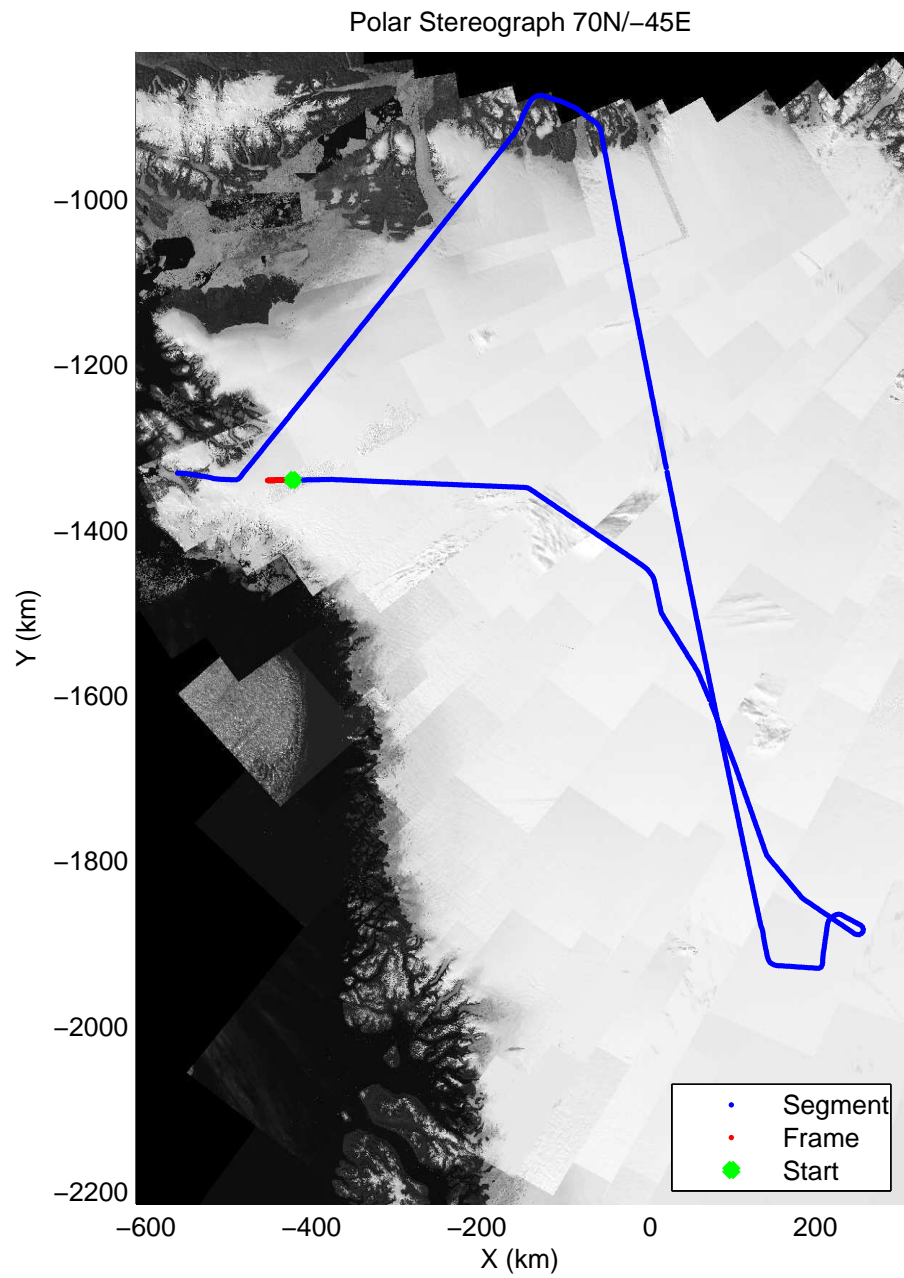

mcords3 2014_Greenland_P3: "Cryosat Land" 20140502_01_059: 17:01:30.9 to 17:07:06.3 GPS

mcords3 2014_Greenland_P3: "Cryosat Land" 20140502_01_060: 17:07:06.5 to 17:12:44.7 GPS

mcords3 2014_Greenland_P3: "Cryosat Land" 20140502_01_060: 17:07:06.5 to 17:12:44.7 GPS