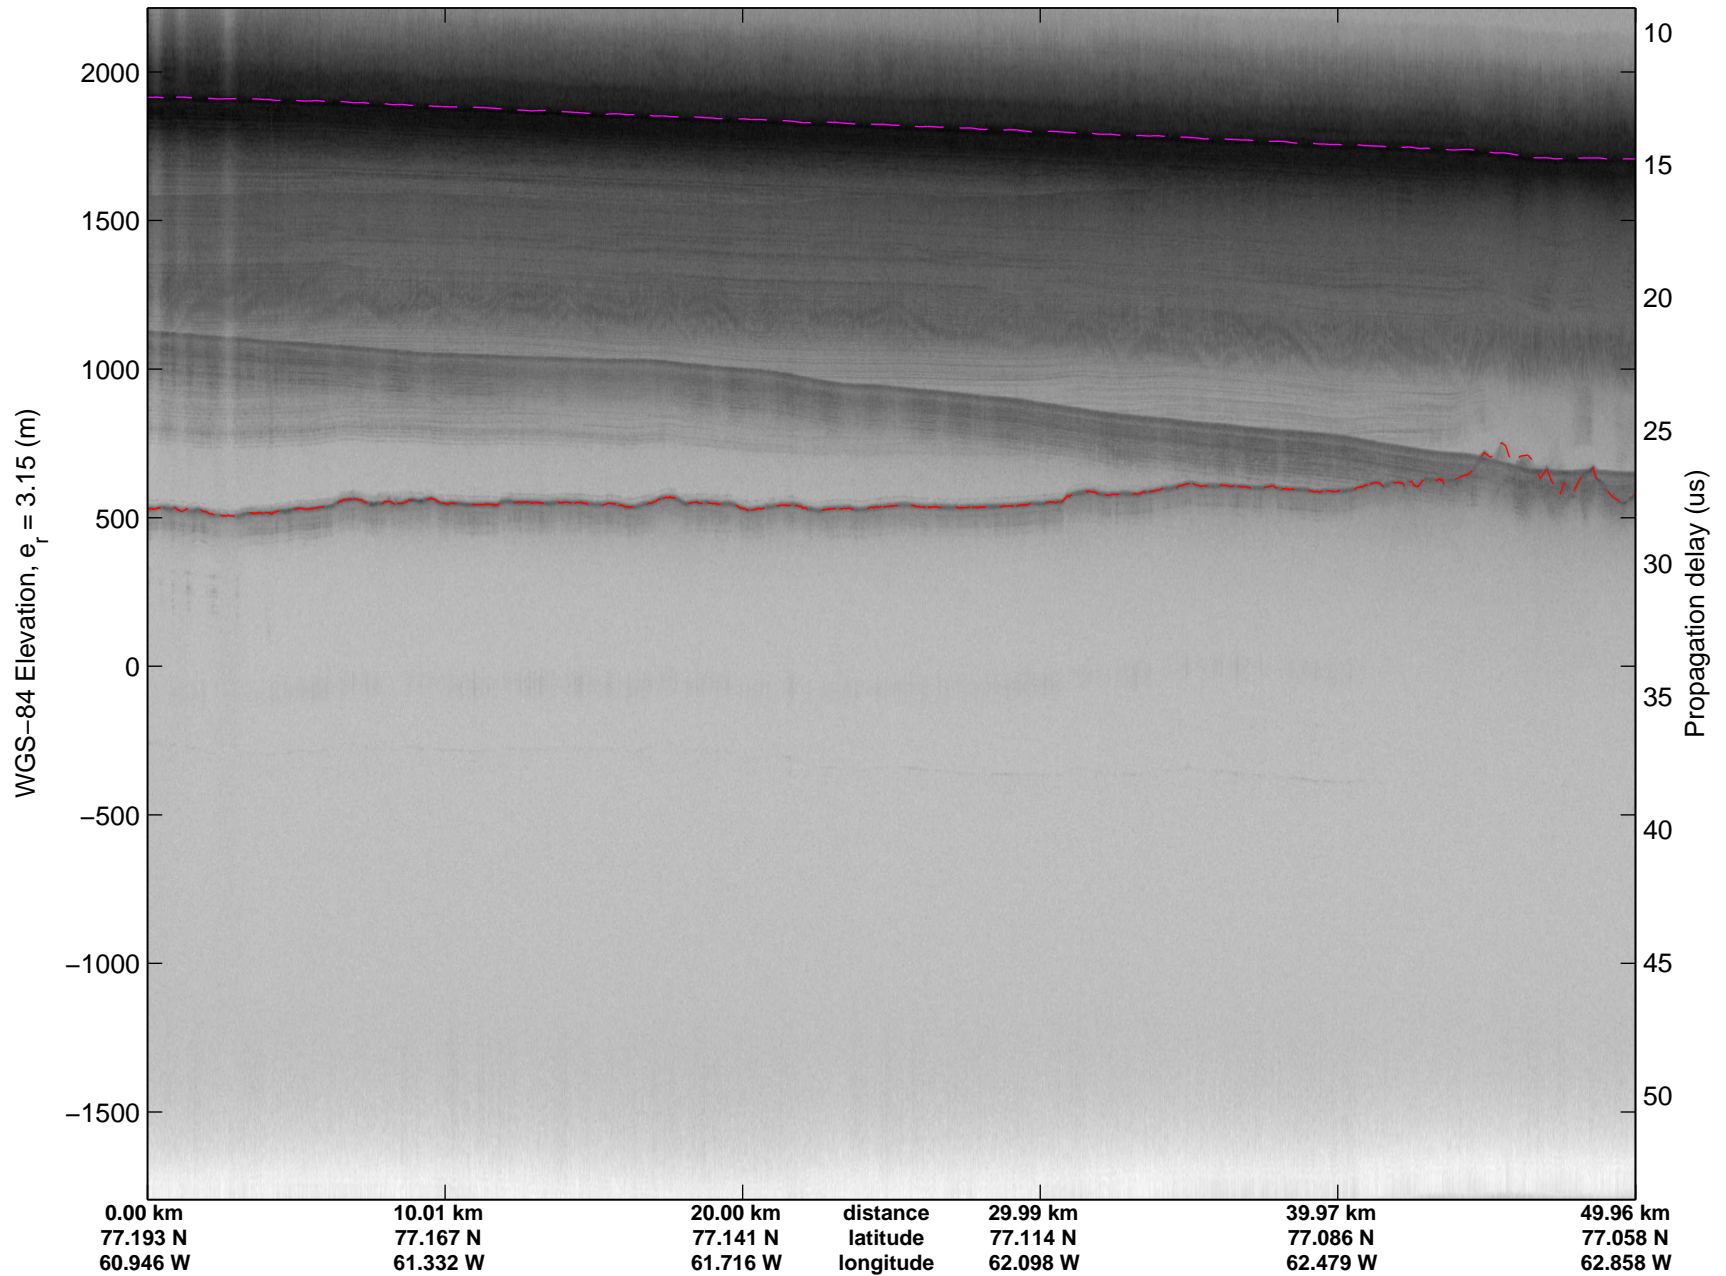

mcords3 2014_Greenland_P3: "Cryosat Land" 20140502_01_059: 17:01:30.9 to 17:07:06.3 GPS

mcords3 2014_Greenland_P3: "Cryosat Land" 20140502_01_060: 17:07:06.5 to 17:12:44.7 GPS

mcords3 2014_Greenland_P3: "Cryosat Land" 20140502_01_060: 17:07:06.5 to 17:12:44.7 GPS

mcords3 2014_Greenland_P3: "Cryosat Land" 20140502_01_061: 17:12:44.9 to 17:16:10.5 GPS

mcords3 2014_Greenland_P3: "Cryosat Land" 20140502_01_061: 17:12:44.9 to 17:16:10.5 GPS