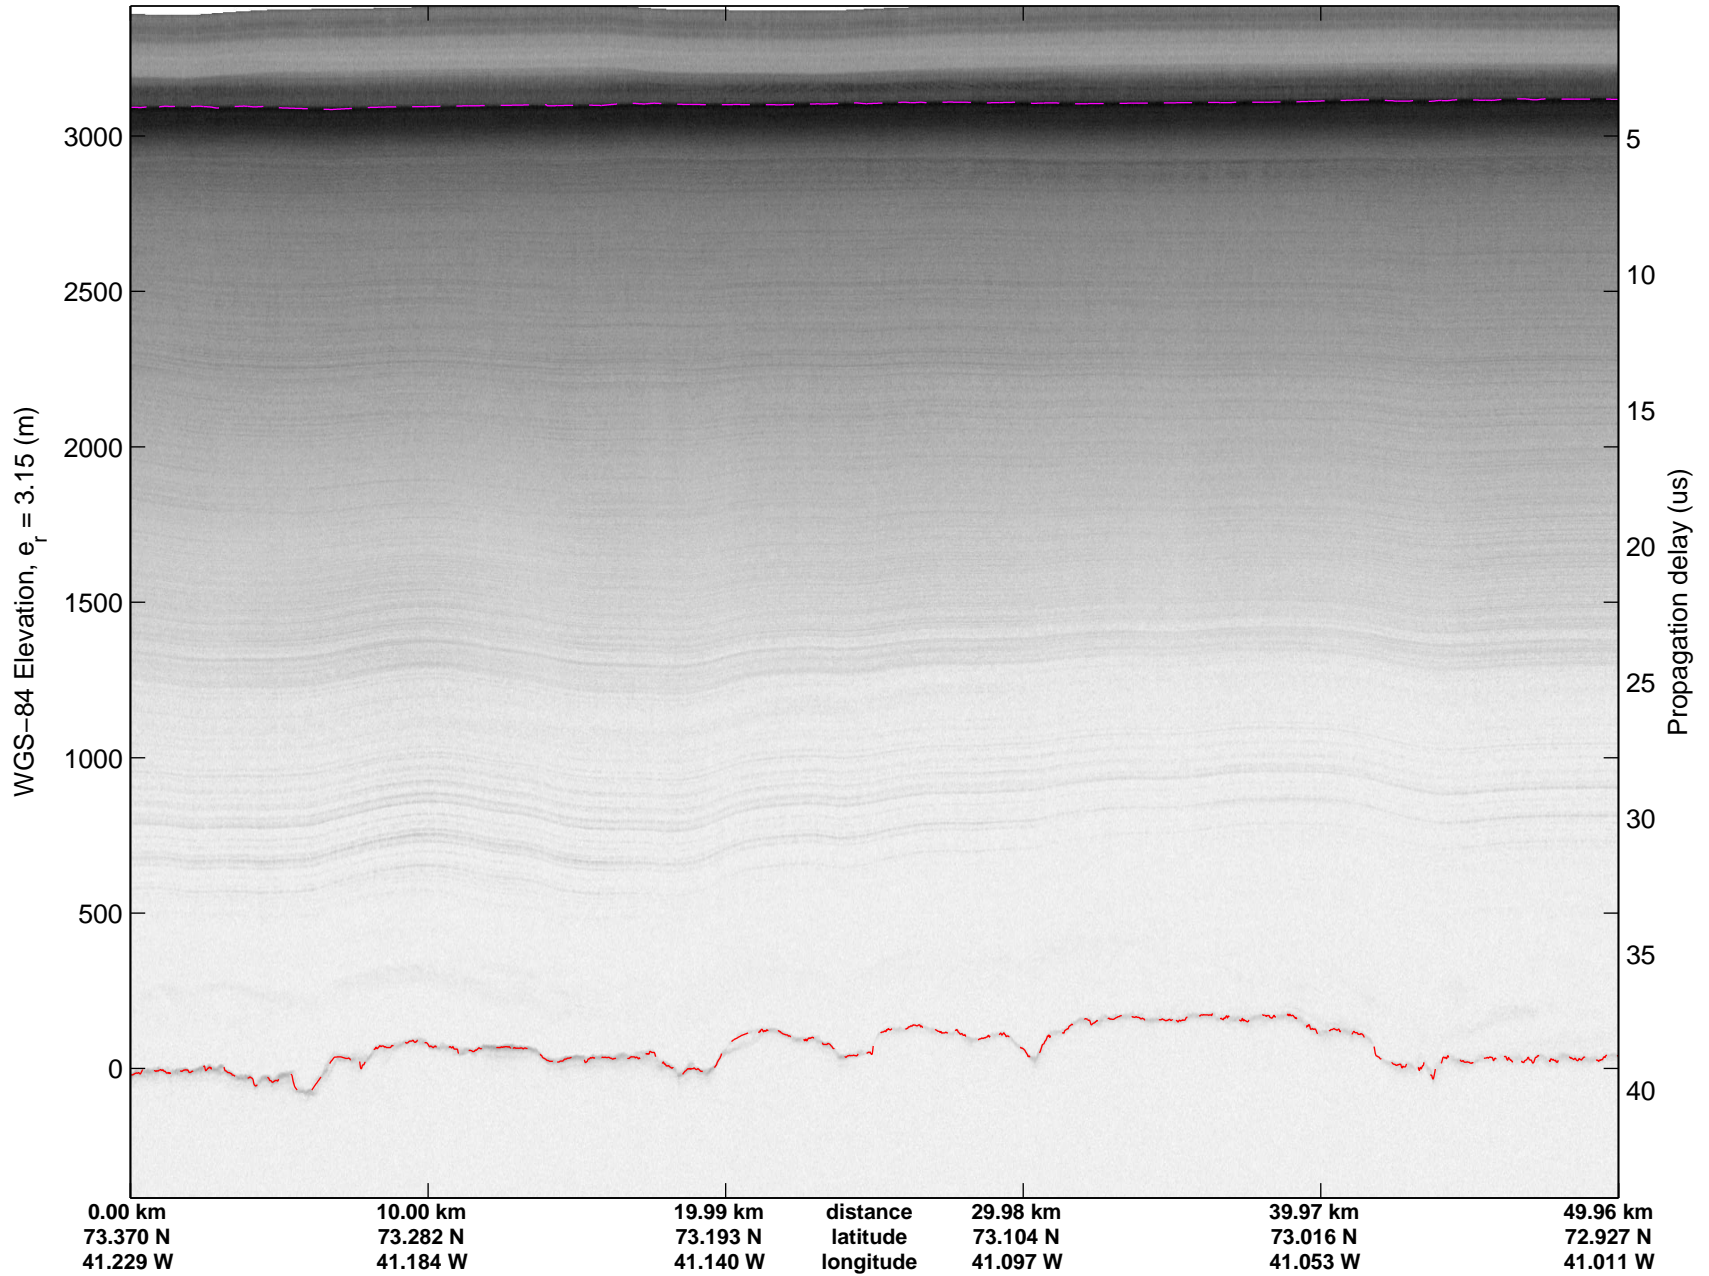

mcords3 2014_Greenland_P3: "Cryosat Land" 20140502_01_035: 14:36:41.1 to 14:43:11.1 GPS