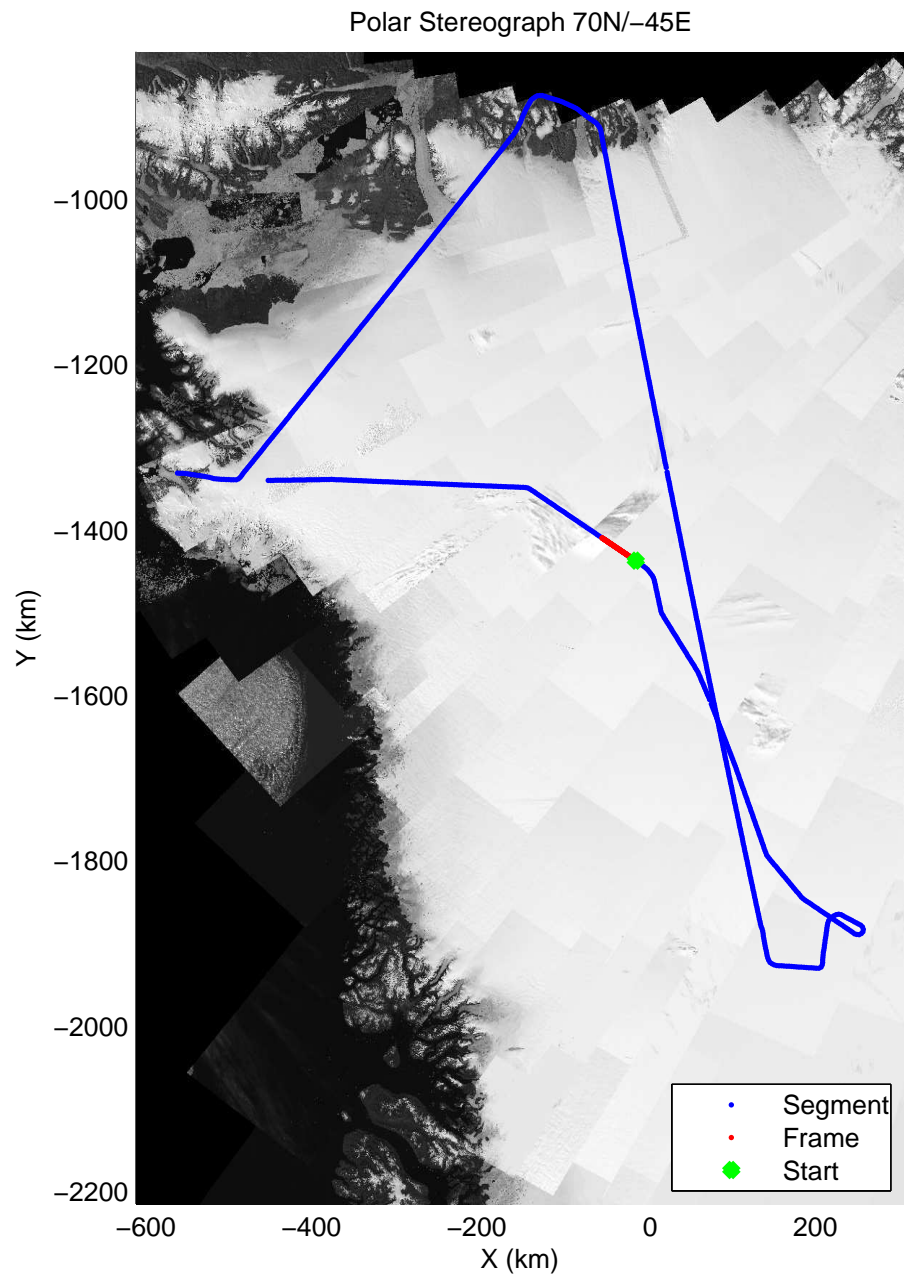

mcords3 2014_Greenland_P3: "Cryosat Land" 20140502_01_050: 16:08:55.2 to 16:14:40.5 GPS

mcords3 2014_Greenland_P3: "Cryosat Land" 20140502_01_051: 16:14:40.7 to 16:20:26.5 GPS

mcords3 2014_Greenland_P3: "Cryosat Land" 20140502_01_051: 16:14:40.7 to 16:20:26.5 GPS