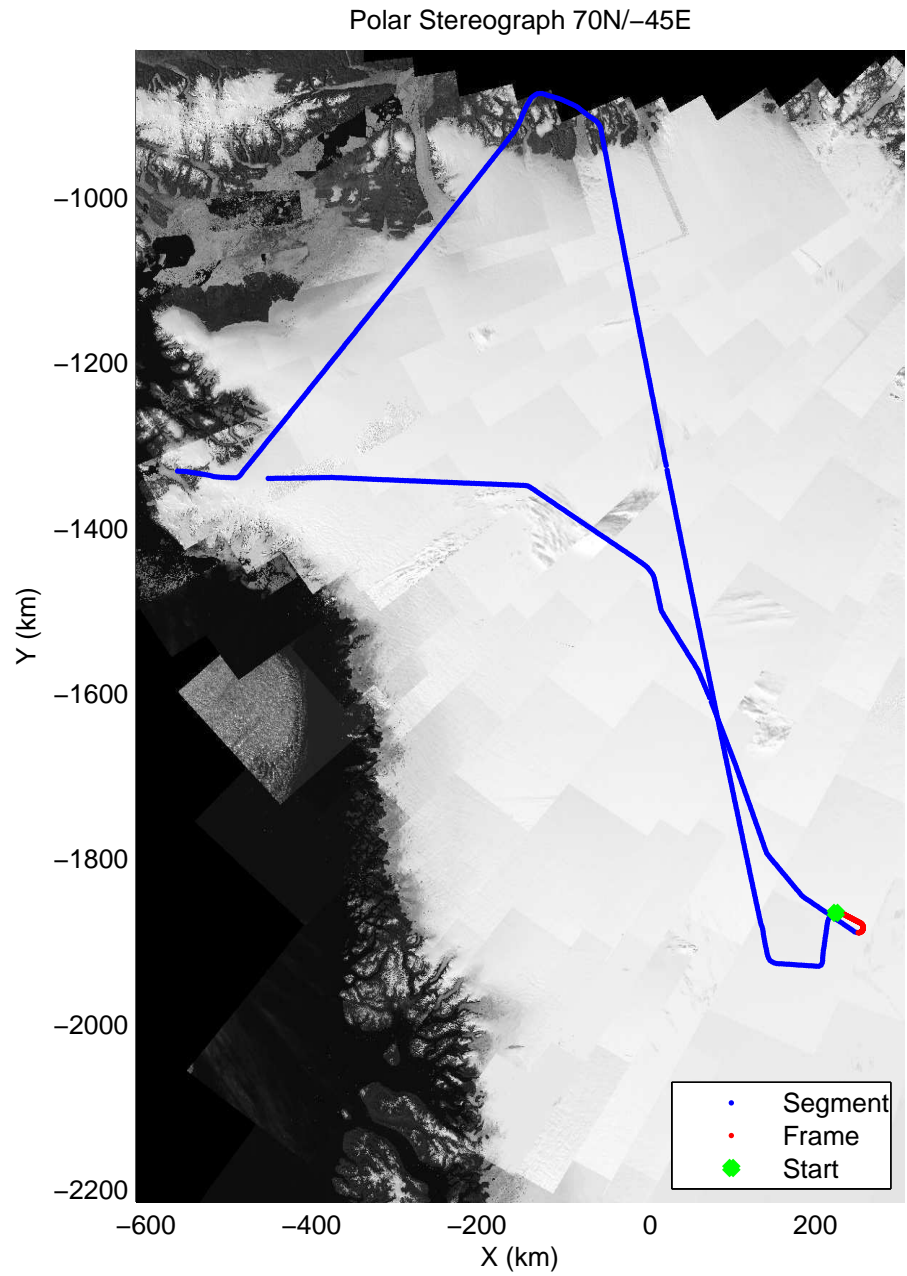

mcords3 2014_Greenland_P3: "Cryosat Land" 20140502_01_038: 14:55:58.0 to 15:02:24.5 GPS

mcords3 2014_Greenland_P3: "Cryosat Land" 20140502_01_039: 15:02:24.8 to 15:08:48.7 GPS

mcords3 2014_Greenland_P3: "Cryosat Land" 20140502_01_039: 15:02:24.8 to 15:08:48.7 GPS