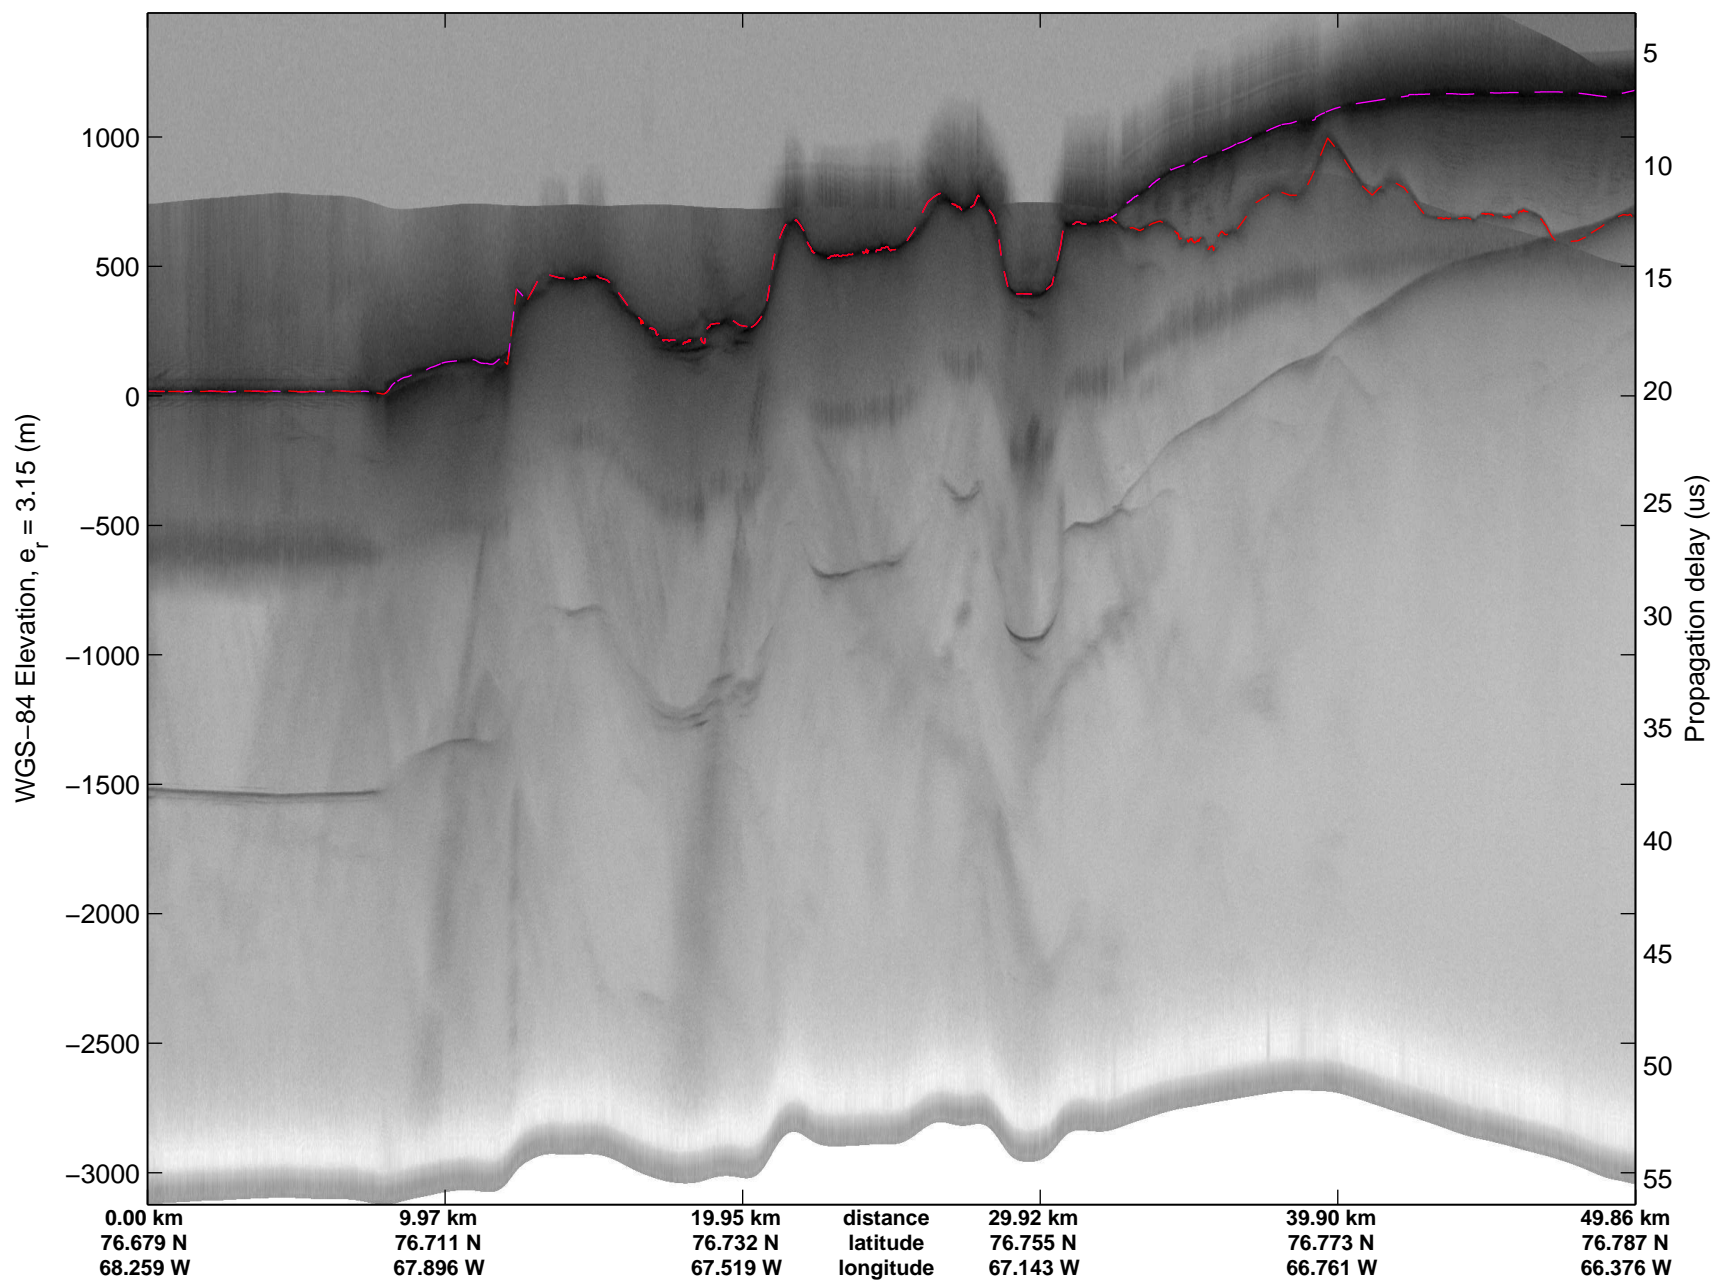

mcords3 2014_Greenland_P3: "Cryosat Land" 20140502_01_001: 11:13:55.8 to 11:20:17.0 GPS

mcords3 2014_Greenland_P3: "Cryosat Land" 20140502_01_001: 11:13:55.8 to 11:20:17.0 GPS

mcords3 2014_Greenland_P3: "Cryosat Land" 20140502_01_002: 11:20:17.2 to 11:26:31.2 GPS