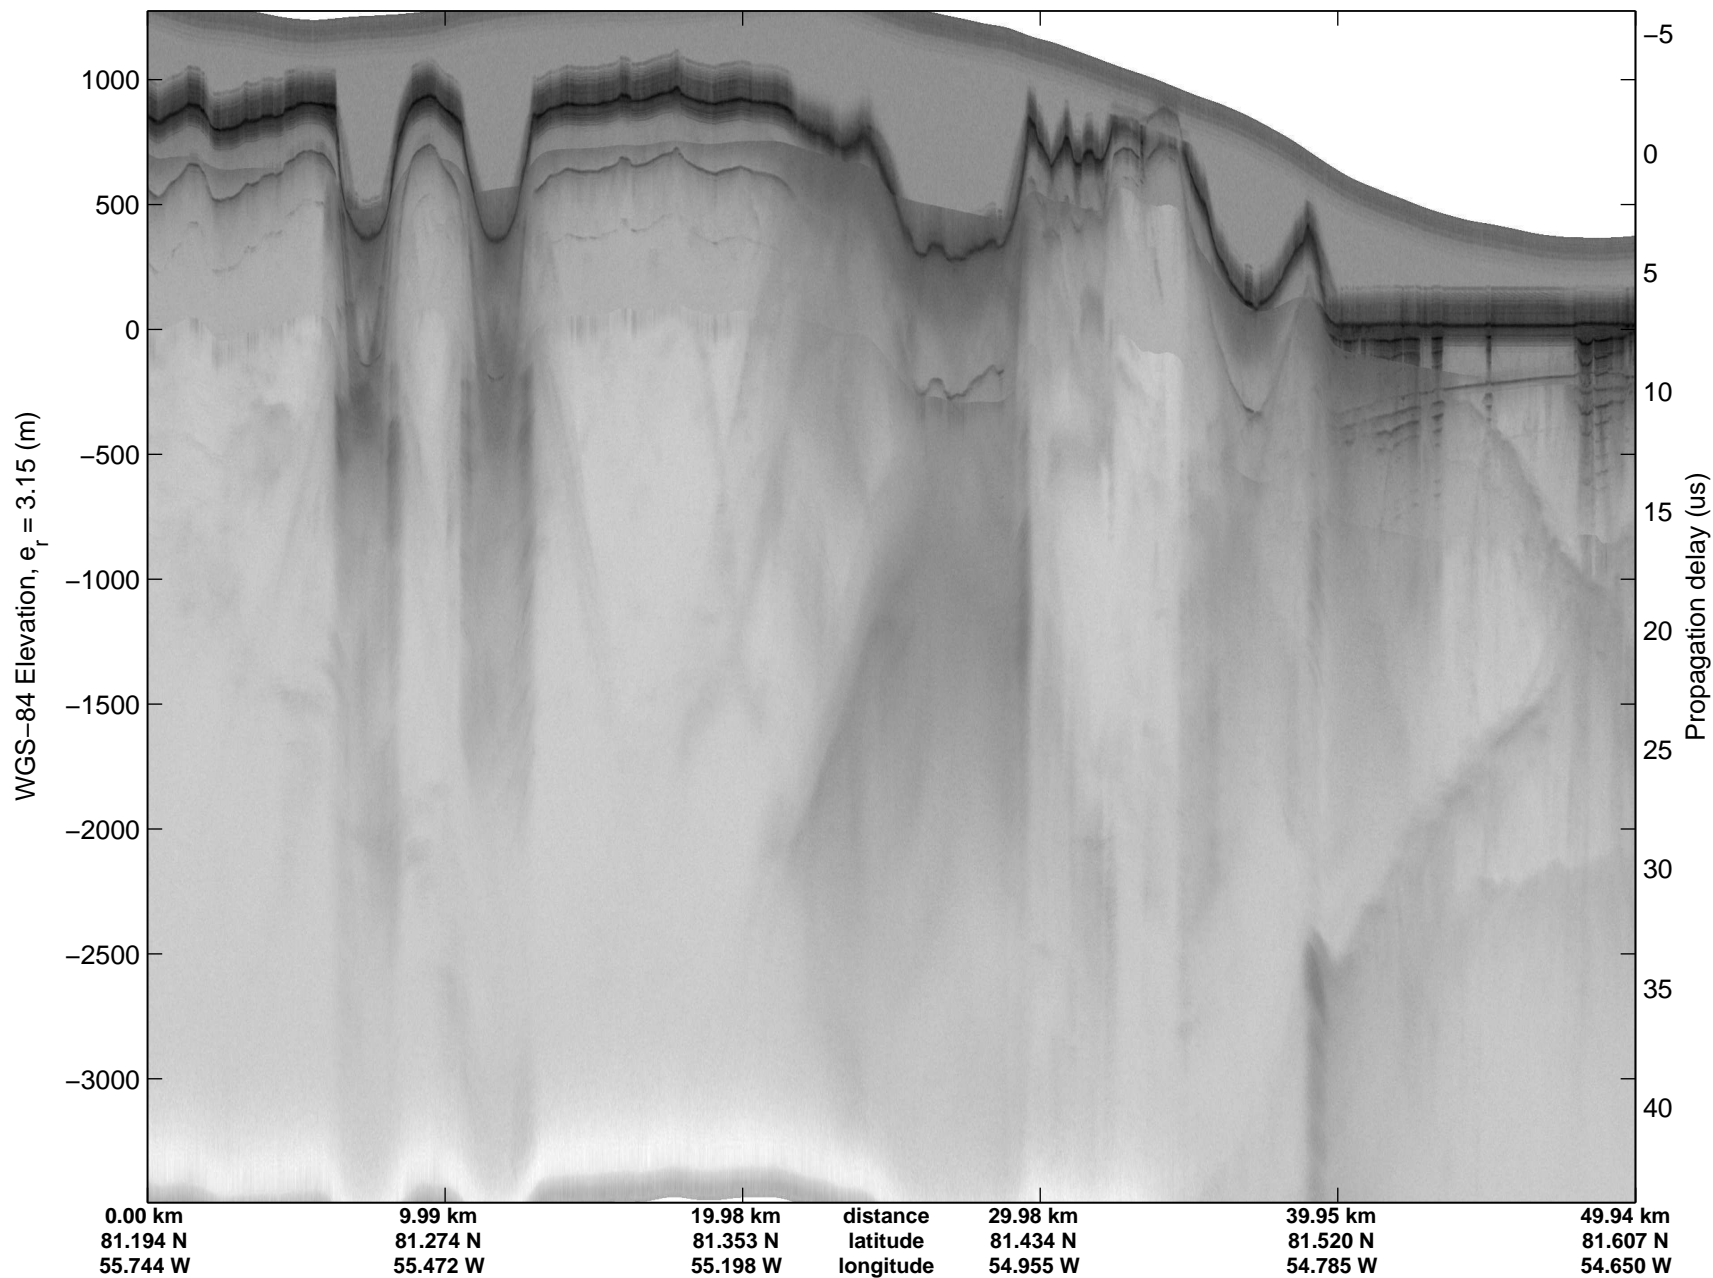

mcords3 2014_Greenland_P3: "Cryosat Land" 20140502_01_013: 12:28:28.0 to 12:34:45.1 GPS