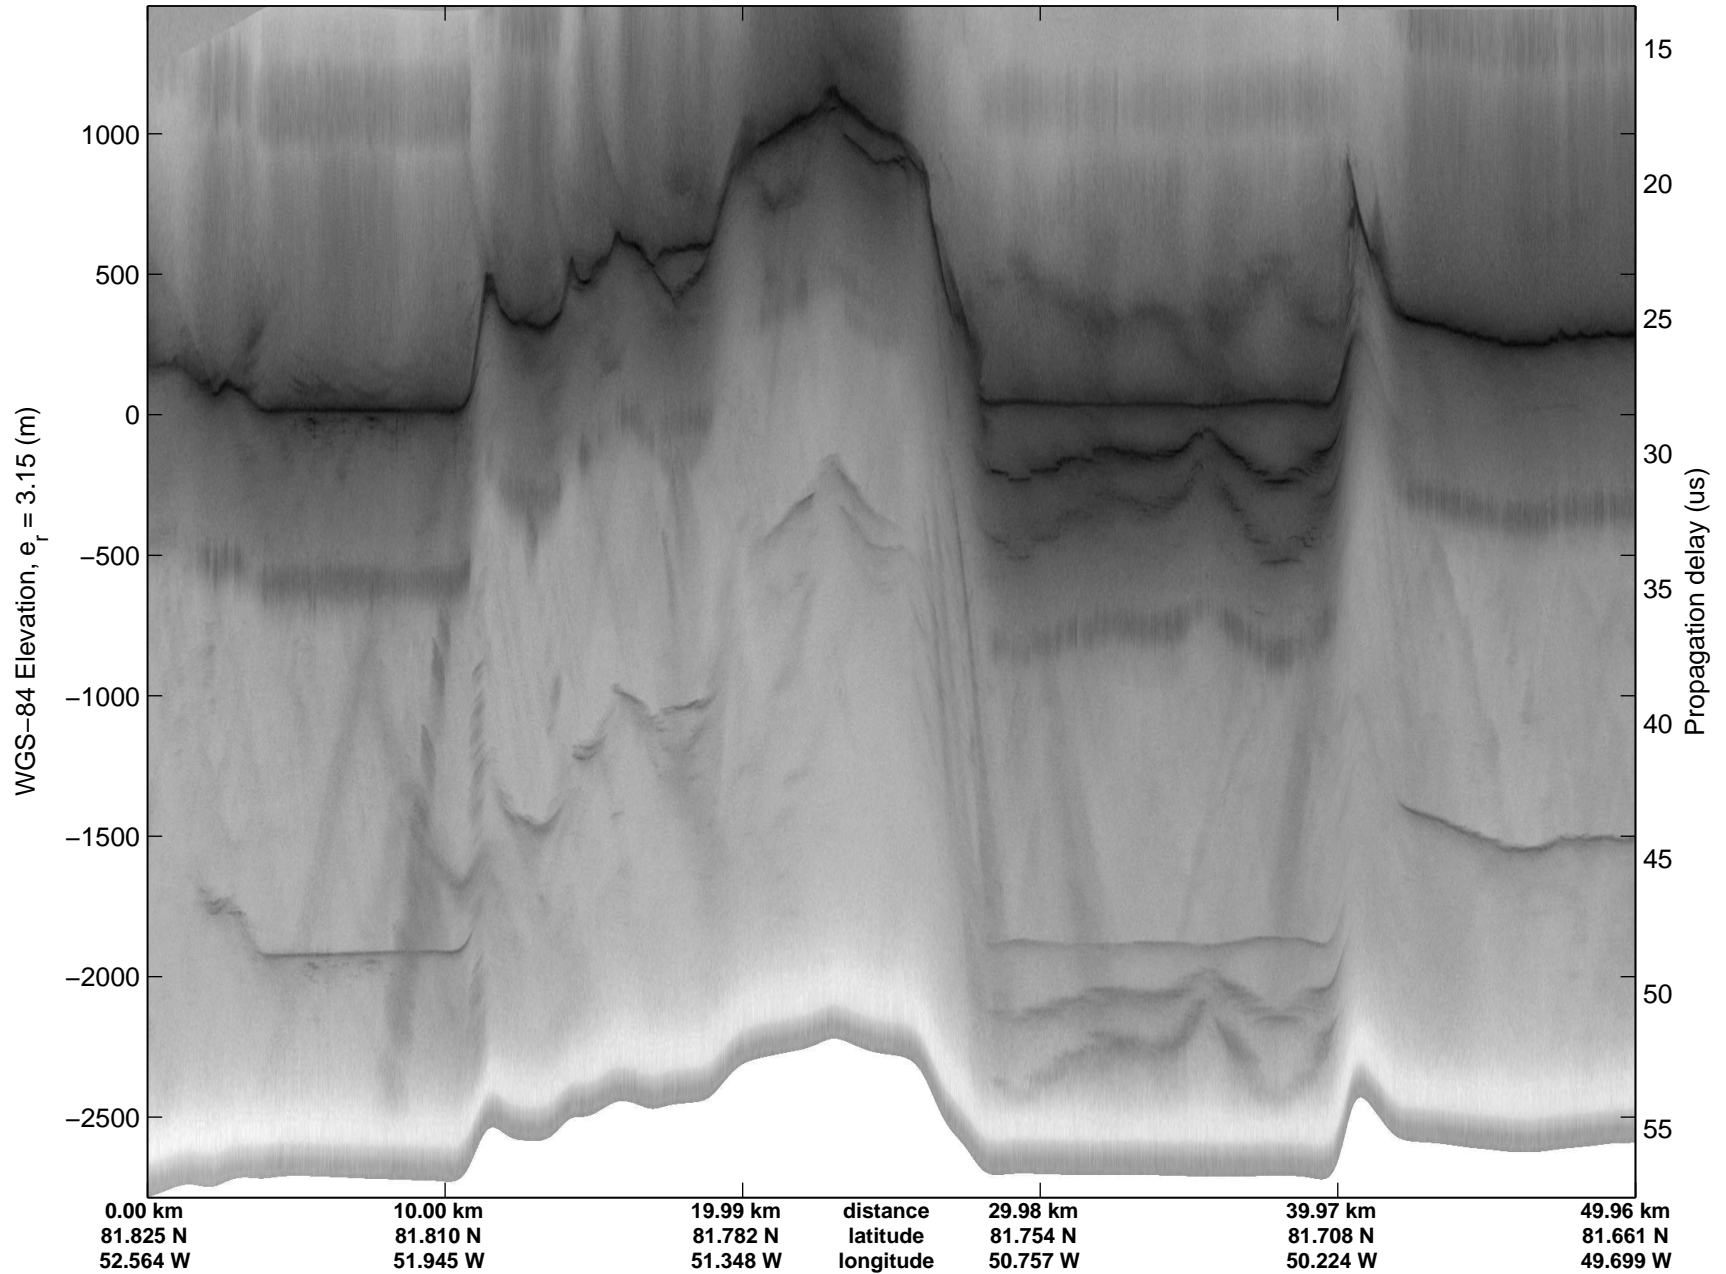

mcords3 2014_Greenland_P3: "Cryosat Land" 20140502_01_015: 12:41:45.8 to 12:47:37.1 GPS