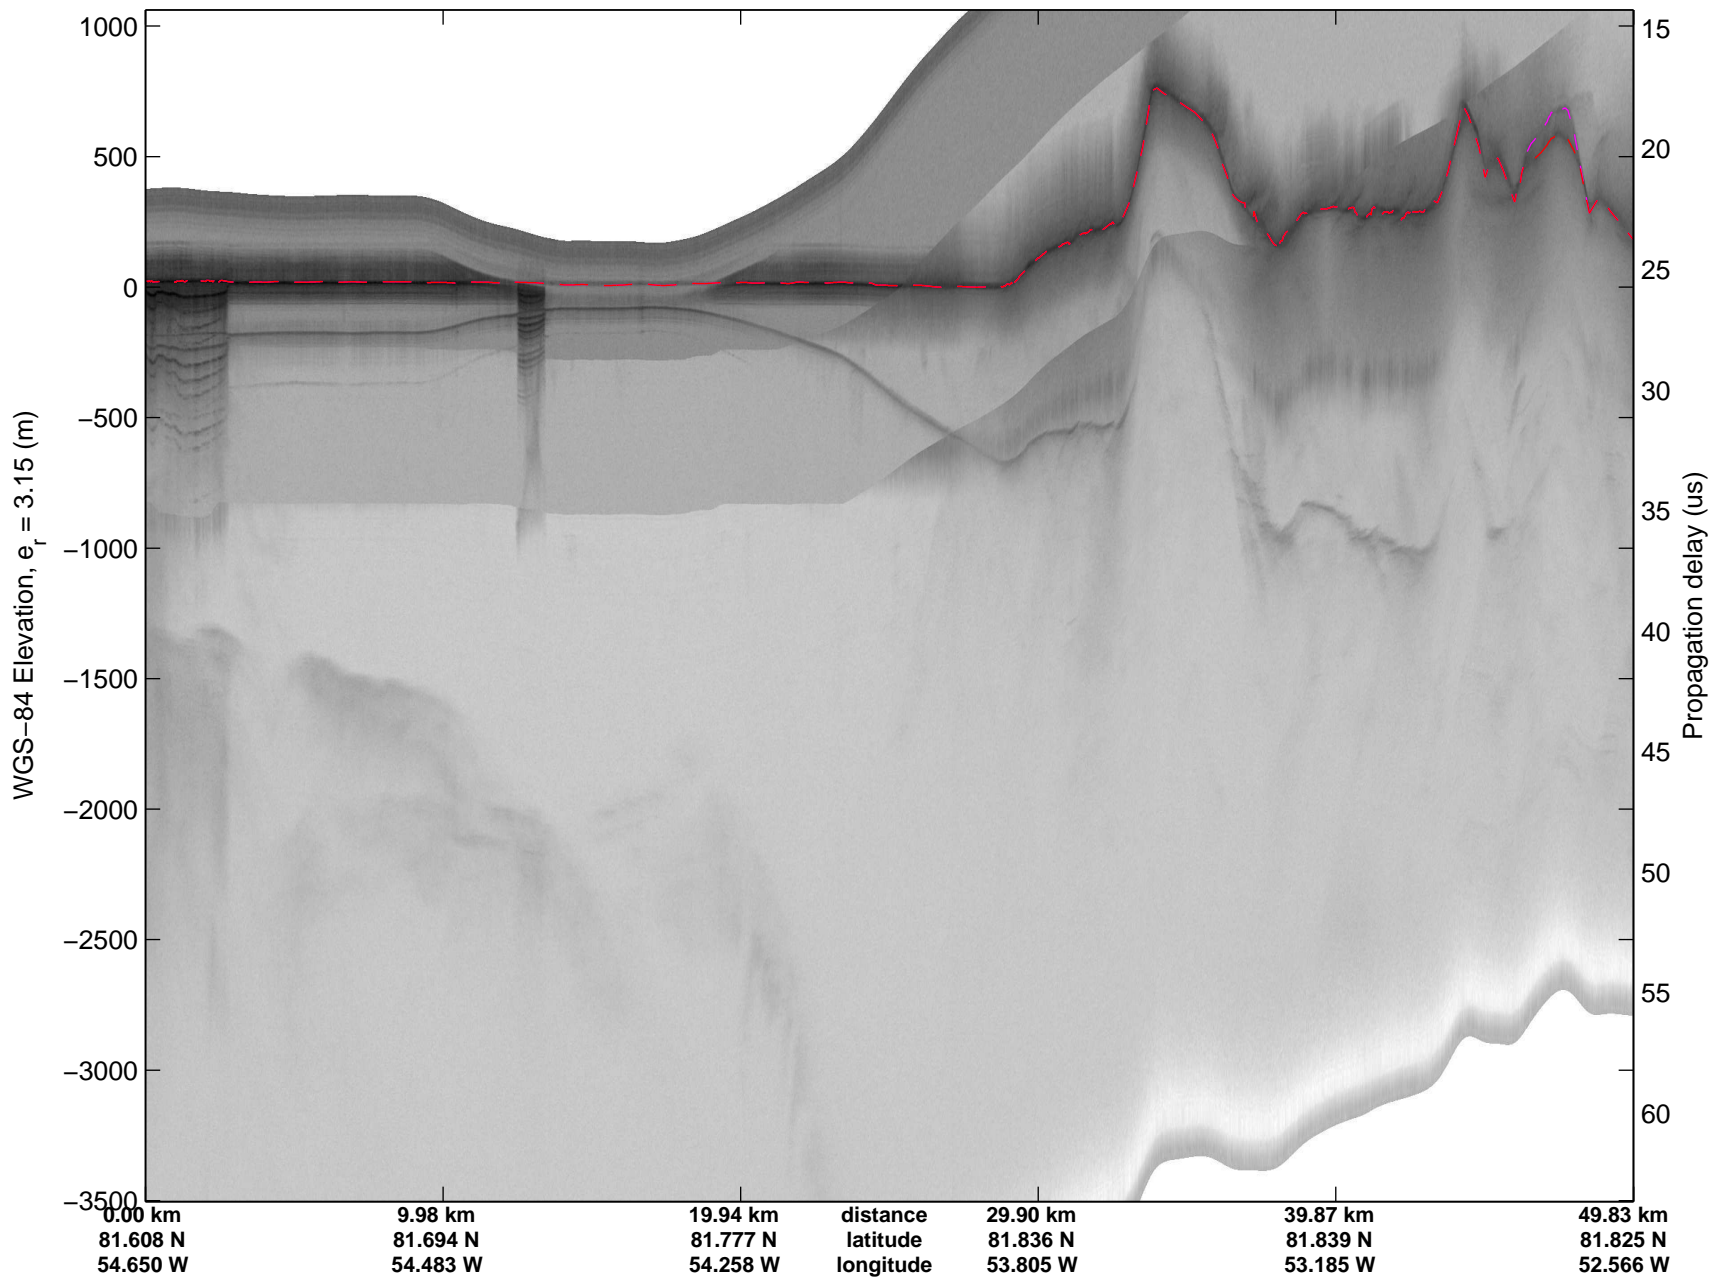

mcords3 2014_Greenland_P3: "Cryosat Land" 20140502_01_014: 12:34:45.4 to 12:41:45.4 GPS