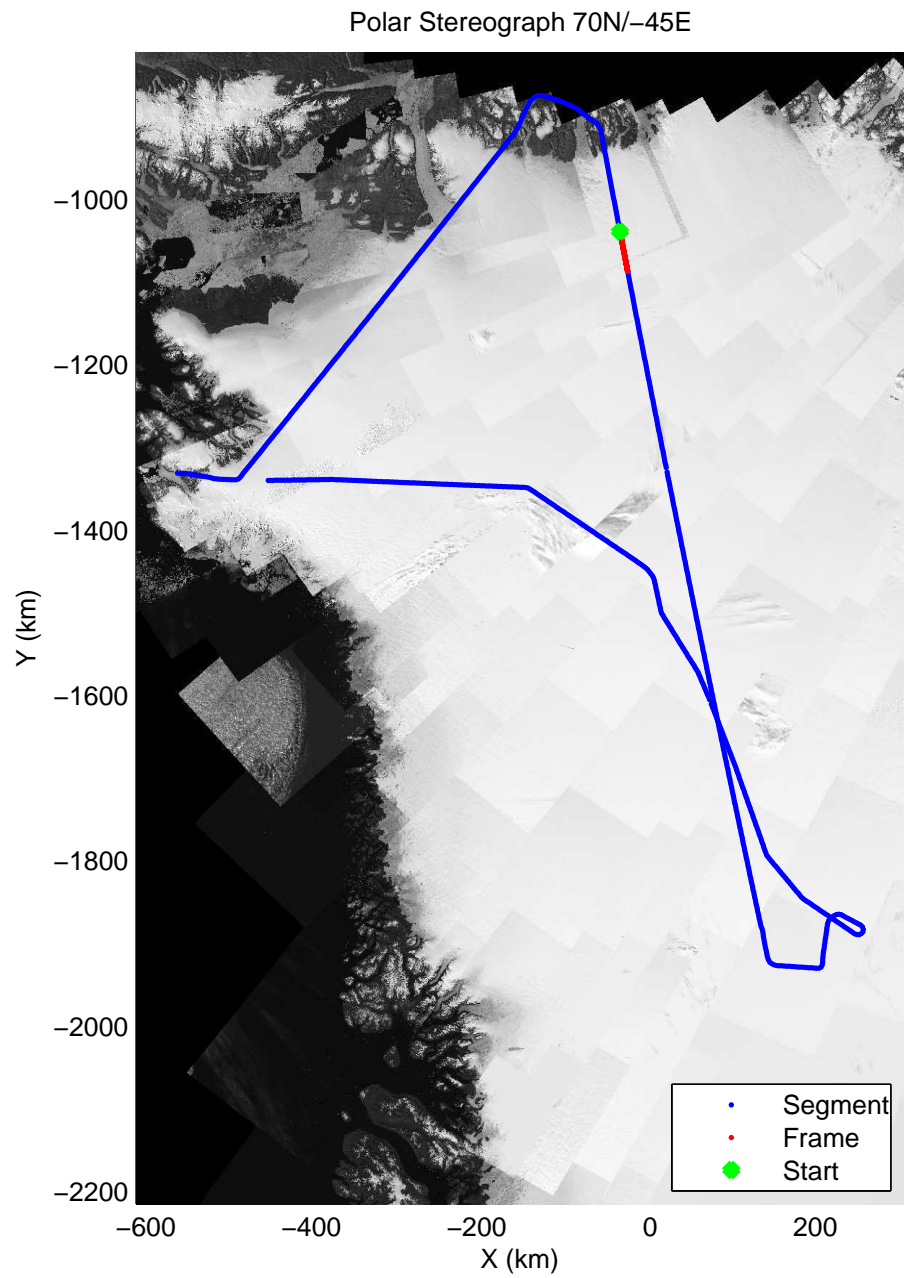

mcords3 2014_Greenland_P3: "Cryosat Land" 20140502_01_017: 12:53:09.7 to 12:58:46.1 GPS

mcords3 2014_Greenland_P3: "Cryosat Land" 20140502_01_018: 12:58:46.4 to 13:04:30.4 GPS

mcords3 2014_Greenland_P3: "Cryosat Land" 20140502_01_018: 12:58:46.4 to 13:04:30.4 GPS