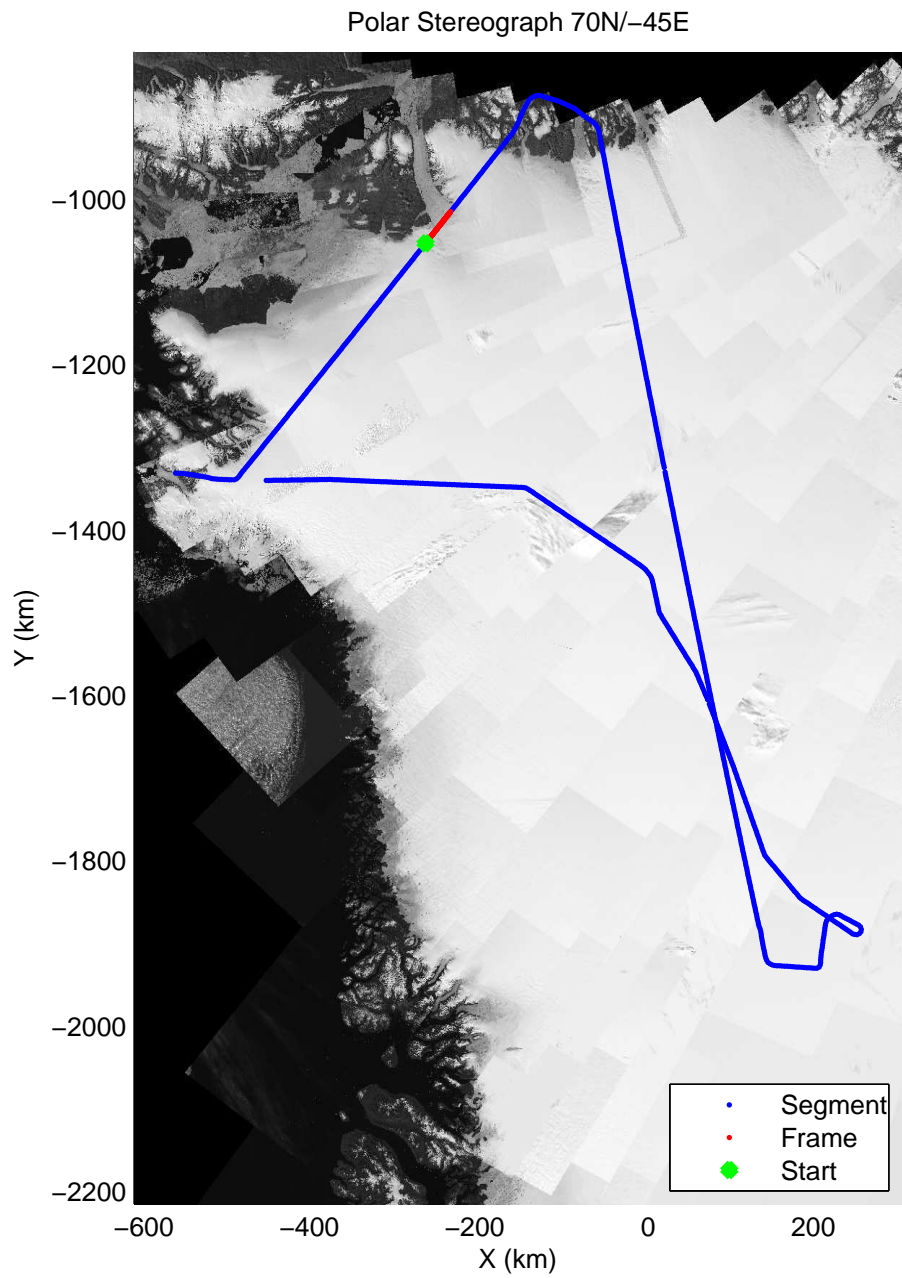

mcords3 2014_Greenland_P3: "Cryosat Land" 20140502_01_008: 11:57:15.6 to 12:03:34.3 GPS

mcords3 2014_Greenland_P3: "Cryosat Land" 20140502_01_009: 12:03:34.5 to 12:09:52.7 GPS

mcords3 2014_Greenland_P3: "Cryosat Land" 20140502_01_009: 12:03:34.5 to 12:09:52.7 GPS