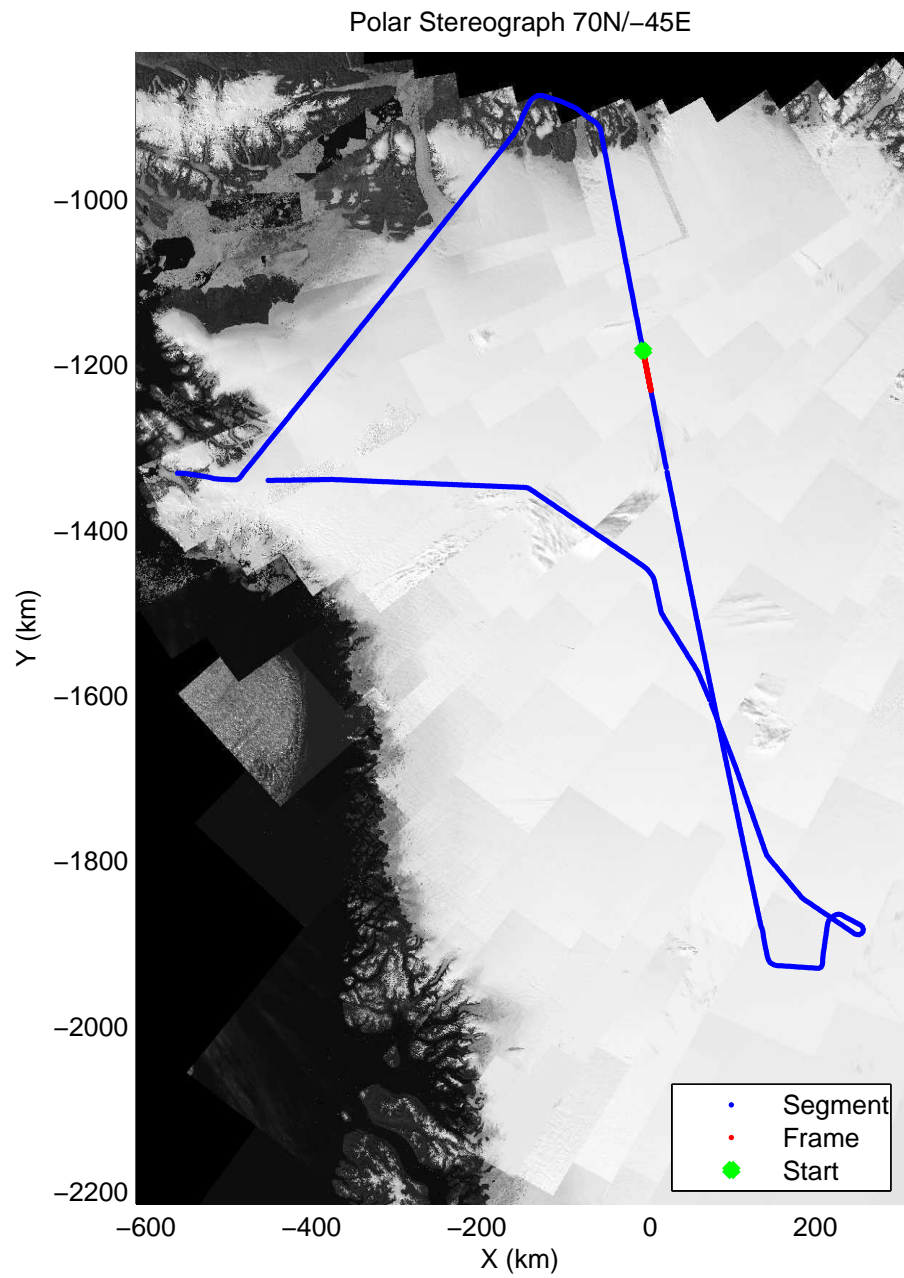

mcords3 2014_Greenland_P3: "Cryosat Land" 20140502_01_020: 13:10:09.7 to 13:15:48.7 GPS

mcords3 2014_Greenland_P3: "Cryosat Land" 20140502_01_021: 13:15:49.0 to 13:21:28.6 GPS

mcords3 2014_Greenland_P3: "Cryosat Land" 20140502_01_021: 13:15:49.0 to 13:21:28.6 GPS