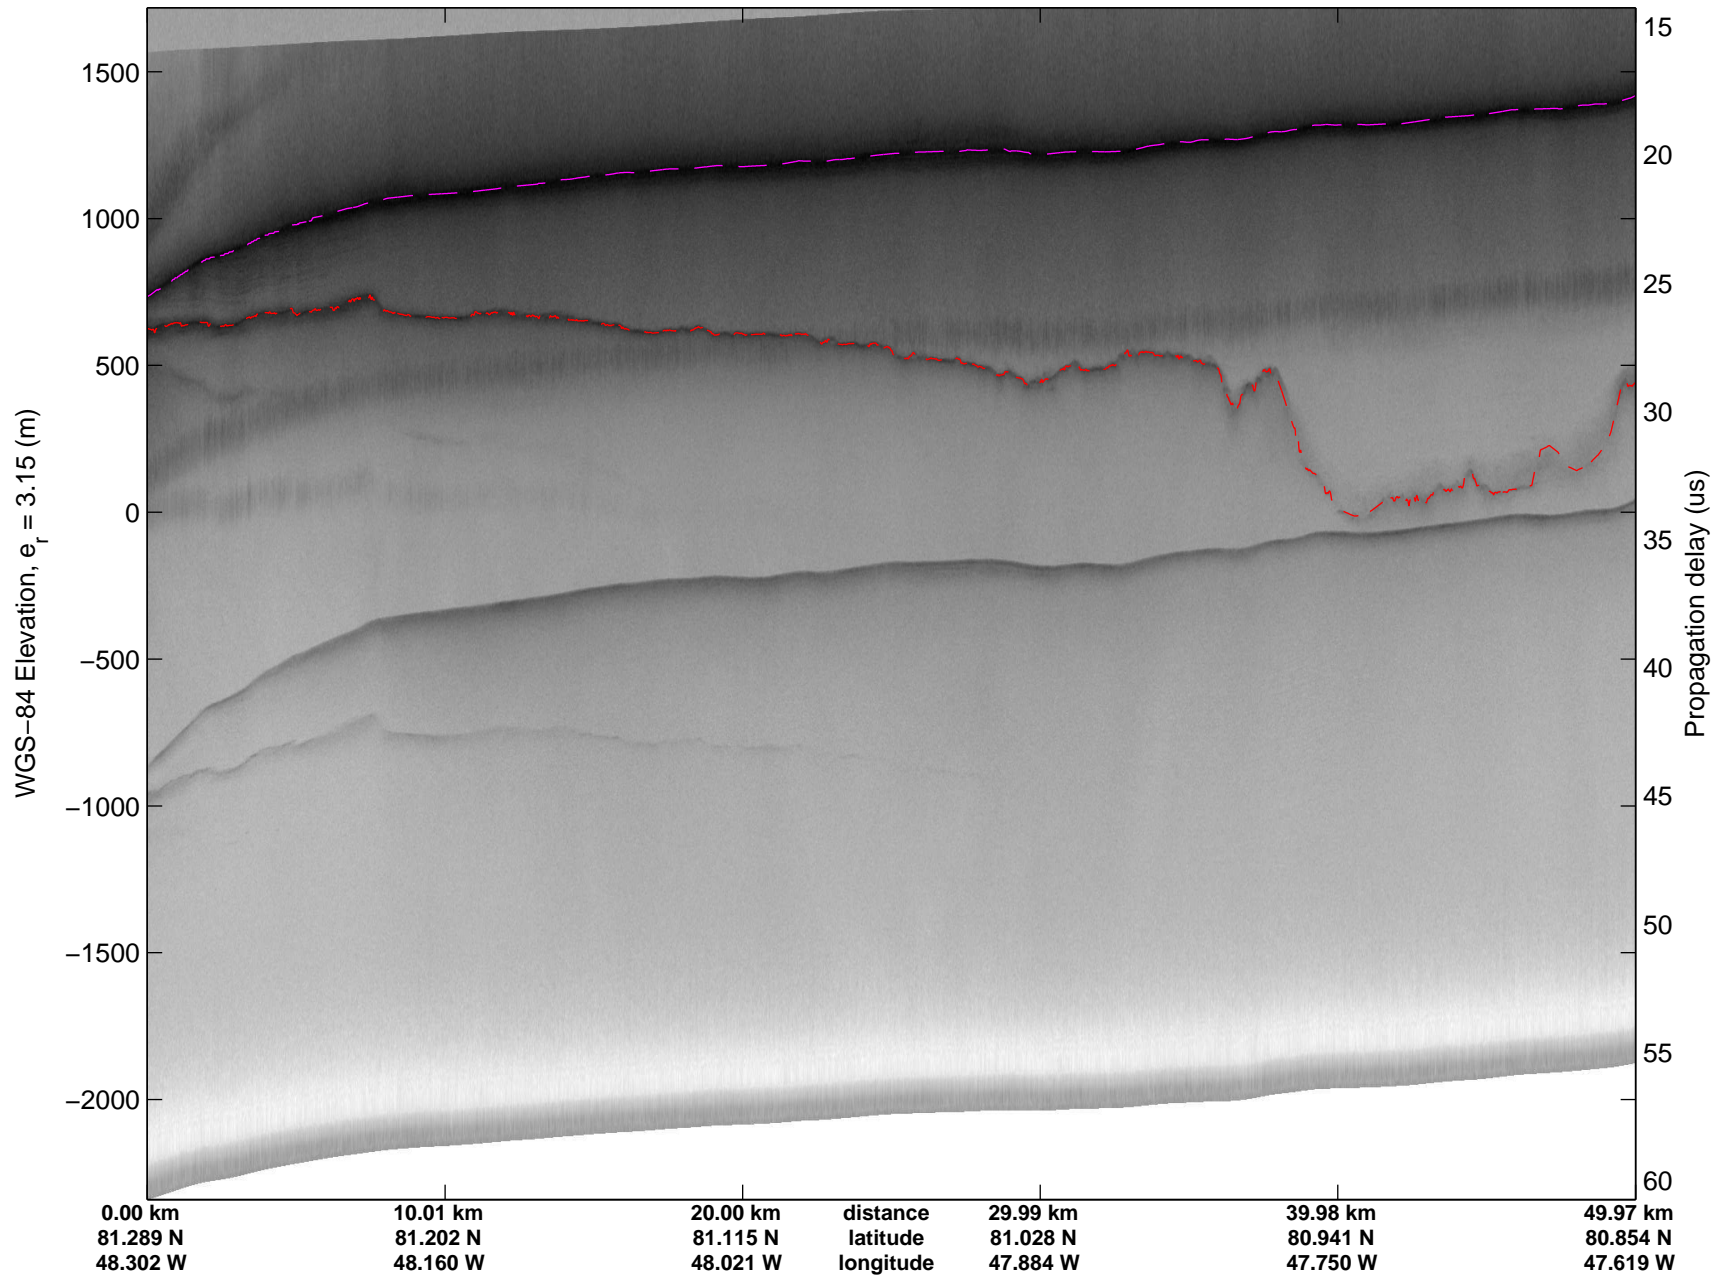

mcords3 2014_Greenland_P3: "Cryosat Land" 20140502_01_017: 12:53:09.7 to 12:58:46.1 GPS