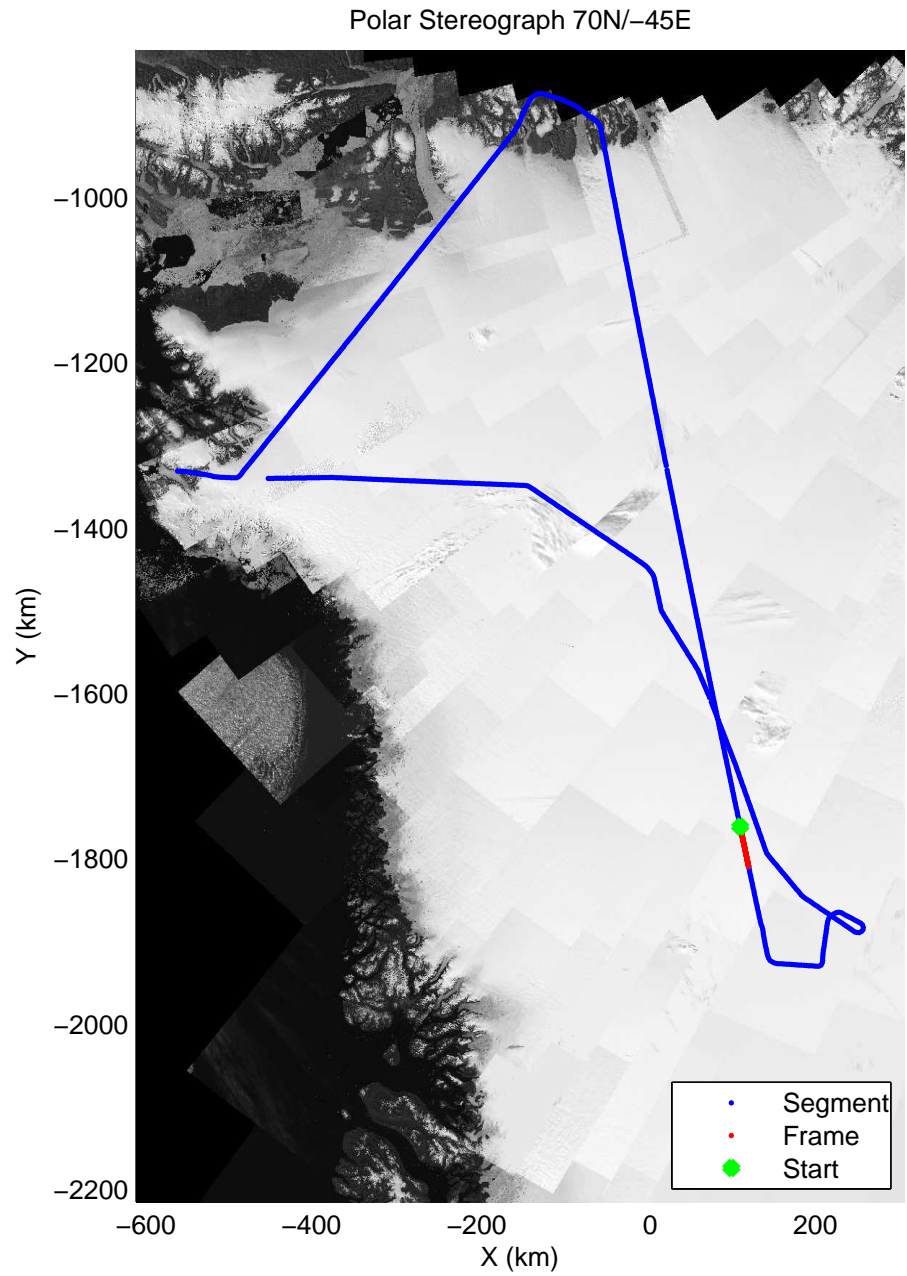

mcords3 2014_Greenland_P3: "Cryosat Land" 20140502_01_032: 14:17:19.9 to 14:23:41.2 GPS

mcords3 2014_Greenland_P3: "Cryosat Land" 20140502_01_033: 14:23:41.5 to 14:30:14.9 GPS

mcords3 2014_Greenland_P3: "Cryosat Land" 20140502_01_033: 14:23:41.5 to 14:30:14.9 GPS