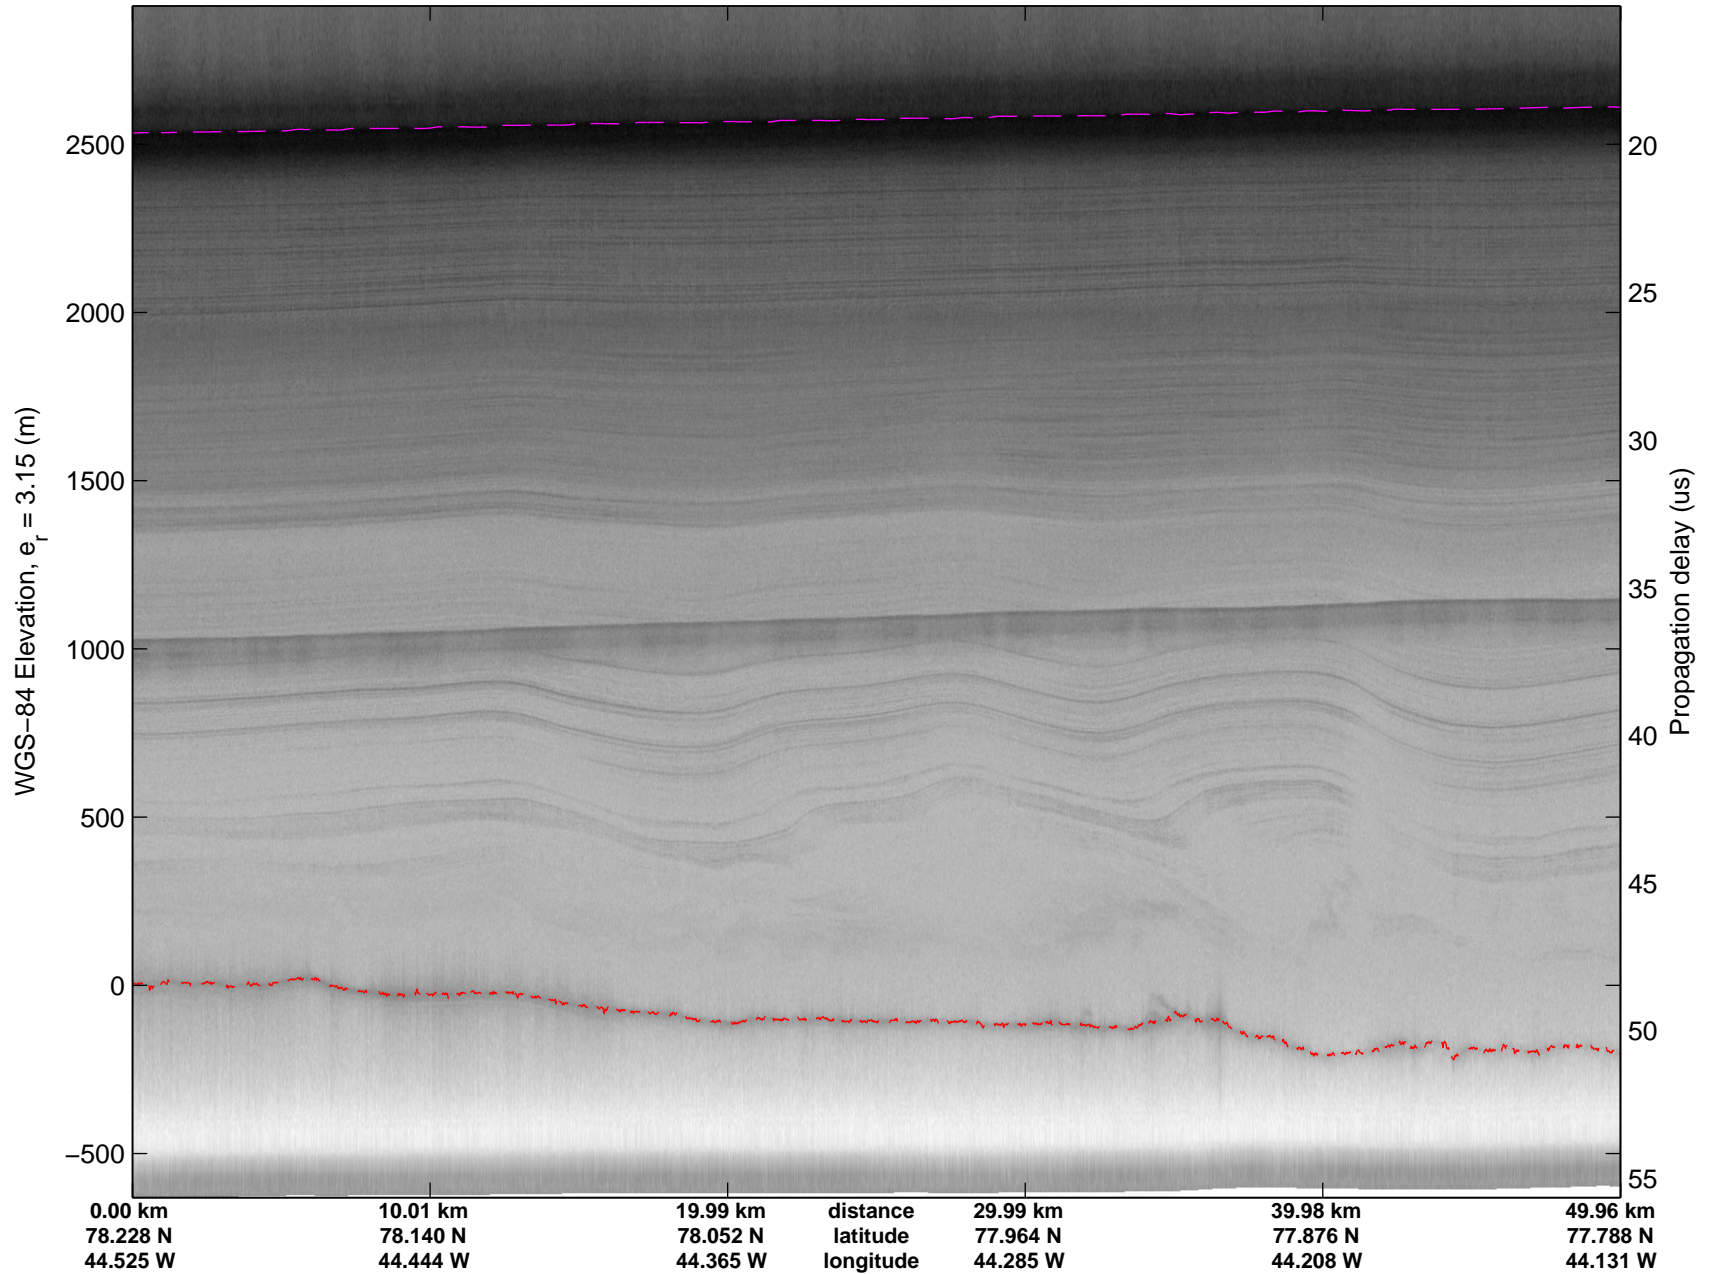

mcords3 2014_Greenland_P3: "Cryosat Land" 20140502_01_023: 13:27:07.5 to 13:32:42.4 GPS

mcords3 2014_Greenland_P3: "Cryosat Land" 20140502_01_024: 13:32:42.6 to 13:38:04.2 GPS

mcords3 2014_Greenland_P3: "Cryosat Land" 20140502_01_024: 13:32:42.6 to 13:38:04.2 GPS