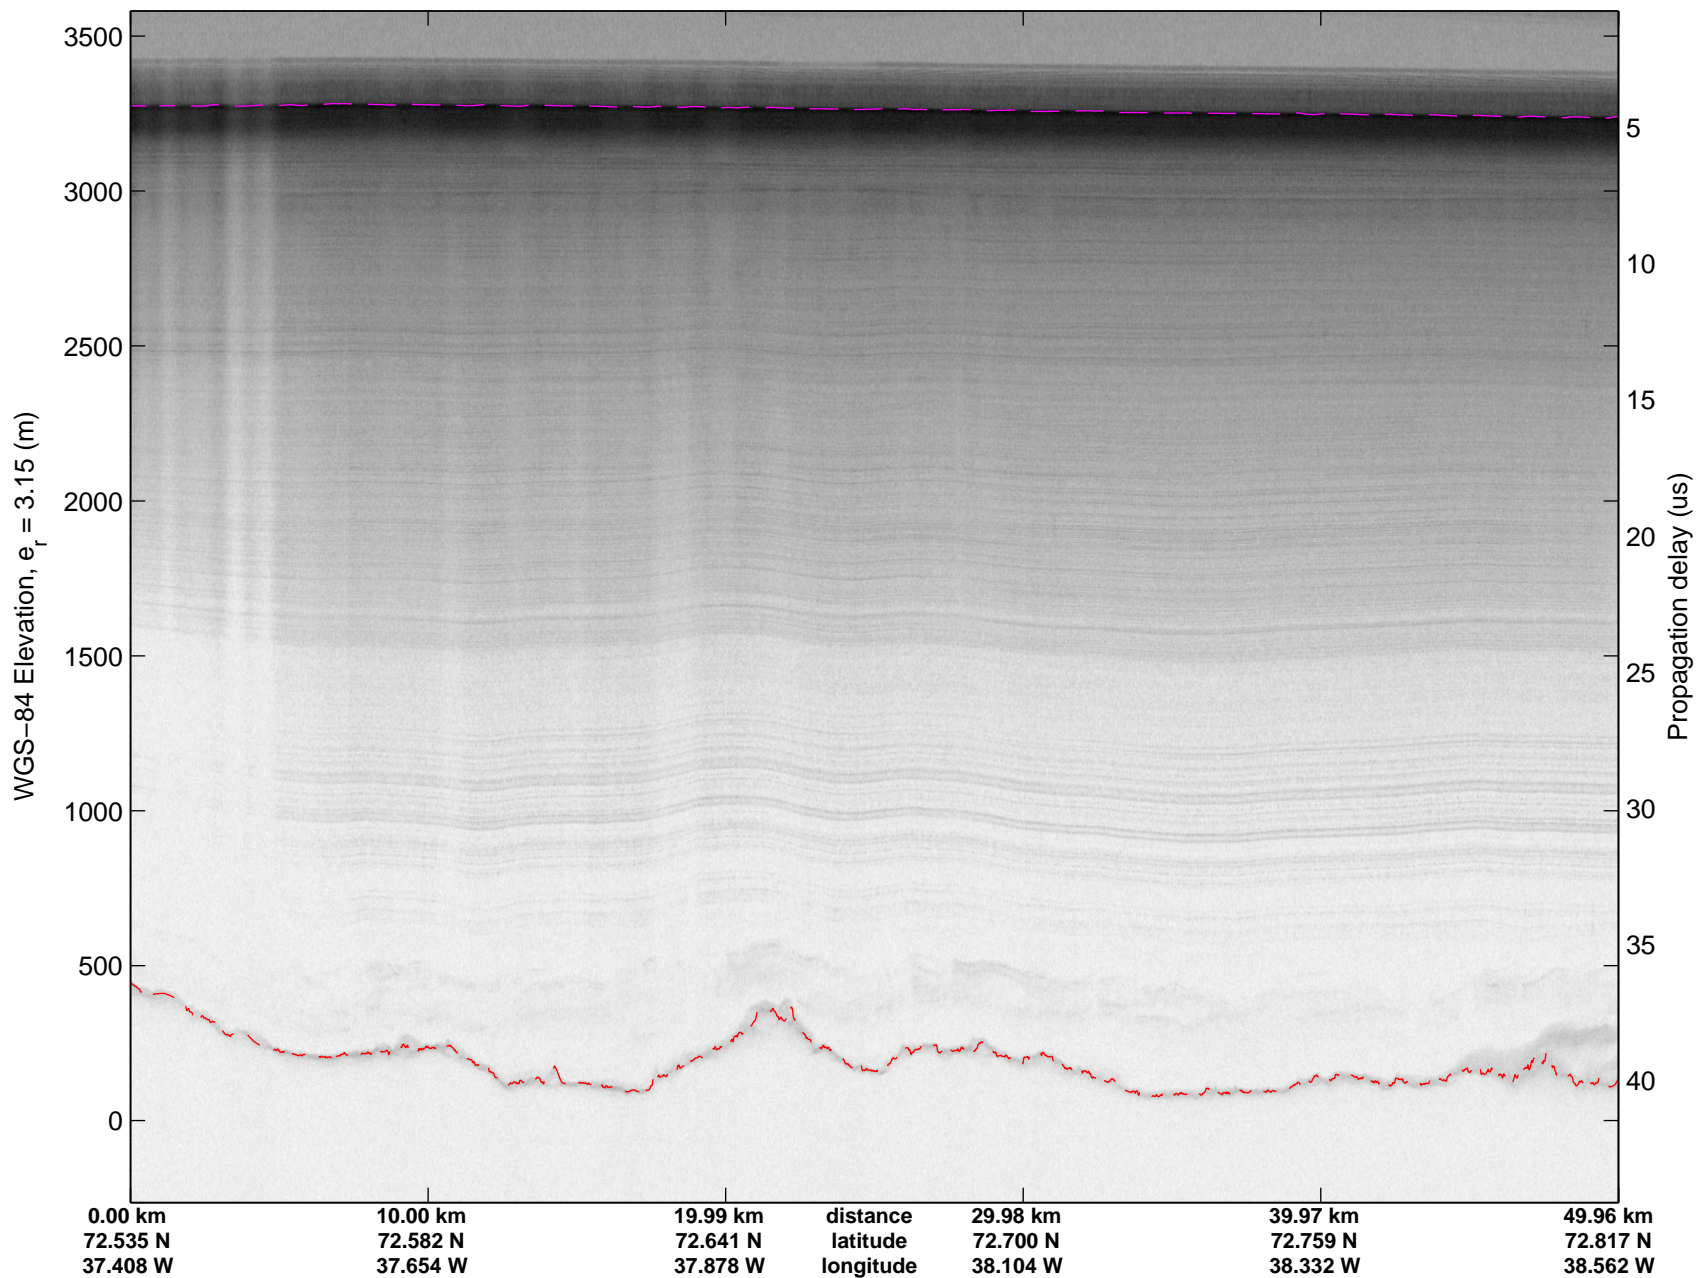

mcords3 2014_Greenland_P3: "Cryosat Land" 20140502_01_041: 15:15:32.0 to 15:21:45.6 GPS