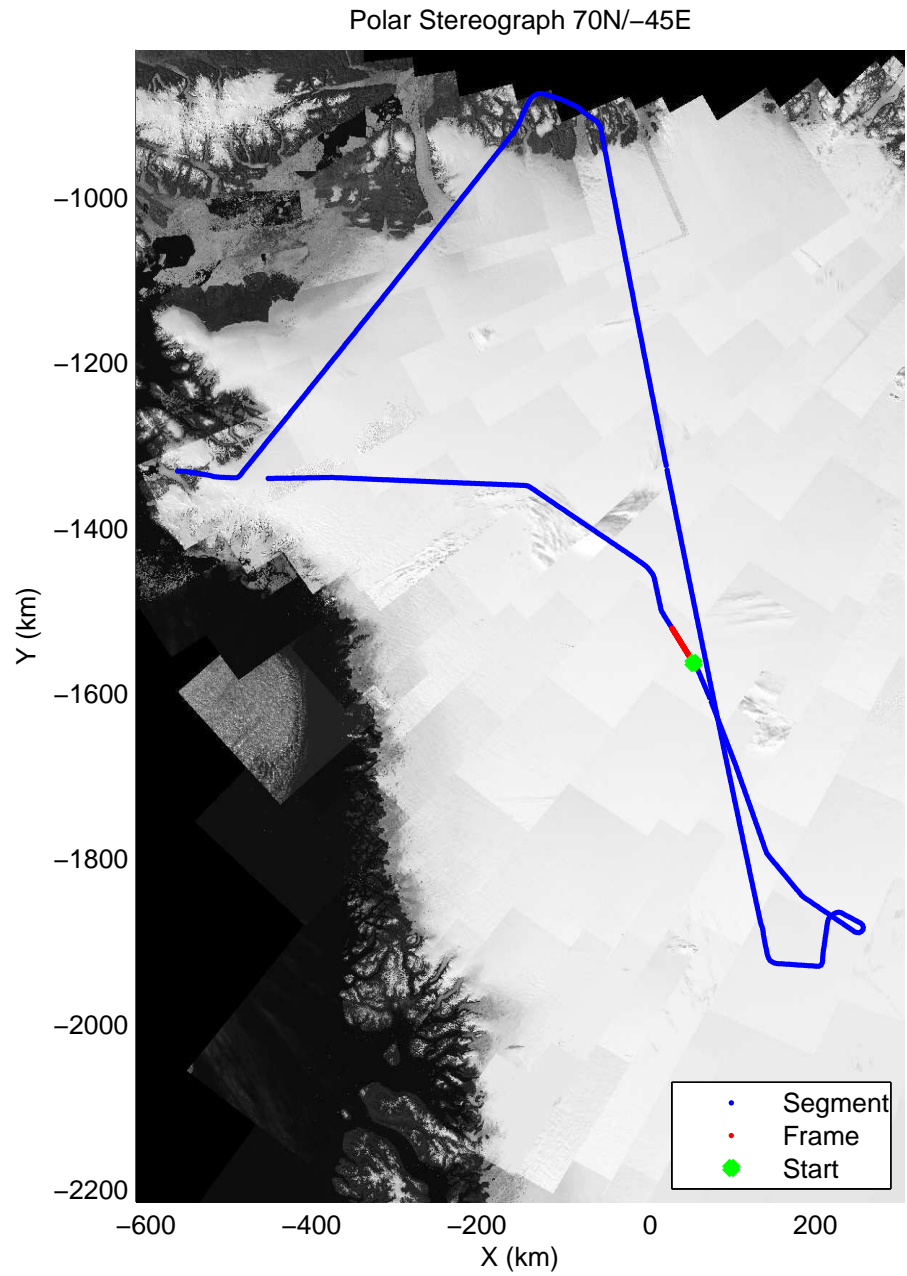

mcords3 2014_Greenland_P3: "Cryosat Land" 20140502_01_047: 15:51:18.6 to 15:57:08.8 GPS

mcords3 2014_Greenland_P3: "Cryosat Land" 20140502_01_048: 15:57:09.1 to 16:03:02.3 GPS

mcords3 2014_Greenland_P3: "Cryosat Land" 20140502_01_048: 15:57:09.1 to 16:03:02.3 GPS