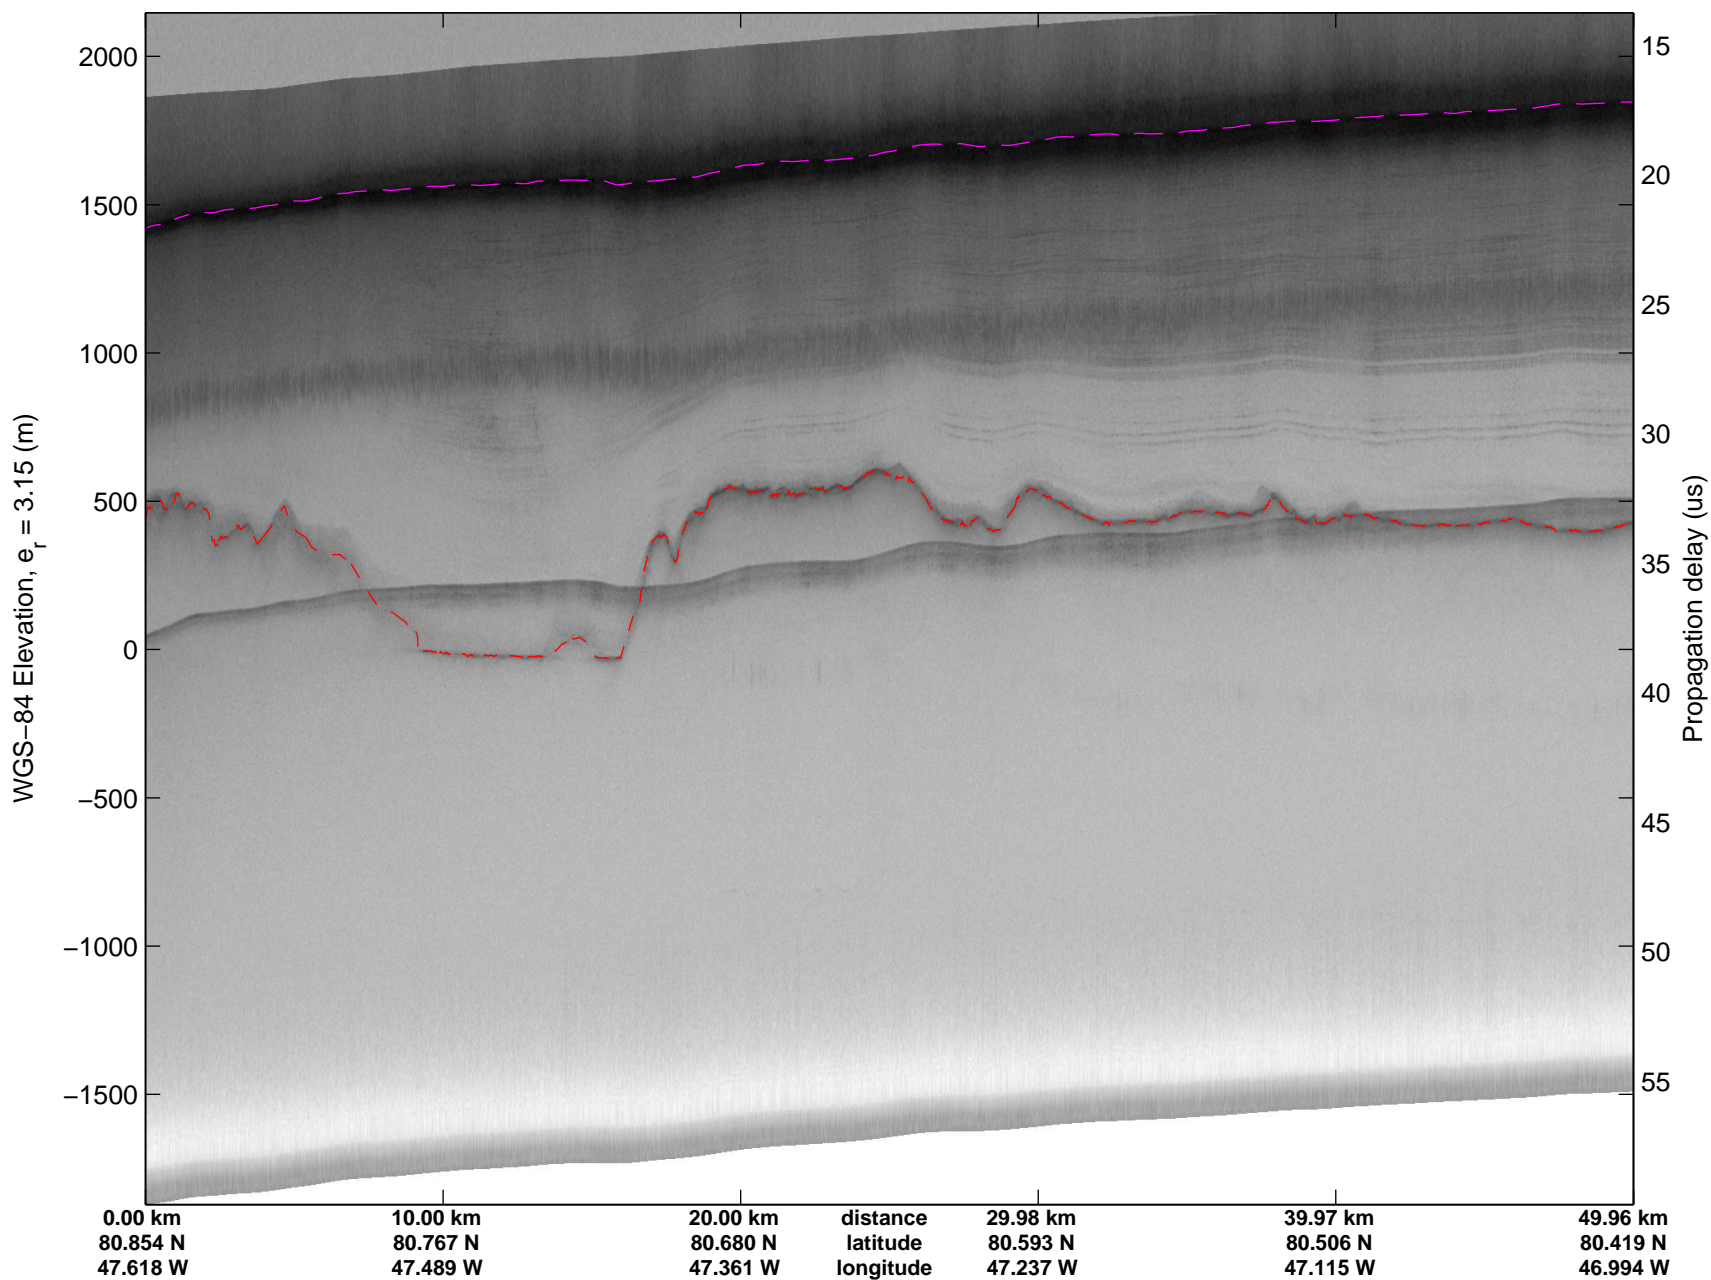

mcords3 2014_Greenland_P3: "Cryosat Land" 20140502_01_017: 12:53:09.7 to 12:58:46.1 GPS

mcords3 2014_Greenland_P3: "Cryosat Land" 20140502_01_018: 12:58:46.4 to 13:04:30.4 GPS

mcords3 2014_Greenland_P3: "Cryosat Land" 20140502_01_018: 12:58:46.4 to 13:04:30.4 GPS