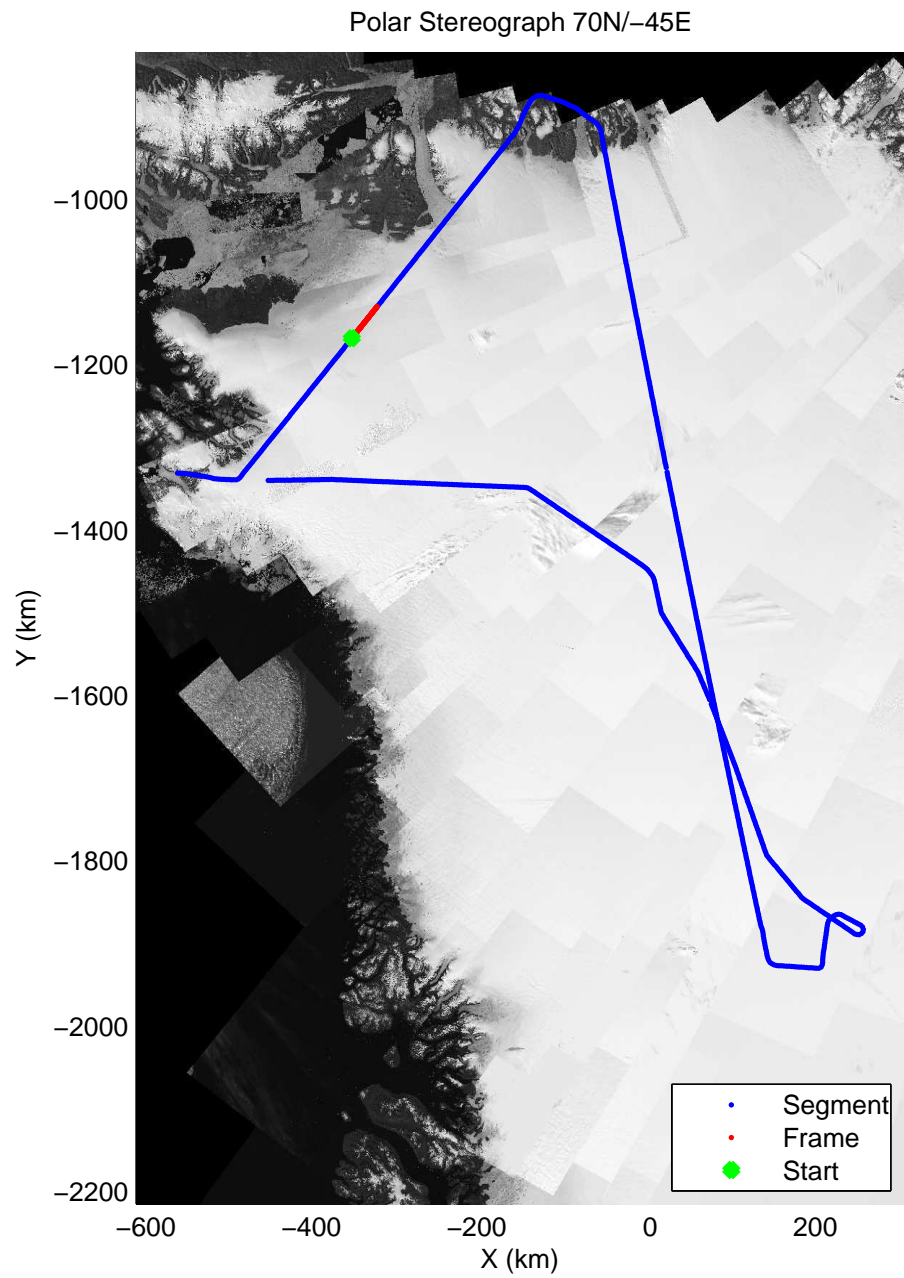

mcords3 2014_Greenland_P3: "Cryosat Land" 20140502_01_005: 11:38:57.4 to 11:44:52.8 GPS

mcords3 2014_Greenland_P3: "Cryosat Land" 20140502_01_006: 11:44:53.0 to 11:51:01.4 GPS

mcords3 2014_Greenland_P3: "Cryosat Land" 20140502_01_006: 11:44:53.0 to 11:51:01.4 GPS