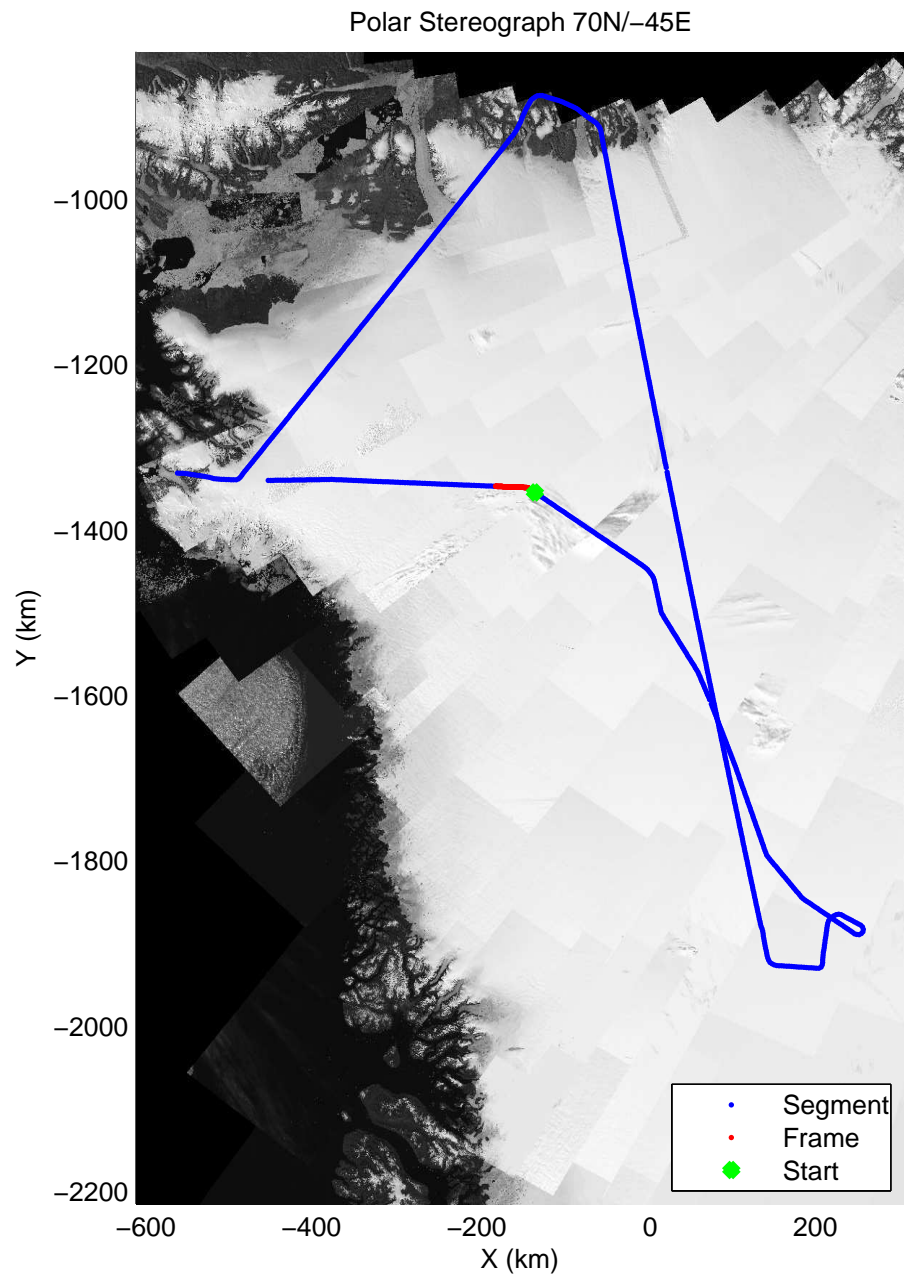

mcords3 2014_Greenland_P3: "Cryosat Land" 20140502_01_053: 16:26:17.0 to 16:32:05.5 GPS

mcords3 2014_Greenland_P3: "Cryosat Land" 20140502_01_054: 16:32:05.7 to 16:37:48.4 GPS

mcords3 2014_Greenland_P3: "Cryosat Land" 20140502_01_054: 16:32:05.7 to 16:37:48.4 GPS