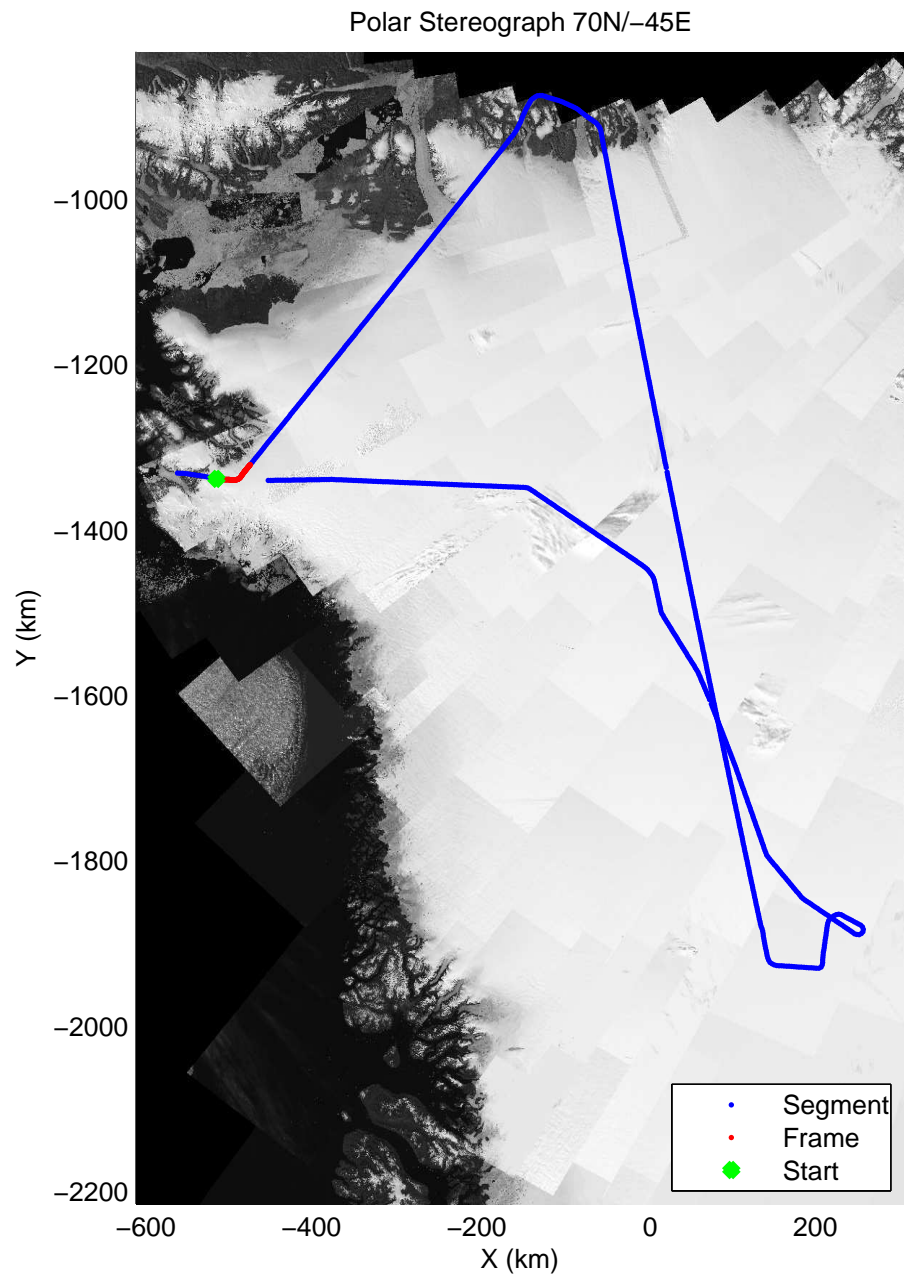

mcords3 2014_Greenland_P3: "Cryosat Land" 20140502_01_001: 11:13:55.8 to 11:20:17.0 GPS

mcords3 2014_Greenland_P3: "Cryosat Land" 20140502_01_001: 11:13:55.8 to 11:20:17.0 GPS

mcords3 2014_Greenland_P3: "Cryosat Land" 20140502_01_002: 11:20:17.2 to 11:26:31.2 GPS