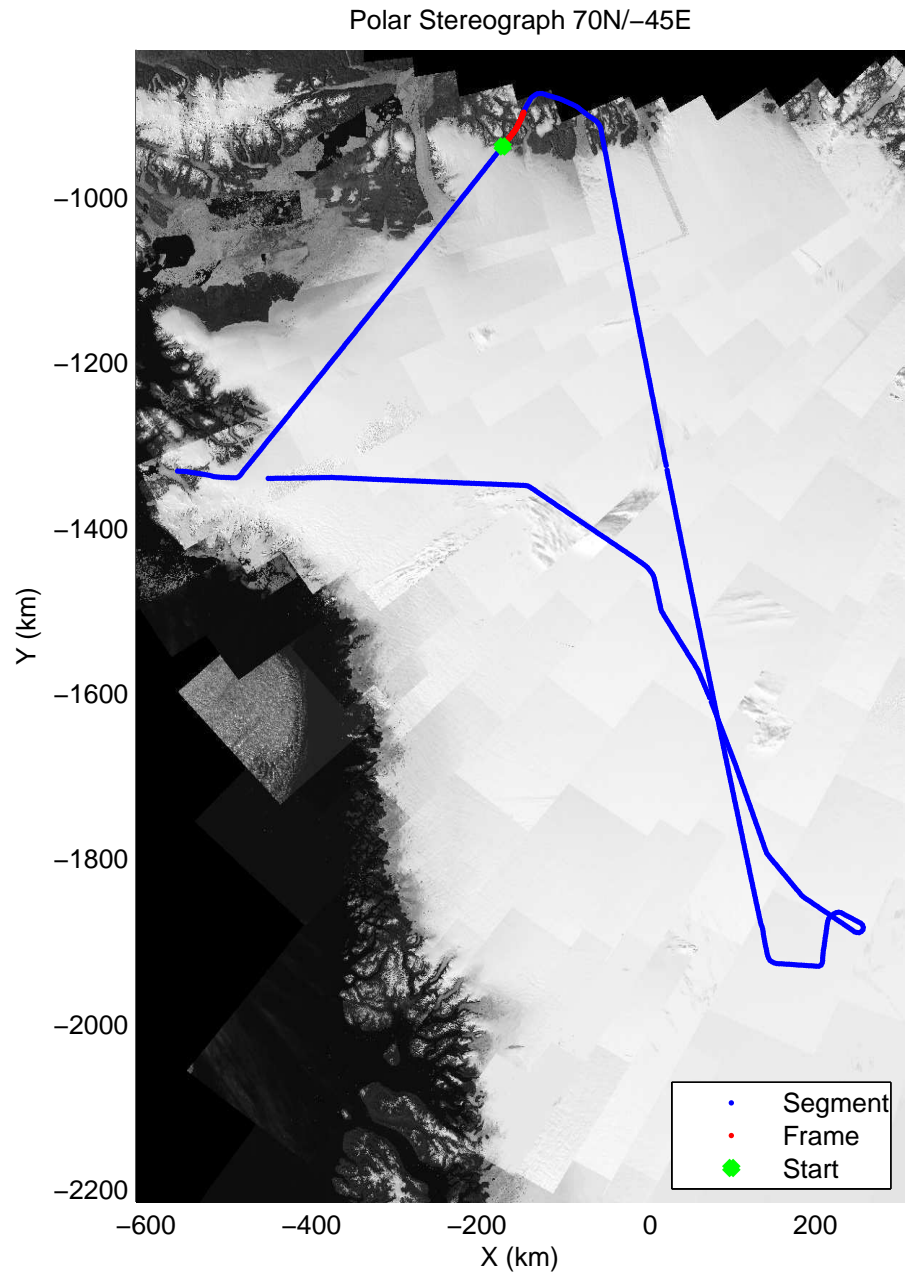

mcords3 2014_Greenland_P3: "Cryosat Land" 20140502_01_011: 12:16:01.1 to 12:22:16.6 GPS

mcords3 2014_Greenland_P3: "Cryosat Land" 20140502_01_012: 12:22:16.9 to 12:28:27.7 GPS

mcords3 2014_Greenland_P3: "Cryosat Land" 20140502_01_012: 12:22:16.9 to 12:28:27.7 GPS