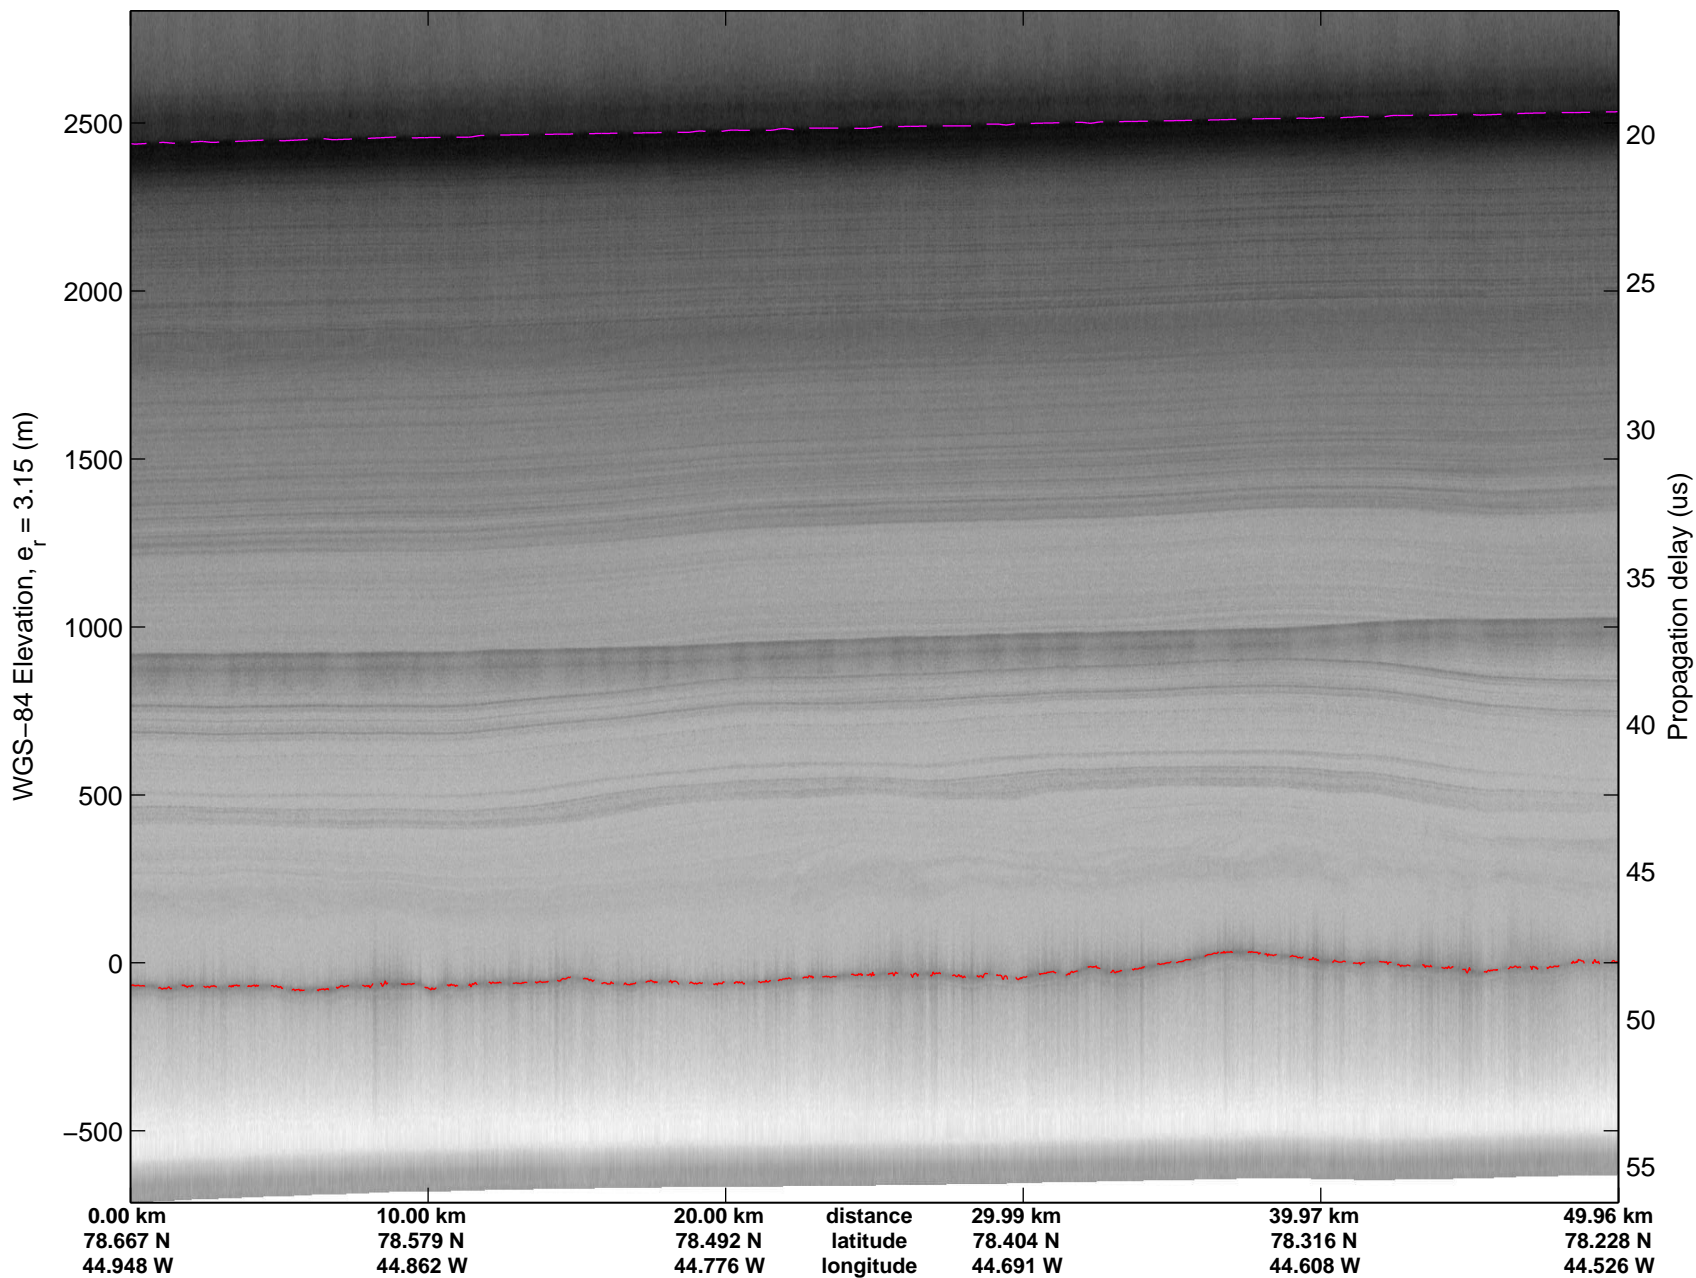

mcords3 2014_Greenland_P3: "Cryosat Land" 20140502_01_023: 13:27:07.5 to 13:32:42.4 GPS