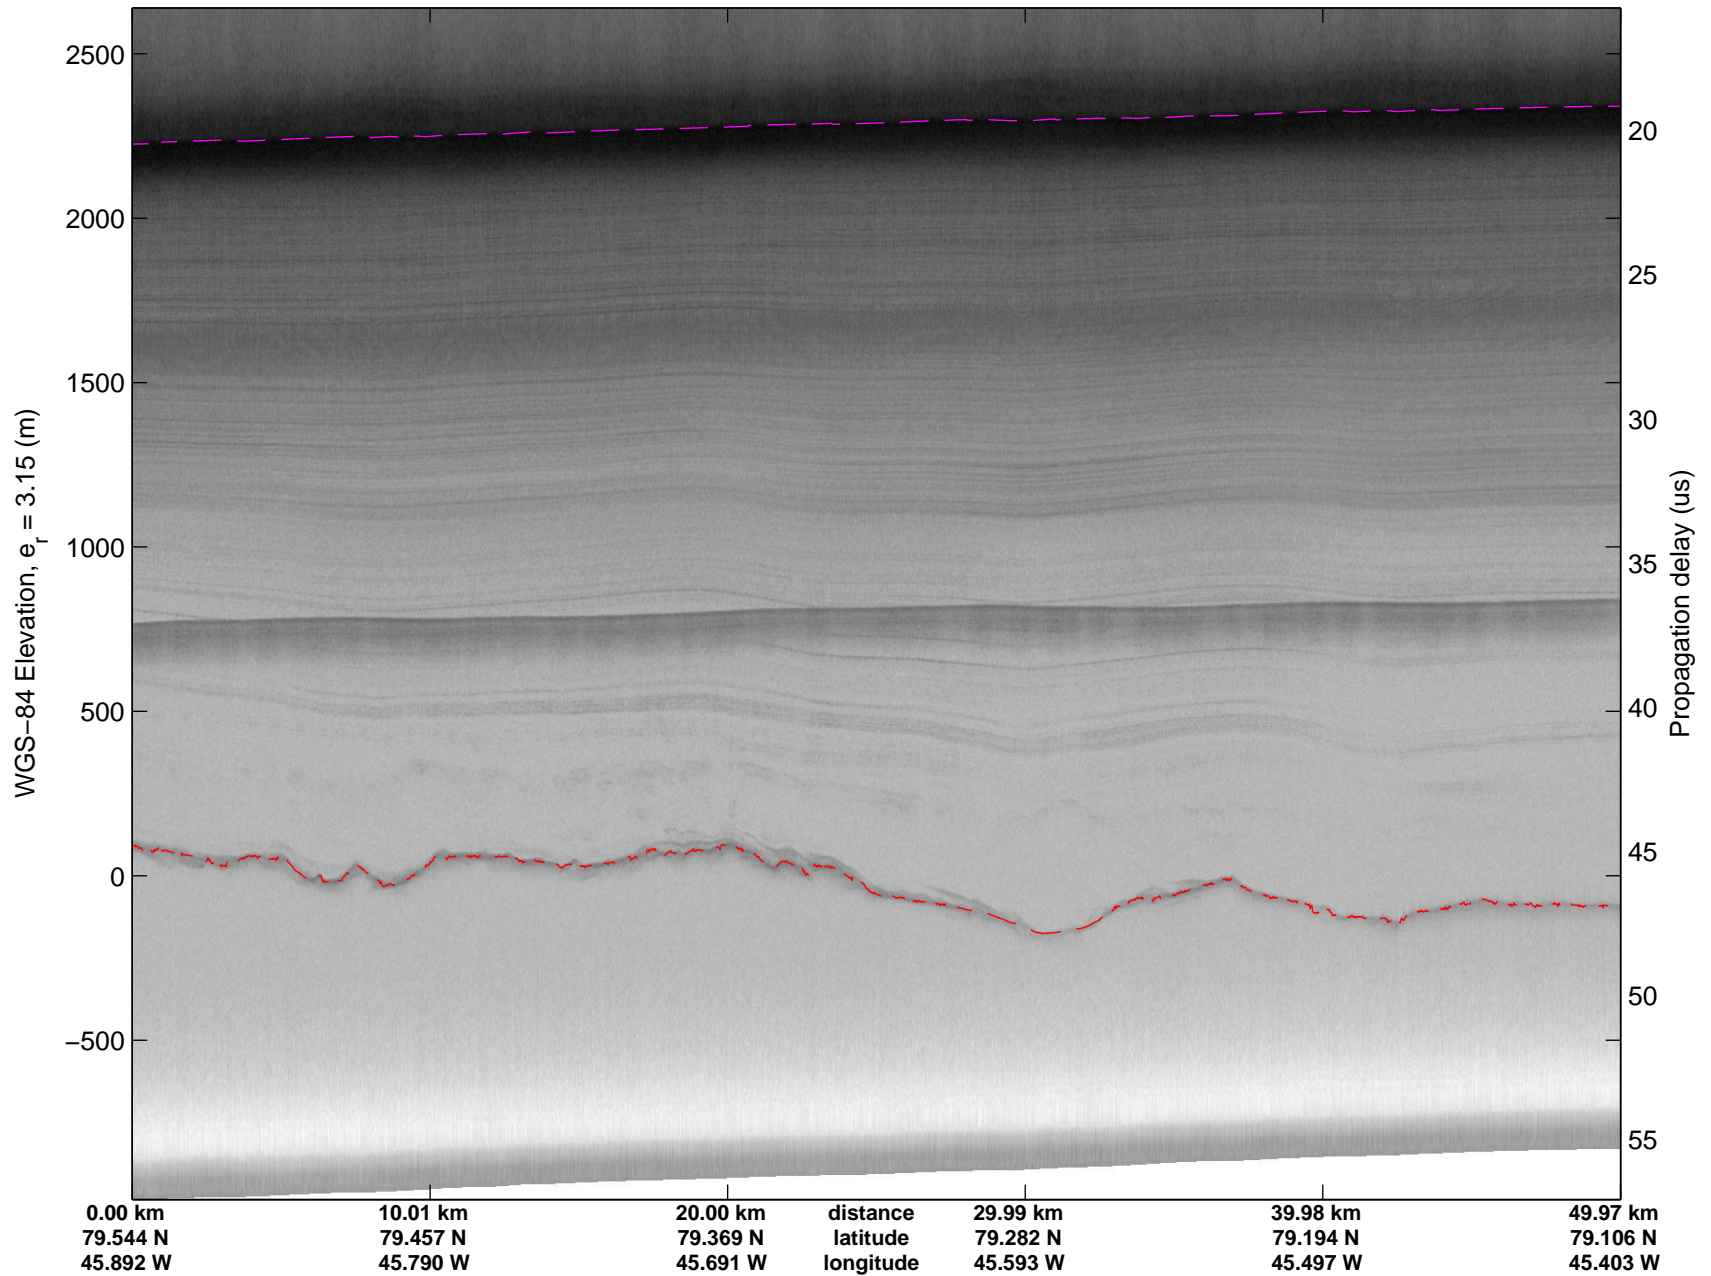

mcords3 2014_Greenland_P3: "Cryosat Land" 20140502_01_020: 13:10:09.7 to 13:15:48.7 GPS

mcords3 2014_Greenland_P3: "Cryosat Land" 20140502_01_021: 13:15:49.0 to 13:21:28.6 GPS

mcords3 2014_Greenland_P3: "Cryosat Land" 20140502_01_021: 13:15:49.0 to 13:21:28.6 GPS