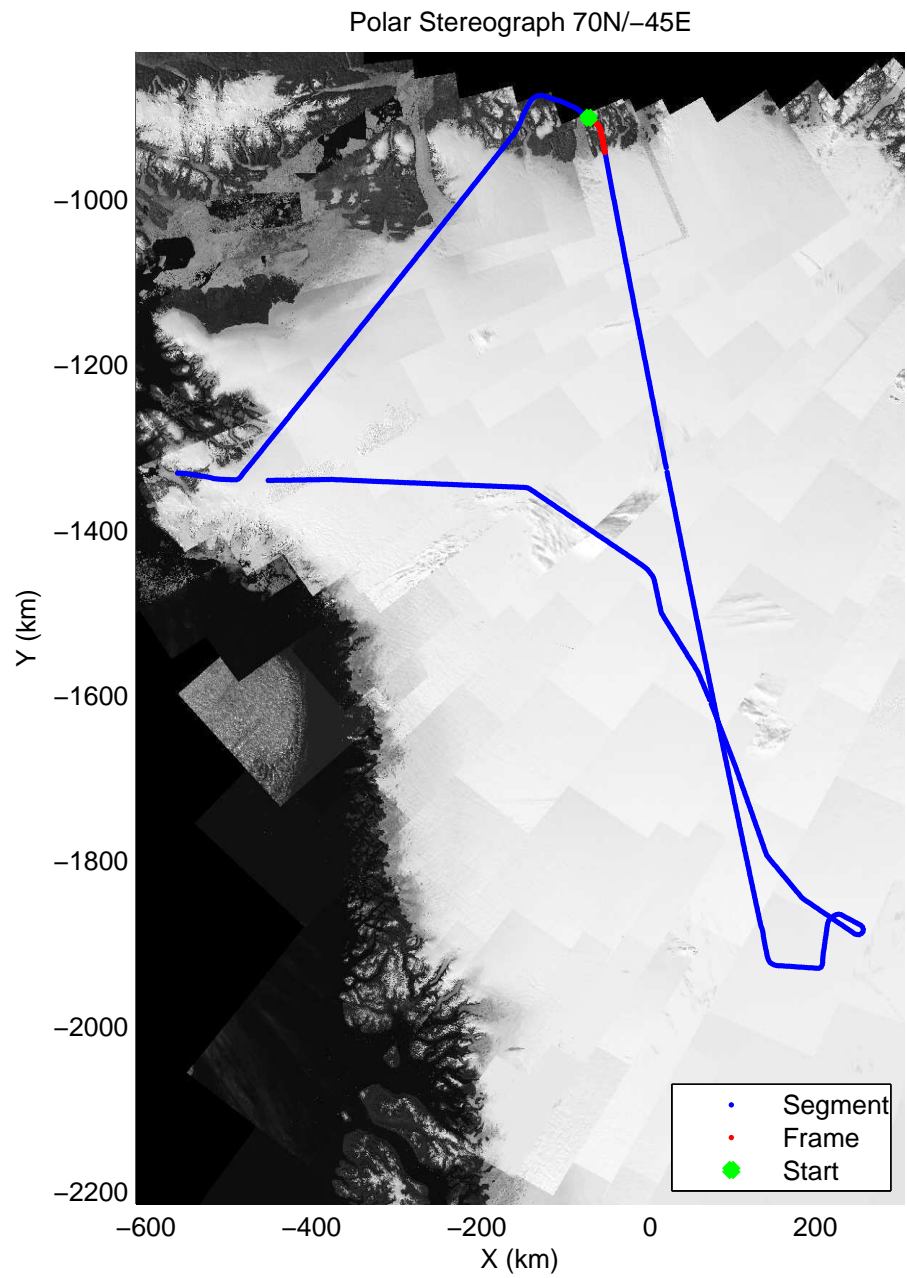

mcords3 2014_Greenland_P3: "Cryosat Land" 20140502_01_014: 12:34:45.4 to 12:41:45.4 GPS

mcords3 2014_Greenland_P3: "Cryosat Land" 20140502_01_015: 12:41:45.8 to 12:47:37.1 GPS

mcords3 2014_Greenland_P3: "Cryosat Land" 20140502_01_015: 12:41:45.8 to 12:47:37.1 GPS