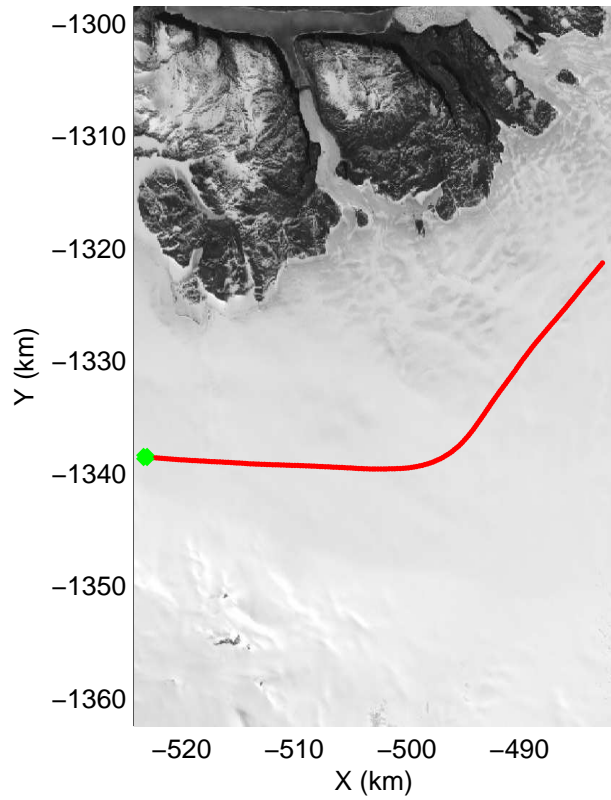

mcords3 2014_Greenland_P3: "Cryosat Land" 20140502_01_001: 11:13:55.8 to 11:20:17.0 GPS

mcords3 2014_Greenland_P3: "Cryosat Land" 20140502_01_001: 11:13:55.8 to 11:20:17.0 GPS

mcords3 2014_Greenland_P3: "Cryosat Land" 20140502_01_002: 11:20:17.2 to 11:26:31.2 GPS