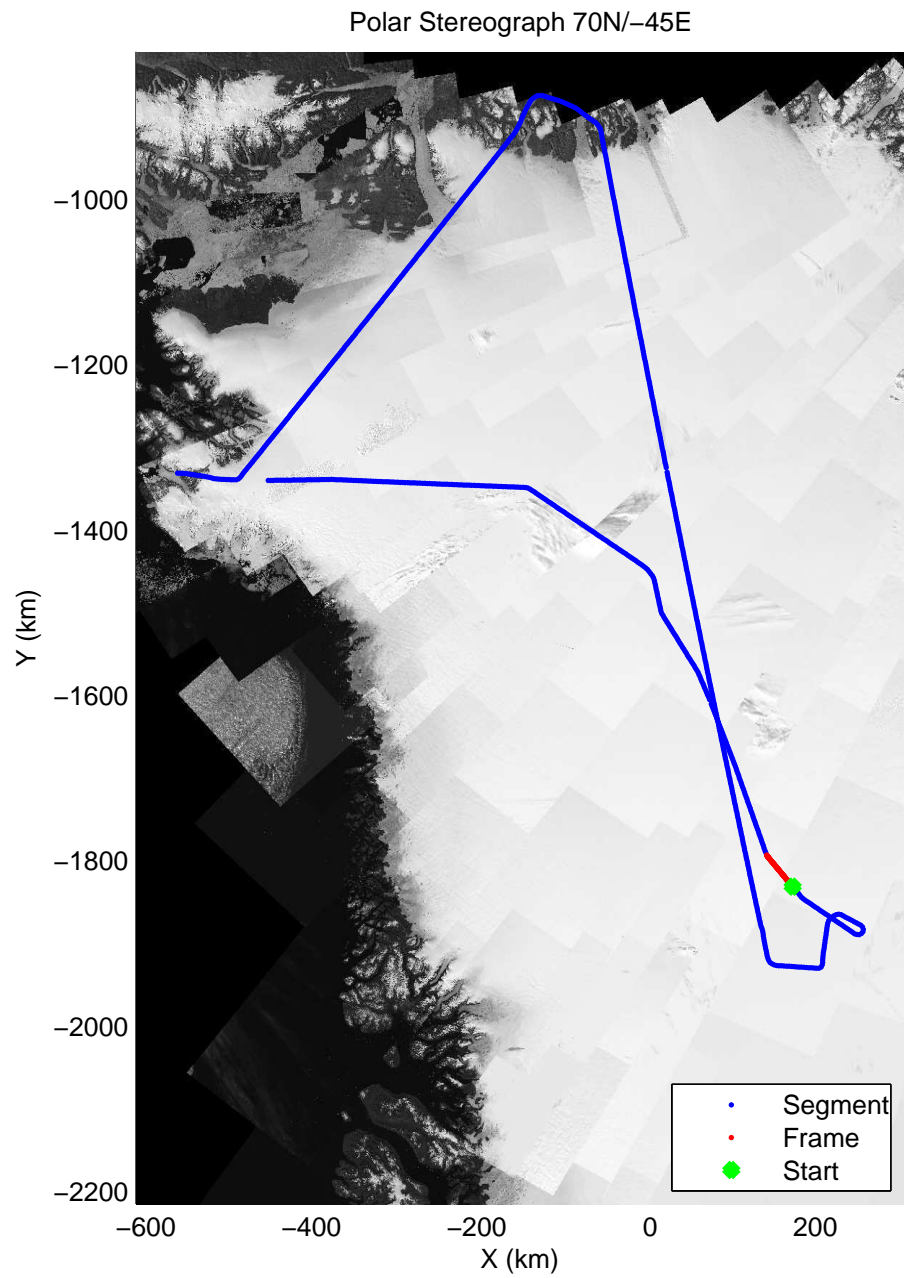

mcords3 2014_Greenland_P3: "Cryosat Land" 20140502_01_041: 15:15:32.0 to 15:21:45.6 GPS

mcords3 2014_Greenland_P3: "Cryosat Land" 20140502_01_042: 15:21:45.9 to 15:27:53.6 GPS

mcords3 2014_Greenland_P3: "Cryosat Land" 20140502_01_042: 15:21:45.9 to 15:27:53.6 GPS