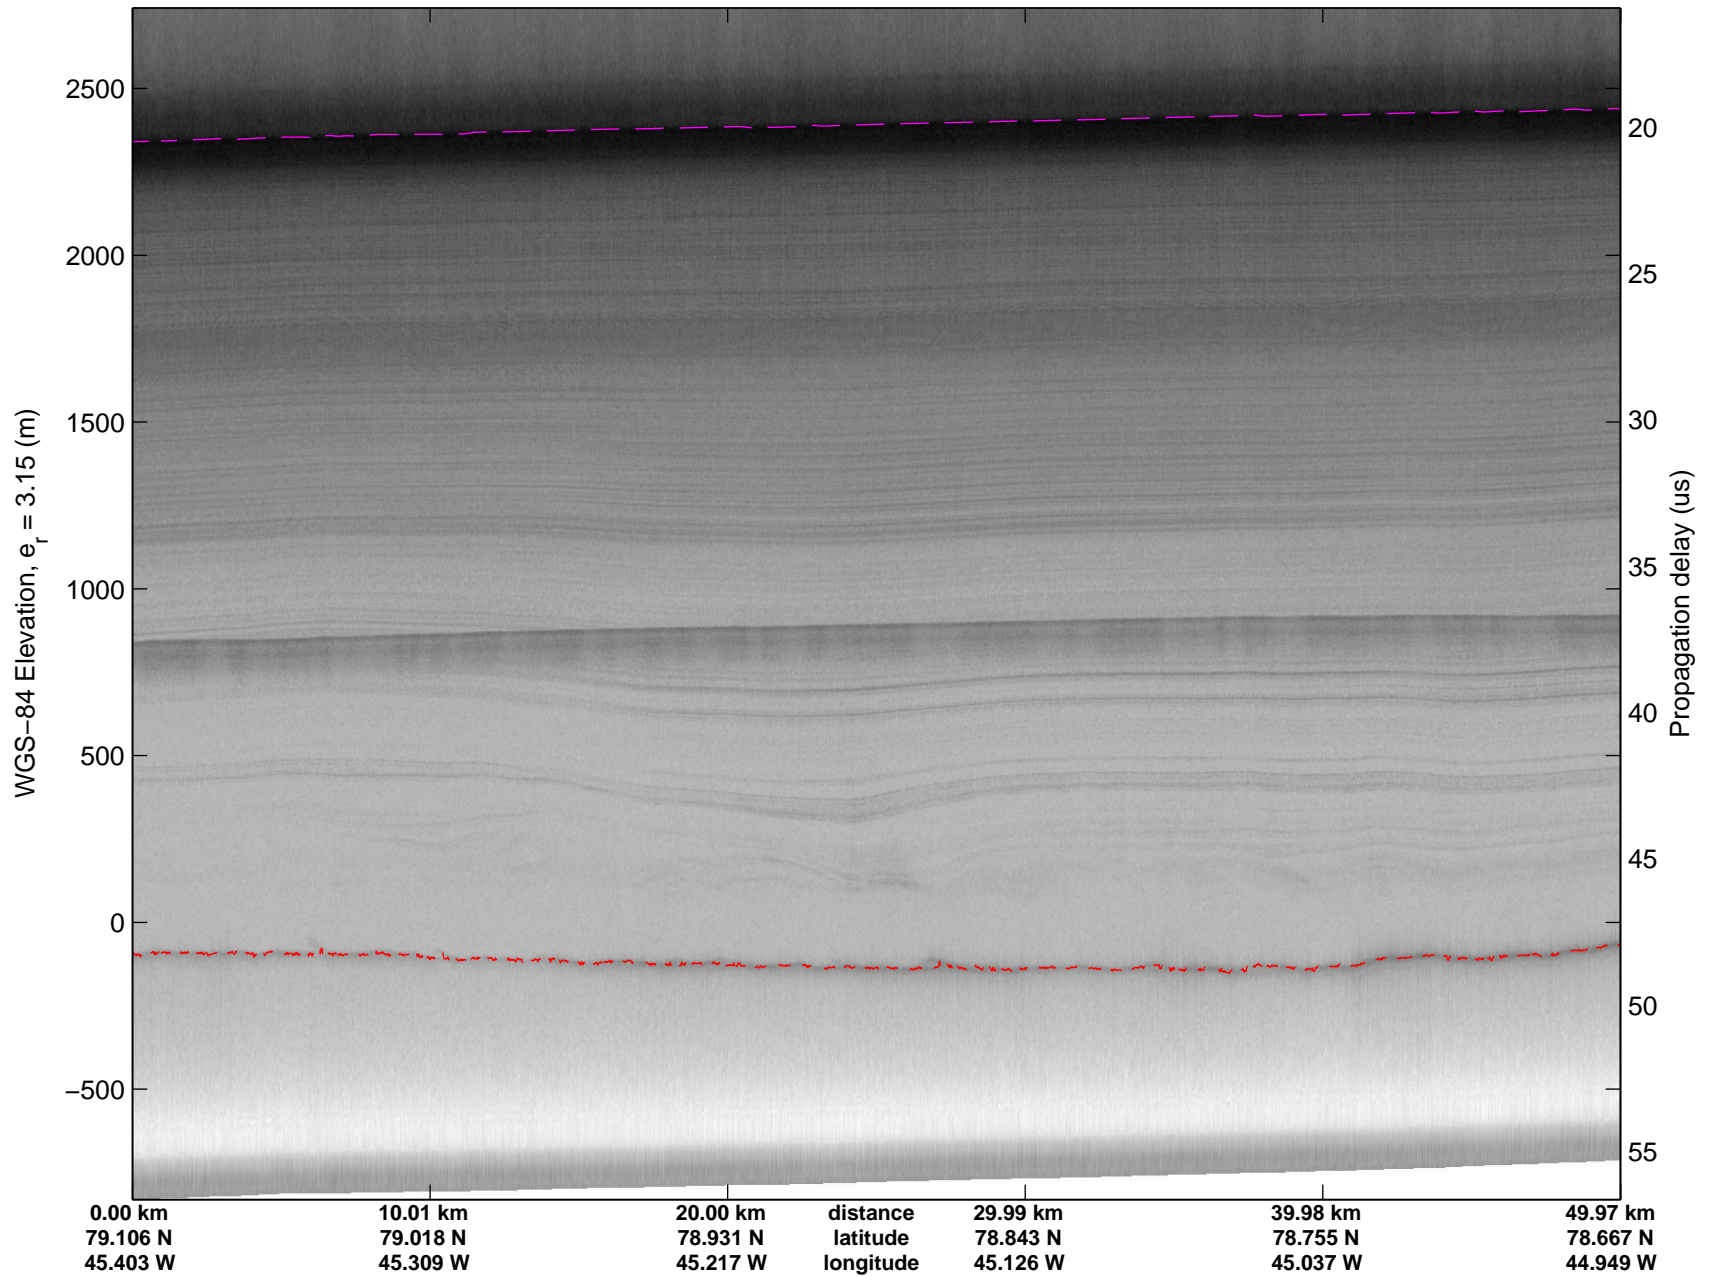

mcords3 2014_Greenland_P3: "Cryosat Land" 20140502_01_022: 13:21:28.8 to 13:27:07.2 GPS