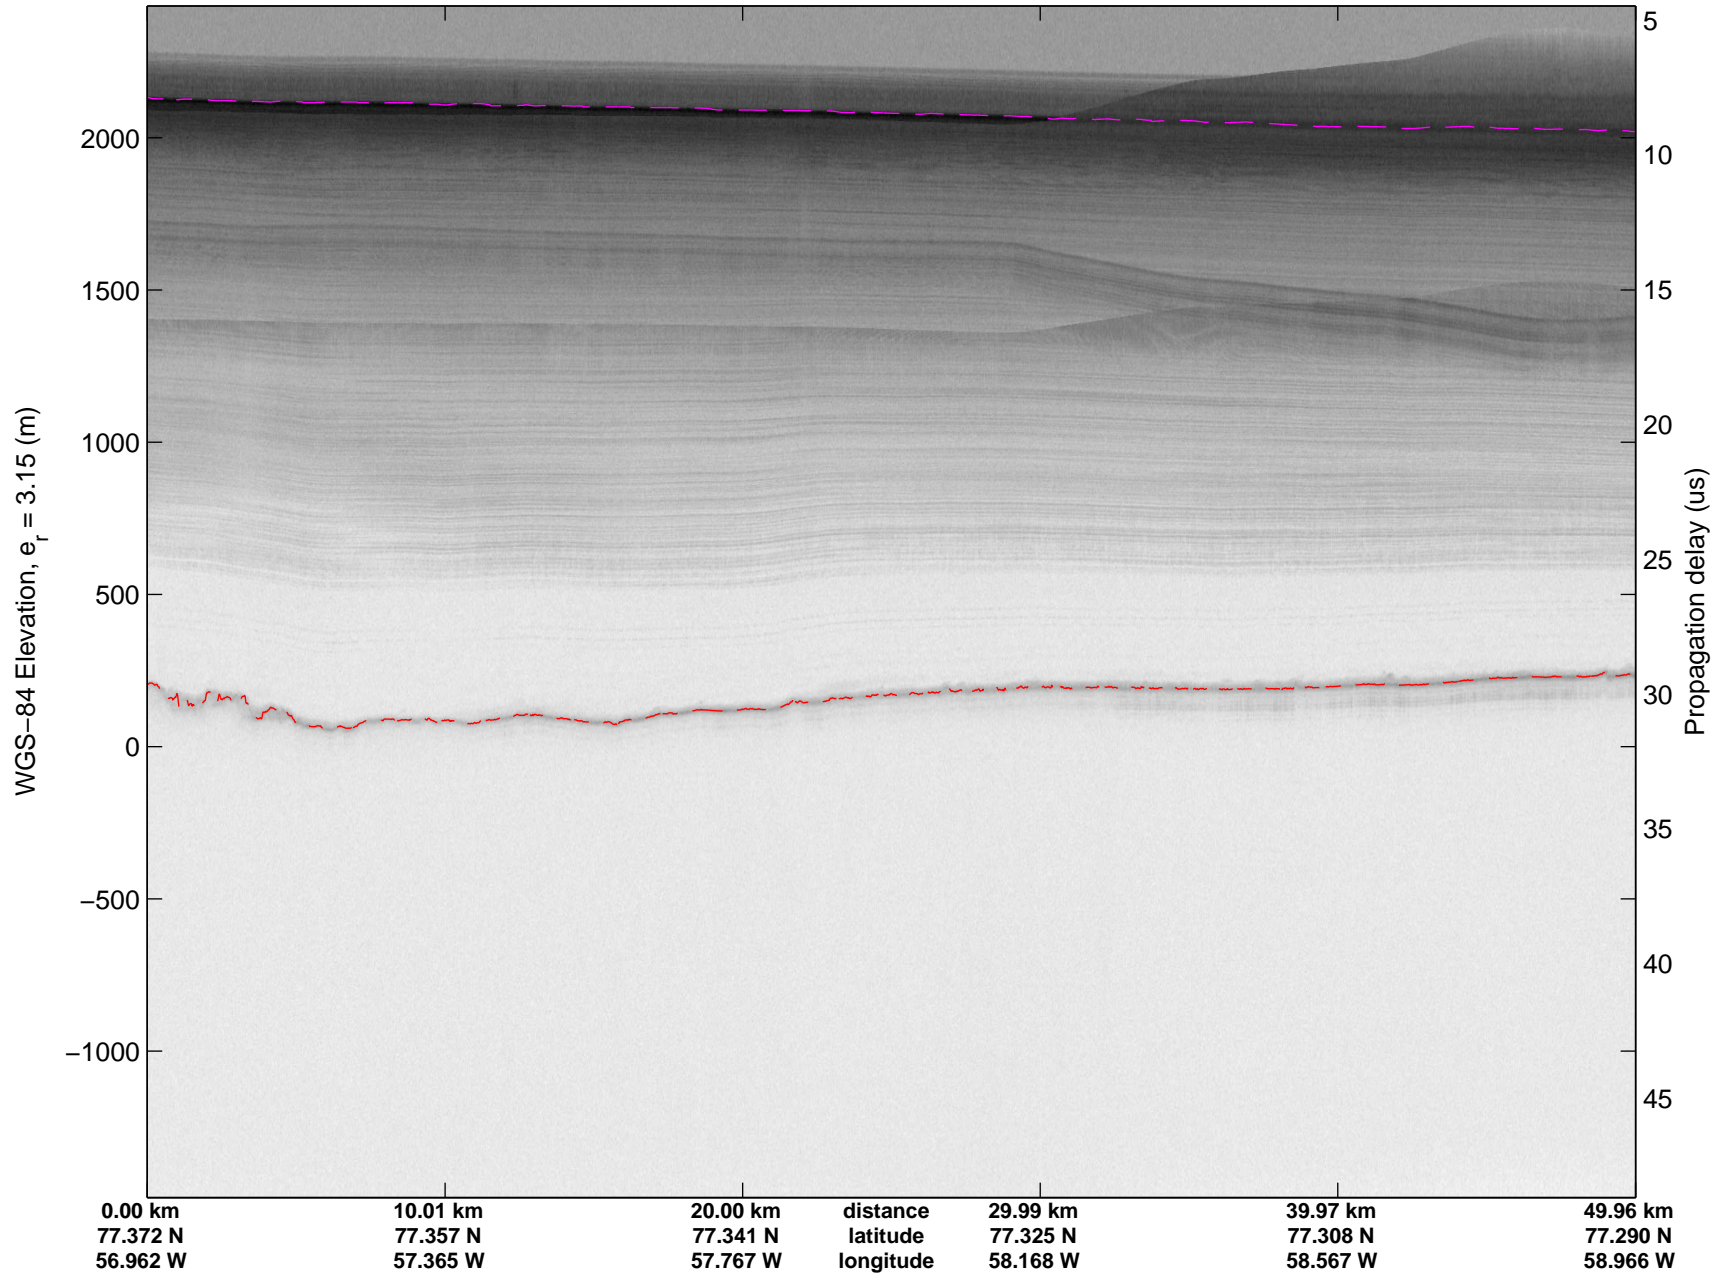

mcords3 2014_Greenland_P3: "Cryosat Land" 20140502_01_058: 16:55:37.8 to 17:01:30.7 GPS