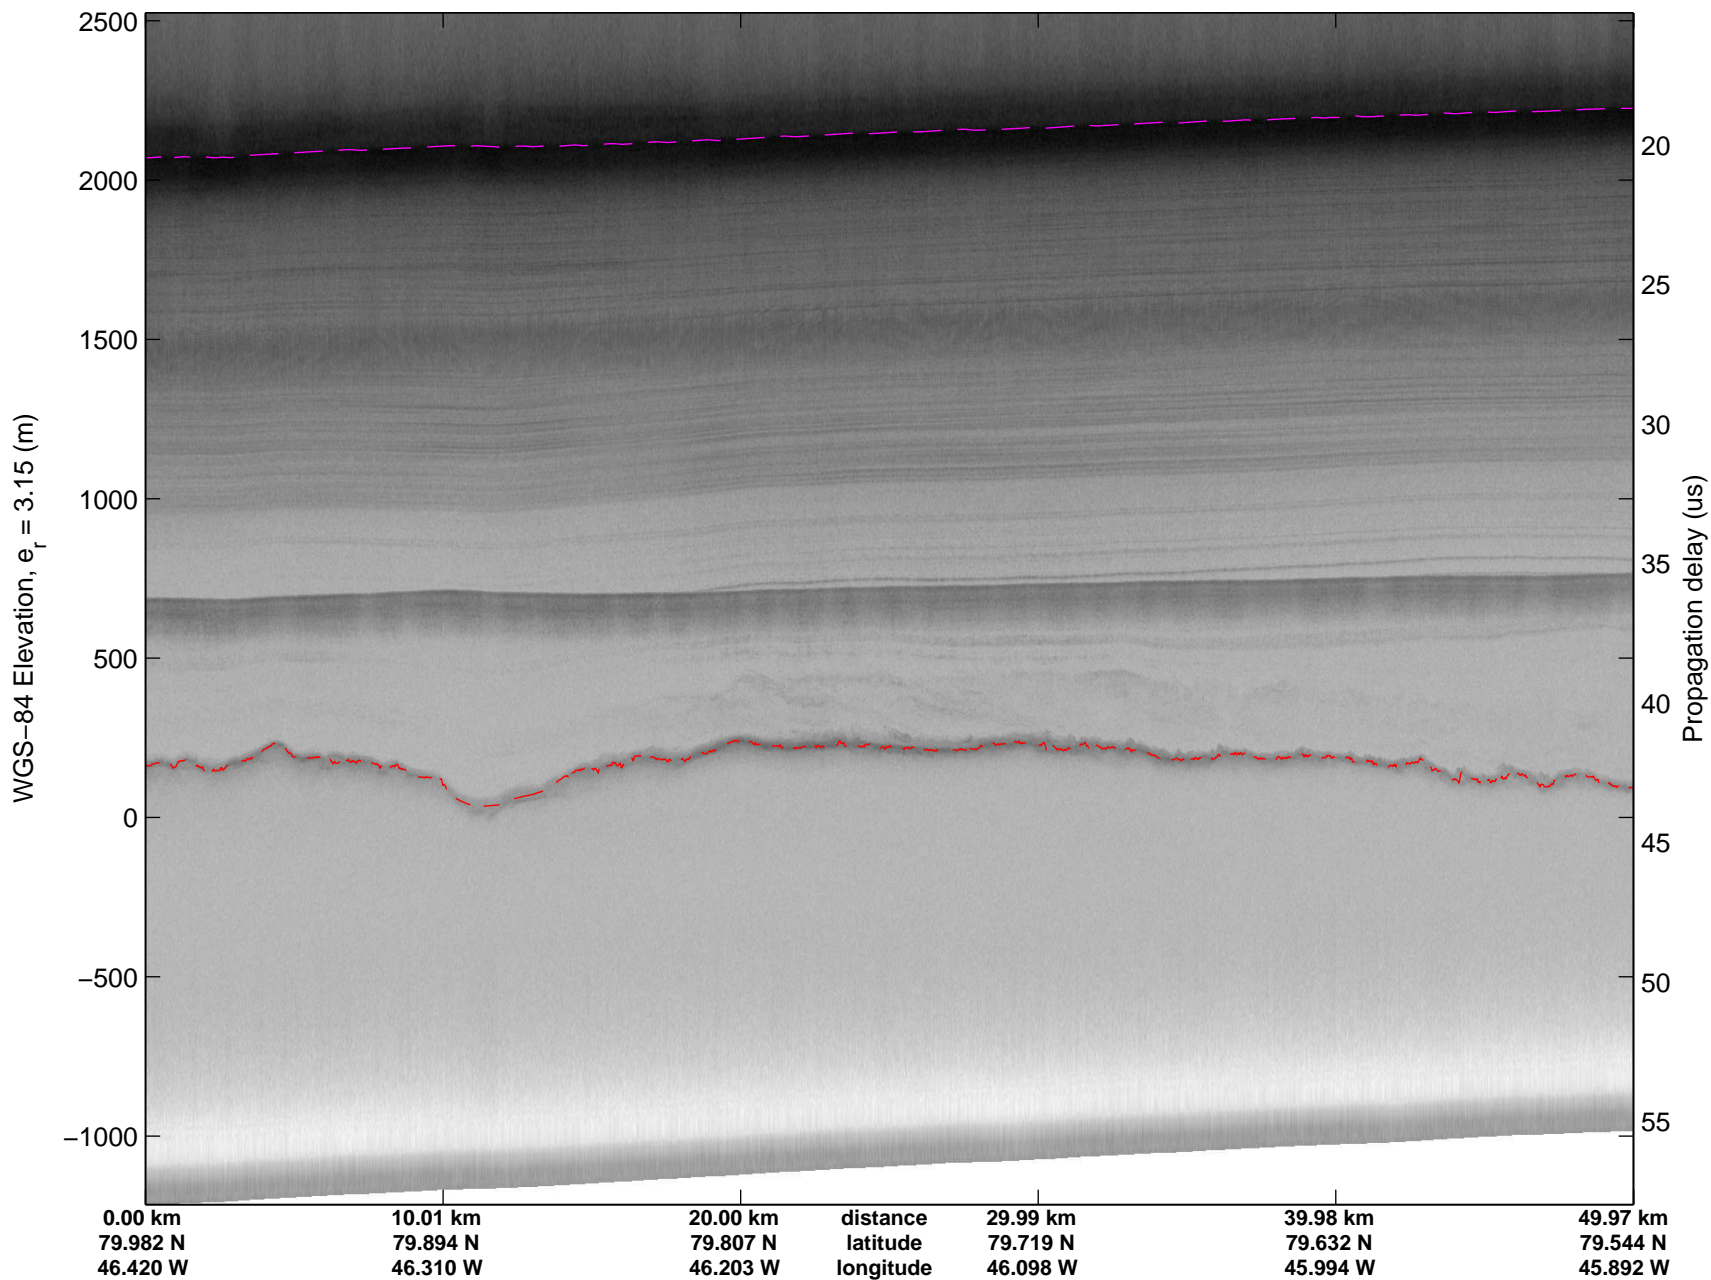

mcords3 2014_Greenland_P3: "Cryosat Land" 20140502_01_020: 13:10:09.7 to 13:15:48.7 GPS