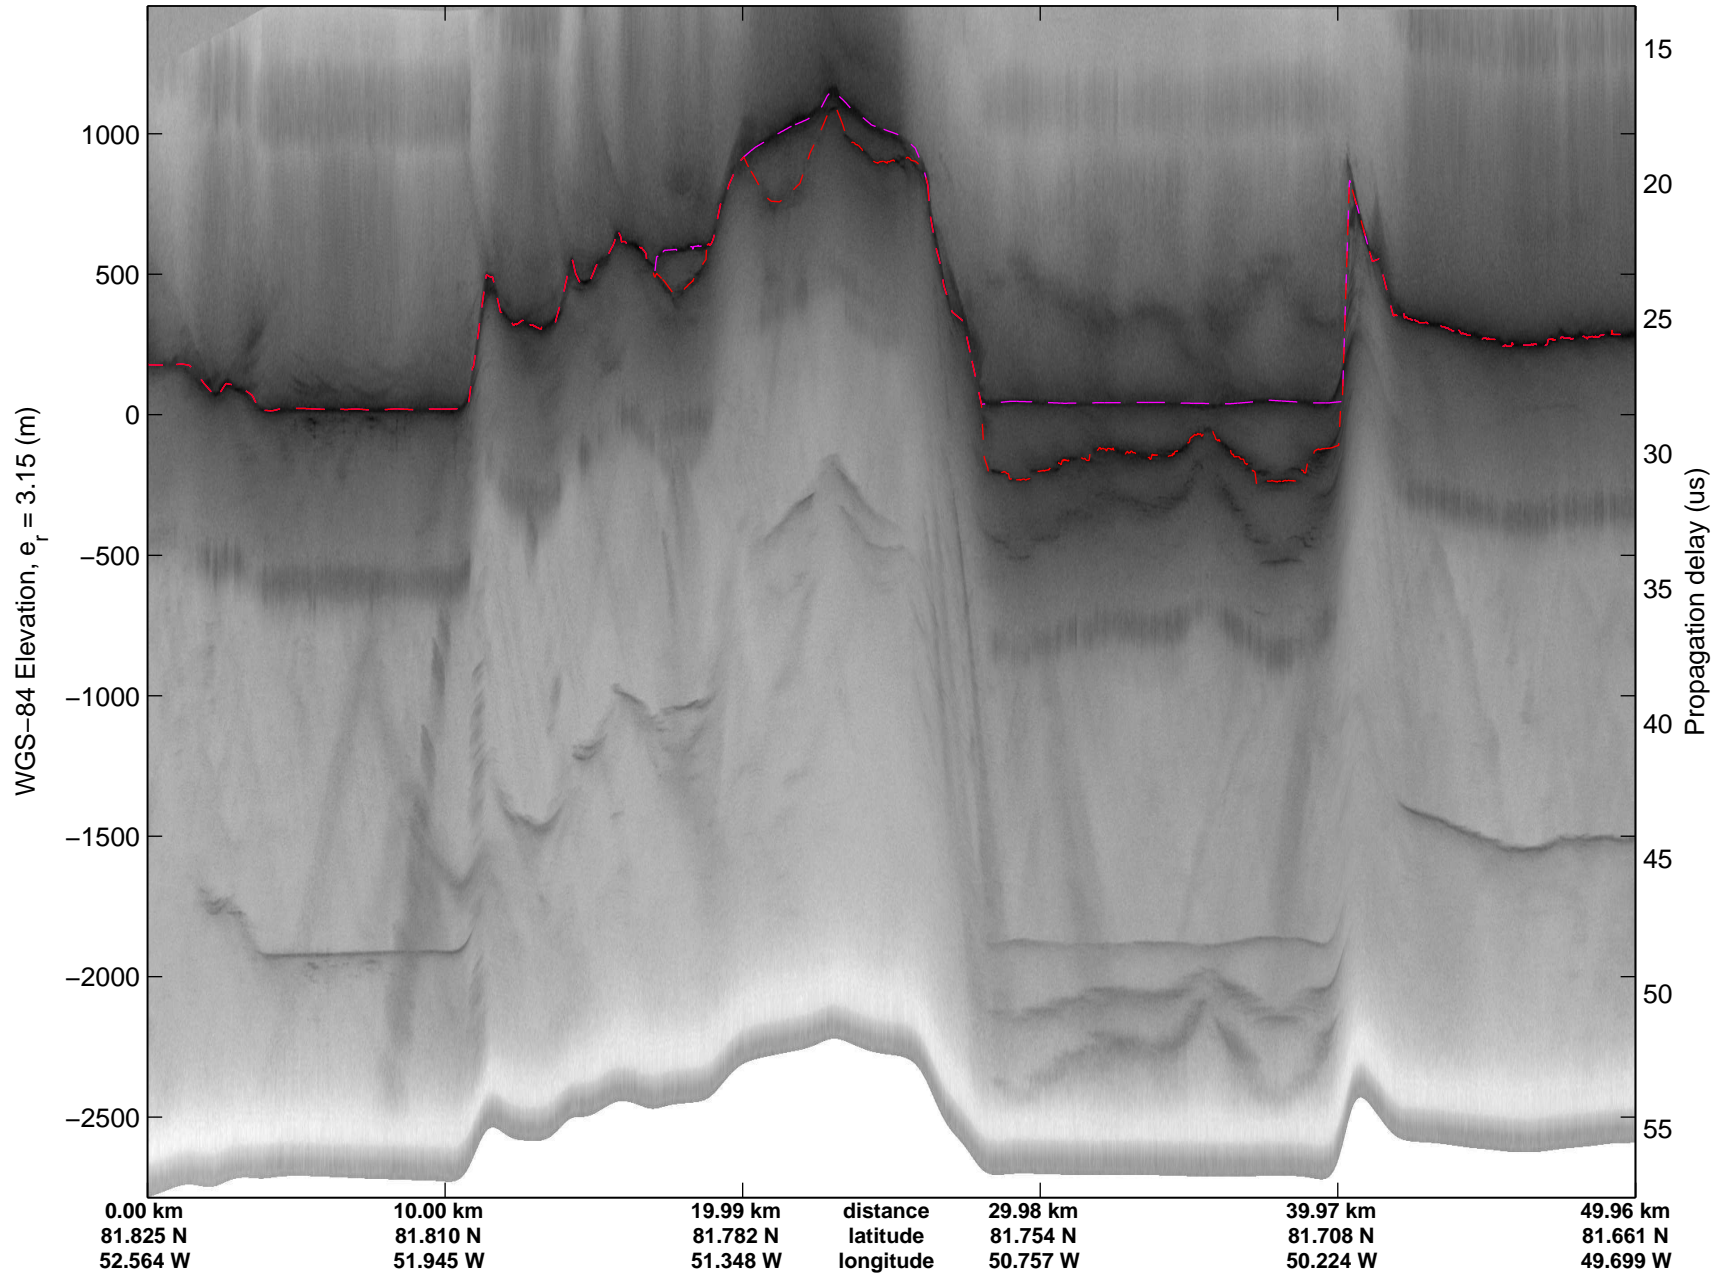

mcords3 2014_Greenland_P3: "Cryosat Land" 20140502_01_014: 12:34:45.4 to 12:41:45.4 GPS

mcords3 2014_Greenland_P3: "Cryosat Land" 20140502_01_015: 12:41:45.8 to 12:47:37.1 GPS

mcords3 2014_Greenland_P3: "Cryosat Land" 20140502_01_015: 12:41:45.8 to 12:47:37.1 GPS