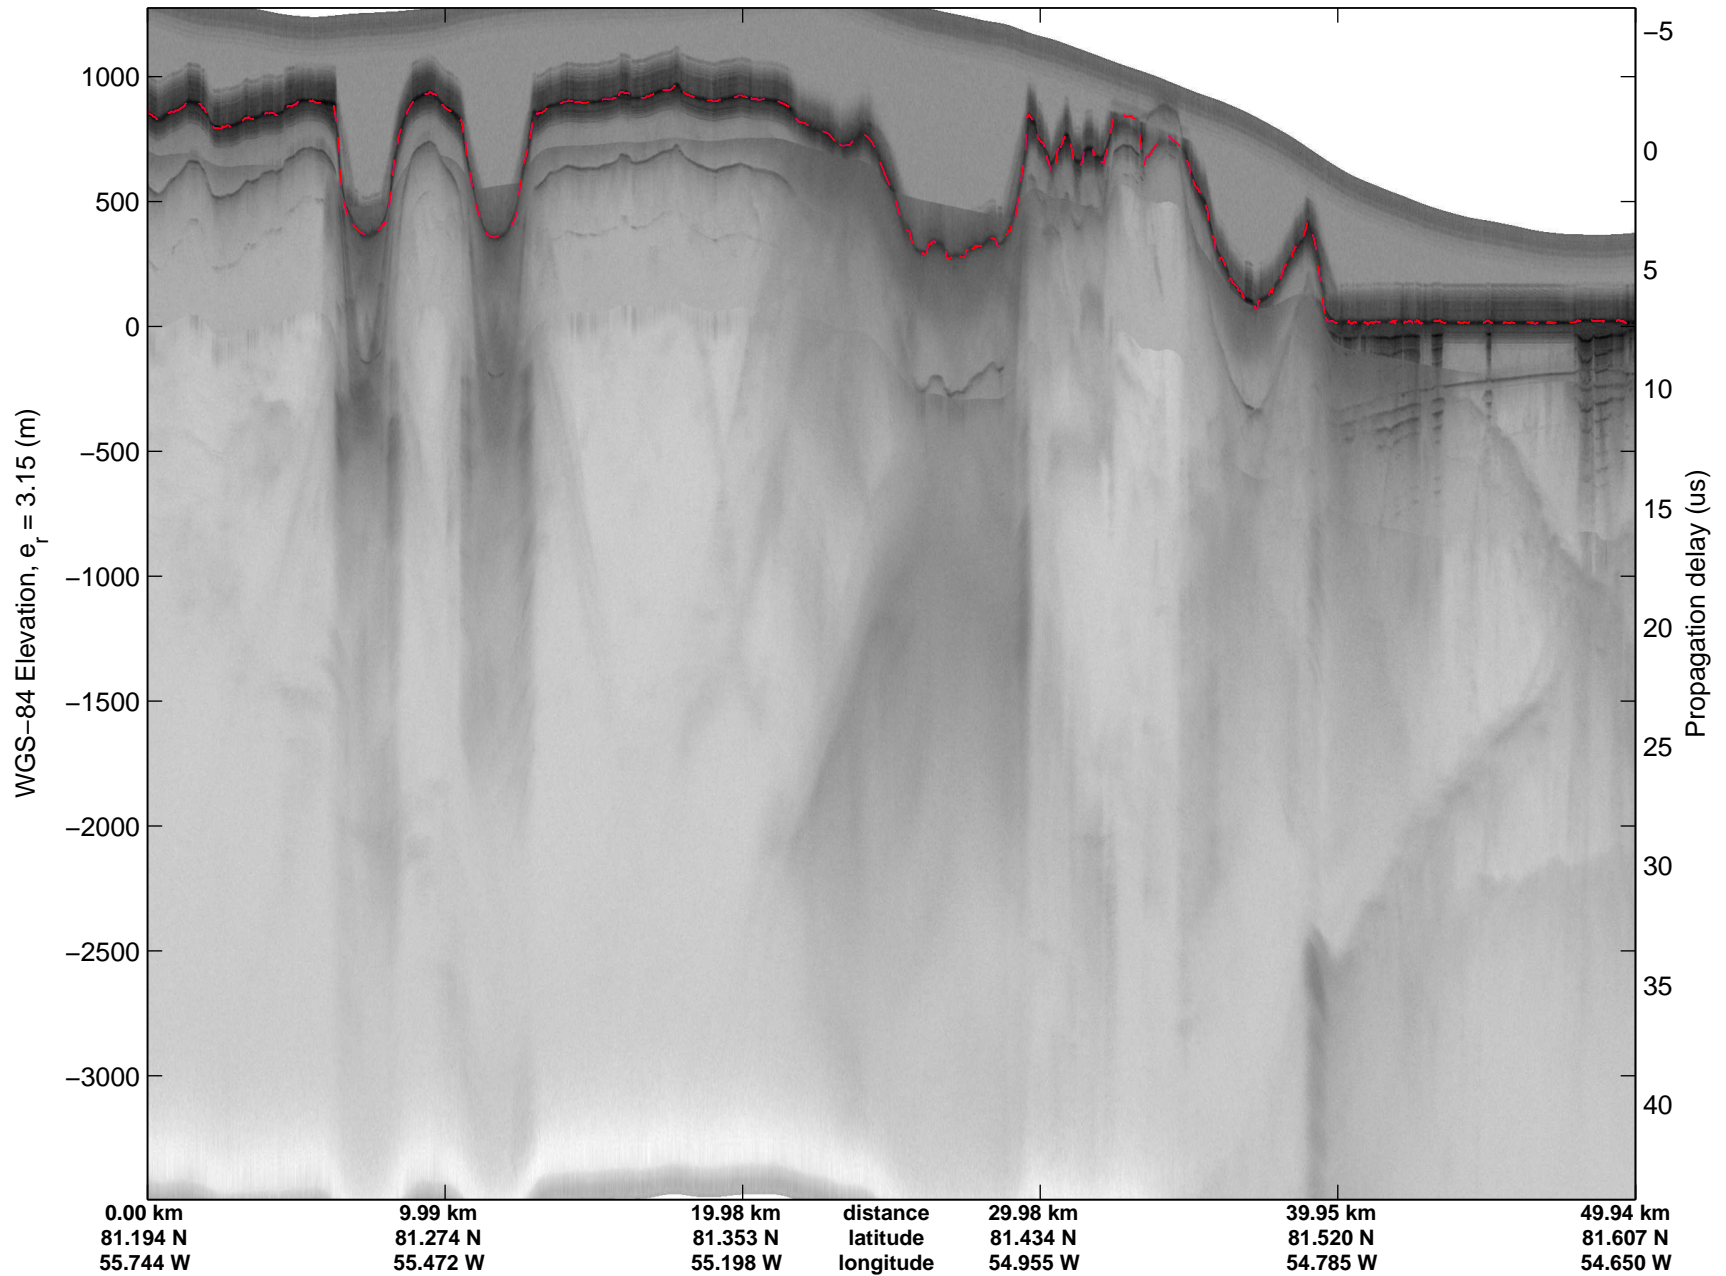

mcords3 2014_Greenland_P3: "Cryosat Land" 20140502_01_013: 12:28:28.0 to 12:34:45.1 GPS