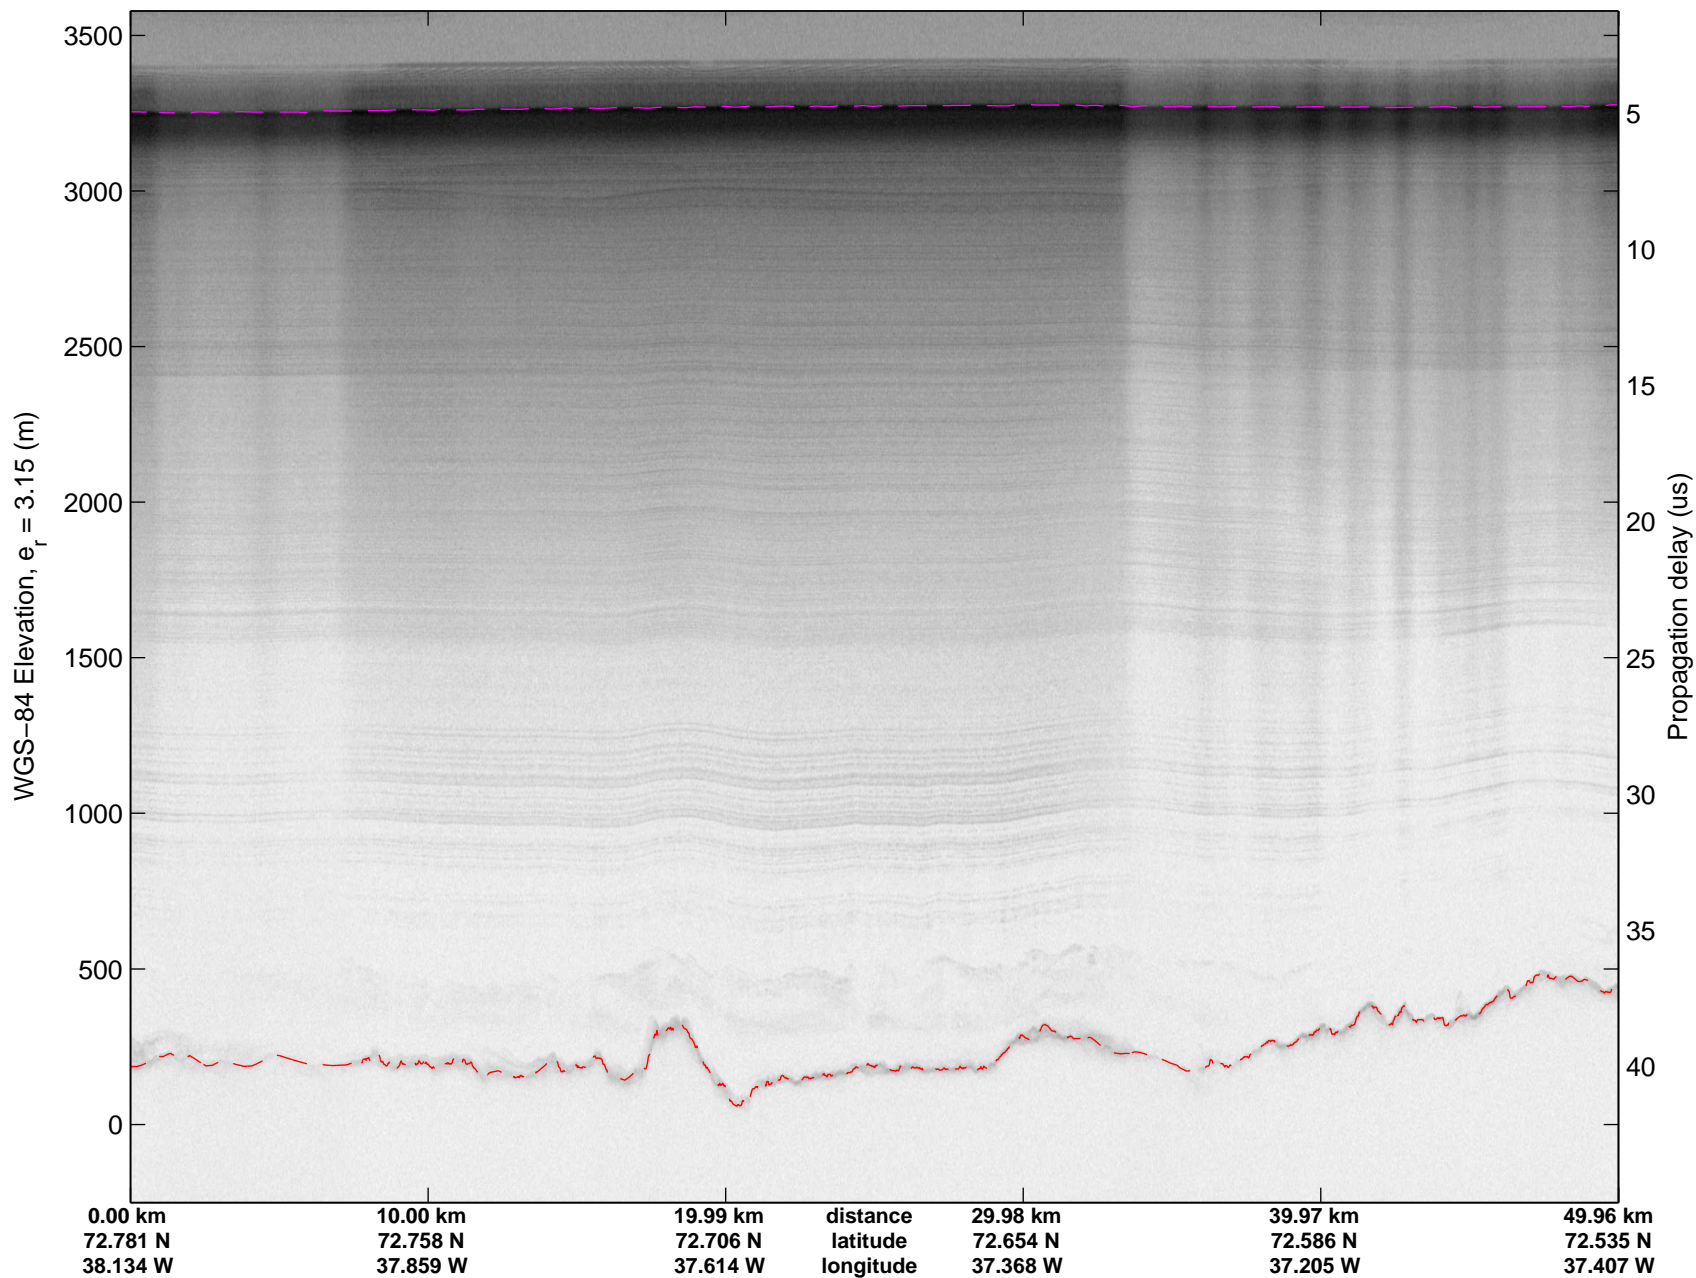

mcords3 2014_Greenland_P3: "Cryosat Land" 20140502_01_038: 14:55:58.0 to 15:02:24.5 GPS

mcords3 2014_Greenland_P3: "Cryosat Land" 20140502_01_039: 15:02:24.8 to 15:08:48.7 GPS

mcords3 2014_Greenland_P3: "Cryosat Land" 20140502_01_039: 15:02:24.8 to 15:08:48.7 GPS

mcords3 2014_Greenland_P3: "Cryosat Land" 20140502_01_040: 15:08:49.0 to 15:15:31.7 GPS

mcords3 2014_Greenland_P3: "Cryosat Land" 20140502_01_040: 15:08:49.0 to 15:15:31.7 GPS

mcords3 2014_Greenland_P3: "Cryosat Land" 20140502_01_041: 15:15:32.0 to 15:21:45.6 GPS