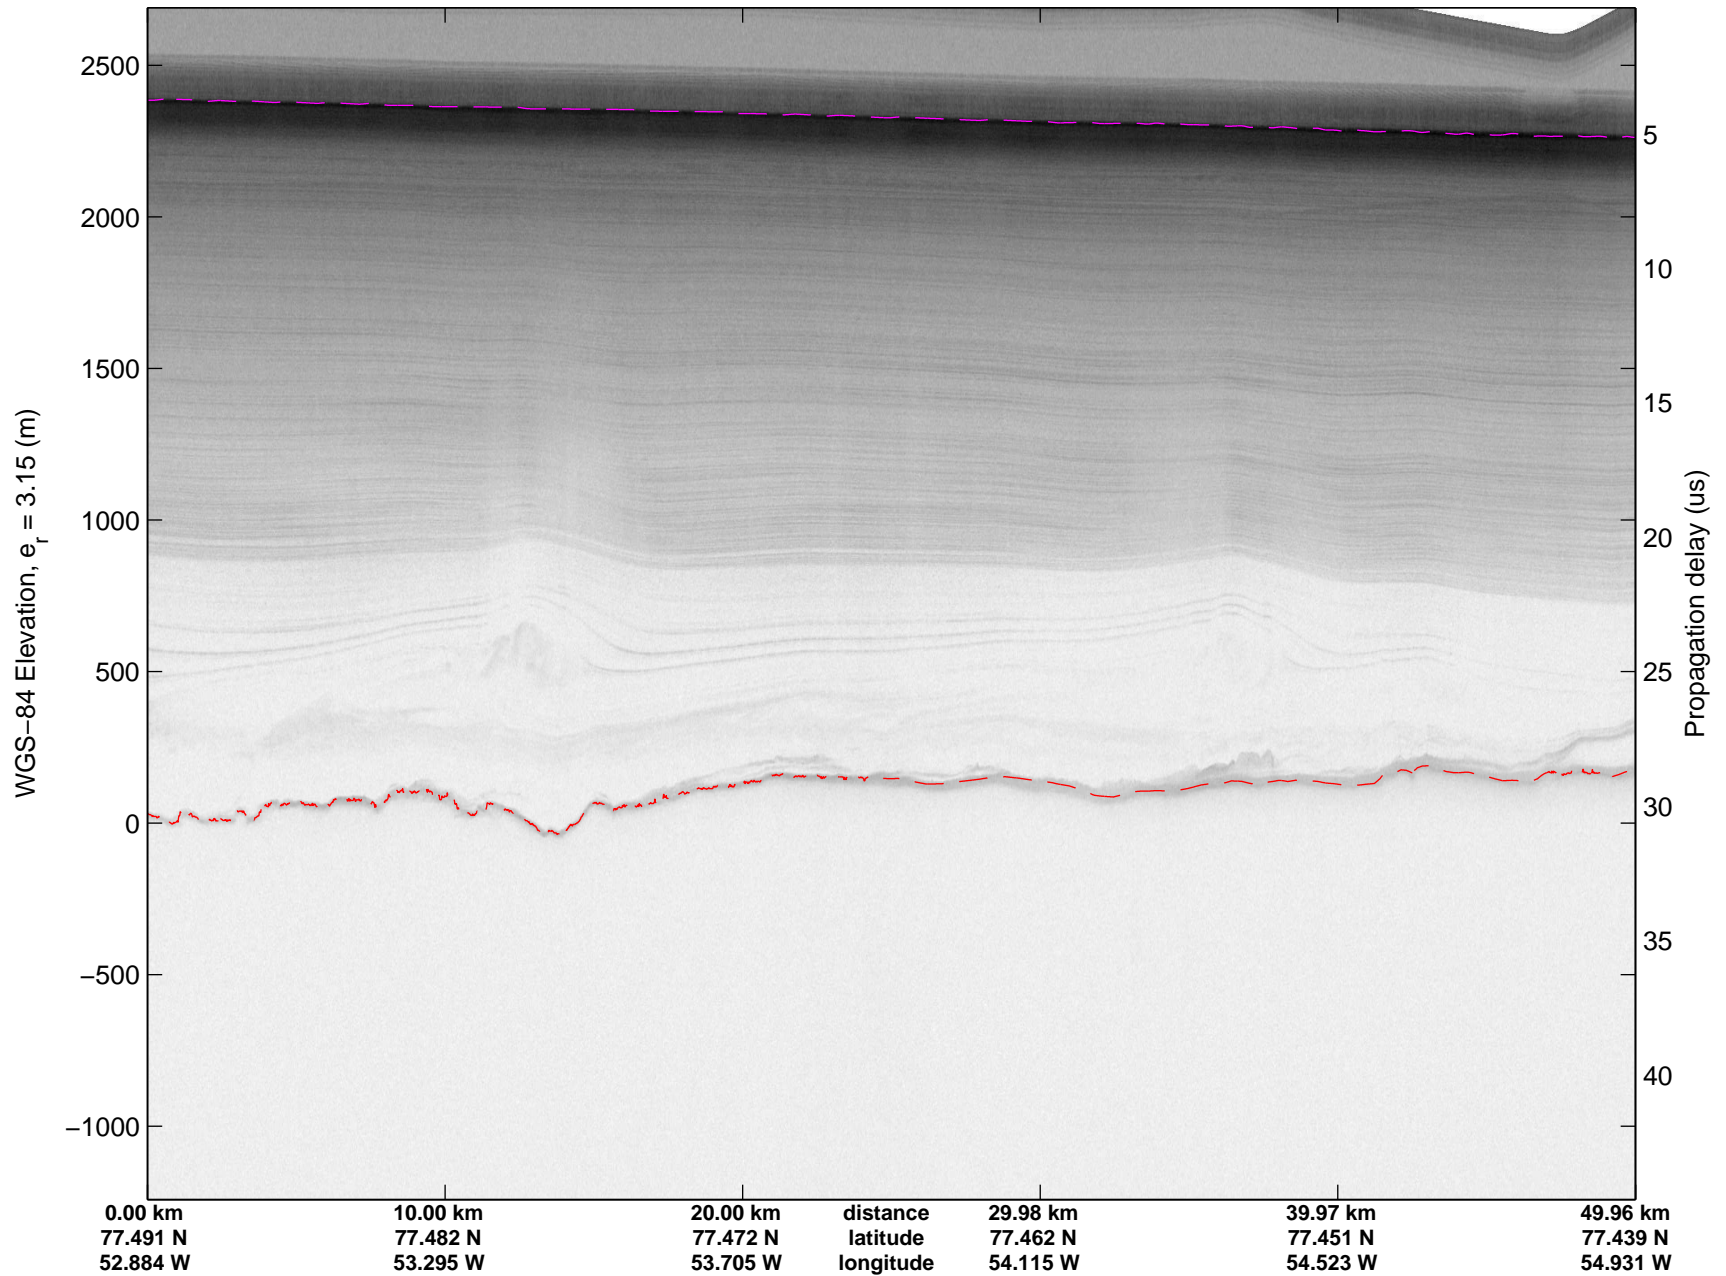

mcords3 2014_Greenland_P3: "Cryosat Land" 20140502_01_055: 16:37:48.6 to 16:43:43.4 GPS

mcords3 2014_Greenland_P3: "Cryosat Land" 20140502_01_055: 16:37:48.6 to 16:43:43.4 GPS

mcords3 2014_Greenland_P3: "Cryosat Land" 20140502_01_056: 16:43:43.7 to 16:49:37.9 GPS

mcords3 2014_Greenland_P3: "Cryosat Land" 20140502_01_056: 16:43:43.7 to 16:49:37.9 GPS

mcords3 2014_Greenland_P3: "Cryosat Land" 20140502_01_057: 16:49:38.2 to 16:55:37.6 GPS

mcords3 2014_Greenland_P3: "Cryosat Land" 20140502_01_057: 16:49:38.2 to 16:55:37.6 GPS