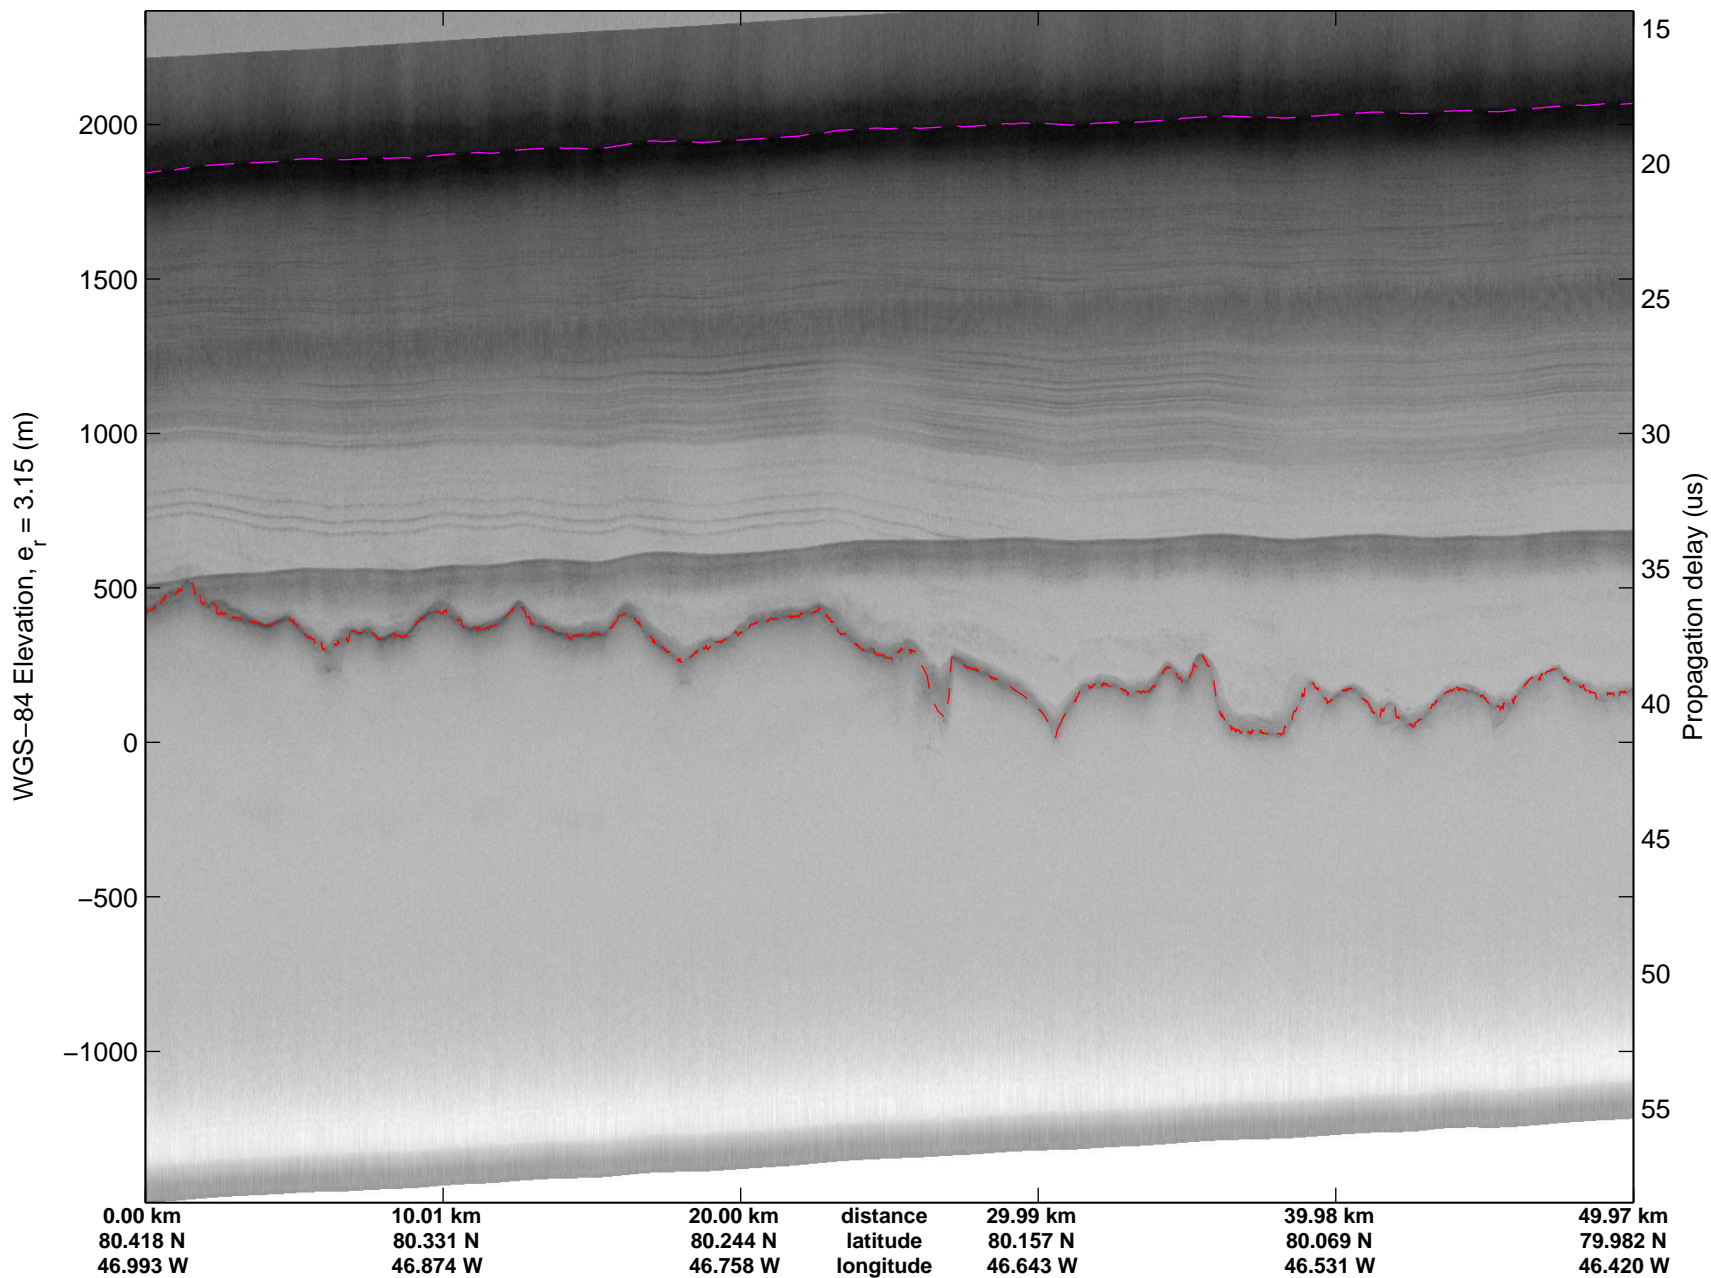

mcords3 2014_Greenland_P3: "Cryosat Land" 20140502_01_019: 13:04:30.6 to 13:10:09.4 GPS