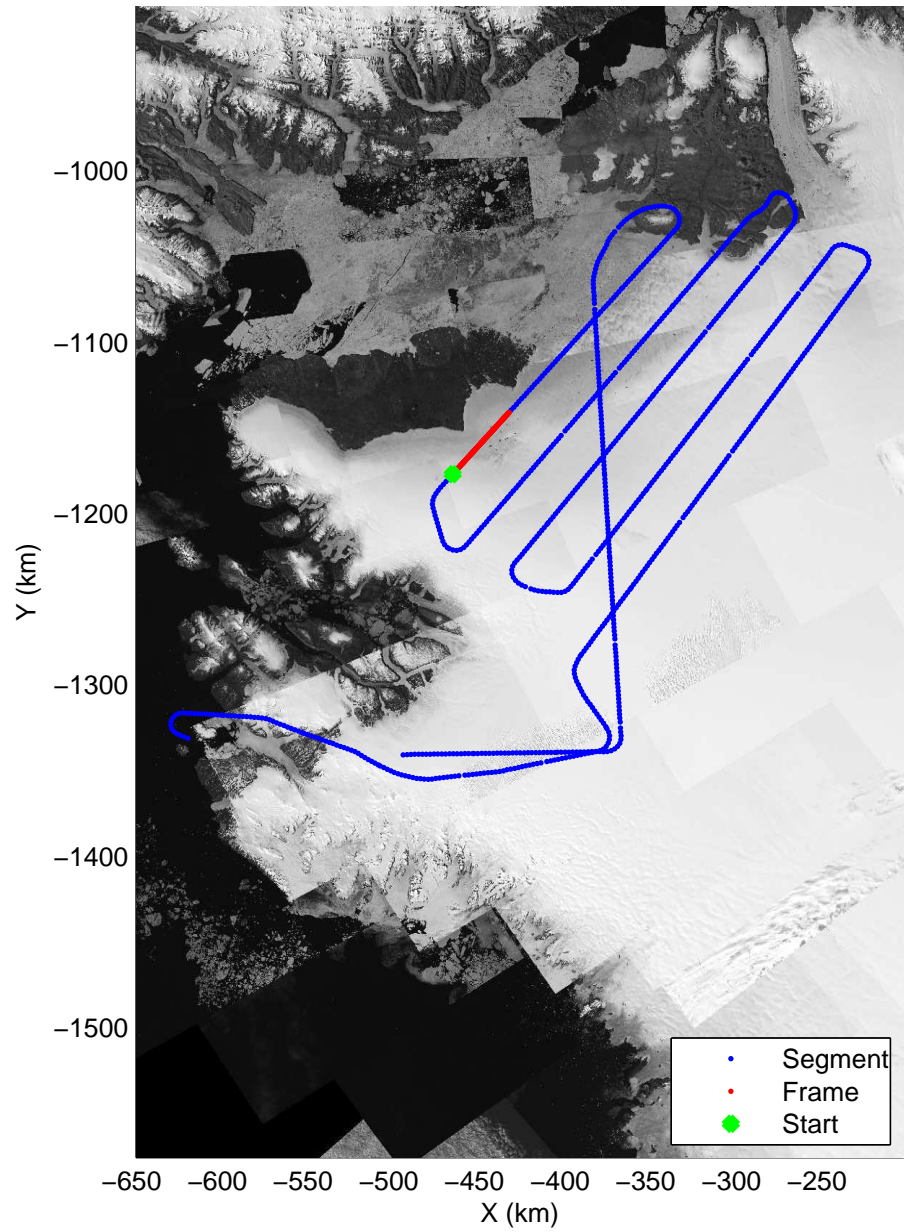

mcords3 2014_Greenland_P3: "Humboldt 01" 20140501_01_032: 17:04:11.6 to 17:10:07.6 GPS

mcords3 2014_Greenland_P3: "Humboldt 01" 20140501_01_032: 17:04:11.6 to 17:10:07.6 GPS

Polar Stereograph 70N/-45E

mcords3 2014_Greenland_P3: "Humboldt 01" 20140501_01_033: 17:10:07.8 to 17:16:08.7 GPS