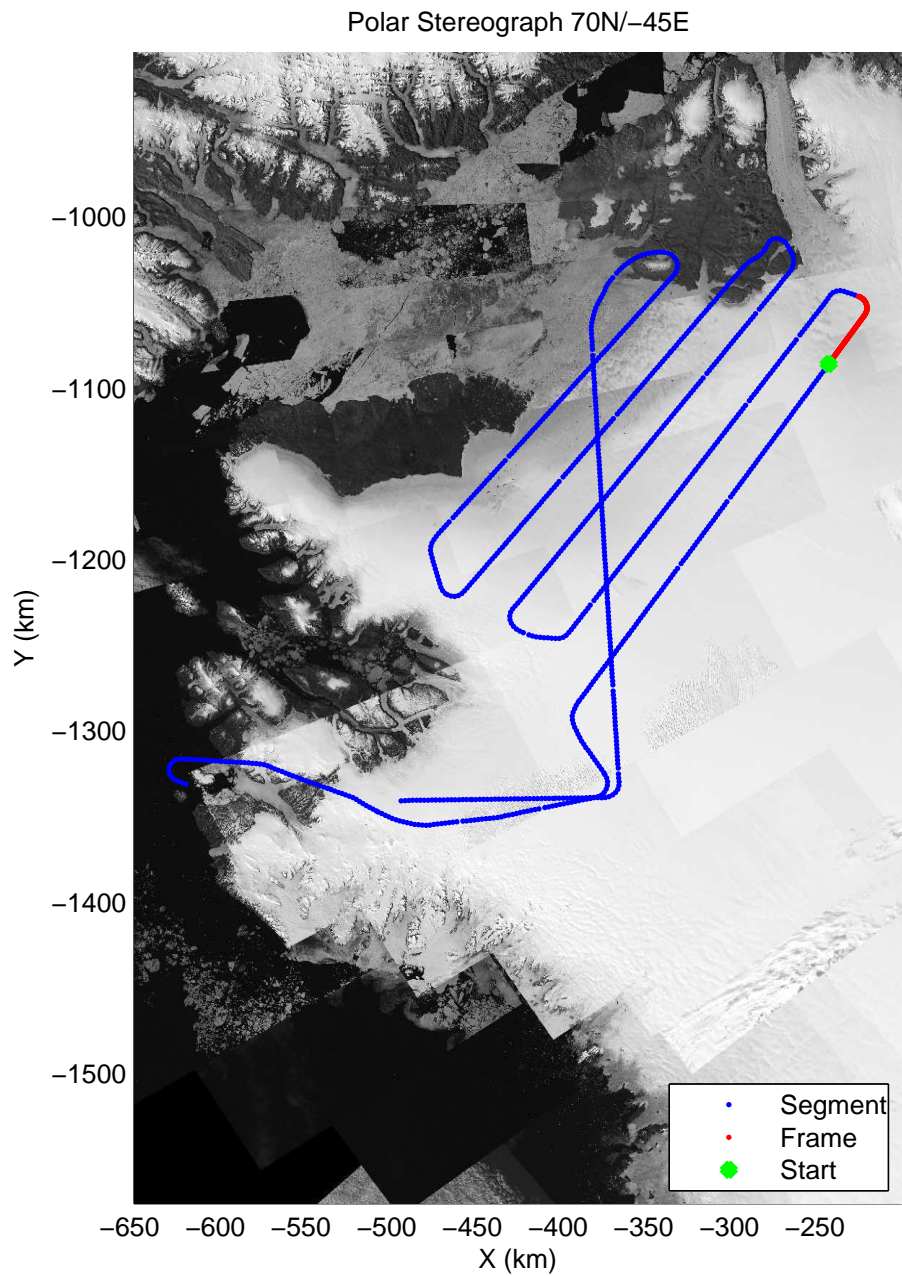

mcords3 2014_Greenland_P3: "Humboldt 01" 20140501_01_011: 14:51:49.9 to 14:58:06.9 GPS

Polar Stereograph 70N/-45E

mcords3 2014_Greenland_P3: "Humboldt 01" 20140501_01_012: 14:58:07.1 to 15:04:29.2 GPS

mcords3 2014_Greenland_P3: "Humboldt 01" 20140501_01_012: 14:58:07.1 to 15:04:29.2 GPS