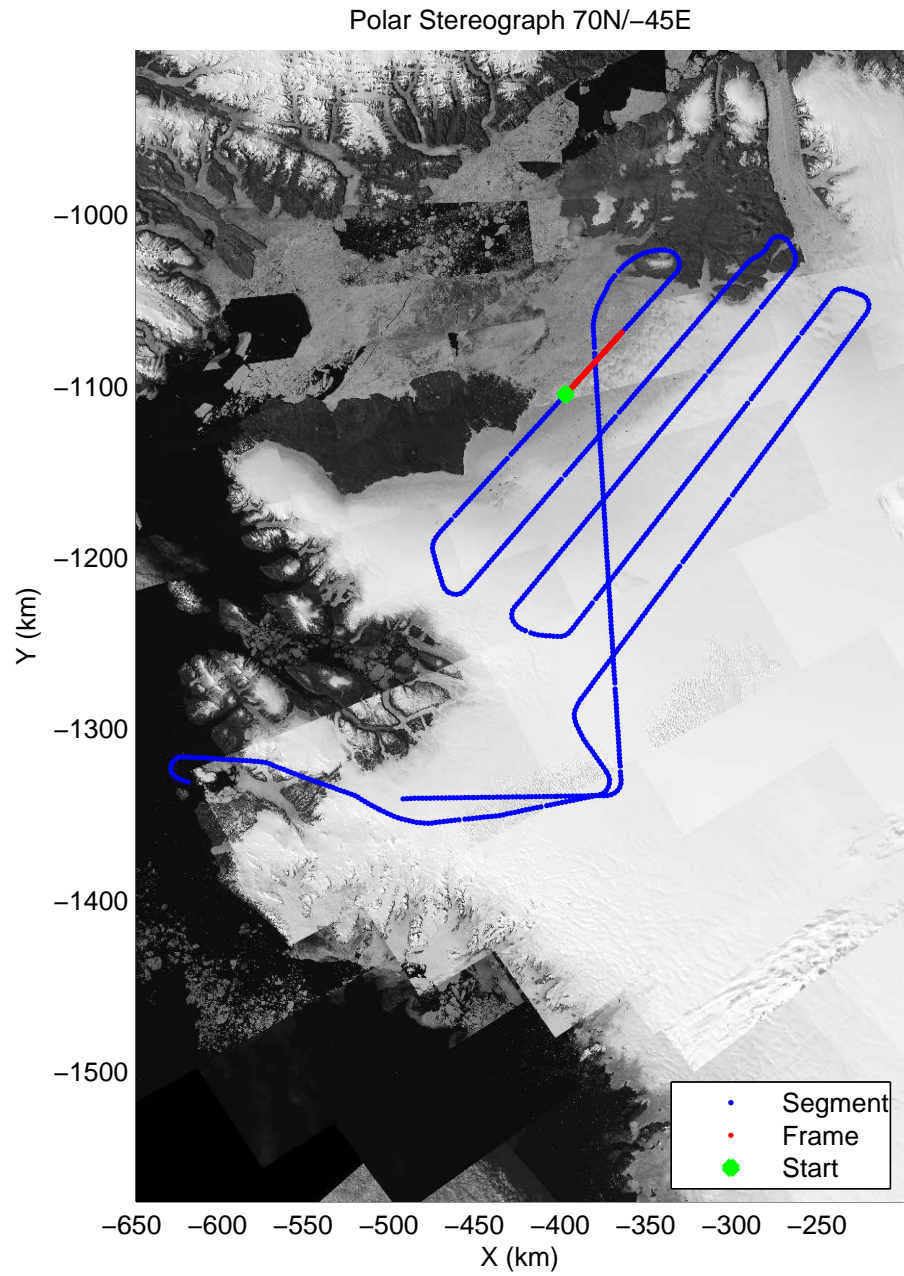

mcords3 2014_Greenland_P3: "Humboldt 01" 20140501_01_033: 17:10:07.8 to 17:16:08.7 GPS

Polar Stereograph 70N/-45E

mcords3 2014_Greenland_P3: "Humboldt 01" 20140501_01_034: 17:16:09.0 to 17:22:09.6 GPS

mcords3 2014_Greenland_P3: "Humboldt 01" 20140501_01_034: 17:16:09.0 to 17:22:09.6 GPS