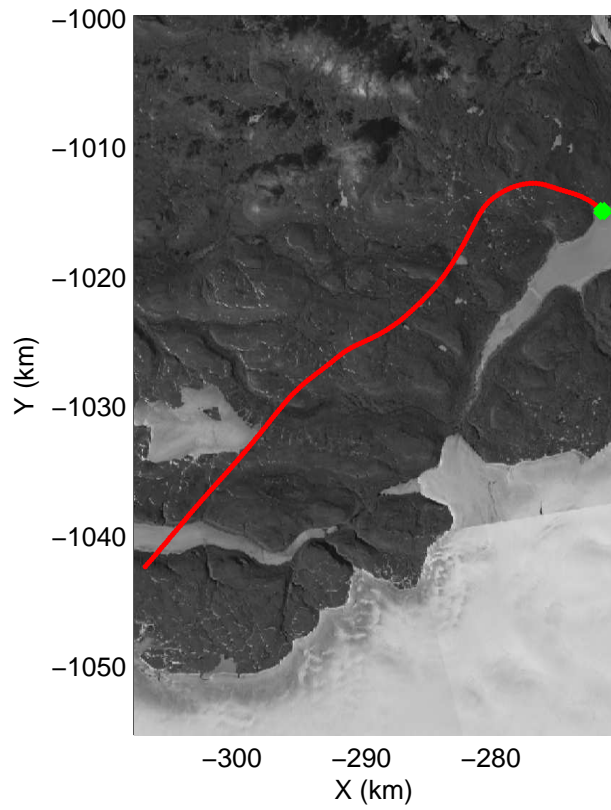

Polar Stereograph 70N/-45E

mcords3 2014_Greenland_P3: "Humboldt 01" 20140501_01_025: 16:20:42.6 to 16:26:59.1 GPS

mcords3 2014_Greenland_P3: "Humboldt 01" 20140501_01_025: 16:20:42.6 to 16:26:59.1 GPS

mcords3 2014_Greenland_P3: "Humboldt 01" 20140501_01_026: 16:26:59.4 to 16:33:33.0 GPS