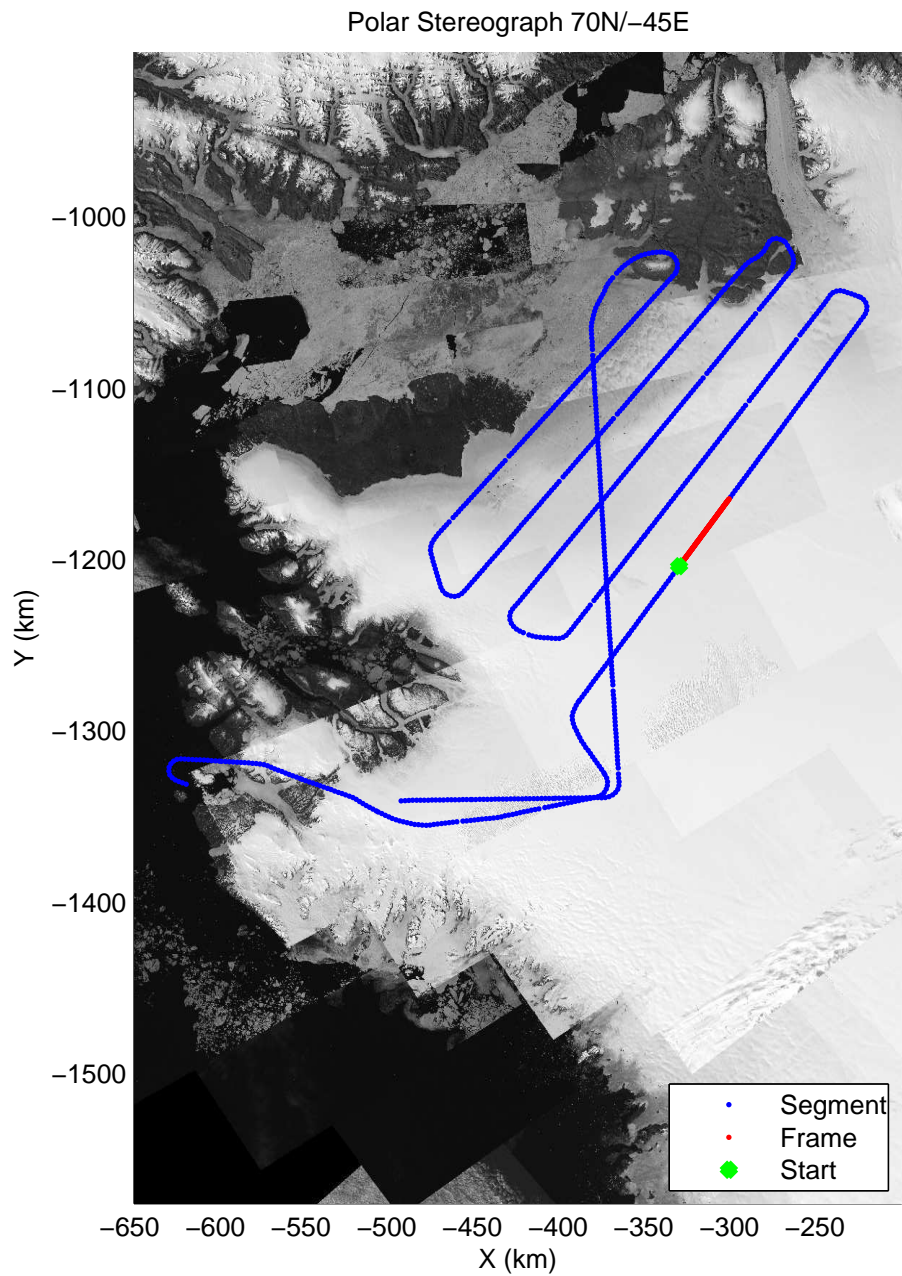

mcords3 2014_Greenland_P3: "Humboldt 01" 20140501_01_008: 14:33:00.4 to 14:39:17.3 GPS

Polar Stereograph 70N/-45E

mcords3 2014_Greenland_P3: "Humboldt 01" 20140501_01_009: 14:39:17.6 to 14:45:34.9 GPS

mcords3 2014_Greenland_P3: "Humboldt 01" 20140501_01_009: 14:39:17.6 to 14:45:34.9 GPS