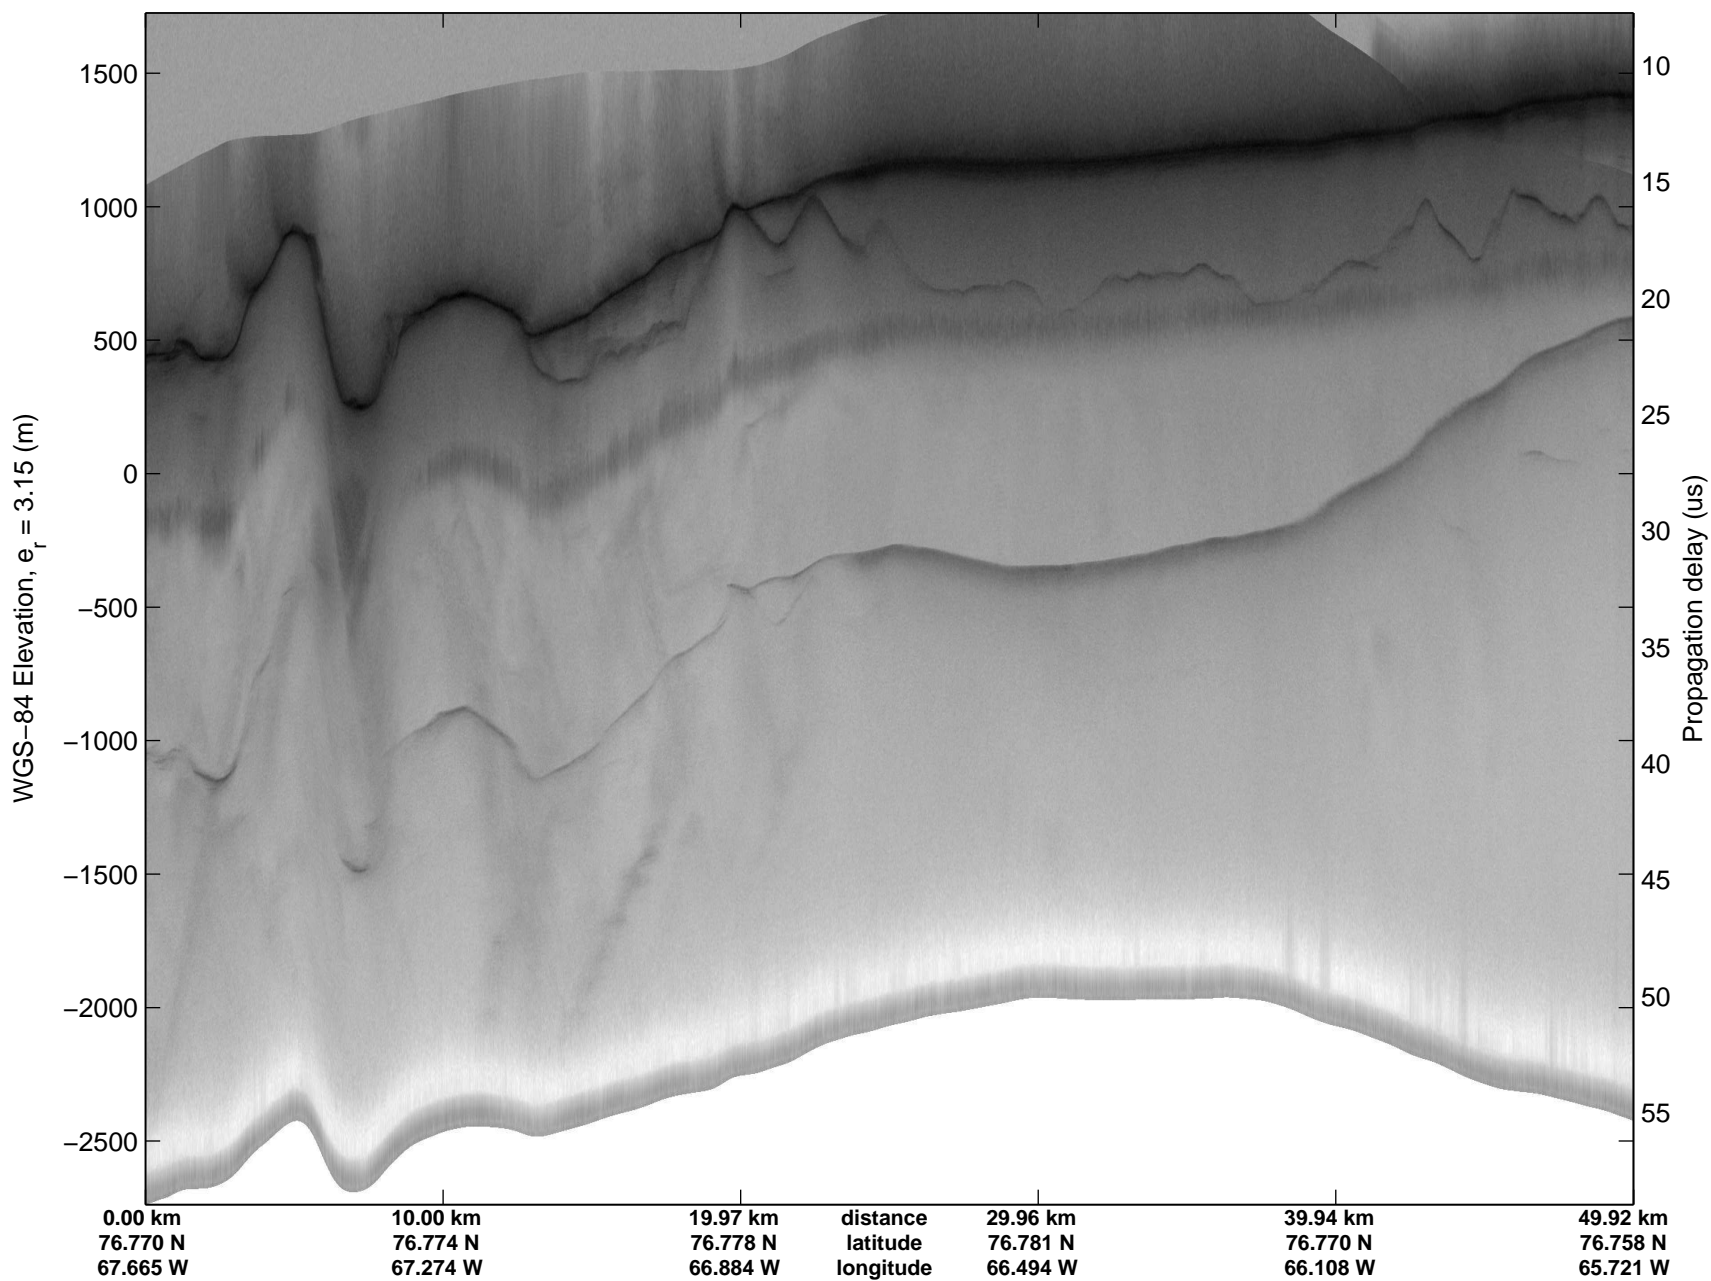

mcords3 2014_Greenland_P3: "Humboldt 01" 20140501_01_003: 14:01:22.9 to 14:08:06.1 GPS