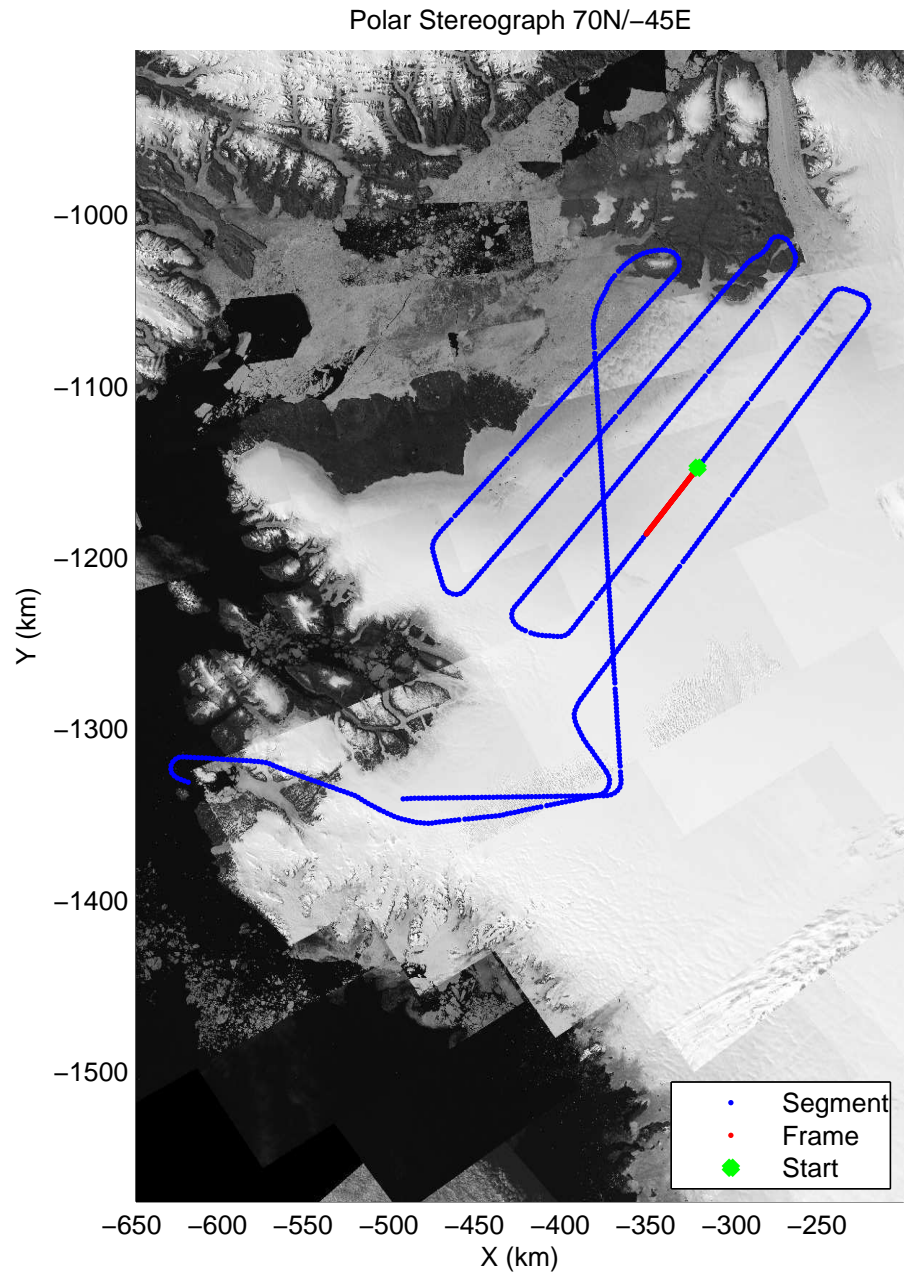

Polar Stereograph 70N/-45E

mcords3 2014_Greenland_P3: "Humboldt 01" 20140501_01_016: 15:23:47.5 to 15:30:06.6 GPS

mcords3 2014_Greenland_P3: "Humboldt 01" 20140501_01_016: 15:23:47.5 to 15:30:06.6 GPS

mcords3 2014_Greenland_P3: "Humboldt 01" 20140501_01_017: 15:30:06.9 to 15:36:30.9 GPS