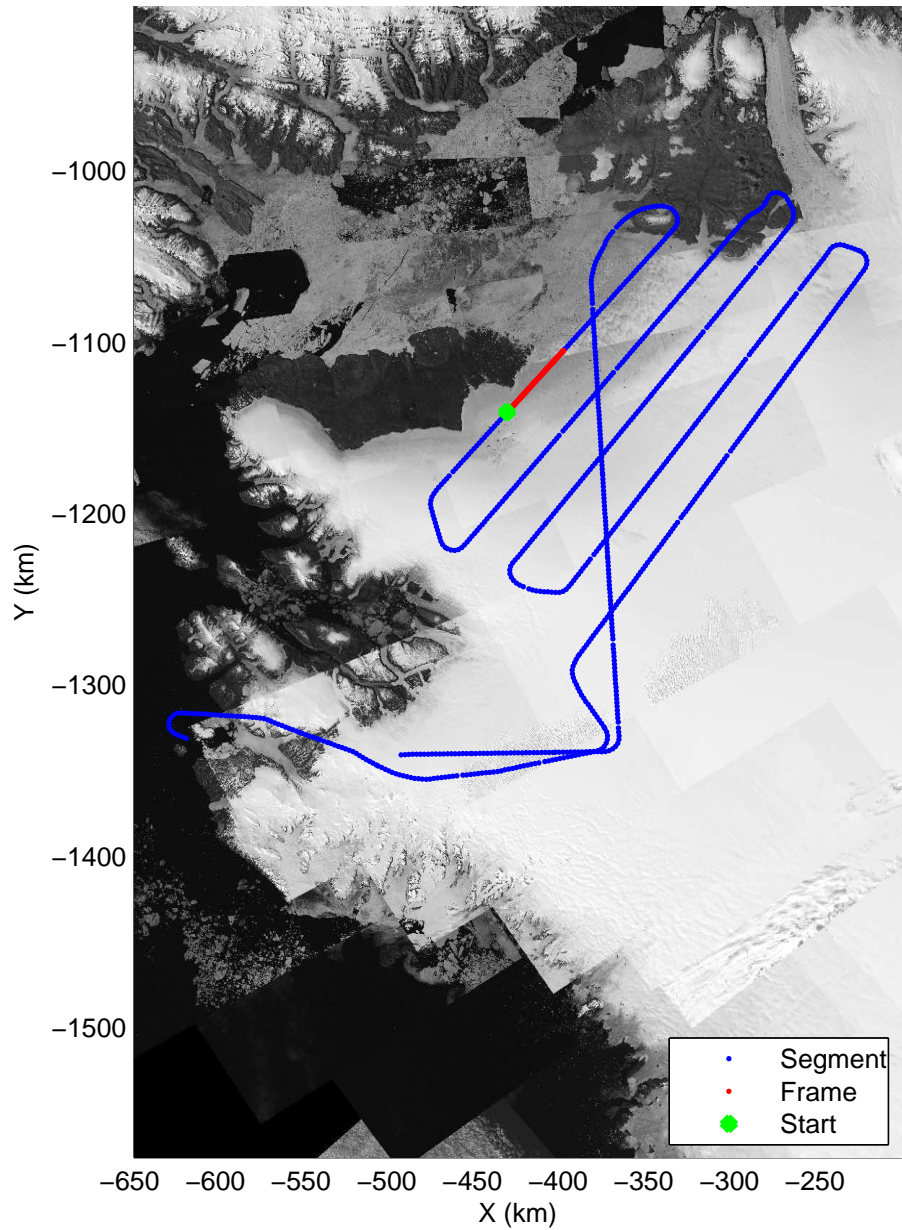

Polar Stereograph 70N/-45E