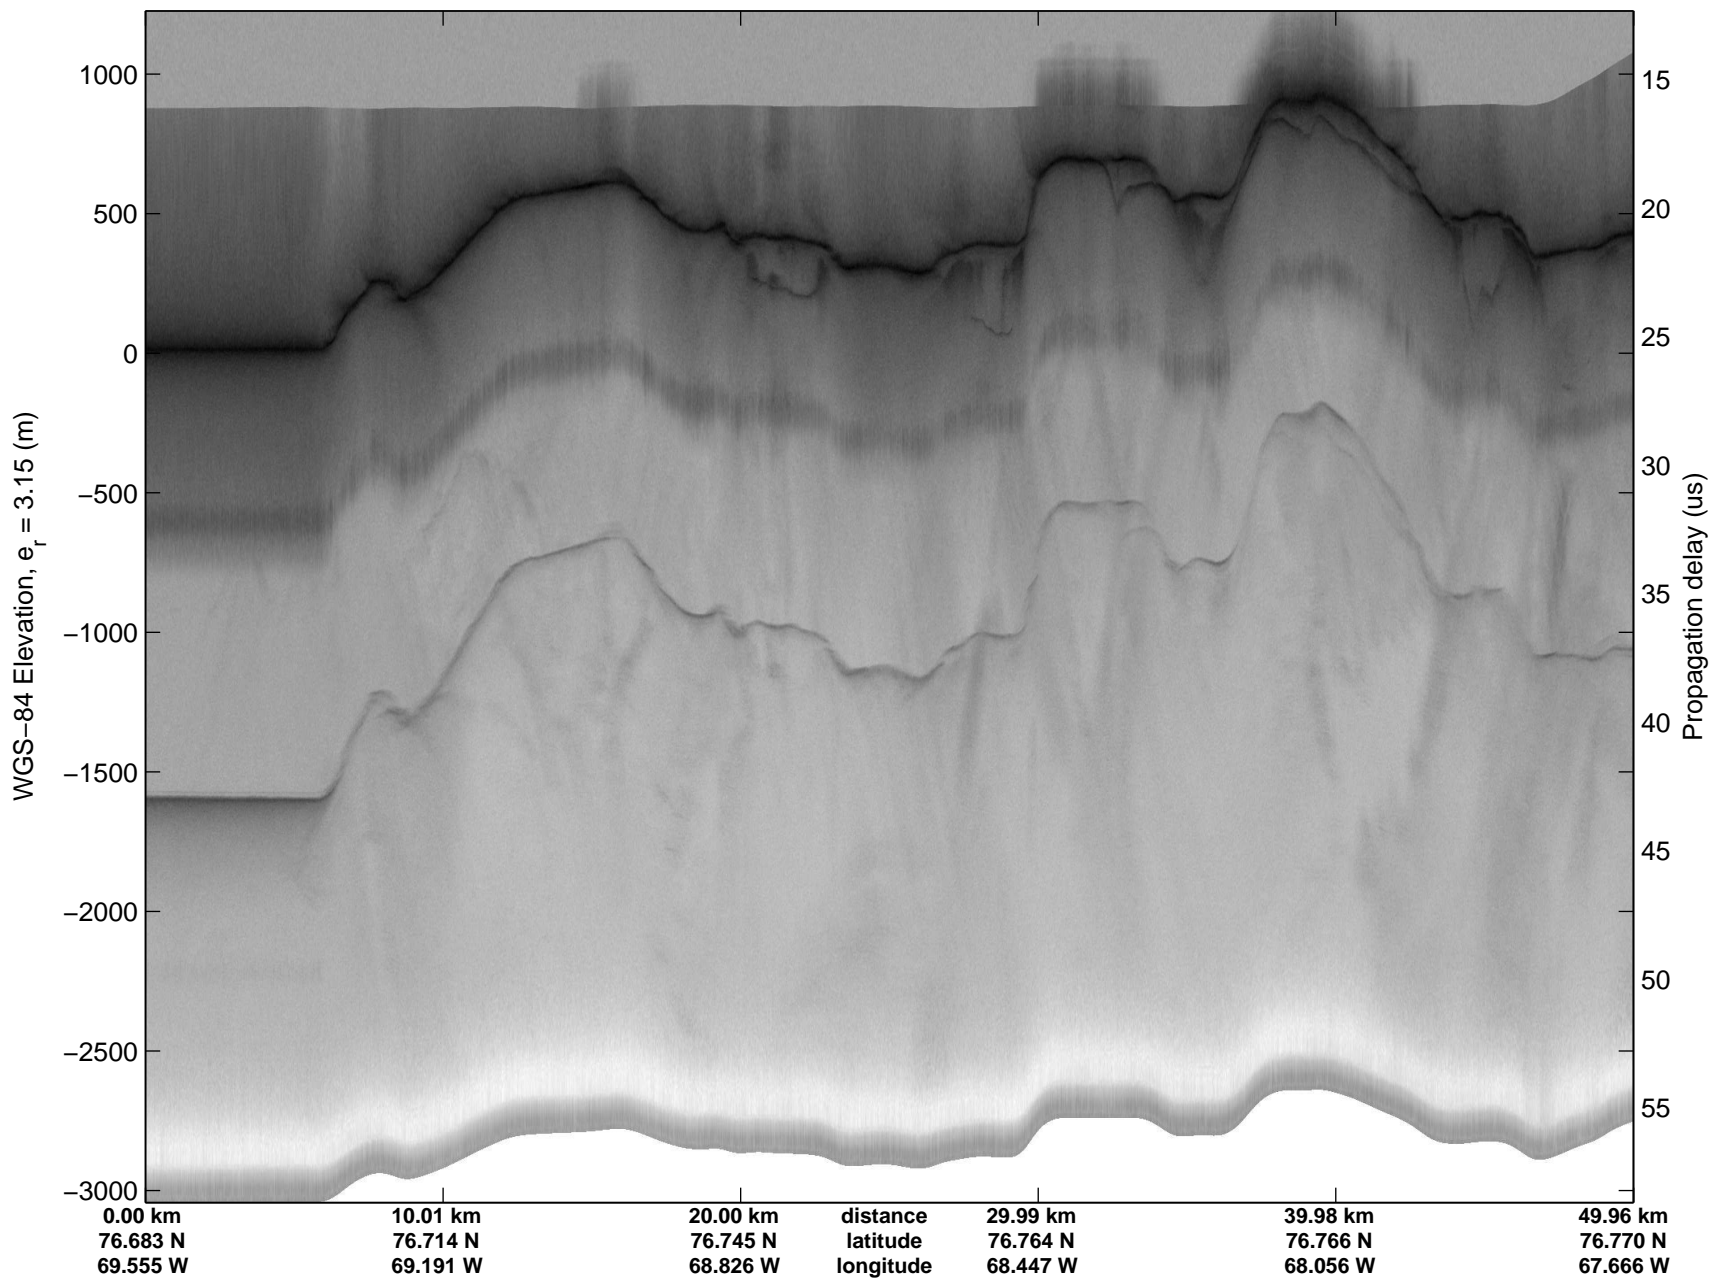

mcords3 2014_Greenland_P3: "Humboldt 01" 20140501_01_001: 13:49:09.1 to 13:55:23.8 GPS

mcords3 2014_Greenland_P3: "Humboldt 01" 20140501_01_001: 13:49:09.1 to 13:55:23.8 GPS

Polar Stereograph 70N/-45E

mcords3 2014_Greenland_P3: "Humboldt 01" 20140501_01_002: 13:55:24.0 to 14:01:22.7 GPS