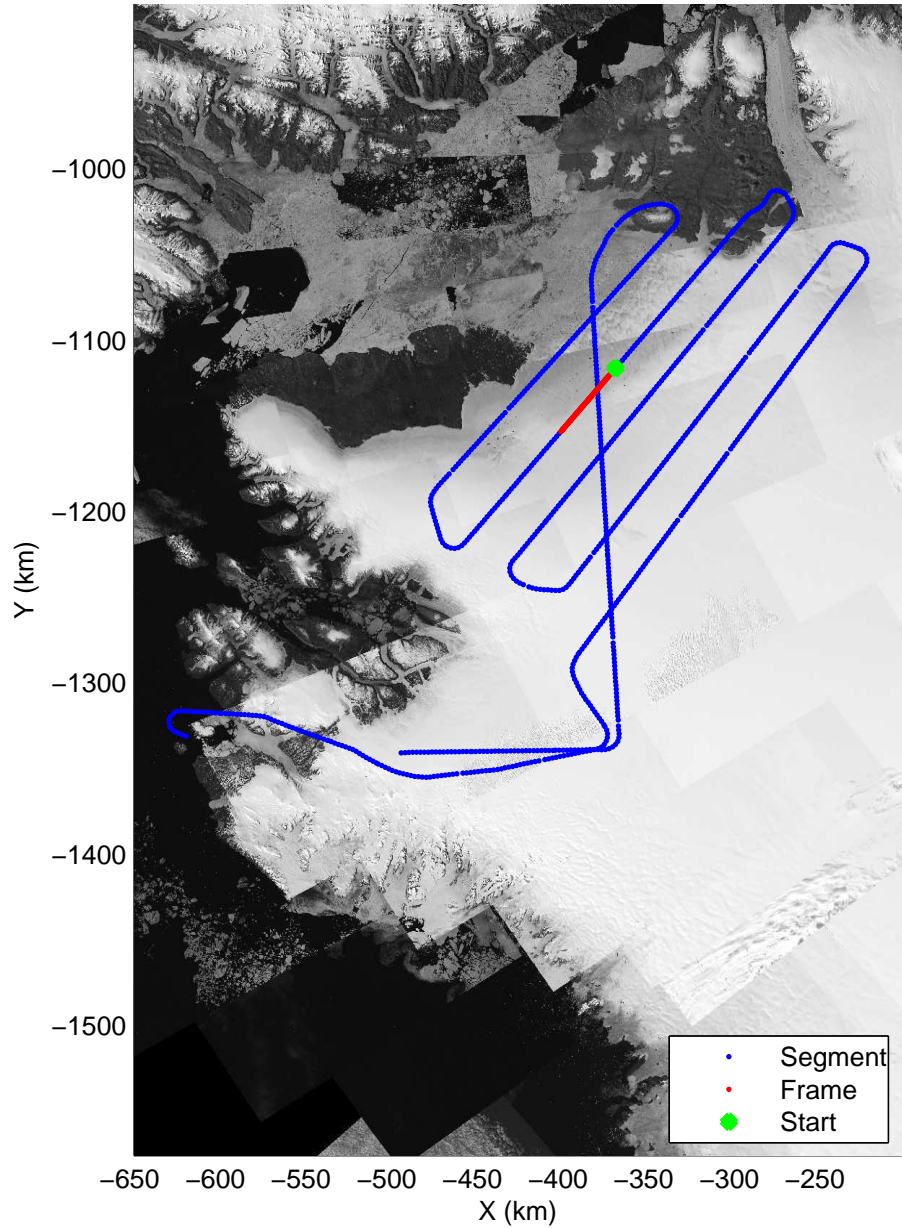

Polar Stereograph 70N/-45E

mcords3 2014_Greenland_P3: "Humboldt 01" 20140501_01_028: 16:39:42.2 to 16:45:47.5 GPS

mcords3 2014_Greenland_P3: "Humboldt 01" 20140501_01_028: 16:39:42.2 to 16:45:47.5 GPS

Polar Stereograph 70N/-45E