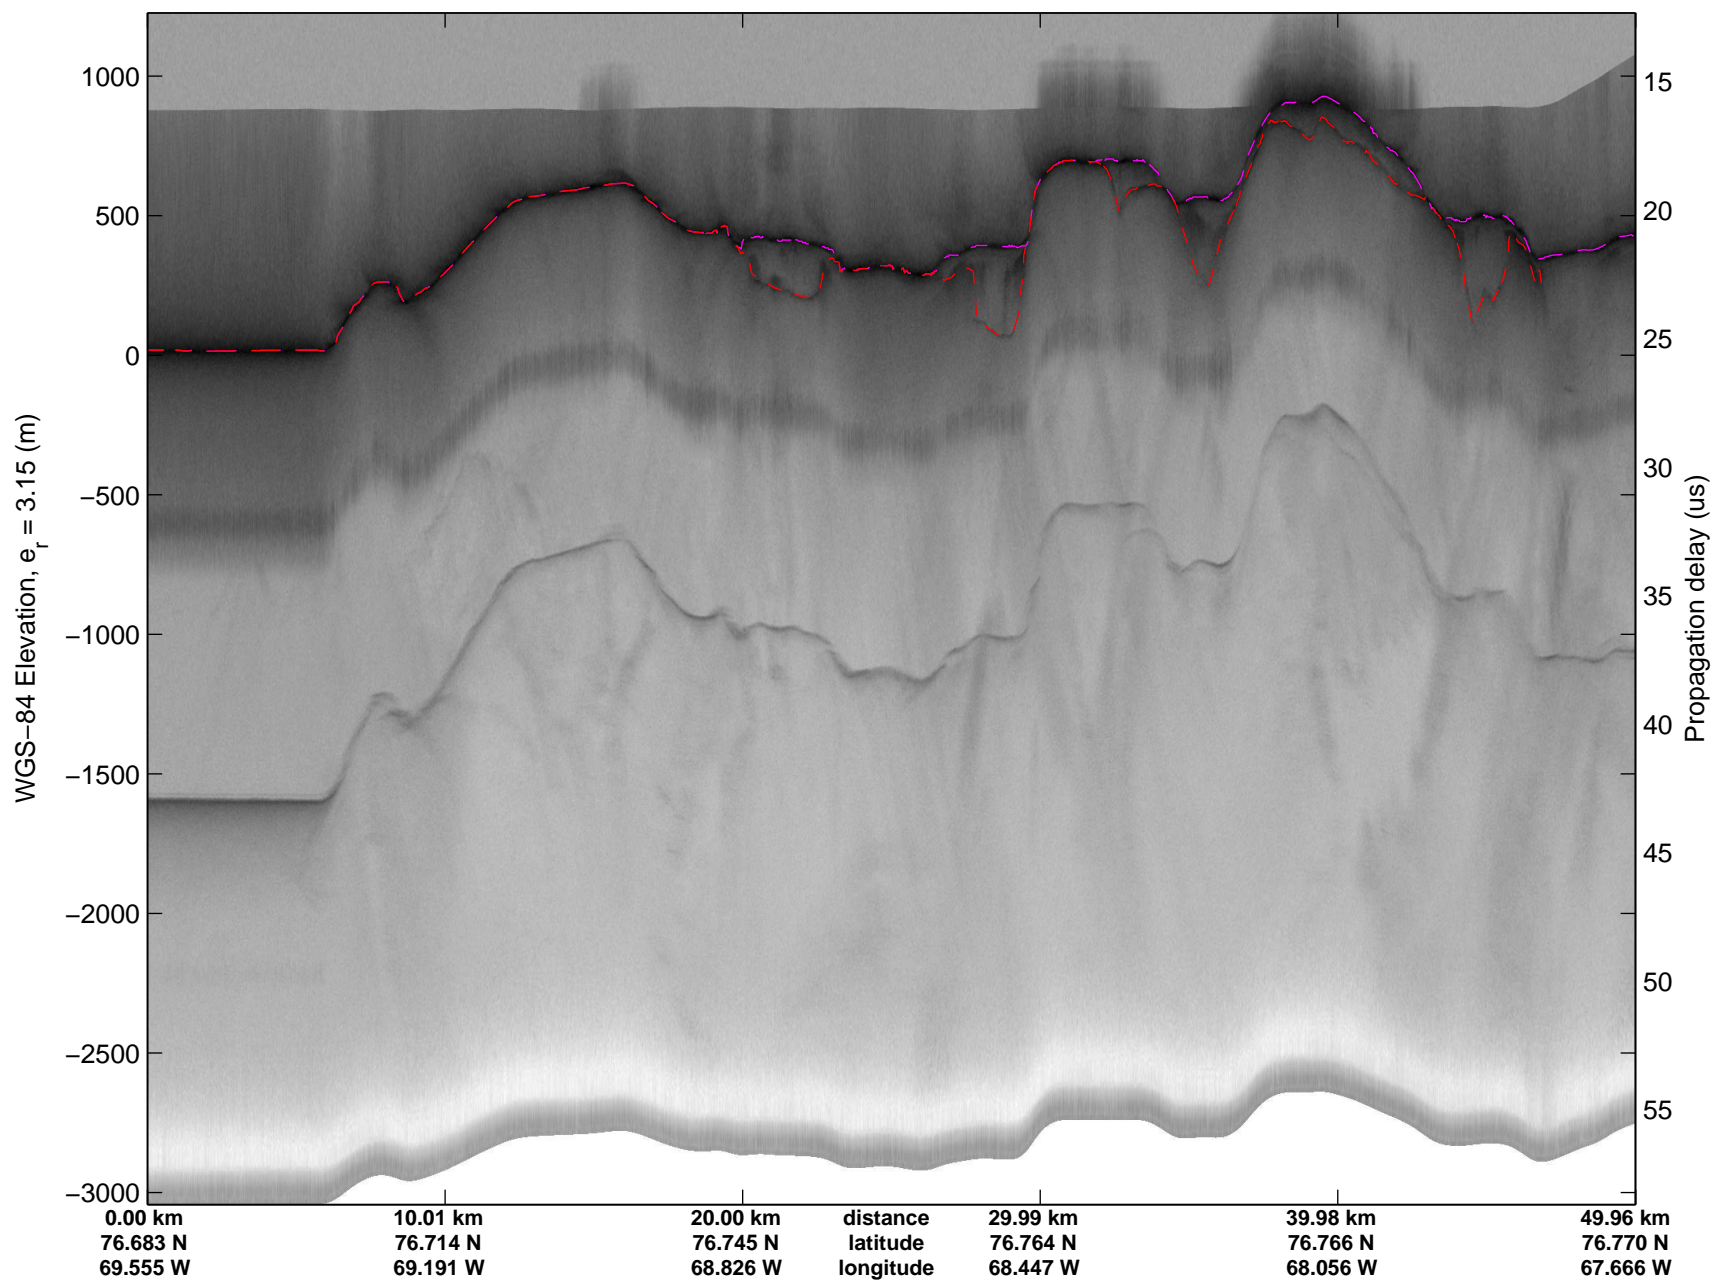

mcords3 2014_Greenland_P3: "Humboldt 01" 20140501_01_002: 13:55:24.0 to 14:01:22.7 GPS