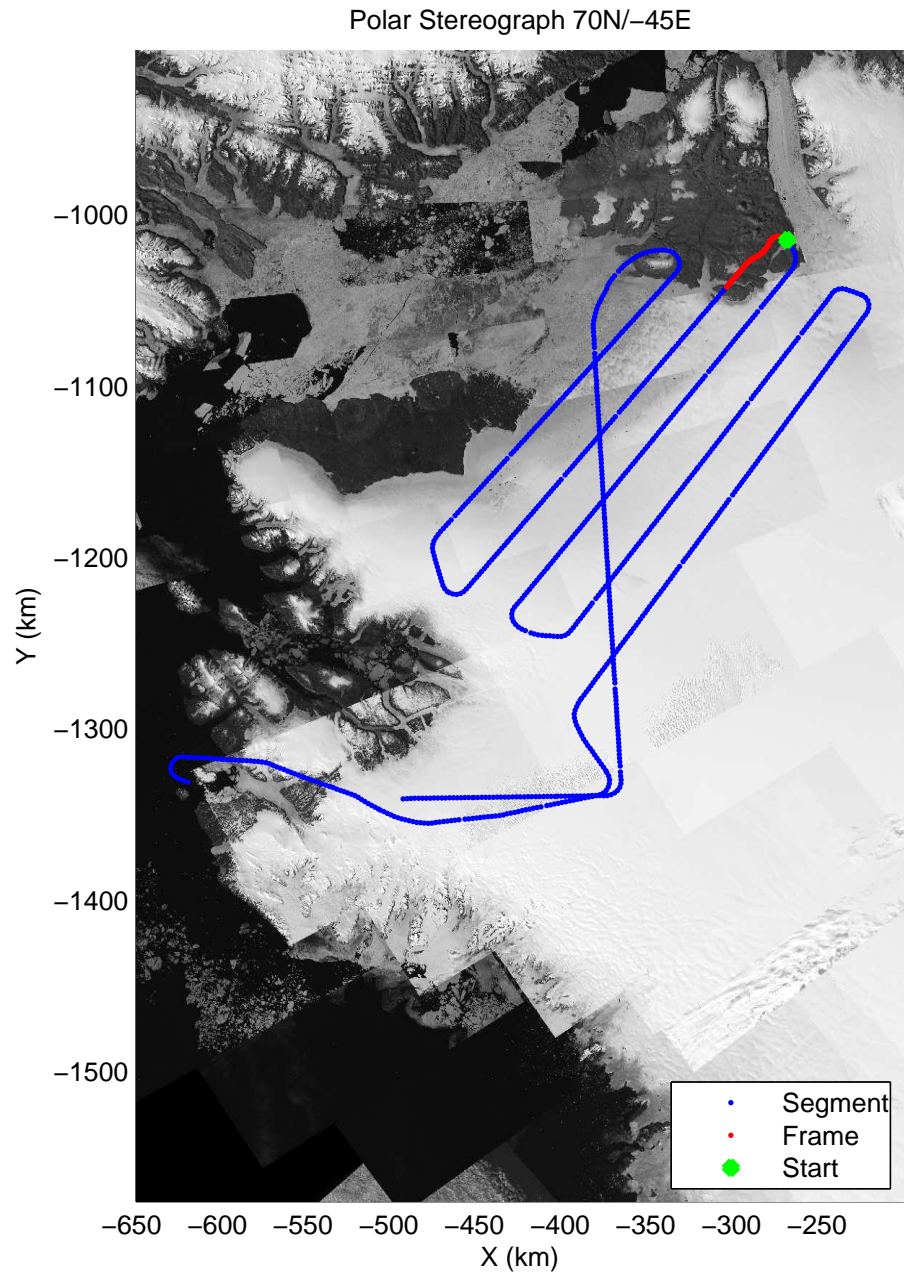

Polar Stereograph 70N/-45E

mcords3 2014_Greenland_P3: "Humboldt 01" 20140501_01_025: 16:20:42.6 to 16:26:59.1 GPS

mcords3 2014_Greenland_P3: "Humboldt 01" 20140501_01_025: 16:20:42.6 to 16:26:59.1 GPS

mcords3 2014_Greenland_P3: "Humboldt 01" 20140501_01_026: 16:26:59.4 to 16:33:33.0 GPS