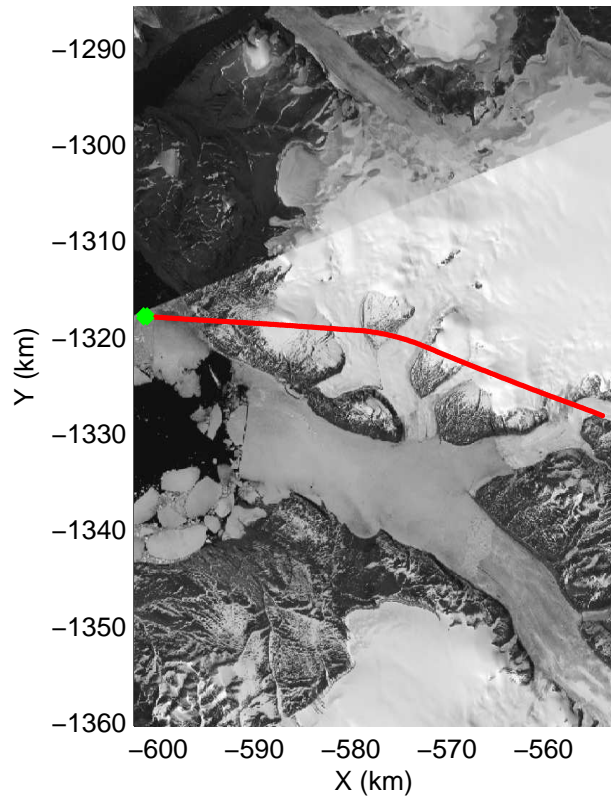

mcords3 2014_Greenland_P3: "Humboldt 01" 20140501_01_001: 13:49:09.1 to 13:55:23.8 GPS

mcords3 2014_Greenland_P3: "Humboldt 01" 20140501_01_001: 13:49:09.1 to 13:55:23.8 GPS

Polar Stereograph 70N/-45E

mcords3 2014_Greenland_P3: "Humboldt 01" 20140501_01_002: 13:55:24.0 to 14:01:22.7 GPS