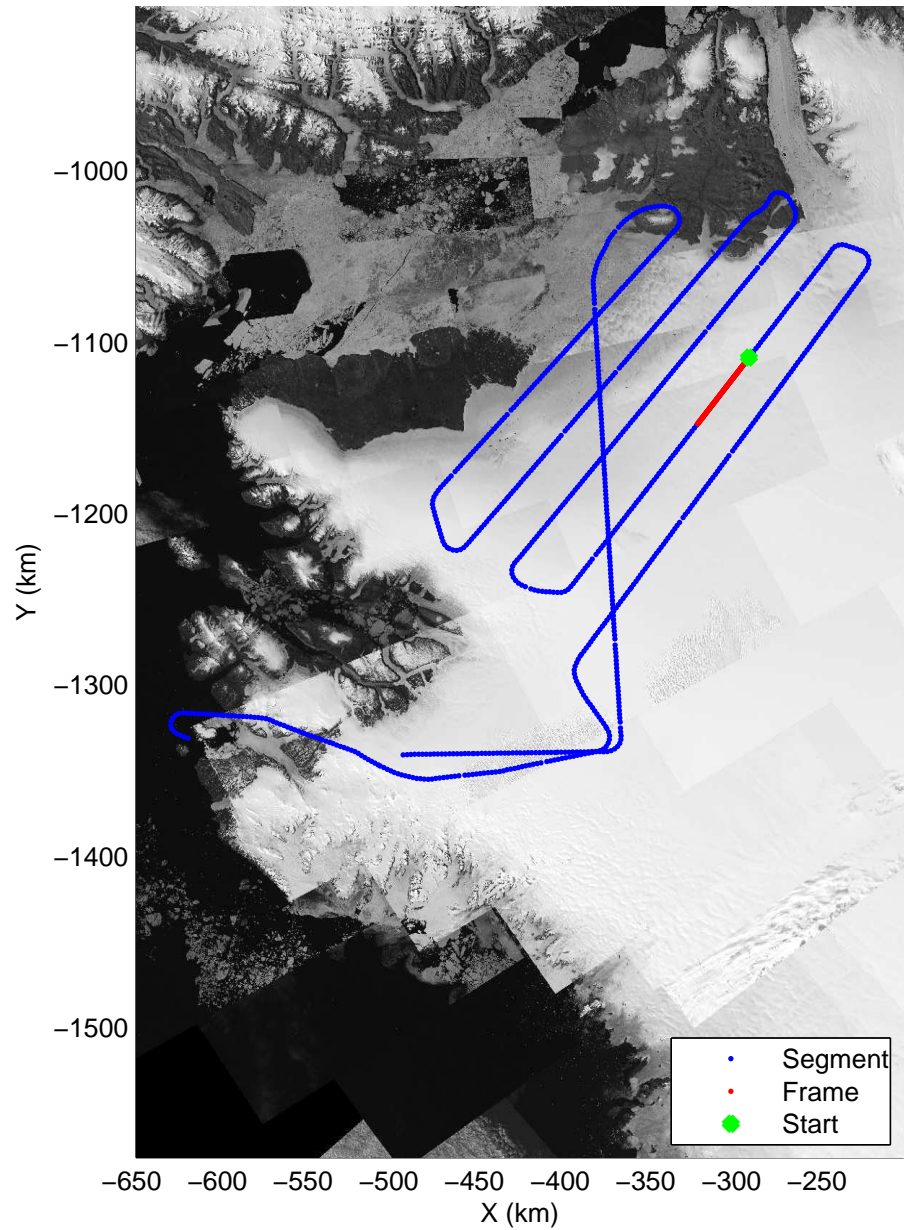

Polar Stereograph 70N/-45E