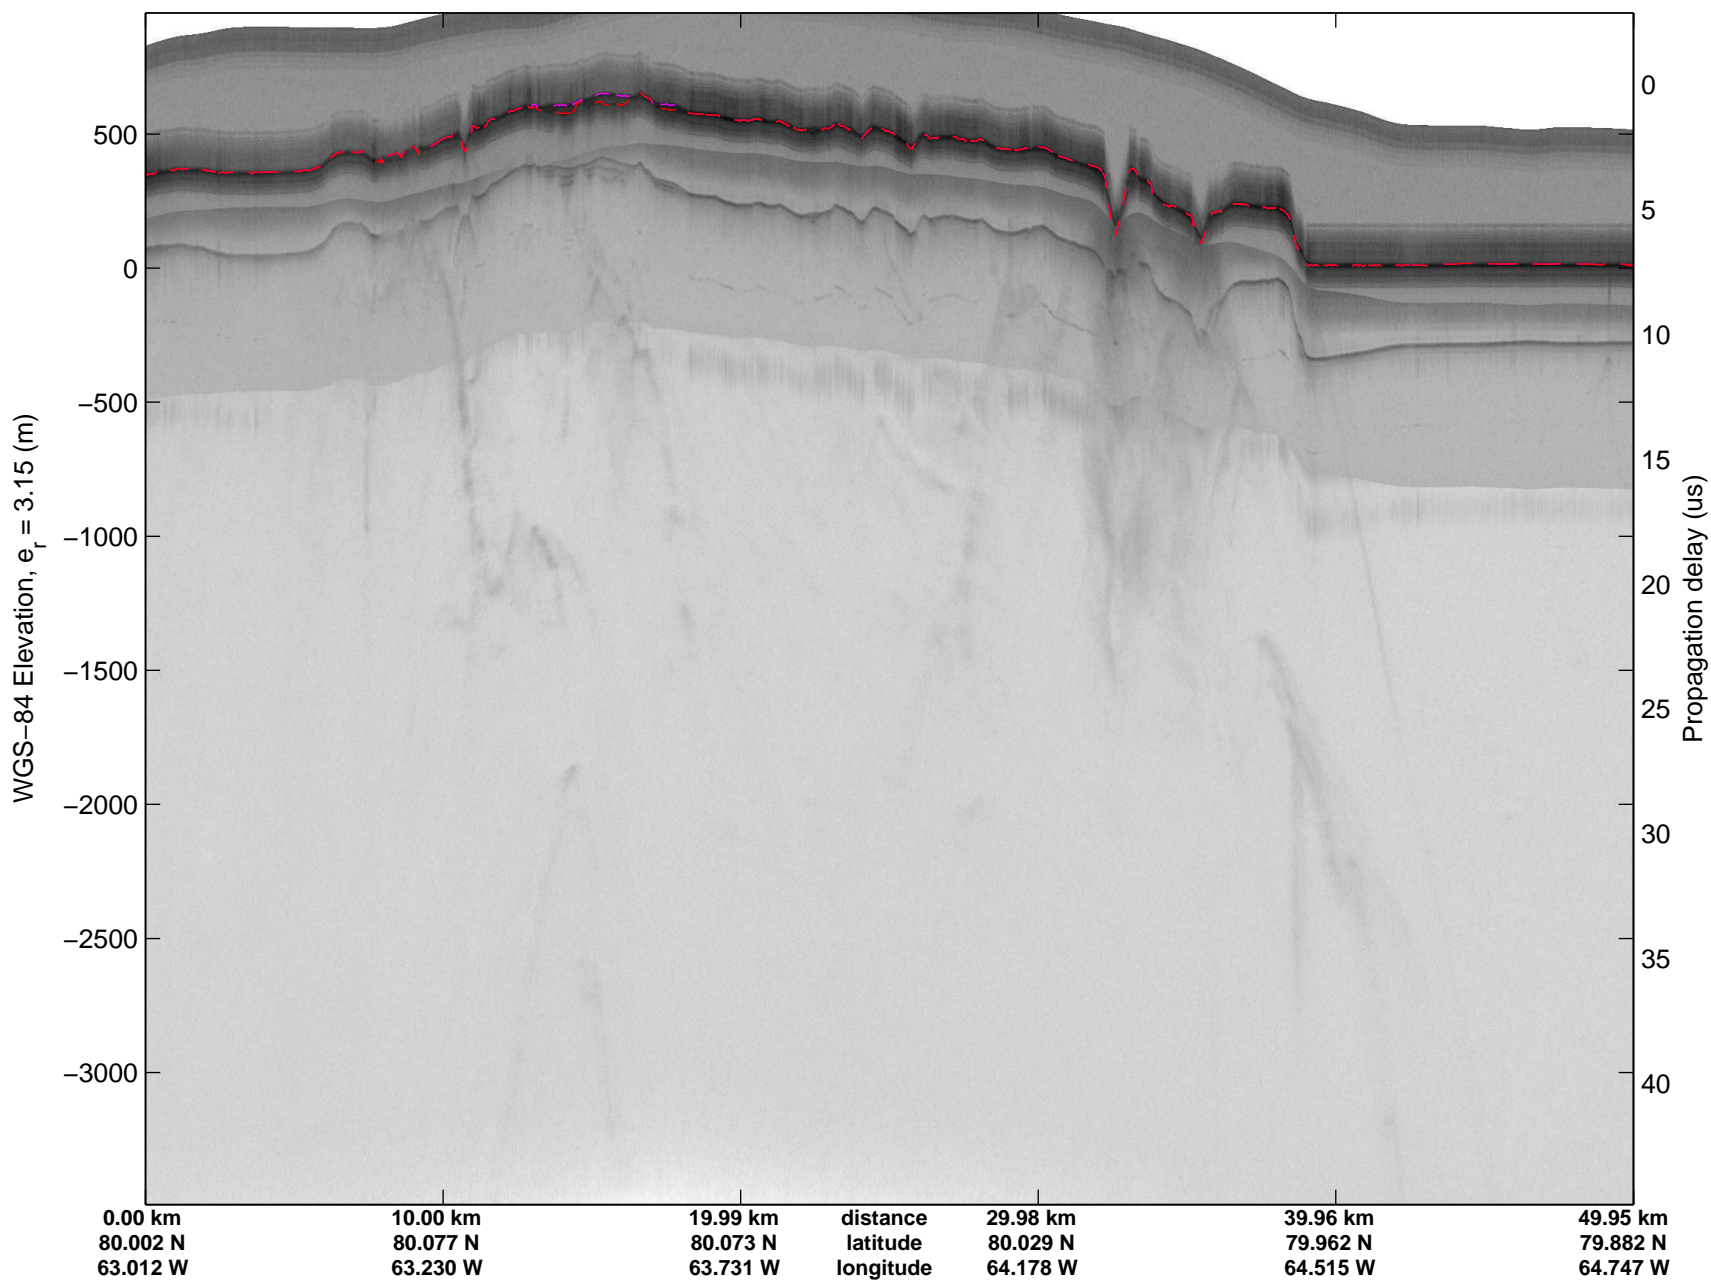

mcords3 2014_Greenland_P3: "Humboldt 01" 20140501_01_036: 17:28:13.9 to 17:34:25.3 GPS

mcords3 2014_Greenland_P3: "Humboldt 01" 20140501_01_037: 17:34:25.6 to 17:40:16.4 GPS

mcords3 2014_Greenland_P3: "Humboldt 01" 20140501_01_037: 17:34:25.6 to 17:40:16.4 GPS

Polar Stereograph 70N/-45E

mcords3 2014_Greenland_P3: "Humboldt 01" 20140501_01_038: 17:40:16.6 to 17:46:27.0 GPS

mcords3 2014_Greenland_P3: "Humboldt 01" 20140501_01_038: 17:40:16.6 to 17:46:27.0 GPS

Polar Stereograph 70N/-45E