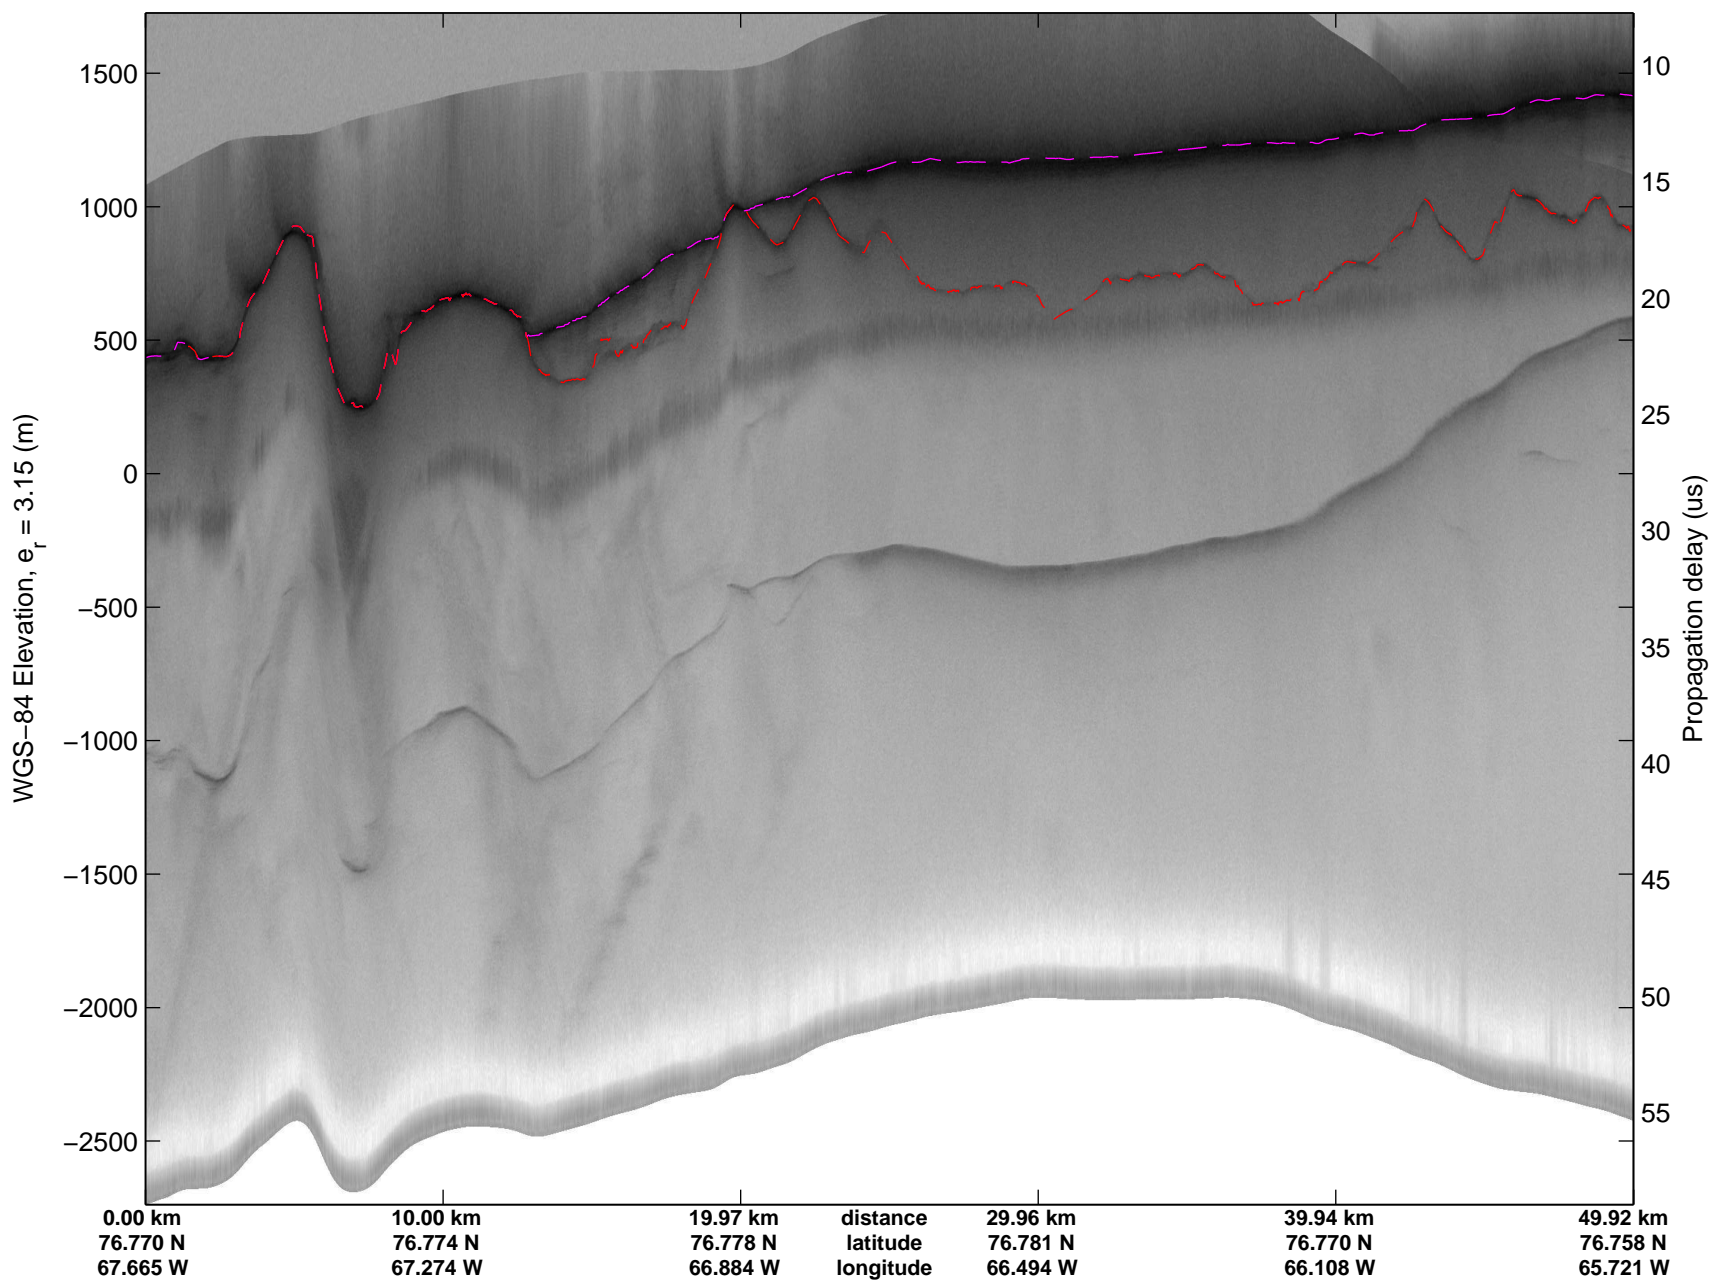

mcords3 2014_Greenland_P3: "Humboldt 01" 20140501_01_002: 13:55:24.0 to 14:01:22.7 GPS

mcords3 2014_Greenland_P3: "Humboldt 01" 20140501_01_003: 14:01:22.9 to 14:08:06.1 GPS

mcords3 2014_Greenland_P3: "Humboldt 01" 20140501_01_003: 14:01:22.9 to 14:08:06.1 GPS