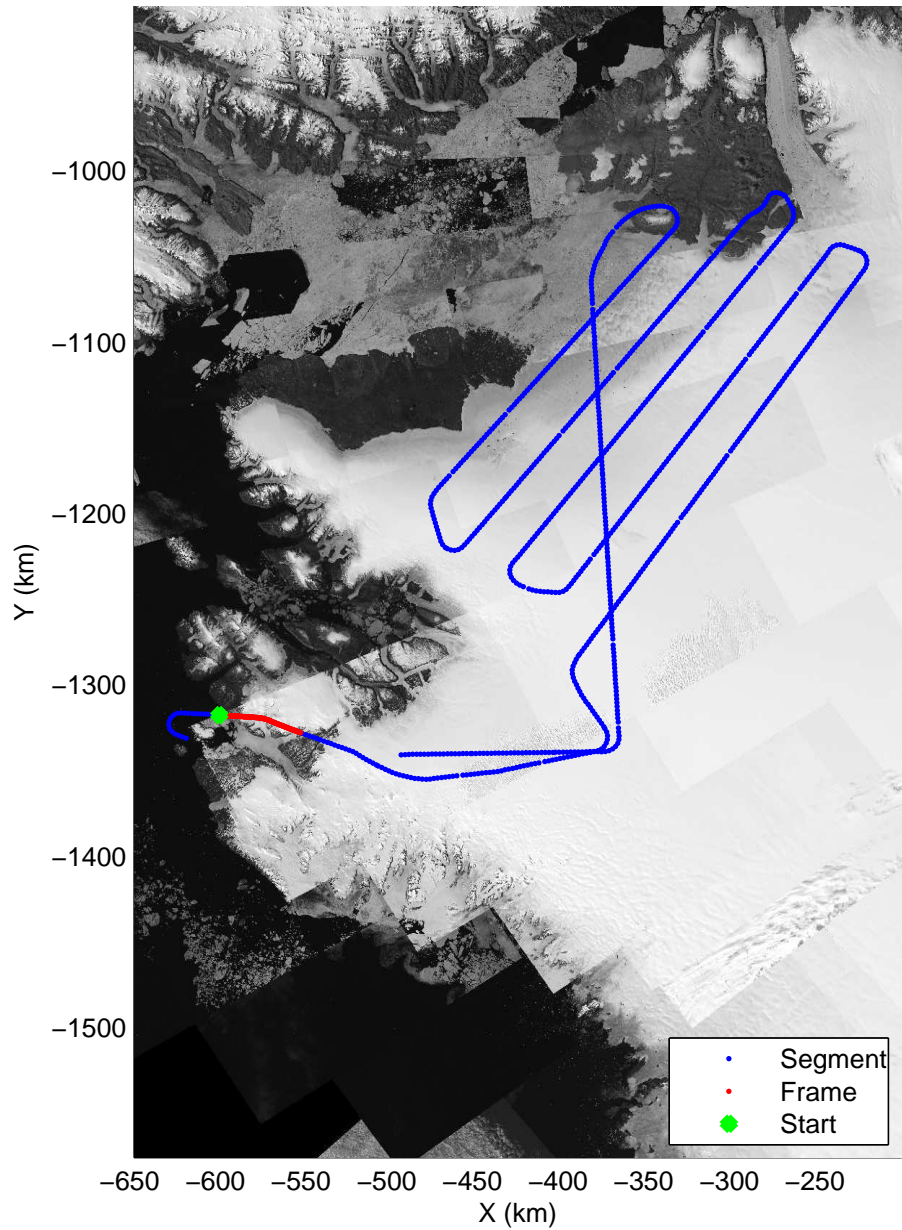

mcords3 2014_Greenland_P3: "Humboldt 01" 20140501_01_001: 13:49:09.1 to 13:55:23.8 GPS

mcords3 2014_Greenland_P3: "Humboldt 01" 20140501_01_001: 13:49:09.1 to 13:55:23.8 GPS

Polar Stereograph 70N/-45E

mcords3 2014_Greenland_P3: "Humboldt 01" 20140501_01_002: 13:55:24.0 to 14:01:22.7 GPS