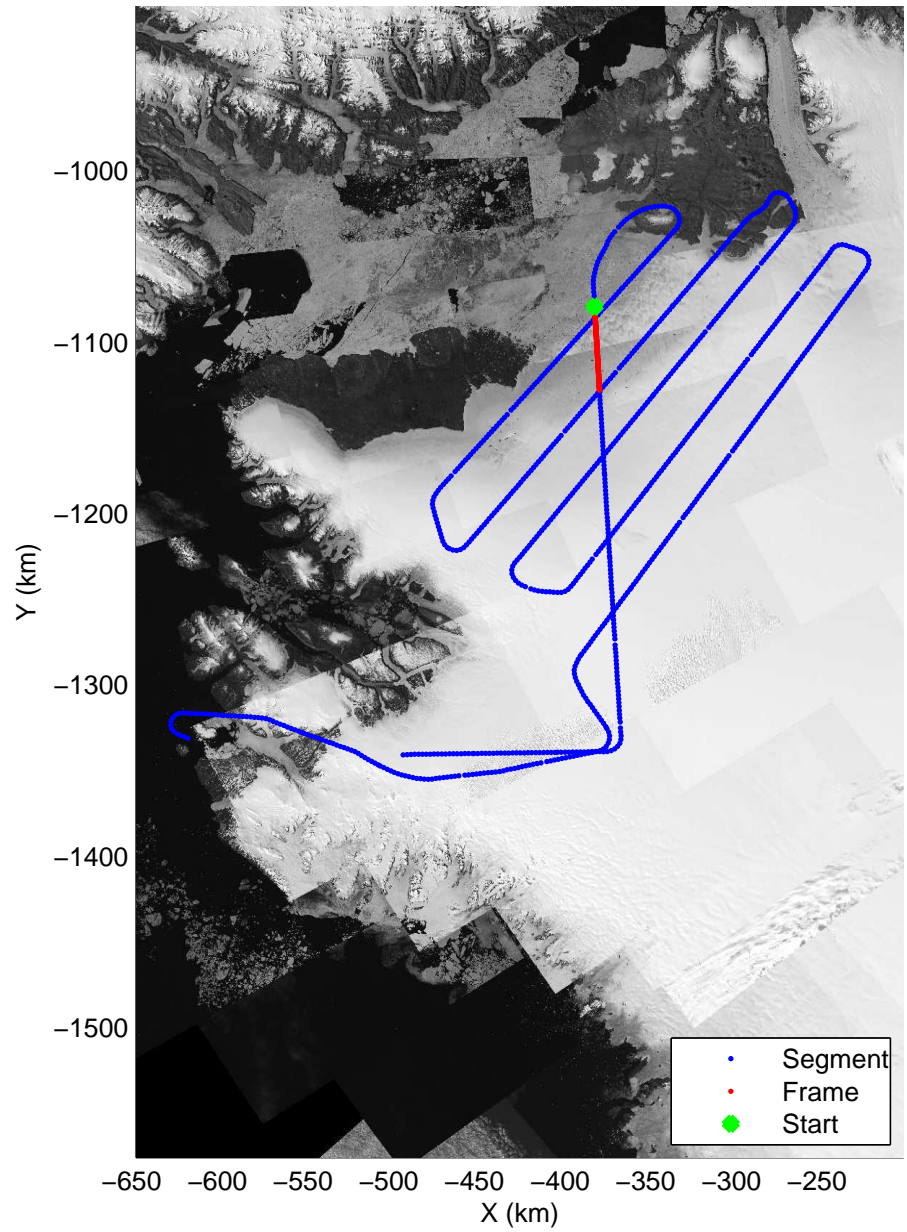

Polar Stereograph 70N/-45E

mcords3 2014_Greenland_P3: "Humboldt 01" 20140501_01_038: 17:40:16.6 to 17:46:27.0 GPS

mcords3 2014_Greenland_P3: "Humboldt 01" 20140501_01_038: 17:40:16.6 to 17:46:27.0 GPS

Polar Stereograph 70N/-45E