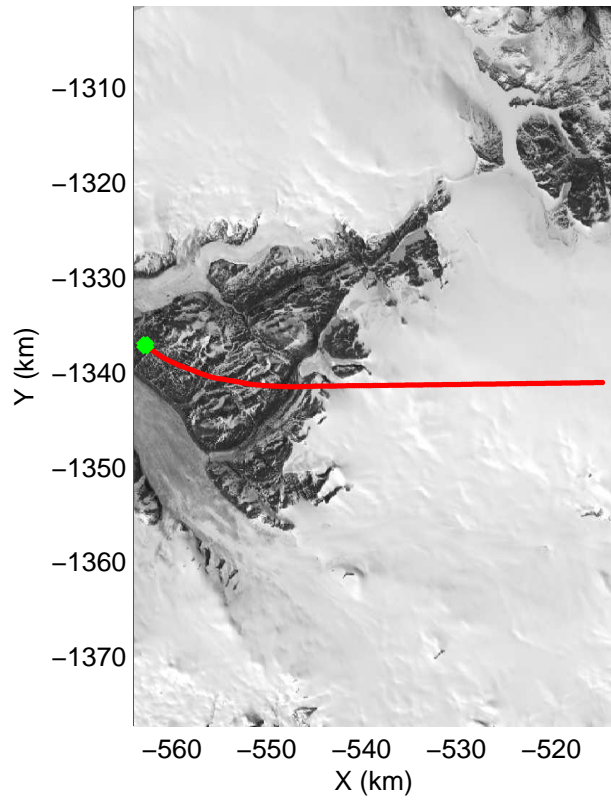

mcords3 2014\_Greenland\_P3: "Northeast Glaciers 01" 20140429\_01\_001: 11:09:58.1 to 11:17:21.5 GPS

mcords3 2014\_Greenland\_P3: "Northeast Glaciers 01" 20140429\_01\_001: 11:09:58.1 to 11:17:21.5 GPS