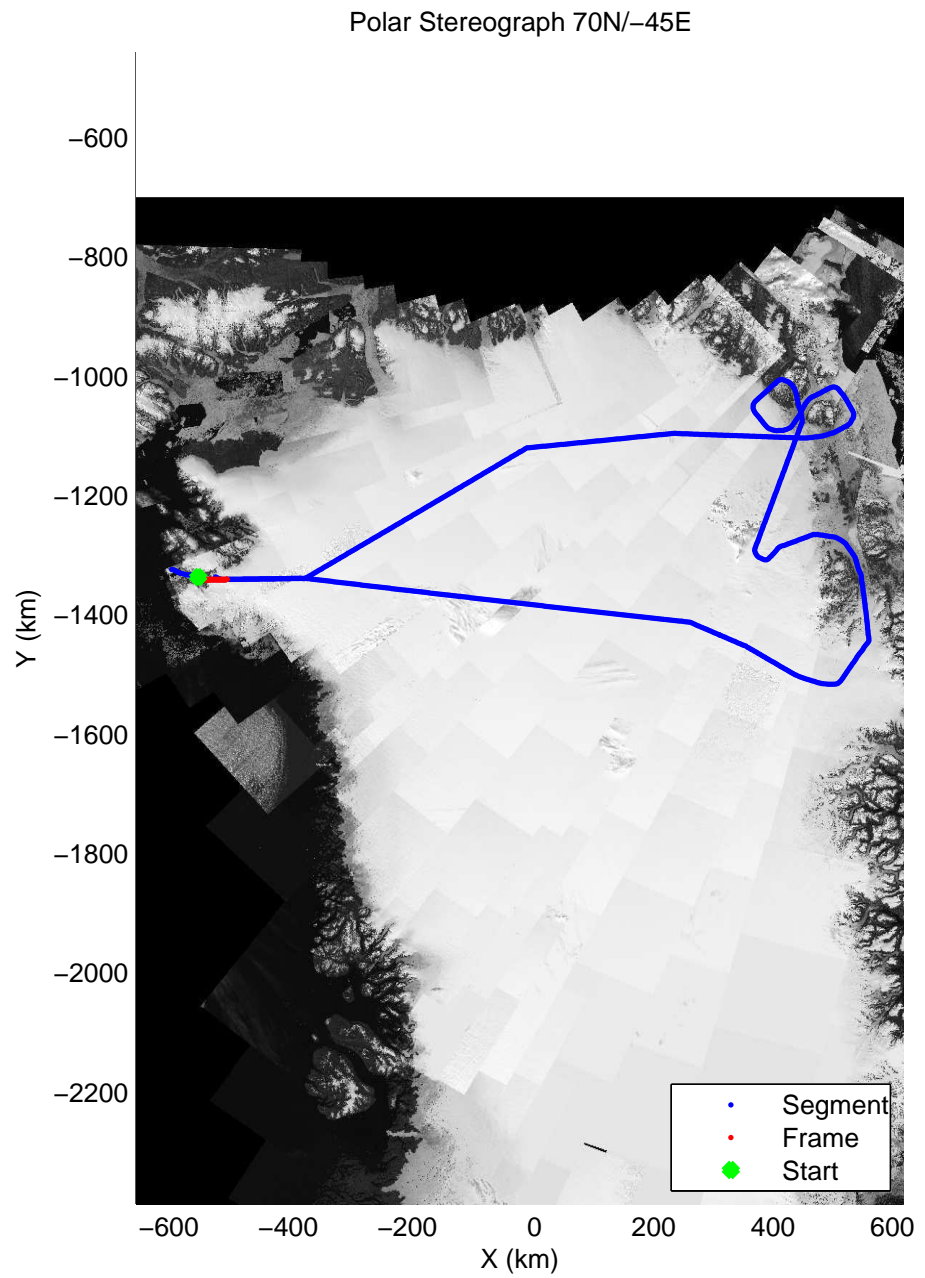

mcords3 2014\_Greenland\_P3: "Northeast Glaciers 01" 20140429\_01\_001: 11:09:58.1 to 11:17:21.5 GPS

mcords3 2014\_Greenland\_P3: "Northeast Glaciers 01" 20140429\_01\_001: 11:09:58.1 to 11:17:21.5 GPS