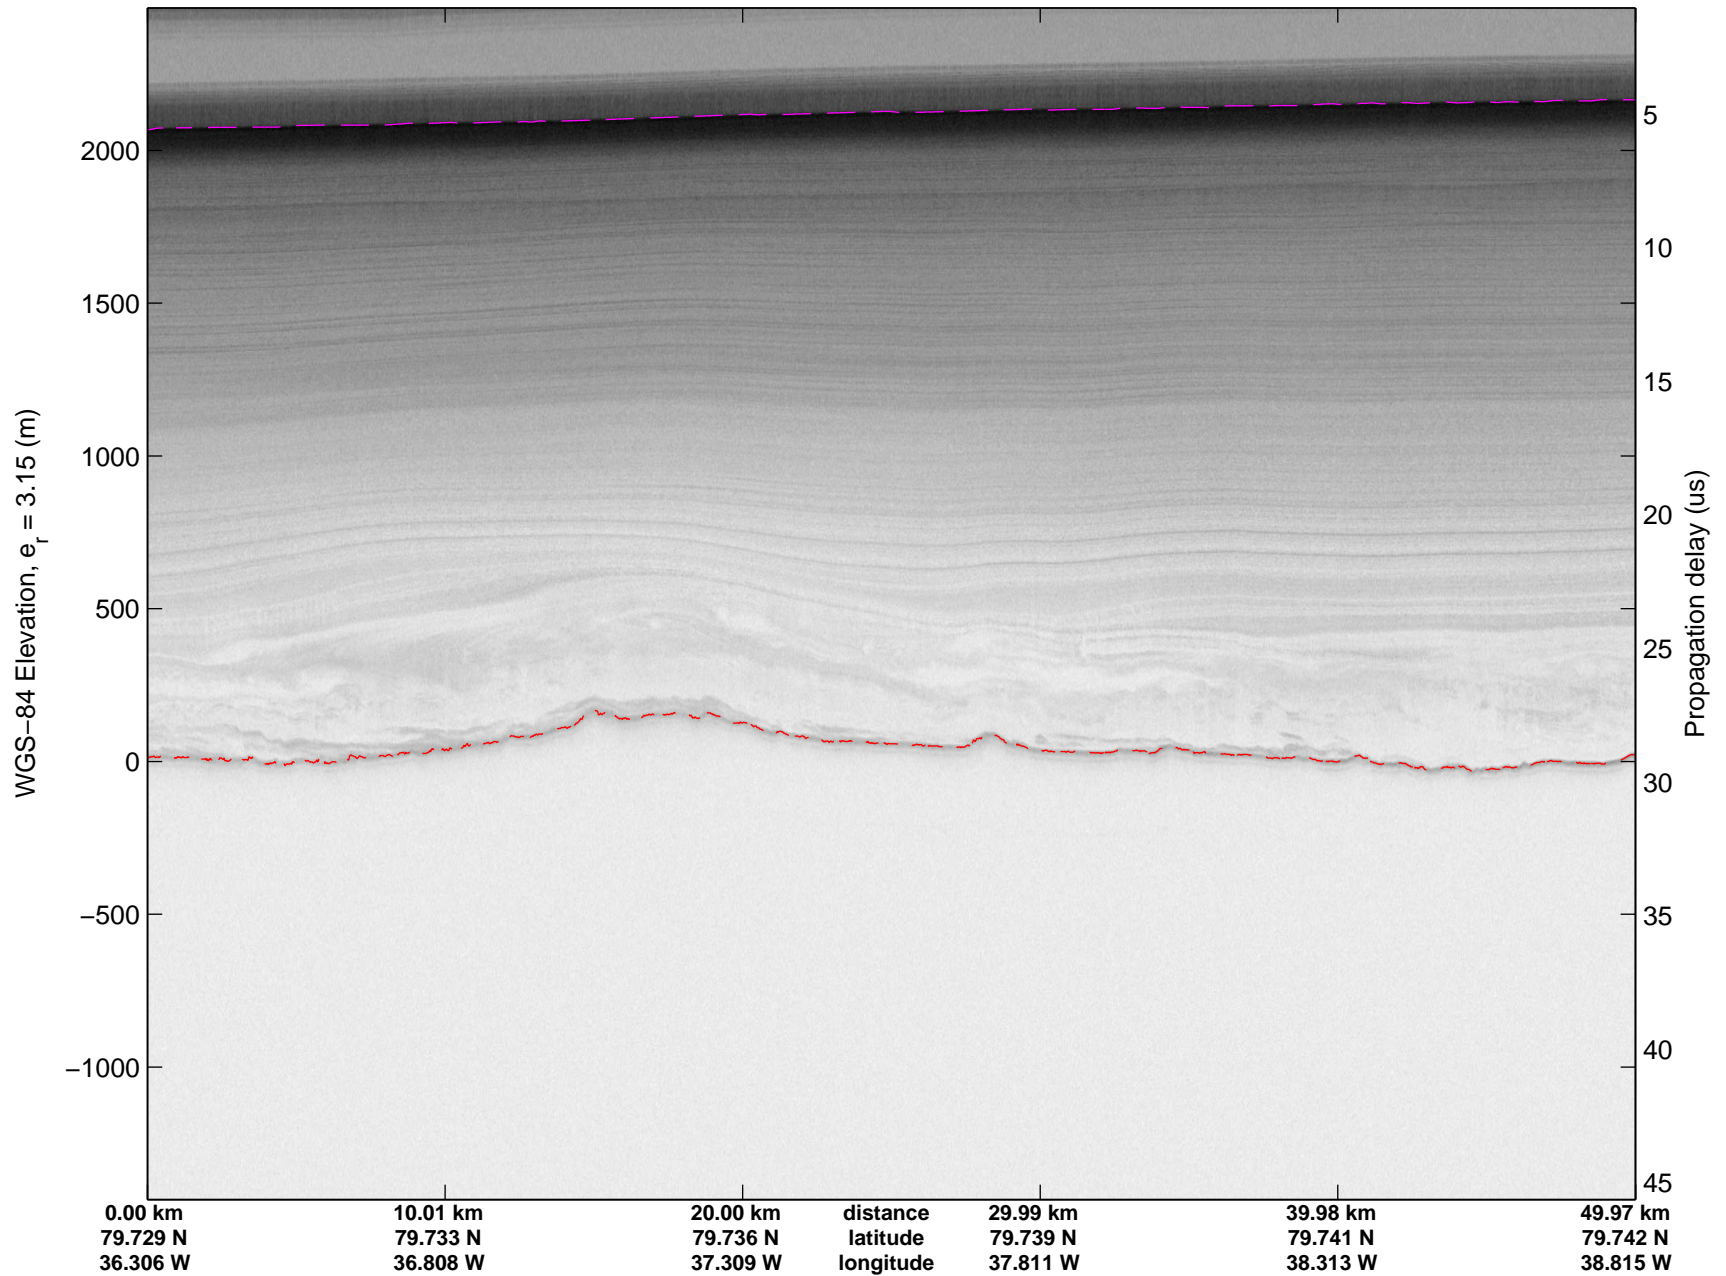

mcords3 2014_Greenland_P3: "Northeast Glaciers 01" 20140429_01_054: 16:44:22.0 to 16:50:37.8 GPS