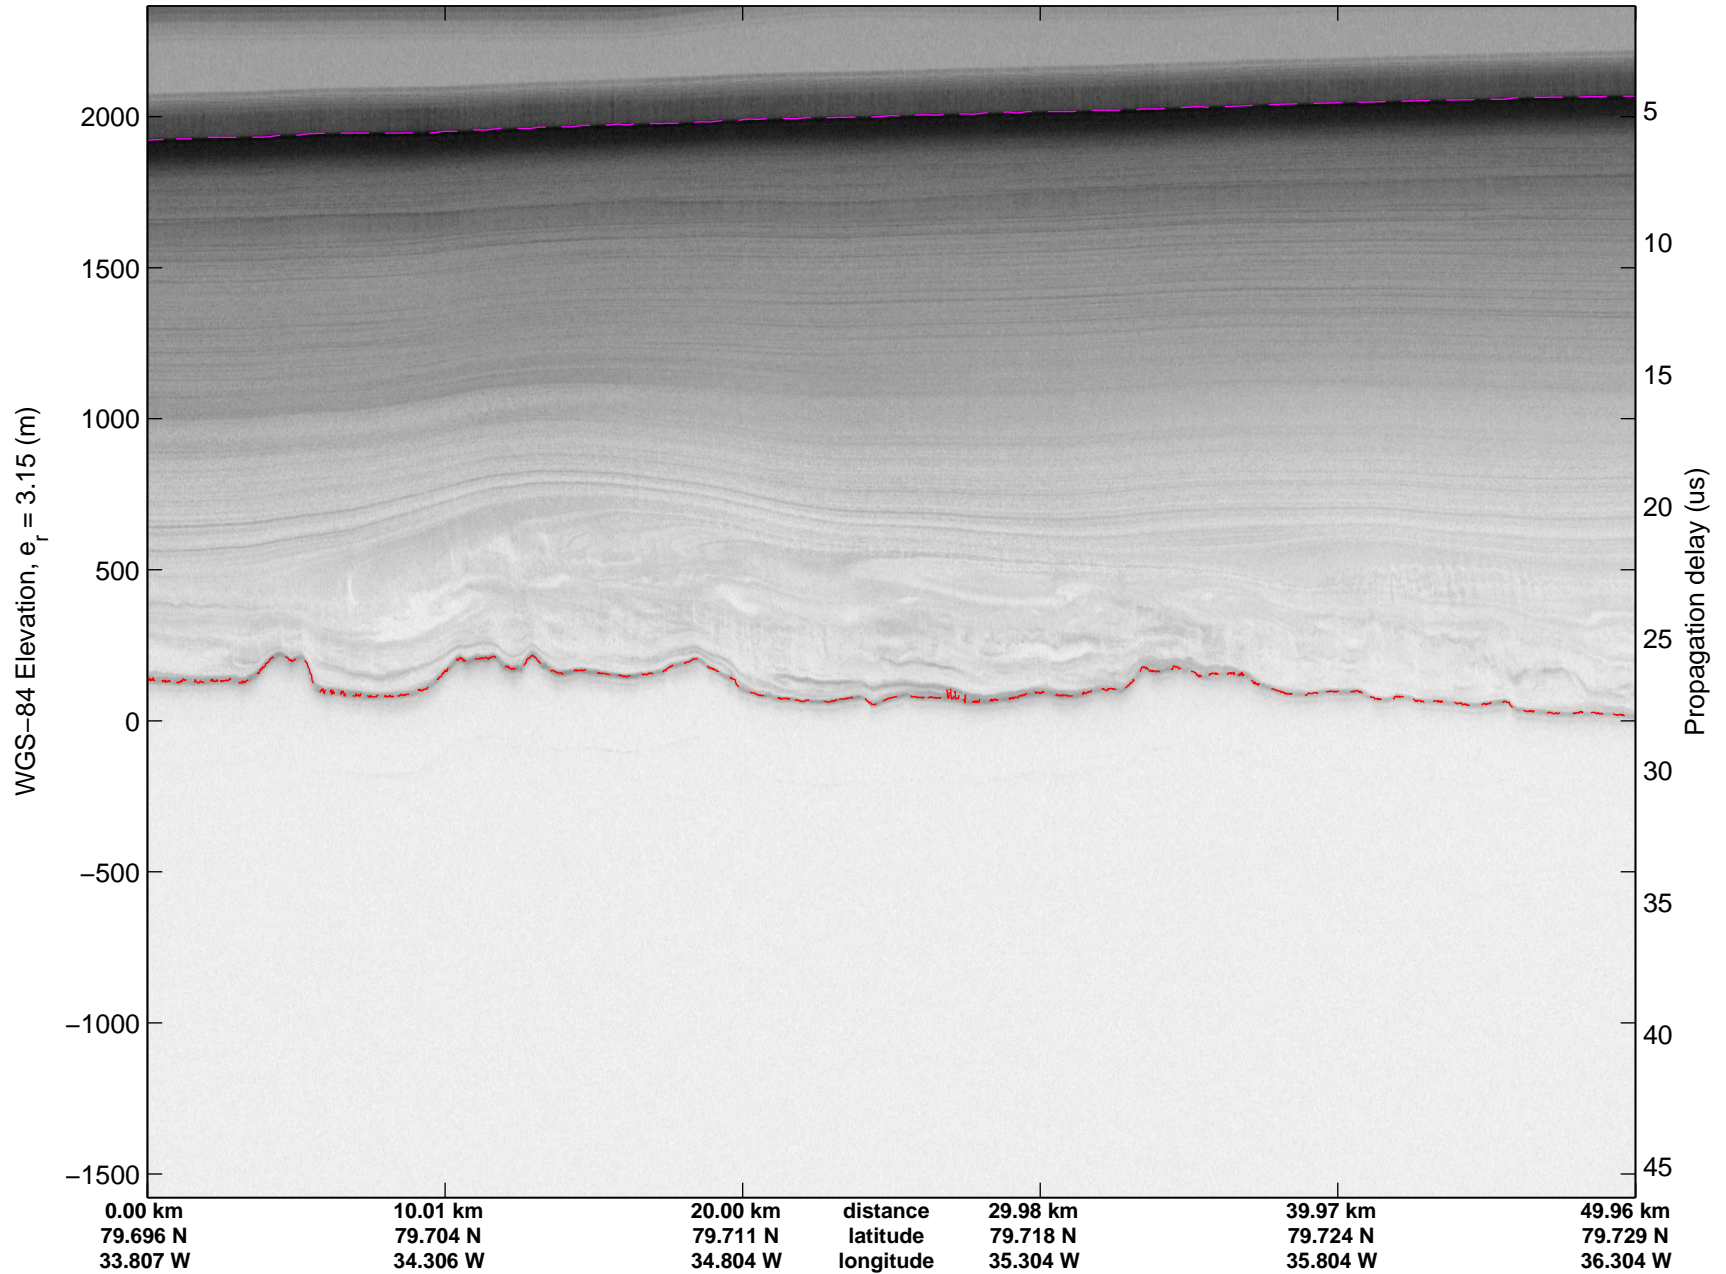

mcords3 2014_Greenland_P3: "Northeast Glaciers 01" 20140429_01_053: 16:38:19.7 to 16:44:21.8 GPS