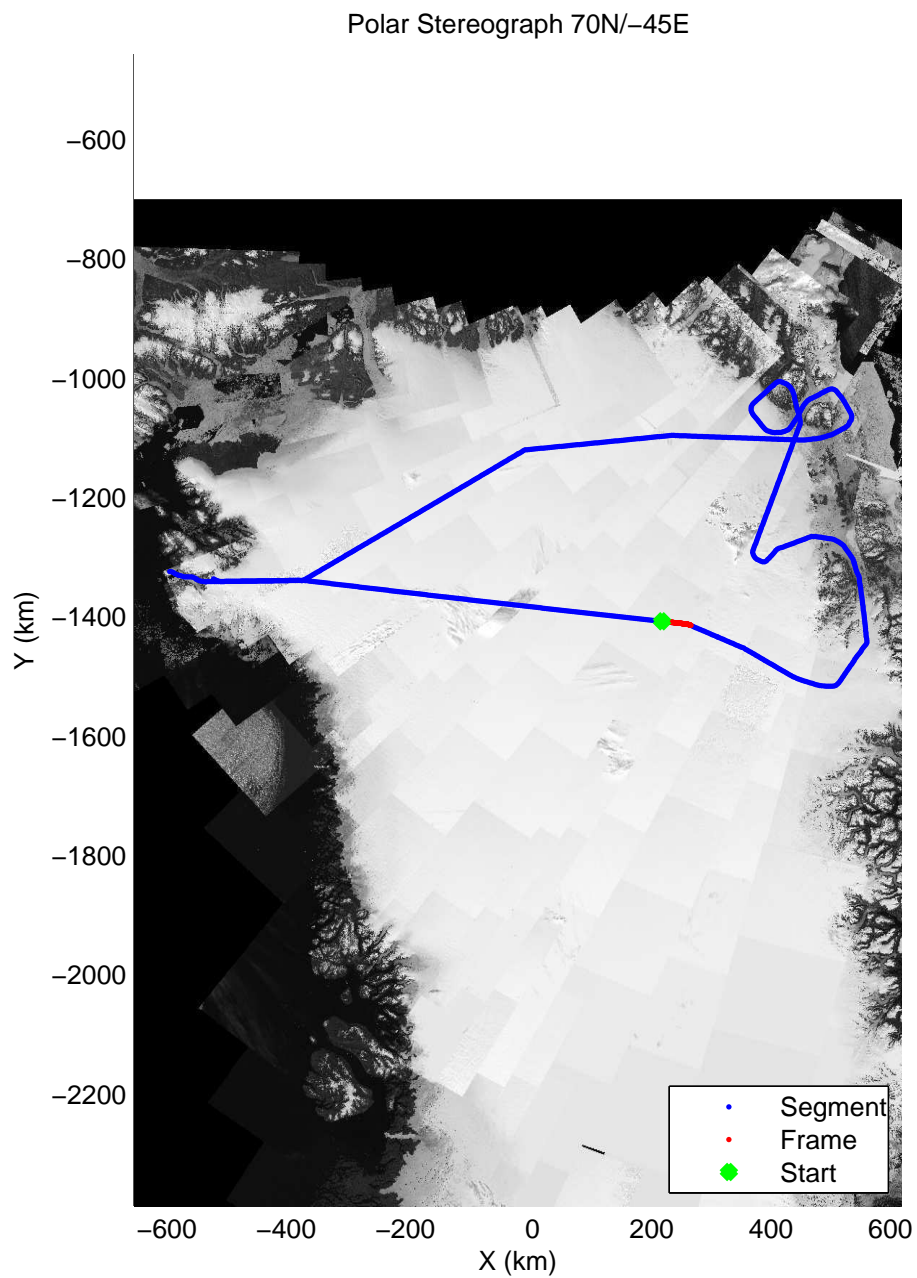

Polar Stereograph 70N/-45E

mcords3 2014\_Greenland\_P3: "Northeast Glaciers 01" 20140429\_01\_017: 12:52:02.8 to 12:58:15.4 GPS

mcords3 2014\_Greenland\_P3: "Northeast Glaciers 01" 20140429\_01\_017: 12:52:02.8 to 12:58:15.4 GPS