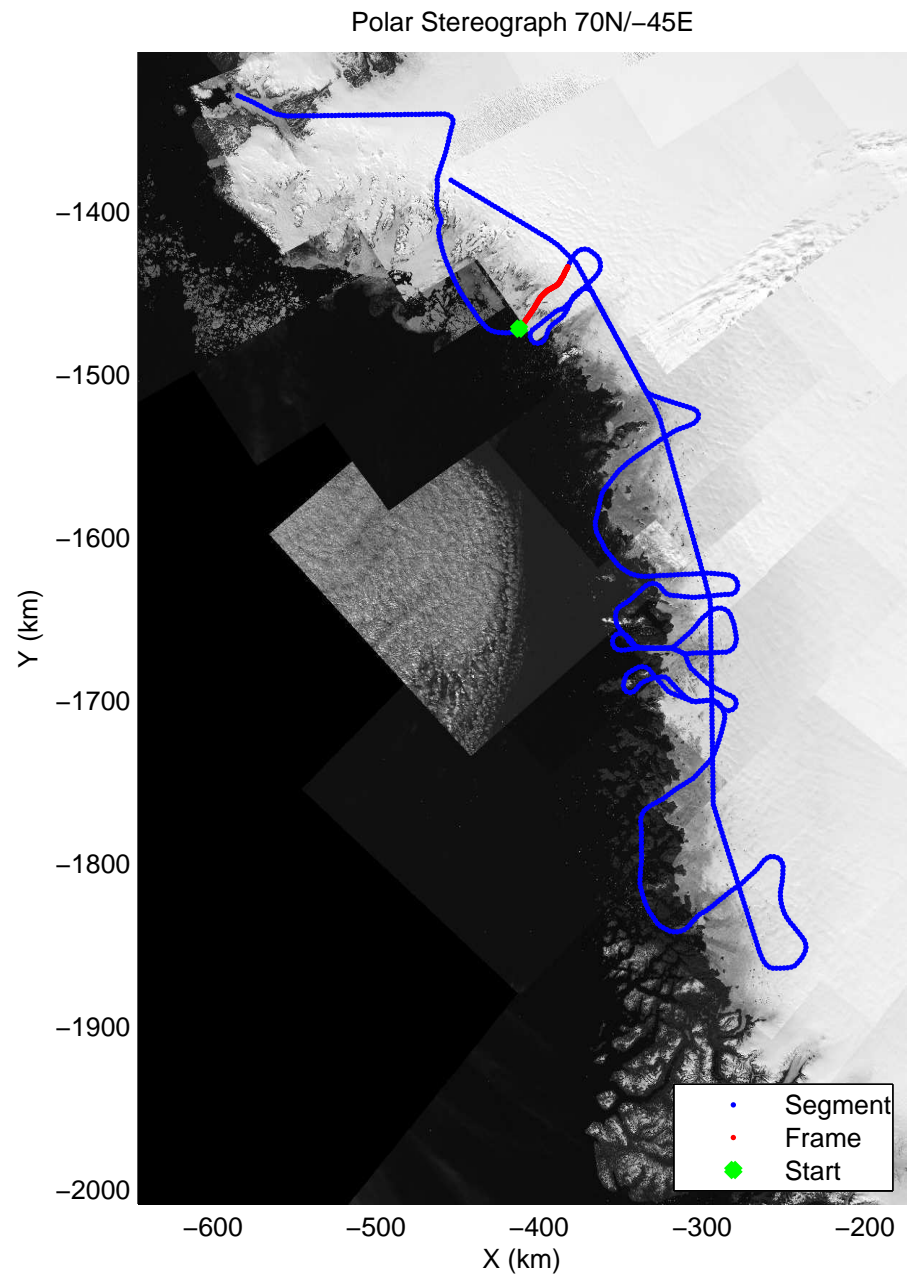

mcords3 2014_Greenland_P3: "Northwest Glaciers 01" 20140426_01_005: 12:30:13.1 to 12:36:49.9 GPS

mcords3 2014_Greenland_P3: "Northwest Glaciers 01" 20140426_01_006: 12:36:50.1 to 12:43:12.3 GPS

mcords3 2014_Greenland_P3: "Northwest Glaciers 01" 20140426_01_006: 12:36:50.1 to 12:43:12.3 GPS