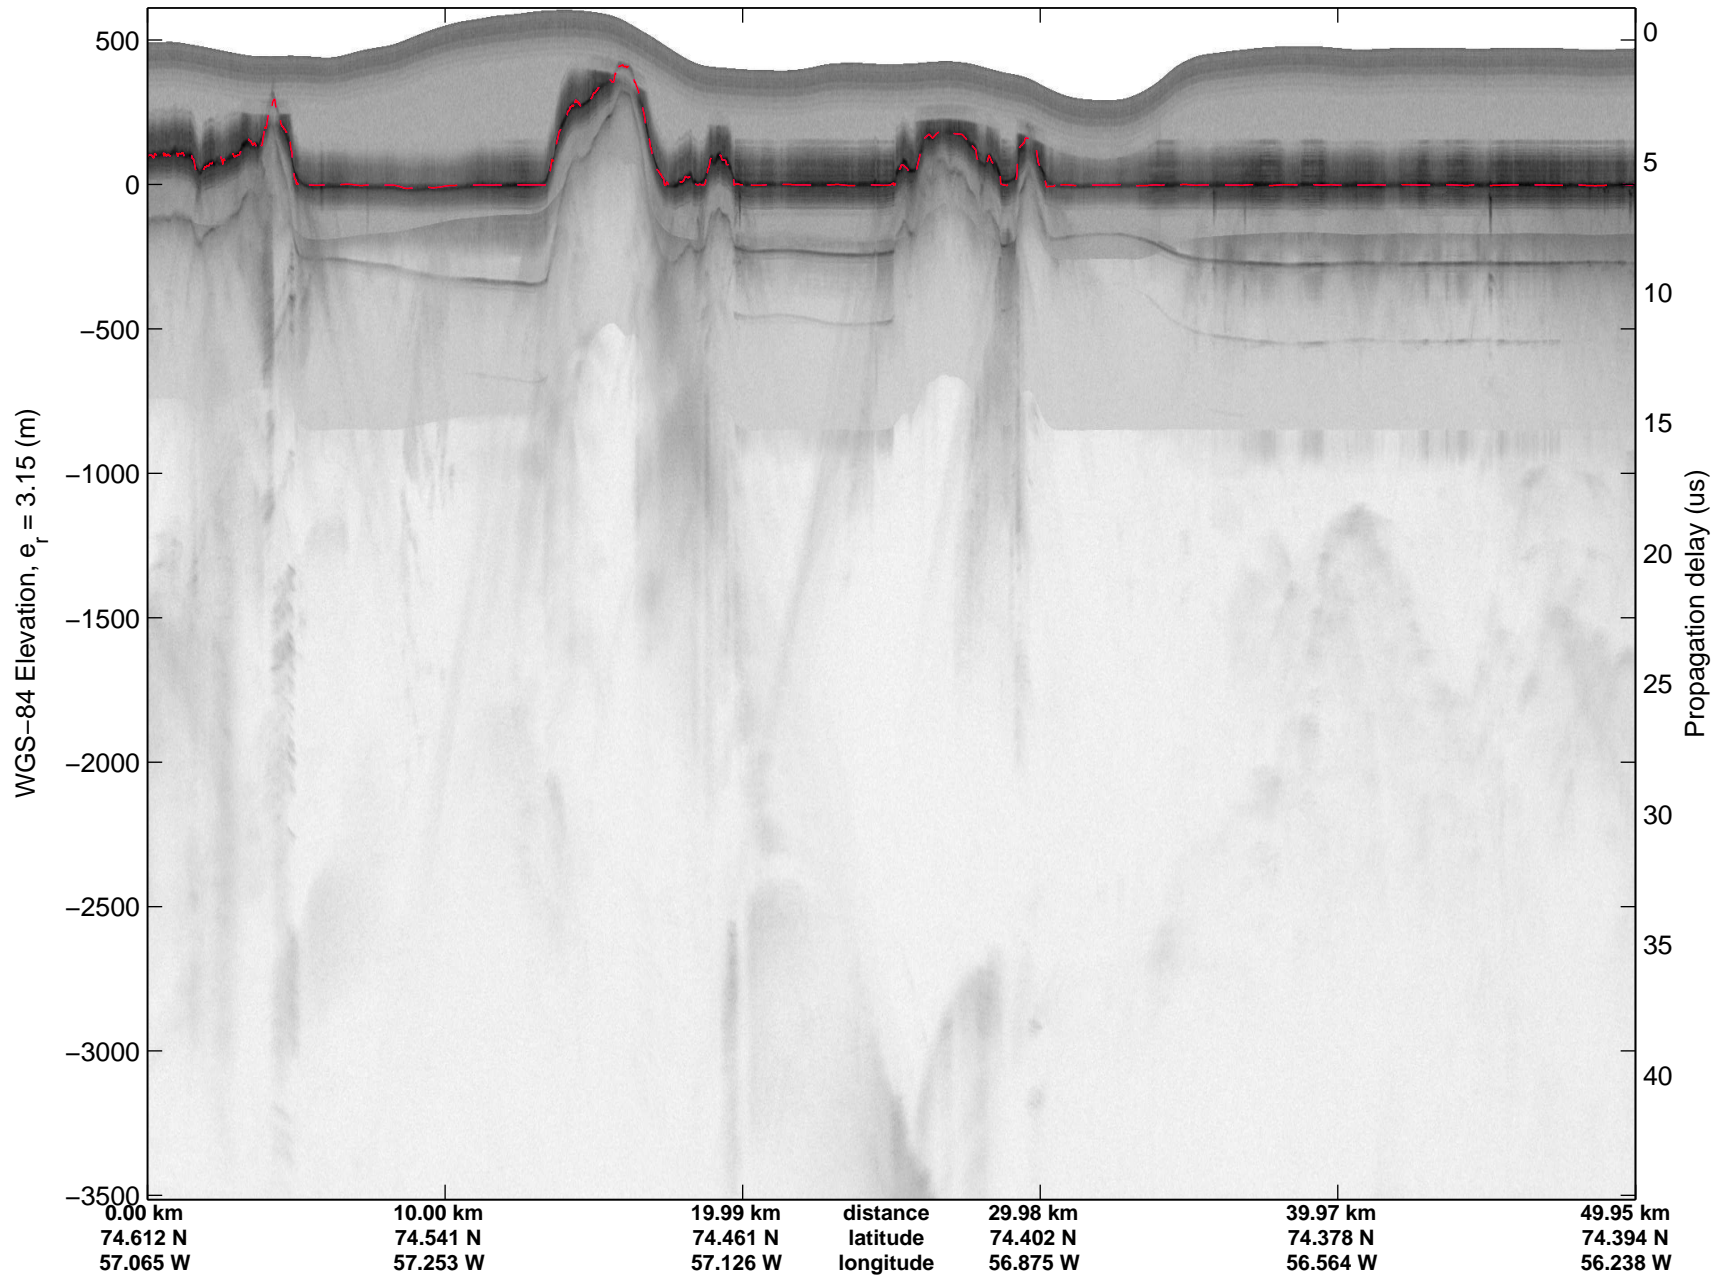

mcords3 2014_Greenland_P3: "Northwest Glaciers 01" 20140426_01_017: 13:46:21.9 to 13:52:28.0 GPS

mcords3 2014_Greenland_P3: "Northwest Glaciers 01" 20140426_01_018: 13:52:28.3 to 13:58:43.7 GPS

mcords3 2014_Greenland_P3: "Northwest Glaciers 01" 20140426_01_018: 13:52:28.3 to 13:58:43.7 GPS

mcords3 2014_Greenland_P3: "Northwest Glaciers 01" 20140426_01_019: 13:58:43.9 to 14:05:10.1 GPS

mcords3 2014_Greenland_P3: "Northwest Glaciers 01" 20140426_01_019: 13:58:43.9 to 14:05:10.1 GPS

mcords3 2014_Greenland_P3: "Northwest Glaciers 01" 20140426_01_020: 14:05:10.4 to 14:11:22.0 GPS