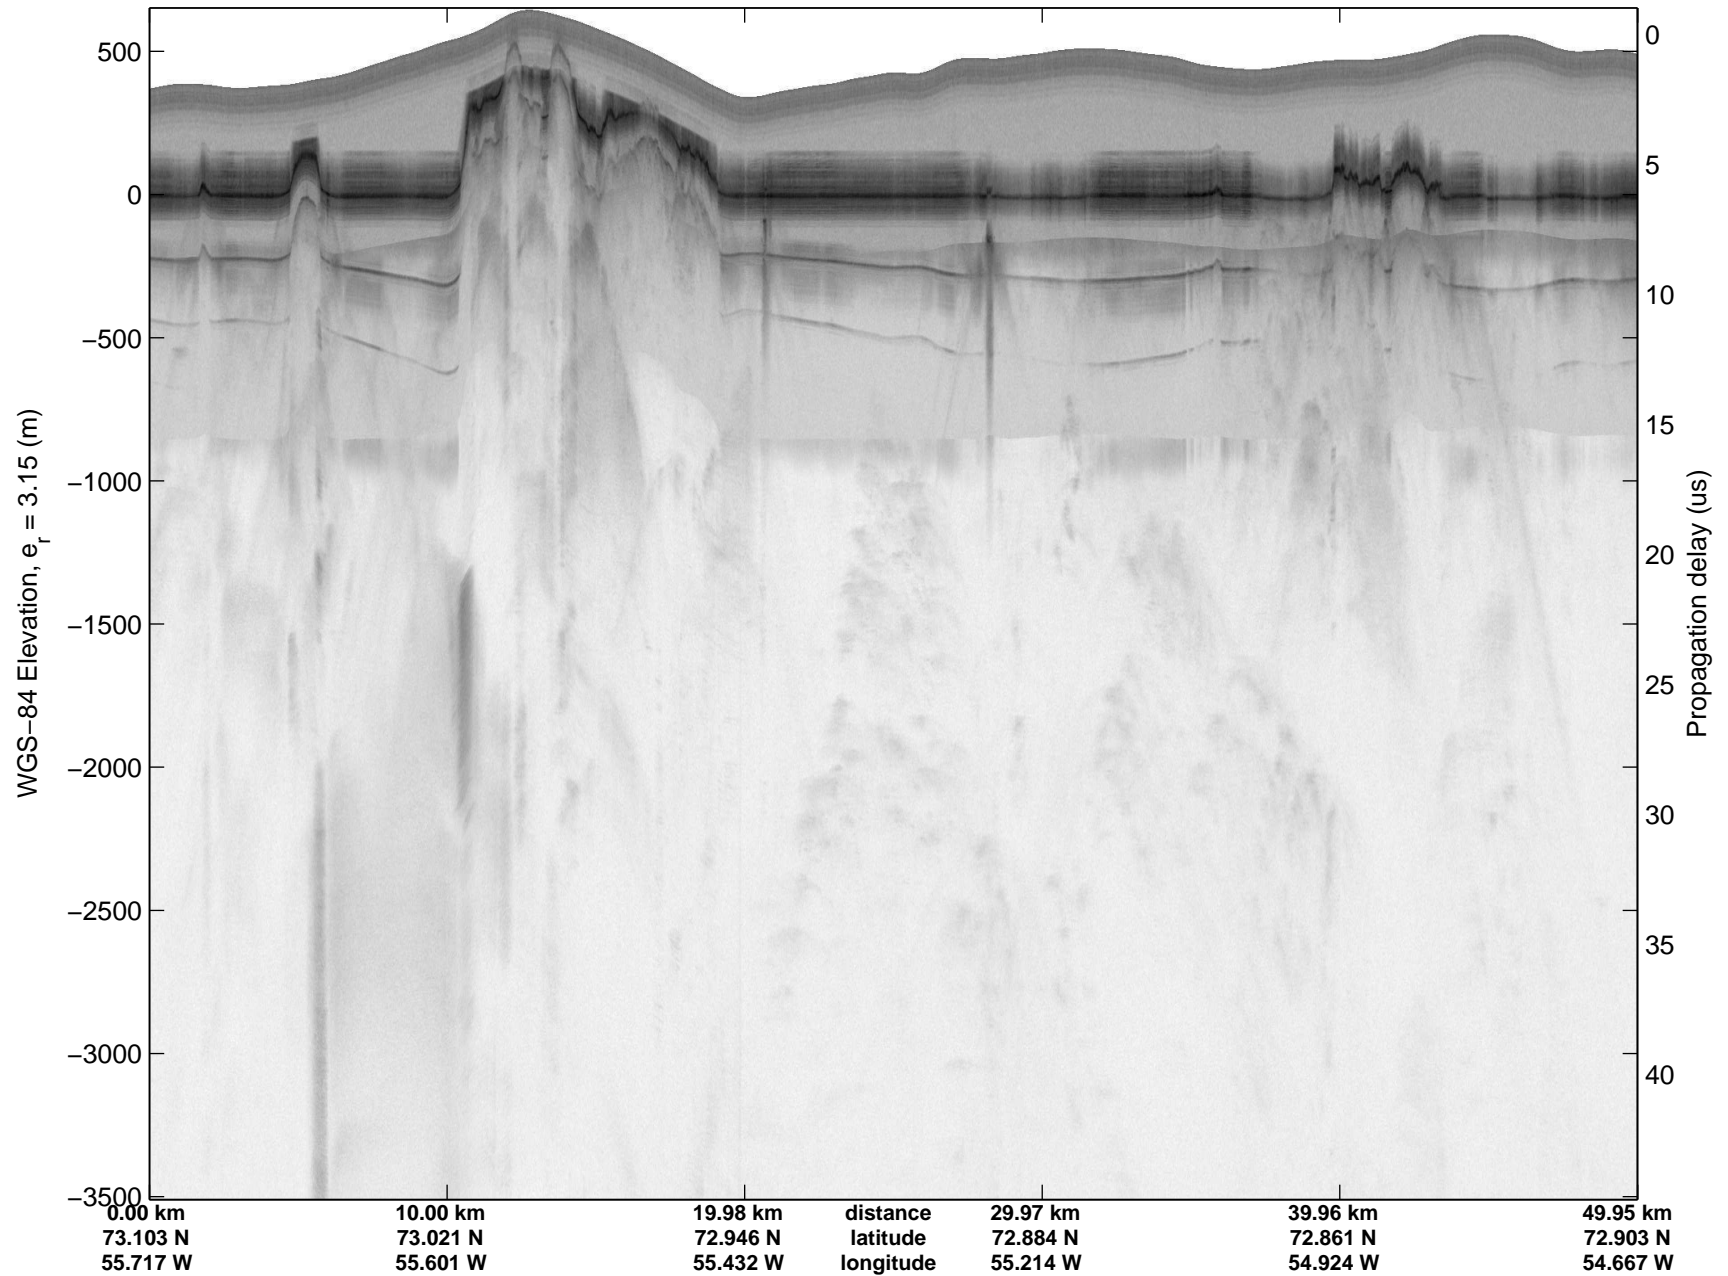

mcords3 2014_Greenland_P3: "Northwest Glaciers 01" 20140426_01_031: 15:15:47.0 to 15:22:05.6 GPS