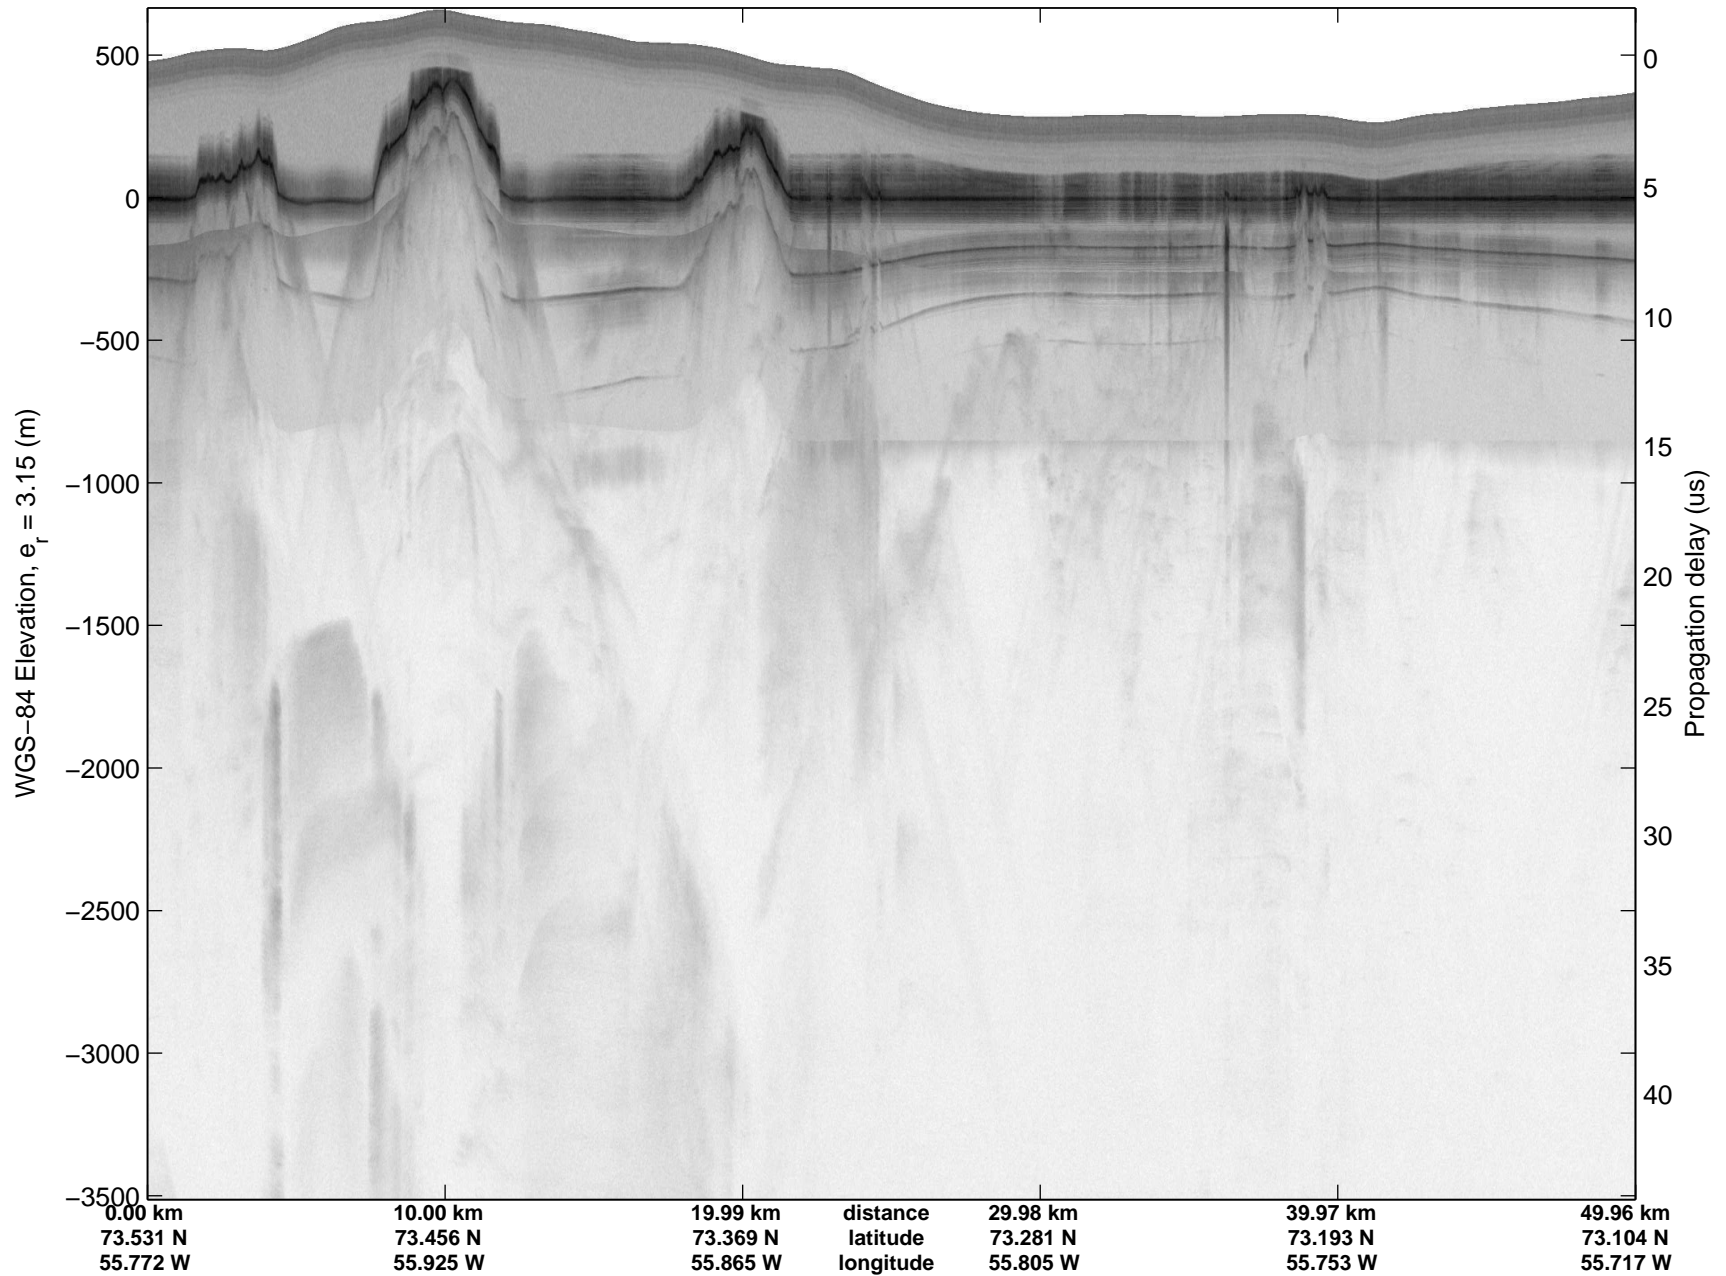

mcords3 2014_Greenland_P3: "Northwest Glaciers 01" 20140426_01_028: 14:57:11.8 to 15:03:25.3 GPS

mcords3 2014_Greenland_P3: "Northwest Glaciers 01" 20140426_01_028: 14:57:11.8 to 15:03:25.3 GPS

mcords3 2014_Greenland_P3: "Northwest Glaciers 01" 20140426_01_029: 15:03:25.5 to 15:09:37.4 GPS

mcords3 2014_Greenland_P3: "Northwest Glaciers 01" 20140426_01_029: 15:03:25.5 to 15:09:37.4 GPS

mcords3 2014_Greenland_P3: "Northwest Glaciers 01" 20140426_01_030: 15:09:37.7 to 15:15:46.7 GPS

mcords3 2014_Greenland_P3: "Northwest Glaciers 01" 20140426_01_030: 15:09:37.7 to 15:15:46.7 GPS