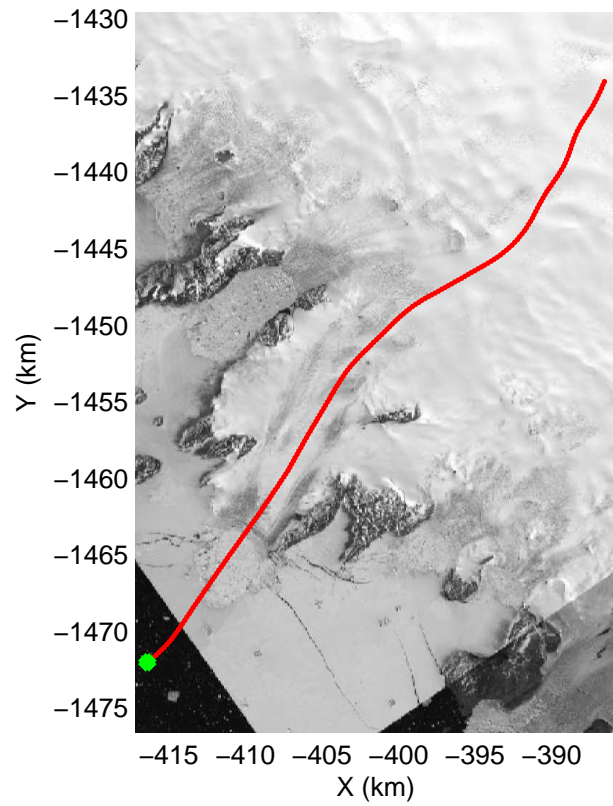

mcords3 2014_Greenland_P3: "Northwest Glaciers 01" 20140426_01_005: 12:30:13.1 to 12:36:49.9 GPS

mcords3 2014_Greenland_P3: "Northwest Glaciers 01" 20140426_01_006: 12:36:50.1 to 12:43:12.3 GPS

mcords3 2014_Greenland_P3: "Northwest Glaciers 01" 20140426_01_006: 12:36:50.1 to 12:43:12.3 GPS