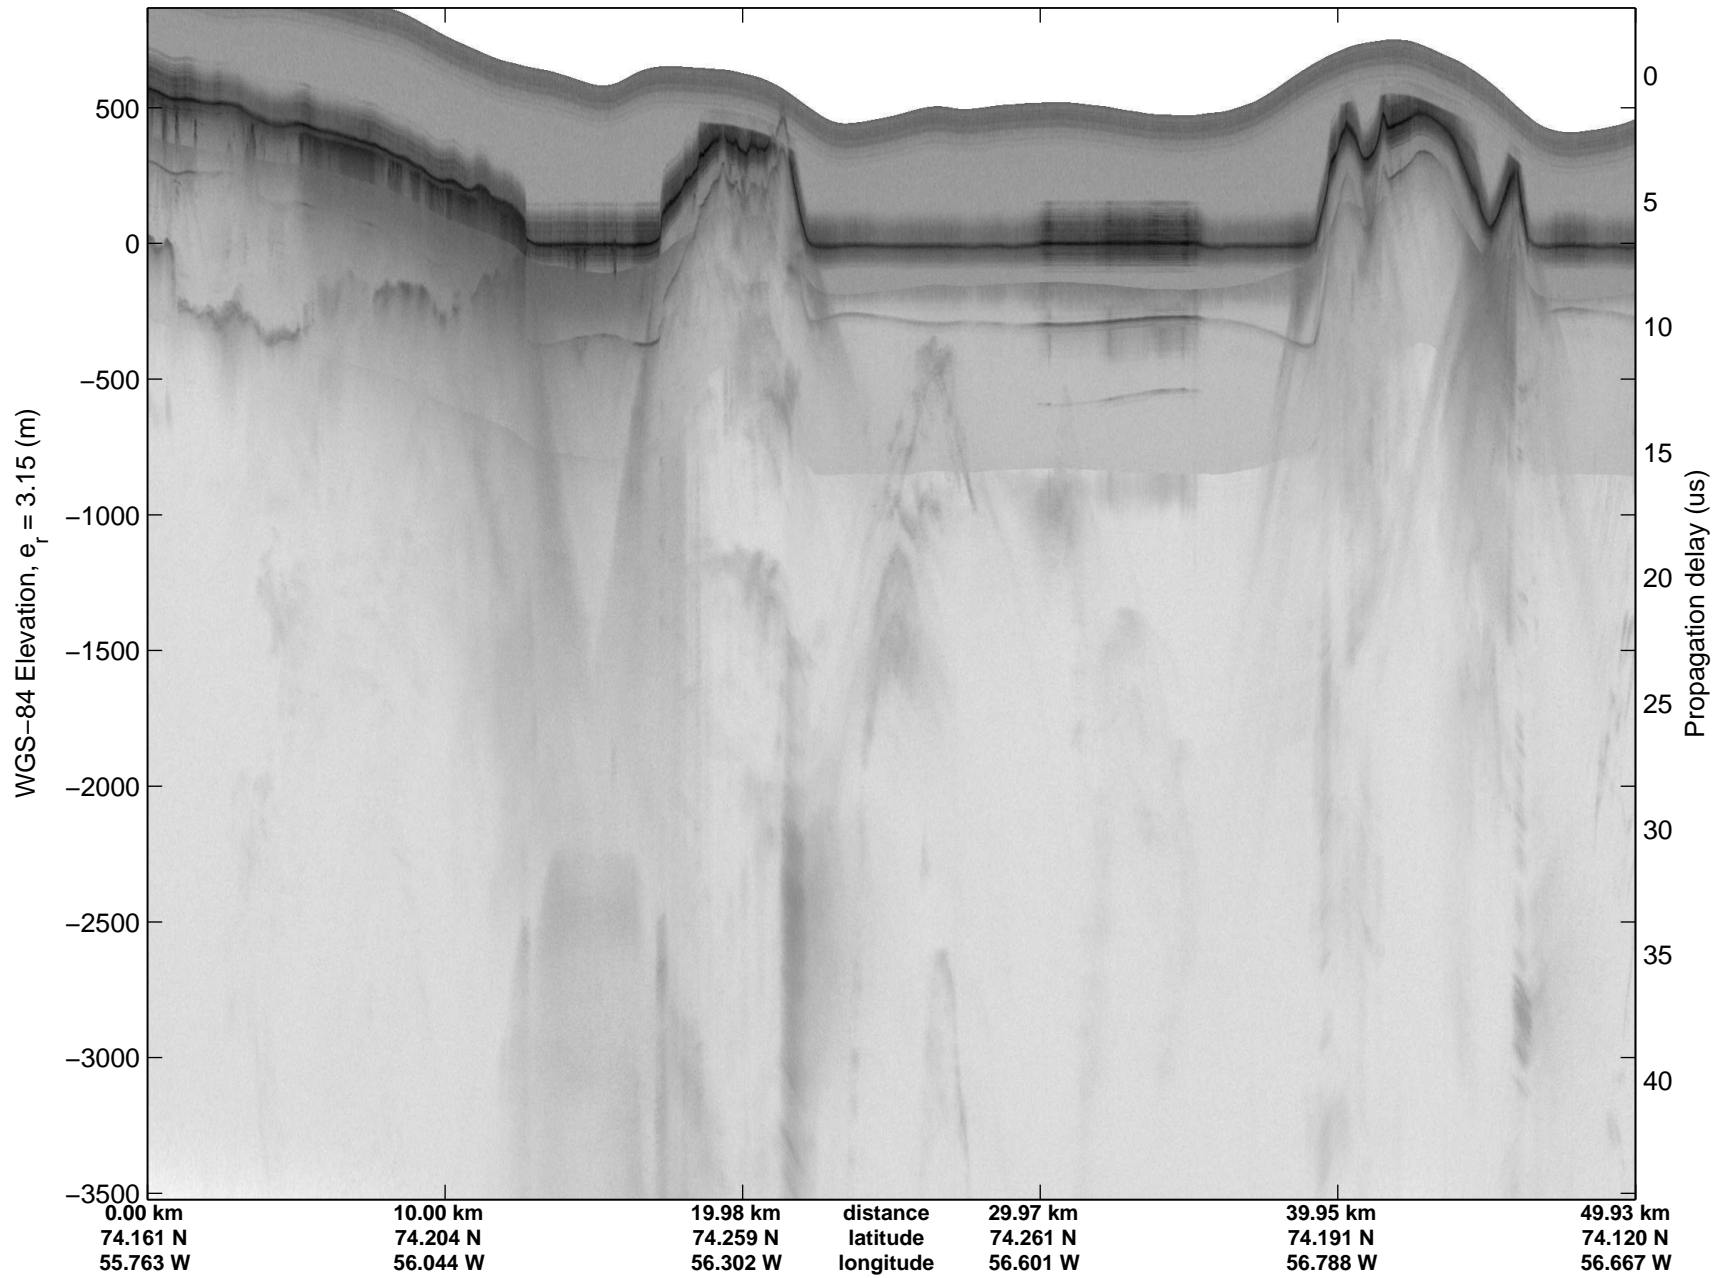

mcords3 2014_Greenland_P3: "Northwest Glaciers 01" 20140426_01_025: 14:37:07.9 to 14:43:52.7 GPS

mcords3 2014_Greenland_P3: "Northwest Glaciers 01" 20140426_01_025: 14:37:07.9 to 14:43:52.7 GPS

mcords3 2014_Greenland_P3: "Northwest Glaciers 01" 20140426_01_026: 14:43:52.9 to 14:50:30.5 GPS