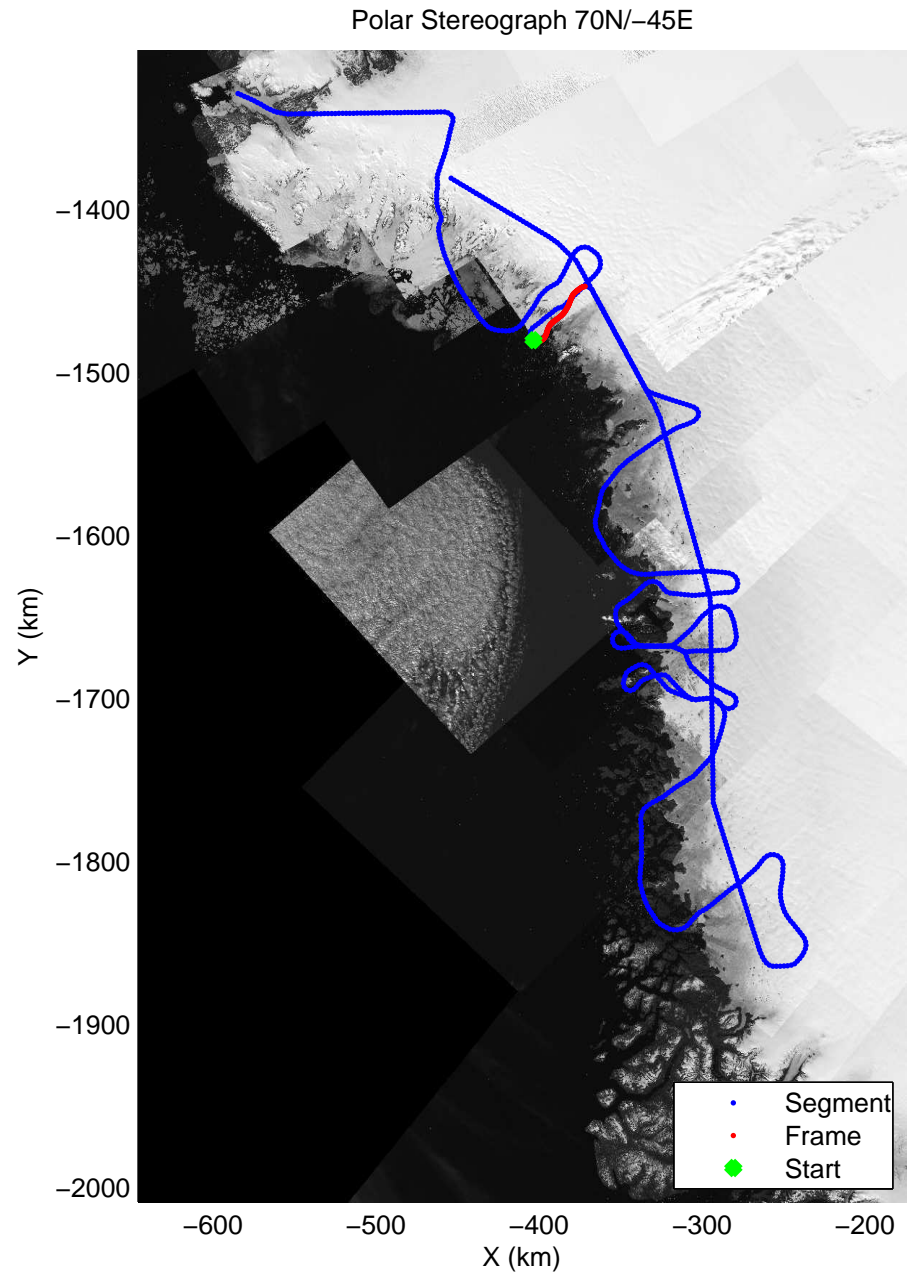

mcords3 2014_Greenland_P3: "Northwest Glaciers 01" 20140426_01_008: 12:49:32.7 to 12:55:56.0 GPS

mcords3 2014_Greenland_P3: "Northwest Glaciers 01" 20140426_01_009: 12:55:56.3 to 13:02:28.9 GPS

mcords3 2014_Greenland_P3: "Northwest Glaciers 01" 20140426_01_009: 12:55:56.3 to 13:02:28.9 GPS