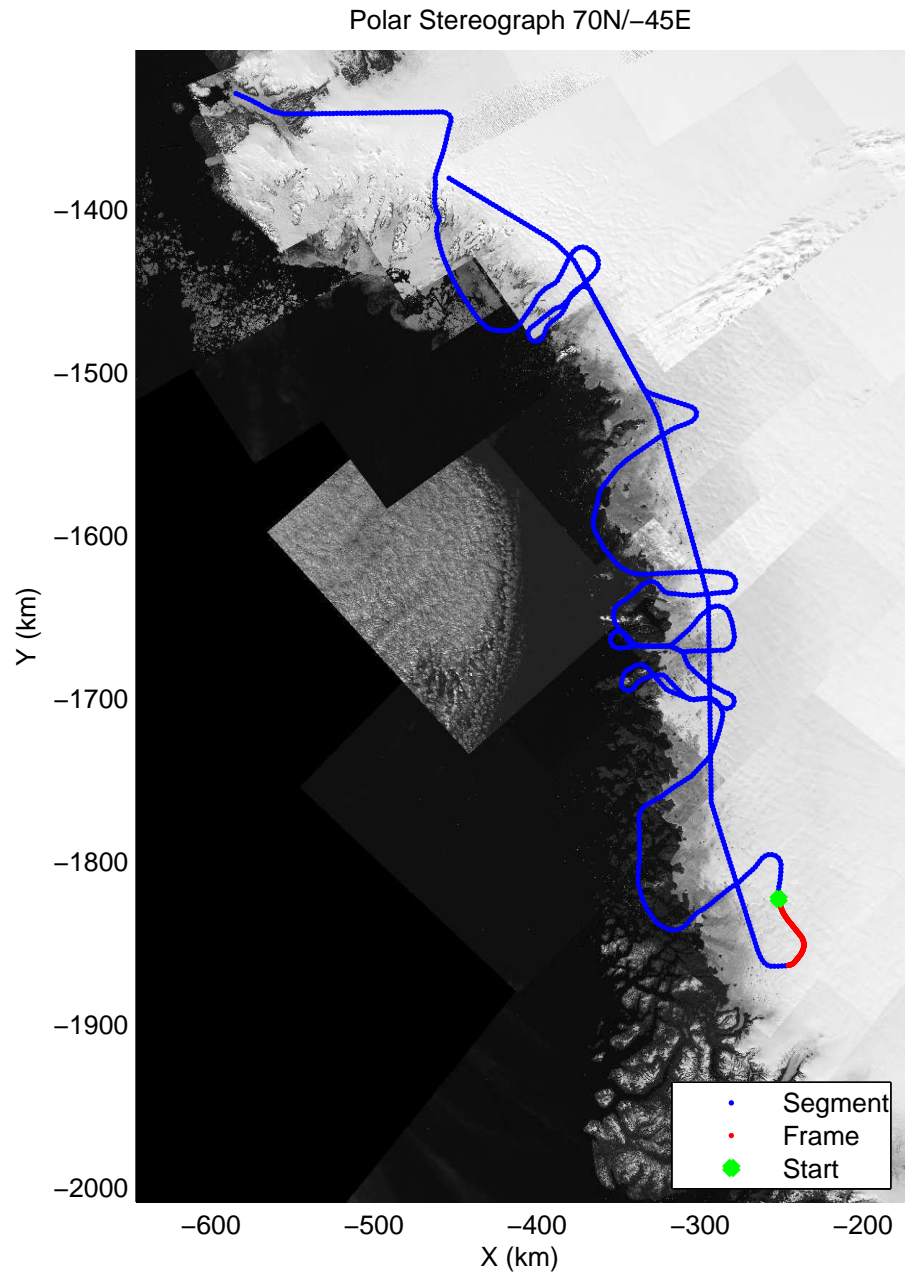

mcords3 2014_Greenland_P3: "Northwest Glaciers 01" 20140426_01_032: 15:22:05.9 to 15:28:22.0 GPS

mcords3 2014_Greenland_P3: "Northwest Glaciers 01" 20140426_01_033: 15:28:22.3 to 15:34:43.1 GPS

mcords3 2014_Greenland_P3: "Northwest Glaciers 01" 20140426_01_033: 15:28:22.3 to 15:34:43.1 GPS