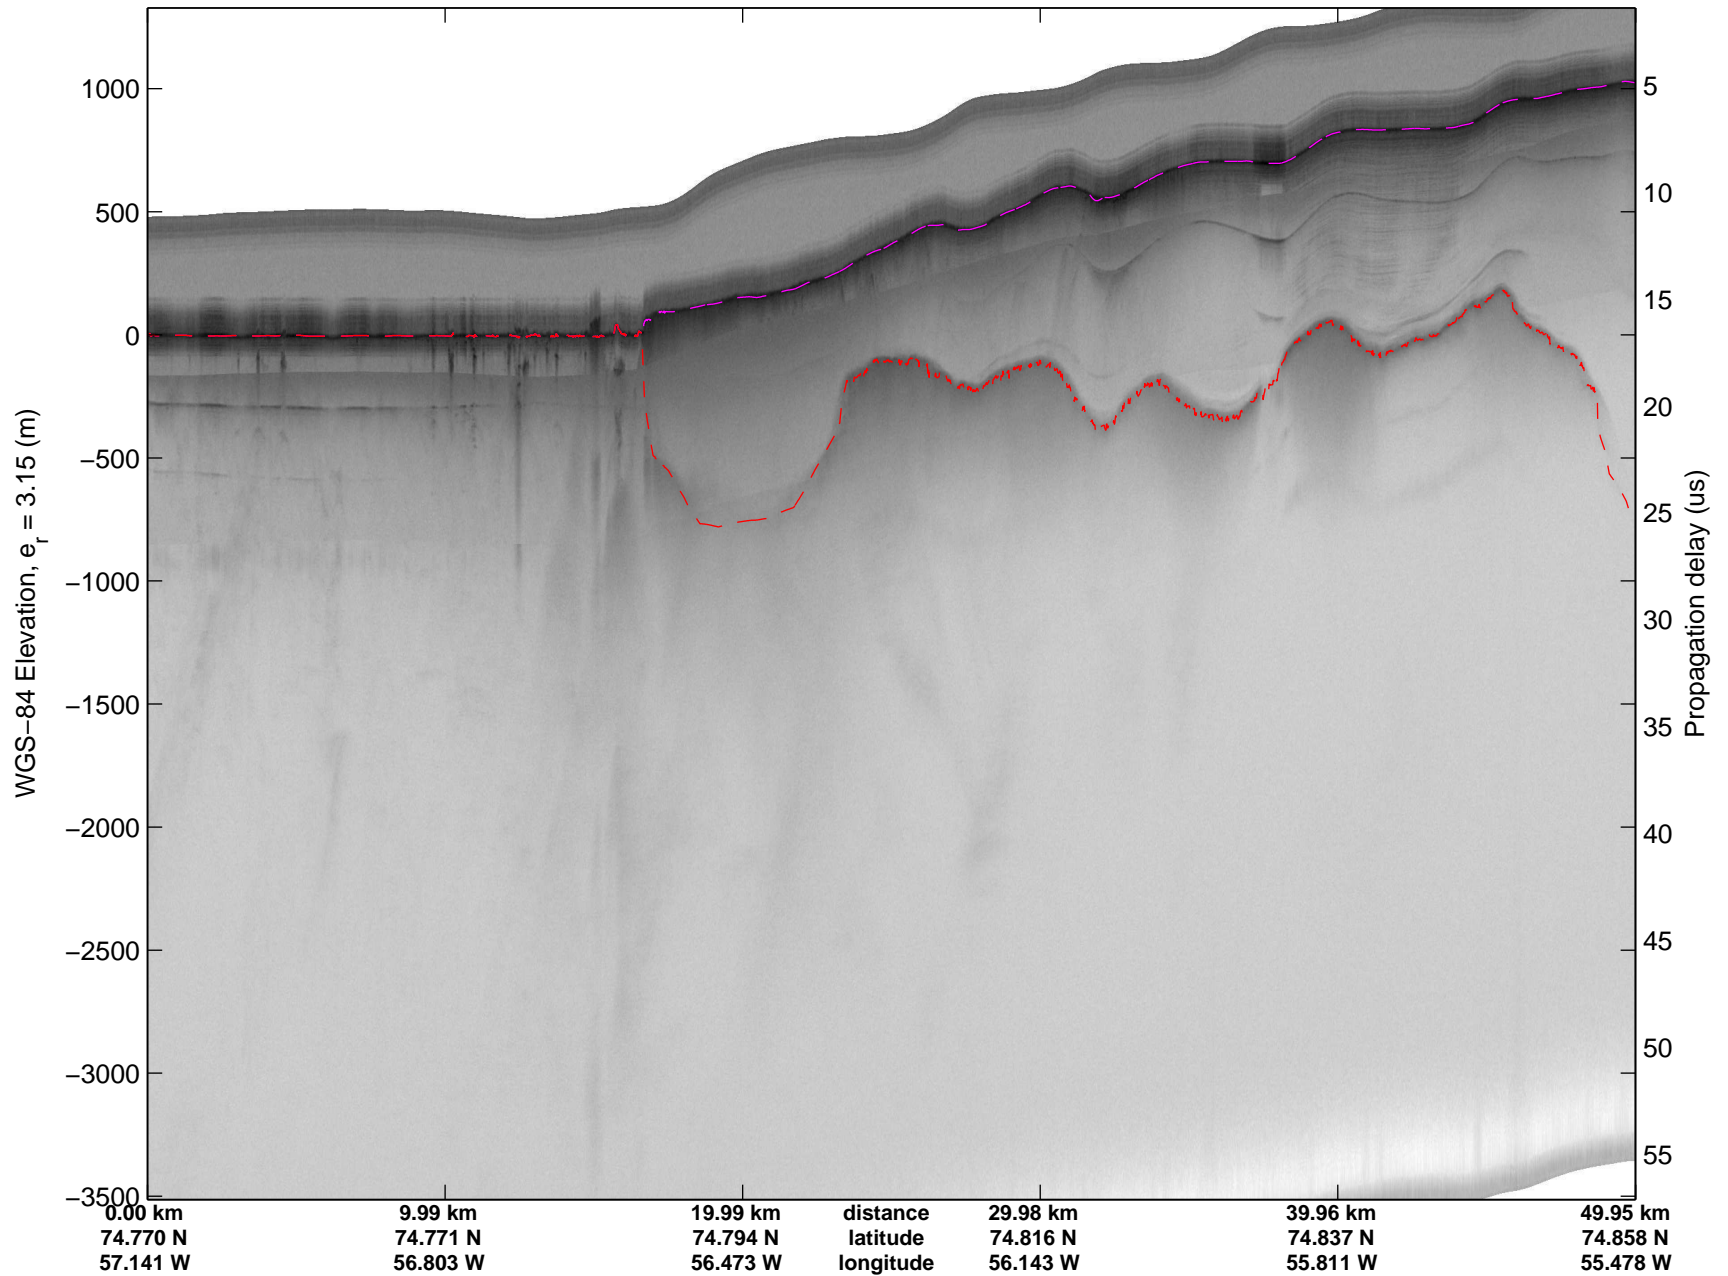

mcords3 2014_Greenland_P3: "Northwest Glaciers 01" 20140426_01_016: 13:40:14.1 to 13:46:21.7 GPS