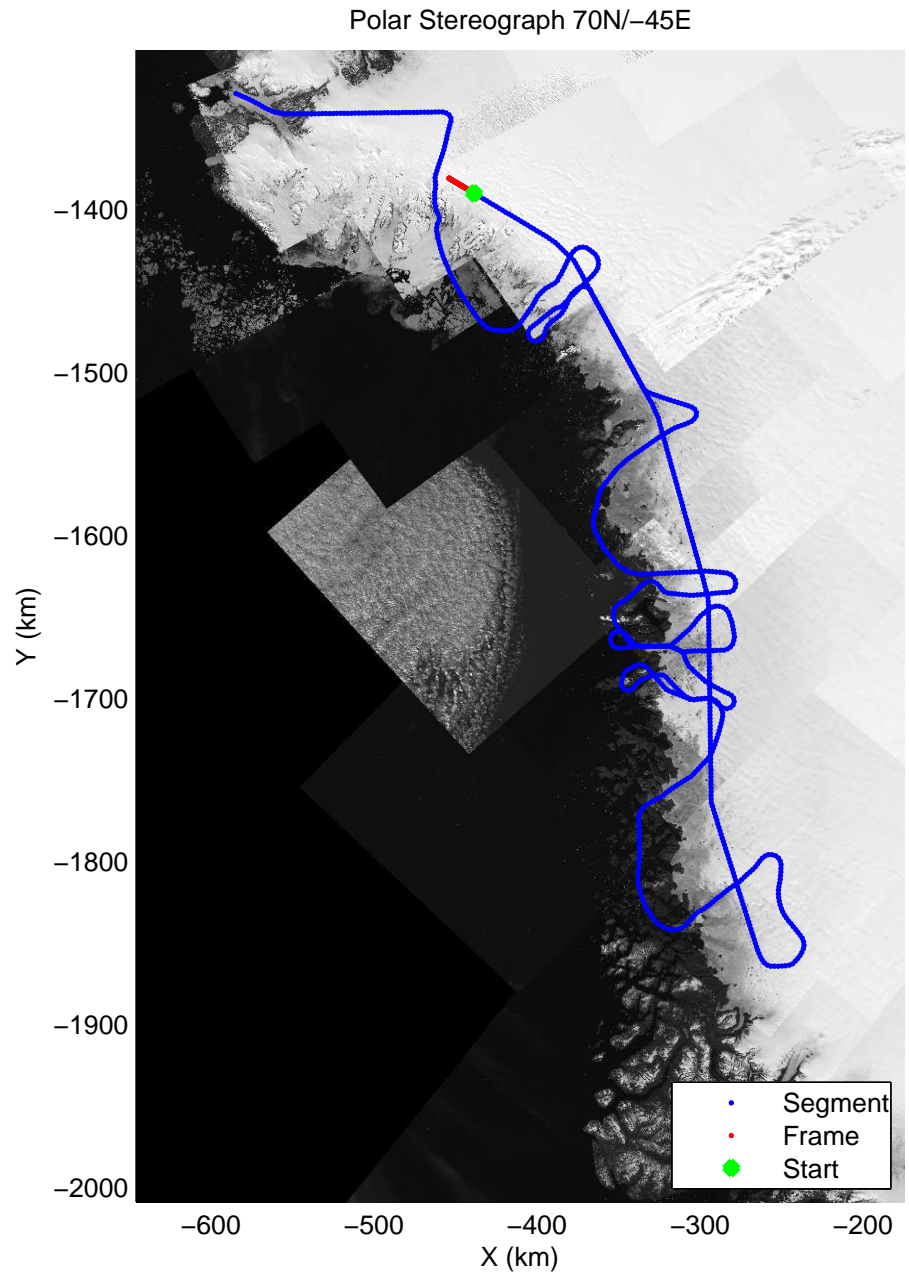

mcords3 2014_Greenland_P3: "Northwest Glaciers 01" 20140426_01_044: 16:37:30.2 to 16:43:43.1 GPS

mcords3 2014_Greenland_P3: "Northwest Glaciers 01" 20140426_01_045: 16:43:43.3 to 16:49:53.2 GPS

mcords3 2014_Greenland_P3: "Northwest Glaciers 01" 20140426_01_045: 16:43:43.3 to 16:49:53.2 GPS