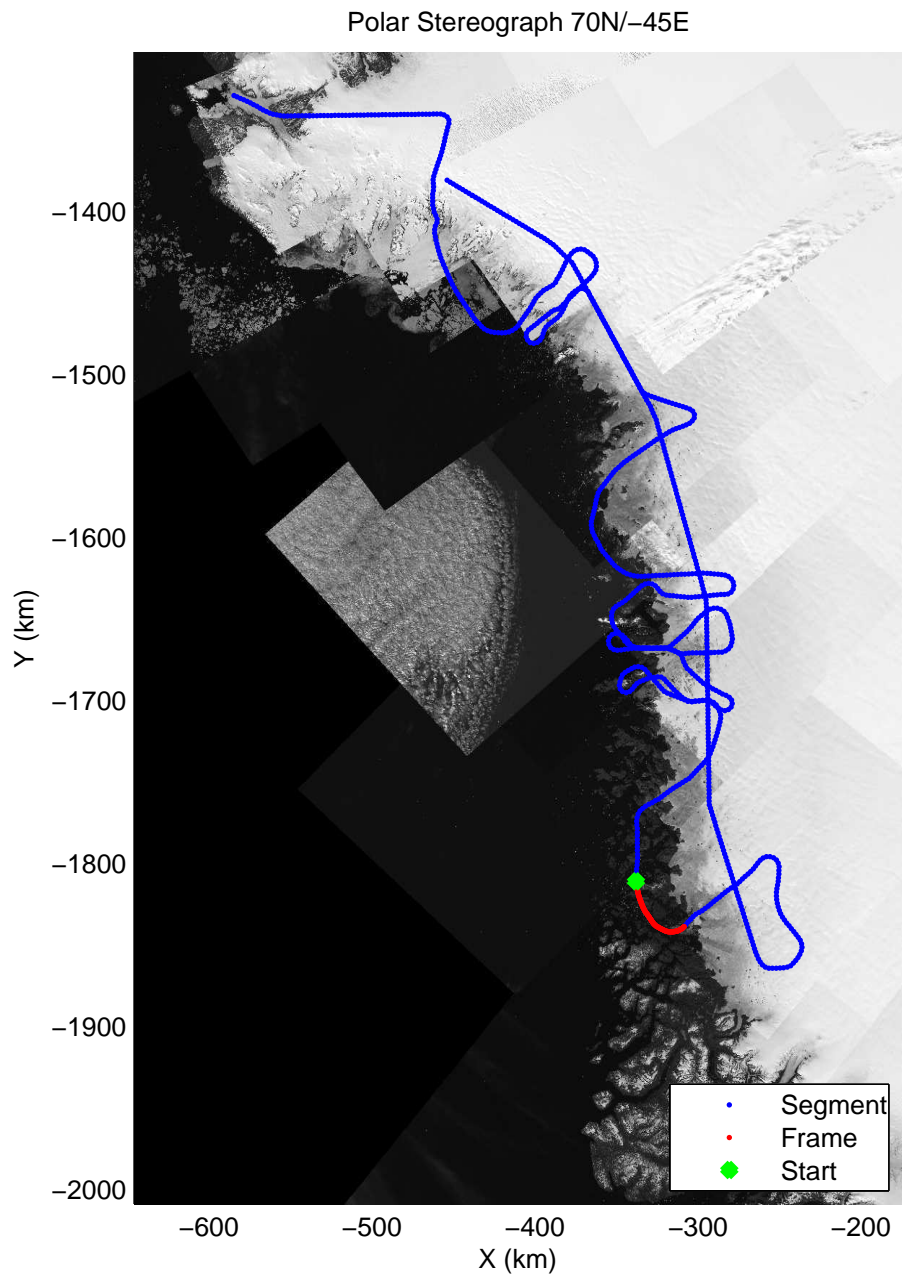

mcords3 2014_Greenland_P3: "Northwest Glaciers 01" 20140426_01_029: 15:03:25.5 to 15:09:37.4 GPS

mcords3 2014_Greenland_P3: "Northwest Glaciers 01" 20140426_01_030: 15:09:37.7 to 15:15:46.7 GPS

mcords3 2014_Greenland_P3: "Northwest Glaciers 01" 20140426_01_030: 15:09:37.7 to 15:15:46.7 GPS