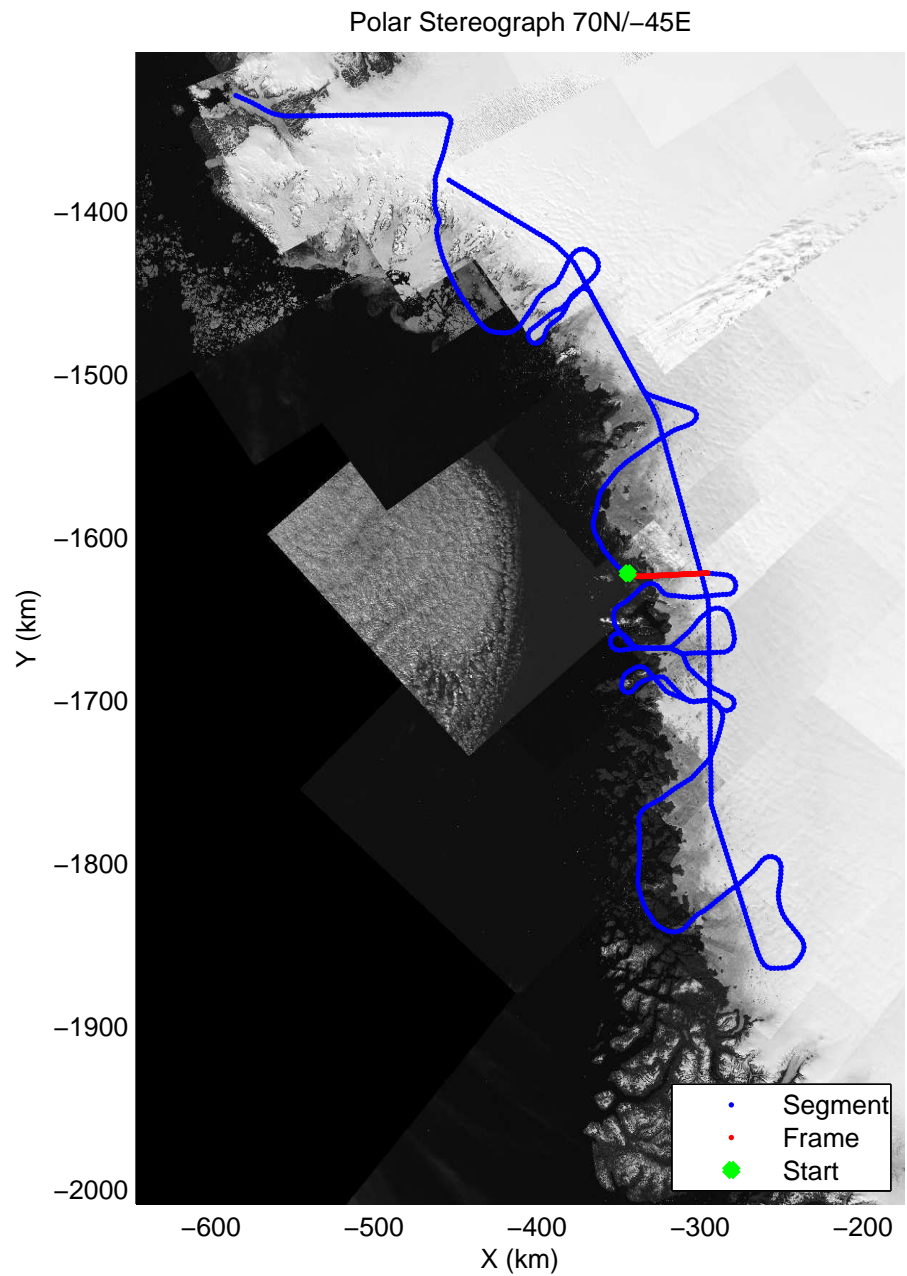

mcords3 2014_Greenland_P3: "Northwest Glaciers 01" 20140426_01_014: 13:27:56.5 to 13:34:09.1 GPS

mcords3 2014_Greenland_P3: "Northwest Glaciers 01" 20140426_01_015: 13:34:09.3 to 13:40:13.9 GPS

mcords3 2014_Greenland_P3: "Northwest Glaciers 01" 20140426_01_015: 13:34:09.3 to 13:40:13.9 GPS