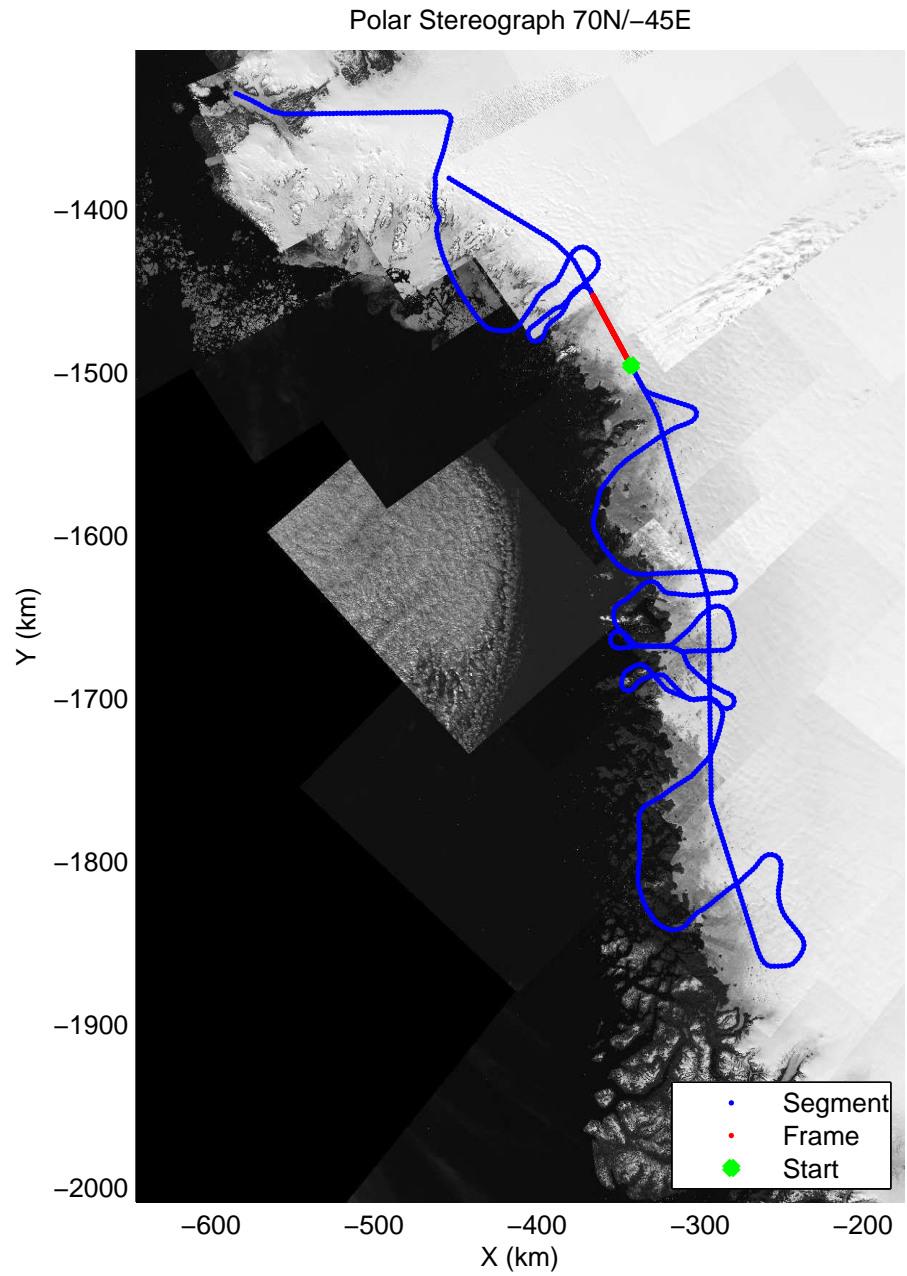

mcords3 2014_Greenland_P3: "Northwest Glaciers 01" 20140426_01_041: 16:18:22.2 to 16:24:45.7 GPS

mcords3 2014_Greenland_P3: "Northwest Glaciers 01" 20140426_01_042: 16:24:46.0 to 16:31:06.7 GPS

mcords3 2014_Greenland_P3: "Northwest Glaciers 01" 20140426_01_042: 16:24:46.0 to 16:31:06.7 GPS