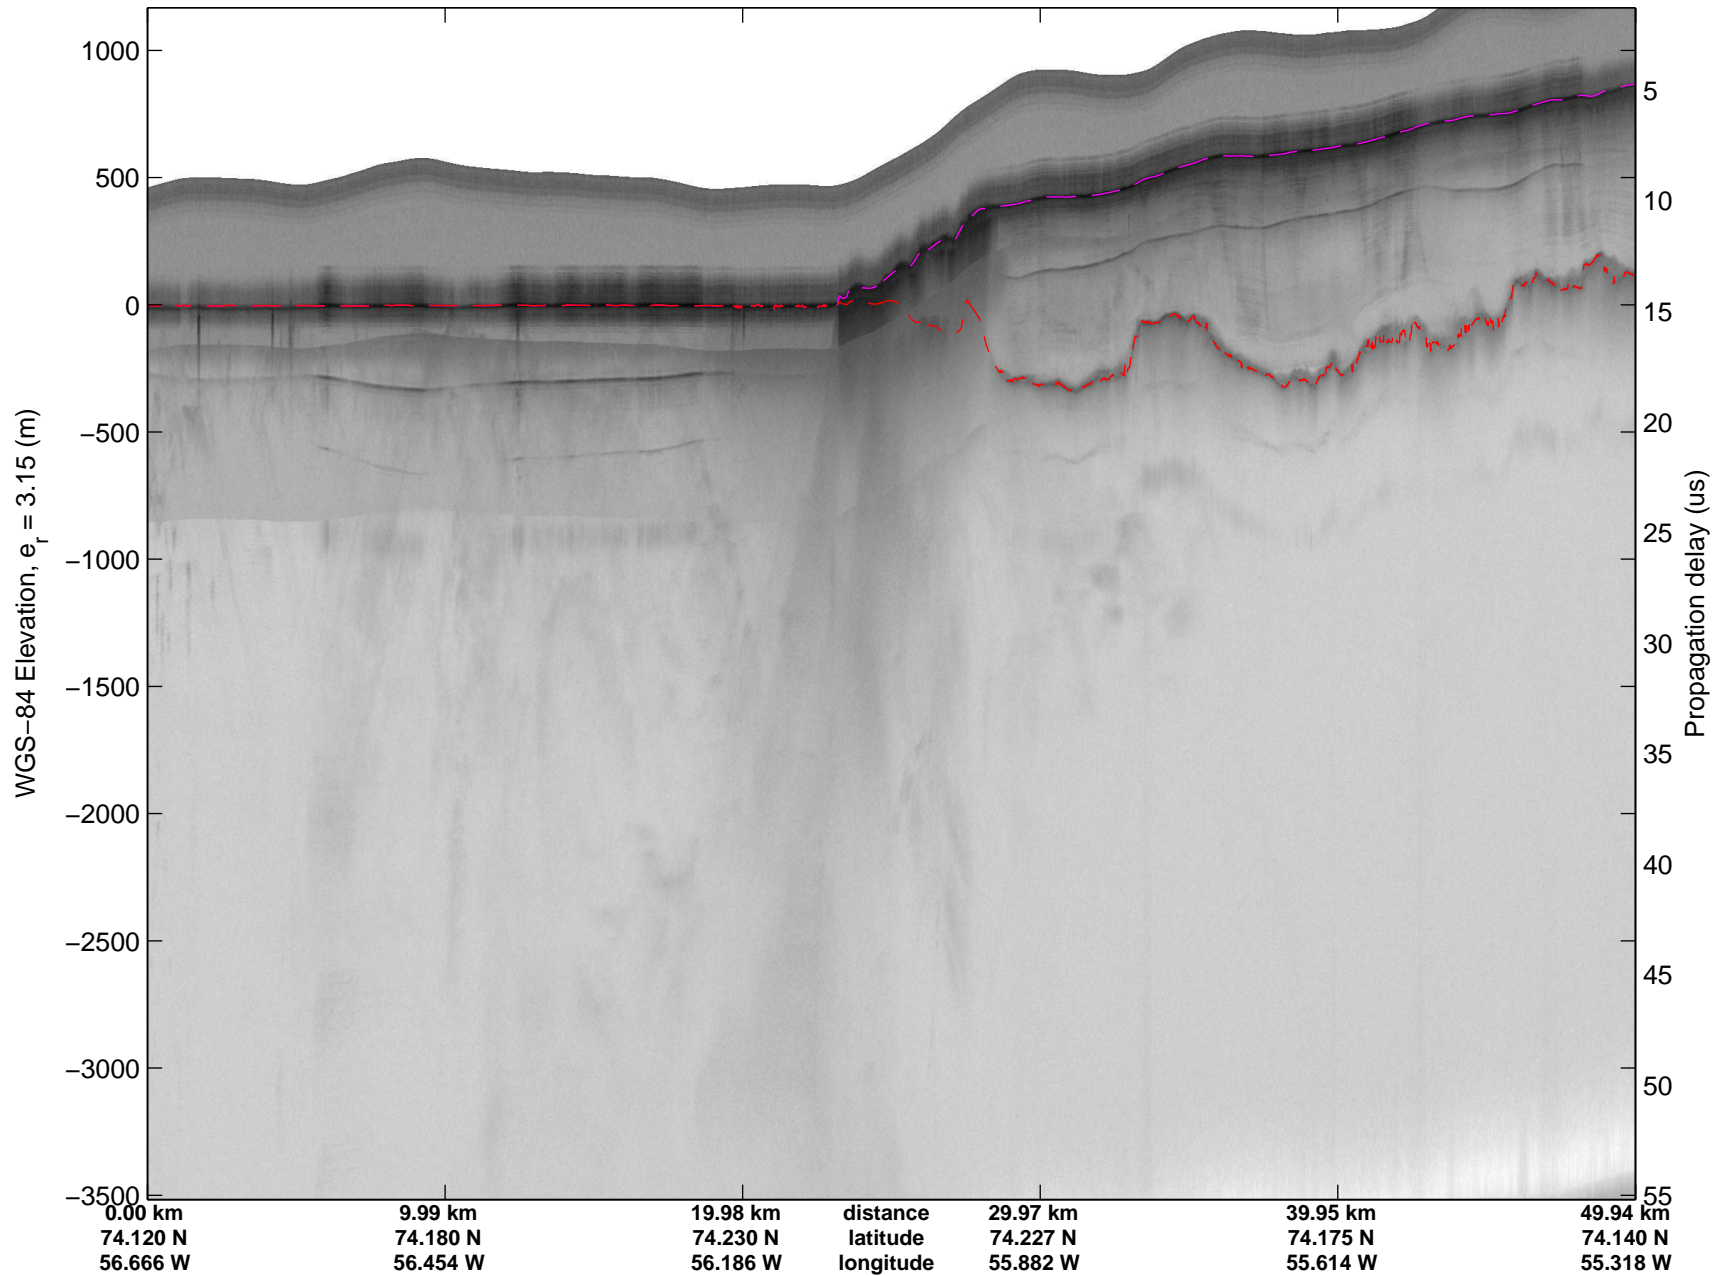

mcords3 2014_Greenland_P3: "Northwest Glaciers 01" 20140426_01_026: 14:43:52.9 to 14:50:30.5 GPS

mcords3 2014_Greenland_P3: "Northwest Glaciers 01" 20140426_01_027: 14:50:30.8 to 14:57:11.6 GPS

mcords3 2014_Greenland_P3: "Northwest Glaciers 01" 20140426_01_027: 14:50:30.8 to 14:57:11.6 GPS

mcords3 2014_Greenland_P3: "Northwest Glaciers 01" 20140426_01_028: 14:57:11.8 to 15:03:25.3 GPS

mcords3 2014_Greenland_P3: "Northwest Glaciers 01" 20140426_01_028: 14:57:11.8 to 15:03:25.3 GPS

mcords3 2014_Greenland_P3: "Northwest Glaciers 01" 20140426_01_029: 15:03:25.5 to 15:09:37.4 GPS