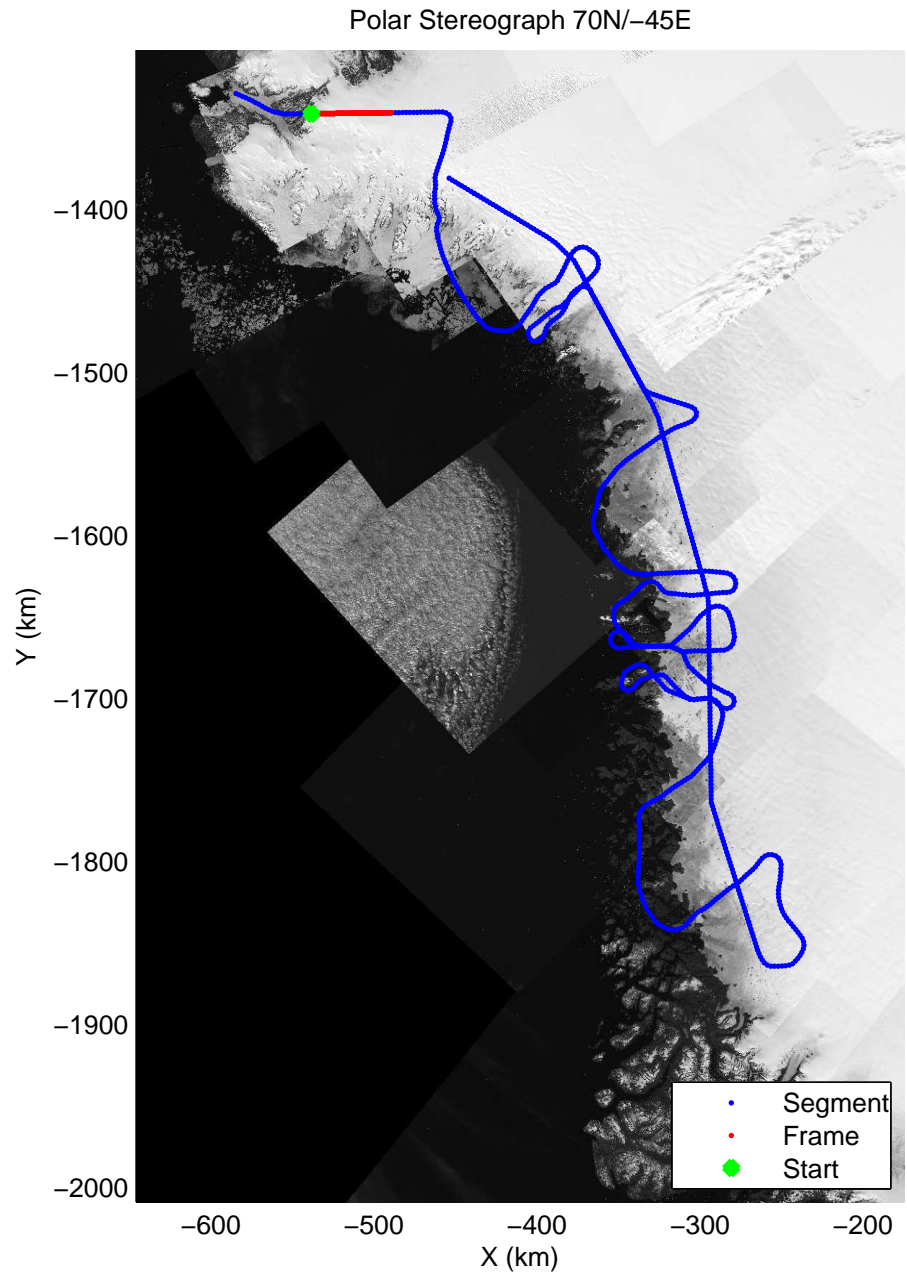

mcords3 2014_Greenland_P3: "Northwest Glaciers 01" 20140426_01_001: 12:03:52.7 to 12:10:36.5 GPS

mcords3 2014_Greenland_P3: "Northwest Glaciers 01" 20140426_01_001: 12:03:52.7 to 12:10:36.5 GPS

mcords3 2014_Greenland_P3: "Northwest Glaciers 01" 20140426_01_002: 12:10:36.7 to 12:16:47.0 GPS

mcords3 2014_Greenland_P3: "Northwest Glaciers 01" 20140426_01_002: 12:10:36.7 to 12:16:47.0 GPS

mcords3 2014_Greenland_P3: "Northwest Glaciers 01" 20140426_01_003: 12:16:47.3 to 12:23:33.5 GPS

mcords3 2014_Greenland_P3: "Northwest Glaciers 01" 20140426_01_003: 12:16:47.3 to 12:23:33.5 GPS