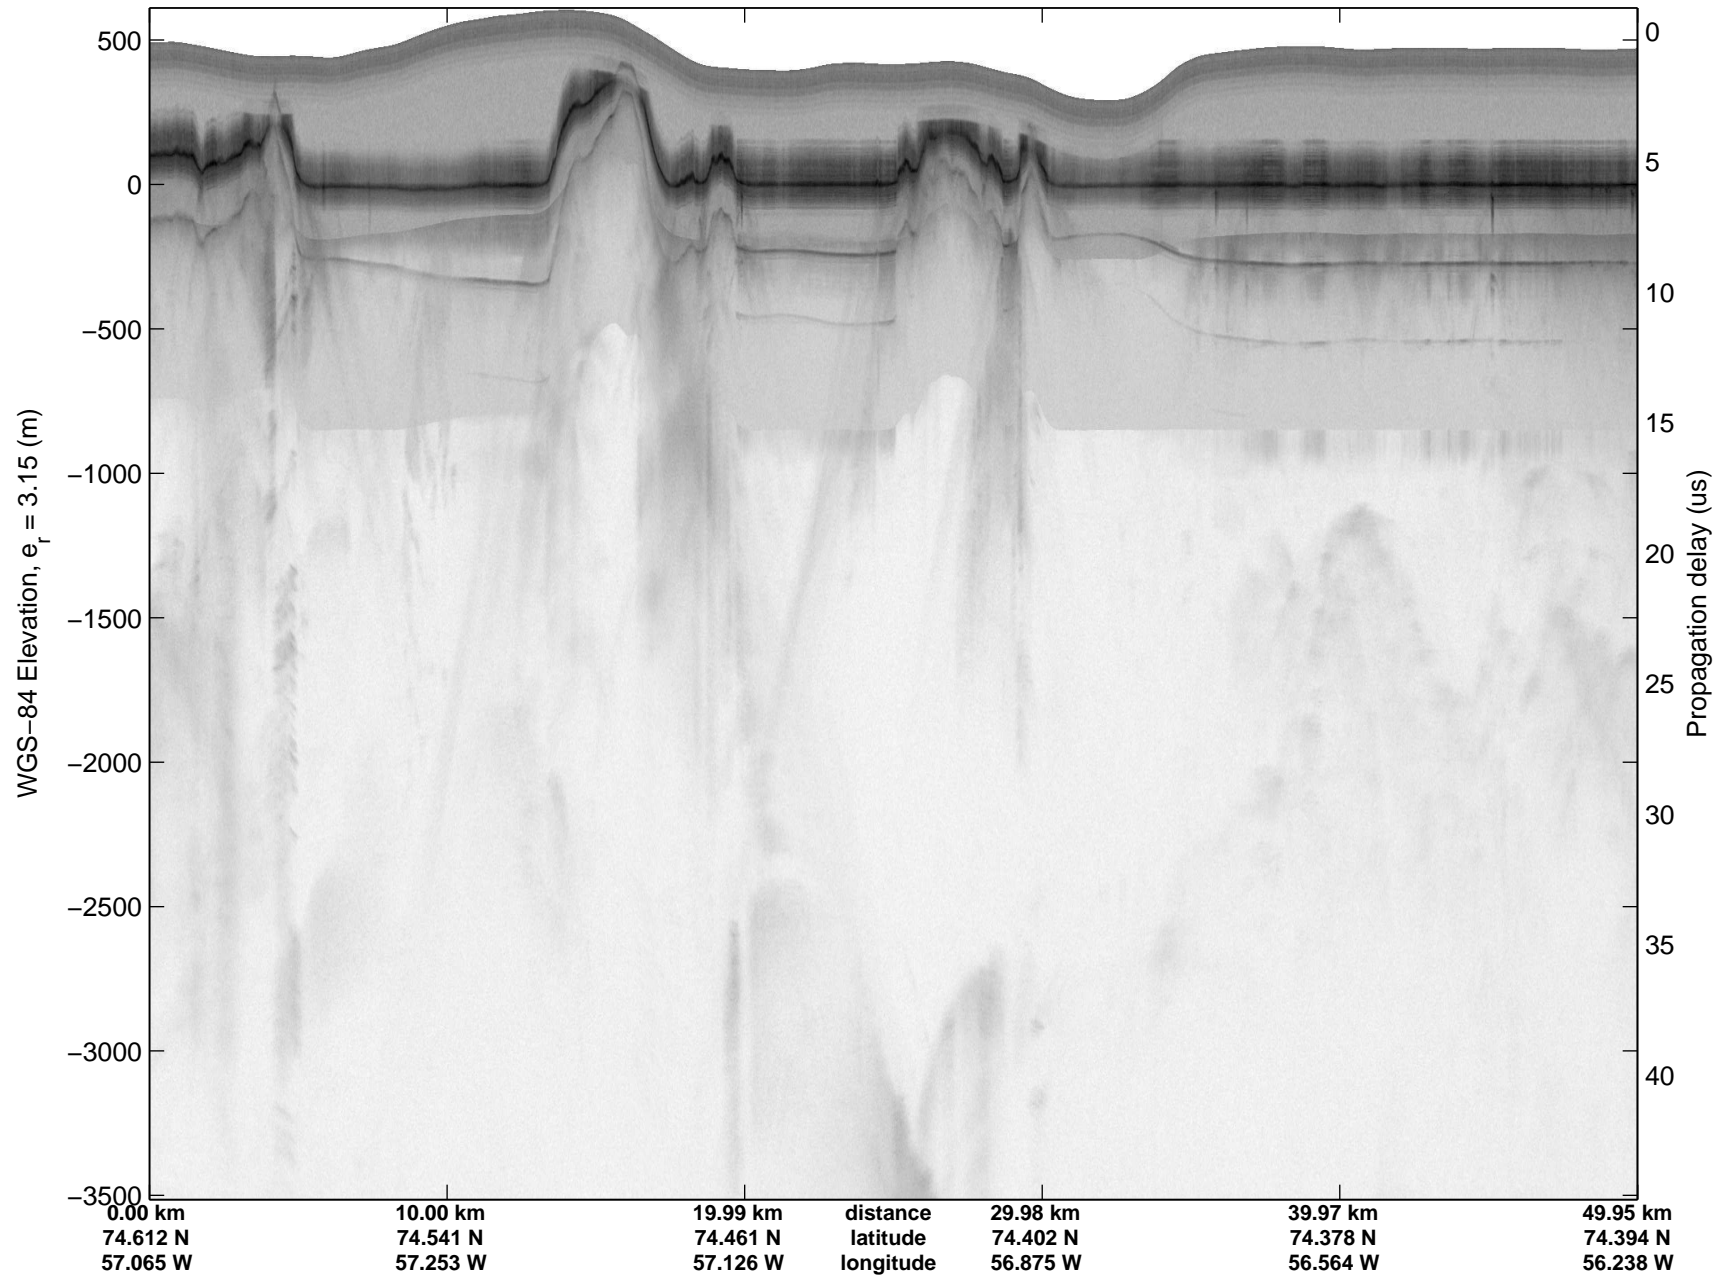

mcords3 2014_Greenland_P3: "Northwest Glaciers 01" 20140426_01_019: 13:58:43.9 to 14:05:10.1 GPS