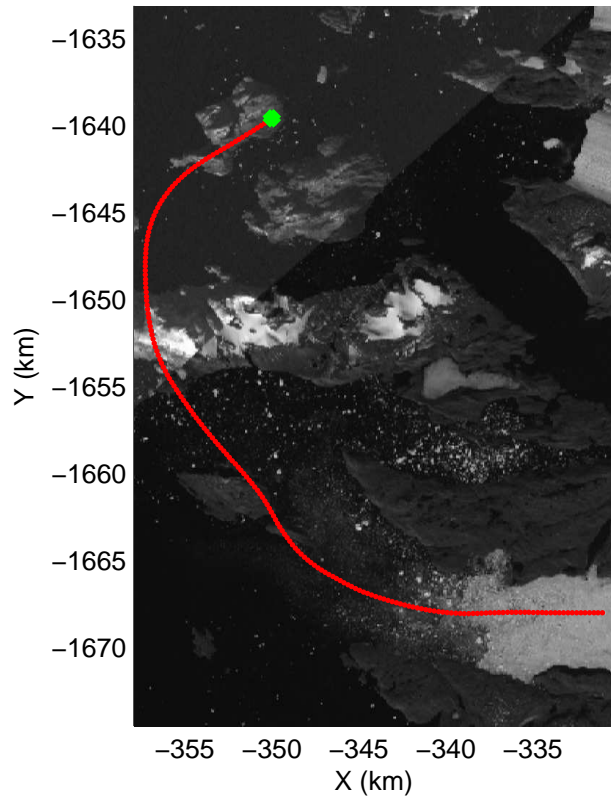

mcords3 2014_Greenland_P3: "Northwest Glaciers 01" 20140426_01_017: 13:46:21.9 to 13:52:28.0 GPS

mcords3 2014_Greenland_P3: "Northwest Glaciers 01" 20140426_01_018: 13:52:28.3 to 13:58:43.7 GPS

mcords3 2014_Greenland_P3: "Northwest Glaciers 01" 20140426_01_018: 13:52:28.3 to 13:58:43.7 GPS