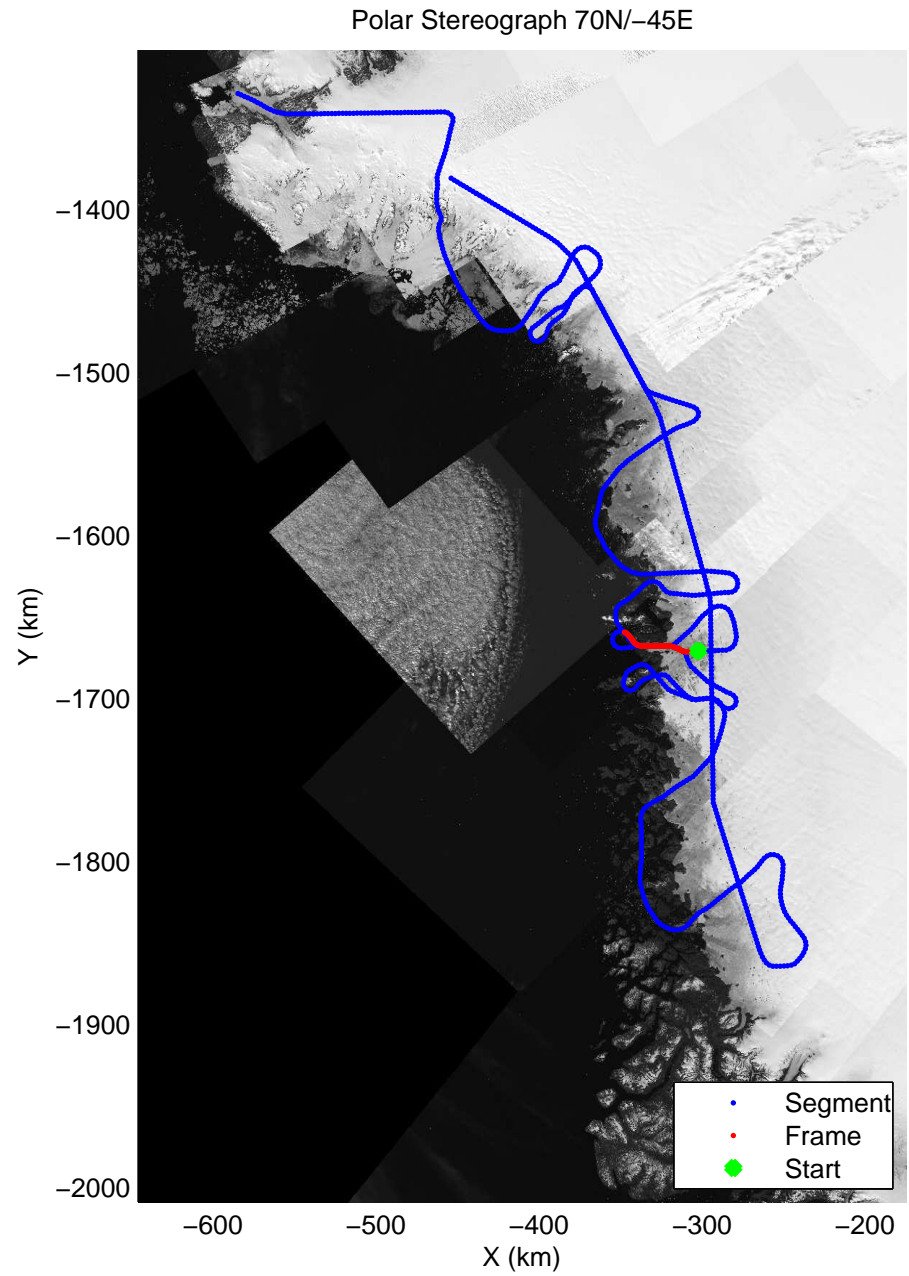

mcords3 2014_Greenland_P3: "Northwest Glaciers 01" 20140426_01_020: 14:05:10.4 to 14:11:22.0 GPS

mcords3 2014_Greenland_P3: "Northwest Glaciers 01" 20140426_01_021: 14:11:22.3 to 14:17:35.6 GPS

mcords3 2014_Greenland_P3: "Northwest Glaciers 01" 20140426_01_021: 14:11:22.3 to 14:17:35.6 GPS