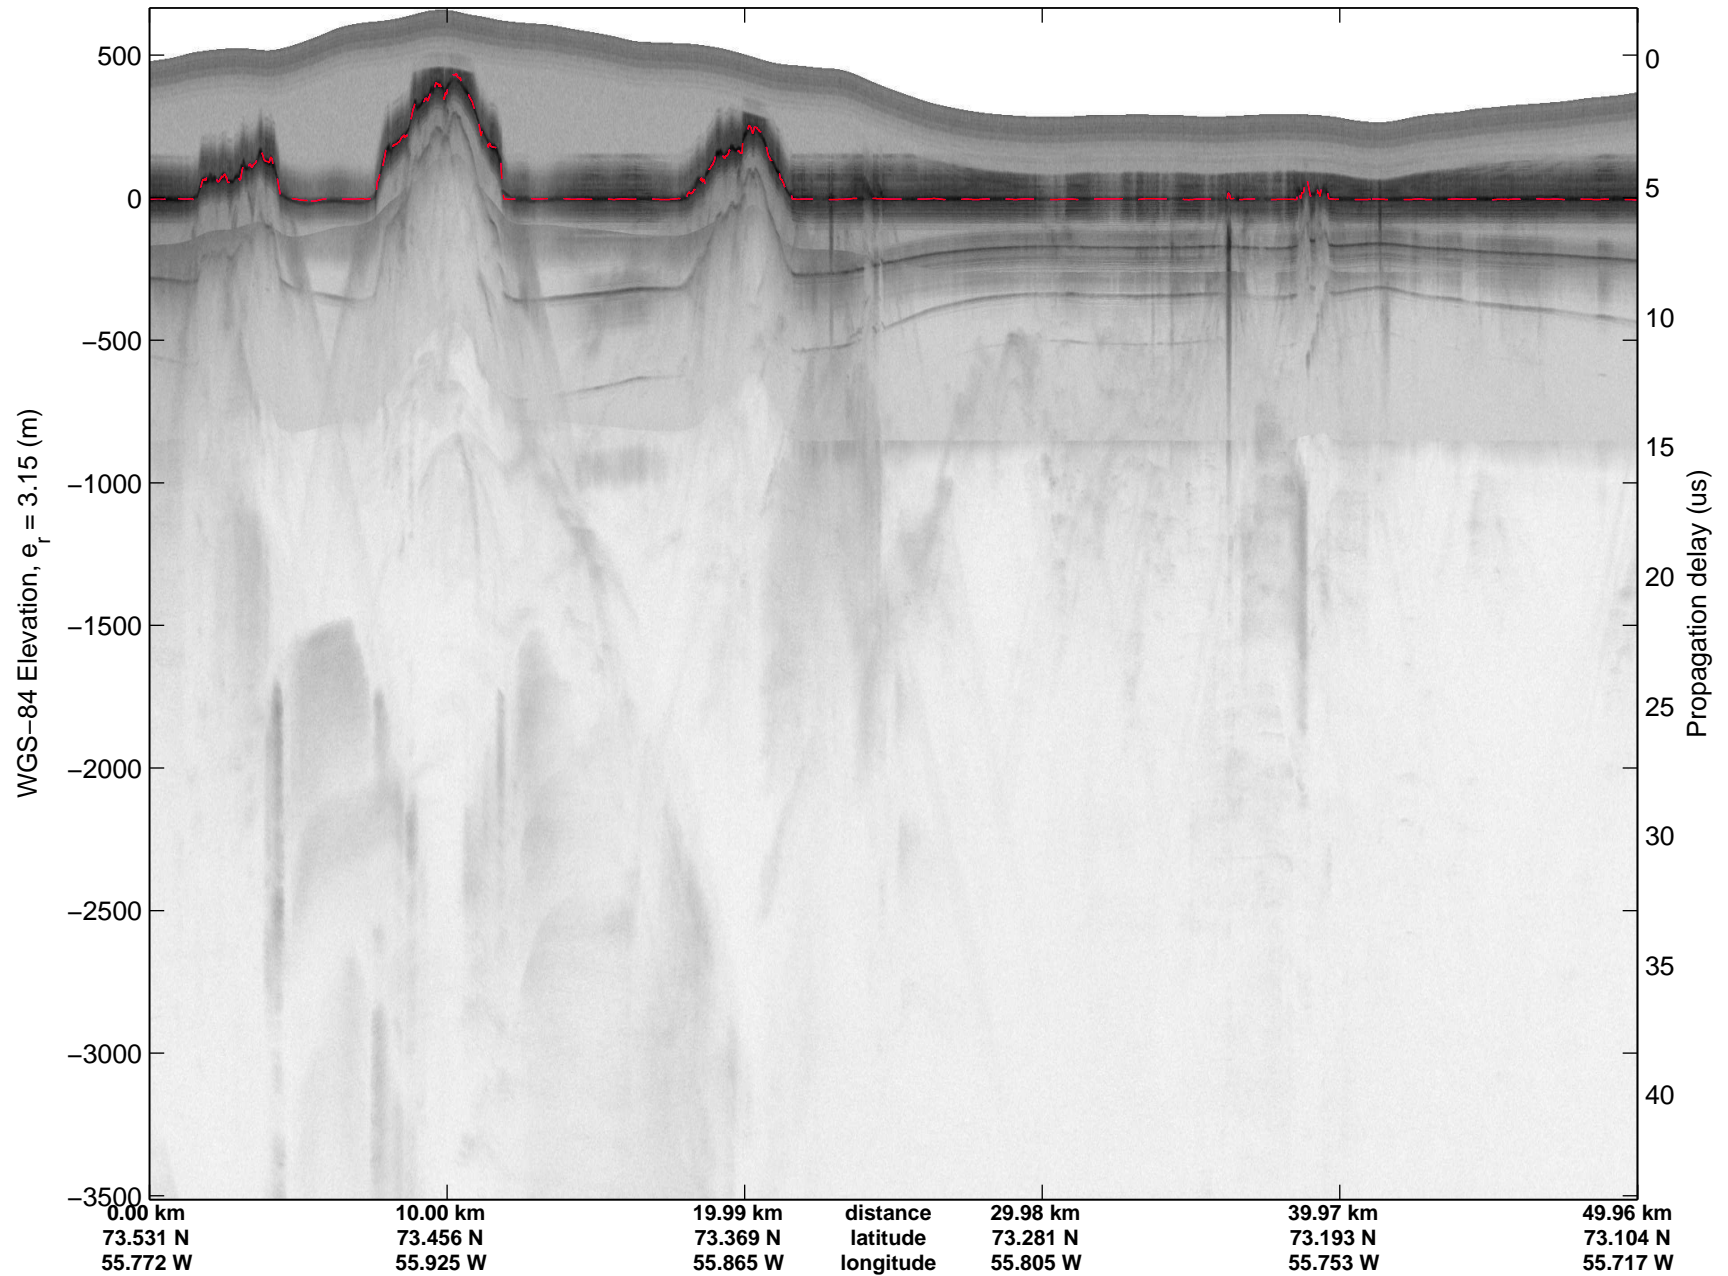

mcords3 2014_Greenland_P3: "Northwest Glaciers 01" 20140426_01_029: 15:03:25.5 to 15:09:37.4 GPS

mcords3 2014_Greenland_P3: "Northwest Glaciers 01" 20140426_01_030: 15:09:37.7 to 15:15:46.7 GPS

mcords3 2014_Greenland_P3: "Northwest Glaciers 01" 20140426_01_030: 15:09:37.7 to 15:15:46.7 GPS

mcords3 2014_Greenland_P3: "Northwest Glaciers 01" 20140426_01_031: 15:15:47.0 to 15:22:05.6 GPS

mcords3 2014_Greenland_P3: "Northwest Glaciers 01" 20140426_01_031: 15:15:47.0 to 15:22:05.6 GPS

mcords3 2014_Greenland_P3: "Northwest Glaciers 01" 20140426_01_032: 15:22:05.9 to 15:28:22.0 GPS