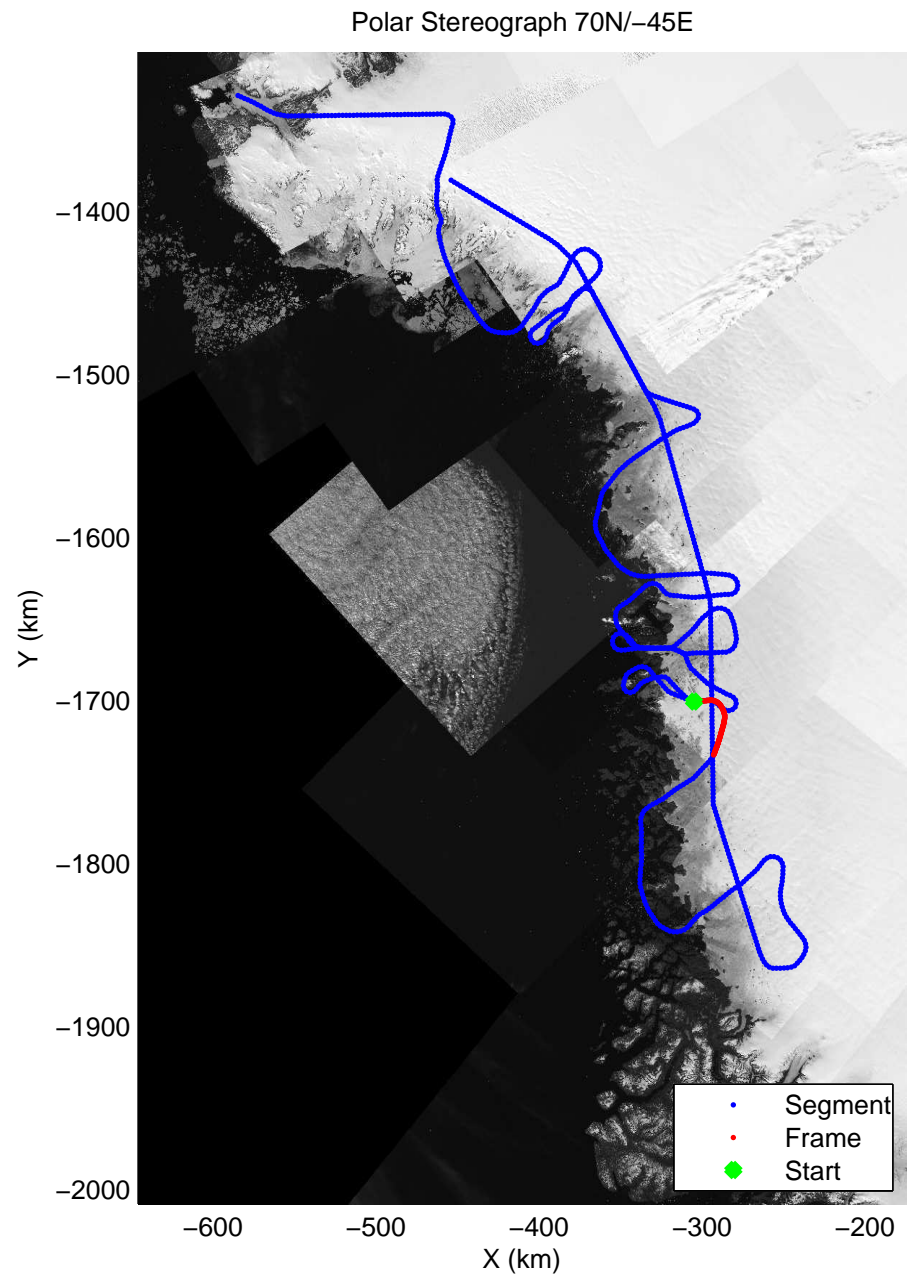

mcords3 2014_Greenland_P3: "Northwest Glaciers 01" 20140426_01_026: 14:43:52.9 to 14:50:30.5 GPS

mcords3 2014_Greenland_P3: "Northwest Glaciers 01" 20140426_01_027: 14:50:30.8 to 14:57:11.6 GPS

mcords3 2014_Greenland_P3: "Northwest Glaciers 01" 20140426_01_027: 14:50:30.8 to 14:57:11.6 GPS