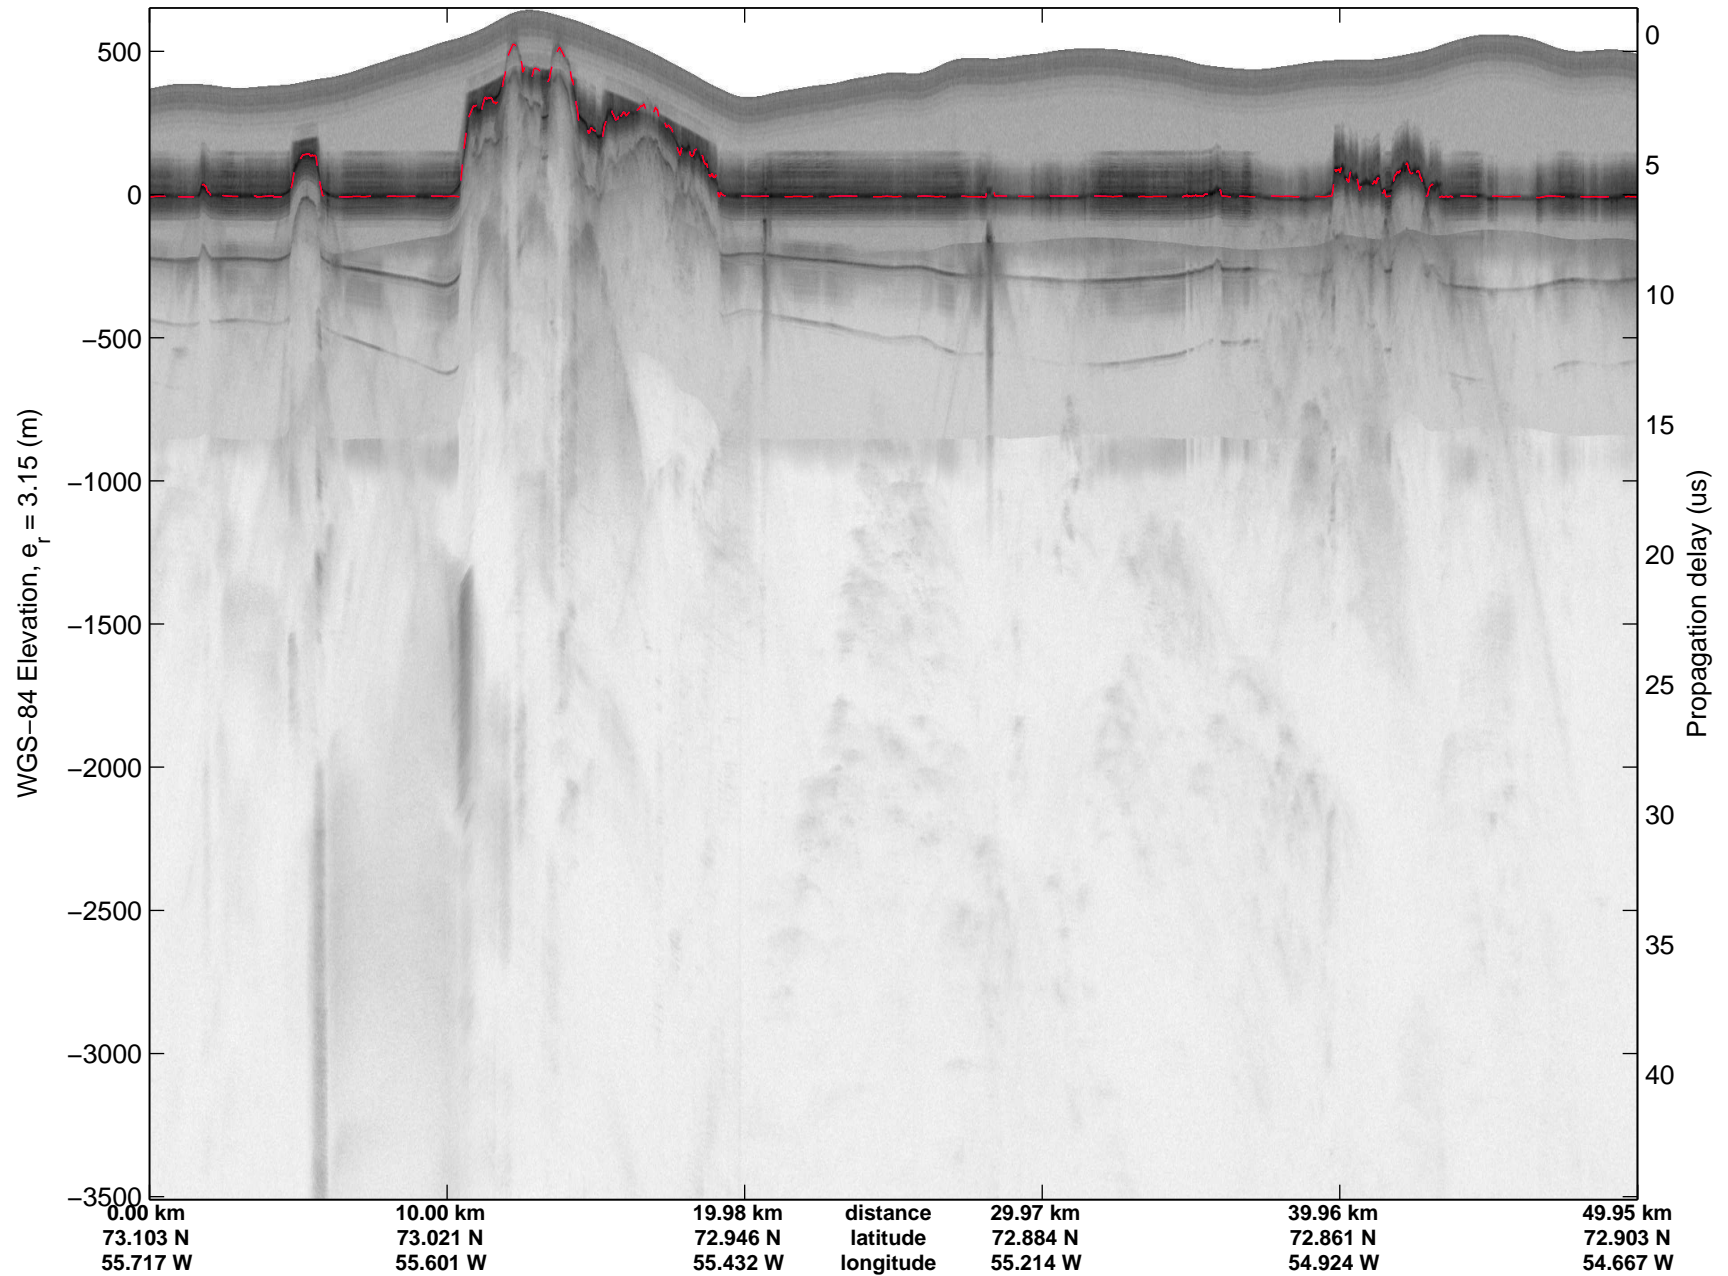

mcords3 2014_Greenland_P3: "Northwest Glaciers 01" 20140426_01_031: 15:15:47.0 to 15:22:05.6 GPS