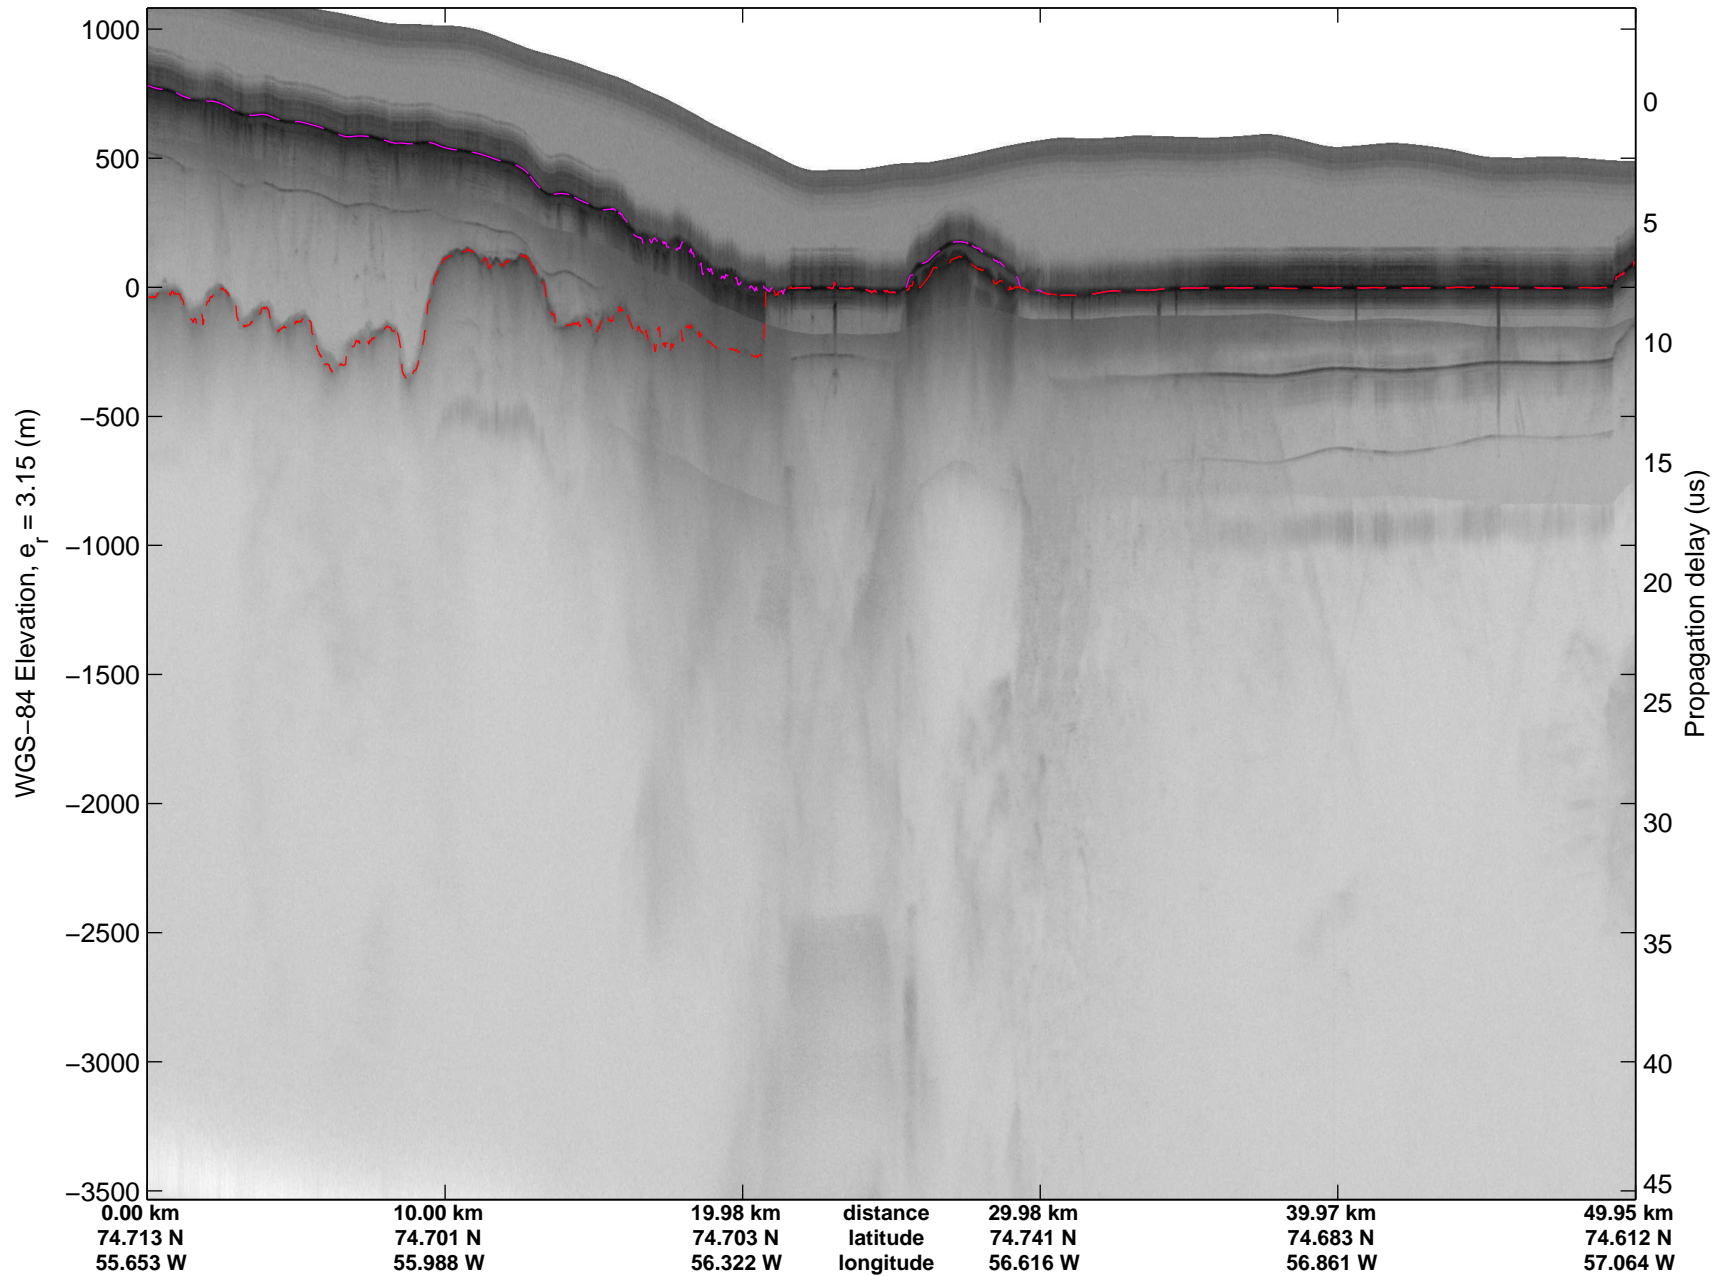

mcords3 2014_Greenland_P3: "Northwest Glaciers 01" 20140426_01_017: 13:46:21.9 to 13:52:28.0 GPS

mcords3 2014_Greenland_P3: "Northwest Glaciers 01" 20140426_01_018: 13:52:28.3 to 13:58:43.7 GPS

mcords3 2014_Greenland_P3: "Northwest Glaciers 01" 20140426_01_018: 13:52:28.3 to 13:58:43.7 GPS

mcords3 2014_Greenland_P3: "Northwest Glaciers 01" 20140426_01_019: 13:58:43.9 to 14:05:10.1 GPS

mcords3 2014_Greenland_P3: "Northwest Glaciers 01" 20140426_01_019: 13:58:43.9 to 14:05:10.1 GPS

mcords3 2014_Greenland_P3: "Northwest Glaciers 01" 20140426_01_020: 14:05:10.4 to 14:11:22.0 GPS