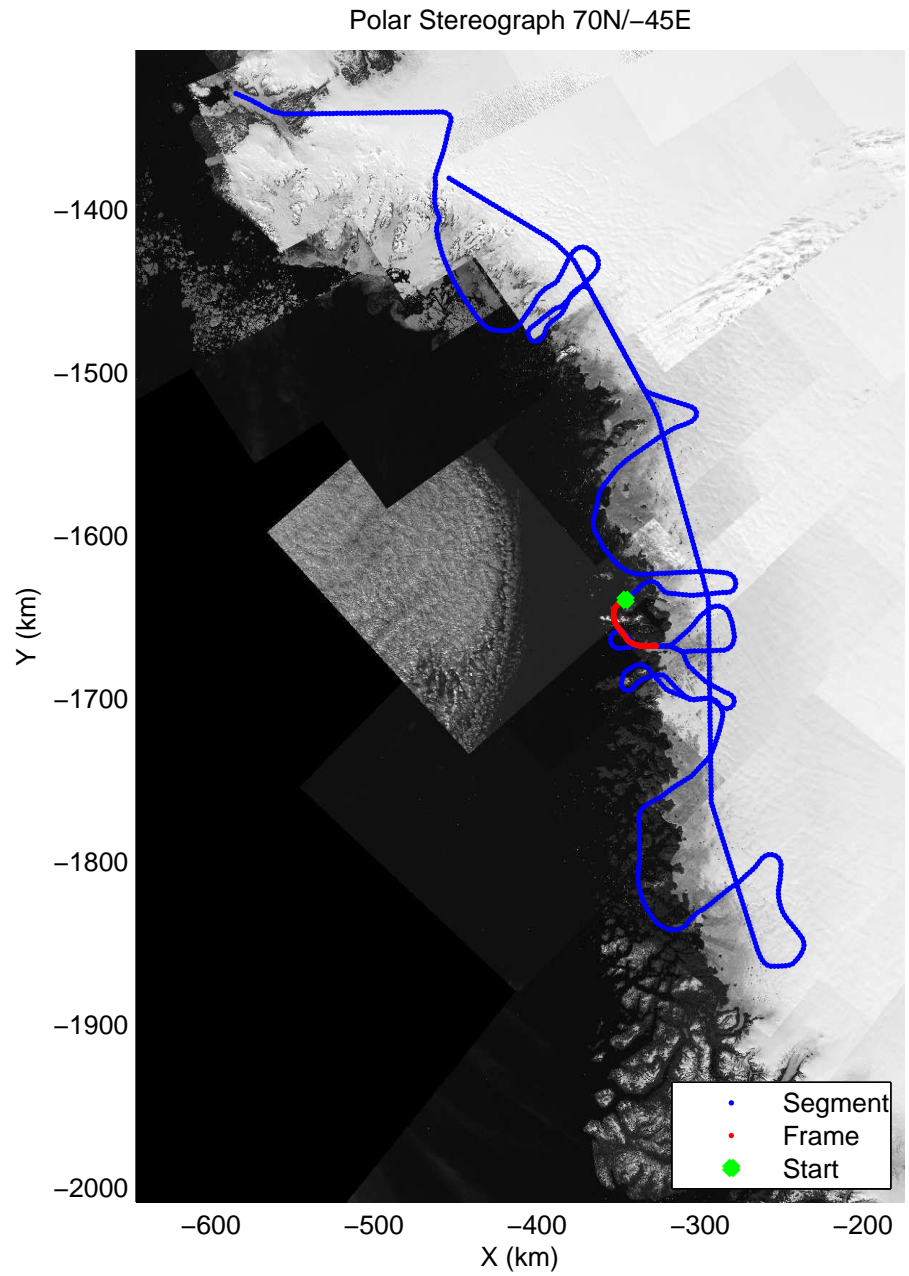

mcords3 2014_Greenland_P3: "Northwest Glaciers 01" 20140426_01_017: 13:46:21.9 to 13:52:28.0 GPS

mcords3 2014_Greenland_P3: "Northwest Glaciers 01" 20140426_01_018: 13:52:28.3 to 13:58:43.7 GPS

mcords3 2014_Greenland_P3: "Northwest Glaciers 01" 20140426_01_018: 13:52:28.3 to 13:58:43.7 GPS