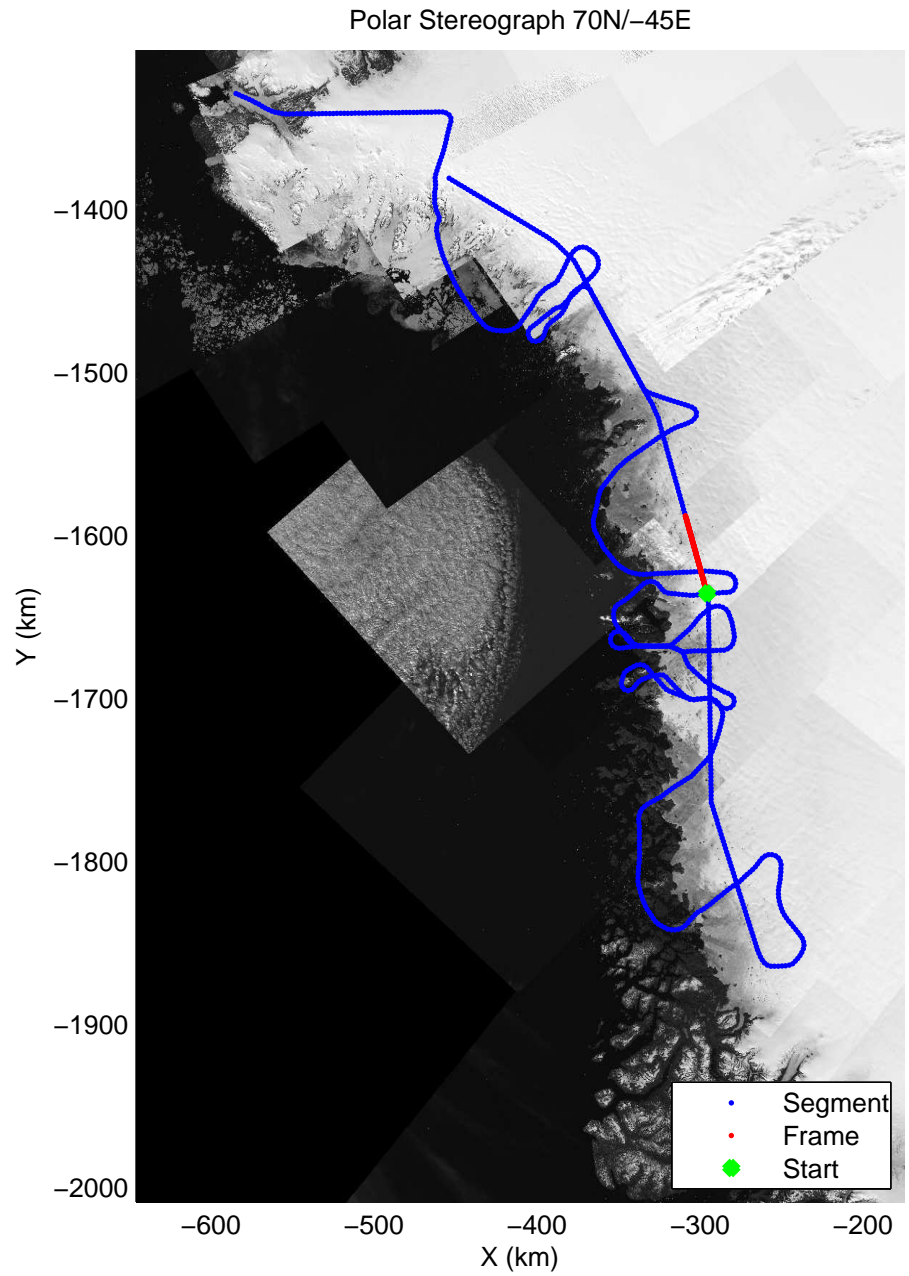

mcords3 2014_Greenland_P3: "Northwest Glaciers 01" 20140426_01_038: 15:59:37.6 to 16:05:53.5 GPS

mcords3 2014_Greenland_P3: "Northwest Glaciers 01" 20140426_01_039: 16:05:53.7 to 16:12:05.6 GPS

mcords3 2014_Greenland_P3: "Northwest Glaciers 01" 20140426_01_039: 16:05:53.7 to 16:12:05.6 GPS