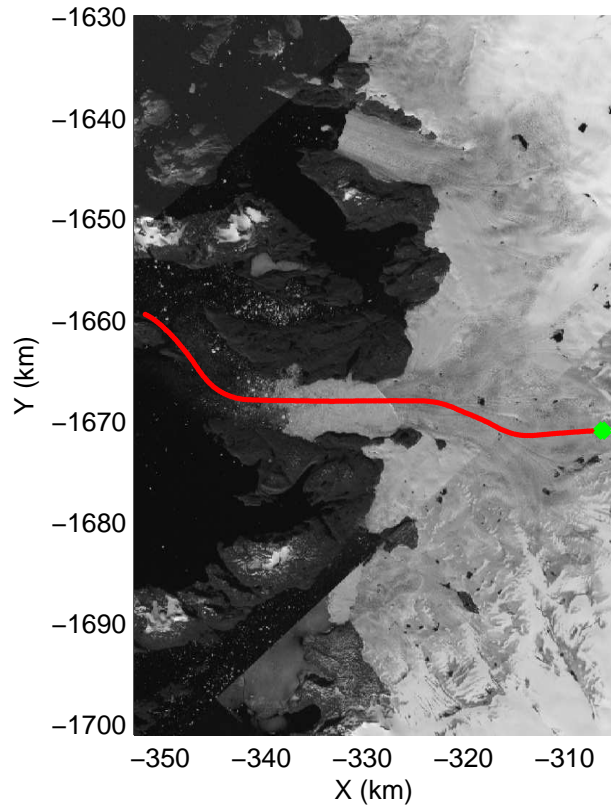

mcords3 2014_Greenland_P3: "Northwest Glaciers 01" 20140426_01_020: 14:05:10.4 to 14:11:22.0 GPS

mcords3 2014_Greenland_P3: "Northwest Glaciers 01" 20140426_01_021: 14:11:22.3 to 14:17:35.6 GPS

mcords3 2014_Greenland_P3: "Northwest Glaciers 01" 20140426_01_021: 14:11:22.3 to 14:17:35.6 GPS