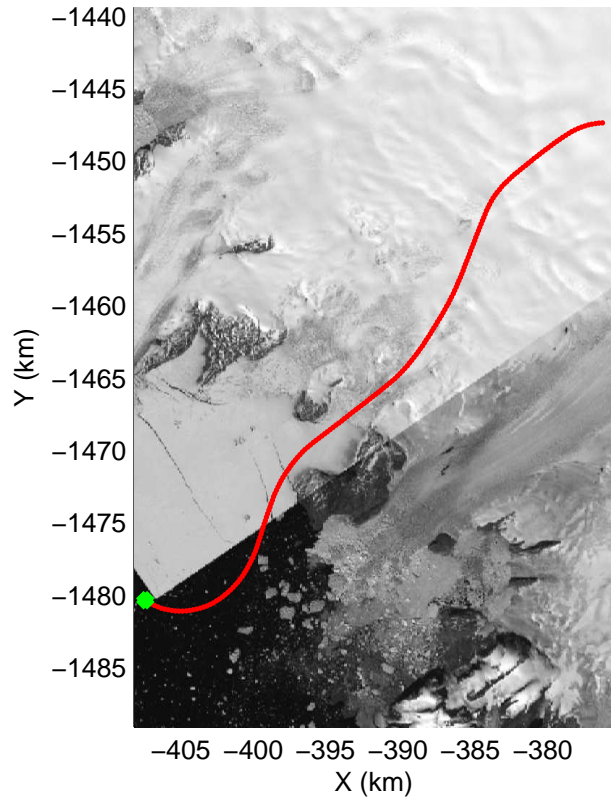

mcords3 2014_Greenland_P3: "Northwest Glaciers 01" 20140426_01_008: 12:49:32.7 to 12:55:56.0 GPS

mcords3 2014_Greenland_P3: "Northwest Glaciers 01" 20140426_01_009: 12:55:56.3 to 13:02:28.9 GPS

mcords3 2014_Greenland_P3: "Northwest Glaciers 01" 20140426_01_009: 12:55:56.3 to 13:02:28.9 GPS