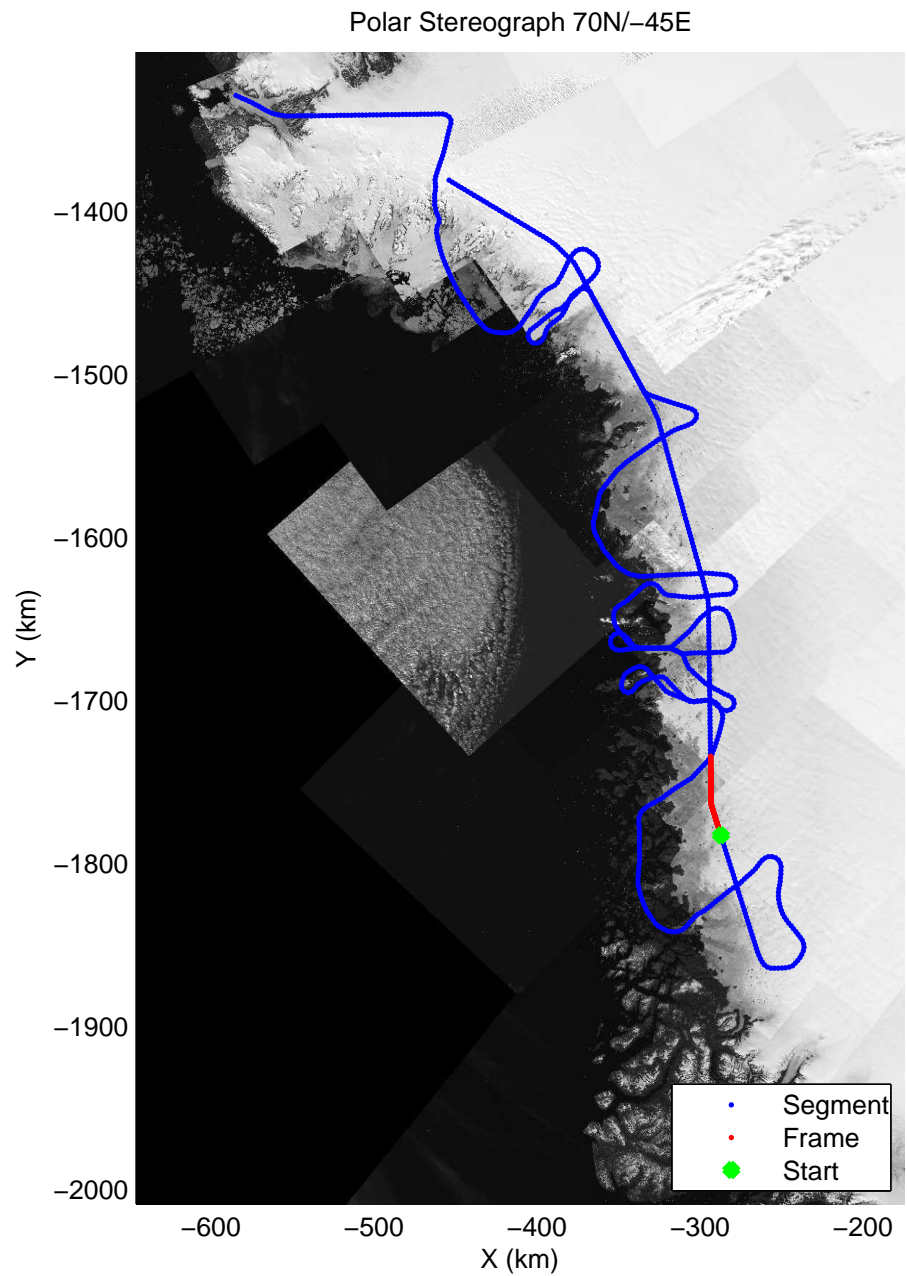

mcords3 2014_Greenland_P3: "Northwest Glaciers 01" 20140426_01_035: 15:41:04.2 to 15:47:20.9 GPS

mcords3 2014_Greenland_P3: "Northwest Glaciers 01" 20140426_01_036: 15:47:21.2 to 15:53:32.4 GPS

mcords3 2014_Greenland_P3: "Northwest Glaciers 01" 20140426_01_036: 15:47:21.2 to 15:53:32.4 GPS