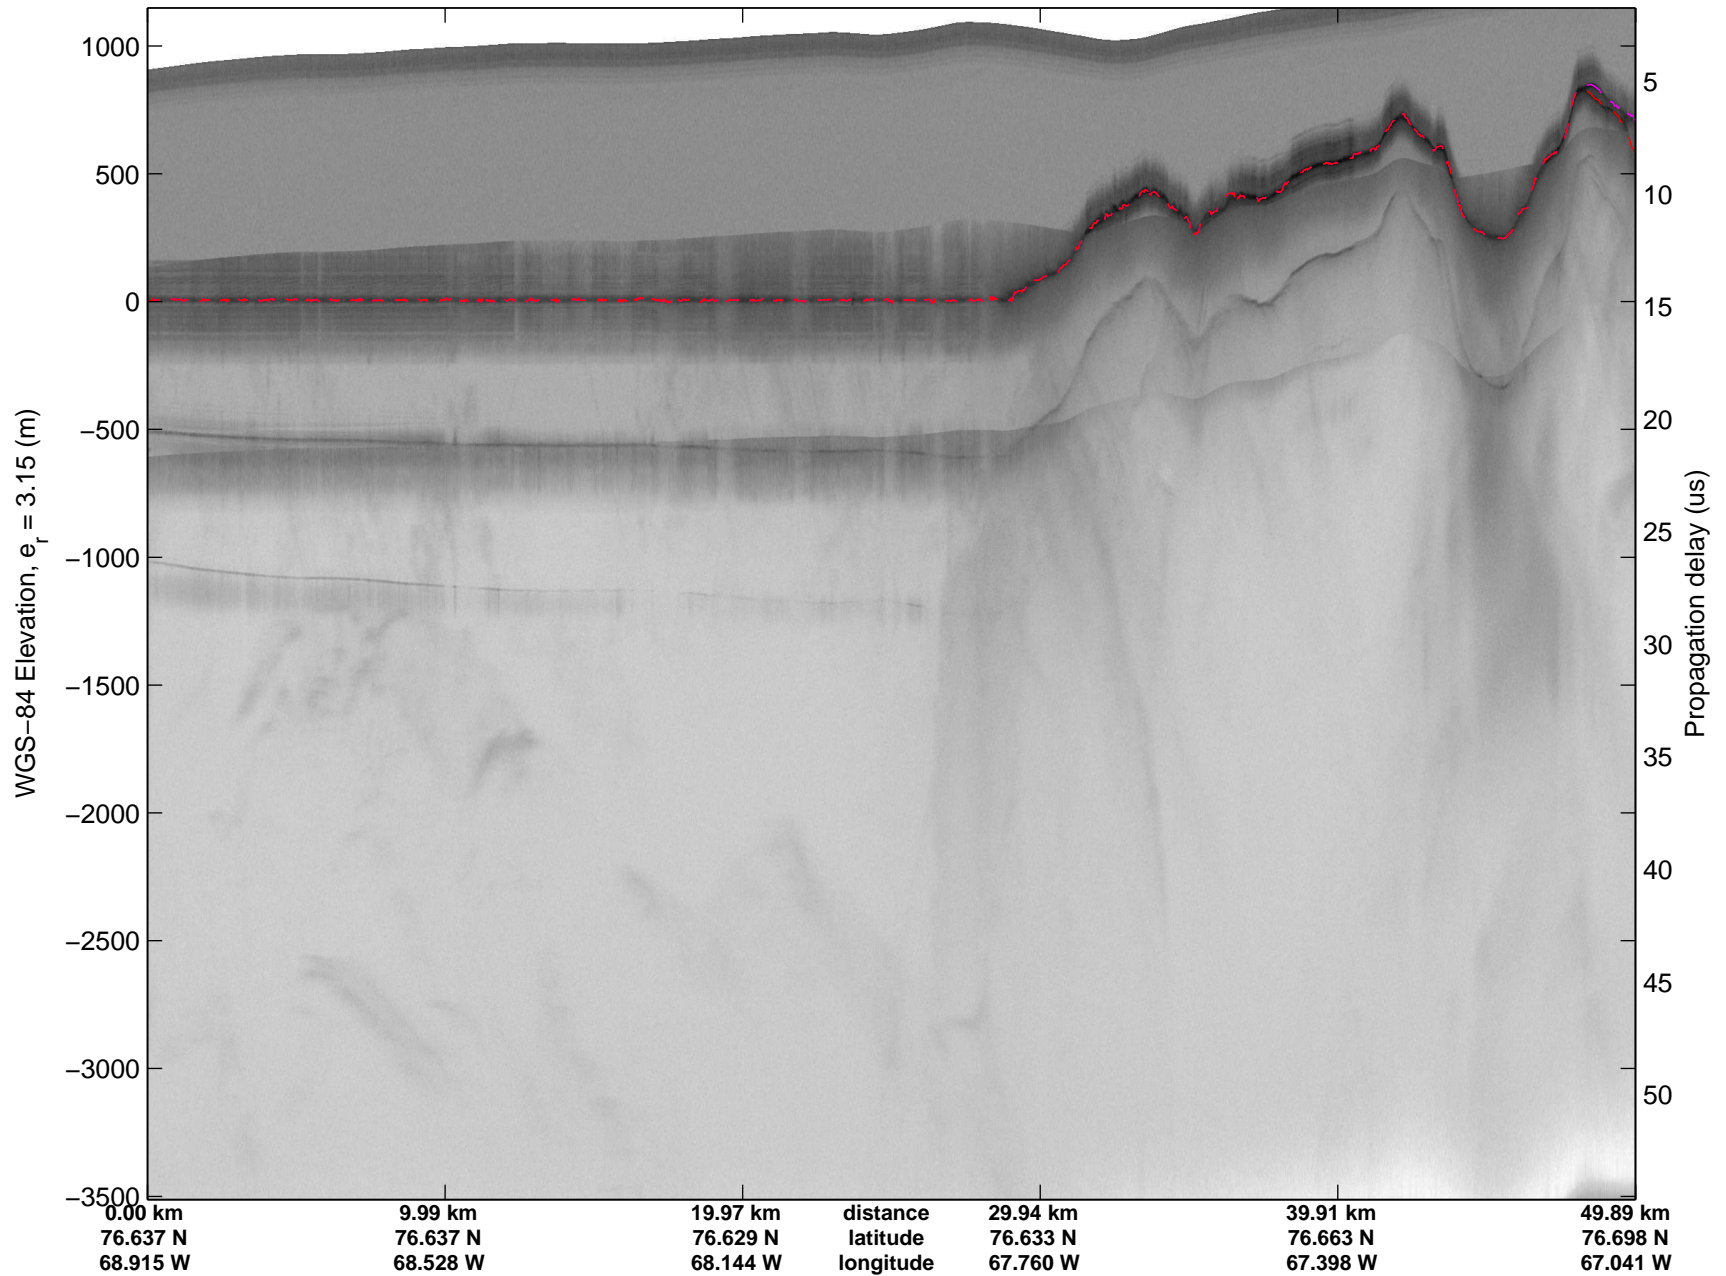

mcords3 2014_Greenland_P3: "Northwest Glaciers 01" 20140426_01_001: 12:03:52.7 to 12:10:36.5 GPS

mcords3 2014_Greenland_P3: "Northwest Glaciers 01" 20140426_01_001: 12:03:52.7 to 12:10:36.5 GPS

mcords3 2014_Greenland_P3: "Northwest Glaciers 01" 20140426_01_002: 12:10:36.7 to 12:16:47.0 GPS