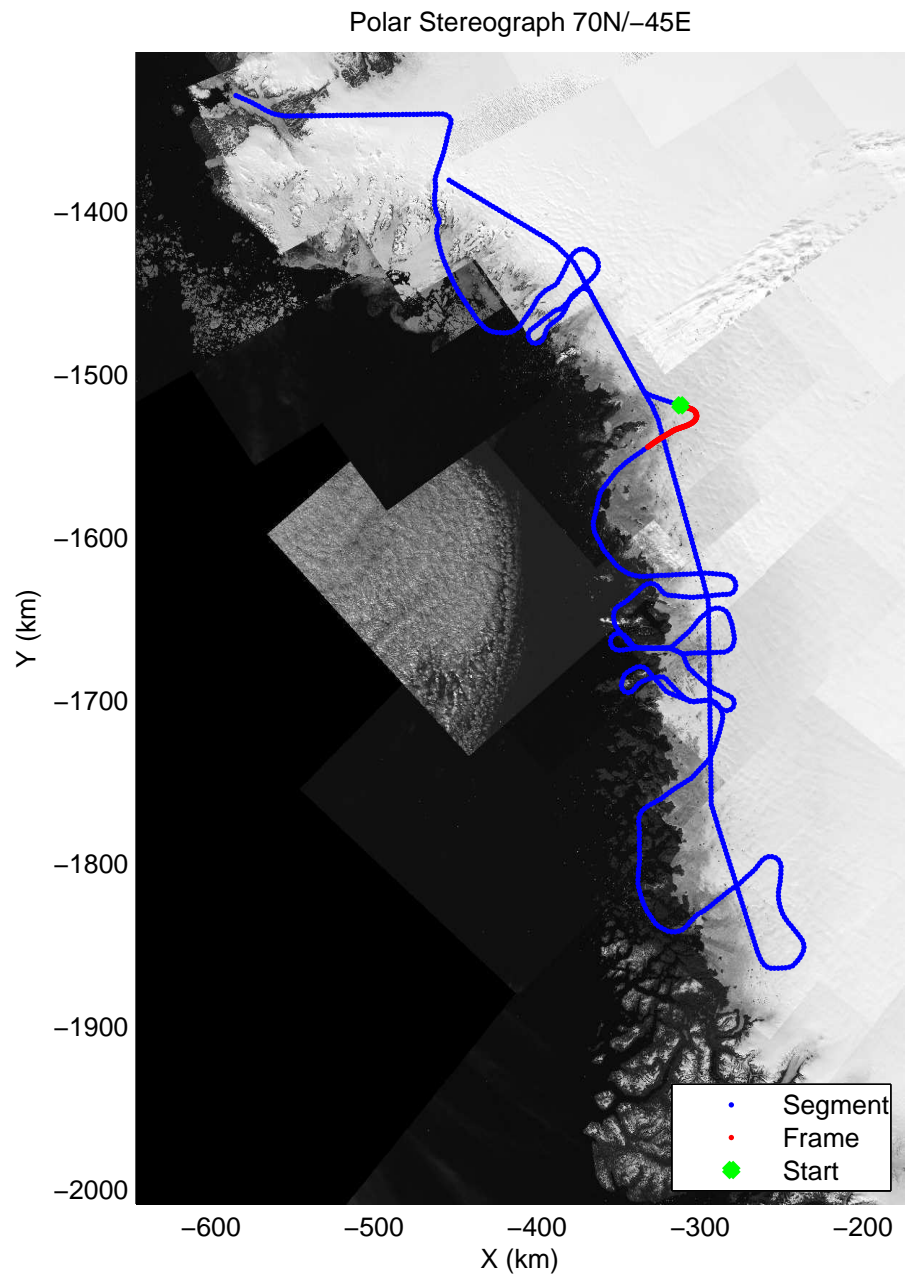

mcords3 2014_Greenland_P3: "Northwest Glaciers 01" 20140426_01_011: 13:09:01.9 to 13:15:26.4 GPS

mcords3 2014_Greenland_P3: "Northwest Glaciers 01" 20140426_01_012: 13:15:26.7 to 13:21:40.8 GPS

mcords3 2014_Greenland_P3: "Northwest Glaciers 01" 20140426_01_012: 13:15:26.7 to 13:21:40.8 GPS