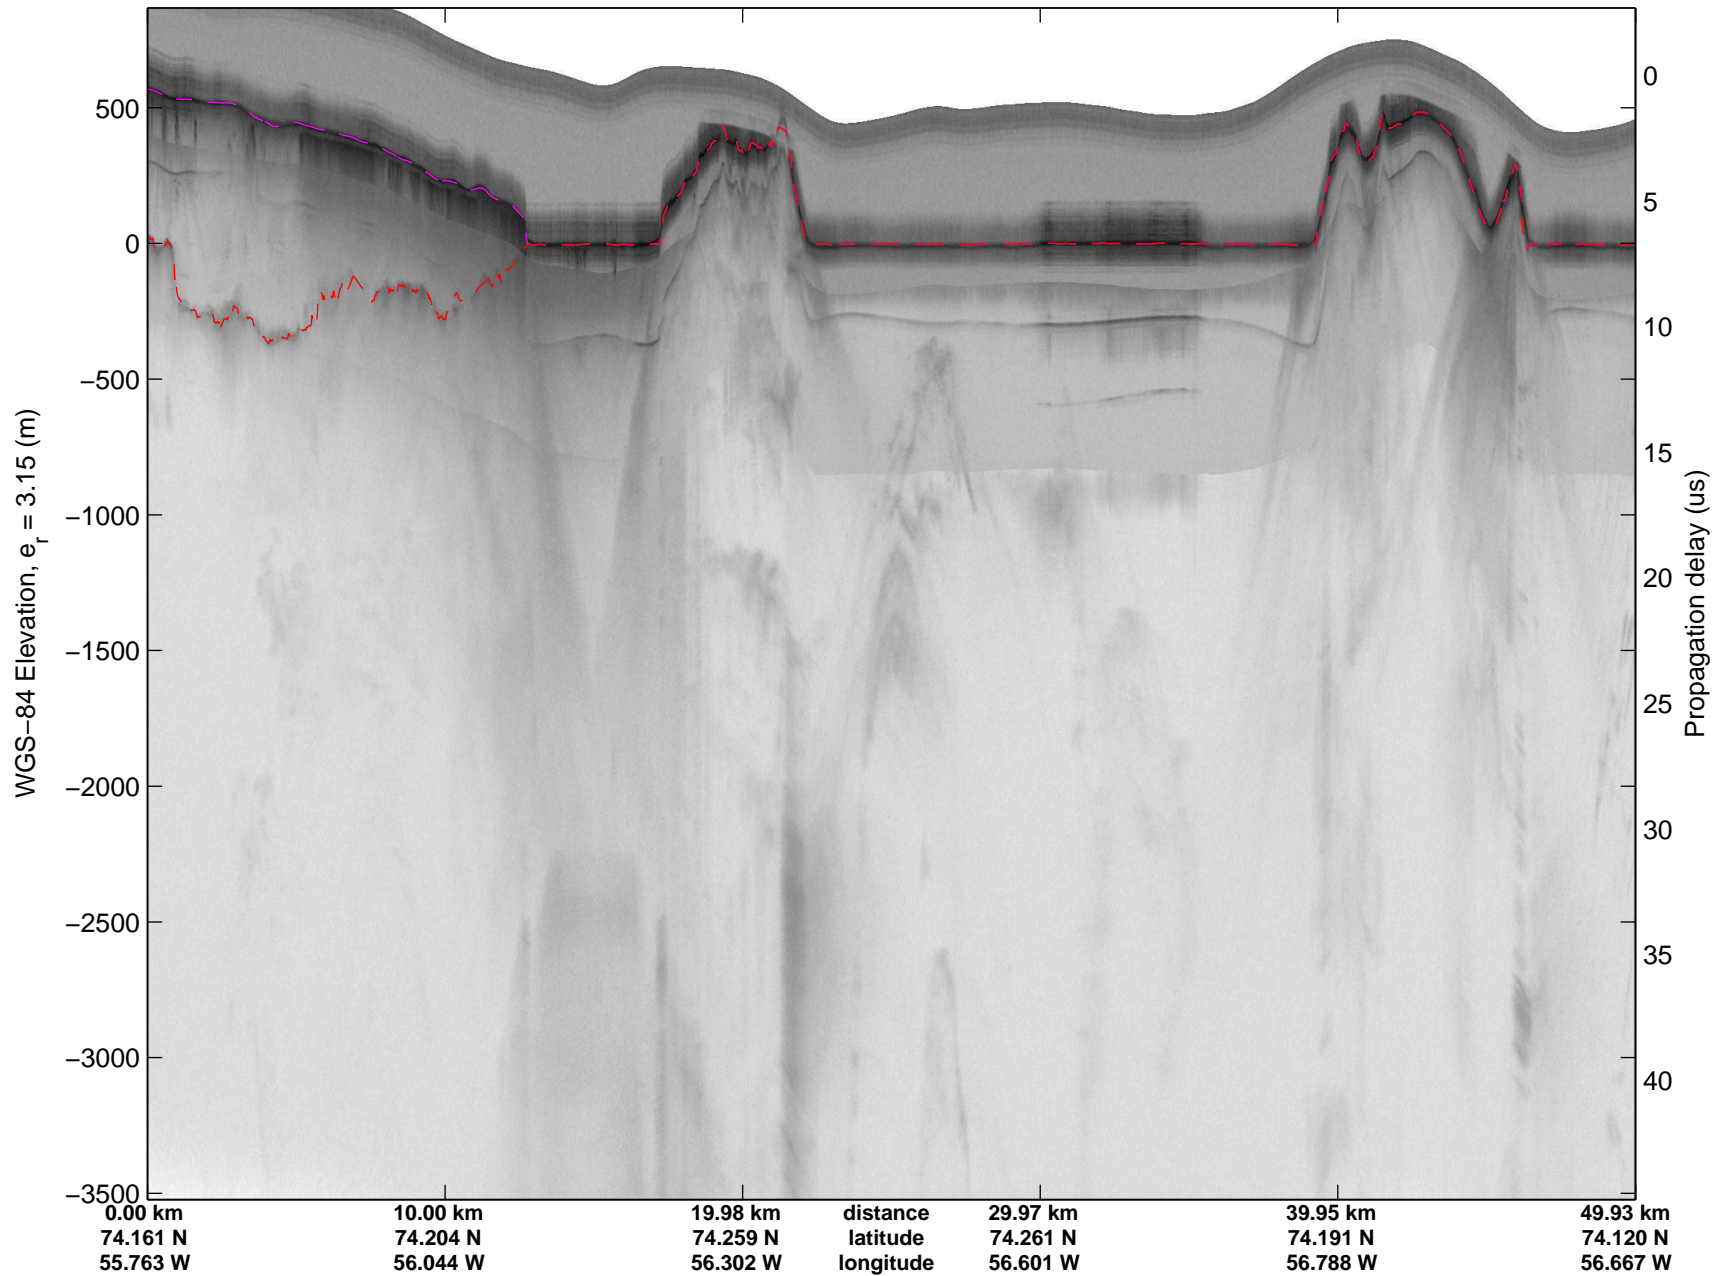

mcords3 2014_Greenland_P3: "Northwest Glaciers 01" 20140426_01_026: 14:43:52.9 to 14:50:30.5 GPS