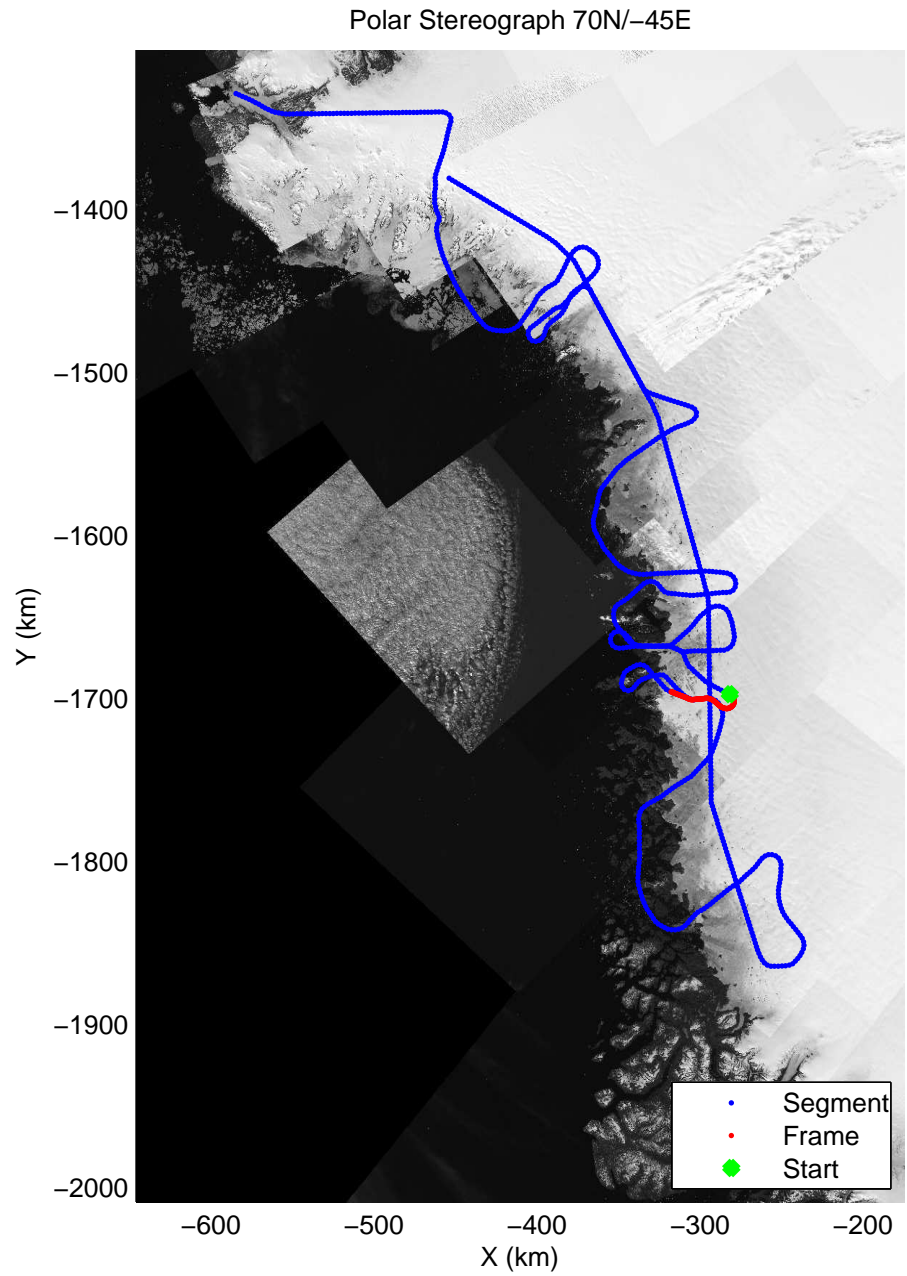

mcords3 2014_Greenland_P3: "Northwest Glaciers 01" 20140426_01_023: 14:24:03.9 to 14:30:44.2 GPS

mcords3 2014_Greenland_P3: "Northwest Glaciers 01" 20140426_01_024: 14:30:44.4 to 14:37:07.6 GPS

mcords3 2014_Greenland_P3: "Northwest Glaciers 01" 20140426_01_024: 14:30:44.4 to 14:37:07.6 GPS