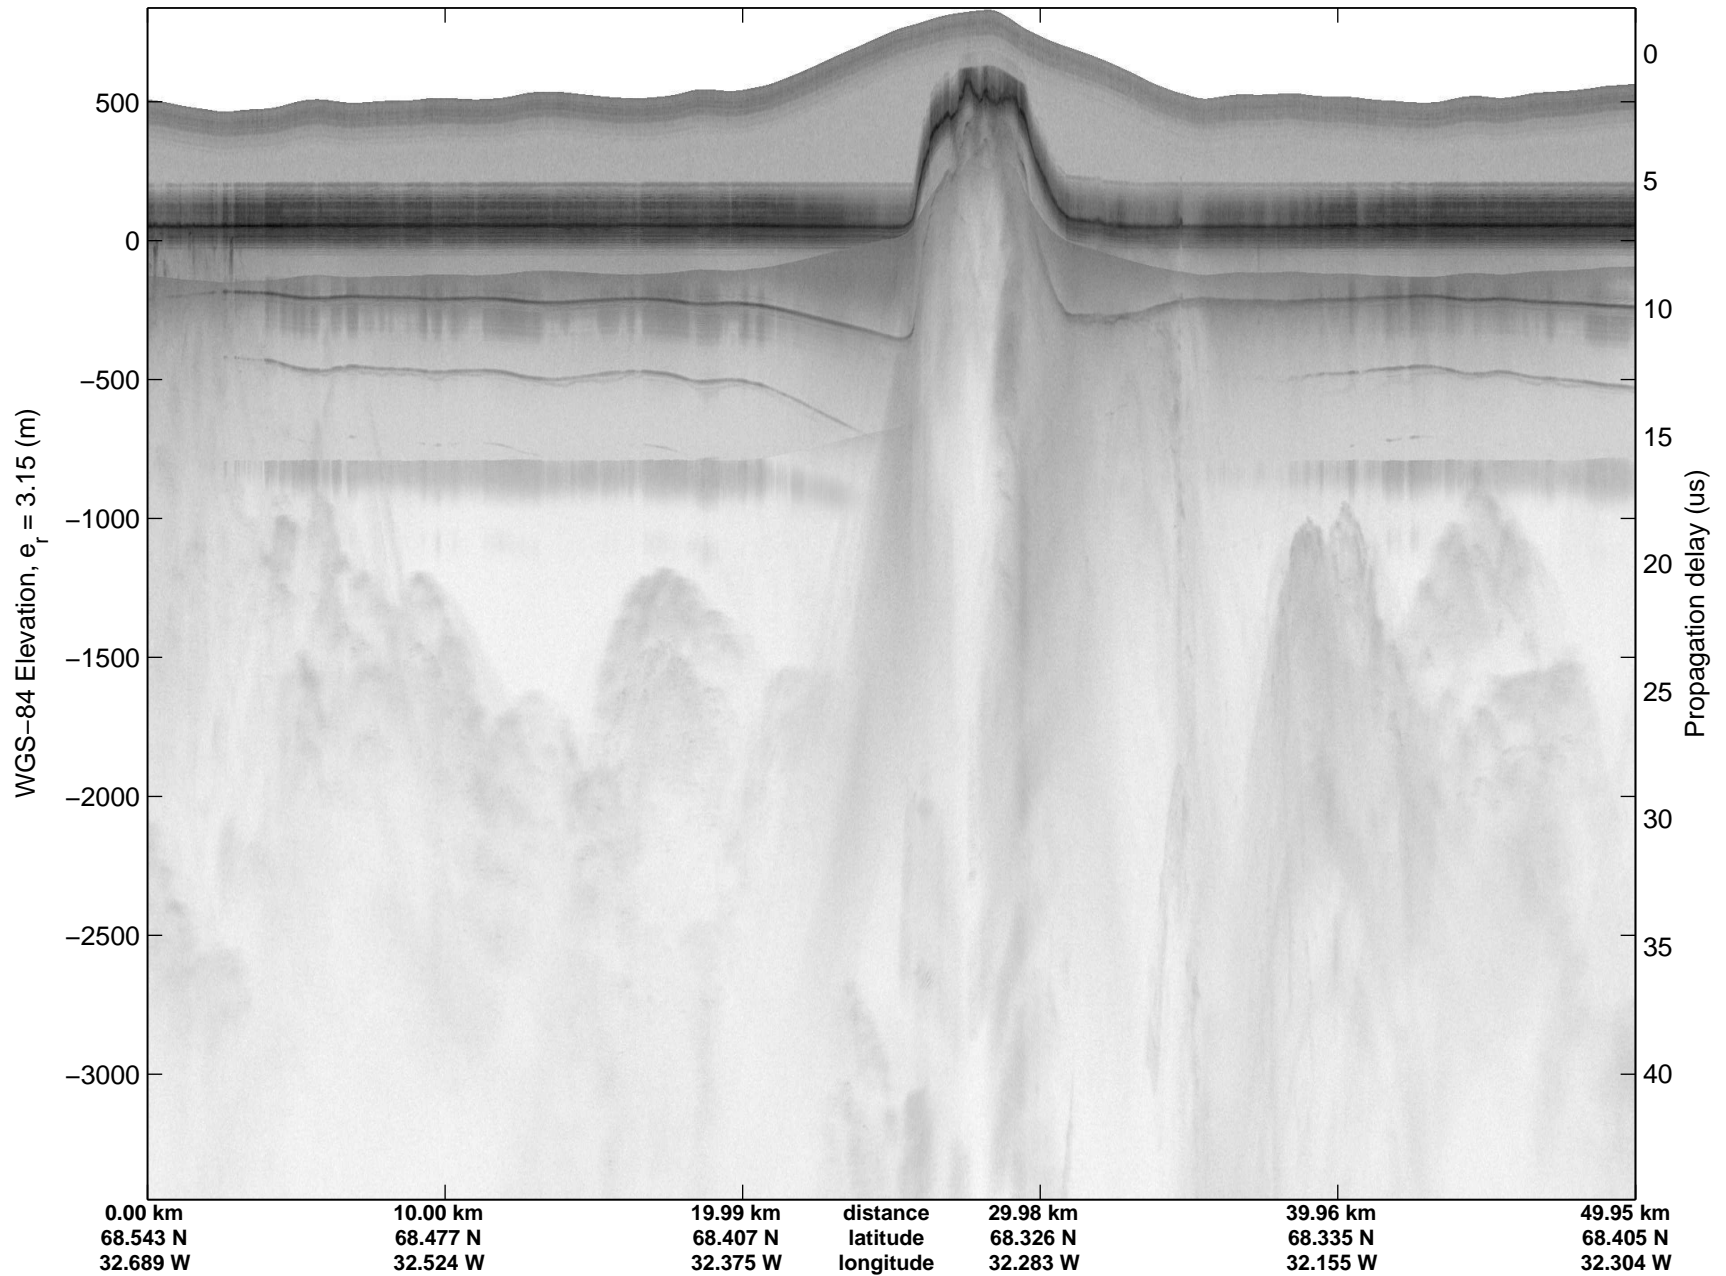

mcords3 2014_Greenland_P3: "Helheim-Kangerdlugssuaq" 20140424_01_027: 13:33:09.0 to 13:40:11.5 GPS