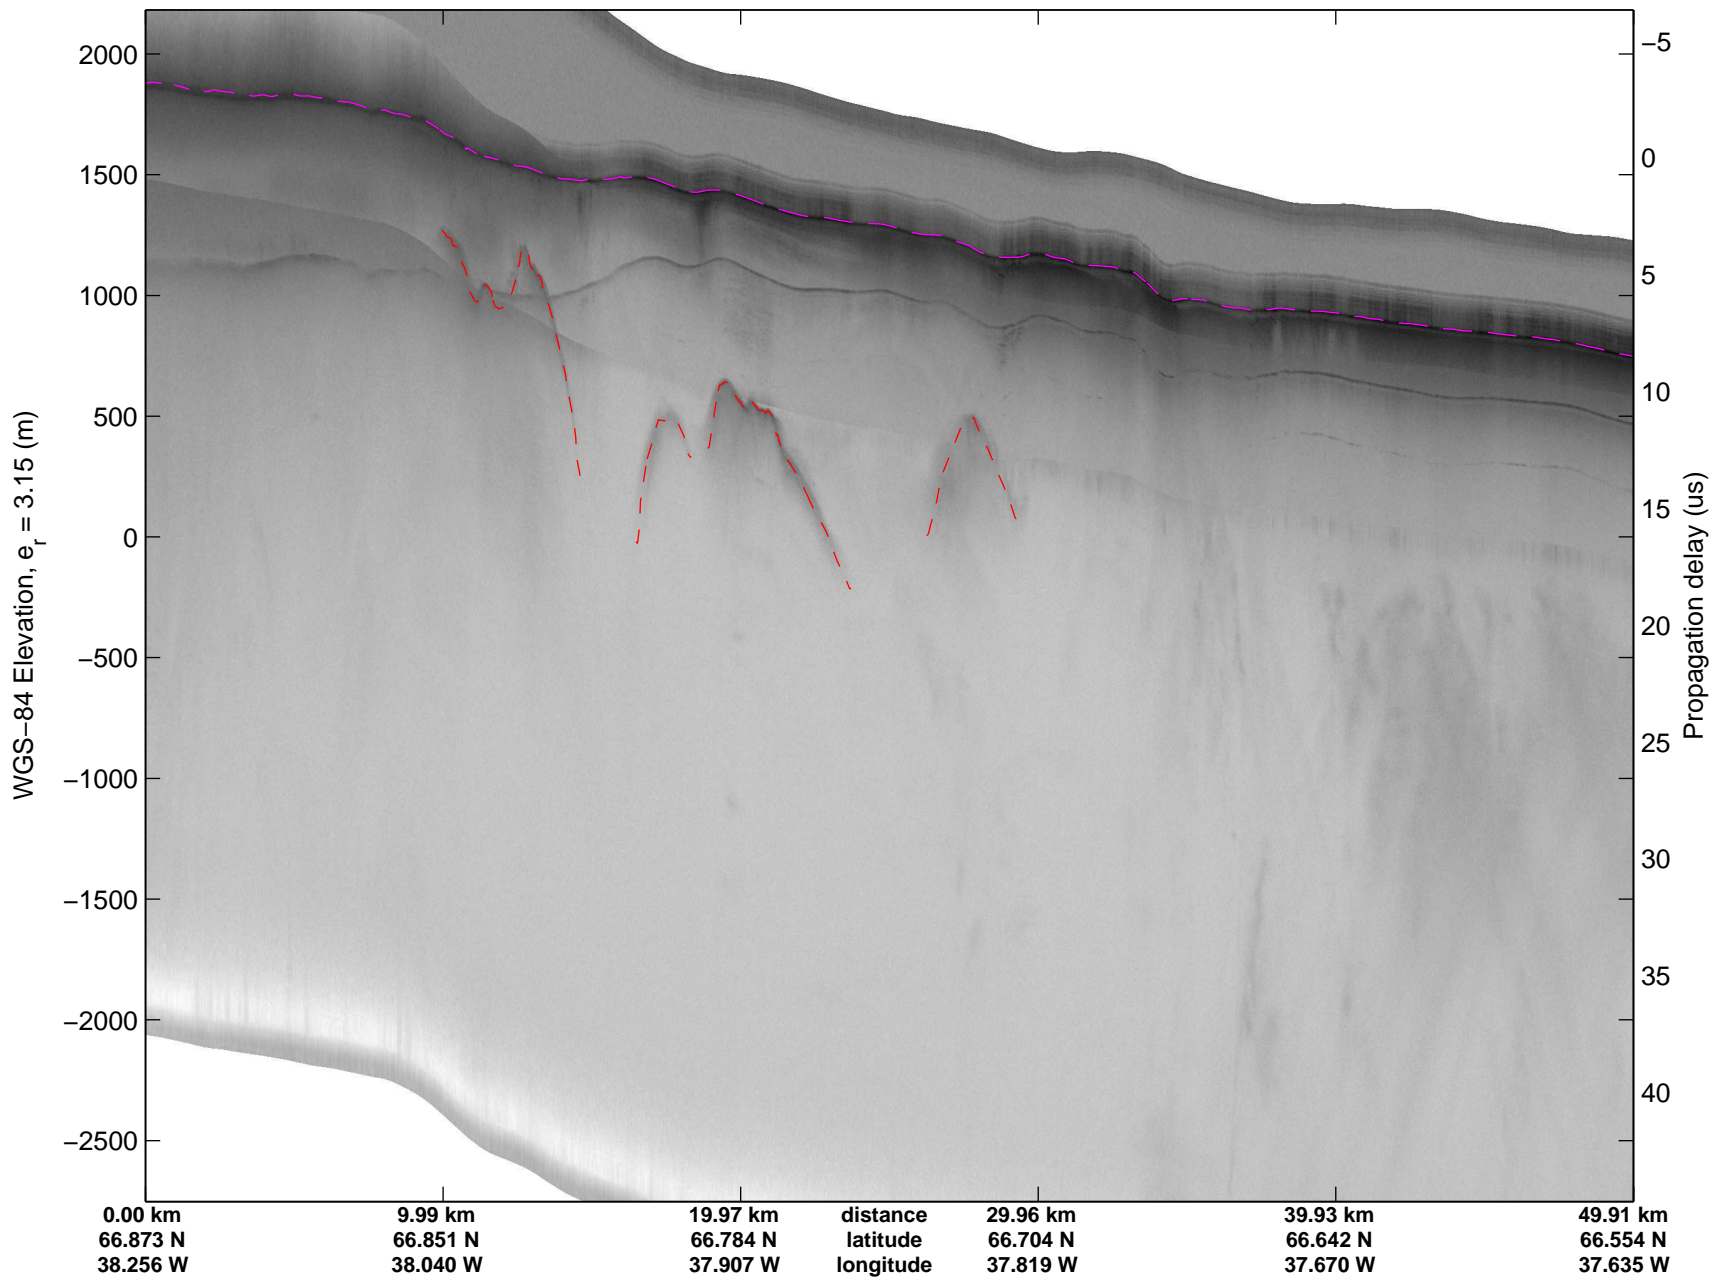

mcords3 2014_Greenland_P3: "Helheim-Kangerdlugssuaq" 20140424_01_052: 16:09:09.7 to 16:16:00.0 GPS