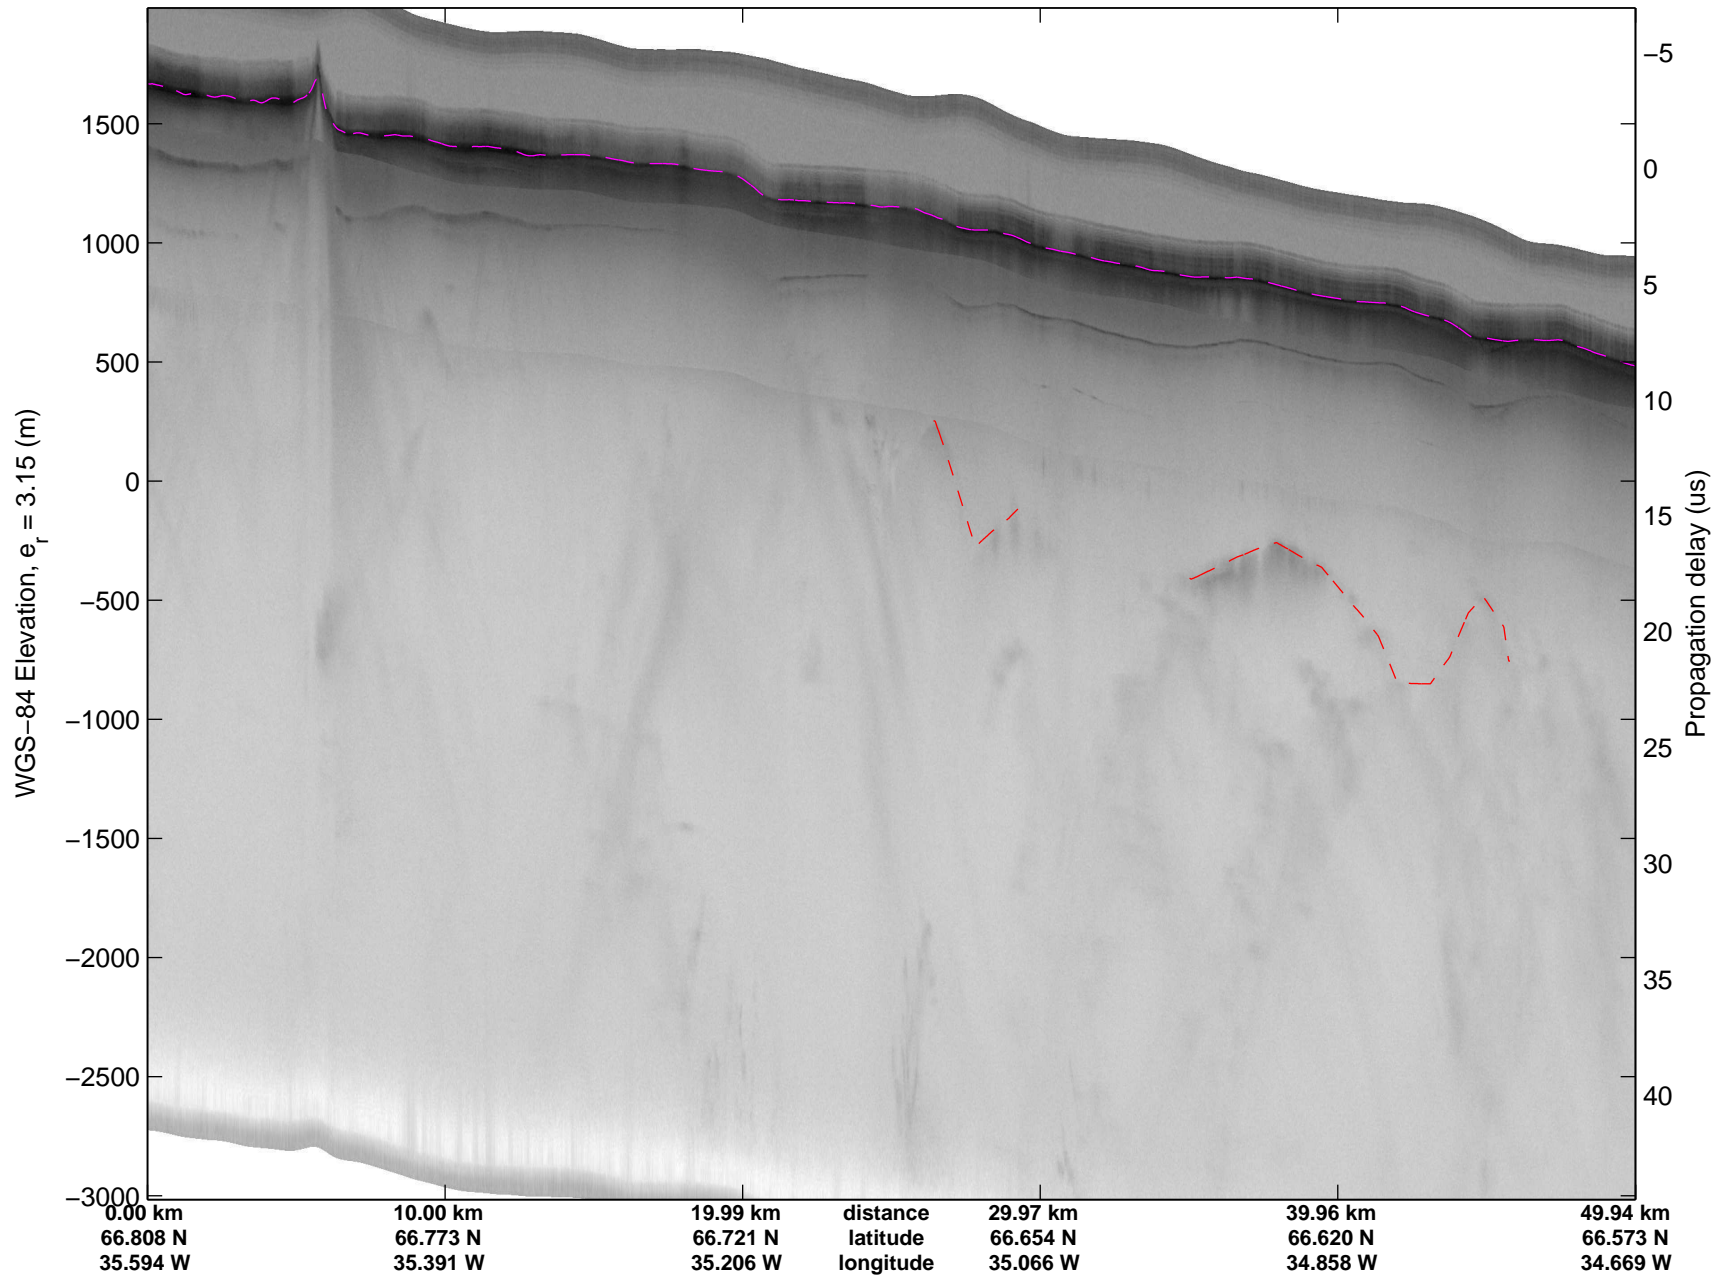

mcords3 2014_Greenland_P3: "Helheim-Kangerdlugssuaq" 20140424_01_046: 15:30:58.6 to 15:37:31.9 GPS