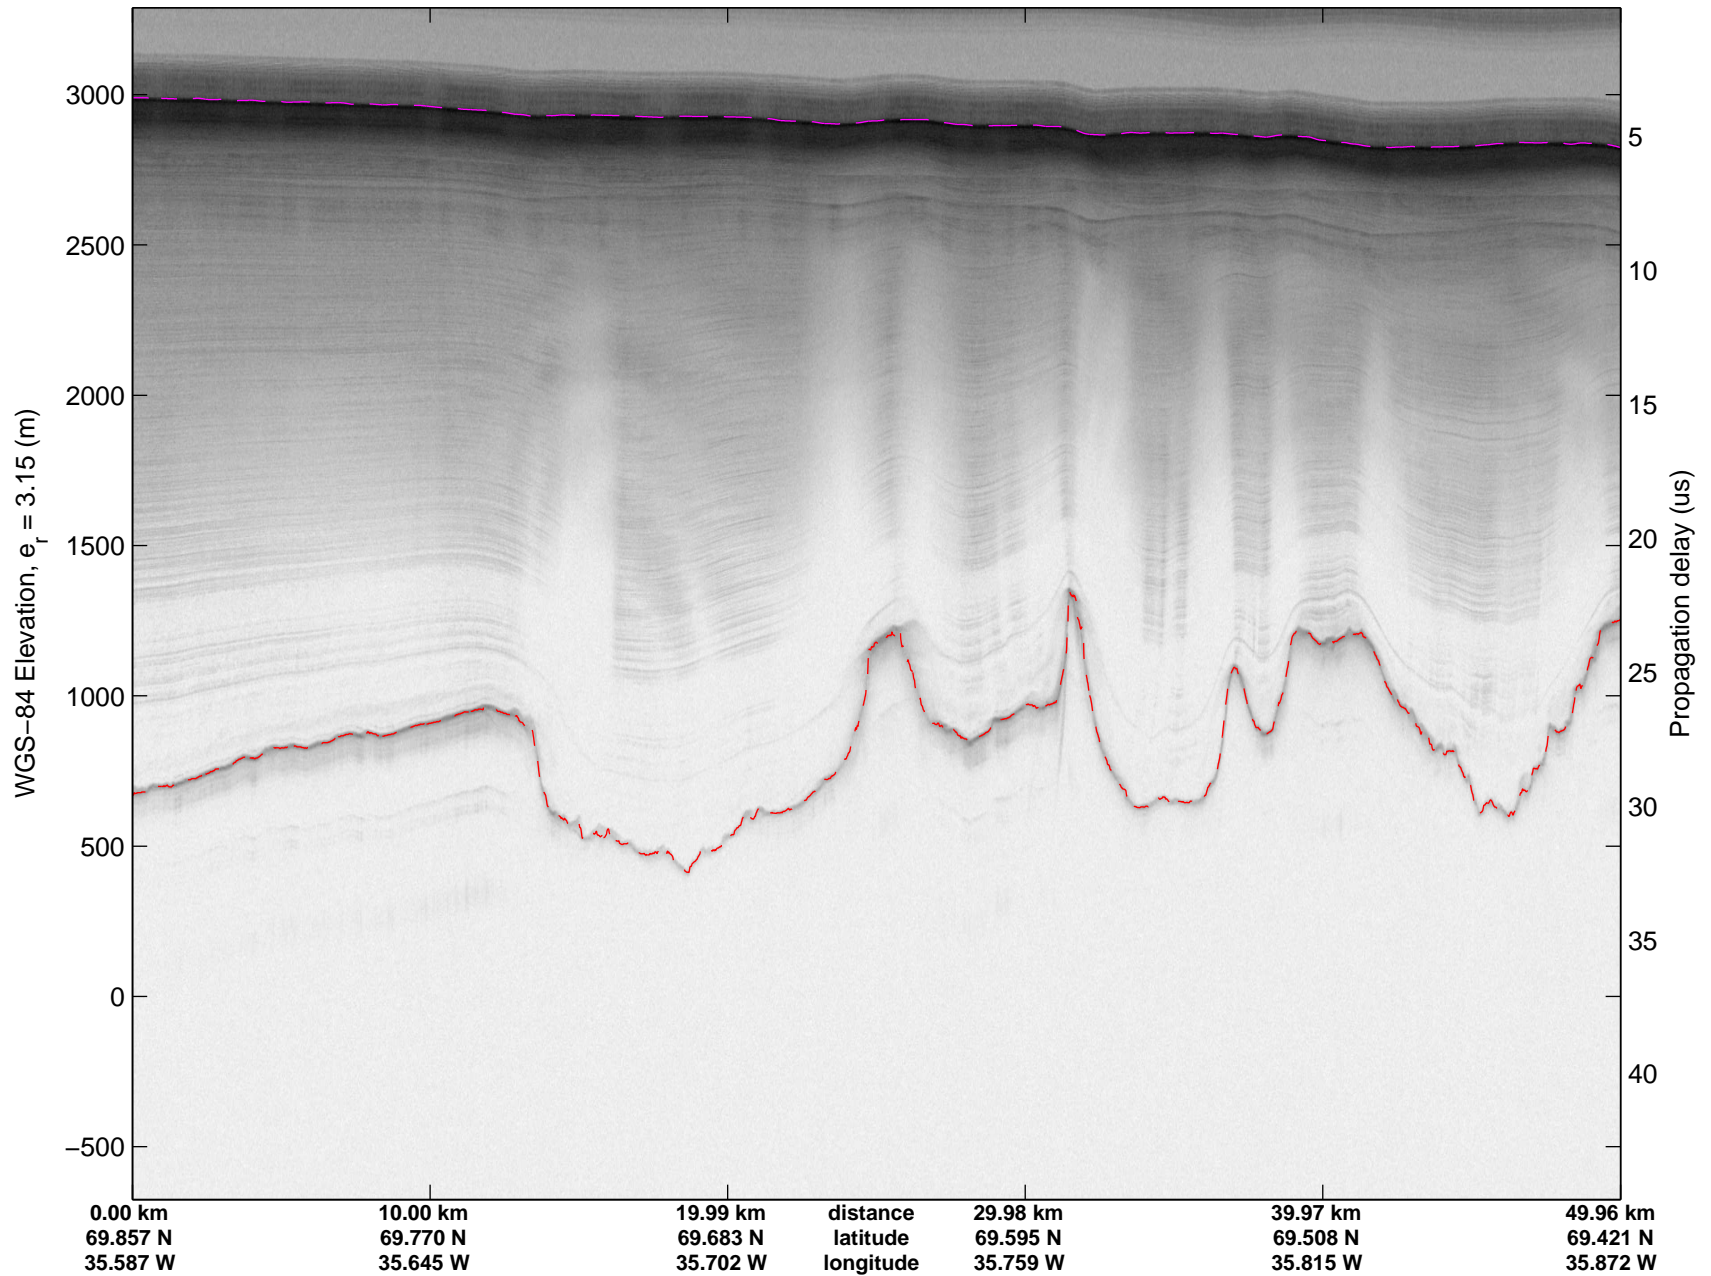

mcords3 2014_Greenland_P3: "Helheim-Kangerdlugssuaq" 20140424_01_034: 14:16:10.3 to 14:22:08.7 GPS