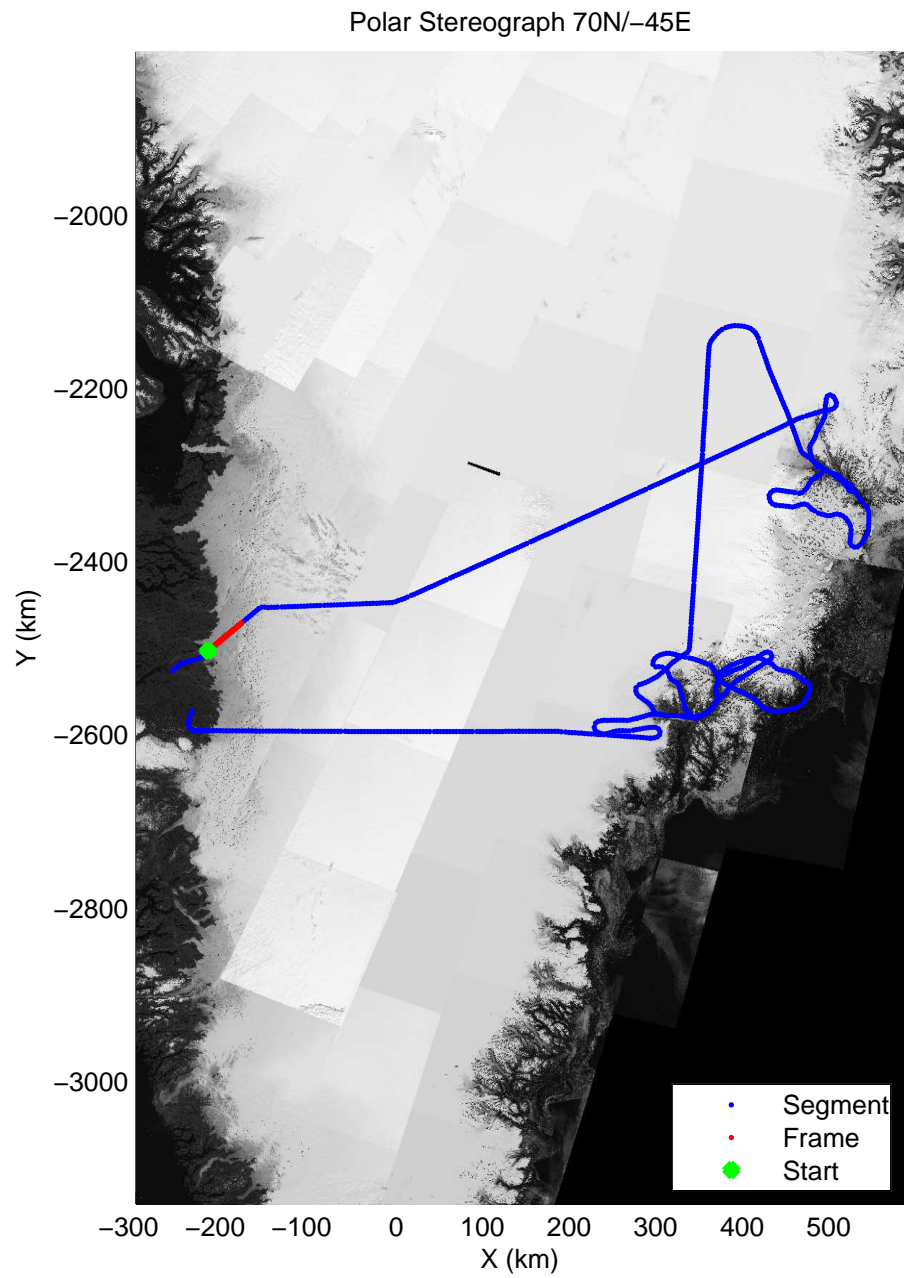

mcords3 2014\_Greenland\_P3: "Helheim-Kangerdlugssuaq" 20140424\_01\_001: 10:48:04.5 to 10:55:09.2 GPS

mcords3 2014\_Greenland\_P3: "Helheim-Kangerdlugssuaq" 20140424\_01\_001: 10:48:04.5 to 10:55:09.2 GPS