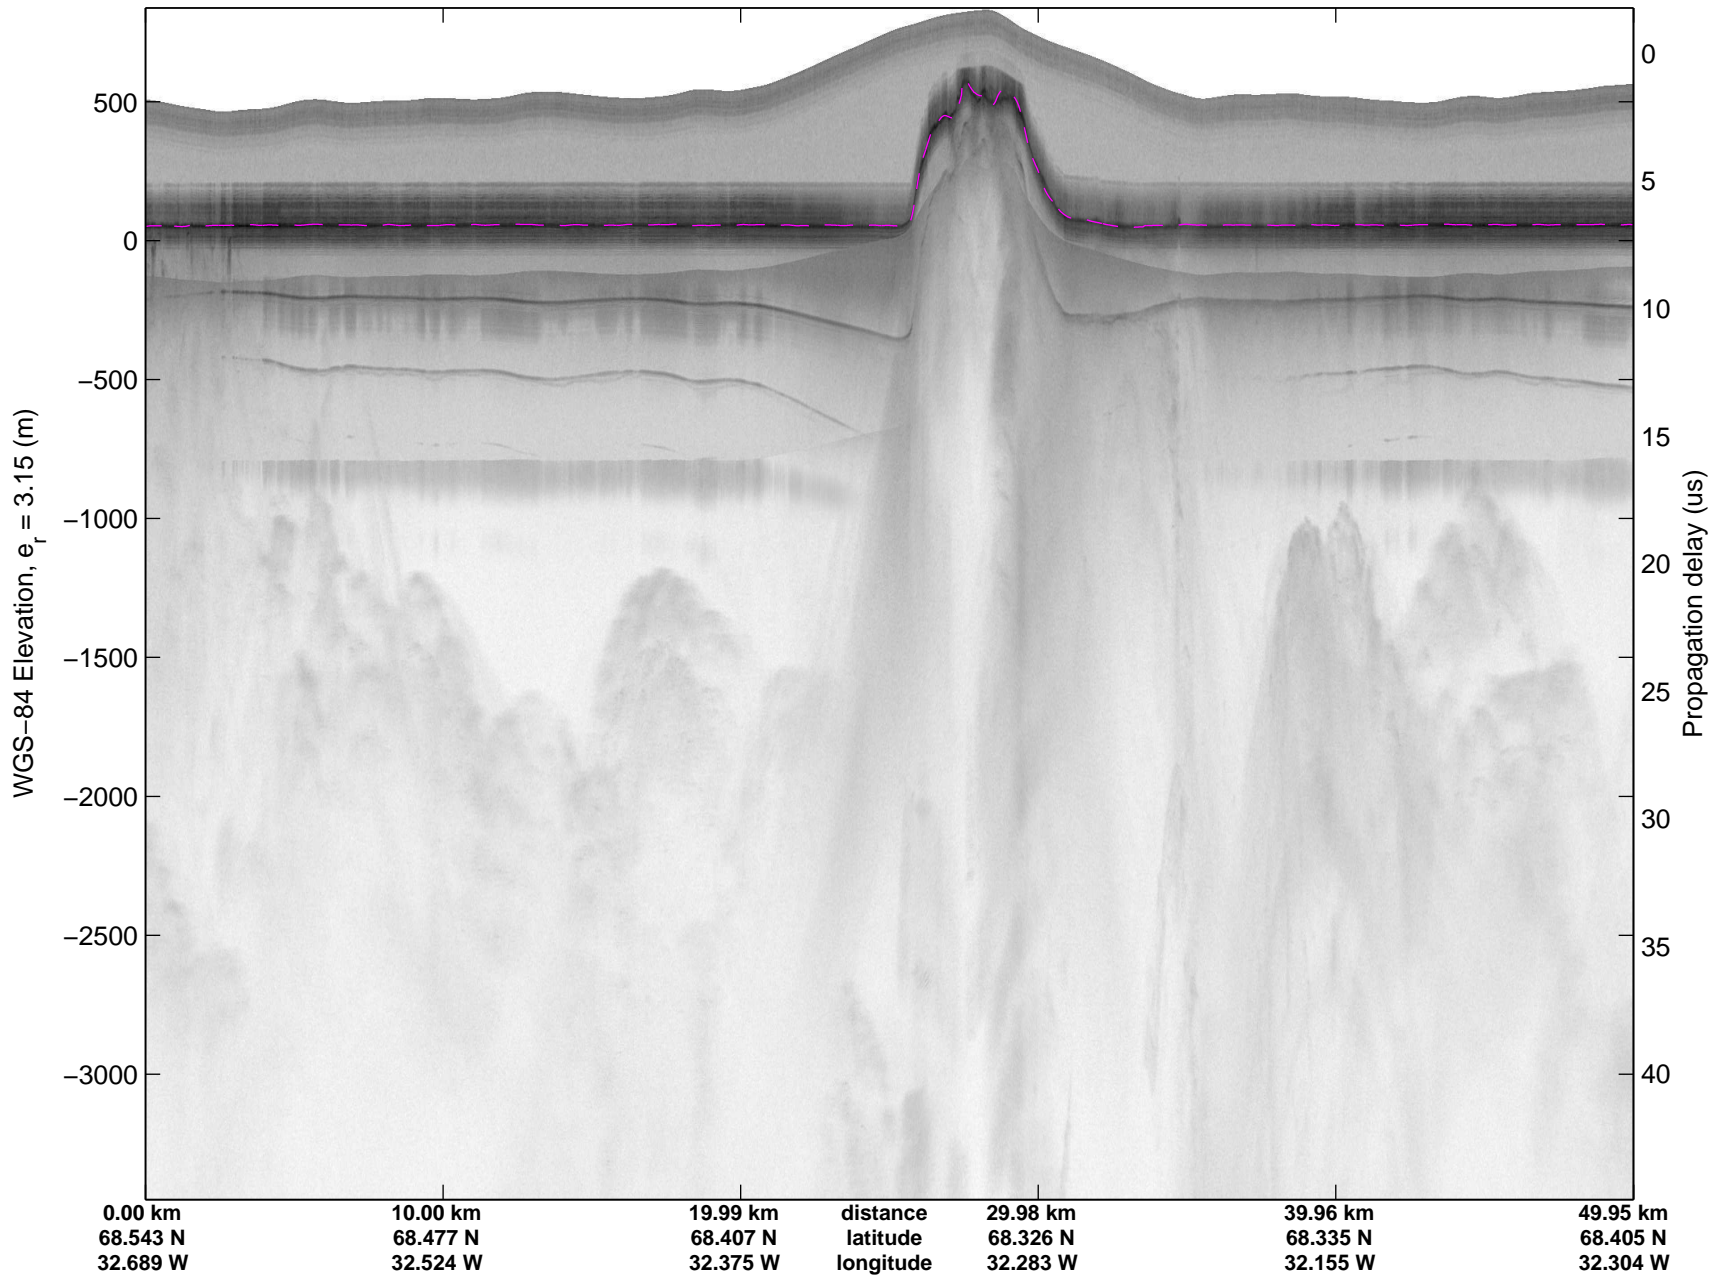

mcords3 2014_Greenland_P3: "Helheim-Kangerdlugssuaq" 20140424_01_027: 13:33:09.0 to 13:40:11.5 GPS