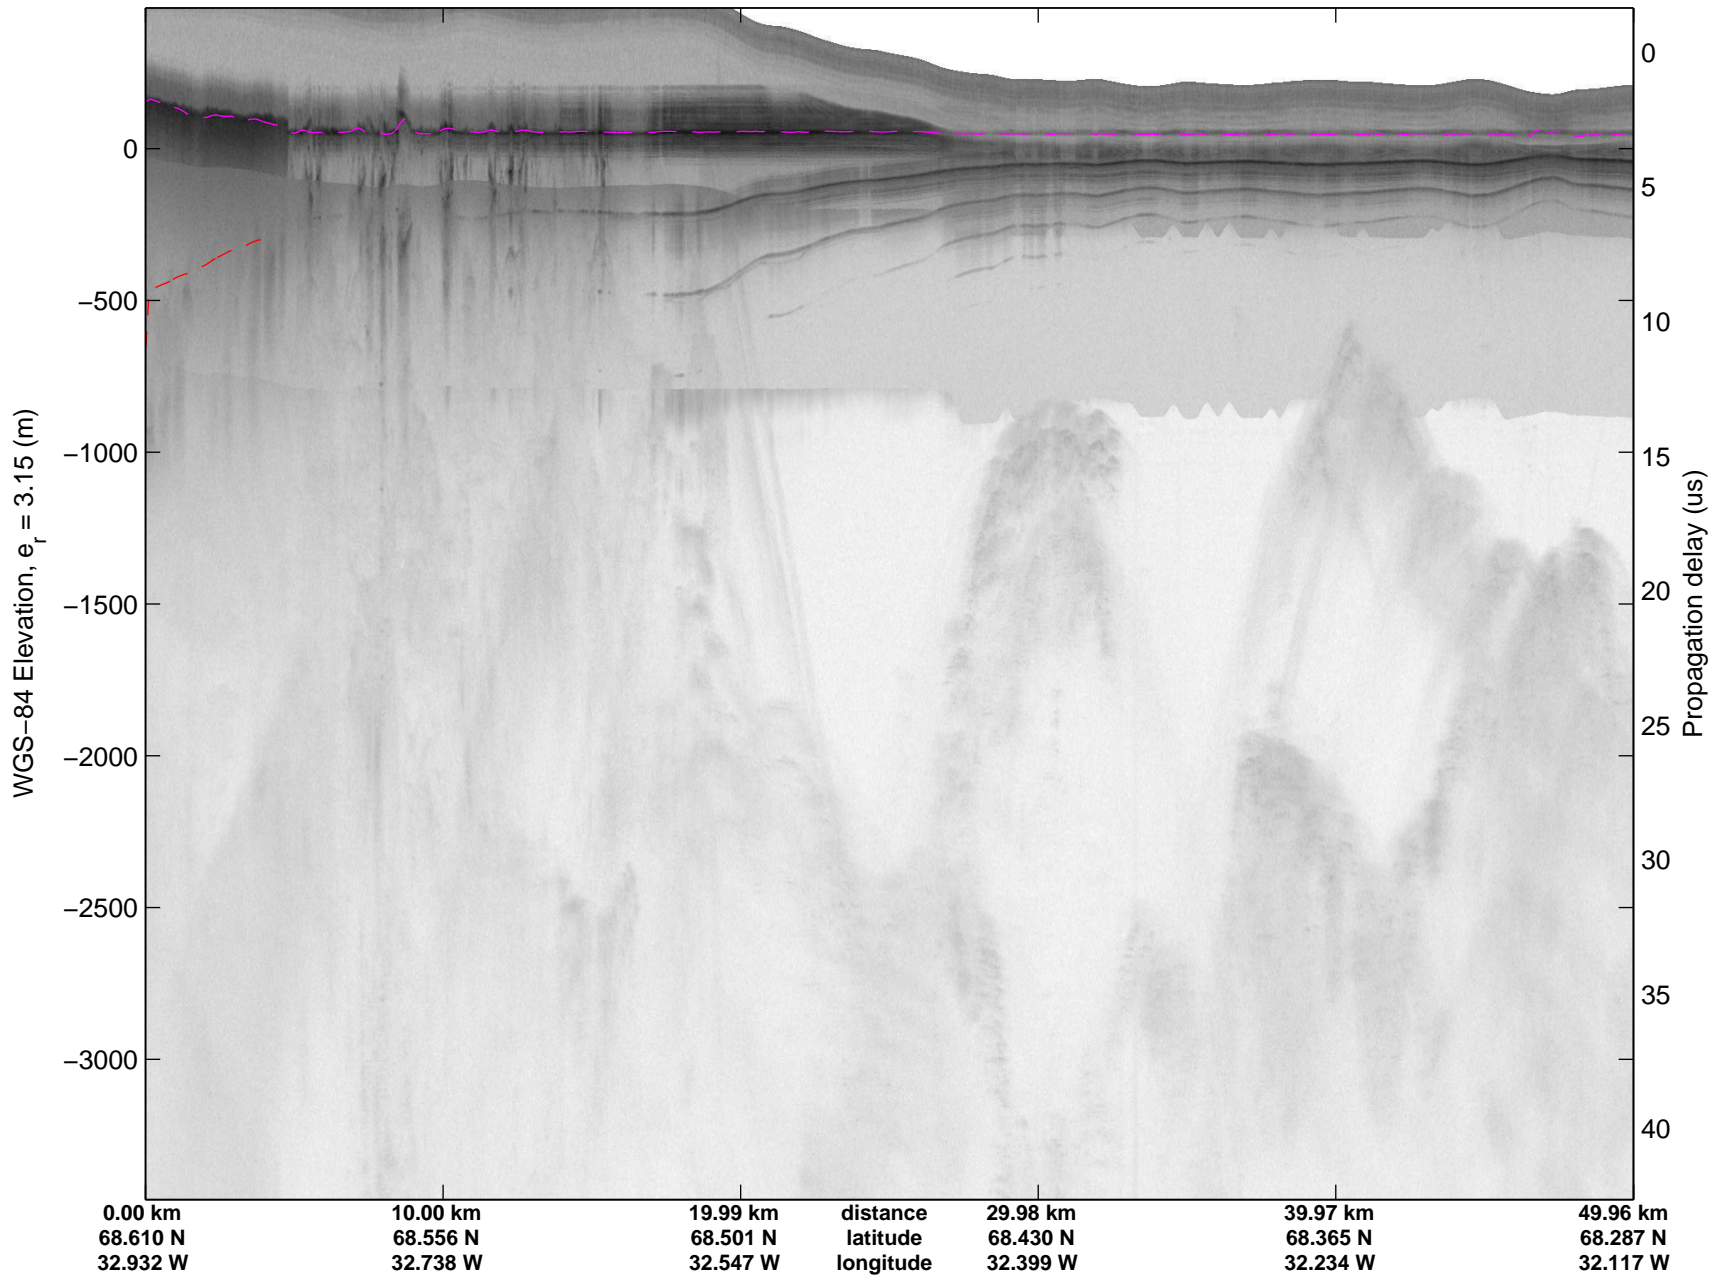

mcords3 2014_Greenland_P3: "Helheim-Kangerdlugssuaq" 20140424_01_020: 12:49:00.5 to 12:55:26.6 GPS