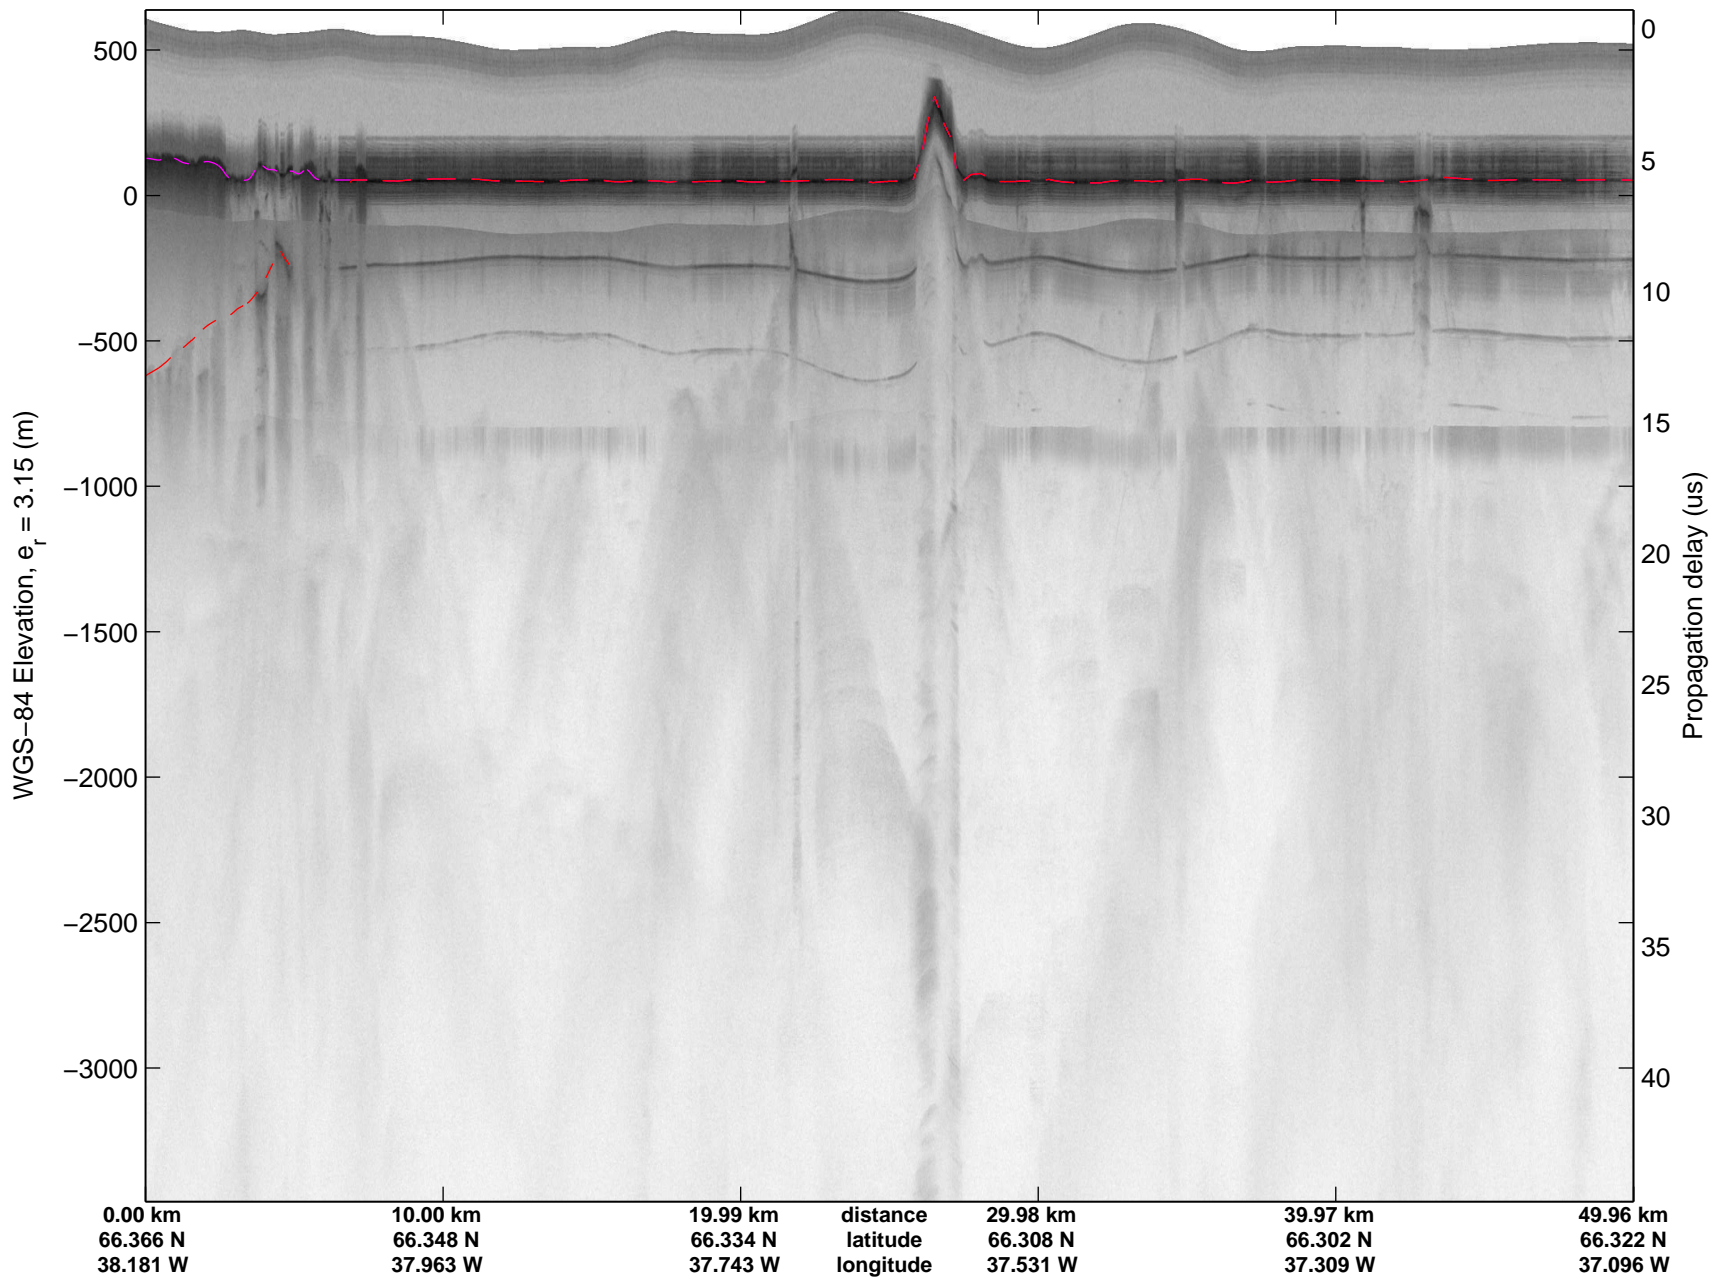

mcords3 2014_Greenland_P3: "Helheim-Kangerdlugssuaq" 20140424_01_043: 15:11:14.3 to 15:17:32.5 GPS