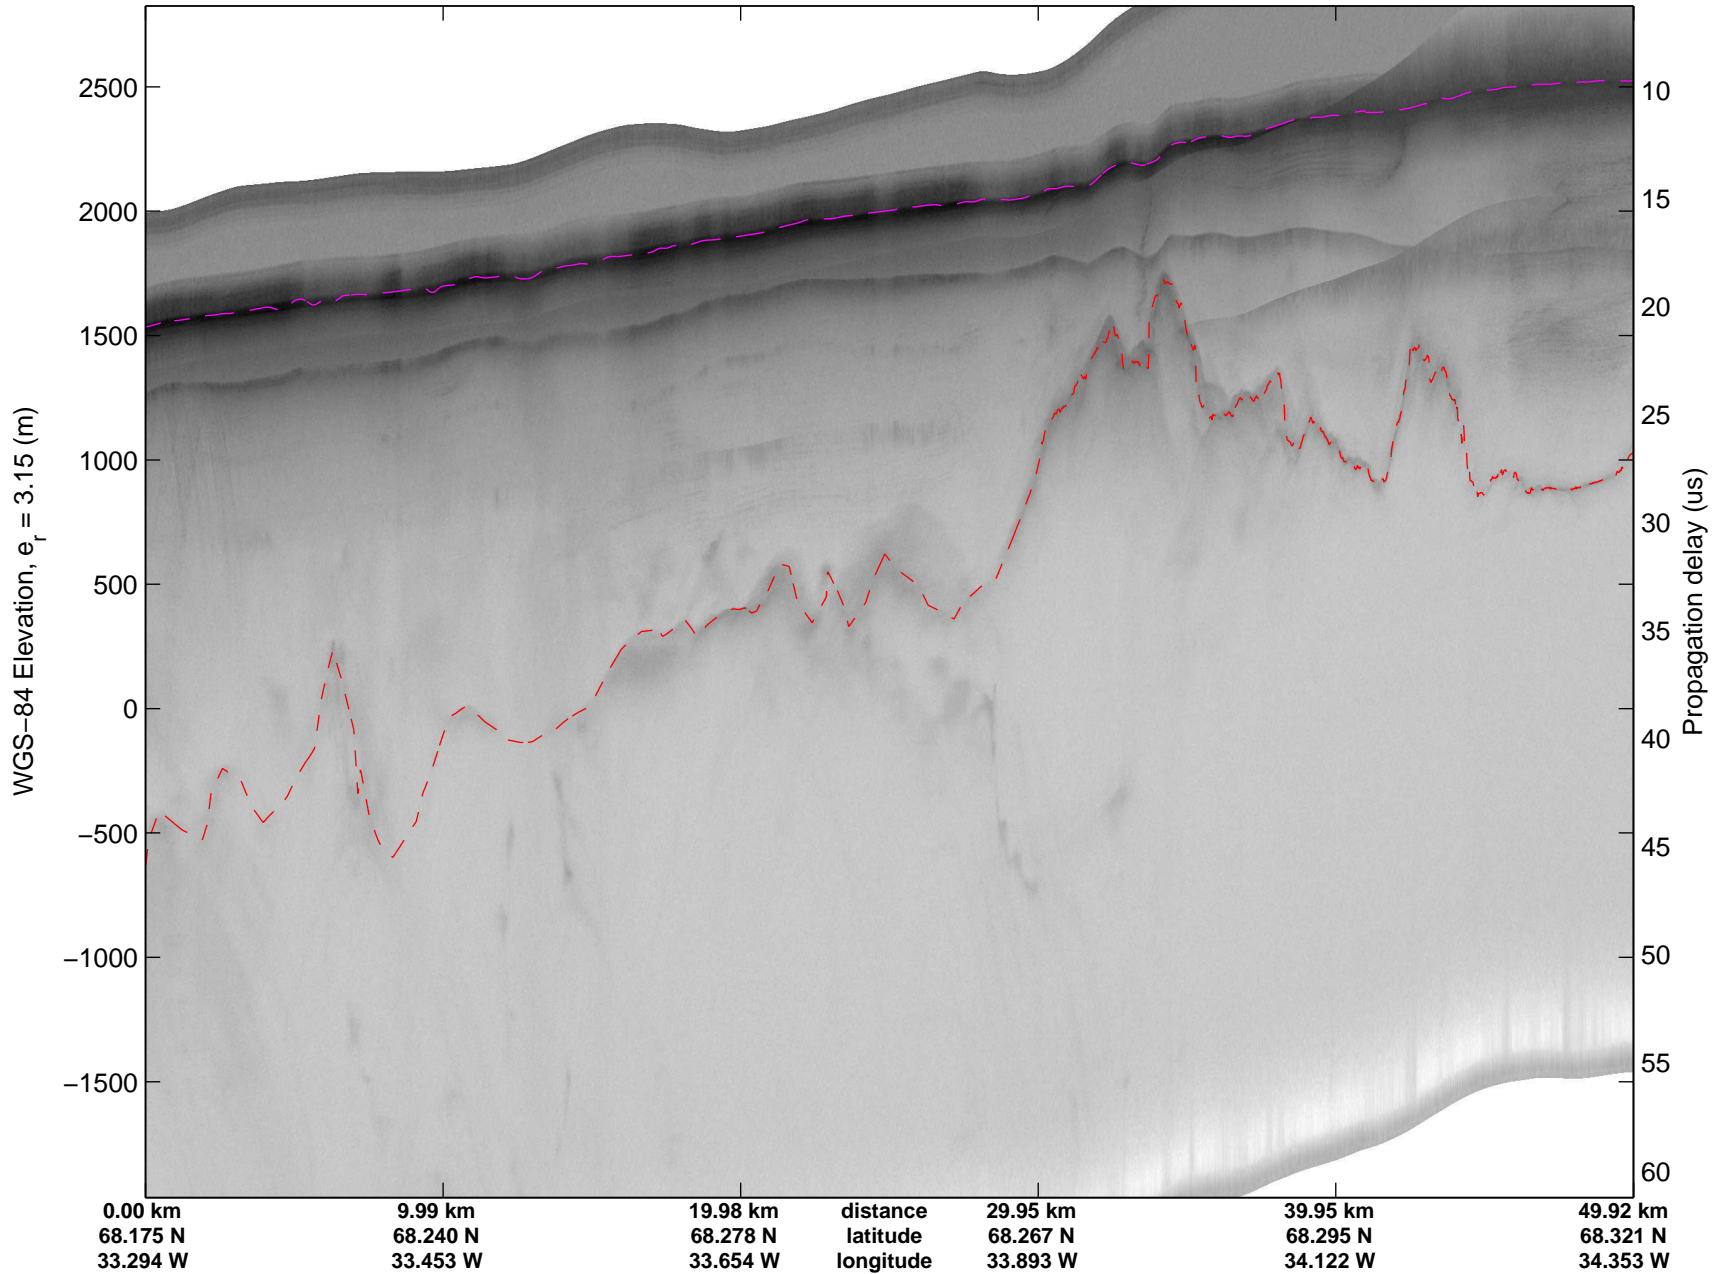

mcords3 2014_Greenland_P3: "Helheim-Kangerdlugssuaq" 20140424_01_024: 13:13:45.2 to 13:20:06.5 GPS