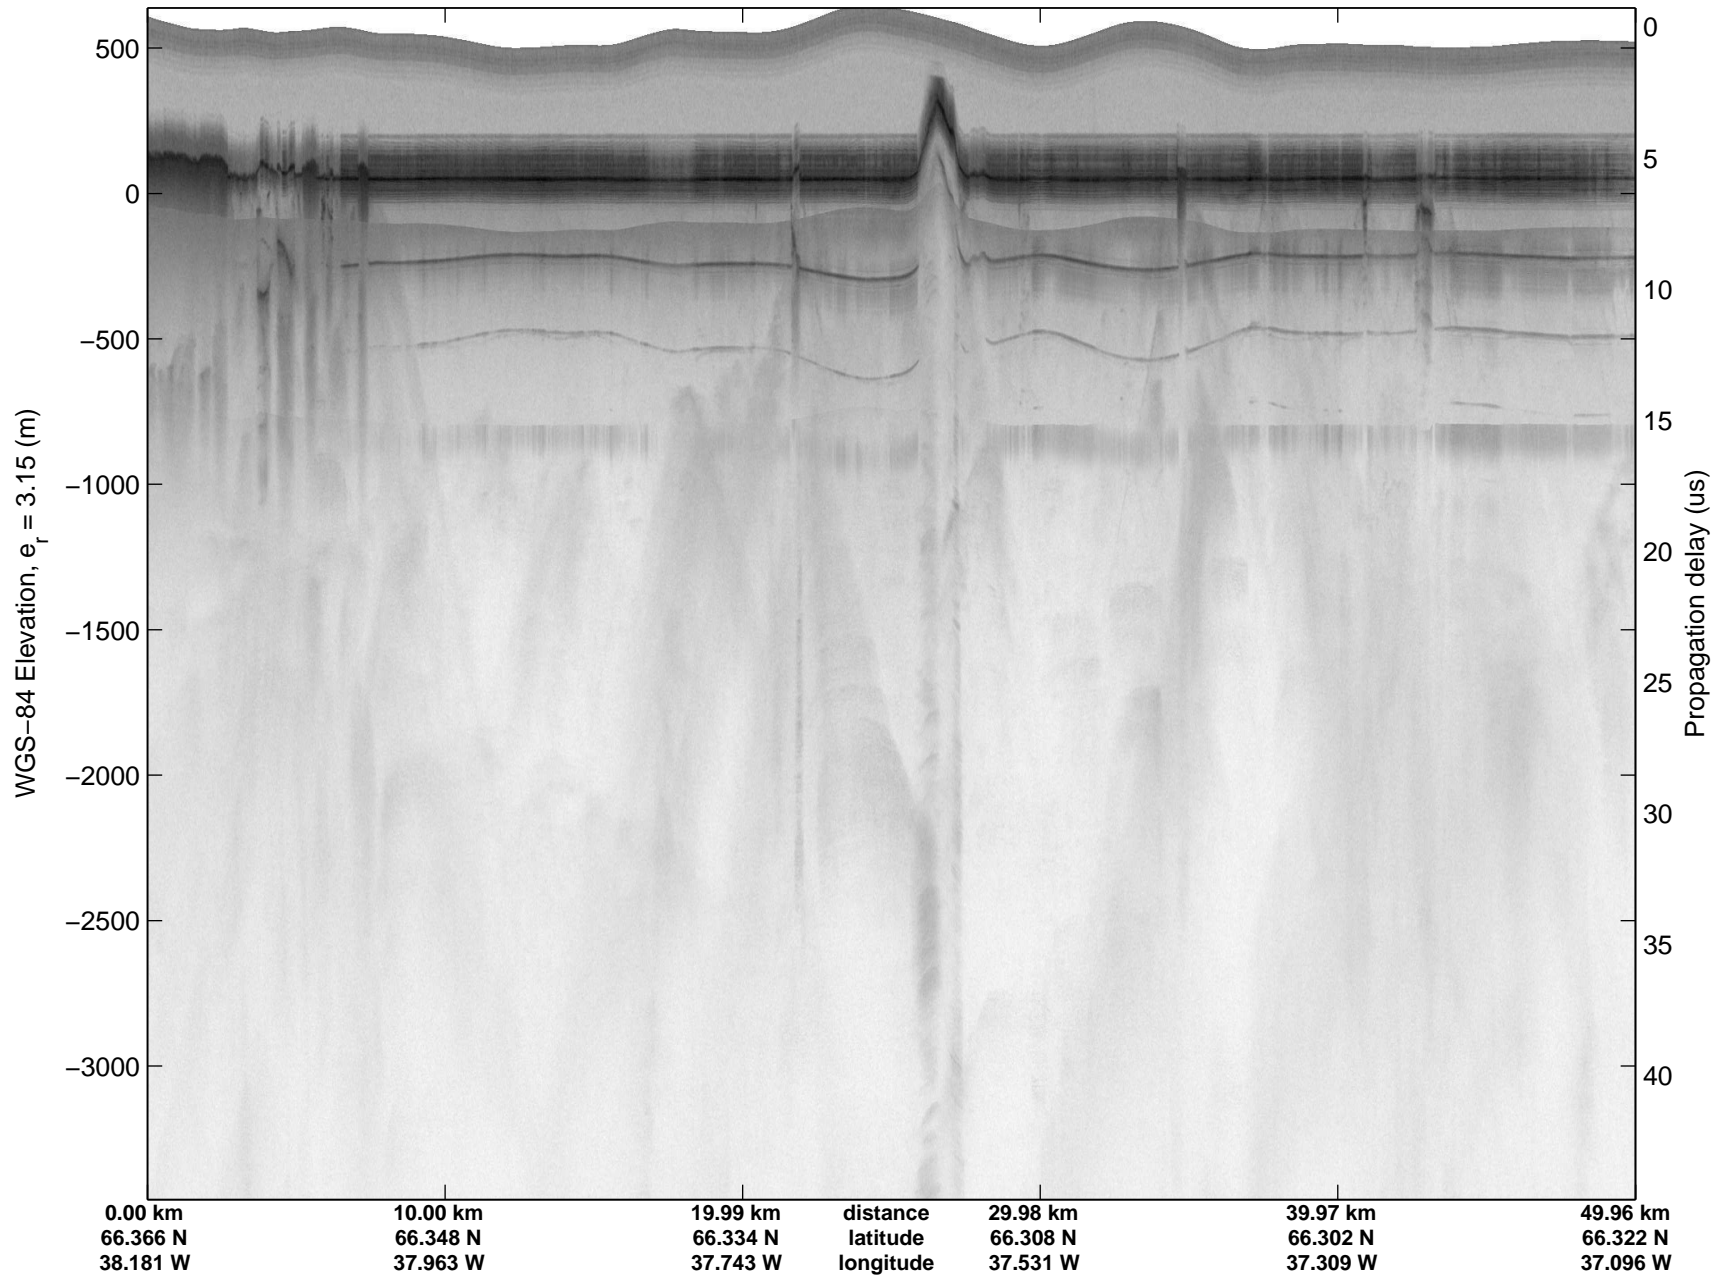

mcords3 2014_Greenland_P3: "Helheim-Kangerdlugssuaq" 20140424_01_043: 15:11:14.3 to 15:17:32.5 GPS