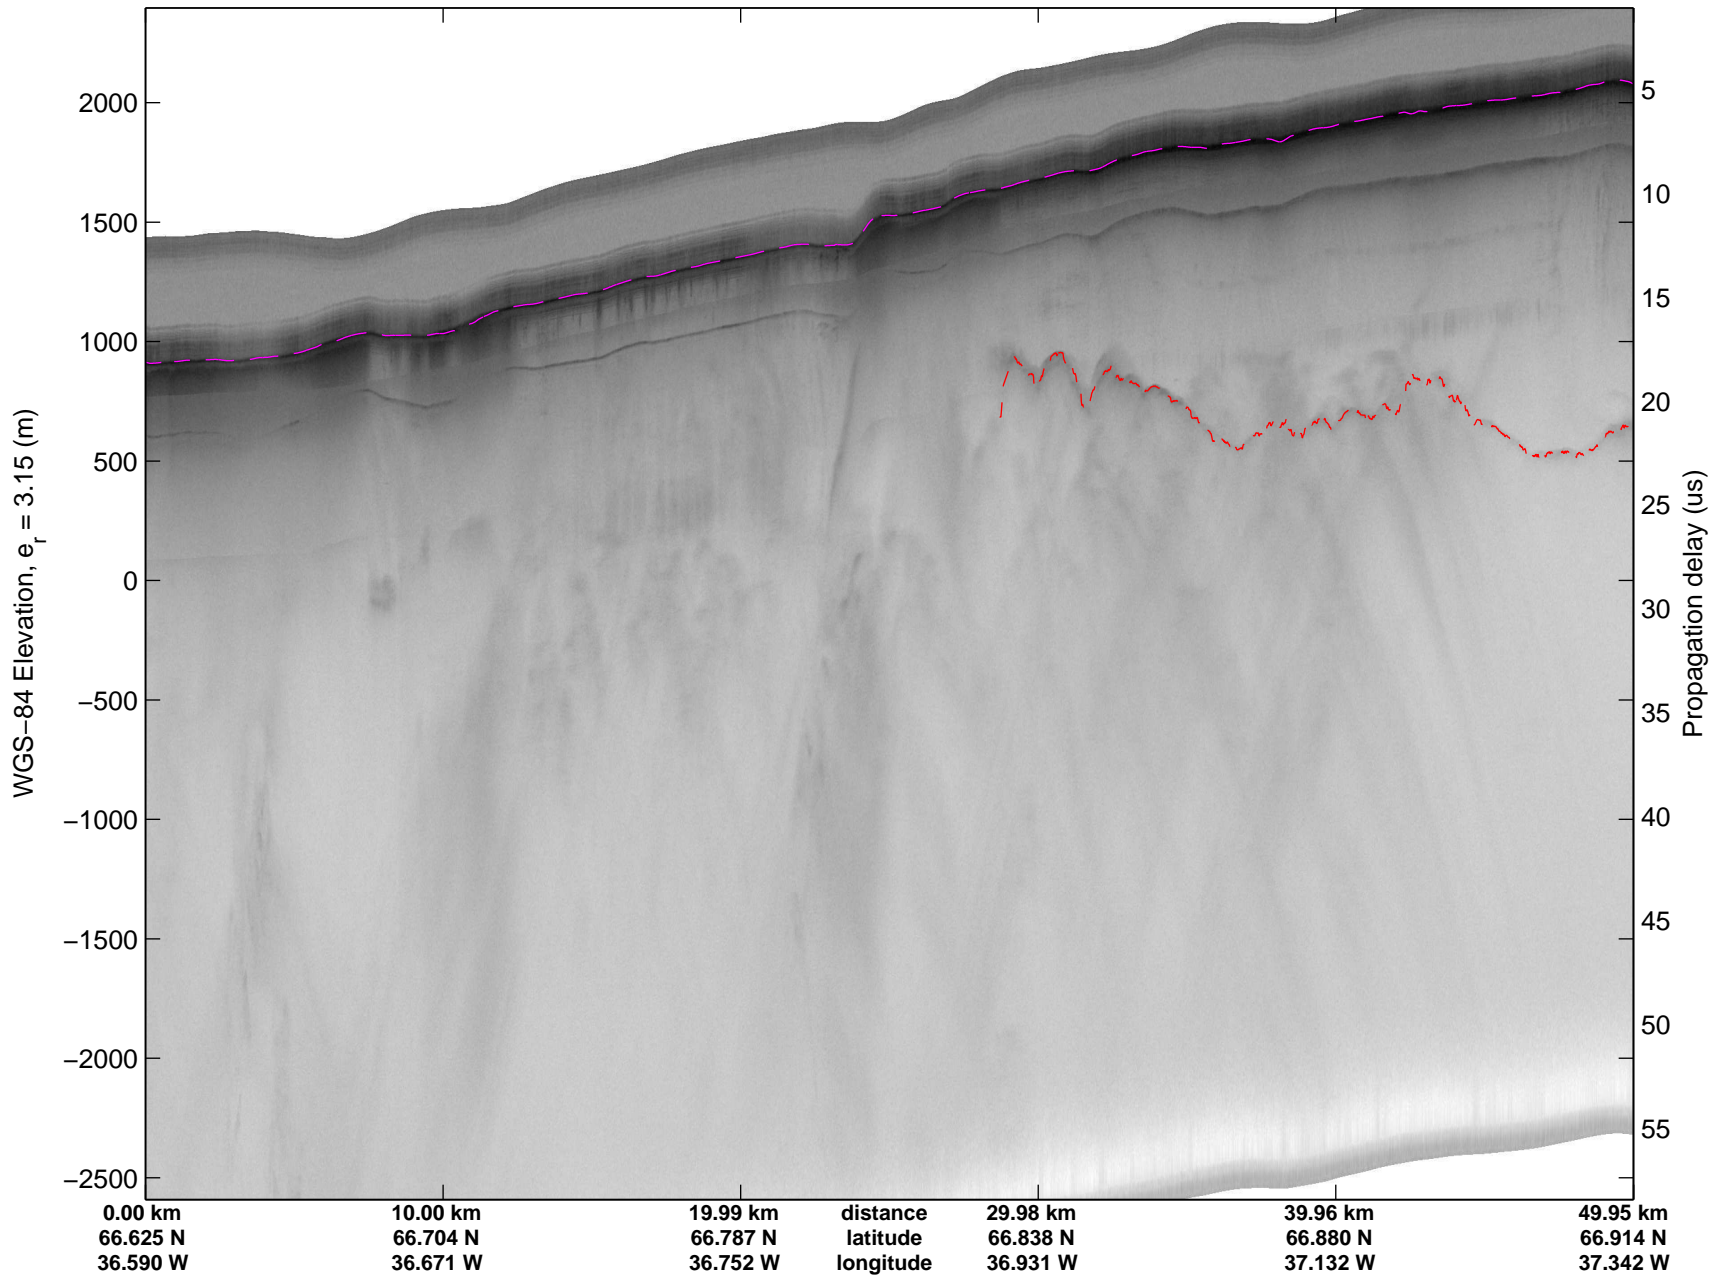

mcords3 2014_Greenland_P3: "Helheim-Kangerdlugssuaq" 20140424_01_050: 15:56:33.6 to 16:03:07.0 GPS