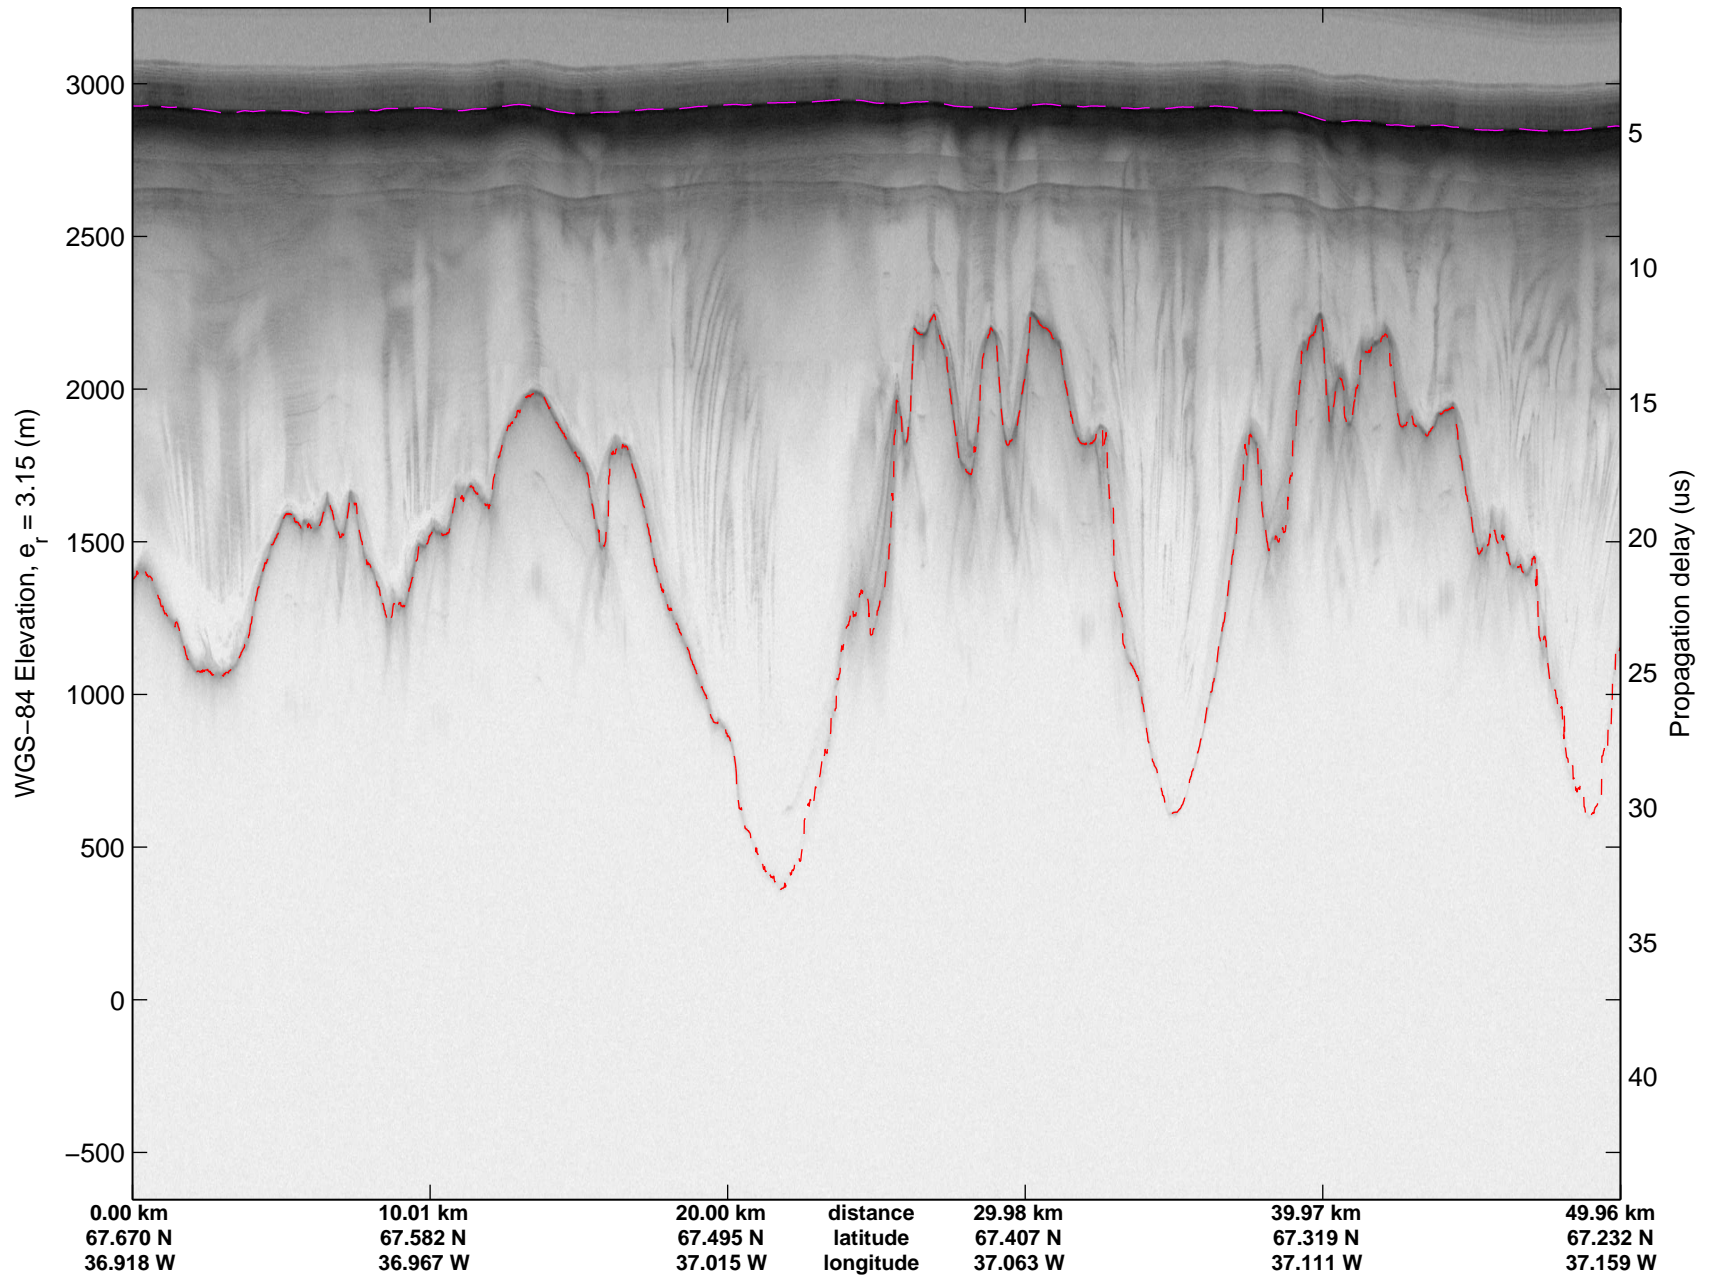

mcords3 2014_Greenland_P3: "Helheim-Kangerdlugssuaq" 20140424_01_039: 14:46:23.1 to 14:52:28.8 GPS