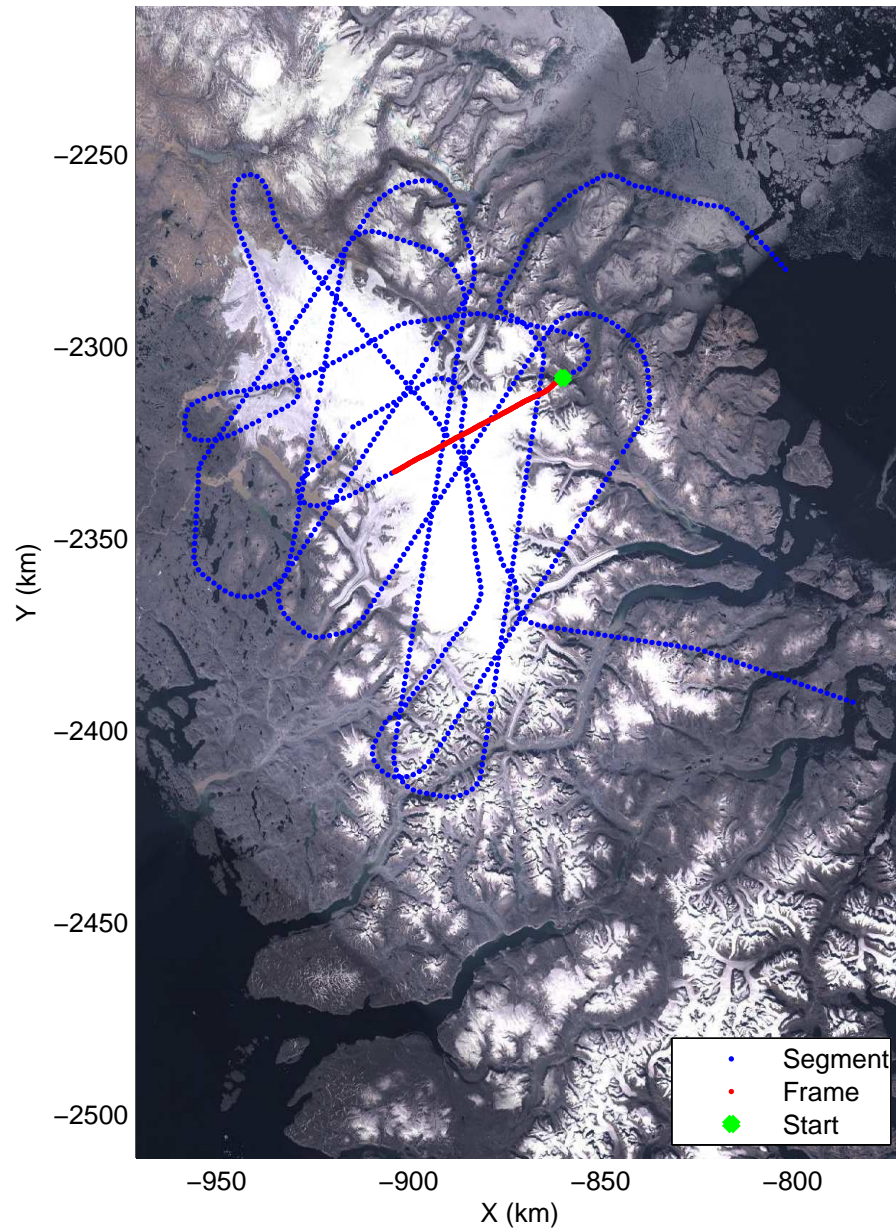

Polar Stereograph 70N/-45E