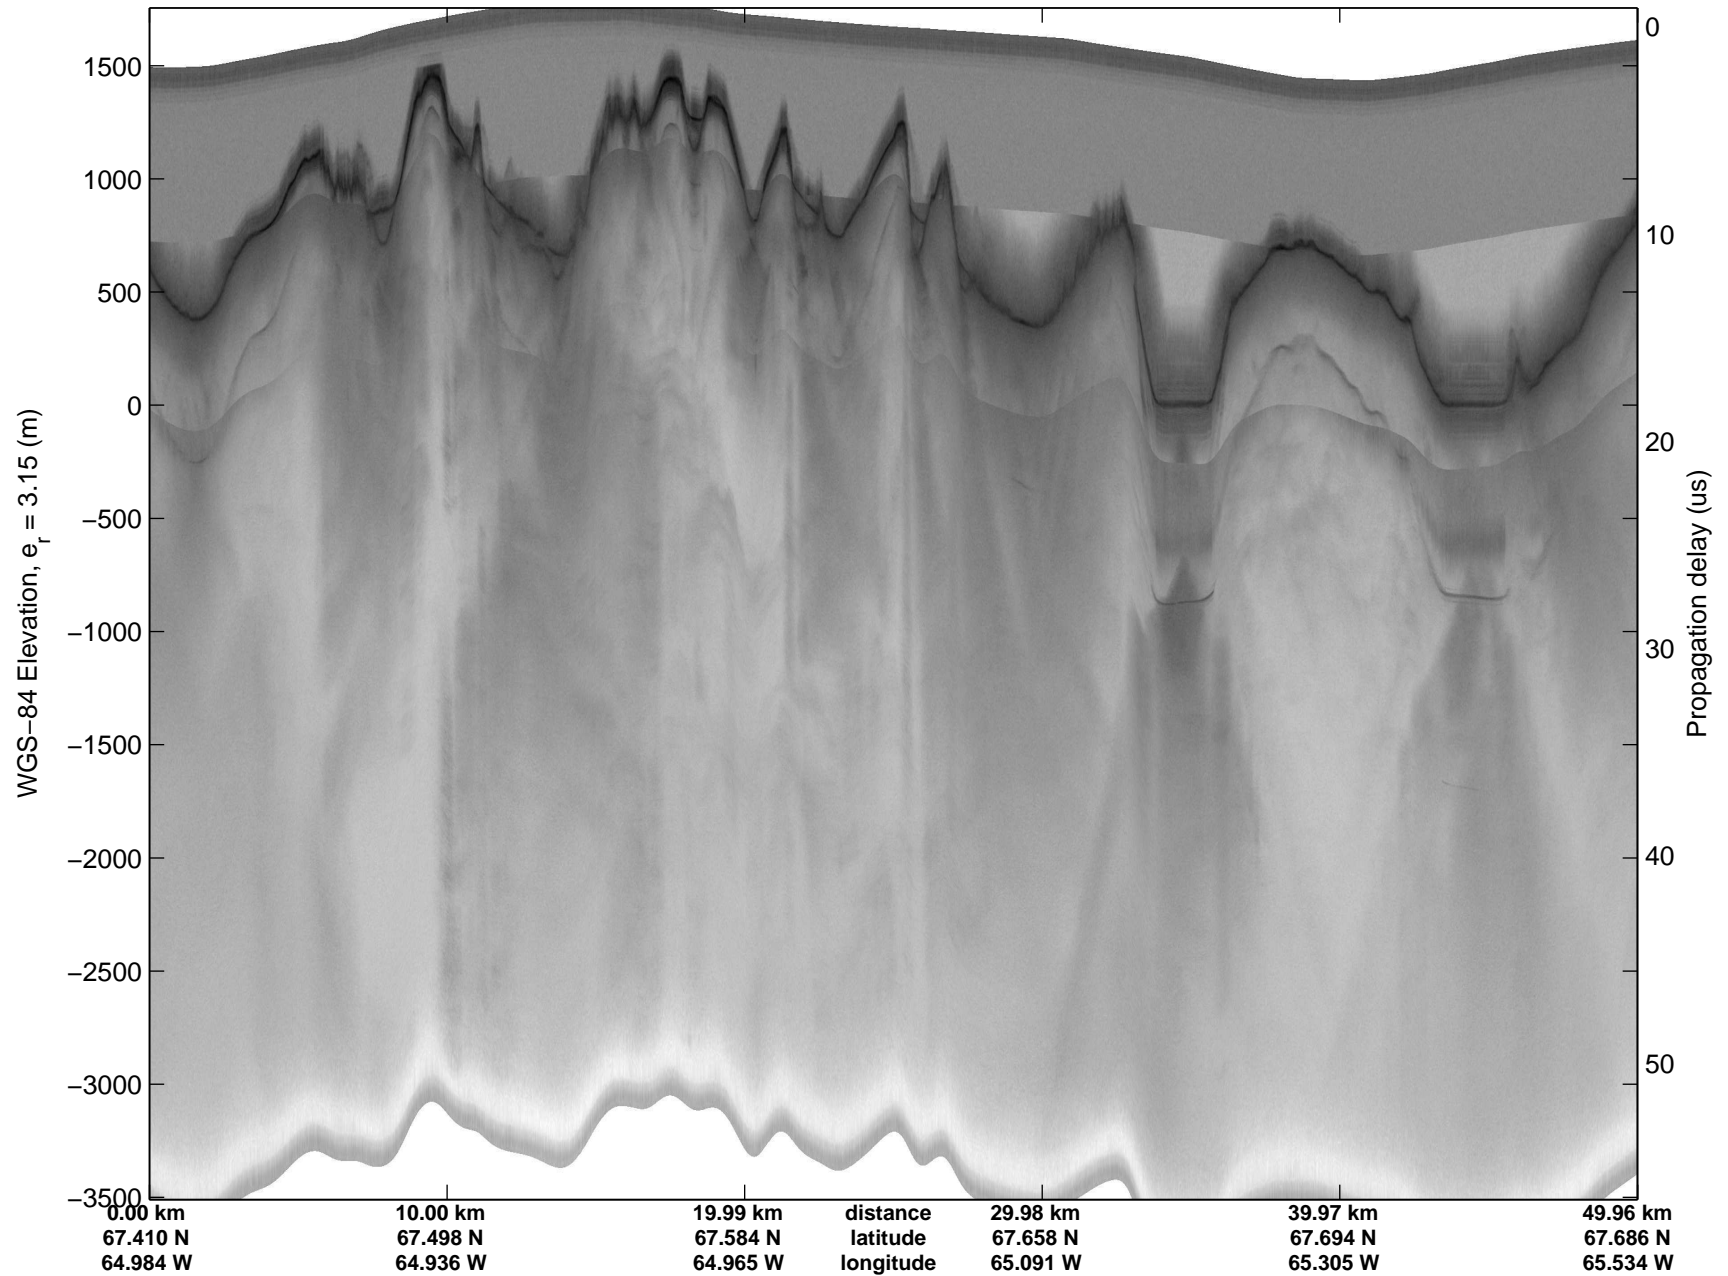

mcords3 2014_Greenland_P3: "Baffin 02" 20140423_02_017: 13:23:35.0 to 13:29:58.6 GPS