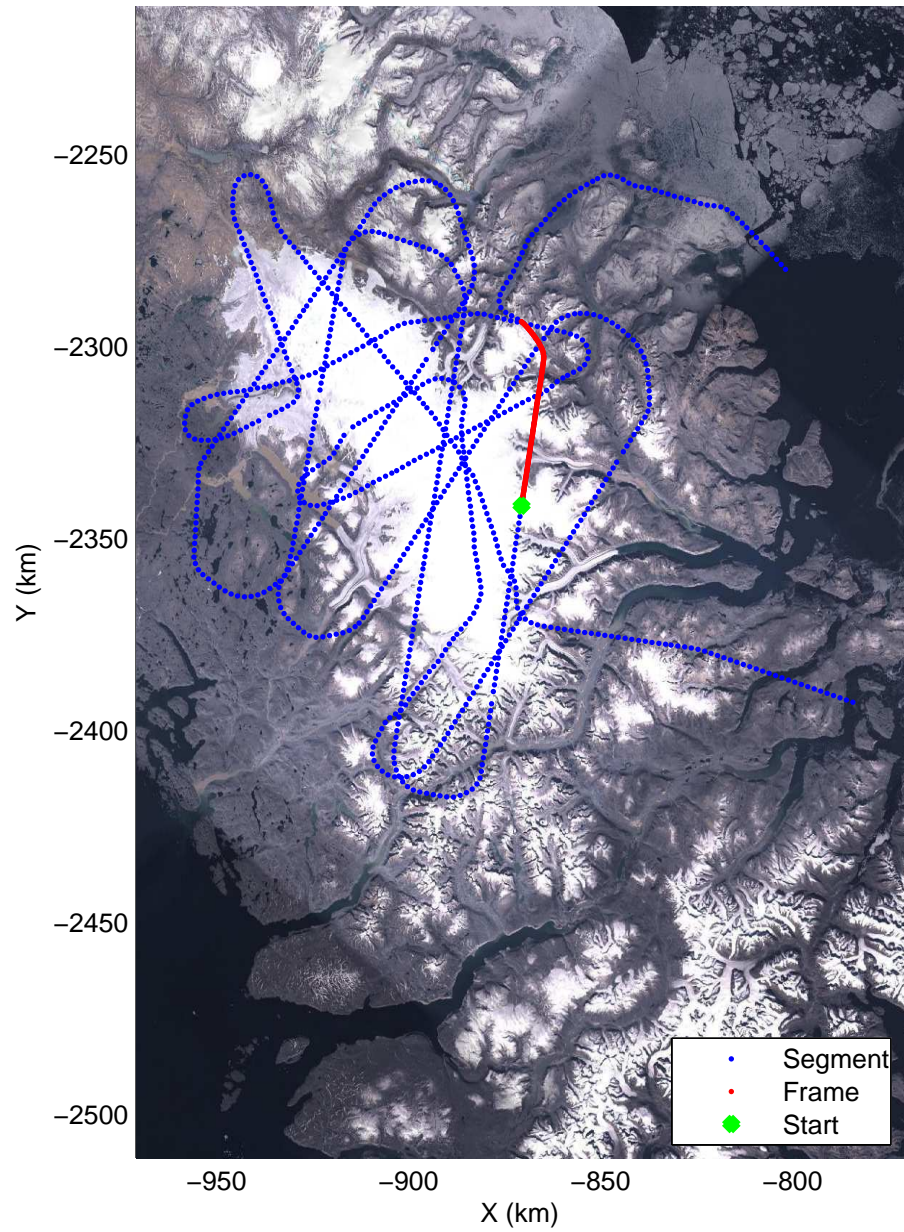

Polar Stereograph 70N/-45E