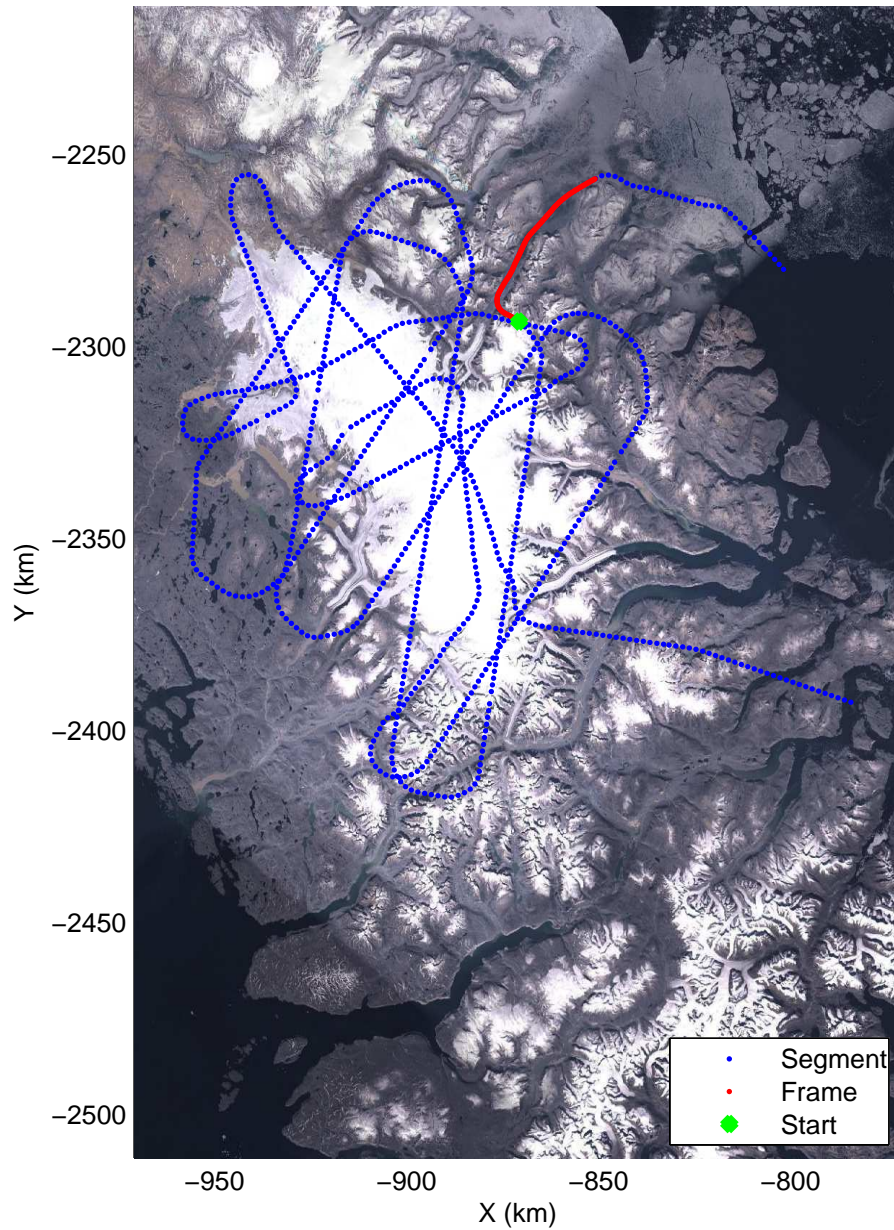

Polar Stereograph 70N/-45E

mcords3 2014_Greenland_P3: "Baffin 02" 20140423_02_033: 15:05:59.9 to 15:12:24.7 GPS

mcords3 2014_Greenland_P3: "Baffin 02" 20140423_02_033: 15:05:59.9 to 15:12:24.7 GPS

Polar Stereograph 70N/-45E