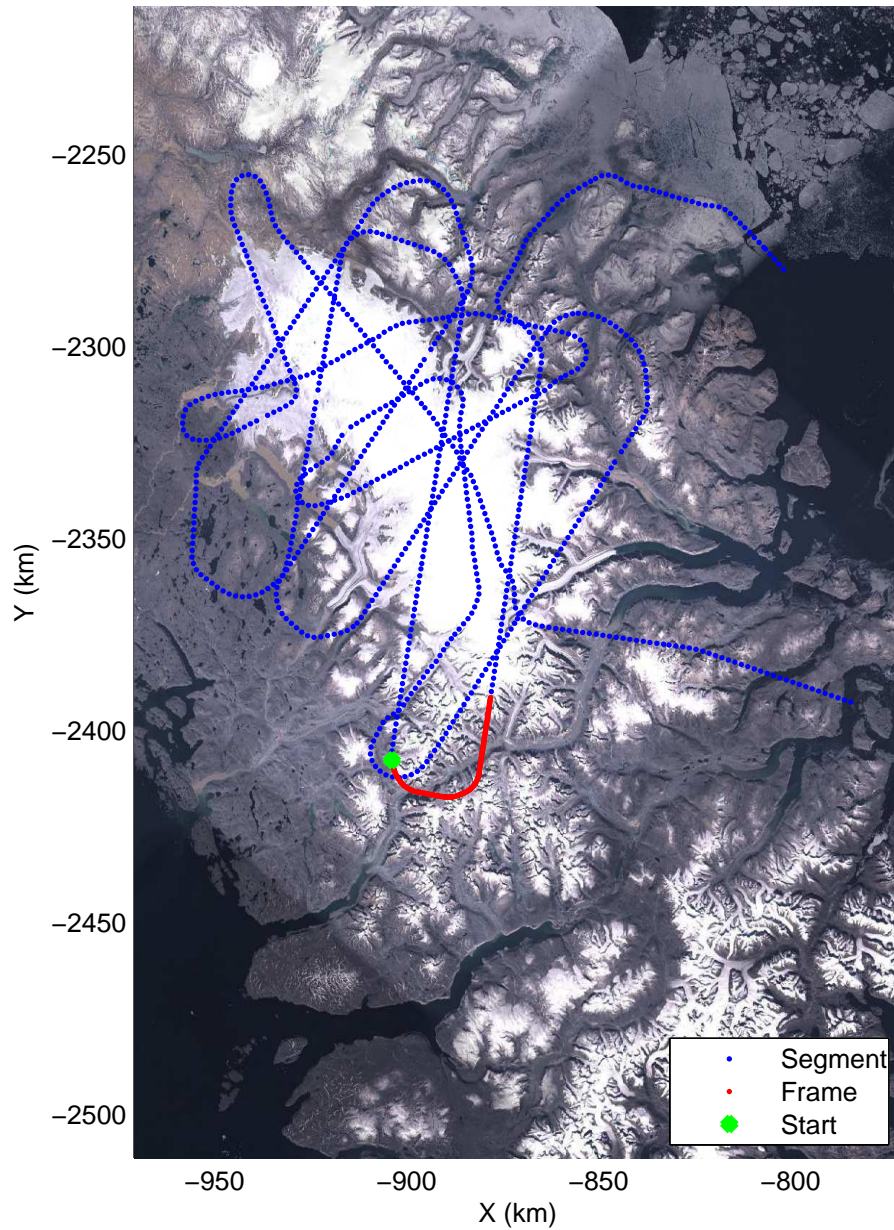

mcords3 2014_Greenland_P3: "Baffin 02" 20140423_02_030: 14:46:41.7 to 14:53:01.1 GPS

mcords3 2014_Greenland_P3: "Baffin 02" 20140423_02_030: 14:46:41.7 to 14:53:01.1 GPS

Polar Stereograph 70N/-45E

mcords3 2014_Greenland_P3: "Baffin 02" 20140423_02_031: 14:53:01.3 to 14:59:25.9 GPS