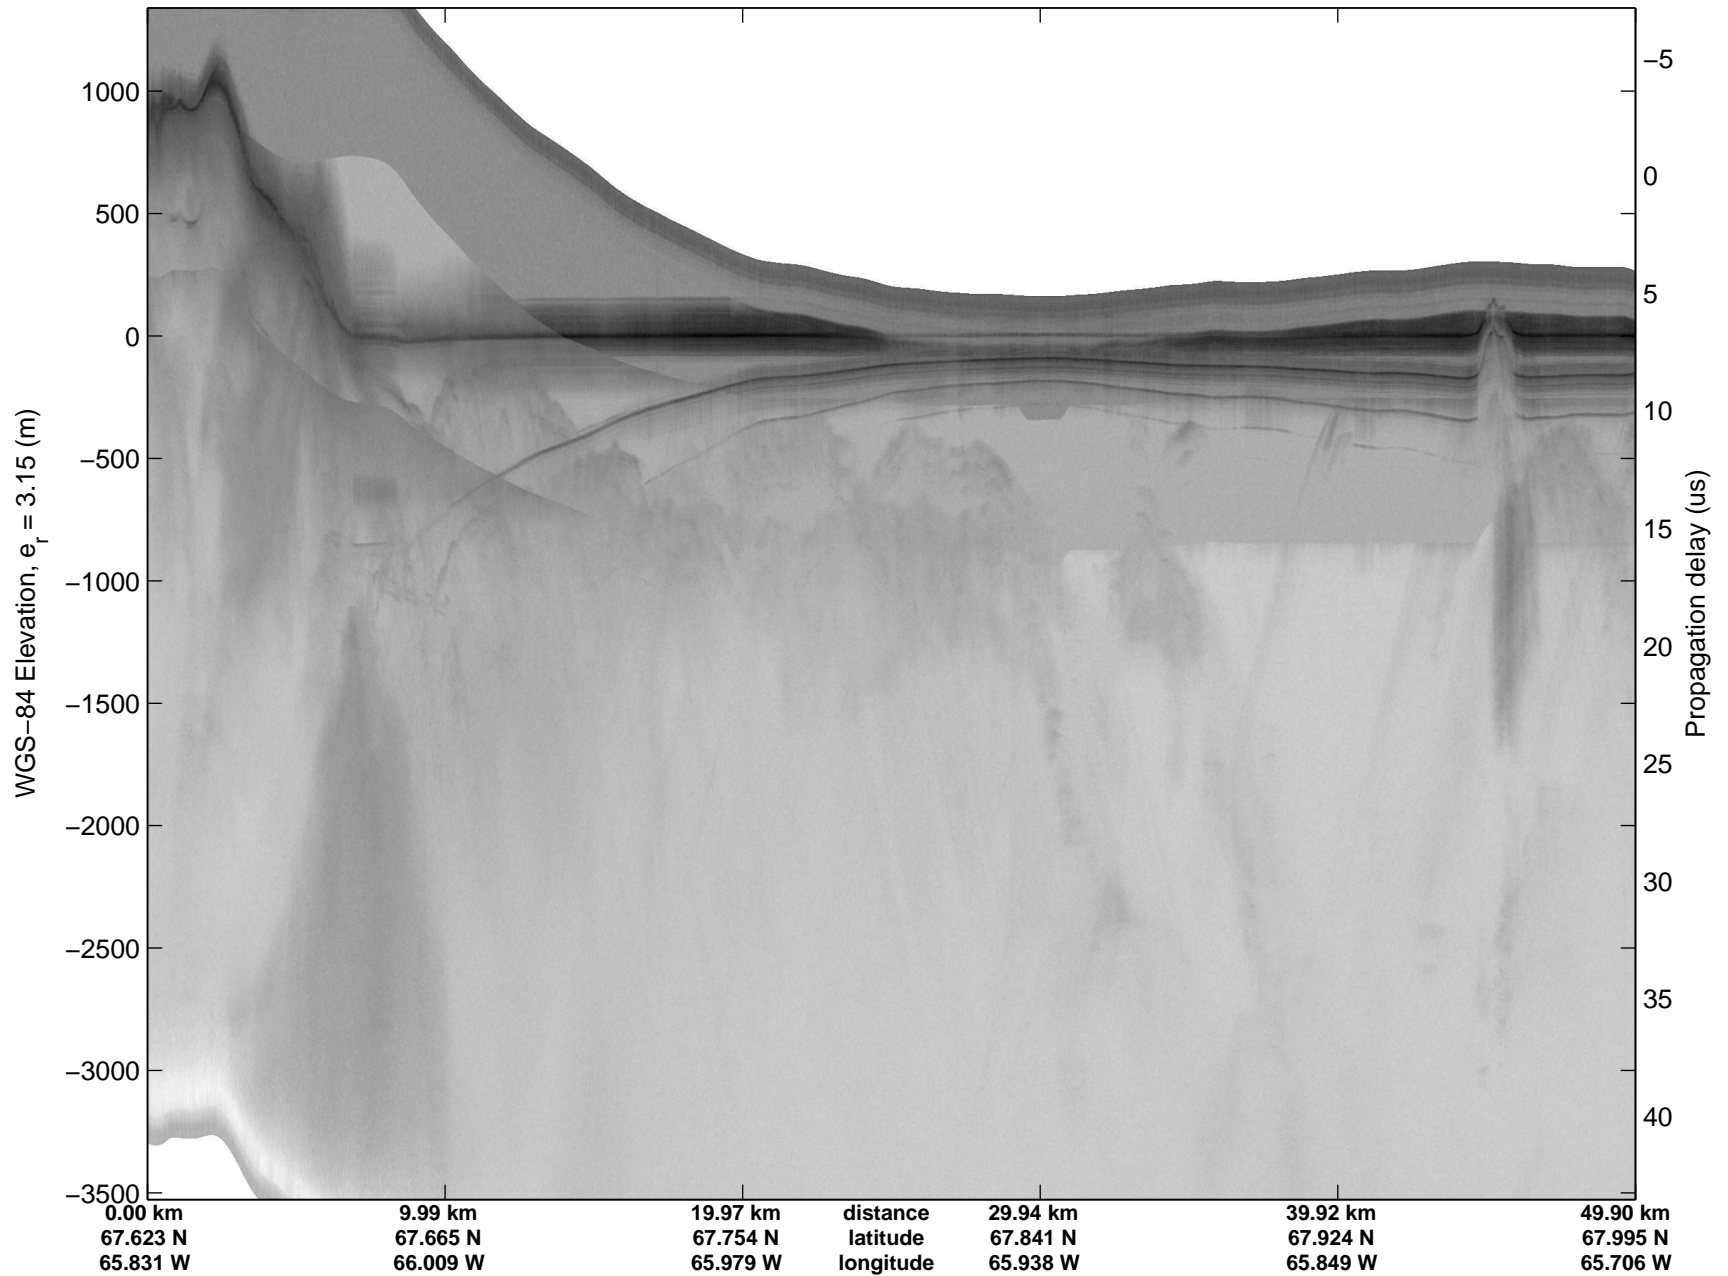

mcords3 2014_Greenland_P3: "Baffin 02" 20140423_02_031: 14:53:01.3 to 14:59:25.9 GPS

Polar Stereograph 70N/-45E

mcords3 2014_Greenland_P3: "Baffin 02" 20140423_02_032: 14:59:26.2 to 15:05:59.6 GPS

mcords3 2014_Greenland_P3: "Baffin 02" 20140423_02_032: 14:59:26.2 to 15:05:59.6 GPS

Polar Stereograph 70N/-45E

mcords3 2014_Greenland_P3: "Baffin 02" 20140423_02_033: 15:05:59.9 to 15:12:24.7 GPS

mcords3 2014_Greenland_P3: "Baffin 02" 20140423_02_033: 15:05:59.9 to 15:12:24.7 GPS

Polar Stereograph 70N/-45E

mcords3 2014_Greenland_P3: "Baffin 02" 20140423_02_034: 15:12:25.0 to 15:19:16.5 GPS

mcords3 2014_Greenland_P3: "Baffin 02" 20140423_02_034: 15:12:25.0 to 15:19:16.5 GPS

Polar Stereograph 70N/-45E

mcords3 2014_Greenland_P3: "Baffin 02" 20140423_02_035: 15:19:16.8 to 15:26:05.6 GPS