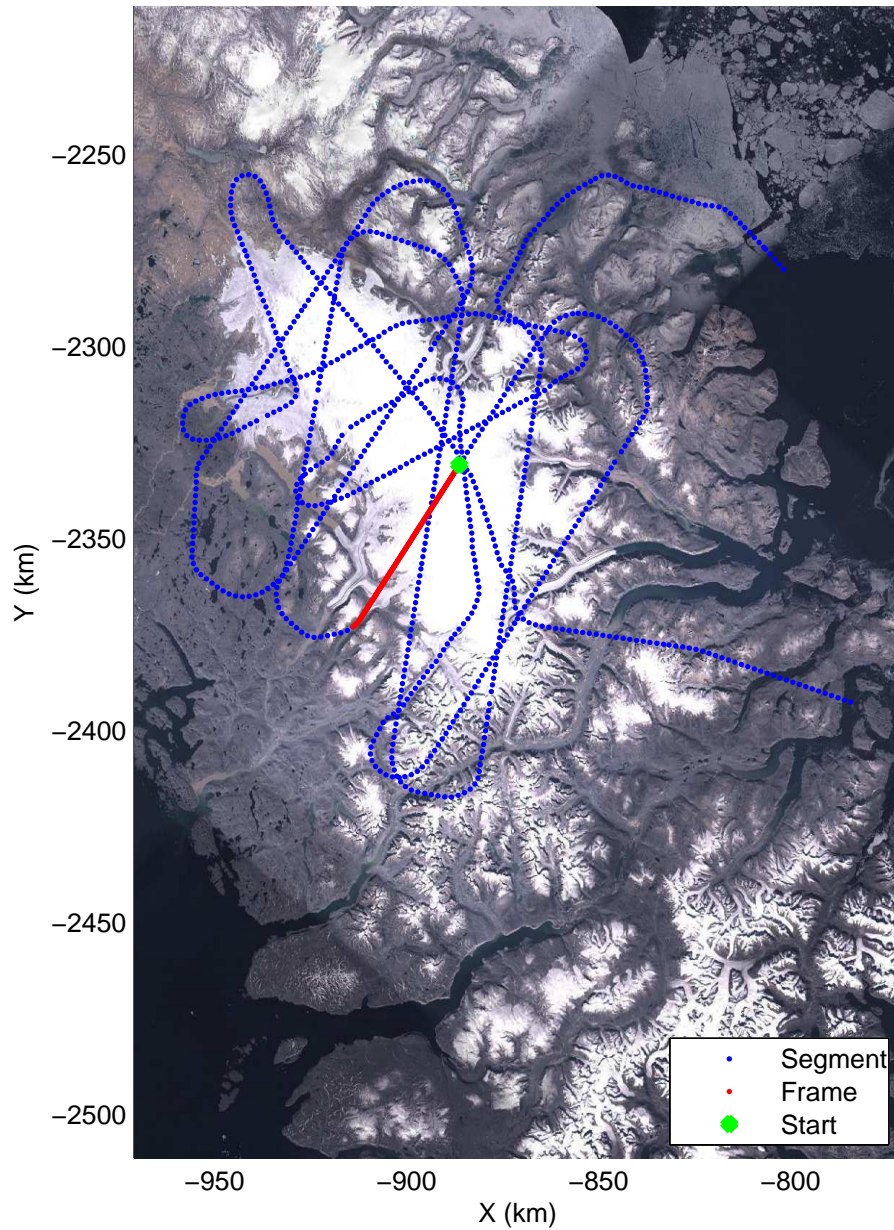

mcords3 2014_Greenland_P3: "Baffin 02" 20140423_02_018: 13:29:58.9 to 13:36:18.6 GPS

mcords3 2014_Greenland_P3: "Baffin 02" 20140423_02_018: 13:29:58.9 to 13:36:18.6 GPS

Polar Stereograph 70N/-45E

mcords3 2014_Greenland_P3: "Baffin 02" 20140423_02_019: 13:36:18.9 to 13:42:20.2 GPS