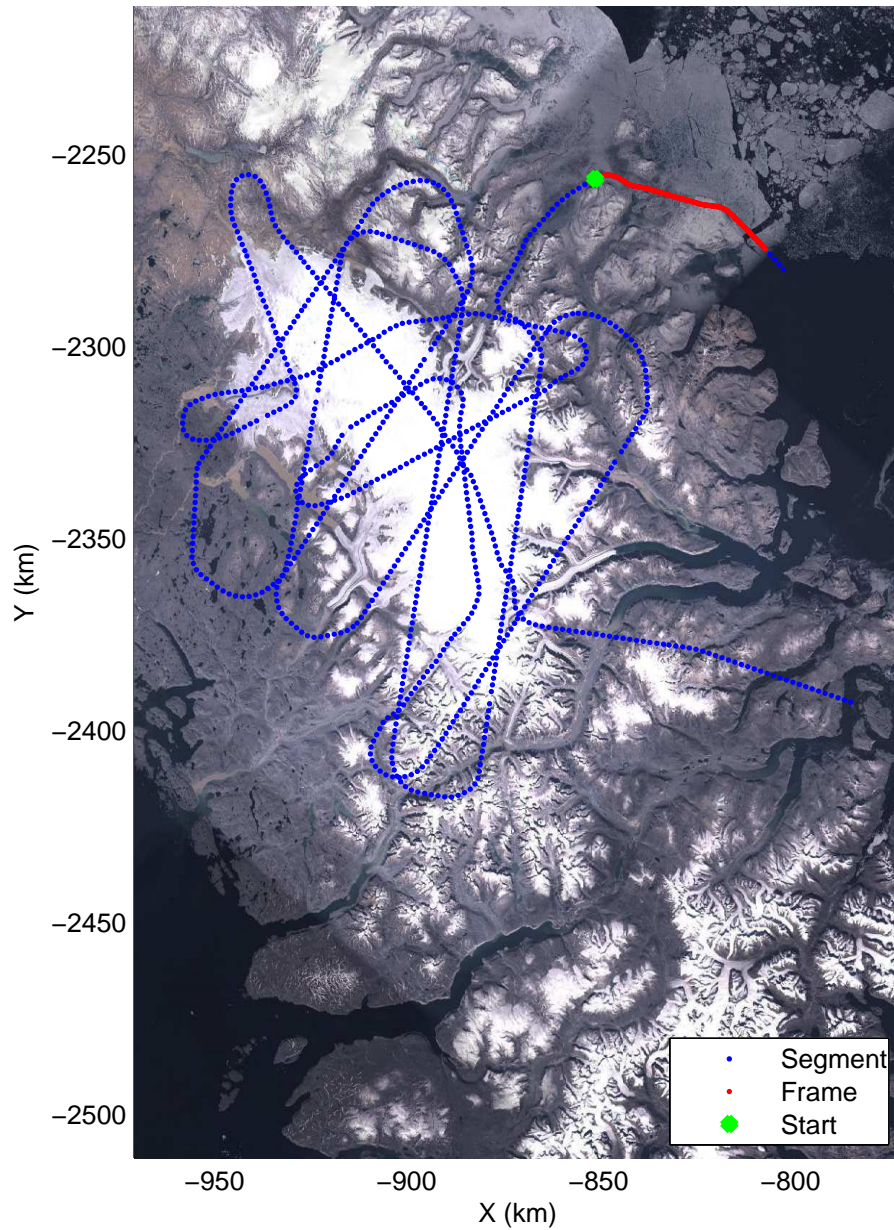

mcords3 2014_Greenland_P3: "Baffin 02" 20140423_02_034: 15:12:25.0 to 15:19:16.5 GPS

mcords3 2014_Greenland_P3: "Baffin 02" 20140423_02_034: 15:12:25.0 to 15:19:16.5 GPS

Polar Stereograph 70N/-45E

mcords3 2014_Greenland_P3: "Baffin 02" 20140423_02_035: 15:19:16.8 to 15:26:05.6 GPS