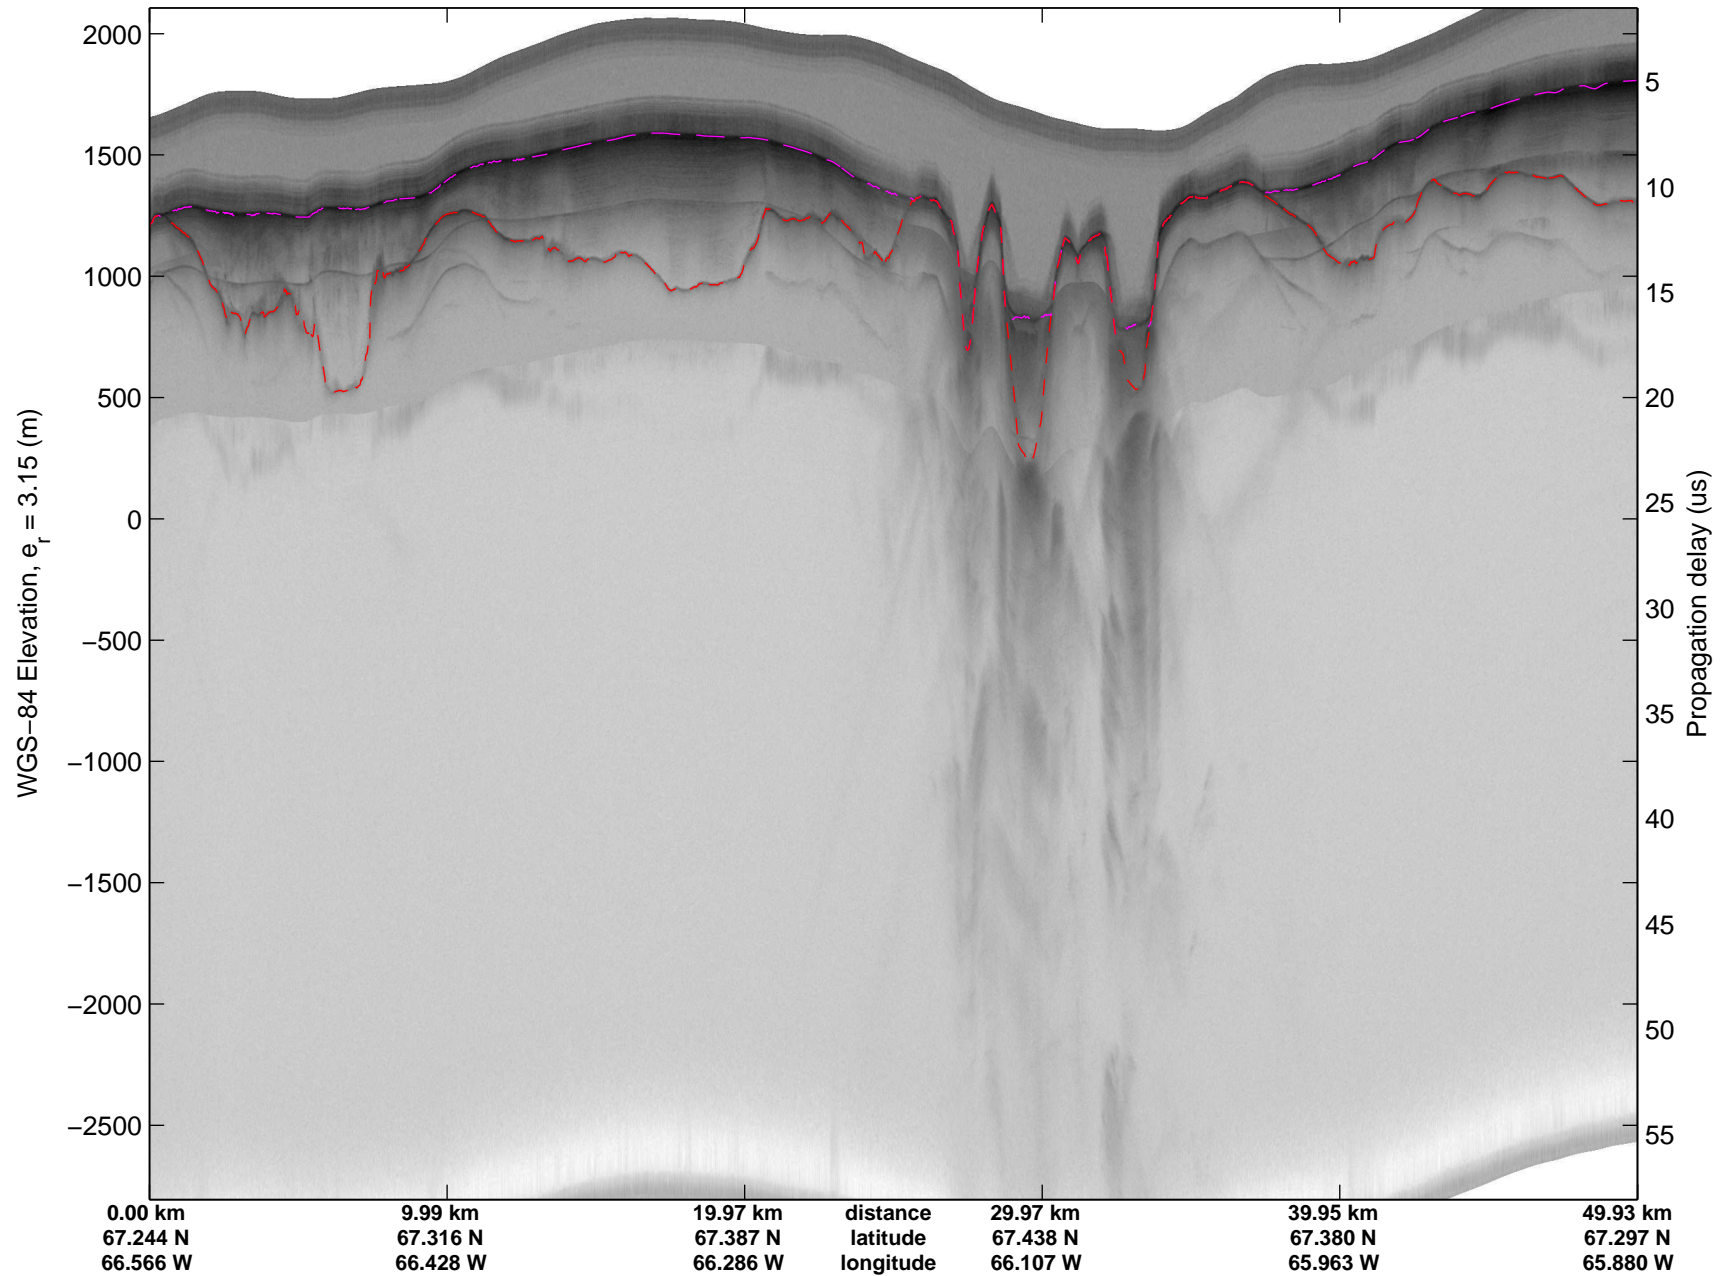

mcords3 2014_Greenland_P3: "Baffin 02" 20140423_02_012: 12:52:18.5 to 12:58:37.7 GPS