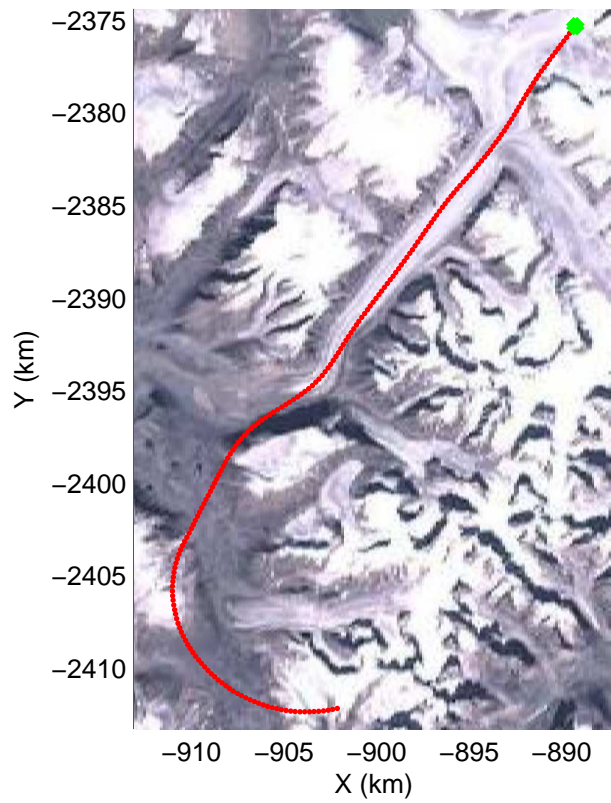

mcords3 2014_Greenland_P3: "Baffin 02" 20140423_02_012: 12:52:18.5 to 12:58:37.7 GPS

Polar Stereograph 70N/-45E

mcords3 2014_Greenland_P3: "Baffin 02" 20140423_02_013: 12:58:37.9 to 13:04:28.9 GPS

mcords3 2014_Greenland_P3: "Baffin 02" 20140423_02_013: 12:58:37.9 to 13:04:28.9 GPS