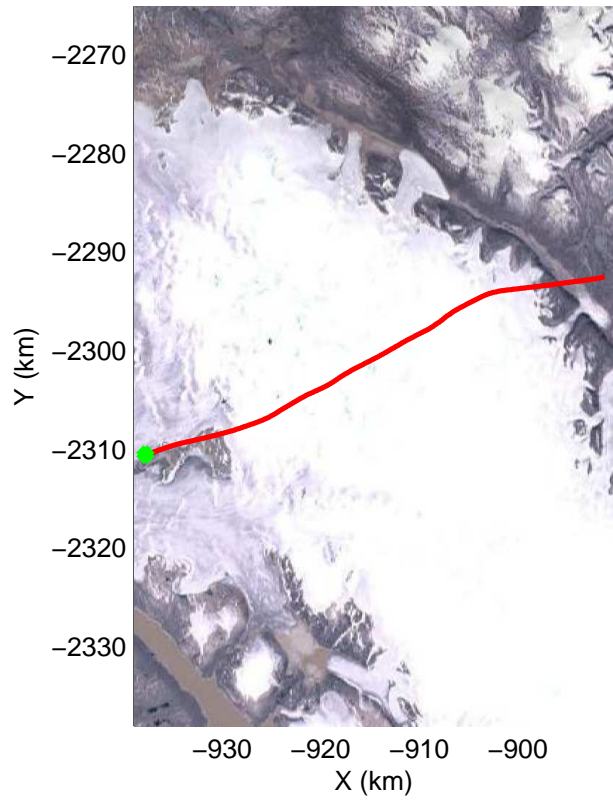

Polar Stereograph 70N/-45E

mcords3 2014_Greenland_P3: "Baffin 02" 20140423_02_007: 12:20:03.0 to 12:26:37.8 GPS

mcords3 2014_Greenland_P3: "Baffin 02" 20140423_02_007: 12:20:03.0 to 12:26:37.8 GPS

Polar Stereograph 70N/-45E