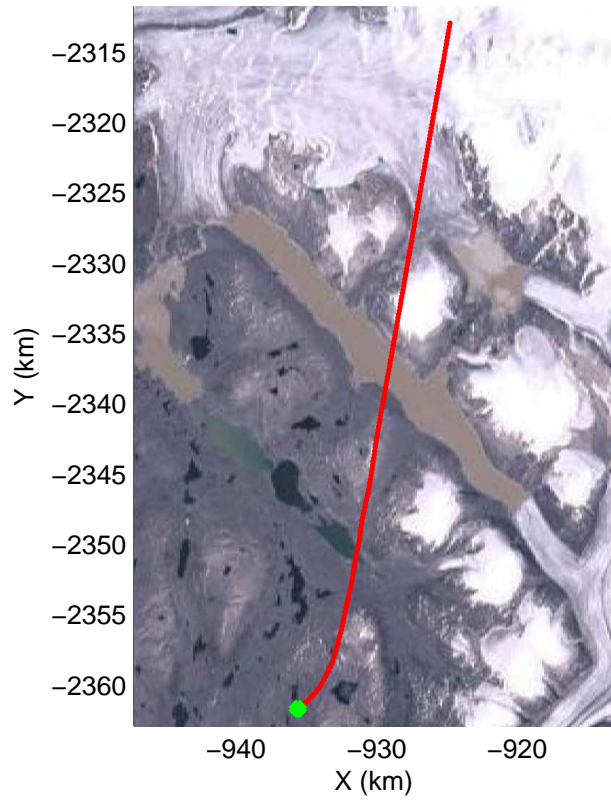

Polar Stereograph 70N/-45E

mcords3 2014_Greenland_P3: "Baffin 02" 20140423_02_025: 14:14:14.0 to 14:20:55.1 GPS

mcords3 2014_Greenland_P3: "Baffin 02" 20140423_02_025: 14:14:14.0 to 14:20:55.1 GPS

Polar Stereograph 70N/-45E