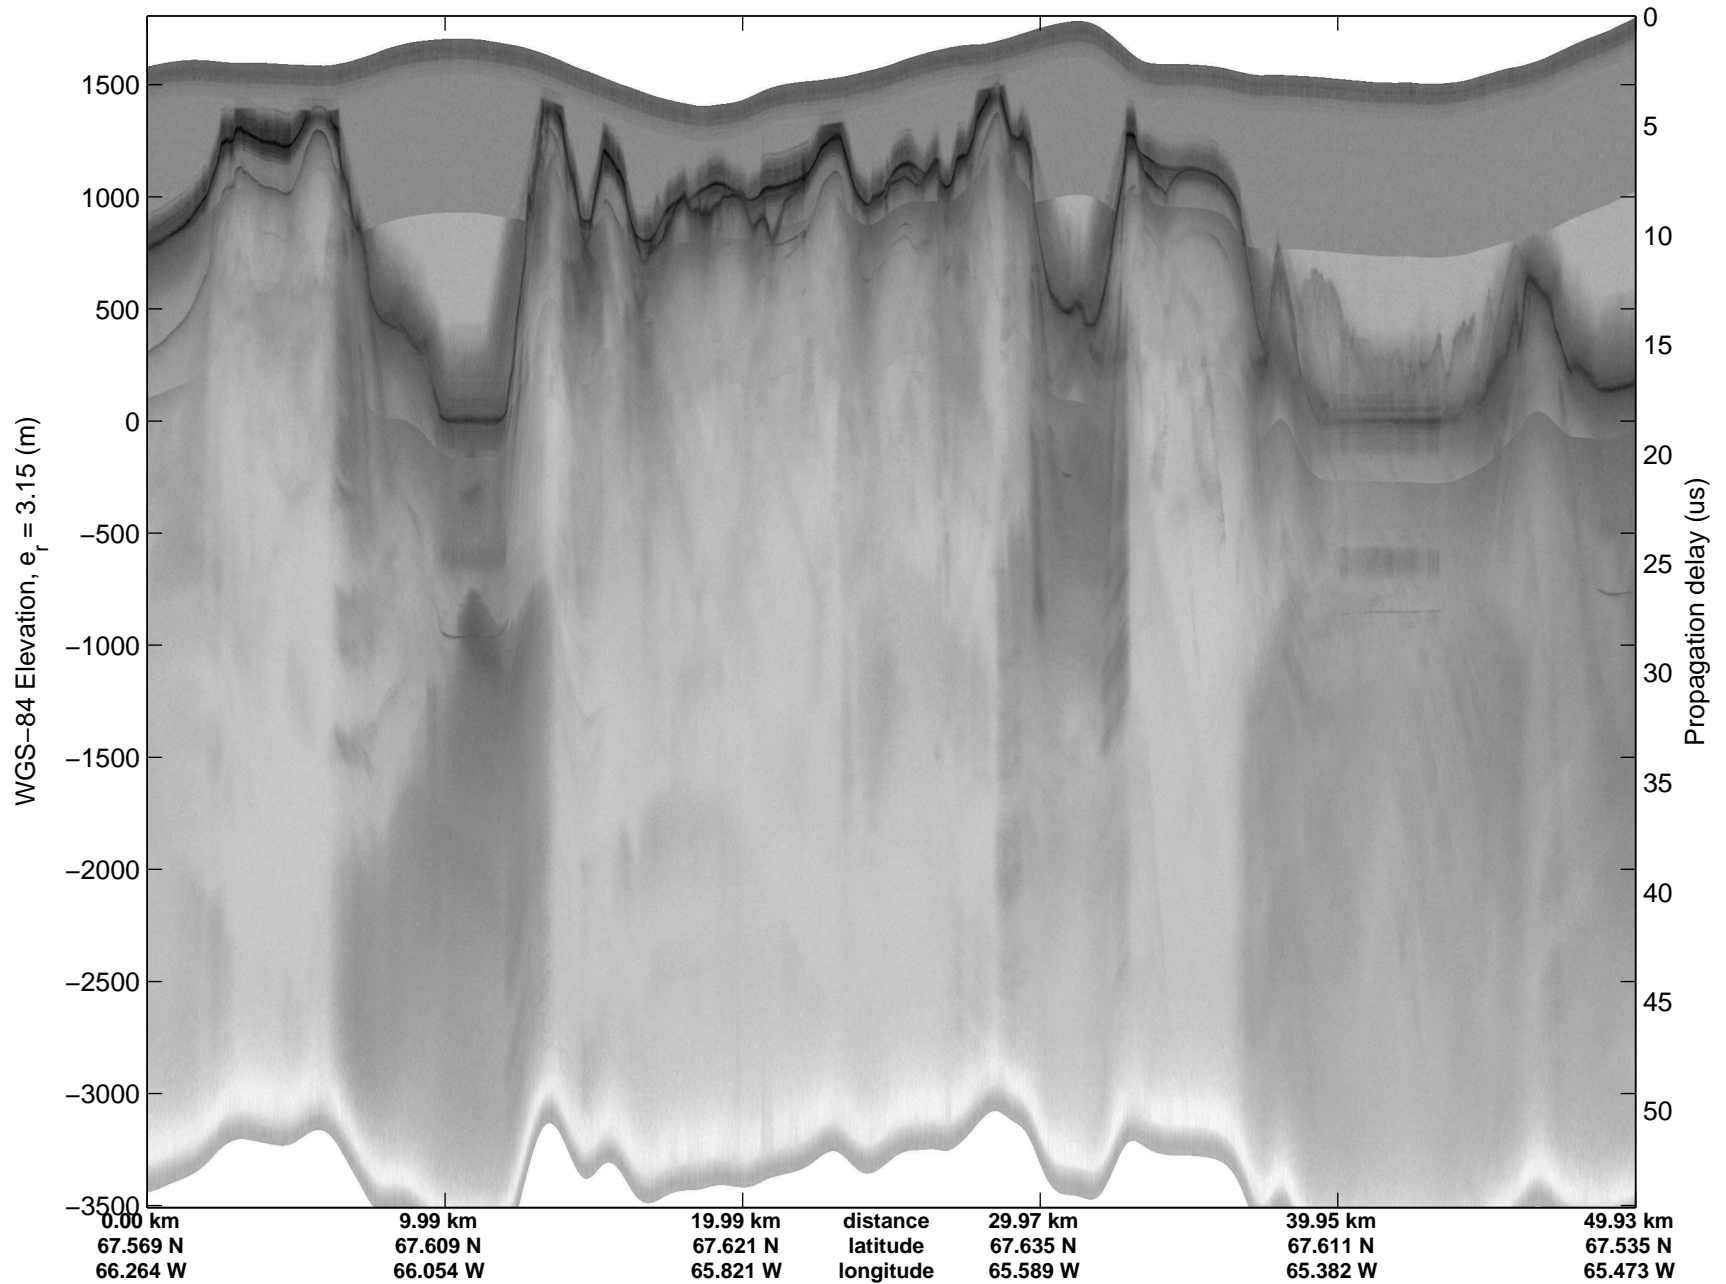

mcords3 2014_Greenland_P3: "Baffin 02" 20140423_02_008: 12:26:38.0 to 12:32:55.7 GPS

mcords3 2014_Greenland_P3: "Baffin 02" 20140423_02_008: 12:26:38.0 to 12:32:55.7 GPS

mcords3 2014_Greenland_P3: "Baffin 02" 20140423_02_009: 12:32:56.0 to 12:39:26.8 GPS