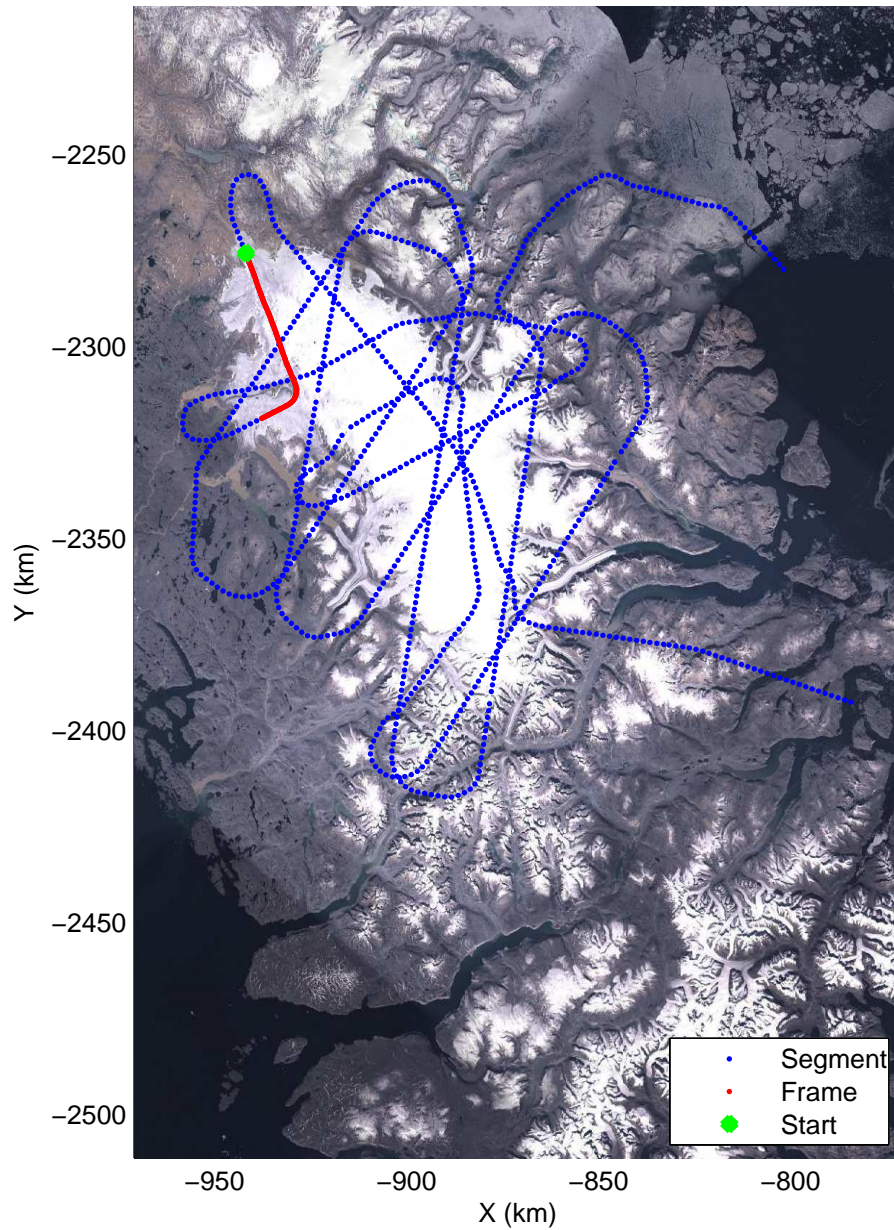

Polar Stereograph 70N/-45E