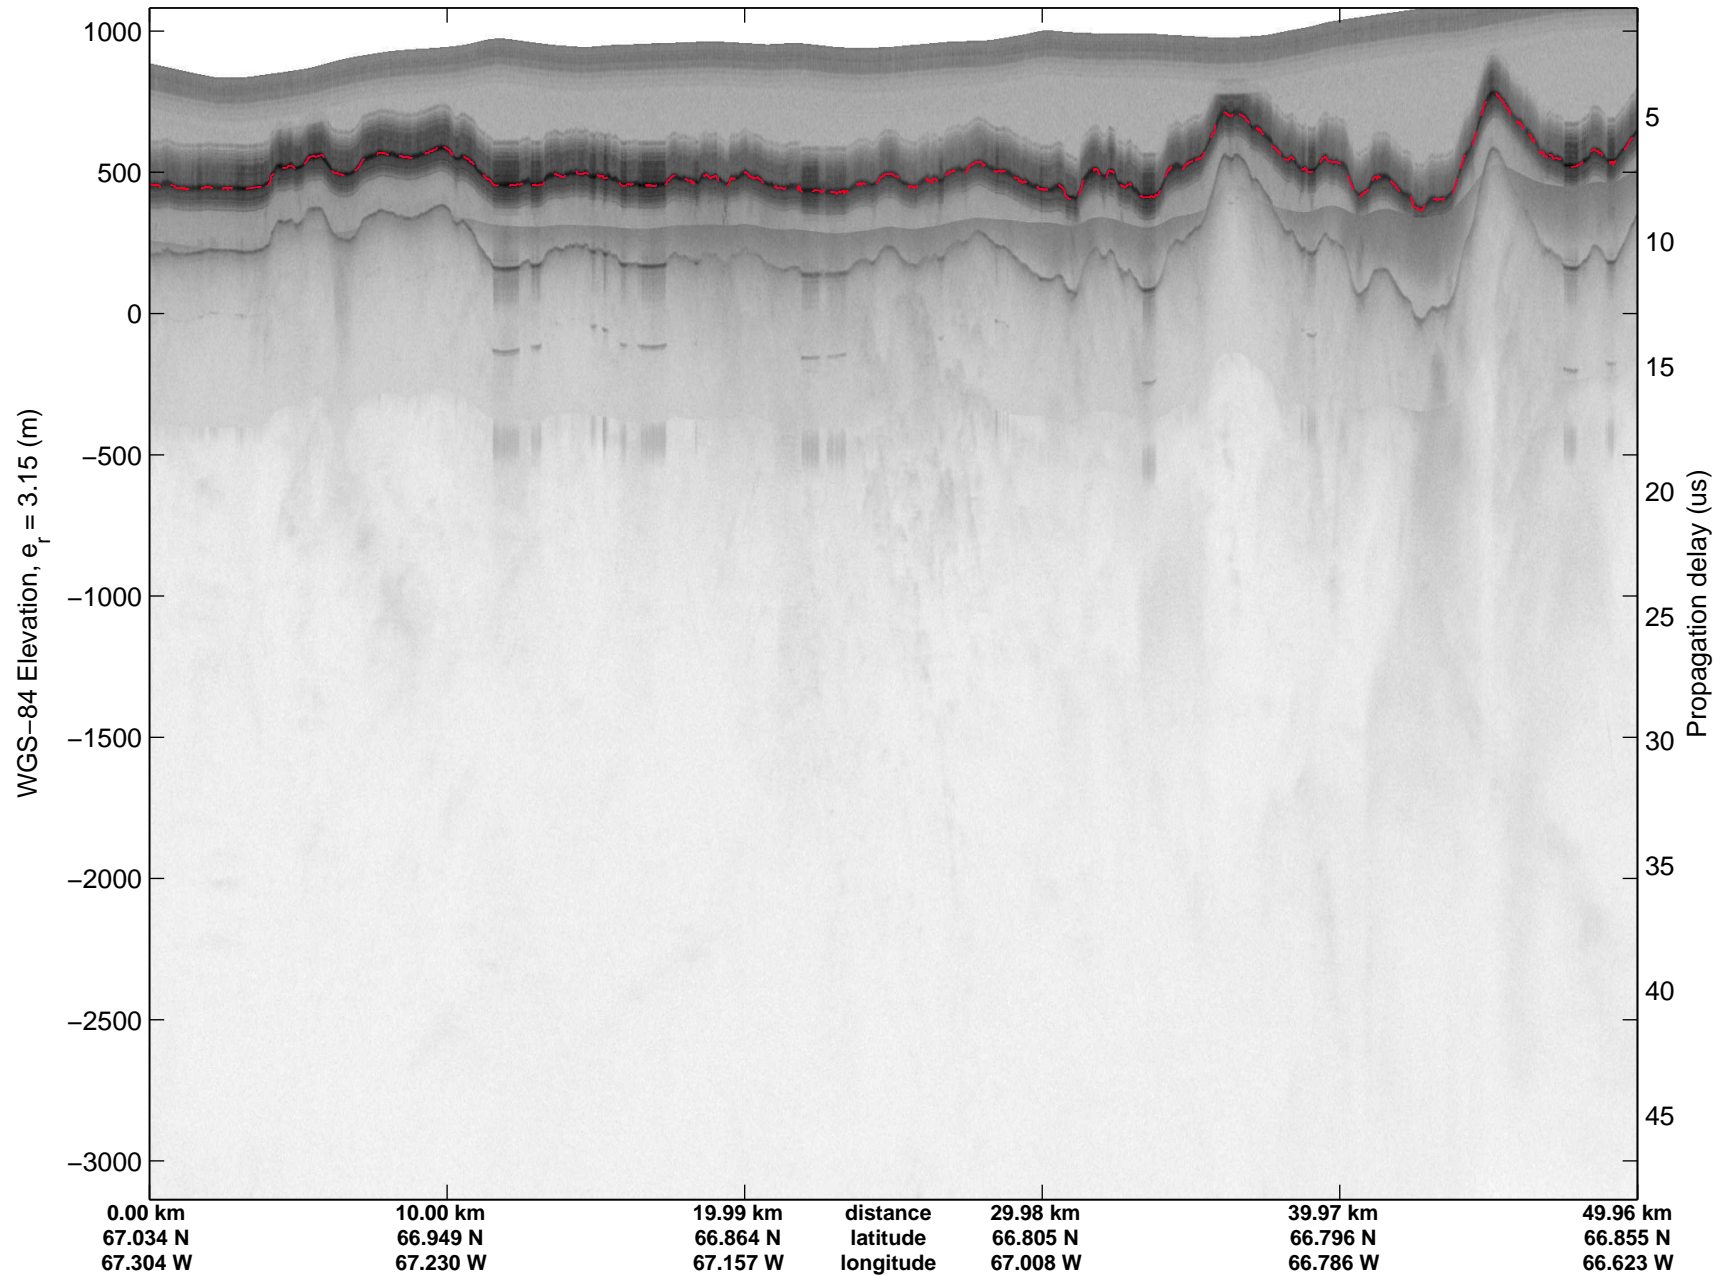

mcords3 2014_Greenland_P3: "Baffin 02" 20140423_02_022: 13:55:00.2 to 14:00:56.0 GPS

mcords3 2014_Greenland_P3: "Baffin 02" 20140423_02_022: 13:55:00.2 to 14:00:56.0 GPS

Polar Stereograph 70N/-45E

mcords3 2014_Greenland_P3: "Baffin 02" 20140423_02_023: 14:00:56.3 to 14:07:47.0 GPS

mcords3 2014_Greenland_P3: "Baffin 02" 20140423_02_023: 14:00:56.3 to 14:07:47.0 GPS

Polar Stereograph 70N/-45E

mcords3 2014_Greenland_P3: "Baffin 02" 20140423_02_024: 14:07:47.3 to 14:14:13.7 GPS

mcords3 2014_Greenland_P3: "Baffin 02" 20140423_02_024: 14:07:47.3 to 14:14:13.7 GPS

Polar Stereograph 70N/-45E

mcords3 2014_Greenland_P3: "Baffin 02" 20140423_02_025: 14:14:14.0 to 14:20:55.1 GPS

mcords3 2014_Greenland_P3: "Baffin 02" 20140423_02_025: 14:14:14.0 to 14:20:55.1 GPS

Polar Stereograph 70N/-45E