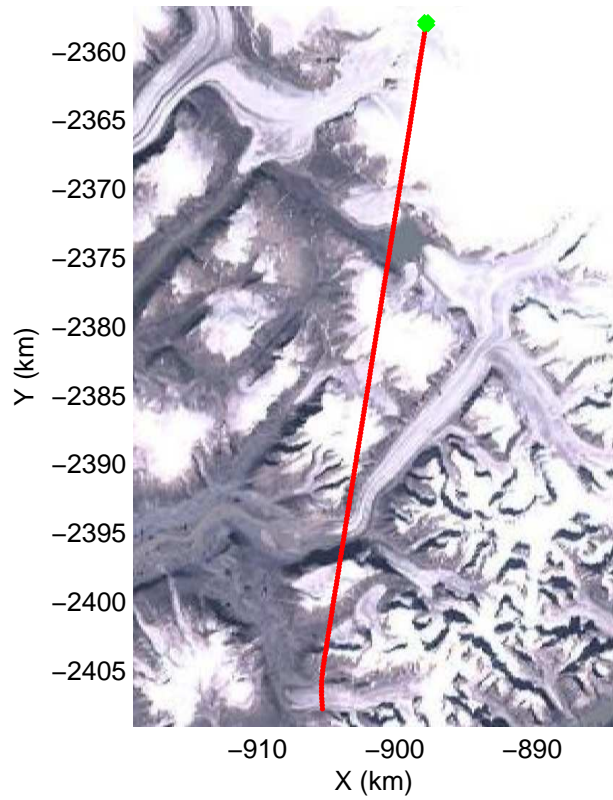

Polar Stereograph 70N/-45E

mcords3 2014_Greenland_P3: "Baffin 02" 20140423_02_029: 14:40:16.0 to 14:46:41.4 GPS

mcords3 2014_Greenland_P3: "Baffin 02" 20140423_02_029: 14:40:16.0 to 14:46:41.4 GPS

Polar Stereograph 70N/-45E