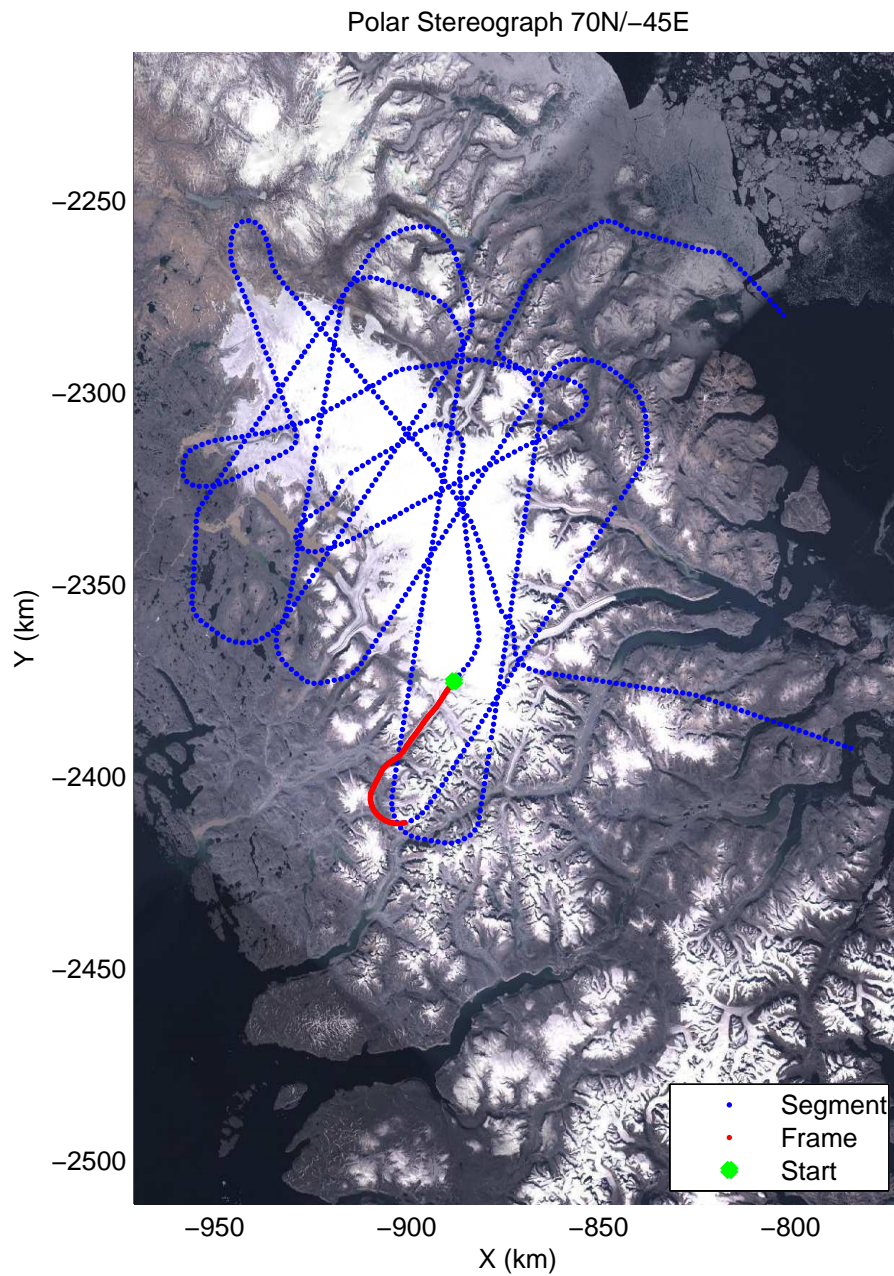

mcords3 2014_Greenland_P3: "Baffin 02" 20140423_02_012: 12:52:18.5 to 12:58:37.7 GPS

Polar Stereograph 70N/-45E

mcords3 2014_Greenland_P3: "Baffin 02" 20140423_02_013: 12:58:37.9 to 13:04:28.9 GPS

mcords3 2014_Greenland_P3: "Baffin 02" 20140423_02_013: 12:58:37.9 to 13:04:28.9 GPS