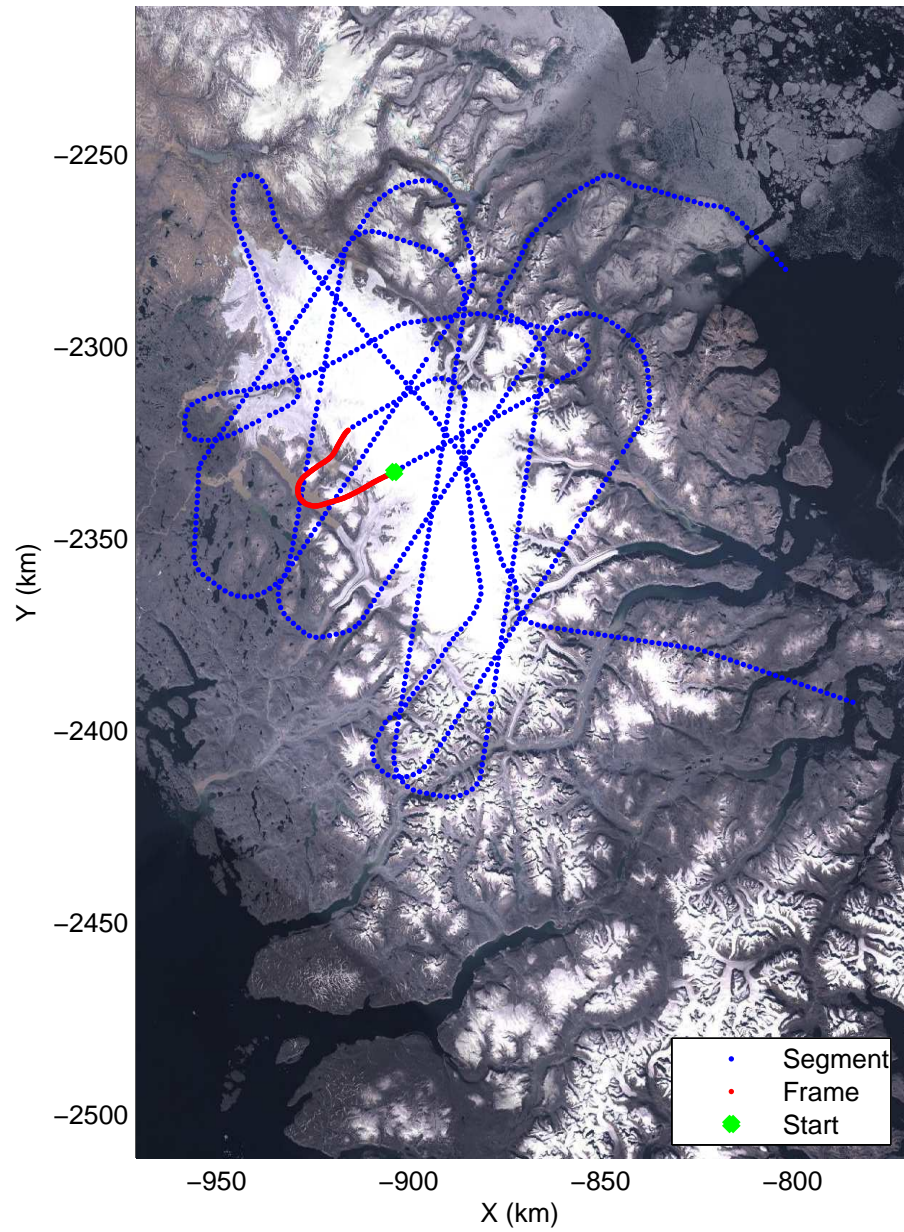

Polar Stereograph 70N/-45E