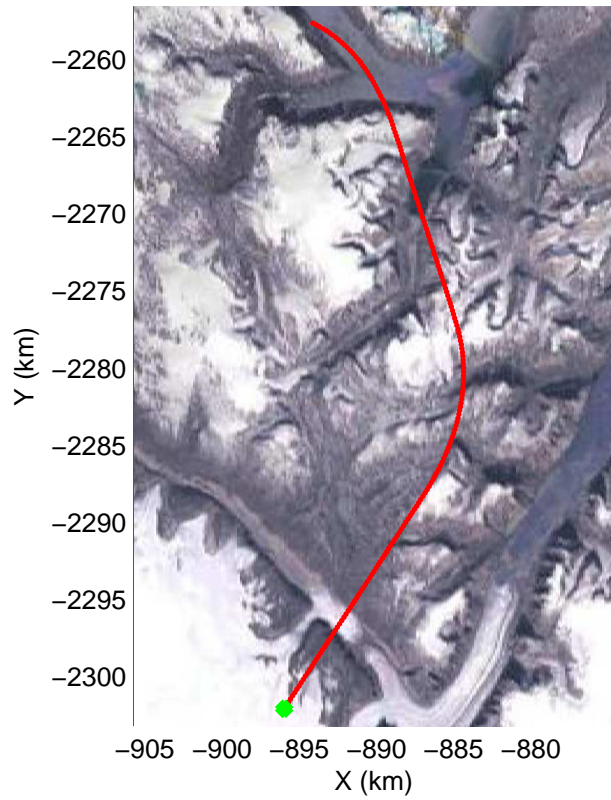

Polar Stereograph 70N/-45E

mcords3 2014_Greenland_P3: "Baffin 02" 20140423_02_021: 13:48:54.5 to 13:54:60.0 GPS

mcords3 2014_Greenland_P3: "Baffin 02" 20140423_02_021: 13:48:54.5 to 13:54:60.0 GPS

Polar Stereograph 70N/-45E