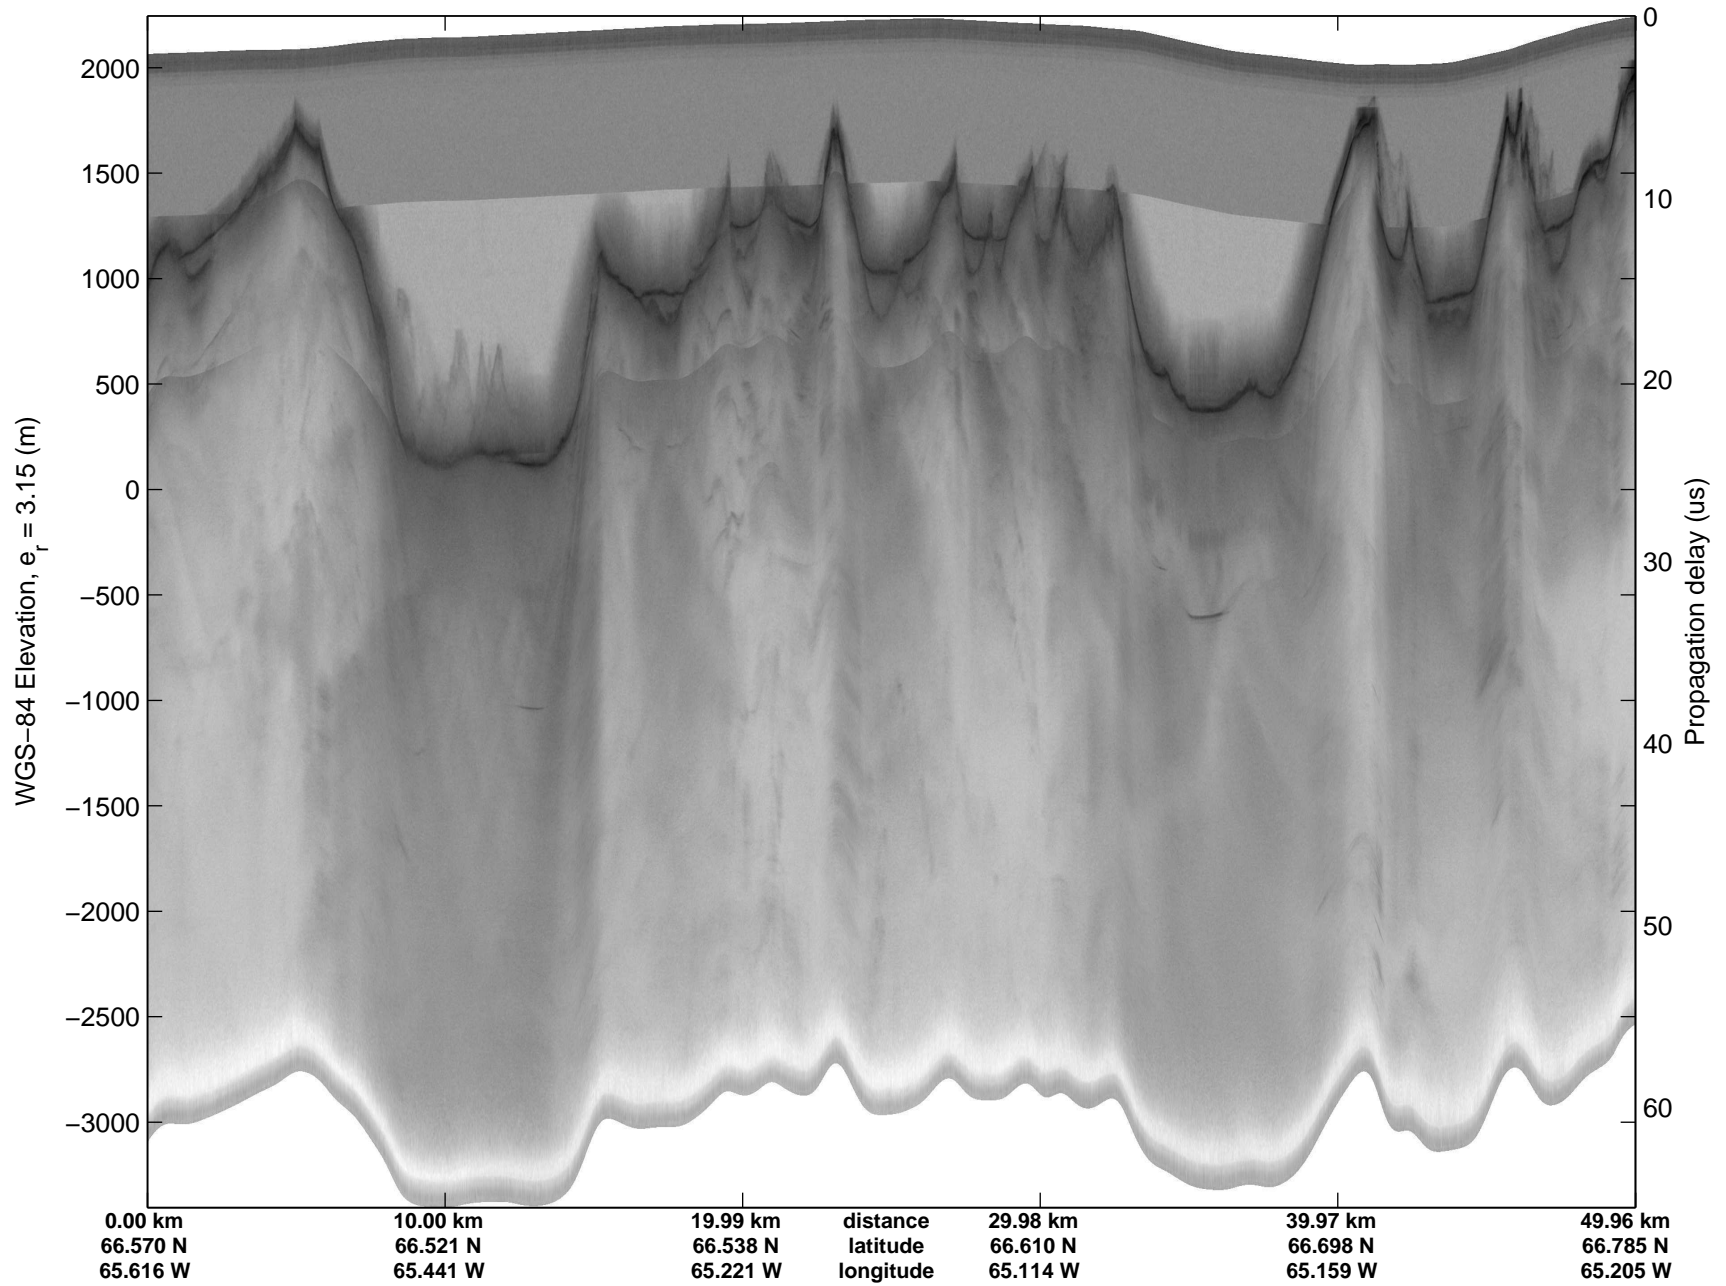

Polar Stereograph 70N/-45E

mcords3 2014_Greenland_P3: "Baffin 02" 20140423_02_029: 14:40:16.0 to 14:46:41.4 GPS

mcords3 2014_Greenland_P3: "Baffin 02" 20140423_02_029: 14:40:16.0 to 14:46:41.4 GPS

Polar Stereograph 70N/-45E

mcords3 2014_Greenland_P3: "Baffin 02" 20140423_02_030: 14:46:41.7 to 14:53:01.1 GPS

mcords3 2014_Greenland_P3: "Baffin 02" 20140423_02_030: 14:46:41.7 to 14:53:01.1 GPS

Polar Stereograph 70N/-45E

mcords3 2014_Greenland_P3: "Baffin 02" 20140423_02_031: 14:53:01.3 to 14:59:25.9 GPS

mcords3 2014_Greenland_P3: "Baffin 02" 20140423_02_031: 14:53:01.3 to 14:59:25.9 GPS

Polar Stereograph 70N/-45E

mcords3 2014_Greenland_P3: "Baffin 02" 20140423_02_032: 14:59:26.2 to 15:05:59.6 GPS

mcords3 2014_Greenland_P3: "Baffin 02" 20140423_02_032: 14:59:26.2 to 15:05:59.6 GPS