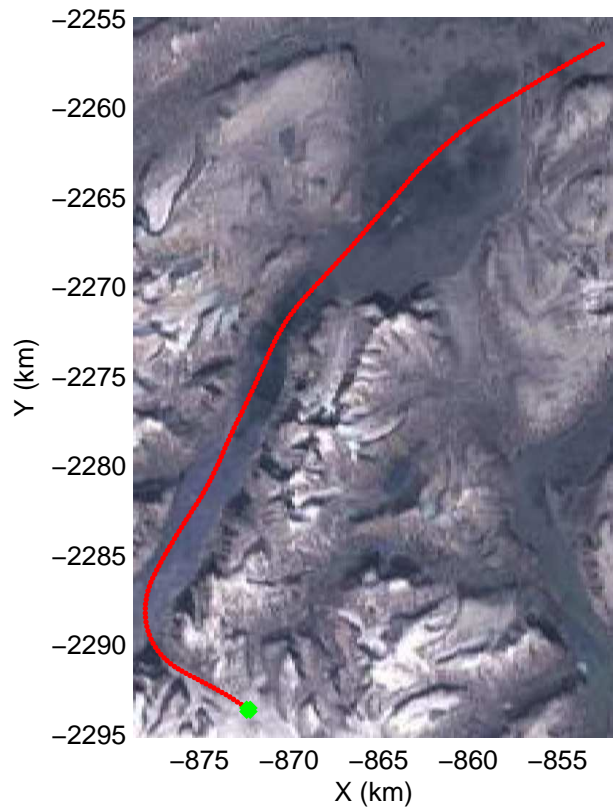

Polar Stereograph 70N/-45E

mcords3 2014_Greenland_P3: "Baffin 02" 20140423_02_033: 15:05:59.9 to 15:12:24.7 GPS

mcords3 2014_Greenland_P3: "Baffin 02" 20140423_02_033: 15:05:59.9 to 15:12:24.7 GPS

Polar Stereograph 70N/-45E