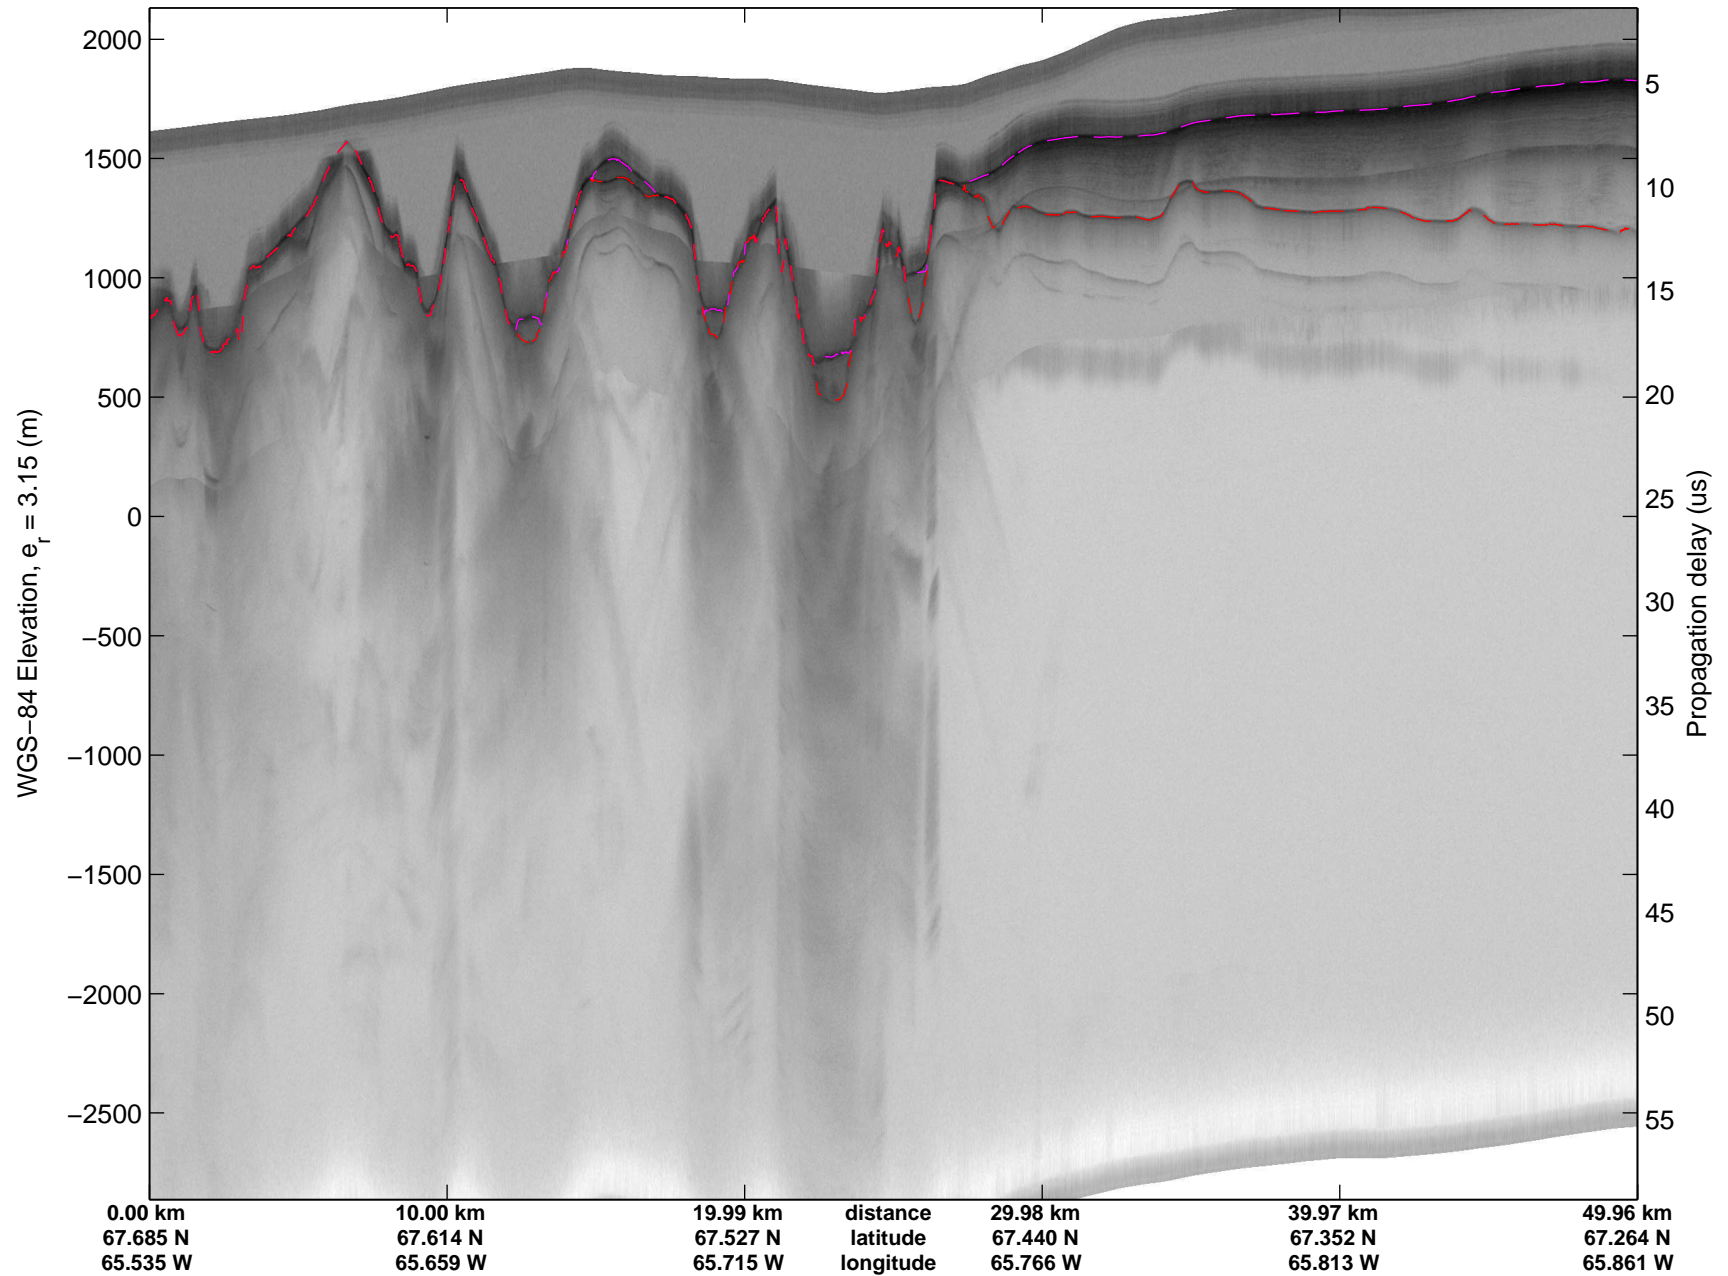

mcords3 2014_Greenland_P3: "Baffin 02" 20140423_02_018: 13:29:58.9 to 13:36:18.6 GPS