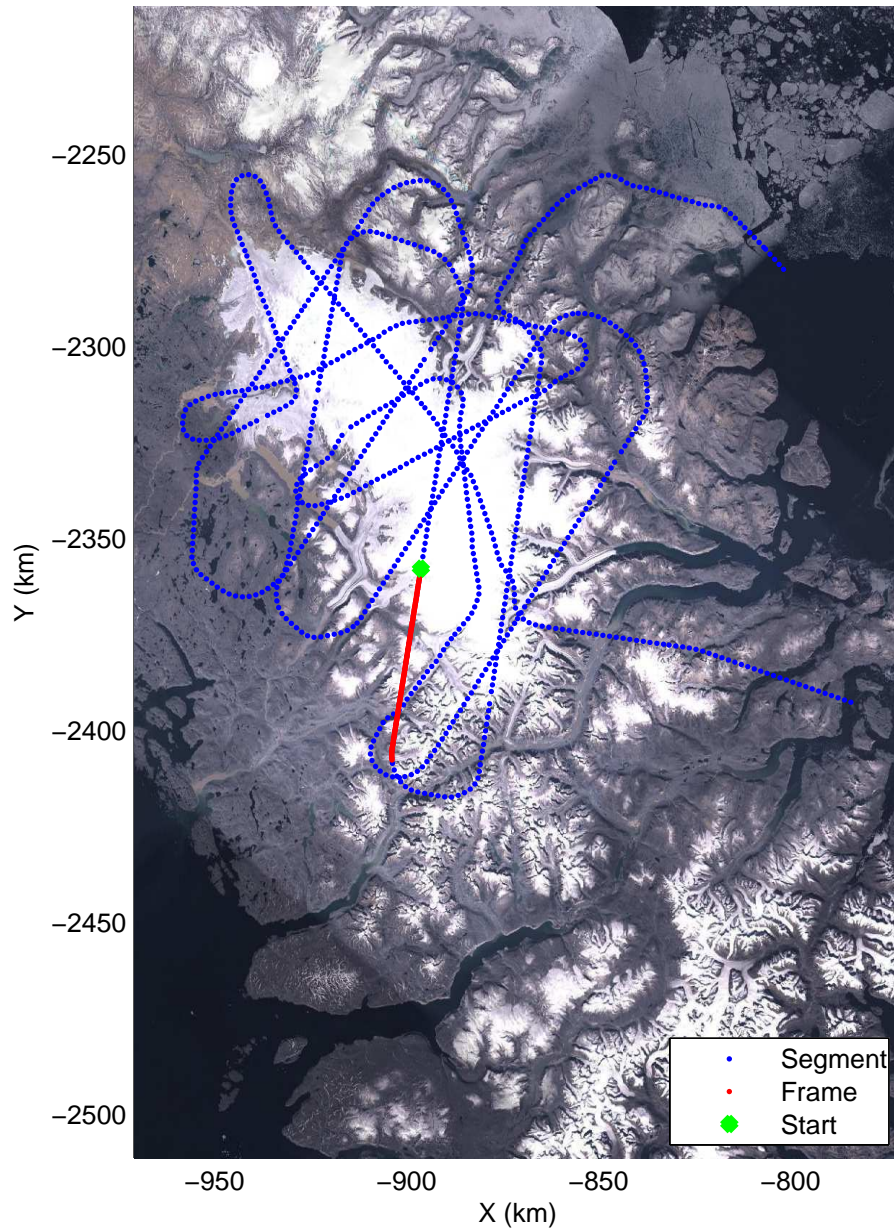

Polar Stereograph 70N/-45E

mcords3 2014_Greenland_P3: "Baffin 02" 20140423_02_029: 14:40:16.0 to 14:46:41.4 GPS

mcords3 2014_Greenland_P3: "Baffin 02" 20140423_02_029: 14:40:16.0 to 14:46:41.4 GPS

Polar Stereograph 70N/-45E