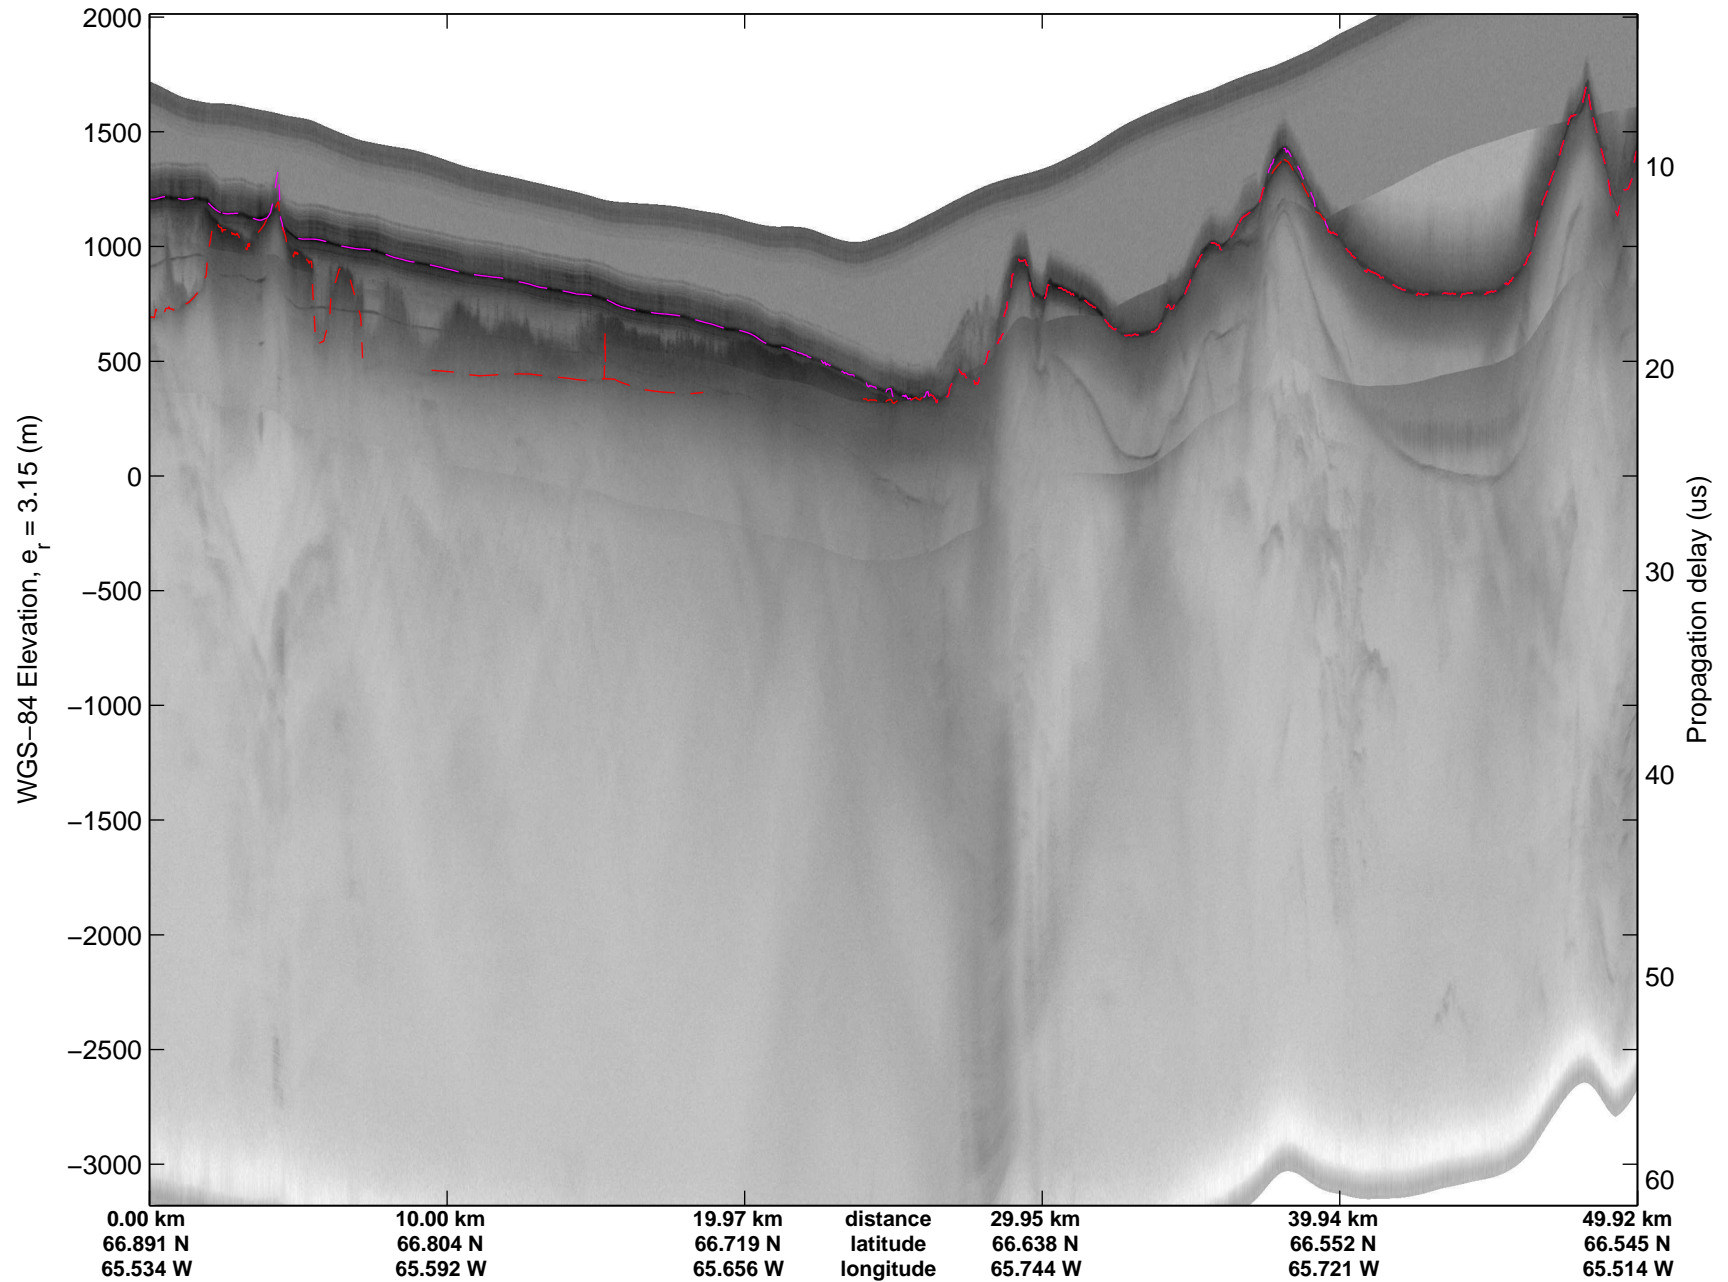

mcords3 2014_Greenland_P3: "Baffin 02" 20140423_02_014: 13:04:29.1 to 13:10:52.1 GPS