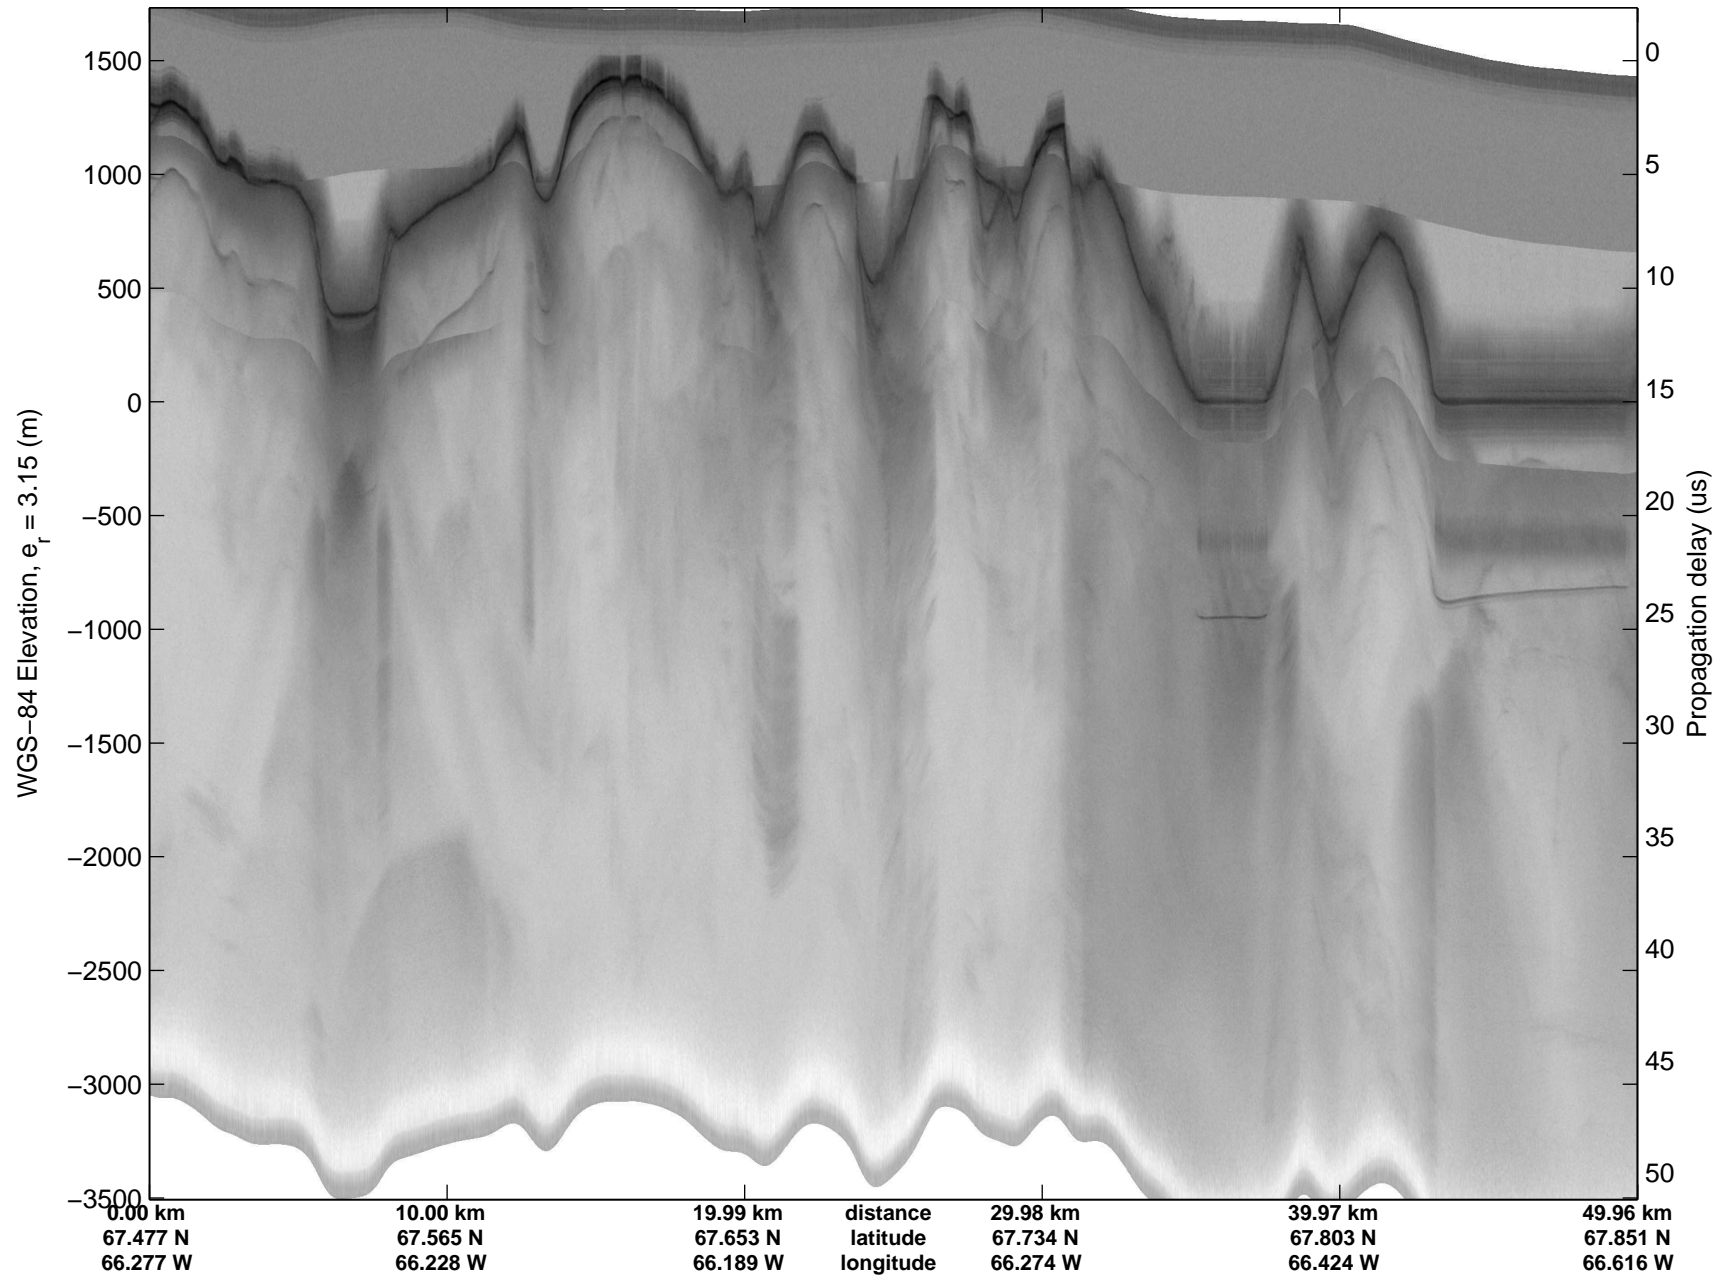

Polar Stereograph 70N/-45E

mcords3 2014_Greenland_P3: "Baffin 02" 20140423_02_021: 13:48:54.5 to 13:54:60.0 GPS

mcords3 2014_Greenland_P3: "Baffin 02" 20140423_02_021: 13:48:54.5 to 13:54:60.0 GPS

Polar Stereograph 70N/-45E

mcords3 2014_Greenland_P3: "Baffin 02" 20140423_02_022: 13:55:00.2 to 14:00:56.0 GPS

mcords3 2014_Greenland_P3: "Baffin 02" 20140423_02_022: 13:55:00.2 to 14:00:56.0 GPS

Polar Stereograph 70N/-45E

mcords3 2014_Greenland_P3: "Baffin 02" 20140423_02_023: 14:00:56.3 to 14:07:47.0 GPS