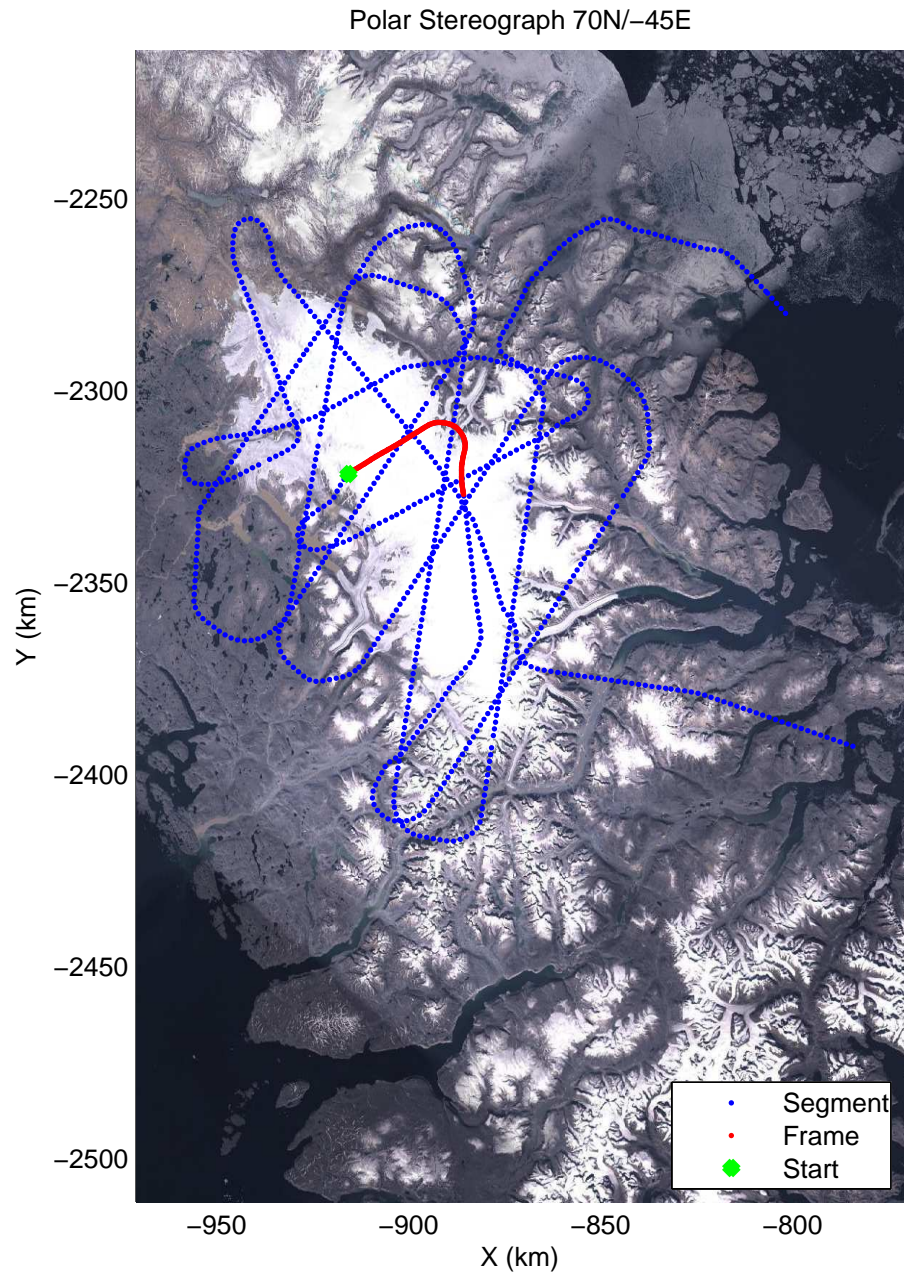

Polar Stereograph 70N/-45E

mcords3 2014_Greenland_P3: "Baffin 02" 20140423_02_011: 12:45:46.3 to 12:52:18.2 GPS

mcords3 2014_Greenland_P3: "Baffin 02" 20140423_02_011: 12:45:46.3 to 12:52:18.2 GPS

mcords3 2014_Greenland_P3: "Baffin 02" 20140423_02_012: 12:52:18.5 to 12:58:37.7 GPS