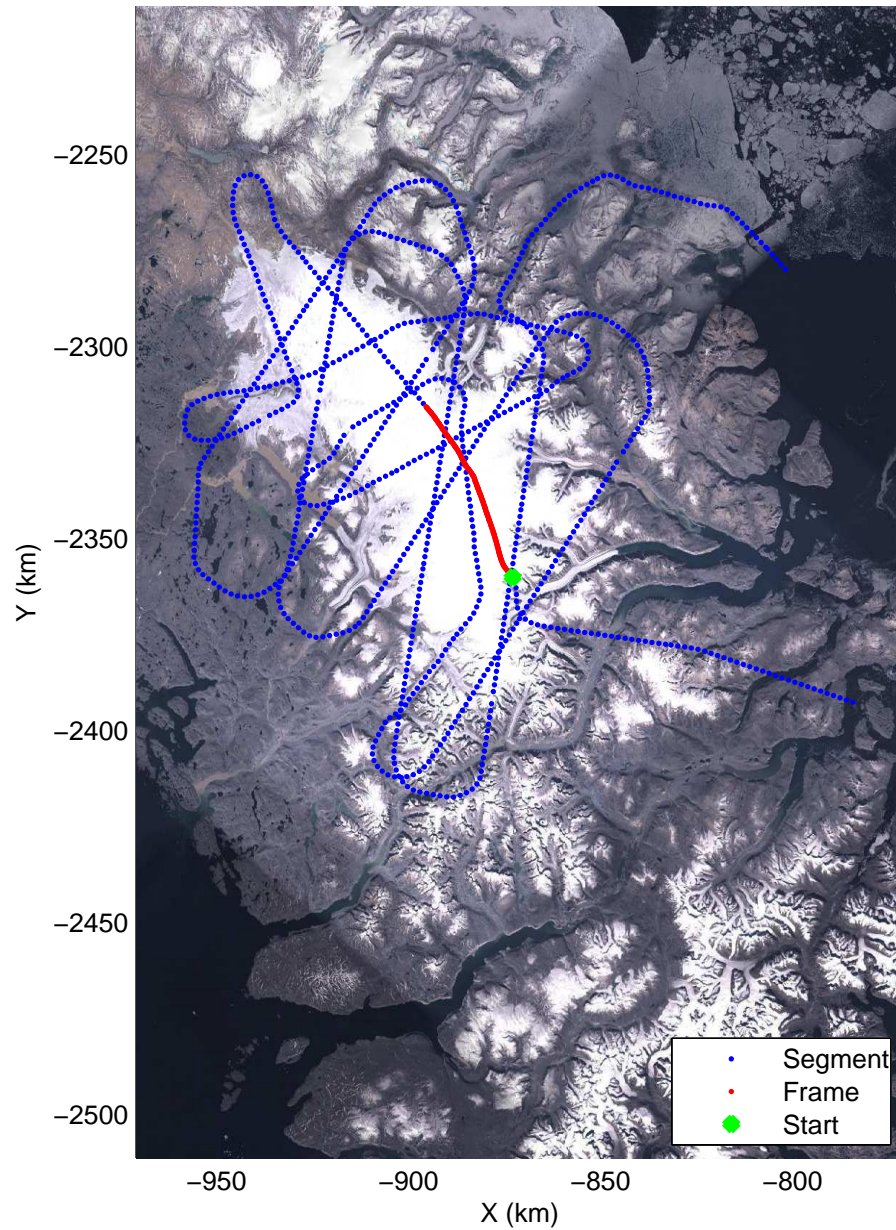

Polar Stereograph 70N/-45E