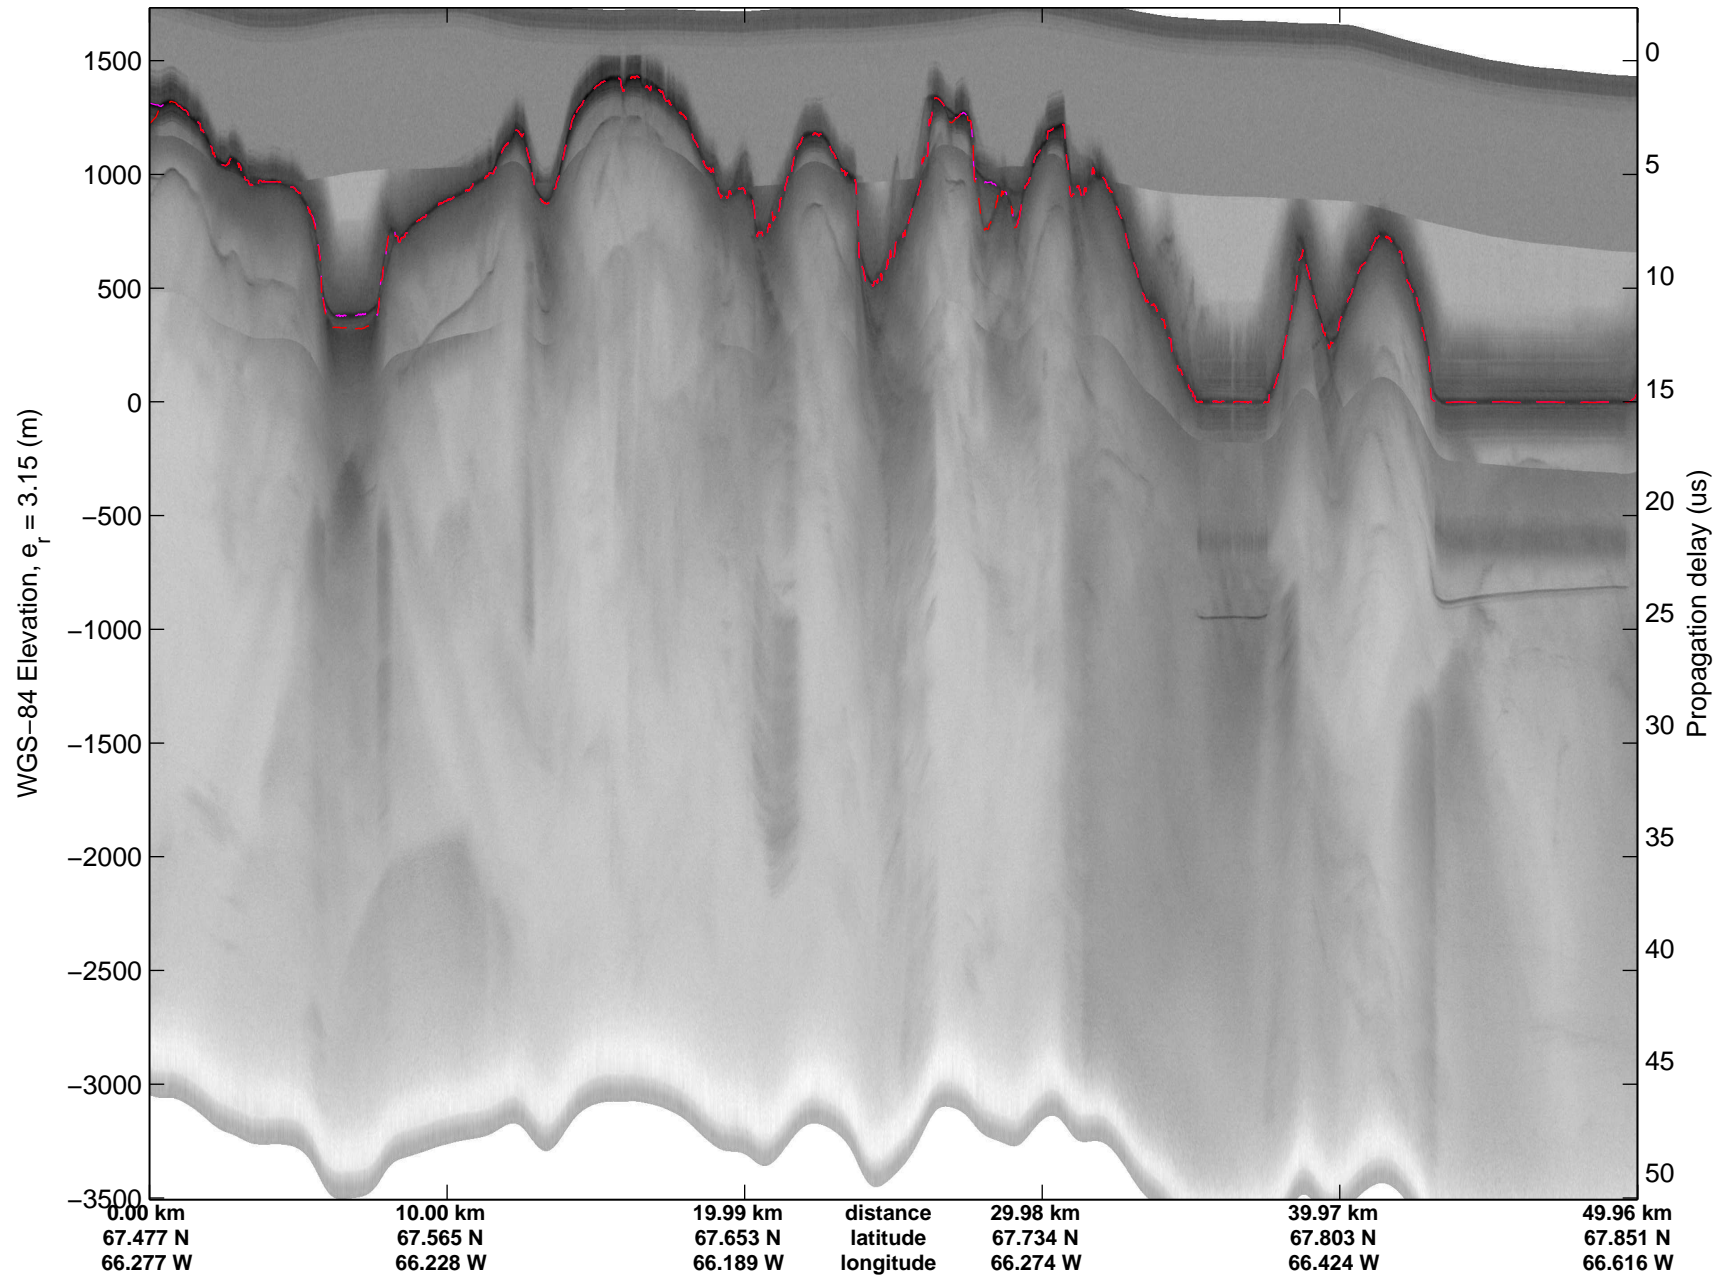

Polar Stereograph 70N/-45E

mcords3 2014_Greenland_P3: "Baffin 02" 20140423_02_021: 13:48:54.5 to 13:54:60.0 GPS

mcords3 2014_Greenland_P3: "Baffin 02" 20140423_02_021: 13:48:54.5 to 13:54:60.0 GPS

Polar Stereograph 70N/-45E

mcords3 2014_Greenland_P3: "Baffin 02" 20140423_02_022: 13:55:00.2 to 14:00:56.0 GPS

mcords3 2014_Greenland_P3: "Baffin 02" 20140423_02_022: 13:55:00.2 to 14:00:56.0 GPS

Polar Stereograph 70N/-45E

mcords3 2014_Greenland_P3: "Baffin 02" 20140423_02_023: 14:00:56.3 to 14:07:47.0 GPS