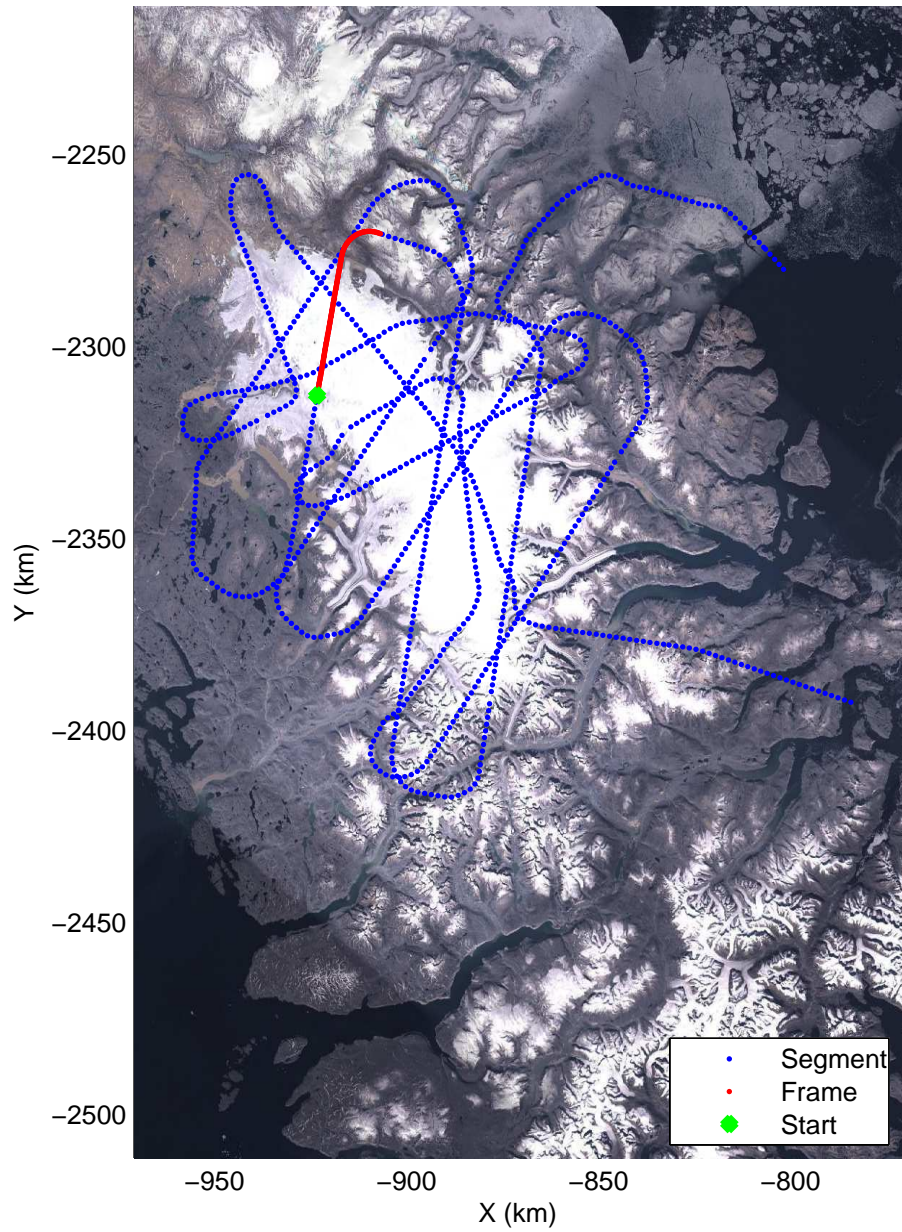

mcords3 2014_Greenland_P3: "Baffin 02" 20140423_02_026: 14:20:55.4 to 14:27:36.3 GPS

mcords3 2014_Greenland_P3: "Baffin 02" 20140423_02_026: 14:20:55.4 to 14:27:36.3 GPS

Polar Stereograph 70N/-45E

mcords3 2014_Greenland_P3: "Baffin 02" 20140423_02_027: 14:27:36.5 to 14:33:58.3 GPS