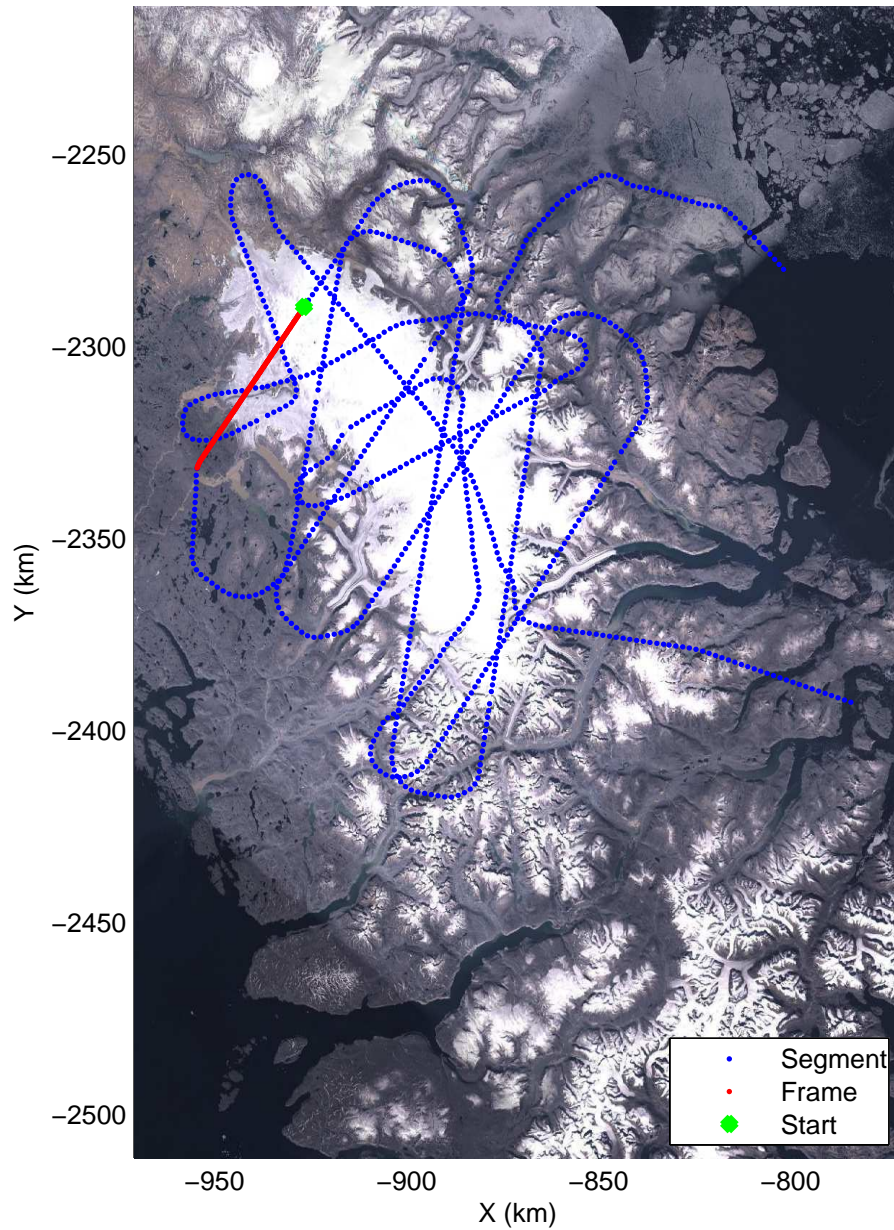

Polar Stereograph 70N/-45E