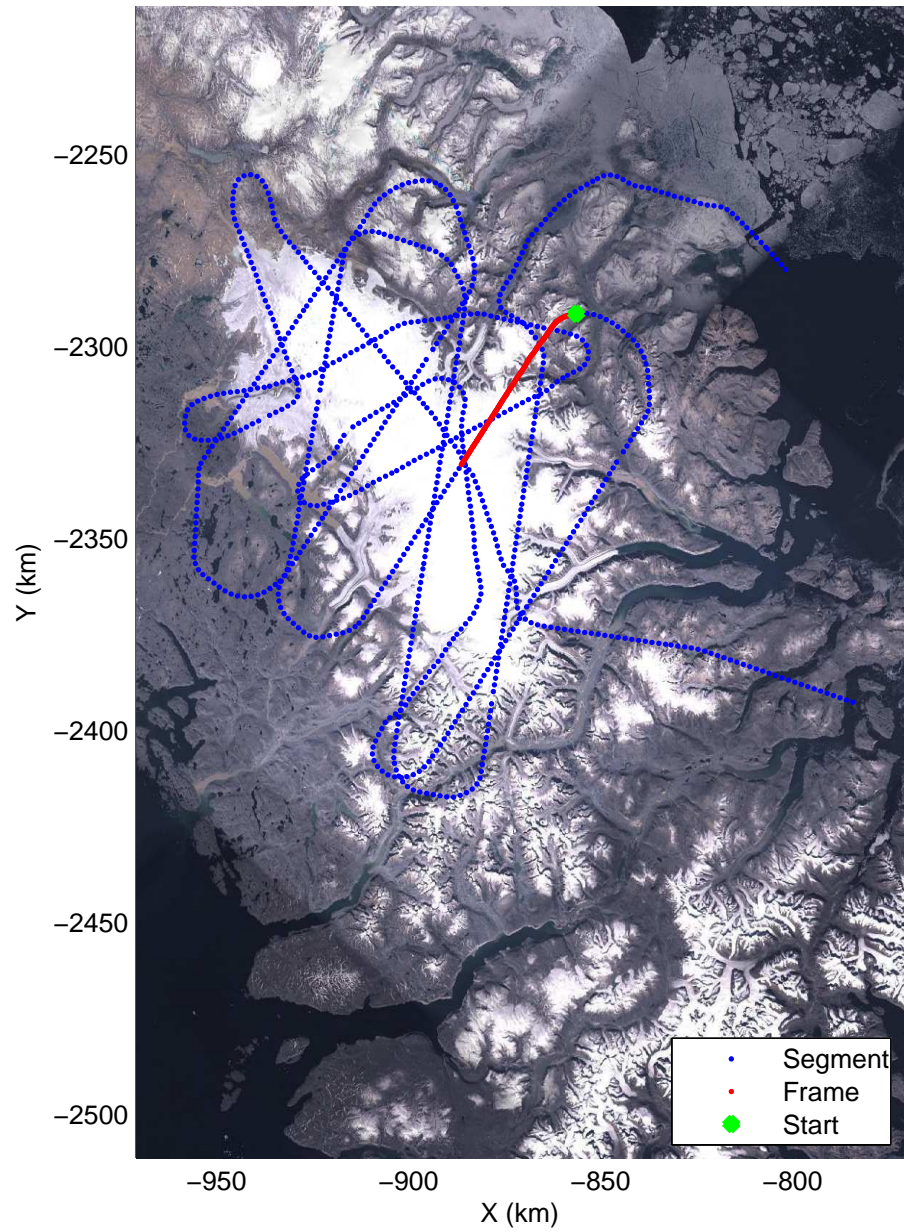

Polar Stereograph 70N/-45E

mcords3 2014_Greenland_P3: "Baffin 02" 20140423_02_017: 13:23:35.0 to 13:29:58.6 GPS

mcords3 2014_Greenland_P3: "Baffin 02" 20140423_02_017: 13:23:35.0 to 13:29:58.6 GPS

Polar Stereograph 70N/-45E