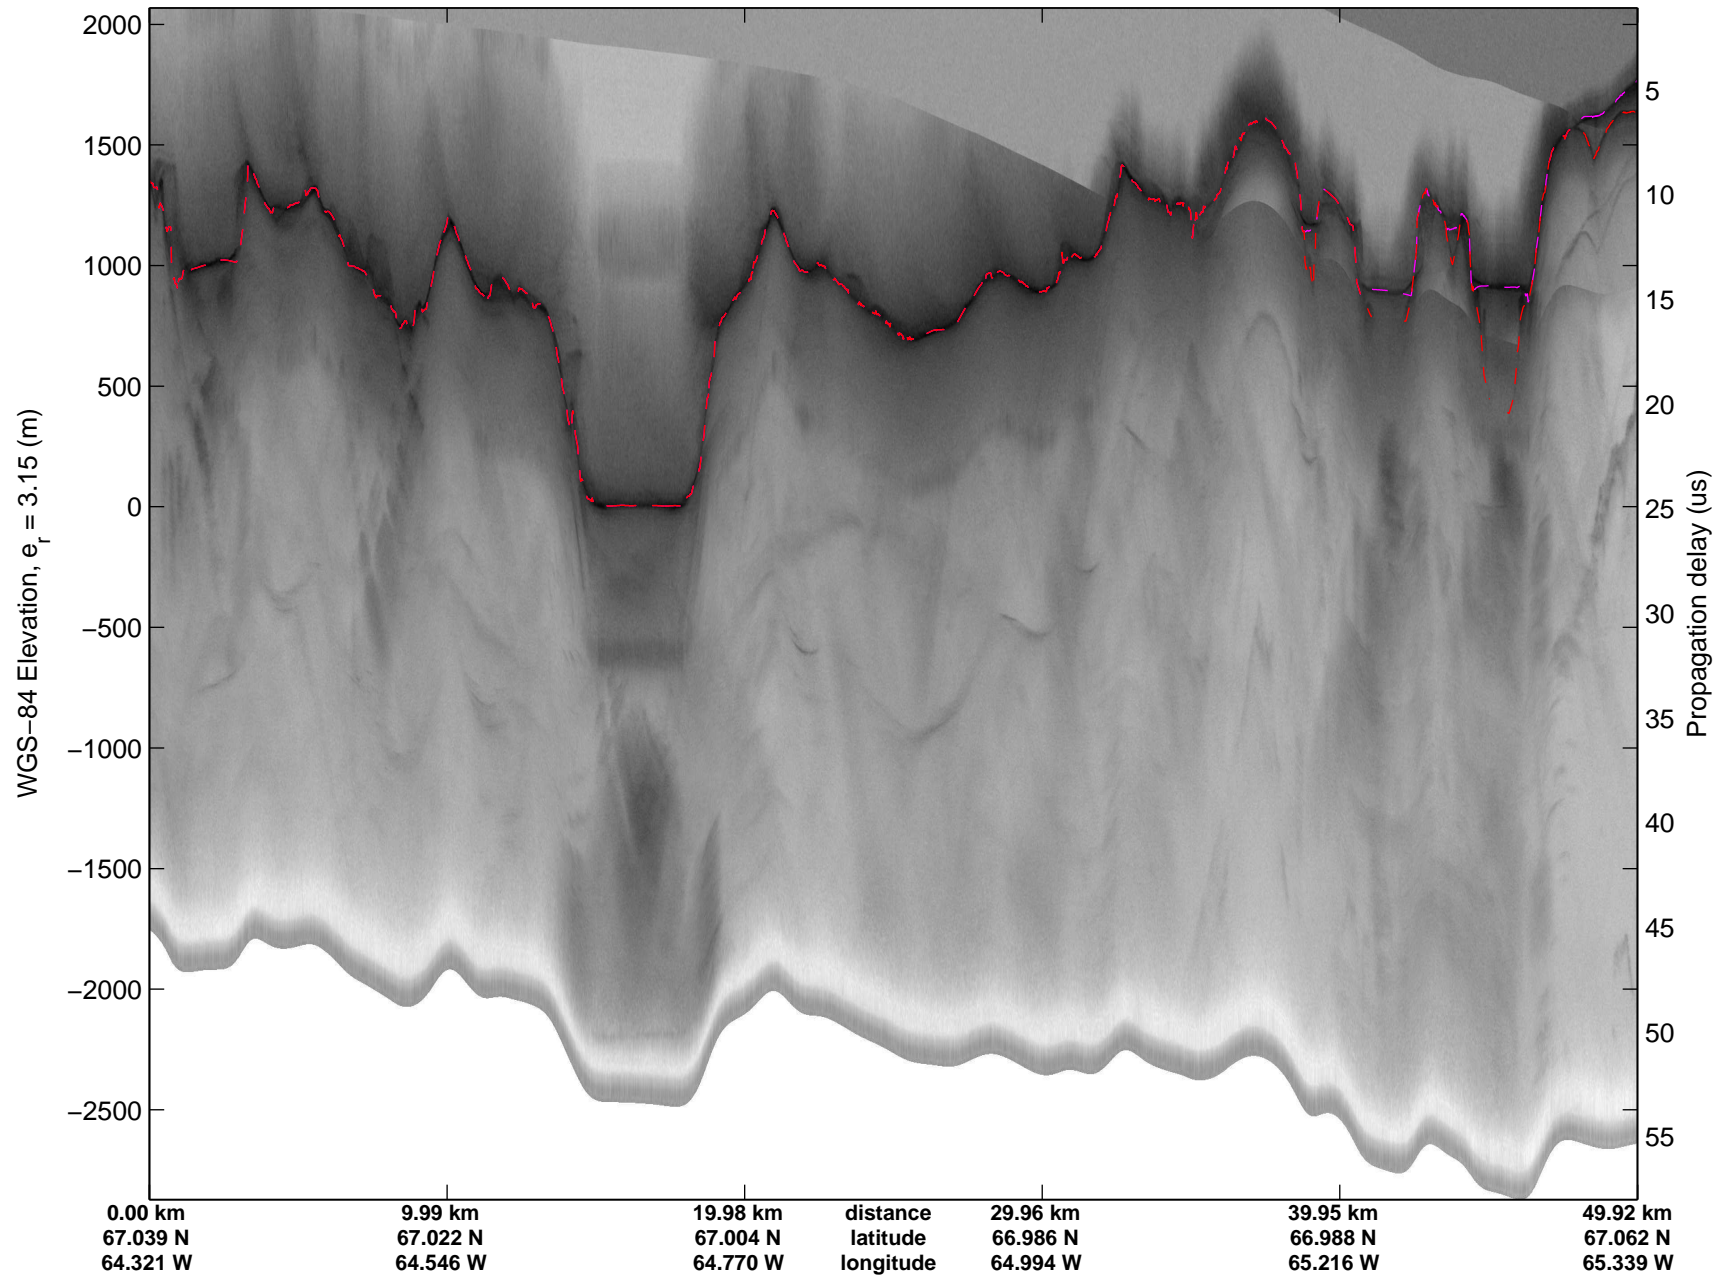

mcords3 2014_Greenland_P3: "Baffin 02" 20140423_02_002: 11:48:41.5 to 11:54:16.1 GPS