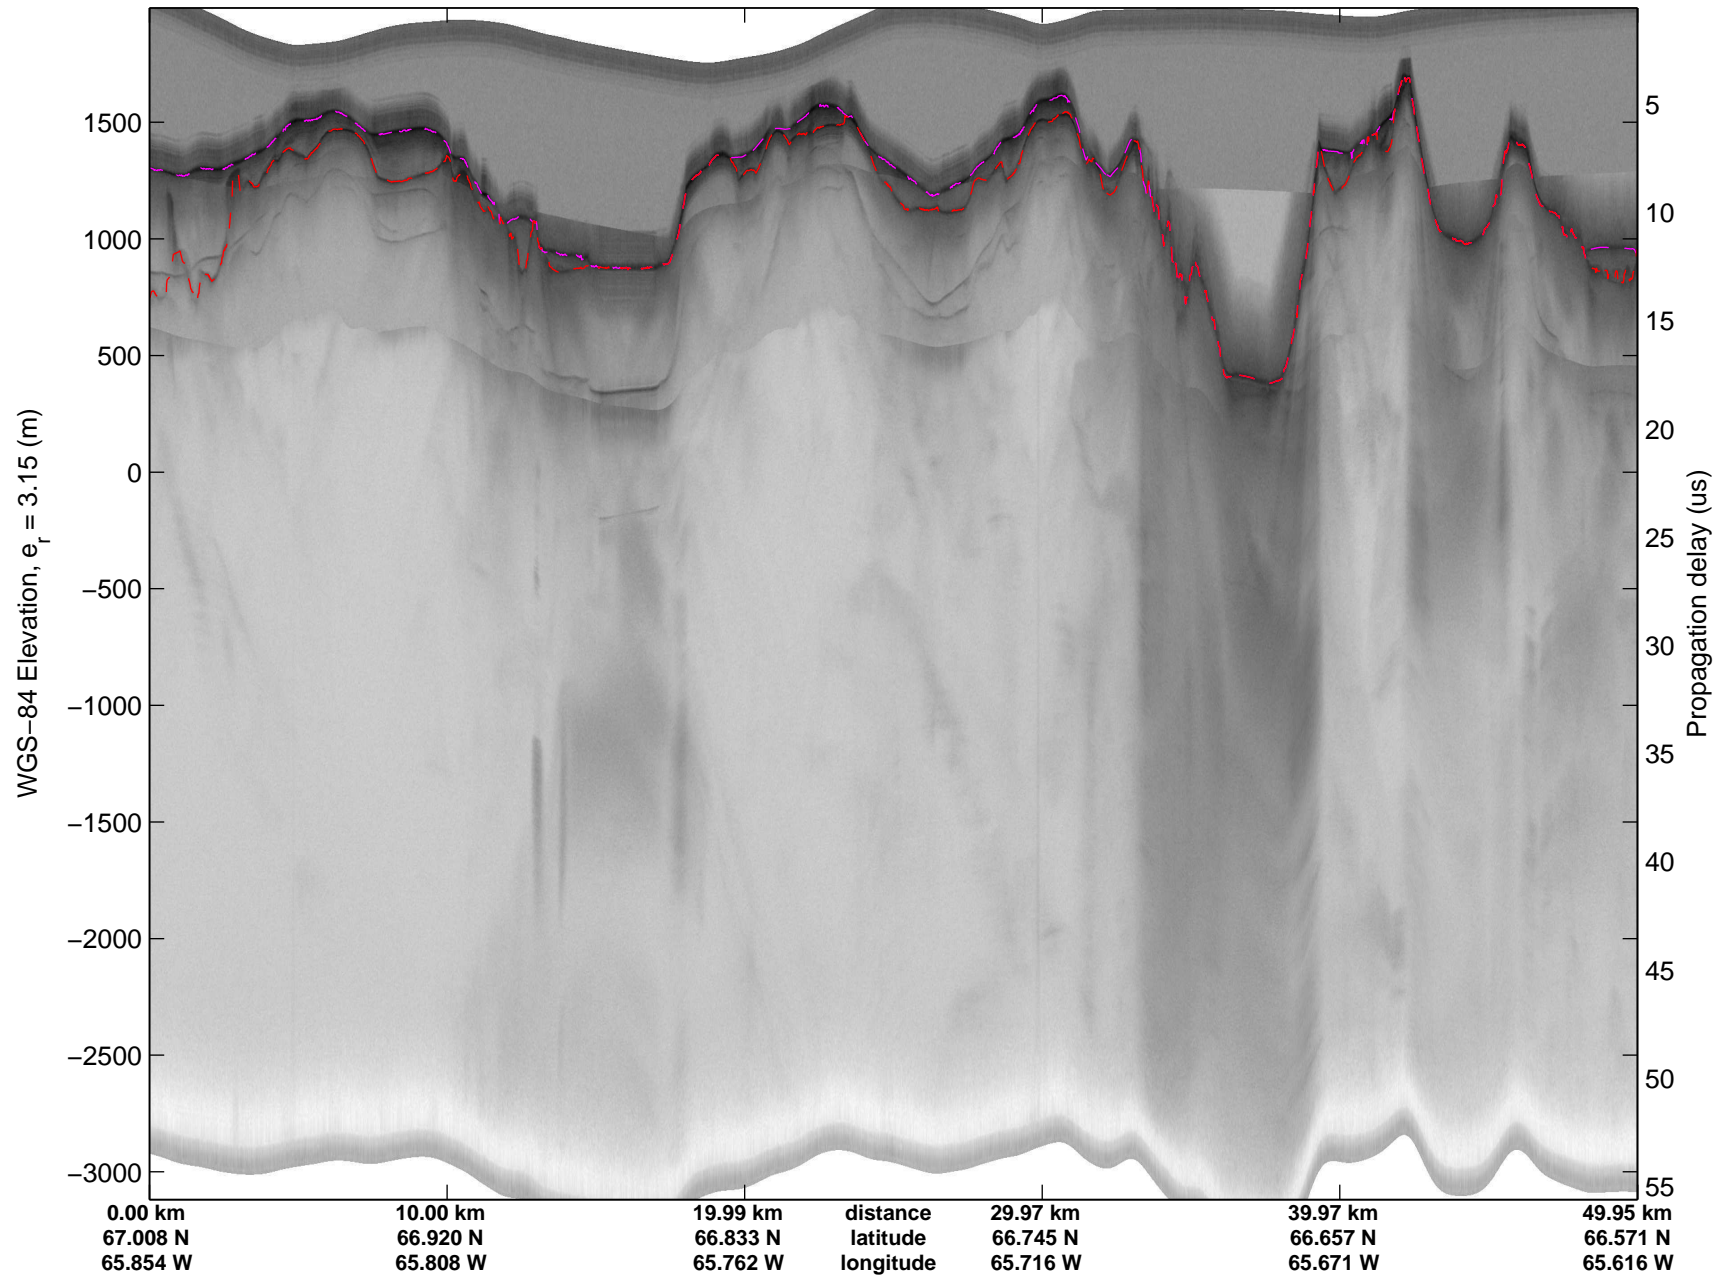

Polar Stereograph 70N/-45E

mcords3 2014_Greenland_P3: "Baffin 02" 20140423_02_029: 14:40:16.0 to 14:46:41.4 GPS

mcords3 2014_Greenland_P3: "Baffin 02" 20140423_02_029: 14:40:16.0 to 14:46:41.4 GPS

Polar Stereograph 70N/-45E

mcords3 2014_Greenland_P3: "Baffin 02" 20140423_02_030: 14:46:41.7 to 14:53:01.1 GPS

mcords3 2014_Greenland_P3: "Baffin 02" 20140423_02_030: 14:46:41.7 to 14:53:01.1 GPS

Polar Stereograph 70N/-45E

mcords3 2014_Greenland_P3: "Baffin 02" 20140423_02_031: 14:53:01.3 to 14:59:25.9 GPS