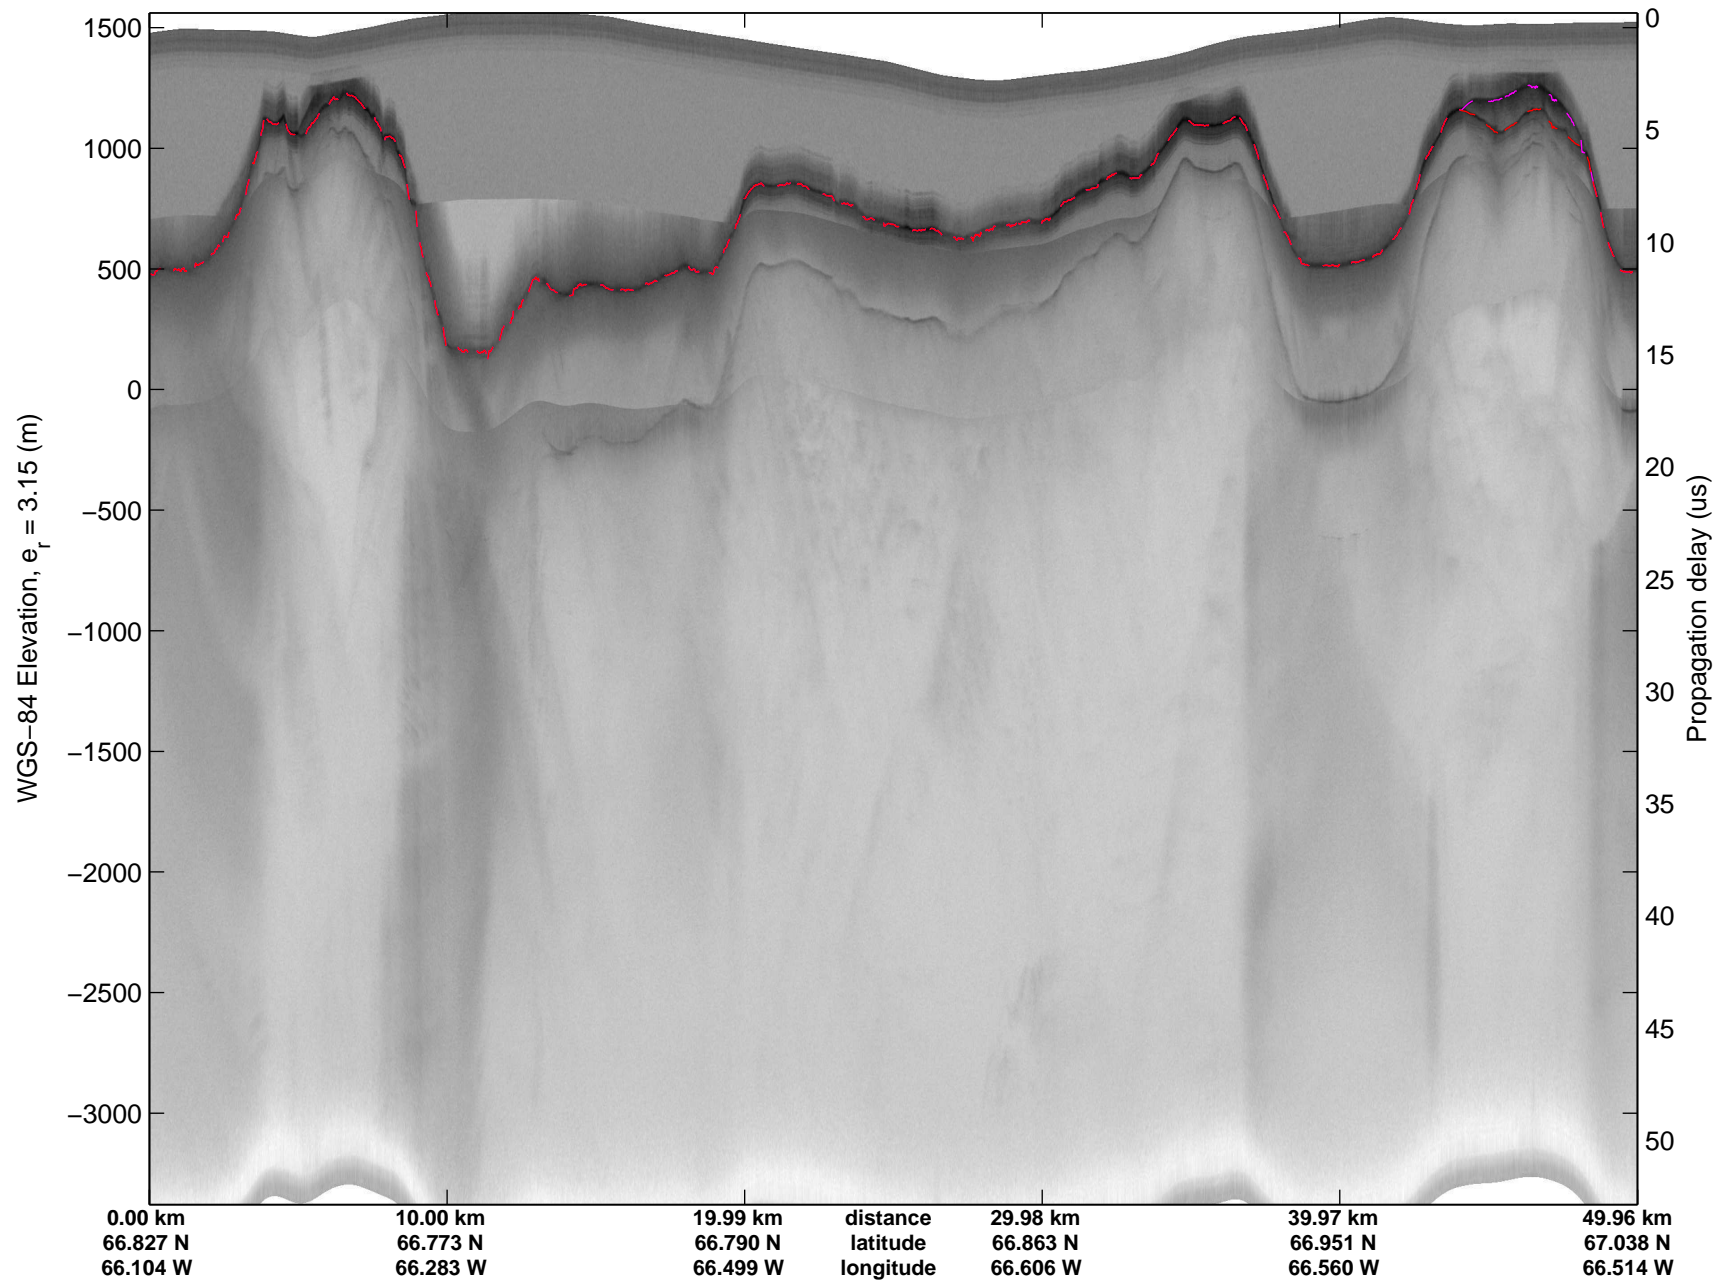

mcords3 2014_Greenland_P3: "Baffin 02" 20140423_02_019: 13:36:18.9 to 13:42:20.2 GPS

mcords3 2014_Greenland_P3: "Baffin 02" 20140423_02_020: 13:42:20.5 to 13:48:54.2 GPS

mcords3 2014_Greenland_P3: "Baffin 02" 20140423_02_020: 13:42:20.5 to 13:48:54.2 GPS