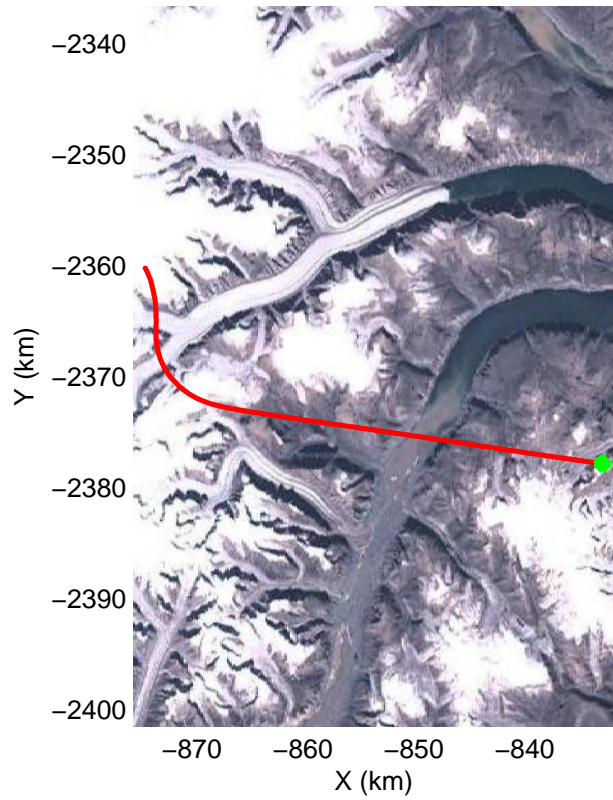

mcords3 2014_Greenland_P3: "Baffin 02" 20140423_02_001: 11:43:33.5 to 11:48:41.3 GPS

mcords3 2014_Greenland_P3: "Baffin 02" 20140423_02_001: 11:43:33.5 to 11:48:41.3 GPS

Polar Stereograph 70N/-45E

mcords3 2014_Greenland_P3: "Baffin 02" 20140423_02_002: 11:48:41.5 to 11:54:16.1 GPS