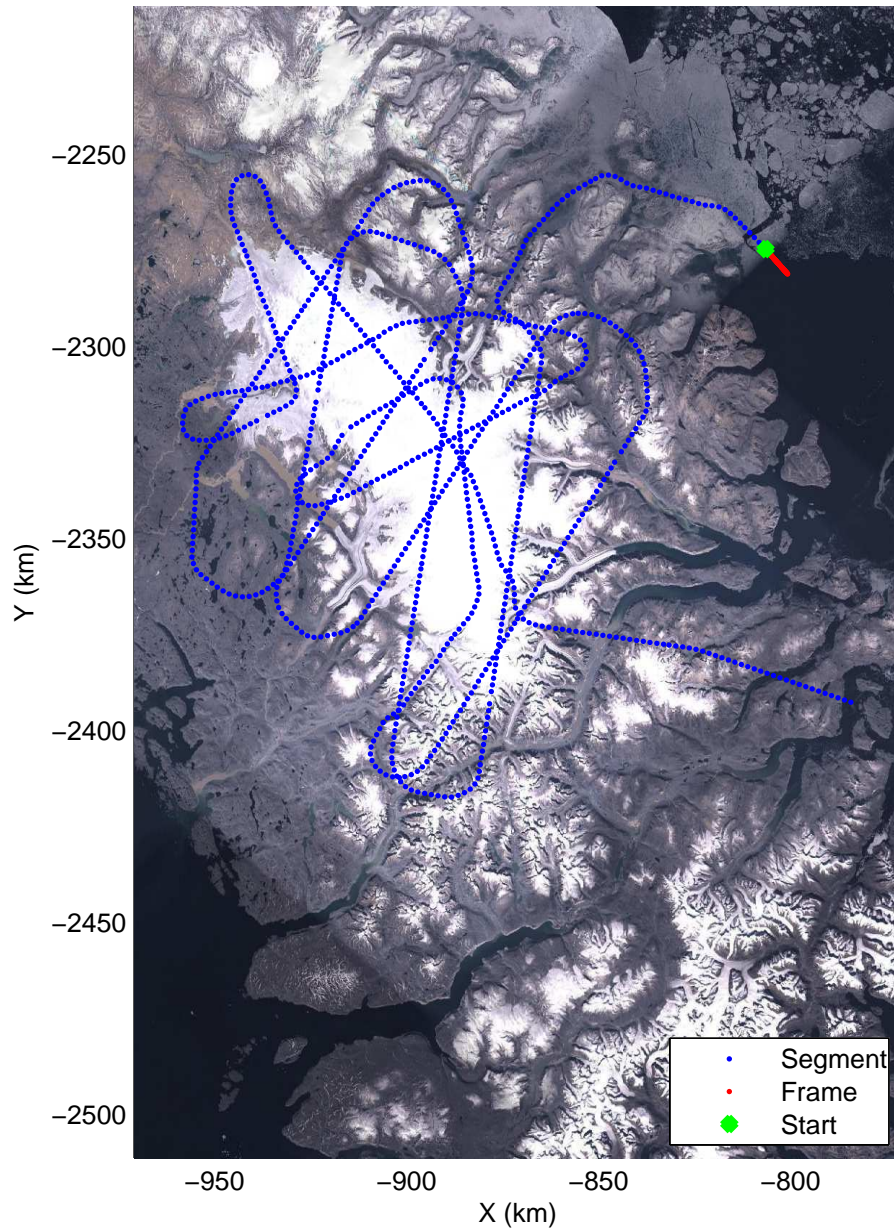

Polar Stereograph 70N/-45E