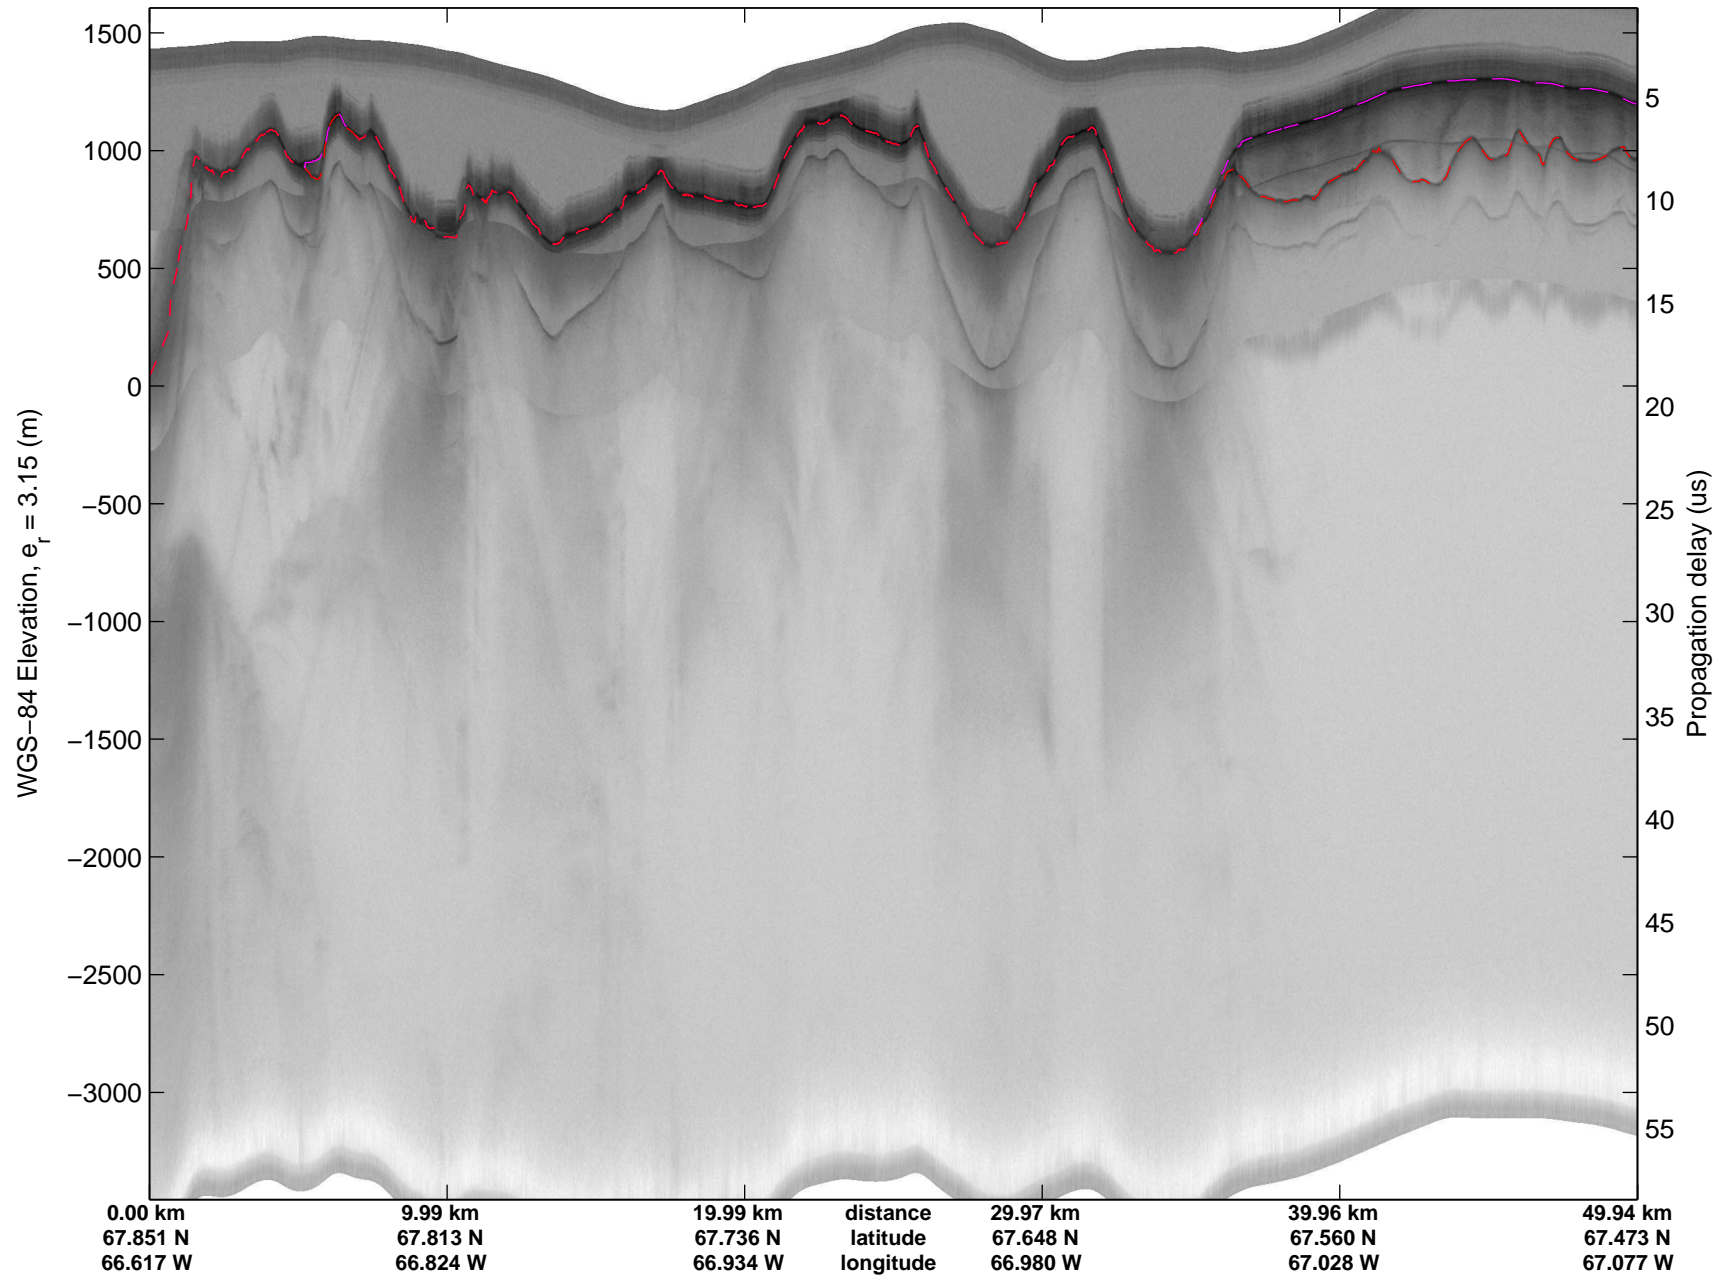

mcords3 2014_Greenland_P3: "Baffin 02" 20140423_02_023: 14:00:56.3 to 14:07:47.0 GPS