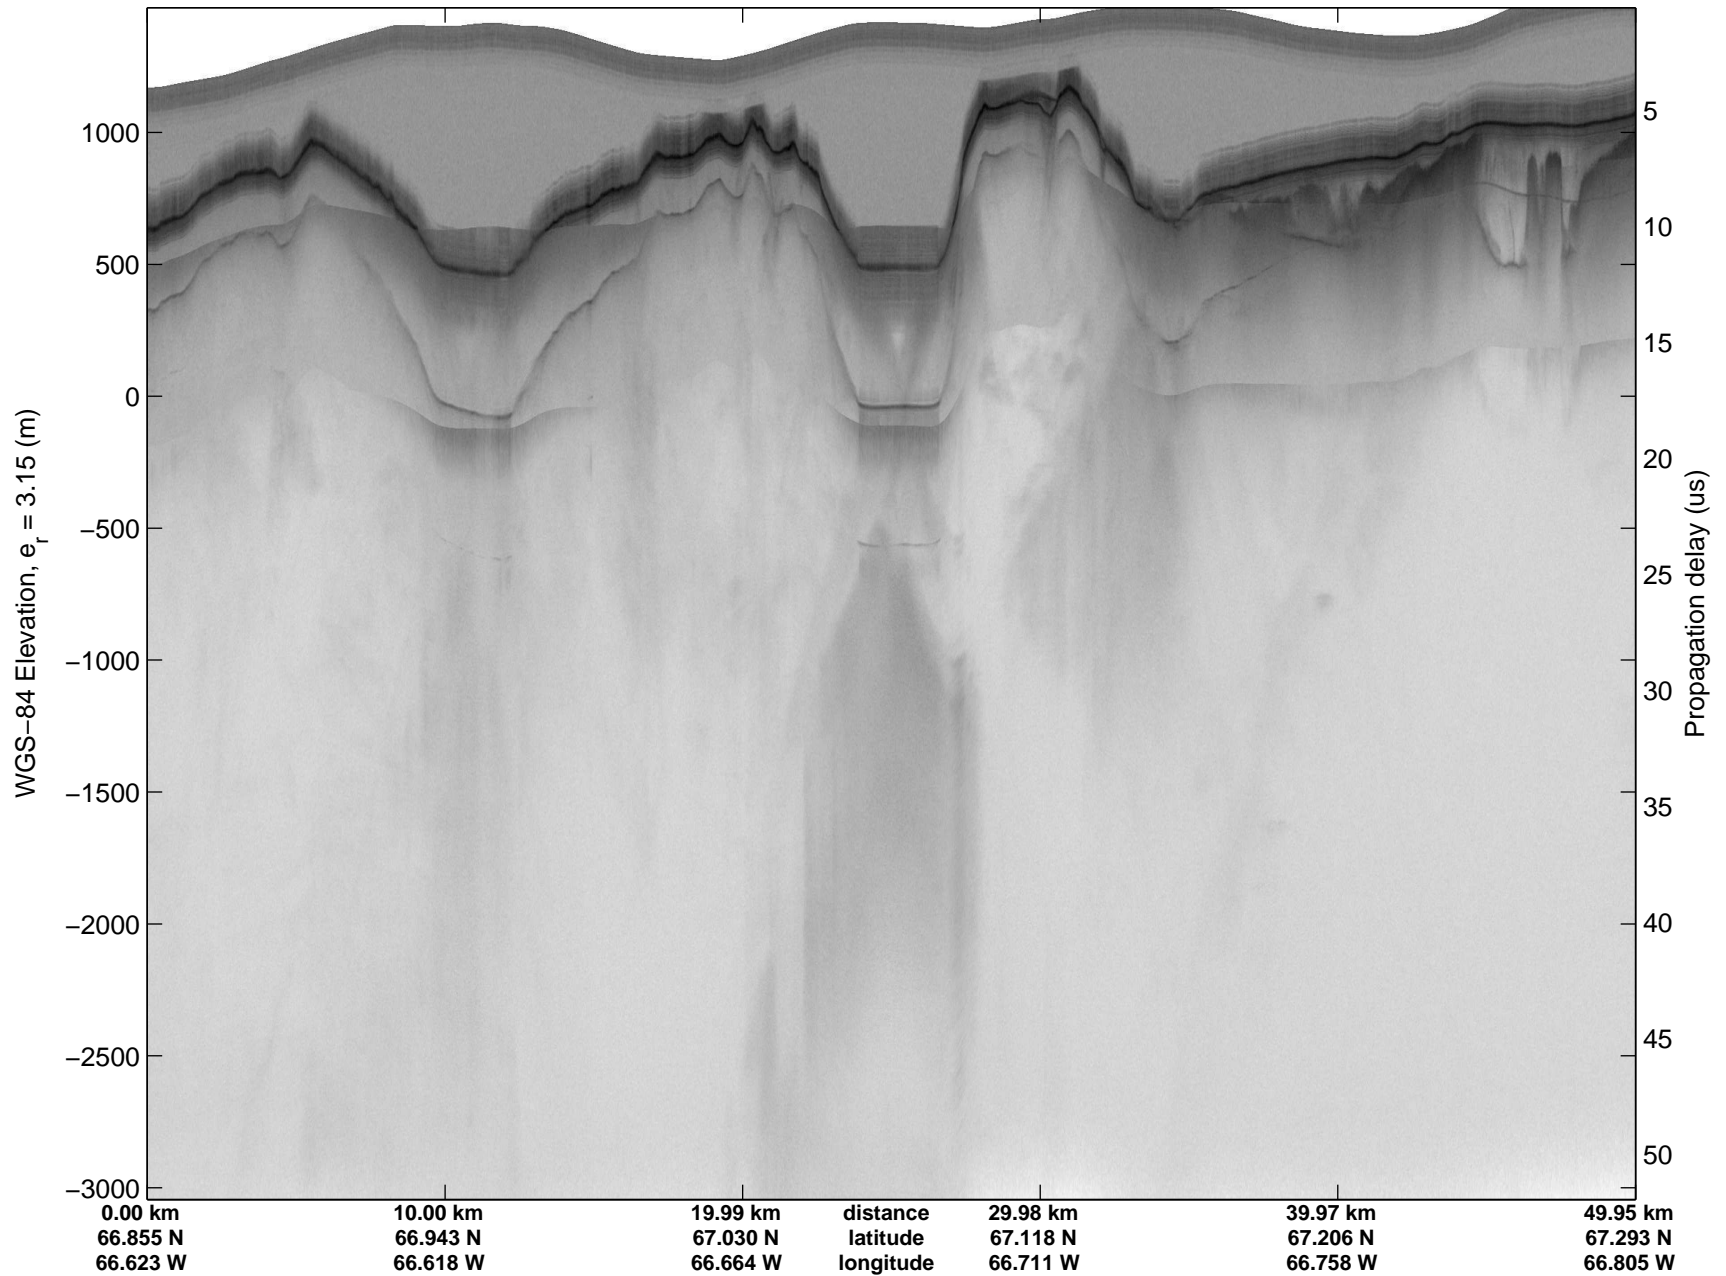

mcords3 2014_Greenland_P3: "Baffin 02" 20140423_02_026: 14:20:55.4 to 14:27:36.3 GPS