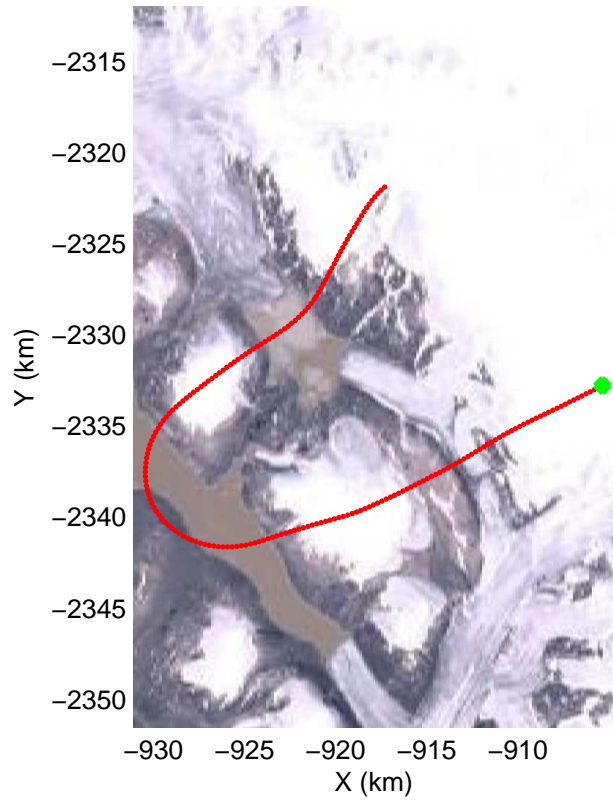

mcords3 2014_Greenland_P3: "Baffin 02" 20140423_02_009: 12:32:56.0 to 12:39:26.8 GPS

Polar Stereograph 70N/-45E

mcords3 2014_Greenland_P3: "Baffin 02" 20140423_02_010: 12:39:27.1 to 12:45:46.1 GPS

mcords3 2014_Greenland_P3: "Baffin 02" 20140423_02_010: 12:39:27.1 to 12:45:46.1 GPS