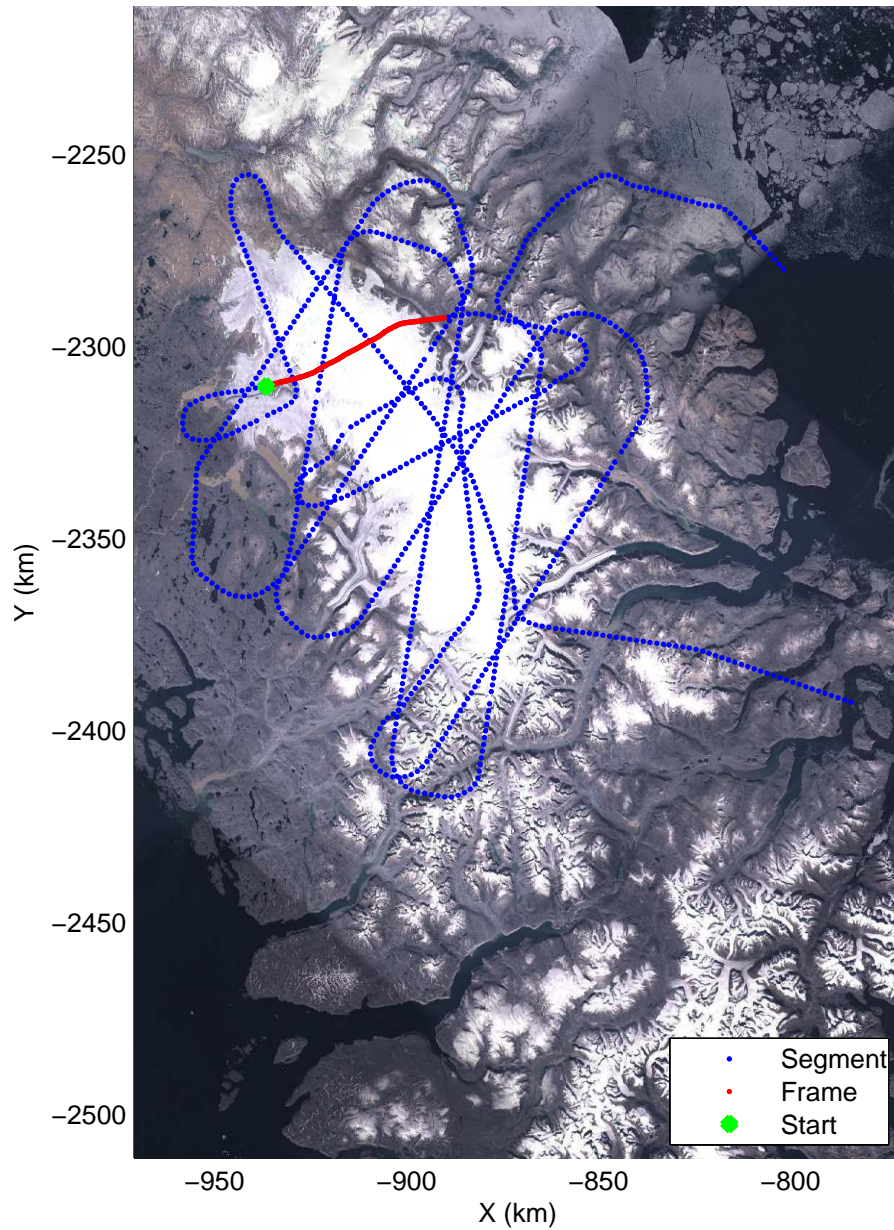

Polar Stereograph 70N/-45E

mcords3 2014_Greenland_P3: "Baffin 02" 20140423_02_007: 12:20:03.0 to 12:26:37.8 GPS

mcords3 2014_Greenland_P3: "Baffin 02" 20140423_02_007: 12:20:03.0 to 12:26:37.8 GPS

Polar Stereograph 70N/-45E