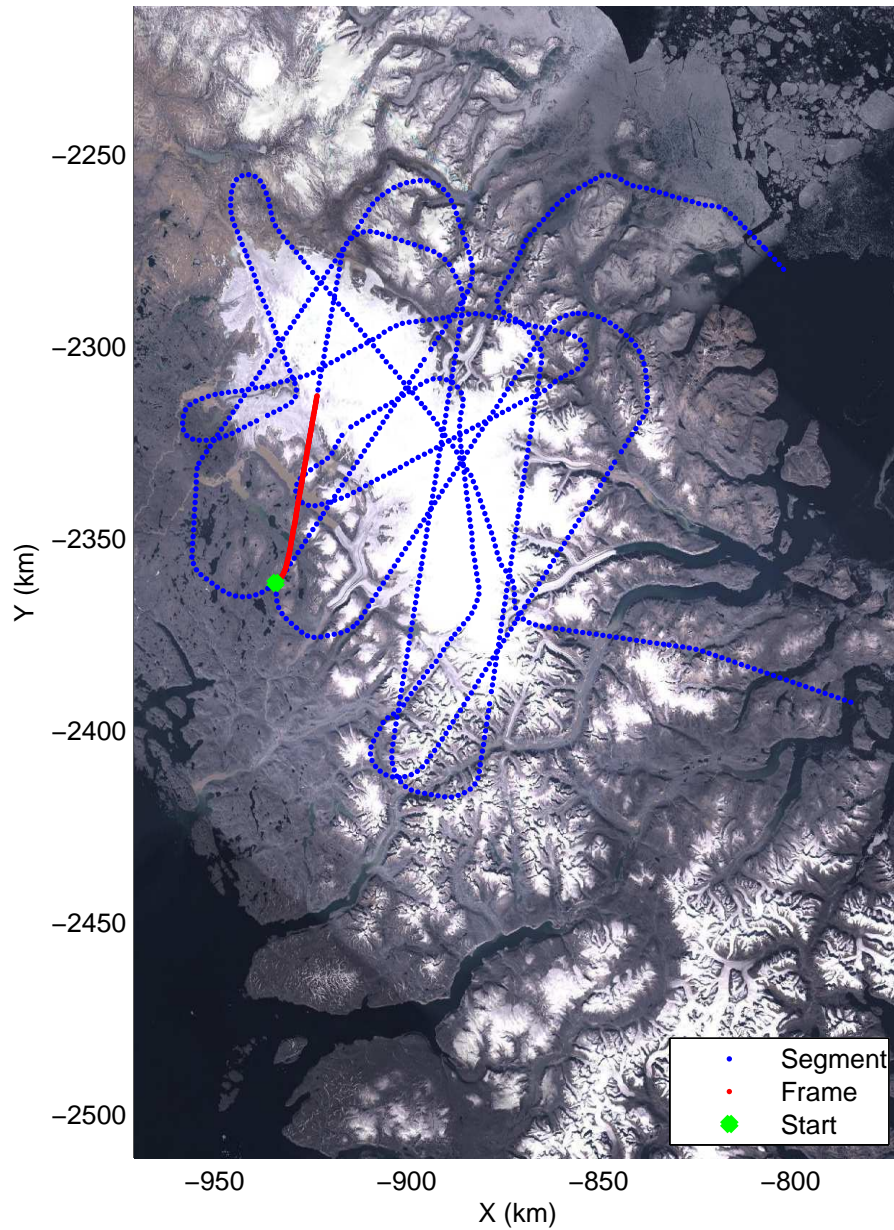

Polar Stereograph 70N/-45E

mcords3 2014_Greenland_P3: "Baffin 02" 20140423_02_025: 14:14:14.0 to 14:20:55.1 GPS

mcords3 2014_Greenland_P3: "Baffin 02" 20140423_02_025: 14:14:14.0 to 14:20:55.1 GPS

Polar Stereograph 70N/-45E