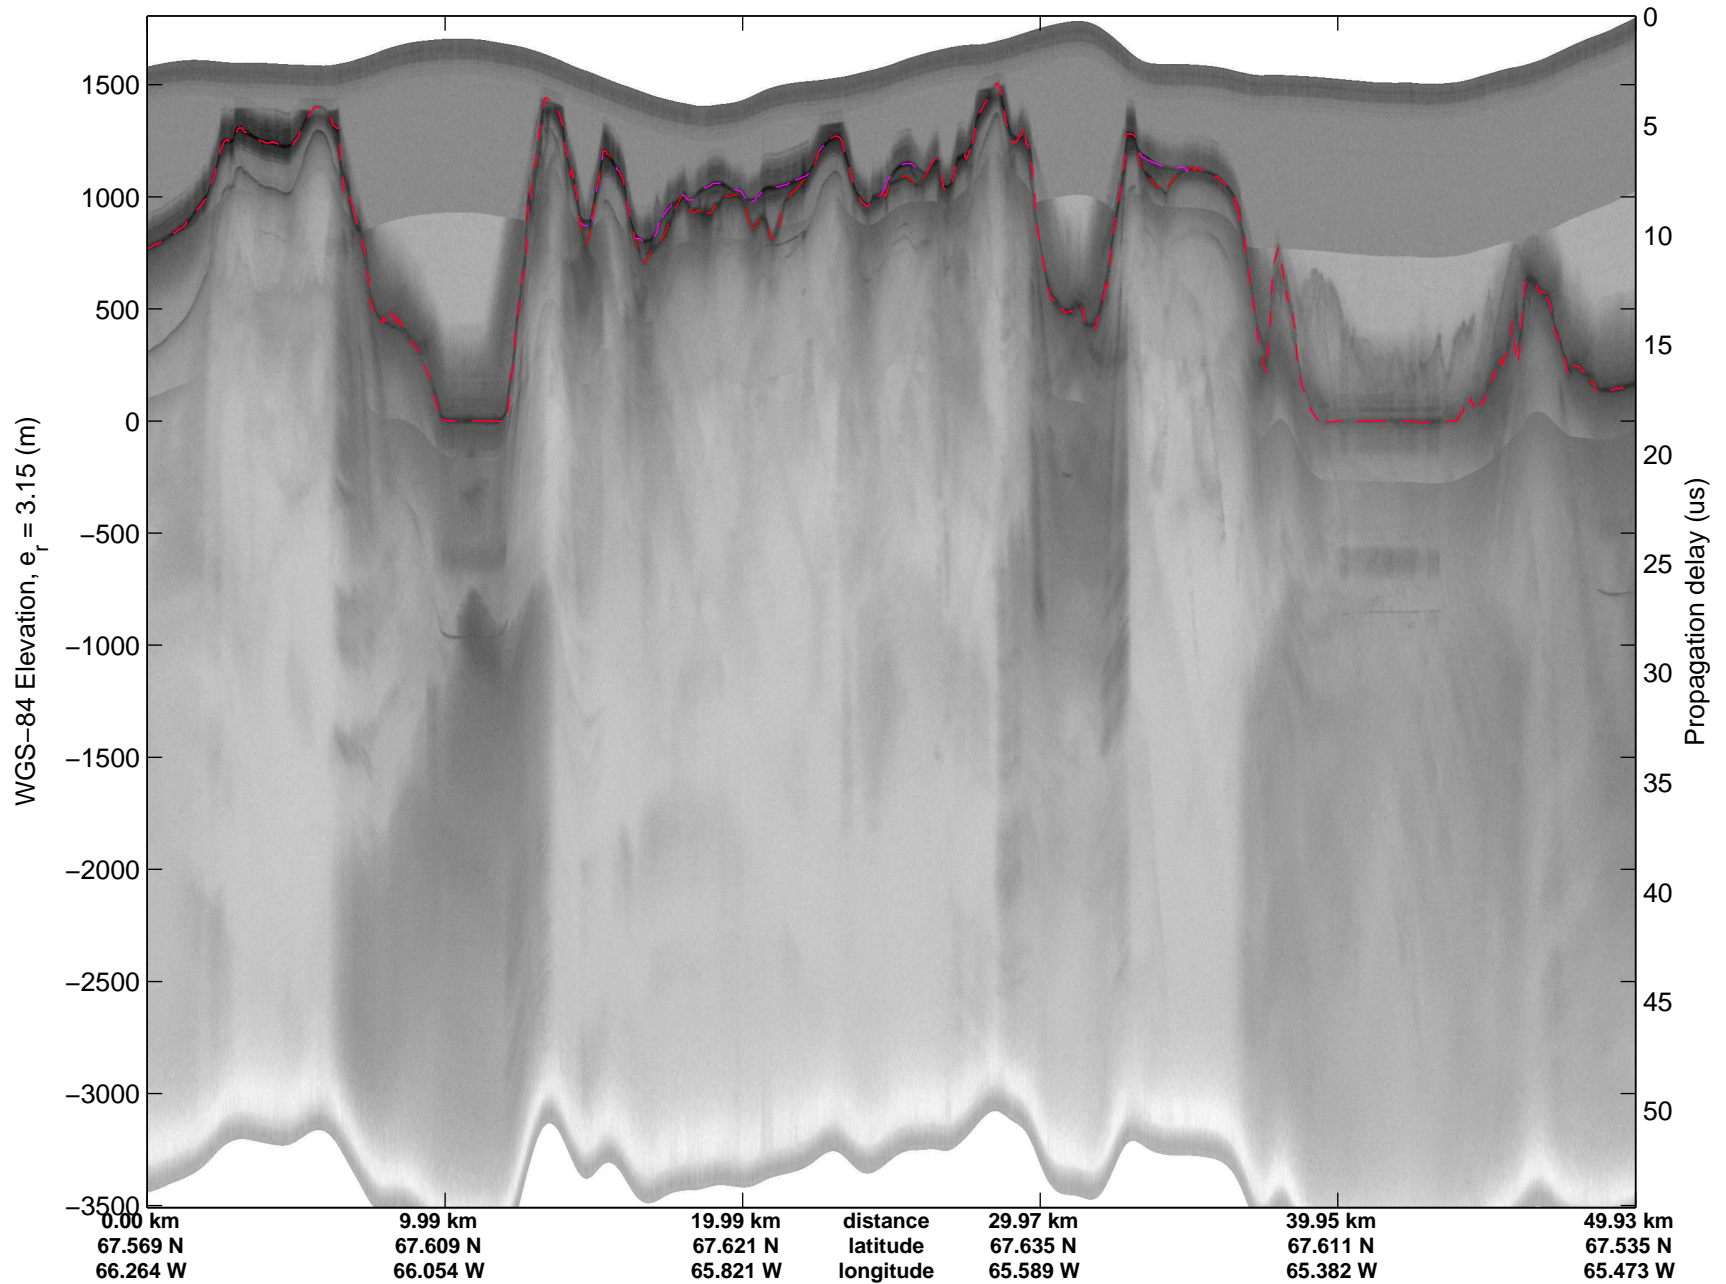

mcords3 2014_Greenland_P3: "Baffin 02" 20140423_02_009: 12:32:56.0 to 12:39:26.8 GPS