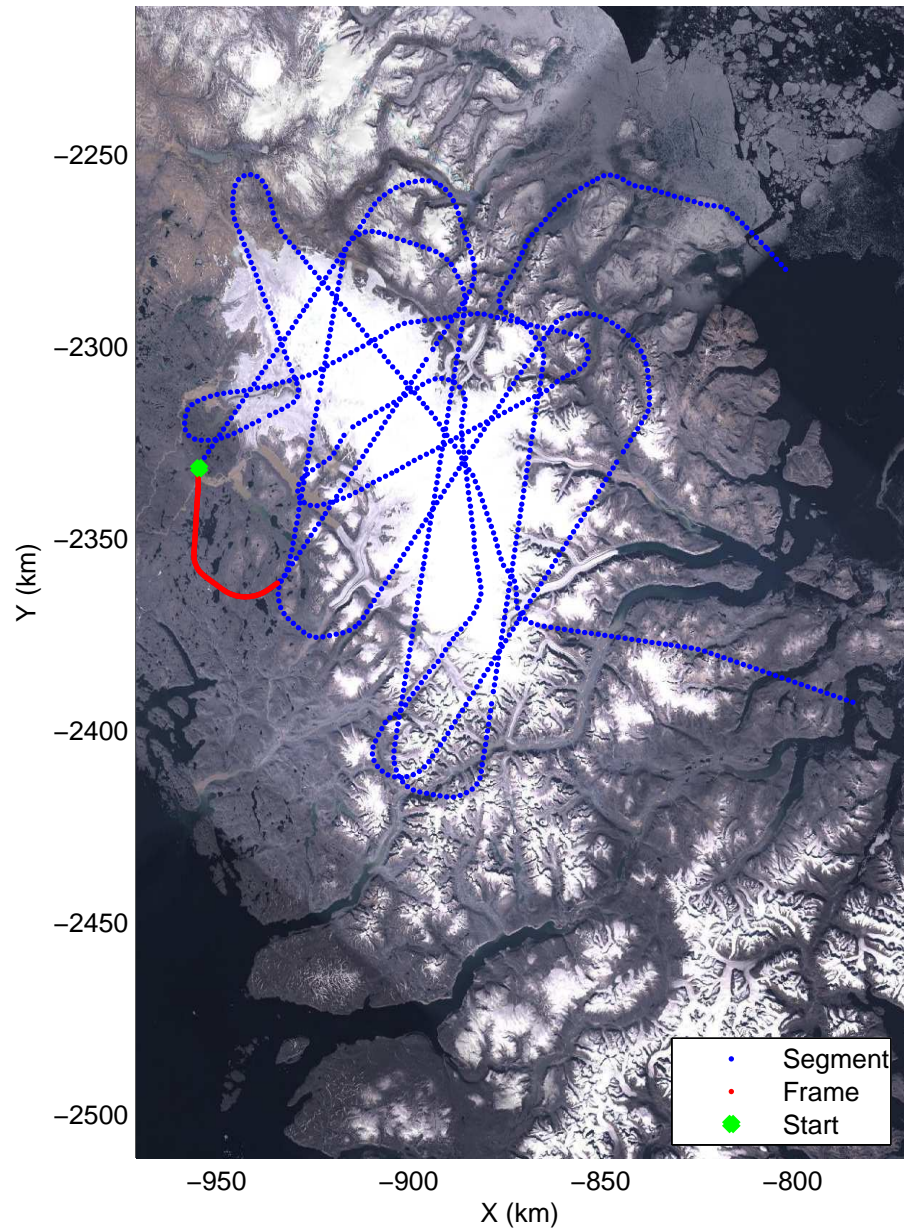

Polar Stereograph 70N/-45E