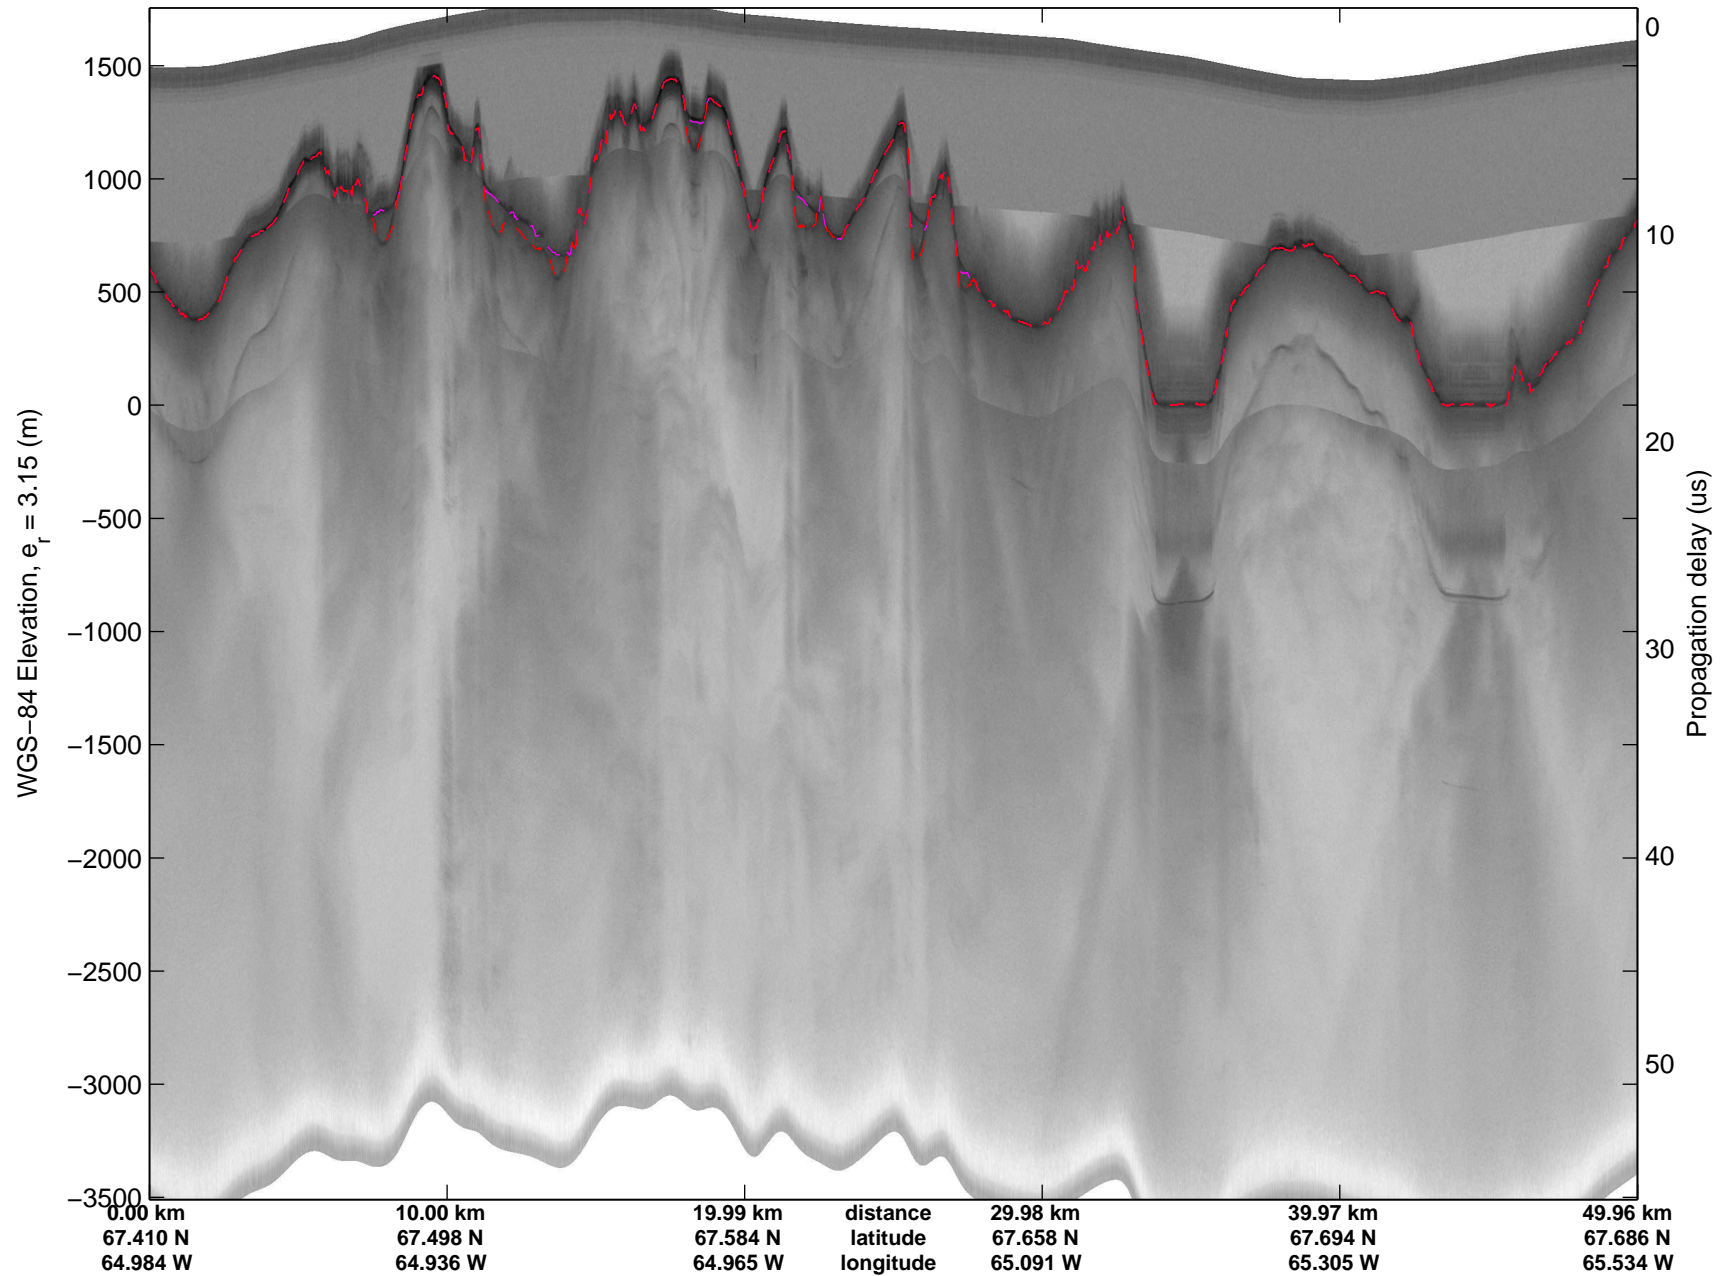

mcords3 2014_Greenland_P3: "Baffin 02" 20140423_02_017: 13:23:35.0 to 13:29:58.6 GPS