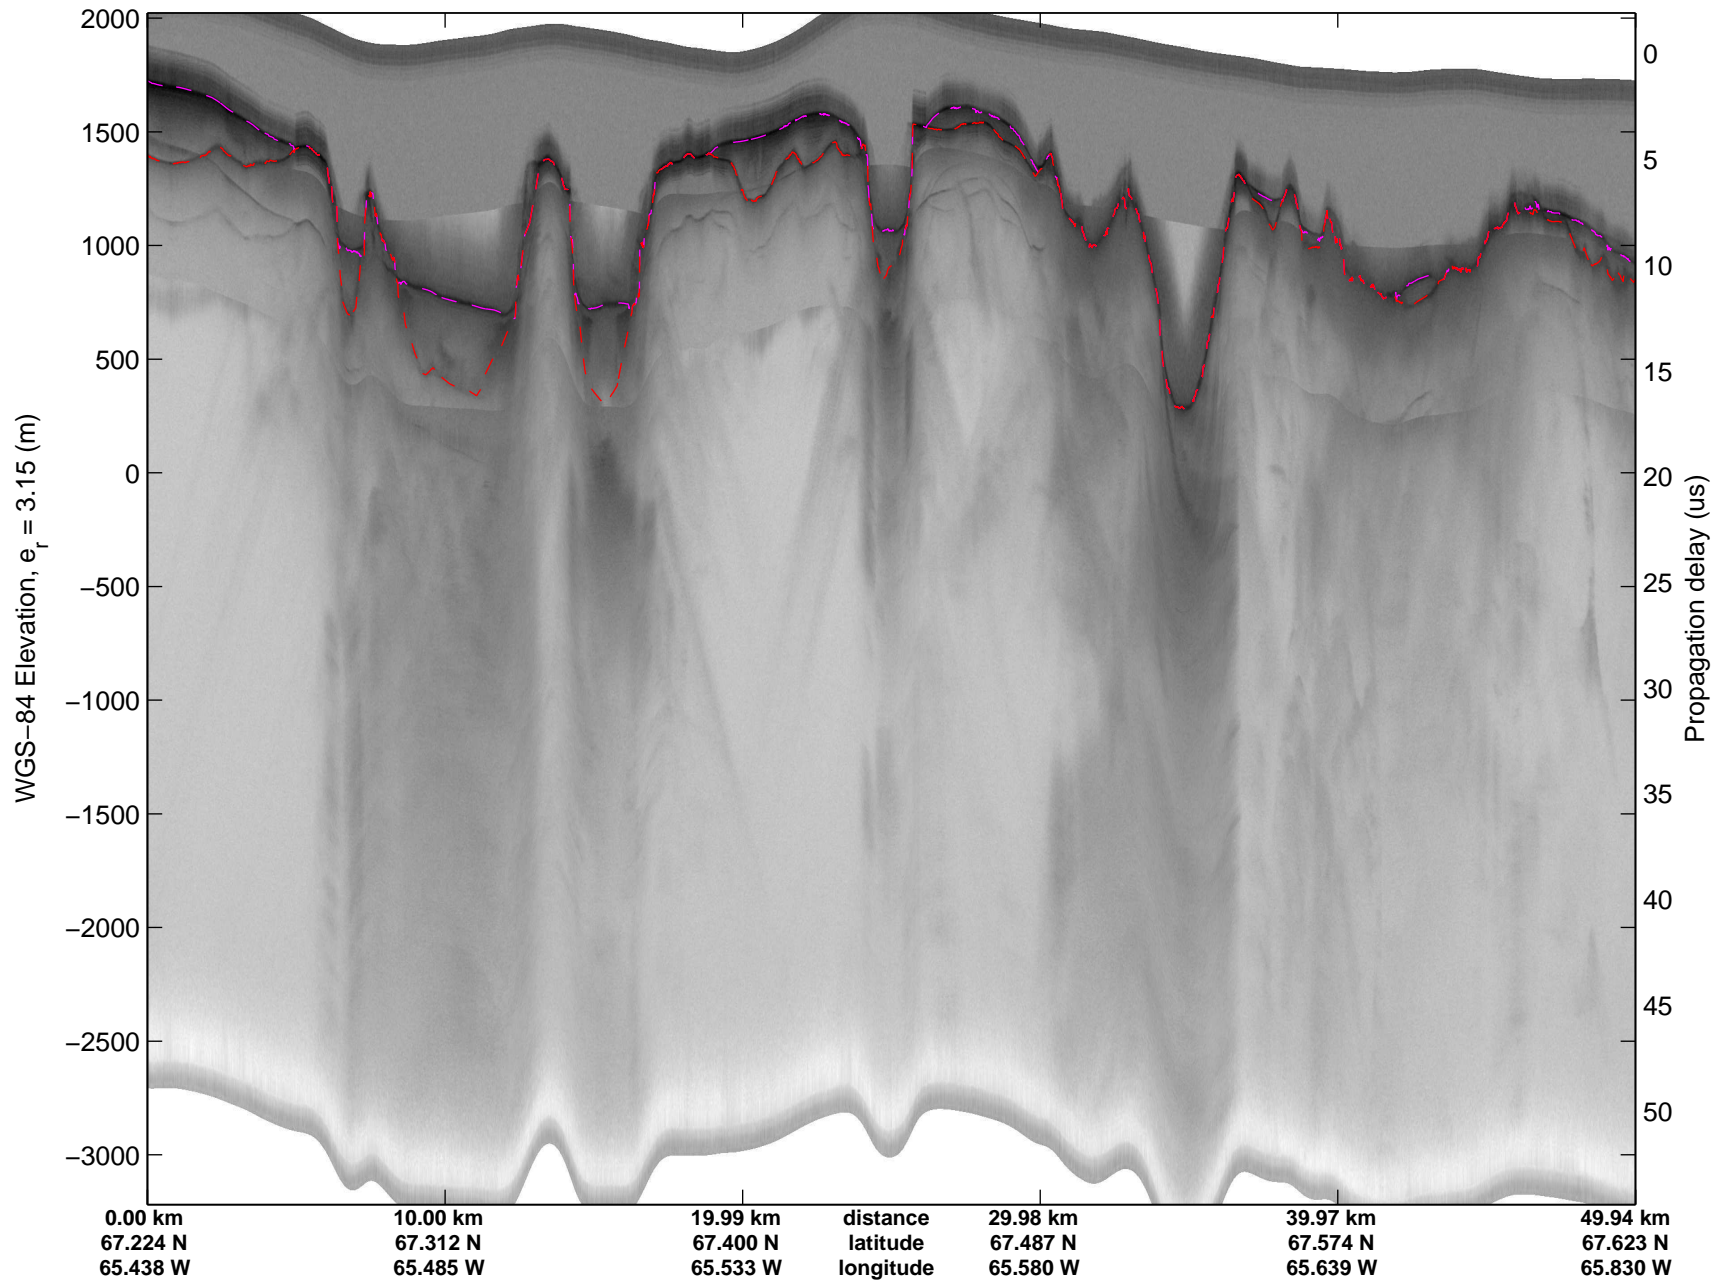

mcords3 2014_Greenland_P3: "Baffin 02" 20140423_02_030: 14:46:41.7 to 14:53:01.1 GPS

mcords3 2014_Greenland_P3: "Baffin 02" 20140423_02_030: 14:46:41.7 to 14:53:01.1 GPS

Polar Stereograph 70N/-45E

mcords3 2014_Greenland_P3: "Baffin 02" 20140423_02_031: 14:53:01.3 to 14:59:25.9 GPS

mcords3 2014_Greenland_P3: "Baffin 02" 20140423_02_031: 14:53:01.3 to 14:59:25.9 GPS

Polar Stereograph 70N/-45E

mcords3 2014_Greenland_P3: "Baffin 02" 20140423_02_032: 14:59:26.2 to 15:05:59.6 GPS

mcords3 2014_Greenland_P3: "Baffin 02" 20140423_02_032: 14:59:26.2 to 15:05:59.6 GPS

Polar Stereograph 70N/-45E

mcords3 2014_Greenland_P3: "Baffin 02" 20140423_02_033: 15:05:59.9 to 15:12:24.7 GPS

mcords3 2014_Greenland_P3: "Baffin 02" 20140423_02_033: 15:05:59.9 to 15:12:24.7 GPS

Polar Stereograph 70N/-45E