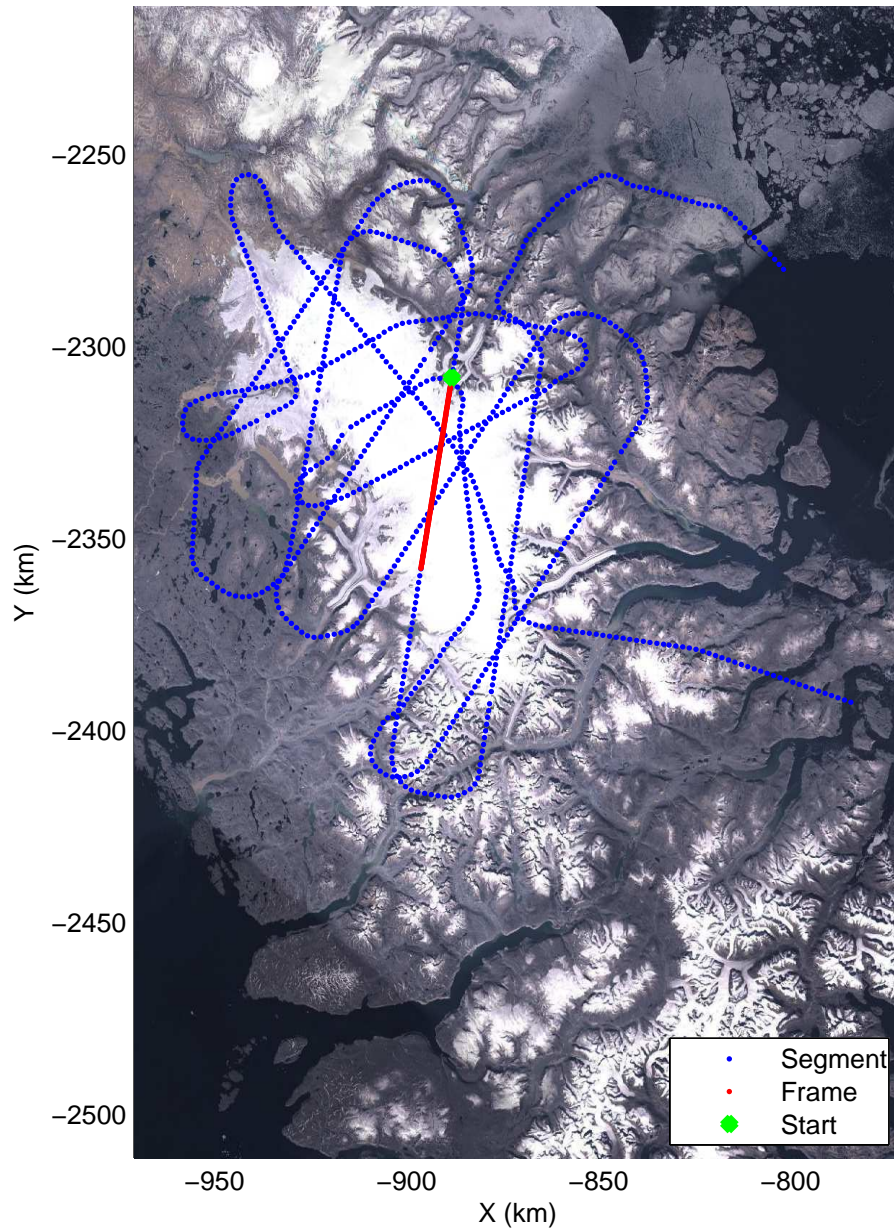

Polar Stereograph 70N/-45E