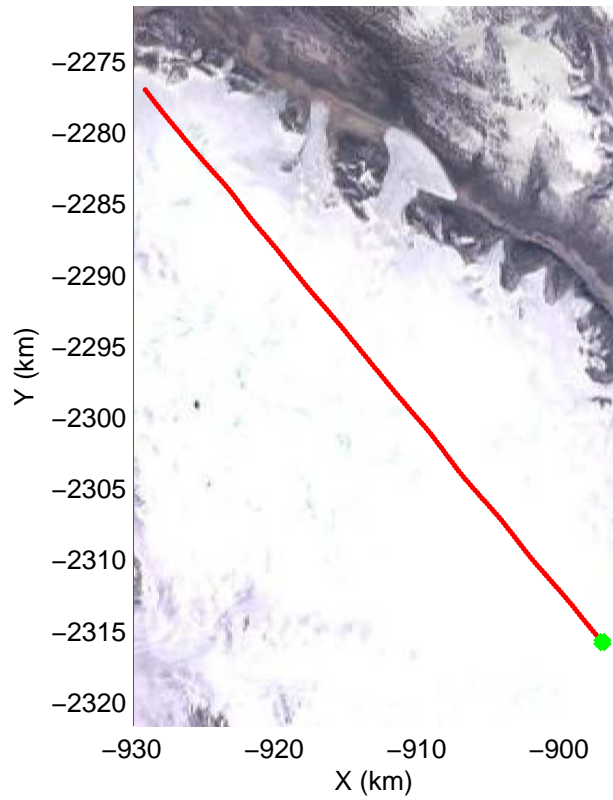

mcords3 2014_Greenland_P3: "Baffin 02" 20140423_02_002: 11:48:41.5 to 11:54:16.1 GPS

Polar Stereograph 70N/-45E

mcords3 2014_Greenland_P3: "Baffin 02" 20140423_02_003: 11:54:16.4 to 12:00:34.4 GPS

mcords3 2014_Greenland_P3: "Baffin 02" 20140423_02_003: 11:54:16.4 to 12:00:34.4 GPS