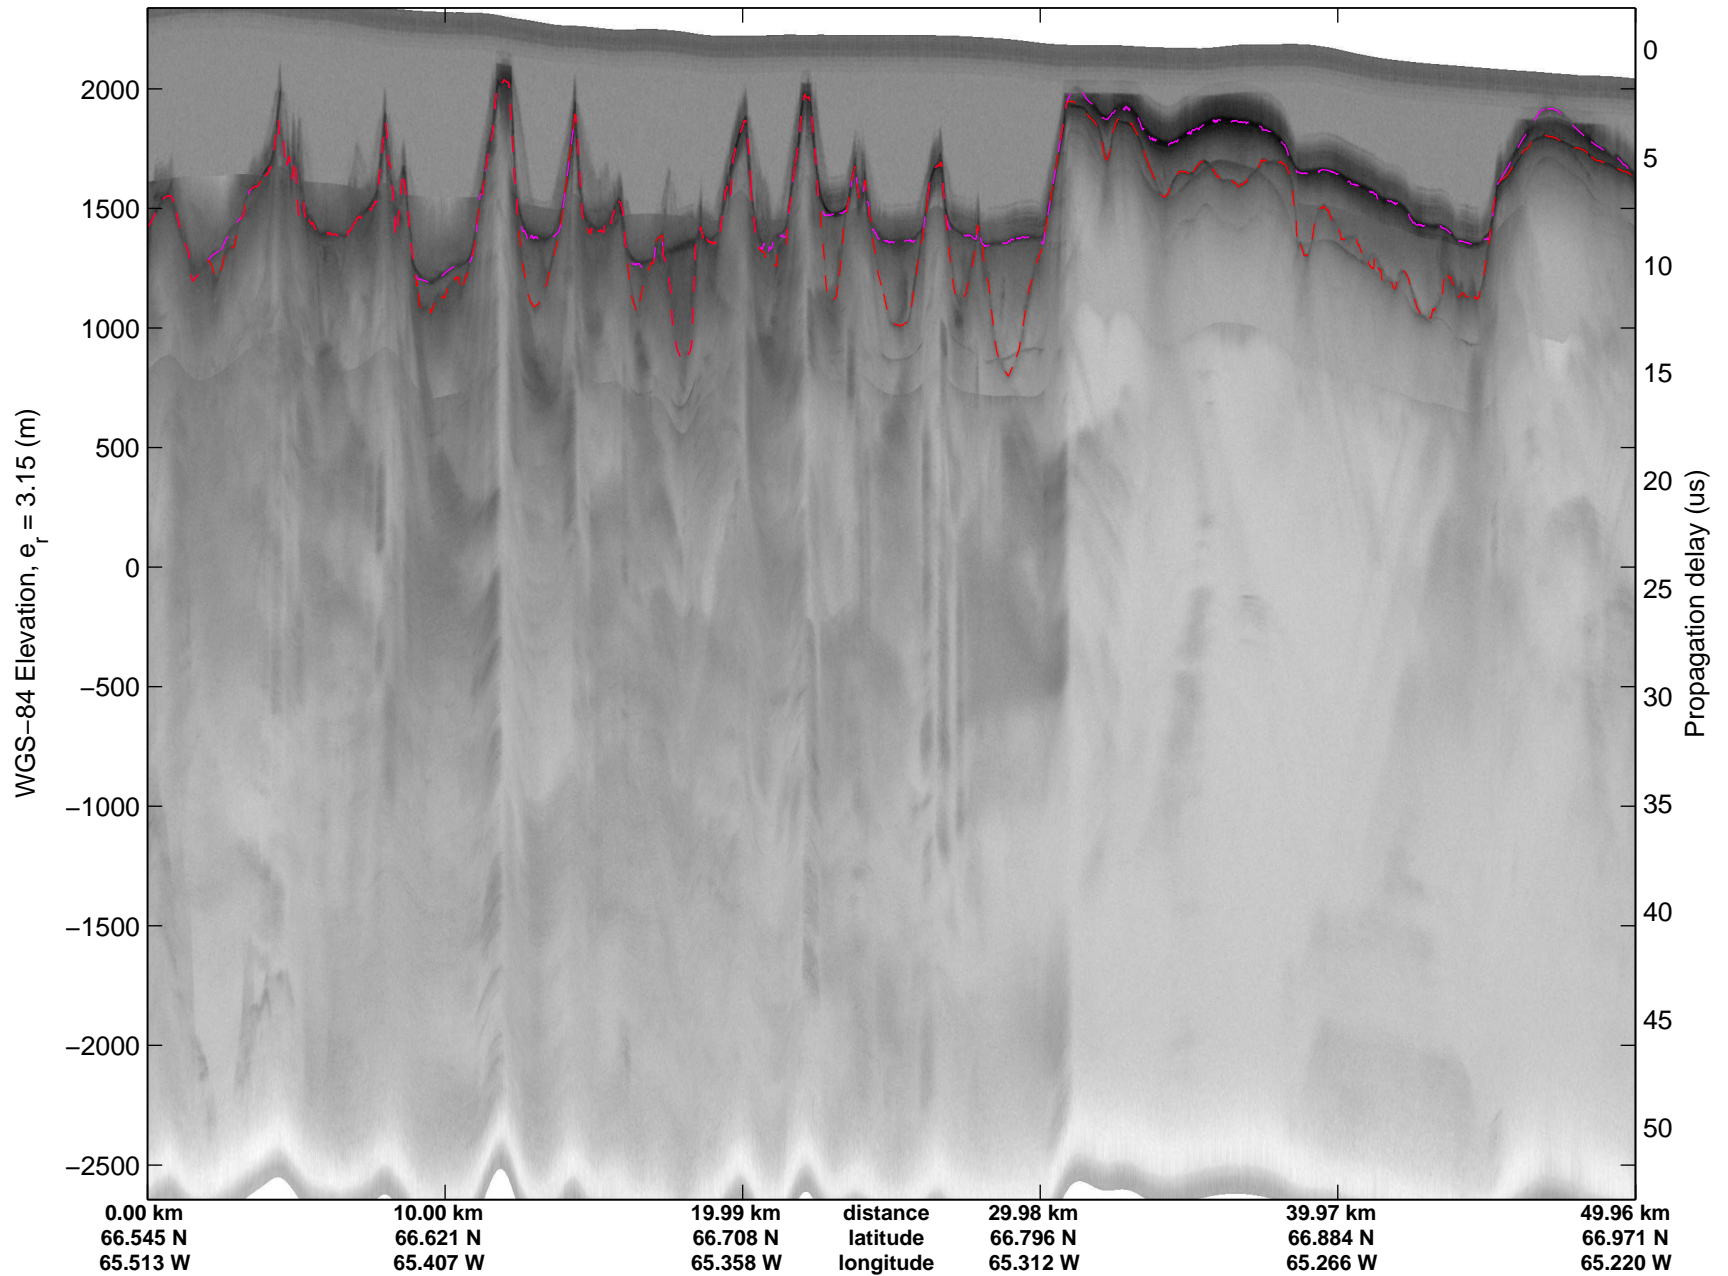

mcords3 2014_Greenland_P3: "Baffin 02" 20140423_02_015: 13:10:52.4 to 13:17:21.3 GPS