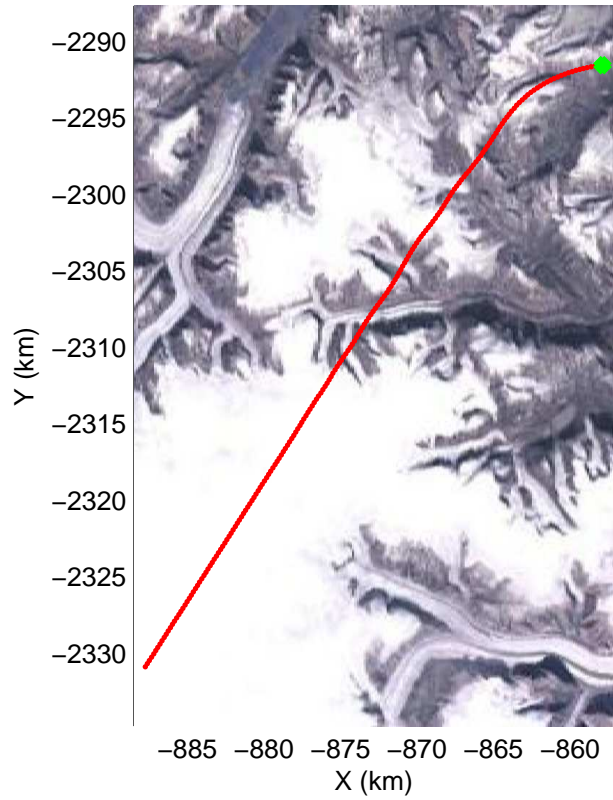

Polar Stereograph 70N/-45E

mcords3 2014_Greenland_P3: "Baffin 02" 20140423_02_017: 13:23:35.0 to 13:29:58.6 GPS

mcords3 2014_Greenland_P3: "Baffin 02" 20140423_02_017: 13:23:35.0 to 13:29:58.6 GPS

Polar Stereograph 70N/-45E