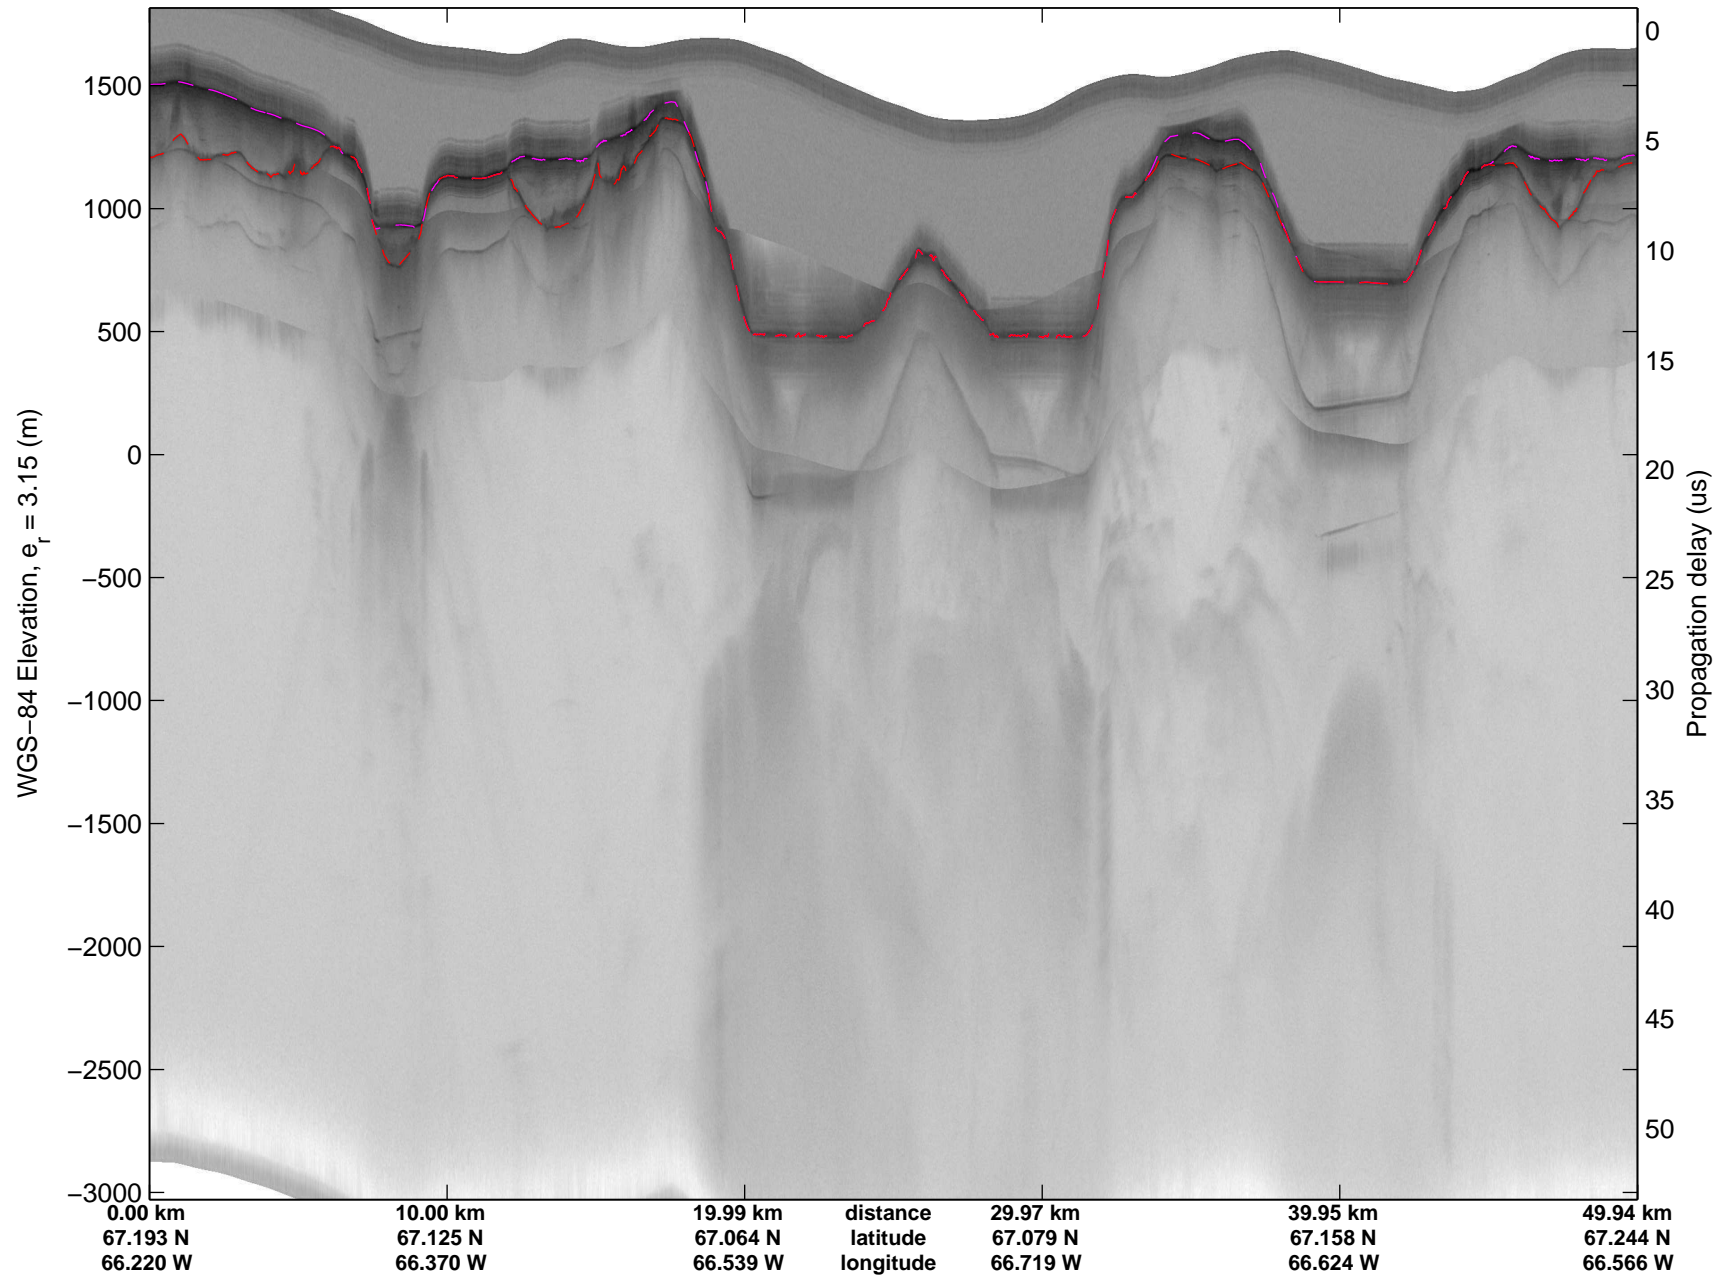

mcords3 2014_Greenland_P3: "Baffin 02" 20140423_02_011: 12:45:46.3 to 12:52:18.2 GPS