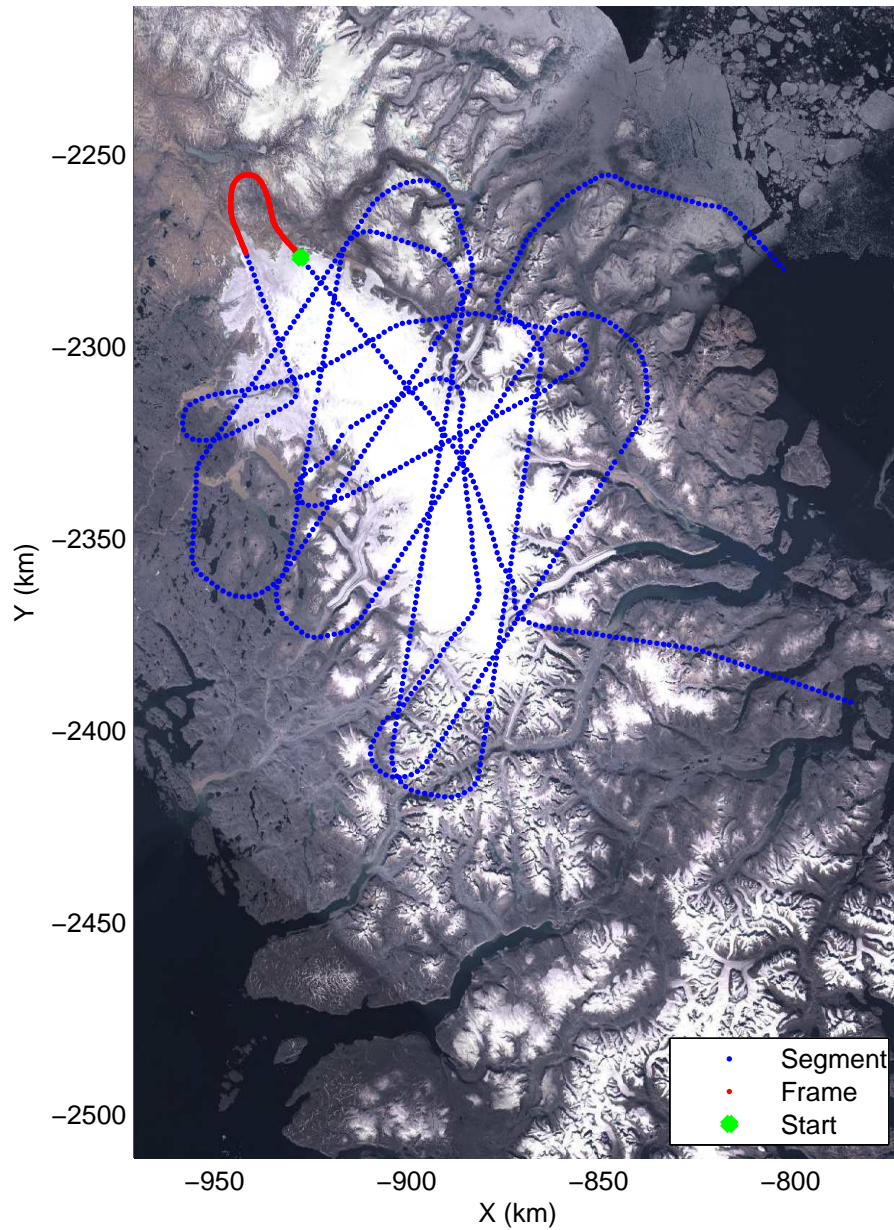

mcords3 2014_Greenland_P3: "Baffin 02" 20140423_02_004: 12:00:34.6 to 12:06:58.0 GPS

mcords3 2014_Greenland_P3: "Baffin 02" 20140423_02_004: 12:00:34.6 to 12:06:58.0 GPS

Polar Stereograph 70N/-45E

mcords3 2014_Greenland_P3: "Baffin 02" 20140423_02_005: 12:06:58.3 to 12:13:34.2 GPS