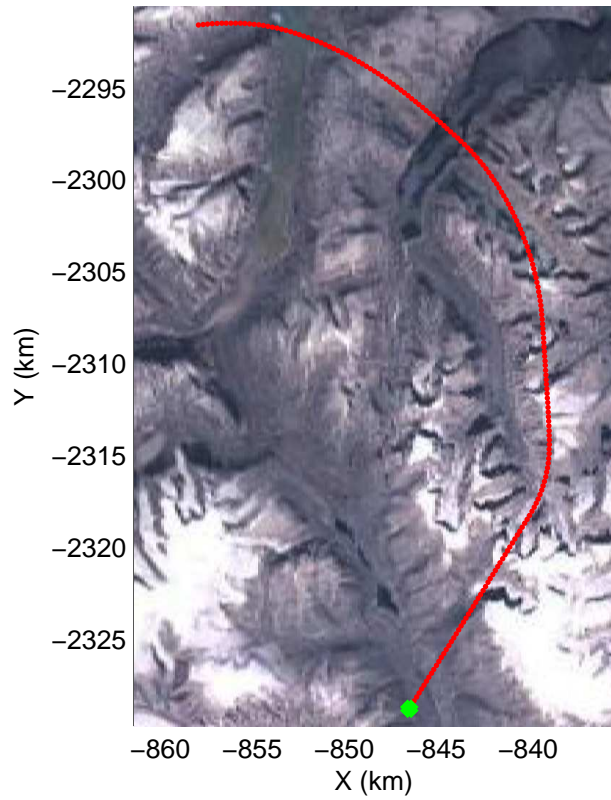

mcords3 2014_Greenland_P3: "Baffin 02" 20140423_02_015: 13:10:52.4 to 13:17:21.3 GPS

Polar Stereograph 70N/-45E

mcords3 2014_Greenland_P3: "Baffin 02" 20140423_02_016: 13:17:21.6 to 13:23:34.7 GPS

mcords3 2014_Greenland_P3: "Baffin 02" 20140423_02_016: 13:17:21.6 to 13:23:34.7 GPS