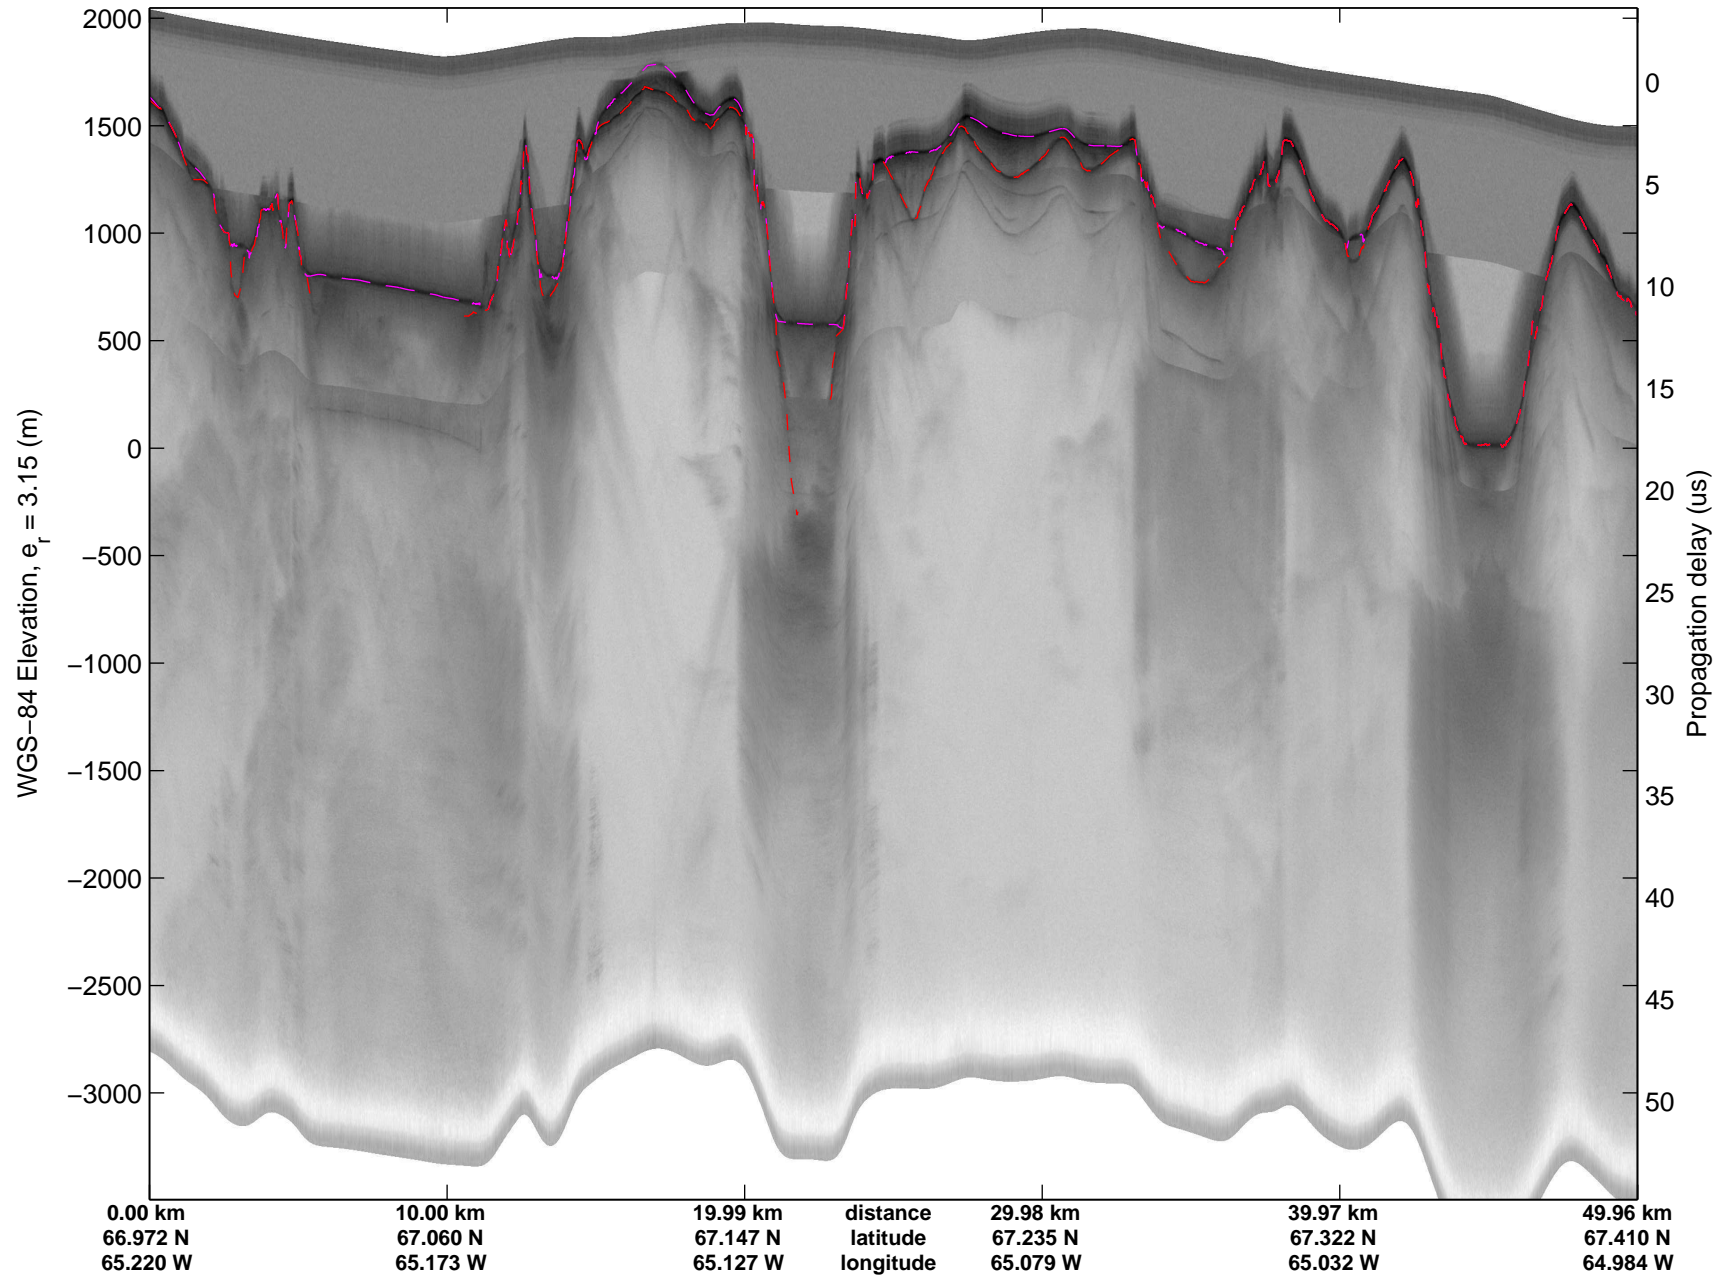

mcords3 2014_Greenland_P3: "Baffin 02" 20140423_02_015: 13:10:52.4 to 13:17:21.3 GPS

Polar Stereograph 70N/-45E

mcords3 2014_Greenland_P3: "Baffin 02" 20140423_02_016: 13:17:21.6 to 13:23:34.7 GPS

mcords3 2014_Greenland_P3: "Baffin 02" 20140423_02_016: 13:17:21.6 to 13:23:34.7 GPS