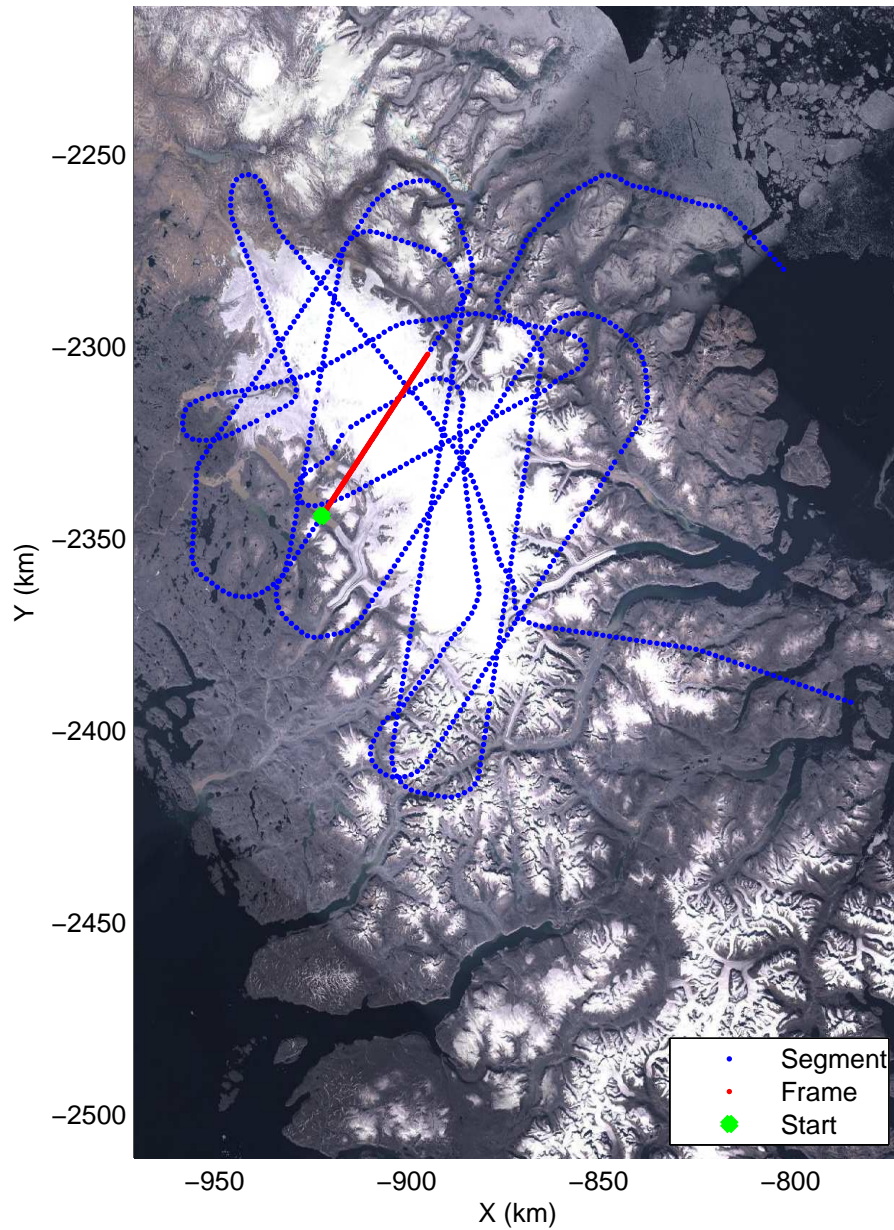

Polar Stereograph 70N/-45E