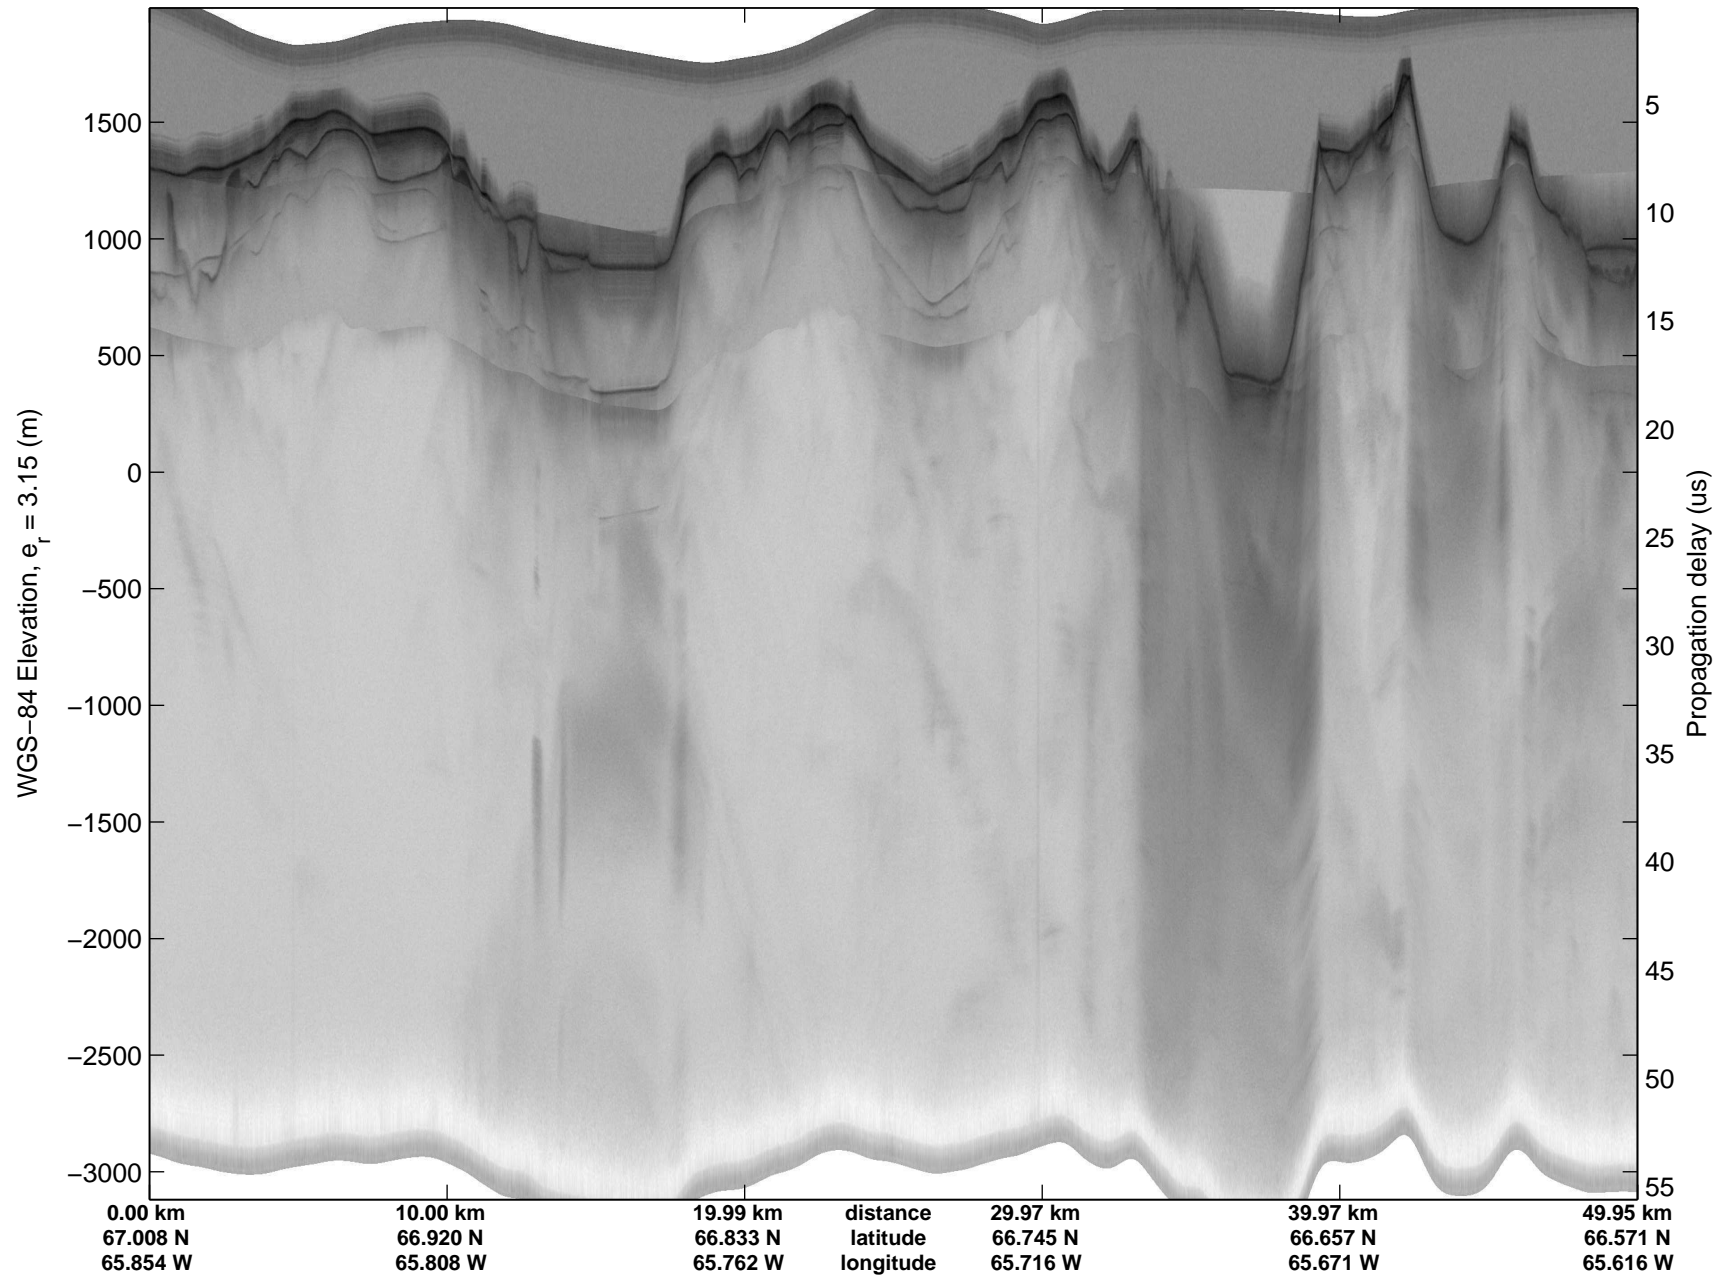

Polar Stereograph 70N/-45E

mcords3 2014_Greenland_P3: "Baffin 02" 20140423_02_029: 14:40:16.0 to 14:46:41.4 GPS

mcords3 2014_Greenland_P3: "Baffin 02" 20140423_02_029: 14:40:16.0 to 14:46:41.4 GPS

Polar Stereograph 70N/-45E

mcords3 2014_Greenland_P3: "Baffin 02" 20140423_02_030: 14:46:41.7 to 14:53:01.1 GPS

mcords3 2014_Greenland_P3: "Baffin 02" 20140423_02_030: 14:46:41.7 to 14:53:01.1 GPS

Polar Stereograph 70N/-45E

mcords3 2014_Greenland_P3: "Baffin 02" 20140423_02_031: 14:53:01.3 to 14:59:25.9 GPS