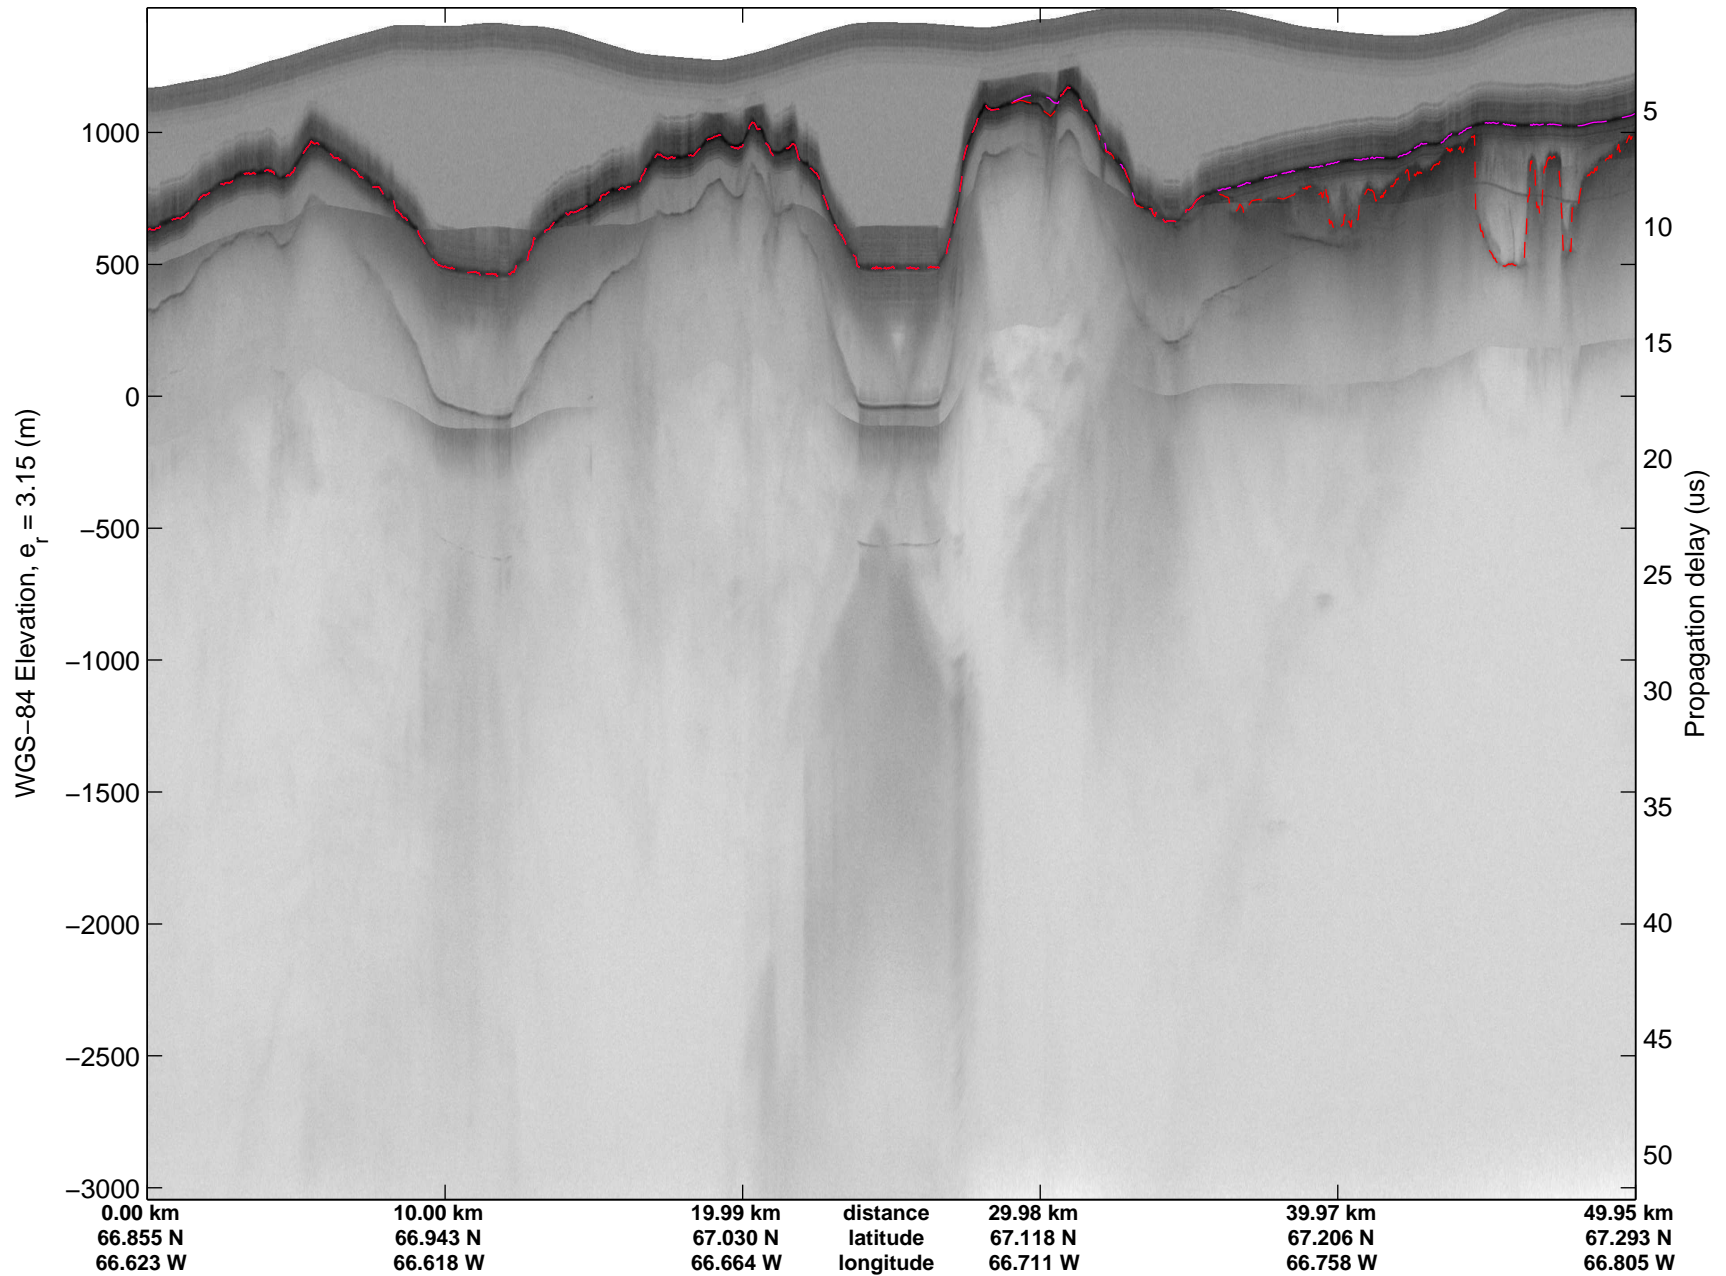

Polar Stereograph 70N/-45E

mcords3 2014_Greenland_P3: "Baffin 02" 20140423_02_025: 14:14:14.0 to 14:20:55.1 GPS

mcords3 2014_Greenland_P3: "Baffin 02" 20140423_02_025: 14:14:14.0 to 14:20:55.1 GPS

Polar Stereograph 70N/-45E

mcords3 2014_Greenland_P3: "Baffin 02" 20140423_02_026: 14:20:55.4 to 14:27:36.3 GPS

mcords3 2014_Greenland_P3: "Baffin 02" 20140423_02_026: 14:20:55.4 to 14:27:36.3 GPS

Polar Stereograph 70N/-45E

mcords3 2014_Greenland_P3: "Baffin 02" 20140423_02_027: 14:27:36.5 to 14:33:58.3 GPS