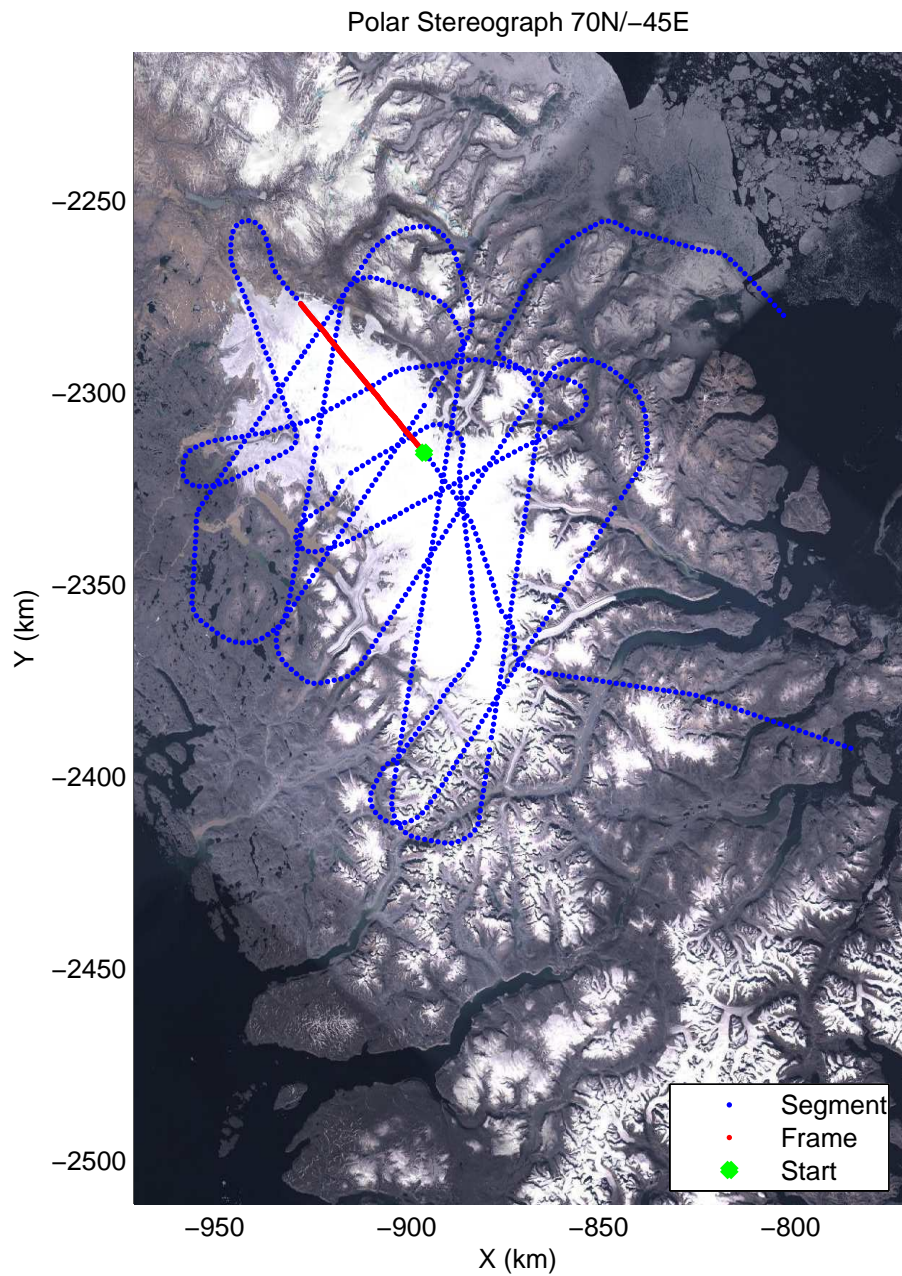

mcords3 2014_Greenland_P3: "Baffin 02" 20140423_02_002: 11:48:41.5 to 11:54:16.1 GPS

Polar Stereograph 70N/-45E

mcords3 2014_Greenland_P3: "Baffin 02" 20140423_02_003: 11:54:16.4 to 12:00:34.4 GPS

mcords3 2014_Greenland_P3: "Baffin 02" 20140423_02_003: 11:54:16.4 to 12:00:34.4 GPS