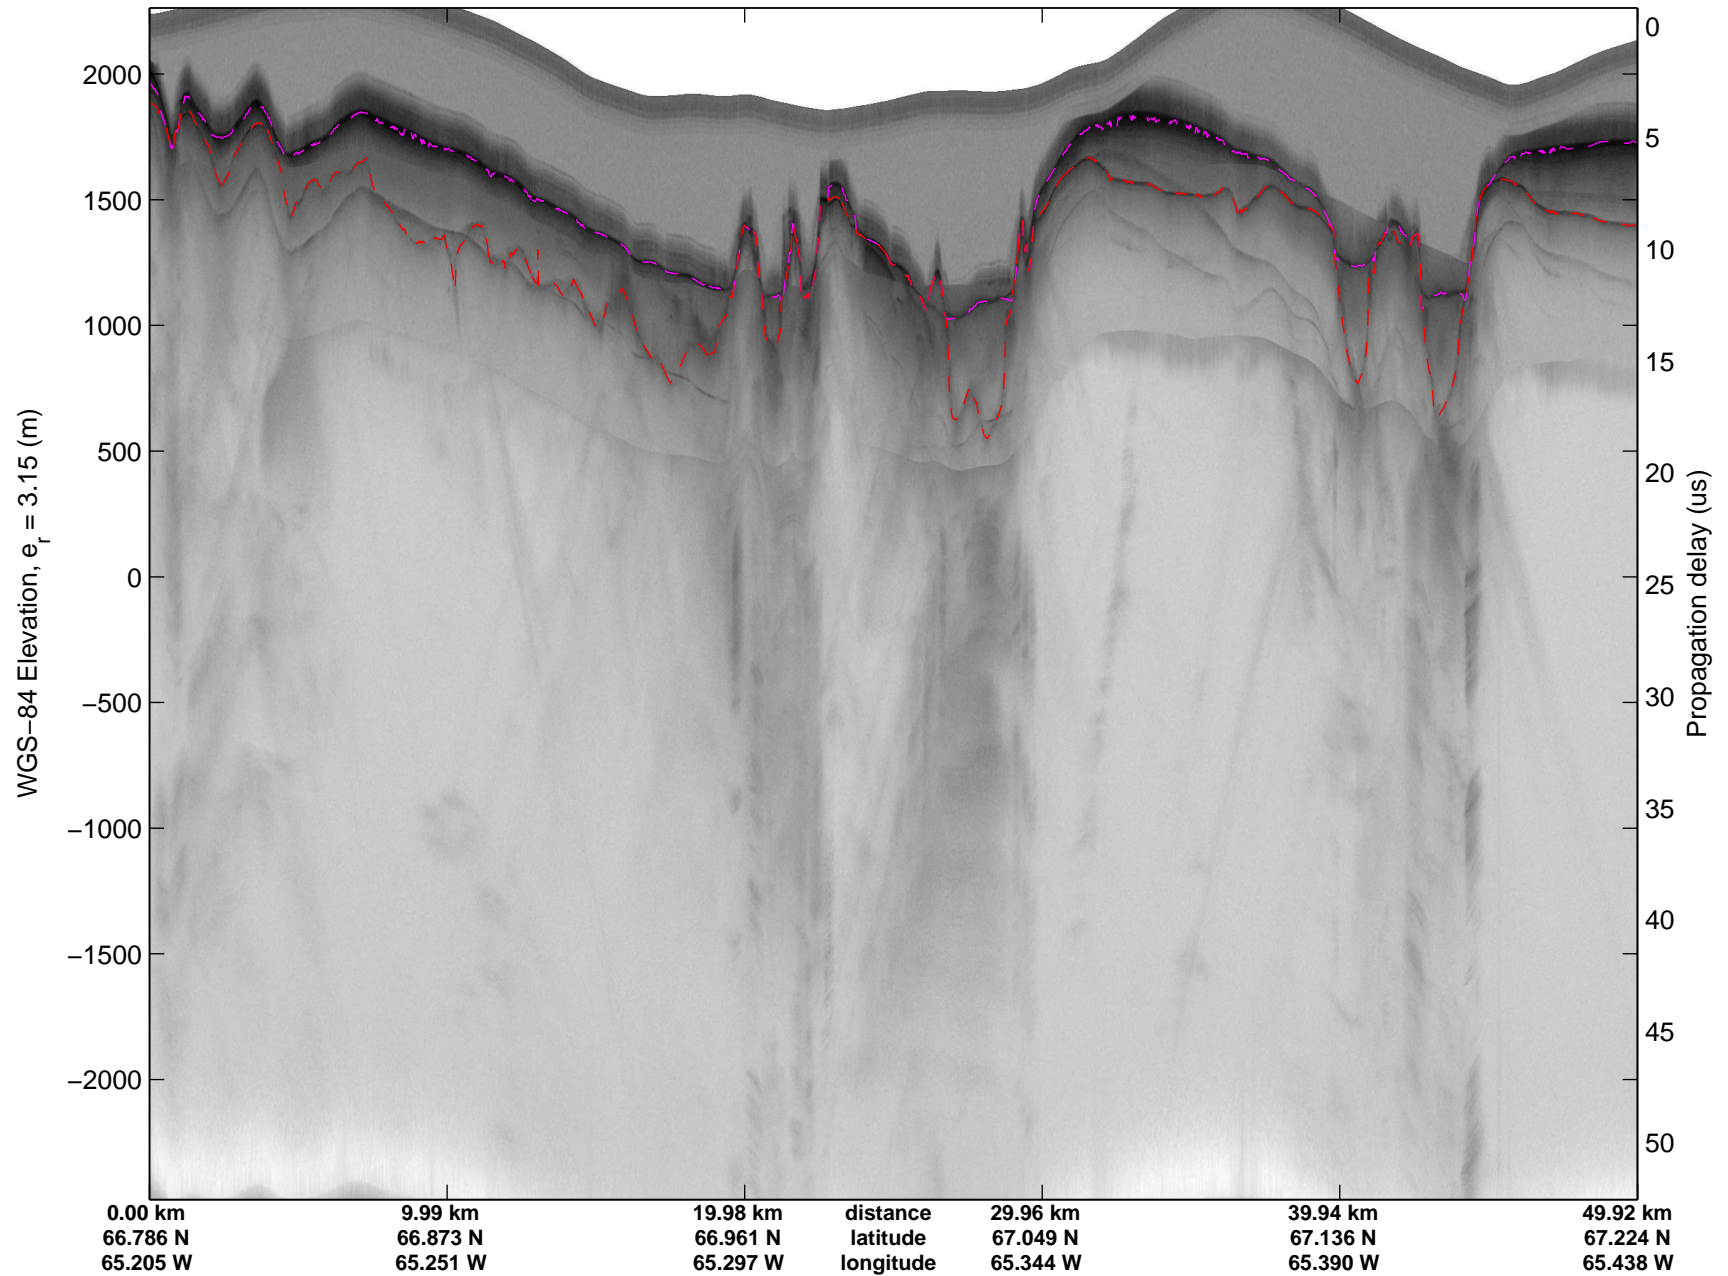

mcords3 2014_Greenland_P3: "Baffin 02" 20140423_02_030: 14:46:41.7 to 14:53:01.1 GPS

mcords3 2014_Greenland_P3: "Baffin 02" 20140423_02_030: 14:46:41.7 to 14:53:01.1 GPS

Polar Stereograph 70N/-45E

mcords3 2014_Greenland_P3: "Baffin 02" 20140423_02_031: 14:53:01.3 to 14:59:25.9 GPS

mcords3 2014_Greenland_P3: "Baffin 02" 20140423_02_031: 14:53:01.3 to 14:59:25.9 GPS

Polar Stereograph 70N/-45E

mcords3 2014_Greenland_P3: "Baffin 02" 20140423_02_032: 14:59:26.2 to 15:05:59.6 GPS

mcords3 2014_Greenland_P3: "Baffin 02" 20140423_02_032: 14:59:26.2 to 15:05:59.6 GPS

Polar Stereograph 70N/-45E

mcords3 2014_Greenland_P3: "Baffin 02" 20140423_02_033: 15:05:59.9 to 15:12:24.7 GPS

mcords3 2014_Greenland_P3: "Baffin 02" 20140423_02_033: 15:05:59.9 to 15:12:24.7 GPS

Polar Stereograph 70N/-45E