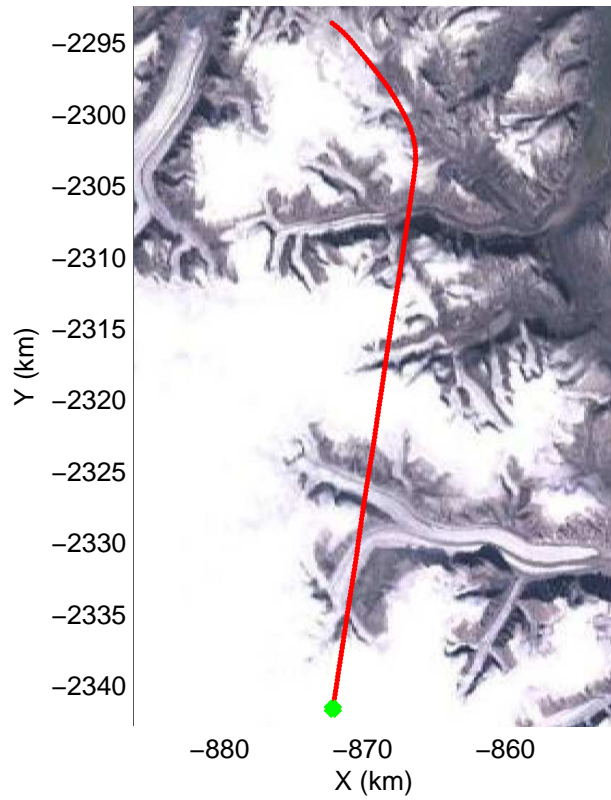

mcords3 2014_Greenland_P3: "Baffin 02" 20140423_02_031: 14:53:01.3 to 14:59:25.9 GPS

Polar Stereograph 70N/-45E

mcords3 2014_Greenland_P3: "Baffin 02" 20140423_02_032: 14:59:26.2 to 15:05:59.6 GPS

mcords3 2014_Greenland_P3: "Baffin 02" 20140423_02_032: 14:59:26.2 to 15:05:59.6 GPS