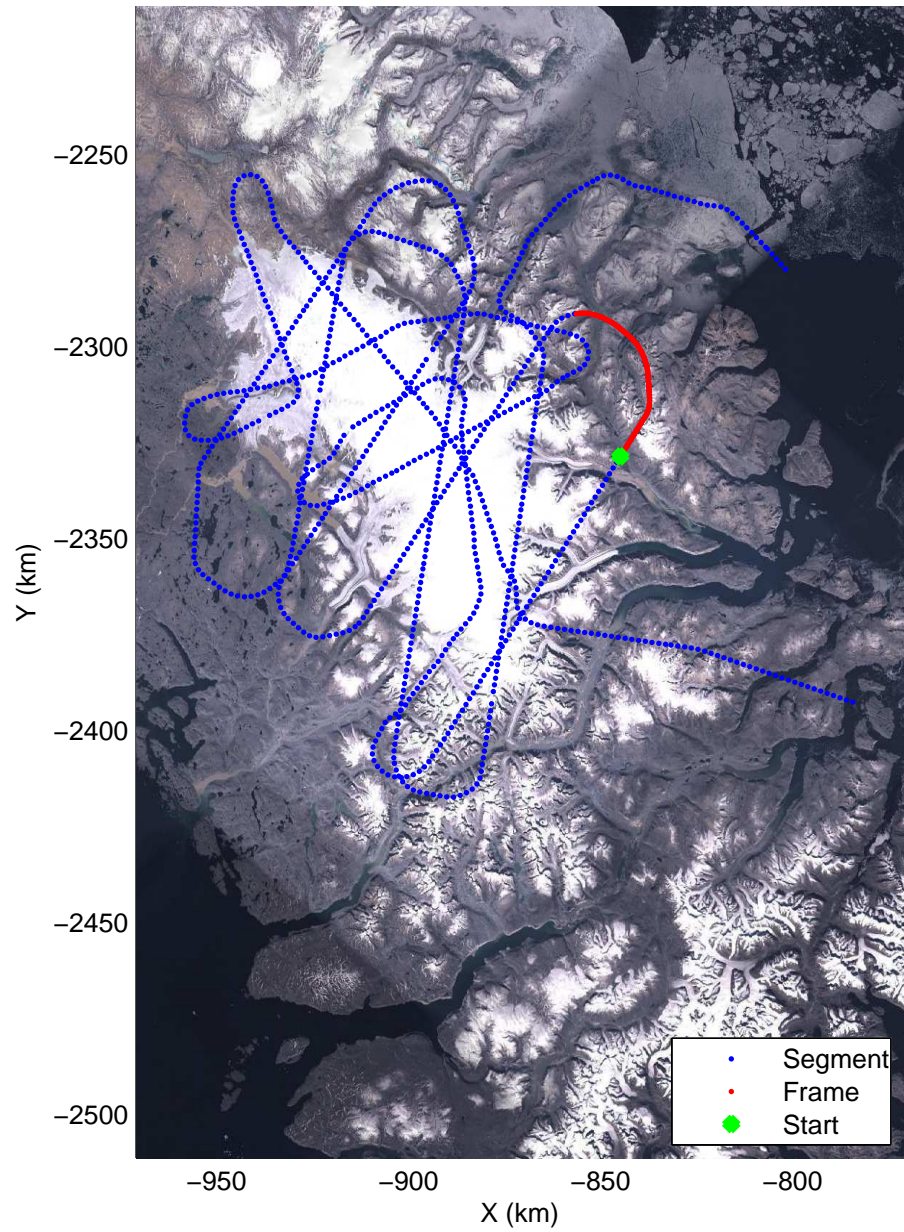

Polar Stereograph 70N/-45E