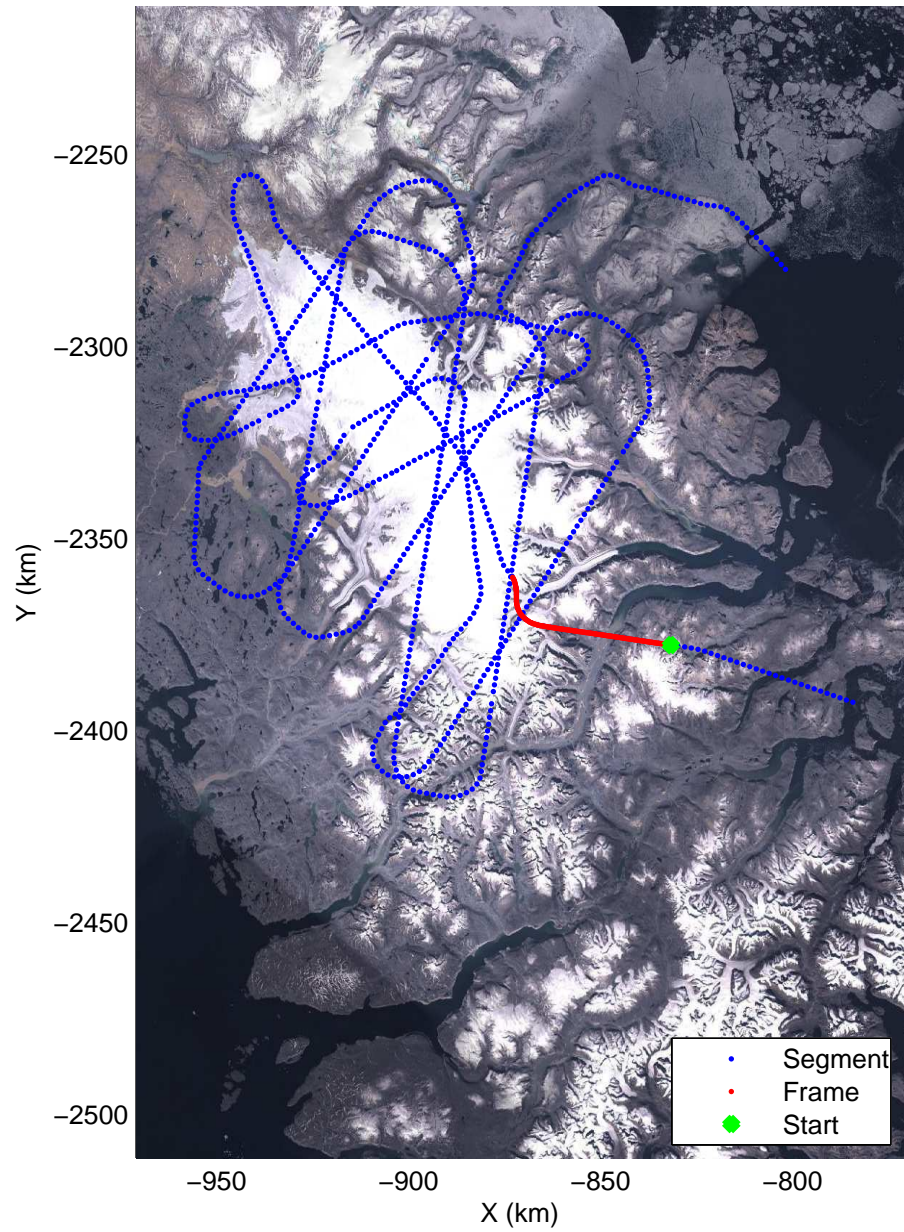

mcords3 2014_Greenland_P3: "Baffin 02" 20140423_02_001: 11:43:33.5 to 11:48:41.3 GPS

mcords3 2014_Greenland_P3: "Baffin 02" 20140423_02_001: 11:43:33.5 to 11:48:41.3 GPS

Polar Stereograph 70N/-45E

mcords3 2014_Greenland_P3: "Baffin 02" 20140423_02_002: 11:48:41.5 to 11:54:16.1 GPS