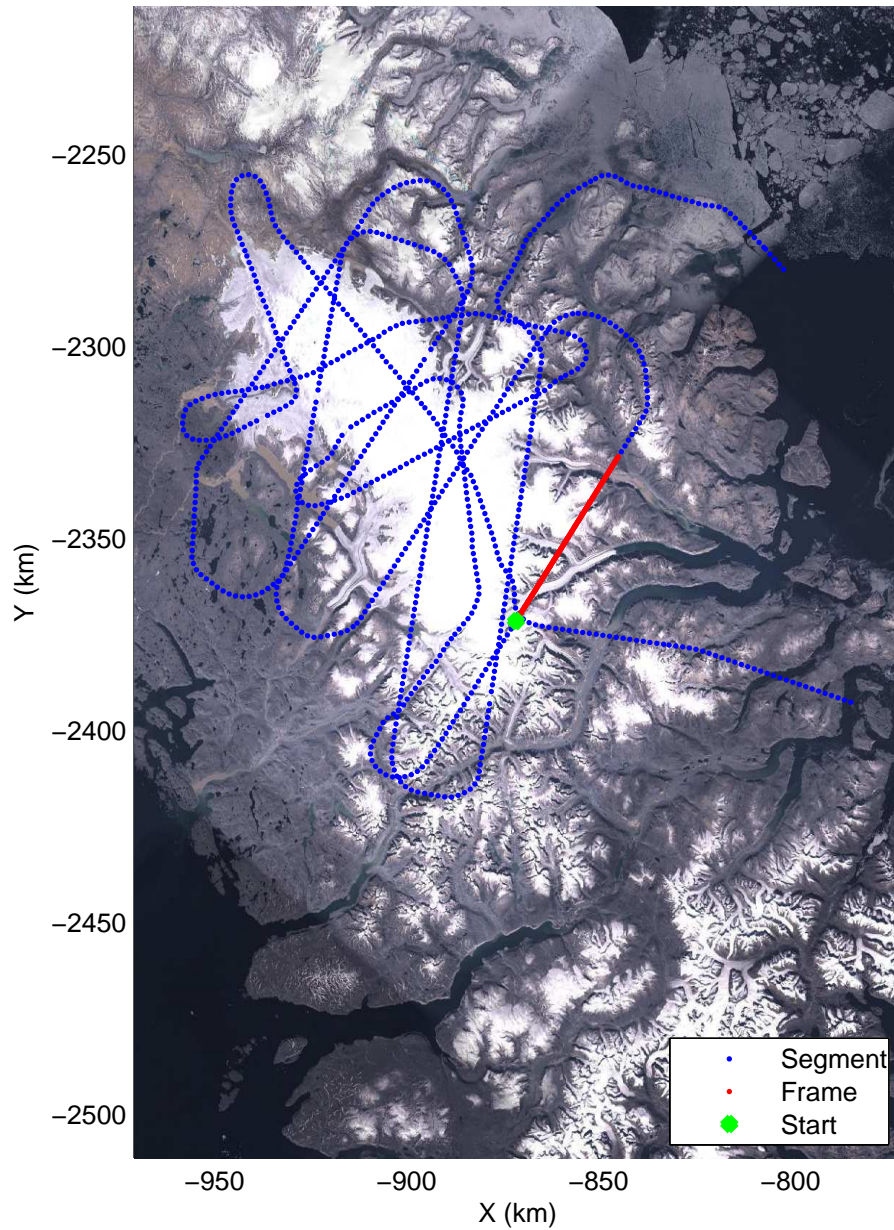

Polar Stereograph 70N/-45E