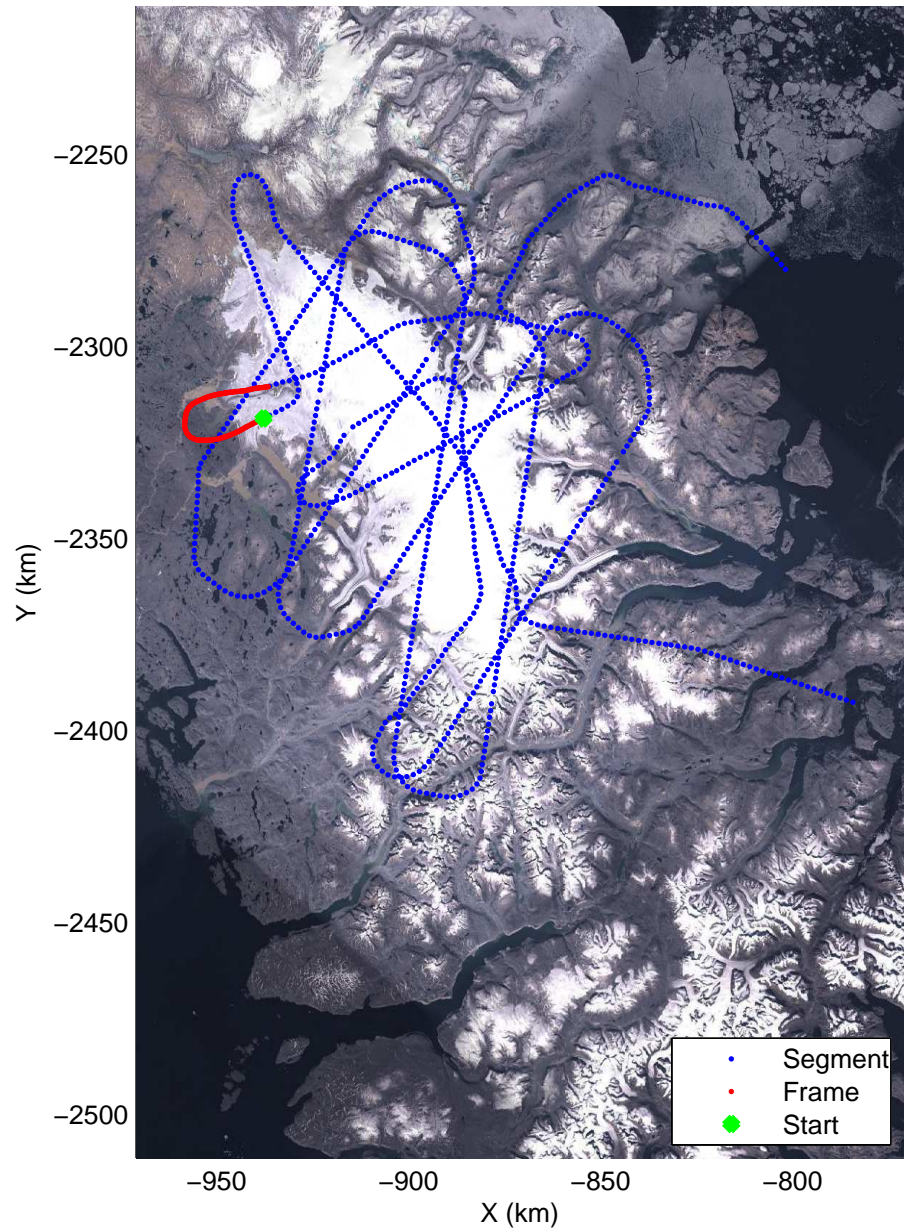

Polar Stereograph 70N/-45E