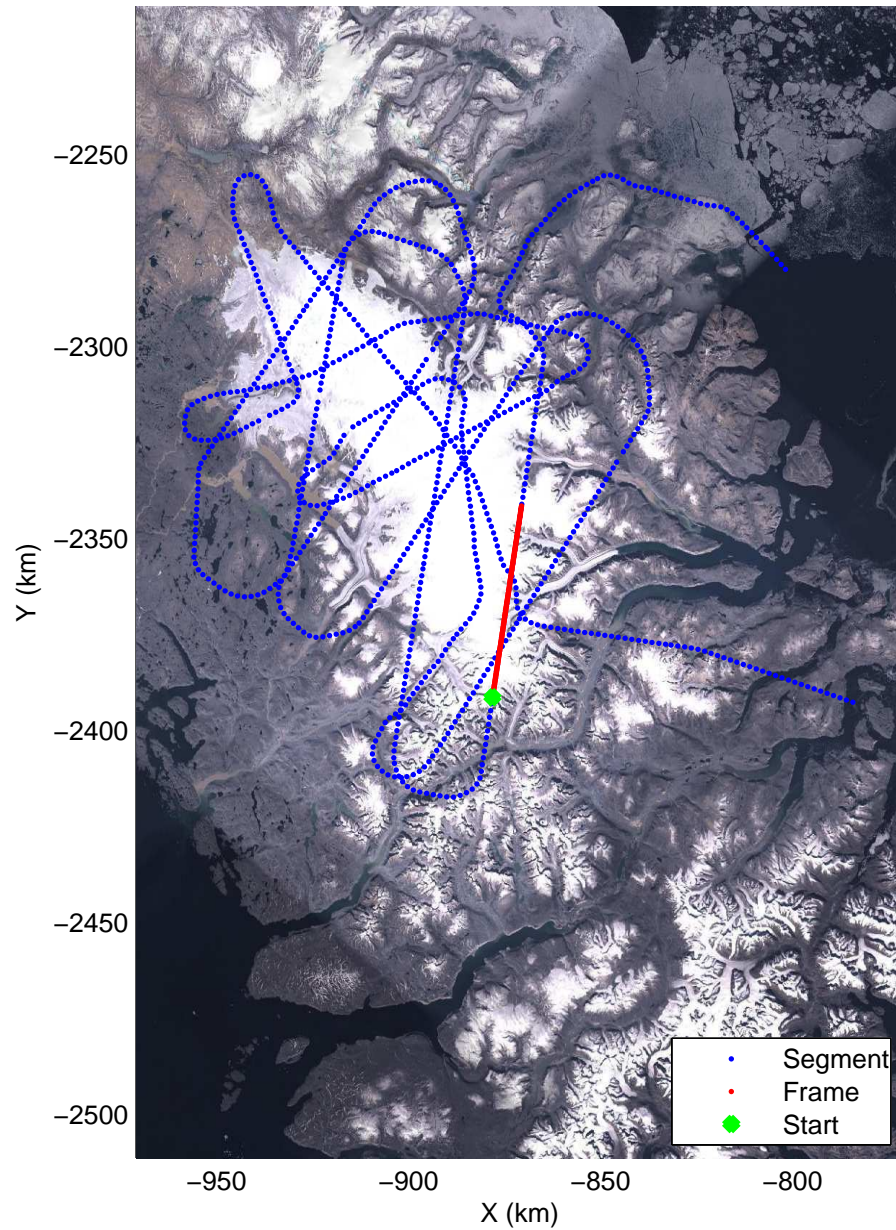

Polar Stereograph 70N/-45E