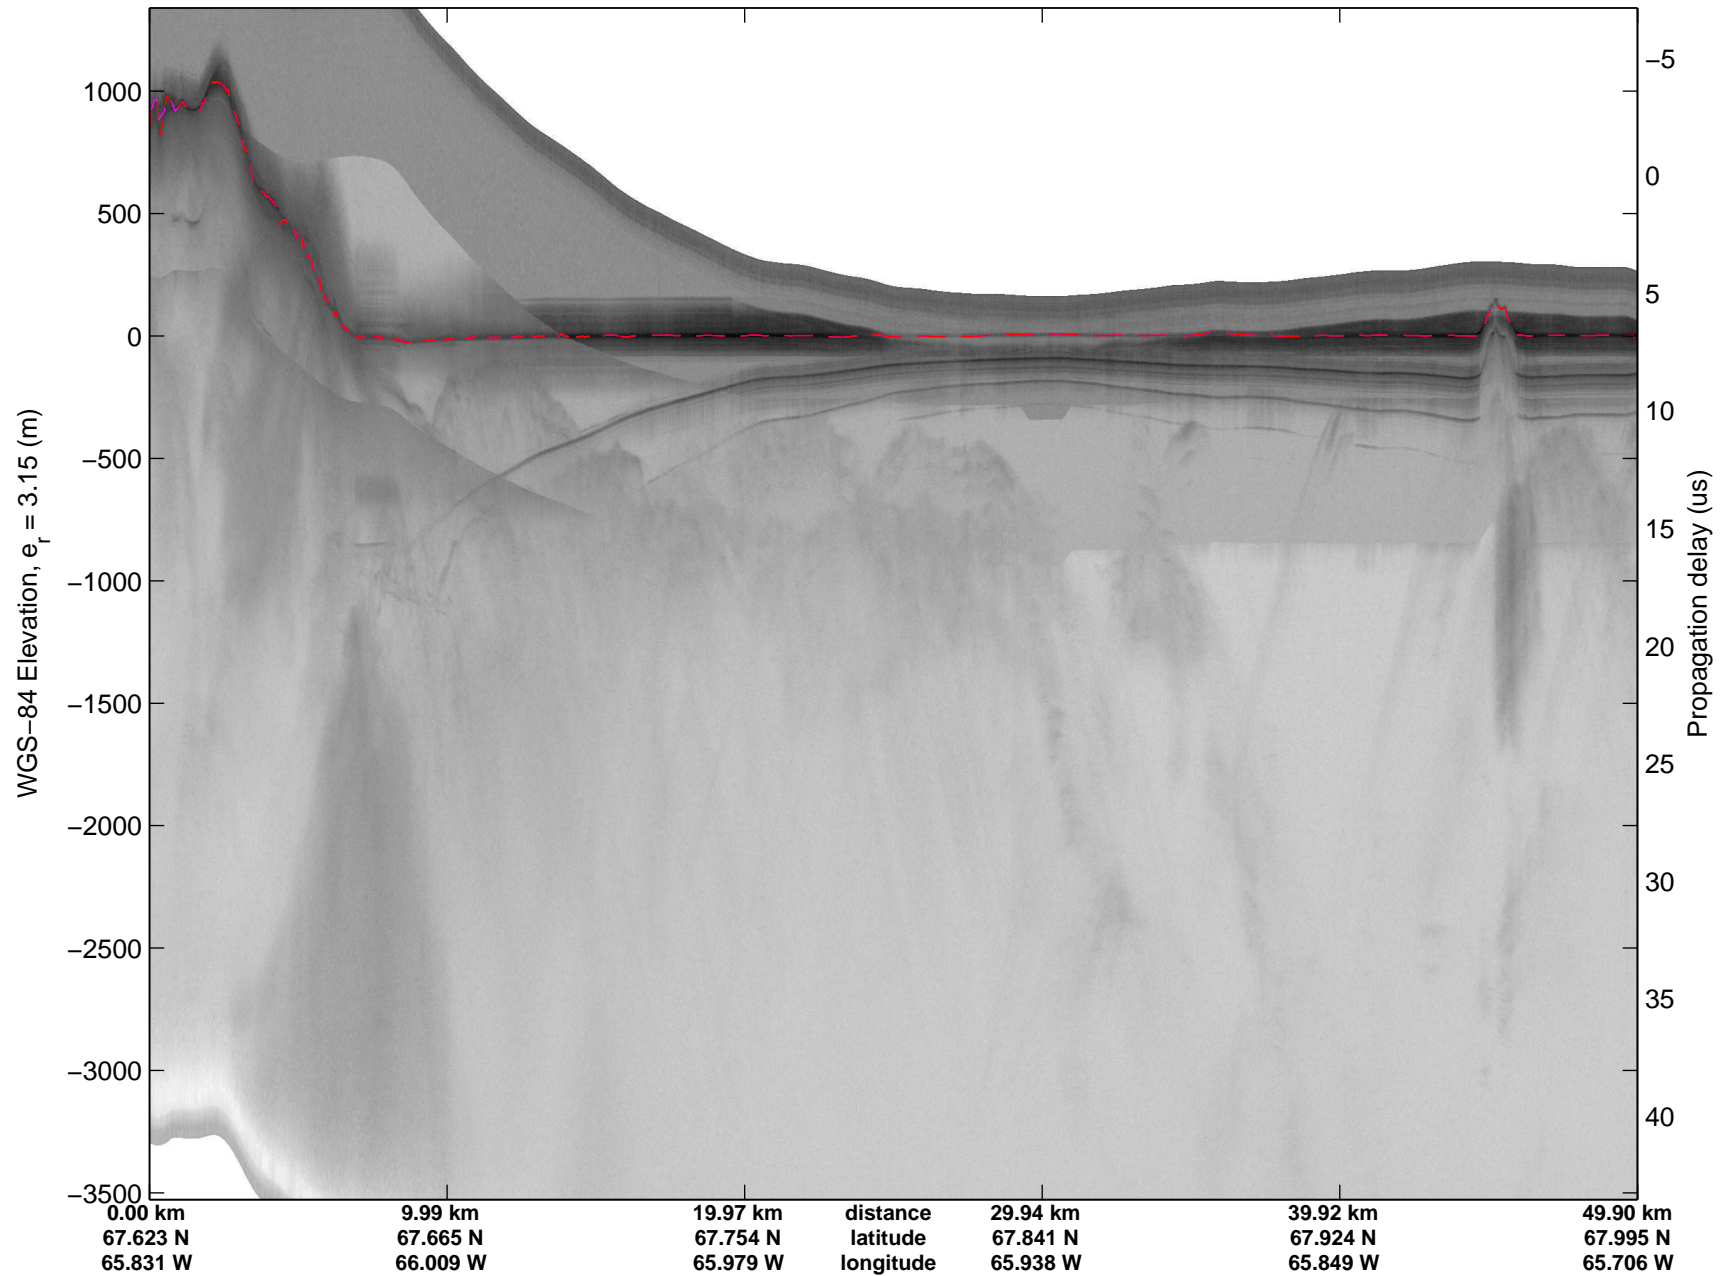

mcords3 2014_Greenland_P3: "Baffin 02" 20140423_02_031: 14:53:01.3 to 14:59:25.9 GPS

Polar Stereograph 70N/-45E

mcords3 2014_Greenland_P3: "Baffin 02" 20140423_02_032: 14:59:26.2 to 15:05:59.6 GPS

mcords3 2014_Greenland_P3: "Baffin 02" 20140423_02_032: 14:59:26.2 to 15:05:59.6 GPS

Polar Stereograph 70N/-45E

mcords3 2014_Greenland_P3: "Baffin 02" 20140423_02_033: 15:05:59.9 to 15:12:24.7 GPS

mcords3 2014_Greenland_P3: "Baffin 02" 20140423_02_033: 15:05:59.9 to 15:12:24.7 GPS

Polar Stereograph 70N/-45E

mcords3 2014_Greenland_P3: "Baffin 02" 20140423_02_034: 15:12:25.0 to 15:19:16.5 GPS

mcords3 2014_Greenland_P3: "Baffin 02" 20140423_02_034: 15:12:25.0 to 15:19:16.5 GPS

Polar Stereograph 70N/-45E

mcords3 2014_Greenland_P3: "Baffin 02" 20140423_02_035: 15:19:16.8 to 15:26:05.6 GPS