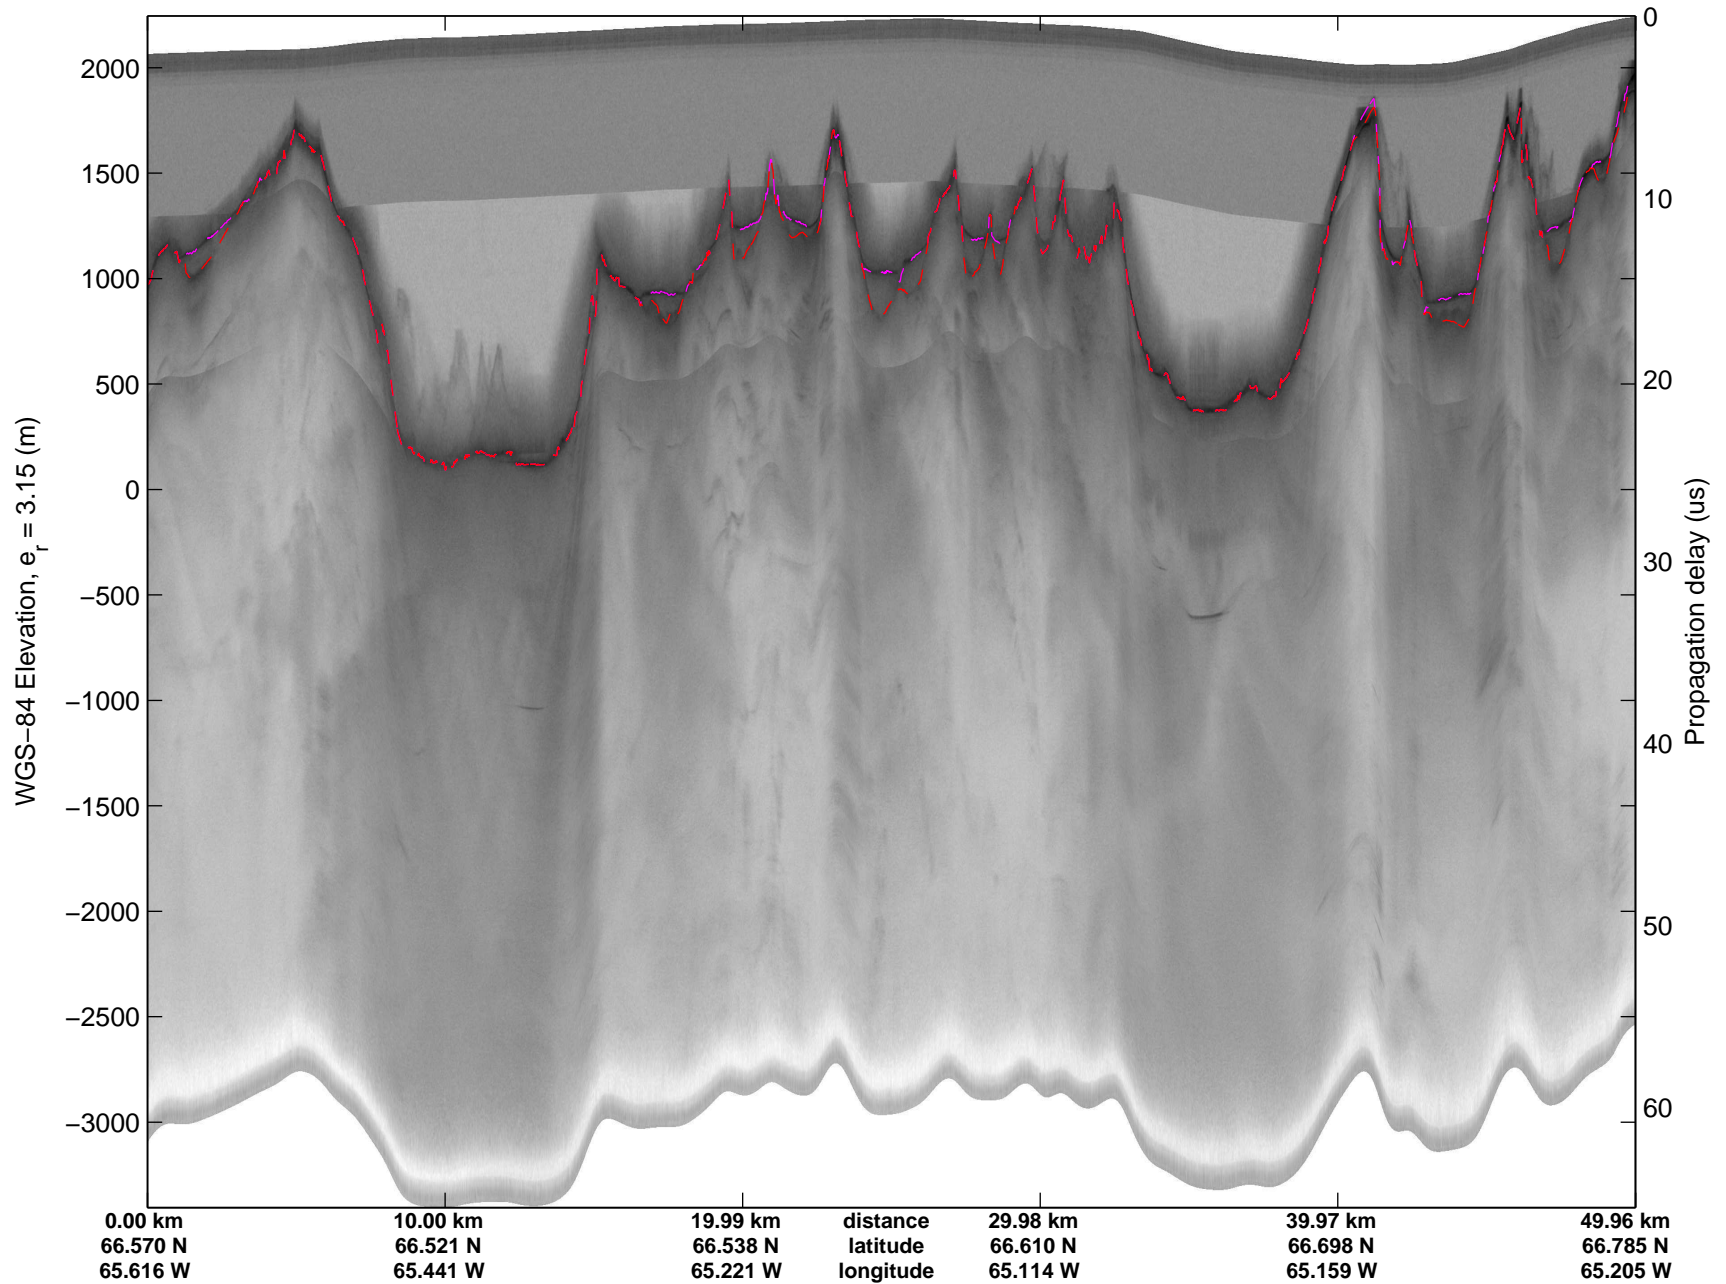

Polar Stereograph 70N/-45E

mcords3 2014_Greenland_P3: "Baffin 02" 20140423_02_029: 14:40:16.0 to 14:46:41.4 GPS

mcords3 2014_Greenland_P3: "Baffin 02" 20140423_02_029: 14:40:16.0 to 14:46:41.4 GPS

Polar Stereograph 70N/-45E

mcords3 2014_Greenland_P3: "Baffin 02" 20140423_02_030: 14:46:41.7 to 14:53:01.1 GPS

mcords3 2014_Greenland_P3: "Baffin 02" 20140423_02_030: 14:46:41.7 to 14:53:01.1 GPS

Polar Stereograph 70N/-45E

mcords3 2014_Greenland_P3: "Baffin 02" 20140423_02_031: 14:53:01.3 to 14:59:25.9 GPS

mcords3 2014_Greenland_P3: "Baffin 02" 20140423_02_031: 14:53:01.3 to 14:59:25.9 GPS

Polar Stereograph 70N/-45E

mcords3 2014_Greenland_P3: "Baffin 02" 20140423_02_032: 14:59:26.2 to 15:05:59.6 GPS

mcords3 2014_Greenland_P3: "Baffin 02" 20140423_02_032: 14:59:26.2 to 15:05:59.6 GPS