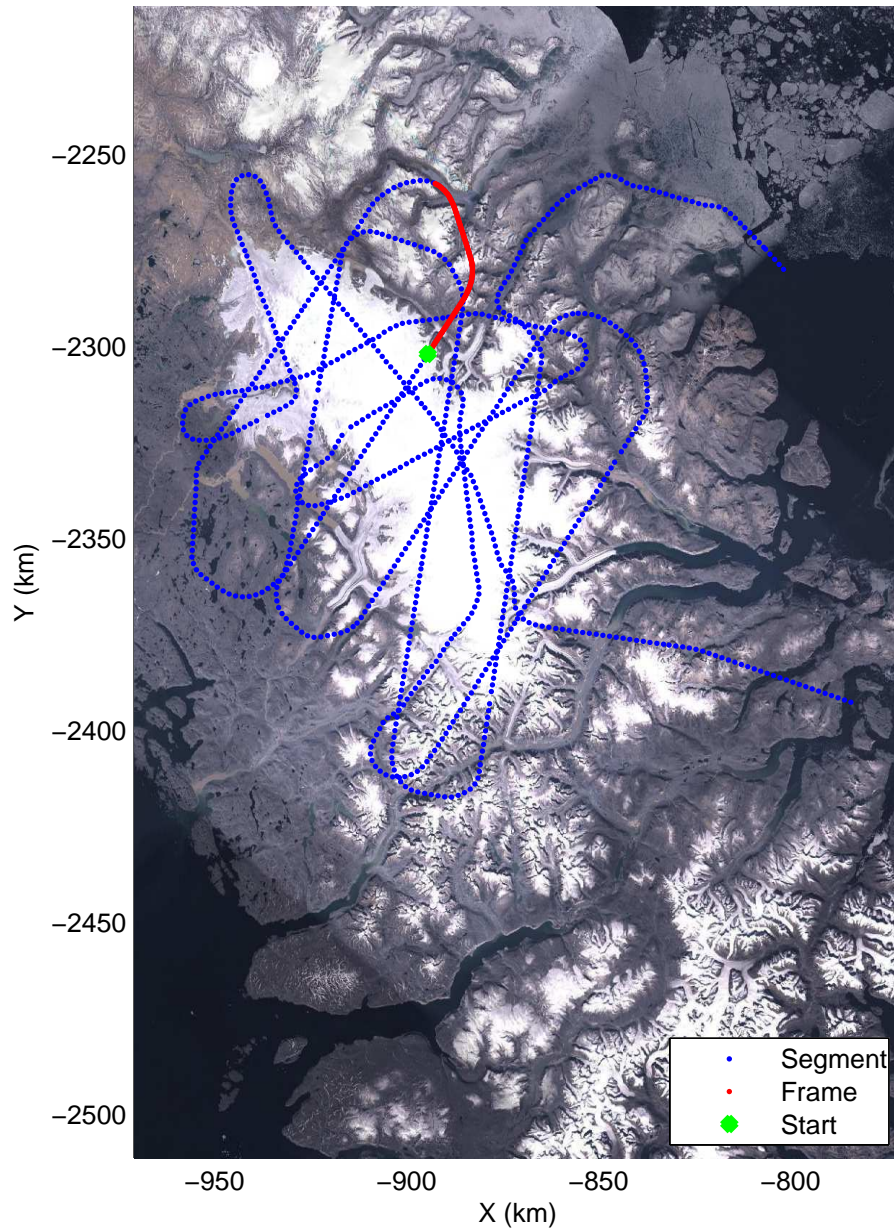

Polar Stereograph 70N/-45E

mcords3 2014_Greenland_P3: "Baffin 02" 20140423_02_021: 13:48:54.5 to 13:54:60.0 GPS

mcords3 2014_Greenland_P3: "Baffin 02" 20140423_02_021: 13:48:54.5 to 13:54:60.0 GPS

Polar Stereograph 70N/-45E