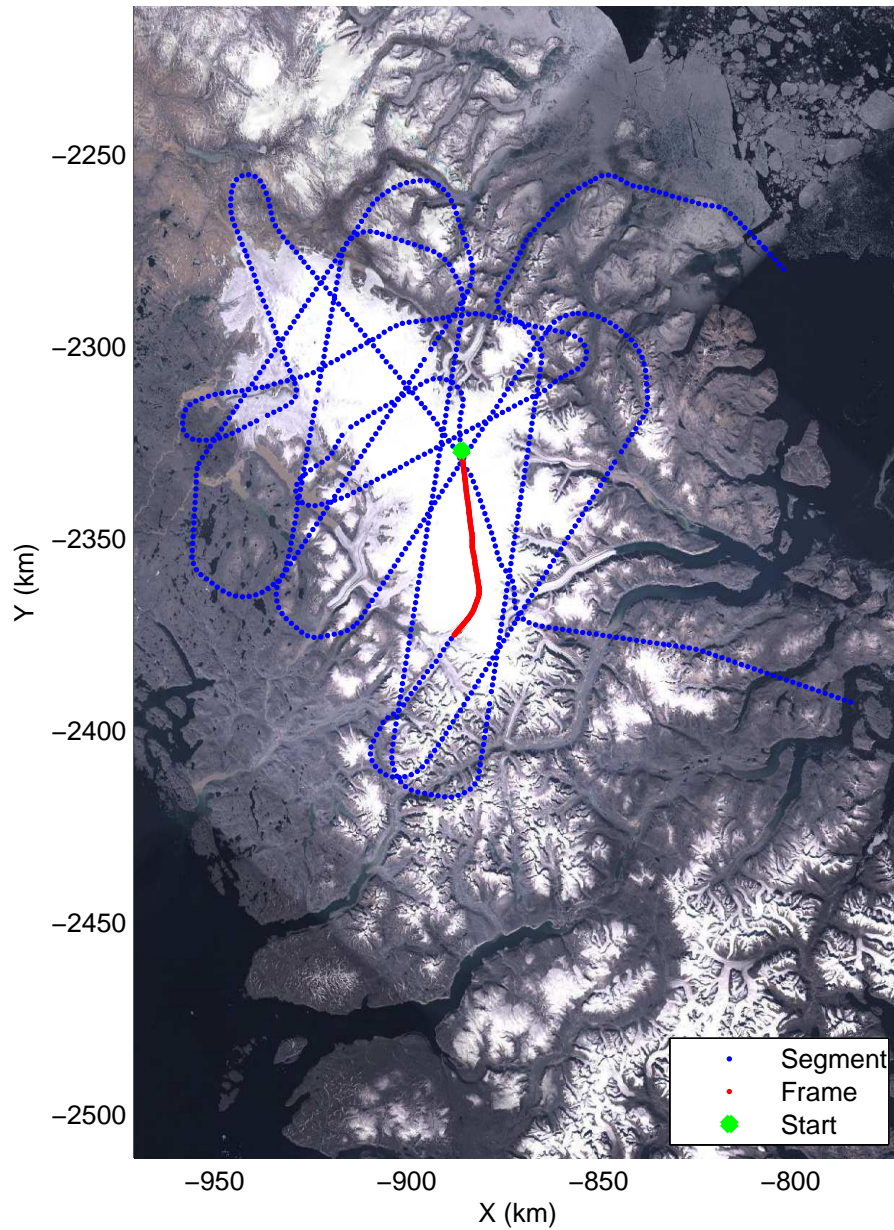

Polar Stereograph 70N/-45E