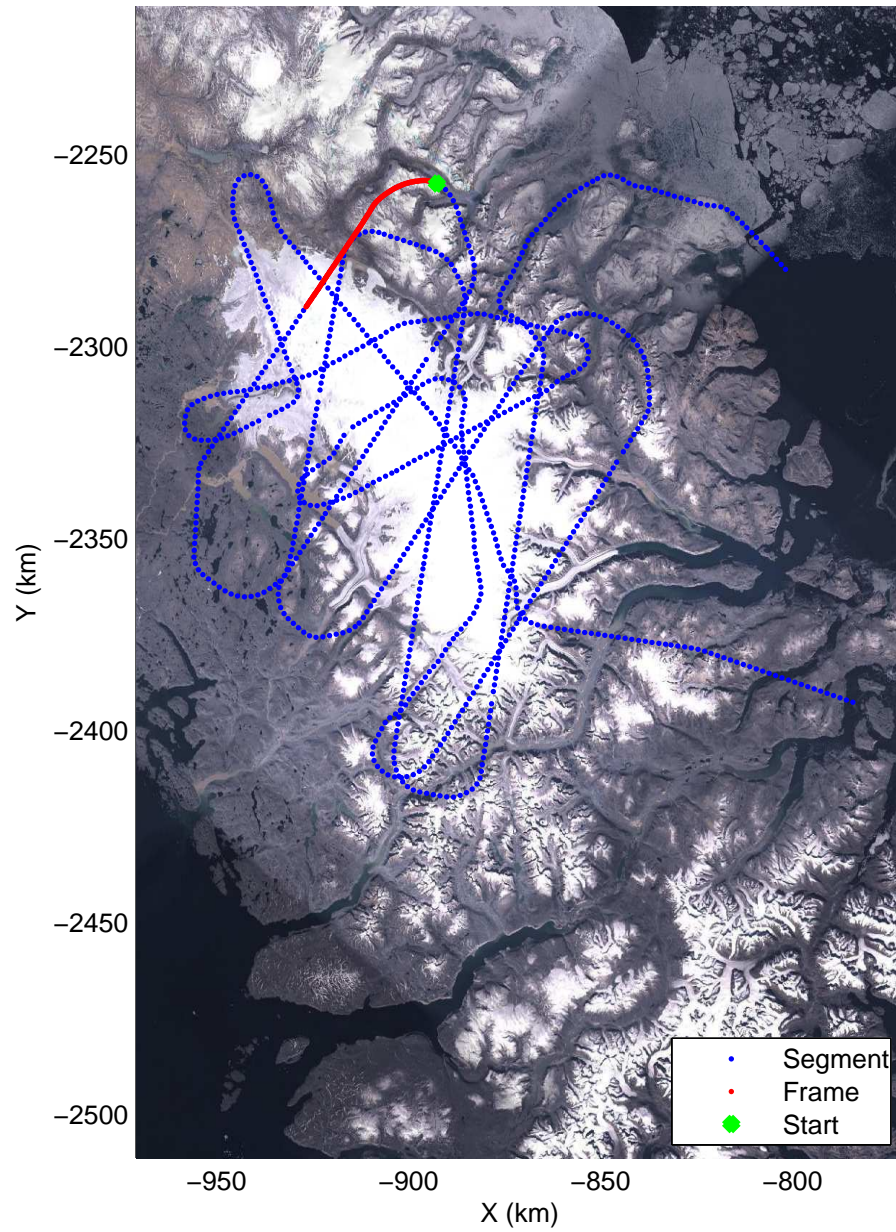

mcords3 2014_Greenland_P3: "Baffin 02" 20140423_02_022: 13:55:00.2 to 14:00:56.0 GPS

mcords3 2014_Greenland_P3: "Baffin 02" 20140423_02_022: 13:55:00.2 to 14:00:56.0 GPS

Polar Stereograph 70N/-45E

mcords3 2014_Greenland_P3: "Baffin 02" 20140423_02_023: 14:00:56.3 to 14:07:47.0 GPS