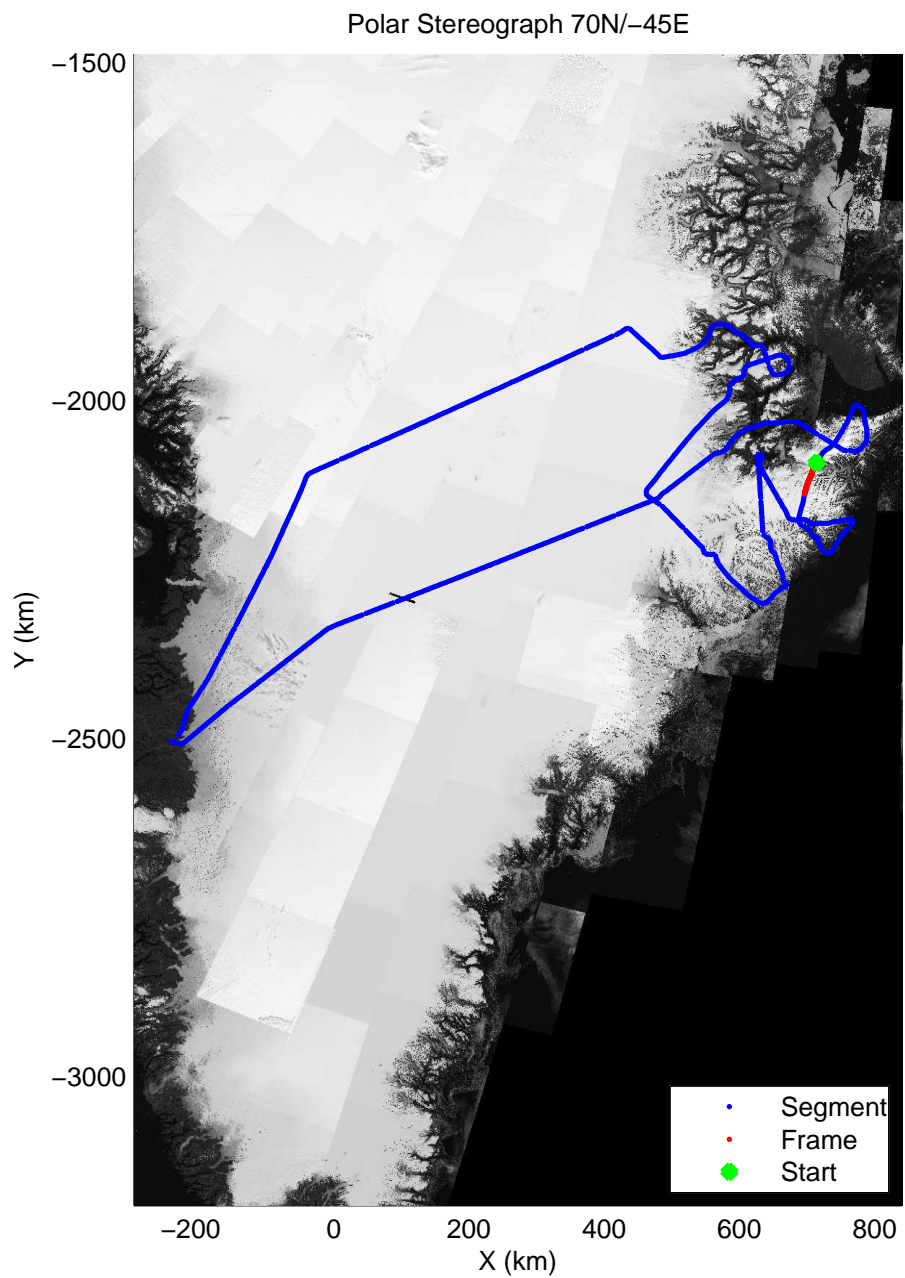

mcords3 2014_Greenland_P3: "Geikie 01" 20140421_01_026: 13:11:08.7 to 13:17:56.9 GPS

mcords3 2014_Greenland_P3: "Geikie 01" 20140421_01_027: 13:17:57.1 to 13:24:23.5 GPS

mcords3 2014_Greenland_P3: "Geikie 01" 20140421_01_027: 13:17:57.1 to 13:24:23.5 GPS