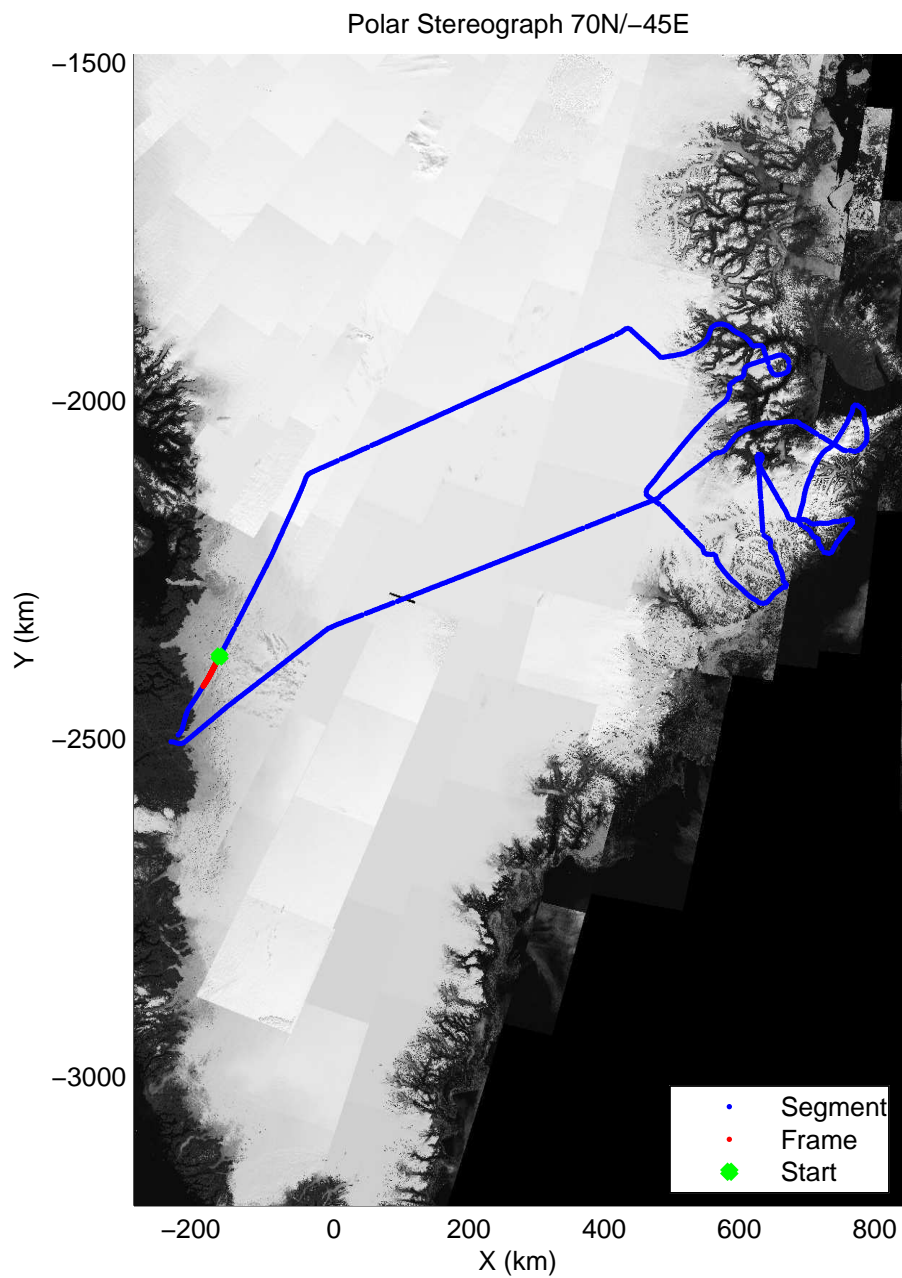

mcords3 2014_Greenland_P3: "Geikie 01" 20140421_01_074: 18:16:34.1 to 18:22:51.9 GPS

mcords3 2014_Greenland_P3: "Geikie 01" 20140421_01_075: 18:22:52.2 to 18:29:00.8 GPS

mcords3 2014_Greenland_P3: "Geikie 01" 20140421_01_075: 18:22:52.2 to 18:29:00.8 GPS