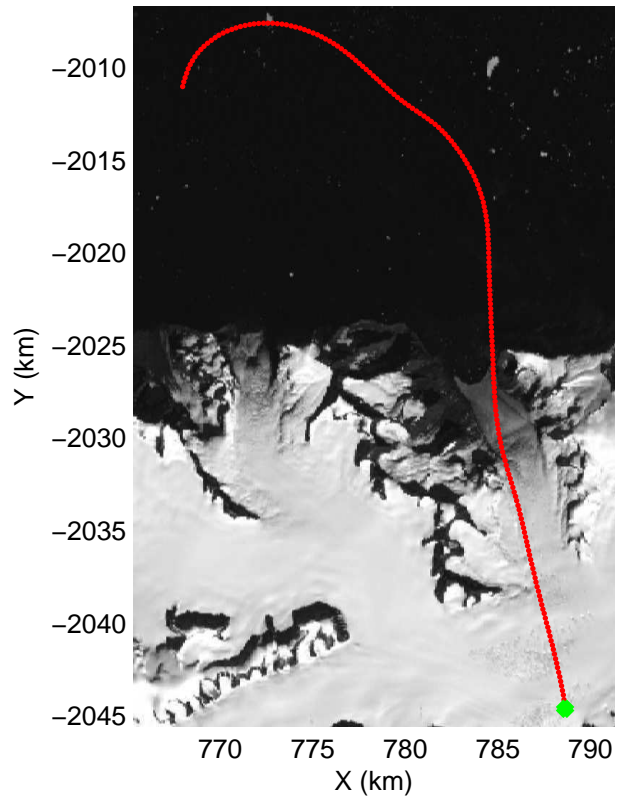

mcoords3 2014_Greenland_P3: "Geikie 01" 20140421_01_023: 12:52:26.9 to 12:58:23.5 GPS

mcords3 2014_Greenland_P3: "Geikie 01" 20140421_01_024: 12:58:23.8 to 13:04:34.8 GPS

mcords3 2014_Greenland_P3: "Geikie 01" 20140421_01_024: 12:58:23.8 to 13:04:34.8 GPS