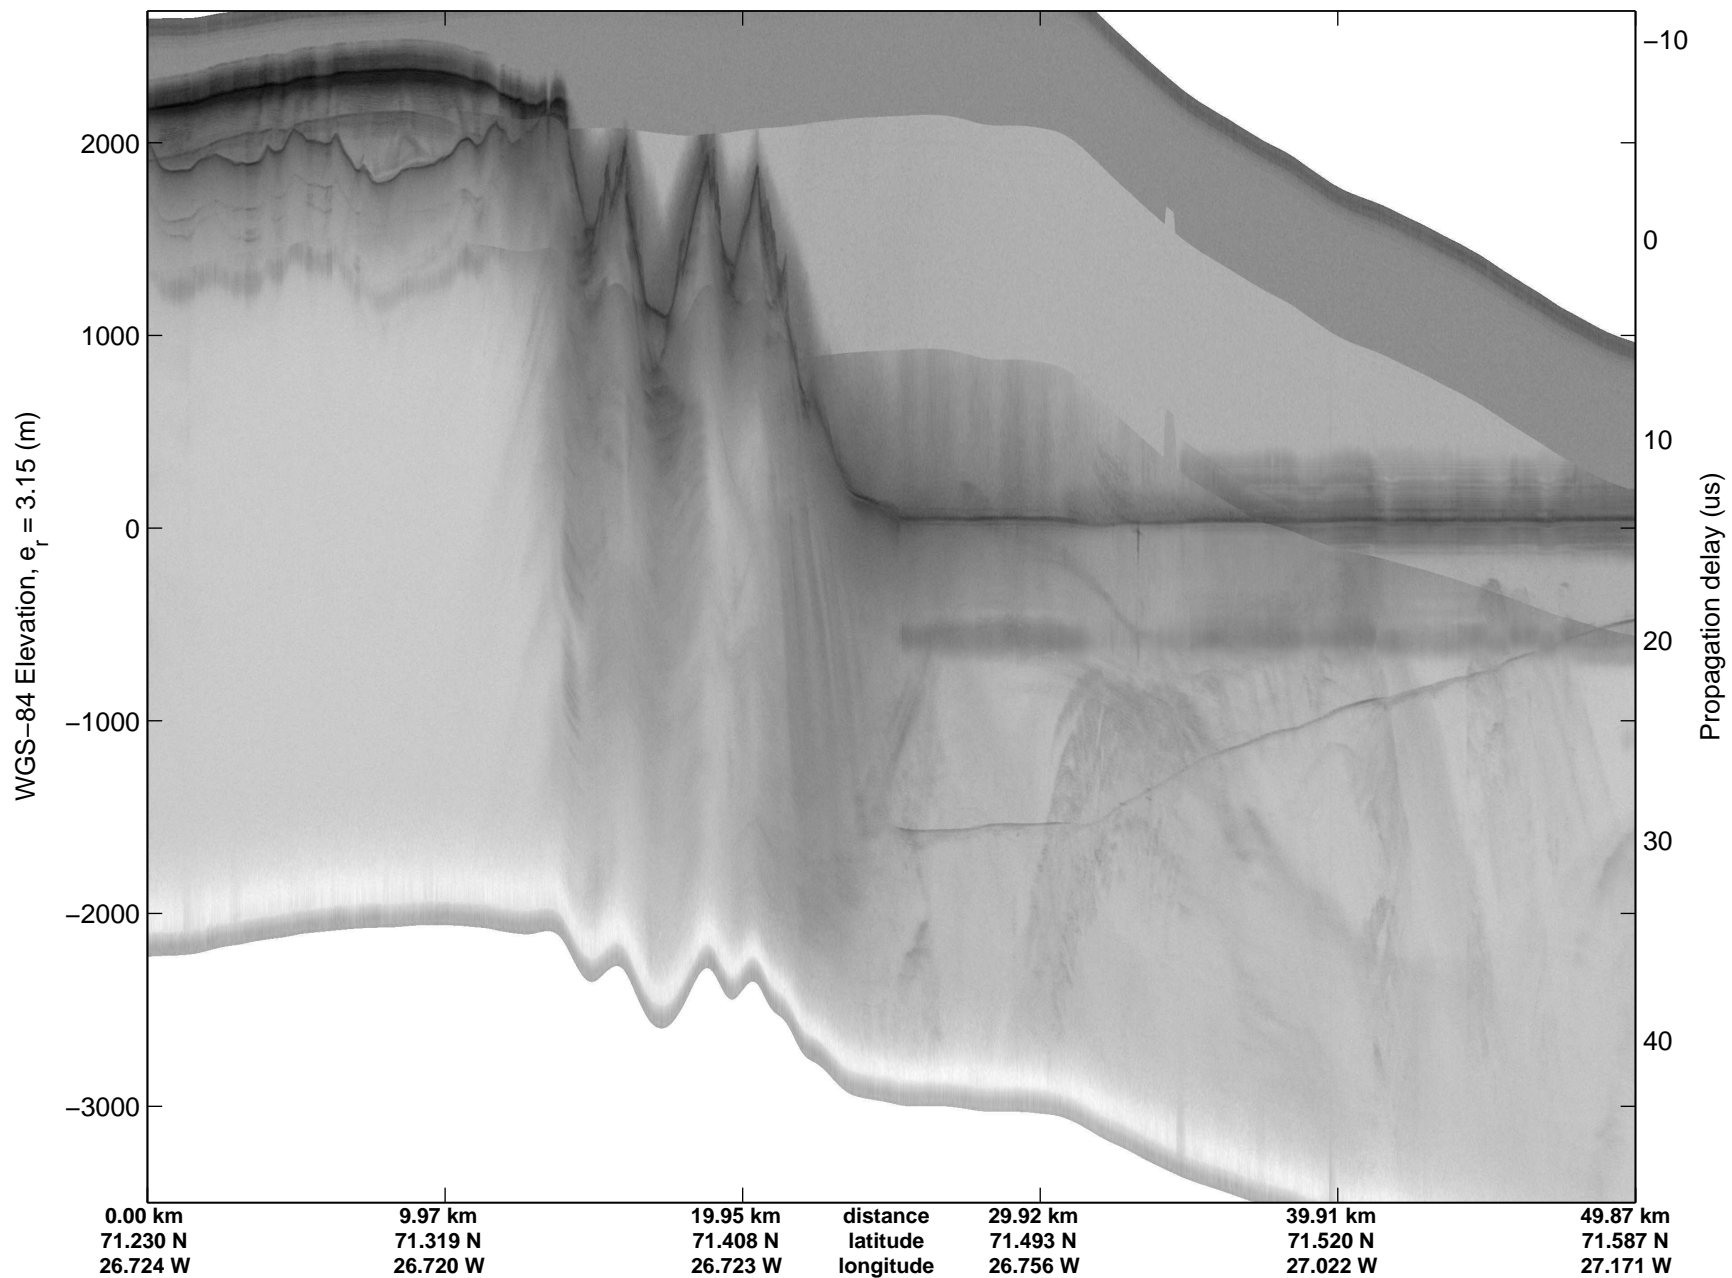

mcords3 2014_Greenland_P3: "Geikie 01" 20140421_01_054: 16:08:27.9 to 16:15:21.0 GPS