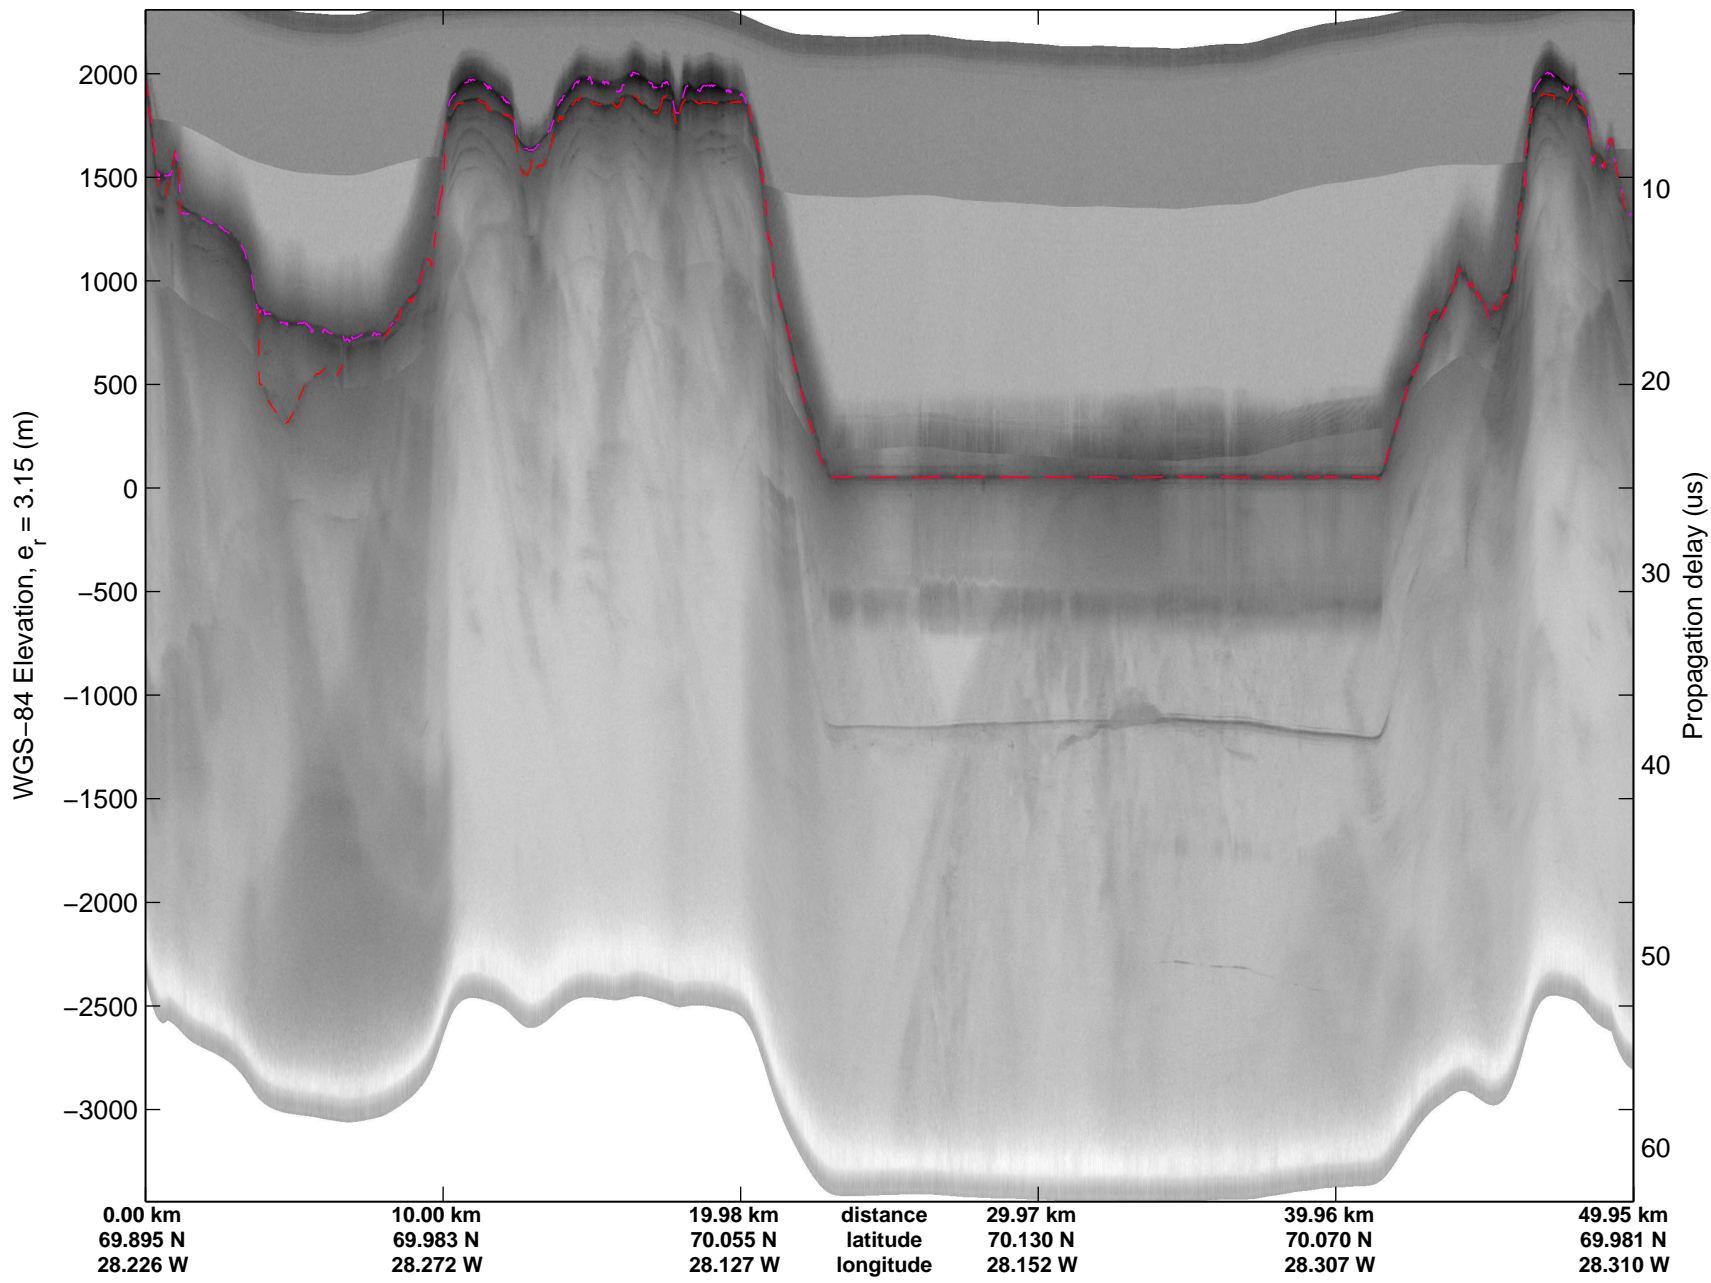

mcords3 2014_Greenland_P3: "Geikie 01" 20140421_01_035: 14:09:05.2 to 14:15:05.5 GPS

mcords3 2014_Greenland_P3: "Geikie 01" 20140421_01_036: 14:15:05.8 to 14:21:36.1 GPS

mcoords3 2014_Greenland_P3: "Geikie 01" 20140421_01_036: 14:15:05.8 to 14:21:36.1 GPS