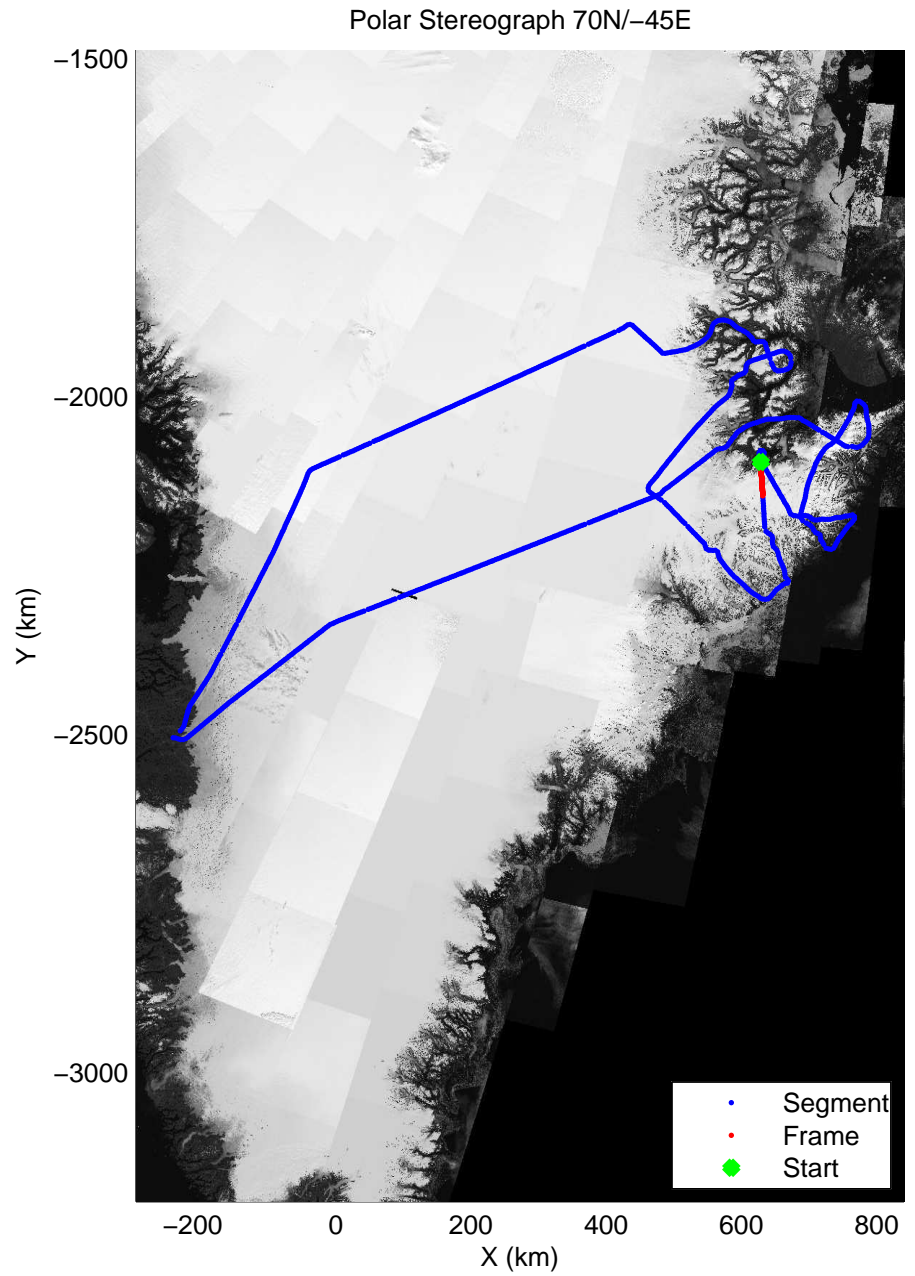

mcords3 2014_Greenland_P3: "Geikie 01" 20140421_01_035: 14:09:05.2 to 14:15:05.5 GPS

mcords3 2014_Greenland_P3: "Geikie 01" 20140421_01_036: 14:15:05.8 to 14:21:36.1 GPS

mcoords3 2014_Greenland_P3: "Geikie 01" 20140421_01_036: 14:15:05.8 to 14:21:36.1 GPS