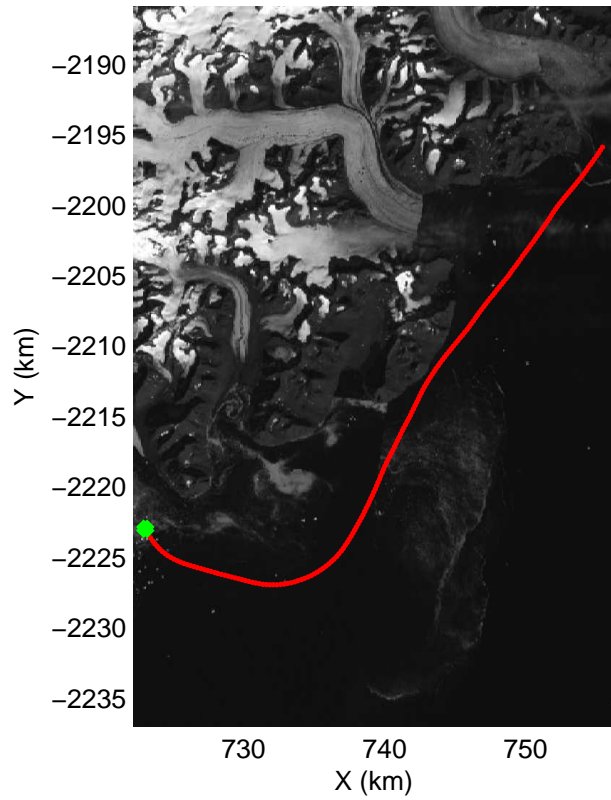

mcords3 2014_Greenland_P3: "Geikie 01" 20140421_01_029: 13:30:31.7 to 13:36:54.9 GPS

mcords3 2014_Greenland_P3: "Geikie 01" 20140421_01_030: 13:36:55.1 to 13:43:18.2 GPS

mcords3 2014_Greenland_P3: "Geikie 01" 20140421_01_030: 13:36:55.1 to 13:43:18.2 GPS