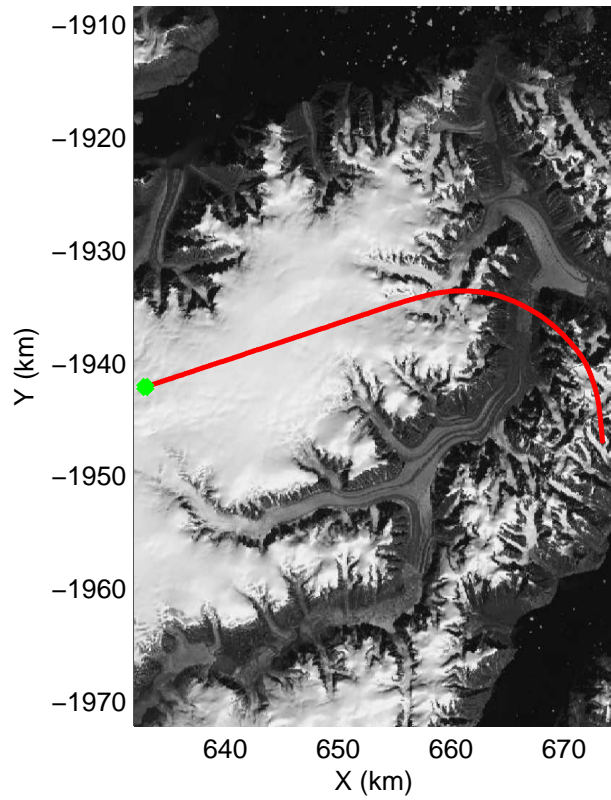

mcords3 2014_Greenland_P3: "Geikie 01" 20140421_01_050: 15:42:39.3 to 15:49:06.9 GPS

mconds3 2014_Greenland_P3: "Geikie 01" 20140421_01_051: 15:49:07.2 to 15:55:46.0 GPS

mconds3 2014_Greenland_P3: "Geikie 01" 20140421_01_051: 15:49:07.2 to 15:55:46.0 GPS