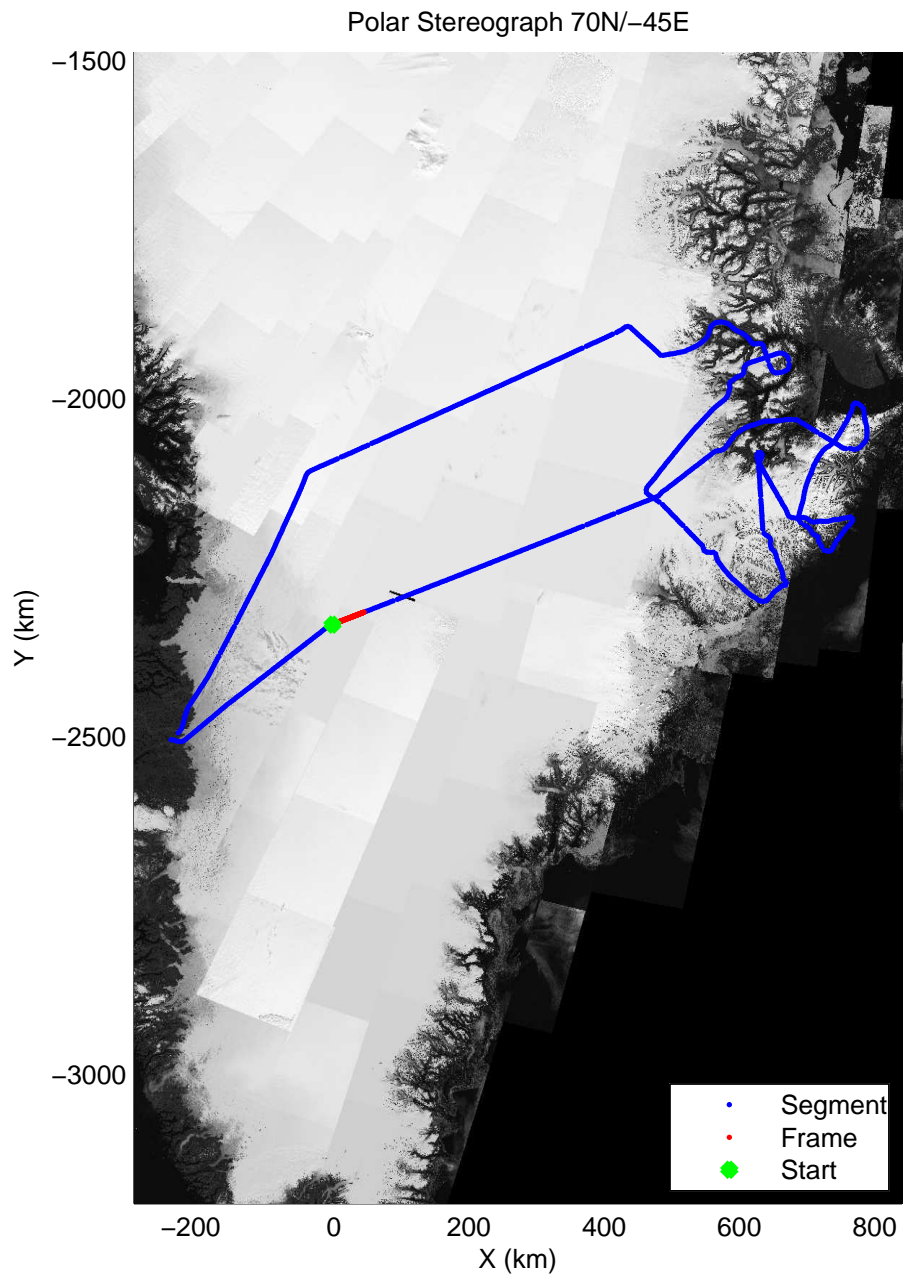

mcords3 2014_Greenland_P3: "Geikie 01" 20140421_01_005: 11:02:39.6 to 11:08:46.7 GPS

mcords3 2014_Greenland_P3: "Geikie 01" 20140421_01_006: 11:08:47.0 to 11:14:51.2 GPS

mcords3 2014_Greenland_P3: "Geikie 01" 20140421_01_006: 11:08:47.0 to 11:14:51.2 GPS