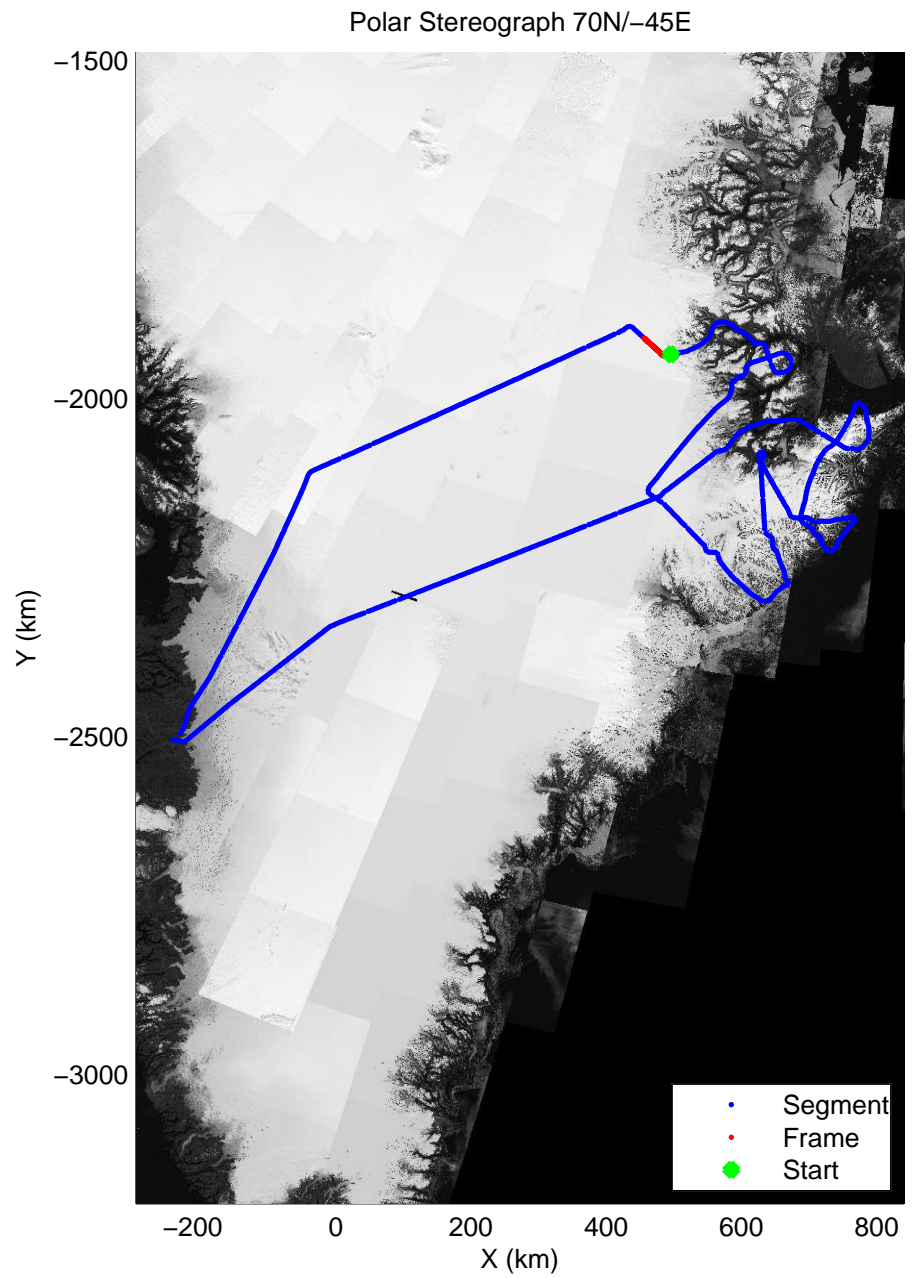

mcords3 2014_Greenland_P3: "Geikie 01" 20140421_01_056: 16:22:16.7 to 16:28:31.5 GPS

mcords3 2014_Greenland_P3: "Geikie 01" 20140421_01_057: 16:28:31.8 to 16:35:01.2 GPS

mconds3 2014_Greenland_P3: "Geikie 01" 20140421_01_057: 16:28:31.8 to 16:35:01.2 GPS