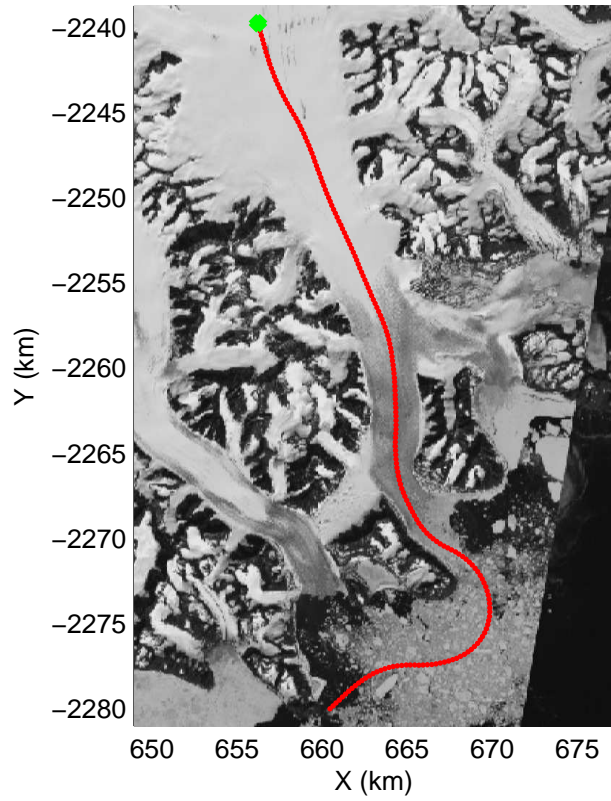

mcords3 2014_Greenland_P3: "Geikie 01" 20140421_01_038: 14:27:49.1 to 14:33:59.0 GPS

mcords3 2014_Greenland_P3: "Geikie 01" 20140421_01_039: 14:33:59.3 to 14:40:09.2 GPS

mcords3 2014_Greenland_P3: "Geikie 01" 20140421_01_039: 14:33:59.3 to 14:40:09.2 GPS