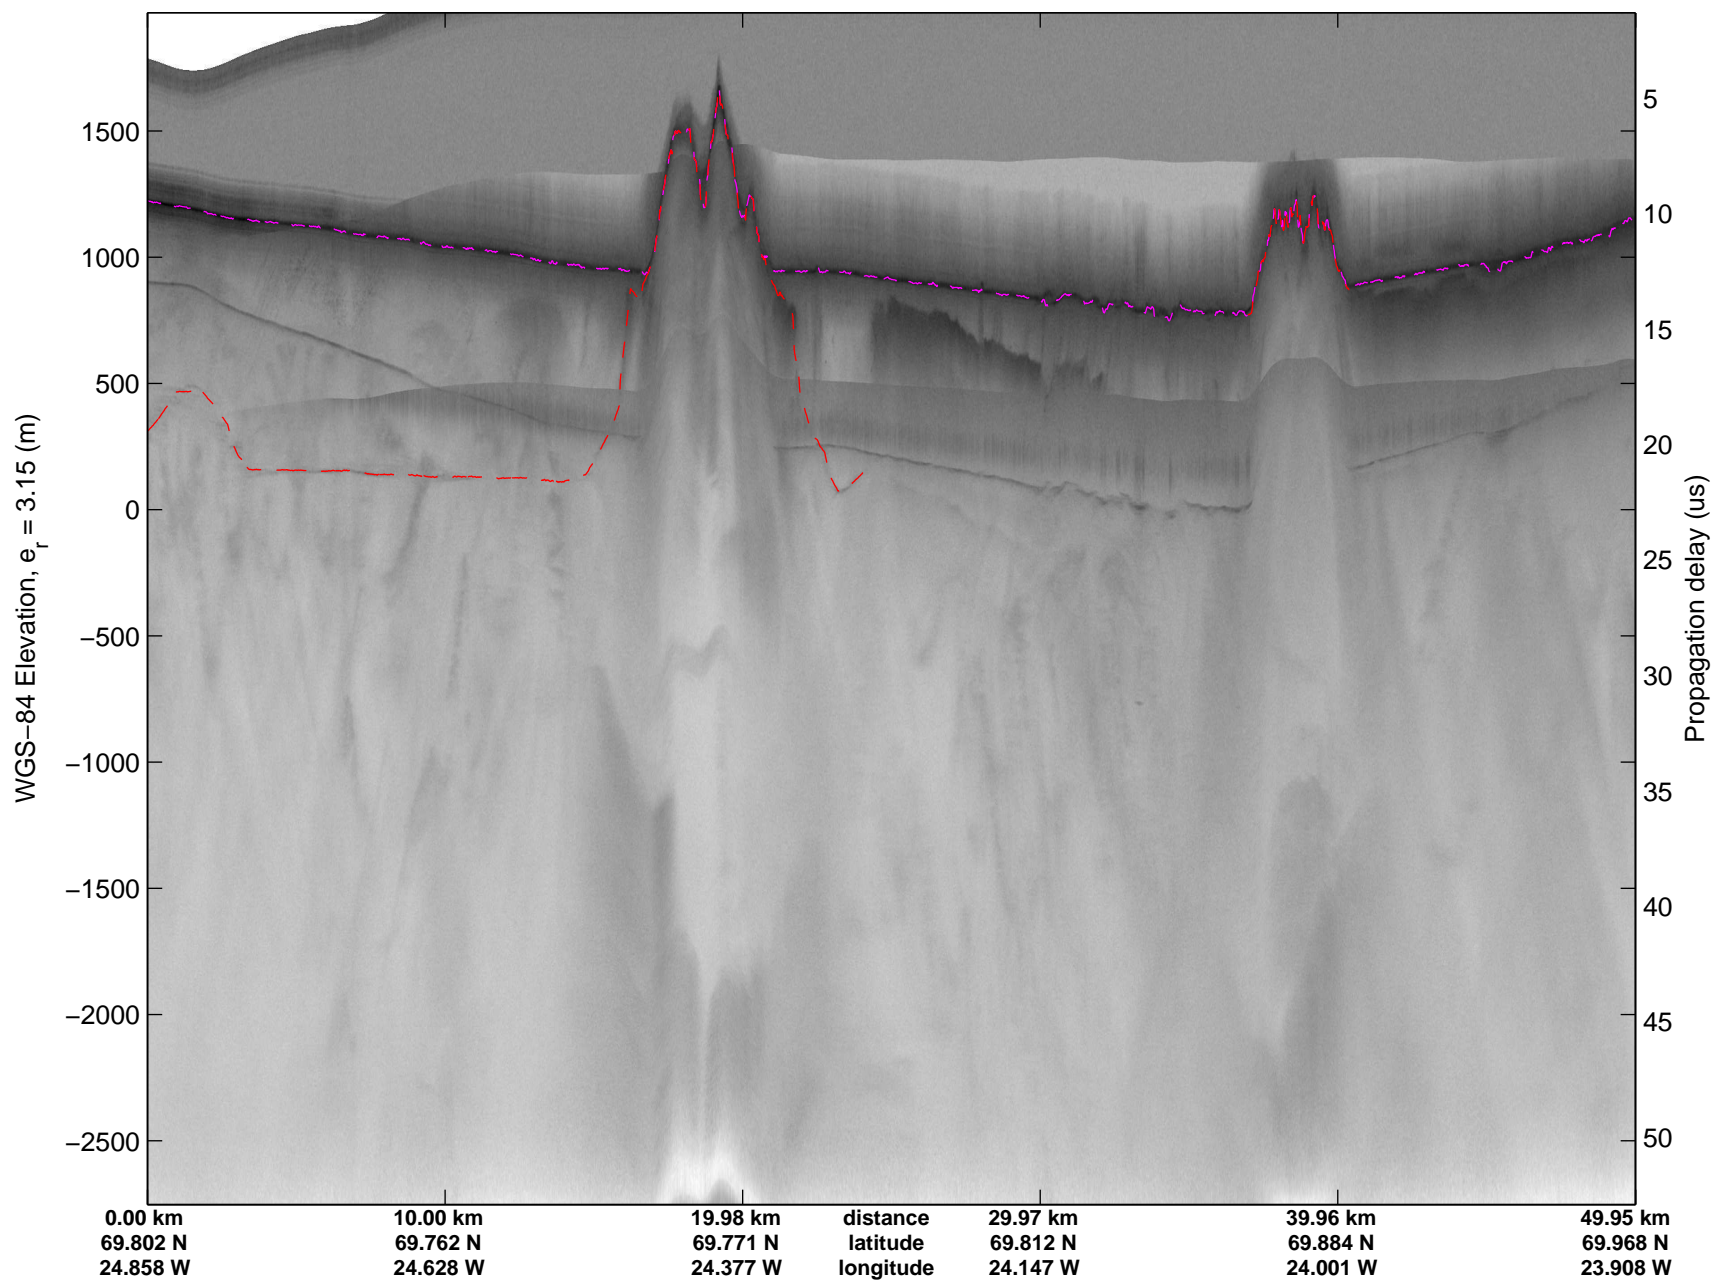

mcoords3 2014_Greenland_P3: "Geikie 01" 20140421_01_023: 12:52:26.9 to 12:58:23.5 GPS

mcords3 2014_Greenland_P3: "Geikie 01" 20140421_01_024: 12:58:23.8 to 13:04:34.8 GPS

mcords3 2014_Greenland_P3: "Geikie 01" 20140421_01_024: 12:58:23.8 to 13:04:34.8 GPS