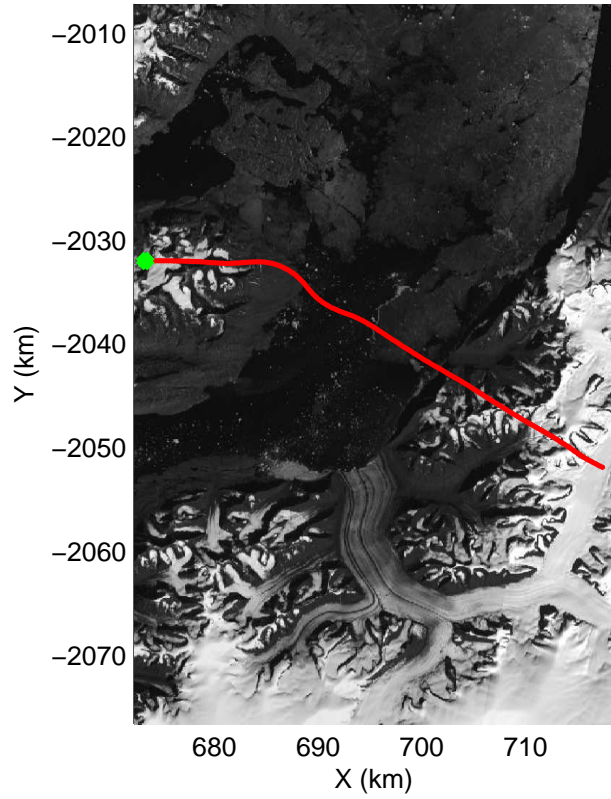

mcords3 2014_Greenland_P3: "Geikie 01" 20140421_01_020: 12:34:04.5 to 12:40:34.6 GPS

mcords3 2014_Greenland_P3: "Geikie 01" 20140421_01_021: 12:40:34.9 to 12:46:23.6 GPS

mcords3 2014_Greenland_P3: "Geikie 01" 20140421_01_021: 12:40:34.9 to 12:46:23.6 GPS