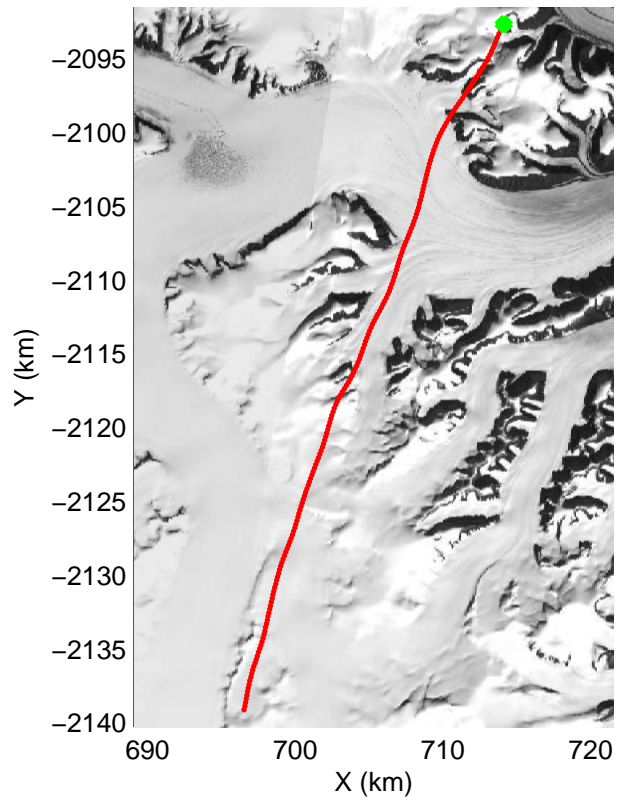

mcords3 2014_Greenland_P3: "Geikie 01" 20140421_01_026: 13:11:08.7 to 13:17:56.9 GPS

mcords3 2014_Greenland_P3: "Geikie 01" 20140421_01_027: 13:17:57.1 to 13:24:23.5 GPS

mcords3 2014_Greenland_P3: "Geikie 01" 20140421_01_027: 13:17:57.1 to 13:24:23.5 GPS