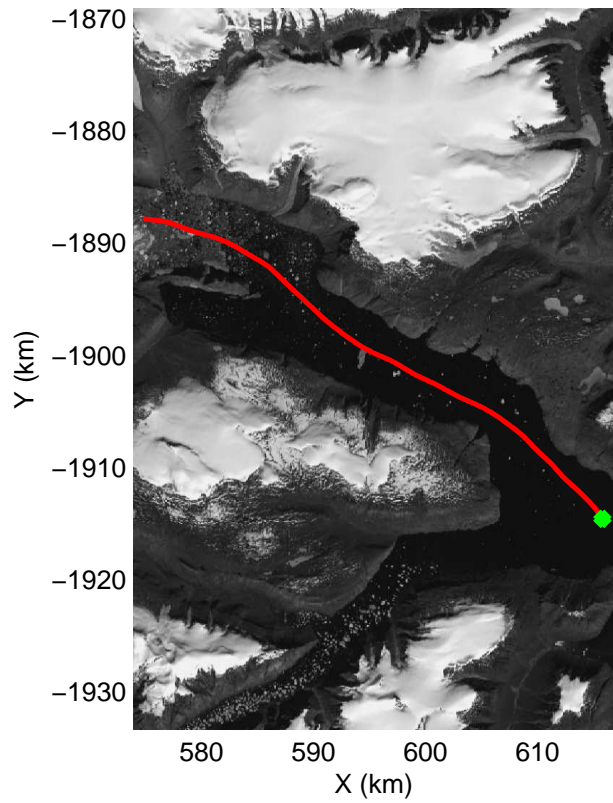

mconds3 2014_Greenland_P3: "Geikie 01" 20140421_01_053: 16:01:31.9 to 16:08:27.6 GPS

mcords3 2014_Greenland_P3: "Geikie 01" 20140421_01_054: 16:08:27.9 to 16:15:21.0 GPS

mcords3 2014_Greenland_P3: "Geikie 01" 20140421_01_054: 16:08:27.9 to 16:15:21.0 GPS