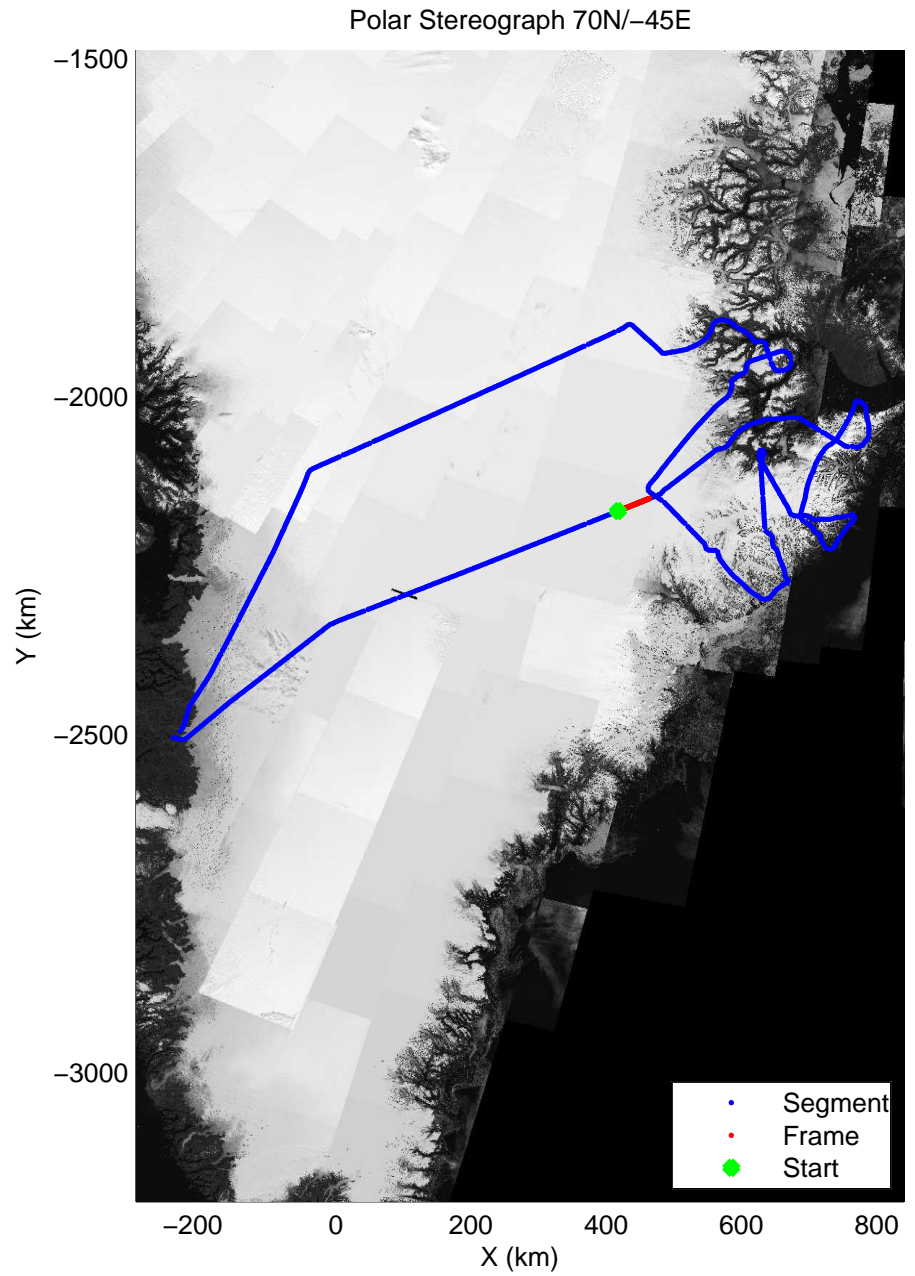

mcords3 2014_Greenland_P3: "Geikie 01" 20140421_01_014: 11:57:54.5 to 12:03:55.0 GPS

mcords3 2014_Greenland_P3: "Geikie 01" 20140421_01_015: 12:03:55.2 to 12:09:53.2 GPS

mcords3 2014_Greenland_P3: "Geikie 01" 20140421_01_015: 12:03:55.2 to 12:09:53.2 GPS