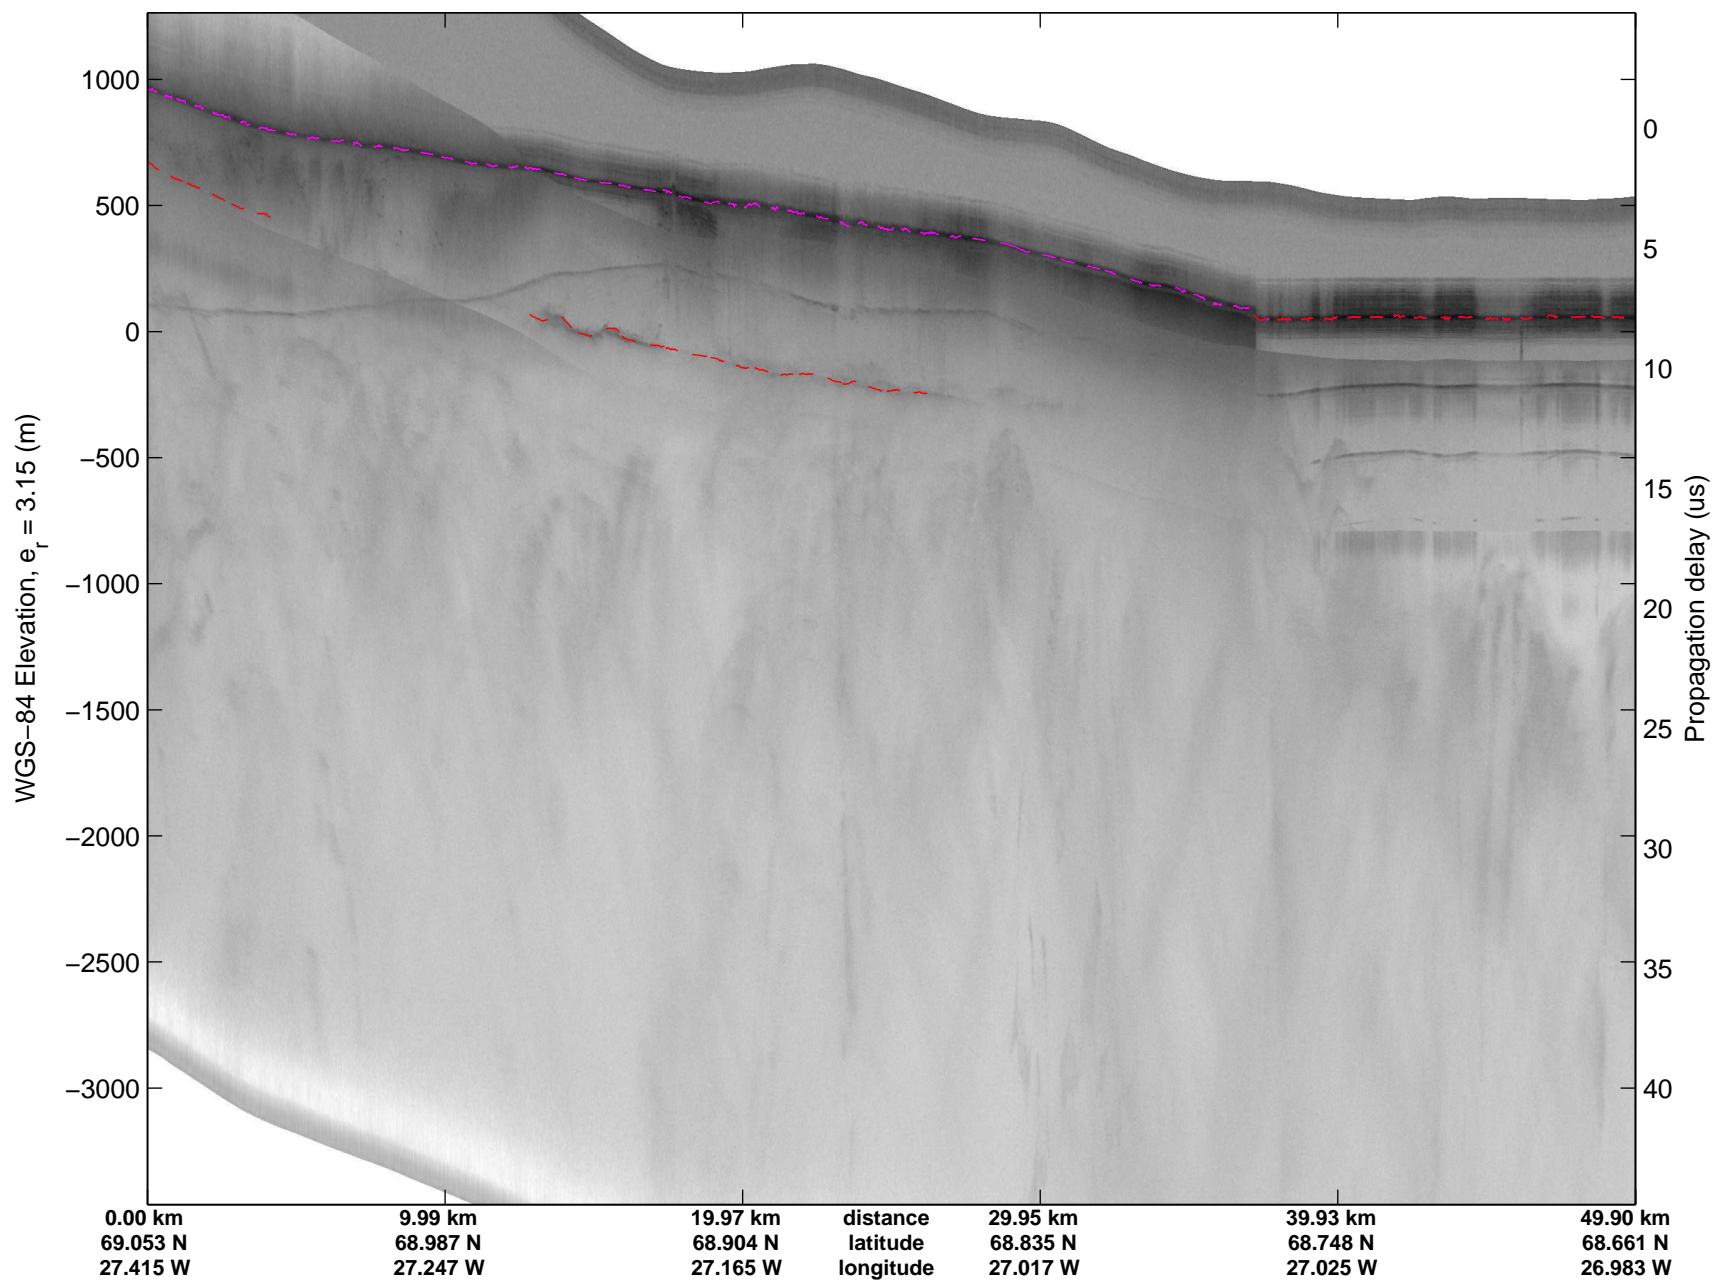

mcords3 2014_Greenland_P3: "Geikie 01" 20140421_01_029: 13:30:31.7 to 13:36:54.9 GPS

mcords3 2014_Greenland_P3: "Geikie 01" 20140421_01_030: 13:36:55.1 to 13:43:18.2 GPS

mcords3 2014_Greenland_P3: "Geikie 01" 20140421_01_030: 13:36:55.1 to 13:43:18.2 GPS