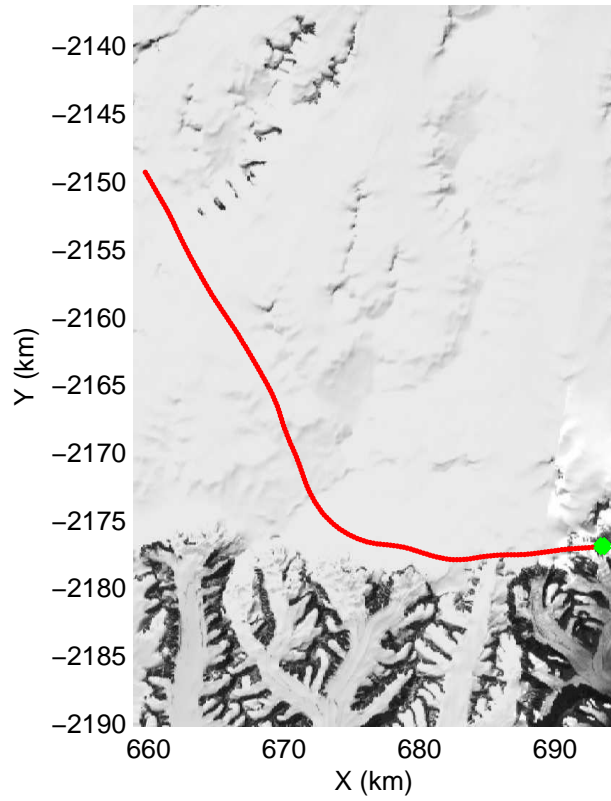

mcords3 2014_Greenland_P3: "Geikie 01" 20140421_01_032: 13:50:06.0 to 13:56:56.3 GPS

mcords3 2014_Greenland_P3: "Geikie 01" 20140421_01_033: 13:56:56.5 to 14:02:58.8 GPS

mcords3 2014_Greenland_P3: "Geikie 01" 20140421_01_033: 13:56:56.5 to 14:02:58.8 GPS