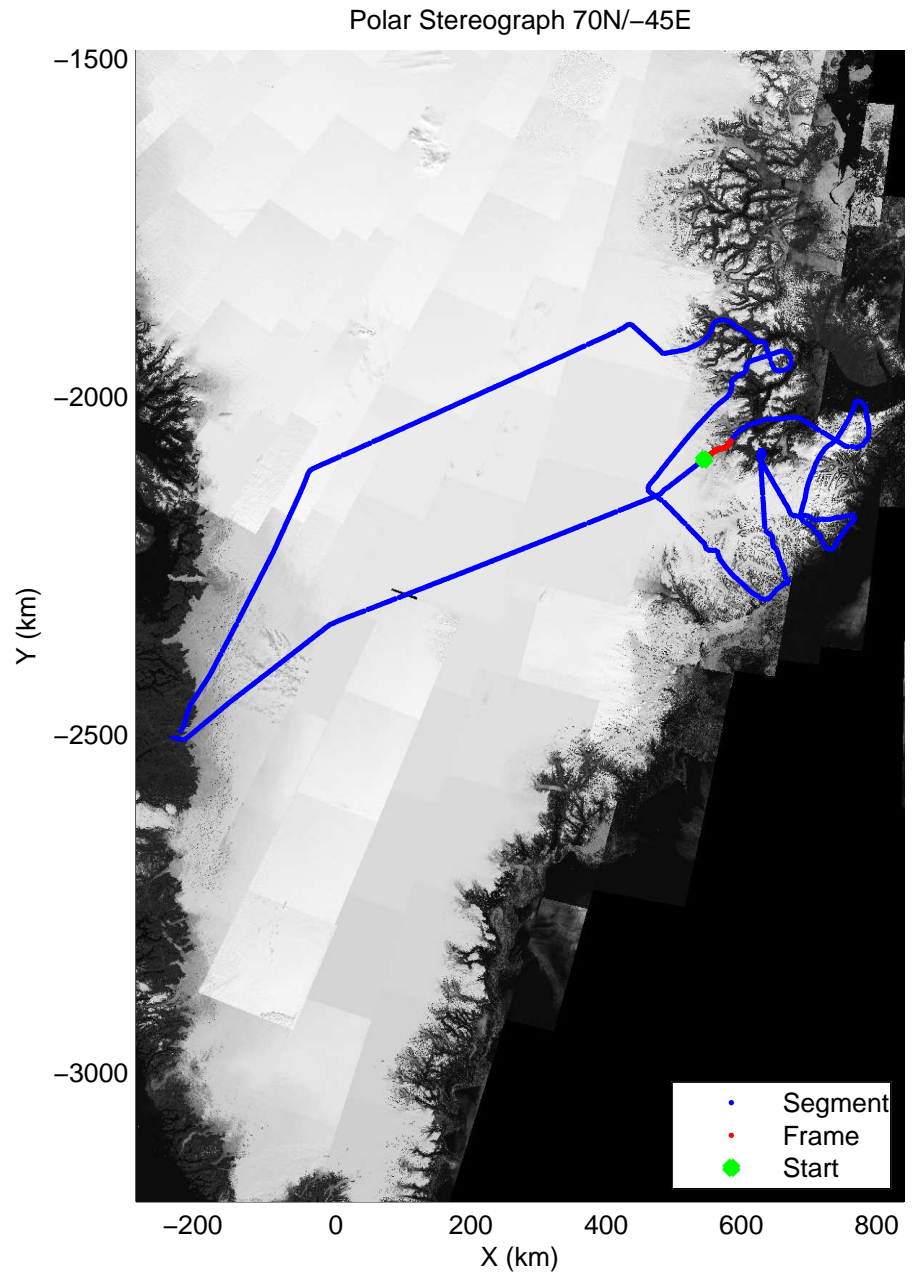

mcords3 2014_Greenland_P3: "Geikie 01" 20140421_01_017: 12:15:56.4 to 12:21:57.3 GPS

mcords3 2014_Greenland_P3: "Geikie 01" 20140421_01_018: 12:21:57.5 to 12:27:55.2 GPS

mcords3 2014_Greenland_P3: "Geikie 01" 20140421_01_018: 12:21:57.5 to 12:27:55.2 GPS