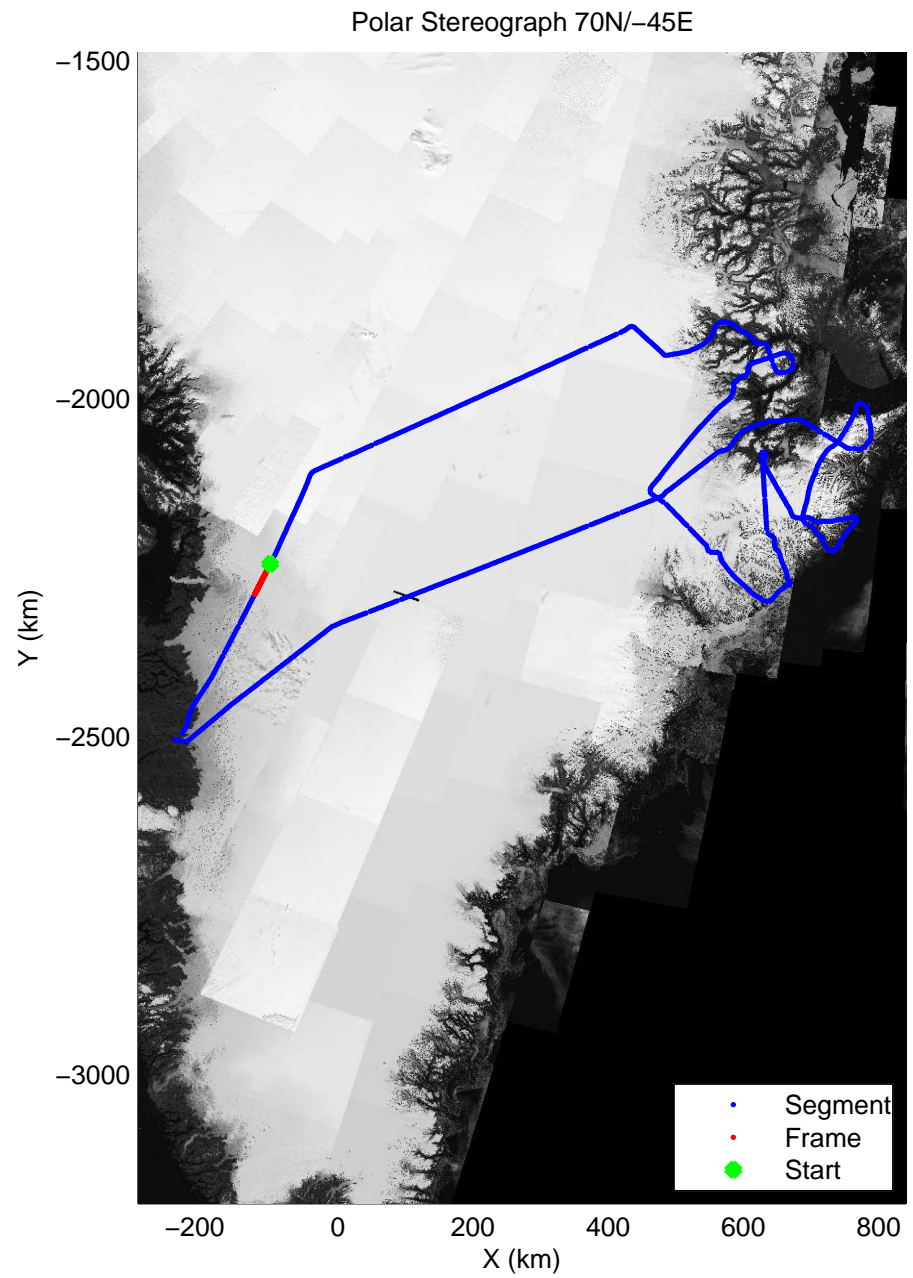

mcords3 2014_Greenland_P3: "Geikie 01" 20140421_01_071: 17:57:41.5 to 18:04:01.9 GPS

mcords3 2014_Greenland_P3: "Geikie 01" 20140421_01_072: 18:04:02.2 to 18:10:21.5 GPS

mcords3 2014_Greenland_P3: "Geikie 01" 20140421_01_072: 18:04:02.2 to 18:10:21.5 GPS