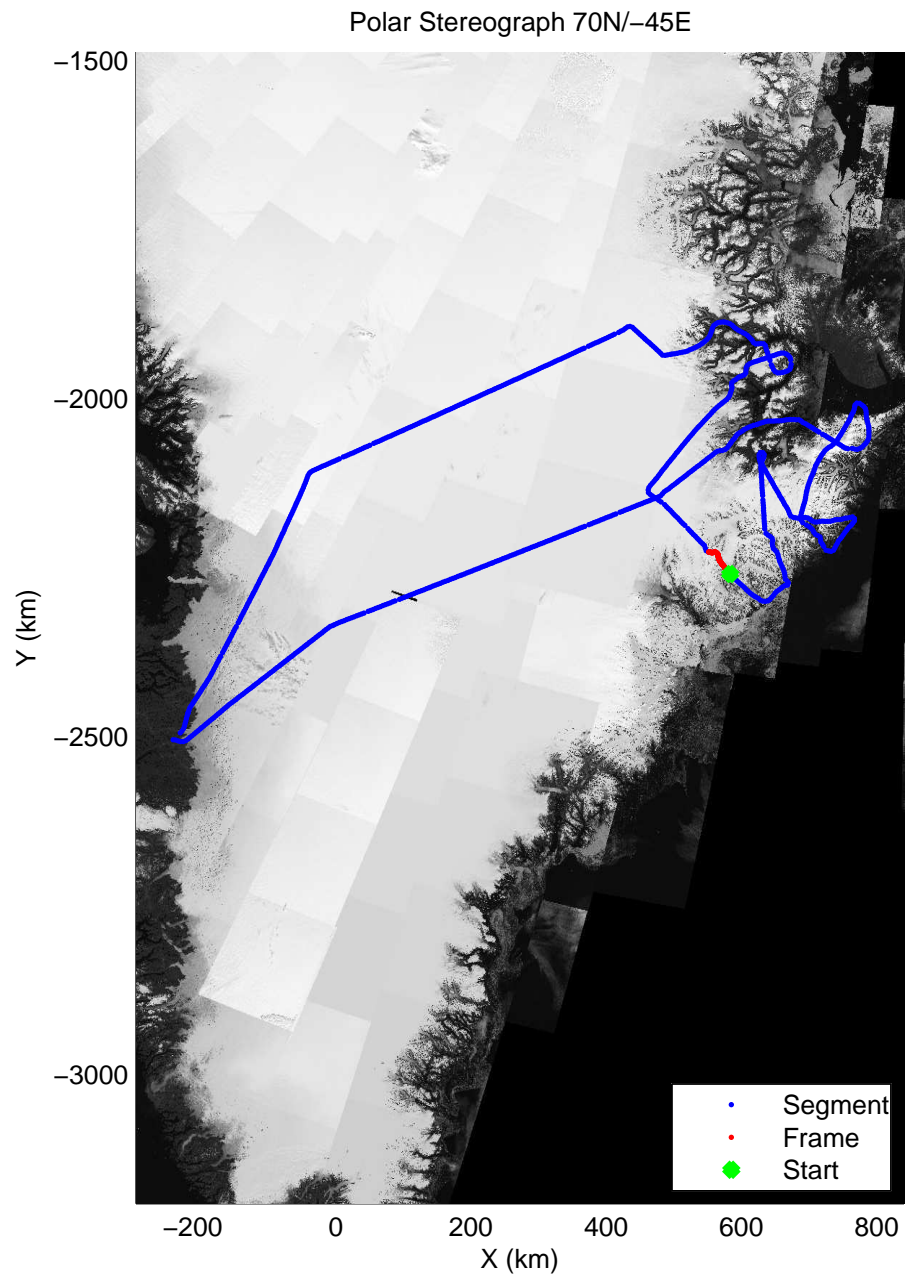

mcords3 2014_Greenland_P3: "Geikie 01" 20140421_01_041: 14:47:02.8 to 14:53:41.6 GPS

mcords3 2014_Greenland_P3: "Geikie 01" 20140421_01_042: 14:53:41.8 to 14:59:51.0 GPS

mcords3 2014_Greenland_P3: "Geikie 01" 20140421_01_042: 14:53:41.8 to 14:59:51.0 GPS