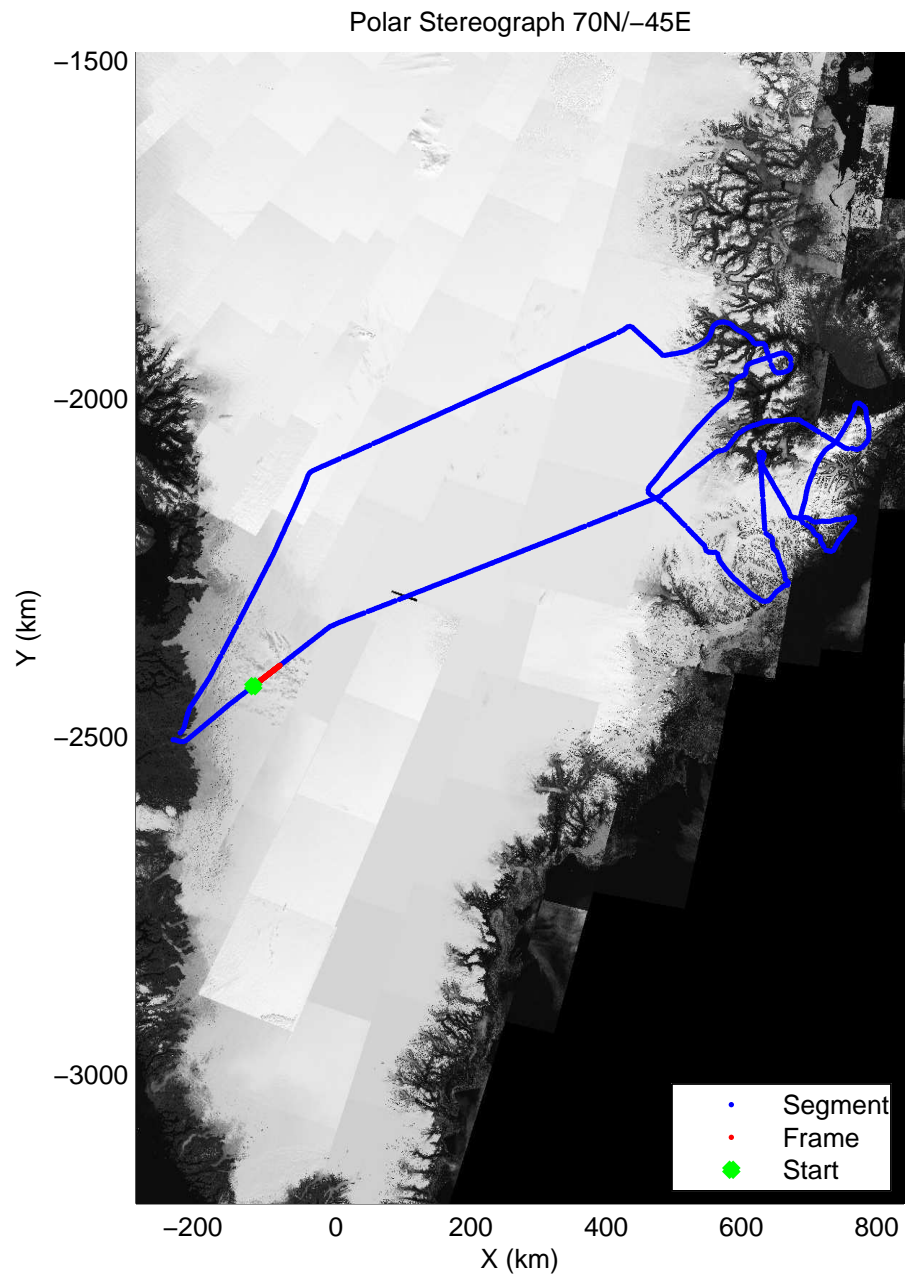

mcords3 2014_Greenland_P3: "Geikie 01" 20140421_01_002: 10:42:50.8 to 10:49:36.4 GPS

mcords3 2014_Greenland_P3: "Geikie 01" 20140421_01_003: 10:49:36.7 to 10:56:12.4 GPS

mcords3 2014_Greenland_P3: "Geikie 01" 20140421_01_003: 10:49:36.7 to 10:56:12.4 GPS