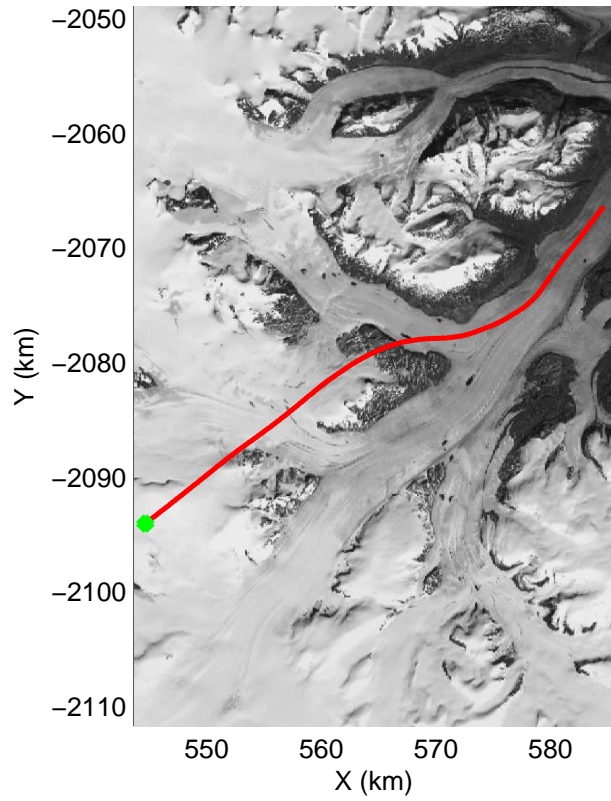

mcords3 2014_Greenland_P3: "Geikie 01" 20140421_01_017: 12:15:56.4 to 12:21:57.3 GPS

mcords3 2014_Greenland_P3: "Geikie 01" 20140421_01_018: 12:21:57.5 to 12:27:55.2 GPS

mcords3 2014_Greenland_P3: "Geikie 01" 20140421_01_018: 12:21:57.5 to 12:27:55.2 GPS