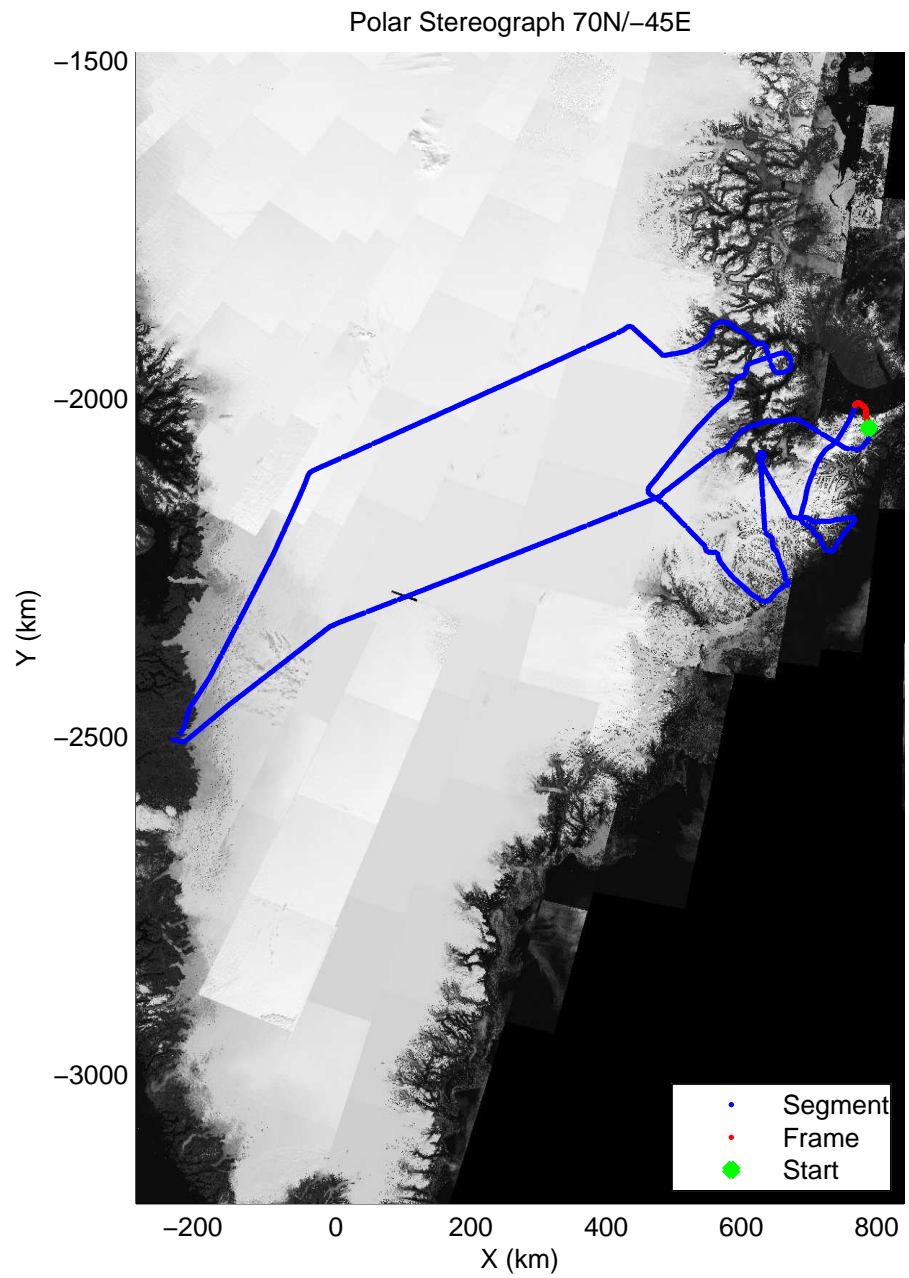

mcoords3 2014_Greenland_P3: "Geikie 01" 20140421_01_023: 12:52:26.9 to 12:58:23.5 GPS

mcords3 2014_Greenland_P3: "Geikie 01" 20140421_01_024: 12:58:23.8 to 13:04:34.8 GPS

mcords3 2014_Greenland_P3: "Geikie 01" 20140421_01_024: 12:58:23.8 to 13:04:34.8 GPS