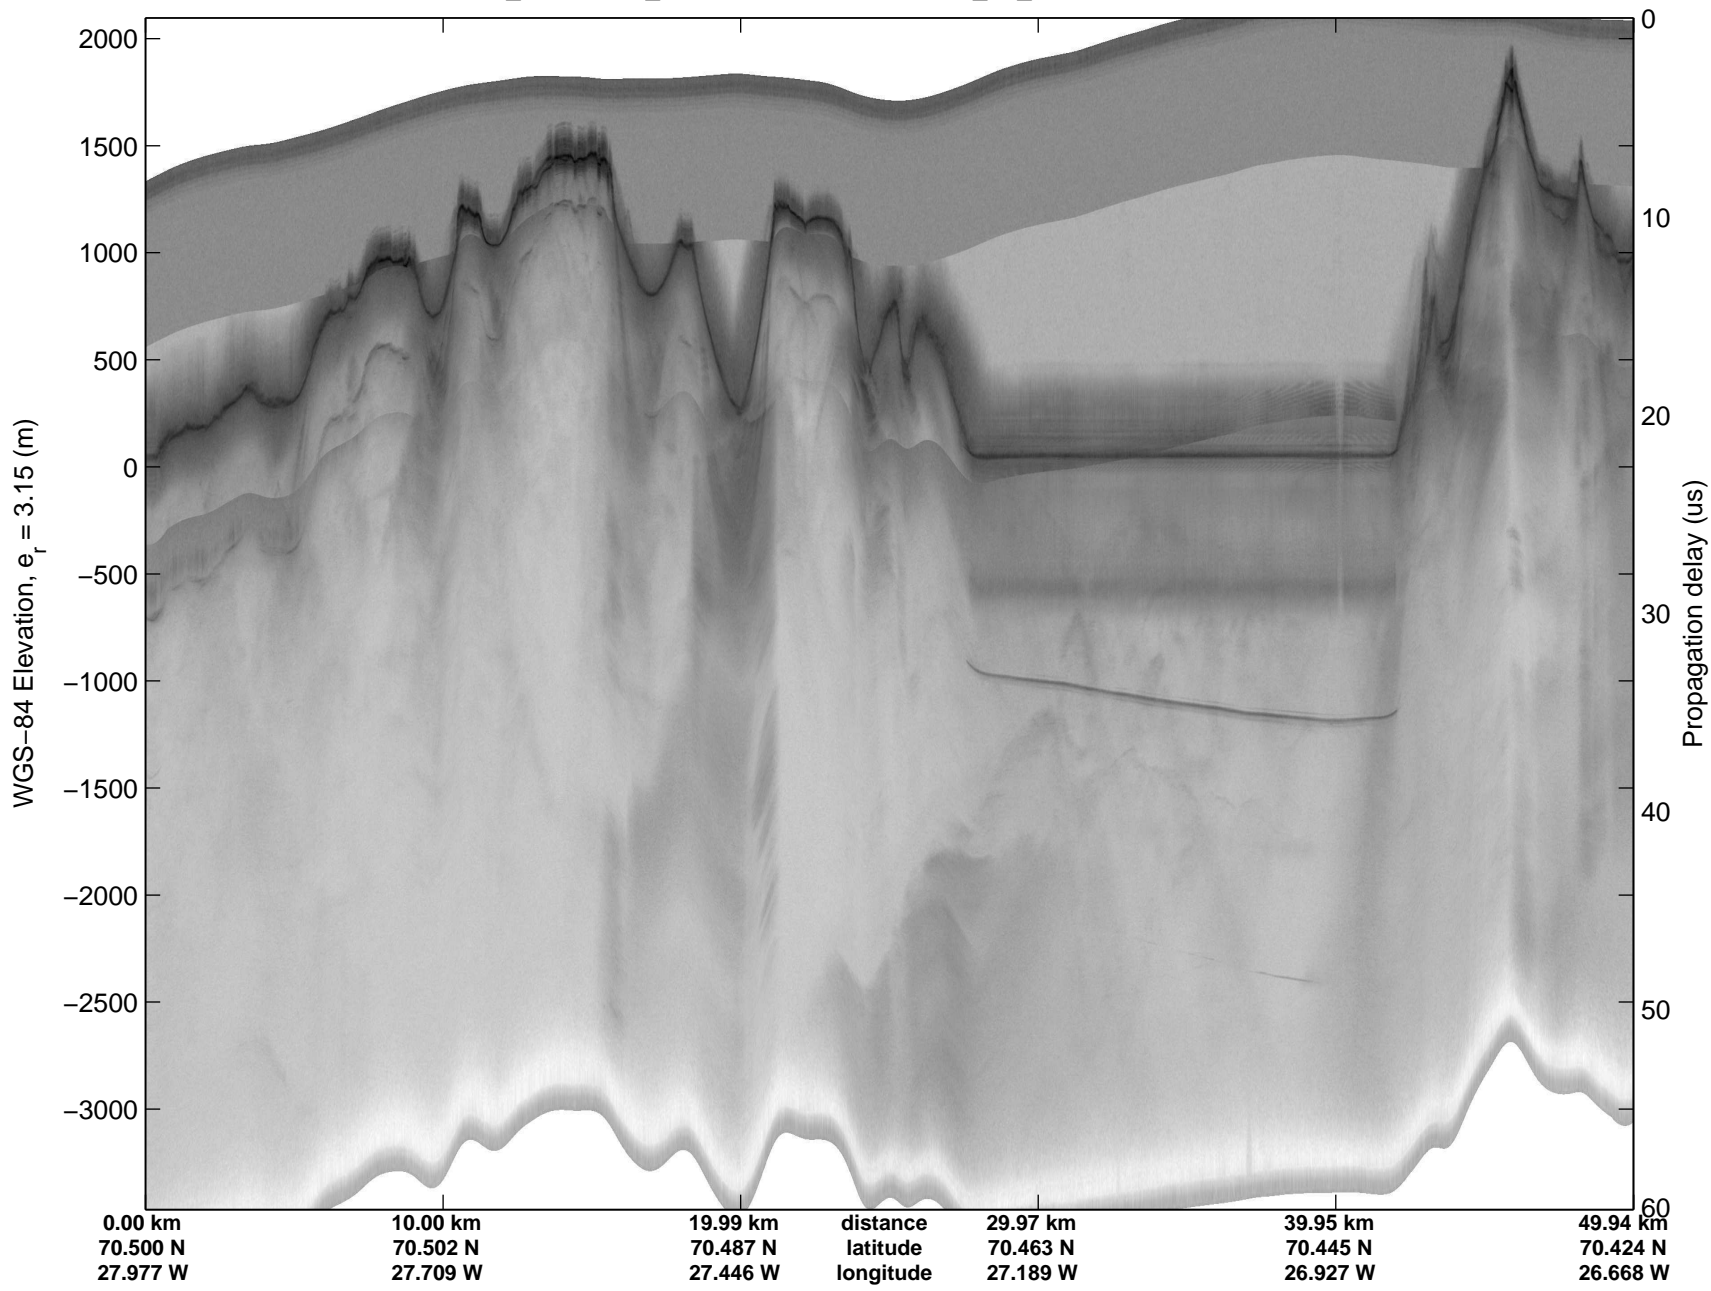

mcords3 2014_Greenland_P3: "Geikie 01" 20140421_01_021: 12:40:34.9 to 12:46:23.6 GPS