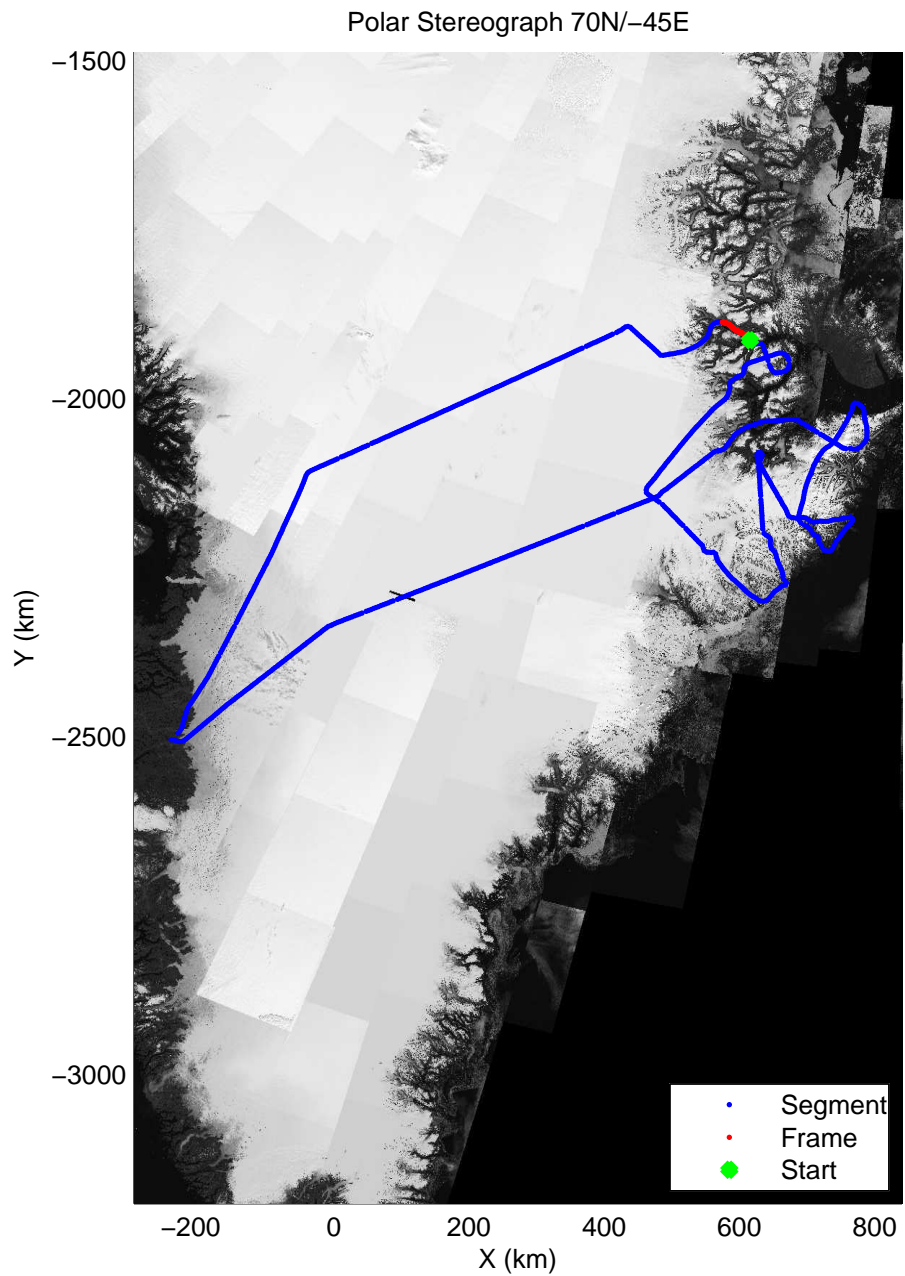

mconds3 2014_Greenland_P3: "Geikie 01" 20140421_01_053: 16:01:31.9 to 16:08:27.6 GPS

mcords3 2014_Greenland_P3: "Geikie 01" 20140421_01_054: 16:08:27.9 to 16:15:21.0 GPS

mcords3 2014_Greenland_P3: "Geikie 01" 20140421_01_054: 16:08:27.9 to 16:15:21.0 GPS