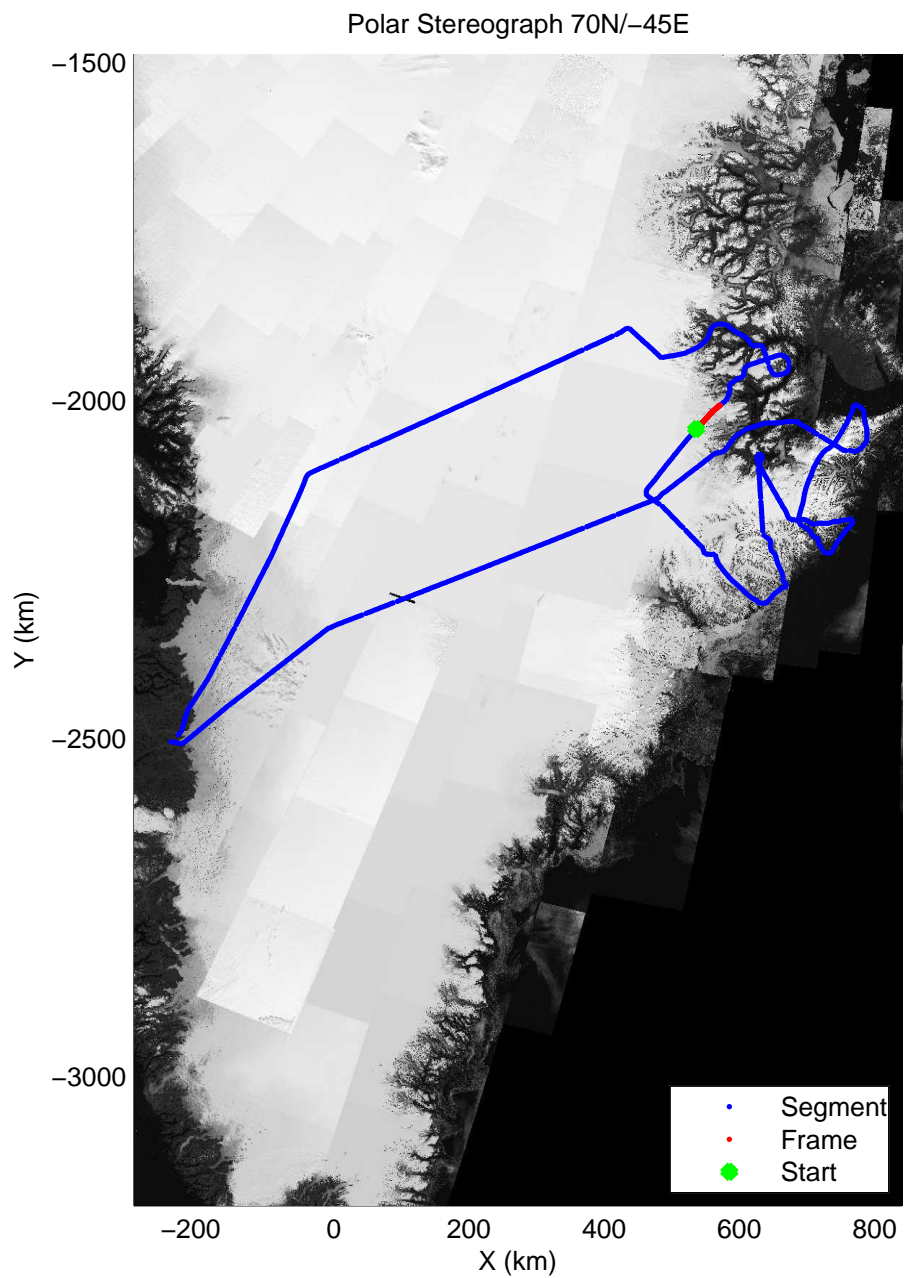

mcords3 2014_Greenland_P3: "Geikie 01" 20140421_01_047: 15:24:32.4 to 15:30:31.3 GPS

mconds3 2014_Greenland_P3: "Geikie 01" 20140421_01_048: 15:30:31.5 to 15:36:33.7 GPS

mcords3 2014_Greenland_P3: "Geikie 01" 20140421_01_048: 15:30:31.5 to 15:36:33.7 GPS