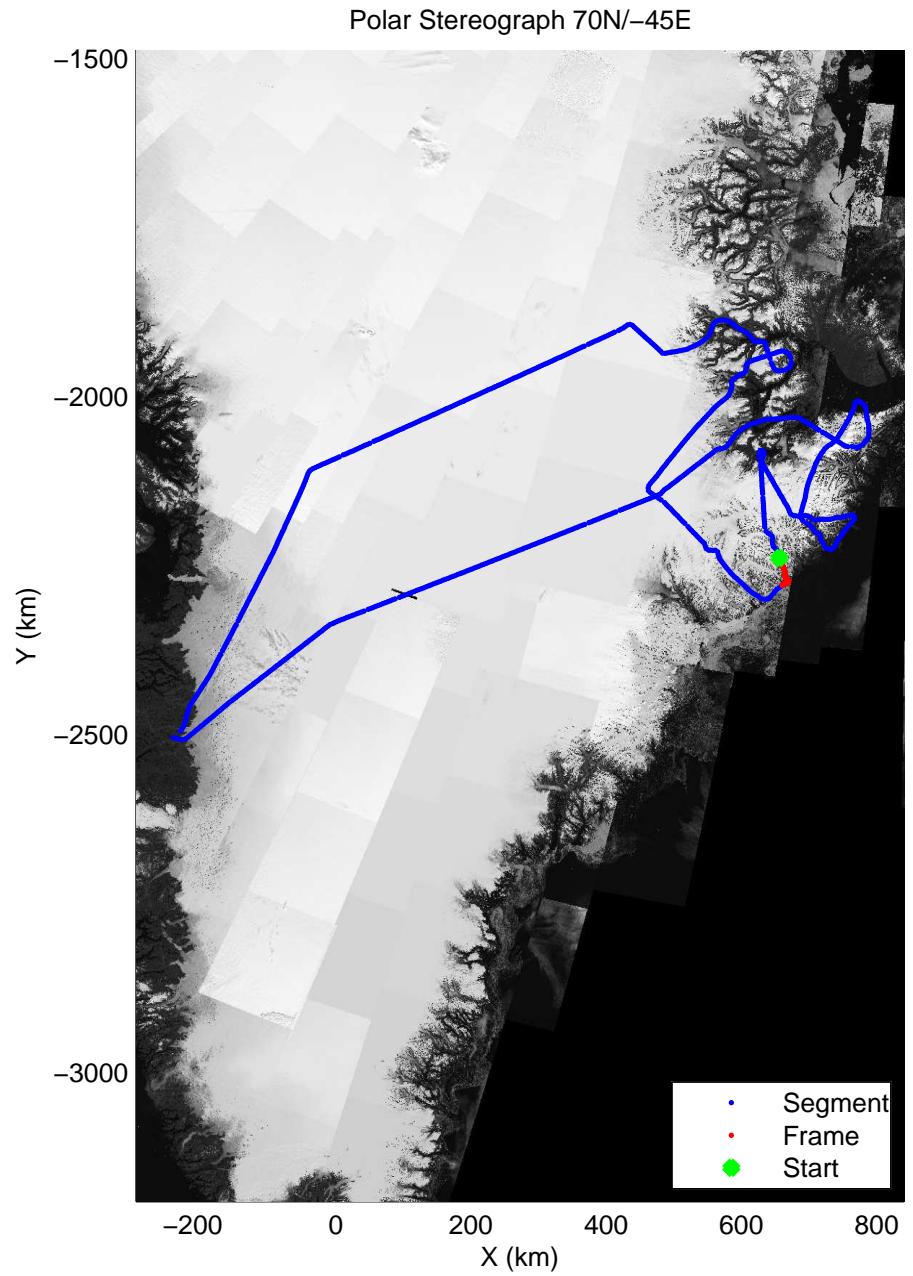

mcords3 2014_Greenland_P3: "Geikie 01" 20140421_01_038: 14:27:49.1 to 14:33:59.0 GPS

mcords3 2014_Greenland_P3: "Geikie 01" 20140421_01_039: 14:33:59.3 to 14:40:09.2 GPS

mcords3 2014_Greenland_P3: "Geikie 01" 20140421_01_039: 14:33:59.3 to 14:40:09.2 GPS