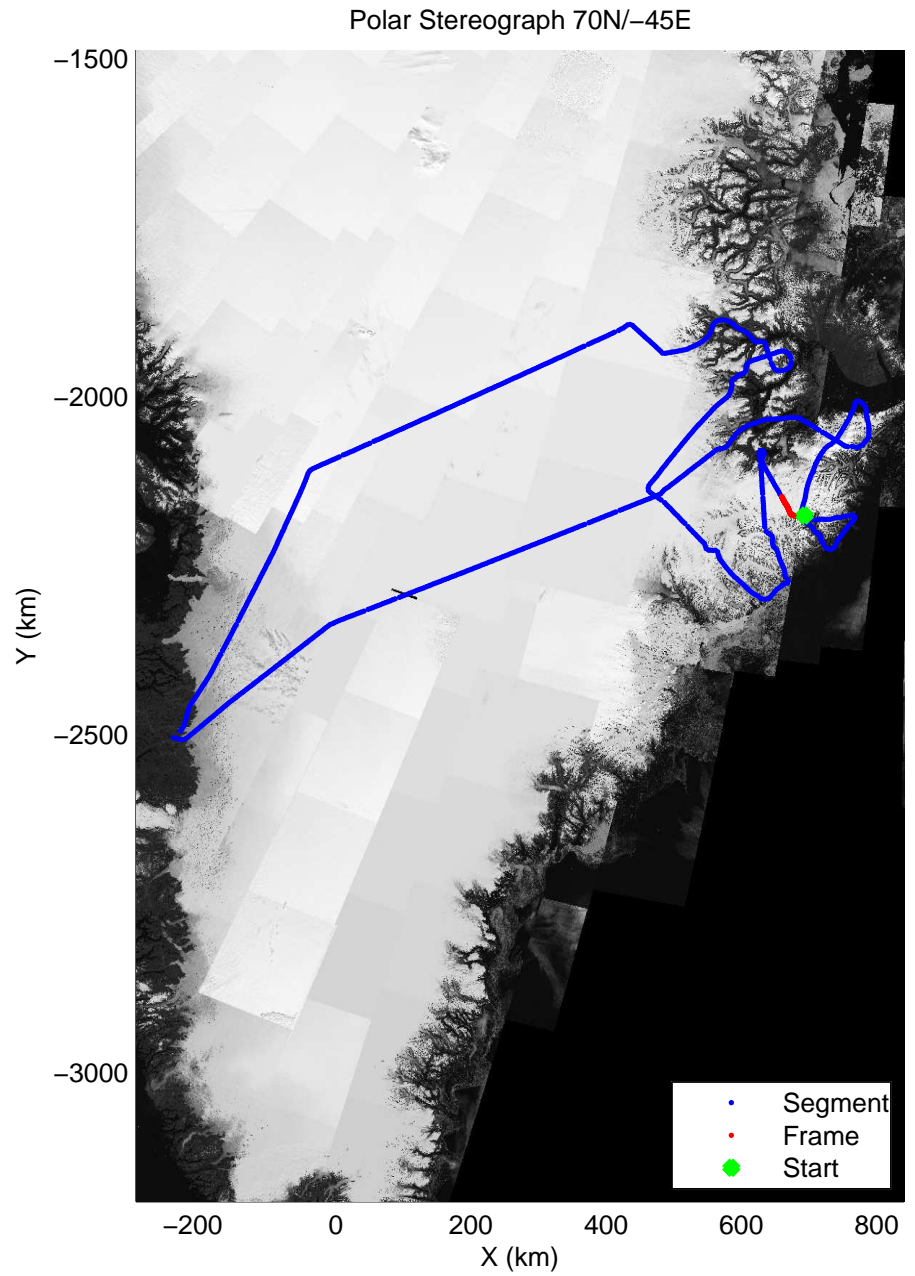

mcords3 2014_Greenland_P3: "Geikie 01" 20140421_01_032: 13:50:06.0 to 13:56:56.3 GPS

mcords3 2014_Greenland_P3: "Geikie 01" 20140421_01_033: 13:56:56.5 to 14:02:58.8 GPS

mcords3 2014_Greenland_P3: "Geikie 01" 20140421_01_033: 13:56:56.5 to 14:02:58.8 GPS