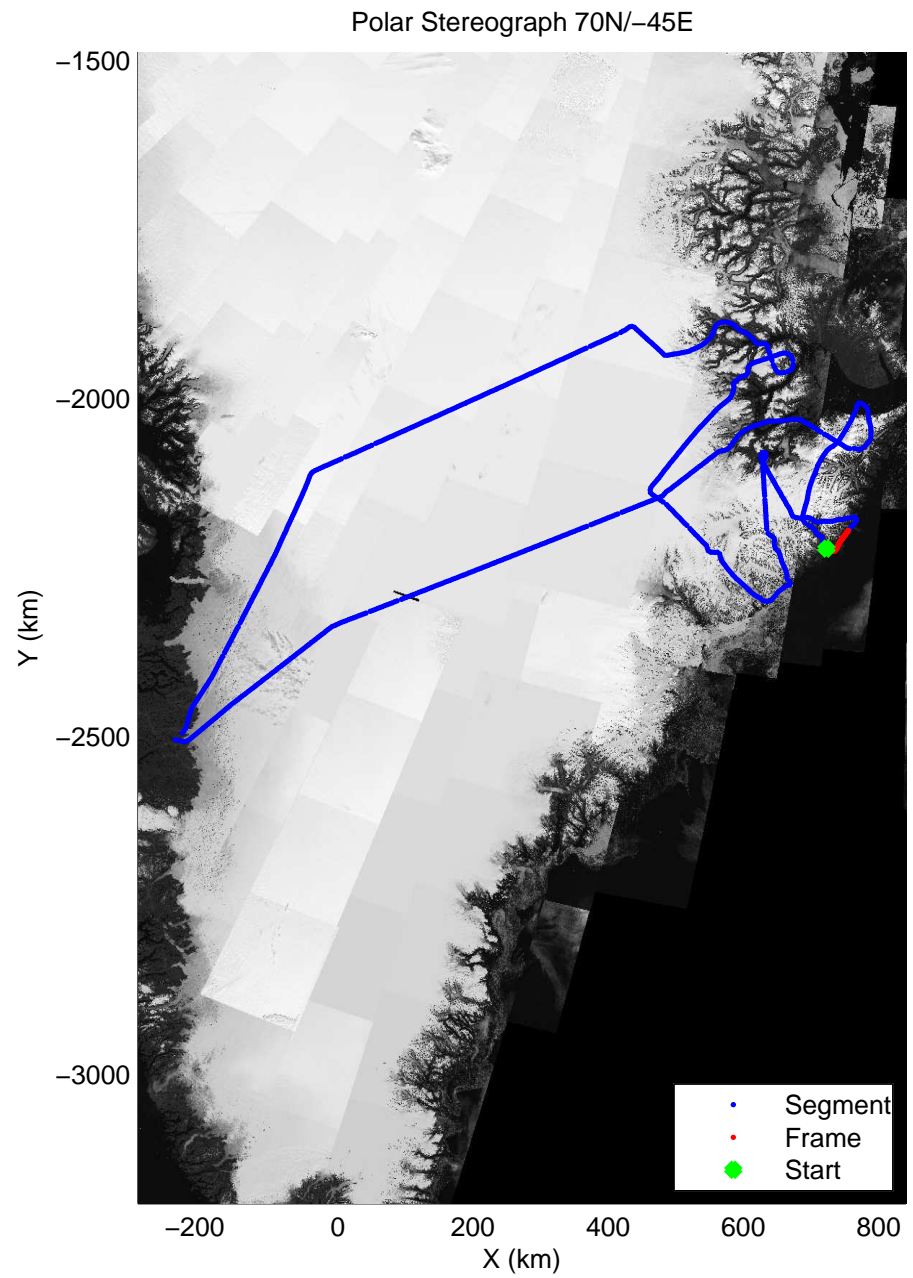

mcords3 2014_Greenland_P3: "Geikie 01" 20140421_01_029: 13:30:31.7 to 13:36:54.9 GPS

mcords3 2014_Greenland_P3: "Geikie 01" 20140421_01_030: 13:36:55.1 to 13:43:18.2 GPS

mcords3 2014_Greenland_P3: "Geikie 01" 20140421_01_030: 13:36:55.1 to 13:43:18.2 GPS