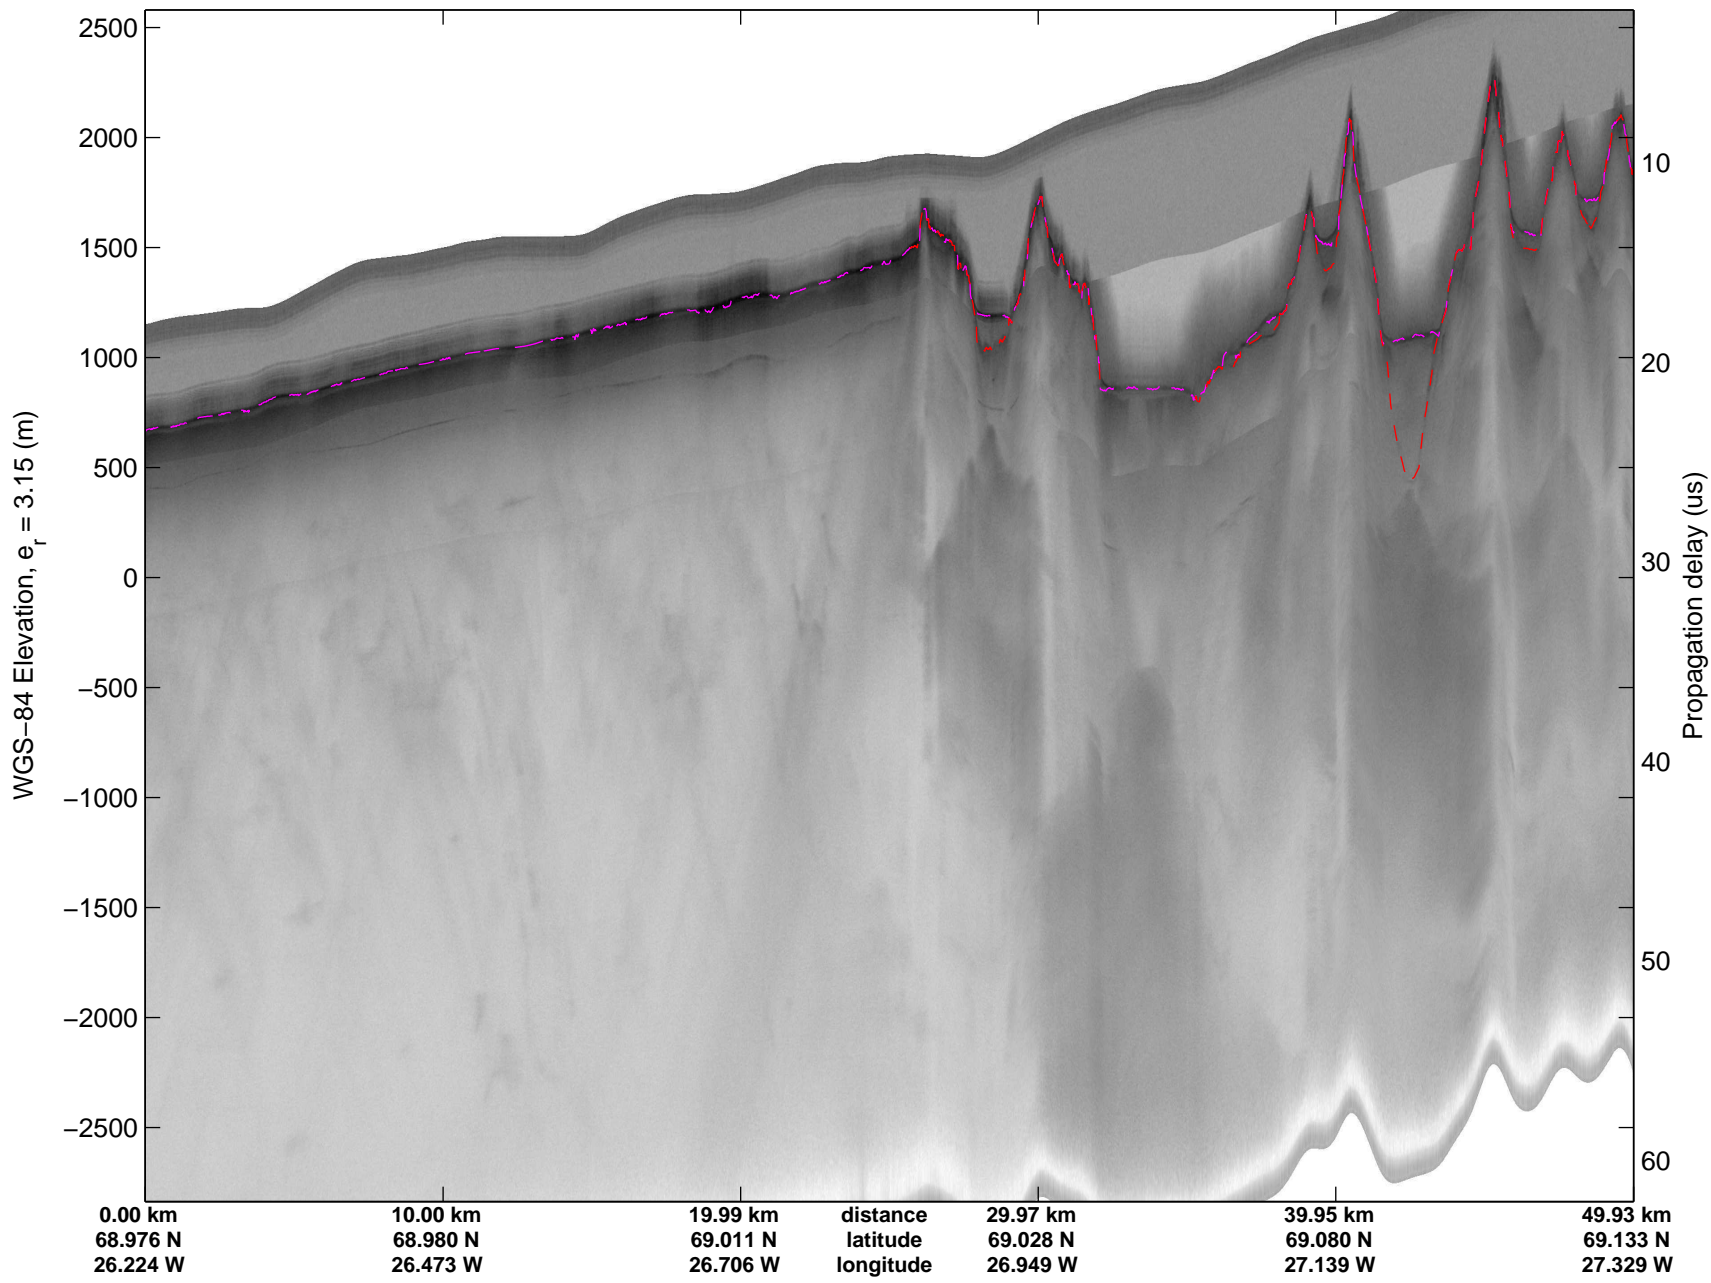

mcords3 2014_Greenland_P3: "Geikie 01" 20140421_01_032: 13:50:06.0 to 13:56:56.3 GPS

mcords3 2014_Greenland_P3: "Geikie 01" 20140421_01_033: 13:56:56.5 to 14:02:58.8 GPS

mcords3 2014_Greenland_P3: "Geikie 01" 20140421_01_033: 13:56:56.5 to 14:02:58.8 GPS