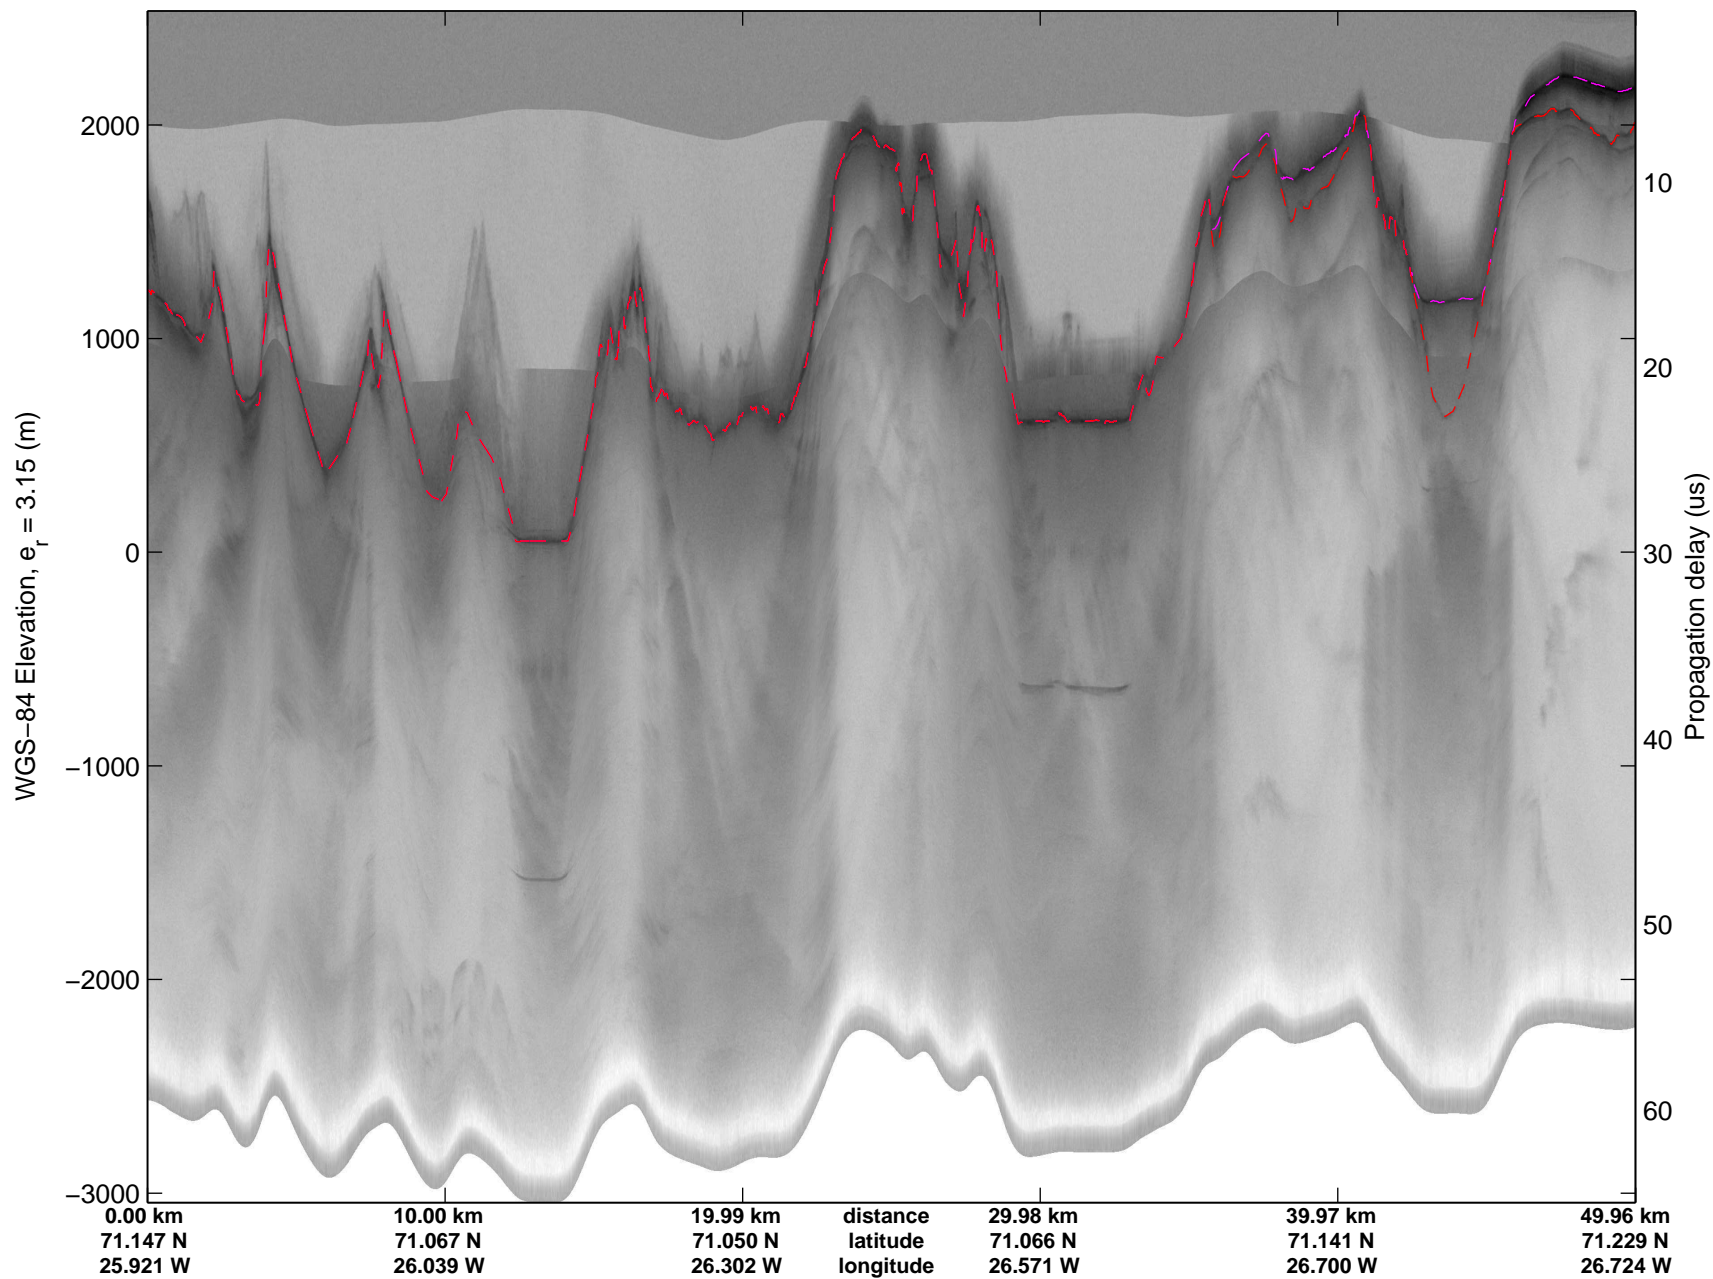

mconds3 2014_Greenland_P3: "Geikie 01" 20140421_01_053: 16:01:31.9 to 16:08:27.6 GPS