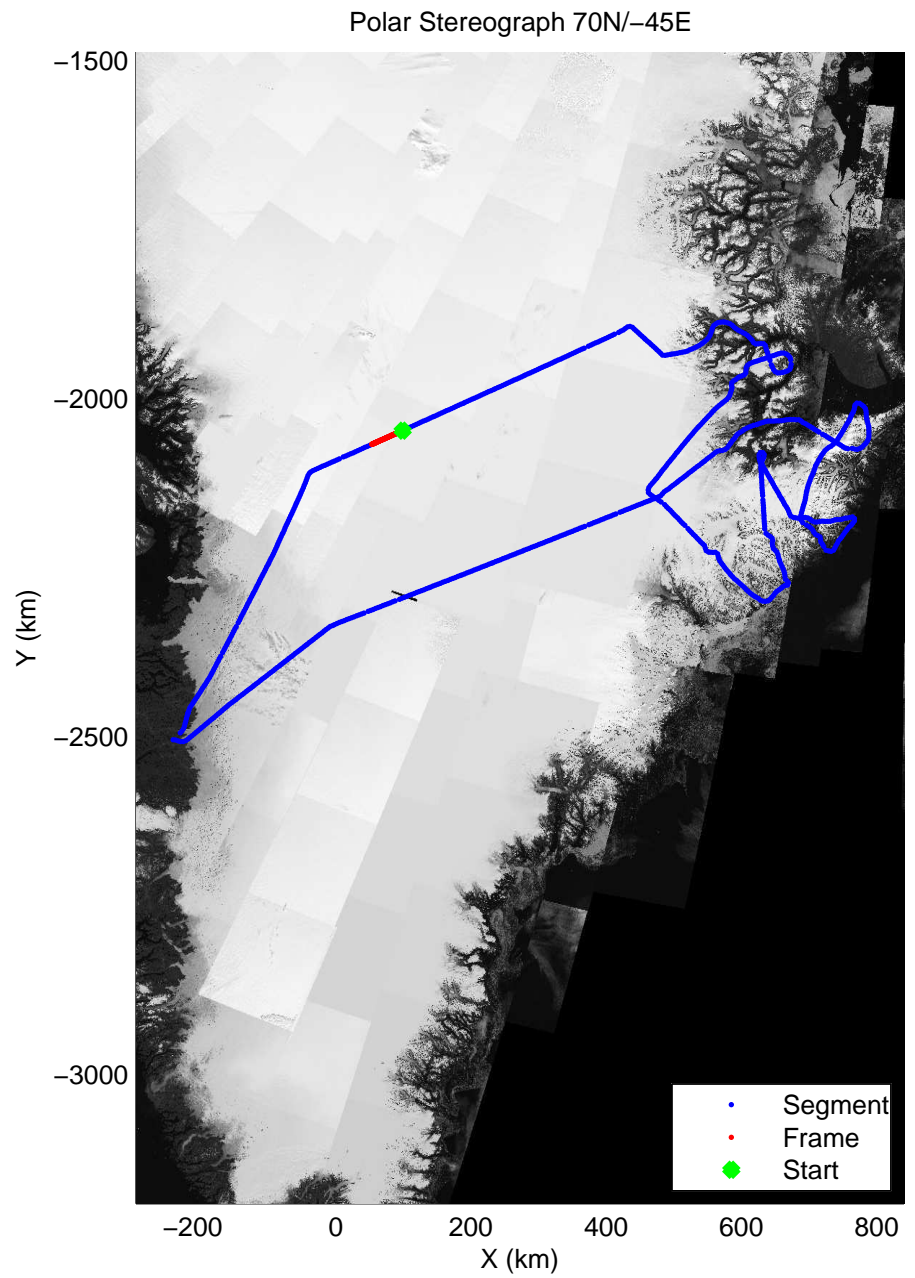

mcords3 2014_Greenland_P3: "Geikie 01" 20140421_01_065: 17:20:15.8 to 17:26:31.8 GPS

mcords3 2014_Greenland_P3: "Geikie 01" 20140421_01_066: 17:26:32.1 to 17:32:48.3 GPS

mcords3 2014_Greenland_P3: "Geikie 01" 20140421_01_066: 17:26:32.1 to 17:32:48.3 GPS