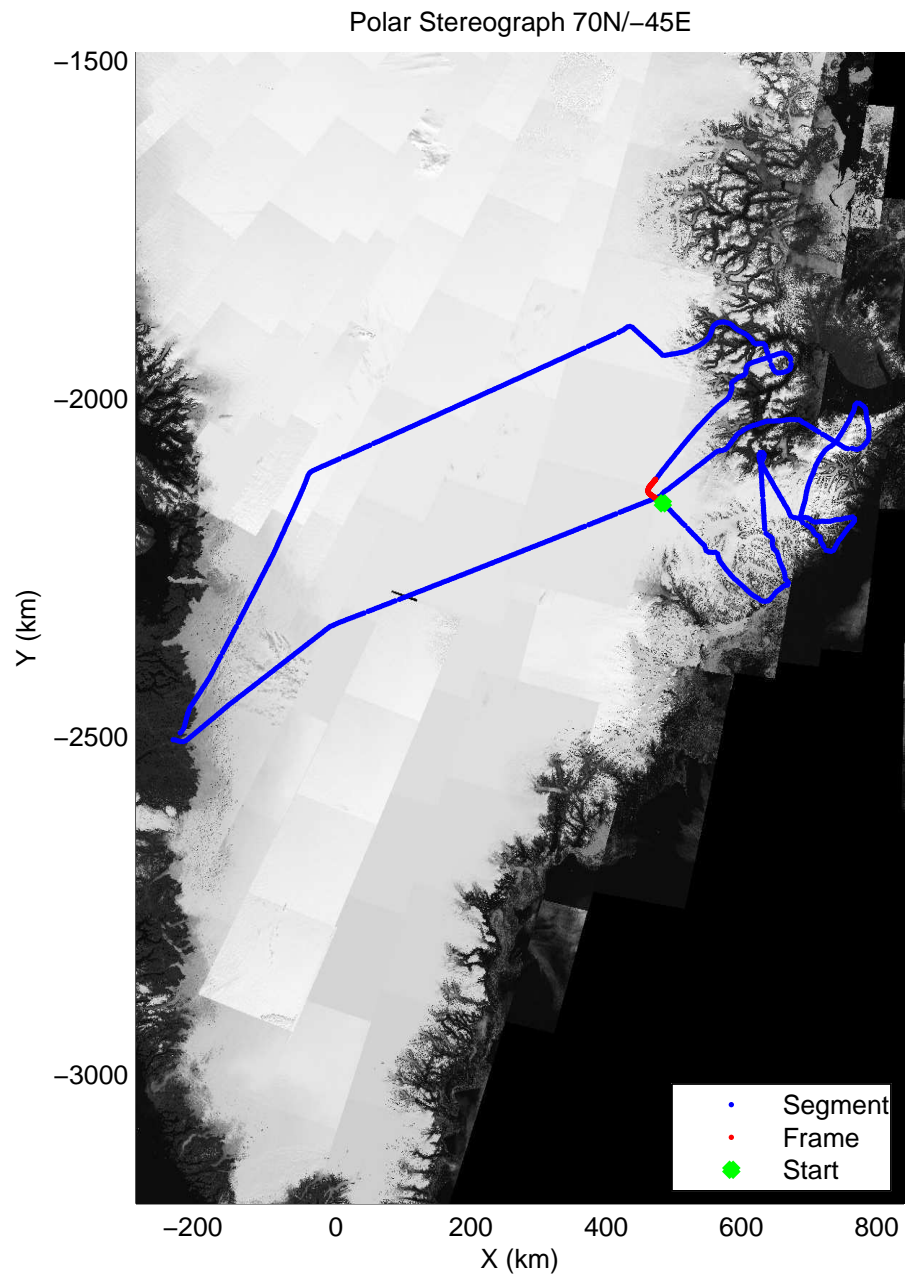

mcoords3 2014_Greenland_P3: "Geikie 01" 20140421_01_044: 15:06:01.3 to 15:12:19.0 GPS

mconds3 2014_Greenland_P3: "Geikie 01" 20140421_01_045: 15:12:19.3 to 15:18:29.6 GPS

mconds3 2014_Greenland_P3: "Geikie 01" 20140421_01_045: 15:12:19.3 to 15:18:29.6 GPS