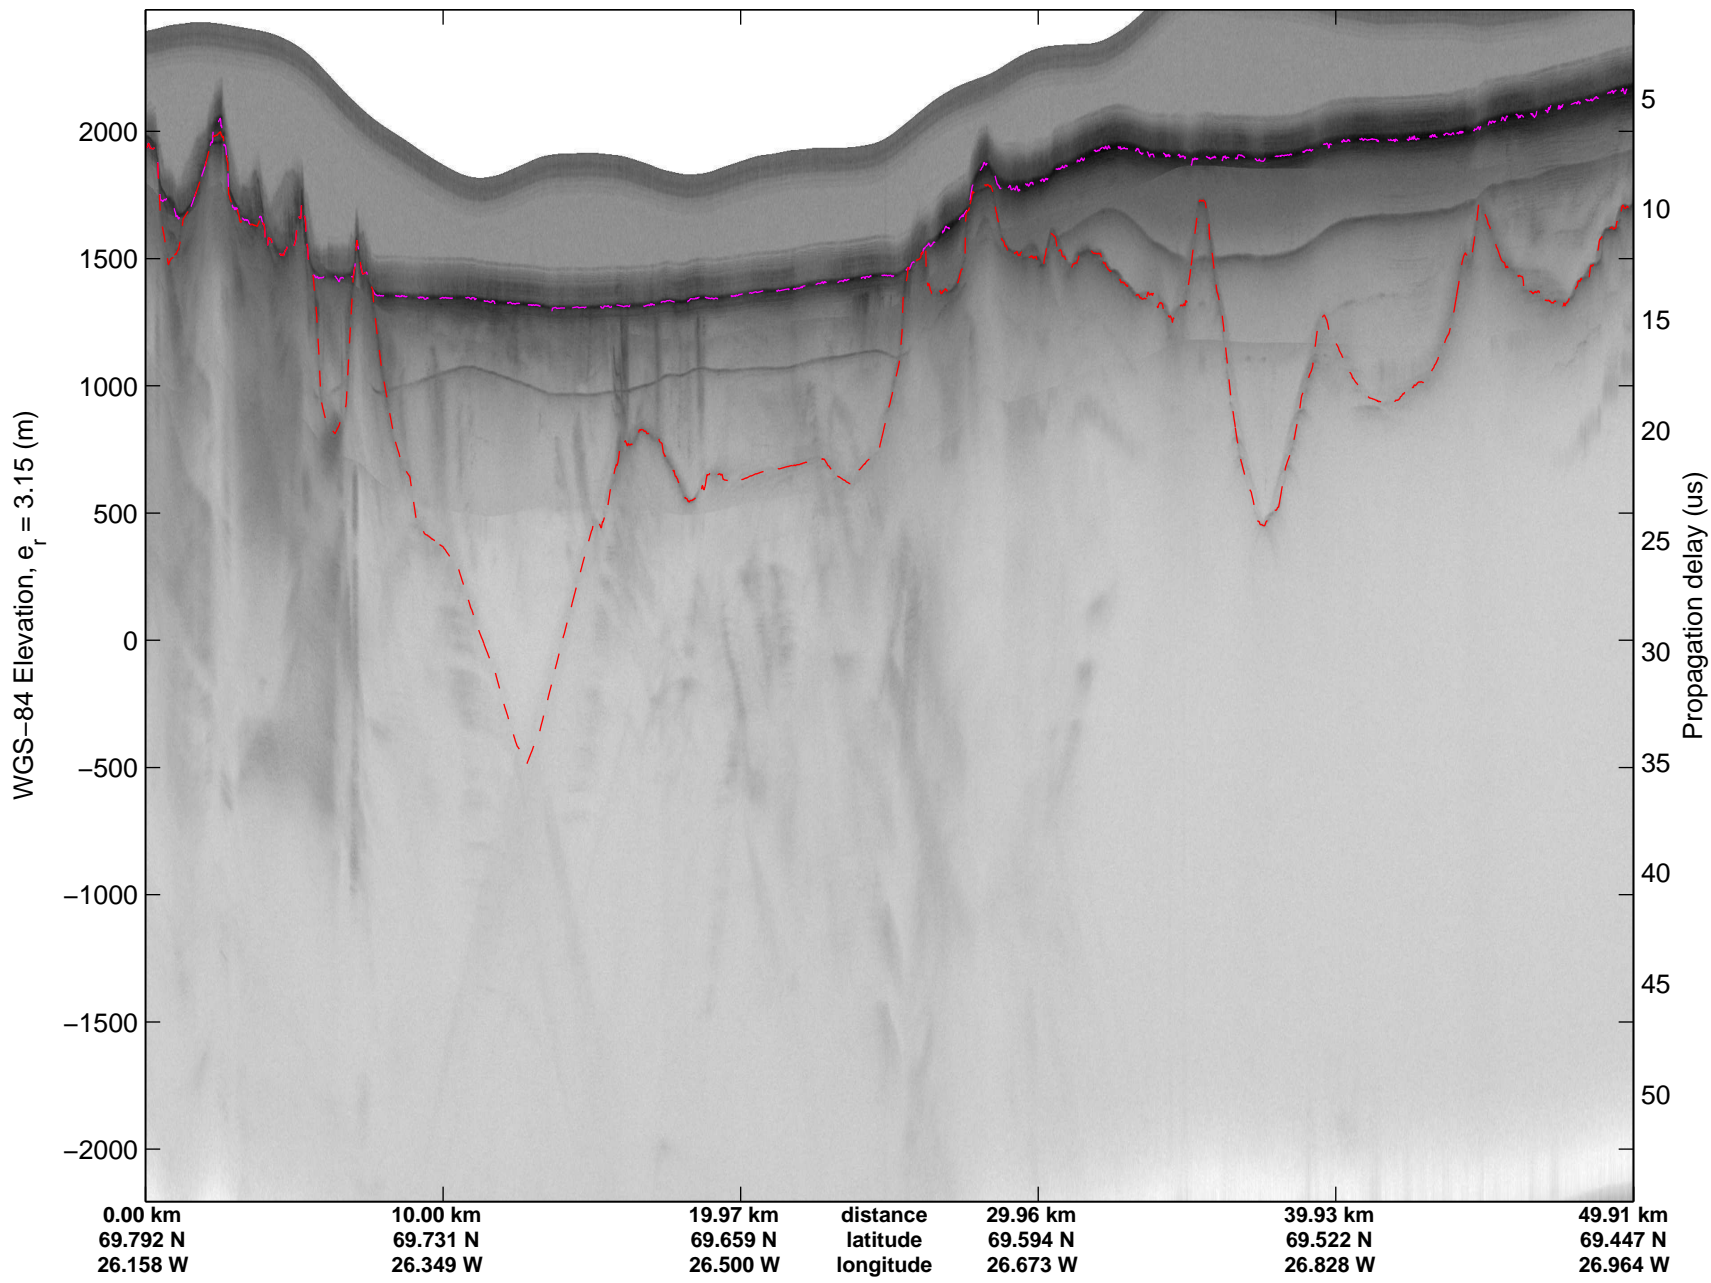

mcoords3 2014_Greenland_P3: "Geikie 01" 20140421_01_028: 13:24:23.8 to 13:30:31.4 GPS