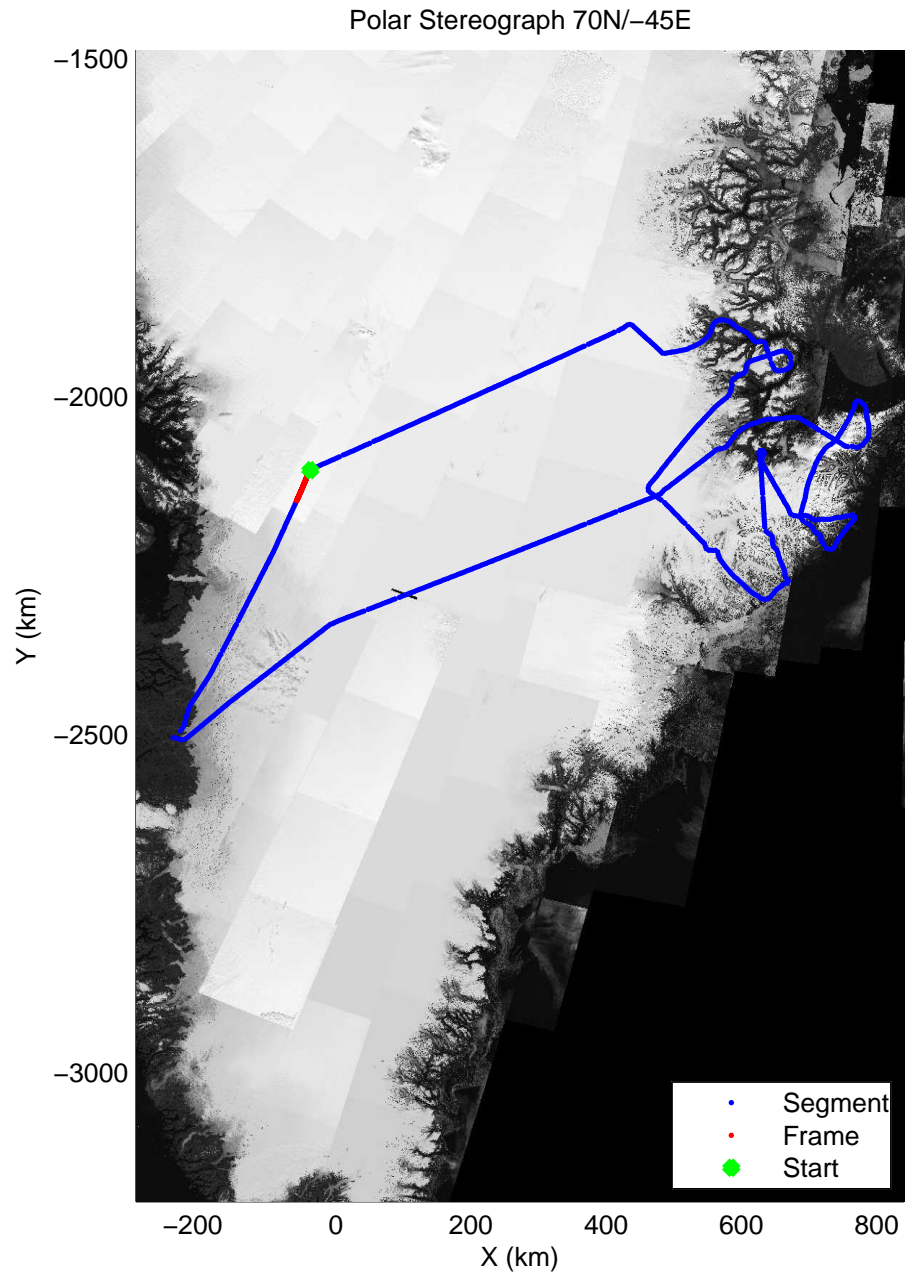

mcords3 2014_Greenland_P3: "Geikie 01" 20140421_01_068: 17:39:00.9 to 17:45:10.1 GPS

mcords3 2014_Greenland_P3: "Geikie 01" 20140421_01_069: 17:45:10.3 to 17:51:14.7 GPS

mconds3 2014_Greenland_P3: "Geikie 01" 20140421_01_069: 17:45:10.3 to 17:51:14.7 GPS