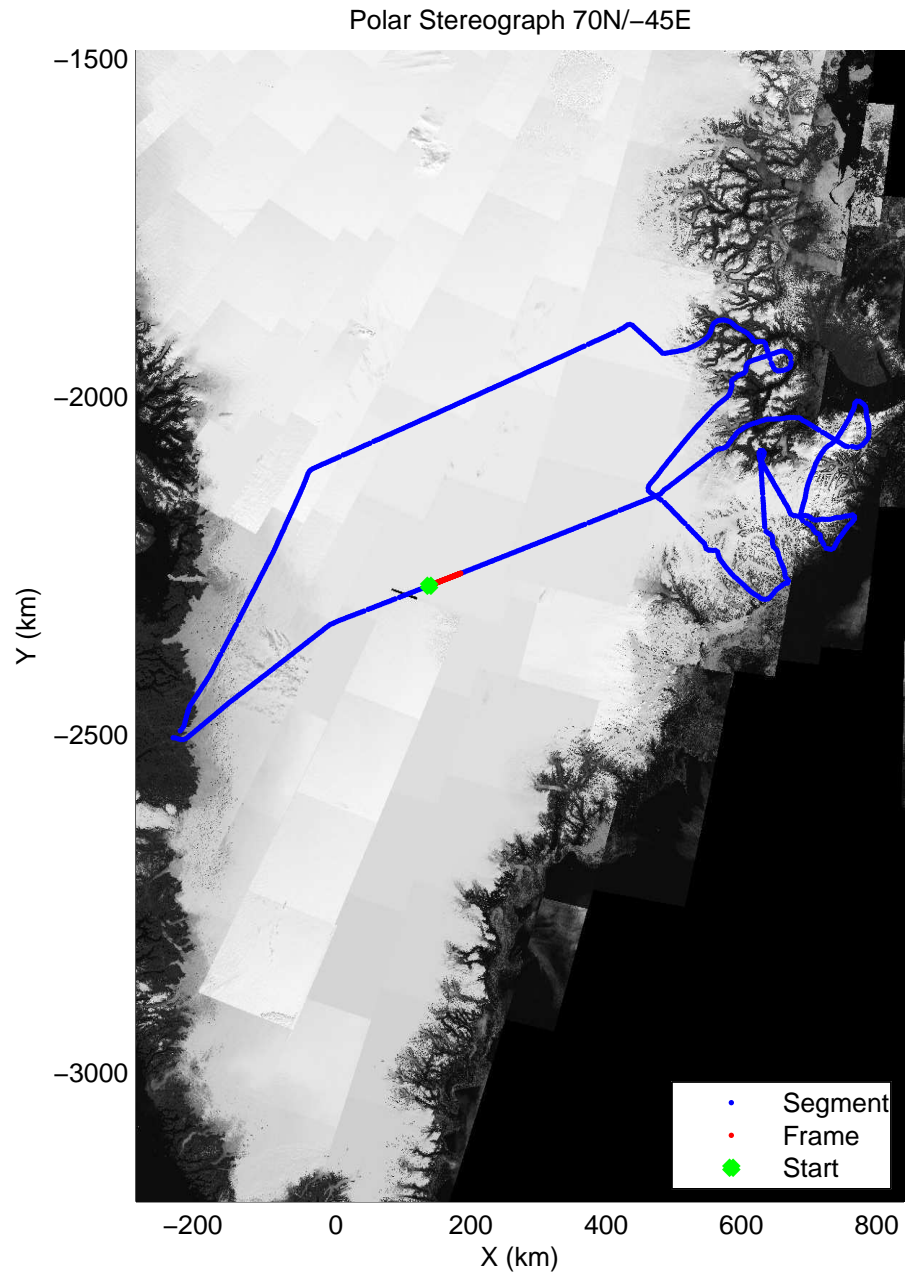

mcords3 2014_Greenland_P3: "Geikie 01" 20140421_01_008: 11:21:06.4 to 11:27:12.1 GPS

mcords3 2014_Greenland_P3: "Geikie 01" 20140421_01_009: 11:27:12.3 to 11:33:22.7 GPS

mcords3 2014_Greenland_P3: "Geikie 01" 20140421_01_009: 11:27:12.3 to 11:33:22.7 GPS