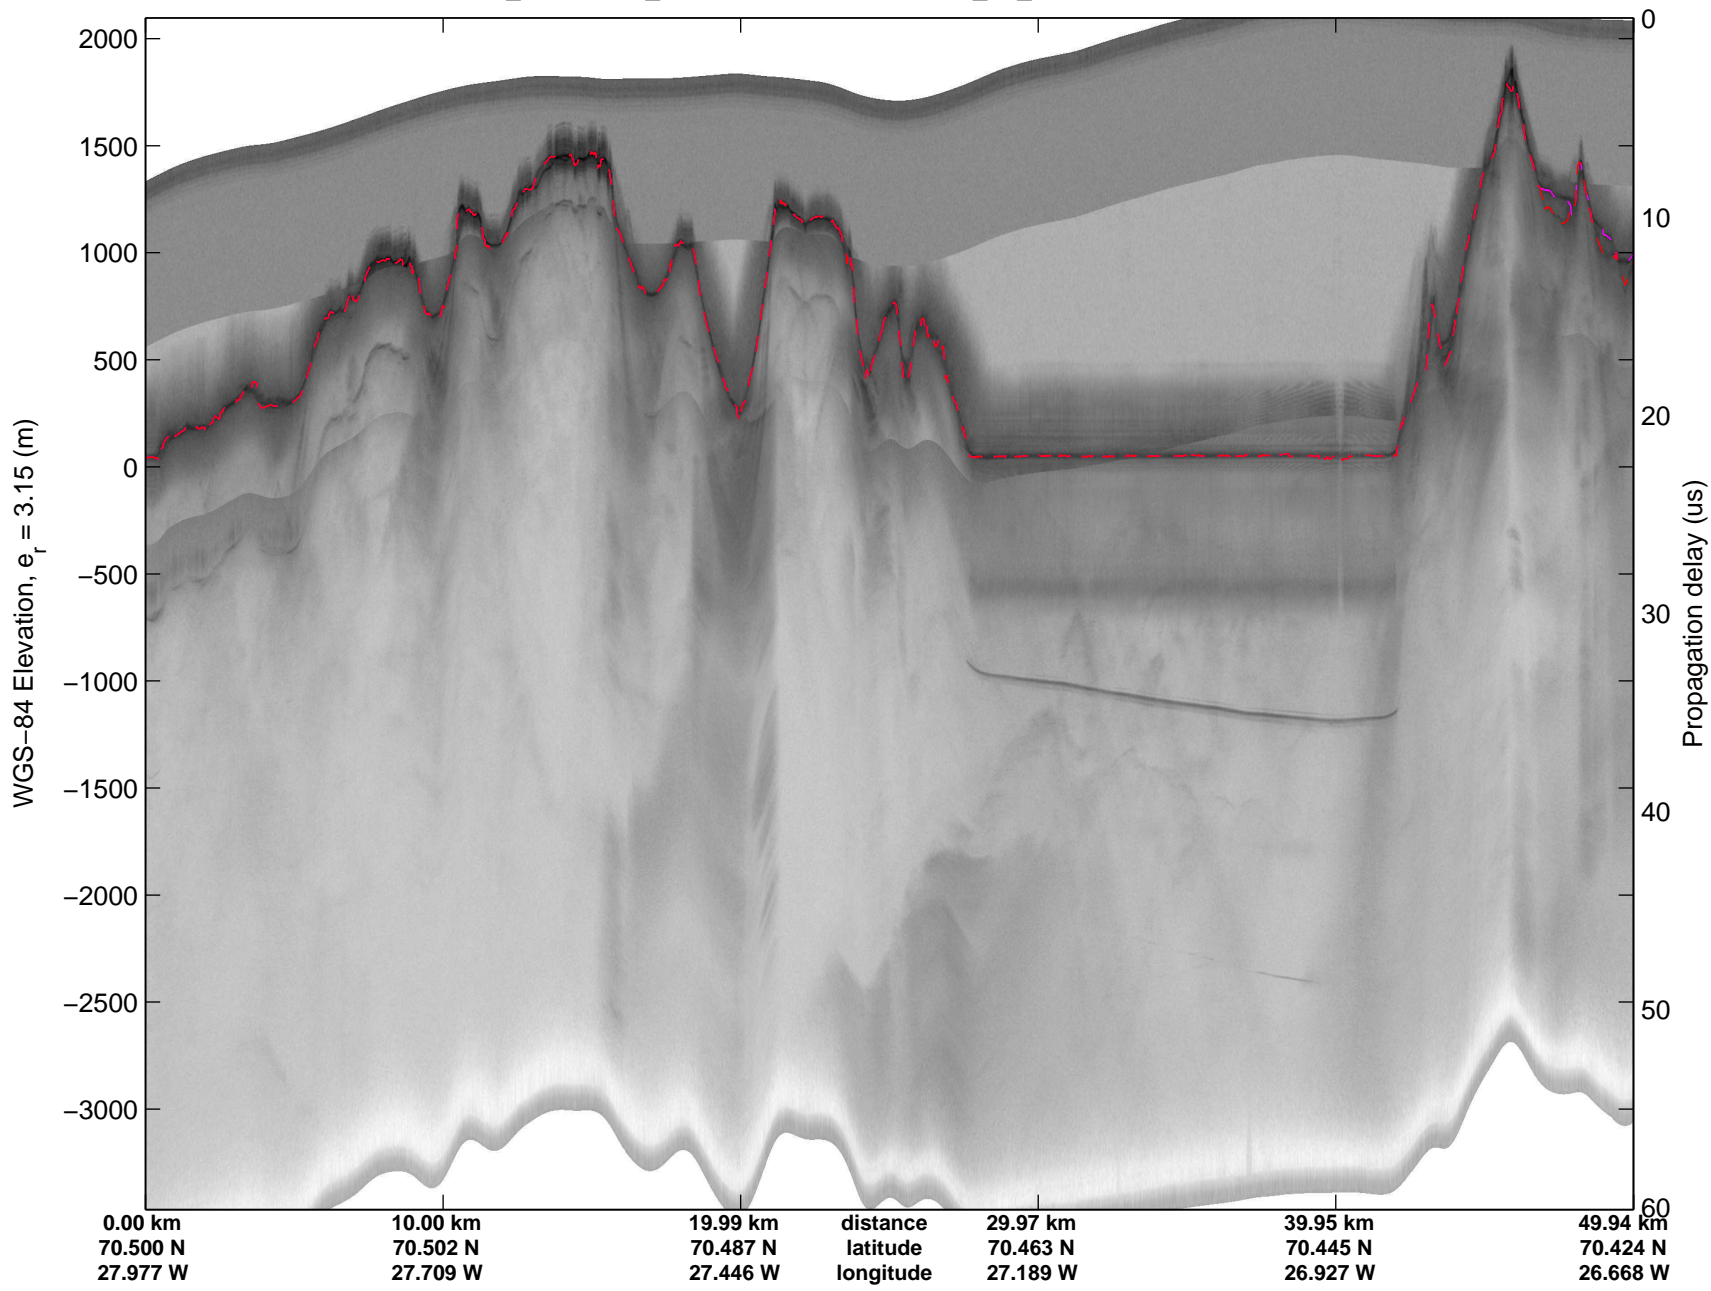

mcords3 2014_Greenland_P3: "Geikie 01" 20140421_01_020: 12:34:04.5 to 12:40:34.6 GPS

mcords3 2014_Greenland_P3: "Geikie 01" 20140421_01_021: 12:40:34.9 to 12:46:23.6 GPS

mcords3 2014_Greenland_P3: "Geikie 01" 20140421_01_021: 12:40:34.9 to 12:46:23.6 GPS