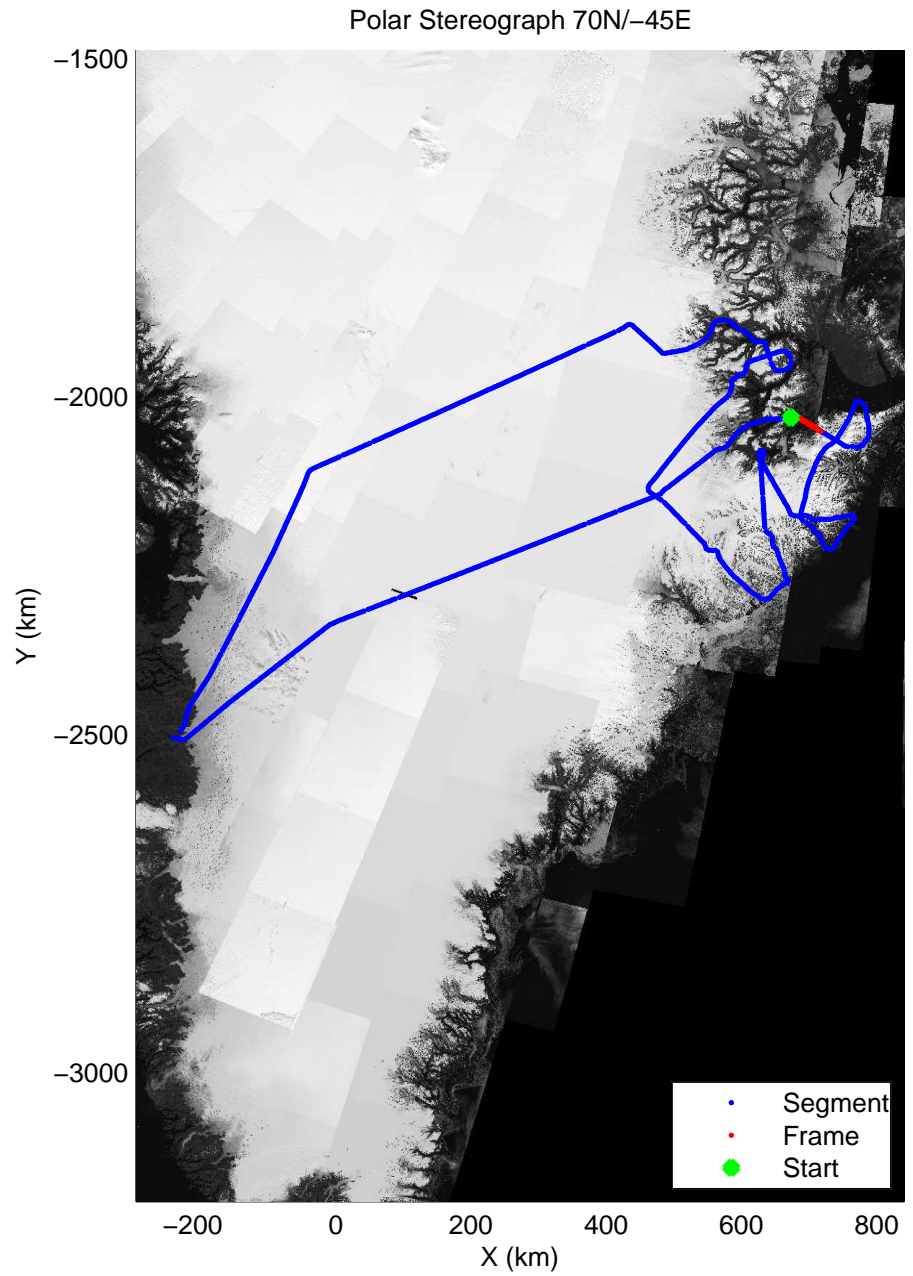

mcords3 2014_Greenland_P3: "Geikie 01" 20140421_01_020: 12:34:04.5 to 12:40:34.6 GPS

mcords3 2014_Greenland_P3: "Geikie 01" 20140421_01_021: 12:40:34.9 to 12:46:23.6 GPS

mcords3 2014_Greenland_P3: "Geikie 01" 20140421_01_021: 12:40:34.9 to 12:46:23.6 GPS