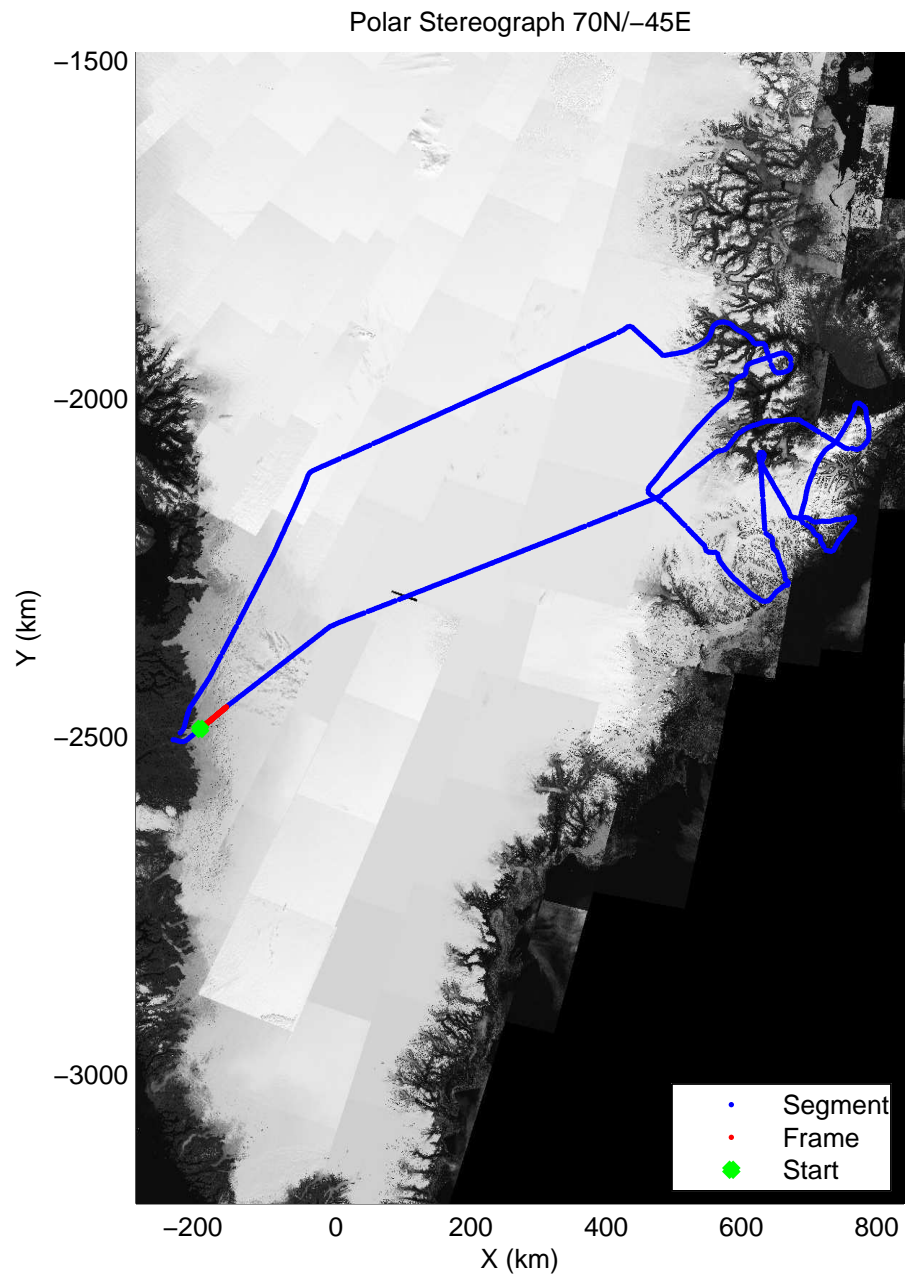

mconds3 2014_Greenland_P3: "Geikie 01" 20140421_01_001: 10:35:55.9 to 10:42:50.5 GPS

mconds3 2014_Greenland_P3: "Geikie 01" 20140421_01_001: 10:35:55.9 to 10:42:50.5 GPS

mcords3 2014_Greenland_P3: "Geikie 01" 20140421_01_002: 10:42:50.8 to 10:49:36.4 GPS