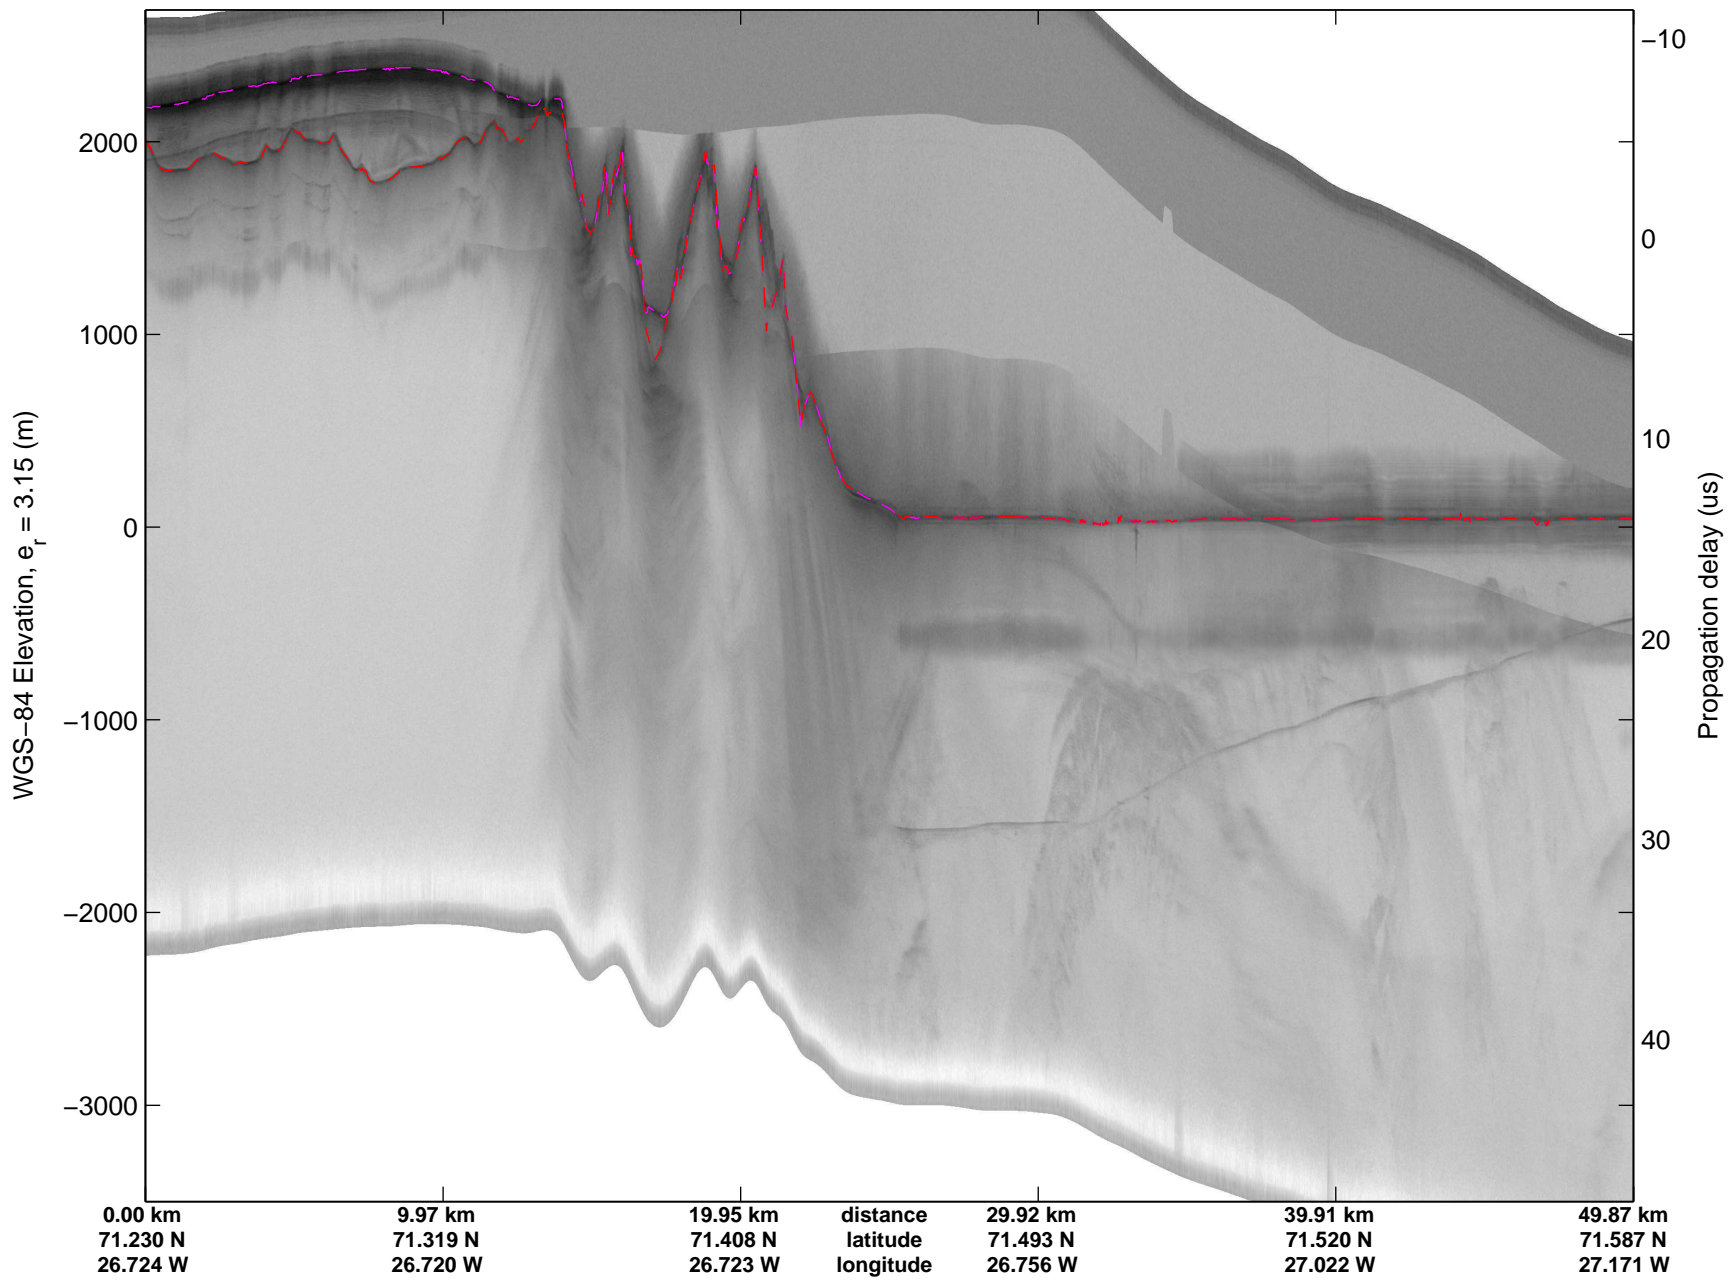

mconds3 2014_Greenland_P3: "Geikie 01" 20140421_01_053: 16:01:31.9 to 16:08:27.6 GPS

mcords3 2014_Greenland_P3: "Geikie 01" 20140421_01_054: 16:08:27.9 to 16:15:21.0 GPS

mcords3 2014_Greenland_P3: "Geikie 01" 20140421_01_054: 16:08:27.9 to 16:15:21.0 GPS