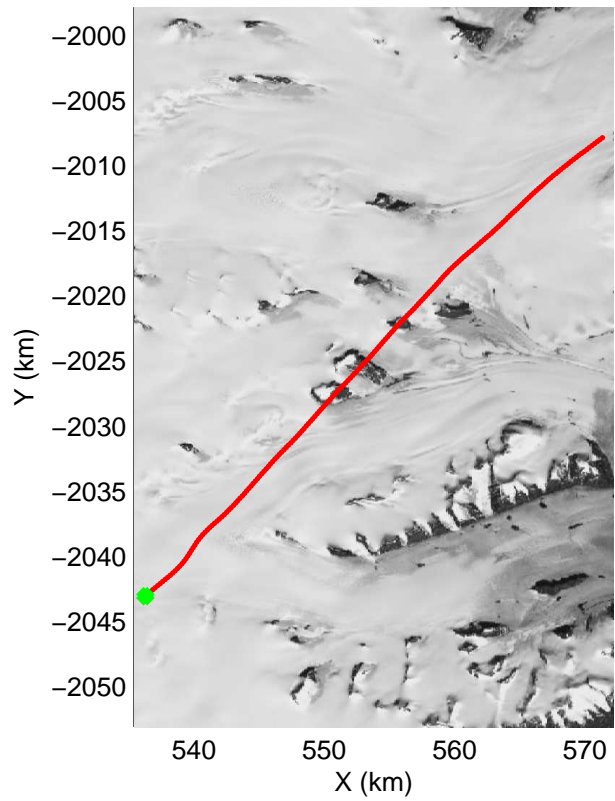

mcords3 2014_Greenland_P3: "Geikie 01" 20140421_01_047: 15:24:32.4 to 15:30:31.3 GPS

mconds3 2014_Greenland_P3: "Geikie 01" 20140421_01_048: 15:30:31.5 to 15:36:33.7 GPS

mcords3 2014_Greenland_P3: "Geikie 01" 20140421_01_048: 15:30:31.5 to 15:36:33.7 GPS