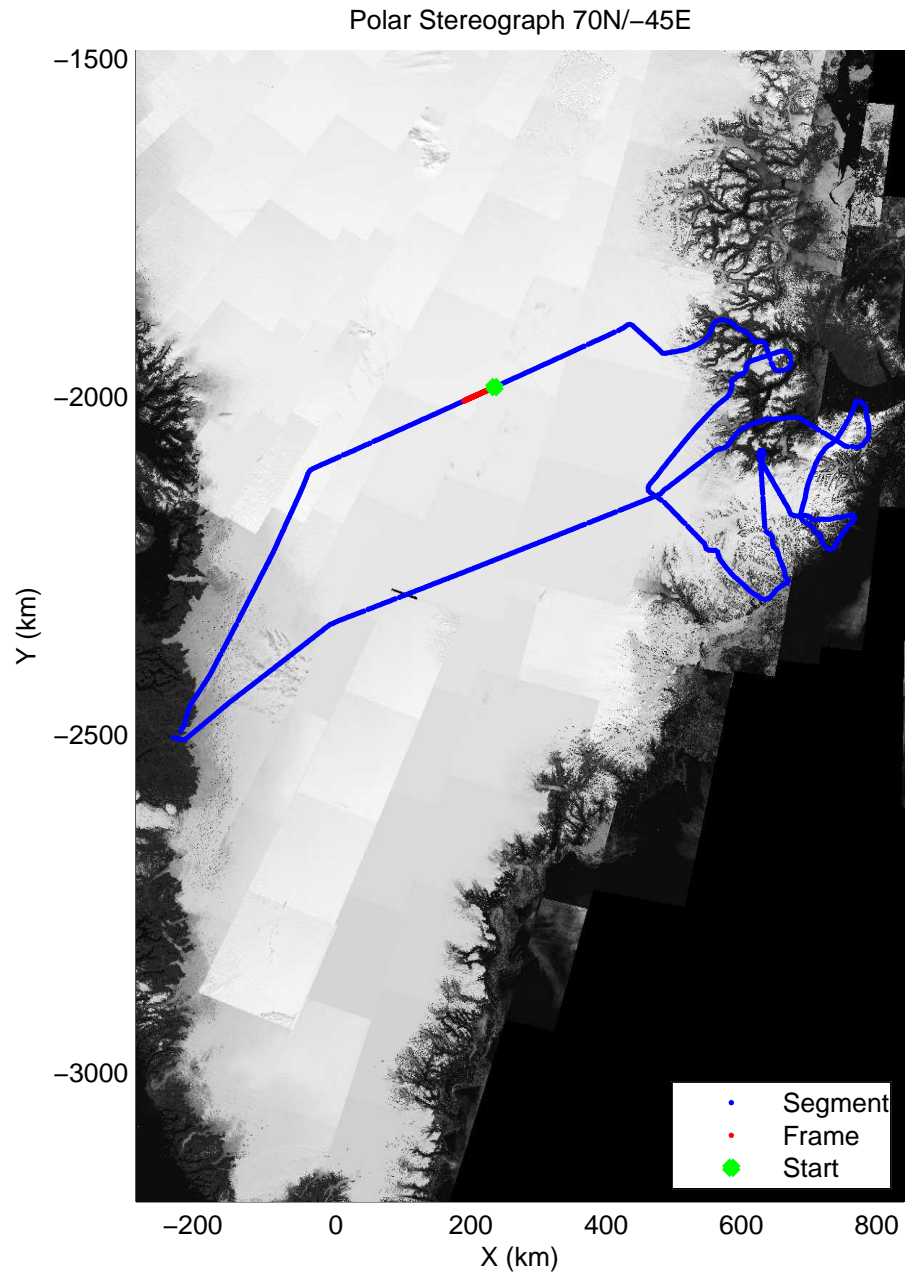

mconds3 2014_Greenland_P3: "Geikie 01" 20140421_01_062: 17:01:05.9 to 17:07:32.6 GPS

mcords3 2014_Greenland_P3: "Geikie 01" 20140421_01_063: 17:07:32.9 to 17:13:56.8 GPS

mcords3 2014_Greenland_P3: "Geikie 01" 20140421_01_063: 17:07:32.9 to 17:13:56.8 GPS