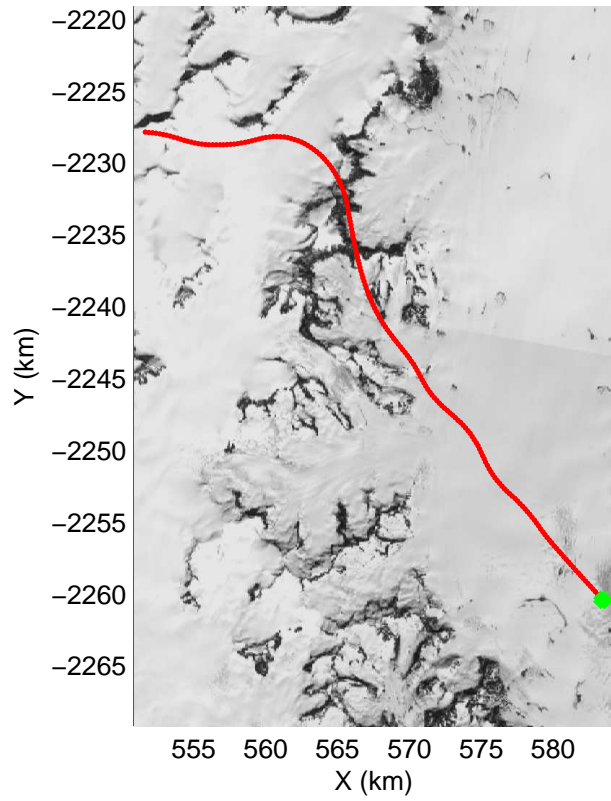

mcords3 2014_Greenland_P3: "Geikie 01" 20140421_01_041: 14:47:02.8 to 14:53:41.6 GPS

mcords3 2014_Greenland_P3: "Geikie 01" 20140421_01_042: 14:53:41.8 to 14:59:51.0 GPS

mcords3 2014_Greenland_P3: "Geikie 01" 20140421_01_042: 14:53:41.8 to 14:59:51.0 GPS