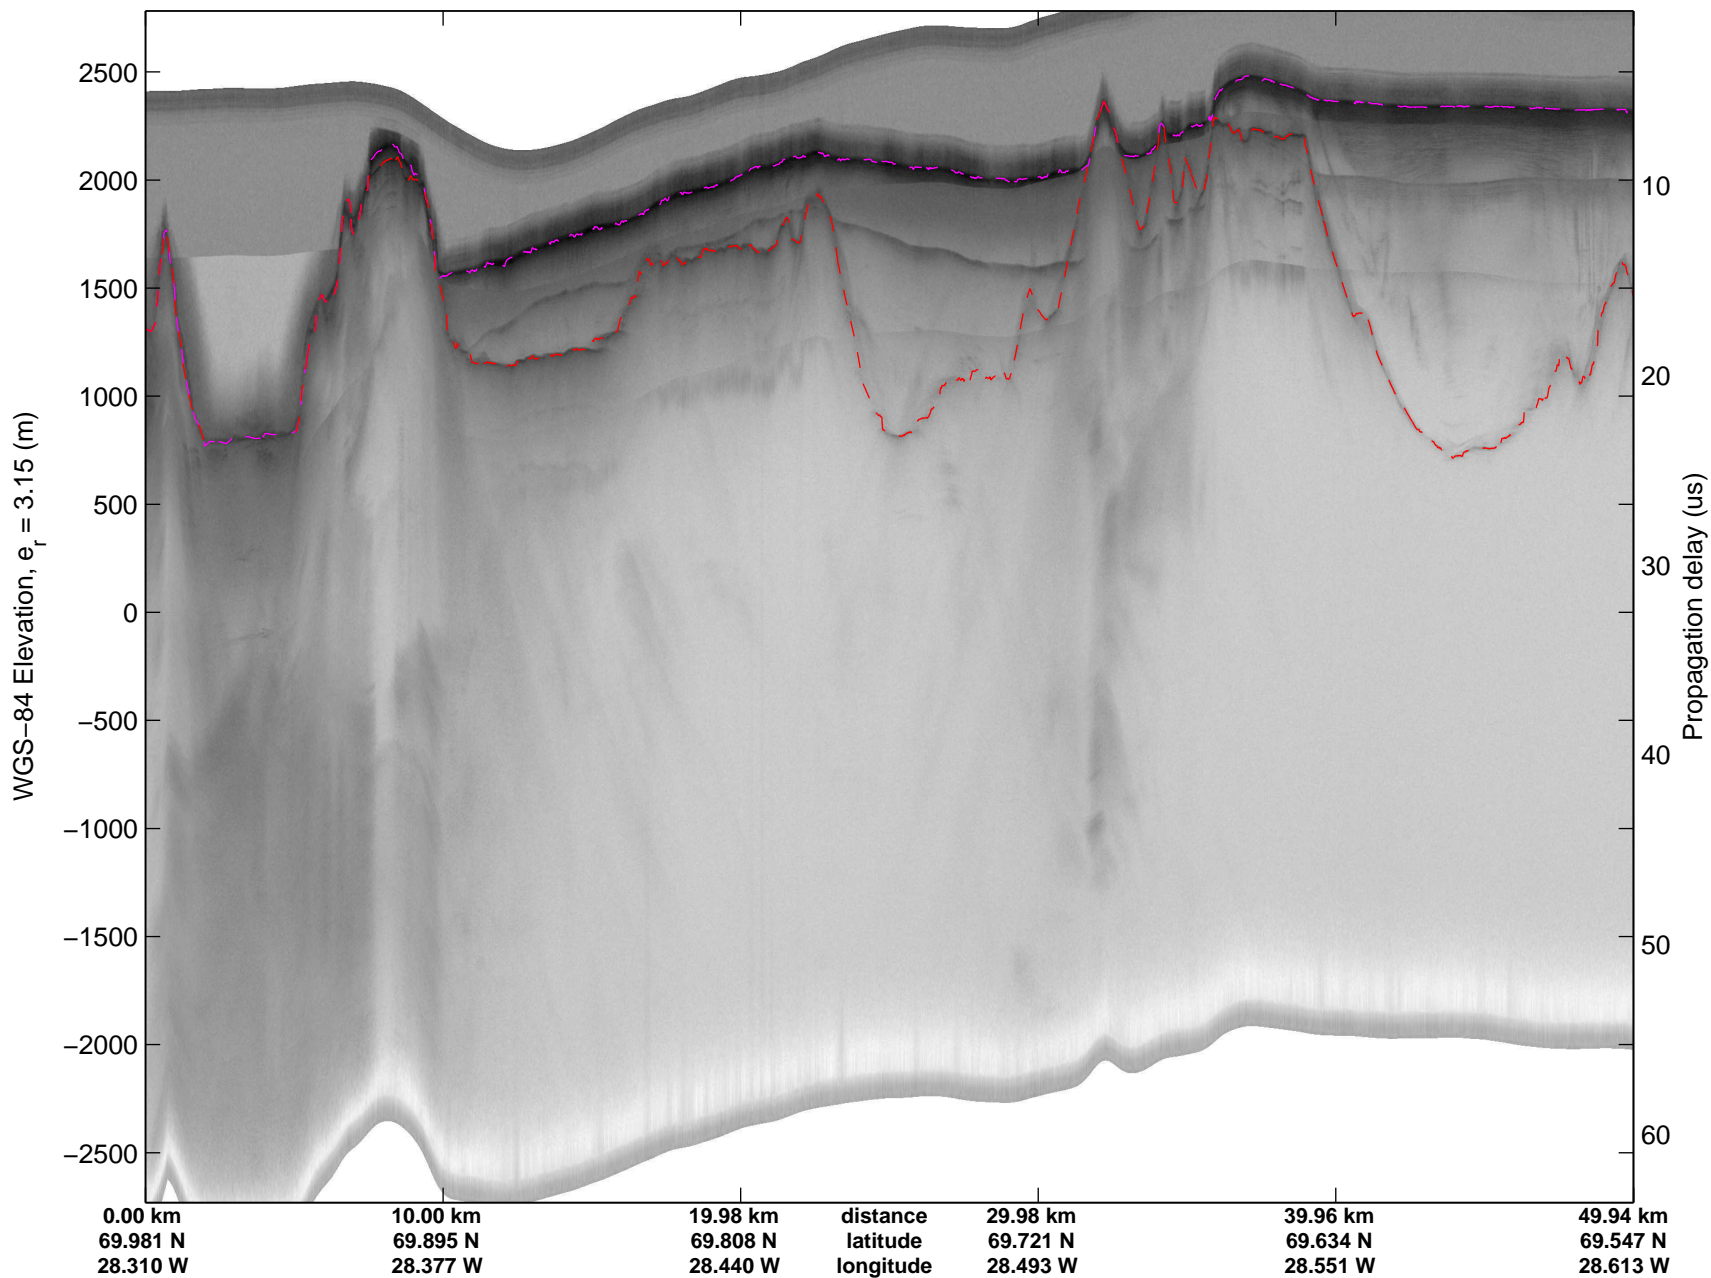

mconds3 2014_Greenland_P3: "Geikie 01" 20140421_01_037: 14:21:36.4 to 14:27:48.9 GPS