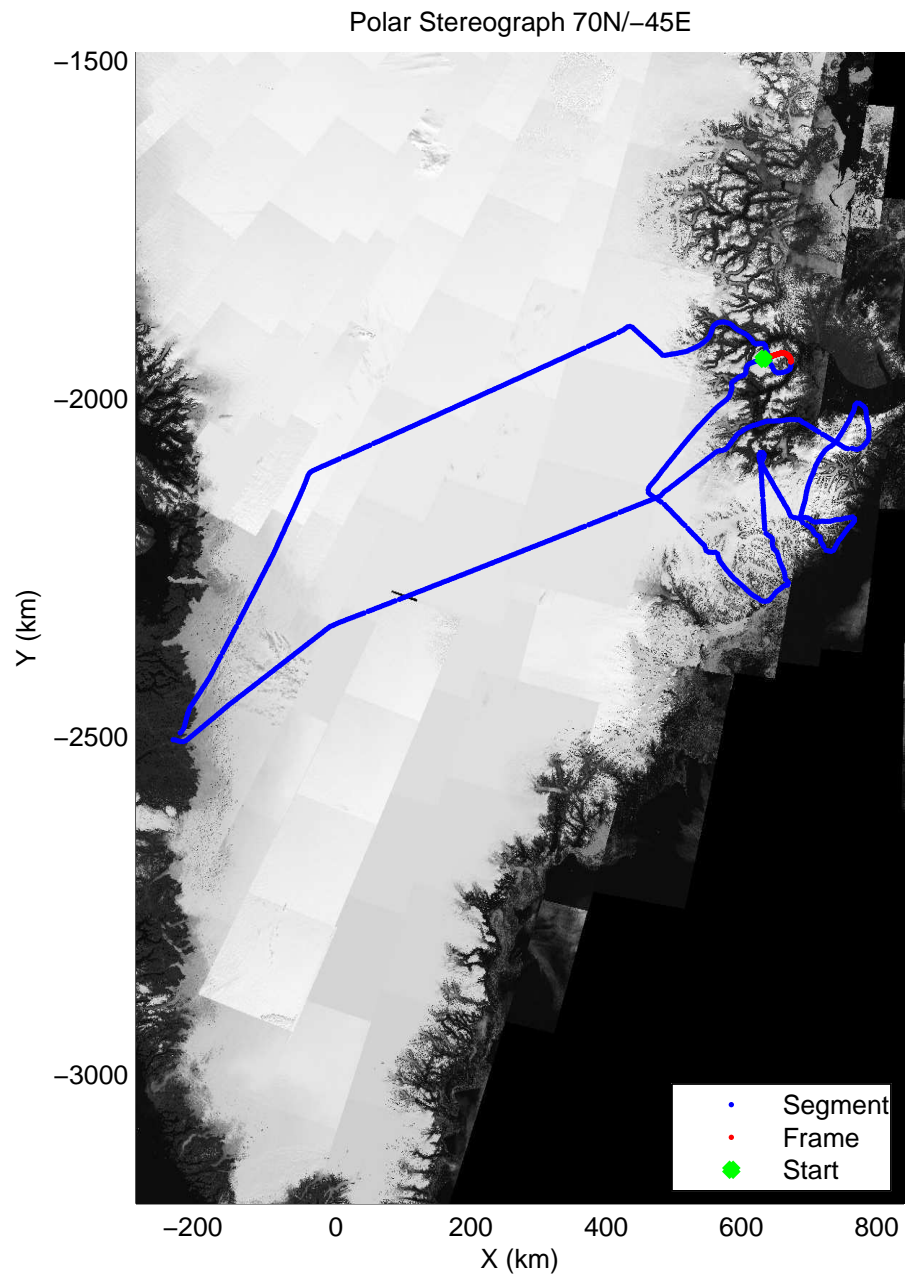

mcords3 2014_Greenland_P3: "Geikie 01" 20140421_01_050: 15:42:39.3 to 15:49:06.9 GPS

mconds3 2014_Greenland_P3: "Geikie 01" 20140421_01_051: 15:49:07.2 to 15:55:46.0 GPS

mconds3 2014_Greenland_P3: "Geikie 01" 20140421_01_051: 15:49:07.2 to 15:55:46.0 GPS