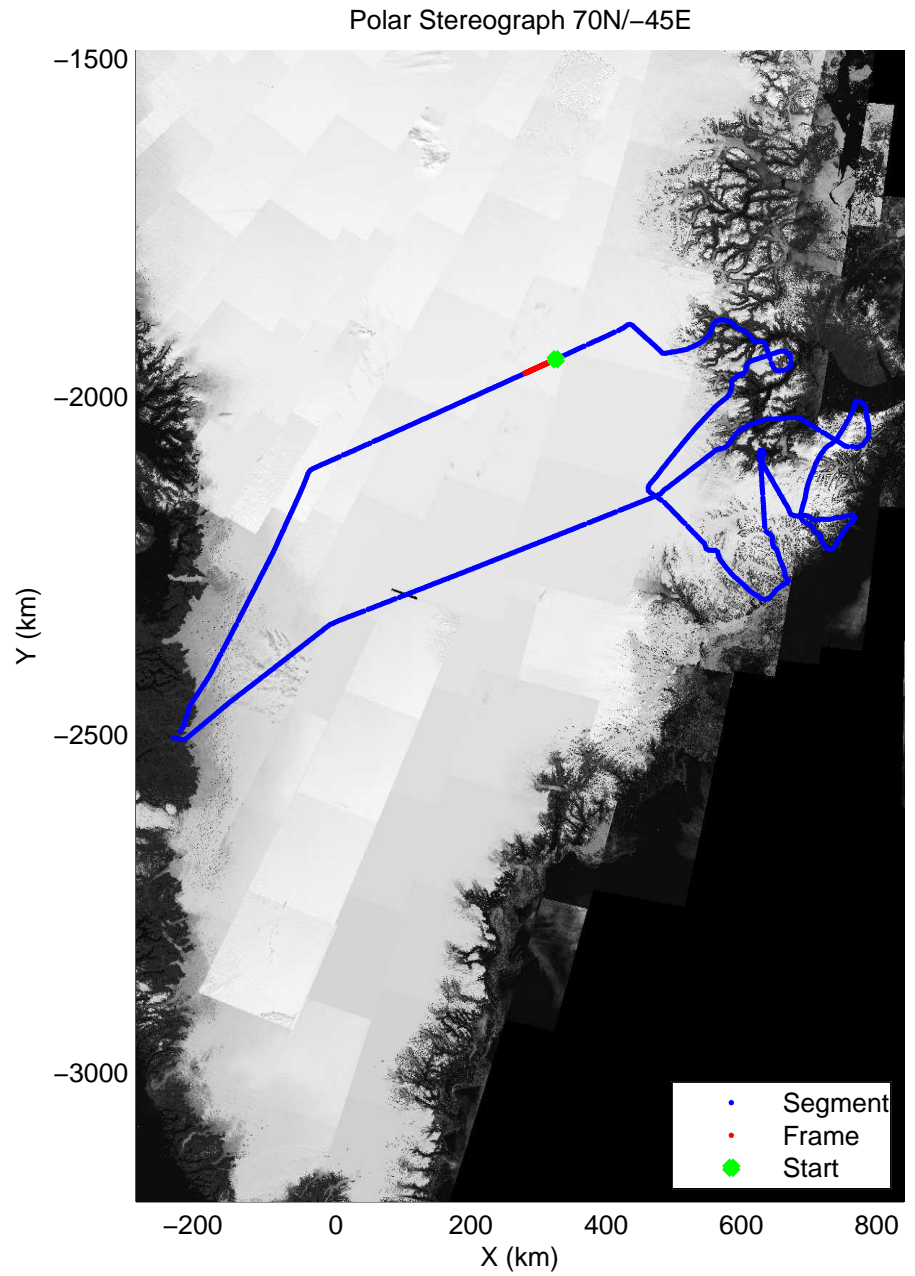

Polar Stereograph 70N/-45E

mcords3 2014_Greenland_P3: "Geikie 01" 20140421_01_061: 16:54:36.6 to 17:01:05.6 GPS

mcoords3 2014_Greenland_P3: "Geikie 01" 20140421_01_061: 16:54:36.6 to 17:01:05.6 GPS

mconds3 2014_Greenland_P3: "Geikie 01" 20140421_01_062: 17:01:05.9 to 17:07:32.6 GPS