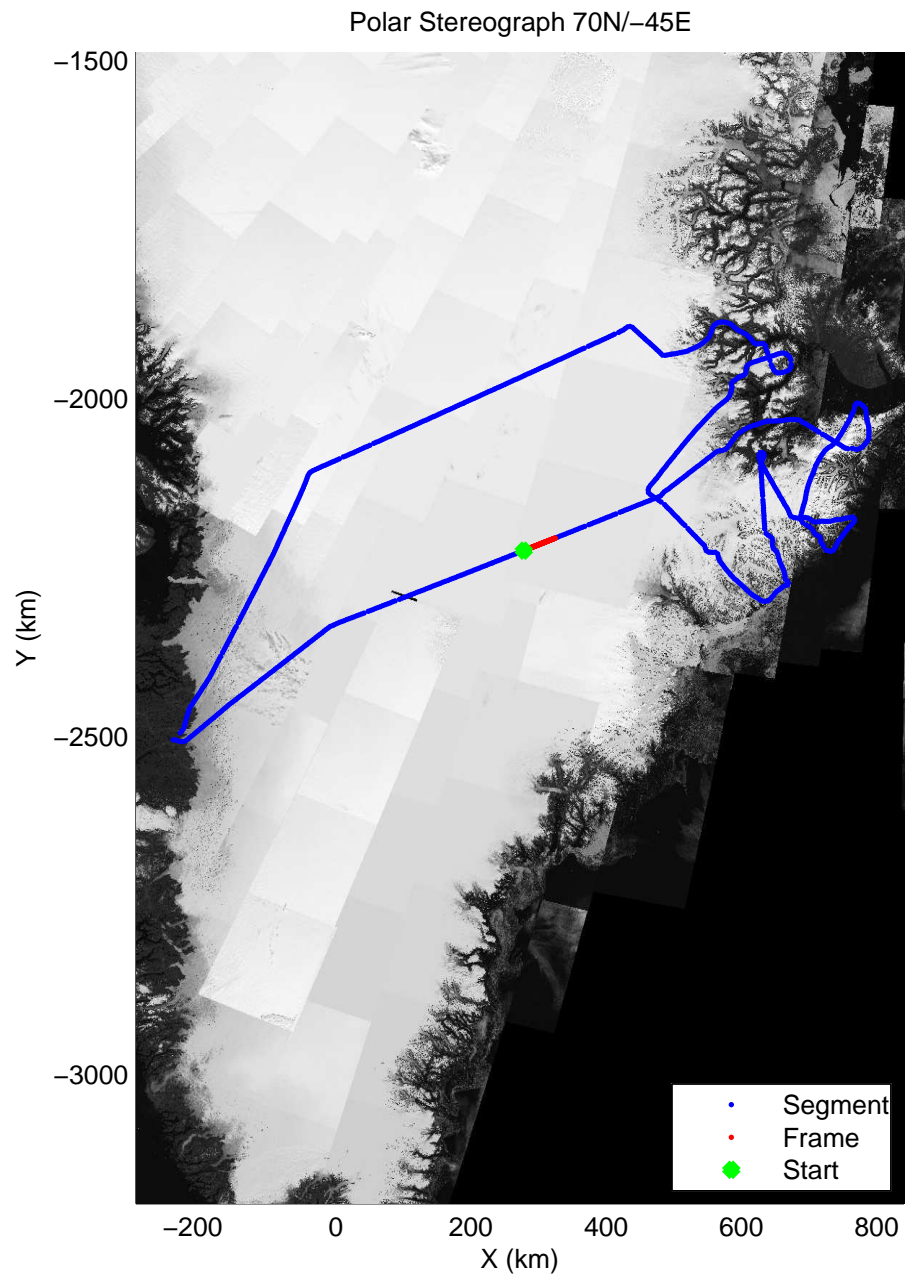

mcords3 2014_Greenland_P3: "Geikie 01" 20140421_01_011: 11:39:34.3 to 11:45:38.2 GPS

mcords3 2014_Greenland_P3: "Geikie 01" 20140421_01_012: 11:45:38.4 to 11:51:47.0 GPS

mcords3 2014_Greenland_P3: "Geikie 01" 20140421_01_012: 11:45:38.4 to 11:51:47.0 GPS