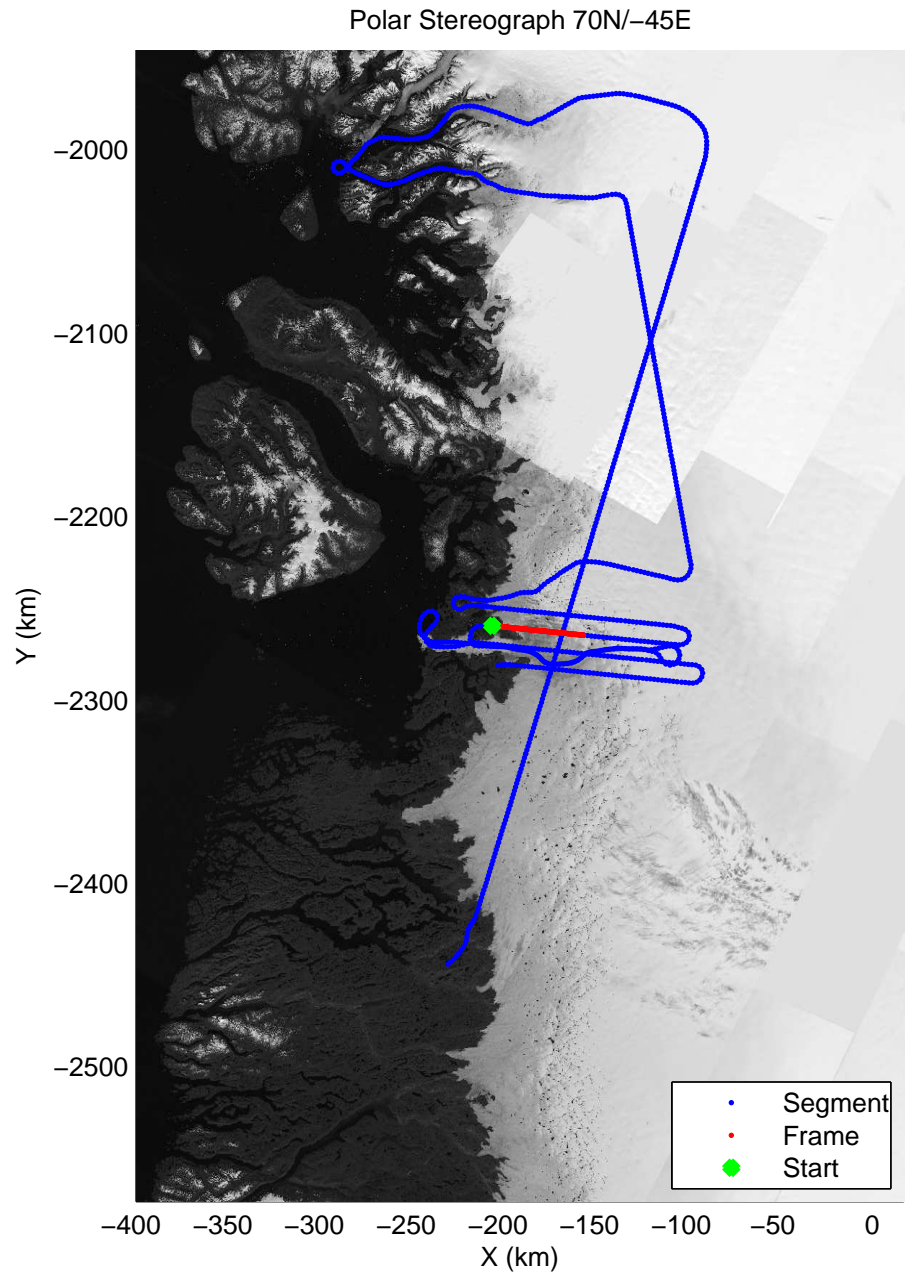

mcords3 2014_Greenland_P3: "Jakobshavn 02" 20140419_03_011: 13:45:53.2 to 13:53:54.4 GPS

mcords3 2014_Greenland_P3: "Jakobshavn 02" 20140419_03_012: 13:53:54.7 to 14:01:20.6 GPS

mcords3 2014_Greenland_P3: "Jakobshavn 02" 20140419_03_012: 13:53:54.7 to 14:01:20.6 GPS