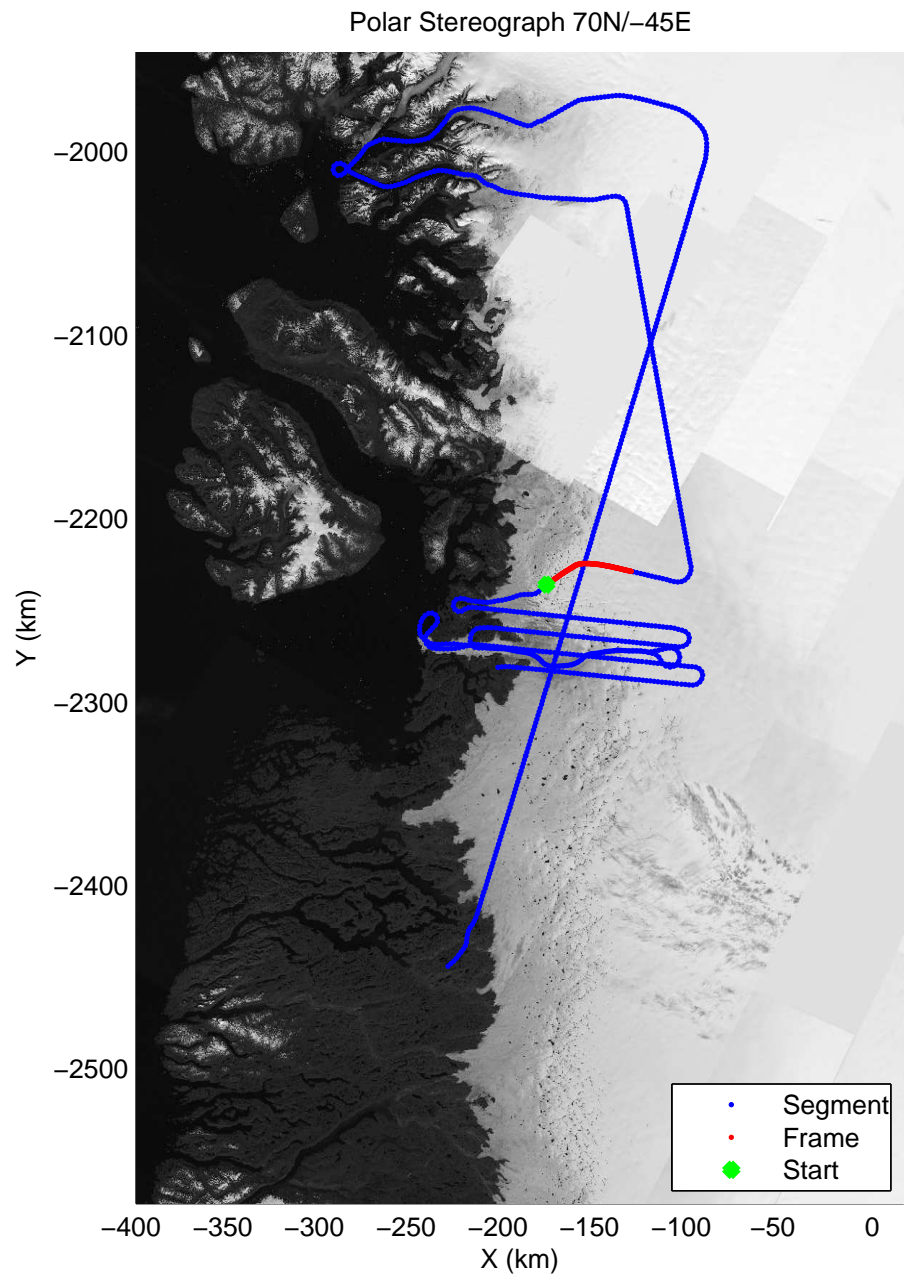

mcords3 2014_Greenland_P3: "Jakobshavn 02" 20140419_03_017: 14:26:32.6 to 14:33:16.6 GPS

mcords3 2014_Greenland_P3: "Jakobshavn 02" 20140419_03_018: 14:33:16.9 to 14:40:06.5 GPS

mcords3 2014_Greenland_P3: "Jakobshavn 02" 20140419_03_018: 14:33:16.9 to 14:40:06.5 GPS