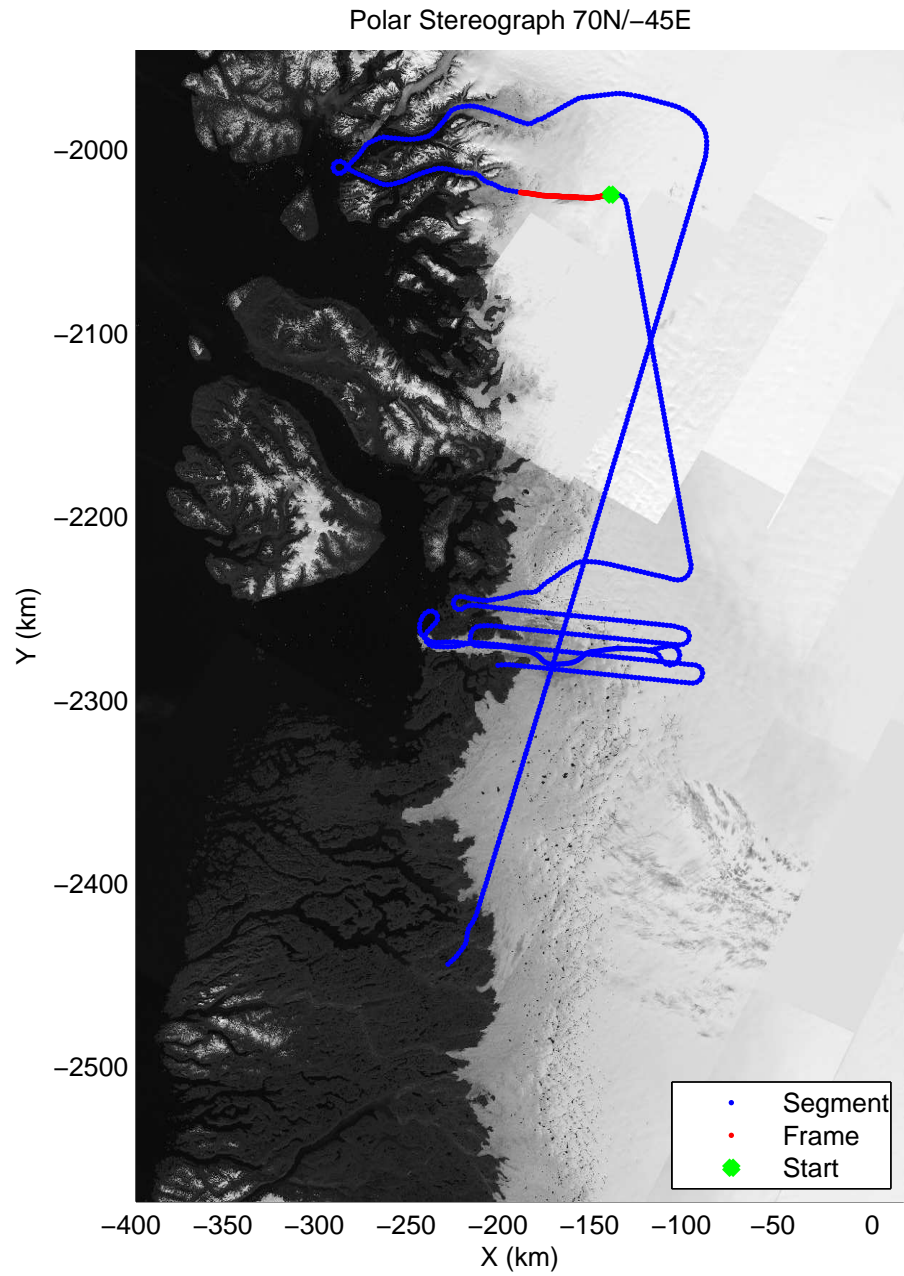

mcords3 2014_Greenland_P3: "Jakobshavn 02" 20140419_03_023: 15:04:36.4 to 15:10:48.5 GPS

mcords3 2014_Greenland_P3: "Jakobshavn 02" 20140419_03_024: 15:10:48.8 to 15:17:01.4 GPS

mconds3 2014_Greenland_P3: "Jakobshavn 02" 20140419_03_024: 15:10:48.8 to 15:17:01.4 GPS