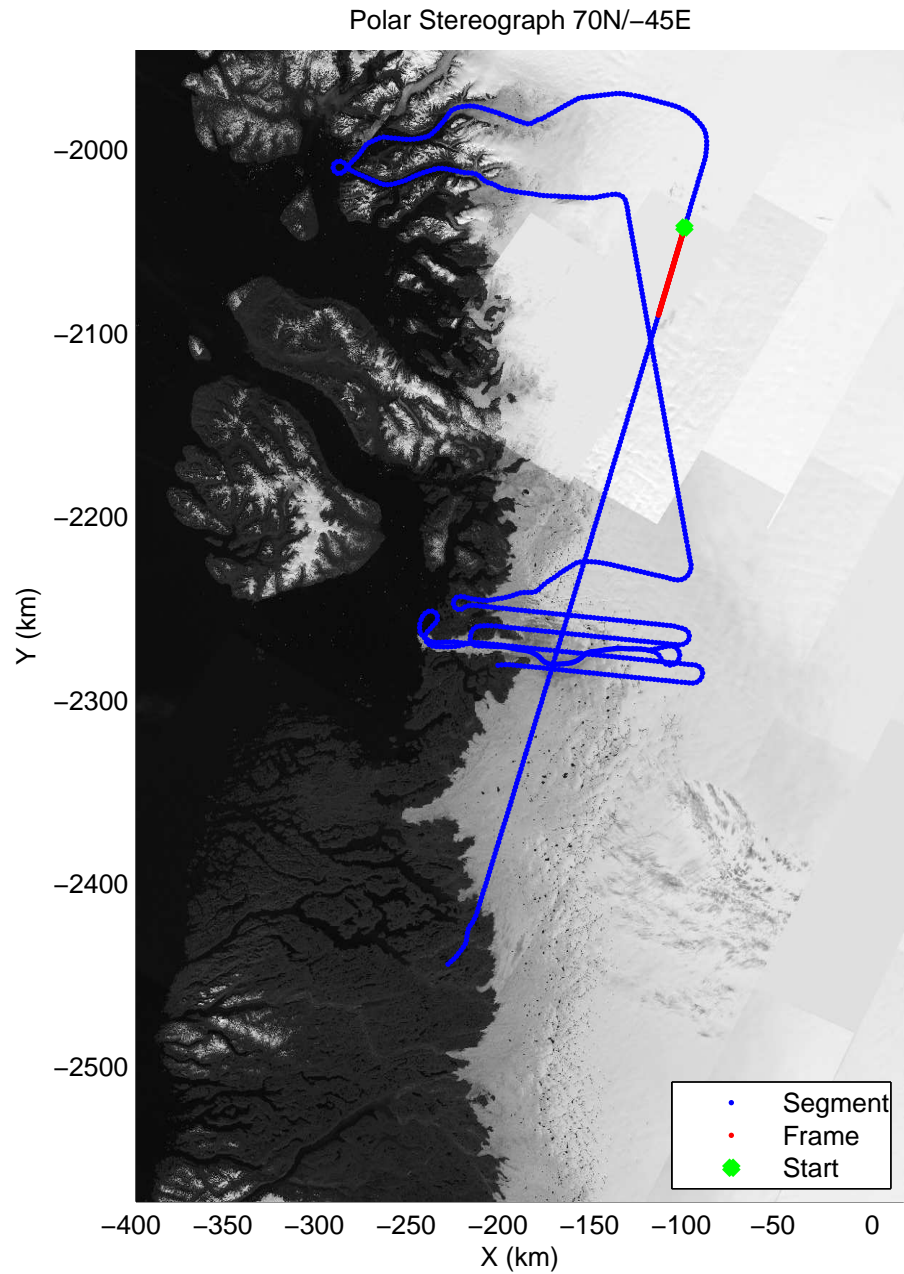

mcoords3 2014_Greenland_P3: "Jakobshavn 02" 20140419_03_032: 16:03:50.2 to 16:10:08.0 GPS

mcords3 2014_Greenland_P3: "Jakobshavn 02" 20140419_03_033: 16:10:08.3 to 16:16:29.3 GPS

mcords3 2014_Greenland_P3: "Jakobshavn 02" 20140419_03_033: 16:10:08.3 to 16:16:29.3 GPS