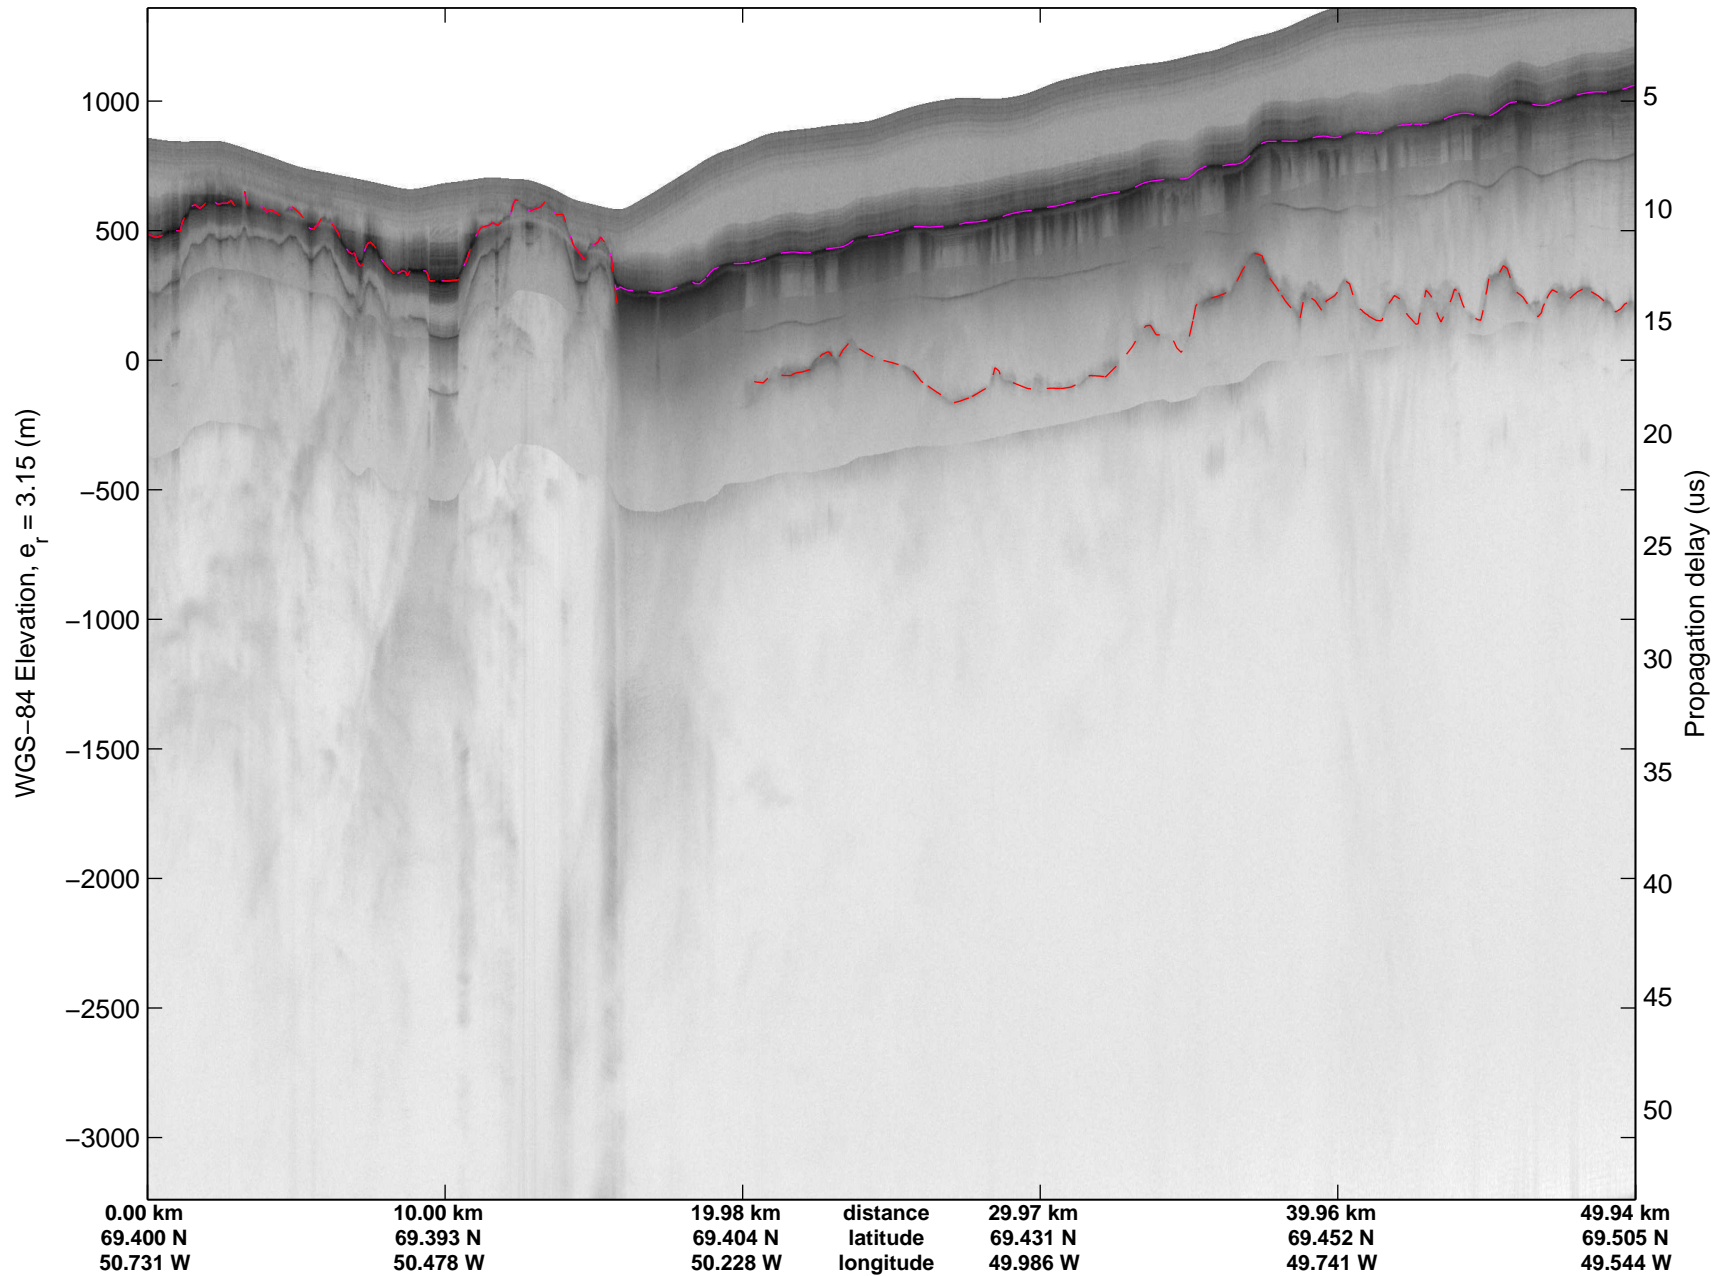

mcords3 2014_Greenland_P3: "Jakobshavn 02" 20140419_03_017: 14:26:32.6 to 14:33:16.6 GPS

mcords3 2014_Greenland_P3: "Jakobshavn 02" 20140419_03_018: 14:33:16.9 to 14:40:06.5 GPS

mcords3 2014_Greenland_P3: "Jakobshavn 02" 20140419_03_018: 14:33:16.9 to 14:40:06.5 GPS