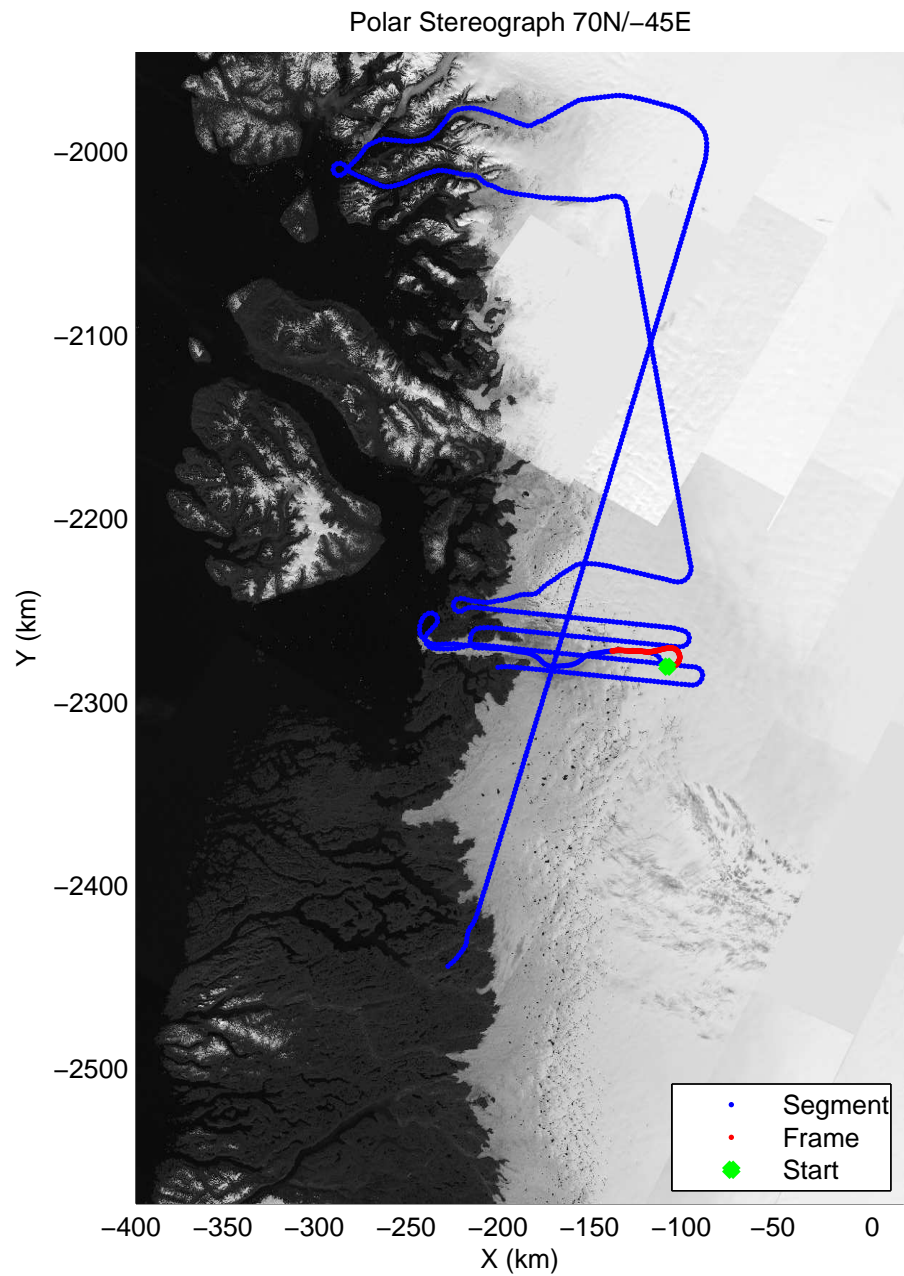

mcords3 2014_Greenland_P3: "Jakobshavn 02" 20140419_03_008: 13:25:59.4 to 13:32:20.3 GPS

mcoords3 2014_Greenland_P3: "Jakobshavn 02" 20140419_03_009: 13:32:20.5 to 13:38:30.3 GPS

mcords3 2014_Greenland_P3: "Jakobshavn 02" 20140419_03_009: 13:32:20.5 to 13:38:30.3 GPS