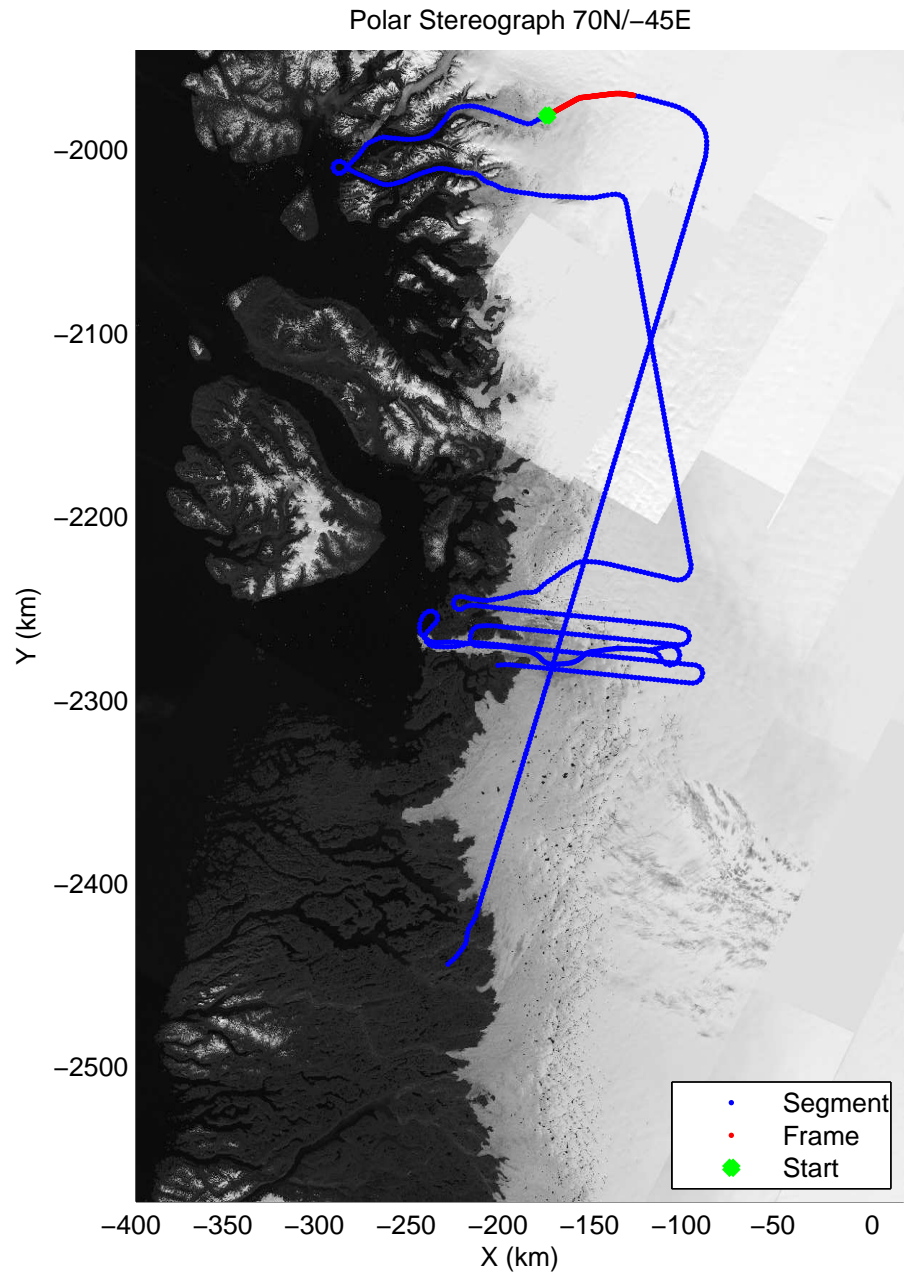

mcords3 2014_Greenland_P3: "Jakobshavn 02" 20140419_03_029: 15:43:49.0 to 15:51:01.8 GPS

mcords3 2014_Greenland_P3: "Jakobshavn 02" 20140419_03_030: 15:51:02.1 to 15:57:50.1 GPS

mcords3 2014_Greenland_P3: "Jakobshavn 02" 20140419_03_030: 15:51:02.1 to 15:57:50.1 GPS