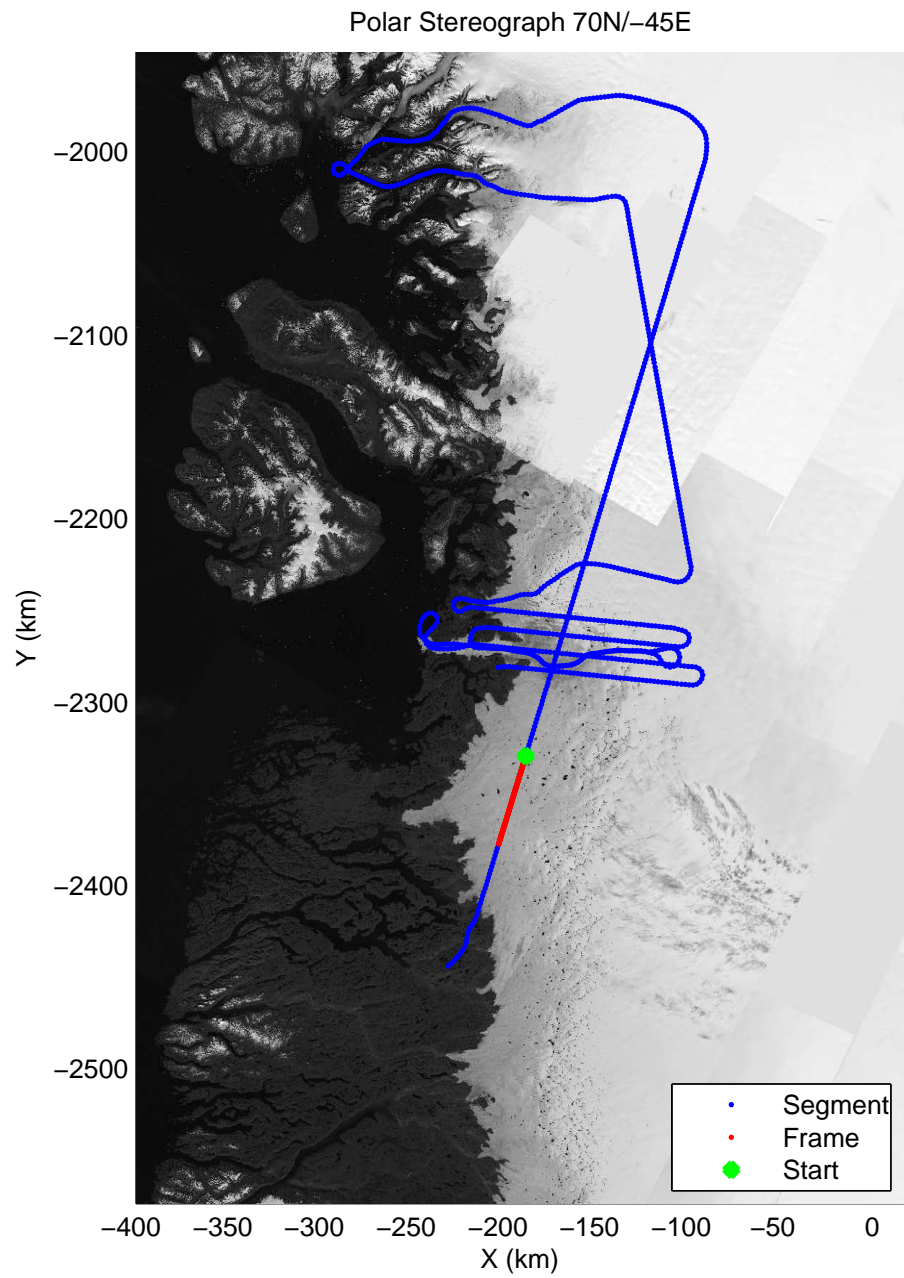

mcords3 2014_Greenland_P3: "Jakobshavn 02" 20140419_03_038: 16:42:11.3 to 16:48:34.9 GPS

mcords3 2014_Greenland_P3: "Jakobshavn 02" 20140419_03_039: 16:48:35.2 to 16:55:06.8 GPS

mcoords3 2014_Greenland_P3: "Jakobshavn 02" 20140419_03_039: 16:48:35.2 to 16:55:06.8 GPS