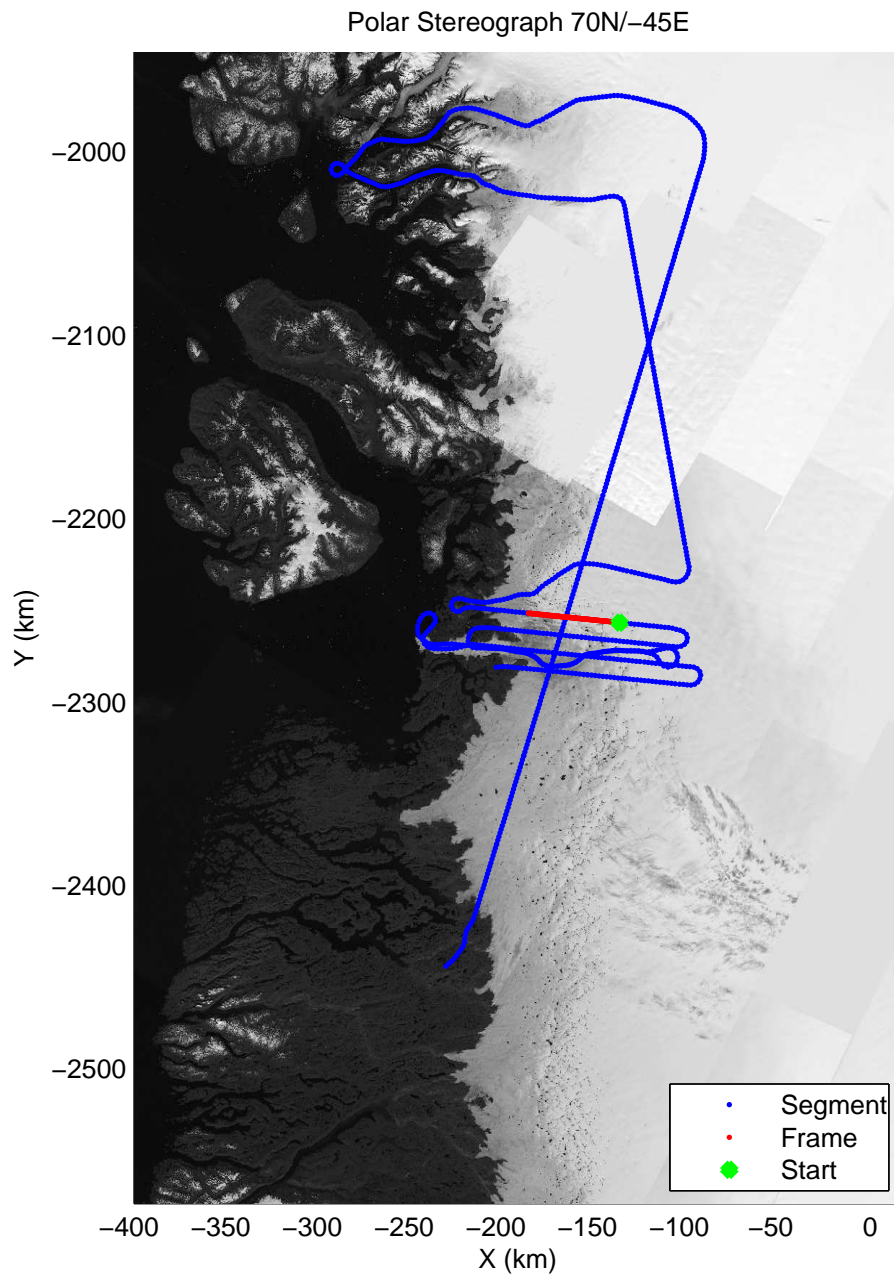

mcords3 2014_Greenland_P3: "Jakobshavn 02" 20140419_03_014: 14:07:42.9 to 14:13:53.3 GPS

mcords3 2014_Greenland_P3: "Jakobshavn 02" 20140419_03_015: 14:13:53.5 to 14:20:13.2 GPS

mcords3 2014_Greenland_P3: "Jakobshavn 02" 20140419_03_015: 14:13:53.5 to 14:20:13.2 GPS