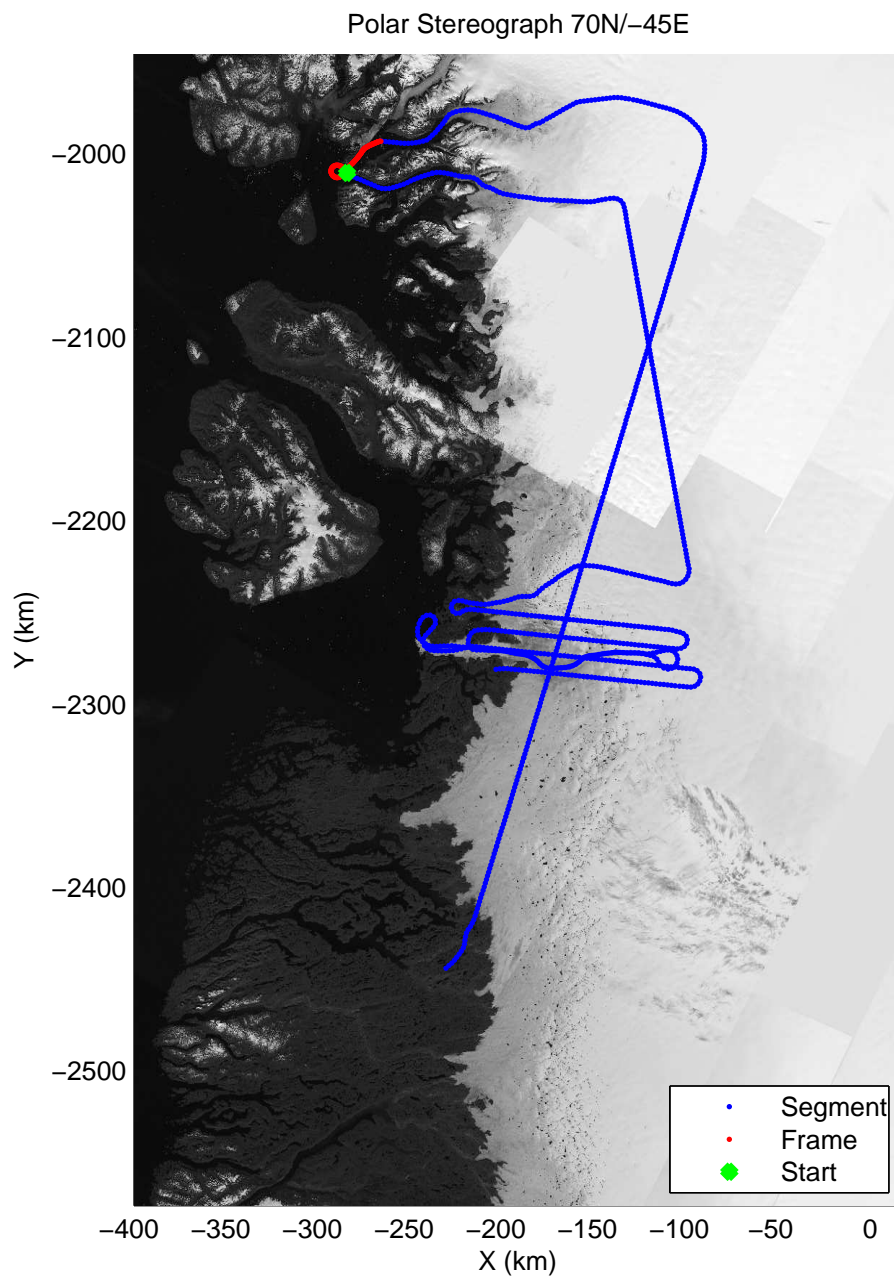

mcords3 2014_Greenland_P3: "Jakobshavn 02" 20140419_03_026: 15:23:07.0 to 15:29:49.5 GPS

mcords3 2014_Greenland_P3: "Jakobshavn 02" 20140419_03_027: 15:29:49.8 to 15:36:21.8 GPS

mcords3 2014_Greenland_P3: "Jakobshavn 02" 20140419_03_027: 15:29:49.8 to 15:36:21.8 GPS