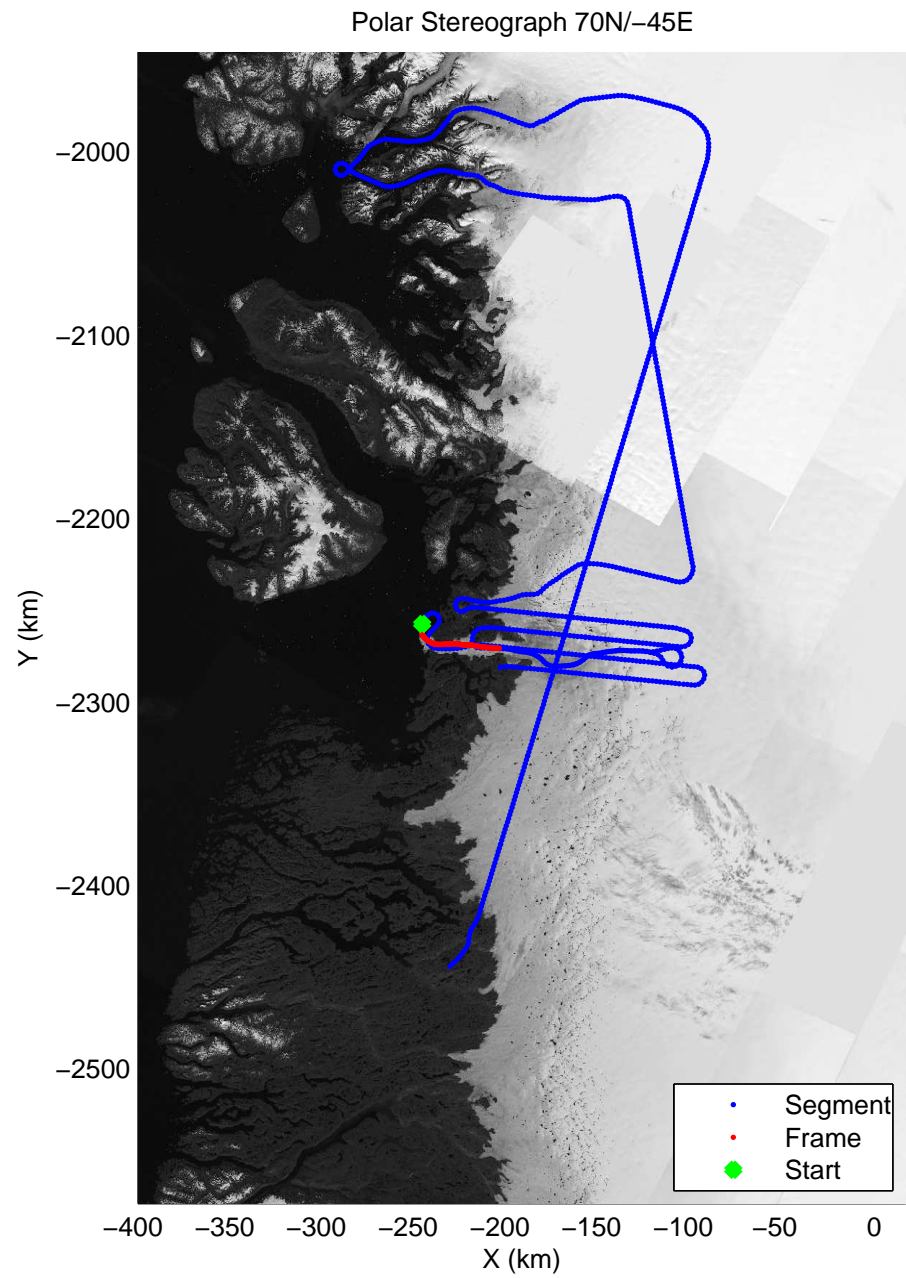

mcords3 2014_Greenland_P3: "Jakobshavn 02" 20140419_03_005: 13:06:09.4 to 13:12:35.1 GPS

mcords3 2014_Greenland_P3: "Jakobshavn 02" 20140419_03_006: 13:12:35.4 to 13:19:22.5 GPS

mcords3 2014_Greenland_P3: "Jakobshavn 02" 20140419_03_006: 13:12:35.4 to 13:19:22.5 GPS