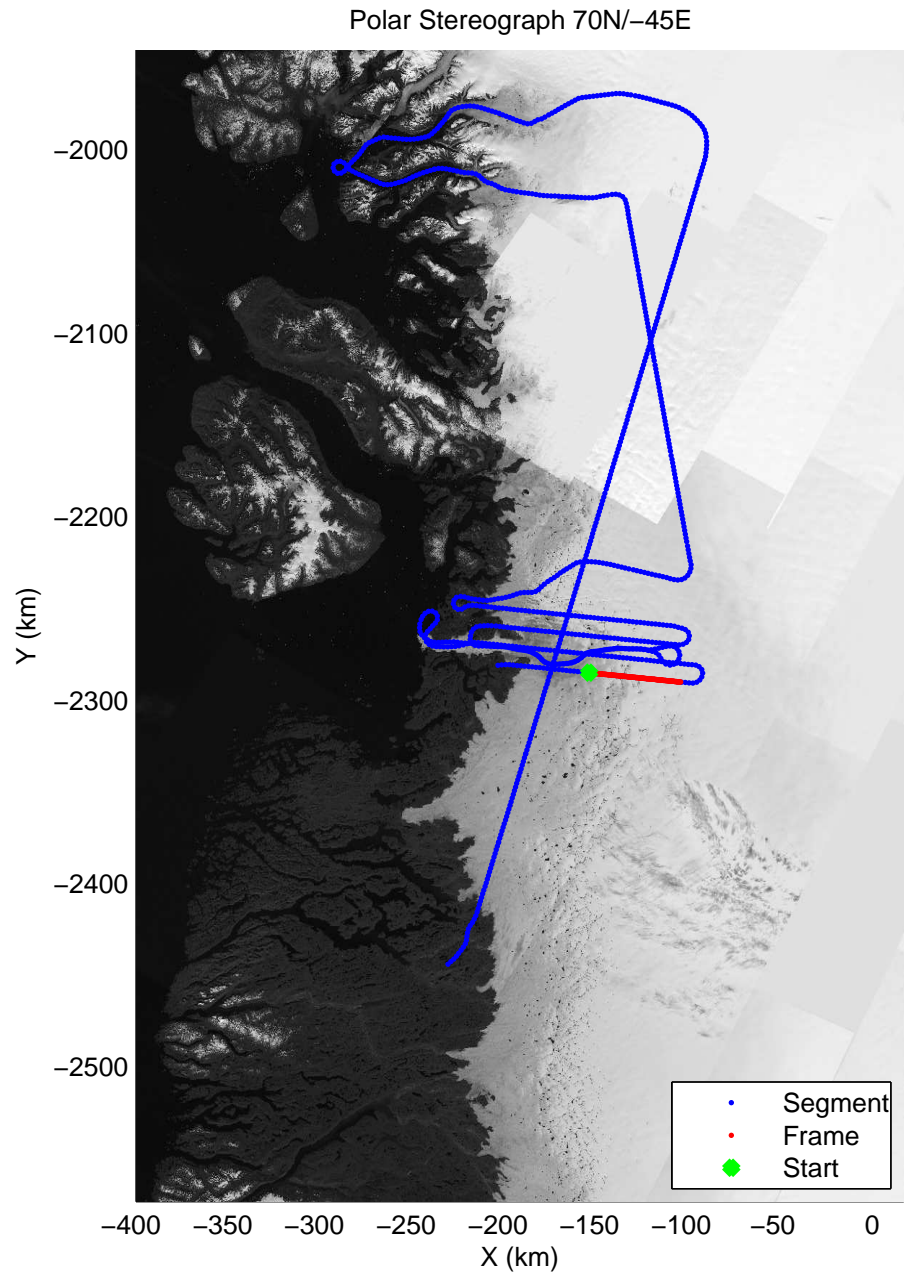

mconds3 2014_Greenland_P3: "Jakobshavn 02" 20140419_03_001: 12:41:24.1 to 12:47:43.8 GPS

mcords3 2014_Greenland_P3: "Jakobshavn 02" 20140419_03_001: 12:41:24.1 to 12:47:43.8 GPS

mcords3 2014_Greenland_P3: "Jakobshavn 02" 20140419_03_002: 12:47:44.1 to 12:53:45.5 GPS