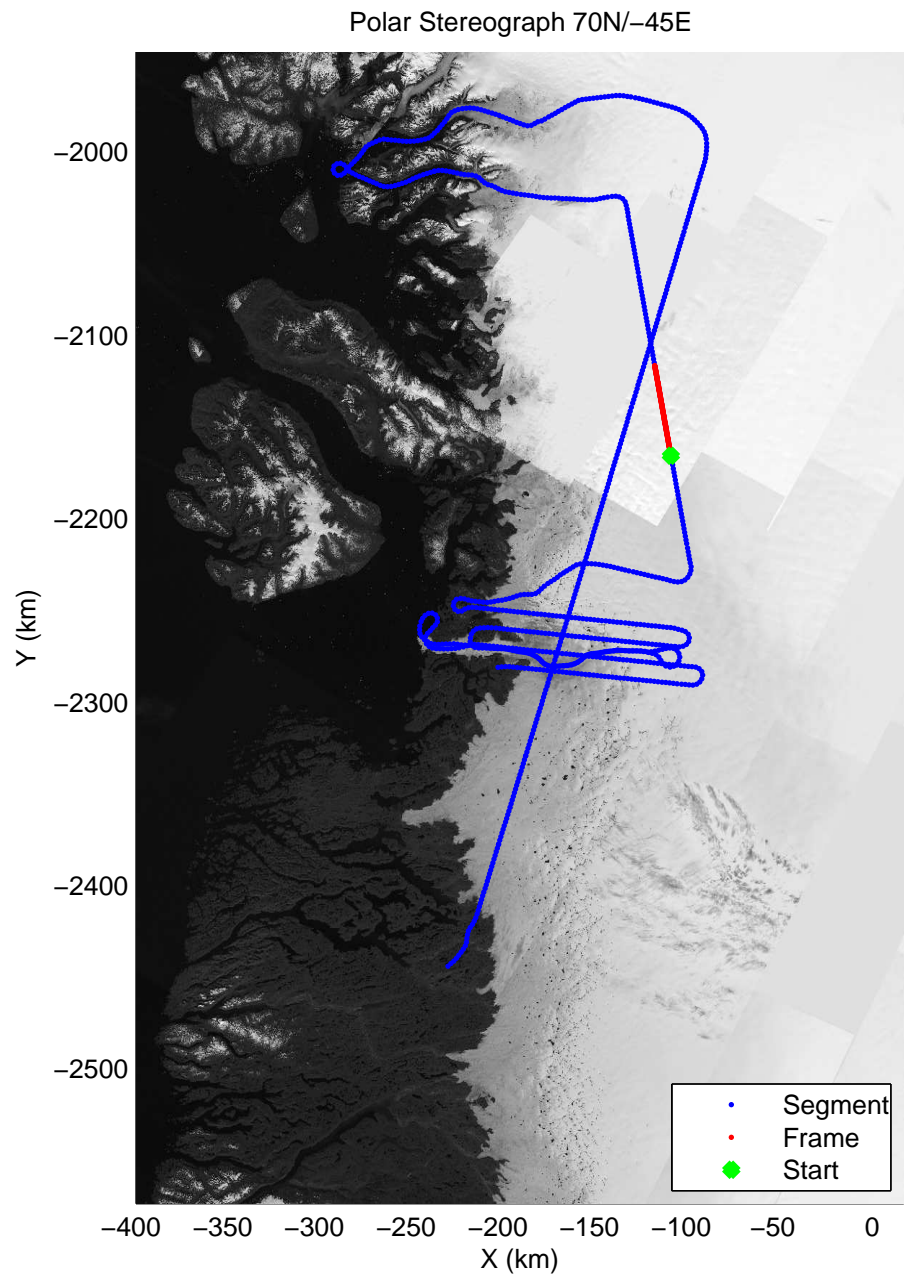

mcoords3 2014_Greenland_P3: "Jakobshavn 02" 20140419_03_020: 14:46:08.2 to 14:52:22.8 GPS

mcords3 2014_Greenland_P3: "Jakobshavn 02" 20140419_03_021: 14:52:23.1 to 14:58:29.5 GPS

mcords3 2014_Greenland_P3: "Jakobshavn 02" 20140419_03_021: 14:52:23.1 to 14:58:29.5 GPS