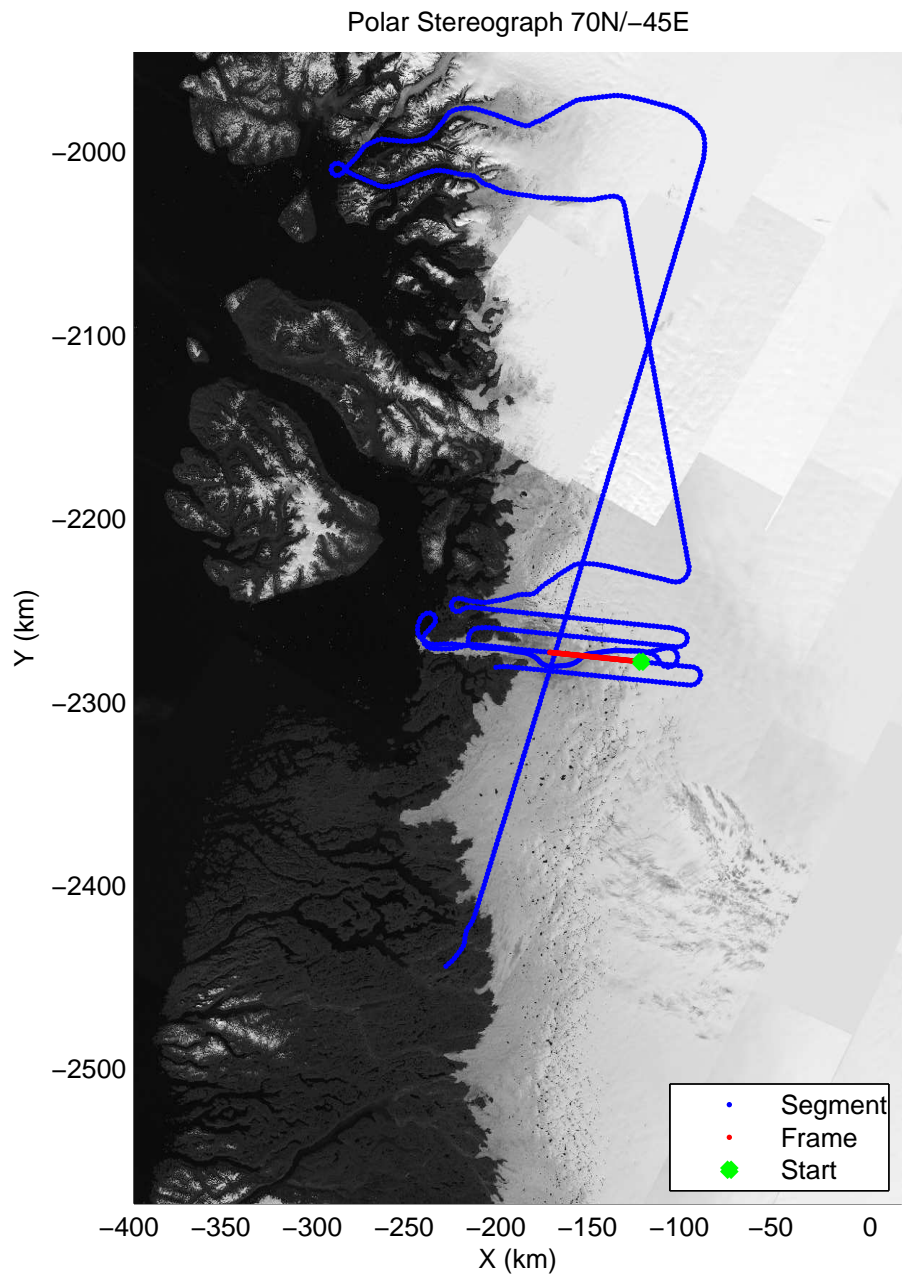

mcords3 2014_Greenland_P3: "Jakobshavn 02" 20140419_03_002: 12:47:44.1 to 12:53:45.5 GPS

mcoords3 2014_Greenland_P3: "Jakobshavn 02" 20140419_03_003: 12:53:45.8 to 13:00:02.3 GPS

mcords3 2014_Greenland_P3: "Jakobshavn 02" 20140419_03_003: 12:53:45.8 to 13:00:02.3 GPS