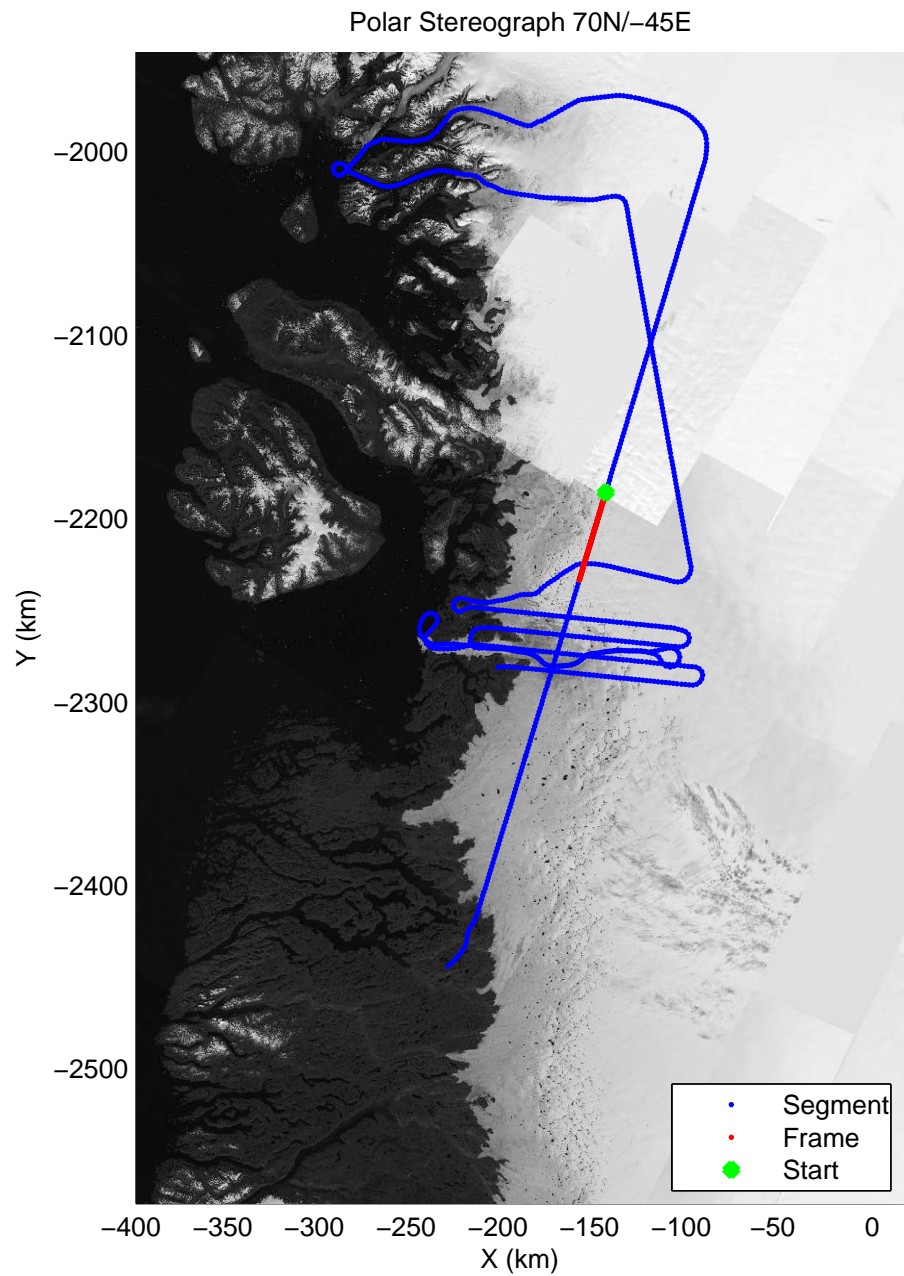

mcords3 2014_Greenland_P3: "Jakobshavn 02" 20140419_03_035: 16:22:56.8 to 16:29:22.2 GPS

mcords3 2014_Greenland_P3: "Jakobshavn 02" 20140419_03_036: 16:29:22.5 to 16:35:42.1 GPS

mcords3 2014_Greenland_P3: "Jakobshavn 02" 20140419_03_036: 16:29:22.5 to 16:35:42.1 GPS