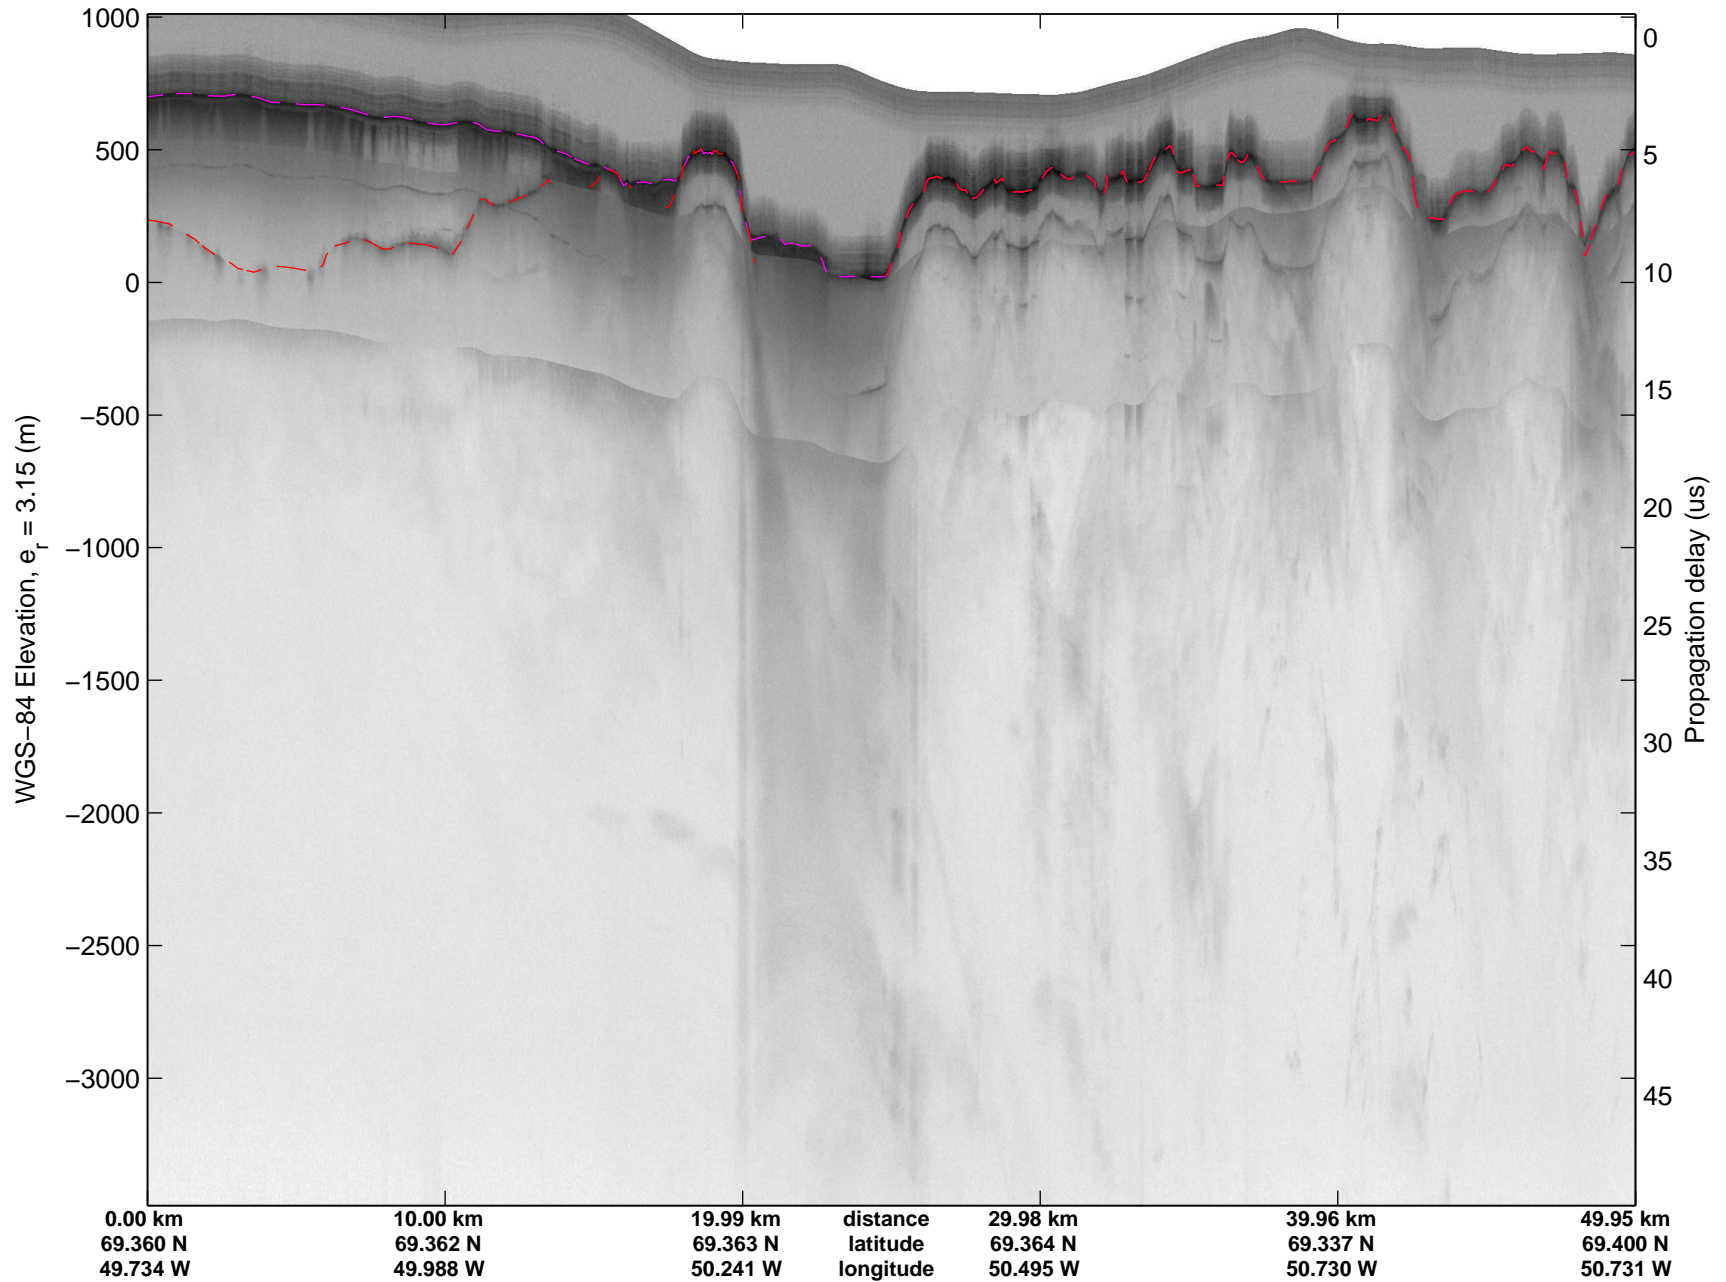

mcords3 2014_Greenland_P3: "Jakobshavn 02" 20140419_03_017: 14:26:32.6 to 14:33:16.6 GPS