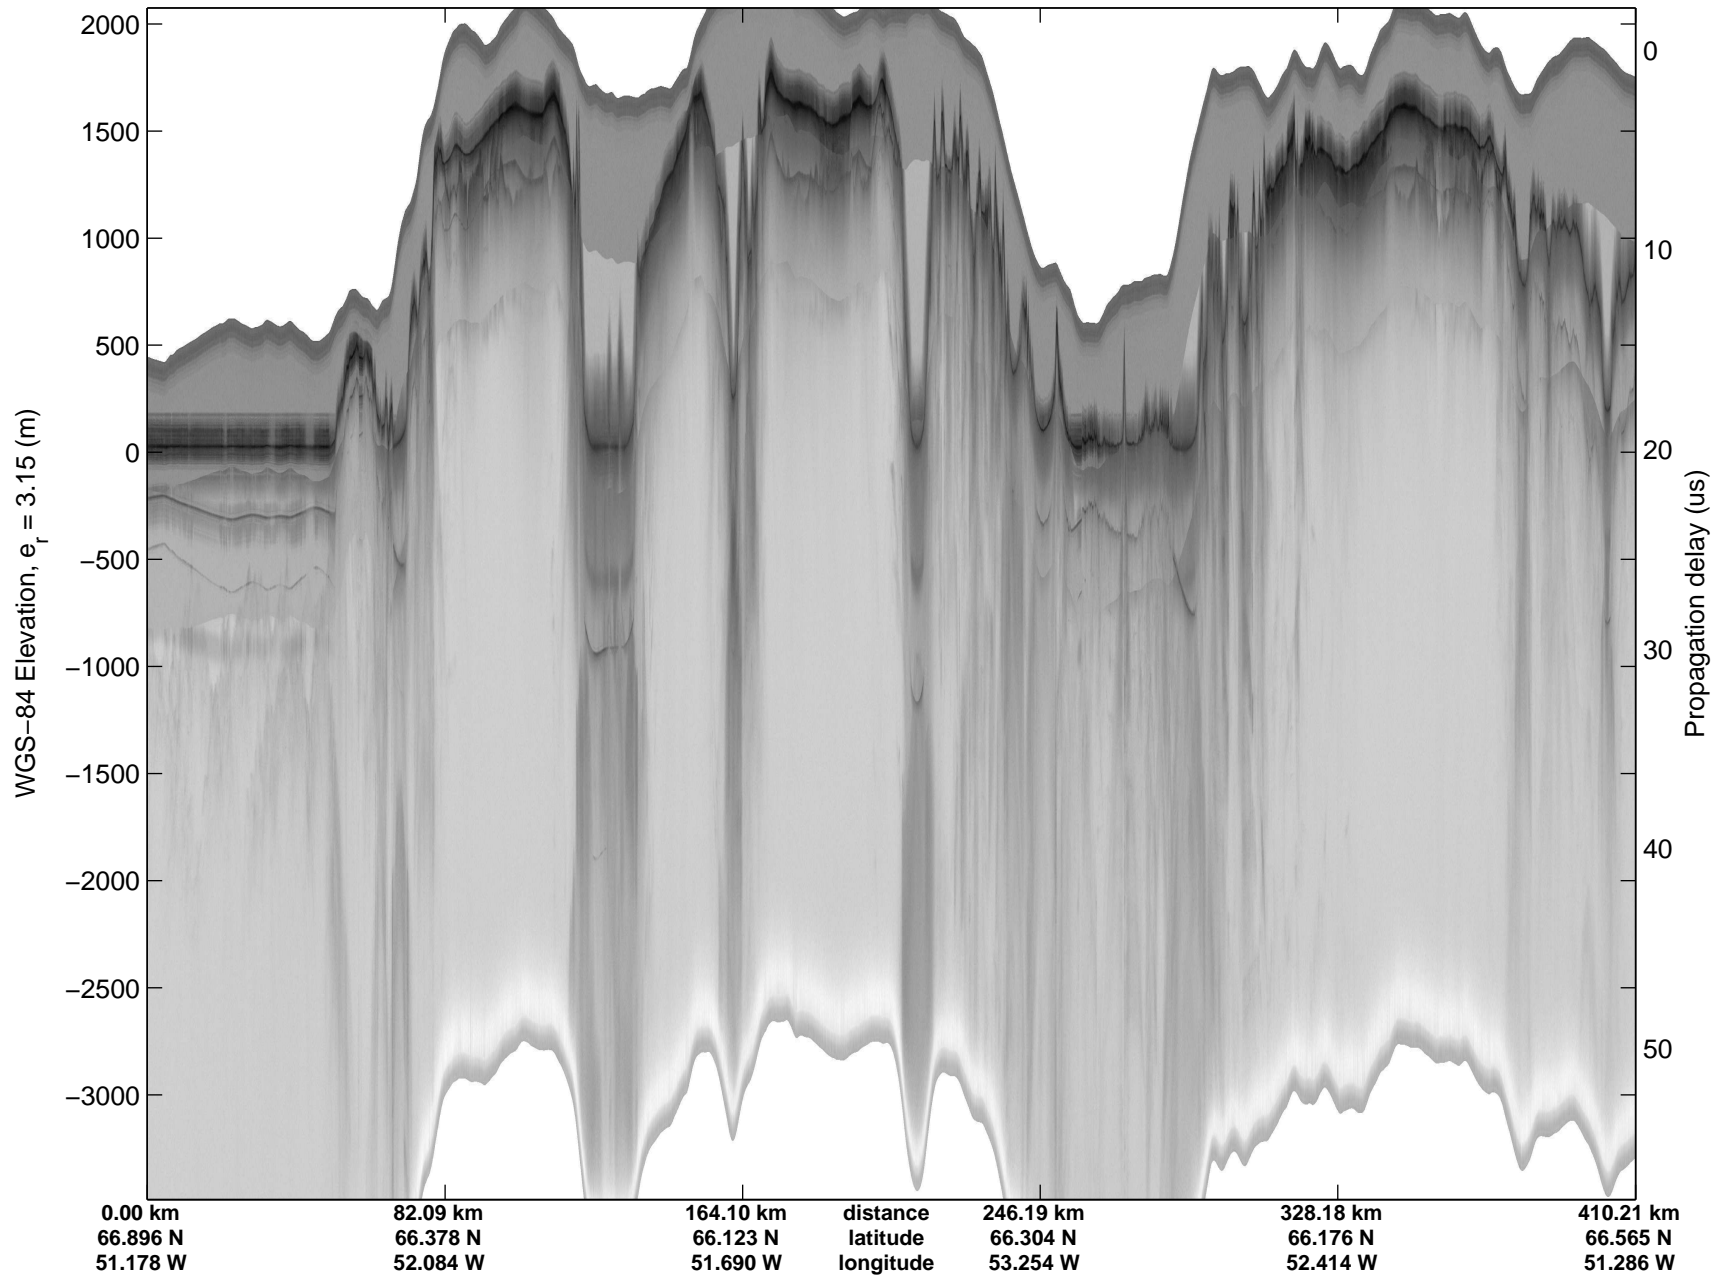

mcords3 2014\_Greenland\_P3: "IceSat-2 Central" 20140416\_02\_001: 17:47:18.0 to 18:36:00.9 GPS

mcords3 2014\_Greenland\_P3: "IceSat-2 Central" 20140416\_02\_001: 17:47:18.0 to 18:36:00.9 GPS