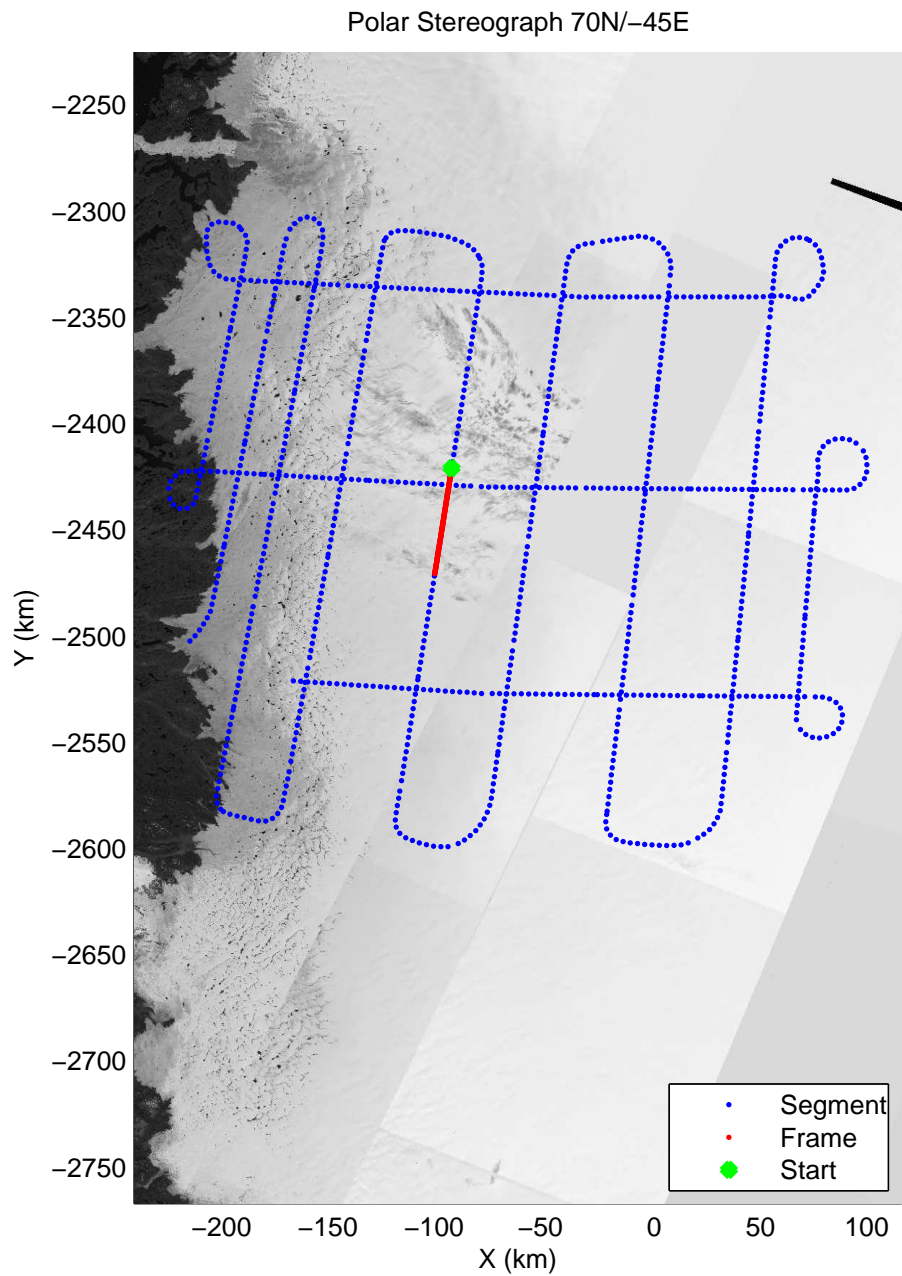

mcords3 2014_Greenland_P3: "IceSat-2 Central" 20140416_01_018: 12:28:25.8 to 12:34:41.3 GPS

mcords3 2014_Greenland_P3: "IceSat-2 Central" 20140416_01_019: 12:34:41.6 to 12:40:51.5 GPS

mcords3 2014_Greenland_P3: "IceSat-2 Central" 20140416_01_019: 12:34:41.6 to 12:40:51.5 GPS