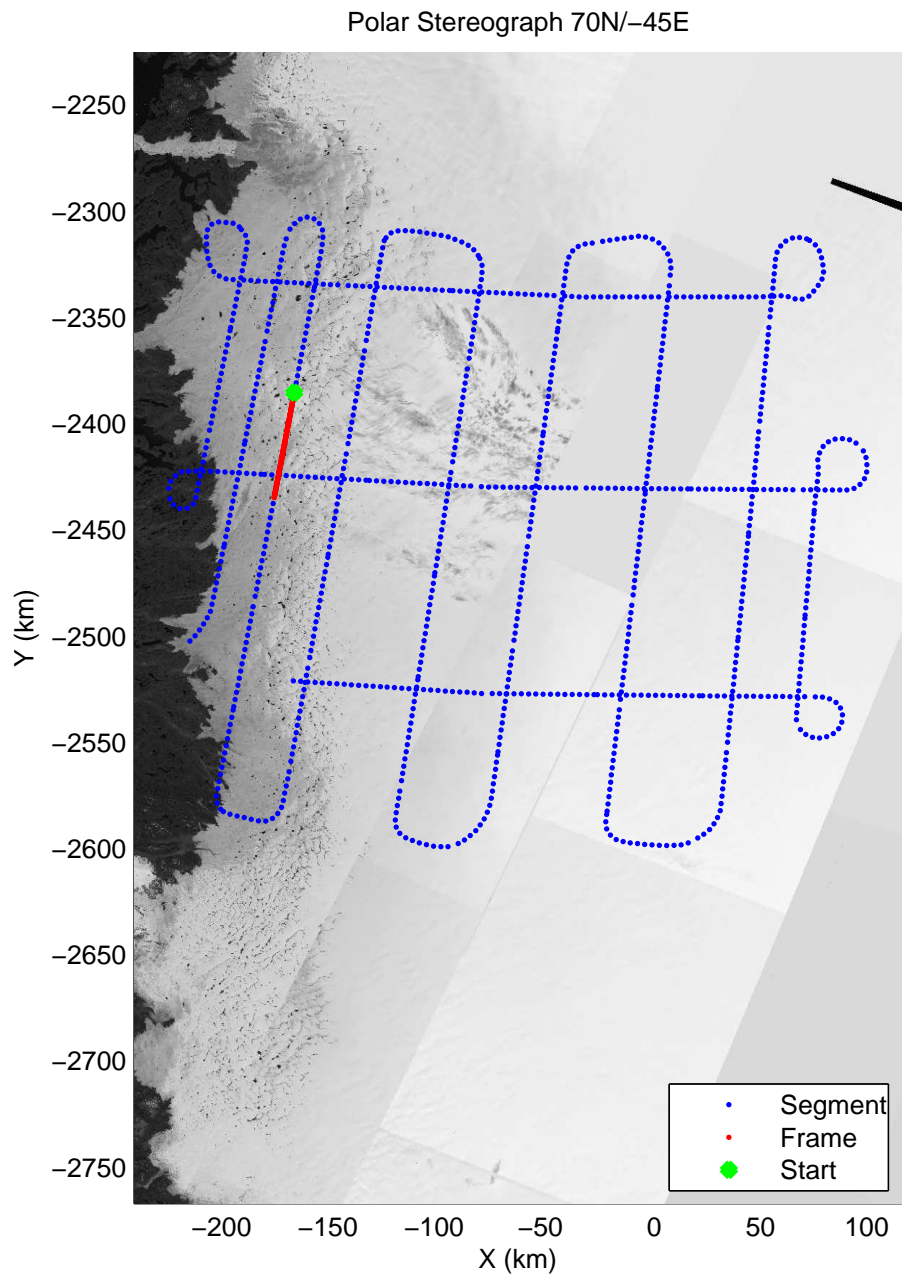

mcords3 2014_Greenland_P3: "IceSat-2 Central" 20140416_01_005: 11:06:42.8 to 11:13:16.9 GPS

mcords3 2014_Greenland_P3: "IceSat-2 Central" 20140416_01_006: 11:13:17.1 to 11:19:38.2 GPS

mcords3 2014_Greenland_P3: "IceSat-2 Central" 20140416_01_006: 11:13:17.1 to 11:19:38.2 GPS