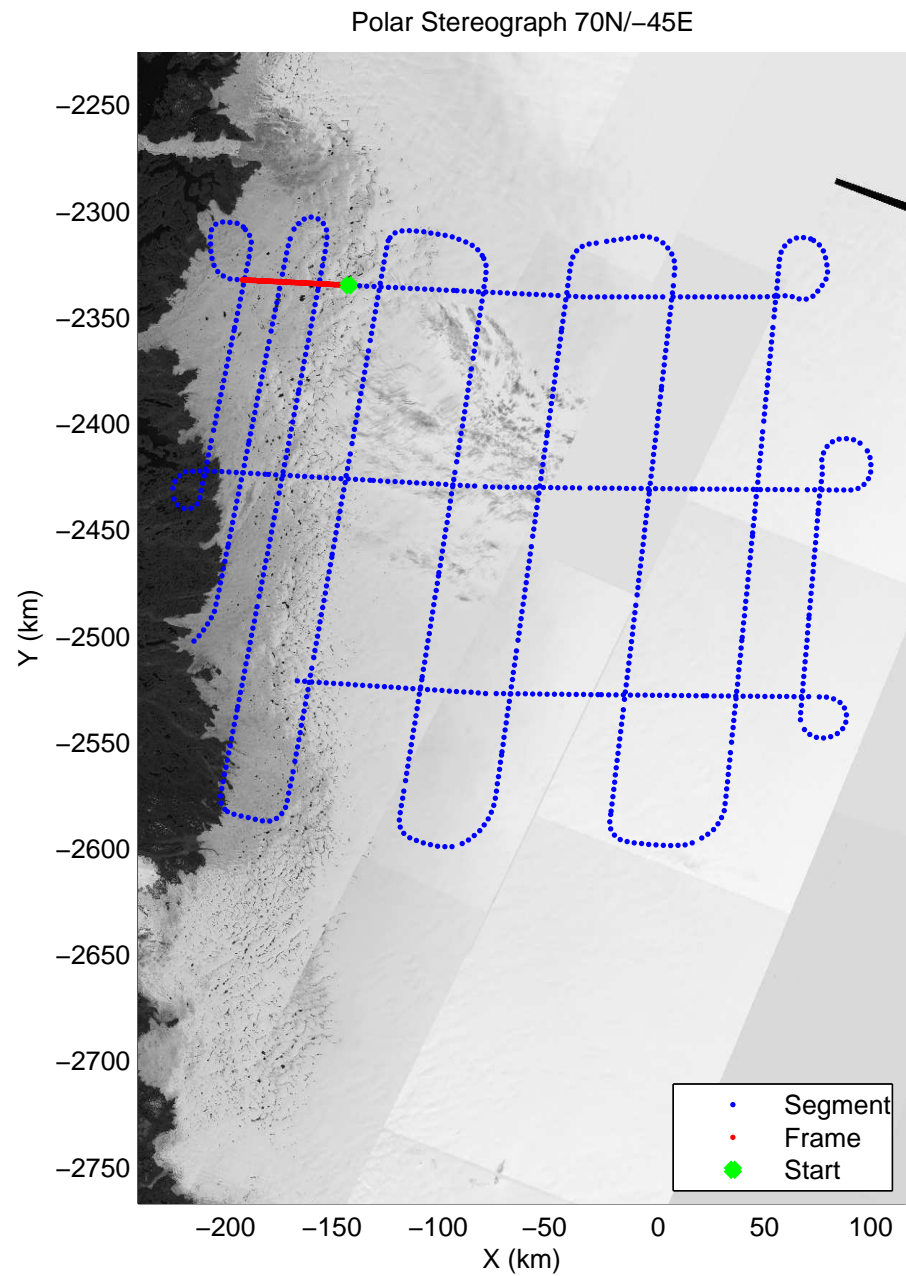

mcords3 2014_Greenland_P3: "IceSat-2 Central" 20140416_01_046: 15:16:36.7 to 15:22:25.3 GPS

mcords3 2014_Greenland_P3: "IceSat-2 Central" 20140416_01_047: 15:22:25.6 to 15:28:16.5 GPS

mcords3 2014_Greenland_P3: "IceSat-2 Central" 20140416_01_047: 15:22:25.6 to 15:28:16.5 GPS