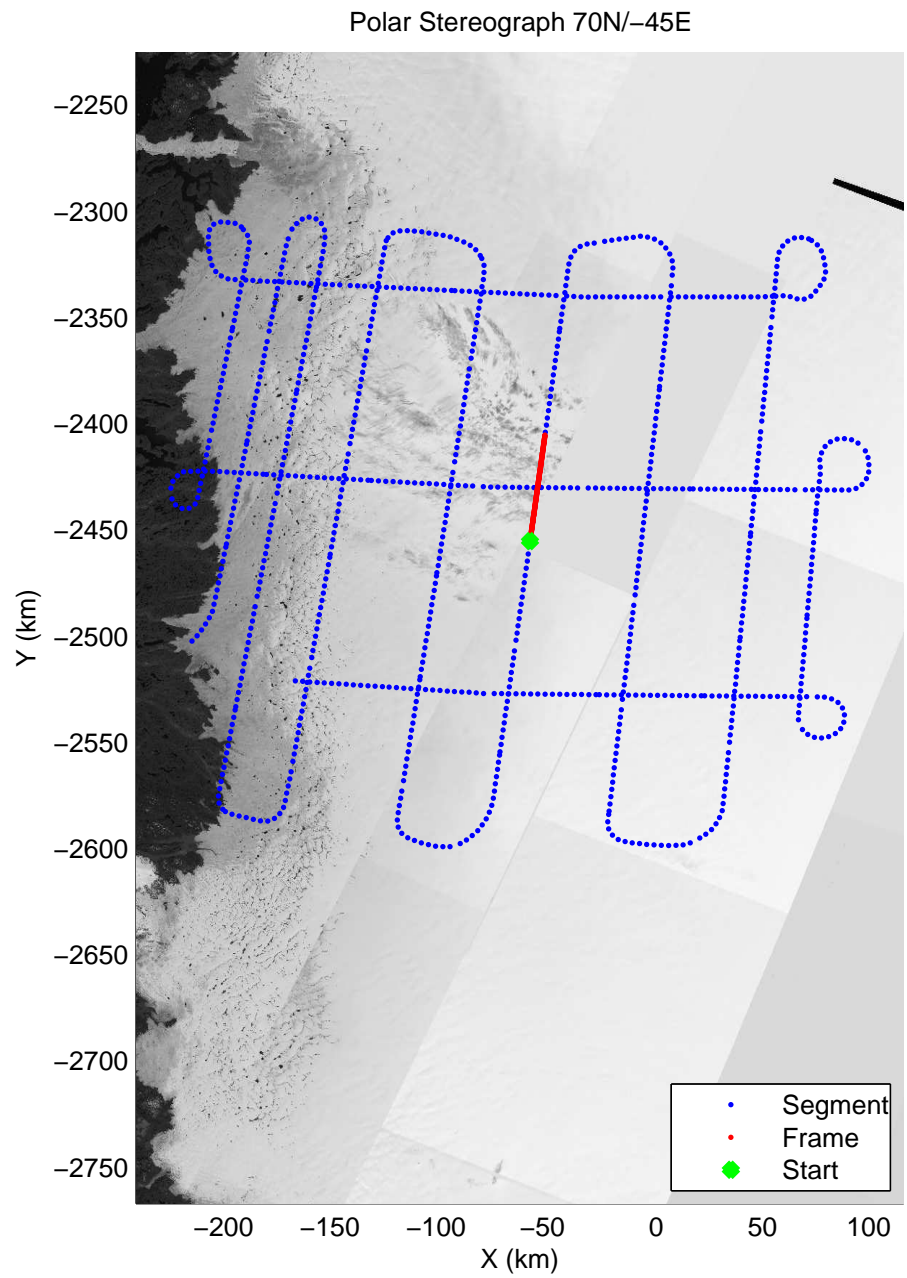

Polar Stereograph 70N/-45E

mcords3 2014_Greenland_P3: "IceSat-2 Central" 20140416_01_026: 13:17:04.1 to 13:23:13.2 GPS

mcords3 2014_Greenland_P3: "IceSat-2 Central" 20140416_01_026: 13:17:04.1 to 13:23:13.2 GPS