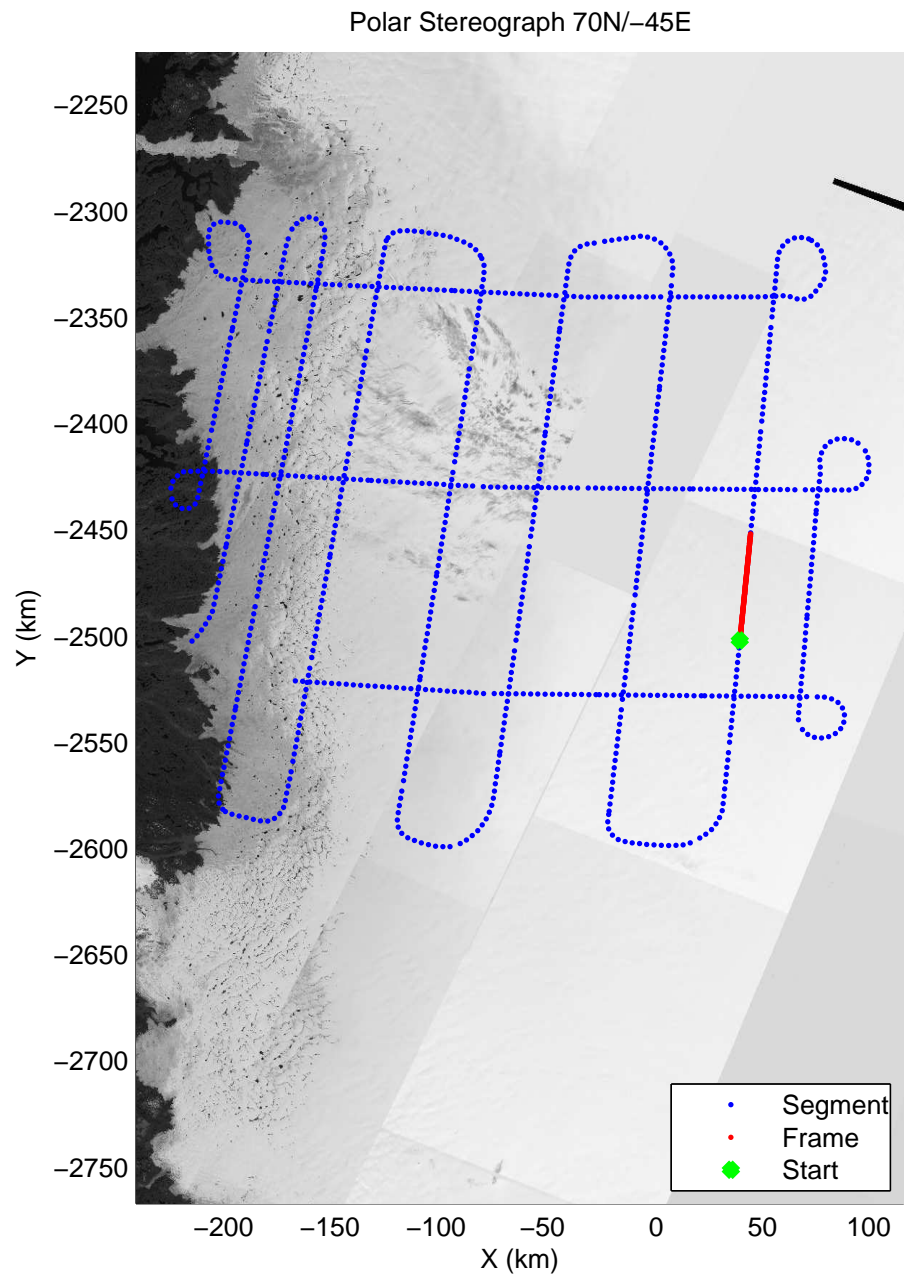

mcords3 2014_Greenland_P3: "IceSat-2 Central" 20140416_01_037: 14:24:05.0 to 14:29:56.0 GPS

mcords3 2014_Greenland_P3: "IceSat-2 Central" 20140416_01_038: 14:29:56.3 to 14:35:45.2 GPS

mcords3 2014_Greenland_P3: "IceSat-2 Central" 20140416_01_038: 14:29:56.3 to 14:35:45.2 GPS