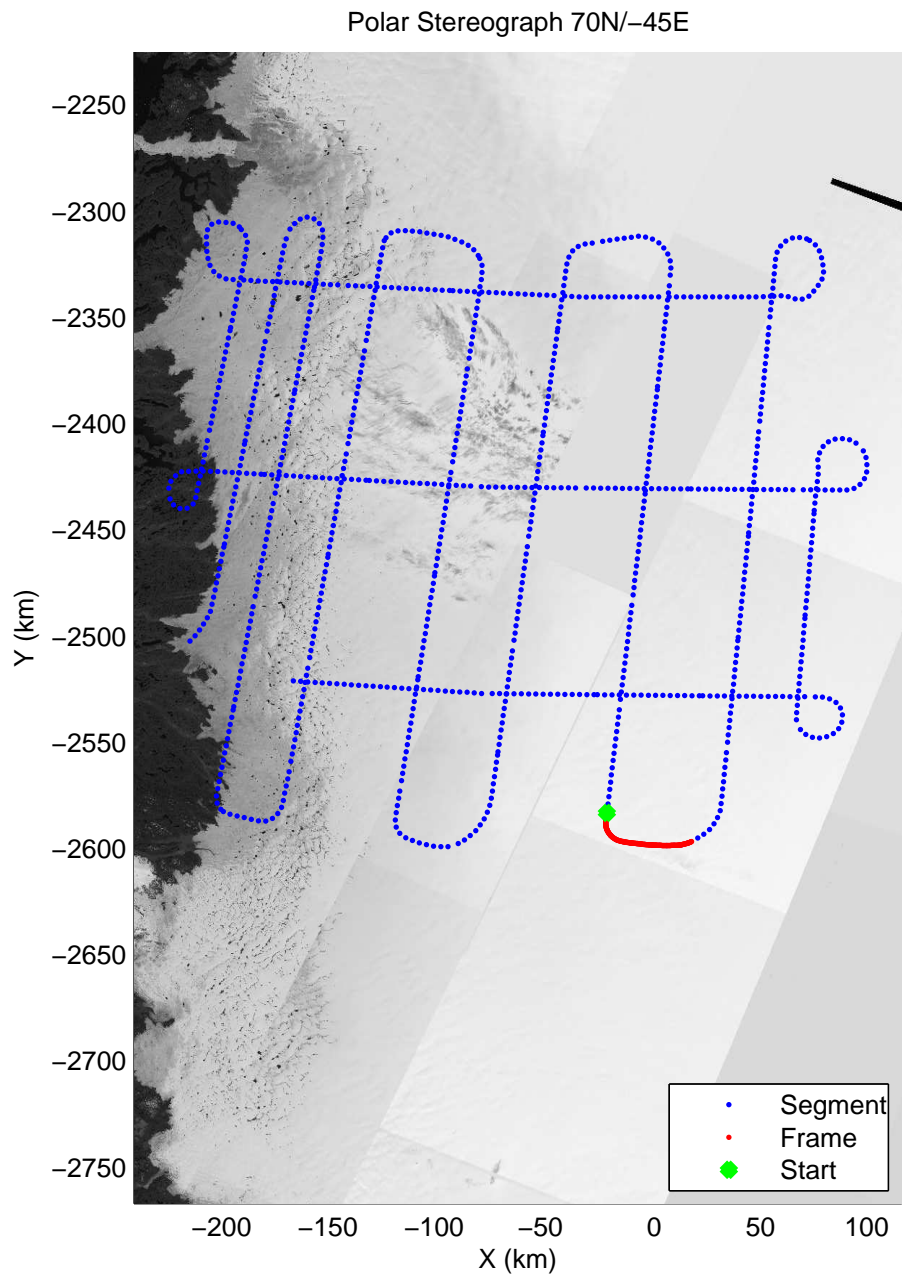

mcords3 2014_Greenland_P3: "IceSat-2 Central" 20140416_01_034: 14:06:12.0 to 14:12:11.5 GPS

mcords3 2014_Greenland_P3: "IceSat-2 Central" 20140416_01_035: 14:12:11.7 to 14:18:15.7 GPS

mcords3 2014_Greenland_P3: "IceSat-2 Central" 20140416_01_035: 14:12:11.7 to 14:18:15.7 GPS