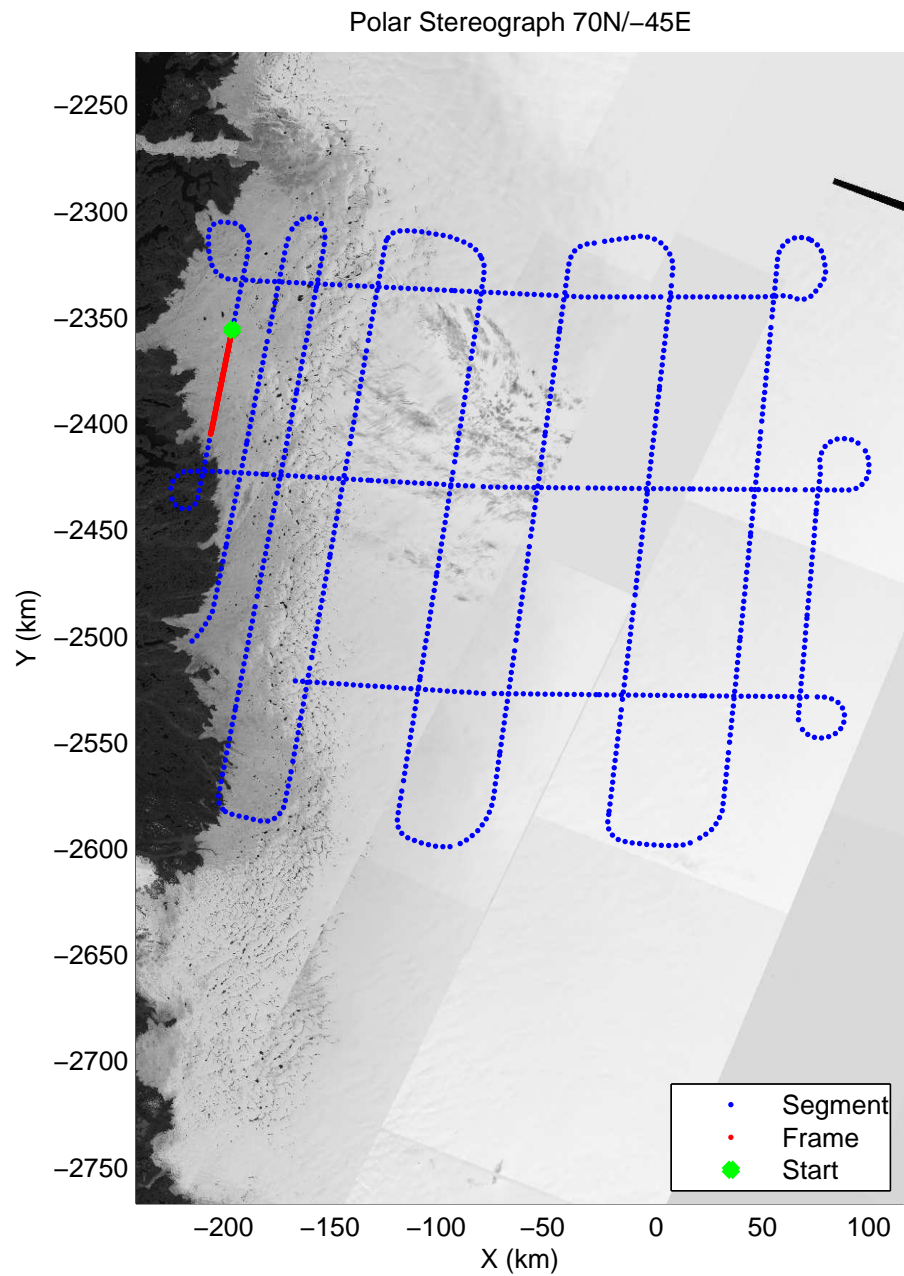

mcords3 2014_Greenland_P3: "IceSat-2 Central" 20140416_01_049: 15:34:00.2 to 15:40:24.5 GPS

mcords3 2014_Greenland_P3: "IceSat-2 Central" 20140416_01_050: 15:40:24.8 to 15:46:38.0 GPS

mcords3 2014_Greenland_P3: "IceSat-2 Central" 20140416_01_050: 15:40:24.8 to 15:46:38.0 GPS