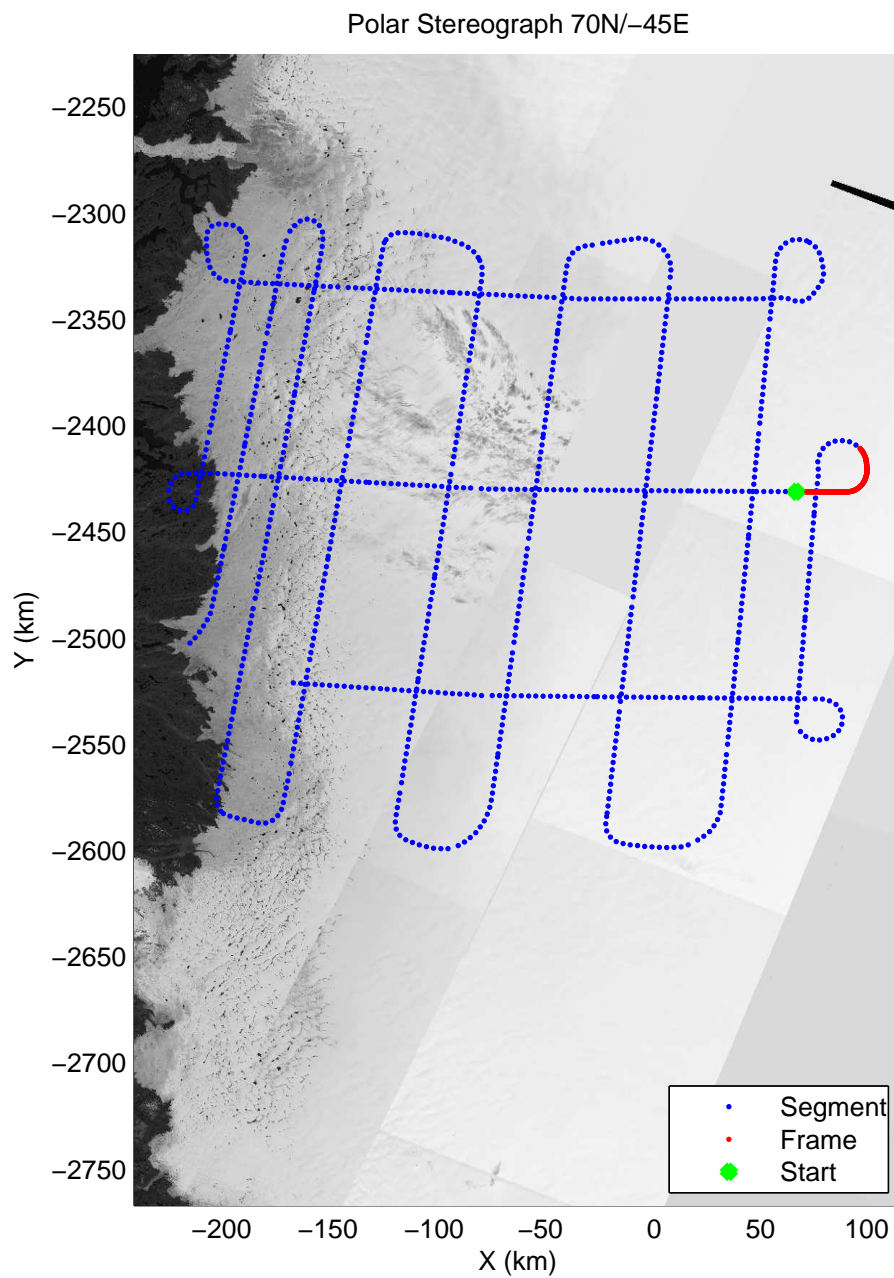

mcords3 2014_Greenland_P3: "IceSat-2 Central" 20140416_01_057: 16:24:11.5 to 16:29:57.2 GPS

mcords3 2014_Greenland_P3: "IceSat-2 Central" 20140416_01_058: 16:29:57.5 to 16:35:39.9 GPS

mcords3 2014_Greenland_P3: "IceSat-2 Central" 20140416_01_058: 16:29:57.5 to 16:35:39.9 GPS