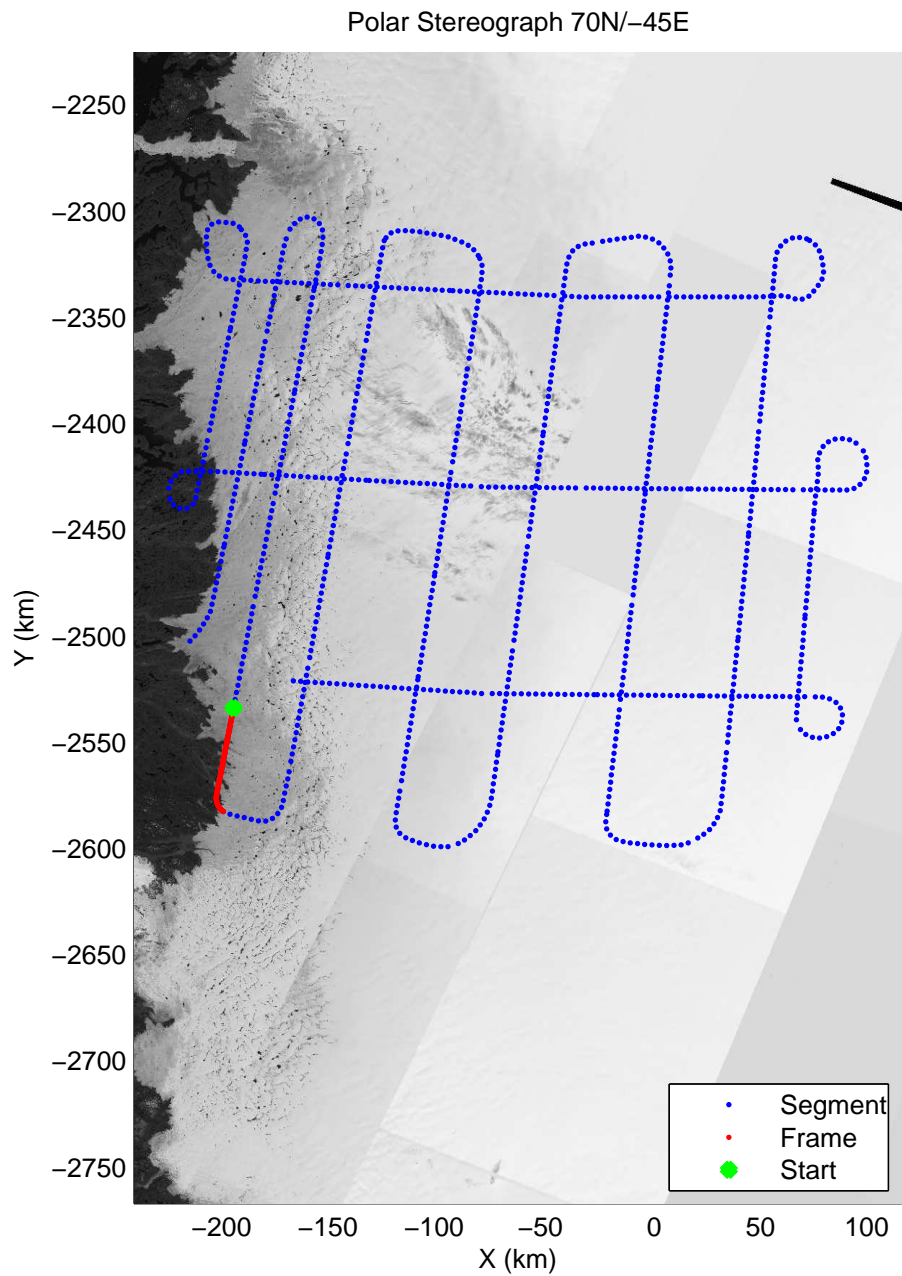

mcords3 2014_Greenland_P3: "IceSat-2 Central" 20140416_01_008: 11:26:01.1 to 11:32:23.3 GPS

mcords3 2014_Greenland_P3: "IceSat-2 Central" 20140416_01_009: 11:32:23.6 to 11:38:45.8 GPS

mcords3 2014_Greenland_P3: "IceSat-2 Central" 20140416_01_009: 11:32:23.6 to 11:38:45.8 GPS