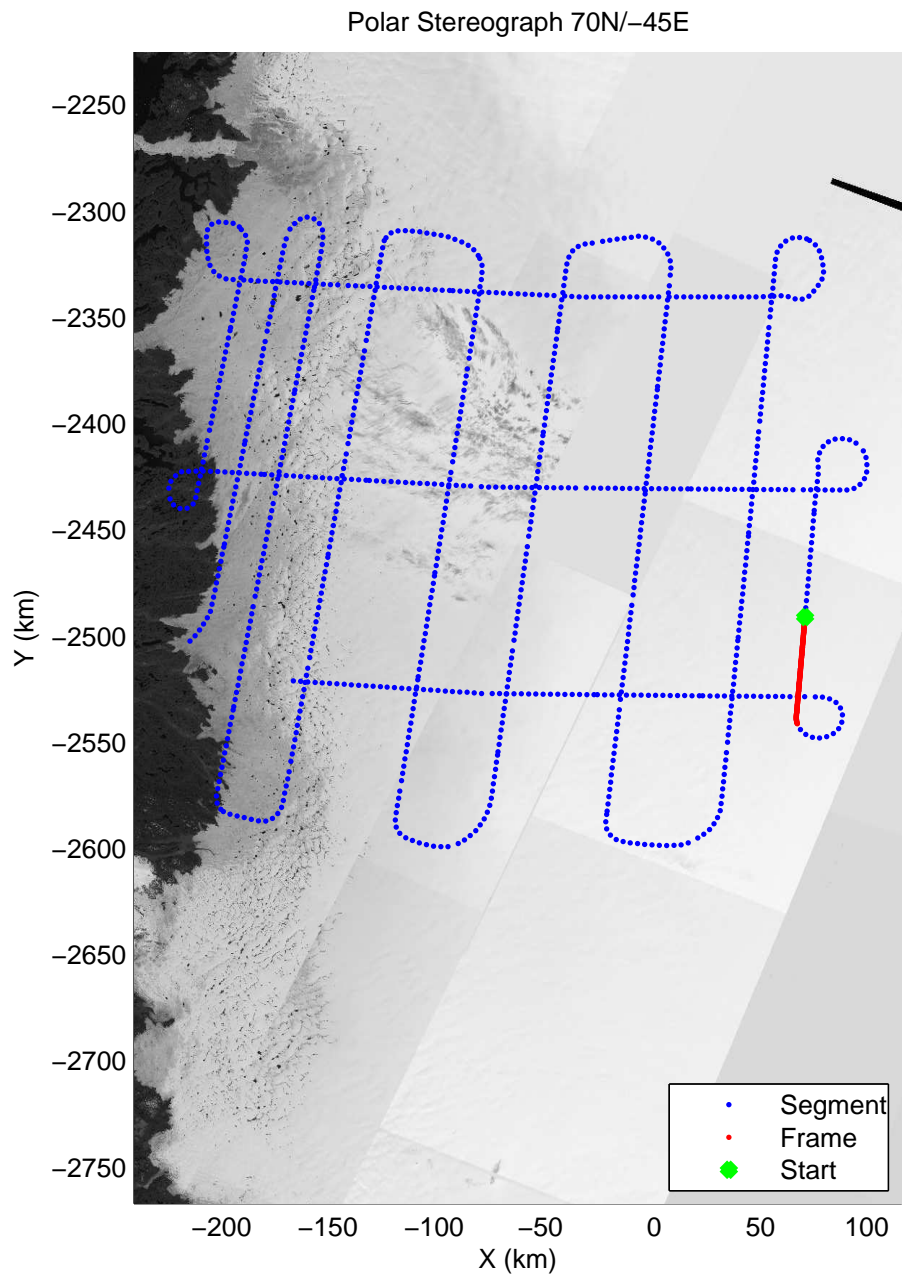

mcords3 2014_Greenland_P3: "IceSat-2 Central" 20140416_01_060: 16:41:17.6 to 16:47:03.7 GPS

mcords3 2014_Greenland_P3: "IceSat-2 Central" 20140416_01_061: 16:47:04.0 to 16:52:52.7 GPS

mcords3 2014_Greenland_P3: "IceSat-2 Central" 20140416_01_061: 16:47:04.0 to 16:52:52.7 GPS