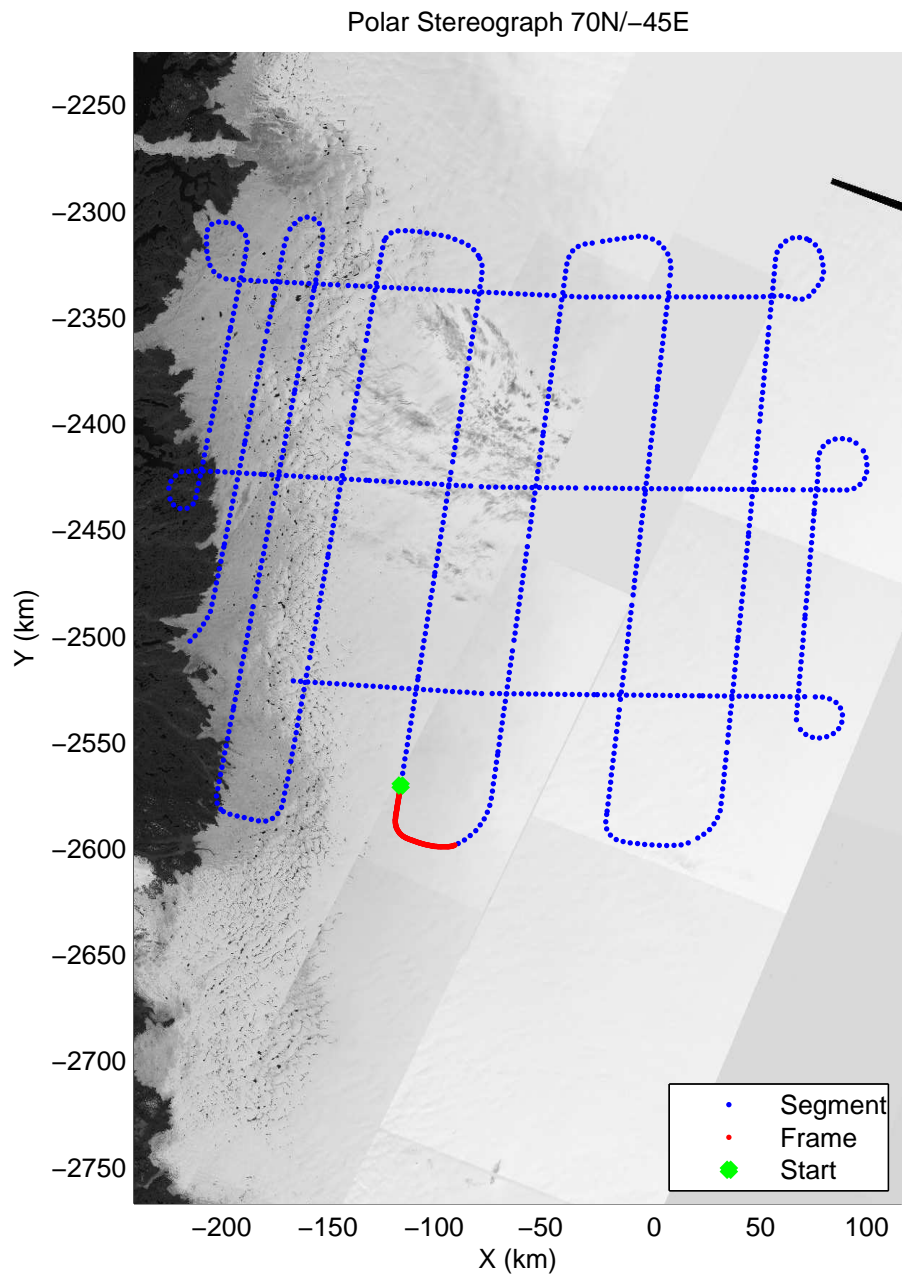

mcords3 2014_Greenland_P3: "IceSat-2 Central" 20140416_01_021: 12:47:00.6 to 12:53:06.9 GPS

mcords3 2014_Greenland_P3: "IceSat-2 Central" 20140416_01_022: 12:53:07.1 to 12:59:19.6 GPS

mcords3 2014_Greenland_P3: "IceSat-2 Central" 20140416_01_022: 12:53:07.1 to 12:59:19.6 GPS