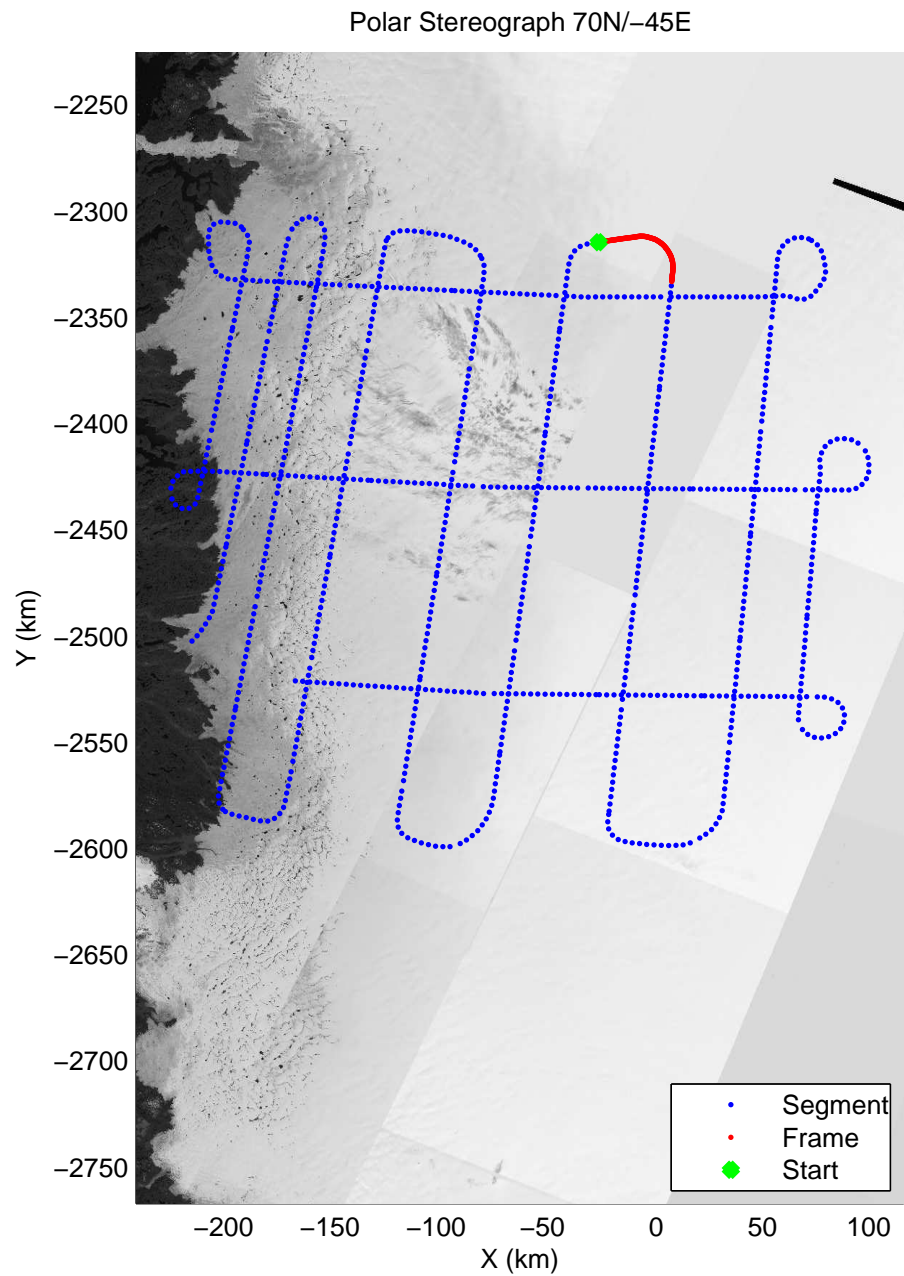

mcords3 2014_Greenland_P3: "IceSat-2 Central" 20140416_01_028: 13:29:08.5 to 13:35:17.3 GPS

mcords3 2014_Greenland_P3: "IceSat-2 Central" 20140416_01_029: 13:35:17.6 to 13:41:36.5 GPS

mcords3 2014_Greenland_P3: "IceSat-2 Central" 20140416_01_029: 13:35:17.6 to 13:41:36.5 GPS