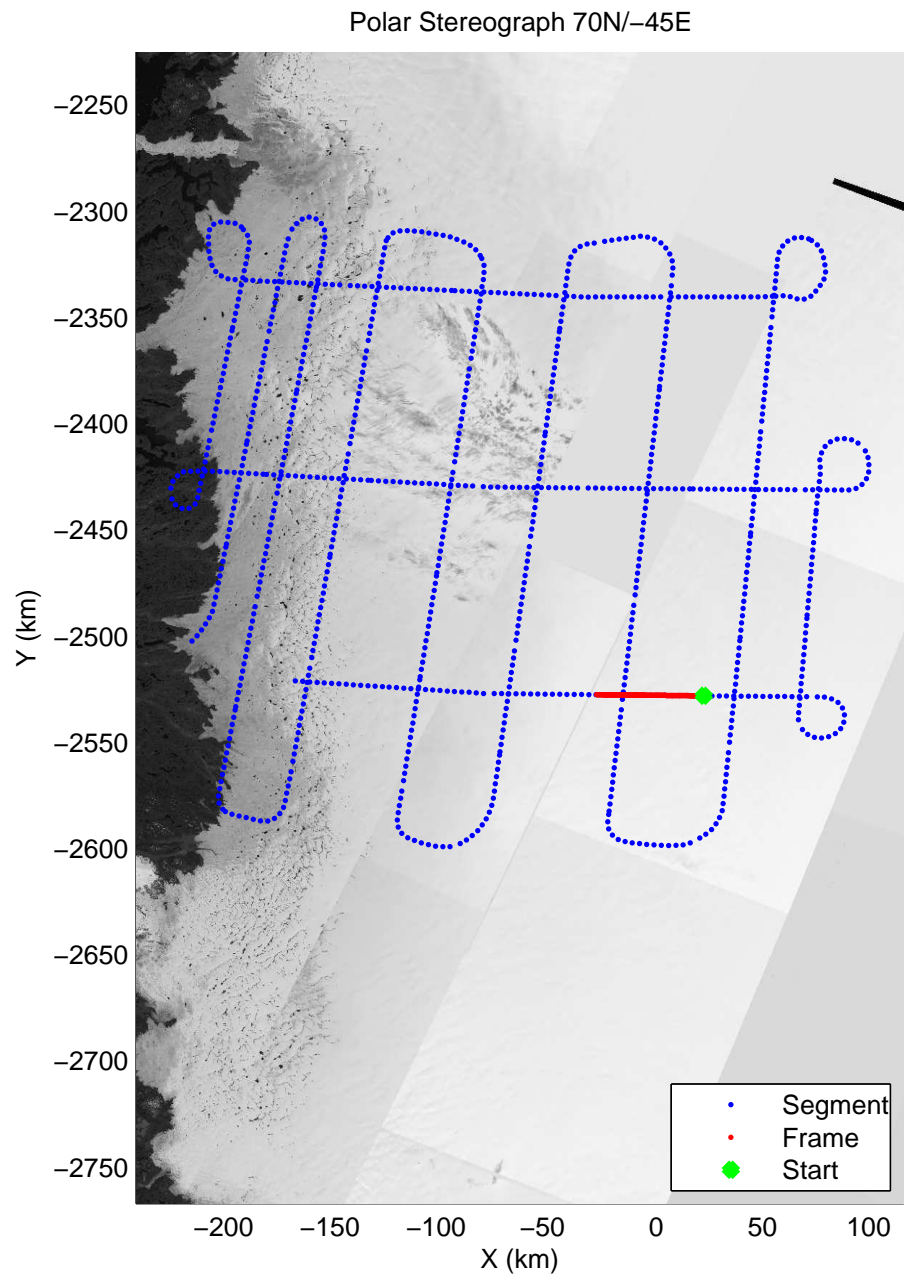

mcords3 2014_Greenland_P3: "IceSat-2 Central" 20140416_01_063: 16:58:39.2 to 17:04:23.3 GPS

mcords3 2014_Greenland_P3: "IceSat-2 Central" 20140416_01_064: 17:04:23.6 to 17:10:30.8 GPS

mcords3 2014_Greenland_P3: "IceSat-2 Central" 20140416_01_064: 17:04:23.6 to 17:10:30.8 GPS