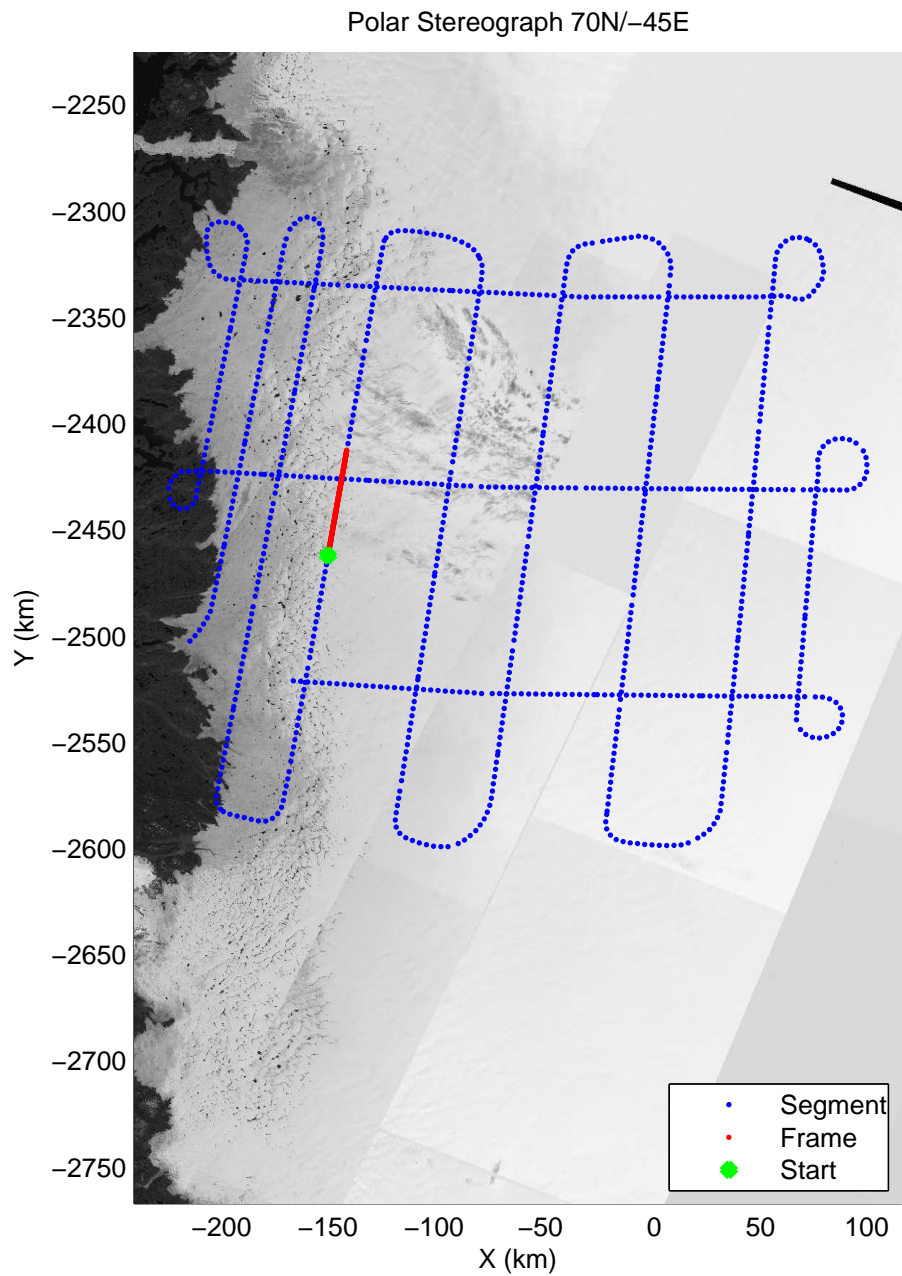

mcords3 2014_Greenland_P3: "IceSat-2 Central" 20140416_01_012: 11:51:36.4 to 11:57:45.5 GPS

mcords3 2014_Greenland_P3: "IceSat-2 Central" 20140416_01_013: 11:57:45.7 to 12:03:39.7 GPS

mcords3 2014_Greenland_P3: "IceSat-2 Central" 20140416_01_013: 11:57:45.7 to 12:03:39.7 GPS