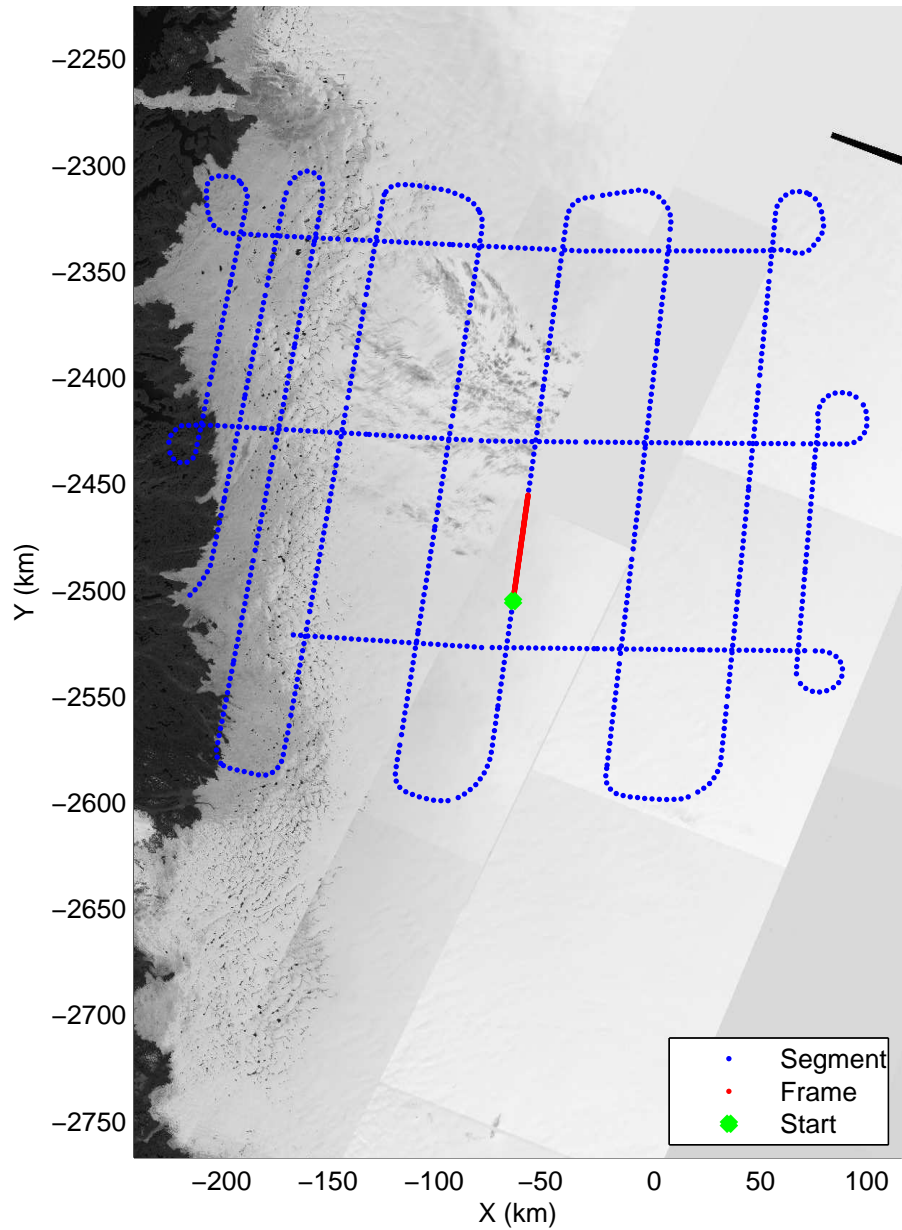

Polar Stereograph 70N/-45E