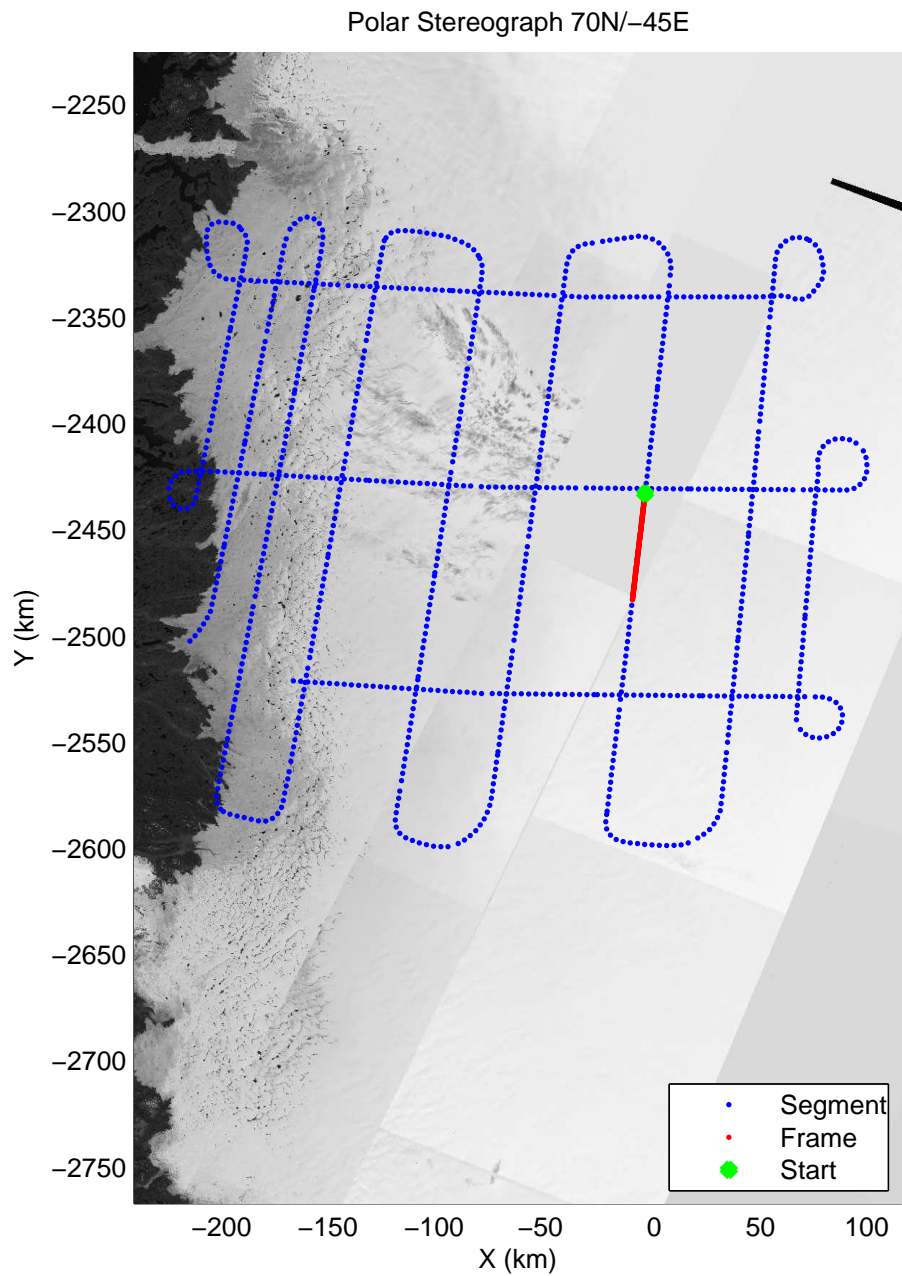

mcords3 2014_Greenland_P3: "IceSat-2 Central" 20140416_01_031: 13:48:10.1 to 13:54:24.8 GPS

mcords3 2014_Greenland_P3: "IceSat-2 Central" 20140416_01_032: 13:54:25.1 to 14:00:18.3 GPS

mcords3 2014_Greenland_P3: "IceSat-2 Central" 20140416_01_032: 13:54:25.1 to 14:00:18.3 GPS