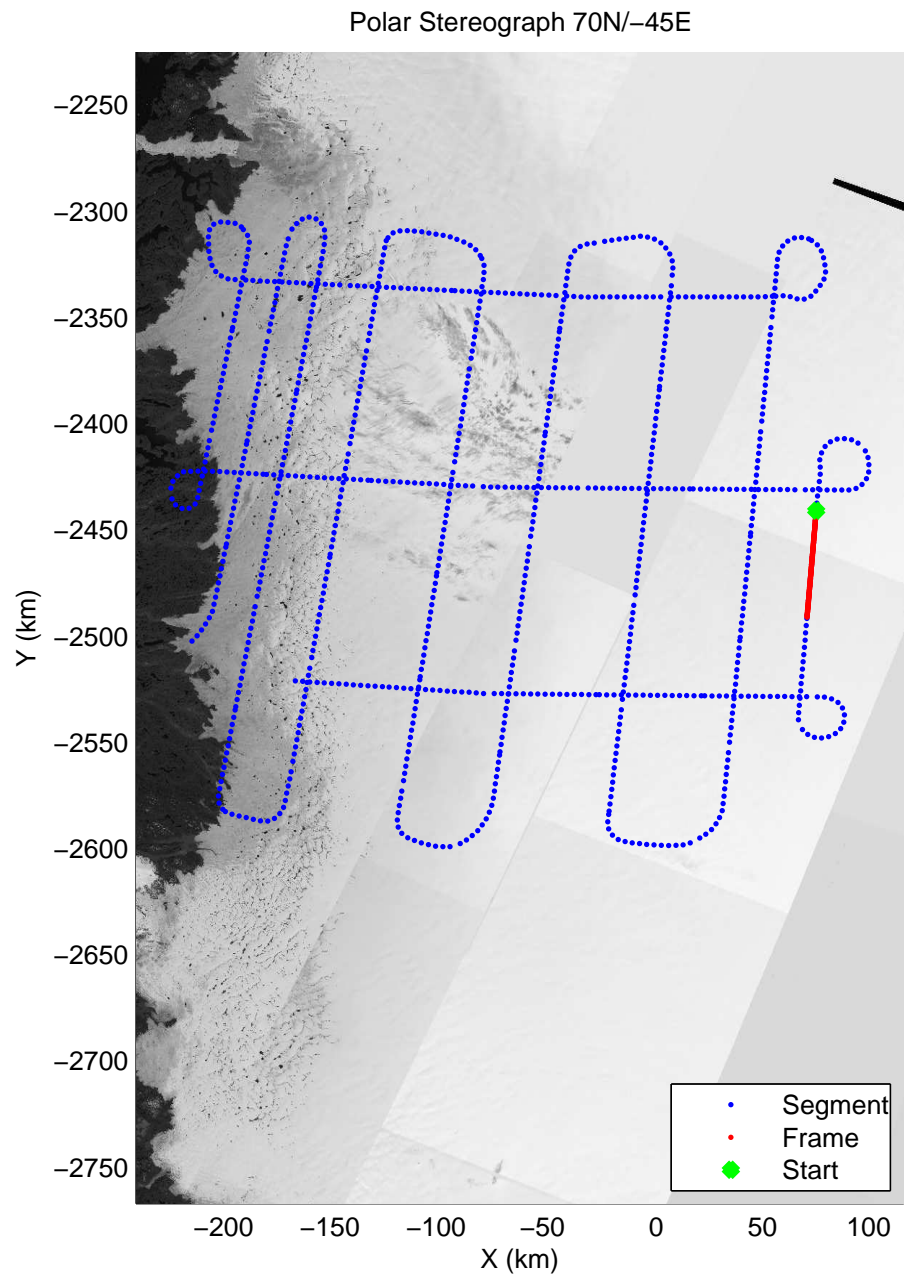

mcords3 2014_Greenland_P3: "IceSat-2 Central" 20140416_01_059: 16:35:40.2 to 16:41:17.4 GPS

mcords3 2014_Greenland_P3: "IceSat-2 Central" 20140416_01_059: 16:35:40.2 to 16:41:17.4 GPS

mcords3 2014_Greenland_P3: "IceSat-2 Central" 20140416_01_060: 16:41:17.6 to 16:47:03.7 GPS

mcords3 2014_Greenland_P3: "IceSat-2 Central" 20140416_01_060: 16:41:17.6 to 16:47:03.7 GPS

mcords3 2014_Greenland_P3: "IceSat-2 Central" 20140416_01_061: 16:47:04.0 to 16:52:52.7 GPS

mcords3 2014_Greenland_P3: "IceSat-2 Central" 20140416_01_061: 16:47:04.0 to 16:52:52.7 GPS