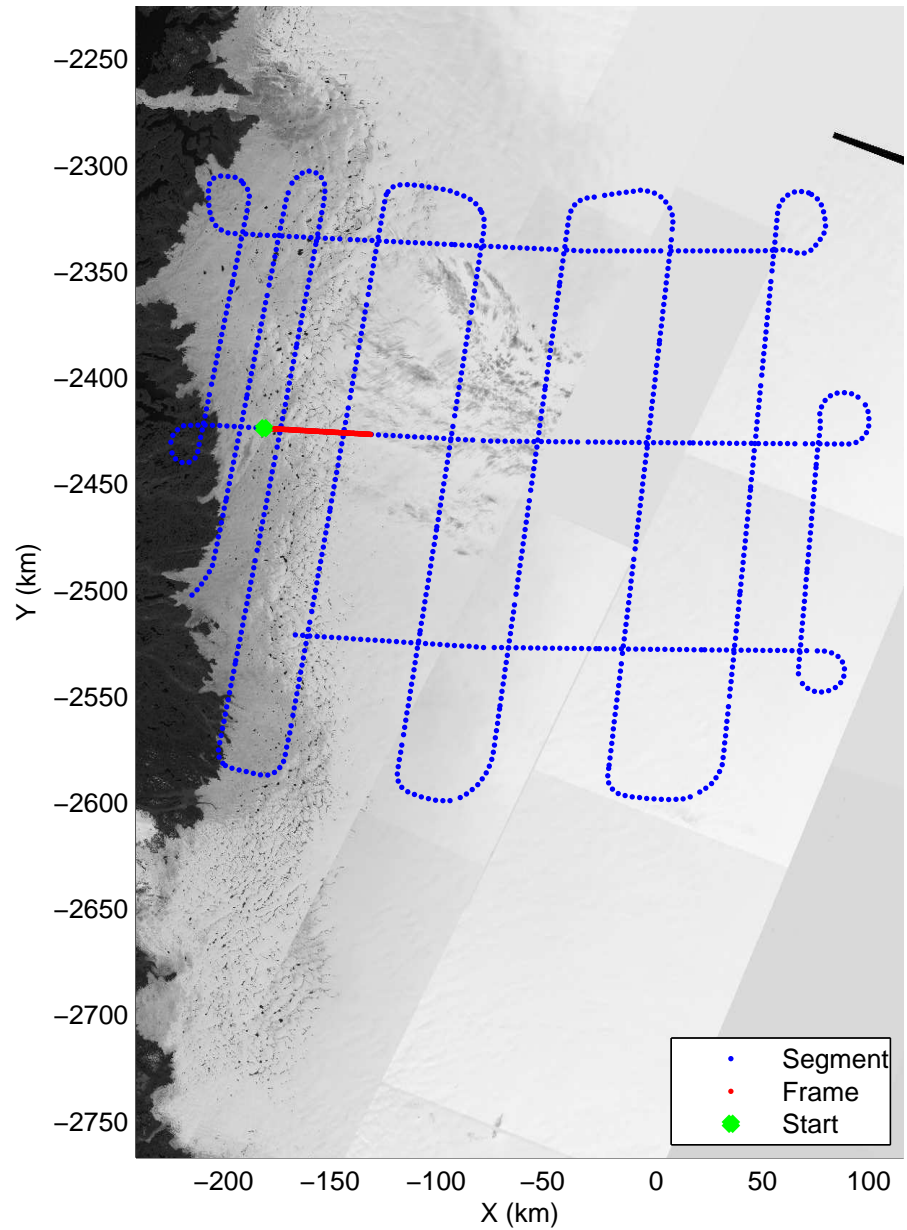

mcords3 2014_Greenland_P3: "IceSat-2 Central" 20140416_01_052: 15:52:29.2 to 15:58:55.4 GPS

mcords3 2014_Greenland_P3: "IceSat-2 Central" 20140416_01_053: 15:58:55.7 to 16:05:46.7 GPS

mcords3 2014_Greenland_P3: "IceSat-2 Central" 20140416_01_053: 15:58:55.7 to 16:05:46.7 GPS

Polar Stereograph 70N/-45E

mcords3 2014_Greenland_P3: "IceSat-2 Central" 20140416_01_054: 16:05:46.9 to 16:12:08.9 GPS

mcords3 2014_Greenland_P3: "IceSat-2 Central" 20140416_01_054: 16:05:46.9 to 16:12:08.9 GPS