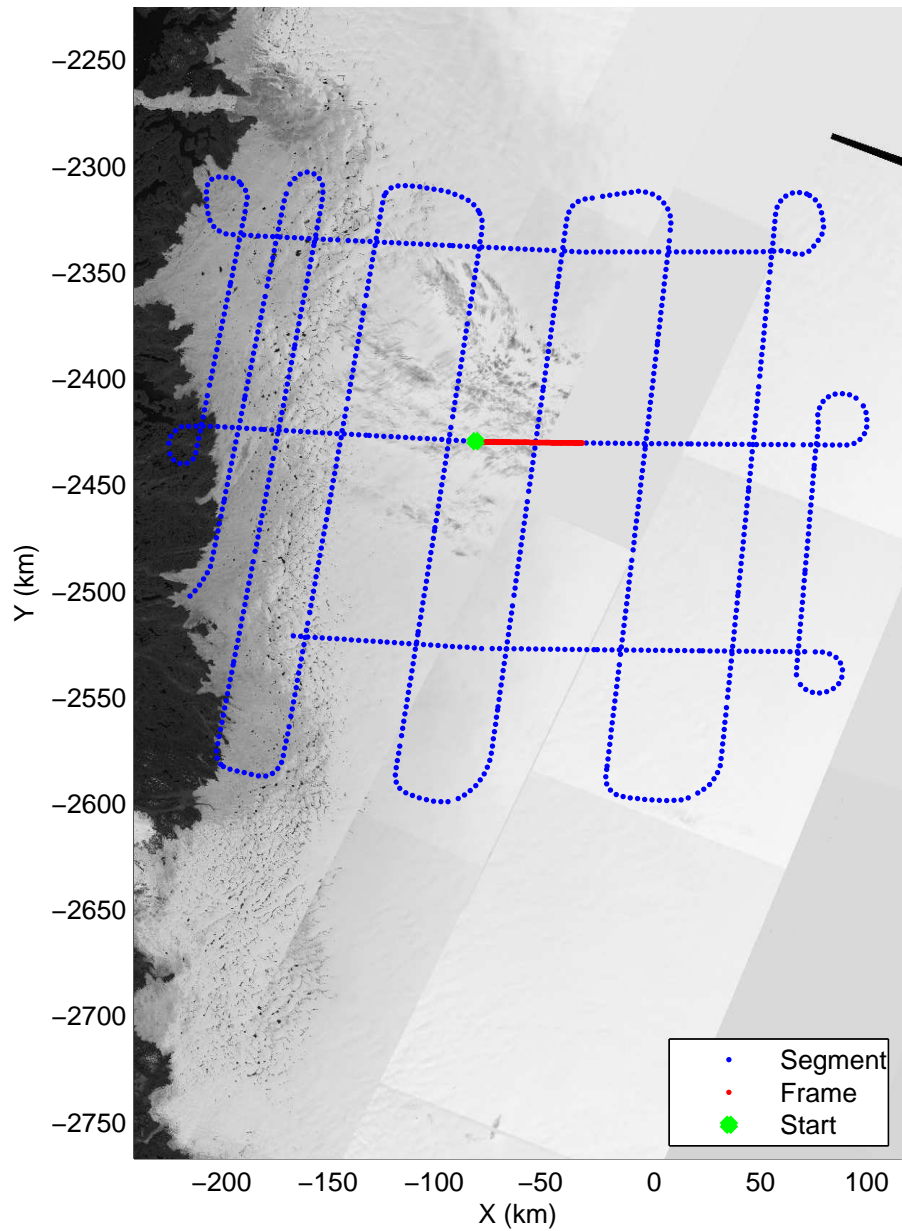

Polar Stereograph 70N/-45E

mcords3 2014_Greenland_P3: "IceSat-2 Central" 20140416_01_054: 16:05:46.9 to 16:12:08.9 GPS

mcords3 2014_Greenland_P3: "IceSat-2 Central" 20140416_01_054: 16:05:46.9 to 16:12:08.9 GPS

mcords3 2014_Greenland_P3: "IceSat-2 Central" 20140416_01_055: 16:12:09.2 to 16:18:13.8 GPS

mcords3 2014_Greenland_P3: "IceSat-2 Central" 20140416_01_055: 16:12:09.2 to 16:18:13.8 GPS

Polar Stereograph 70N/-45E