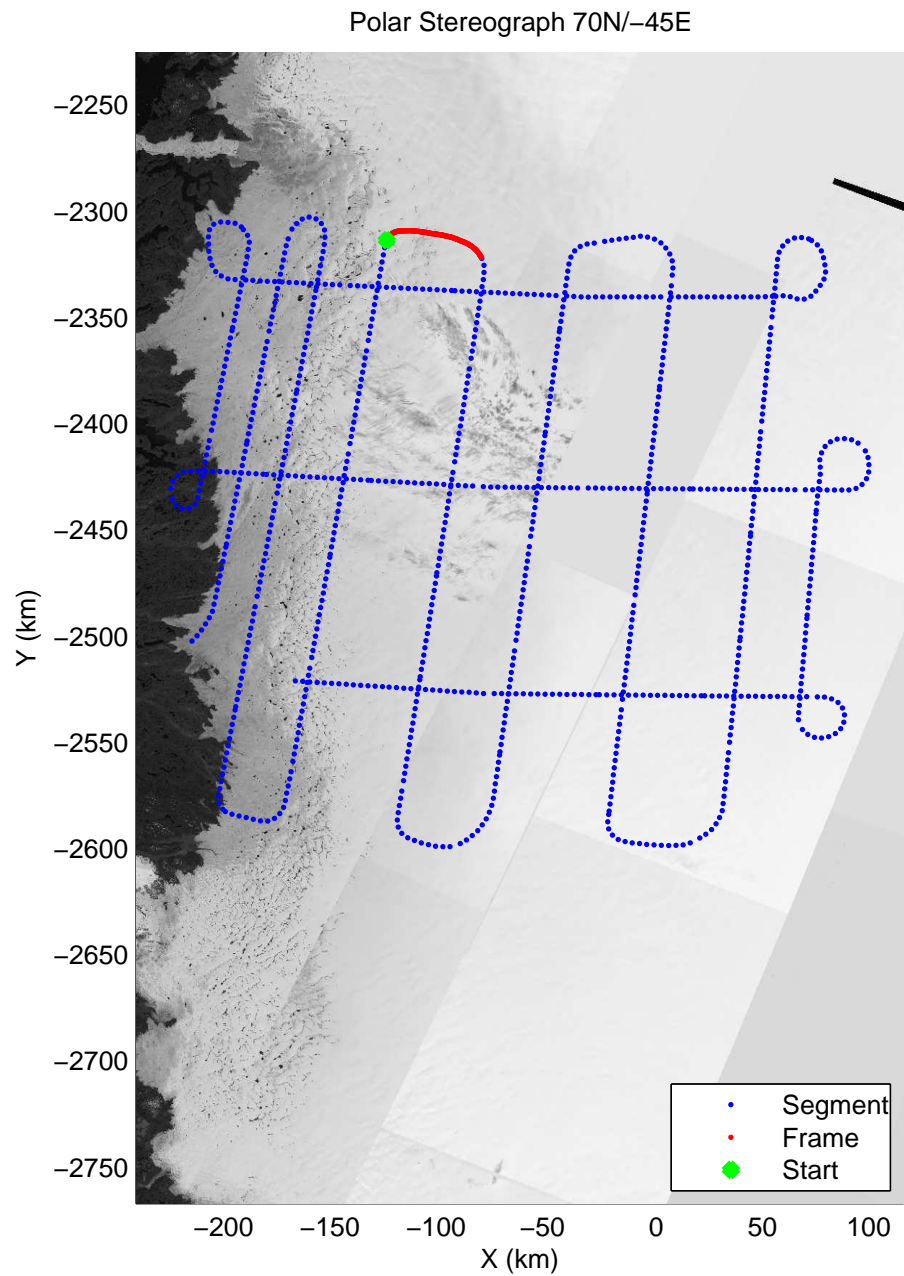

mcords3 2014_Greenland_P3: "IceSat-2 Central" 20140416_01_015: 12:09:34.9 to 12:15:46.7 GPS

mcords3 2014_Greenland_P3: "IceSat-2 Central" 20140416_01_016: 12:15:47.0 to 12:22:00.7 GPS

mcords3 2014_Greenland_P3: "IceSat-2 Central" 20140416_01_016: 12:15:47.0 to 12:22:00.7 GPS