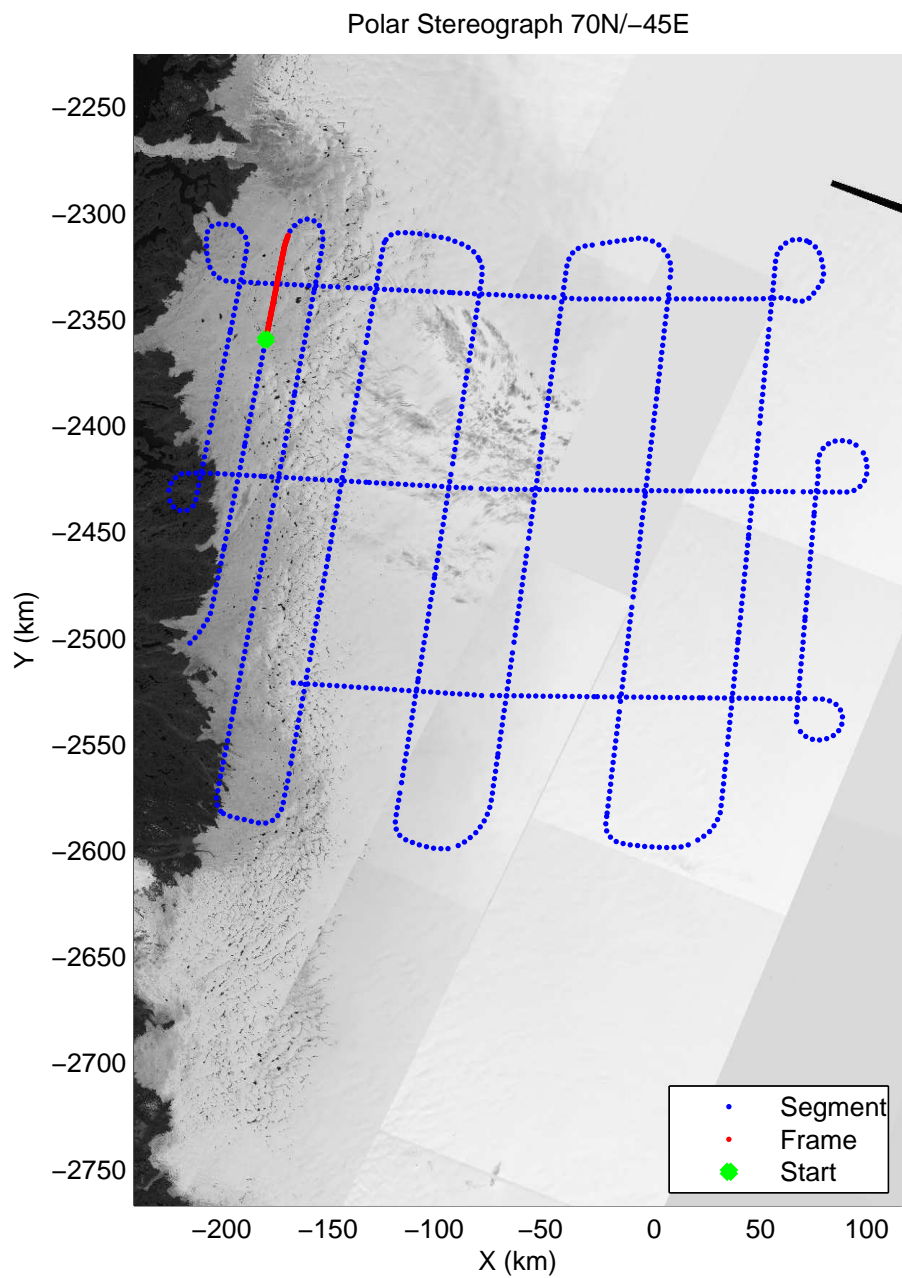

mcords3 2014_Greenland_P3: "IceSat-2 Central" 20140416_01_002: 10:47:18.3 to 10:53:55.2 GPS

mcords3 2014_Greenland_P3: "IceSat-2 Central" 20140416_01_003: 10:53:55.5 to 11:00:22.3 GPS

mcords3 2014_Greenland_P3: "IceSat-2 Central" 20140416_01_003: 10:53:55.5 to 11:00:22.3 GPS