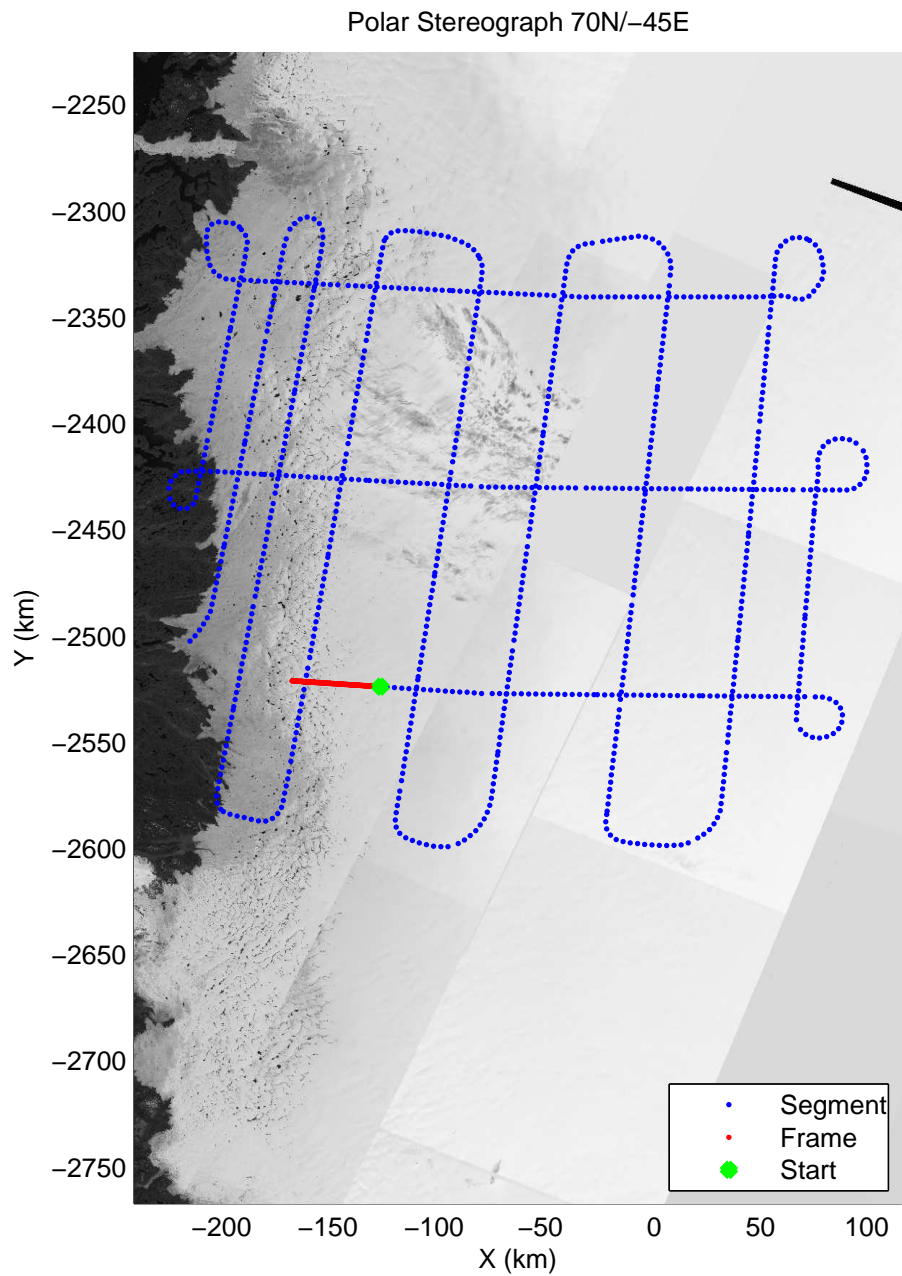

mcords3 2014_Greenland_P3: "IceSat-2 Central" 20140416_01_066: 17:16:31.5 to 17:22:24.9 GPS

mcords3 2014_Greenland_P3: "IceSat-2 Central" 20140416_01_067: 17:22:25.2 to 17:28:11.3 GPS

mcords3 2014_Greenland_P3: "IceSat-2 Central" 20140416_01_067: 17:22:25.2 to 17:28:11.3 GPS

mcords3 2014_Greenland_P3: "IceSat-2 Central" 20140416_01_068: 17:28:11.5 to 17:33:01.9 GPS

mcords3 2014_Greenland_P3: "IceSat-2 Central" 20140416_01_068: 17:28:11.5 to 17:33:01.9 GPS