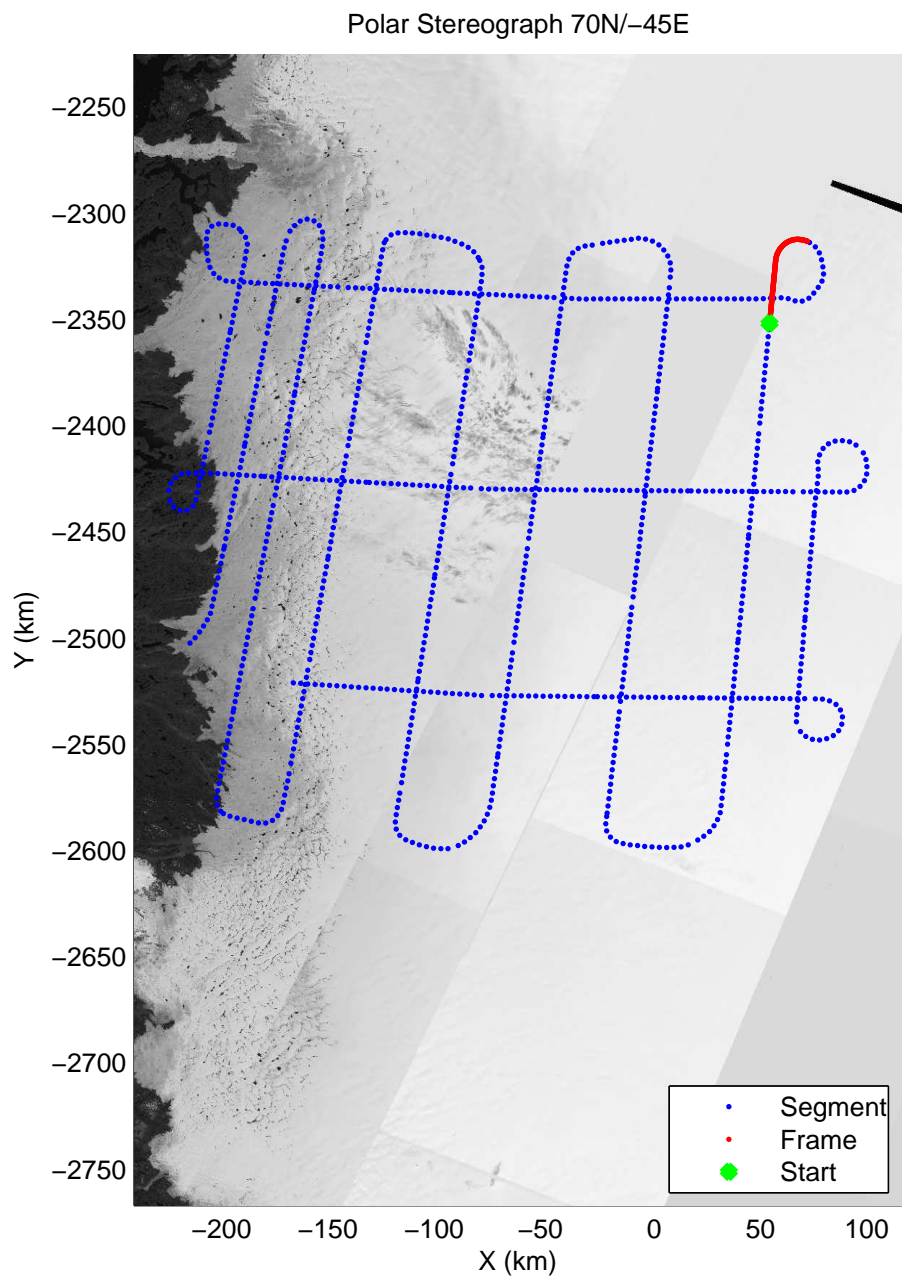

mcords3 2014_Greenland_P3: "IceSat-2 Central" 20140416_01_040: 14:41:31.7 to 14:47:16.5 GPS

mcords3 2014_Greenland_P3: "IceSat-2 Central" 20140416_01_041: 14:47:16.8 to 14:53:05.4 GPS

mcords3 2014_Greenland_P3: "IceSat-2 Central" 20140416_01_041: 14:47:16.8 to 14:53:05.4 GPS