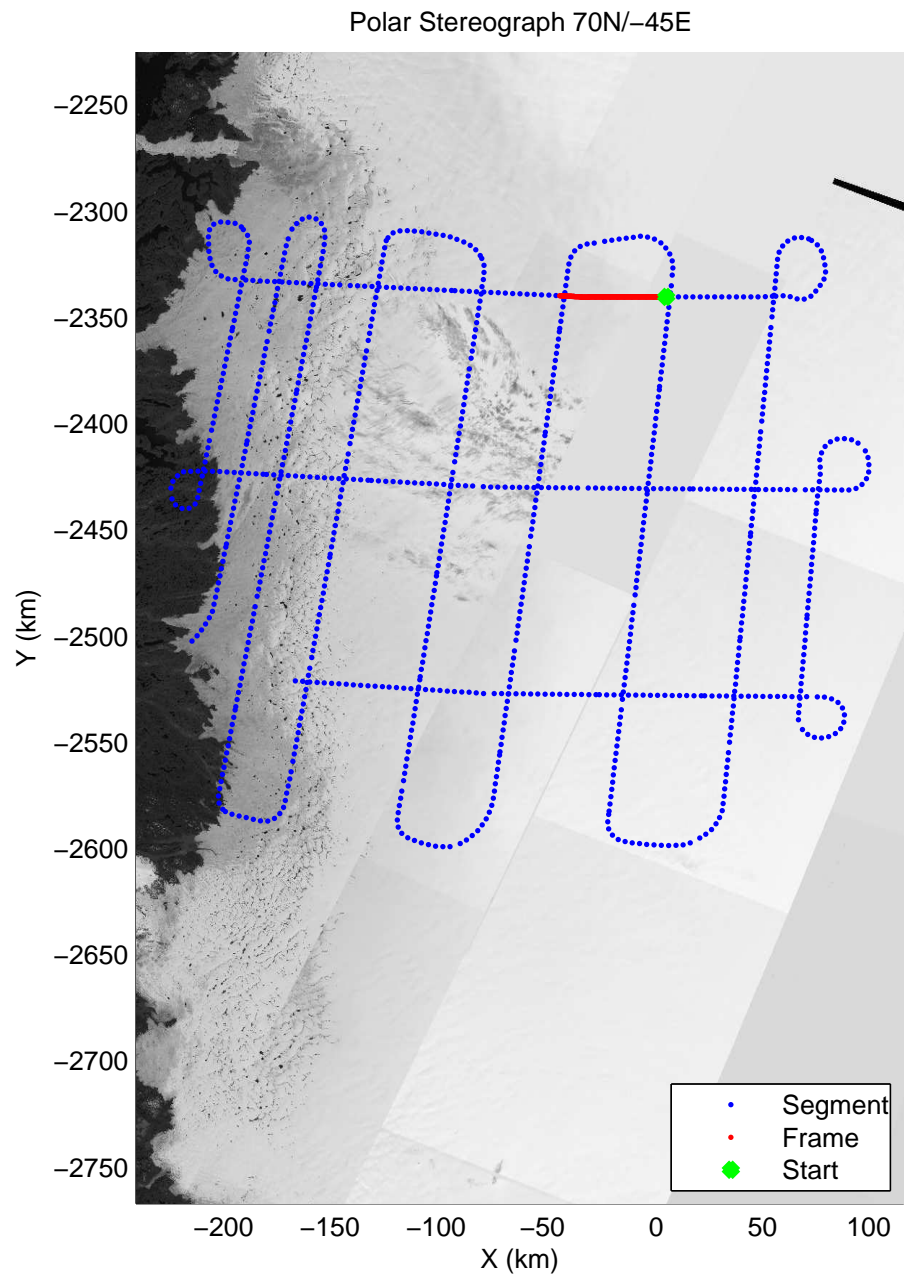

mcords3 2014_Greenland_P3: "IceSat-2 Central" 20140416_01_043: 14:58:56.4 to 15:04:53.7 GPS

mcords3 2014_Greenland_P3: "IceSat-2 Central" 20140416_01_044: 15:04:54.0 to 15:10:44.7 GPS

mcords3 2014_Greenland_P3: "IceSat-2 Central" 20140416_01_044: 15:04:54.0 to 15:10:44.7 GPS