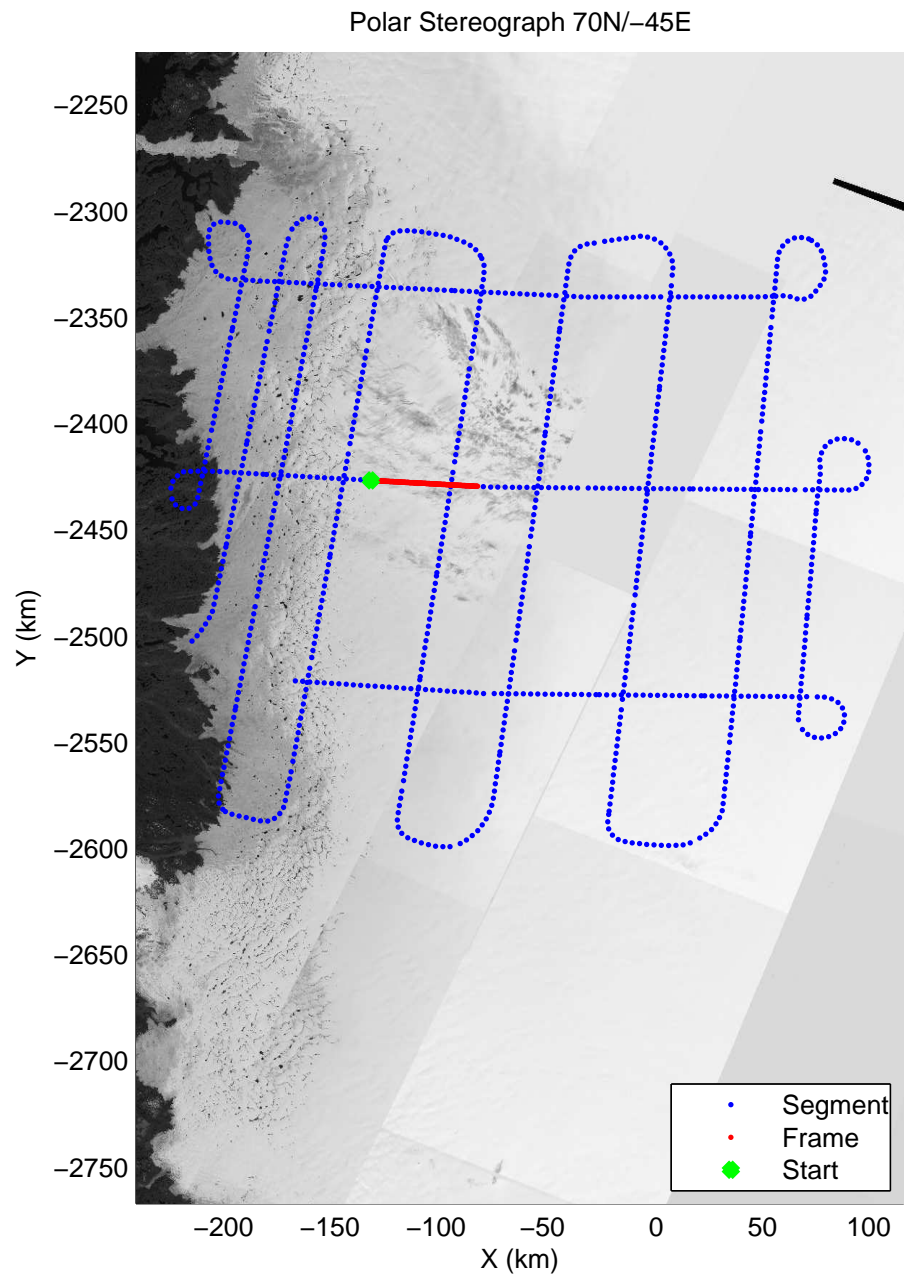

Polar Stereograph 70N/-45E

mcords3 2014_Greenland_P3: "IceSat-2 Central" 20140416_01_054: 16:05:46.9 to 16:12:08.9 GPS

mcords3 2014_Greenland_P3: "IceSat-2 Central" 20140416_01_054: 16:05:46.9 to 16:12:08.9 GPS

mcords3 2014_Greenland_P3: "IceSat-2 Central" 20140416_01_055: 16:12:09.2 to 16:18:13.8 GPS

mcords3 2014_Greenland_P3: "IceSat-2 Central" 20140416_01_055: 16:12:09.2 to 16:18:13.8 GPS

Polar Stereograph 70N/-45E