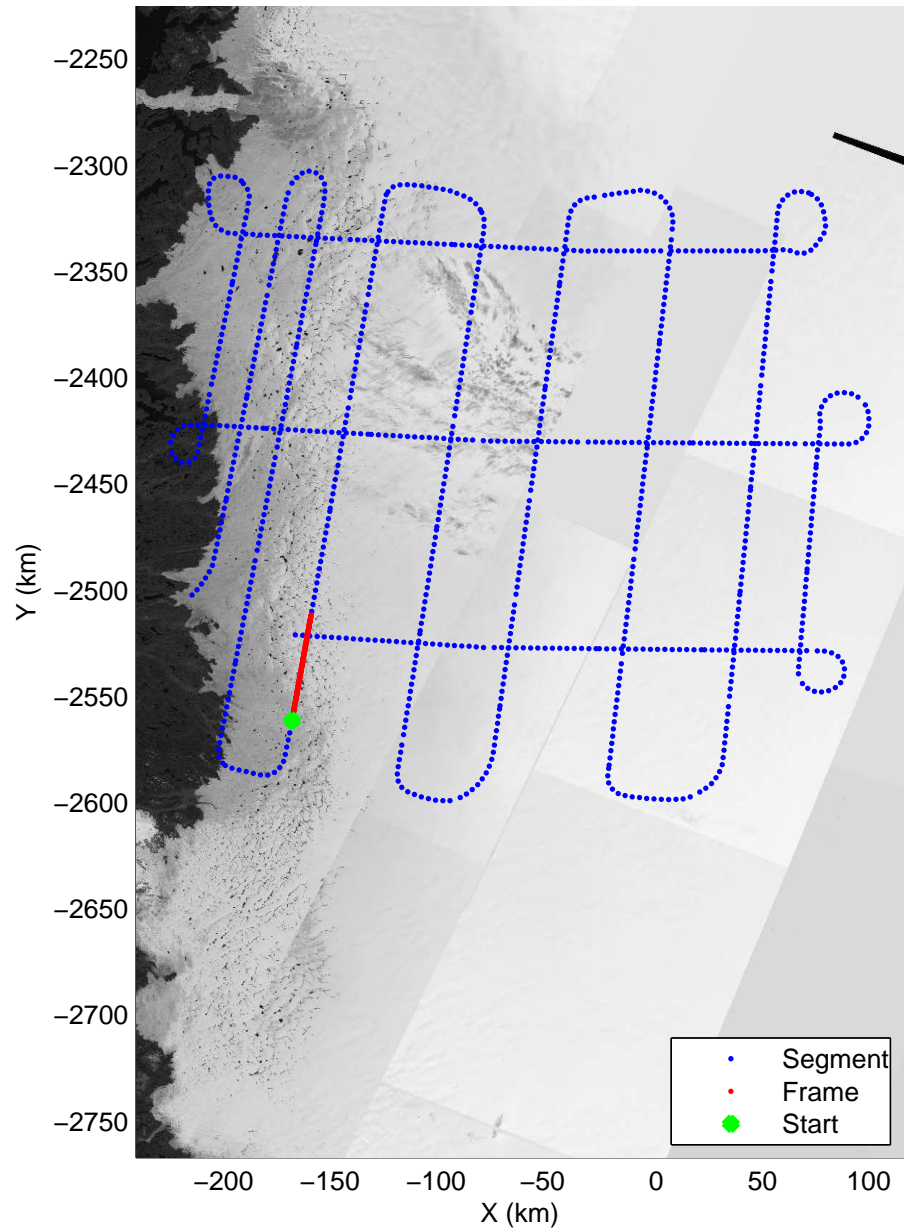

Polar Stereograph 70N/-45E