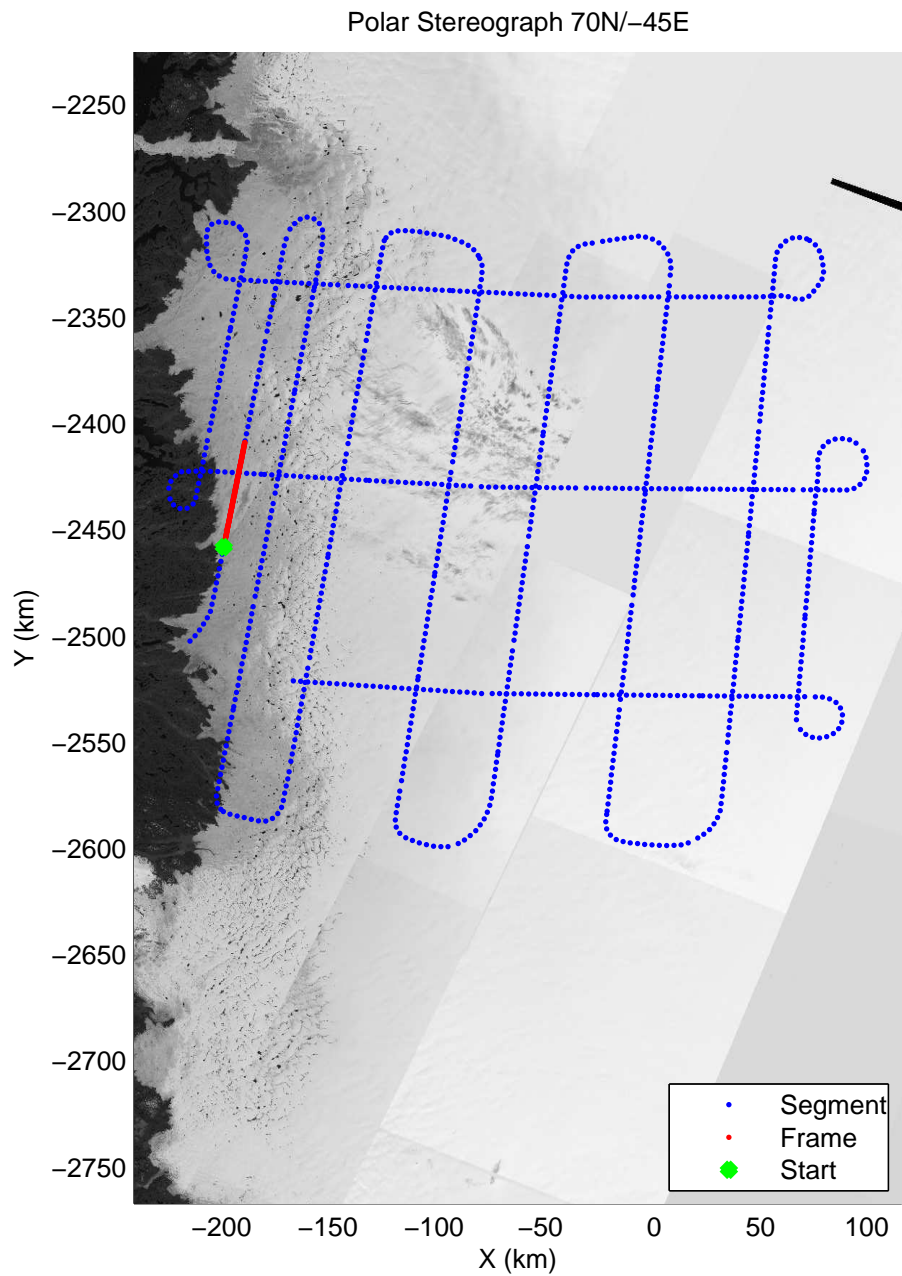

mcords3 2014_Greenland_P3: "IceSat-2 Central" 20140416_01_001: 10:40:12.0 to 10:47:18.0 GPS

mcords3 2014_Greenland_P3: "IceSat-2 Central" 20140416_01_001: 10:40:12.0 to 10:47:18.0 GPS

mcords3 2014_Greenland_P3: "IceSat-2 Central" 20140416_01_002: 10:47:18.3 to 10:53:55.2 GPS