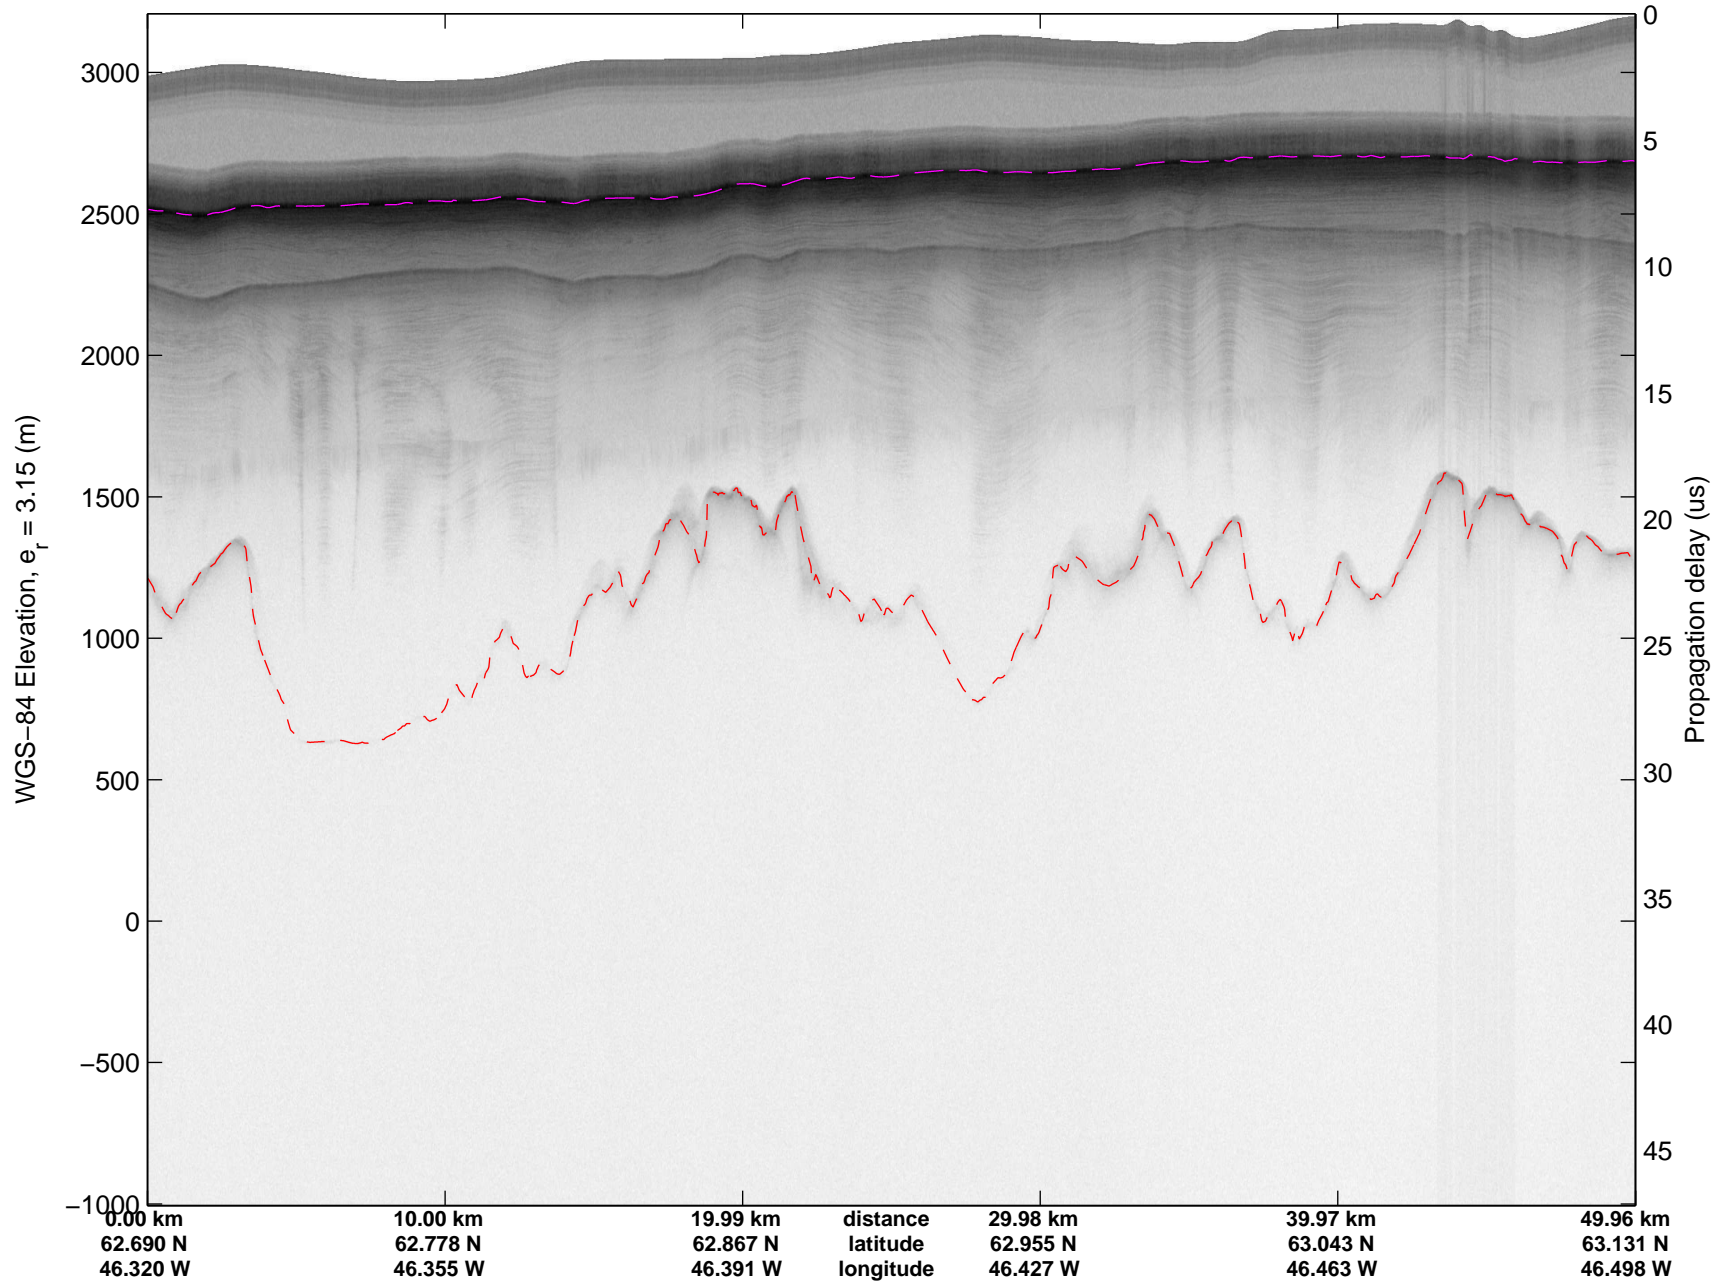

mcords3 2014_Greenland_P3: "Southwest Glaciers 01" 20140415_05_007: 16:40:11.6 to 16:45:53.1 GPS

mcords3 2014_Greenland_P3: "Southwest Glaciers 01" 20140415_05_007: 16:40:11.6 to 16:45:53.1 GPS

mcords3 2014_Greenland_P3: "Southwest Glaciers 01" 20140415_05_008: 16:45:53.3 to 16:52:03.3 GPS

mcords3 2014_Greenland_P3: "Southwest Glaciers 01" 20140415_05_008: 16:45:53.3 to 16:52:03.3 GPS

mcords3 2014_Greenland_P3: "Southwest Glaciers 01" 20140415_05_009: 16:52:03.5 to 16:57:43.4 GPS

mcords3 2014_Greenland_P3: "Southwest Glaciers 01" 20140415_05_009: 16:52:03.5 to 16:57:43.4 GPS