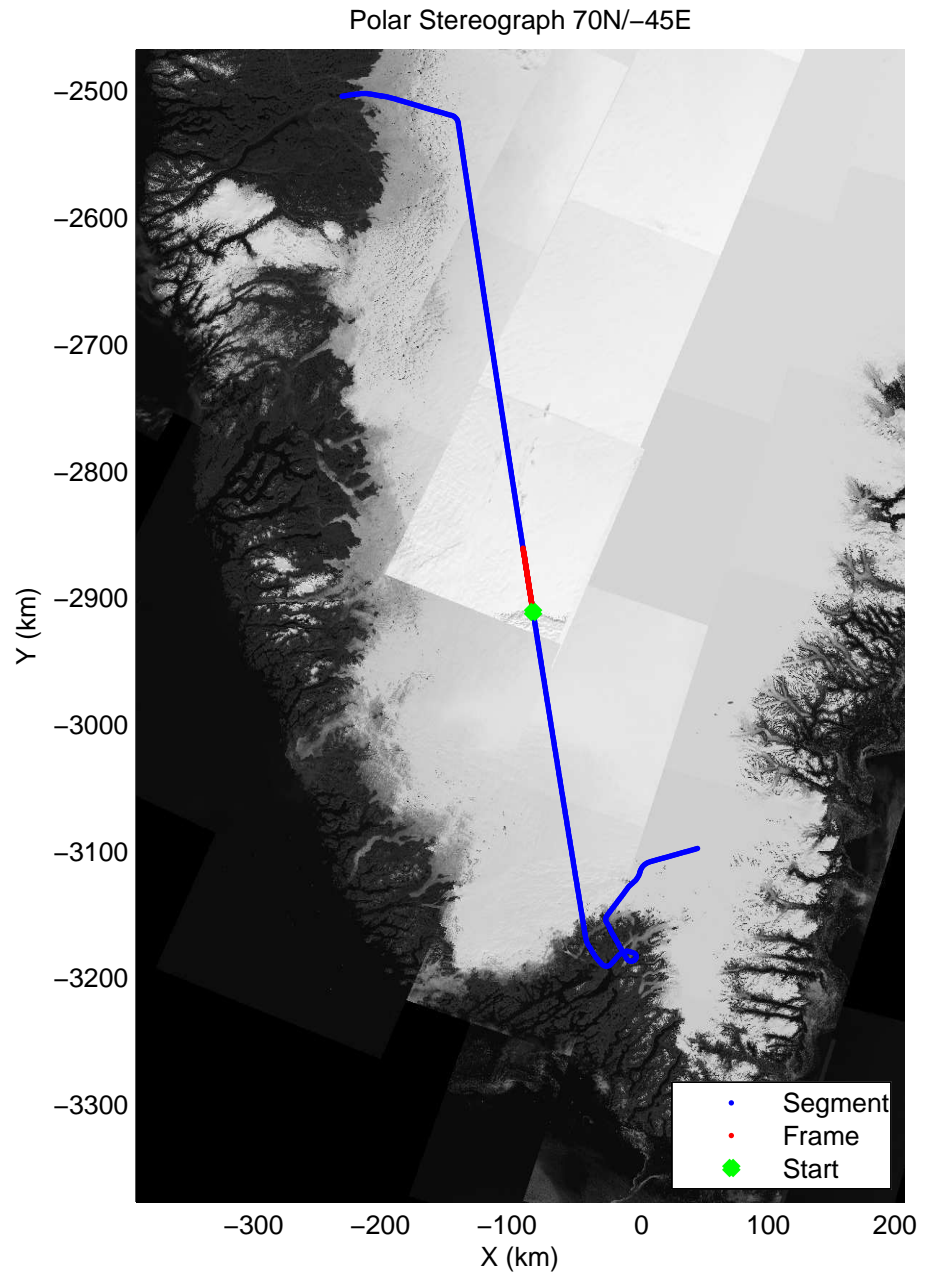

mcords3 2014_Greenland_P3: "Southwest Glaciers 01" 20140415_05_008: 16:45:53.3 to 16:52:03.3 GPS

mcords3 2014_Greenland_P3: "Southwest Glaciers 01" 20140415_05_009: 16:52:03.5 to 16:57:43.4 GPS

mcords3 2014_Greenland_P3: "Southwest Glaciers 01" 20140415_05_009: 16:52:03.5 to 16:57:43.4 GPS