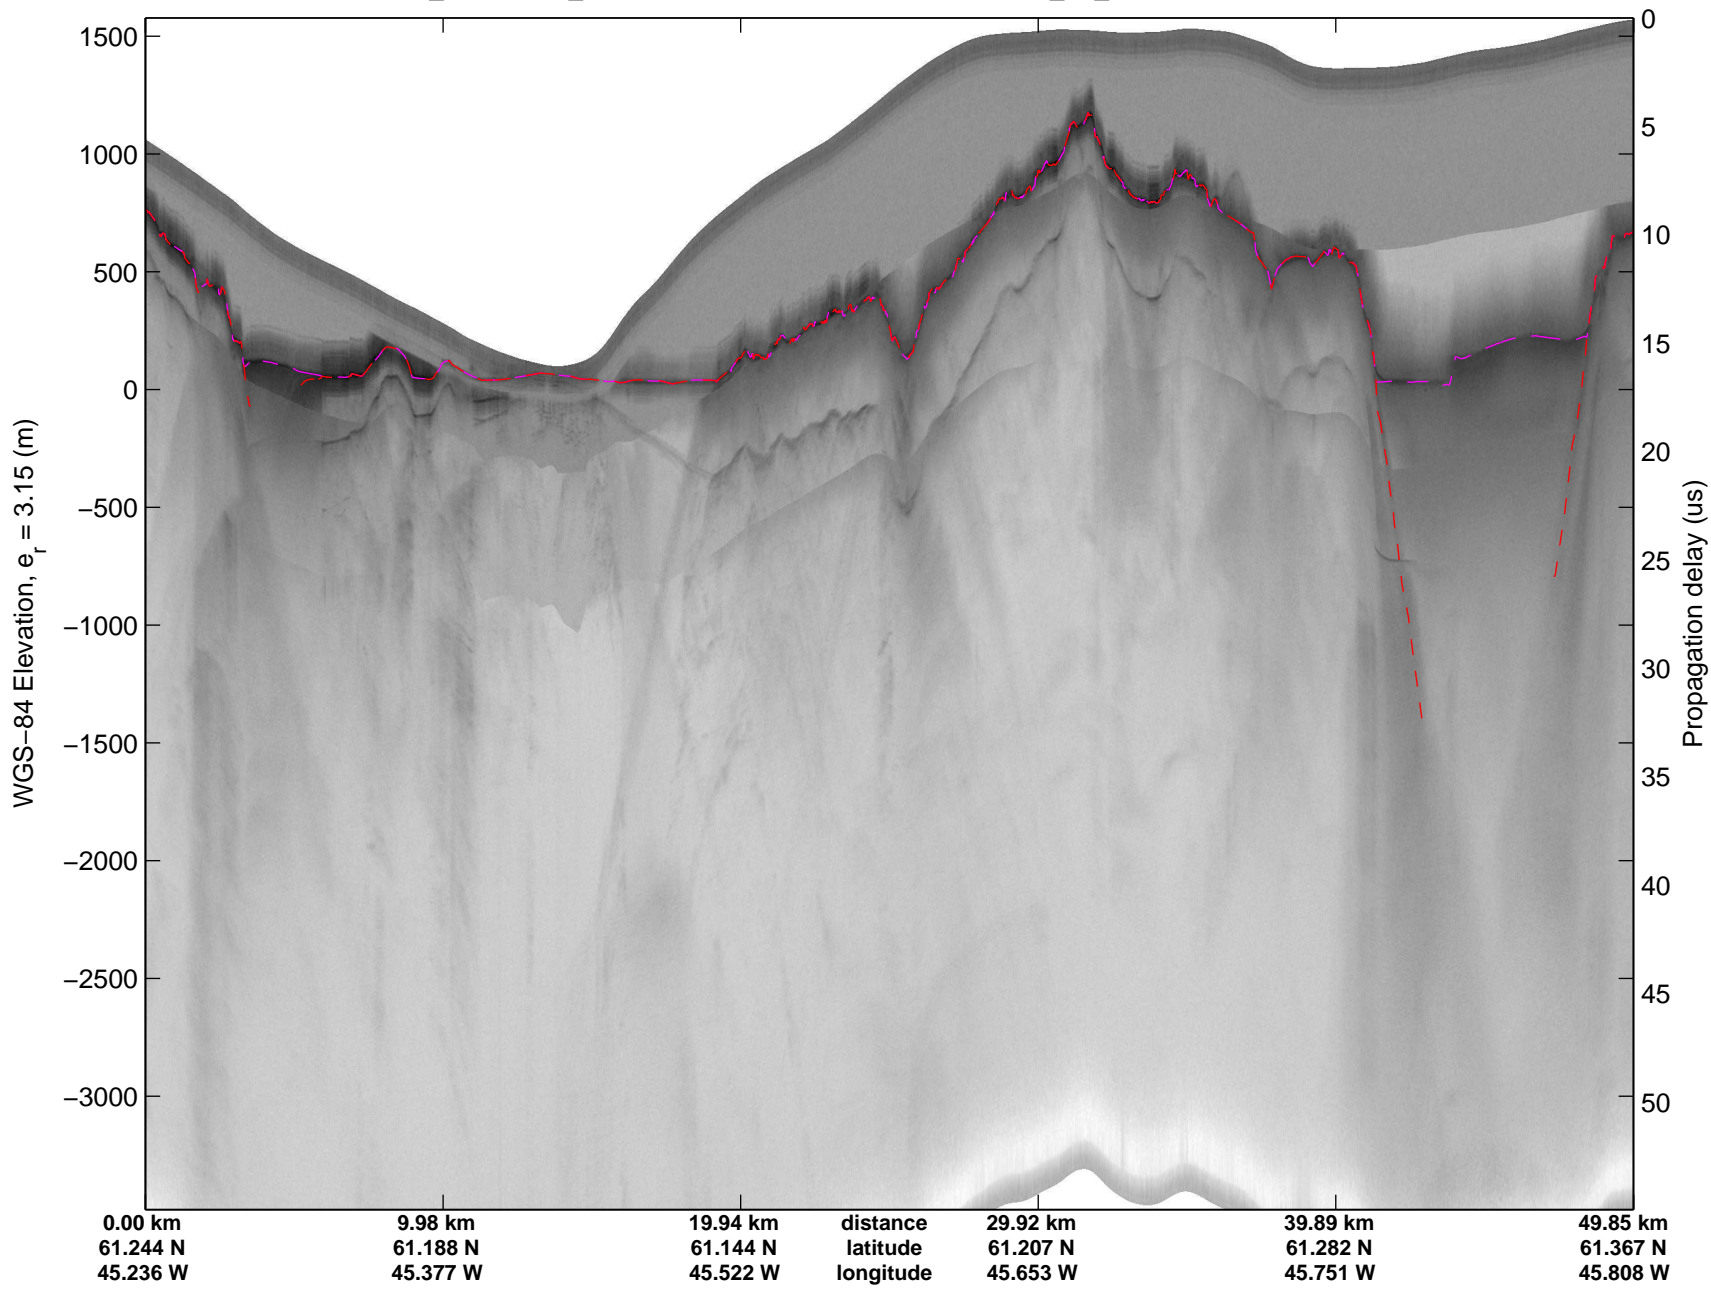

mcords3 2014_Greenland_P3: "Southwest Glaciers 01" 20140415_05_002: 16:07:42.4 to 16:14:06.9 GPS

mcords3 2014_Greenland_P3: "Southwest Glaciers 01" 20140415_05_003: 16:14:07.1 to 16:21:08.3 GPS

mcords3 2014_Greenland_P3: "Southwest Glaciers 01" 20140415_05_003: 16:14:07.1 to 16:21:08.3 GPS

mcords3 2014_Greenland_P3: "Southwest Glaciers 01" 20140415_05_004: 16:21:08.6 to 16:27:56.1 GPS

mcords3 2014_Greenland_P3: "Southwest Glaciers 01" 20140415_05_004: 16:21:08.6 to 16:27:56.1 GPS

mcords3 2014_Greenland_P3: "Southwest Glaciers 01" 20140415_05_005: 16:27:56.3 to 16:34:25.7 GPS