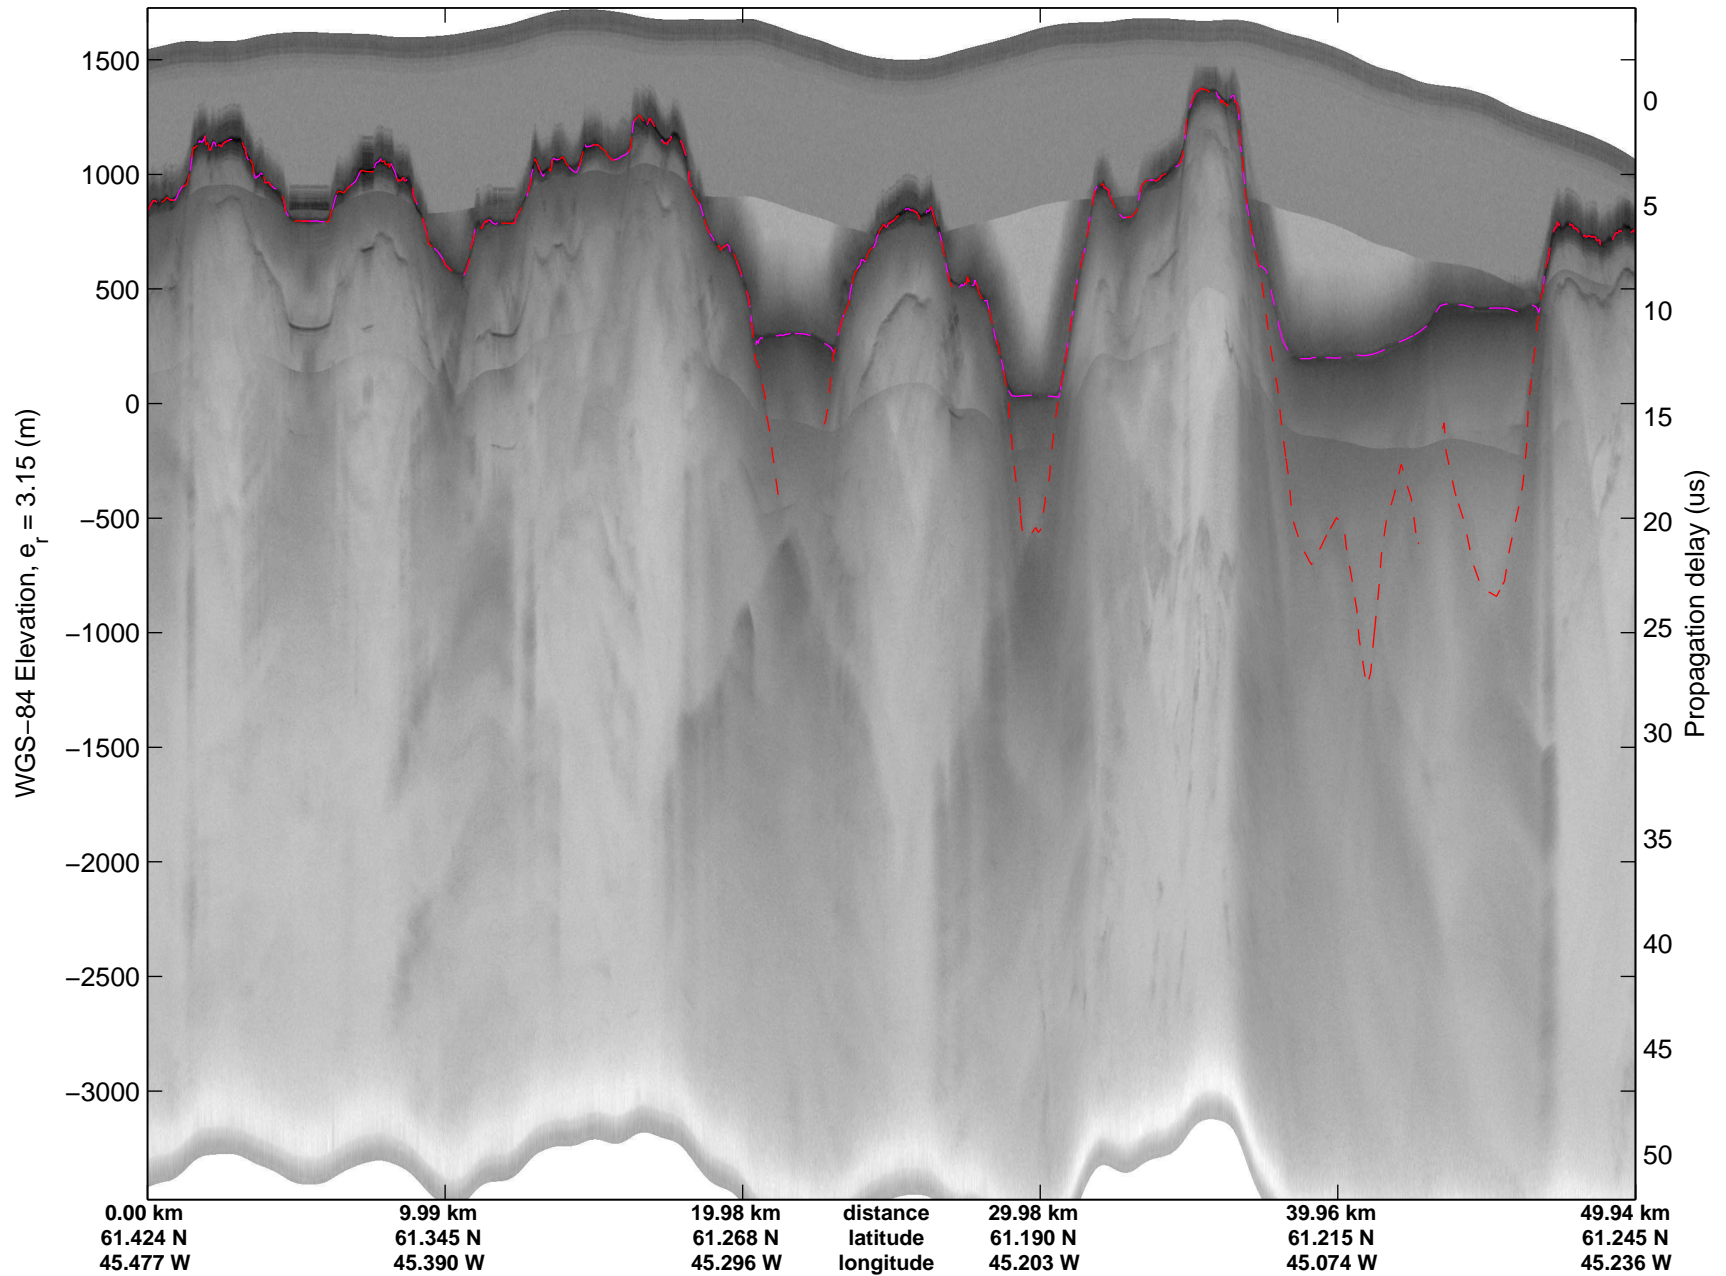

mcords3 2014_Greenland_P3: "Southwest Glaciers 01" 20140415_05_002: 16:07:42.4 to 16:14:06.9 GPS

mcords3 2014_Greenland_P3: "Southwest Glaciers 01" 20140415_05_003: 16:14:07.1 to 16:21:08.3 GPS

mcords3 2014_Greenland_P3: "Southwest Glaciers 01" 20140415_05_003: 16:14:07.1 to 16:21:08.3 GPS

mcords3 2014_Greenland_P3: "Southwest Glaciers 01" 20140415_05_004: 16:21:08.6 to 16:27:56.1 GPS

mcords3 2014_Greenland_P3: "Southwest Glaciers 01" 20140415_05_004: 16:21:08.6 to 16:27:56.1 GPS

mcords3 2014_Greenland_P3: "Southwest Glaciers 01" 20140415_05_005: 16:27:56.3 to 16:34:25.7 GPS