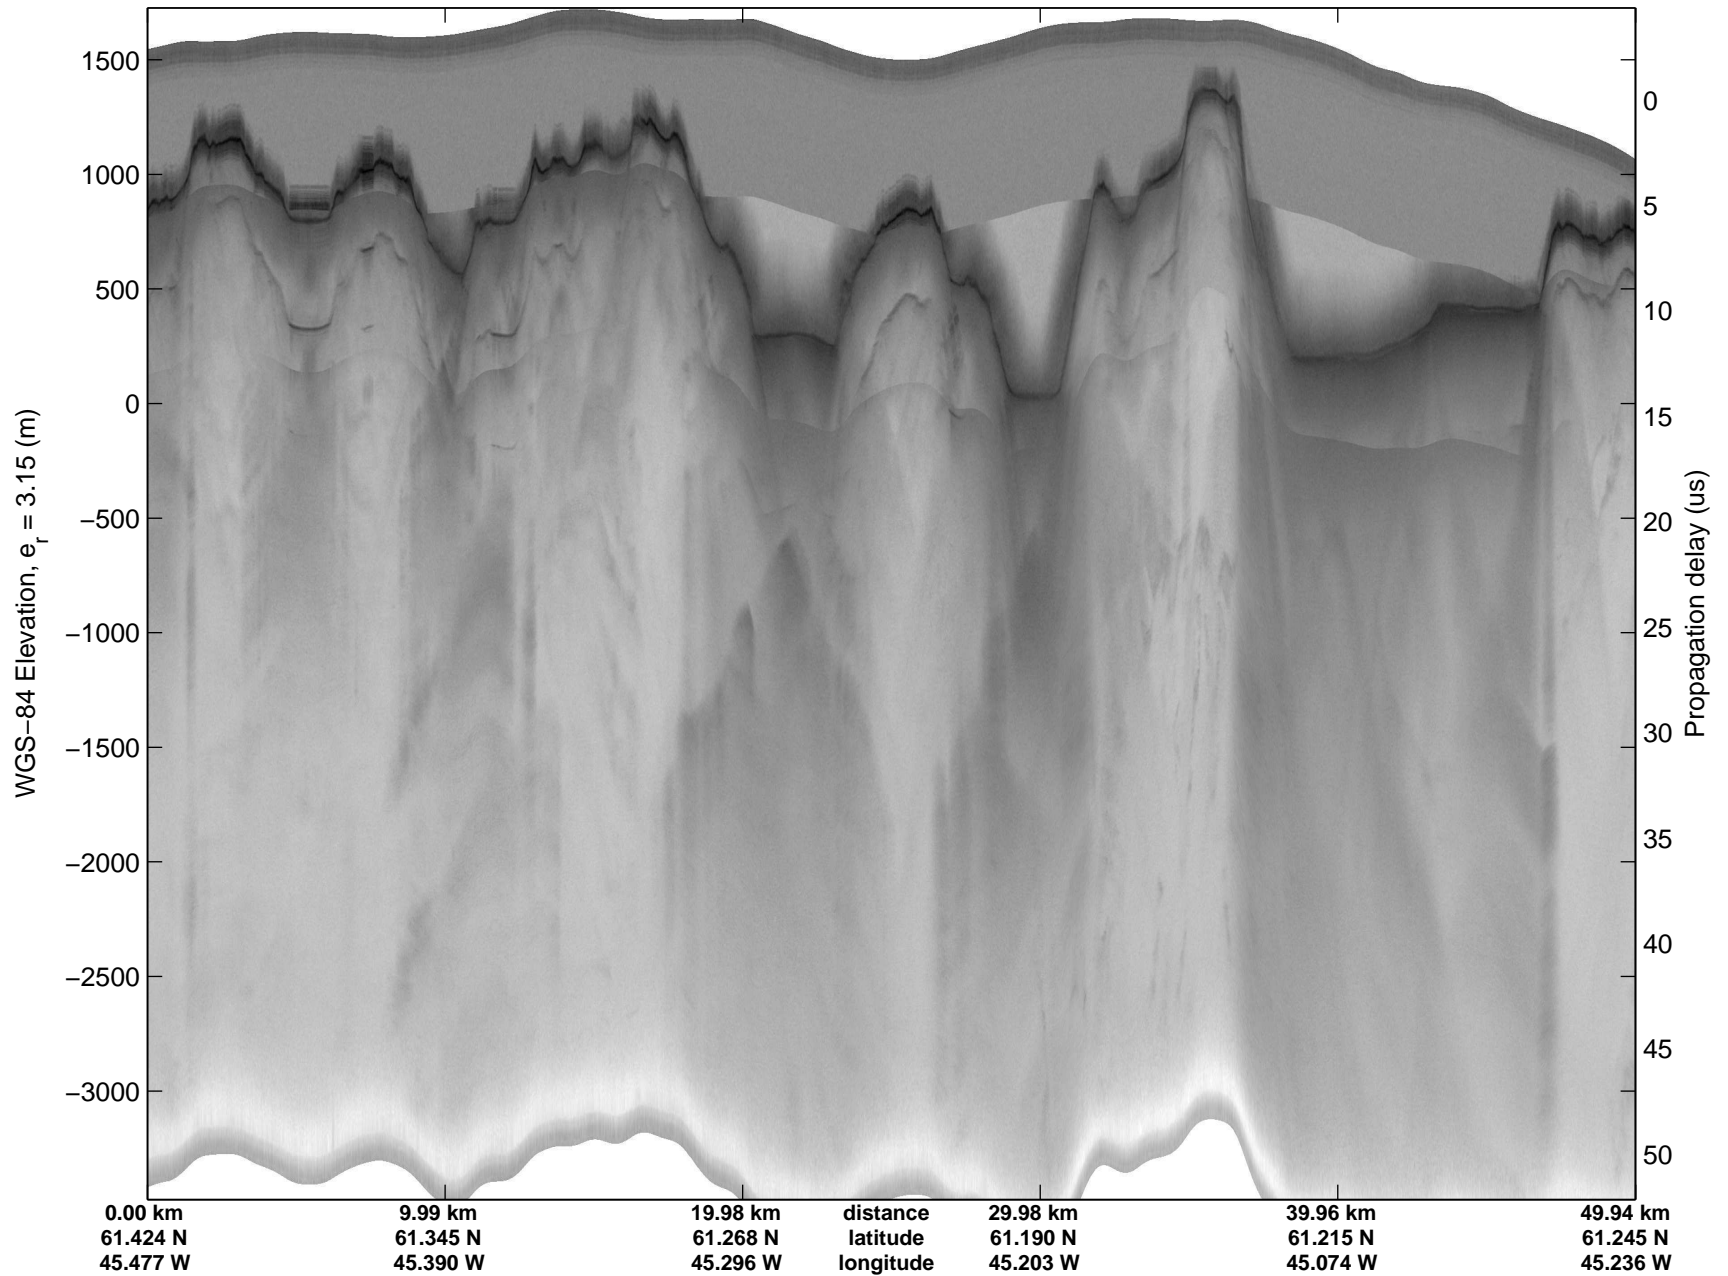

mcords3 2014_Greenland_P3: "Southwest Glaciers 01" 20140415_05_001: 16:01:05.3 to 16:07:42.2 GPS

mcords3 2014_Greenland_P3: "Southwest Glaciers 01" 20140415_05_001: 16:01:05.3 to 16:07:42.2 GPS

mcords3 2014_Greenland_P3: "Southwest Glaciers 01" 20140415_05_002: 16:07:42.4 to 16:14:06.9 GPS

mcords3 2014_Greenland_P3: "Southwest Glaciers 01" 20140415_05_002: 16:07:42.4 to 16:14:06.9 GPS

mcords3 2014_Greenland_P3: "Southwest Glaciers 01" 20140415_05_003: 16:14:07.1 to 16:21:08.3 GPS

mcords3 2014_Greenland_P3: "Southwest Glaciers 01" 20140415_05_003: 16:14:07.1 to 16:21:08.3 GPS