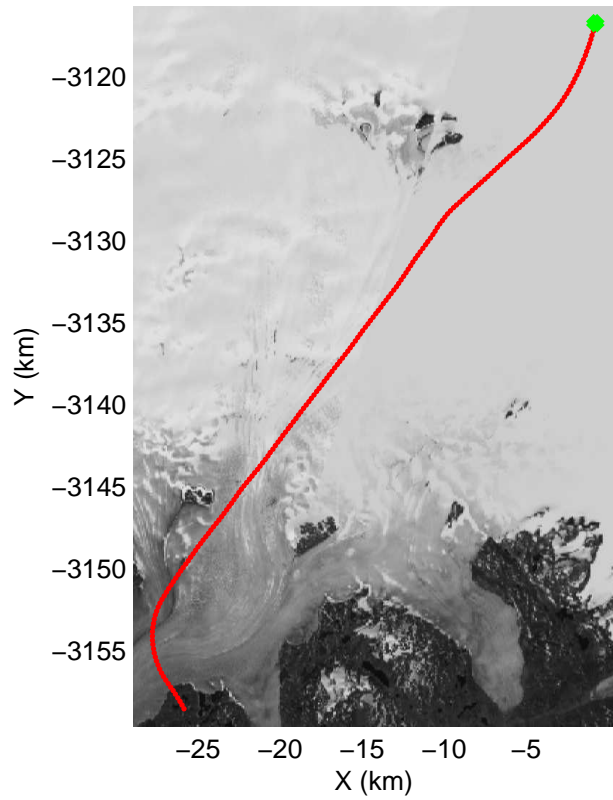

mcords3 2014_Greenland_P3: "Southwest Glaciers 01" 20140415_05_001: 16:01:05.3 to 16:07:42.2 GPS

mcords3 2014_Greenland_P3: "Southwest Glaciers 01" 20140415_05_001: 16:01:05.3 to 16:07:42.2 GPS

mcords3 2014_Greenland_P3: "Southwest Glaciers 01" 20140415_05_002: 16:07:42.4 to 16:14:06.9 GPS