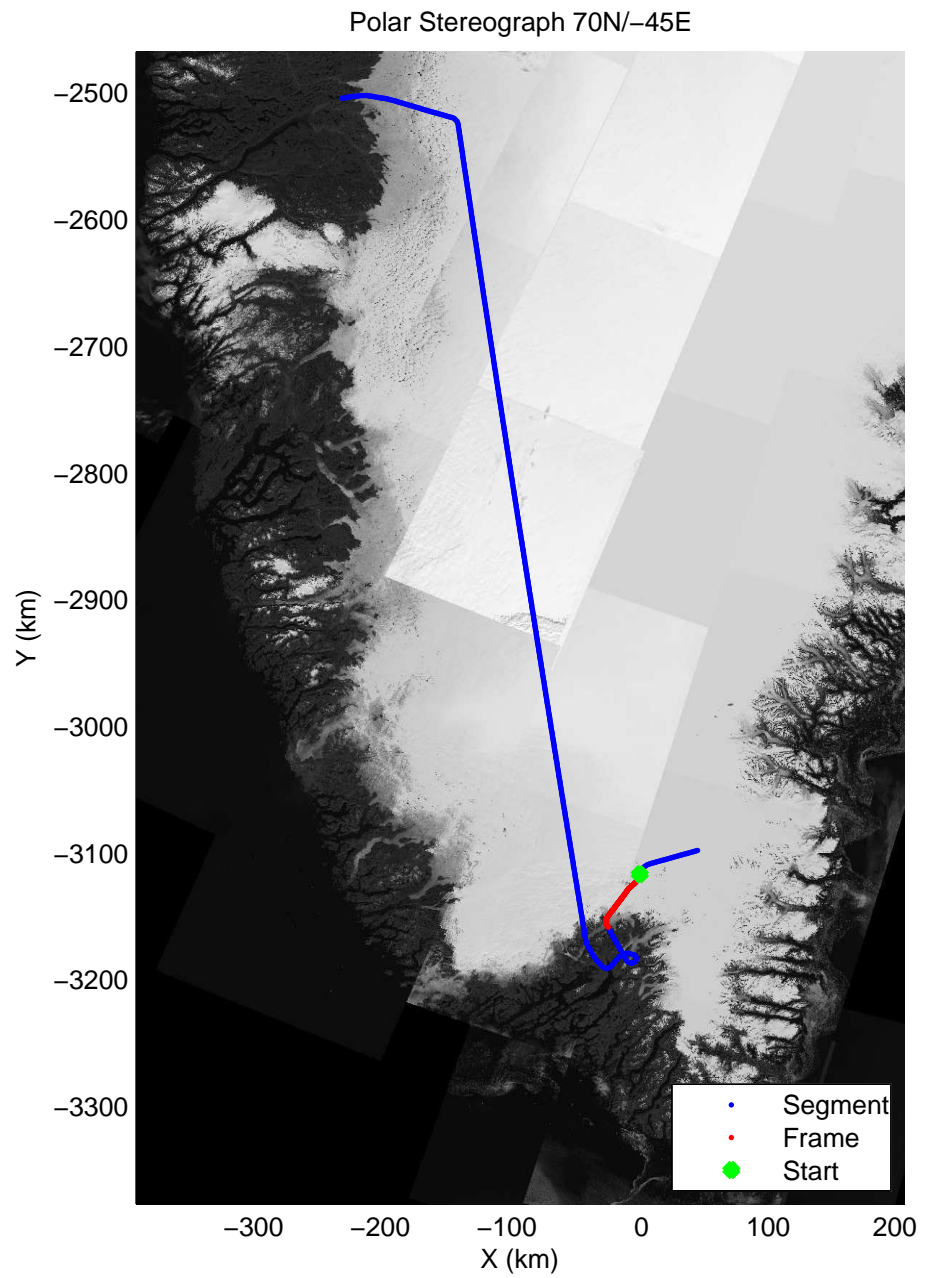

mcords3 2014_Greenland_P3: "Southwest Glaciers 01" 20140415_05_001: 16:01:05.3 to 16:07:42.2 GPS

mcords3 2014_Greenland_P3: "Southwest Glaciers 01" 20140415_05_001: 16:01:05.3 to 16:07:42.2 GPS

mcords3 2014_Greenland_P3: "Southwest Glaciers 01" 20140415_05_002: 16:07:42.4 to 16:14:06.9 GPS