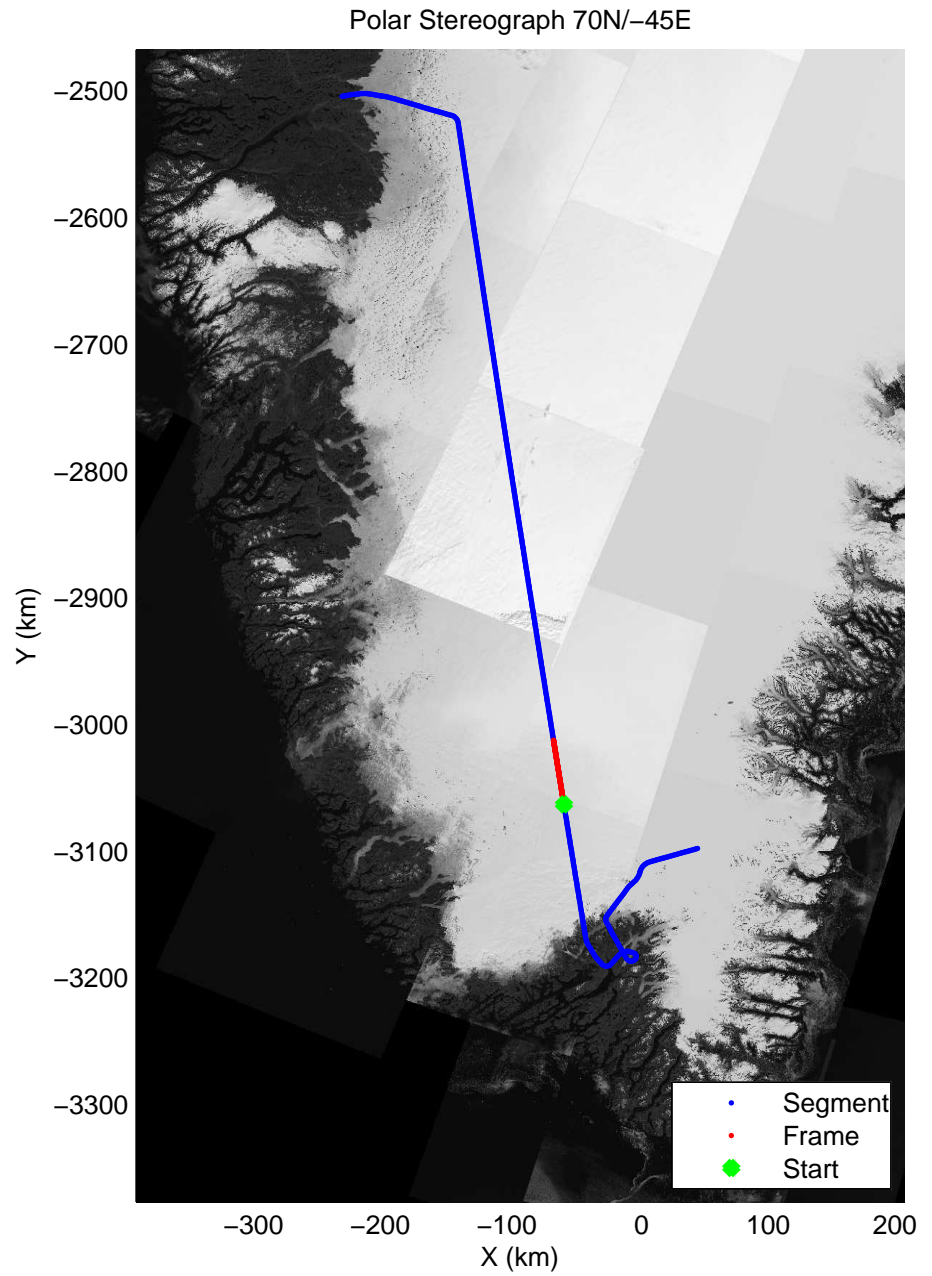

mcords3 2014_Greenland_P3: "Southwest Glaciers 01" 20140415_05_005: 16:27:56.3 to 16:34:25.7 GPS

mcords3 2014_Greenland_P3: "Southwest Glaciers 01" 20140415_05_006: 16:34:26.0 to 16:40:11.4 GPS

mcords3 2014_Greenland_P3: "Southwest Glaciers 01" 20140415_05_006: 16:34:26.0 to 16:40:11.4 GPS