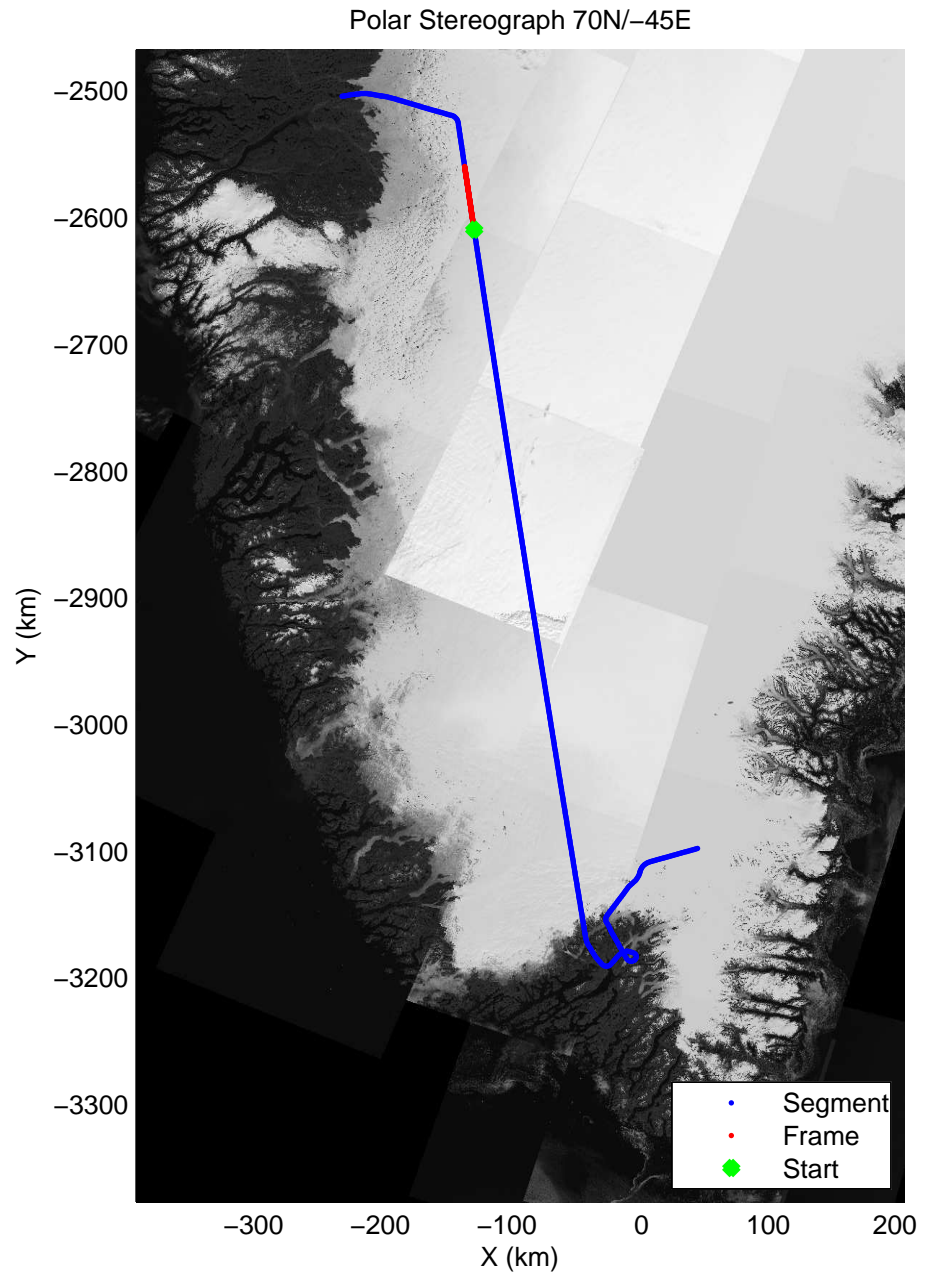

mcords3 2014_Greenland_P3: "Southwest Glaciers 01" 20140415_05_014: 17:20:24.0 to 17:26:04.0 GPS

mcords3 2014_Greenland_P3: "Southwest Glaciers 01" 20140415_05_015: 17:26:04.2 to 17:31:43.5 GPS

mcords3 2014_Greenland_P3: "Southwest Glaciers 01" 20140415_05_015: 17:26:04.2 to 17:31:43.5 GPS