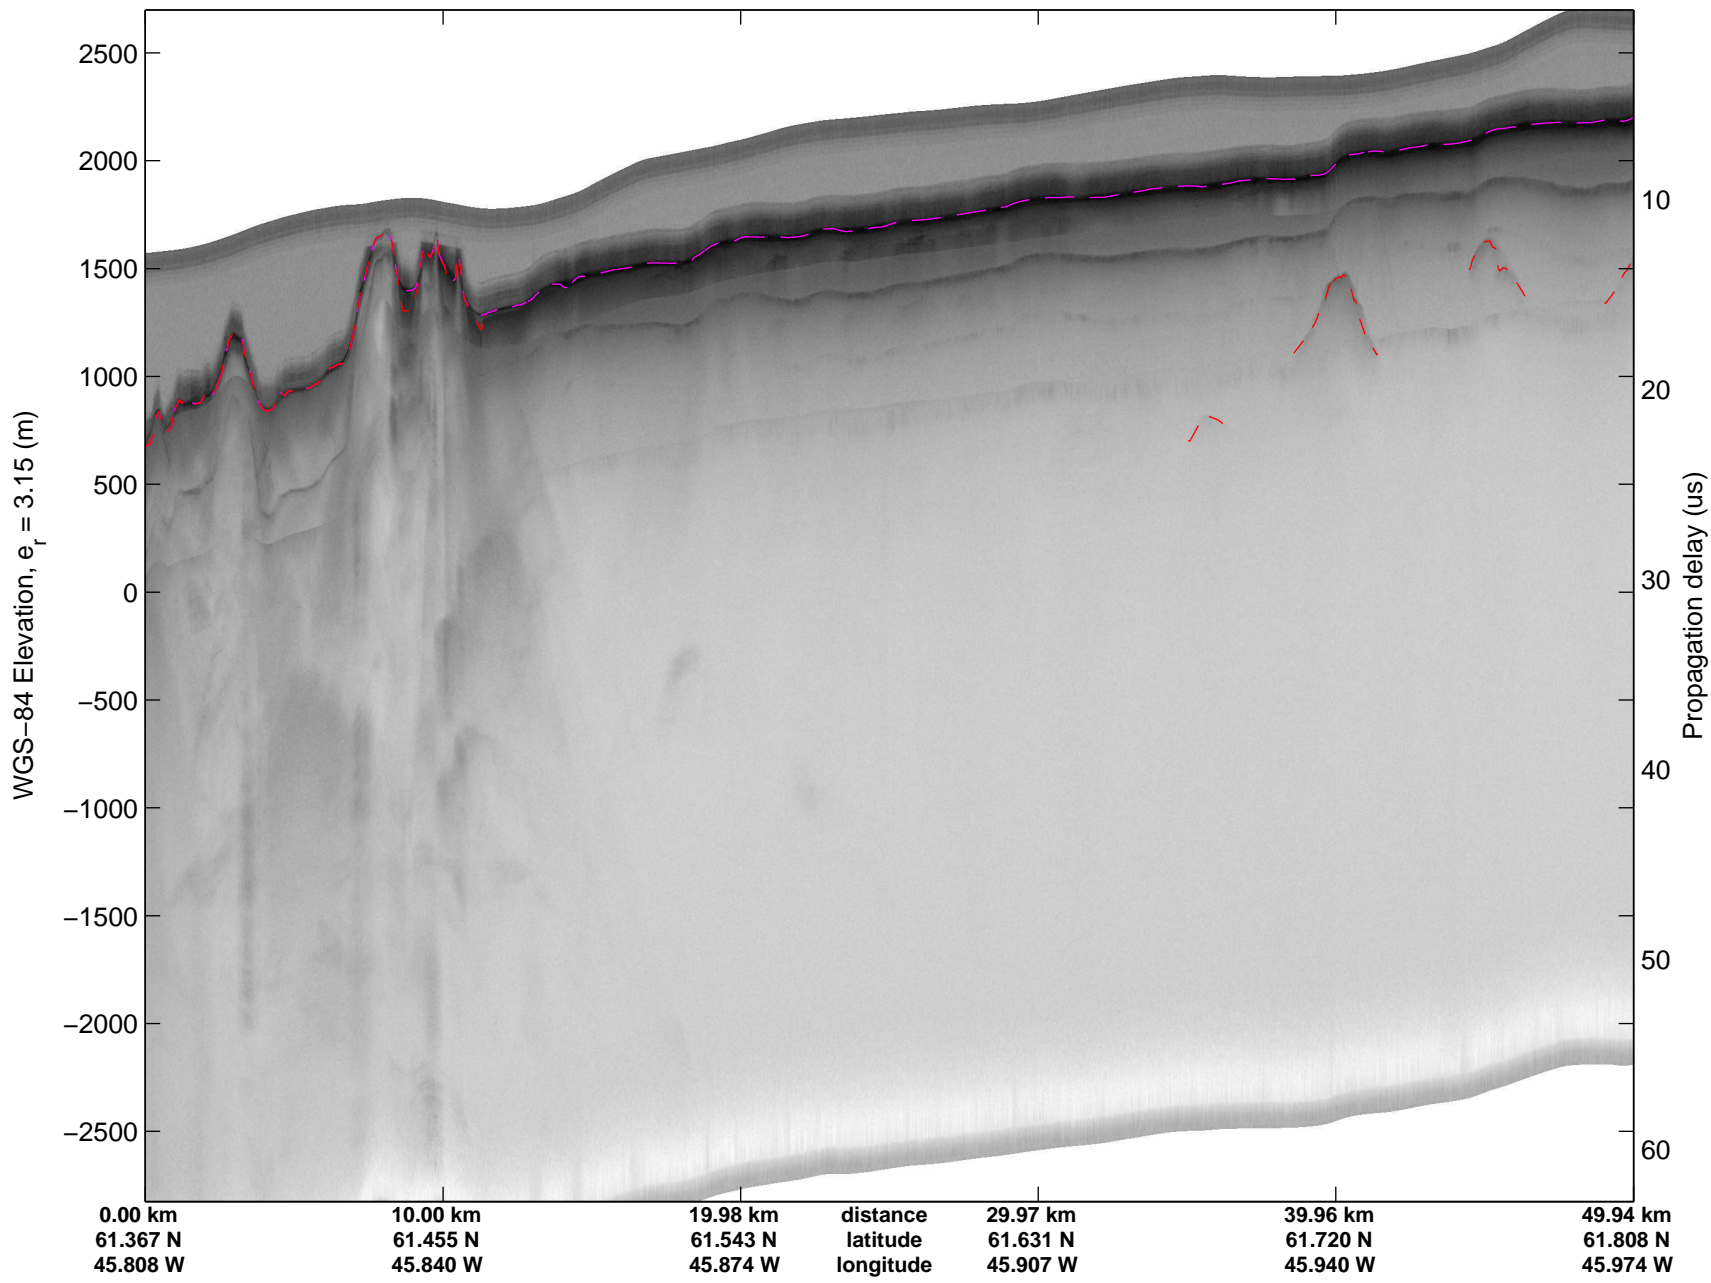

mcords3 2014_Greenland_P3: "Southwest Glaciers 01" 20140415_05_004: 16:21:08.6 to 16:27:56.1 GPS

mcords3 2014_Greenland_P3: "Southwest Glaciers 01" 20140415_05_004: 16:21:08.6 to 16:27:56.1 GPS

mcords3 2014_Greenland_P3: "Southwest Glaciers 01" 20140415_05_005: 16:27:56.3 to 16:34:25.7 GPS

mcords3 2014_Greenland_P3: "Southwest Glaciers 01" 20140415_05_005: 16:27:56.3 to 16:34:25.7 GPS

mcords3 2014_Greenland_P3: "Southwest Glaciers 01" 20140415_05_006: 16:34:26.0 to 16:40:11.4 GPS

mcords3 2014_Greenland_P3: "Southwest Glaciers 01" 20140415_05_006: 16:34:26.0 to 16:40:11.4 GPS