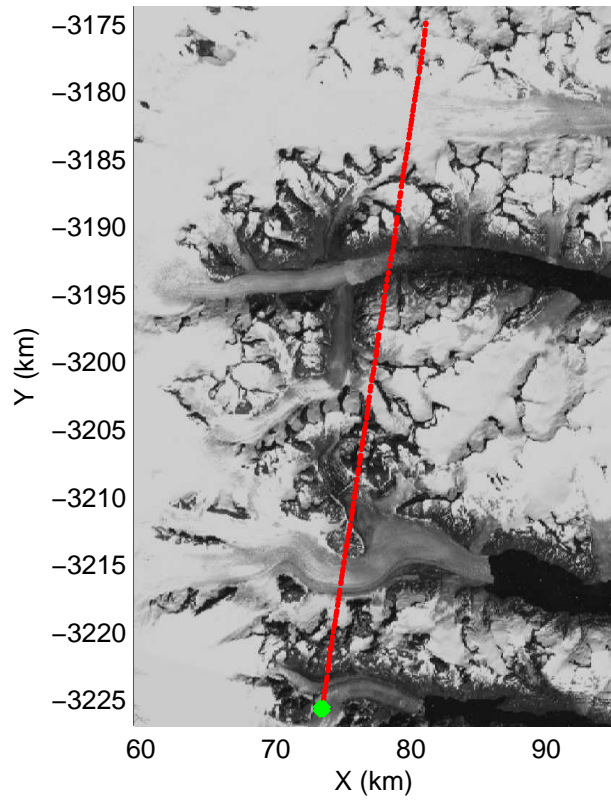

Polar Stereograph 70N/-45E

mcords3 2014_Greenland_P3: "Southwest Glaciers 01" 20140415_04_001: 15:23:05.7 to 15:29:08.9 GPS

mcords3 2014_Greenland_P3: "Southwest Glaciers 01" 20140415_04_001: 15:23:05.7 to 15:29:08.9 GPS

Polar Stereograph 70N/-45E

mcords3 2014_Greenland_P3: "Southwest Glaciers 01" 20140415_04_002: 15:29:12.2 to 15:35:37.2 GPS

mcords3 2014_Greenland_P3: "Southwest Glaciers 01" 20140415_04_002: 15:29:12.2 to 15:35:37.2 GPS

mcords3 2014_Greenland_P3: "Southwest Glaciers 01" 20140415_04_003: 15:35:42.2 to 15:42:11.1 GPS

mcords3 2014_Greenland_P3: "Southwest Glaciers 01" 20140415_04_003: 15:35:42.2 to 15:42:11.1 GPS

mcords3 2014_Greenland_P3: "Southwest Glaciers 01" 20140415_04_004: 15:42:11.6 to 15:48:36.5 GPS

mcords3 2014_Greenland_P3: "Southwest Glaciers 01" 20140415_04_006: 15:54:37.2 to 16:00:51.8 GPS

mcords3 2014_Greenland_P3: "Southwest Glaciers 01" 20140415_04_006: 15:54:37.2 to 16:00:51.8 GPS