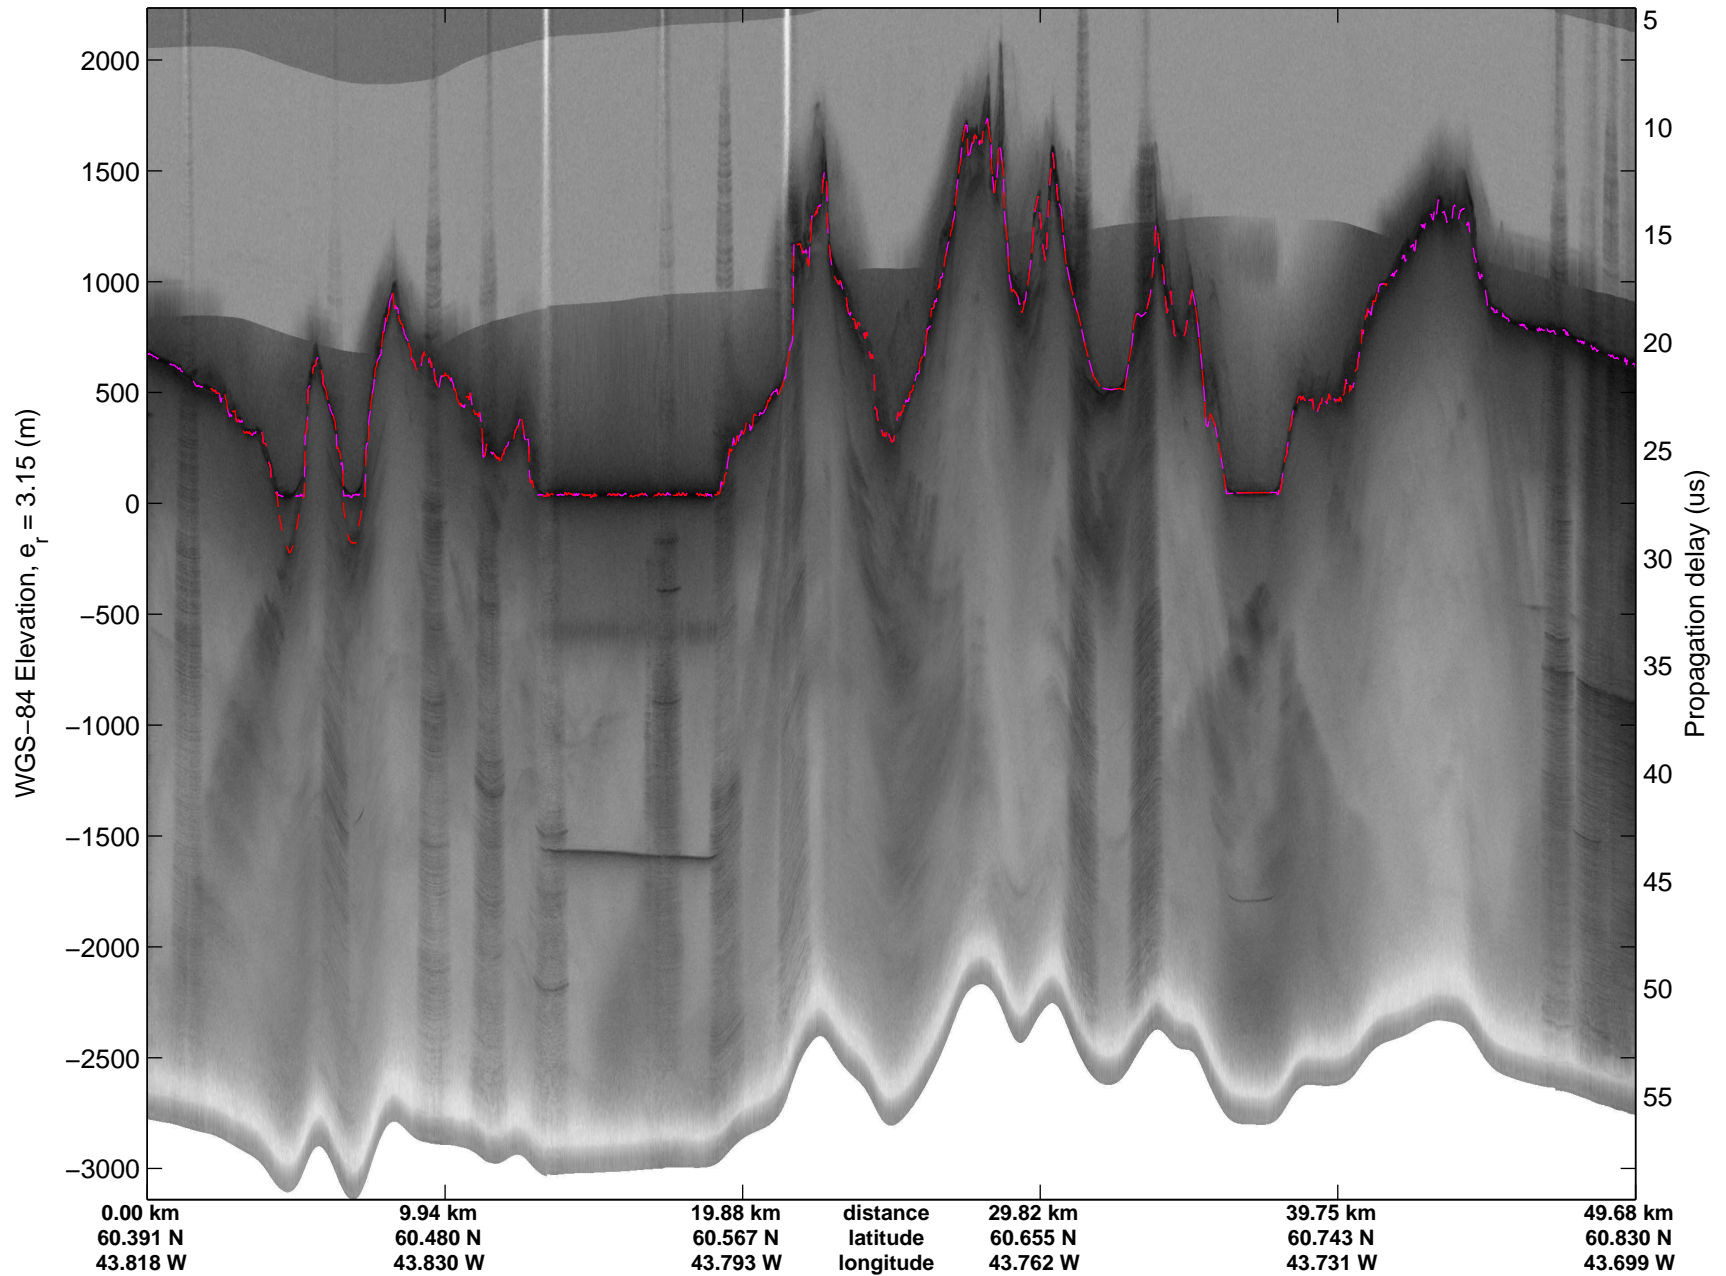

Polar Stereograph 70N/-45E

mcords3 2014_Greenland_P3: "Southwest Glaciers 01" 20140415_04_001: 15:23:05.7 to 15:29:08.9 GPS

mcords3 2014_Greenland_P3: "Southwest Glaciers 01" 20140415_04_001: 15:23:05.7 to 15:29:08.9 GPS

Polar Stereograph 70N/-45E

mcords3 2014_Greenland_P3: "Southwest Glaciers 01" 20140415_04_002: 15:29:12.2 to 15:35:37.2 GPS

mcords3 2014_Greenland_P3: "Southwest Glaciers 01" 20140415_04_002: 15:29:12.2 to 15:35:37.2 GPS

mcords3 2014_Greenland_P3: "Southwest Glaciers 01" 20140415_04_003: 15:35:42.2 to 15:42:11.1 GPS

mcords3 2014_Greenland_P3: "Southwest Glaciers 01" 20140415_04_003: 15:35:42.2 to 15:42:11.1 GPS

mcords3 2014_Greenland_P3: "Southwest Glaciers 01" 20140415_04_004: 15:42:11.6 to 15:48:36.5 GPS

mcords3 2014_Greenland_P3: "Southwest Glaciers 01" 20140415_04_004: 15:42:11.6 to 15:48:36.5 GPS

mcords3 2014_Greenland_P3: "Southwest Glaciers 01" 20140415_04_005: 15:48:36.8 to 15:54:37.0 GPS

mcords3 2014_Greenland_P3: "Southwest Glaciers 01" 20140415_04_005: 15:48:36.8 to 15:54:37.0 GPS