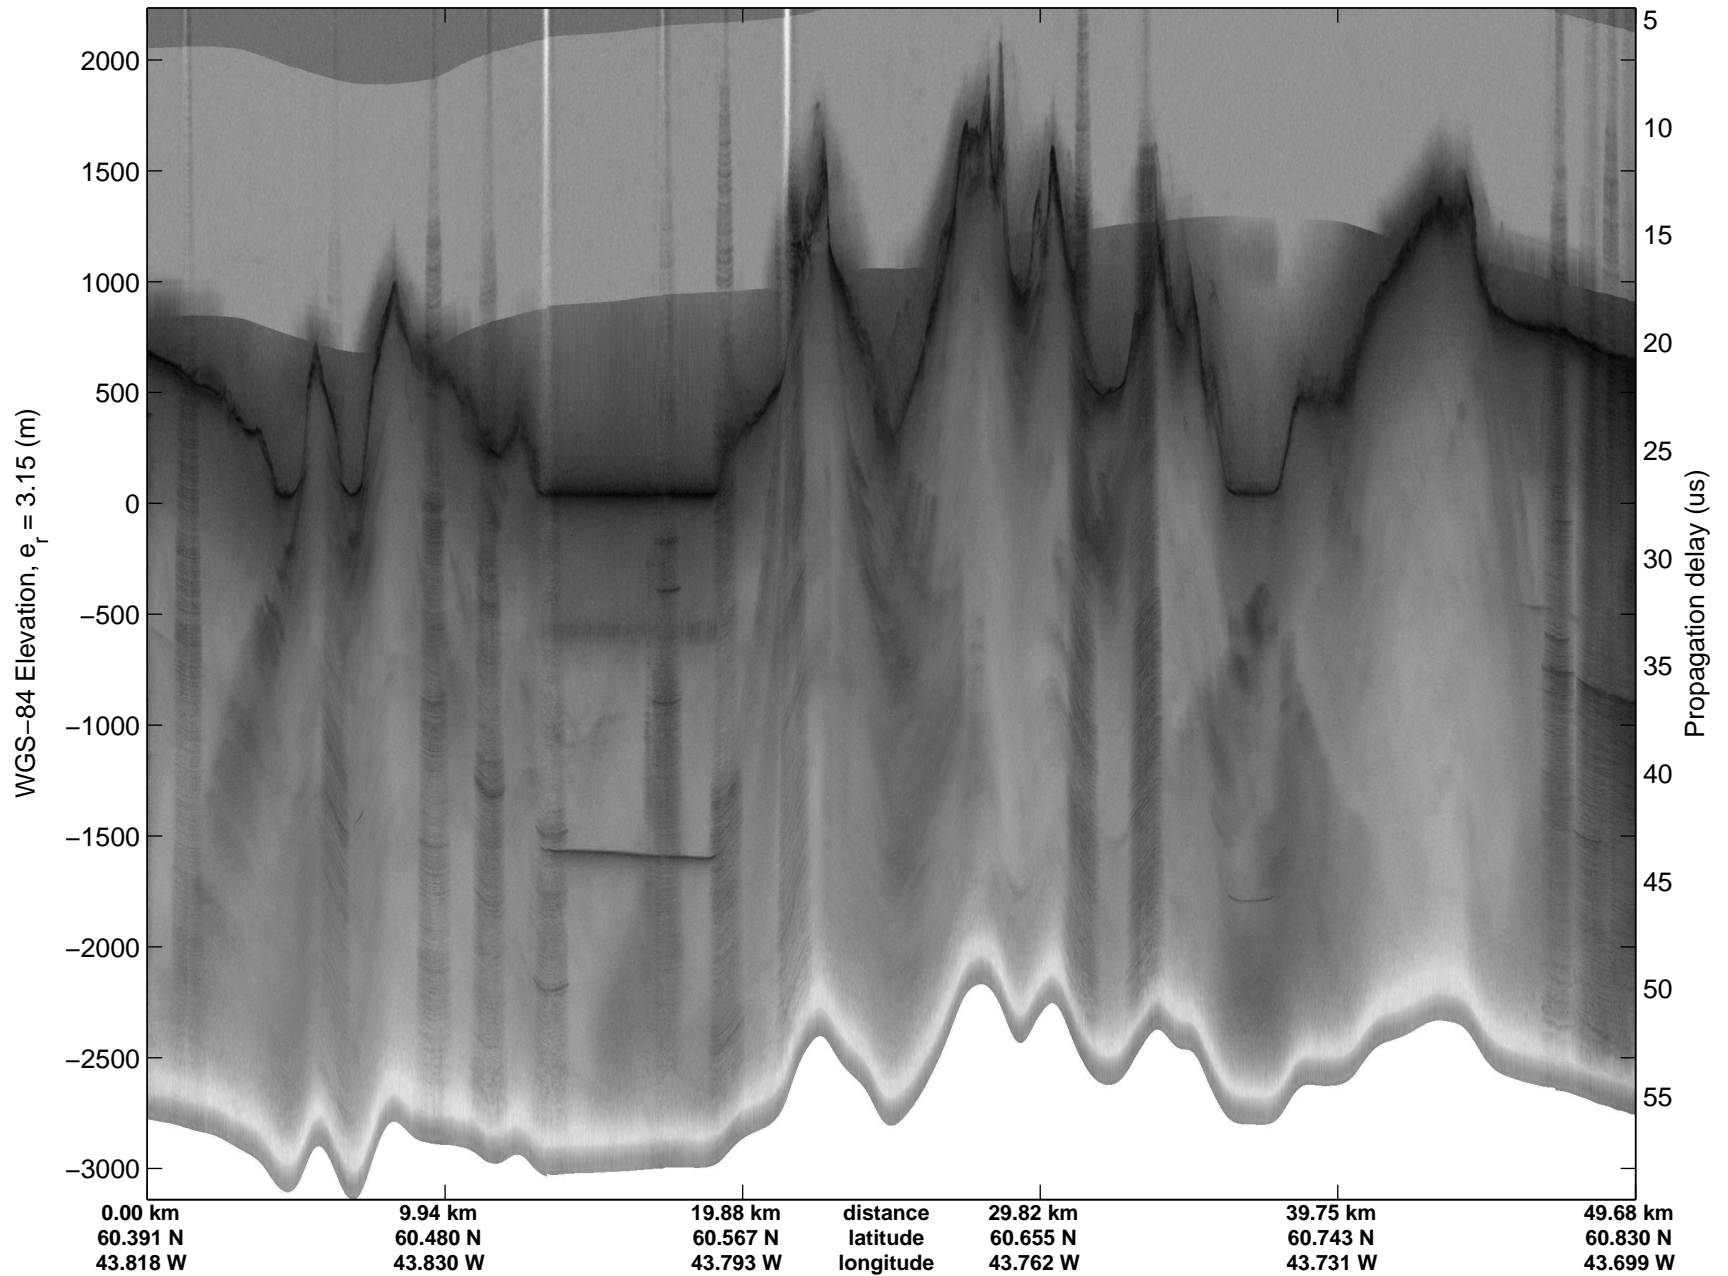

Polar Stereograph 70N/-45E

mcords3 2014_Greenland_P3: "Southwest Glaciers 01" 20140415_04_001: 15:23:05.7 to 15:29:08.9 GPS

mcords3 2014_Greenland_P3: "Southwest Glaciers 01" 20140415_04_001: 15:23:05.7 to 15:29:08.9 GPS

Polar Stereograph 70N/-45E

mcords3 2014_Greenland_P3: "Southwest Glaciers 01" 20140415_04_002: 15:29:12.2 to 15:35:37.2 GPS

mcords3 2014_Greenland_P3: "Southwest Glaciers 01" 20140415_04_002: 15:29:12.2 to 15:35:37.2 GPS

mcords3 2014_Greenland_P3: "Southwest Glaciers 01" 20140415_04_003: 15:35:42.2 to 15:42:11.1 GPS

mcords3 2014_Greenland_P3: "Southwest Glaciers 01" 20140415_04_003: 15:35:42.2 to 15:42:11.1 GPS

mcords3 2014_Greenland_P3: "Southwest Glaciers 01" 20140415_04_004: 15:42:11.6 to 15:48:36.5 GPS

mcords3 2014_Greenland_P3: "Southwest Glaciers 01" 20140415_04_004: 15:42:11.6 to 15:48:36.5 GPS

mcords3 2014_Greenland_P3: "Southwest Glaciers 01" 20140415_04_005: 15:48:36.8 to 15:54:37.0 GPS

mcords3 2014_Greenland_P3: "Southwest Glaciers 01" 20140415_04_005: 15:48:36.8 to 15:54:37.0 GPS