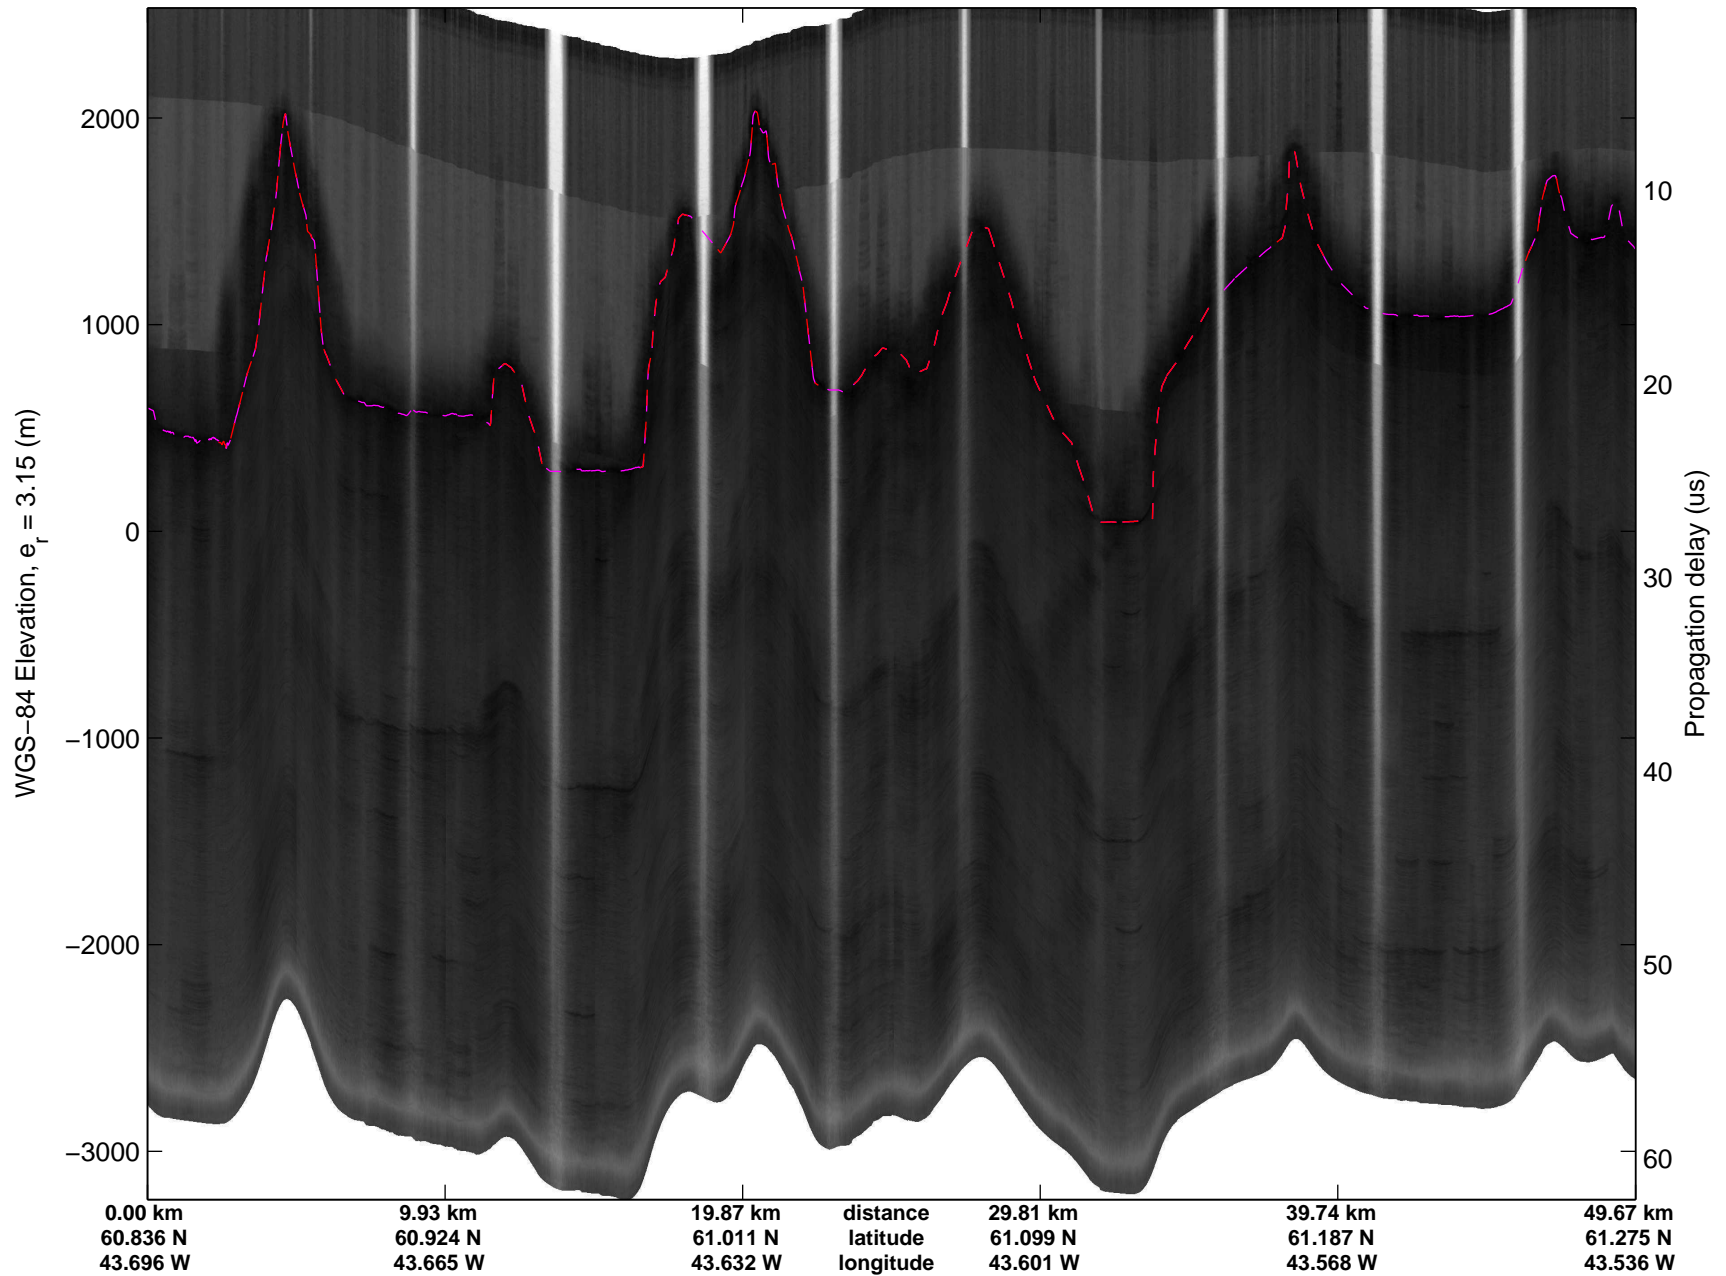

Polar Stereograph 70N/-45E

mcords3 2014_Greenland_P3: "Southwest Glaciers 01" 20140415_04_001: 15:23:05.7 to 15:29:08.9 GPS

mcords3 2014_Greenland_P3: "Southwest Glaciers 01" 20140415_04_001: 15:23:05.7 to 15:29:08.9 GPS

Polar Stereograph 70N/-45E

mcords3 2014_Greenland_P3: "Southwest Glaciers 01" 20140415_04_002: 15:29:12.2 to 15:35:37.2 GPS

mcords3 2014_Greenland_P3: "Southwest Glaciers 01" 20140415_04_002: 15:29:12.2 to 15:35:37.2 GPS

mcords3 2014_Greenland_P3: "Southwest Glaciers 01" 20140415_04_003: 15:35:42.2 to 15:42:11.1 GPS

mcords3 2014_Greenland_P3: "Southwest Glaciers 01" 20140415_04_003: 15:35:42.2 to 15:42:11.1 GPS

mcords3 2014_Greenland_P3: "Southwest Glaciers 01" 20140415_04_004: 15:42:11.6 to 15:48:36.5 GPS

mcords3 2014_Greenland_P3: "Southwest Glaciers 01" 20140415_04_004: 15:42:11.6 to 15:48:36.5 GPS

mcords3 2014_Greenland_P3: "Southwest Glaciers 01" 20140415_04_005: 15:48:36.8 to 15:54:37.0 GPS

mcords3 2014_Greenland_P3: "Southwest Glaciers 01" 20140415_04_005: 15:48:36.8 to 15:54:37.0 GPS