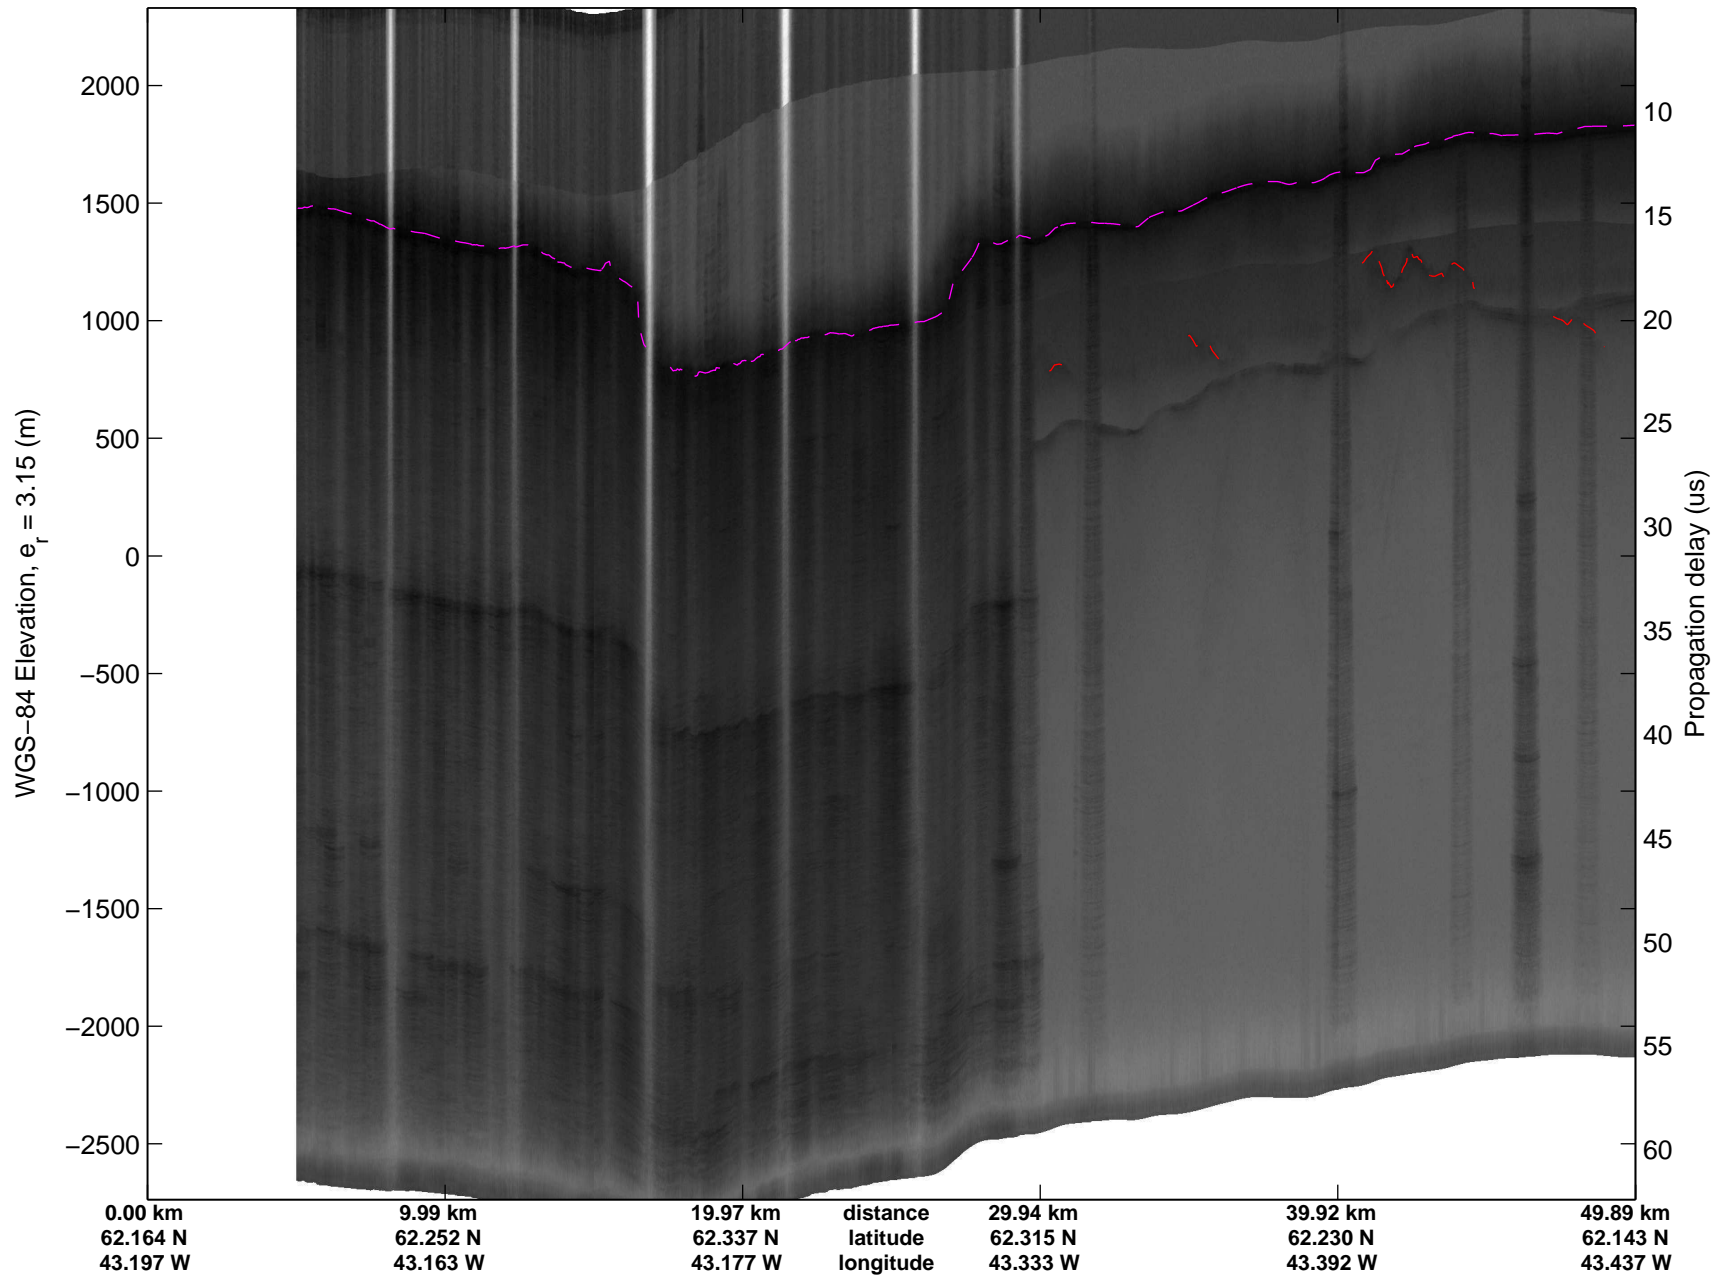

Polar Stereograph 70N/-45E

mcords3 2014_Greenland_P3: "Southwest Glaciers 01" 20140415_04_002: 15:29:12.2 to 15:35:37.2 GPS

mcords3 2014_Greenland_P3: "Southwest Glaciers 01" 20140415_04_002: 15:29:12.2 to 15:35:37.2 GPS

mcords3 2014_Greenland_P3: "Southwest Glaciers 01" 20140415_04_003: 15:35:42.2 to 15:42:11.1 GPS

mcords3 2014_Greenland_P3: "Southwest Glaciers 01" 20140415_04_003: 15:35:42.2 to 15:42:11.1 GPS

mcords3 2014_Greenland_P3: "Southwest Glaciers 01" 20140415_04_004: 15:42:11.6 to 15:48:36.5 GPS

mcords3 2014_Greenland_P3: "Southwest Glaciers 01" 20140415_04_004: 15:42:11.6 to 15:48:36.5 GPS

mcords3 2014_Greenland_P3: "Southwest Glaciers 01" 20140415_04_005: 15:48:36.8 to 15:54:37.0 GPS

mcords3 2014_Greenland_P3: "Southwest Glaciers 01" 20140415_04_005: 15:48:36.8 to 15:54:37.0 GPS

mcords3 2014_Greenland_P3: "Southwest Glaciers 01" 20140415_04_006: 15:54:37.2 to 16:00:51.8 GPS

mcords3 2014_Greenland_P3: "Southwest Glaciers 01" 20140415_04_006: 15:54:37.2 to 16:00:51.8 GPS