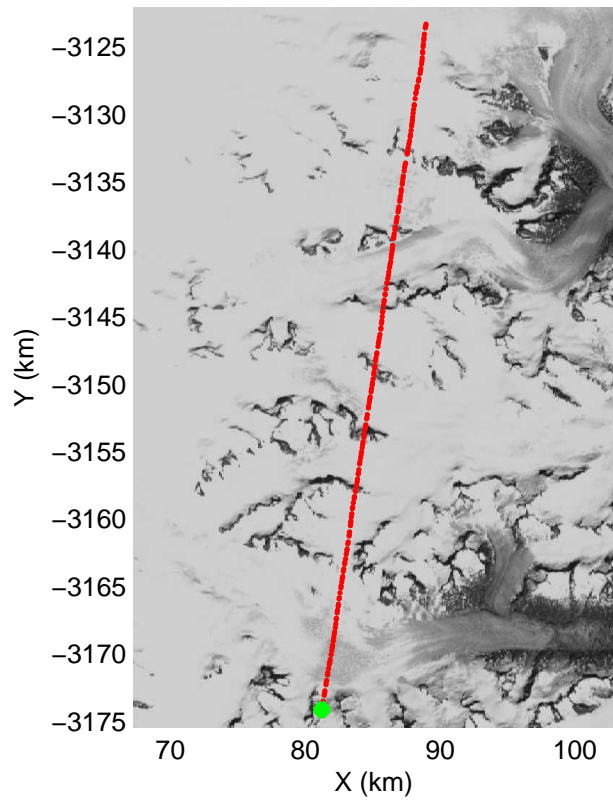

Polar Stereograph 70N/-45E

mcords3 2014_Greenland_P3: "Southwest Glaciers 01" 20140415_04_001: 15:23:05.7 to 15:29:08.9 GPS

mcords3 2014_Greenland_P3: "Southwest Glaciers 01" 20140415_04_001: 15:23:05.7 to 15:29:08.9 GPS

Polar Stereograph 70N/-45E

mcords3 2014_Greenland_P3: "Southwest Glaciers 01" 20140415_04_002: 15:29:12.2 to 15:35:37.2 GPS

mcords3 2014_Greenland_P3: "Southwest Glaciers 01" 20140415_04_002: 15:29:12.2 to 15:35:37.2 GPS

mcords3 2014_Greenland_P3: "Southwest Glaciers 01" 20140415_04_003: 15:35:42.2 to 15:42:11.1 GPS

mcords3 2014_Greenland_P3: "Southwest Glaciers 01" 20140415_04_003: 15:35:42.2 to 15:42:11.1 GPS

mcords3 2014_Greenland_P3: "Southwest Glaciers 01" 20140415_04_004: 15:42:11.6 to 15:48:36.5 GPS