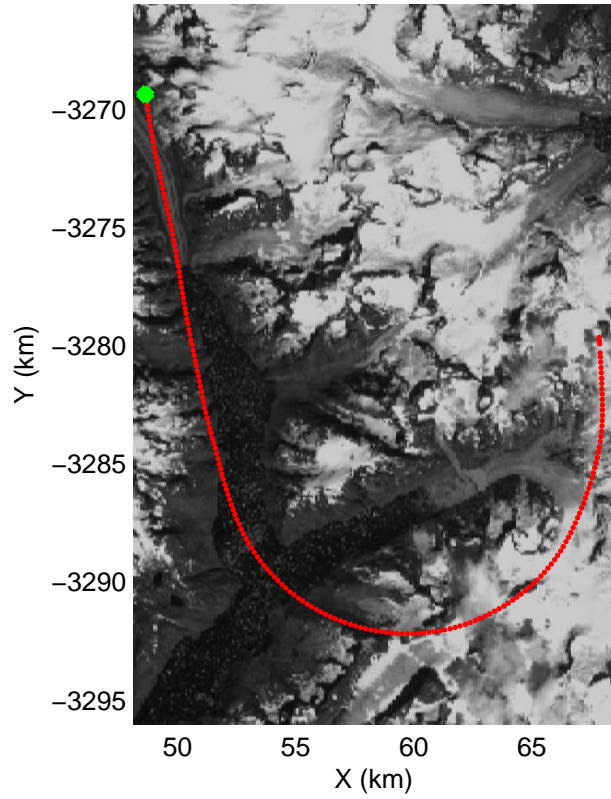

Polar Stereograph 70N/-45E

mcords3 2014_Greenland_P3: "Southwest Glaciers 01" 20140415_03_001: 15:12:07.8 to 15:17:57.9 GPS

mcords3 2014_Greenland_P3: "Southwest Glaciers 01" 20140415_03_001: 15:12:07.8 to 15:17:57.9 GPS

mcords3 2014_Greenland_P3: "Southwest Glaciers 01" 20140415_03_002: 15:17:58.1 to 15:22:48.2 GPS

mcords3 2014_Greenland_P3: "Southwest Glaciers 01" 20140415_03_002: 15:17:58.1 to 15:22:48.2 GPS