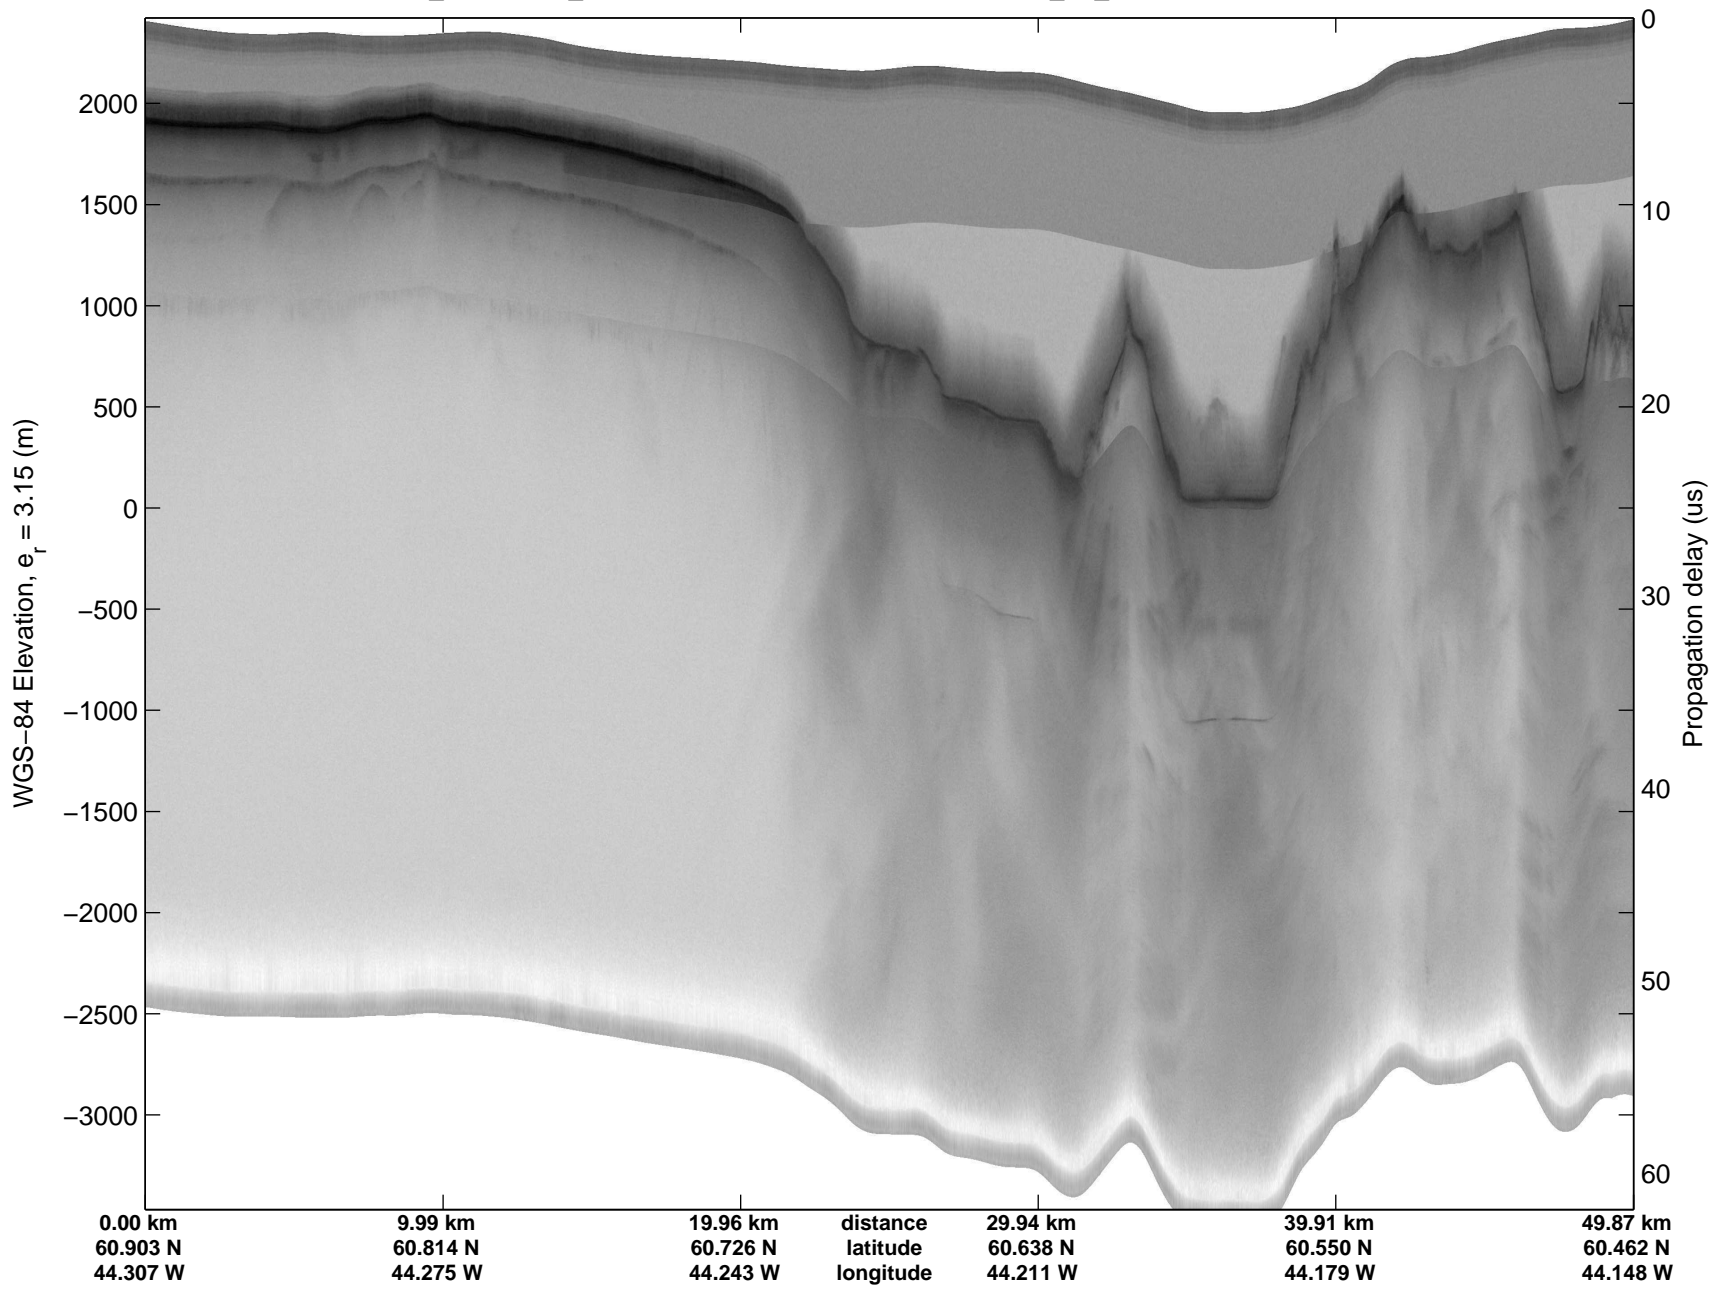

Polar Stereograph 70N/-45E

mcords3 2014_Greenland_P3: "Southwest Glaciers 01" 20140415_03_001: 15:12:07.8 to 15:17:57.9 GPS

mcords3 2014_Greenland_P3: "Southwest Glaciers 01" 20140415_03_001: 15:12:07.8 to 15:17:57.9 GPS

mcords3 2014_Greenland_P3: "Southwest Glaciers 01" 20140415_03_002: 15:17:58.1 to 15:22:48.2 GPS

mcords3 2014_Greenland_P3: "Southwest Glaciers 01" 20140415_03_002: 15:17:58.1 to 15:22:48.2 GPS