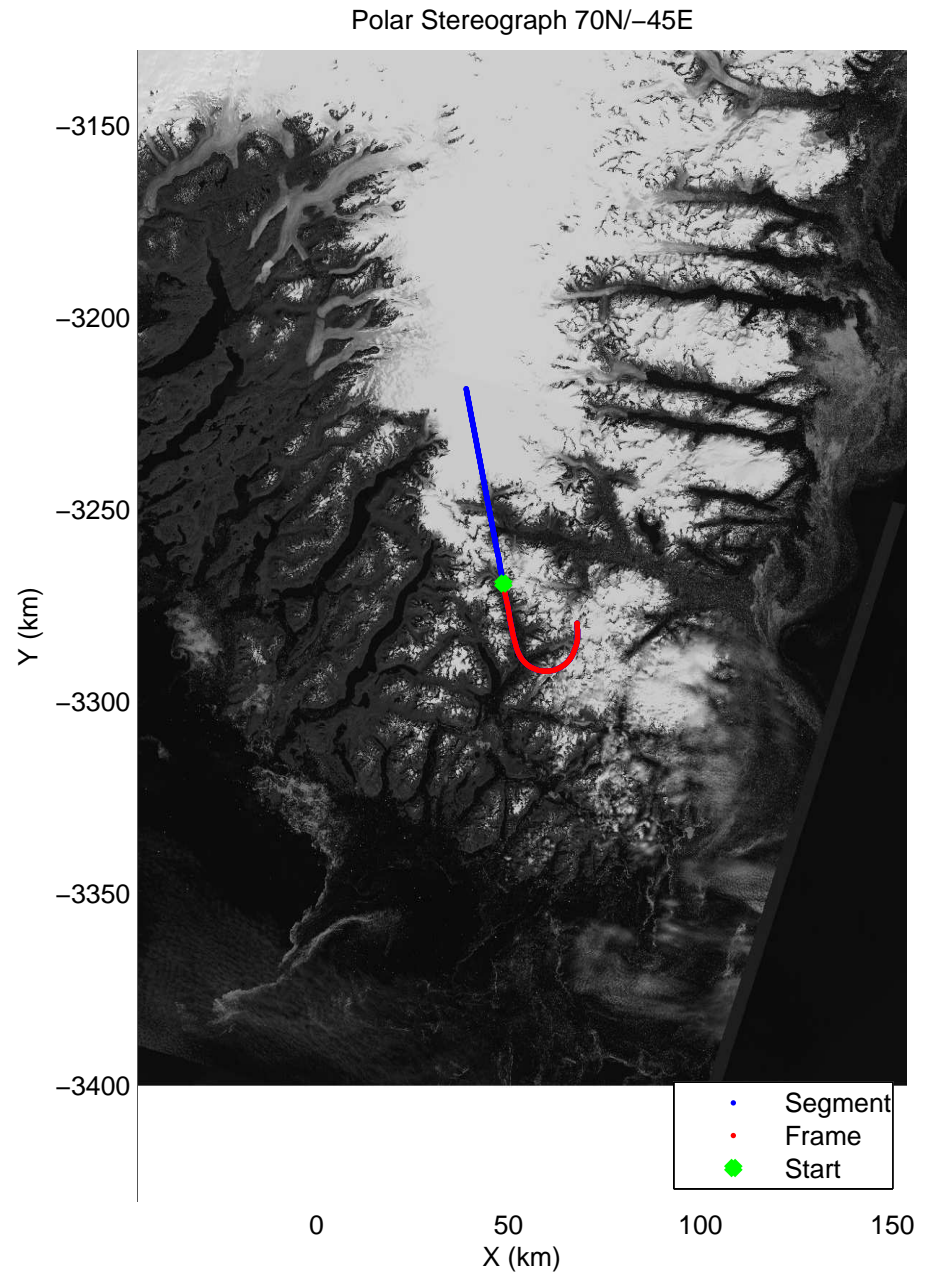

Polar Stereograph 70N/-45E

mcords3 2014_Greenland_P3: "Southwest Glaciers 01" 20140415_03_001: 15:12:07.8 to 15:17:57.9 GPS

mcords3 2014_Greenland_P3: "Southwest Glaciers 01" 20140415_03_001: 15:12:07.8 to 15:17:57.9 GPS

mcords3 2014_Greenland_P3: "Southwest Glaciers 01" 20140415_03_002: 15:17:58.1 to 15:22:48.2 GPS

mcords3 2014_Greenland_P3: "Southwest Glaciers 01" 20140415_03_002: 15:17:58.1 to 15:22:48.2 GPS