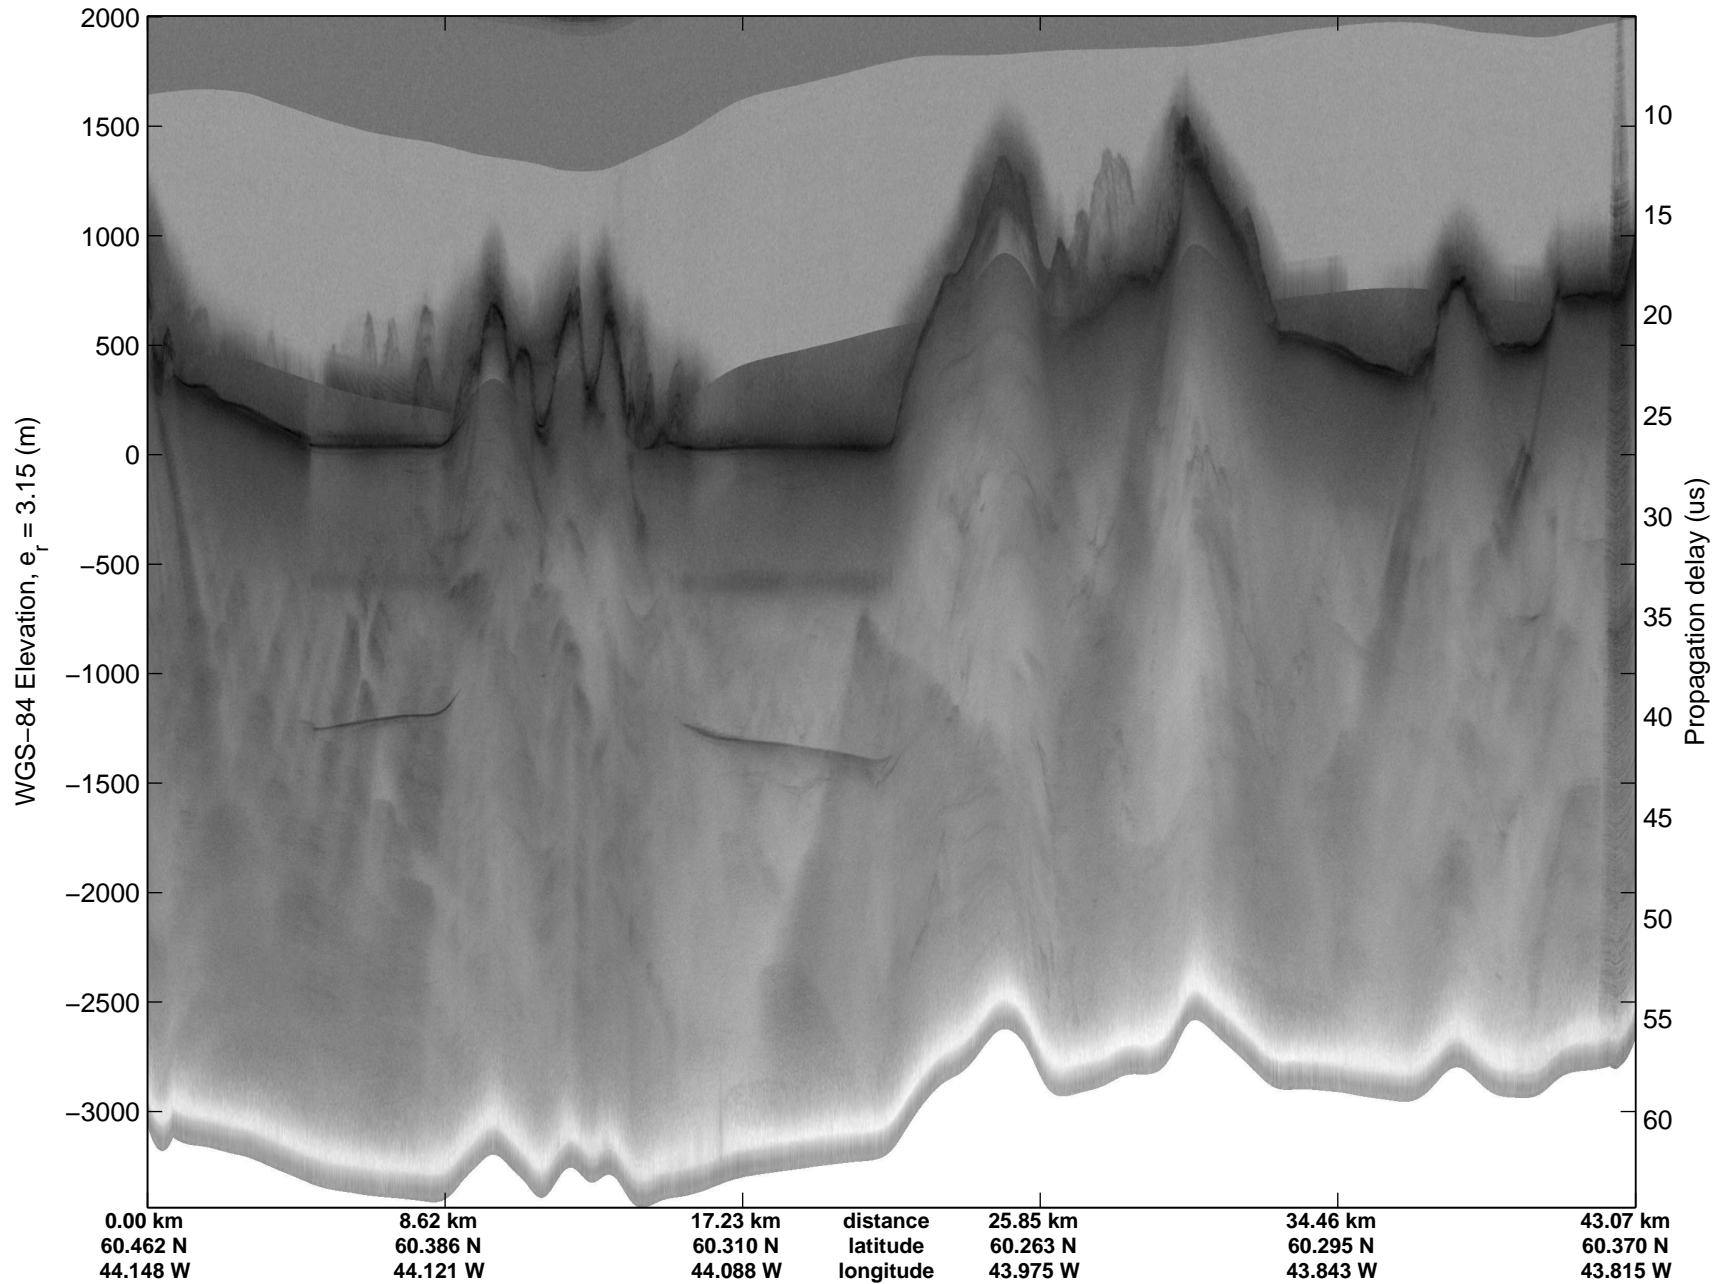

Polar Stereograph 70N/-45E

mcords3 2014_Greenland_P3: "Southwest Glaciers 01" 20140415_03_001: 15:12:07.8 to 15:17:57.9 GPS

mcords3 2014_Greenland_P3: "Southwest Glaciers 01" 20140415_03_001: 15:12:07.8 to 15:17:57.9 GPS

mcords3 2014_Greenland_P3: "Southwest Glaciers 01" 20140415_03_002: 15:17:58.1 to 15:22:48.2 GPS

mcords3 2014_Greenland_P3: "Southwest Glaciers 01" 20140415_03_002: 15:17:58.1 to 15:22:48.2 GPS