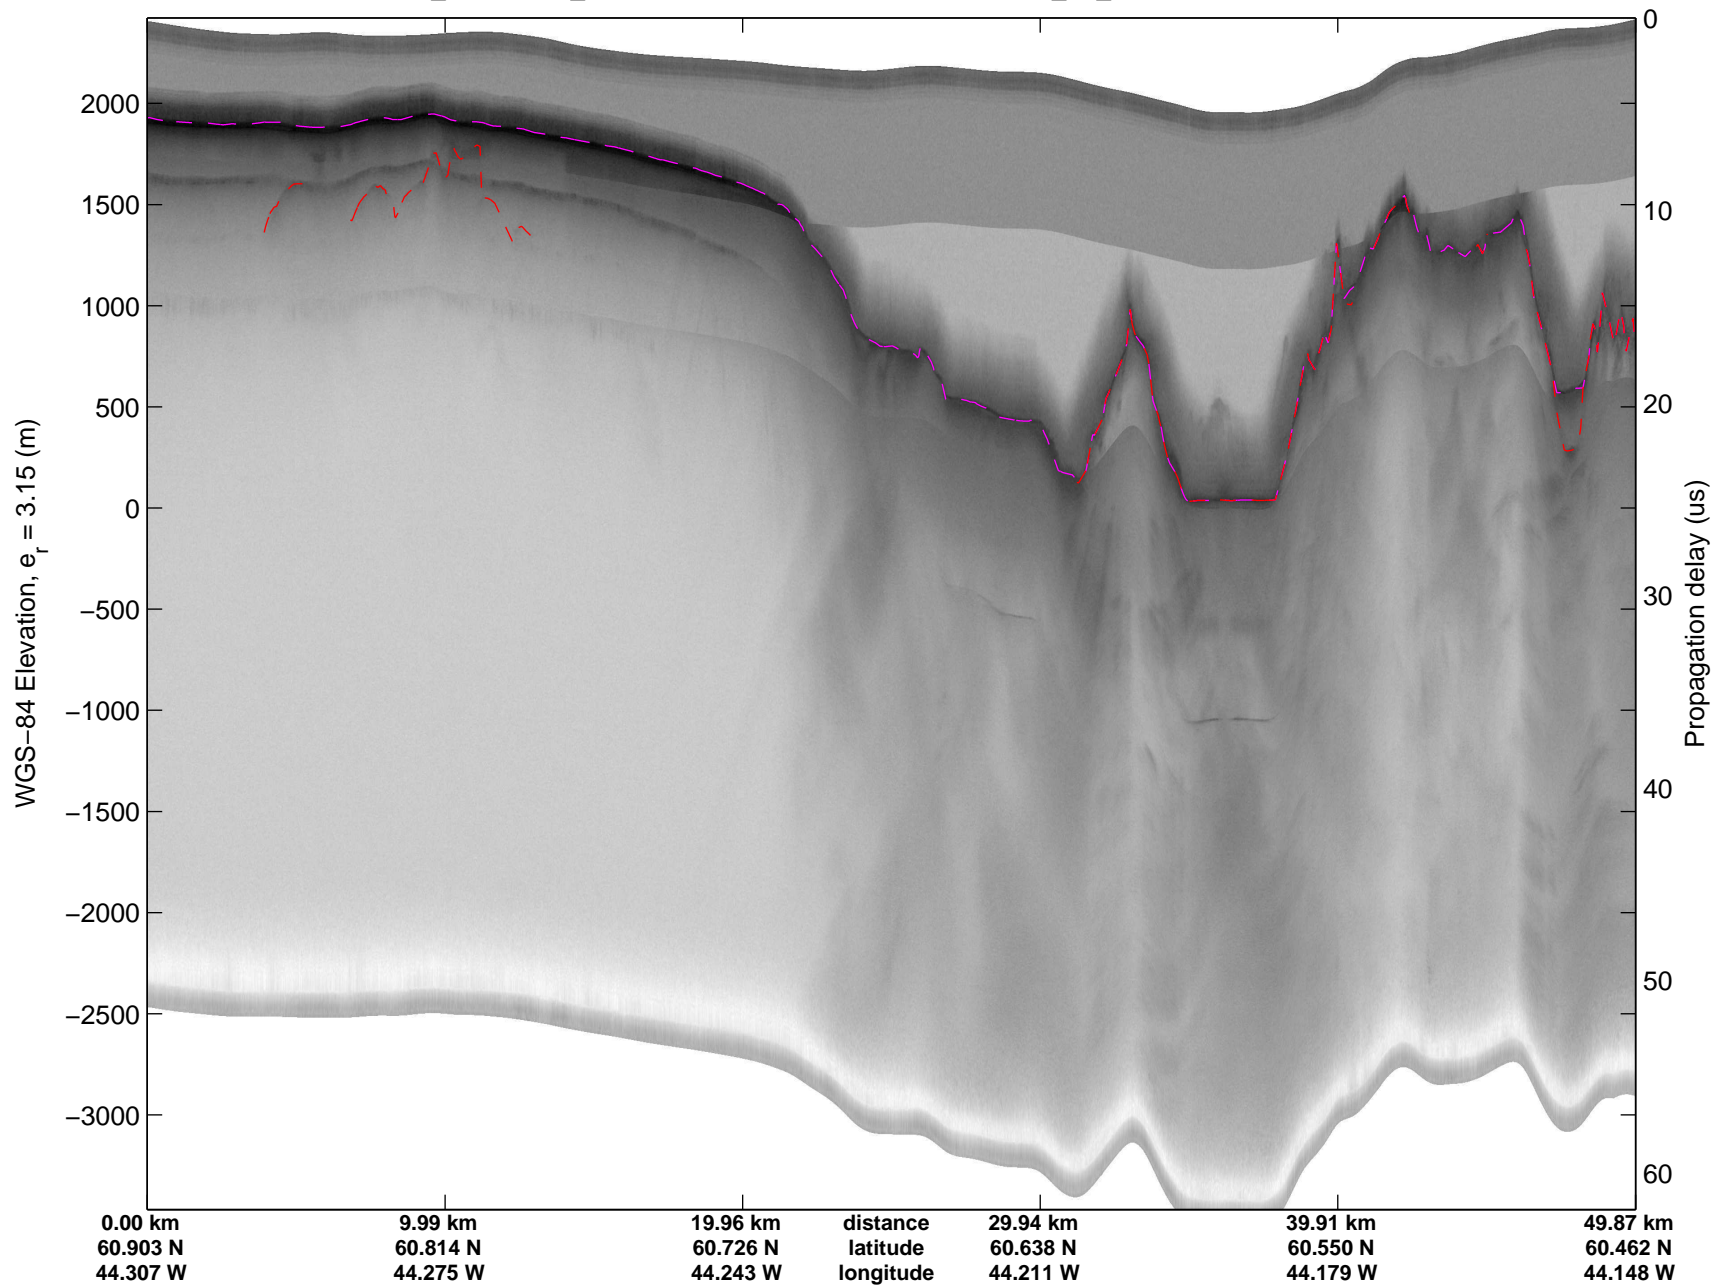

Polar Stereograph 70N/-45E

mcords3 2014_Greenland_P3: "Southwest Glaciers 01" 20140415_03_001: 15:12:07.8 to 15:17:57.9 GPS

mcords3 2014_Greenland_P3: "Southwest Glaciers 01" 20140415_03_001: 15:12:07.8 to 15:17:57.9 GPS

mcords3 2014_Greenland_P3: "Southwest Glaciers 01" 20140415_03_002: 15:17:58.1 to 15:22:48.2 GPS

mcords3 2014_Greenland_P3: "Southwest Glaciers 01" 20140415_03_002: 15:17:58.1 to 15:22:48.2 GPS