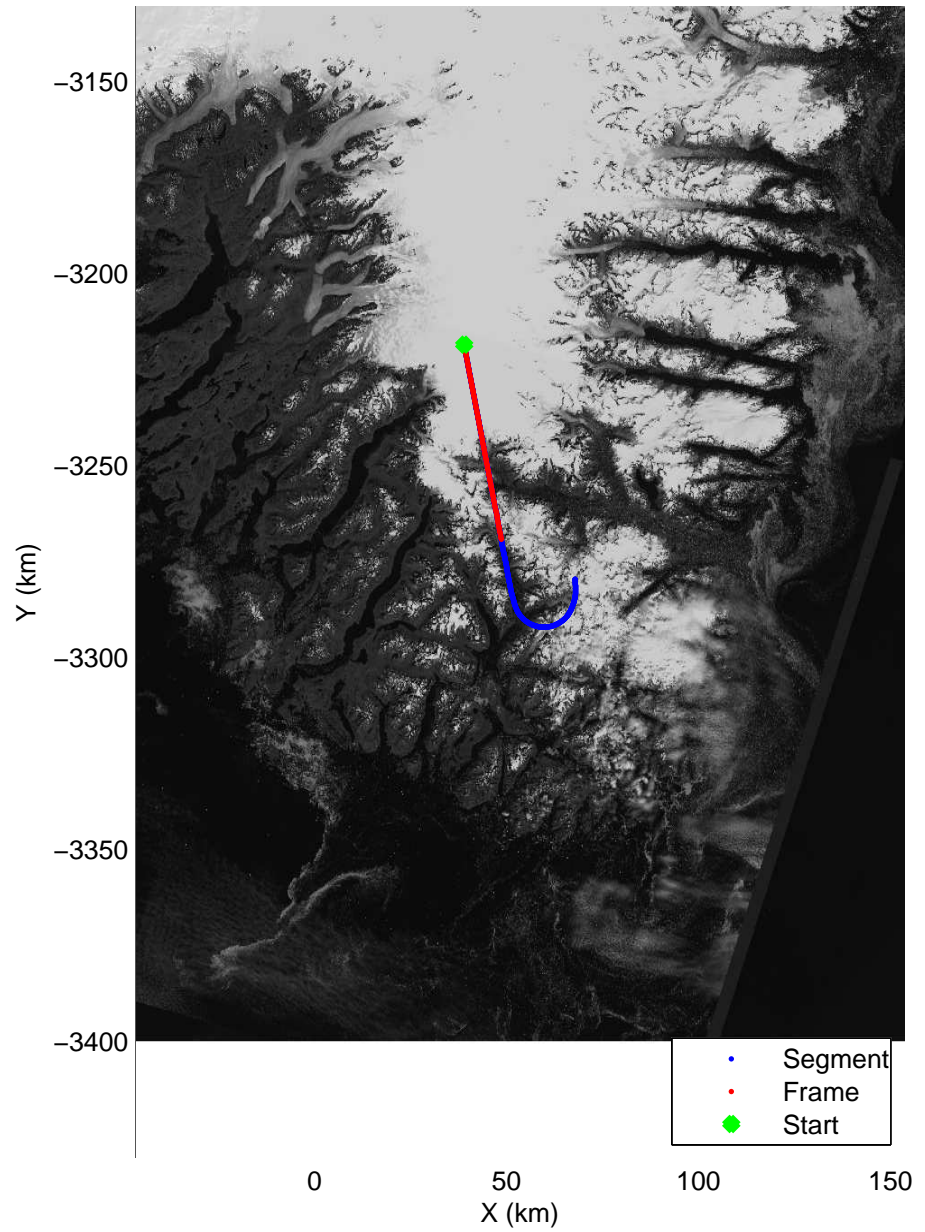

Polar Stereograph 70N/-45E

mcords3 2014_Greenland_P3: "Southwest Glaciers 01" 20140415_03_001: 15:12:07.8 to 15:17:57.9 GPS

mcords3 2014_Greenland_P3: "Southwest Glaciers 01" 20140415_03_001: 15:12:07.8 to 15:17:57.9 GPS

mcords3 2014_Greenland_P3: "Southwest Glaciers 01" 20140415_03_002: 15:17:58.1 to 15:22:48.2 GPS

mcords3 2014_Greenland_P3: "Southwest Glaciers 01" 20140415_03_002: 15:17:58.1 to 15:22:48.2 GPS